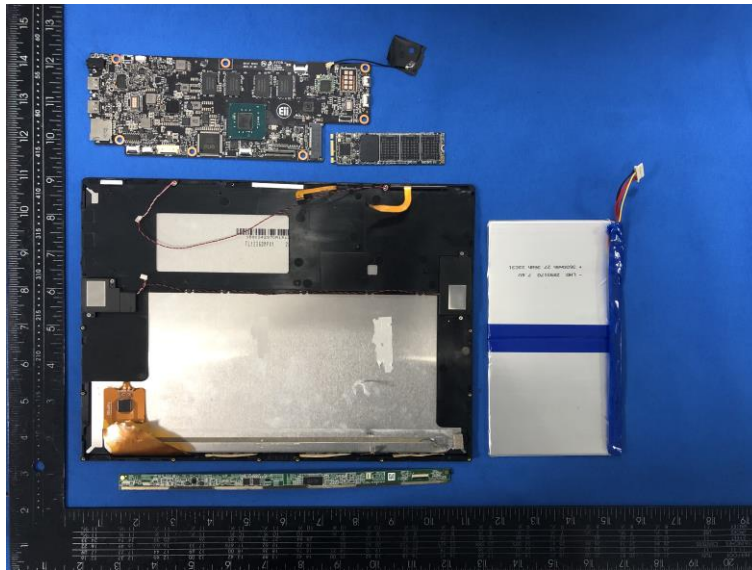

S27 Internal Photos of the EUT

Photo 1

Photo 2

Photo 3

2.4G WIFI /BLE
Antenna

Photo 4

Photo 5

Photo 6