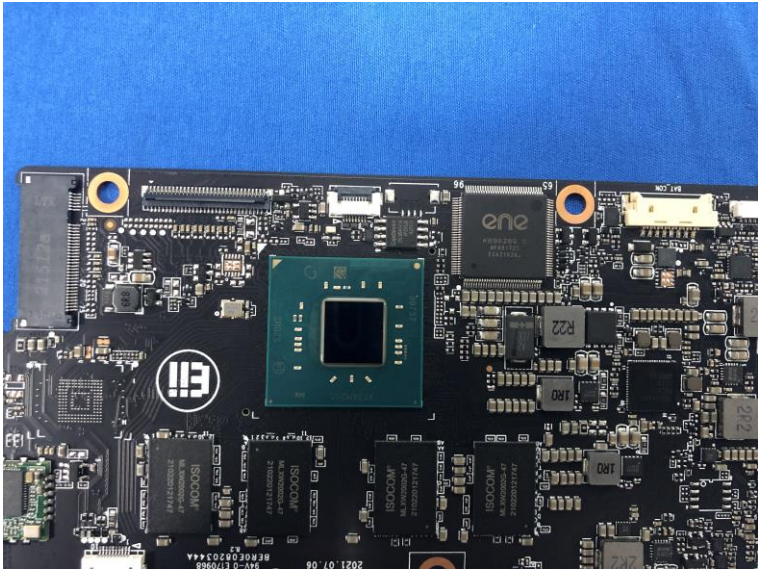

S27 Internal Photos of the EUT

Photo 1

Photo 2

Photo 3

2.4G WIFI /BLE
Antenna

Photo 4

Photo 5

Photo 6

Photo 7

Photo 8

Photo 9

Photo 10

Photo 11

Photo 12

Photo 13

Photo 14