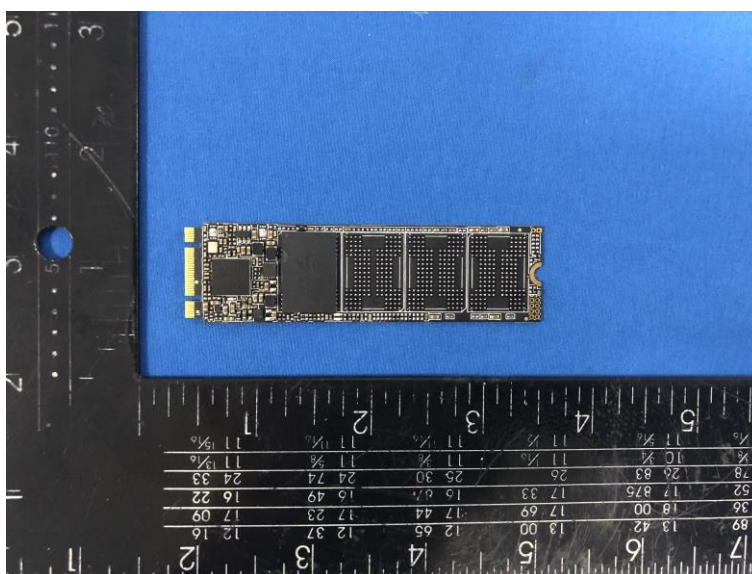

S27 Internal Photos of the EUT

Photo 1

Photo 2

Photo 3

2.4G WIFI /BLE
Antenna

Photo 4

Photo 5

Photo 6