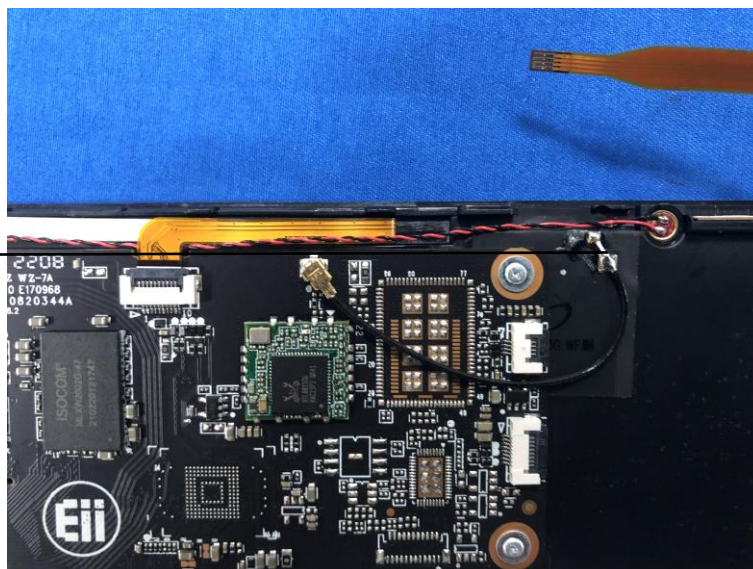

S27 Internal Photos of the EUT

Photo 1

Photo 2

Photo 3

2.4G WIFI /BLE
Antenna

Photo 4

Photo 5

Photo 6