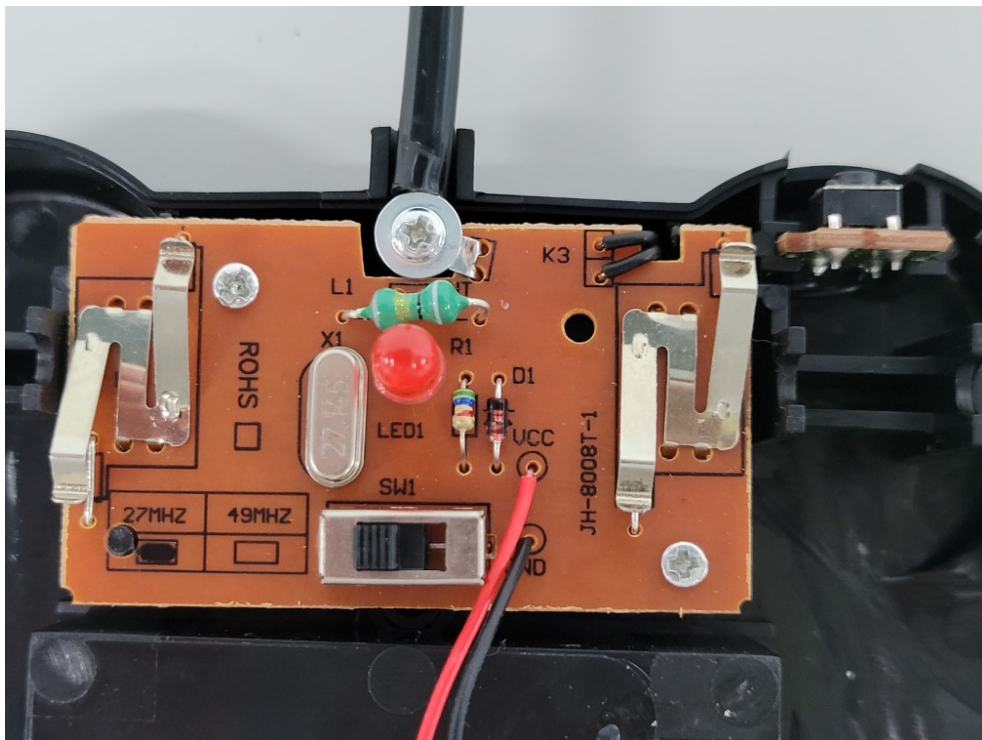

## **EUT Internal Photo**

FCC ID : 2A7EW246345010

Internal view

Internal view

Internal view

Internal view