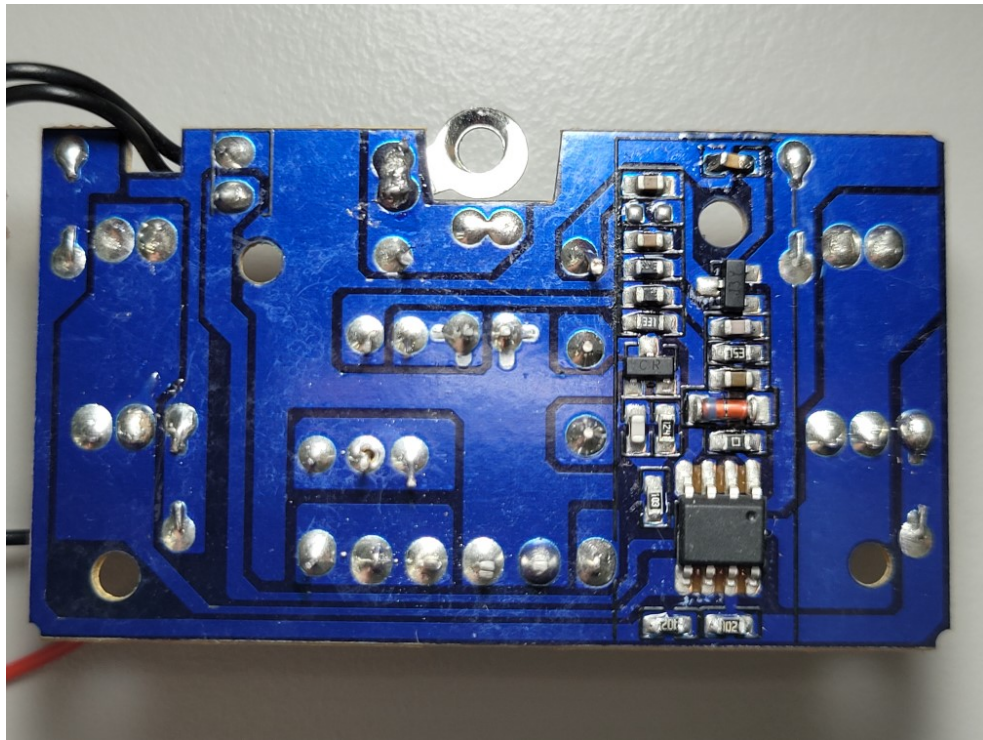

## **EUT Internal Photo**

FCC ID : 2A7EW246345010

Internal view

Internal view

Internal view

Internal view