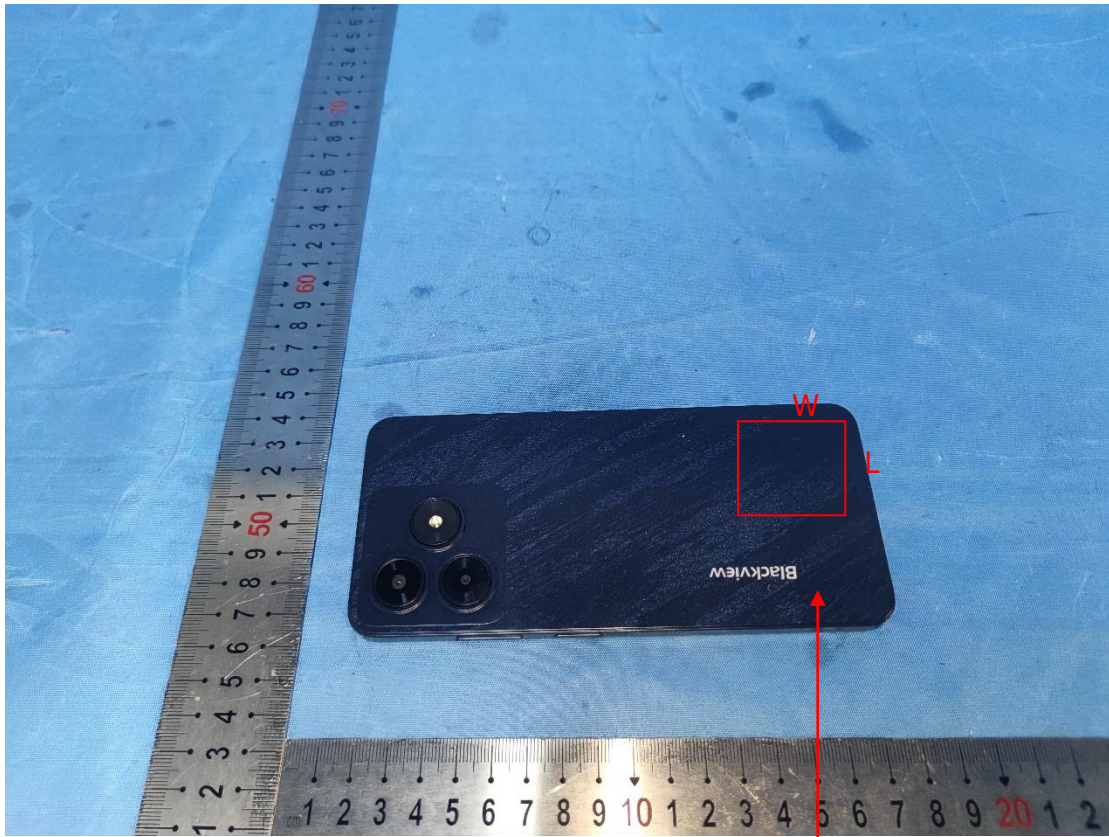

Label

Size: L50mm * W60mm

1. The label is silk-screen on the sample