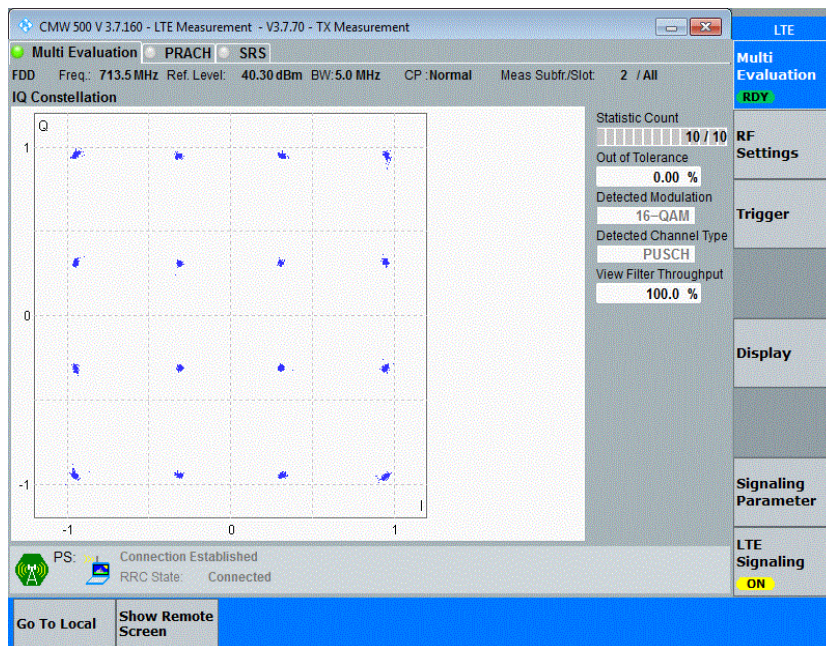

Test Graphs

Band17-5MHz-16QAM-23755-25RB#0

Band17-5MHz-16QAM-23790-25RB#0

Band17-5MHz-16QAM-23825-25RB#0

Band17-10MHz-QPSK-23780-50RB#0

Band17-10MHz-QPSK-23790-50RB#0

Band17-10MHz-QPSK-23800-50RB#0

Band17-10MHz-16QAM-23780-50RB#0