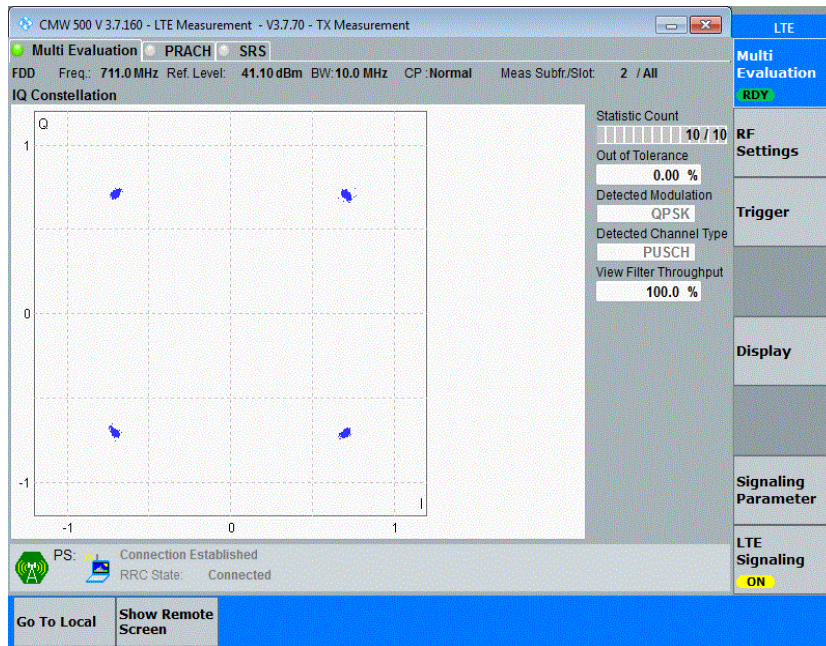

Test Graphs

Band17-5MHz-16QAM-23755-25RB#0

Band17-5MHz-16QAM-23790-25RB#0

Band17-5MHz-16QAM-23825-25RB#0

Band17-10MHz-QPSK-23780-50RB#0

Band17-10MHz-QPSK-23790-50RB#0

Band17-10MHz-QPSK-23800-50RB#0

Band17-10MHz-16QAM-23780-50RB#0