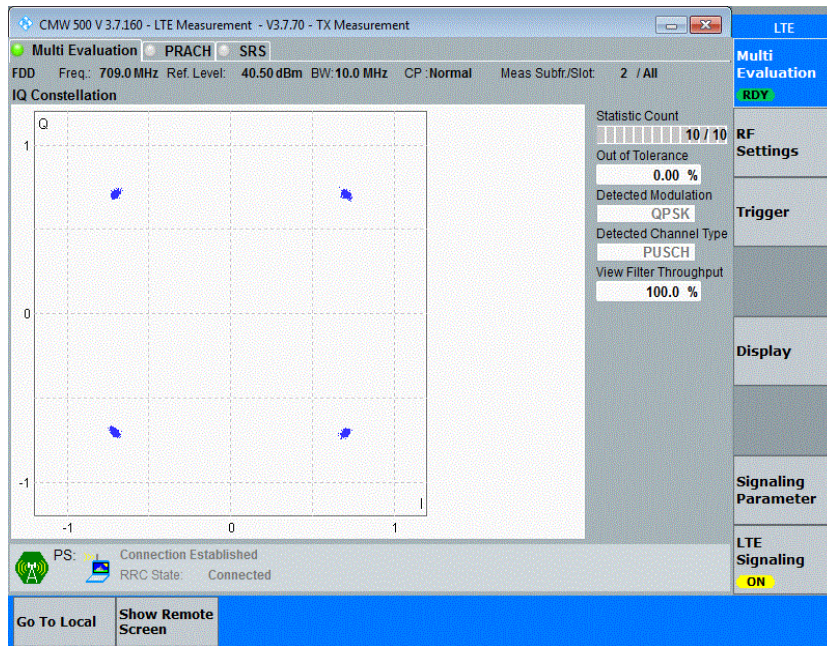

Test Graphs

Band17-5MHz-16QAM-23755-25RB#0

Band17-5MHz-16QAM-23790-25RB#0

Band17-5MHz-16QAM-23825-25RB#0

Band17-10MHz-QPSK-23780-50RB#0

Band17-10MHz-QPSK-23790-50RB#0

Band17-10MHz-QPSK-23800-50RB#0

Band17-10MHz-16QAM-23780-50RB#0