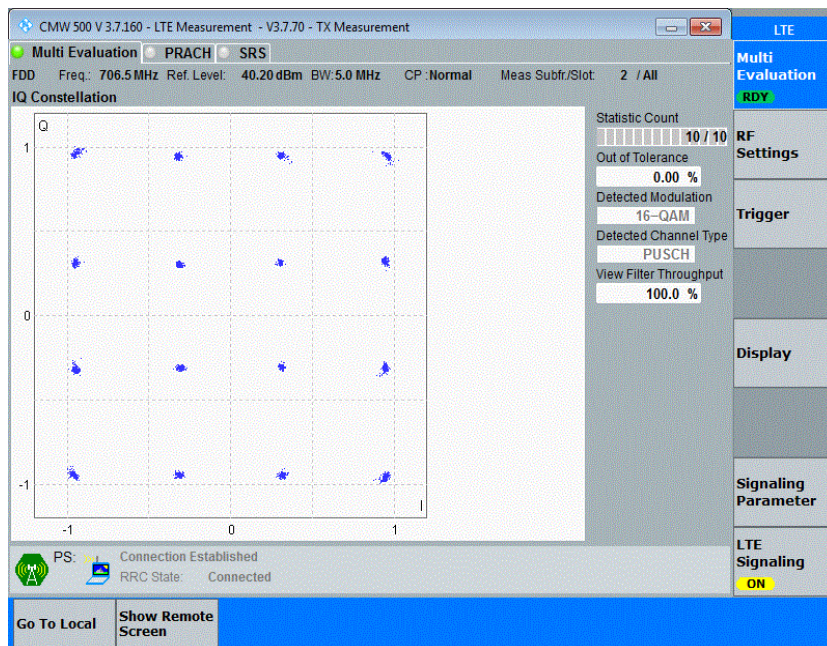

Appendix G: Modulation Characteristics

Test Result

Band	Channel	Result	Verdict
Band17	23755	PASS	PASS
Band17	23790	PASS	PASS
Band17	23825	PASS	PASS
Band17	23755	PASS	PASS
Band17	23790	PASS	PASS
Band17	23825	PASS	PASS
Band17	23780	PASS	PASS
Band17	23790	PASS	PASS
Band17	23800	PASS	PASS
Band17	23780	PASS	PASS
Band17	23790	PASS	PASS
Band17	23800	PASS	PASS

Test Graphs

Band17-5MHz-16QAM-23755-25RB#0

Band17-5MHz-16QAM-23790-25RB#0

Band17-5MHz-16QAM-23825-25RB#0

Band17-10MHz-QPSK-23780-50RB#0

Band17-10MHz-QPSK-23790-50RB#0

Band17-10MHz-QPSK-23800-50RB#0

Band17-10MHz-16QAM-23780-50RB#0