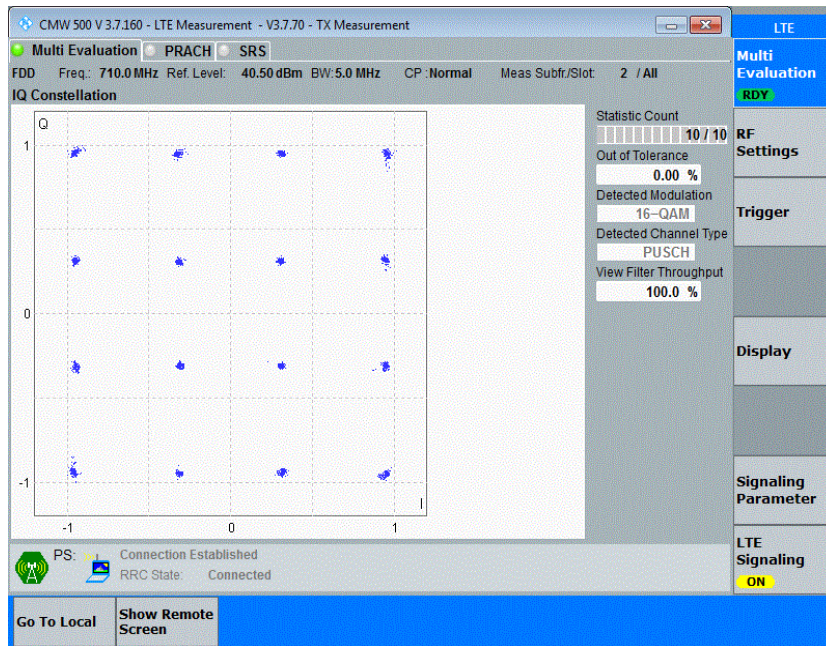

Test Graphs

Band17-5MHz-16QAM-23755-25RB#0

Band17-5MHz-16QAM-23790-25RB#0

Band17-5MHz-16QAM-23825-25RB#0

Band17-10MHz-QPSK-23780-50RB#0

Band17-10MHz-QPSK-23790-50RB#0

Band17-10MHz-QPSK-23800-50RB#0

Band17-10MHz-16QAM-23780-50RB#0