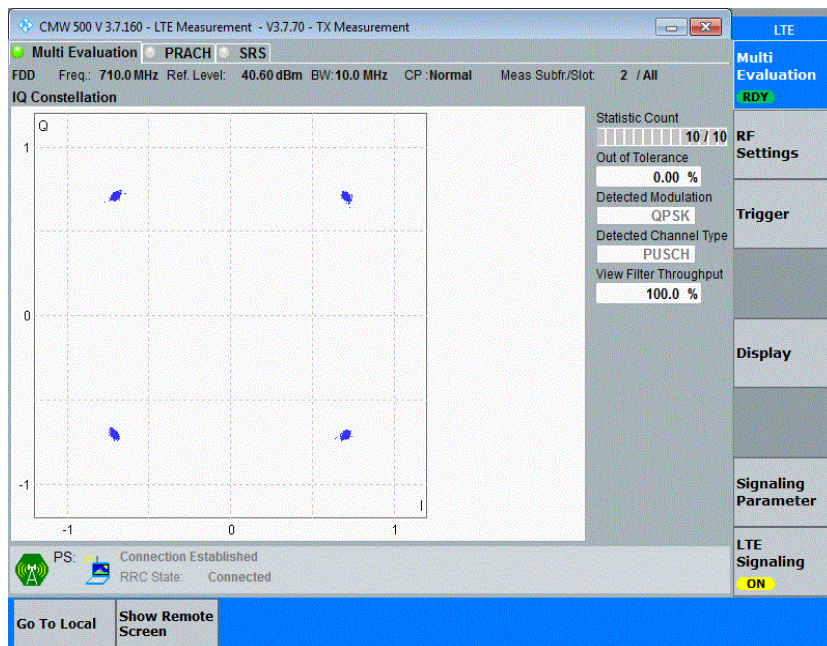

Test Graphs

Band17-5MHz-16QAM-23755-25RB#0

Band17-5MHz-16QAM-23790-25RB#0

Band17-5MHz-16QAM-23825-25RB#0

Band17-10MHz-QPSK-23780-50RB#0

Band17-10MHz-QPSK-23790-50RB#0

Band17-10MHz-QPSK-23800-50RB#0

Band17-10MHz-16QAM-23780-50RB#0