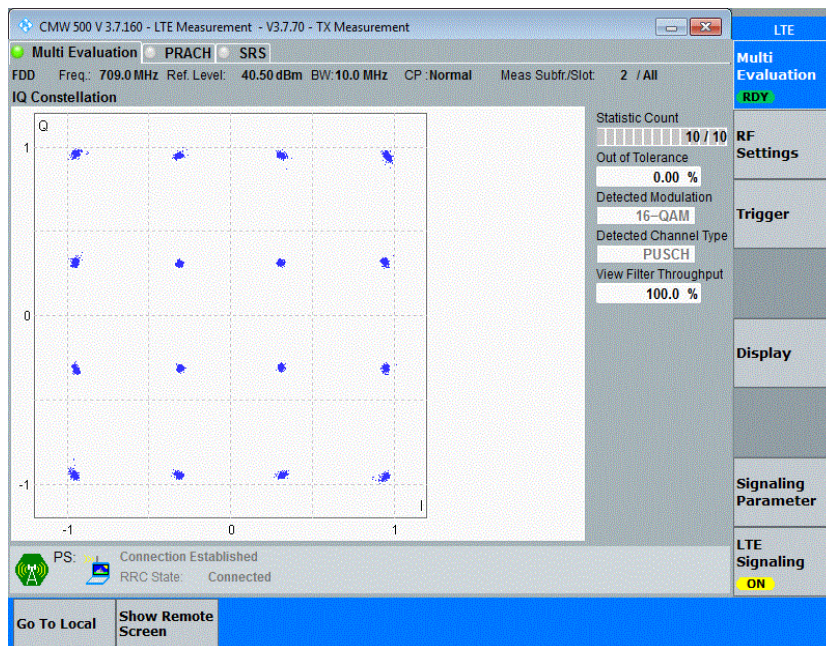

Test Graphs

Band17-5MHz-16QAM-23755-25RB#0

Band17-5MHz-16QAM-23790-25RB#0

Band17-5MHz-16QAM-23825-25RB#0

Band17-10MHz-QPSK-23780-50RB#0

Band17-10MHz-QPSK-23790-50RB#0

Band17-10MHz-QPSK-23800-50RB#0

Band17-10MHz-16QAM-23780-50RB#0