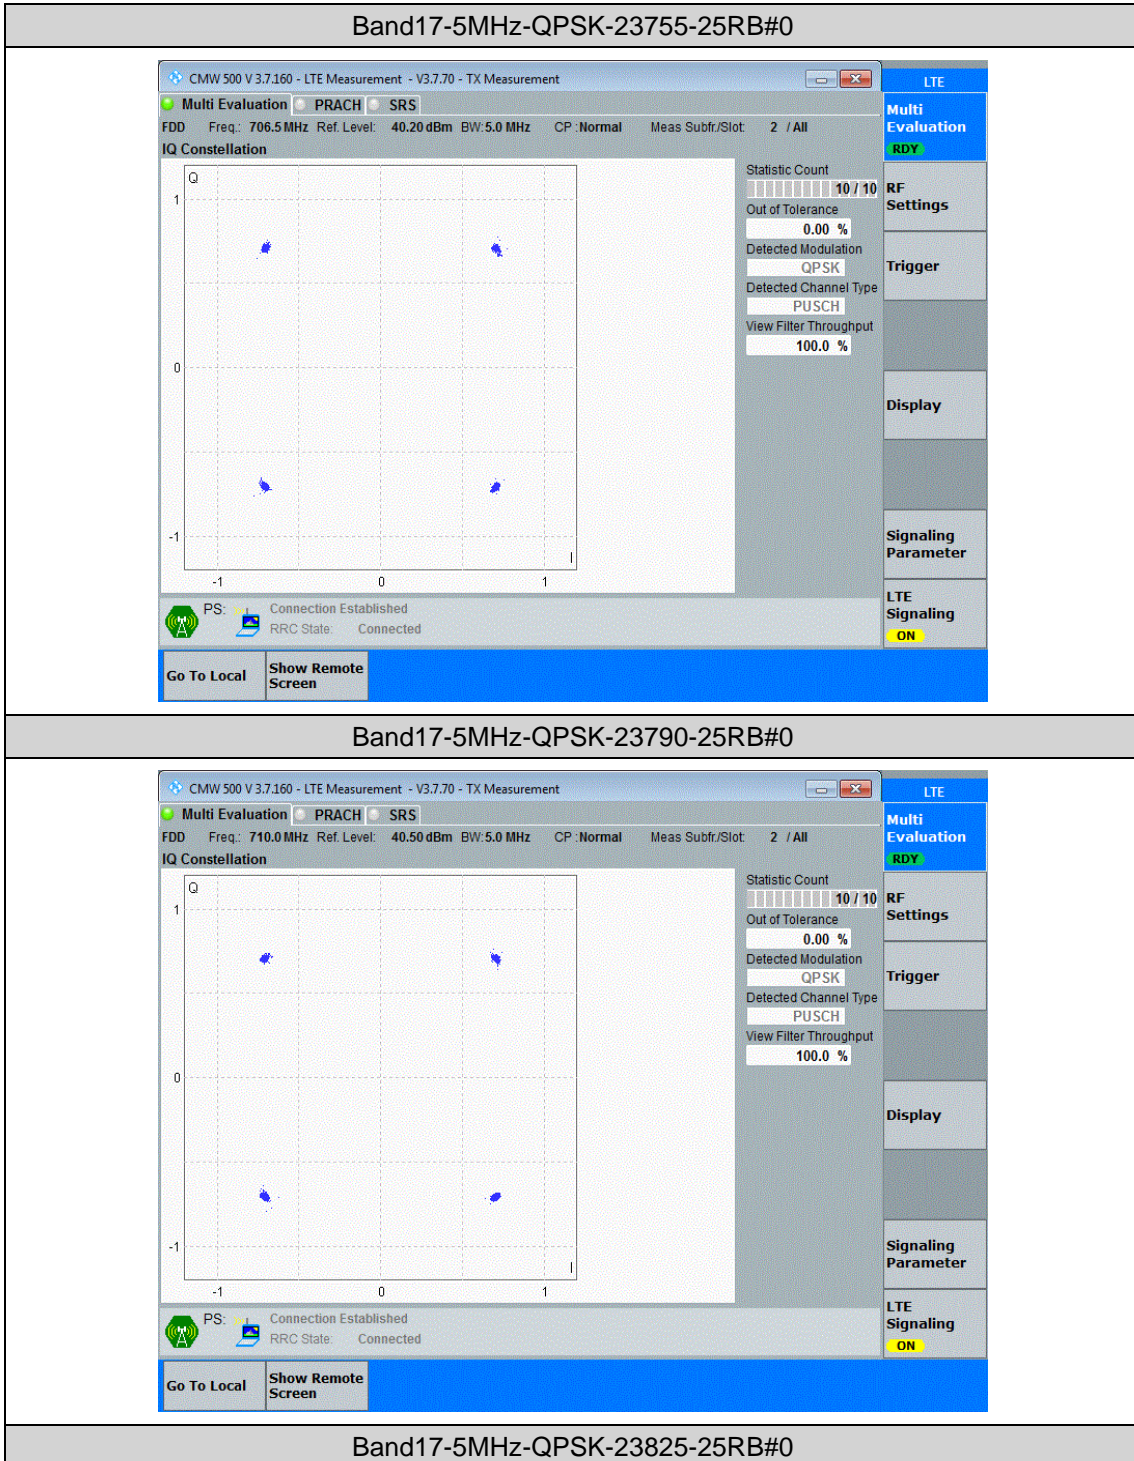

Test Graphs