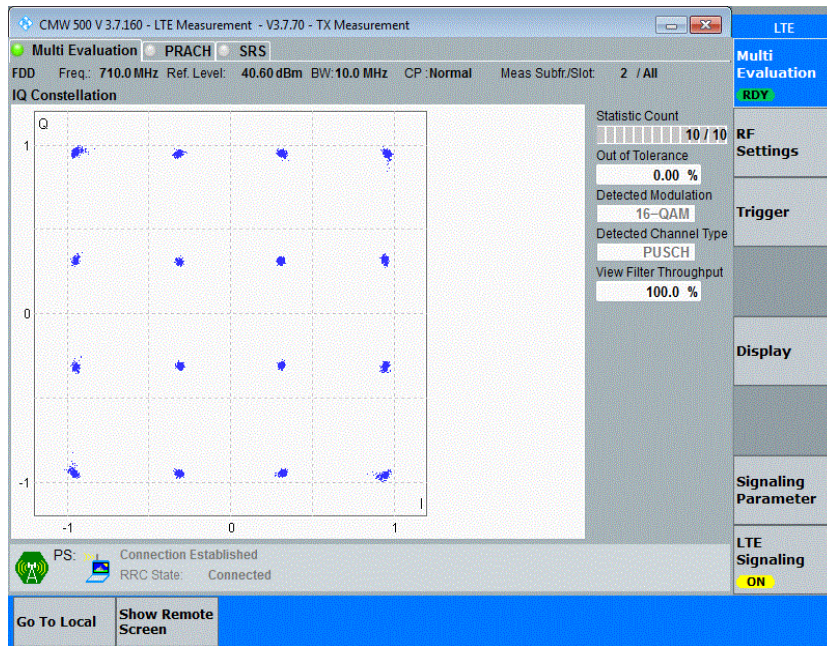

Band17-10MHz-16QAM-23790-50RB#0