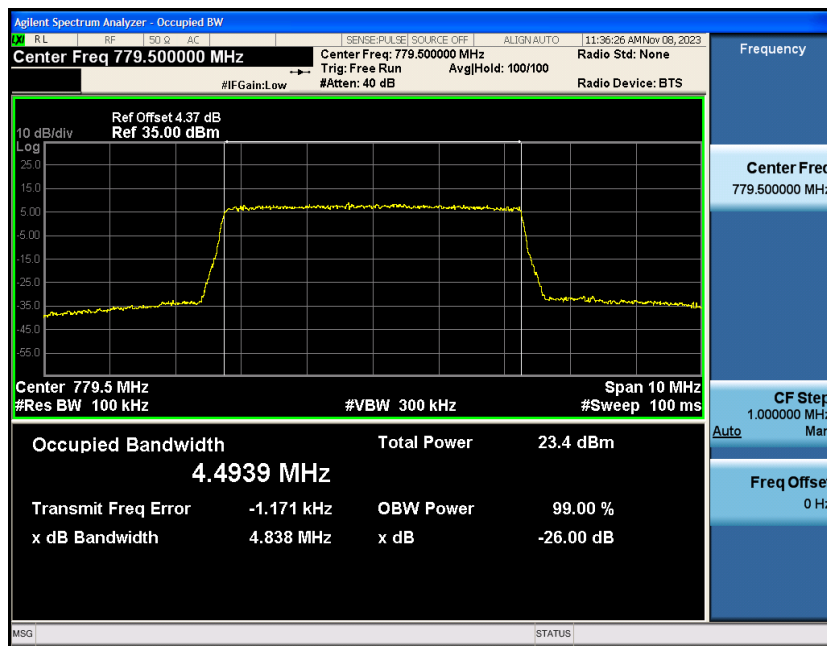

Band13-5MHz-16QAM-23205-25RB#0