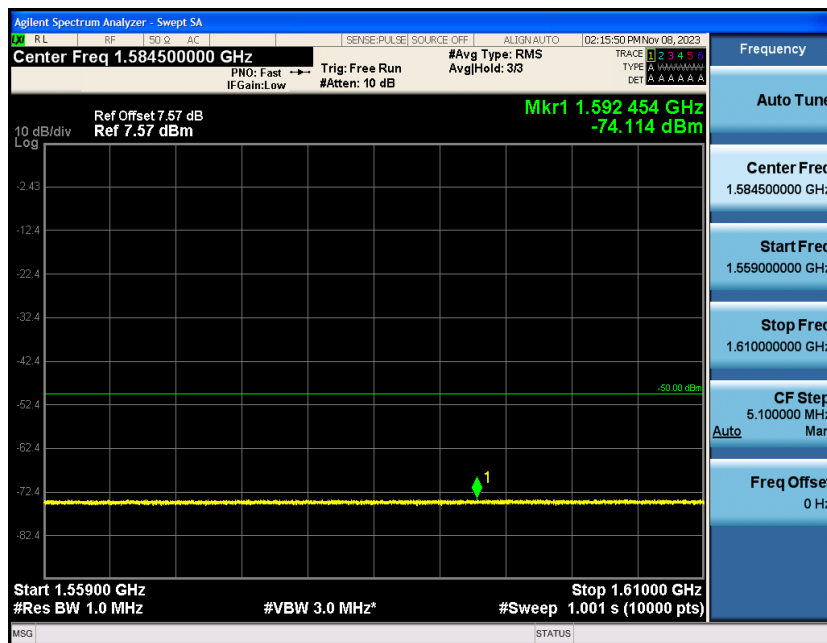

Band13-5MHz-16QAM-23205-1RB#0-Range5:1559~1610MHz