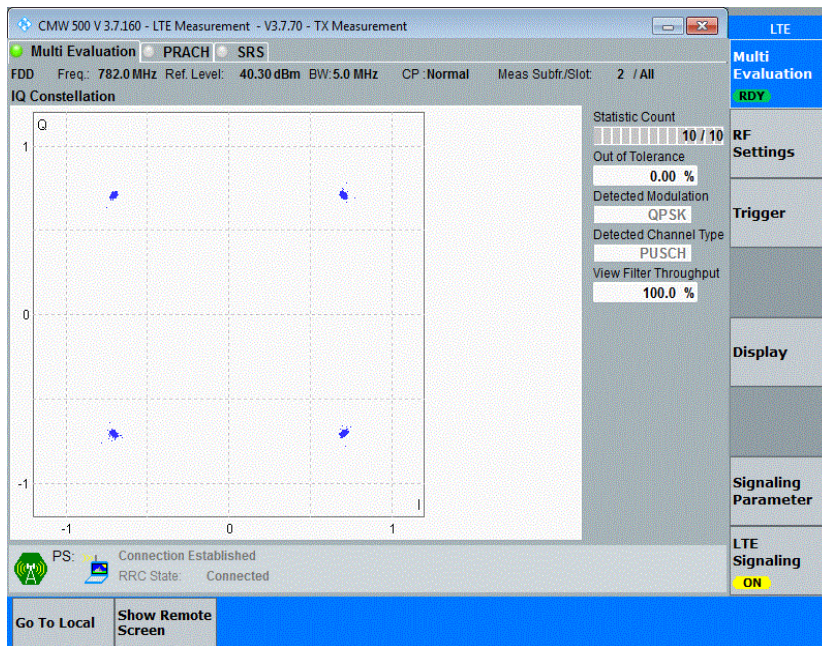

Band13-5MHz-QPSK-23230-25RB#0