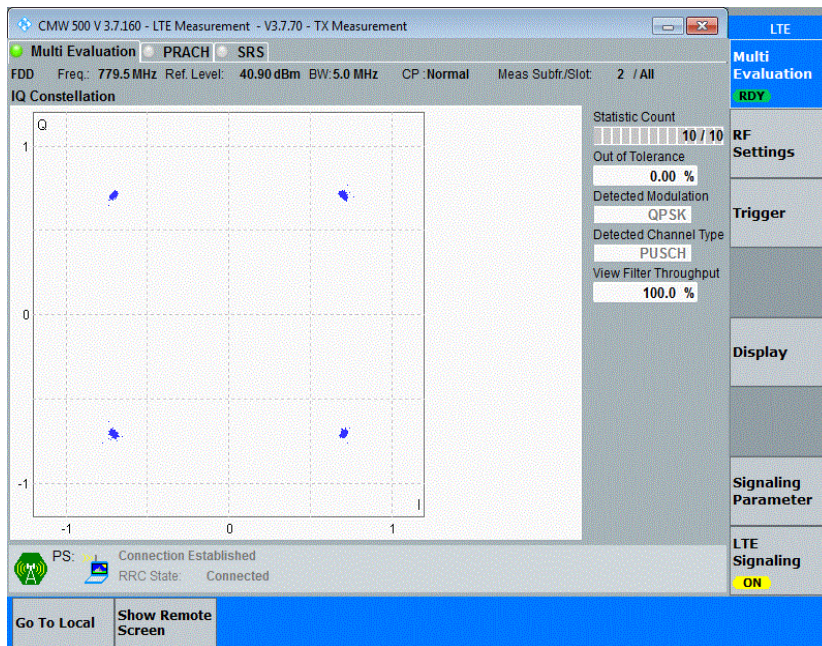

Test Graphs

Band13-5MHz-QPSK-23205-25RB#0