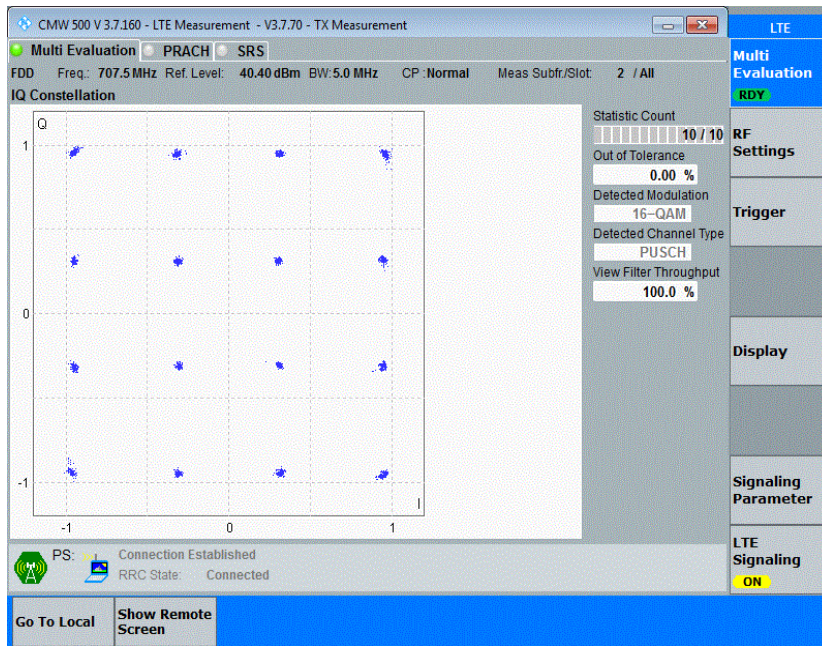

Band12-5MHz-QPSK-23095-25RB#0

Band12-5MHz-QPSK-23155-25RB#0

Band12-5MHz-16QAM-23035-25RB#0

Band12-5MHz-16QAM-23095-25RB#0

Band12-5MHz-16QAM-23155-25RB#0

Band12-10MHz-QPSK-23060-50RB#0

Band12-10MHz-QPSK-23095-50RB#0