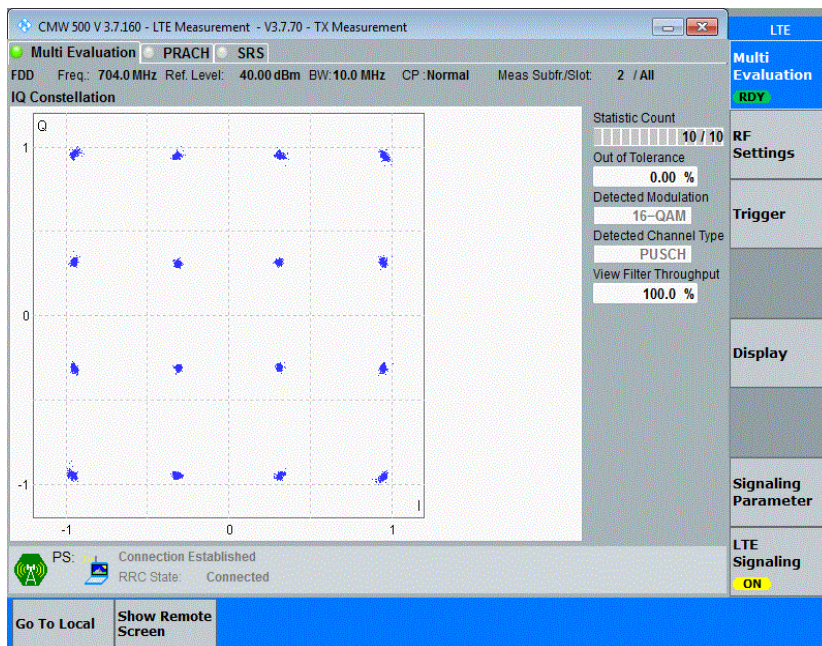

Band12-10MHz-16QAM-23060-50RB#0