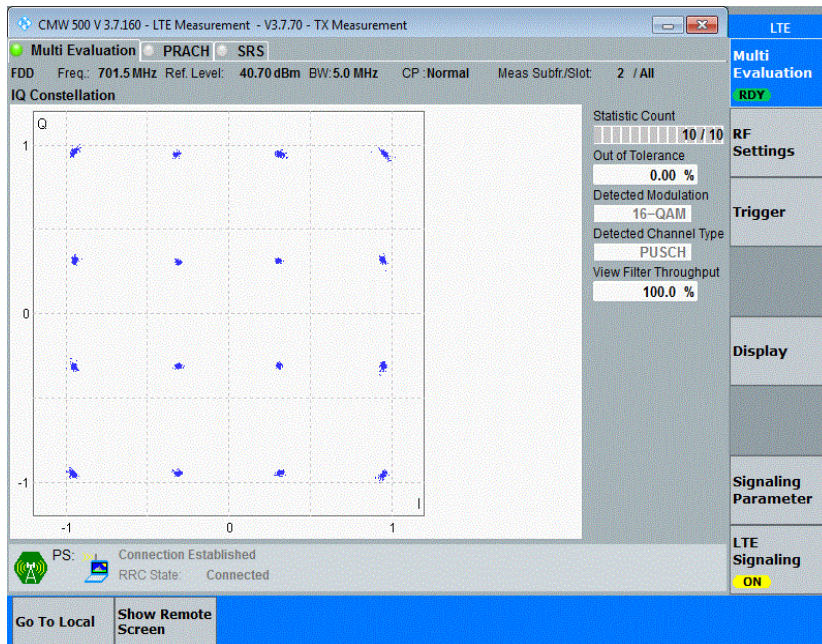

Band12-5MHz-QPSK-23095-25RB#0

Band12-5MHz-QPSK-23155-25RB#0

Band12-5MHz-16QAM-23035-25RB#0

Band12-5MHz-16QAM-23095-25RB#0

Band12-5MHz-16QAM-23155-25RB#0

Band12-10MHz-QPSK-23060-50RB#0

Band12-10MHz-QPSK-23095-50RB#0