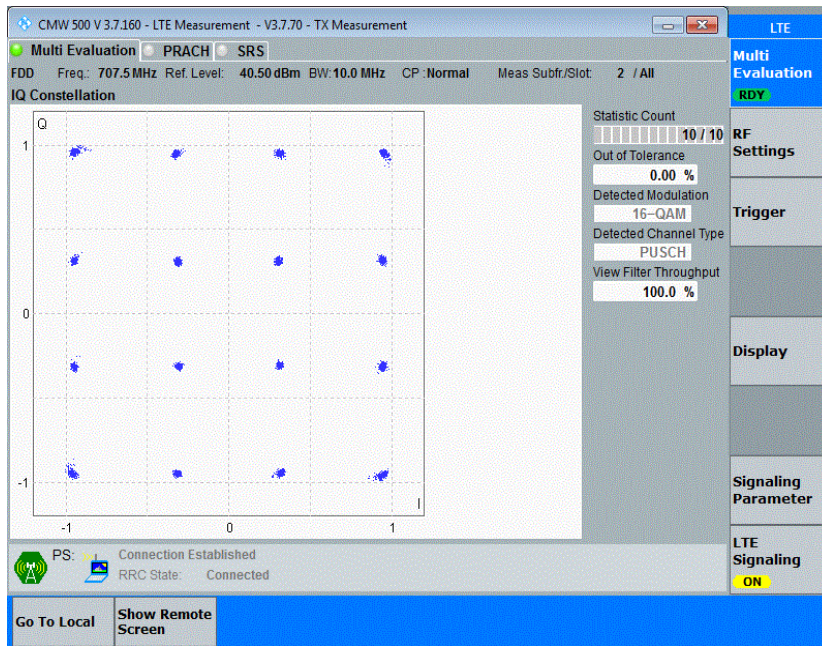

Band12-10MHz-16QAM-23095-50RB#0