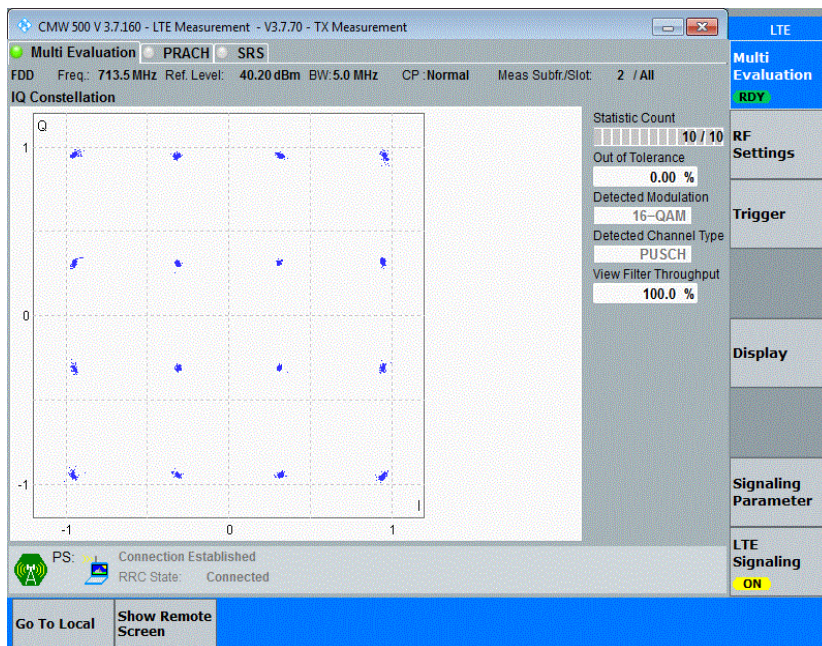

Band12-5MHz-QPSK-23095-25RB#0

Band12-5MHz-QPSK-23155-25RB#0

Band12-5MHz-16QAM-23035-25RB#0

Band12-5MHz-16QAM-23095-25RB#0

Band12-5MHz-16QAM-23155-25RB#0

Band12-10MHz-QPSK-23060-50RB#0

Band12-10MHz-QPSK-23095-50RB#0