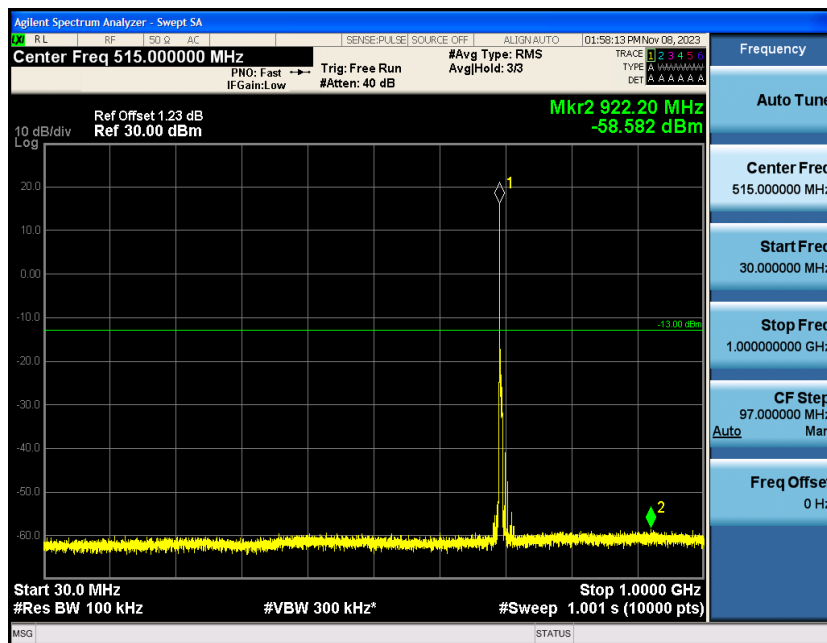

Band12-5MHz-16QAM-23035-1RB#0-Range1:30~1000MHz