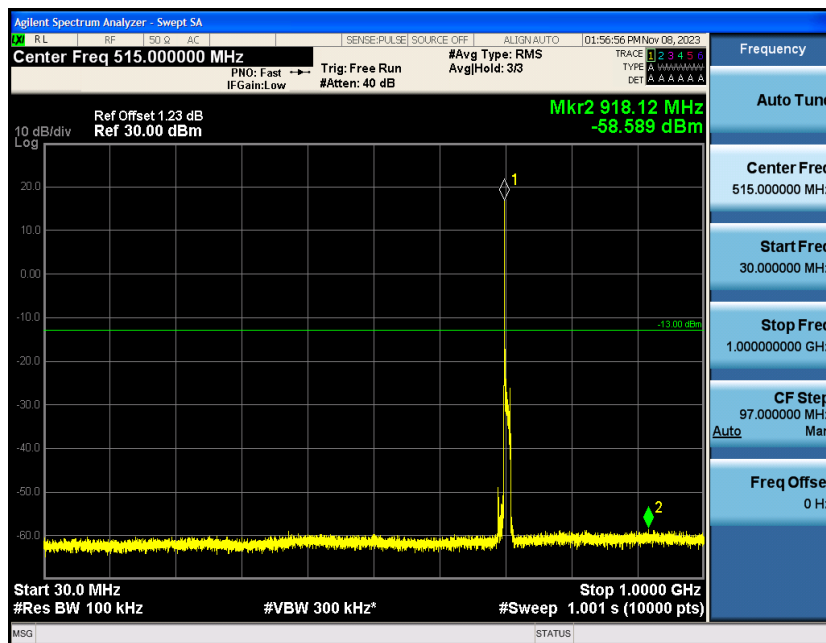

Band12-10MHz-16QAM-23130-1RB#0-Range1:30~1000MHz