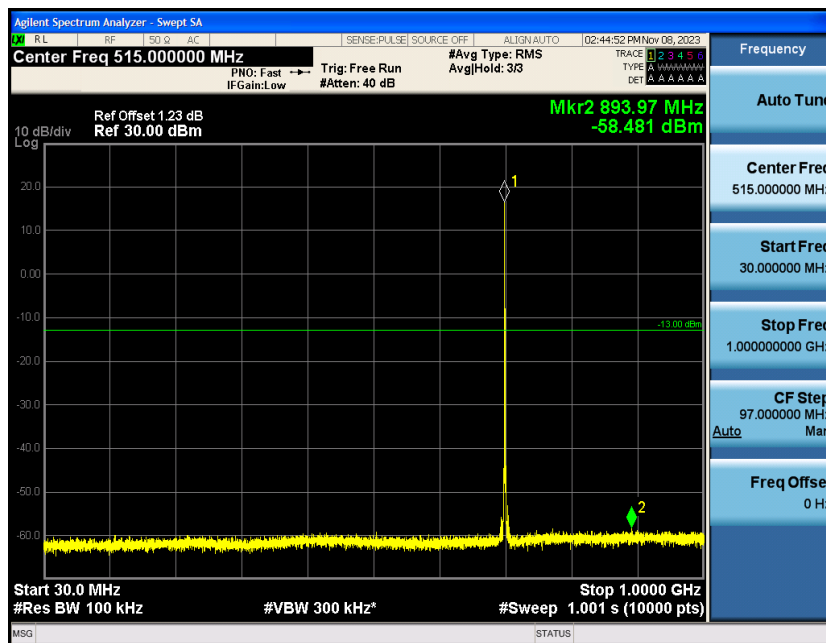

Band12-1.4MHz-16QAM-23095-1RB#0-Range1:30~1000MHz