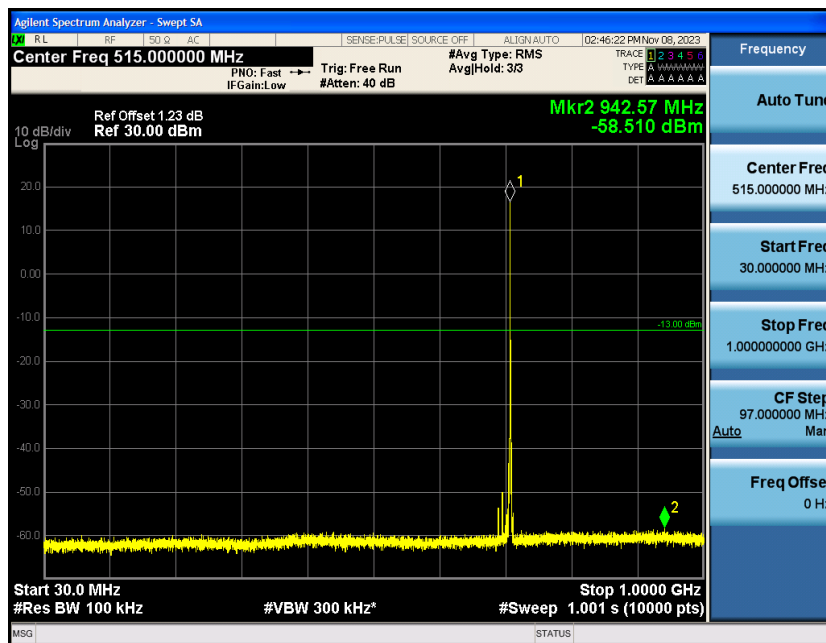

Band12-1.4MHz-16QAM-23173-1RB#0-Range1:30~1000MHz