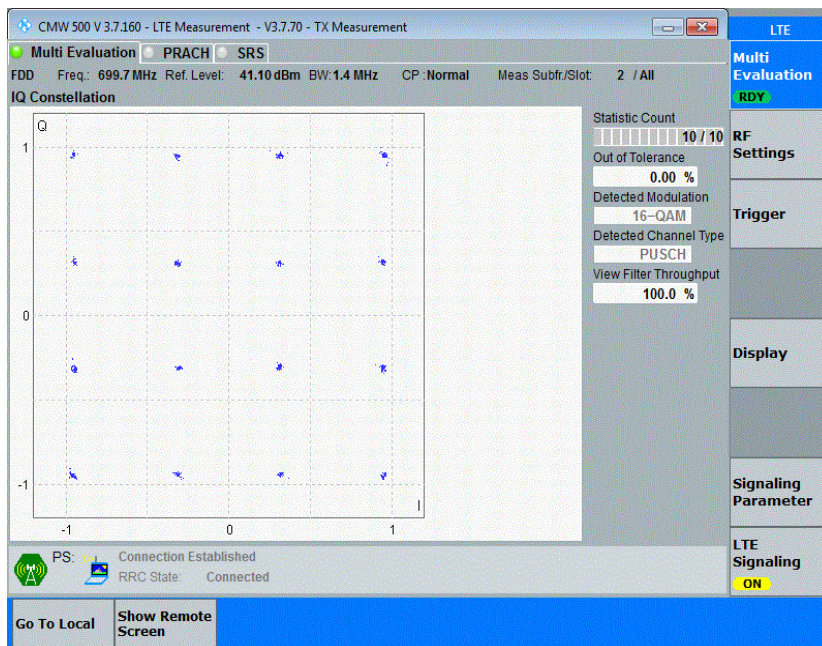

Band12-1.4MHz-16QAM-23017-6RB#0