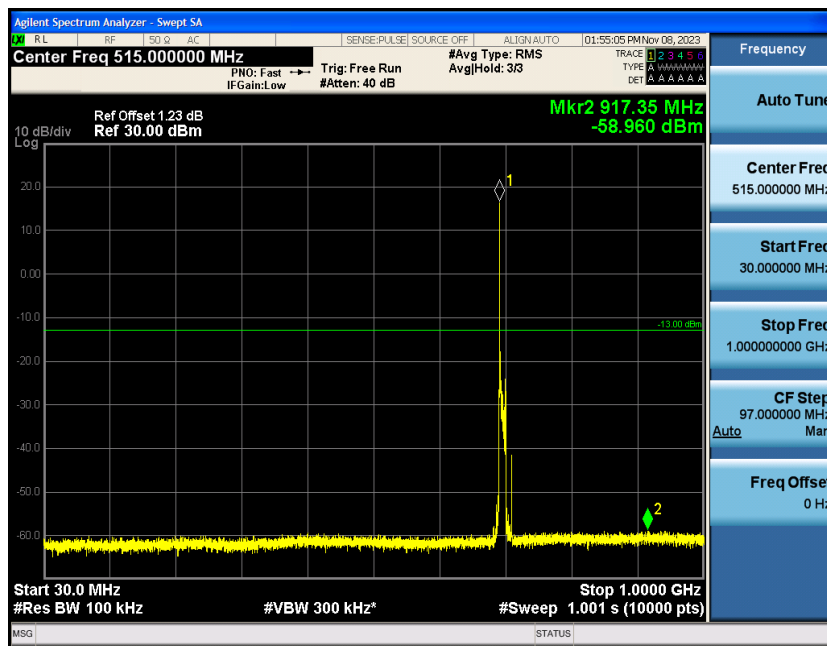

Band12-10MHz-16QAM-23060-1RB#0-Range1:30~1000MHz