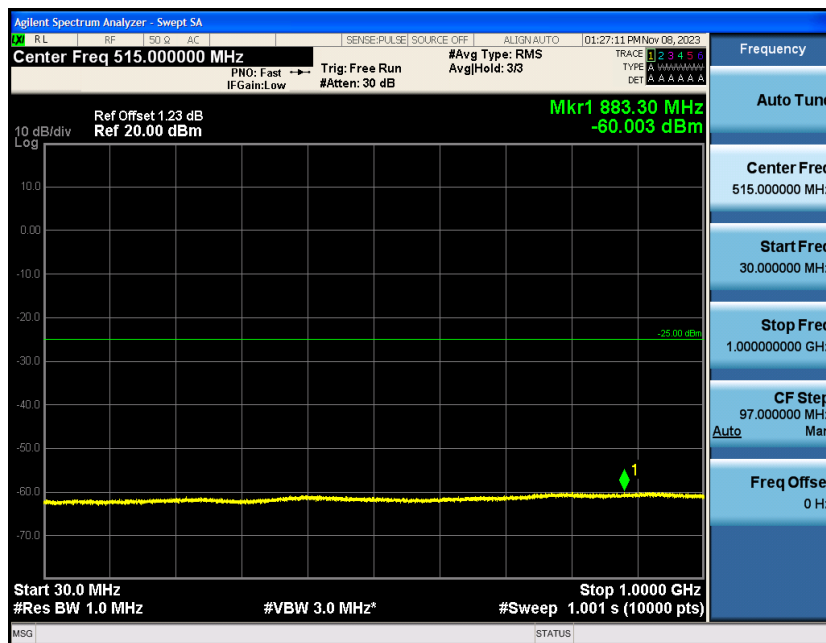

Band7-15MHz-QPSK-21375-1RB#0-Range1:30~1000MHz