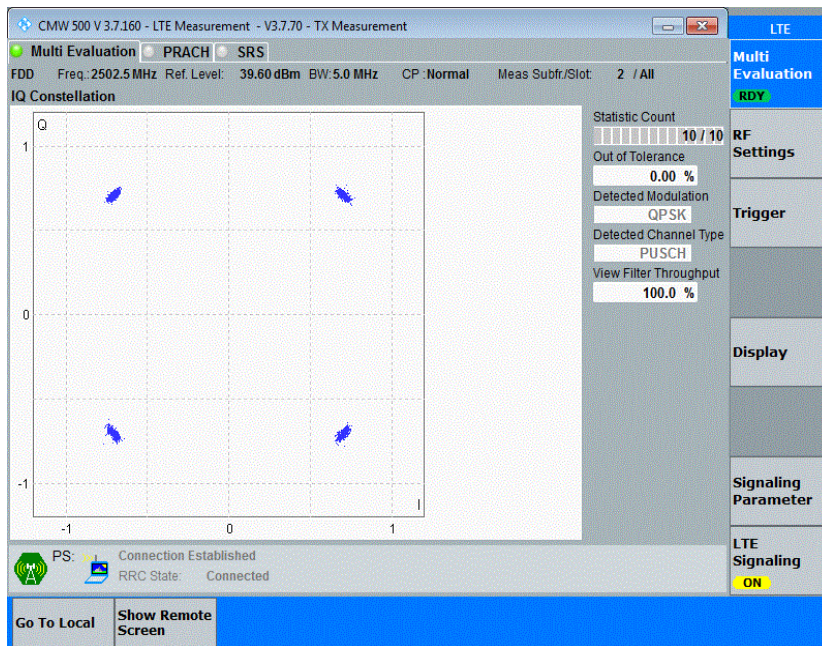

Test Graphs

Band7-5MHz-QPSK-20775-25RB#0