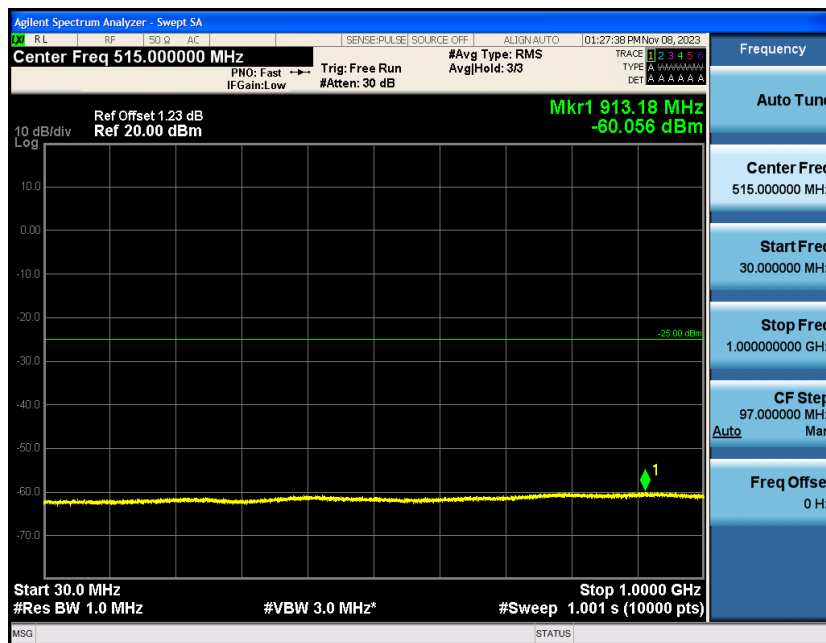

Band7-15MHz-16QAM-21375-1RB#0-Range1:30~1000MHz