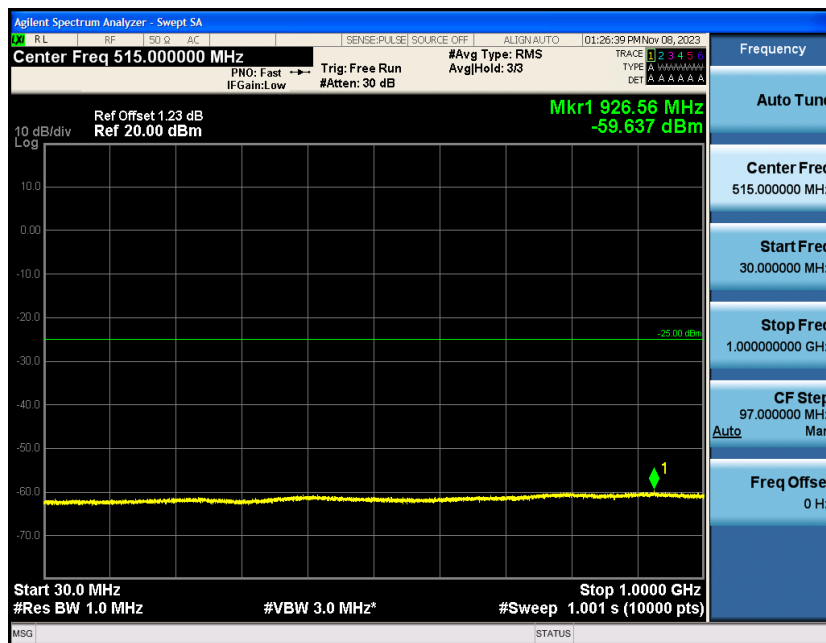

Band7-15MHz-16QAM-21100-1RB#0-Range1:30~1000MHz