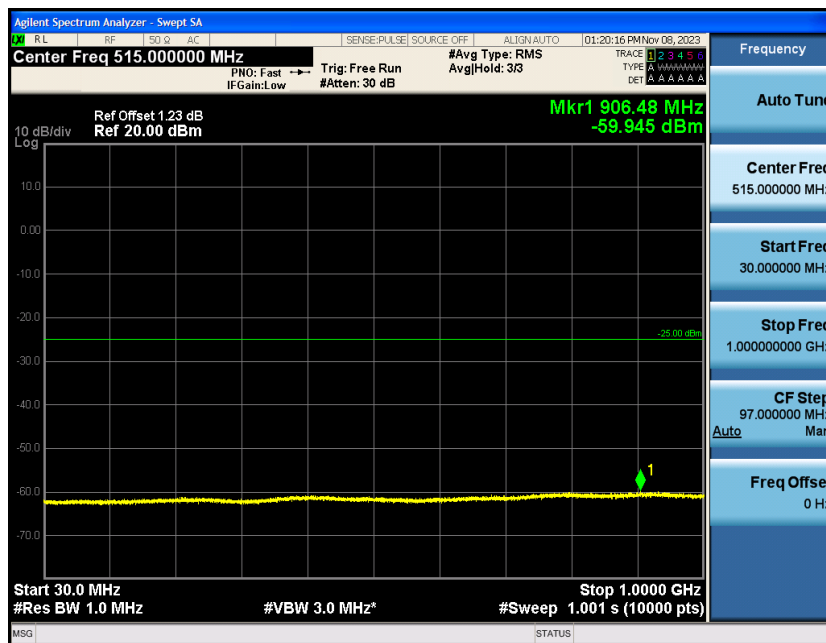

Band7-5MHz-16QAM-21100-1RB#0-Range1:30~1000MHz