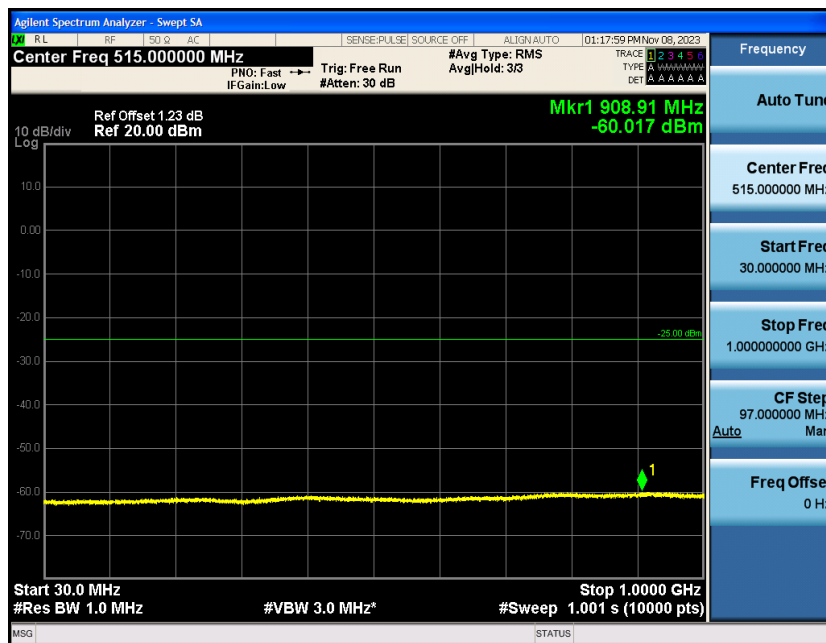

Band7-10MHz-16QAM-21400-1RB#0-Range1:30~1000MHz