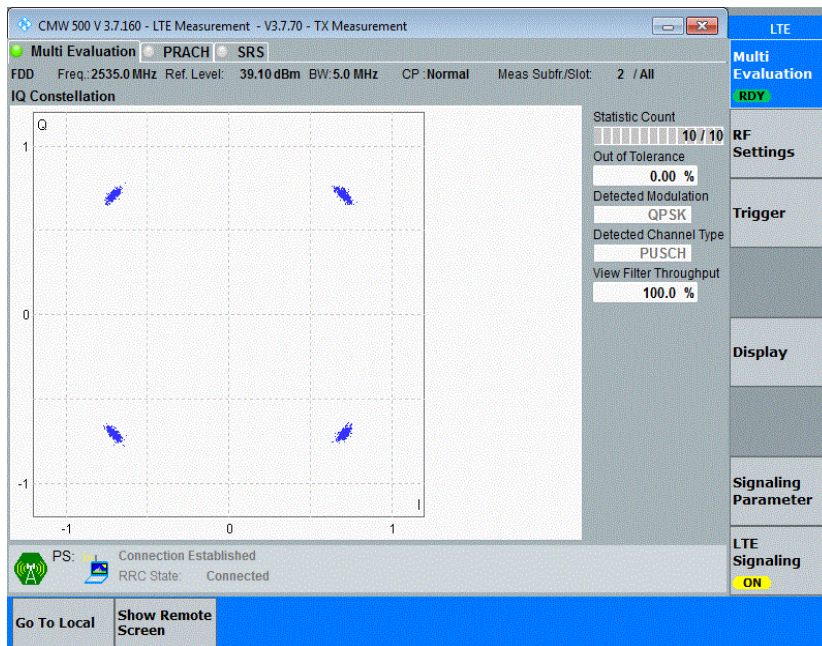

Band7-5MHz-QPSK-21100-25RB#0