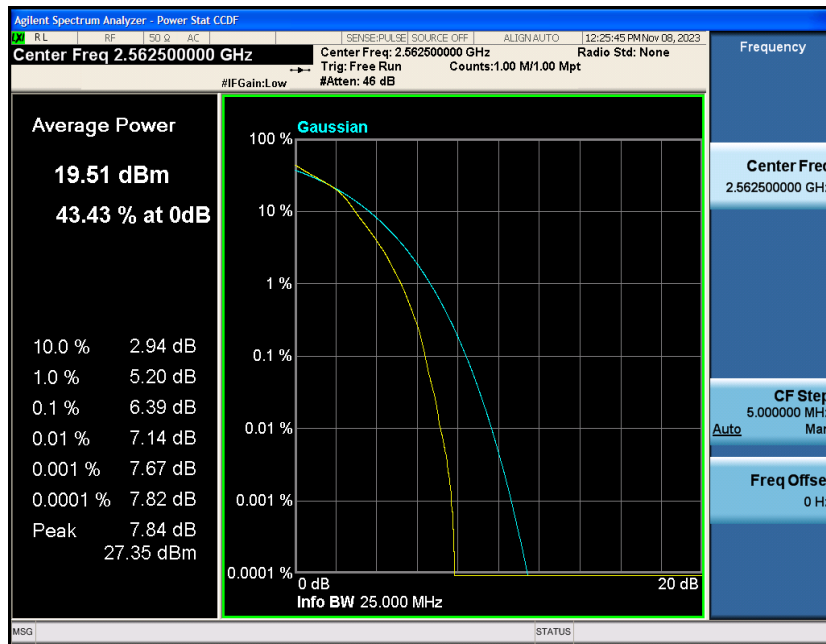

Band7-15MHz-16QAM-21375-75RB#0