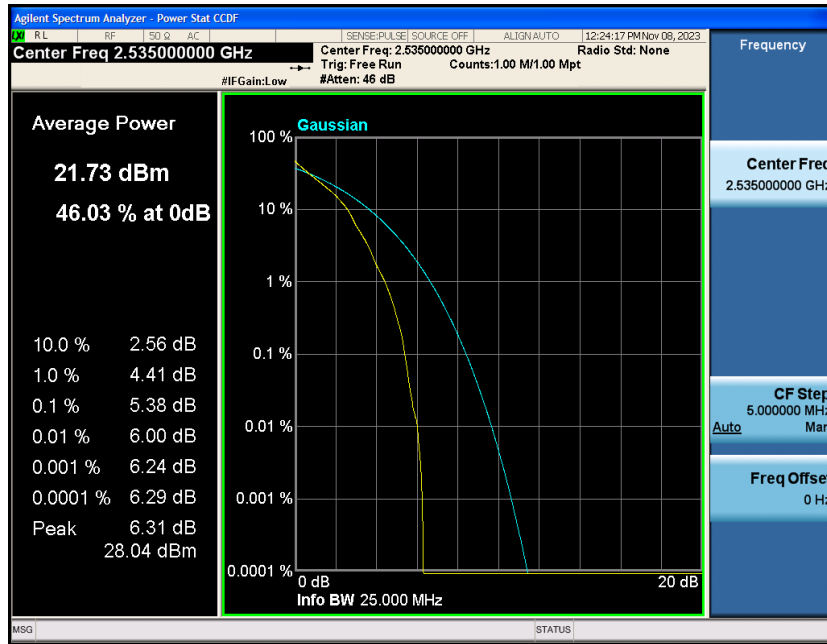

Band7-15MHz-QPSK-21100-1RB#0