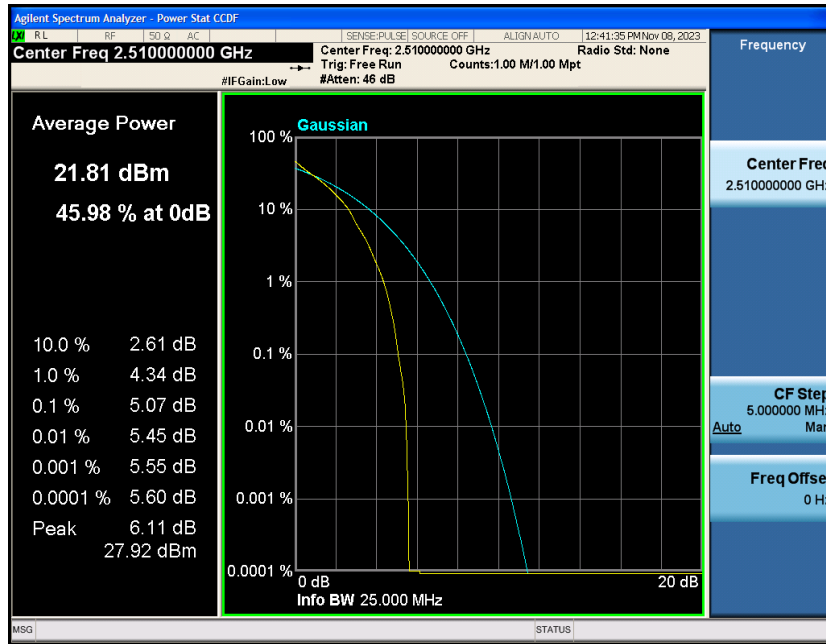

Band7-20MHz-QPSK-20850-1RB#0