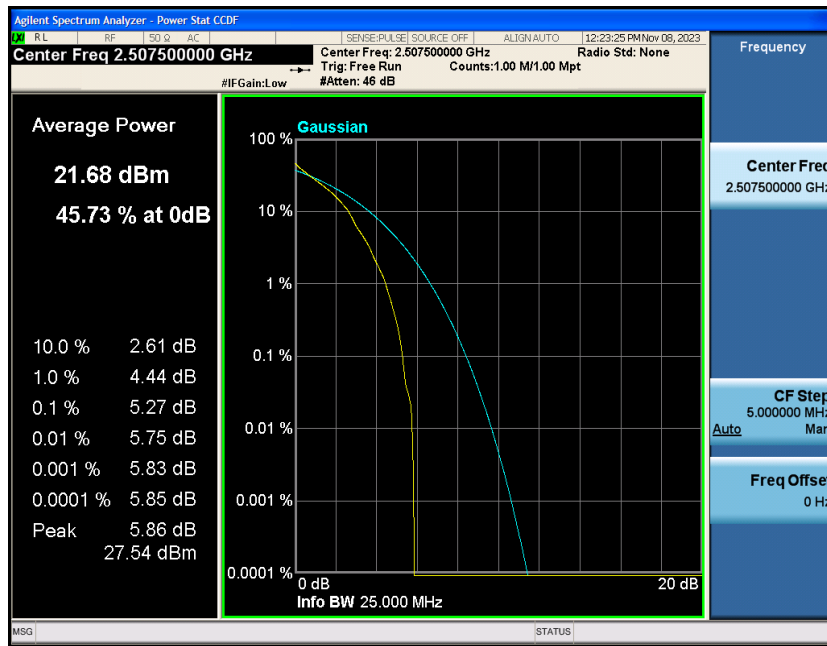

Band7-15MHz-QPSK-20825-1RB#0