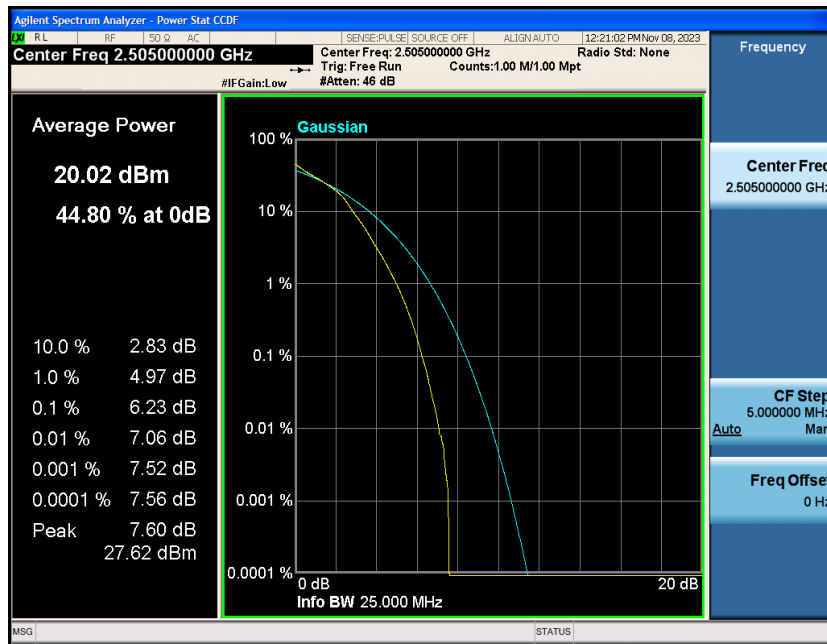

Band7-10MHz-16QAM-20800-50RB#0