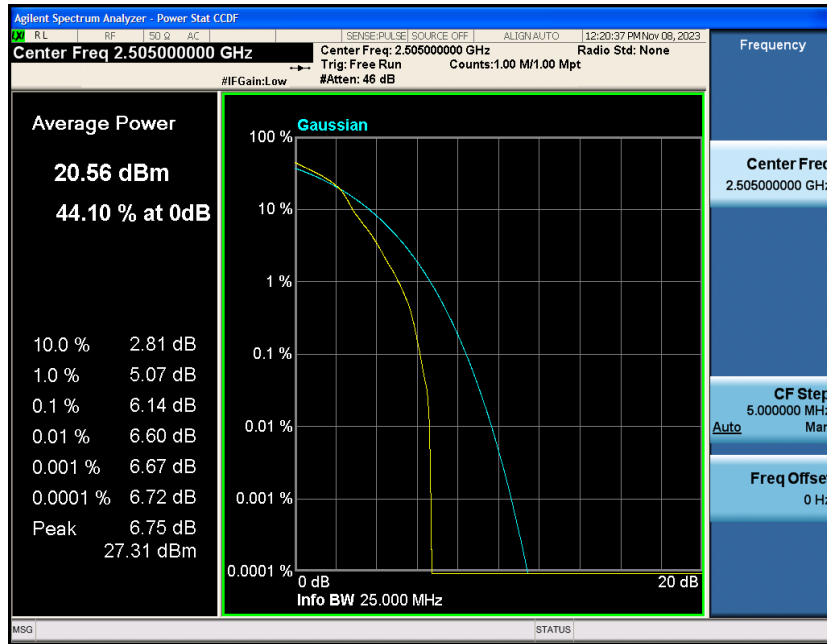

Band7-10MHz-16QAM-20800-1RB#0