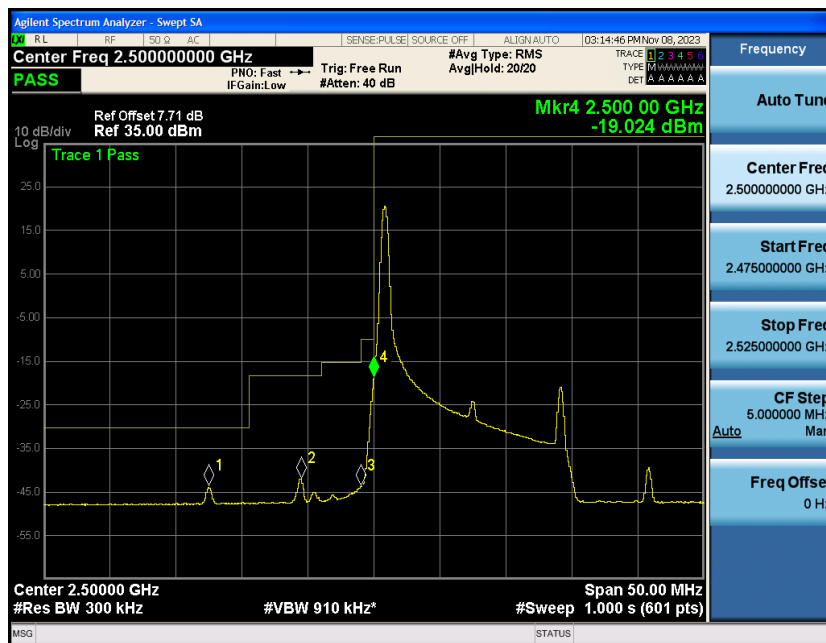

Band7-15MHz-16QAM-20825-1RB#0