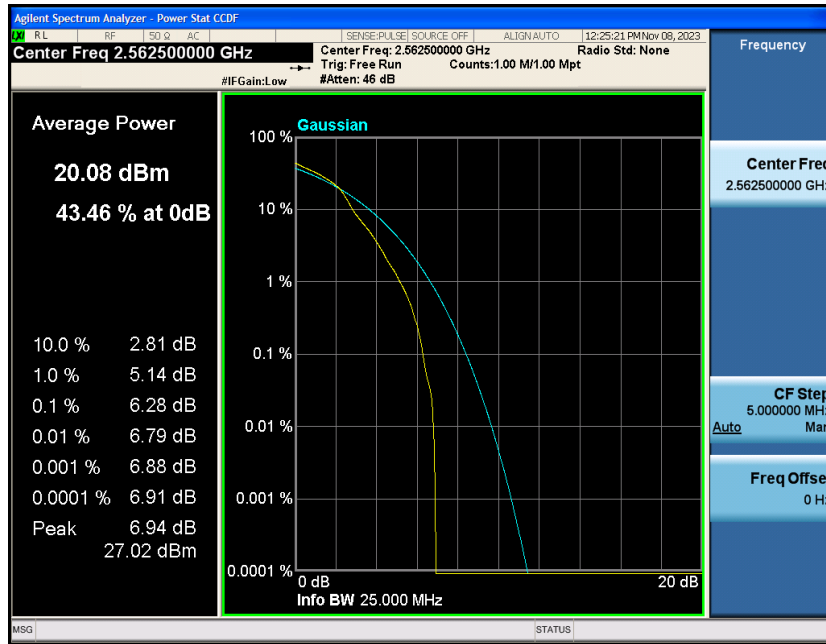

Band7-15MHz-16QAM-21375-1RB#0