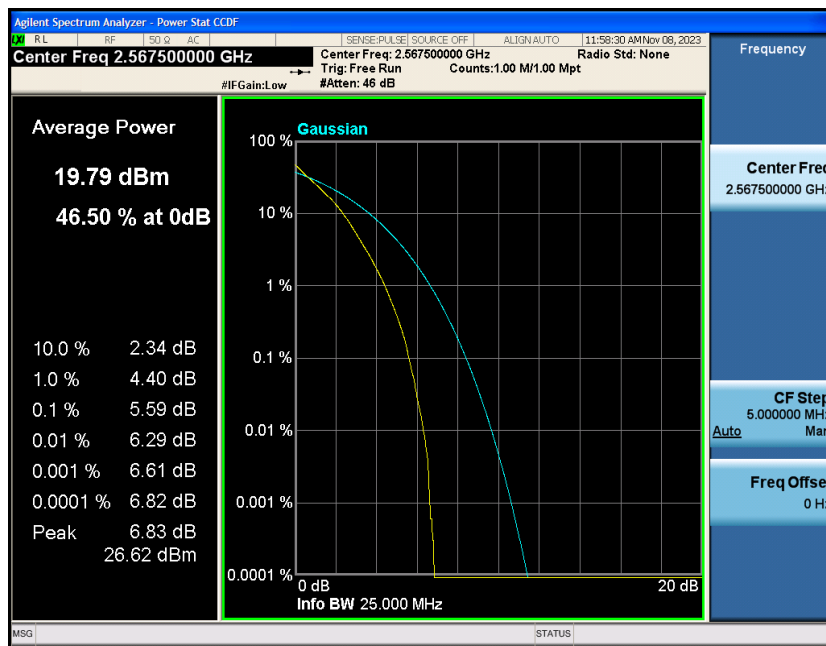

### Test Graphs

Band7-5MHz-QPSK-21100-25RB#0

Band7-5MHz-QPSK-21425-1RB#0

Band7-5MHz-QPSK-21425-25RB#0

Band7-5MHz-16QAM-20775-1RB#0

Band7-5MHz-16QAM-20775-25RB#0

Band7-5MHz-16QAM-21100-1RB#0

Band7-5MHz-16QAM-21425-25RB#0