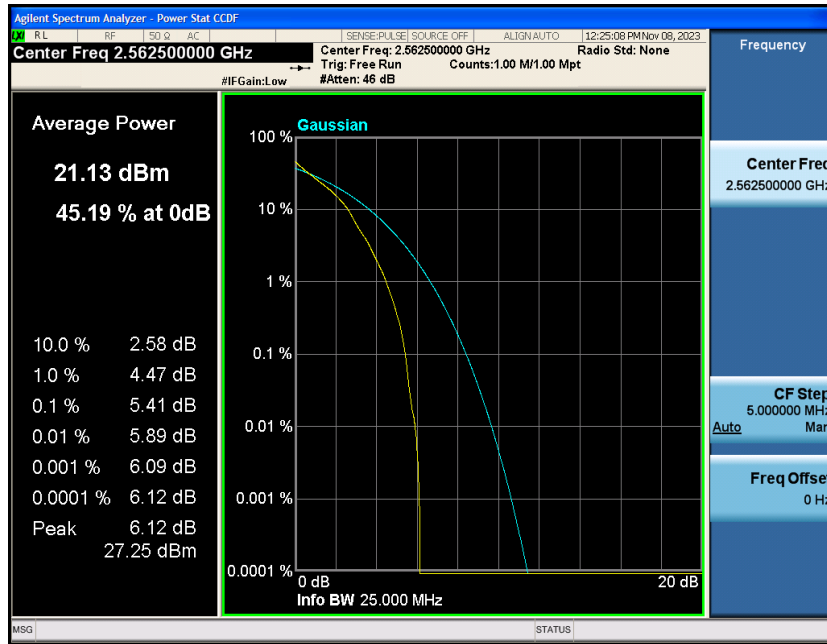

Band7-15MHz-QPSK-21375-1RB#0