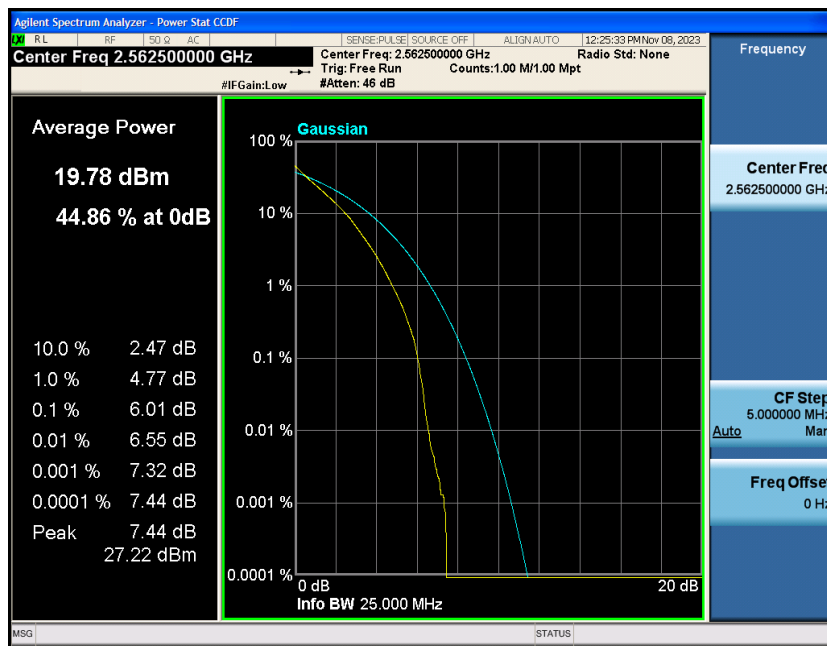

Band7-15MHz-QPSK-21375-75RB#0