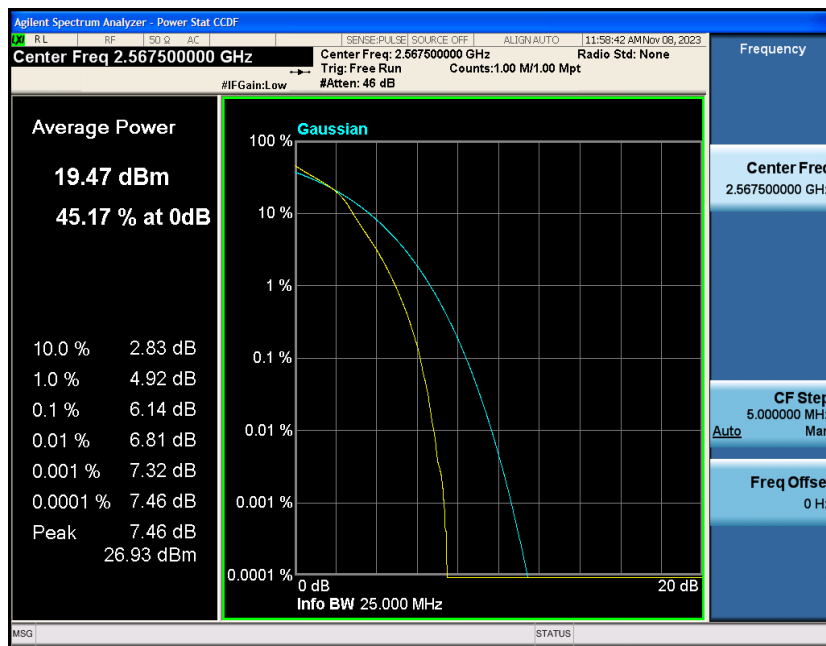

### Test Graphs

Band7-5MHz-QPSK-21100-25RB#0

Band7-5MHz-QPSK-21425-1RB#0

Band7-5MHz-QPSK-21425-25RB#0

Band7-5MHz-16QAM-20775-1RB#0

Band7-5MHz-16QAM-20775-25RB#0

Band7-5MHz-16QAM-21100-1RB#0

Band7-5MHz-16QAM-21425-25RB#0