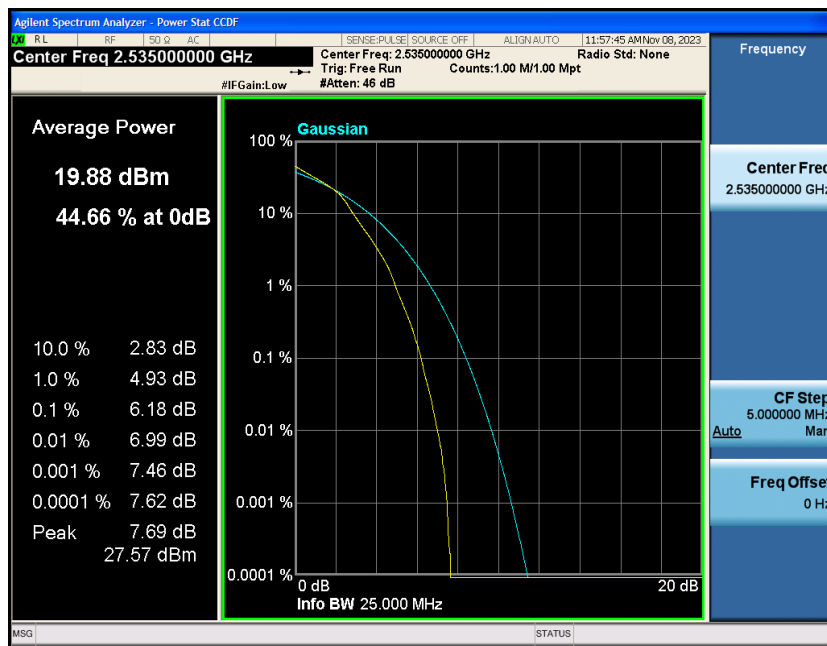

### Test Graphs

Band7-5MHz-QPSK-21100-25RB#0

Band7-5MHz-QPSK-21425-1RB#0

Band7-5MHz-QPSK-21425-25RB#0

Band7-5MHz-16QAM-20775-1RB#0

Band7-5MHz-16QAM-20775-25RB#0

Band7-5MHz-16QAM-21100-1RB#0

Band7-5MHz-16QAM-21425-25RB#0