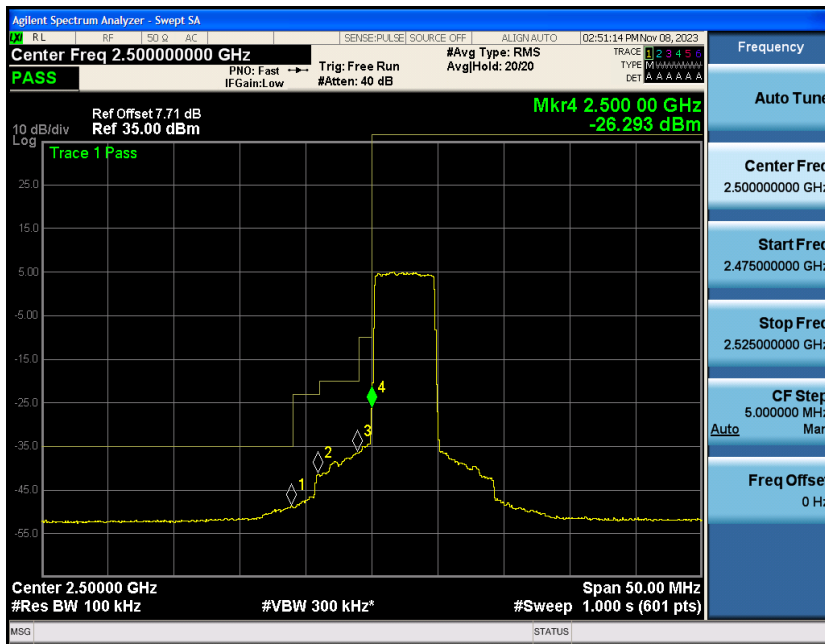

Band7-5MHz-QPSK-20775-25RB#0