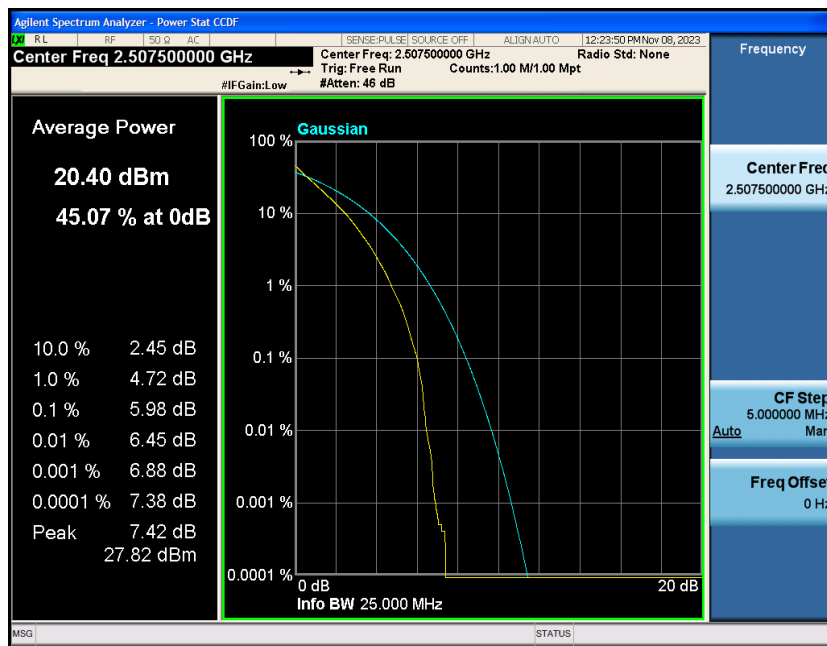

Band7-10MHz-16QAM-21100-50RB#0

Band7-10MHz-16QAM-21400-1RB#0

Band7-10MHz-16QAM-21400-50RB#0

Band7-15MHz-QPSK-20825-1RB#0

Band7-15MHz-QPSK-20825-75RB#0

Band7-15MHz-QPSK-21100-1RB#0

Band7-15MHz-QPSK-21100-75RB#0