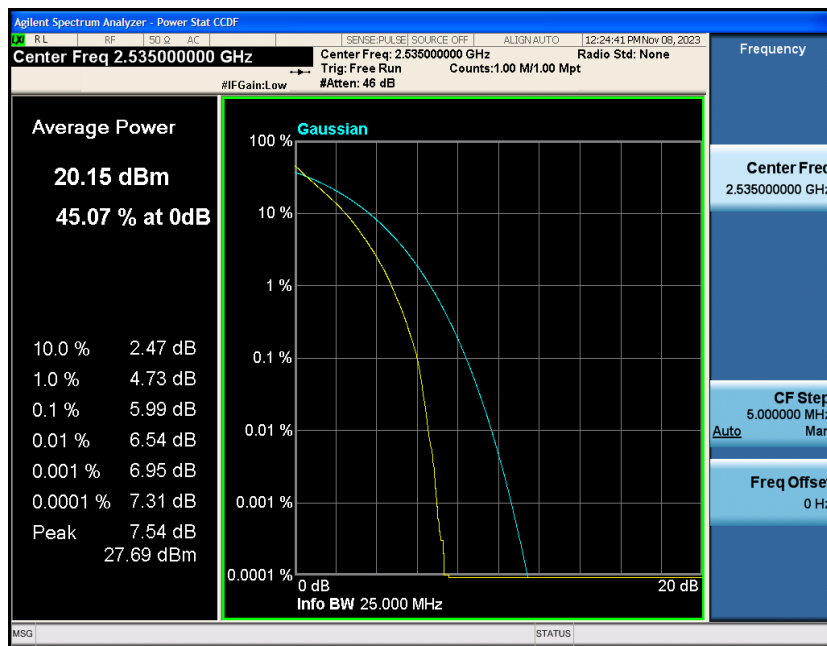

Band7-15MHz-QPSK-21100-75RB#0