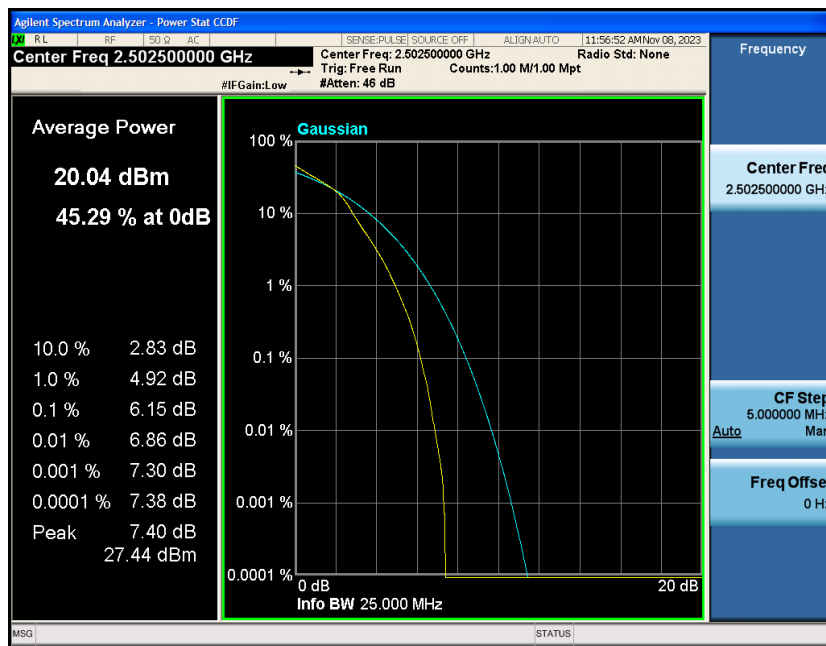

### Test Graphs

Band7-5MHz-QPSK-21100-25RB#0

Band7-5MHz-QPSK-21425-1RB#0

Band7-5MHz-QPSK-21425-25RB#0

Band7-5MHz-16QAM-20775-1RB#0

Band7-5MHz-16QAM-20775-25RB#0

Band7-5MHz-16QAM-21100-1RB#0

Band7-5MHz-16QAM-21425-25RB#0