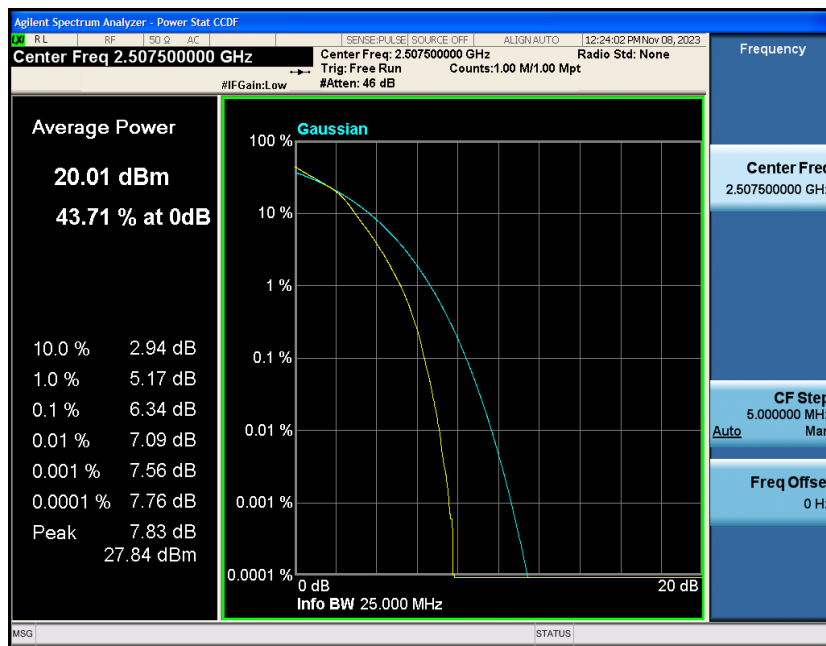

Band7-15MHz-16QAM-20825-75RB#0