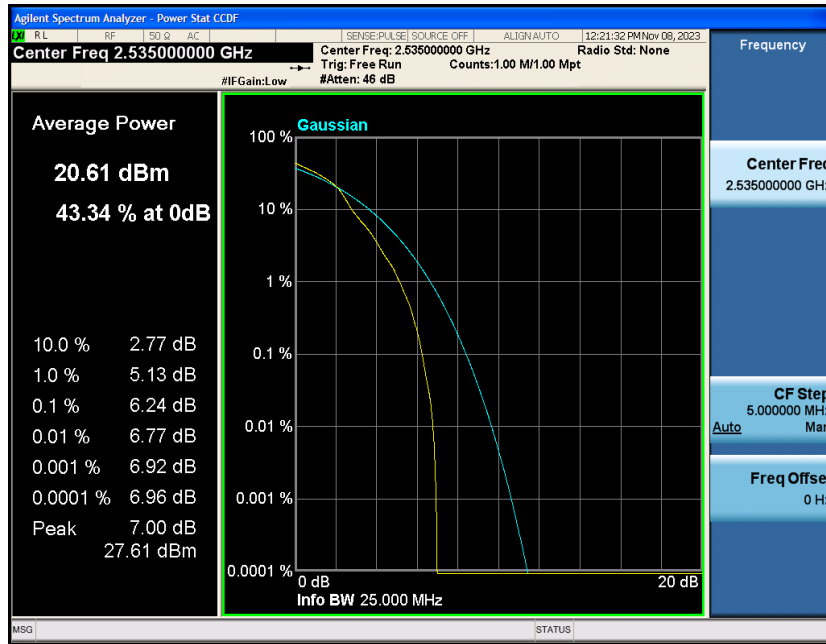

Band7-10MHz-16QAM-21100-1RB#0