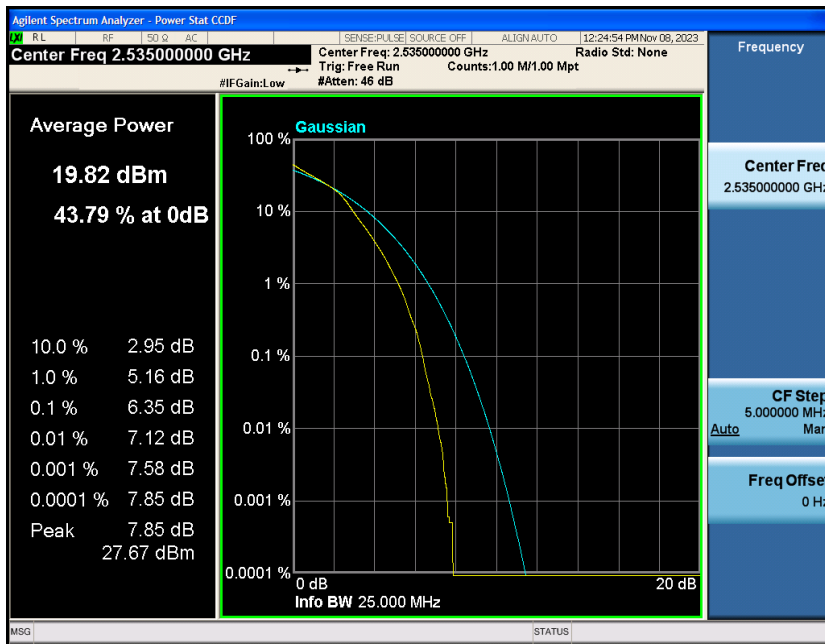

Band7-15MHz-16QAM-21100-75RB#0