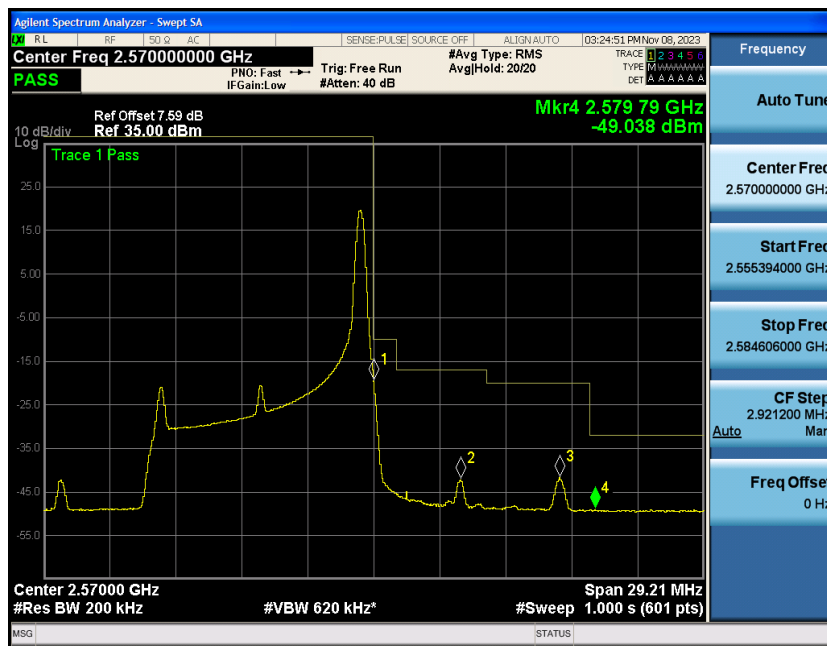

Band7-10MHz-16QAM-21400-1RB#49