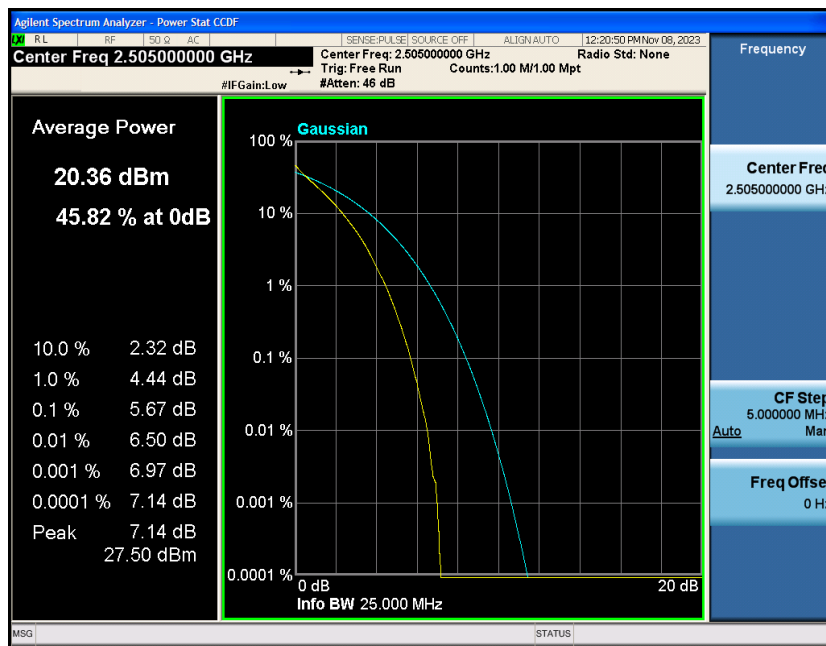

Band7-10MHz-QPSK-20800-50RB#0