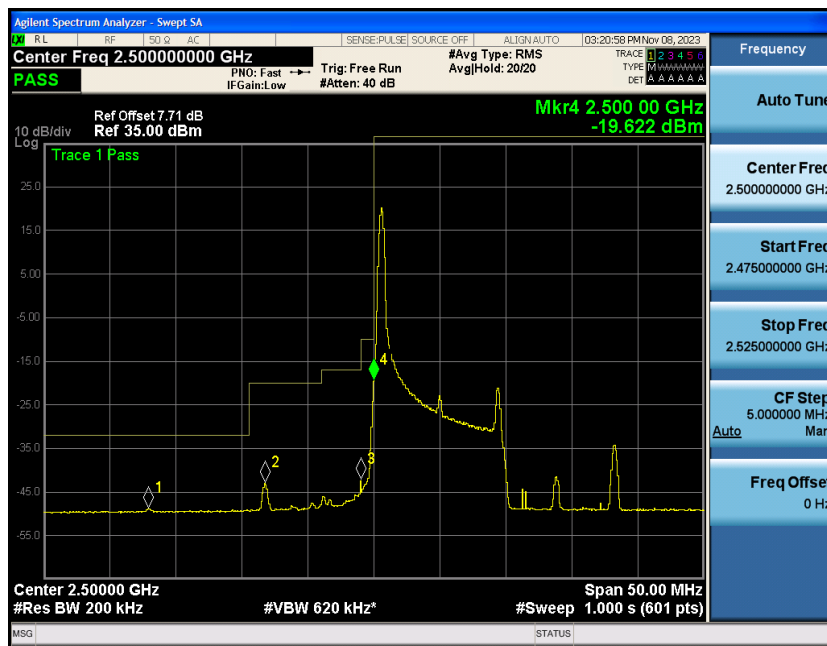

Band7-10MHz-16QAM-20800-1RB#0