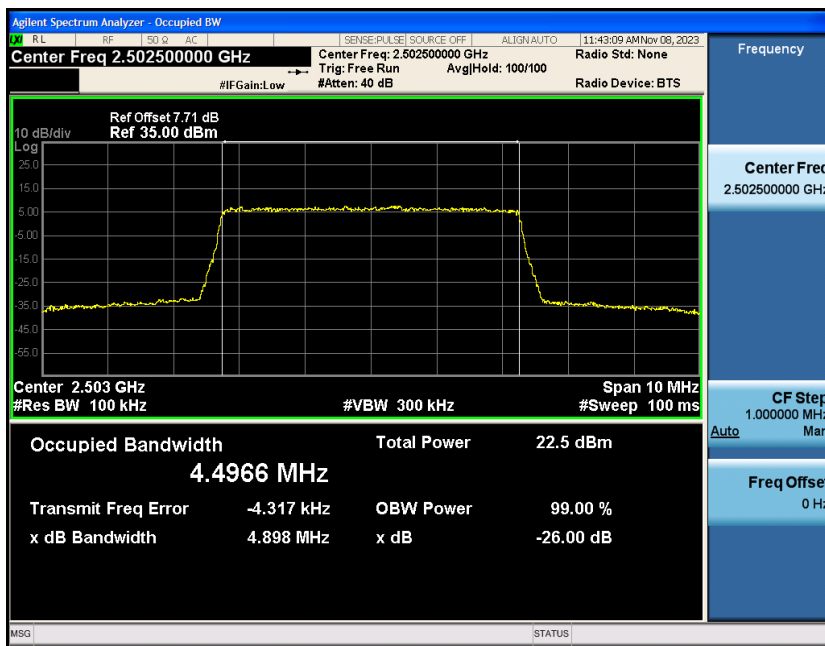

Band7-5MHz-16QAM-20775-25RB#0