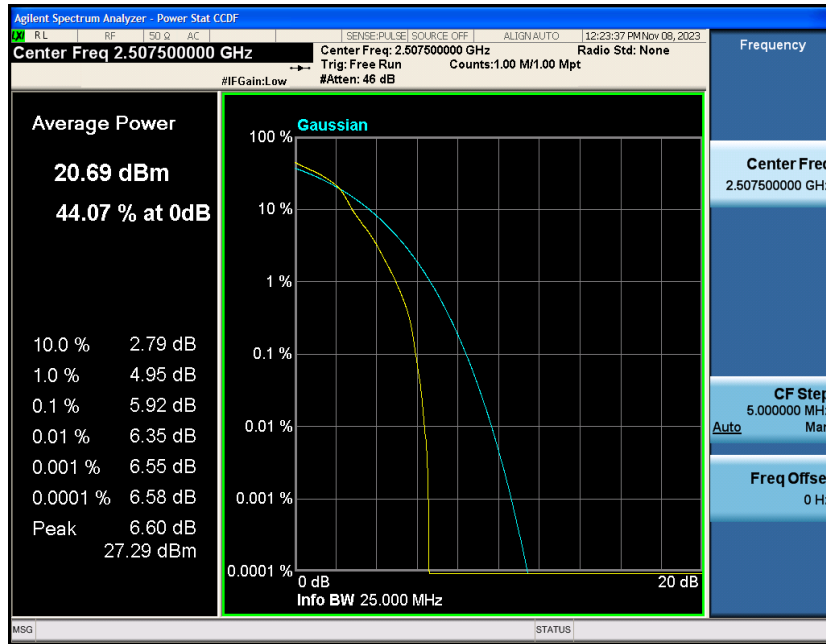

Band7-15MHz-16QAM-20825-1RB#0