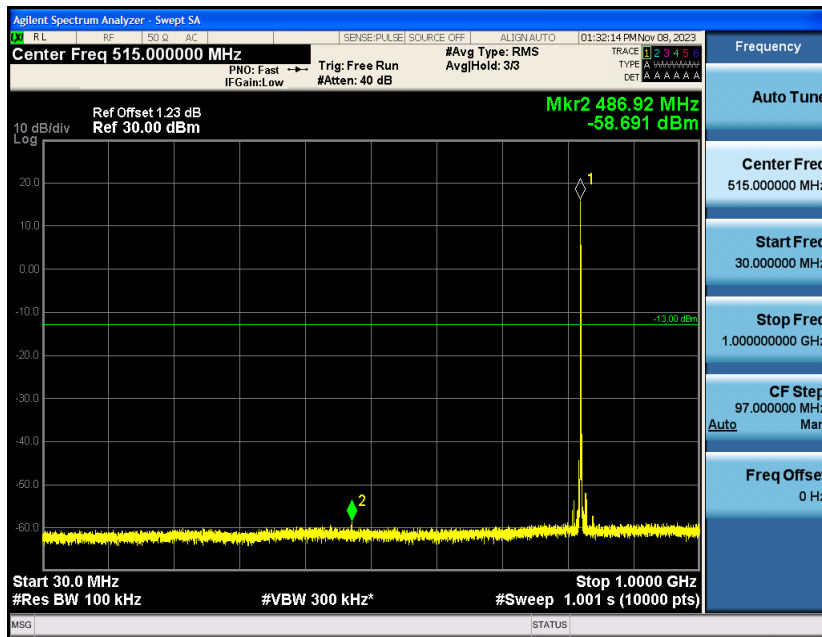

Band5-1.4MHz-16QAM-20407-1RB#0-Range1:30~1000MHz