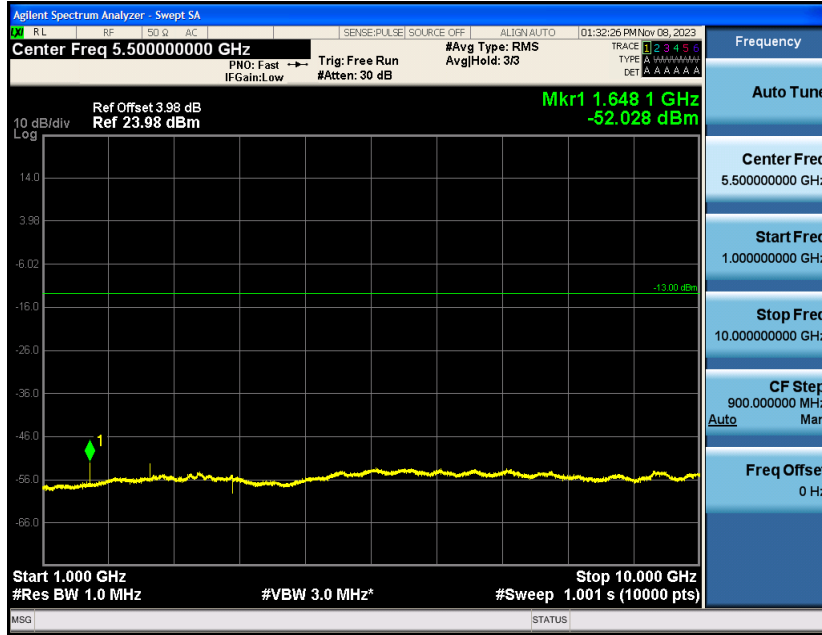

### Test Graphs

Band5-1.4MHz-QPSK-20525-1RB#0-Range1:30~1000MHz

Band5-1.4MHz-QPSK-20525-1RB#0-Range2:1000~10000MHz

Band5-1.4MHz-QPSK-20643-1RB#0-Range1:30~1000MHz

Band5-1.4MHz-QPSK-20643-1RB#0-Range2:1000~10000MHz

Band5-1.4MHz-16QAM-20407-1RB#0-Range1:30~1000MHz

Band5-1.4MHz-16QAM-20407-1RB#0-Range2:1000~10000MHz

Band5-1.4MHz-16QAM-20525-1RB#0-Range1:30~1000MHz

Band5-1.4MHz-16QAM-20525-1RB#0-Range2:1000~10000MHz

Band5-1.4MHz-16QAM-20643-1RB#0-Range1:30~1000MHz