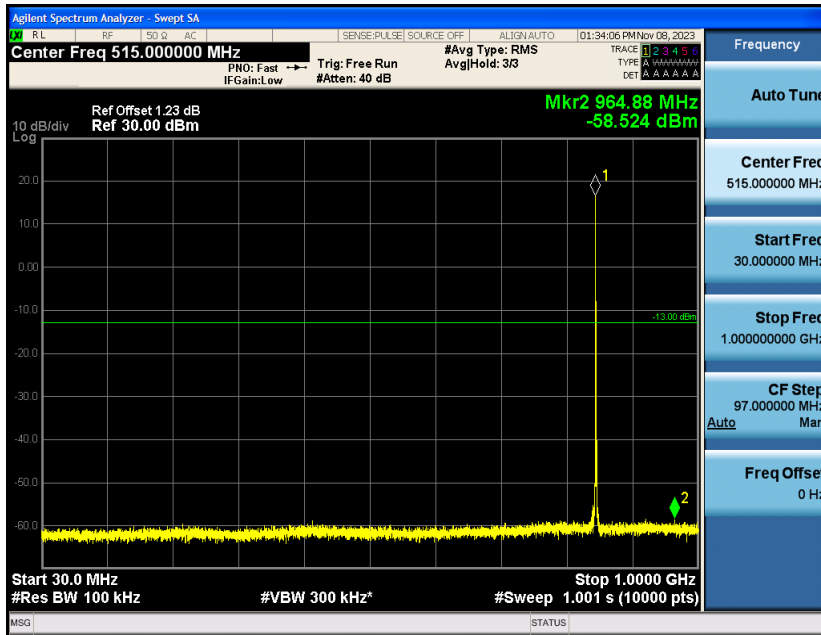

Band5-1.4MHz-16QAM-20407-1RB#0-Range1:30~1000MHz

Band5-1.4MHz-16QAM-20407-1RB#0-Range2:1000~10000MHz

Band5-1.4MHz-16QAM-20525-1RB#0-Range1:30~1000MHz

Band5-1.4MHz-16QAM-20525-1RB#0-Range2:1000~10000MHz

Band5-1.4MHz-16QAM-20643-1RB#0-Range1:30~1000MHz