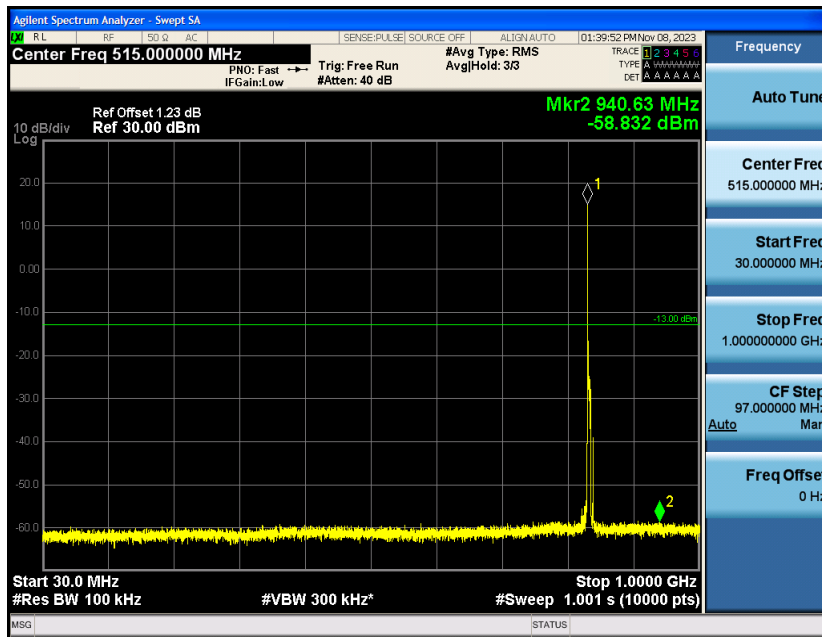

Band5-5MHz-16QAM-20525-1RB#0-Range1:30~100MHz