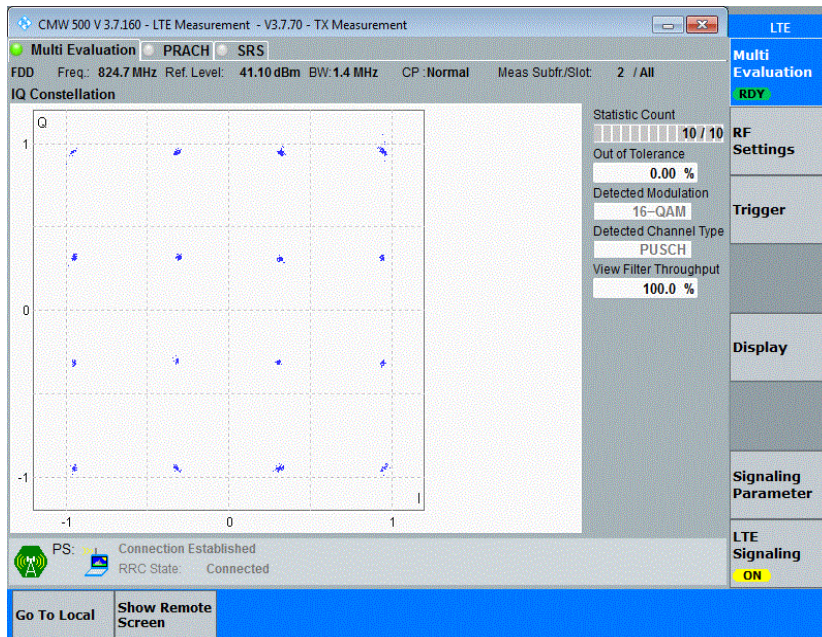

## Appendix G: Modulation Characteristics

### Test Result

| Band  | Channel | Result | Verdict |
|-------|---------|--------|---------|
| Band5 | 20407   | PASS   | PASS    |
| Band5 | 20525   | PASS   | PASS    |
| Band5 | 20643   | PASS   | PASS    |
| Band5 | 20407   | PASS   | PASS    |
| Band5 | 20525   | PASS   | PASS    |
| Band5 | 20643   | PASS   | PASS    |
| Band5 | 20415   | PASS   | PASS    |
| Band5 | 20525   | PASS   | PASS    |
| Band5 | 20635   | PASS   | PASS    |
| Band5 | 20415   | PASS   | PASS    |
| Band5 | 20525   | PASS   | PASS    |
| Band5 | 20635   | PASS   | PASS    |
| Band5 | 20425   | PASS   | PASS    |
| Band5 | 20525   | PASS   | PASS    |
| Band5 | 20625   | PASS   | PASS    |
| Band5 | 20425   | PASS   | PASS    |
| Band5 | 20525   | PASS   | PASS    |
| Band5 | 20625   | PASS   | PASS    |
| Band5 | 20450   | PASS   | PASS    |
| Band5 | 20525   | PASS   | PASS    |
| Band5 | 20600   | PASS   | PASS    |
| Band5 | 20450   | PASS   | PASS    |
| Band5 | 20525   | PASS   | PASS    |
| Band5 | 20600   | PASS   | PASS    |

### Test Graphs

Band5-1.4MHz-16QAM-20407-6RB#0

Band5-1.4MHz-16QAM-20525-6RB#0

Band5-1.4MHz-16QAM-20643-6RB#0

Band5-3MHz-QPSK-20415-15RB#0

Band5-3MHz-QPSK-20525-15RB#0

Band5-3MHz-QPSK-20635-15RB#0

Band5-3MHz-16QAM-20415-15RB#0