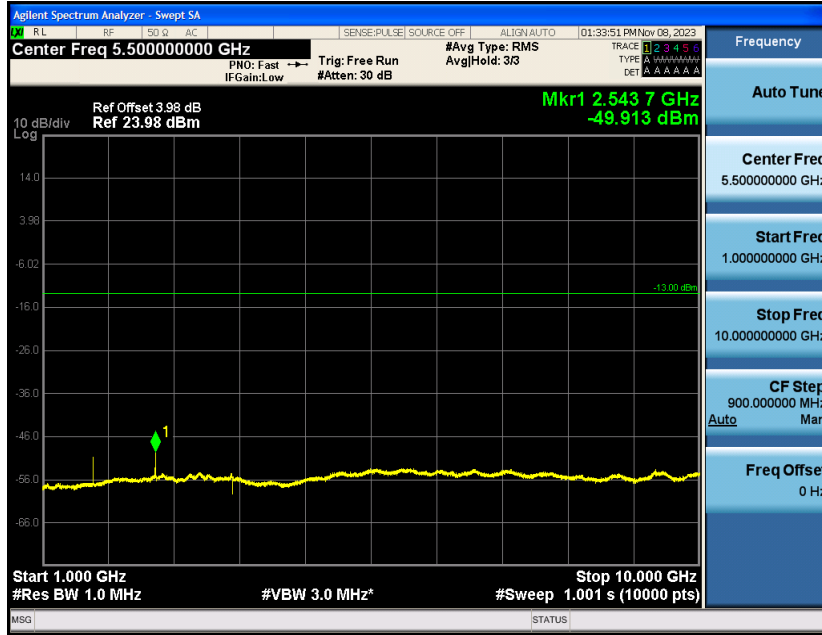

### Test Graphs

Band5-1.4MHz-QPSK-20525-1RB#0-Range1:30~1000MHz

Band5-1.4MHz-QPSK-20525-1RB#0-Range2:1000~10000MHz

Band5-1.4MHz-QPSK-20643-1RB#0-Range1:30~1000MHz

Band5-1.4MHz-QPSK-20643-1RB#0-Range2:1000~10000MHz

Band5-1.4MHz-16QAM-20407-1RB#0-Range1:30~1000MHz

Band5-1.4MHz-16QAM-20407-1RB#0-Range2:1000~10000MHz

Band5-1.4MHz-16QAM-20525-1RB#0-Range1:30~1000MHz

Band5-1.4MHz-16QAM-20525-1RB#0-Range2:1000~10000MHz

Band5-1.4MHz-16QAM-20643-1RB#0-Range1:30~1000MHz