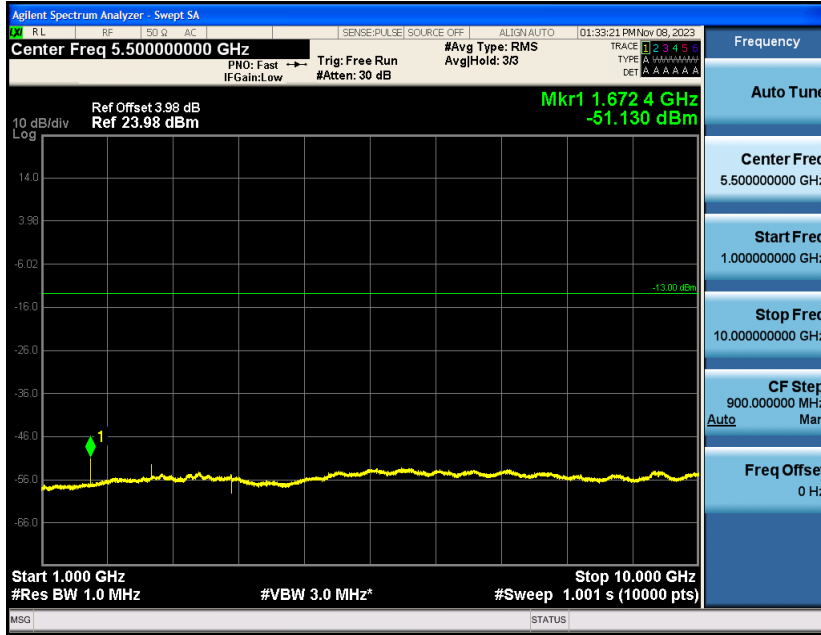

Band5-1.4MHz-16QAM-20407-1RB#0-Range1:30~1000MHz

Band5-1.4MHz-16QAM-20407-1RB#0-Range2:1000~10000MHz

Band5-1.4MHz-16QAM-20525-1RB#0-Range1:30~1000MHz

Band5-1.4MHz-16QAM-20525-1RB#0-Range2:1000~10000MHz

Band5-1.4MHz-16QAM-20643-1RB#0-Range1:30~1000MHz