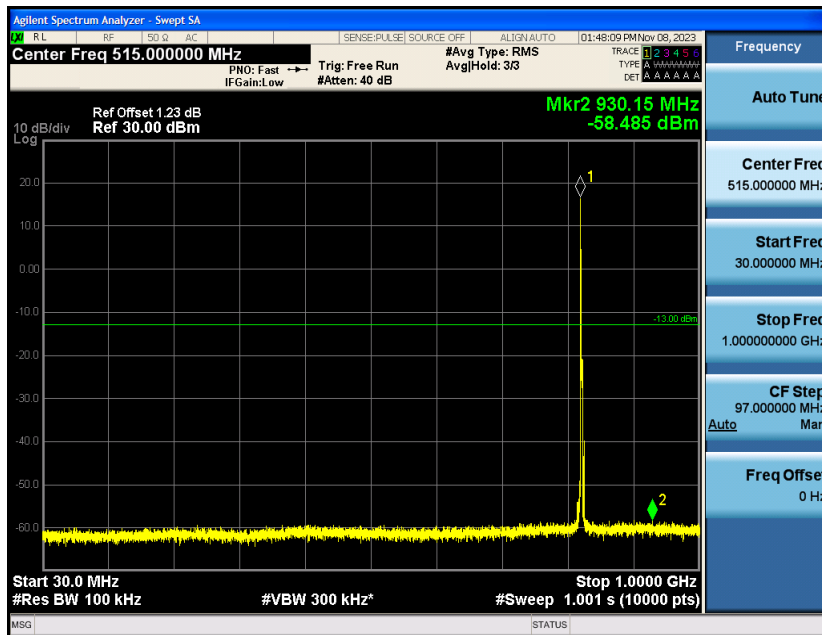

Band5-3MHz-QPSK-20415-1RB#0-Range1:30~1000MHz