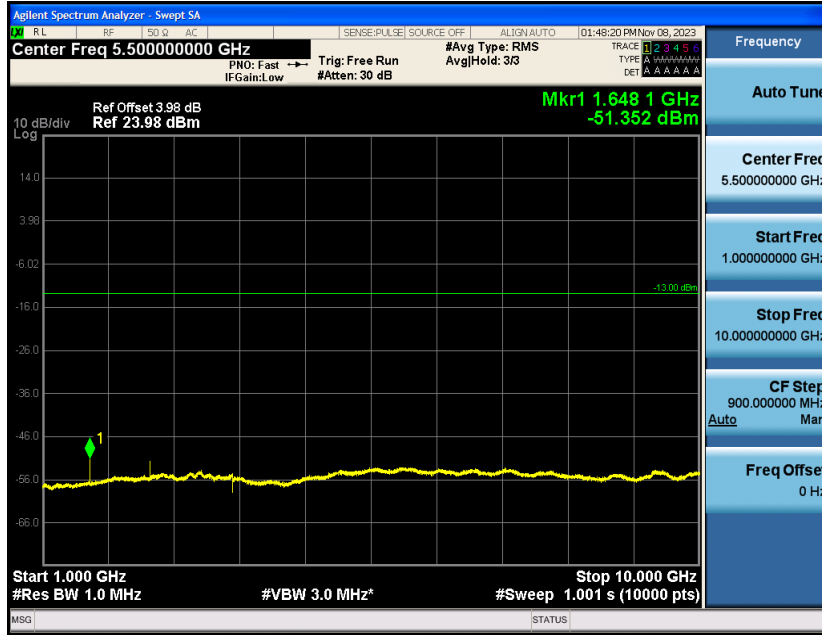

Band5-3MHz-QPSK-20415-1RB#0-Range2:1000~10000MHz