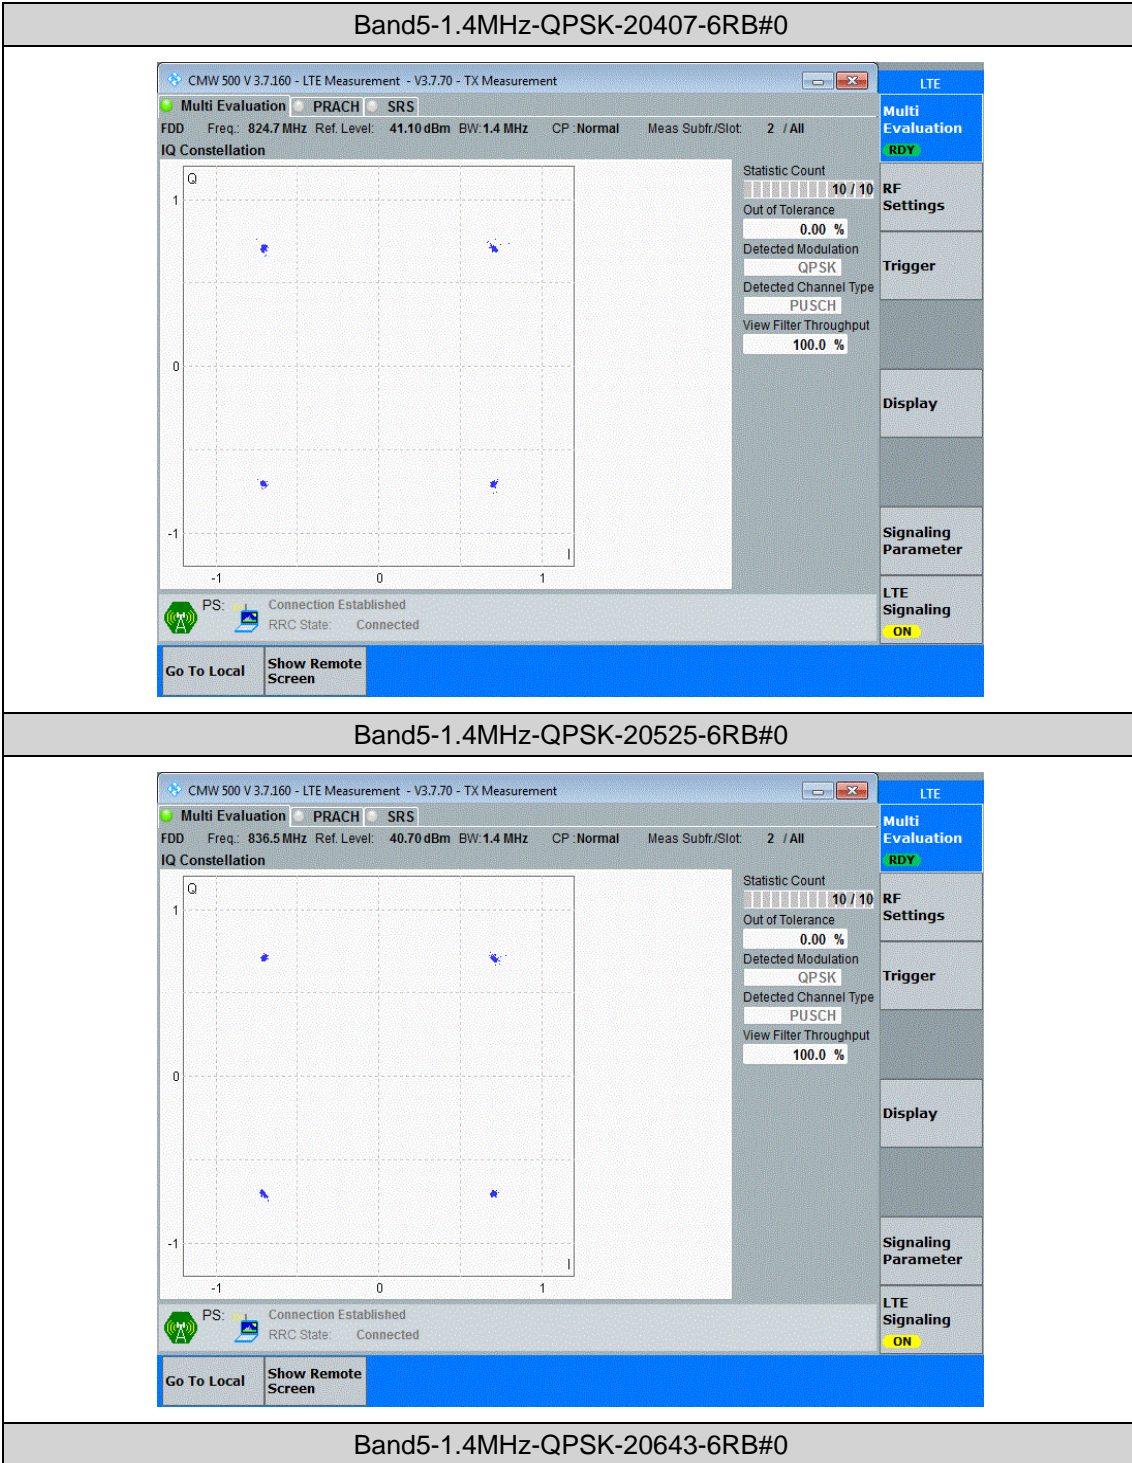

Test Graphs