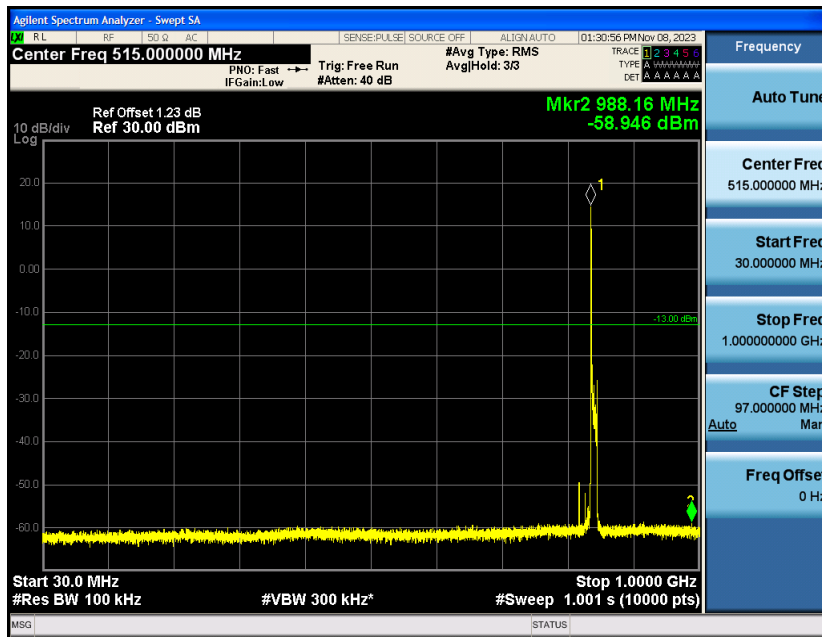

Band5-10MHz-16QAM-20600-1RB#0-Range1:30~1000MHz