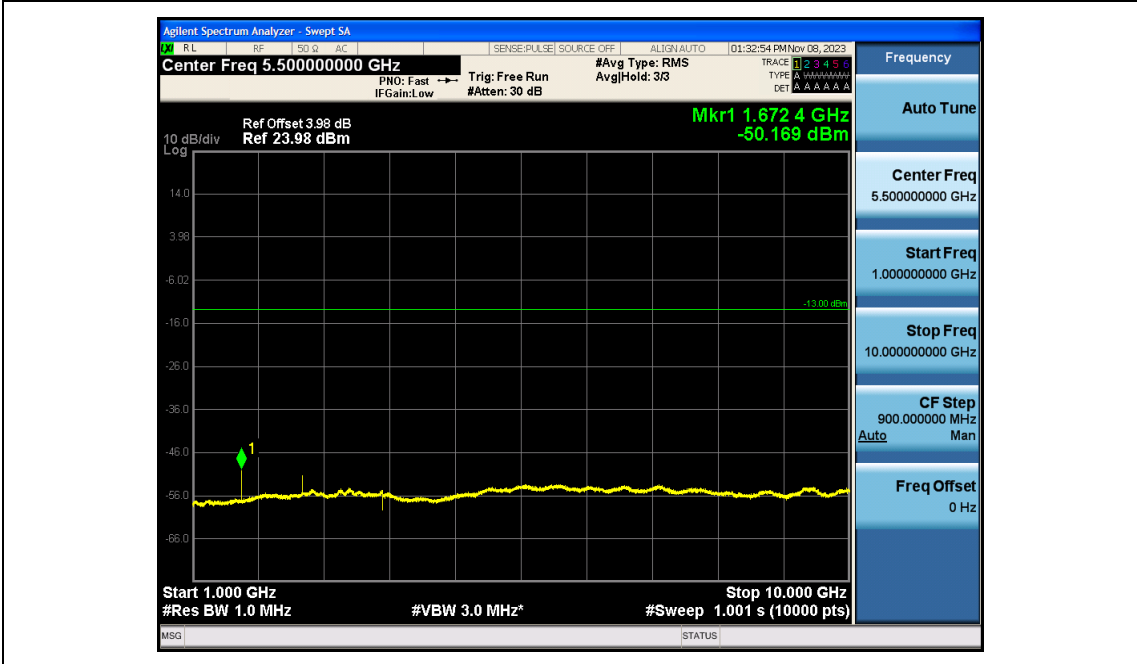

### Test Graphs

Band5-1.4MHz-QPSK-20525-1RB#0-Range1:30~1000MHz

Band5-1.4MHz-QPSK-20525-1RB#0-Range2:1000~10000MHz

Band5-1.4MHz-QPSK-20643-1RB#0-Range1:30~1000MHz

Band5-1.4MHz-QPSK-20643-1RB#0-Range2:1000~10000MHz

Band5-1.4MHz-16QAM-20407-1RB#0-Range1:30~1000MHz

Band5-1.4MHz-16QAM-20407-1RB#0-Range2:1000~10000MHz

Band5-1.4MHz-16QAM-20525-1RB#0-Range1:30~1000MHz

Band5-1.4MHz-16QAM-20525-1RB#0-Range2:1000~10000MHz

Band5-1.4MHz-16QAM-20643-1RB#0-Range1:30~1000MHz