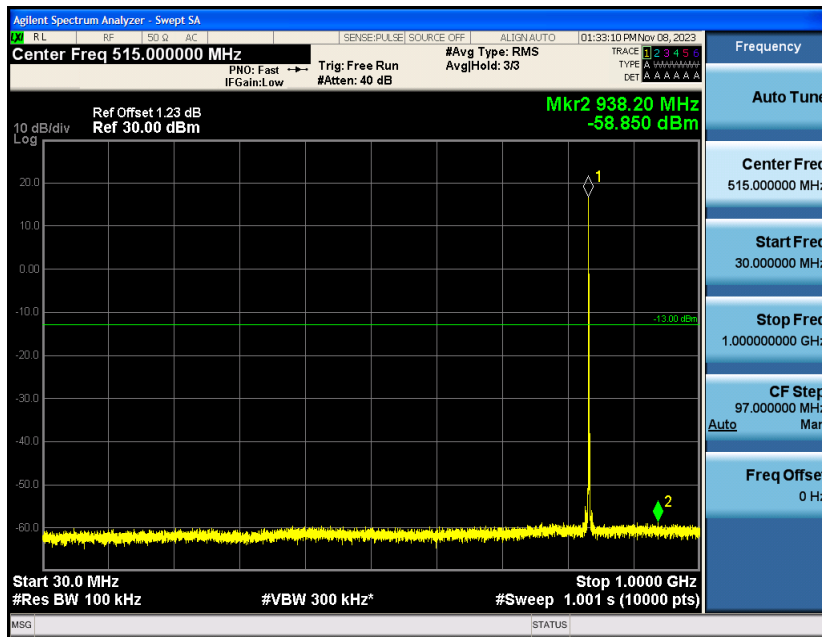

Band5-1.4MHz-16QAM-20525-1RB#0-Range1:30~1000MHz