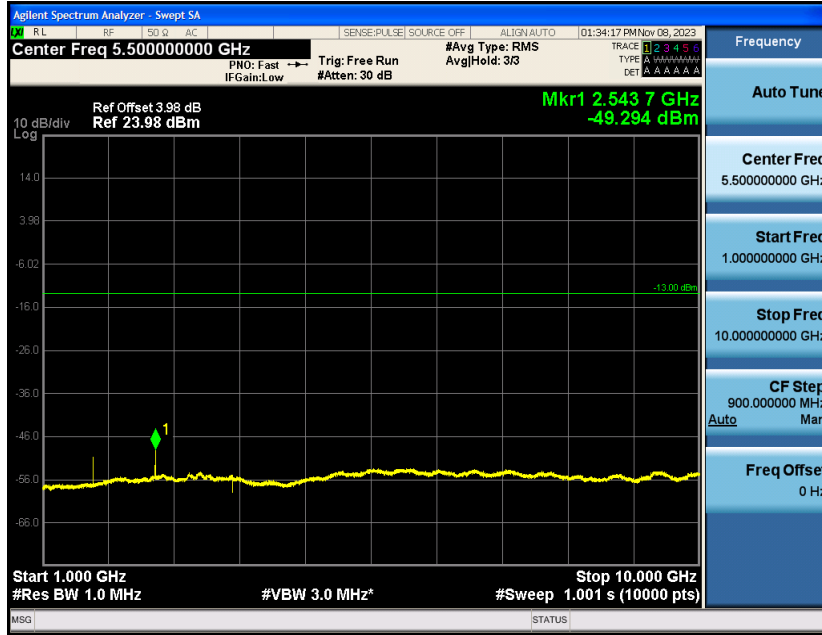

Band5-1.4MHz-16QAM-20643-1RB#0-Range2:1000~10000MHz