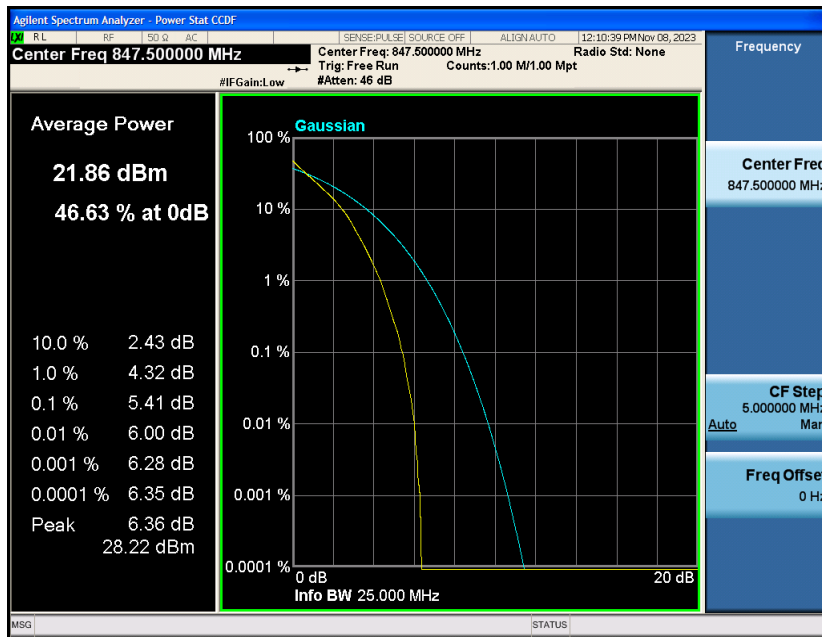

Band5-3MHz-QPSK-20635-15RB#0