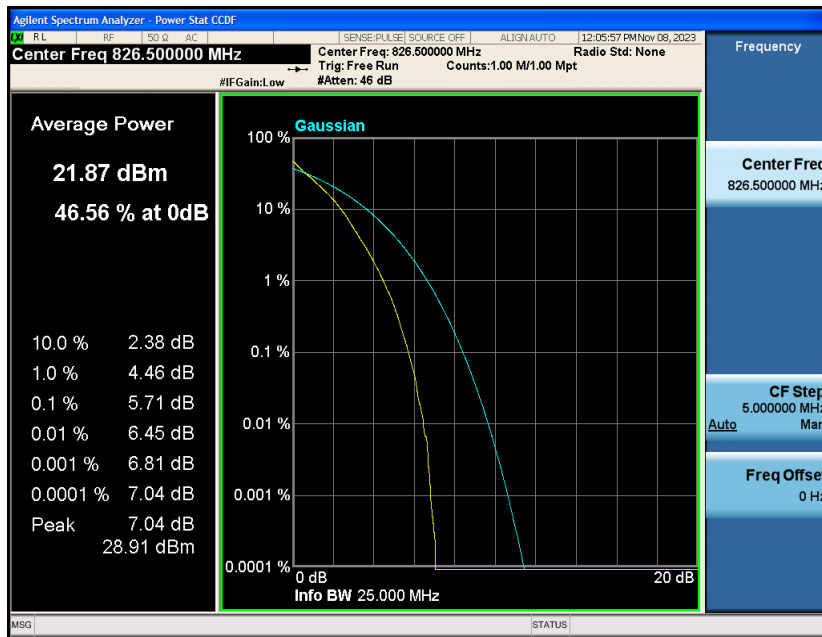

Band5-5MHz-QPSK-20425-25RB#0