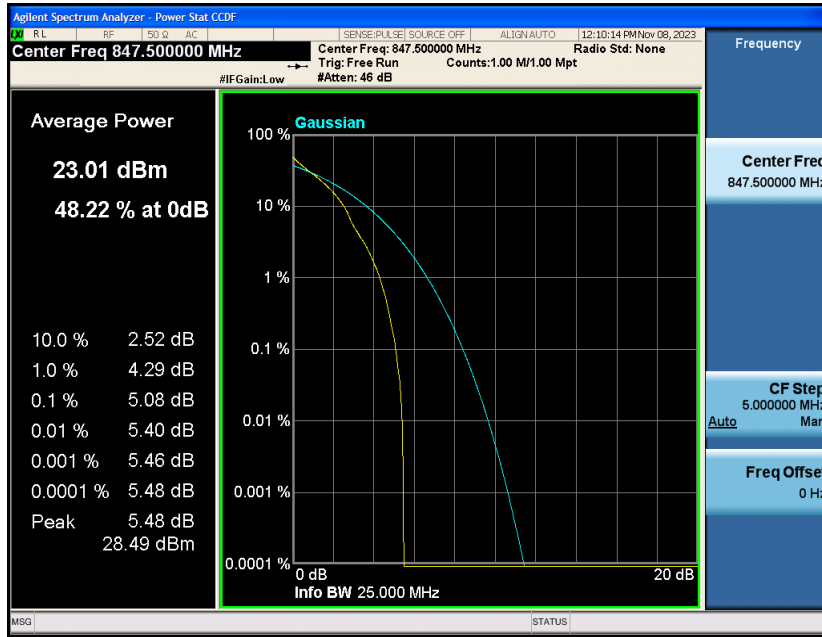

Band5-3MHz-QPSK-20635-1RB#0