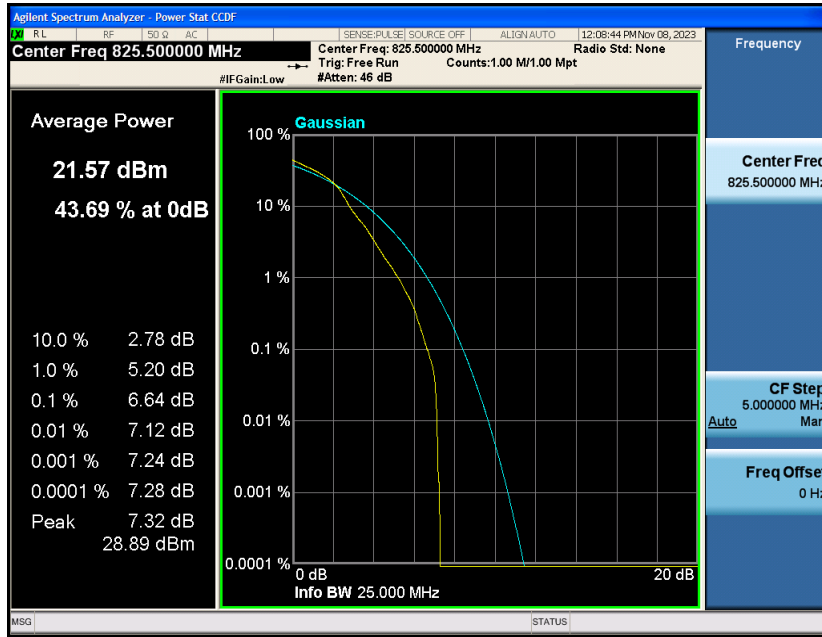

Band5-3MHz-16QAM-20415-1RB#0