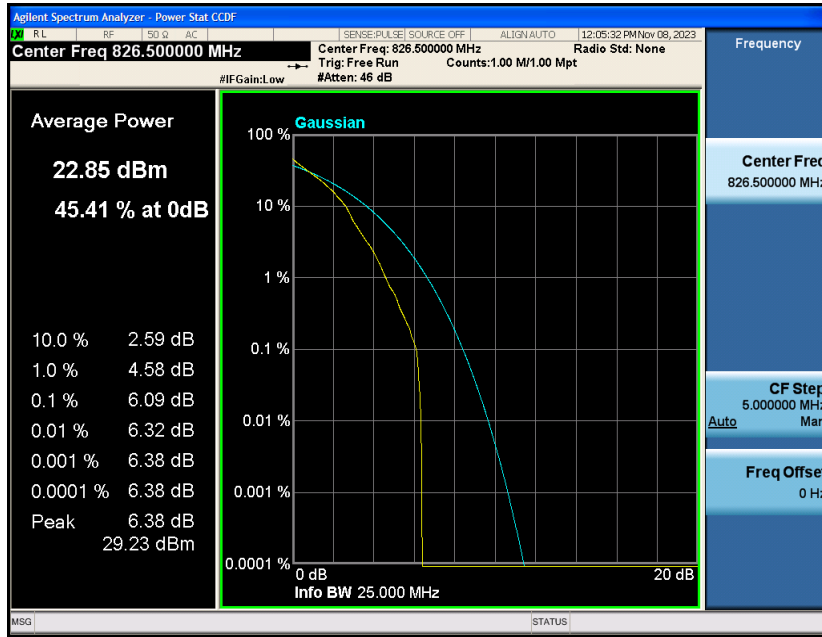

Band5-5MHz-QPSK-20425-1RB#0