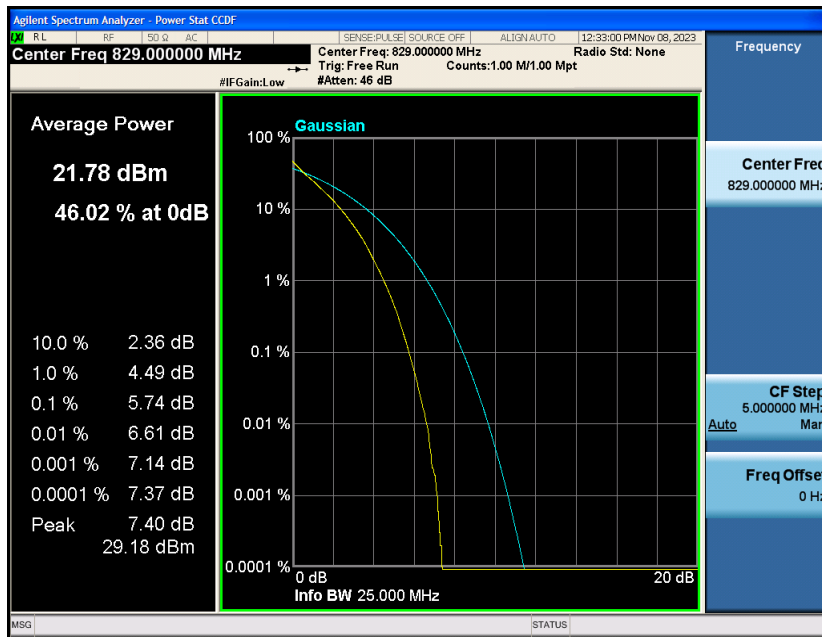

Band5-10MHz-QPSK-20450-50RB#0