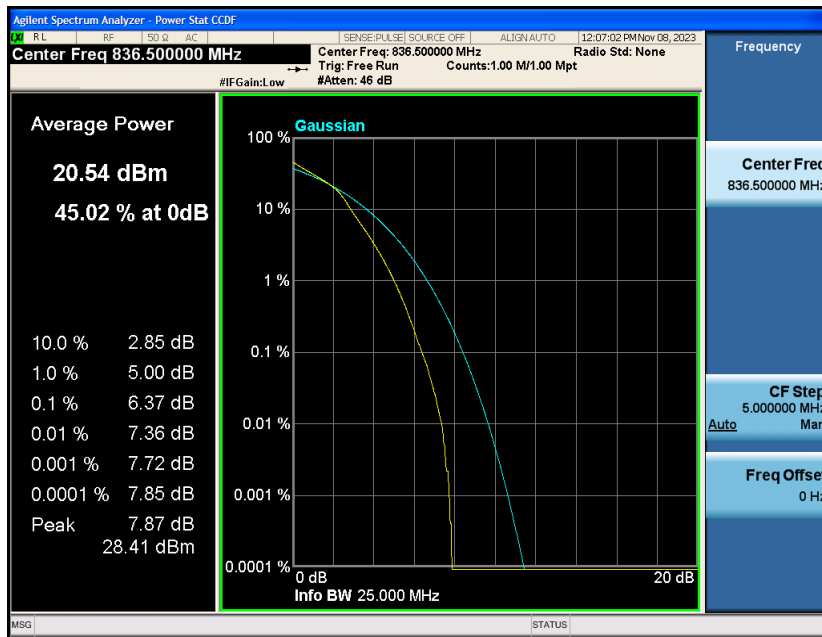

Band5-5MHz-16QAM-20525-25RB#0