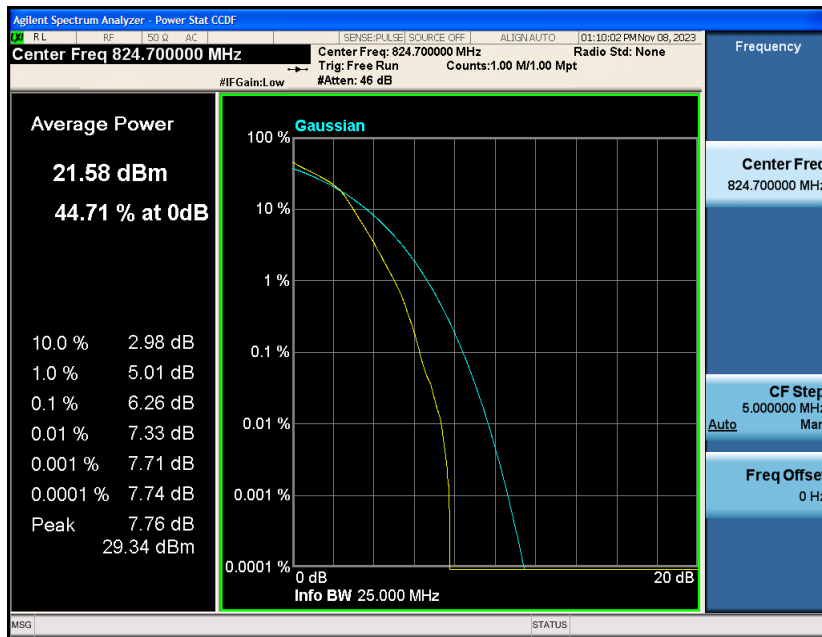

Band5-1.4MHz-16QAM-20407-6RB#0