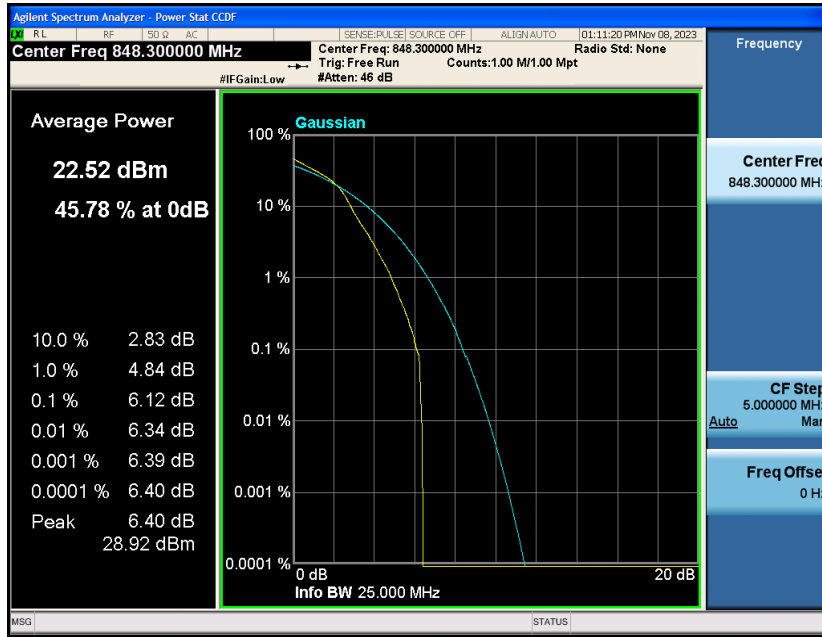

Band5-1.4MHz-16QAM-20643-1RB#0