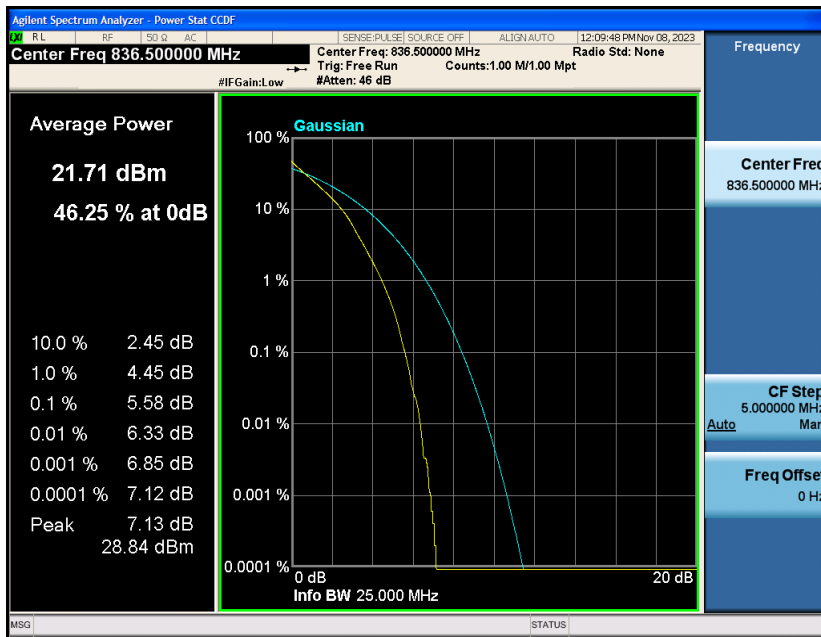

Band5-3MHz-QPSK-20525-15RB#0