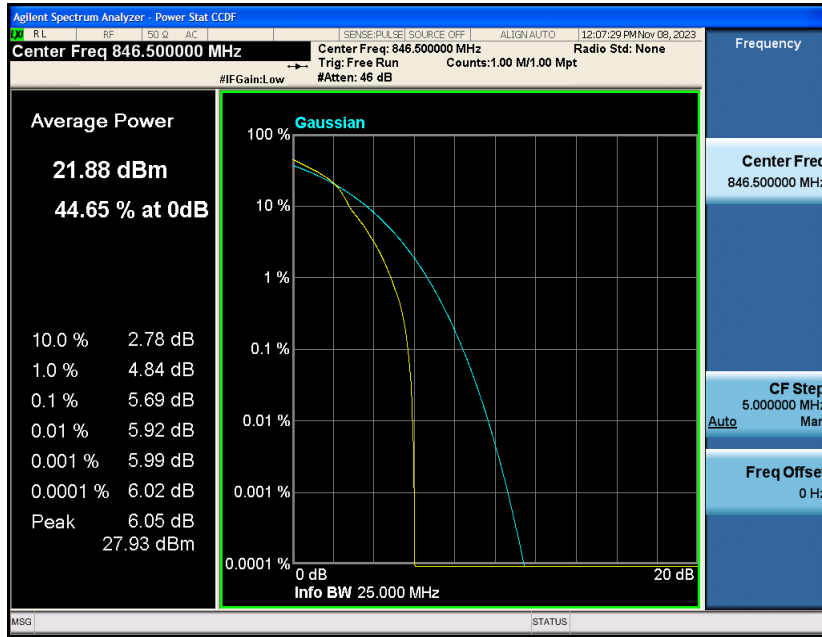

Band5-5MHz-16QAM-20625-1RB#0