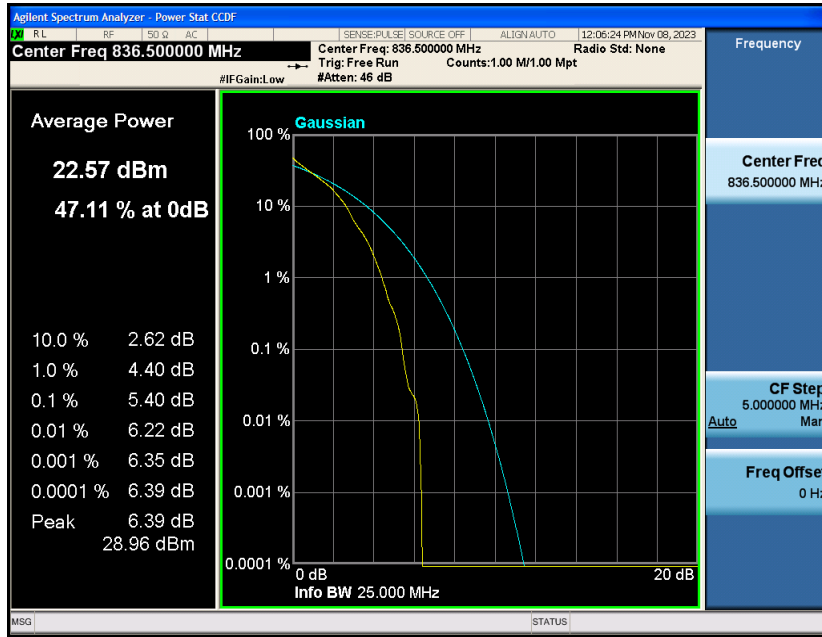

Band5-5MHz-QPSK-20525-1RB#0