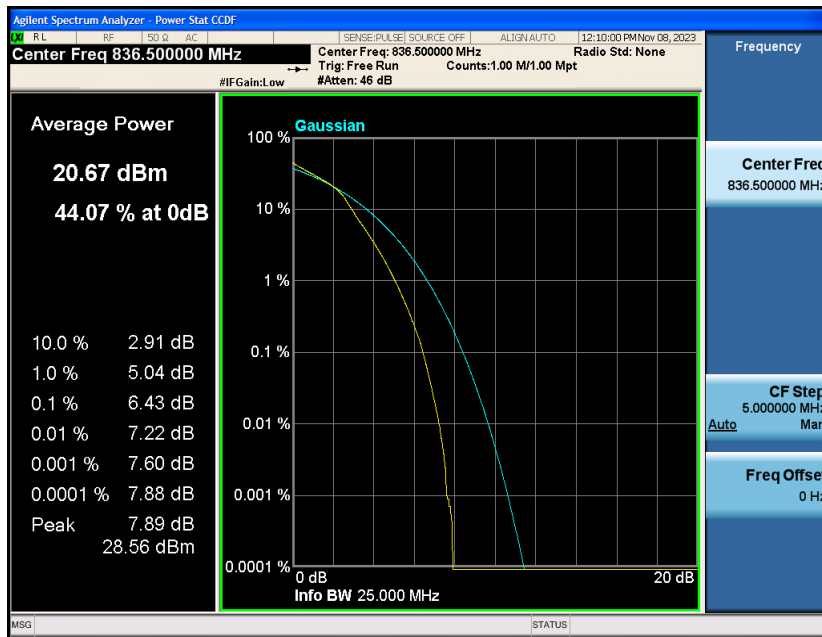

Band5-3MHz-16QAM-20525-15RB#0