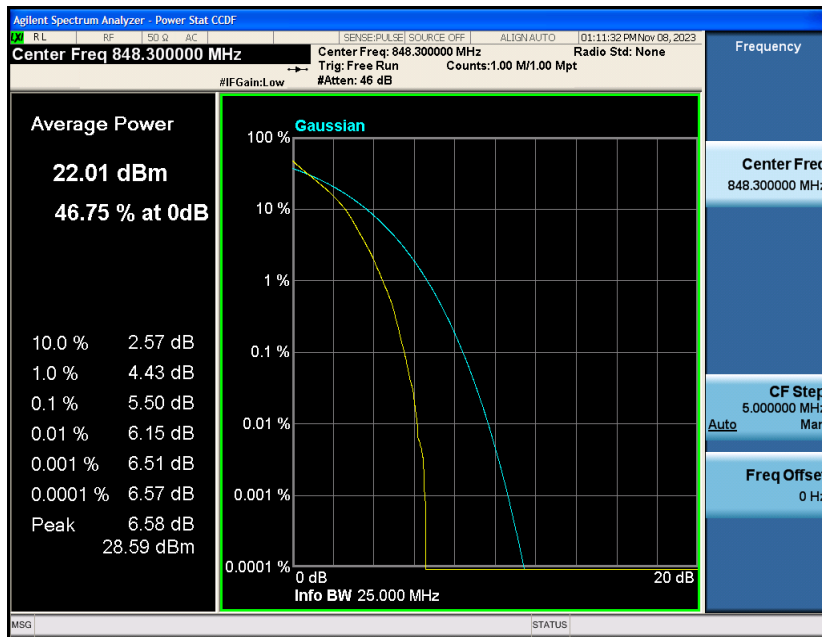

Test Graphs

Band5-1.4MHz-QPSK-20407-1RB#0

Band5-1.4MHz-QPSK-20407-6RB#0

Band5-1.4MHz-QPSK-20525-1RB#0

Band5-1.4MHz-QPSK-20525-6RB#0

Band5-1.4MHz-QPSK-20643-1RB#0

Band5-1.4MHz-QPSK-20643-6RB#0

Band5-1.4MHz-16QAM-20407-1RB#0