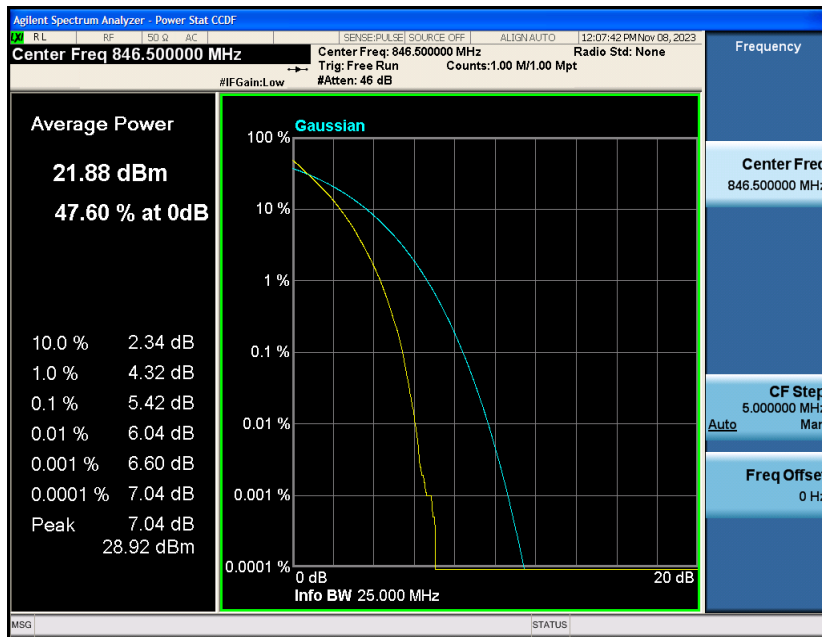

Band5-5MHz-QPSK-20625-25RB#0