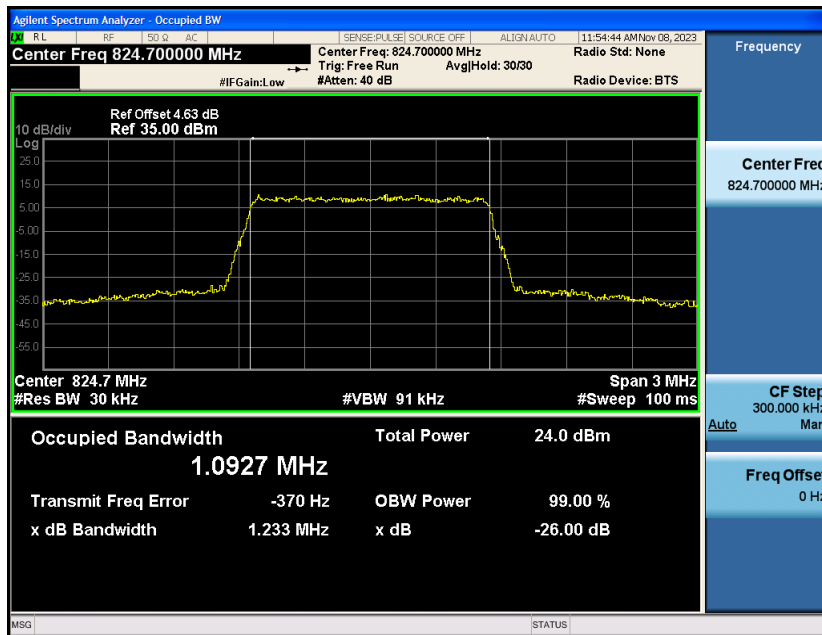

Band5-1.4MHz-16QAM-20407-6RB#0