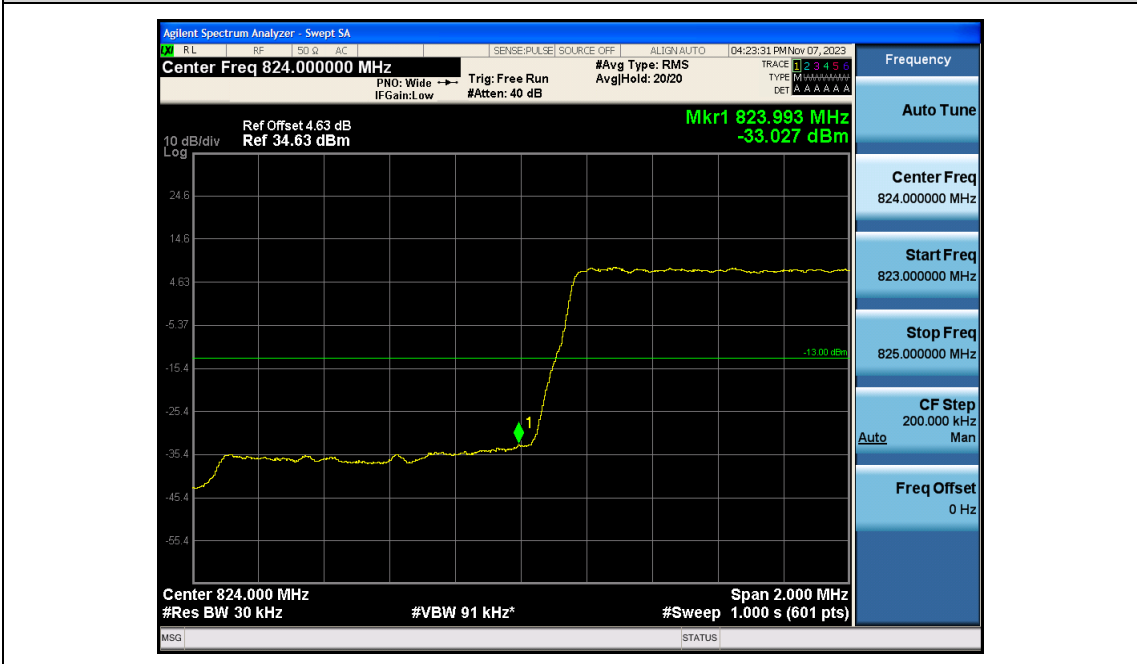

Band5-1.4MHz-QPSK-20407-6RB#0