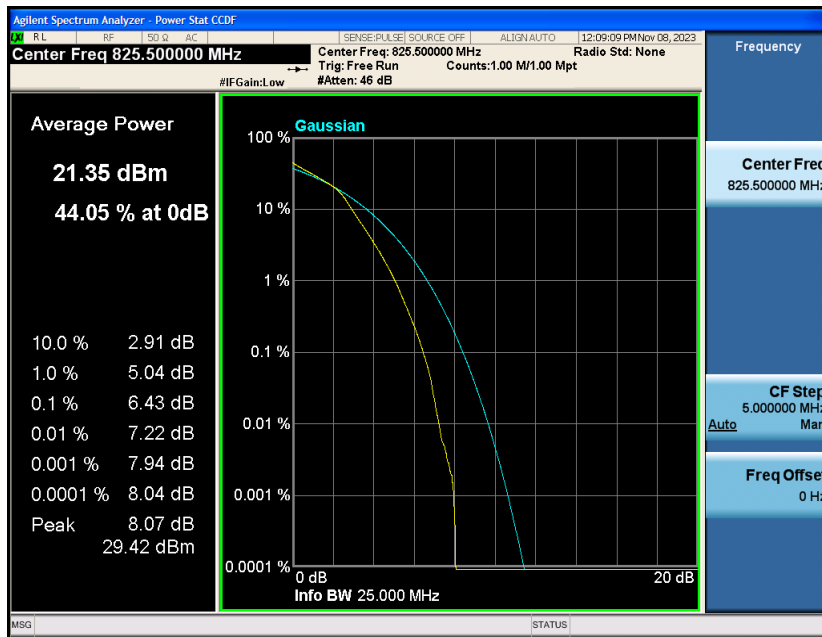

Band5-3MHz-16QAM-20415-15RB#0