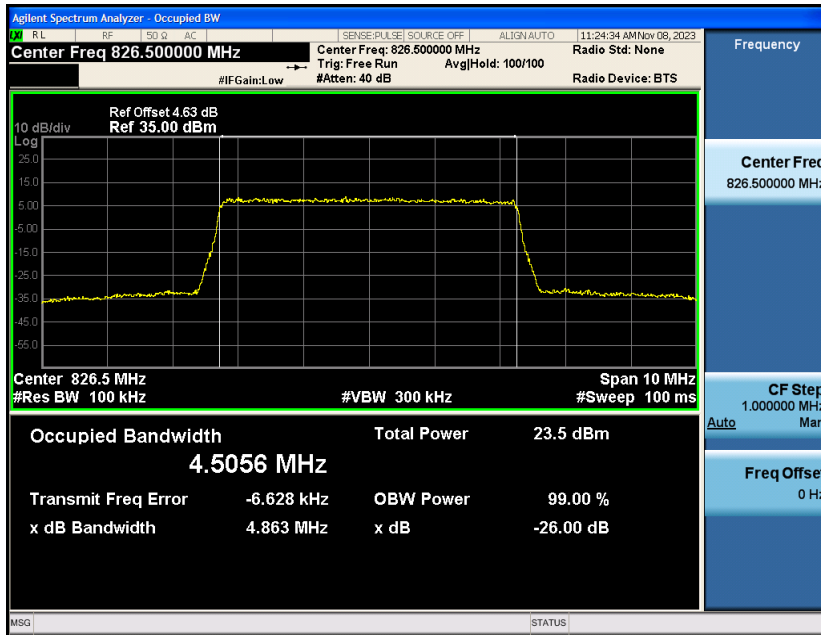

Band5-5MHz-16QAM-20425-25RB#0