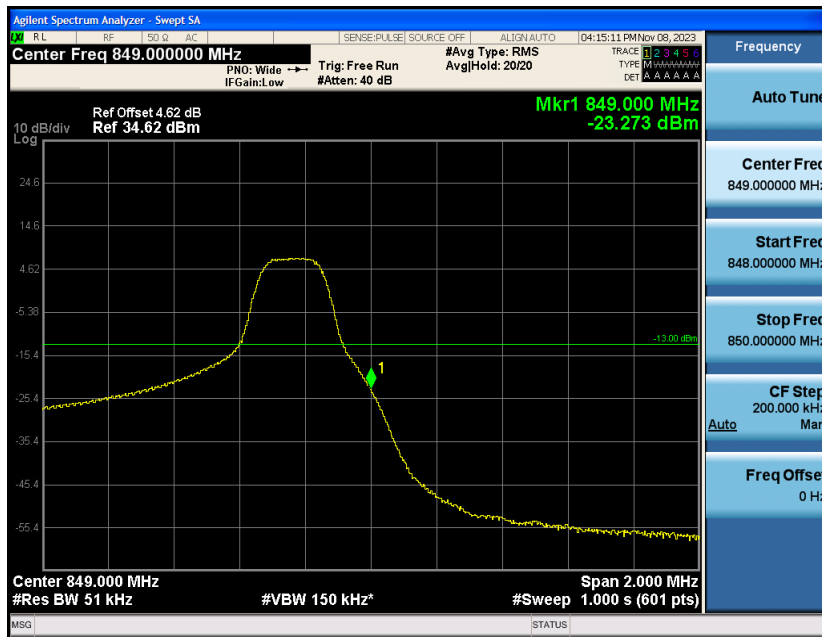

Band5-3MHz-16QAM-20635-1RB#14