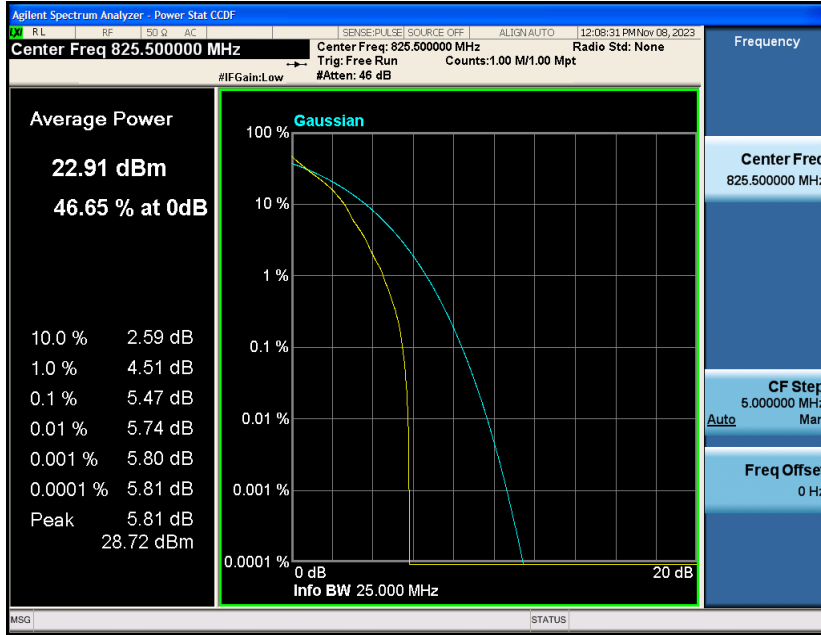

Band5-3MHz-QPSK-20415-1RB#0