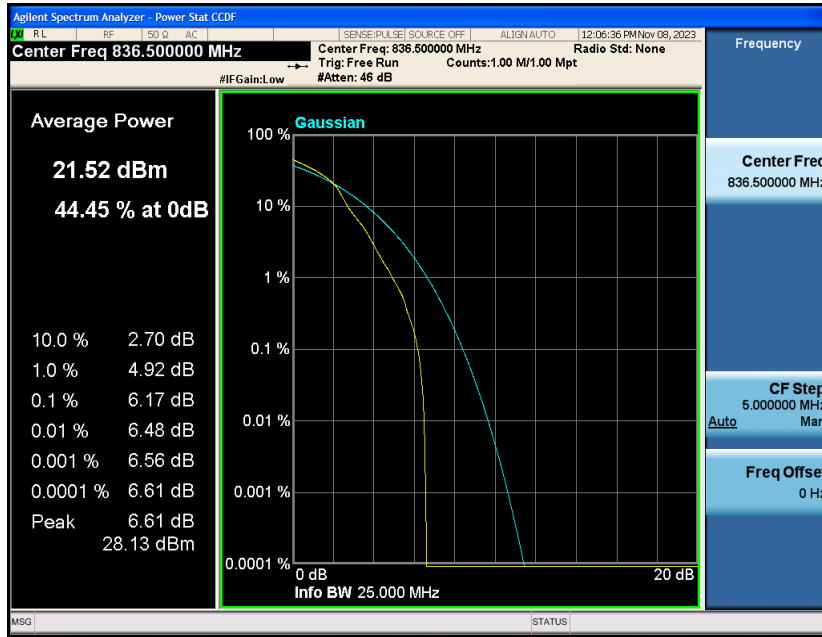

Band5-5MHz-16QAM-20525-1RB#0