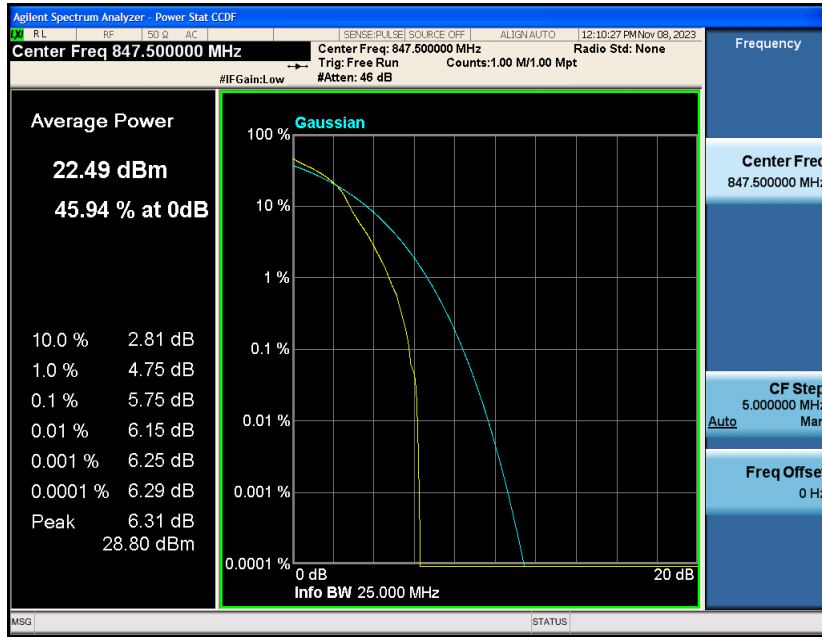

Band5-3MHz-16QAM-20635-1RB#0