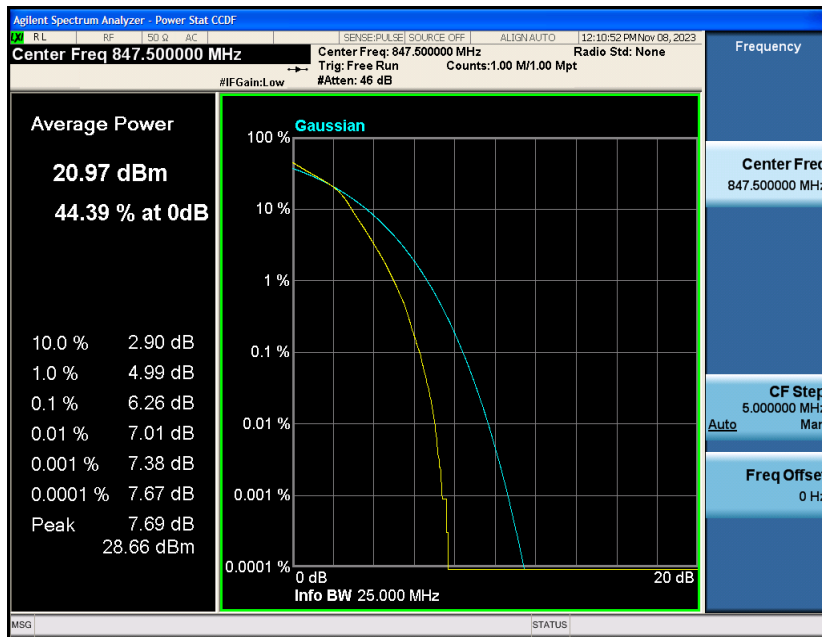

Band5-3MHz-16QAM-20635-15RB#0