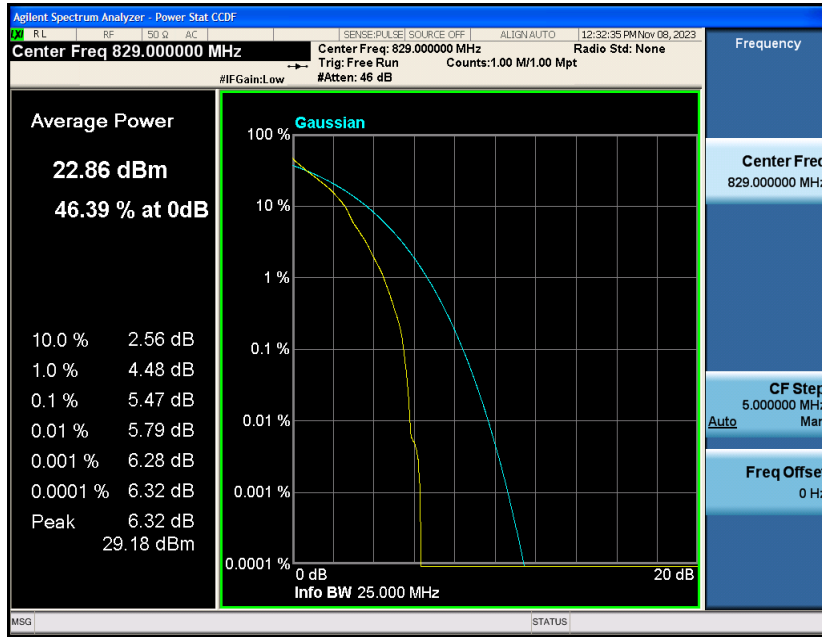

Band5-10MHz-QPSK-20450-1RB#0