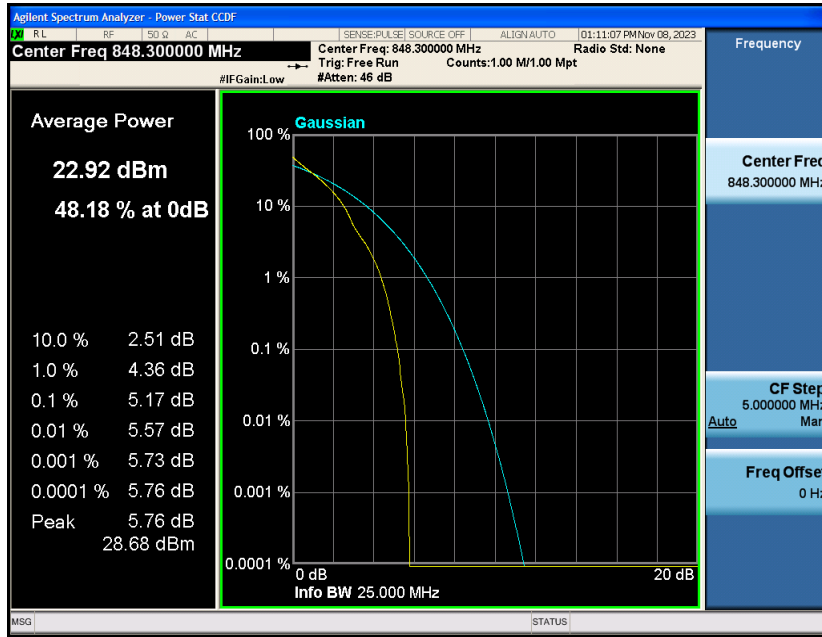

Test Graphs

Band5-1.4MHz-QPSK-20407-1RB#0

Band5-1.4MHz-QPSK-20407-6RB#0

Band5-1.4MHz-QPSK-20525-1RB#0

Band5-1.4MHz-QPSK-20525-6RB#0

Band5-1.4MHz-QPSK-20643-1RB#0

Band5-1.4MHz-QPSK-20643-6RB#0

Band5-1.4MHz-16QAM-20407-1RB#0