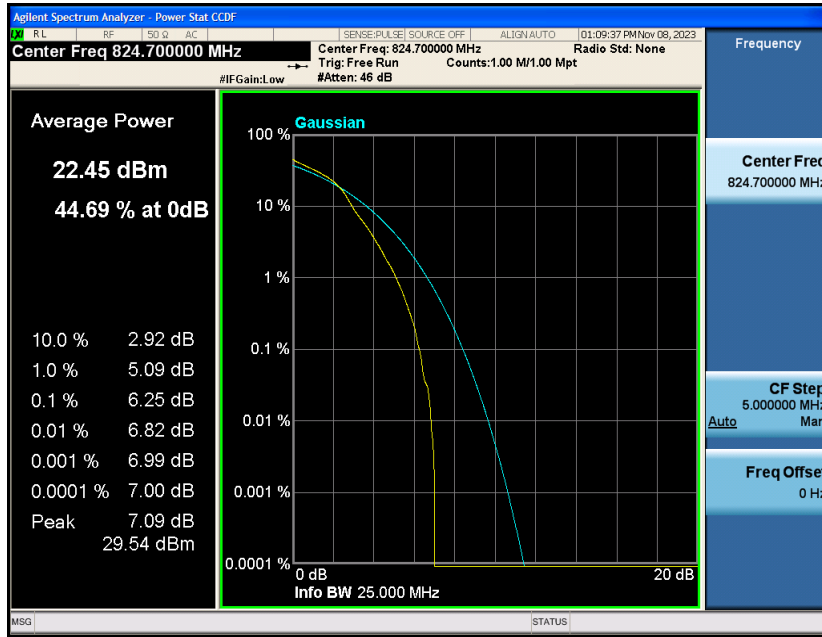

Test Graphs

Band5-1.4MHz-QPSK-20407-1RB#0

Band5-1.4MHz-QPSK-20407-6RB#0

Band5-1.4MHz-QPSK-20525-1RB#0

Band5-1.4MHz-QPSK-20525-6RB#0

Band5-1.4MHz-QPSK-20643-1RB#0

Band5-1.4MHz-QPSK-20643-6RB#0

Band5-1.4MHz-16QAM-20407-1RB#0