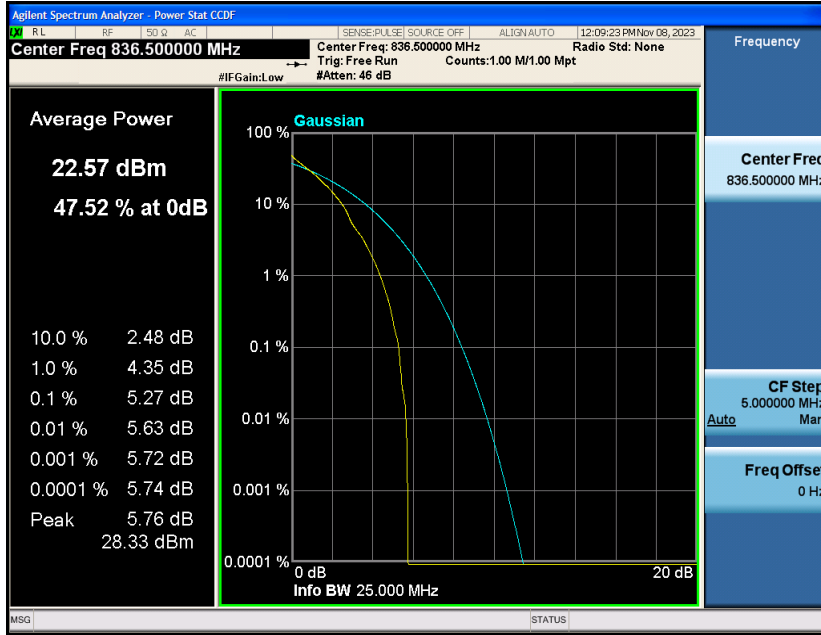

Band5-3MHz-QPSK-20525-1RB#0