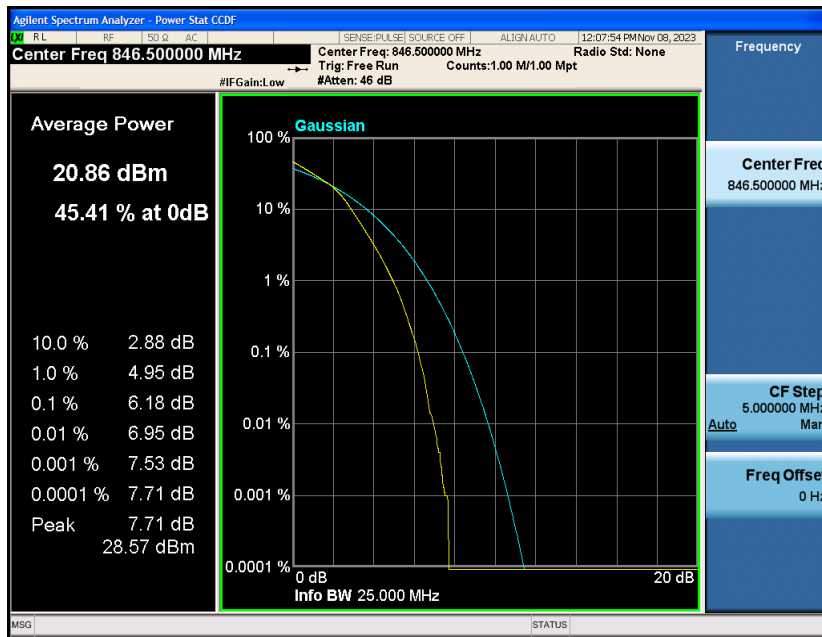

Band5-5MHz-16QAM-20625-25RB#0