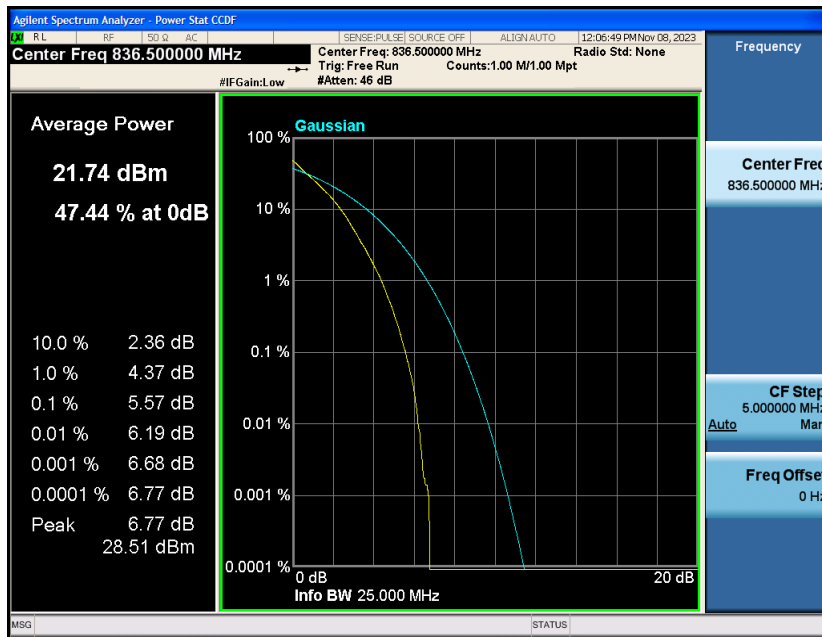

Band5-5MHz-QPSK-20525-25RB#0