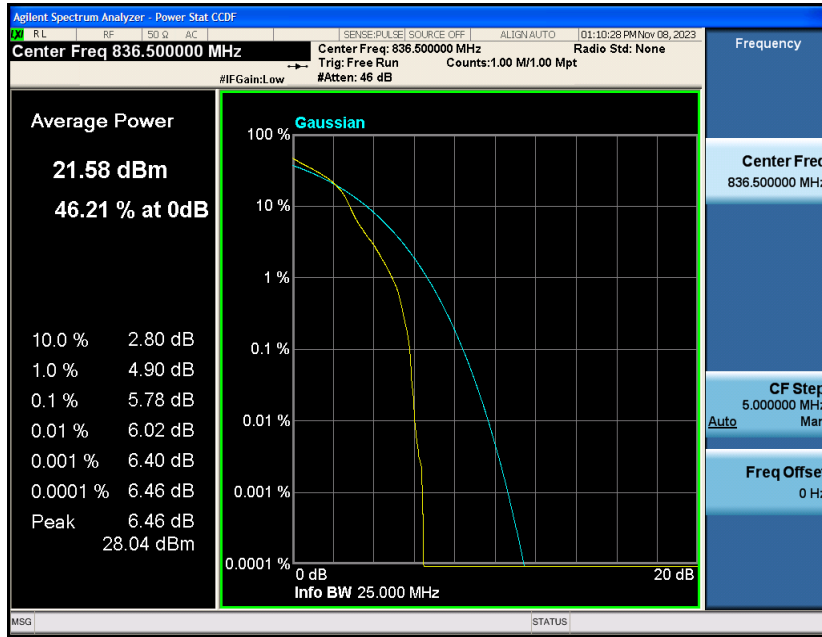

Band5-1.4MHz-16QAM-20525-1RB#0