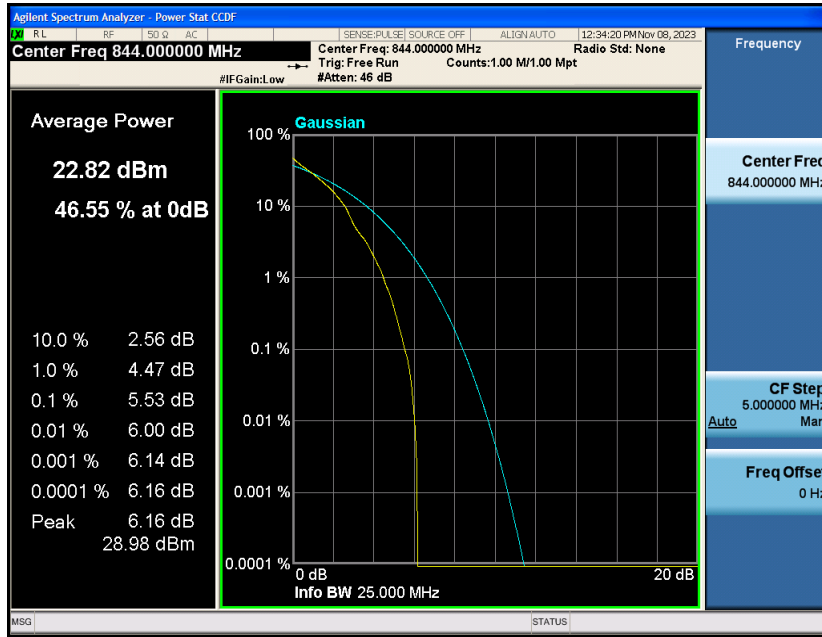

Band5-10MHz-QPSK-20600-1RB#0