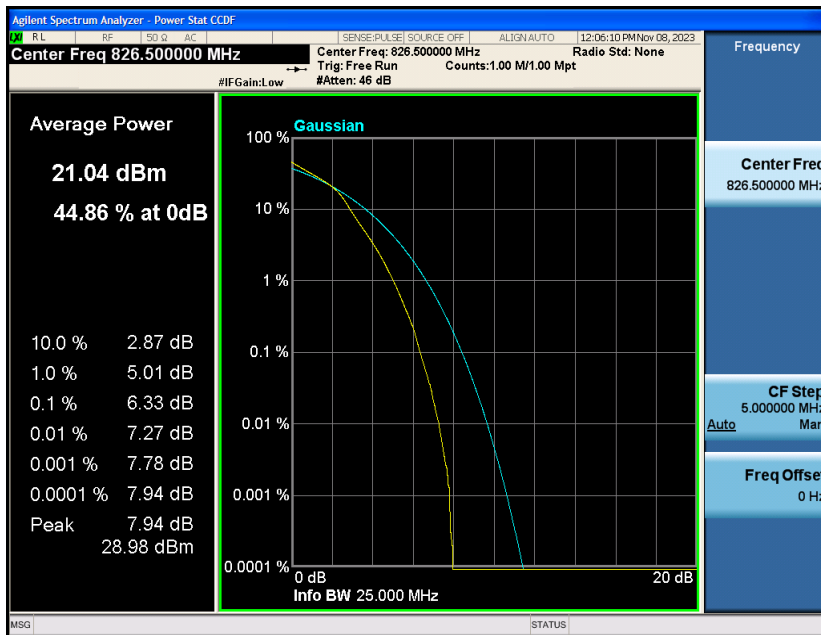

Band5-5MHz-16QAM-20425-25RB#0