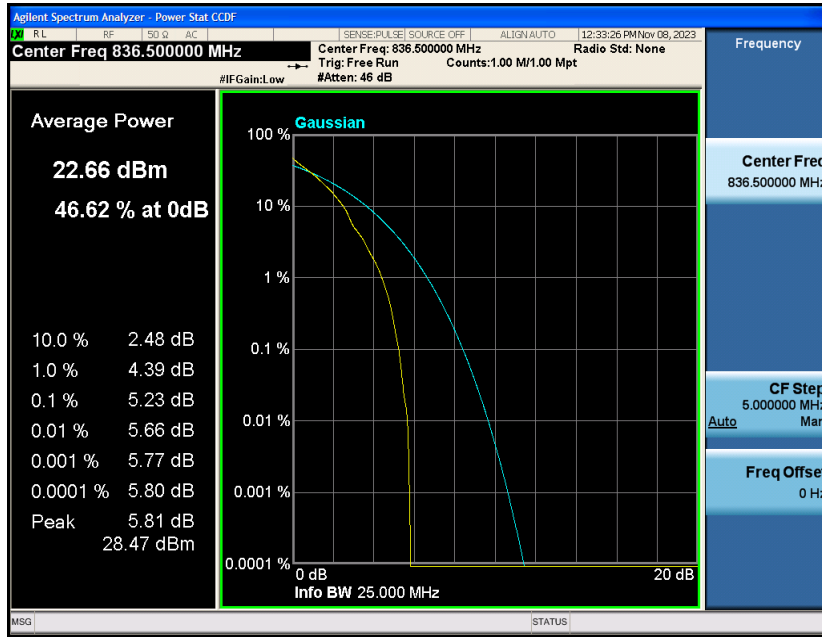

Band5-10MHz-QPSK-20525-1RB#0