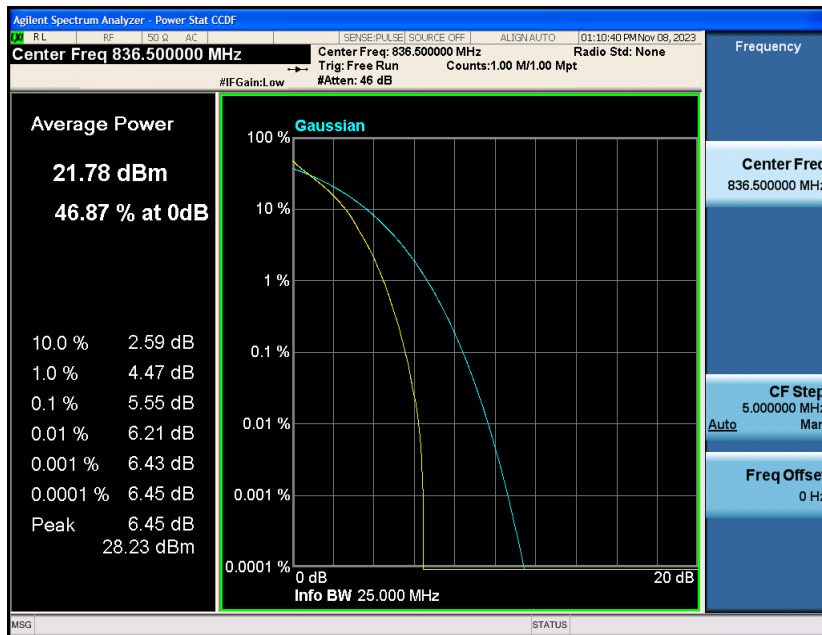

Test Graphs

Band5-1.4MHz-QPSK-20407-1RB#0

Band5-1.4MHz-QPSK-20407-6RB#0

Band5-1.4MHz-QPSK-20525-1RB#0

Band5-1.4MHz-QPSK-20525-6RB#0

Band5-1.4MHz-QPSK-20643-1RB#0

Band5-1.4MHz-QPSK-20643-6RB#0

Band5-1.4MHz-16QAM-20407-1RB#0