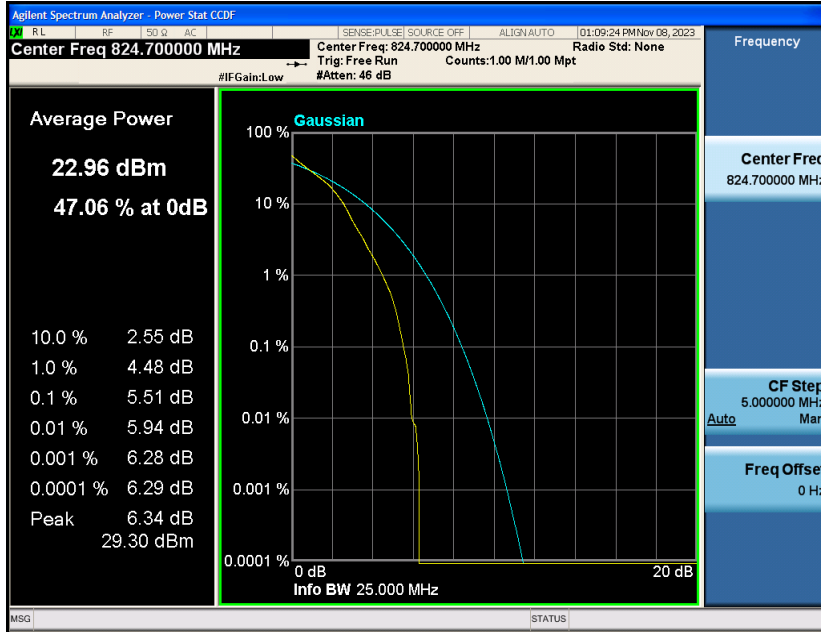

Test Graphs

Band5-1.4MHz-QPSK-20407-1RB#0