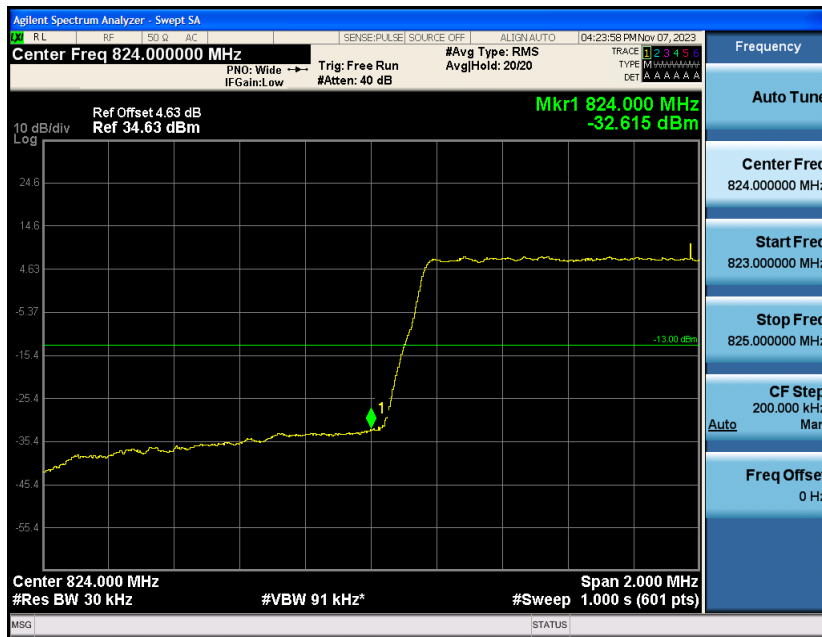

Test Graphs

Band5-1.4MHz-QPSK-20407-6RB#0

Band5-1.4MHz-QPSK-20643-1RB#0

Band5-1.4MHz-QPSK-20643-1RB#5

Band5-1.4MHz-QPSK-20643-6RB#0

Band5-1.4MHz-16QAM-20407-1RB#0

Band5-1.4MHz-16QAM-20407-1RB#5

Band5-1.4MHz-16QAM-20407-6RB#0