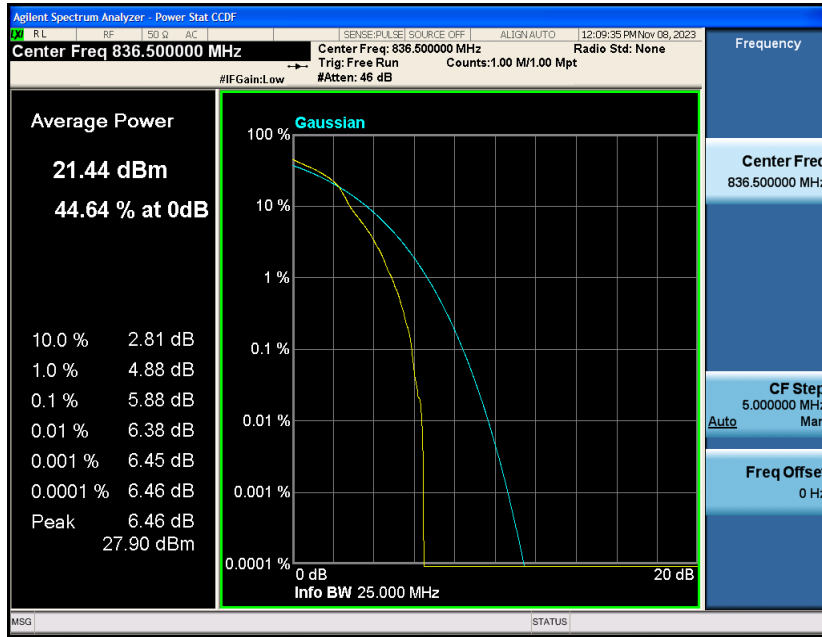

Band5-3MHz-16QAM-20525-1RB#0