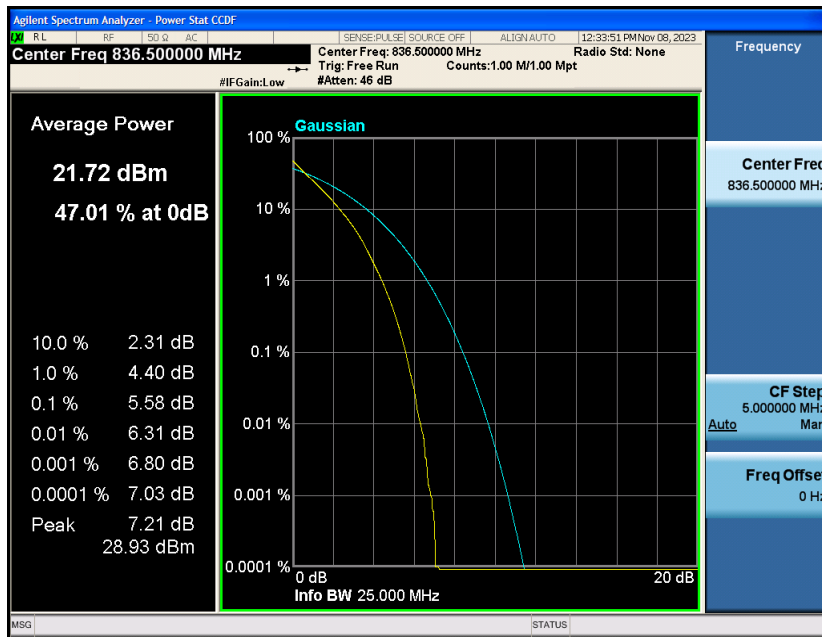

Band5-10MHz-QPSK-20525-50RB#0