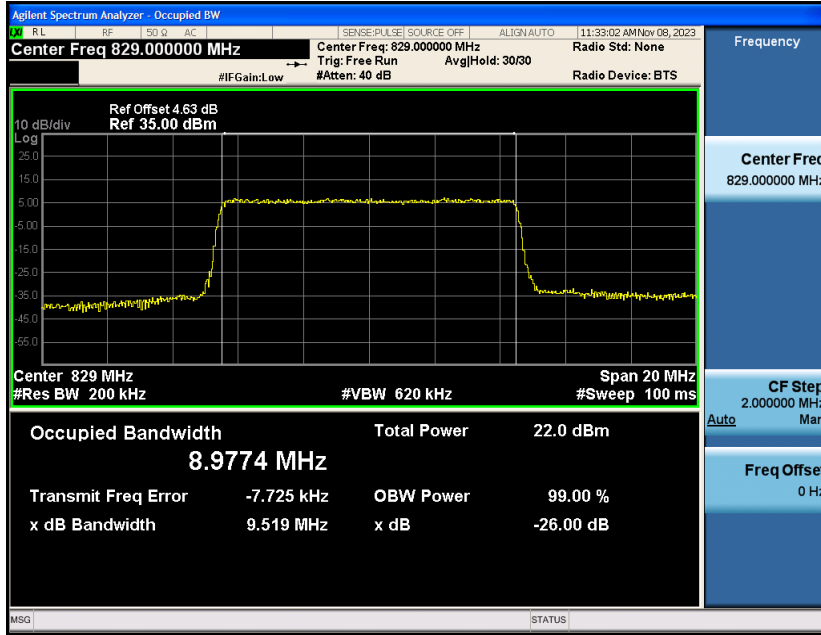

Band5-10MHz-QPSK-20450-50RB#0