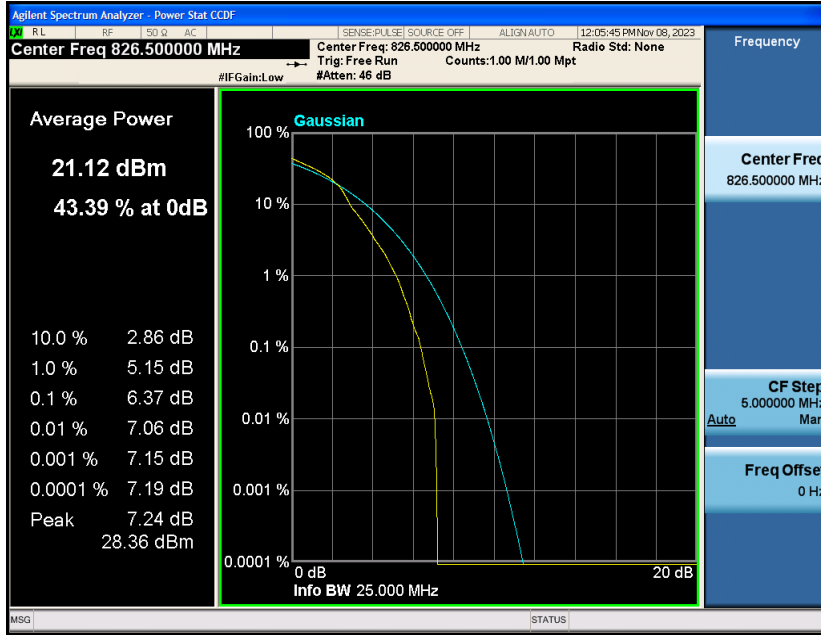

Band5-5MHz-16QAM-20425-1RB#0