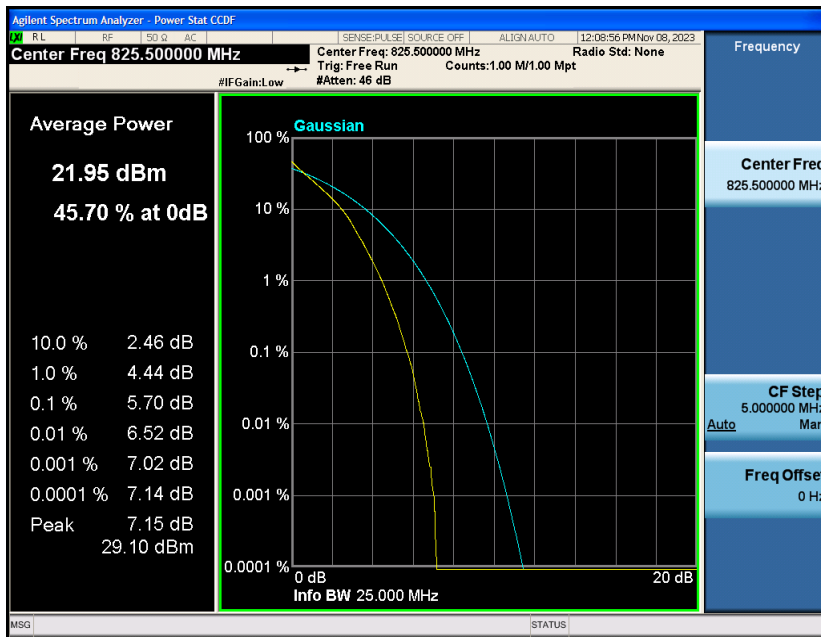

Band5-3MHz-QPSK-20415-15RB#0