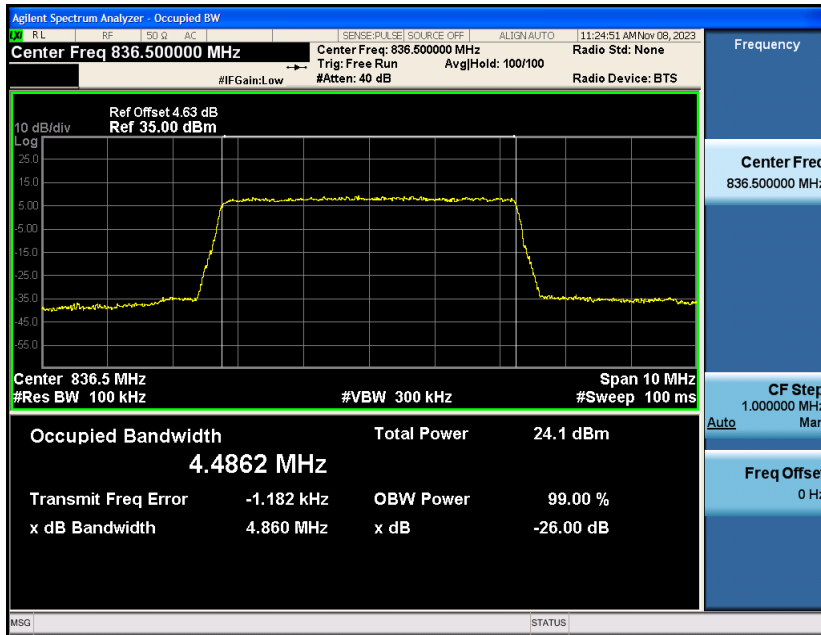

Band5-5MHz-QPSK-20525-25RB#0