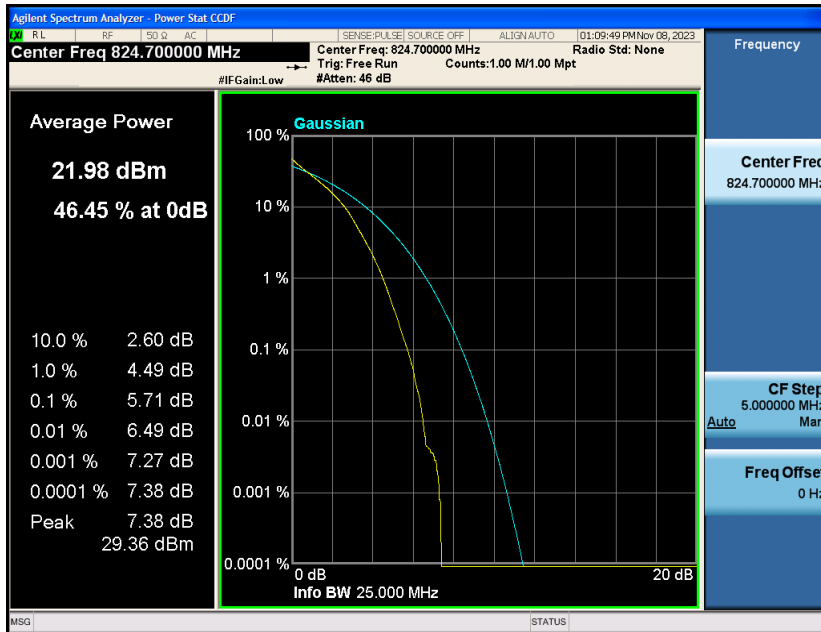

Band5-1.4MHz-QPSK-20407-6RB#0