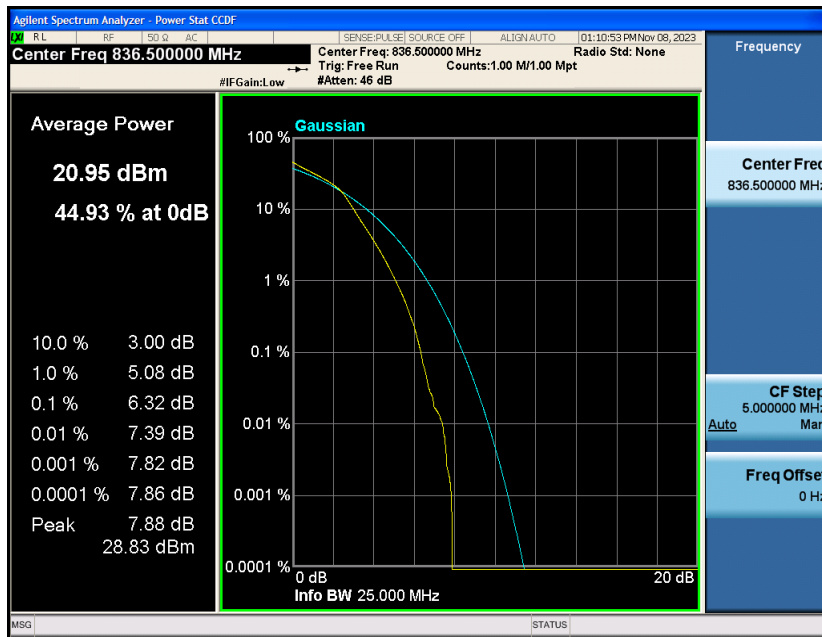

Band5-1.4MHz-16QAM-20525-6RB#0