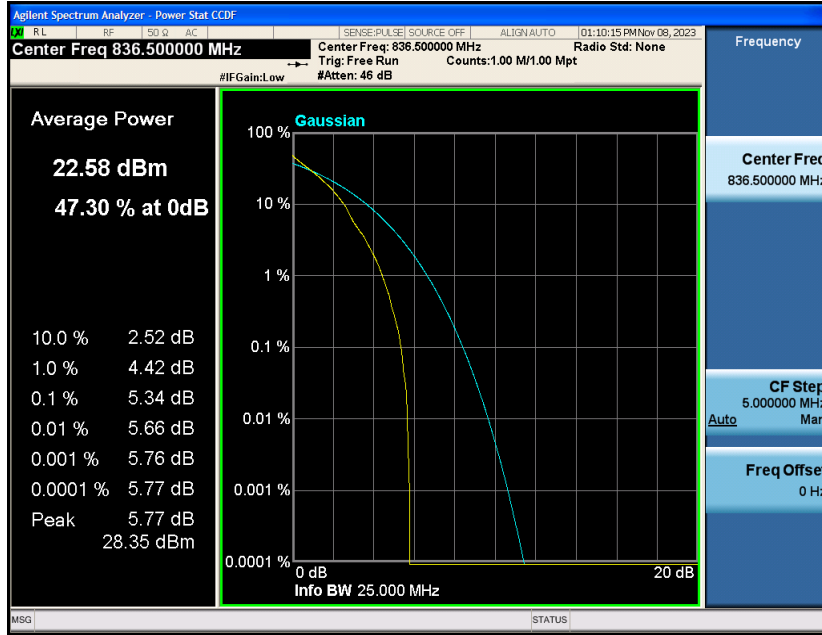

Test Graphs

Band5-1.4MHz-QPSK-20407-1RB#0

Band5-1.4MHz-QPSK-20407-6RB#0

Band5-1.4MHz-QPSK-20525-1RB#0

Band5-1.4MHz-QPSK-20525-6RB#0

Band5-1.4MHz-QPSK-20643-1RB#0

Band5-1.4MHz-QPSK-20643-6RB#0

Band5-1.4MHz-16QAM-20407-1RB#0