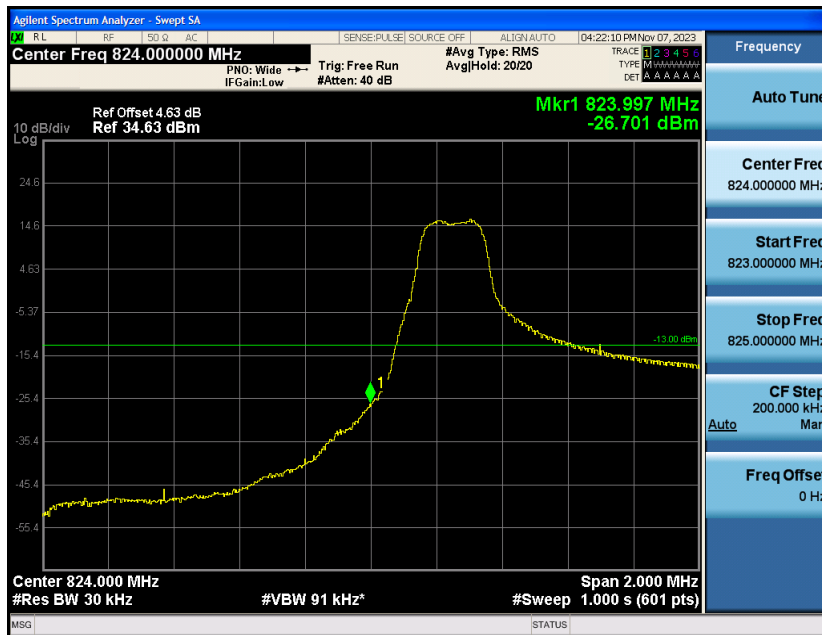

Test Graphs

Band5-1.4MHz-QPSK-20407-6RB#0

Band5-1.4MHz-QPSK-20643-1RB#0

Band5-1.4MHz-QPSK-20643-1RB#5

Band5-1.4MHz-QPSK-20643-6RB#0

Band5-1.4MHz-16QAM-20407-1RB#0

Band5-1.4MHz-16QAM-20407-1RB#5

Band5-1.4MHz-16QAM-20407-6RB#0