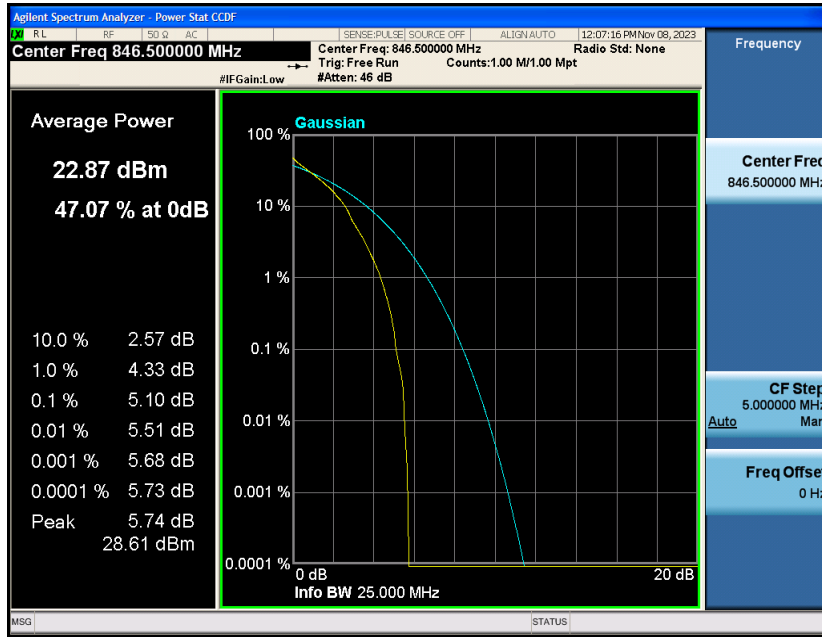

Band5-5MHz-QPSK-20625-1RB#0