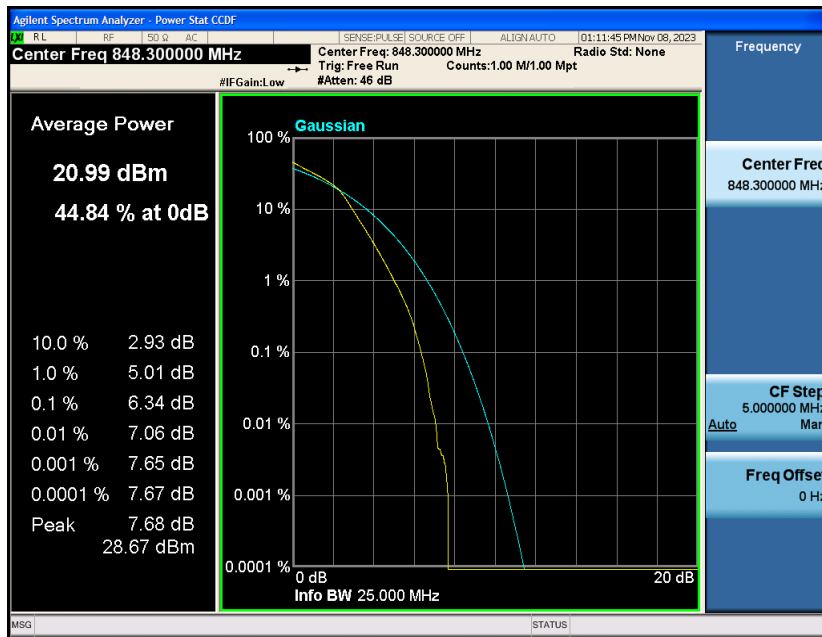

Band5-1.4MHz-16QAM-20643-6RB#0