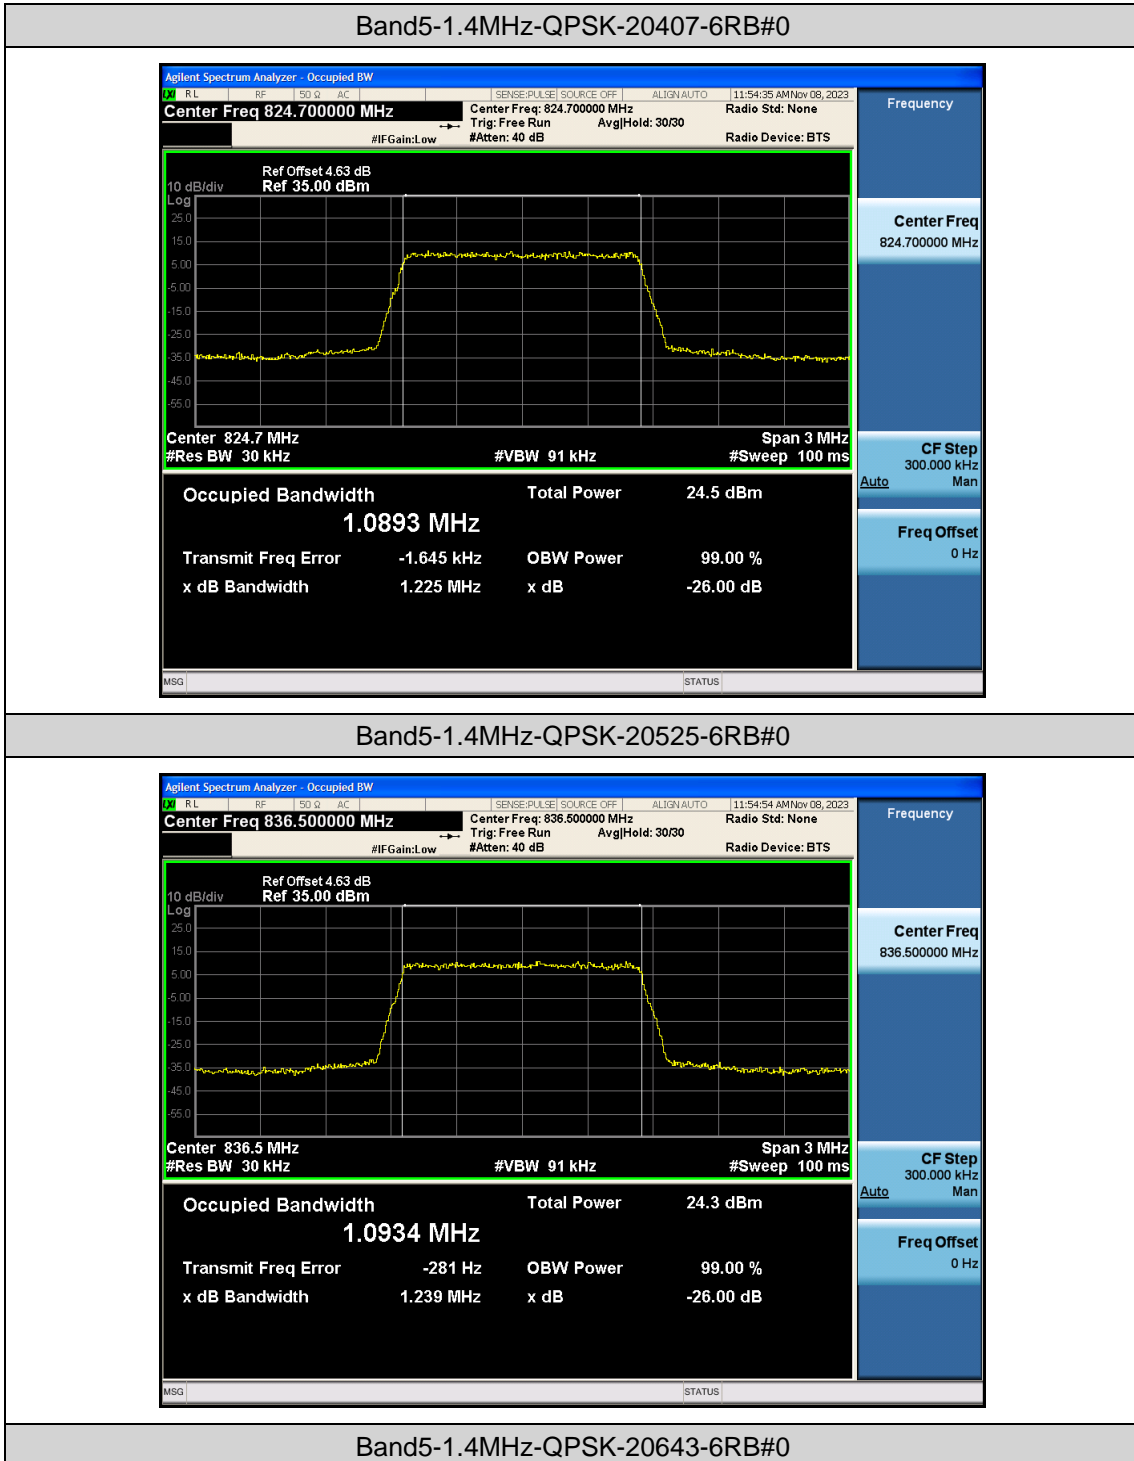

Test Graphs