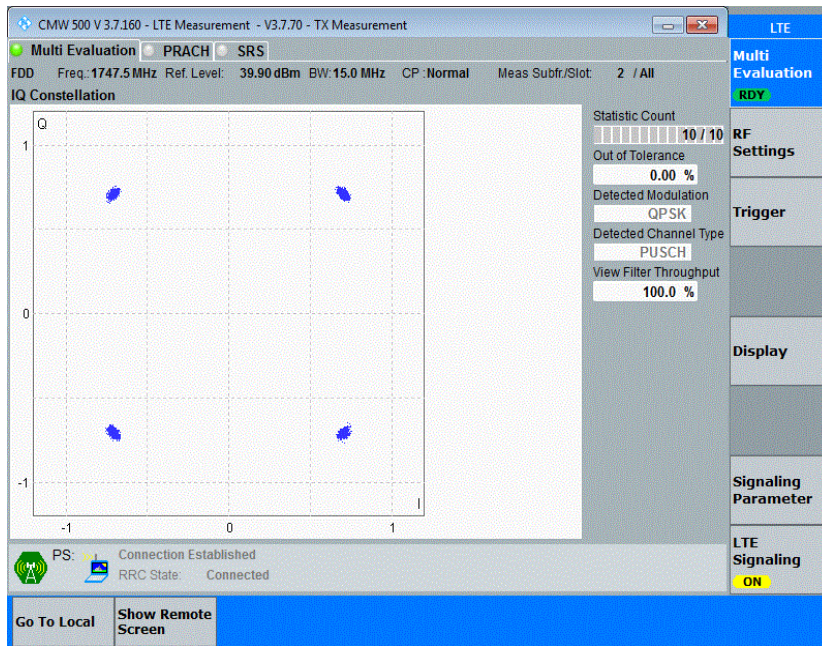

Band4-10MHz-16QAM-20000-50RB#0

Band4-10MHz-16QAM-20175-50RB#0

Band4-10MHz-16QAM-20350-50RB#0

Band4-15MHz-QPSK-20025-75RB#0

Band4-15MHz-QPSK-20175-75RB#0

Band4-15MHz-QPSK-20325-75RB#0

Band4-15MHz-16QAM-20025-75RB#0

Band4-15MHz-16QAM-20175-75RB#0

Band4-15MHz-16QAM-20325-75RB#0

Band4-20MHz-QPSK-20050-100RB#0

Band4-20MHz-QPSK-20175-100RB#0

Band4-20MHz-QPSK-20300-100RB#0

Band4-20MHz-16QAM-20050-100RB#0

Band4-20MHz-16QAM-20175-100RB#0