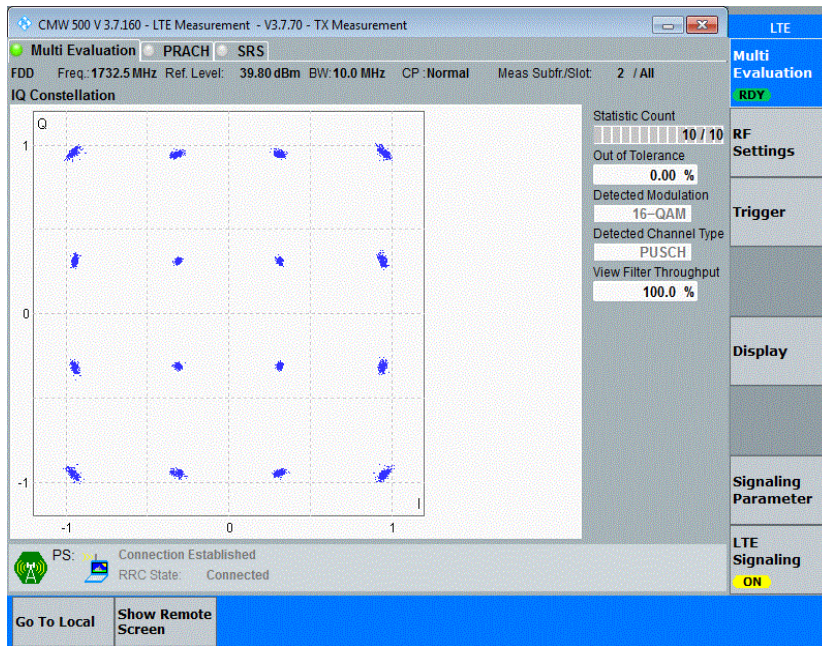

Band4-10MHz-16QAM-20000-50RB#0

Band4-10MHz-16QAM-20175-50RB#0

Band4-10MHz-16QAM-20350-50RB#0

Band4-15MHz-QPSK-20025-75RB#0

Band4-15MHz-QPSK-20175-75RB#0

Band4-15MHz-QPSK-20325-75RB#0

Band4-15MHz-16QAM-20025-75RB#0

Band4-15MHz-16QAM-20175-75RB#0

Band4-15MHz-16QAM-20325-75RB#0

Band4-20MHz-QPSK-20050-100RB#0

Band4-20MHz-QPSK-20175-100RB#0

Band4-20MHz-QPSK-20300-100RB#0

Band4-20MHz-16QAM-20050-100RB#0

Band4-20MHz-16QAM-20175-100RB#0