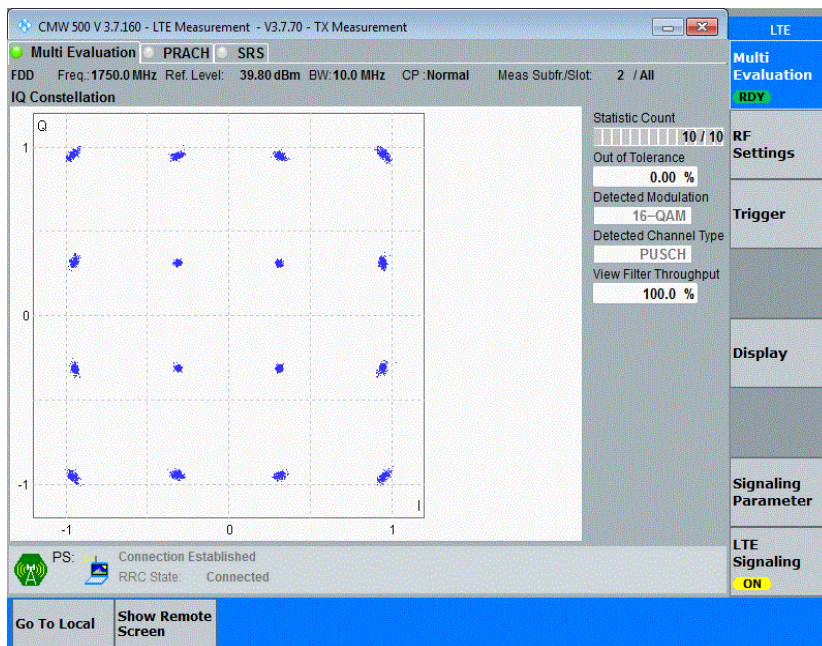

Band4-10MHz-16QAM-20000-50RB#0

Band4-10MHz-16QAM-20175-50RB#0

Band4-10MHz-16QAM-20350-50RB#0

Band4-15MHz-QPSK-20025-75RB#0

Band4-15MHz-QPSK-20175-75RB#0

Band4-15MHz-QPSK-20325-75RB#0

Band4-15MHz-16QAM-20025-75RB#0

Band4-15MHz-16QAM-20175-75RB#0

Band4-15MHz-16QAM-20325-75RB#0

Band4-20MHz-QPSK-20050-100RB#0

Band4-20MHz-QPSK-20175-100RB#0

Band4-20MHz-QPSK-20300-100RB#0

Band4-20MHz-16QAM-20050-100RB#0

Band4-20MHz-16QAM-20175-100RB#0