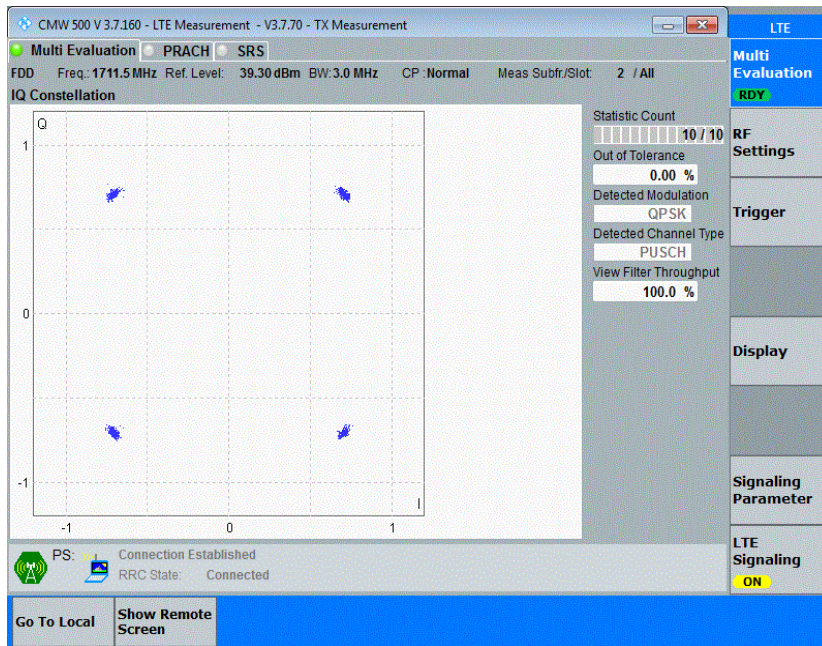

### Test Result

Band	Channel	Result	Verdict
Band4	19957	PASS	PASS
Band4	20175	PASS	PASS
Band4	20393	PASS	PASS
Band4	19957	PASS	PASS
Band4	20175	PASS	PASS
Band4	20393	PASS	PASS
Band4	19965	PASS	PASS
Band4	20175	PASS	PASS
Band4	20385	PASS	PASS
Band4	19965	PASS	PASS
Band4	20175	PASS	PASS
Band4	20385	PASS	PASS
Band4	19975	PASS	PASS
Band4	20175	PASS	PASS
Band4	20375	PASS	PASS
Band4	19975	PASS	PASS
Band4	20175	PASS	PASS
Band4	20375	PASS	PASS
Band4	20000	PASS	PASS
Band4	20175	PASS	PASS
Band4	20350	PASS	PASS
Band4	20000	PASS	PASS
Band4	20175	PASS	PASS
Band4	20350	PASS	PASS
Band4	20025	PASS	PASS
Band4	20175	PASS	PASS
Band4	20325	PASS	PASS
Band4	20025	PASS	PASS
Band4	20175	PASS	PASS
Band4	20325	PASS	PASS
Band4	20050	PASS	PASS
Band4	20175	PASS	PASS
Band4	20300	PASS	PASS
Band4	20050	PASS	PASS
Band4	20175	PASS	PASS
Band4	20300	PASS	PASS

### Test Graphs

Band4-1.4MHz-16QAM-19957-6RB#0

Band4-1.4MHz-16QAM-20175-6RB#0

Band4-1.4MHz-16QAM-20393-6RB#0

Band4-3MHz-QPSK-19965-15RB#0

Band4-3MHz-QPSK-20175-15RB#0

Band4-3MHz-QPSK-20385-15RB#0

Band4-3MHz-16QAM-19965-15RB#0