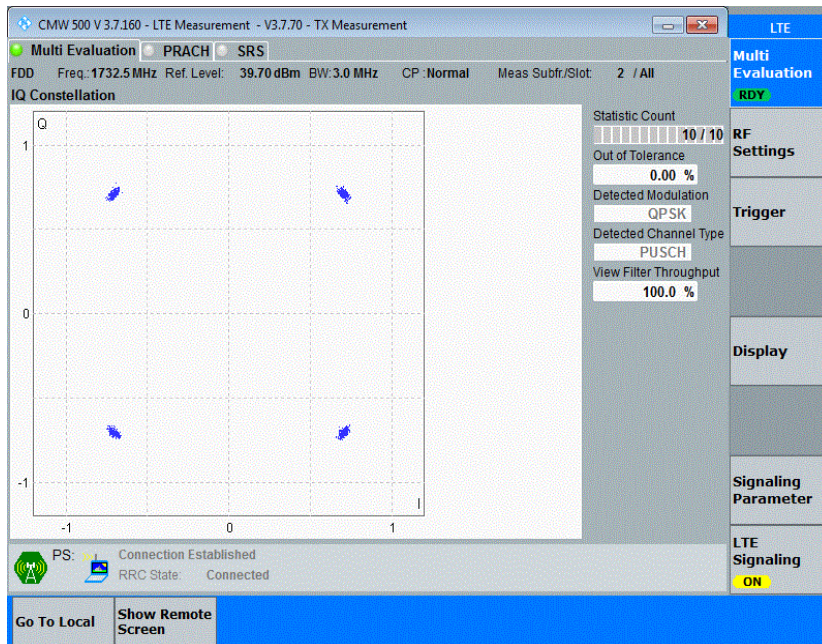

### Test Result

Band	Channel	Result	Verdict
Band4	19957	PASS	PASS
Band4	20175	PASS	PASS
Band4	20393	PASS	PASS
Band4	19957	PASS	PASS
Band4	20175	PASS	PASS
Band4	20393	PASS	PASS
Band4	19965	PASS	PASS
Band4	20175	PASS	PASS
Band4	20385	PASS	PASS
Band4	19965	PASS	PASS
Band4	20175	PASS	PASS
Band4	20385	PASS	PASS
Band4	19975	PASS	PASS
Band4	20175	PASS	PASS
Band4	20375	PASS	PASS
Band4	19975	PASS	PASS
Band4	20175	PASS	PASS
Band4	20375	PASS	PASS
Band4	20000	PASS	PASS
Band4	20175	PASS	PASS
Band4	20350	PASS	PASS
Band4	20000	PASS	PASS
Band4	20175	PASS	PASS
Band4	20350	PASS	PASS
Band4	20025	PASS	PASS
Band4	20175	PASS	PASS
Band4	20325	PASS	PASS
Band4	20025	PASS	PASS
Band4	20175	PASS	PASS
Band4	20325	PASS	PASS
Band4	20050	PASS	PASS
Band4	20175	PASS	PASS
Band4	20300	PASS	PASS
Band4	20050	PASS	PASS
Band4	20175	PASS	PASS
Band4	20300	PASS	PASS

### Test Graphs

Band4-1.4MHz-16QAM-19957-6RB#0

Band4-1.4MHz-16QAM-20175-6RB#0

Band4-1.4MHz-16QAM-20393-6RB#0

Band4-3MHz-QPSK-19965-15RB#0

Band4-3MHz-QPSK-20175-15RB#0

Band4-3MHz-QPSK-20385-15RB#0

Band4-3MHz-16QAM-19965-15RB#0