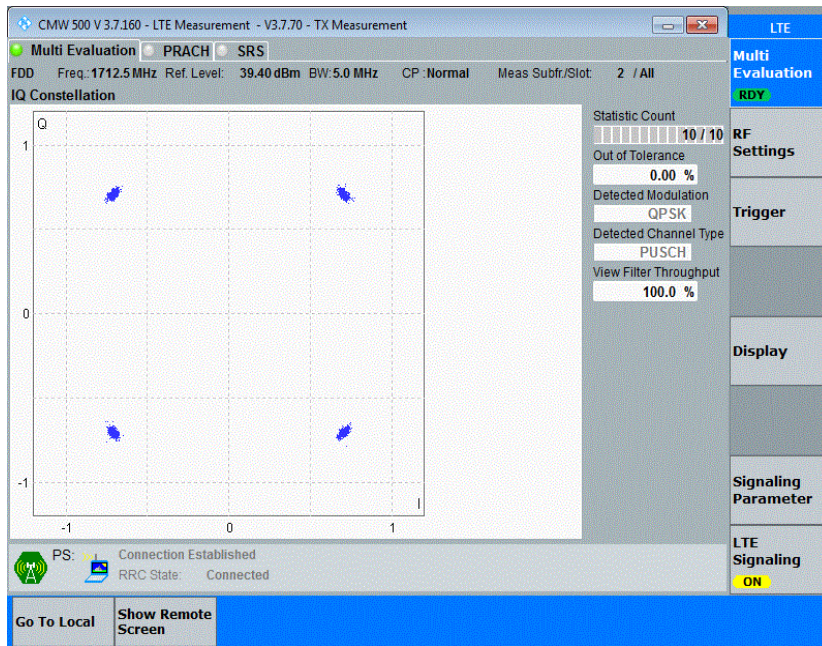

Band4-5MHz-QPSK-19975-25RB#0