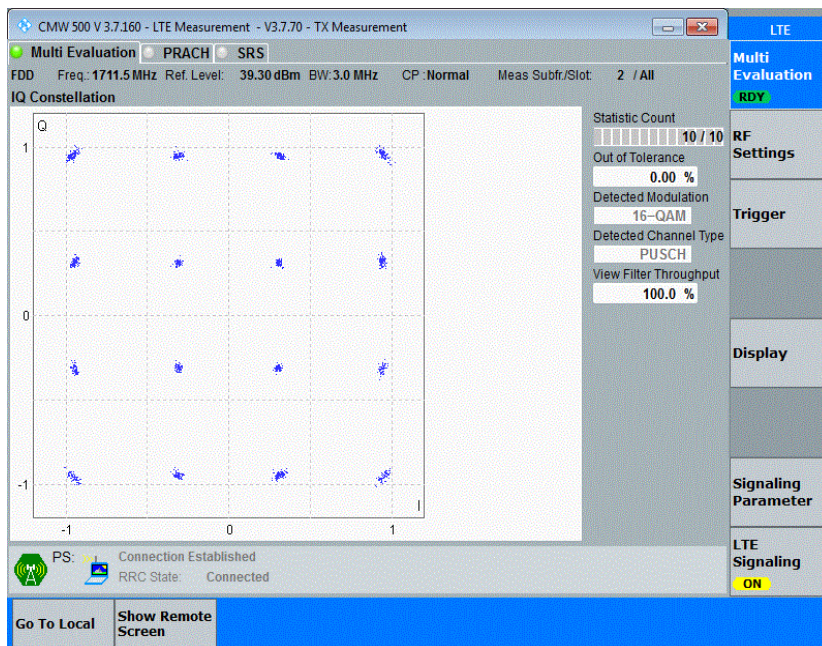

### Test Result

Band	Channel	Result	Verdict
Band4	19957	PASS	PASS
Band4	20175	PASS	PASS
Band4	20393	PASS	PASS
Band4	19957	PASS	PASS
Band4	20175	PASS	PASS
Band4	20393	PASS	PASS
Band4	19965	PASS	PASS
Band4	20175	PASS	PASS
Band4	20385	PASS	PASS
Band4	19965	PASS	PASS
Band4	20175	PASS	PASS
Band4	20385	PASS	PASS
Band4	19975	PASS	PASS
Band4	20175	PASS	PASS
Band4	20375	PASS	PASS
Band4	19975	PASS	PASS
Band4	20175	PASS	PASS
Band4	20375	PASS	PASS
Band4	20000	PASS	PASS
Band4	20175	PASS	PASS
Band4	20350	PASS	PASS
Band4	20000	PASS	PASS
Band4	20175	PASS	PASS
Band4	20350	PASS	PASS
Band4	20025	PASS	PASS
Band4	20175	PASS	PASS
Band4	20325	PASS	PASS
Band4	20025	PASS	PASS
Band4	20175	PASS	PASS
Band4	20325	PASS	PASS
Band4	20050	PASS	PASS
Band4	20175	PASS	PASS
Band4	20300	PASS	PASS
Band4	20050	PASS	PASS
Band4	20175	PASS	PASS
Band4	20300	PASS	PASS

### Test Graphs

Band4-1.4MHz-16QAM-19957-6RB#0

Band4-1.4MHz-16QAM-20175-6RB#0

Band4-1.4MHz-16QAM-20393-6RB#0

Band4-3MHz-QPSK-19965-15RB#0

Band4-3MHz-QPSK-20175-15RB#0

Band4-3MHz-QPSK-20385-15RB#0

Band4-3MHz-16QAM-19965-15RB#0