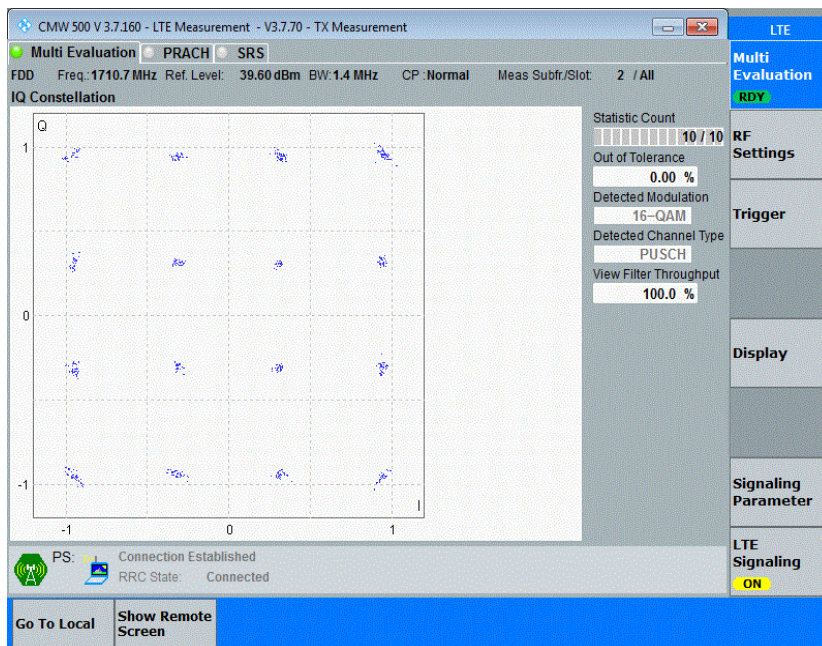

## Appendix G: Modulation Characteristics

### Test Result

Band	Channel	Result	Verdict
Band4	19957	PASS	PASS
Band4	20175	PASS	PASS
Band4	20393	PASS	PASS
Band4	19957	PASS	PASS
Band4	20175	PASS	PASS
Band4	20393	PASS	PASS
Band4	19965	PASS	PASS
Band4	20175	PASS	PASS
Band4	20385	PASS	PASS
Band4	19965	PASS	PASS
Band4	20175	PASS	PASS
Band4	20385	PASS	PASS
Band4	19975	PASS	PASS
Band4	20175	PASS	PASS
Band4	20375	PASS	PASS
Band4	19975	PASS	PASS
Band4	20175	PASS	PASS
Band4	20375	PASS	PASS
Band4	20000	PASS	PASS
Band4	20175	PASS	PASS
Band4	20350	PASS	PASS
Band4	20000	PASS	PASS
Band4	20175	PASS	PASS
Band4	20350	PASS	PASS
Band4	20025	PASS	PASS
Band4	20175	PASS	PASS
Band4	20325	PASS	PASS
Band4	20025	PASS	PASS
Band4	20175	PASS	PASS
Band4	20325	PASS	PASS
Band4	20050	PASS	PASS
Band4	20175	PASS	PASS
Band4	20300	PASS	PASS
Band4	20050	PASS	PASS
Band4	20175	PASS	PASS
Band4	20300	PASS	PASS

### Test Graphs

Band4-1.4MHz-16QAM-19957-6RB#0

Band4-1.4MHz-16QAM-20175-6RB#0

Band4-1.4MHz-16QAM-20393-6RB#0

Band4-3MHz-QPSK-19965-15RB#0

Band4-3MHz-QPSK-20175-15RB#0

Band4-3MHz-QPSK-20385-15RB#0

Band4-3MHz-16QAM-19965-15RB#0