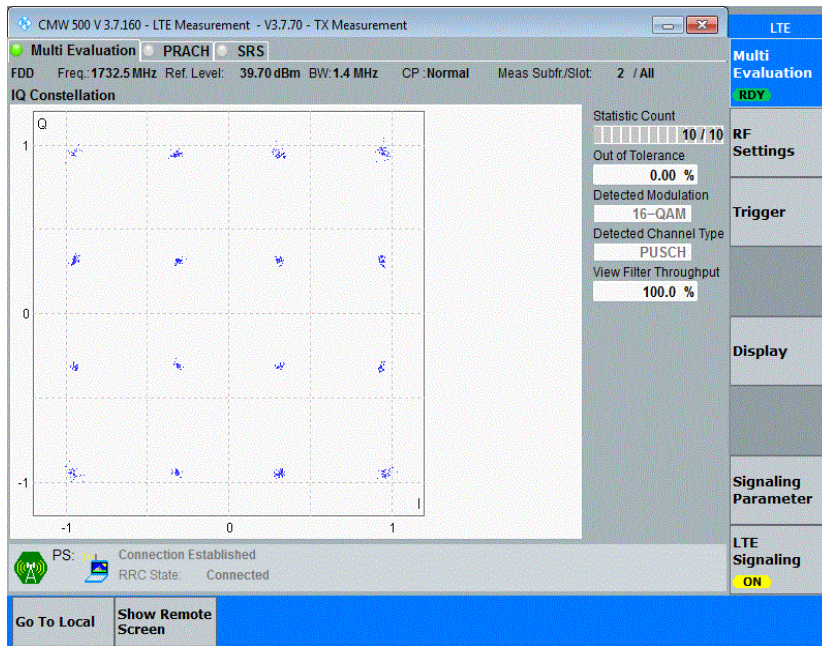

### Test Result

Band	Channel	Result	Verdict
Band4	19957	PASS	PASS
Band4	20175	PASS	PASS
Band4	20393	PASS	PASS
Band4	19957	PASS	PASS
Band4	20175	PASS	PASS
Band4	20393	PASS	PASS
Band4	19965	PASS	PASS
Band4	20175	PASS	PASS
Band4	20385	PASS	PASS
Band4	19965	PASS	PASS
Band4	20175	PASS	PASS
Band4	20385	PASS	PASS
Band4	19975	PASS	PASS
Band4	20175	PASS	PASS
Band4	20375	PASS	PASS
Band4	19975	PASS	PASS
Band4	20175	PASS	PASS
Band4	20375	PASS	PASS
Band4	20000	PASS	PASS
Band4	20175	PASS	PASS
Band4	20350	PASS	PASS
Band4	20000	PASS	PASS
Band4	20175	PASS	PASS
Band4	20350	PASS	PASS
Band4	20025	PASS	PASS
Band4	20175	PASS	PASS
Band4	20325	PASS	PASS
Band4	20025	PASS	PASS
Band4	20175	PASS	PASS
Band4	20325	PASS	PASS
Band4	20050	PASS	PASS
Band4	20175	PASS	PASS
Band4	20300	PASS	PASS
Band4	20050	PASS	PASS
Band4	20175	PASS	PASS
Band4	20300	PASS	PASS

### Test Graphs

Band4-1.4MHz-16QAM-19957-6RB#0

Band4-1.4MHz-16QAM-20175-6RB#0

Band4-1.4MHz-16QAM-20393-6RB#0

Band4-3MHz-QPSK-19965-15RB#0

Band4-3MHz-QPSK-20175-15RB#0

Band4-3MHz-QPSK-20385-15RB#0

Band4-3MHz-16QAM-19965-15RB#0