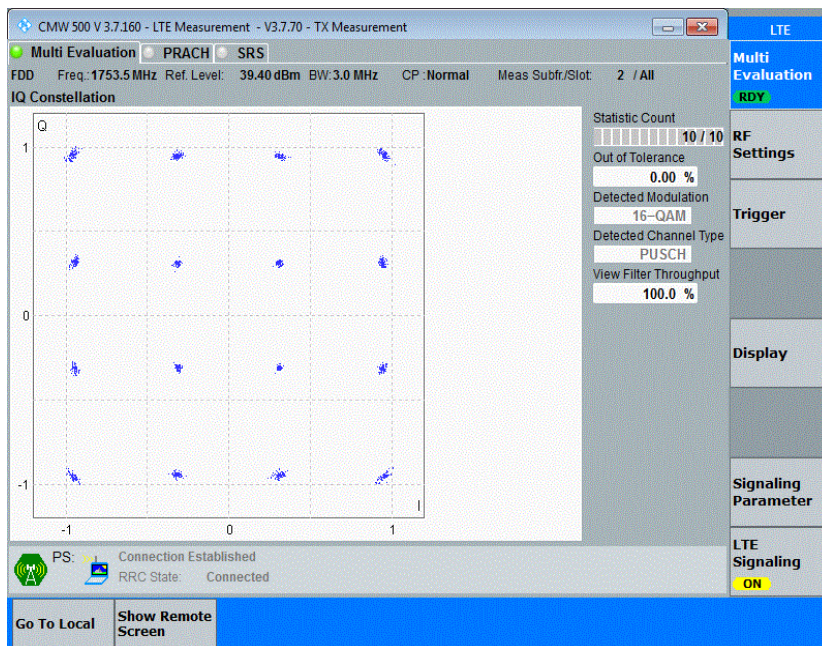

Band4-3MHz-16QAM-20385-15RB#0