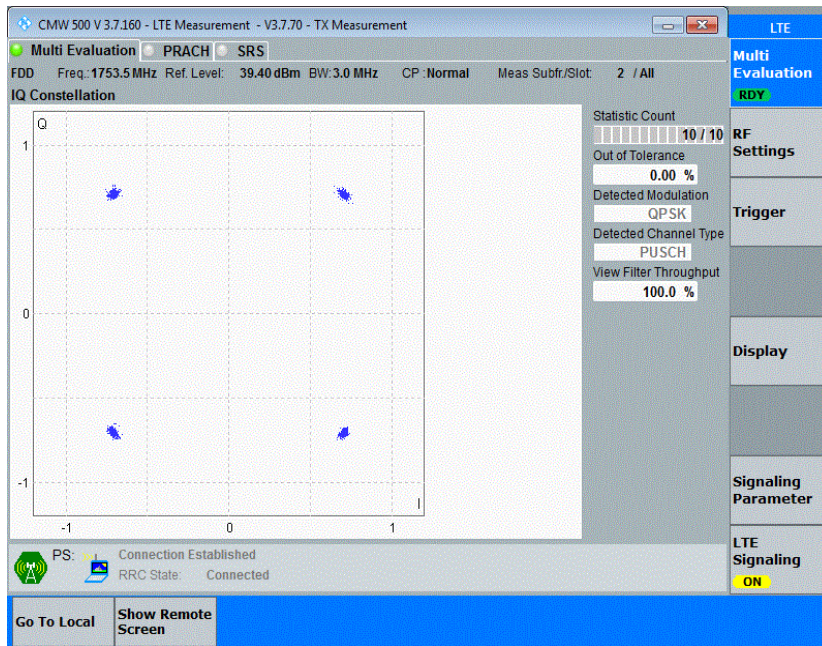

### Test Result

Band	Channel	Result	Verdict
Band4	19957	PASS	PASS
Band4	20175	PASS	PASS
Band4	20393	PASS	PASS
Band4	19957	PASS	PASS
Band4	20175	PASS	PASS
Band4	20393	PASS	PASS
Band4	19965	PASS	PASS
Band4	20175	PASS	PASS
Band4	20385	PASS	PASS
Band4	19965	PASS	PASS
Band4	20175	PASS	PASS
Band4	20385	PASS	PASS
Band4	19975	PASS	PASS
Band4	20175	PASS	PASS
Band4	20375	PASS	PASS
Band4	19975	PASS	PASS
Band4	20175	PASS	PASS
Band4	20375	PASS	PASS
Band4	20000	PASS	PASS
Band4	20175	PASS	PASS
Band4	20350	PASS	PASS
Band4	20000	PASS	PASS
Band4	20175	PASS	PASS
Band4	20350	PASS	PASS
Band4	20025	PASS	PASS
Band4	20175	PASS	PASS
Band4	20325	PASS	PASS
Band4	20025	PASS	PASS
Band4	20175	PASS	PASS
Band4	20325	PASS	PASS
Band4	20050	PASS	PASS
Band4	20175	PASS	PASS
Band4	20300	PASS	PASS
Band4	20050	PASS	PASS
Band4	20175	PASS	PASS
Band4	20300	PASS	PASS

### Test Graphs

Band4-1.4MHz-16QAM-19957-6RB#0

Band4-1.4MHz-16QAM-20175-6RB#0

Band4-1.4MHz-16QAM-20393-6RB#0

Band4-3MHz-QPSK-19965-15RB#0

Band4-3MHz-QPSK-20175-15RB#0

Band4-3MHz-QPSK-20385-15RB#0

Band4-3MHz-16QAM-19965-15RB#0