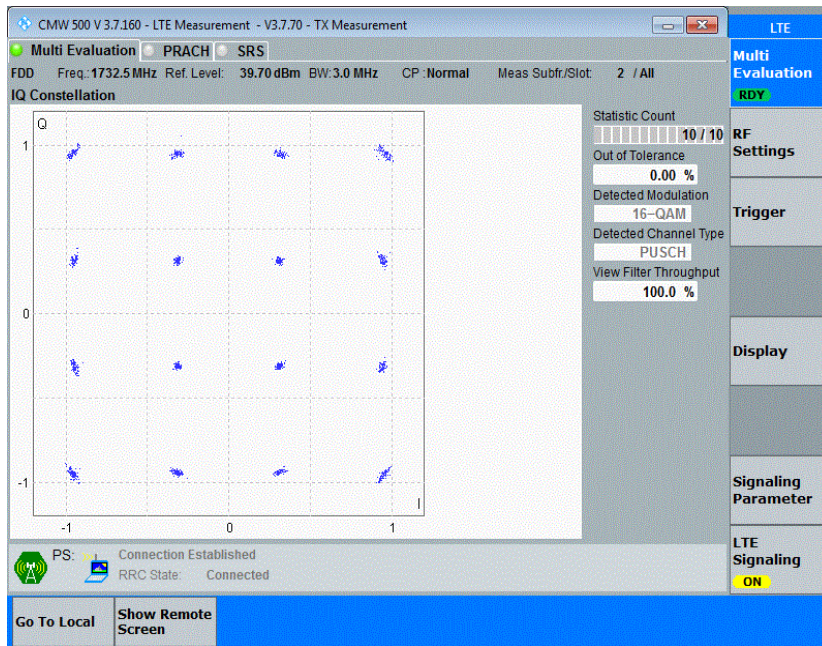

Band4-3MHz-16QAM-20175-15RB#0