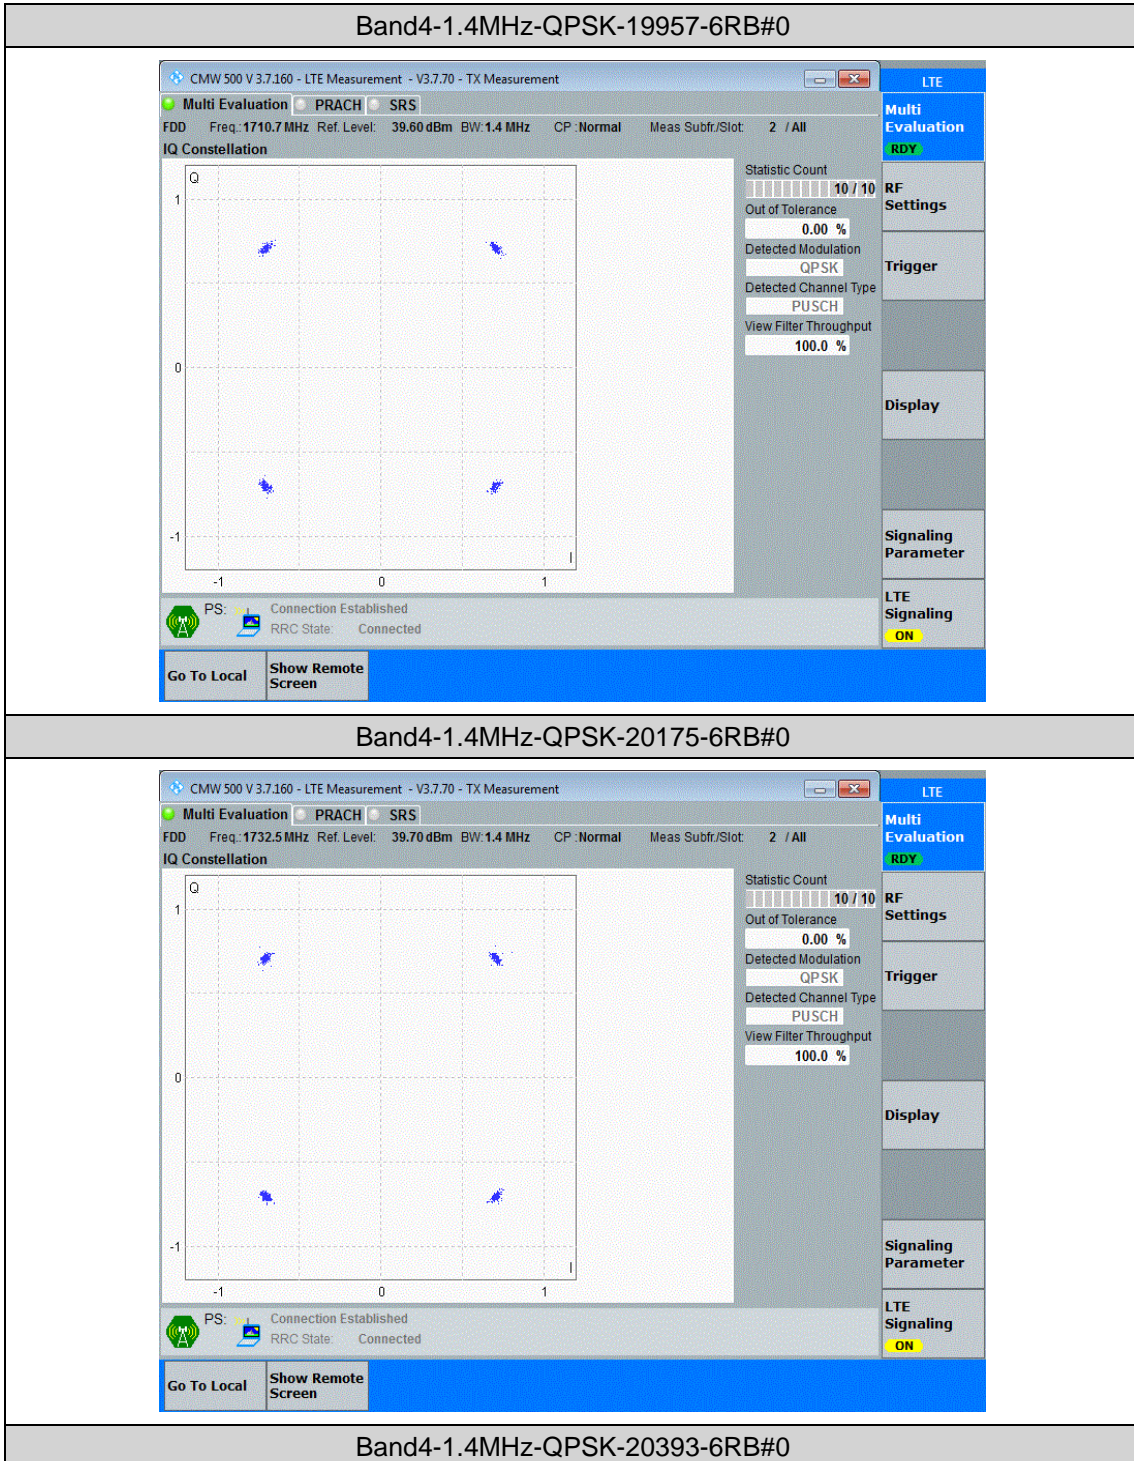

Test Graphs