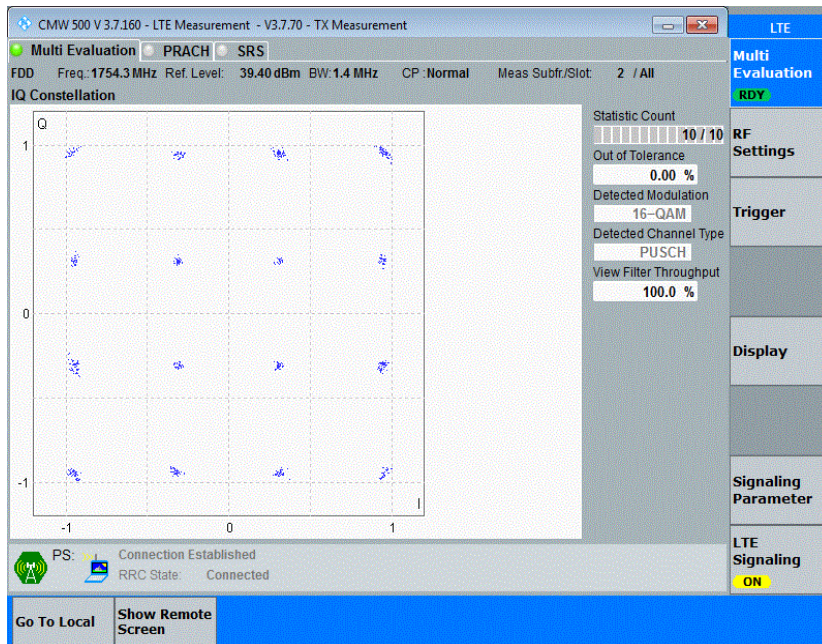

### Test Result

Band	Channel	Result	Verdict
Band4	19957	PASS	PASS
Band4	20175	PASS	PASS
Band4	20393	PASS	PASS
Band4	19957	PASS	PASS
Band4	20175	PASS	PASS
Band4	20393	PASS	PASS
Band4	19965	PASS	PASS
Band4	20175	PASS	PASS
Band4	20385	PASS	PASS
Band4	19965	PASS	PASS
Band4	20175	PASS	PASS
Band4	20385	PASS	PASS
Band4	19975	PASS	PASS
Band4	20175	PASS	PASS
Band4	20375	PASS	PASS
Band4	19975	PASS	PASS
Band4	20175	PASS	PASS
Band4	20375	PASS	PASS
Band4	20000	PASS	PASS
Band4	20175	PASS	PASS
Band4	20350	PASS	PASS
Band4	20000	PASS	PASS
Band4	20175	PASS	PASS
Band4	20350	PASS	PASS
Band4	20025	PASS	PASS
Band4	20175	PASS	PASS
Band4	20325	PASS	PASS
Band4	20025	PASS	PASS
Band4	20175	PASS	PASS
Band4	20325	PASS	PASS
Band4	20050	PASS	PASS
Band4	20175	PASS	PASS
Band4	20300	PASS	PASS
Band4	20050	PASS	PASS
Band4	20175	PASS	PASS
Band4	20300	PASS	PASS

### Test Graphs

Band4-1.4MHz-16QAM-19957-6RB#0

Band4-1.4MHz-16QAM-20175-6RB#0

Band4-1.4MHz-16QAM-20393-6RB#0

Band4-3MHz-QPSK-19965-15RB#0

Band4-3MHz-QPSK-20175-15RB#0

Band4-3MHz-QPSK-20385-15RB#0

Band4-3MHz-16QAM-19965-15RB#0