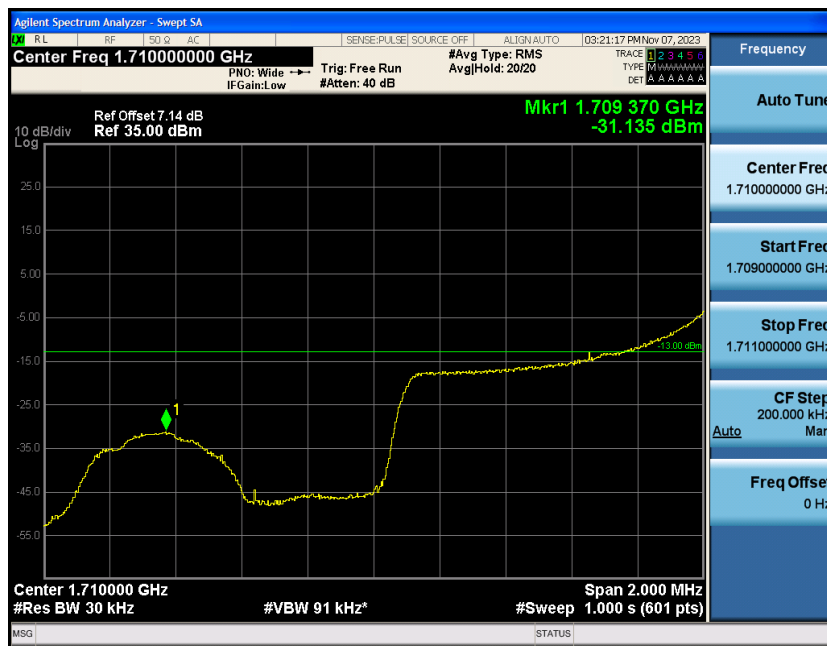

Band4-1.4MHz-QPSK-19957-1RB#5