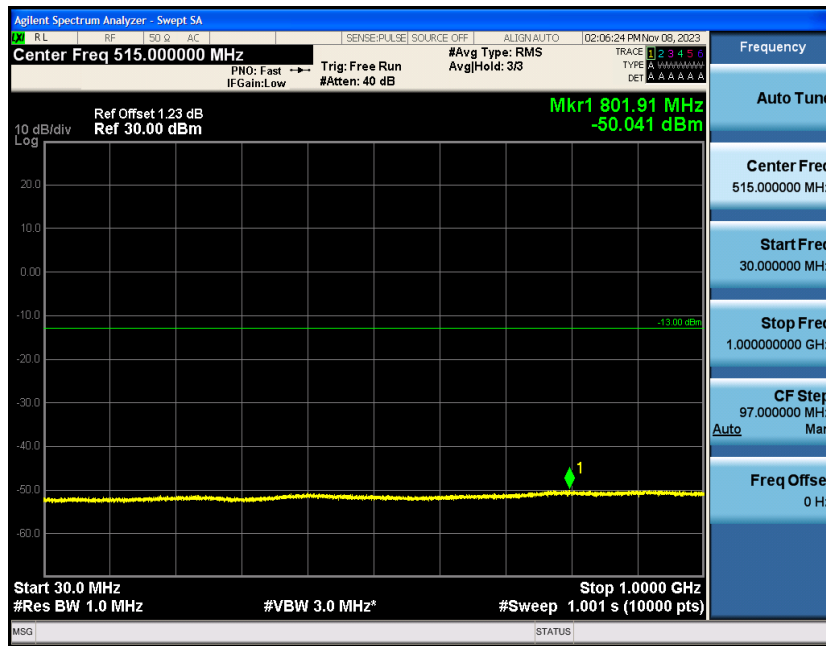

Band4-1.4MHz-16QAM-20393-1RB#0-Range1:30~1000MHz