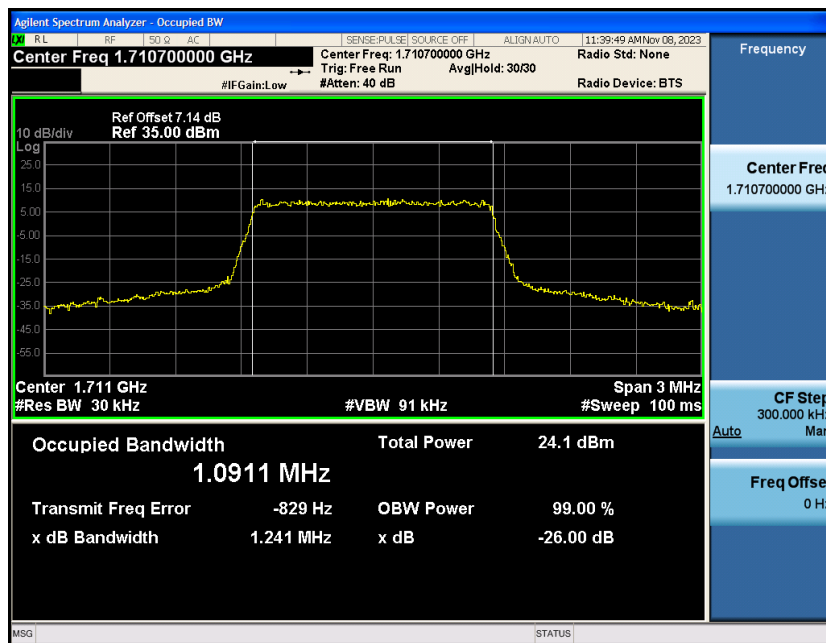

Band4-1.4MHz-16QAM-19957-6RB#0