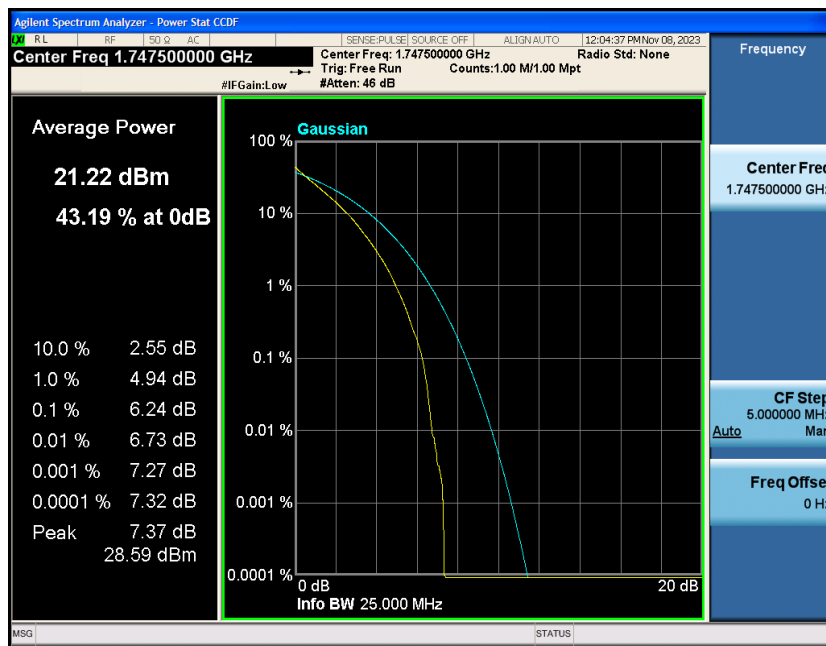

Band4-15MHz-QPSK-20325-75RB#0