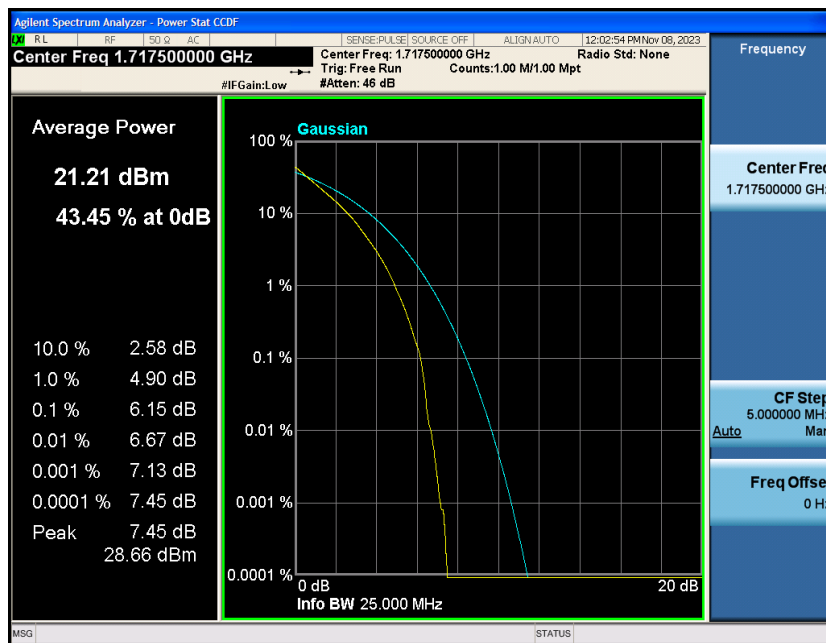

Band4-10MHz-16QAM-20000-50RB#0

Band4-10MHz-16QAM-20175-1RB#0

Band4-10MHz-16QAM-20175-50RB#0

Band4-10MHz-16QAM-20350-1RB#0

Band4-15MHz-QPSK-20025-75RB#0

Band4-15MHz-QPSK-20175-1RB#0

Band4-15MHz-QPSK-20175-75RB#0