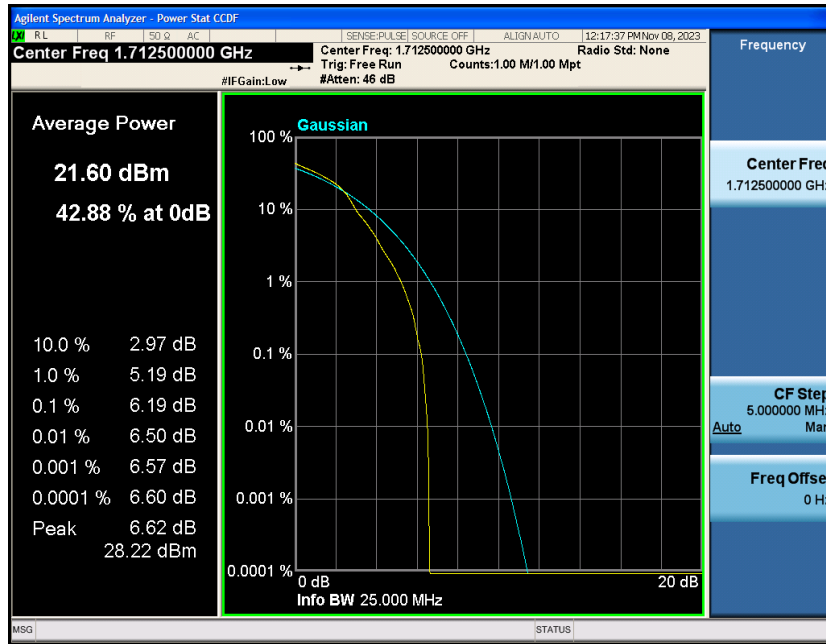

Band4-5MHz-16QAM-19975-1RB#0