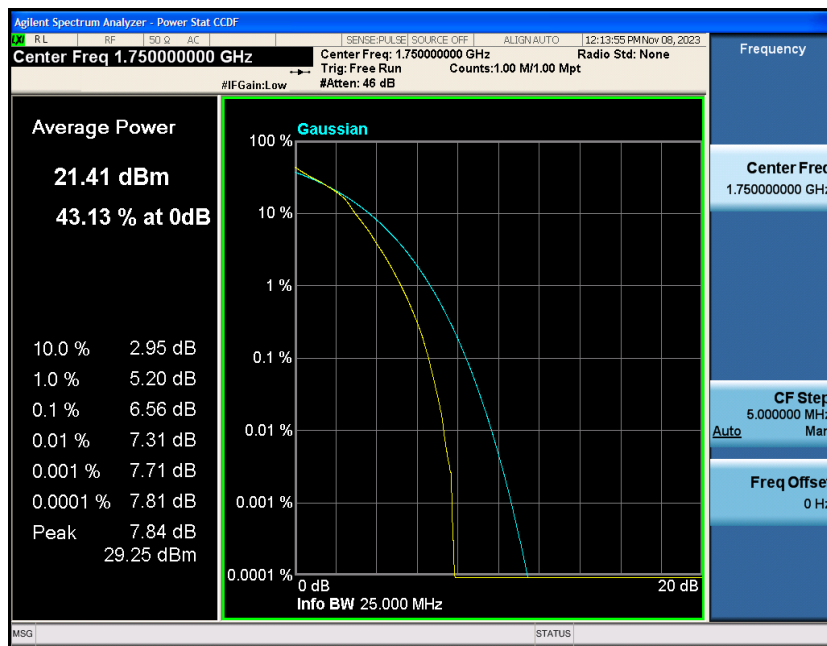

Band4-10MHz-16QAM-20000-50RB#0

Band4-10MHz-16QAM-20175-1RB#0

Band4-10MHz-16QAM-20175-50RB#0

Band4-10MHz-16QAM-20350-1RB#0

Band4-15MHz-QPSK-20025-75RB#0

Band4-15MHz-QPSK-20175-1RB#0

Band4-15MHz-QPSK-20175-75RB#0