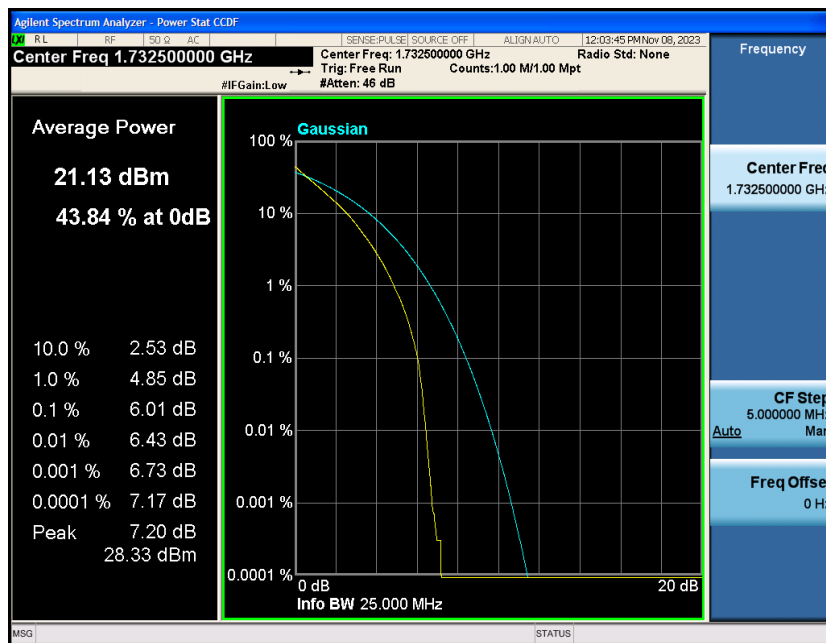

Band4-10MHz-16QAM-20000-50RB#0

Band4-10MHz-16QAM-20175-1RB#0

Band4-10MHz-16QAM-20175-50RB#0

Band4-10MHz-16QAM-20350-1RB#0

Band4-15MHz-QPSK-20025-75RB#0

Band4-15MHz-QPSK-20175-1RB#0

Band4-15MHz-QPSK-20175-75RB#0