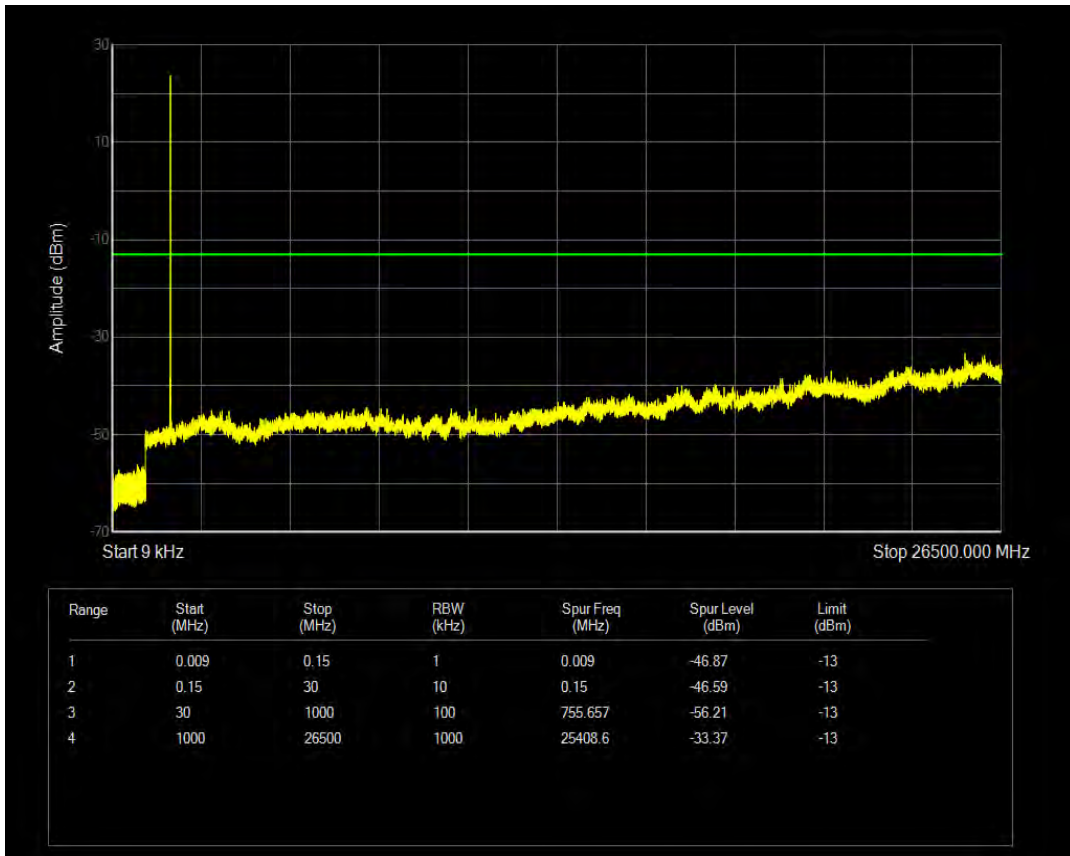

Band66 16QAM BW=1.4MHz Channel=132322 RB Size=6 Position=#0