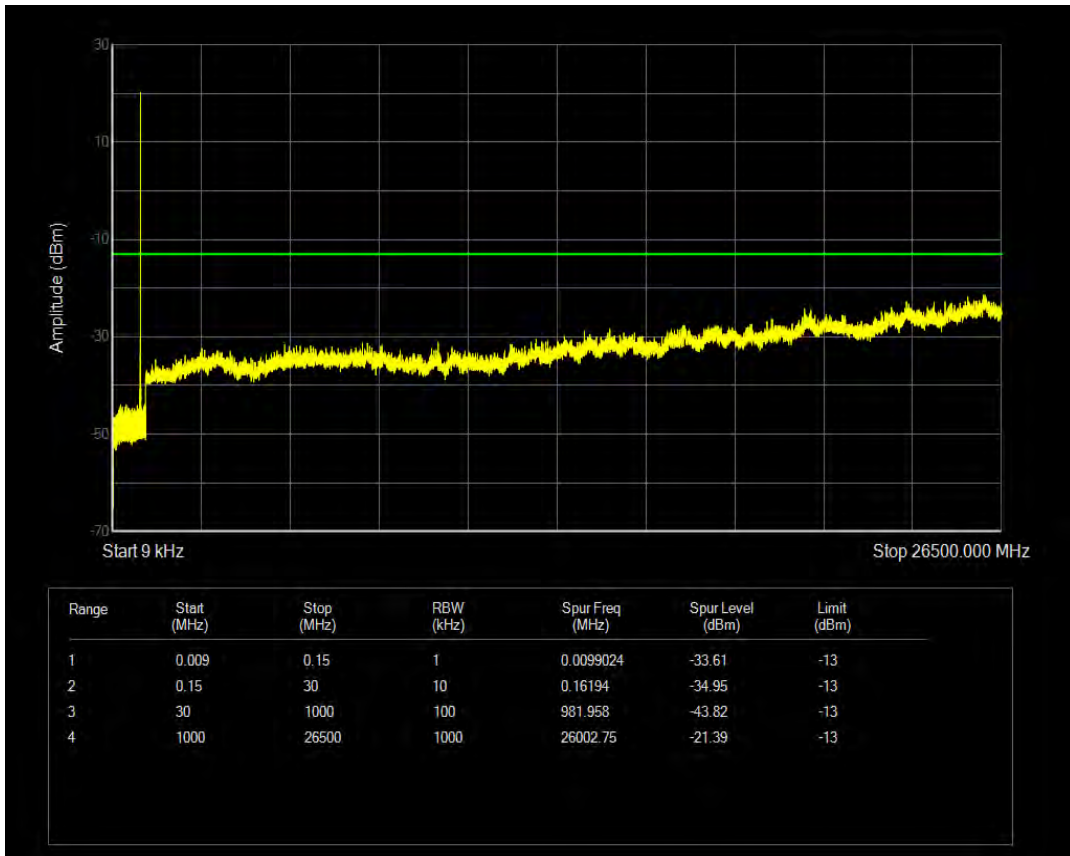

Band5 QPSK BW=1.4MHz Channel=20407 RB Size=6 Position=#0

Band5 16QAM BW=1.4MHz Channel=20407 RB Size=1 Position=#0

Band5 16QAM BW=1.4MHz Channel=20407 RB Size=6 Position=#0

Band5 QPSK BW=1.4MHz Channel=20525 RB Size=1 Position=#0

Band5 QPSK BW=1.4MHz Channel=20525 RB Size=6 Position=#0

Band5 16QAM BW=1.4MHz Channel=20525 RB Size=1 Position=#0

Band5 16QAM BW=1.4MHz Channel=20525 RB Size=6 Position=#0

Band5 QPSK BW=1.4MHz Channel=20643 RB Size=1 Position=#0

Band5 QPSK BW=1.4MHz Channel=20643 RB Size=6 Position=#0

Band5 16QAM BW=1.4MHz Channel=20643 RB Size=1 Position=#0

Band5 16QAM BW=1.4MHz Channel=20643 RB Size=6 Position=#0

Band5 QPSK BW=3MHz Channel=20415 RB Size=1 Position=#0