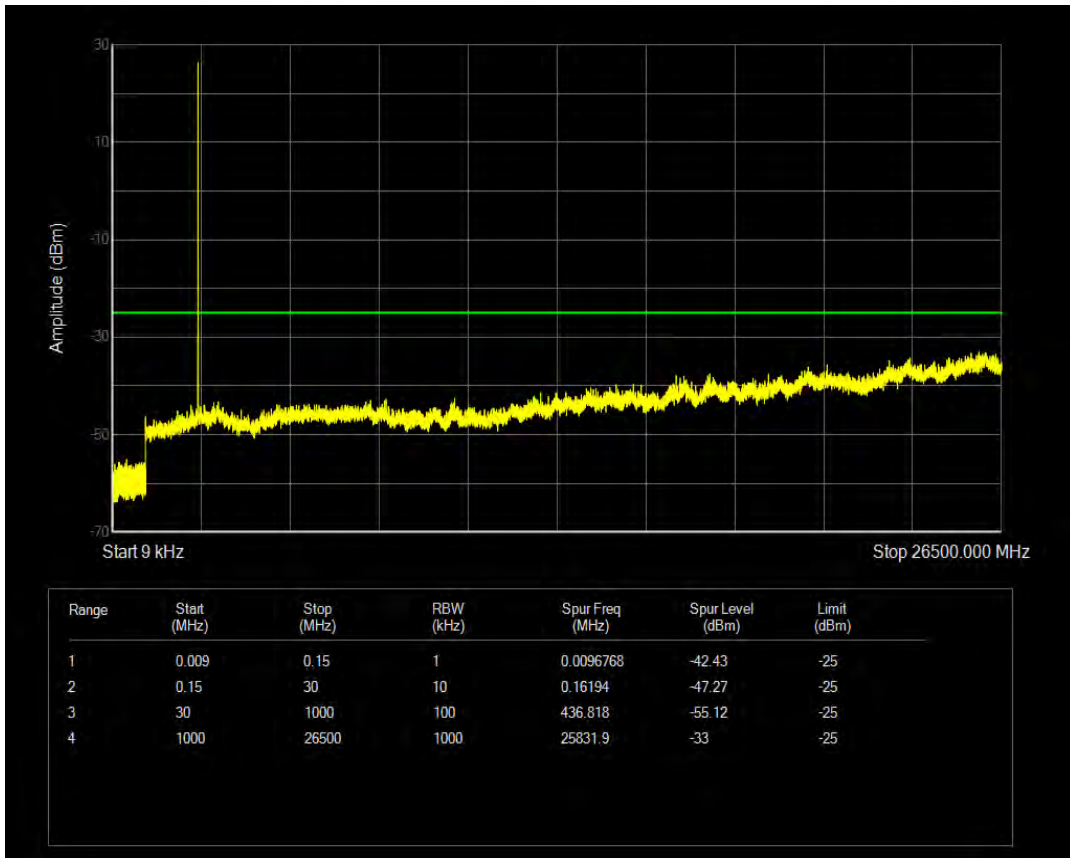

Band7 QPSK BW=5MHz Channel=21100 RB Size=25 Position=#0

Band7 16QAM BW=5MHz Channel=21100 RB Size=1 Position=#0

Band7 16QAM BW=5MHz Channel=21100 RB Size=25 Position=#0

Band7 QPSK BW=5MHz Channel=21425 RB Size=1 Position=#0