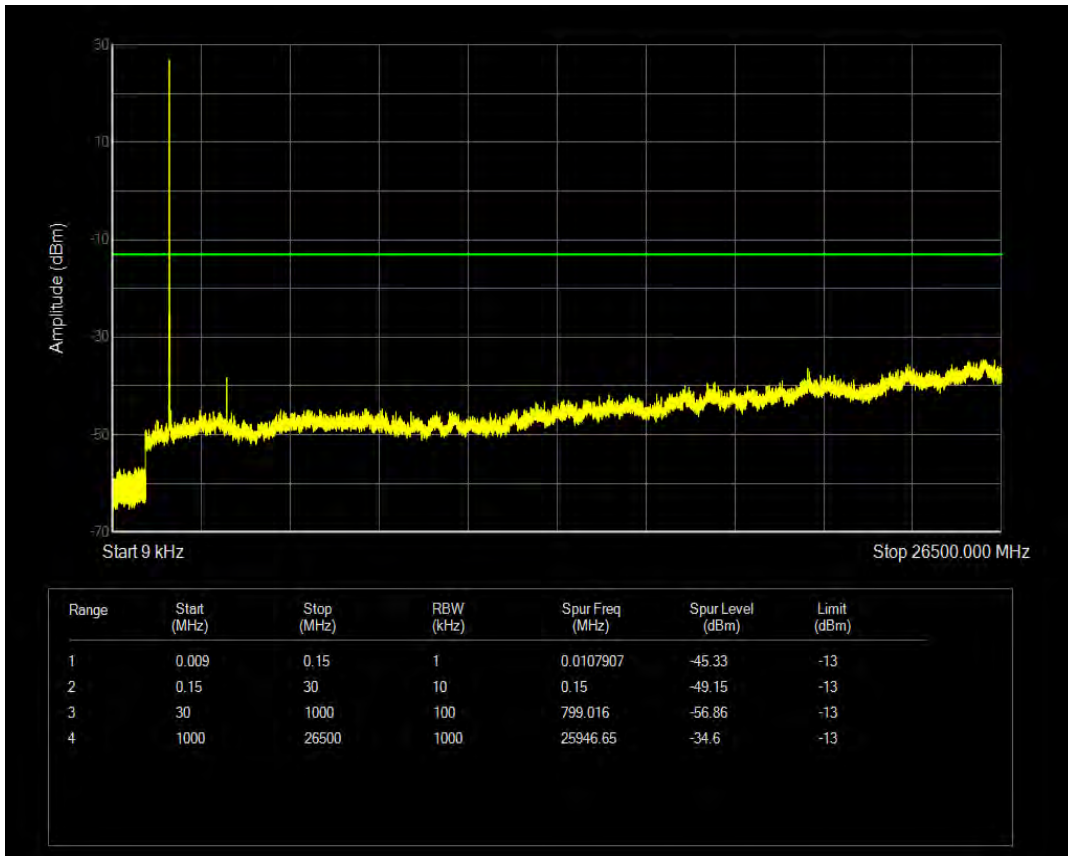

Band66 QPSK BW=5MHz Channel=132647 RB Size=25 Position=#0

Band66 16QAM BW=5MHz Channel=132647 RB Size=25 Position=#0

Band66 16QAM BW=5MHz Channel=132647 RB Size=1 Position=#0

Band66 QPSK BW=10MHz Channel=132022 RB Size=1 Position=#0