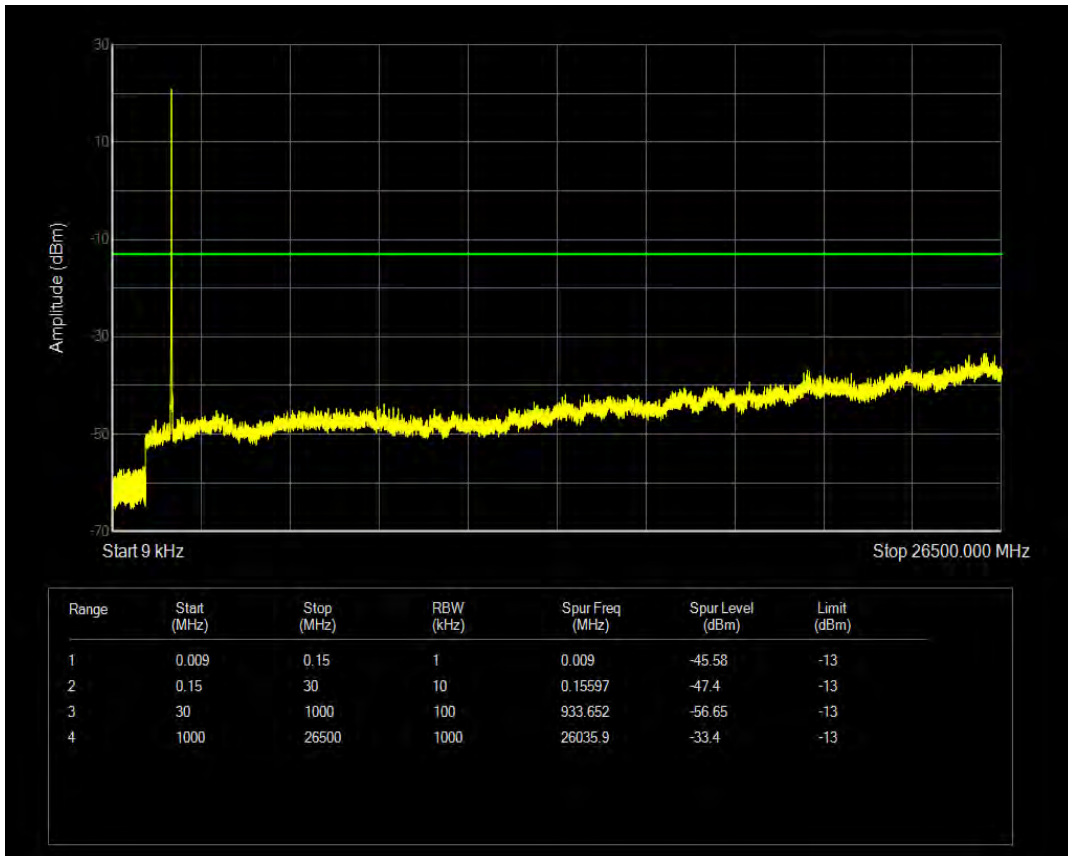

Band66 16QAM BW=10MHz Channel=132622 RB Size=50 Position=#0