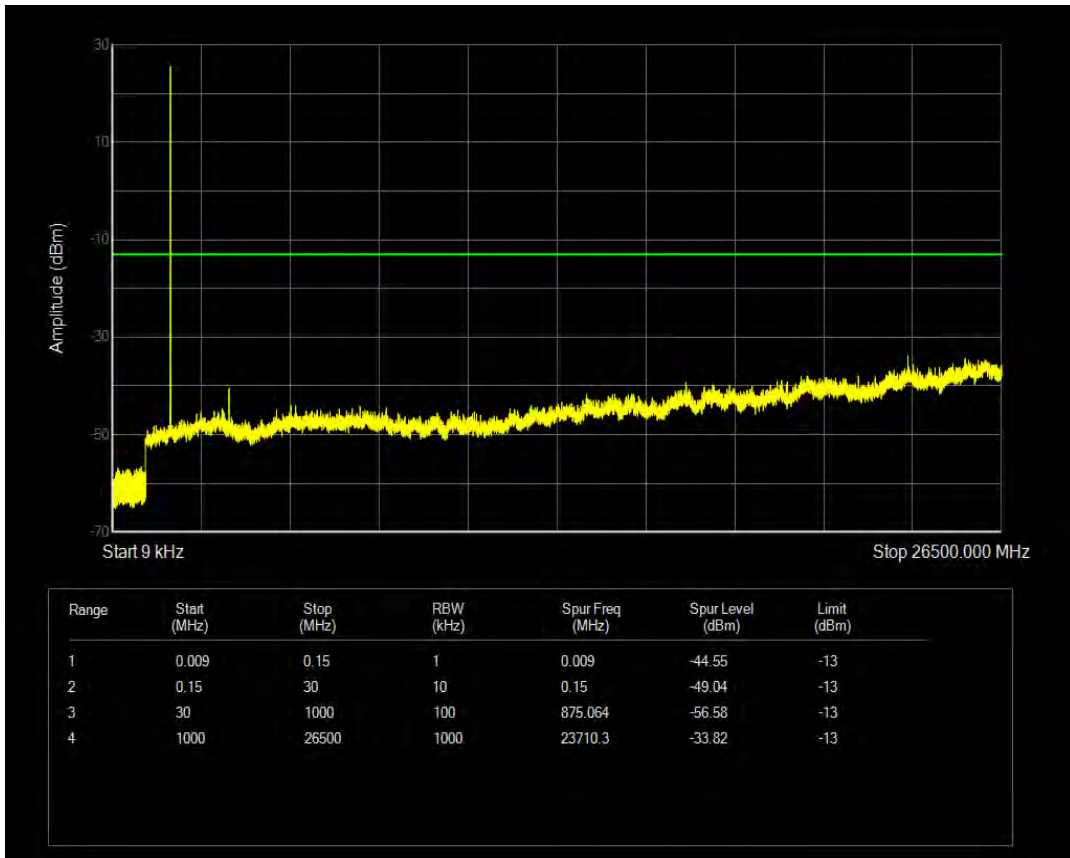

Band66 QPSK BW=1.4MHz Channel=131979 RB Size=6 Position=#0

Band66 16QAM BW=1.4MHz Channel=131979 RB Size=1 Position=#0

Band66 16QAM BW=1.4MHz Channel=131979 RB Size=6 Position=#0

Band66 QPSK BW=1.4MHz Channel=132322 RB Size=1 Position=#0