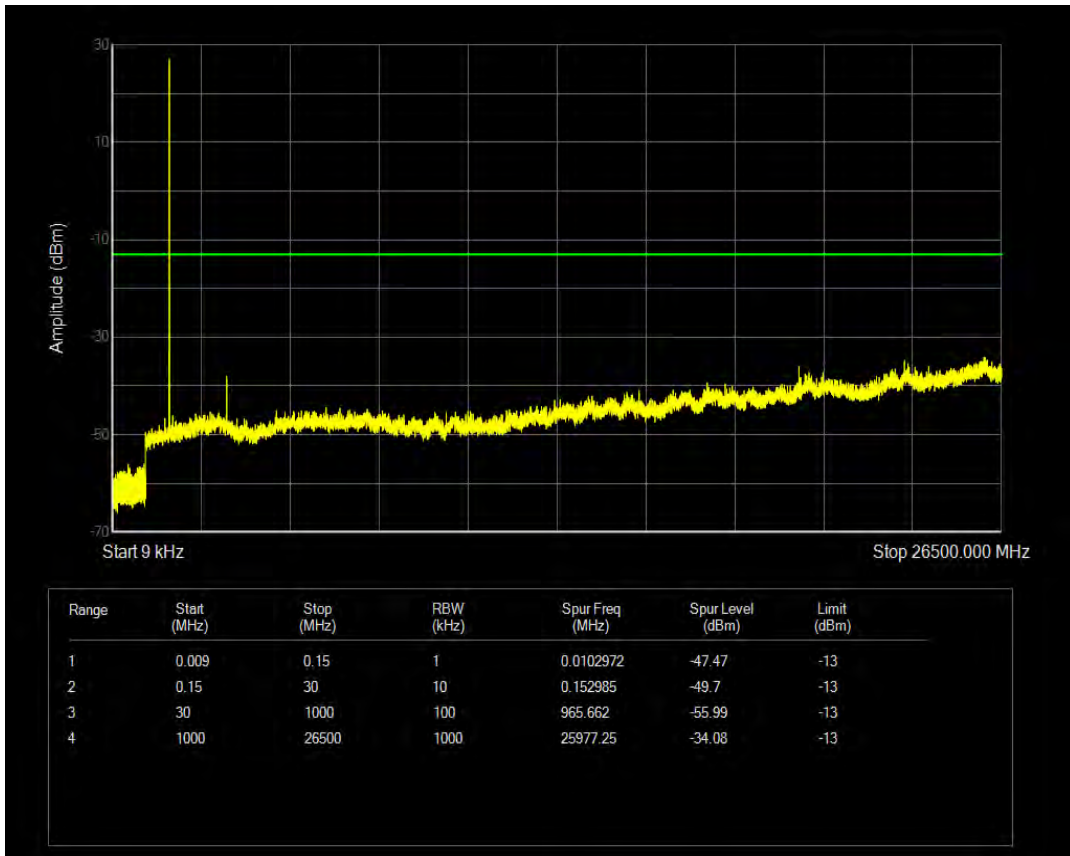

Band66 16QAM BW=5MHz Channel=131997 RB Size=1 Position=#0