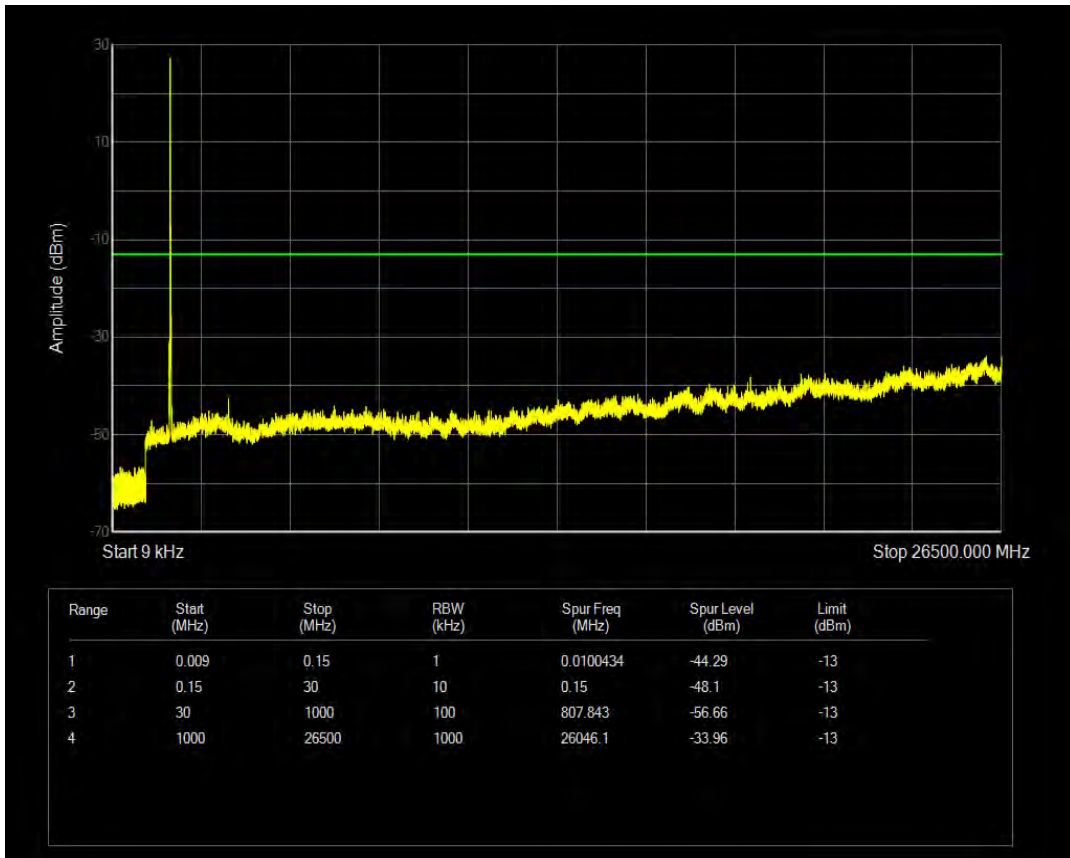

Band66 16QAM BW=15MHz Channel=132322 RB Size=1 Position=#0