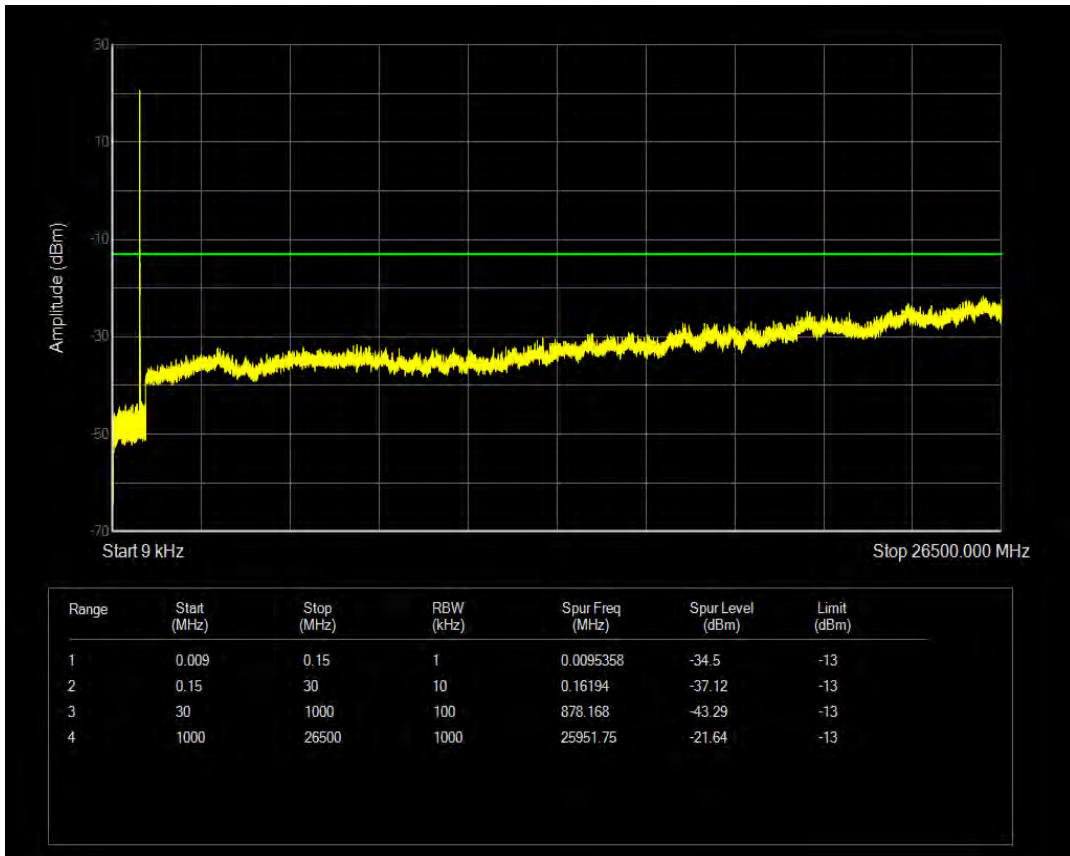

Band5 QPSK BW=1.4MHz Channel=20407 RB Size=6 Position=#0

Band5 16QAM BW=1.4MHz Channel=20407 RB Size=1 Position=#0

Band5 16QAM BW=1.4MHz Channel=20407 RB Size=6 Position=#0

Band5 QPSK BW=1.4MHz Channel=20525 RB Size=1 Position=#0

Band5 QPSK BW=1.4MHz Channel=20525 RB Size=6 Position=#0

Band5 16QAM BW=1.4MHz Channel=20525 RB Size=1 Position=#0

Band5 16QAM BW=1.4MHz Channel=20525 RB Size=6 Position=#0

Band5 QPSK BW=1.4MHz Channel=20643 RB Size=1 Position=#0