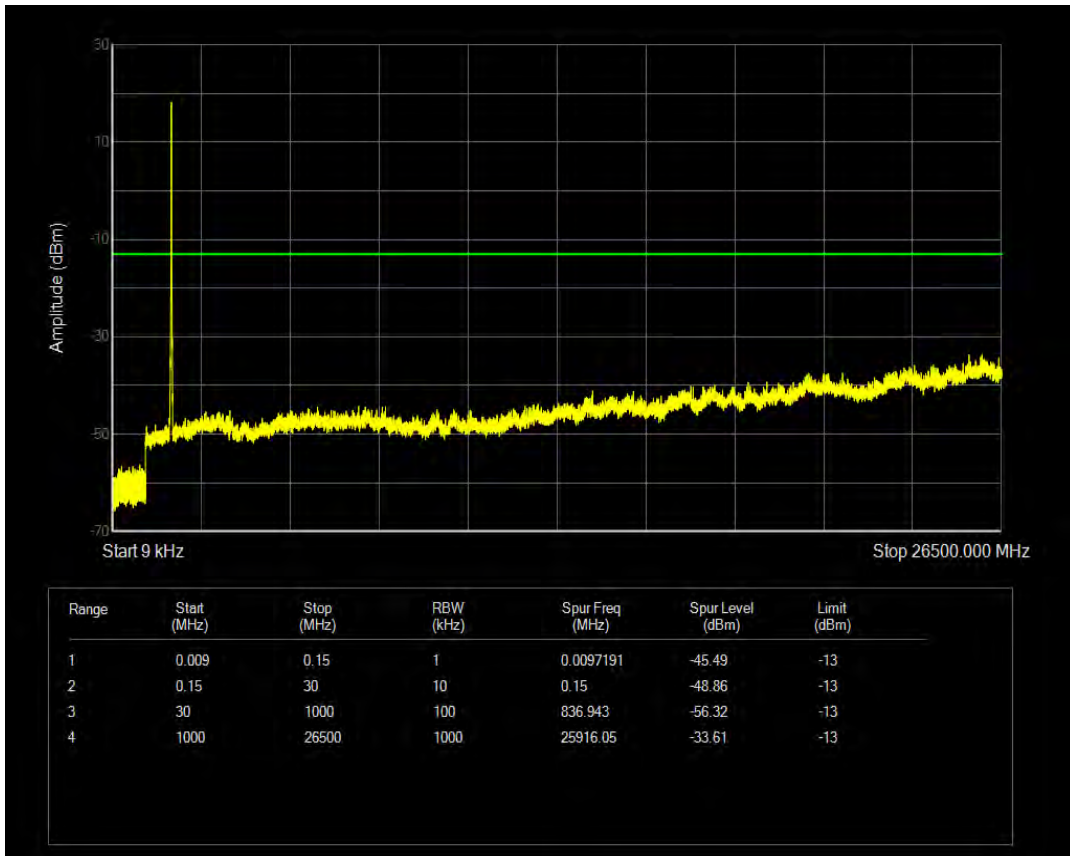

Band66 16QAM BW=15MHz Channel=132597 RB Size=75 Position=#0