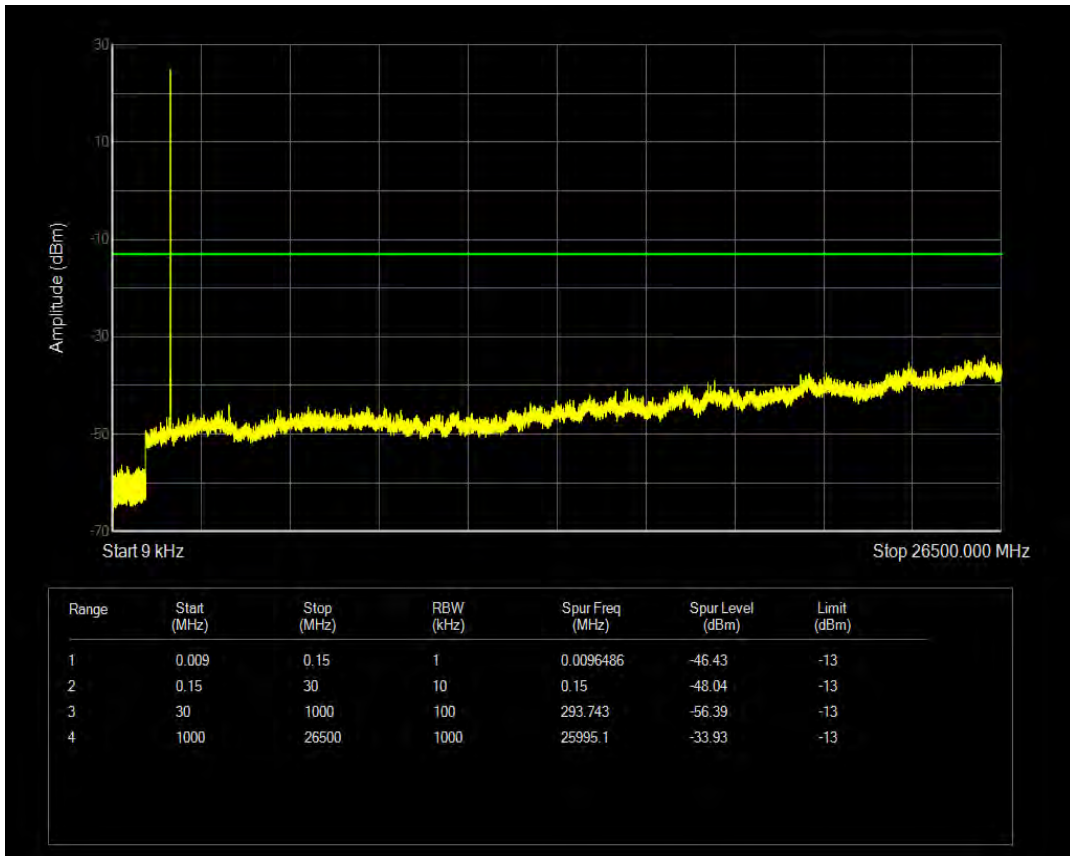

Band66 QPSK BW=1.4MHz Channel=132322 RB Size=6 Position=#0