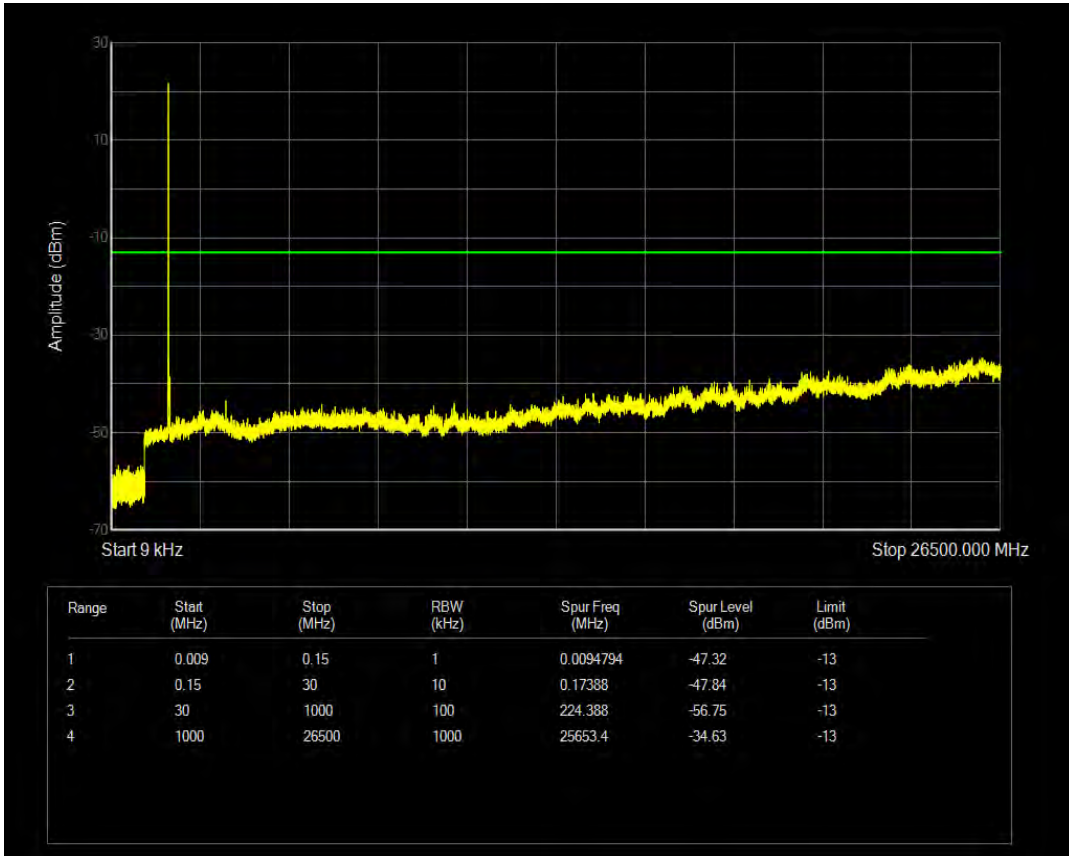

Band66 QPSK BW=5MHz Channel=131997 RB Size=25 Position=#0

Band66 16QAM BW=5MHz Channel=131997 RB Size=1 Position=#0

Band66 QPSK BW=5MHz Channel=132322 RB Size=1 Position=#0

Band66 16QAM BW=5MHz Channel=131997 RB Size=25 Position=#0