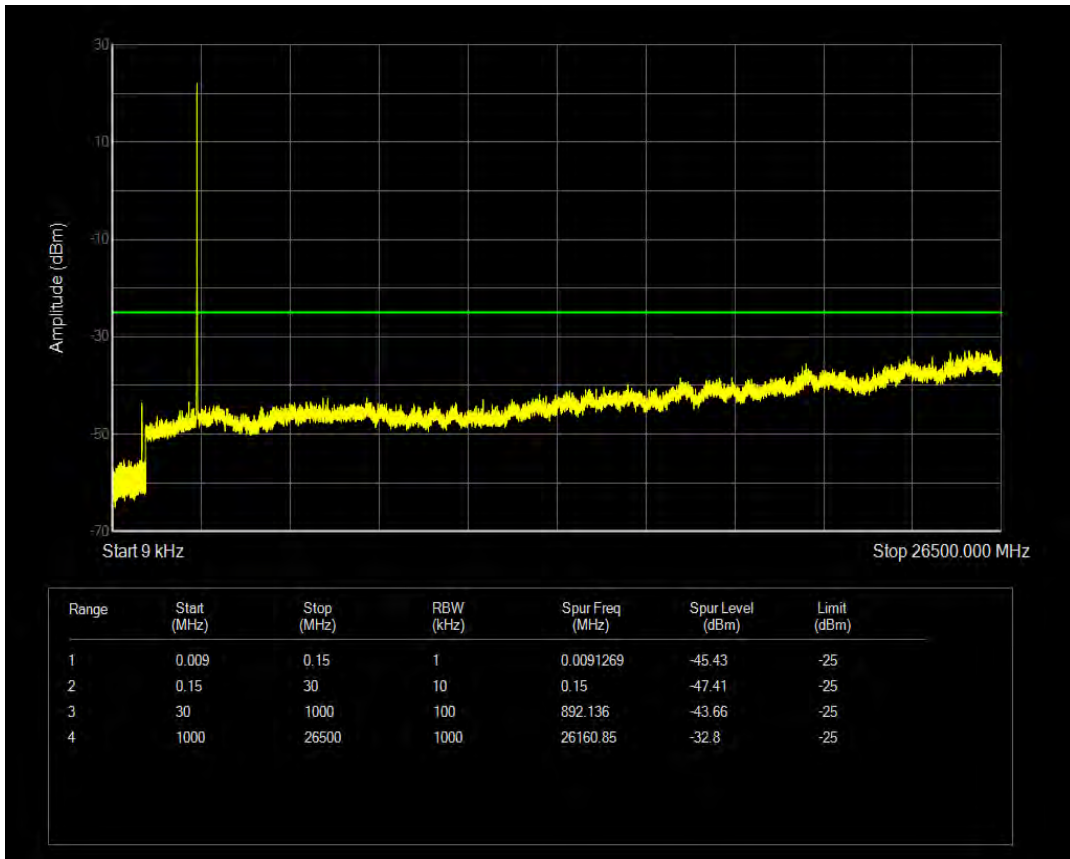

Band7 16QAM BW=5MHz Channel=21100 RB Size=25 Position=#0