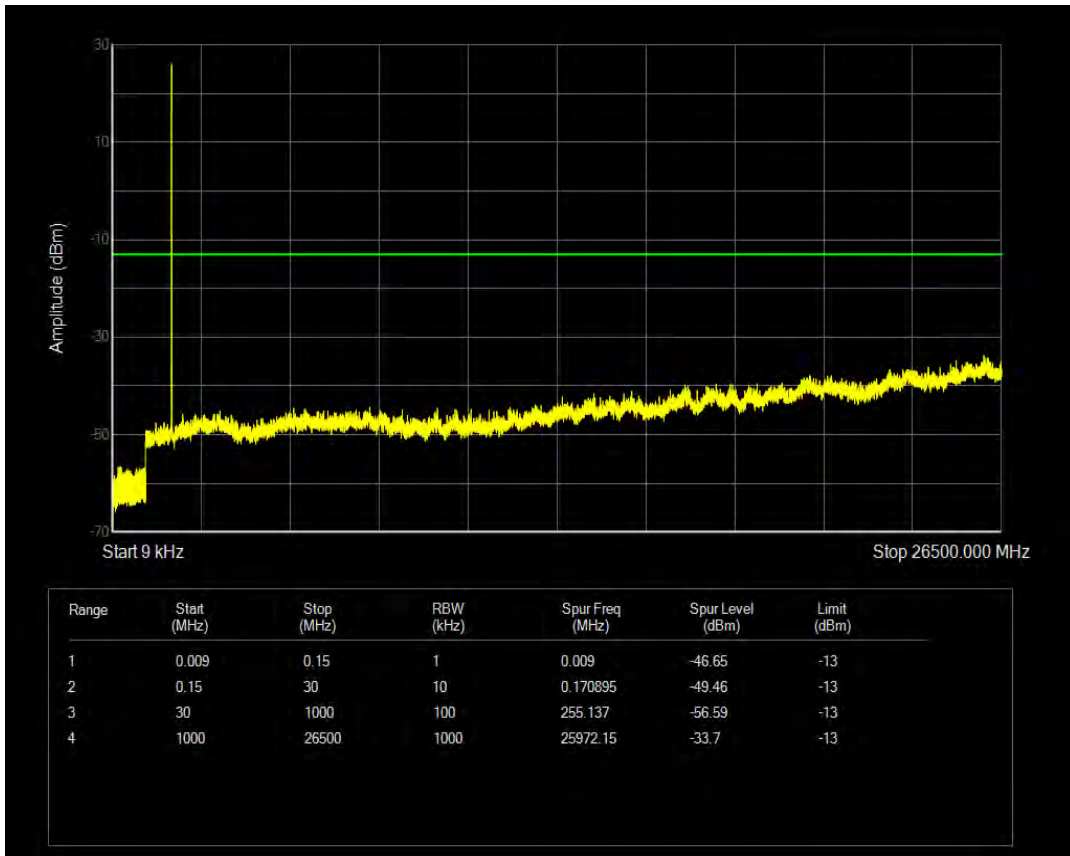

Band66 16QAM BW=3MHz Channel=132322 RB Size=1 Position=#0

Band66 QPSK BW=3MHz Channel=132322 RB Size=15 Position=#0

Band66 16QAM BW=3MHz Channel=132322 RB Size=15 Position=#0

Band66 QPSK BW=3MHz Channel=132657 RB Size=1 Position=#0