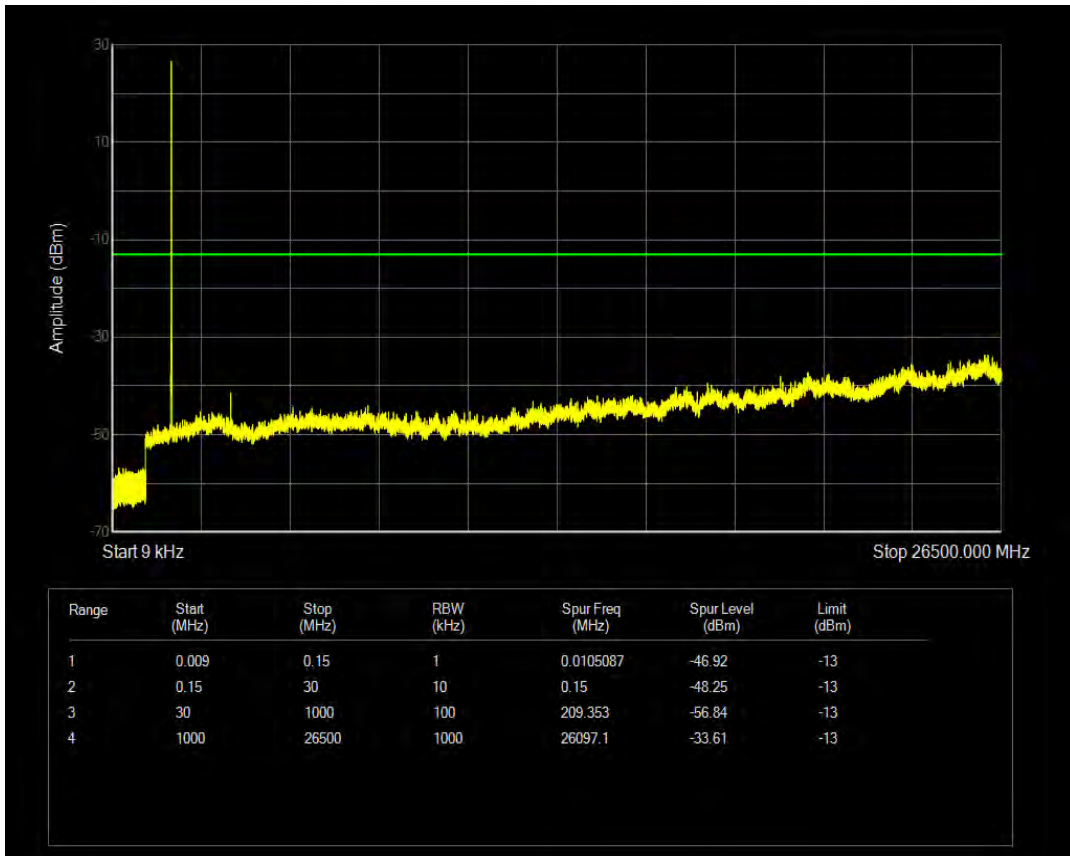

Band66 16QAM BW=10MHz Channel=132622 RB Size=1 Position=#0