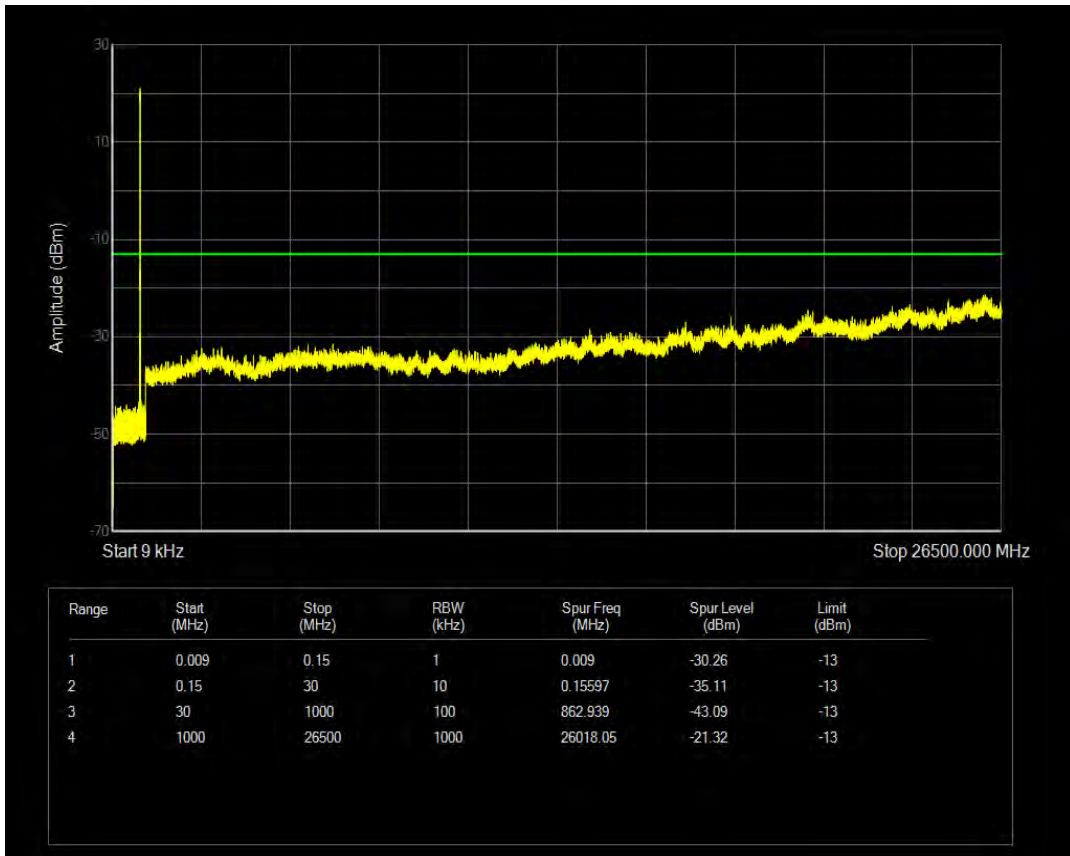

Band5 QPSK BW=1.4MHz Channel=20407 RB Size=6 Position=#0

Band5 16QAM BW=1.4MHz Channel=20407 RB Size=1 Position=#0

Band5 16QAM BW=1.4MHz Channel=20407 RB Size=6 Position=#0

Band5 QPSK BW=1.4MHz Channel=20525 RB Size=1 Position=#0

Band5 QPSK BW=1.4MHz Channel=20525 RB Size=6 Position=#0

Band5 16QAM BW=1.4MHz Channel=20525 RB Size=1 Position=#0

Band5 16QAM BW=1.4MHz Channel=20525 RB Size=6 Position=#0

Band5 QPSK BW=1.4MHz Channel=20643 RB Size=1 Position=#0