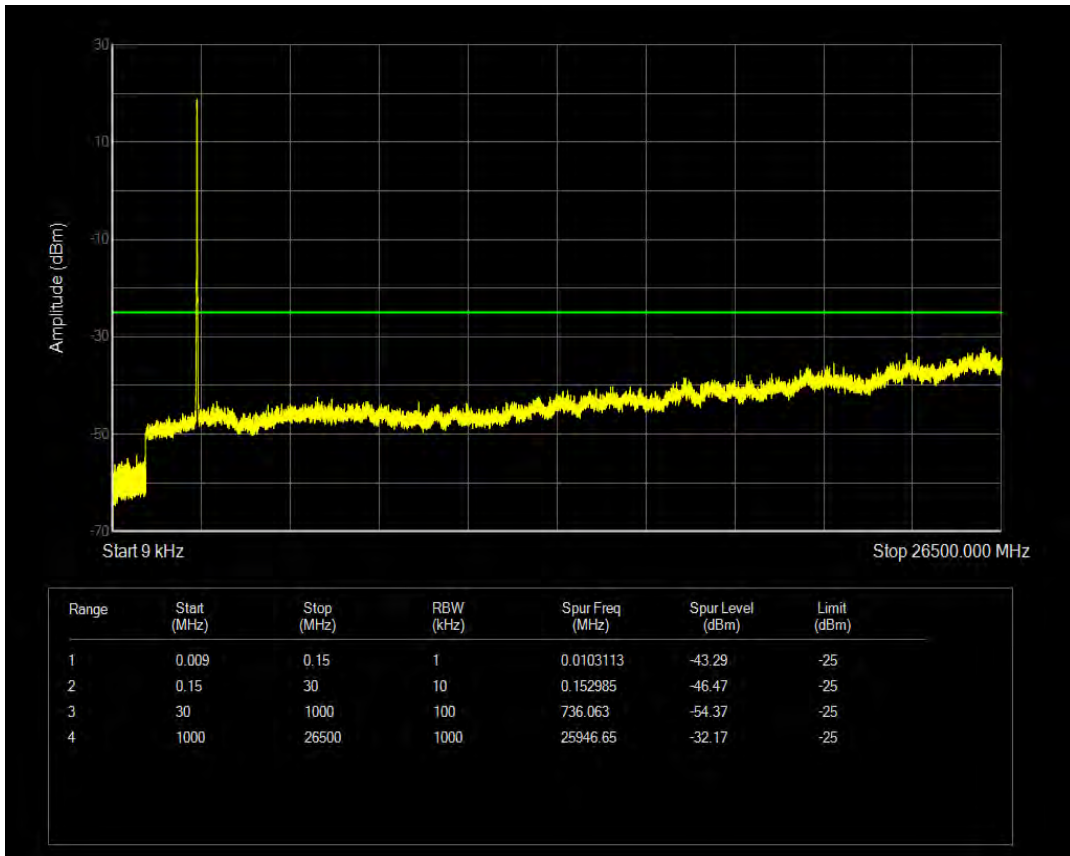

Band7 16QAM BW=15MHz Channel=21100 RB Size=75 Position=#0