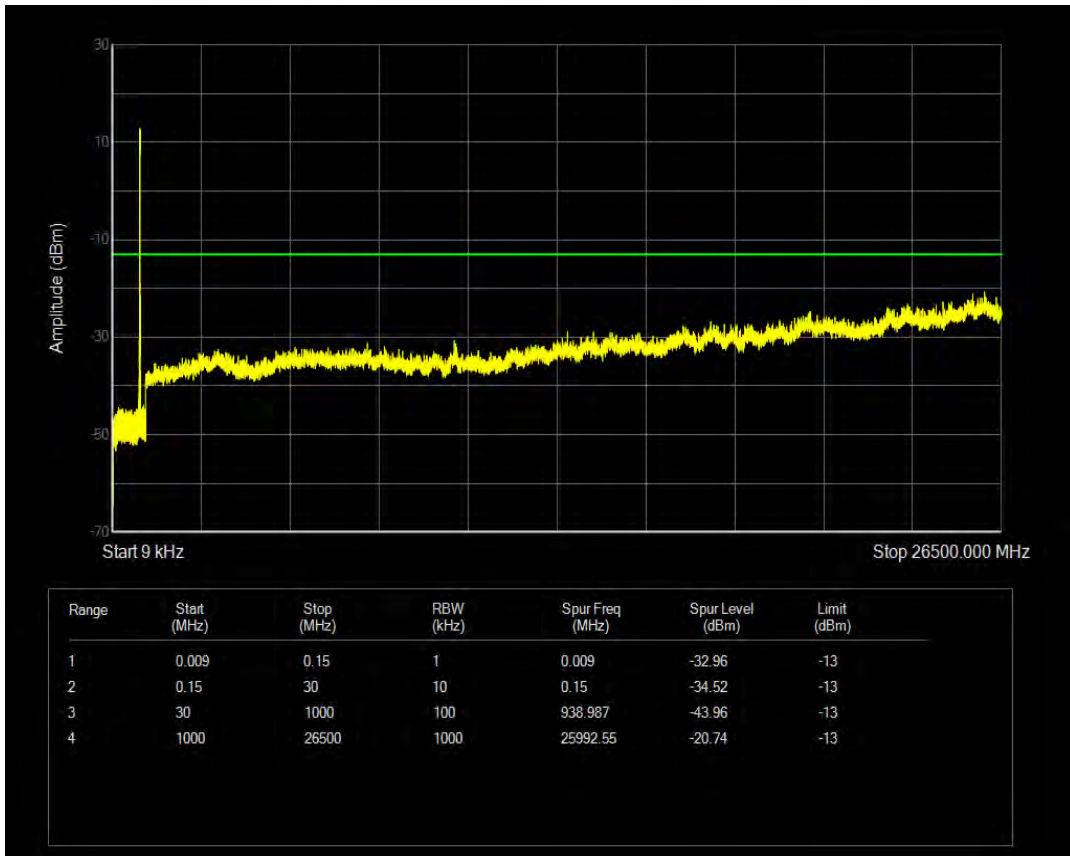

Band5 QPSK BW=10MHz Channel=20450 RB Size=50 Position=#0