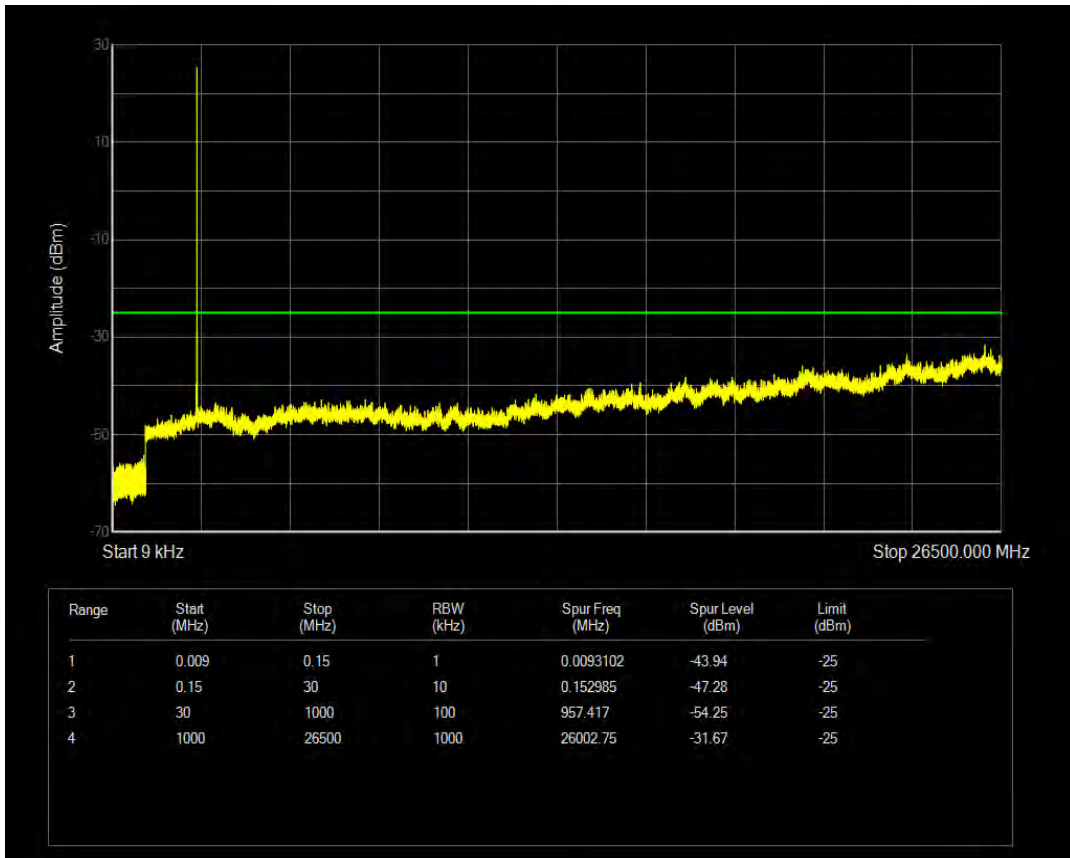

Band7 16QAM BW=5MHz Channel=21100 RB Size=1 Position=#0