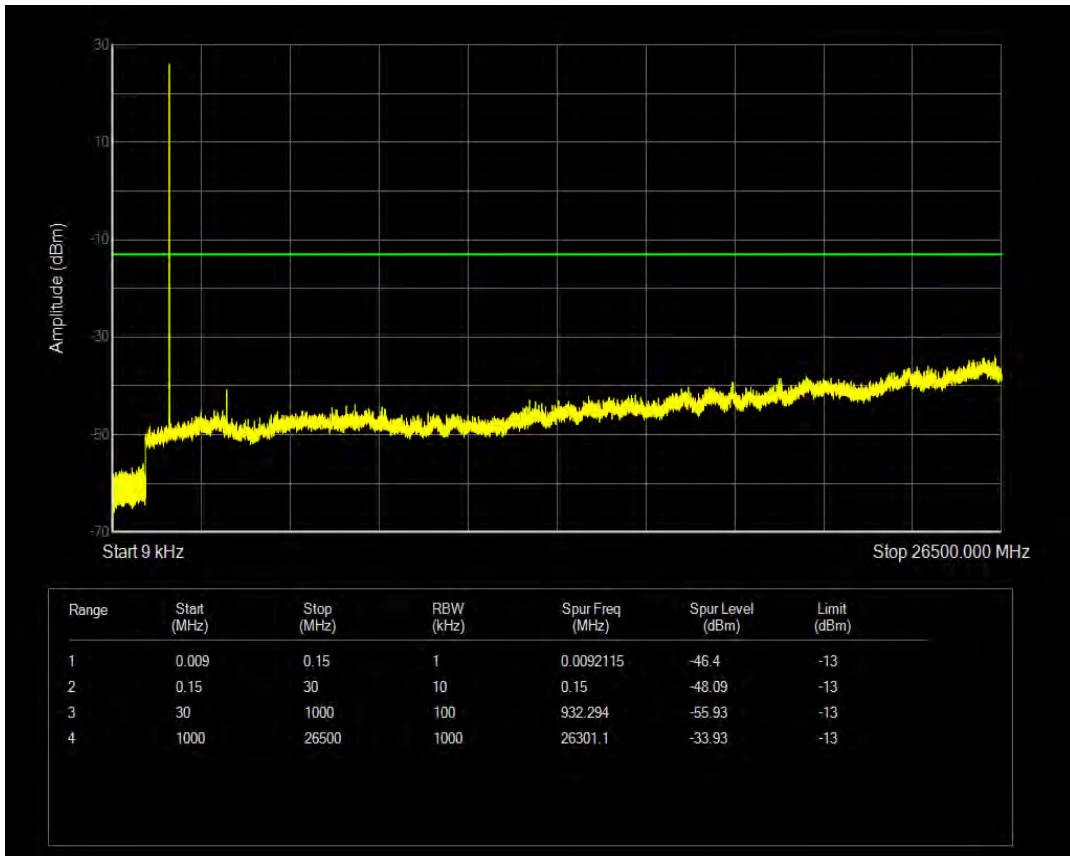

Band66 16QAM BW=3MHz Channel=131987 RB Size=1 Position=#0