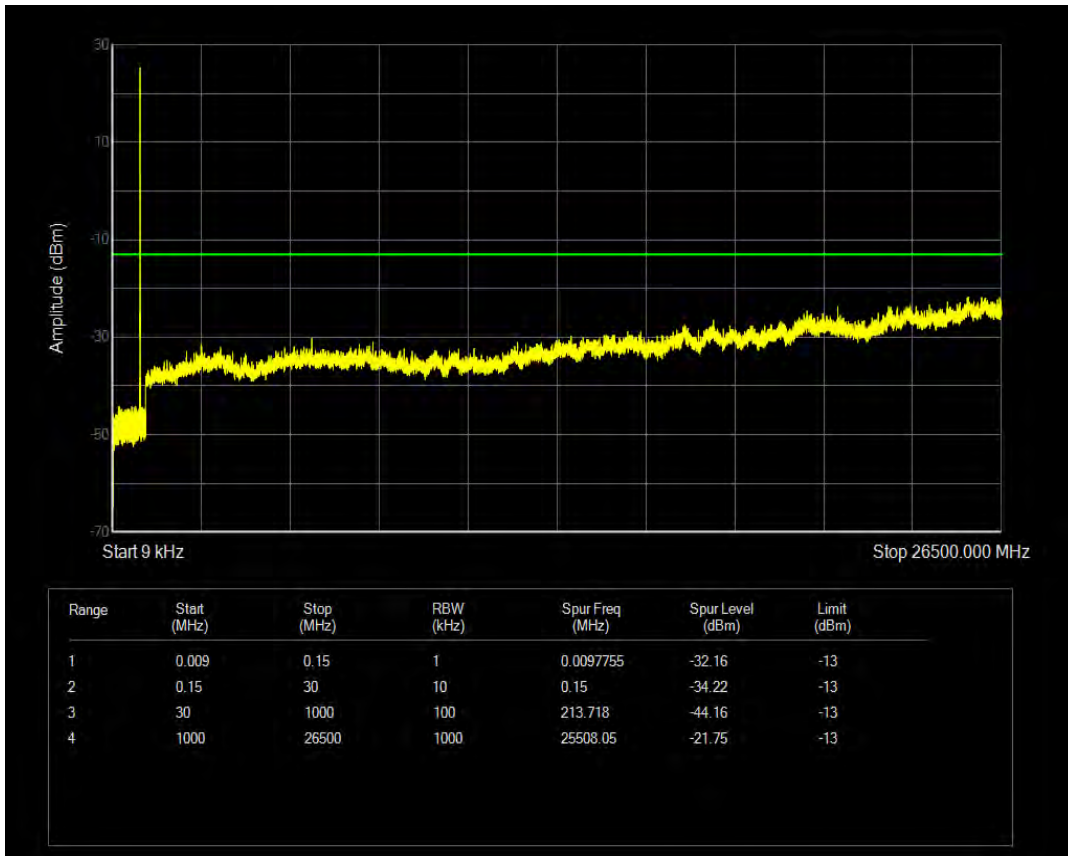

Band5 QPSK BW=1.4MHz Channel=20407 RB Size=6 Position=#0

Band5 16QAM BW=1.4MHz Channel=20407 RB Size=1 Position=#0

Band5 16QAM BW=1.4MHz Channel=20407 RB Size=6 Position=#0

Band5 QPSK BW=1.4MHz Channel=20525 RB Size=1 Position=#0

Band5 QPSK BW=1.4MHz Channel=20525 RB Size=6 Position=#0

Band5 16QAM BW=1.4MHz Channel=20525 RB Size=1 Position=#0

Band5 16QAM BW=1.4MHz Channel=20525 RB Size=6 Position=#0

Band5 QPSK BW=1.4MHz Channel=20643 RB Size=1 Position=#0