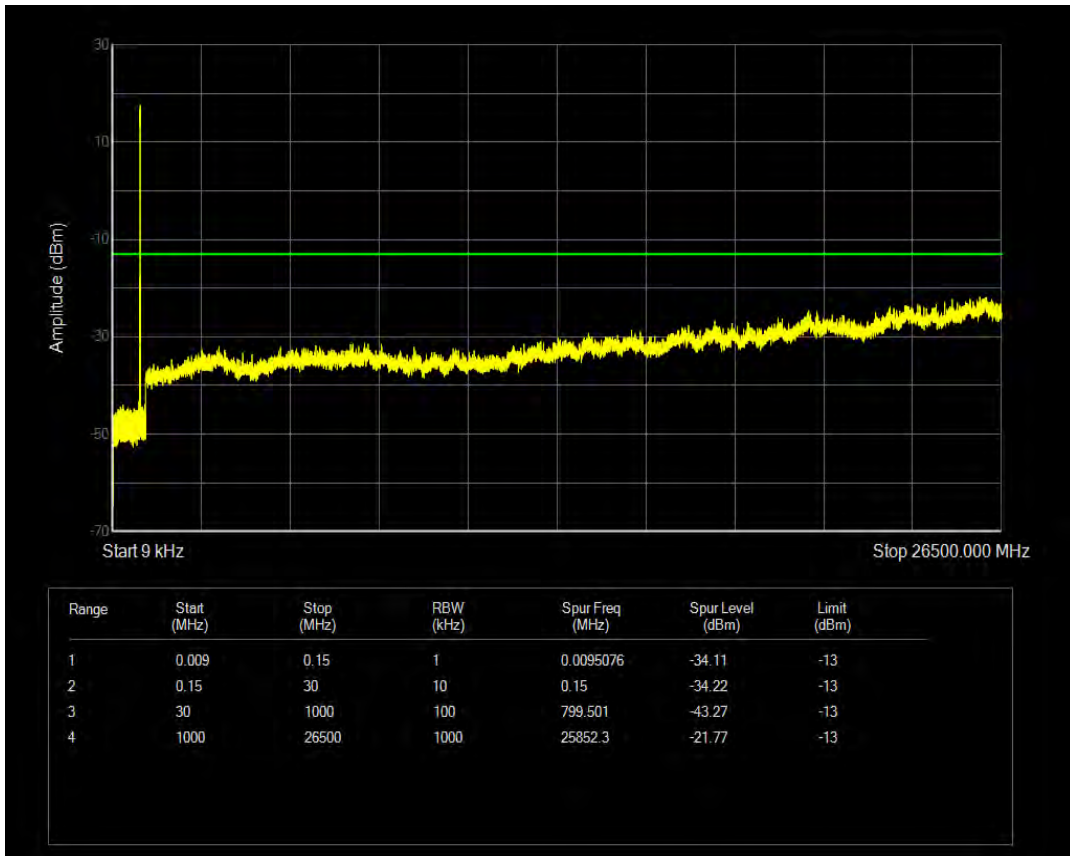

Band5 16QAM BW=3MHz Channel=20525 RB Size=15 Position=#0