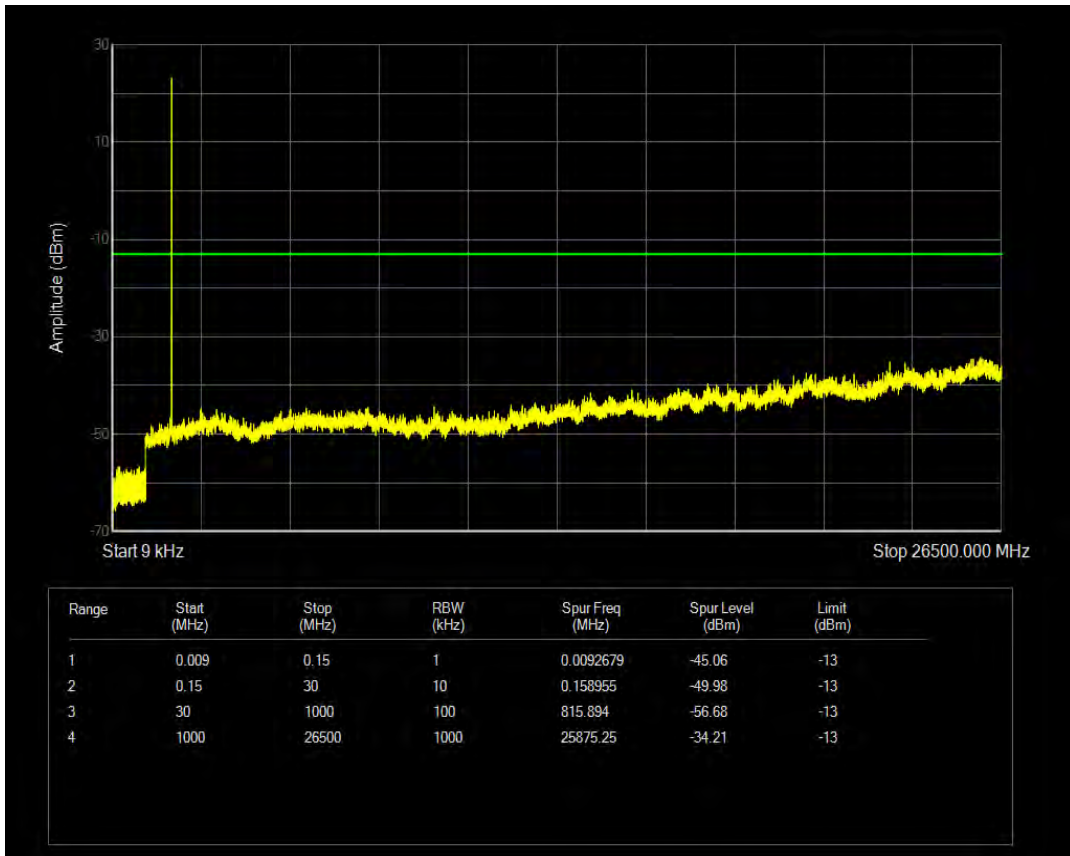

Band66 16QAM BW=3MHz Channel=132657 RB Size=15 Position=#0