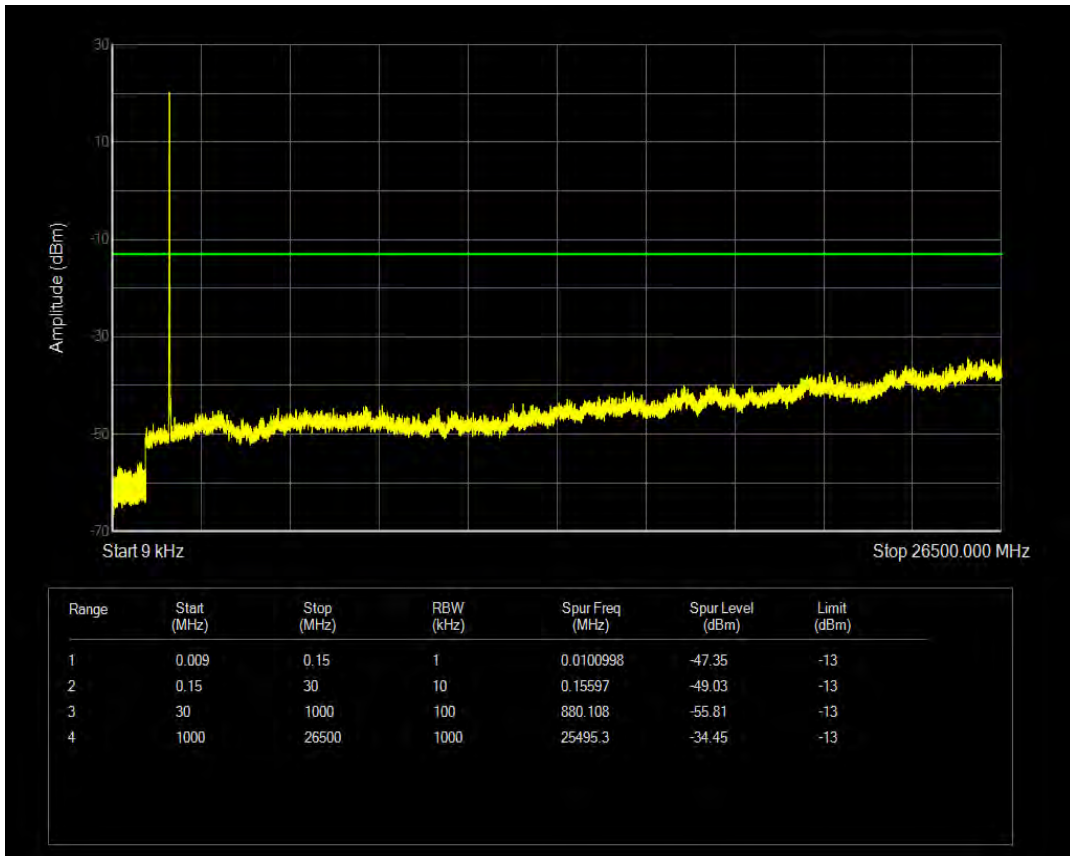

Band66 16QAM BW=10MHz Channel=132022 RB Size=50 Position=#0