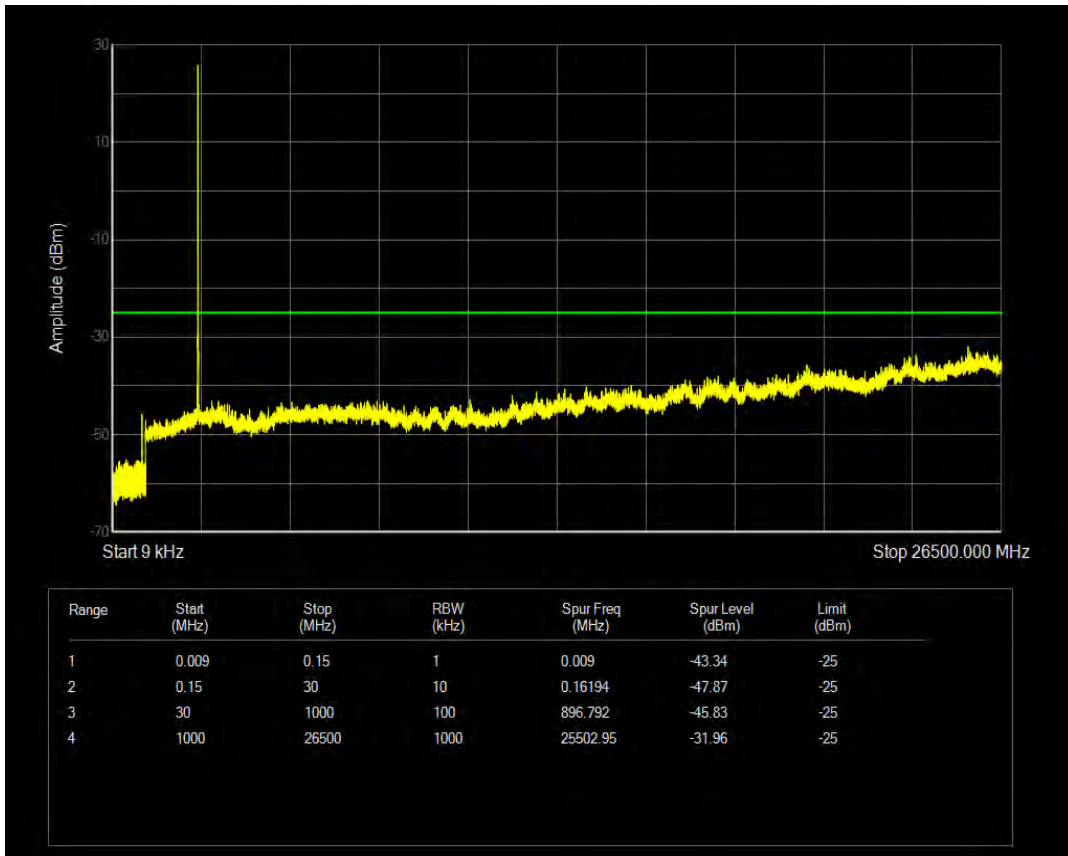

Band7 16QAM BW=10MHz Channel=21400 RB Size=1 Position=#0