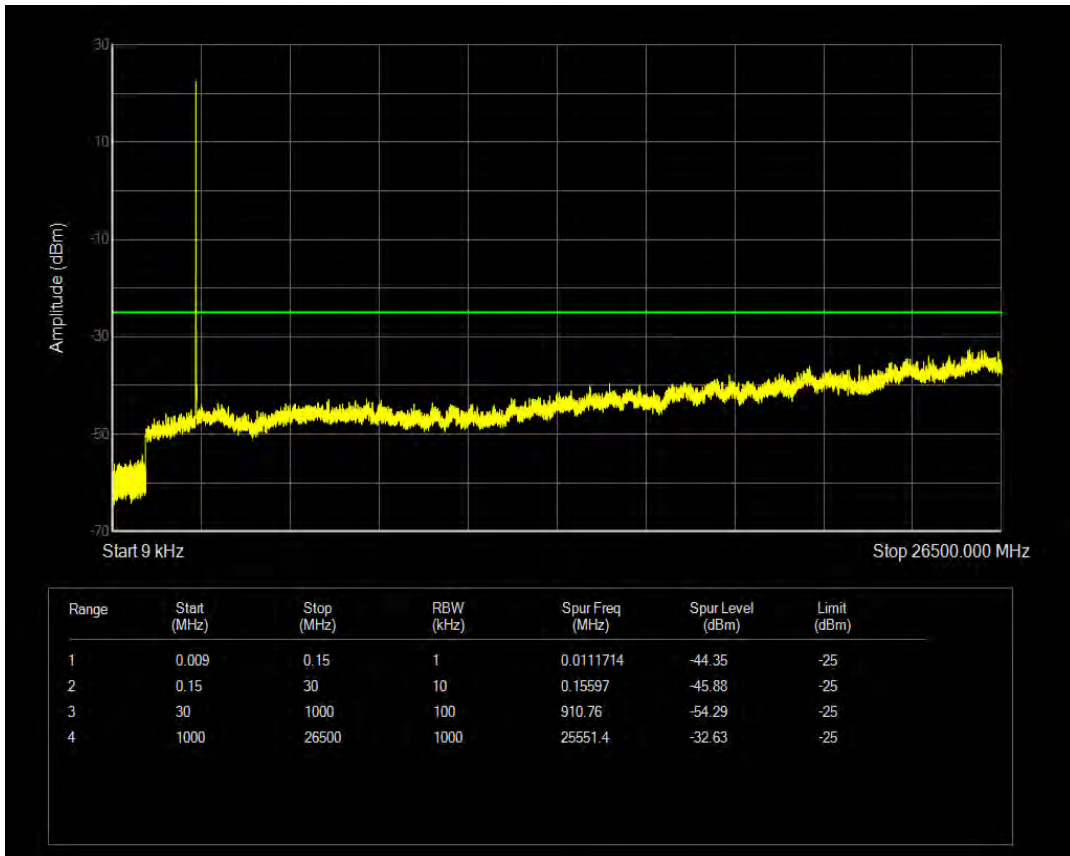

Band7 16QAM BW=5MHz Channel=20775 RB Size=25 Position=#0