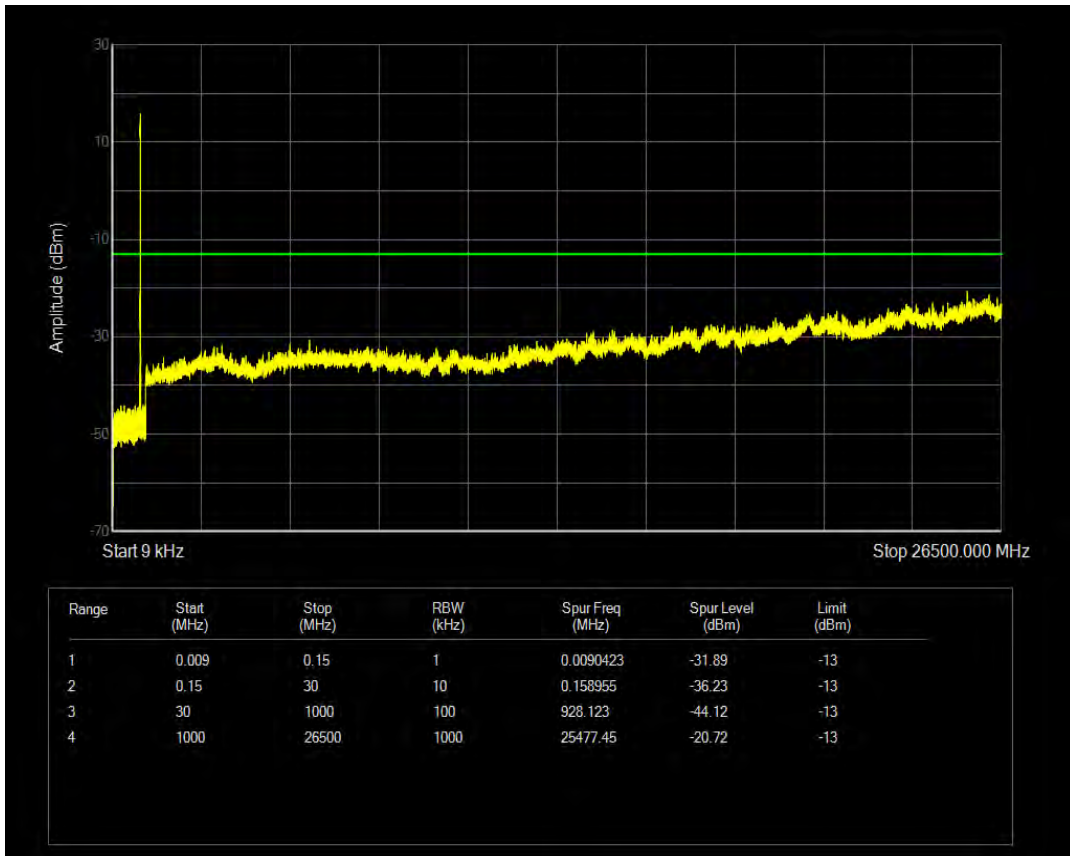

Band5 16QAM BW=5MHz Channel=20625 RB Size=25 Position=#0