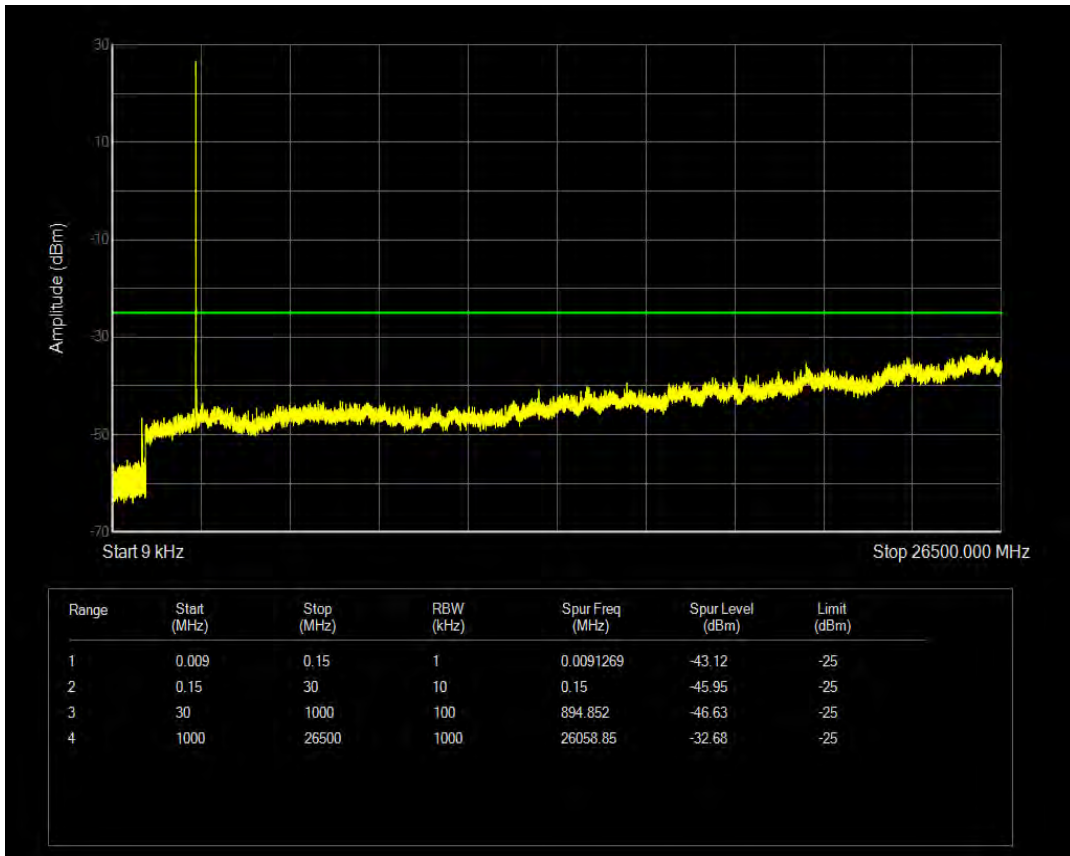

Band7 16QAM BW=5MHz Channel=20775 RB Size=1 Position=#0