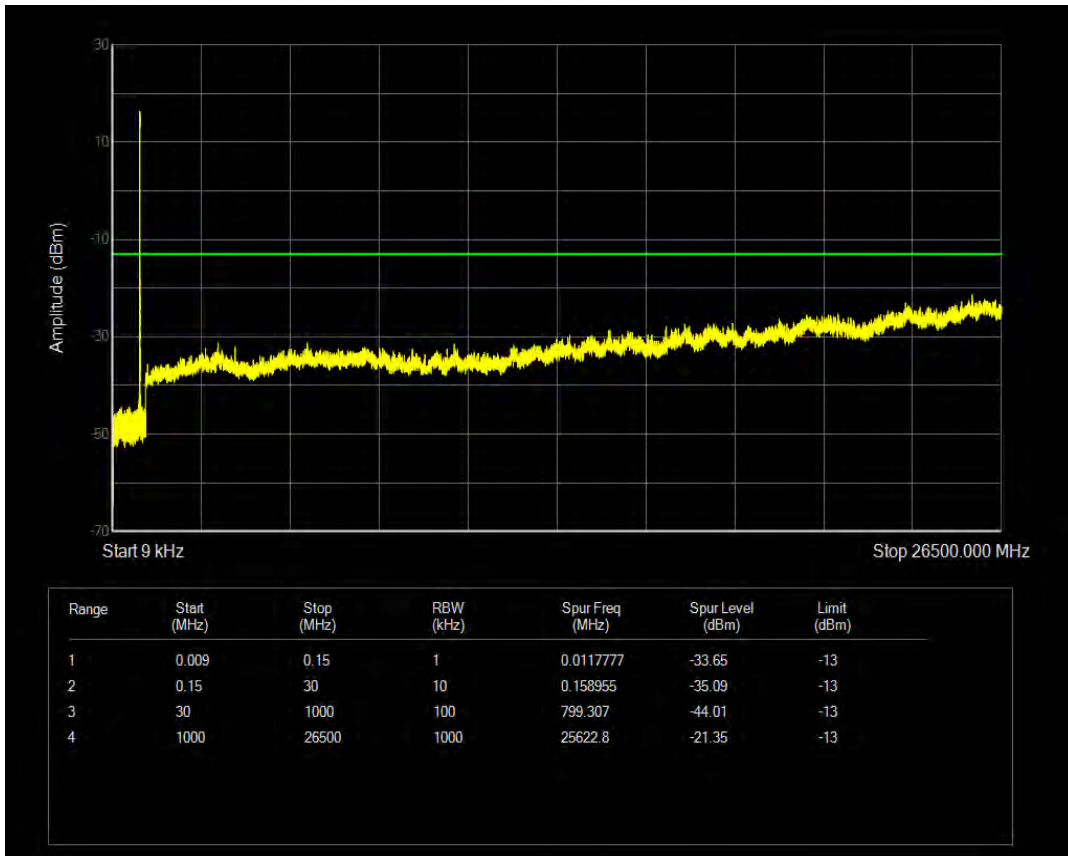

Band5 QPSK BW=1.4MHz Channel=20525 RB Size=6 Position=#0

Band5 16QAM BW=1.4MHz Channel=20525 RB Size=1 Position=#0

Band5 16QAM BW=1.4MHz Channel=20525 RB Size=6 Position=#0

Band5 QPSK BW=1.4MHz Channel=20643 RB Size=1 Position=#0

Band5 QPSK BW=1.4MHz Channel=20643 RB Size=6 Position=#0

Band5 16QAM BW=1.4MHz Channel=20643 RB Size=1 Position=#0

Band5 16QAM BW=1.4MHz Channel=20643 RB Size=6 Position=#0

Band5 QPSK BW=3MHz Channel=20415 RB Size=1 Position=#0

Band5 QPSK BW=3MHz Channel=20415 RB Size=15 Position=#0

Band5 16QAM BW=3MHz Channel=20415 RB Size=1 Position=#0

Band5 16QAM BW=3MHz Channel=20415 RB Size=15 Position=#0

Band5 QPSK BW=3MHz Channel=20525 RB Size=1 Position=#0