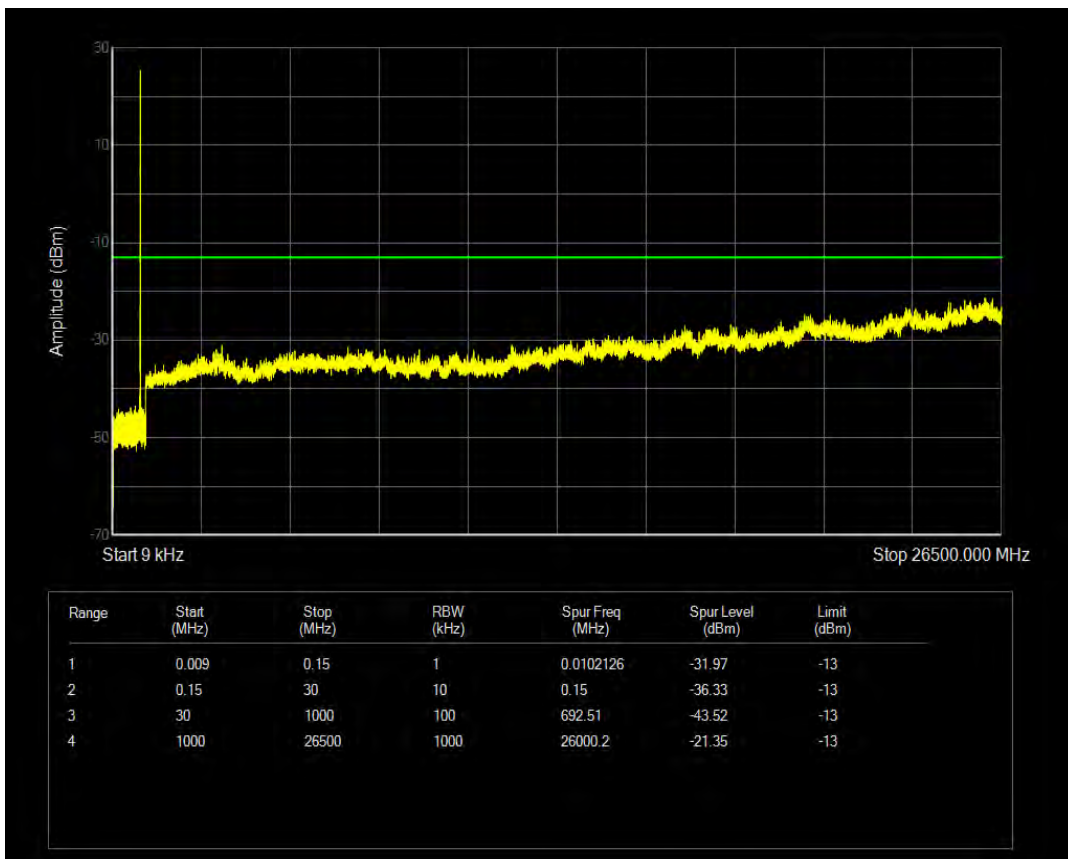

Band5 QPSK BW=5MHz Channel=20525 RB Size=25 Position=#0

Band5 16QAM BW=5MHz Channel=20525 RB Size=1 Position=#0

Band5 16QAM BW=5MHz Channel=20525 RB Size=25 Position=#0

Band5 QPSK BW=5MHz Channel=20625 RB Size=1 Position=#0