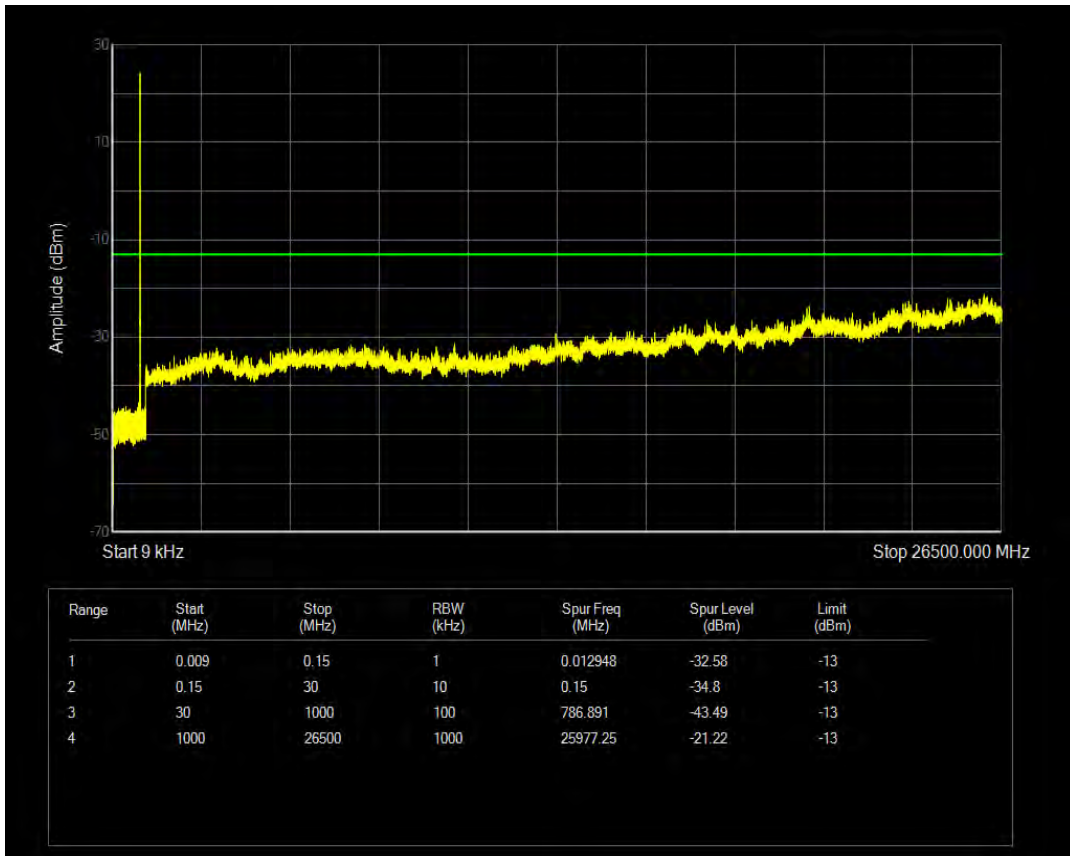

Band5 QPSK BW=1.4MHz Channel=20407 RB Size=6 Position=#0

Band5 16QAM BW=1.4MHz Channel=20407 RB Size=1 Position=#0

Band5 16QAM BW=1.4MHz Channel=20407 RB Size=6 Position=#0

Band5 QPSK BW=1.4MHz Channel=20525 RB Size=1 Position=#0

Band5 QPSK BW=1.4MHz Channel=20525 RB Size=6 Position=#0

Band5 16QAM BW=1.4MHz Channel=20525 RB Size=1 Position=#0

Band5 16QAM BW=1.4MHz Channel=20525 RB Size=6 Position=#0

Band5 QPSK BW=1.4MHz Channel=20643 RB Size=1 Position=#0