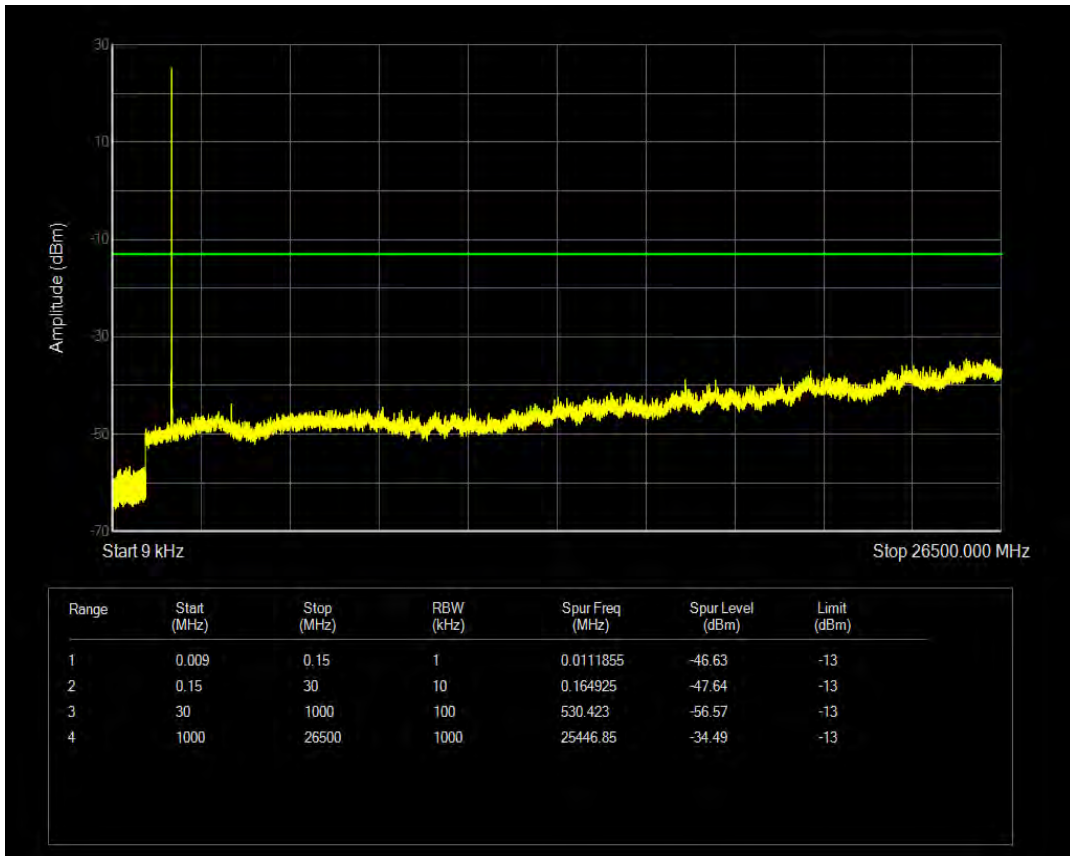

Band66 QPSK BW=1.4MHz Channel=132665 RB Size=6 Position=#0