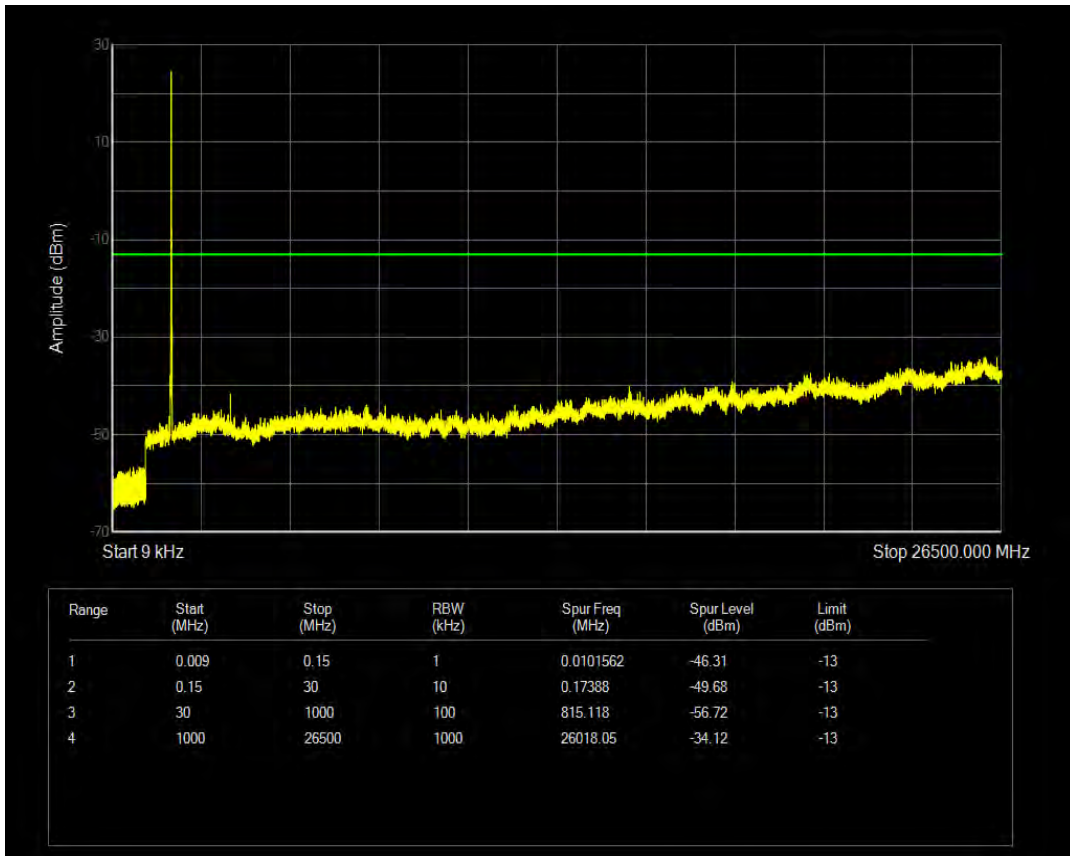

Band66 16QAM BW=15MHz Channel=132597 RB Size=1 Position=#0