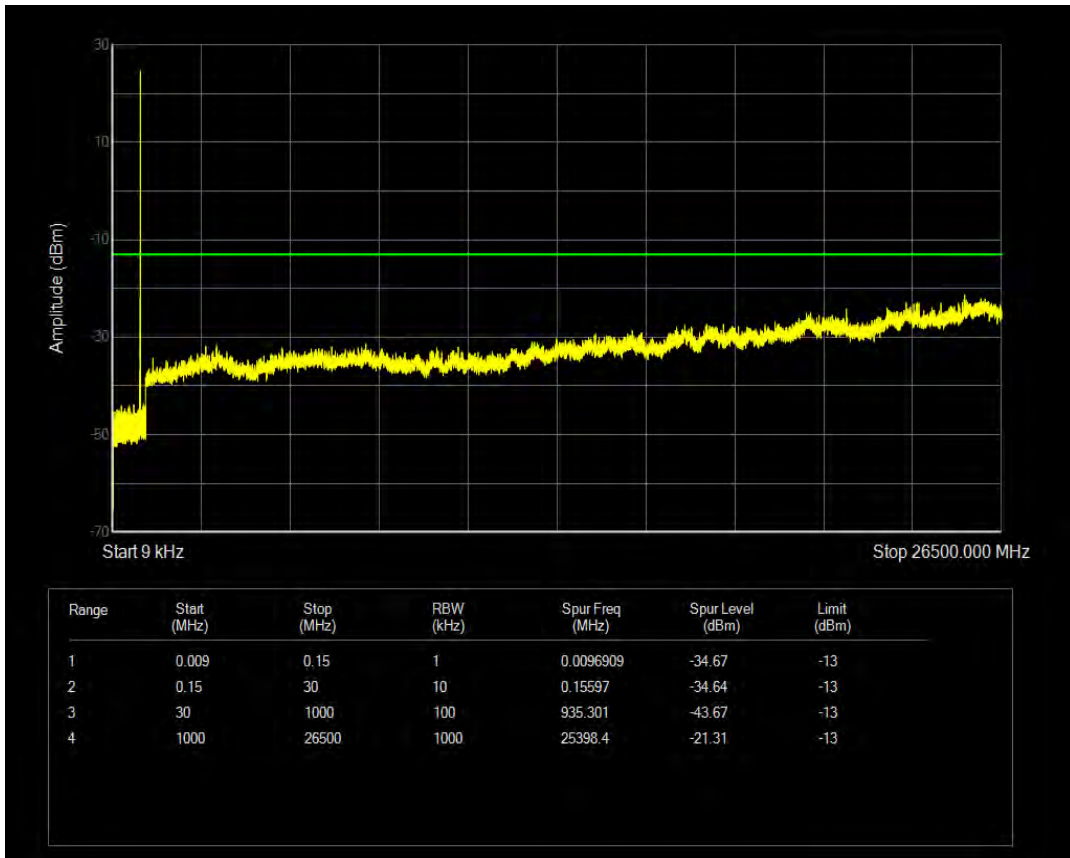

Band5 16QAM BW=3MHz Channel=20635 RB Size=1 Position=#0