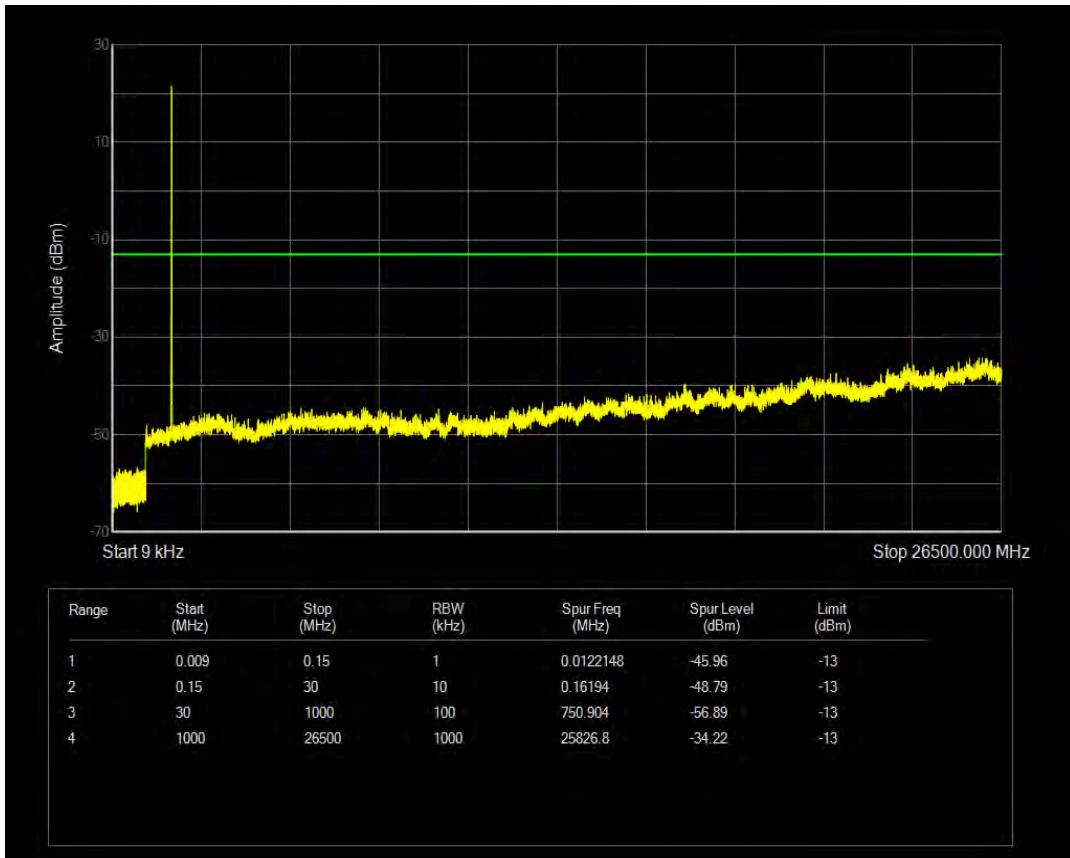

Band66 16QAM BW=5MHz Channel=132647 RB Size=25 Position=#0