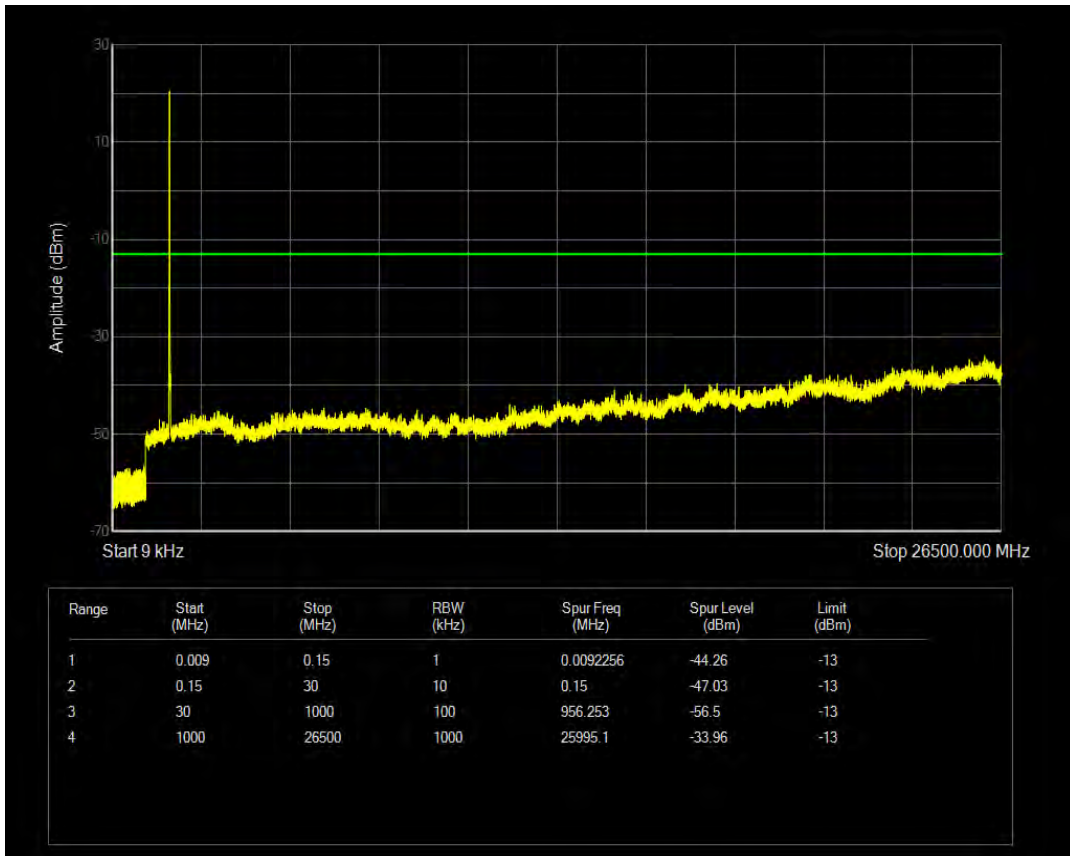

Band66 QPSK BW=10MHz Channel=132022 RB Size=50 Position=#0