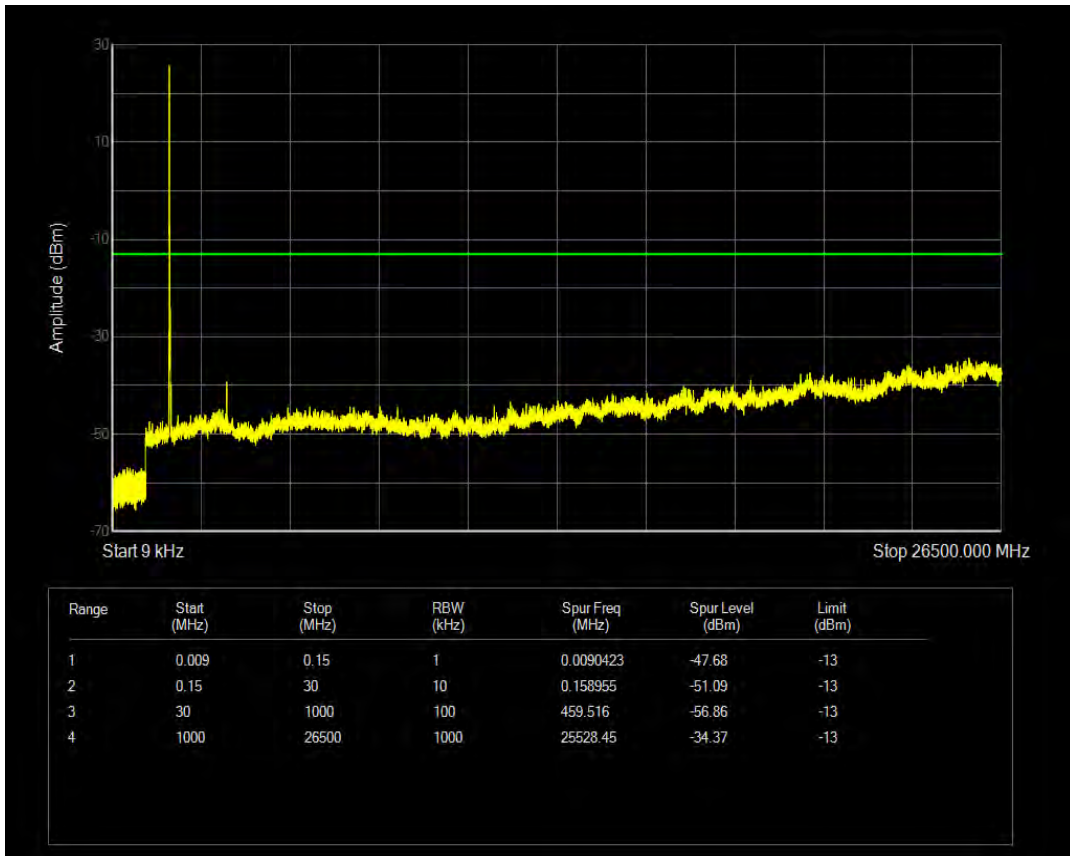

Band66 16QAM BW=15MHz Channel=132047 RB Size=1 Position=#0