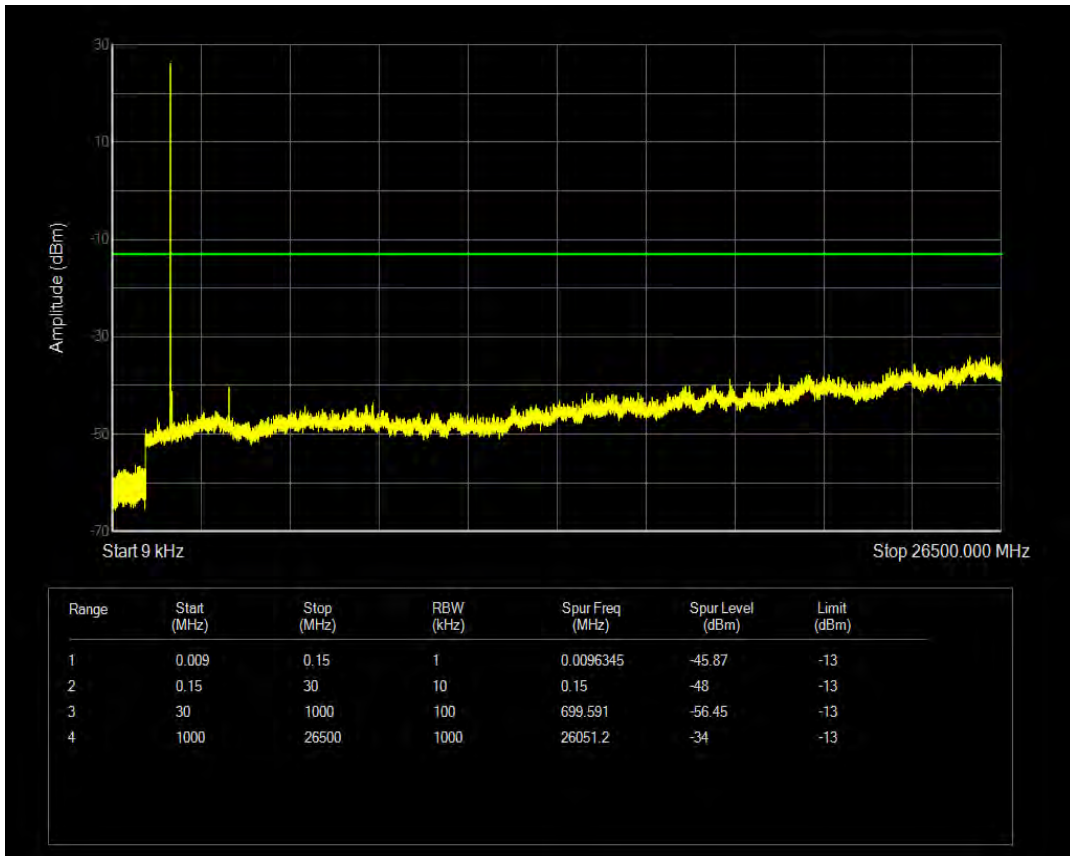

Band66 16QAM BW=3MHz Channel=132322 RB Size=1 Position=#0