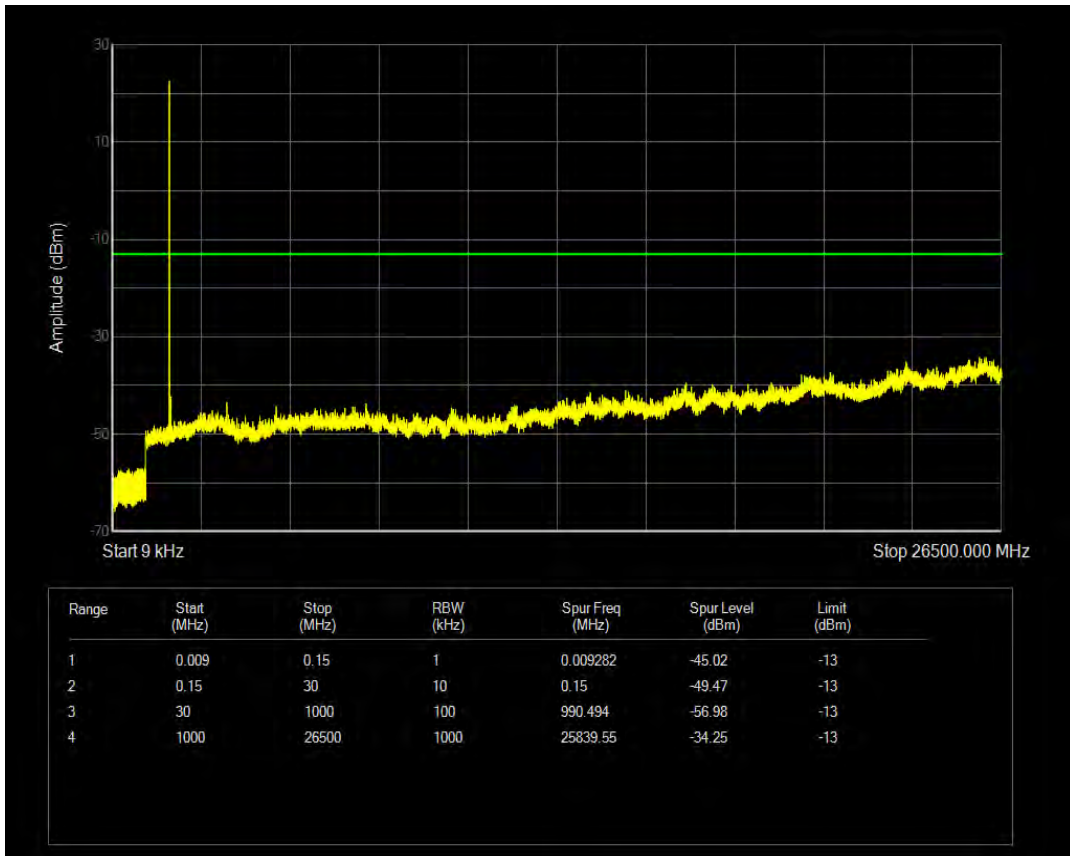

Band66 16QAM BW=3MHz Channel=131987 RB Size=15 Position=#0