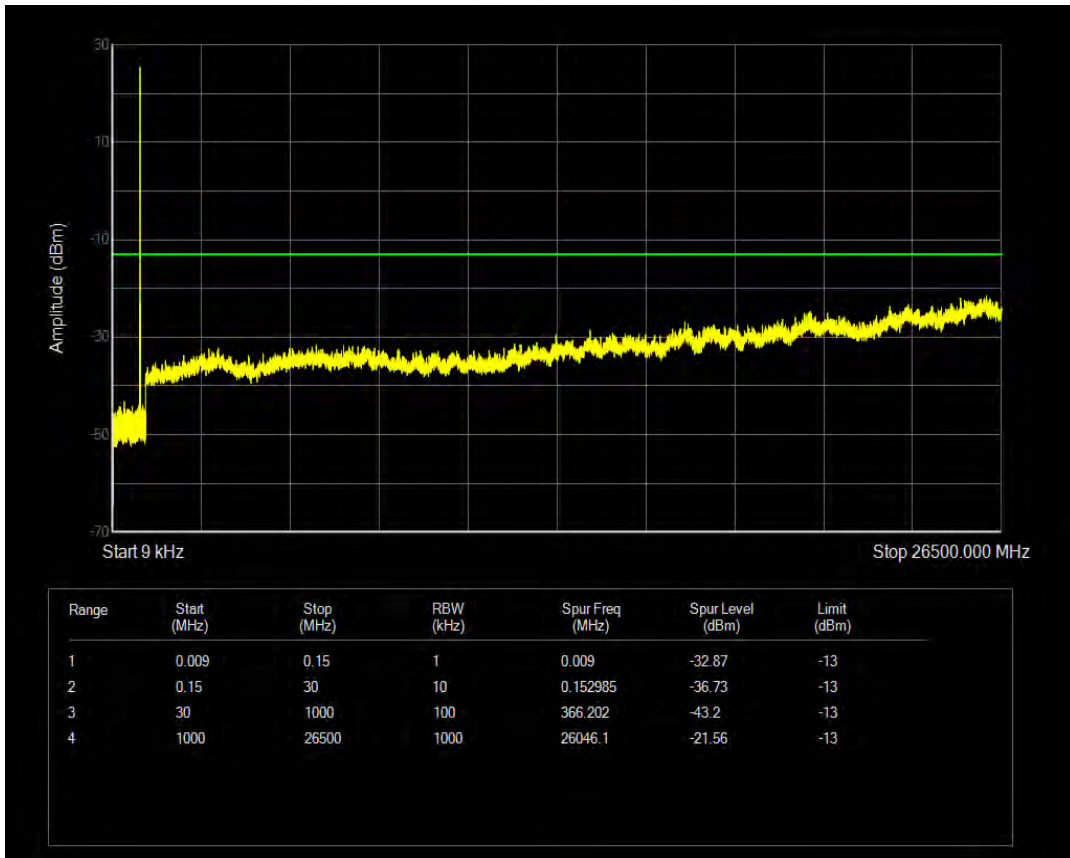

Band5 16QAM BW=3MHz Channel=20525 RB Size=1 Position=#0