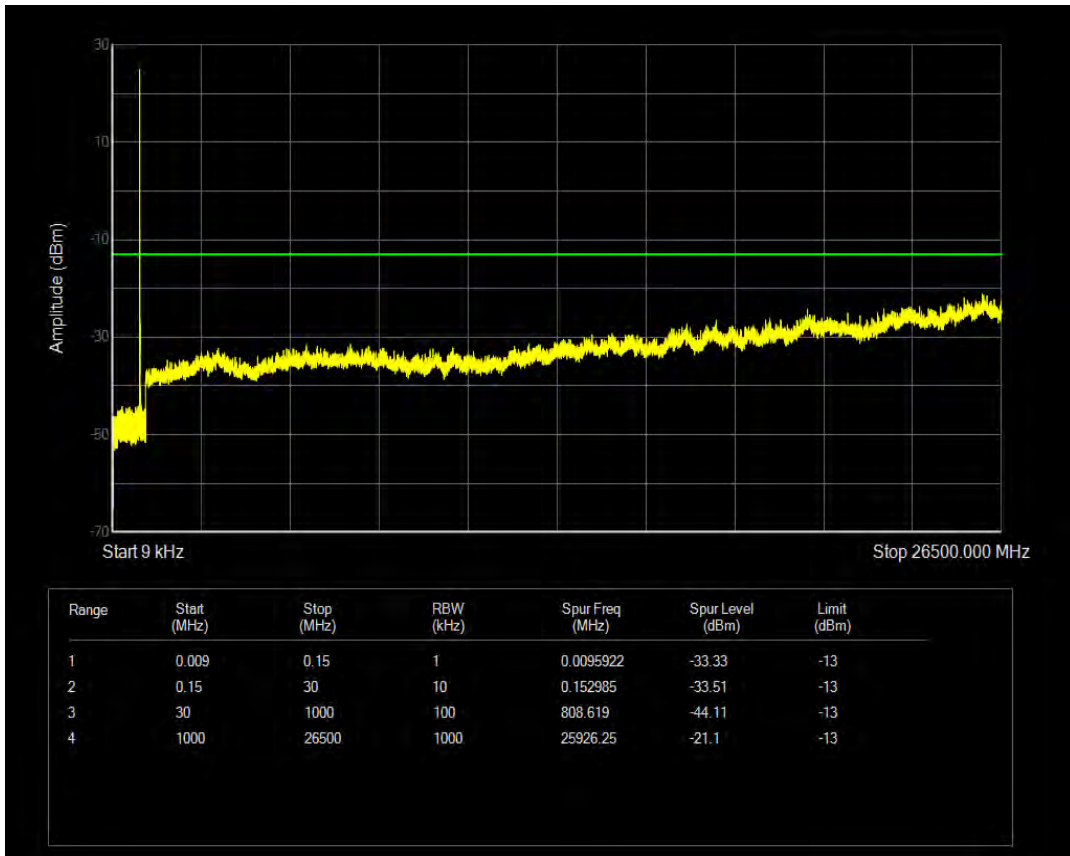

Band5 QPSK BW=1.4MHz Channel=20643 RB Size=6 Position=#0

Band5 16QAM BW=1.4MHz Channel=20643 RB Size=1 Position=#0

Band5 16QAM BW=1.4MHz Channel=20643 RB Size=6 Position=#0

Band5 QPSK BW=3MHz Channel=20415 RB Size=1 Position=#0