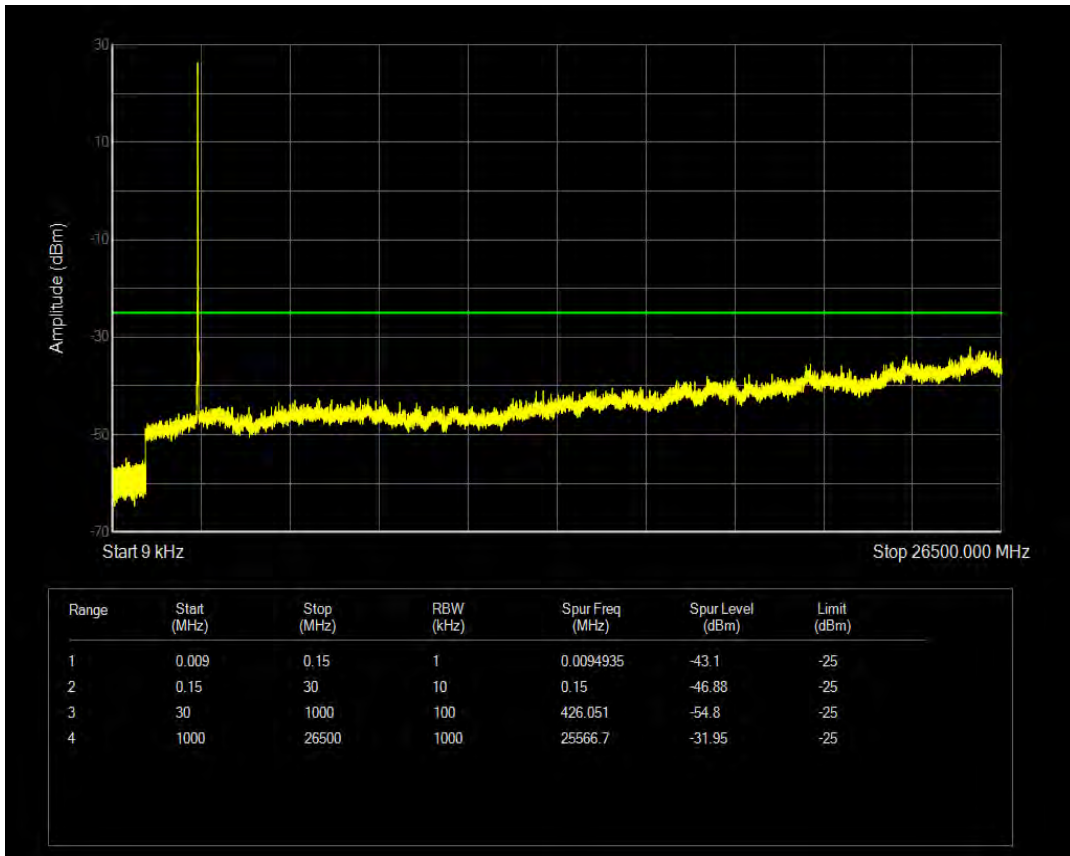

Band7 16QAM BW=15MHz Channel=21375 RB Size=1 Position=#0