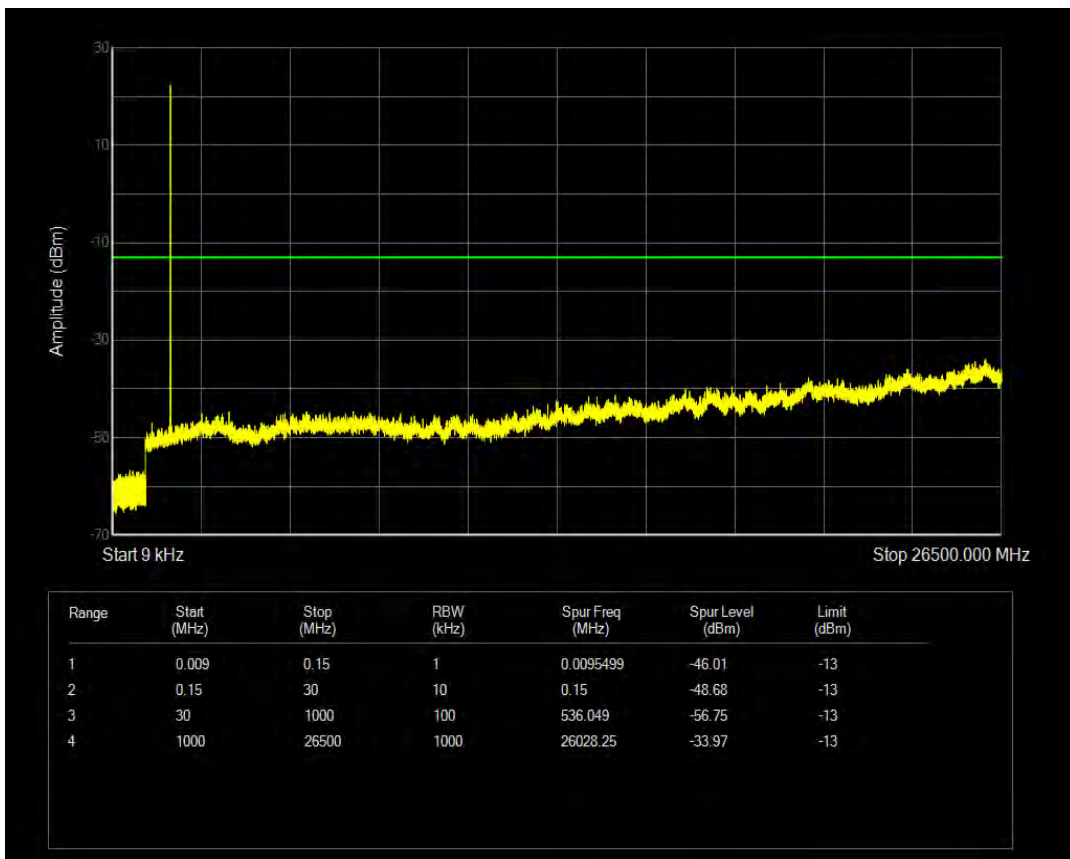

Band66 QPSK BW=3MHz Channel=132322 RB Size=15 Position=#0