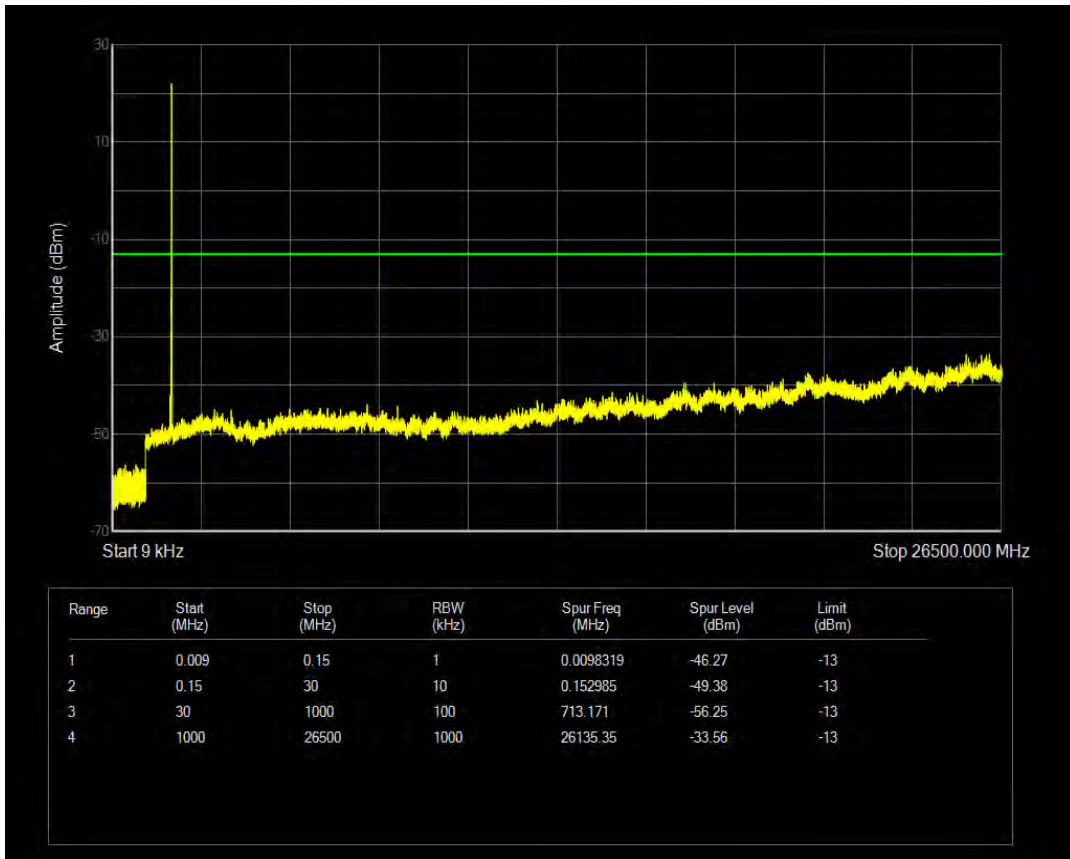

Band66 QPSK BW=5MHz Channel=132647 RB Size=25 Position=#0