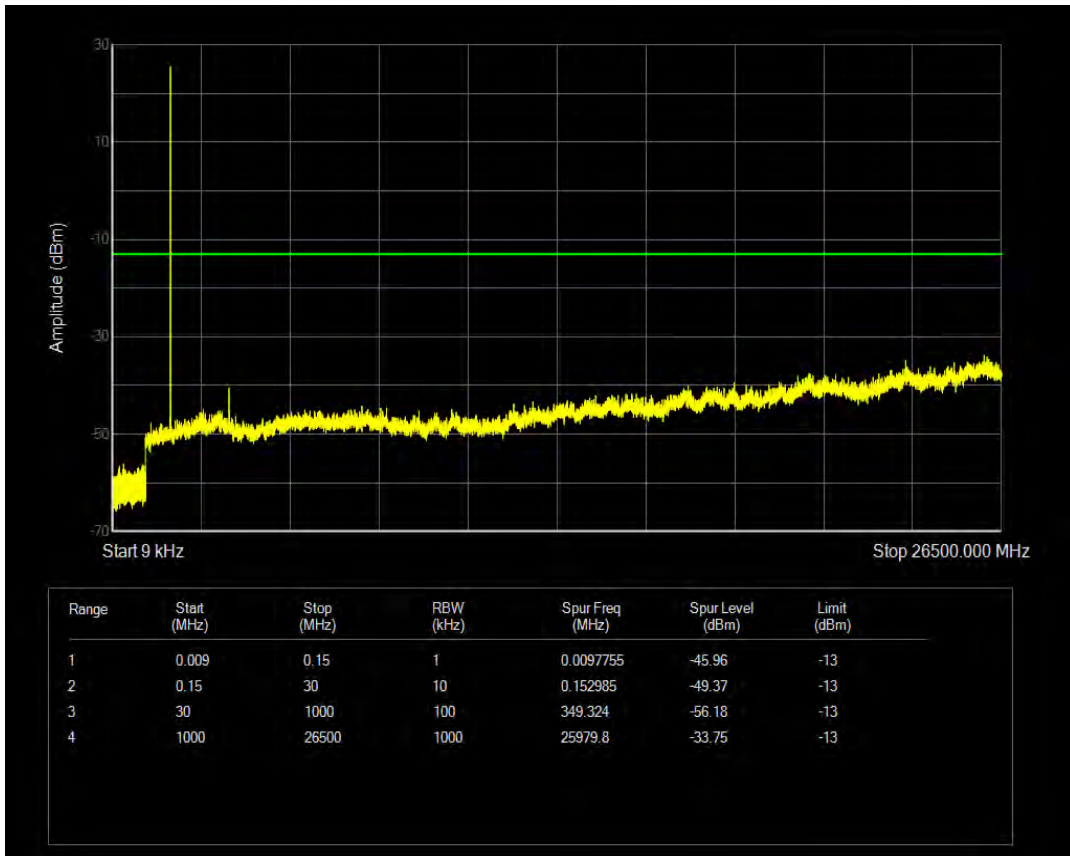

Band66 16QAM BW=1.4MHz Channel=132322 RB Size=1 Position=#0