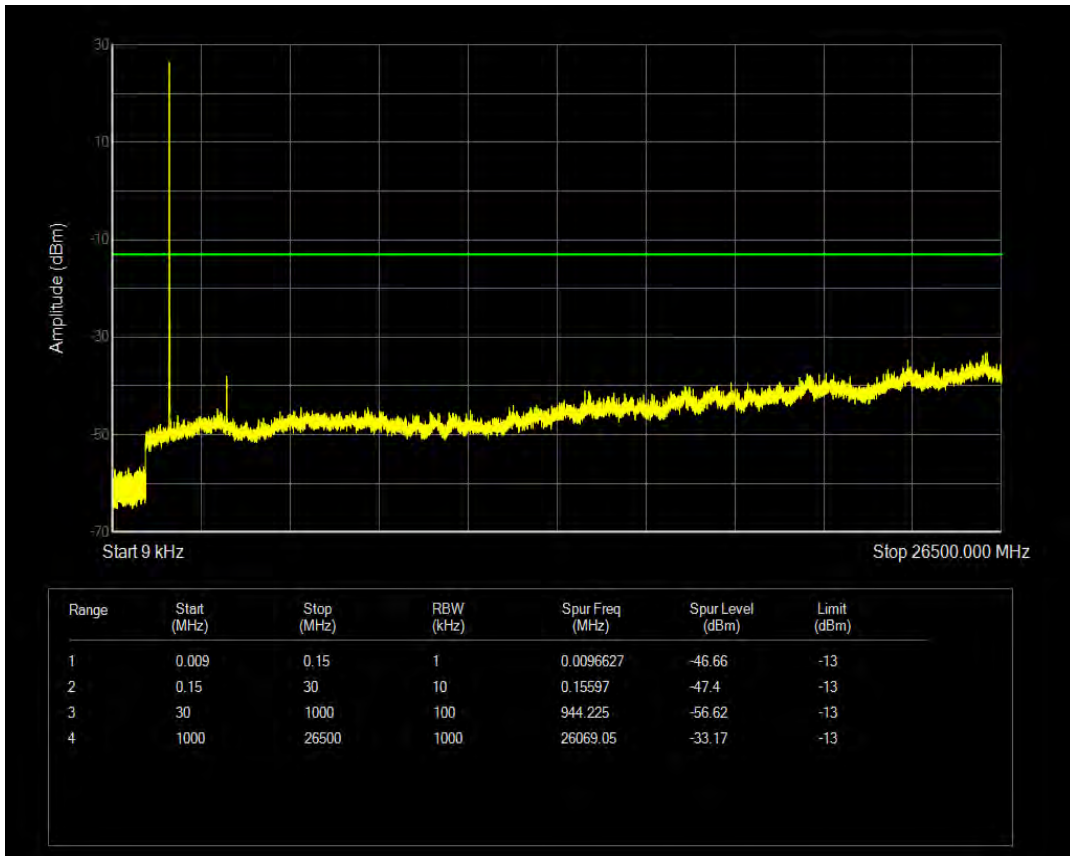

Band66 16QAM BW=10MHz Channel=132022 RB Size=1 Position=#0