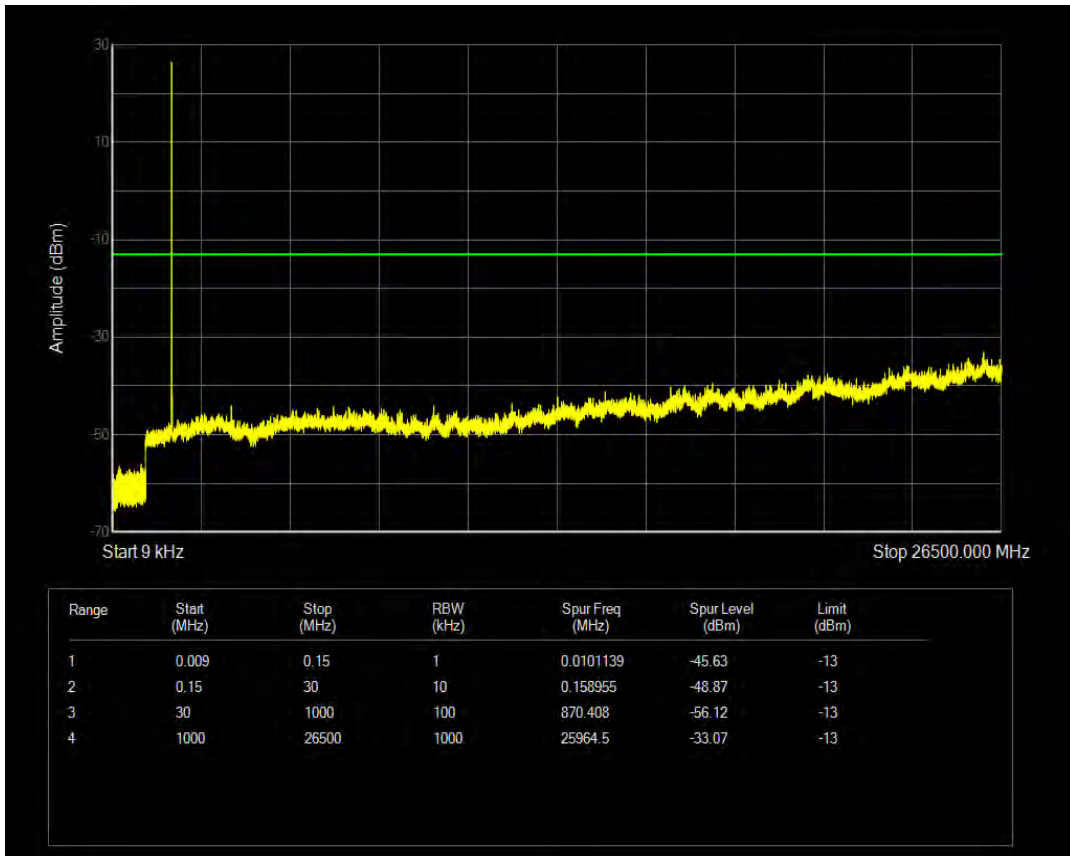

Band66 16QAM BW=1.4MHz Channel=132665 RB Size=1 Position=#0