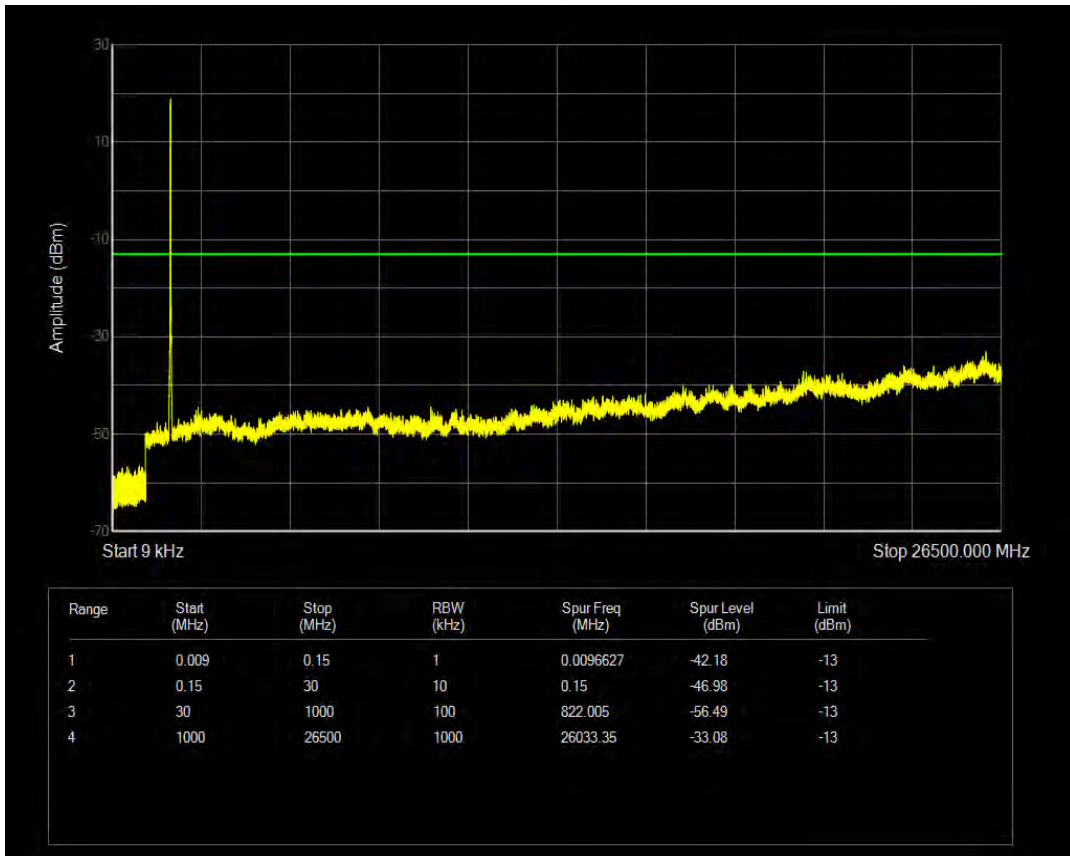

Band66 16QAM BW=15MHz Channel=132322 RB Size=75 Position=#0