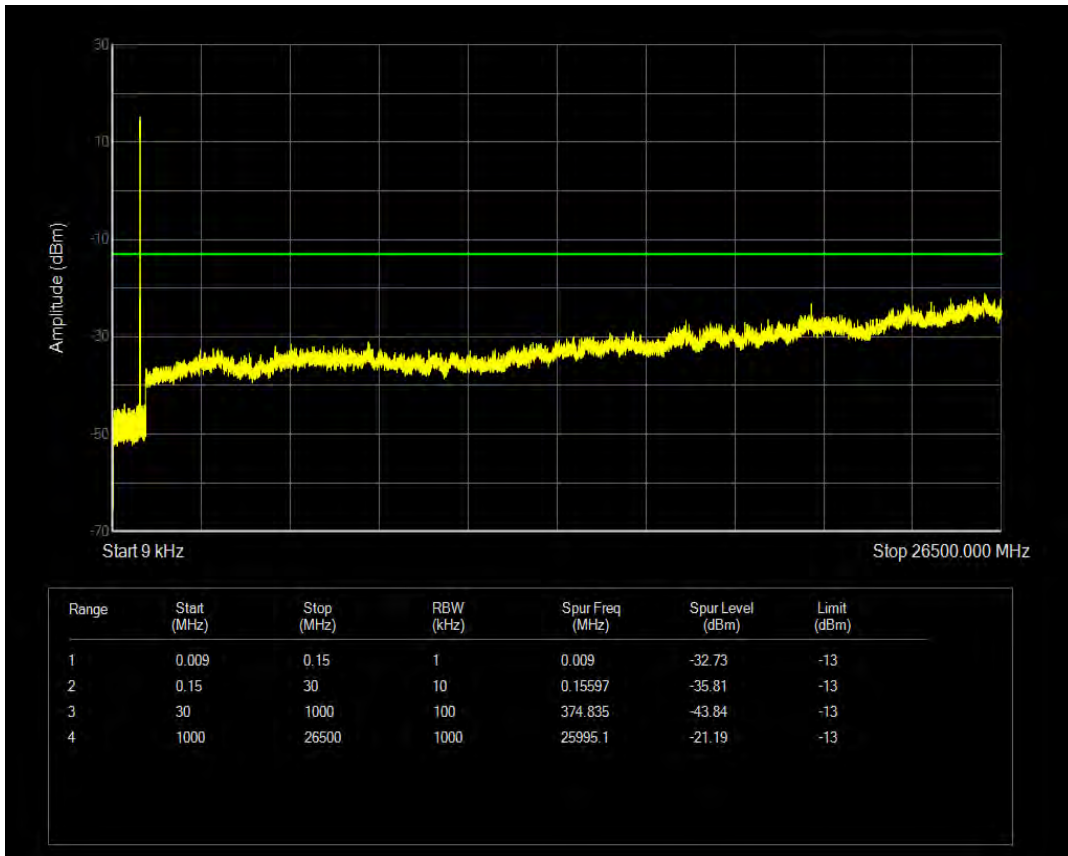

Band5 QPSK BW=5MHz Channel=20425 RB Size=25 Position=#0

Band5 16QAM BW=5MHz Channel=20425 RB Size=1 Position=#0

Band5 16QAM BW=5MHz Channel=20425 RB Size=25 Position=#0

Band5 QPSK BW=5MHz Channel=20525 RB Size=1 Position=#0

Band5 QPSK BW=5MHz Channel=20525 RB Size=25 Position=#0

Band5 16QAM BW=5MHz Channel=20525 RB Size=1 Position=#0

Band5 16QAM BW=5MHz Channel=20525 RB Size=25 Position=#0

Band5 QPSK BW=5MHz Channel=20625 RB Size=1 Position=#0