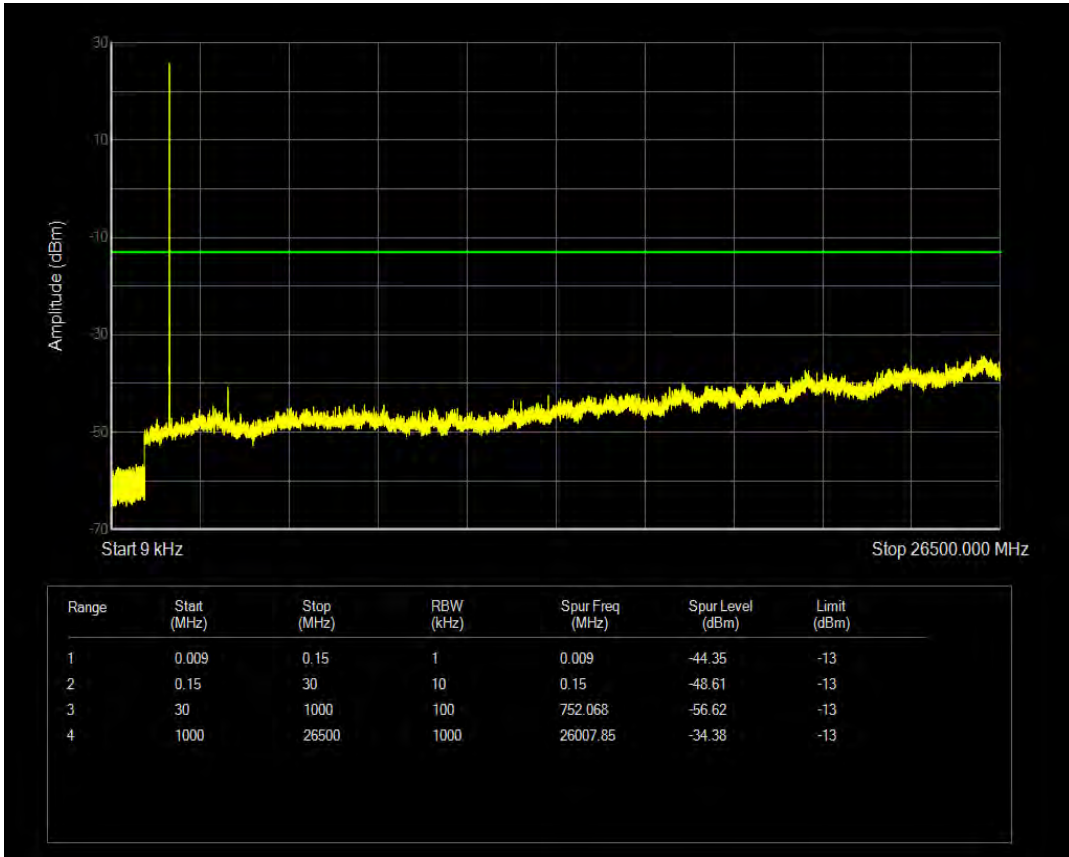

Band66 QPSK BW=5MHz Channel=132322 RB Size=1 Position=#0