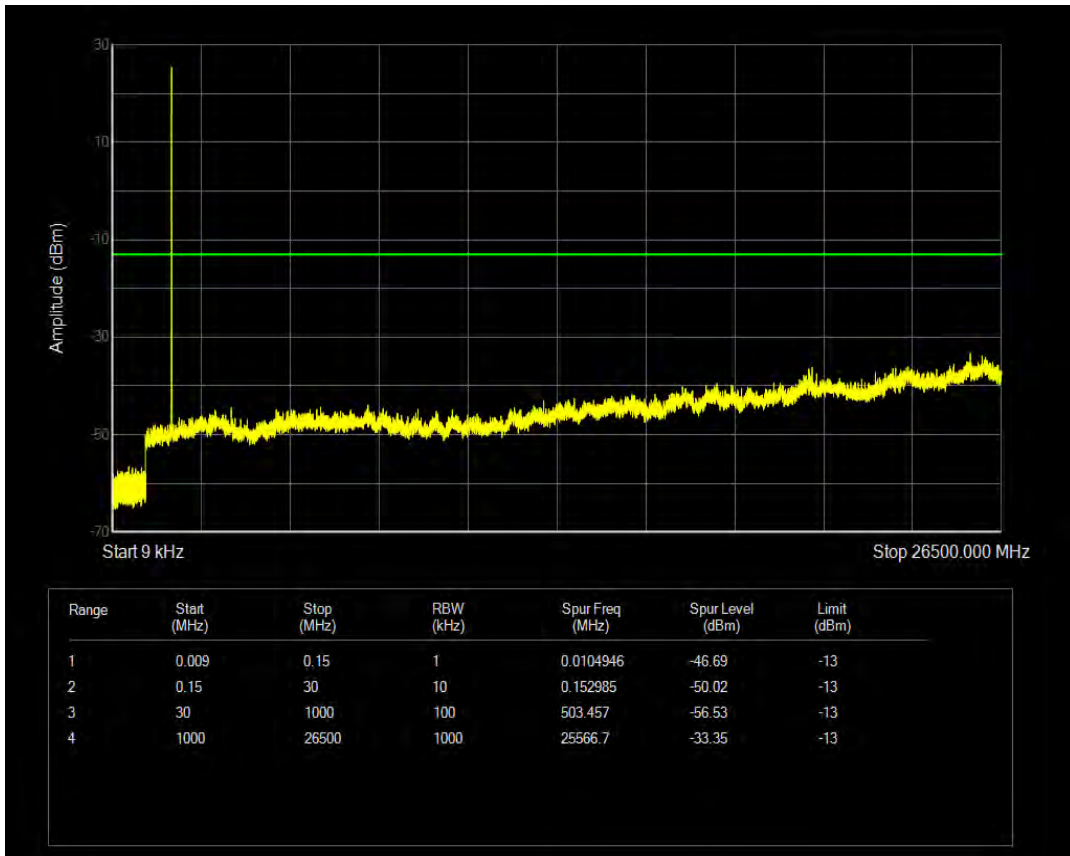

Band66 16QAM BW=3MHz Channel=132657 RB Size=1 Position=#0