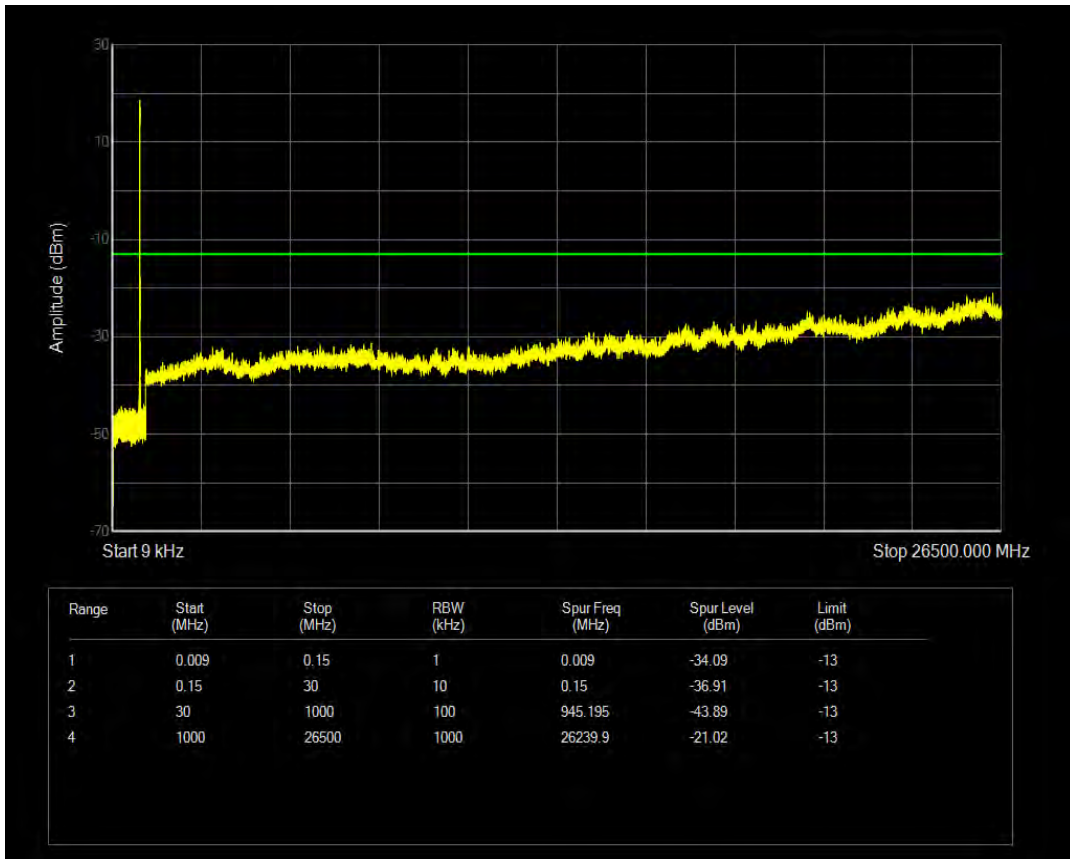

Band5 QPSK BW=1.4MHz Channel=20525 RB Size=6 Position=#0

Band5 16QAM BW=1.4MHz Channel=20525 RB Size=1 Position=#0

Band5 16QAM BW=1.4MHz Channel=20525 RB Size=6 Position=#0

Band5 QPSK BW=1.4MHz Channel=20643 RB Size=1 Position=#0

Band5 QPSK BW=1.4MHz Channel=20643 RB Size=6 Position=#0

Band5 16QAM BW=1.4MHz Channel=20643 RB Size=1 Position=#0

Band5 16QAM BW=1.4MHz Channel=20643 RB Size=6 Position=#0

Band5 QPSK BW=3MHz Channel=20415 RB Size=1 Position=#0

Band5 QPSK BW=3MHz Channel=20415 RB Size=15 Position=#0

Band5 16QAM BW=3MHz Channel=20415 RB Size=1 Position=#0

Band5 16QAM BW=3MHz Channel=20415 RB Size=15 Position=#0

Band5 QPSK BW=3MHz Channel=20525 RB Size=1 Position=#0