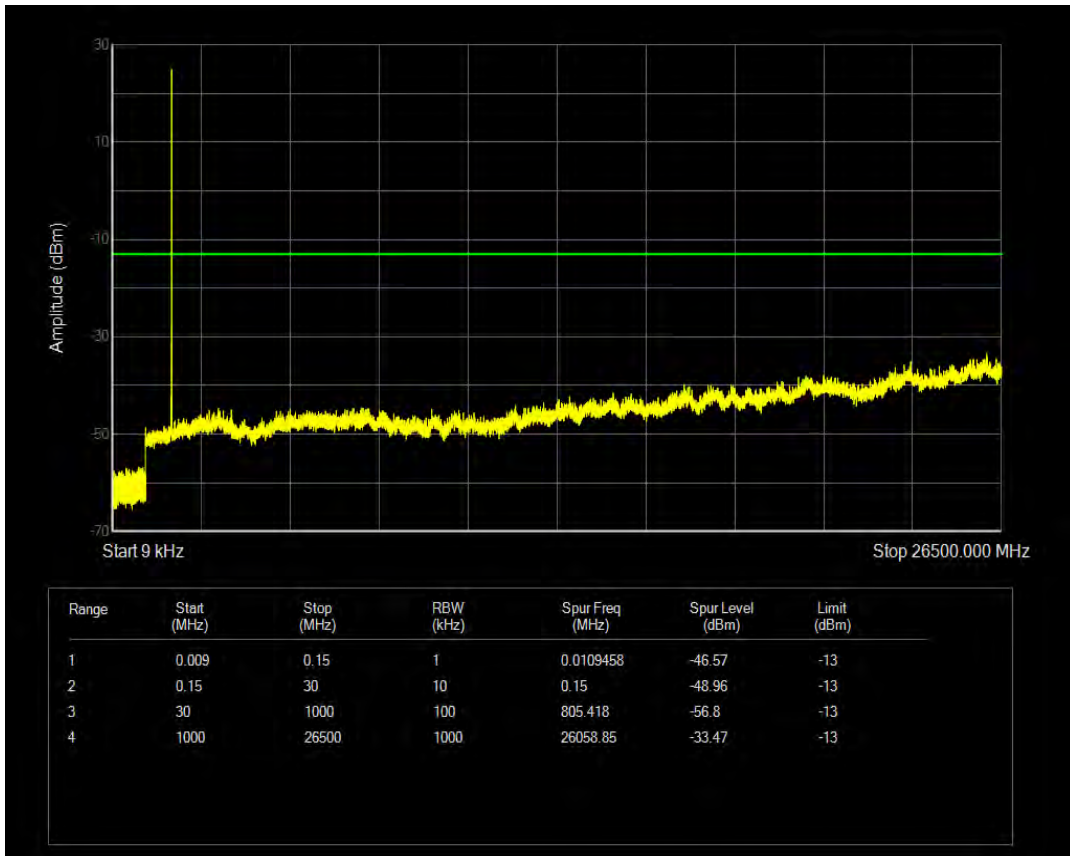

Band66 16QAM BW=1.4MHz Channel=132665 RB Size=6 Position=#0