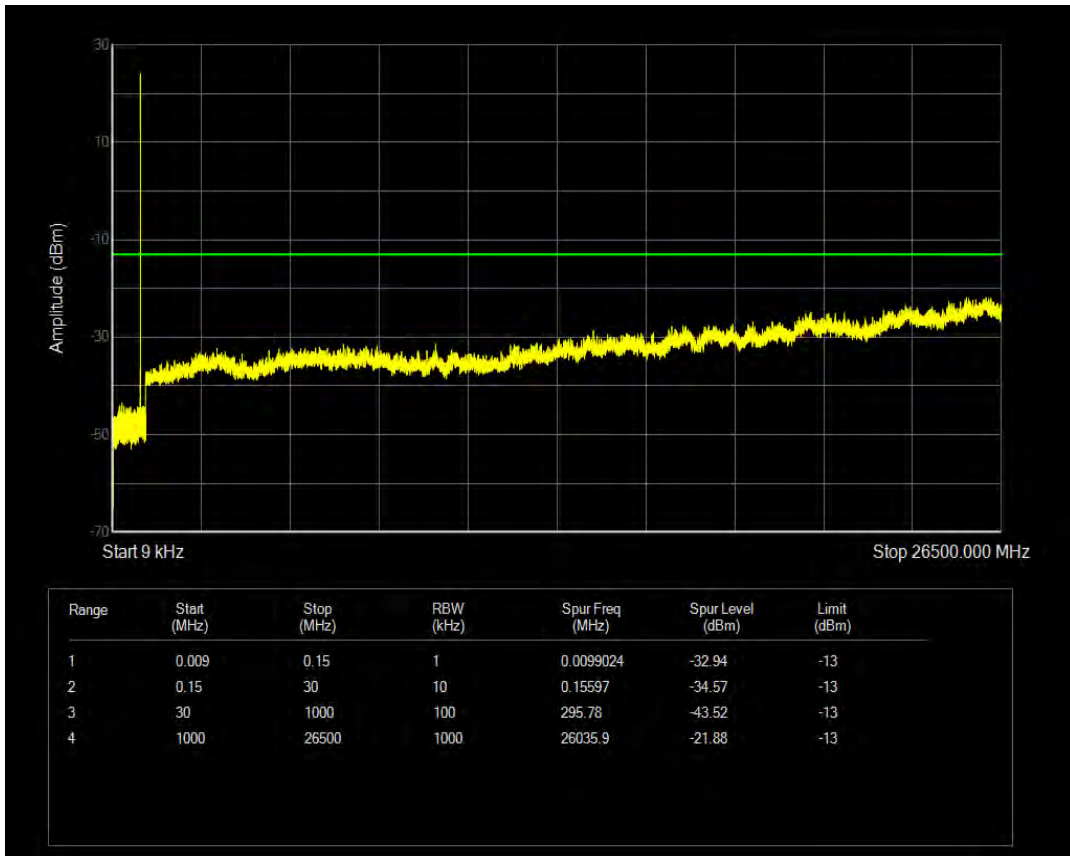

Band5 QPSK BW=1.4MHz Channel=20525 RB Size=6 Position=#0

Band5 16QAM BW=1.4MHz Channel=20525 RB Size=1 Position=#0

Band5 16QAM BW=1.4MHz Channel=20525 RB Size=6 Position=#0

Band5 QPSK BW=1.4MHz Channel=20643 RB Size=1 Position=#0

Band5 QPSK BW=1.4MHz Channel=20643 RB Size=6 Position=#0

Band5 16QAM BW=1.4MHz Channel=20643 RB Size=1 Position=#0

Band5 16QAM BW=1.4MHz Channel=20643 RB Size=6 Position=#0

Band5 QPSK BW=3MHz Channel=20415 RB Size=1 Position=#0