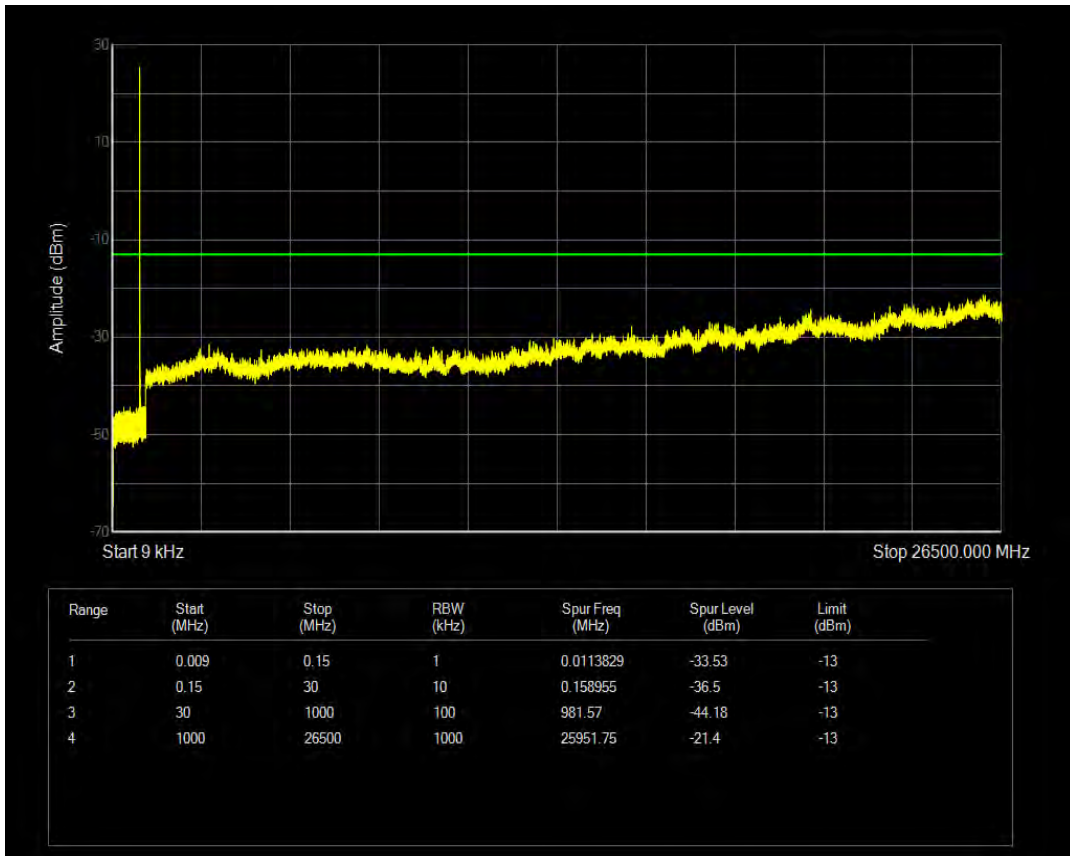

Band5 QPSK BW=1.4MHz Channel=20407 RB Size=6 Position=#0

Band5 16QAM BW=1.4MHz Channel=20407 RB Size=1 Position=#0

Band5 16QAM BW=1.4MHz Channel=20407 RB Size=6 Position=#0

Band5 QPSK BW=1.4MHz Channel=20525 RB Size=1 Position=#0

Band5 QPSK BW=1.4MHz Channel=20525 RB Size=6 Position=#0

Band5 16QAM BW=1.4MHz Channel=20525 RB Size=1 Position=#0

Band5 16QAM BW=1.4MHz Channel=20525 RB Size=6 Position=#0

Band5 QPSK BW=1.4MHz Channel=20643 RB Size=1 Position=#0