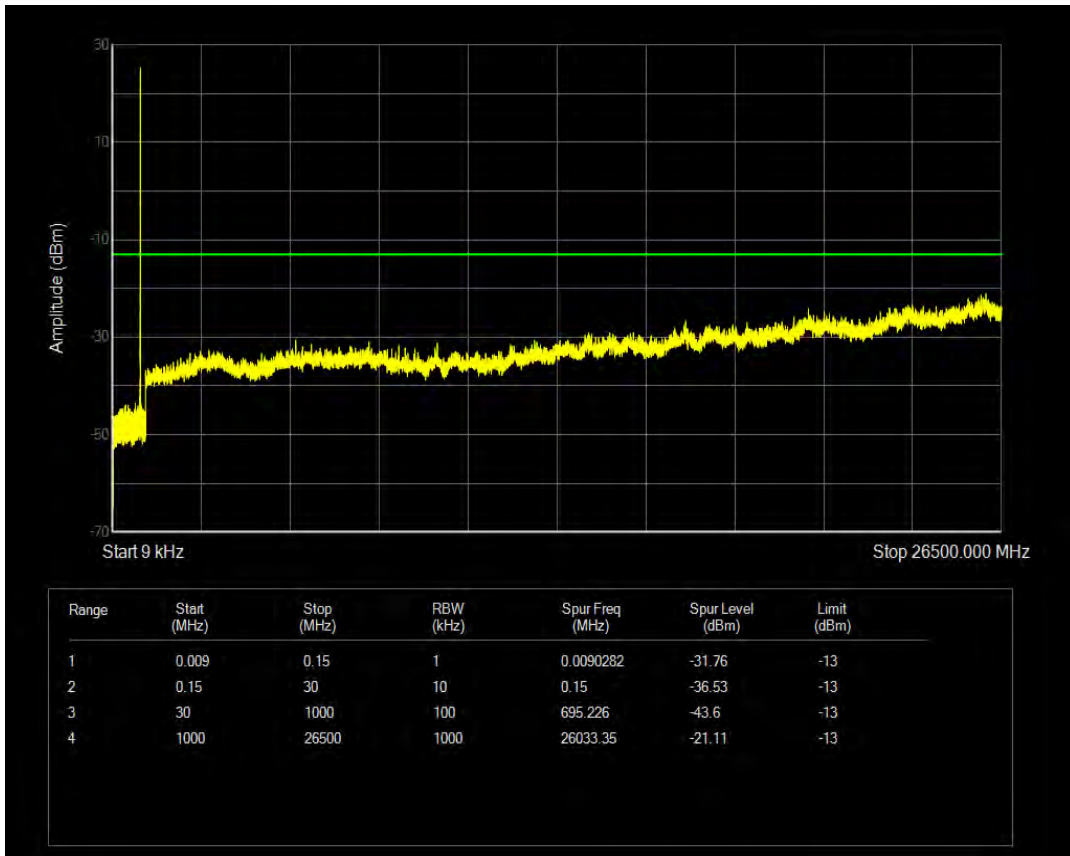

Band5 16QAM BW=5MHz Channel=20625 RB Size=1 Position=#0