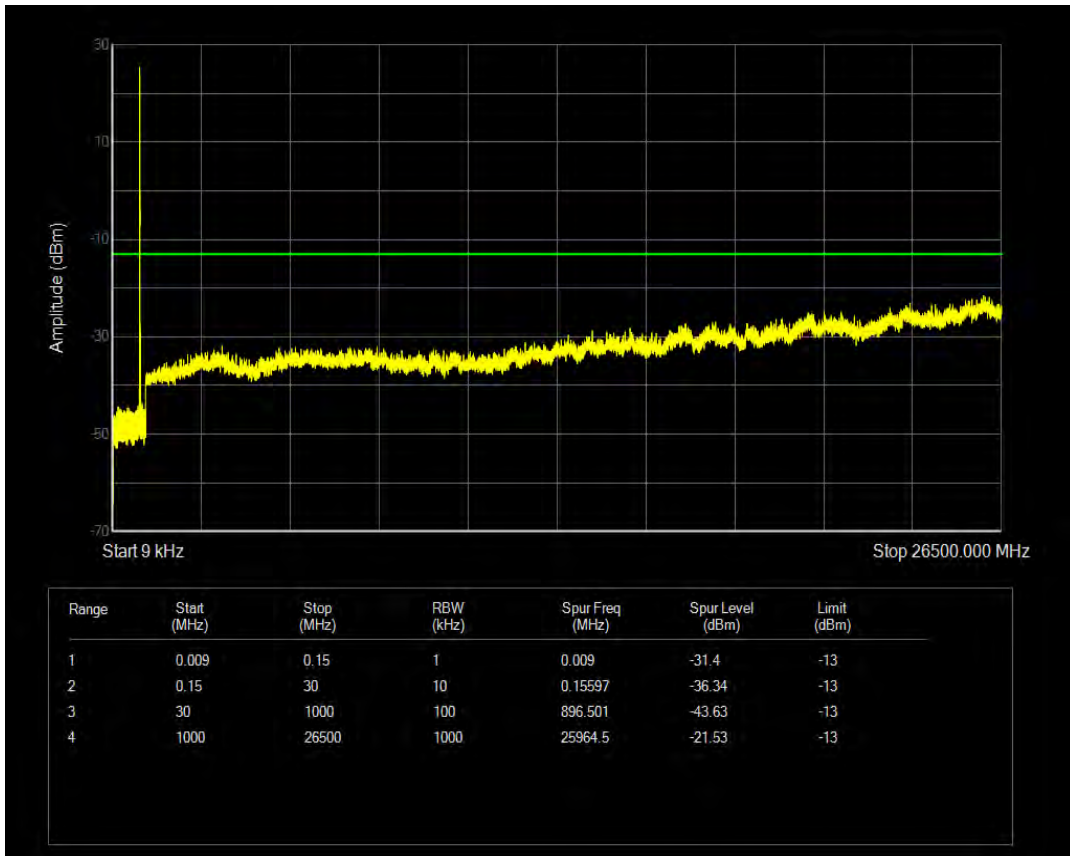

Band5 16QAM BW=10MHz Channel=20450 RB Size=1 Position=#0