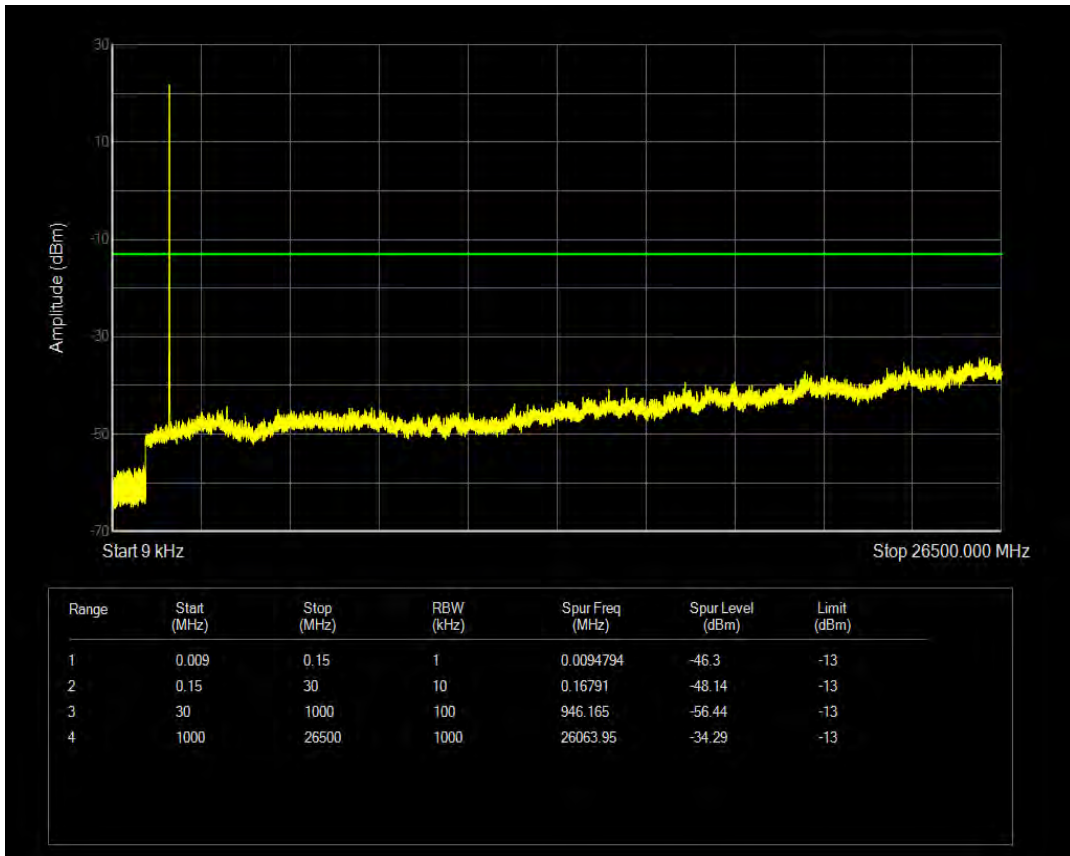

Band66 QPSK BW=5MHz Channel=131997 RB Size=25 Position=#0