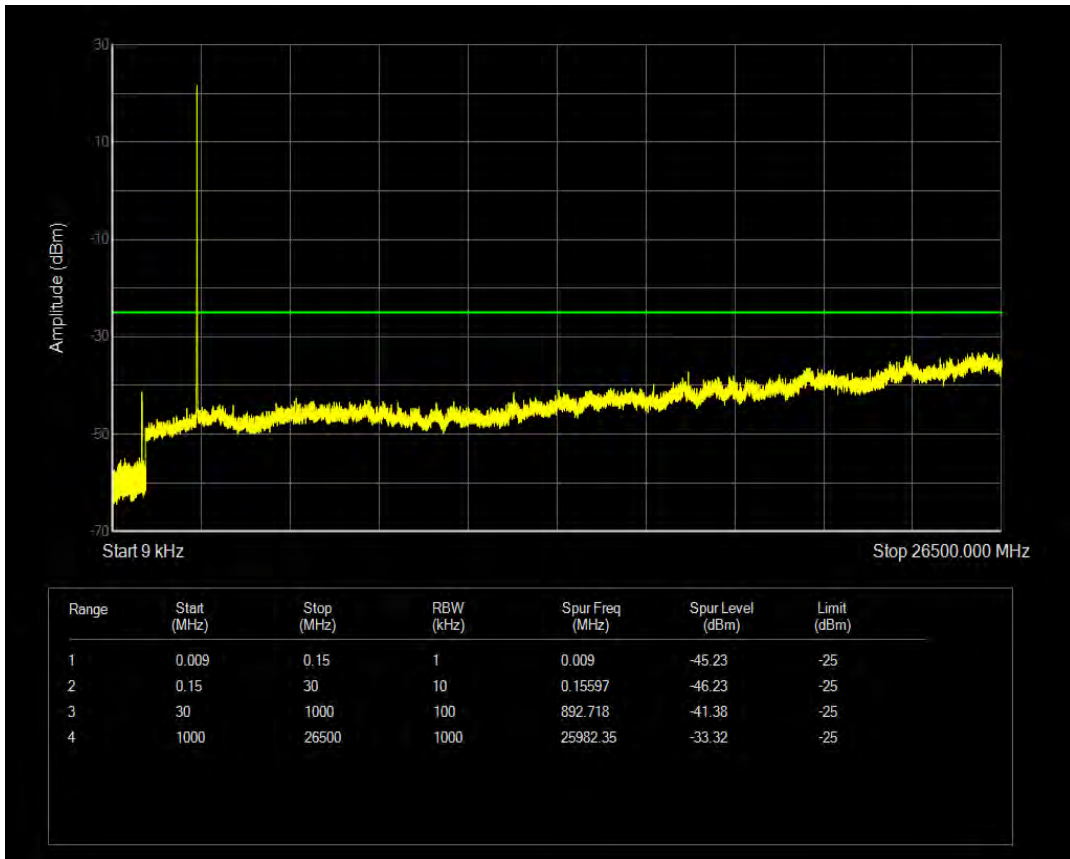

Band7 QPSK BW=5MHz Channel=21100 RB Size=25 Position=#0