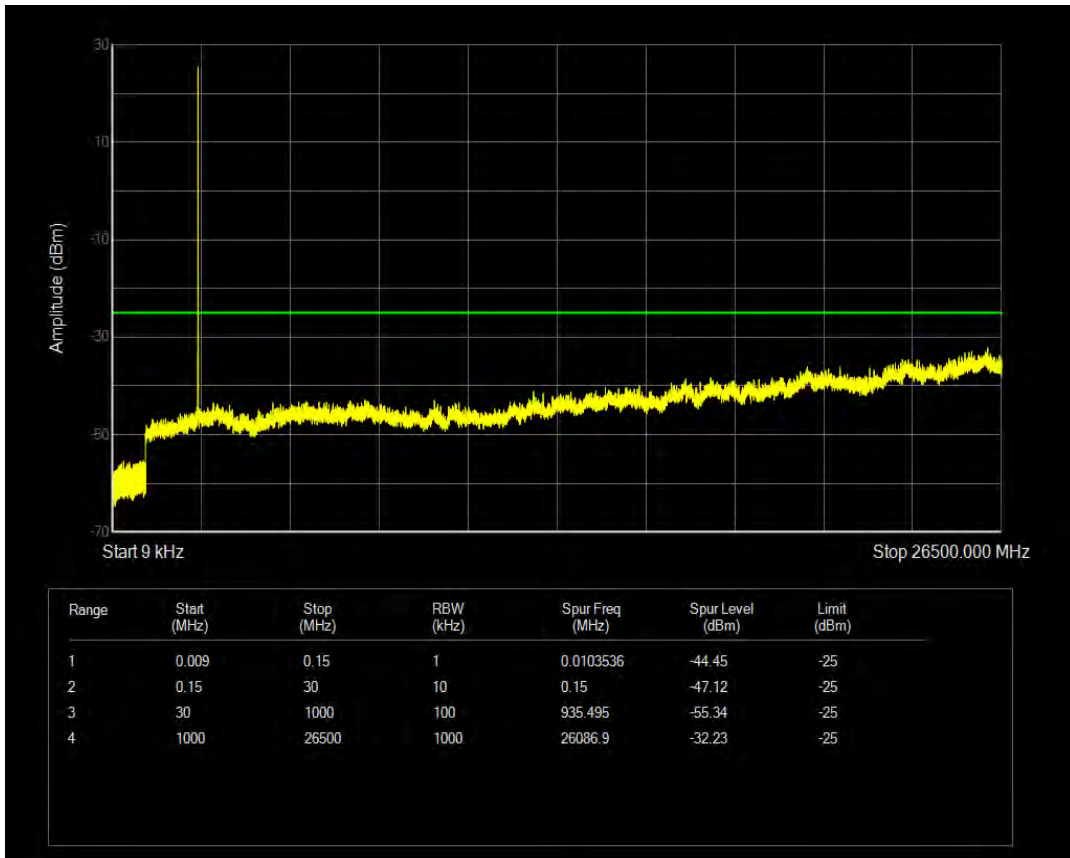

Band7 16QAM BW=5MHz Channel=21425 RB Size=1 Position=#0