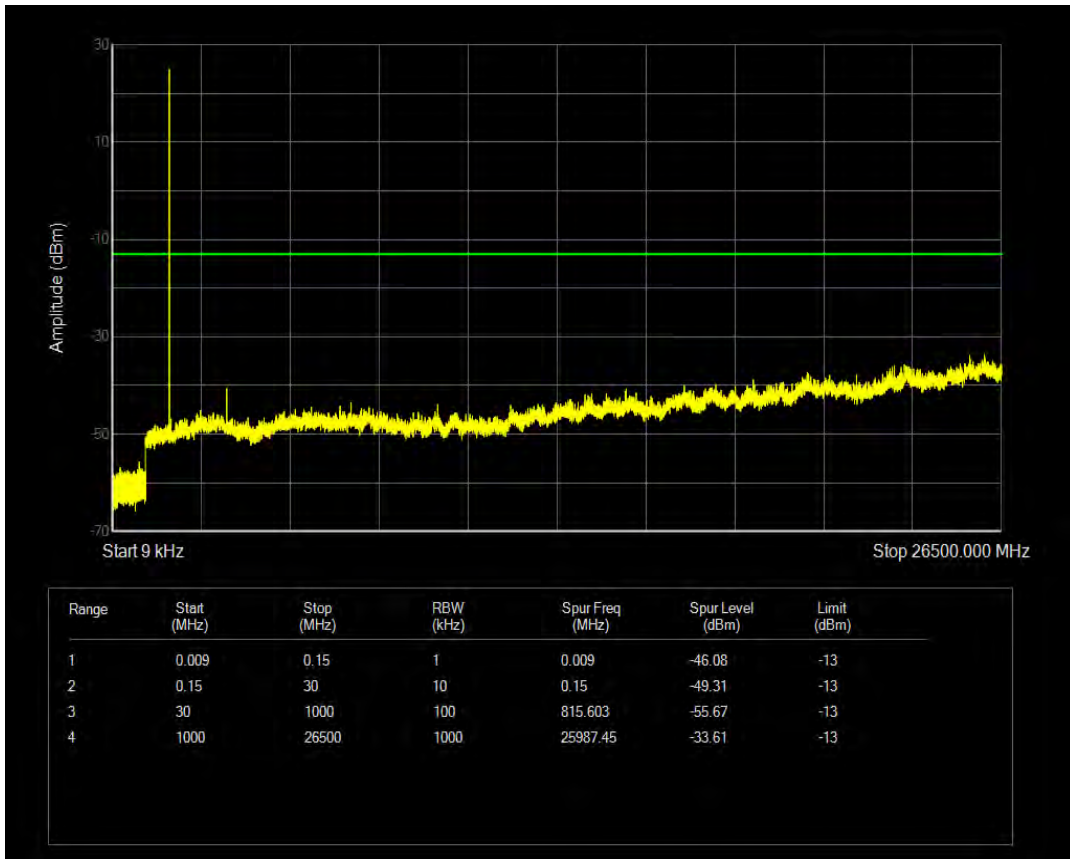

Band66 16QAM BW=1.4MHz Channel=131979 RB Size=6 Position=#0