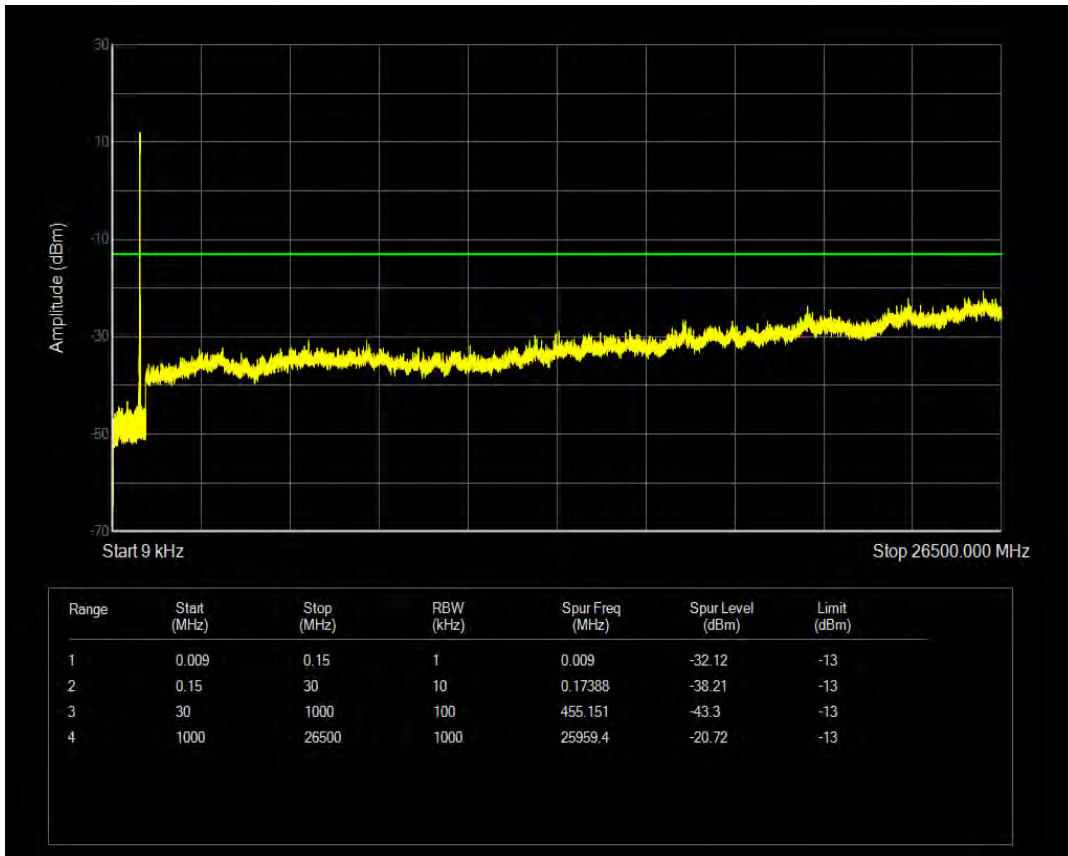

Band5 16QAM BW=10MHz Channel=20450 RB Size=50 Position=#0