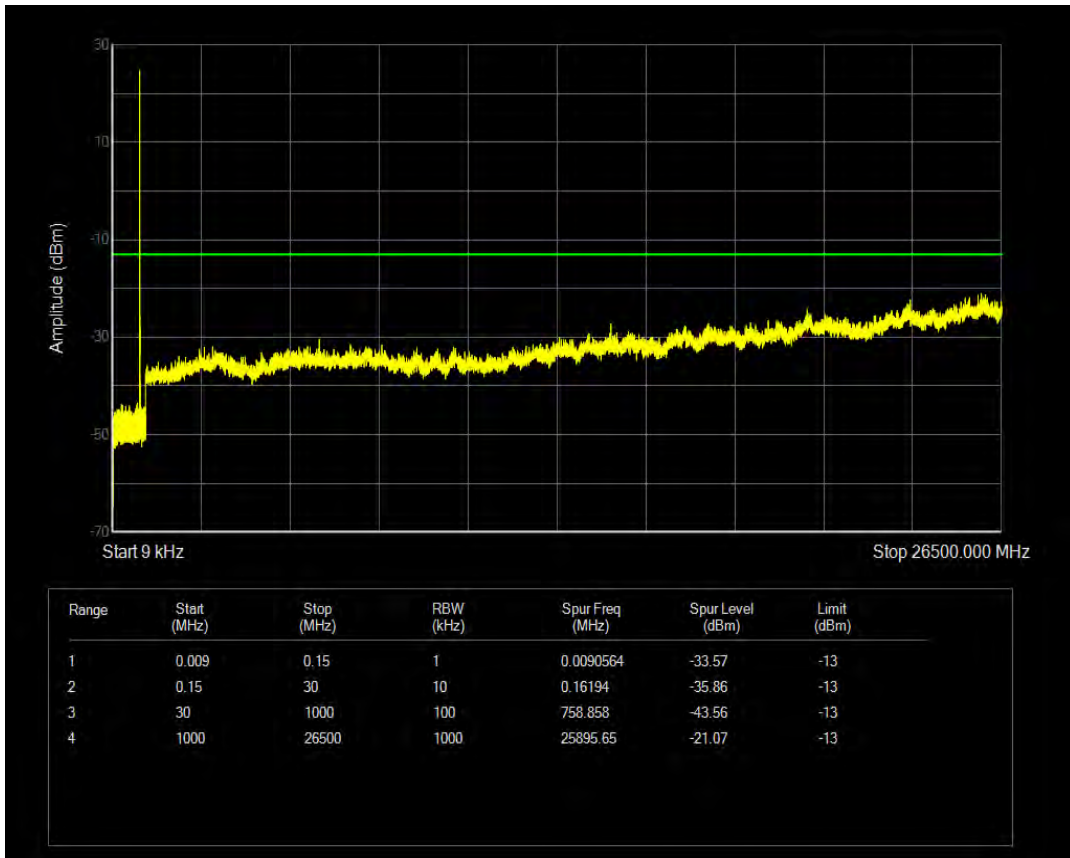

Band5 QPSK BW=1.4MHz Channel=20525 RB Size=6 Position=#0

Band5 16QAM BW=1.4MHz Channel=20525 RB Size=1 Position=#0

Band5 16QAM BW=1.4MHz Channel=20525 RB Size=6 Position=#0

Band5 QPSK BW=1.4MHz Channel=20643 RB Size=1 Position=#0

Band5 QPSK BW=1.4MHz Channel=20643 RB Size=6 Position=#0

Band5 16QAM BW=1.4MHz Channel=20643 RB Size=1 Position=#0

Band5 16QAM BW=1.4MHz Channel=20643 RB Size=6 Position=#0

Band5 QPSK BW=3MHz Channel=20415 RB Size=1 Position=#0

Band5 QPSK BW=3MHz Channel=20415 RB Size=15 Position=#0

Band5 16QAM BW=3MHz Channel=20415 RB Size=1 Position=#0

Band5 16QAM BW=3MHz Channel=20415 RB Size=15 Position=#0

Band5 QPSK BW=3MHz Channel=20525 RB Size=1 Position=#0