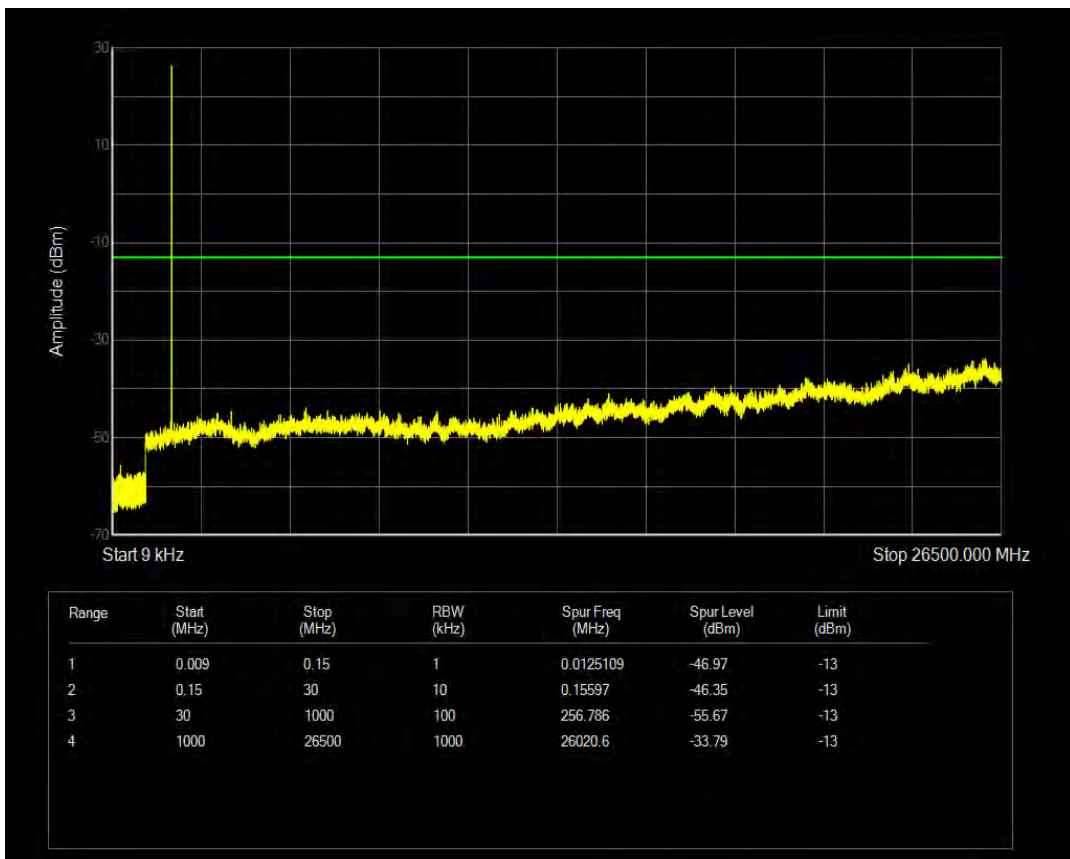

Band66 QPSK BW=1.4MHz Channel=132322 RB Size=6 Position=#0

Band66 16QAM BW=1.4MHz Channel=132322 RB Size=6 Position=#0

Band66 16QAM BW=1.4MHz Channel=132322 RB Size=1 Position=#0

Band66 QPSK BW=1.4MHz Channel=132665 RB Size=1 Position=#0