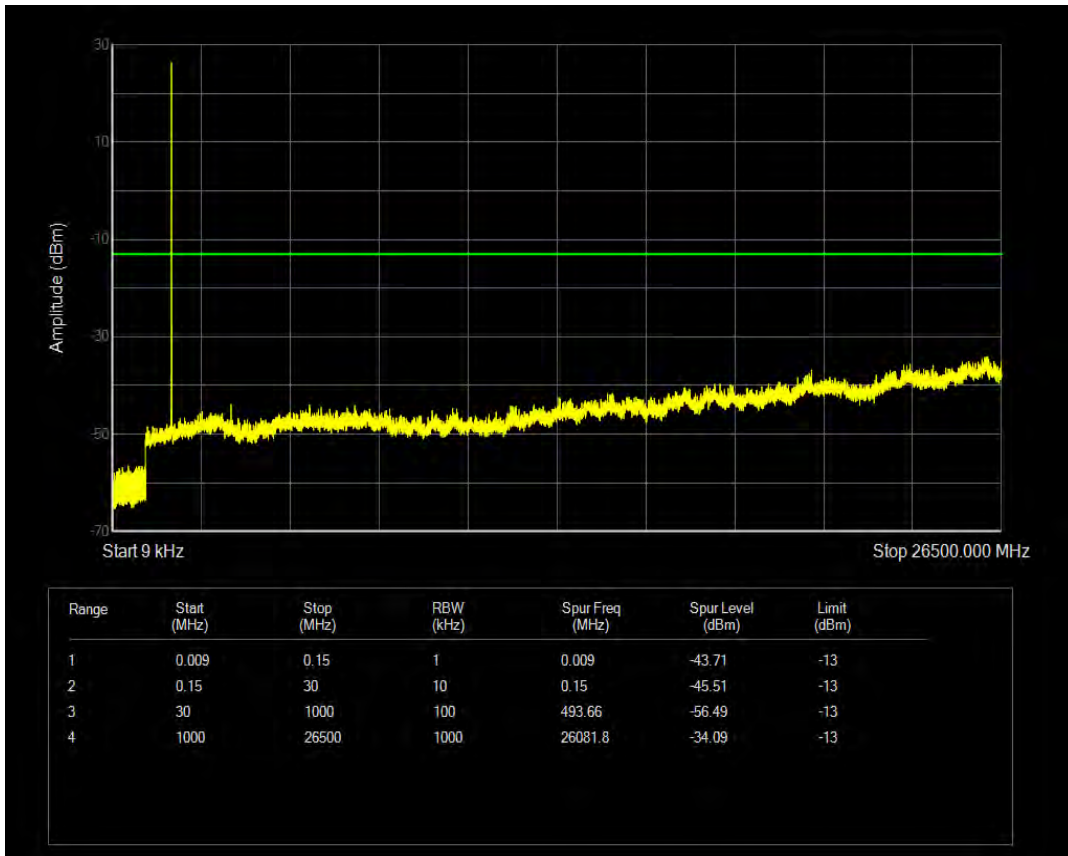

Band66 16QAM BW=5MHz Channel=132647 RB Size=1 Position=#0