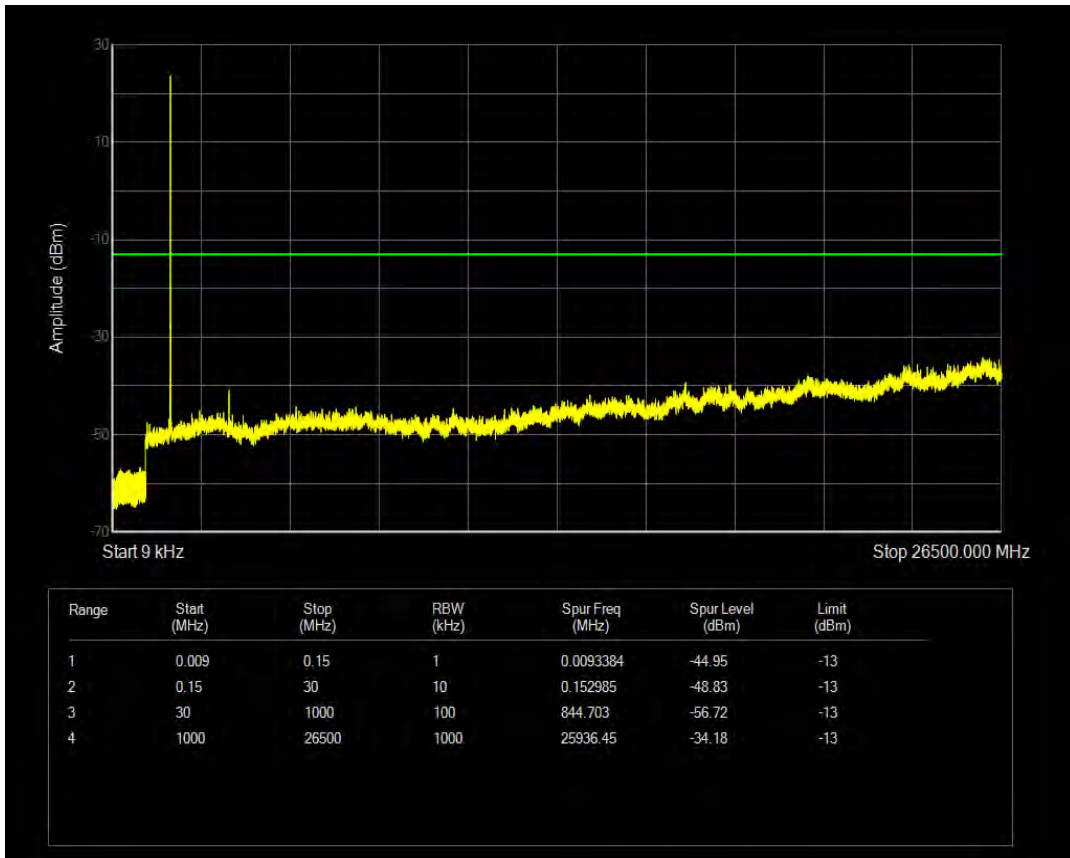

Band66 16QAM BW=5MHz Channel=132322 RB Size=1 Position=#0