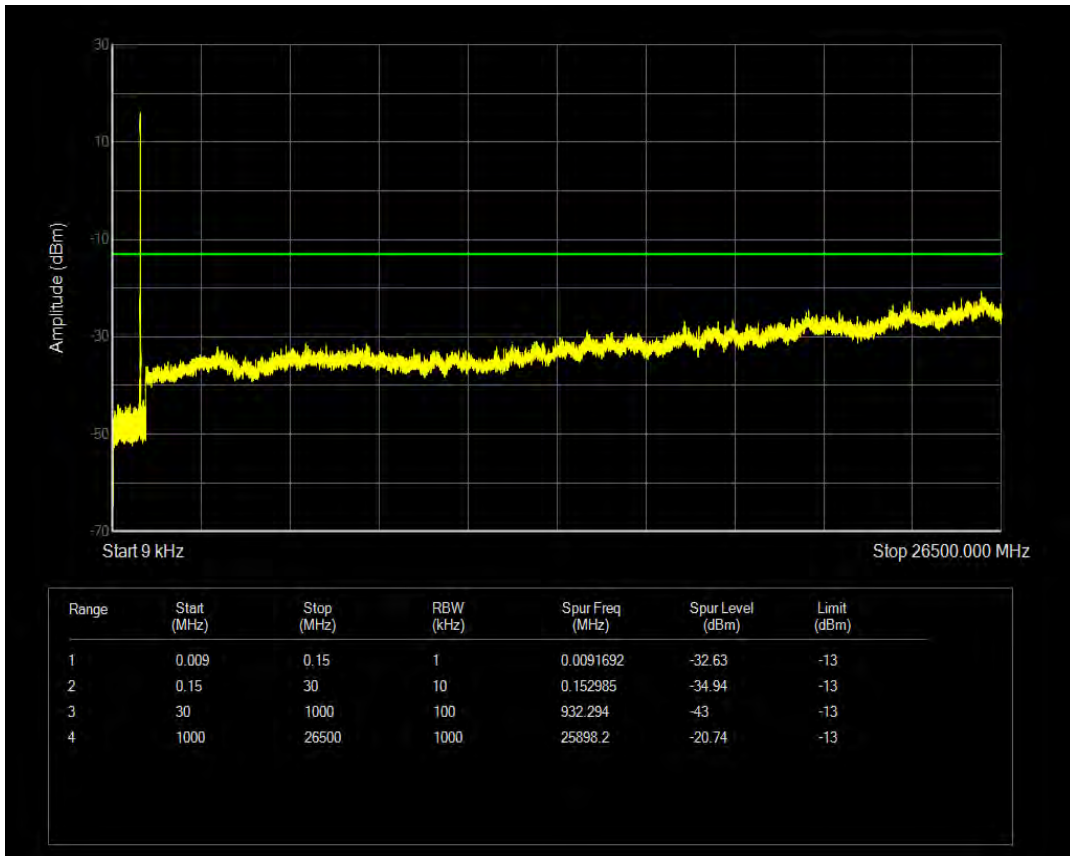

Band5 QPSK BW=5MHz Channel=20625 RB Size=25 Position=#0