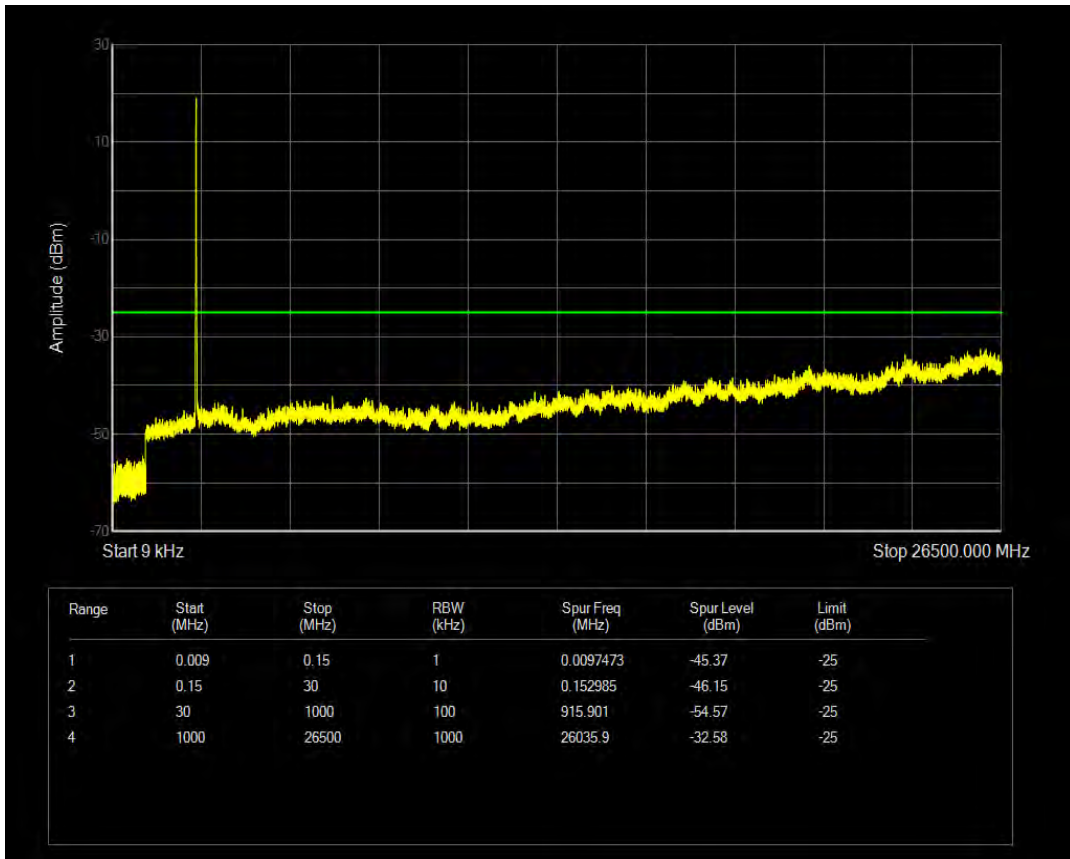

Band7 16QAM BW=15MHz Channel=20825 RB Size=75 Position=#0