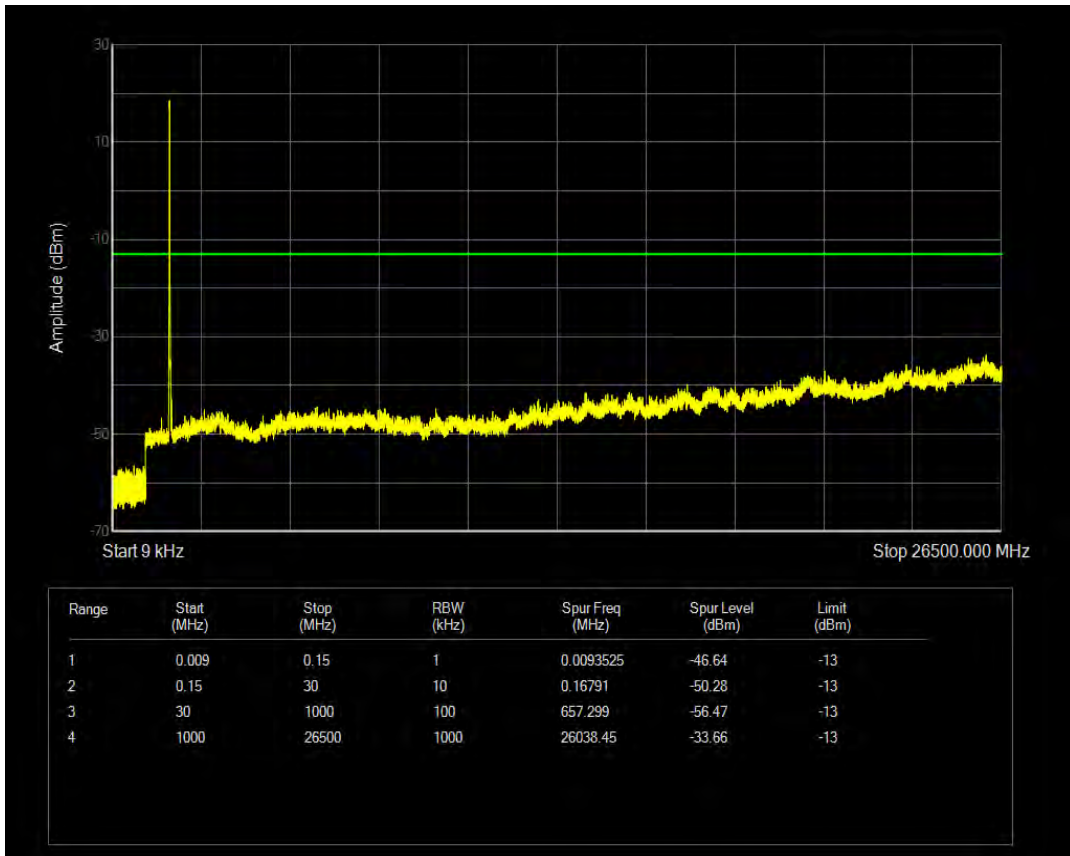

Band66 16QAM BW=15MHz Channel=132047 RB Size=75 Position=#0