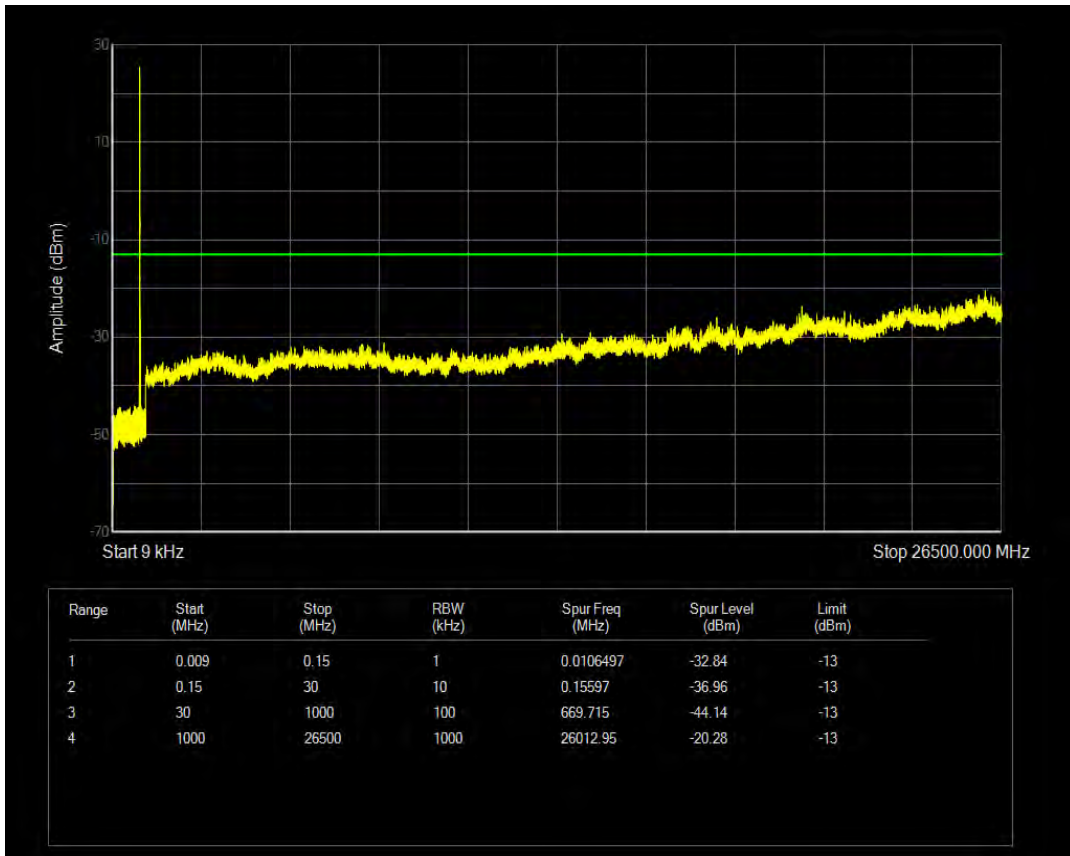

Band5 QPSK BW=5MHz Channel=20625 RB Size=25 Position=#0

Band5 16QAM BW=5MHz Channel=20625 RB Size=1 Position=#0

Band5 16QAM BW=5MHz Channel=20625 RB Size=25 Position=#0

Band5 QPSK BW=10MHz Channel=20450 RB Size=1 Position=#0