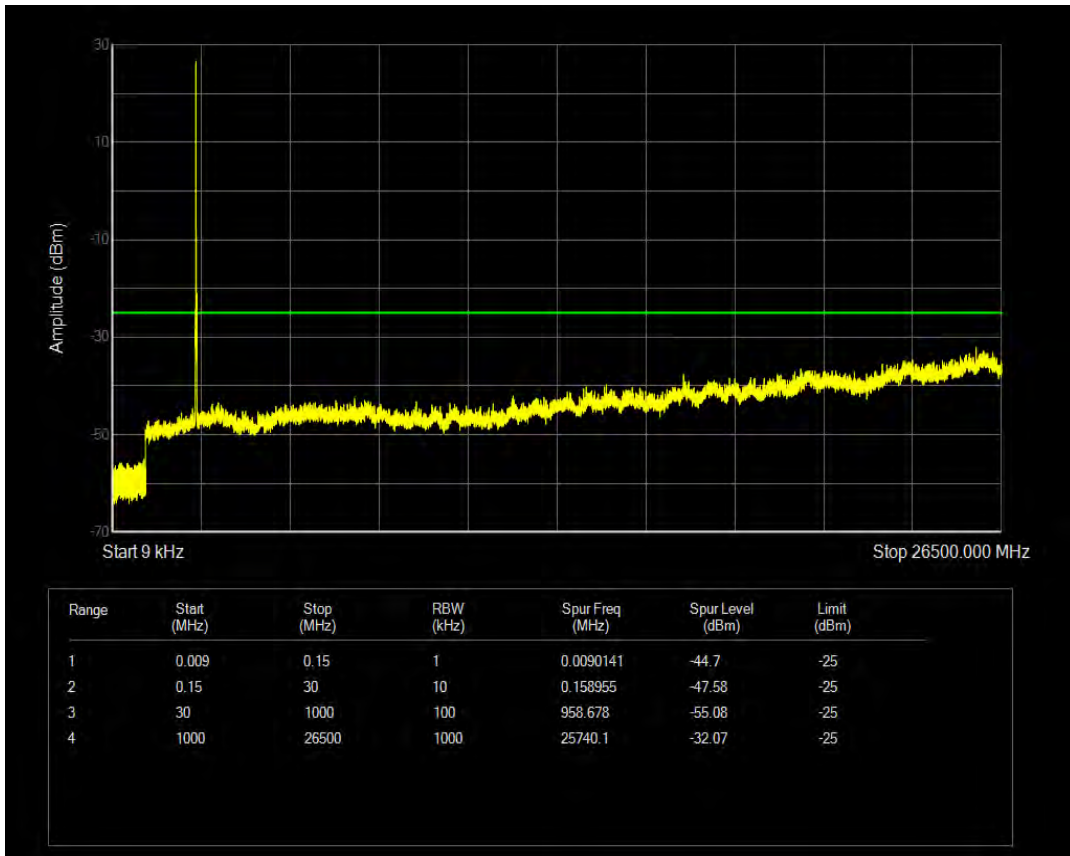

Band7 16QAM BW=15MHz Channel=20825 RB Size=1 Position=#0