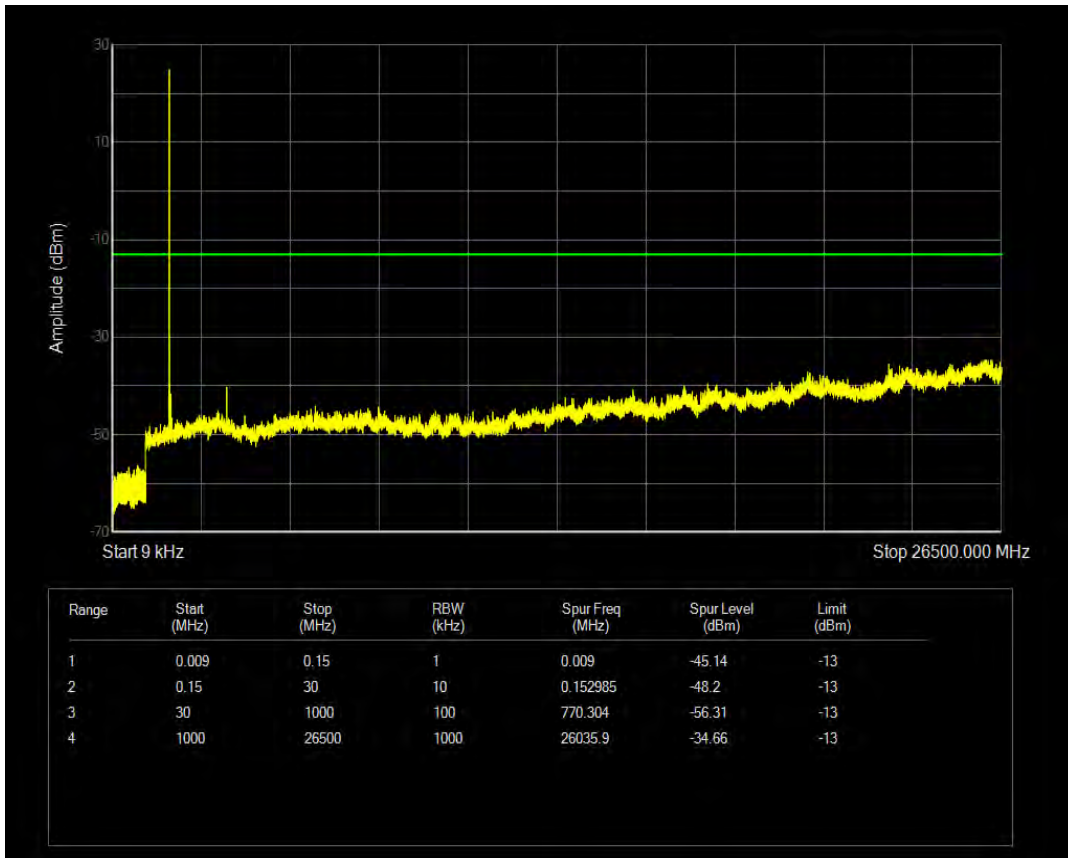

Band66 16QAM BW=1.4MHz Channel=131979 RB Size=1 Position=#0