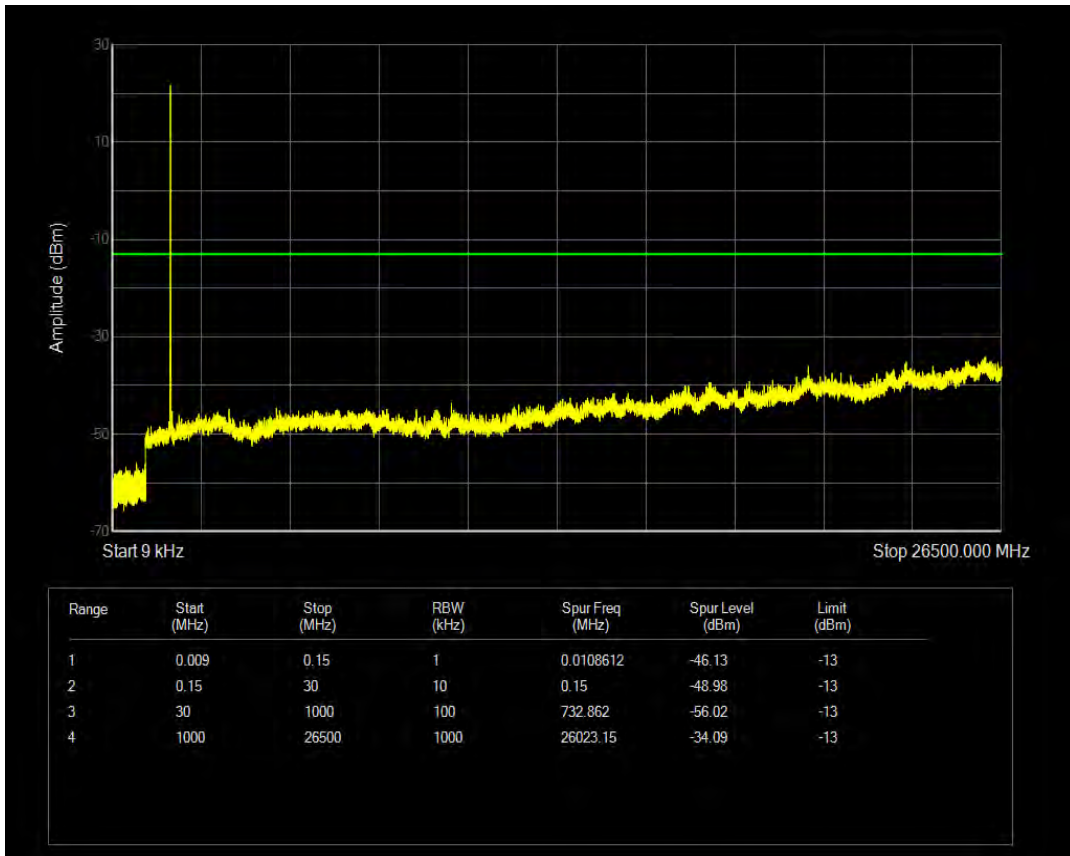

Band66 16QAM BW=5MHz Channel=132322 RB Size=25 Position=#0