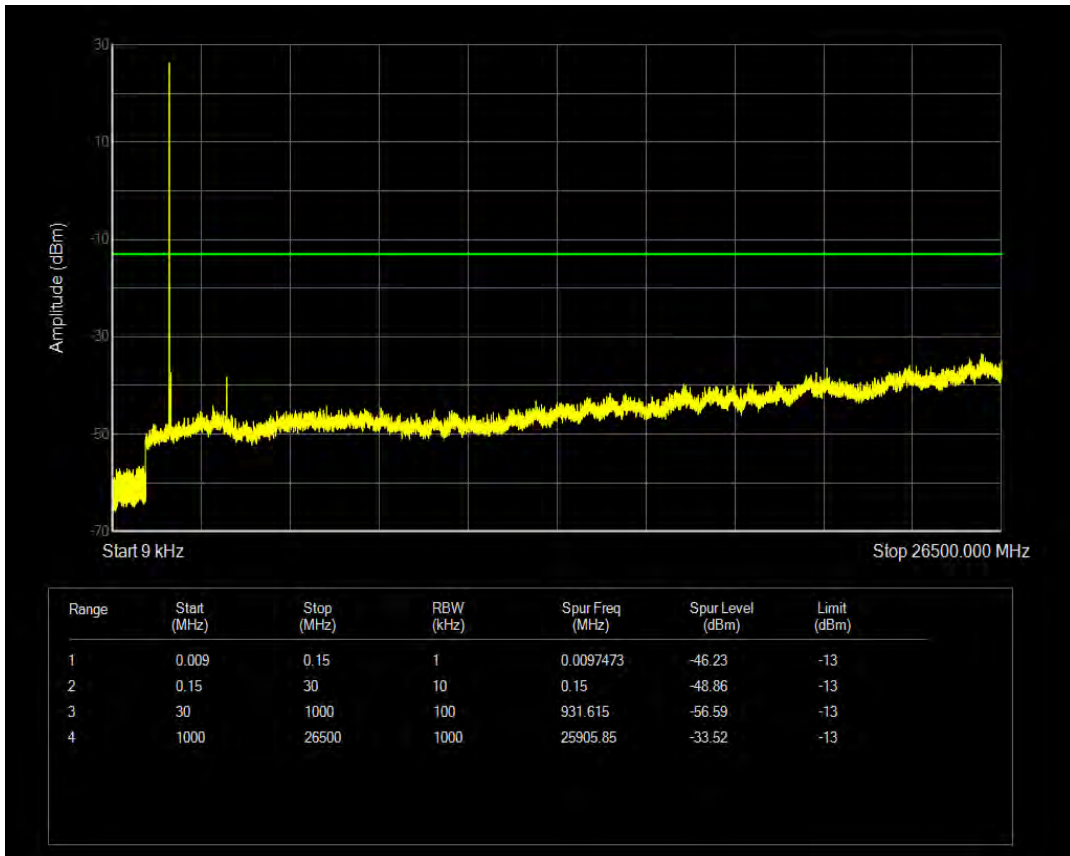

Band66 QPSK BW=3MHz Channel=131987 RB Size=1 Position=#0