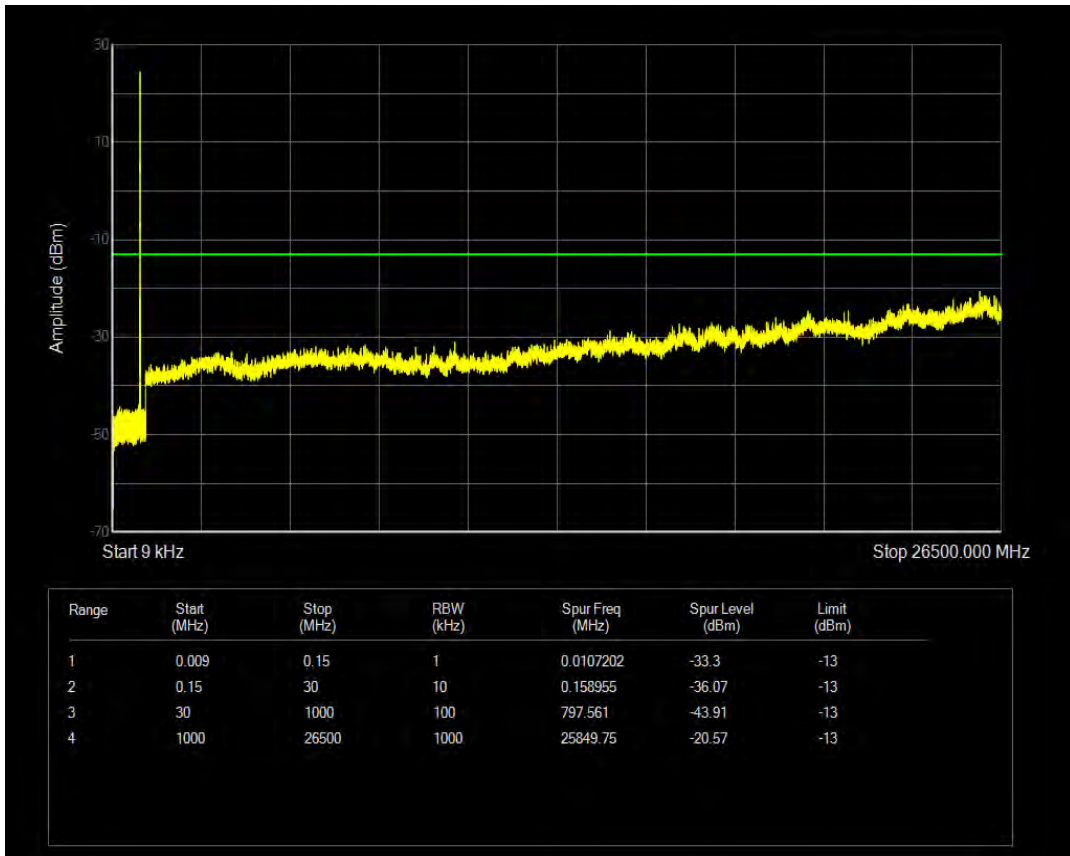

Band5 16QAM BW=5MHz Channel=20525 RB Size=1 Position=#0