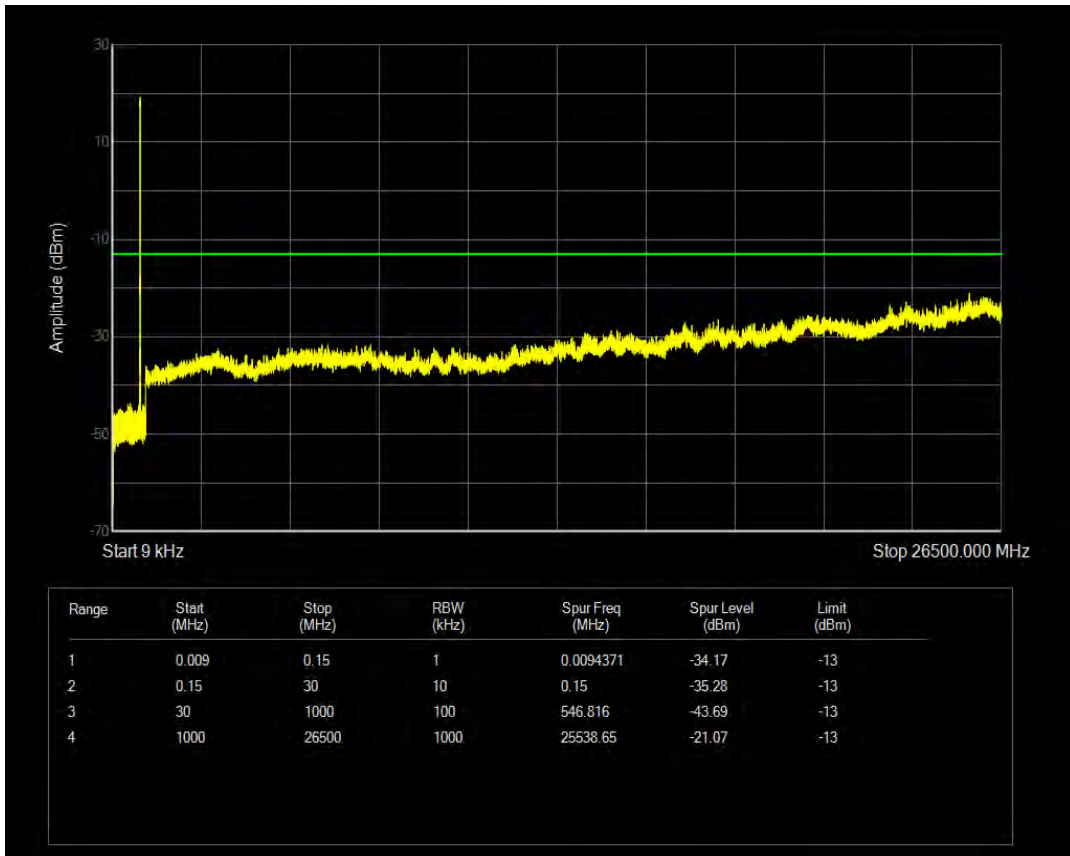

Band5 QPSK BW=1.4MHz Channel=20407 RB Size=6 Position=#0

Band5 16QAM BW=1.4MHz Channel=20407 RB Size=1 Position=#0

Band5 16QAM BW=1.4MHz Channel=20407 RB Size=6 Position=#0

Band5 QPSK BW=1.4MHz Channel=20525 RB Size=1 Position=#0

Band5 QPSK BW=1.4MHz Channel=20525 RB Size=6 Position=#0

Band5 16QAM BW=1.4MHz Channel=20525 RB Size=1 Position=#0

Band5 16QAM BW=1.4MHz Channel=20525 RB Size=6 Position=#0

Band5 QPSK BW=1.4MHz Channel=20643 RB Size=1 Position=#0