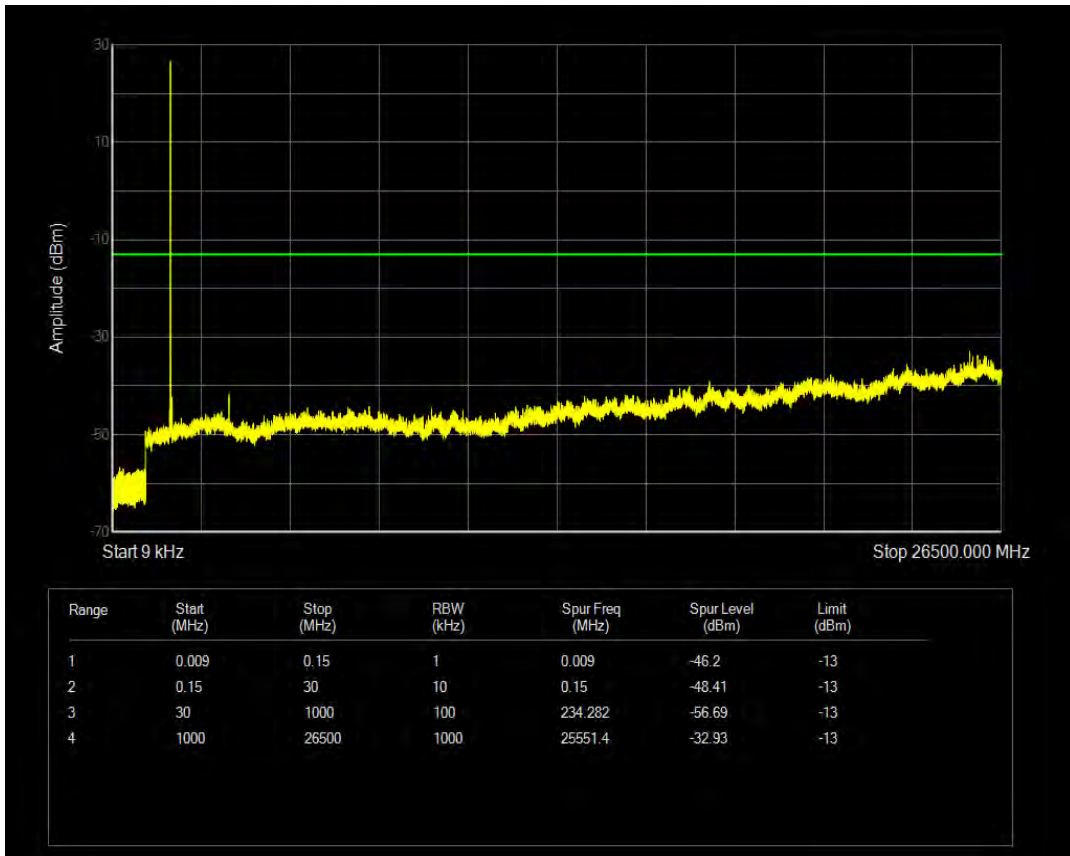

Band66 QPSK BW=3MHz Channel=131987 RB Size=1 Position=#0

Band66 16QAM BW=3MHz Channel=131987 RB Size=1 Position=#0

Band66 16QAM BW=3MHz Channel=131987 RB Size=15 Position=#0

Band66 QPSK BW=3MHz Channel=132322 RB Size=1 Position=#0