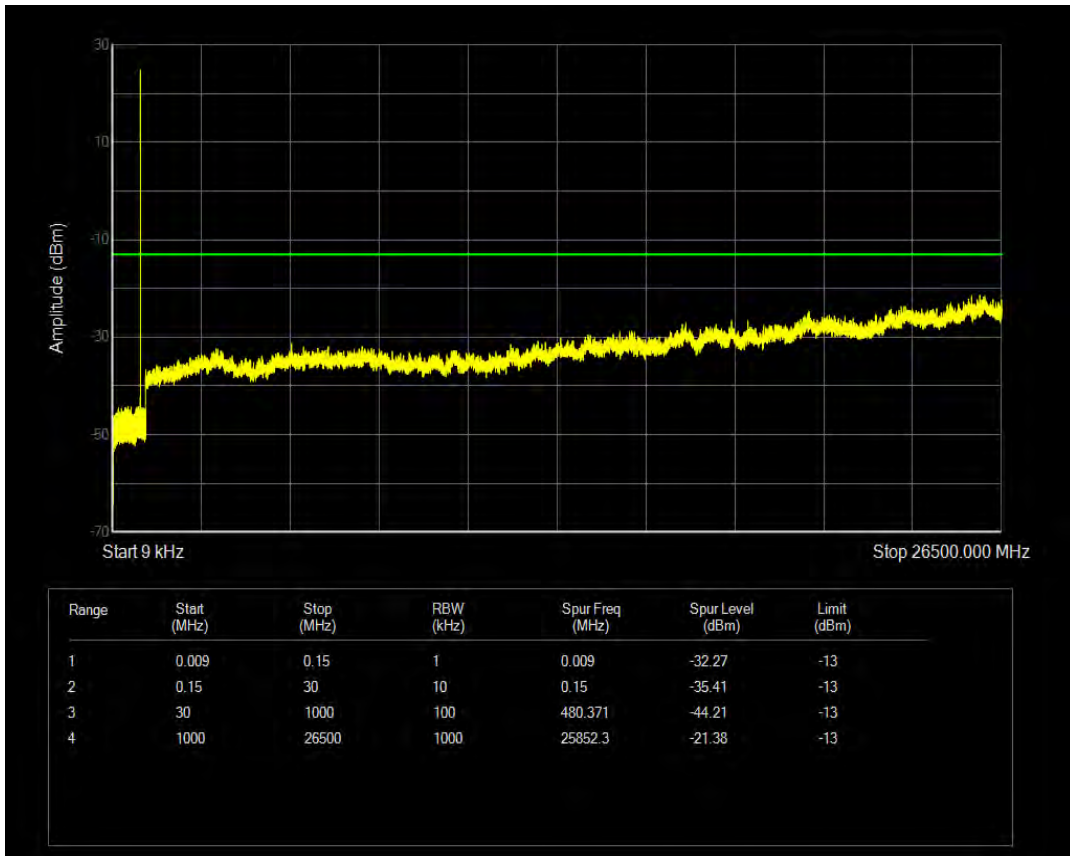

Band5 QPSK BW=1.4MHz Channel=20525 RB Size=6 Position=#0

Band5 16QAM BW=1.4MHz Channel=20525 RB Size=1 Position=#0

Band5 16QAM BW=1.4MHz Channel=20525 RB Size=6 Position=#0

Band5 QPSK BW=1.4MHz Channel=20643 RB Size=1 Position=#0

Band5 QPSK BW=1.4MHz Channel=20643 RB Size=6 Position=#0

Band5 16QAM BW=1.4MHz Channel=20643 RB Size=1 Position=#0

Band5 16QAM BW=1.4MHz Channel=20643 RB Size=6 Position=#0

Band5 QPSK BW=3MHz Channel=20415 RB Size=1 Position=#0