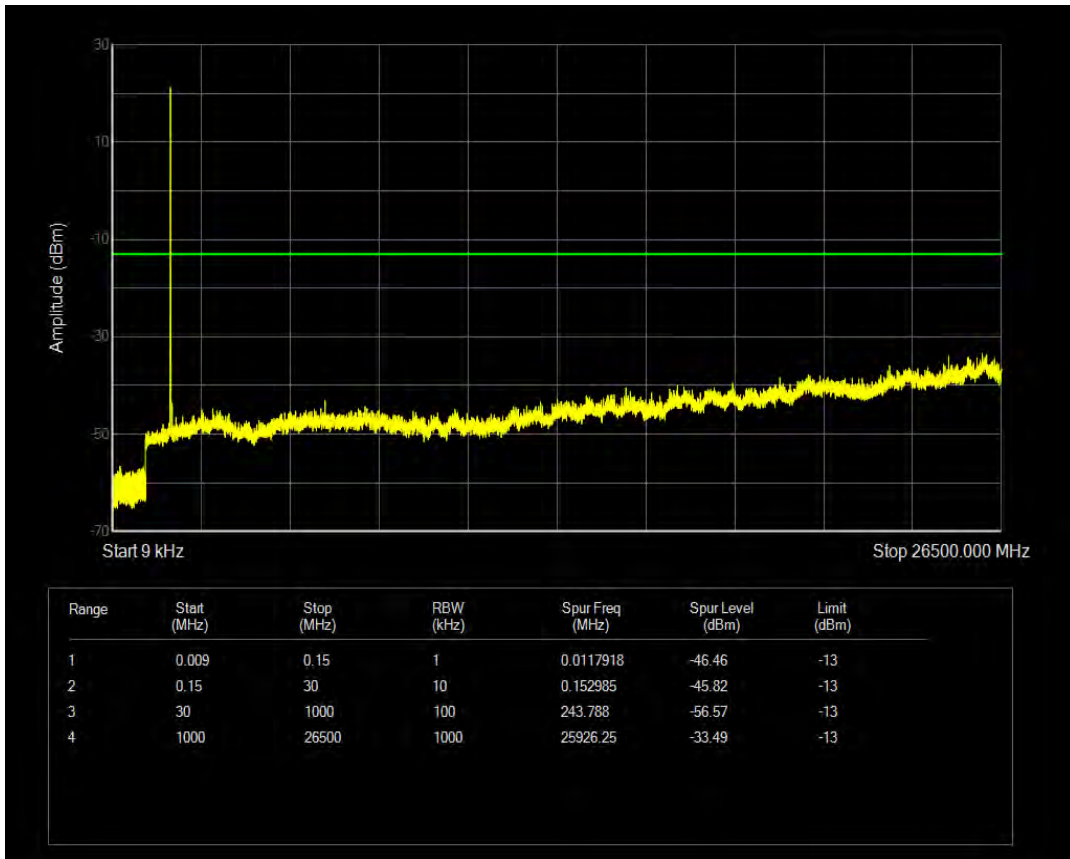

Band66 QPSK BW=5MHz Channel=132322 RB Size=25 Position=#0