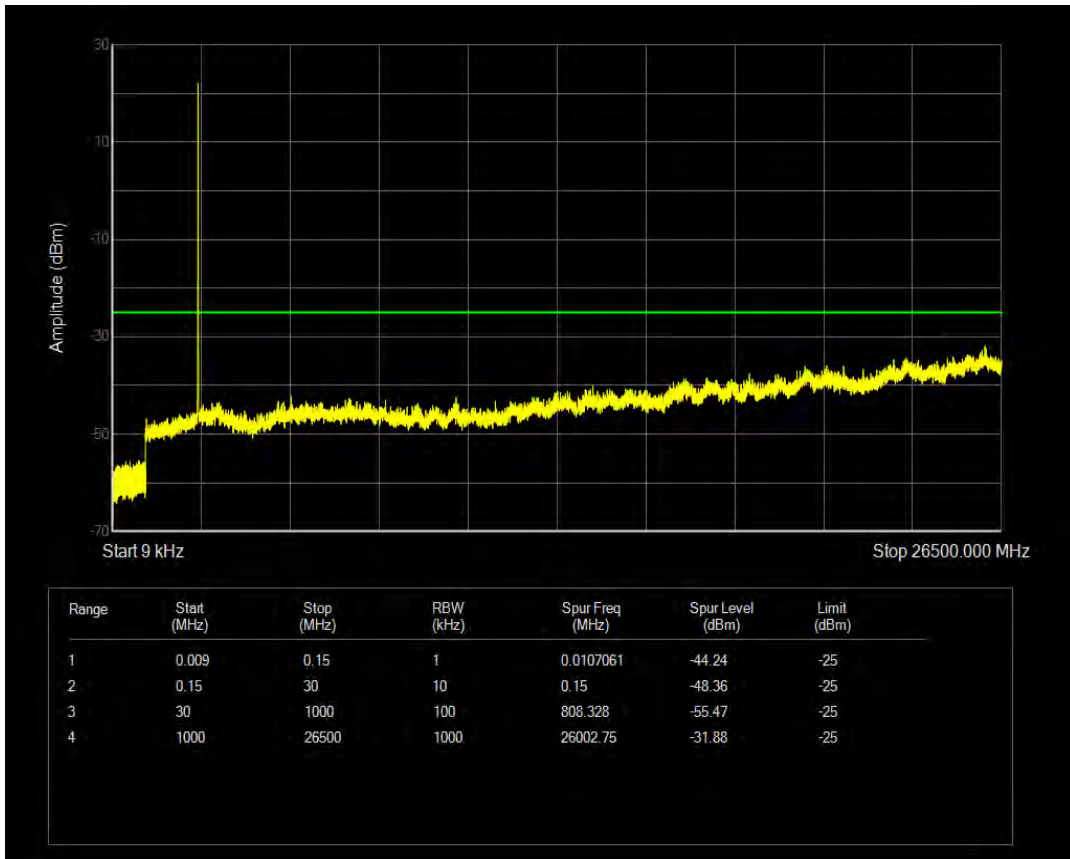

Band7 QPSK BW=5MHz Channel=21425 RB Size=25 Position=#0