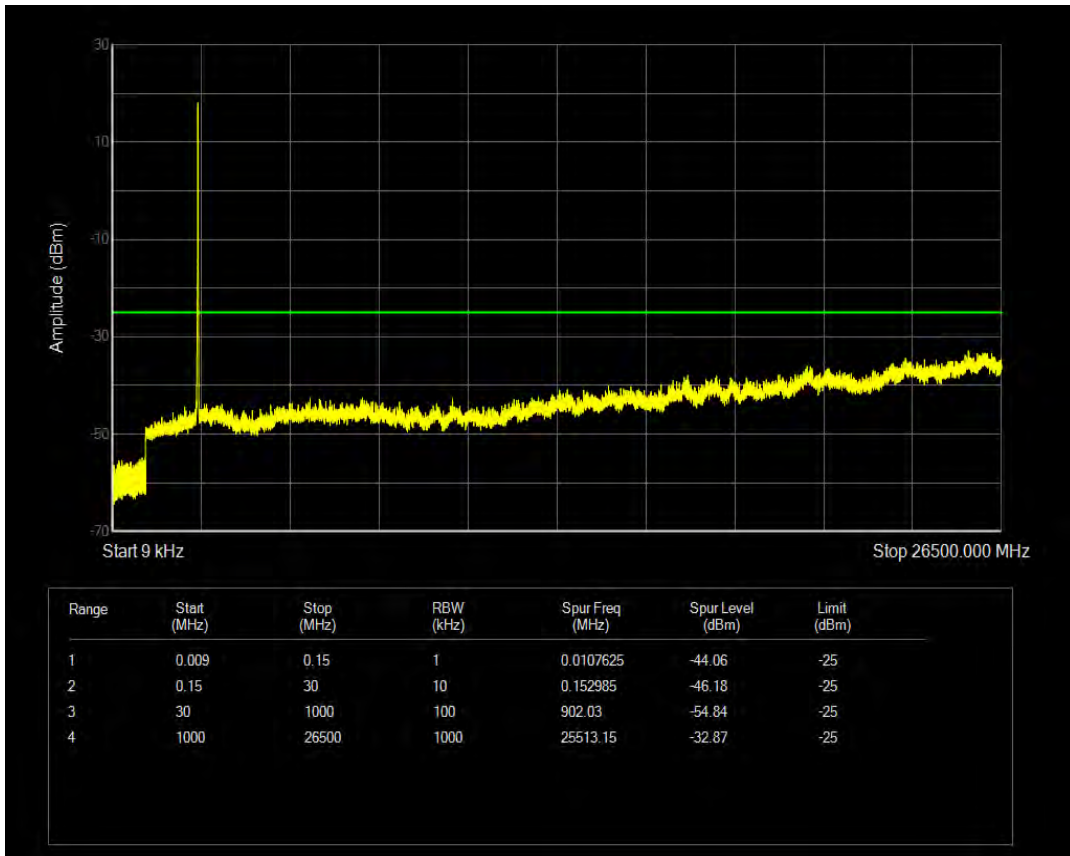

Band7 16QAM BW=15MHz Channel=21375 RB Size=75 Position=#0