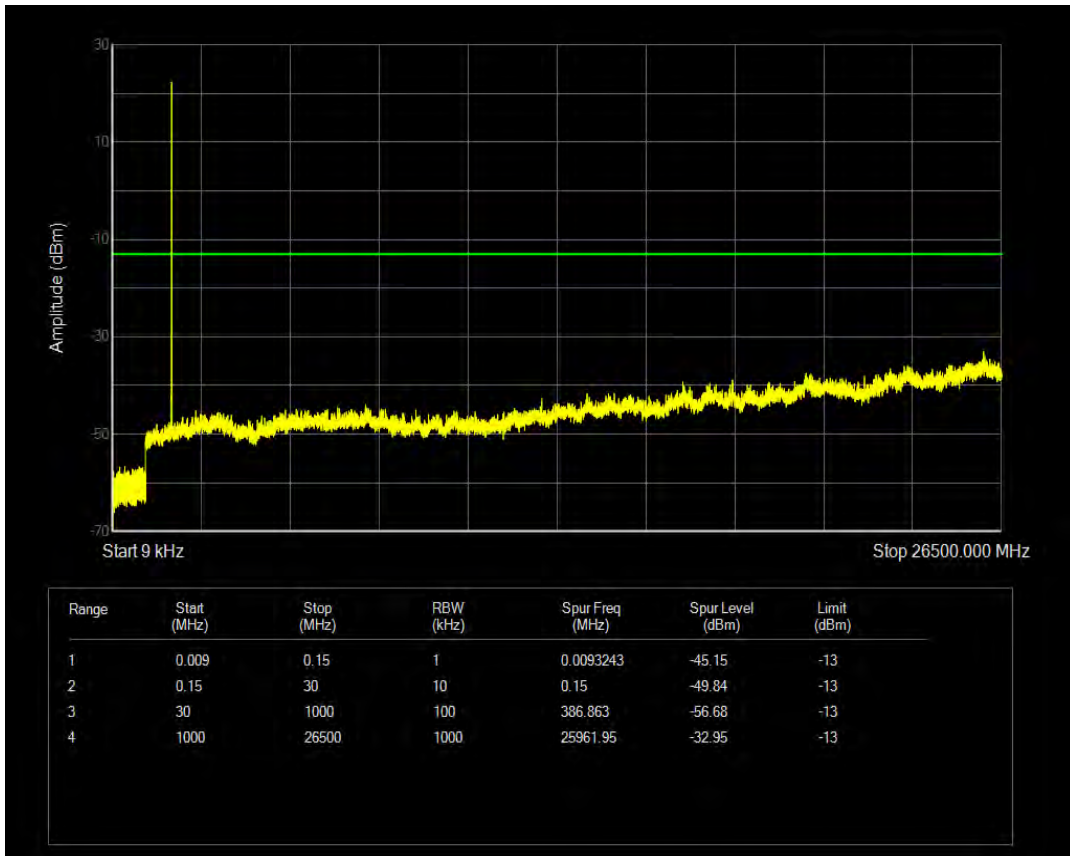

Band66 QPSK BW=3MHz Channel=132657 RB Size=15 Position=#0