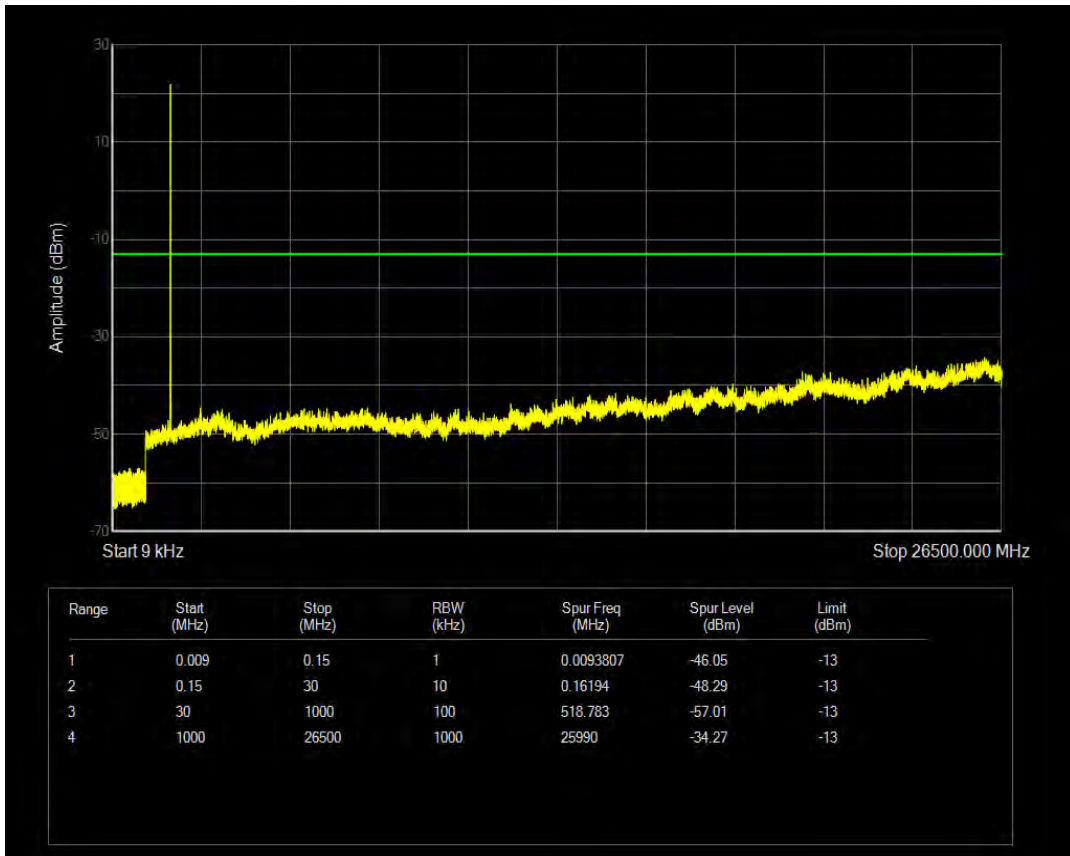

Band66 16QAM BW=3MHz Channel=132322 RB Size=15 Position=#0