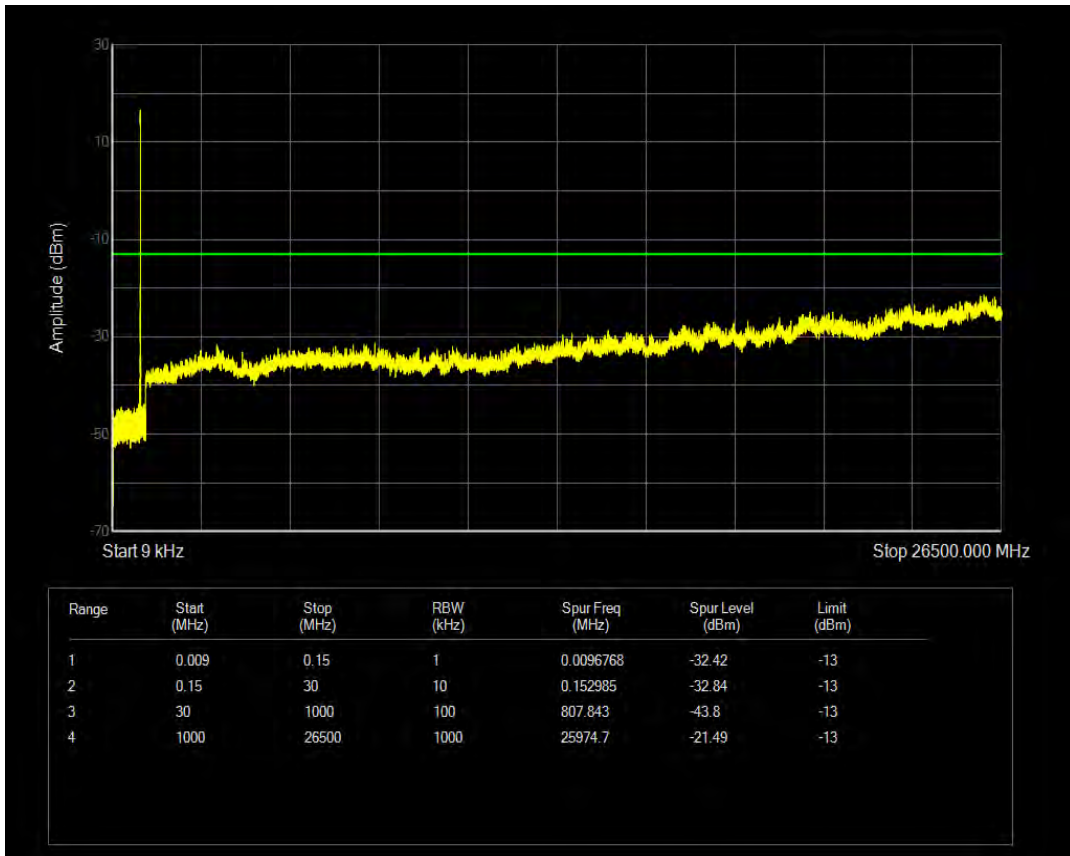

Band5 16QAM BW=3MHz Channel=20635 RB Size=15 Position=#0