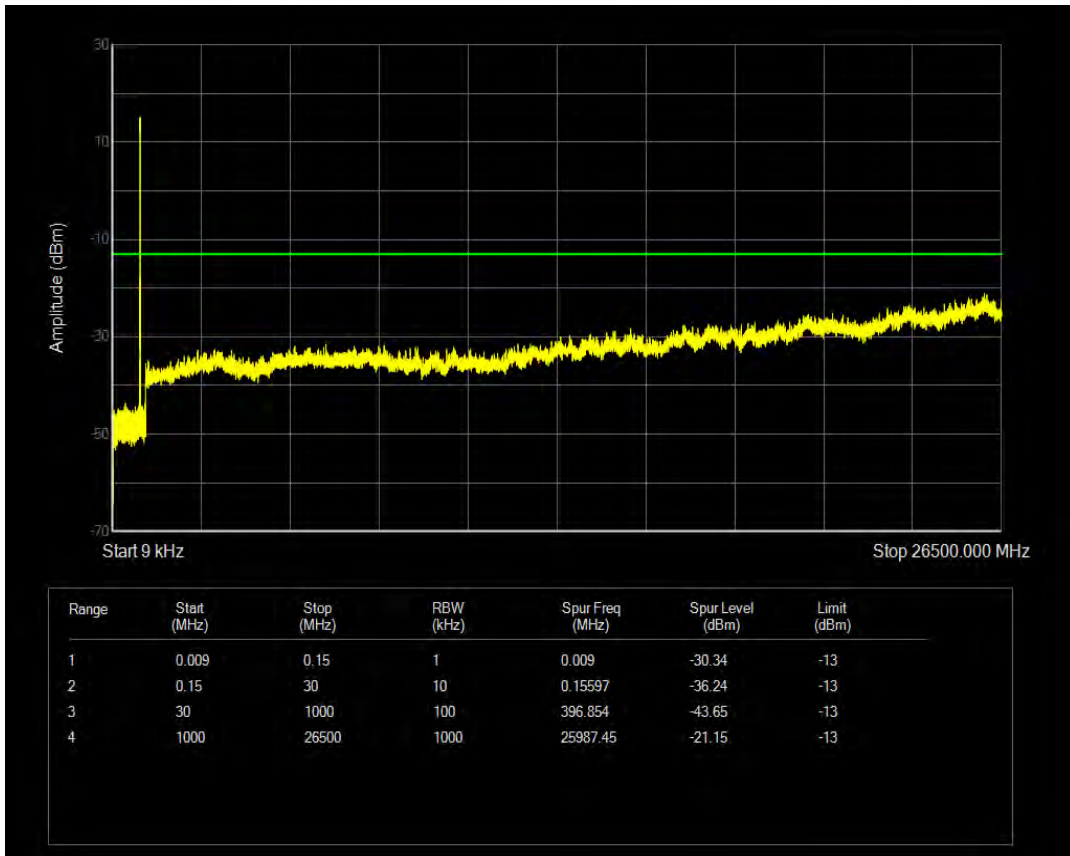

Band5 QPSK BW=5MHz Channel=20425 RB Size=25 Position=#0

Band5 16QAM BW=5MHz Channel=20425 RB Size=1 Position=#0

Band5 16QAM BW=5MHz Channel=20425 RB Size=25 Position=#0

Band5 QPSK BW=5MHz Channel=20525 RB Size=1 Position=#0

Band5 QPSK BW=5MHz Channel=20525 RB Size=25 Position=#0

Band5 16QAM BW=5MHz Channel=20525 RB Size=1 Position=#0

Band5 16QAM BW=5MHz Channel=20525 RB Size=25 Position=#0

Band5 QPSK BW=5MHz Channel=20625 RB Size=1 Position=#0