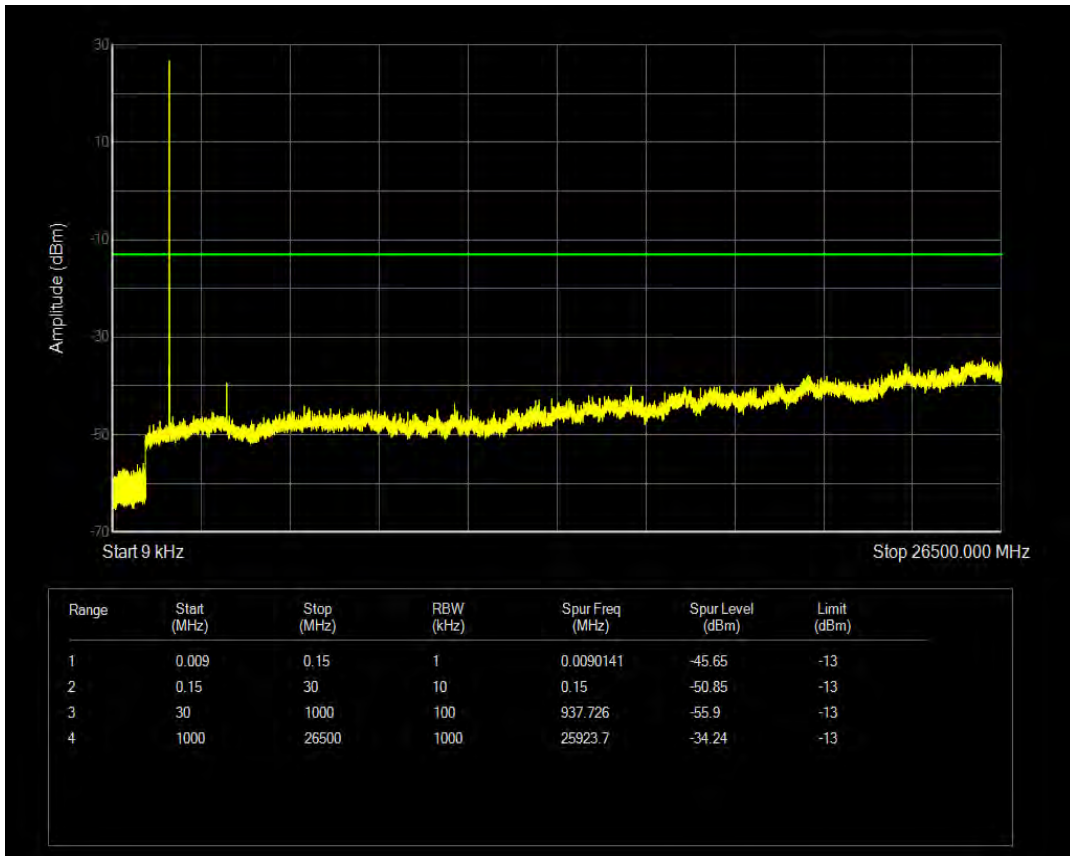

Band66 QPSK BW=3MHz Channel=132657 RB Size=15 Position=#0

Band66 16QAM BW=3MHz Channel=132657 RB Size=1 Position=#0

Band66 16QAM BW=3MHz Channel=132657 RB Size=15 Position=#0

Band66 QPSK BW=5MHz Channel=131997 RB Size=1 Position=#0