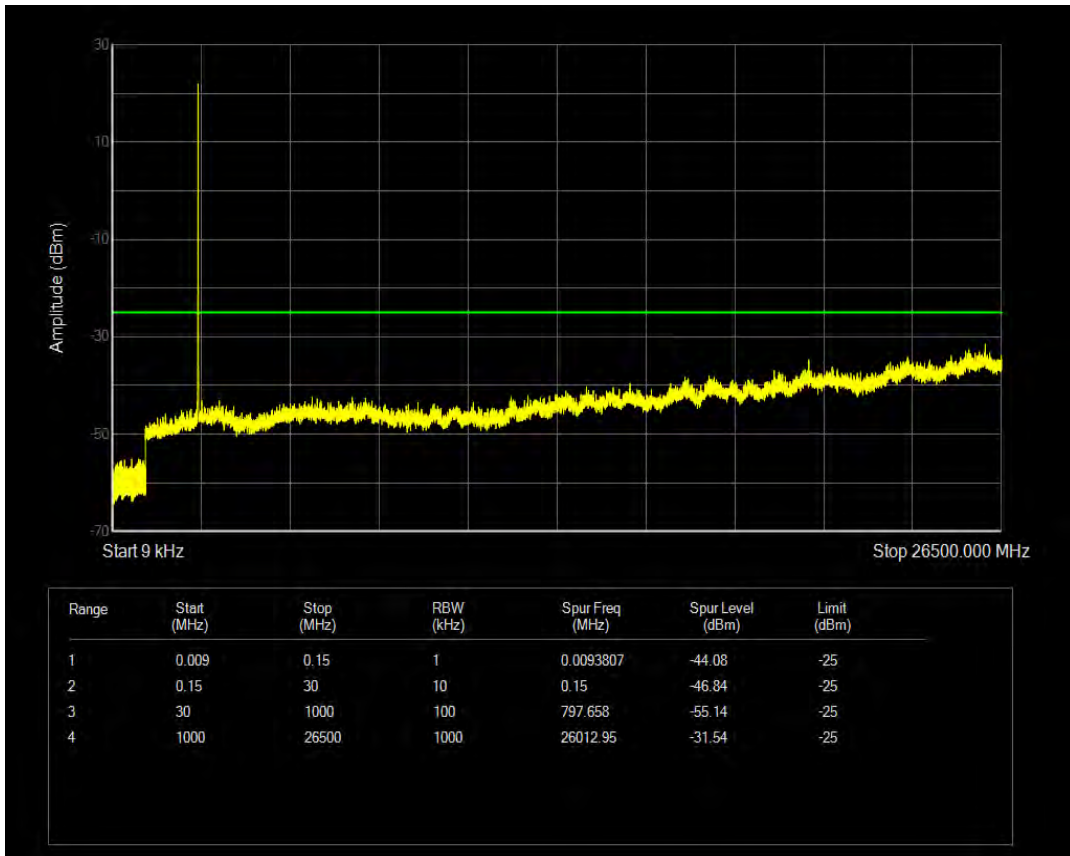

Band7 16QAM BW=5MHz Channel=21425 RB Size=25 Position=#0