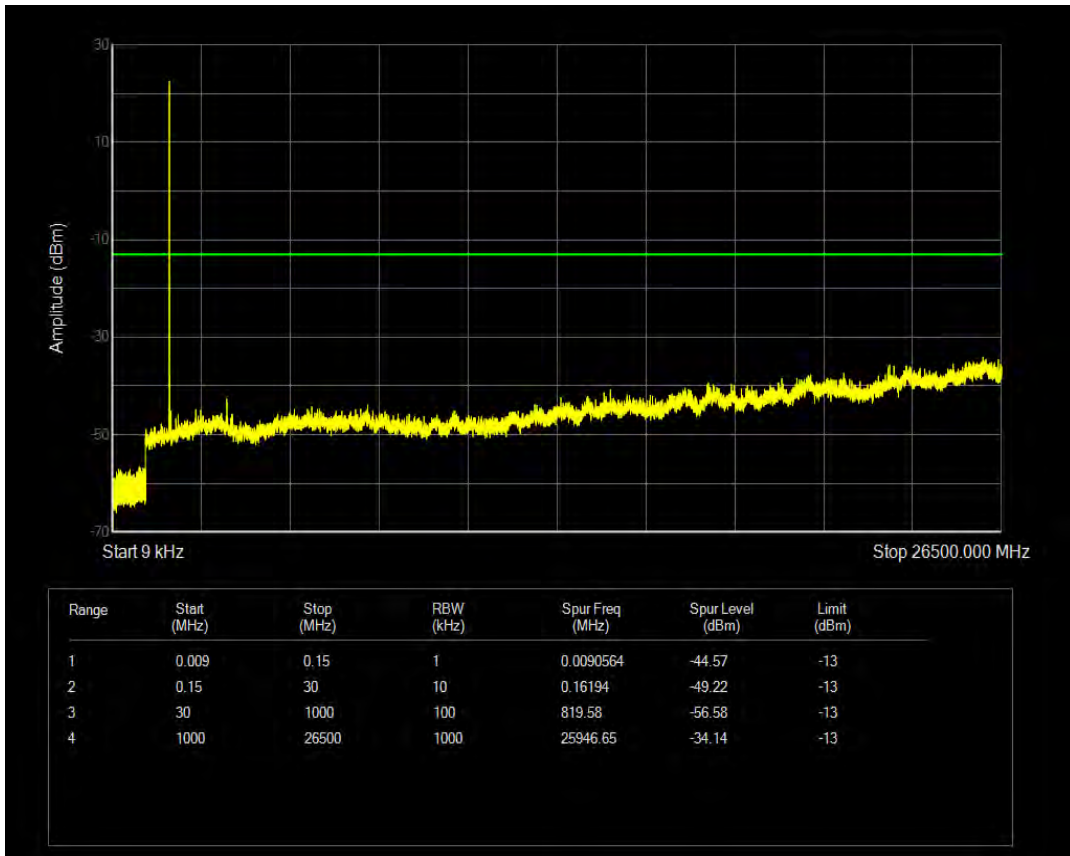

Band66 QPSK BW=1.4MHz Channel=132665 RB Size=6 Position=#0

Band66 16QAM BW=1.4MHz Channel=132665 RB Size=1 Position=#0

Band66 16QAM BW=1.4MHz Channel=132665 RB Size=6 Position=#0

Band66 QPSK BW=3MHz Channel=131987 RB Size=15 Position=#0