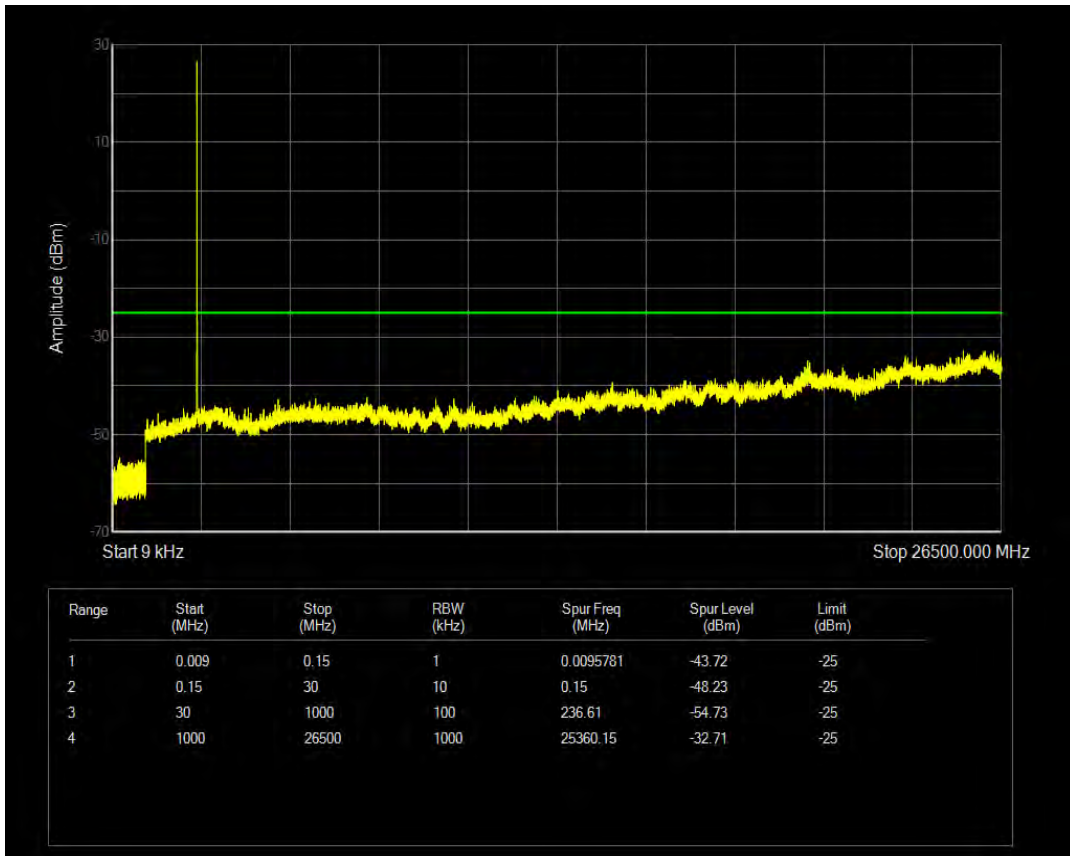

Band7 QPSK BW=5MHz Channel=20775 RB Size=25 Position=#0

Band7 16QAM BW=5MHz Channel=20775 RB Size=1 Position=#0

Band7 16QAM BW=5MHz Channel=20775 RB Size=25 Position=#0

Band7 QPSK BW=5MHz Channel=21100 RB Size=1 Position=#0