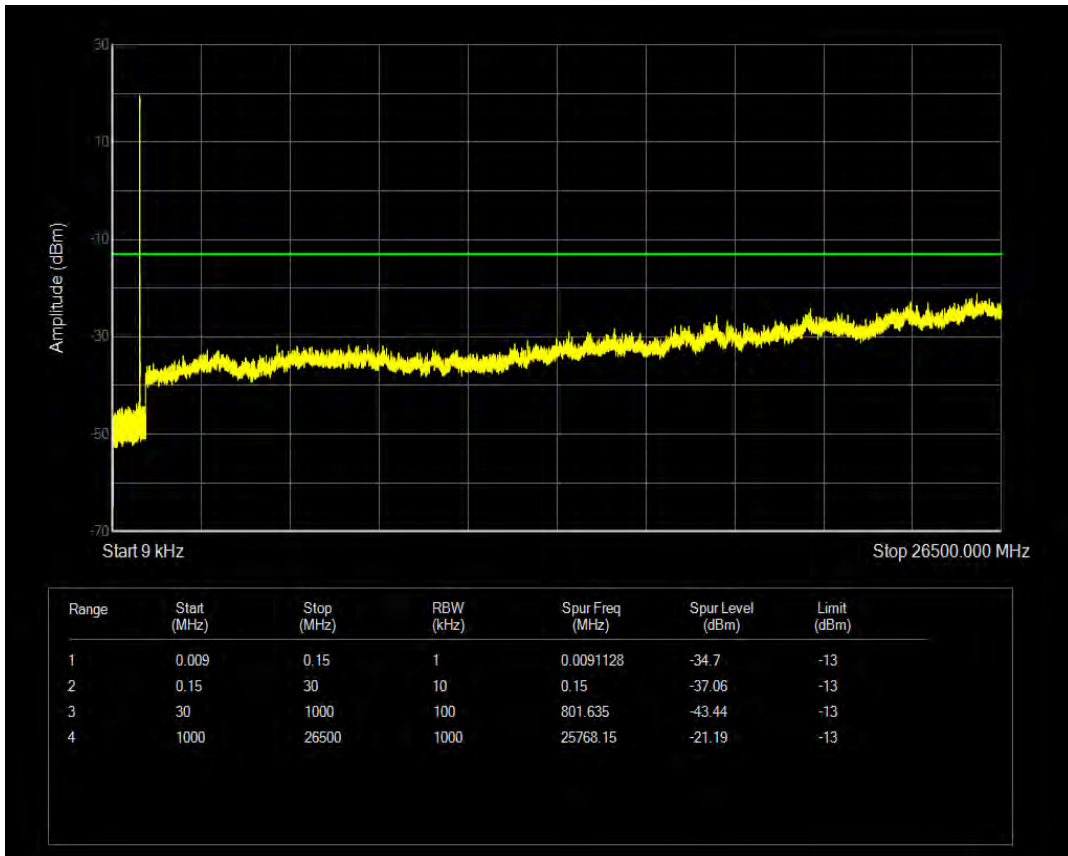

Band5 QPSK BW=1.4MHz Channel=20407 RB Size=6 Position=#0

Band5 16QAM BW=1.4MHz Channel=20407 RB Size=1 Position=#0

Band5 16QAM BW=1.4MHz Channel=20407 RB Size=6 Position=#0

Band5 QPSK BW=1.4MHz Channel=20525 RB Size=1 Position=#0

Band5 QPSK BW=1.4MHz Channel=20525 RB Size=6 Position=#0

Band5 16QAM BW=1.4MHz Channel=20525 RB Size=1 Position=#0

Band5 16QAM BW=1.4MHz Channel=20525 RB Size=6 Position=#0

Band5 QPSK BW=1.4MHz Channel=20643 RB Size=1 Position=#0