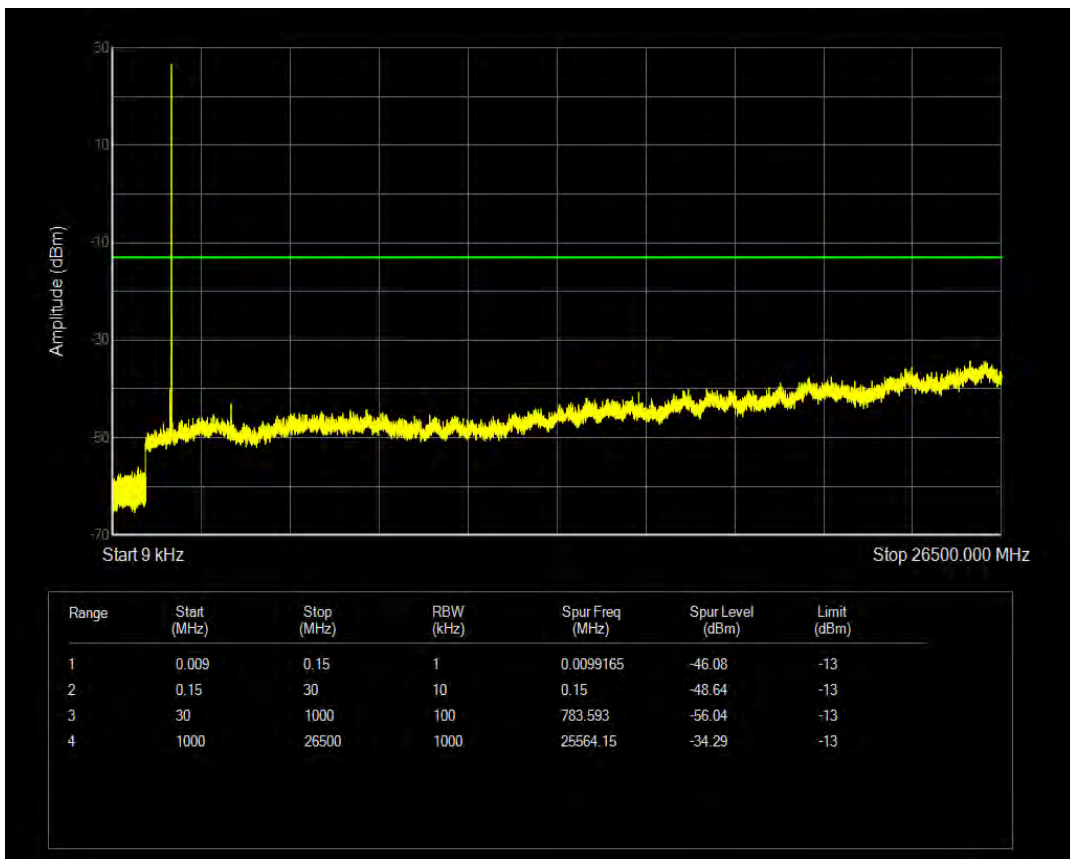

Band66 QPSK BW=5MHz Channel=132322 RB Size=25 Position=#0

Band66 16QAM BW=5MHz Channel=132322 RB Size=1 Position=#0

Band66 16QAM BW=5MHz Channel=132322 RB Size=25 Position=#0

Band66 QPSK BW=5MHz Channel=132647 RB Size=1 Position=#0