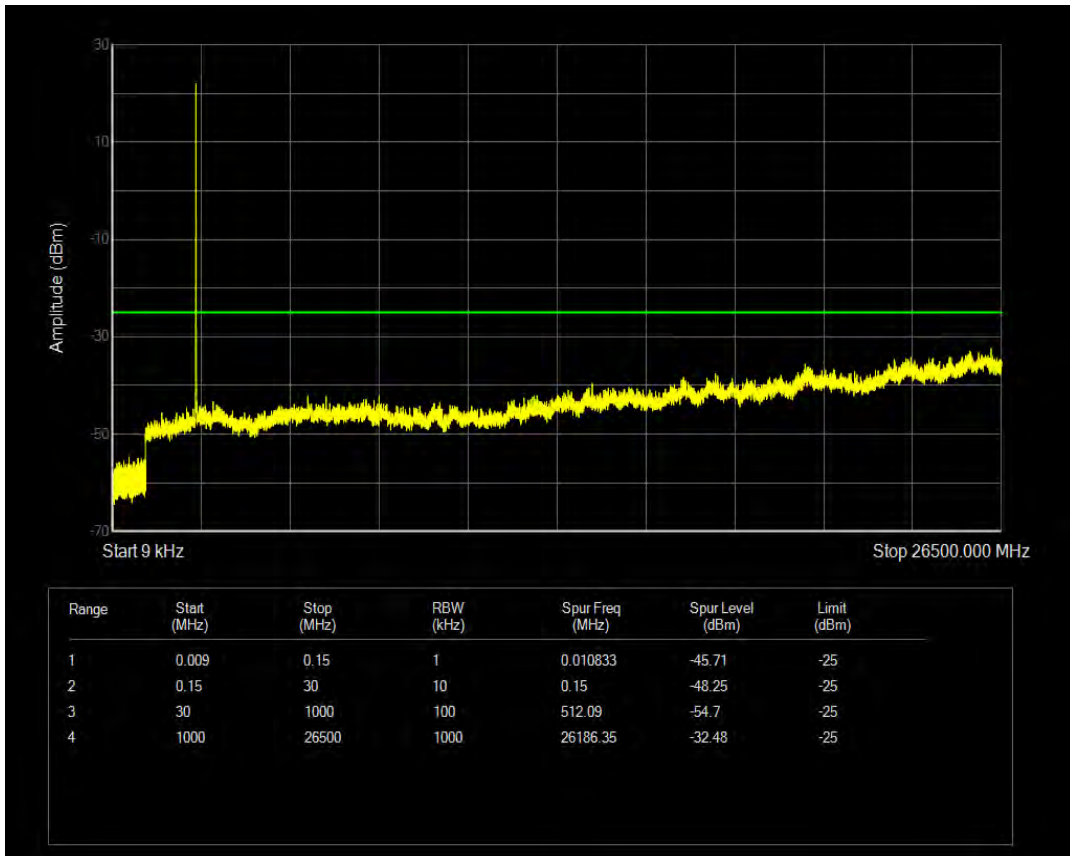

Band7 QPSK BW=5MHz Channel=20775 RB Size=25 Position=#0