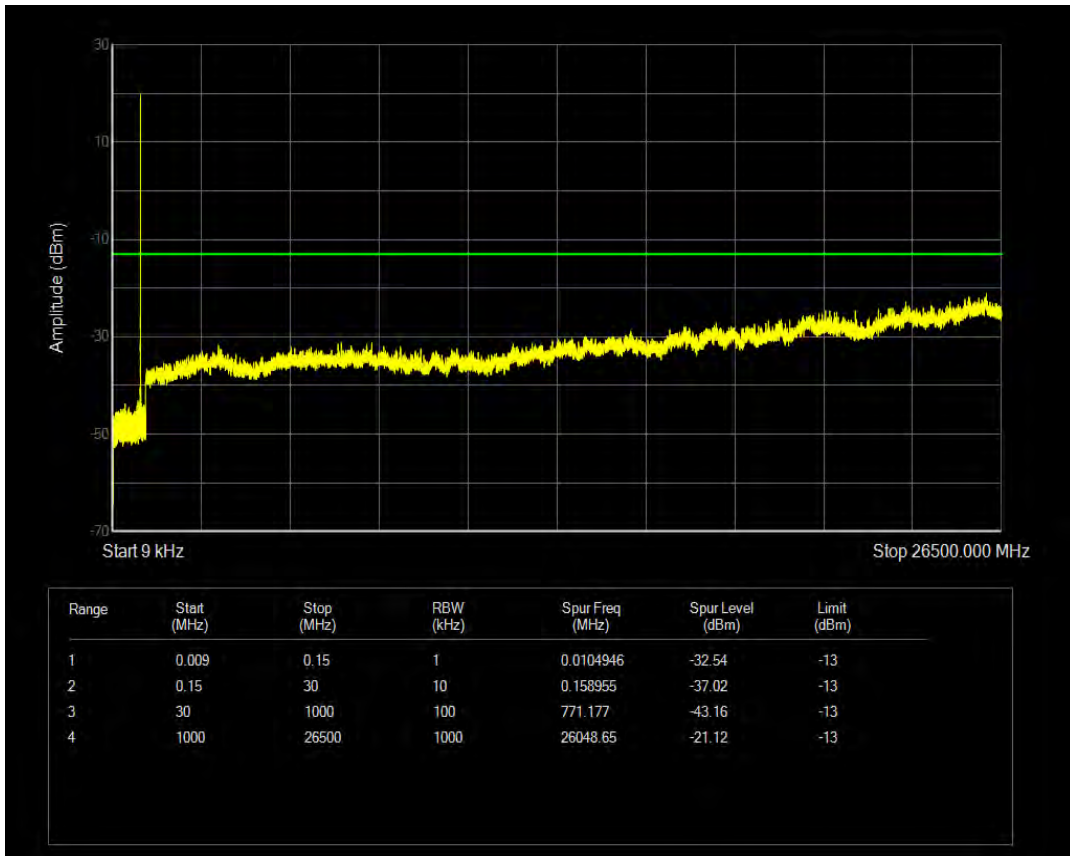

Band5 QPSK BW=1.4MHz Channel=20525 RB Size=6 Position=#0

Band5 16QAM BW=1.4MHz Channel=20525 RB Size=1 Position=#0

Band5 16QAM BW=1.4MHz Channel=20525 RB Size=6 Position=#0

Band5 QPSK BW=1.4MHz Channel=20643 RB Size=1 Position=#0

Band5 QPSK BW=1.4MHz Channel=20643 RB Size=6 Position=#0

Band5 16QAM BW=1.4MHz Channel=20643 RB Size=1 Position=#0

Band5 16QAM BW=1.4MHz Channel=20643 RB Size=6 Position=#0

Band5 QPSK BW=3MHz Channel=20415 RB Size=1 Position=#0