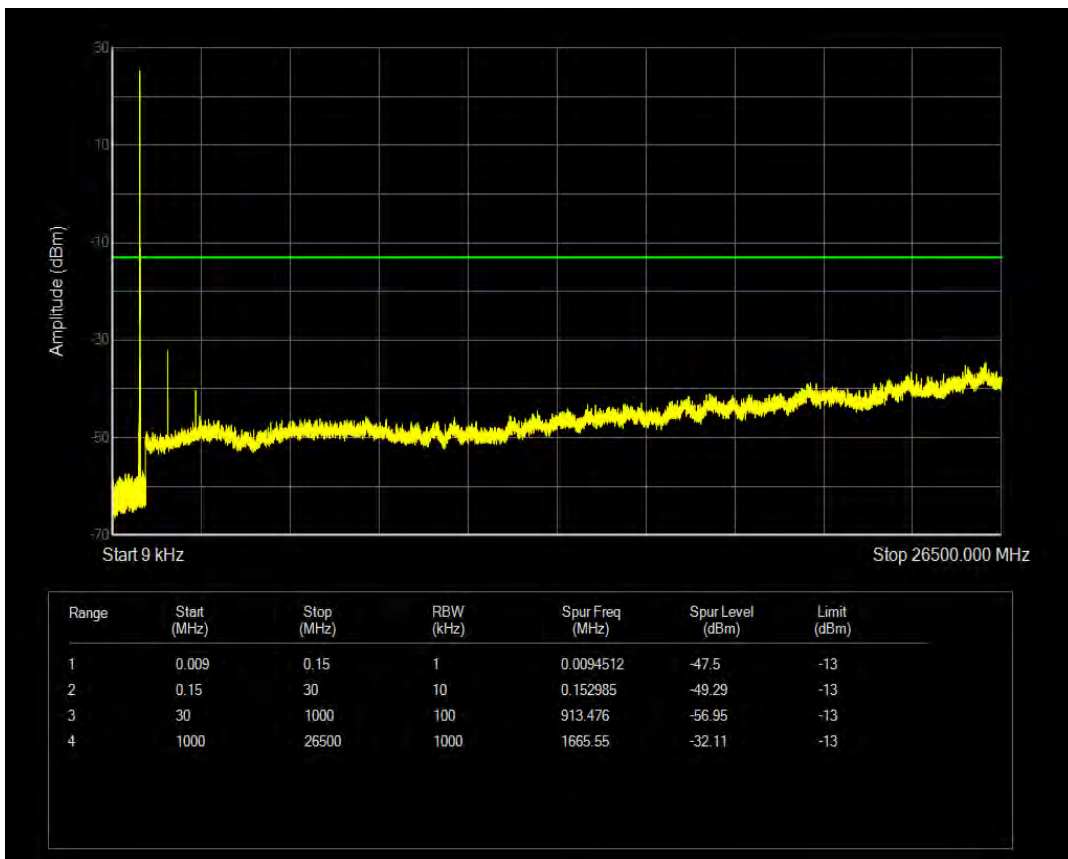

Band26b QPSK BW=10MHz Channel=26840 RB Size=50 Position=#0

Band26b 16QAM BW=10MHz Channel=26840 RB Size=1 Position=#0

Band26b 16QAM BW=10MHz Channel=26840 RB Size=50 Position=#0

Band26b QPSK BW=10MHz Channel=26915 RB Size=1 Position=#0

Band26b QPSK BW=10MHz Channel=26915 RB Size=50 Position=#0

Band26b 16QAM BW=10MHz Channel=26915 RB Size=1 Position=#0

Band26b 16QAM BW=10MHz Channel=26915 RB Size=50 Position=#0

Band26b QPSK BW=10MHz Channel=26990 RB Size=1 Position=#0