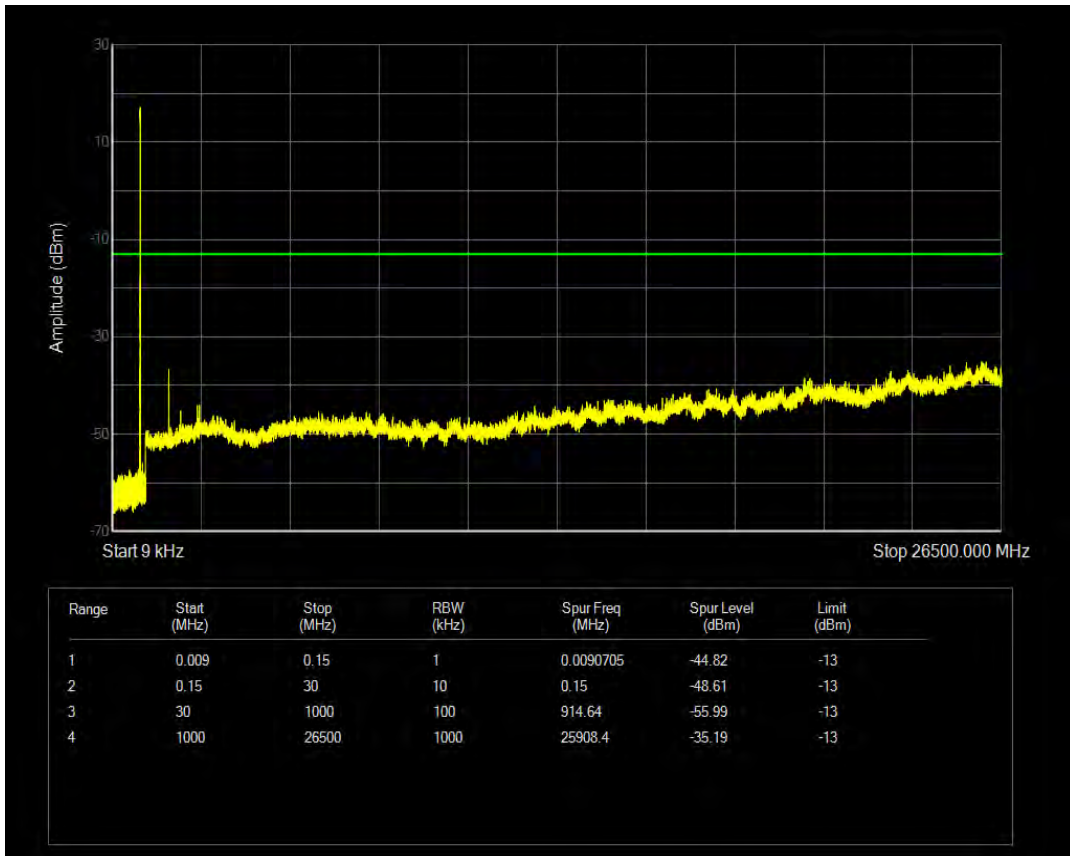

Band26b 16QAM BW=3MHz Channel=27025 RB Size=1 Position=#0

Band26b QPSK BW=3MHz Channel=27025 RB Size=15 Position=#0