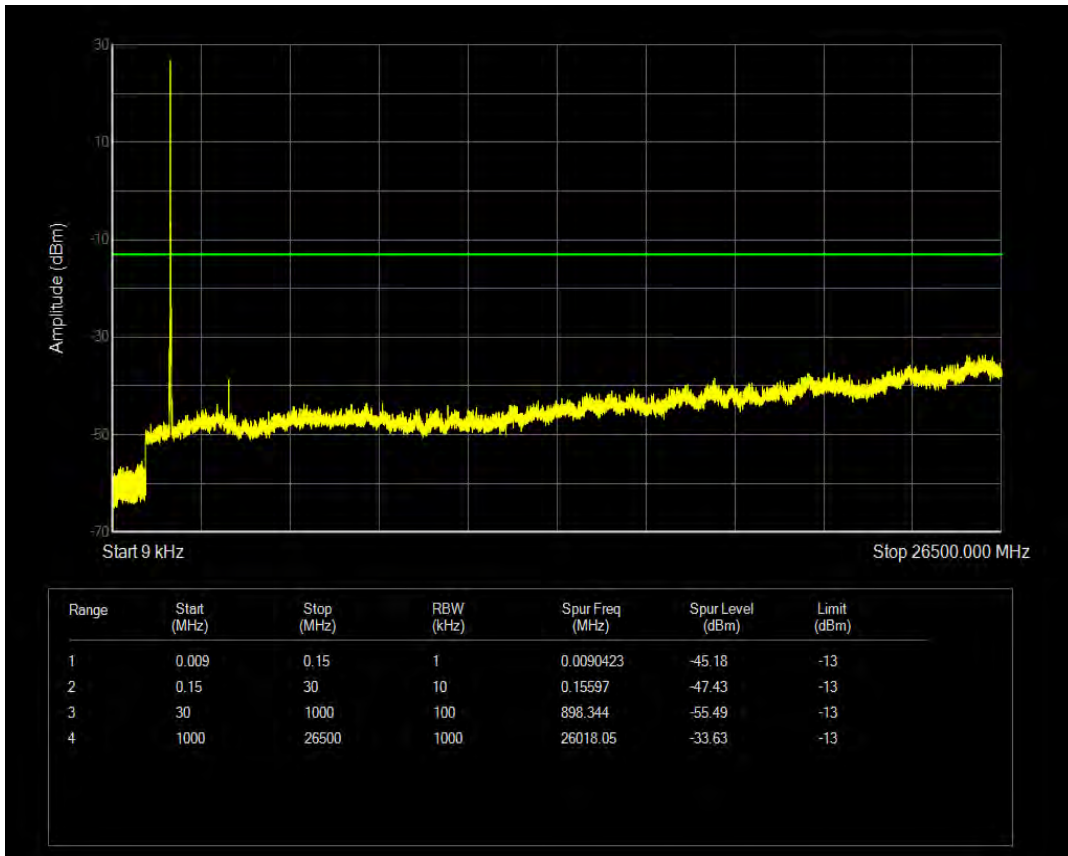

Band4 QPSK BW=15MHz Channel=20175 RB Size=75 Position=#0

Band4 16QAM BW=15MHz Channel=20175 RB Size=1 Position=#0

Band4 16QAM BW=15MHz Channel=20175 RB Size=75 Position=#0

Band4 QPSK BW=15MHz Channel=20325 RB Size=1 Position=#0

Band4 QPSK BW=15MHz Channel=20325 RB Size=75 Position=#0

Band4 16QAM BW=15MHz Channel=20325 RB Size=1 Position=#0

Band4 16QAM BW=15MHz Channel=20325 RB Size=75 Position=#0

Band4 QPSK BW=20MHz Channel=20050 RB Size=1 Position=#0