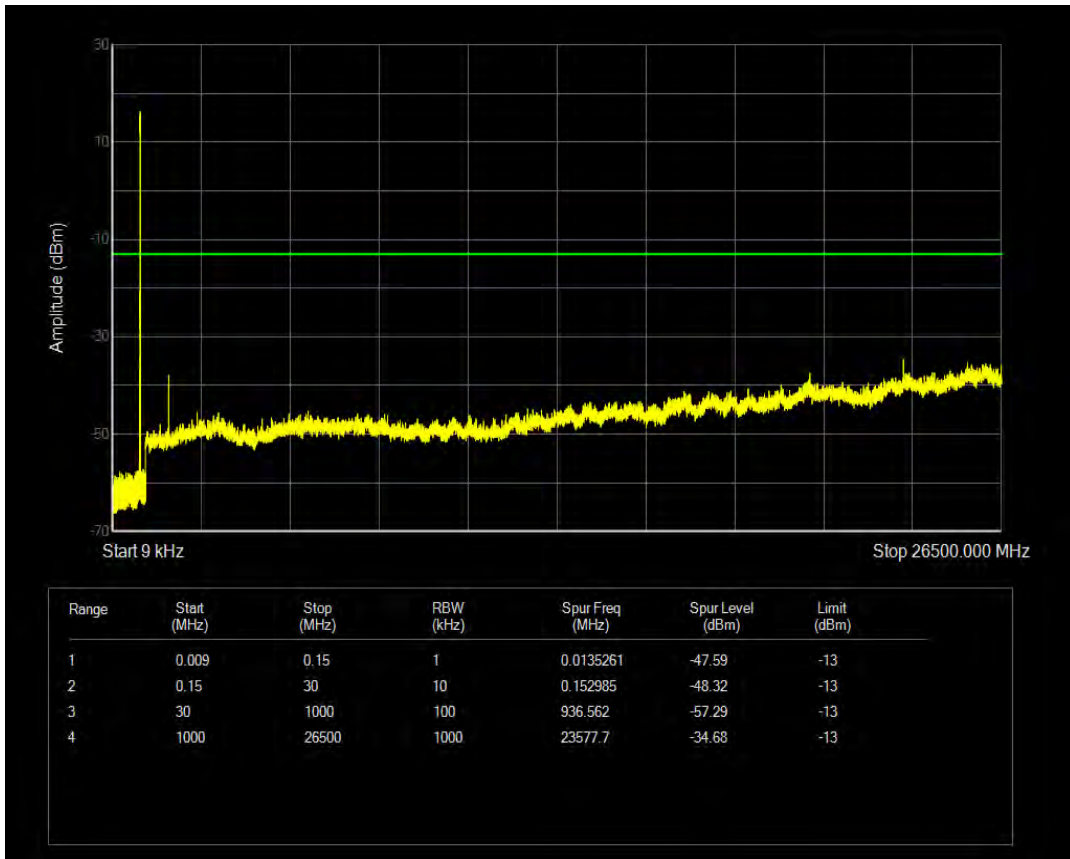

Band26b 16QAM BW=5MHz Channel=27015 RB Size=25 Position=#0

Band26b QPSK BW=5MHz Channel=27015 RB Size=25 Position=#0