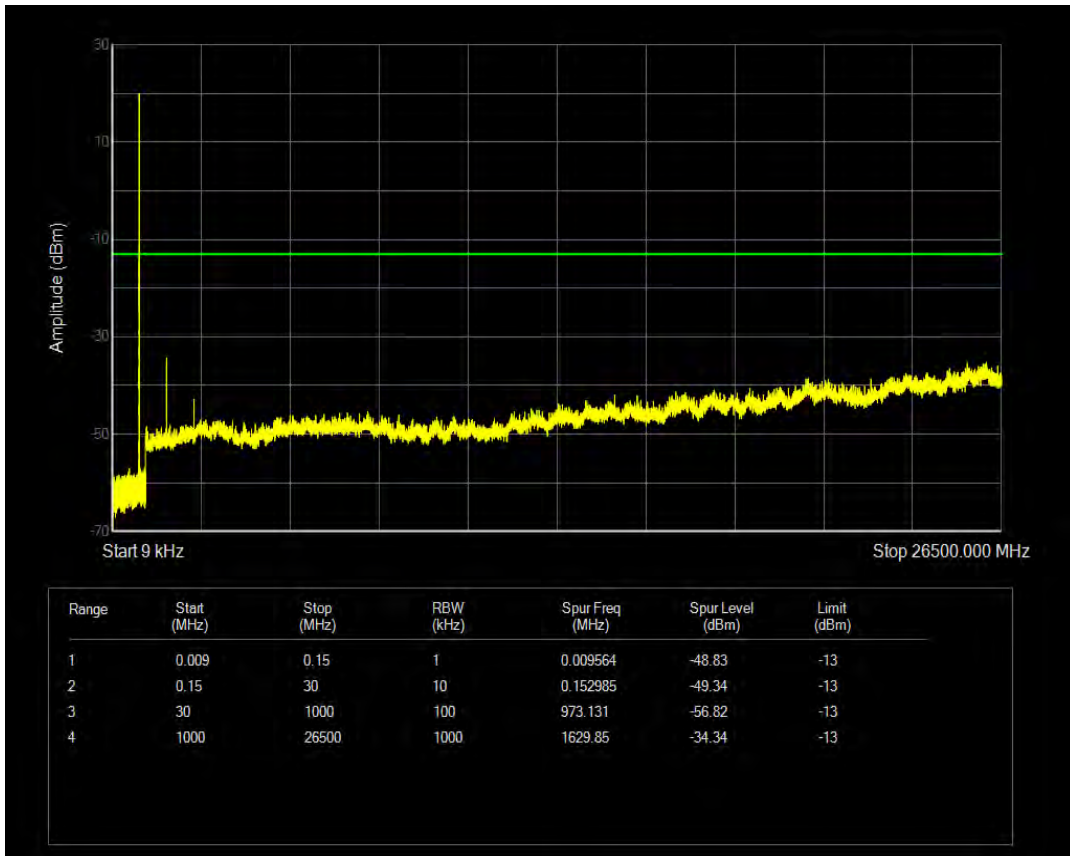

Band26a QPSK BW=1.4MHz Channel=26740 RB Size=1 Position=#0

Band26a 16QAM BW=1.4MHz Channel=26697 RB Size=6 Position=#0