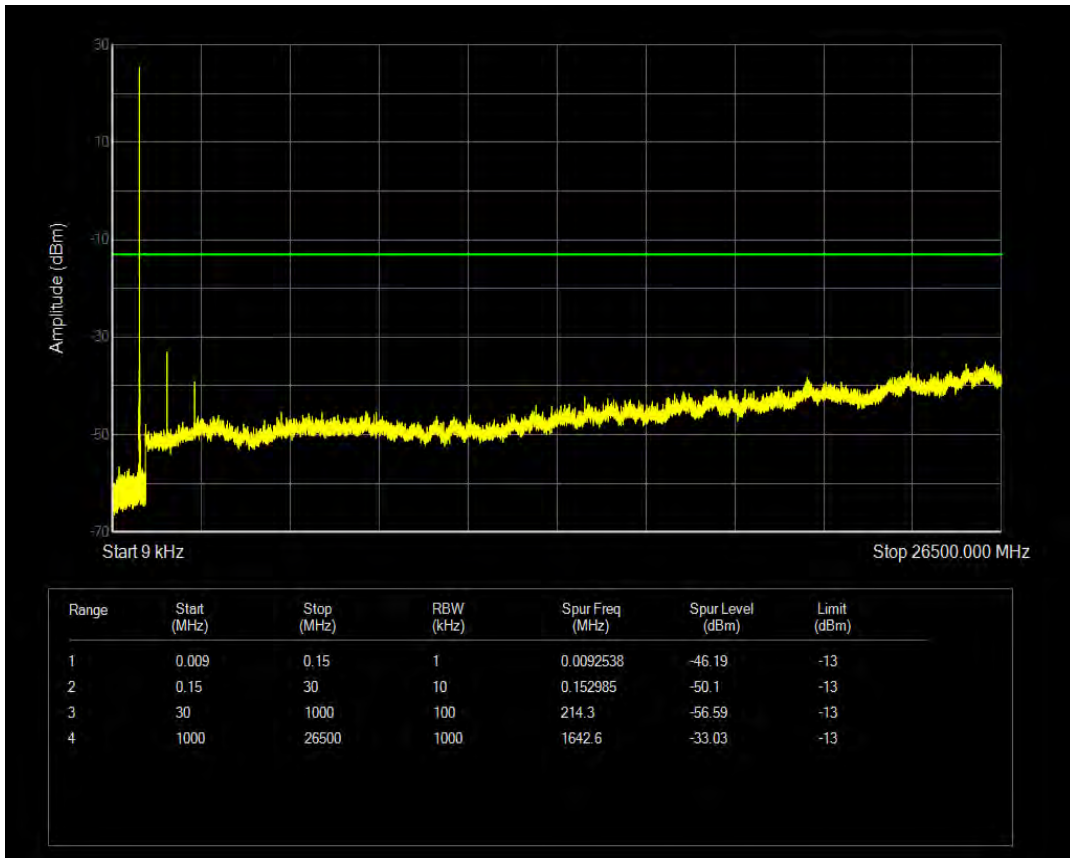

Band26a QPSK BW=3MHz Channel=26740 RB Size=15 Position=#0

Band26a 16QAM BW=3MHz Channel=26740 RB Size=15 Position=#0

Band26a 16QAM BW=3MHz Channel=26740 RB Size=1 Position=#0

Band26a QPSK BW=3MHz Channel=26775 RB Size=1 Position=#0