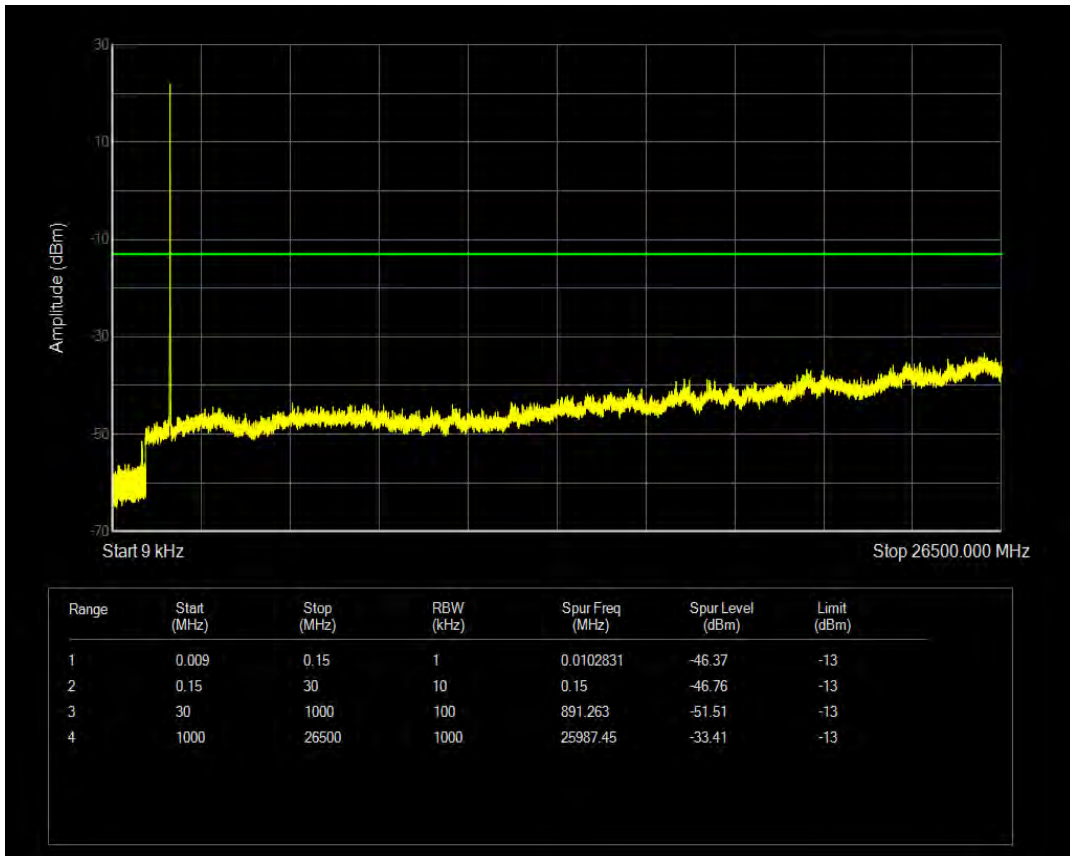

Band4 16QAM BW=5MHz Channel=20175 RB Size=1 Position=#0

Band4 QPSK BW=5MHz Channel=20175 RB Size=25 Position=#0