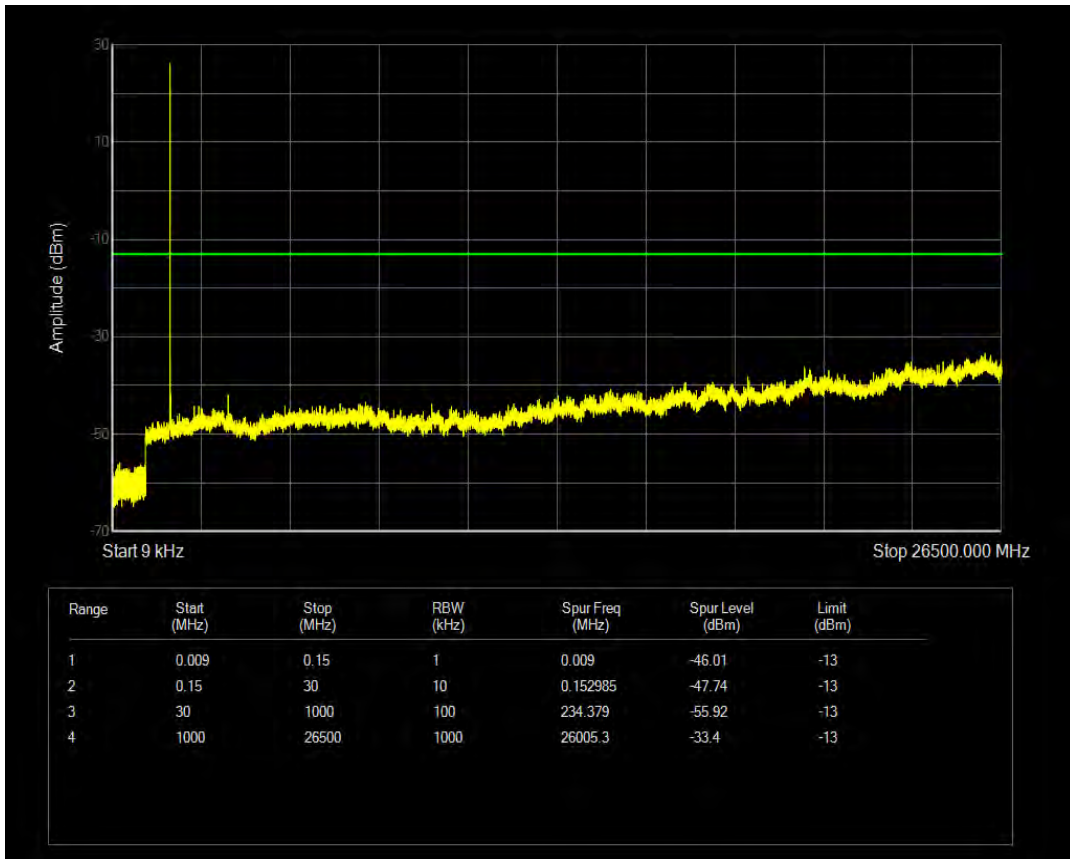

Band4 QPSK BW=1.4MHz Channel=19957 RB Size=1 Position=#0

Band4 16QAM BW=1.4MHz Channel=19957 RB Size=1 Position=#0

Band4 16QAM BW=1.4MHz Channel=19957 RB Size=6 Position=#0

Band4 QPSK BW=1.4MHz Channel=20175 RB Size=1 Position=#0

Band4 QPSK BW=1.4MHz Channel=20175 RB Size=6 Position=#0

Band4 16QAM BW=1.4MHz Channel=20175 RB Size=6 Position=#0

Band4 16QAM BW=1.4MHz Channel=20175 RB Size=1 Position=#0

Band4 QPSK BW=1.4MHz Channel=20393 RB Size=1 Position=#0