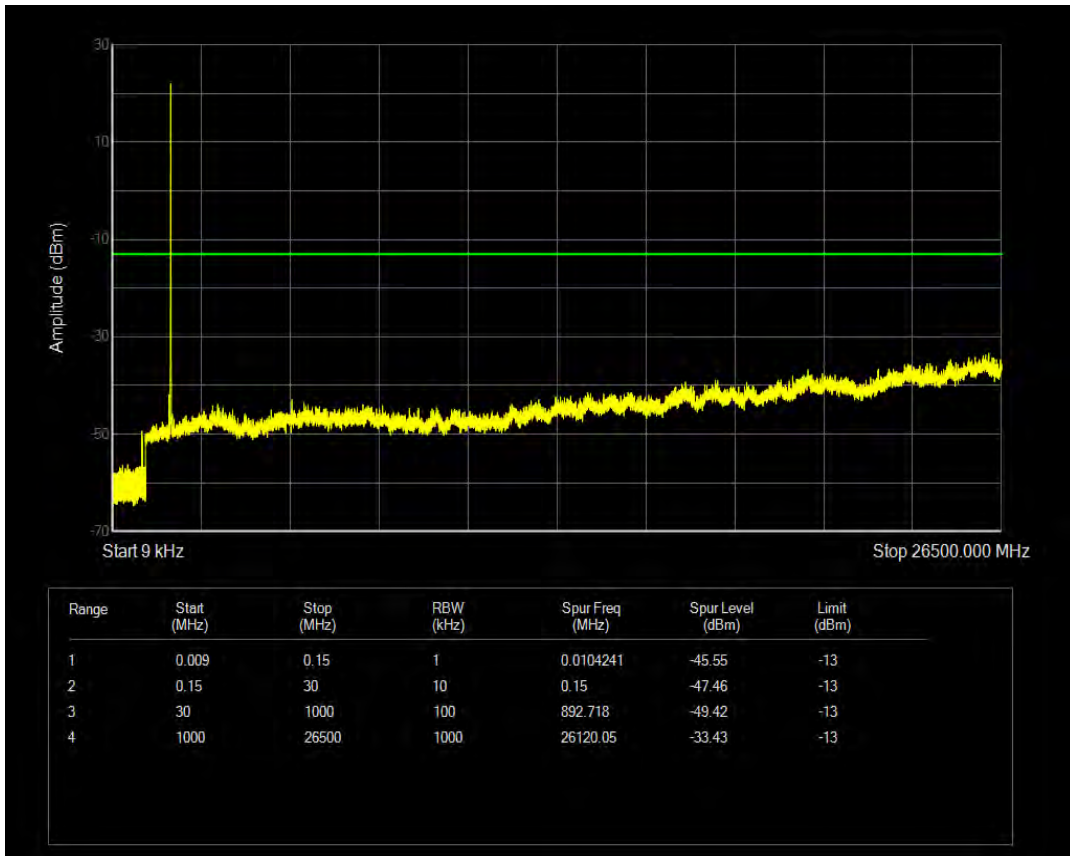

Band4 QPSK BW=5MHz Channel=20175 RB Size=25 Position=#0

Band4 16QAM BW=5MHz Channel=20175 RB Size=1 Position=#0

Band4 16QAM BW=5MHz Channel=20175 RB Size=25 Position=#0

Band4 QPSK BW=5MHz Channel=20375 RB Size=25 Position=#0

Band4 QPSK BW=5MHz Channel=20375 RB Size=1 Position=#0

Band4 16QAM BW=5MHz Channel=20375 RB Size=1 Position=#0

Band4 16QAM BW=5MHz Channel=20375 RB Size=25 Position=#0

Band4 QPSK BW=10MHz Channel=20000 RB Size=1 Position=#0