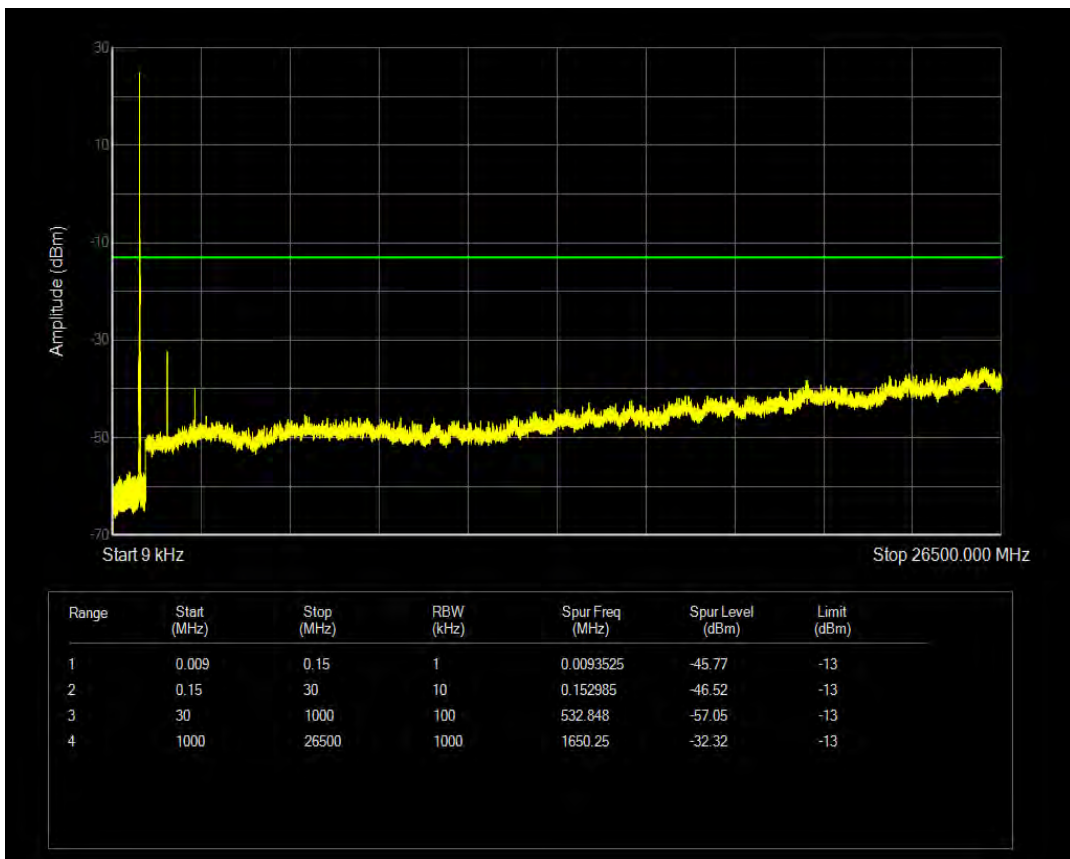

Band26b QPSK BW=10MHz Channel=26990 RB Size=50 Position=#0

Band26b 16QAM BW=10MHz Channel=26990 RB Size=1 Position=#0

Band26b 16QAM BW=10MHz Channel=26990 RB Size=50 Position=#0

Band26b QPSK BW=15MHz Channel=26865 RB Size=1 Position=#0