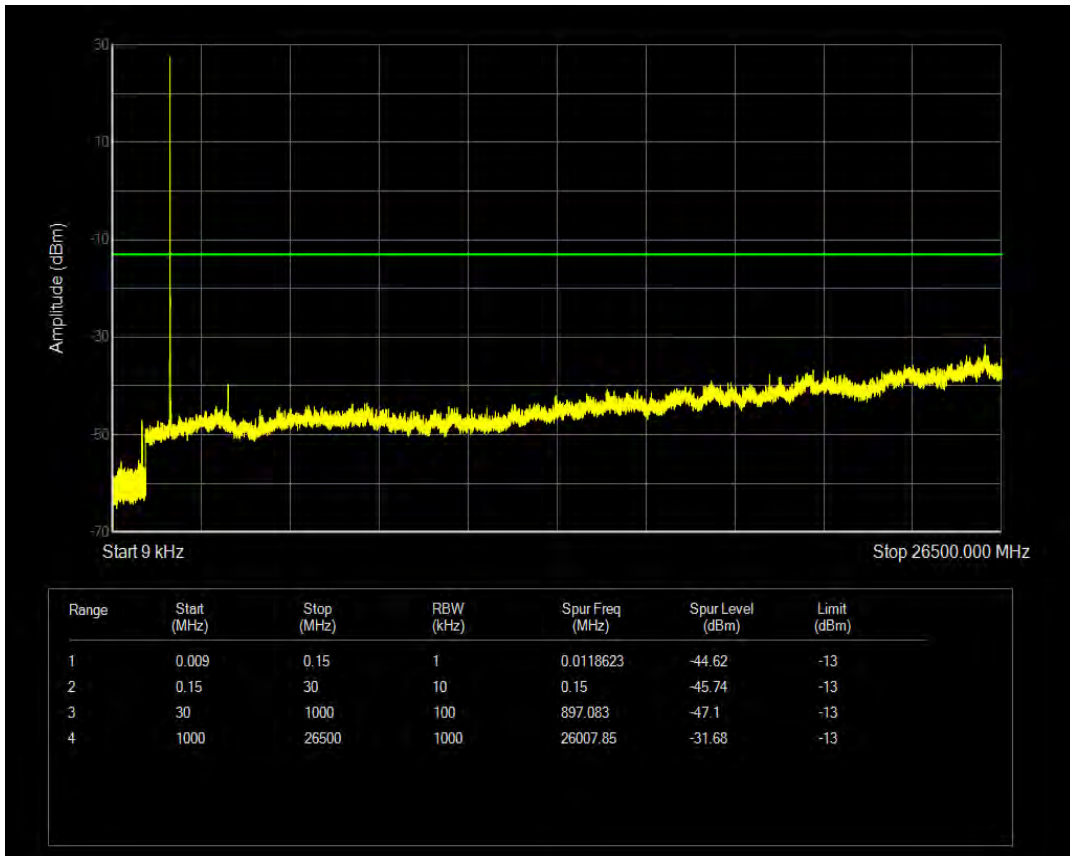

Band4 16QAM BW=5MHz Channel=20175 RB Size=25 Position=#0

Band4 16QAM BW=5MHz Channel=20175 RB Size=1 Position=#0