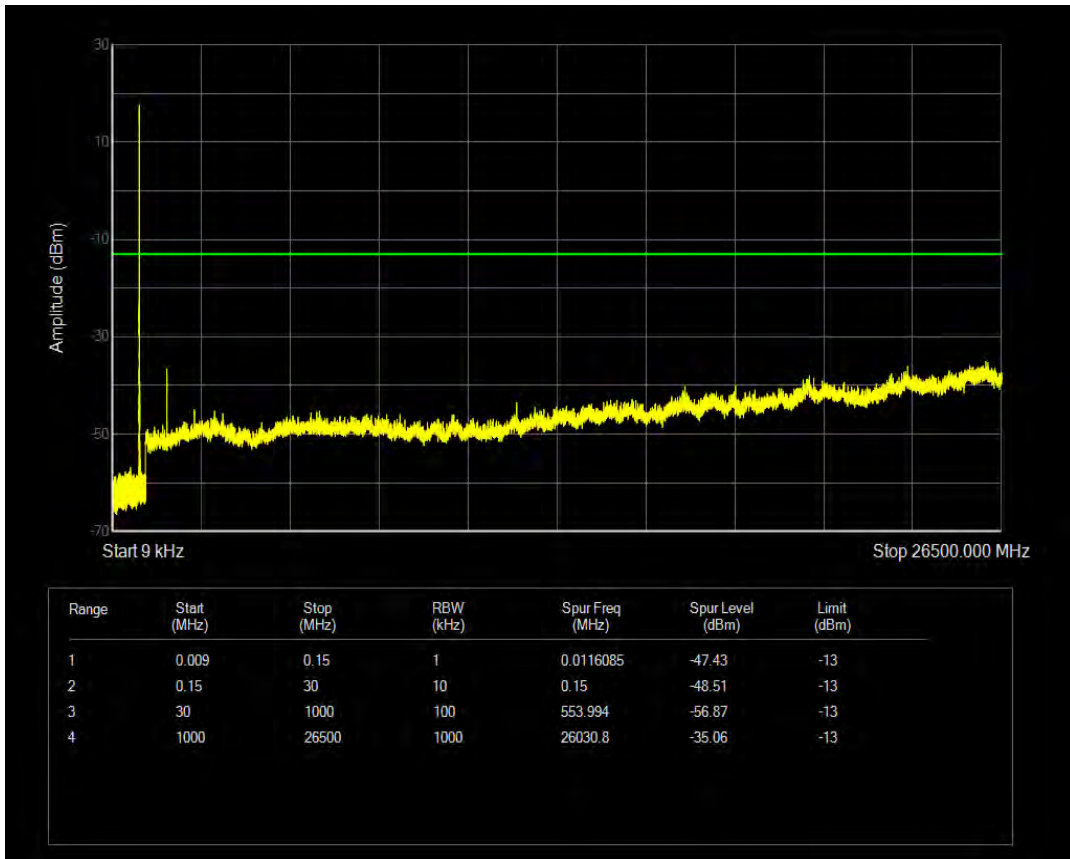

Band26a 16QAM BW=3MHz Channel=26740 RB Size=15 Position=#0

Band26a QPSK BW=3MHz Channel=26740 RB Size=15 Position=#0