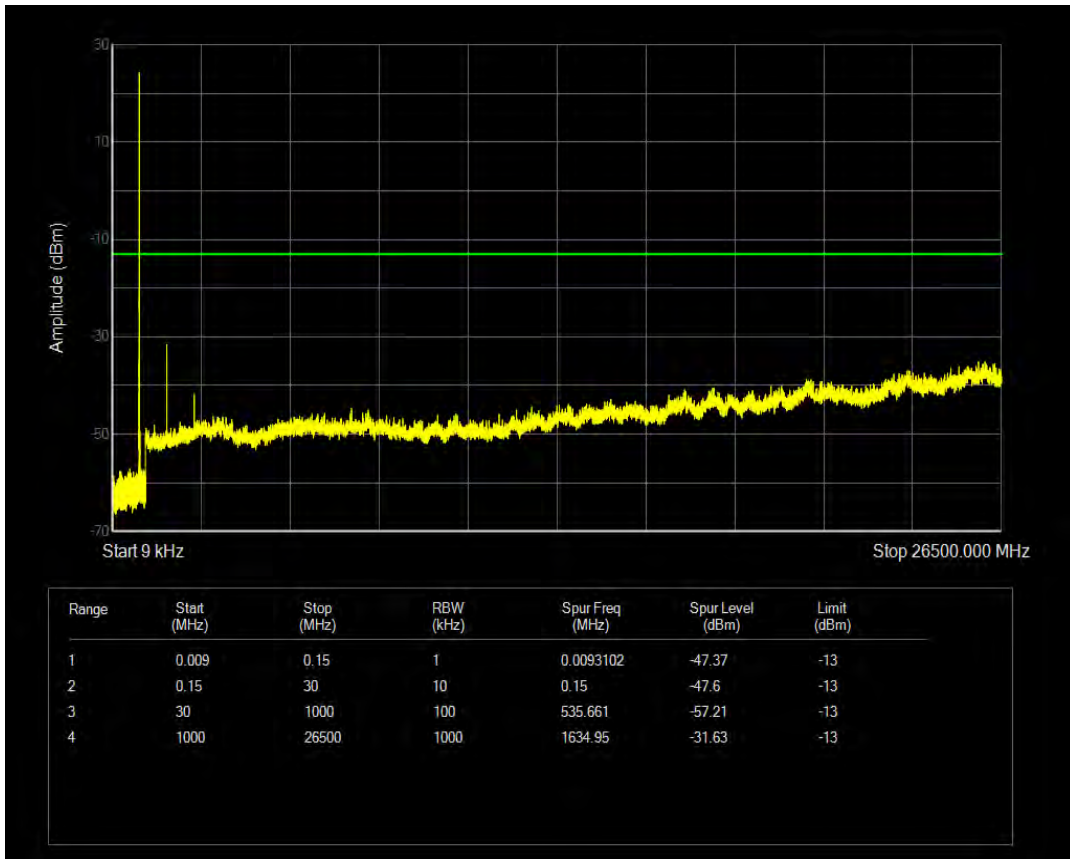

Band26a QPSK BW=3MHz Channel=26775 RB Size=1 Position=#0

Band26a 16QAM BW=3MHz Channel=26740 RB Size=1 Position=#0