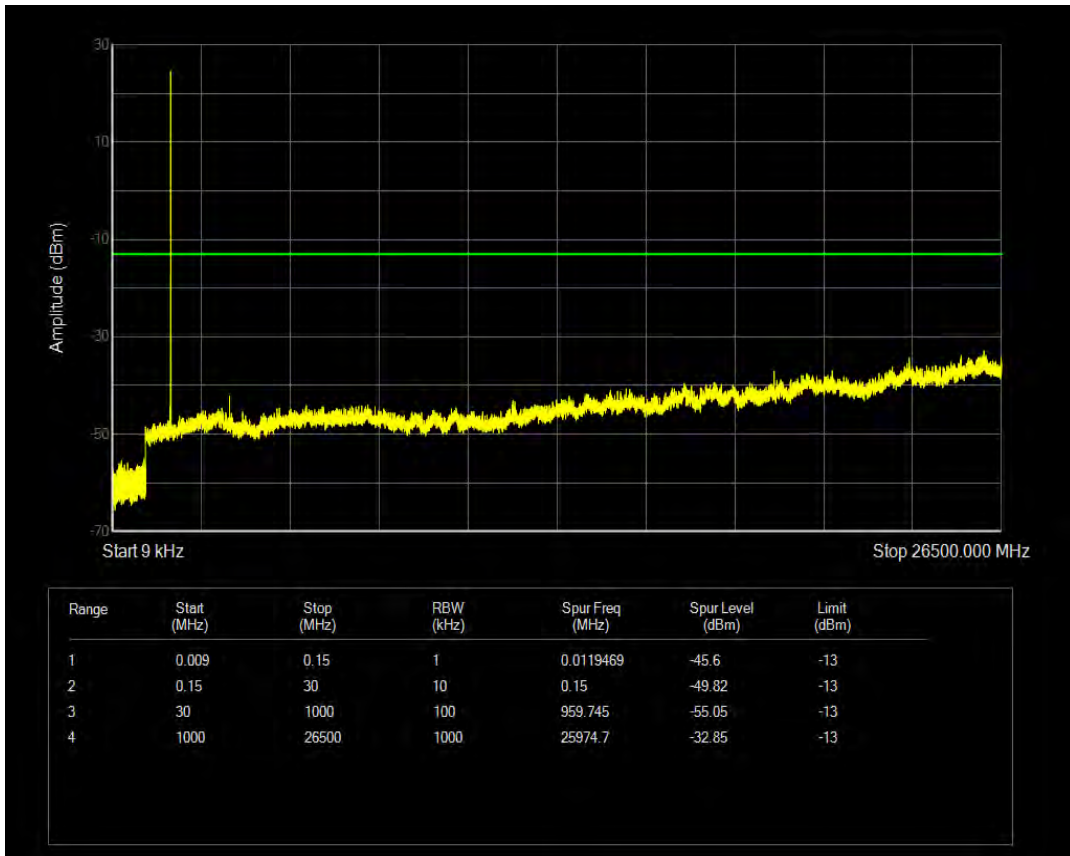

Band4 QPSK BW=3MHz Channel=20385 RB Size=15 Position=#0

Band4 16QAM BW=3MHz Channel=20385 RB Size=1 Position=#0