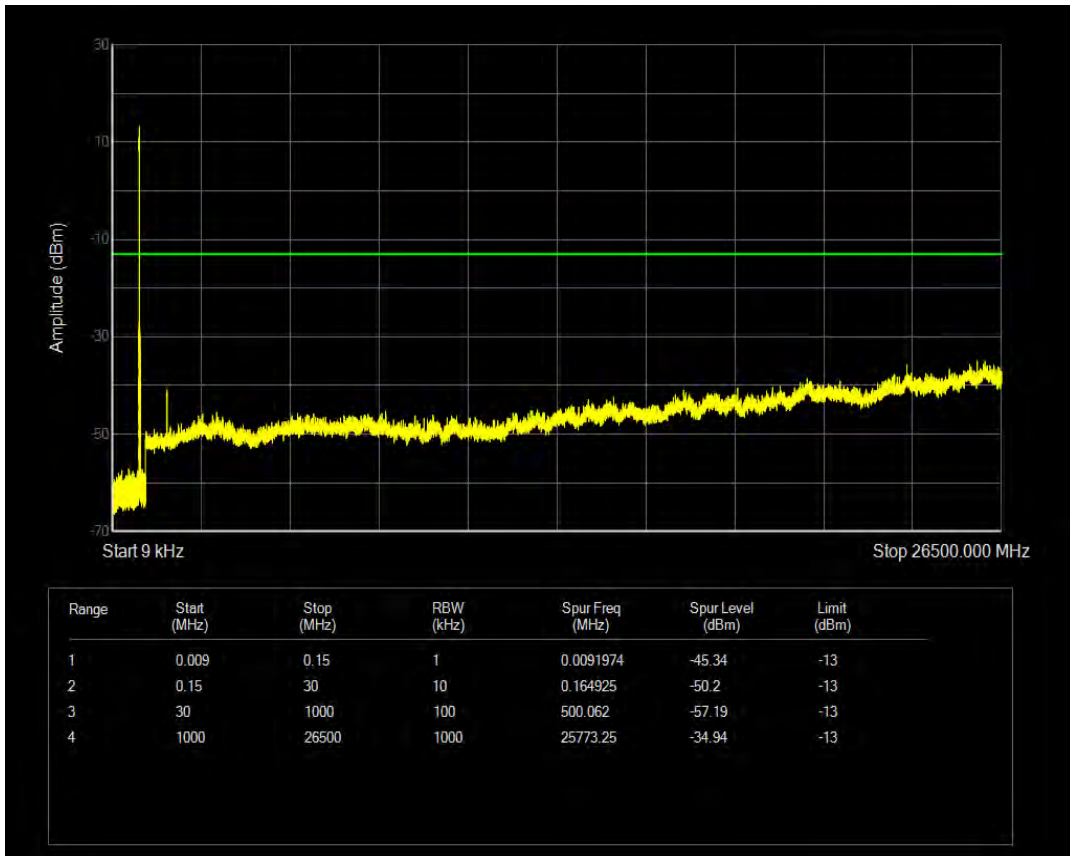

Band26b QPSK BW=1.4MHz Channel=26797 RB Size=1 Position=#0

Band26a 16QAM BW=10MHz Channel=26740 RB Size=50 Position=#0