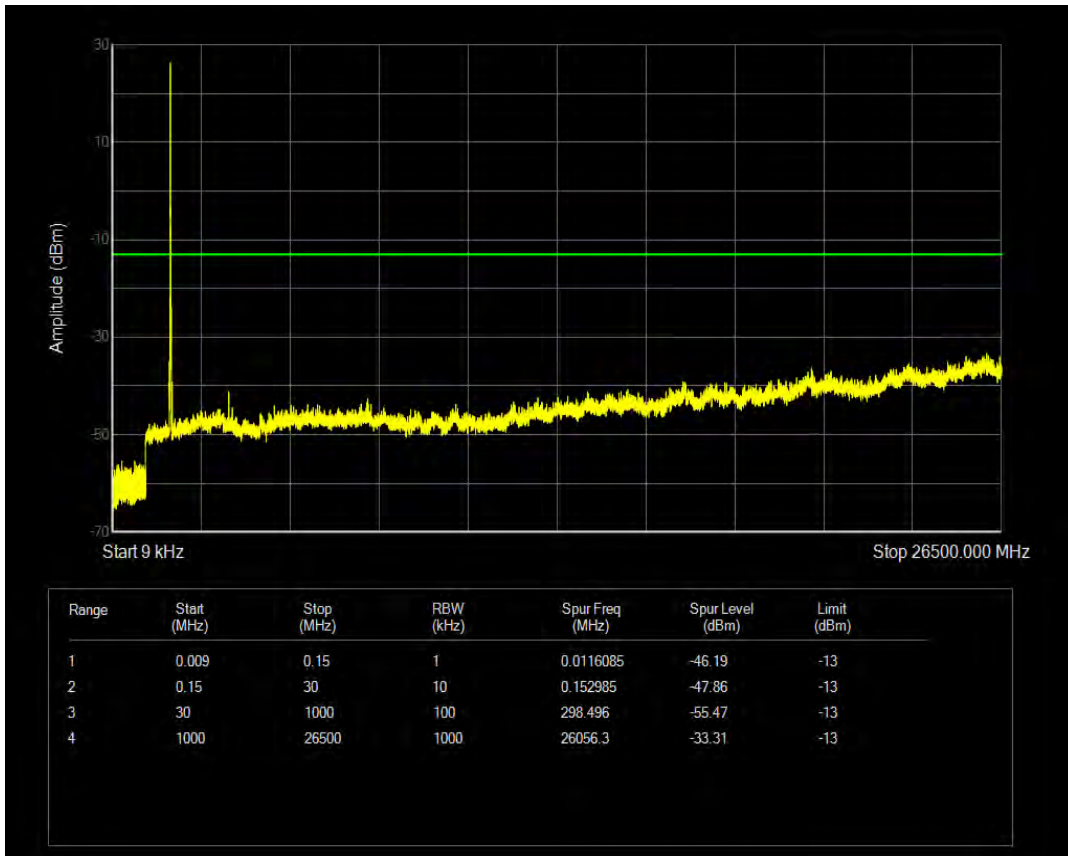

Band4 QPSK BW=15MHz Channel=20175 RB Size=75 Position=#0

Band4 16QAM BW=15MHz Channel=20175 RB Size=1 Position=#0

Band4 16QAM BW=15MHz Channel=20175 RB Size=75 Position=#0

Band4 QPSK BW=15MHz Channel=20325 RB Size=1 Position=#0

Band4 QPSK BW=15MHz Channel=20325 RB Size=75 Position=#0

Band4 16QAM BW=15MHz Channel=20325 RB Size=1 Position=#0

Band4 16QAM BW=15MHz Channel=20325 RB Size=75 Position=#0

Band4 QPSK BW=20MHz Channel=20050 RB Size=1 Position=#0