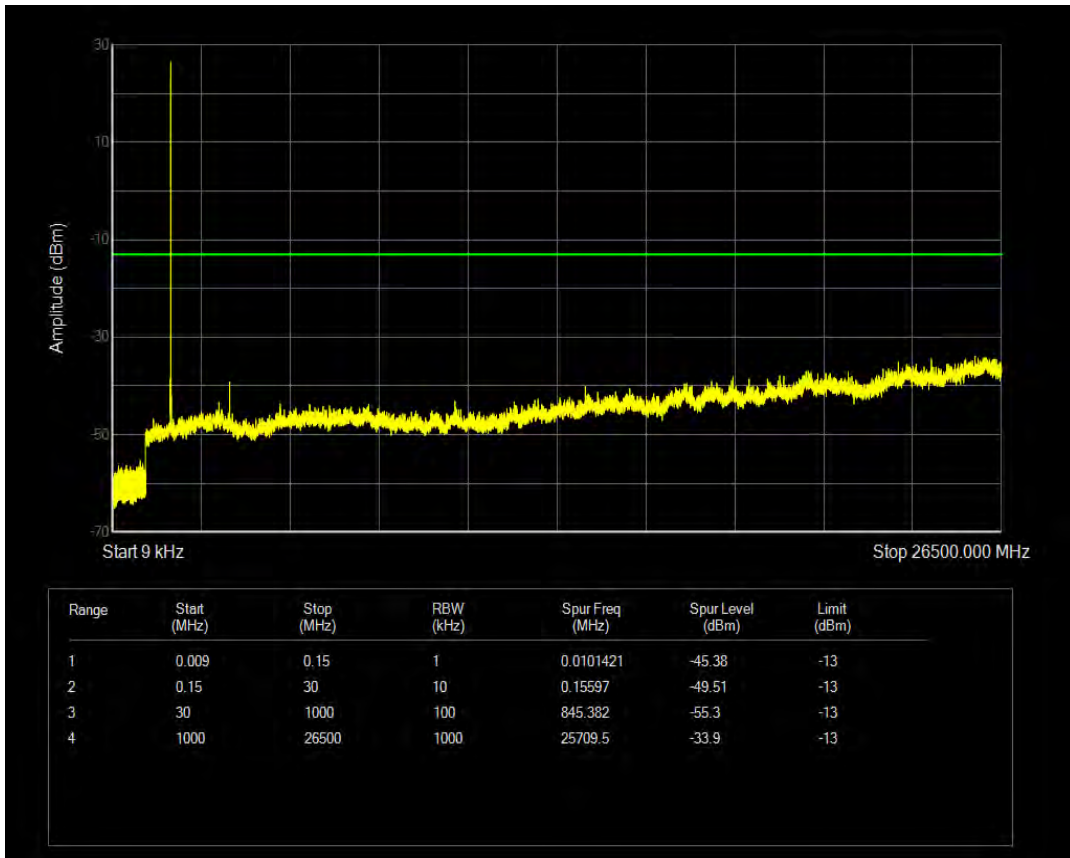

Band4 QPSK BW=1.4MHz Channel=20175 RB Size=6 Position=#0

Band4 16QAM BW=1.4MHz Channel=20175 RB Size=6 Position=#0

Band4 16QAM BW=1.4MHz Channel=20175 RB Size=1 Position=#0

Band4 QPSK BW=1.4MHz Channel=20393 RB Size=1 Position=#0