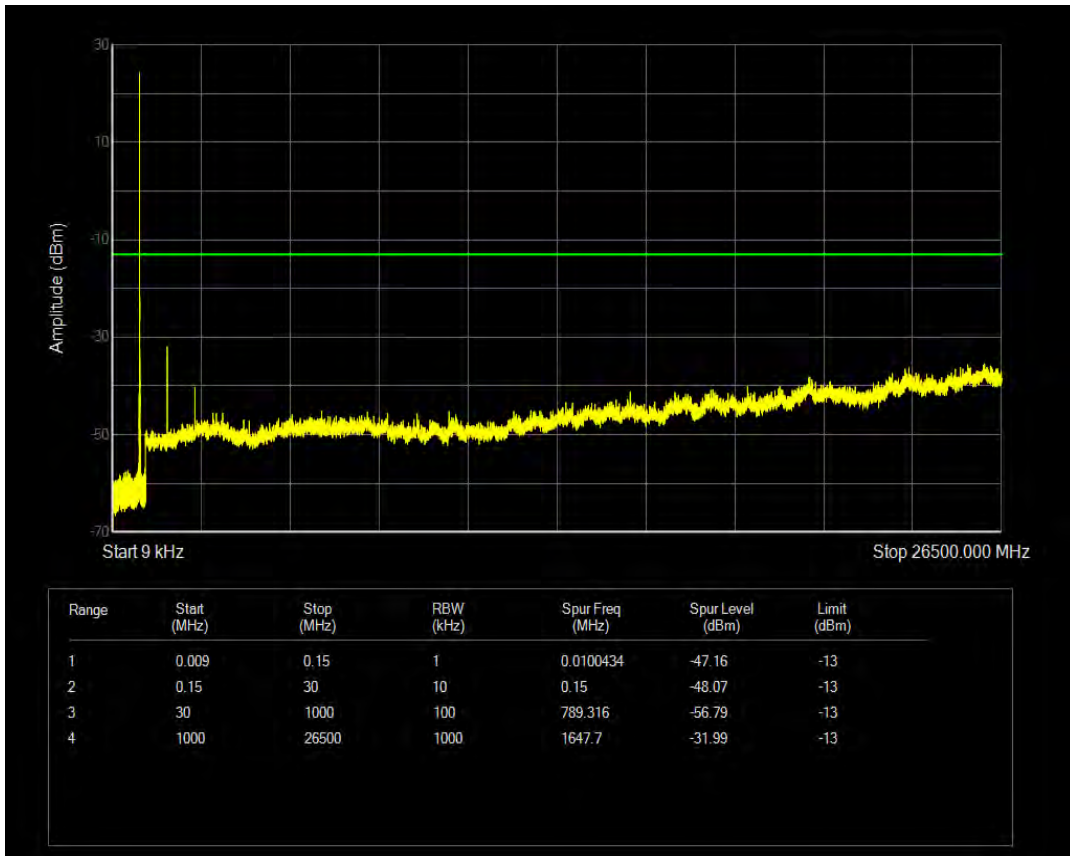

Band26b 16QAM BW=3MHz Channel=26805 RB Size=15 Position=#0

Band26b 16QAM BW=3MHz Channel=26805 RB Size=1 Position=#0