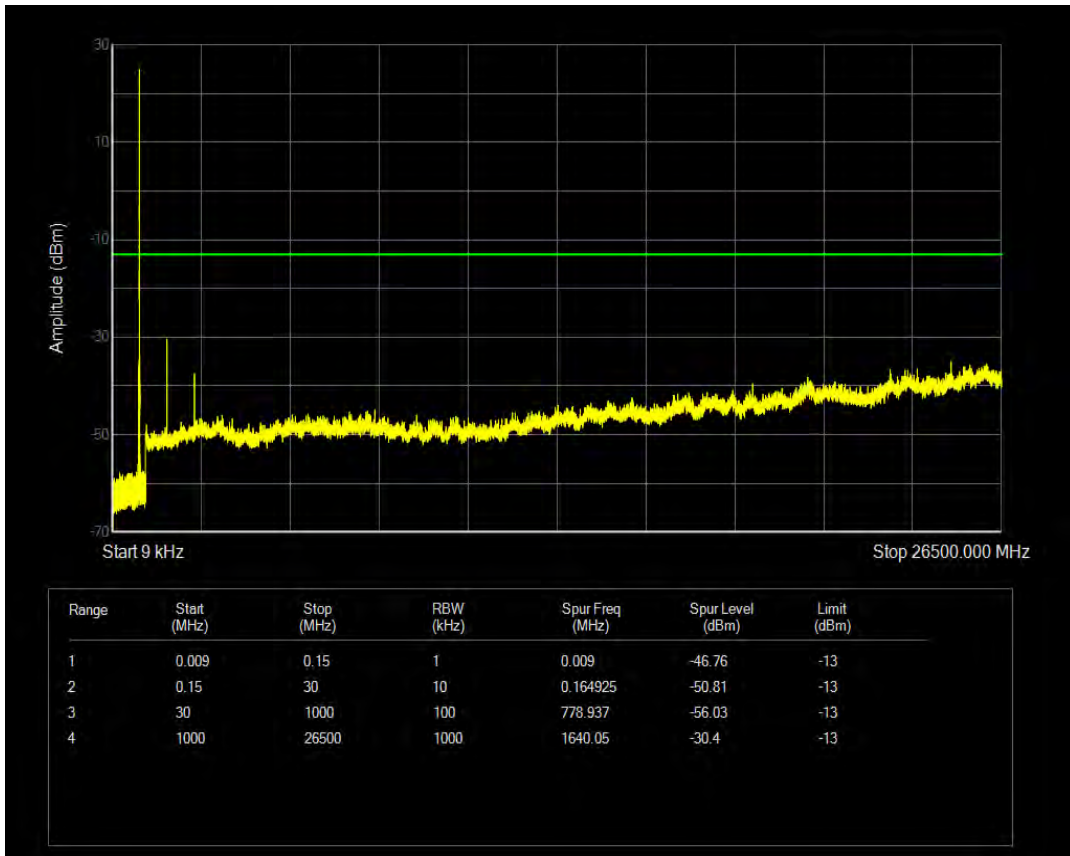

Band26a 16QAM BW=5MHz Channel=26740 RB Size=1 Position=#0

Band26a QPSK BW=5MHz Channel=26740 RB Size=25 Position=#0

Band26a 16QAM BW=5MHz Channel=26740 RB Size=25 Position=#0

Band26a QPSK BW=5MHz Channel=26765 RB Size=1 Position=#0