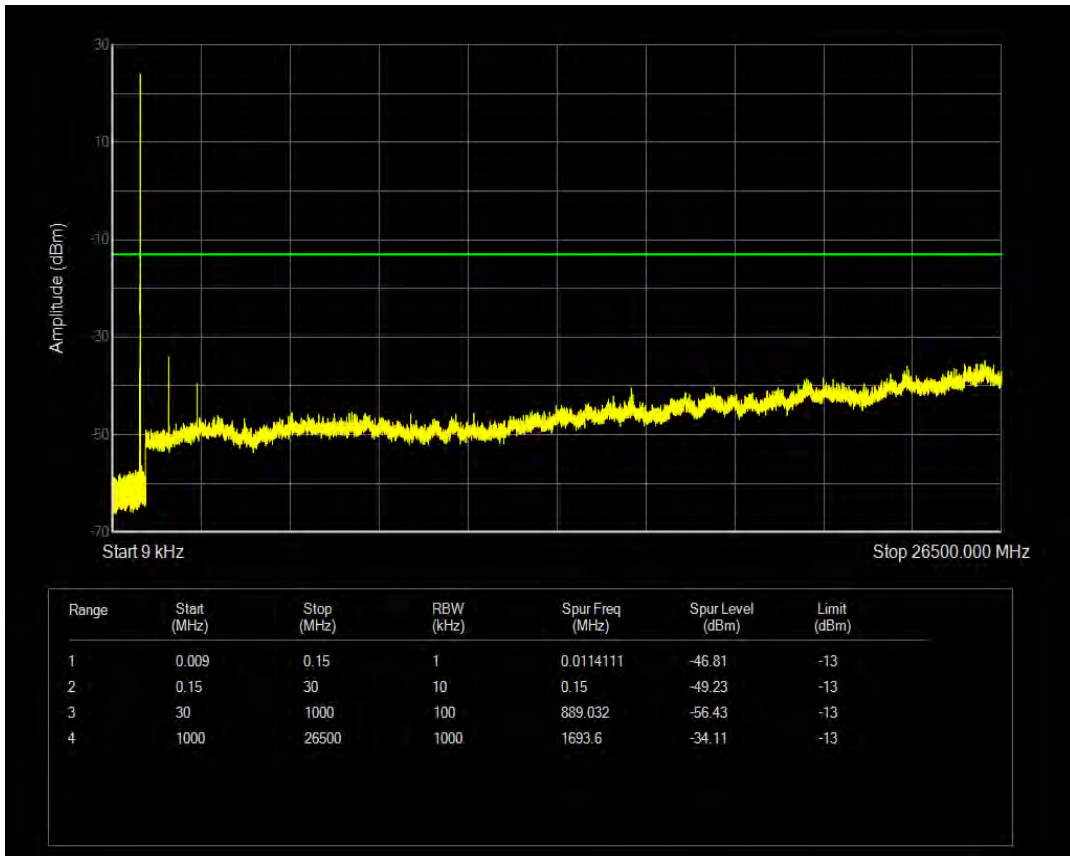

Band26b 16QAM BW=3MHz Channel=27025 RB Size=15 Position=#0

Band26b 16QAM BW=3MHz Channel=27025 RB Size=1 Position=#0