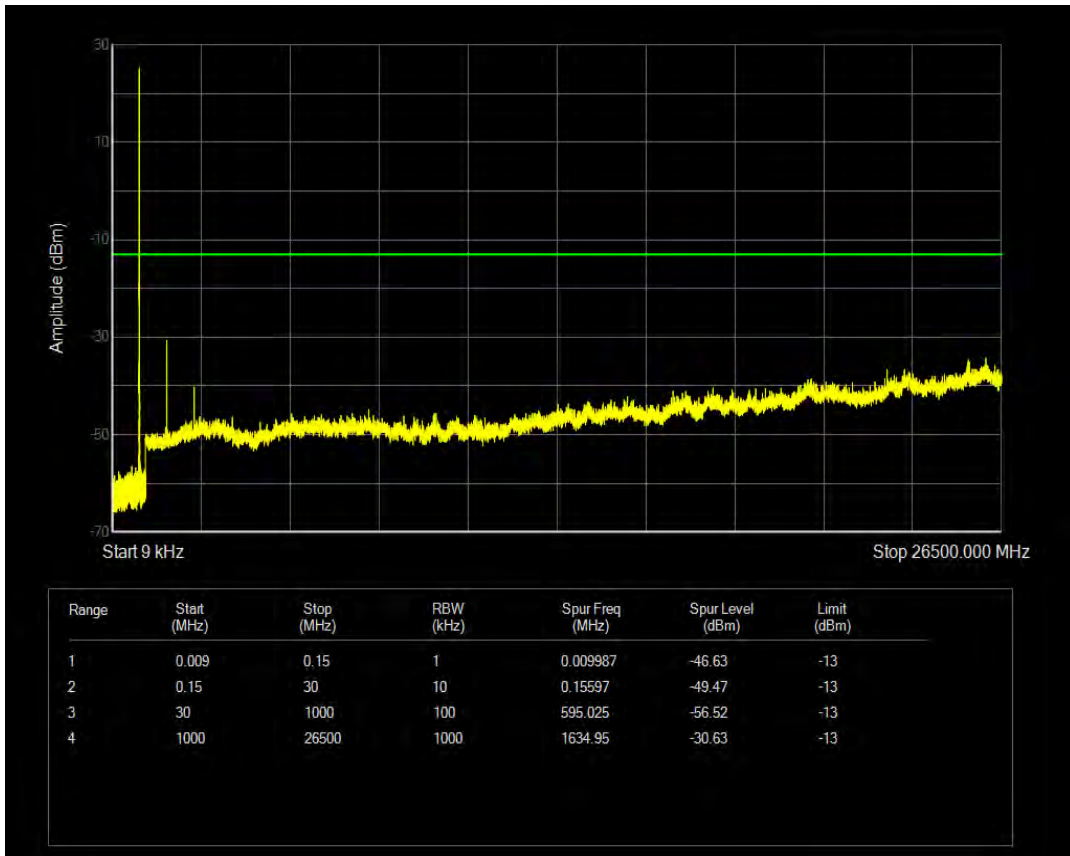

Band26a QPSK BW=5MHz Channel=26715 RB Size=25 Position=#0

Band26a 16QAM BW=5MHz Channel=26715 RB Size=1 Position=#0

Band26a 16QAM BW=5MHz Channel=26715 RB Size=25 Position=#0

Band26a QPSK BW=5MHz Channel=26740 RB Size=1 Position=#0