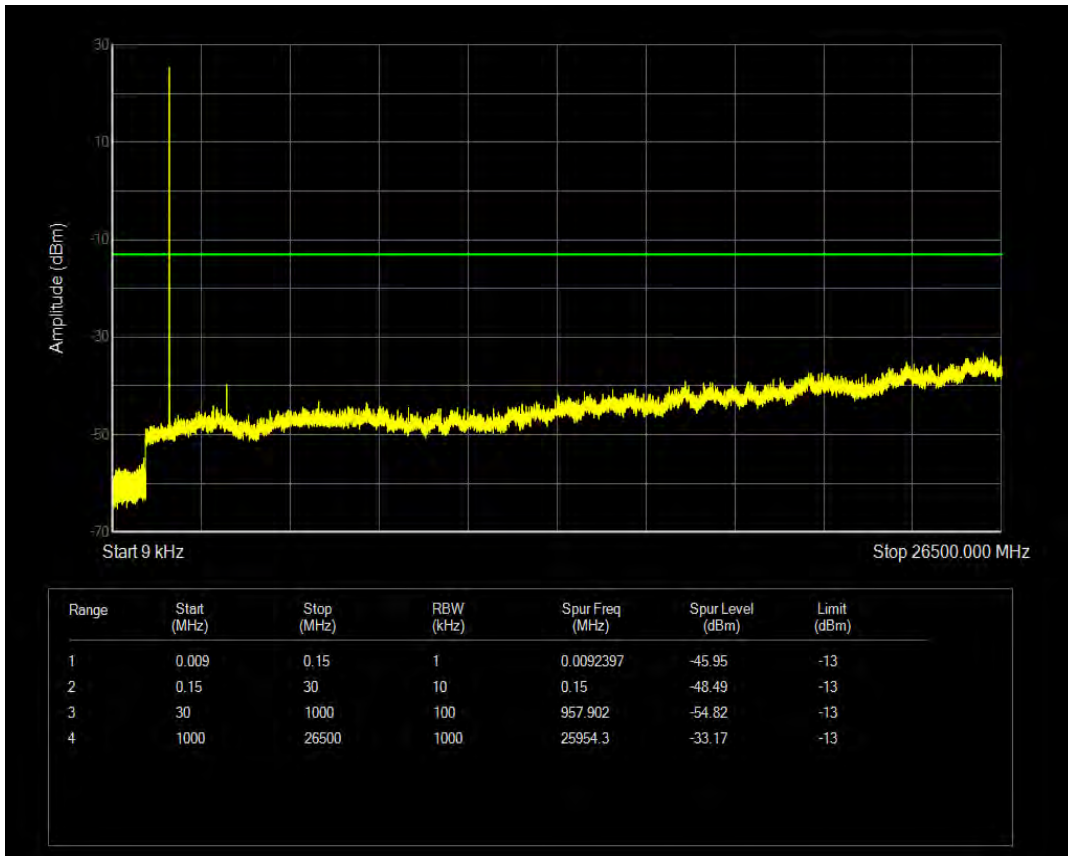

Band26b QPSK BW=15MHz Channel=26965 RB Size=75 Position=#0

Band26b 16QAM BW=15MHz Channel=26965 RB Size=1 Position=#0

Band26b 16QAM BW=15MHz Channel=26965 RB Size=75 Position=#0

Band4 QPSK BW=1.4MHz Channel=19957 RB Size=6 Position=#0

Band4 QPSK BW=1.4MHz Channel=19957 RB Size=1 Position=#0

Band4 16QAM BW=1.4MHz Channel=19957 RB Size=1 Position=#0

Band4 16QAM BW=1.4MHz Channel=19957 RB Size=6 Position=#0

Band4 QPSK BW=1.4MHz Channel=20175 RB Size=1 Position=#0