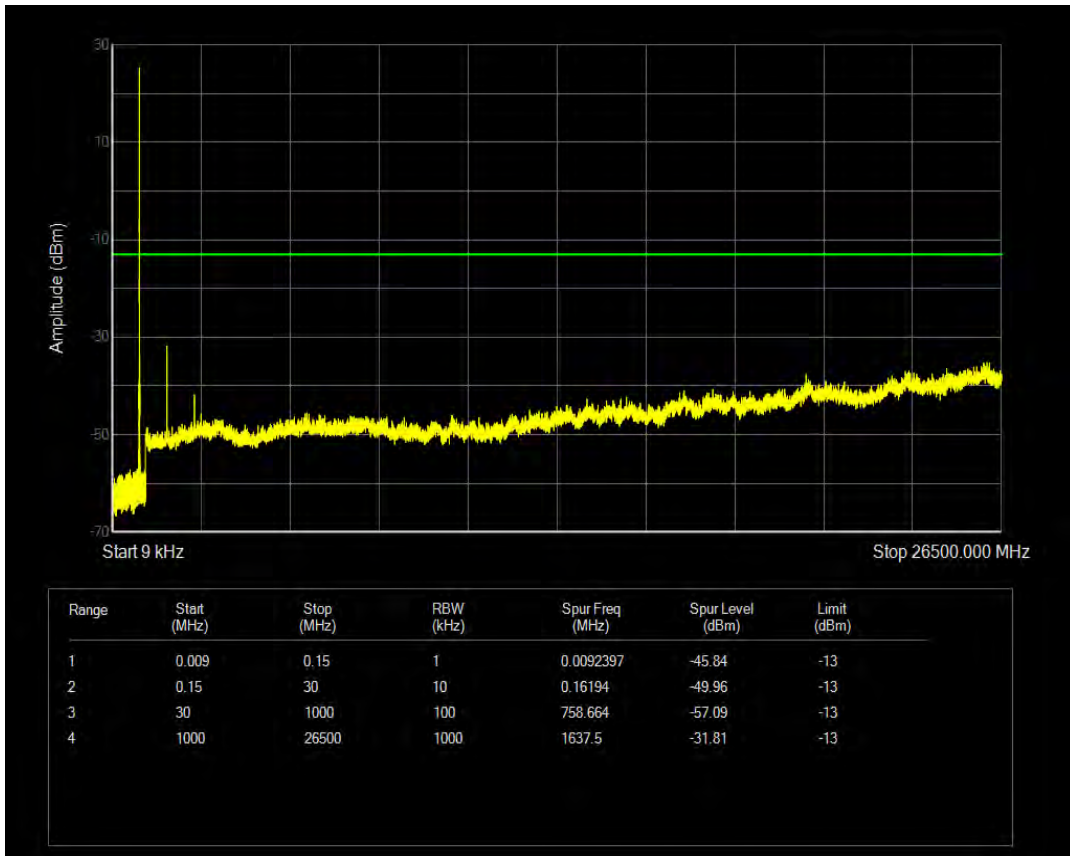

Band26a 16QAM BW=5MHz Channel=26765 RB Size=25 Position=#0

Band26a 16QAM BW=5MHz Channel=26765 RB Size=1 Position=#0