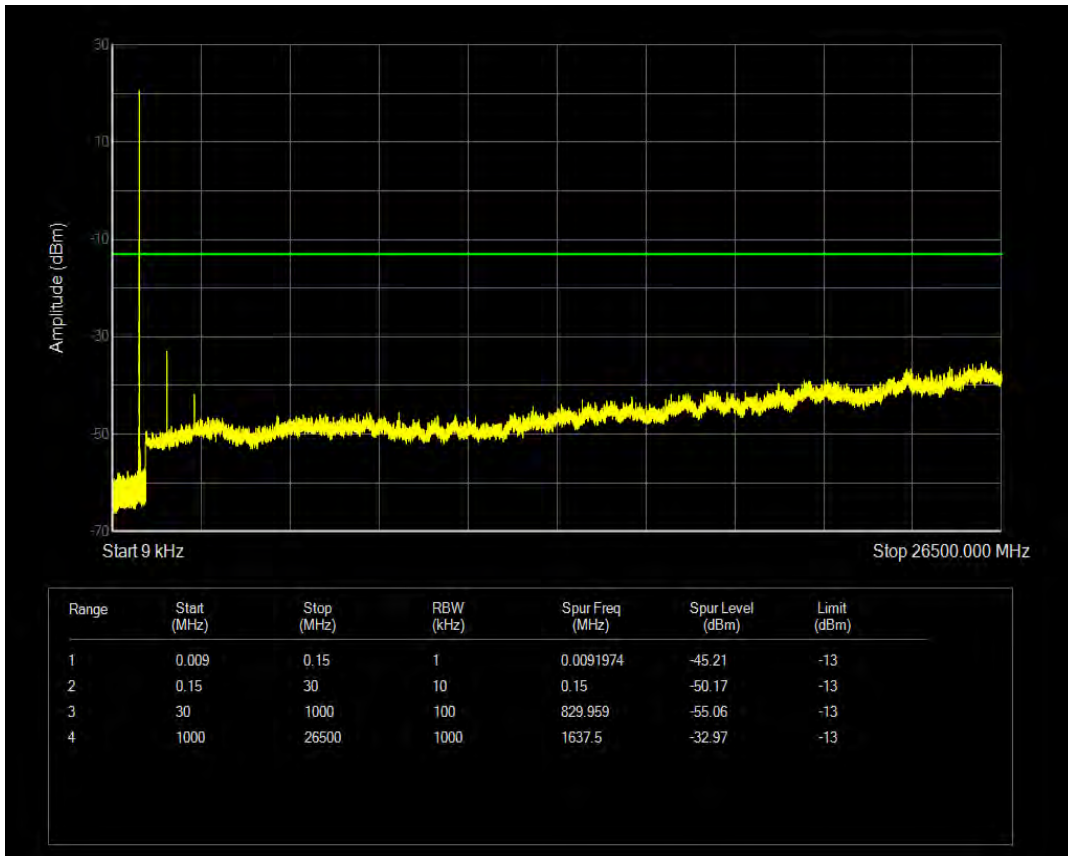

Band26a 16QAM BW=1.4MHz Channel=26740 RB Size=1 Position=#0

Band26a QPSK BW=1.4MHz Channel=26740 RB Size=6 Position=#0