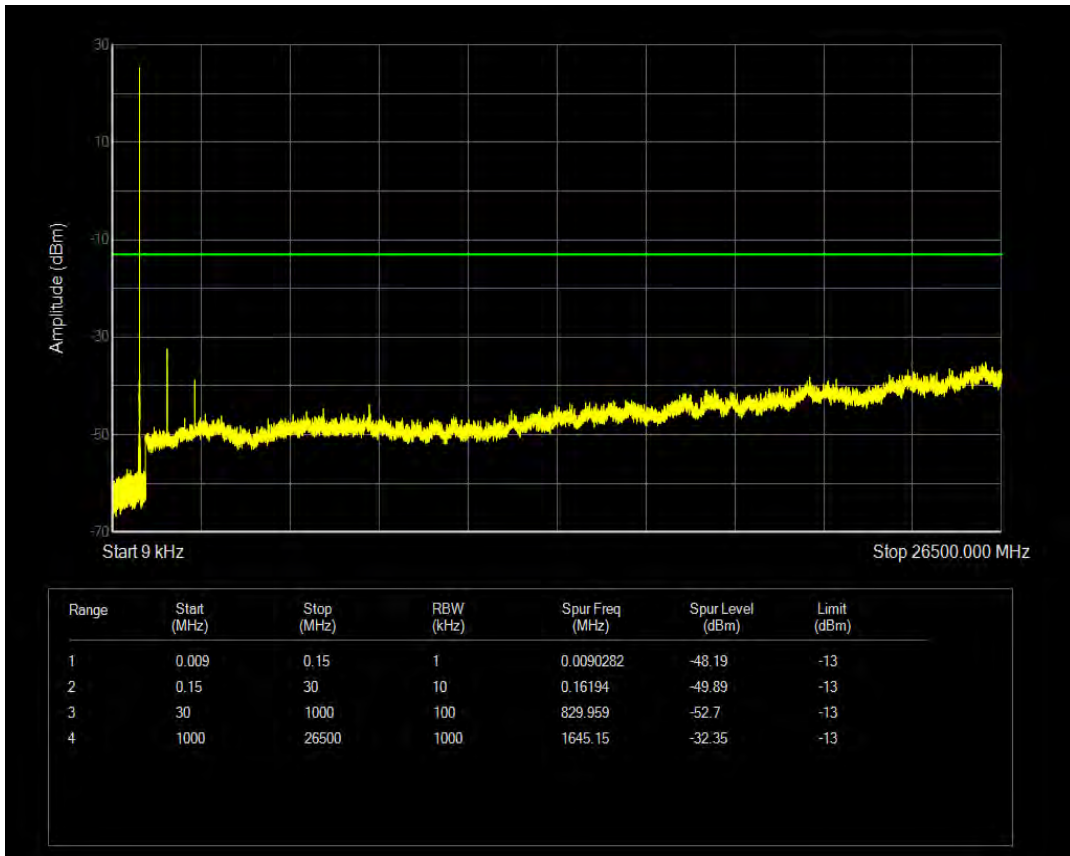

Band26a QPSK BW=1.4MHz Channel=26740 RB Size=6 Position=#0

Band26a 16QAM BW=1.4MHz Channel=26740 RB Size=1 Position=#0

Band26a 16QAM BW=1.4MHz Channel=26740 RB Size=6 Position=#0

Band26a QPSK BW=1.4MHz Channel=26783 RB Size=1 Position=#0