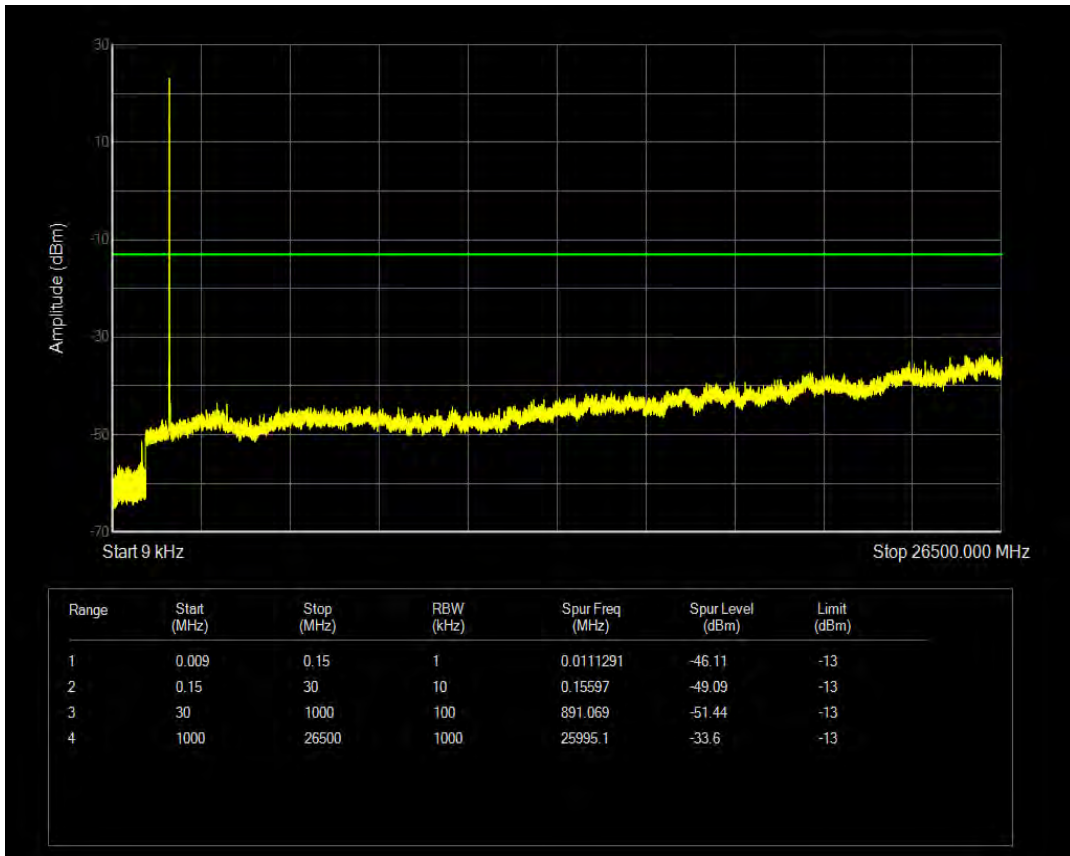

Band4 QPSK BW=5MHz Channel=19975 RB Size=25 Position=#0

Band4 16QAM BW=5MHz Channel=19975 RB Size=1 Position=#0

Band4 QPSK BW=5MHz Channel=20175 RB Size=1 Position=#0

Band4 16QAM BW=5MHz Channel=19975 RB Size=25 Position=#0

Band4 QPSK BW=5MHz Channel=20175 RB Size=25 Position=#0

Band4 16QAM BW=5MHz Channel=20175 RB Size=1 Position=#0

Band4 16QAM BW=5MHz Channel=20175 RB Size=25 Position=#0

Band4 QPSK BW=5MHz Channel=20375 RB Size=25 Position=#0