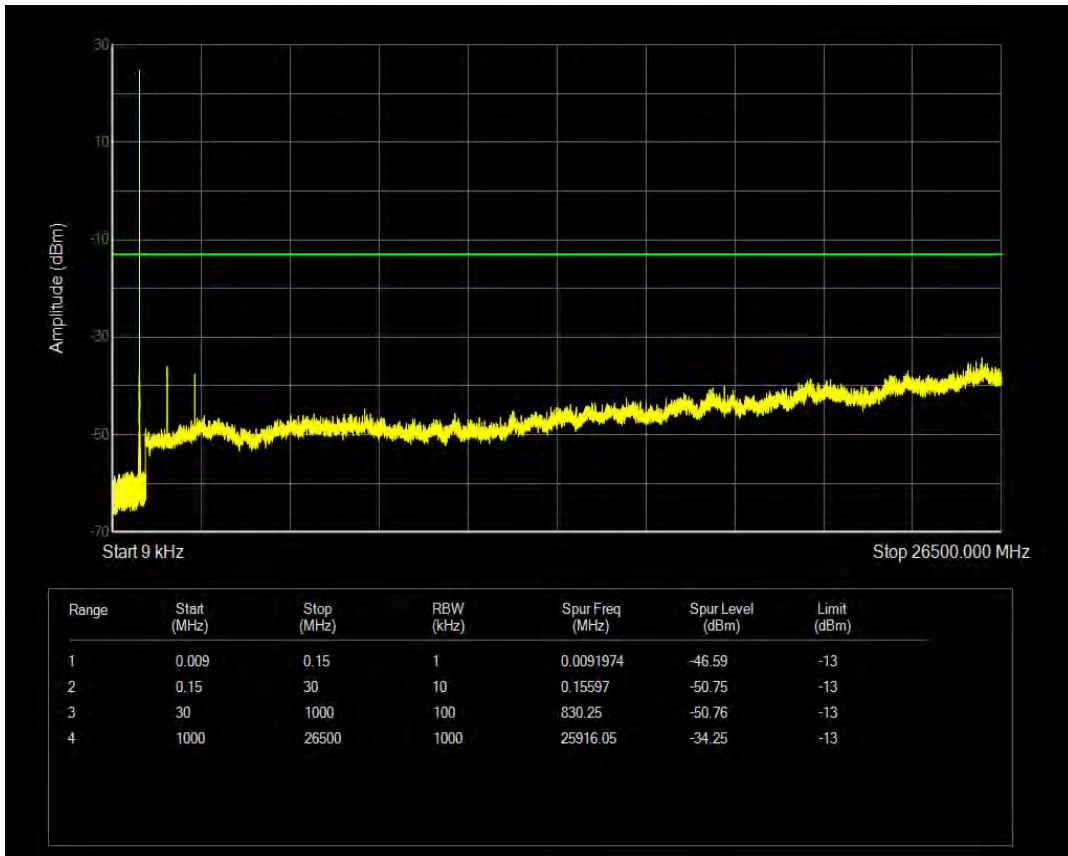

Band26a 16QAM BW=1.4MHz Channel=26783 RB Size=6 Position=#0

Band26a 16QAM BW=1.4MHz Channel=26783 RB Size=1 Position=#0