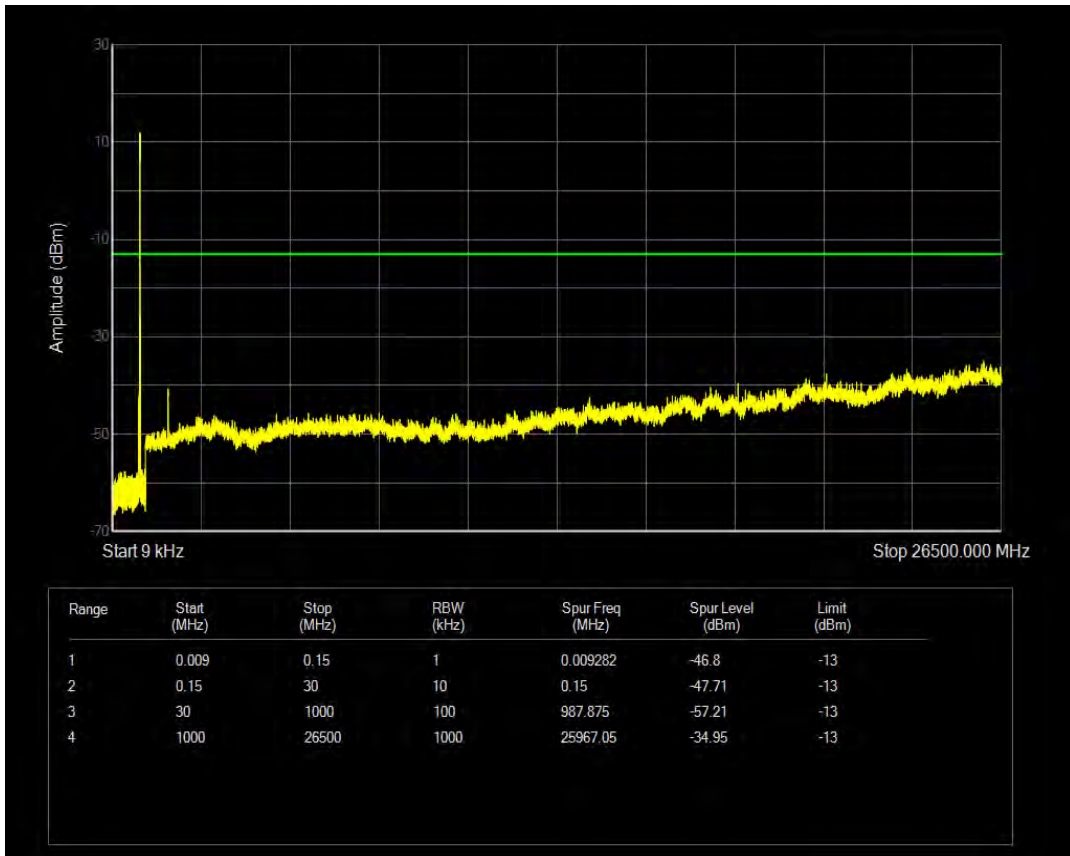

Band26b QPSK BW=10MHz Channel=26990 RB Size=1 Position=#0

Band26b 16QAM BW=10MHz Channel=26915 RB Size=50 Position=#0