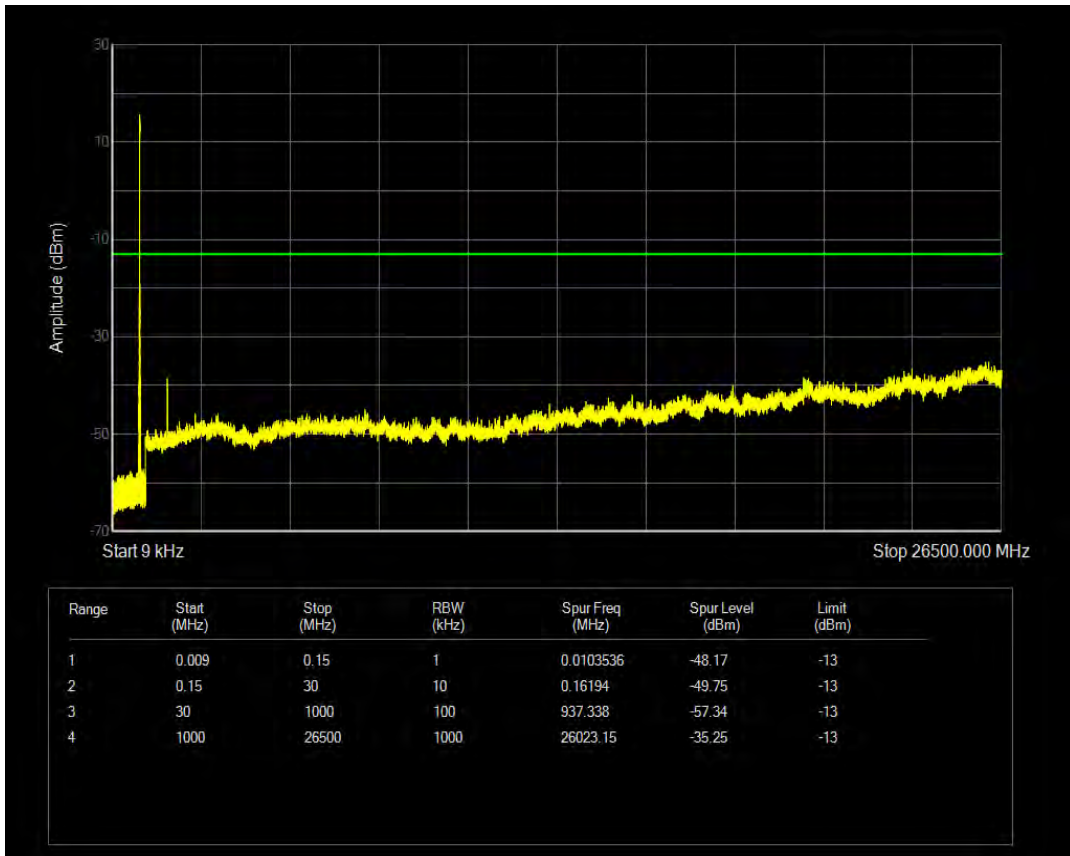

Band26b QPSK BW=5MHz Channel=26915 RB Size=25 Position=#0

Band26b 16QAM BW=5MHz Channel=26815 RB Size=25 Position=#0