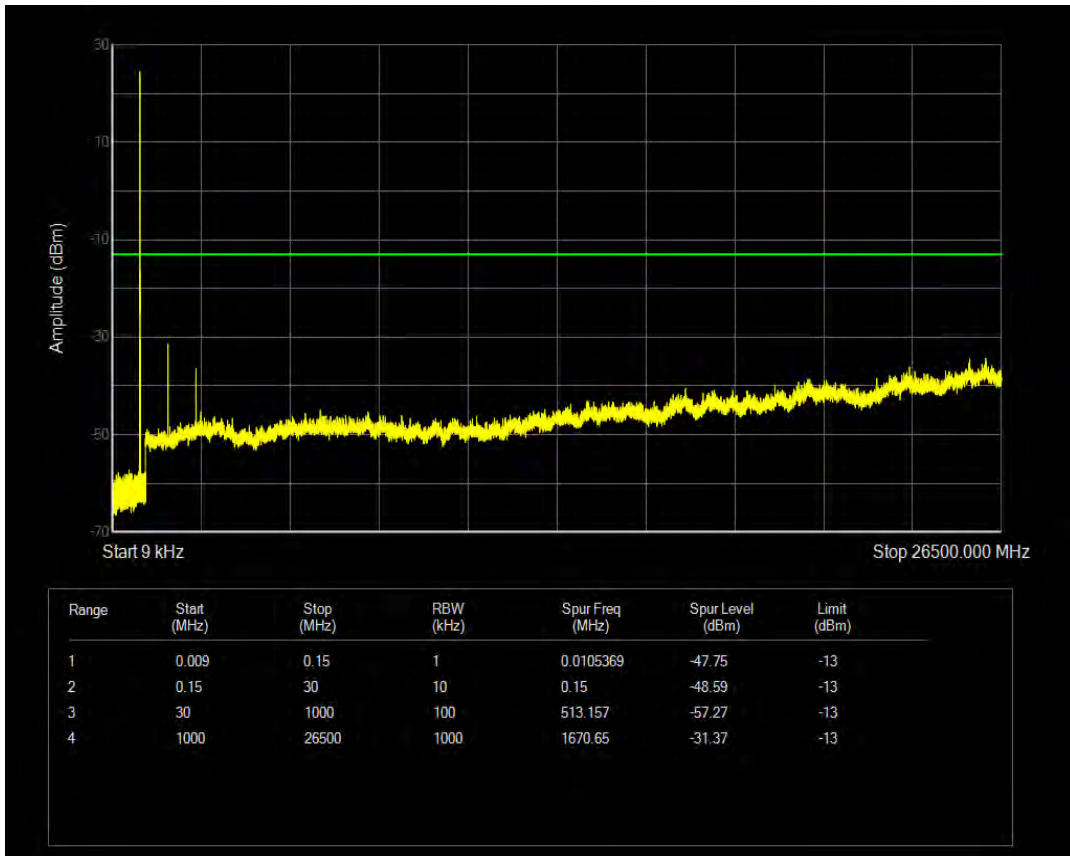

Band26b QPSK BW=3MHz Channel=26805 RB Size=15 Position=#0

Band26b 16QAM BW=3MHz Channel=26805 RB Size=1 Position=#0

Band26b 16QAM BW=3MHz Channel=26805 RB Size=15 Position=#0

Band26b QPSK BW=3MHz Channel=26915 RB Size=1 Position=#0