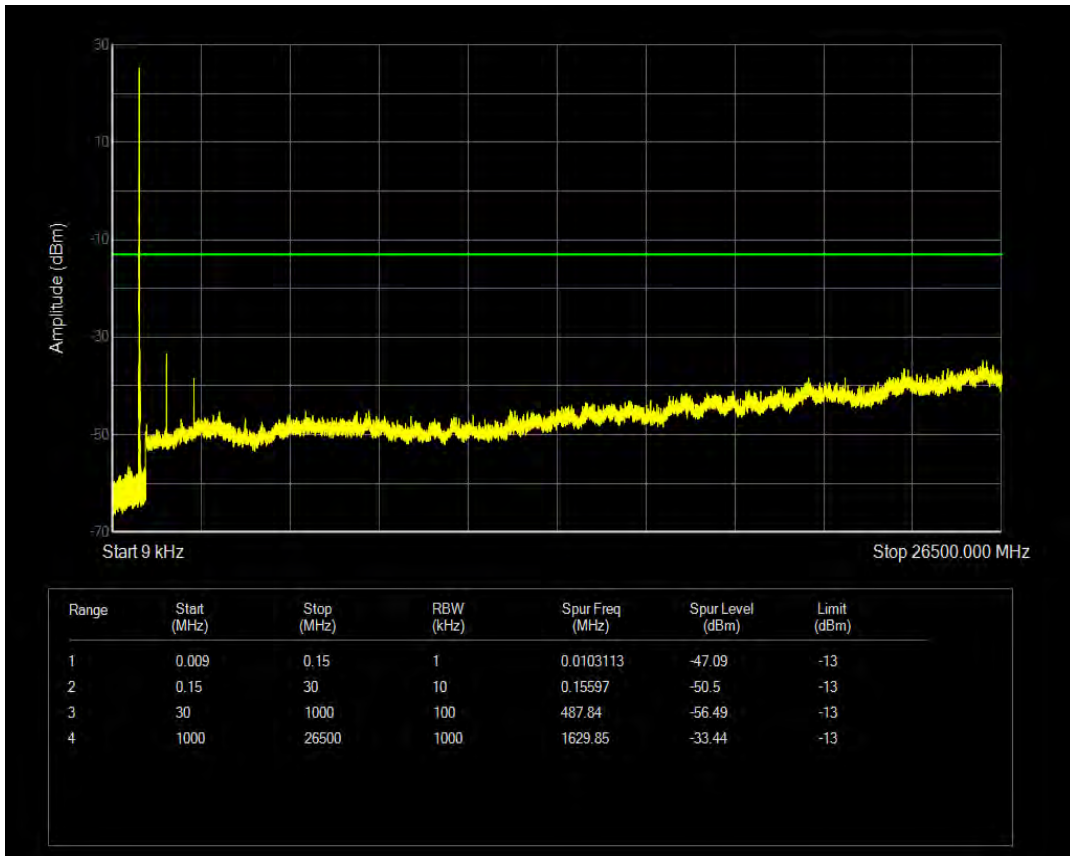

Band26a QPSK BW=5MHz Channel=26765 RB Size=25 Position=#0

Band26a 16QAM BW=5MHz Channel=26765 RB Size=1 Position=#0

Band26a 16QAM BW=5MHz Channel=26765 RB Size=25 Position=#0

Band26a QPSK BW=10MHz Channel=26740 RB Size=1 Position=#0