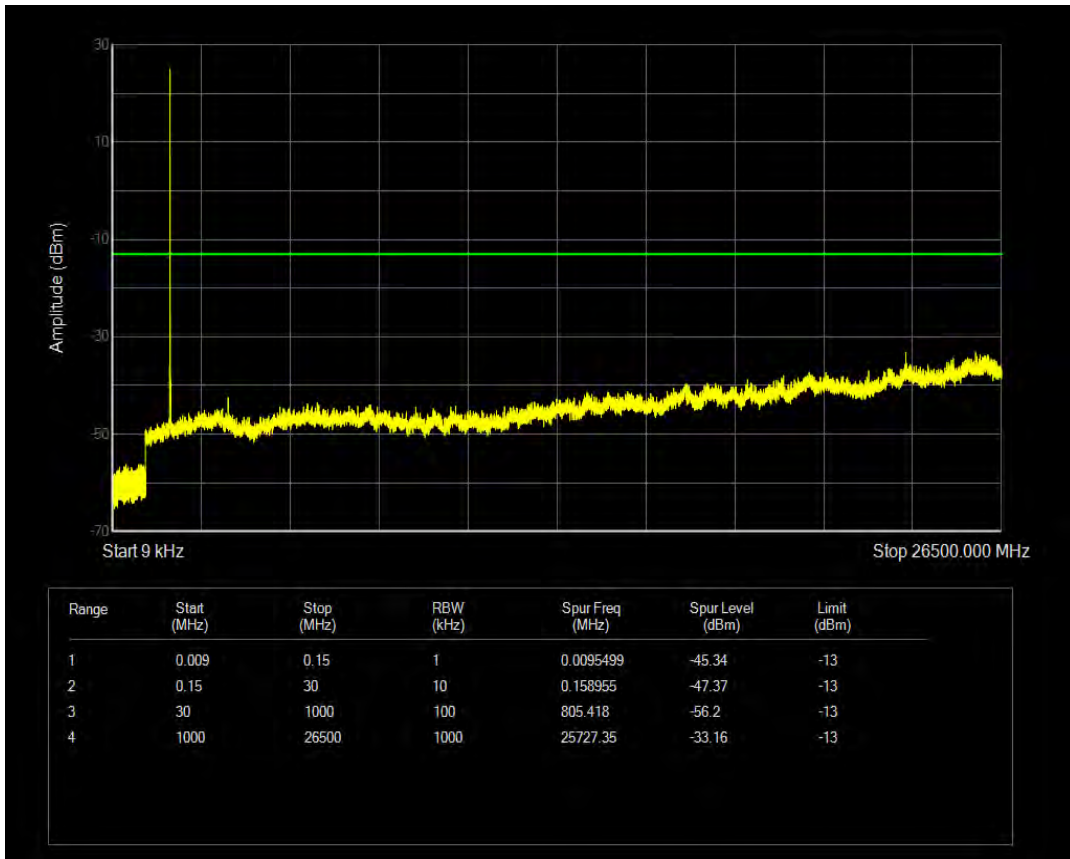

Band4 16QAM BW=3MHz Channel=20175 RB Size=1 Position=#0

Band4 QPSK BW=3MHz Channel=20175 RB Size=1 Position=#0