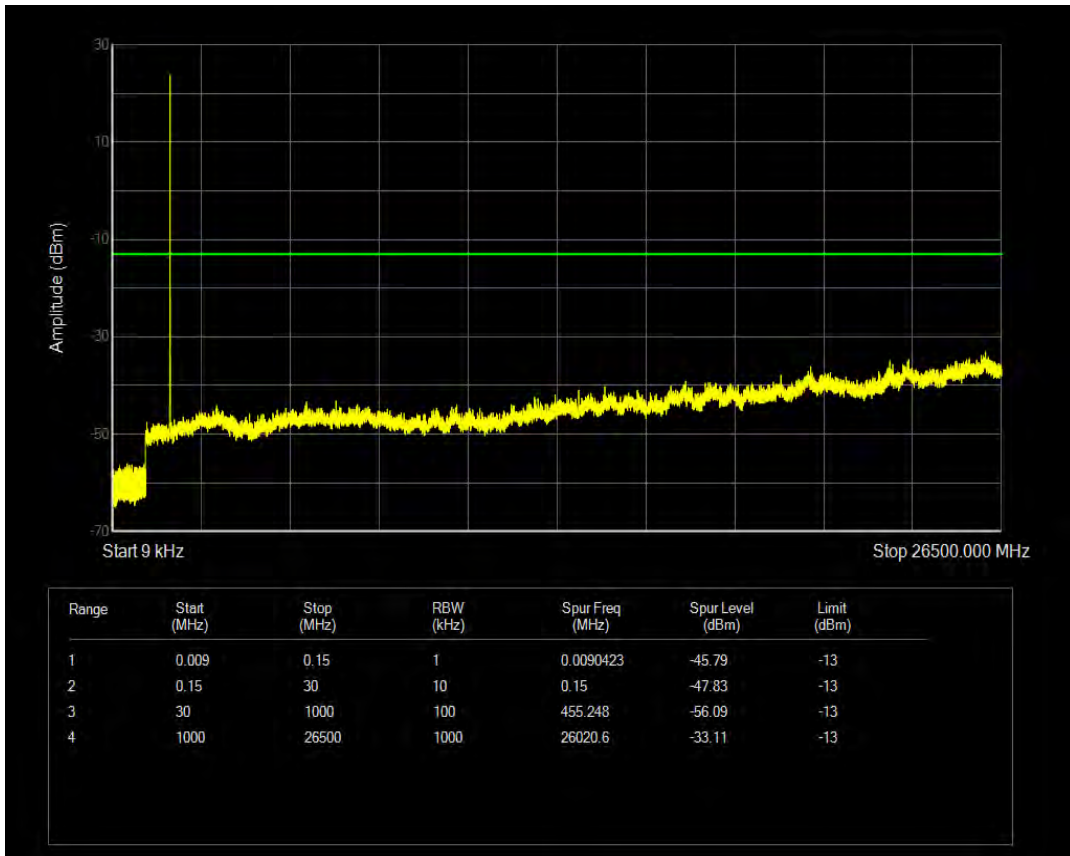

Band4 QPSK BW=3MHz Channel=20385 RB Size=1 Position=#0

Band4 16QAM BW=3MHz Channel=20175 RB Size=15 Position=#0