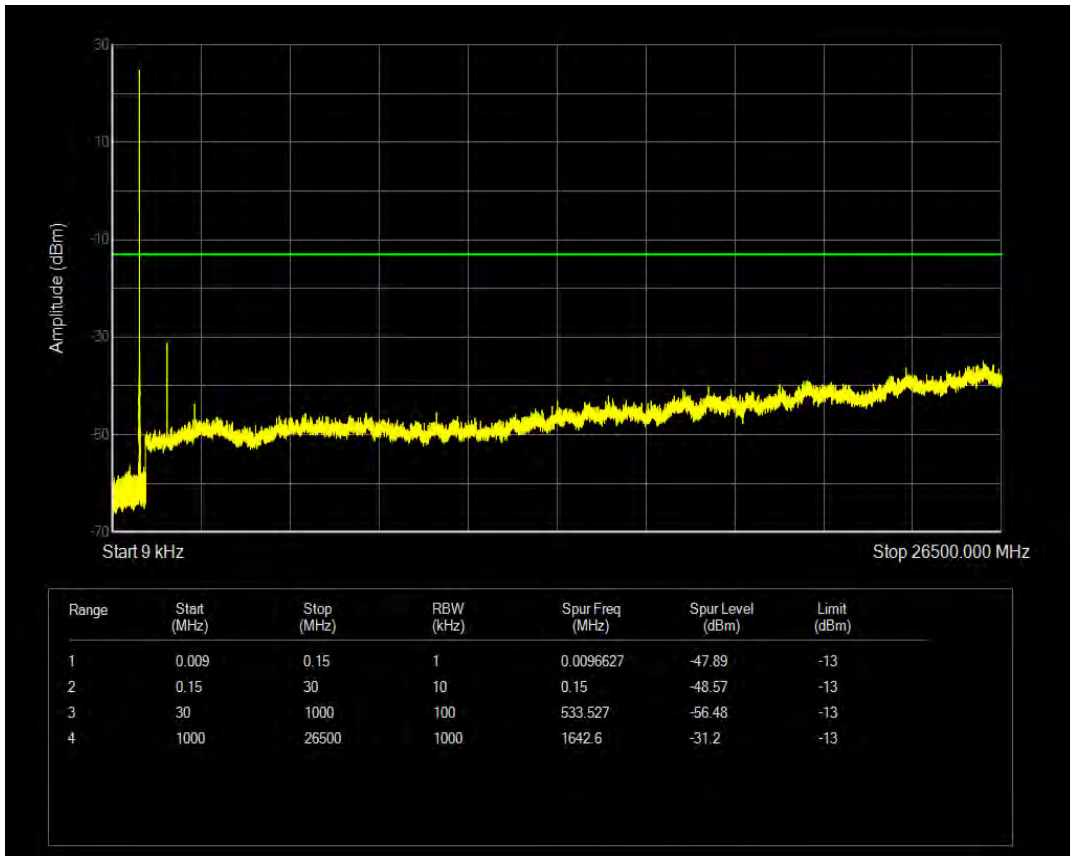

Band26a 16QAM BW=3MHz Channel=26775 RB Size=15 Position=#0

Band26a 16QAM BW=3MHz Channel=26775 RB Size=1 Position=#0