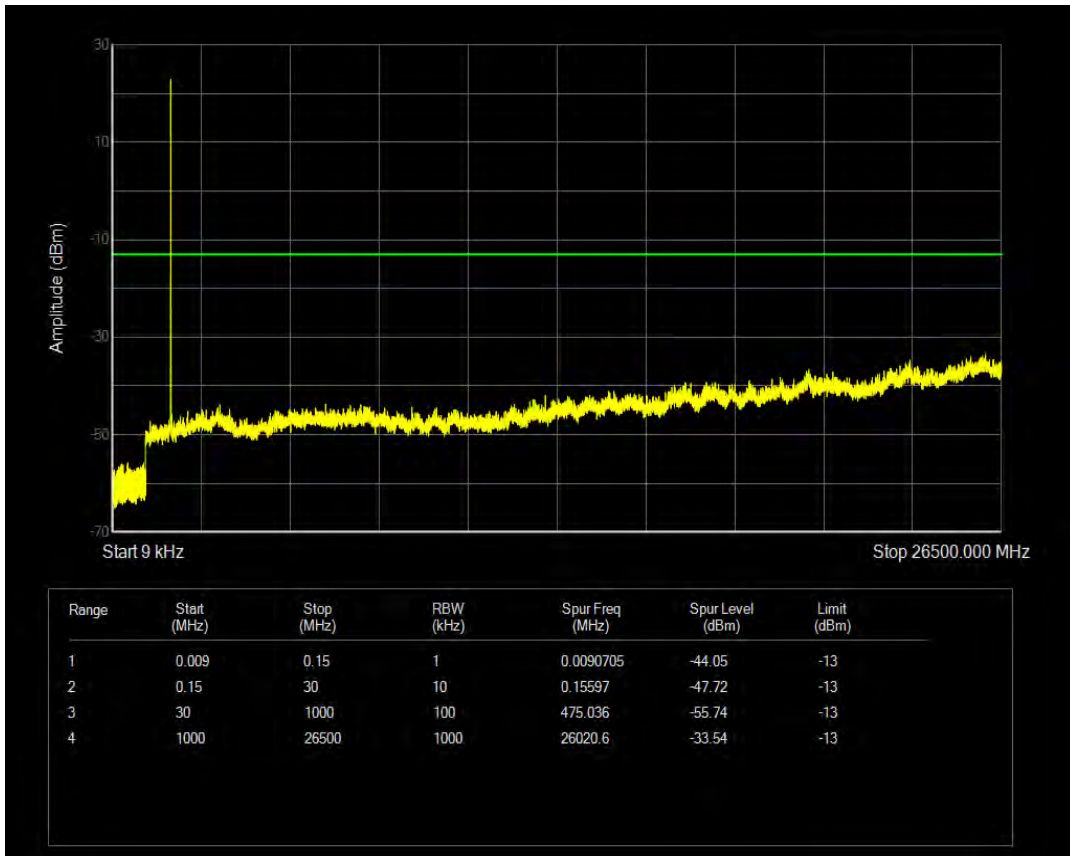

Band4 16QAM BW=3MHz Channel=20385 RB Size=15 Position=#0

Band4 QPSK BW=3MHz Channel=20385 RB Size=15 Position=#0