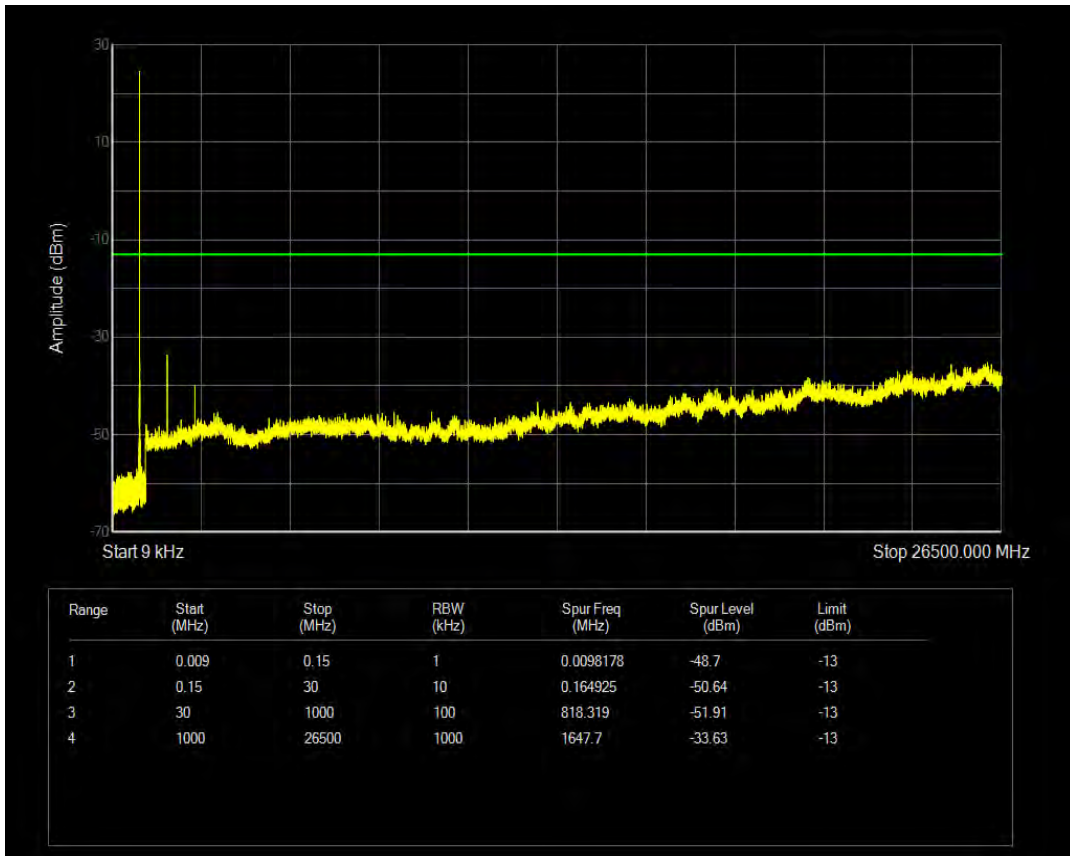

Band26a QPSK BW=10MHz Channel=26740 RB Size=50 Position=#0

Band26a 16QAM BW=10MHz Channel=26740 RB Size=1 Position=#0

Band26a 16QAM BW=10MHz Channel=26740 RB Size=50 Position=#0

Band26b QPSK BW=1.4MHz Channel=26797 RB Size=1 Position=#0

Band26b QPSK BW=1.4MHz Channel=26797 RB Size=6 Position=#0

Band26b 16QAM BW=1.4MHz Channel=26797 RB Size=1 Position=#0

Band26b QPSK BW=1.4MHz Channel=26915 RB Size=1 Position=#0

Band26b 16QAM BW=1.4MHz Channel=26797 RB Size=6 Position=#0