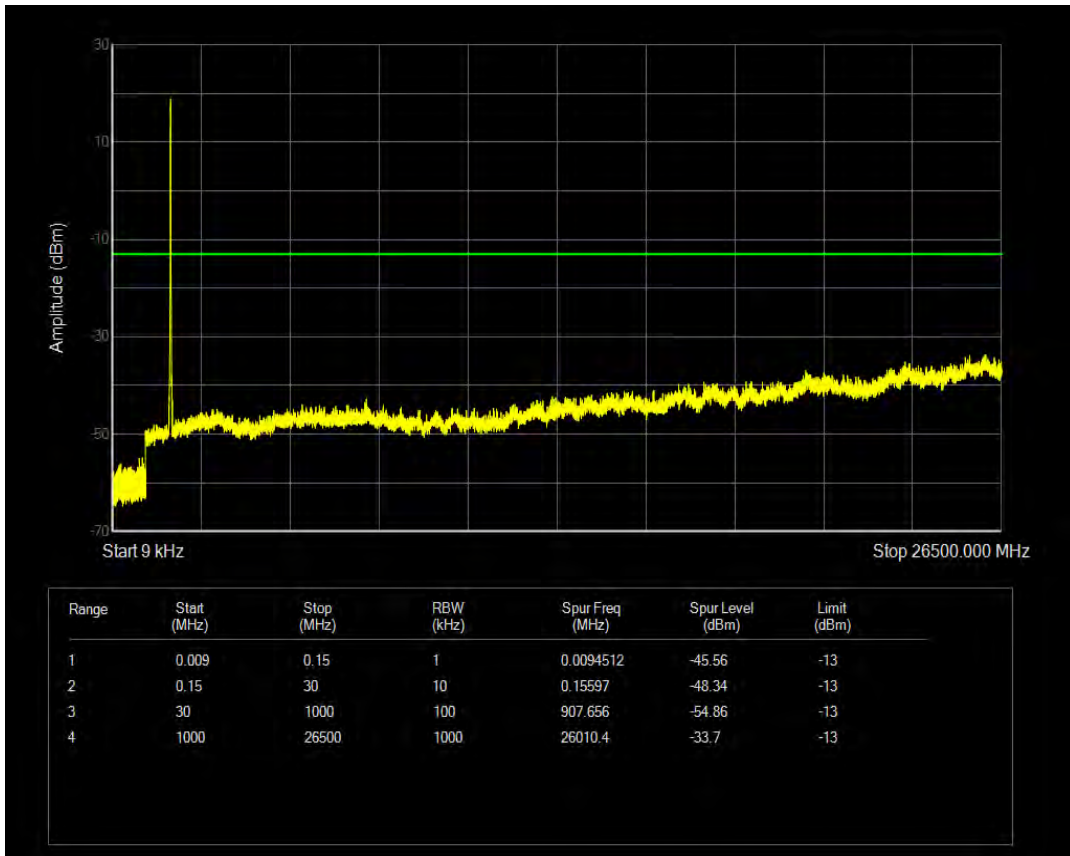

Band4 QPSK BW=20MHz Channel=20050 RB Size=1 Position=#0

Band4 16QAM BW=15MHz Channel=20325 RB Size=75 Position=#0