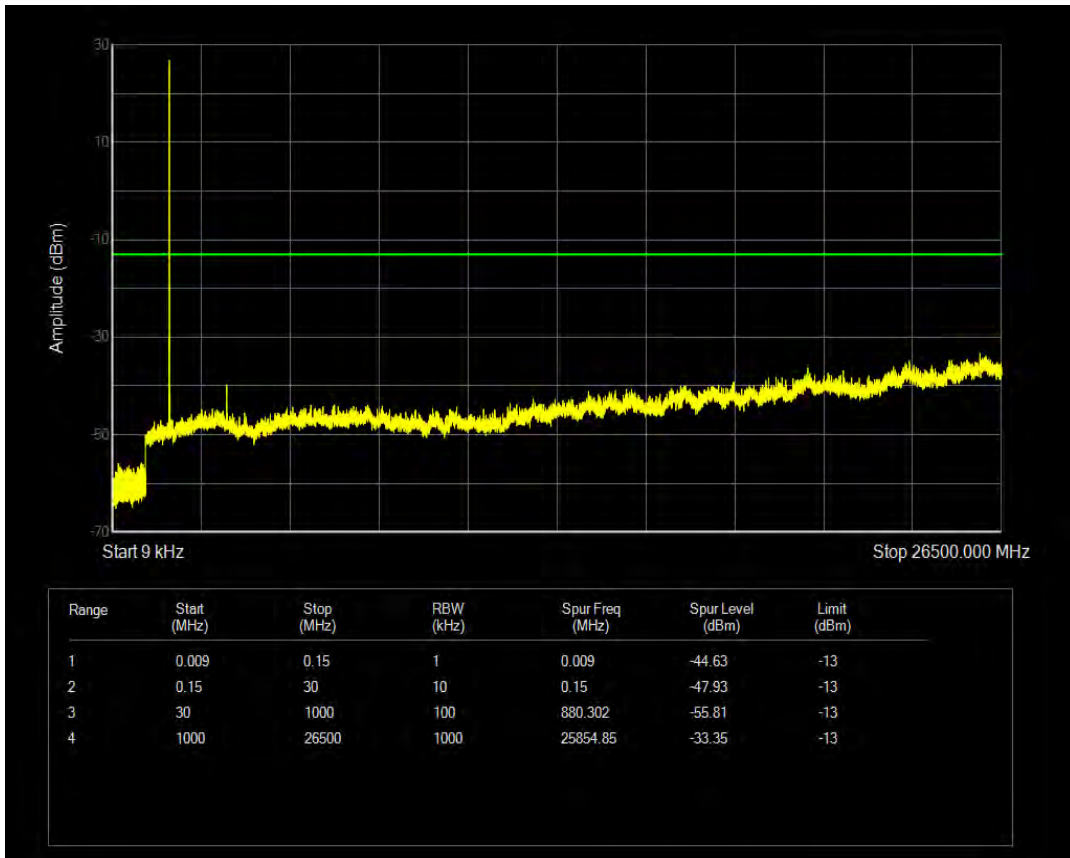

Band4 16QAM BW=3MHz Channel=20385 RB Size=1 Position=#0

Band4 QPSK BW=3MHz Channel=20385 RB Size=15 Position=#0

Band4 16QAM BW=3MHz Channel=20385 RB Size=15 Position=#0

Band4 QPSK BW=5MHz Channel=19975 RB Size=1 Position=#0

Band4 QPSK BW=5MHz Channel=19975 RB Size=25 Position=#0

Band4 16QAM BW=5MHz Channel=19975 RB Size=1 Position=#0

Band4 QPSK BW=5MHz Channel=20175 RB Size=1 Position=#0

Band4 16QAM BW=5MHz Channel=19975 RB Size=25 Position=#0