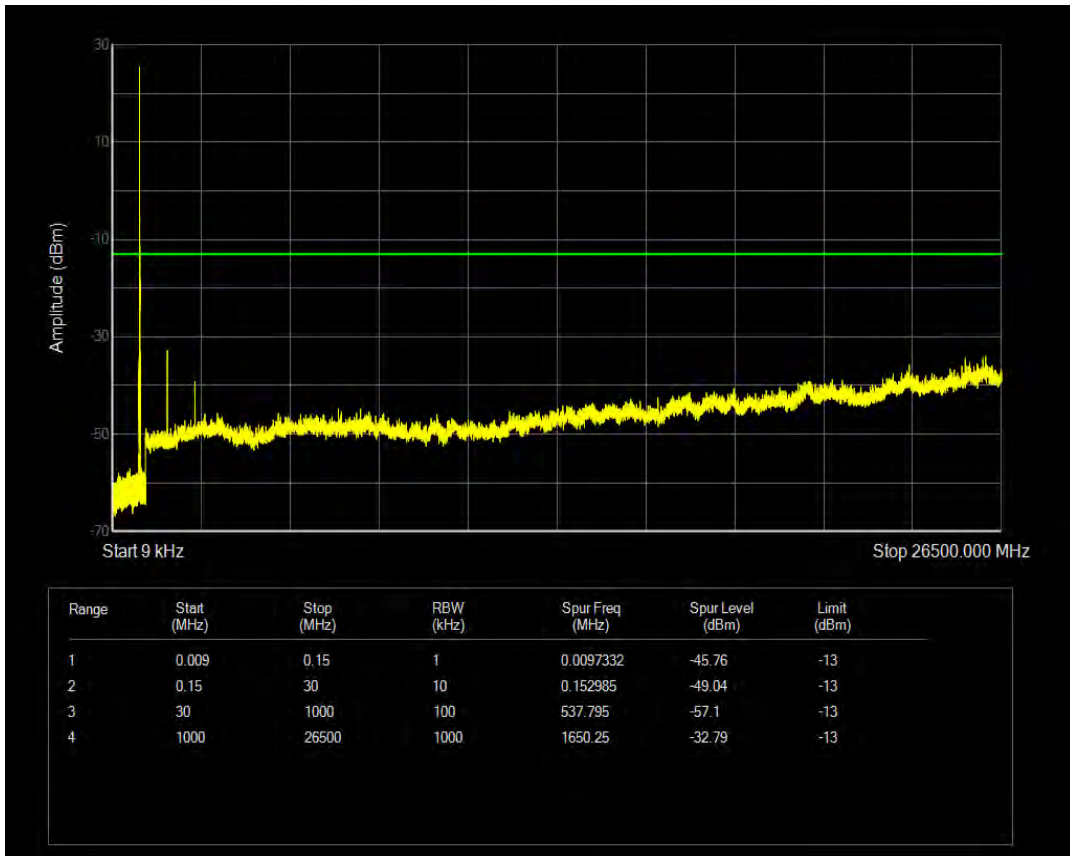

Band26b QPSK BW=15MHz Channel=26865 RB Size=75 Position=#0

Band26b 16QAM BW=15MHz Channel=26865 RB Size=1 Position=#0