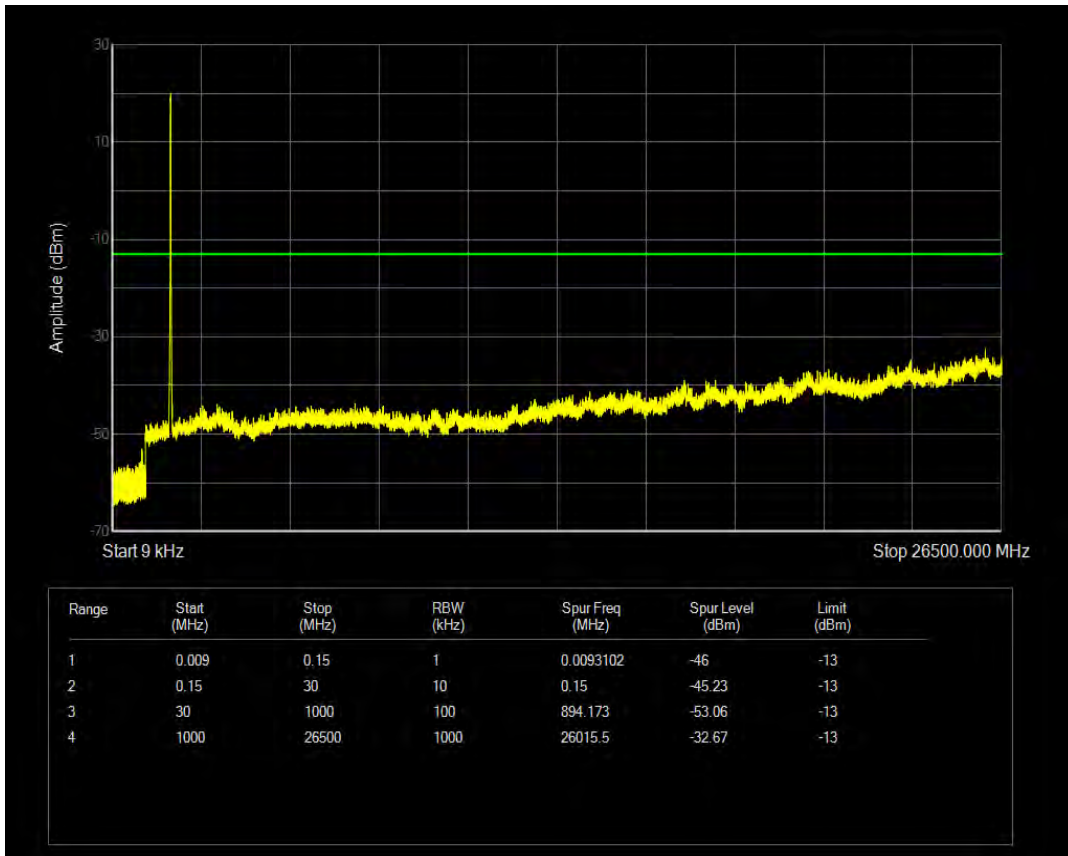

Band4 16QAM BW=15MHz Channel=20325 RB Size=1 Position=#0

Band4 QPSK BW=15MHz Channel=20325 RB Size=75 Position=#0