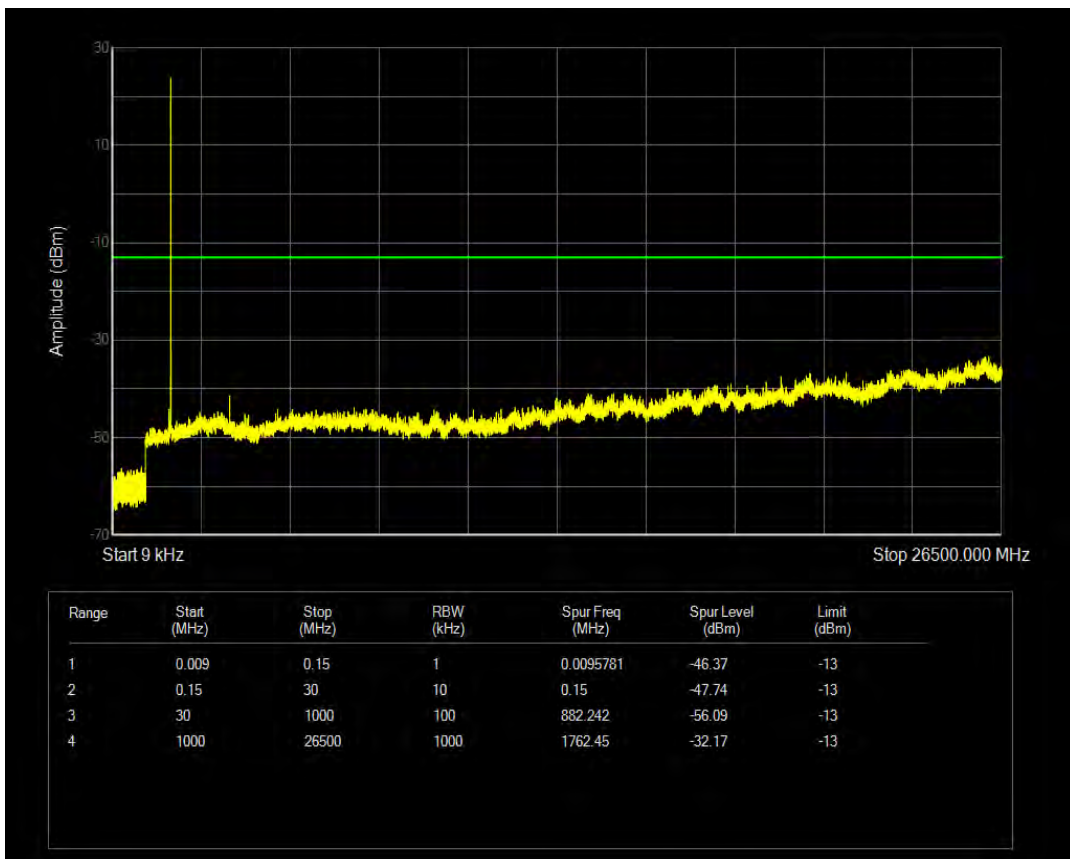

Band4 16QAM BW=1.4MHz Channel=20393 RB Size=1 Position=#0

Band4 16QAM BW=1.4MHz Channel=20393 RB Size=6 Position=#0