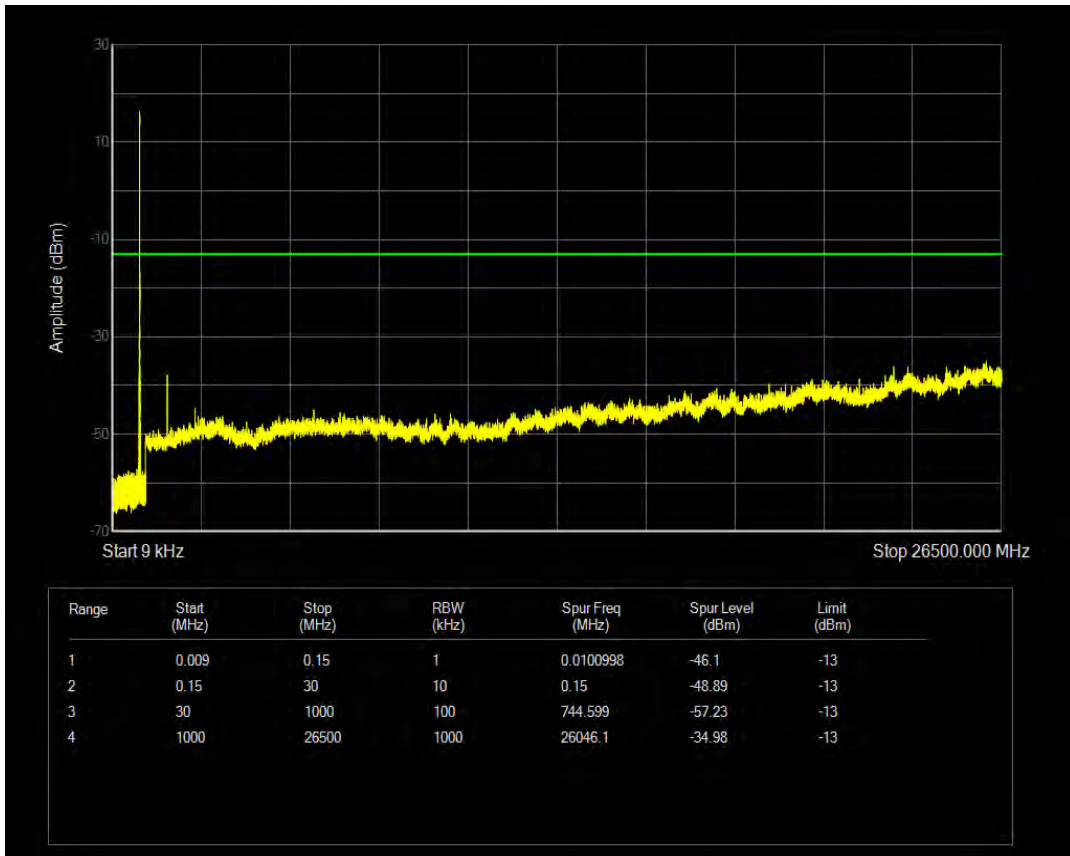

Band26b QPSK BW=3MHz Channel=26915 RB Size=1 Position=#0

Band26b 16QAM BW=3MHz Channel=26805 RB Size=15 Position=#0