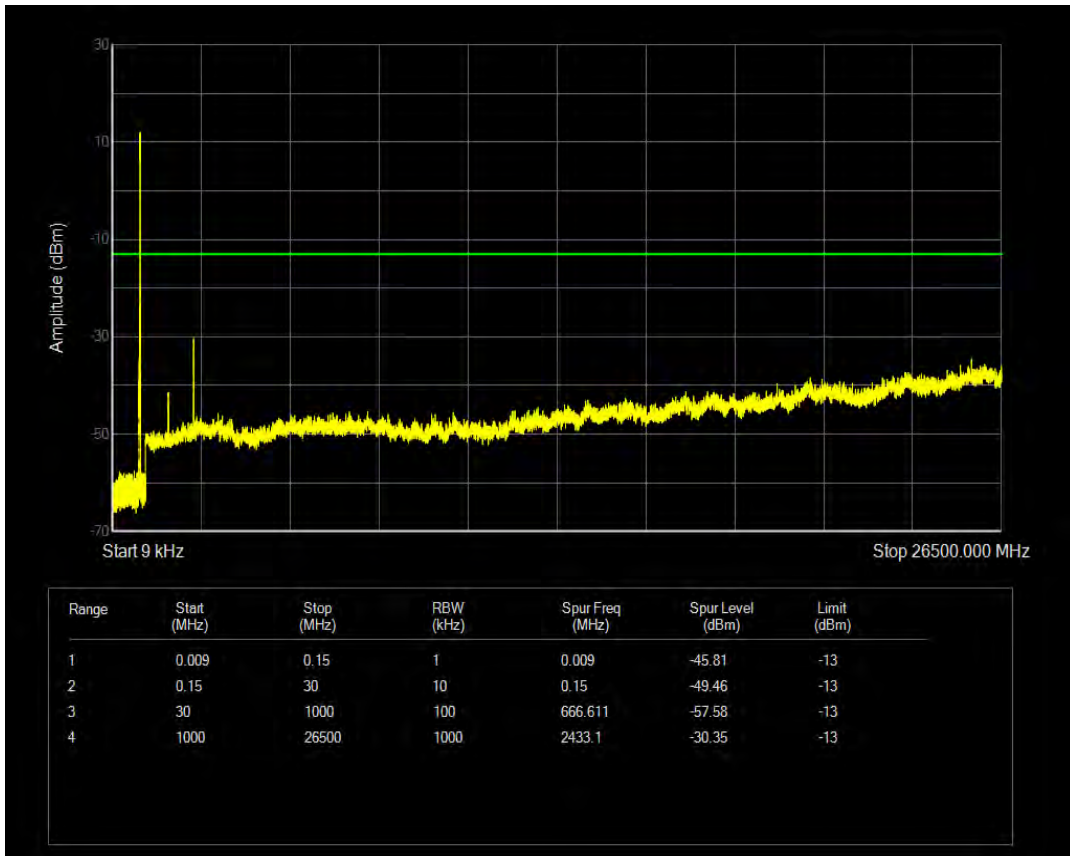

Band26b 16QAM BW=15MHz Channel=26965 RB Size=1 Position=#0

Band26b QPSK BW=15MHz Channel=26965 RB Size=75 Position=#0