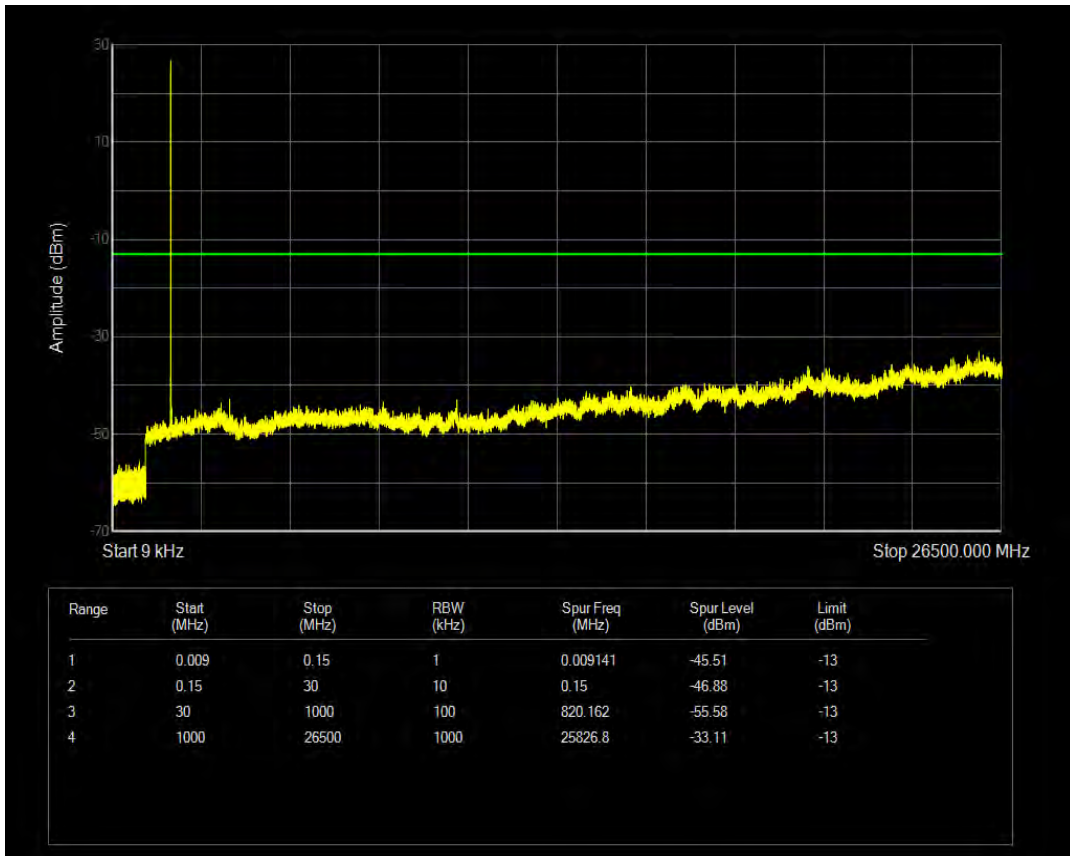

Band4 QPSK BW=1.4MHz Channel=20175 RB Size=6 Position=#0

Band4 16QAM BW=1.4MHz Channel=20175 RB Size=6 Position=#0

Band4 16QAM BW=1.4MHz Channel=20175 RB Size=1 Position=#0

Band4 QPSK BW=1.4MHz Channel=20393 RB Size=1 Position=#0

Band4 QPSK BW=1.4MHz Channel=20393 RB Size=6 Position=#0

Band4 16QAM BW=1.4MHz Channel=20393 RB Size=6 Position=#0

Band4 16QAM BW=1.4MHz Channel=20393 RB Size=1 Position=#0

Band4 QPSK BW=3MHz Channel=19965 RB Size=1 Position=#0