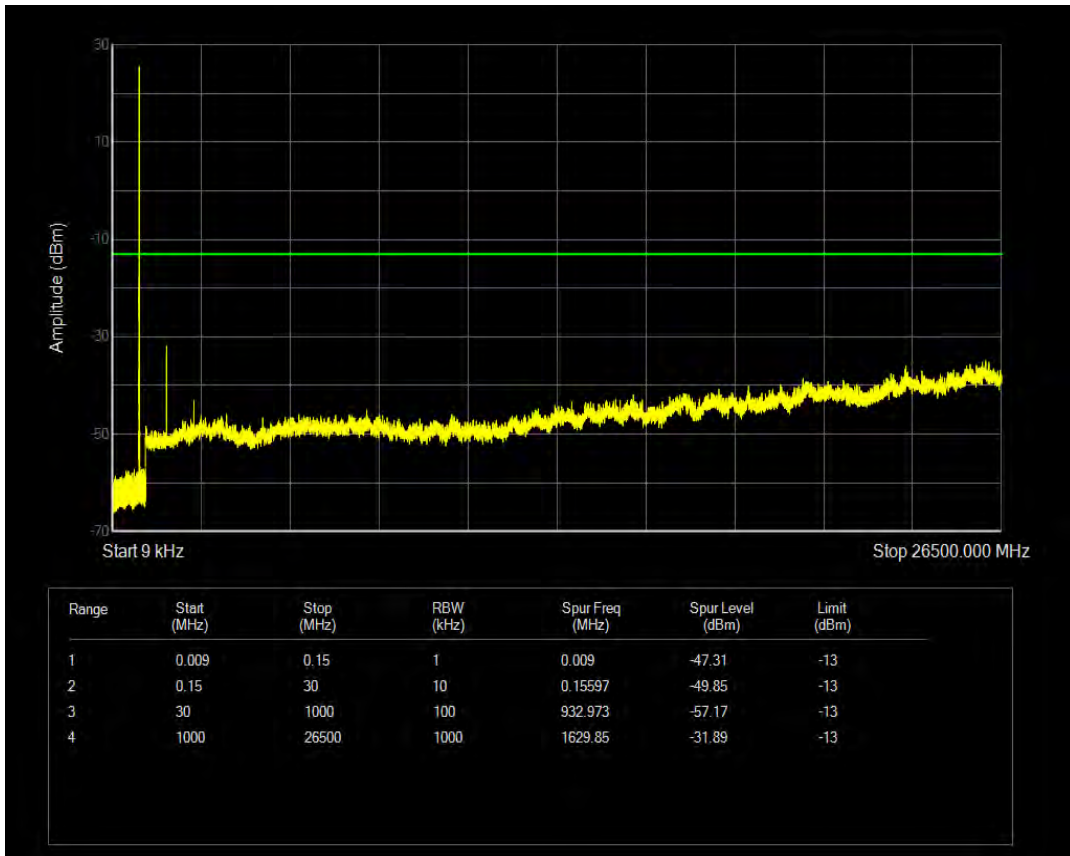

Band26a QPSK BW=3MHz Channel=26705 RB Size=15 Position=#0

Band26a 16QAM BW=3MHz Channel=26705 RB Size=1 Position=#0