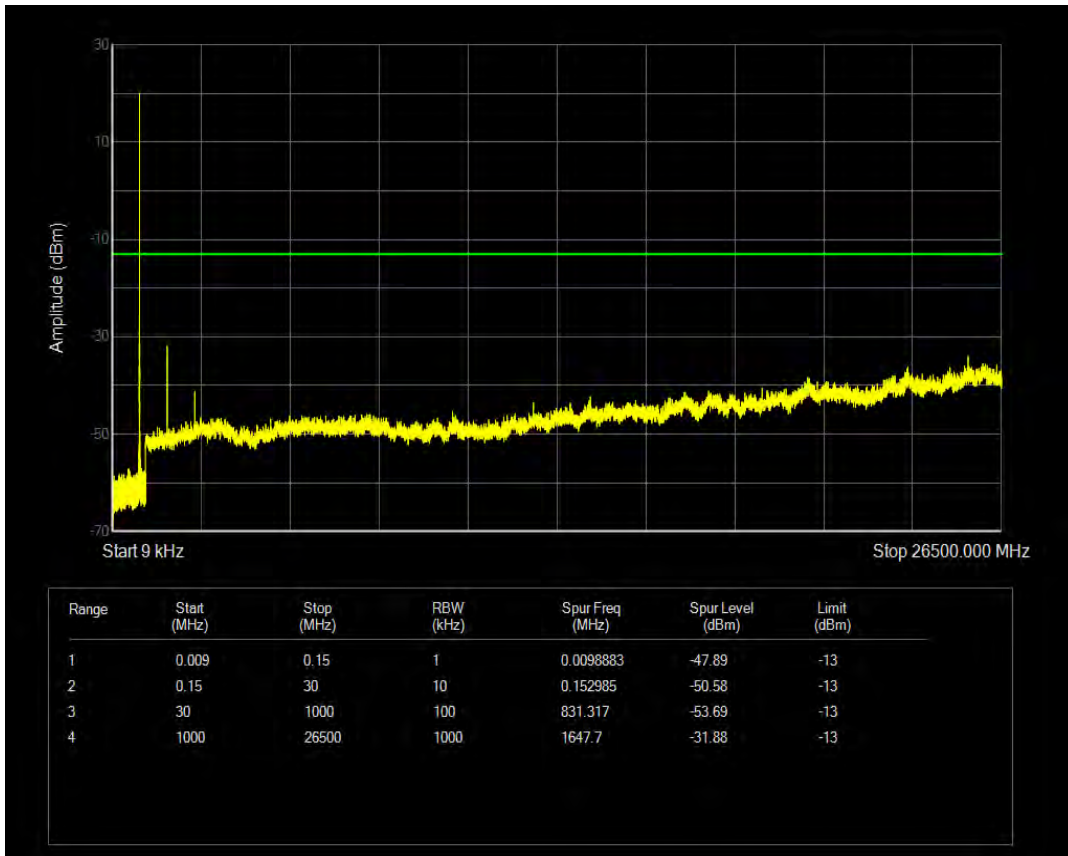

Band26a 16QAM BW=1.4MHz Channel=26783 RB Size=1 Position=#0

Band26a QPSK BW=1.4MHz Channel=26783 RB Size=6 Position=#0