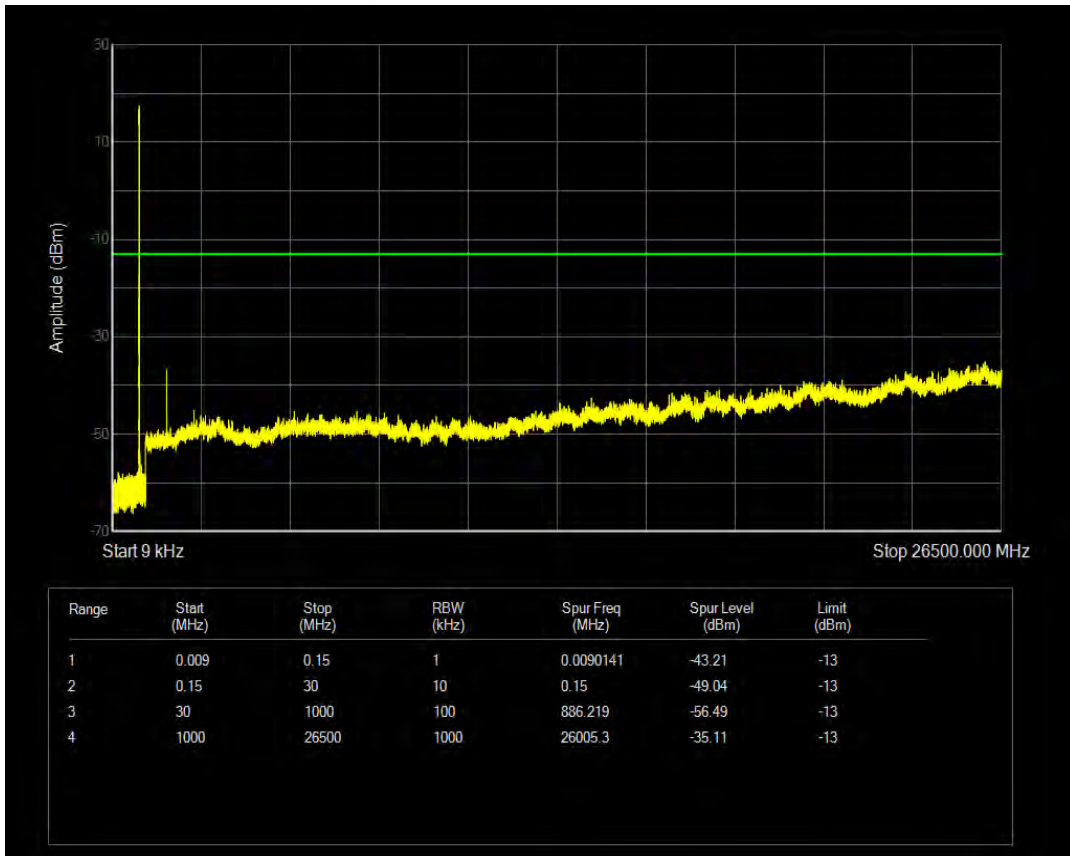

Band26a QPSK BW=3MHz Channel=26740 RB Size=1 Position=#0

Band26a 16QAM BW=3MHz Channel=26705 RB Size=15 Position=#0