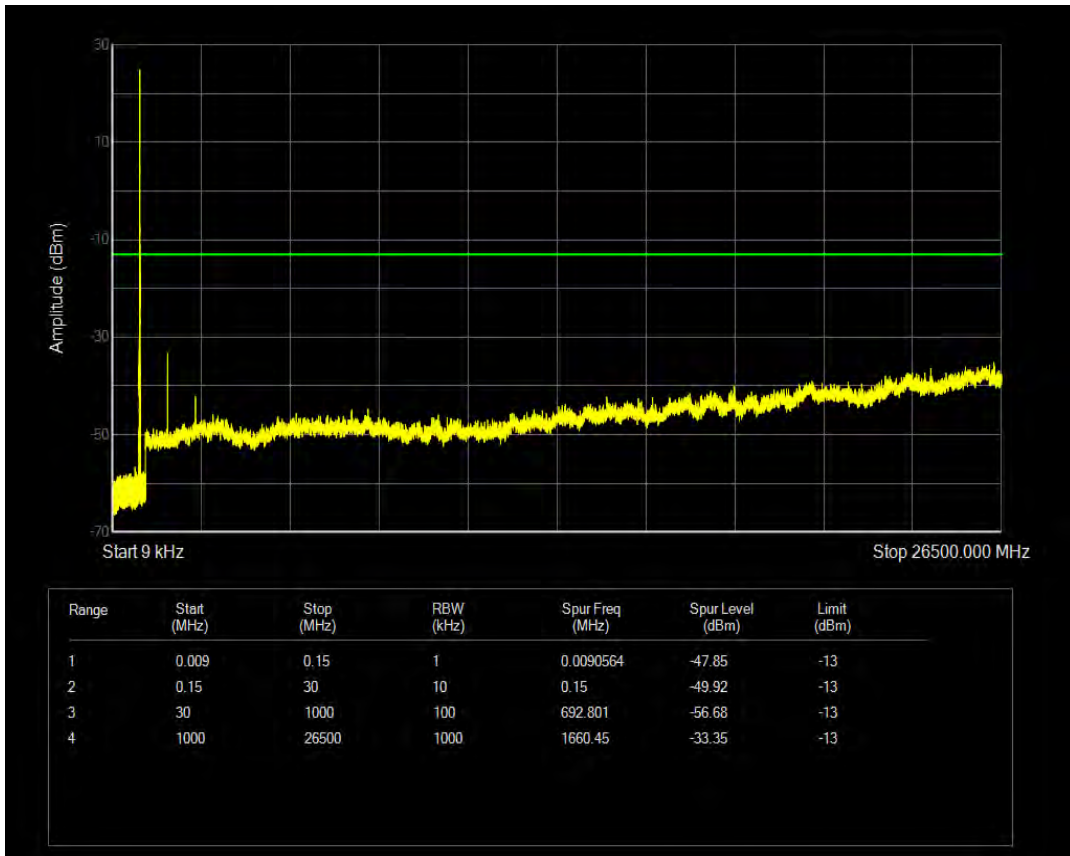

Band26b QPSK BW=15MHz Channel=26965 RB Size=1 Position=#0

Band26b 16QAM BW=15MHz Channel=26915 RB Size=1 Position=#0