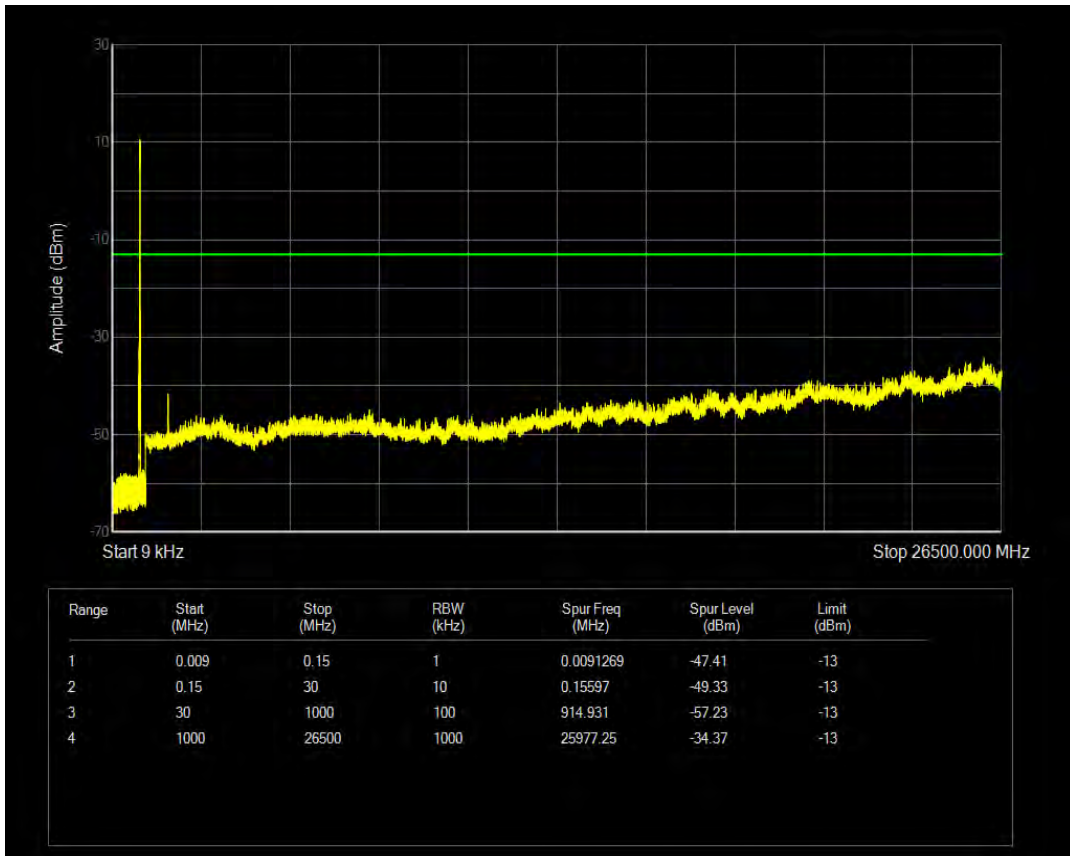

Band26b QPSK BW=15MHz Channel=26915 RB Size=75 Position=#0

Band26b 16QAM BW=15MHz Channel=26915 RB Size=1 Position=#0

Band26b QPSK BW=15MHz Channel=26965 RB Size=1 Position=#0

Band26b 16QAM BW=15MHz Channel=26915 RB Size=75 Position=#0