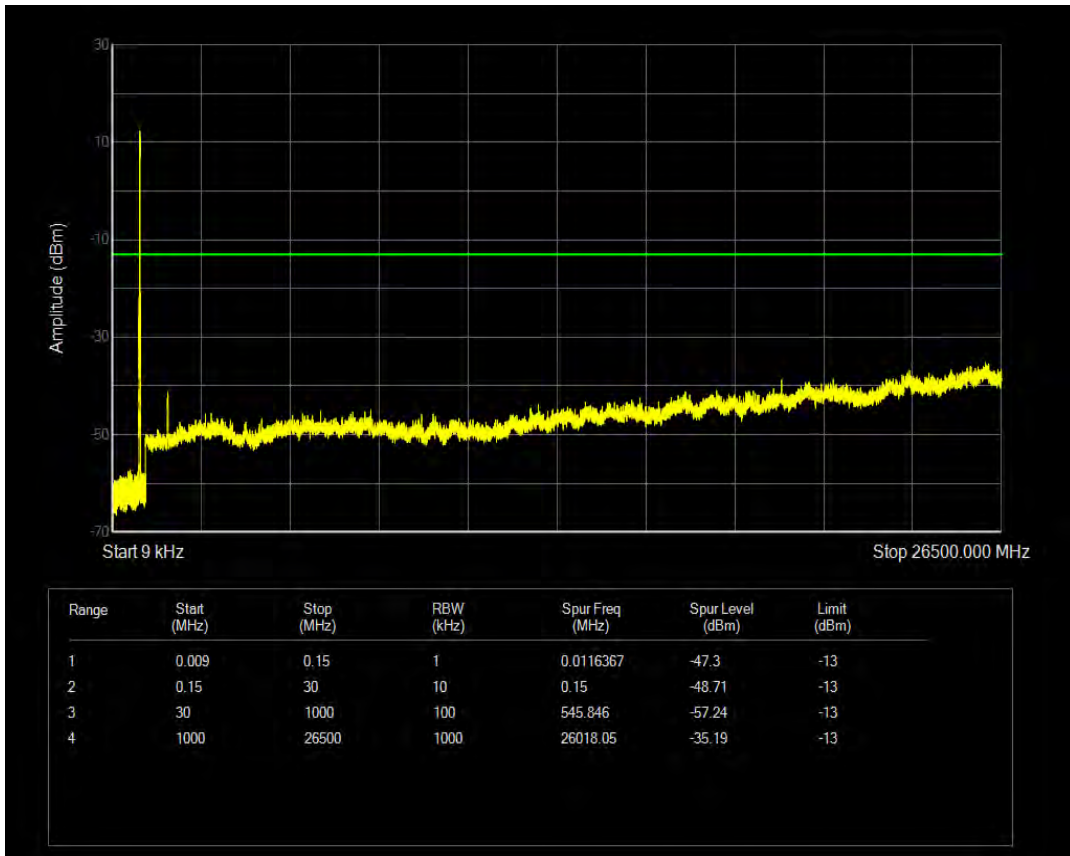

Band26b 16QAM BW=15MHz Channel=26865 RB Size=75 Position=#0

Band26b QPSK BW=15MHz Channel=26865 RB Size=75 Position=#0