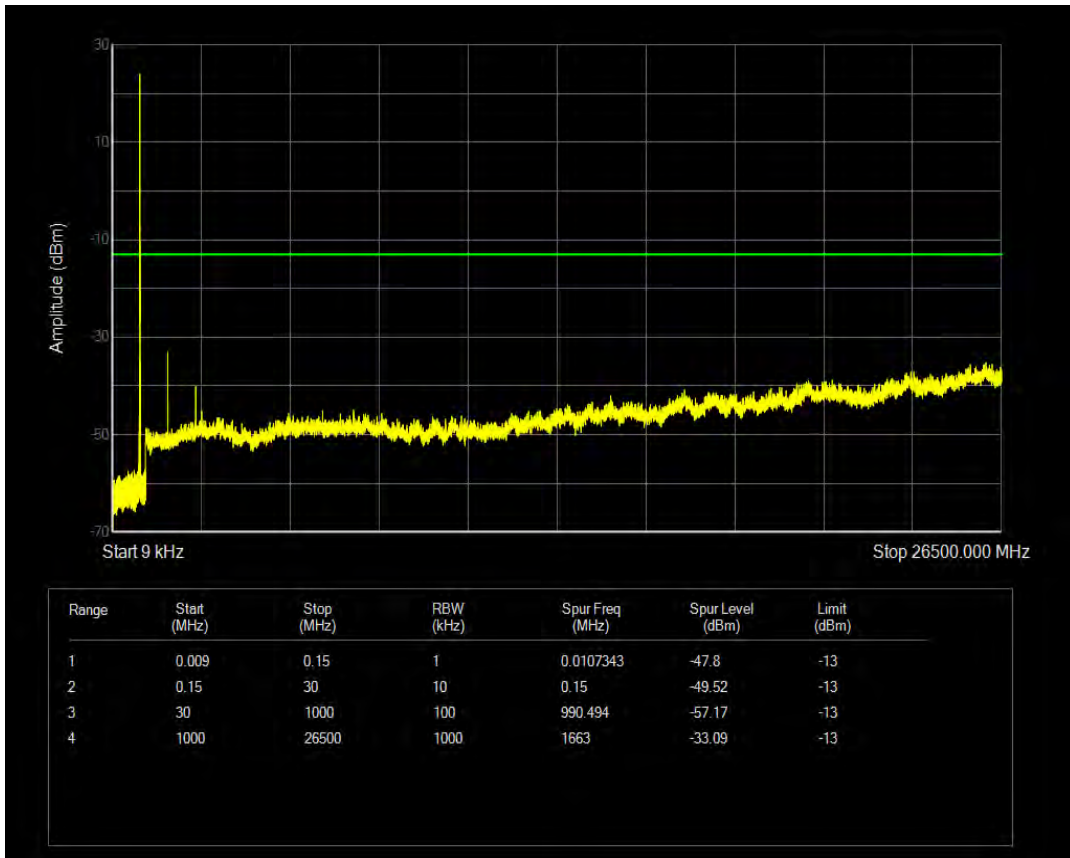

Band26b QPSK BW=10MHz Channel=26840 RB Size=50 Position=#0

Band26b 16QAM BW=10MHz Channel=26840 RB Size=1 Position=#0

Band26b 16QAM BW=10MHz Channel=26840 RB Size=50 Position=#0

Band26b QPSK BW=10MHz Channel=26915 RB Size=1 Position=#0

Band26b QPSK BW=10MHz Channel=26915 RB Size=50 Position=#0

Band26b 16QAM BW=10MHz Channel=26915 RB Size=1 Position=#0

Band26b 16QAM BW=10MHz Channel=26915 RB Size=50 Position=#0

Band26b QPSK BW=10MHz Channel=26990 RB Size=1 Position=#0