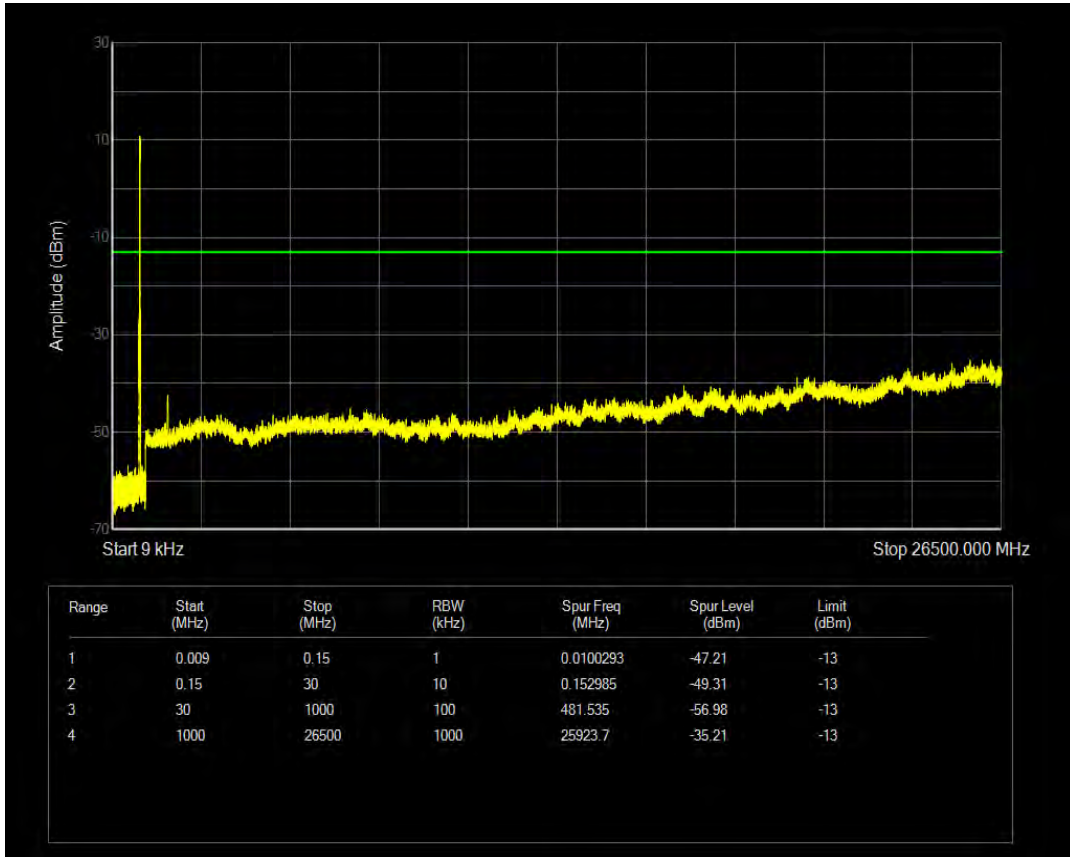

Band26b QPSK BW=15MHz Channel=26915 RB Size=1 Position=#0

Band26b 16QAM BW=15MHz Channel=26865 RB Size=75 Position=#0