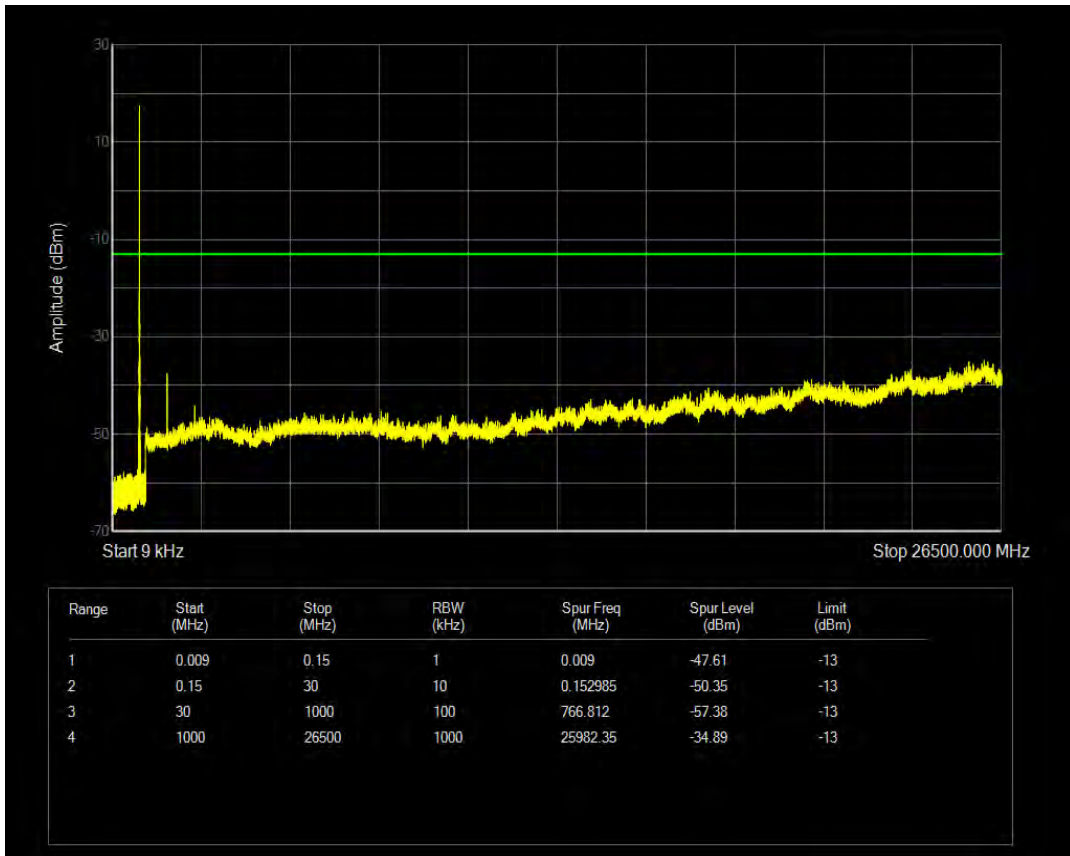

Band26a 16QAM BW=3MHz Channel=26775 RB Size=1 Position=#0

Band26a QPSK BW=3MHz Channel=26775 RB Size=15 Position=#0