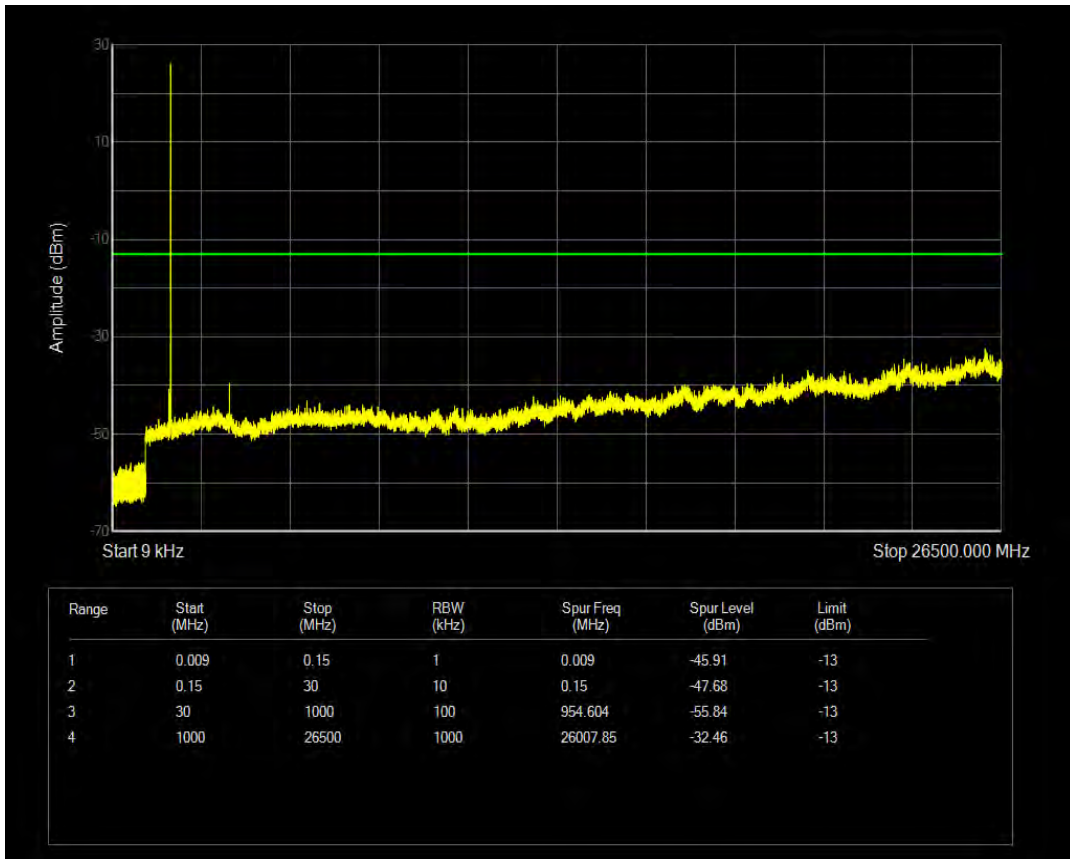

Band4 QPSK BW=5MHz Channel=20175 RB Size=25 Position=#0

Band4 16QAM BW=5MHz Channel=20175 RB Size=1 Position=#0

Band4 16QAM BW=5MHz Channel=20175 RB Size=25 Position=#0

Band4 QPSK BW=5MHz Channel=20375 RB Size=25 Position=#0

Band4 QPSK BW=5MHz Channel=20375 RB Size=1 Position=#0

Band4 16QAM BW=5MHz Channel=20375 RB Size=1 Position=#0

Band4 16QAM BW=5MHz Channel=20375 RB Size=25 Position=#0

Band4 QPSK BW=10MHz Channel=20000 RB Size=1 Position=#0