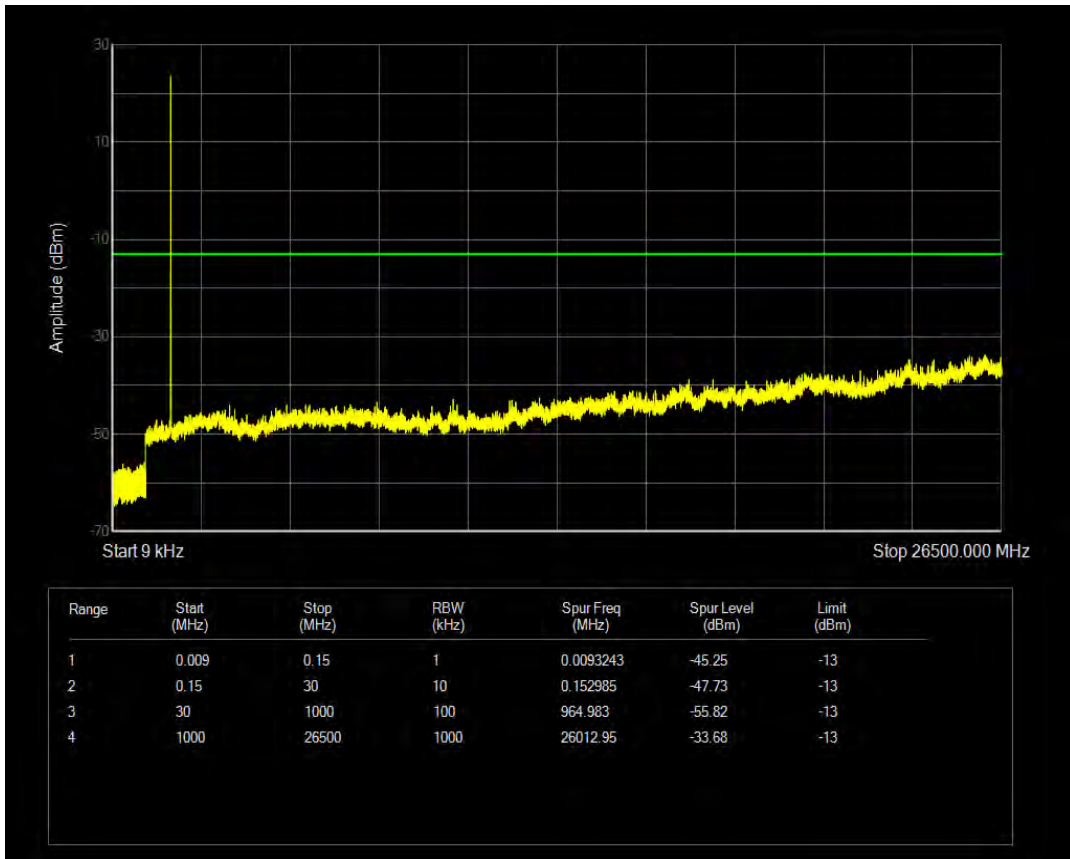

Band4 QPSK BW=5MHz Channel=19975 RB Size=1 Position=#0

Band4 16QAM BW=3MHz Channel=20385 RB Size=15 Position=#0