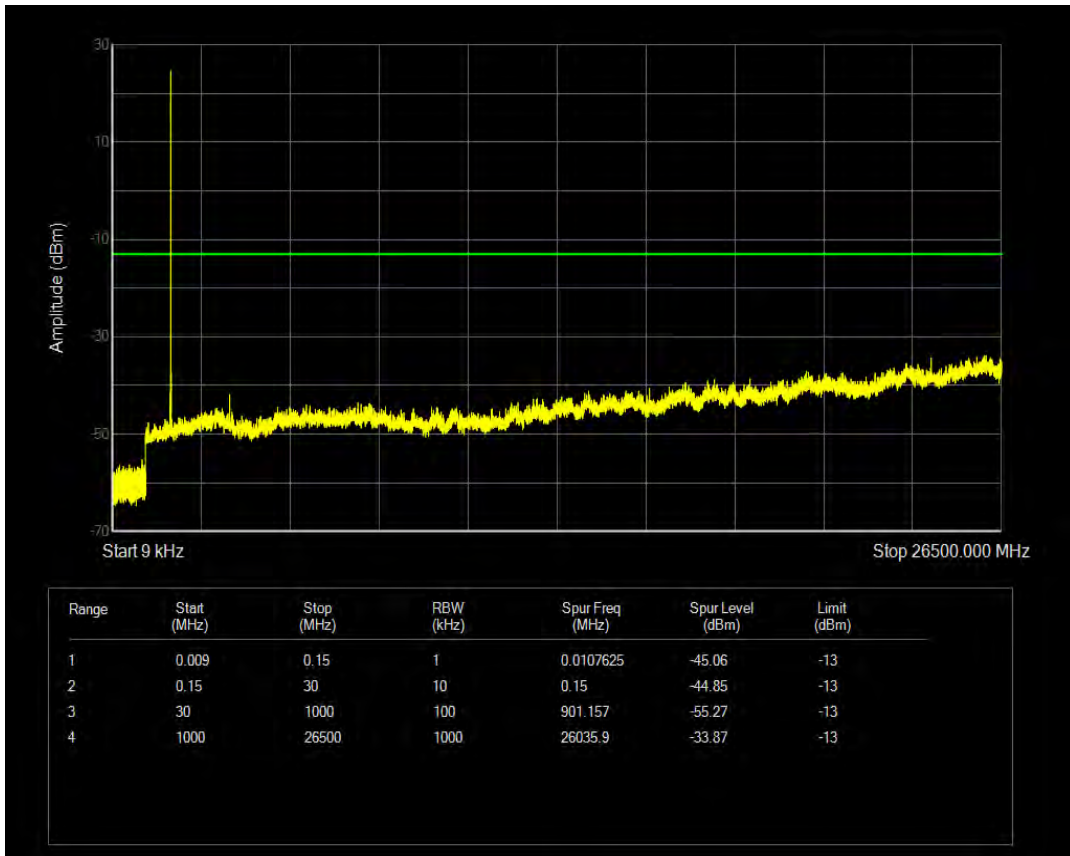

Band4 16QAM BW=1.4MHz Channel=20393 RB Size=6 Position=#0

Band4 QPSK BW=1.4MHz Channel=20393 RB Size=6 Position=#0