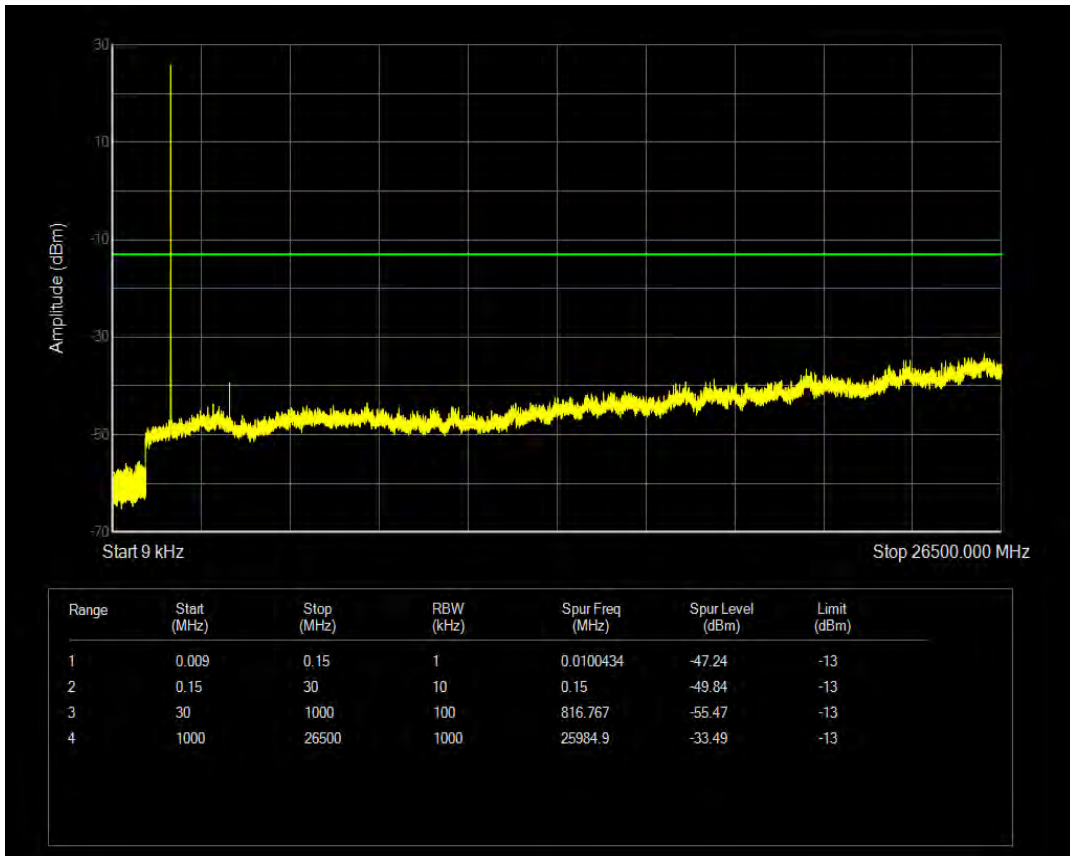

Band4 QPSK BW=3MHz Channel=20175 RB Size=1 Position=#0

Band4 16QAM BW=3MHz Channel=20175 RB Size=1 Position=#0

Band4 16QAM BW=3MHz Channel=20175 RB Size=15 Position=#0

Band4 QPSK BW=3MHz Channel=20385 RB Size=1 Position=#0