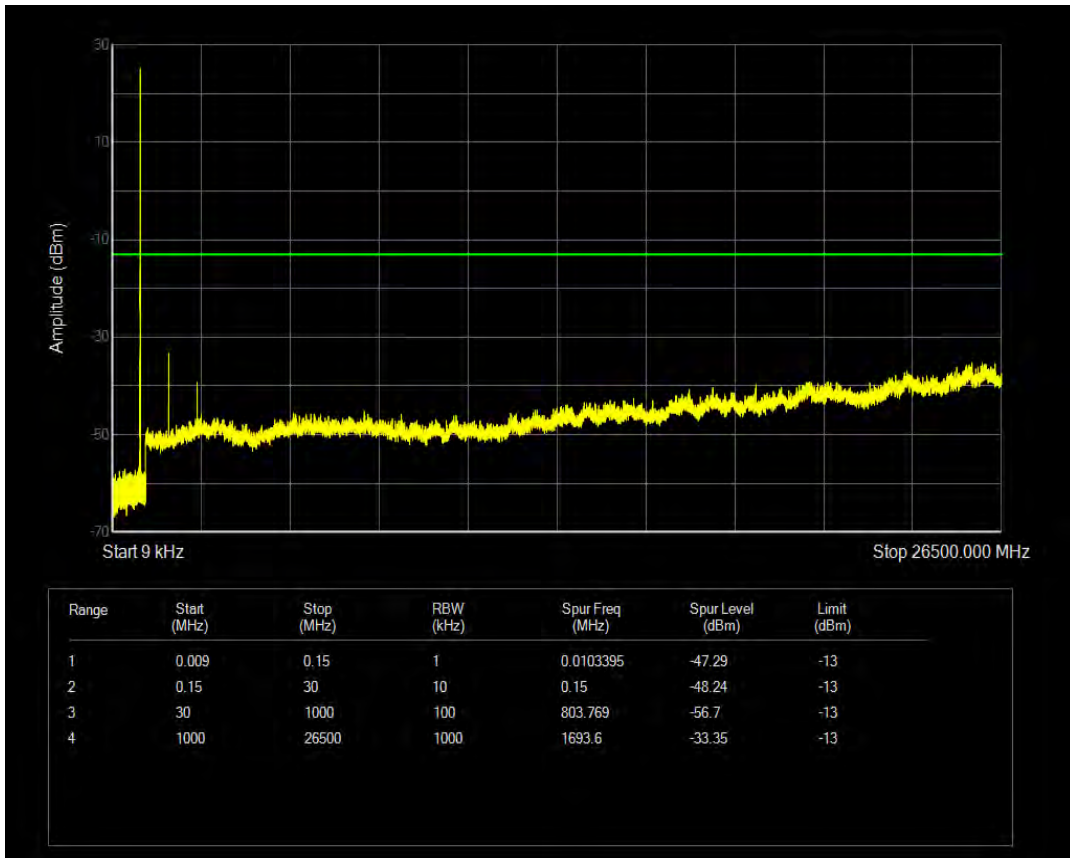

Band26b QPSK BW=3MHz Channel=26915 RB Size=15 Position=#0

Band26b 16QAM BW=3MHz Channel=26915 RB Size=1 Position=#0

Band26b 16QAM BW=3MHz Channel=26915 RB Size=15 Position=#0

Band26b QPSK BW=3MHz Channel=27025 RB Size=1 Position=#0