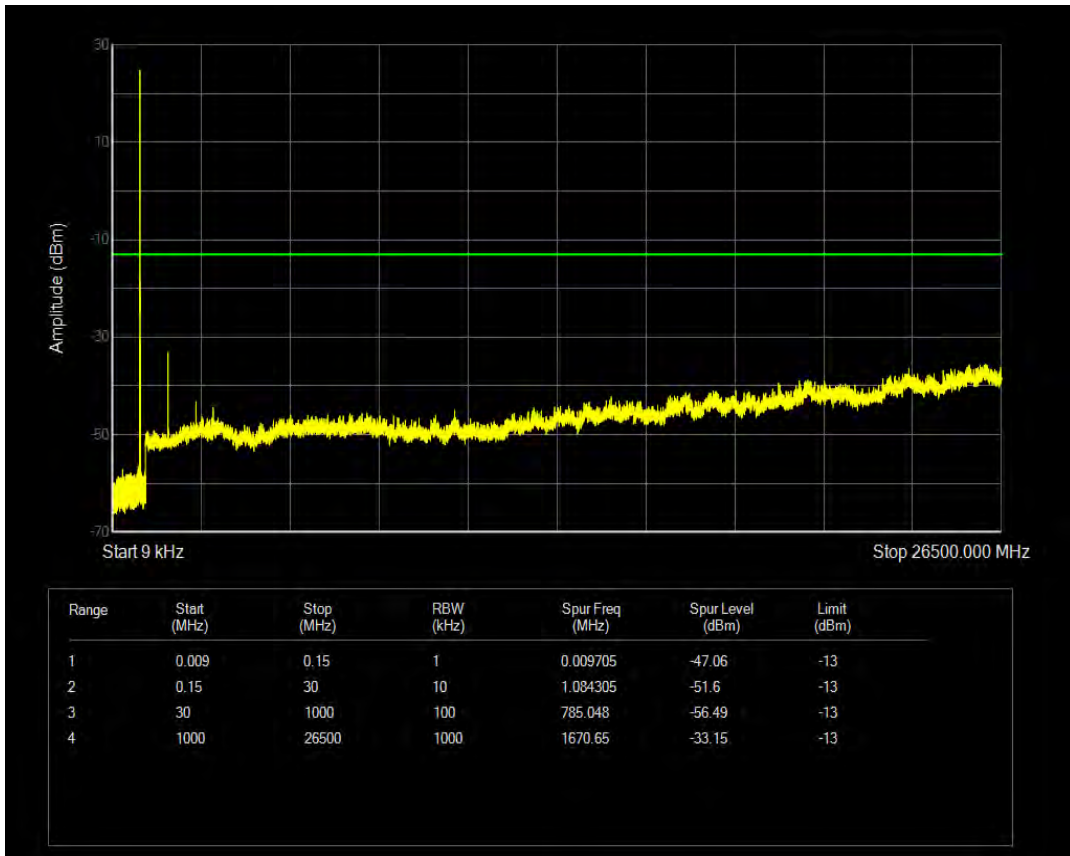

Band26b 16QAM BW=3MHz Channel=26915 RB Size=15 Position=#0

Band26b 16QAM BW=3MHz Channel=26915 RB Size=1 Position=#0