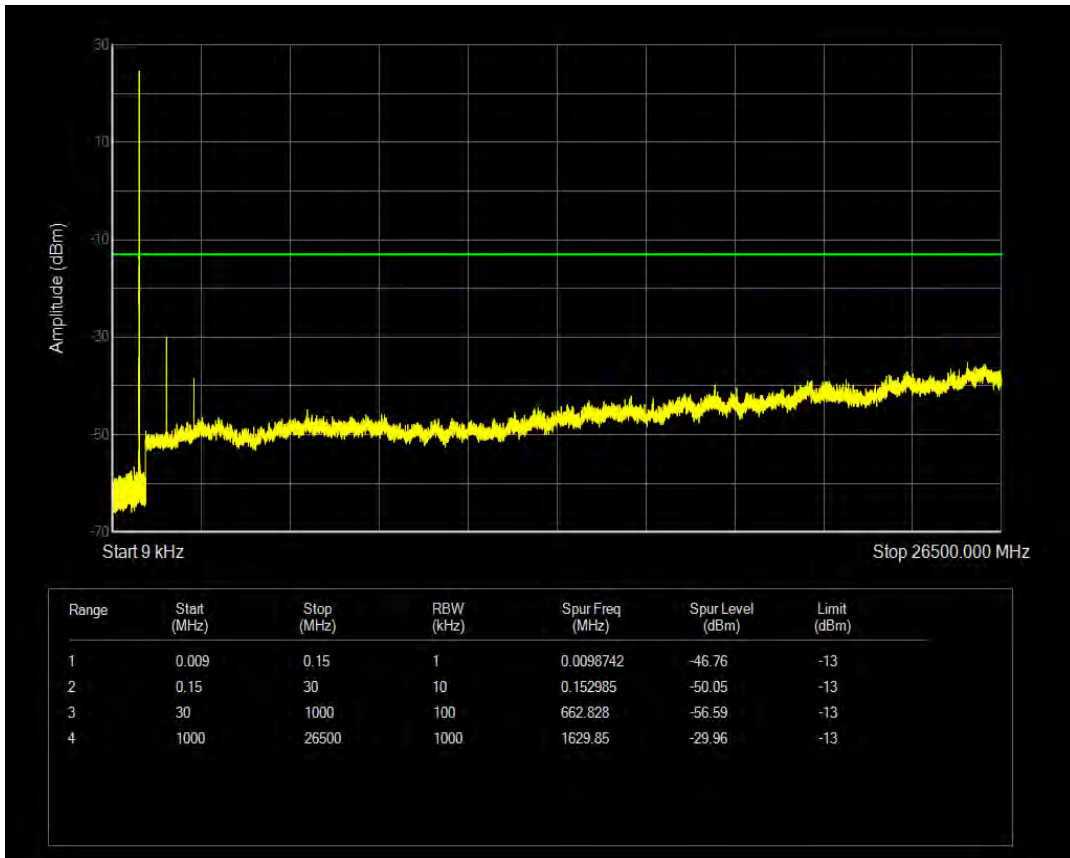

Band26a 16QAM BW=5MHz Channel=26715 RB Size=25 Position=#0

Band26a 16QAM BW=5MHz Channel=26715 RB Size=1 Position=#0