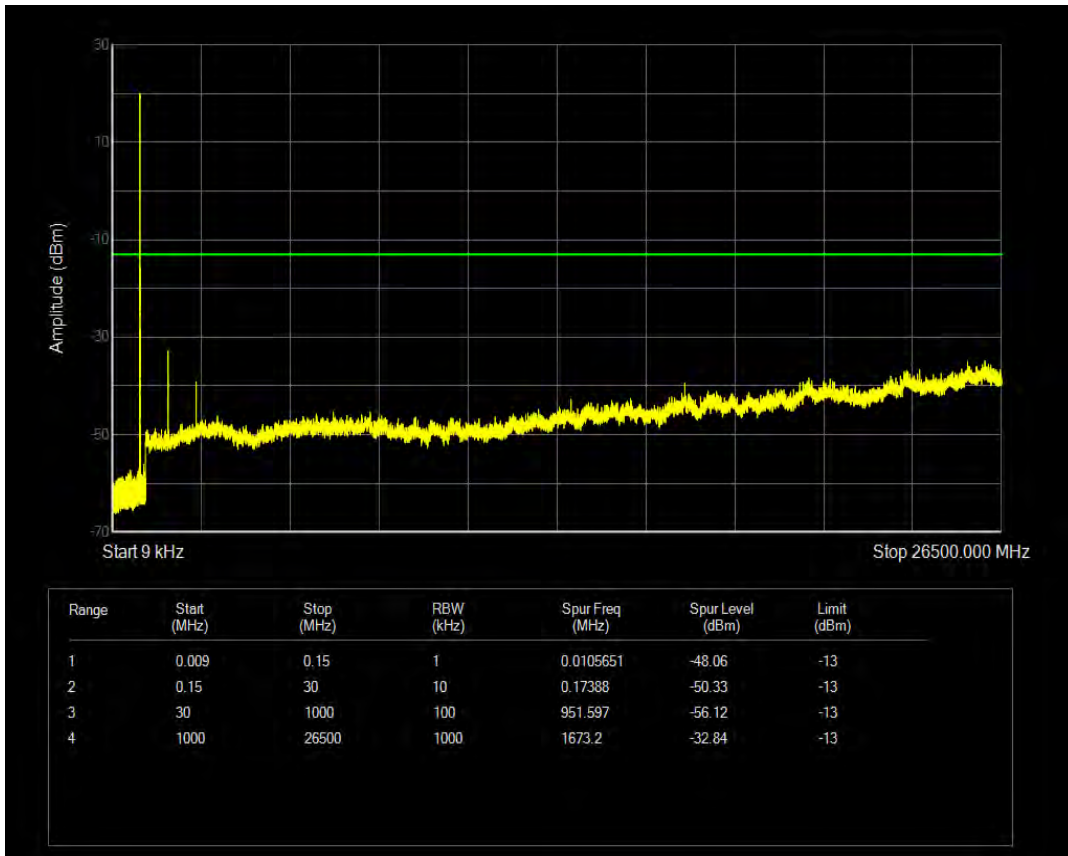

Band26b QPSK BW=1.4MHz Channel=26915 RB Size=6 Position=#0

Band26b 16QAM BW=1.4MHz Channel=26915 RB Size=1 Position=#0

Band26b QPSK BW=1.4MHz Channel=27033 RB Size=1 Position=#0

Band26b 16QAM BW=1.4MHz Channel=26915 RB Size=6 Position=#0

Band26b QPSK BW=1.4MHz Channel=27033 RB Size=6 Position=#0

Band26b 16QAM BW=1.4MHz Channel=27033 RB Size=1 Position=#0

Band26b 16QAM BW=1.4MHz Channel=27033 RB Size=6 Position=#0

Band26b QPSK BW=3MHz Channel=26805 RB Size=1 Position=#0