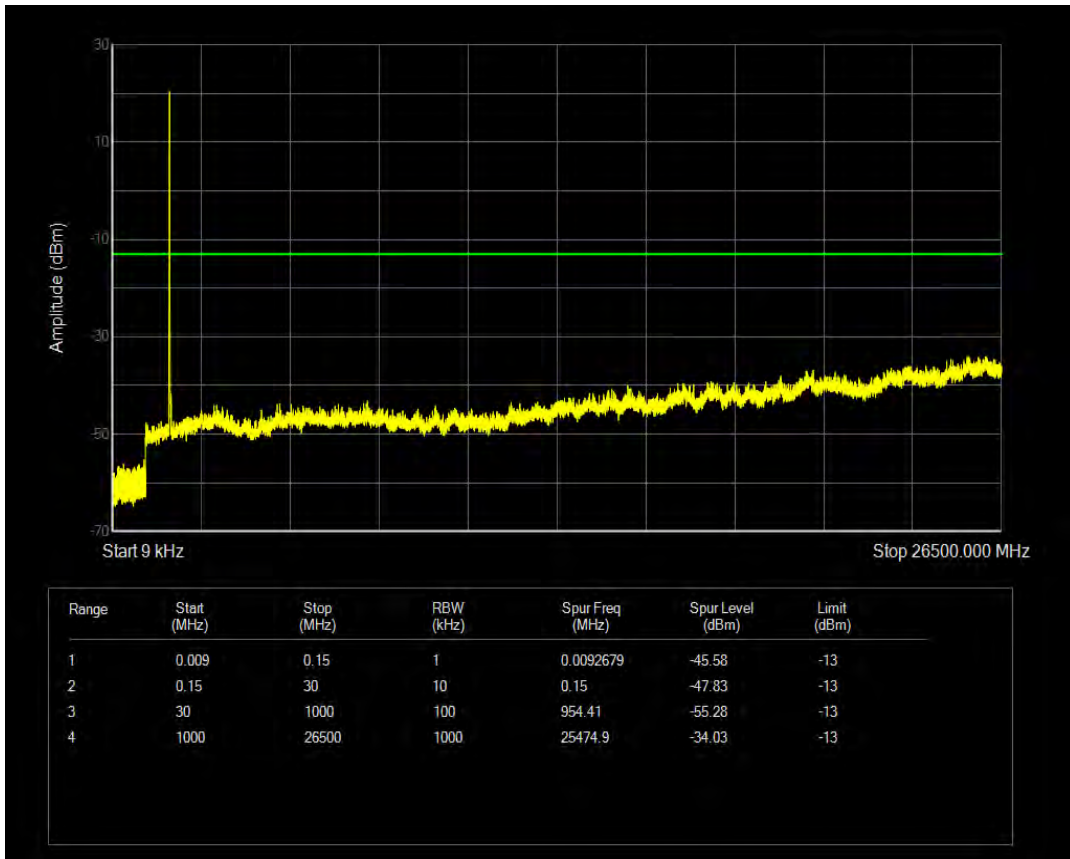

Band4 QPSK BW=5MHz Channel=20375 RB Size=1 Position=#0

Band4 16QAM BW=5MHz Channel=20375 RB Size=1 Position=#0

Band4 16QAM BW=5MHz Channel=20375 RB Size=25 Position=#0

Band4 QPSK BW=10MHz Channel=20000 RB Size=1 Position=#0

Band4 QPSK BW=10MHz Channel=20000 RB Size=50 Position=#0

Band4 16QAM BW=10MHz Channel=20000 RB Size=1 Position=#0

Band4 16QAM BW=10MHz Channel=20000 RB Size=50 Position=#0

Band4 QPSK BW=10MHz Channel=20175 RB Size=1 Position=#0