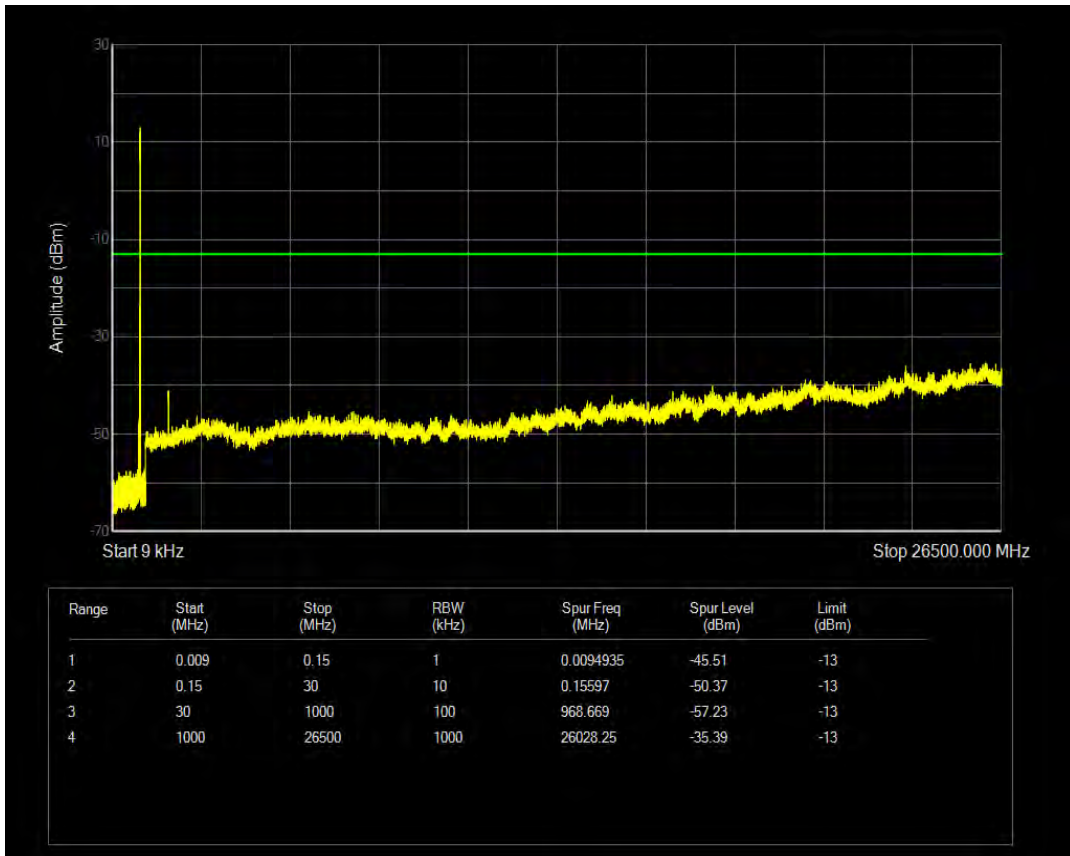

Band26b QPSK BW=10MHz Channel=26915 RB Size=50 Position=#0

Band26b 16QAM BW=10MHz Channel=26915 RB Size=1 Position=#0

Band26b 16QAM BW=10MHz Channel=26915 RB Size=50 Position=#0

Band26b QPSK BW=10MHz Channel=26990 RB Size=1 Position=#0

Band26b QPSK BW=10MHz Channel=26990 RB Size=50 Position=#0

Band26b 16QAM BW=10MHz Channel=26990 RB Size=1 Position=#0

Band26b 16QAM BW=10MHz Channel=26990 RB Size=50 Position=#0

Band26b QPSK BW=15MHz Channel=26865 RB Size=1 Position=#0