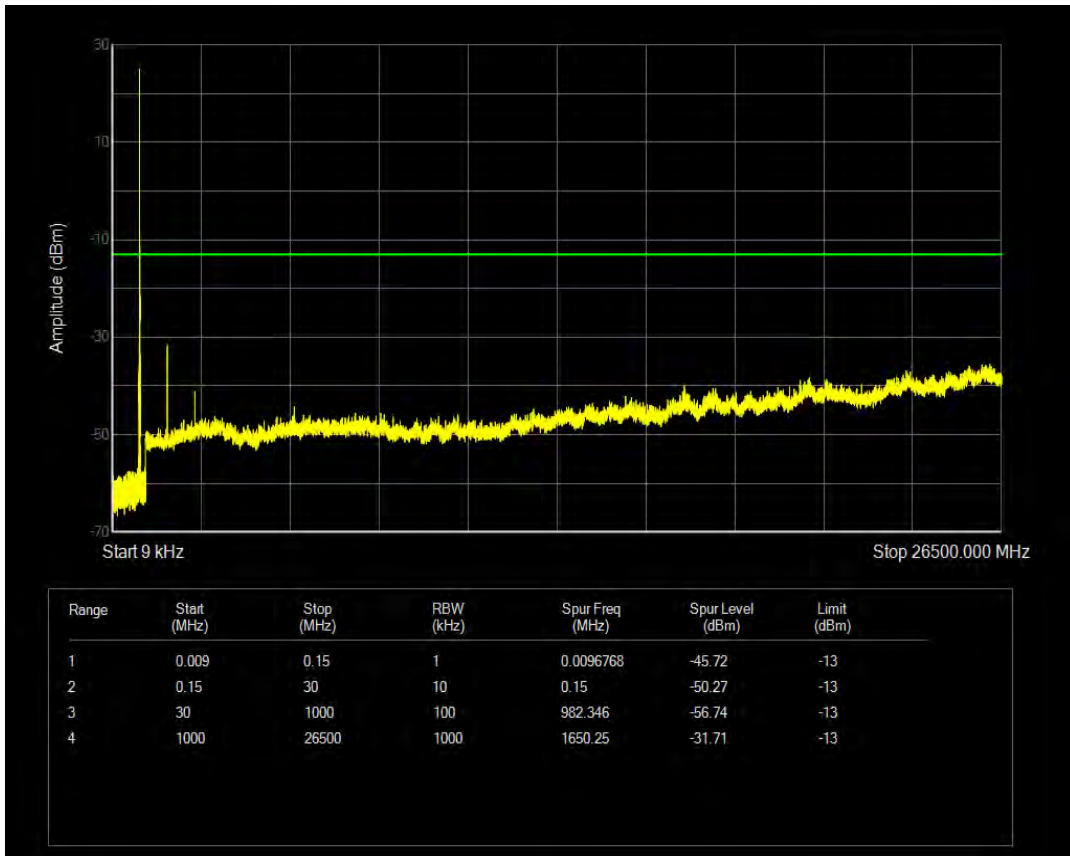

Band26b QPSK BW=5MHz Channel=27015 RB Size=25 Position=#0

Band26b 16QAM BW=5MHz Channel=27015 RB Size=25 Position=#0

Band26b 16QAM BW=5MHz Channel=27015 RB Size=1 Position=#0

Band26b QPSK BW=10MHz Channel=26840 RB Size=1 Position=#0