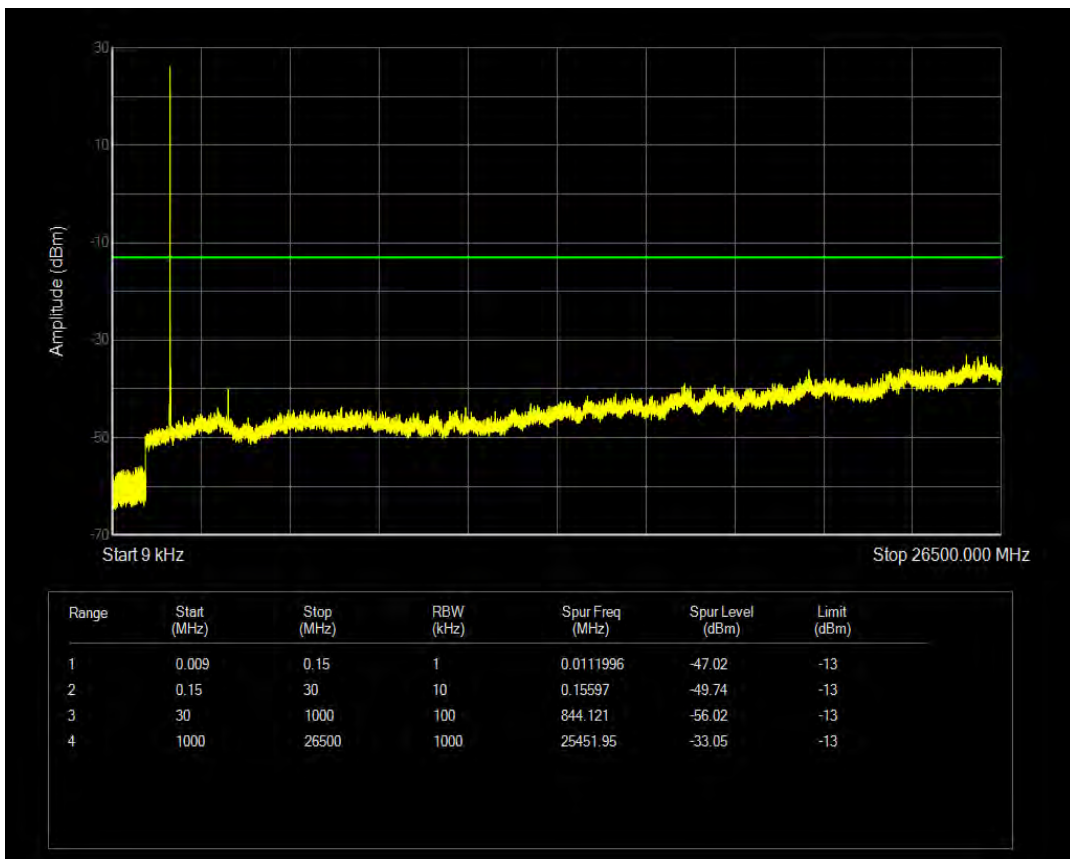

Band4 QPSK BW=1.4MHz Channel=19957 RB Size=1 Position=#0

Band4 16QAM BW=1.4MHz Channel=19957 RB Size=1 Position=#0

Band4 16QAM BW=1.4MHz Channel=19957 RB Size=6 Position=#0

Band4 QPSK BW=1.4MHz Channel=20175 RB Size=1 Position=#0

Band4 QPSK BW=1.4MHz Channel=20175 RB Size=6 Position=#0

Band4 16QAM BW=1.4MHz Channel=20175 RB Size=6 Position=#0

Band4 16QAM BW=1.4MHz Channel=20175 RB Size=1 Position=#0

Band4 QPSK BW=1.4MHz Channel=20393 RB Size=1 Position=#0