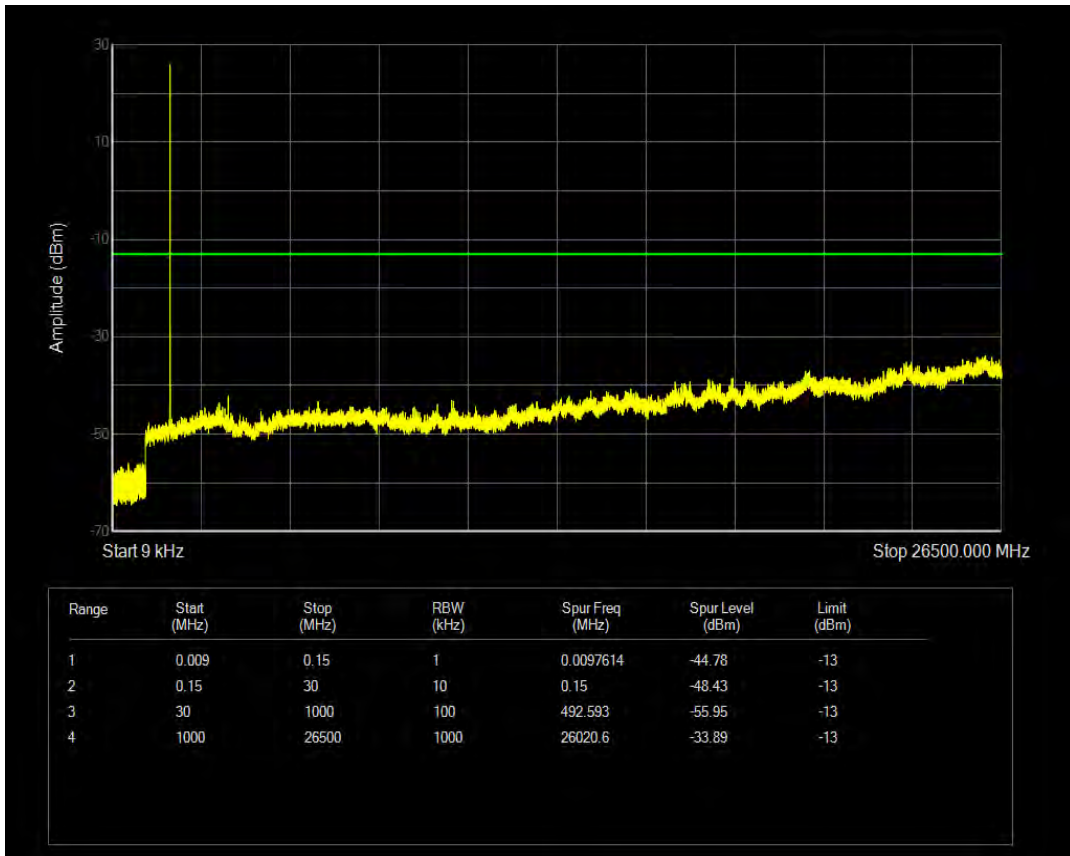

Band4 16QAM BW=1.4MHz Channel=20175 RB Size=6 Position=#0

Band4 QPSK BW=1.4MHz Channel=20175 RB Size=6 Position=#0