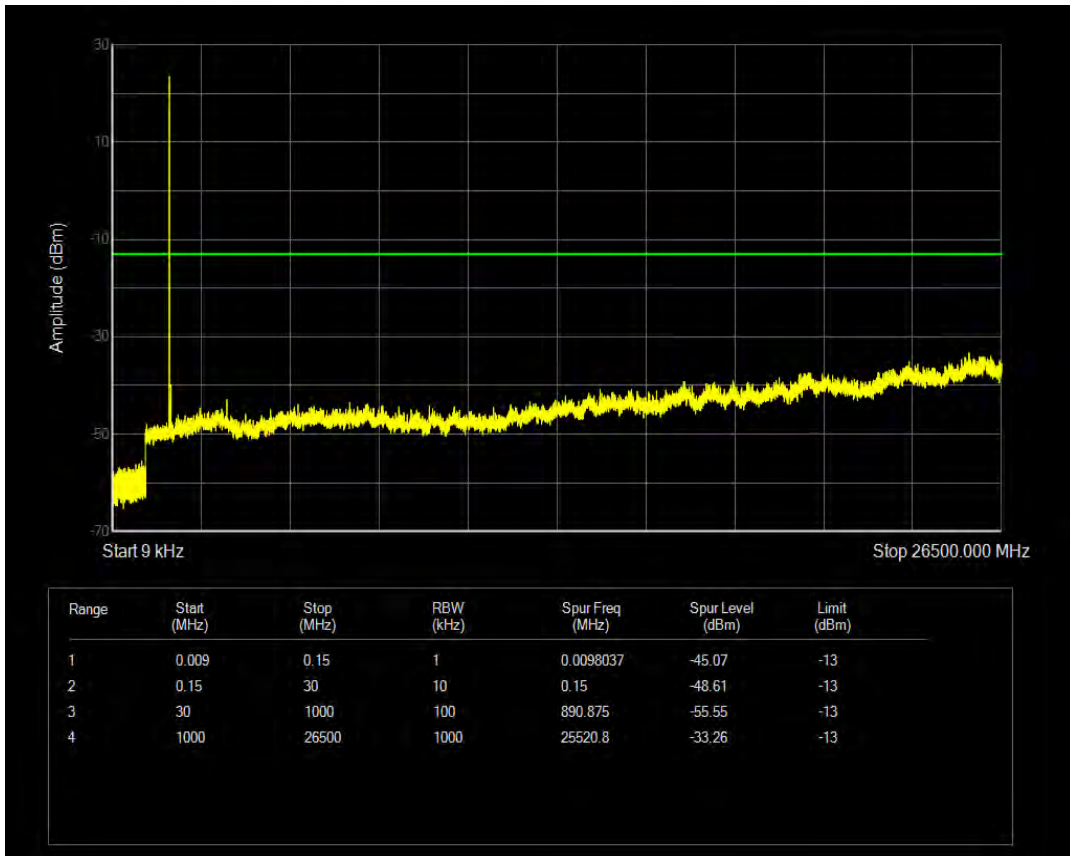

Band4 QPSK BW=3MHz Channel=20175 RB Size=15 Position=#0

Band4 16QAM BW=3MHz Channel=19965 RB Size=15 Position=#0