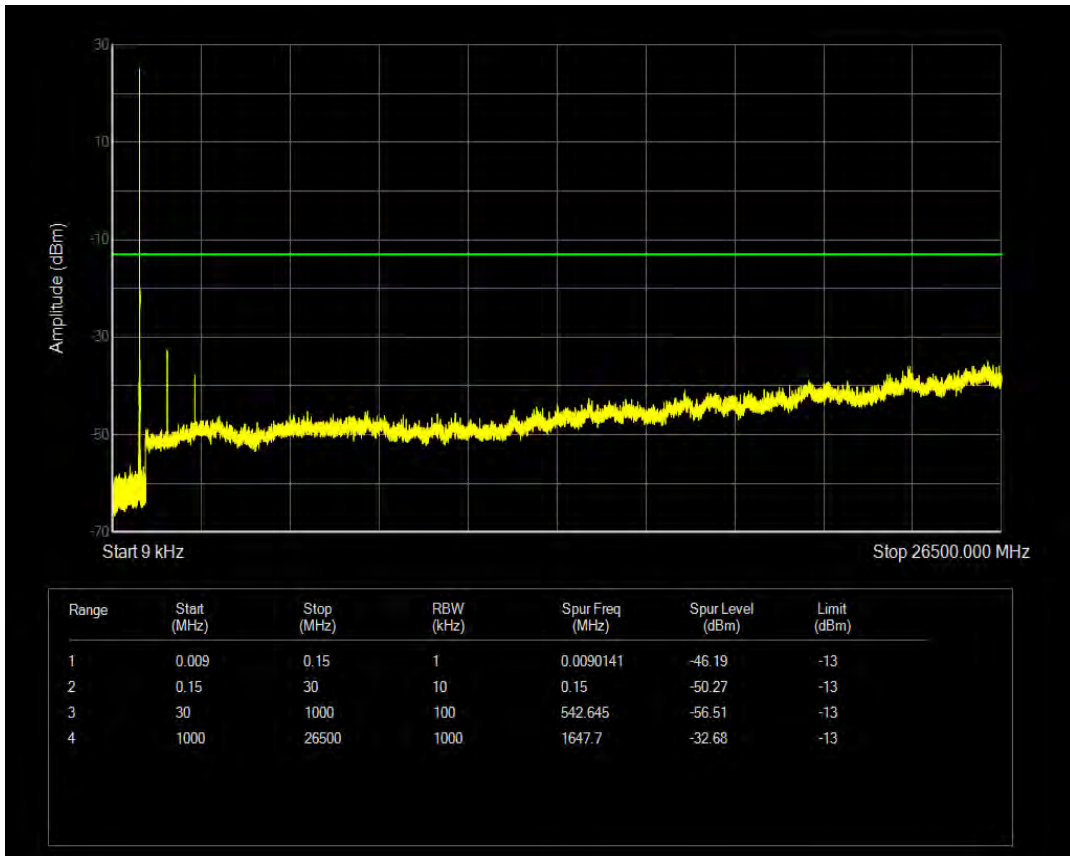

Band26b 16QAM BW=5MHz Channel=26815 RB Size=25 Position=#0

Band26b 16QAM BW=5MHz Channel=26815 RB Size=1 Position=#0