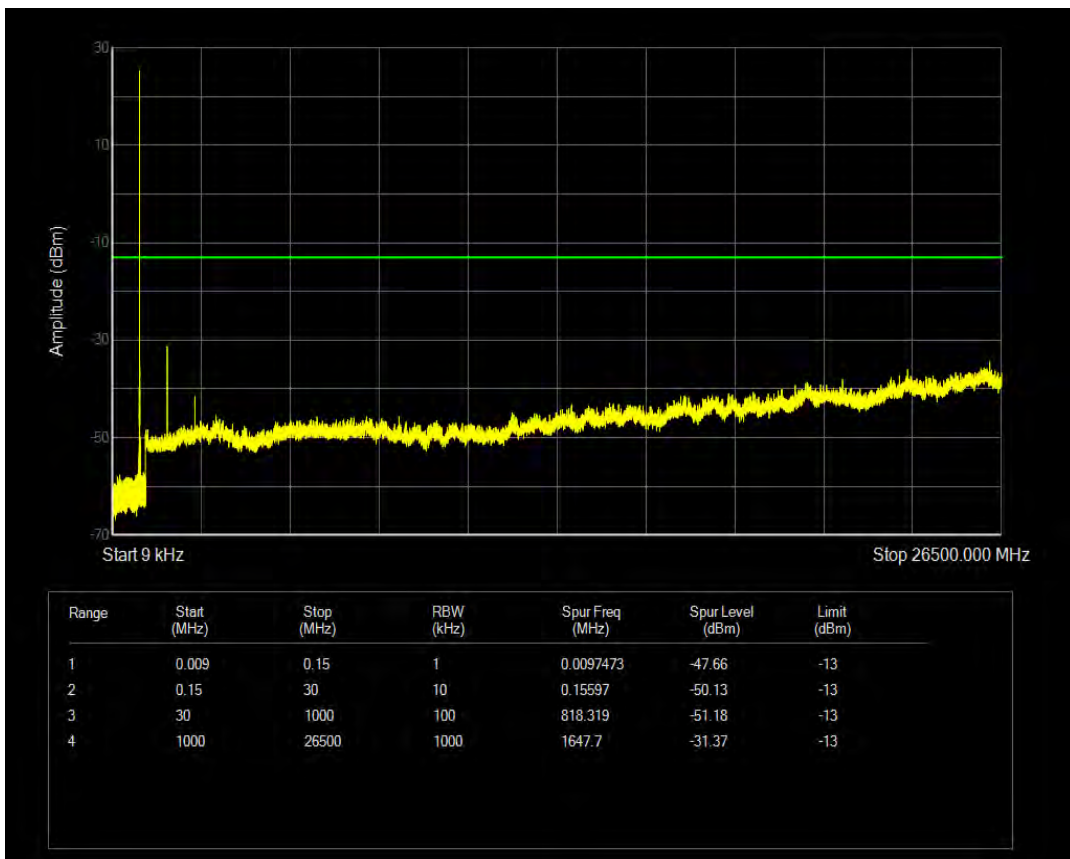

Band26a QPSK BW=10MHz Channel=26740 RB Size=50 Position=#0

Band26a 16QAM BW=10MHz Channel=26740 RB Size=1 Position=#0

Band26a 16QAM BW=10MHz Channel=26740 RB Size=50 Position=#0

Band26b QPSK BW=1.4MHz Channel=26797 RB Size=1 Position=#0

Band26b QPSK BW=1.4MHz Channel=26797 RB Size=6 Position=#0

Band26b 16QAM BW=1.4MHz Channel=26797 RB Size=1 Position=#0

Band26b QPSK BW=1.4MHz Channel=26915 RB Size=1 Position=#0

Band26b 16QAM BW=1.4MHz Channel=26797 RB Size=6 Position=#0