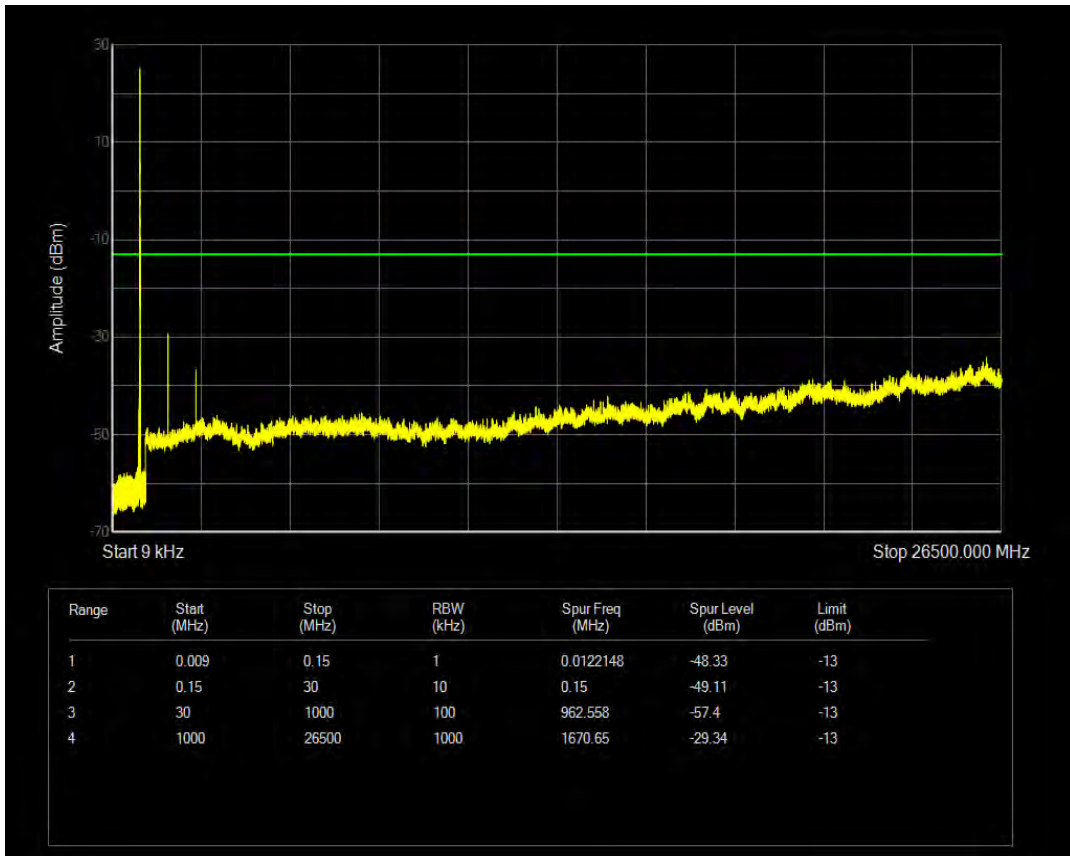

Band26b 16QAM BW=15MHz Channel=26965 RB Size=75 Position=#0

Band26b 16QAM BW=15MHz Channel=26965 RB Size=1 Position=#0