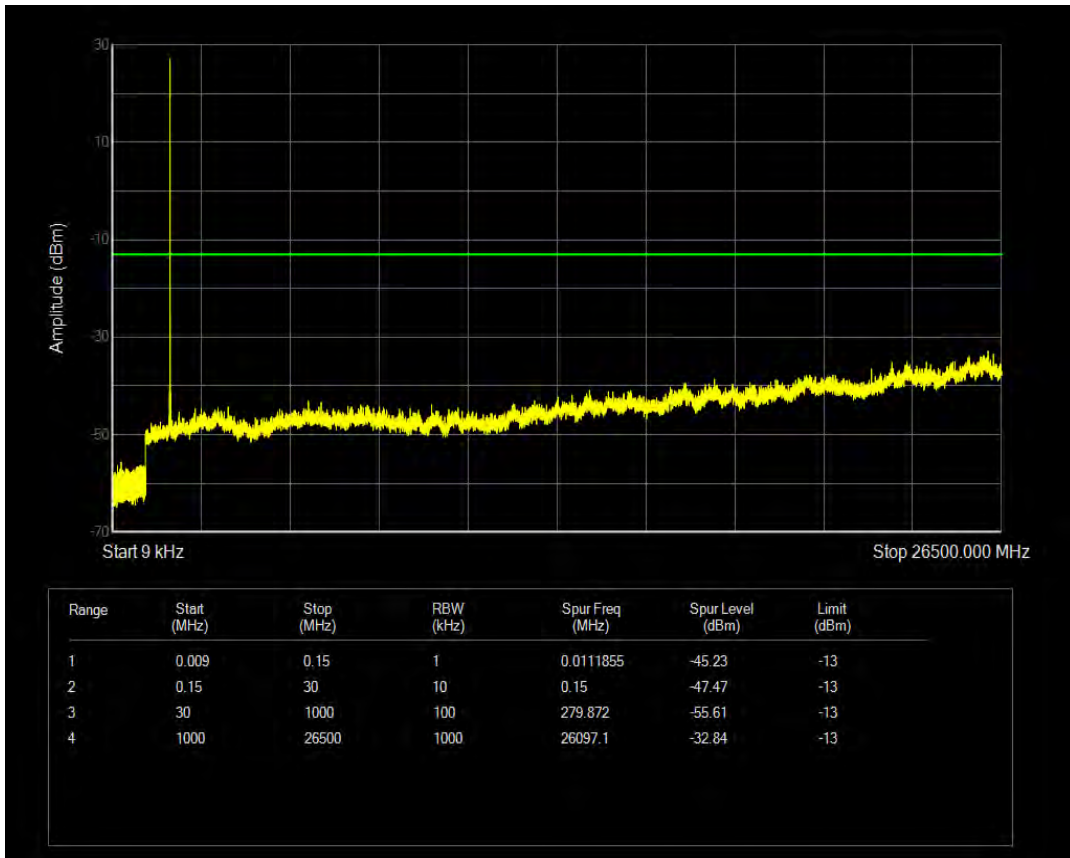

Band4 16QAM BW=3MHz Channel=20175 RB Size=15 Position=#0

Band4 16QAM BW=3MHz Channel=20175 RB Size=1 Position=#0