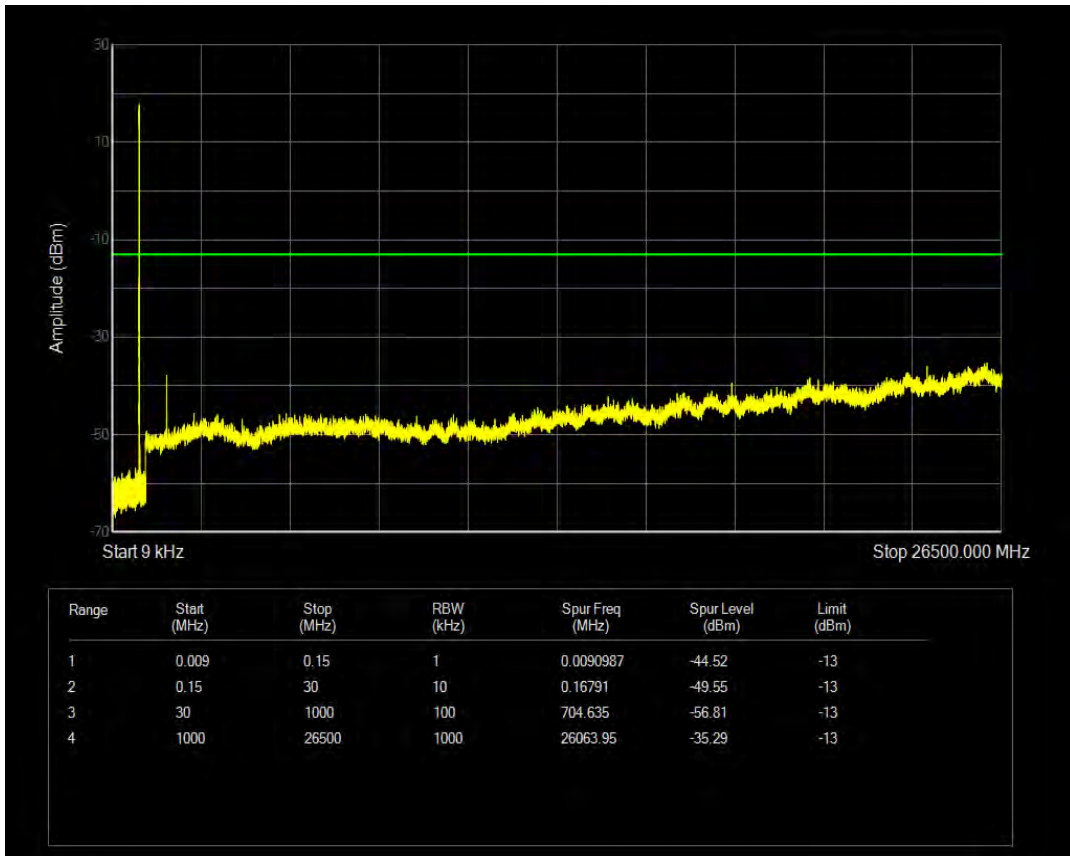

Band26a 16QAM BW=3MHz Channel=26705 RB Size=15 Position=#0

Band26a QPSK BW=3MHz Channel=26705 RB Size=15 Position=#0