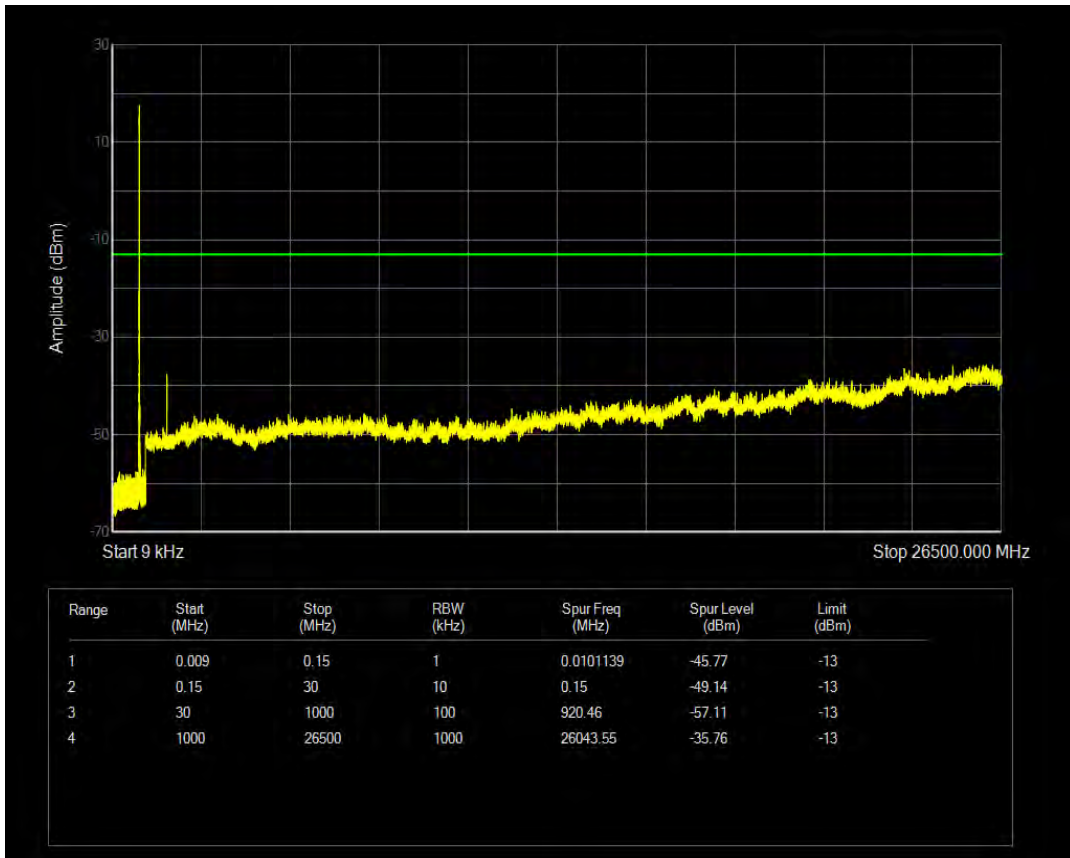

Band26a 16QAM BW=3MHz Channel=26740 RB Size=1 Position=#0

Band26a 16QAM BW=3MHz Channel=26740 RB Size=15 Position=#0