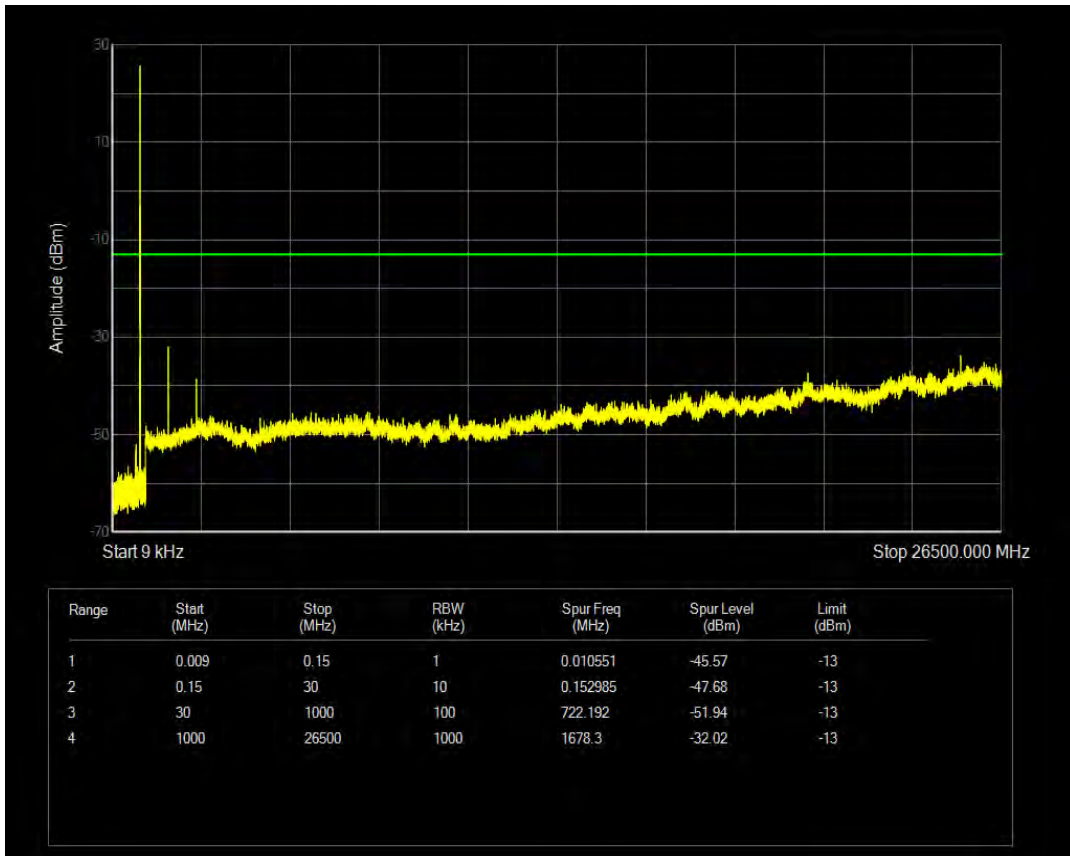

Band26b QPSK BW=10MHz Channel=26915 RB Size=50 Position=#0

Band26b 16QAM BW=10MHz Channel=26915 RB Size=1 Position=#0

Band26b 16QAM BW=10MHz Channel=26915 RB Size=50 Position=#0

Band26b QPSK BW=10MHz Channel=26990 RB Size=1 Position=#0

Band26b QPSK BW=10MHz Channel=26990 RB Size=50 Position=#0

Band26b 16QAM BW=10MHz Channel=26990 RB Size=1 Position=#0

Band26b 16QAM BW=10MHz Channel=26990 RB Size=50 Position=#0

Band26b QPSK BW=15MHz Channel=26865 RB Size=1 Position=#0