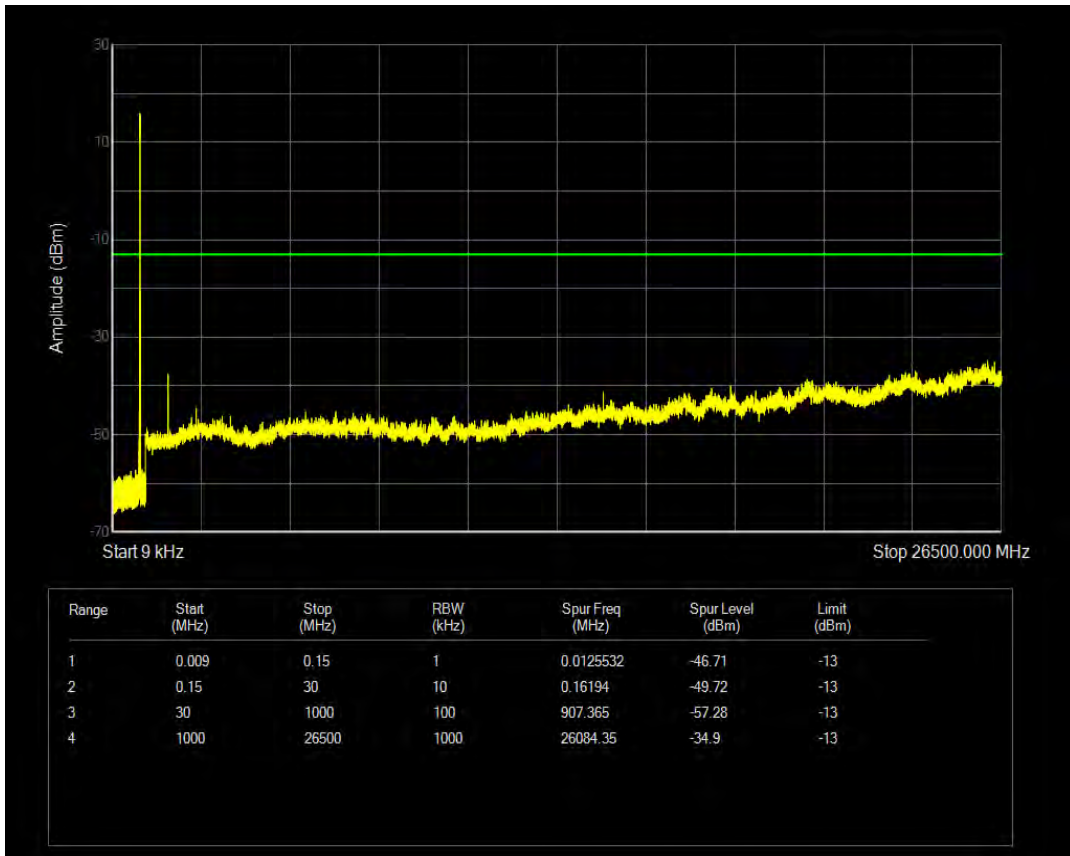

Band26b QPSK BW=5MHz Channel=26815 RB Size=1 Position=#0

Band26b 16QAM BW=5MHz Channel=26815 RB Size=1 Position=#0

Band26b 16QAM BW=5MHz Channel=26815 RB Size=25 Position=#0

Band26b QPSK BW=5MHz Channel=26915 RB Size=25 Position=#0