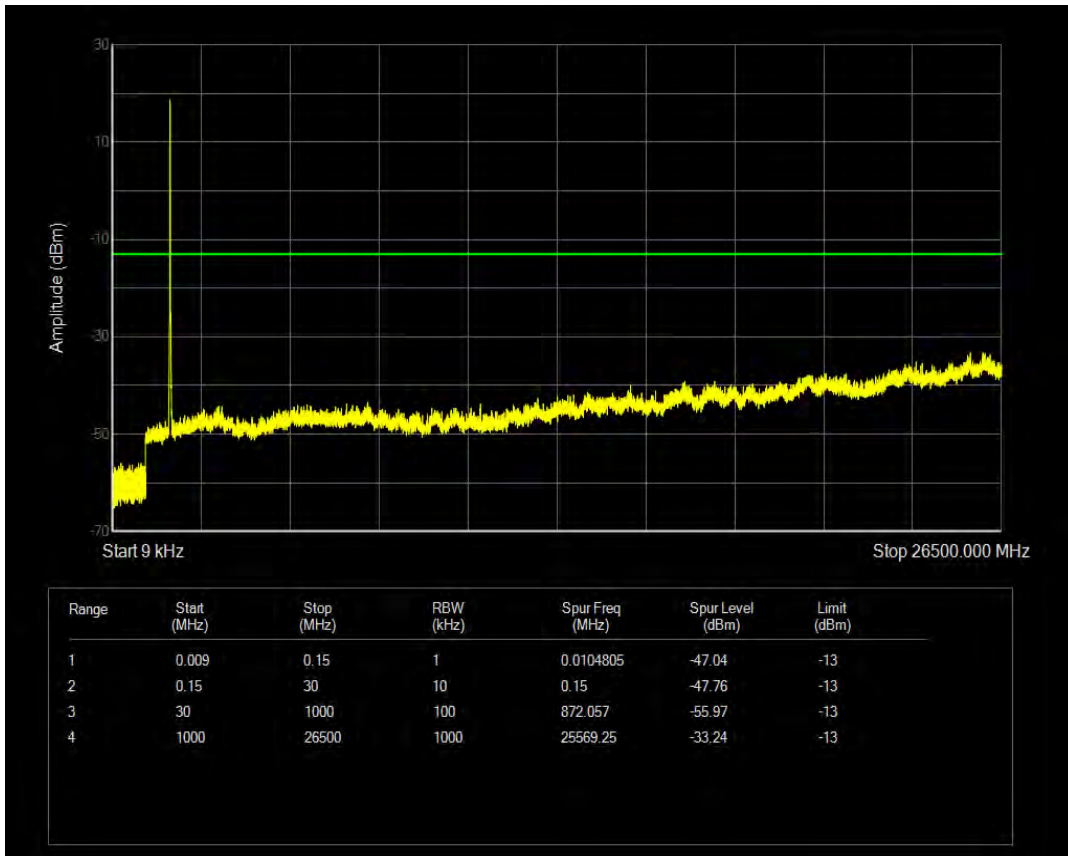

Band4 QPSK BW=15MHz Channel=20325 RB Size=1 Position=#0

Band4 16QAM BW=15MHz Channel=20175 RB Size=75 Position=#0