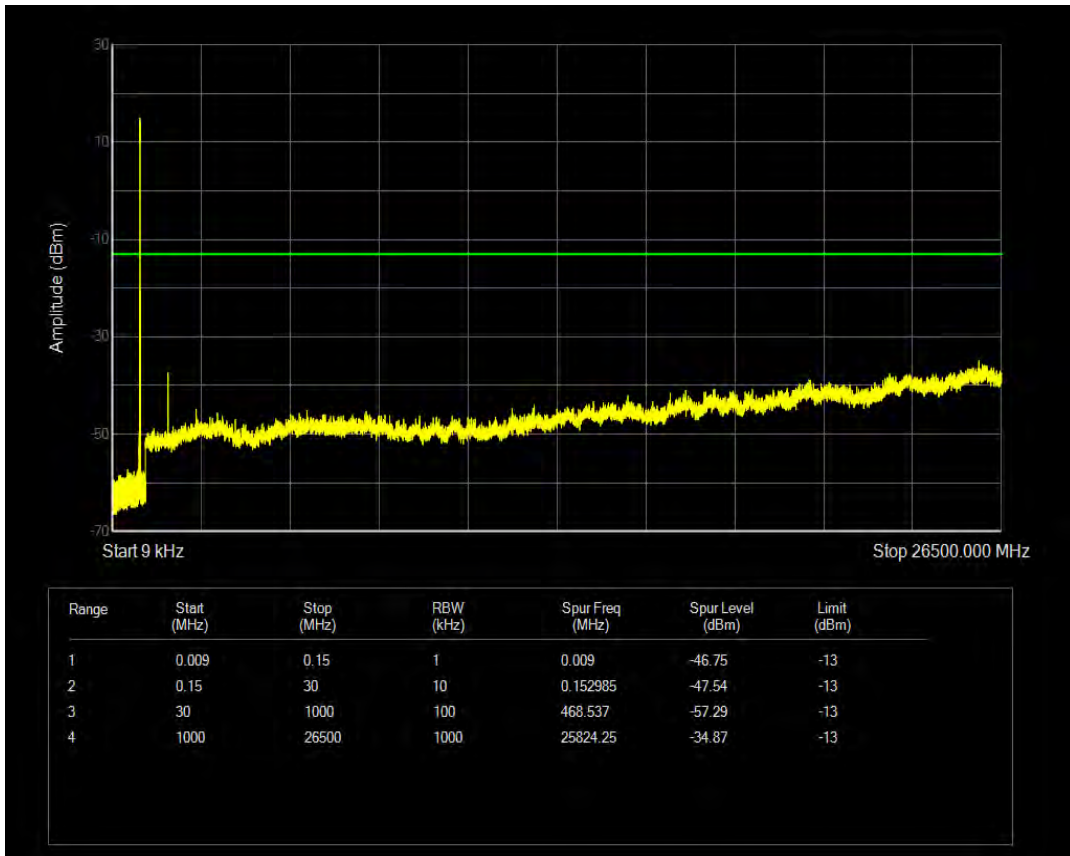

Band26b QPSK BW=5MHz Channel=27015 RB Size=1 Position=#0

Band26b 16QAM BW=5MHz Channel=26915 RB Size=25 Position=#0