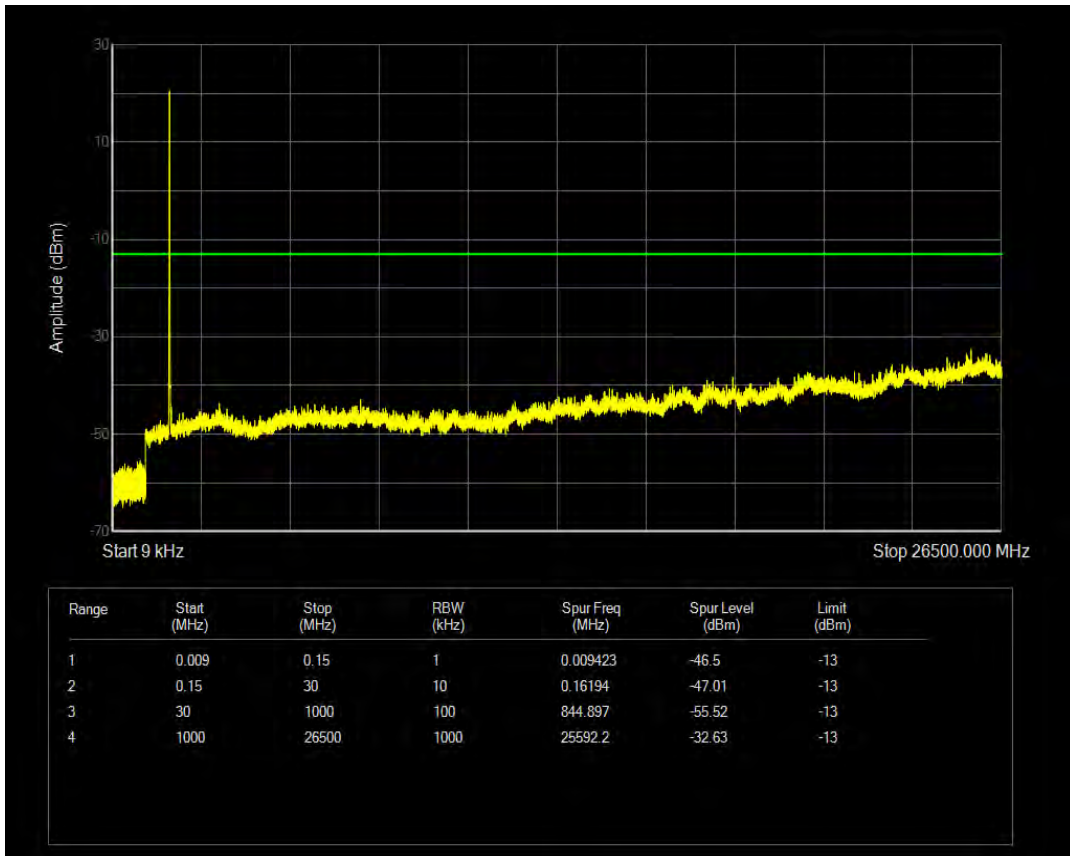

Band4 QPSK BW=5MHz Channel=20375 RB Size=1 Position=#0

Band4 16QAM BW=5MHz Channel=20375 RB Size=1 Position=#0

Band4 16QAM BW=5MHz Channel=20375 RB Size=25 Position=#0

Band4 QPSK BW=10MHz Channel=20000 RB Size=1 Position=#0

Band4 QPSK BW=10MHz Channel=20000 RB Size=50 Position=#0

Band4 16QAM BW=10MHz Channel=20000 RB Size=1 Position=#0

Band4 16QAM BW=10MHz Channel=20000 RB Size=50 Position=#0

Band4 QPSK BW=10MHz Channel=20175 RB Size=1 Position=#0