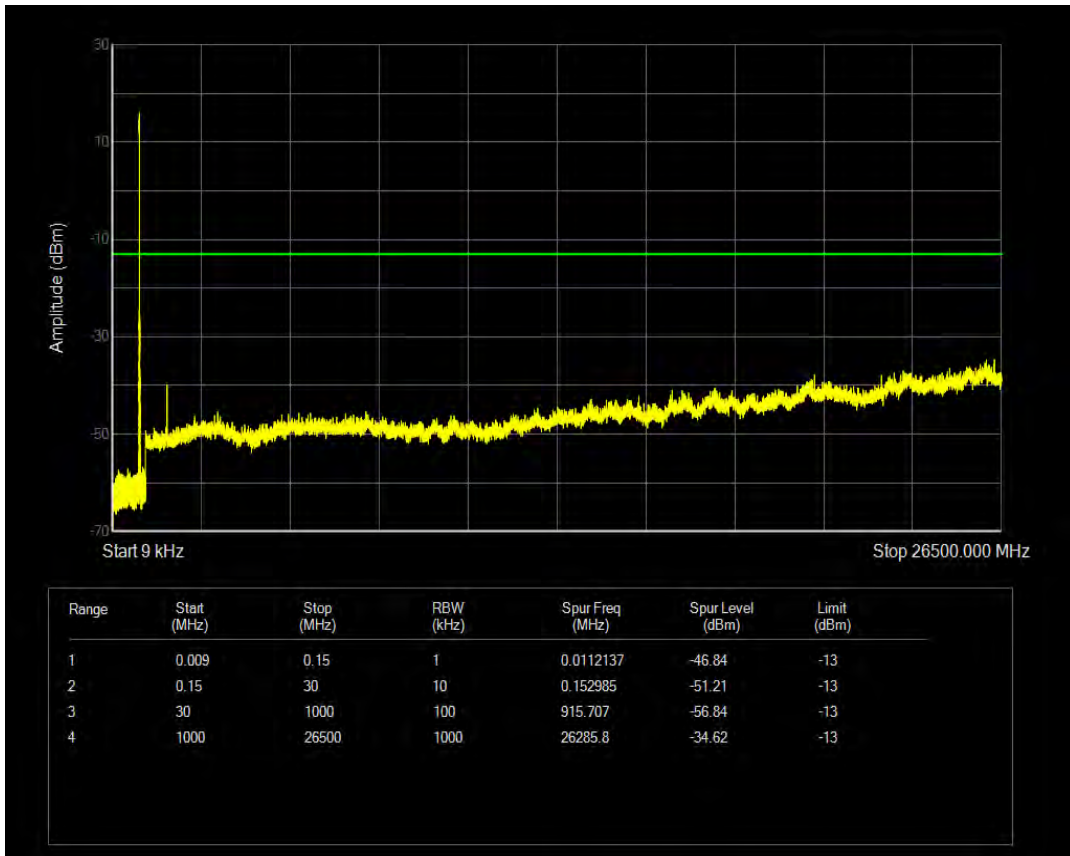

Band26a 16QAM BW=5MHz Channel=26765 RB Size=1 Position=#0

Band26a QPSK BW=5MHz Channel=26765 RB Size=25 Position=#0