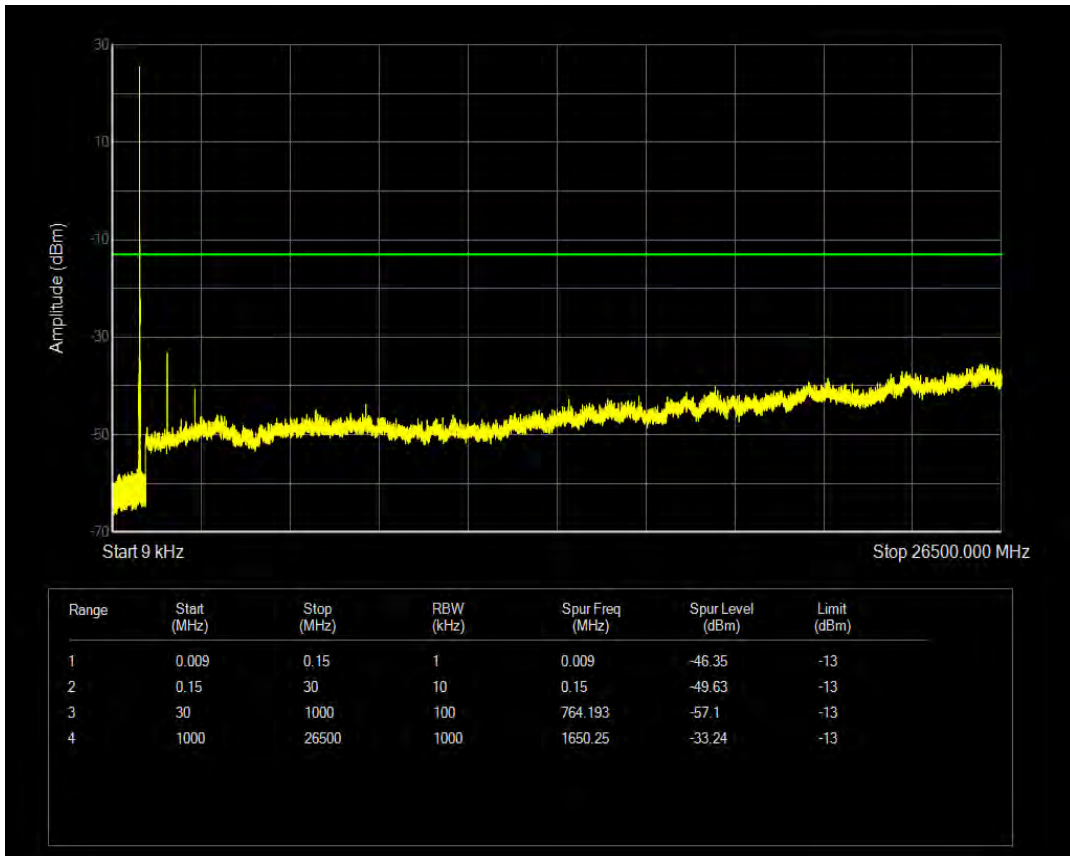

Band26b QPSK BW=5MHz Channel=27015 RB Size=25 Position=#0

Band26b 16QAM BW=5MHz Channel=27015 RB Size=25 Position=#0

Band26b 16QAM BW=5MHz Channel=27015 RB Size=1 Position=#0

Band26b QPSK BW=10MHz Channel=26840 RB Size=1 Position=#0

Band26b QPSK BW=10MHz Channel=26840 RB Size=50 Position=#0

Band26b 16QAM BW=10MHz Channel=26840 RB Size=1 Position=#0

Band26b 16QAM BW=10MHz Channel=26840 RB Size=50 Position=#0

Band26b QPSK BW=10MHz Channel=26915 RB Size=1 Position=#0