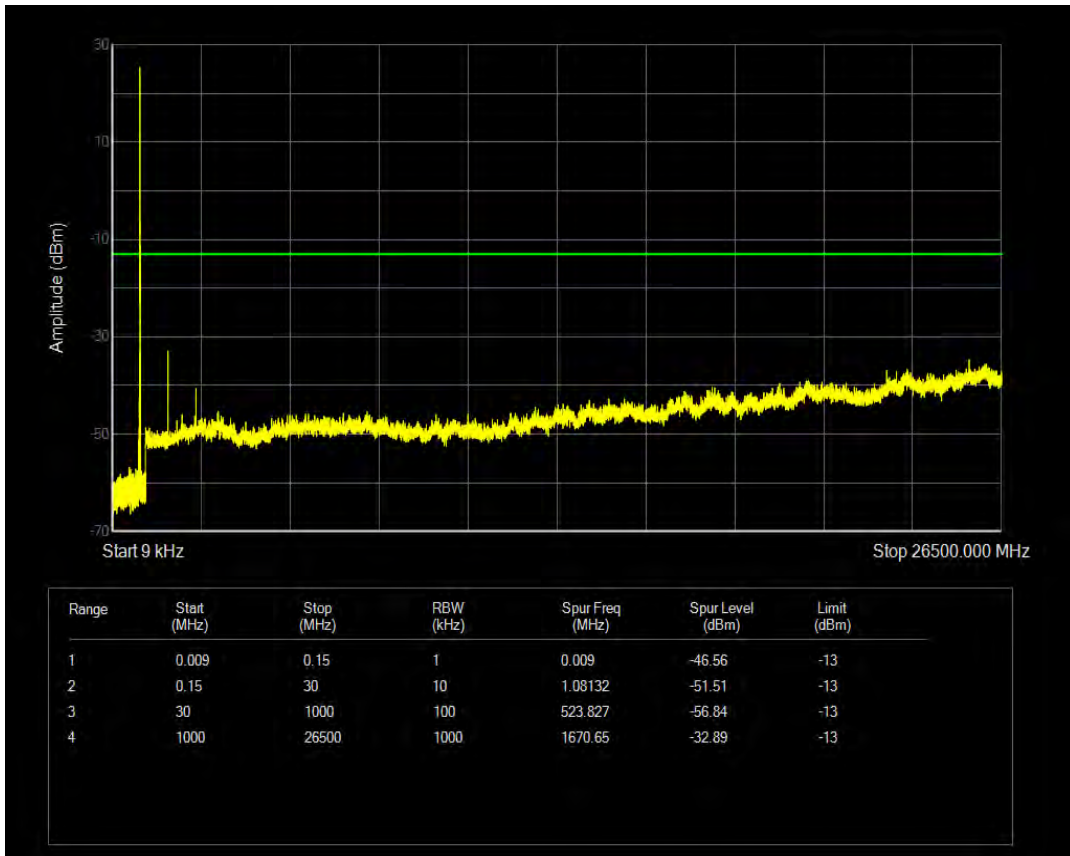

Band26b 16QAM BW=15MHz Channel=26915 RB Size=75 Position=#0

Band26b QPSK BW=15MHz Channel=26965 RB Size=1 Position=#0