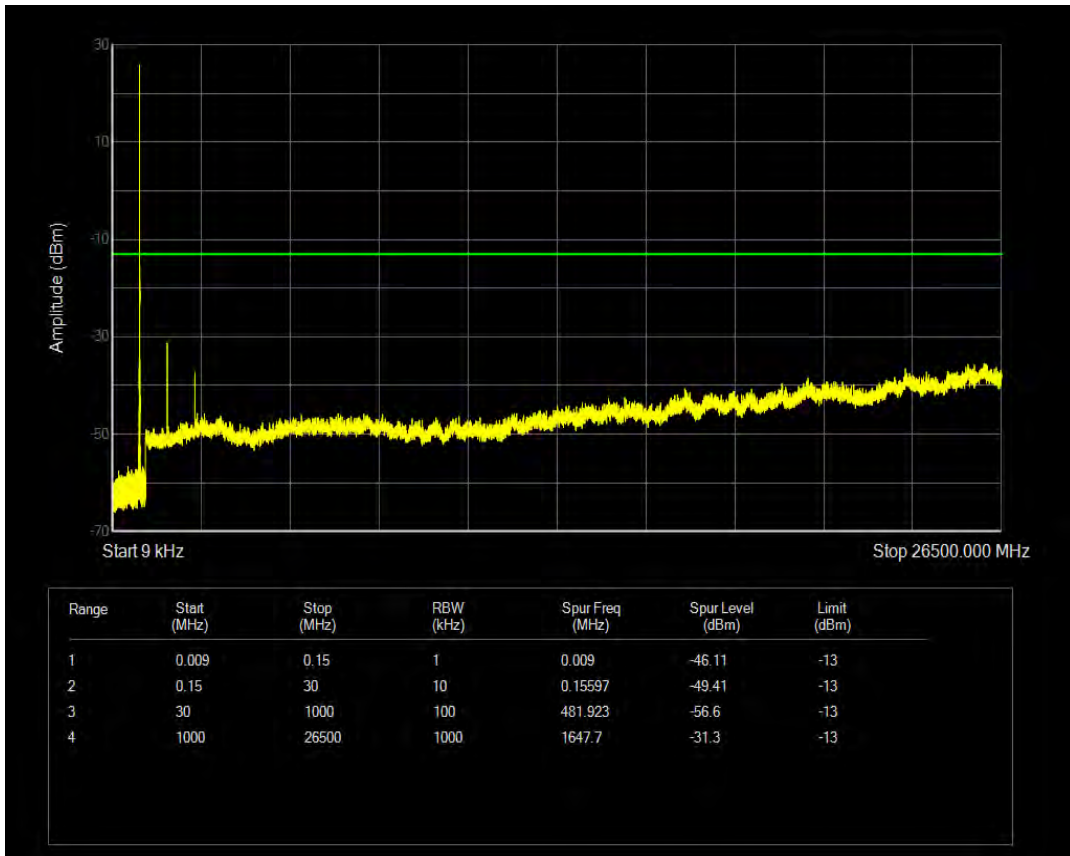

Band26b 16QAM BW=5MHz Channel=26815 RB Size=1 Position=#0

Band26b QPSK BW=5MHz Channel=26815 RB Size=1 Position=#0