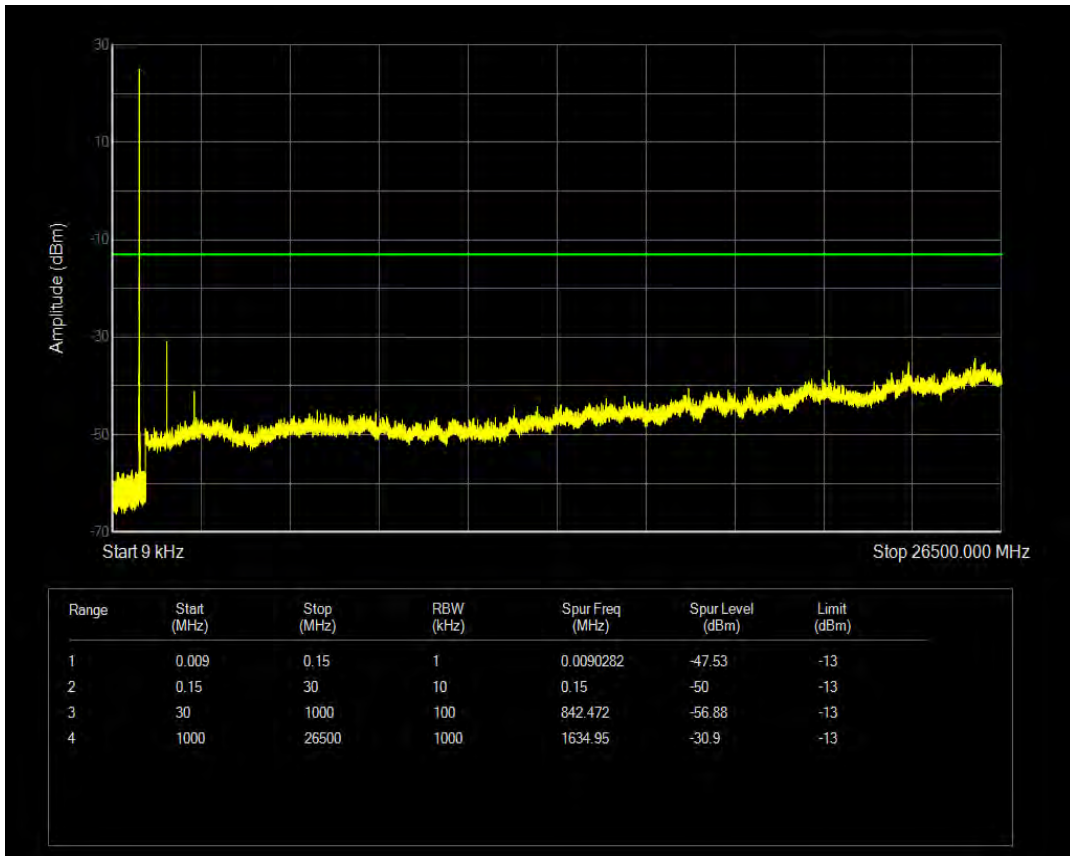

Band26a 16QAM BW=3MHz Channel=26705 RB Size=1 Position=#0

Band26a QPSK BW=3MHz Channel=26705 RB Size=15 Position=#0

Band26a 16QAM BW=3MHz Channel=26705 RB Size=15 Position=#0

Band26a QPSK BW=3MHz Channel=26740 RB Size=1 Position=#0