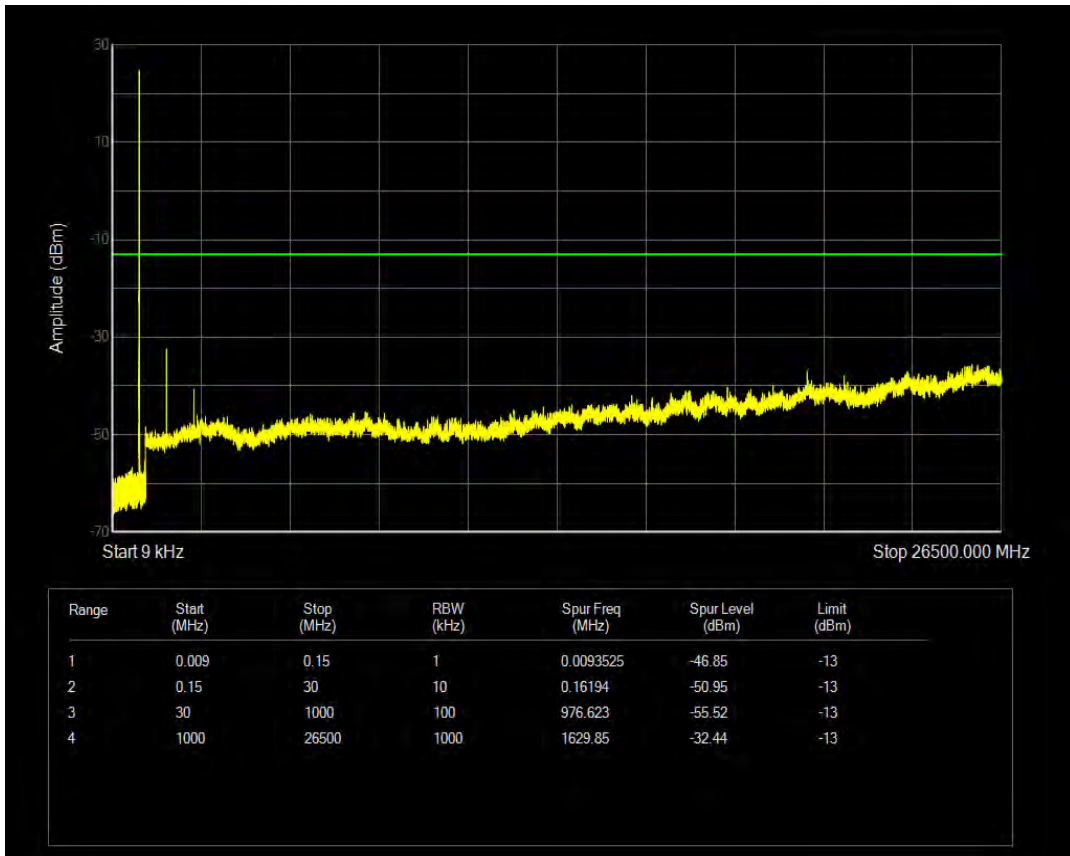

Band26a QPSK BW=1.4MHz Channel=26783 RB Size=6 Position=#0

Band26a 16QAM BW=1.4MHz Channel=26783 RB Size=1 Position=#0

Band26a 16QAM BW=1.4MHz Channel=26783 RB Size=6 Position=#0

Band26a QPSK BW=3MHz Channel=26705 RB Size=1 Position=#0