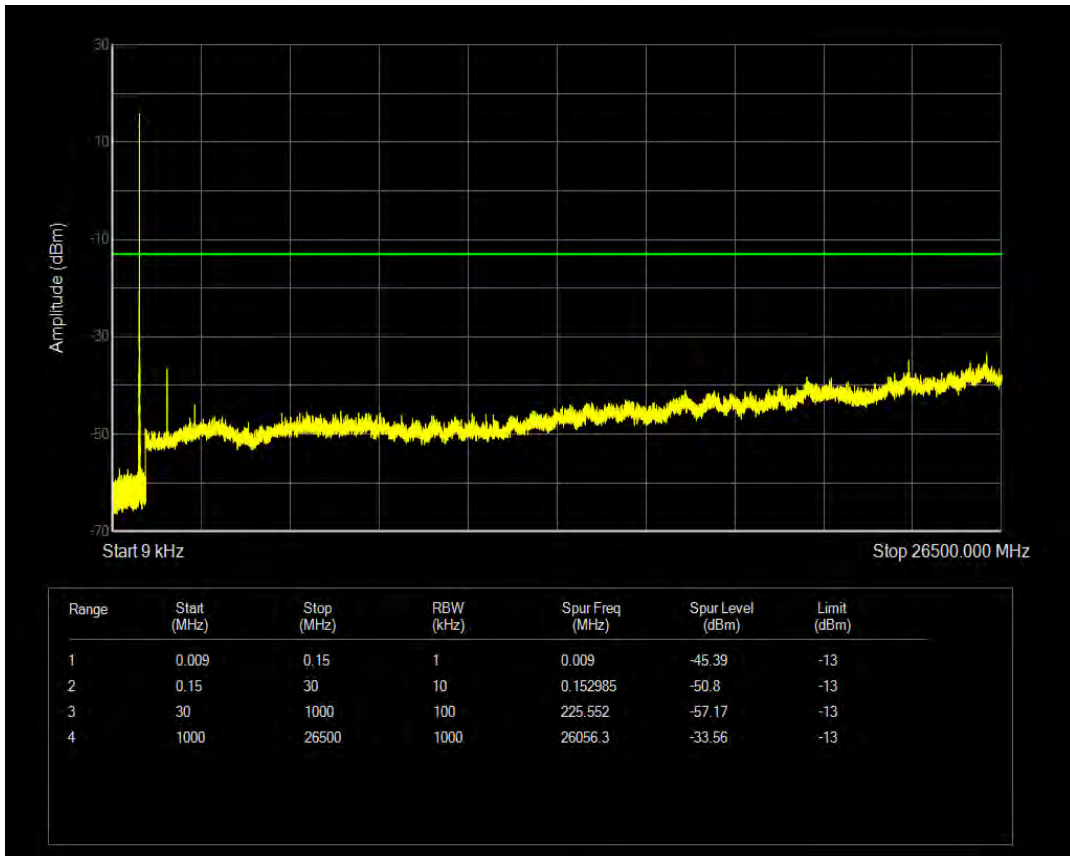

Band26a QPSK BW=5MHz Channel=26715 RB Size=1 Position=#0

Band26a 16QAM BW=3MHz Channel=26775 RB Size=15 Position=#0