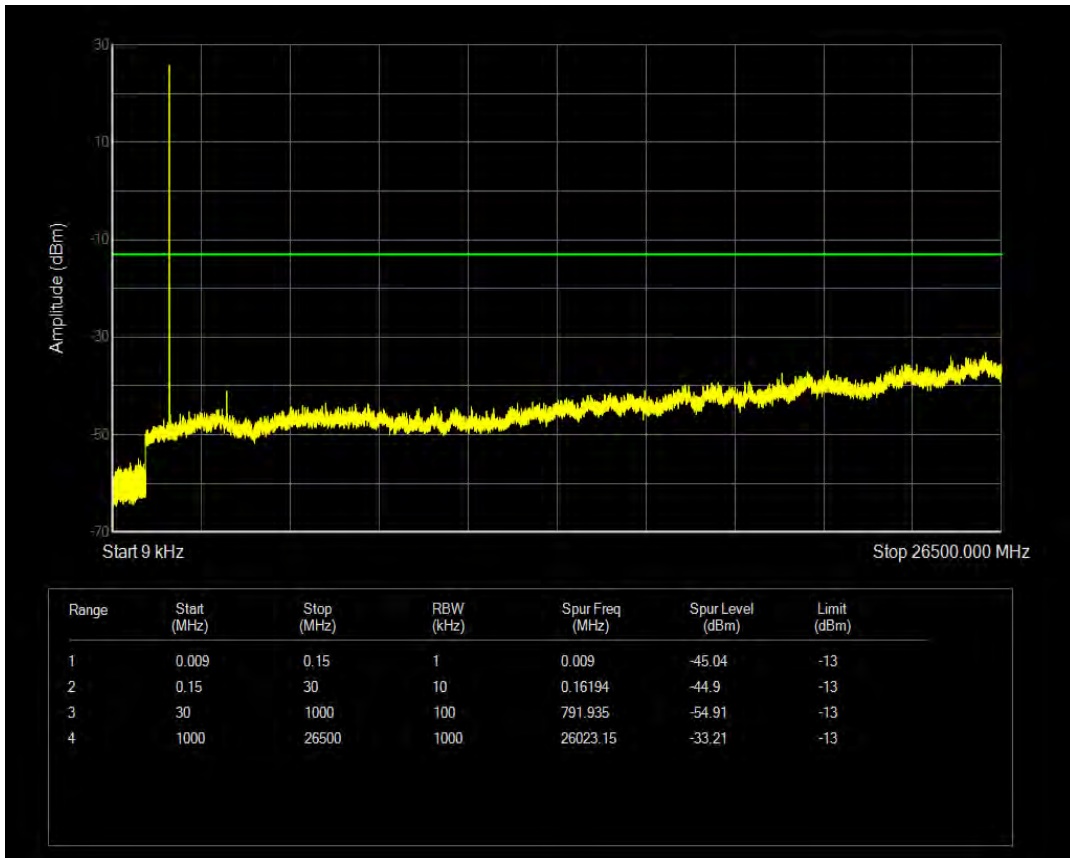

Band4 16QAM BW=3MHz Channel=19965 RB Size=15 Position=#0

Band4 16QAM BW=3MHz Channel=19965 RB Size=1 Position=#0