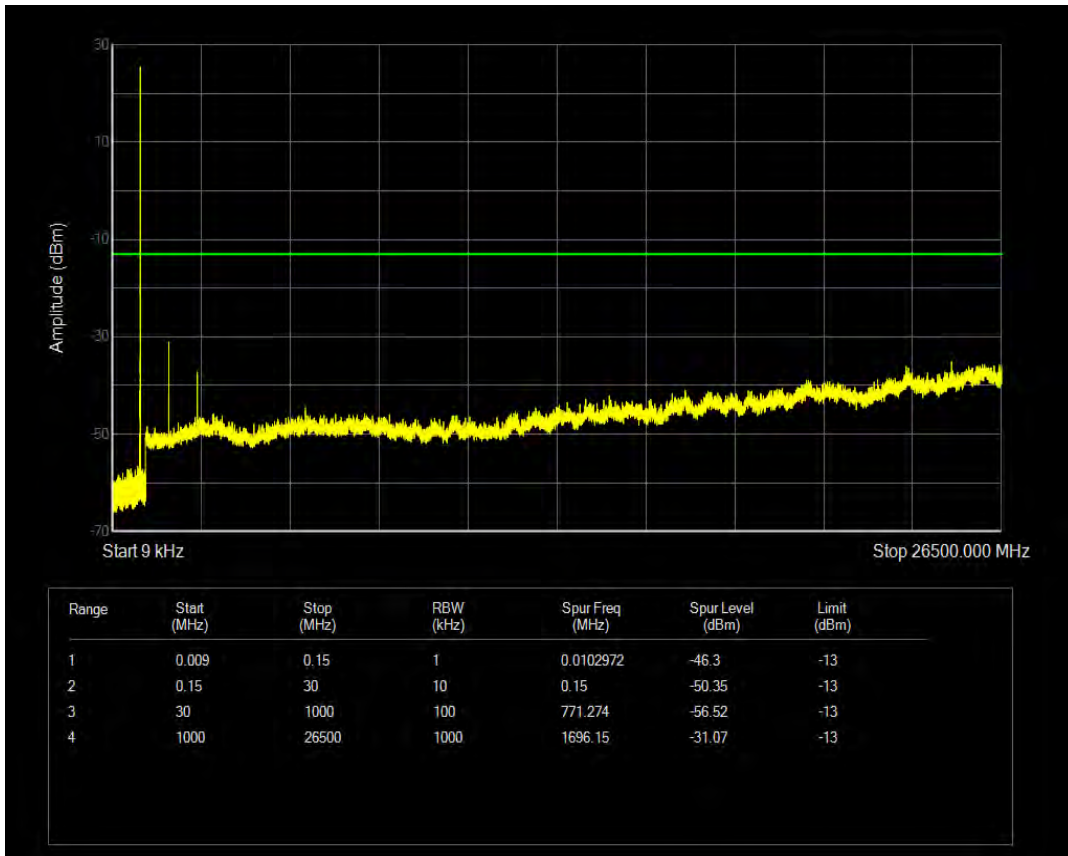

Band26b 16QAM BW=1.4MHz Channel=26915 RB Size=6 Position=#0

Band26b QPSK BW=1.4MHz Channel=27033 RB Size=1 Position=#0