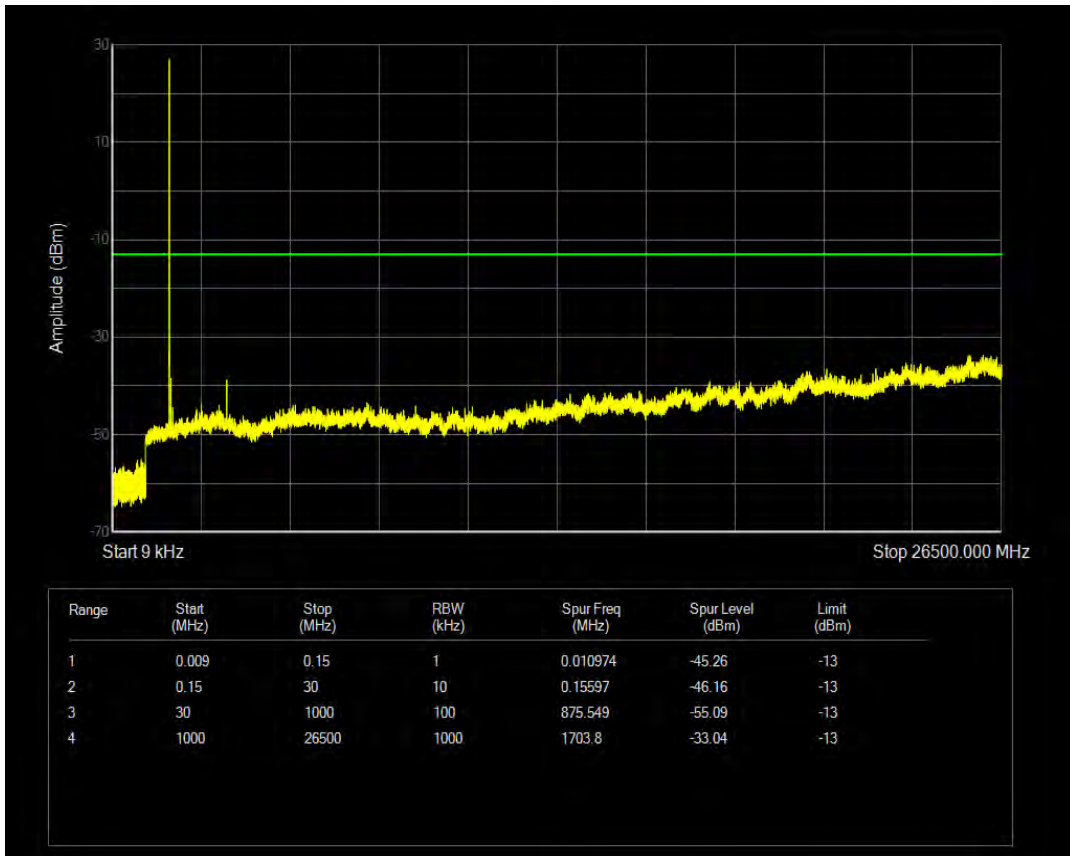

Band26b QPSK BW=15MHz Channel=26965 RB Size=75 Position=#0

Band26b 16QAM BW=15MHz Channel=26965 RB Size=1 Position=#0

Band26b 16QAM BW=15MHz Channel=26965 RB Size=75 Position=#0

Band4 QPSK BW=1.4MHz Channel=19957 RB Size=6 Position=#0

Band4 QPSK BW=1.4MHz Channel=19957 RB Size=1 Position=#0

Band4 16QAM BW=1.4MHz Channel=19957 RB Size=1 Position=#0

Band4 16QAM BW=1.4MHz Channel=19957 RB Size=6 Position=#0

Band4 QPSK BW=1.4MHz Channel=20175 RB Size=1 Position=#0