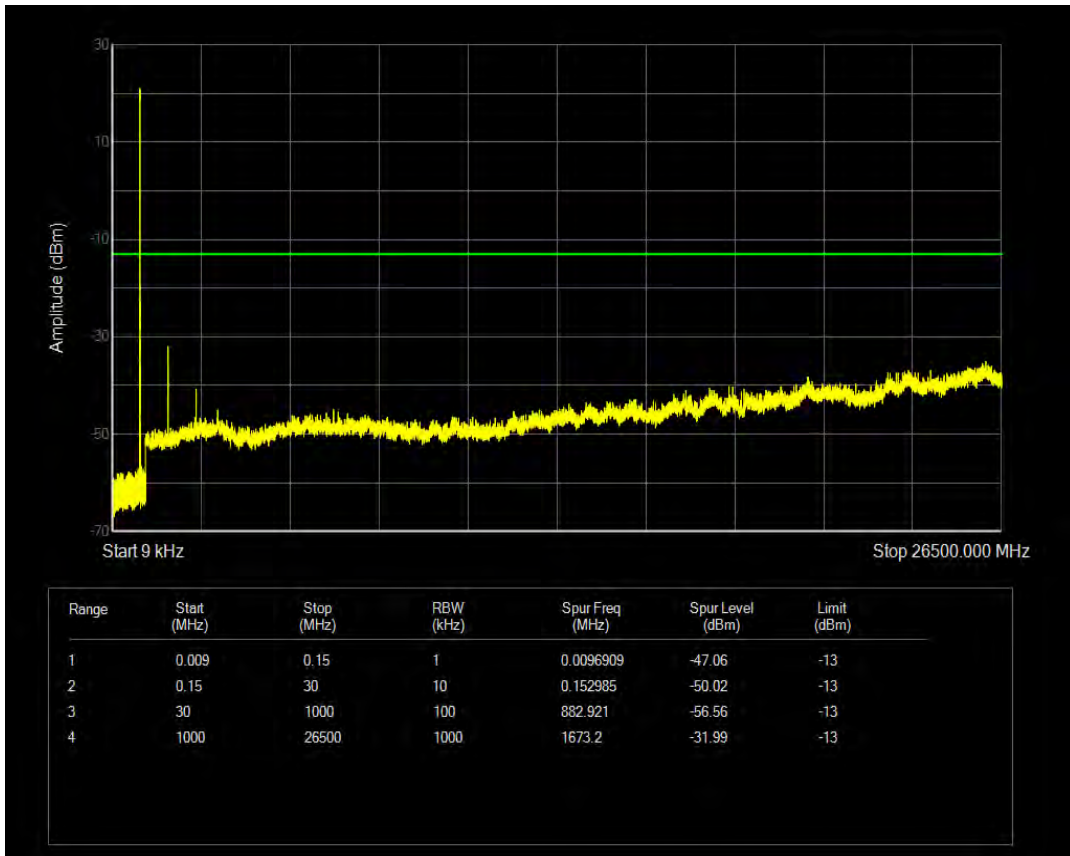

Band26b QPSK BW=1.4MHz Channel=26797 RB Size=6 Position=#0

Band26b 16QAM BW=1.4MHz Channel=26797 RB Size=1 Position=#0

Band26b QPSK BW=1.4MHz Channel=26915 RB Size=1 Position=#0

Band26b 16QAM BW=1.4MHz Channel=26797 RB Size=6 Position=#0

Band26b QPSK BW=1.4MHz Channel=26915 RB Size=6 Position=#0

Band26b 16QAM BW=1.4MHz Channel=26915 RB Size=1 Position=#0

Band26b QPSK BW=1.4MHz Channel=27033 RB Size=1 Position=#0

Band26b 16QAM BW=1.4MHz Channel=26915 RB Size=6 Position=#0