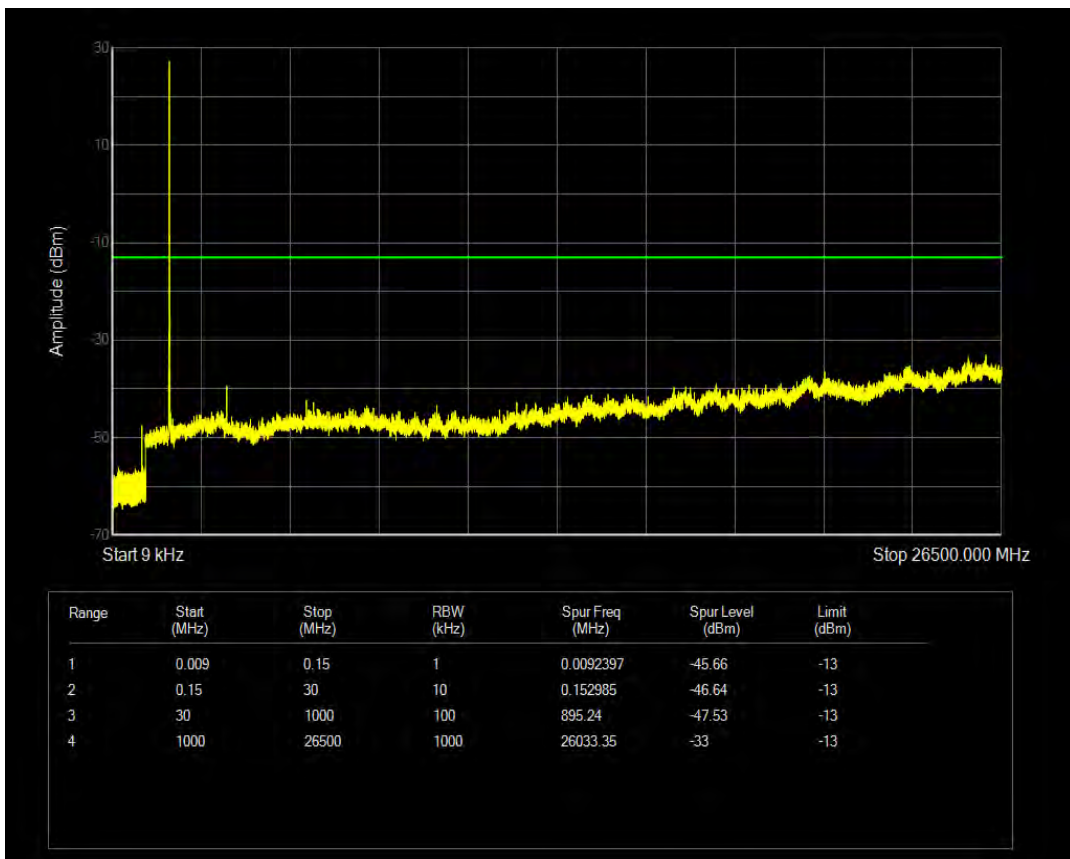

Band4 QPSK BW=5MHz Channel=20375 RB Size=1 Position=#0

Band4 16QAM BW=5MHz Channel=20375 RB Size=1 Position=#0

Band4 16QAM BW=5MHz Channel=20375 RB Size=25 Position=#0

Band4 QPSK BW=10MHz Channel=20000 RB Size=1 Position=#0

Band4 QPSK BW=10MHz Channel=20000 RB Size=50 Position=#0

Band4 16QAM BW=10MHz Channel=20000 RB Size=1 Position=#0

Band4 16QAM BW=10MHz Channel=20000 RB Size=50 Position=#0

Band4 QPSK BW=10MHz Channel=20175 RB Size=1 Position=#0