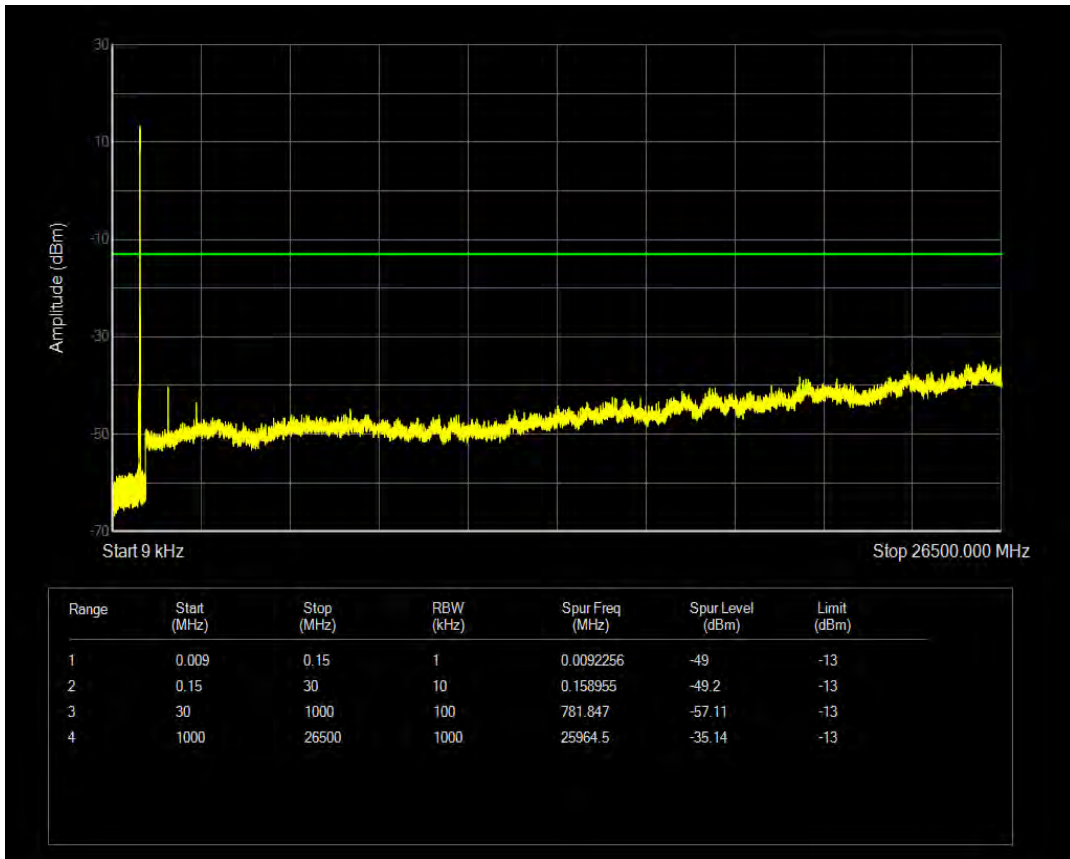

Band26b QPSK BW=10MHz Channel=26840 RB Size=50 Position=#0

Band26b 16QAM BW=10MHz Channel=26840 RB Size=1 Position=#0

Band26b 16QAM BW=10MHz Channel=26840 RB Size=50 Position=#0

Band26b QPSK BW=10MHz Channel=26915 RB Size=1 Position=#0

Band26b QPSK BW=10MHz Channel=26915 RB Size=50 Position=#0

Band26b 16QAM BW=10MHz Channel=26915 RB Size=1 Position=#0

Band26b 16QAM BW=10MHz Channel=26915 RB Size=50 Position=#0

Band26b QPSK BW=10MHz Channel=26990 RB Size=1 Position=#0