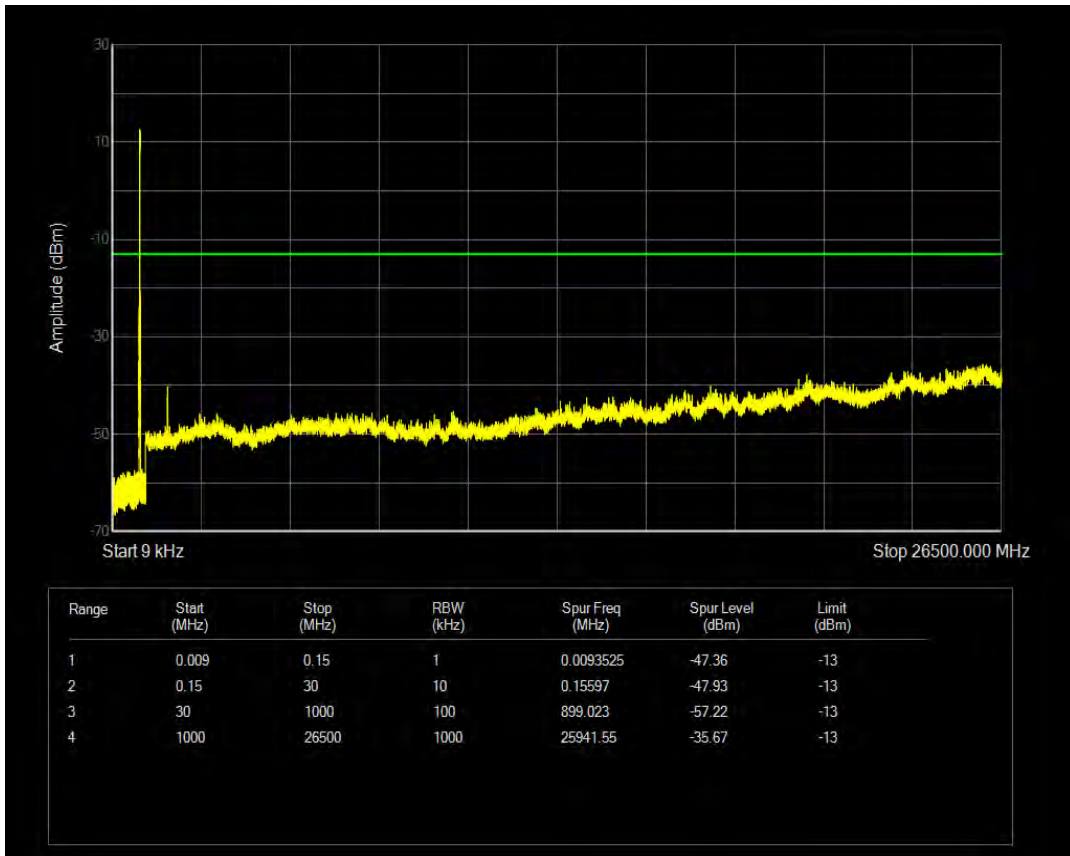

Band26b QPSK BW=5MHz Channel=27015 RB Size=25 Position=#0

Band26b 16QAM BW=5MHz Channel=27015 RB Size=25 Position=#0

Band26b 16QAM BW=5MHz Channel=27015 RB Size=1 Position=#0

Band26b QPSK BW=10MHz Channel=26840 RB Size=1 Position=#0

Band26b QPSK BW=10MHz Channel=26840 RB Size=50 Position=#0

Band26b 16QAM BW=10MHz Channel=26840 RB Size=1 Position=#0

Band26b 16QAM BW=10MHz Channel=26840 RB Size=50 Position=#0

Band26b QPSK BW=10MHz Channel=26915 RB Size=1 Position=#0