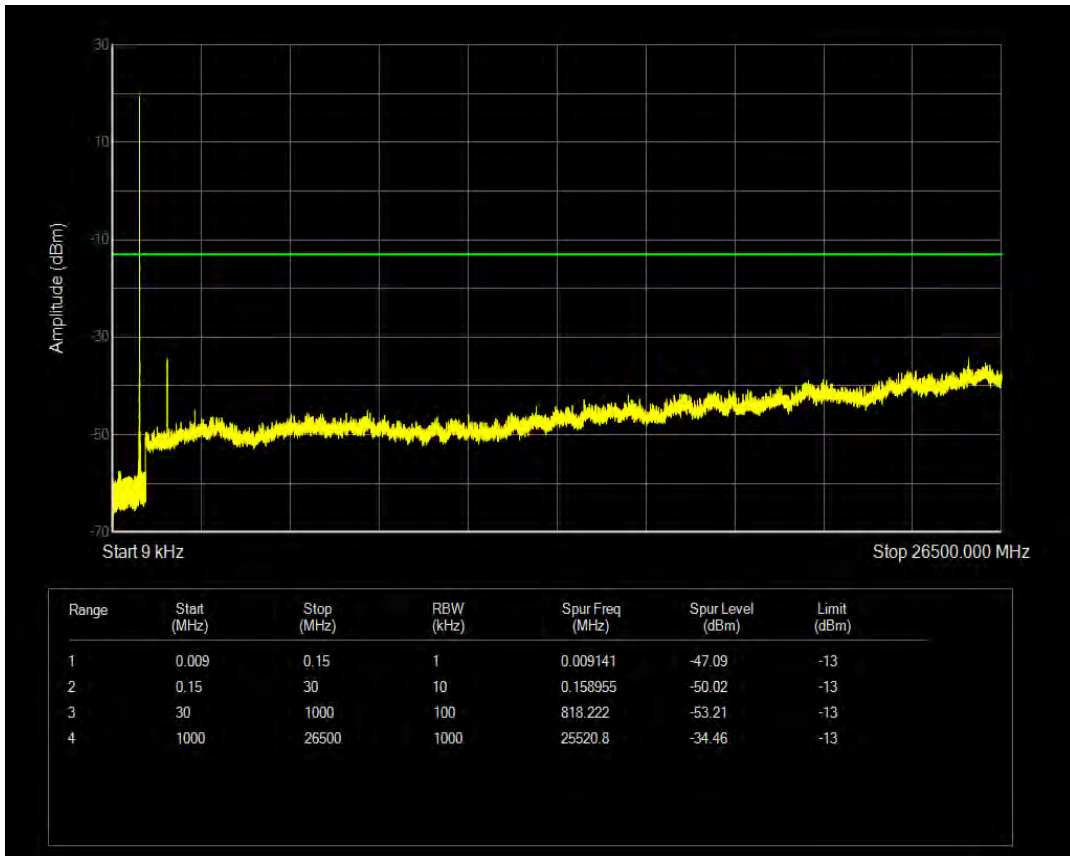

Band26b QPSK BW=1.4MHz Channel=26797 RB Size=6 Position=#0

Band26b 16QAM BW=1.4MHz Channel=26797 RB Size=1 Position=#0

Band26b QPSK BW=1.4MHz Channel=26915 RB Size=1 Position=#0

Band26b 16QAM BW=1.4MHz Channel=26797 RB Size=6 Position=#0