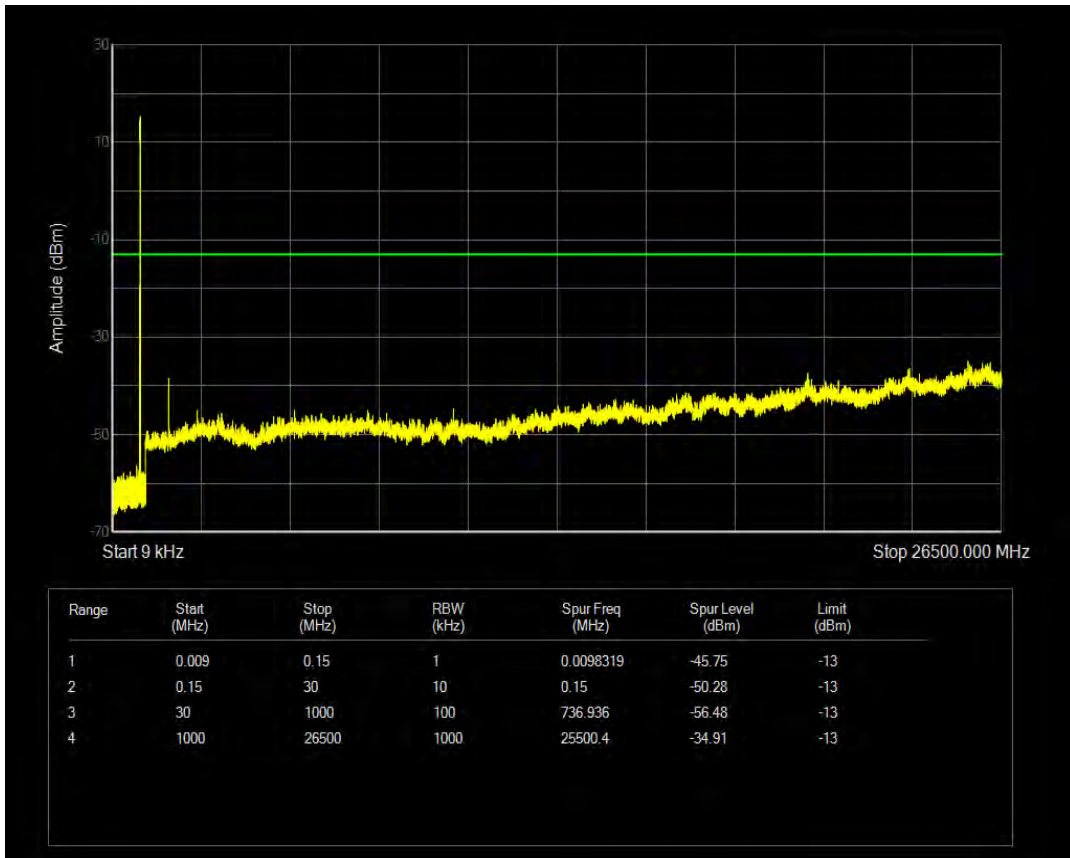

Band26b 16QAM BW=5MHz Channel=27015 RB Size=1 Position=#0

Band26b 16QAM BW=5MHz Channel=27015 RB Size=25 Position=#0