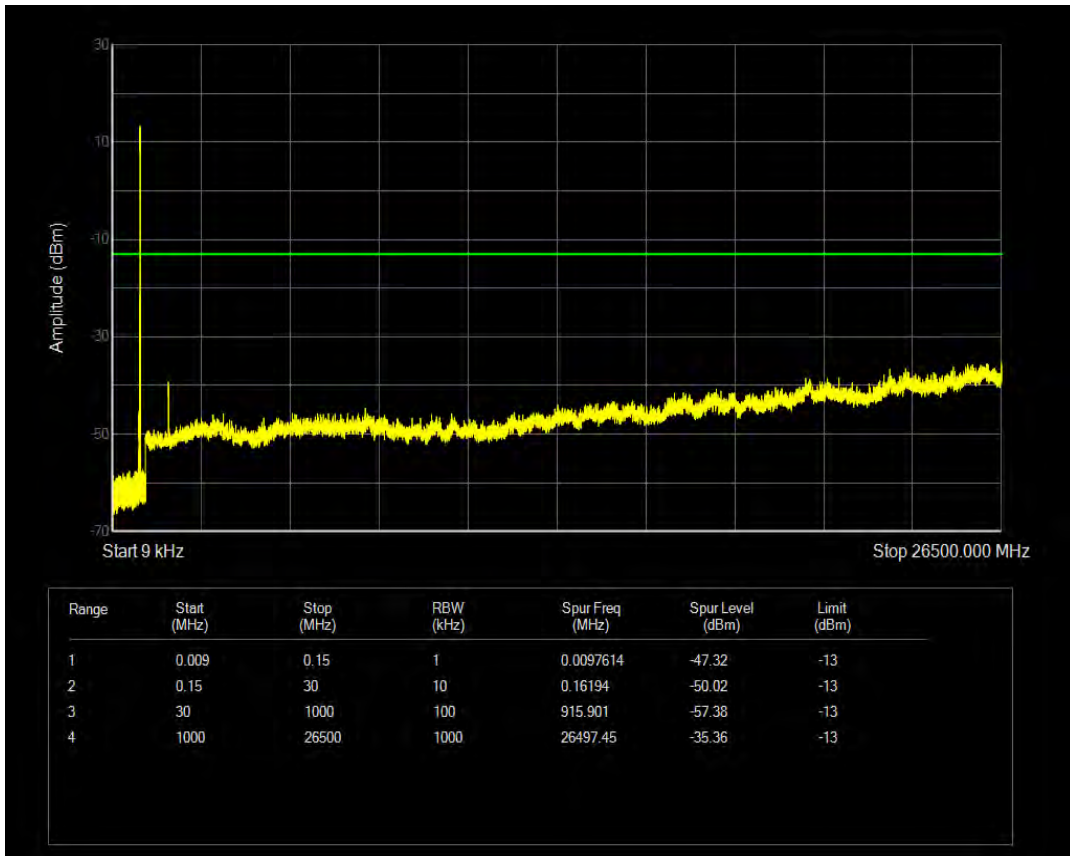

Band26b 16QAM BW=10MHz Channel=26990 RB Size=1 Position=#0

Band26b QPSK BW=10MHz Channel=26990 RB Size=50 Position=#0