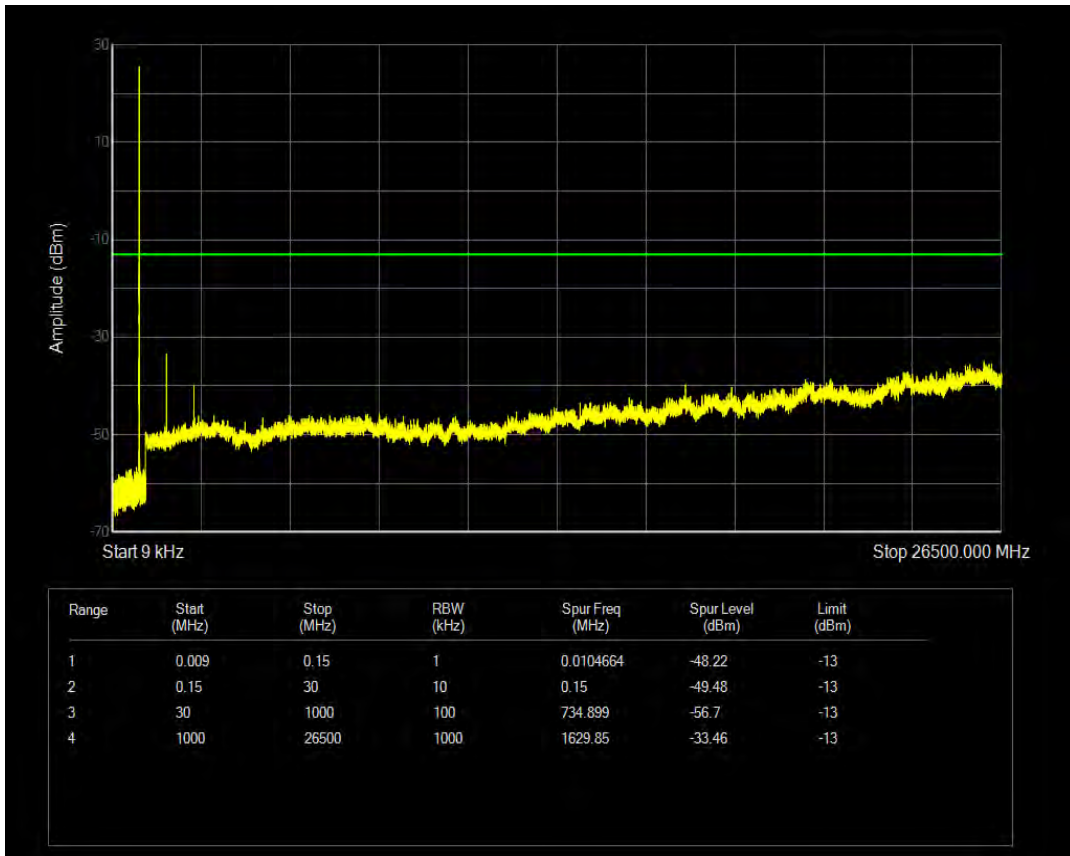

Band26a QPSK BW=3MHz Channel=26775 RB Size=15 Position=#0

Band26a 16QAM BW=3MHz Channel=26775 RB Size=1 Position=#0

Band26a 16QAM BW=3MHz Channel=26775 RB Size=15 Position=#0

Band26a QPSK BW=5MHz Channel=26715 RB Size=1 Position=#0