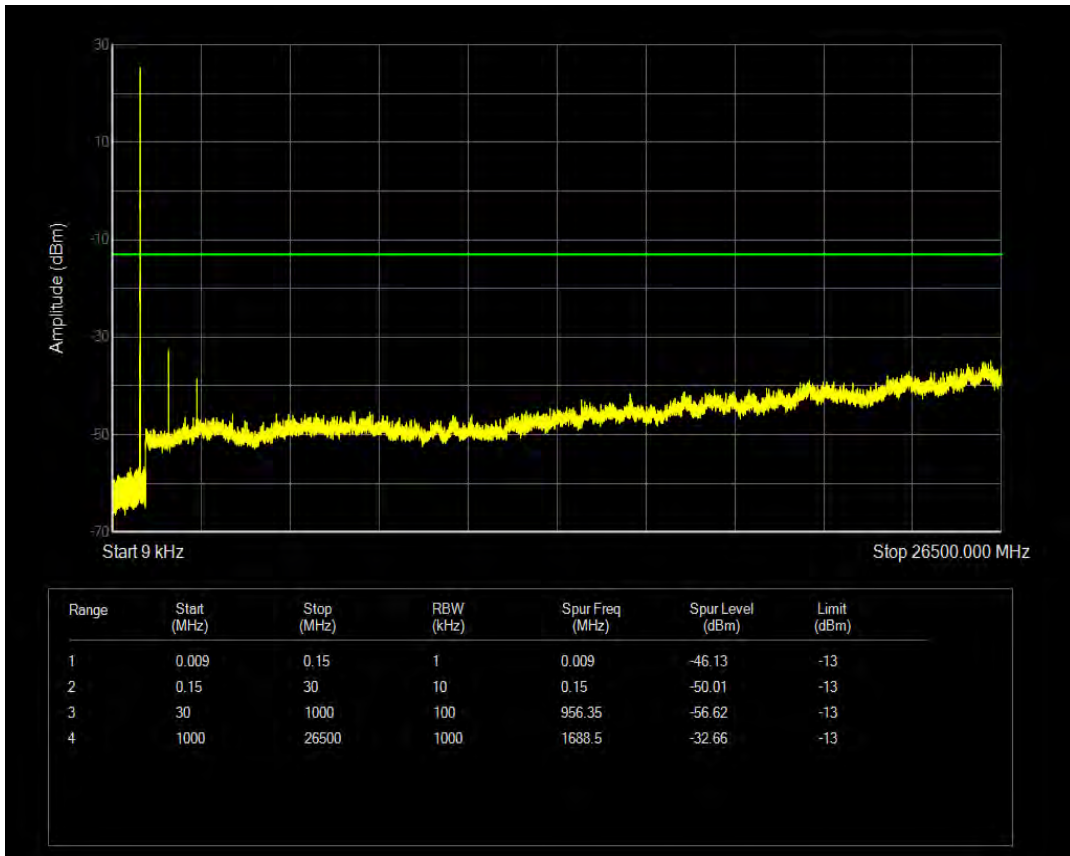

Band26b QPSK BW=5MHz Channel=26915 RB Size=1 Position=#0

Band26b 16QAM BW=5MHz Channel=26915 RB Size=1 Position=#0

Band26b 16QAM BW=5MHz Channel=26915 RB Size=25 Position=#0

Band26b QPSK BW=5MHz Channel=27015 RB Size=1 Position=#0