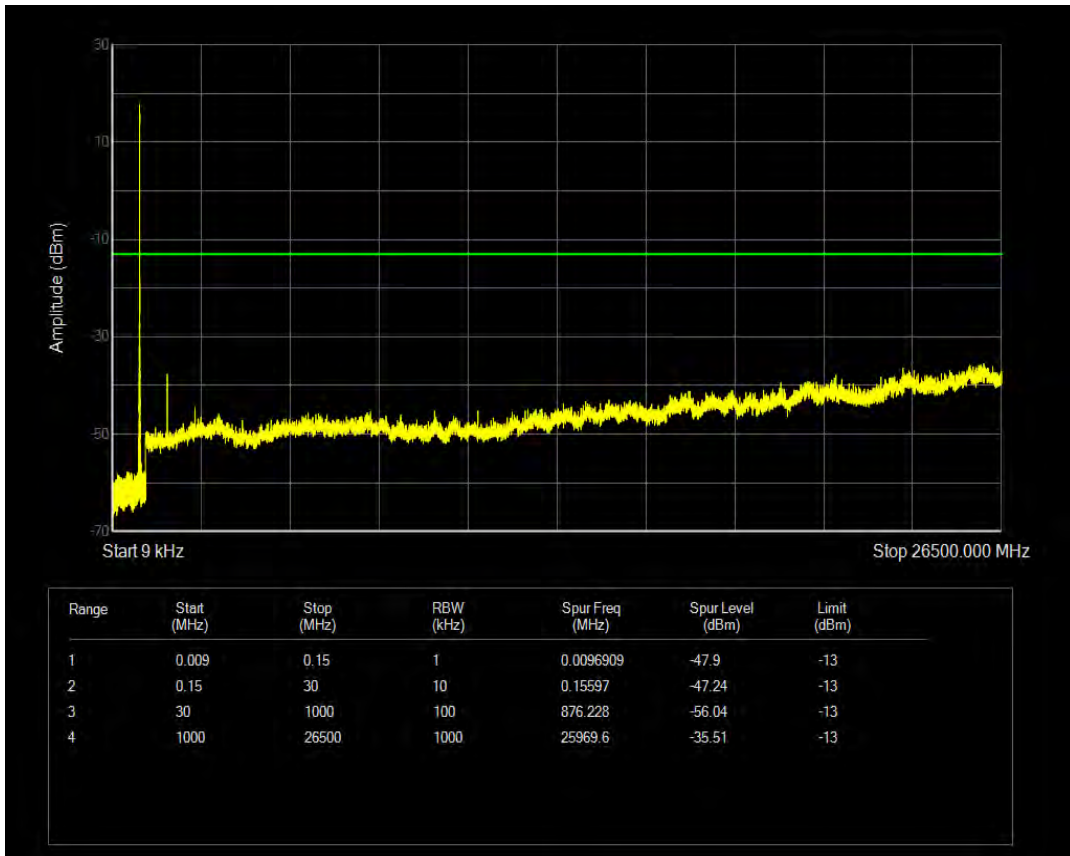

Band26b 16QAM BW=3MHz Channel=26805 RB Size=1 Position=#0

Band26b QPSK BW=3MHz Channel=26805 RB Size=15 Position=#0