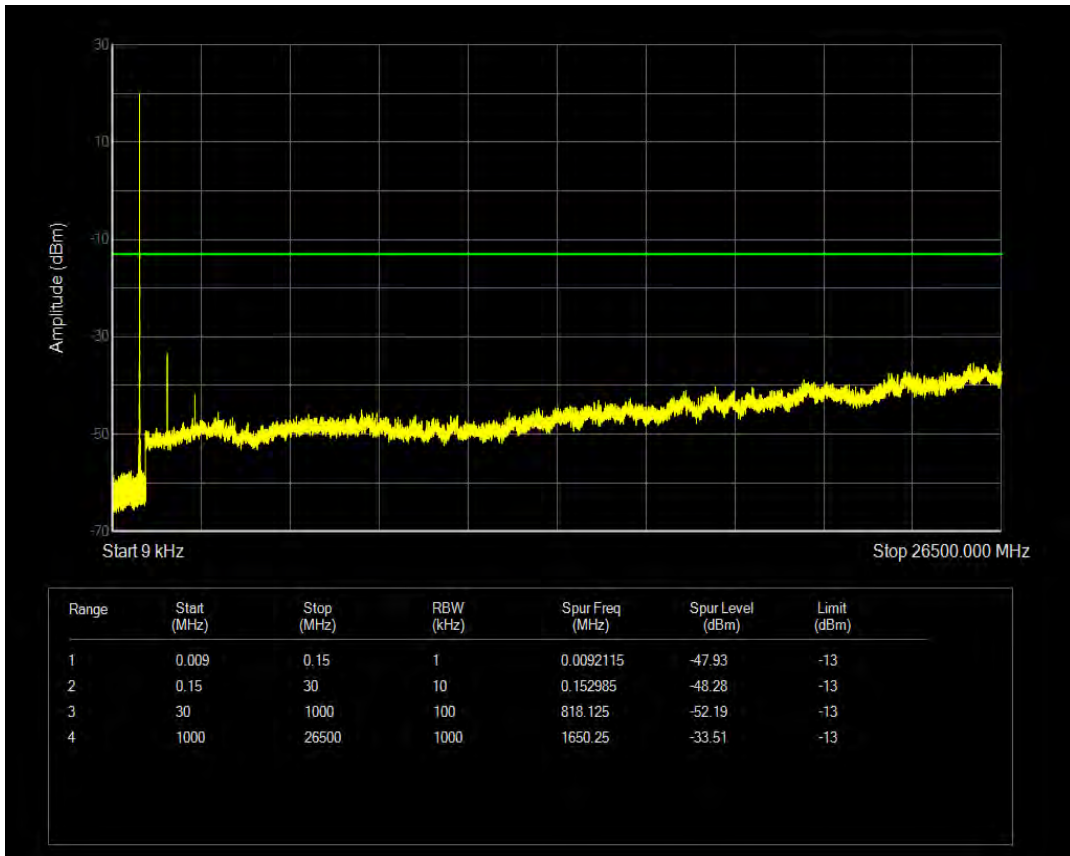

Band26b 16QAM BW=1.4MHz Channel=26797 RB Size=1 Position=#0

Band26b QPSK BW=1.4MHz Channel=26797 RB Size=6 Position=#0