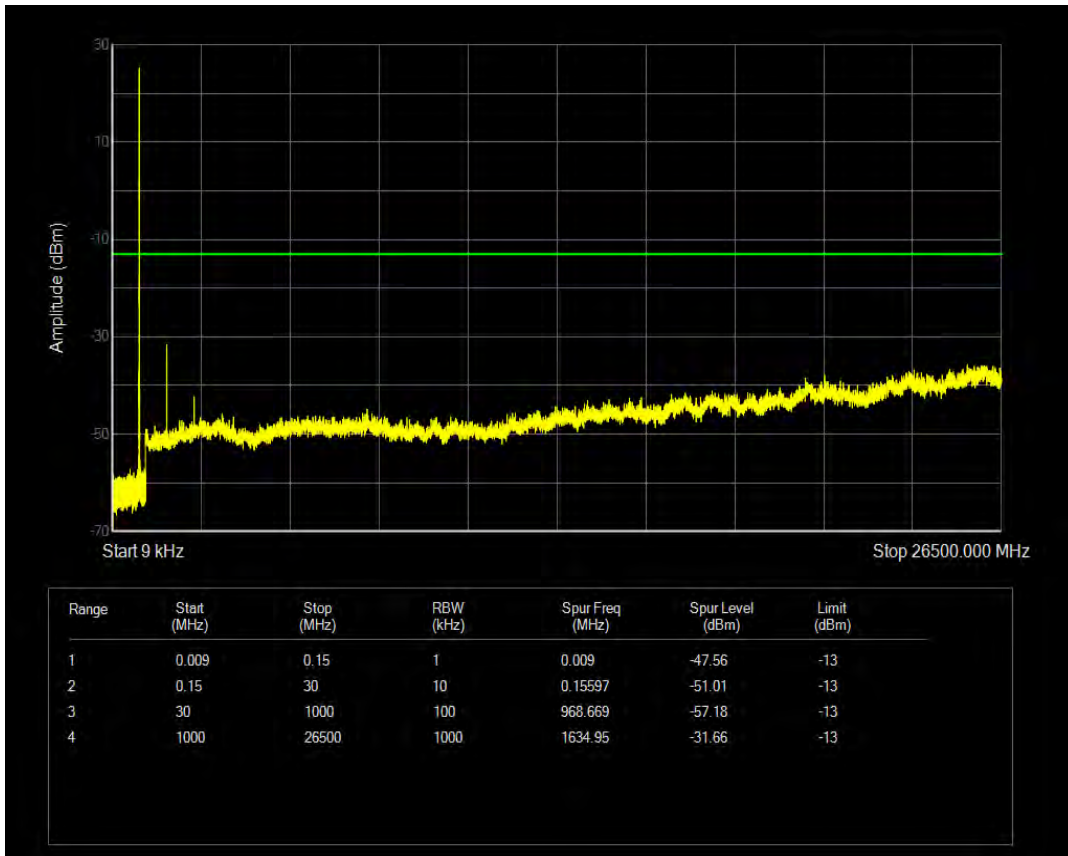

Band26a QPSK BW=5MHz Channel=26740 RB Size=25 Position=#0

Band26a 16QAM BW=5MHz Channel=26740 RB Size=1 Position=#0