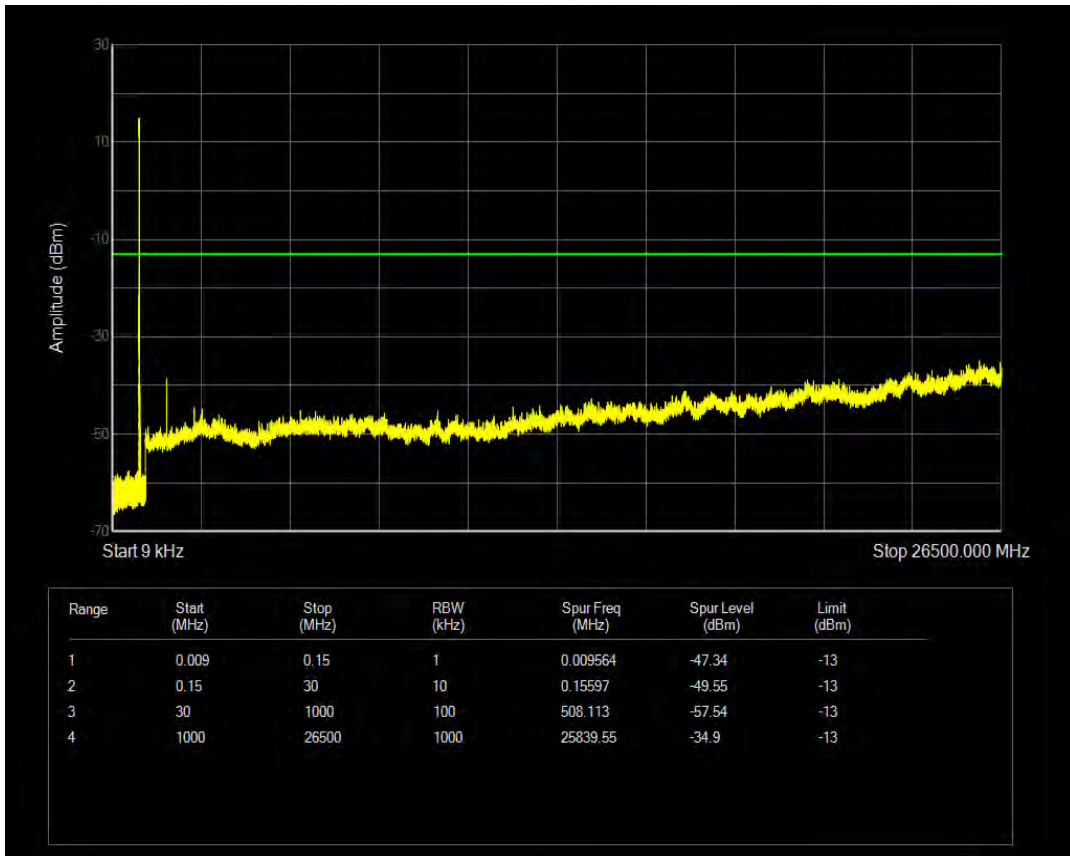

Band26a QPSK BW=5MHz Channel=26740 RB Size=1 Position=#0

Band26a 16QAM BW=5MHz Channel=26715 RB Size=25 Position=#0