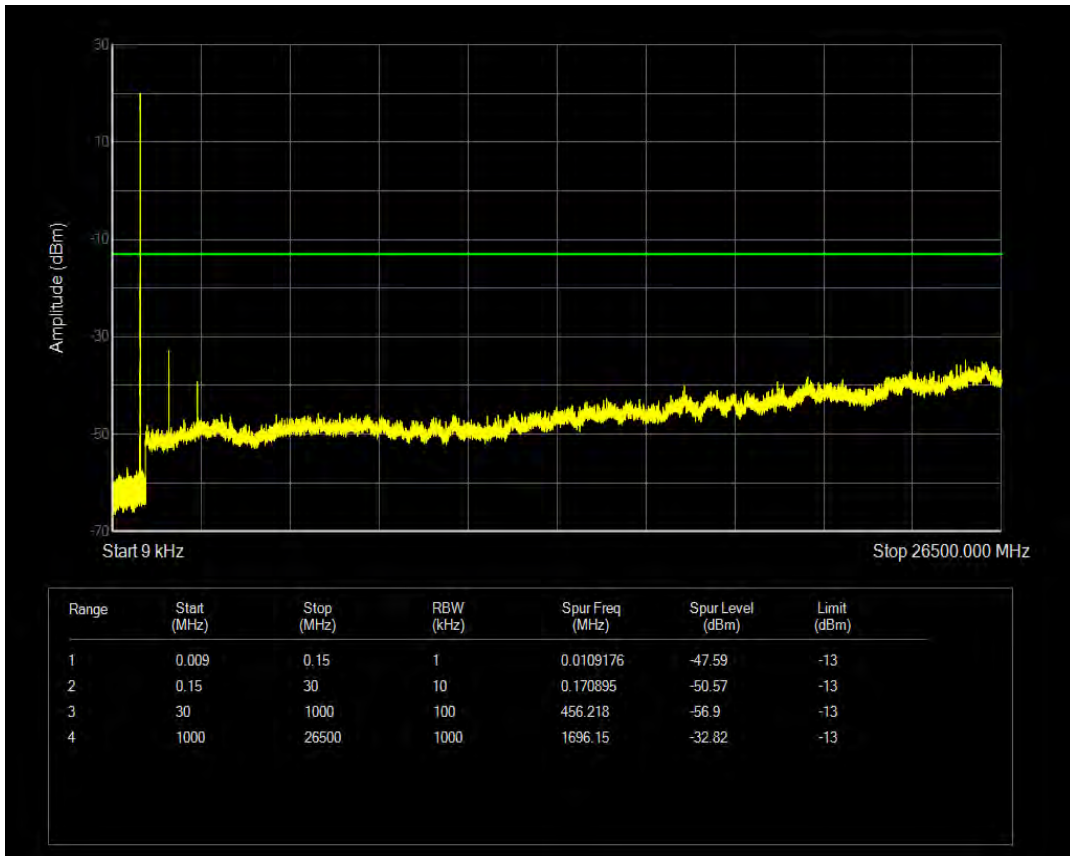

Band26b QPSK BW=1.4MHz Channel=26915 RB Size=6 Position=#0

Band26b 16QAM BW=1.4MHz Channel=26915 RB Size=1 Position=#0

Band26b QPSK BW=1.4MHz Channel=27033 RB Size=1 Position=#0

Band26b 16QAM BW=1.4MHz Channel=26915 RB Size=6 Position=#0

Band26b QPSK BW=1.4MHz Channel=27033 RB Size=6 Position=#0

Band26b 16QAM BW=1.4MHz Channel=27033 RB Size=1 Position=#0

Band26b 16QAM BW=1.4MHz Channel=27033 RB Size=6 Position=#0

Band26b QPSK BW=3MHz Channel=26805 RB Size=1 Position=#0