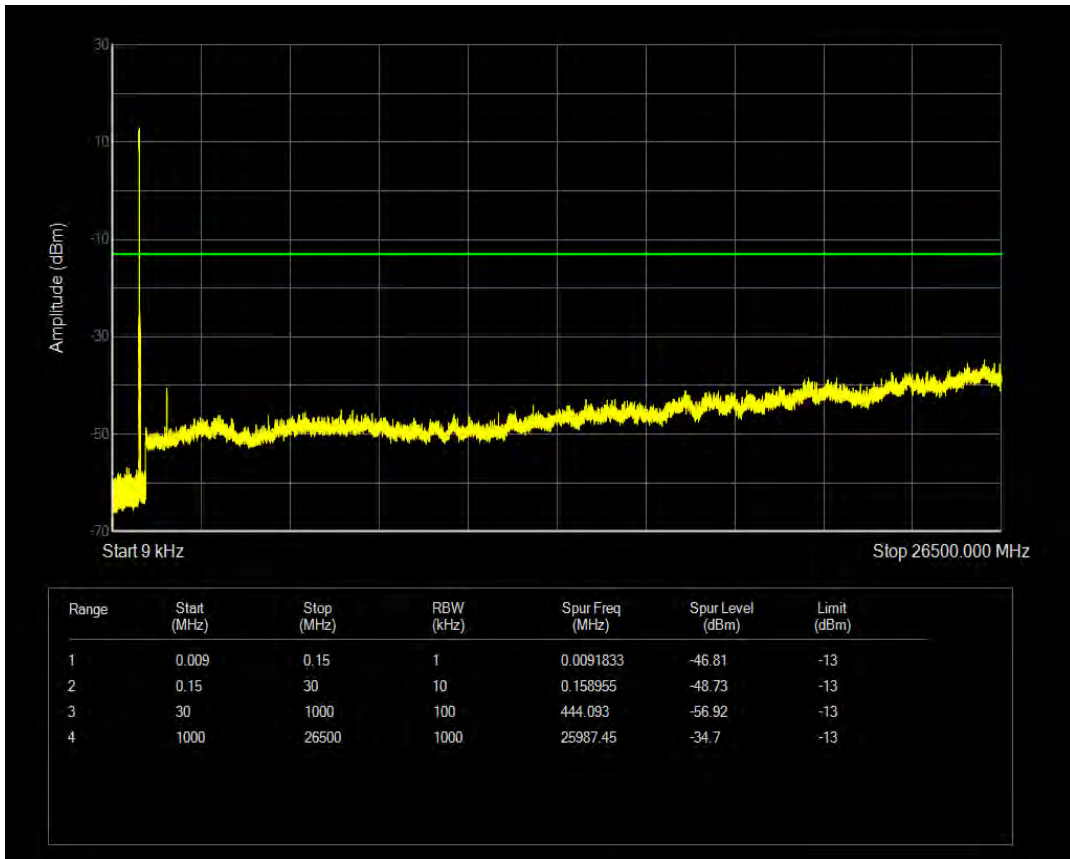

Band26a QPSK BW=5MHz Channel=26765 RB Size=25 Position=#0

Band26a 16QAM BW=5MHz Channel=26765 RB Size=1 Position=#0

Band26a 16QAM BW=5MHz Channel=26765 RB Size=25 Position=#0

Band26a QPSK BW=10MHz Channel=26740 RB Size=1 Position=#0

Band26a QPSK BW=10MHz Channel=26740 RB Size=50 Position=#0

Band26a 16QAM BW=10MHz Channel=26740 RB Size=1 Position=#0

Band26a 16QAM BW=10MHz Channel=26740 RB Size=50 Position=#0

Band26b QPSK BW=1.4MHz Channel=26797 RB Size=1 Position=#0