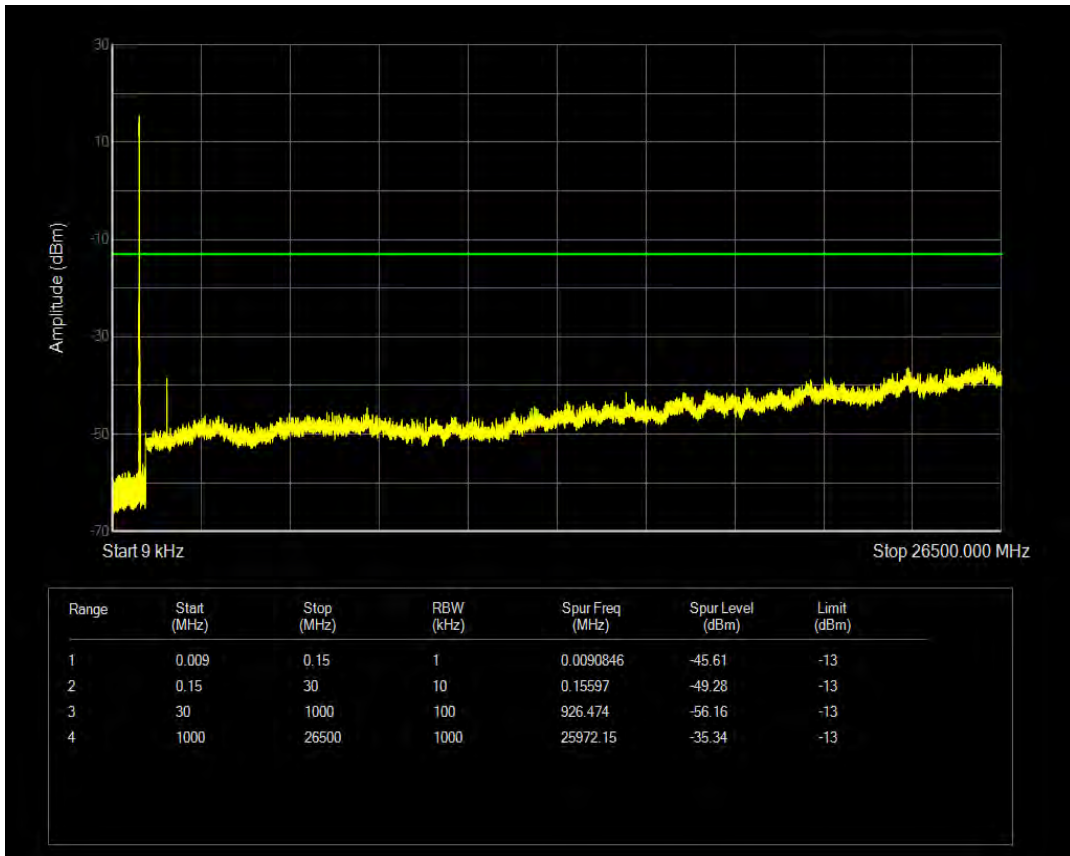

Band26a QPSK BW=5MHz Channel=26765 RB Size=1 Position=#0

Band26a 16QAM BW=5MHz Channel=26740 RB Size=25 Position=#0