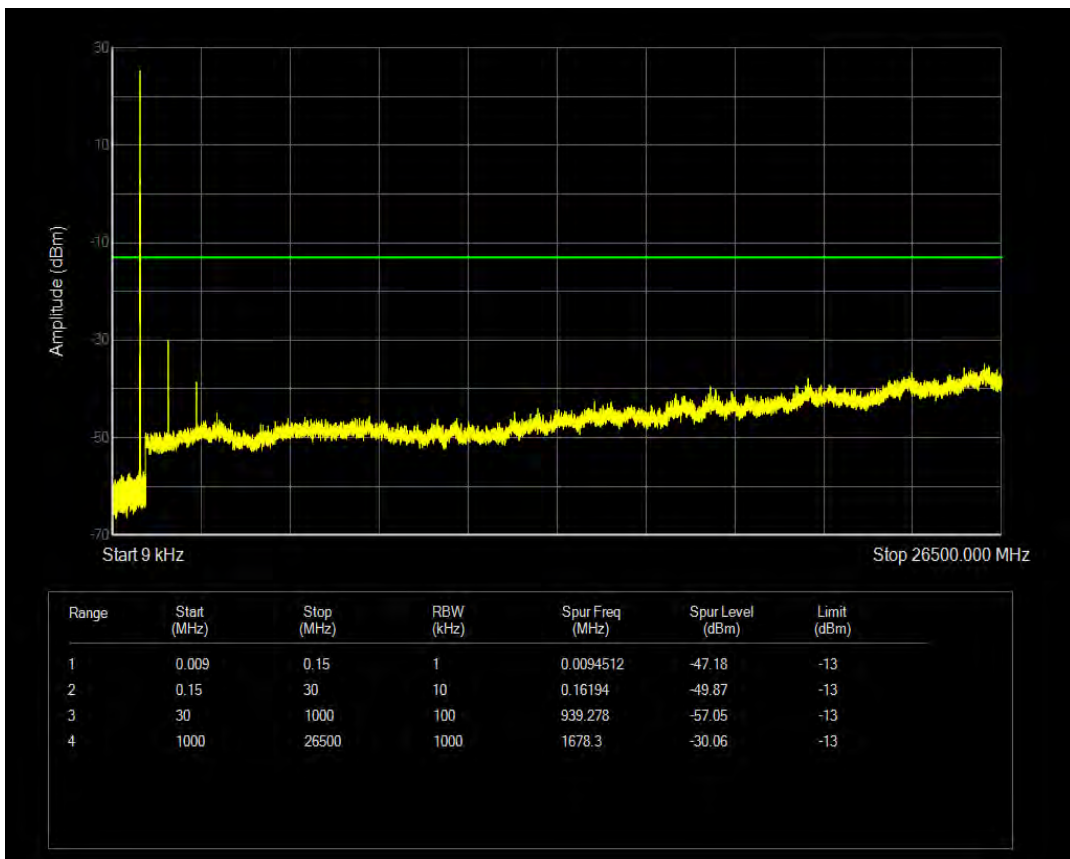

Band26b QPSK BW=10MHz Channel=26915 RB Size=50 Position=#0

Band26b 16QAM BW=10MHz Channel=26915 RB Size=1 Position=#0

Band26b 16QAM BW=10MHz Channel=26915 RB Size=50 Position=#0

Band26b QPSK BW=10MHz Channel=26990 RB Size=1 Position=#0

Band26b QPSK BW=10MHz Channel=26990 RB Size=50 Position=#0

Band26b 16QAM BW=10MHz Channel=26990 RB Size=1 Position=#0

Band26b 16QAM BW=10MHz Channel=26990 RB Size=50 Position=#0

Band26b QPSK BW=15MHz Channel=26865 RB Size=1 Position=#0