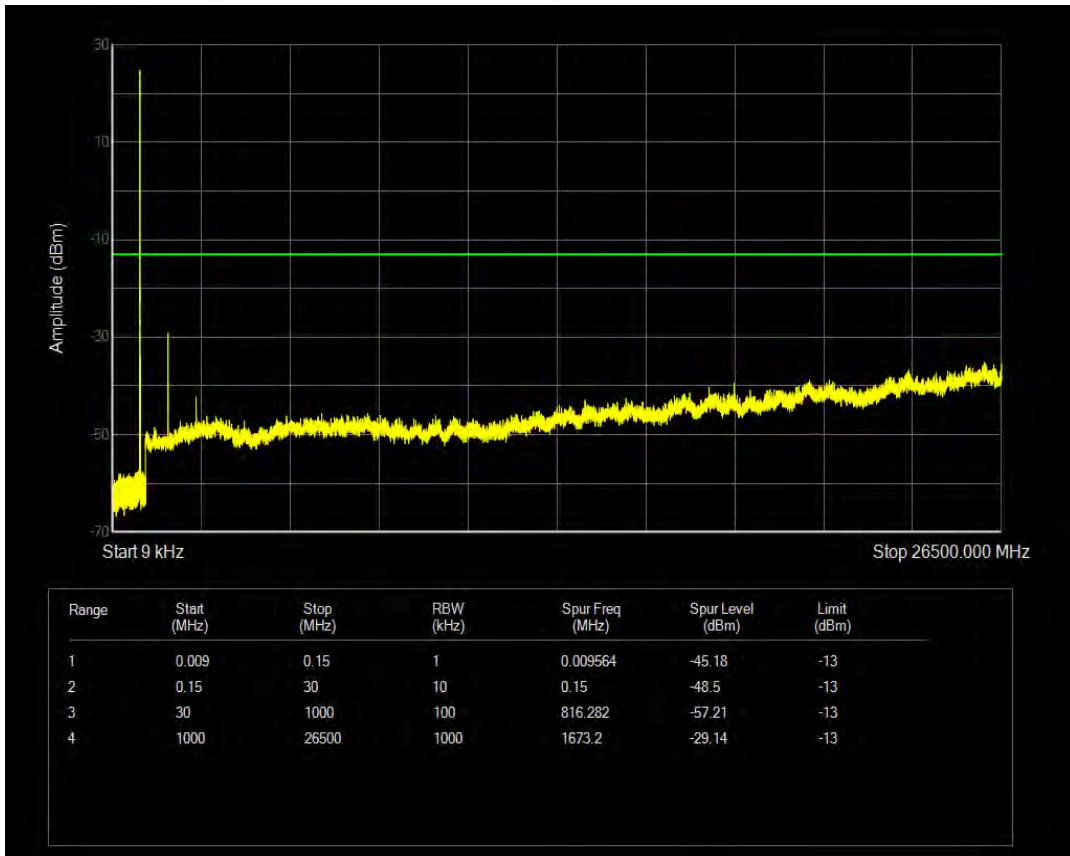

Band26b QPSK BW=1.4MHz Channel=26797 RB Size=6 Position=#0

Band26b 16QAM BW=1.4MHz Channel=26797 RB Size=1 Position=#0

Band26b QPSK BW=1.4MHz Channel=26915 RB Size=1 Position=#0

Band26b 16QAM BW=1.4MHz Channel=26797 RB Size=6 Position=#0

Band26b QPSK BW=1.4MHz Channel=26915 RB Size=6 Position=#0

Band26b 16QAM BW=1.4MHz Channel=26915 RB Size=1 Position=#0

Band26b QPSK BW=1.4MHz Channel=27033 RB Size=1 Position=#0

Band26b 16QAM BW=1.4MHz Channel=26915 RB Size=6 Position=#0