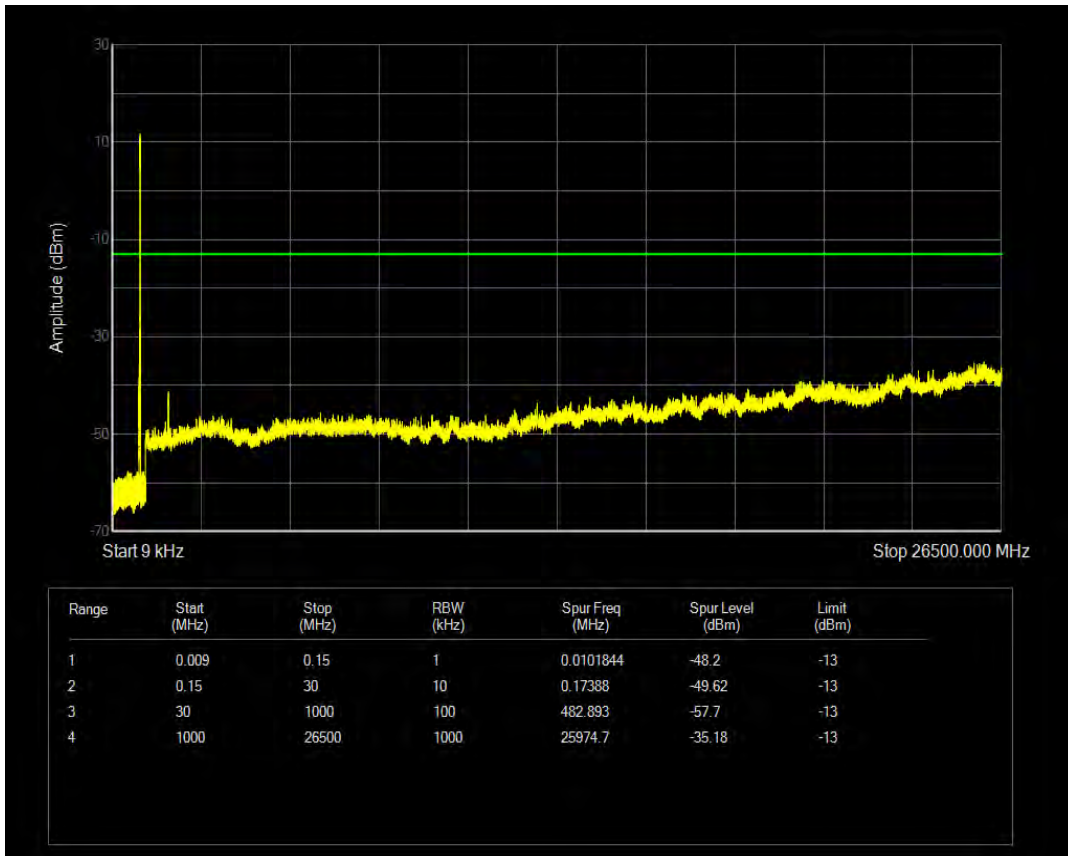

Band4 QPSK BW=1.4MHz Channel=19957 RB Size=6 Position=#0

Band26b 16QAM BW=15MHz Channel=26965 RB Size=75 Position=#0