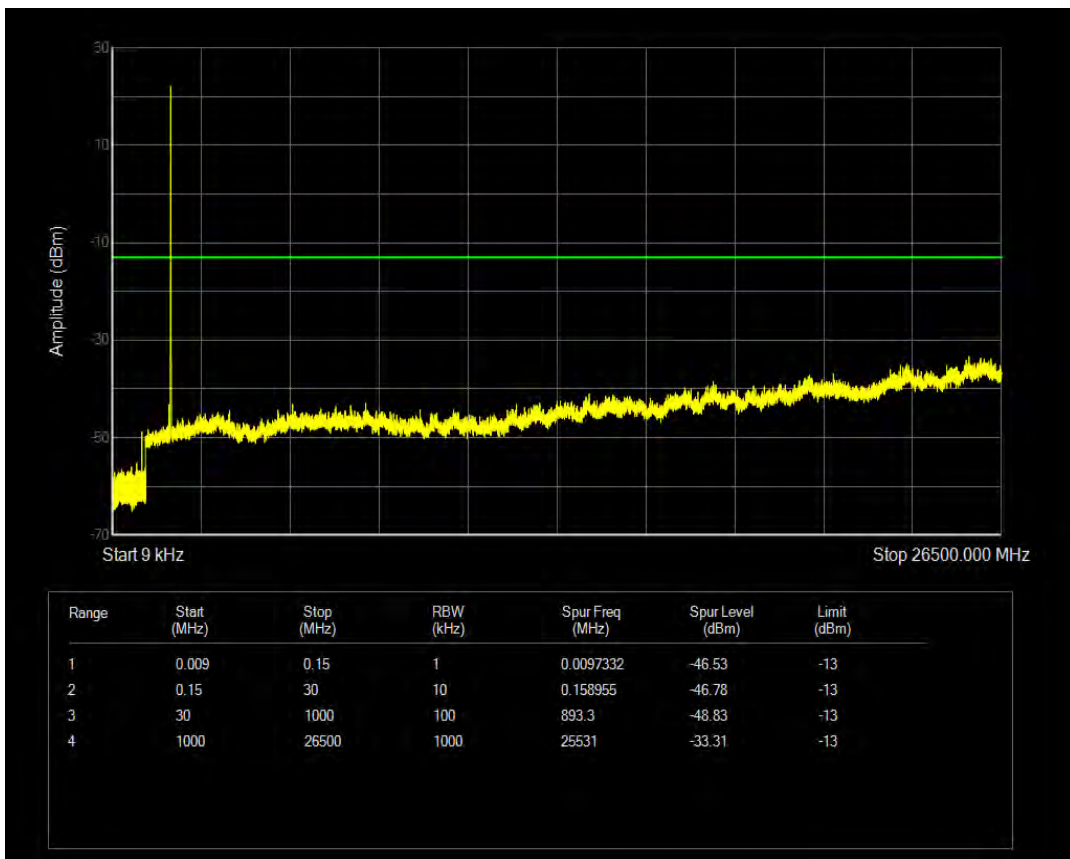

Band4 QPSK BW=5MHz Channel=20175 RB Size=25 Position=#0

Band4 16QAM BW=5MHz Channel=20175 RB Size=1 Position=#0

Band4 16QAM BW=5MHz Channel=20175 RB Size=25 Position=#0

Band4 QPSK BW=5MHz Channel=20375 RB Size=25 Position=#0

Band4 QPSK BW=5MHz Channel=20375 RB Size=1 Position=#0

Band4 16QAM BW=5MHz Channel=20375 RB Size=1 Position=#0

Band4 16QAM BW=5MHz Channel=20375 RB Size=25 Position=#0

Band4 QPSK BW=10MHz Channel=20000 RB Size=1 Position=#0