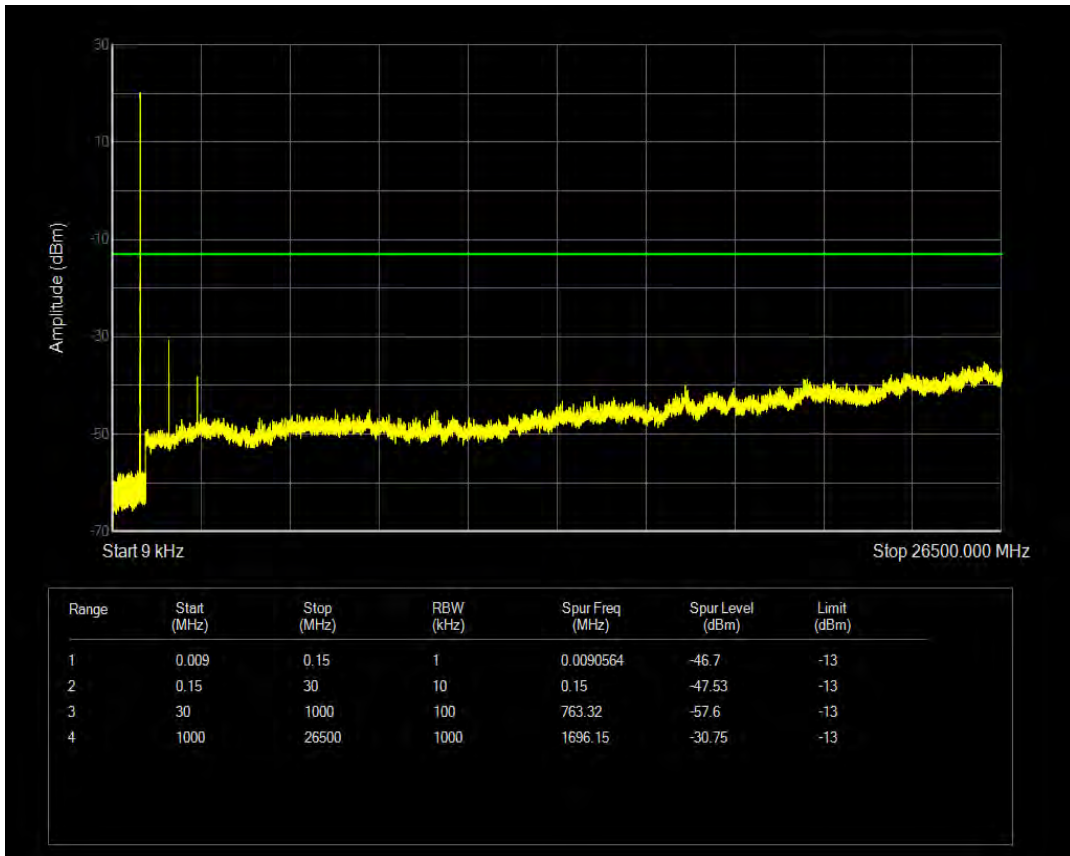

Band26b 16QAM BW=1.4MHz Channel=27033 RB Size=1 Position=#0

Band26b QPSK BW=1.4MHz Channel=27033 RB Size=6 Position=#0