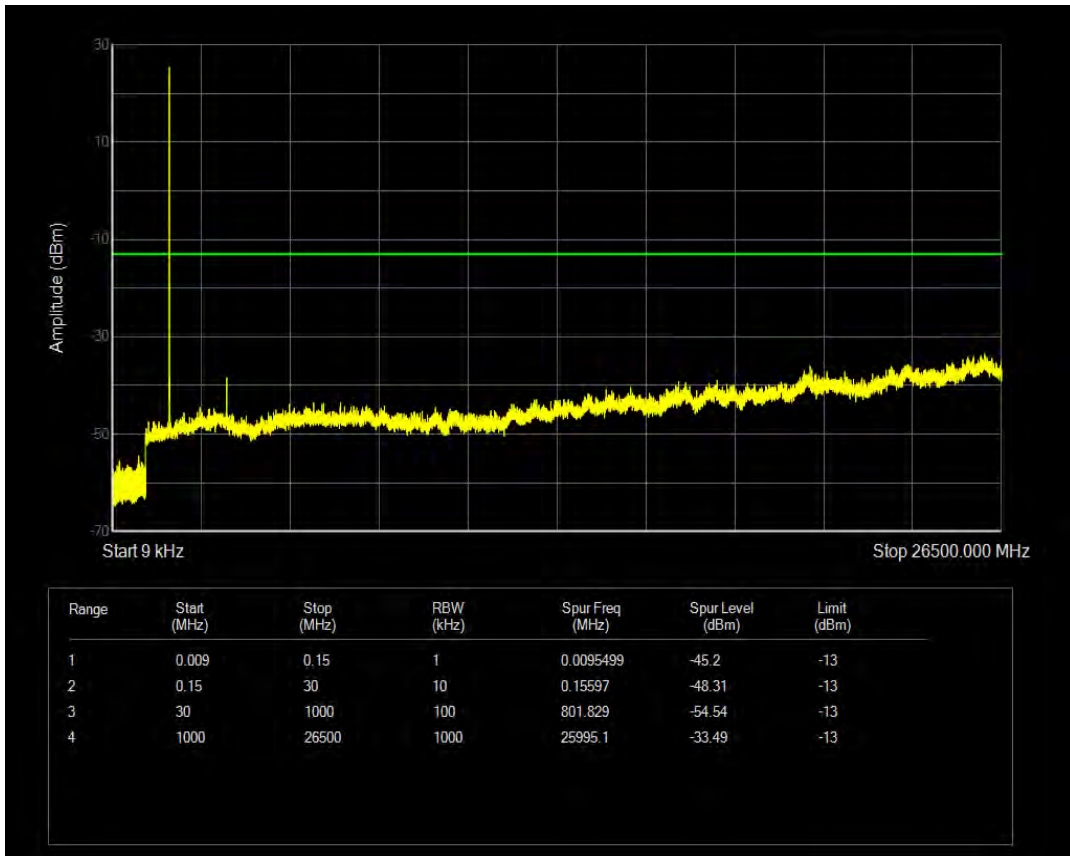

Band26b QPSK BW=15MHz Channel=26965 RB Size=75 Position=#0

Band26b 16QAM BW=15MHz Channel=26965 RB Size=1 Position=#0

Band26b 16QAM BW=15MHz Channel=26965 RB Size=75 Position=#0

Band4 QPSK BW=1.4MHz Channel=19957 RB Size=6 Position=#0

Band4 QPSK BW=1.4MHz Channel=19957 RB Size=1 Position=#0

Band4 16QAM BW=1.4MHz Channel=19957 RB Size=1 Position=#0

Band4 16QAM BW=1.4MHz Channel=19957 RB Size=6 Position=#0

Band4 QPSK BW=1.4MHz Channel=20175 RB Size=1 Position=#0