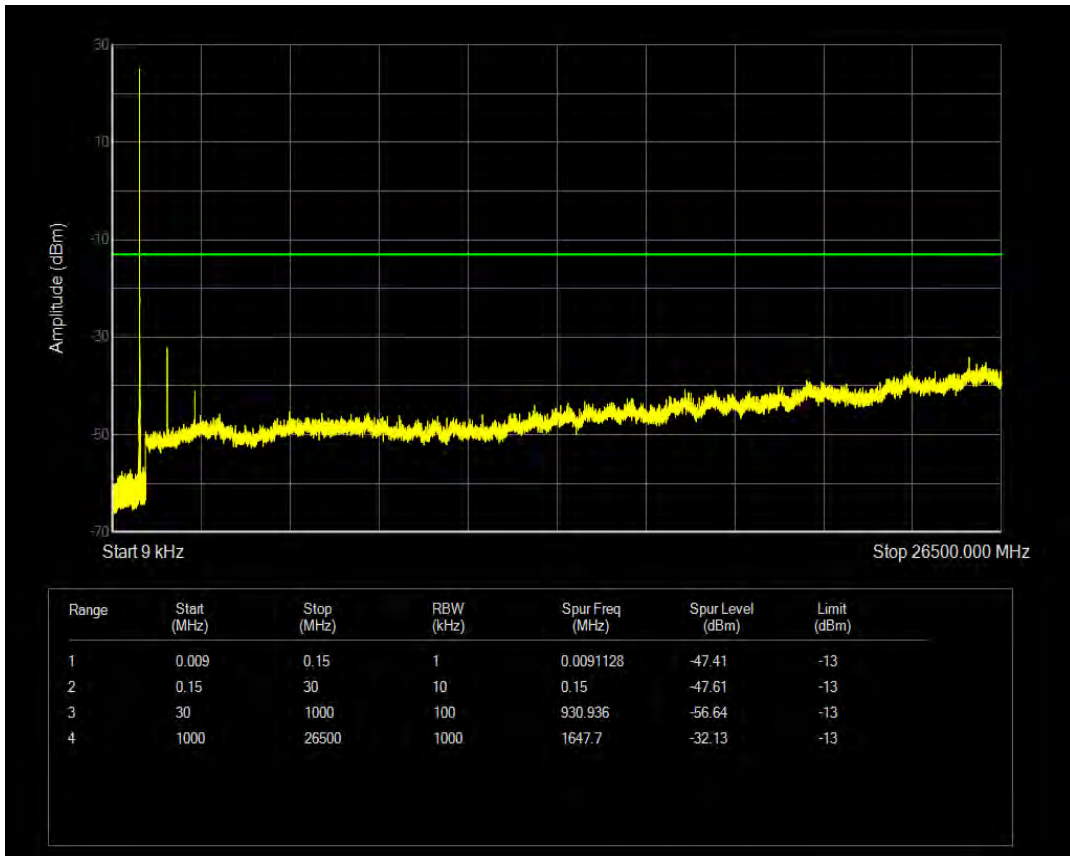

Band26b QPSK BW=1.4MHz Channel=27033 RB Size=6 Position=#0

Band26b 16QAM BW=1.4MHz Channel=27033 RB Size=1 Position=#0

Band26b 16QAM BW=1.4MHz Channel=27033 RB Size=6 Position=#0

Band26b QPSK BW=3MHz Channel=26805 RB Size=1 Position=#0