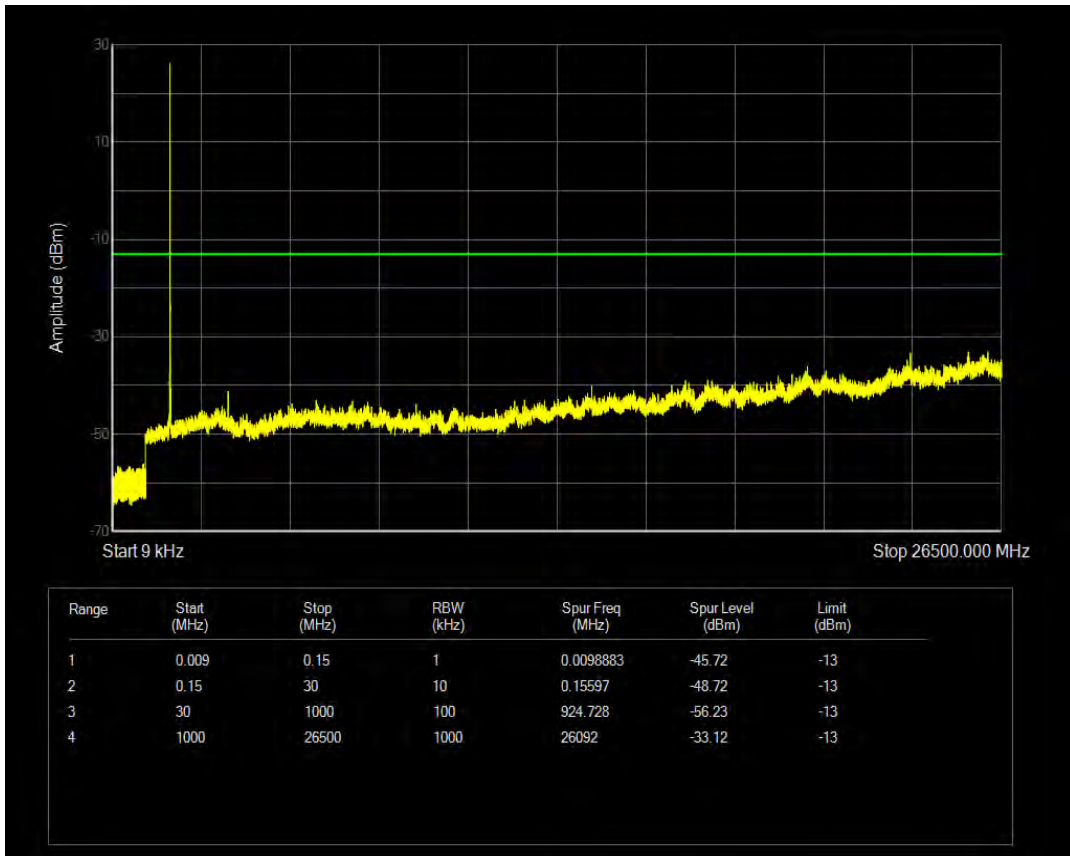

Band4 16QAM BW=3MHz Channel=20385 RB Size=1 Position=#0

Band4 QPSK BW=3MHz Channel=20385 RB Size=15 Position=#0

Band4 16QAM BW=3MHz Channel=20385 RB Size=15 Position=#0

Band4 QPSK BW=5MHz Channel=19975 RB Size=1 Position=#0

Band4 QPSK BW=5MHz Channel=19975 RB Size=25 Position=#0

Band4 16QAM BW=5MHz Channel=19975 RB Size=1 Position=#0

Band4 QPSK BW=5MHz Channel=20175 RB Size=1 Position=#0

Band4 16QAM BW=5MHz Channel=19975 RB Size=25 Position=#0