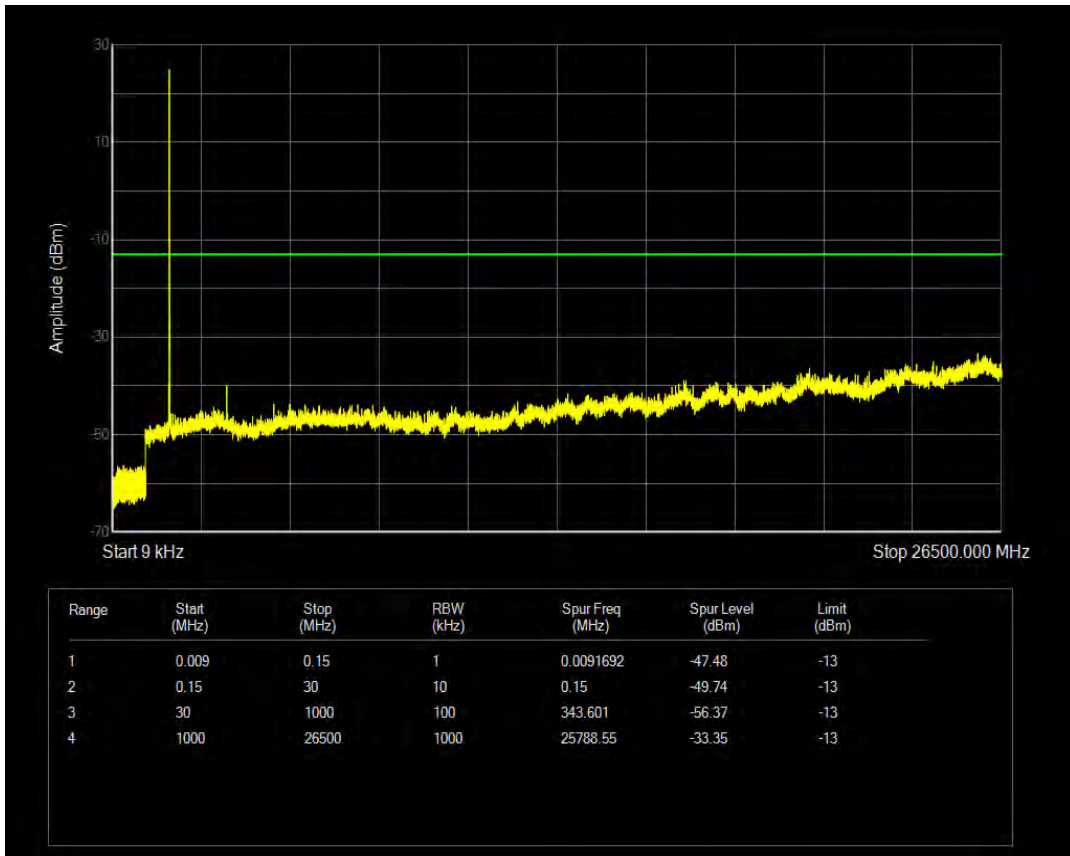

Band4 QPSK BW=5MHz Channel=20375 RB Size=1 Position=#0

Band4 16QAM BW=5MHz Channel=20375 RB Size=1 Position=#0

Band4 16QAM BW=5MHz Channel=20375 RB Size=25 Position=#0

Band4 QPSK BW=10MHz Channel=20000 RB Size=1 Position=#0

Band4 QPSK BW=10MHz Channel=20000 RB Size=50 Position=#0

Band4 16QAM BW=10MHz Channel=20000 RB Size=1 Position=#0

Band4 16QAM BW=10MHz Channel=20000 RB Size=50 Position=#0

Band4 QPSK BW=10MHz Channel=20175 RB Size=1 Position=#0