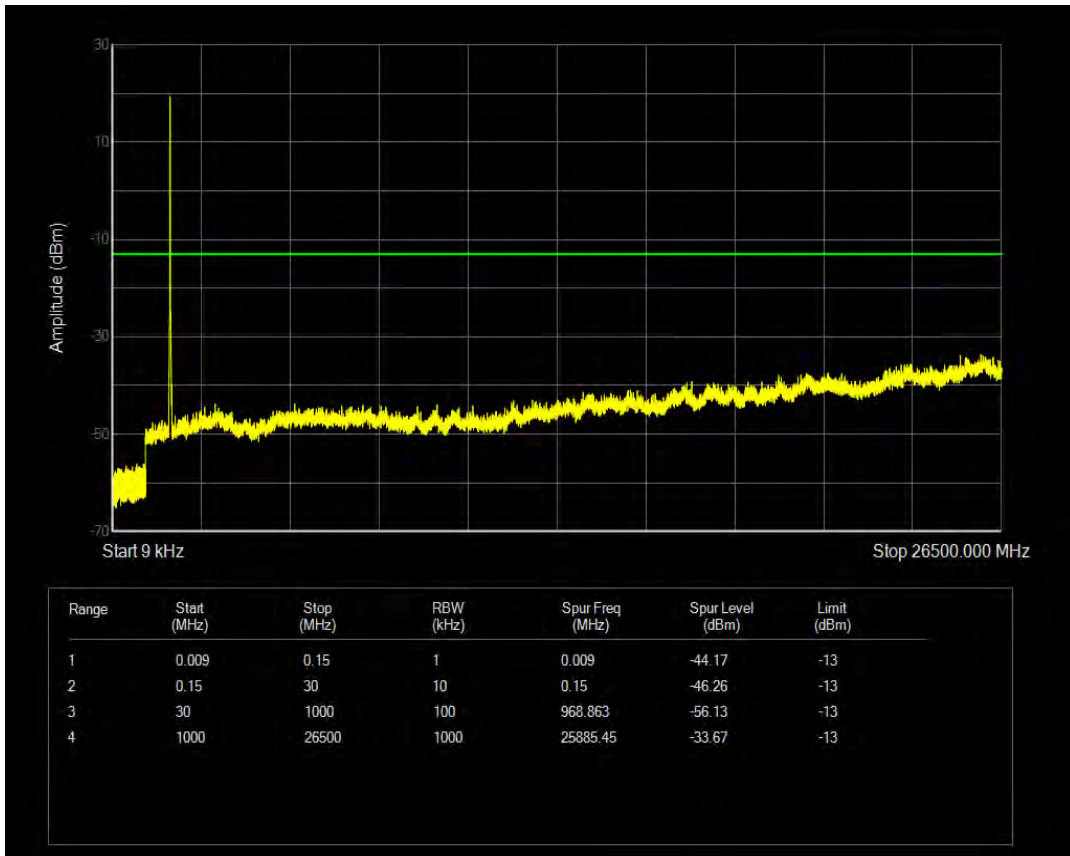

Band4 16QAM BW=15MHz Channel=20175 RB Size=1 Position=#0

Band4 QPSK BW=15MHz Channel=20175 RB Size=75 Position=#0