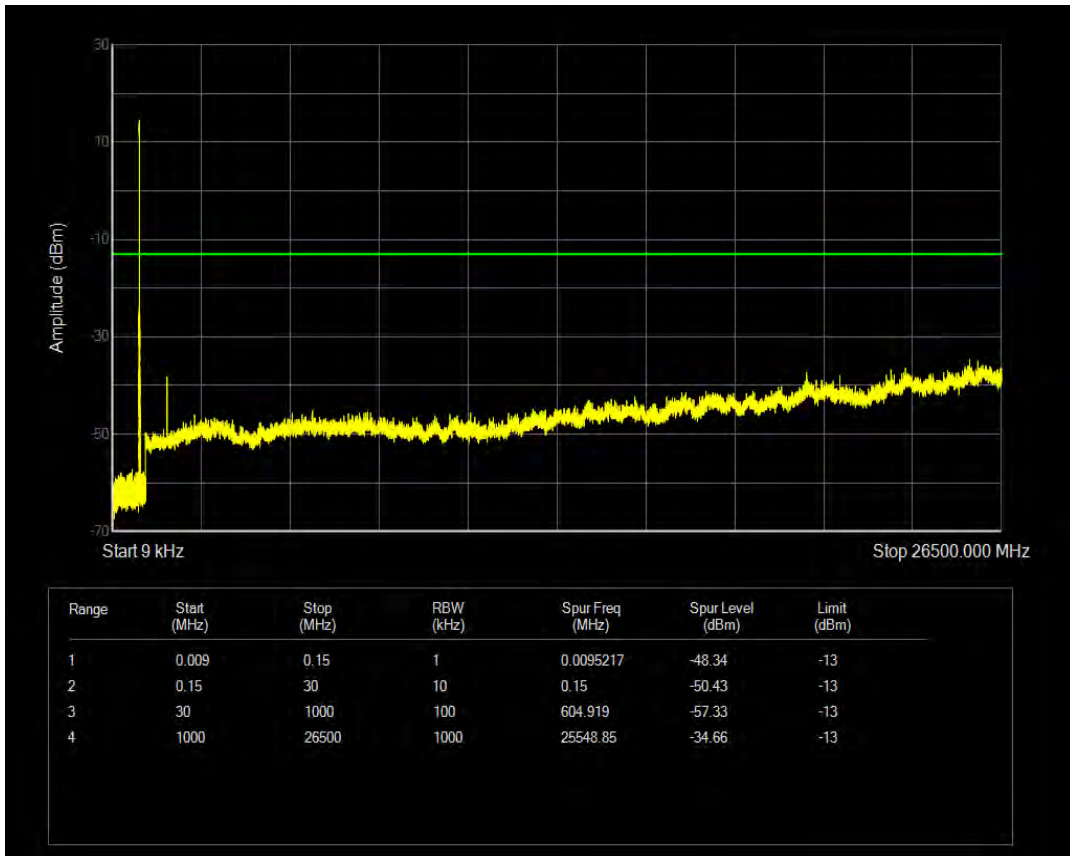

Band26a QPSK BW=10MHz Channel=26740 RB Size=1 Position=#0

Band26a 16QAM BW=5MHz Channel=26765 RB Size=25 Position=#0