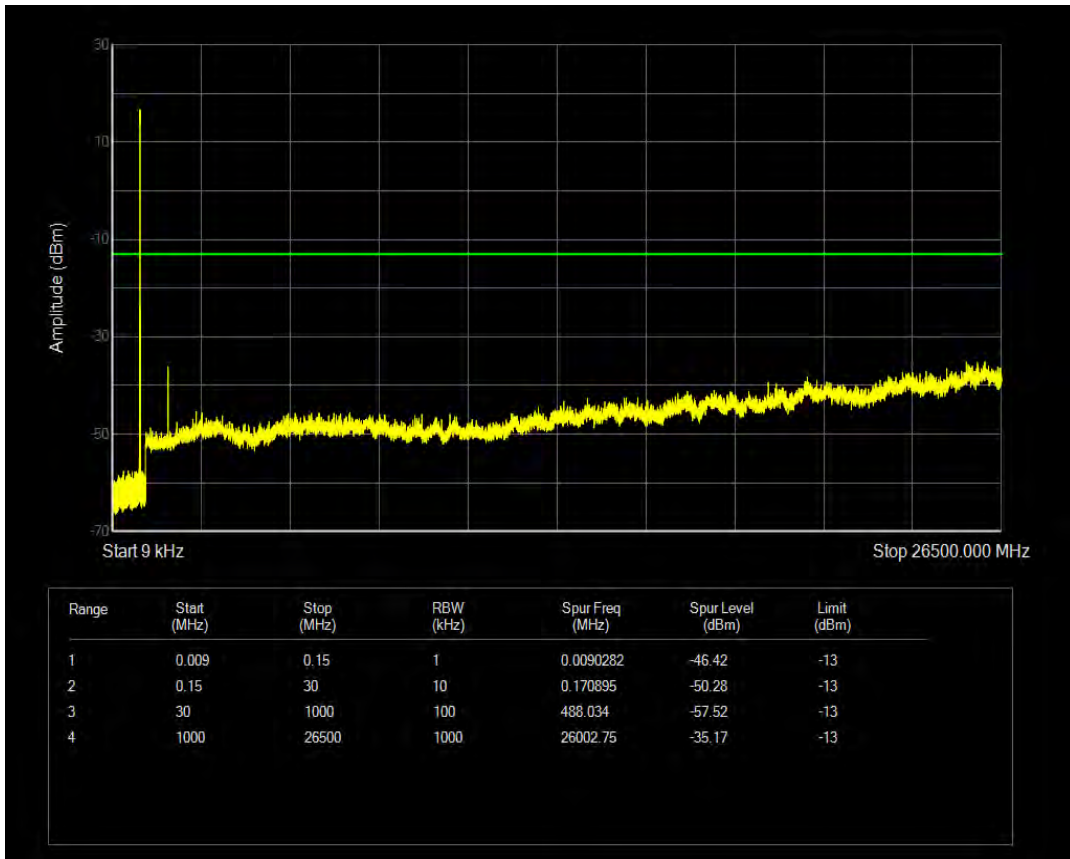

Band26b QPSK BW=3MHz Channel=27025 RB Size=1 Position=#0

Band26b 16QAM BW=3MHz Channel=26915 RB Size=15 Position=#0