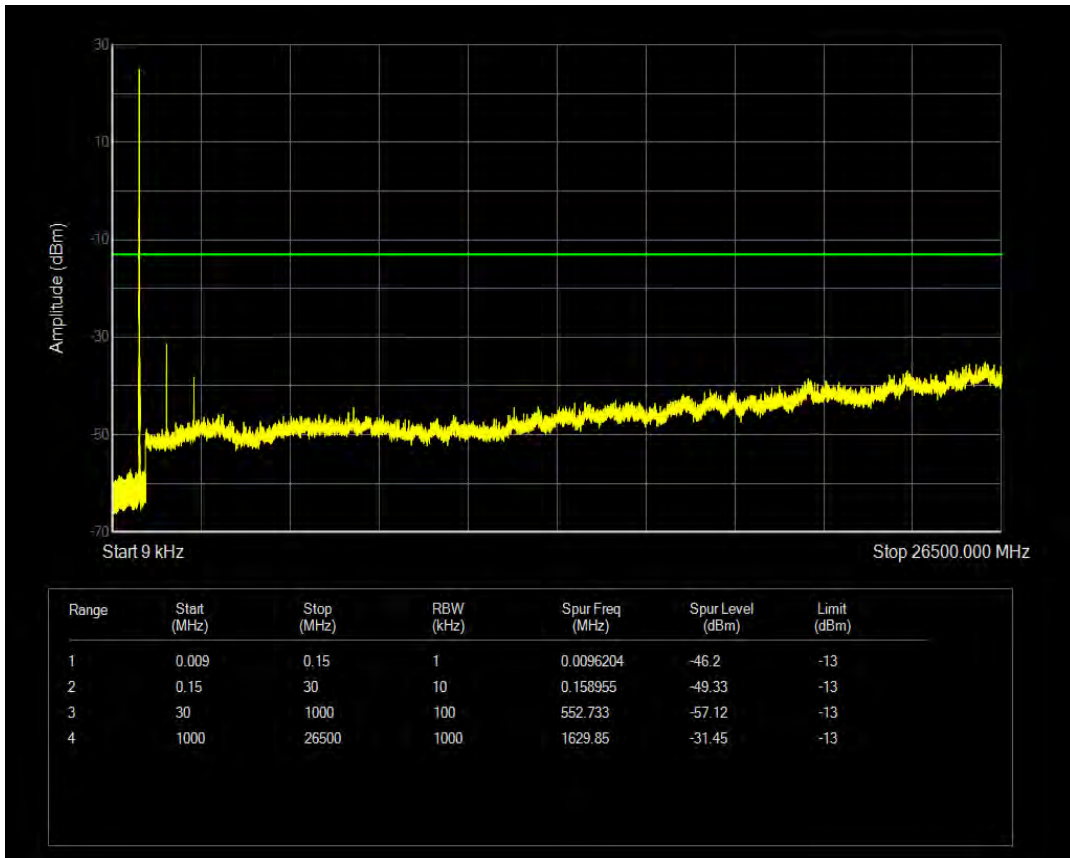

Band26a 16QAM BW=10MHz Channel=26740 RB Size=50 Position=#0

Band26a 16QAM BW=10MHz Channel=26740 RB Size=1 Position=#0