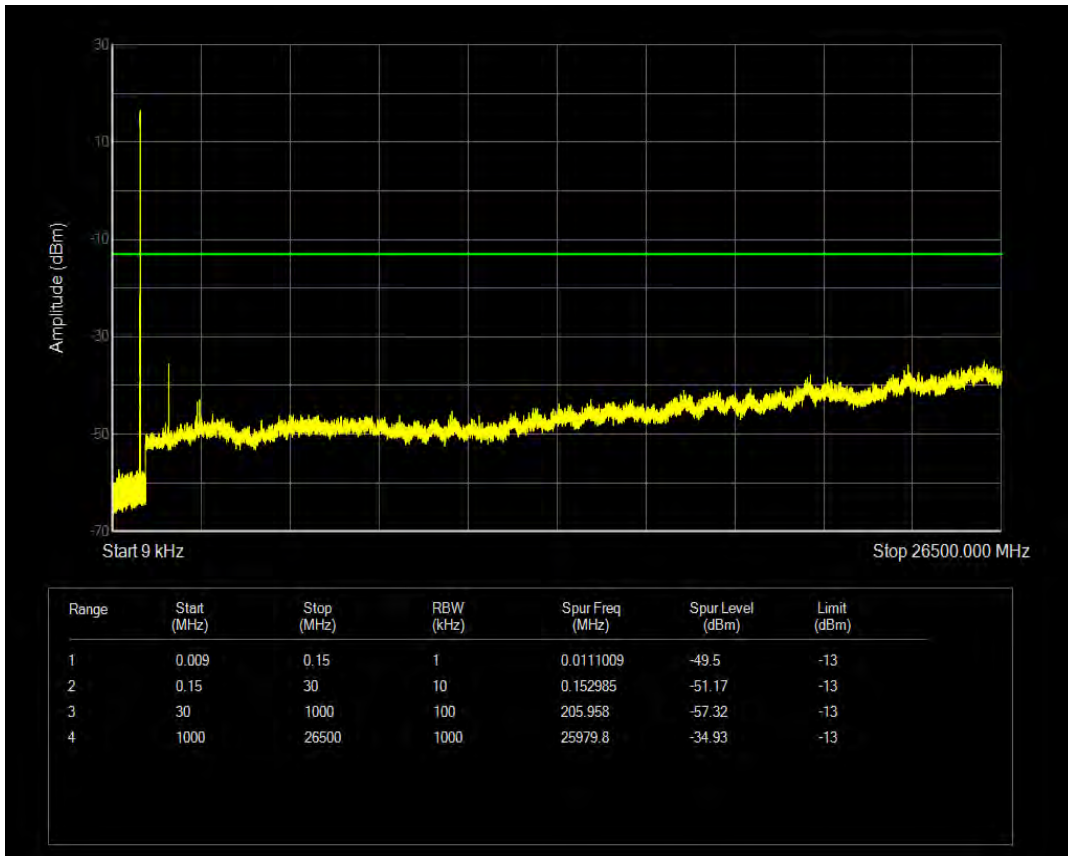

Band26b QPSK BW=5MHz Channel=26815 RB Size=25 Position=#0

Band26b 16QAM BW=3MHz Channel=27025 RB Size=15 Position=#0