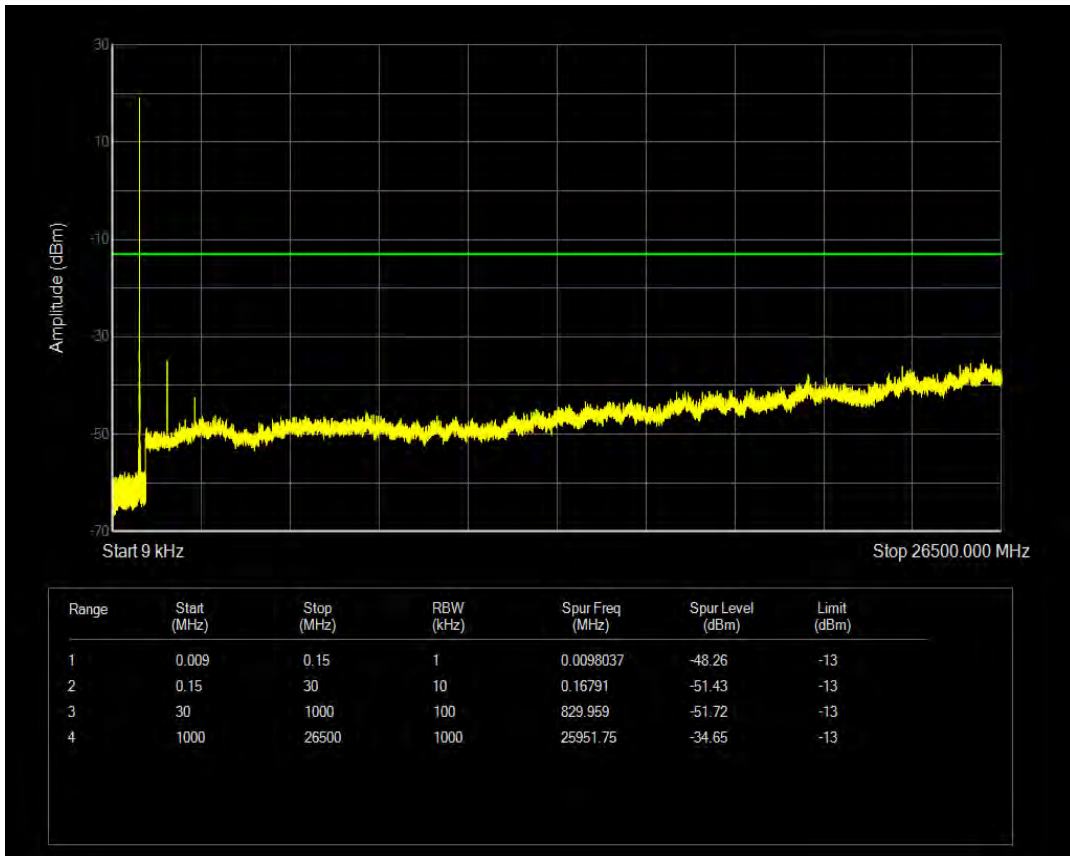

Band26a QPSK BW=3MHz Channel=26705 RB Size=1 Position=#0

Band26a 16QAM BW=1.4MHz Channel=26783 RB Size=6 Position=#0