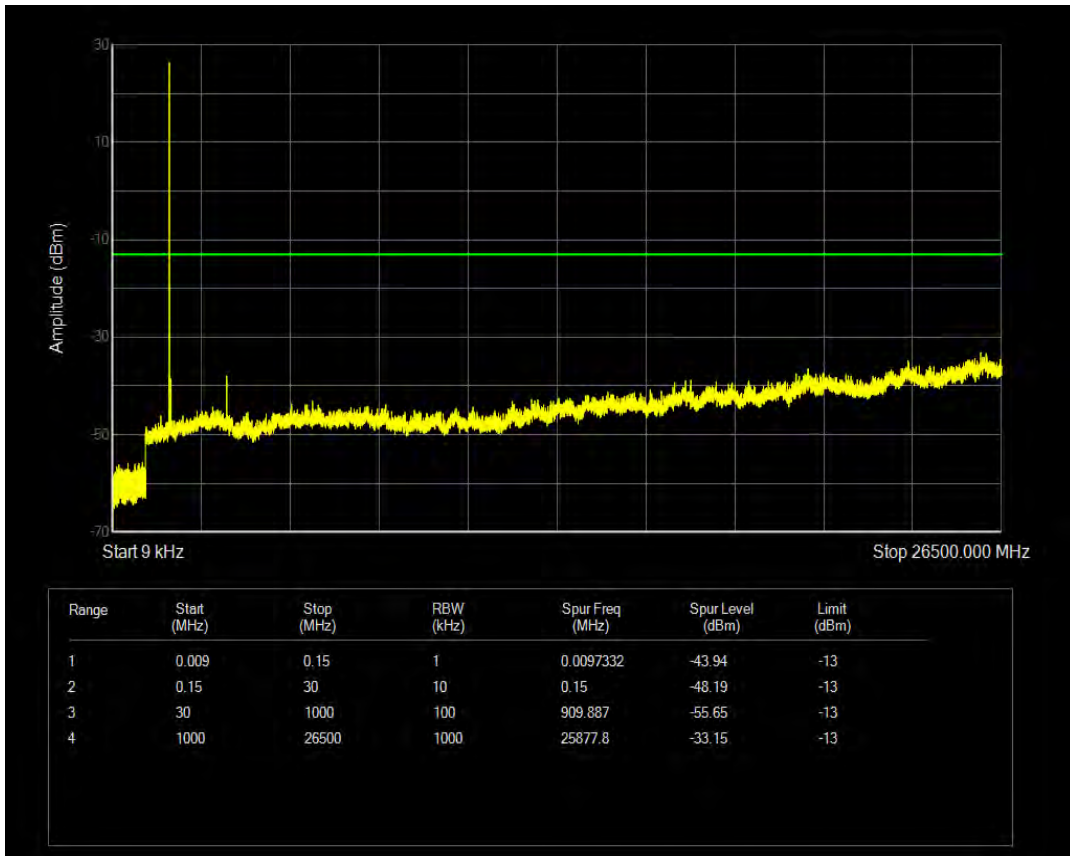

Band4 16QAM BW=3MHz Channel=20385 RB Size=1 Position=#0

Band4 QPSK BW=3MHz Channel=20385 RB Size=15 Position=#0

Band4 16QAM BW=3MHz Channel=20385 RB Size=15 Position=#0

Band4 QPSK BW=5MHz Channel=19975 RB Size=1 Position=#0

Band4 QPSK BW=5MHz Channel=19975 RB Size=25 Position=#0

Band4 16QAM BW=5MHz Channel=19975 RB Size=1 Position=#0

Band4 QPSK BW=5MHz Channel=20175 RB Size=1 Position=#0

Band4 16QAM BW=5MHz Channel=19975 RB Size=25 Position=#0