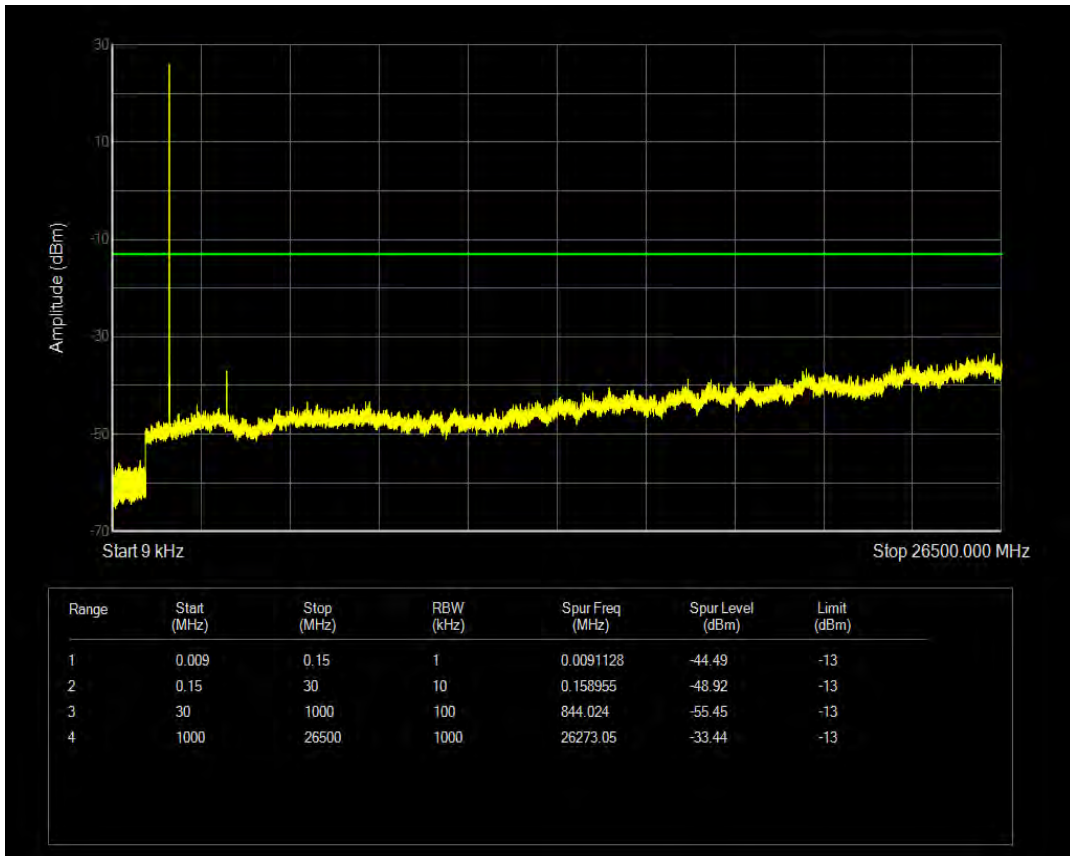

Band26b QPSK BW=15MHz Channel=26965 RB Size=75 Position=#0

Band26b 16QAM BW=15MHz Channel=26965 RB Size=1 Position=#0

Band26b 16QAM BW=15MHz Channel=26965 RB Size=75 Position=#0

Band4 QPSK BW=1.4MHz Channel=19957 RB Size=6 Position=#0

Band4 QPSK BW=1.4MHz Channel=19957 RB Size=1 Position=#0

Band4 16QAM BW=1.4MHz Channel=19957 RB Size=1 Position=#0

Band4 16QAM BW=1.4MHz Channel=19957 RB Size=6 Position=#0

Band4 QPSK BW=1.4MHz Channel=20175 RB Size=1 Position=#0