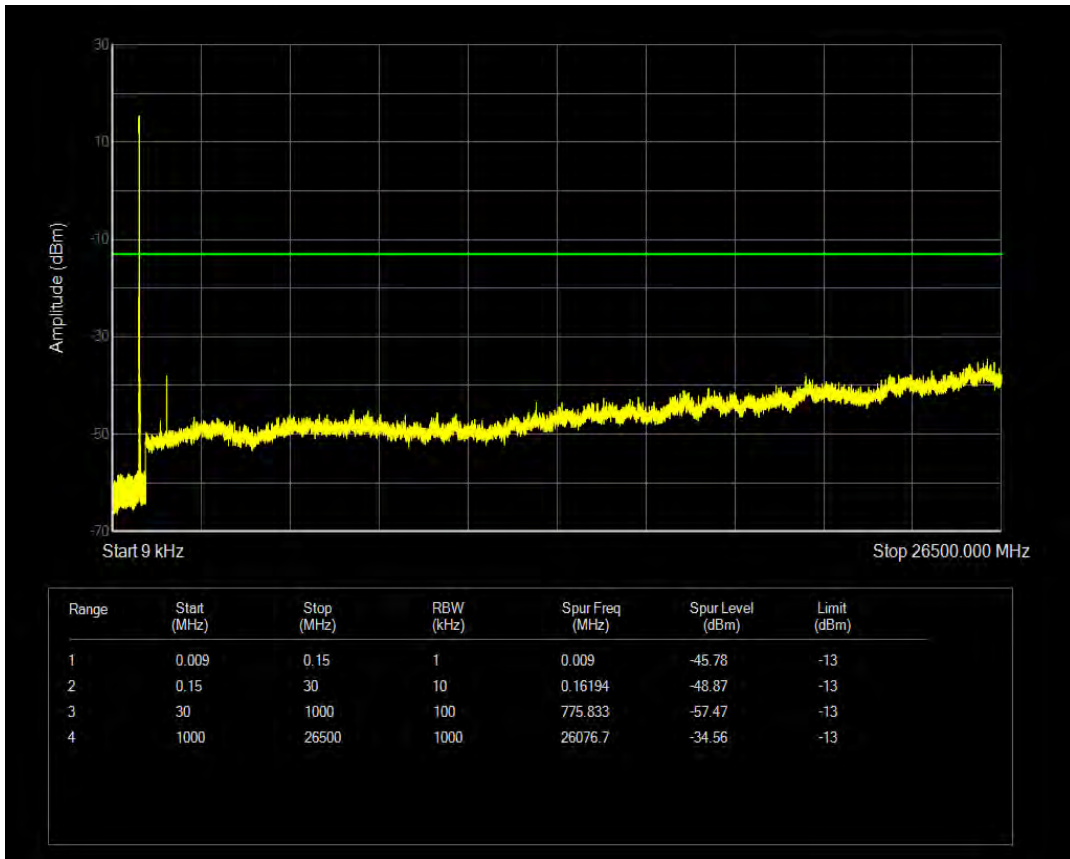

Band26a 16QAM BW=5MHz Channel=26715 RB Size=1 Position=#0

Band26a QPSK BW=5MHz Channel=26715 RB Size=25 Position=#0