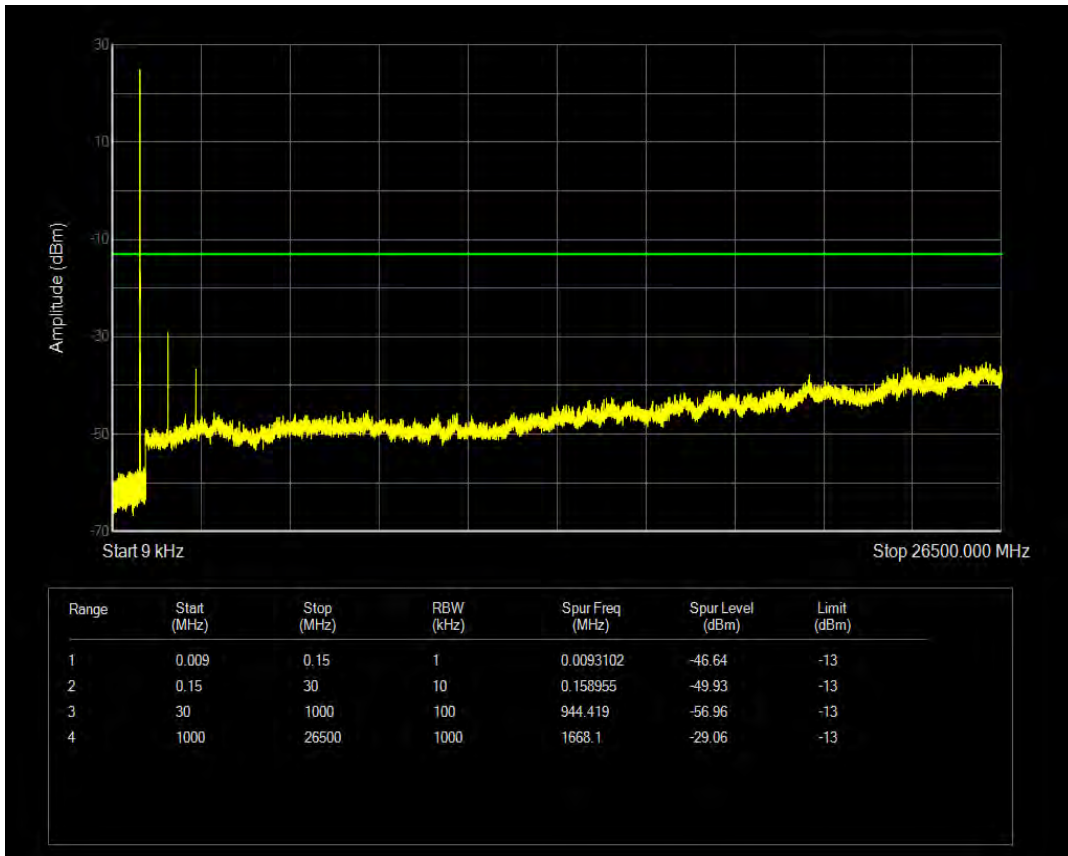

Band26b 16QAM BW=5MHz Channel=26915 RB Size=1 Position=#0

Band26b QPSK BW=5MHz Channel=26915 RB Size=1 Position=#0