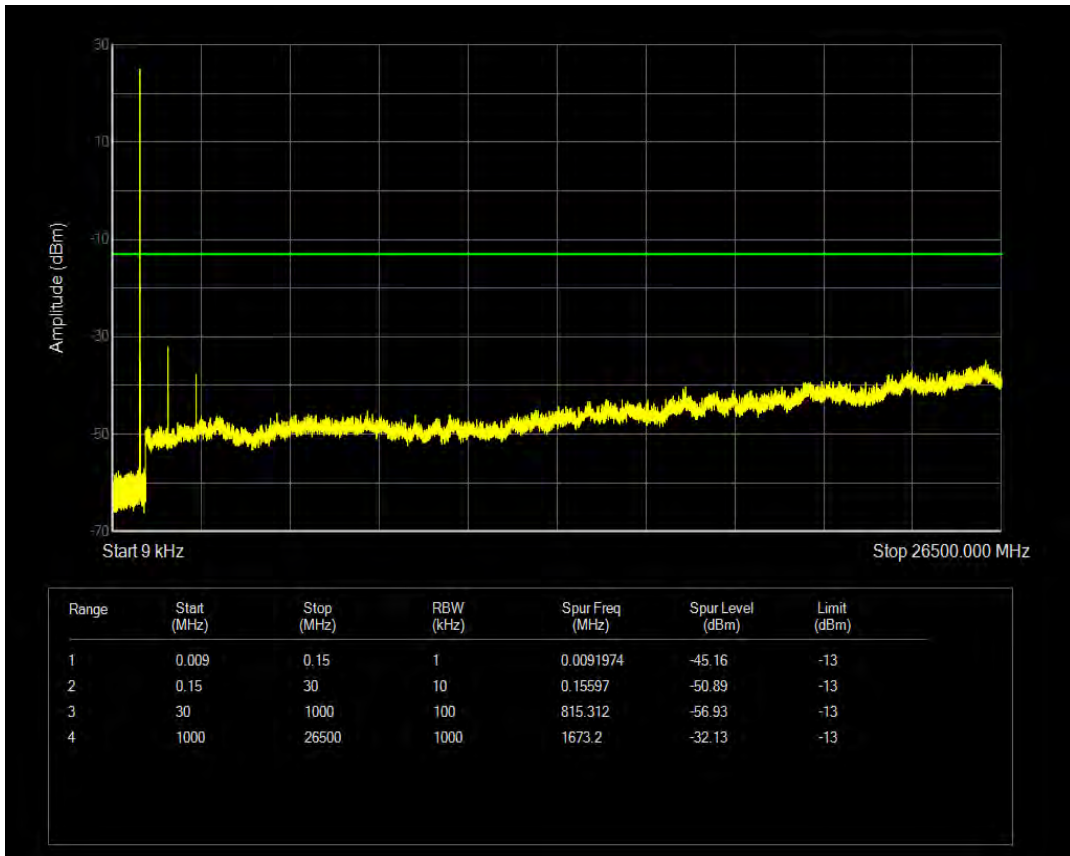

Band26a QPSK BW=10MHz Channel=26740 RB Size=50 Position=#0

Band26a 16QAM BW=10MHz Channel=26740 RB Size=1 Position=#0

Band26a 16QAM BW=10MHz Channel=26740 RB Size=50 Position=#0

Band26b QPSK BW=1.4MHz Channel=26797 RB Size=1 Position=#0

Band26b QPSK BW=1.4MHz Channel=26797 RB Size=6 Position=#0

Band26b 16QAM BW=1.4MHz Channel=26797 RB Size=1 Position=#0

Band26b QPSK BW=1.4MHz Channel=26915 RB Size=1 Position=#0

Band26b 16QAM BW=1.4MHz Channel=26797 RB Size=6 Position=#0