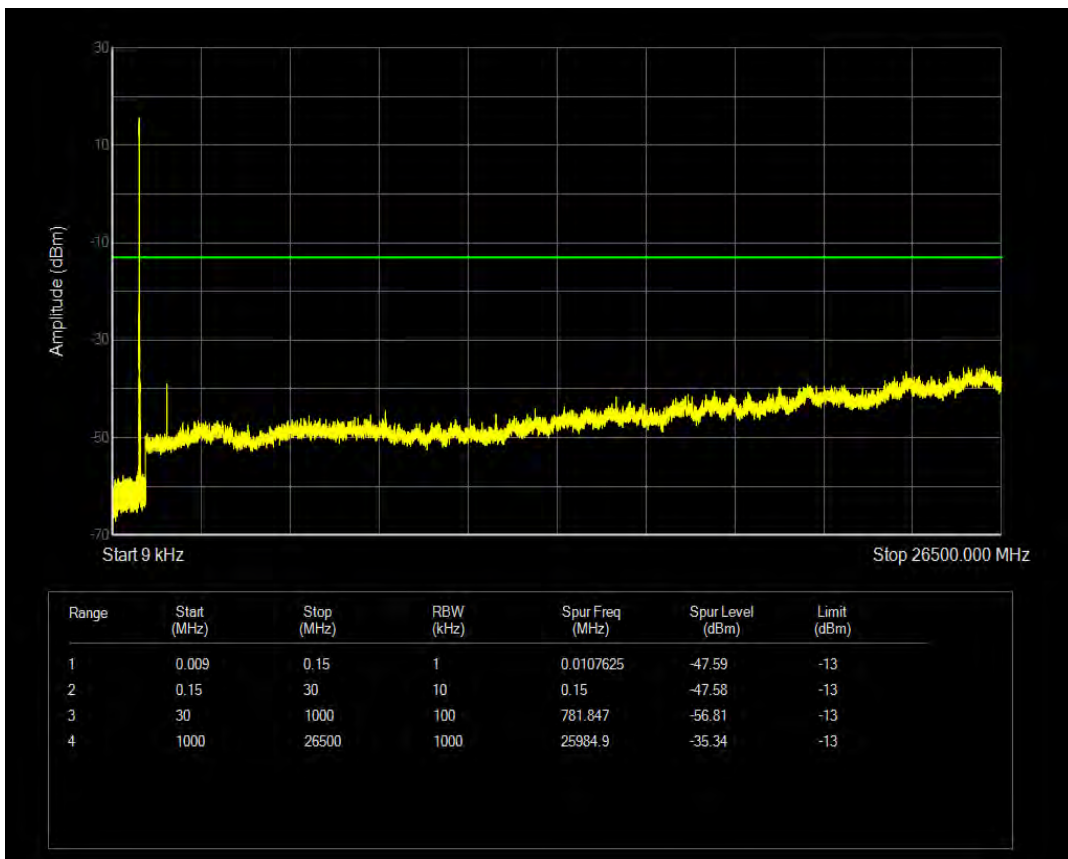

Band26a 16QAM BW=5MHz Channel=26740 RB Size=25 Position=#0

Band26a QPSK BW=5MHz Channel=26740 RB Size=25 Position=#0