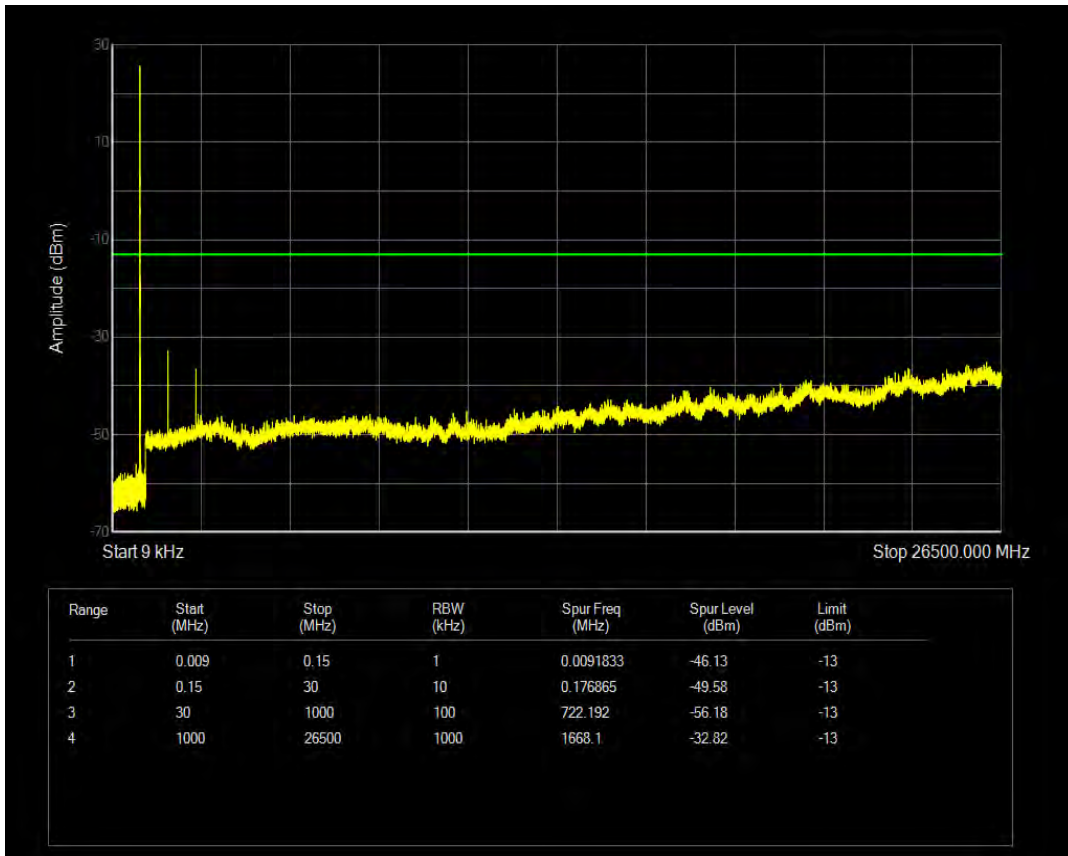

Band26b 16QAM BW=5MHz Channel=26915 RB Size=25 Position=#0

Band26b 16QAM BW=5MHz Channel=26915 RB Size=1 Position=#0