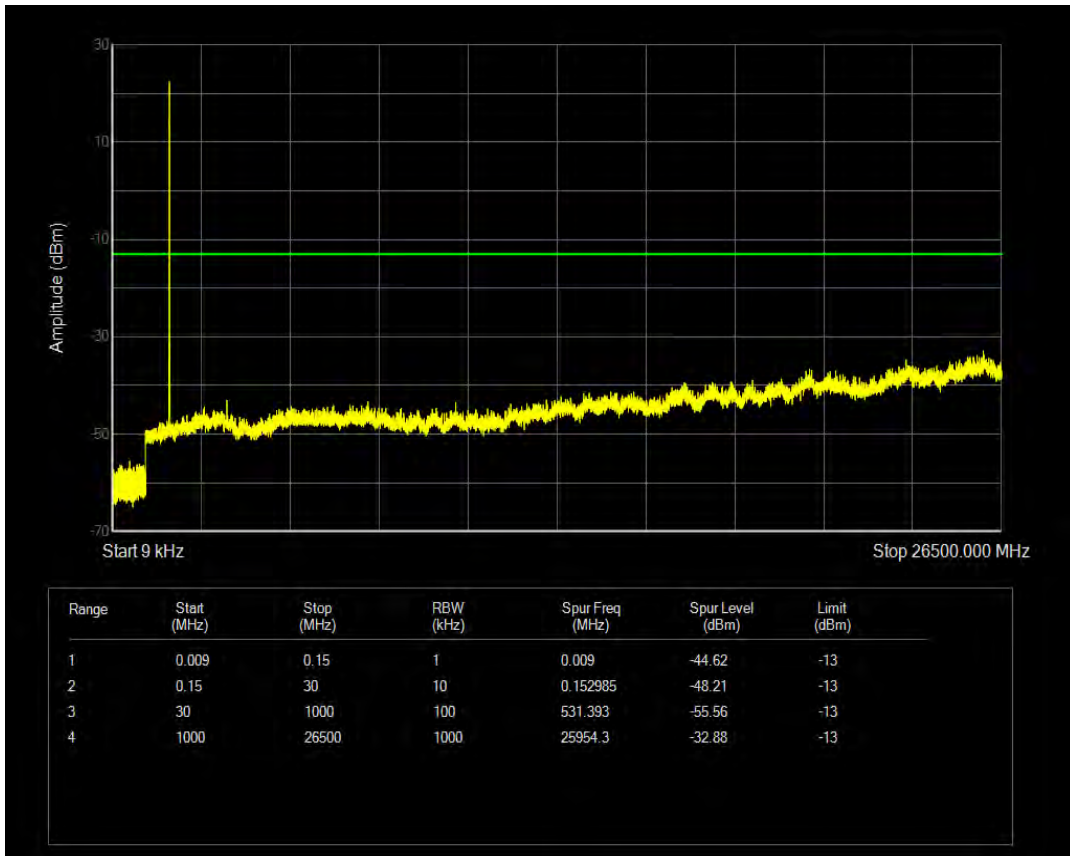

Band4 16QAM BW=3MHz Channel=20385 RB Size=1 Position=#0

Band4 QPSK BW=3MHz Channel=20385 RB Size=15 Position=#0

Band4 16QAM BW=3MHz Channel=20385 RB Size=15 Position=#0

Band4 QPSK BW=5MHz Channel=19975 RB Size=1 Position=#0

Band4 QPSK BW=5MHz Channel=19975 RB Size=25 Position=#0

Band4 16QAM BW=5MHz Channel=19975 RB Size=1 Position=#0

Band4 QPSK BW=5MHz Channel=20175 RB Size=1 Position=#0

Band4 16QAM BW=5MHz Channel=19975 RB Size=25 Position=#0