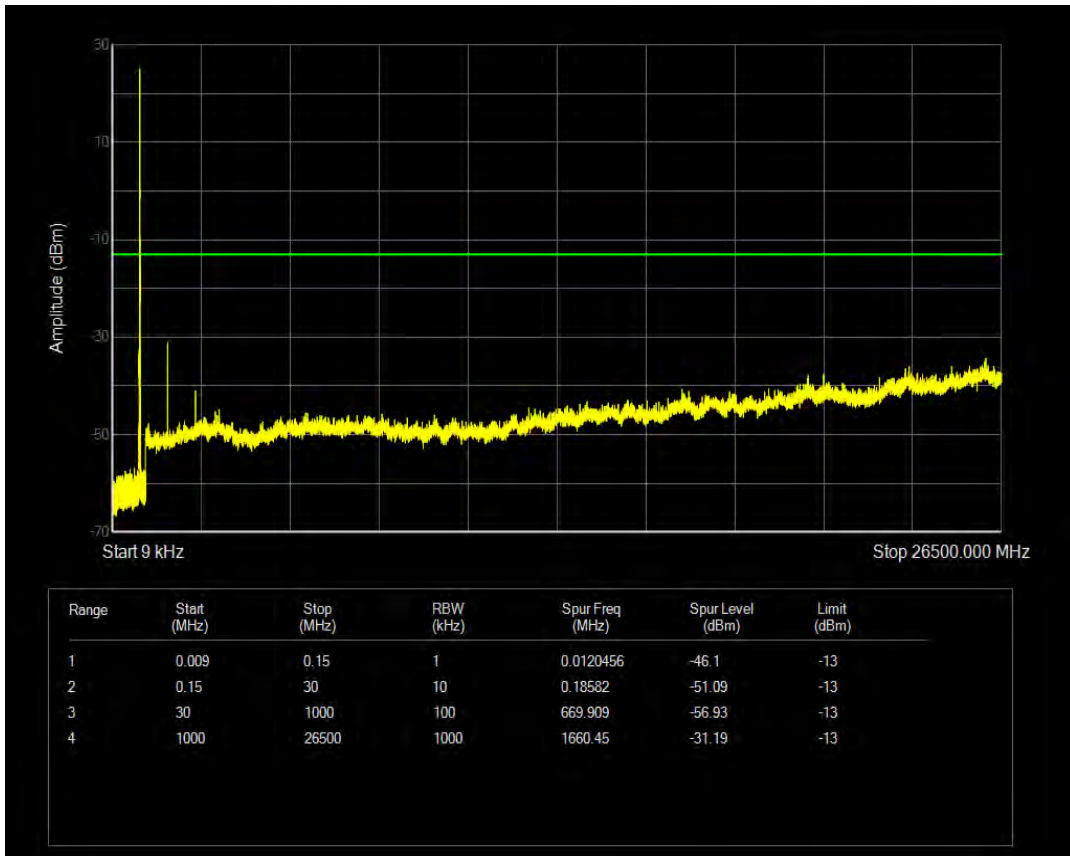

Band26b 16QAM BW=15MHz Channel=26865 RB Size=1 Position=#0

Band26b QPSK BW=15MHz Channel=26865 RB Size=75 Position=#0

Band26b 16QAM BW=15MHz Channel=26865 RB Size=75 Position=#0

Band26b QPSK BW=15MHz Channel=26915 RB Size=1 Position=#0