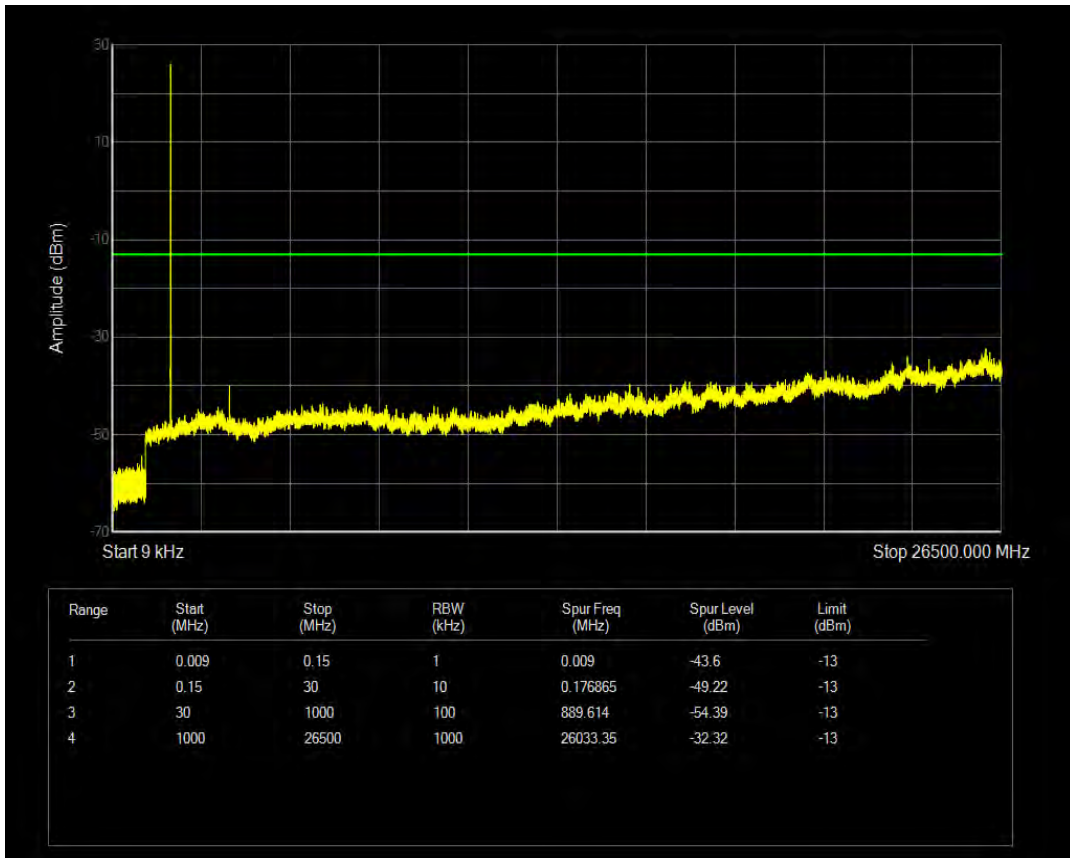

Band4 QPSK BW=5MHz Channel=20175 RB Size=25 Position=#0

Band4 16QAM BW=5MHz Channel=20175 RB Size=1 Position=#0

Band4 16QAM BW=5MHz Channel=20175 RB Size=25 Position=#0

Band4 QPSK BW=5MHz Channel=20375 RB Size=25 Position=#0

Band4 QPSK BW=5MHz Channel=20375 RB Size=1 Position=#0

Band4 16QAM BW=5MHz Channel=20375 RB Size=1 Position=#0

Band4 16QAM BW=5MHz Channel=20375 RB Size=25 Position=#0

Band4 QPSK BW=10MHz Channel=20000 RB Size=1 Position=#0