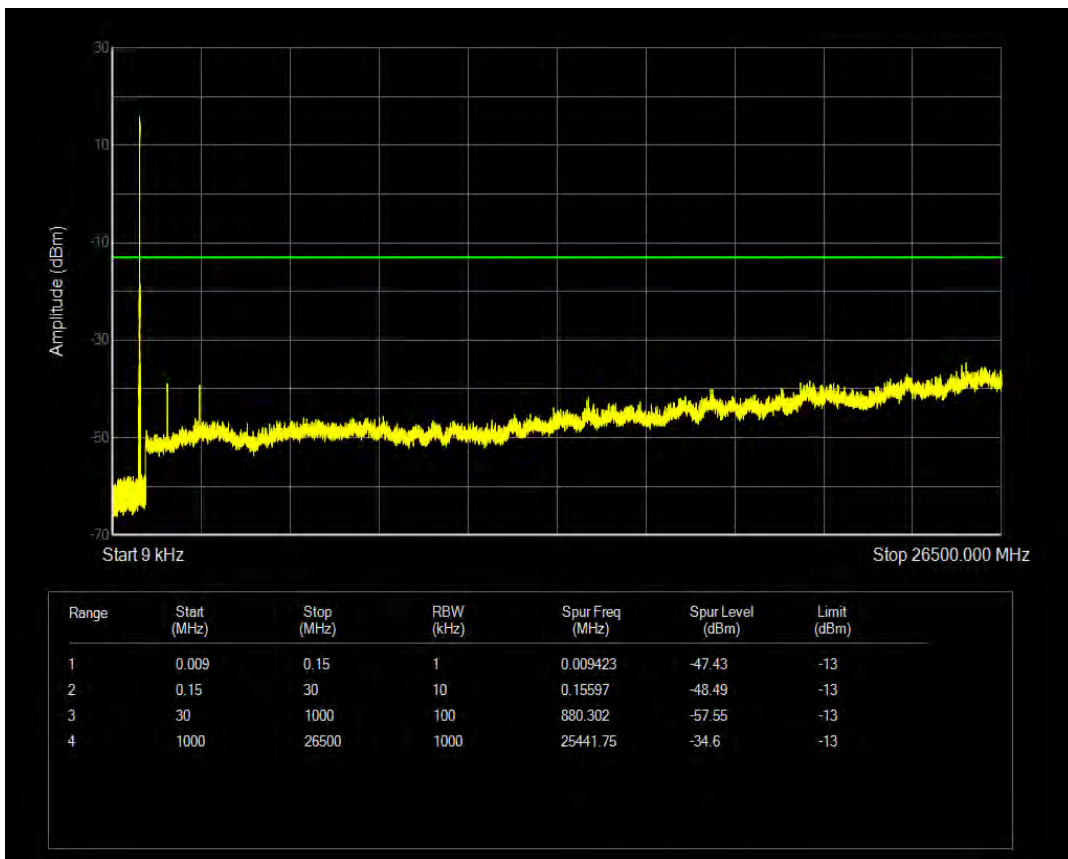

Band26b QPSK BW=3MHz Channel=27025 RB Size=15 Position=#0

Band26b 16QAM BW=3MHz Channel=27025 RB Size=1 Position=#0

Band26b 16QAM BW=3MHz Channel=27025 RB Size=15 Position=#0

Band26b QPSK BW=5MHz Channel=26815 RB Size=25 Position=#0