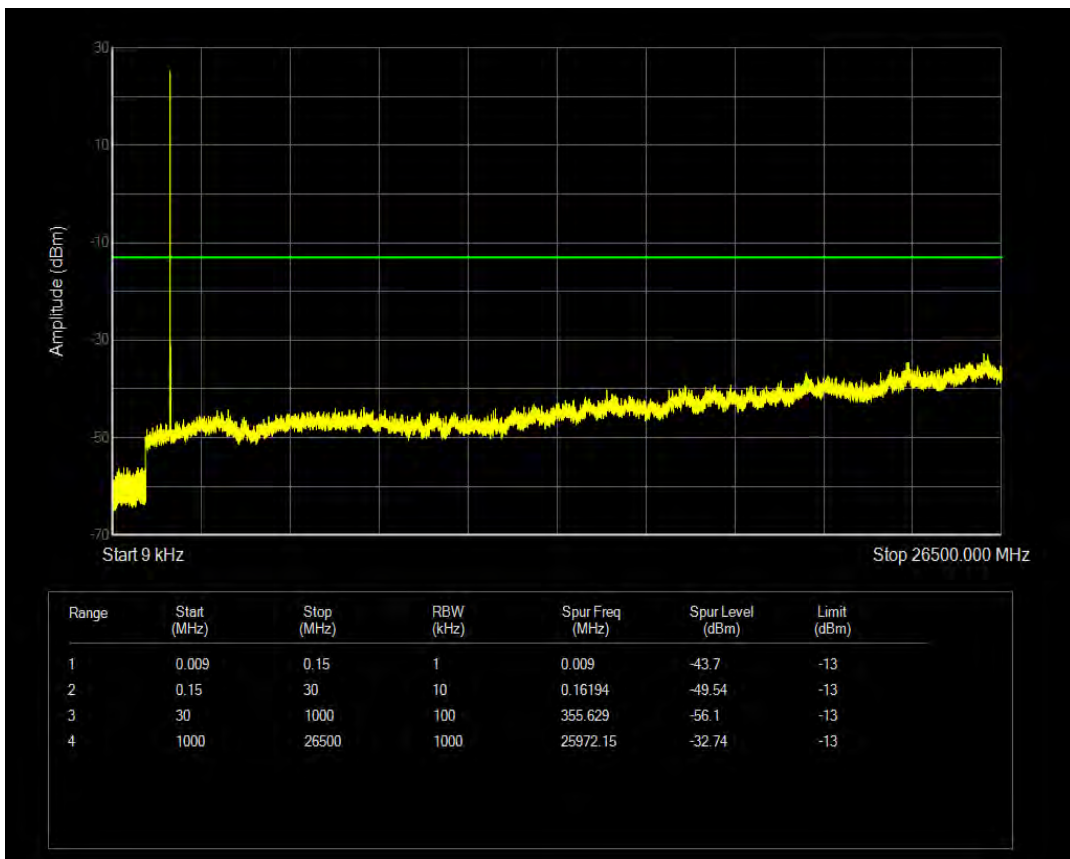

Band4 QPSK BW=1.4MHz Channel=19957 RB Size=1 Position=#0

Band4 16QAM BW=1.4MHz Channel=19957 RB Size=1 Position=#0

Band4 16QAM BW=1.4MHz Channel=19957 RB Size=6 Position=#0

Band4 QPSK BW=1.4MHz Channel=20175 RB Size=1 Position=#0

Band4 QPSK BW=1.4MHz Channel=20175 RB Size=6 Position=#0

Band4 16QAM BW=1.4MHz Channel=20175 RB Size=6 Position=#0

Band4 16QAM BW=1.4MHz Channel=20175 RB Size=1 Position=#0

Band4 QPSK BW=1.4MHz Channel=20393 RB Size=1 Position=#0