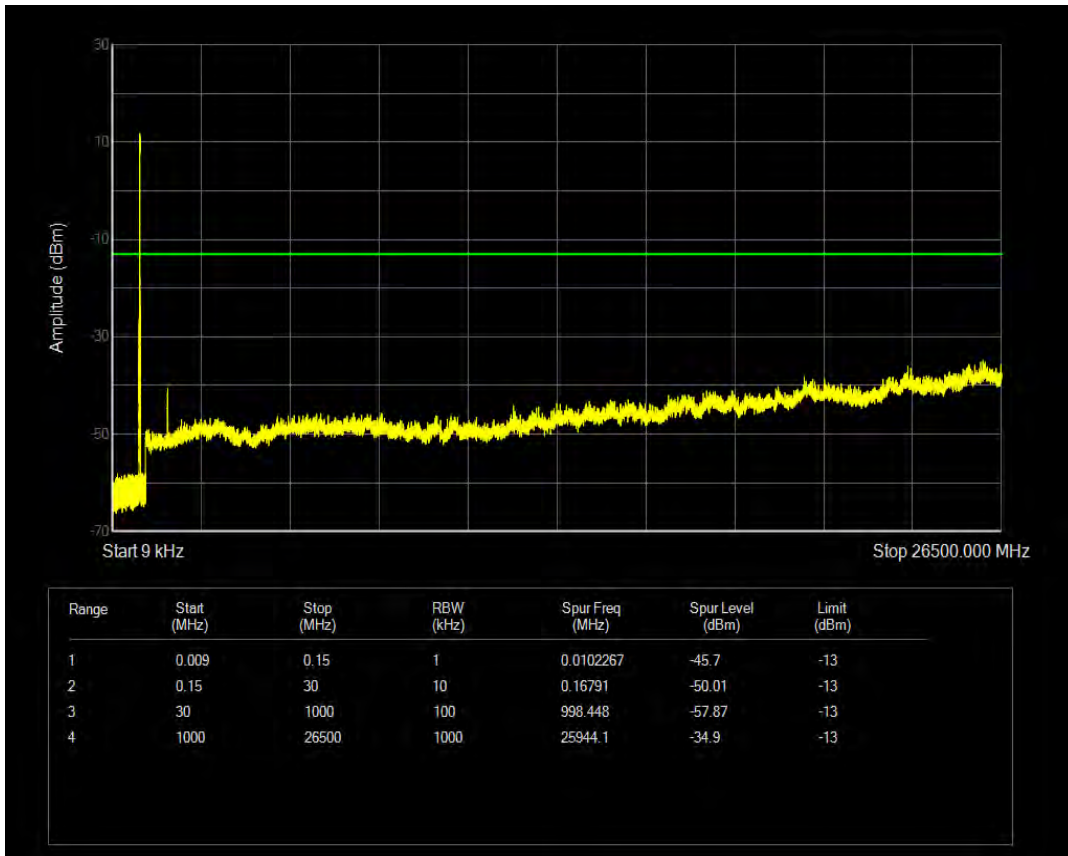

Band26b QPSK BW=5MHz Channel=27015 RB Size=25 Position=#0

Band26b 16QAM BW=5MHz Channel=27015 RB Size=25 Position=#0

Band26b 16QAM BW=5MHz Channel=27015 RB Size=1 Position=#0

Band26b QPSK BW=10MHz Channel=26840 RB Size=1 Position=#0

Band26b QPSK BW=10MHz Channel=26840 RB Size=50 Position=#0

Band26b 16QAM BW=10MHz Channel=26840 RB Size=1 Position=#0

Band26b 16QAM BW=10MHz Channel=26840 RB Size=50 Position=#0

Band26b QPSK BW=10MHz Channel=26915 RB Size=1 Position=#0