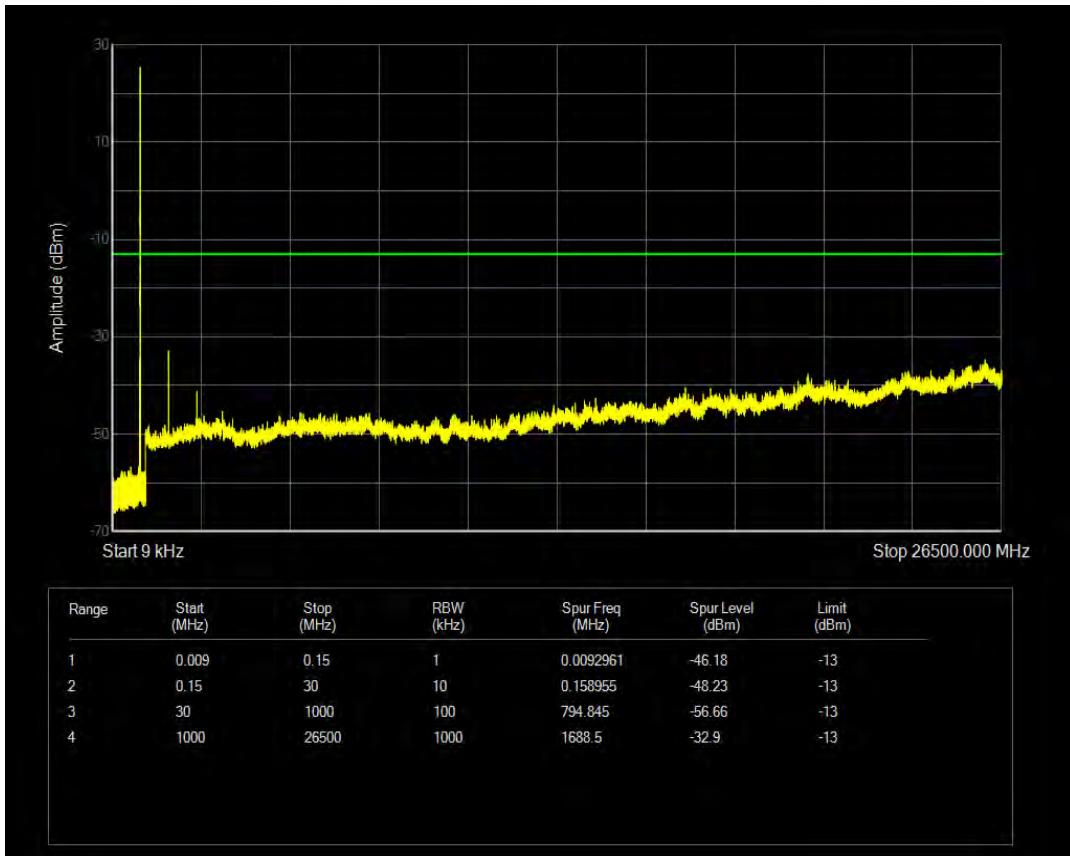

Band26b QPSK BW=10MHz Channel=26840 RB Size=1 Position=#0

Band26b 16QAM BW=5MHz Channel=27015 RB Size=1 Position=#0