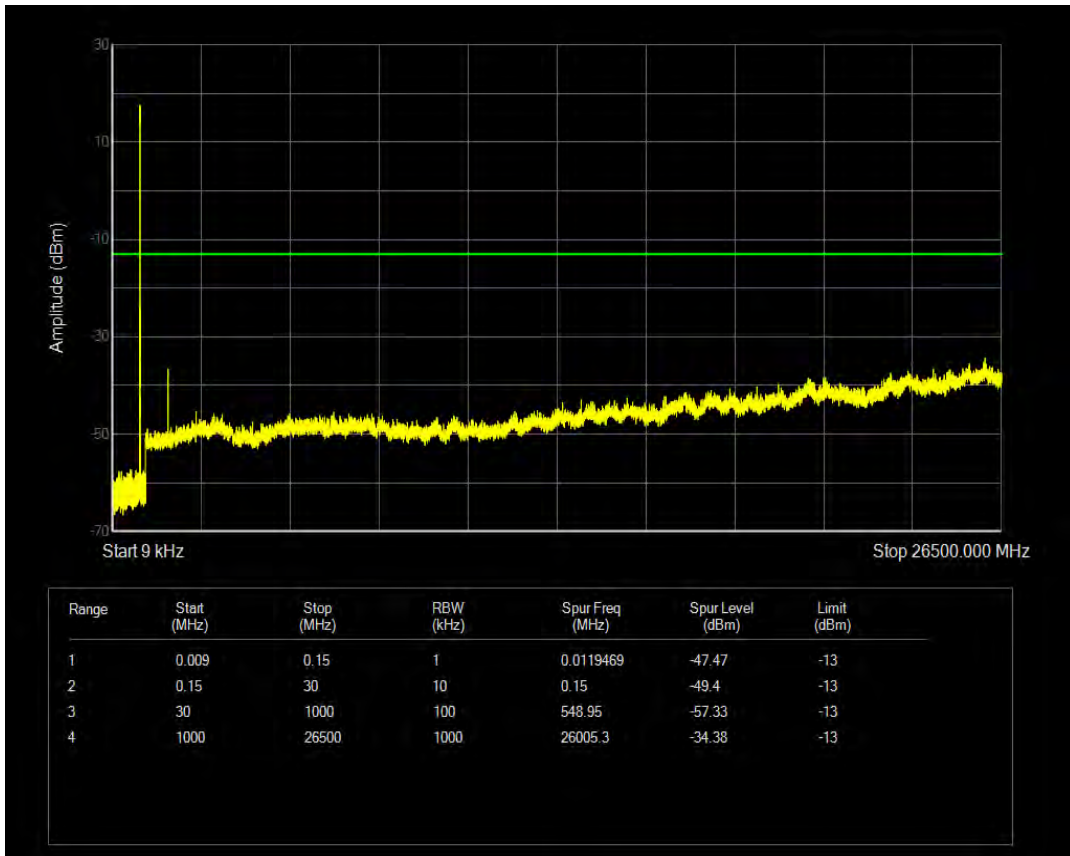

Band26b 16QAM BW=3MHz Channel=26915 RB Size=1 Position=#0

Band26b QPSK BW=3MHz Channel=26915 RB Size=15 Position=#0