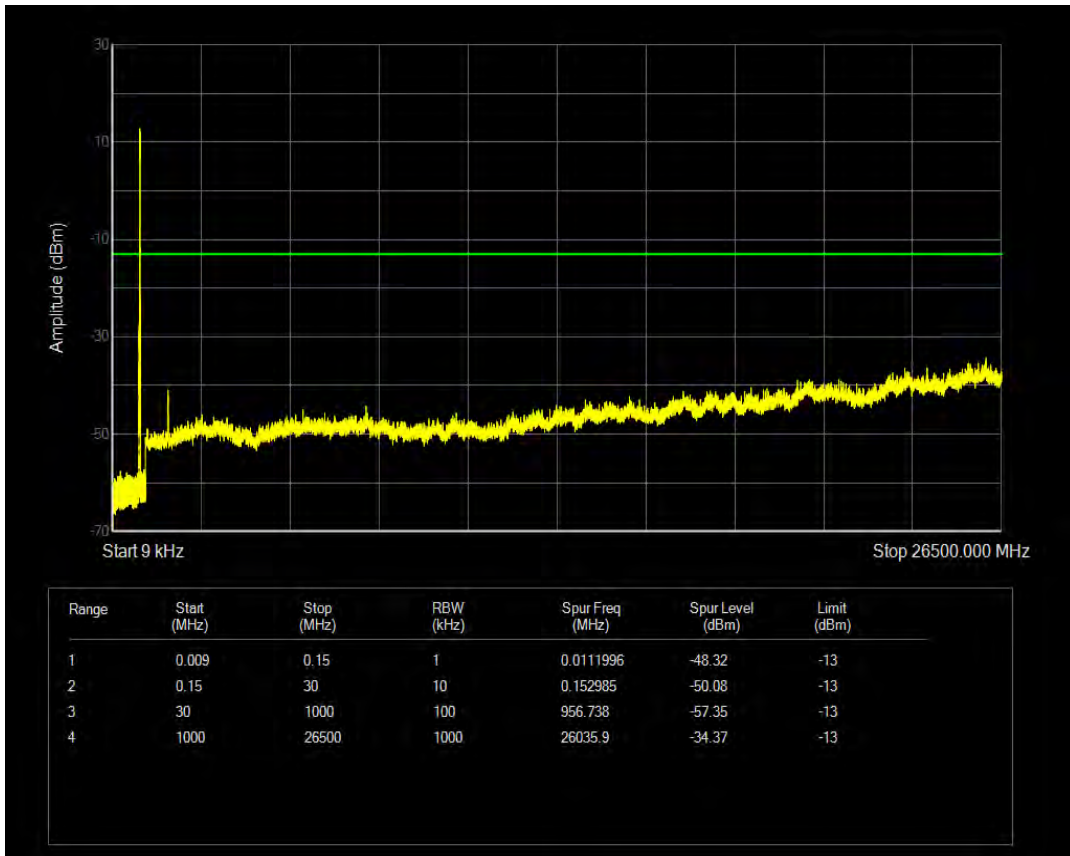

Band26b 16QAM BW=15MHz Channel=26915 RB Size=1 Position=#0

Band26b QPSK BW=15MHz Channel=26915 RB Size=75 Position=#0