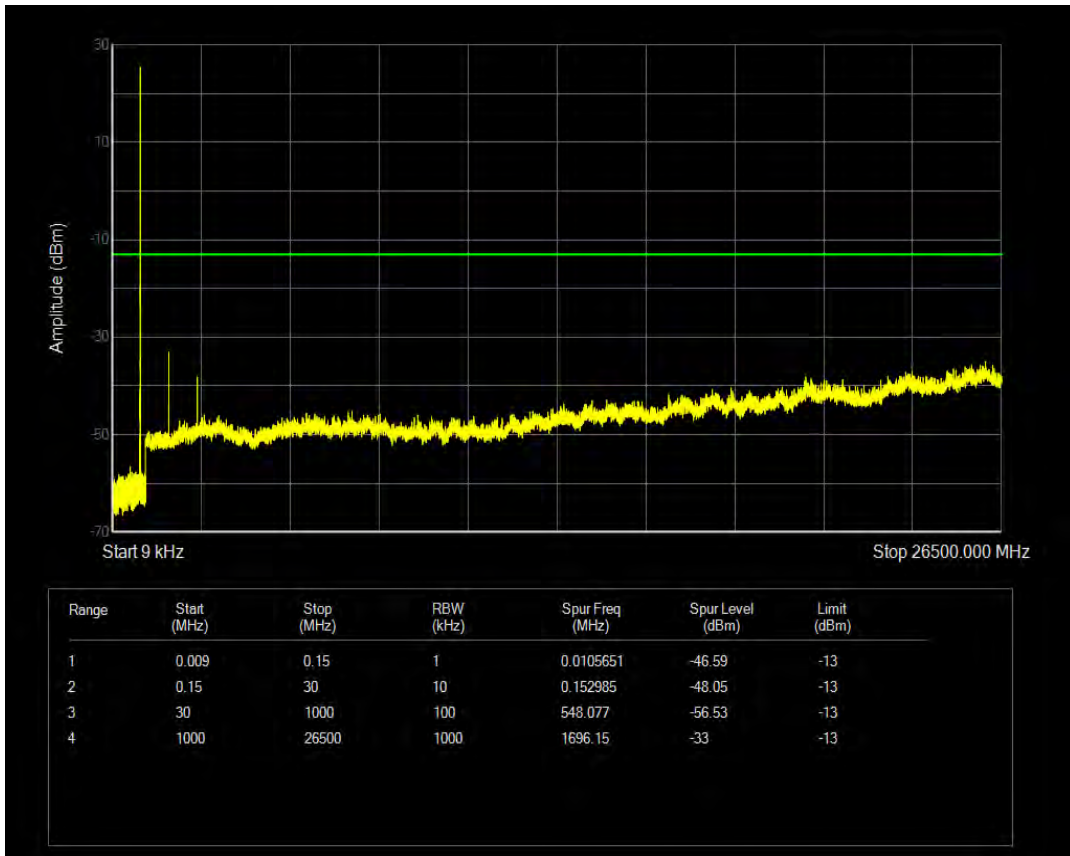

Band26b 16QAM BW=1.4MHz Channel=27033 RB Size=6 Position=#0

Band26b 16QAM BW=1.4MHz Channel=27033 RB Size=1 Position=#0