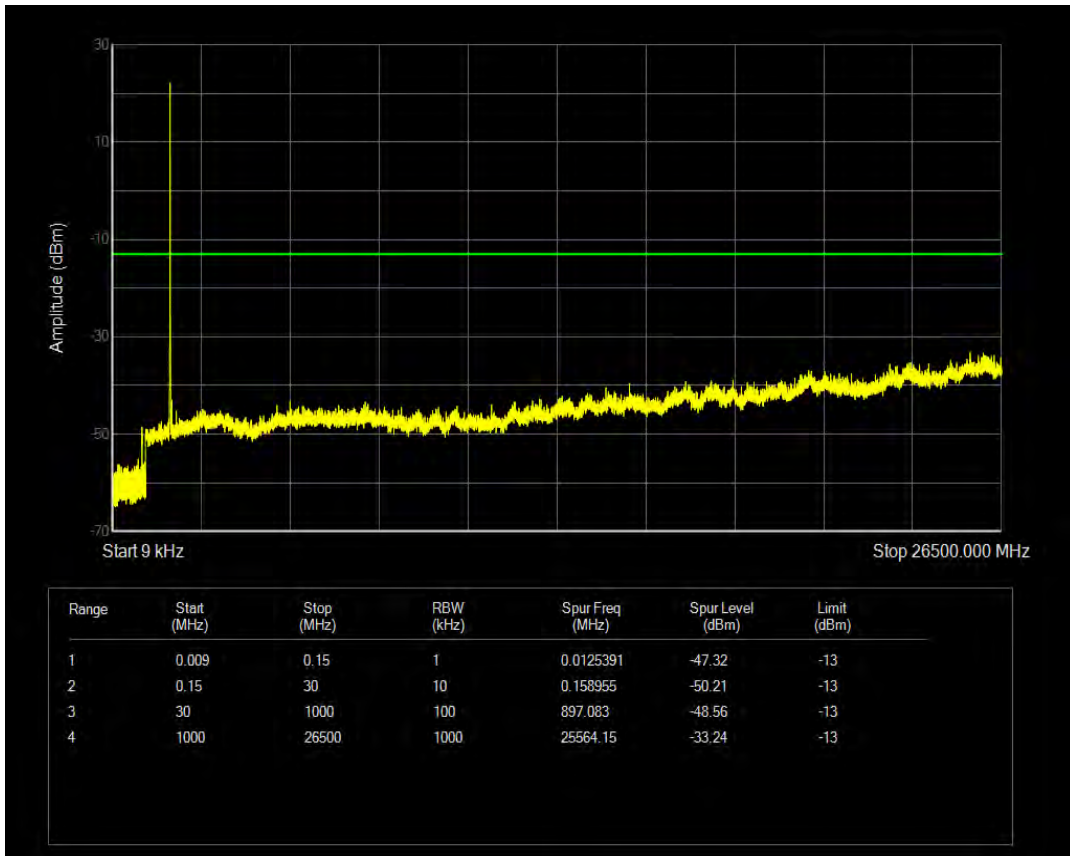

Band4 QPSK BW=5MHz Channel=19975 RB Size=25 Position=#0

Band4 16QAM BW=5MHz Channel=19975 RB Size=1 Position=#0

Band4 QPSK BW=5MHz Channel=20175 RB Size=1 Position=#0

Band4 16QAM BW=5MHz Channel=19975 RB Size=25 Position=#0

Band4 QPSK BW=5MHz Channel=20175 RB Size=25 Position=#0

Band4 16QAM BW=5MHz Channel=20175 RB Size=1 Position=#0

Band4 16QAM BW=5MHz Channel=20175 RB Size=25 Position=#0

Band4 QPSK BW=5MHz Channel=20375 RB Size=25 Position=#0