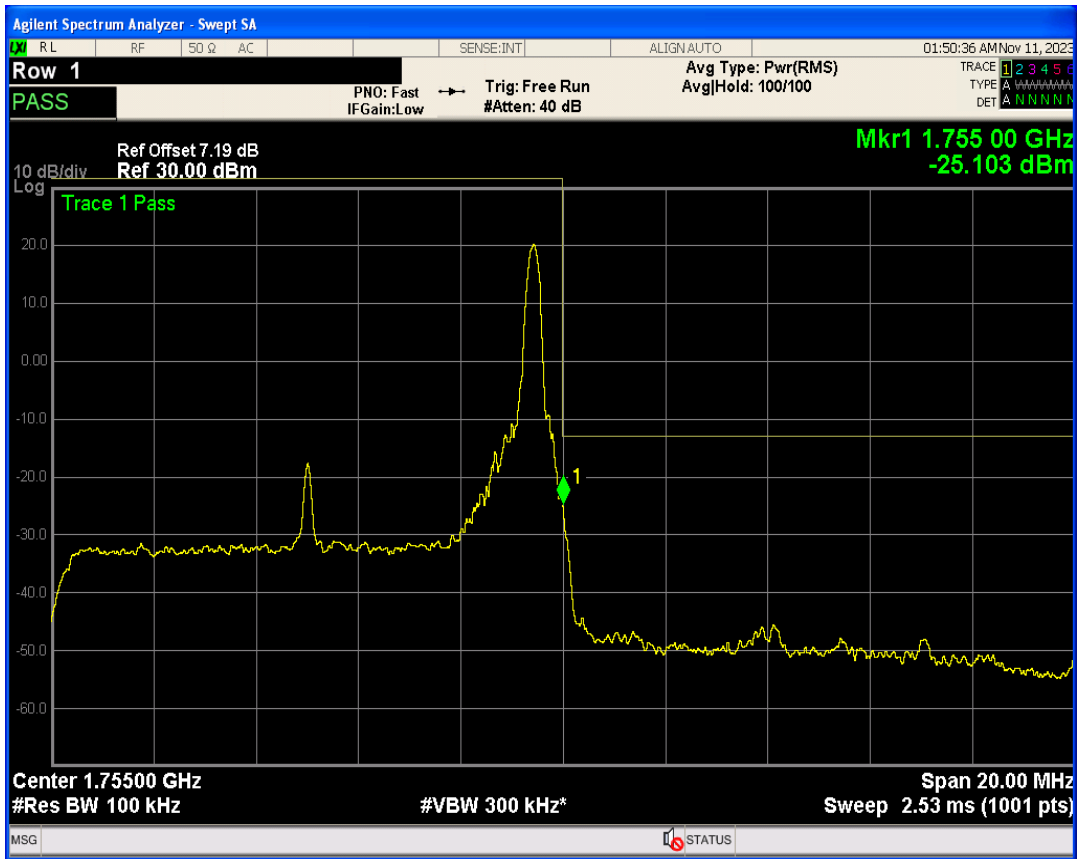

Band4 16QAM BW=10MHz Channel=20350 RB Size=1 Position=#Max