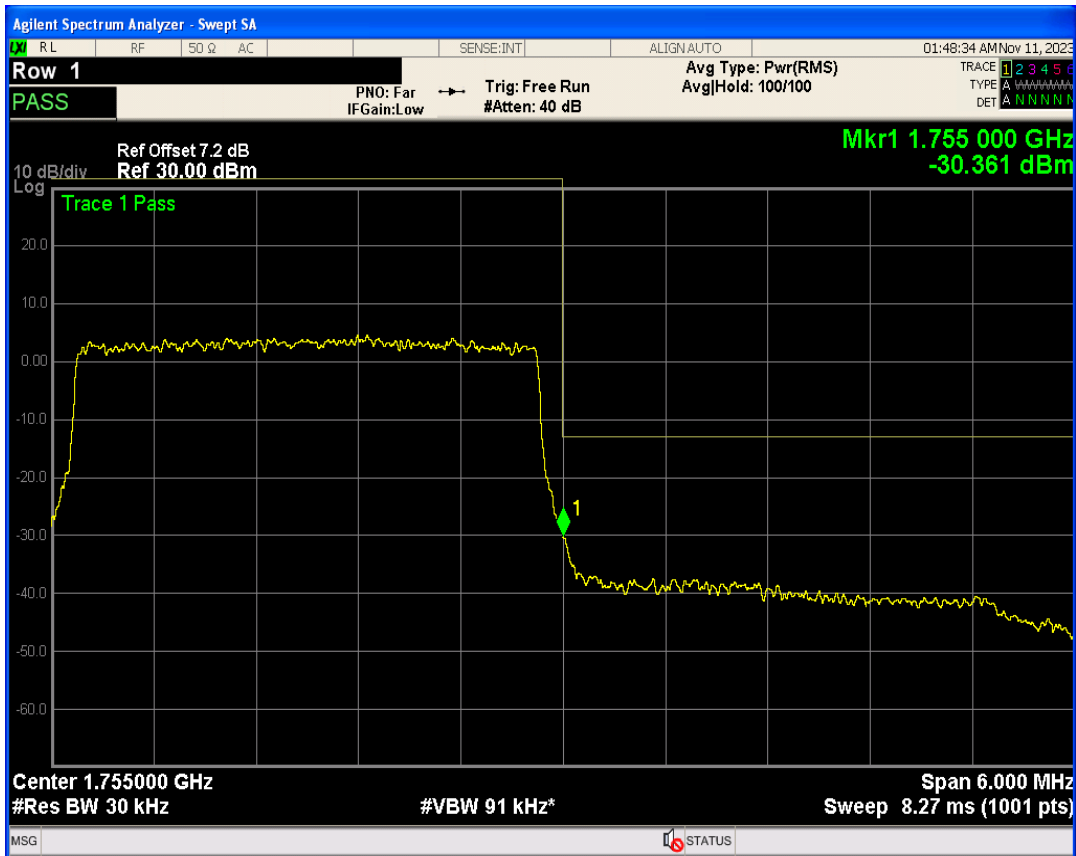

Band4 16QAM BW=3MHz Channel=19965 RB Size=15 Position=#0

Band4 QPSK BW=3MHz Channel=20385 RB Size=1 Position=#Max

Band4 QPSK BW=3MHz Channel=20385 RB Size=1 Position=#0

Band4 QPSK BW=3MHz Channel=20385 RB Size=15 Position=#0