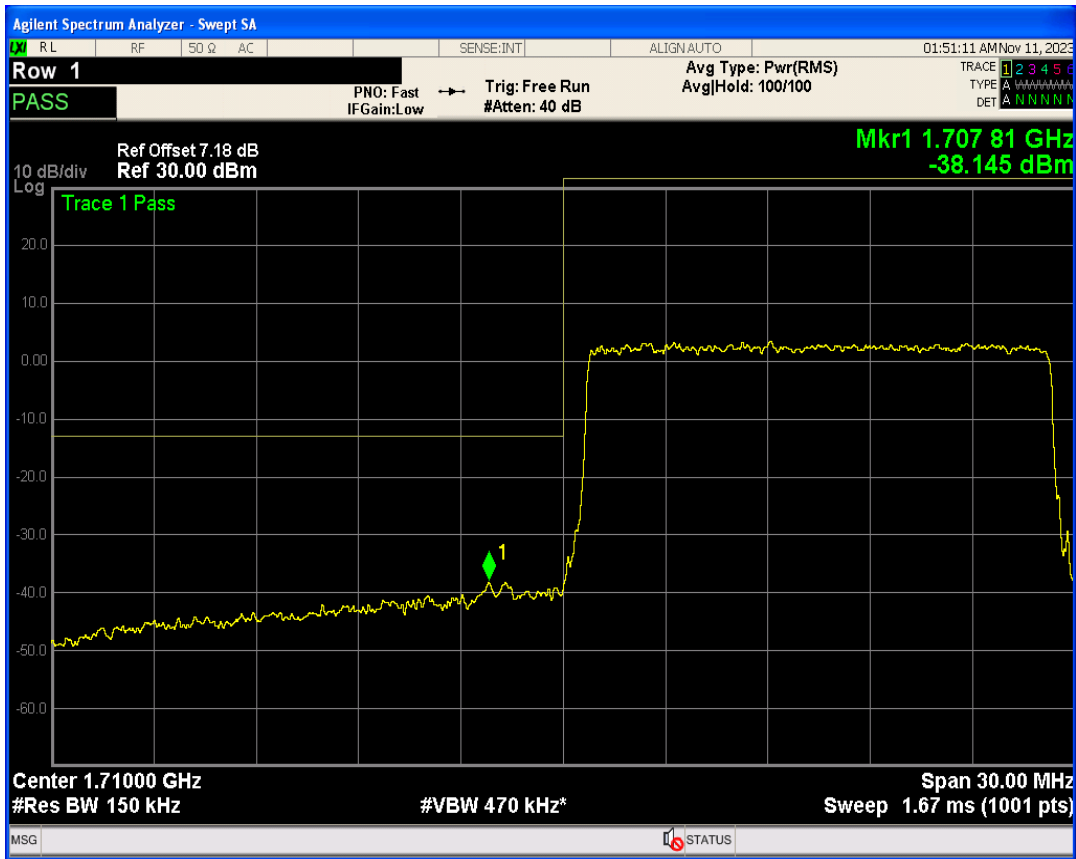

Band4 16QAM BW=15MHz Channel=20025 RB Size=75 Position=#0