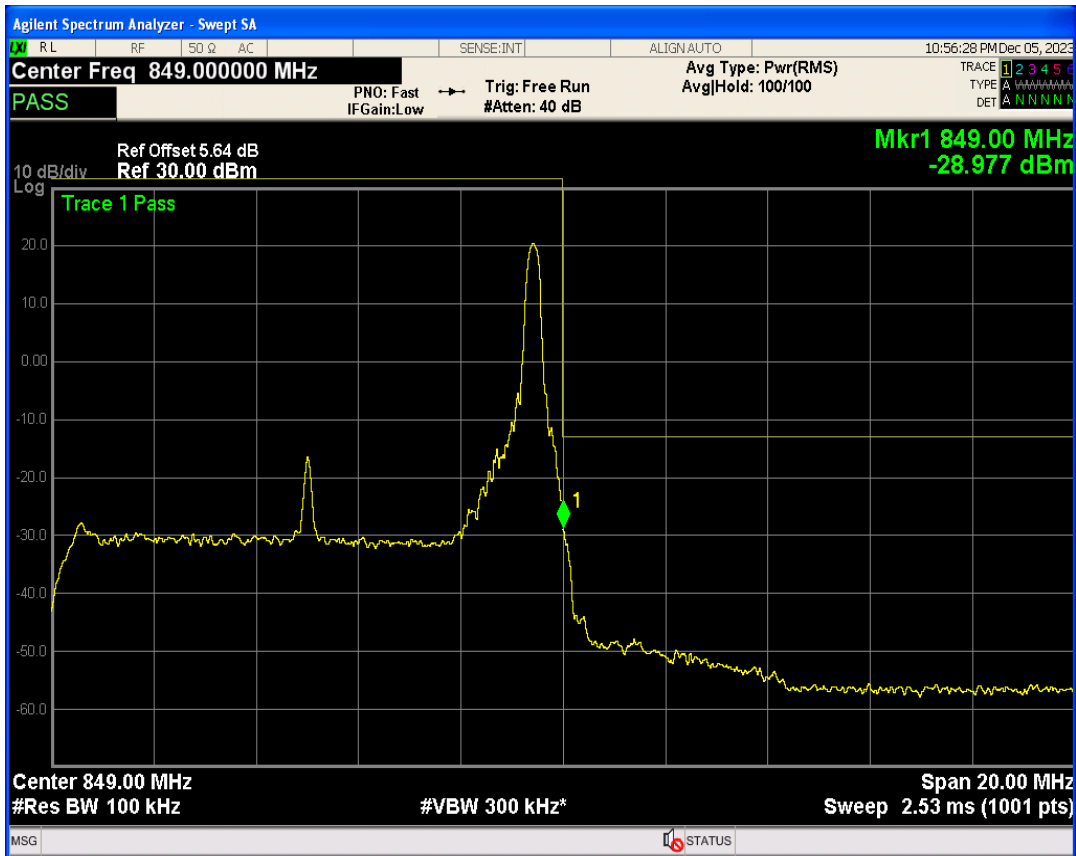

Band26b 16QAM BW=10MHz Channel=26990 RB Size=1 Position=#Max