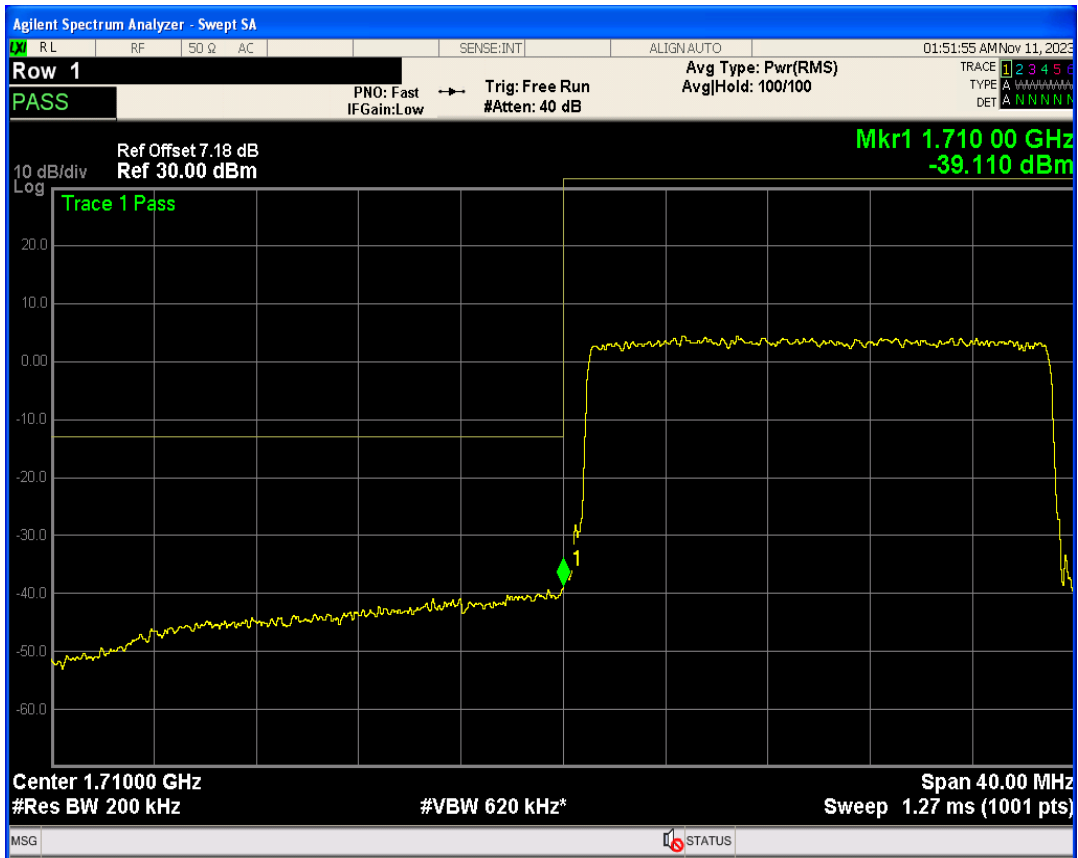

Band4 QPSK BW=20MHz Channel=20050 RB Size=100 Position=#0