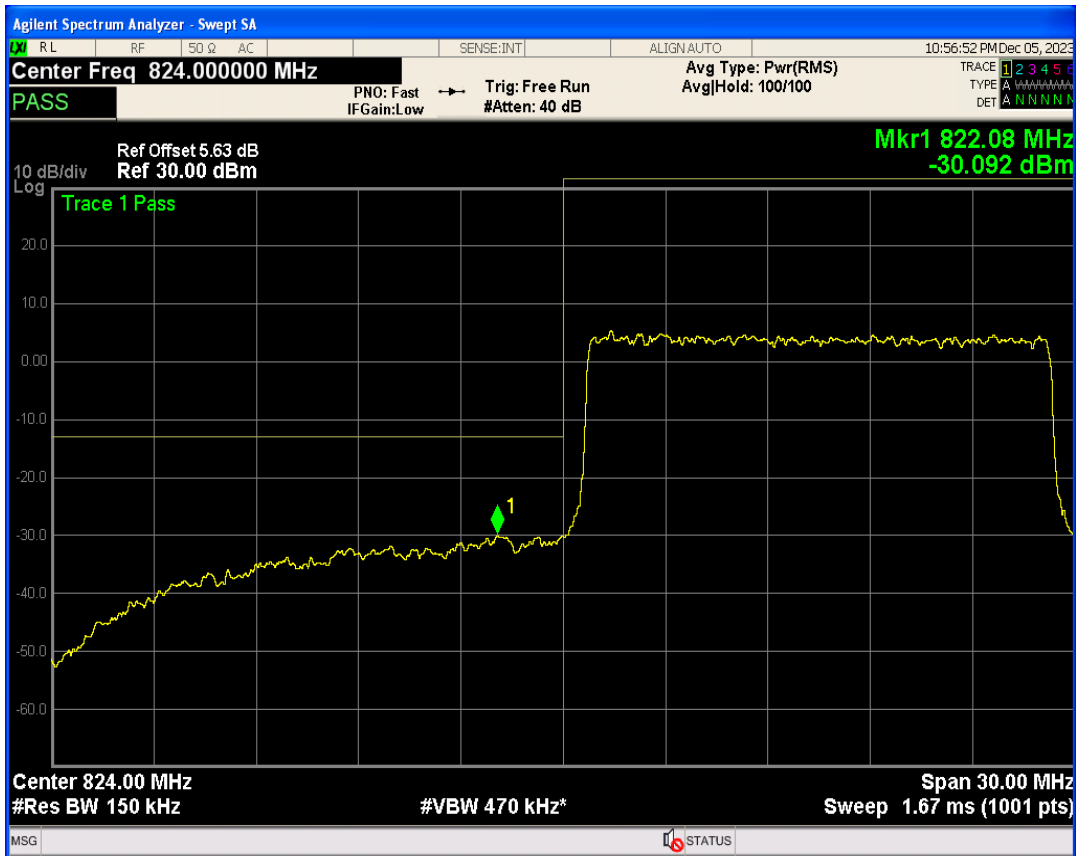

Band26b QPSK BW=15MHz Channel=26865 RB Size=75 Position=#0