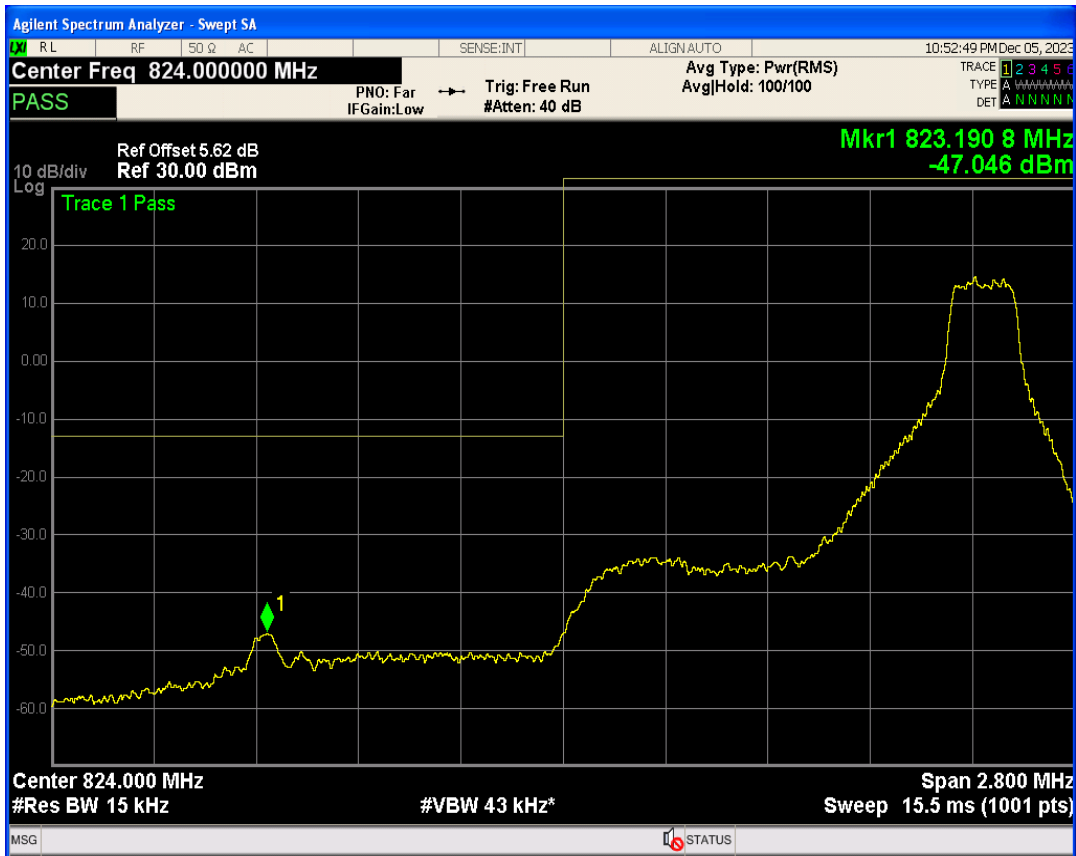

Band26a 16QAM BW=10MHz Channel=26740 RB Size=1 Position=#0

Band26a 16QAM BW=10MHz Channel=26740 RB Size=1 Position=#Max

Band26a 16QAM BW=10MHz Channel=26740 RB Size=50 Position=#0

Band26b QPSK BW=1.4MHz Channel=26797 RB Size=1 Position=#0

Band26b QPSK BW=1.4MHz Channel=26797 RB Size=1 Position=#Max

Band26b QPSK BW=1.4MHz Channel=26797 RB Size=6 Position=#0

Band26b 16QAM BW=1.4MHz Channel=26797 RB Size=1 Position=#0

Band26b 16QAM BW=1.4MHz Channel=26797 RB Size=6 Position=#0