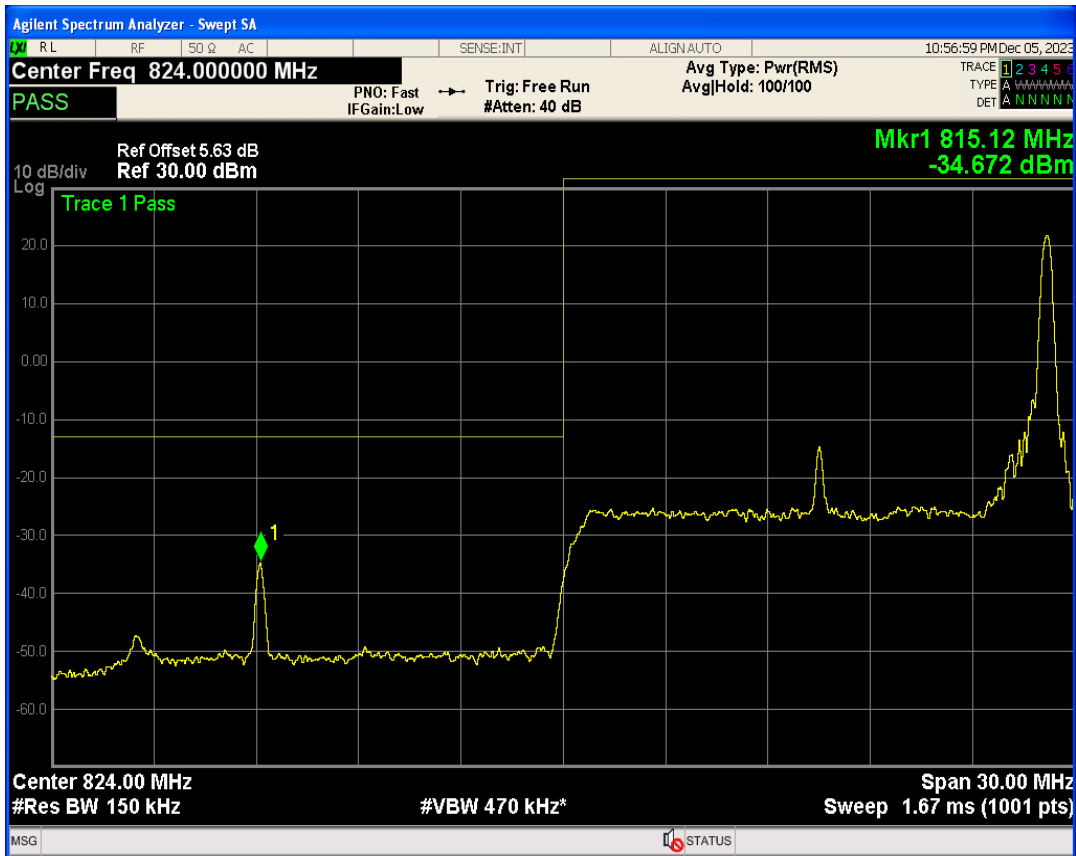

Band26b QPSK BW=15MHz Channel=26865 RB Size=1 Position=#Max

Band26b QPSK BW=15MHz Channel=26865 RB Size=75 Position=#0

Band26b 16QAM BW=15MHz Channel=26865 RB Size=1 Position=#0

Band26b 16QAM BW=15MHz Channel=26865 RB Size=1 Position=#Max