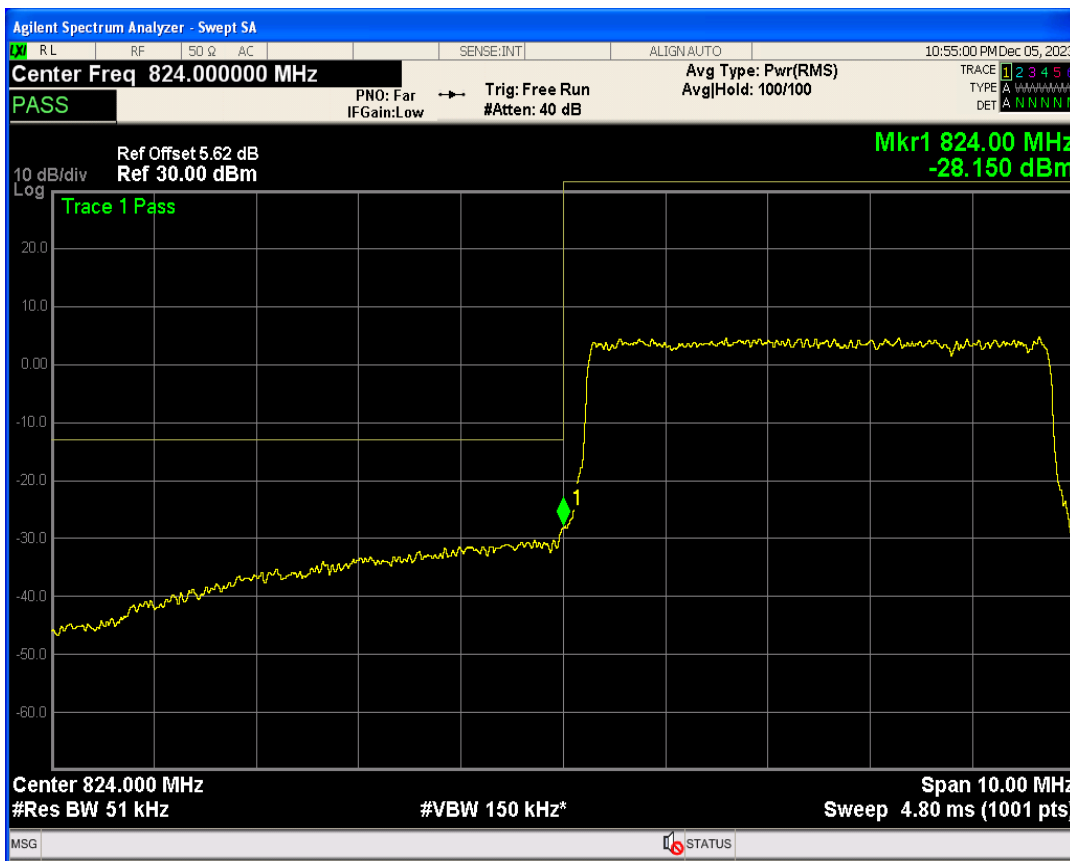

Band26b 16QAM BW=3MHz Channel=27025 RB Size=1 Position=#0

Band26b 16QAM BW=3MHz Channel=27025 RB Size=15 Position=#0

Band26b 16QAM BW=3MHz Channel=27025 RB Size=1 Position=#Max

Band26b QPSK BW=5MHz Channel=26815 RB Size=1 Position=#0

Band26b QPSK BW=5MHz Channel=26815 RB Size=1 Position=#Max

Band26b QPSK BW=5MHz Channel=26815 RB Size=25 Position=#0

Band26b 16QAM BW=5MHz Channel=26815 RB Size=1 Position=#0

Band26b 16QAM BW=5MHz Channel=26815 RB Size=25 Position=#0