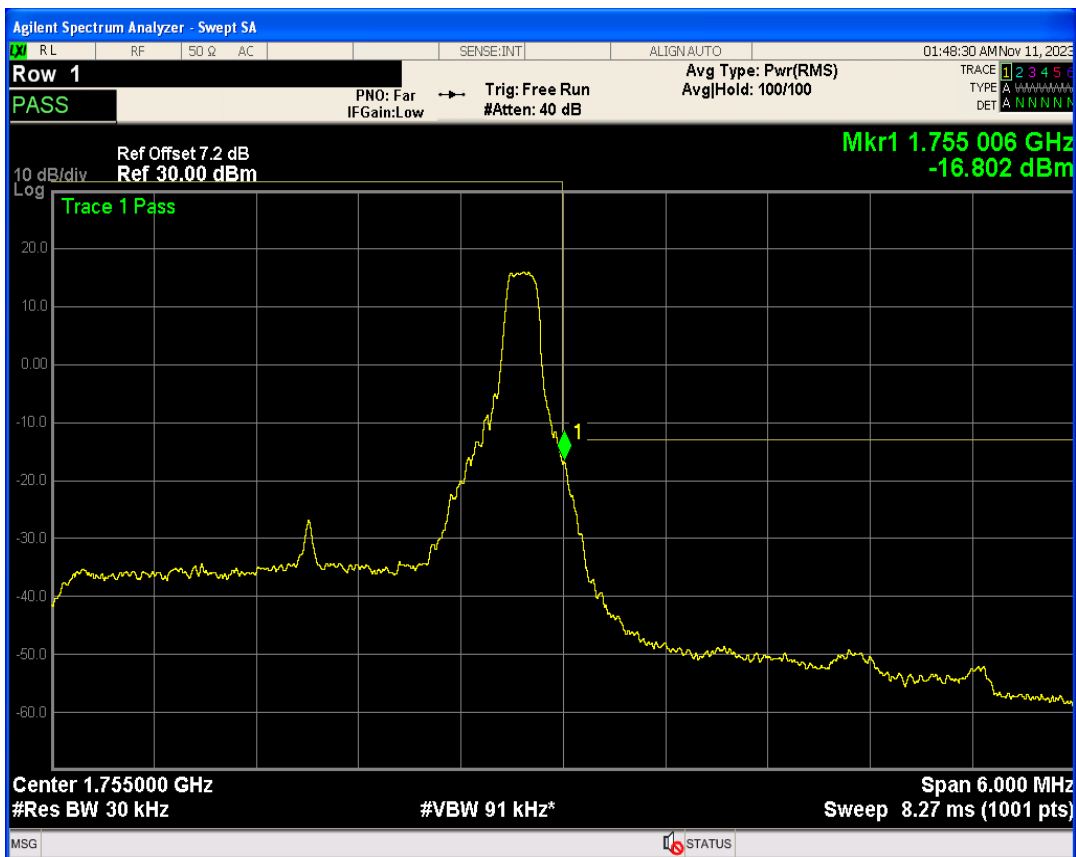

Band4 QPSK BW=3MHz Channel=20385 RB Size=1 Position=#Max