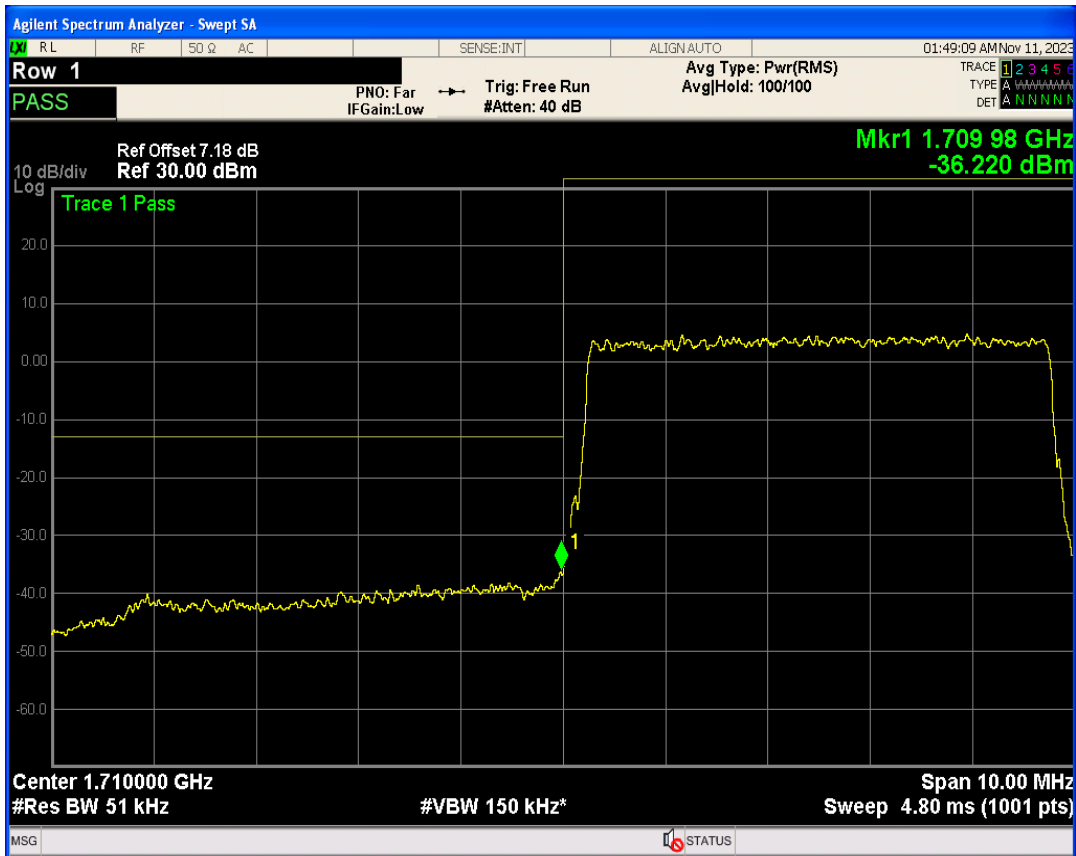

Band4 QPSK BW=5MHz Channel=19975 RB Size=25 Position=#0