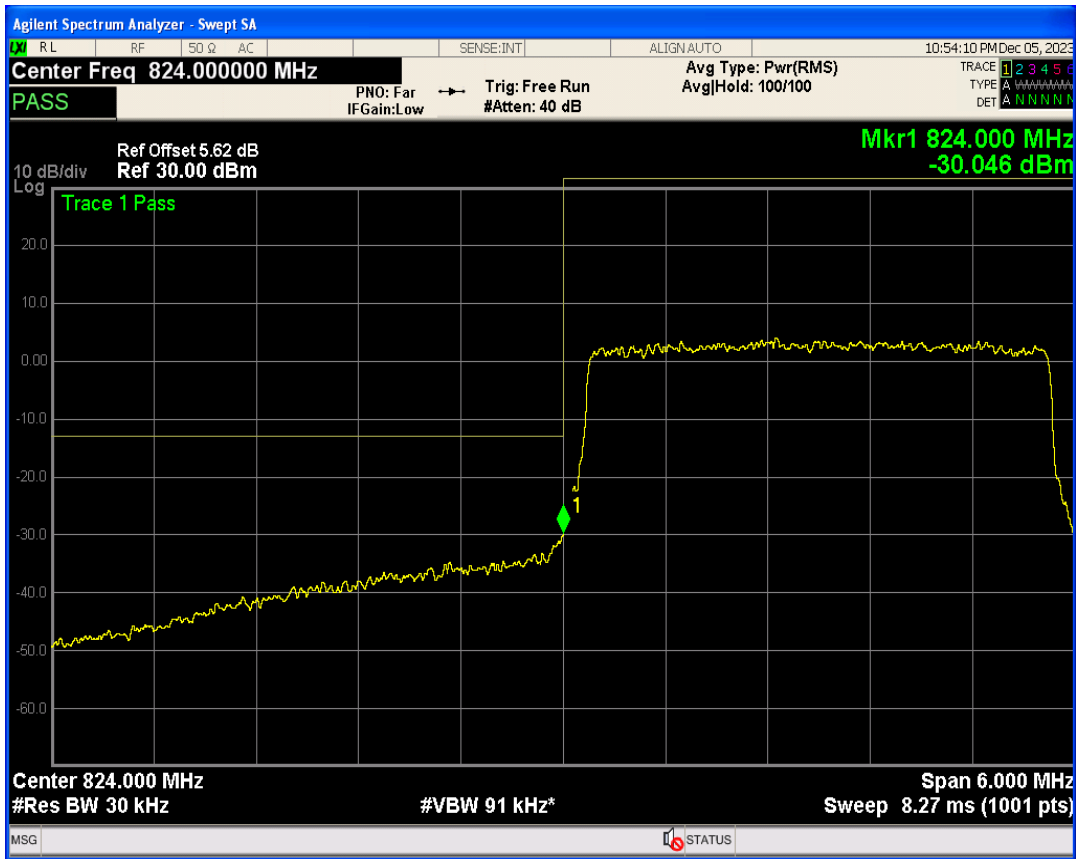

Band26b 16QAM BW=3MHz Channel=26805 RB Size=15 Position=#0