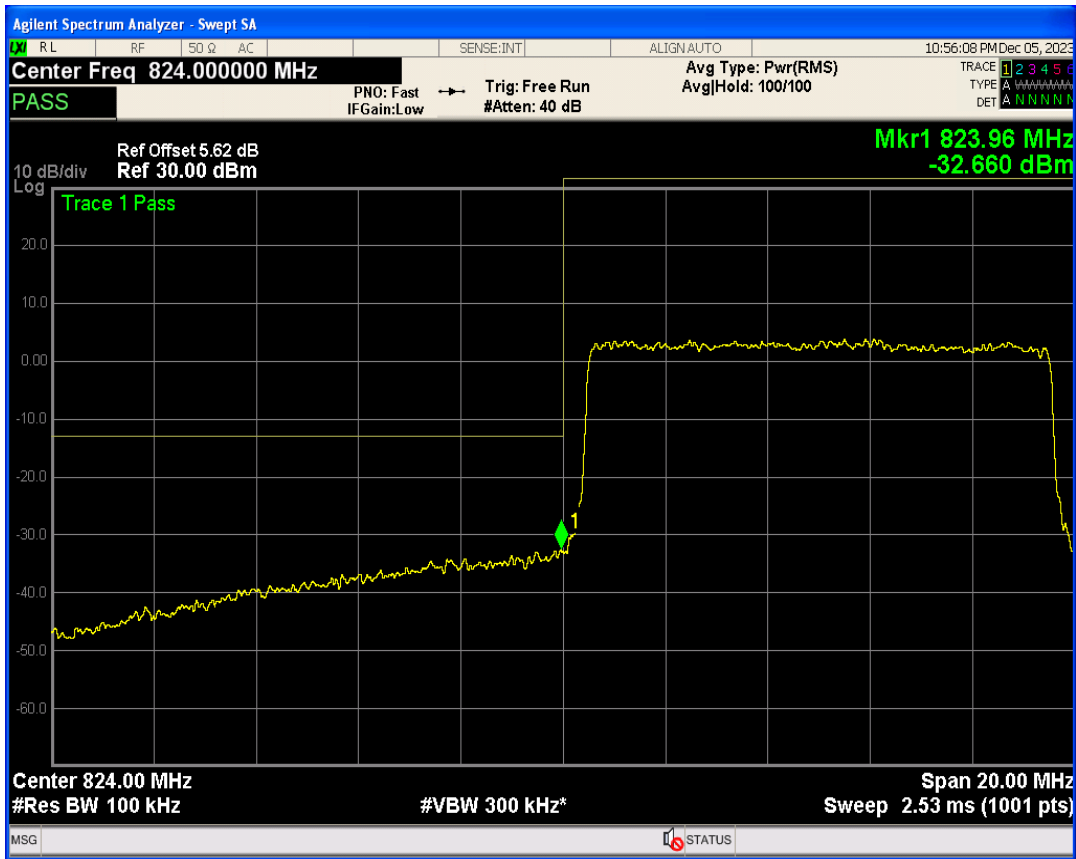

Band26b 16QAM BW=10MHz Channel=26840 RB Size=50 Position=#0