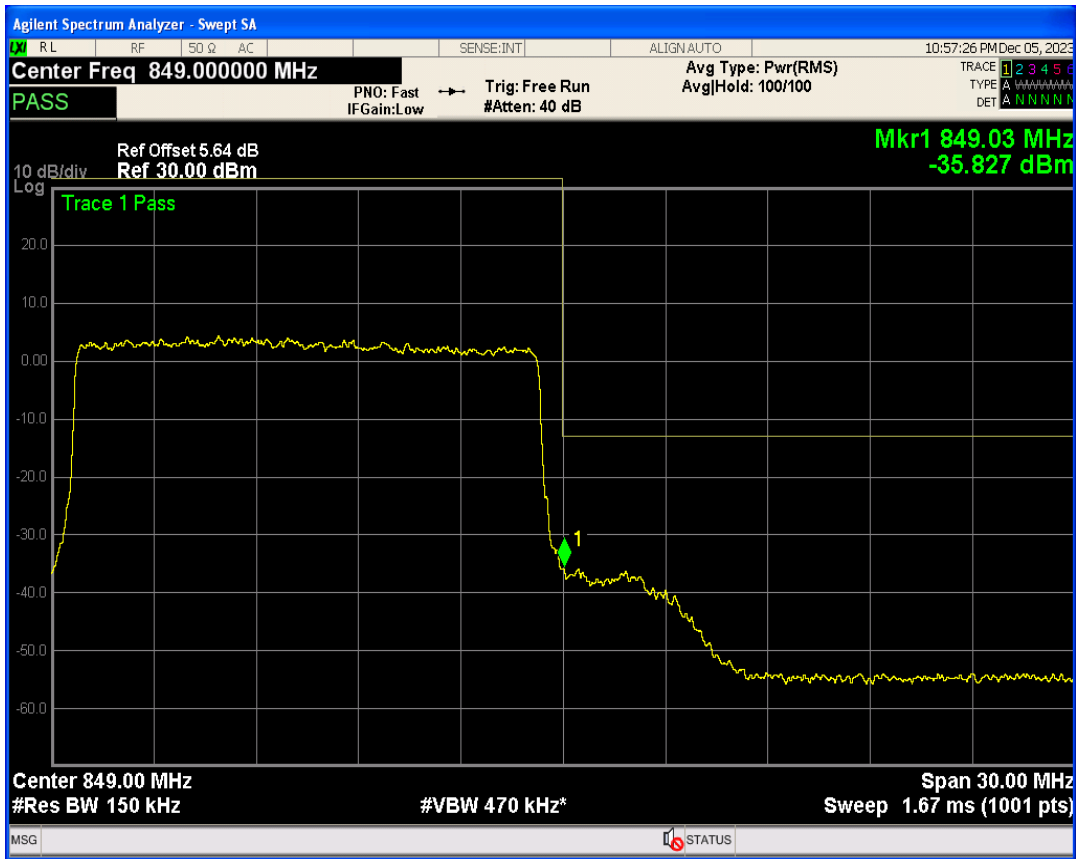

Band26b 16QAM BW=15MHz Channel=26965 RB Size=75 Position=#0