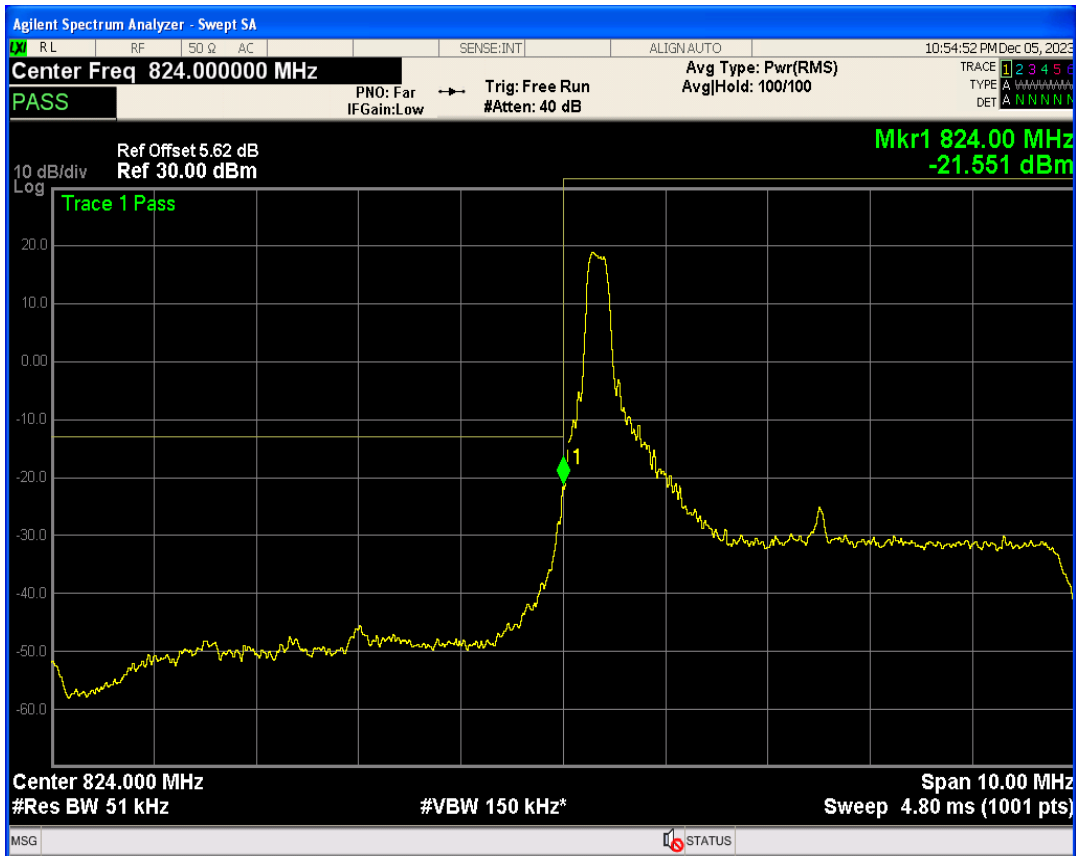

Band26b 16QAM BW=3MHz Channel=27025 RB Size=1 Position=#0

Band26b 16QAM BW=3MHz Channel=27025 RB Size=15 Position=#0

Band26b 16QAM BW=3MHz Channel=27025 RB Size=1 Position=#Max

Band26b QPSK BW=5MHz Channel=26815 RB Size=1 Position=#0