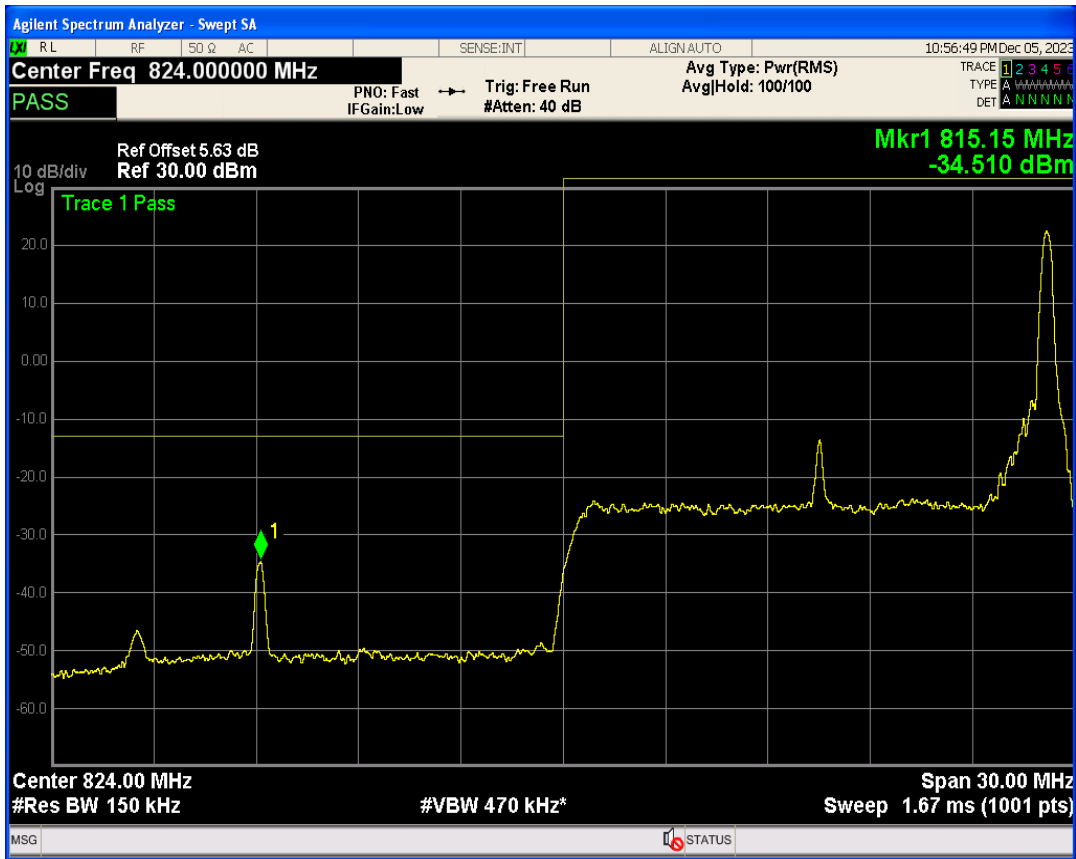

Band26b QPSK BW=15MHz Channel=26865 RB Size=1 Position=#Max