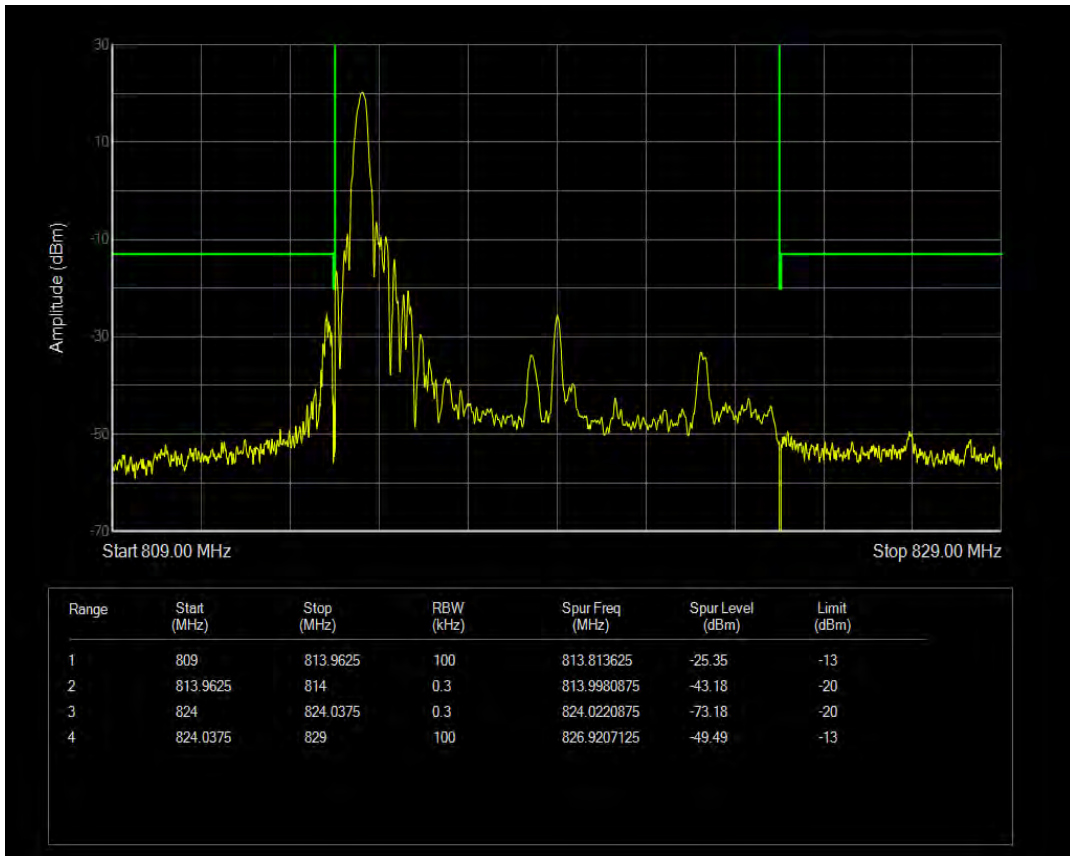

Band26a 16QAM BW=10MHz Channel=26740 RB Size=1 Position=#0