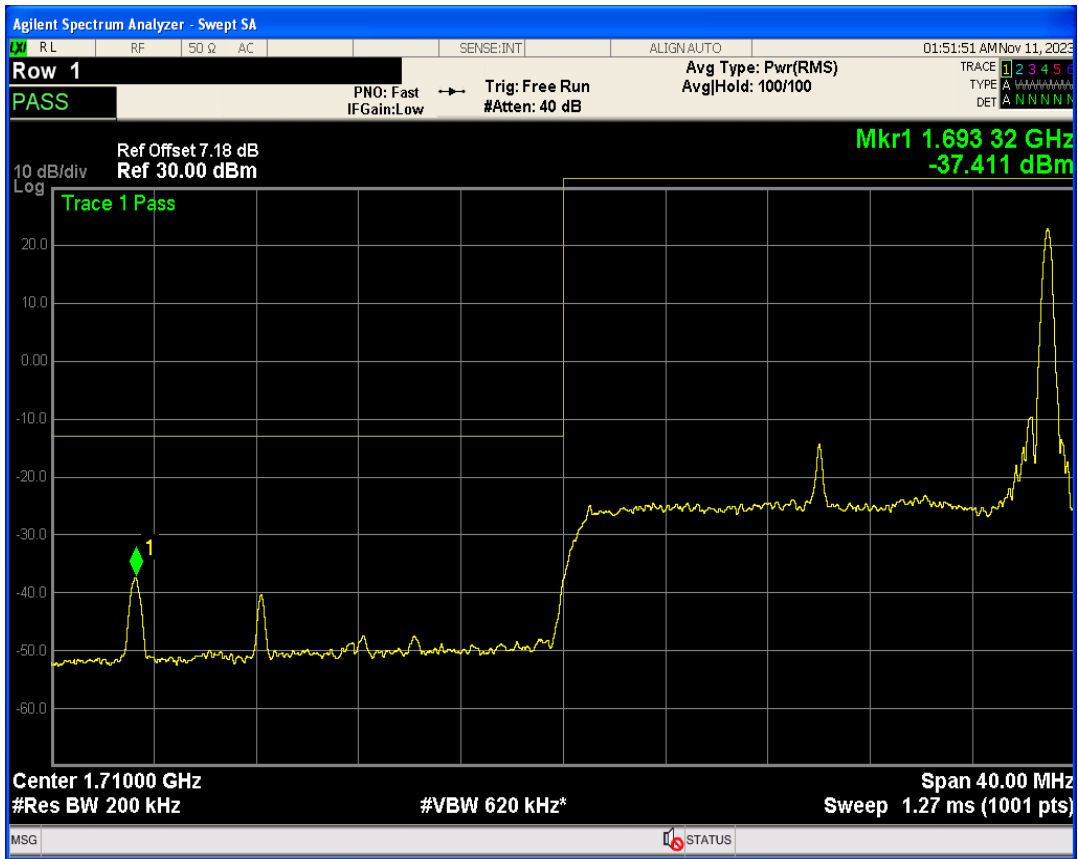

Band4 QPSK BW=20MHz Channel=20050 RB Size=1 Position=#Max