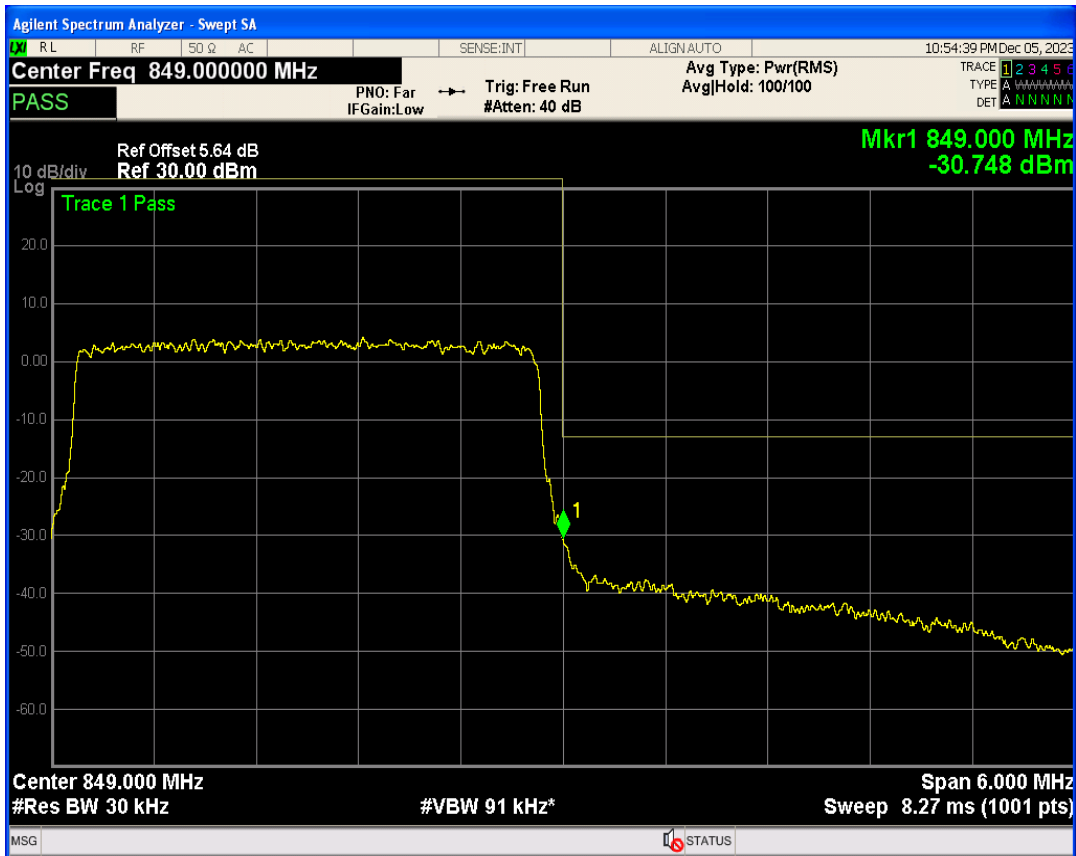

Band26b 16QAM BW=3MHz Channel=27025 RB Size=15 Position=#0