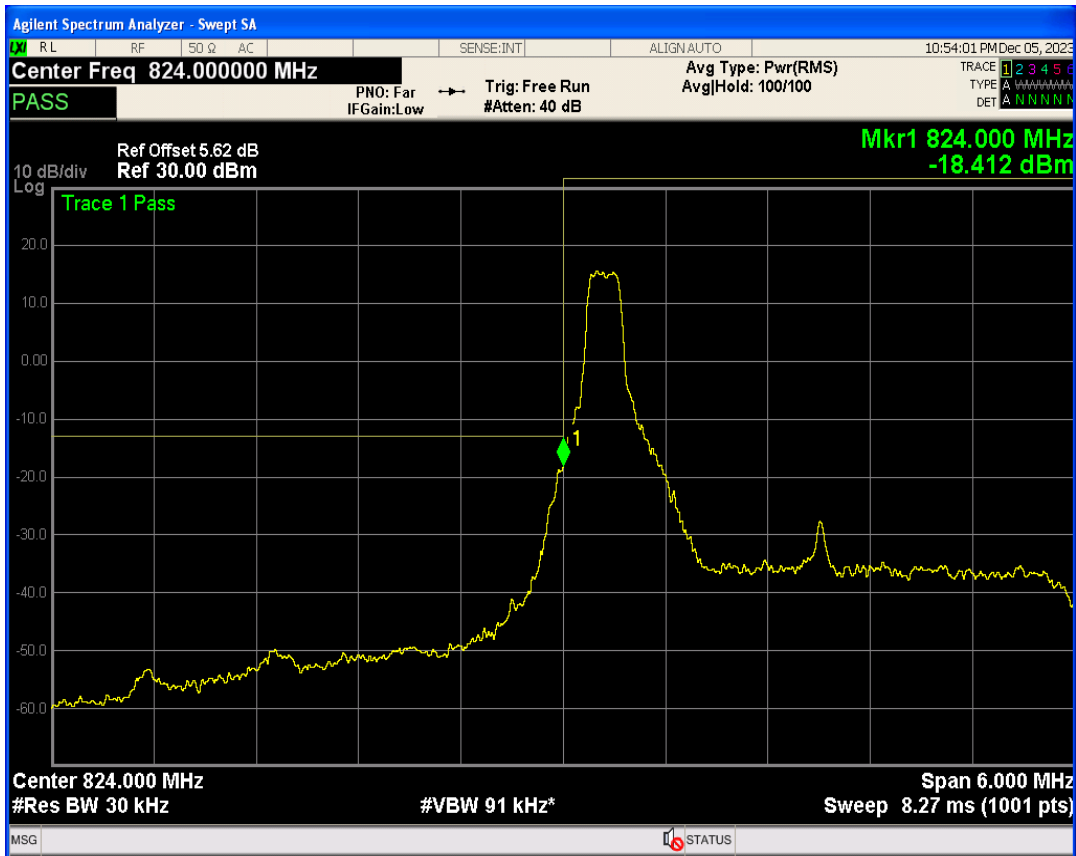

Band26b 16QAM BW=3MHz Channel=26805 RB Size=1 Position=#0