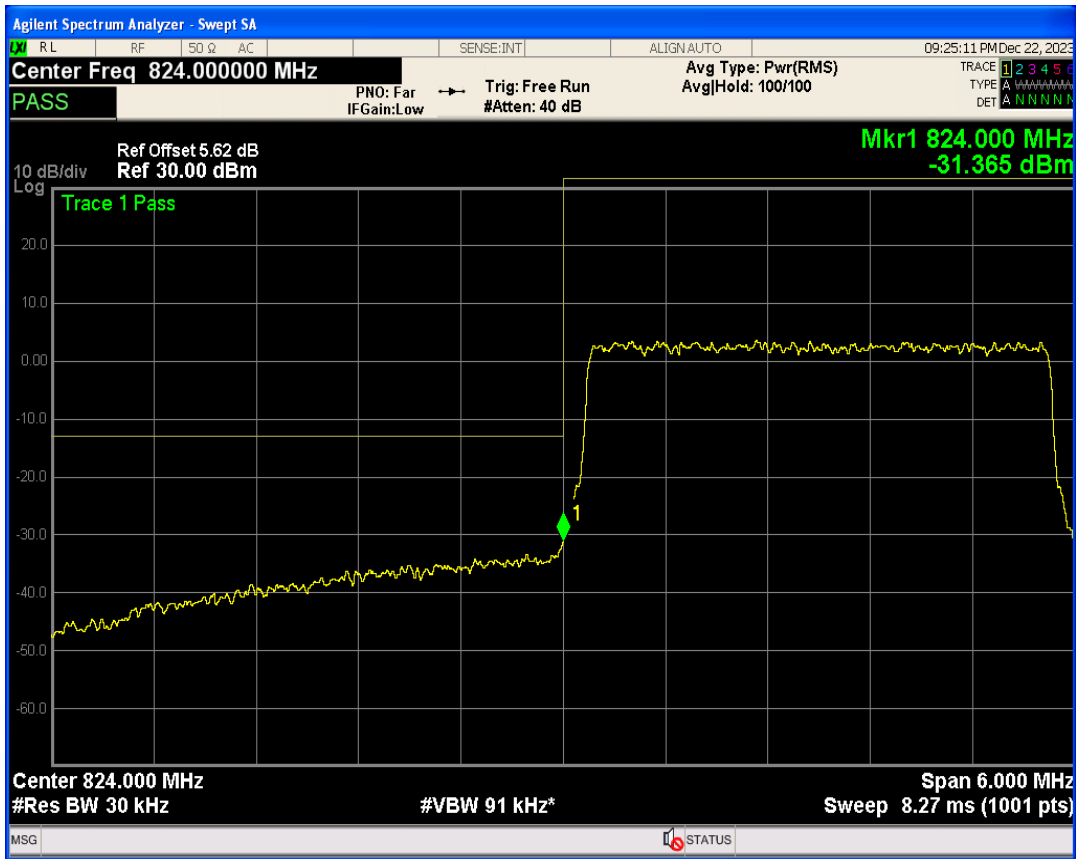

Band5 16QAM BW=3MHz Channel=20415 RB Size=15 Position=#0