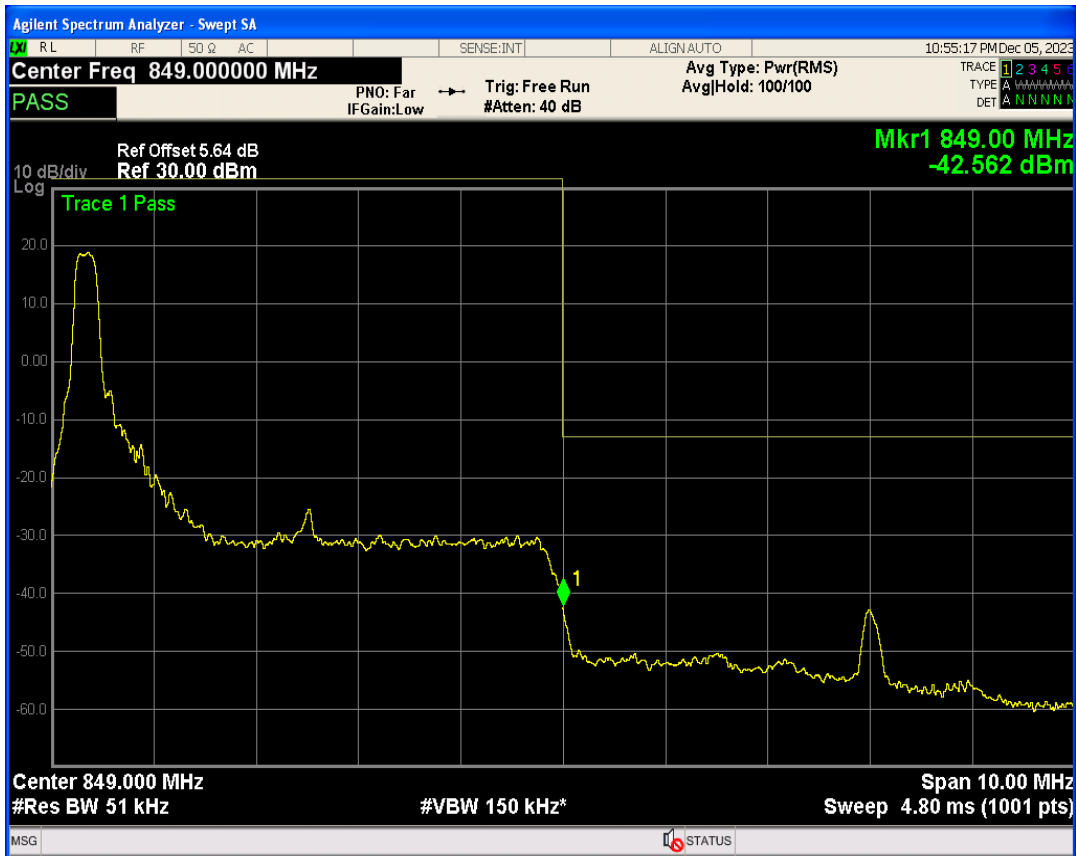

Band26b QPSK BW=5MHz Channel=27015 RB Size=1 Position=#0