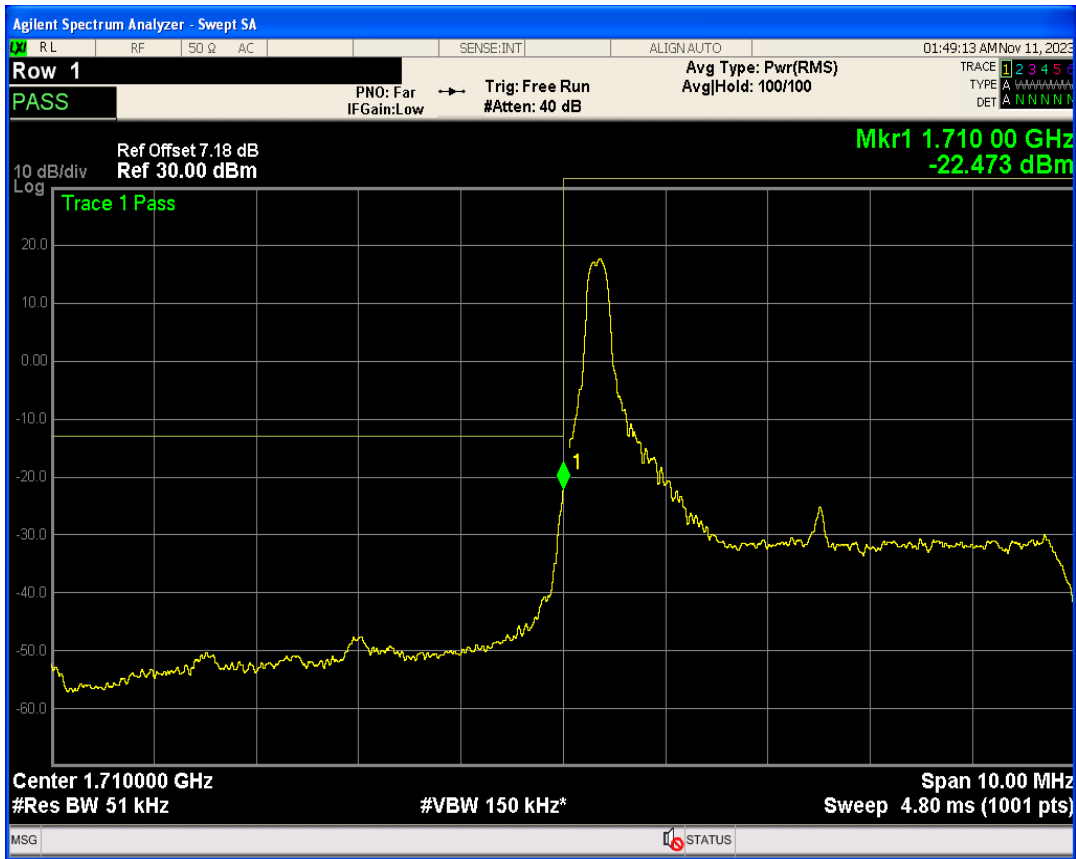

Band4 16QAM BW=5MHz Channel=19975 RB Size=1 Position=#0