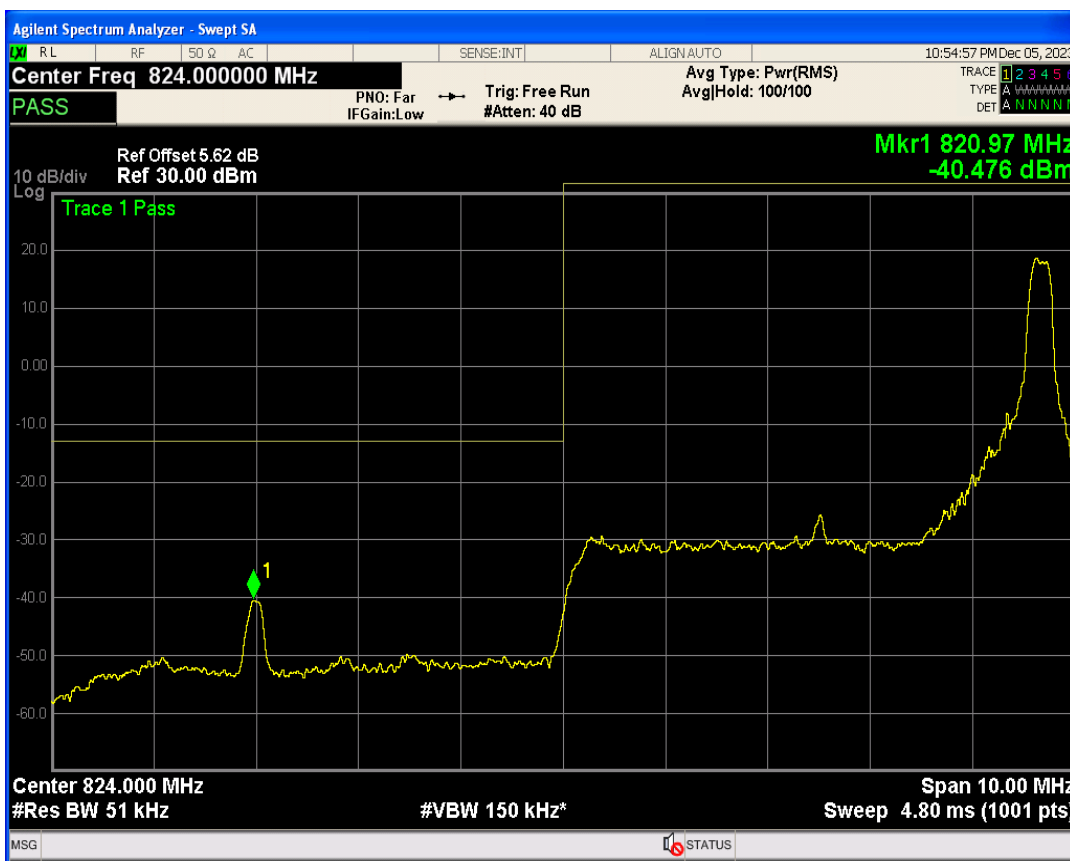

Band26b QPSK BW=5MHz Channel=26815 RB Size=1 Position=#Max