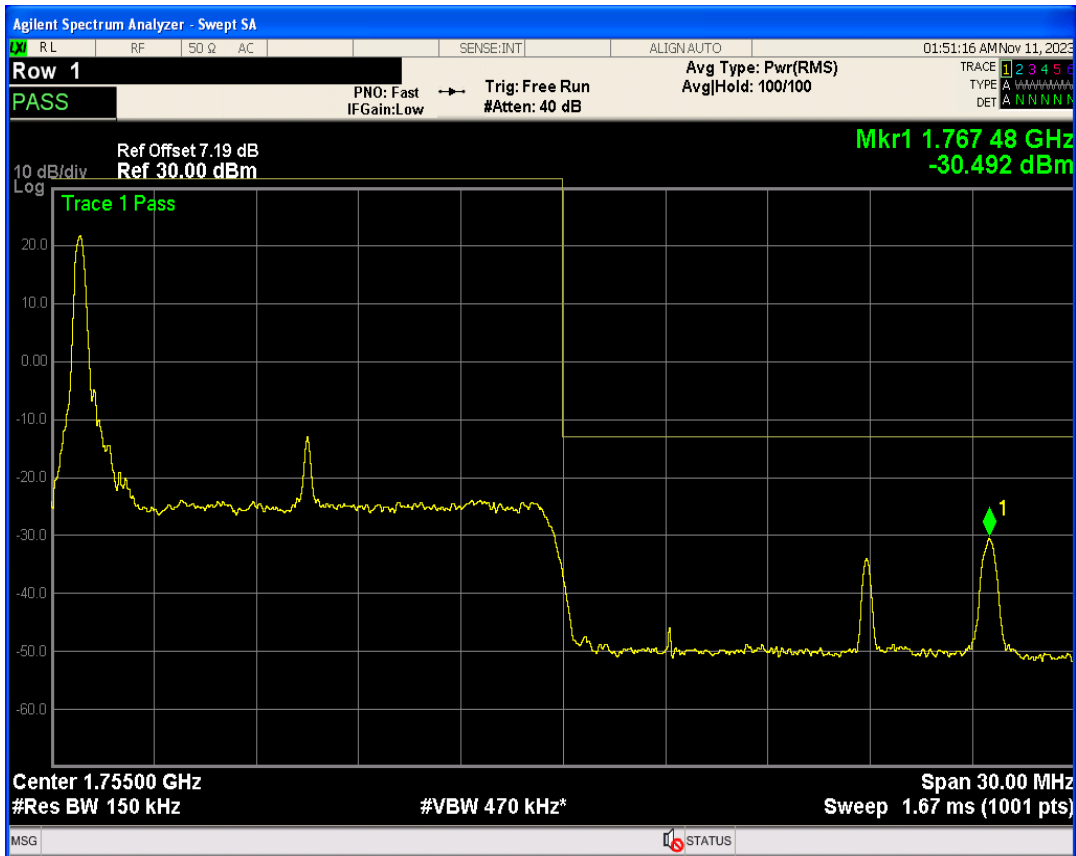

Band4 QPSK BW=15MHz Channel=20325 RB Size=1 Position=#0