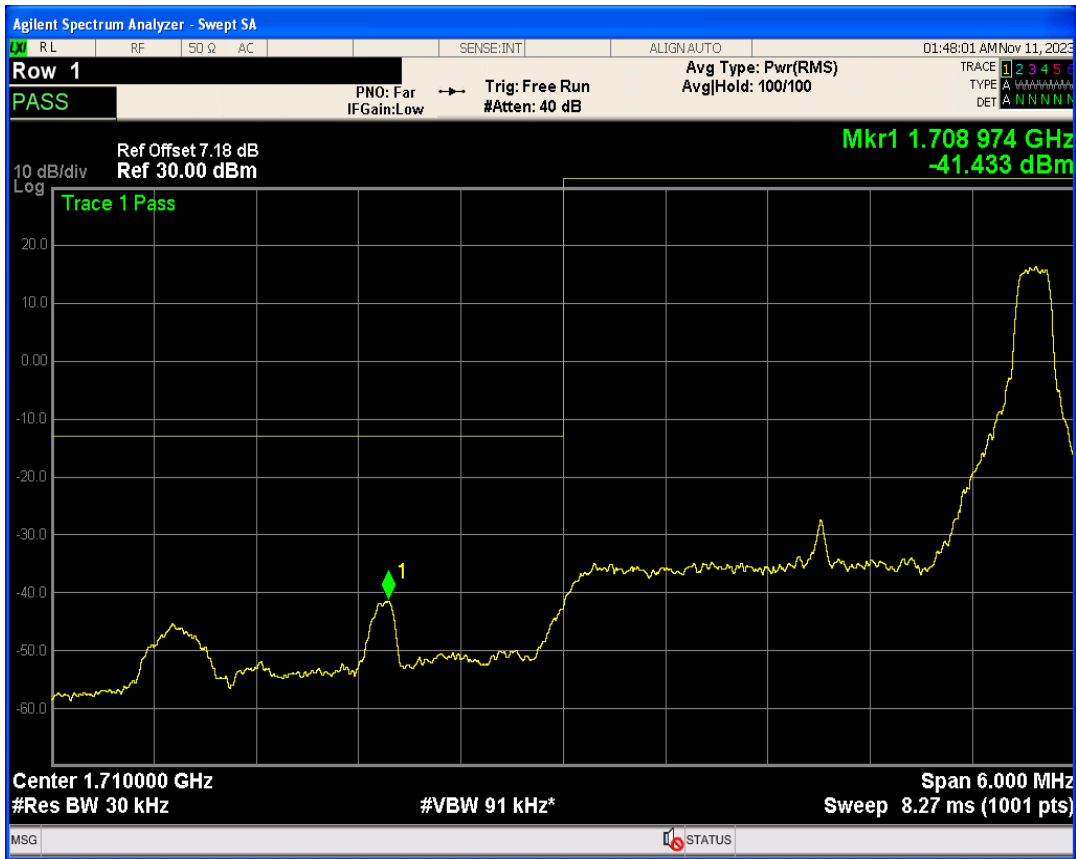

Band4 QPSK BW=3MHz Channel=19965 RB Size=1 Position=#Max