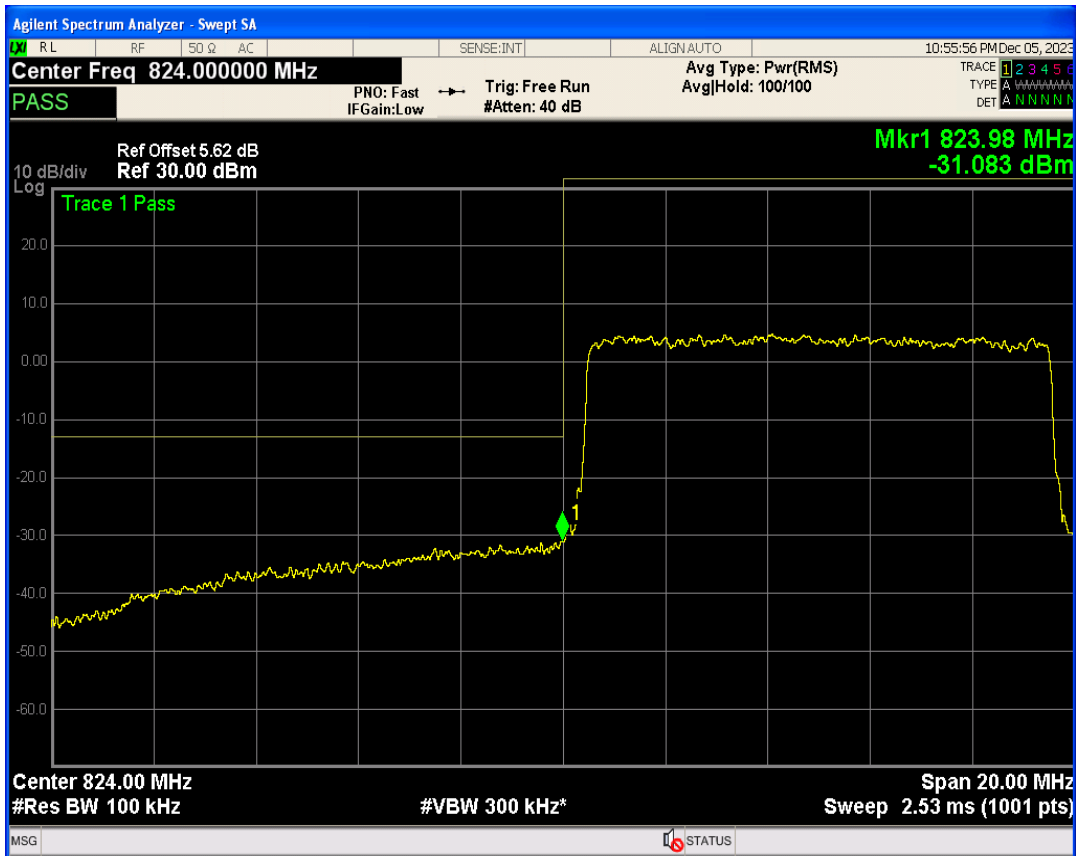

Band26b QPSK BW=10MHz Channel=26840 RB Size=50 Position=#0