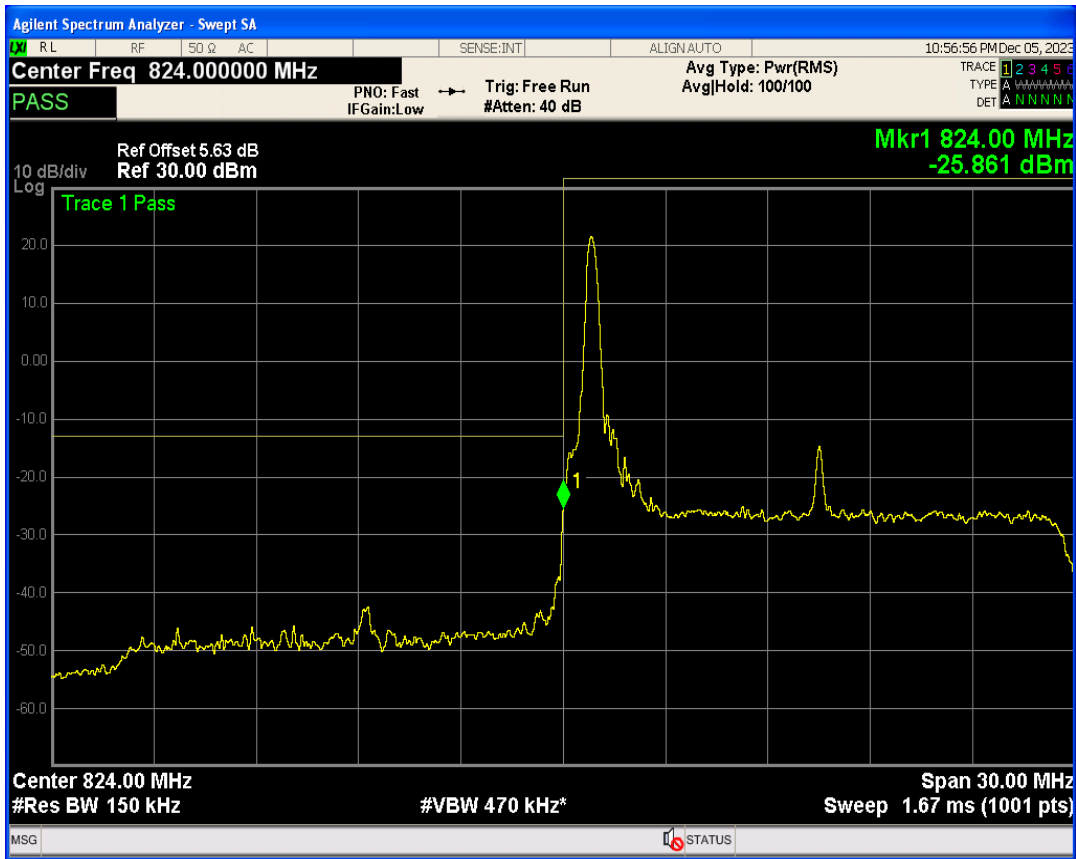

Band26b 16QAM BW=15MHz Channel=26865 RB Size=1 Position=#0