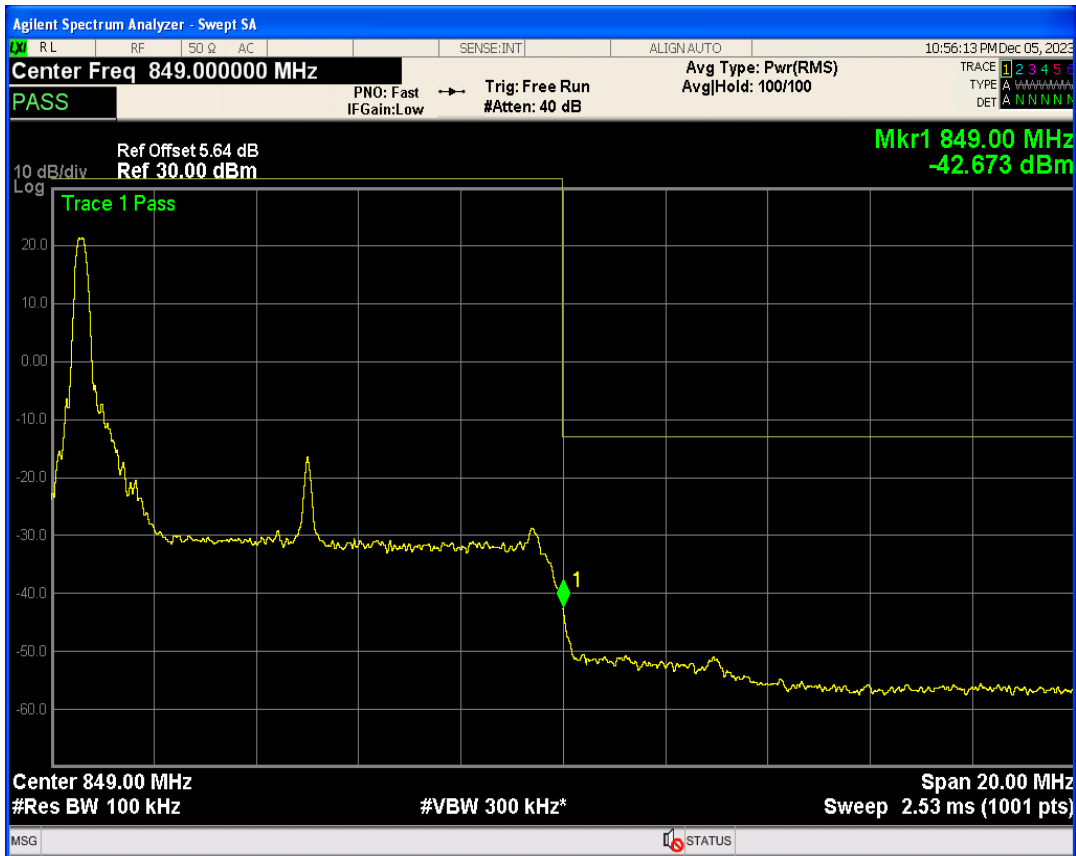

Band26b QPSK BW=10MHz Channel=26990 RB Size=1 Position=#0