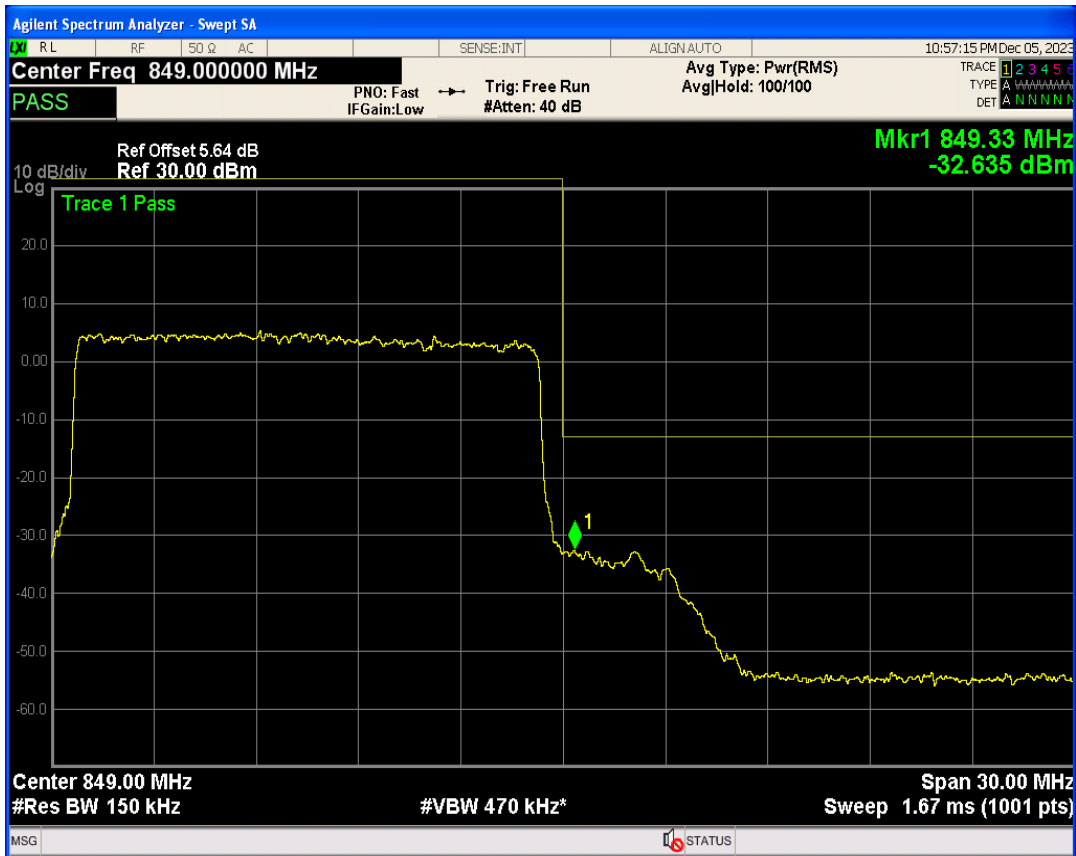

Band26b QPSK BW=15MHz Channel=26965 RB Size=1 Position=#0

Band26b 16QAM BW=15MHz Channel=26865 RB Size=75 Position=#0

Band26b QPSK BW=15MHz Channel=26965 RB Size=1 Position=#Max

Band26b QPSK BW=15MHz Channel=26965 RB Size=75 Position=#0