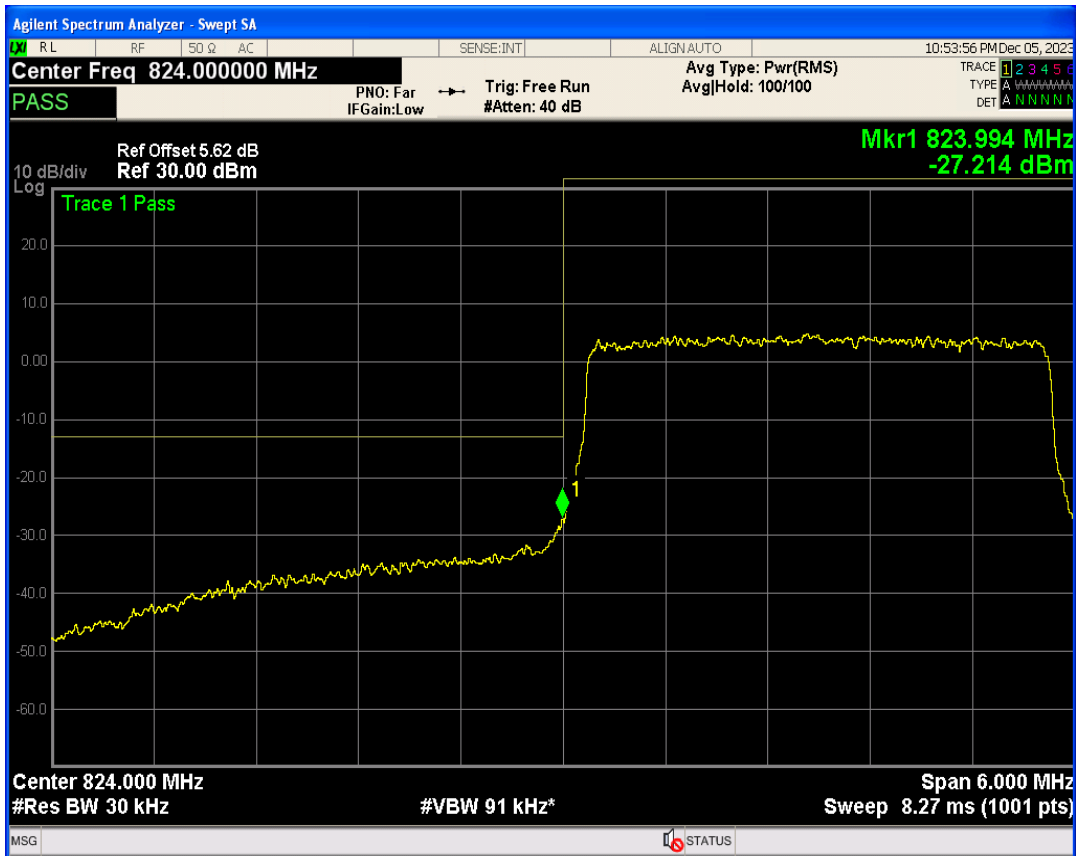

Band26b QPSK BW=3MHz Channel=26805 RB Size=15 Position=#0