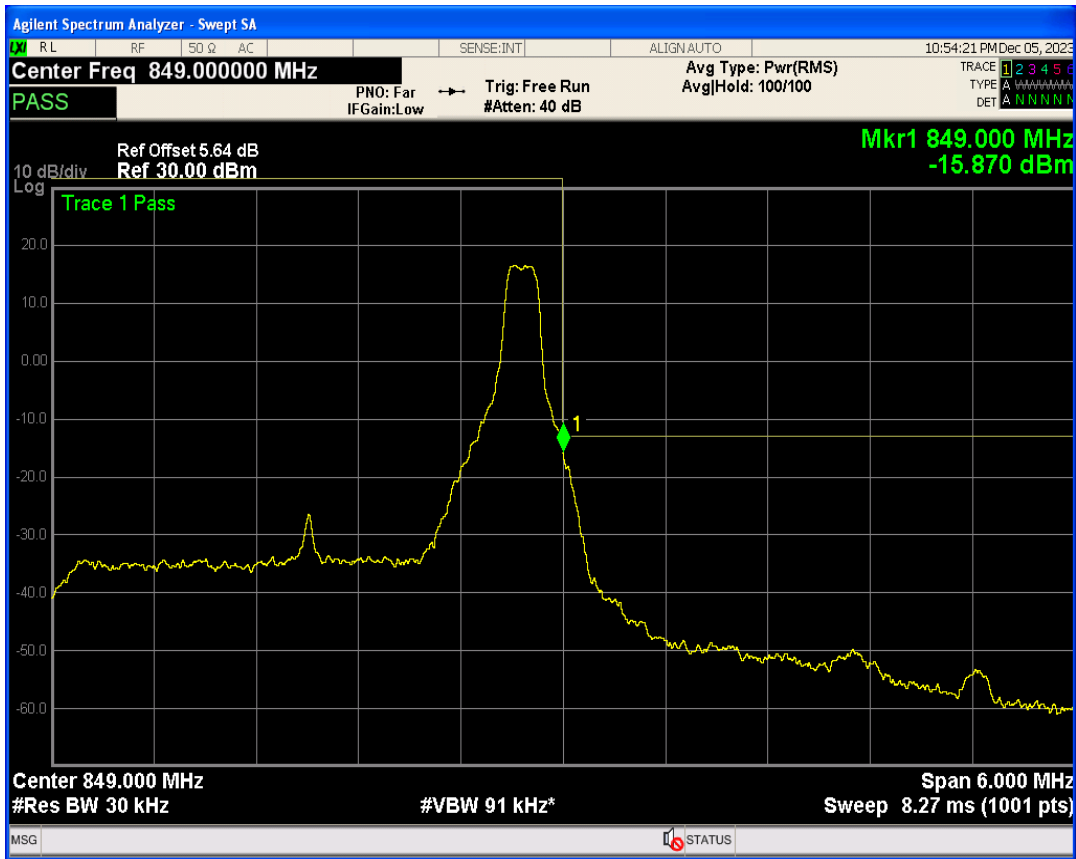

Band26b QPSK BW=3MHz Channel=27025 RB Size=1 Position=#Max