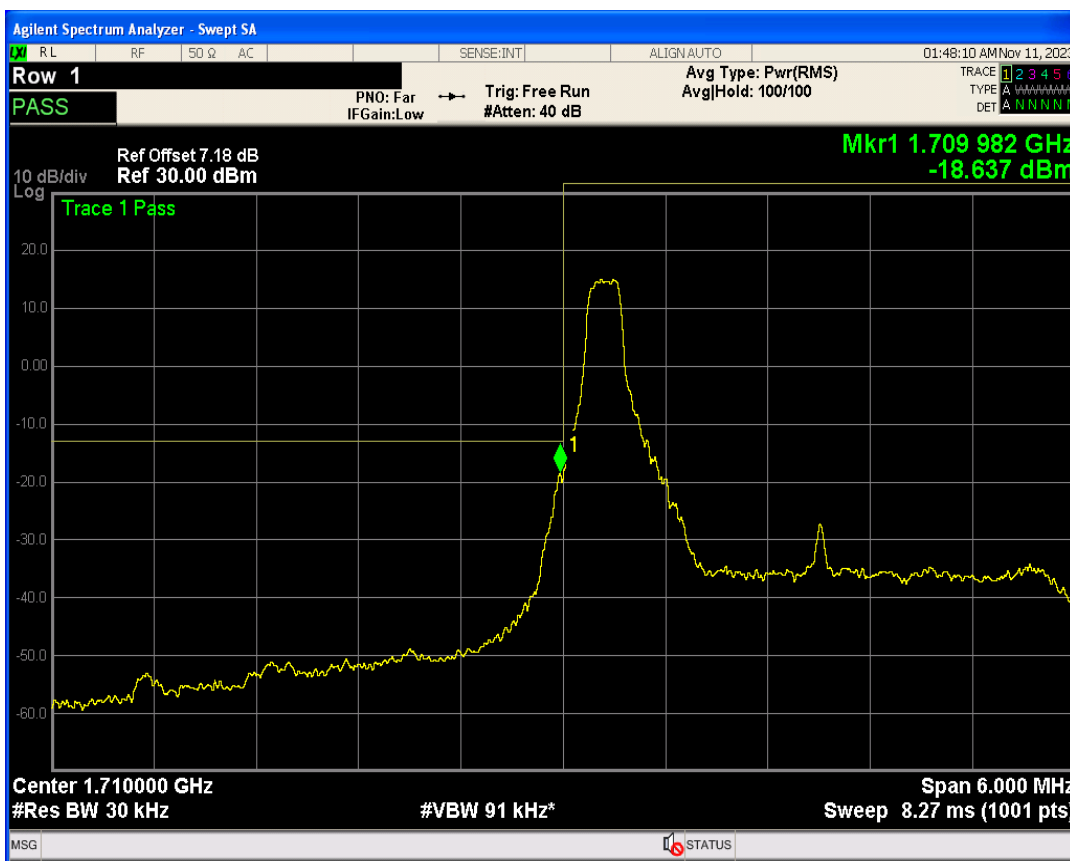

Band4 16QAM BW=3MHz Channel=19965 RB Size=1 Position=#0