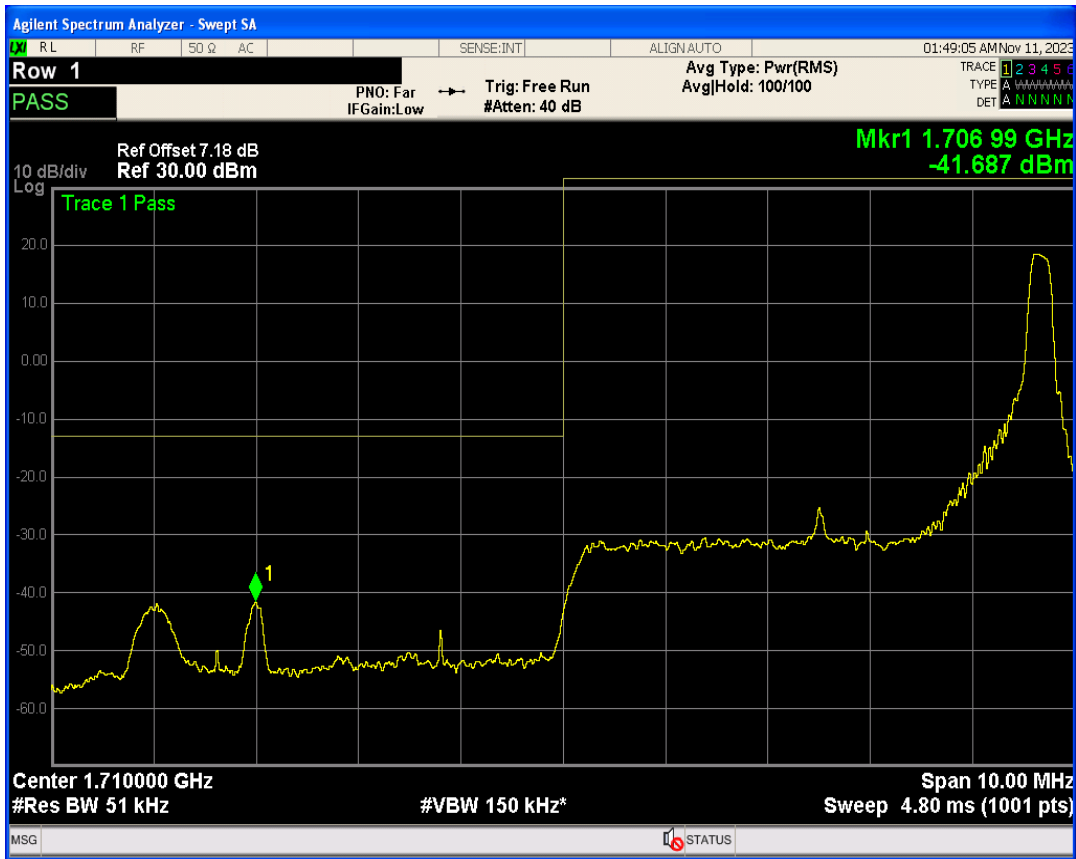

Band4 QPSK BW=5MHz Channel=19975 RB Size=1 Position=#Max