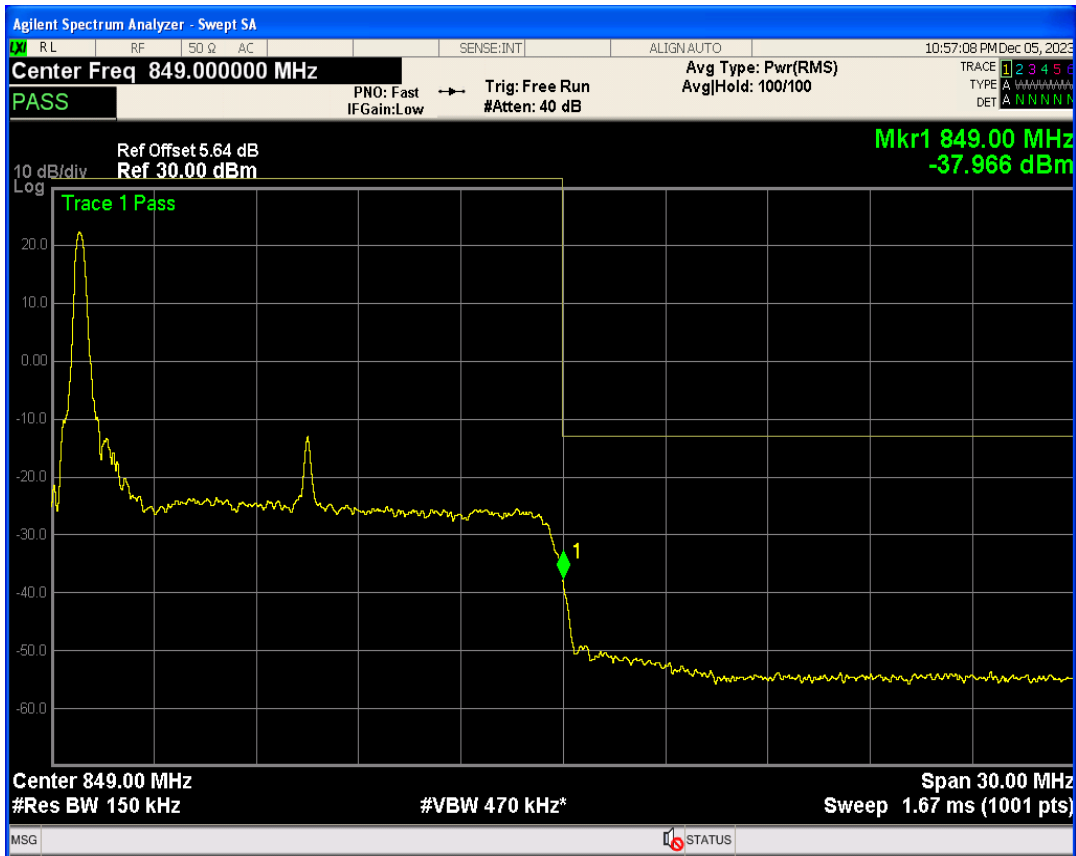

Band26b QPSK BW=15MHz Channel=26965 RB Size=1 Position=#0