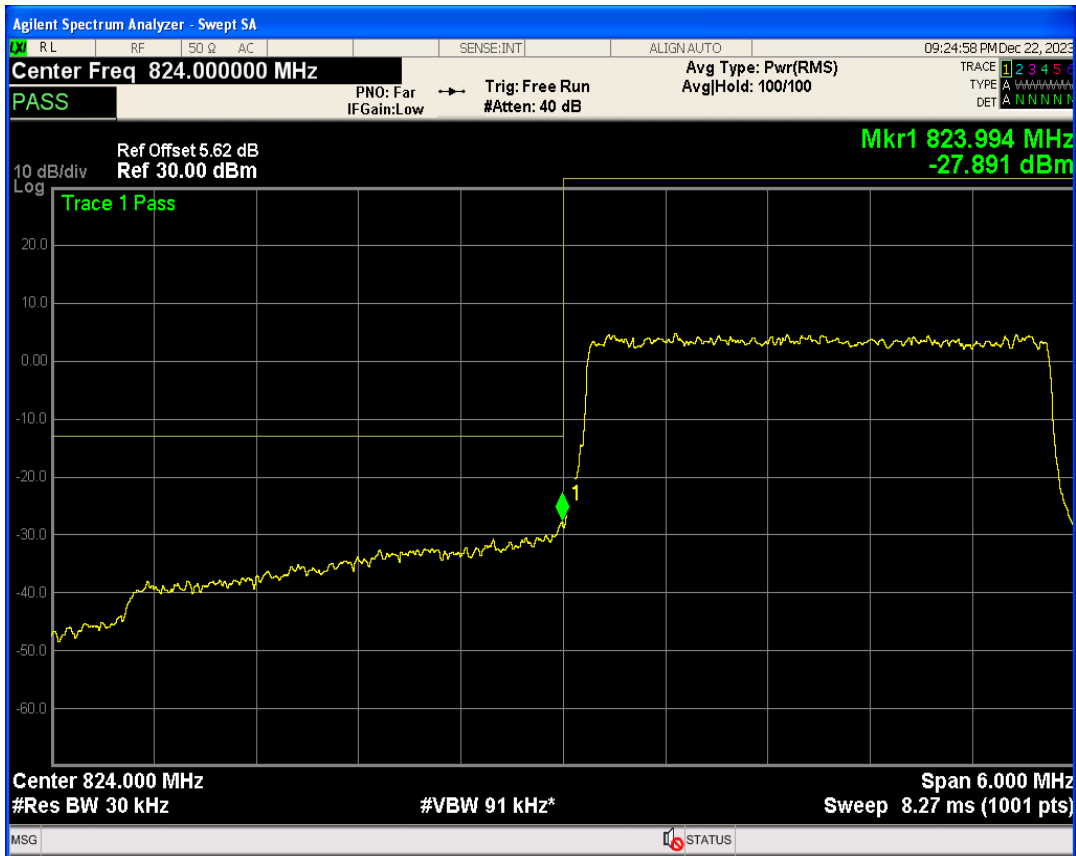

Band5 QPSK BW=3MHz Channel=20415 RB Size=15 Position=#0