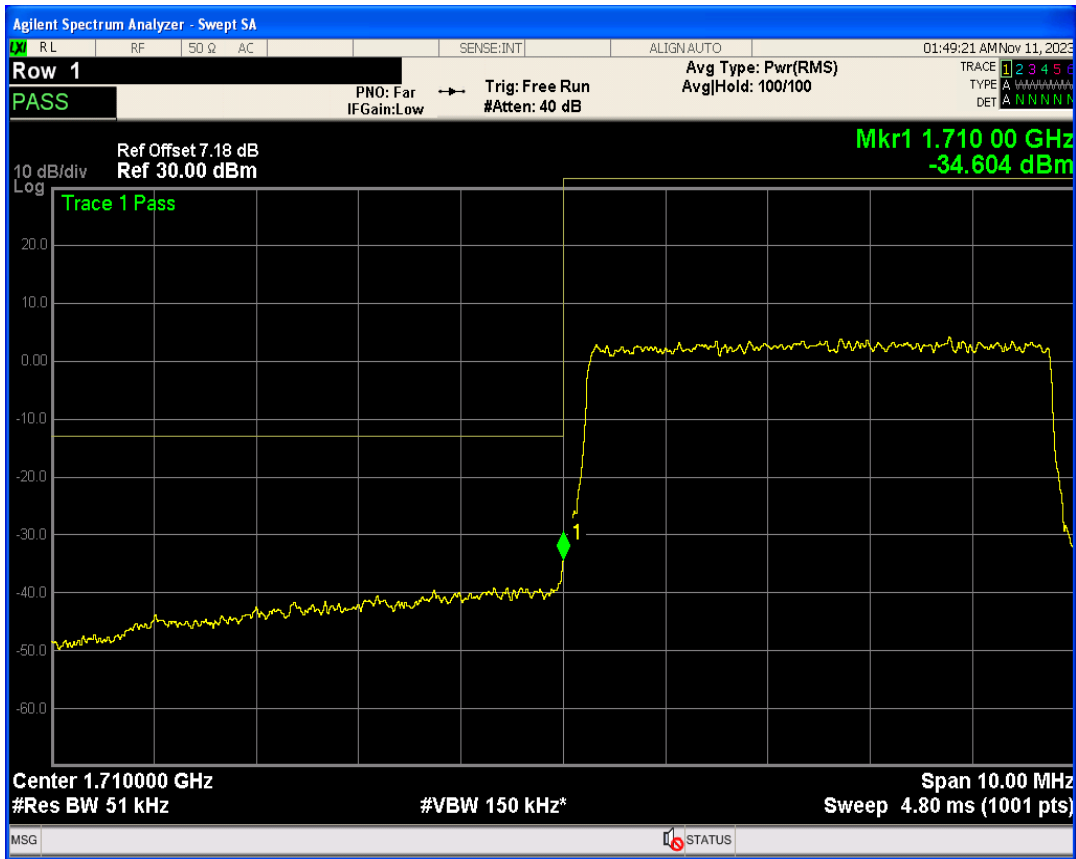

Band4 16QAM BW=5MHz Channel=19975 RB Size=25 Position=#0