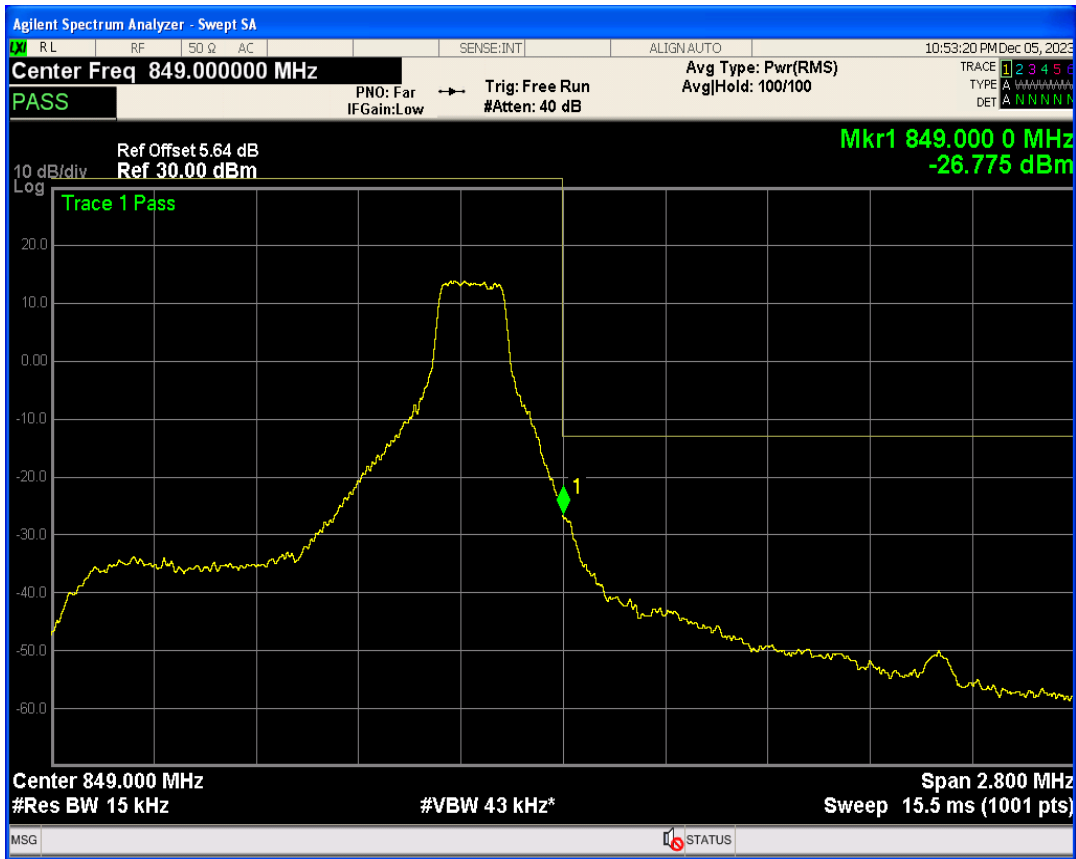

Band26b QPSK BW=1.4MHz Channel=27033 RB Size=1 Position=#Max