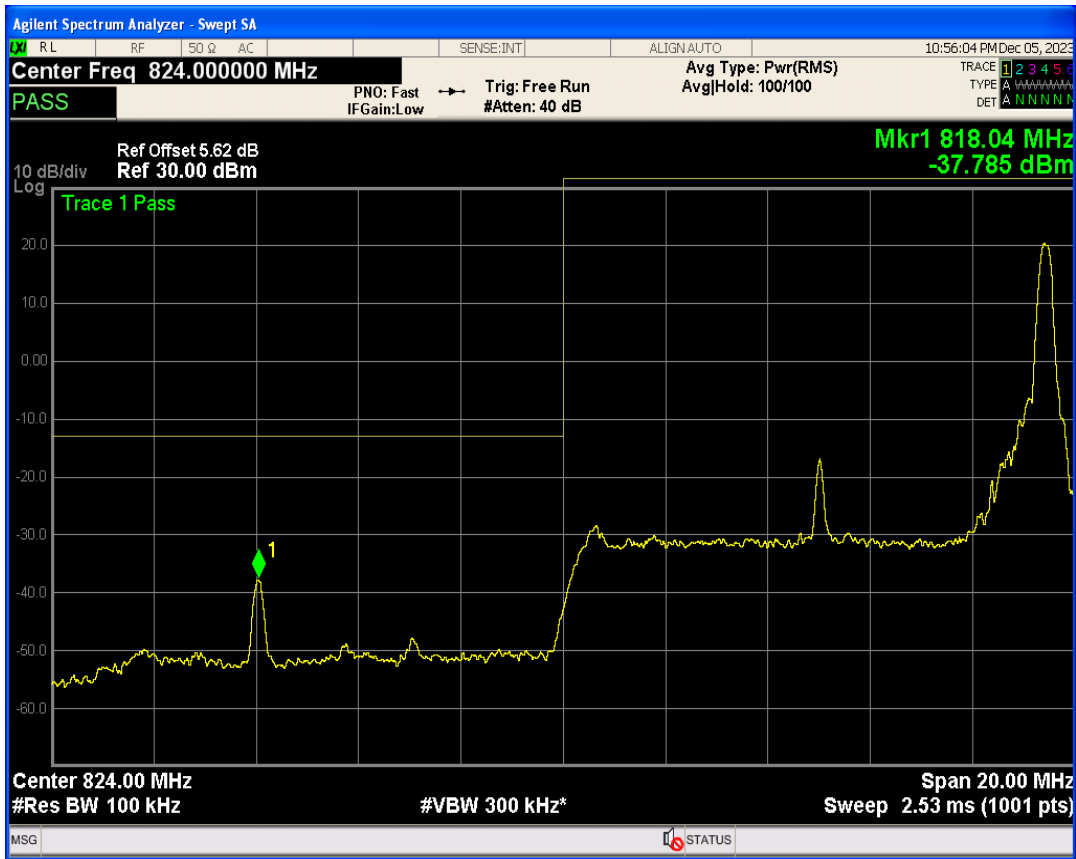

Band26b 16QAM BW=10MHz Channel=26840 RB Size=1 Position=#Max