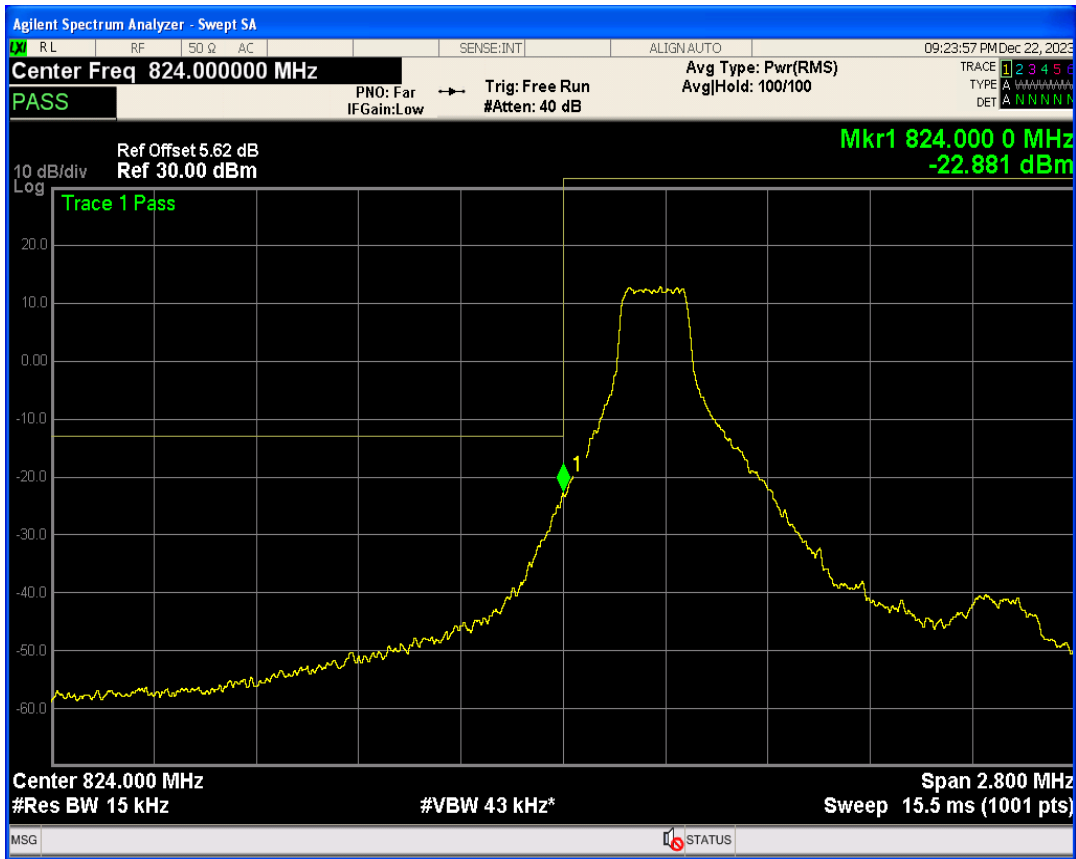

Band5 16QAM BW=1.4MHz Channel=20407 RB Size=1 Position=#0