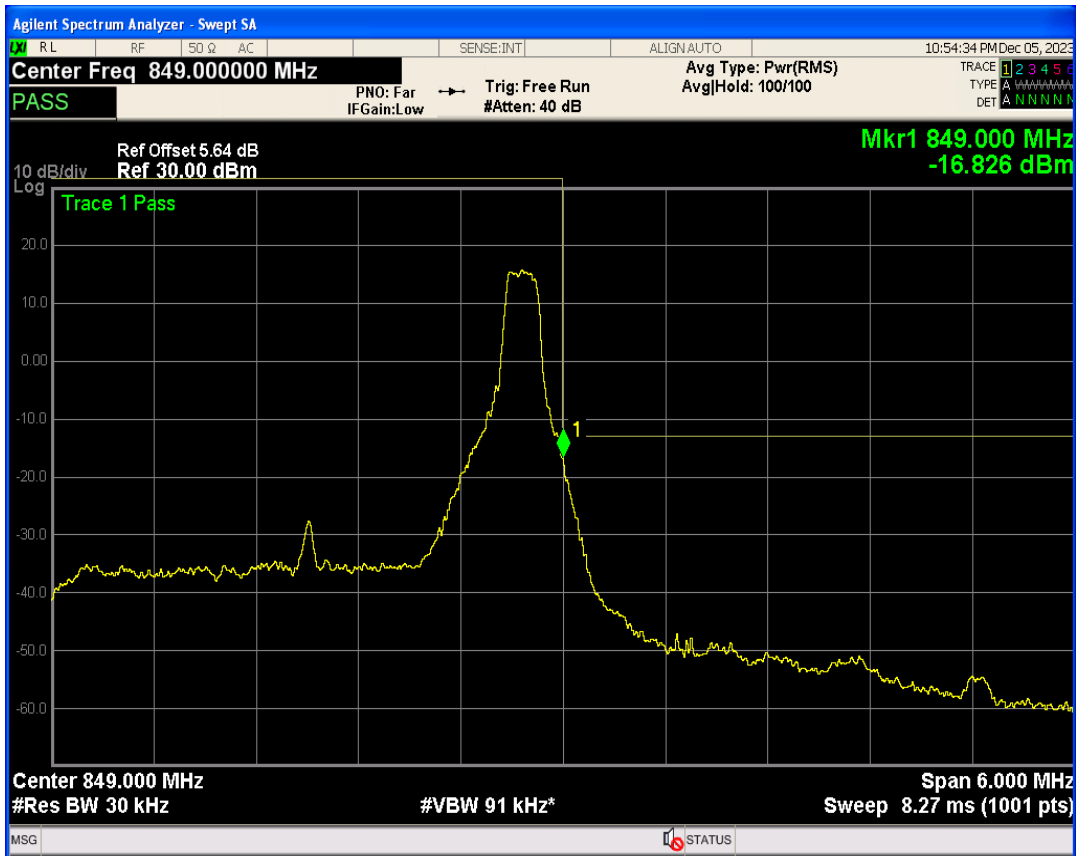

Band26b 16QAM BW=3MHz Channel=27025 RB Size=1 Position=#Max