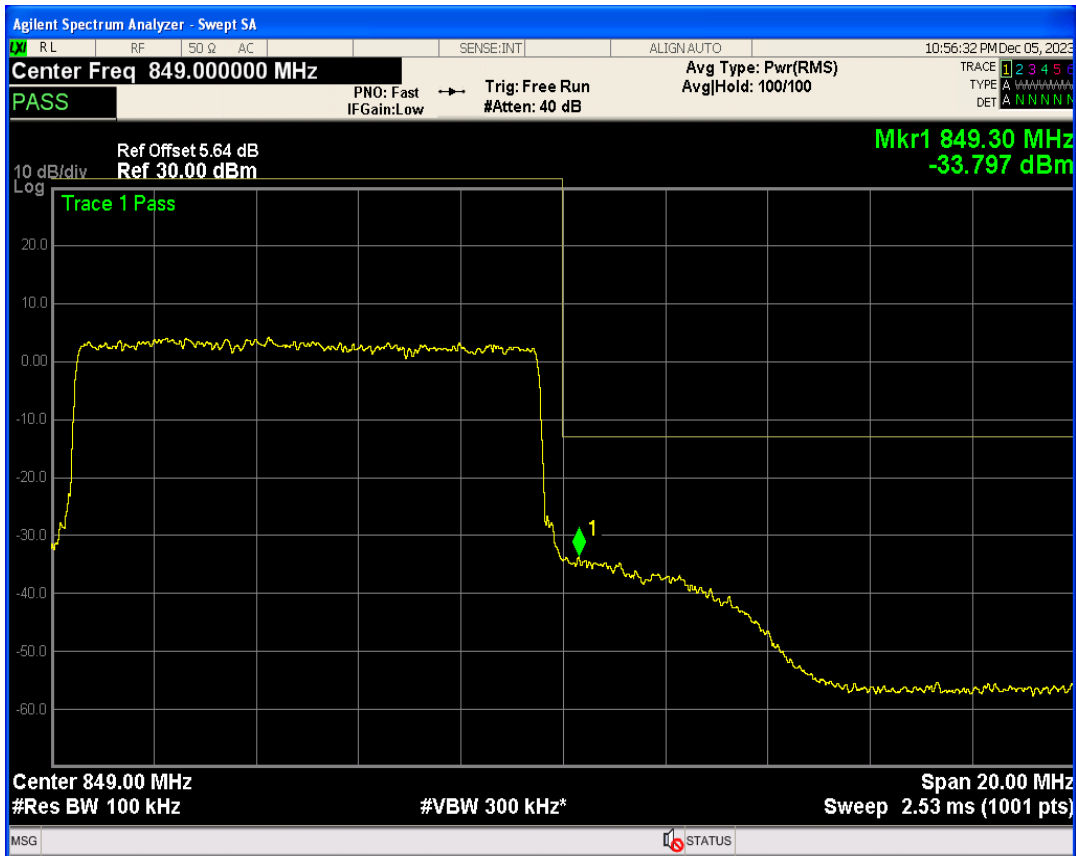

Band26b 16QAM BW=10MHz Channel=26990 RB Size=1 Position=#0

Band26b 16QAM BW=10MHz Channel=26990 RB Size=1 Position=#Max

Band26b QPSK BW=15MHz Channel=26865 RB Size=1 Position=#0

Band26b 16QAM BW=10MHz Channel=26990 RB Size=50 Position=#0