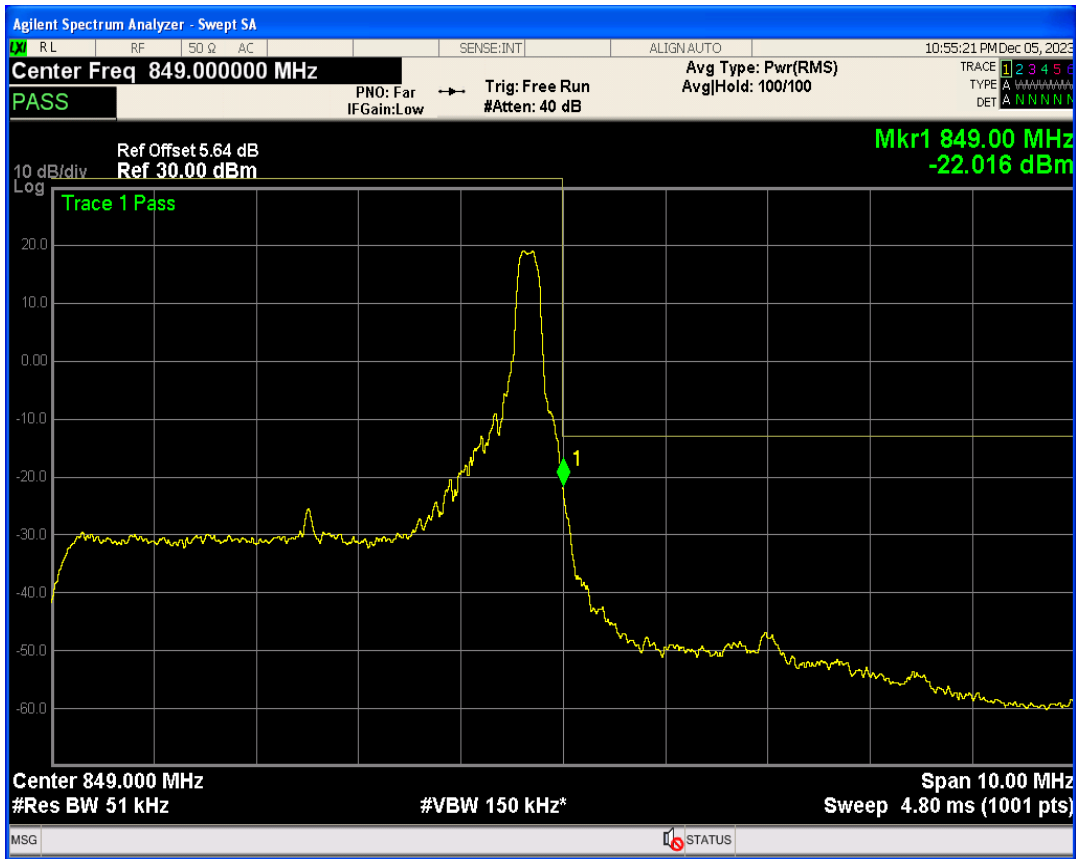

Band26b QPSK BW=5MHz Channel=27015 RB Size=1 Position=#Max