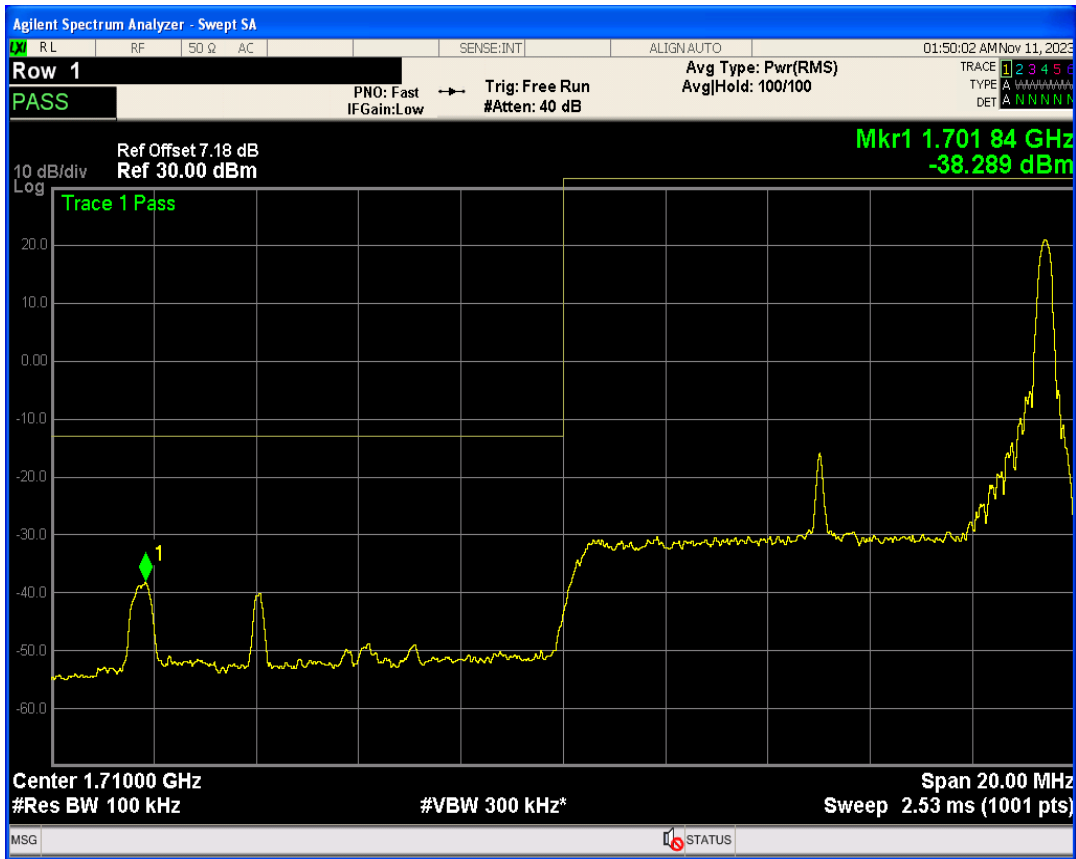

Band4 QPSK BW=10MHz Channel=20000 RB Size=1 Position=#Max