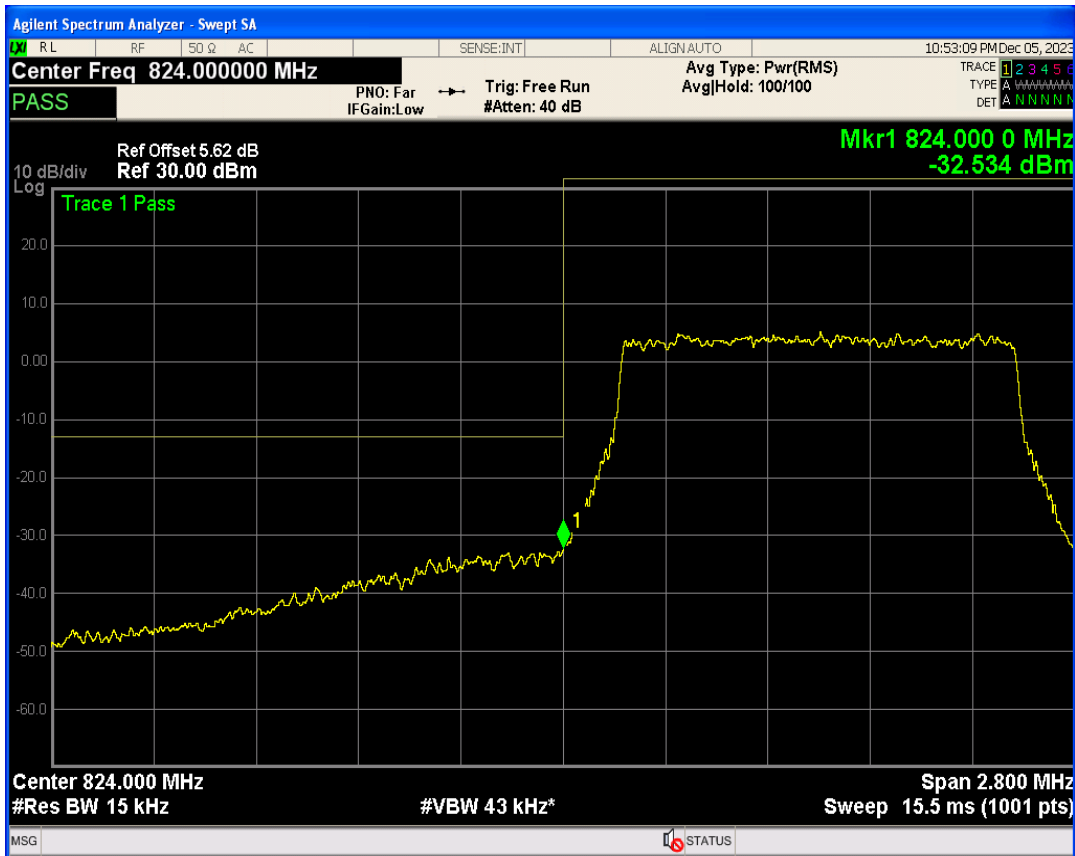

Band26b QPSK BW=1.4MHz Channel=26797 RB Size=1 Position=#Max

Band26b QPSK BW=1.4MHz Channel=26797 RB Size=6 Position=#0

Band26b 16QAM BW=1.4MHz Channel=26797 RB Size=1 Position=#0

Band26b 16QAM BW=1.4MHz Channel=26797 RB Size=6 Position=#0

Band26b 16QAM BW=1.4MHz Channel=26797 RB Size=1 Position=#Max

Band26b QPSK BW=1.4MHz Channel=27033 RB Size=1 Position=#0

Band26b QPSK BW=1.4MHz Channel=27033 RB Size=1 Position=#Max

Band26b QPSK BW=1.4MHz Channel=27033 RB Size=6 Position=#0