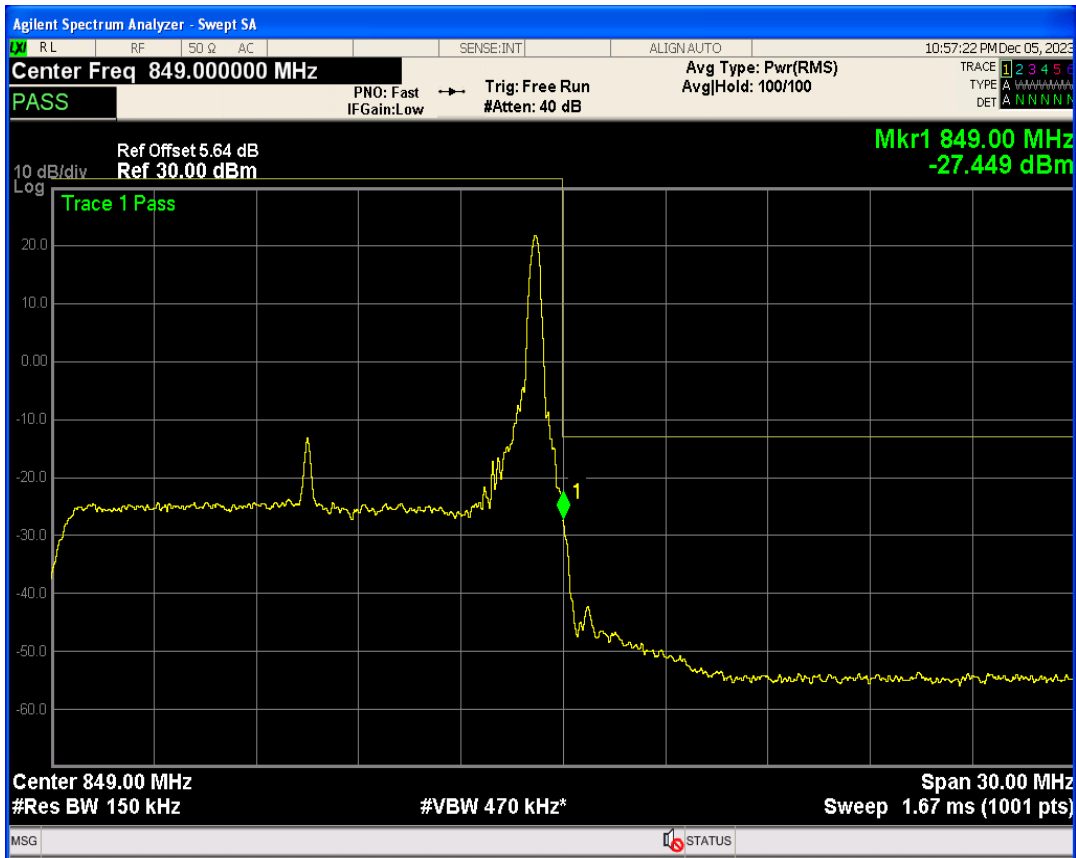

Band26b 16QAM BW=15MHz Channel=26965 RB Size=1 Position=#Max