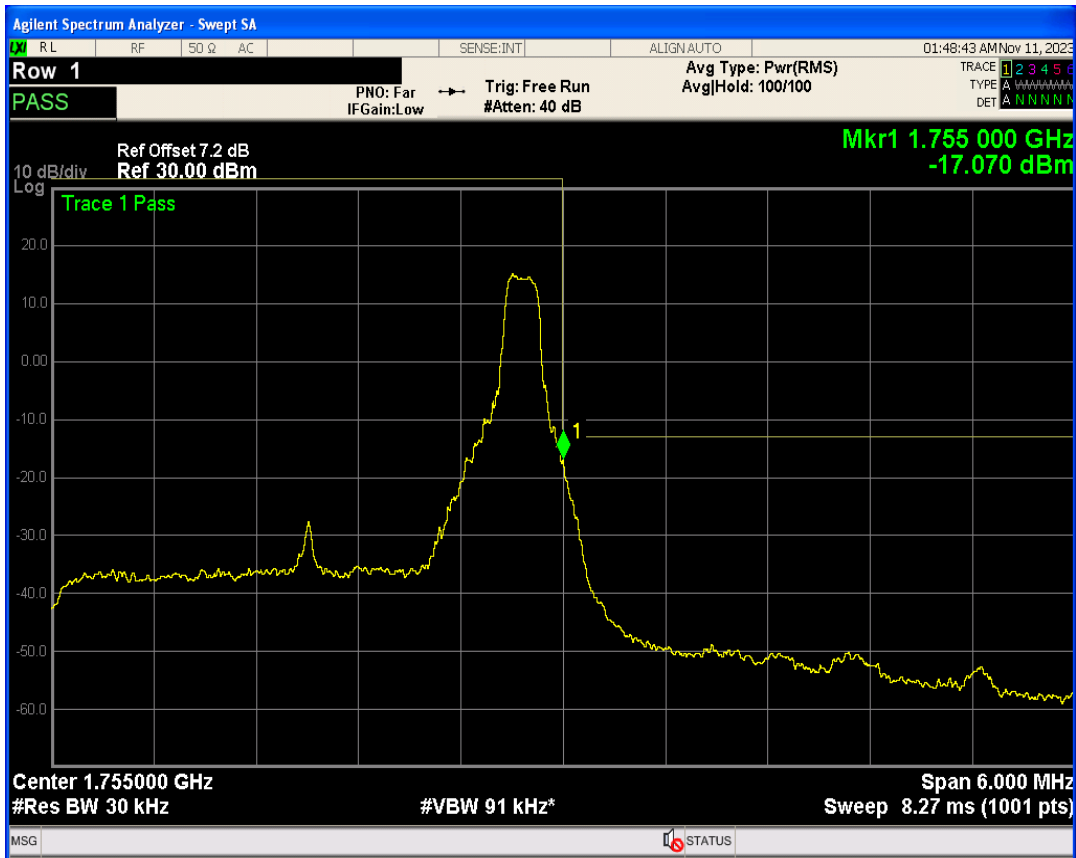

Band4 16QAM BW=3MHz Channel=20385 RB Size=1 Position=#Max