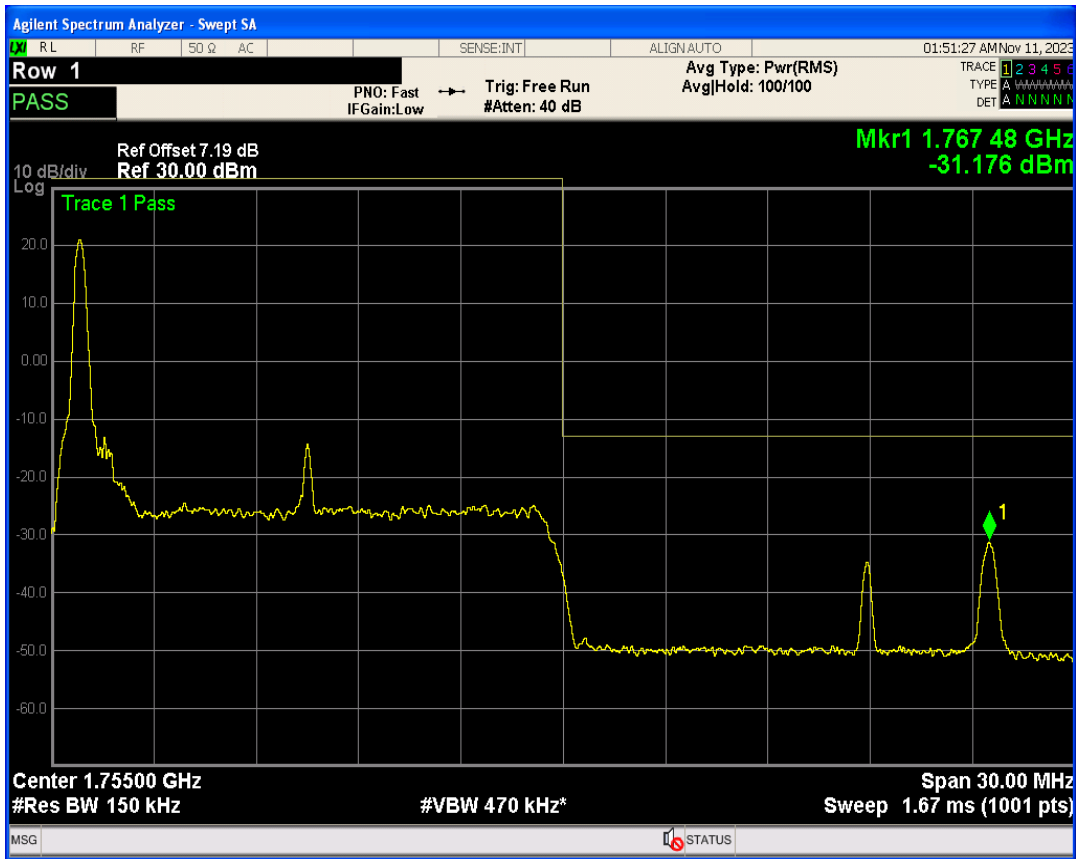

Band4 16QAM BW=15MHz Channel=20325 RB Size=1 Position=#0