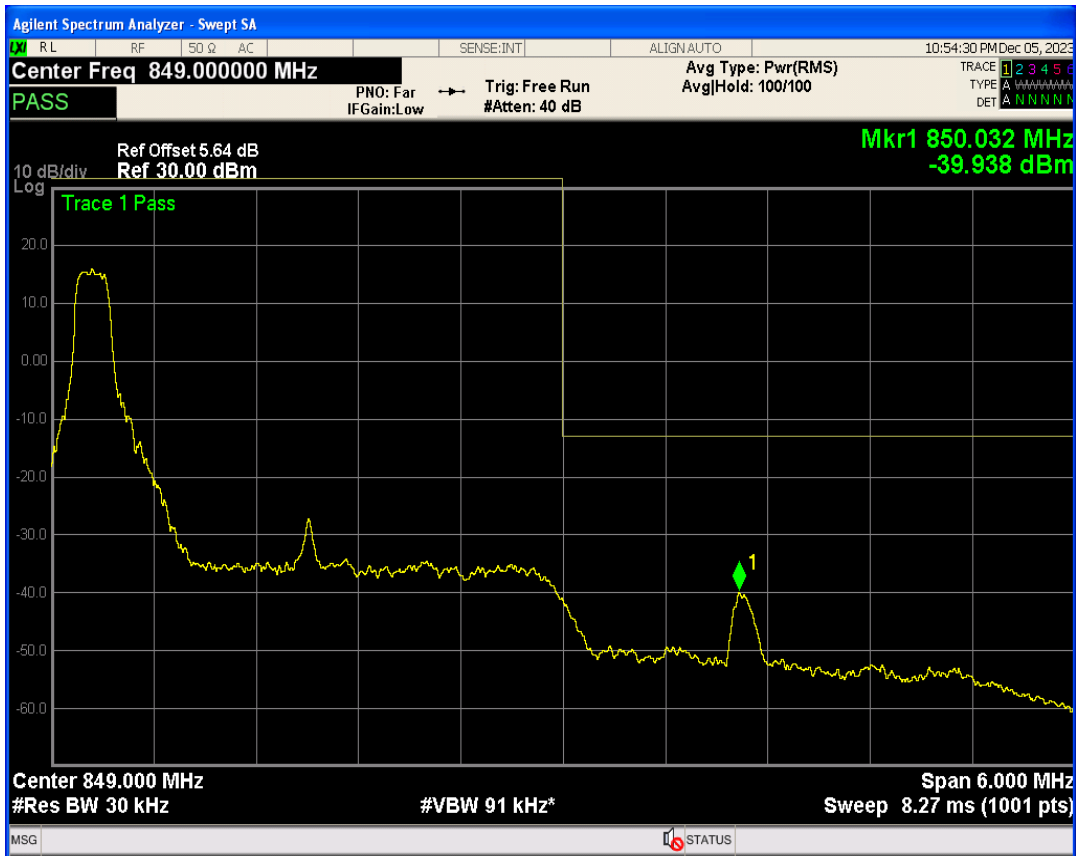

Band26b 16QAM BW=3MHz Channel=27025 RB Size=1 Position=#0