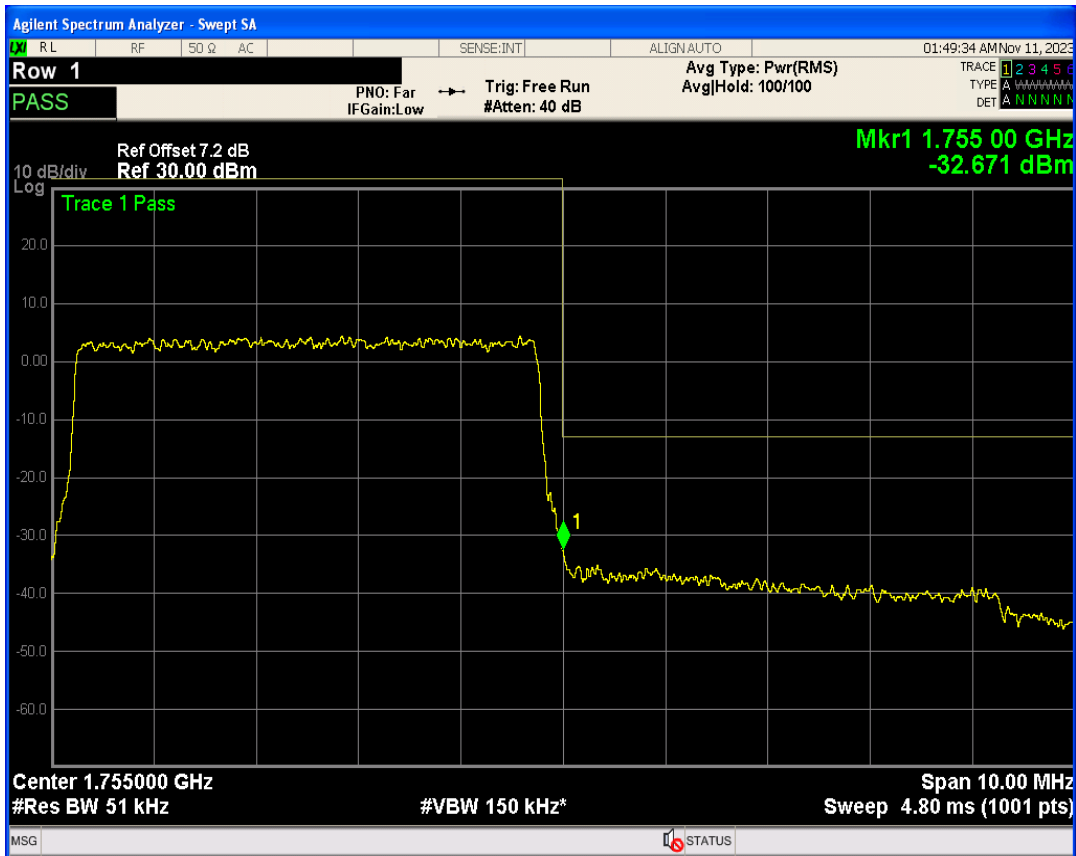

Band4 16QAM BW=5MHz Channel=19975 RB Size=25 Position=#0

Band4 QPSK BW=5MHz Channel=20375 RB Size=1 Position=#0

Band4 QPSK BW=5MHz Channel=20375 RB Size=1 Position=#Max

Band4 QPSK BW=5MHz Channel=20375 RB Size=25 Position=#0