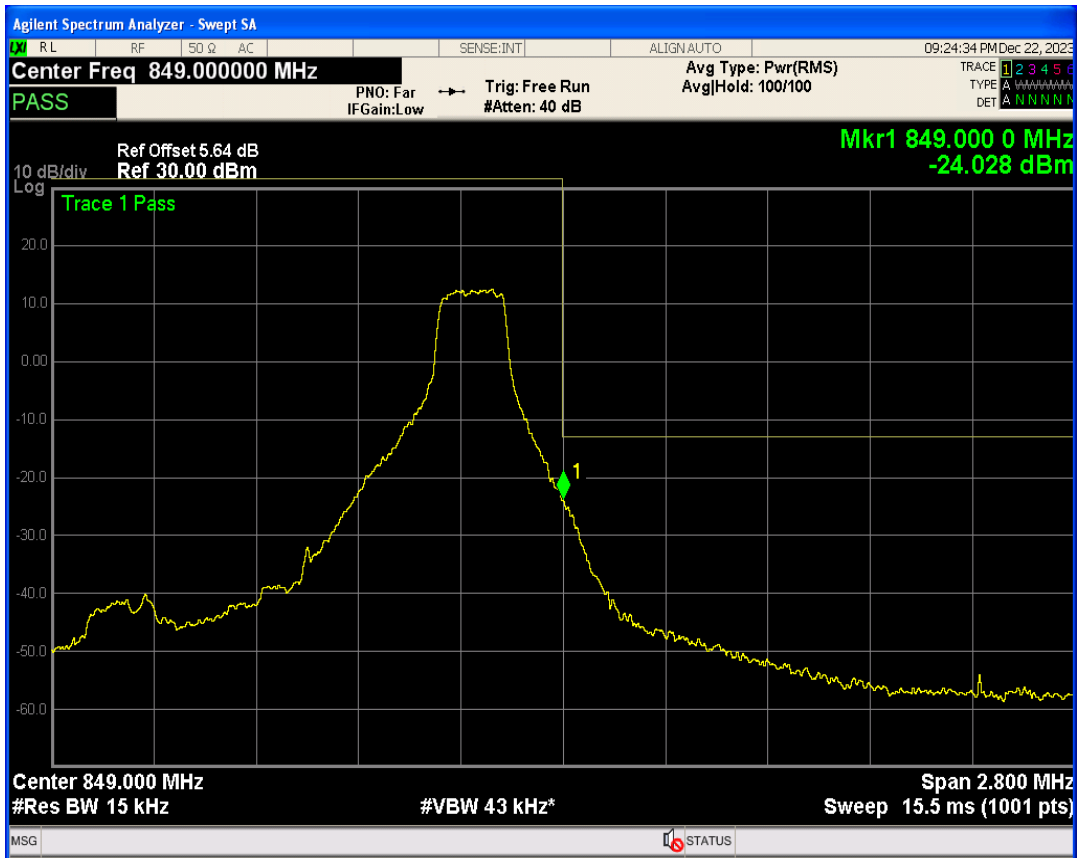

Band5 16QAM BW=1.4MHz Channel=20643 RB Size=1 Position=#Max