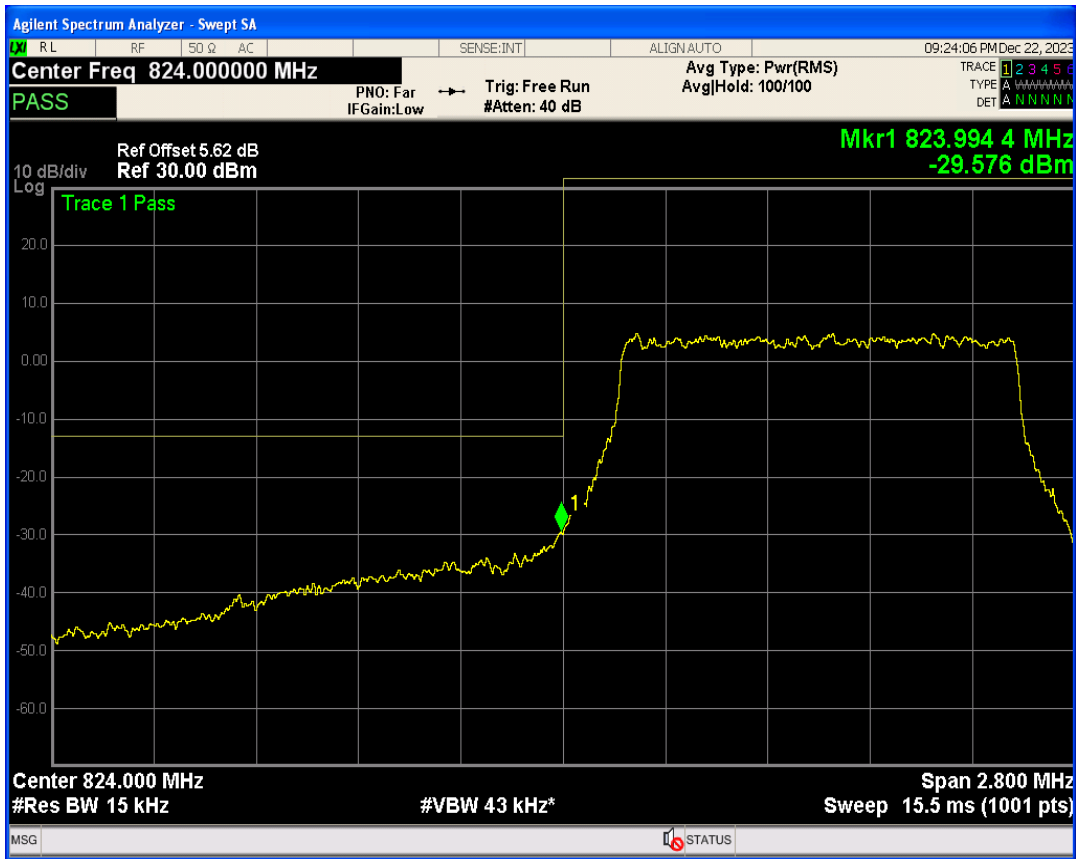

Band5 16QAM BW=1.4MHz Channel=20407 RB Size=6 Position=#0