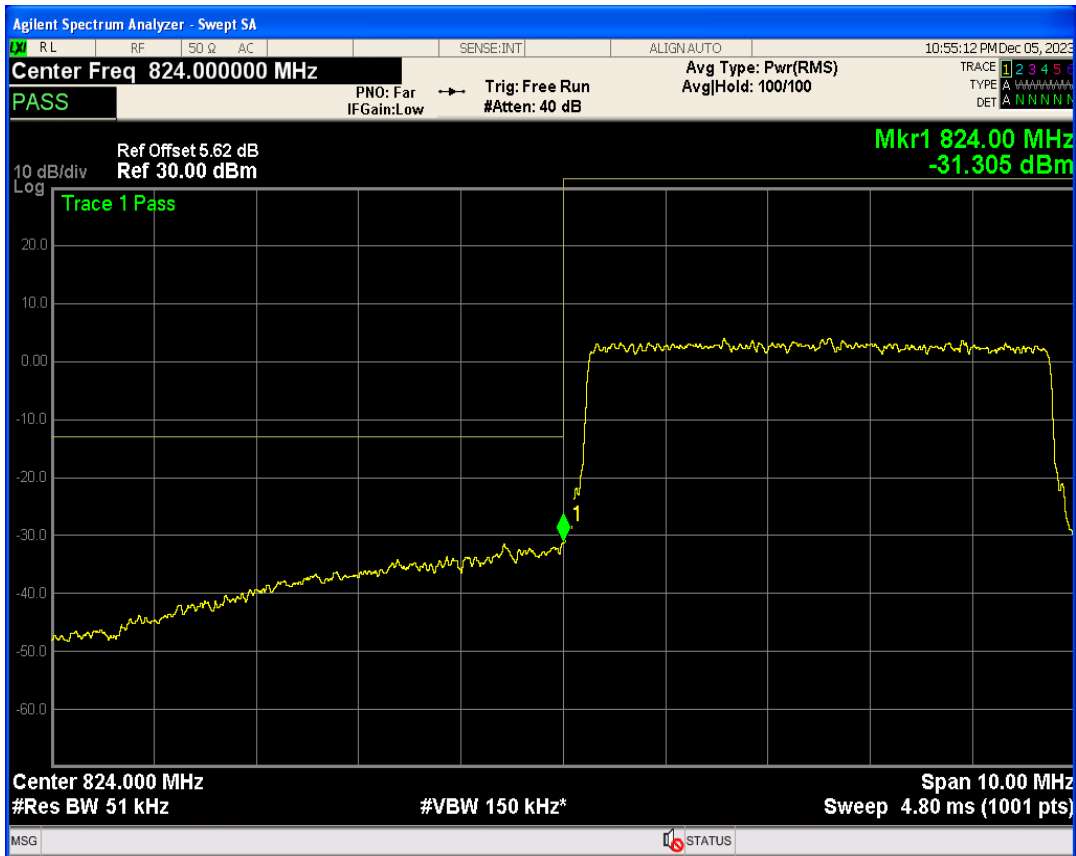

Band26b QPSK BW=5MHz Channel=26815 RB Size=1 Position=#Max

Band26b QPSK BW=5MHz Channel=26815 RB Size=25 Position=#0

Band26b 16QAM BW=5MHz Channel=26815 RB Size=1 Position=#0

Band26b 16QAM BW=5MHz Channel=26815 RB Size=25 Position=#0