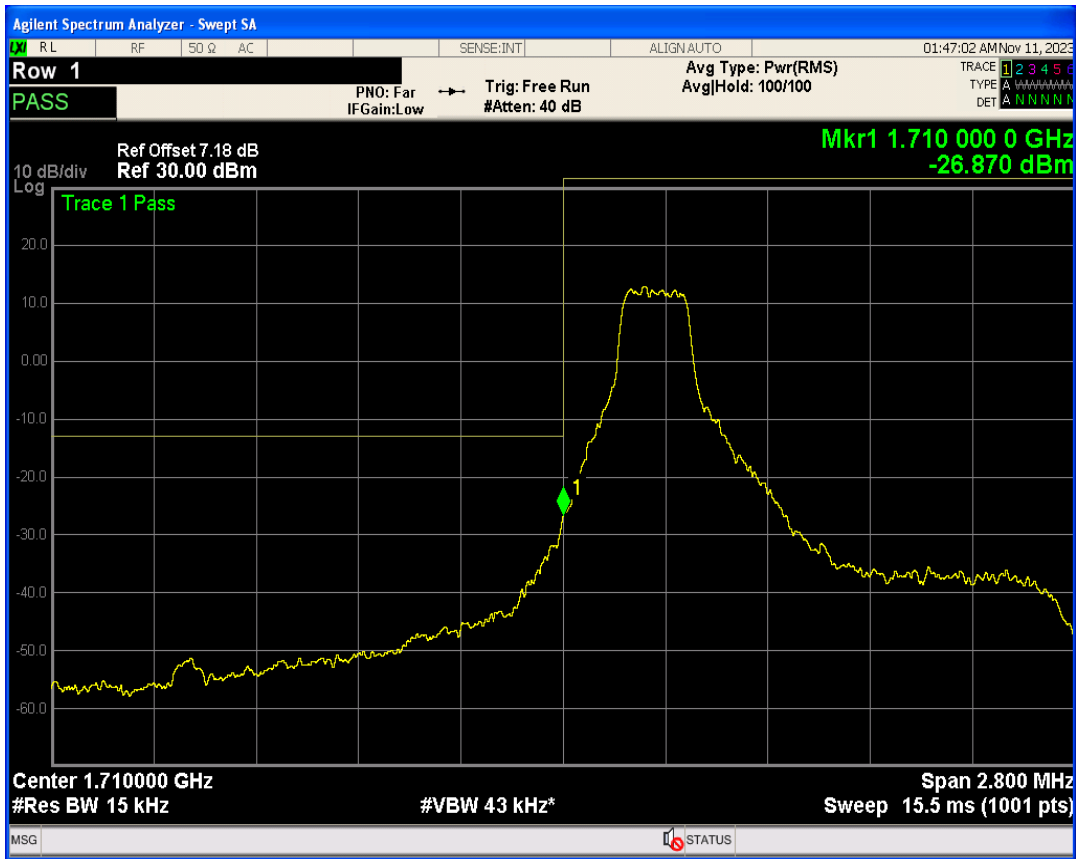

Band4 16QAM BW=1.4MHz Channel=19957 RB Size=1 Position=#0