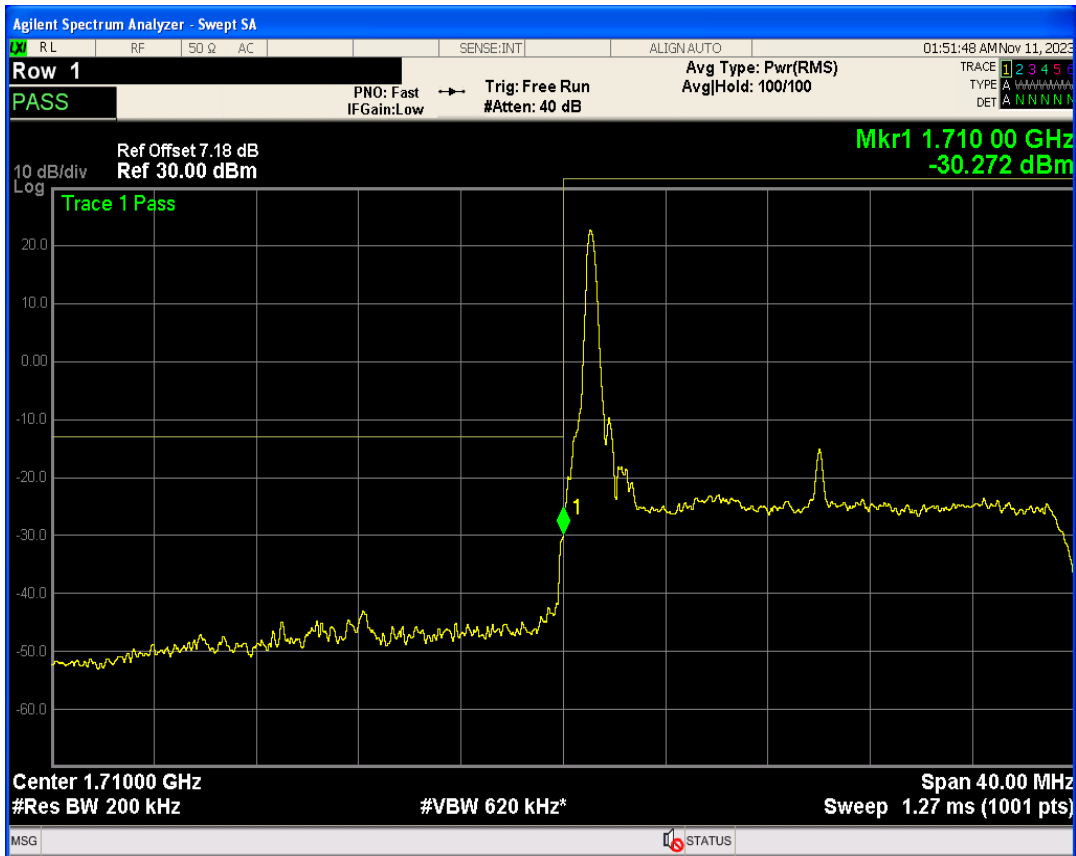

Band4 16QAM BW=15MHz Channel=20325 RB Size=1 Position=#0

Band4 16QAM BW=15MHz Channel=20325 RB Size=1 Position=#Max

Band4 16QAM BW=15MHz Channel=20325 RB Size=75 Position=#0

Band4 QPSK BW=20MHz Channel=20050 RB Size=1 Position=#0