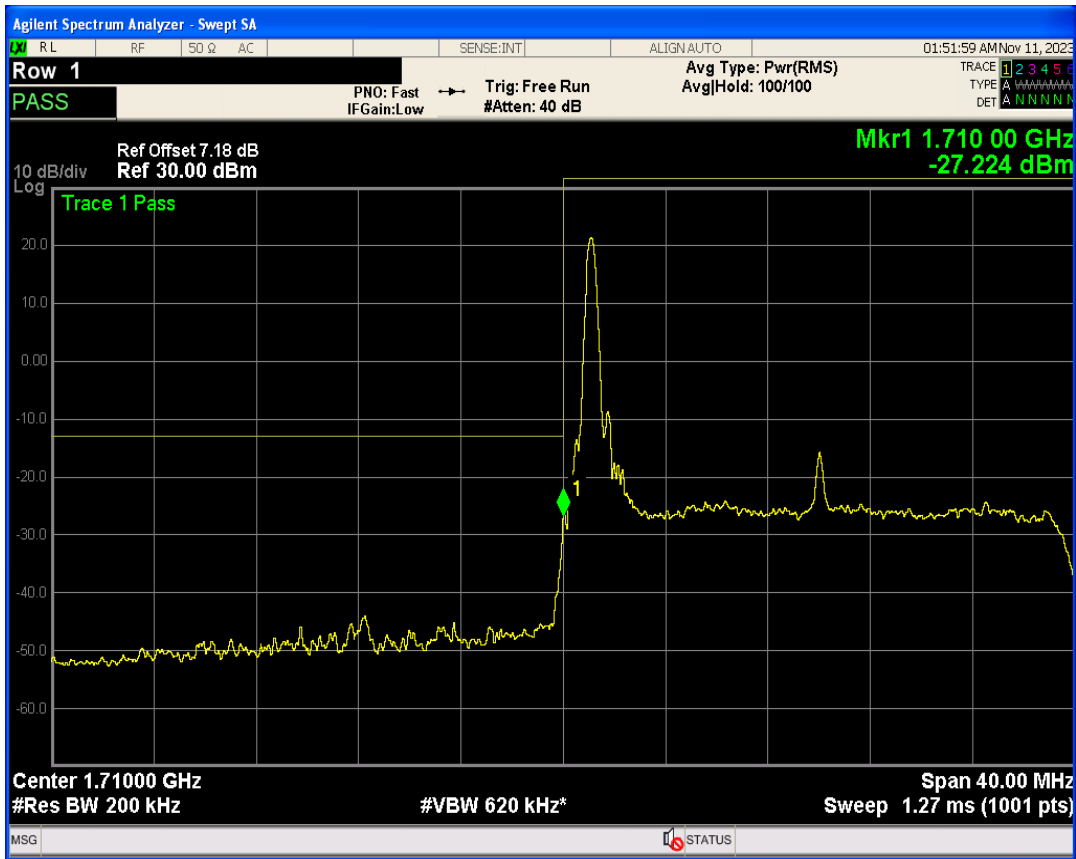

Band4 16QAM BW=20MHz Channel=20050 RB Size=1 Position=#0