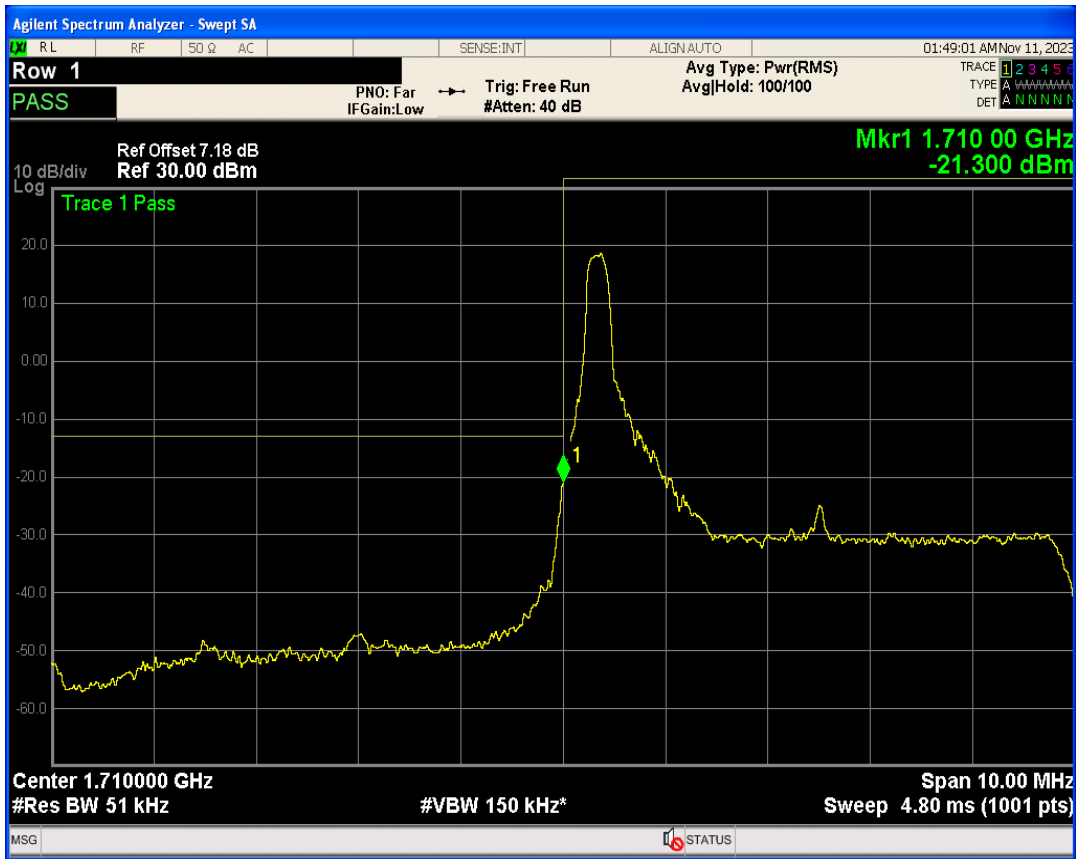

Band4 QPSK BW=5MHz Channel=19975 RB Size=1 Position=#0