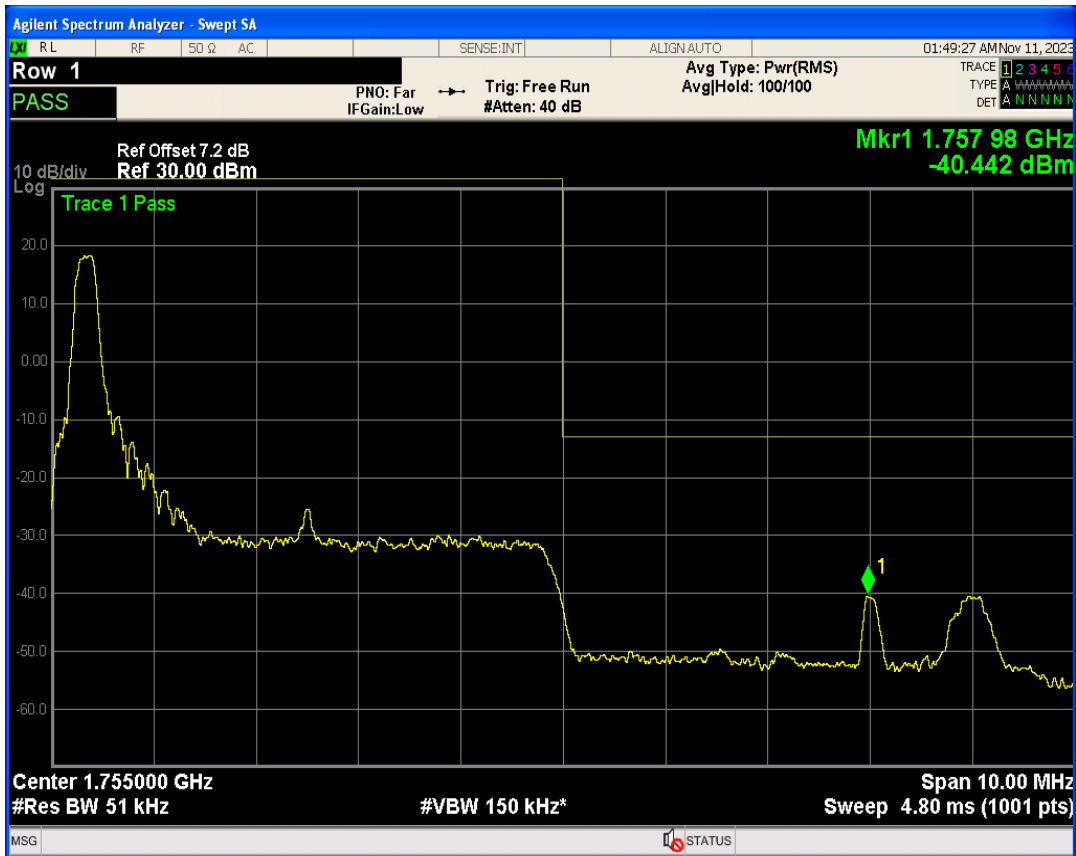

Band4 QPSK BW=5MHz Channel=20375 RB Size=1 Position=#0