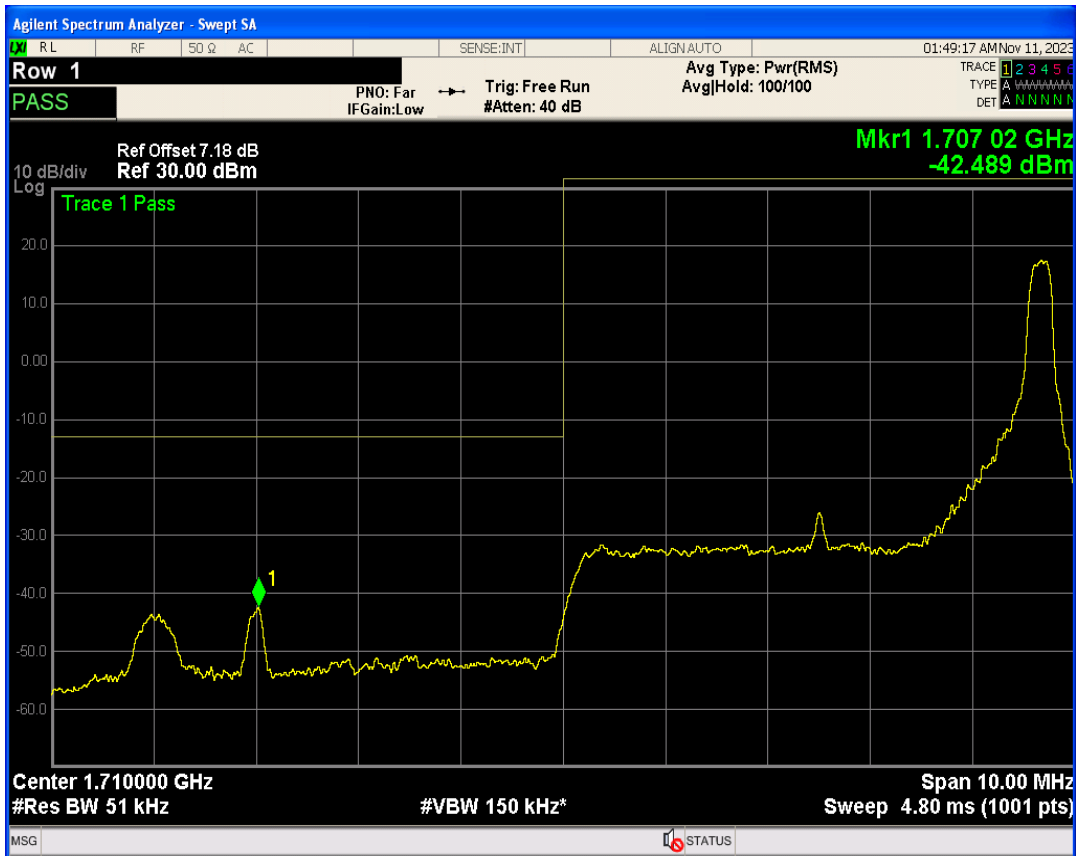

Band4 QPSK BW=5MHz Channel=19975 RB Size=1 Position=#Max

Band4 QPSK BW=5MHz Channel=19975 RB Size=25 Position=#0

Band4 16QAM BW=5MHz Channel=19975 RB Size=1 Position=#0

Band4 16QAM BW=5MHz Channel=19975 RB Size=1 Position=#Max