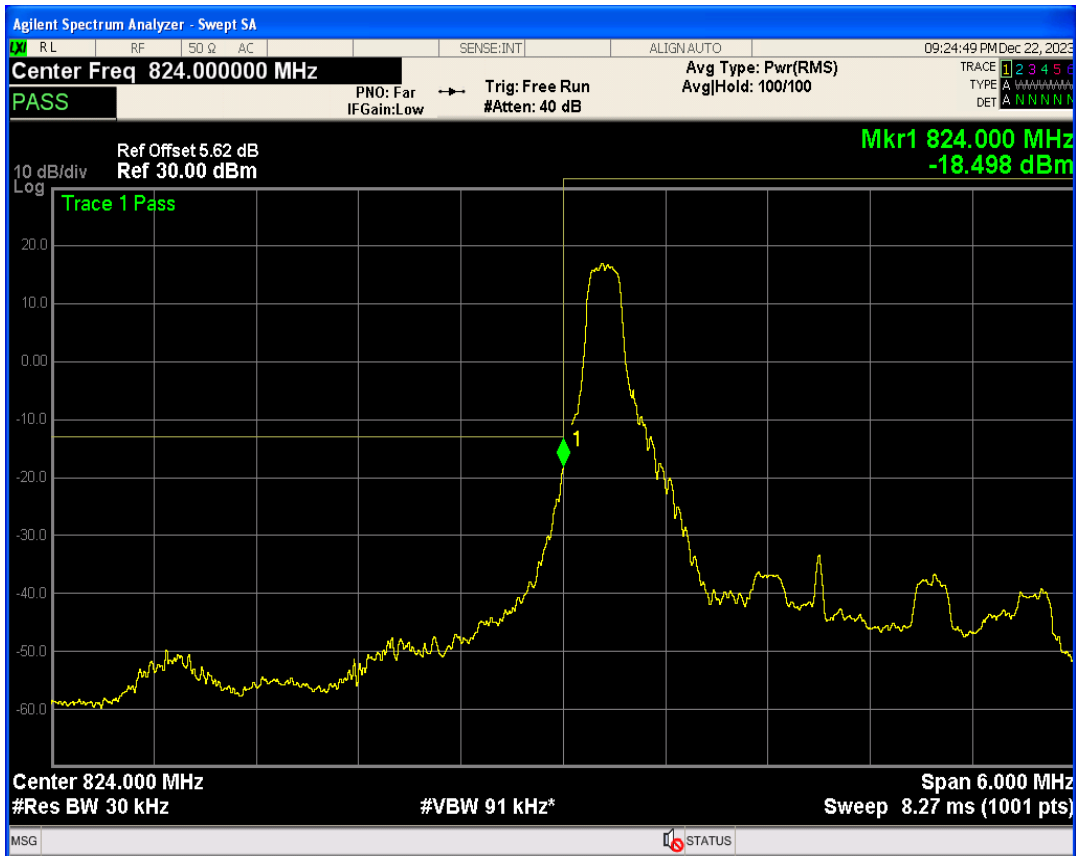

Band5 16QAM BW=1.4MHz Channel=20643 RB Size=1 Position=#0

Band5 16QAM BW=1.4MHz Channel=20643 RB Size=1 Position=#Max

Band5 16QAM BW=1.4MHz Channel=20643 RB Size=6 Position=#0

Band5 QPSK BW=3MHz Channel=20415 RB Size=1 Position=#0