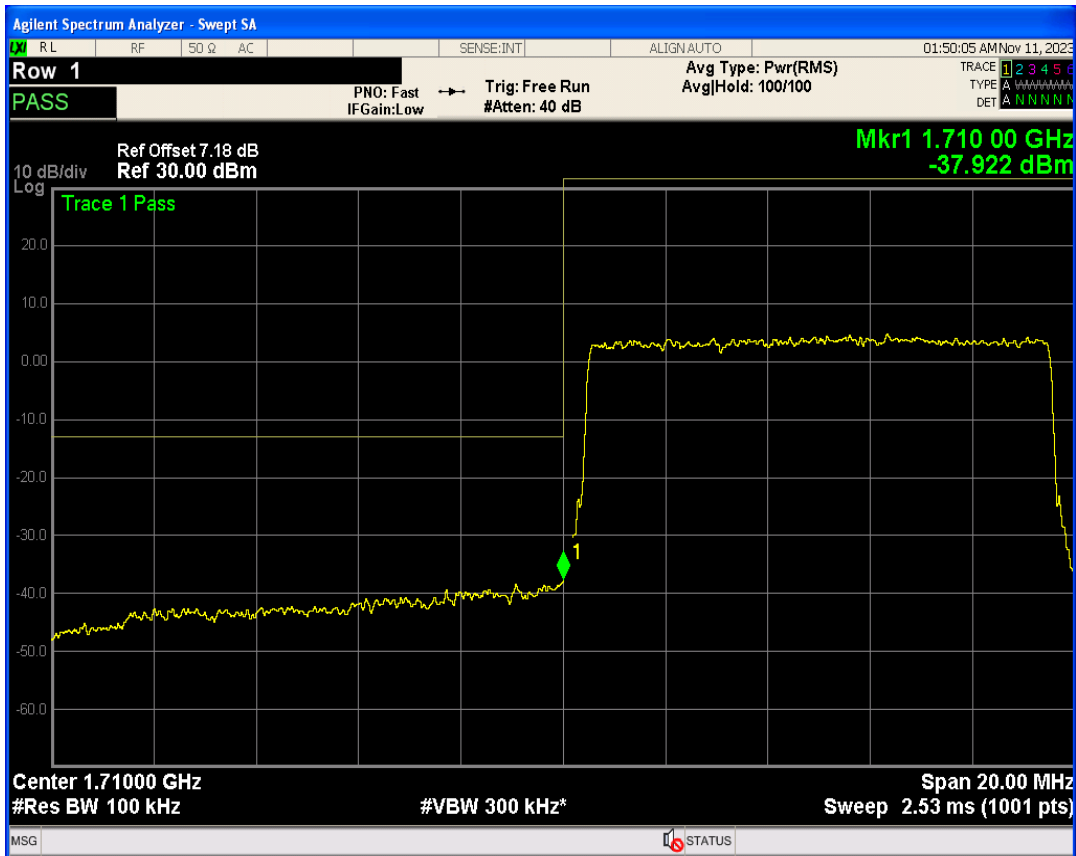

Band4 QPSK BW=10MHz Channel=20000 RB Size=50 Position=#0