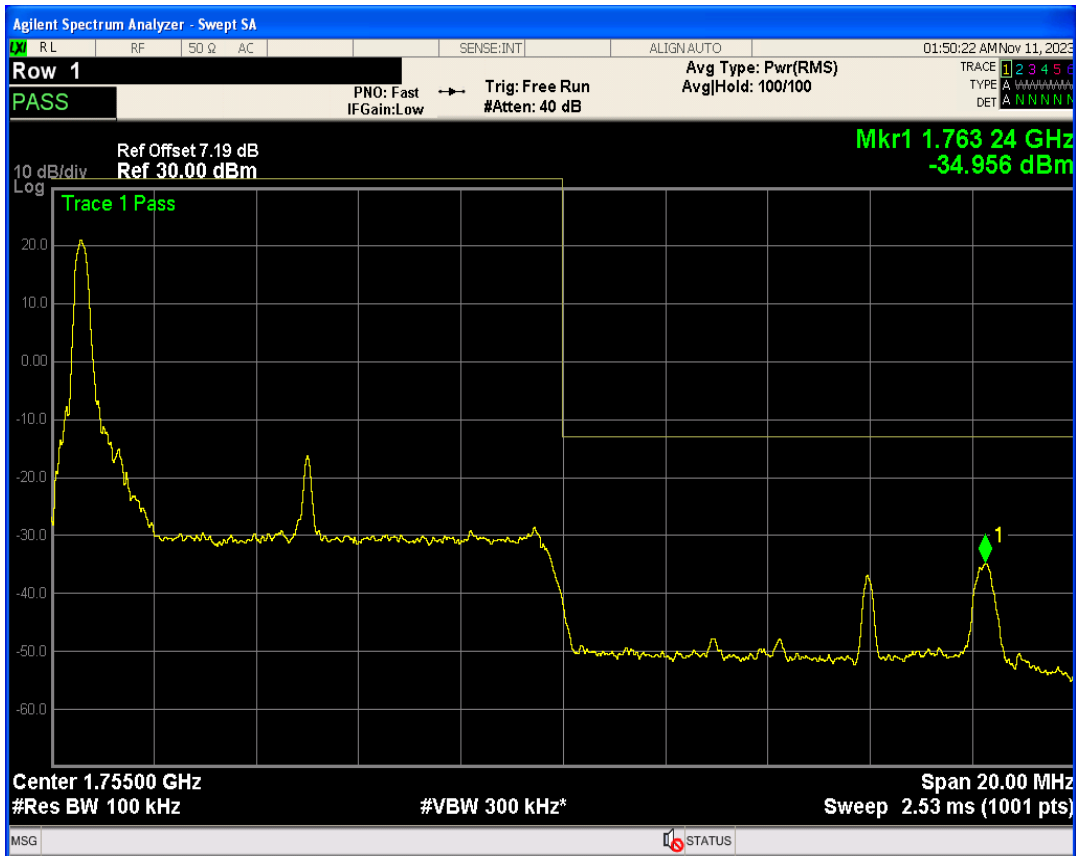

Band4 QPSK BW=10MHz Channel=20350 RB Size=1 Position=#0