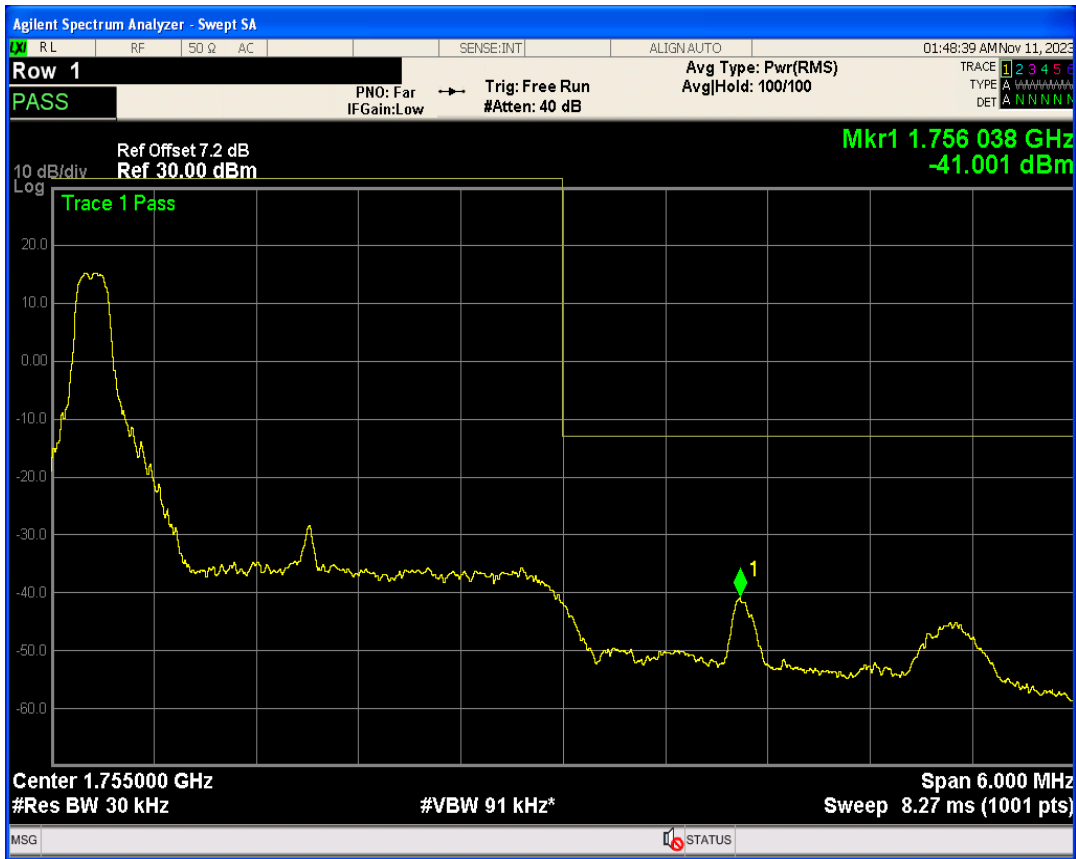

Band4 16QAM BW=3MHz Channel=20385 RB Size=1 Position=#0