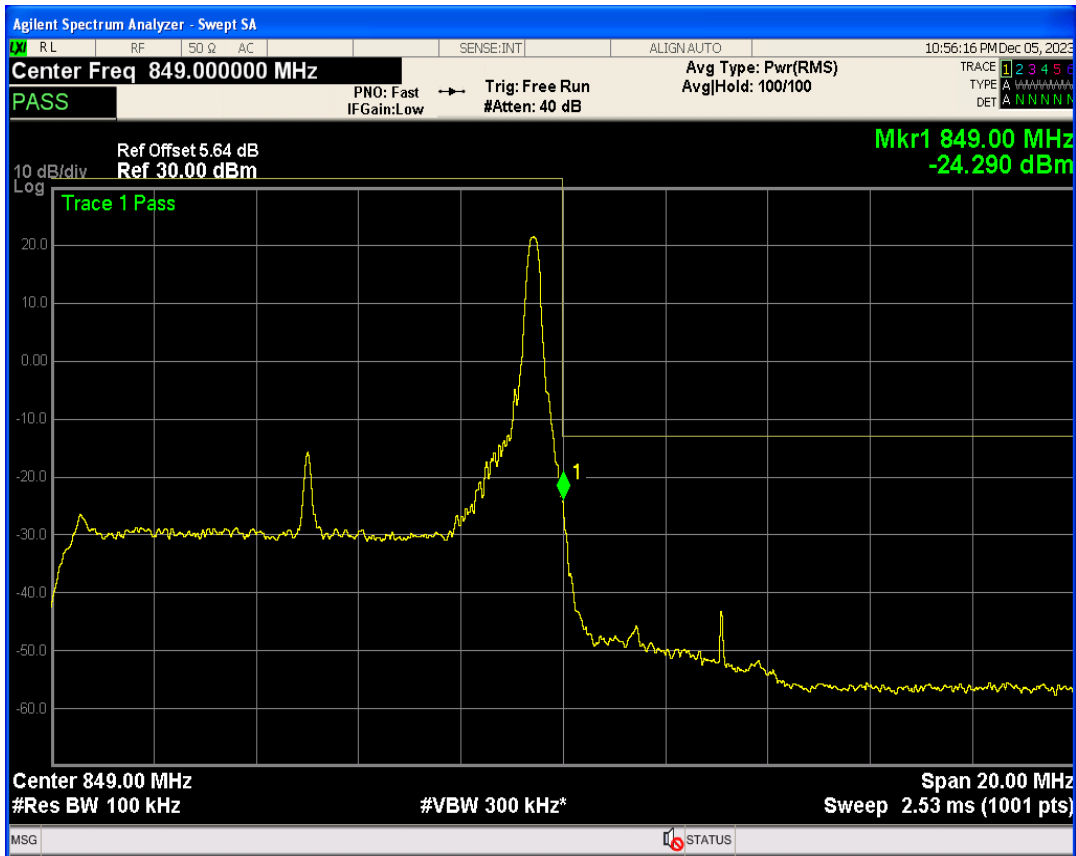

Band26b QPSK BW=10MHz Channel=26990 RB Size=1 Position=#Max