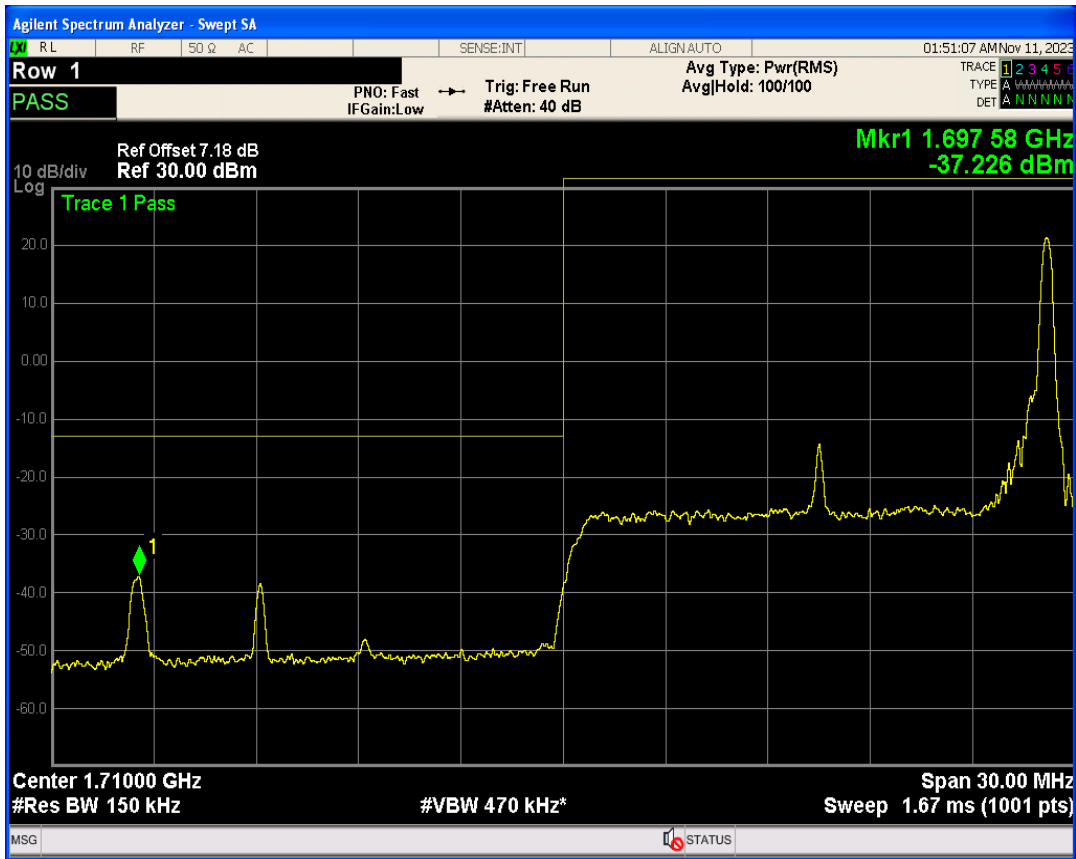

Band4 16QAM BW=15MHz Channel=20025 RB Size=1 Position=#Max