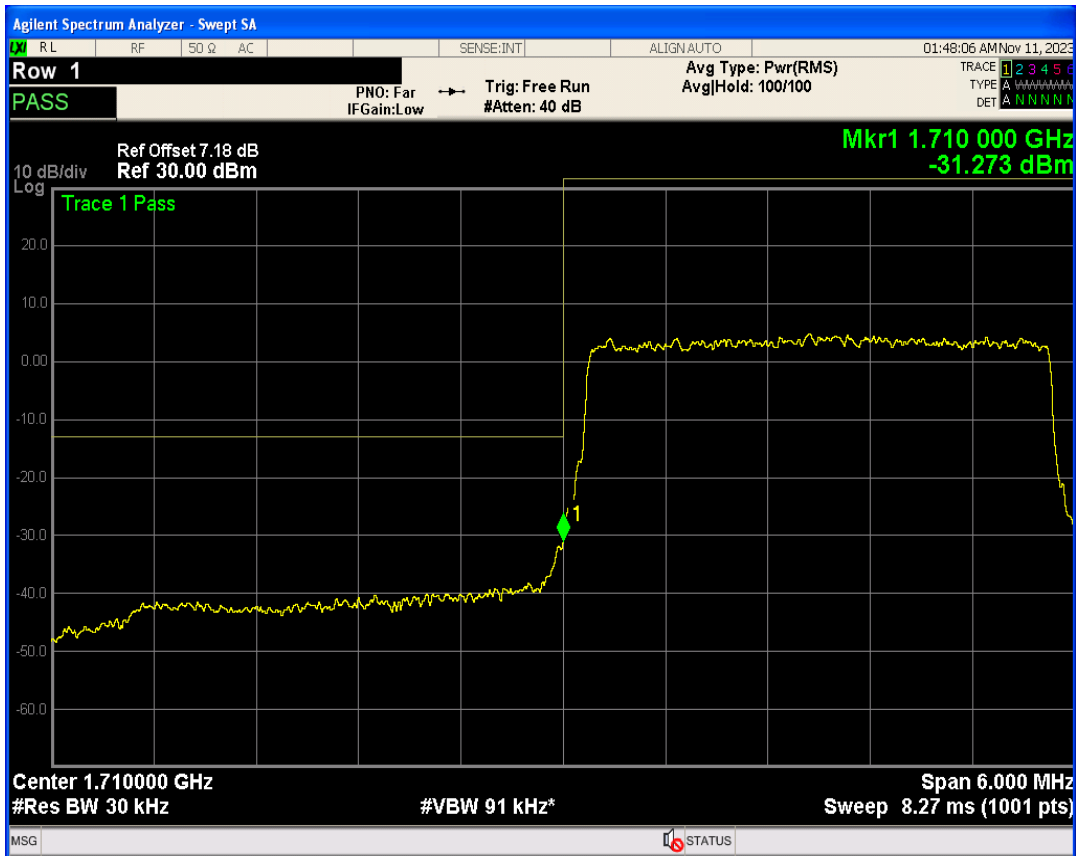

Band4 QPSK BW=3MHz Channel=19965 RB Size=15 Position=#0