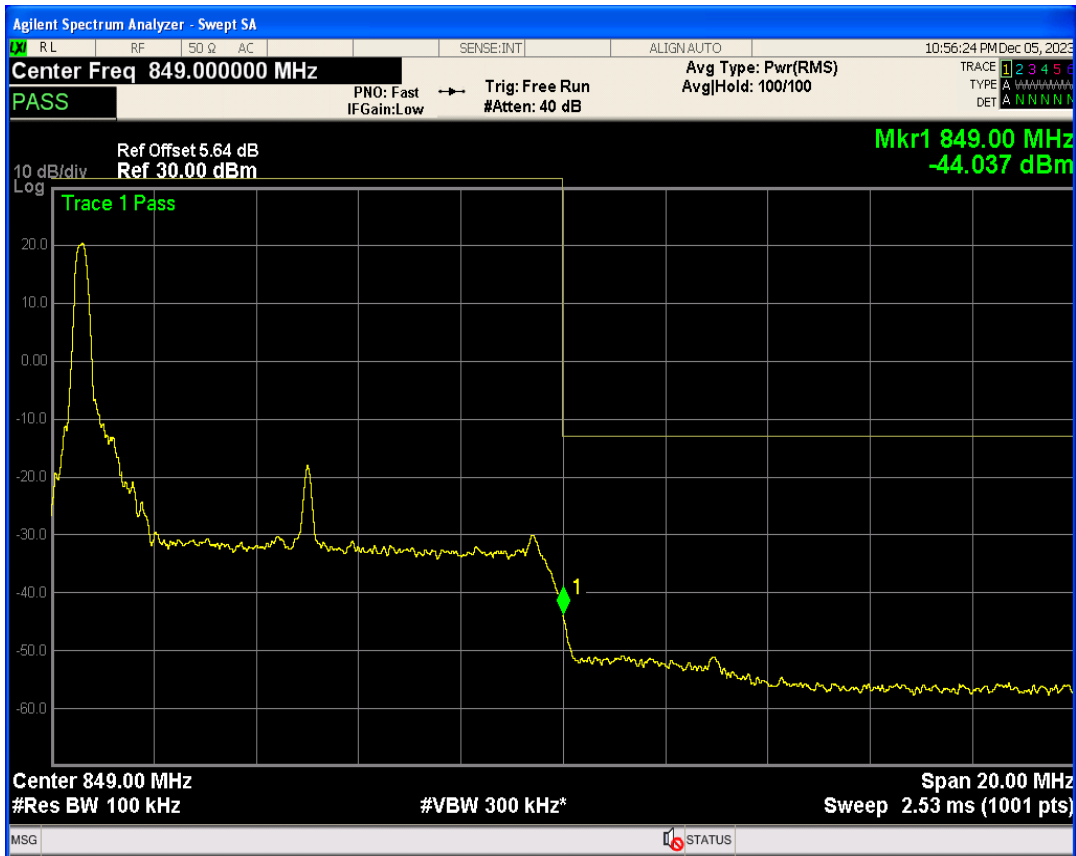

Band26b 16QAM BW=10MHz Channel=26990 RB Size=1 Position=#0