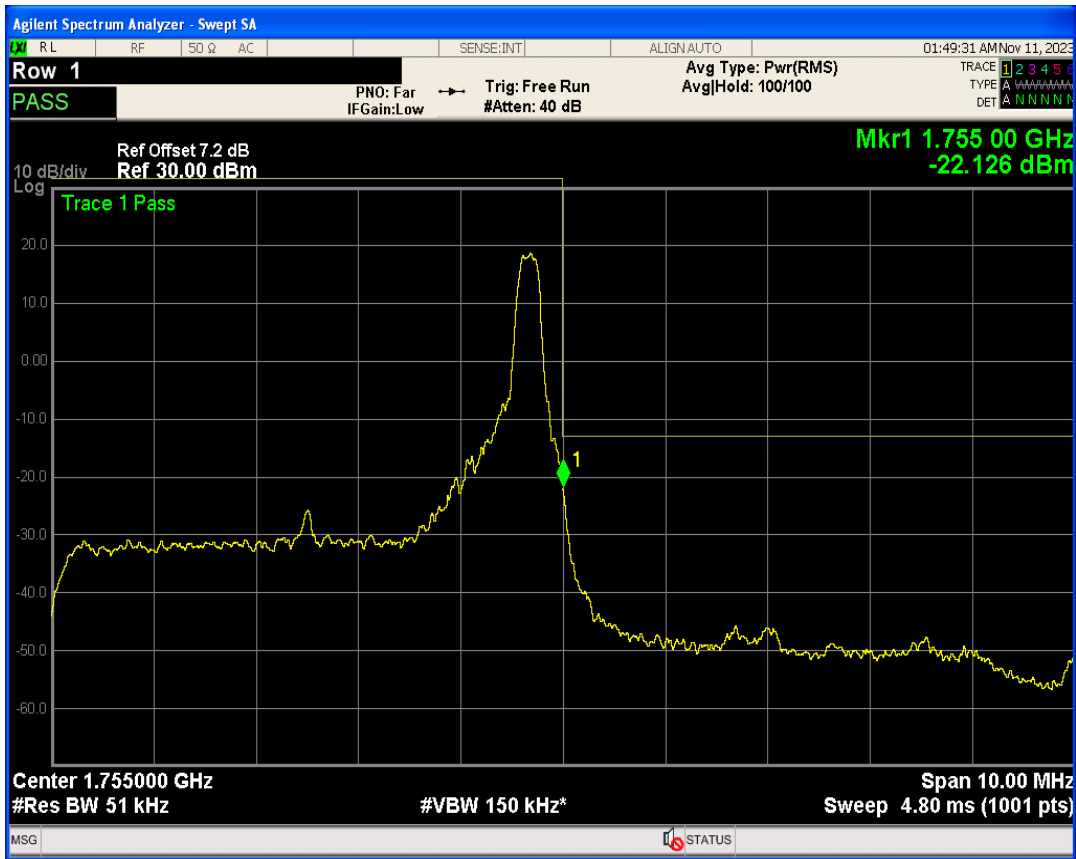

Band4 QPSK BW=5MHz Channel=20375 RB Size=1 Position=#Max