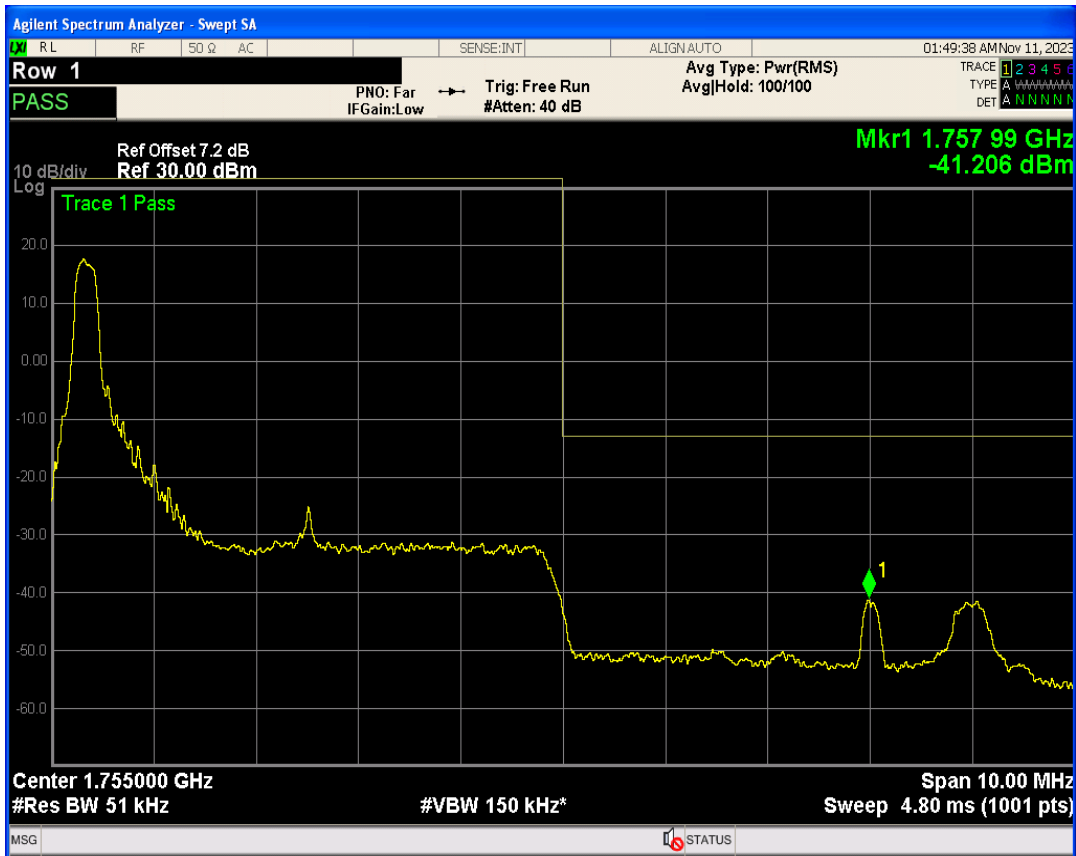

Band4 16QAM BW=5MHz Channel=20375 RB Size=1 Position=#0