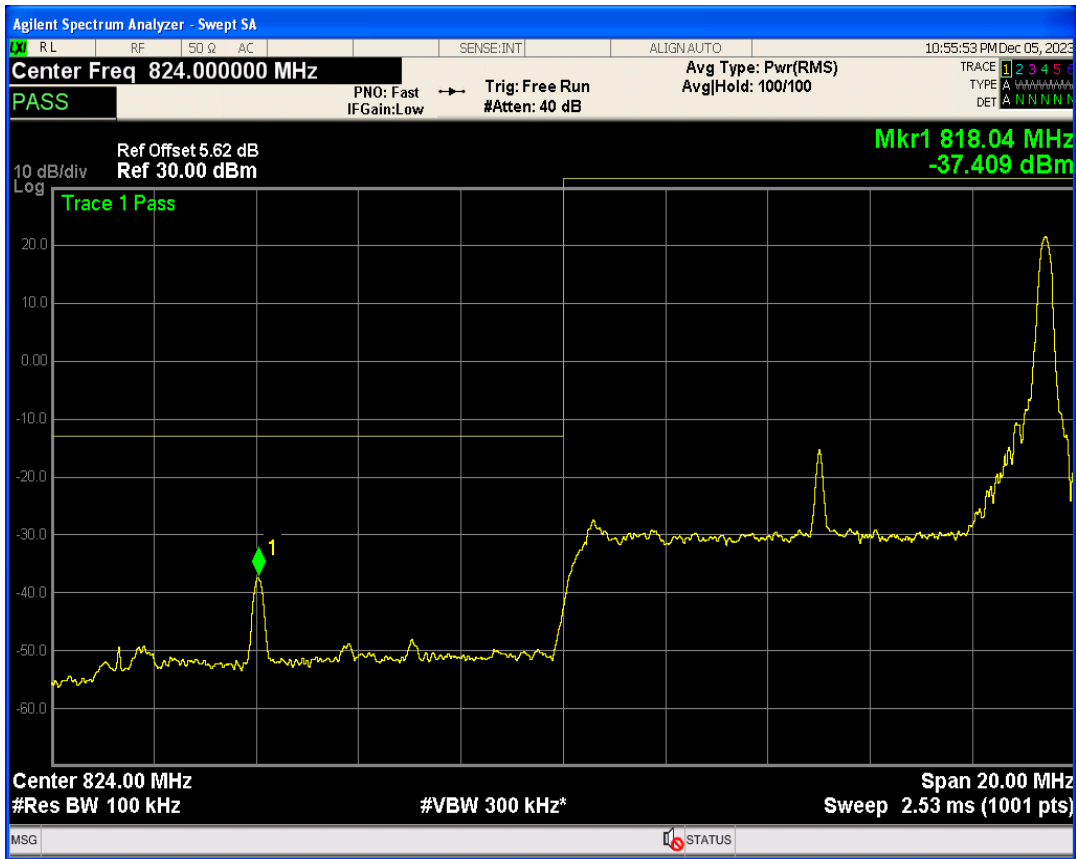

Band26b QPSK BW=10MHz Channel=26840 RB Size=1 Position=#Max