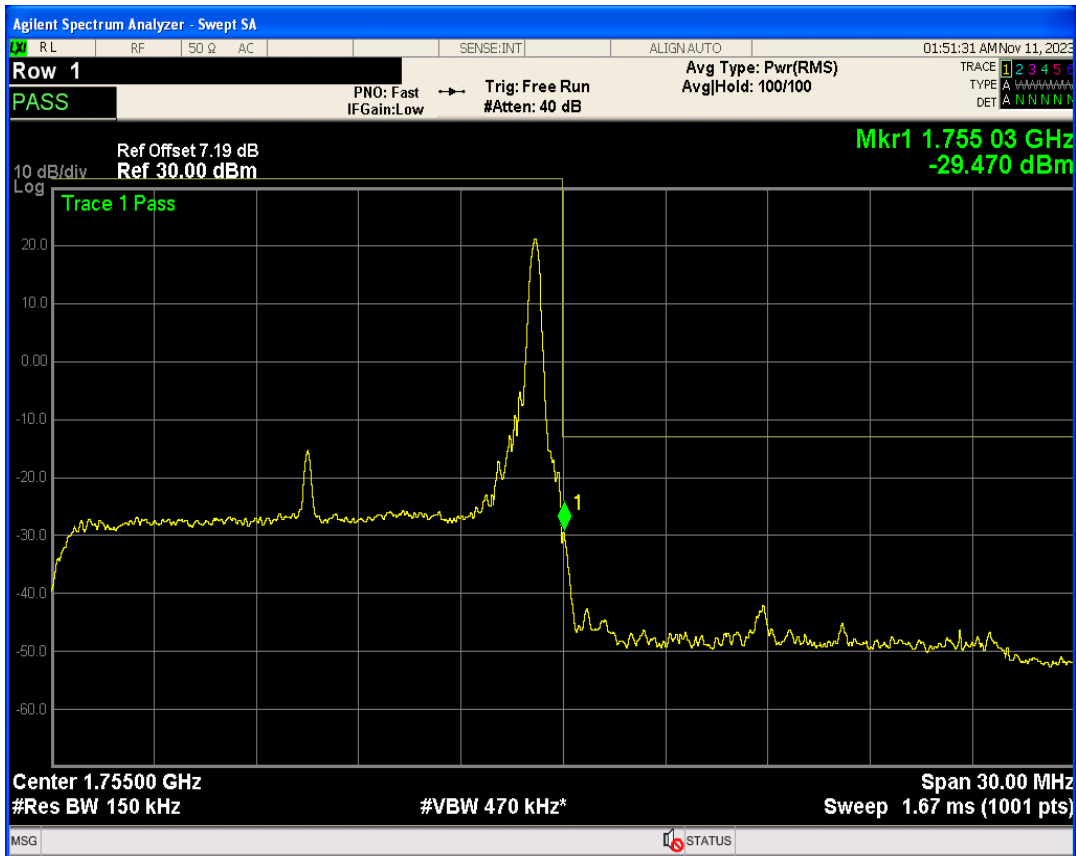

Band4 16QAM BW=15MHz Channel=20325 RB Size=1 Position=#Max