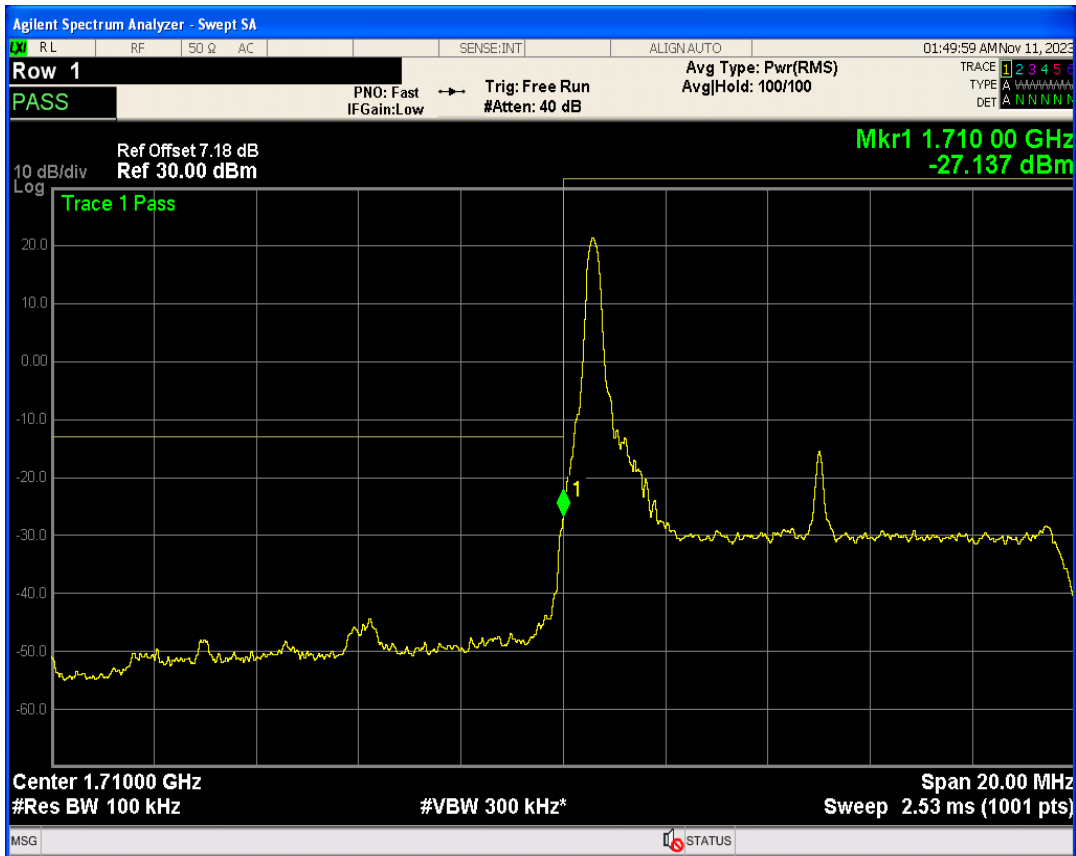

Band4 16QAM BW=5MHz Channel=20375 RB Size=1 Position=#0

Band4 16QAM BW=5MHz Channel=20375 RB Size=25 Position=#0

Band4 16QAM BW=5MHz Channel=20375 RB Size=1 Position=#Max

Band4 QPSK BW=10MHz Channel=20000 RB Size=1 Position=#0