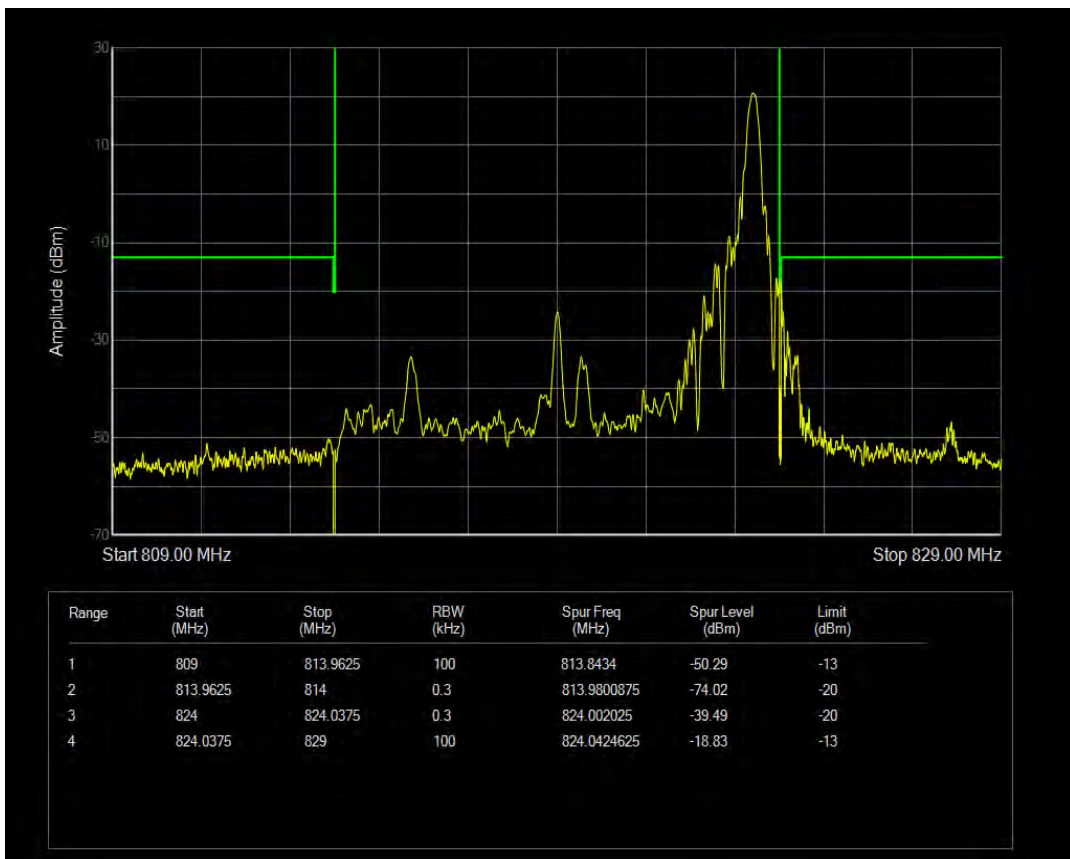

Band26a 16QAM BW=10MHz Channel=26740 RB Size=1 Position=#Max