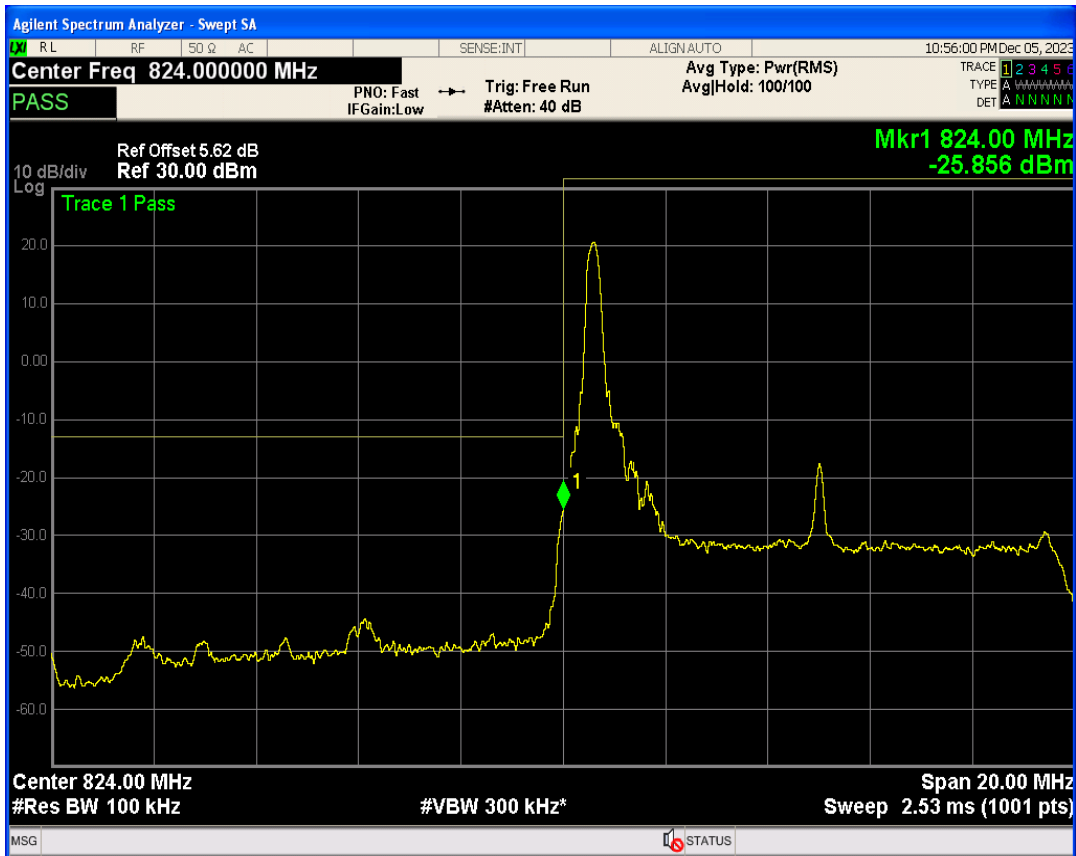

Band26b QPSK BW=10MHz Channel=26840 RB Size=1 Position=#Max

Band26b QPSK BW=10MHz Channel=26840 RB Size=50 Position=#0

Band26b 16QAM BW=10MHz Channel=26840 RB Size=1 Position=#Max

Band26b 16QAM BW=10MHz Channel=26840 RB Size=1 Position=#0