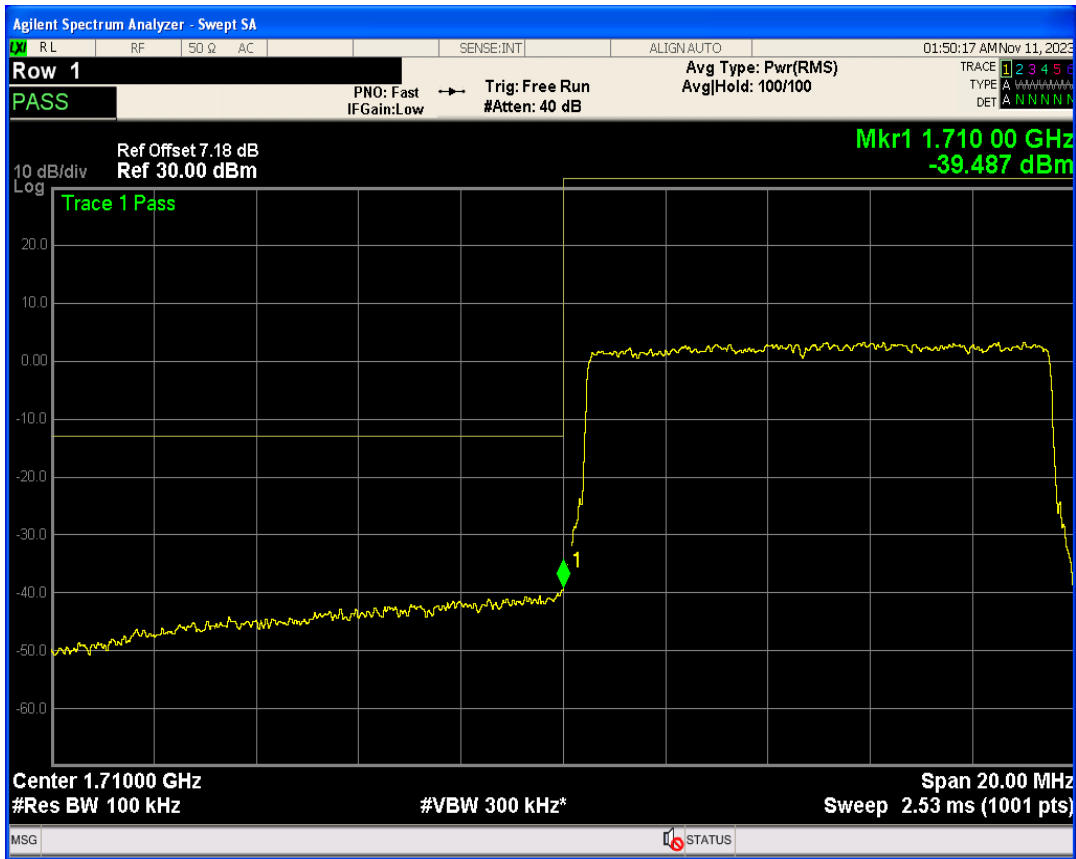

Band4 16QAM BW=10MHz Channel=20000 RB Size=50 Position=#0