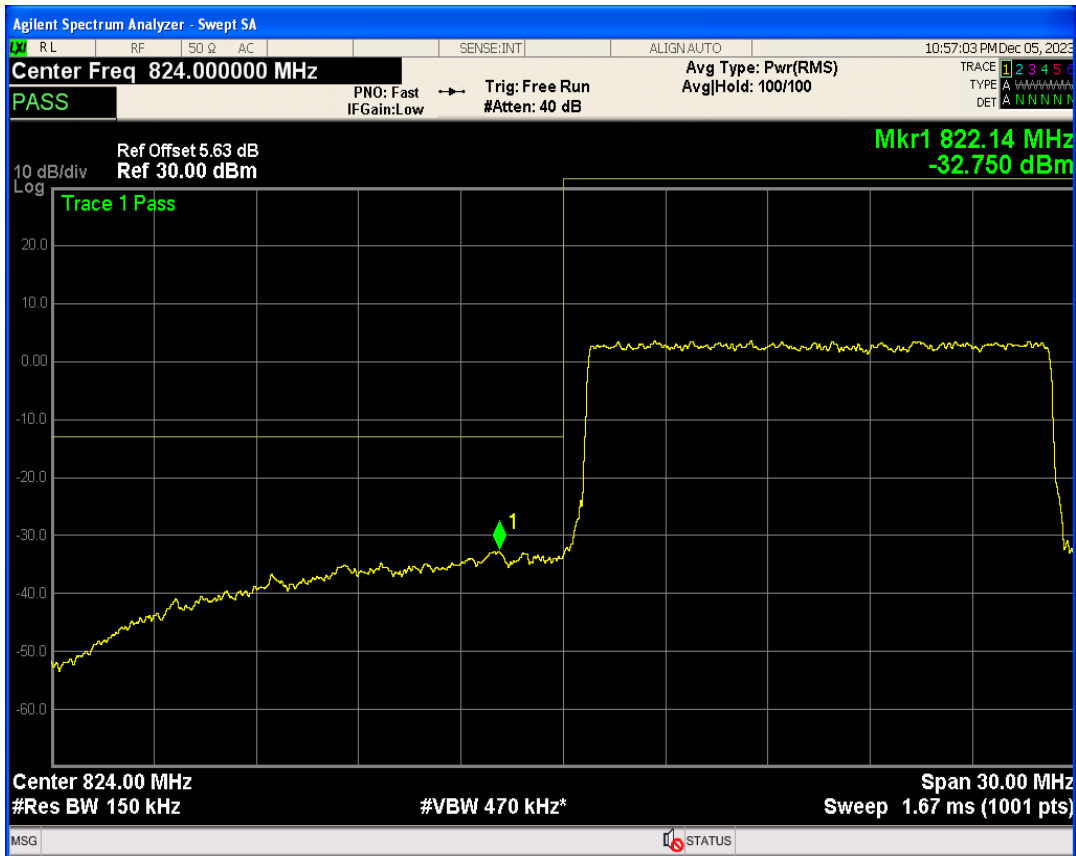

Band26b 16QAM BW=15MHz Channel=26865 RB Size=75 Position=#0