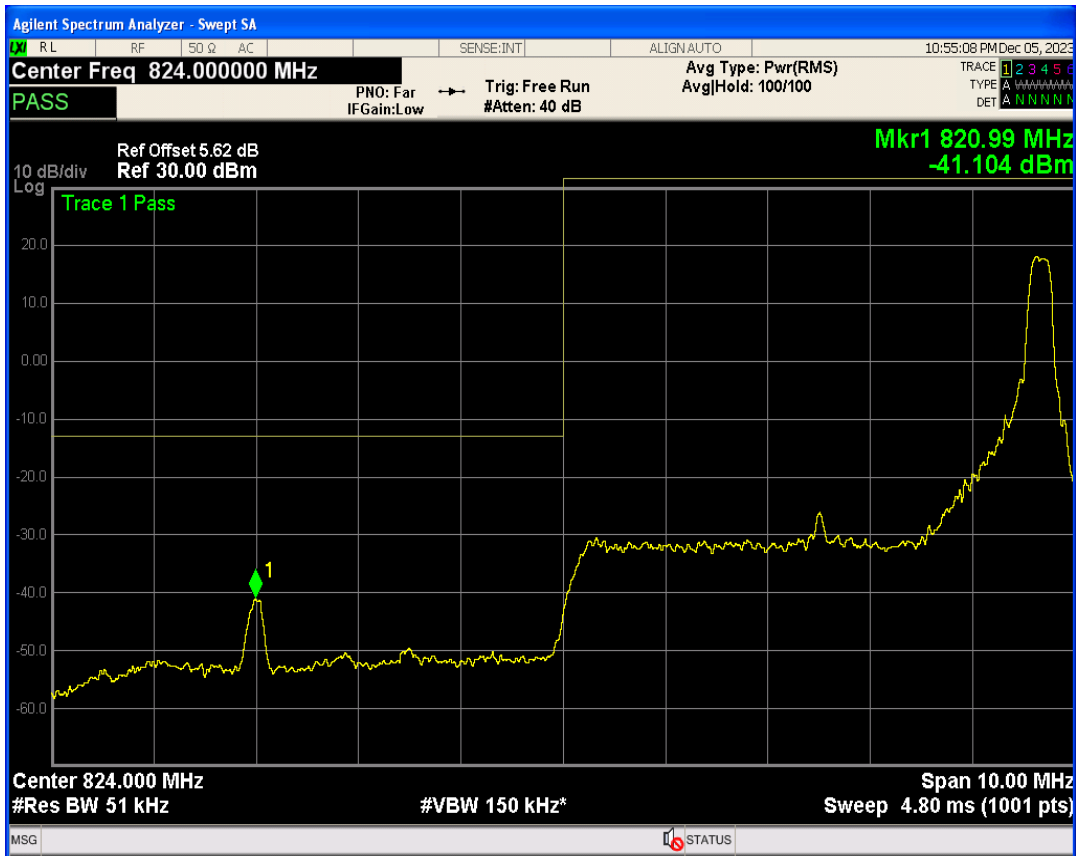

Band26b 16QAM BW=5MHz Channel=26815 RB Size=1 Position=#Max