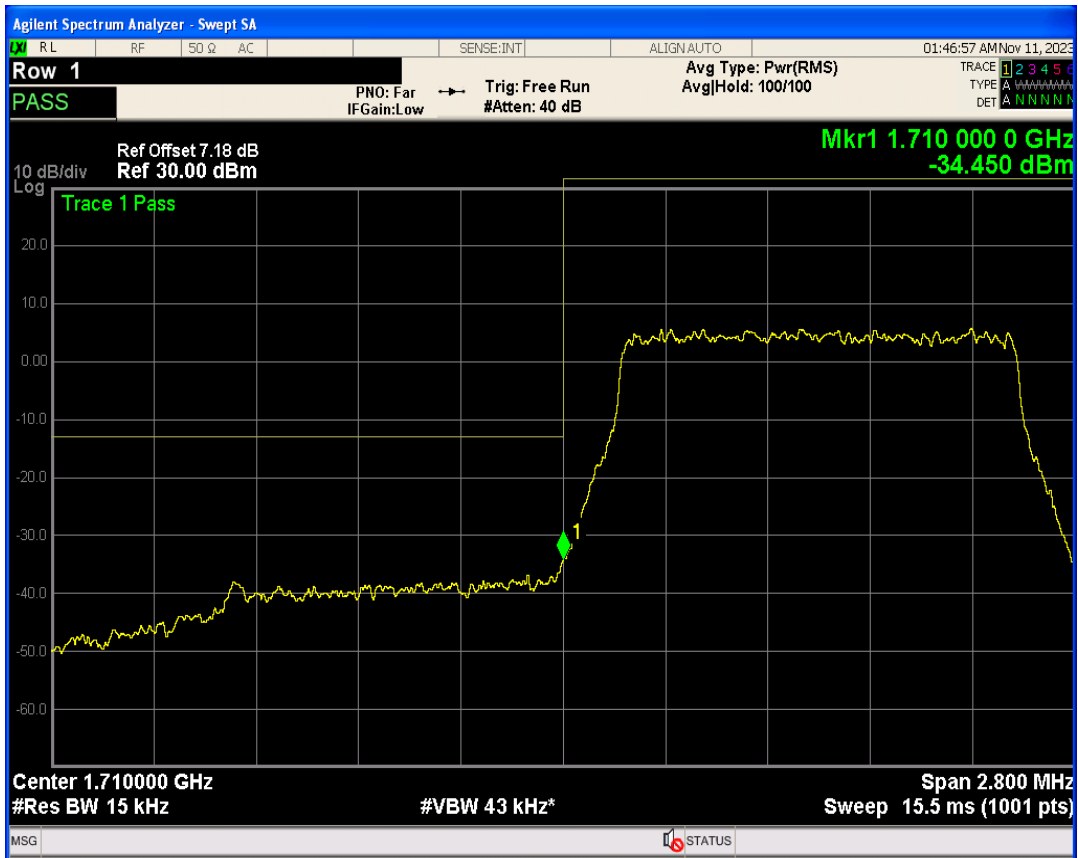

Band26b 16QAM BW=15MHz Channel=26965 RB Size=1 Position=#0

Band26b 16QAM BW=15MHz Channel=26965 RB Size=1 Position=#Max

Band26b 16QAM BW=15MHz Channel=26965 RB Size=75 Position=#0

Band4 QPSK BW=1.4MHz Channel=19957 RB Size=1 Position=#0

Band4 QPSK BW=1.4MHz Channel=19957 RB Size=1 Position=#Max

Band4 QPSK BW=1.4MHz Channel=19957 RB Size=6 Position=#0

Band4 16QAM BW=1.4MHz Channel=19957 RB Size=1 Position=#0

Band4 16QAM BW=1.4MHz Channel=19957 RB Size=1 Position=#Max