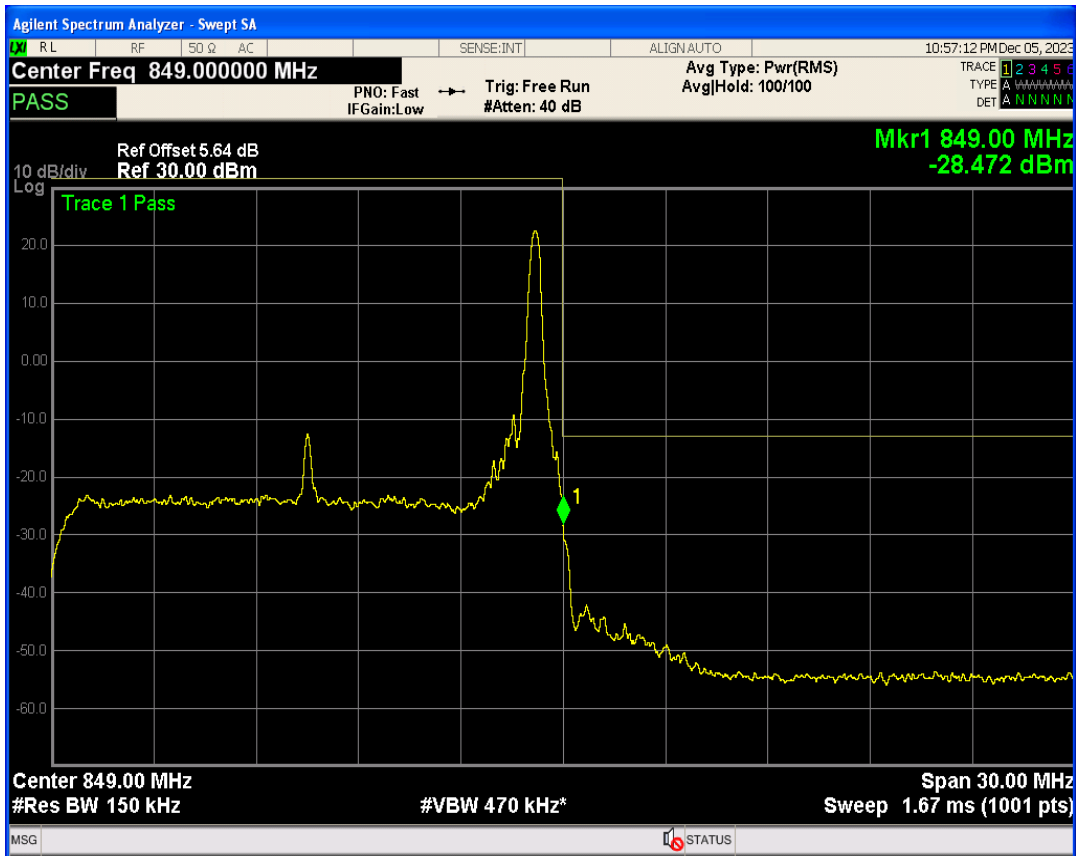

Band26b QPSK BW=15MHz Channel=26965 RB Size=1 Position=#Max