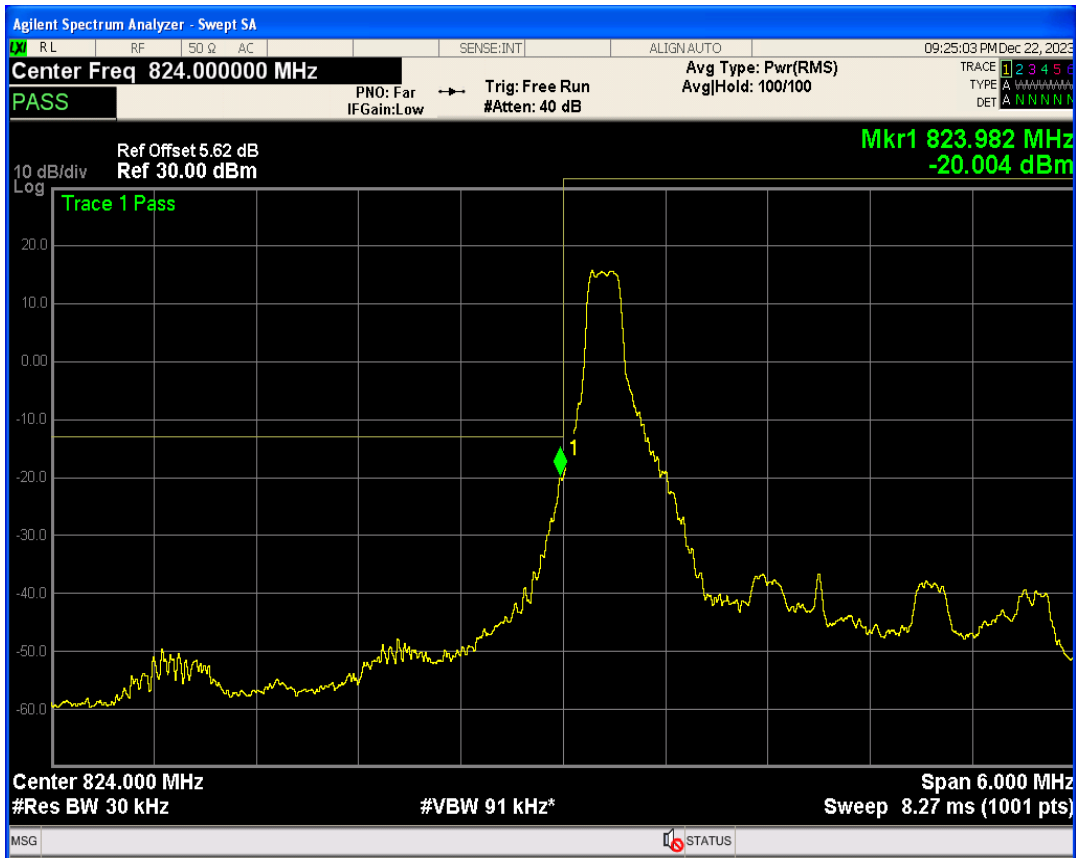

Band5 16QAM BW=3MHz Channel=20415 RB Size=1 Position=#0