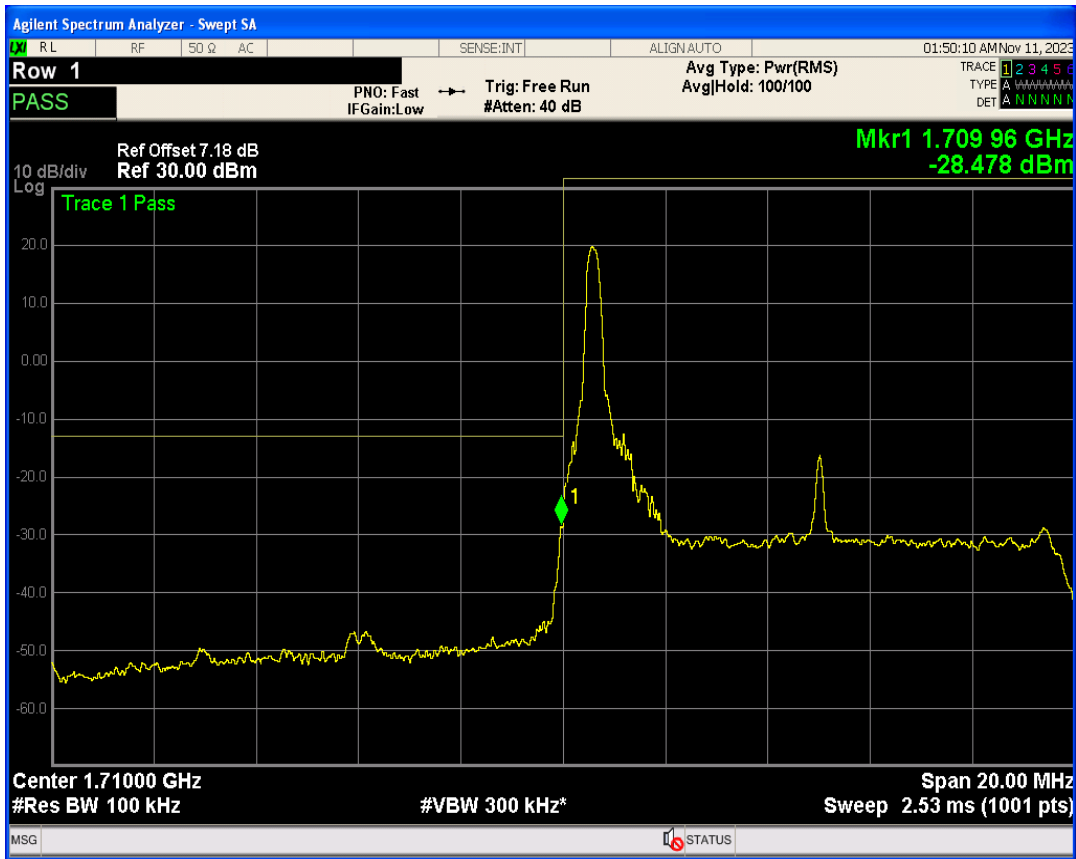

Band4 16QAM BW=10MHz Channel=20000 RB Size=1 Position=#0