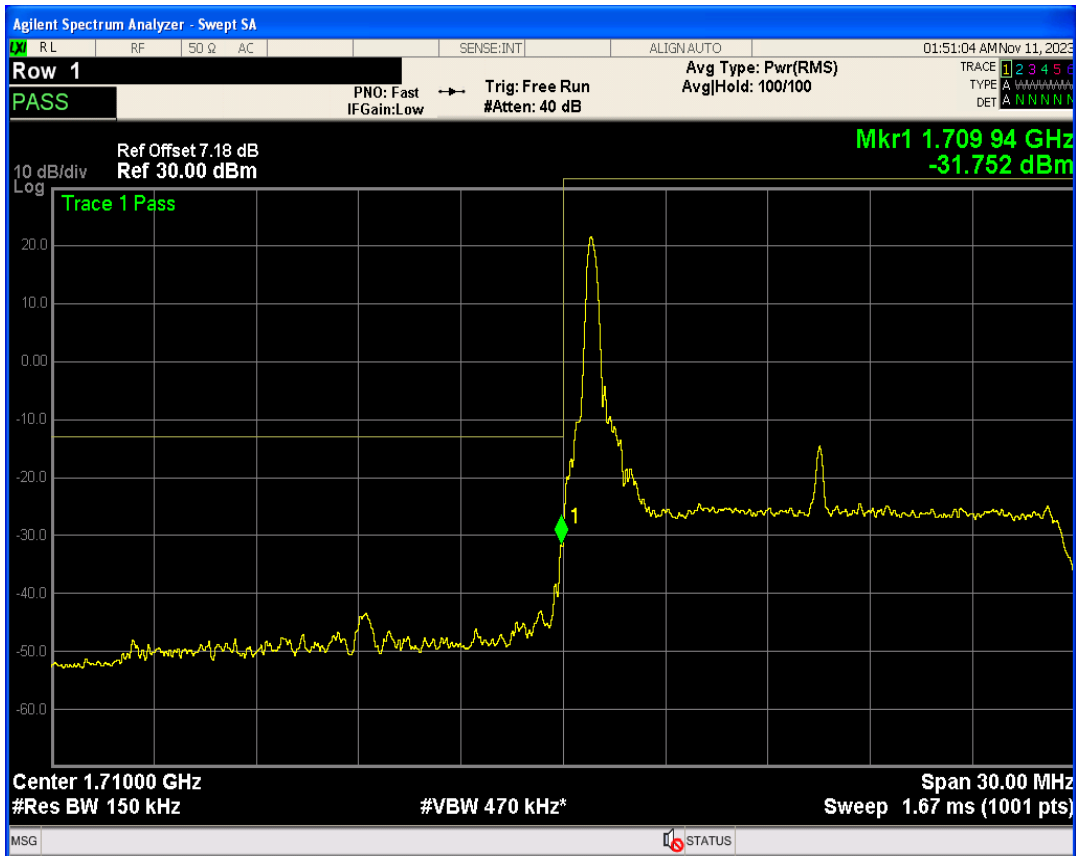

Band4 QPSK BW=15MHz Channel=20025 RB Size=1 Position=#Max

Band4 QPSK BW=15MHz Channel=20025 RB Size=75 Position=#0

Band4 16QAM BW=15MHz Channel=20025 RB Size=1 Position=#Max

Band4 16QAM BW=15MHz Channel=20025 RB Size=1 Position=#0