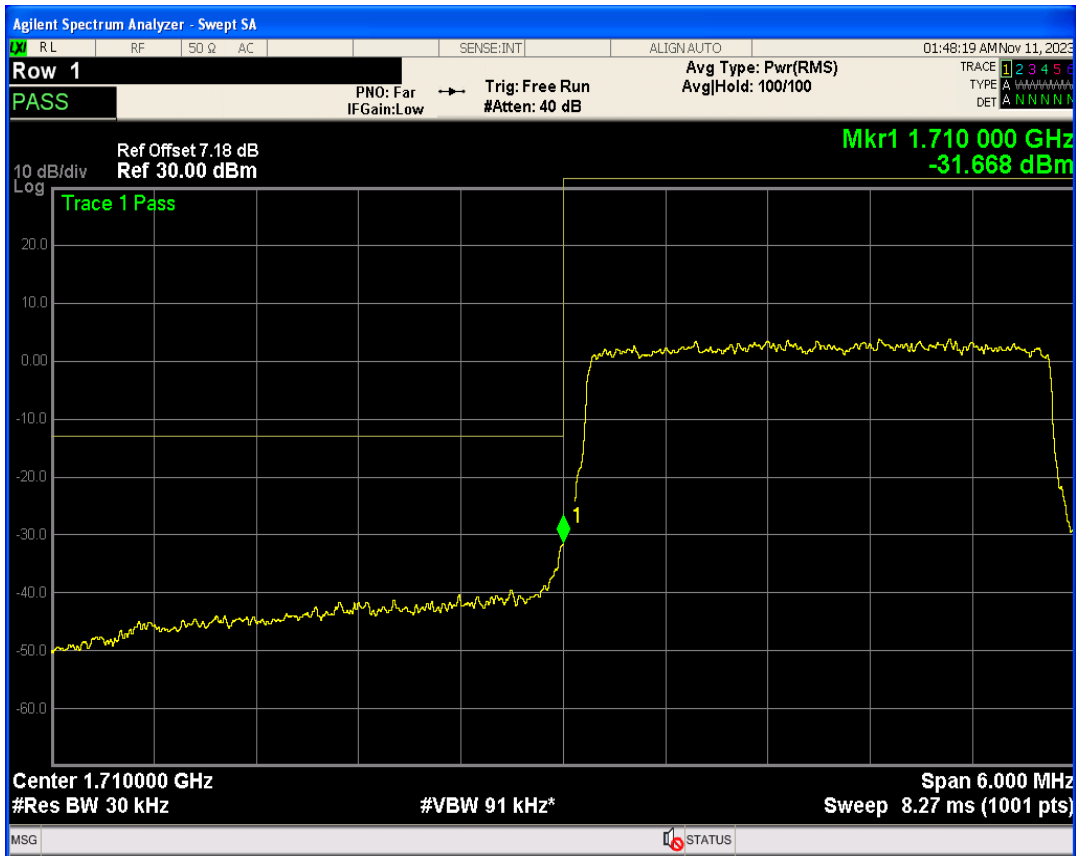

Band4 16QAM BW=3MHz Channel=19965 RB Size=15 Position=#0