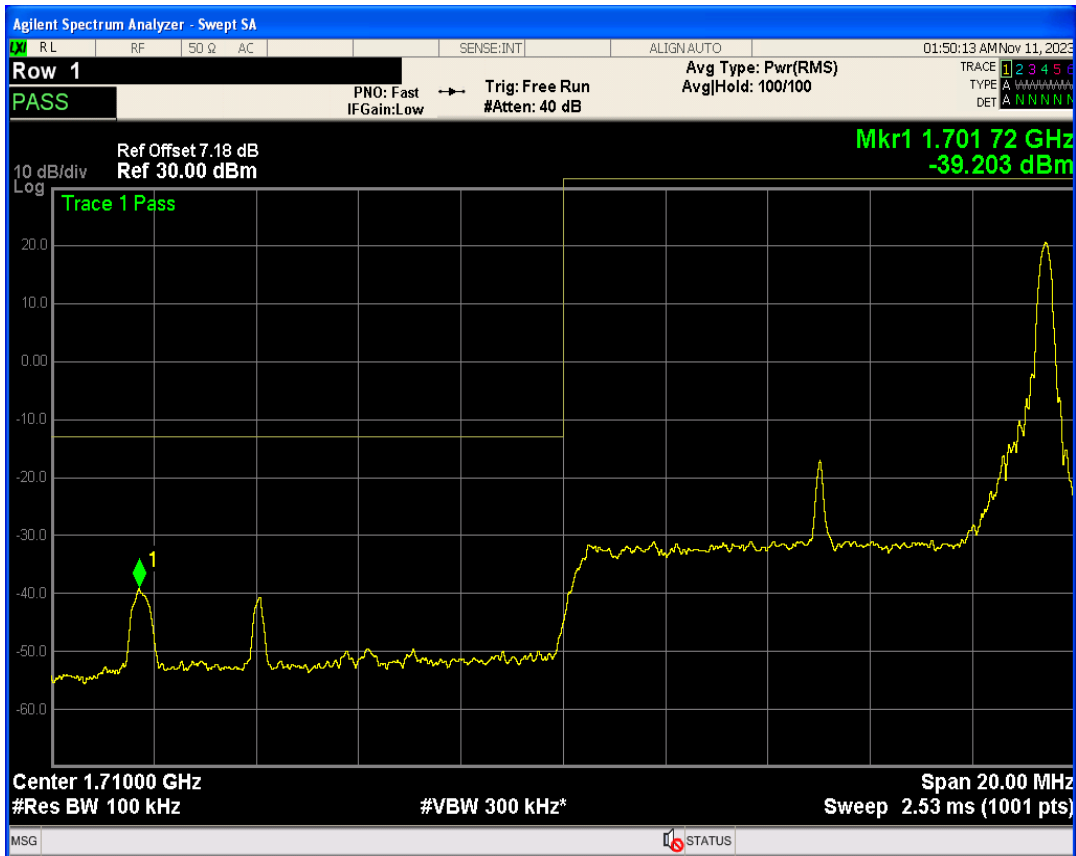

Band4 QPSK BW=10MHz Channel=20000 RB Size=1 Position=#Max

Band4 QPSK BW=10MHz Channel=20000 RB Size=50 Position=#0

Band4 16QAM BW=10MHz Channel=20000 RB Size=1 Position=#0

Band4 16QAM BW=10MHz Channel=20000 RB Size=1 Position=#Max