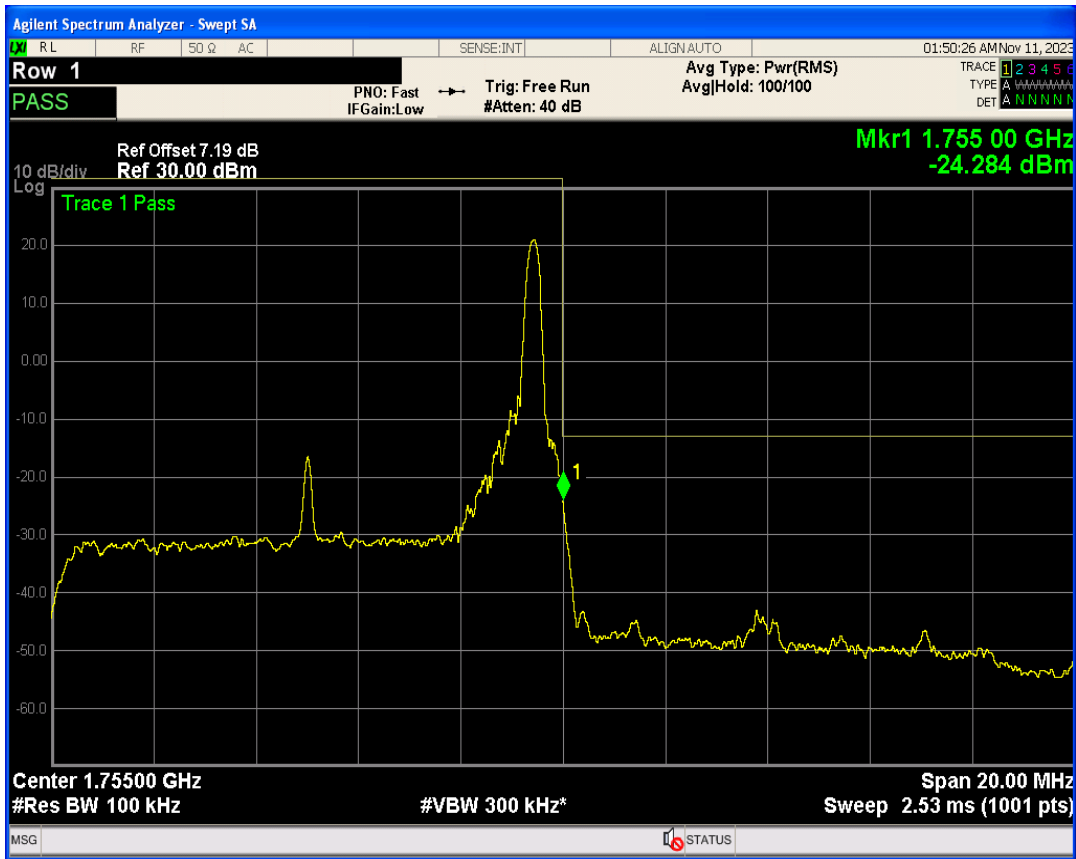

Band4 QPSK BW=10MHz Channel=20350 RB Size=1 Position=#Max