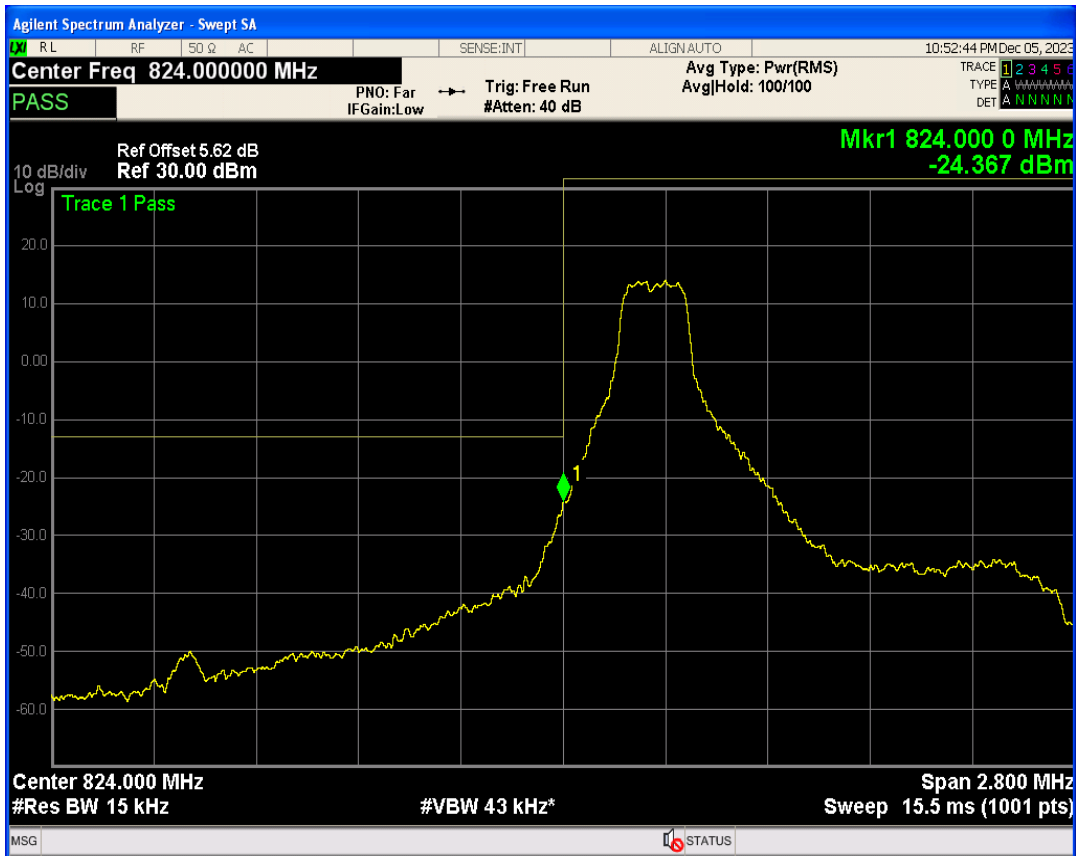

Band26a 16QAM BW=10MHz Channel=26740 RB Size=1 Position=#0

Band26a 16QAM BW=10MHz Channel=26740 RB Size=1 Position=#Max

Band26a 16QAM BW=10MHz Channel=26740 RB Size=50 Position=#0

Band26b QPSK BW=1.4MHz Channel=26797 RB Size=1 Position=#0