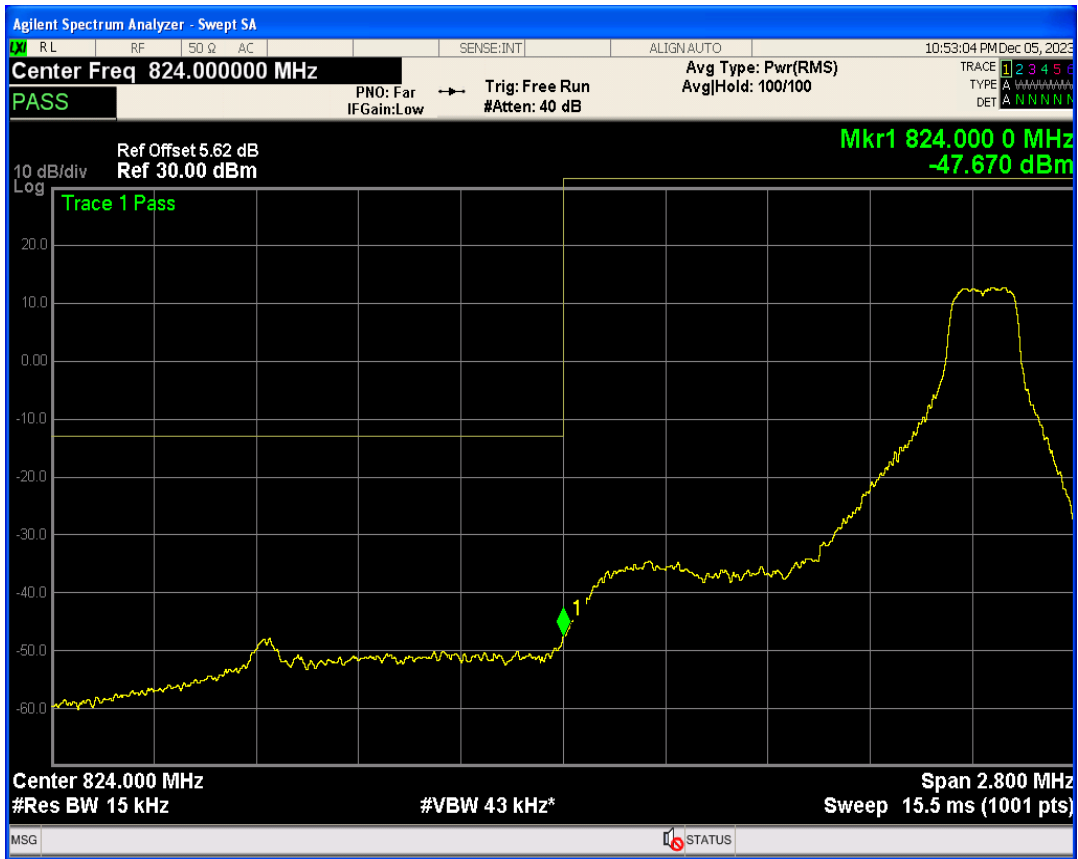

Band26b QPSK BW=1.4MHz Channel=26797 RB Size=1 Position=#Max

Band26b QPSK BW=1.4MHz Channel=26797 RB Size=6 Position=#0

Band26b 16QAM BW=1.4MHz Channel=26797 RB Size=1 Position=#0

Band26b 16QAM BW=1.4MHz Channel=26797 RB Size=6 Position=#0

Band26b 16QAM BW=1.4MHz Channel=26797 RB Size=1 Position=#Max

Band26b QPSK BW=1.4MHz Channel=27033 RB Size=1 Position=#0

Band26b QPSK BW=1.4MHz Channel=27033 RB Size=1 Position=#Max

Band26b QPSK BW=1.4MHz Channel=27033 RB Size=6 Position=#0