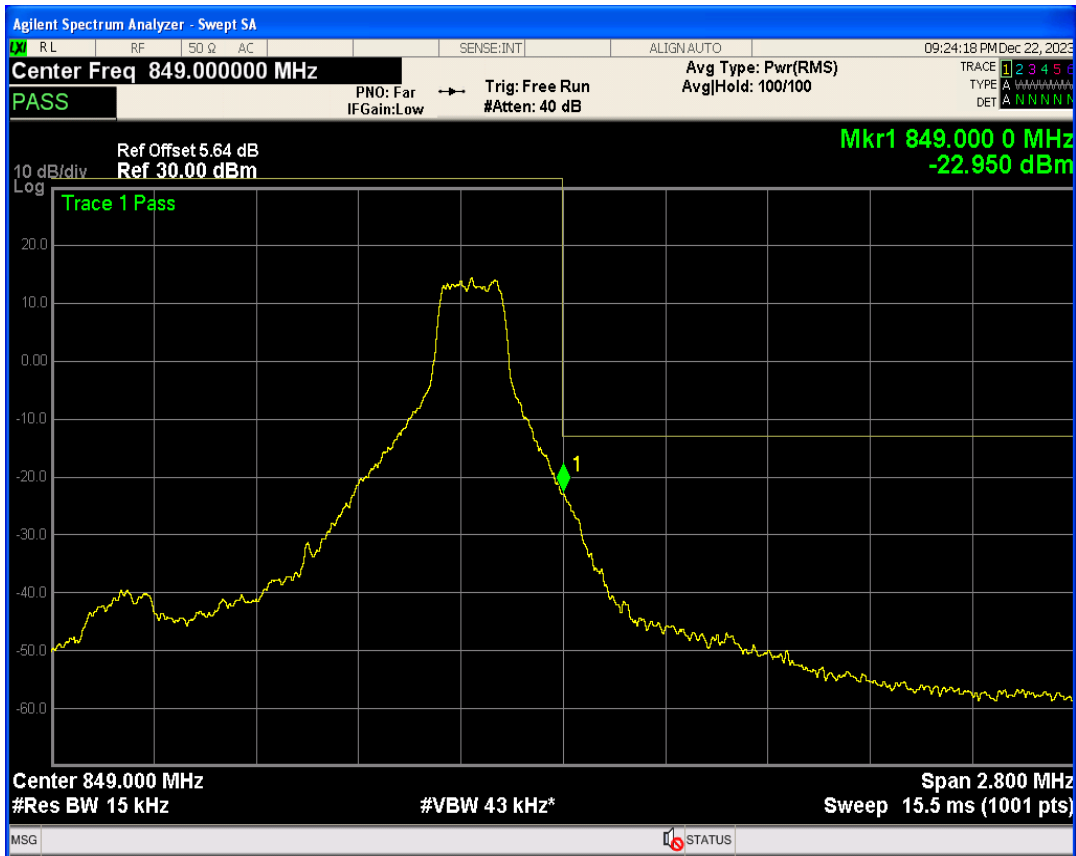

Band5 QPSK BW=1.4MHz Channel=20643 RB Size=1 Position=#Max