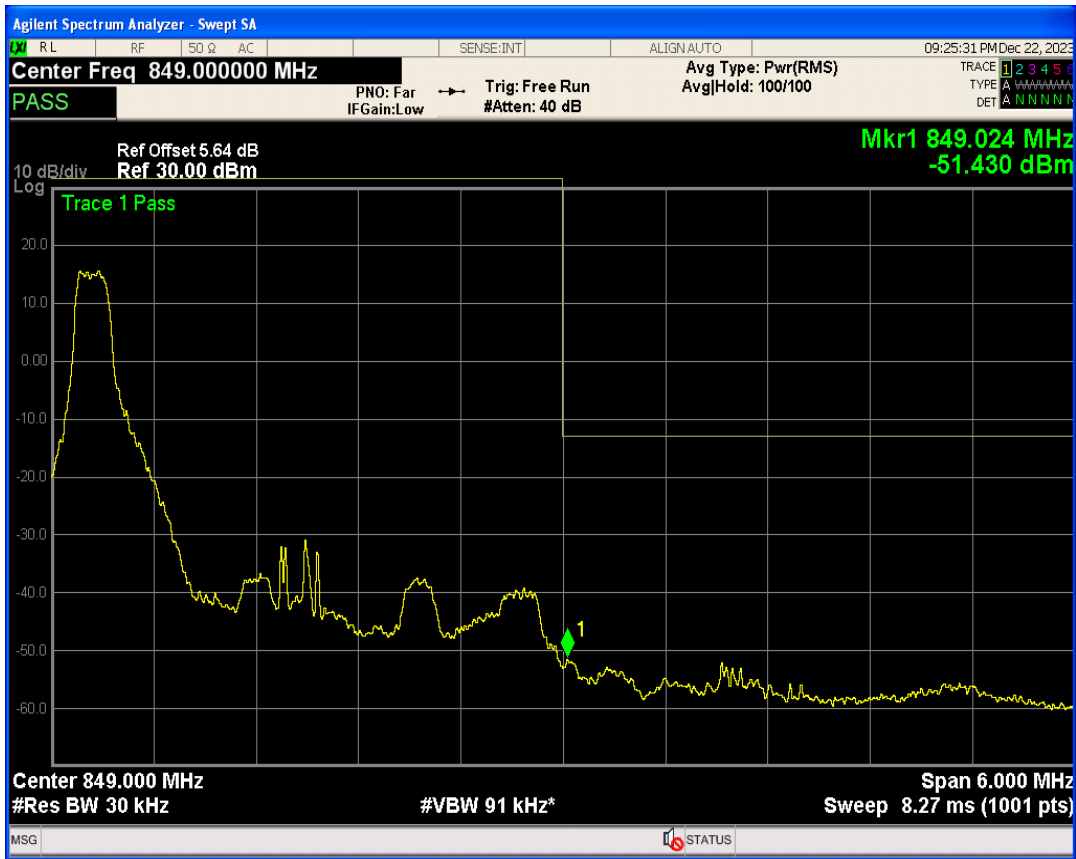

Band5 16QAM BW=3MHz Channel=20635 RB Size=1 Position=#0