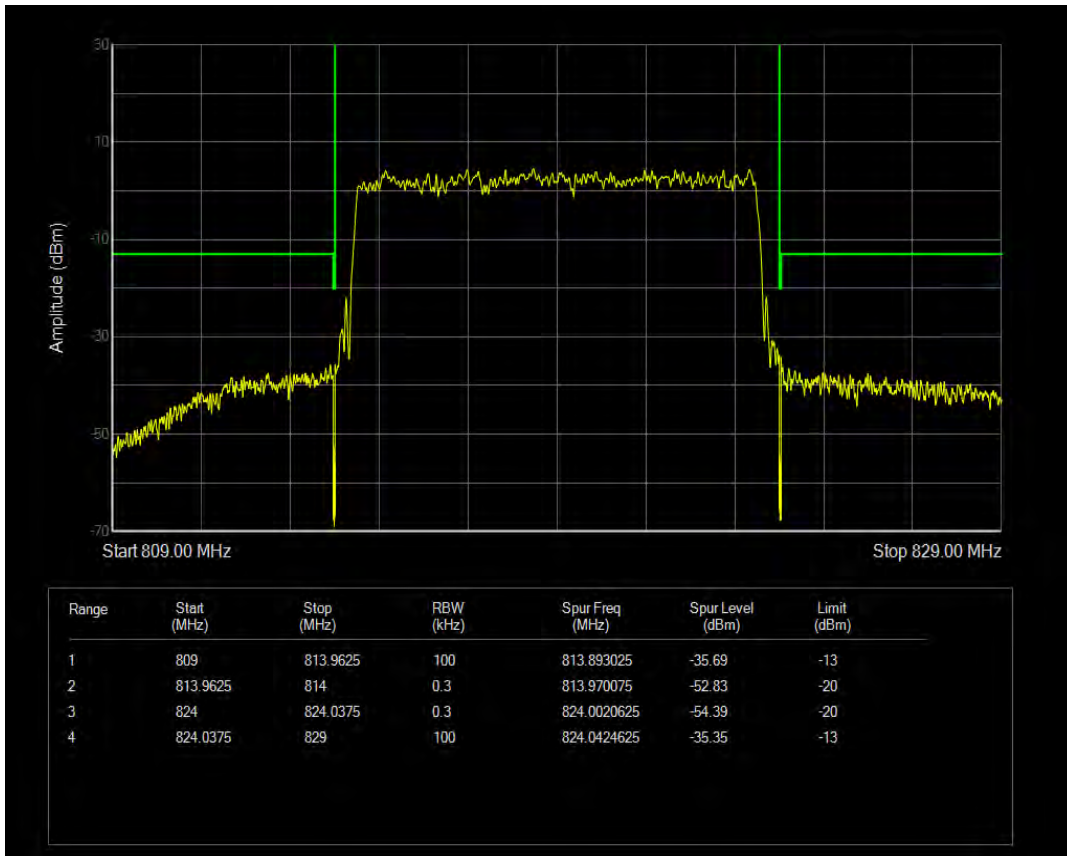

Band26a 16QAM BW=10MHz Channel=26740 RB Size=50 Position=#0