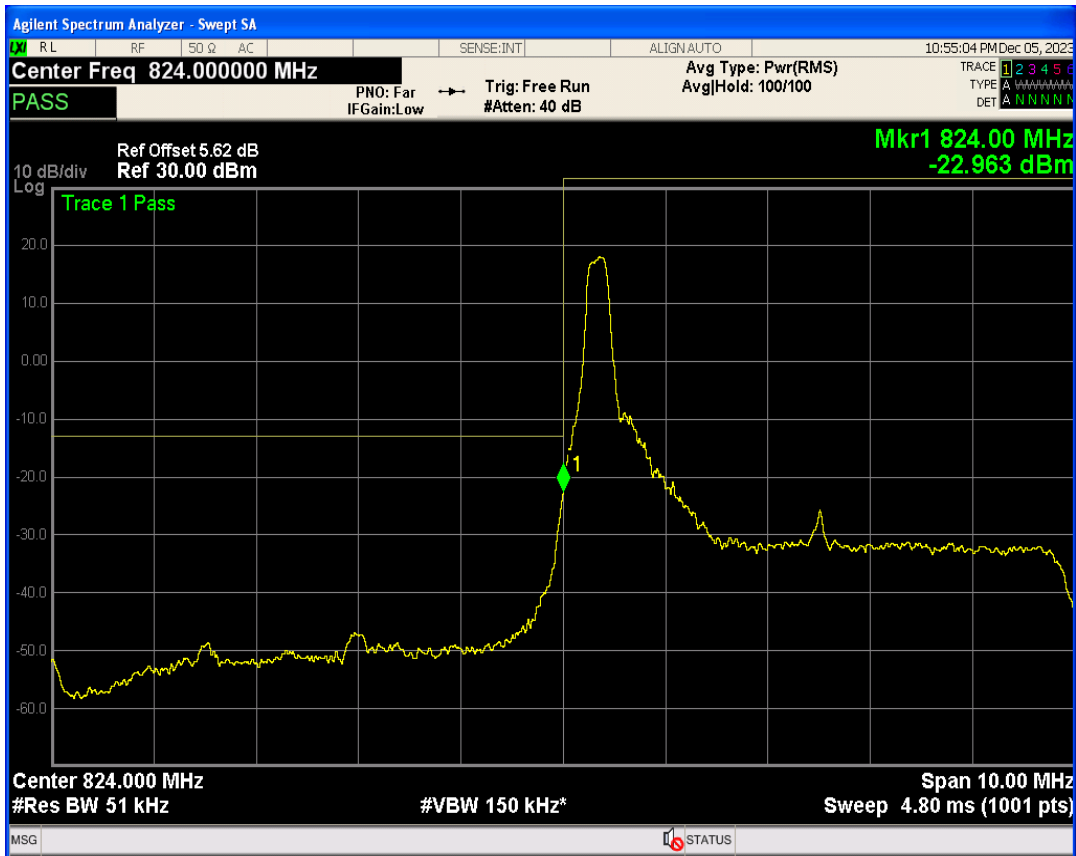

Band26b 16QAM BW=5MHz Channel=26815 RB Size=1 Position=#0