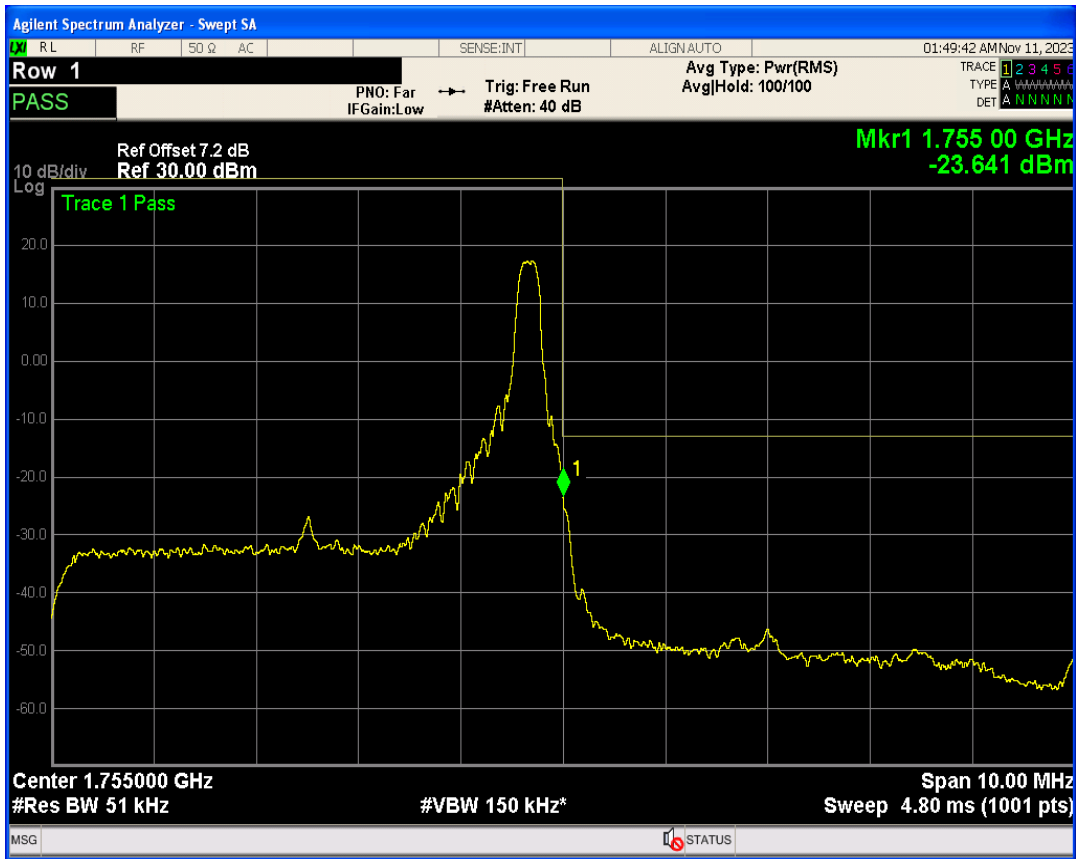

Band4 16QAM BW=5MHz Channel=20375 RB Size=1 Position=#Max