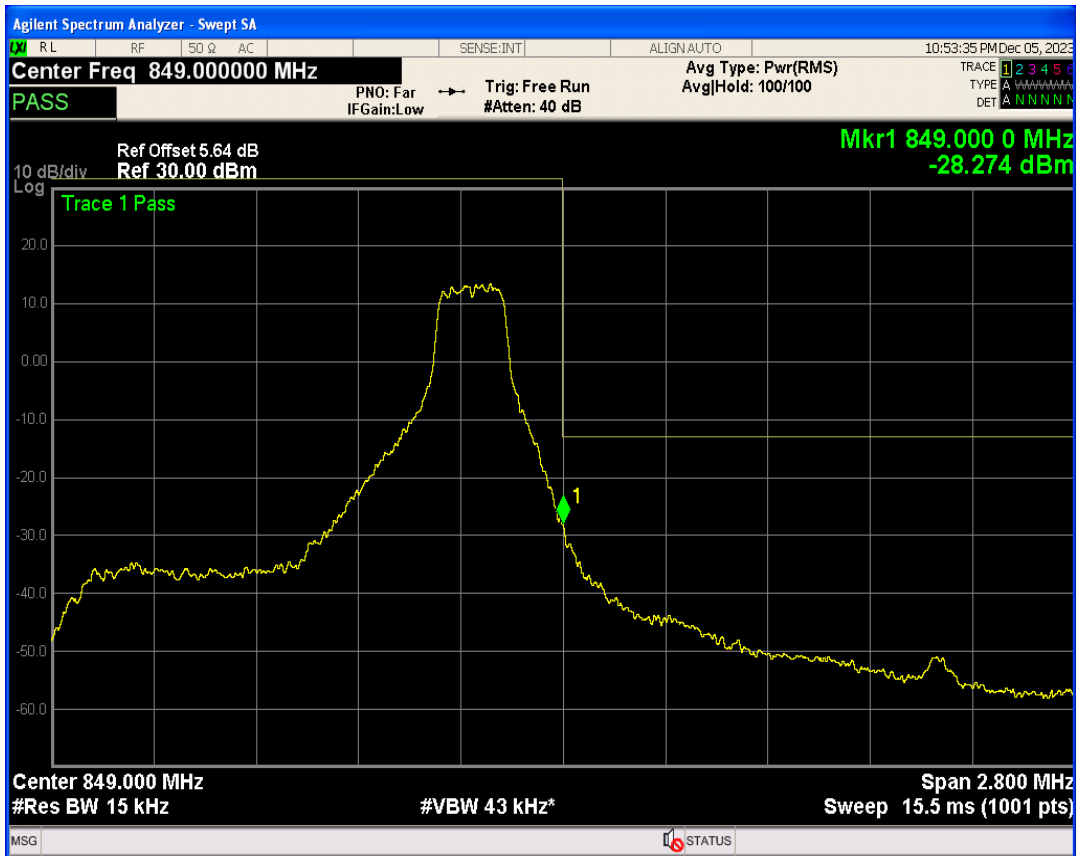

Band26b 16QAM BW=1.4MHz Channel=27033 RB Size=1 Position=#Max