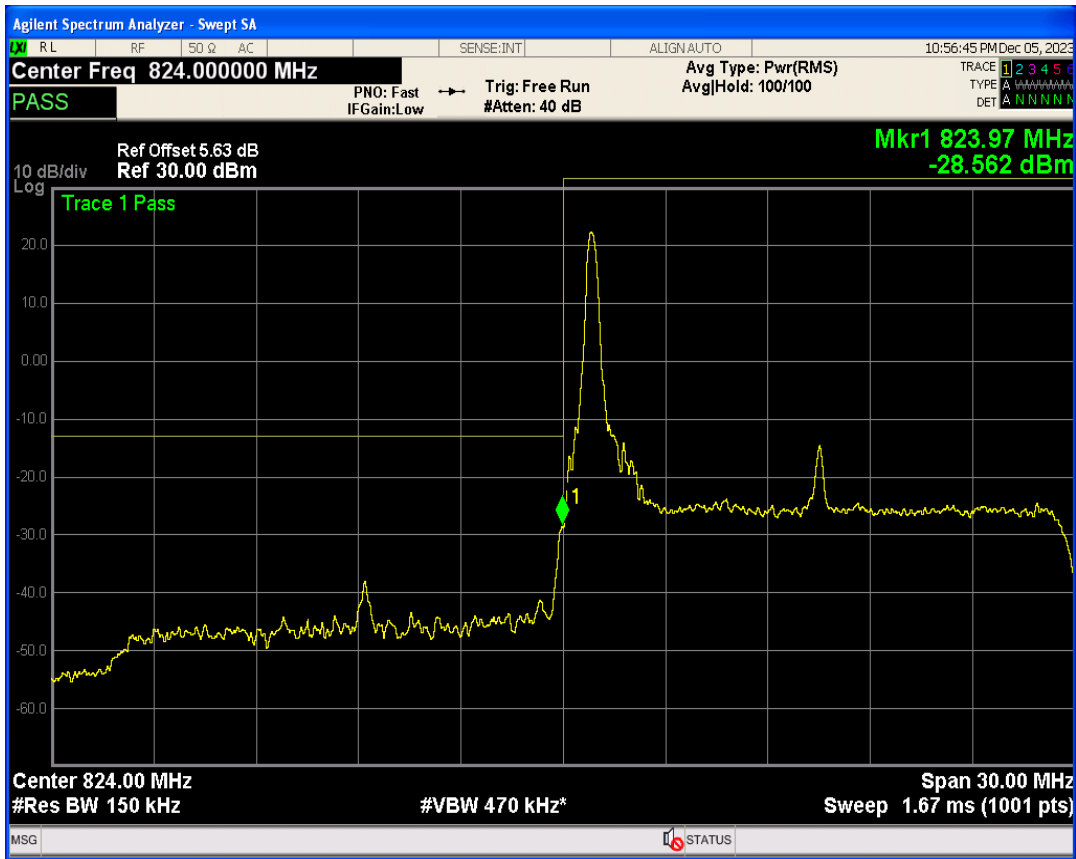

Band26b QPSK BW=15MHz Channel=26865 RB Size=1 Position=#0