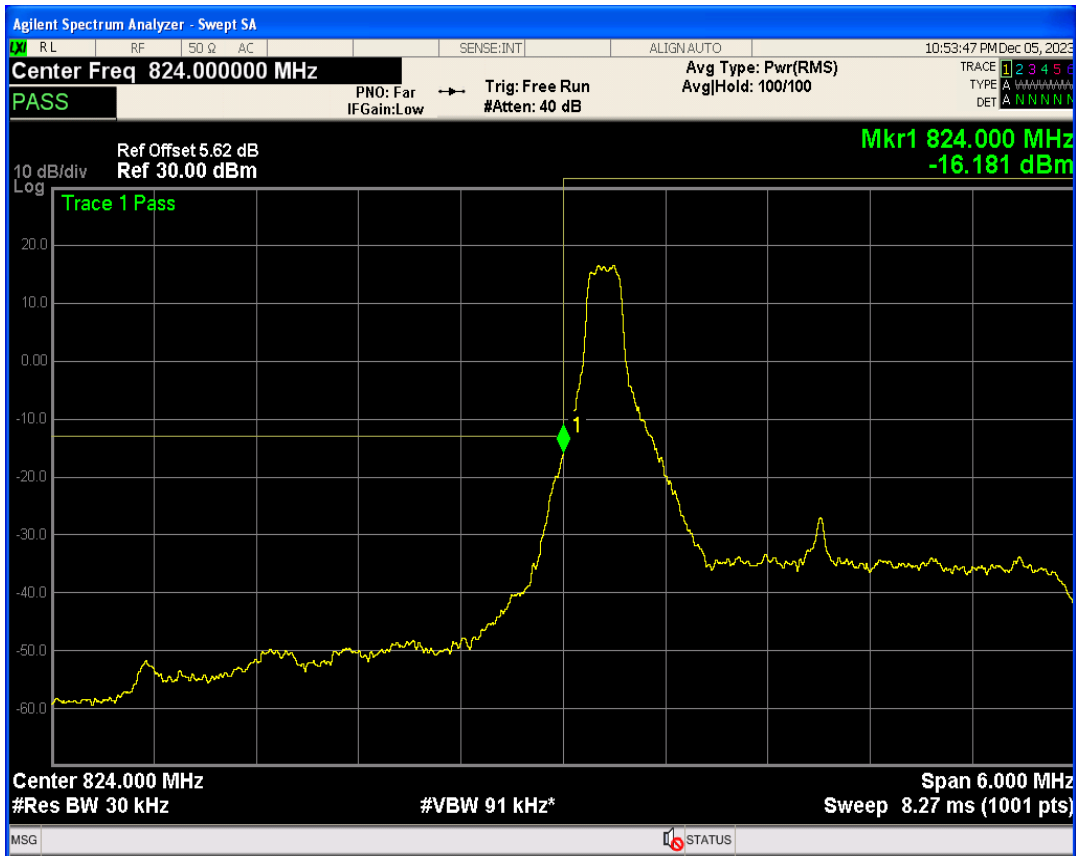

Band26b QPSK BW=3MHz Channel=26805 RB Size=1 Position=#0