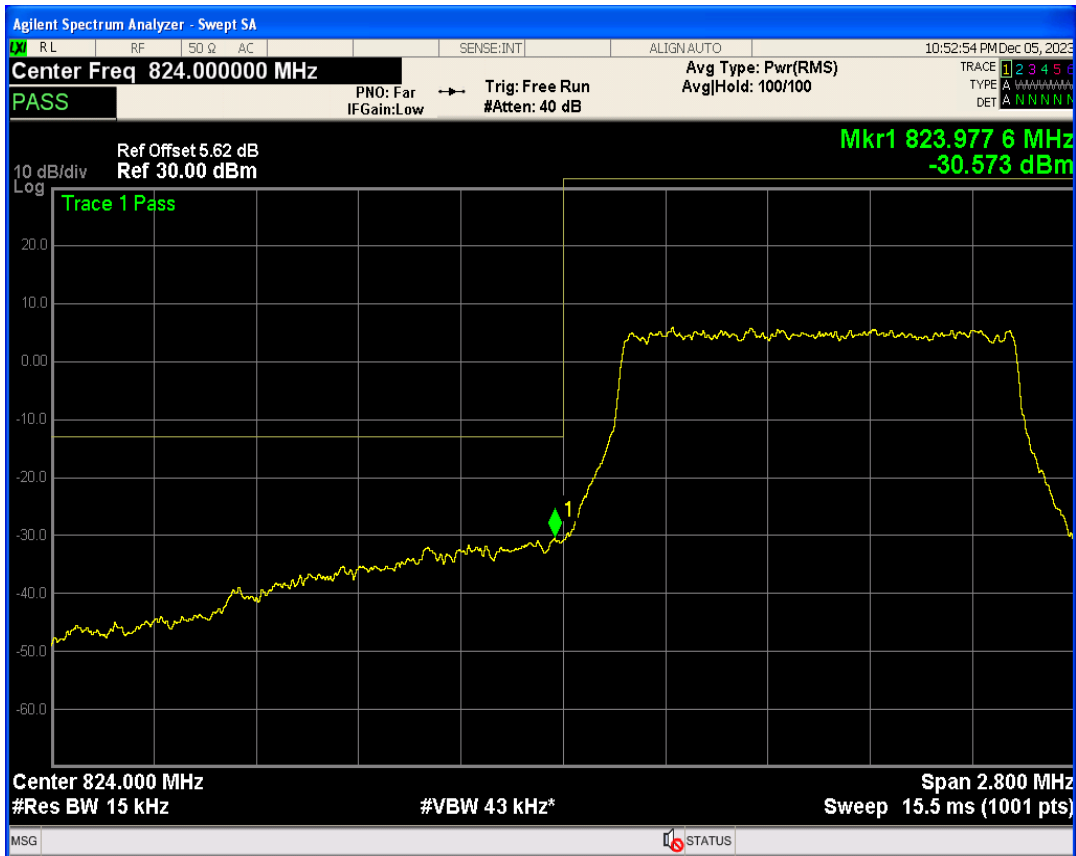

Band26a 16QAM BW=10MHz Channel=26740 RB Size=1 Position=#0

Band26a 16QAM BW=10MHz Channel=26740 RB Size=1 Position=#Max

Band26a 16QAM BW=10MHz Channel=26740 RB Size=50 Position=#0

Band26b QPSK BW=1.4MHz Channel=26797 RB Size=1 Position=#0

Band26b QPSK BW=1.4MHz Channel=26797 RB Size=1 Position=#Max

Band26b QPSK BW=1.4MHz Channel=26797 RB Size=6 Position=#0

Band26b 16QAM BW=1.4MHz Channel=26797 RB Size=1 Position=#0

Band26b 16QAM BW=1.4MHz Channel=26797 RB Size=6 Position=#0