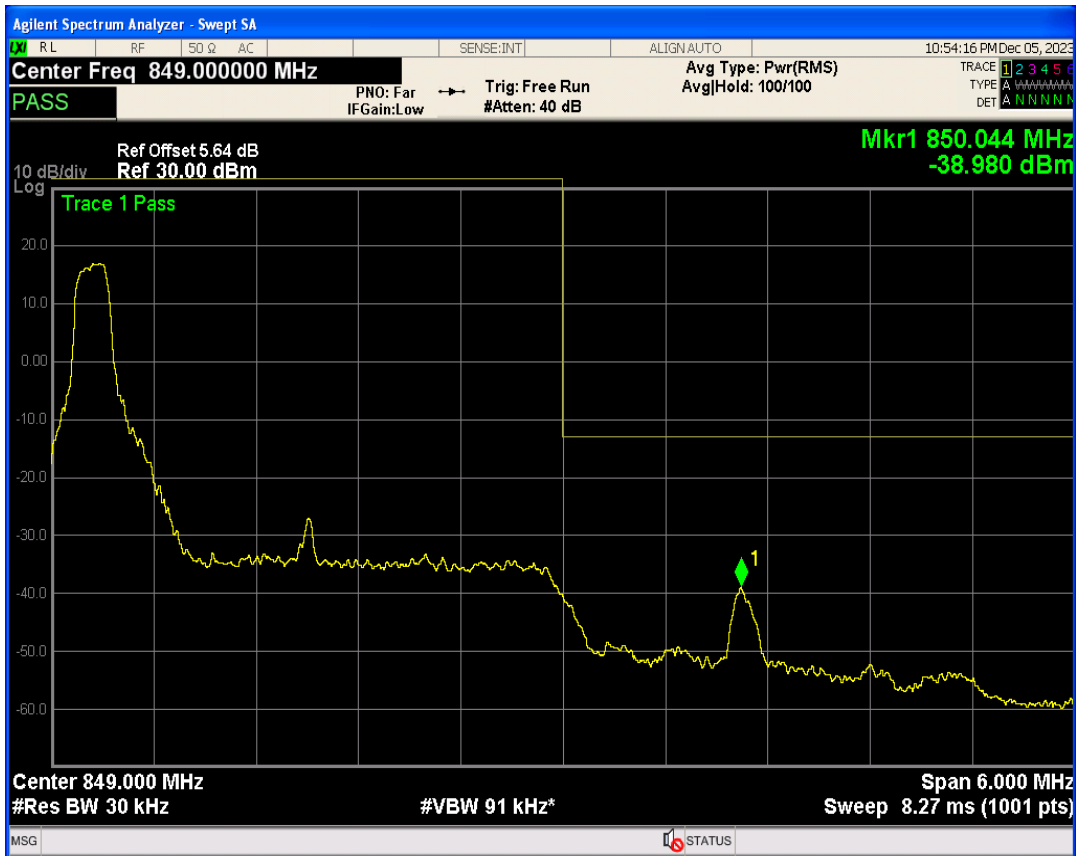

Band26b QPSK BW=3MHz Channel=27025 RB Size=1 Position=#0