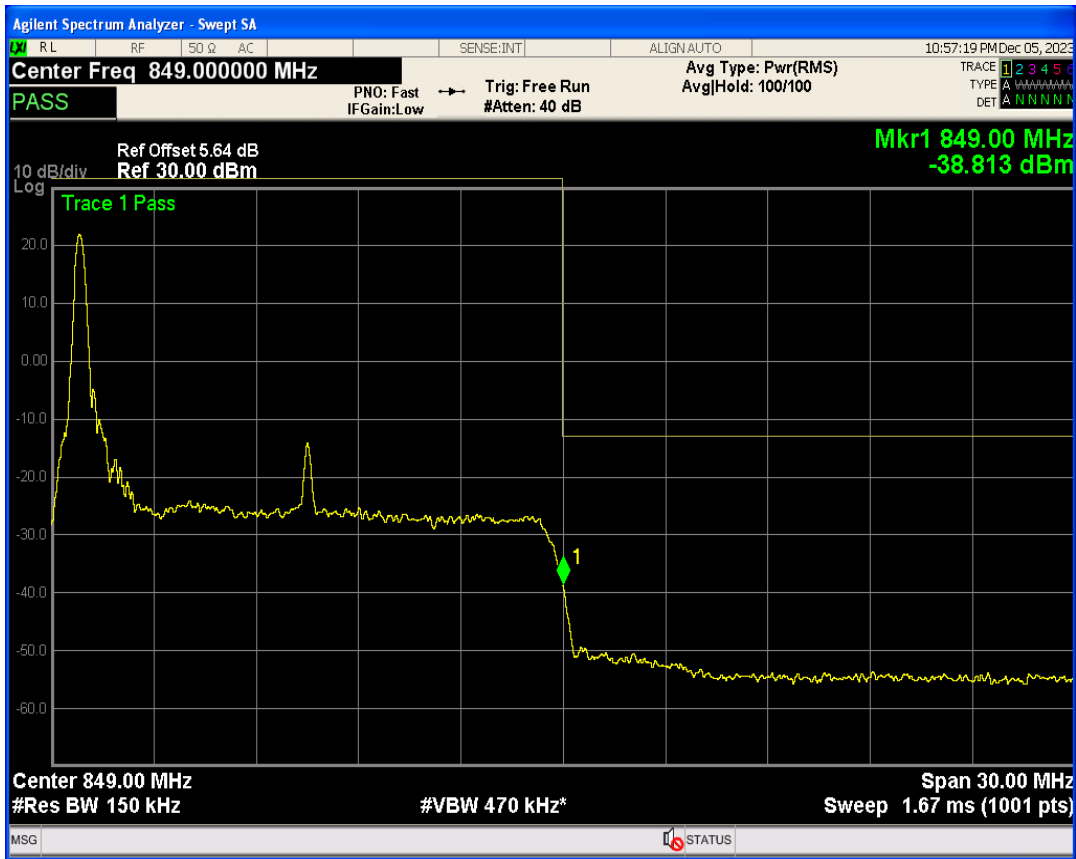

Band26b 16QAM BW=15MHz Channel=26965 RB Size=1 Position=#0