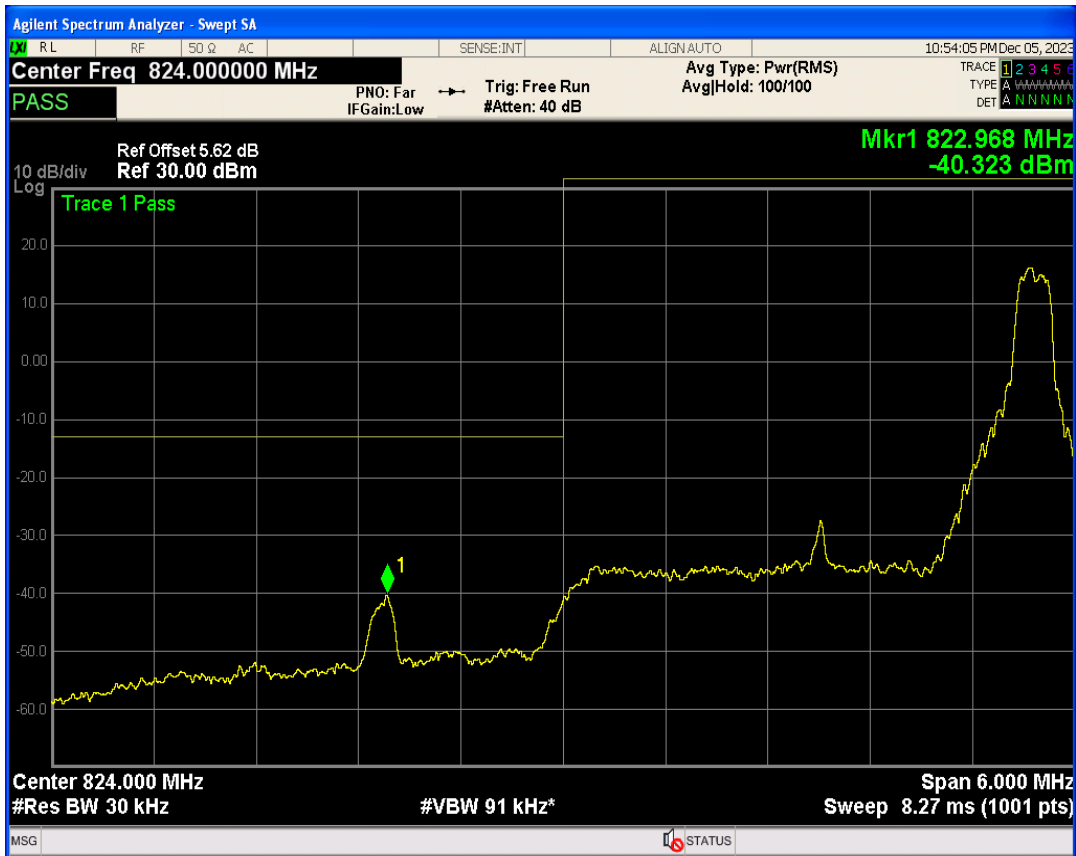

Band26b QPSK BW=3MHz Channel=26805 RB Size=1 Position=#Max

Band26b QPSK BW=3MHz Channel=26805 RB Size=15 Position=#0

Band26b 16QAM BW=3MHz Channel=26805 RB Size=1 Position=#0

Band26b 16QAM BW=3MHz Channel=26805 RB Size=1 Position=#Max