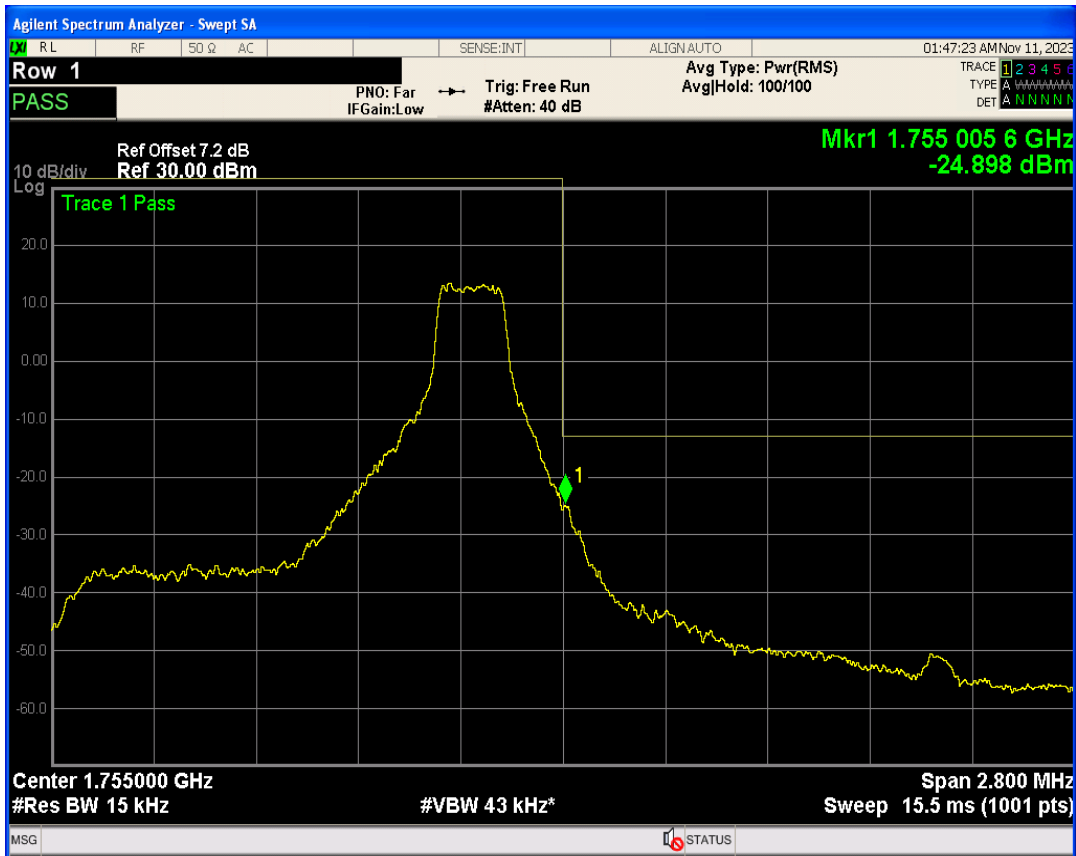

Band4 QPSK BW=1.4MHz Channel=20393 RB Size=1 Position=#Max