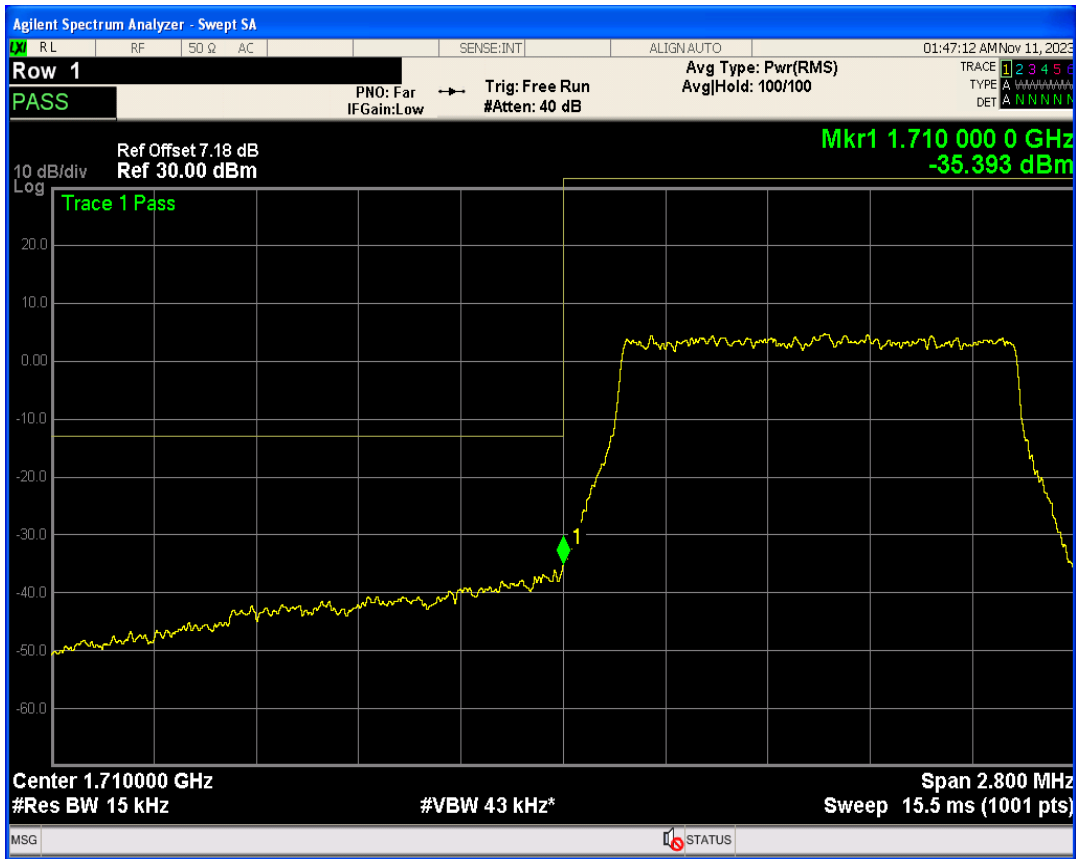

Band4 16QAM BW=1.4MHz Channel=19957 RB Size=6 Position=#0