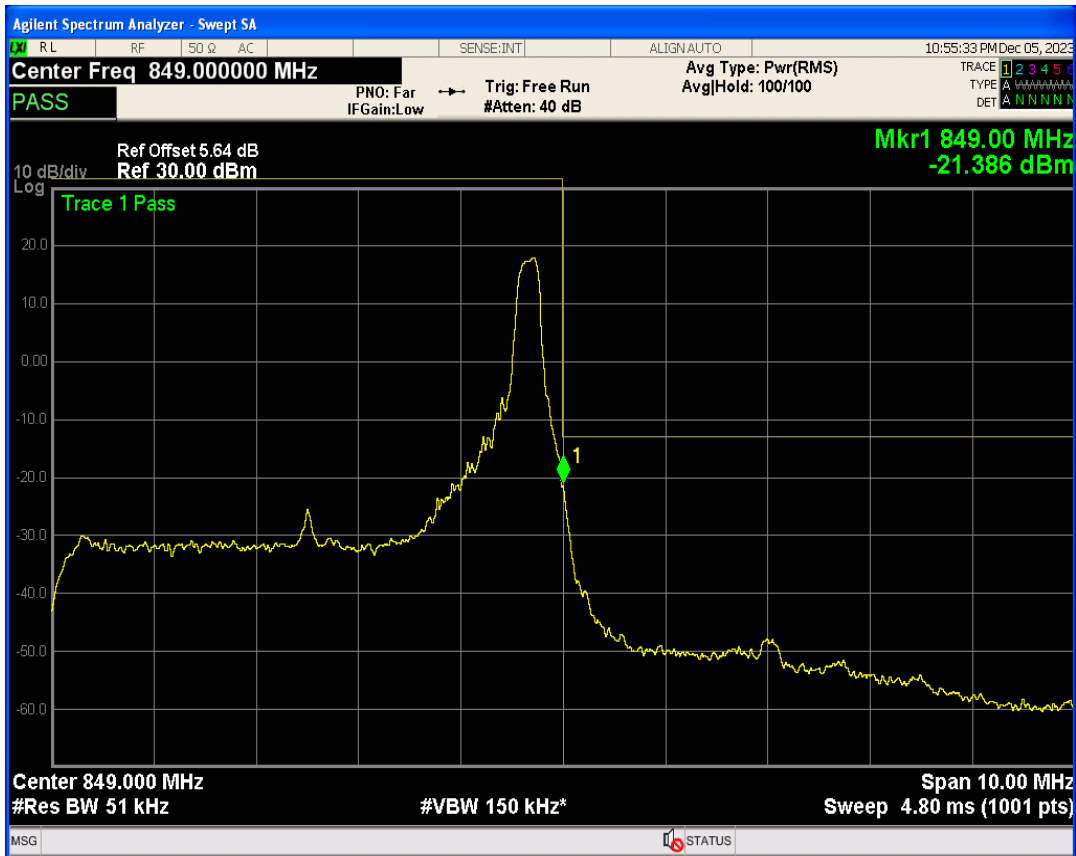

Band26b 16QAM BW=5MHz Channel=27015 RB Size=1 Position=#Max