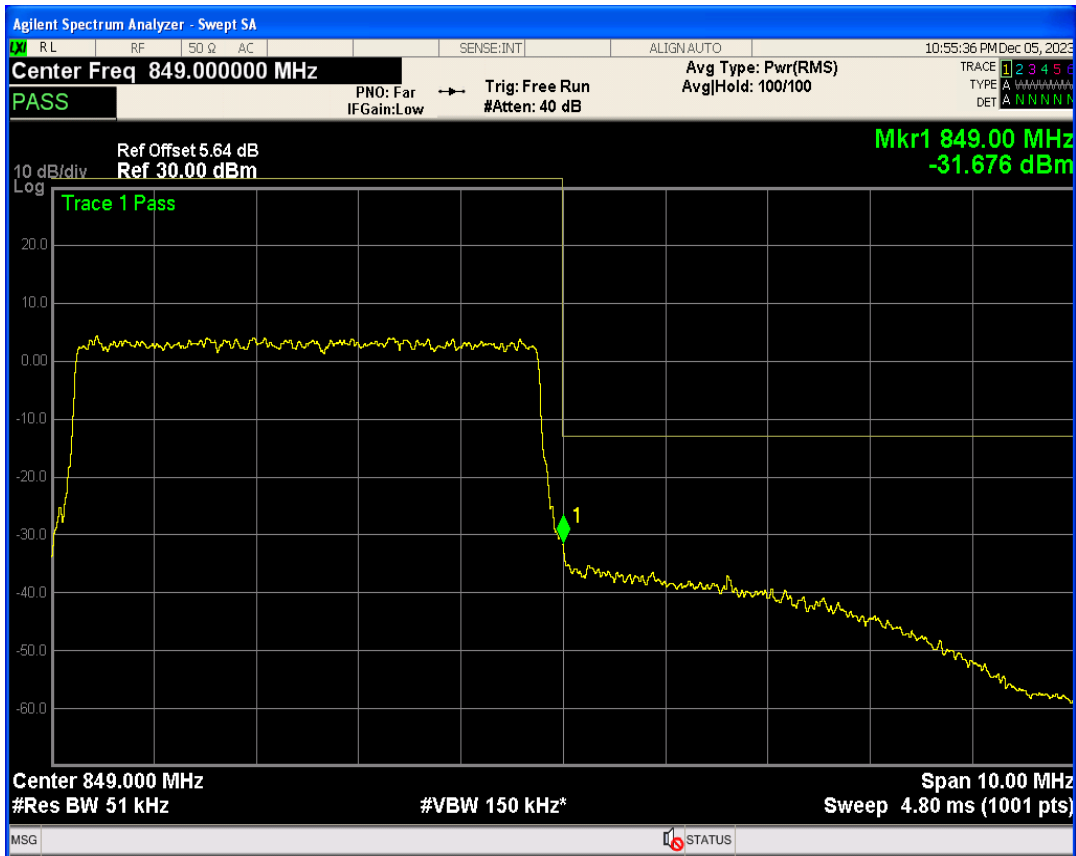

Band26b 16QAM BW=5MHz Channel=27015 RB Size=25 Position=#0