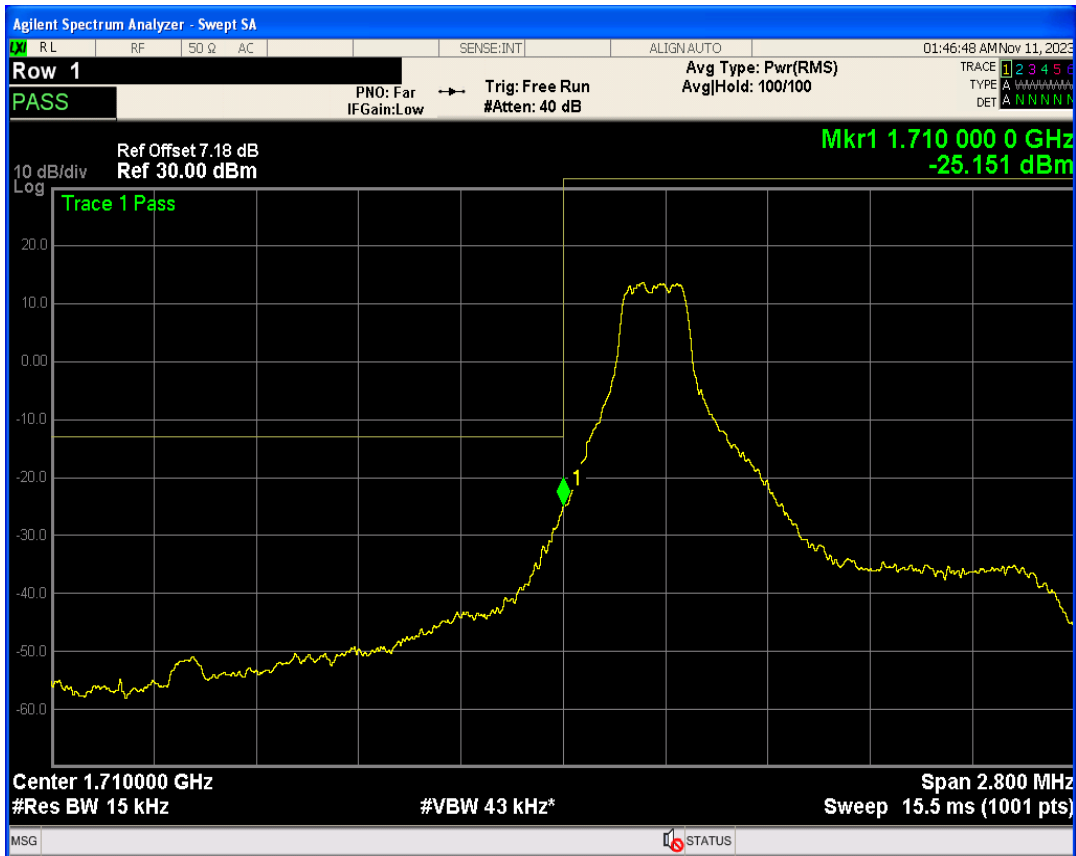

Band26b 16QAM BW=15MHz Channel=26965 RB Size=1 Position=#0

Band26b 16QAM BW=15MHz Channel=26965 RB Size=1 Position=#Max

Band26b 16QAM BW=15MHz Channel=26965 RB Size=75 Position=#0

Band4 QPSK BW=1.4MHz Channel=19957 RB Size=1 Position=#0