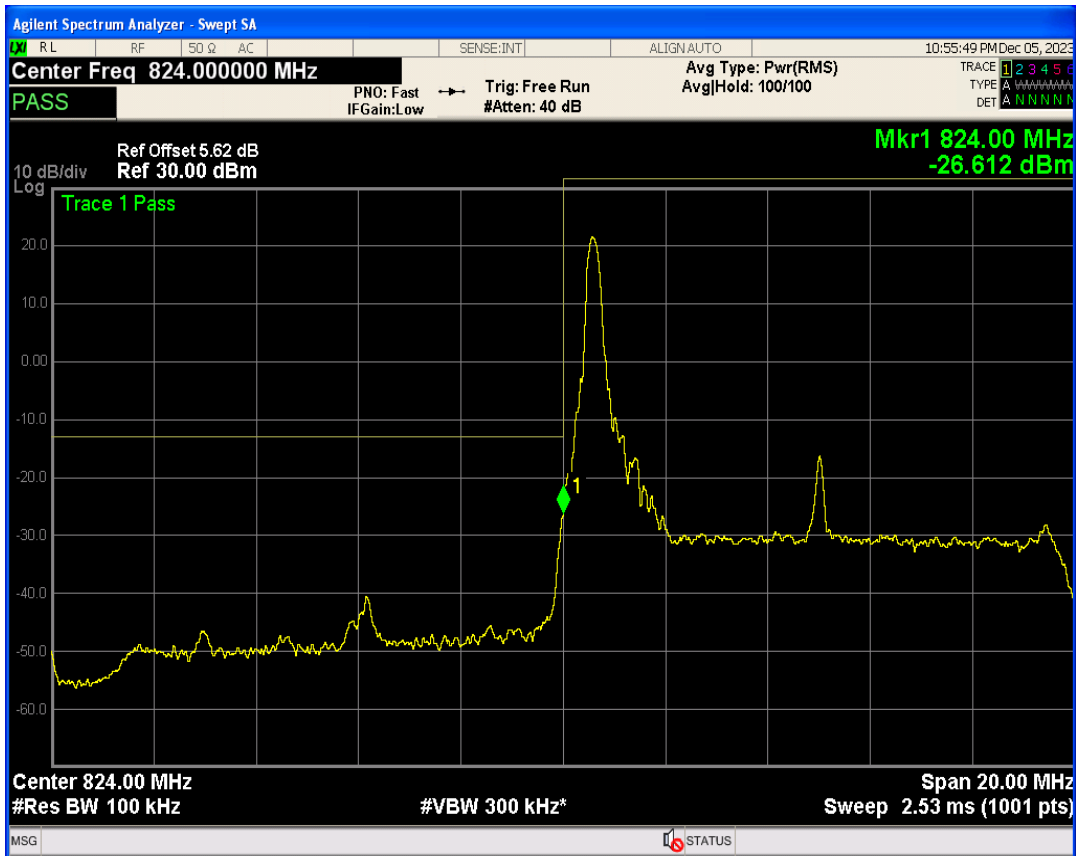

Band26b 16QAM BW=5MHz Channel=27015 RB Size=1 Position=#0

Band26b 16QAM BW=5MHz Channel=27015 RB Size=1 Position=#Max

Band26b 16QAM BW=5MHz Channel=27015 RB Size=25 Position=#0

Band26b QPSK BW=10MHz Channel=26840 RB Size=1 Position=#0