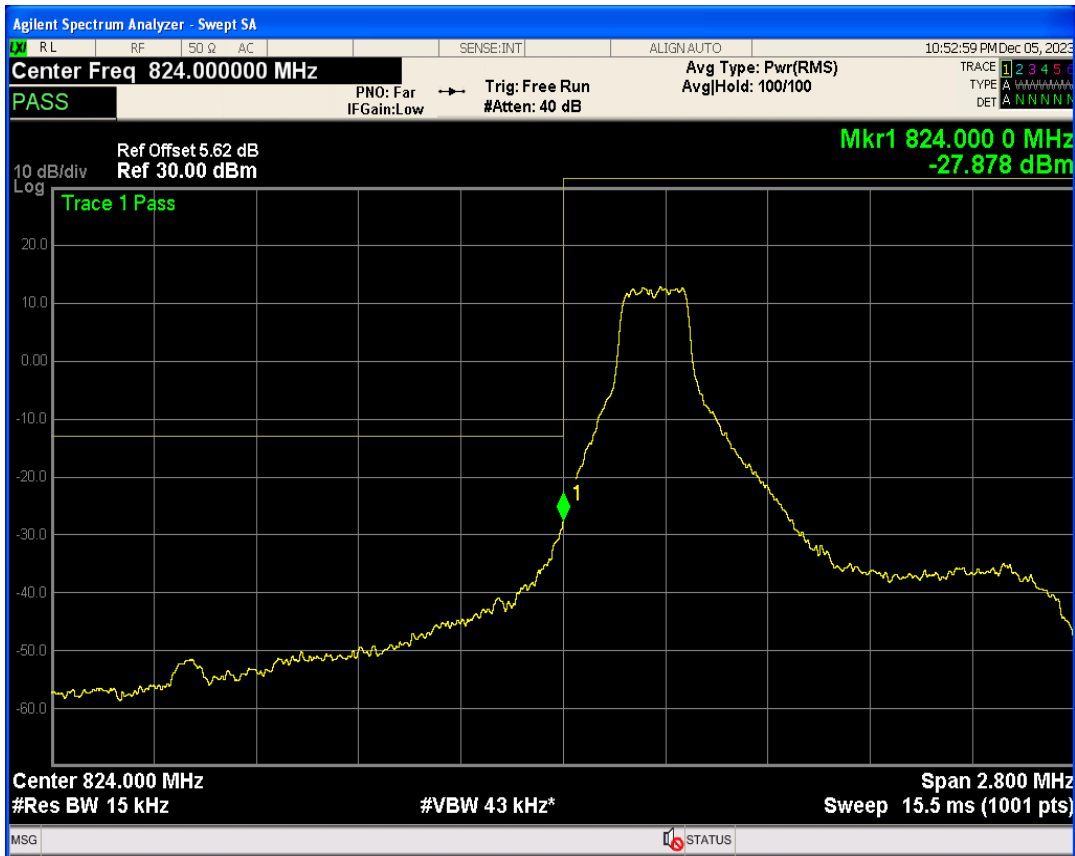

Band26b 16QAM BW=1.4MHz Channel=26797 RB Size=1 Position=#0