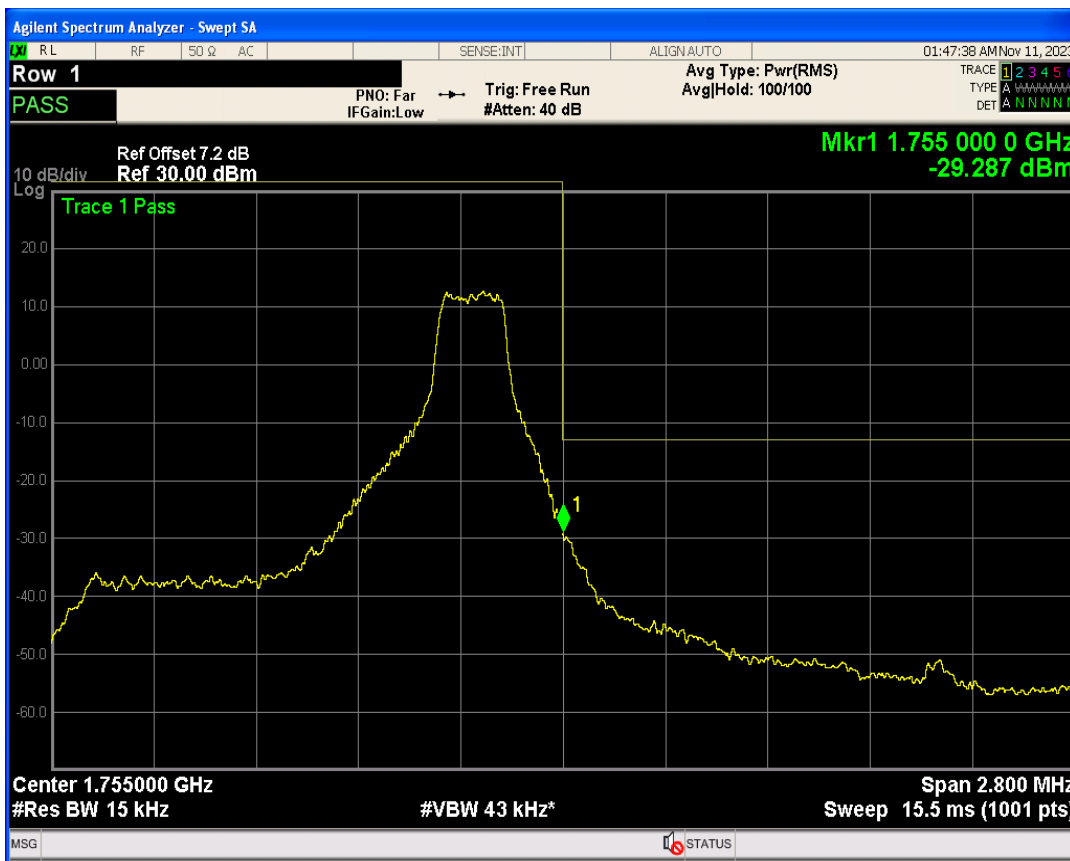

Band4 16QAM BW=1.4MHz Channel=20393 RB Size=1 Position=#Max