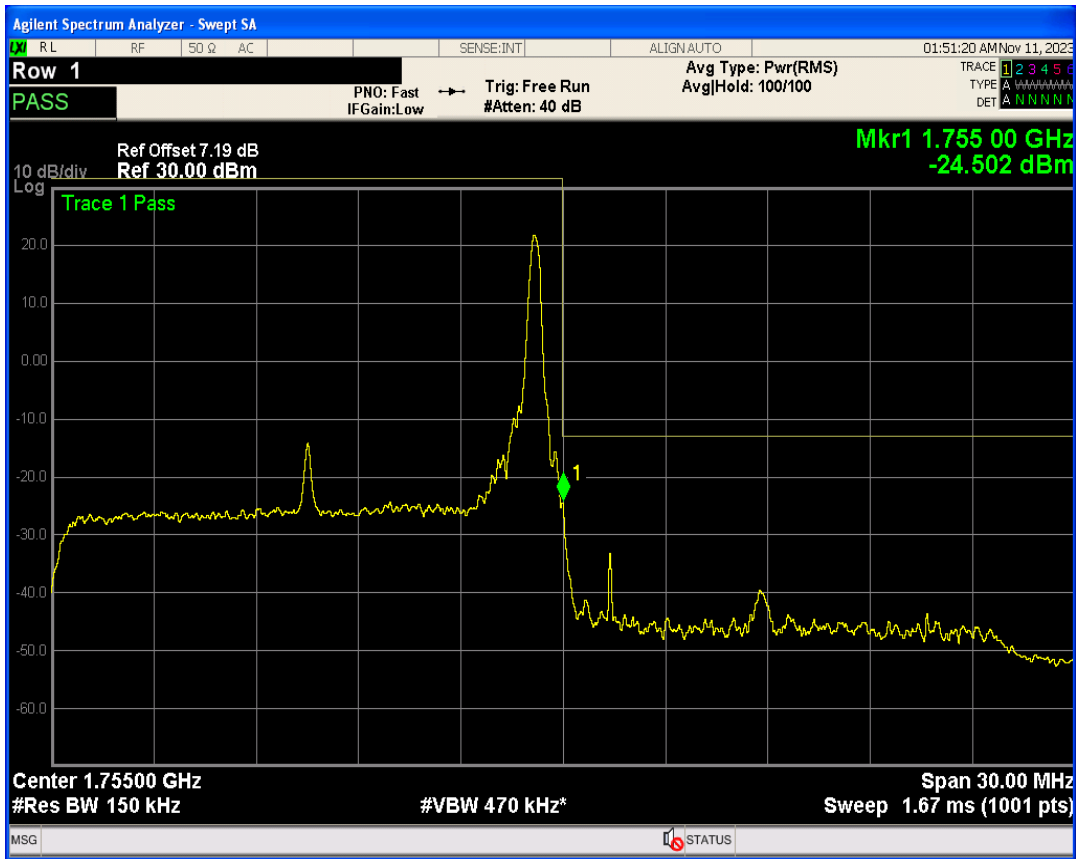

Band4 QPSK BW=15MHz Channel=20325 RB Size=1 Position=#Max