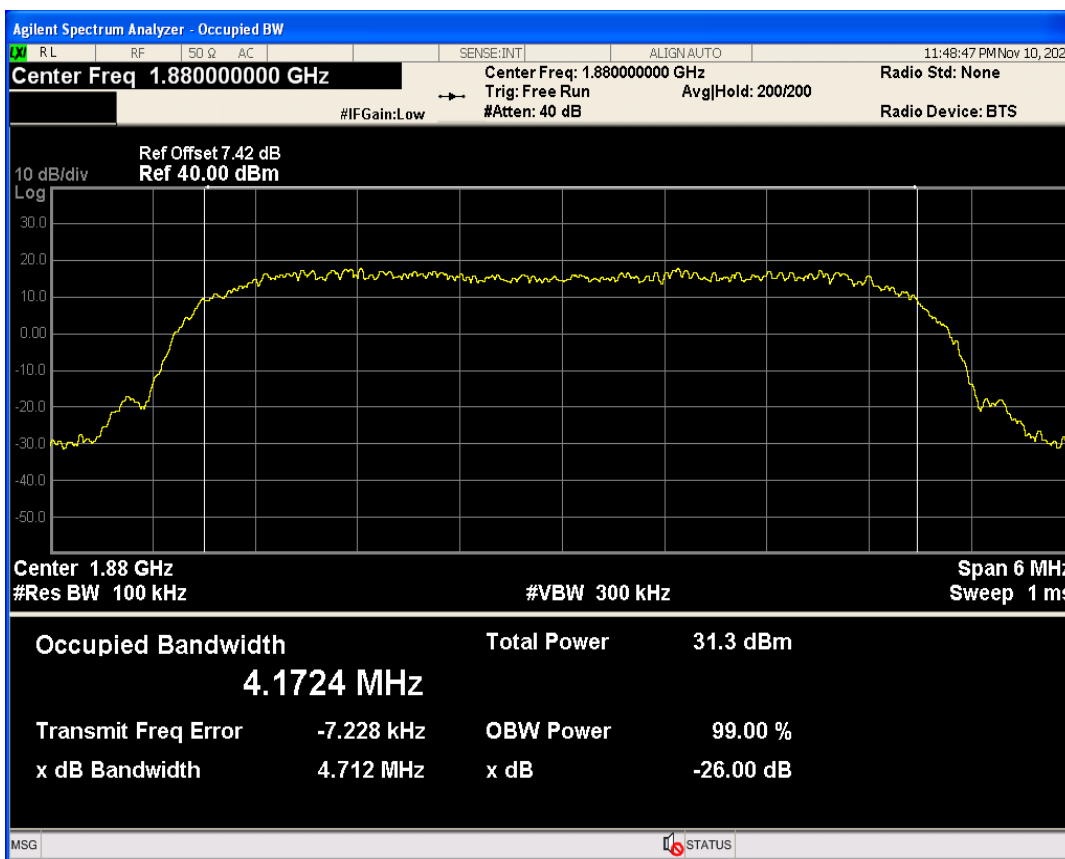

WCDMA Band5 Channel=4182

04 Occupied bandwidth

Band	Channel	Frequency (MHz)	99% OBW (kHz)	-26dB EBW (kHz)	Verdict
WCDMA Band2	9262	1852.4	4154.899	4690.804	PASS
WCDMA Band2	9400	1880	4172.381	4712.173	PASS
WCDMA Band2	9538	1907.6	4166.023	4700.352	PASS
WCDMA Band4	1312	1712.4	4157.353	4704.447	PASS
WCDMA Band4	1413	1732.6	4157.173	4676.593	PASS
WCDMA Band4	1513	1752.6	4162.945	4697.761	PASS
WCDMA Band5	4132	826.4	4164.765	4744.101	PASS
WCDMA Band5	4182	836.4	4160.147	4695.548	PASS
WCDMA Band5	4233	846.6	4163.149	4710.815	PASS

WCDMA Band2 Channel=9262

WCDMA Band2 Channel=9400

WCDMA Band2 Channel=9538

WCDMA Band4 Channel=1312

WCDMA Band4 Channel=1413

WCDMA Band4 Channel=1513

WCDMA Band5 Channel=4132

WCDMA Band5 Channel=4182