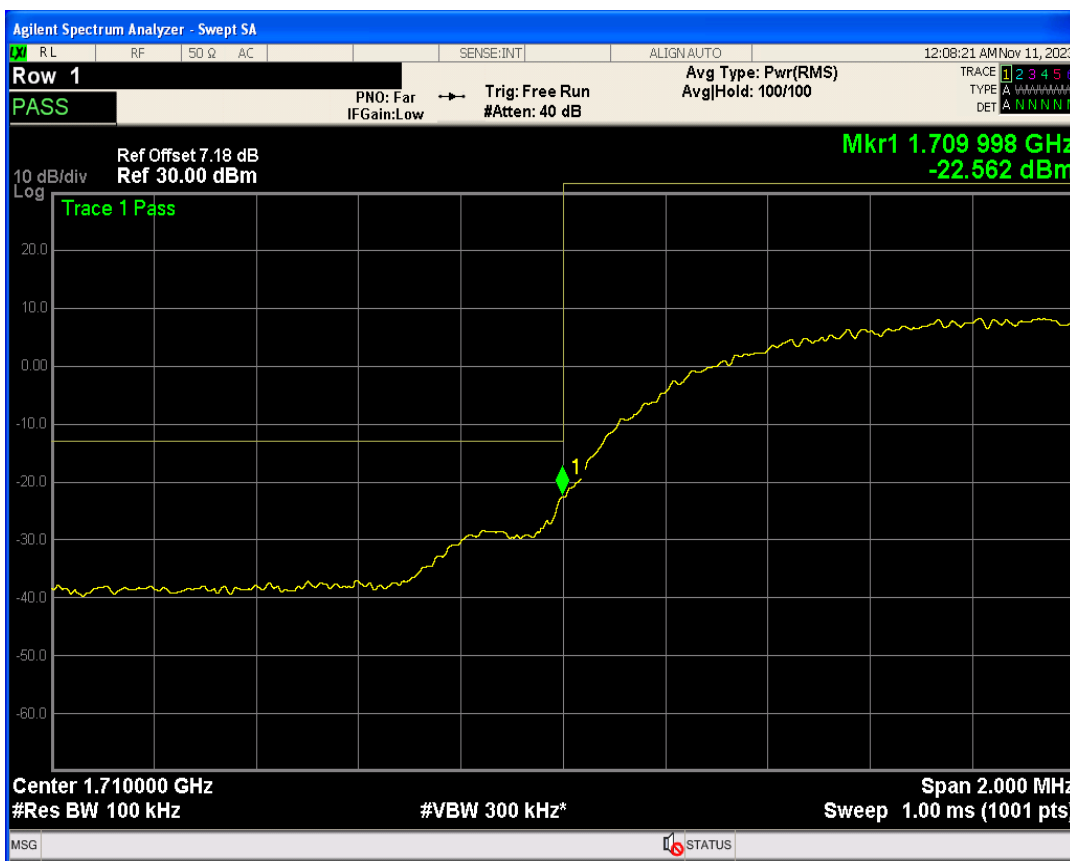

WCDMA Band2 Channel=9262

WCDMA Band2 Channel=9538

WCDMA Band4 Channel=1513

WCDMA Band4 Channel=1312

WCDMA Band5 Channel=4132

WCDMA Band5 Channel=4233

06 Out-of-band emissions

Band	Channel	Frequency (MHz)	Spur Freq (MHz)	Spur Level (dBm)	Limit (dBm)	Verdict
WCDMA Band2	9262	1852.4	19945.58	-24.07	-13	PASS
WCDMA Band2	9400	1880	19827.76	-23.45	-13	PASS
WCDMA Band2	9538	1907.6	19919.12	-24.55	-13	PASS
WCDMA Band4	1312	1712.4	19756.87	-23.73	-13	PASS
WCDMA Band4	1413	1732.6	19727.41	-24.18	-13	PASS
WCDMA Band4	1513	1752.6	19326.51	-23.91	-13	PASS
WCDMA Band5	4132	826.4	3402.85	-29.46	-13	PASS
WCDMA Band5	4182	836.4	3101.01	-30.33	-13	PASS
WCDMA Band5	4233	846.6	3028.98	-29.60	-13	PASS

WCDMA Band2 Channel=9400

WCDMA Band2 Channel=9262

WCDMA Band2 Channel=9538

WCDMA Band4 Channel=1312

WCDMA Band4 Channel=1413

WCDMA Band4 Channel=1513

WCDMA Band5 Channel=4132

WCDMA Band5 Channel=4182