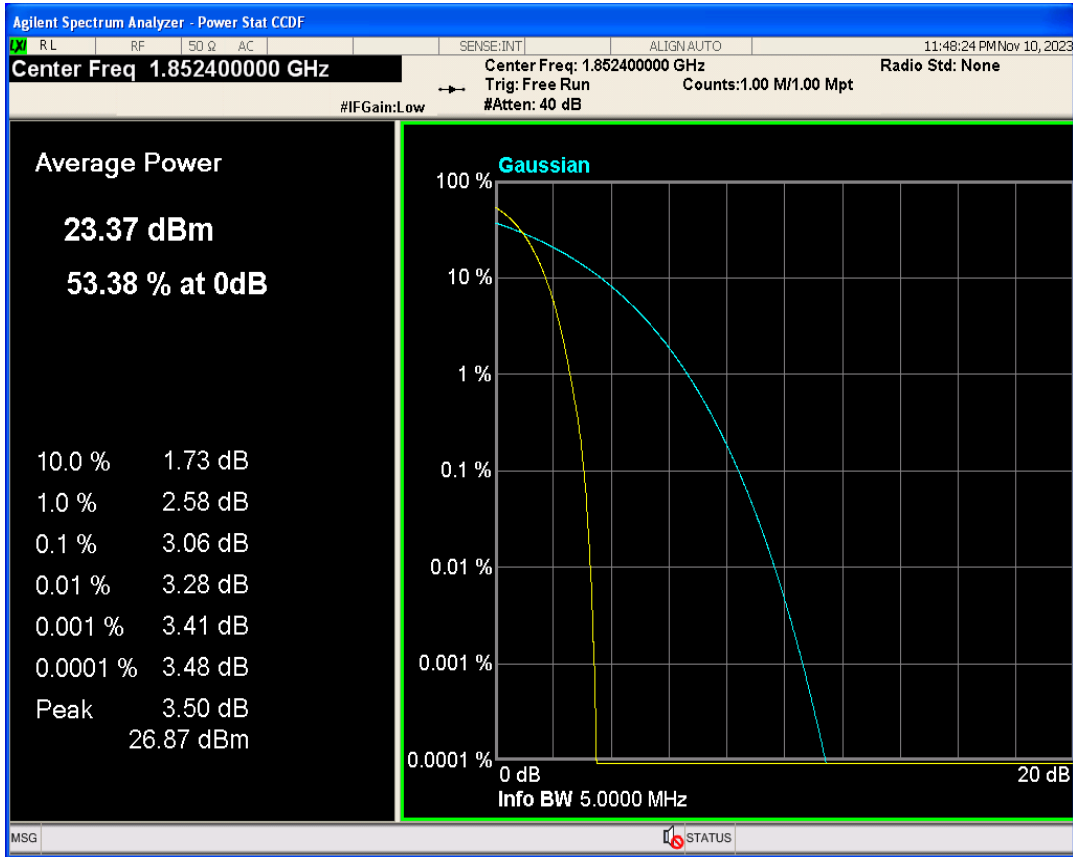

WCDMA Band2 Channel=9262