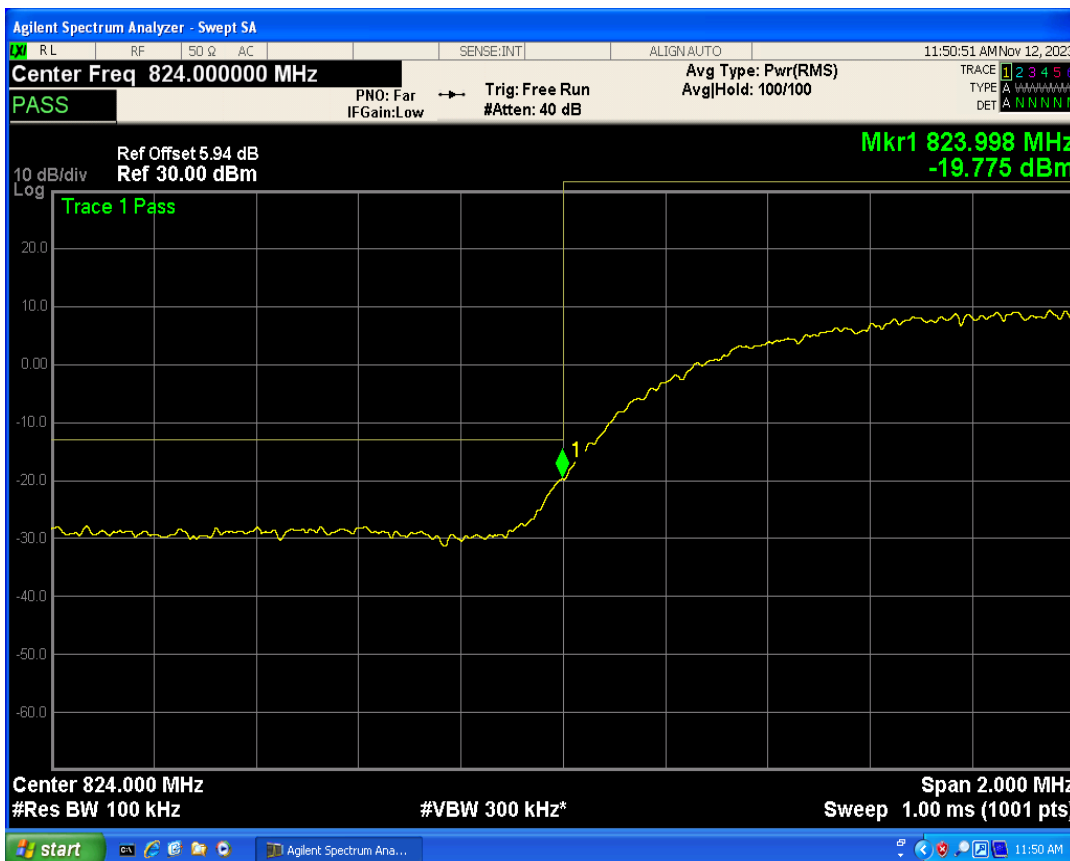

WCDMA Band5 Channel=4233

05 Band edge

Band	Channel	Frequency (MHz)	Spur Freq (MHz)	Spur Level (dBm)	Limit (dBm)	Verdict
WCDMA Band2	9262	1852.4	1850.00	-23.38	-13	PASS
WCDMA Band2	9538	1907.6	1910.00	-22.22	-13	PASS
WCDMA Band4	1312	1712.4	1710.00	-22.56	-13	PASS
WCDMA Band4	1513	1752.6	1755.00	-21.66	-13	PASS
WCDMA Band5	4132	826.4	824.00	-19.77	-13	PASS
WCDMA Band5	4233	846.6	849.00	-22.16	-13	PASS

WCDMA Band2 Channel=9262

WCDMA Band2 Channel=9538

WCDMA Band4 Channel=1513

WCDMA Band4 Channel=1312

WCDMA Band5 Channel=4132

WCDMA Band5 Channel=4233

06 Out-of-band emissions

Band	Channel	Frequency (MHz)	Spur Freq (MHz)	Spur Level (dBm)	Limit (dBm)	Verdict
WCDMA Band2	9262	1852.4	19945.58	-24.07	-13	PASS
WCDMA Band2	9400	1880	19827.76	-23.45	-13	PASS
WCDMA Band2	9538	1907.6	19919.12	-24.55	-13	PASS
WCDMA Band4	1312	1712.4	19756.87	-23.73	-13	PASS
WCDMA Band4	1413	1732.6	19727.41	-24.18	-13	PASS
WCDMA Band4	1513	1752.6	19326.51	-23.91	-13	PASS
WCDMA Band5	4132	826.4	3402.85	-29.46	-13	PASS
WCDMA Band5	4182	836.4	3101.01	-30.33	-13	PASS
WCDMA Band5	4233	846.6	3028.98	-29.60	-13	PASS

WCDMA Band2 Channel=9400

WCDMA Band2 Channel=9262

WCDMA Band2 Channel=9538

WCDMA Band4 Channel=1312

WCDMA Band4 Channel=1413

WCDMA Band4 Channel=1513

WCDMA Band5 Channel=4132

WCDMA Band5 Channel=4182