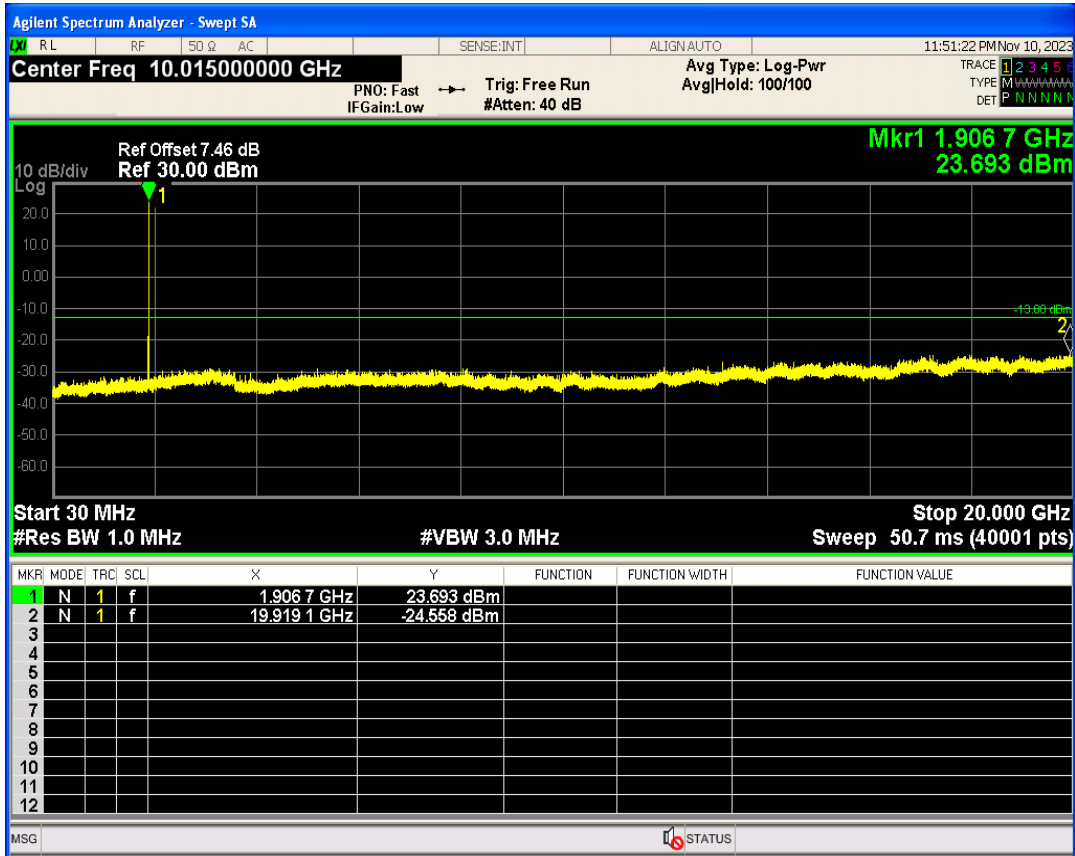

WCDMA Band2 Channel=9262

WCDMA Band2 Channel=9538

WCDMA Band4 Channel=1513

WCDMA Band4 Channel=1312

WCDMA Band5 Channel=4132

WCDMA Band5 Channel=4233

06 Out-of-band emissions

Band	Channel	Frequency (MHz)	Spur Freq (MHz)	Spur Level (dBm)	Limit (dBm)	Verdict
WCDMA Band2	9262	1852.4	19945.58	-24.07	-13	PASS
WCDMA Band2	9400	1880	19827.76	-23.45	-13	PASS
WCDMA Band2	9538	1907.6	19919.12	-24.55	-13	PASS
WCDMA Band4	1312	1712.4	19756.87	-23.73	-13	PASS
WCDMA Band4	1413	1732.6	19727.41	-24.18	-13	PASS
WCDMA Band4	1513	1752.6	19326.51	-23.91	-13	PASS
WCDMA Band5	4132	826.4	3402.85	-29.46	-13	PASS
WCDMA Band5	4182	836.4	3101.01	-30.33	-13	PASS
WCDMA Band5	4233	846.6	3028.98	-29.60	-13	PASS

WCDMA Band2 Channel=9400

WCDMA Band2 Channel=9262

WCDMA Band2 Channel=9538

WCDMA Band4 Channel=1312

WCDMA Band4 Channel=1413

WCDMA Band4 Channel=1513

WCDMA Band5 Channel=4132

WCDMA Band5 Channel=4182