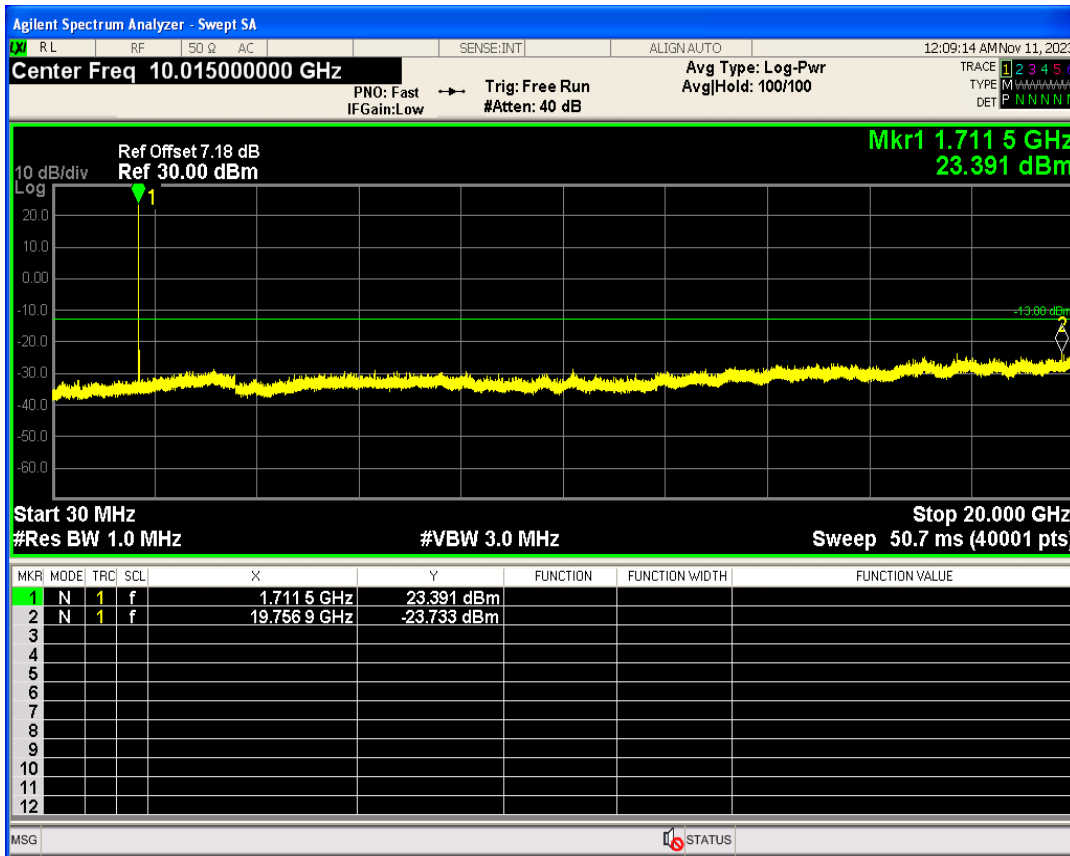

WCDMA Band2 Channel=9262

WCDMA Band2 Channel=9538

WCDMA Band4 Channel=1513

WCDMA Band4 Channel=1312

WCDMA Band5 Channel=4132

WCDMA Band5 Channel=4233

06 Out-of-band emissions

Band	Channel	Frequency (MHz)	Spur Freq (MHz)	Spur Level (dBm)	Limit (dBm)	Verdict
WCDMA Band2	9262	1852.4	19945.58	-24.07	-13	PASS
WCDMA Band2	9400	1880	19827.76	-23.45	-13	PASS
WCDMA Band2	9538	1907.6	19919.12	-24.55	-13	PASS
WCDMA Band4	1312	1712.4	19756.87	-23.73	-13	PASS
WCDMA Band4	1413	1732.6	19727.41	-24.18	-13	PASS
WCDMA Band4	1513	1752.6	19326.51	-23.91	-13	PASS
WCDMA Band5	4132	826.4	3402.85	-29.46	-13	PASS
WCDMA Band5	4182	836.4	3101.01	-30.33	-13	PASS
WCDMA Band5	4233	846.6	3028.98	-29.60	-13	PASS

WCDMA Band2 Channel=9400

WCDMA Band2 Channel=9262

WCDMA Band2 Channel=9538

WCDMA Band4 Channel=1312

WCDMA Band4 Channel=1413

WCDMA Band4 Channel=1513

WCDMA Band5 Channel=4132

WCDMA Band5 Channel=4182