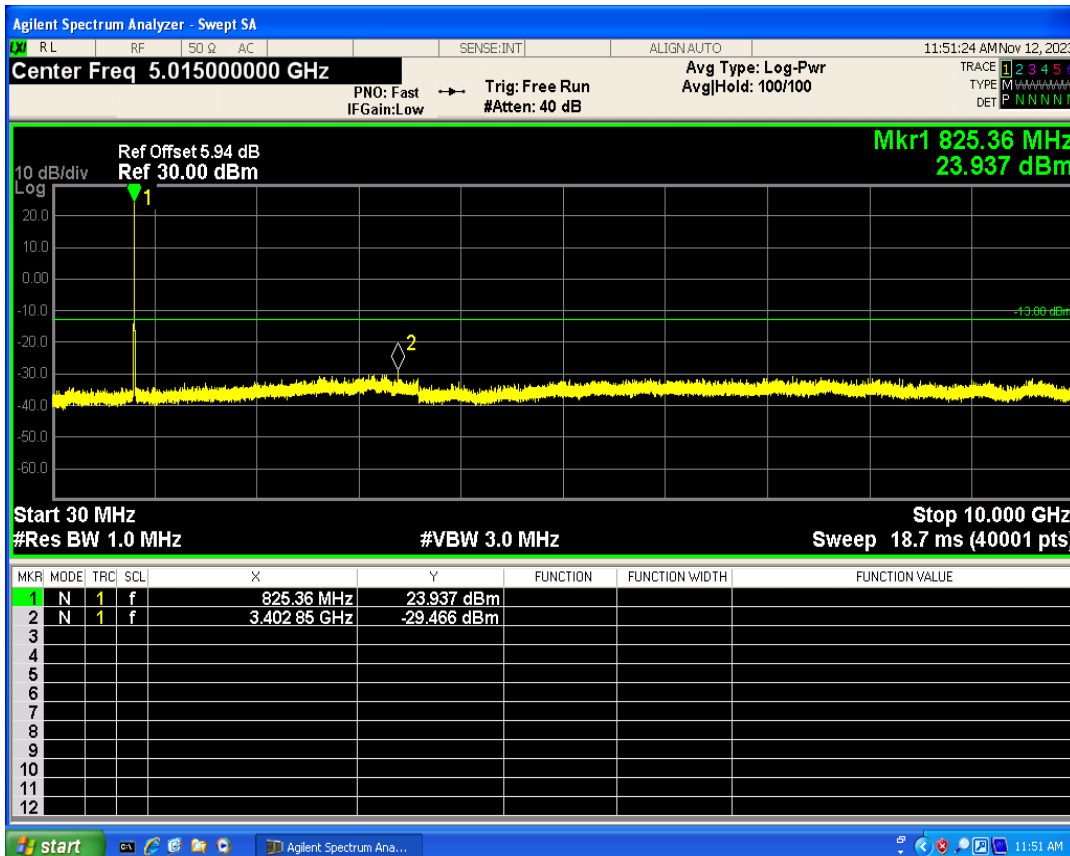

WCDMA Band2 Channel=9262

WCDMA Band2 Channel=9538

WCDMA Band4 Channel=1513

WCDMA Band4 Channel=1312

WCDMA Band5 Channel=4132

WCDMA Band5 Channel=4233

06 Out-of-band emissions

Band	Channel	Frequency (MHz)	Spur Freq (MHz)	Spur Level (dBm)	Limit (dBm)	Verdict
WCDMA Band2	9262	1852.4	19945.58	-24.07	-13	PASS
WCDMA Band2	9400	1880	19827.76	-23.45	-13	PASS
WCDMA Band2	9538	1907.6	19919.12	-24.55	-13	PASS
WCDMA Band4	1312	1712.4	19756.87	-23.73	-13	PASS
WCDMA Band4	1413	1732.6	19727.41	-24.18	-13	PASS
WCDMA Band4	1513	1752.6	19326.51	-23.91	-13	PASS
WCDMA Band5	4132	826.4	3402.85	-29.46	-13	PASS
WCDMA Band5	4182	836.4	3101.01	-30.33	-13	PASS
WCDMA Band5	4233	846.6	3028.98	-29.60	-13	PASS

WCDMA Band2 Channel=9400

WCDMA Band2 Channel=9262

WCDMA Band2 Channel=9538

WCDMA Band4 Channel=1312

WCDMA Band4 Channel=1413

WCDMA Band4 Channel=1513

WCDMA Band5 Channel=4132

WCDMA Band5 Channel=4182