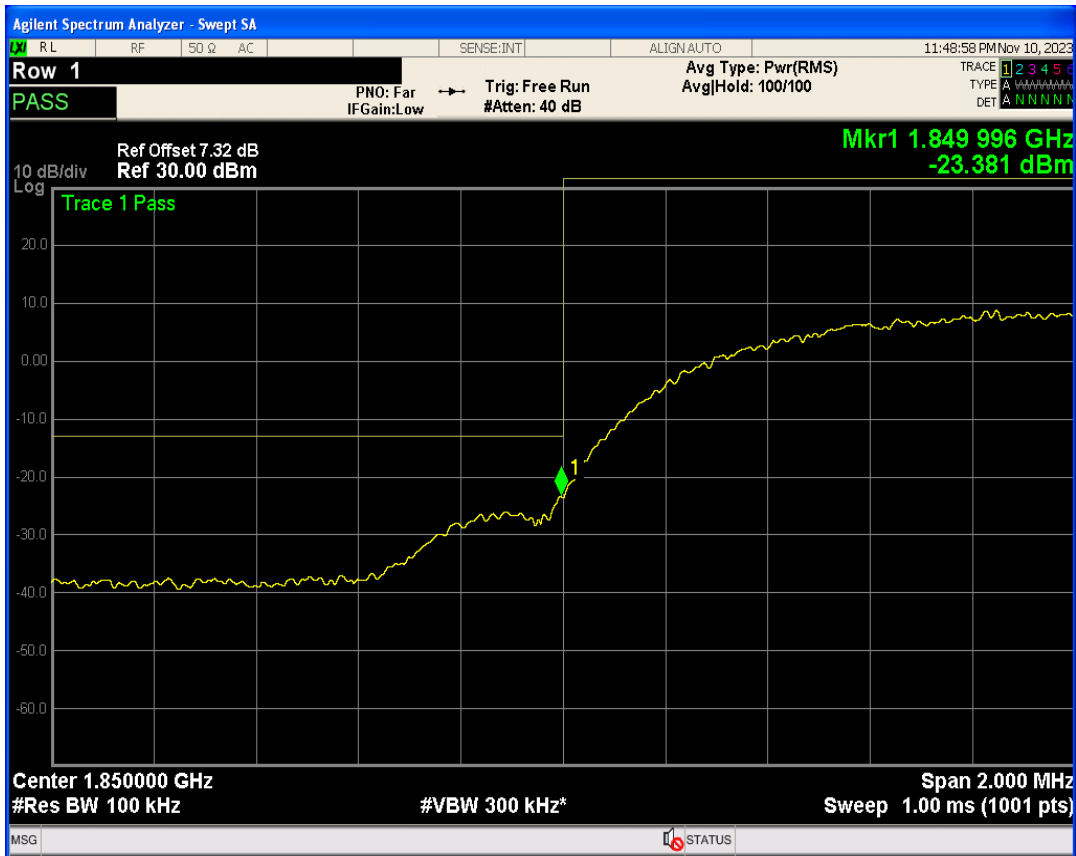

05 Band edge

Band	Channel	Frequency (MHz)	Spur Freq (MHz)	Spur Level (dBm)	Limit (dBm)	Verdict
WCDMA Band2	9262	1852.4	1850.00	-23.38	-13	PASS
WCDMA Band2	9538	1907.6	1910.00	-22.22	-13	PASS
WCDMA Band4	1312	1712.4	1710.00	-22.56	-13	PASS
WCDMA Band4	1513	1752.6	1755.00	-21.66	-13	PASS
WCDMA Band5	4132	826.4	824.00	-19.77	-13	PASS
WCDMA Band5	4233	846.6	849.00	-22.16	-13	PASS

WCDMA Band2 Channel=9262