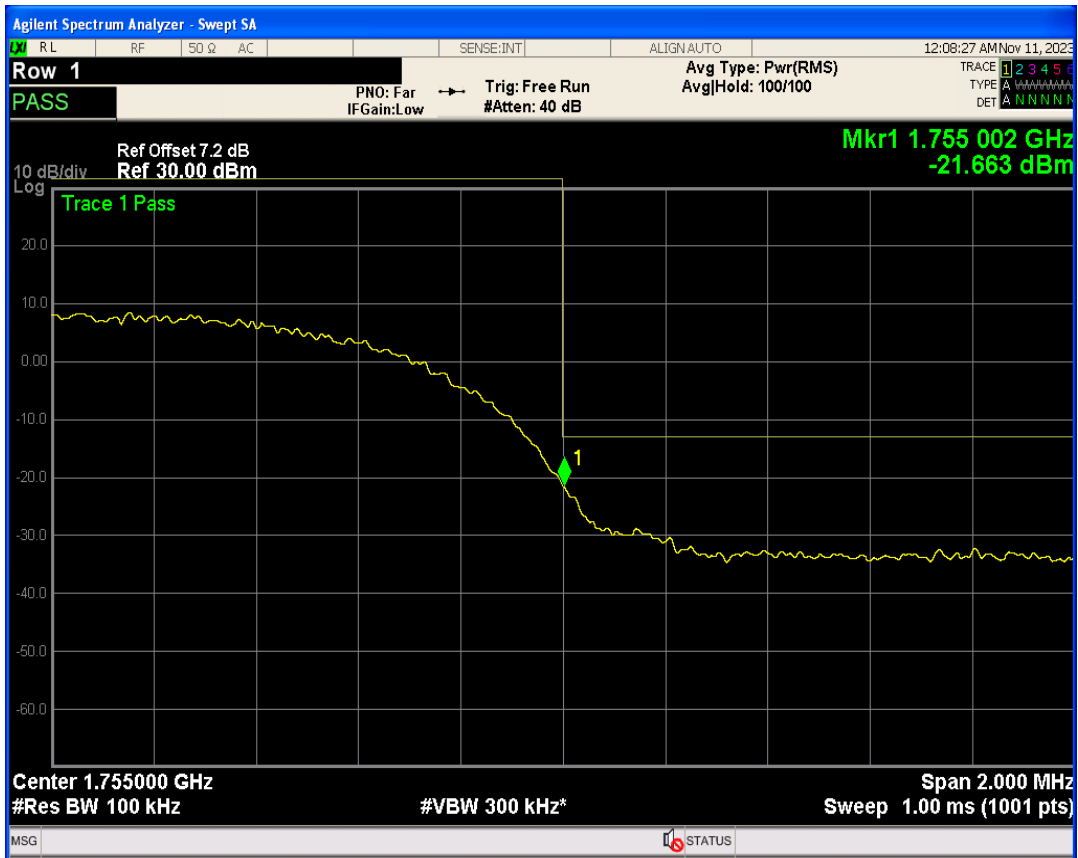

WCDMA Band5 Channel=4233

05 Band edge

Band	Channel	Frequency (MHz)	Spur Freq (MHz)	Spur Level (dBm)	Limit (dBm)	Verdict
WCDMA Band2	9262	1852.4	1850.00	-23.38	-13	PASS
WCDMA Band2	9538	1907.6	1910.00	-22.22	-13	PASS
WCDMA Band4	1312	1712.4	1710.00	-22.56	-13	PASS
WCDMA Band4	1513	1752.6	1755.00	-21.66	-13	PASS
WCDMA Band5	4132	826.4	824.00	-19.77	-13	PASS
WCDMA Band5	4233	846.6	849.00	-22.16	-13	PASS

WCDMA Band2 Channel=9262

WCDMA Band2 Channel=9538

WCDMA Band4 Channel=1513

WCDMA Band4 Channel=1312

WCDMA Band5 Channel=4132

WCDMA Band5 Channel=4233

06 Out-of-band emissions

Band	Channel	Frequency (MHz)	Spur Freq (MHz)	Spur Level (dBm)	Limit (dBm)	Verdict
WCDMA Band2	9262	1852.4	19945.58	-24.07	-13	PASS
WCDMA Band2	9400	1880	19827.76	-23.45	-13	PASS
WCDMA Band2	9538	1907.6	19919.12	-24.55	-13	PASS
WCDMA Band4	1312	1712.4	19756.87	-23.73	-13	PASS
WCDMA Band4	1413	1732.6	19727.41	-24.18	-13	PASS
WCDMA Band4	1513	1752.6	19326.51	-23.91	-13	PASS
WCDMA Band5	4132	826.4	3402.85	-29.46	-13	PASS
WCDMA Band5	4182	836.4	3101.01	-30.33	-13	PASS
WCDMA Band5	4233	846.6	3028.98	-29.60	-13	PASS