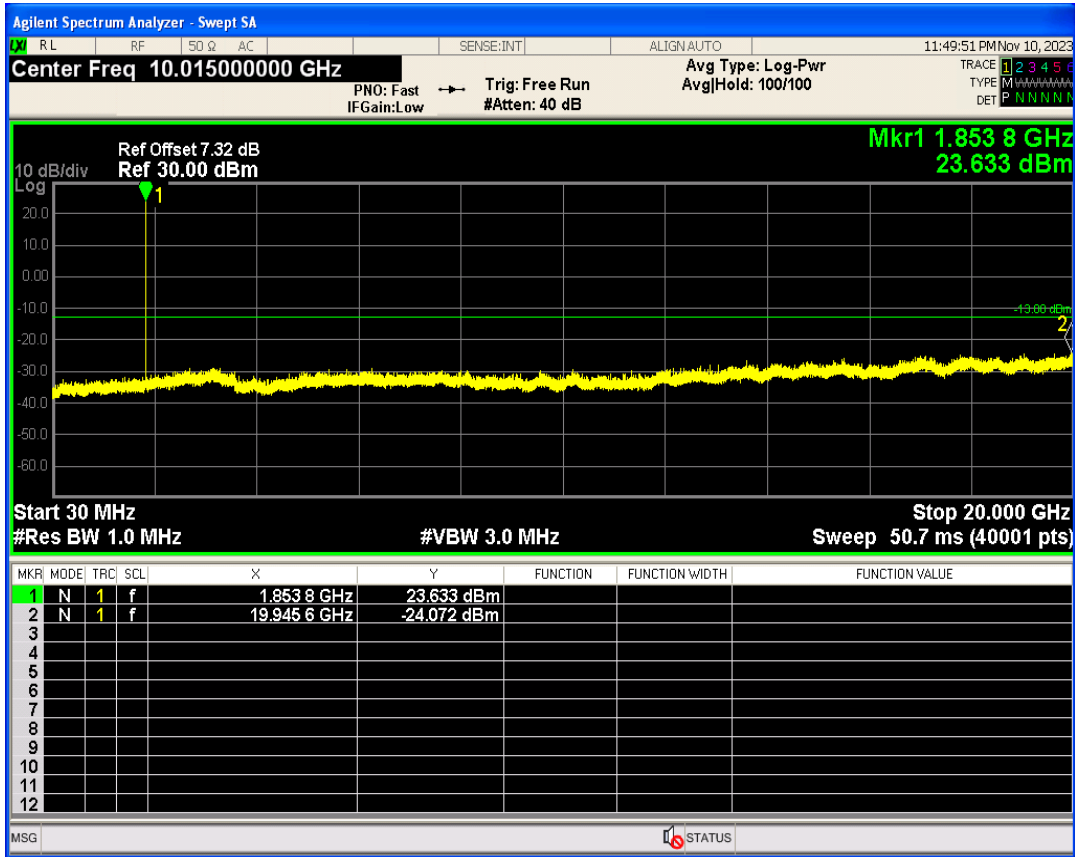

WCDMA Band2 Channel=9262

WCDMA Band2 Channel=9538

WCDMA Band4 Channel=1513

WCDMA Band4 Channel=1312

WCDMA Band5 Channel=4132

WCDMA Band5 Channel=4233

06 Out-of-band emissions

Band	Channel	Frequency (MHz)	Spur Freq (MHz)	Spur Level (dBm)	Limit (dBm)	Verdict
WCDMA Band2	9262	1852.4	19945.58	-24.07	-13	PASS
WCDMA Band2	9400	1880	19827.76	-23.45	-13	PASS
WCDMA Band2	9538	1907.6	19919.12	-24.55	-13	PASS
WCDMA Band4	1312	1712.4	19756.87	-23.73	-13	PASS
WCDMA Band4	1413	1732.6	19727.41	-24.18	-13	PASS
WCDMA Band4	1513	1752.6	19326.51	-23.91	-13	PASS
WCDMA Band5	4132	826.4	3402.85	-29.46	-13	PASS
WCDMA Band5	4182	836.4	3101.01	-30.33	-13	PASS
WCDMA Band5	4233	846.6	3028.98	-29.60	-13	PASS

WCDMA Band2 Channel=9400

WCDMA Band2 Channel=9262

WCDMA Band2 Channel=9538

WCDMA Band4 Channel=1312

WCDMA Band4 Channel=1413

WCDMA Band4 Channel=1513

WCDMA Band5 Channel=4132

WCDMA Band5 Channel=4182