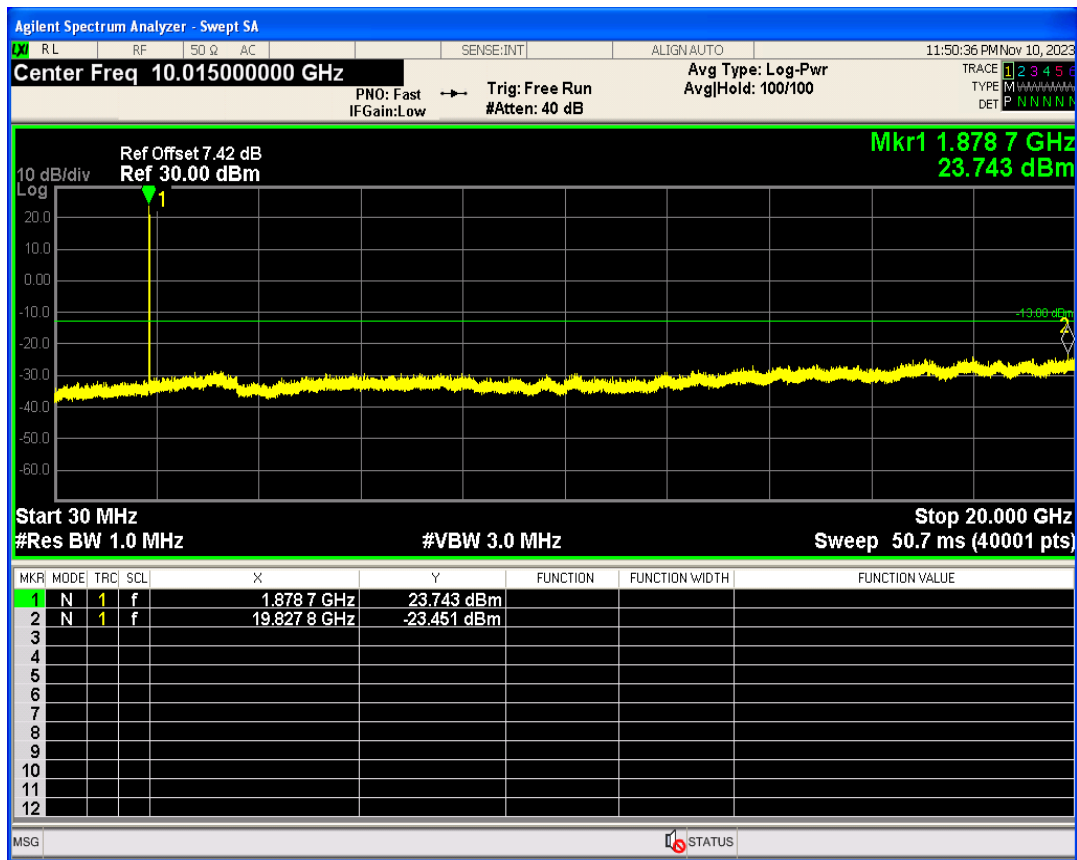

WCDMA Band2 Channel=9262

WCDMA Band2 Channel=9538

WCDMA Band4 Channel=1513

WCDMA Band4 Channel=1312

WCDMA Band5 Channel=4132

WCDMA Band5 Channel=4233

06 Out-of-band emissions

Band	Channel	Frequency (MHz)	Spur Freq (MHz)	Spur Level (dBm)	Limit (dBm)	Verdict
WCDMA Band2	9262	1852.4	19945.58	-24.07	-13	PASS
WCDMA Band2	9400	1880	19827.76	-23.45	-13	PASS
WCDMA Band2	9538	1907.6	19919.12	-24.55	-13	PASS
WCDMA Band4	1312	1712.4	19756.87	-23.73	-13	PASS
WCDMA Band4	1413	1732.6	19727.41	-24.18	-13	PASS
WCDMA Band4	1513	1752.6	19326.51	-23.91	-13	PASS
WCDMA Band5	4132	826.4	3402.85	-29.46	-13	PASS
WCDMA Band5	4182	836.4	3101.01	-30.33	-13	PASS
WCDMA Band5	4233	846.6	3028.98	-29.60	-13	PASS

WCDMA Band2 Channel=9400

WCDMA Band2 Channel=9262

WCDMA Band2 Channel=9538

WCDMA Band4 Channel=1312

WCDMA Band4 Channel=1413

WCDMA Band4 Channel=1513

WCDMA Band5 Channel=4132

WCDMA Band5 Channel=4182