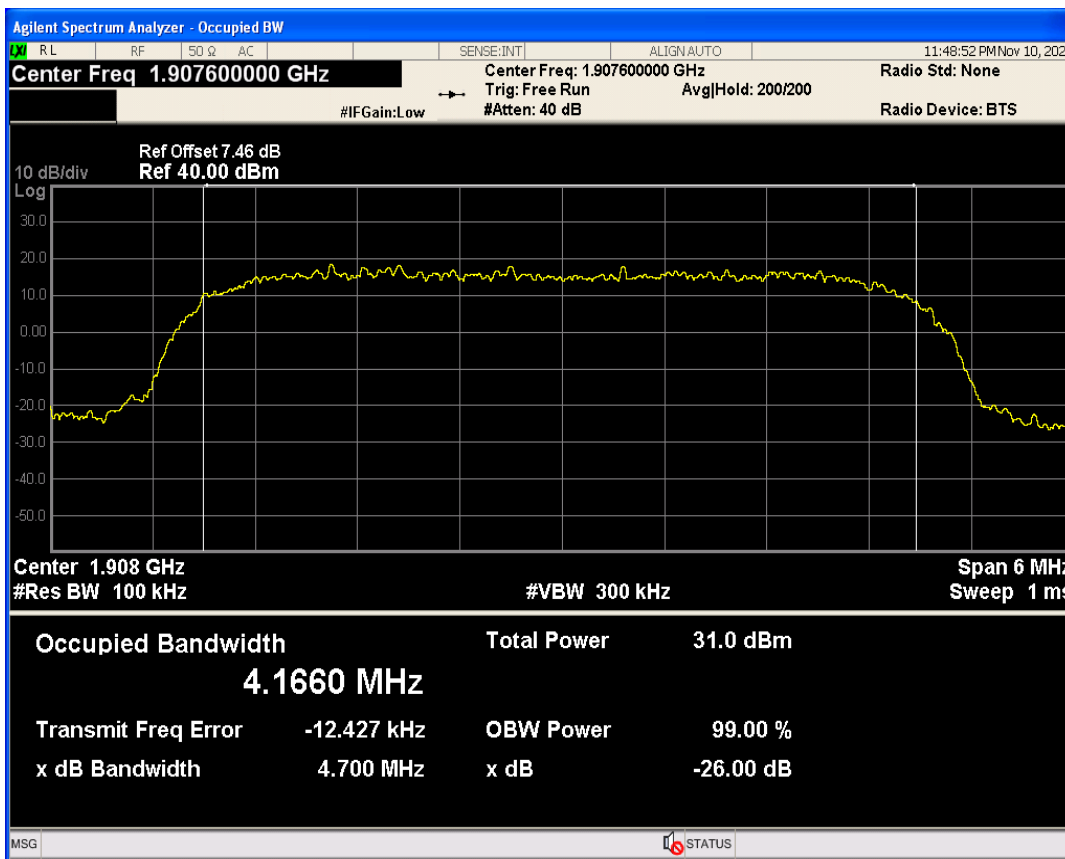

WCDMA Band2 Channel=9538