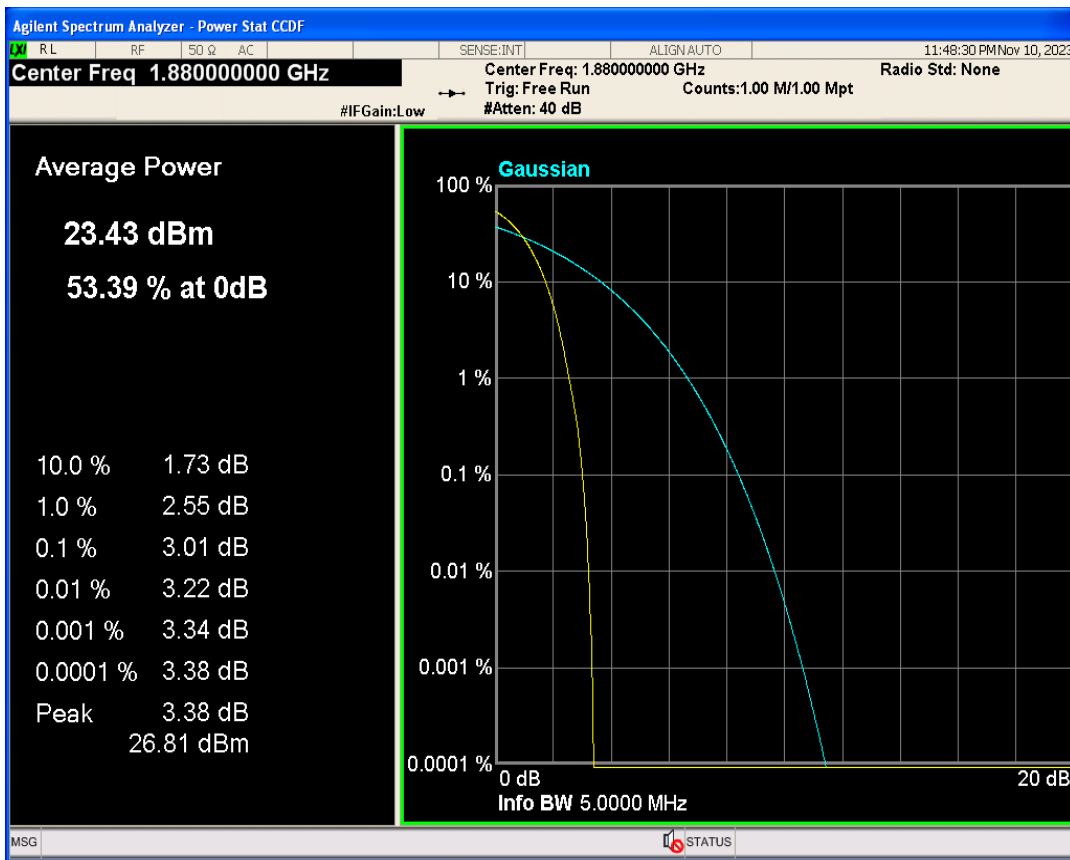

03 Peak-to-Average Ratio

Band	Channel	Frequency (MHz)	Result (dB)	high Limit (dB)	Verdict
WCDMA Band2	9262	1852.4	3.06	13	PASS
WCDMA Band2	9400	1880	3.01	13	PASS
WCDMA Band2	9538	1907.6	2.77	13	PASS
WCDMA Band4	1312	1712.4	2.82	13	PASS
WCDMA Band4	1413	1732.6	3.15	13	PASS
WCDMA Band4	1513	1752.6	2.71	13	PASS
WCDMA Band5	4132	826.4	2.45	13	PASS
WCDMA Band5	4182	836.4	2.91	13	PASS
WCDMA Band5	4233	846.6	2.92	13	PASS

WCDMA Band2 Channel=9400