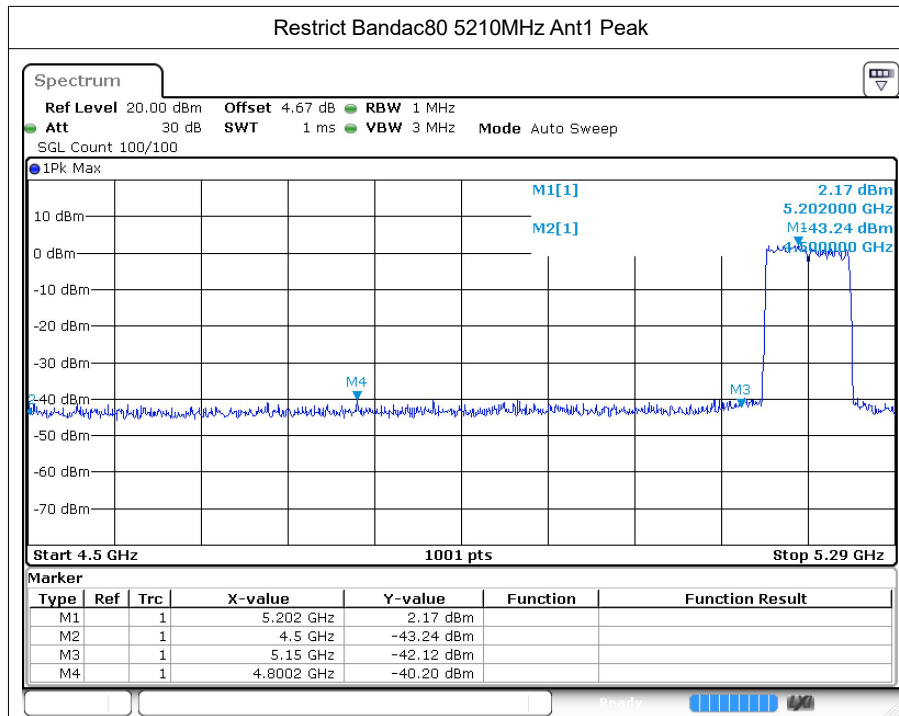

Restrict Band ac20 5240MHz Ant1 Peak

Restrict Band ac20 5240MHz Ant1 Average

Restrict Bandax20 5240MHz Ant1 Peak

Restrict Band ax20 5240MHz Ant1 Average

Restrict Bandax40 5190MHz Ant1 Peak

Restrict Band ax40 5190MHz Ant1 Average

Restrict Bandax40 5230MHz Ant1 Peak

Restrict Band ax40 5230MHz Ant1 Average