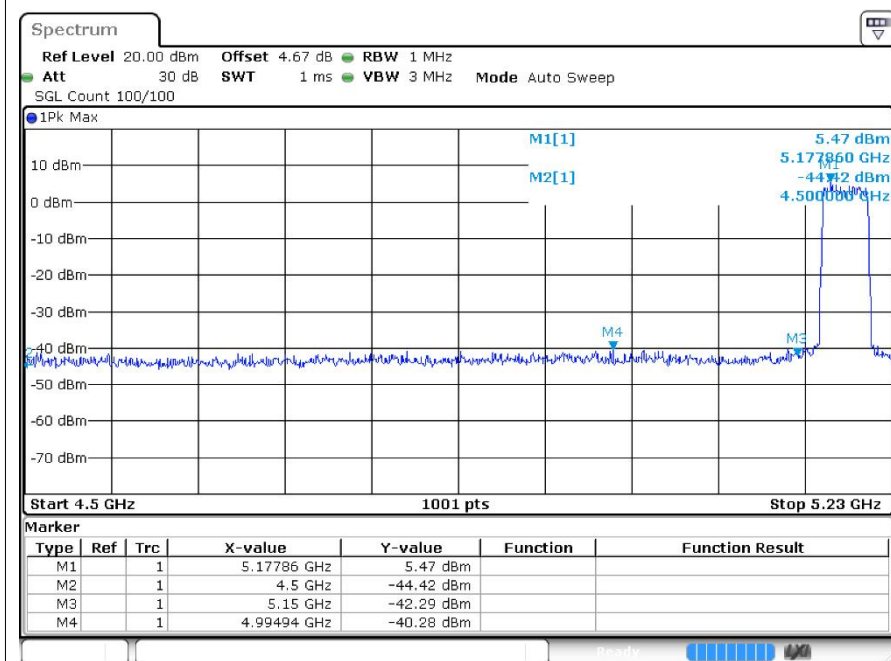

Restrict Band ac20 5240MHz Ant1 Peak

Restrict Band ac20 5240MHz Ant1 Average

Restrict Bandax20 5240MHz Ant1 Peak

Restrict Band ax20 5240MHz Ant1 Average

Restrict Bandax40 5190MHz Ant1 Peak

Restrict Band ax40 5190MHz Ant1 Average

Restrict Bandax40 5230MHz Ant1 Peak

Restrict Band ax40 5230MHz Ant1 Average