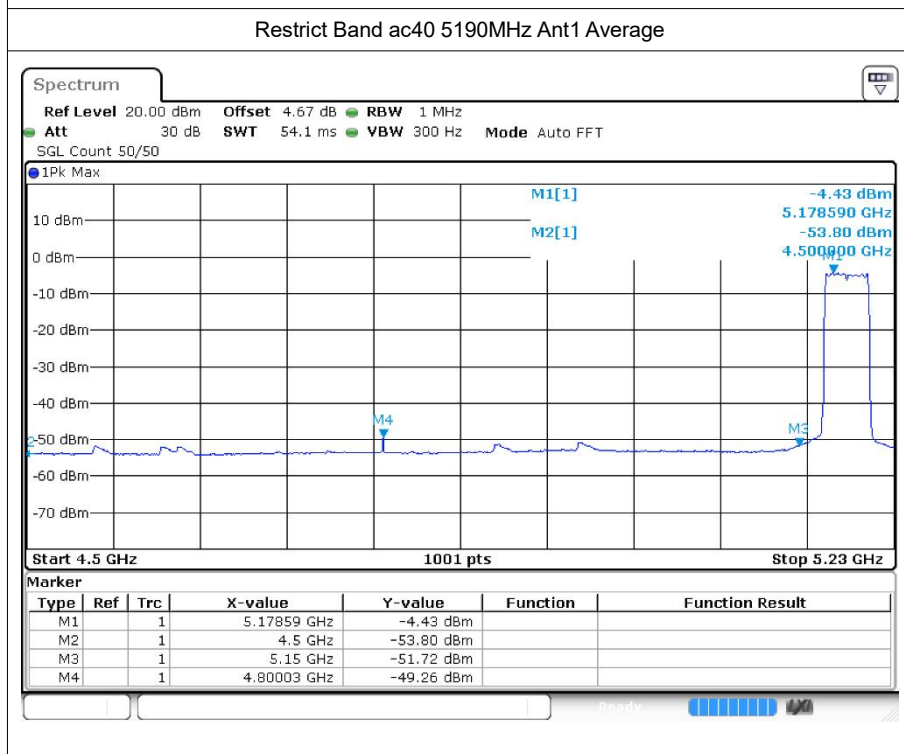

Restrict Band ac20 5240MHz Ant1 Peak

Restrict Band ac20 5240MHz Ant1 Average

Restrict Bandax20 5240MHz Ant1 Peak

Restrict Band ax20 5240MHz Ant1 Average

Restrict Bandax40 5190MHz Ant1 Peak

Restrict Band ax40 5190MHz Ant1 Average

Restrict Bandax40 5230MHz Ant1 Peak

Restrict Band ax40 5230MHz Ant1 Average