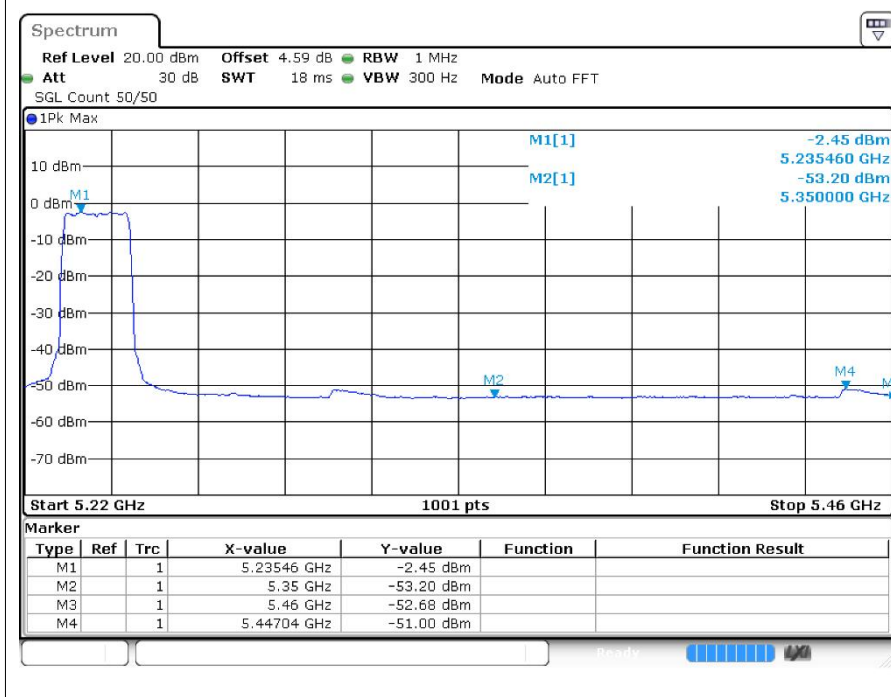

Restrict Band ac20 5240MHz Ant1 Peak

Restrict Band ac20 5240MHz Ant1 Average

Restrict Bandax20 5240MHz Ant1 Peak

Restrict Band ax20 5240MHz Ant1 Average

Restrict Bandax40 5190MHz Ant1 Peak

Restrict Band ax40 5190MHz Ant1 Average

Restrict Bandax40 5230MHz Ant1 Peak

Restrict Band ax40 5230MHz Ant1 Average