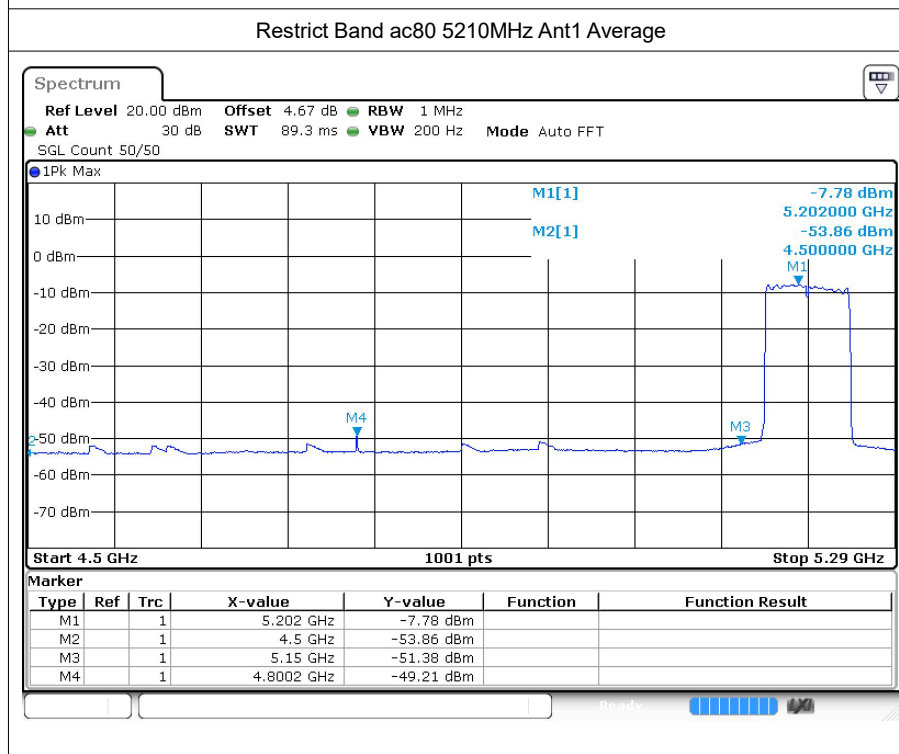

Restrict Band ac20 5240MHz Ant1 Peak

Restrict Band ac20 5240MHz Ant1 Average

Restrict Bandax20 5240MHz Ant1 Peak

Restrict Band ax20 5240MHz Ant1 Average

Restrict Bandax40 5190MHz Ant1 Peak

Restrict Band ax40 5190MHz Ant1 Average

Restrict Bandax40 5230MHz Ant1 Peak

Restrict Band ax40 5230MHz Ant1 Average