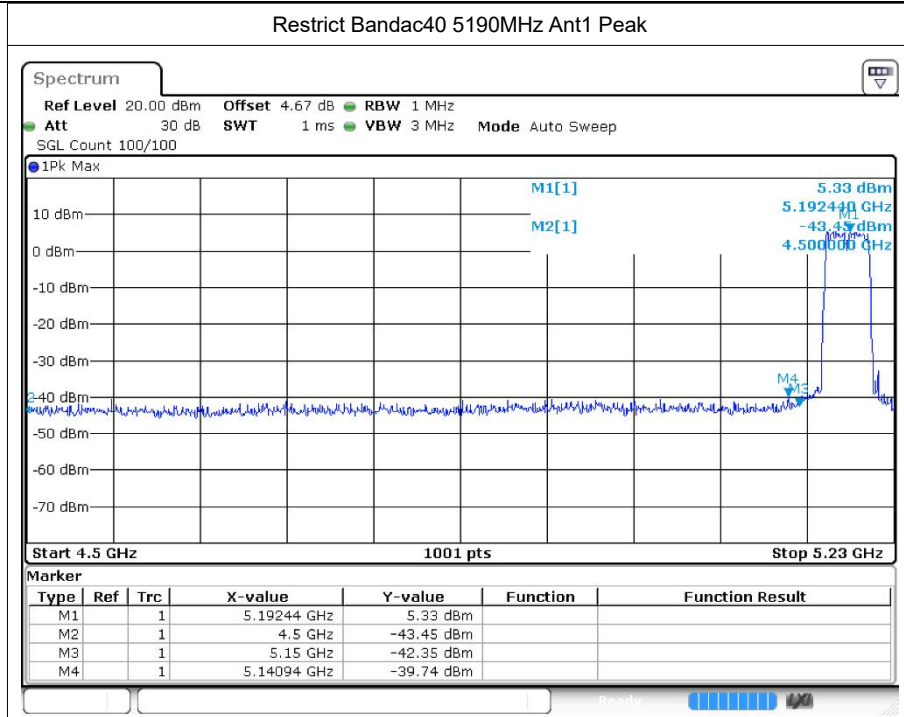

Restrict Band ac20 5240MHz Ant1 Peak

Restrict Band ac20 5240MHz Ant1 Average

Restrict Bandax20 5240MHz Ant1 Peak

Restrict Band ax20 5240MHz Ant1 Average

Restrict Bandax40 5190MHz Ant1 Peak

Restrict Band ax40 5190MHz Ant1 Average

Restrict Bandax40 5230MHz Ant1 Peak

Restrict Band ax40 5230MHz Ant1 Average