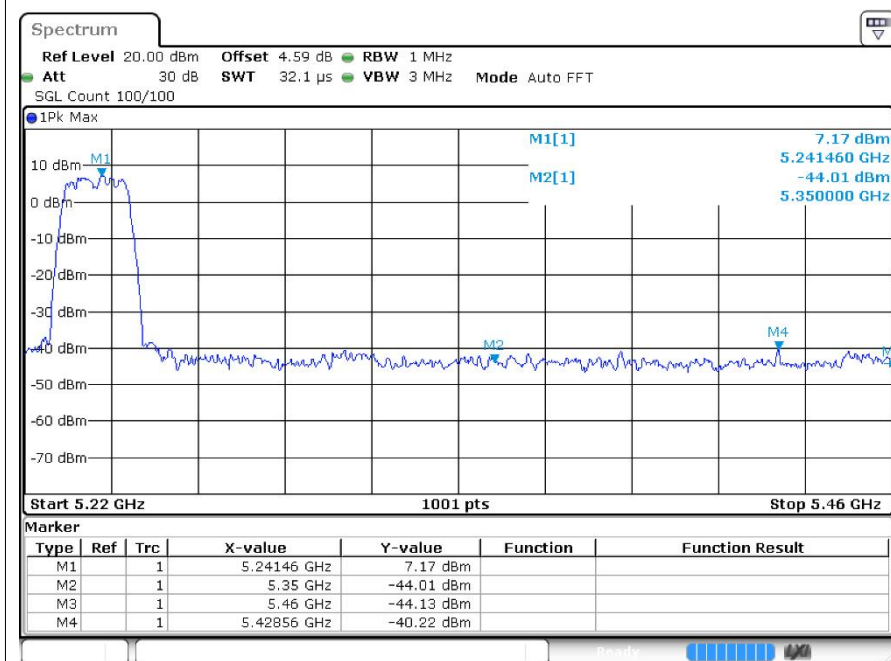

Restrict Band ac20 5240MHz Ant1 Peak

Restrict Band ac20 5240MHz Ant1 Average

Restrict Bandax20 5240MHz Ant1 Peak

Restrict Band ax20 5240MHz Ant1 Average

Restrict Bandax40 5190MHz Ant1 Peak

Restrict Band ax40 5190MHz Ant1 Average

Restrict Bandax40 5230MHz Ant1 Peak

Restrict Band ax40 5230MHz Ant1 Average