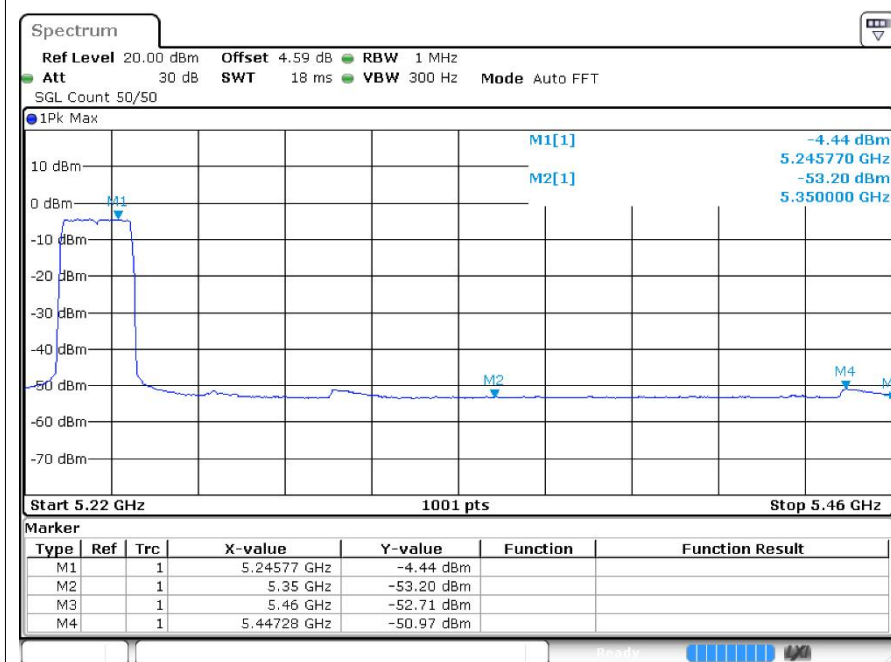

Restrict Band ac20 5240MHz Ant1 Peak

Restrict Band ac20 5240MHz Ant1 Average

Restrict Bandax20 5240MHz Ant1 Peak

Restrict Band ax20 5240MHz Ant1 Average

Restrict Bandax40 5190MHz Ant1 Peak

Restrict Band ax40 5190MHz Ant1 Average

Restrict Bandax40 5230MHz Ant1 Peak

Restrict Band ax40 5230MHz Ant1 Average