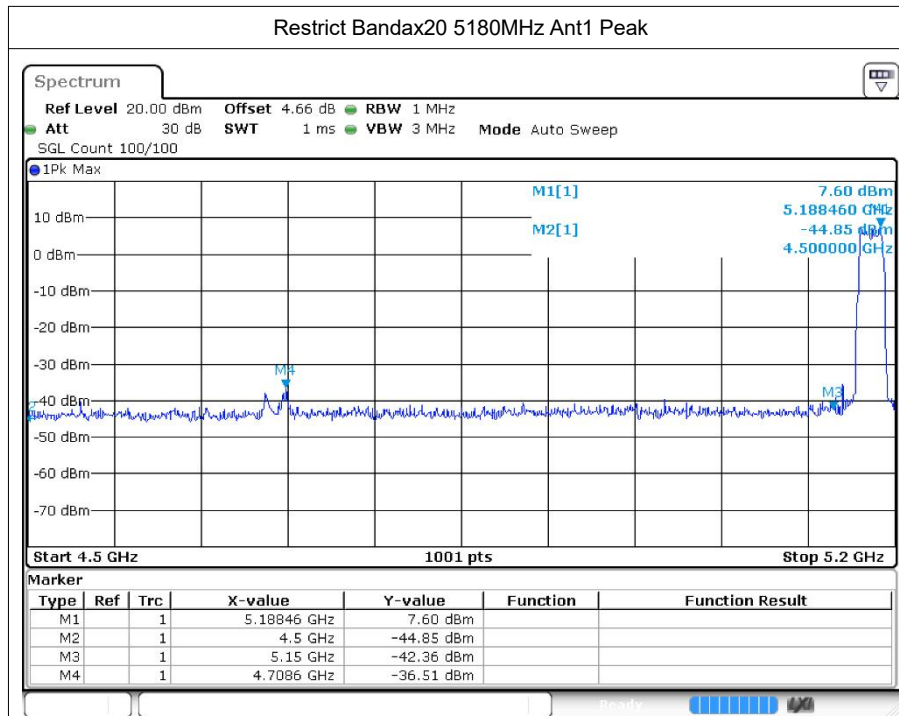

Restrict Band ac20 5240MHz Ant1 Peak

Restrict Band ac20 5240MHz Ant1 Average

Restrict Bandax20 5240MHz Ant1 Peak

Restrict Band ax20 5240MHz Ant1 Average

Restrict Bandax40 5190MHz Ant1 Peak

Restrict Band ax40 5190MHz Ant1 Average

Restrict Bandax40 5230MHz Ant1 Peak

Restrict Band ax40 5230MHz Ant1 Average