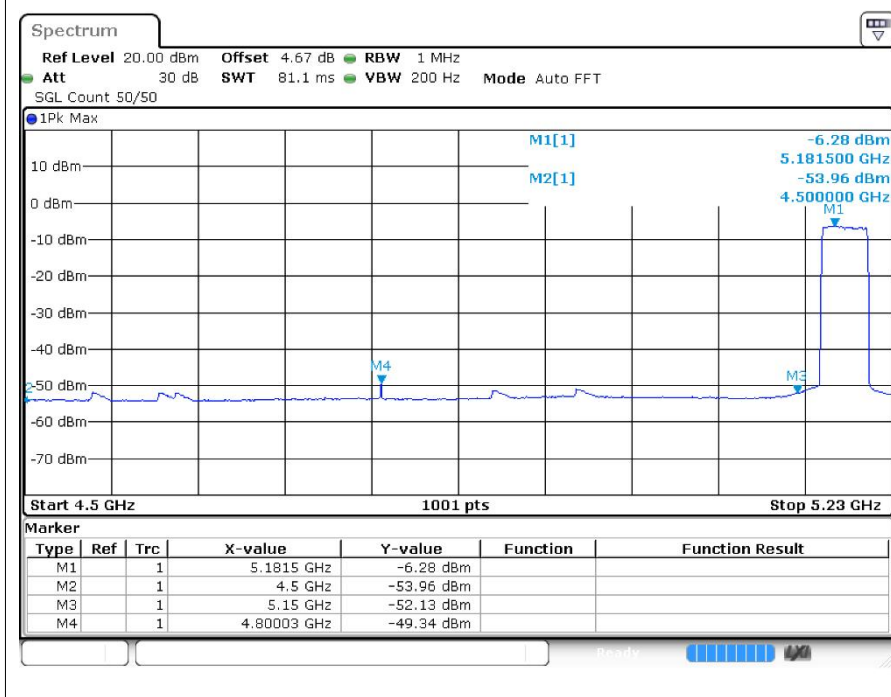

Restrict Band ac20 5240MHz Ant1 Peak

Restrict Band ac20 5240MHz Ant1 Average

Restrict Bandax20 5240MHz Ant1 Peak

Restrict Band ax20 5240MHz Ant1 Average

Restrict Bandax40 5190MHz Ant1 Peak

Restrict Band ax40 5190MHz Ant1 Average

Restrict Bandax40 5230MHz Ant1 Peak

Restrict Band ax40 5230MHz Ant1 Average