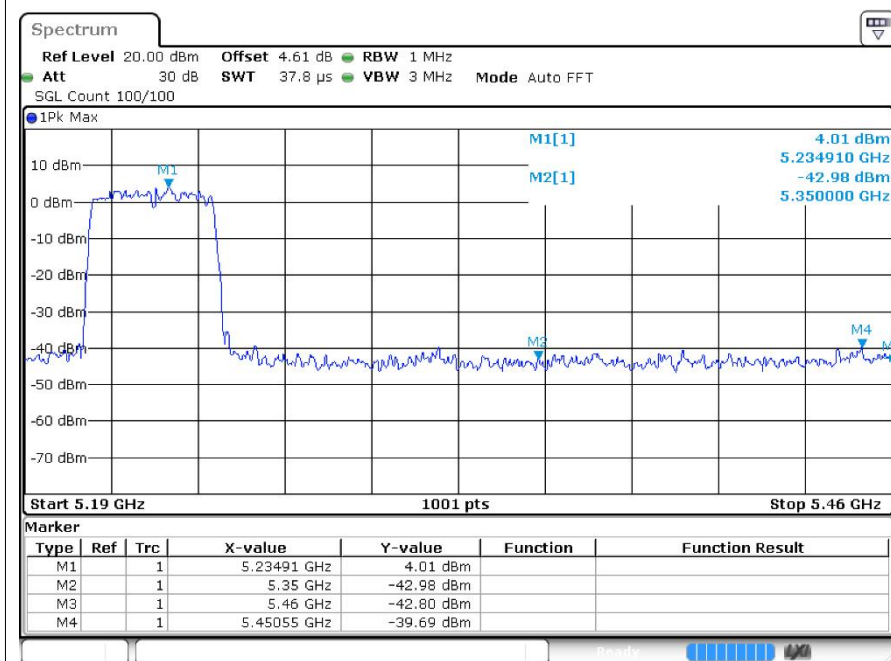

Restrict Band ac20 5240MHz Ant1 Peak

Restrict Band ac20 5240MHz Ant1 Average

Restrict Bandax20 5240MHz Ant1 Peak

Restrict Band ax20 5240MHz Ant1 Average

Restrict Bandax40 5190MHz Ant1 Peak

Restrict Band ax40 5190MHz Ant1 Average

Restrict Bandax40 5230MHz Ant1 Peak

Restrict Band ax40 5230MHz Ant1 Average