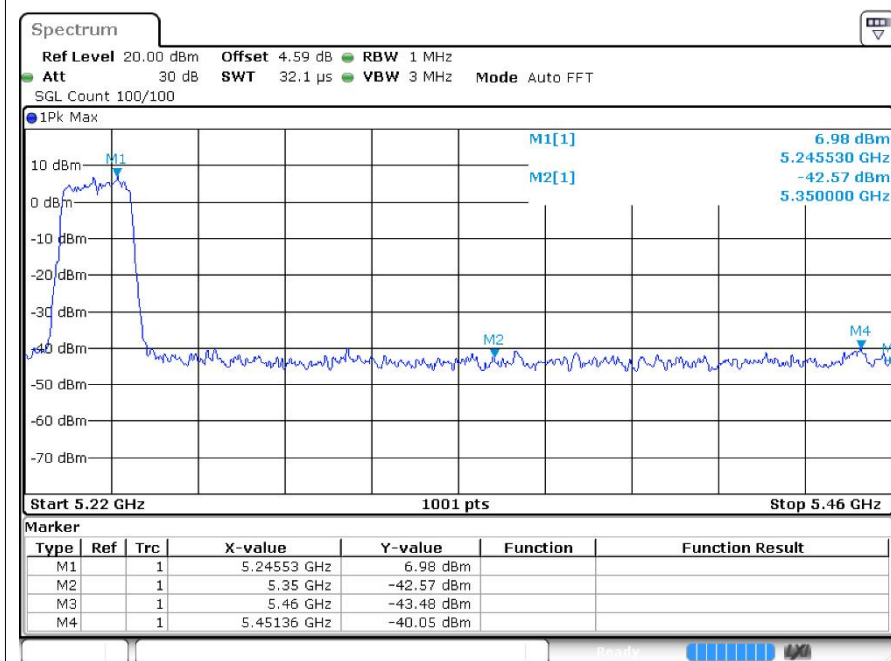

Restrict Band ac20 5240MHz Ant1 Peak

Restrict Band ac20 5240MHz Ant1 Average

Restrict Bandax20 5240MHz Ant1 Peak

Restrict Band ax20 5240MHz Ant1 Average

Restrict Bandax40 5190MHz Ant1 Peak

Restrict Band ax40 5190MHz Ant1 Average

Restrict Bandax40 5230MHz Ant1 Peak

Restrict Band ax40 5230MHz Ant1 Average