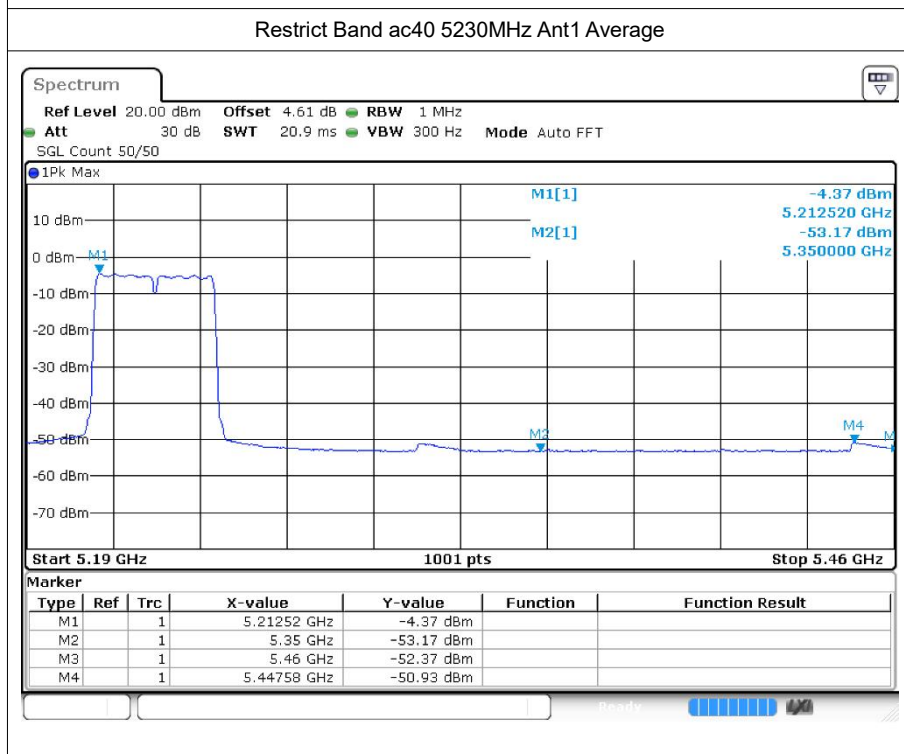

Restrict Band ac20 5240MHz Ant1 Peak

Restrict Band ac20 5240MHz Ant1 Average

Restrict Bandax20 5240MHz Ant1 Peak

Restrict Band ax20 5240MHz Ant1 Average

Restrict Bandax40 5190MHz Ant1 Peak

Restrict Band ax40 5190MHz Ant1 Average

Restrict Bandax40 5230MHz Ant1 Peak

Restrict Band ax40 5230MHz Ant1 Average