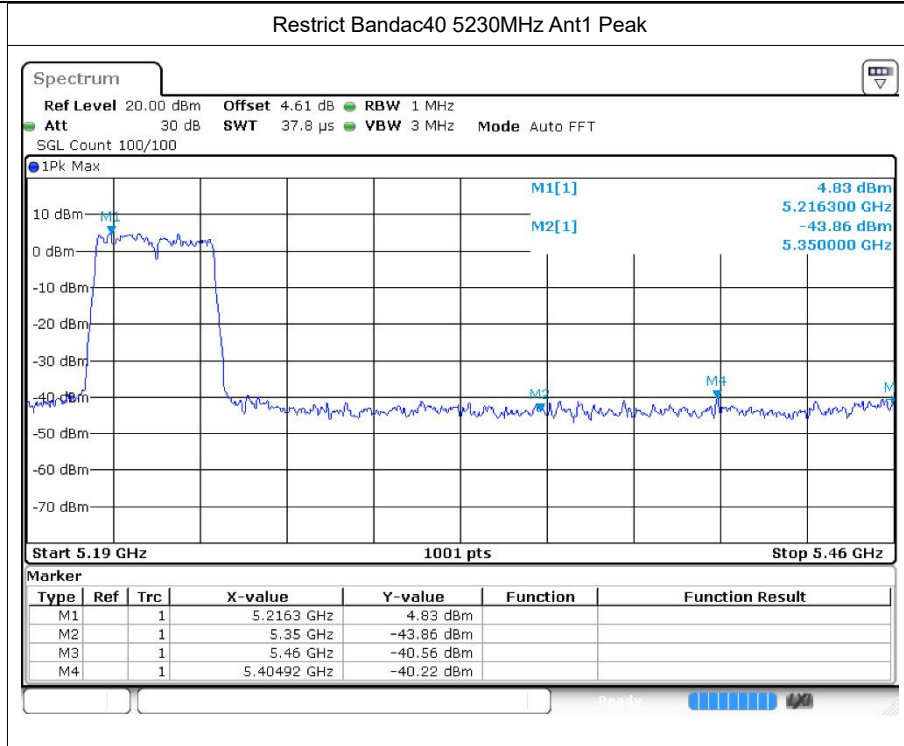

Restrict Band ac20 5240MHz Ant1 Peak

Restrict Band ac20 5240MHz Ant1 Average

Restrict Bandax20 5240MHz Ant1 Peak

Restrict Band ax20 5240MHz Ant1 Average

Restrict Bandax40 5190MHz Ant1 Peak

Restrict Band ax40 5190MHz Ant1 Average

Restrict Bandax40 5230MHz Ant1 Peak

Restrict Band ax40 5230MHz Ant1 Average