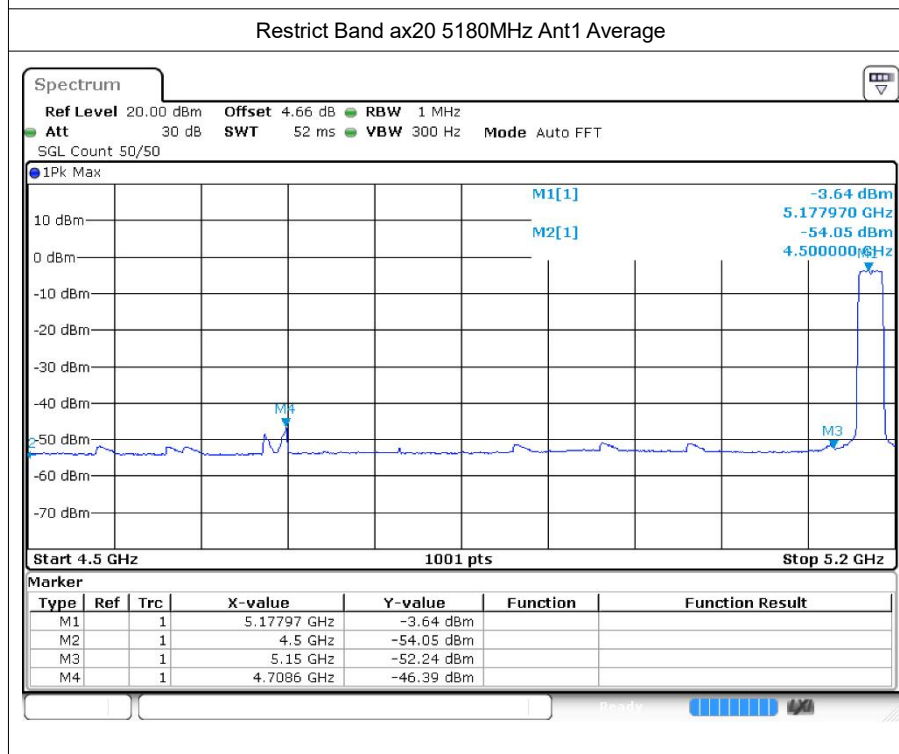

Restrict Band ac20 5240MHz Ant1 Peak

Restrict Band ac20 5240MHz Ant1 Average

Restrict Bandax20 5240MHz Ant1 Peak

Restrict Band ax20 5240MHz Ant1 Average

Restrict Bandax40 5190MHz Ant1 Peak

Restrict Band ax40 5190MHz Ant1 Average

Restrict Bandax40 5230MHz Ant1 Peak

Restrict Band ax40 5230MHz Ant1 Average