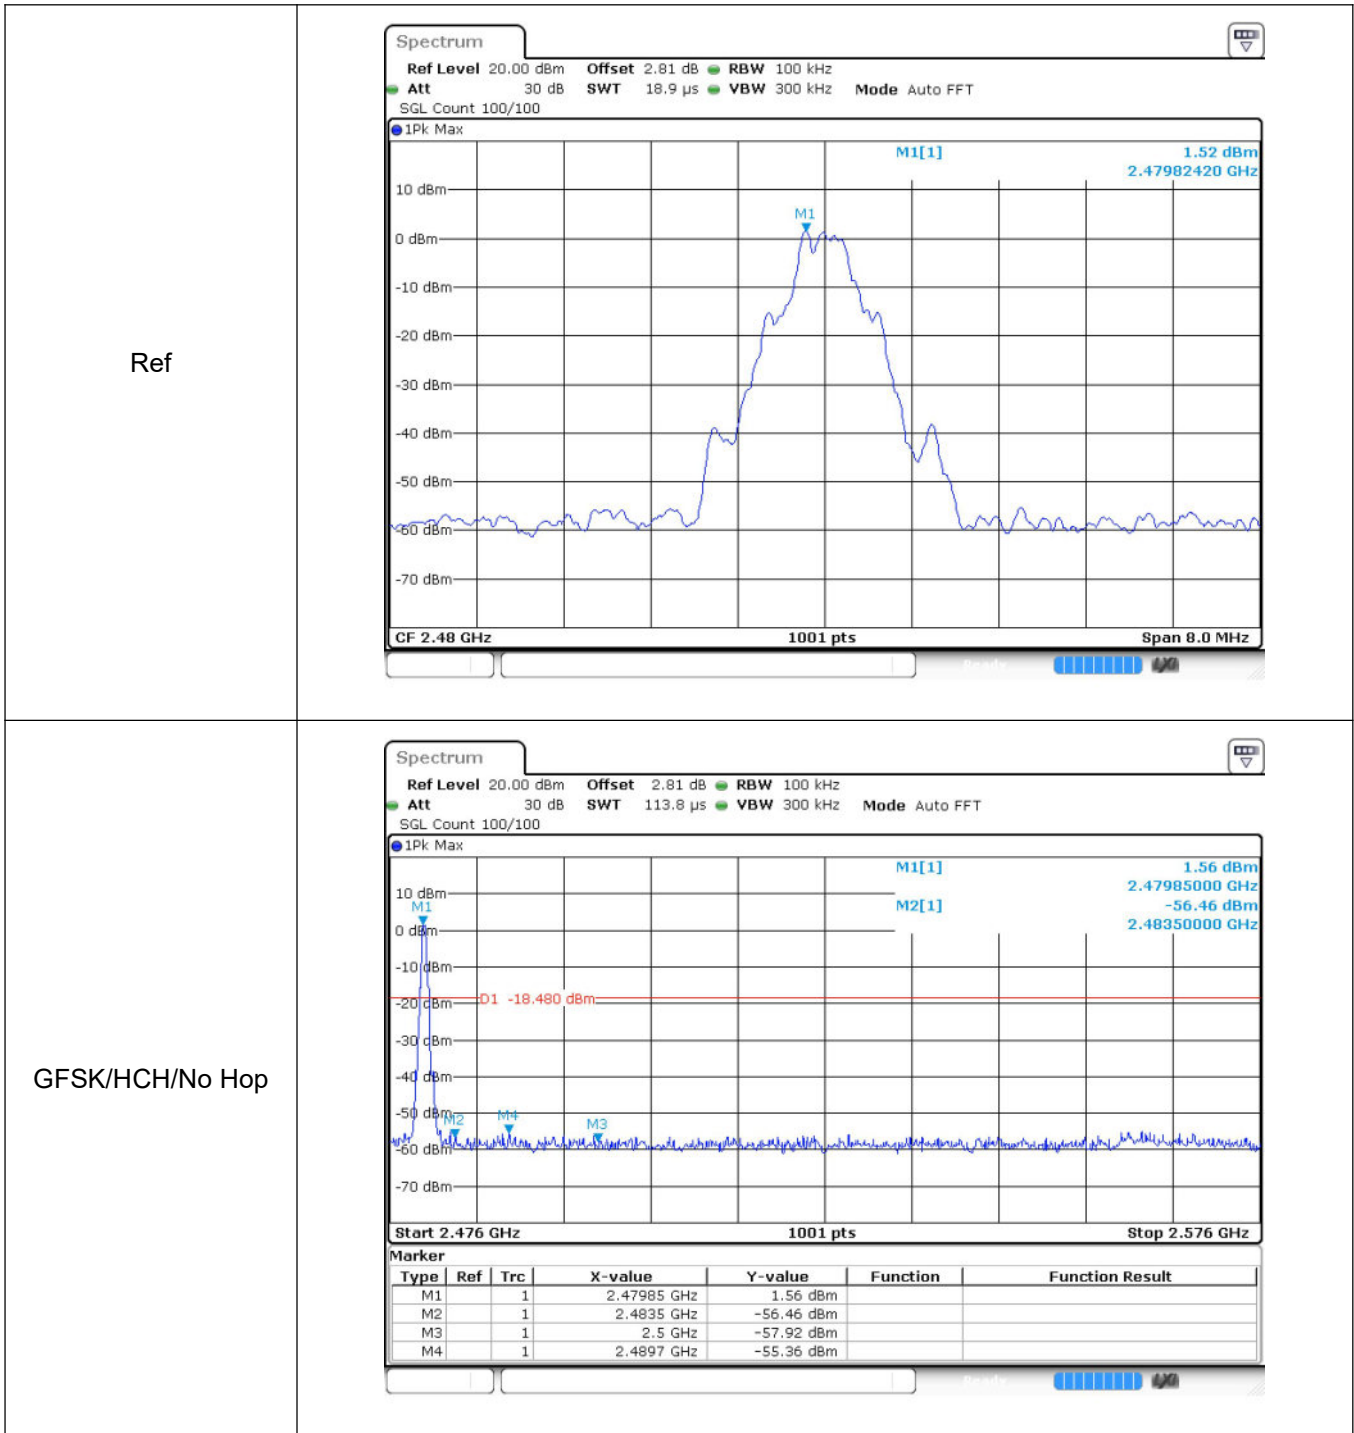

Puw

8DPSK_HCH_Graphs

Pref

Puw

9 Band-edge for RF Conducted Emissions

9.1 Test Result

Mode	Channel	Carrier Frequency [MHz]	Frequency Hopping	Max Spurious Level [dBc]	Limit [dBc]	Verdict
GFSK	LCH	2402	Off	-57.53	-20	Pass
			On	-55.18	-20	Pass
	HCH	2480	Off	-56.88	-20	Pass
			On	-50.61	-20	Pass
$\pi/4$ DQPSK	LCH	2402	Off	-57.28	-20	Pass
			On	-54.5	-20	Pass
	HCH	2480	Off	-57.66	-20	Pass
			On	-52.99	-20	Pass
8DPSK	LCH	2402	Off	-58.06	-20	Pass
			On	-54.45	-20	Pass
	HCH	2480	Off	-56.91	-20	Pass
			On	-49.21	-20	Pass

9.2 Test Graphs

10 Restrict-band band-edge measurements

10.1 Test Result

Test Mode	Hopping	Freq.	Power [dBm]	Gain	E [dBuV/m]	Detector	Limit [dBuV/m]	Verdict
GFSK	Off	2310.0	-43.4	4.26	56.12	PEAK	74	Pass
	Off	2310.0	-52.84	4.26	46.68	AV	54	Pass
	Off	2338.704	-41.47	4.26	58.05	PEAK	74	Pass
	Off	2340.816	-51.19	4.26	48.33	AV	54	Pass
	Off	2390.0	-45.88	4.26	53.64	PEAK	74	Pass
	Off	2390.0	-53.75	4.26	45.77	AV	54	Pass
	Off	2483.5	-44.03	4.26	55.49	PEAK	74	Pass
	Off	2483.5	-53.07	4.26	46.45	AV	54	Pass
	Off	2488.6	-41.67	4.26	57.85	PEAK	74	Pass
	Off	2499.784	-52.7	4.26	46.82	AV	54	Pass
	Off	2500.0	-43.13	4.26	56.39	PEAK	74	Pass
	Off	2500.0	-52.8	4.26	46.72	AV	54	Pass
$\pi/4$ DQPSK	Off	2310.0	-44.25	4.26	55.27	PEAK	74	Pass
	Off	2310.0	-53.05	4.26	46.47	AV	54	Pass
	Off	2373.456	-41.97	4.26	57.55	PEAK	74	Pass
	Off	2338.224	-50.81	4.26	48.71	AV	54	Pass
	Off	2390.0	-45.83	4.26	53.69	PEAK	74	Pass
	Off	2390.0	-53.57	4.26	45.95	AV	54	Pass
	Off	2483.5	-43.81	4.26	55.71	PEAK	74	Pass
	Off	2483.5	-52.7	4.26	46.82	AV	54	Pass
	Off	2490.544	-41.79	4.26	57.73	PEAK	74	Pass
	Off	2497.696	-52.49	4.26	47.03	AV	54	Pass
	Off	2500.0	-43.13	4.26	56.39	PEAK	74	Pass
	Off	2500.0	-52.84	4.26	46.68	AV	54	Pass
8DPSK	Off	2310.0	-44.44	4.26	55.08	PEAK	74	Pass
	Off	2310.0	-52.9	4.26	46.62	AV	54	Pass
	Off	2327.568	-42.59	4.26	56.93	PEAK	74	Pass
	Off	2341.008	-50.21	4.26	49.31	AV	54	Pass
	Off	2390.0	-43.3	4.26	56.22	PEAK	74	Pass
	Off	2390.0	-53.66	4.26	45.86	AV	54	Pass