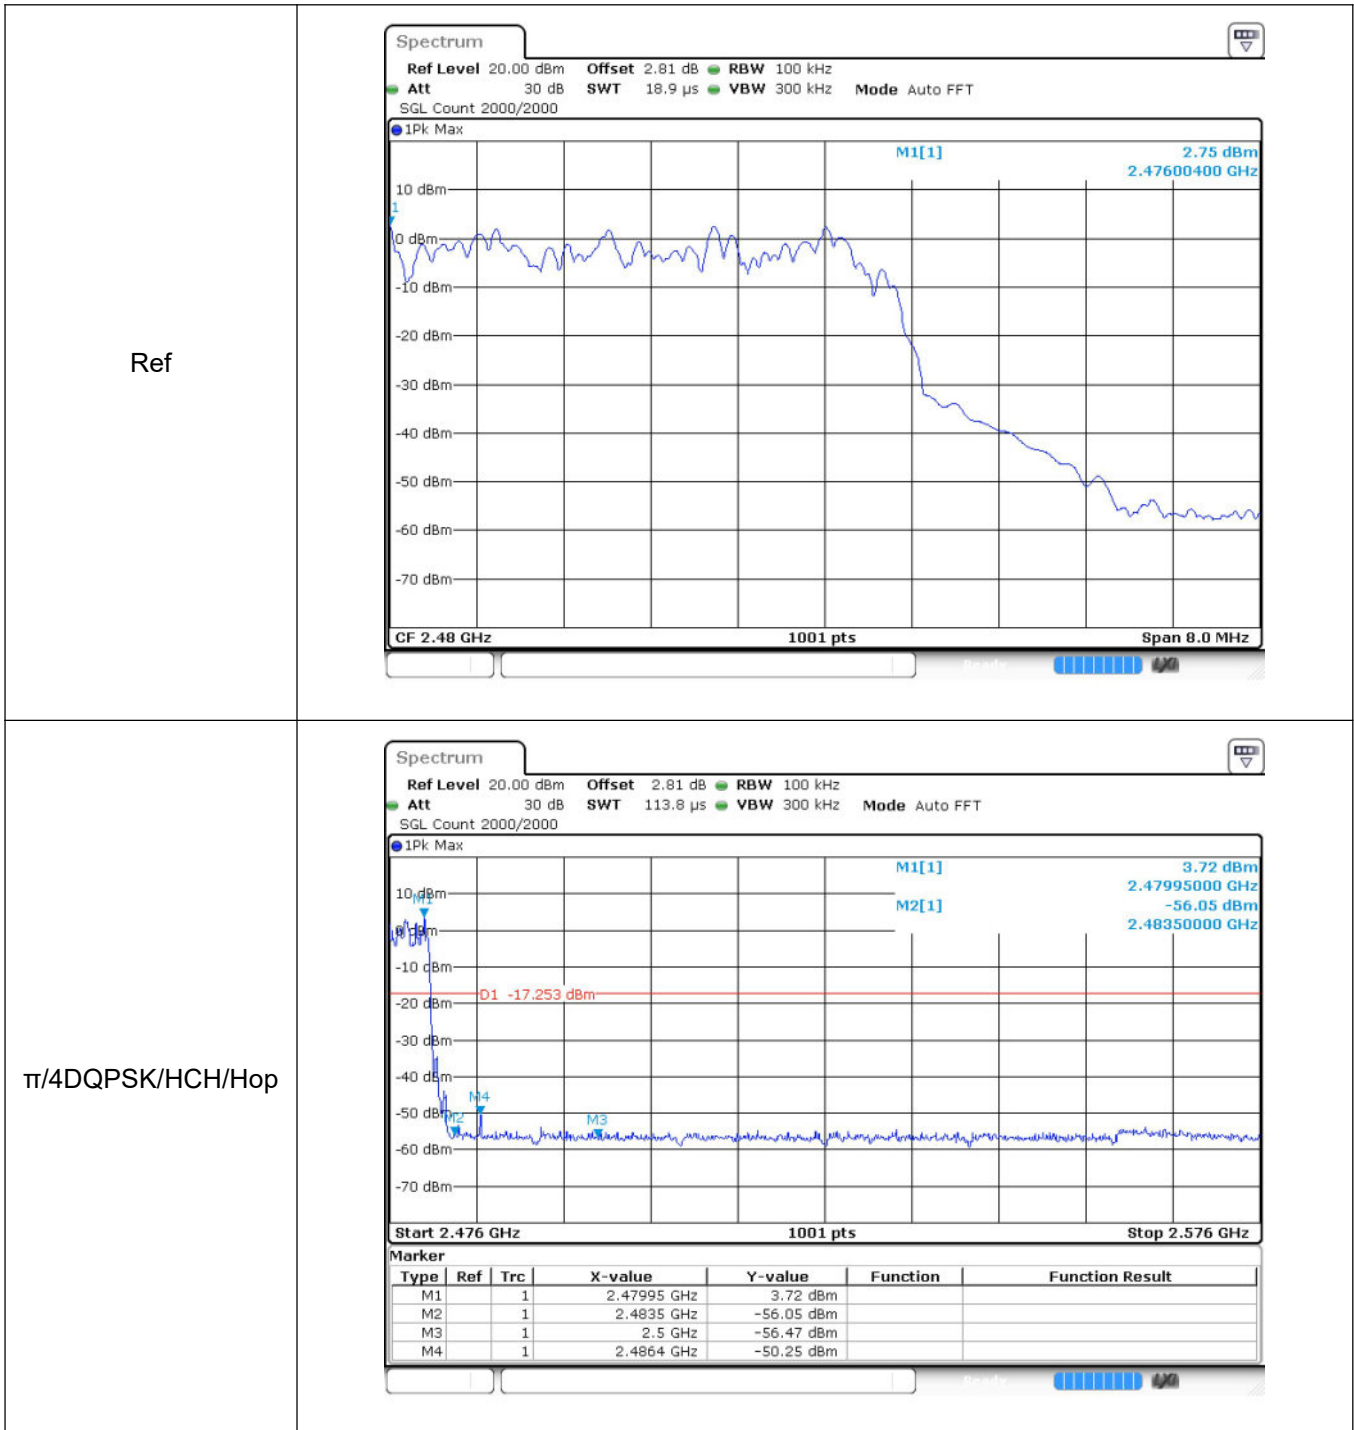

9.2 Test Graphs

10 Restrict-band band-edge measurements

10.1 Test Result

Test Mode	Hopping	Freq.	Power [dBm]	Gain	E [dBuV/m]	Detector	Limit [dBuV/m]	Verdict
GFSK	Off	2310.0	-43.4	4.26	56.12	PEAK	74	Pass
	Off	2310.0	-52.84	4.26	46.68	AV	54	Pass
	Off	2338.704	-41.47	4.26	58.05	PEAK	74	Pass
	Off	2340.816	-51.19	4.26	48.33	AV	54	Pass
	Off	2390.0	-45.88	4.26	53.64	PEAK	74	Pass
	Off	2390.0	-53.75	4.26	45.77	AV	54	Pass
	Off	2483.5	-44.03	4.26	55.49	PEAK	74	Pass
	Off	2483.5	-53.07	4.26	46.45	AV	54	Pass
	Off	2488.6	-41.67	4.26	57.85	PEAK	74	Pass
	Off	2499.784	-52.7	4.26	46.82	AV	54	Pass
	Off	2500.0	-43.13	4.26	56.39	PEAK	74	Pass
	Off	2500.0	-52.8	4.26	46.72	AV	54	Pass
$\pi/4$ DQPSK	Off	2310.0	-44.25	4.26	55.27	PEAK	74	Pass
	Off	2310.0	-53.05	4.26	46.47	AV	54	Pass
	Off	2373.456	-41.97	4.26	57.55	PEAK	74	Pass
	Off	2338.224	-50.81	4.26	48.71	AV	54	Pass
	Off	2390.0	-45.83	4.26	53.69	PEAK	74	Pass
	Off	2390.0	-53.57	4.26	45.95	AV	54	Pass
	Off	2483.5	-43.81	4.26	55.71	PEAK	74	Pass
	Off	2483.5	-52.7	4.26	46.82	AV	54	Pass
	Off	2490.544	-41.79	4.26	57.73	PEAK	74	Pass
	Off	2497.696	-52.49	4.26	47.03	AV	54	Pass
	Off	2500.0	-43.13	4.26	56.39	PEAK	74	Pass
	Off	2500.0	-52.84	4.26	46.68	AV	54	Pass
8DPSK	Off	2310.0	-44.44	4.26	55.08	PEAK	74	Pass
	Off	2310.0	-52.9	4.26	46.62	AV	54	Pass
	Off	2327.568	-42.59	4.26	56.93	PEAK	74	Pass
	Off	2341.008	-50.21	4.26	49.31	AV	54	Pass
	Off	2390.0	-43.3	4.26	56.22	PEAK	74	Pass
	Off	2390.0	-53.66	4.26	45.86	AV	54	Pass

Off	2483.5	-45.86	4.26	53.66	PEAK	74	Pass
Off	2483.5	-52.86	4.26	46.66	AV	54	Pass
Off	2495.704	-42.8	4.26	56.72	PEAK	74	Pass
Off	2484.664	-52.4	4.26	47.12	AV	54	Pass
Off	2500.0	-45.89	4.26	53.63	PEAK	74	Pass
Off	2500.0	-52.91	4.26	46.61	AV	54	Pass

10.2 Test Graphs

Restrict-band band-edge measurements_Hopping Off_ GFSK_PEAK (Low Channel)

Restrict-band band-edge measurements_Hopping Off_ GFSK_Average (Low Channel)

Restrict-band band-edge measurements_Hopping Off_ GFSK_PEAK (High Channel)