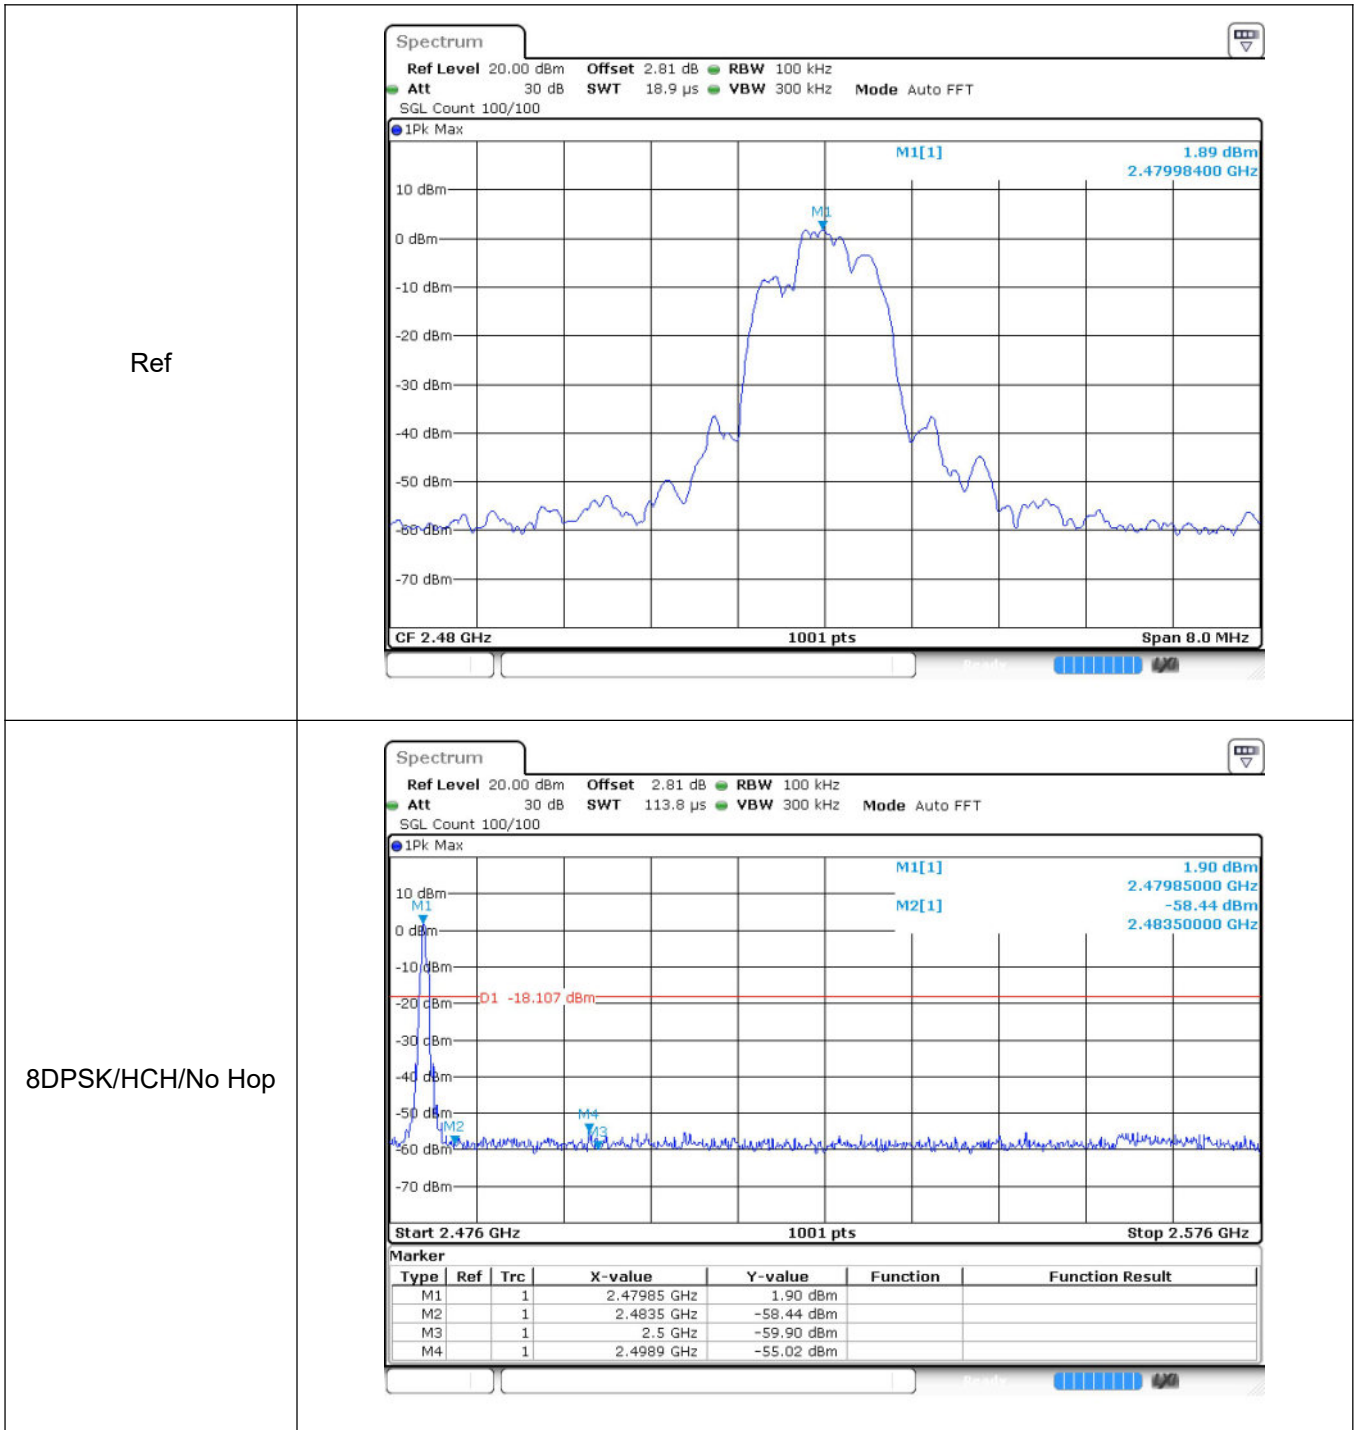

9.2 Test Graphs

10 Restrict-band band-edge measurements

10.1 Test Result

Test Mode	Hopping	Freq.	Power [dBm]	Gain	E [dBuV/m]	Detector	Limit [dBuV/m]	Verdict
GFSK	Off	2310.0	-43.4	4.26	56.12	PEAK	74	Pass
	Off	2310.0	-52.84	4.26	46.68	AV	54	Pass
	Off	2338.704	-41.47	4.26	58.05	PEAK	74	Pass
	Off	2340.816	-51.19	4.26	48.33	AV	54	Pass
	Off	2390.0	-45.88	4.26	53.64	PEAK	74	Pass
	Off	2390.0	-53.75	4.26	45.77	AV	54	Pass
	Off	2483.5	-44.03	4.26	55.49	PEAK	74	Pass
	Off	2483.5	-53.07	4.26	46.45	AV	54	Pass
	Off	2488.6	-41.67	4.26	57.85	PEAK	74	Pass
	Off	2499.784	-52.7	4.26	46.82	AV	54	Pass
	Off	2500.0	-43.13	4.26	56.39	PEAK	74	Pass
	Off	2500.0	-52.8	4.26	46.72	AV	54	Pass
$\pi/4$ DQPSK	Off	2310.0	-44.25	4.26	55.27	PEAK	74	Pass
	Off	2310.0	-53.05	4.26	46.47	AV	54	Pass
	Off	2373.456	-41.97	4.26	57.55	PEAK	74	Pass
	Off	2338.224	-50.81	4.26	48.71	AV	54	Pass
	Off	2390.0	-45.83	4.26	53.69	PEAK	74	Pass
	Off	2390.0	-53.57	4.26	45.95	AV	54	Pass
	Off	2483.5	-43.81	4.26	55.71	PEAK	74	Pass
	Off	2483.5	-52.7	4.26	46.82	AV	54	Pass
	Off	2490.544	-41.79	4.26	57.73	PEAK	74	Pass
	Off	2497.696	-52.49	4.26	47.03	AV	54	Pass
	Off	2500.0	-43.13	4.26	56.39	PEAK	74	Pass
	Off	2500.0	-52.84	4.26	46.68	AV	54	Pass
8DPSK	Off	2310.0	-44.44	4.26	55.08	PEAK	74	Pass
	Off	2310.0	-52.9	4.26	46.62	AV	54	Pass
	Off	2327.568	-42.59	4.26	56.93	PEAK	74	Pass
	Off	2341.008	-50.21	4.26	49.31	AV	54	Pass
	Off	2390.0	-43.3	4.26	56.22	PEAK	74	Pass
	Off	2390.0	-53.66	4.26	45.86	AV	54	Pass

Off	2483.5	-45.86	4.26	53.66	PEAK	74	Pass
Off	2483.5	-52.86	4.26	46.66	AV	54	Pass
Off	2495.704	-42.8	4.26	56.72	PEAK	74	Pass
Off	2484.664	-52.4	4.26	47.12	AV	54	Pass
Off	2500.0	-45.89	4.26	53.63	PEAK	74	Pass
Off	2500.0	-52.91	4.26	46.61	AV	54	Pass

10.2 Test Graphs

Restrict-band band-edge measurements_Hopping Off_ GFSK_PEAK (Low Channel)

Restrict-band band-edge measurements_Hopping Off_ GFSK_Average (Low Channel)

Restrict-band band-edge measurements_Hopping Off_ GFSK_PEAK (High Channel)