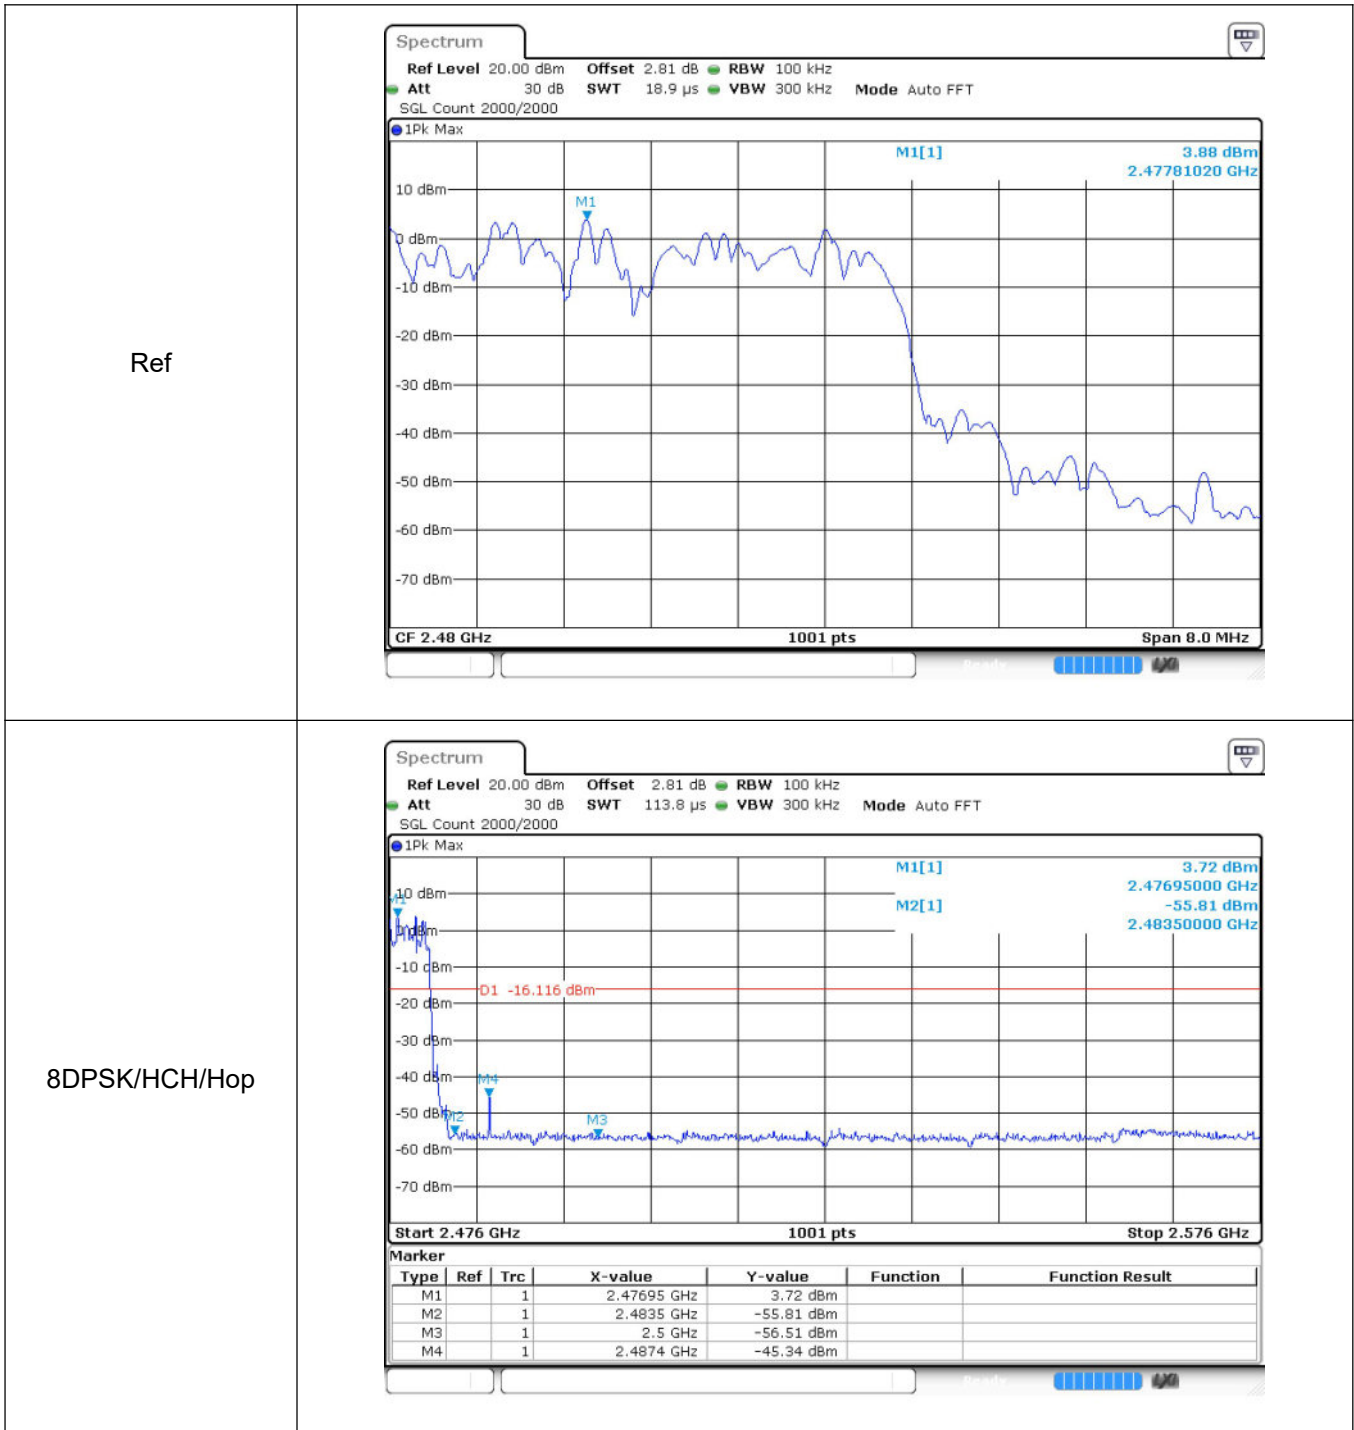

9.2 Test Graphs

10 Restrict-band band-edge measurements

10.1 Test Result

Test Mode	Hopping	Freq.	Power [dBm]	Gain	E [dBuV/m]	Detector	Limit [dBuV/m]	Verdict
GFSK	Off	2310.0	-43.4	4.26	56.12	PEAK	74	Pass
	Off	2310.0	-52.84	4.26	46.68	AV	54	Pass
	Off	2338.704	-41.47	4.26	58.05	PEAK	74	Pass
	Off	2340.816	-51.19	4.26	48.33	AV	54	Pass
	Off	2390.0	-45.88	4.26	53.64	PEAK	74	Pass
	Off	2390.0	-53.75	4.26	45.77	AV	54	Pass
	Off	2483.5	-44.03	4.26	55.49	PEAK	74	Pass
	Off	2483.5	-53.07	4.26	46.45	AV	54	Pass
	Off	2488.6	-41.67	4.26	57.85	PEAK	74	Pass
	Off	2499.784	-52.7	4.26	46.82	AV	54	Pass
	Off	2500.0	-43.13	4.26	56.39	PEAK	74	Pass
	Off	2500.0	-52.8	4.26	46.72	AV	54	Pass
$\pi/4$ DQPSK	Off	2310.0	-44.25	4.26	55.27	PEAK	74	Pass
	Off	2310.0	-53.05	4.26	46.47	AV	54	Pass
	Off	2373.456	-41.97	4.26	57.55	PEAK	74	Pass
	Off	2338.224	-50.81	4.26	48.71	AV	54	Pass
	Off	2390.0	-45.83	4.26	53.69	PEAK	74	Pass
	Off	2390.0	-53.57	4.26	45.95	AV	54	Pass
	Off	2483.5	-43.81	4.26	55.71	PEAK	74	Pass
	Off	2483.5	-52.7	4.26	46.82	AV	54	Pass
	Off	2490.544	-41.79	4.26	57.73	PEAK	74	Pass
	Off	2497.696	-52.49	4.26	47.03	AV	54	Pass
	Off	2500.0	-43.13	4.26	56.39	PEAK	74	Pass
	Off	2500.0	-52.84	4.26	46.68	AV	54	Pass
8DPSK	Off	2310.0	-44.44	4.26	55.08	PEAK	74	Pass
	Off	2310.0	-52.9	4.26	46.62	AV	54	Pass
	Off	2327.568	-42.59	4.26	56.93	PEAK	74	Pass
	Off	2341.008	-50.21	4.26	49.31	AV	54	Pass
	Off	2390.0	-43.3	4.26	56.22	PEAK	74	Pass
	Off	2390.0	-53.66	4.26	45.86	AV	54	Pass

Off	2483.5	-45.86	4.26	53.66	PEAK	74	Pass
Off	2483.5	-52.86	4.26	46.66	AV	54	Pass
Off	2495.704	-42.8	4.26	56.72	PEAK	74	Pass
Off	2484.664	-52.4	4.26	47.12	AV	54	Pass
Off	2500.0	-45.89	4.26	53.63	PEAK	74	Pass
Off	2500.0	-52.91	4.26	46.61	AV	54	Pass