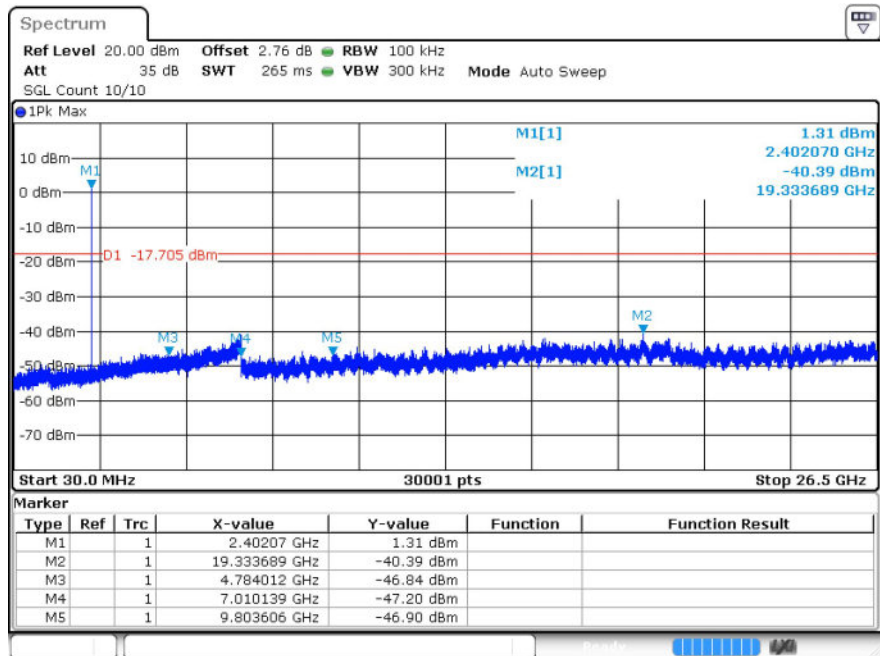

$\pi/4$ DQPSK_HCH_Graphs

Pref

Puw

8DPSK_LCH_Graphs

Pref

Puw

8DPSK_MCH_Graphs

Pref

Puw

8DPSK_HCH_Graphs

Pref

Puw

9 Band-edge for RF Conducted Emissions

9.1 Test Result

Mode	Channel	Carrier Frequency [MHz]	Frequency Hopping	Max Spurious Level [dBc]	Limit [dBc]	Verdict
GFSK	LCH	2402	Off	-57.53	-20	Pass
			On	-55.18	-20	Pass
	HCH	2480	Off	-56.88	-20	Pass
			On	-50.61	-20	Pass
$\pi/4$ DQPSK	LCH	2402	Off	-57.28	-20	Pass
			On	-54.5	-20	Pass
	HCH	2480	Off	-57.66	-20	Pass
			On	-52.99	-20	Pass
8DPSK	LCH	2402	Off	-58.06	-20	Pass
			On	-54.45	-20	Pass
	HCH	2480	Off	-56.91	-20	Pass
			On	-49.21	-20	Pass