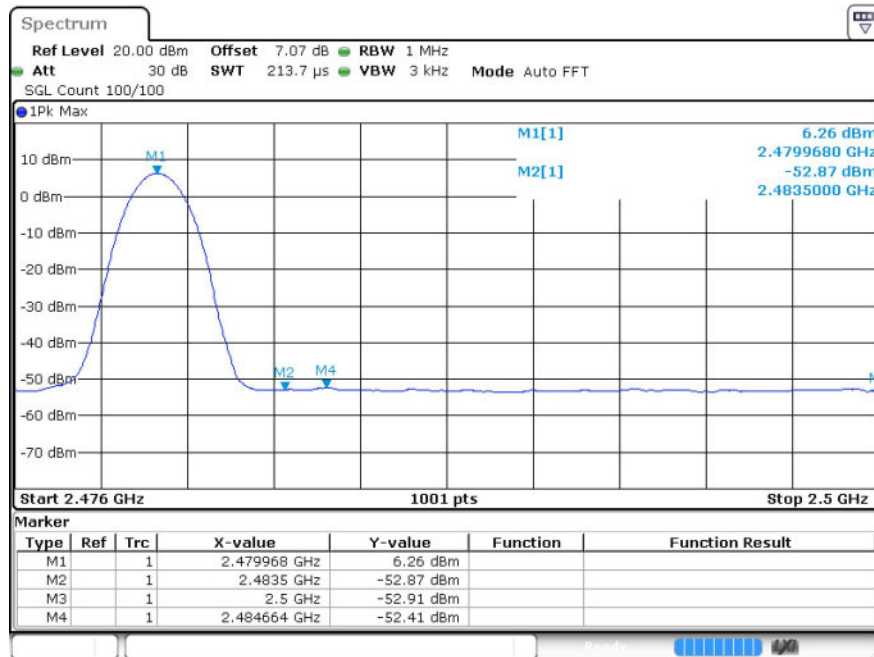

Restrict-band band-edge measurements_Hopping Off_ GFSK_Average (High Channel)

Restrict-band band-edge measurements_Hopping Off_π/4-DQPSK_PEAK (Low Channel)

Restrict-band band-edge measurements_Hopping Off_π/4-DQPSK_Average (Low Channel)

Restrict-band band-edge measurements_Hopping Off_π/4-DQPSK_PEAK (High Channel)

Restrict-band band-edge measurements_Hopping Off_π/4-DQPSK_Average (High Channel)

Restrict-band band-edge measurements_Hopping Off_8DPSK_PEAK (Low Channel)

Restrict-band band-edge measurements_Hopping Off_8DPSK_Average (Low Channel)

Restrict-band band-edge measurements_Hopping Off_8DPSK_PEAK (High Channel)

Restrict-band band-edge measurements_Hopping Off_8DPSK_Average (High Channel)