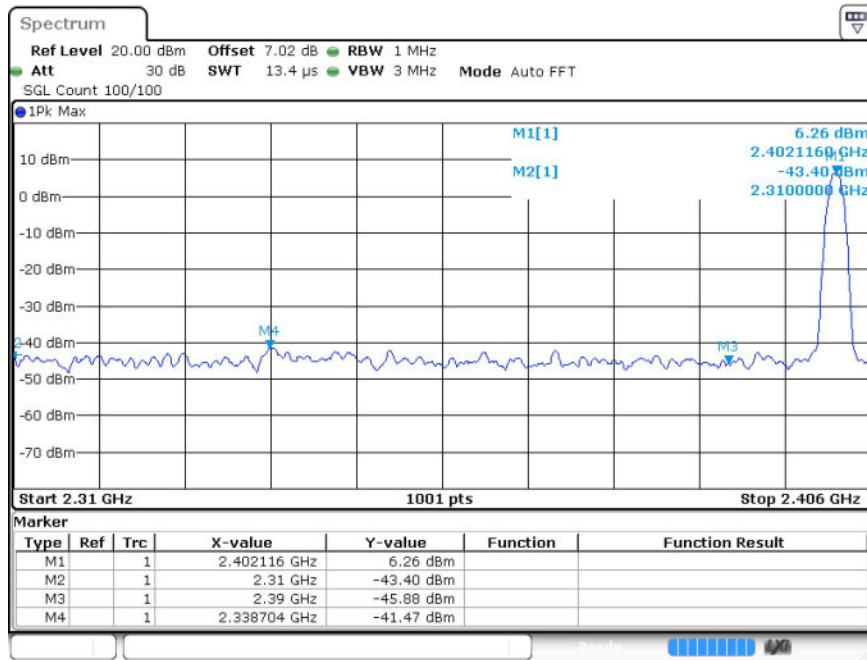

10.2 Test Graphs

Restrict-band band-edge measurements_Hopping Off_ GFSK_PEAK (Low Channel)