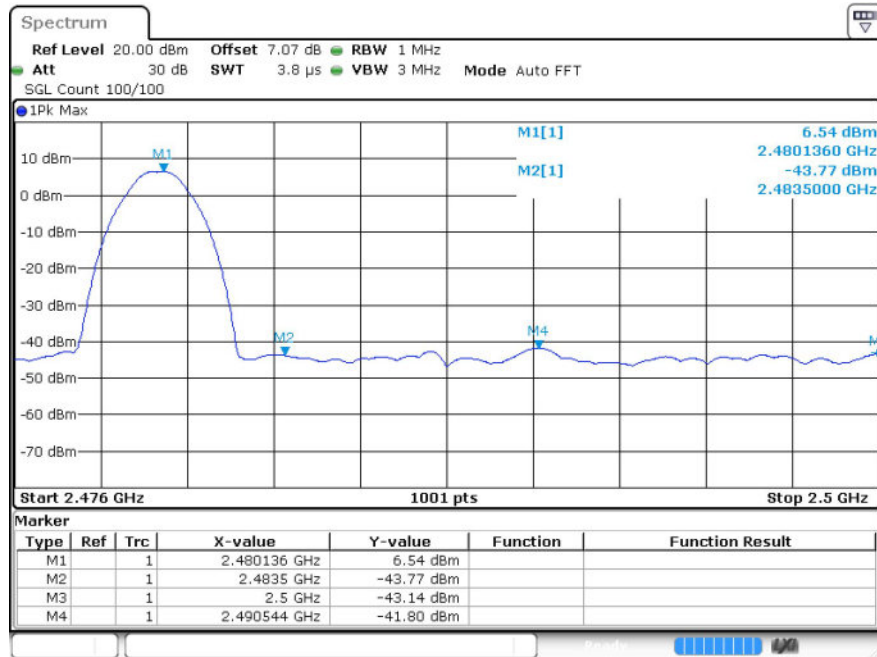

10.2 Test Graphs

Restrict-band band-edge measurements_Hopping Off_ GFSK_PEAK (Low Channel)

Restrict-band band-edge measurements_Hopping Off_ GFSK_Average (Low Channel)

Restrict-band band-edge measurements_Hopping Off_ GFSK_PEAK (High Channel)

Restrict-band band-edge measurements_Hopping Off_ GFSK_Average (High Channel)

Restrict-band band-edge measurements_Hopping Off_π/4-DQPSK_PEAK (Low Channel)

Restrict-band band-edge measurements_Hopping Off_π/4-DQPSK_Average (Low Channel)

Restrict-band band-edge measurements_Hopping Off_π/4-DQPSK_PEAK (High Channel)

Restrict-band band-edge measurements_Hopping Off_π/4-DQPSK_Average (High Channel)

Restrict-band band-edge measurements_Hopping Off_8DPSK_PEAK (Low Channel)