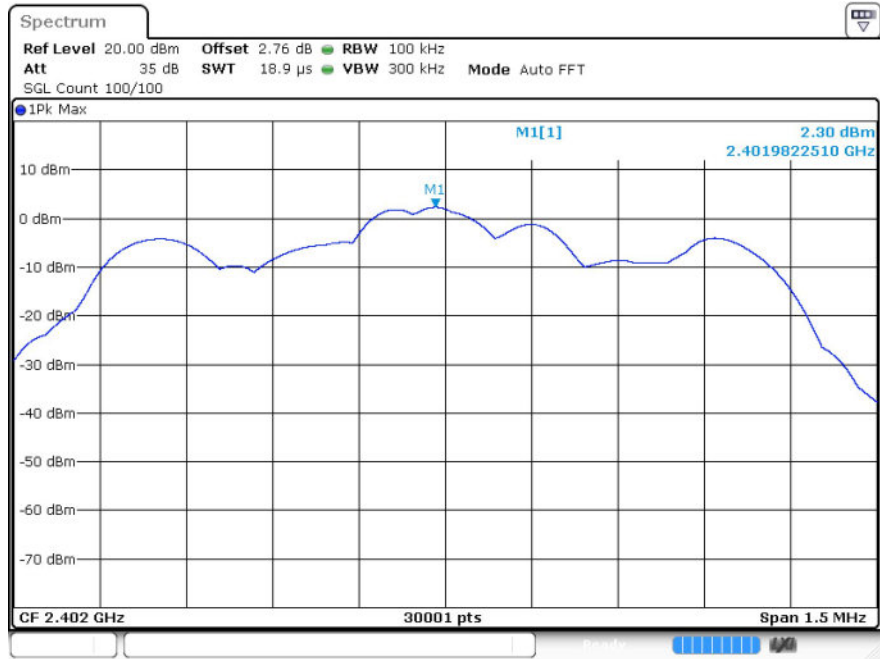

$\pi/4$ DQPSK_HCH_Graphs

Pref

Puw

8DPSK_LCH_Graphs

Pref

Puw

8DPSK_MCH_Graphs

Pref

Puw

8DPSK_HCH_Graphs

Pref

Puw

9 Band-edge for RF Conducted Emissions

9.1 Test Result

Mode	Channel	Carrier Frequency [MHz]	Frequency Hopping	Max Spurious Level [dBc]	Limit [dBc]	Verdict
GFSK	LCH	2402	Off	-57.53	-20	Pass
			On	-55.18	-20	Pass
	HCH	2480	Off	-56.88	-20	Pass
			On	-50.61	-20	Pass
$\pi/4$ DQPSK	LCH	2402	Off	-57.28	-20	Pass
			On	-54.5	-20	Pass
	HCH	2480	Off	-57.66	-20	Pass
			On	-52.99	-20	Pass
8DPSK	LCH	2402	Off	-58.06	-20	Pass
			On	-54.45	-20	Pass
	HCH	2480	Off	-56.91	-20	Pass
			On	-49.21	-20	Pass