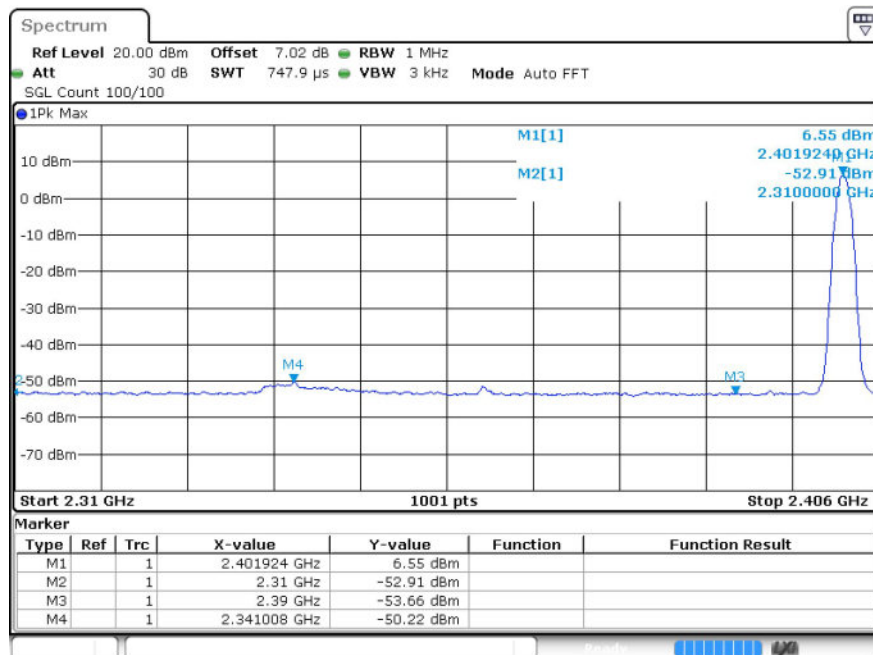

Restrict-band band-edge measurements_Hopping Off_ GFSK_Average (High Channel)

Restrict-band band-edge measurements_Hopping Off_π/4-DQPSK_PEAK (Low Channel)

Restrict-band band-edge measurements_Hopping Off_π/4-DQPSK_Average (Low Channel)

Restrict-band band-edge measurements_Hopping Off_π/4-DQPSK_PEAK (High Channel)

Restrict-band band-edge measurements_Hopping Off_π/4-DQPSK_Average (High Channel)

Restrict-band band-edge measurements_Hopping Off_8DPSK_PEAK (Low Channel)

Restrict-band band-edge measurements_Hopping Off_8DPSK_Average (Low Channel)

Restrict-band band-edge measurements_Hopping Off_8DPSK_PEAK (High Channel)

Restrict-band band-edge measurements_Hopping Off_8DPSK_Average (High Channel)