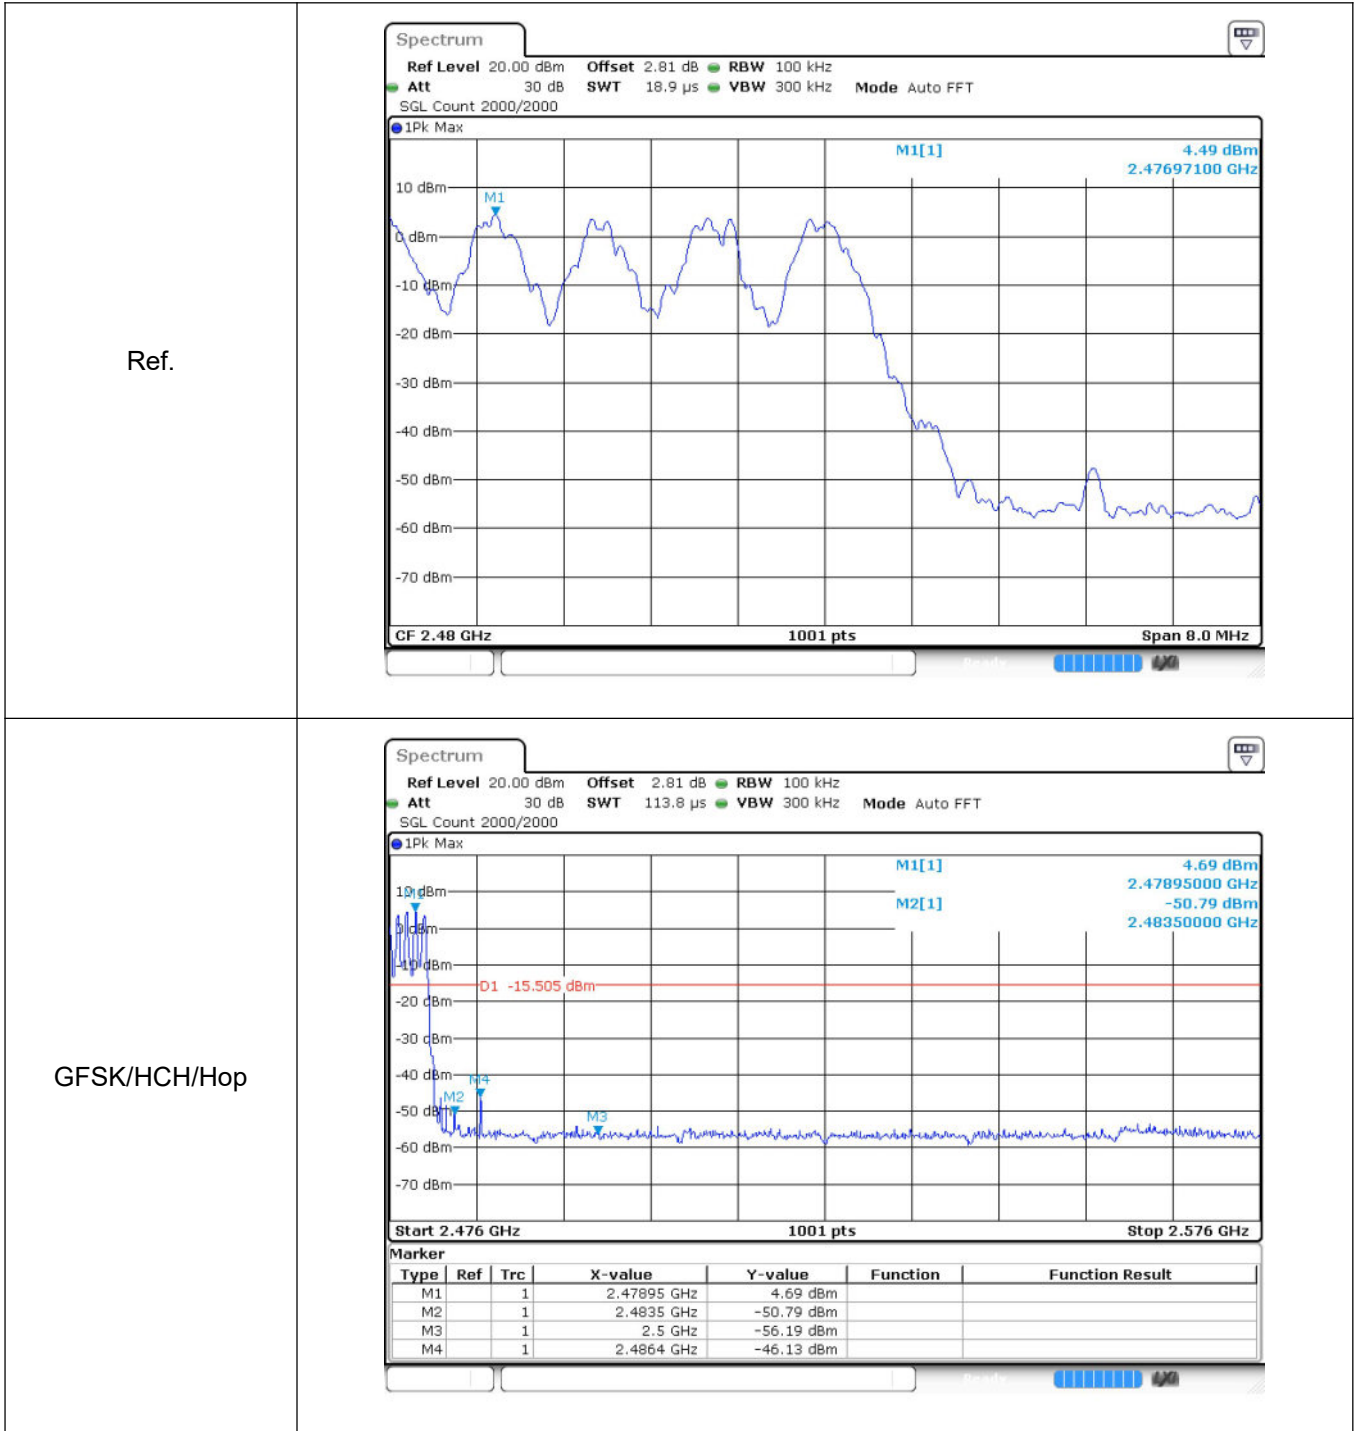

Puw

8DPSK_HCH_Graphs

Pref

Puw

9 Band-edge for RF Conducted Emissions

9.1 Test Result

Mode	Channel	Carrier Frequency [MHz]	Frequency Hopping	Max Spurious Level [dBc]	Limit [dBc]	Verdict
GFSK	LCH	2402	Off	-57.53	-20	Pass
			On	-55.18	-20	Pass
	HCH	2480	Off	-56.88	-20	Pass
			On	-50.61	-20	Pass
$\pi/4$ DQPSK	LCH	2402	Off	-57.28	-20	Pass
			On	-54.5	-20	Pass
	HCH	2480	Off	-57.66	-20	Pass
			On	-52.99	-20	Pass
8DPSK	LCH	2402	Off	-58.06	-20	Pass
			On	-54.45	-20	Pass
	HCH	2480	Off	-56.91	-20	Pass
			On	-49.21	-20	Pass

9.2 Test Graphs

10 Restrict-band band-edge measurements

10.1 Test Result

Test Mode	Hopping	Freq.	Power [dBm]	Gain	E [dBuV/m]	Detector	Limit [dBuV/m]	Verdict
GFSK	Off	2310.0	-43.4	4.26	56.12	PEAK	74	Pass
	Off	2310.0	-52.84	4.26	46.68	AV	54	Pass
	Off	2338.704	-41.47	4.26	58.05	PEAK	74	Pass
	Off	2340.816	-51.19	4.26	48.33	AV	54	Pass
	Off	2390.0	-45.88	4.26	53.64	PEAK	74	Pass
	Off	2390.0	-53.75	4.26	45.77	AV	54	Pass
	Off	2483.5	-44.03	4.26	55.49	PEAK	74	Pass
	Off	2483.5	-53.07	4.26	46.45	AV	54	Pass
	Off	2488.6	-41.67	4.26	57.85	PEAK	74	Pass
	Off	2499.784	-52.7	4.26	46.82	AV	54	Pass
	Off	2500.0	-43.13	4.26	56.39	PEAK	74	Pass
	Off	2500.0	-52.8	4.26	46.72	AV	54	Pass
$\pi/4$ DQPSK	Off	2310.0	-44.25	4.26	55.27	PEAK	74	Pass
	Off	2310.0	-53.05	4.26	46.47	AV	54	Pass
	Off	2373.456	-41.97	4.26	57.55	PEAK	74	Pass
	Off	2338.224	-50.81	4.26	48.71	AV	54	Pass
	Off	2390.0	-45.83	4.26	53.69	PEAK	74	Pass
	Off	2390.0	-53.57	4.26	45.95	AV	54	Pass
	Off	2483.5	-43.81	4.26	55.71	PEAK	74	Pass
	Off	2483.5	-52.7	4.26	46.82	AV	54	Pass
	Off	2490.544	-41.79	4.26	57.73	PEAK	74	Pass
	Off	2497.696	-52.49	4.26	47.03	AV	54	Pass
	Off	2500.0	-43.13	4.26	56.39	PEAK	74	Pass
	Off	2500.0	-52.84	4.26	46.68	AV	54	Pass
8DPSK	Off	2310.0	-44.44	4.26	55.08	PEAK	74	Pass
	Off	2310.0	-52.9	4.26	46.62	AV	54	Pass
	Off	2327.568	-42.59	4.26	56.93	PEAK	74	Pass
	Off	2341.008	-50.21	4.26	49.31	AV	54	Pass
	Off	2390.0	-43.3	4.26	56.22	PEAK	74	Pass
	Off	2390.0	-53.66	4.26	45.86	AV	54	Pass