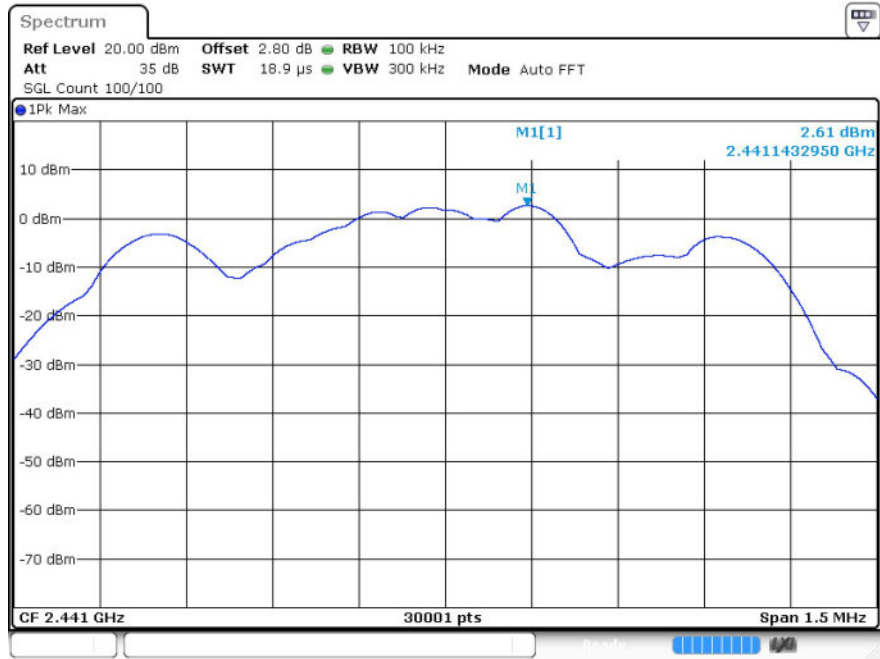

$\pi/4$ DQPSK_HCH_Graphs

Pref

Puw

8DPSK_LCH_Graphs

Pref

Puw

8DPSK_MCH_Graphs

Pref

Puw

8DPSK_HCH_Graphs

Pref

Puw

9 Band-edge for RF Conducted Emissions

9.1 Test Result

Mode	Channel	Carrier Frequency [MHz]	Frequency Hopping	Max Spurious Level [dBc]	Limit [dBc]	Verdict
GFSK	LCH	2402	Off	-57.53	-20	Pass
			On	-55.18	-20	Pass
	HCH	2480	Off	-56.88	-20	Pass
			On	-50.61	-20	Pass
$\pi/4$ DQPSK	LCH	2402	Off	-57.28	-20	Pass
			On	-54.5	-20	Pass
	HCH	2480	Off	-57.66	-20	Pass
			On	-52.99	-20	Pass
8DPSK	LCH	2402	Off	-58.06	-20	Pass
			On	-54.45	-20	Pass
	HCH	2480	Off	-56.91	-20	Pass
			On	-49.21	-20	Pass