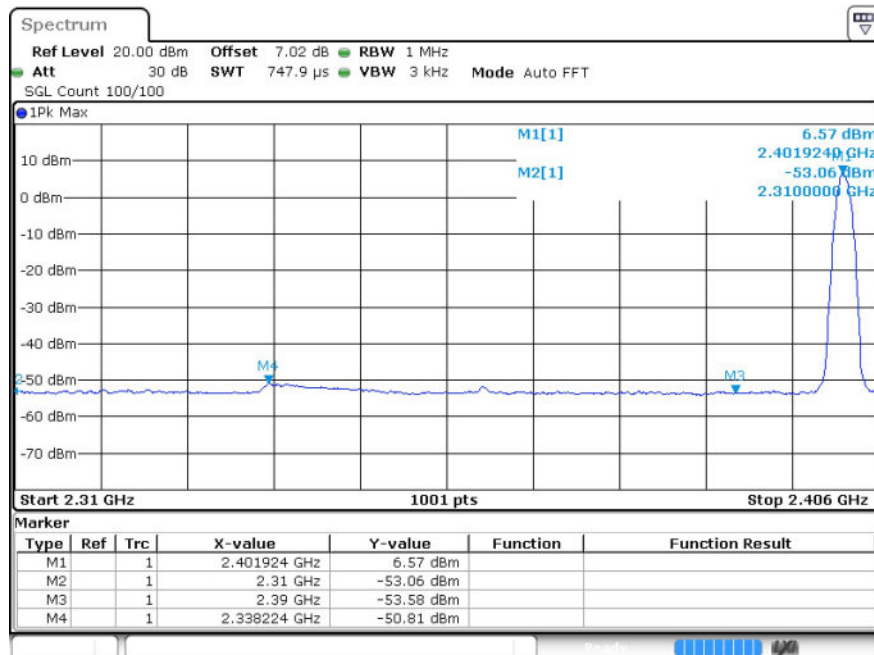

Off	2483.5	-45.86	4.26	53.66	PEAK	74	Pass
Off	2483.5	-52.86	4.26	46.66	AV	54	Pass
Off	2495.704	-42.8	4.26	56.72	PEAK	74	Pass
Off	2484.664	-52.4	4.26	47.12	AV	54	Pass
Off	2500.0	-45.89	4.26	53.63	PEAK	74	Pass
Off	2500.0	-52.91	4.26	46.61	AV	54	Pass

10.2 Test Graphs

Restrict-band band-edge measurements_Hopping Off_ GFSK_PEAK (Low Channel)

Restrict-band band-edge measurements_Hopping Off_ GFSK_Average (Low Channel)

Restrict-band band-edge measurements_Hopping Off_ GFSK_PEAK (High Channel)

Restrict-band band-edge measurements_Hopping Off_ GFSK_Average (High Channel)

Restrict-band band-edge measurements_Hopping Off_π/4-DQPSK_PEAK (Low Channel)

Restrict-band band-edge measurements_Hopping Off_π/4-DQPSK_Average (Low Channel)