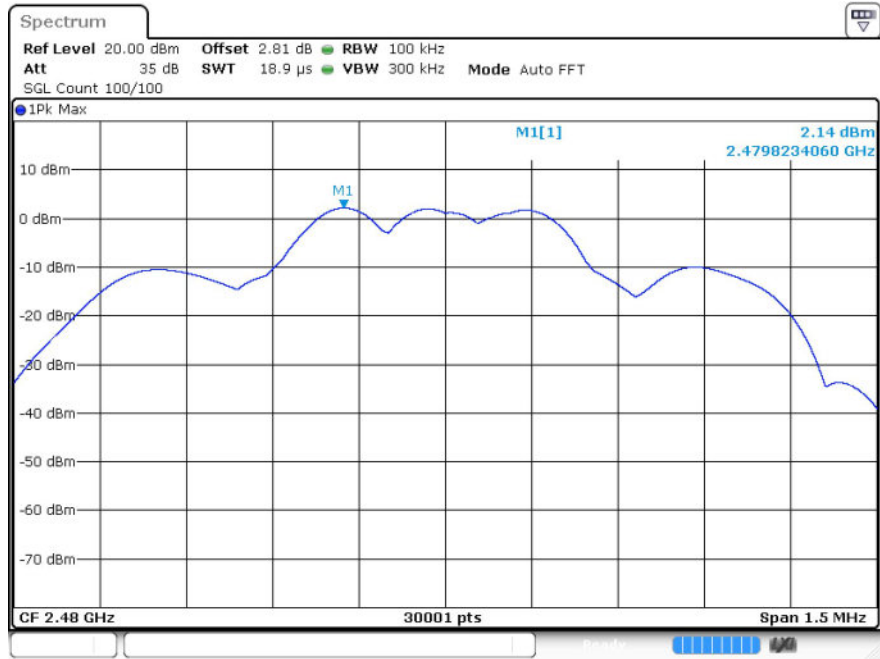

$\pi/4$ DQPSK_HCH_Graphs

Pref

Puw

8DPSK_LCH_Graphs

Pref

Puw

8DPSK_MCH_Graphs

Pref

Puw

8DPSK_HCH_Graphs

Pref

Puw

9 Band-edge for RF Conducted Emissions

9.1 Test Result

Mode	Channel	Carrier Frequency [MHz]	Frequency Hopping	Max Spurious Level [dBc]	Limit [dBc]	Verdict
GFSK	LCH	2402	Off	-57.53	-20	Pass
			On	-55.18	-20	Pass
	HCH	2480	Off	-56.88	-20	Pass
			On	-50.61	-20	Pass
$\pi/4$ DQPSK	LCH	2402	Off	-57.28	-20	Pass
			On	-54.5	-20	Pass
	HCH	2480	Off	-57.66	-20	Pass
			On	-52.99	-20	Pass
8DPSK	LCH	2402	Off	-58.06	-20	Pass
			On	-54.45	-20	Pass
	HCH	2480	Off	-56.91	-20	Pass
			On	-49.21	-20	Pass