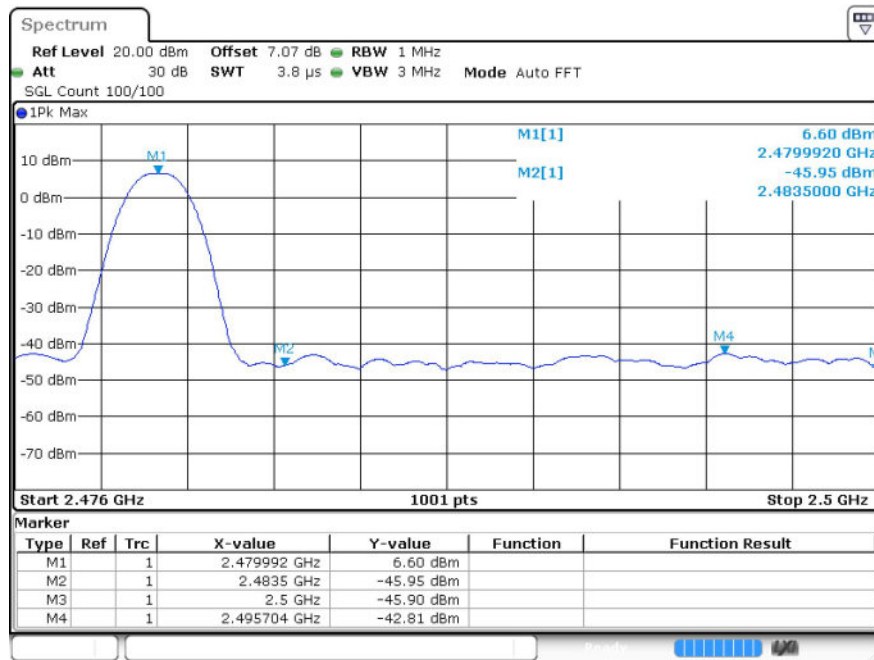

Restrict-band band-edge measurements_Hopping Off_ GFSK_Average (High Channel)

Restrict-band band-edge measurements_Hopping Off_π/4-DQPSK_PEAK (Low Channel)

Restrict-band band-edge measurements_Hopping Off_π/4-DQPSK_Average (Low Channel)

Restrict-band band-edge measurements_Hopping Off_π/4-DQPSK_PEAK (High Channel)

Restrict-band band-edge measurements_Hopping Off_π/4-DQPSK_Average (High Channel)

Restrict-band band-edge measurements_Hopping Off_8DPSK_PEAK (Low Channel)

Restrict-band band-edge measurements_Hopping Off_8DPSK_Average (Low Channel)

Restrict-band band-edge measurements_Hopping Off_8DPSK_PEAK (High Channel)

Restrict-band band-edge measurements_Hopping Off_8DPSK_Average (High Channel)