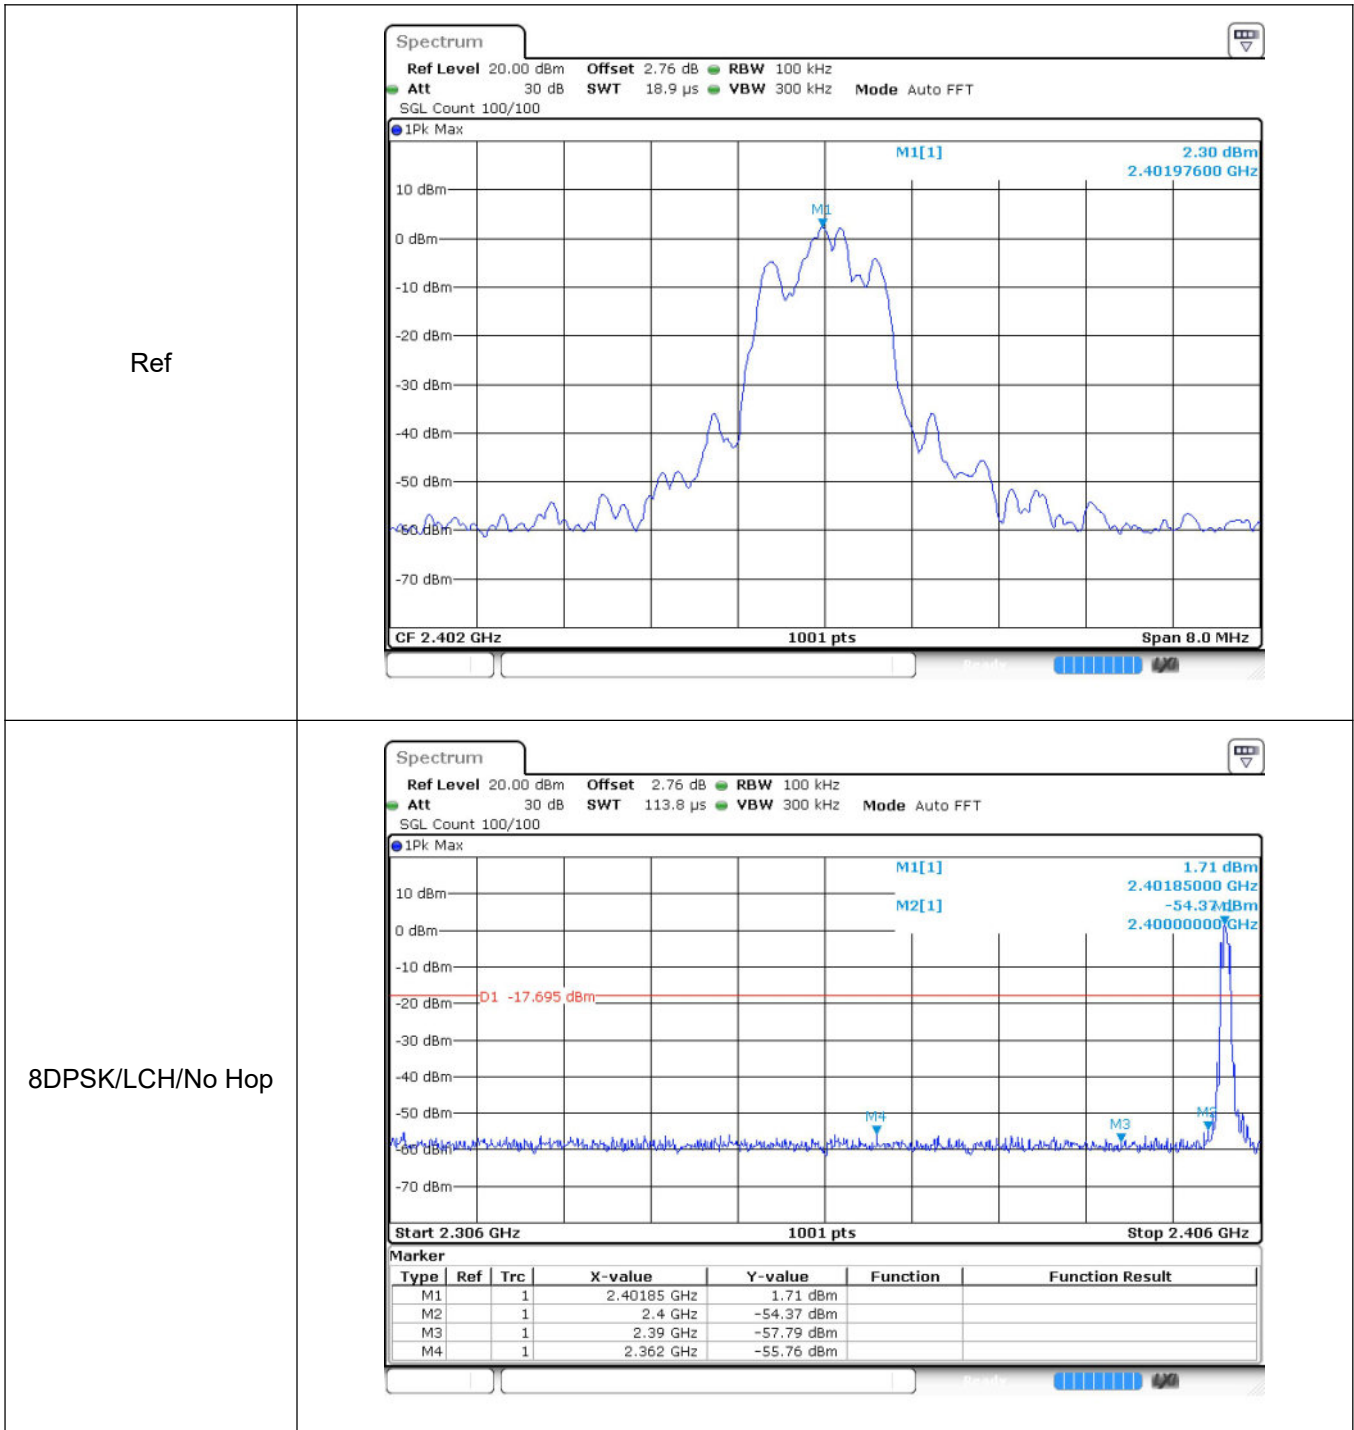

9.2 Test Graphs

10 Restrict-band band-edge measurements

10.1 Test Result

Test Mode	Hopping	Freq.	Power [dBm]	Gain	E [dBuV/m]	Detector	Limit [dBuV/m]	Verdict
GFSK	Off	2310.0	-43.4	4.26	56.12	PEAK	74	Pass
	Off	2310.0	-52.84	4.26	46.68	AV	54	Pass
	Off	2338.704	-41.47	4.26	58.05	PEAK	74	Pass
	Off	2340.816	-51.19	4.26	48.33	AV	54	Pass
	Off	2390.0	-45.88	4.26	53.64	PEAK	74	Pass
	Off	2390.0	-53.75	4.26	45.77	AV	54	Pass
	Off	2483.5	-44.03	4.26	55.49	PEAK	74	Pass
	Off	2483.5	-53.07	4.26	46.45	AV	54	Pass
	Off	2488.6	-41.67	4.26	57.85	PEAK	74	Pass
	Off	2499.784	-52.7	4.26	46.82	AV	54	Pass
	Off	2500.0	-43.13	4.26	56.39	PEAK	74	Pass
	Off	2500.0	-52.8	4.26	46.72	AV	54	Pass
$\pi/4$ DQPSK	Off	2310.0	-44.25	4.26	55.27	PEAK	74	Pass
	Off	2310.0	-53.05	4.26	46.47	AV	54	Pass
	Off	2373.456	-41.97	4.26	57.55	PEAK	74	Pass
	Off	2338.224	-50.81	4.26	48.71	AV	54	Pass
	Off	2390.0	-45.83	4.26	53.69	PEAK	74	Pass
	Off	2390.0	-53.57	4.26	45.95	AV	54	Pass
	Off	2483.5	-43.81	4.26	55.71	PEAK	74	Pass
	Off	2483.5	-52.7	4.26	46.82	AV	54	Pass
	Off	2490.544	-41.79	4.26	57.73	PEAK	74	Pass
	Off	2497.696	-52.49	4.26	47.03	AV	54	Pass
	Off	2500.0	-43.13	4.26	56.39	PEAK	74	Pass
	Off	2500.0	-52.84	4.26	46.68	AV	54	Pass
8DPSK	Off	2310.0	-44.44	4.26	55.08	PEAK	74	Pass
	Off	2310.0	-52.9	4.26	46.62	AV	54	Pass
	Off	2327.568	-42.59	4.26	56.93	PEAK	74	Pass
	Off	2341.008	-50.21	4.26	49.31	AV	54	Pass
	Off	2390.0	-43.3	4.26	56.22	PEAK	74	Pass
	Off	2390.0	-53.66	4.26	45.86	AV	54	Pass

Off	2483.5	-45.86	4.26	53.66	PEAK	74	Pass
Off	2483.5	-52.86	4.26	46.66	AV	54	Pass
Off	2495.704	-42.8	4.26	56.72	PEAK	74	Pass
Off	2484.664	-52.4	4.26	47.12	AV	54	Pass
Off	2500.0	-45.89	4.26	53.63	PEAK	74	Pass
Off	2500.0	-52.91	4.26	46.61	AV	54	Pass

10.2 Test Graphs

Restrict-band band-edge measurements_Hopping Off_ GFSK_PEAK (Low Channel)

Restrict-band band-edge measurements_Hopping Off_ GFSK_Average (Low Channel)

Restrict-band band-edge measurements_Hopping Off_ GFSK_PEAK (High Channel)