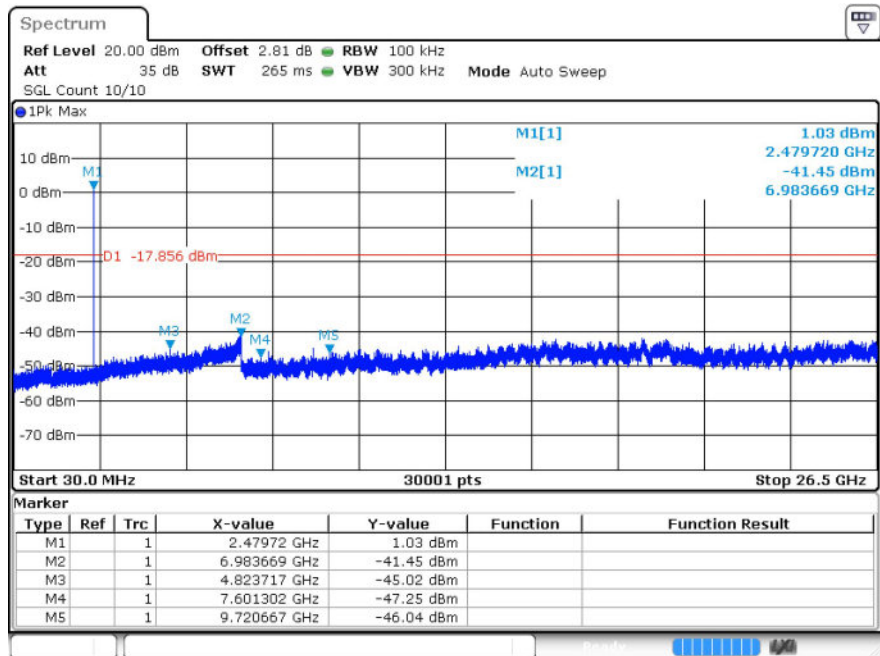

$\pi/4$ DQPSK_HCH_Graphs

Pref

Puw

8DPSK_LCH_Graphs

Pref

Puw

8DPSK_MCH_Graphs

Pref

Puw

8DPSK_HCH_Graphs

Pref

Puw

9 Band-edge for RF Conducted Emissions

9.1 Test Result

Mode	Channel	Carrier Frequency [MHz]	Frequency Hopping	Max Spurious Level [dBc]	Limit [dBc]	Verdict
GFSK	LCH	2402	Off	-57.53	-20	Pass
			On	-55.18	-20	Pass
	HCH	2480	Off	-56.88	-20	Pass
			On	-50.61	-20	Pass
$\pi/4$ DQPSK	LCH	2402	Off	-57.28	-20	Pass
			On	-54.5	-20	Pass
	HCH	2480	Off	-57.66	-20	Pass
			On	-52.99	-20	Pass
8DPSK	LCH	2402	Off	-58.06	-20	Pass
			On	-54.45	-20	Pass
	HCH	2480	Off	-56.91	-20	Pass
			On	-49.21	-20	Pass