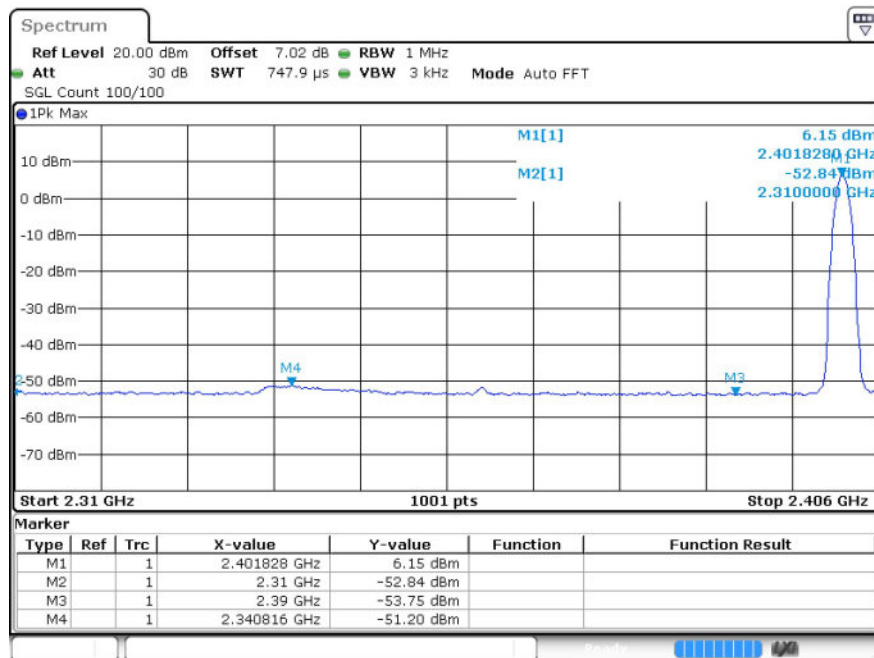

9.2 Test Graphs

10 Restrict-band band-edge measurements

10.1 Test Result

Test Mode	Hopping	Freq.	Power [dBm]	Gain	E [dBuV/m]	Detector	Limit [dBuV/m]	Verdict
GFSK	Off	2310.0	-43.4	4.26	56.12	PEAK	74	Pass
	Off	2310.0	-52.84	4.26	46.68	AV	54	Pass
	Off	2338.704	-41.47	4.26	58.05	PEAK	74	Pass
	Off	2340.816	-51.19	4.26	48.33	AV	54	Pass
	Off	2390.0	-45.88	4.26	53.64	PEAK	74	Pass
	Off	2390.0	-53.75	4.26	45.77	AV	54	Pass
	Off	2483.5	-44.03	4.26	55.49	PEAK	74	Pass
	Off	2483.5	-53.07	4.26	46.45	AV	54	Pass
	Off	2488.6	-41.67	4.26	57.85	PEAK	74	Pass
	Off	2499.784	-52.7	4.26	46.82	AV	54	Pass
	Off	2500.0	-43.13	4.26	56.39	PEAK	74	Pass
	Off	2500.0	-52.8	4.26	46.72	AV	54	Pass
$\pi/4$ DQPSK	Off	2310.0	-44.25	4.26	55.27	PEAK	74	Pass
	Off	2310.0	-53.05	4.26	46.47	AV	54	Pass
	Off	2373.456	-41.97	4.26	57.55	PEAK	74	Pass
	Off	2338.224	-50.81	4.26	48.71	AV	54	Pass
	Off	2390.0	-45.83	4.26	53.69	PEAK	74	Pass
	Off	2390.0	-53.57	4.26	45.95	AV	54	Pass
	Off	2483.5	-43.81	4.26	55.71	PEAK	74	Pass
	Off	2483.5	-52.7	4.26	46.82	AV	54	Pass
	Off	2490.544	-41.79	4.26	57.73	PEAK	74	Pass
	Off	2497.696	-52.49	4.26	47.03	AV	54	Pass
	Off	2500.0	-43.13	4.26	56.39	PEAK	74	Pass
	Off	2500.0	-52.84	4.26	46.68	AV	54	Pass
8DPSK	Off	2310.0	-44.44	4.26	55.08	PEAK	74	Pass
	Off	2310.0	-52.9	4.26	46.62	AV	54	Pass
	Off	2327.568	-42.59	4.26	56.93	PEAK	74	Pass
	Off	2341.008	-50.21	4.26	49.31	AV	54	Pass
	Off	2390.0	-43.3	4.26	56.22	PEAK	74	Pass
	Off	2390.0	-53.66	4.26	45.86	AV	54	Pass

Off	2483.5	-45.86	4.26	53.66	PEAK	74	Pass
Off	2483.5	-52.86	4.26	46.66	AV	54	Pass
Off	2495.704	-42.8	4.26	56.72	PEAK	74	Pass
Off	2484.664	-52.4	4.26	47.12	AV	54	Pass
Off	2500.0	-45.89	4.26	53.63	PEAK	74	Pass
Off	2500.0	-52.91	4.26	46.61	AV	54	Pass

10.2 Test Graphs

Restrict-band band-edge measurements_Hopping Off_ GFSK_PEAK (Low Channel)

Restrict-band band-edge measurements_Hopping Off_ GFSK_Average (Low Channel)

Restrict-band band-edge measurements_Hopping Off_ GFSK_PEAK (High Channel)