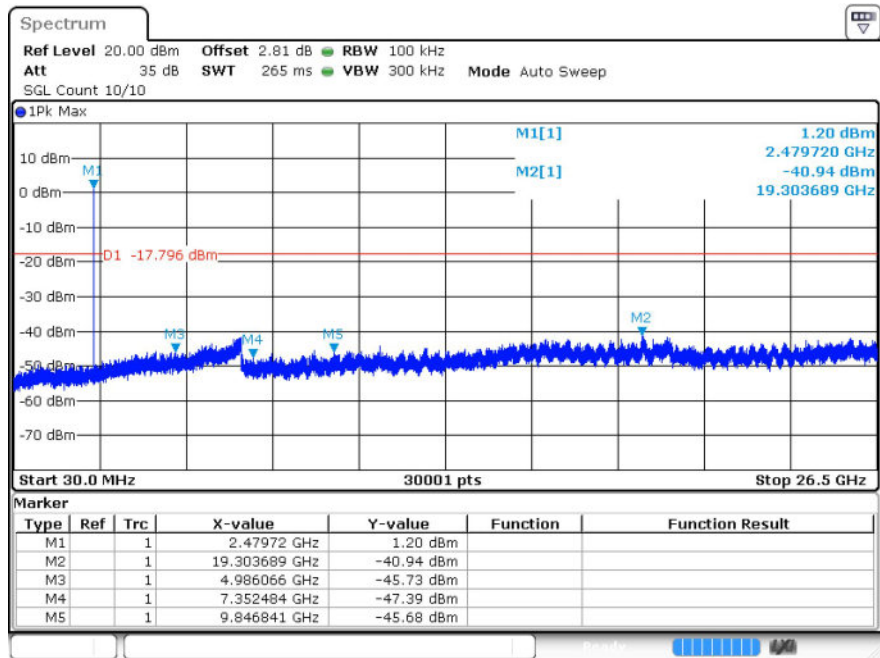

Puw

8DPSK_HCH_Graphs

Pref

Puw

9 Band-edge for RF Conducted Emissions

9.1 Test Result

Mode	Channel	Carrier Frequency [MHz]	Frequency Hopping	Max Spurious Level [dBc]	Limit [dBc]	Verdict
GFSK	LCH	2402	Off	-57.53	-20	Pass
			On	-55.18	-20	Pass
	HCH	2480	Off	-56.88	-20	Pass
			On	-50.61	-20	Pass
$\pi/4$ DQPSK	LCH	2402	Off	-57.28	-20	Pass
			On	-54.5	-20	Pass
	HCH	2480	Off	-57.66	-20	Pass
			On	-52.99	-20	Pass
8DPSK	LCH	2402	Off	-58.06	-20	Pass
			On	-54.45	-20	Pass
	HCH	2480	Off	-56.91	-20	Pass
			On	-49.21	-20	Pass

9.2 Test Graphs

10 Restrict-band band-edge measurements

10.1 Test Result

Test Mode	Hopping	Freq.	Power [dBm]	Gain	E [dBuV/m]	Detector	Limit [dBuV/m]	Verdict
GFSK	Off	2310.0	-43.4	4.26	56.12	PEAK	74	Pass
	Off	2310.0	-52.84	4.26	46.68	AV	54	Pass
	Off	2338.704	-41.47	4.26	58.05	PEAK	74	Pass
	Off	2340.816	-51.19	4.26	48.33	AV	54	Pass
	Off	2390.0	-45.88	4.26	53.64	PEAK	74	Pass
	Off	2390.0	-53.75	4.26	45.77	AV	54	Pass
	Off	2483.5	-44.03	4.26	55.49	PEAK	74	Pass
	Off	2483.5	-53.07	4.26	46.45	AV	54	Pass
	Off	2488.6	-41.67	4.26	57.85	PEAK	74	Pass
	Off	2499.784	-52.7	4.26	46.82	AV	54	Pass
	Off	2500.0	-43.13	4.26	56.39	PEAK	74	Pass
	Off	2500.0	-52.8	4.26	46.72	AV	54	Pass
$\pi/4$ DQPSK	Off	2310.0	-44.25	4.26	55.27	PEAK	74	Pass
	Off	2310.0	-53.05	4.26	46.47	AV	54	Pass
	Off	2373.456	-41.97	4.26	57.55	PEAK	74	Pass
	Off	2338.224	-50.81	4.26	48.71	AV	54	Pass
	Off	2390.0	-45.83	4.26	53.69	PEAK	74	Pass
	Off	2390.0	-53.57	4.26	45.95	AV	54	Pass
	Off	2483.5	-43.81	4.26	55.71	PEAK	74	Pass
	Off	2483.5	-52.7	4.26	46.82	AV	54	Pass
	Off	2490.544	-41.79	4.26	57.73	PEAK	74	Pass
	Off	2497.696	-52.49	4.26	47.03	AV	54	Pass
	Off	2500.0	-43.13	4.26	56.39	PEAK	74	Pass
	Off	2500.0	-52.84	4.26	46.68	AV	54	Pass
8DPSK	Off	2310.0	-44.44	4.26	55.08	PEAK	74	Pass
	Off	2310.0	-52.9	4.26	46.62	AV	54	Pass
	Off	2327.568	-42.59	4.26	56.93	PEAK	74	Pass
	Off	2341.008	-50.21	4.26	49.31	AV	54	Pass
	Off	2390.0	-43.3	4.26	56.22	PEAK	74	Pass
	Off	2390.0	-53.66	4.26	45.86	AV	54	Pass