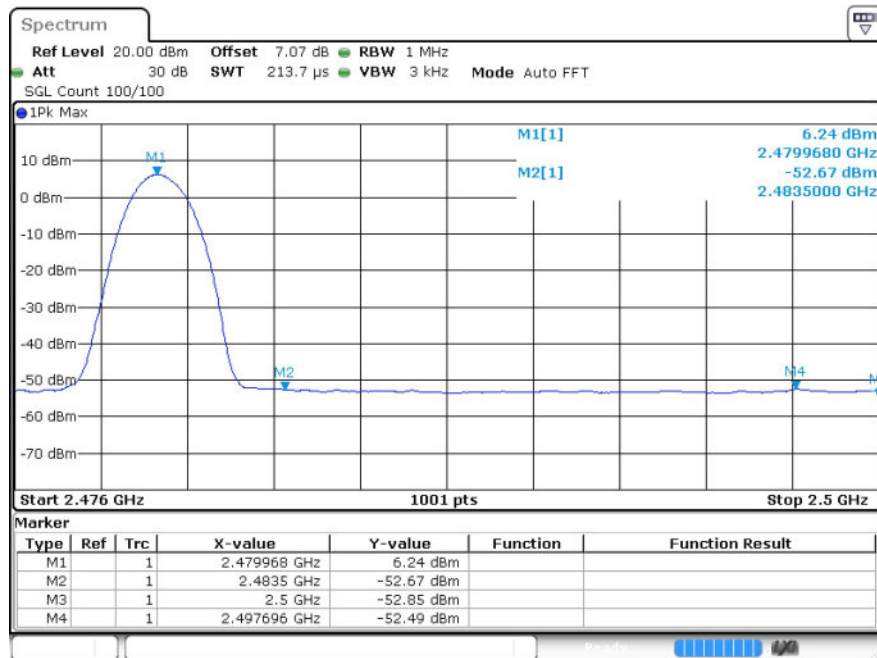

10.2 Test Graphs

Restrict-band band-edge measurements_Hopping Off_ GFSK_PEAK (Low Channel)

Restrict-band band-edge measurements_Hopping Off_ GFSK_Average (Low Channel)

Restrict-band band-edge measurements_Hopping Off_ GFSK_PEAK (High Channel)

Restrict-band band-edge measurements_Hopping Off_ GFSK_Average (High Channel)

Restrict-band band-edge measurements_Hopping Off_π/4-DQPSK_PEAK (Low Channel)

Restrict-band band-edge measurements_Hopping Off_π/4-DQPSK_Average (Low Channel)

Restrict-band band-edge measurements_Hopping Off_π/4-DQPSK_PEAK (High Channel)

Restrict-band band-edge measurements_Hopping Off_π/4-DQPSK_Average (High Channel)

Restrict-band band-edge measurements_Hopping Off_8DPSK_PEAK (Low Channel)