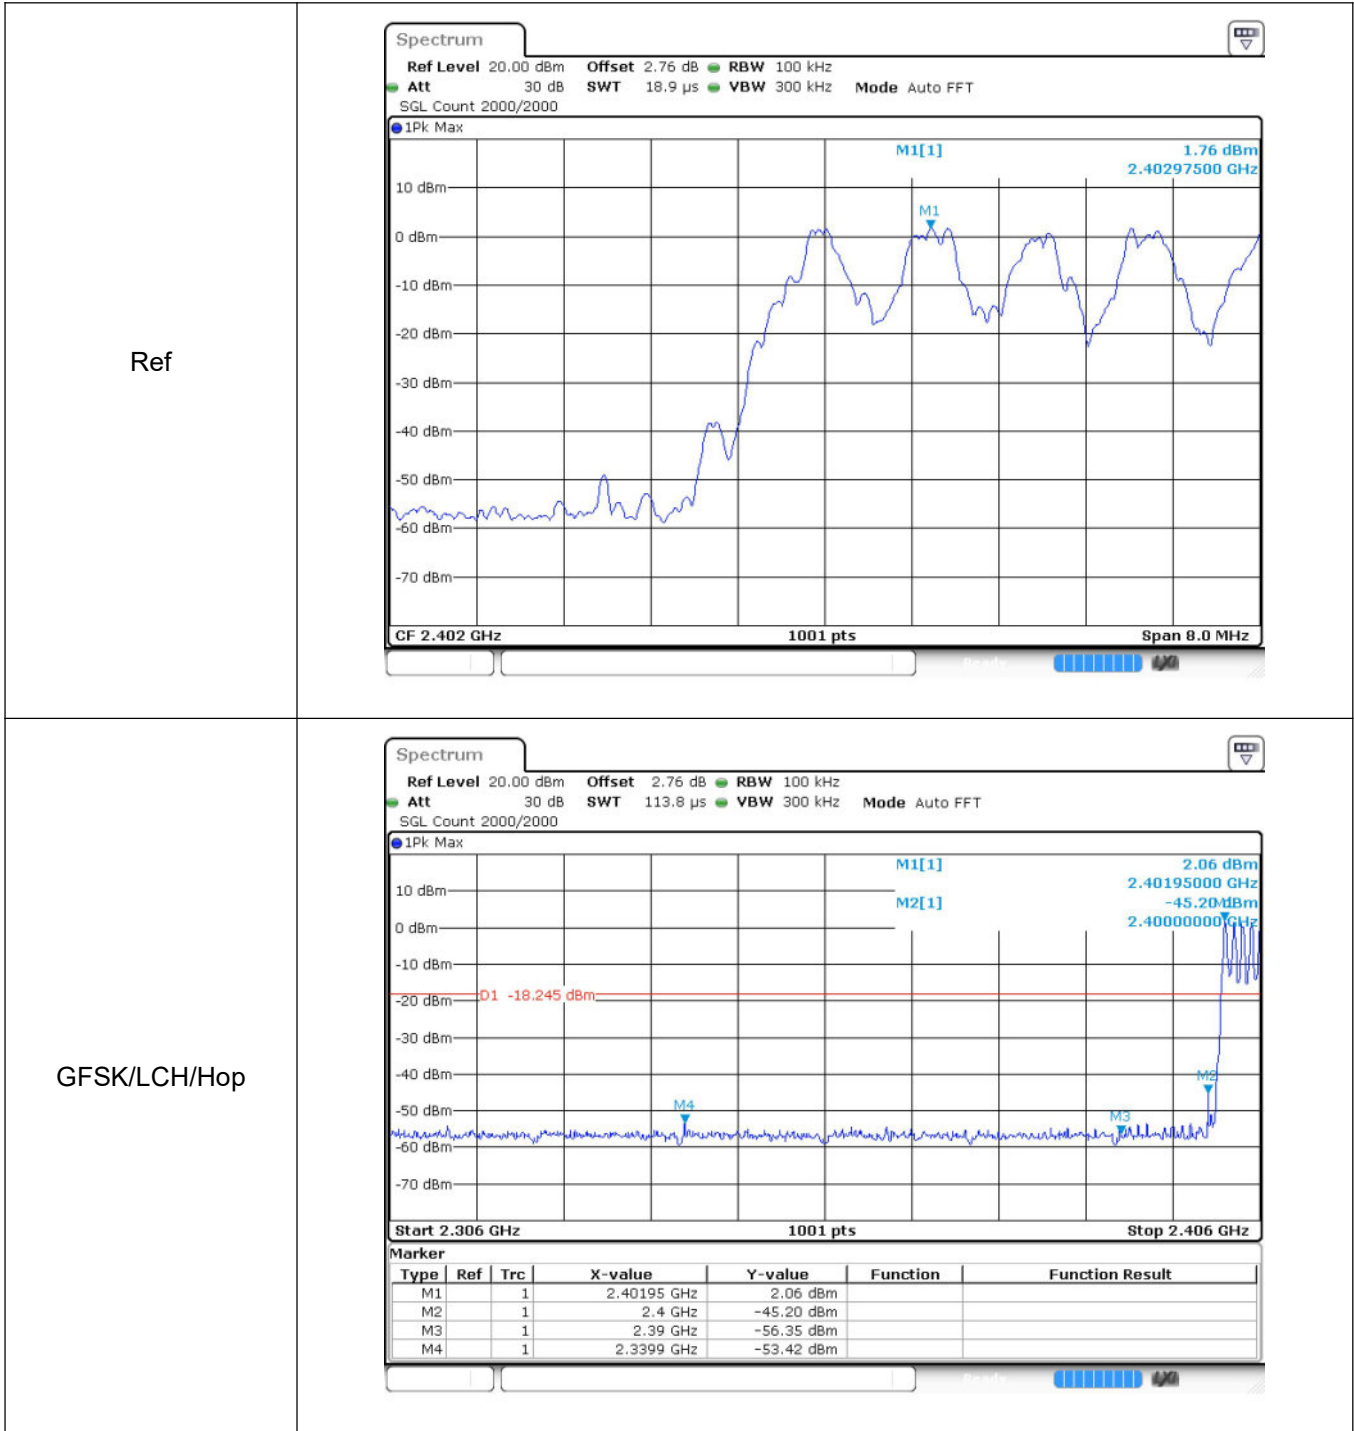

Puw

8DPSK_HCH_Graphs

Pref

Puw

9 Band-edge for RF Conducted Emissions

9.1 Test Result

Mode	Channel	Carrier Frequency [MHz]	Frequency Hopping	Max Spurious Level [dBc]	Limit [dBc]	Verdict
GFSK	LCH	2402	Off	-57.53	-20	Pass
			On	-55.18	-20	Pass
	HCH	2480	Off	-56.88	-20	Pass
			On	-50.61	-20	Pass
$\pi/4$ DQPSK	LCH	2402	Off	-57.28	-20	Pass
			On	-54.5	-20	Pass
	HCH	2480	Off	-57.66	-20	Pass
			On	-52.99	-20	Pass
8DPSK	LCH	2402	Off	-58.06	-20	Pass
			On	-54.45	-20	Pass
	HCH	2480	Off	-56.91	-20	Pass
			On	-49.21	-20	Pass

9.2 Test Graphs

10 Restrict-band band-edge measurements

10.1 Test Result

Test Mode	Hopping	Freq.	Power [dBm]	Gain	E [dBuV/m]	Detector	Limit [dBuV/m]	Verdict
GFSK	Off	2310.0	-43.4	4.26	56.12	PEAK	74	Pass
	Off	2310.0	-52.84	4.26	46.68	AV	54	Pass
	Off	2338.704	-41.47	4.26	58.05	PEAK	74	Pass
	Off	2340.816	-51.19	4.26	48.33	AV	54	Pass
	Off	2390.0	-45.88	4.26	53.64	PEAK	74	Pass
	Off	2390.0	-53.75	4.26	45.77	AV	54	Pass
	Off	2483.5	-44.03	4.26	55.49	PEAK	74	Pass
	Off	2483.5	-53.07	4.26	46.45	AV	54	Pass
	Off	2488.6	-41.67	4.26	57.85	PEAK	74	Pass
	Off	2499.784	-52.7	4.26	46.82	AV	54	Pass
	Off	2500.0	-43.13	4.26	56.39	PEAK	74	Pass
	Off	2500.0	-52.8	4.26	46.72	AV	54	Pass
$\pi/4$ DQPSK	Off	2310.0	-44.25	4.26	55.27	PEAK	74	Pass
	Off	2310.0	-53.05	4.26	46.47	AV	54	Pass
	Off	2373.456	-41.97	4.26	57.55	PEAK	74	Pass
	Off	2338.224	-50.81	4.26	48.71	AV	54	Pass
	Off	2390.0	-45.83	4.26	53.69	PEAK	74	Pass
	Off	2390.0	-53.57	4.26	45.95	AV	54	Pass
	Off	2483.5	-43.81	4.26	55.71	PEAK	74	Pass
	Off	2483.5	-52.7	4.26	46.82	AV	54	Pass
	Off	2490.544	-41.79	4.26	57.73	PEAK	74	Pass
	Off	2497.696	-52.49	4.26	47.03	AV	54	Pass
	Off	2500.0	-43.13	4.26	56.39	PEAK	74	Pass
	Off	2500.0	-52.84	4.26	46.68	AV	54	Pass
8DPSK	Off	2310.0	-44.44	4.26	55.08	PEAK	74	Pass
	Off	2310.0	-52.9	4.26	46.62	AV	54	Pass
	Off	2327.568	-42.59	4.26	56.93	PEAK	74	Pass
	Off	2341.008	-50.21	4.26	49.31	AV	54	Pass
	Off	2390.0	-43.3	4.26	56.22	PEAK	74	Pass
	Off	2390.0	-53.66	4.26	45.86	AV	54	Pass