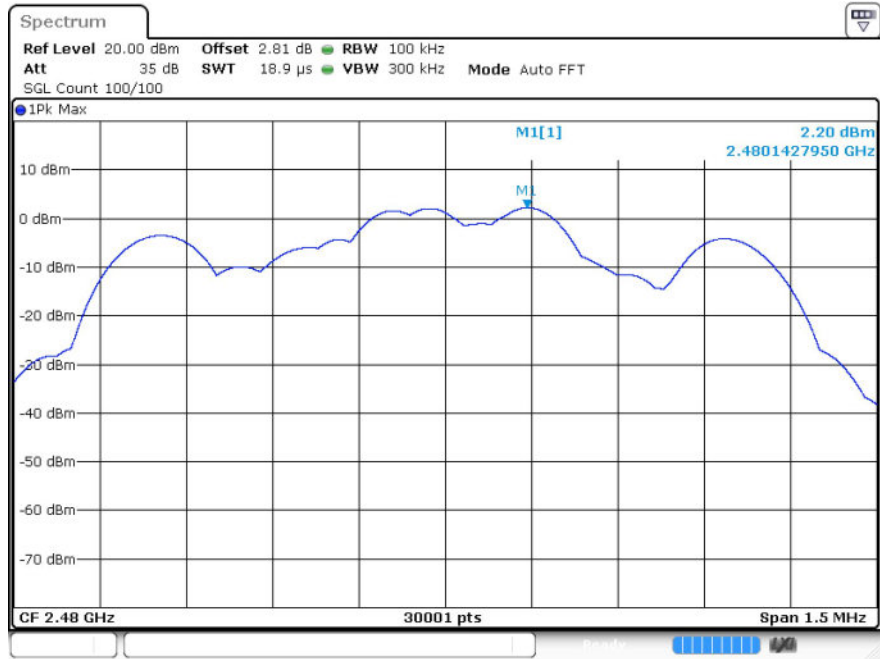

$\pi/4$ DQPSK_HCH_Graphs

Pref

Puw

8DPSK_LCH_Graphs

Pref

Puw

8DPSK_MCH_Graphs

Pref

Puw

8DPSK_HCH_Graphs

Pref

Puw

9 Band-edge for RF Conducted Emissions

9.1 Test Result

Mode	Channel	Carrier Frequency [MHz]	Frequency Hopping	Max Spurious Level [dBc]	Limit [dBc]	Verdict
GFSK	LCH	2402	Off	-57.53	-20	Pass
			On	-55.18	-20	Pass
	HCH	2480	Off	-56.88	-20	Pass
			On	-50.61	-20	Pass
$\pi/4$ DQPSK	LCH	2402	Off	-57.28	-20	Pass
			On	-54.5	-20	Pass
	HCH	2480	Off	-57.66	-20	Pass
			On	-52.99	-20	Pass
8DPSK	LCH	2402	Off	-58.06	-20	Pass
			On	-54.45	-20	Pass
	HCH	2480	Off	-56.91	-20	Pass
			On	-49.21	-20	Pass