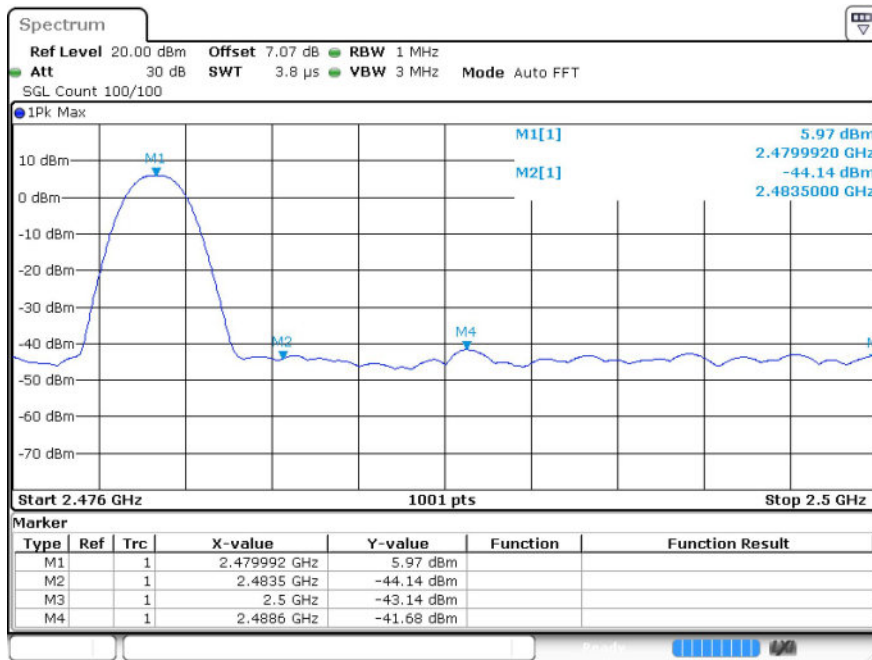

Off	2483.5	-45.86	4.26	53.66	PEAK	74	Pass
Off	2483.5	-52.86	4.26	46.66	AV	54	Pass
Off	2495.704	-42.8	4.26	56.72	PEAK	74	Pass
Off	2484.664	-52.4	4.26	47.12	AV	54	Pass
Off	2500.0	-45.89	4.26	53.63	PEAK	74	Pass
Off	2500.0	-52.91	4.26	46.61	AV	54	Pass

10.2 Test Graphs

Restrict-band band-edge measurements_Hopping Off_ GFSK_PEAK (Low Channel)

Restrict-band band-edge measurements_Hopping Off_ GFSK_Average (Low Channel)

Restrict-band band-edge measurements_Hopping Off_ GFSK_PEAK (High Channel)

Restrict-band band-edge measurements_Hopping Off_ GFSK_Average (High Channel)

Restrict-band band-edge measurements_Hopping Off_π/4-DQPSK_PEAK (Low Channel)

Restrict-band band-edge measurements_Hopping Off_π/4-DQPSK_Average (Low Channel)