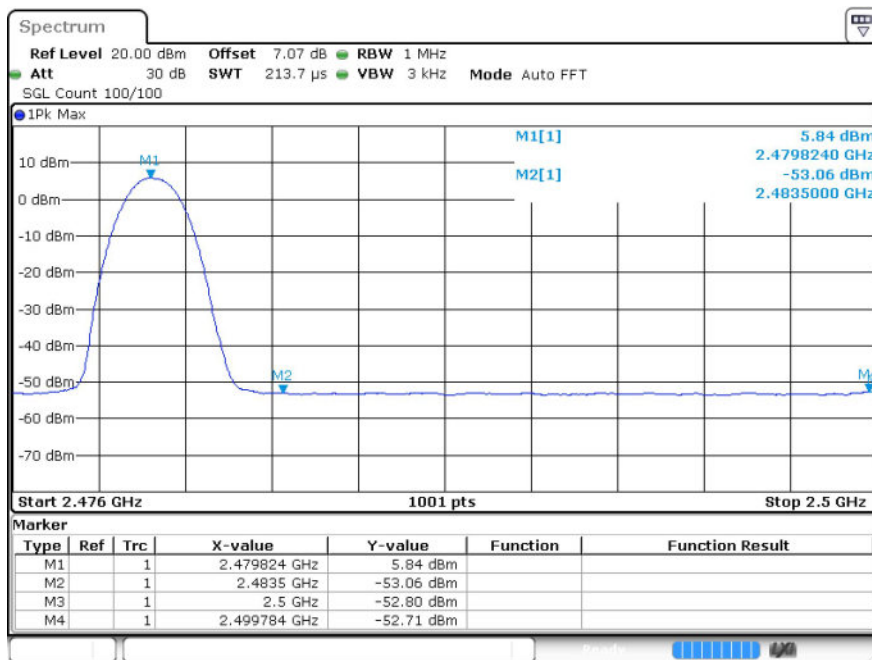

Off	2483.5	-45.86	4.26	53.66	PEAK	74	Pass
Off	2483.5	-52.86	4.26	46.66	AV	54	Pass
Off	2495.704	-42.8	4.26	56.72	PEAK	74	Pass
Off	2484.664	-52.4	4.26	47.12	AV	54	Pass
Off	2500.0	-45.89	4.26	53.63	PEAK	74	Pass
Off	2500.0	-52.91	4.26	46.61	AV	54	Pass

10.2 Test Graphs

Restrict-band band-edge measurements_Hopping Off_ GFSK_PEAK (Low Channel)

Restrict-band band-edge measurements_Hopping Off_ GFSK_Average (Low Channel)

Restrict-band band-edge measurements_Hopping Off_ GFSK_PEAK (High Channel)

Restrict-band band-edge measurements_Hopping Off_ GFSK_Average (High Channel)

Restrict-band band-edge measurements_Hopping Off_π/4-DQPSK_PEAK (Low Channel)

Restrict-band band-edge measurements_Hopping Off_π/4-DQPSK_Average (Low Channel)

Restrict-band band-edge measurements_Hopping Off_π/4-DQPSK_PEAK (High Channel)

Restrict-band band-edge measurements_Hopping Off_π/4-DQPSK_Average (High Channel)

Restrict-band band-edge measurements_Hopping Off_8DPSK_PEAK (Low Channel)