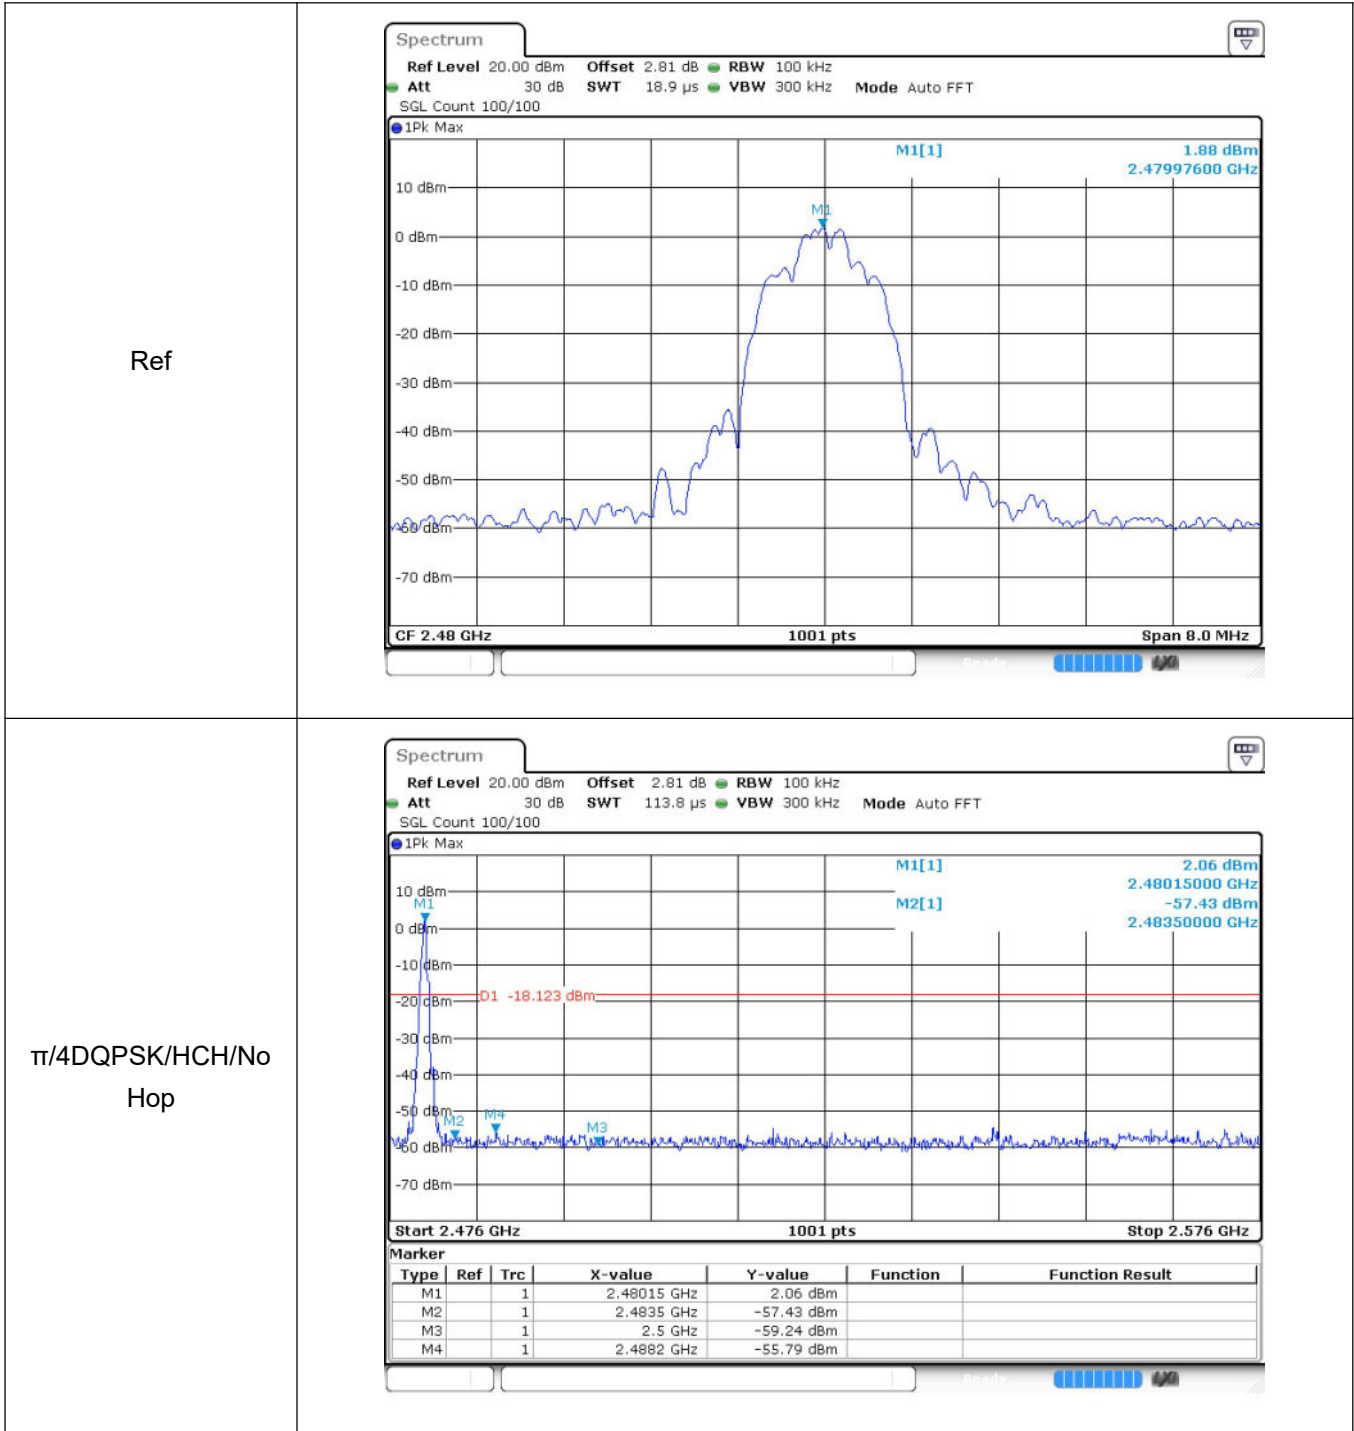

9.2 Test Graphs

10 Restrict-band band-edge measurements

10.1 Test Result

Test Mode	Hopping	Freq.	Power [dBm]	Gain	E [dBuV/m]	Detector	Limit [dBuV/m]	Verdict
GFSK	Off	2310.0	-43.4	4.26	56.12	PEAK	74	Pass
	Off	2310.0	-52.84	4.26	46.68	AV	54	Pass
	Off	2338.704	-41.47	4.26	58.05	PEAK	74	Pass
	Off	2340.816	-51.19	4.26	48.33	AV	54	Pass
	Off	2390.0	-45.88	4.26	53.64	PEAK	74	Pass
	Off	2390.0	-53.75	4.26	45.77	AV	54	Pass
	Off	2483.5	-44.03	4.26	55.49	PEAK	74	Pass
	Off	2483.5	-53.07	4.26	46.45	AV	54	Pass
	Off	2488.6	-41.67	4.26	57.85	PEAK	74	Pass
	Off	2499.784	-52.7	4.26	46.82	AV	54	Pass
	Off	2500.0	-43.13	4.26	56.39	PEAK	74	Pass
	Off	2500.0	-52.8	4.26	46.72	AV	54	Pass
$\pi/4$ DQPSK	Off	2310.0	-44.25	4.26	55.27	PEAK	74	Pass
	Off	2310.0	-53.05	4.26	46.47	AV	54	Pass
	Off	2373.456	-41.97	4.26	57.55	PEAK	74	Pass
	Off	2338.224	-50.81	4.26	48.71	AV	54	Pass
	Off	2390.0	-45.83	4.26	53.69	PEAK	74	Pass
	Off	2390.0	-53.57	4.26	45.95	AV	54	Pass
	Off	2483.5	-43.81	4.26	55.71	PEAK	74	Pass
	Off	2483.5	-52.7	4.26	46.82	AV	54	Pass
	Off	2490.544	-41.79	4.26	57.73	PEAK	74	Pass
	Off	2497.696	-52.49	4.26	47.03	AV	54	Pass
	Off	2500.0	-43.13	4.26	56.39	PEAK	74	Pass
	Off	2500.0	-52.84	4.26	46.68	AV	54	Pass
8DPSK	Off	2310.0	-44.44	4.26	55.08	PEAK	74	Pass
	Off	2310.0	-52.9	4.26	46.62	AV	54	Pass
	Off	2327.568	-42.59	4.26	56.93	PEAK	74	Pass
	Off	2341.008	-50.21	4.26	49.31	AV	54	Pass
	Off	2390.0	-43.3	4.26	56.22	PEAK	74	Pass
	Off	2390.0	-53.66	4.26	45.86	AV	54	Pass

Off	2483.5	-45.86	4.26	53.66	PEAK	74	Pass
Off	2483.5	-52.86	4.26	46.66	AV	54	Pass
Off	2495.704	-42.8	4.26	56.72	PEAK	74	Pass
Off	2484.664	-52.4	4.26	47.12	AV	54	Pass
Off	2500.0	-45.89	4.26	53.63	PEAK	74	Pass
Off	2500.0	-52.91	4.26	46.61	AV	54	Pass

10.2 Test Graphs

Restrict-band band-edge measurements_Hopping Off_ GFSK_PEAK (Low Channel)

Restrict-band band-edge measurements_Hopping Off_ GFSK_Average (Low Channel)

Restrict-band band-edge measurements_Hopping Off_ GFSK_PEAK (High Channel)