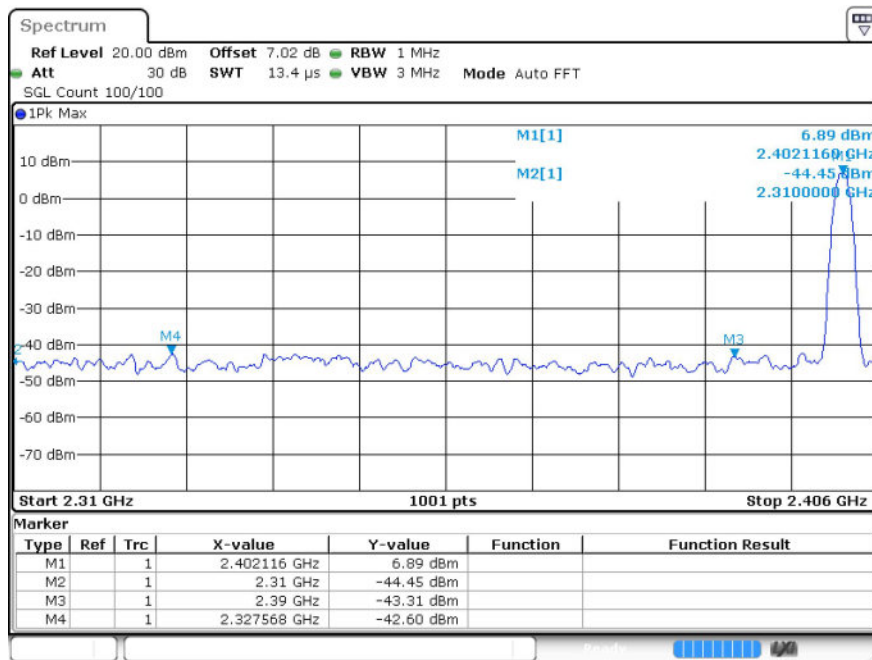

10.2 Test Graphs

Restrict-band band-edge measurements_Hopping Off_ GFSK_PEAK (Low Channel)

Restrict-band band-edge measurements_Hopping Off_ GFSK_Average (Low Channel)

Restrict-band band-edge measurements_Hopping Off_ GFSK_PEAK (High Channel)

Restrict-band band-edge measurements_Hopping Off_ GFSK_Average (High Channel)

Restrict-band band-edge measurements_Hopping Off_π/4-DQPSK_PEAK (Low Channel)

Restrict-band band-edge measurements_Hopping Off_π/4-DQPSK_Average (Low Channel)

Restrict-band band-edge measurements_Hopping Off_π/4-DQPSK_PEAK (High Channel)

Restrict-band band-edge measurements_Hopping Off_π/4-DQPSK_Average (High Channel)

Restrict-band band-edge measurements_Hopping Off_8DPSK_PEAK (Low Channel)