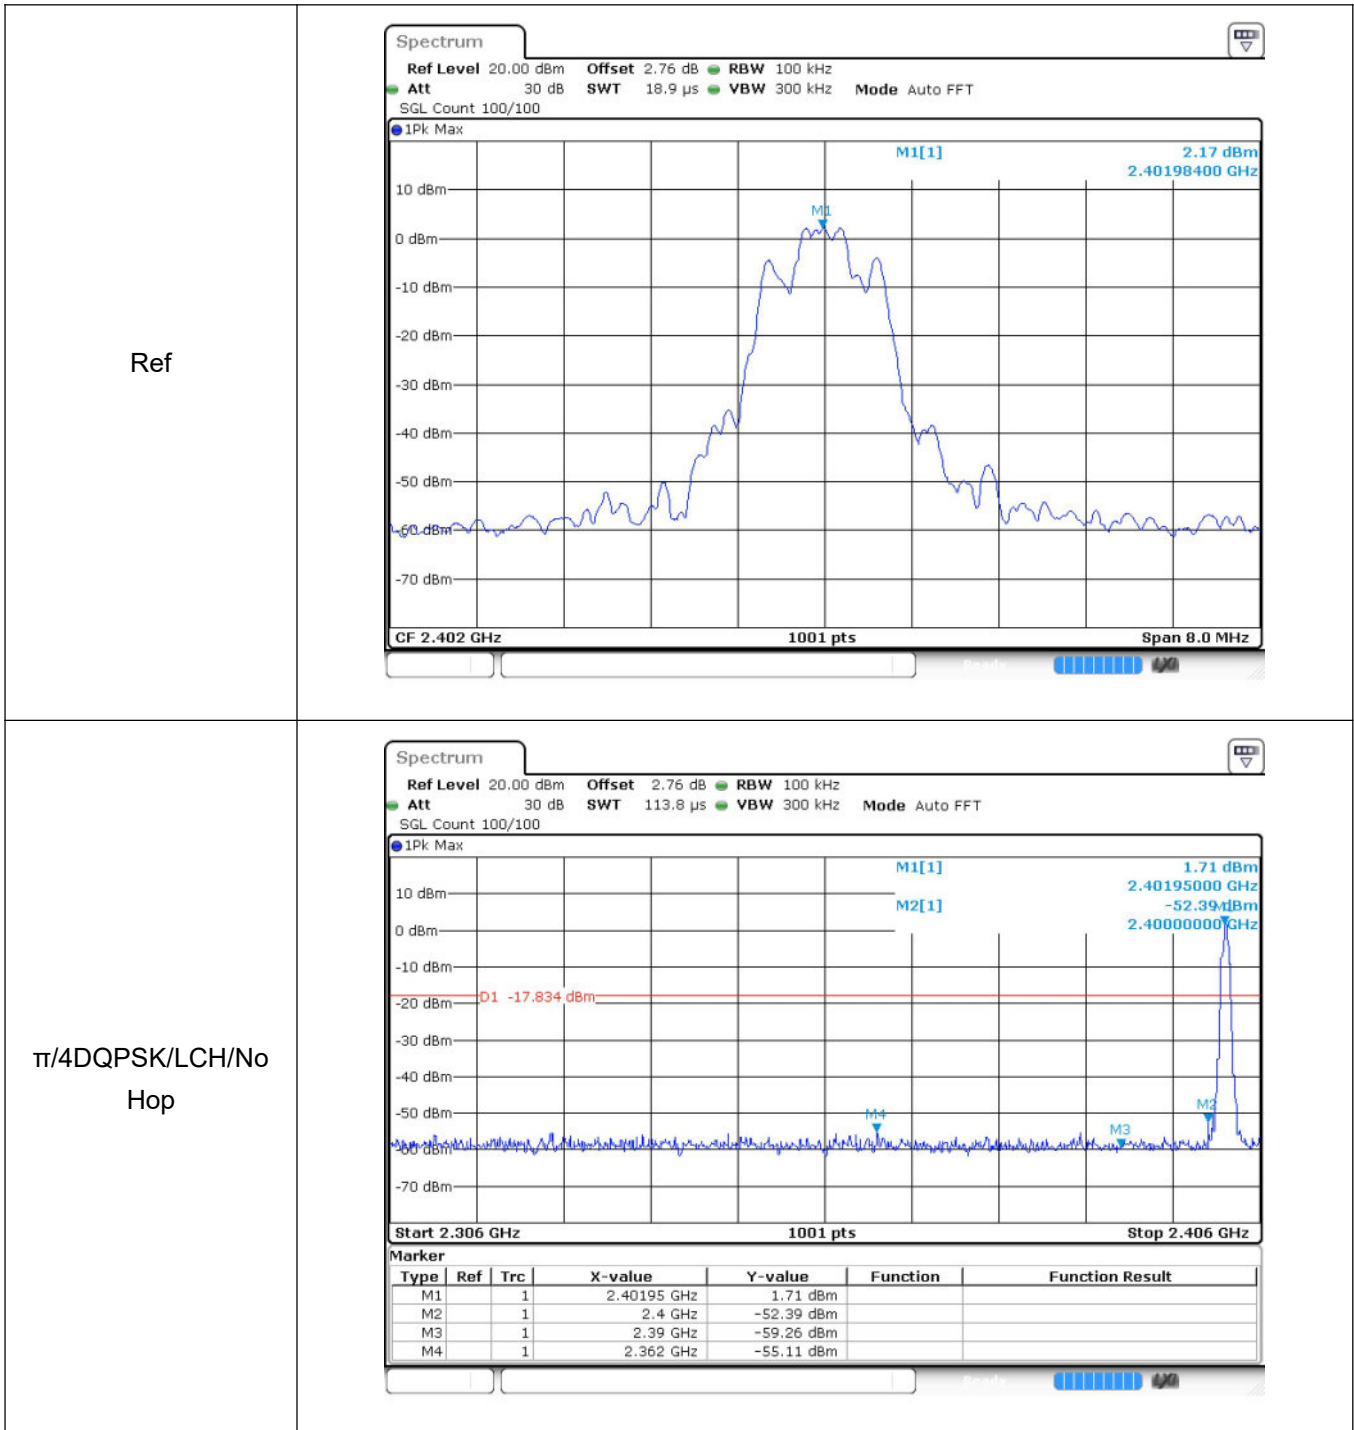

Puw

8DPSK_HCH_Graphs

Pref

Puw

9 Band-edge for RF Conducted Emissions

9.1 Test Result

Mode	Channel	Carrier Frequency [MHz]	Frequency Hopping	Max Spurious Level [dBc]	Limit [dBc]	Verdict
GFSK	LCH	2402	Off	-57.53	-20	Pass
			On	-55.18	-20	Pass
	HCH	2480	Off	-56.88	-20	Pass
			On	-50.61	-20	Pass
$\pi/4$ DQPSK	LCH	2402	Off	-57.28	-20	Pass
			On	-54.5	-20	Pass
	HCH	2480	Off	-57.66	-20	Pass
			On	-52.99	-20	Pass
8DPSK	LCH	2402	Off	-58.06	-20	Pass
			On	-54.45	-20	Pass
	HCH	2480	Off	-56.91	-20	Pass
			On	-49.21	-20	Pass

9.2 Test Graphs

10 Restrict-band band-edge measurements

10.1 Test Result

Test Mode	Hopping	Freq.	Power [dBm]	Gain	E [dBuV/m]	Detector	Limit [dBuV/m]	Verdict
GFSK	Off	2310.0	-43.4	4.26	56.12	PEAK	74	Pass
	Off	2310.0	-52.84	4.26	46.68	AV	54	Pass
	Off	2338.704	-41.47	4.26	58.05	PEAK	74	Pass
	Off	2340.816	-51.19	4.26	48.33	AV	54	Pass
	Off	2390.0	-45.88	4.26	53.64	PEAK	74	Pass
	Off	2390.0	-53.75	4.26	45.77	AV	54	Pass
	Off	2483.5	-44.03	4.26	55.49	PEAK	74	Pass
	Off	2483.5	-53.07	4.26	46.45	AV	54	Pass
	Off	2488.6	-41.67	4.26	57.85	PEAK	74	Pass
	Off	2499.784	-52.7	4.26	46.82	AV	54	Pass
	Off	2500.0	-43.13	4.26	56.39	PEAK	74	Pass
	Off	2500.0	-52.8	4.26	46.72	AV	54	Pass
$\pi/4$ DQPSK	Off	2310.0	-44.25	4.26	55.27	PEAK	74	Pass
	Off	2310.0	-53.05	4.26	46.47	AV	54	Pass
	Off	2373.456	-41.97	4.26	57.55	PEAK	74	Pass
	Off	2338.224	-50.81	4.26	48.71	AV	54	Pass
	Off	2390.0	-45.83	4.26	53.69	PEAK	74	Pass
	Off	2390.0	-53.57	4.26	45.95	AV	54	Pass
	Off	2483.5	-43.81	4.26	55.71	PEAK	74	Pass
	Off	2483.5	-52.7	4.26	46.82	AV	54	Pass
	Off	2490.544	-41.79	4.26	57.73	PEAK	74	Pass
	Off	2497.696	-52.49	4.26	47.03	AV	54	Pass
	Off	2500.0	-43.13	4.26	56.39	PEAK	74	Pass
	Off	2500.0	-52.84	4.26	46.68	AV	54	Pass
8DPSK	Off	2310.0	-44.44	4.26	55.08	PEAK	74	Pass
	Off	2310.0	-52.9	4.26	46.62	AV	54	Pass
	Off	2327.568	-42.59	4.26	56.93	PEAK	74	Pass
	Off	2341.008	-50.21	4.26	49.31	AV	54	Pass
	Off	2390.0	-43.3	4.26	56.22	PEAK	74	Pass
	Off	2390.0	-53.66	4.26	45.86	AV	54	Pass