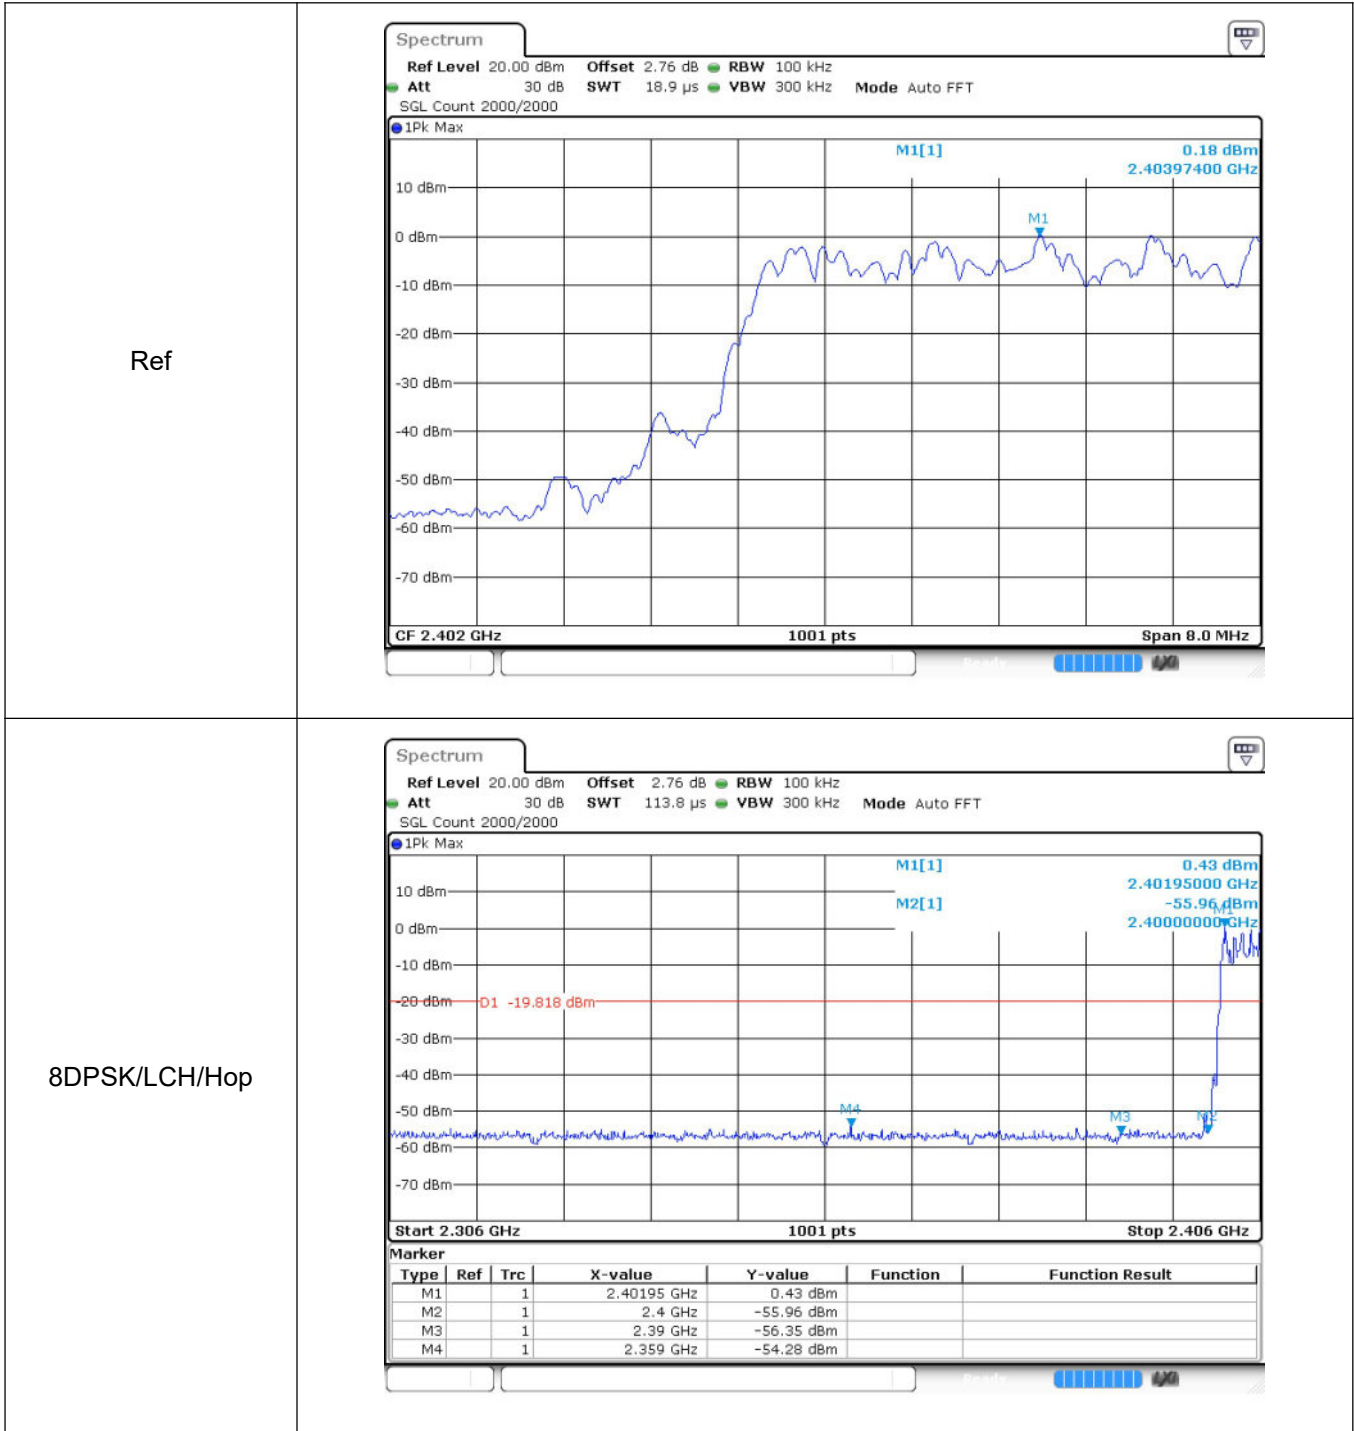

9.2 Test Graphs

10 Restrict-band band-edge measurements

10.1 Test Result

Test Mode	Hopping	Freq.	Power [dBm]	Gain	E [dBuV/m]	Detector	Limit [dBuV/m]	Verdict
GFSK	Off	2310.0	-43.4	4.26	56.12	PEAK	74	Pass
	Off	2310.0	-52.84	4.26	46.68	AV	54	Pass
	Off	2338.704	-41.47	4.26	58.05	PEAK	74	Pass
	Off	2340.816	-51.19	4.26	48.33	AV	54	Pass
	Off	2390.0	-45.88	4.26	53.64	PEAK	74	Pass
	Off	2390.0	-53.75	4.26	45.77	AV	54	Pass
	Off	2483.5	-44.03	4.26	55.49	PEAK	74	Pass
	Off	2483.5	-53.07	4.26	46.45	AV	54	Pass
	Off	2488.6	-41.67	4.26	57.85	PEAK	74	Pass
	Off	2499.784	-52.7	4.26	46.82	AV	54	Pass
	Off	2500.0	-43.13	4.26	56.39	PEAK	74	Pass
	Off	2500.0	-52.8	4.26	46.72	AV	54	Pass
$\pi/4$ DQPSK	Off	2310.0	-44.25	4.26	55.27	PEAK	74	Pass
	Off	2310.0	-53.05	4.26	46.47	AV	54	Pass
	Off	2373.456	-41.97	4.26	57.55	PEAK	74	Pass
	Off	2338.224	-50.81	4.26	48.71	AV	54	Pass
	Off	2390.0	-45.83	4.26	53.69	PEAK	74	Pass
	Off	2390.0	-53.57	4.26	45.95	AV	54	Pass
	Off	2483.5	-43.81	4.26	55.71	PEAK	74	Pass
	Off	2483.5	-52.7	4.26	46.82	AV	54	Pass
	Off	2490.544	-41.79	4.26	57.73	PEAK	74	Pass
	Off	2497.696	-52.49	4.26	47.03	AV	54	Pass
	Off	2500.0	-43.13	4.26	56.39	PEAK	74	Pass
	Off	2500.0	-52.84	4.26	46.68	AV	54	Pass
8DPSK	Off	2310.0	-44.44	4.26	55.08	PEAK	74	Pass
	Off	2310.0	-52.9	4.26	46.62	AV	54	Pass
	Off	2327.568	-42.59	4.26	56.93	PEAK	74	Pass
	Off	2341.008	-50.21	4.26	49.31	AV	54	Pass
	Off	2390.0	-43.3	4.26	56.22	PEAK	74	Pass
	Off	2390.0	-53.66	4.26	45.86	AV	54	Pass

Off	2483.5	-45.86	4.26	53.66	PEAK	74	Pass
Off	2483.5	-52.86	4.26	46.66	AV	54	Pass
Off	2495.704	-42.8	4.26	56.72	PEAK	74	Pass
Off	2484.664	-52.4	4.26	47.12	AV	54	Pass
Off	2500.0	-45.89	4.26	53.63	PEAK	74	Pass
Off	2500.0	-52.91	4.26	46.61	AV	54	Pass

10.2 Test Graphs

Restrict-band band-edge measurements_Hopping Off_ GFSK_PEAK (Low Channel)

Restrict-band band-edge measurements_Hopping Off_ GFSK_Average (Low Channel)

Restrict-band band-edge measurements_Hopping Off_ GFSK_PEAK (High Channel)