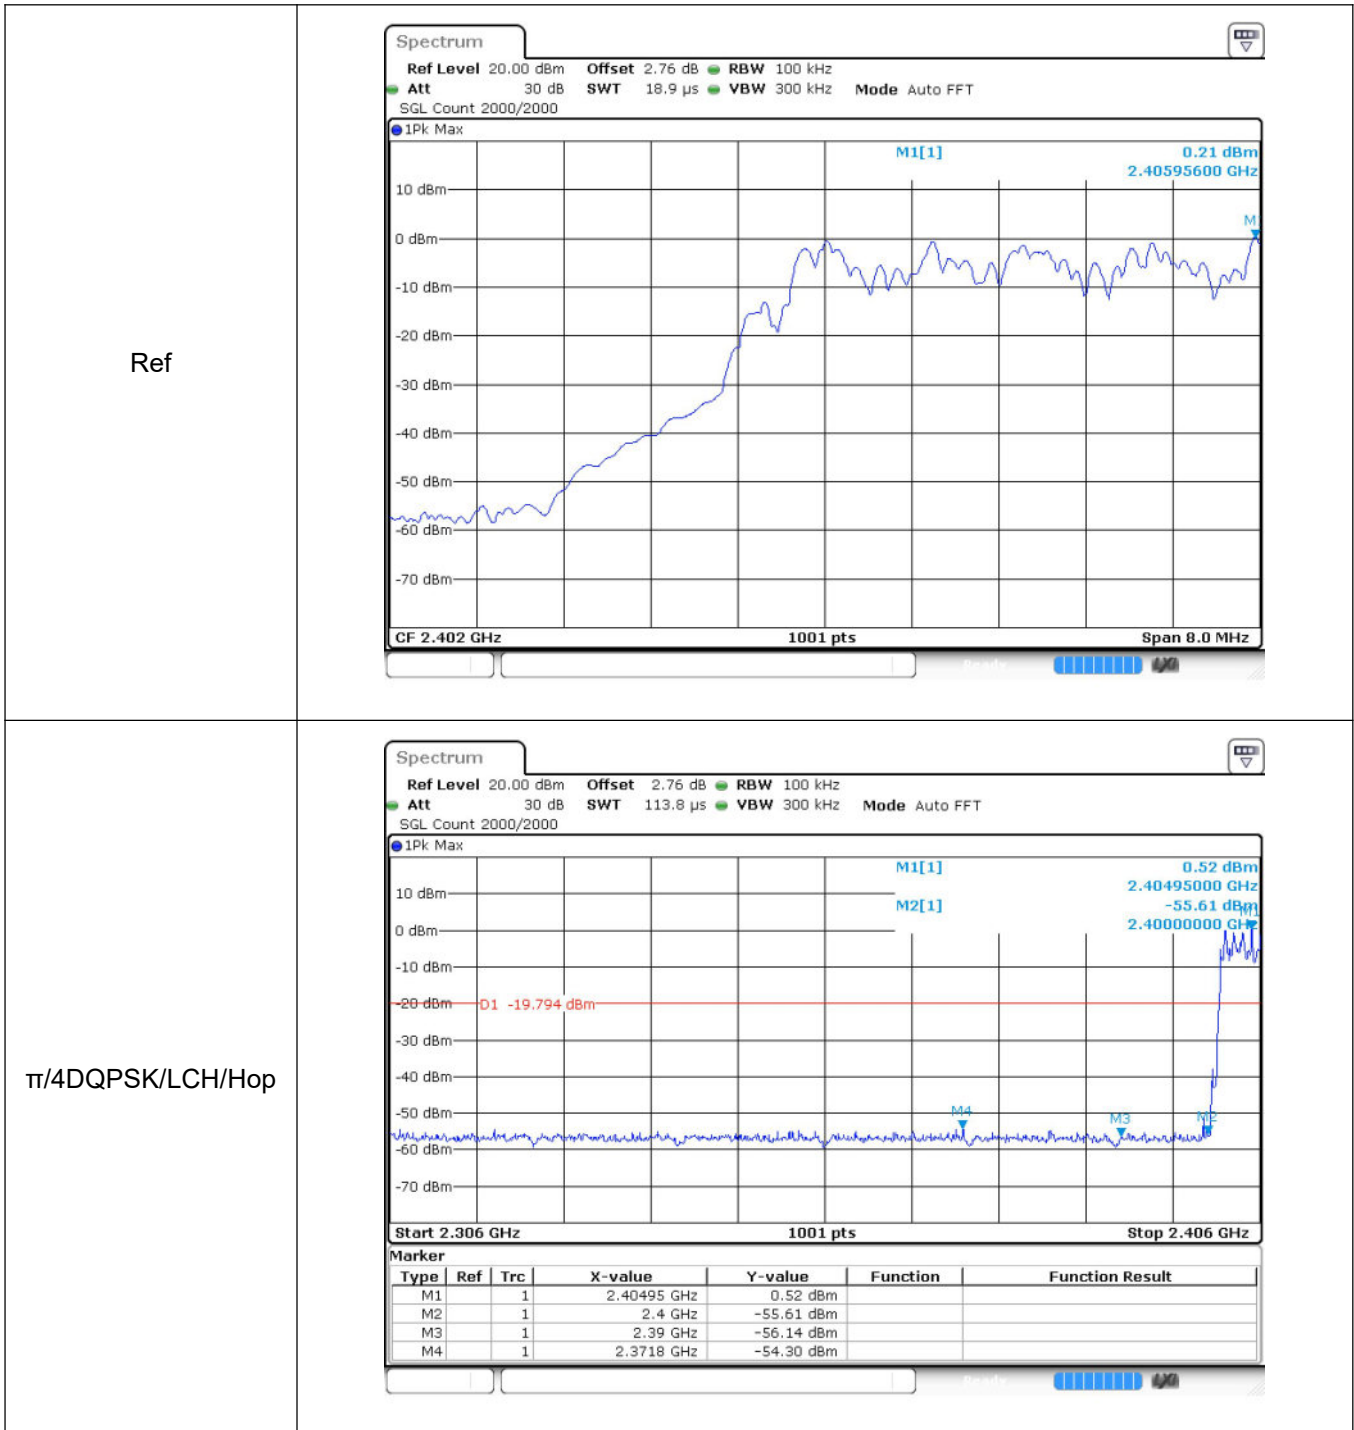

9.2 Test Graphs

10 Restrict-band band-edge measurements

10.1 Test Result

Test Mode	Hopping	Freq.	Power [dBm]	Gain	E [dBuV/m]	Detector	Limit [dBuV/m]	Verdict
GFSK	Off	2310.0	-43.4	4.26	56.12	PEAK	74	Pass
	Off	2310.0	-52.84	4.26	46.68	AV	54	Pass
	Off	2338.704	-41.47	4.26	58.05	PEAK	74	Pass
	Off	2340.816	-51.19	4.26	48.33	AV	54	Pass
	Off	2390.0	-45.88	4.26	53.64	PEAK	74	Pass
	Off	2390.0	-53.75	4.26	45.77	AV	54	Pass
	Off	2483.5	-44.03	4.26	55.49	PEAK	74	Pass
	Off	2483.5	-53.07	4.26	46.45	AV	54	Pass
	Off	2488.6	-41.67	4.26	57.85	PEAK	74	Pass
	Off	2499.784	-52.7	4.26	46.82	AV	54	Pass
	Off	2500.0	-43.13	4.26	56.39	PEAK	74	Pass
	Off	2500.0	-52.8	4.26	46.72	AV	54	Pass
$\pi/4$ DQPSK	Off	2310.0	-44.25	4.26	55.27	PEAK	74	Pass
	Off	2310.0	-53.05	4.26	46.47	AV	54	Pass
	Off	2373.456	-41.97	4.26	57.55	PEAK	74	Pass
	Off	2338.224	-50.81	4.26	48.71	AV	54	Pass
	Off	2390.0	-45.83	4.26	53.69	PEAK	74	Pass
	Off	2390.0	-53.57	4.26	45.95	AV	54	Pass
	Off	2483.5	-43.81	4.26	55.71	PEAK	74	Pass
	Off	2483.5	-52.7	4.26	46.82	AV	54	Pass
	Off	2490.544	-41.79	4.26	57.73	PEAK	74	Pass
	Off	2497.696	-52.49	4.26	47.03	AV	54	Pass
	Off	2500.0	-43.13	4.26	56.39	PEAK	74	Pass
	Off	2500.0	-52.84	4.26	46.68	AV	54	Pass
8DPSK	Off	2310.0	-44.44	4.26	55.08	PEAK	74	Pass
	Off	2310.0	-52.9	4.26	46.62	AV	54	Pass
	Off	2327.568	-42.59	4.26	56.93	PEAK	74	Pass
	Off	2341.008	-50.21	4.26	49.31	AV	54	Pass
	Off	2390.0	-43.3	4.26	56.22	PEAK	74	Pass
	Off	2390.0	-53.66	4.26	45.86	AV	54	Pass

Off	2483.5	-45.86	4.26	53.66	PEAK	74	Pass
Off	2483.5	-52.86	4.26	46.66	AV	54	Pass
Off	2495.704	-42.8	4.26	56.72	PEAK	74	Pass
Off	2484.664	-52.4	4.26	47.12	AV	54	Pass
Off	2500.0	-45.89	4.26	53.63	PEAK	74	Pass
Off	2500.0	-52.91	4.26	46.61	AV	54	Pass