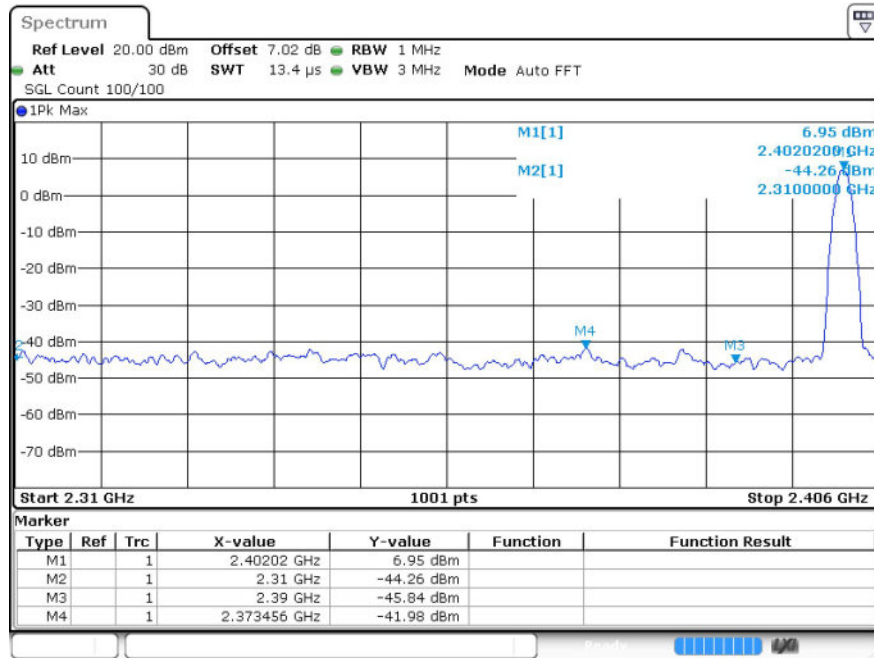

Off	2483.5	-45.86	4.26	53.66	PEAK	74	Pass
Off	2483.5	-52.86	4.26	46.66	AV	54	Pass
Off	2495.704	-42.8	4.26	56.72	PEAK	74	Pass
Off	2484.664	-52.4	4.26	47.12	AV	54	Pass
Off	2500.0	-45.89	4.26	53.63	PEAK	74	Pass
Off	2500.0	-52.91	4.26	46.61	AV	54	Pass

10.2 Test Graphs

Restrict-band band-edge measurements_Hopping Off_ GFSK_PEAK (Low Channel)

Restrict-band band-edge measurements_Hopping Off_ GFSK_Average (Low Channel)

Restrict-band band-edge measurements_Hopping Off_ GFSK_PEAK (High Channel)

Restrict-band band-edge measurements_Hopping Off_ GFSK_Average (High Channel)

Restrict-band band-edge measurements_Hopping Off_π/4-DQPSK_PEAK (Low Channel)

Restrict-band band-edge measurements_Hopping Off_π/4-DQPSK_Average (Low Channel)