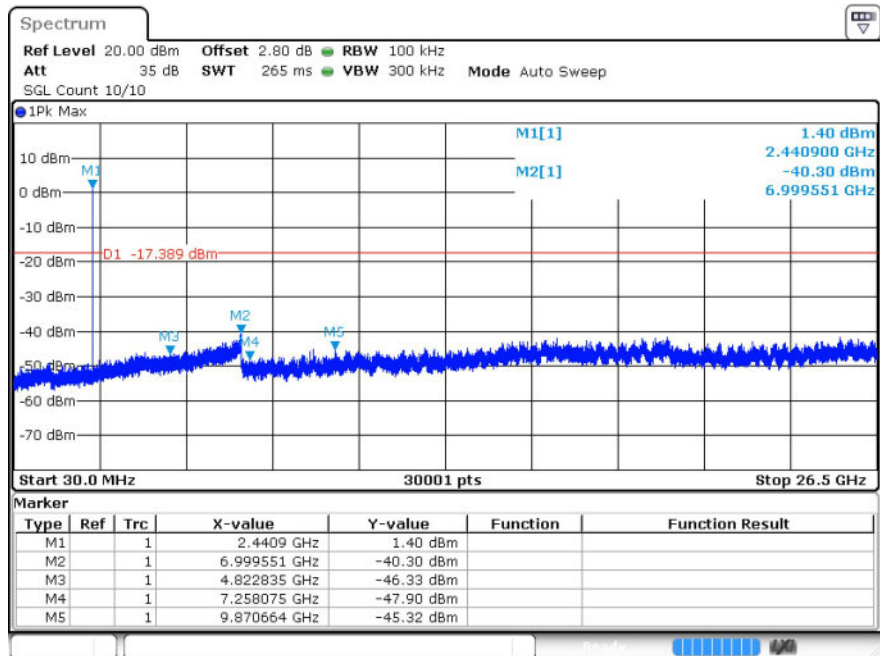

$\pi/4$ DQPSK_HCH_Graphs

Pref

Puw

8DPSK_LCH_Graphs

Pref

Puw

8DPSK_MCH_Graphs

Pref

Puw

8DPSK_HCH_Graphs

Pref

Puw

9 Band-edge for RF Conducted Emissions

9.1 Test Result

Mode	Channel	Carrier Frequency [MHz]	Frequency Hopping	Max Spurious Level [dBc]	Limit [dBc]	Verdict
GFSK	LCH	2402	Off	-57.53	-20	Pass
			On	-55.18	-20	Pass
	HCH	2480	Off	-56.88	-20	Pass
			On	-50.61	-20	Pass
$\pi/4$ DQPSK	LCH	2402	Off	-57.28	-20	Pass
			On	-54.5	-20	Pass
	HCH	2480	Off	-57.66	-20	Pass
			On	-52.99	-20	Pass
8DPSK	LCH	2402	Off	-58.06	-20	Pass
			On	-54.45	-20	Pass
	HCH	2480	Off	-56.91	-20	Pass
			On	-49.21	-20	Pass