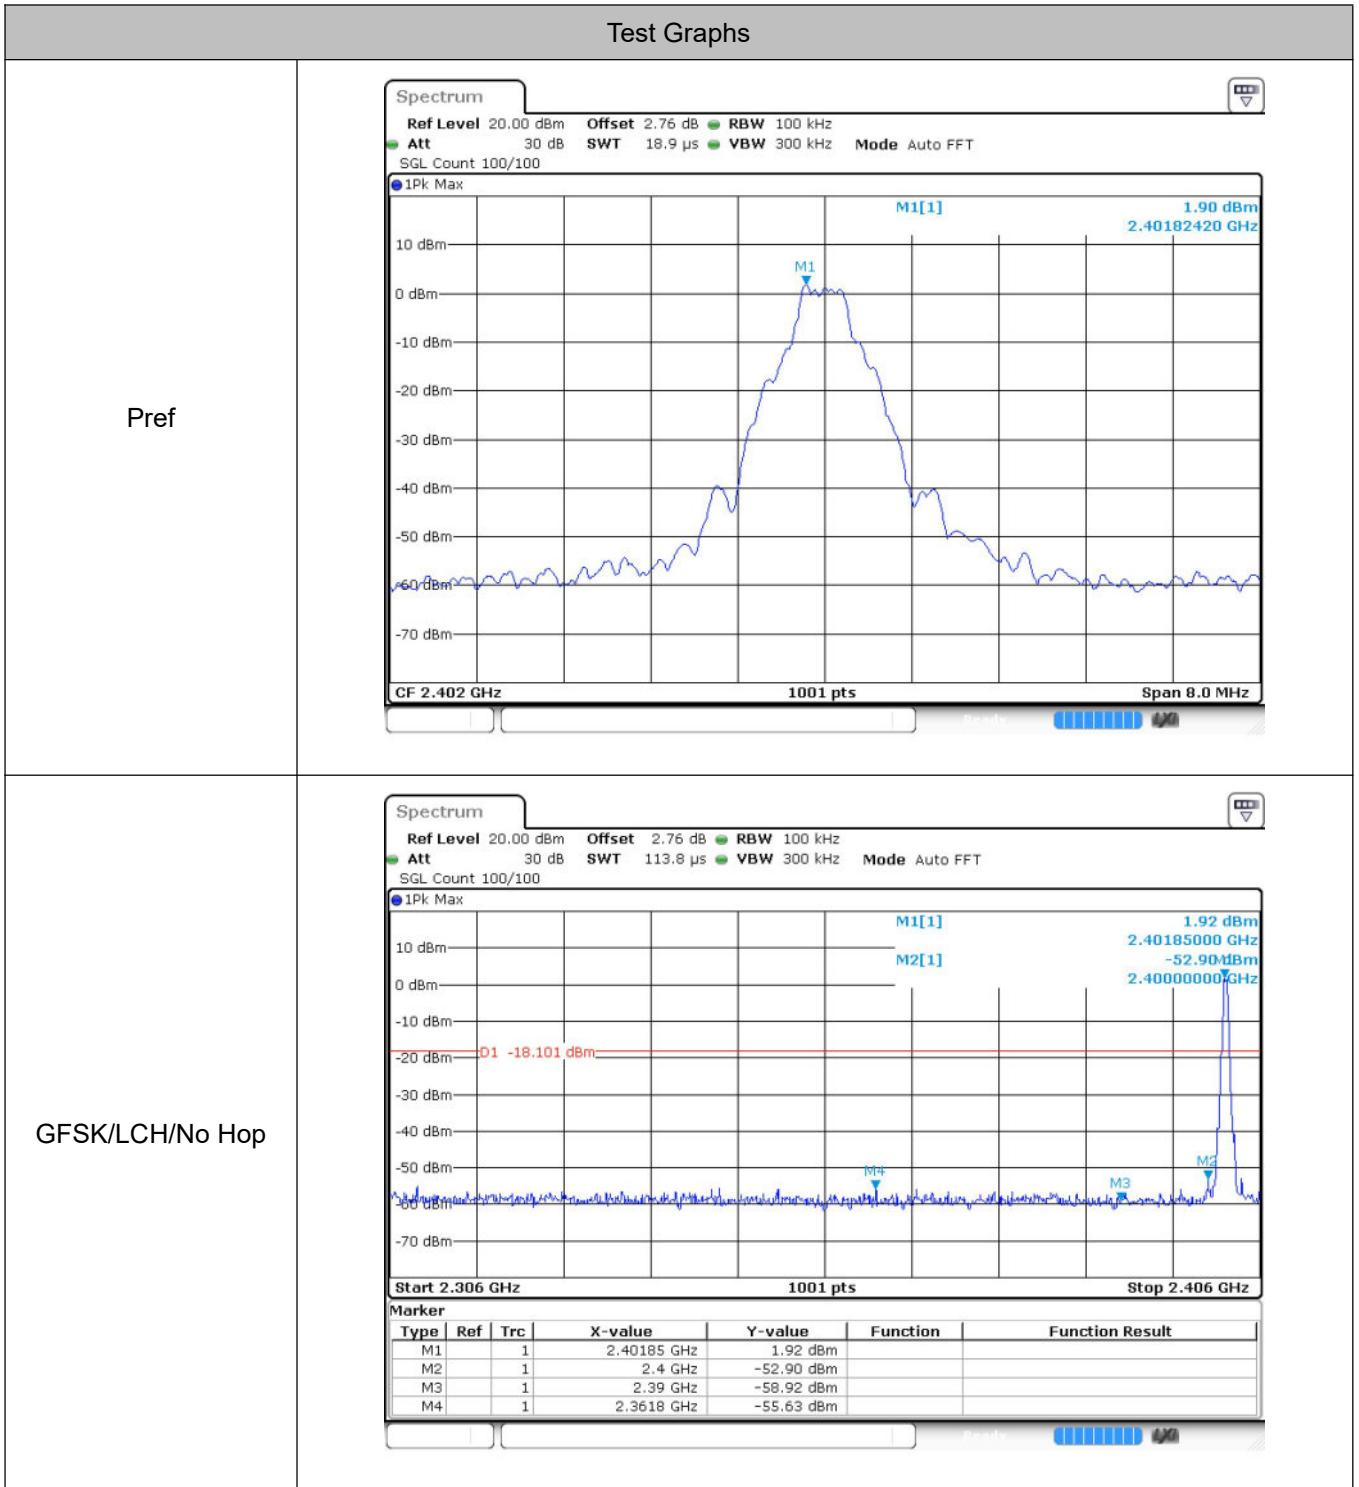

Puw

8DPSK_HCH_Graphs

Pref

Puw

9 Band-edge for RF Conducted Emissions

9.1 Test Result

Mode	Channel	Carrier Frequency [MHz]	Frequency Hopping	Max Spurious Level [dBc]	Limit [dBc]	Verdict
GFSK	LCH	2402	Off	-57.53	-20	Pass
			On	-55.18	-20	Pass
	HCH	2480	Off	-56.88	-20	Pass
			On	-50.61	-20	Pass
$\pi/4$ DQPSK	LCH	2402	Off	-57.28	-20	Pass
			On	-54.5	-20	Pass
	HCH	2480	Off	-57.66	-20	Pass
			On	-52.99	-20	Pass
8DPSK	LCH	2402	Off	-58.06	-20	Pass
			On	-54.45	-20	Pass
	HCH	2480	Off	-56.91	-20	Pass
			On	-49.21	-20	Pass

9.2 Test Graphs

10 Restrict-band band-edge measurements

10.1 Test Result

Test Mode	Hopping	Freq.	Power [dBm]	Gain	E [dBuV/m]	Detector	Limit [dBuV/m]	Verdict
GFSK	Off	2310.0	-43.4	4.26	56.12	PEAK	74	Pass
	Off	2310.0	-52.84	4.26	46.68	AV	54	Pass
	Off	2338.704	-41.47	4.26	58.05	PEAK	74	Pass
	Off	2340.816	-51.19	4.26	48.33	AV	54	Pass
	Off	2390.0	-45.88	4.26	53.64	PEAK	74	Pass
	Off	2390.0	-53.75	4.26	45.77	AV	54	Pass
	Off	2483.5	-44.03	4.26	55.49	PEAK	74	Pass
	Off	2483.5	-53.07	4.26	46.45	AV	54	Pass
	Off	2488.6	-41.67	4.26	57.85	PEAK	74	Pass
	Off	2499.784	-52.7	4.26	46.82	AV	54	Pass
	Off	2500.0	-43.13	4.26	56.39	PEAK	74	Pass
	Off	2500.0	-52.8	4.26	46.72	AV	54	Pass
$\pi/4$ DQPSK	Off	2310.0	-44.25	4.26	55.27	PEAK	74	Pass
	Off	2310.0	-53.05	4.26	46.47	AV	54	Pass
	Off	2373.456	-41.97	4.26	57.55	PEAK	74	Pass
	Off	2338.224	-50.81	4.26	48.71	AV	54	Pass
	Off	2390.0	-45.83	4.26	53.69	PEAK	74	Pass
	Off	2390.0	-53.57	4.26	45.95	AV	54	Pass
	Off	2483.5	-43.81	4.26	55.71	PEAK	74	Pass
	Off	2483.5	-52.7	4.26	46.82	AV	54	Pass
	Off	2490.544	-41.79	4.26	57.73	PEAK	74	Pass
	Off	2497.696	-52.49	4.26	47.03	AV	54	Pass
	Off	2500.0	-43.13	4.26	56.39	PEAK	74	Pass
	Off	2500.0	-52.84	4.26	46.68	AV	54	Pass
8DPSK	Off	2310.0	-44.44	4.26	55.08	PEAK	74	Pass
	Off	2310.0	-52.9	4.26	46.62	AV	54	Pass
	Off	2327.568	-42.59	4.26	56.93	PEAK	74	Pass
	Off	2341.008	-50.21	4.26	49.31	AV	54	Pass
	Off	2390.0	-43.3	4.26	56.22	PEAK	74	Pass
	Off	2390.0	-53.66	4.26	45.86	AV	54	Pass