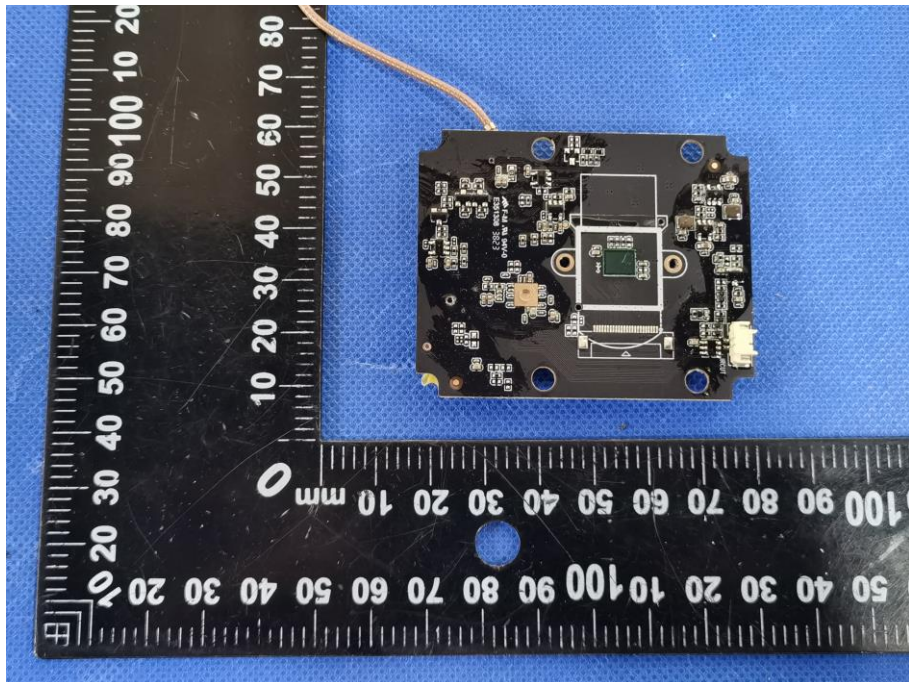

Shenzhen DL Testing Technology Co., Ltd.