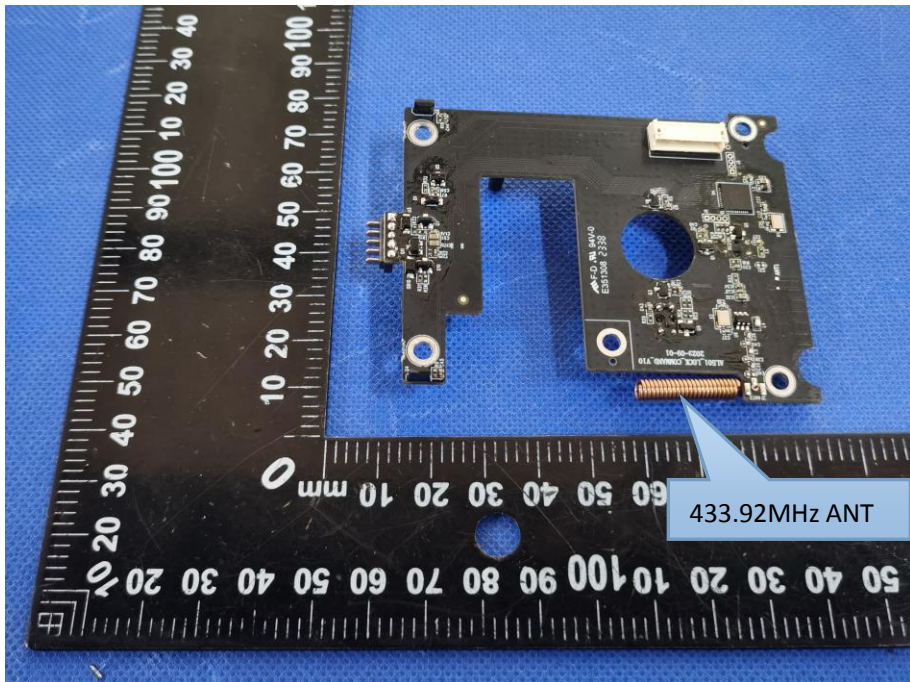

EUT PHOTO(Internal Photos)

Shenzhen DL Testing Technology Co., Ltd.

Only used for OTA Upgrades RX ANT

433.92MHz ANT

Shenzhen DL Testing Technology Co., Ltd.

Shenzhen DL Testing Technology Co., Ltd.

Shenzhen DL Testing Technology Co., Ltd.