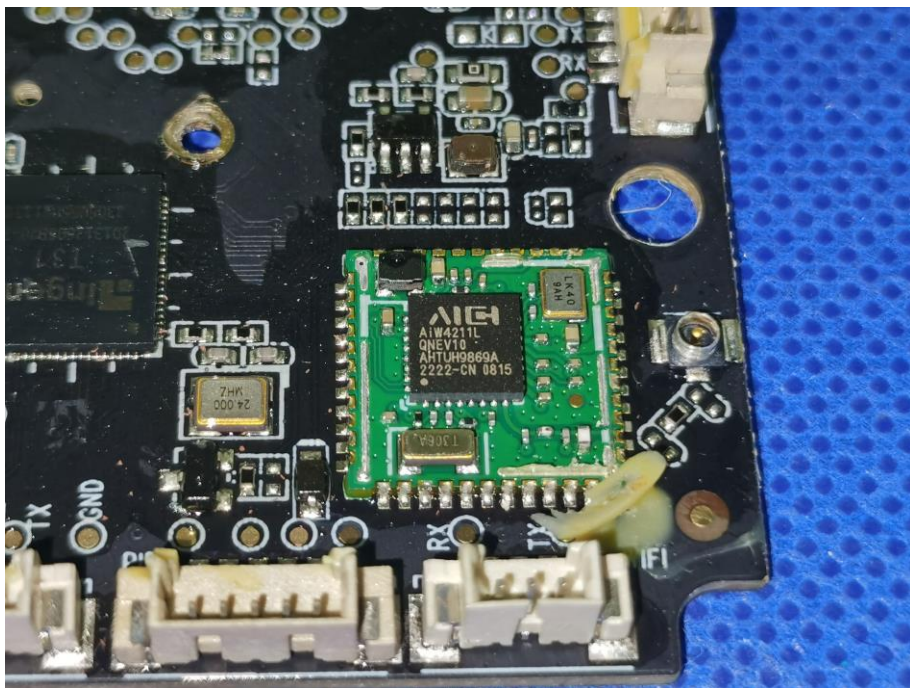

Shenzhen DL Testing Technology Co., Ltd.

***** END OF REPORT *****