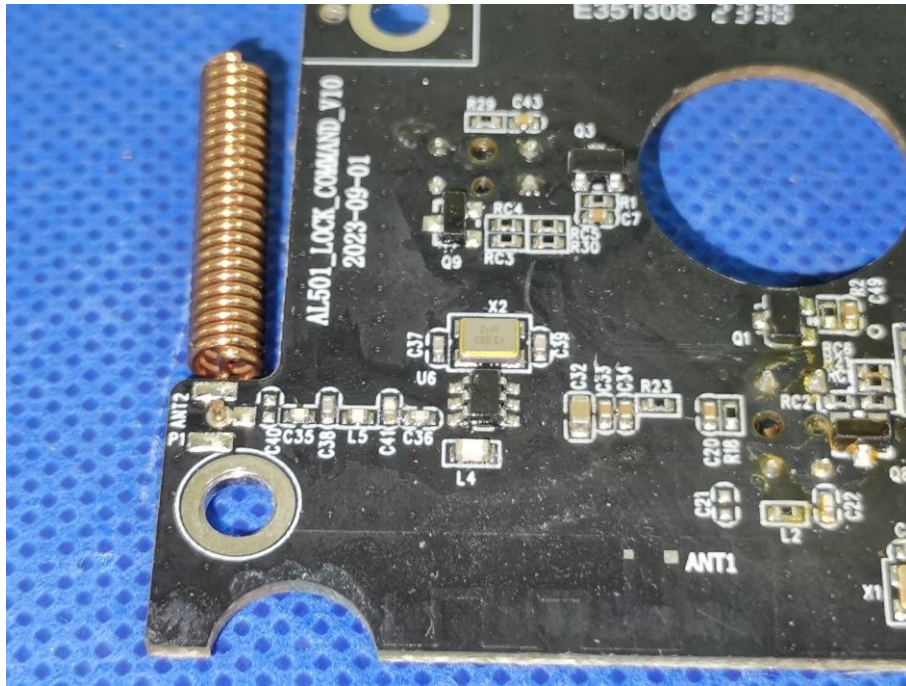

EUT PHOTO(Internal Photos)

Shenzhen DL Testing Technology Co., Ltd.

Only used for OTA Upgrades RX ANT

433.92MHz ANT

Shenzhen DL Testing Technology Co., Ltd.

Shenzhen DL Testing Technology Co., Ltd.

Shenzhen DL Testing Technology Co., Ltd.