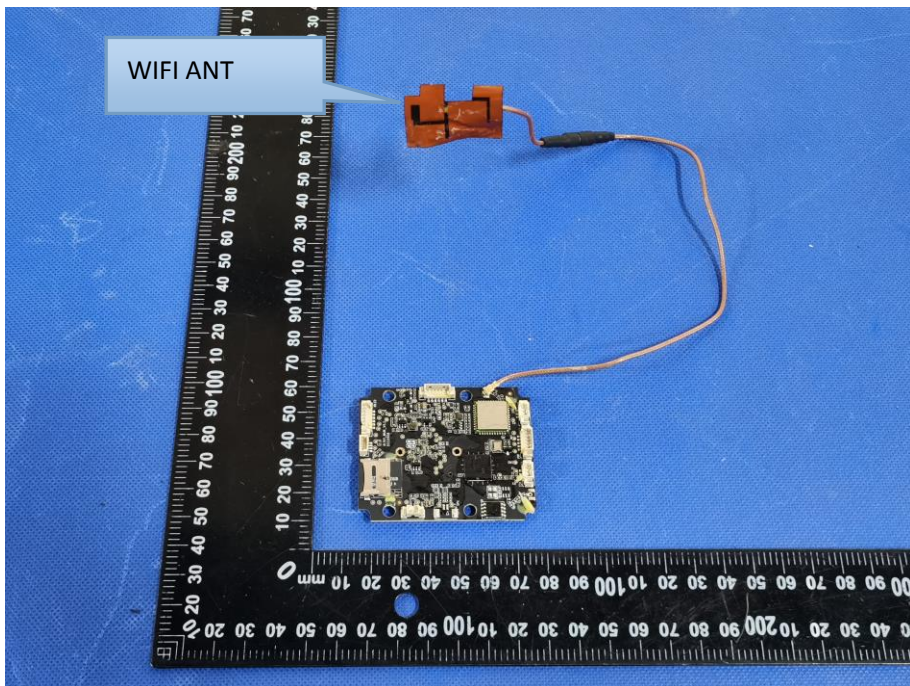

Shenzhen DL Testing Technology Co., Ltd.