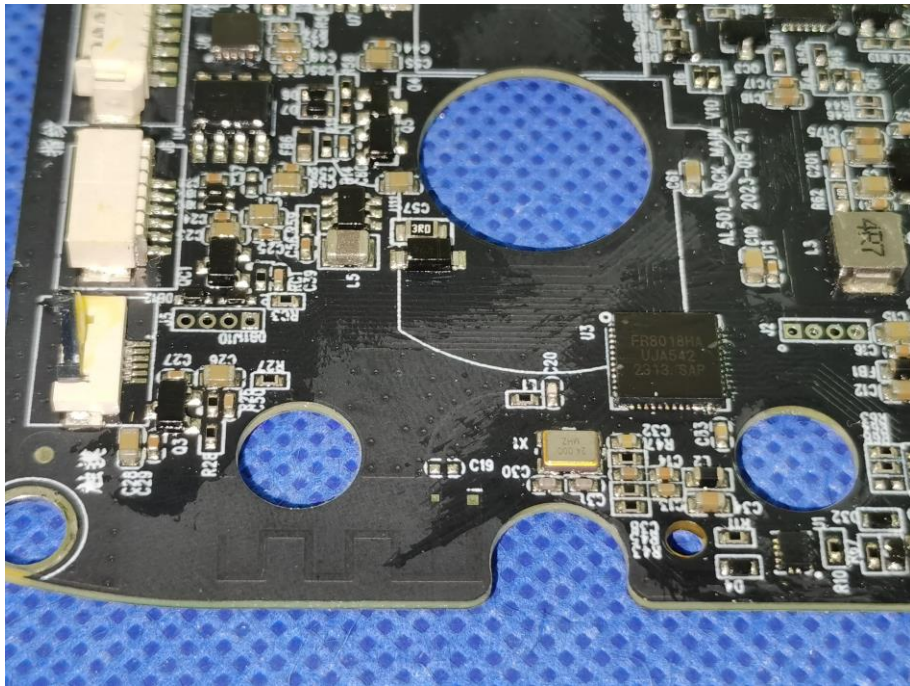

Shenzhen DL Testing Technology Co., Ltd.