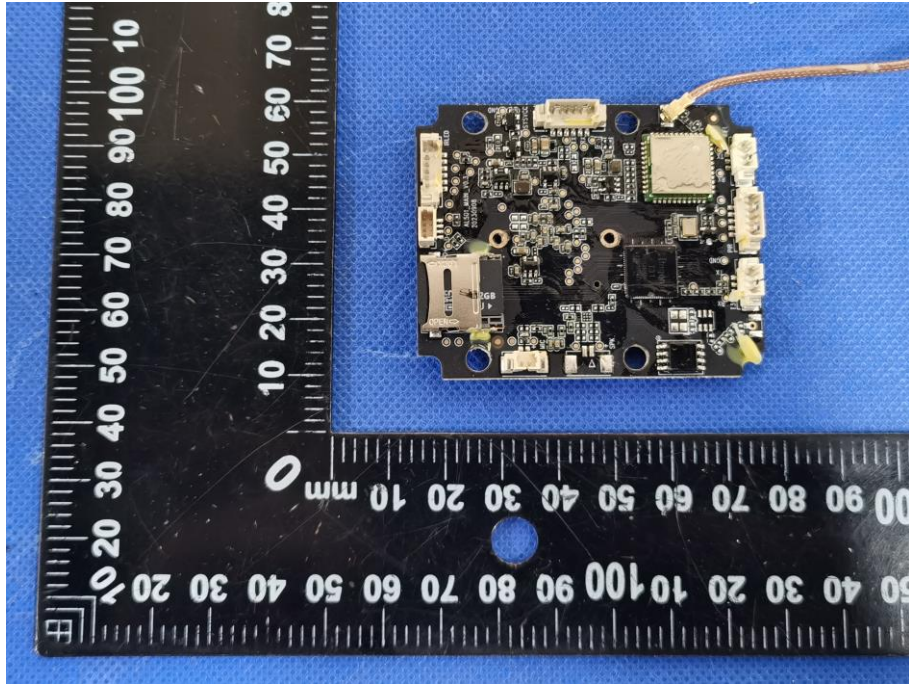

Shenzhen DL Testing Technology Co., Ltd.