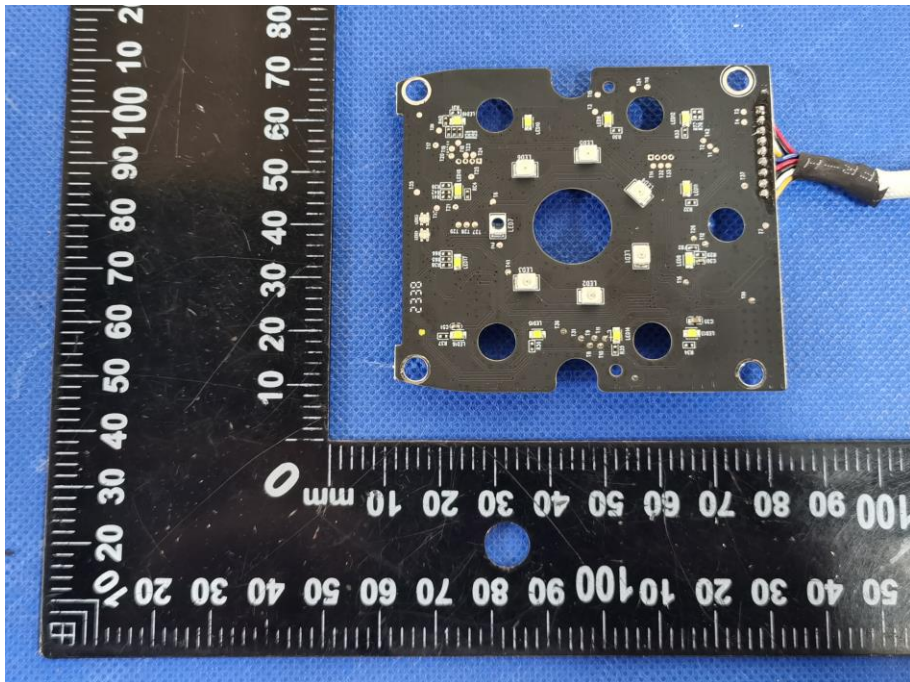

EUT PHOTO(Internal Photos)

Shenzhen DL Testing Technology Co., Ltd.

Only used for OTA Upgrades RX ANT

433.92MHz ANT

Shenzhen DL Testing Technology Co., Ltd.

Shenzhen DL Testing Technology Co., Ltd.

Shenzhen DL Testing Technology Co., Ltd.