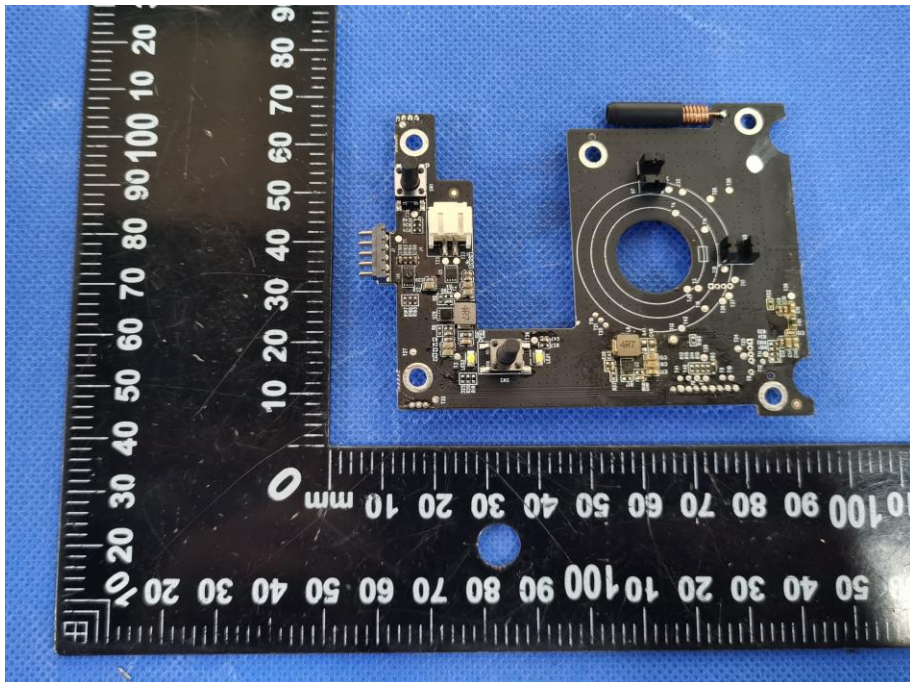

EUT PHOTO(Internal Photos)

Shenzhen DL Testing Technology Co., Ltd.

Only used for OTA Upgrades RX ANT

433.92MHz ANT

Shenzhen DL Testing Technology Co., Ltd.

Shenzhen DL Testing Technology Co., Ltd.

Shenzhen DL Testing Technology Co., Ltd.