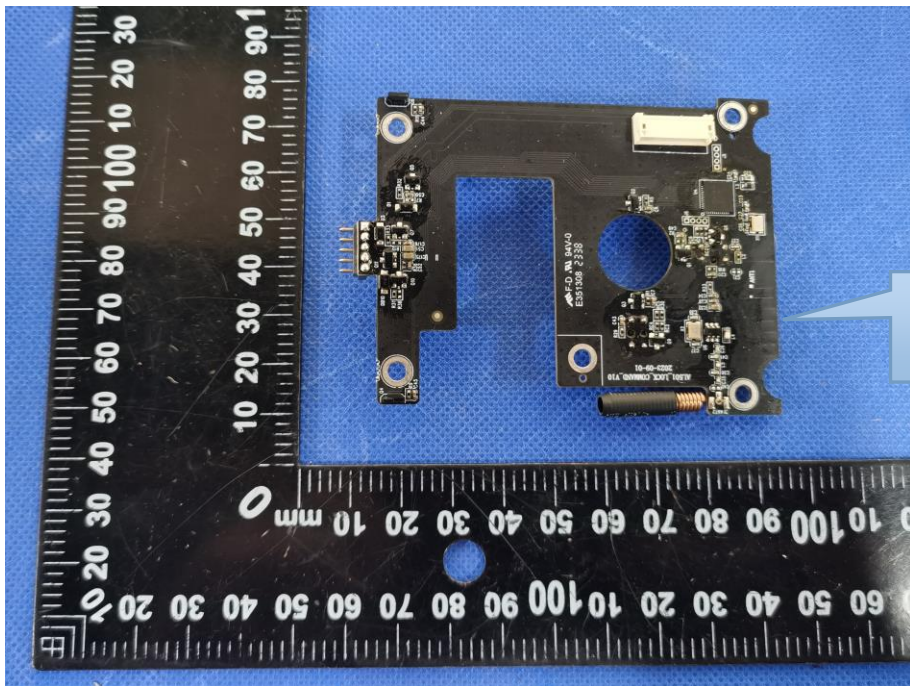

EUT PHOTO(Internal Photos)

Shenzhen DL Testing Technology Co., Ltd.

Only used for OTA Upgrades RX ANT

433.92MHz ANT

Shenzhen DL Testing Technology Co., Ltd.

Shenzhen DL Testing Technology Co., Ltd.

Shenzhen DL Testing Technology Co., Ltd.