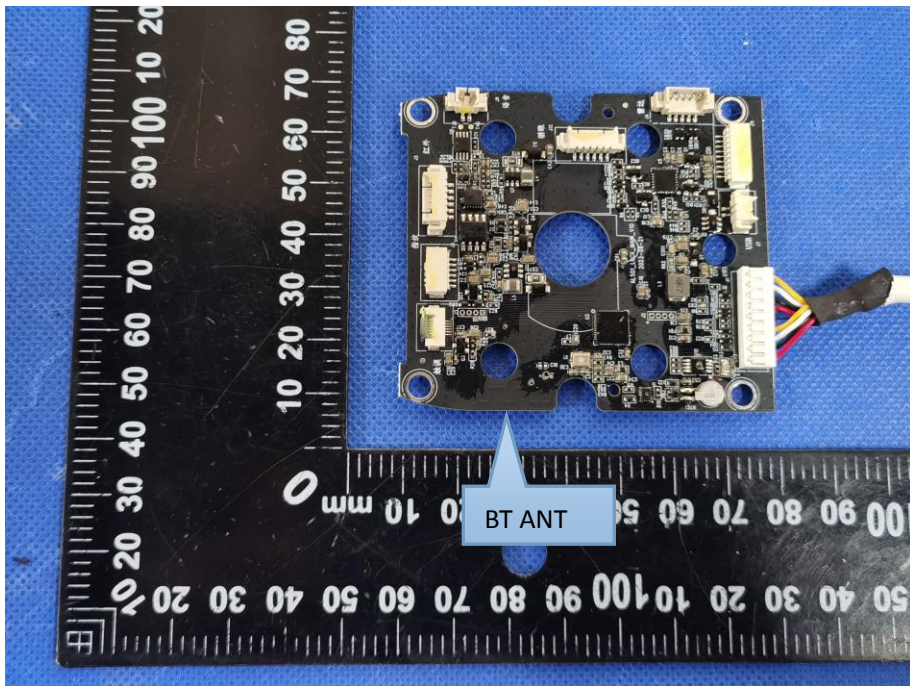

EUT PHOTO(Internal Photos)

Shenzhen DL Testing Technology Co., Ltd.

Only used for OTA Upgrades RX ANT

433.92MHz ANT

Shenzhen DL Testing Technology Co., Ltd.

Shenzhen DL Testing Technology Co., Ltd.

Shenzhen DL Testing Technology Co., Ltd.