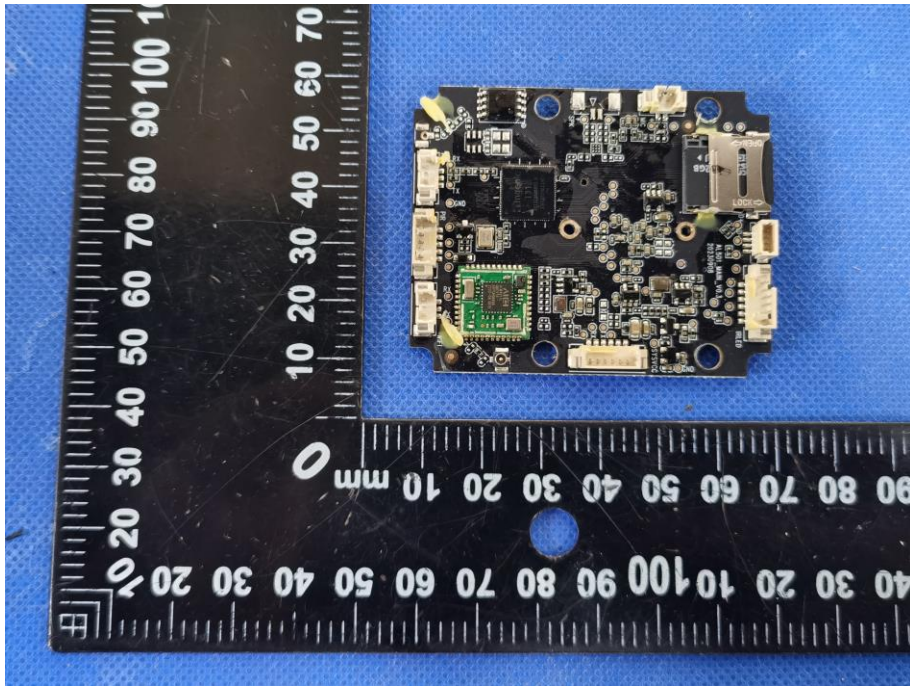

Shenzhen DL Testing Technology Co., Ltd.

***** END OF REPORT *****