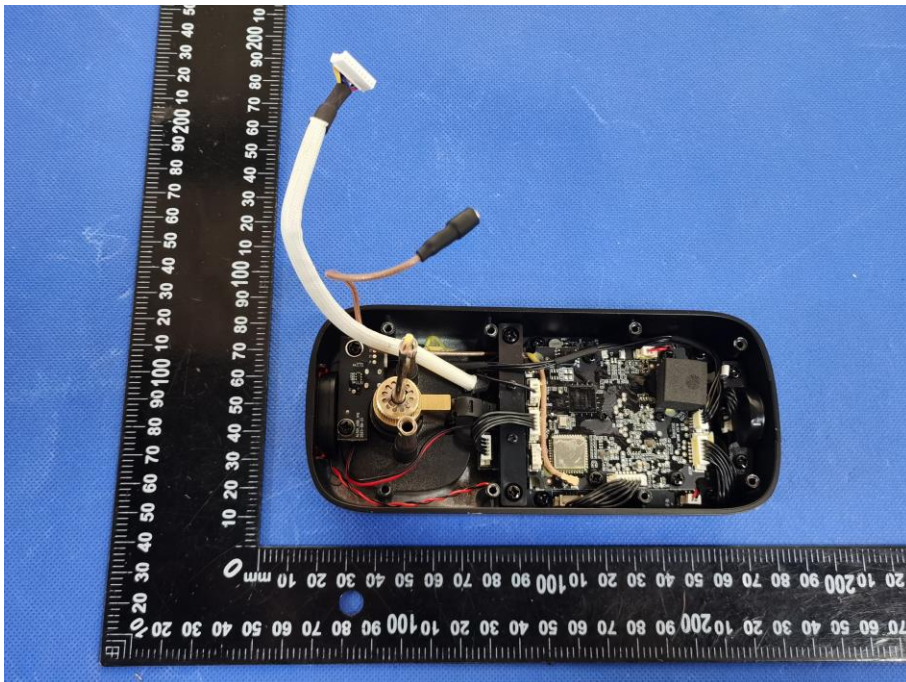

EUT PHOTO(Internal Photos)

Shenzhen DL Testing Technology Co., Ltd.

Only used for OTA Upgrades RX ANT

433.92MHz ANT

Shenzhen DL Testing Technology Co., Ltd.

Shenzhen DL Testing Technology Co., Ltd.

Shenzhen DL Testing Technology Co., Ltd.