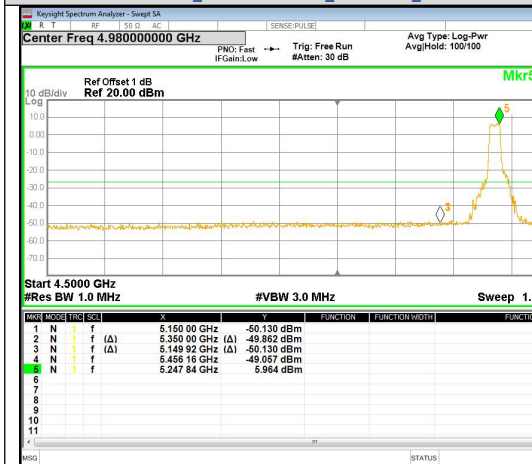

Spurious Emission:30.0~5150 MHz
IEEE 802.11ac_Channel 40_20MHz_Antenna 2

Spurious Emission:5350~25000.0 MHz
IEEE 802.11ac_Channel 40_20MHz_Antenna 2

Out Of Band Emission

Spurious Emission:30.0~5150 MHz