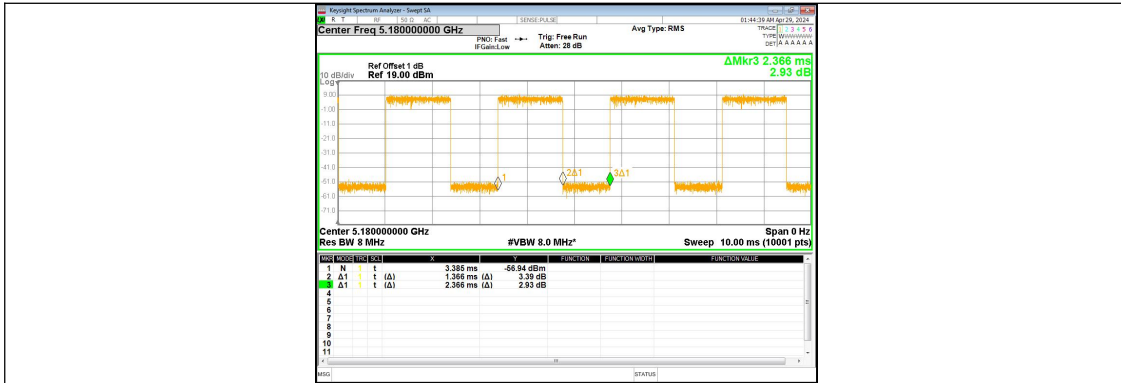

Test Graphs

IEEE 802.11a_20MHz_Channel 36