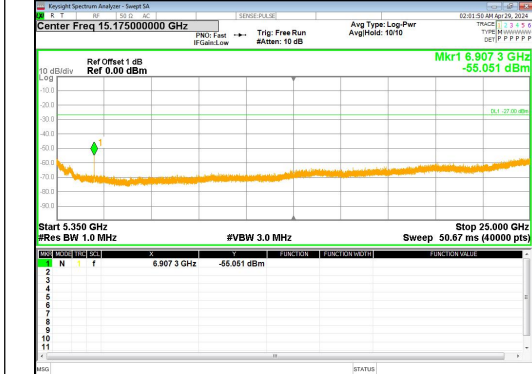

Spurious Emission: 5350~25000.0 MHz
IEEE 802.11n Channel 40_20MHz_Antenna 2

Out Of Band Emission
IEEE 802.11n Channel 48_20MHz_Antenna 2

**Spurious Emission:30.0~5150 MHz
IEEE 802.11n_Channel 48_20MHz_Antenna 2**

**Spurious Emission:5350~25000.0 MHz
IEEE 802.11n_Channel 48_20MHz_Antenna 2**

**Out Of Band Emission
IEEE 802.11n_Channel 38_40MHz_Antenna 2**

**Spurious Emission:30.0~5150 MHz
IEEE 802.11n_Channel 38_40MHz_Antenna 2**

**Spurious Emission:5350~25000.0 MHz
IEEE 802.11n_Channel 38_40MHz_Antenna 2**

**Out Of Band Emission
IEEE 802.11n_Channel 46_40MHz_Antenna 2**

**Spurious Emission:30.0~5150 MHz
IEEE 802.11n_Channel 46_40MHz_Antenna 2**

**Spurious Emission:5350~25000.0 MHz
IEEE 802.11n_Channel 46_40MHz_Antenna 2**

Out Of Band Emission
IEEE 802.11ac_Channel 36_20MHz_Antenna 2

Spurious Emission:30.0~5150 MHz
IEEE 802.11ac_Channel 36_20MHz_Antenna 2