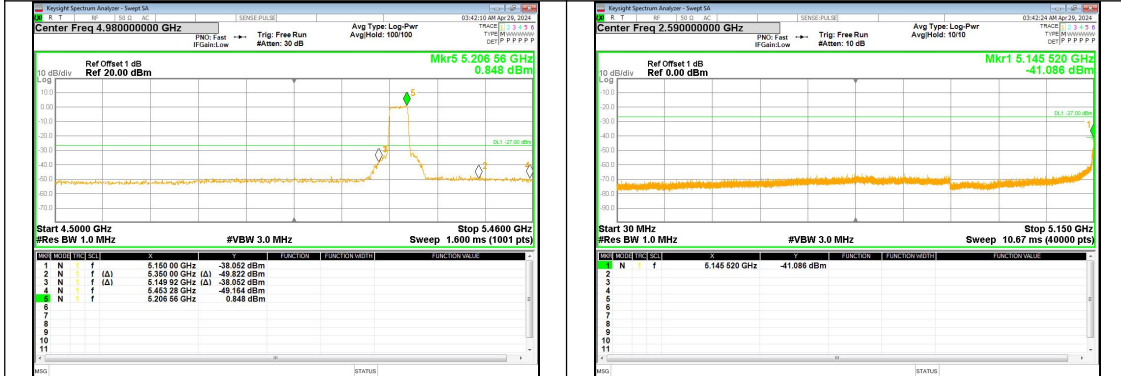

Spurious Emission: 5350~25000.0 MHz
IEEE 802.11n Channel 40_20MHz_Antenna 2

Out Of Band Emission
IEEE 802.11n Channel 48_20MHz_Antenna 2

**Spurious Emission:30.0~5150 MHz
IEEE 802.11n_Channel 48_20MHz_Antenna 2**

**Spurious Emission:5350~25000.0 MHz
IEEE 802.11n_Channel 48_20MHz_Antenna 2**

**Out Of Band Emission
IEEE 802.11n_Channel 38_40MHz_Antenna 2**

**Spurious Emission:30.0~5150 MHz
IEEE 802.11n_Channel 38_40MHz_Antenna 2**

**Spurious Emission:5350~25000.0 MHz
IEEE 802.11n_Channel 38_40MHz_Antenna 2**

**Out Of Band Emission
IEEE 802.11n_Channel 46_40MHz_Antenna 2**

**Spurious Emission:30.0~5150 MHz
IEEE 802.11n_Channel 46_40MHz_Antenna 2**