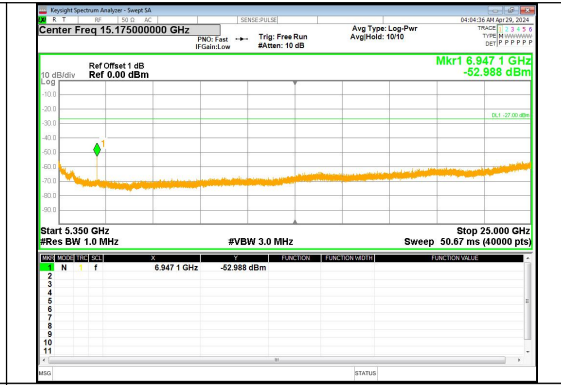

Spurious Emission:5350~25000.0 MHz
IEEE 802.11ac_Channel 36_20MHz_Antenna 2

Out Of Band Emission
IEEE 802.11ac_Channel 40_20MHz_Antenna 2

Spurious Emission:30.0~5150 MHz
IEEE 802.11ac_Channel 40_20MHz_Antenna 2

Spurious Emission:5350~25000.0 MHz
IEEE 802.11ac_Channel 40_20MHz_Antenna 2

Out Of Band Emission

Spurious Emission:30.0~5150 MHz

Spurious Emission:30.0~5150 MHz
IEEE 802.11ac_Channel 42_80MHz_Antenna 2

Spurious Emission:5350~25000.0 MHz
IEEE 802.11ac_Channel 42_80MHz_Antenna 2

Duty Cycle

Test Result

Mode	Data rates	Channel	Antenna	On Time (ms)	Period (ms)	Duty Cycle (%)	Duty Cycle (linear)	Duty Cycle Factor (dB)
IEEE 802.11a	6	36	1	1.366	2.366	57.73	0.5773	2.386
		40		1.366	2.366	57.74	0.5774	2.3852
		48		1.365	2.365	57.72	0.5772	2.3867
IEEE 802.11n_20	MCS 0	36		1.277	2.277	56.08	0.5608	2.5119
		40		1.277	2.277	56.08	0.5608	2.5119
		48		1.277	2.278	56.06	0.5606	2.5135
IEEE 802.11n_40		38		0.637	1.638	38.89	0.3889	4.1016
		46		0.638	1.638	38.95	0.3895	4.0949
IEEE 802.11ac_20		36		1.281	2.281	56.16	0.5616	2.5057
		40		1.282	2.282	56.18	0.5618	2.5042
		48		1.281	2.281	56.16	0.5616	2.5057
IEEE 802.11ac_40		38		0.641	1.641	39.06	0.3906	4.0827
	46	0.642		1.642	39.10	0.3910	4.0782	
IEEE 802.11ac_80		42		0.320	1.321	24.26	0.2426	6.1511