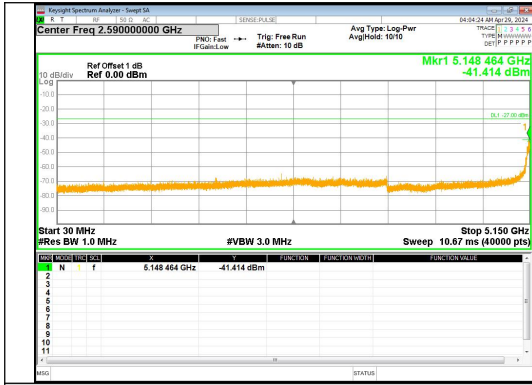

**Spurious Emission:5350~25000.0 MHz
IEEE 802.11n_Channel 46_40MHz_Antenna 2**

Out Of Band Emission
IEEE 802.11ac_Channel 36_20MHz_Antenna 2

Spurious Emission:30.0~5150 MHz
IEEE 802.11ac_Channel 36_20MHz_Antenna 2

Spurious Emission:5350~25000.0 MHz
IEEE 802.11ac_Channel 36_20MHz_Antenna 2

Out Of Band Emission
IEEE 802.11ac_Channel 40_20MHz_Antenna 2

Spurious Emission:30.0~5150 MHz
IEEE 802.11ac_Channel 40_20MHz_Antenna 2

Spurious Emission:5350~25000.0 MHz
IEEE 802.11ac_Channel 40_20MHz_Antenna 2

Out Of Band Emission

Spurious Emission:30.0~5150 MHz

Spurious Emission:30.0~5150 MHz
IEEE 802.11ac_Channel 42_80MHz_Antenna 2

Spurious Emission:5350~25000.0 MHz
IEEE 802.11ac_Channel 42_80MHz_Antenna 2