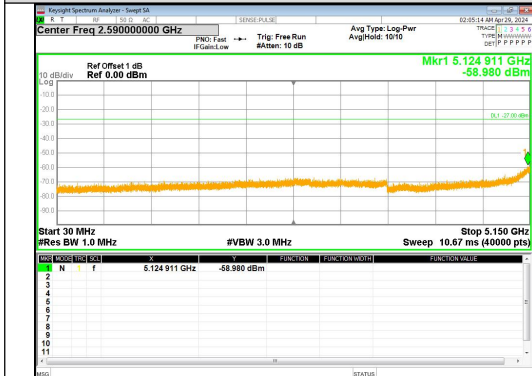

**Spurious Emission:5350~25000.0 MHz
IEEE 802.11n_Channel 48_20MHz_Antenna 2**

**Out Of Band Emission
IEEE 802.11n_Channel 38_40MHz_Antenna 2**

**Spurious Emission:30.0~5150 MHz
IEEE 802.11n_Channel 38_40MHz_Antenna 2**

**Spurious Emission:5350~25000.0 MHz
IEEE 802.11n_Channel 38_40MHz_Antenna 2**

**Out Of Band Emission
IEEE 802.11n_Channel 46_40MHz_Antenna 2**

**Spurious Emission:30.0~5150 MHz
IEEE 802.11n_Channel 46_40MHz_Antenna 2**

**Spurious Emission:5350~25000.0 MHz
IEEE 802.11n_Channel 46_40MHz_Antenna 2**

Out Of Band Emission
IEEE 802.11ac_Channel 36_20MHz_Antenna 2

Spurious Emission:30.0~5150 MHz
IEEE 802.11ac_Channel 36_20MHz_Antenna 2

Spurious Emission:5350~25000.0 MHz
IEEE 802.11ac_Channel 36_20MHz_Antenna 2

Out Of Band Emission
IEEE 802.11ac_Channel 40_20MHz_Antenna 2

Spurious Emission:30.0~5150 MHz
IEEE 802.11ac_Channel 40_20MHz_Antenna 2