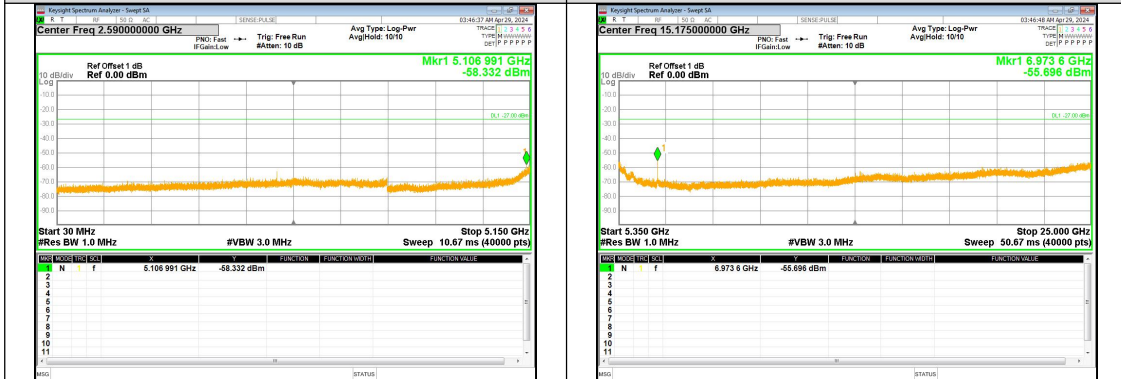

Spurious Emission: 5350~25000.0 MHz
IEEE 802.11n Channel 40_20MHz_Antenna 2

Out Of Band Emission
IEEE 802.11n Channel 48_20MHz_Antenna 2

**Spurious Emission:30.0~5150 MHz
IEEE 802.11n_Channel 48_20MHz_Antenna 2**

**Spurious Emission:5350~25000.0 MHz
IEEE 802.11n_Channel 48_20MHz_Antenna 2**

**Out Of Band Emission
IEEE 802.11n_Channel 38_40MHz_Antenna 2**

**Spurious Emission:30.0~5150 MHz
IEEE 802.11n_Channel 38_40MHz_Antenna 2**

**Spurious Emission:5350~25000.0 MHz
IEEE 802.11n_Channel 38_40MHz_Antenna 2**

**Out Of Band Emission
IEEE 802.11n_Channel 46_40MHz_Antenna 2**

**Spurious Emission:30.0~5150 MHz
IEEE 802.11n_Channel 46_40MHz_Antenna 2**

**Spurious Emission:5350~25000.0 MHz
IEEE 802.11n_Channel 46_40MHz_Antenna 2**

Out Of Band Emission
IEEE 802.11ac_Channel 36_20MHz_Antenna 2

Spurious Emission:30.0~5150 MHz
IEEE 802.11ac_Channel 36_20MHz_Antenna 2