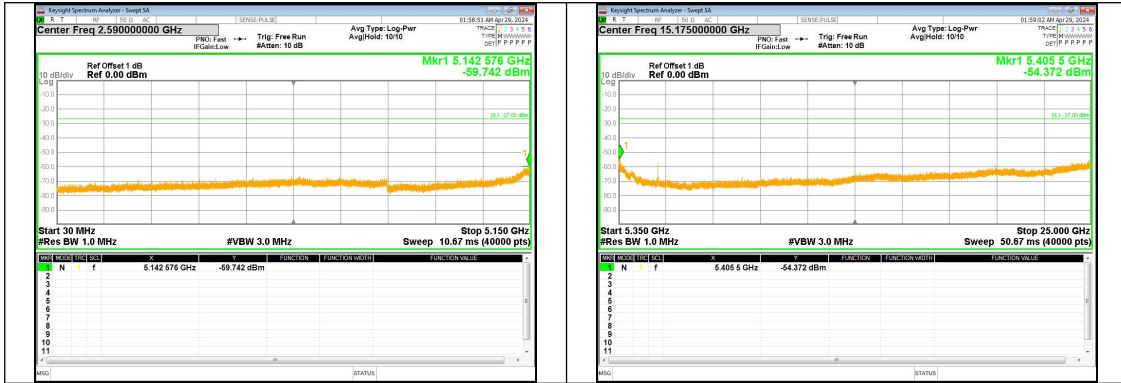

Spurious Emission: 5350~25000.0 MHz
IEEE 802.11n Channel 40_20MHz_Antenna 2

Out Of Band Emission
IEEE 802.11n Channel 48_20MHz_Antenna 2

**Spurious Emission:30.0~5150 MHz
IEEE 802.11n_Channel 48_20MHz_Antenna 2**

**Spurious Emission:5350~25000.0 MHz
IEEE 802.11n_Channel 48_20MHz_Antenna 2**

**Out Of Band Emission
IEEE 802.11n_Channel 38_40MHz_Antenna 2**

**Spurious Emission:30.0~5150 MHz
IEEE 802.11n_Channel 38_40MHz_Antenna 2**

**Spurious Emission:5350~25000.0 MHz
IEEE 802.11n_Channel 38_40MHz_Antenna 2**

**Out Of Band Emission
IEEE 802.11n_Channel 46_40MHz_Antenna 2**

**Spurious Emission:30.0~5150 MHz
IEEE 802.11n_Channel 46_40MHz_Antenna 2**