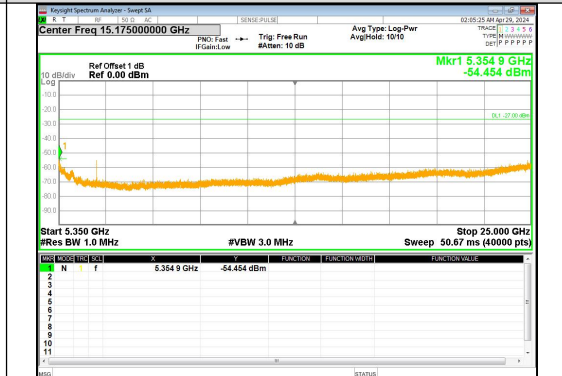

**Spurious Emission:5350~25000.0 MHz
IEEE 802.11n_Channel 48_20MHz_Antenna 2**

**Out Of Band Emission
IEEE 802.11n_Channel 38_40MHz_Antenna 2**

**Spurious Emission:30.0~5150 MHz
IEEE 802.11n_Channel 38_40MHz_Antenna 2**

**Spurious Emission:5350~25000.0 MHz
IEEE 802.11n_Channel 38_40MHz_Antenna 2**

**Out Of Band Emission
IEEE 802.11n_Channel 46_40MHz_Antenna 2**

**Spurious Emission:30.0~5150 MHz
IEEE 802.11n_Channel 46_40MHz_Antenna 2**

**Spurious Emission:5350~25000.0 MHz
IEEE 802.11n_Channel 46_40MHz_Antenna 2**

Out Of Band Emission
IEEE 802.11ac_Channel 36_20MHz_Antenna 2

Spurious Emission:30.0~5150 MHz
IEEE 802.11ac_Channel 36_20MHz_Antenna 2

Spurious Emission:5350~25000.0 MHz
IEEE 802.11ac_Channel 36_20MHz_Antenna 2

Out Of Band Emission
IEEE 802.11ac_Channel 40_20MHz_Antenna 2

Spurious Emission:30.0~5150 MHz
IEEE 802.11ac_Channel 40_20MHz_Antenna 2