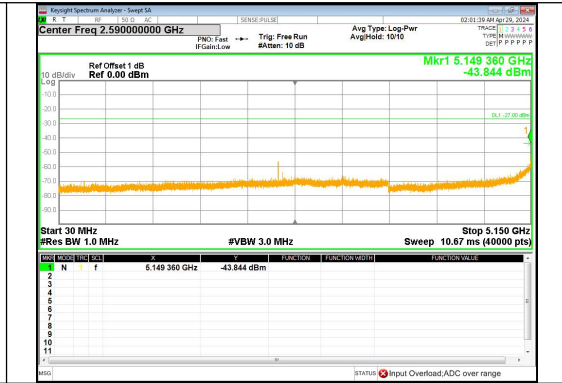

Out Of Band Emission
IEEE 802.11ac_Channel 36_20MHz_Antenna 2

Spurious Emission:30.0~5150 MHz
IEEE 802.11ac_Channel 36_20MHz_Antenna 2

Spurious Emission:5350~25000.0 MHz
IEEE 802.11ac_Channel 36_20MHz_Antenna 2

Out Of Band Emission
IEEE 802.11ac_Channel 40_20MHz_Antenna 2

Spurious Emission:30.0~5150 MHz
IEEE 802.11ac_Channel 40_20MHz_Antenna 2

Spurious Emission:5350~25000.0 MHz
IEEE 802.11ac_Channel 40_20MHz_Antenna 2

Out Of Band Emission

Spurious Emission:30.0~5150 MHz