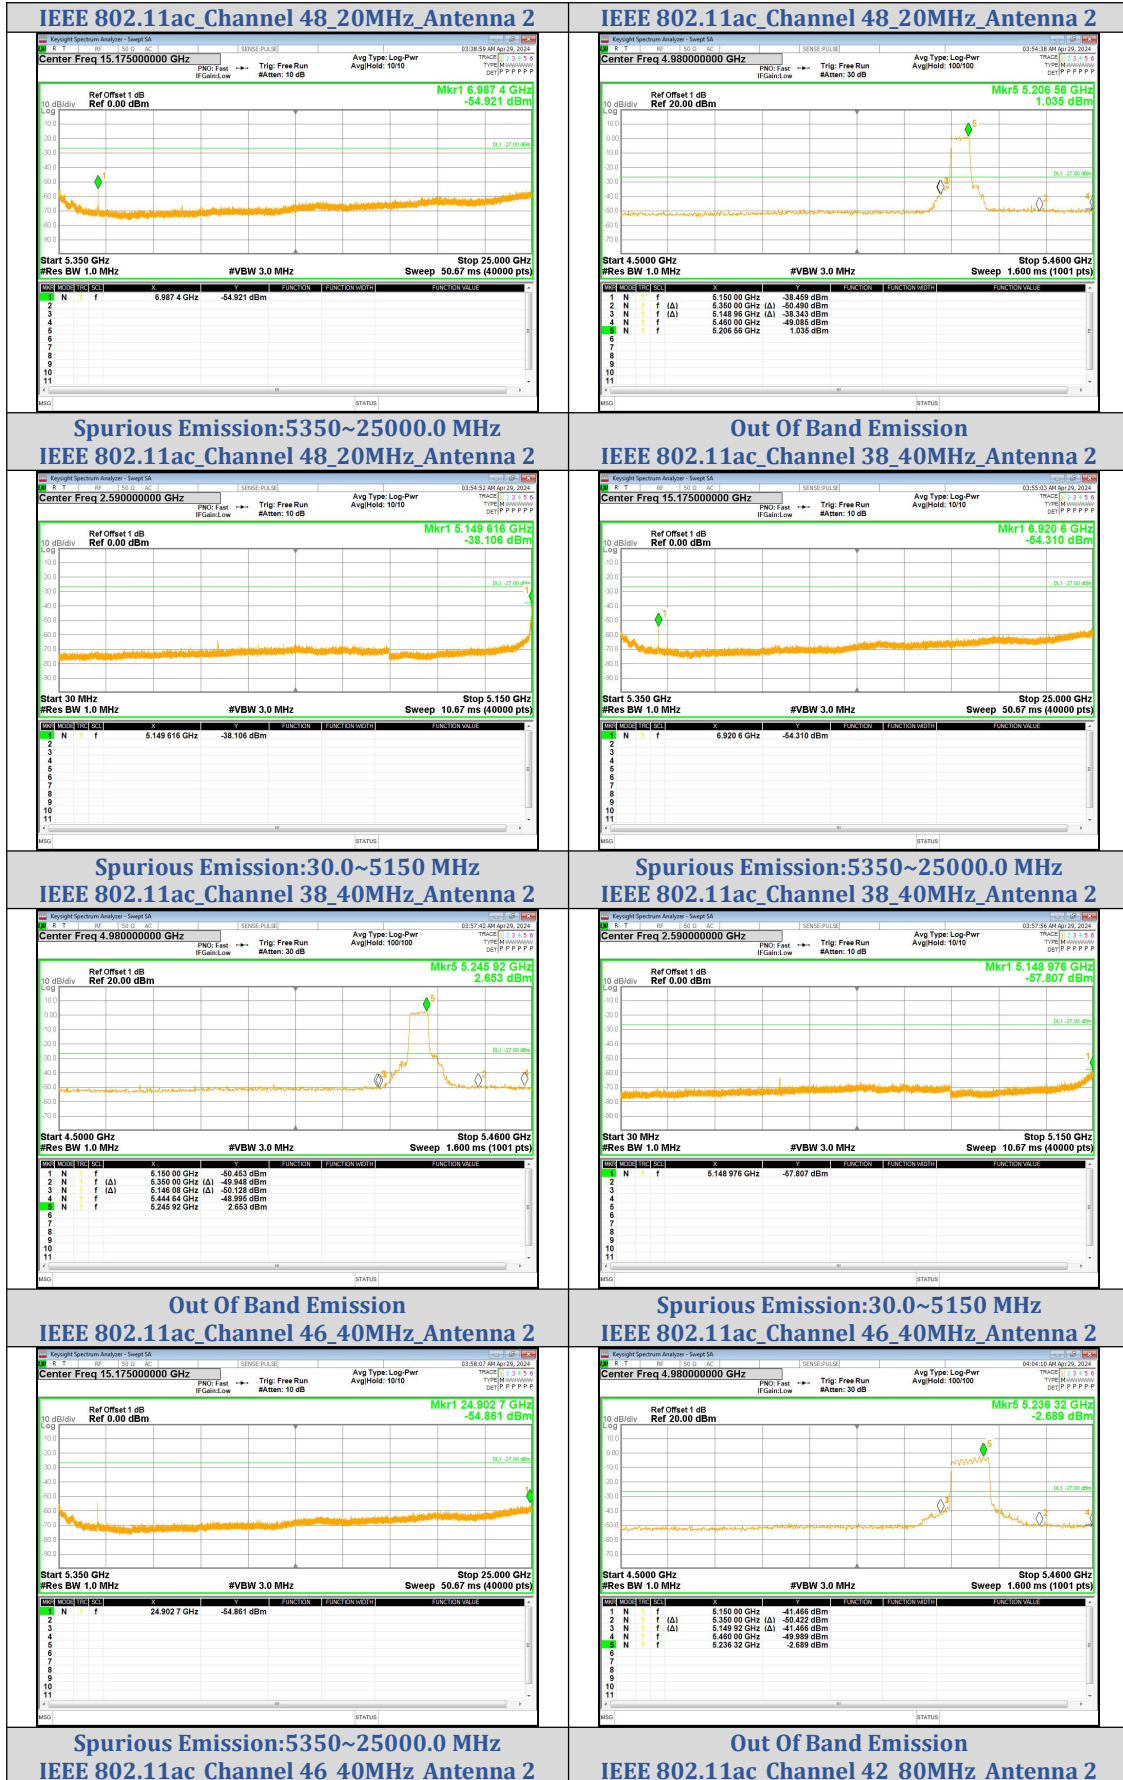

Spurious Emission: 5350~25000.0 MHz
IEEE 802.11n Channel 40_20MHz_Antenna 2

Out Of Band Emission
IEEE 802.11n Channel 48_20MHz_Antenna 2

**Spurious Emission:30.0~5150 MHz
IEEE 802.11n_Channel 48_20MHz_Antenna 2**

**Spurious Emission:5350~25000.0 MHz
IEEE 802.11n_Channel 46_40MHz_Antenna 2**

Out Of Band Emission
IEEE 802.11ac_Channel 36_20MHz_Antenna 2

Spurious Emission:30.0~5150 MHz
IEEE 802.11ac_Channel 36_20MHz_Antenna 2

Spurious Emission:5350~25000.0 MHz
IEEE 802.11ac_Channel 36_20MHz_Antenna 2

Out Of Band Emission
IEEE 802.11ac_Channel 40_20MHz_Antenna 2

Spurious Emission:30.0~5150 MHz
IEEE 802.11ac_Channel 40_20MHz_Antenna 2

Spurious Emission:5350~25000.0 MHz
IEEE 802.11ac_Channel 40_20MHz_Antenna 2

Out Of Band Emission

Spurious Emission:30.0~5150 MHz

Spurious Emission:30.0~5150 MHz
IEEE 802.11ac_Channel 42_80MHz_Antenna 2

Spurious Emission:5350~25000.0 MHz
IEEE 802.11ac_Channel 42_80MHz_Antenna 2