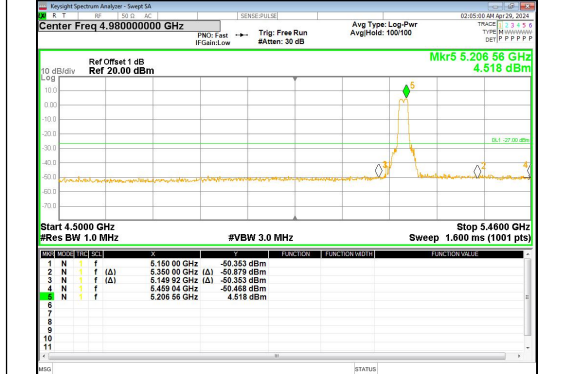

Spurious Emission: 5350~25000.0 MHz
IEEE 802.11n Channel 40_20MHz_Antenna 2

Out Of Band Emission
IEEE 802.11n Channel 48_20MHz_Antenna 2

**Spurious Emission:30.0~5150 MHz
IEEE 802.11n_Channel 48_20MHz_Antenna 2**

**Spurious Emission:5350~25000.0 MHz
IEEE 802.11n_Channel 48_20MHz_Antenna 2**

**Out Of Band Emission
IEEE 802.11n_Channel 38_40MHz_Antenna 2**

**Spurious Emission:30.0~5150 MHz
IEEE 802.11n_Channel 38_40MHz_Antenna 2**

**Spurious Emission:5350~25000.0 MHz
IEEE 802.11n_Channel 38_40MHz_Antenna 2**

**Out Of Band Emission
IEEE 802.11n_Channel 46_40MHz_Antenna 2**

**Spurious Emission:30.0~5150 MHz
IEEE 802.11n_Channel 46_40MHz_Antenna 2**

**Spurious Emission:5350~25000.0 MHz
IEEE 802.11n_Channel 46_40MHz_Antenna 2**

Out Of Band Emission
IEEE 802.11ac_Channel 36_20MHz_Antenna 2

Spurious Emission:30.0~5150 MHz
IEEE 802.11ac_Channel 36_20MHz_Antenna 2