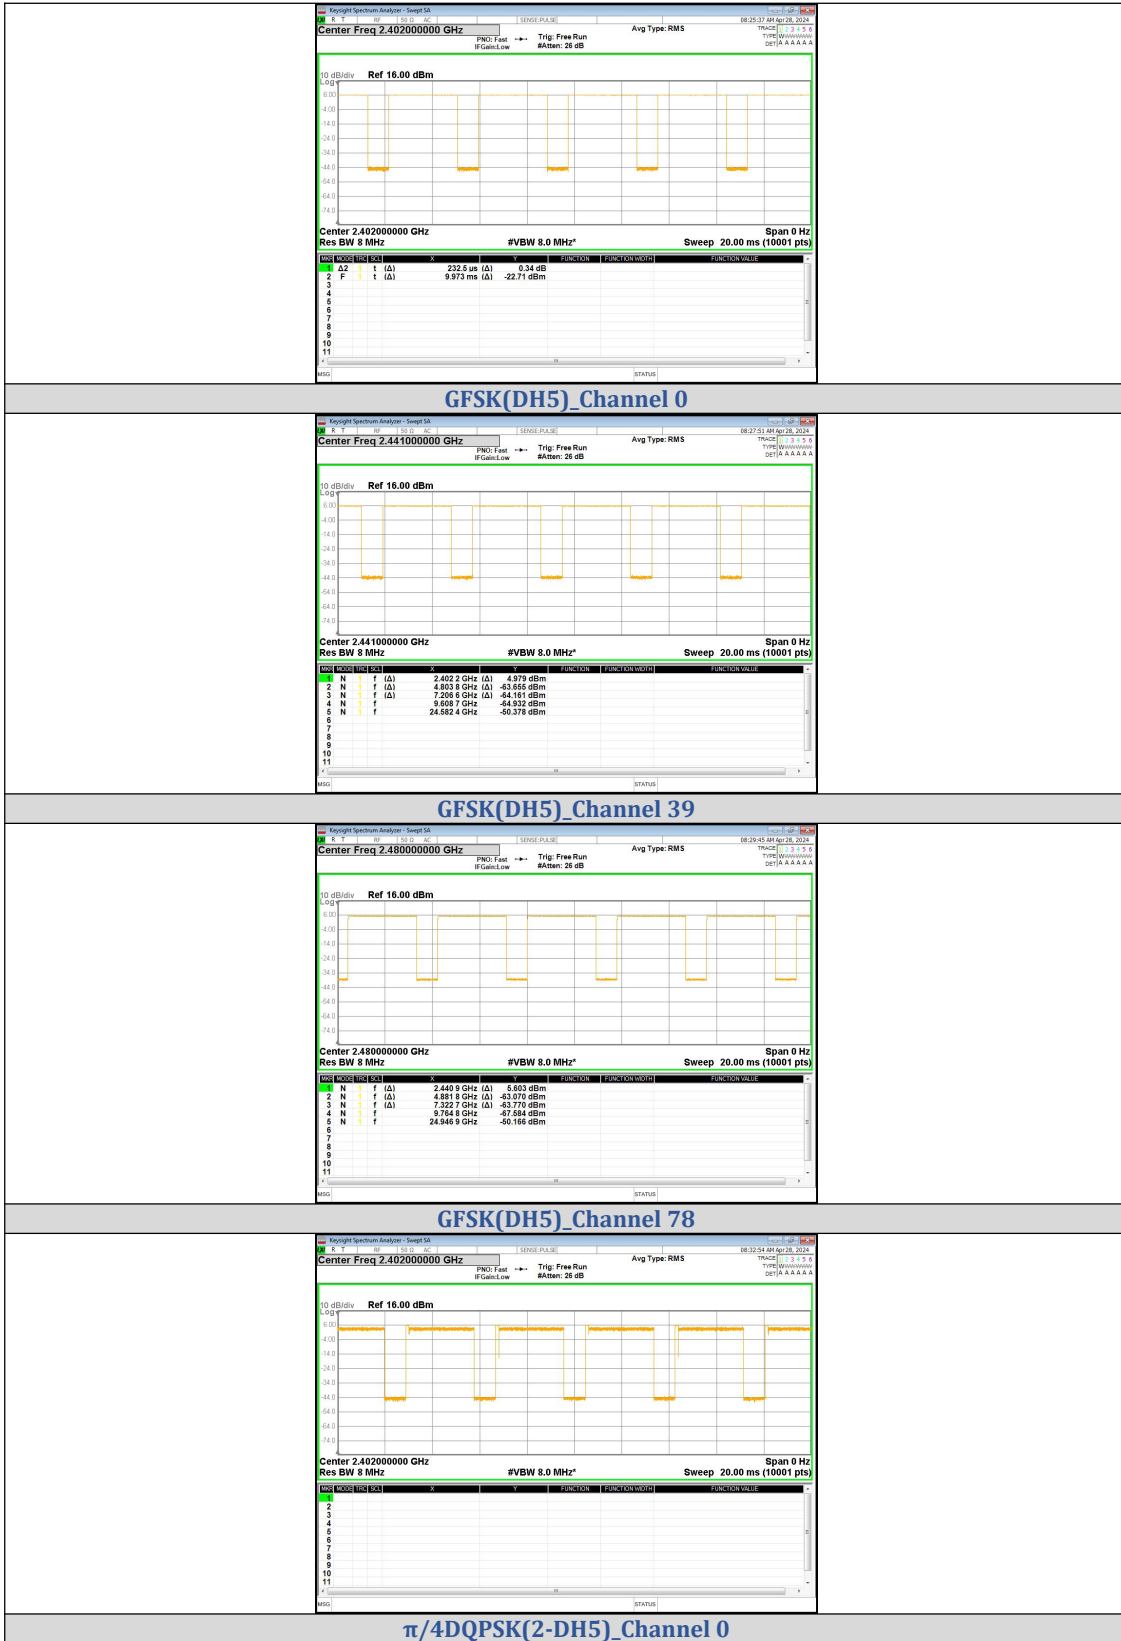

Duty Cycle

Test Result

Modulation	Packets	Channel	On Time (ms)	Period (ms)	Duty Cycle (%)	Duty Cycle (linear)	Duty Cycle Factor (dB)
GFSK	DH5	0	2.884	3.784	76.22	0.7622	1.1793
		39	2.884	3.784	76.22	0.7622	1.1793
		78	2.884	3.784	76.22	0.7622	1.1793
$\pi/4$DQPSK	2-DH5	0	2.886	3.790	76.15	0.7615	1.1833
		39	2.887	3.789	76.18	0.7618	1.1816
		78	2.887	3.789	76.18	0.7618	1.1816
8DPSK	3-DH5	0	2.888	3.792	76.16	0.7616	1.1827
		39	2.890	3.792	76.21	0.7621	1.1799
		78	2.888	3.792	76.16	0.7616	1.1827

Test Graphs