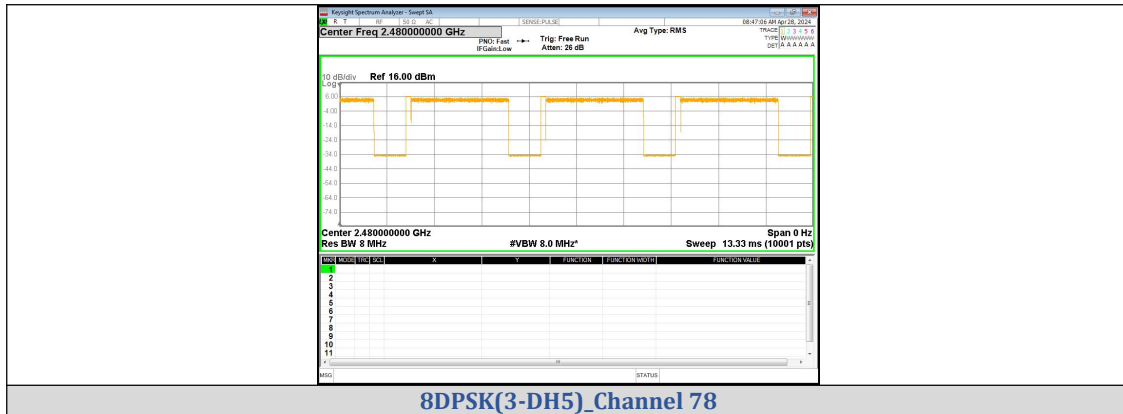

Test Graphs

$\pi/4$ DQPSK(2-DH5) Channel 39

$\pi/4$ DQPSK(2-DH5) Channel 78

8DPSK(3-DH5) Channel 0

8DPSK(3-DH5) Channel 39

## Dwell Time