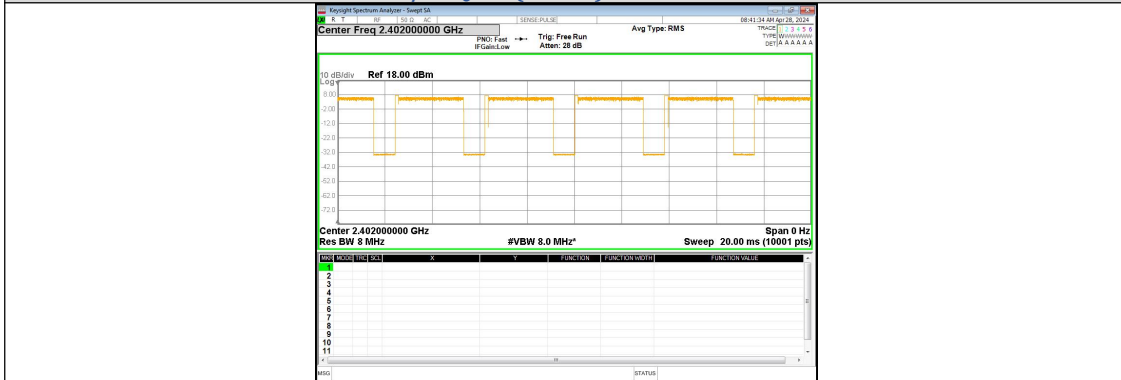

Test Graphs

$\pi/4$ DQPSK(2-DH5) Channel 39

$\pi/4$ DQPSK(2-DH5) Channel 78

8DPSK(3-DH5) Channel 0

8DPSK(3-DH5) Channel 39

## Dwell Time