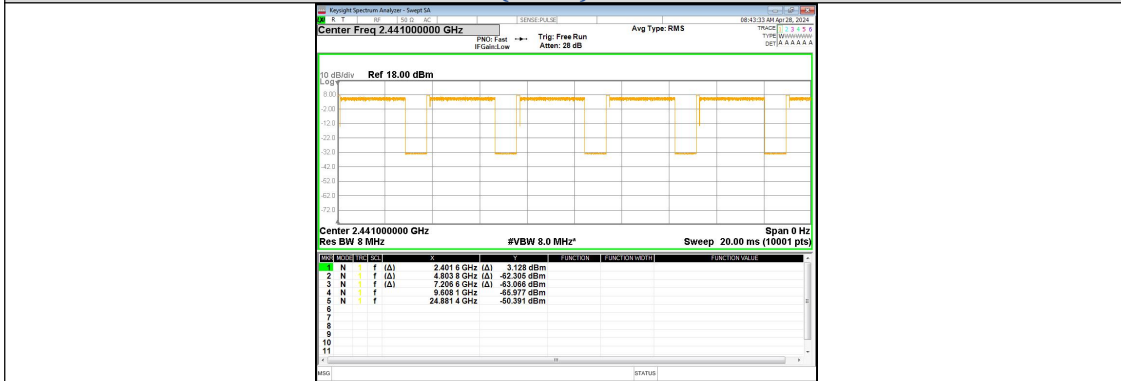

Test Graphs

$\pi/4$ DQPSK(2-DH5) Channel 39

$\pi/4$ DQPSK(2-DH5) Channel 78

8DPSK(3-DH5) Channel 0

8DPSK(3-DH5) Channel 39

## Dwell Time