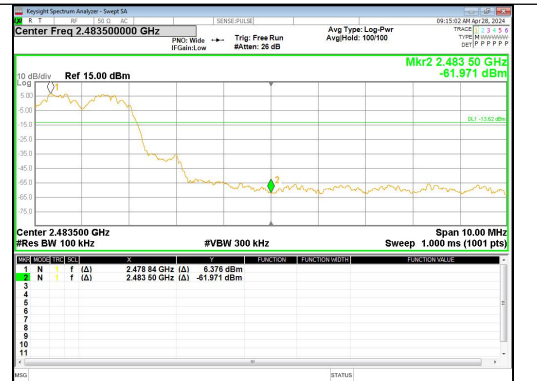

**Out Of Band Emission(Right)  
GFSK\_DH5\_Channel Hopping**

**Out Of Band Emission(Right)  
 $\pi/4$ DQPSK\_2-DH5\_Channel Hopping**

**Out Of Band Emission(Left)  
8DPSK\_3-DH5\_Channel Hopping**

**Out Of Band Emission(Right)  
8DPSK\_3-DH5\_Channel Hopping**

### Test Result

| Modulation    | Packets | Channel | On Time (ms) | Period (ms) | Duty Cycle (%) | Duty Cycle (linear) | Duty Cycle Factor (dB) |
|---------------|---------|---------|--------------|-------------|----------------|---------------------|------------------------|
| GFSK          | DH5     | 0       | 2.884        | 3.784       | 76.22          | 0.7622              | 1.1793                 |
|               |         | 39      | 2.884        | 3.784       | 76.22          | 0.7622              | 1.1793                 |
|               |         | 78      | 2.884        | 3.784       | 76.22          | 0.7622              | 1.1793                 |
| $\pi/4$ DQPSK | 2-DH5   | 0       | 2.886        | 3.790       | 76.15          | 0.7615              | 1.1833                 |
|               |         | 39      | 2.887        | 3.789       | 76.18          | 0.7618              | 1.1816                 |
|               |         | 78      | 2.887        | 3.789       | 76.18          | 0.7618              | 1.1816                 |
| 8DPSK         | 3-DH5   | 0       | 2.888        | 3.792       | 76.16          | 0.7616              | 1.1827                 |
|               |         | 39      | 2.890        | 3.792       | 76.21          | 0.7621              | 1.1799                 |
|               |         | 78      | 2.888        | 3.792       | 76.16          | 0.7616              | 1.1827                 |