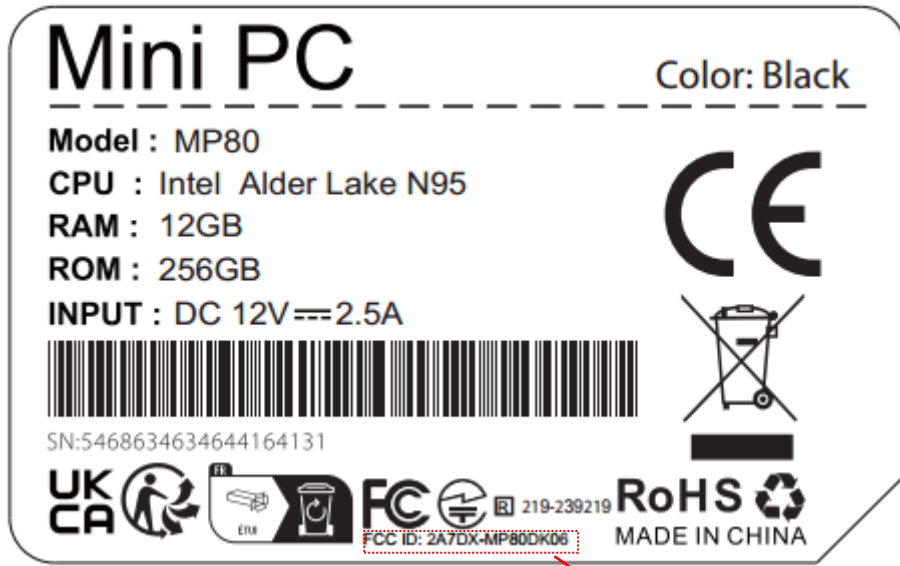

Label and location

FCC ID: 2A7DX-MP80DK06