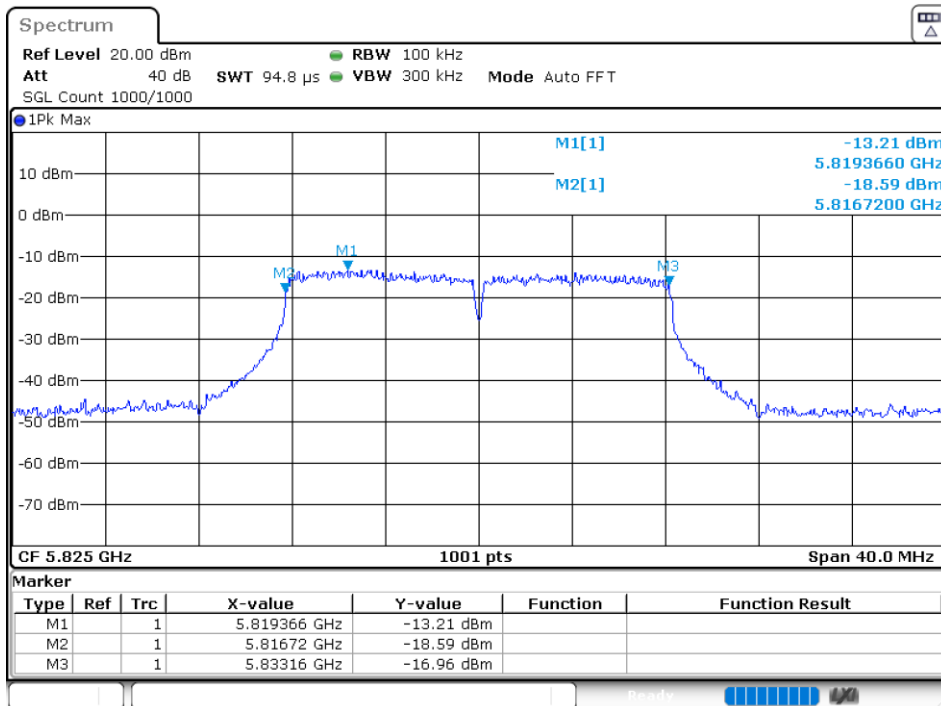

EBW NVNT 802.11a 5825MHz Ant1