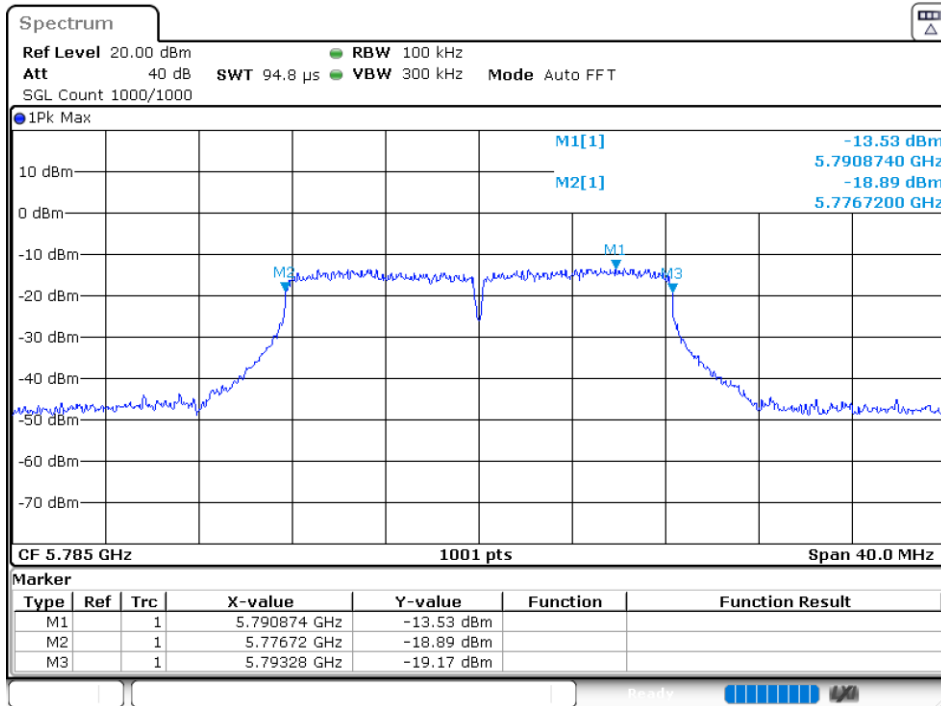

EBW NVNT 802.11a 5785MHz Ant1