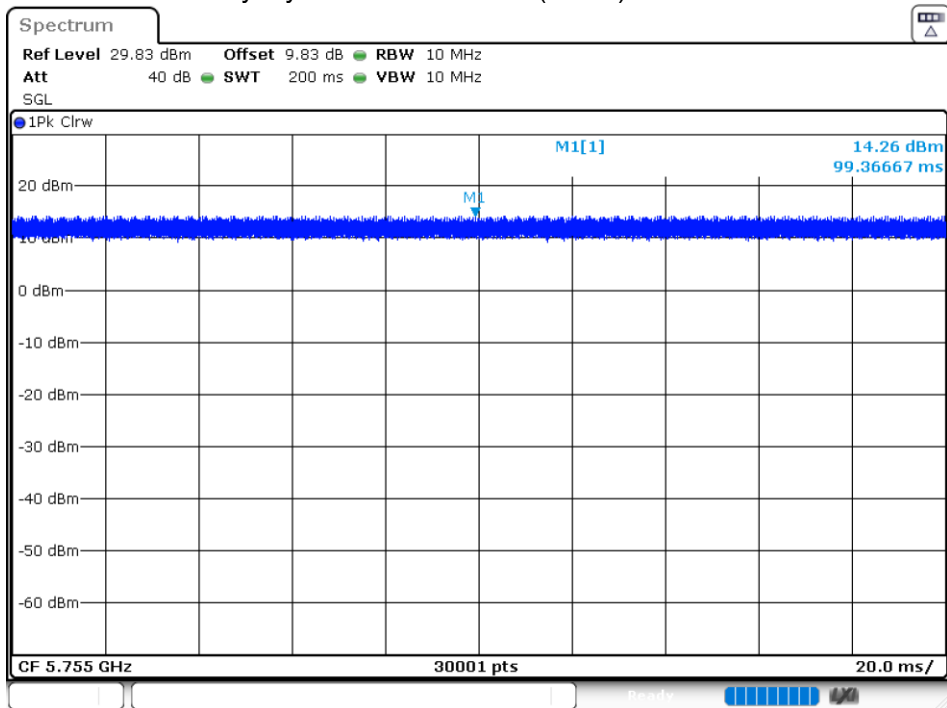

Duty Cycle NVNT 802.11ac40 5795MHz

Duty Cycle NVNT 802.11ac80 5775MHz

Duty Cycle NVNT 802.11n(HT20) 5745MHz

Duty Cycle NVNT 802.11n(HT20) 5785MHz

Duty Cycle NVNT 802.11n(HT20) 5825MHz

Duty Cycle NVNT 802.11n(HT40) 5755MHz