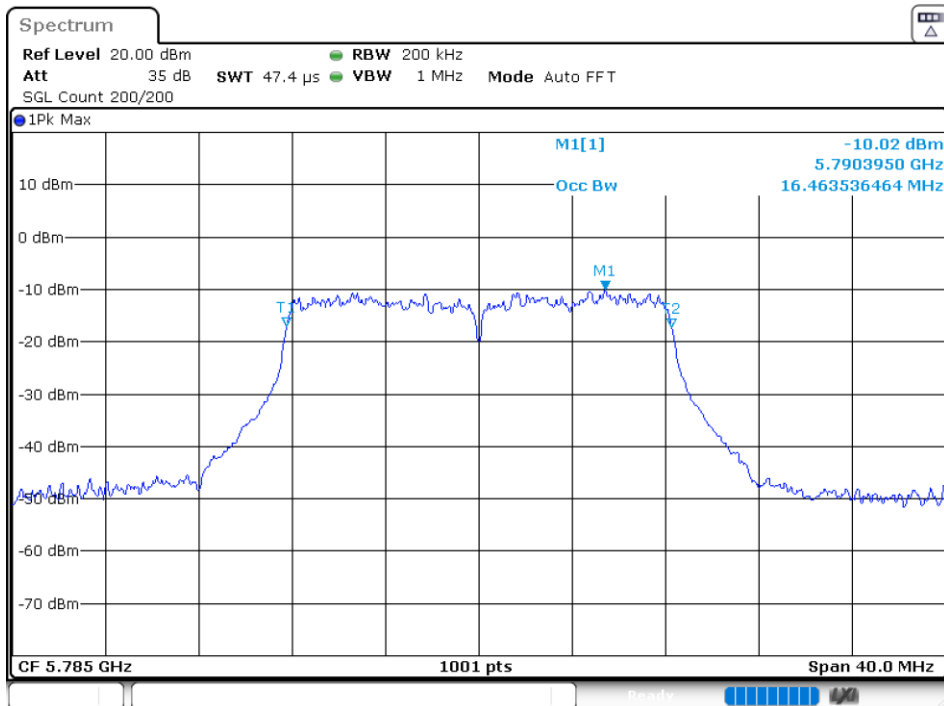

OBW NVNT 802.11a 5785MHz Ant1