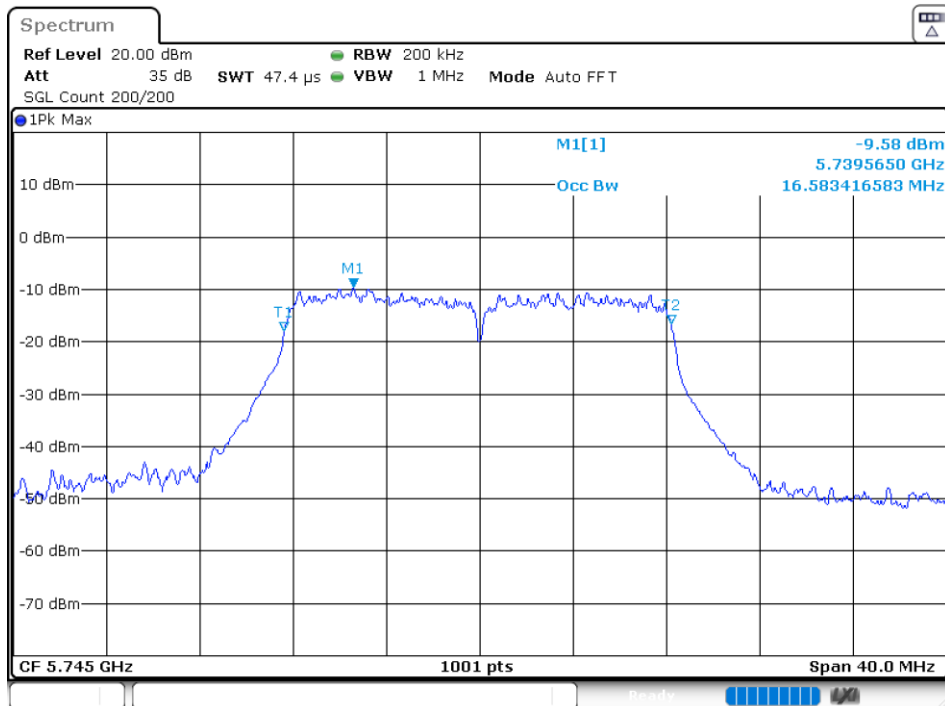

5.4 OCCUPIED CHANNEL BANDWIDTH

Condition	Mode	Frequency (MHz)	Antenna	99% OBW (MHz)	-26 dB Bandwidth (MHz)	Verdict
NVNT	802.11a	5745	Ant 1	16.5834	20.2	Pass
NVNT	802.11a	5785	Ant 1	16.4635	20.2	Pass
NVNT	802.11a	5825	Ant 1	16.4635	20.04	Pass
NVNT	802.11ac20	5745	Ant 1	17.5824	20.28	Pass
NVNT	802.11ac20	5785	Ant 1	17.6623	20.56	Pass
NVNT	802.11ac20	5825	Ant 1	17.6224	20.8	Pass
NVNT	802.11ac40	5755	Ant 1	36.7632	42.96	Pass
NVNT	802.11ac40	5795	Ant 1	36.5235	41.84	Pass
NVNT	802.11ac80	5775	Ant 1	75.9241	81.6	Pass
NVNT	802.11n(HT20)	5745	Ant 1	17.7023	20.48	Pass
NVNT	802.11n(HT20)	5785	Ant 1	17.6623	20.96	Pass
NVNT	802.11n(HT20)	5825	Ant 1	17.5824	20.88	Pass
NVNT	802.11n(HT40)	5755	Ant 1	36.6833	41.92	Pass
NVNT	802.11n(HT40)	5795	Ant 1	36.4436	41.68	Pass

OBW NVNT 802.11a 5745MHz Ant1