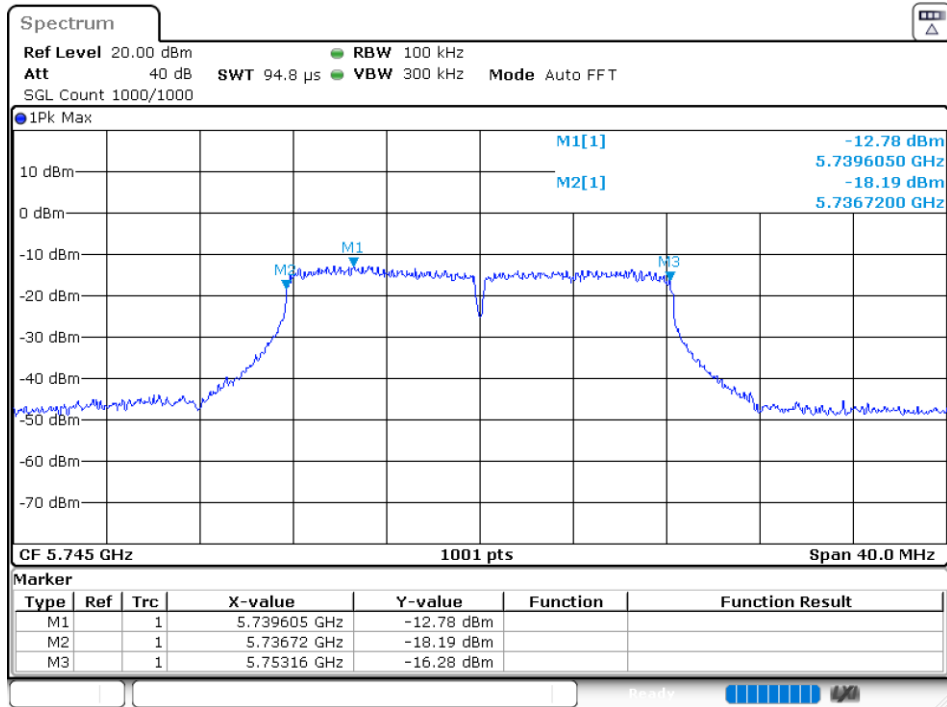

5.3 -6DB EMISSION BANDWIDTH

Condition	Mode	Frequency (MHz)	Antenna	-6 dB Bandwidth (MHz)	Limit -6 dB Bandwidth (MHz)	Verdict
NVNT	802.11a	5745	Ant 1	16.44	0.5	Pass
NVNT	802.11a	5785	Ant 1	16.56	0.5	Pass
NVNT	802.11a	5825	Ant 1	16.44	0.5	Pass
NVNT	802.11ac20	5745	Ant 1	17.56	0.5	Pass
NVNT	802.11ac20	5785	Ant 1	17.6	0.5	Pass
NVNT	802.11ac20	5825	Ant 1	17.6	0.5	Pass
NVNT	802.11ac40	5755	Ant 1	36.32	0.5	Pass
NVNT	802.11ac40	5795	Ant 1	36.32	0.5	Pass
NVNT	802.11ac80	5775	Ant 1	76.48	0.5	Pass
NVNT	802.11n(HT20)	5745	Ant 1	17.6	0.5	Pass
NVNT	802.11n(HT20)	5785	Ant 1	17.68	0.5	Pass
NVNT	802.11n(HT20)	5825	Ant 1	17.56	0.5	Pass
NVNT	802.11n(HT40)	5755	Ant 1	36.4	0.5	Pass
NVNT	802.11n(HT40)	5795	Ant 1	36.32	0.5	Pass

EBW NVNT 802.11a 5745MHz Ant1