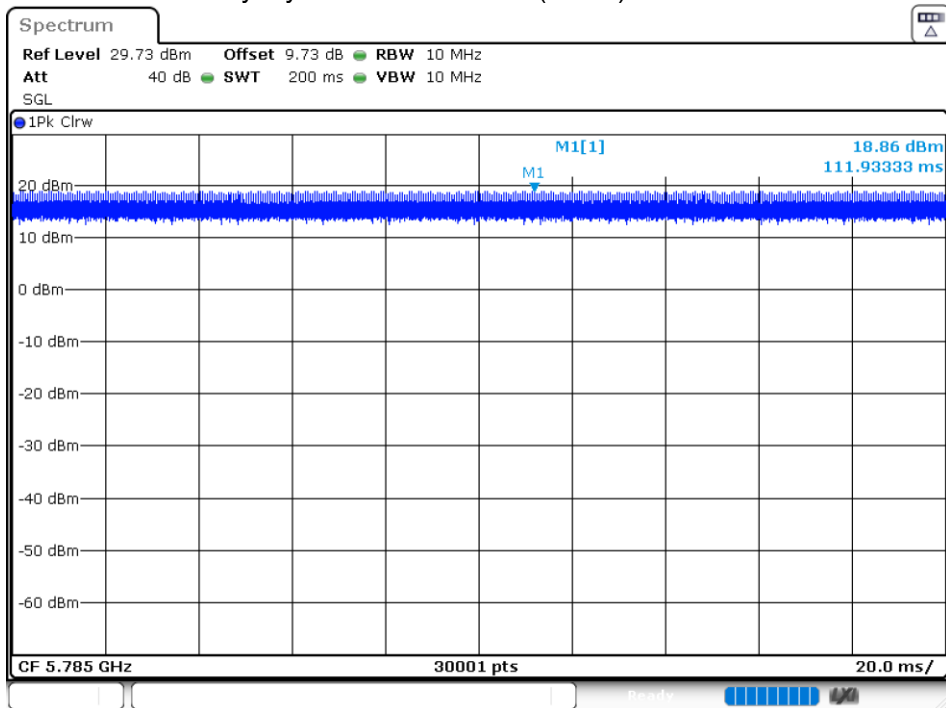

Duty Cycle NVNT 802.11ac40 5795MHz

Duty Cycle NVNT 802.11ac80 5775MHz

Duty Cycle NVNT 802.11n(HT20) 5745MHz

Duty Cycle NVNT 802.11n(HT20) 5785MHz

Duty Cycle NVNT 802.11n(HT20) 5825MHz

Duty Cycle NVNT 802.11n(HT40) 5755MHz