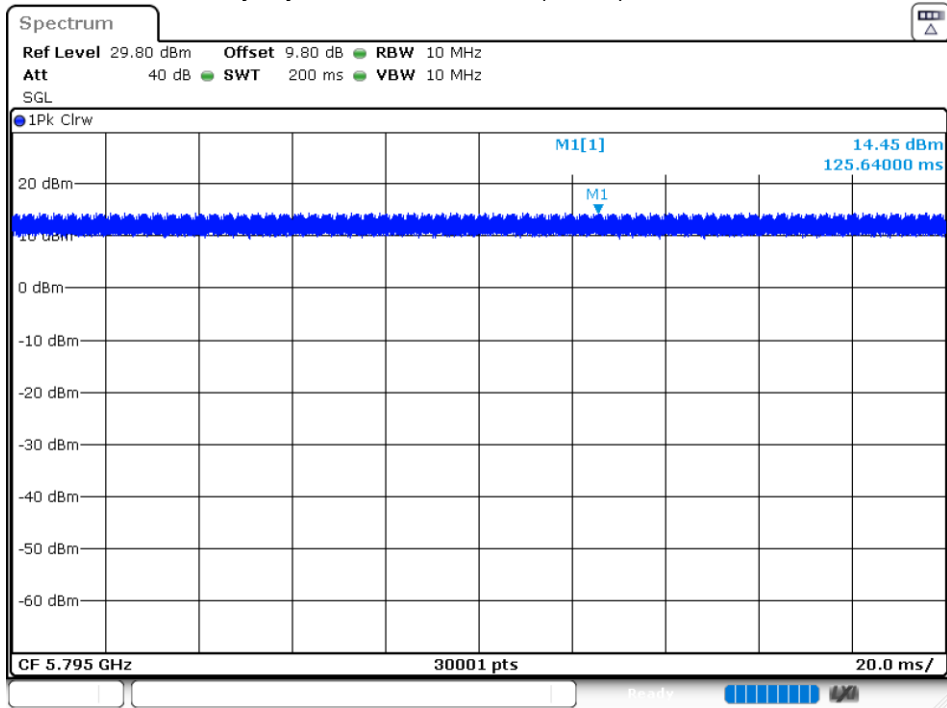

Duty Cycle NVNT 802.11n(HT40) 5795MHz