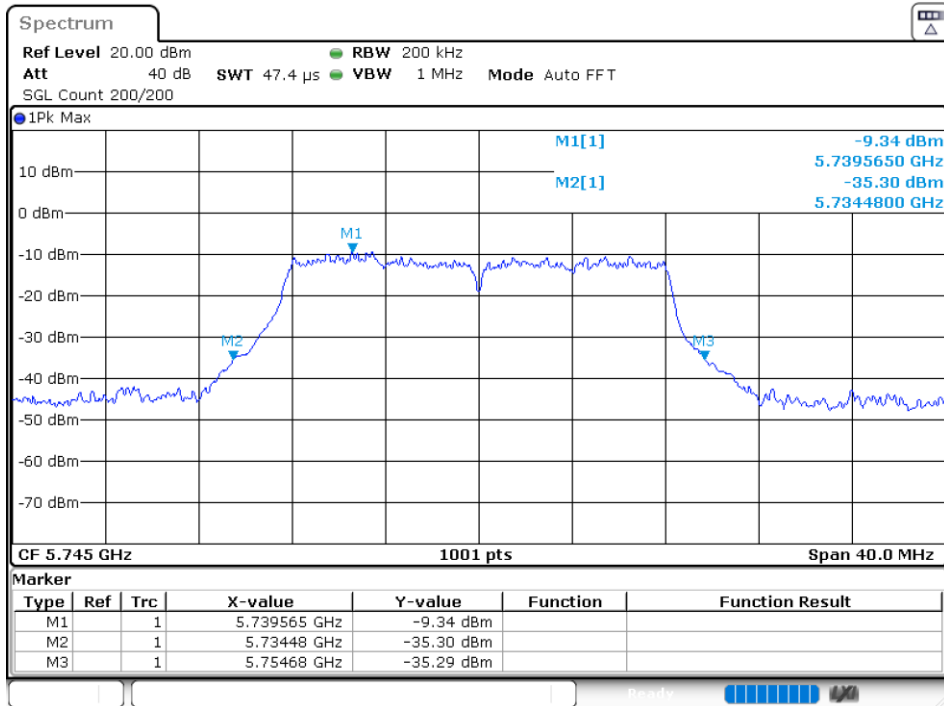

-26 dB BW NVNT 802.11a 5745MHz Ant1