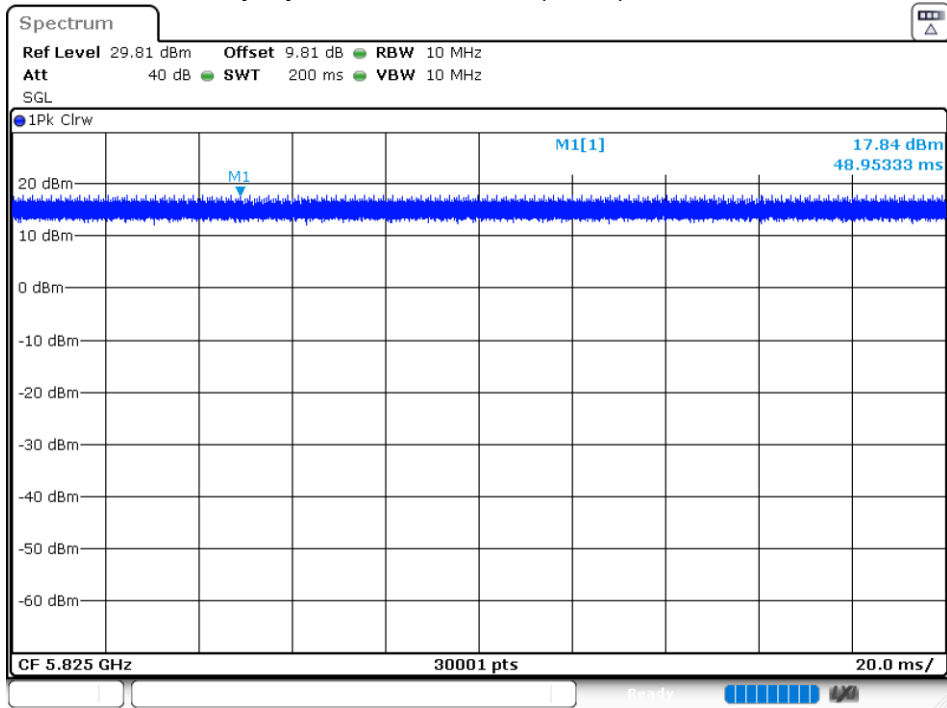

Duty Cycle NVNT 802.11ac40 5795MHz

Duty Cycle NVNT 802.11ac80 5775MHz

Duty Cycle NVNT 802.11n(HT20) 5745MHz

Duty Cycle NVNT 802.11n(HT20) 5785MHz

Duty Cycle NVNT 802.11n(HT20) 5825MHz

Duty Cycle NVNT 802.11n(HT40) 5755MHz