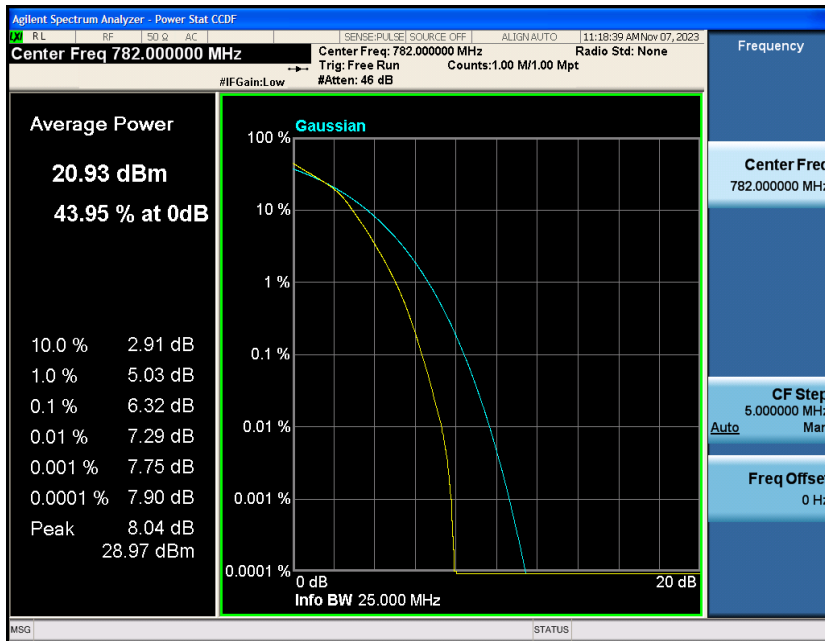

## Appendix C: 26dB Bandwidth and Occupied Bandwidth