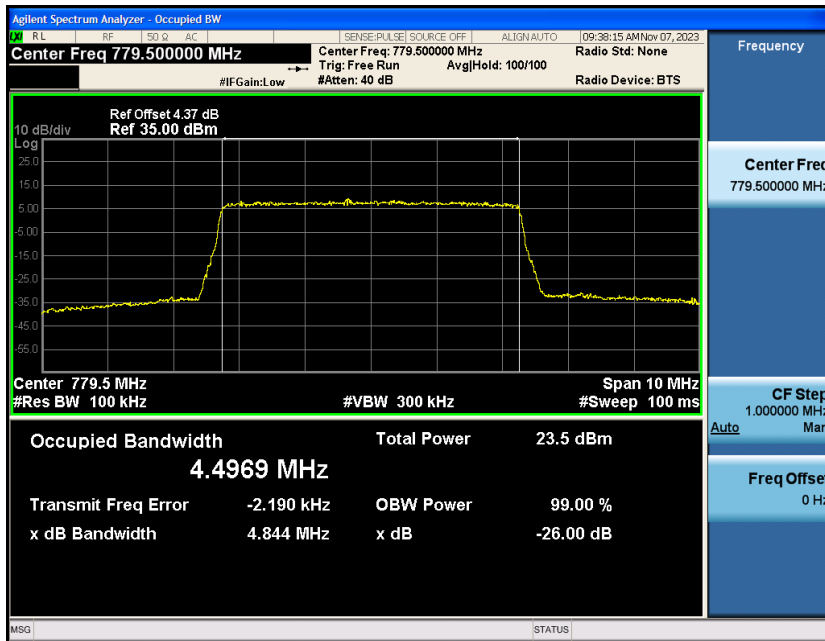

Band13-5MHz-16QAM-23205-25RB#0