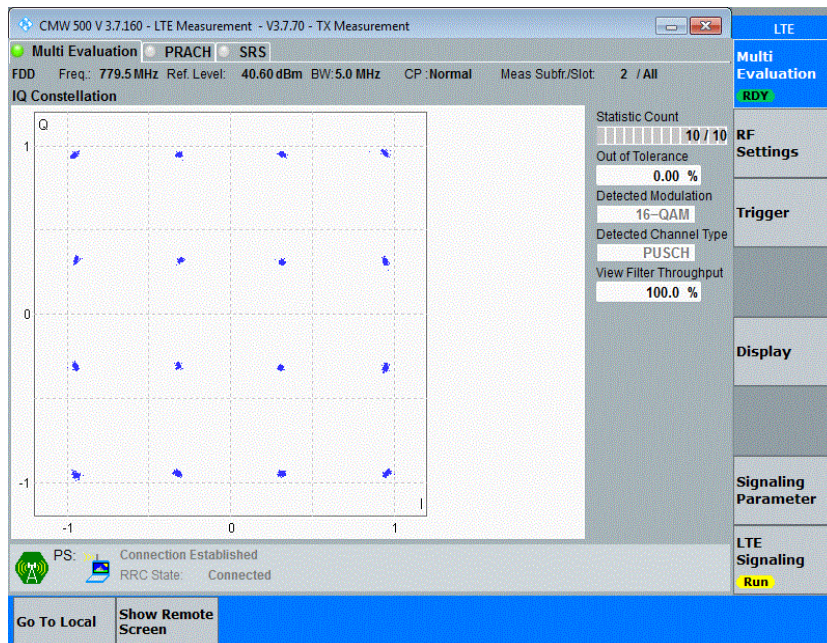

## Appendix G: Modulation Characteristics

### Test Result

Band	Channel	Result	Verdict
Band13	23205	PASS	PASS
Band13	23230	PASS	PASS
Band13	23255	PASS	PASS
Band13	23205	PASS	PASS
Band13	23230	PASS	PASS
Band13	23255	PASS	PASS
Band13	23230	PASS	PASS
Band13	23230	PASS	PASS

### Test Graphs

Band13-5MHz-16QAM-23205-25RB#0

Band13-5MHz-16QAM-23230-25RB#0

Band13-5MHz-16QAM-23255-25RB#0

Band13-10MHz-QPSK-23230-50RB#0

Band13-10MHz-16QAM-23230-50RB#0