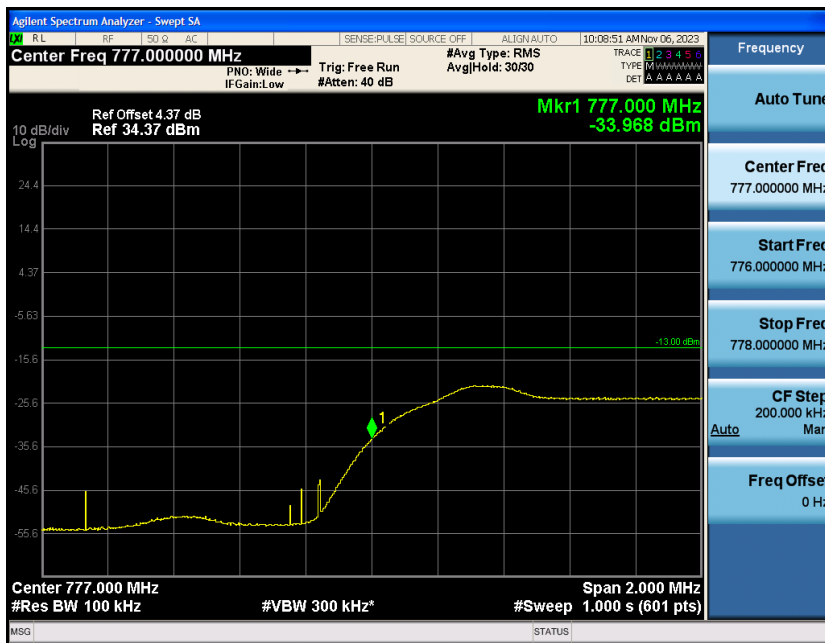

Band13-5MHz-QPSK-23205-1RB#24