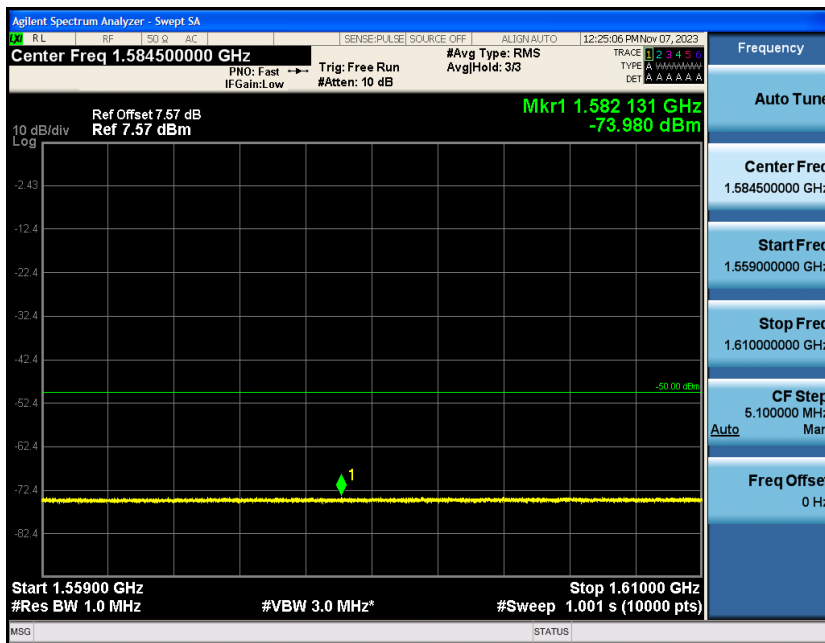

Band13-5MHz-16QAM-23205-1RB#0-Range5:1559~1610MHz