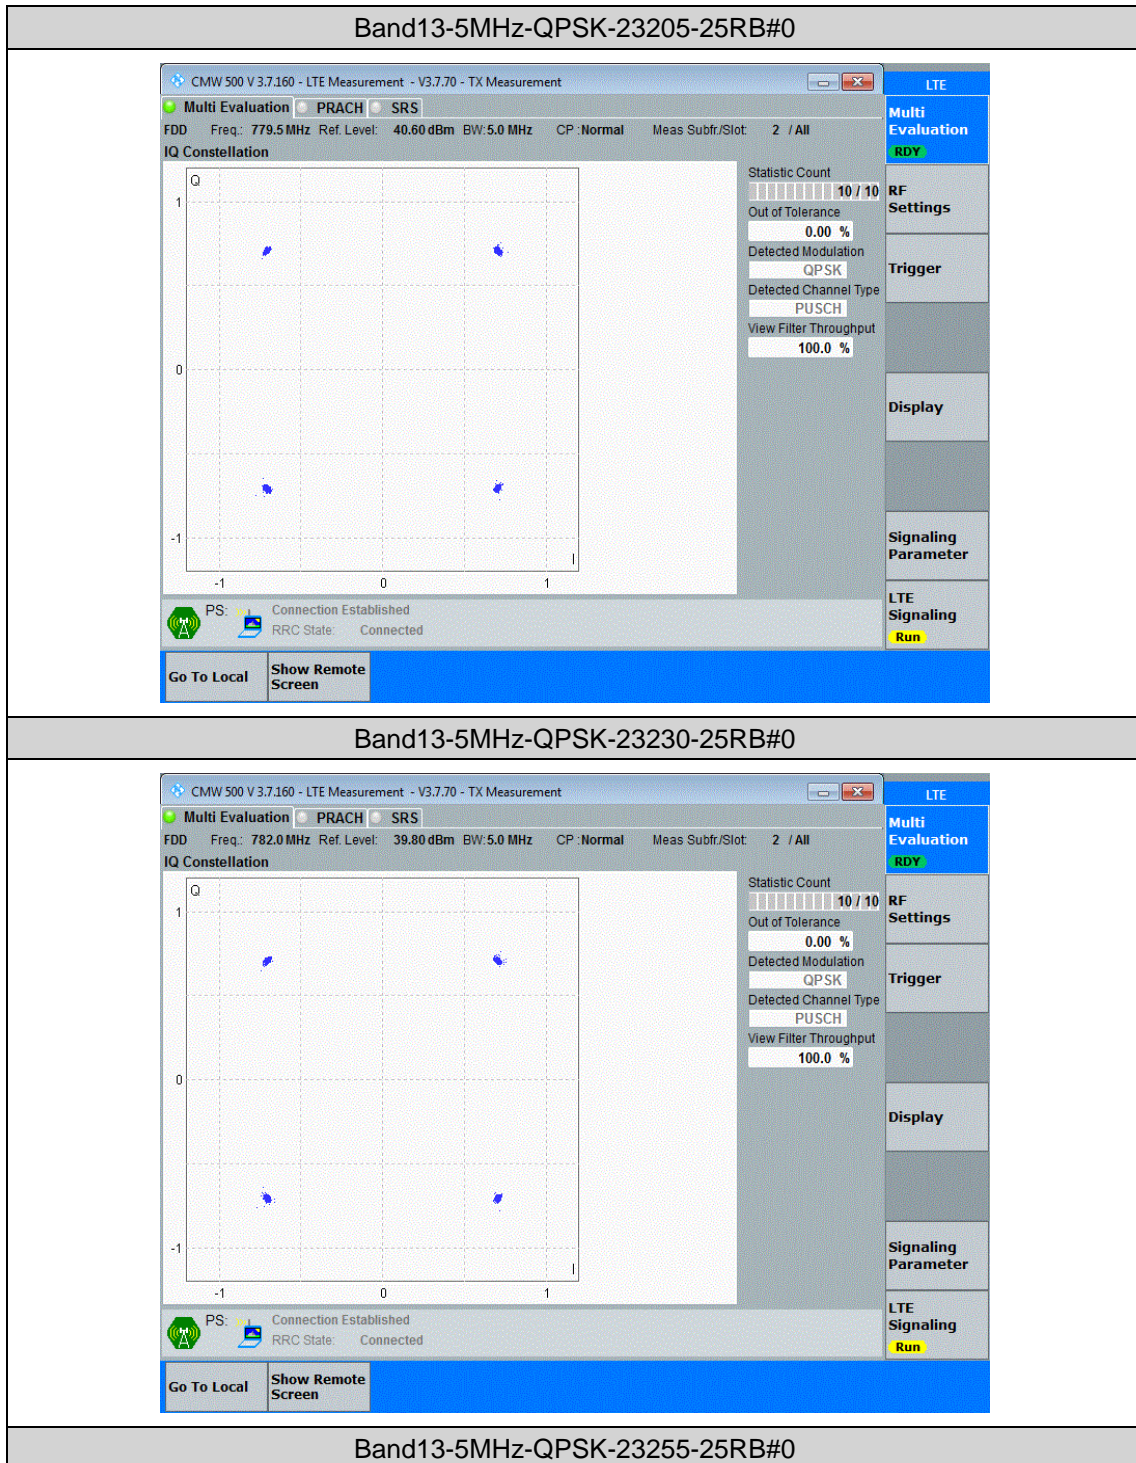

Test Graphs