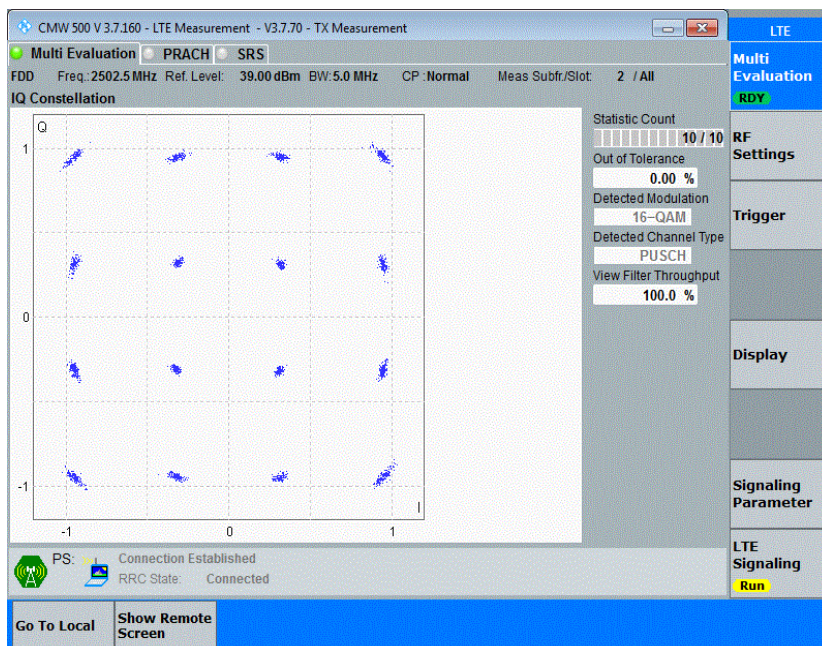

Appendix G: Modulation Characteristics

Test Result

Band	Channel	Result	Verdict
Band7	20775	PASS	PASS
Band7	21100	PASS	PASS
Band7	21425	PASS	PASS
Band7	20775	PASS	PASS
Band7	21100	PASS	PASS
Band7	21425	PASS	PASS
Band7	20800	PASS	PASS
Band7	21100	PASS	PASS
Band7	21400	PASS	PASS
Band7	20800	PASS	PASS
Band7	21100	PASS	PASS
Band7	21400	PASS	PASS
Band7	20825	PASS	PASS
Band7	21100	PASS	PASS
Band7	21375	PASS	PASS
Band7	20825	PASS	PASS
Band7	21100	PASS	PASS
Band7	21375	PASS	PASS
Band7	20850	PASS	PASS
Band7	21100	PASS	PASS
Band7	21350	PASS	PASS
Band7	20850	PASS	PASS
Band7	21100	PASS	PASS
Band7	21350	PASS	PASS

Test Graphs

Band7-5MHz-16QAM-20775-25RB#0

Band7-5MHz-16QAM-21100-25RB#0

Band7-5MHz-16QAM-21425-25RB#0

Band7-10MHz-QPSK-20800-50RB#0

Band7-10MHz-QPSK-21100-50RB#0

Band7-10MHz-QPSK-21400-50RB#0

Band7-10MHz-16QAM-20800-50RB#0