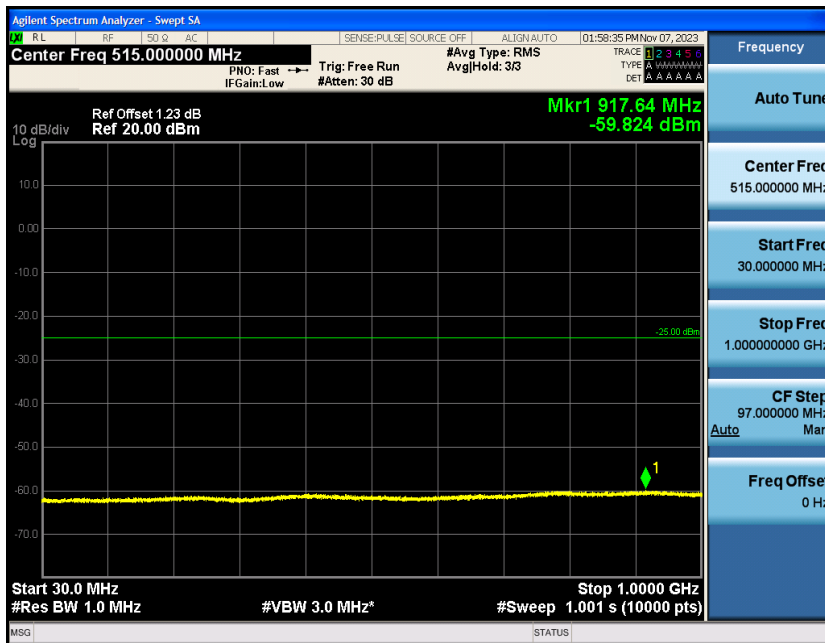

Band7-15MHz-16QAM-20825-1RB#0-Range1:30~1000MHz