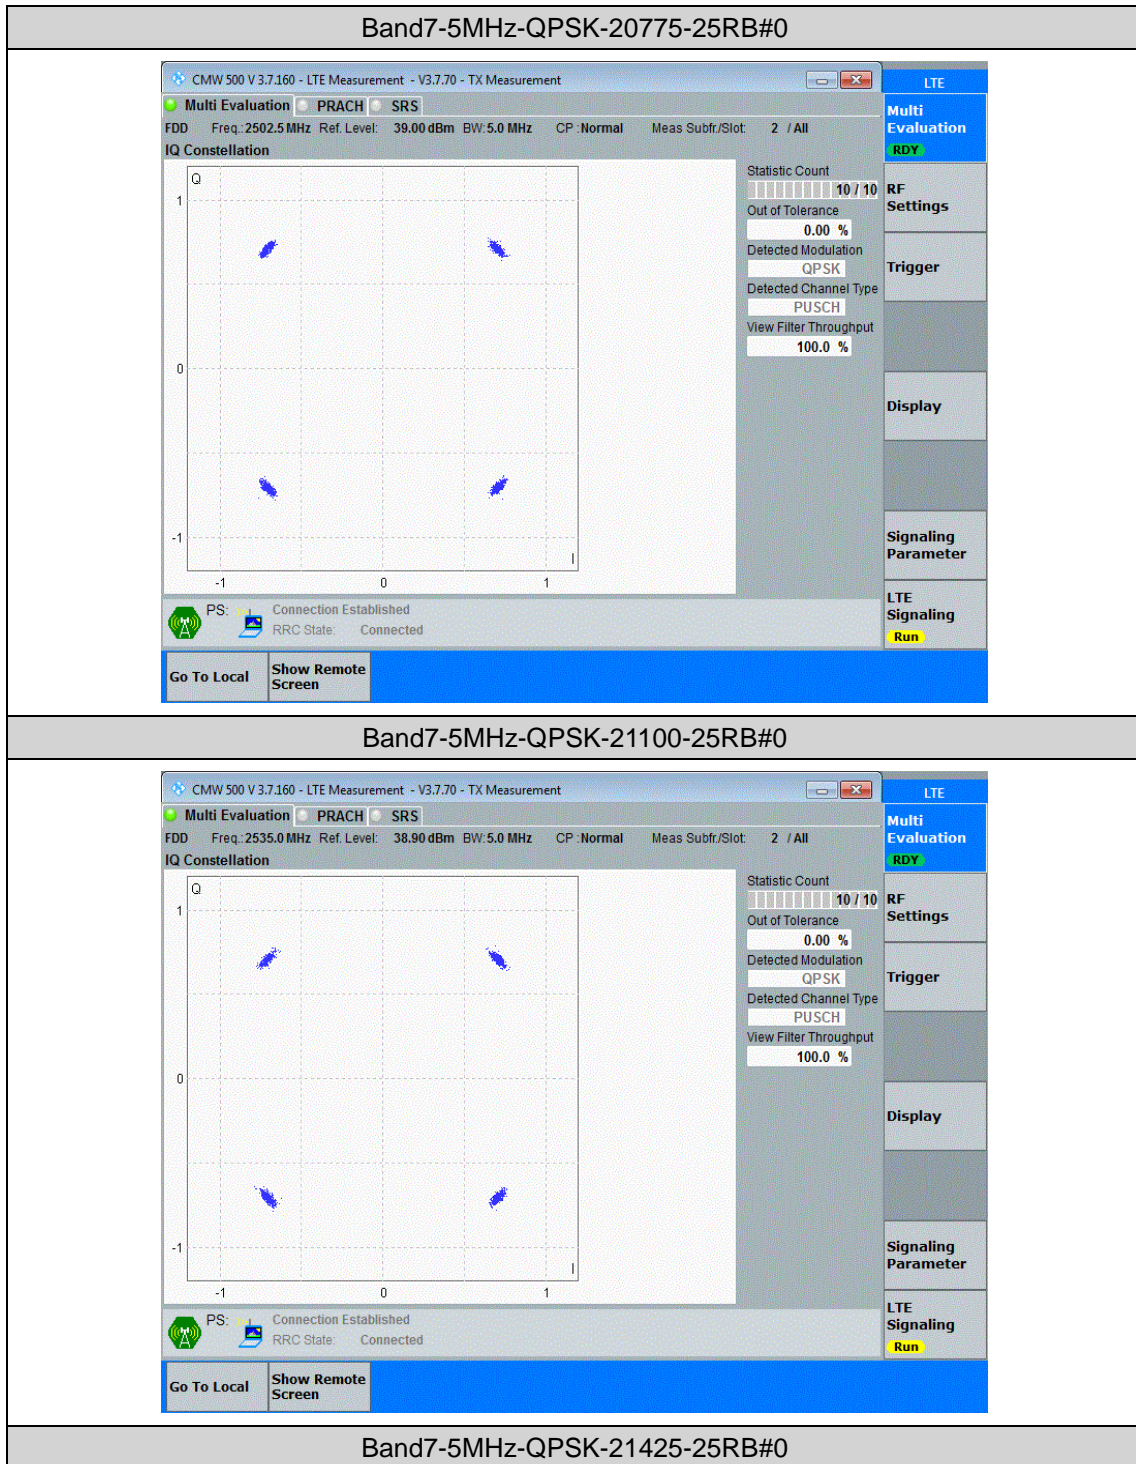

Test Graphs