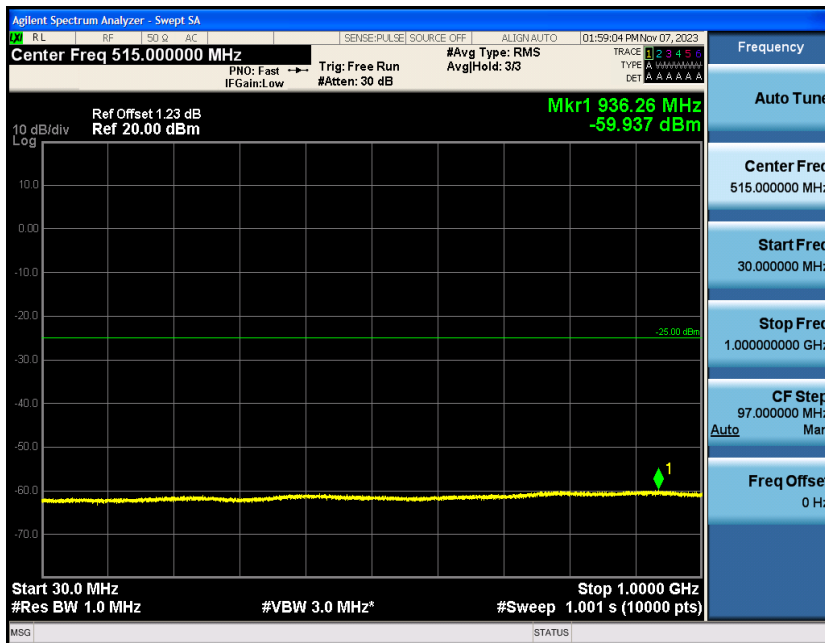

Band7-15MHz-QPSK-21100-1RB#0-Range1:30~1000MHz