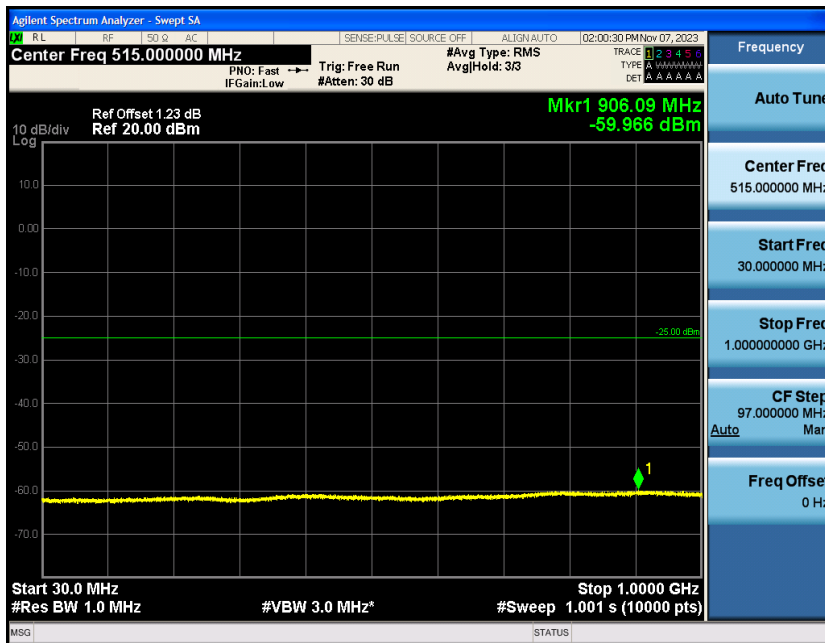

Band7-15MHz-16QAM-21375-1RB#0-Range1:30~1000MHz