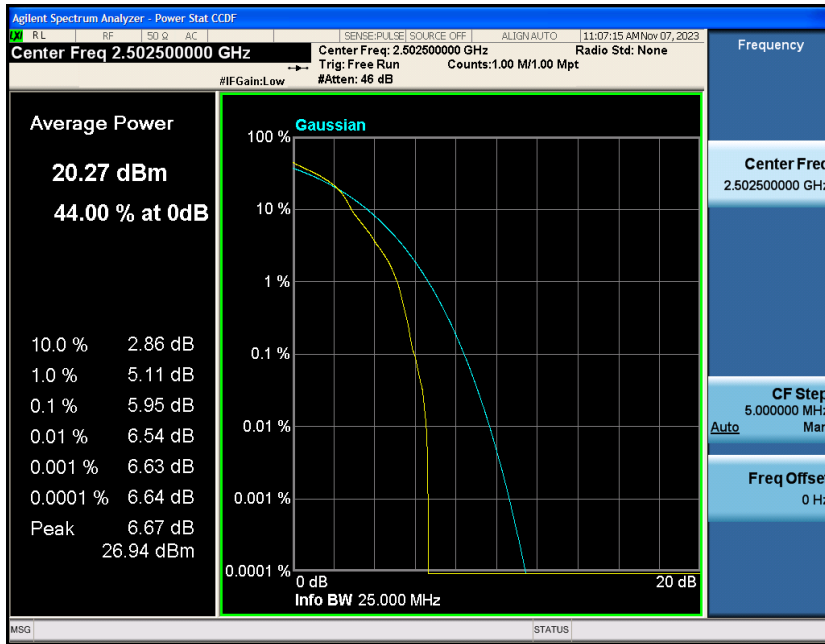

Test Graphs

Band7-5MHz-QPSK-20775-1RB#0

Band7-5MHz-QPSK-20775-25RB#0

Band7-5MHz-QPSK-21100-1RB#0

Band7-5MHz-QPSK-21100-25RB#0

Band7-5MHz-QPSK-21425-1RB#0

Band7-5MHz-QPSK-21425-25RB#0

Band7-5MHz-16QAM-20775-1RB#0