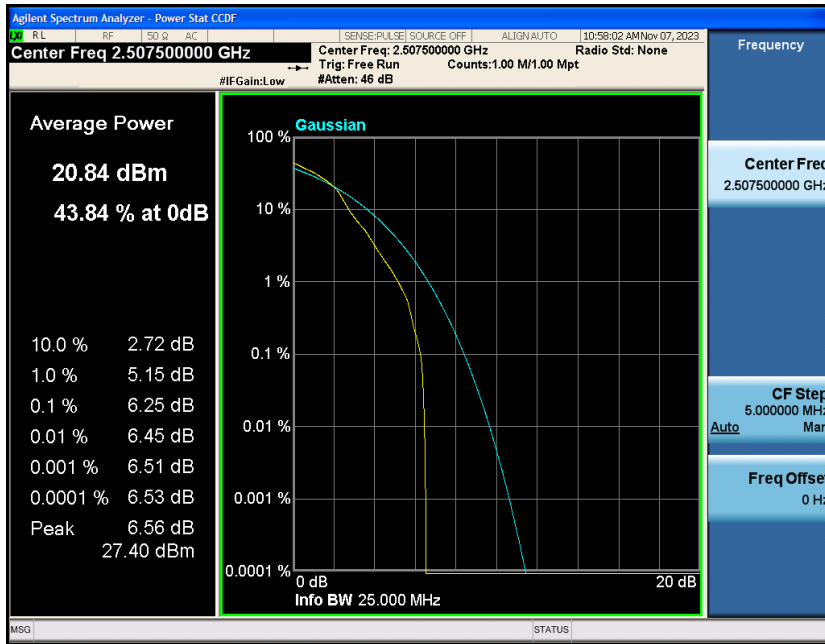

Band7-15MHz-16QAM-20825-1RB#0