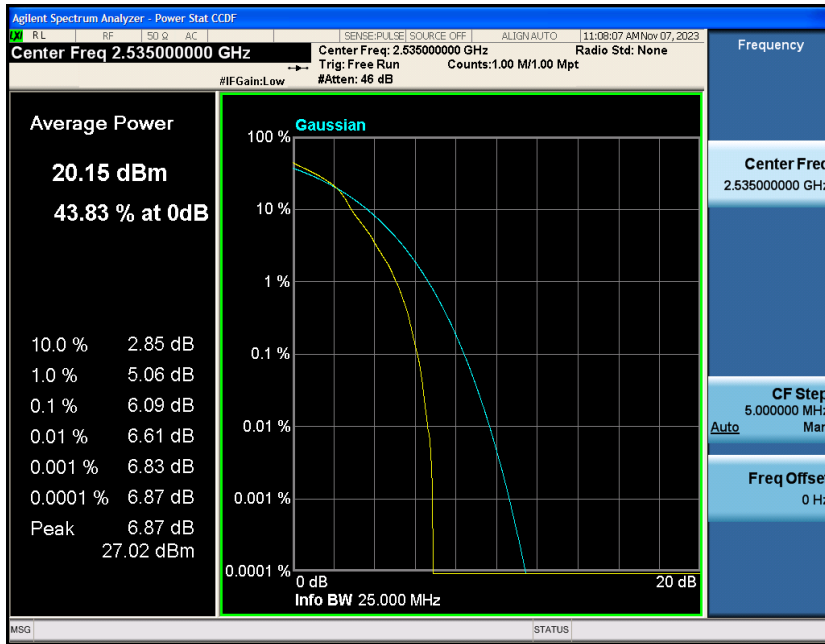

Band7-5MHz-16QAM-21100-1RB#0