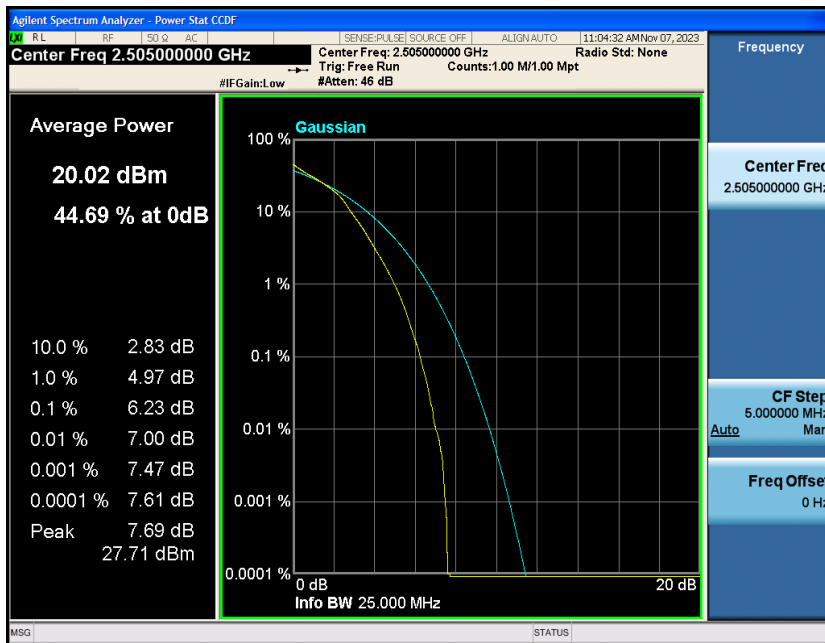

Band7-10MHz-16QAM-20800-50RB#0