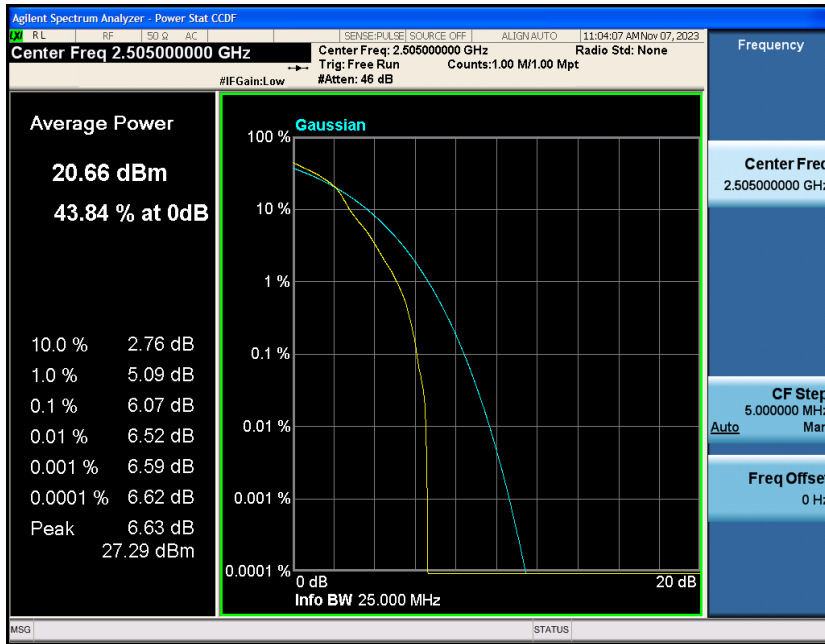

Band7-10MHz-16QAM-20800-1RB#0