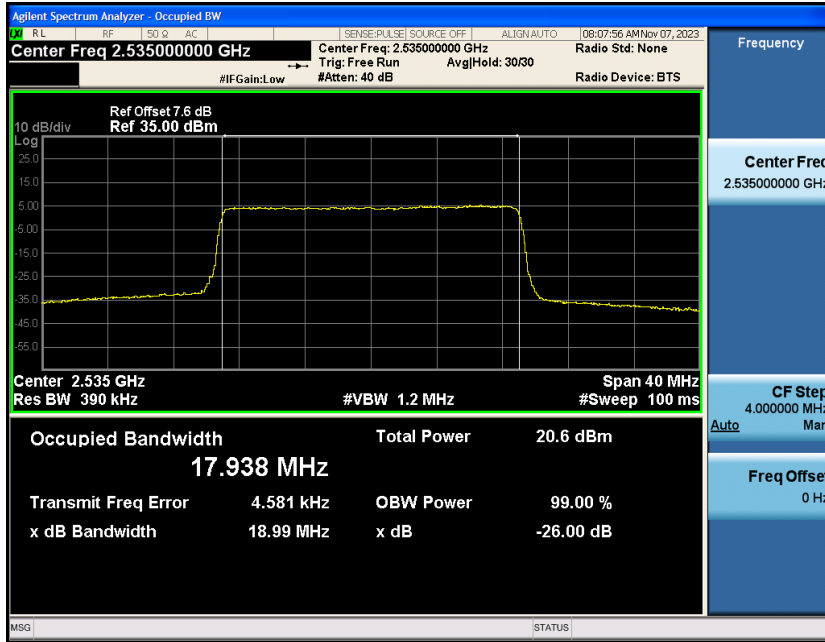

Band7-20MHz-16QAM-21100-100RB#0