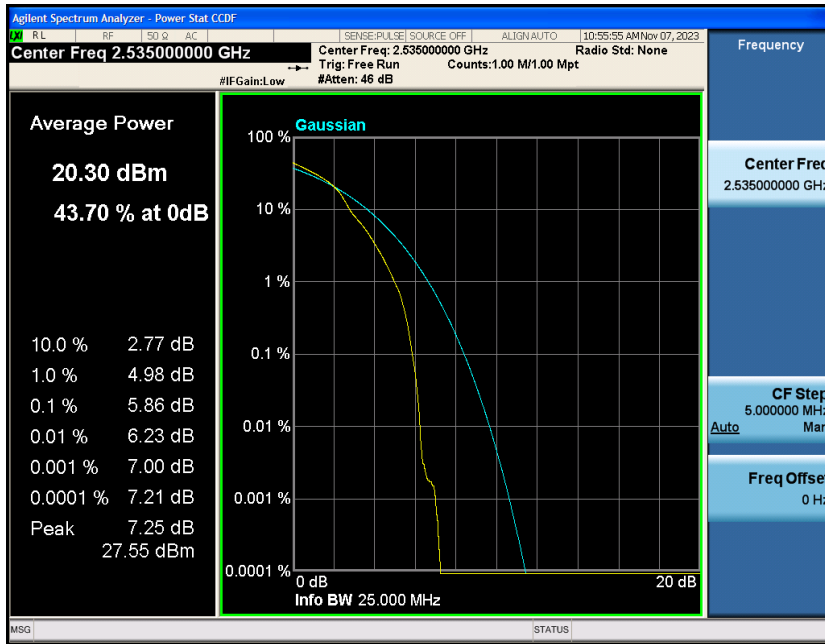

Band7-20MHz-16QAM-21100-1RB#0