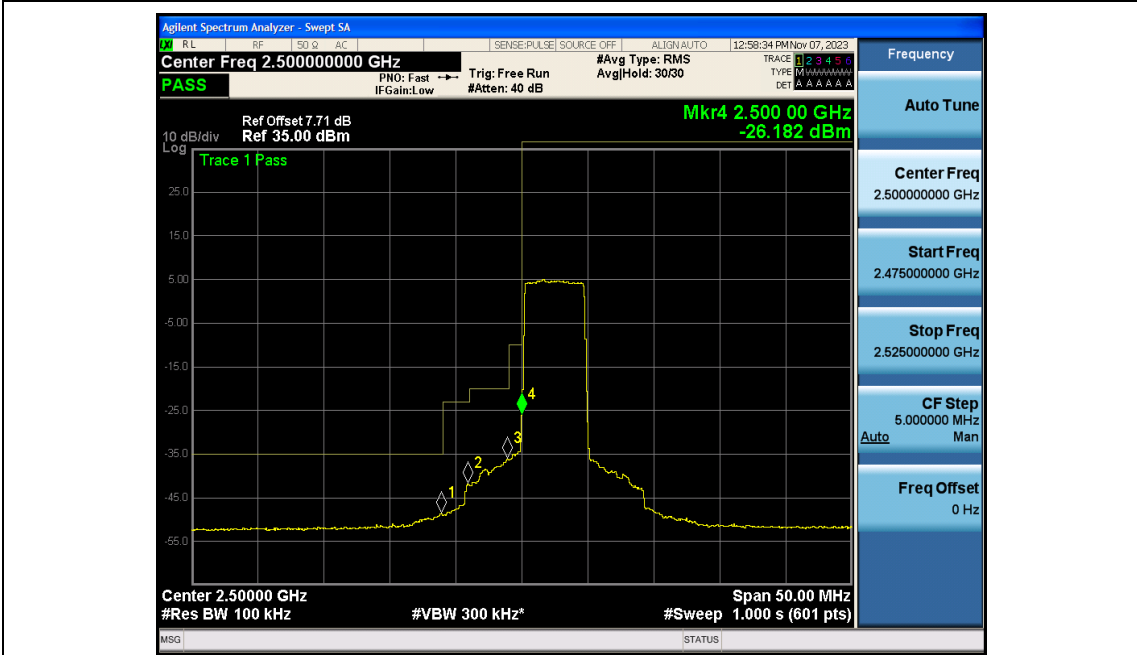

Band7-5MHz-QPSK-20775-25RB#0