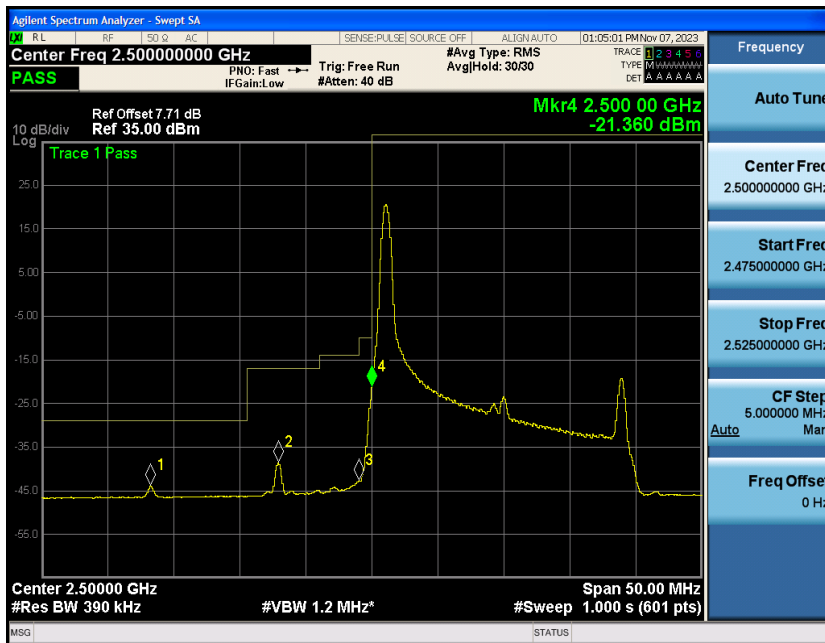

Band7-20MHz-16QAM-20850-1RB#0