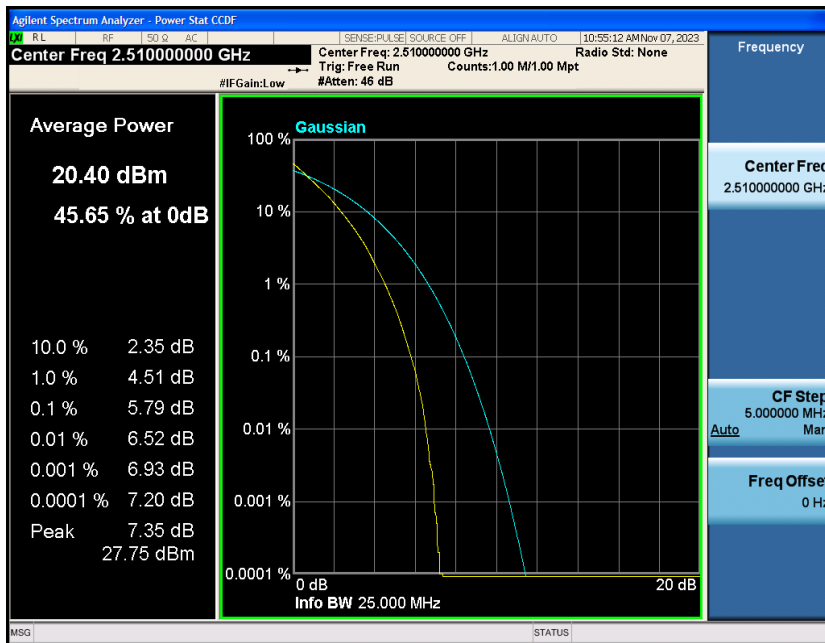

Band7-20MHz-QPSK-20850-100RB#0