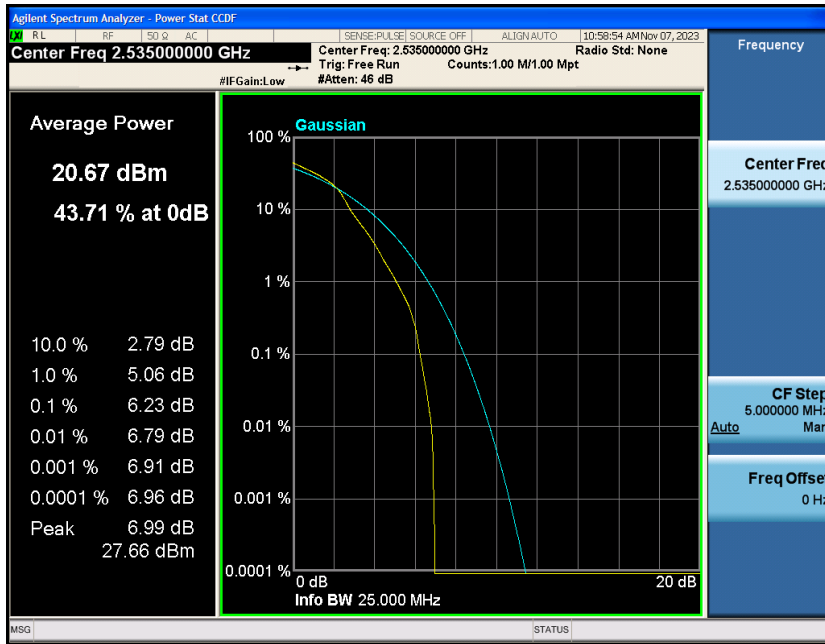

Band7-15MHz-16QAM-21100-1RB#0