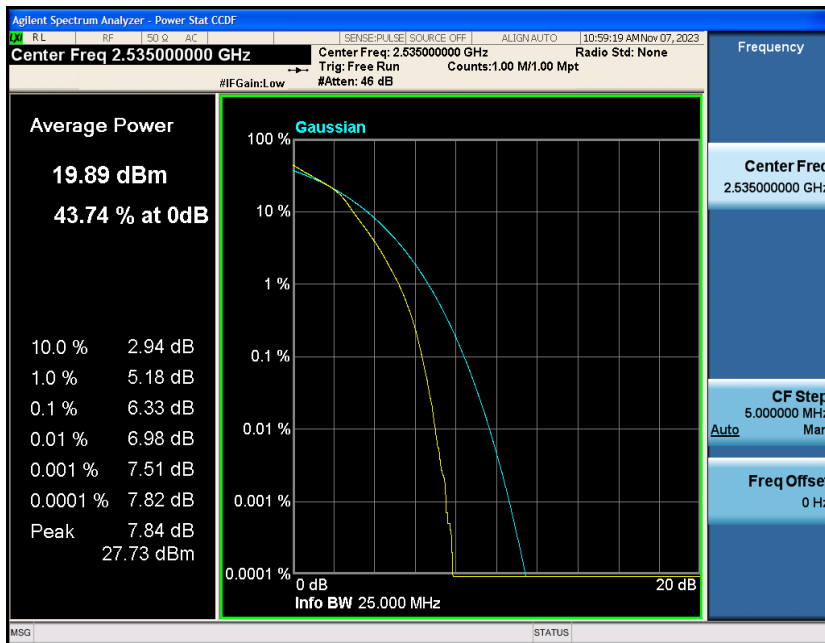

Band7-15MHz-16QAM-21100-75RB#0