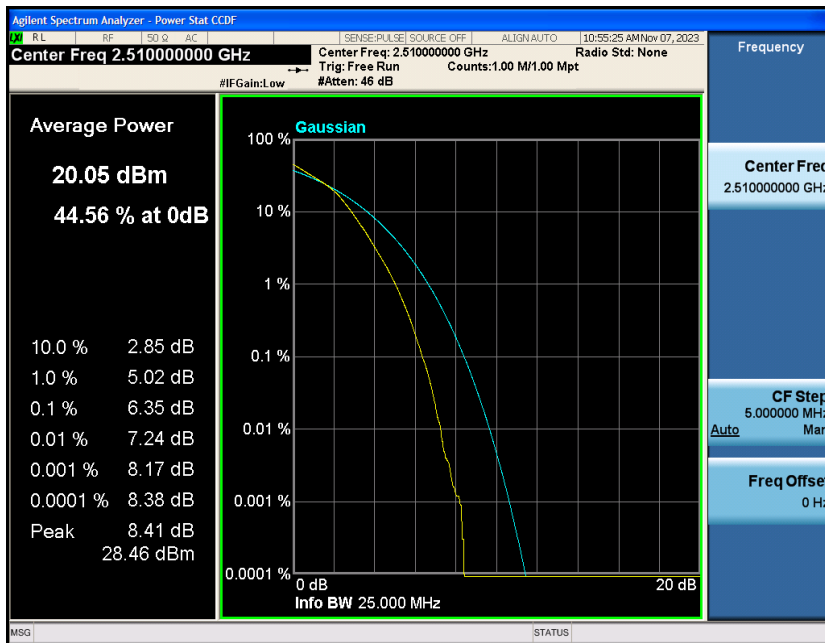

Band7-20MHz-16QAM-20850-100RB#0