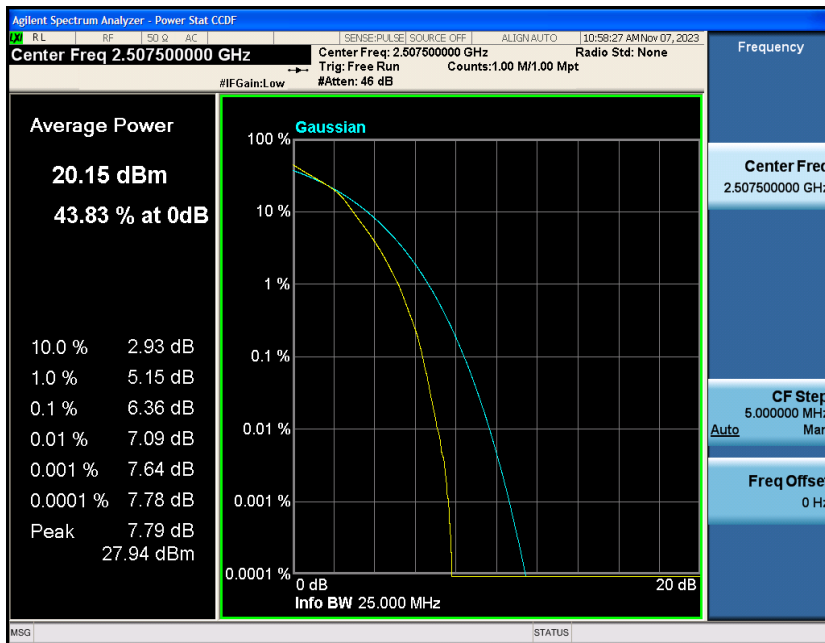

Band7-15MHz-16QAM-20825-75RB#0