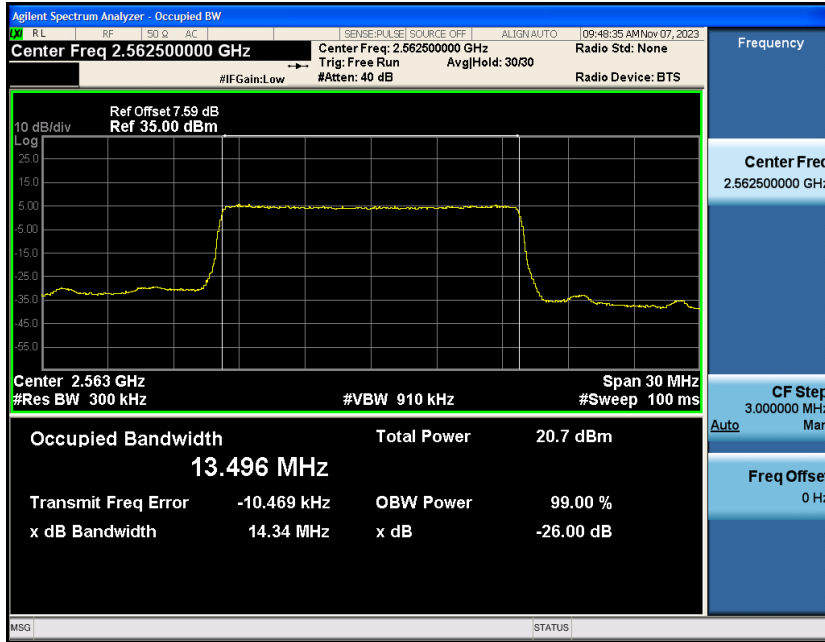

Band7-15MHz-QPSK-21375-75RB#0