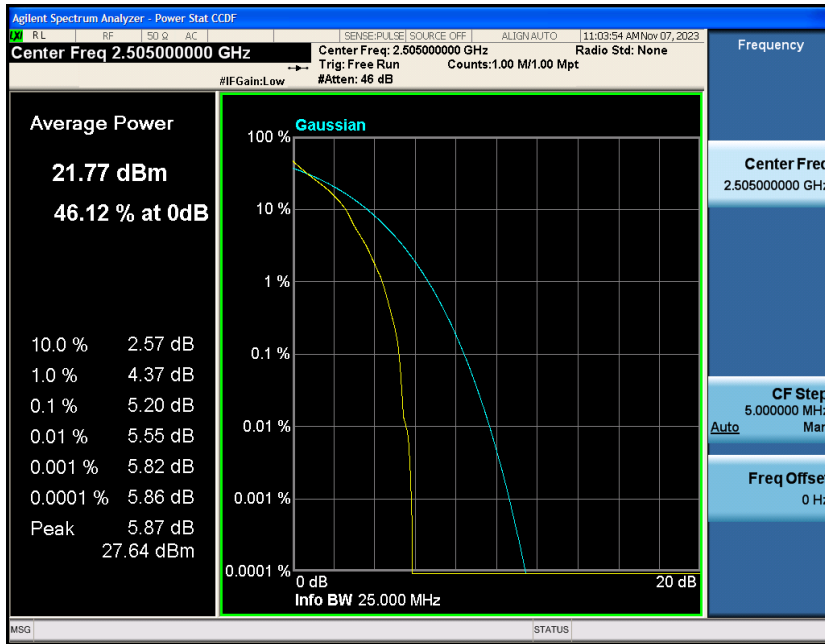

Band7-10MHz-QPSK-20800-1RB#0