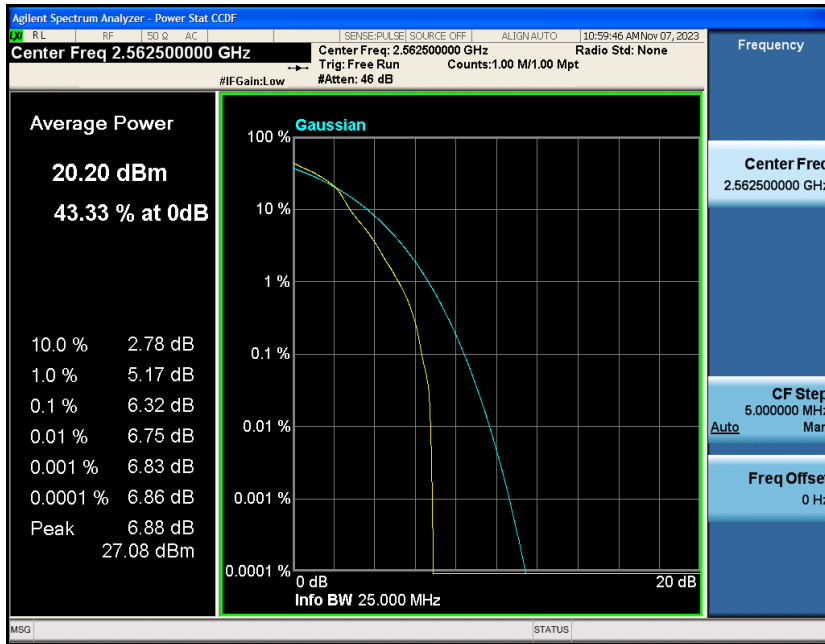

Band7-15MHz-16QAM-21375-1RB#0