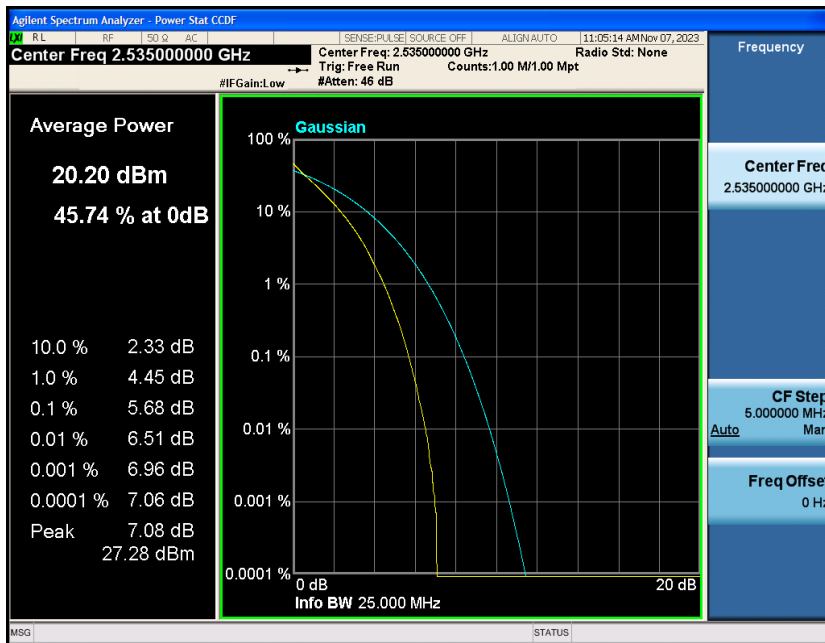

Band7-10MHz-QPSK-21100-50RB#0