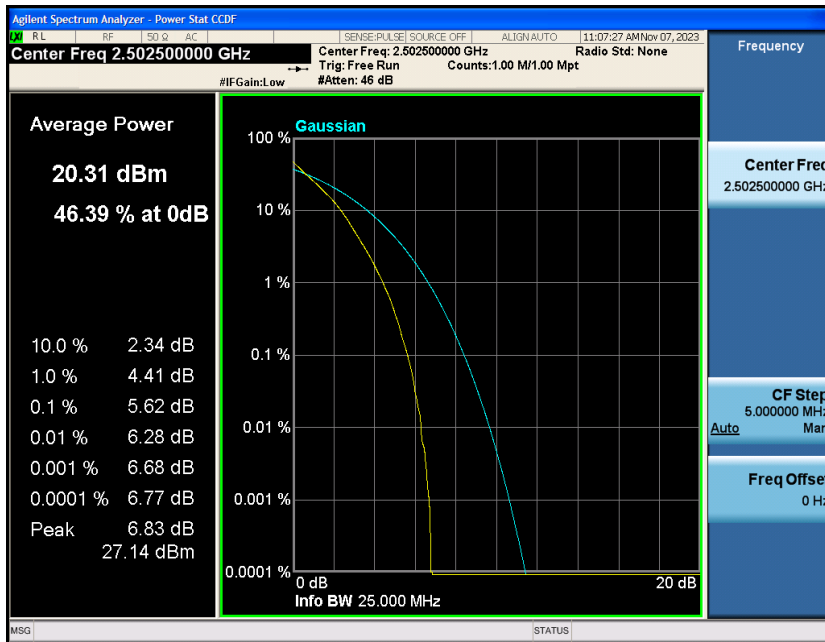

Band7-5MHz-QPSK-20775-25RB#0