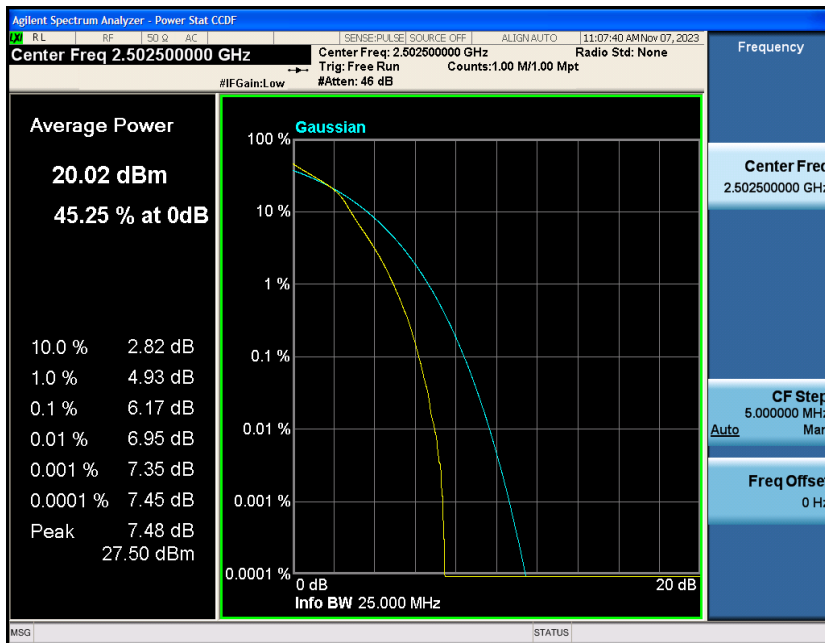

Band7-5MHz-16QAM-20775-25RB#0