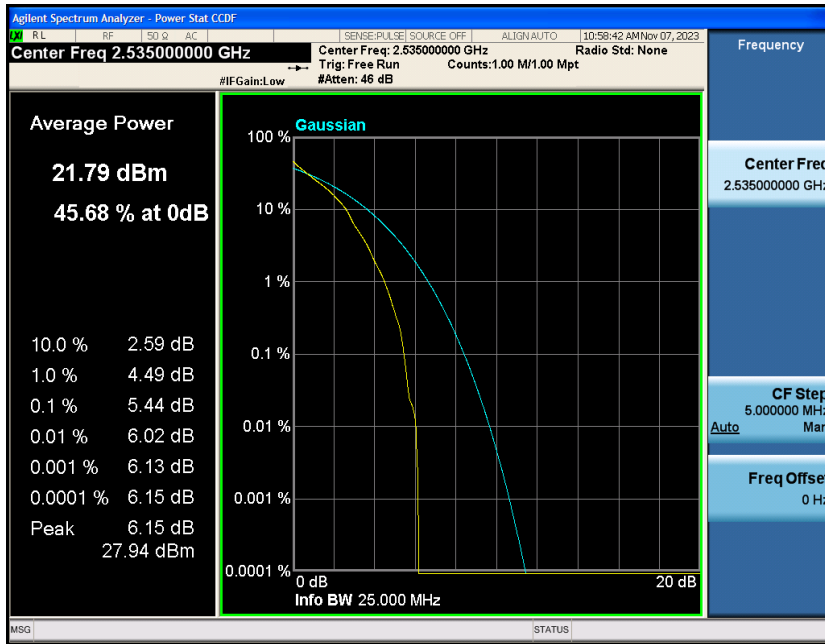

Band7-15MHz-QPSK-21100-1RB#0