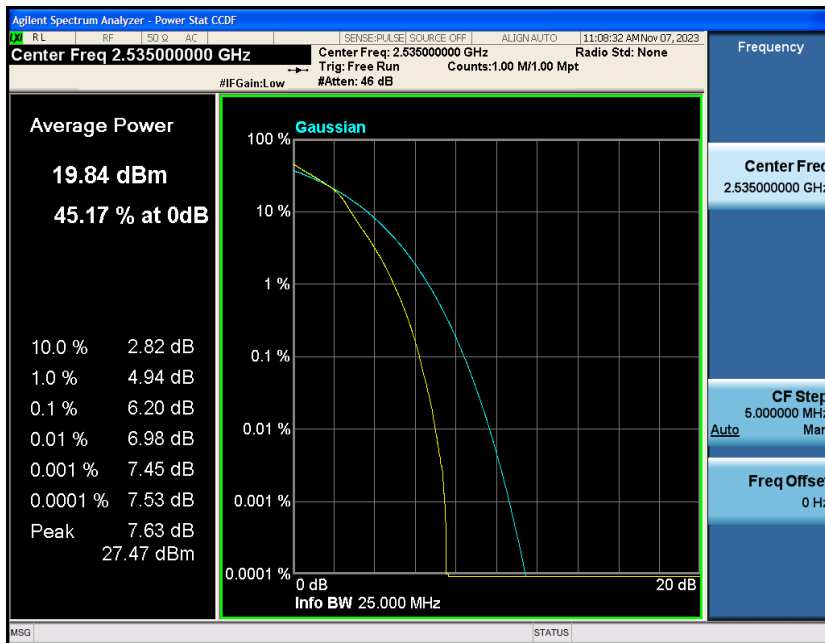

Band7-5MHz-16QAM-21100-25RB#0