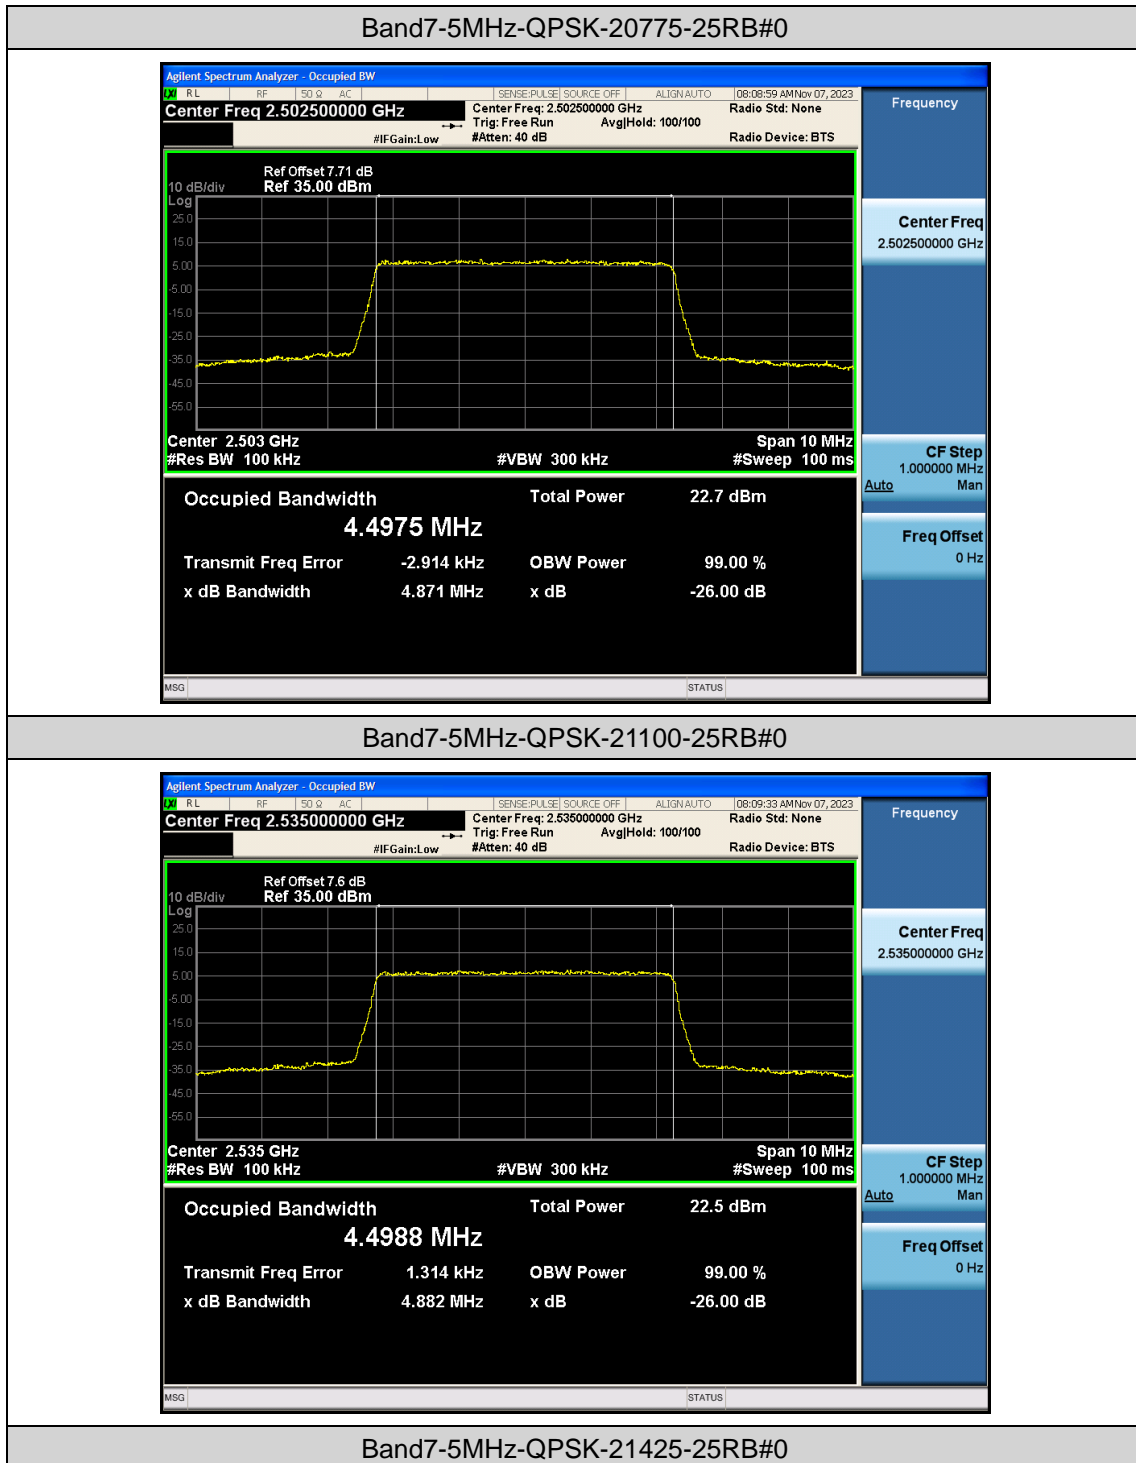

Test Graphs