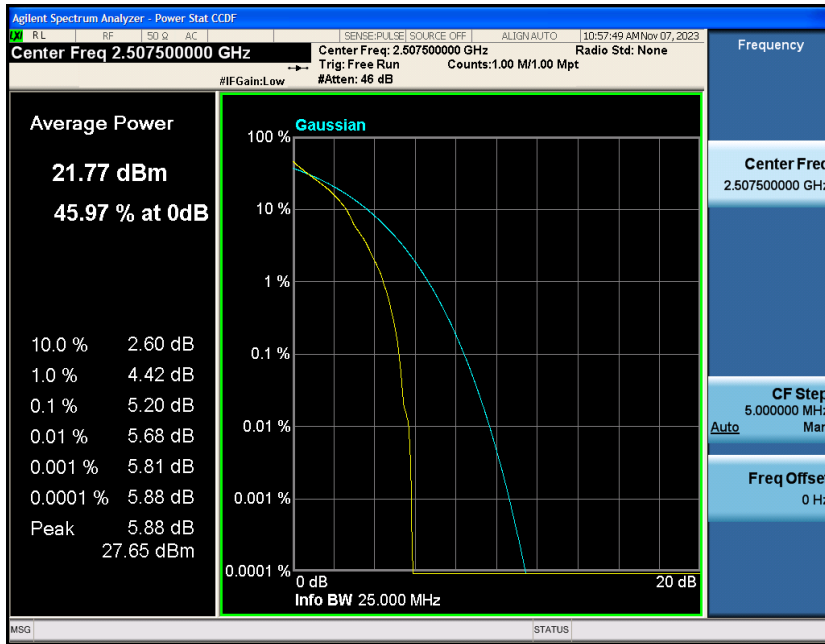

Band7-15MHz-QPSK-20825-1RB#0