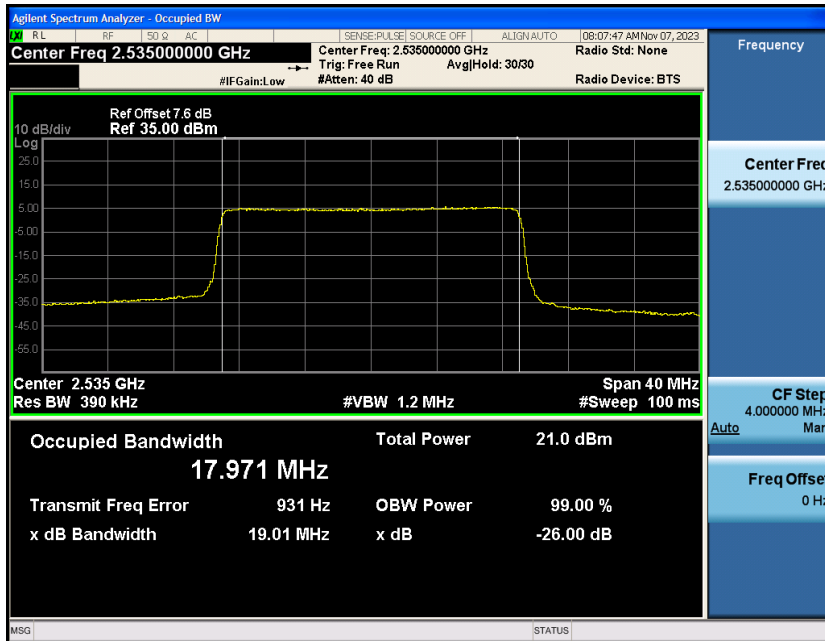

Band7-20MHz-QPSK-21100-100RB#0