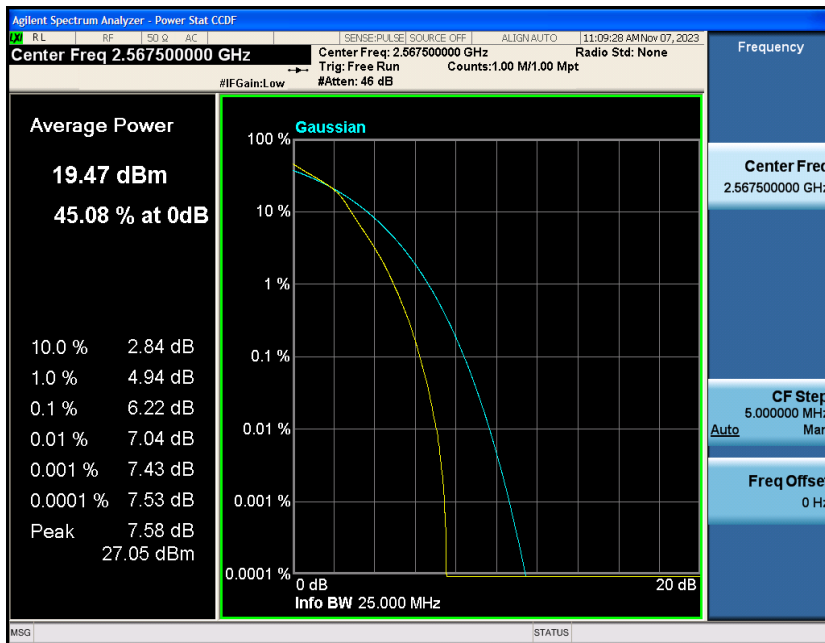

Band7-5MHz-16QAM-21425-25RB#0