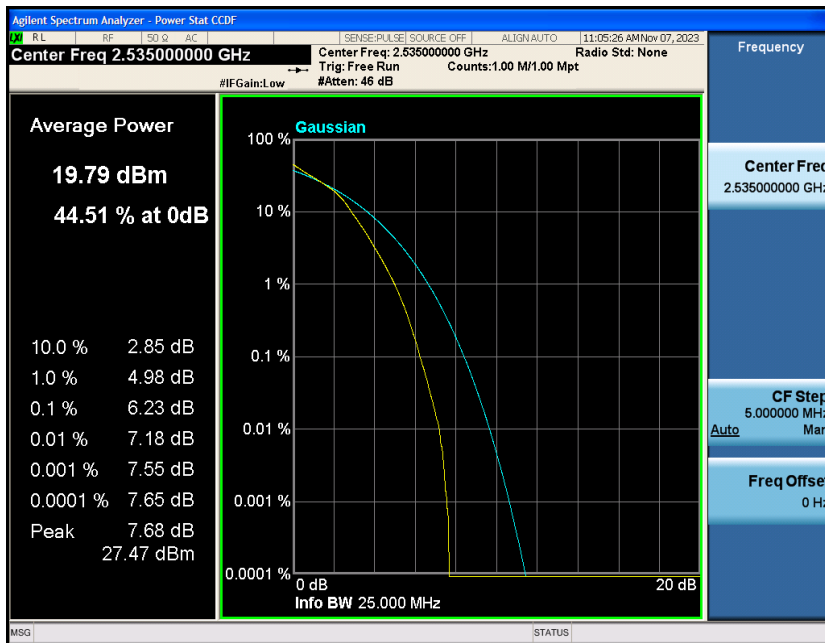

Band7-10MHz-16QAM-21100-50RB#0