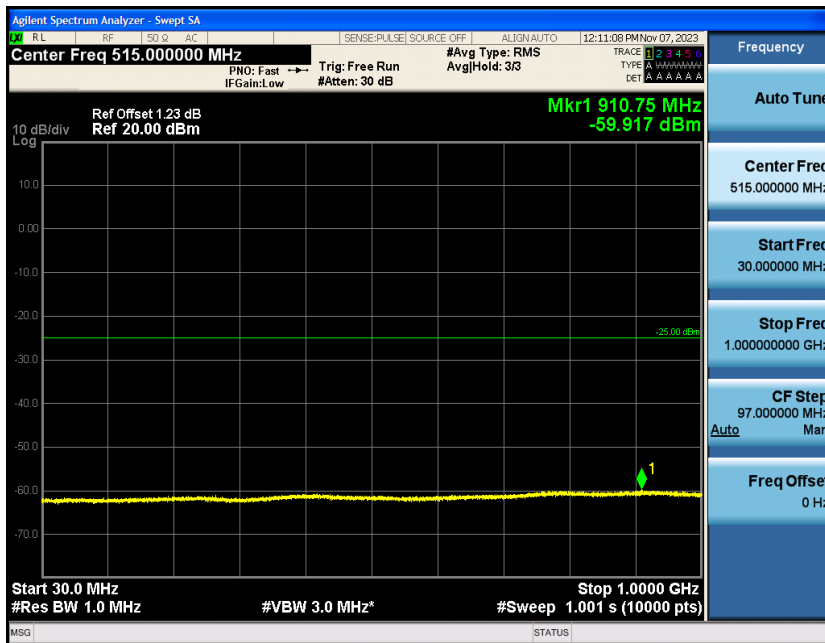

Band7-5MHz-16QAM-21100-1RB#0-Range1:30~100MHz