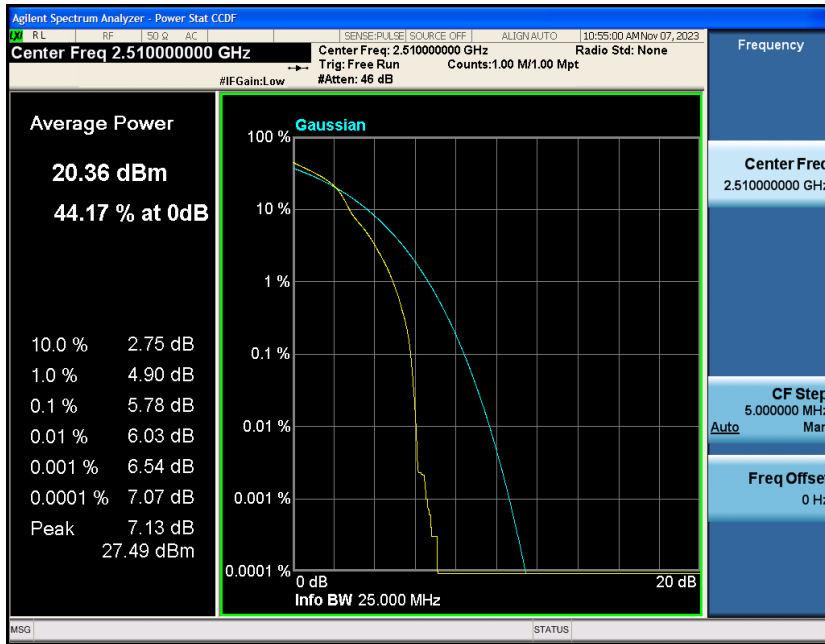

Band7-20MHz-16QAM-20850-1RB#0