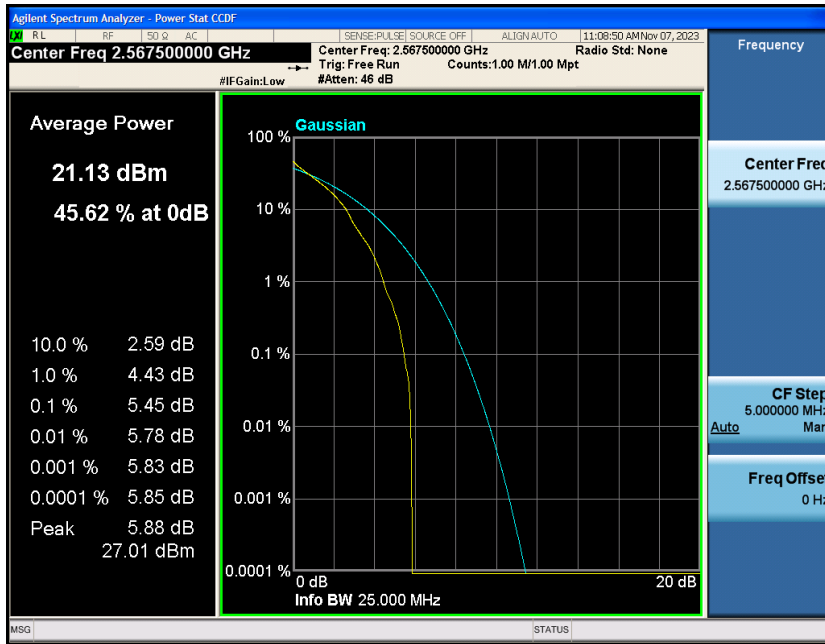

Test Graphs

Band7-5MHz-QPSK-20775-1RB#0

Band7-5MHz-QPSK-20775-25RB#0

Band7-5MHz-QPSK-21100-1RB#0

Band7-5MHz-QPSK-21100-25RB#0

Band7-5MHz-QPSK-21425-1RB#0

Band7-5MHz-QPSK-21425-25RB#0

Band7-5MHz-16QAM-20775-1RB#0