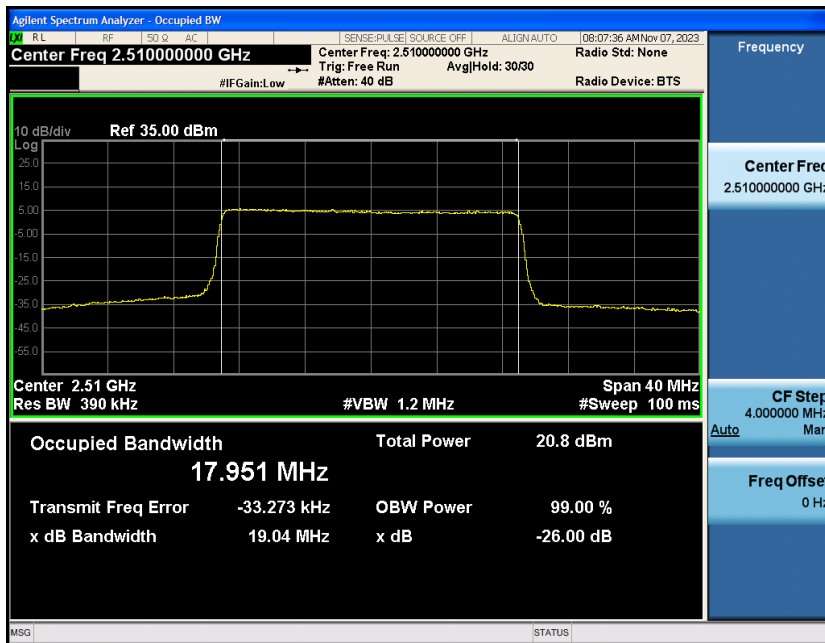

Band7-20MHz-16QAM-20850-100RB#0