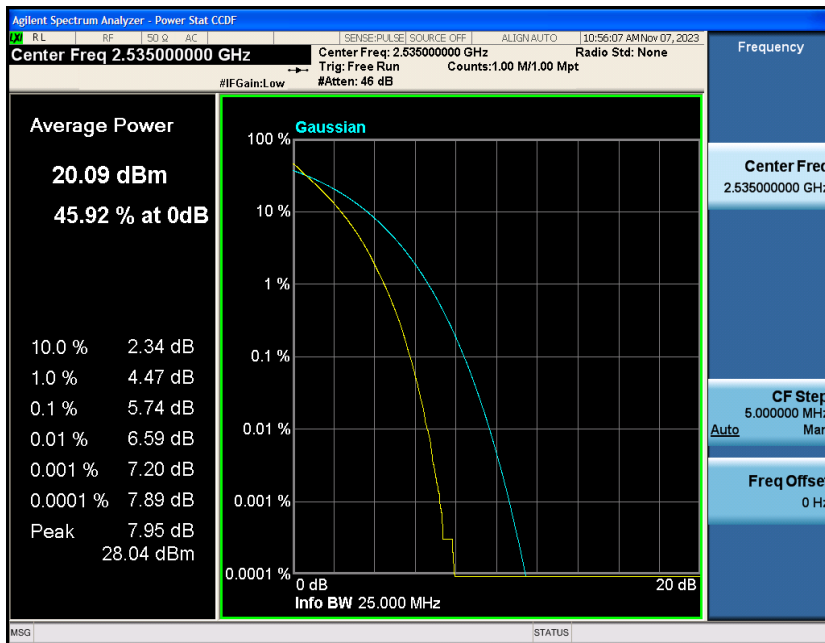

Band7-20MHz-QPSK-21100-100RB#0