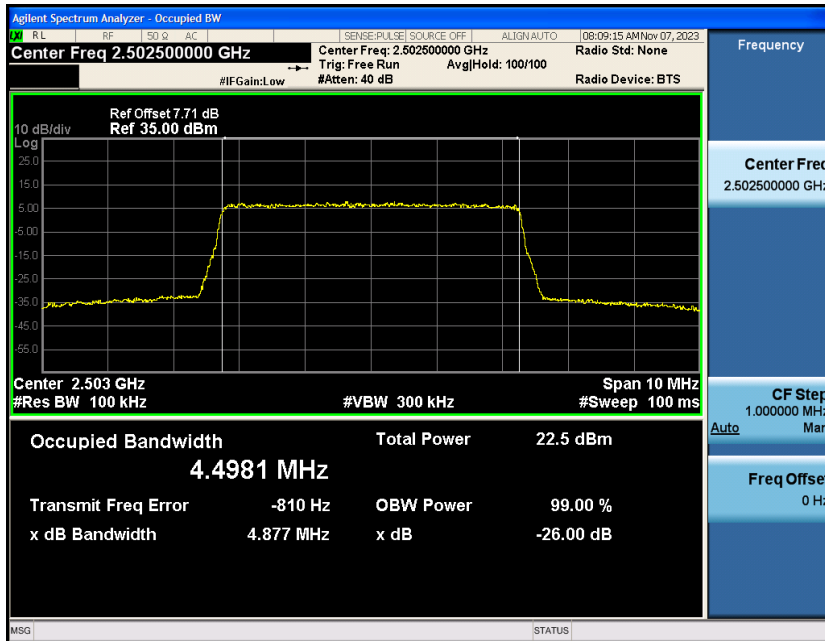

Band7-5MHz-16QAM-20775-25RB#0