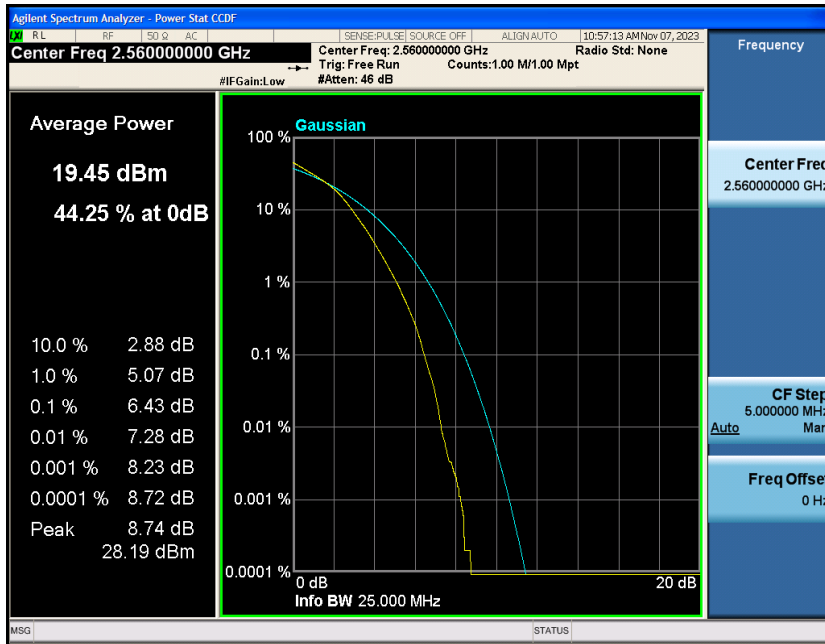

Band7-20MHz-16QAM-20850-1RB#0

Band7-20MHz-16QAM-20850-100RB#0

Band7-20MHz-16QAM-21100-1RB#0

Band7-20MHz-16QAM-21100-100RB#0

Band7-20MHz-16QAM-21350-1RB#0

Band7-20MHz-16QAM-21350-100RB#0

Appendix C: 26dB Bandwidth and Occupied Bandwidth