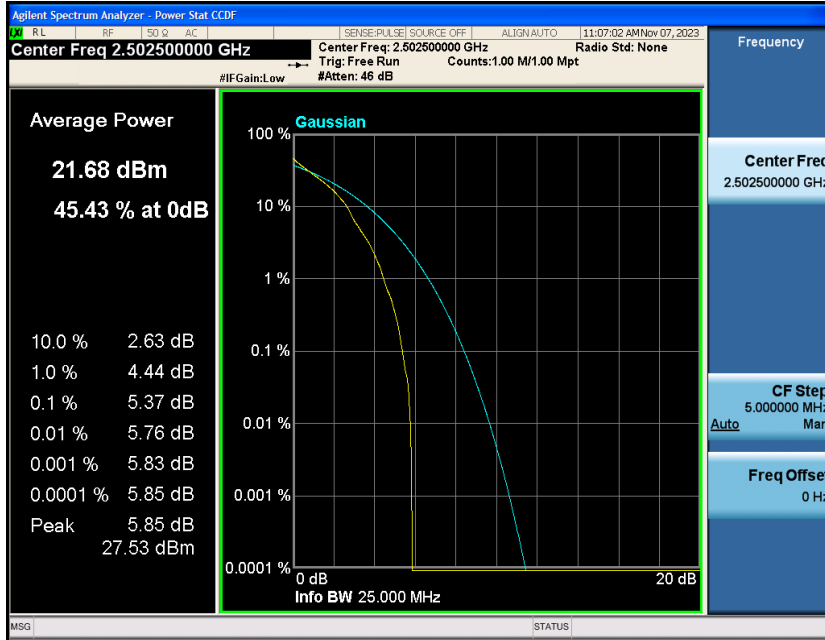

Test Graphs

Band7-5MHz-QPSK-20775-1RB#0