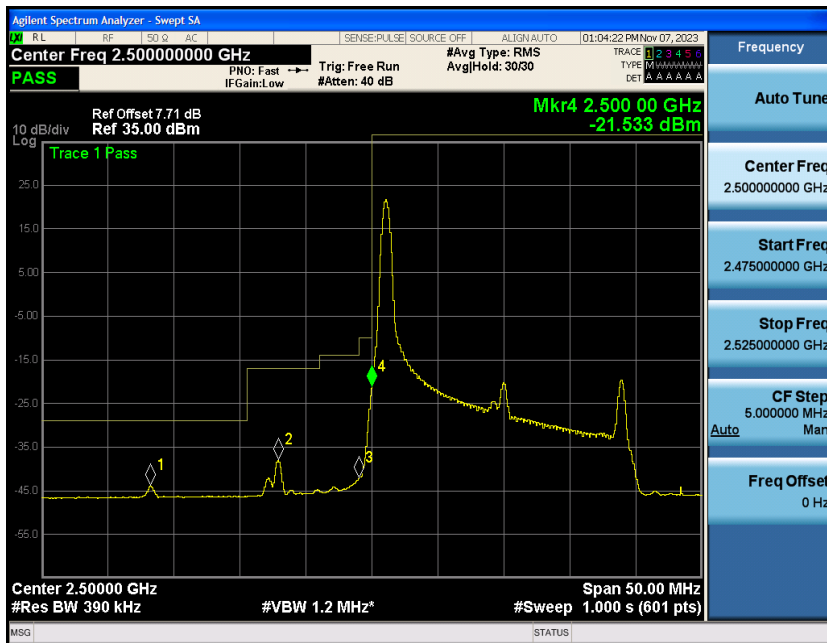

Band7-20MHz-QPSK-20850-1RB#0