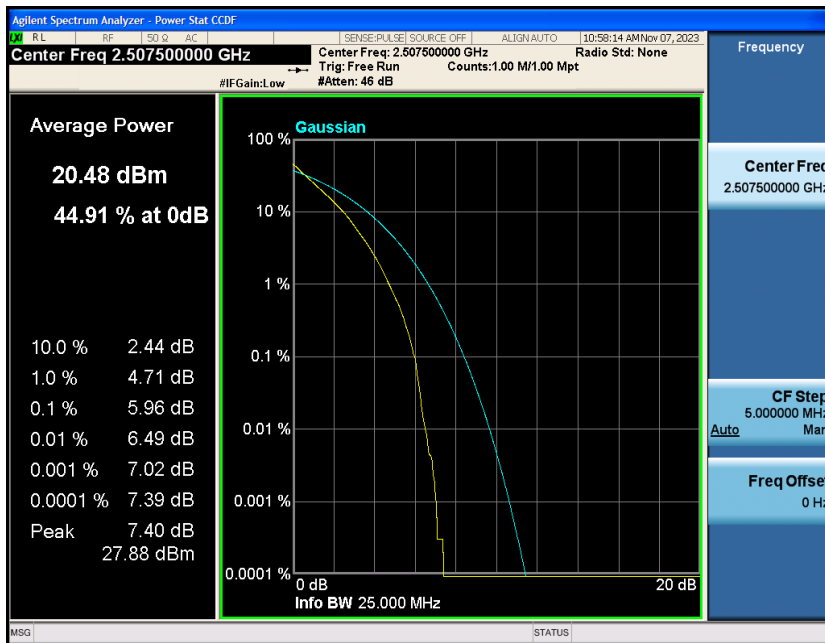

Band7-10MHz-16QAM-21100-50RB#0

Band7-10MHz-16QAM-21400-1RB#0

Band7-10MHz-16QAM-21400-50RB#0

Band7-15MHz-QPSK-20825-1RB#0

Band7-15MHz-QPSK-20825-75RB#0

Band7-15MHz-QPSK-21100-1RB#0

Band7-15MHz-QPSK-21100-75RB#0