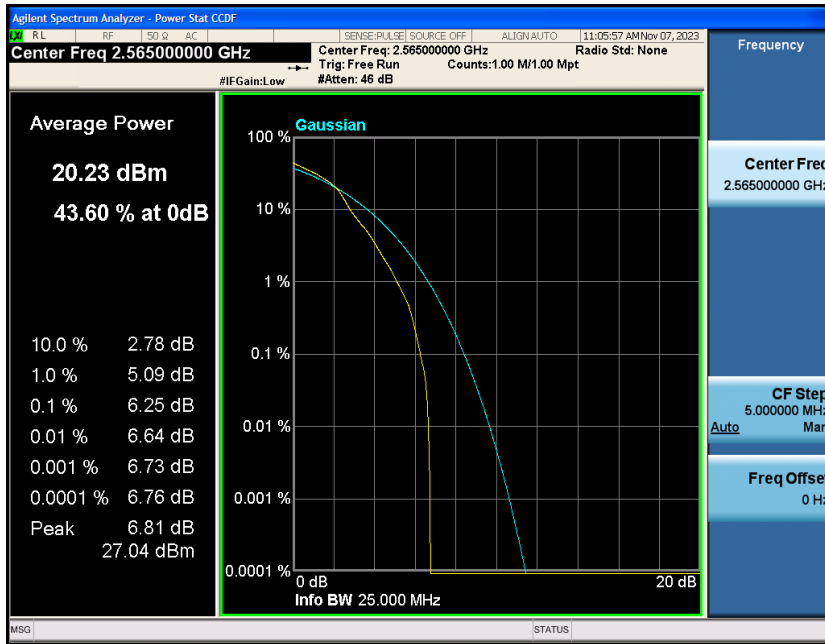

Band7-10MHz-16QAM-21400-1RB#0