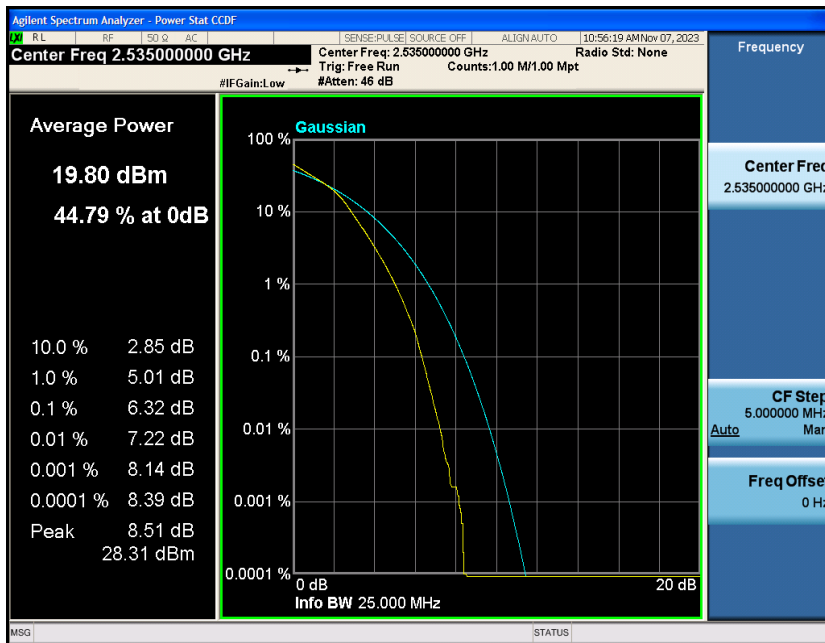

Band7-20MHz-16QAM-20850-1RB#0

Band7-20MHz-16QAM-20850-100RB#0

Band7-20MHz-16QAM-21100-1RB#0

Band7-20MHz-16QAM-21100-100RB#0

Band7-20MHz-16QAM-21350-1RB#0

Band7-20MHz-16QAM-21350-100RB#0

Appendix C: 26dB Bandwidth and Occupied Bandwidth