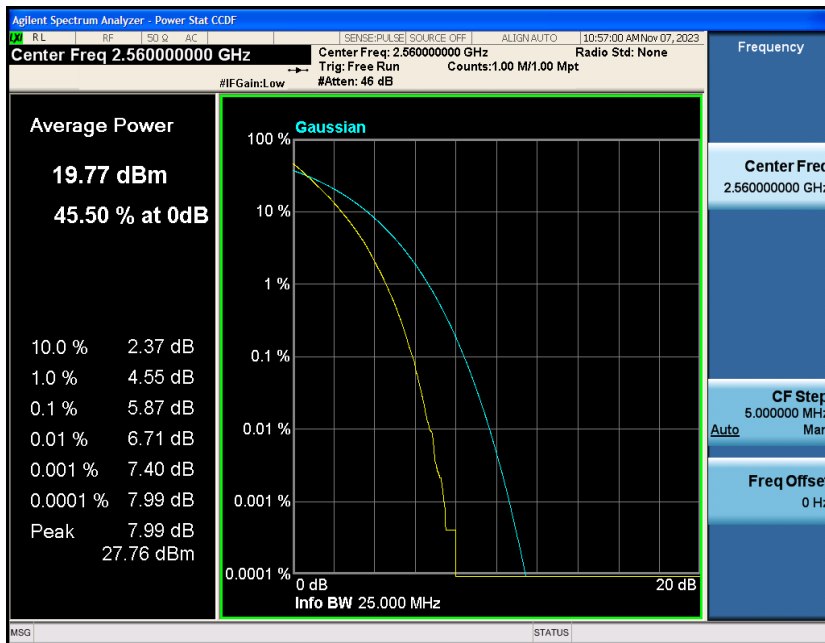

Band7-20MHz-QPSK-21350-100RB#0