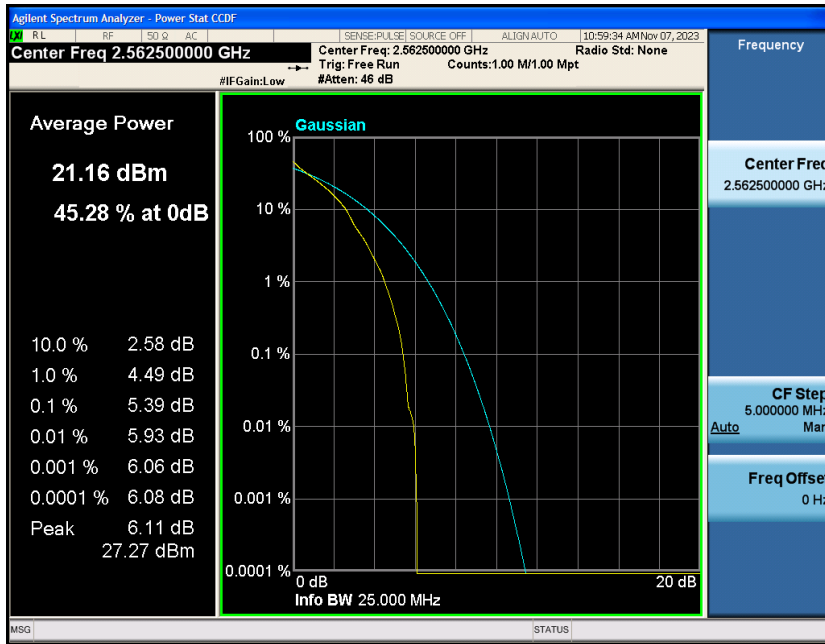

Band7-15MHz-QPSK-21375-1RB#0