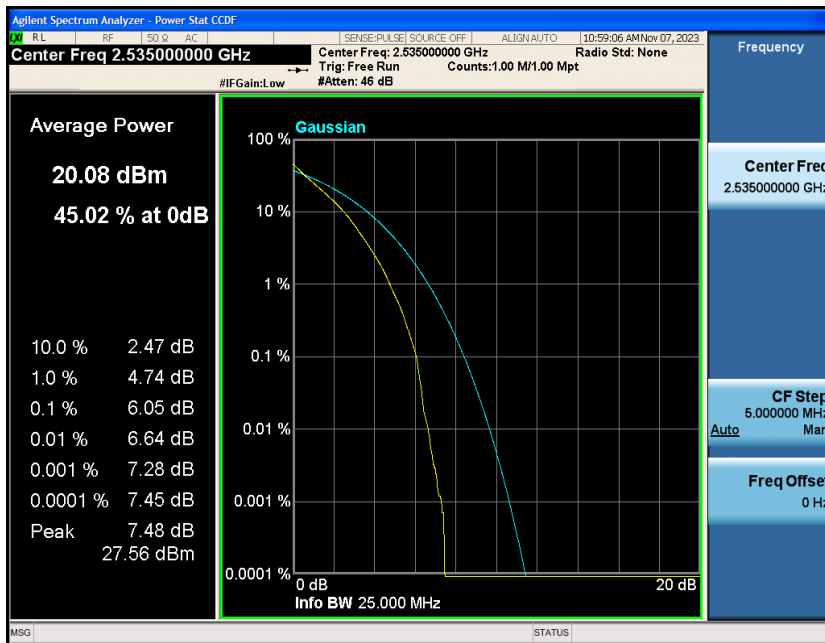

Band7-15MHz-QPSK-21100-75RB#0