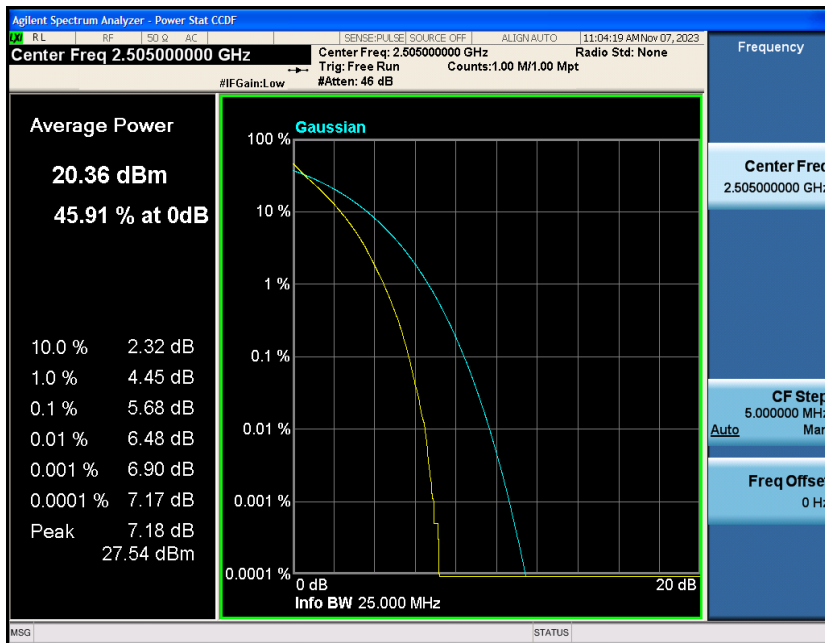

Band7-10MHz-QPSK-20800-50RB#0