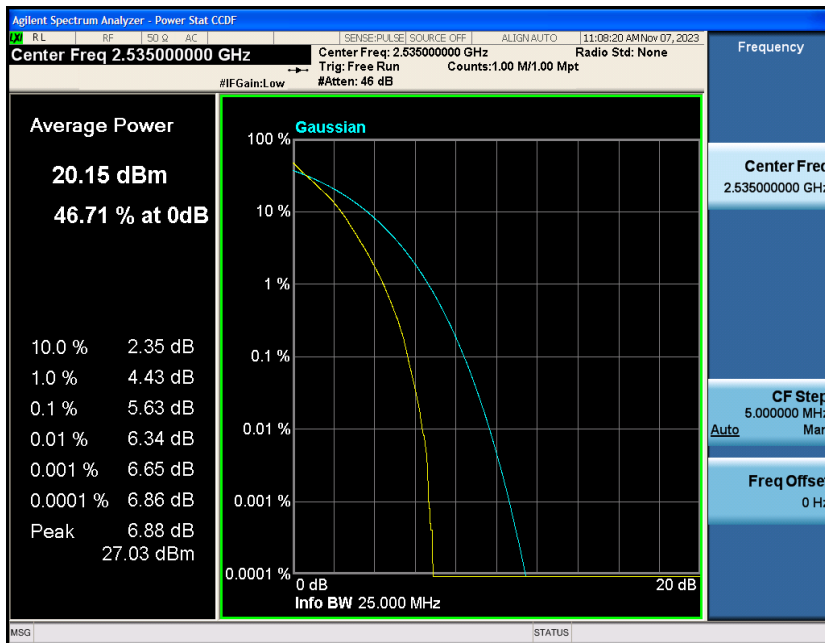

Test Graphs

Band7-5MHz-QPSK-20775-1RB#0

Band7-5MHz-QPSK-20775-25RB#0

Band7-5MHz-QPSK-21100-1RB#0

Band7-5MHz-QPSK-21100-25RB#0

Band7-5MHz-QPSK-21425-1RB#0

Band7-5MHz-QPSK-21425-25RB#0

Band7-5MHz-16QAM-20775-1RB#0