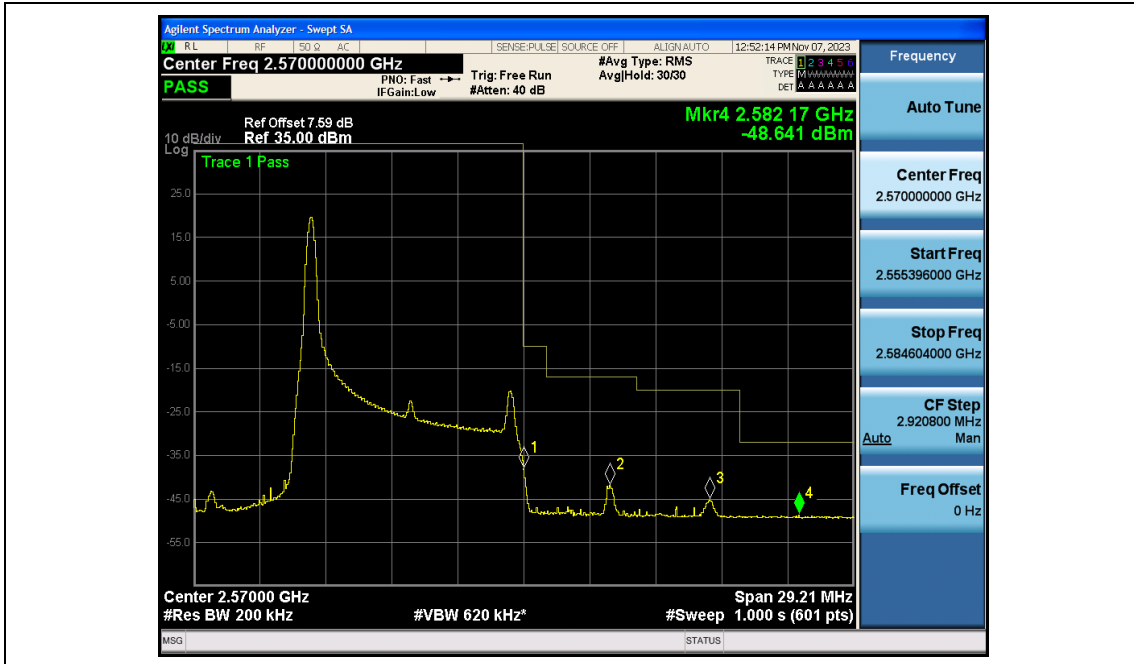

Band7-10MHz-16QAM-21400-1RB#0