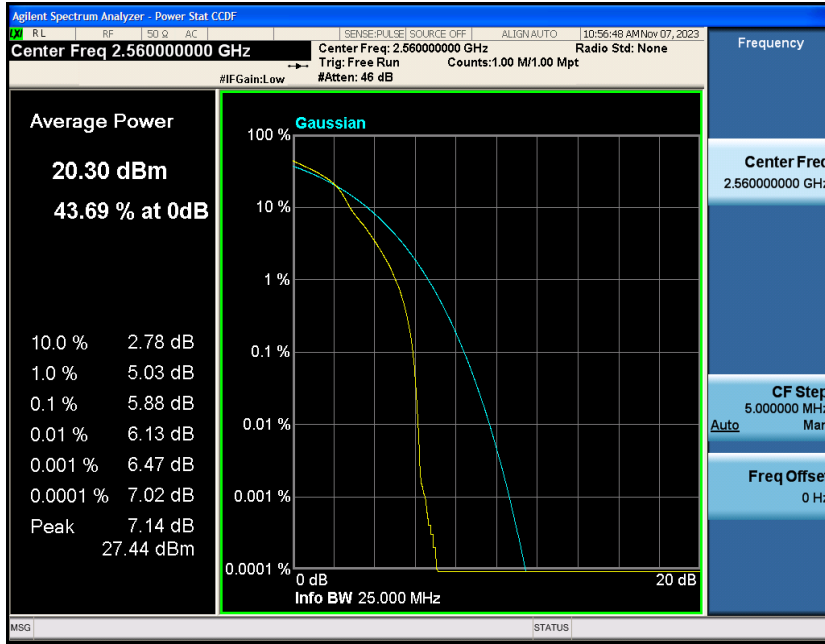

Band7-20MHz-16QAM-20850-1RB#0

Band7-20MHz-16QAM-20850-100RB#0

Band7-20MHz-16QAM-21100-1RB#0

Band7-20MHz-16QAM-21100-100RB#0

Band7-20MHz-16QAM-21350-1RB#0

Band7-20MHz-16QAM-21350-100RB#0

Appendix C: 26dB Bandwidth and Occupied Bandwidth