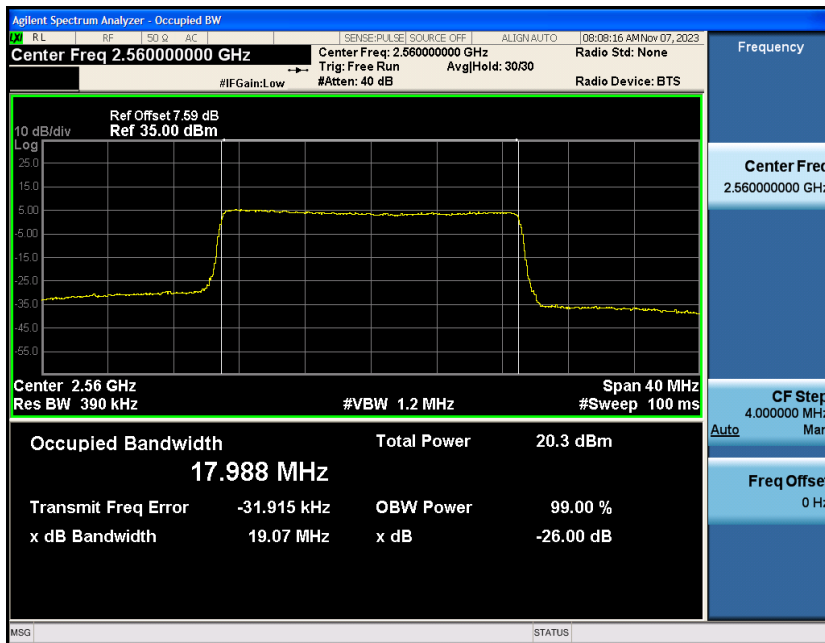

Band7-20MHz-16QAM-21350-100RB#0