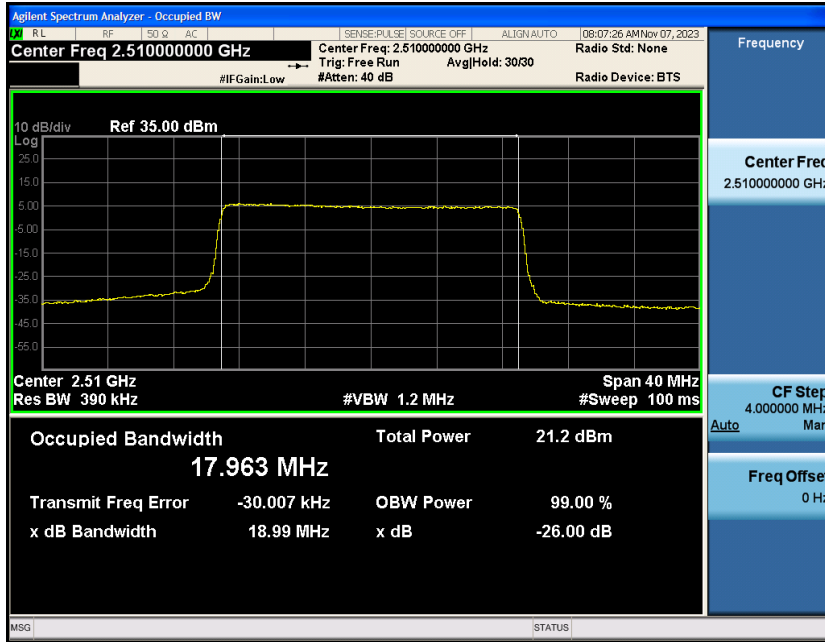

Band7-20MHz-QPSK-20850-100RB#0