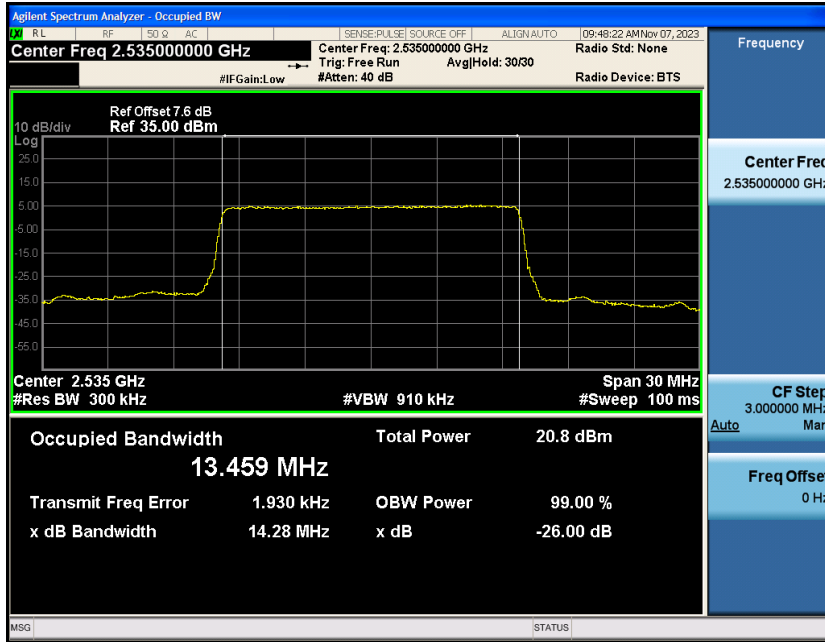

Band7-15MHz-16QAM-21100-75RB#0