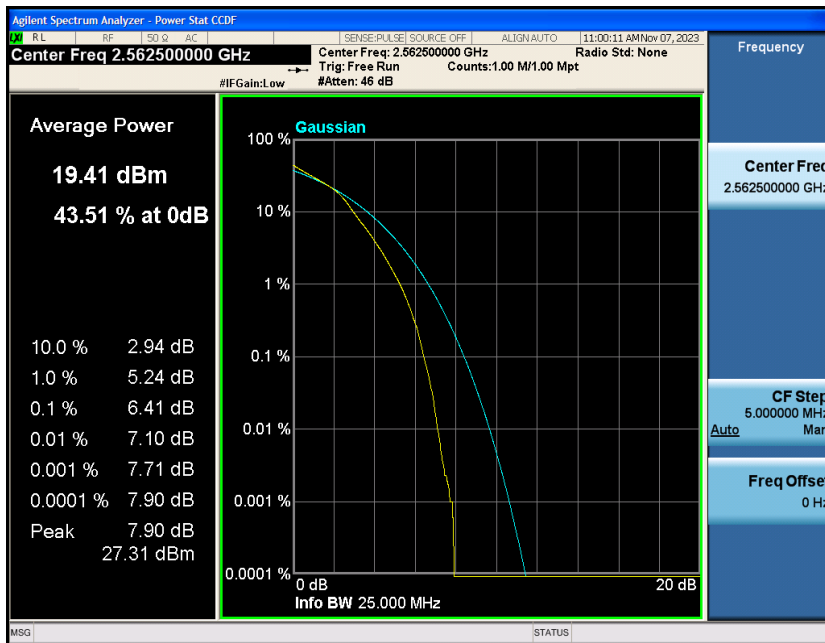

Band7-15MHz-16QAM-21375-75RB#0