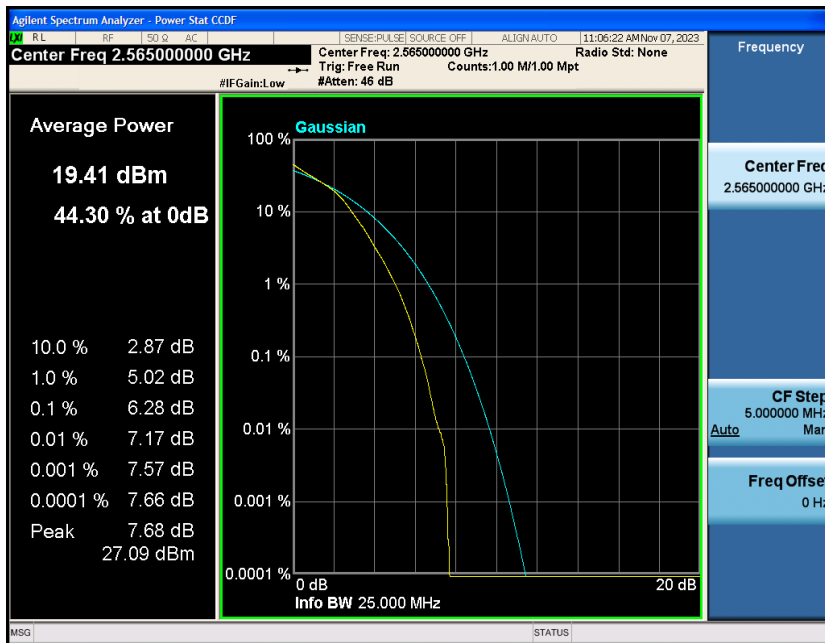

Band7-10MHz-16QAM-21400-50RB#0