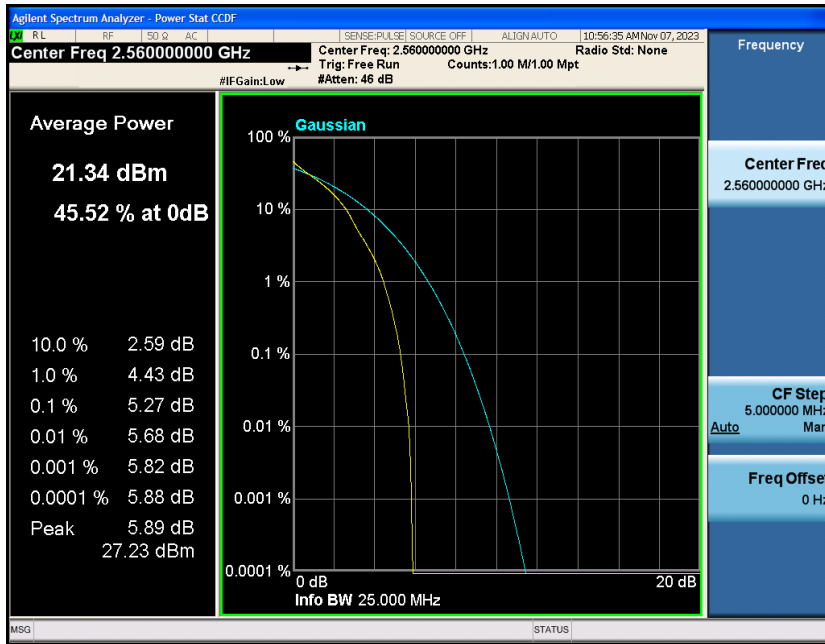

Band7-20MHz-QPSK-21350-1RB#0