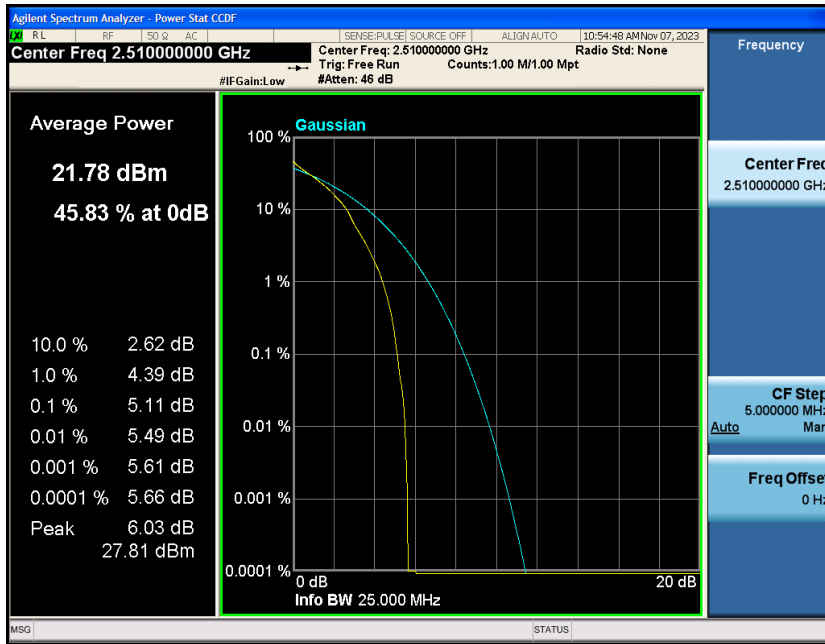

Band7-20MHz-QPSK-20850-1RB#0