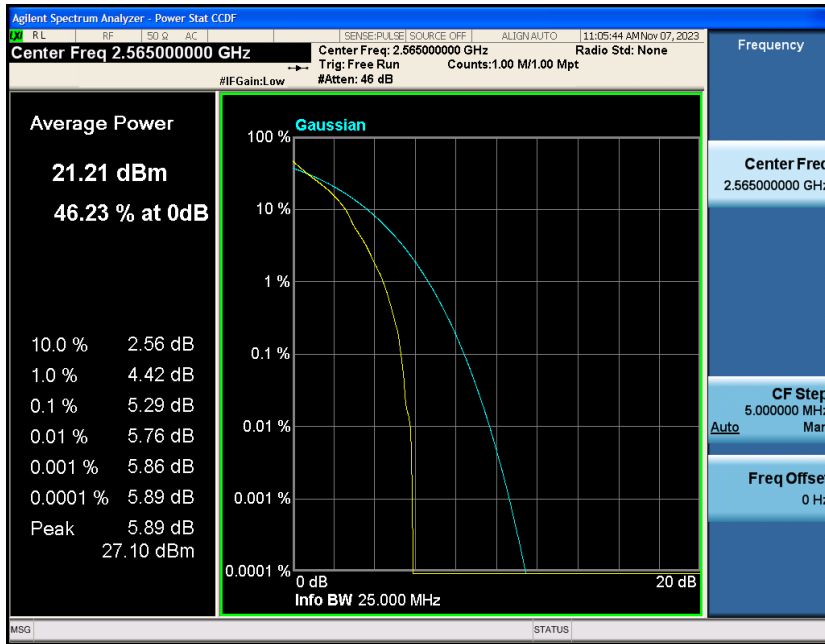

Band7-10MHz-QPSK-21400-1RB#0