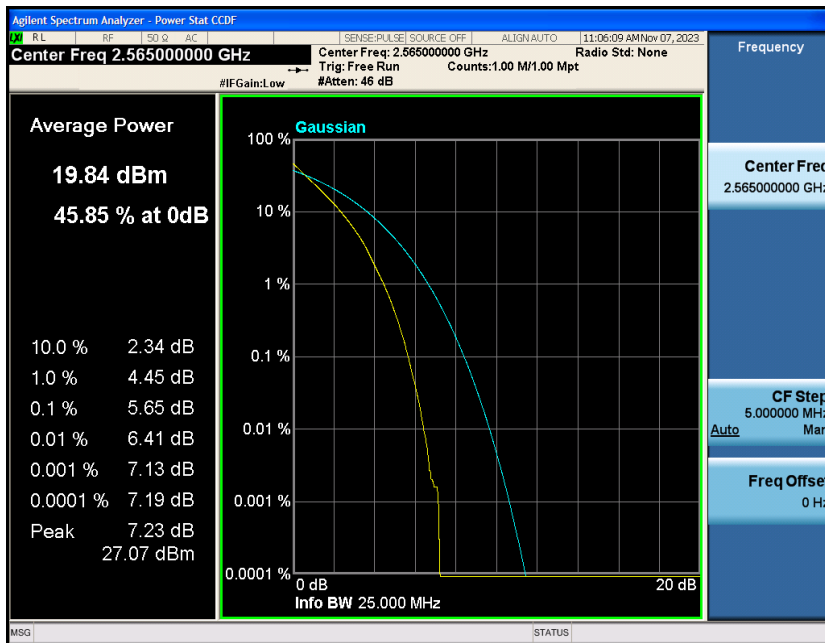

Band7-10MHz-QPSK-21400-50RB#0