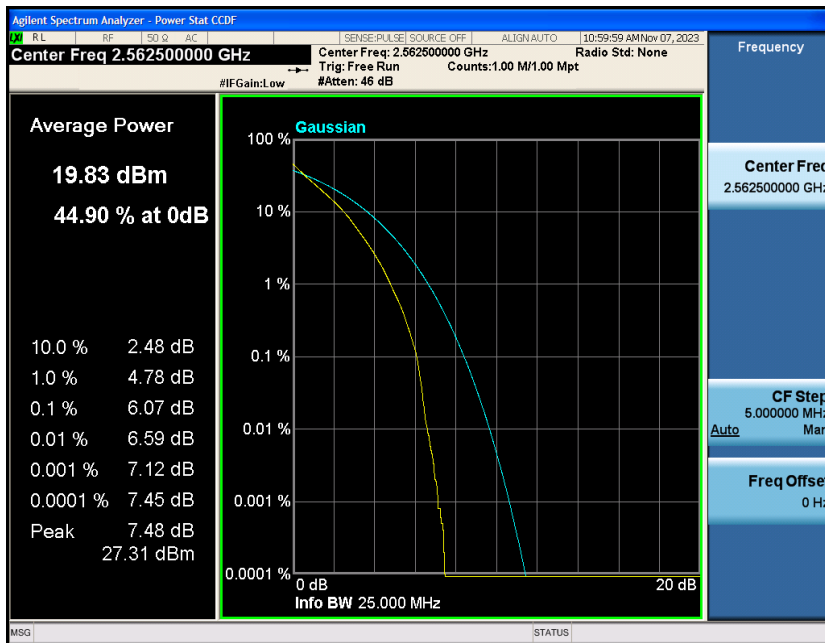

Band7-15MHz-QPSK-21375-75RB#0