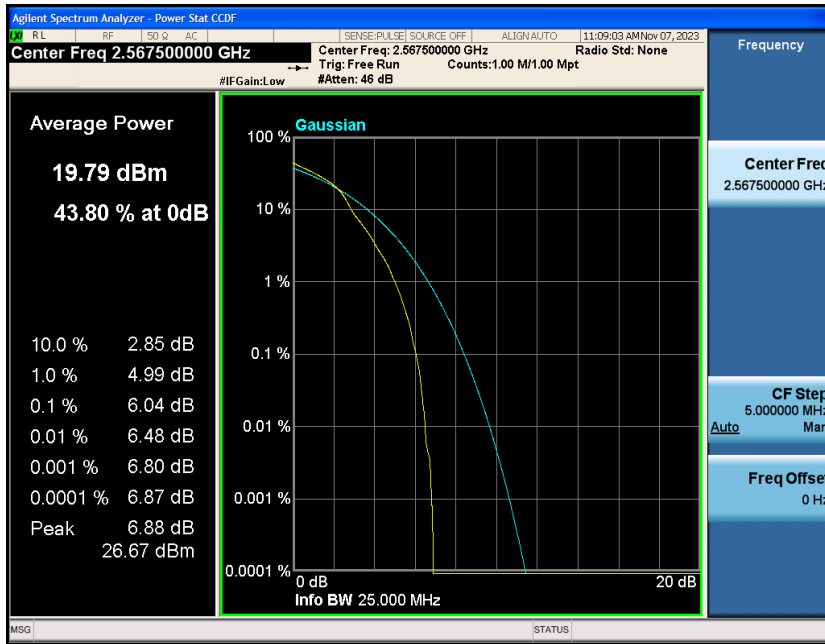

Band7-5MHz-16QAM-21425-1RB#0