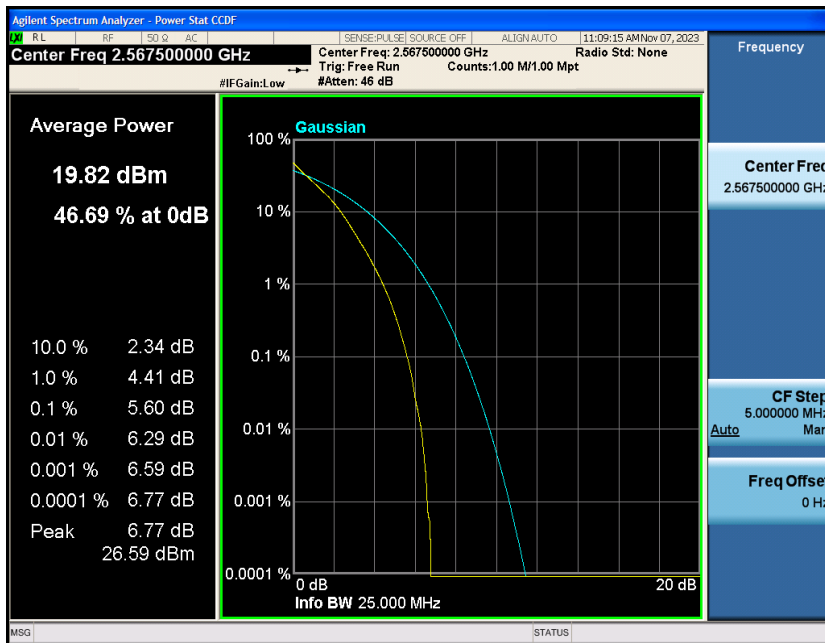

Test Graphs

Band7-5MHz-QPSK-20775-1RB#0

Band7-5MHz-QPSK-20775-25RB#0

Band7-5MHz-QPSK-21100-1RB#0

Band7-5MHz-QPSK-21100-25RB#0

Band7-5MHz-QPSK-21425-1RB#0

Band7-5MHz-QPSK-21425-25RB#0

Band7-5MHz-16QAM-20775-1RB#0