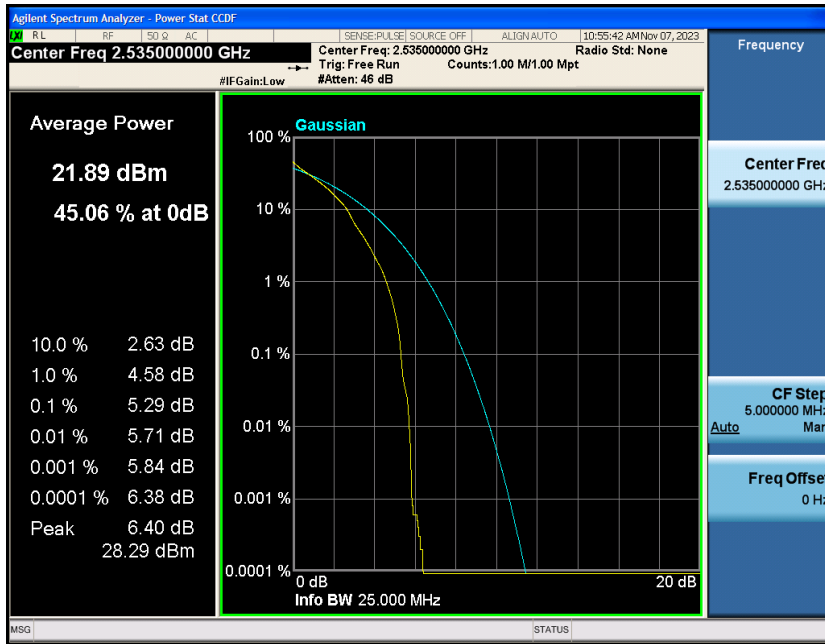

Band7-20MHz-QPSK-21100-1RB#0