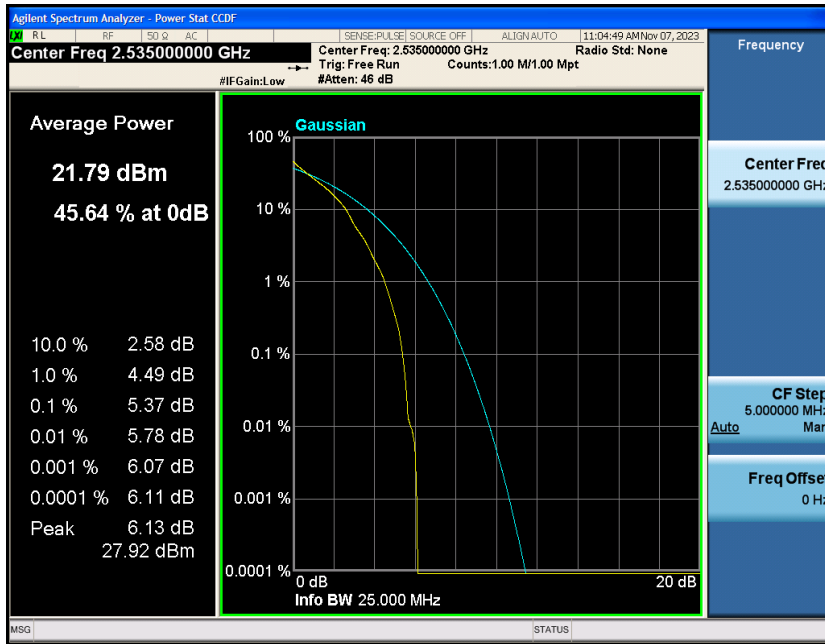

Band7-10MHz-QPSK-21100-1RB#0