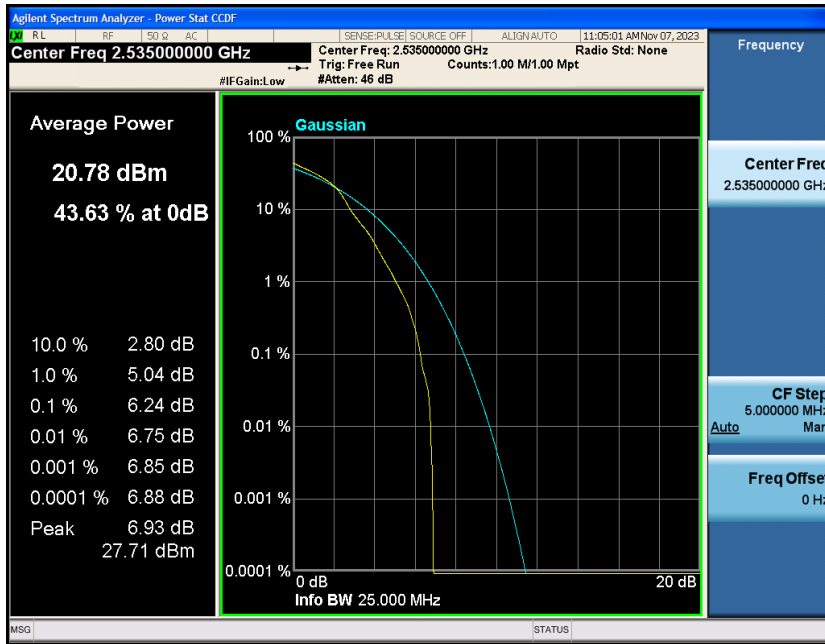

Band7-10MHz-16QAM-21100-1RB#0