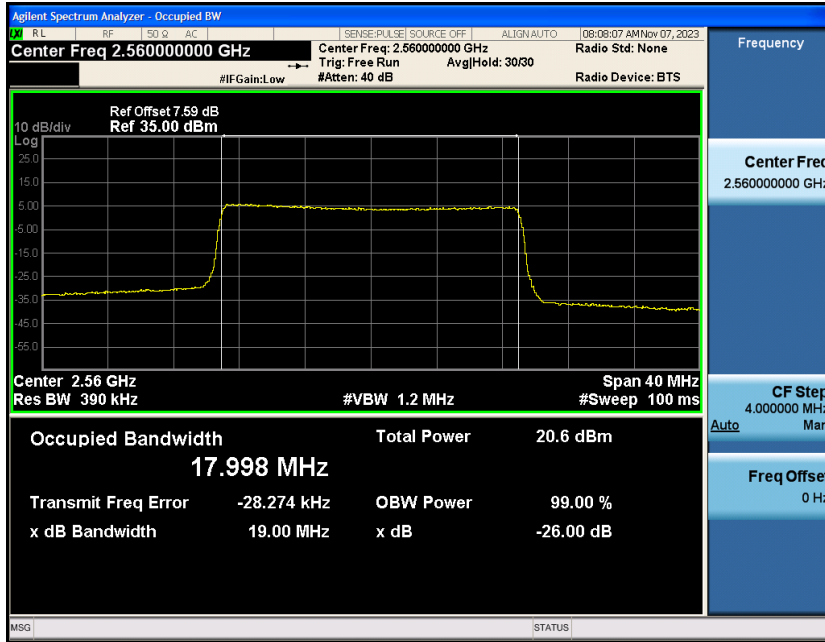

Band7-20MHz-QPSK-21350-100RB#0