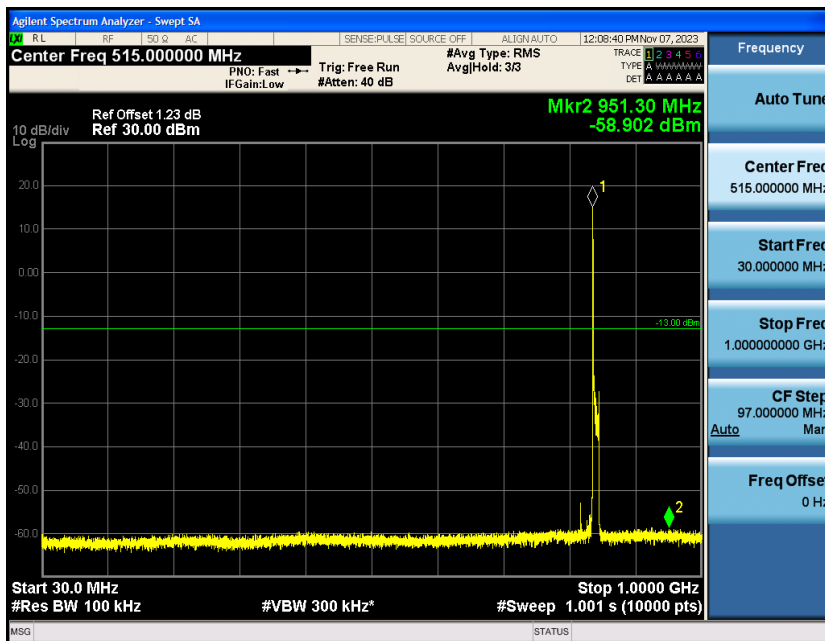

Band5-10MHz-16QAM-20600-1RB#0-Range1:30~1000MHz