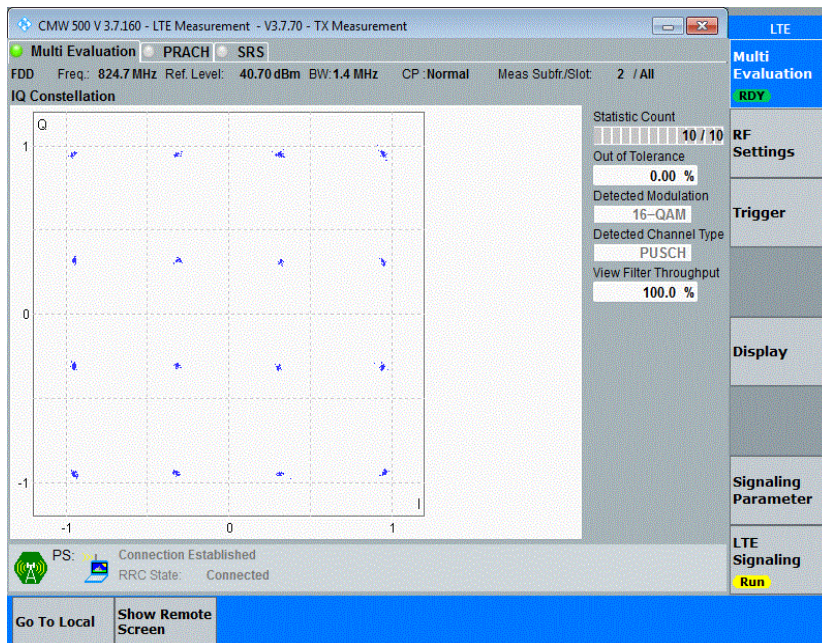

Appendix G: Modulation Characteristics

Test Result

Band	Channel	Result	Verdict
Band5	20407	PASS	PASS
Band5	20525	PASS	PASS
Band5	20643	PASS	PASS
Band5	20407	PASS	PASS
Band5	20525	PASS	PASS
Band5	20643	PASS	PASS
Band5	20415	PASS	PASS
Band5	20525	PASS	PASS
Band5	20635	PASS	PASS
Band5	20415	PASS	PASS
Band5	20525	PASS	PASS
Band5	20635	PASS	PASS
Band5	20425	PASS	PASS
Band5	20525	PASS	PASS
Band5	20625	PASS	PASS
Band5	20425	PASS	PASS
Band5	20525	PASS	PASS
Band5	20625	PASS	PASS
Band5	20450	PASS	PASS
Band5	20525	PASS	PASS
Band5	20600	PASS	PASS
Band5	20450	PASS	PASS
Band5	20525	PASS	PASS
Band5	20600	PASS	PASS

Test Graphs

Band5-1.4MHz-16QAM-20407-6RB#0

Band5-1.4MHz-16QAM-20525-6RB#0

Band5-1.4MHz-16QAM-20643-6RB#0

Band5-3MHz-QPSK-20415-15RB#0

Band5-3MHz-QPSK-20525-15RB#0

Band5-3MHz-QPSK-20635-15RB#0

Band5-3MHz-16QAM-20415-15RB#0