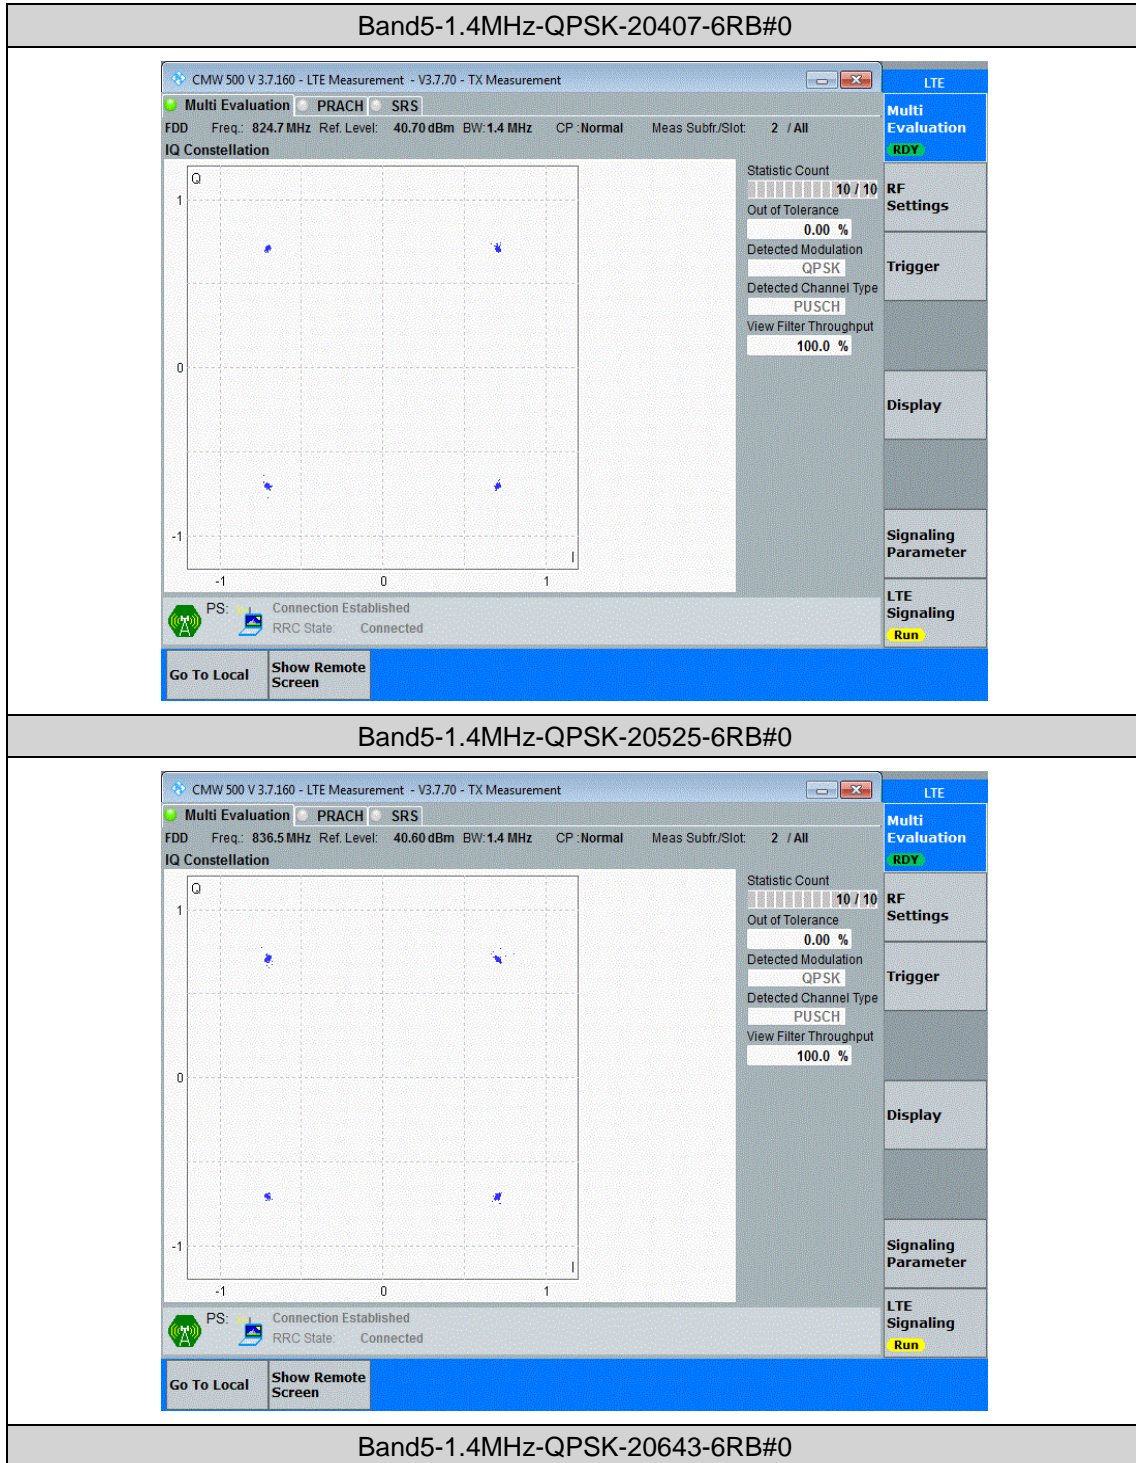

Test Graphs