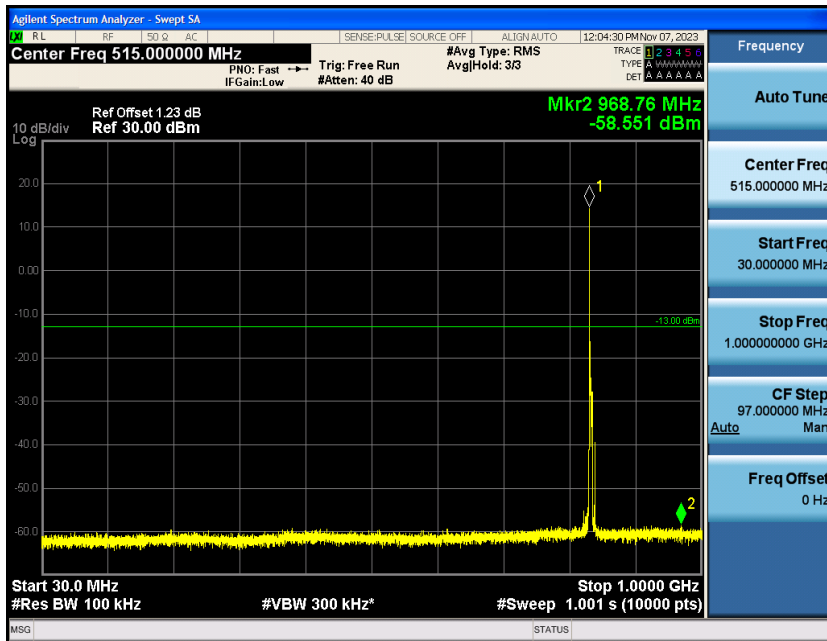

Band5-5MHz-16QAM-20525-1RB#0-Range1:30~100MHz