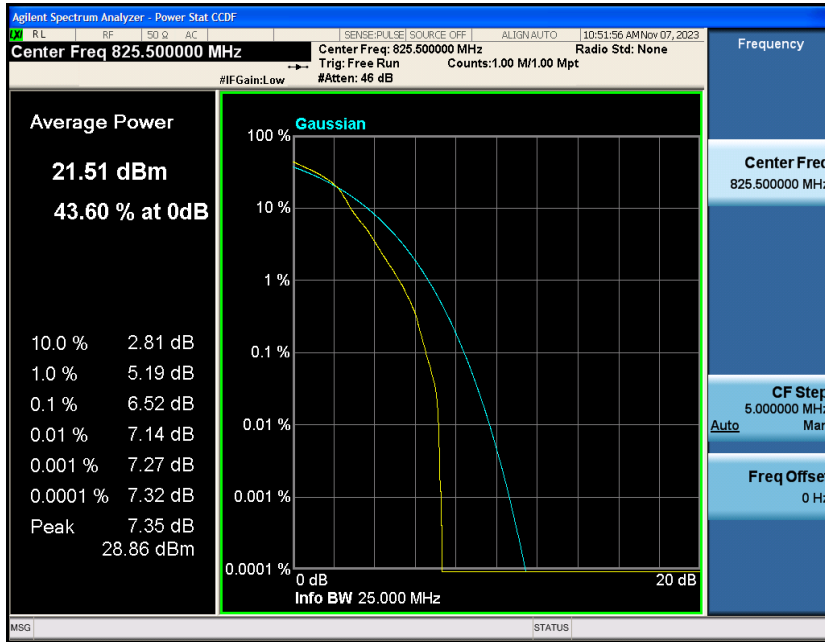

Band5-3MHz-16QAM-20415-1RB#0