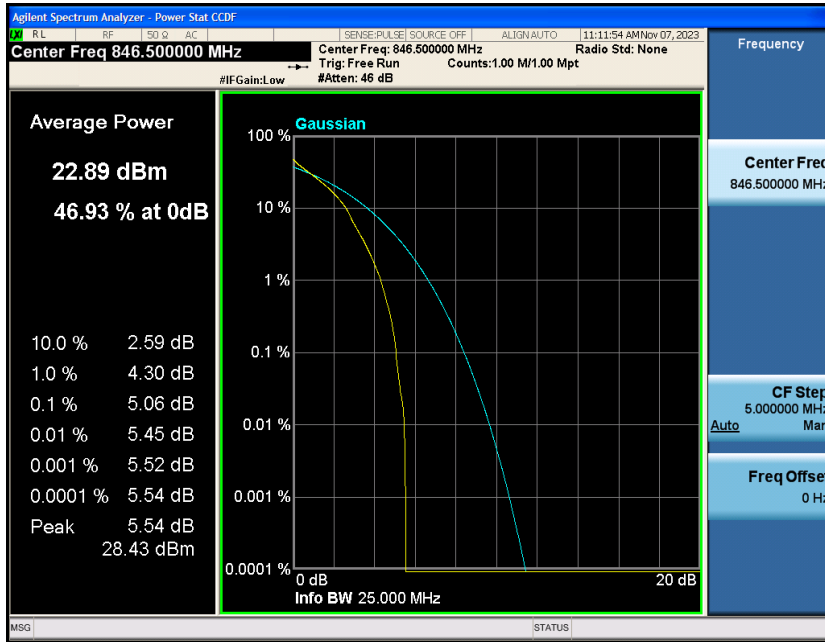

Band5-5MHz-QPSK-20625-1RB#0