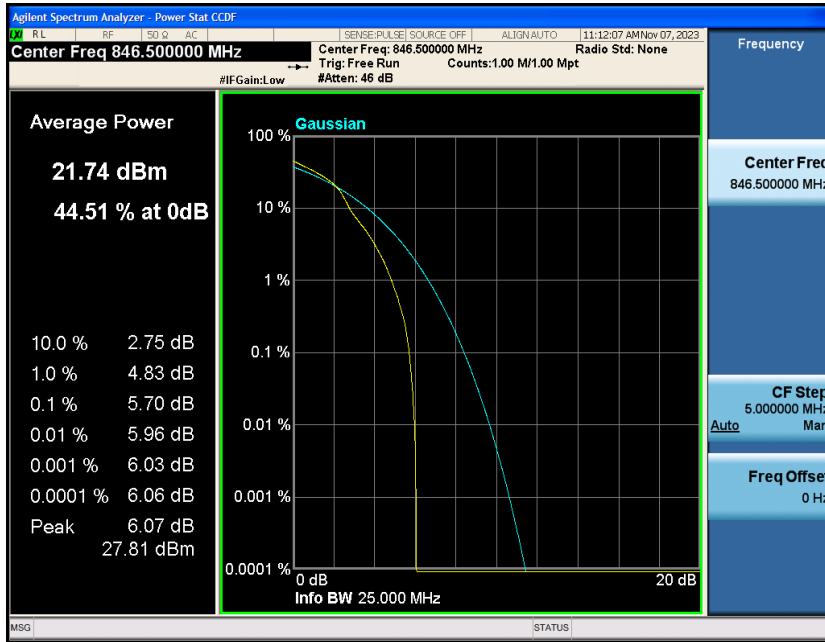

Band5-5MHz-16QAM-20425-1RB#0

Band5-5MHz-16QAM-20425-25RB#0

Band5-5MHz-16QAM-20525-1RB#0

Band5-5MHz-16QAM-20525-25RB#0

Band5-5MHz-16QAM-20625-1RB#0

Band5-5MHz-16QAM-20625-25RB#0

Band5-10MHz-QPSK-20450-1RB#0

Band5-10MHz-QPSK-20450-50RB#0