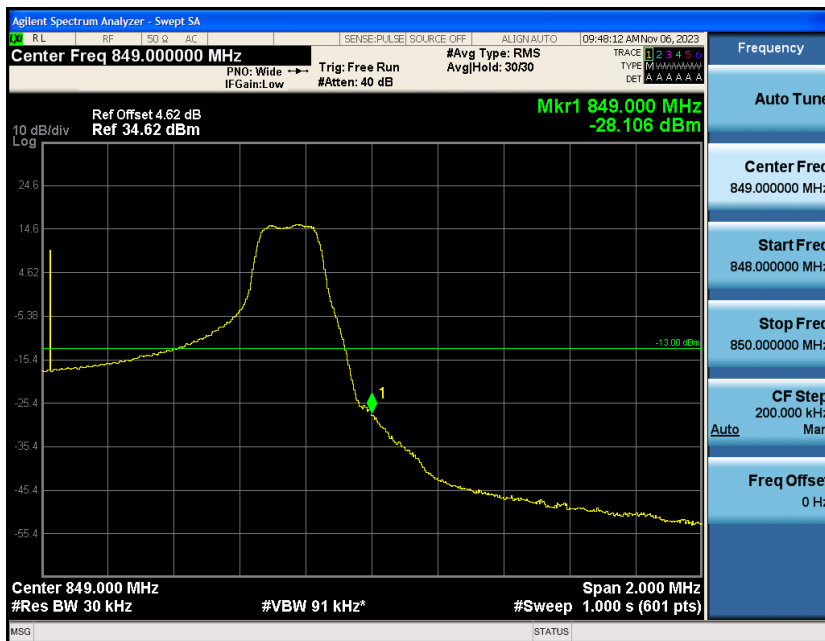

Band5-1.4MHz-16QAM-20643-1RB#5