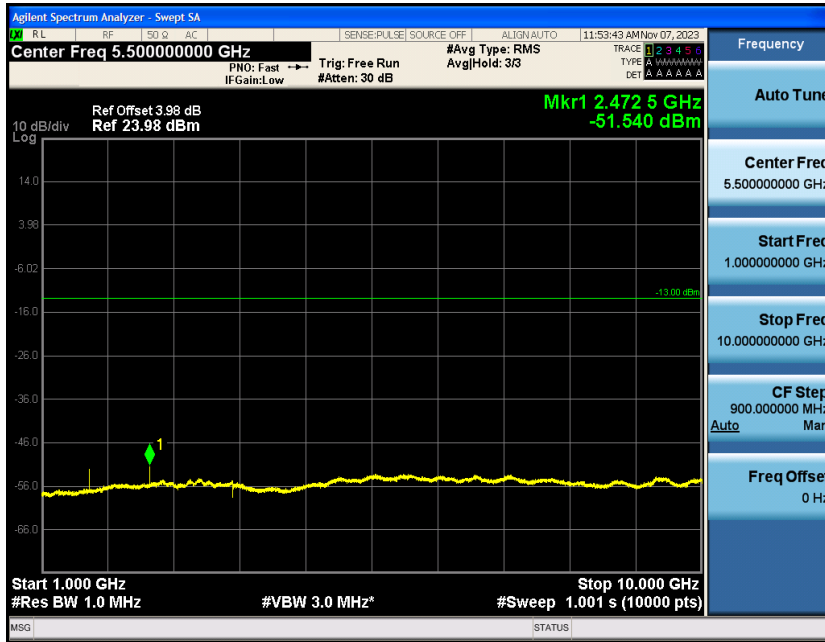

Test Graphs

Band5-1.4MHz-QPSK-20525-1RB#0-Range1:30~1000MHz

Band5-1.4MHz-QPSK-20525-1RB#0-Range2:1000~10000MHz

Band5-1.4MHz-QPSK-20643-1RB#0-Range1:30~1000MHz

Band5-1.4MHz-QPSK-20643-1RB#0-Range2:1000~10000MHz

Band5-1.4MHz-16QAM-20407-1RB#0-Range1:30~1000MHz

Band5-1.4MHz-16QAM-20407-1RB#0-Range2:1000~10000MHz

Band5-1.4MHz-16QAM-20525-1RB#0-Range1:30~1000MHz

Band5-1.4MHz-16QAM-20525-1RB#0-Range2:1000~10000MHz

Band5-1.4MHz-16QAM-20643-1RB#0-Range1:30~1000MHz