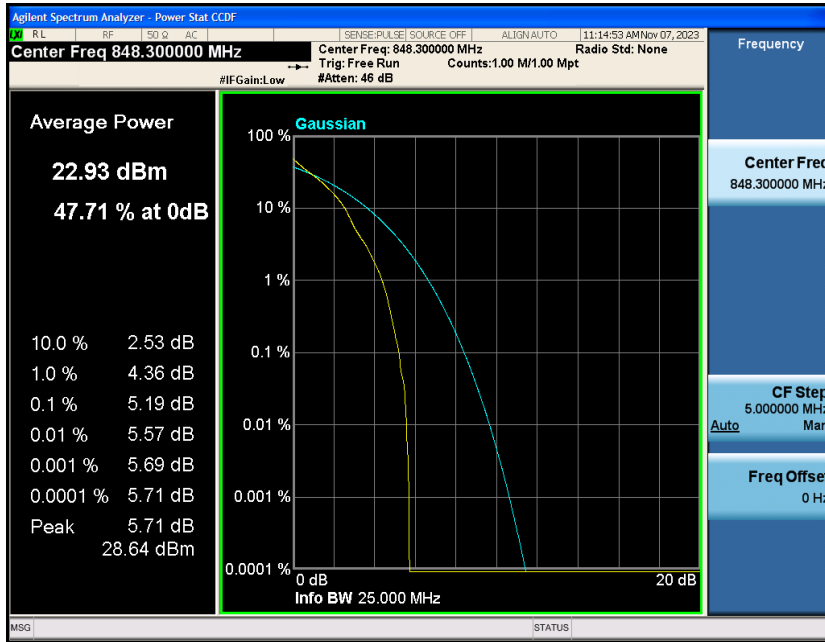

Test Graphs

Band5-1.4MHz-QPSK-20407-1RB#0

Band5-1.4MHz-QPSK-20407-6RB#0

Band5-1.4MHz-QPSK-20525-1RB#0

Band5-1.4MHz-QPSK-20525-6RB#0

Band5-1.4MHz-QPSK-20643-1RB#0

Band5-1.4MHz-QPSK-20643-6RB#0

Band5-1.4MHz-16QAM-20407-1RB#0