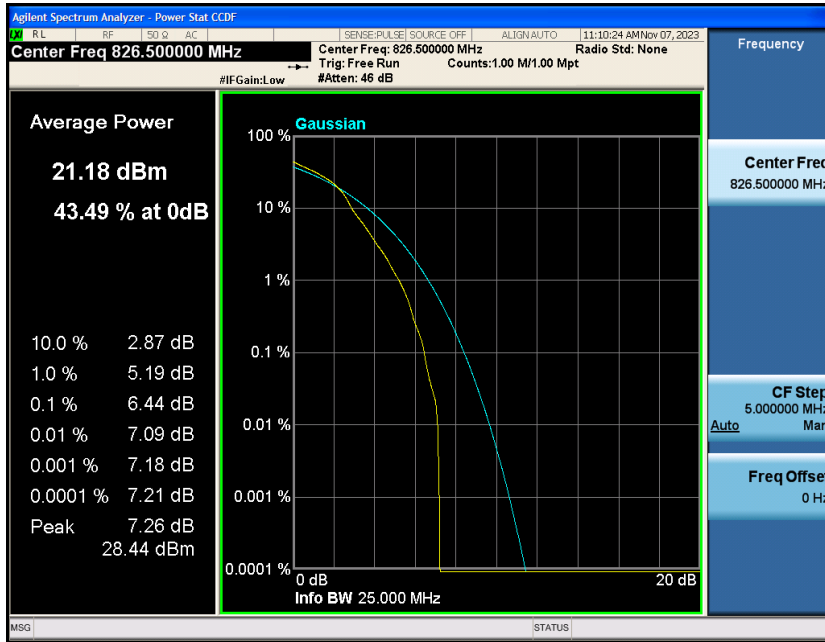

Band5-5MHz-16QAM-20425-1RB#0