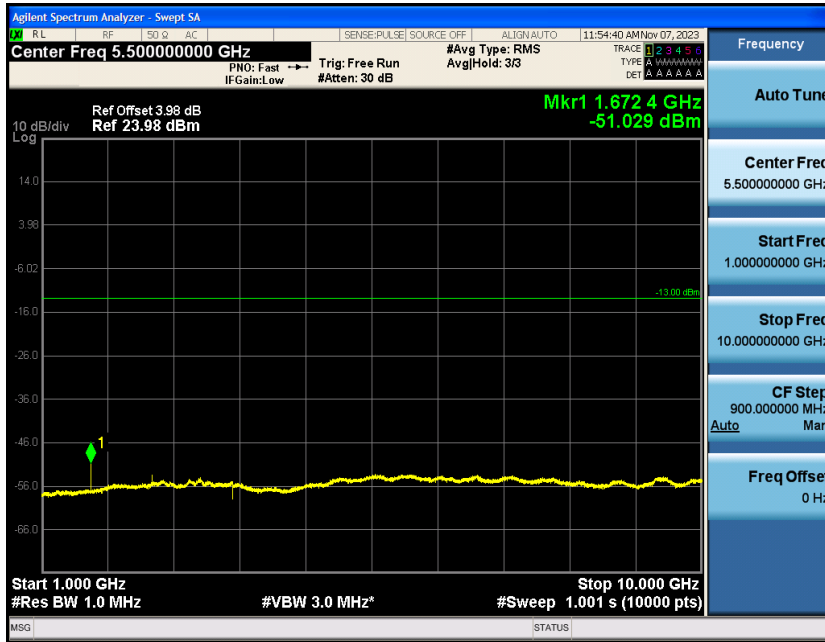

Band5-1.4MHz-16QAM-20407-1RB#0-Range1:30~1000MHz

Band5-1.4MHz-16QAM-20407-1RB#0-Range2:1000~10000MHz

Band5-1.4MHz-16QAM-20525-1RB#0-Range1:30~1000MHz

Band5-1.4MHz-16QAM-20525-1RB#0-Range2:1000~10000MHz

Band5-1.4MHz-16QAM-20643-1RB#0-Range1:30~1000MHz