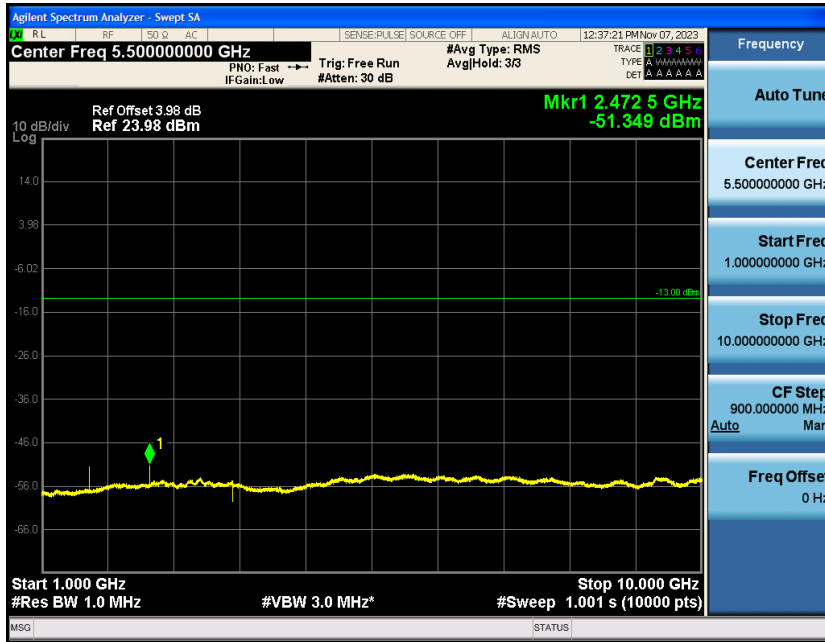

Band5-3MHz-QPSK-20415-1RB#0-Range2:1000~10000MHz