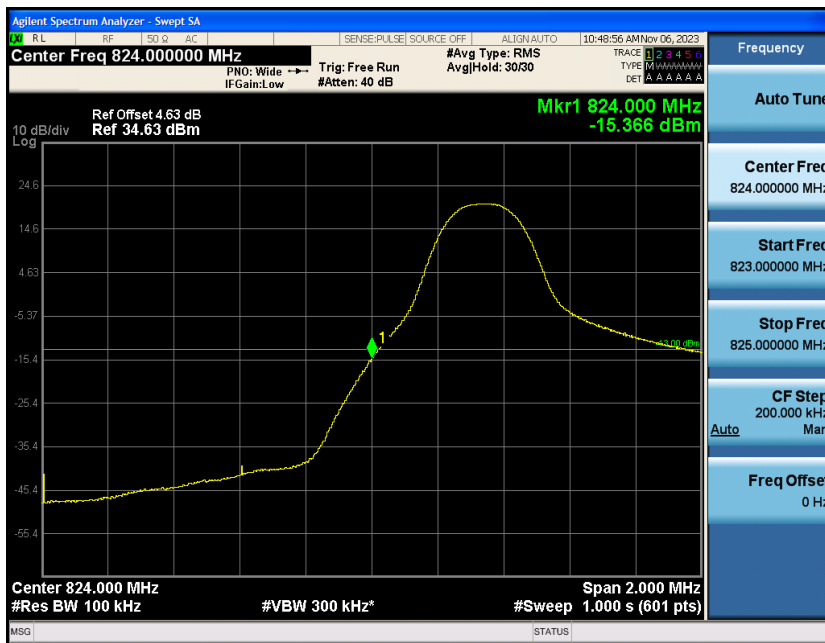

Band5-5MHz-QPSK-20425-1RB#0