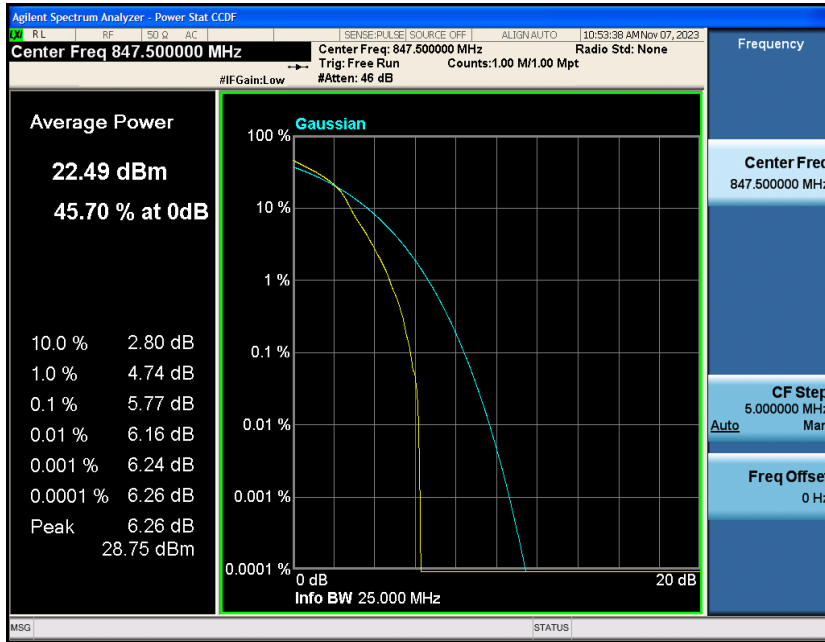

Band5-3MHz-16QAM-20635-1RB#0