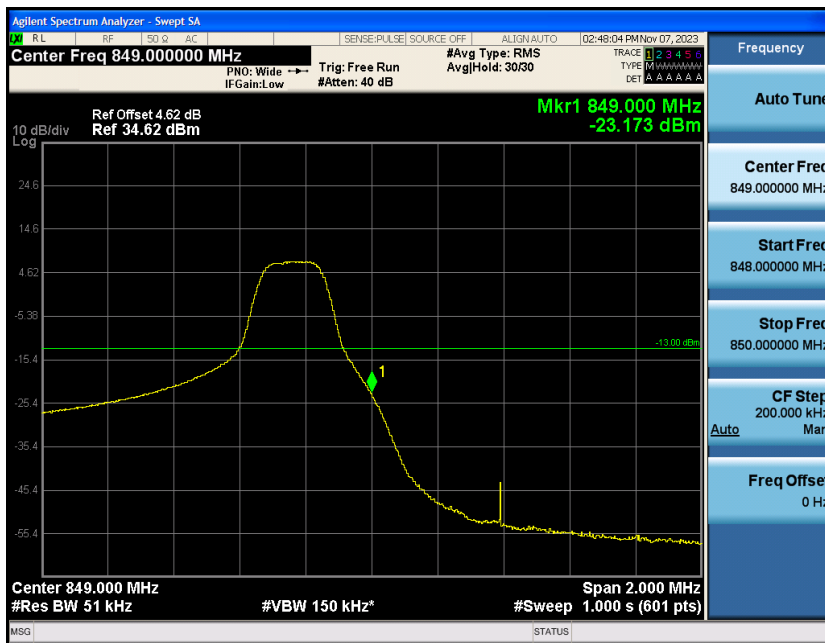

Band5-3MHz-16QAM-20635-1RB#14