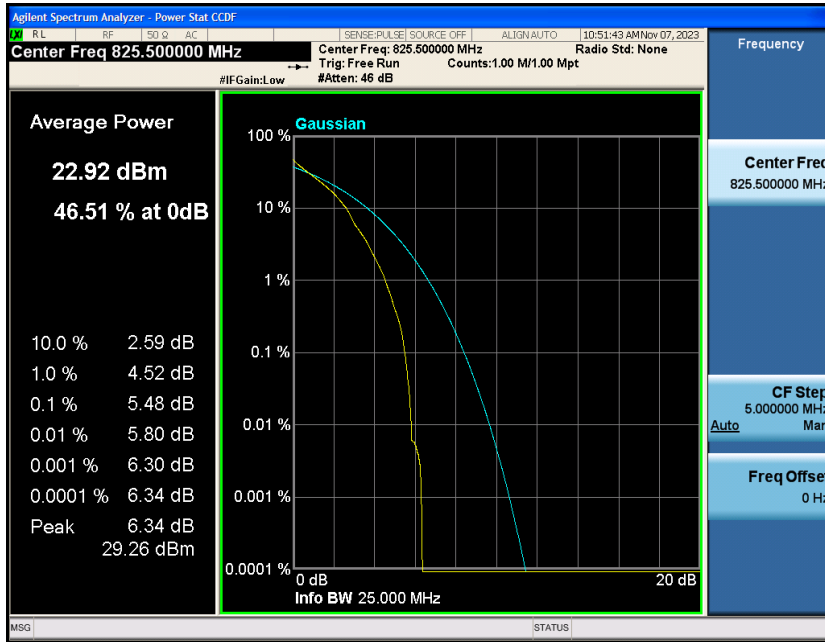

Band5-1.4MHz-16QAM-20407-6RB#0

Band5-1.4MHz-16QAM-20525-1RB#0

Band5-1.4MHz-16QAM-20525-6RB#0

Band5-1.4MHz-16QAM-20643-1RB#0

Band5-1.4MHz-16QAM-20643-6RB#0

Band5-3MHz-QPSK-20415-1RB#0

Band5-3MHz-QPSK-20415-15RB#0