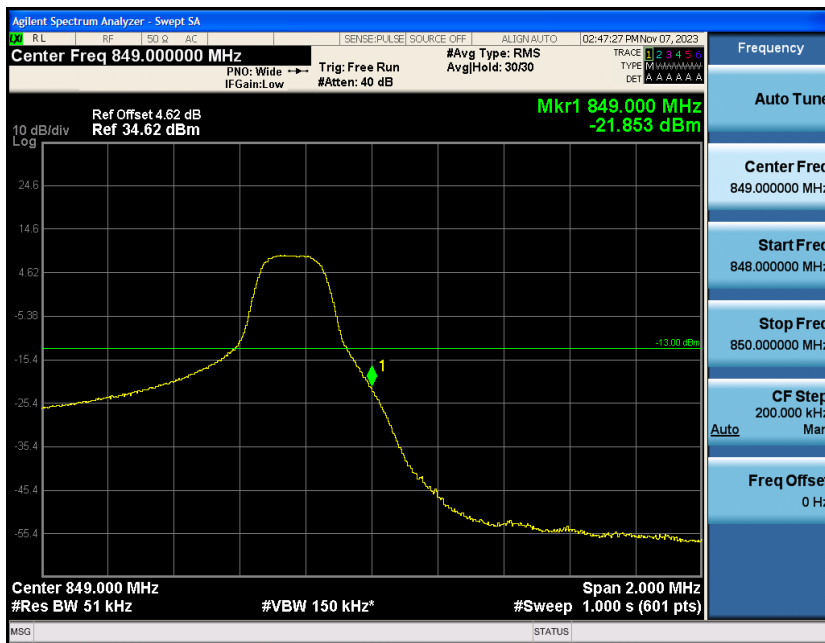

Band5-3MHz-QPSK-20635-1RB#14