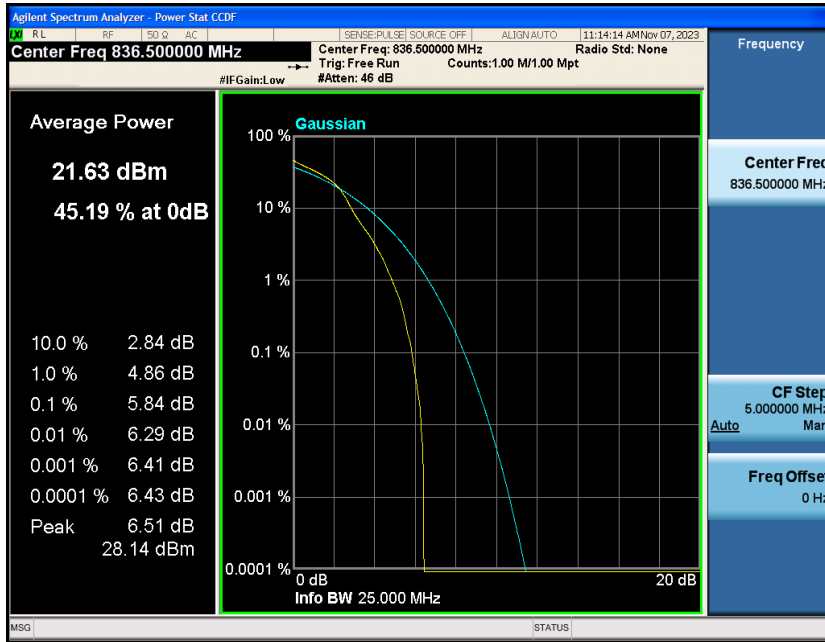

Band5-1.4MHz-16QAM-20525-1RB#0