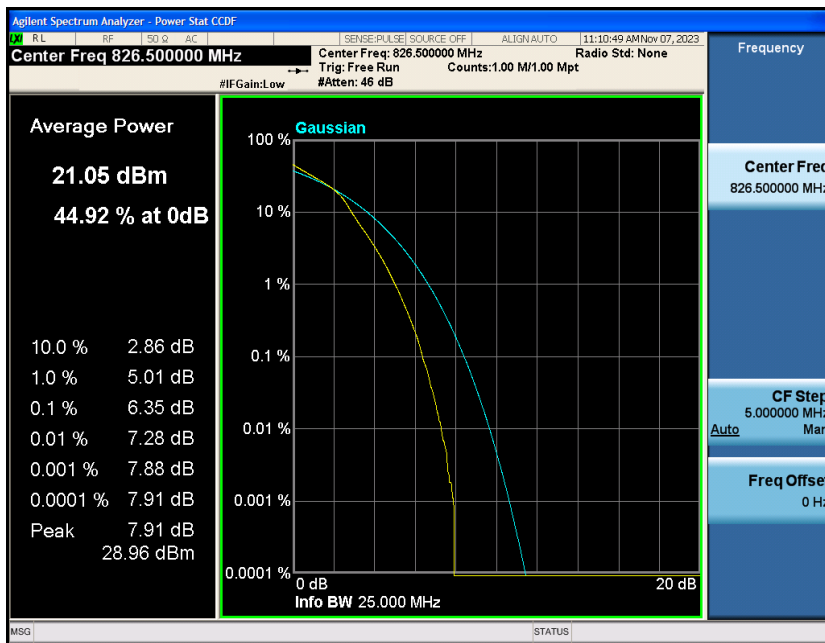

Band5-5MHz-16QAM-20425-25RB#0