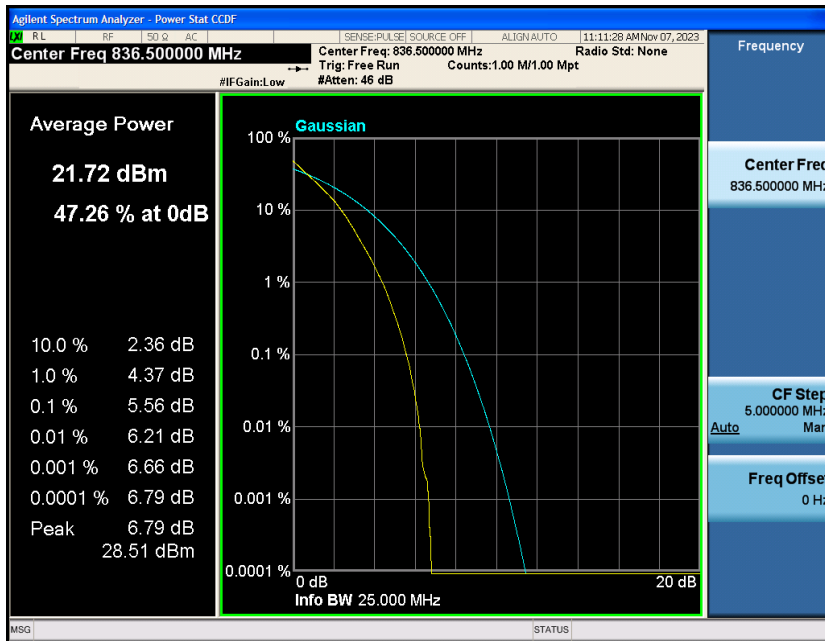

Band5-5MHz-QPSK-20525-25RB#0