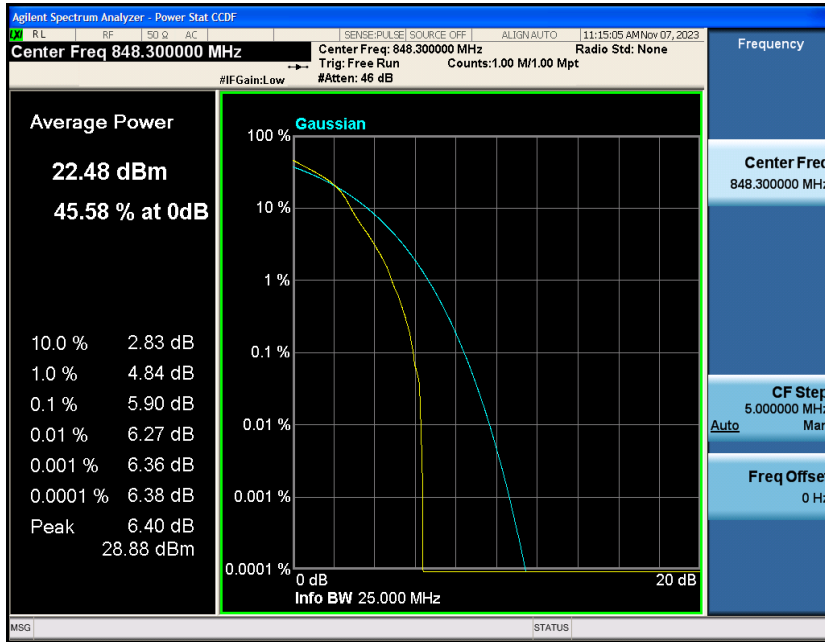

Band5-1.4MHz-16QAM-20407-6RB#0

Band5-1.4MHz-16QAM-20525-1RB#0

Band5-1.4MHz-16QAM-20525-6RB#0

Band5-1.4MHz-16QAM-20643-1RB#0

Band5-1.4MHz-16QAM-20643-6RB#0

Band5-3MHz-QPSK-20415-1RB#0

Band5-3MHz-QPSK-20415-15RB#0