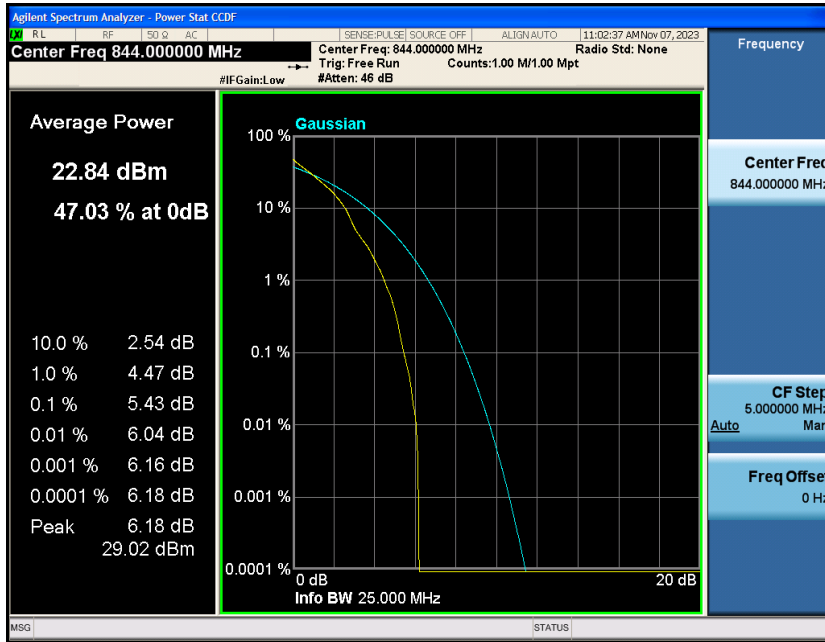

Band5-10MHz-QPSK-20600-1RB#0