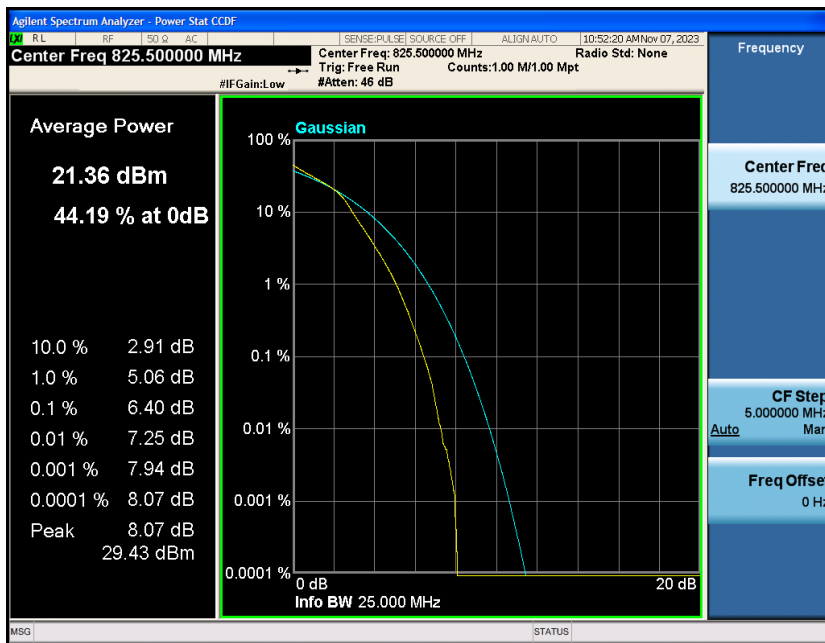

Band5-3MHz-16QAM-20415-15RB#0