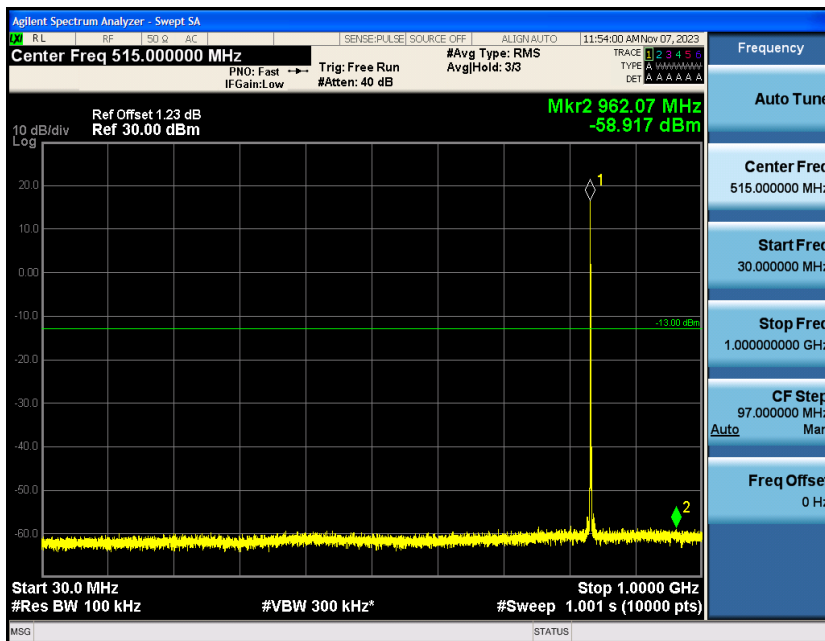

Band5-1.4MHz-QPSK-20525-1RB#0-Range1:30~1000MHz