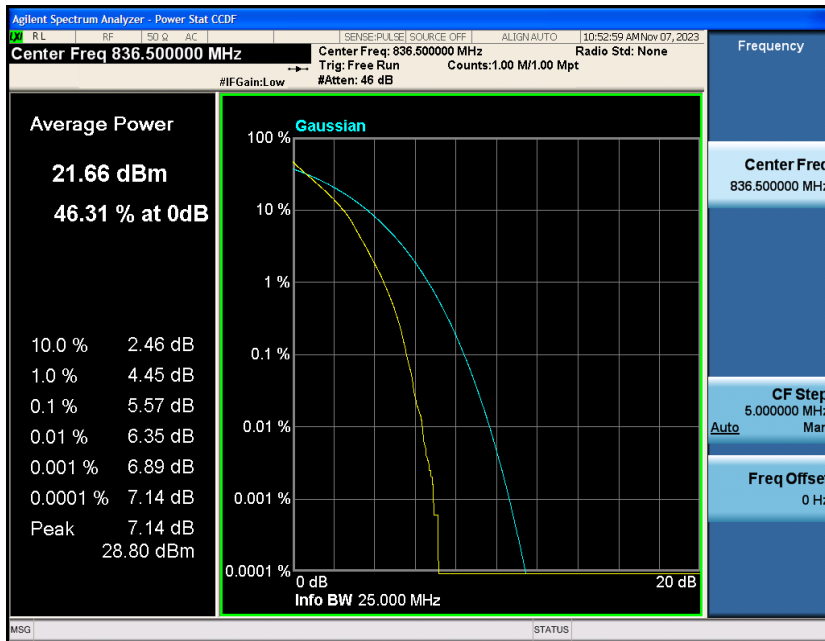

Band5-3MHz-QPSK-20525-15RB#0