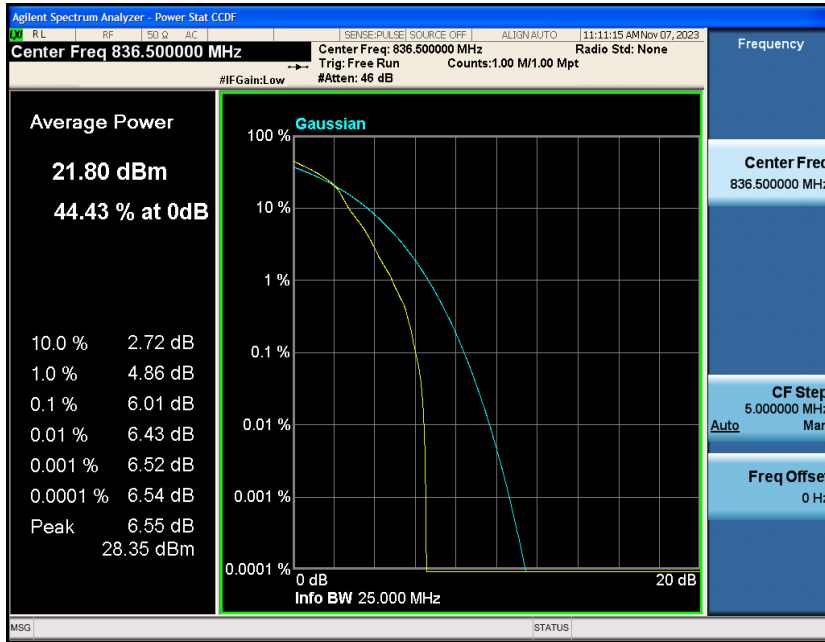

Band5-5MHz-16QAM-20525-1RB#0