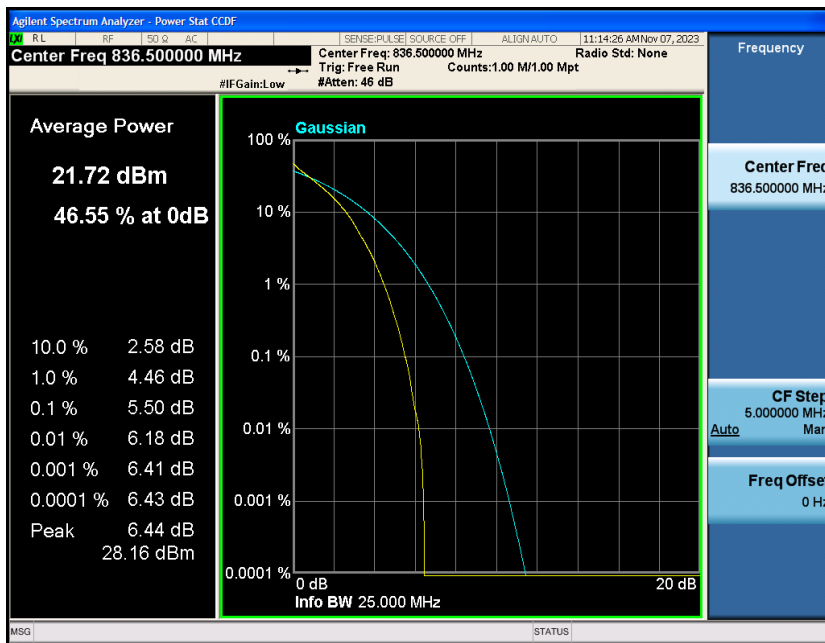

Test Graphs

Band5-1.4MHz-QPSK-20407-1RB#0

Band5-1.4MHz-QPSK-20407-6RB#0

Band5-1.4MHz-QPSK-20525-1RB#0

Band5-1.4MHz-QPSK-20525-6RB#0

Band5-1.4MHz-QPSK-20643-1RB#0

Band5-1.4MHz-QPSK-20643-6RB#0

Band5-1.4MHz-16QAM-20407-1RB#0