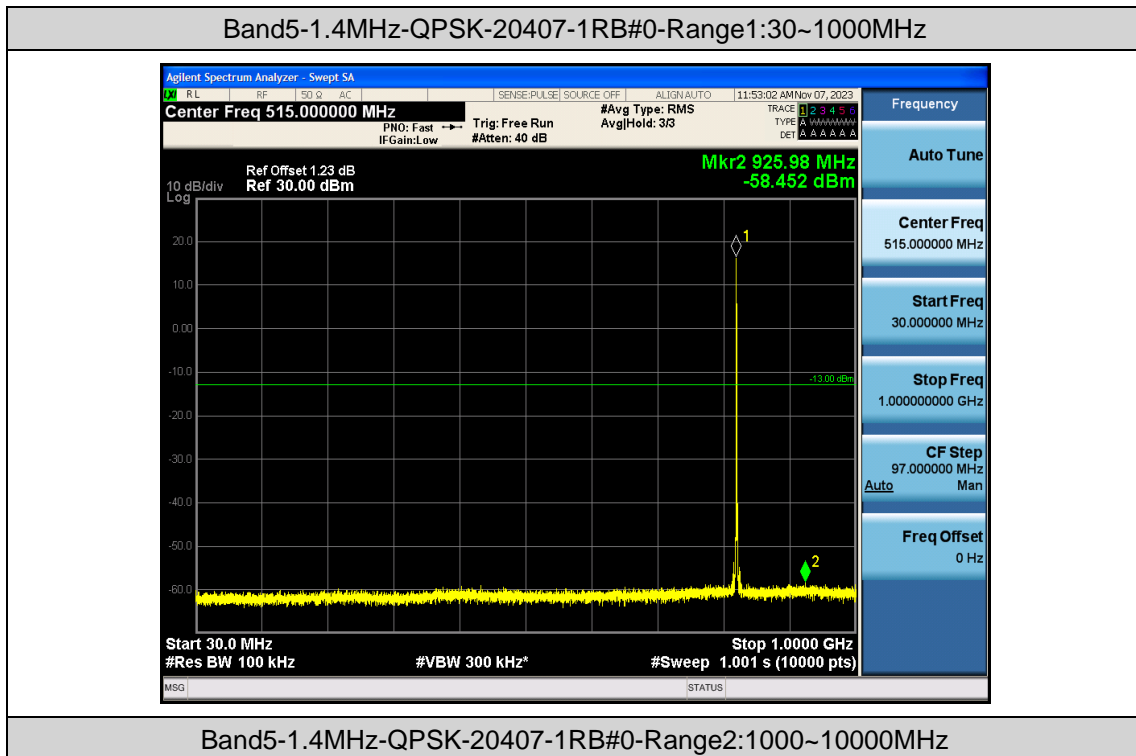

Band5	5MHz	16QAM	20625	1RB#0	Range2:1000~10000MHz	-52.44	PASS
Band5	10MHz	QPSK	20450	1RB#0	Range1:30~1000MHz	-58.72	PASS
Band5	10MHz	QPSK	20450	1RB#0	Range2:1000~10000MHz	-51.21	PASS
Band5	10MHz	QPSK	20525	1RB#0	Range1:30~1000MHz	-58.82	PASS
Band5	10MHz	QPSK	20525	1RB#0	Range2:1000~10000MHz	-52.02	PASS
Band5	10MHz	QPSK	20600	1RB#0	Range1:30~1000MHz	-58.86	PASS
Band5	10MHz	QPSK	20600	1RB#0	Range2:1000~10000MHz	-50.23	PASS
Band5	10MHz	16QAM	20450	1RB#0	Range1:30~1000MHz	-58.46	PASS
Band5	10MHz	16QAM	20450	1RB#0	Range2:1000~10000MHz	-51.29	PASS
Band5	10MHz	16QAM	20525	1RB#0	Range1:30~1000MHz	-58.85	PASS
Band5	10MHz	16QAM	20525	1RB#0	Range2:1000~10000MHz	-53.05	PASS
Band5	10MHz	16QAM	20600	1RB#0	Range1:30~1000MHz	-58.9	PASS
Band5	10MHz	16QAM	20600	1RB#0	Range2:1000~10000MHz	-49.93	PASS

Test Graphs