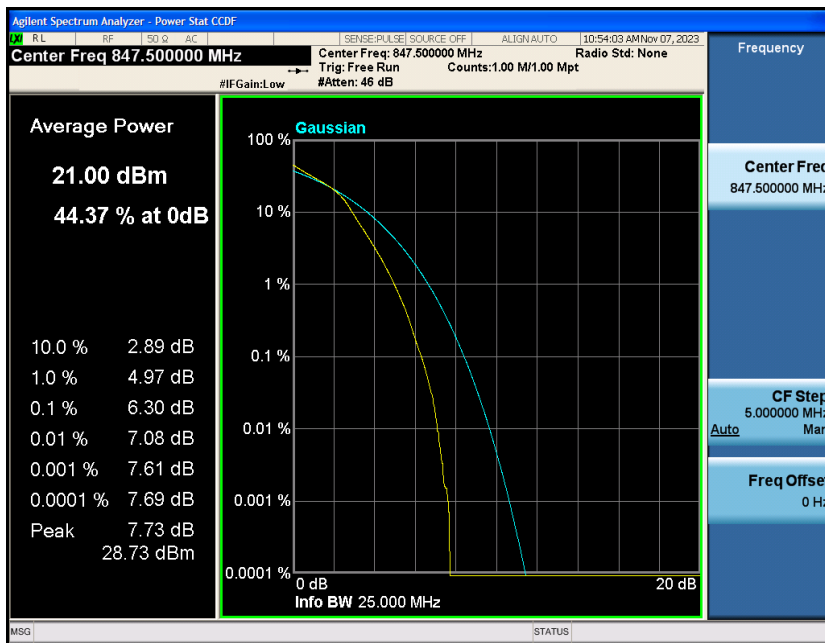

Band5-3MHz-16QAM-20635-15RB#0