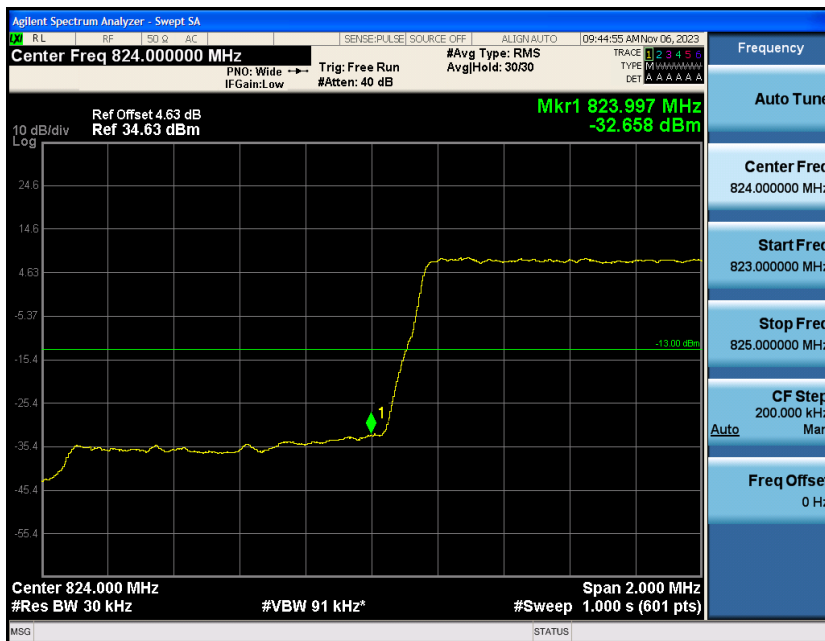

Band5-1.4MHz-QPSK-20407-6RB#0