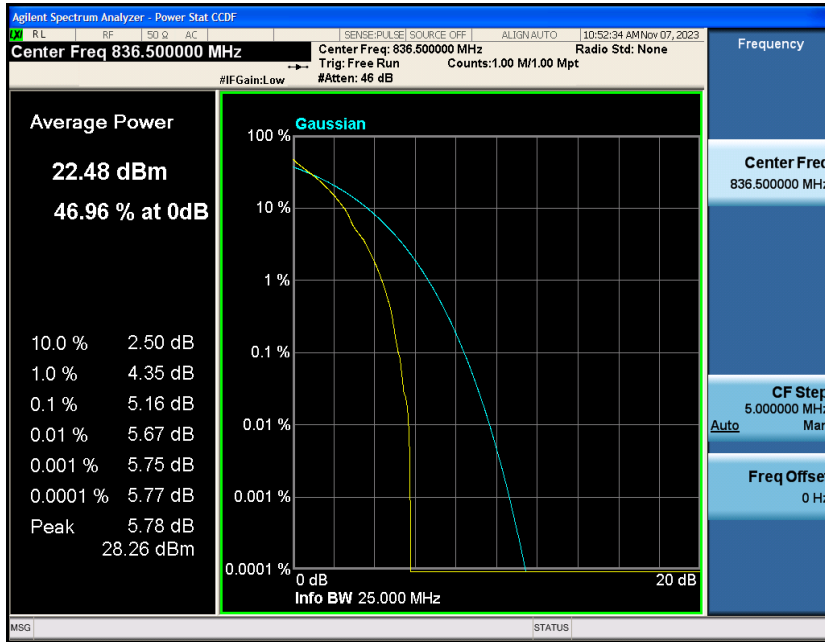

Band5-3MHz-QPSK-20525-1RB#0