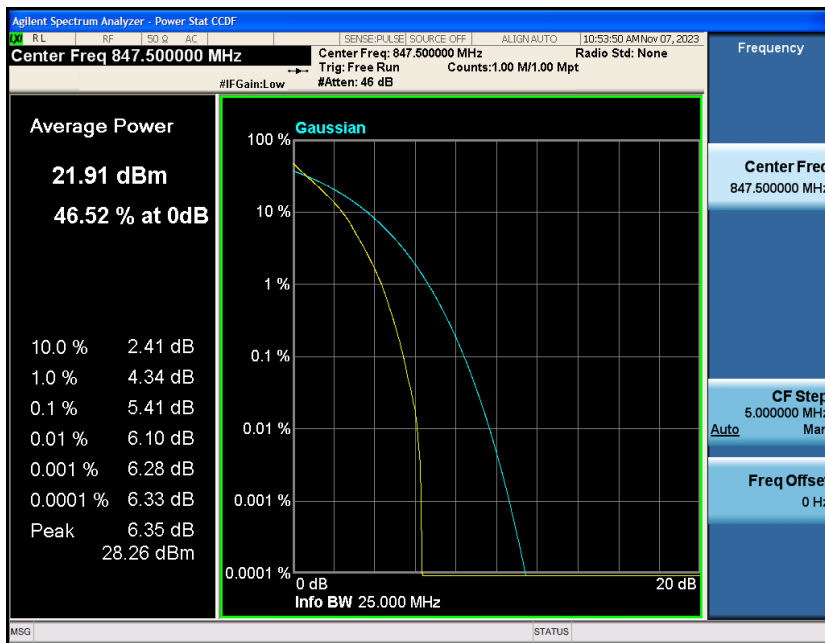

Band5-3MHz-QPSK-20635-15RB#0