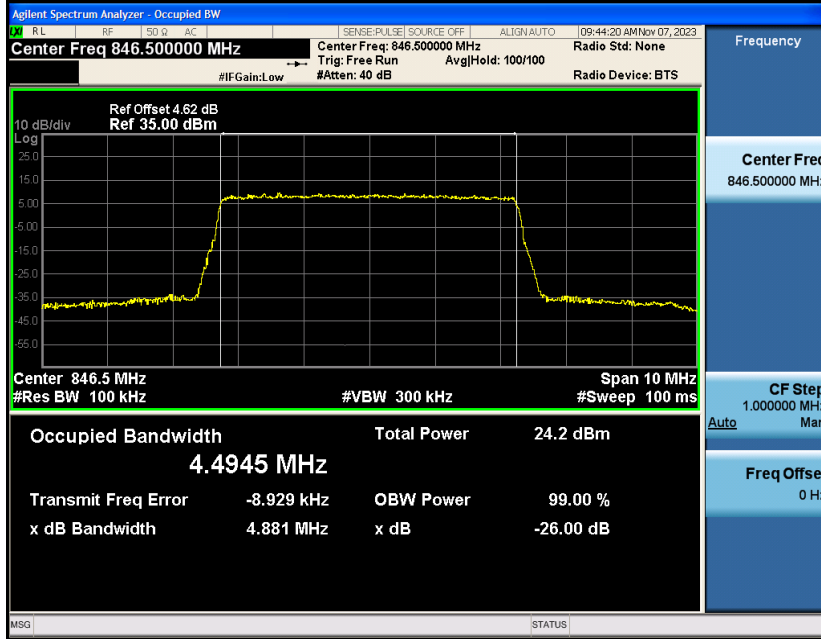

Band5-5MHz-QPSK-20625-25RB#0