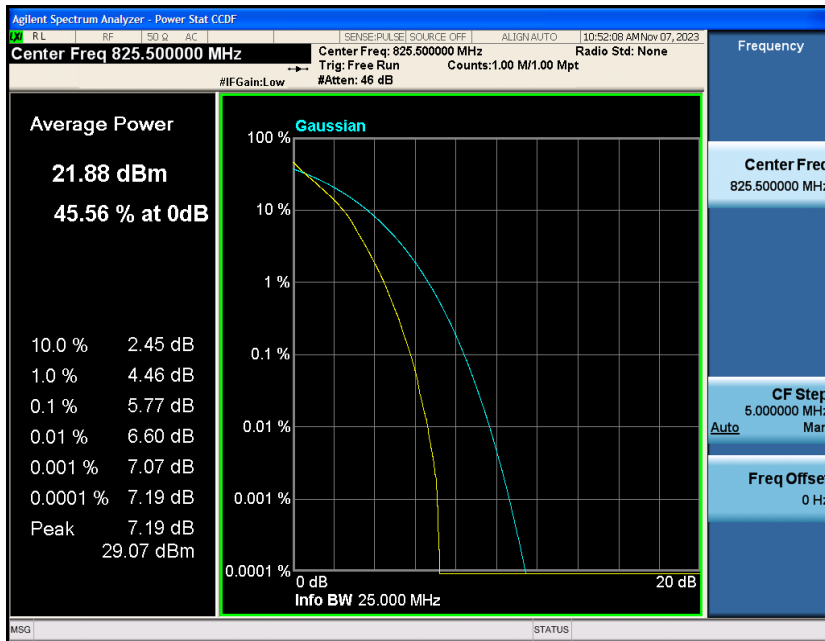

Band5-1.4MHz-16QAM-20407-6RB#0

Band5-1.4MHz-16QAM-20525-1RB#0

Band5-1.4MHz-16QAM-20525-6RB#0

Band5-1.4MHz-16QAM-20643-1RB#0

Band5-1.4MHz-16QAM-20643-6RB#0

Band5-3MHz-QPSK-20415-1RB#0

Band5-3MHz-QPSK-20415-15RB#0