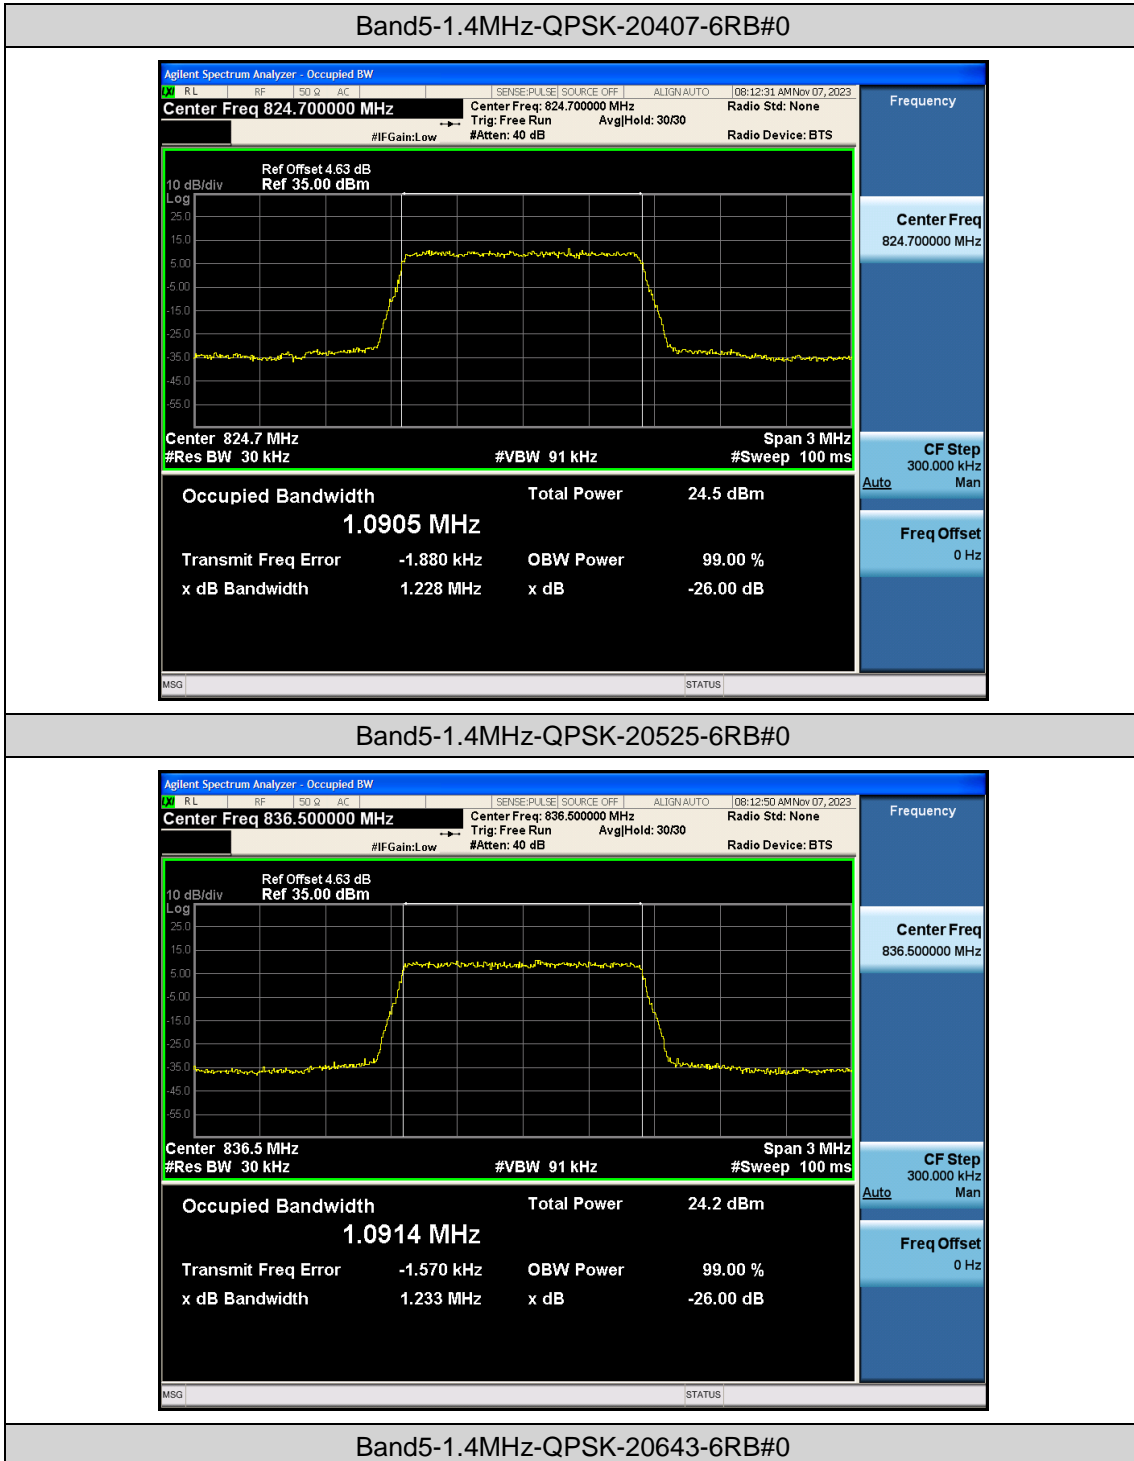

Test Graphs