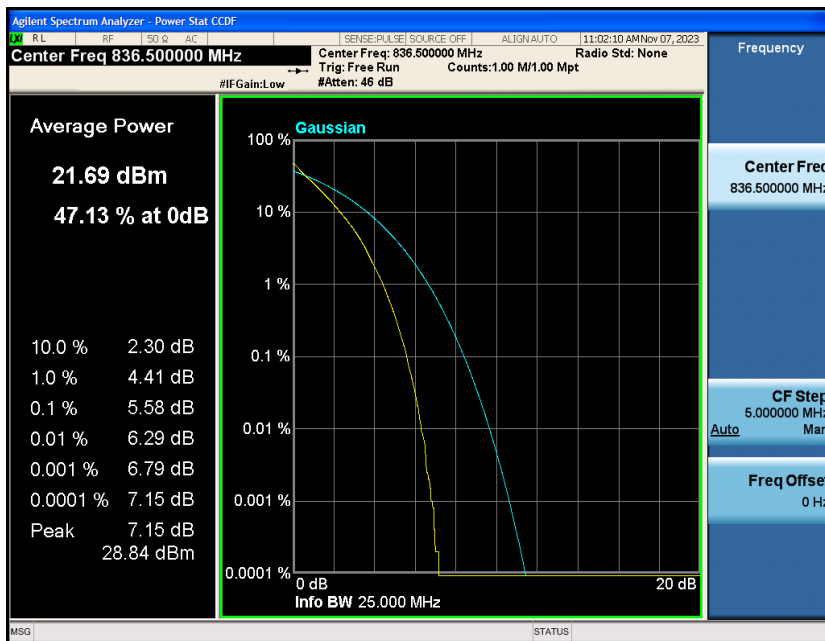

Band5-10MHz-QPSK-20525-50RB#0