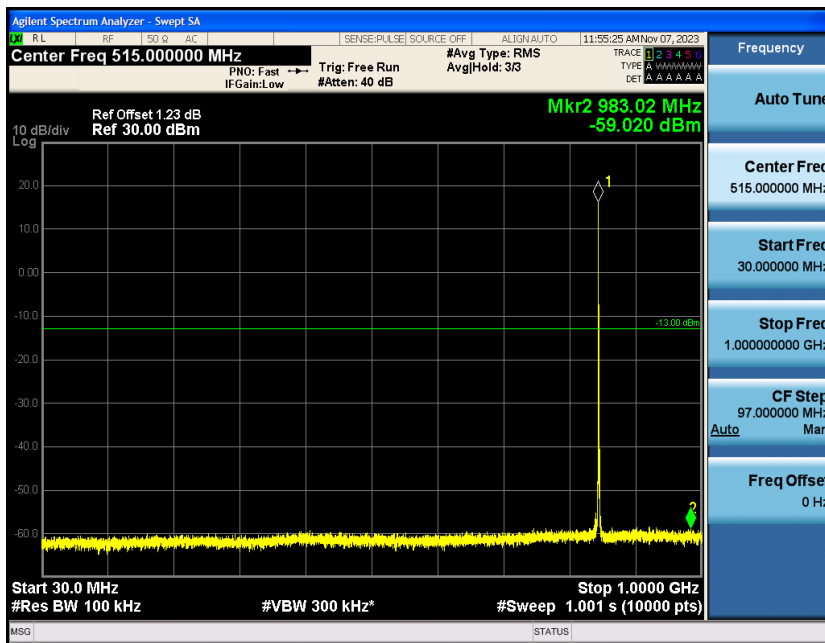

Band5-1.4MHz-16QAM-20407-1RB#0-Range1:30~1000MHz

Band5-1.4MHz-16QAM-20407-1RB#0-Range2:1000~10000MHz

Band5-1.4MHz-16QAM-20525-1RB#0-Range1:30~1000MHz

Band5-1.4MHz-16QAM-20525-1RB#0-Range2:1000~10000MHz

Band5-1.4MHz-16QAM-20643-1RB#0-Range1:30~1000MHz