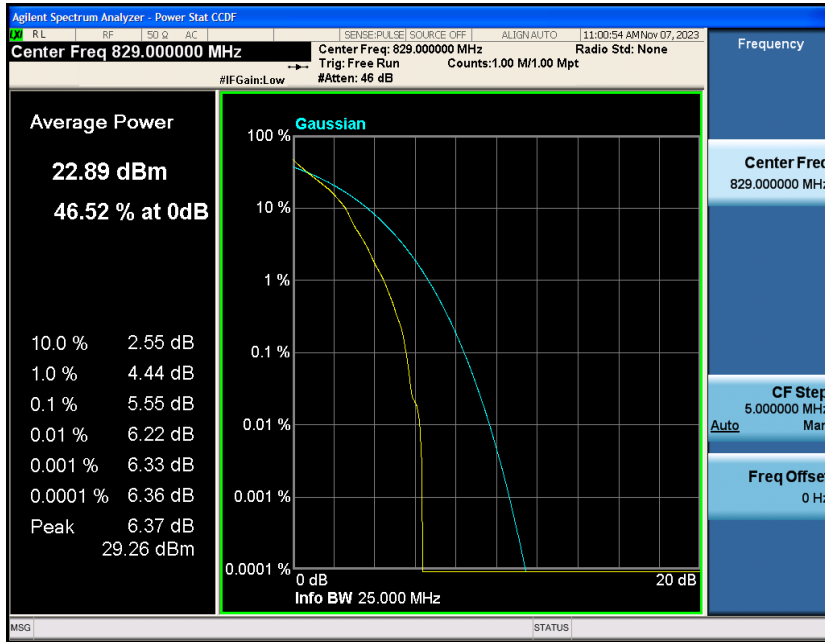

Band5-5MHz-16QAM-20425-1RB#0

Band5-5MHz-16QAM-20425-25RB#0

Band5-5MHz-16QAM-20525-1RB#0

Band5-5MHz-16QAM-20525-25RB#0

Band5-5MHz-16QAM-20625-1RB#0

Band5-5MHz-16QAM-20625-25RB#0

Band5-10MHz-QPSK-20450-1RB#0

Band5-10MHz-QPSK-20450-50RB#0