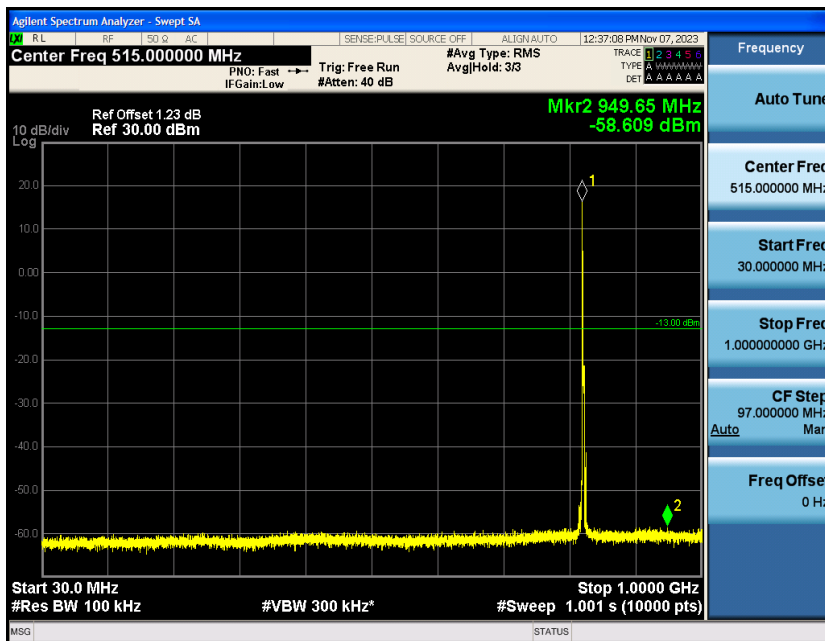

Band5-3MHz-QPSK-20415-1RB#0-Range1:30~1000MHz