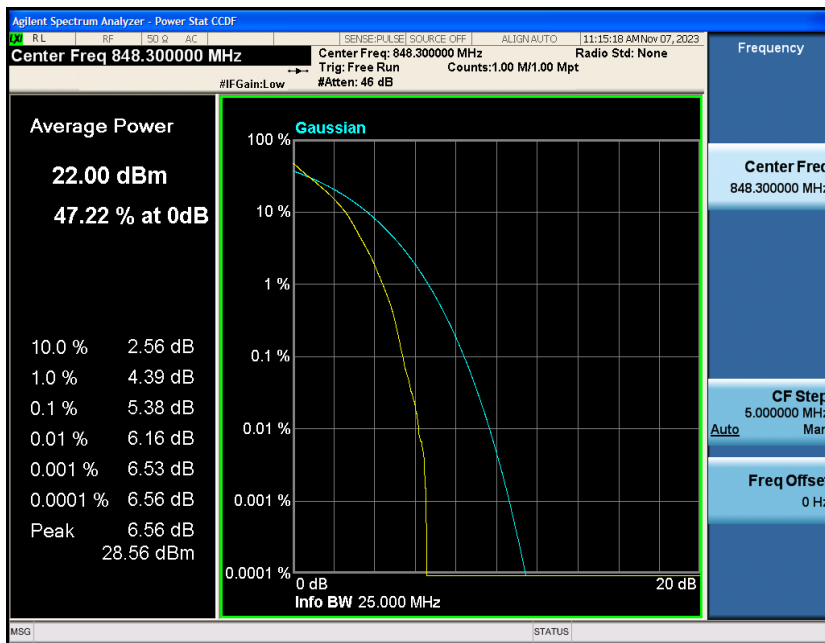

Test Graphs

Band5-1.4MHz-QPSK-20407-1RB#0

Band5-1.4MHz-QPSK-20407-6RB#0

Band5-1.4MHz-QPSK-20525-1RB#0

Band5-1.4MHz-QPSK-20525-6RB#0

Band5-1.4MHz-QPSK-20643-1RB#0

Band5-1.4MHz-QPSK-20643-6RB#0

Band5-1.4MHz-16QAM-20407-1RB#0