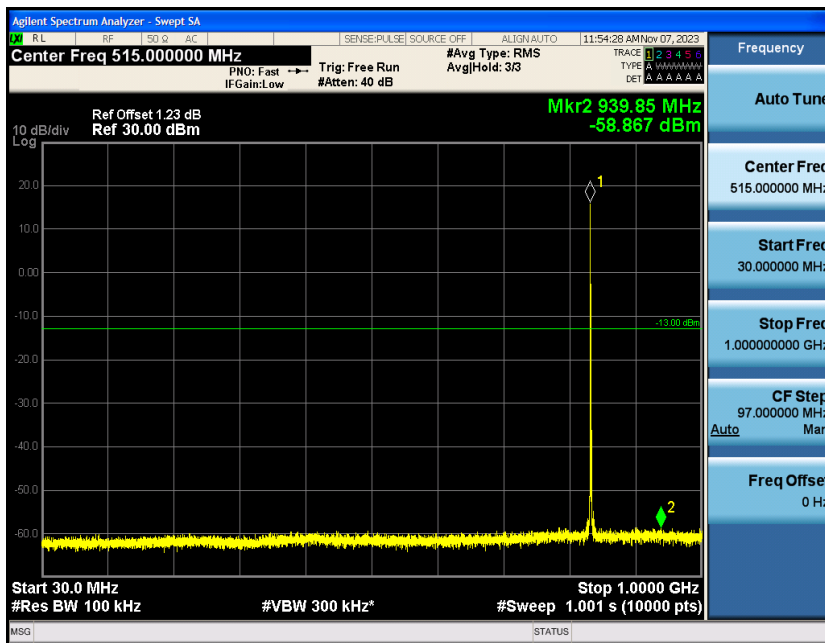

Band5-1.4MHz-16QAM-20525-1RB#0-Range1:30~1000MHz