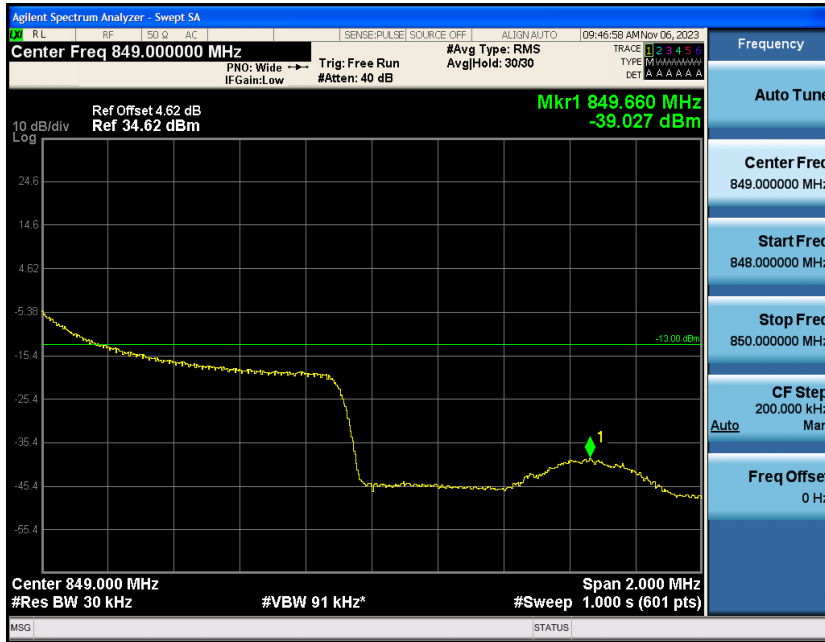

Band5-1.4MHz-16QAM-20643-1RB#0