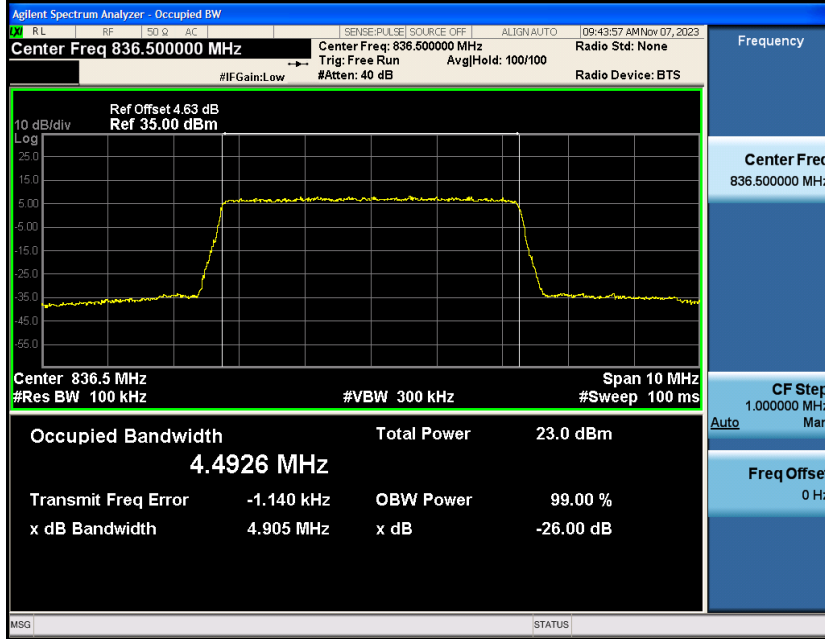

Band5-5MHz-16QAM-20525-25RB#0