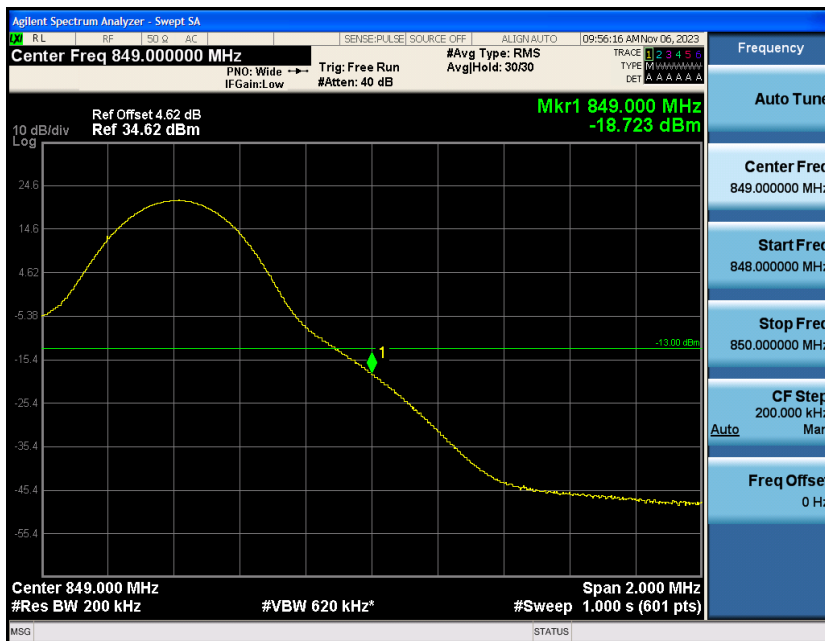

Band5-10MHz-16QAM-20600-1RB#49