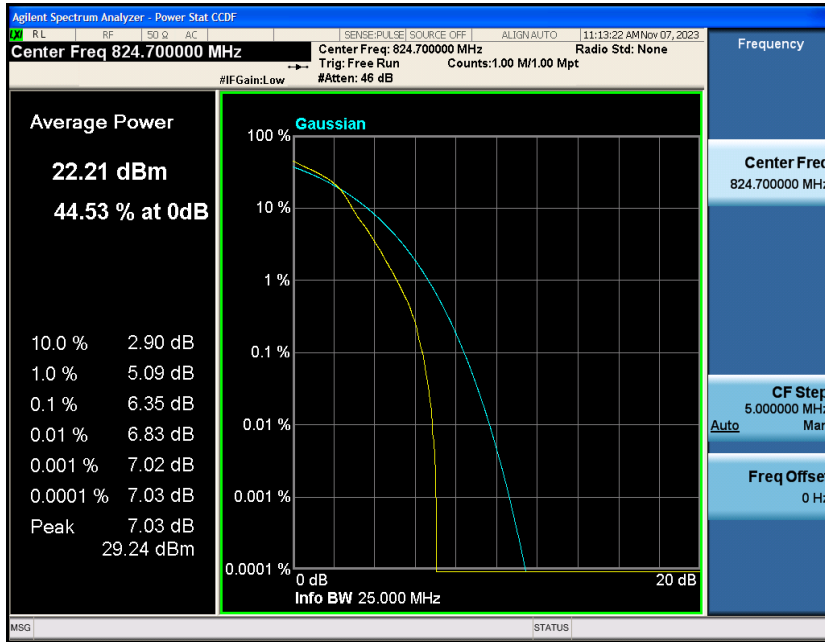

Test Graphs

Band5-1.4MHz-QPSK-20407-1RB#0

Band5-1.4MHz-QPSK-20407-6RB#0

Band5-1.4MHz-QPSK-20525-1RB#0

Band5-1.4MHz-QPSK-20525-6RB#0

Band5-1.4MHz-QPSK-20643-1RB#0

Band5-1.4MHz-QPSK-20643-6RB#0

Band5-1.4MHz-16QAM-20407-1RB#0