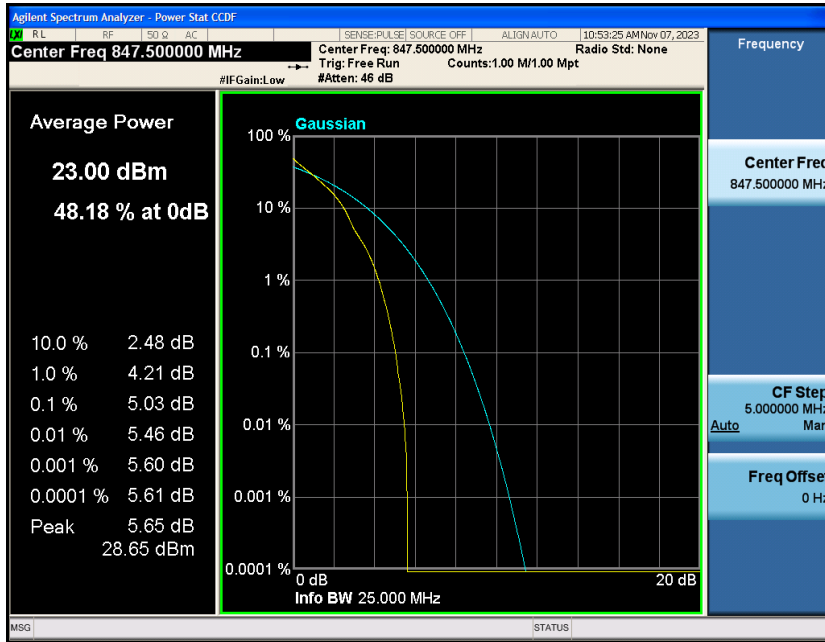

Band5-3MHz-QPSK-20635-1RB#0