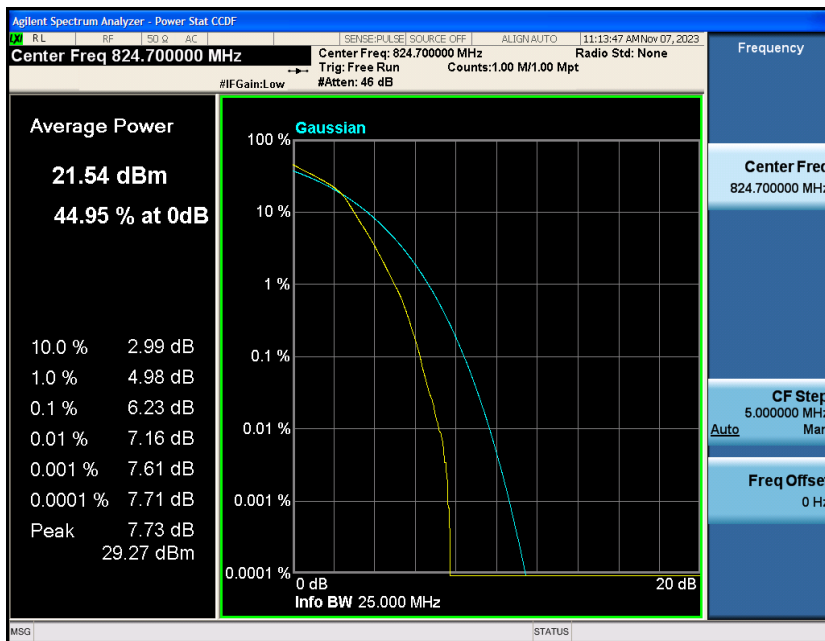

Band5-1.4MHz-16QAM-20407-6RB#0