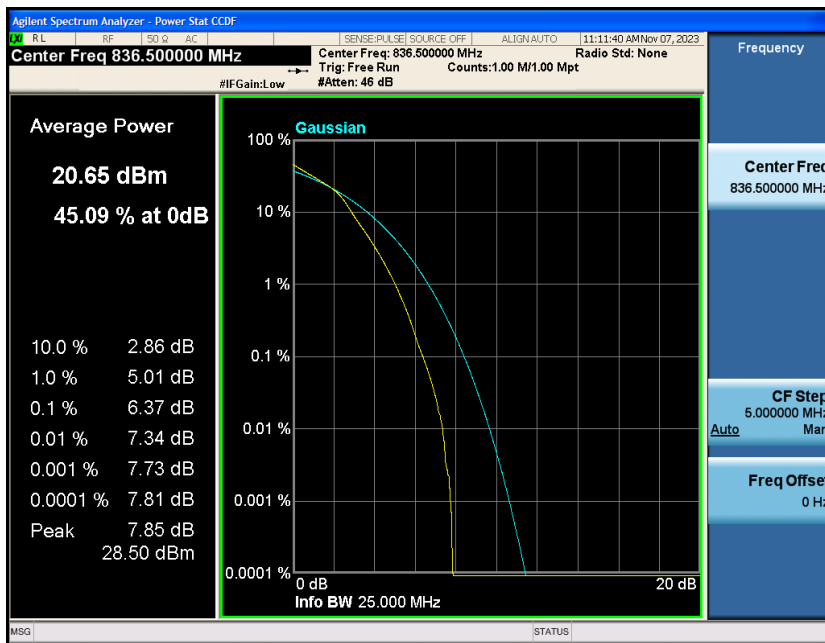

Band5-5MHz-16QAM-20425-1RB#0

Band5-5MHz-16QAM-20425-25RB#0

Band5-5MHz-16QAM-20525-1RB#0

Band5-5MHz-16QAM-20525-25RB#0

Band5-5MHz-16QAM-20625-1RB#0

Band5-5MHz-16QAM-20625-25RB#0

Band5-10MHz-QPSK-20450-1RB#0

Band5-10MHz-QPSK-20450-50RB#0