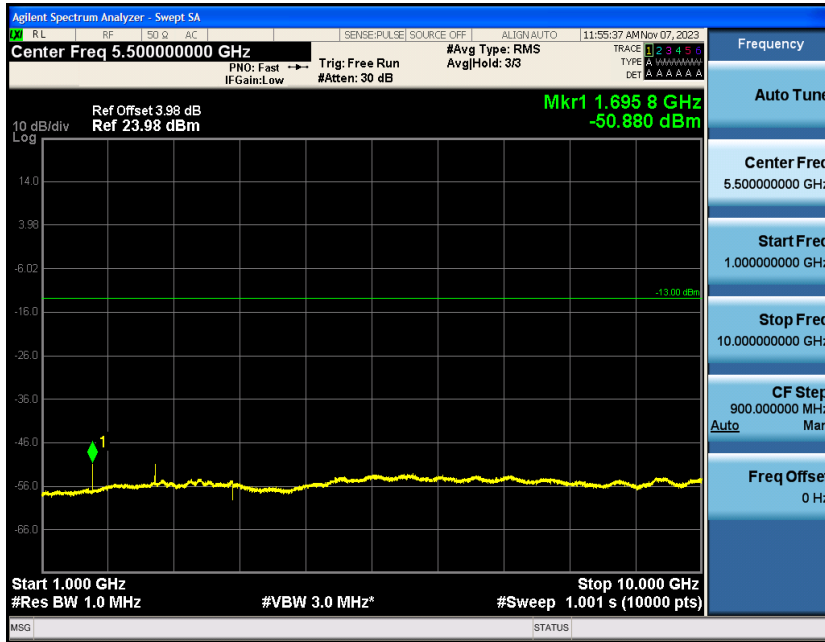

Band5-1.4MHz-16QAM-20643-1RB#0-Range2:1000~10000MHz