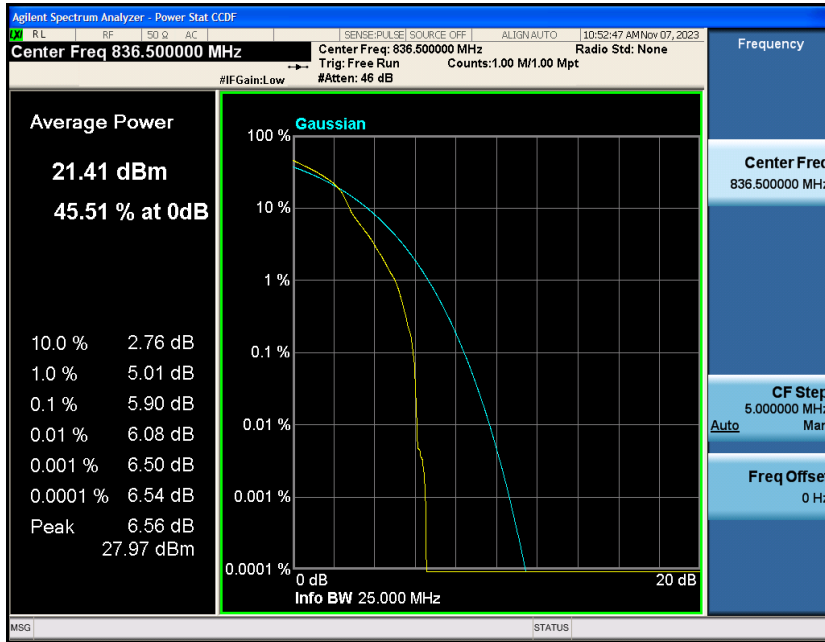

Band5-3MHz-16QAM-20525-1RB#0