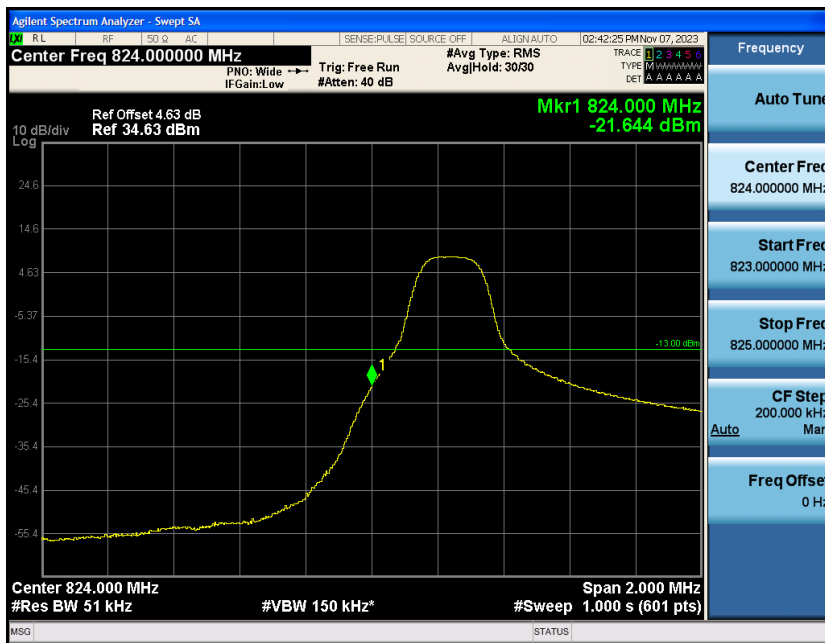

Band5-3MHz-QPSK-20415-1RB#0