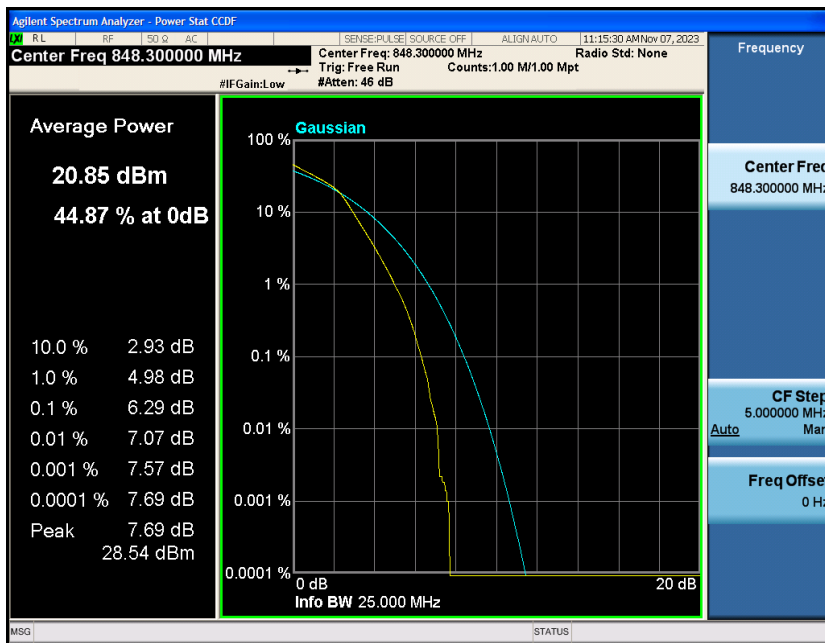

Band5-1.4MHz-16QAM-20407-6RB#0

Band5-1.4MHz-16QAM-20525-1RB#0

Band5-1.4MHz-16QAM-20525-6RB#0

Band5-1.4MHz-16QAM-20643-1RB#0

Band5-1.4MHz-16QAM-20643-6RB#0

Band5-3MHz-QPSK-20415-1RB#0

Band5-3MHz-QPSK-20415-15RB#0