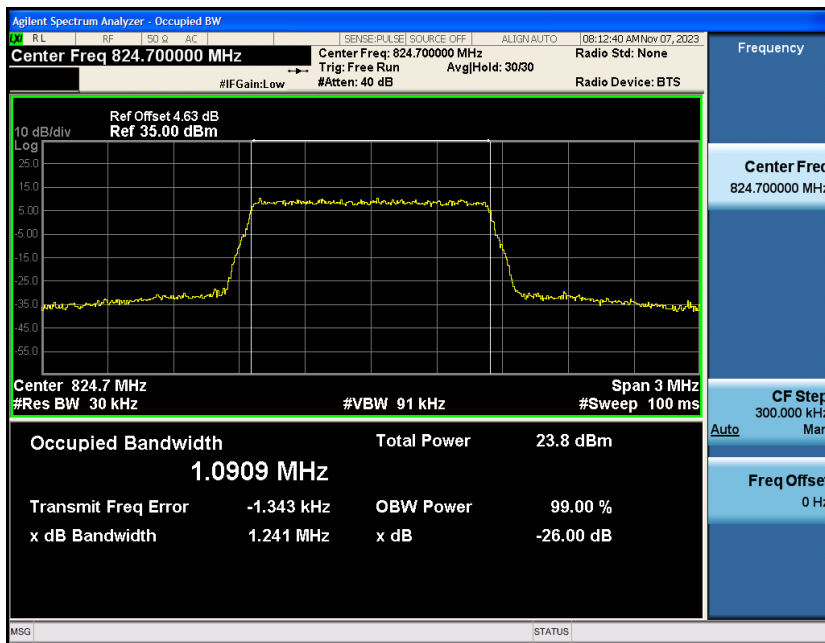

Band5-1.4MHz-16QAM-20407-6RB#0