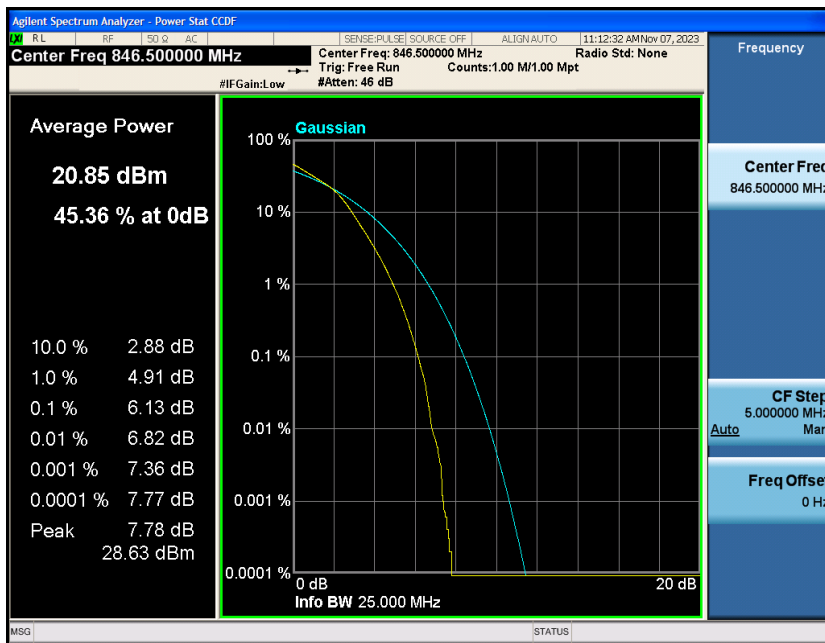

Band5-5MHz-16QAM-20425-1RB#0

Band5-5MHz-16QAM-20425-25RB#0

Band5-5MHz-16QAM-20525-1RB#0

Band5-5MHz-16QAM-20525-25RB#0

Band5-5MHz-16QAM-20625-1RB#0

Band5-5MHz-16QAM-20625-25RB#0

Band5-10MHz-QPSK-20450-1RB#0

Band5-10MHz-QPSK-20450-50RB#0