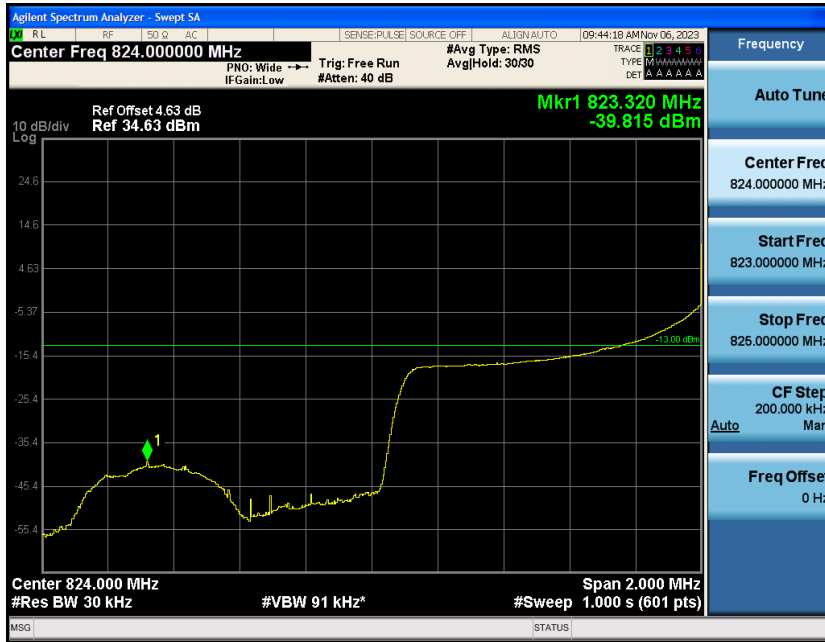

Test Graphs

Band5-1.4MHz-QPSK-20407-6RB#0

Band5-1.4MHz-QPSK-20643-1RB#0

Band5-1.4MHz-QPSK-20643-1RB#5

Band5-1.4MHz-QPSK-20643-6RB#0

Band5-1.4MHz-16QAM-20407-1RB#0

Band5-1.4MHz-16QAM-20407-1RB#5

Band5-1.4MHz-16QAM-20407-6RB#0