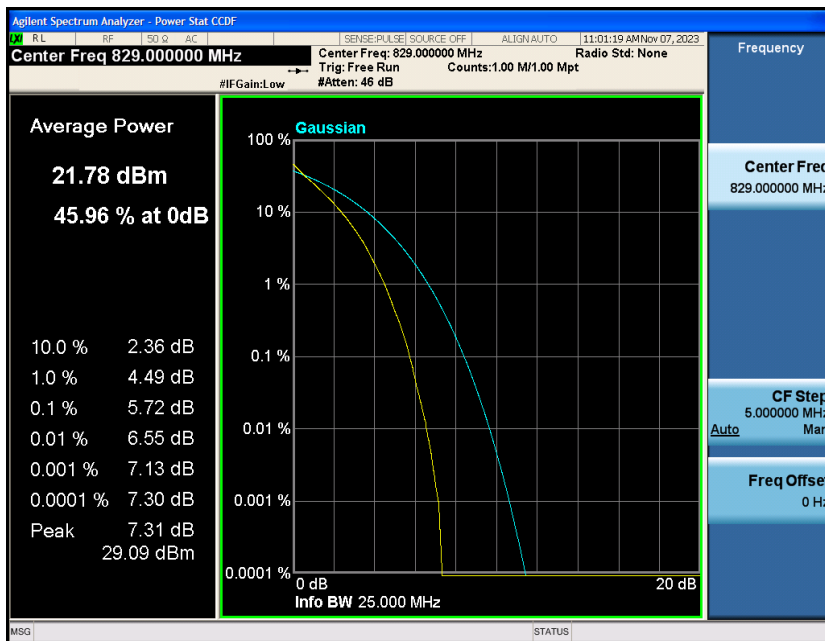

Band5-10MHz-QPSK-20450-50RB#0