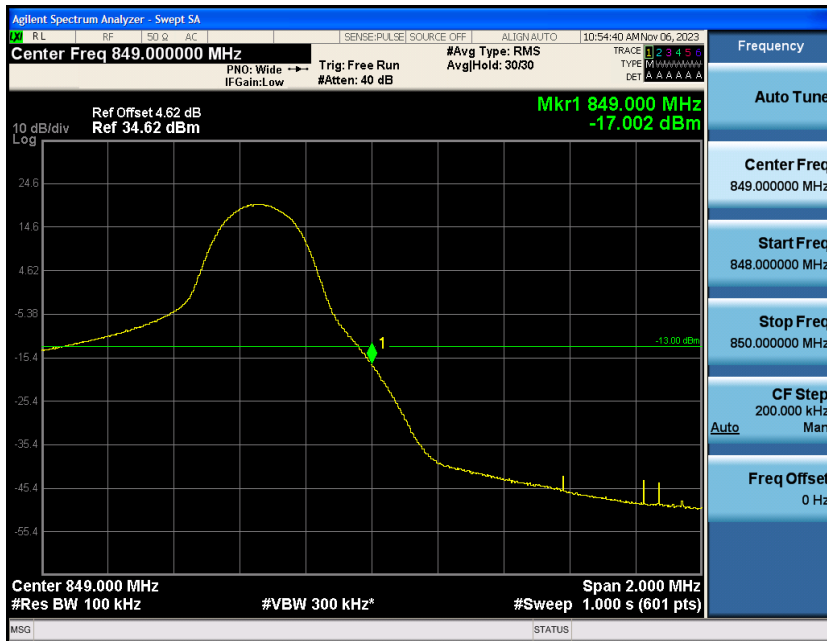

Band5-5MHz-16QAM-20625-1RB#24