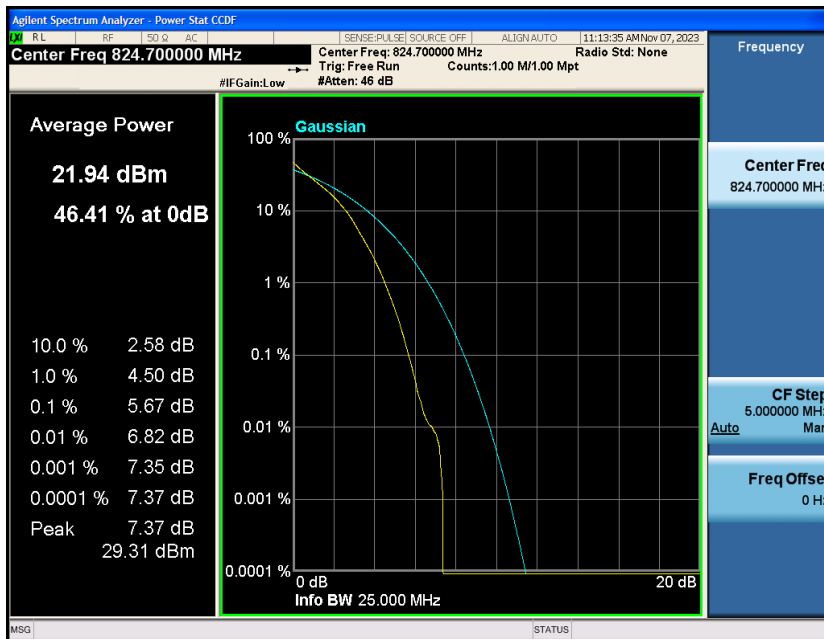

Band5-1.4MHz-QPSK-20407-6RB#0