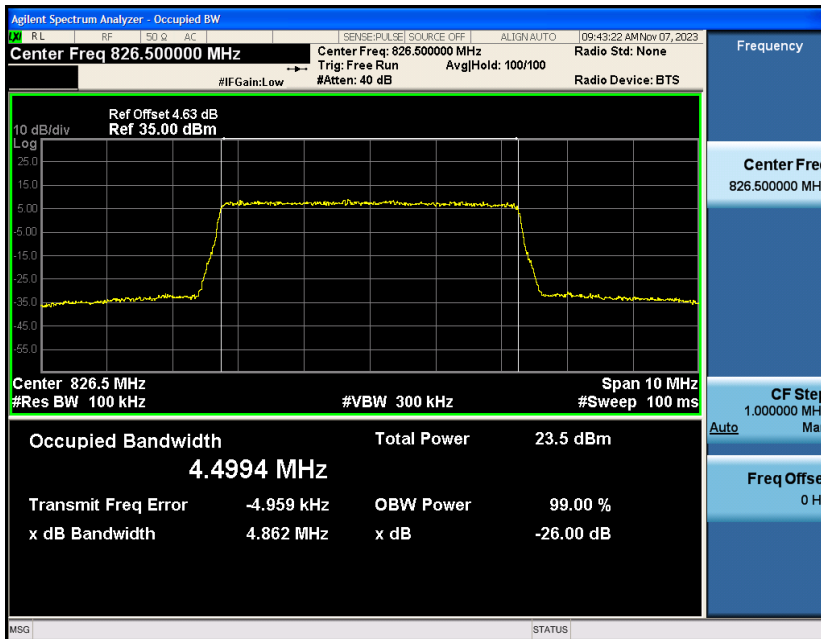

Band5-5MHz-16QAM-20425-25RB#0