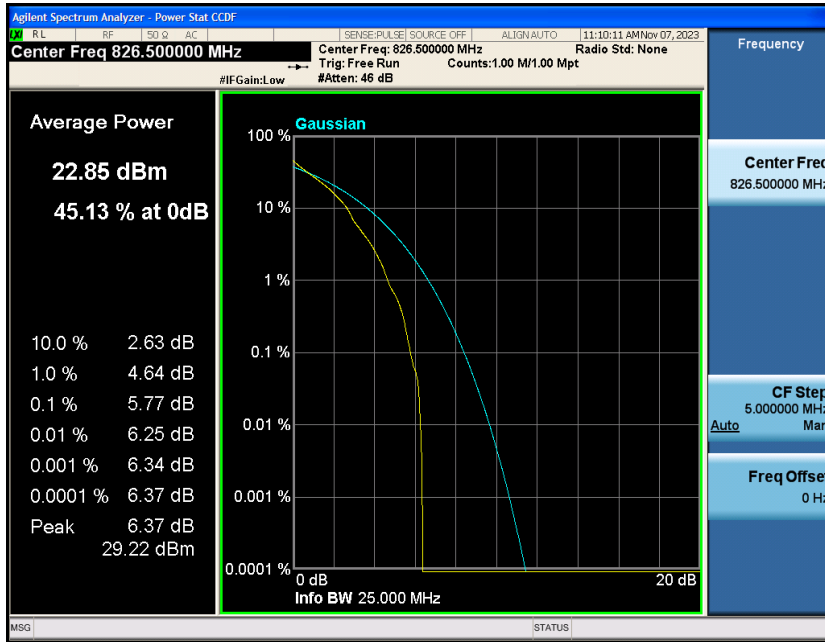

Band5-5MHz-QPSK-20425-1RB#0