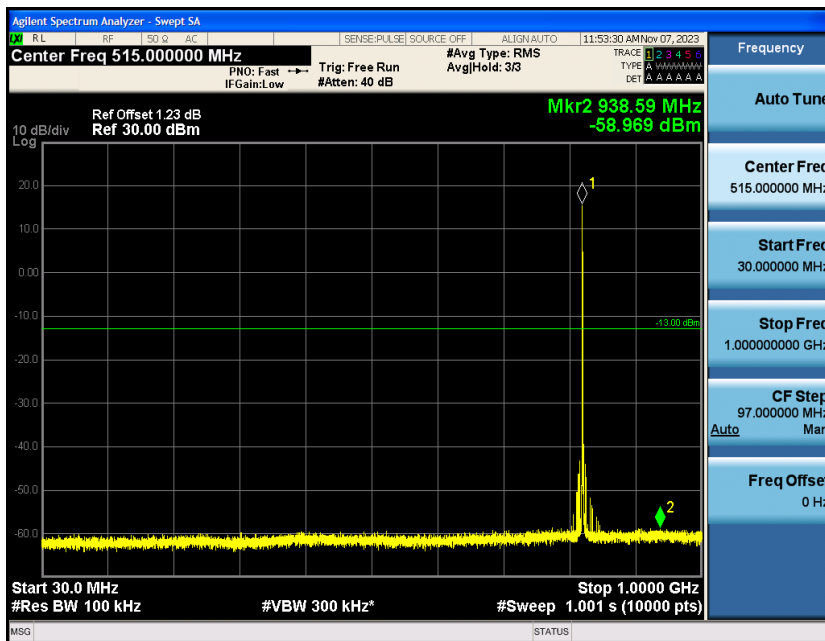

Band5-1.4MHz-16QAM-20407-1RB#0-Range1:30~1000MHz