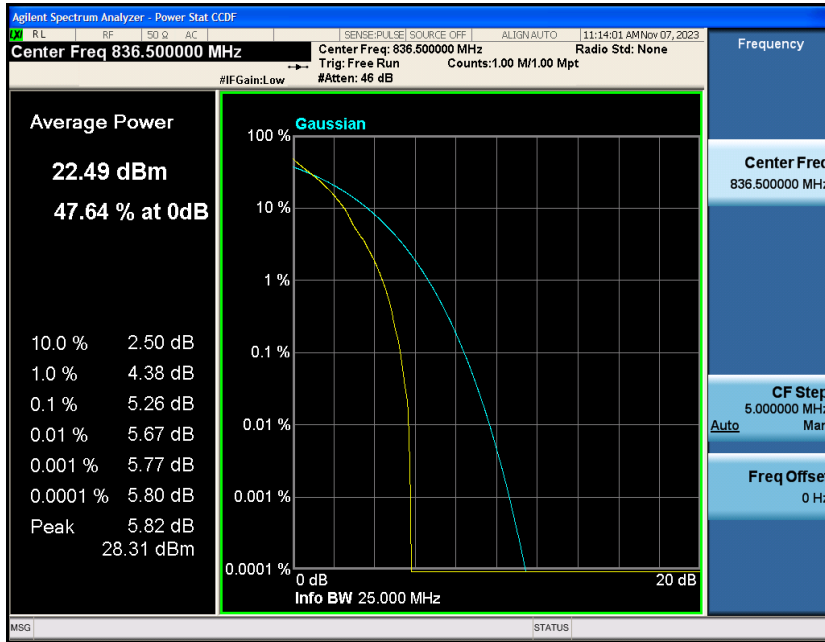

Test Graphs

Band5-1.4MHz-QPSK-20407-1RB#0

Band5-1.4MHz-QPSK-20407-6RB#0

Band5-1.4MHz-QPSK-20525-1RB#0

Band5-1.4MHz-QPSK-20525-6RB#0

Band5-1.4MHz-QPSK-20643-1RB#0

Band5-1.4MHz-QPSK-20643-6RB#0

Band5-1.4MHz-16QAM-20407-1RB#0