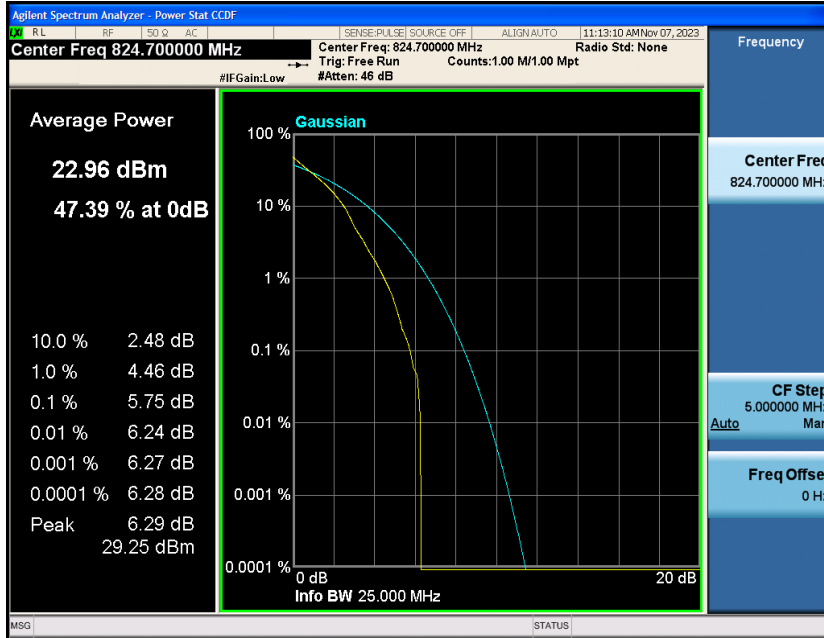

Test Graphs

Band5-1.4MHz-QPSK-20407-1RB#0