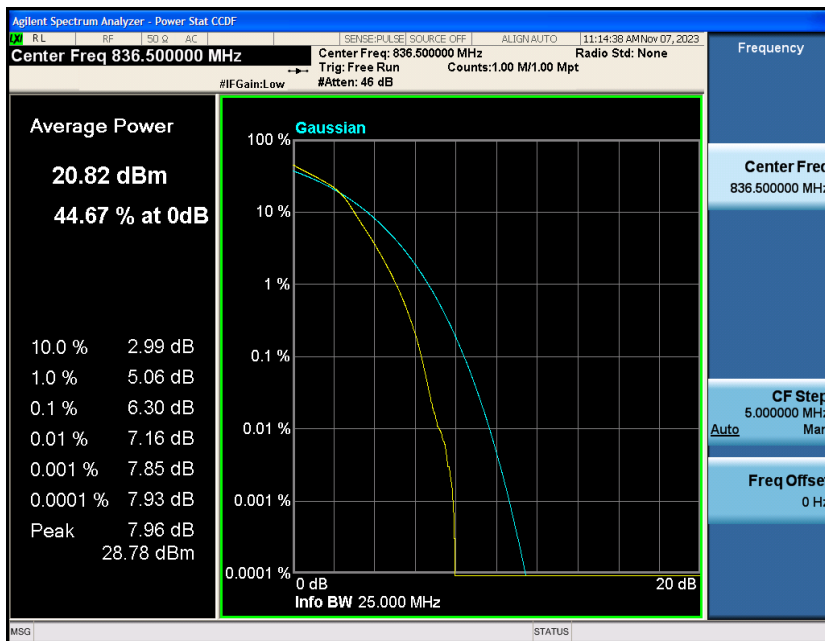

Band5-1.4MHz-16QAM-20525-6RB#0