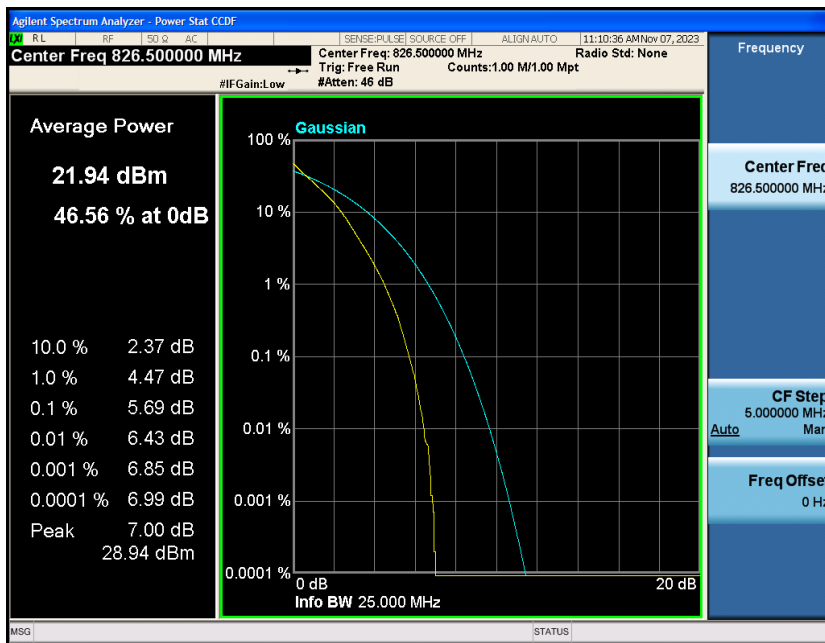

Band5-5MHz-QPSK-20425-25RB#0