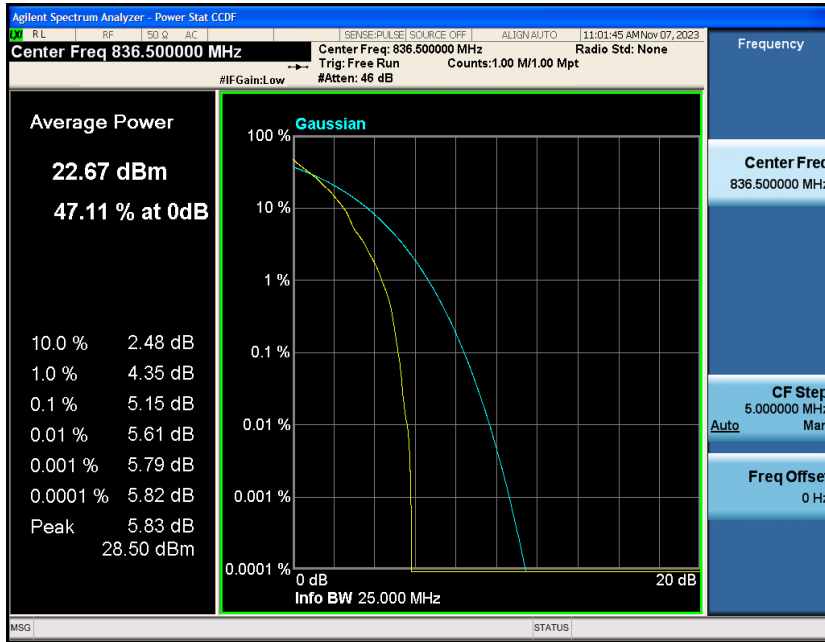

Band5-10MHz-QPSK-20525-1RB#0