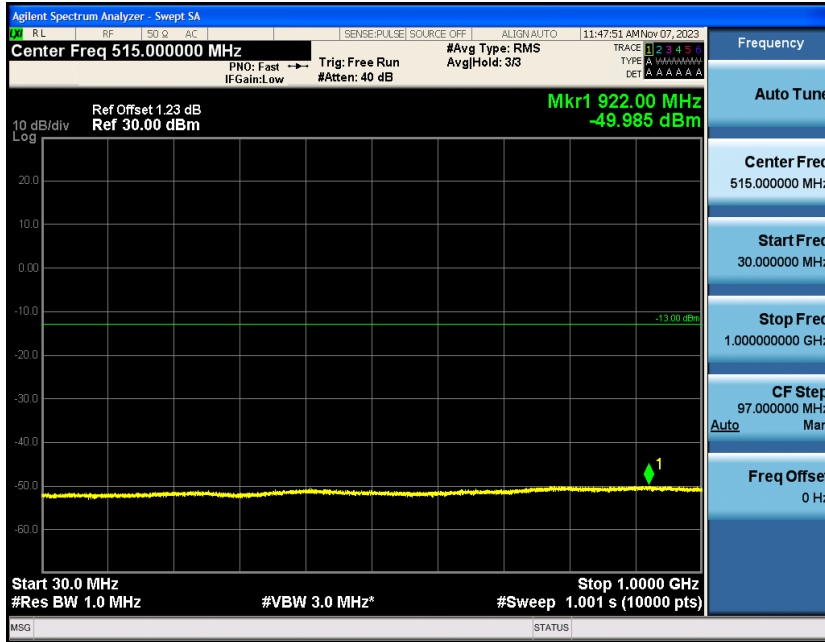

Band4-15MHz-16QAM-20175-1RB#0-Range1:30~1000MHz