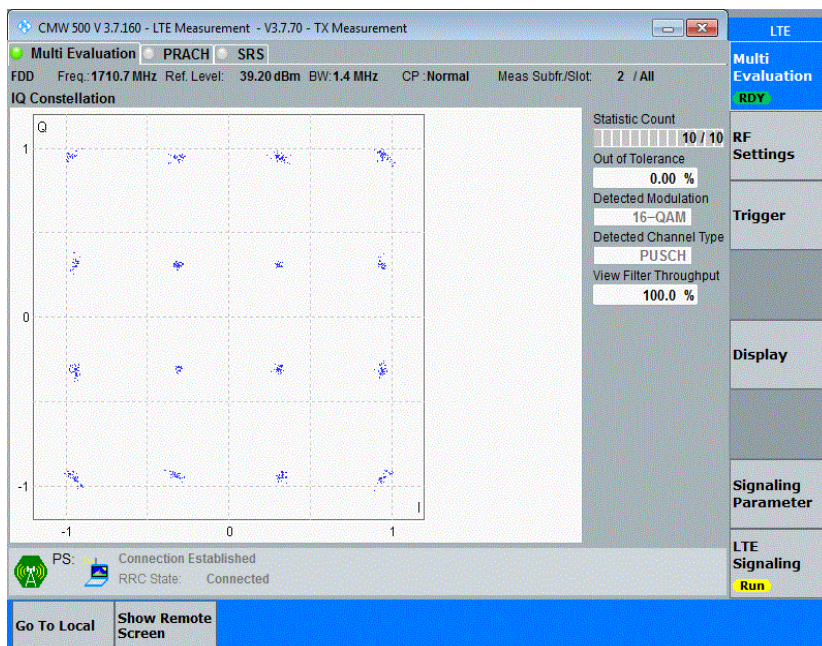

## Appendix G: Modulation Characteristics

### Test Result

Band	Channel	Result	Verdict
Band4	19957	PASS	PASS
Band4	20175	PASS	PASS
Band4	20393	PASS	PASS
Band4	19957	PASS	PASS
Band4	20175	PASS	PASS
Band4	20393	PASS	PASS
Band4	19965	PASS	PASS
Band4	20175	PASS	PASS
Band4	20385	PASS	PASS
Band4	19965	PASS	PASS
Band4	20175	PASS	PASS
Band4	20385	PASS	PASS
Band4	19975	PASS	PASS
Band4	20175	PASS	PASS
Band4	20375	PASS	PASS
Band4	19975	PASS	PASS
Band4	20175	PASS	PASS
Band4	20375	PASS	PASS
Band4	20000	PASS	PASS
Band4	20175	PASS	PASS
Band4	20350	PASS	PASS
Band4	20000	PASS	PASS
Band4	20175	PASS	PASS
Band4	20350	PASS	PASS
Band4	20025	PASS	PASS
Band4	20175	PASS	PASS
Band4	20325	PASS	PASS
Band4	20025	PASS	PASS
Band4	20175	PASS	PASS
Band4	20325	PASS	PASS
Band4	20050	PASS	PASS
Band4	20175	PASS	PASS
Band4	20300	PASS	PASS
Band4	20050	PASS	PASS
Band4	20175	PASS	PASS
Band4	20300	PASS	PASS

### Test Graphs

Band4-1.4MHz-16QAM-19957-6RB#0

Band4-1.4MHz-16QAM-20175-6RB#0

Band4-1.4MHz-16QAM-20393-6RB#0

Band4-3MHz-QPSK-19965-15RB#0