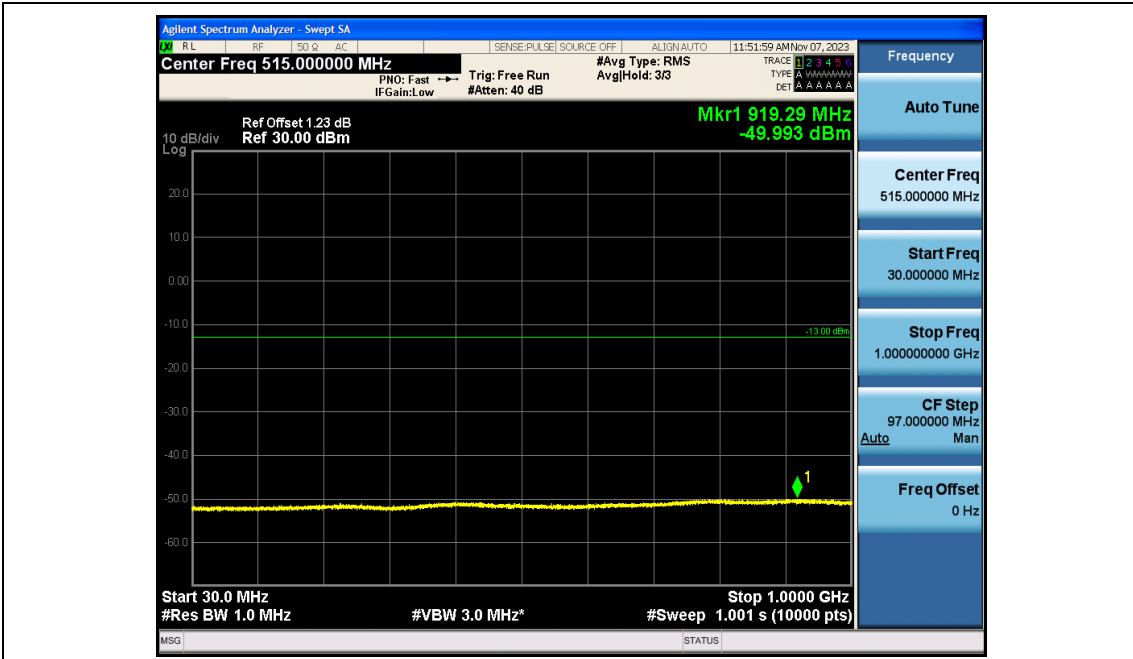

Band4-20MHz-16QAM-20300-1RB#0-Range1:30~1000MHz