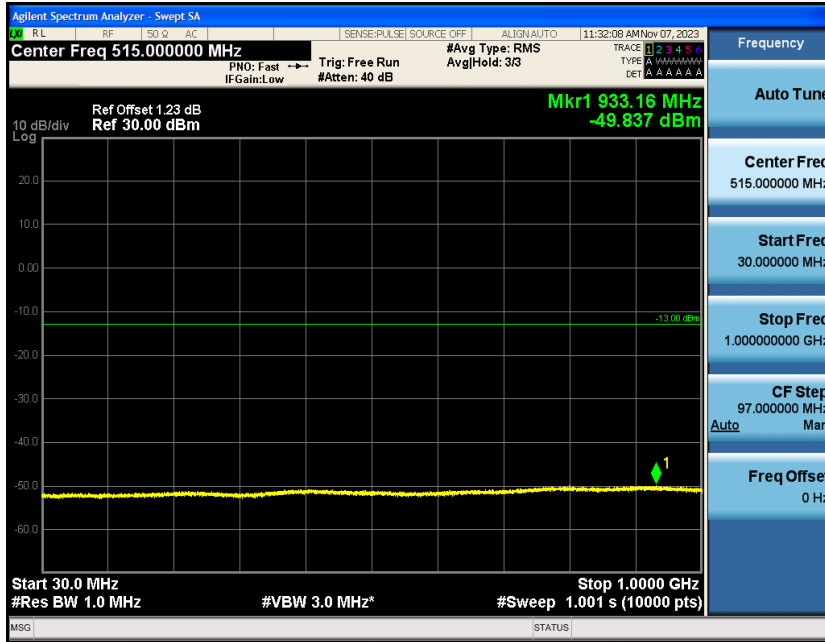

Band4-1.4MHz-16QAM-20393-1RB#0-Range1:30~1000MHz