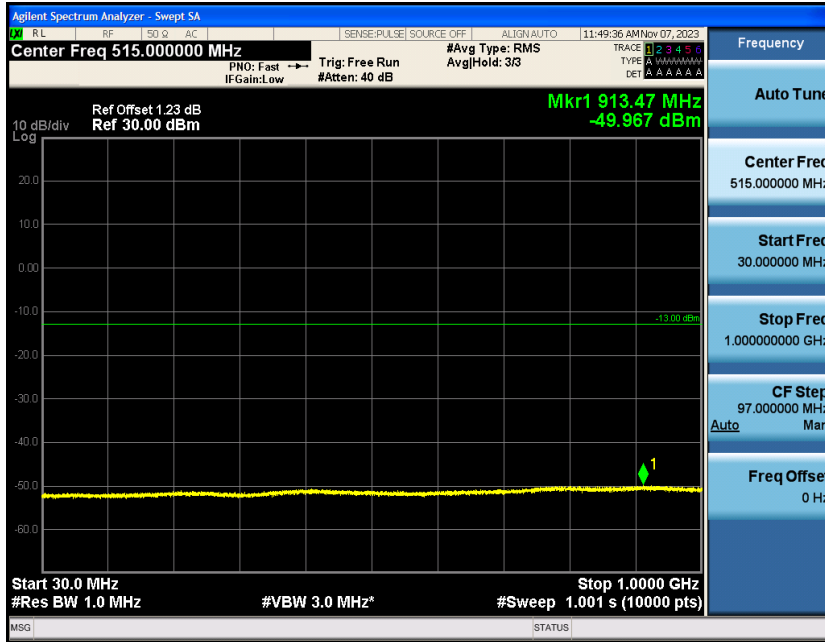

Band4-20MHz-QPSK-20050-1RB#0-Range1:30~1000MHz