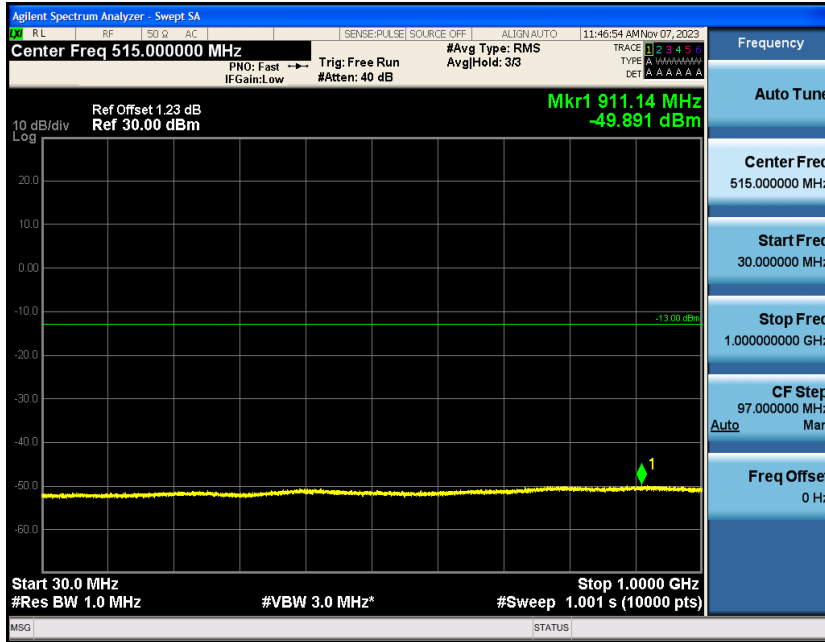

Band4-15MHz-16QAM-20025-1RB#0-Range1:30~1000MHz