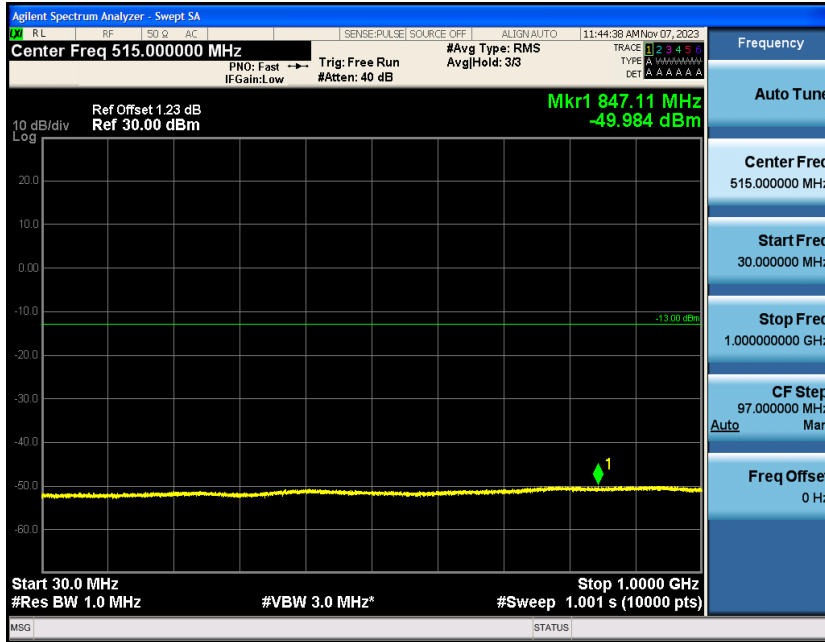

Band4-10MHz-16QAM-20175-1RB#0-Range1:30~1000MHz