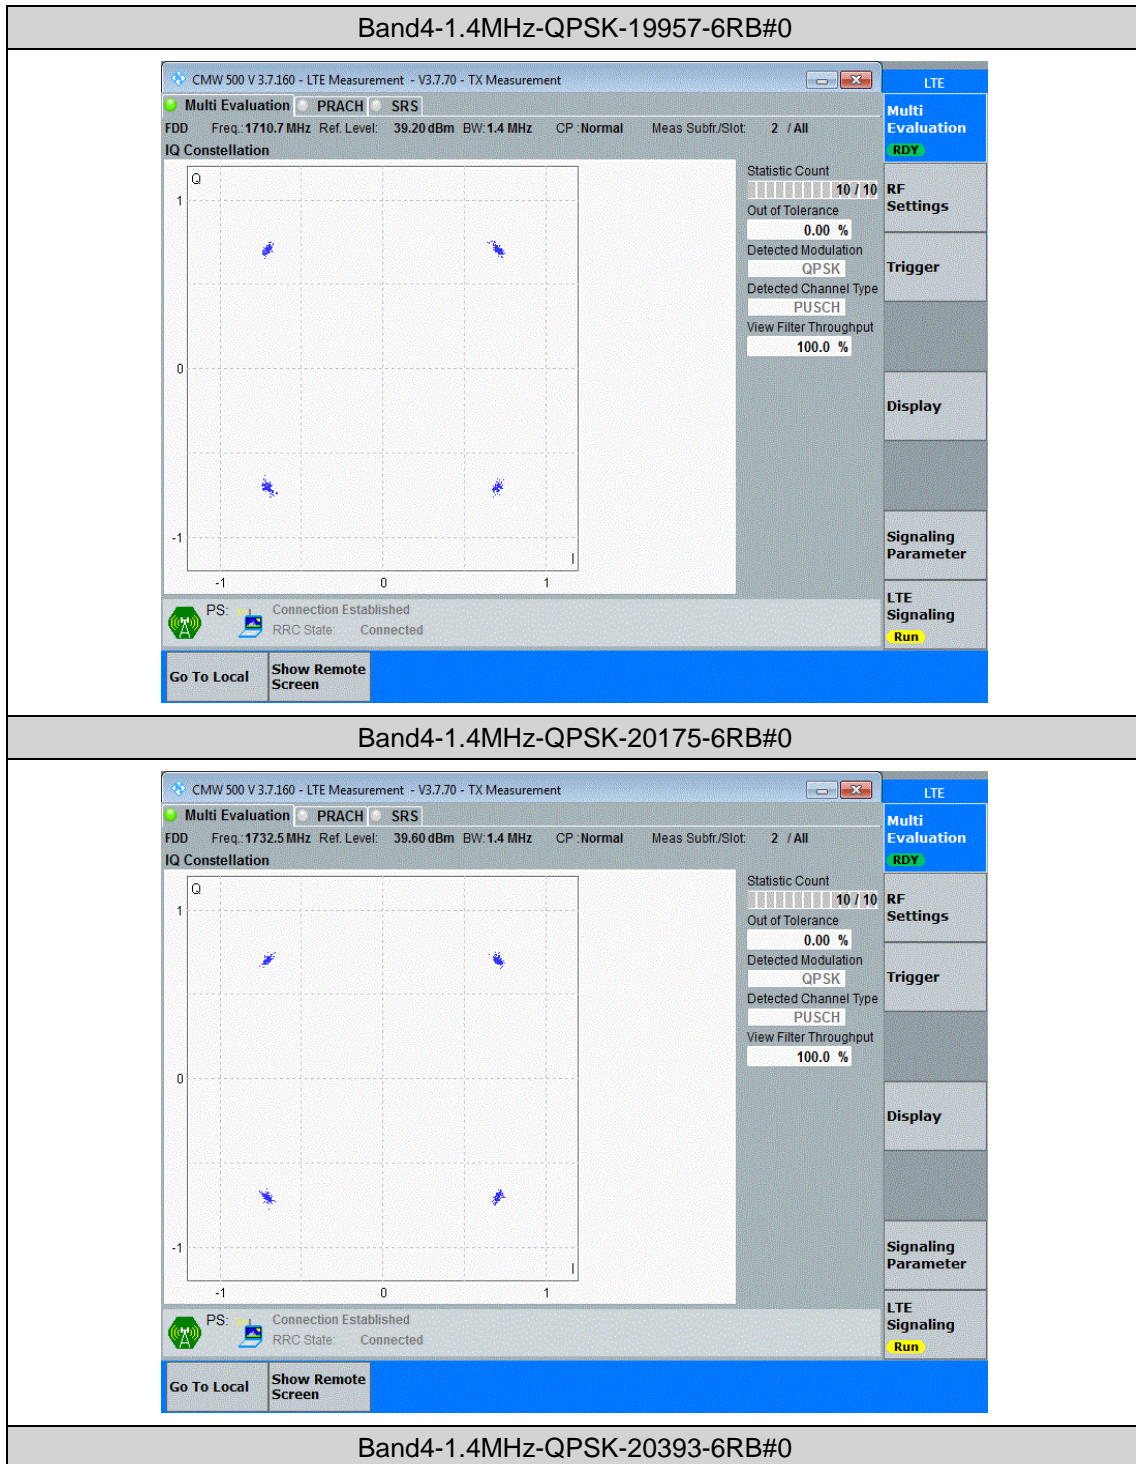

Test Graphs