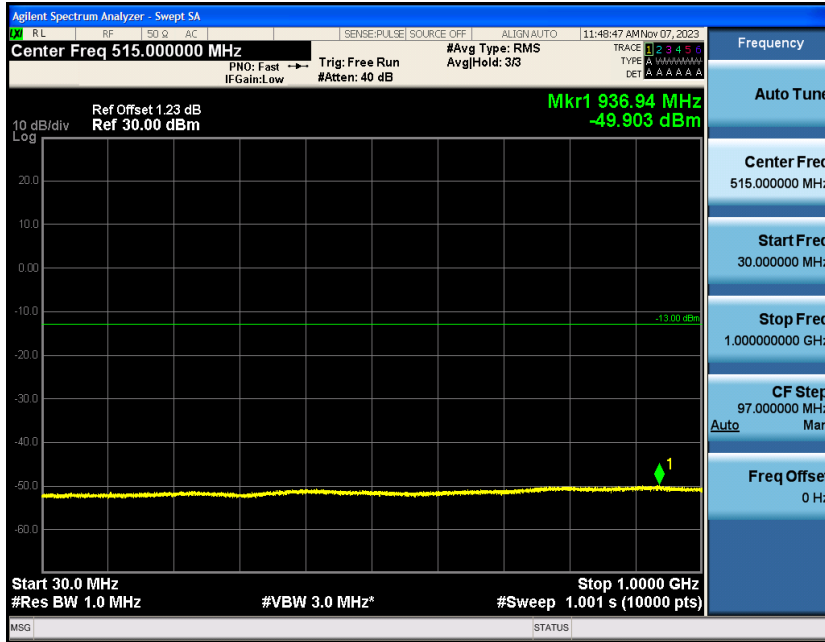

Band4-15MHz-16QAM-20025-1RB#0-Range1:30~1000MHz

Band4-15MHz-16QAM-20025-1RB#0-Range2:1000~20000MHz

Band4-15MHz-16QAM-20175-1RB#0-Range1:30~1000MHz

Band4-15MHz-16QAM-20175-1RB#0-Range2:1000~20000MHz

Band4-15MHz-16QAM-20325-1RB#0-Range1:30~1000MHz