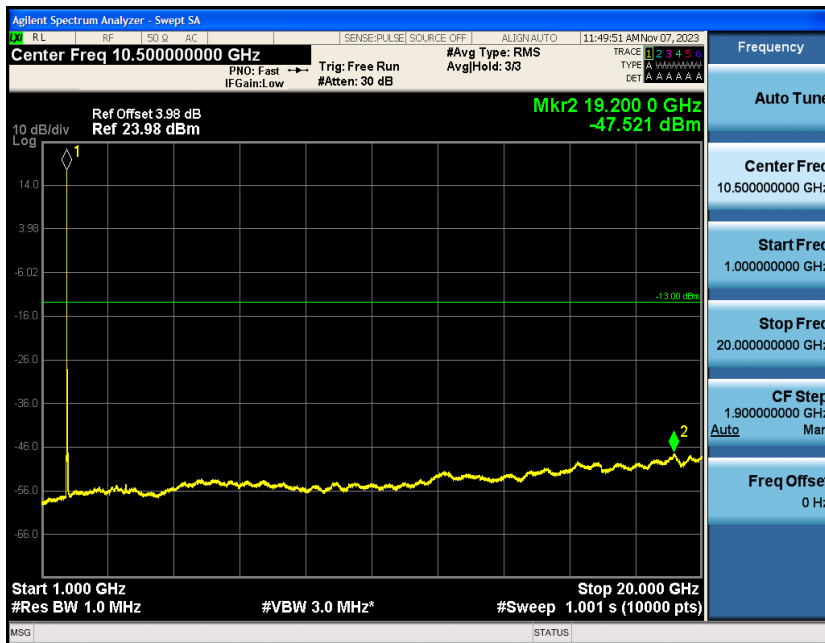

Band4-20MHz-QPSK-20050-1RB#0-Range2:1000~20000MHz