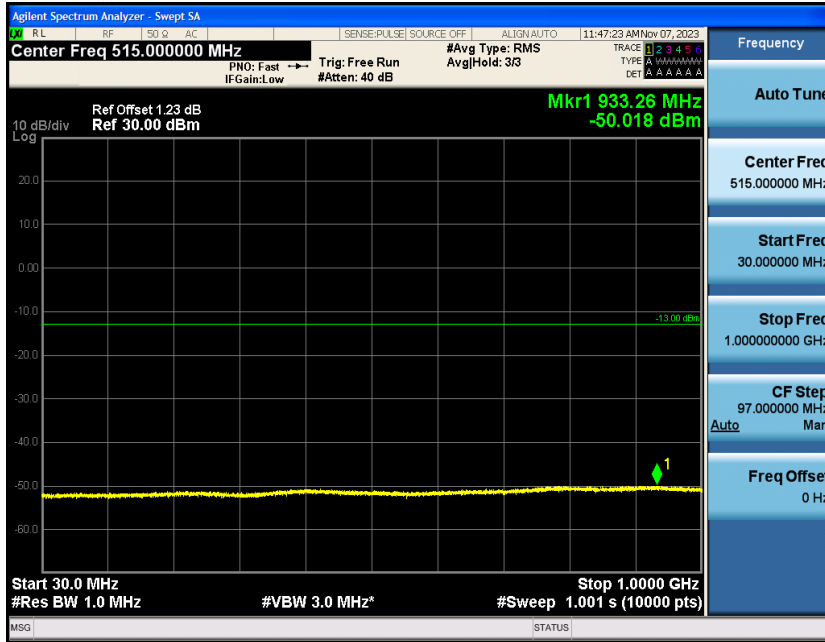

Band4-15MHz-QPSK-20175-1RB#0-Range1:30~1000MHz