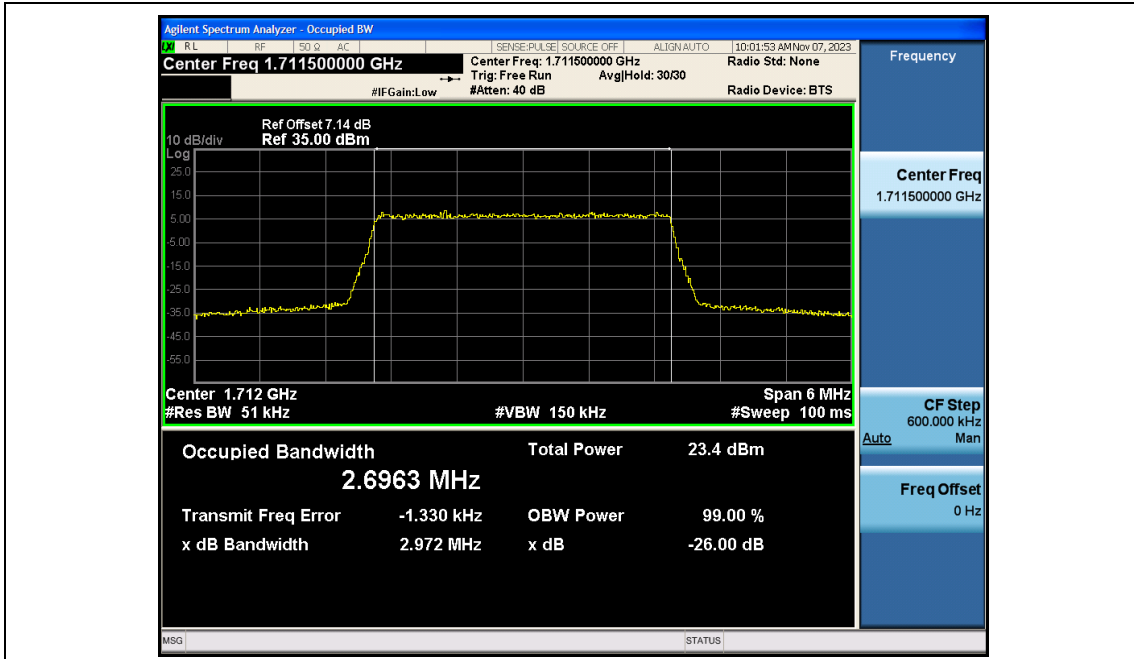

Band4-3MHz-QPSK-19965-15RB#0