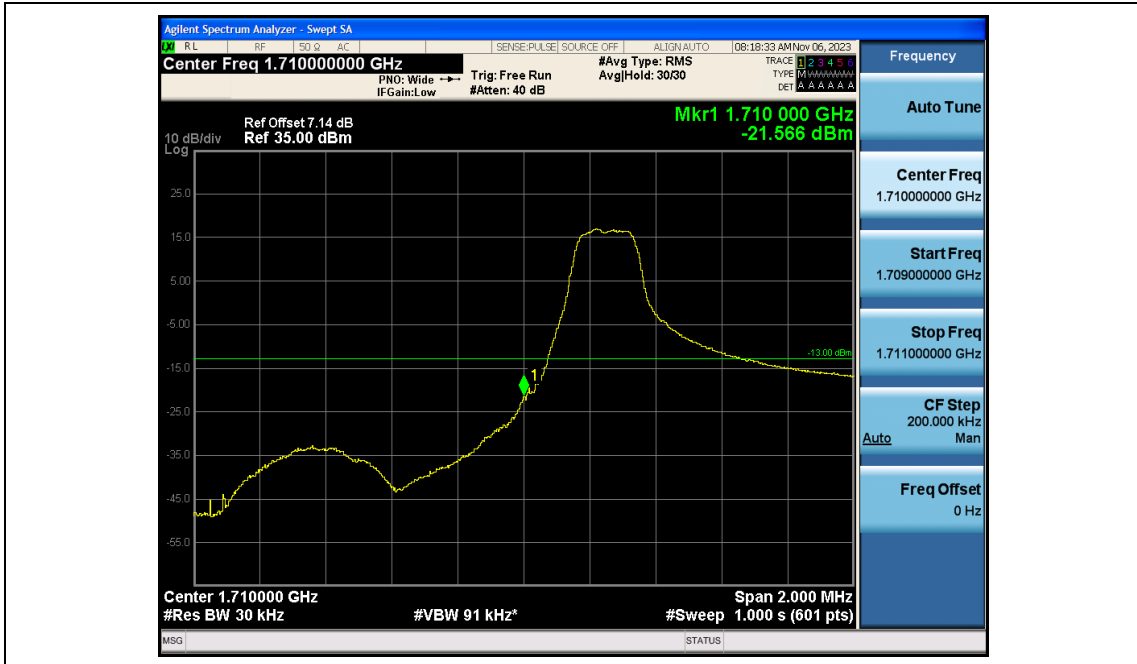

Band4-1.4MHz-QPSK-19957-1RB#5