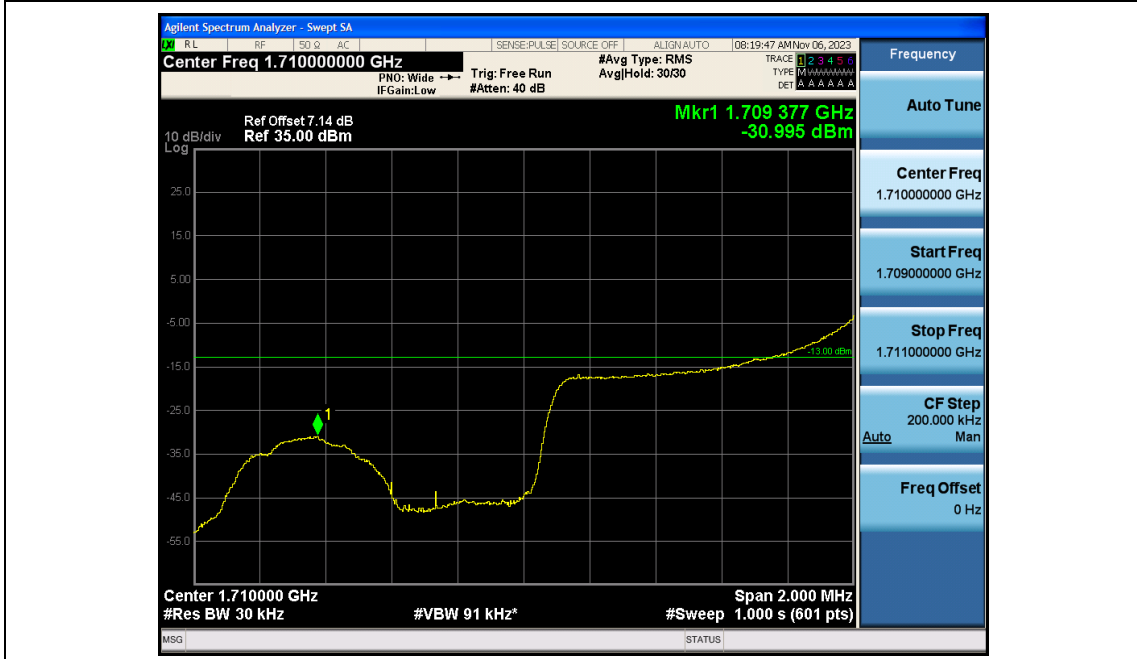

Band4-1.4MHz-QPSK-19957-6RB#0