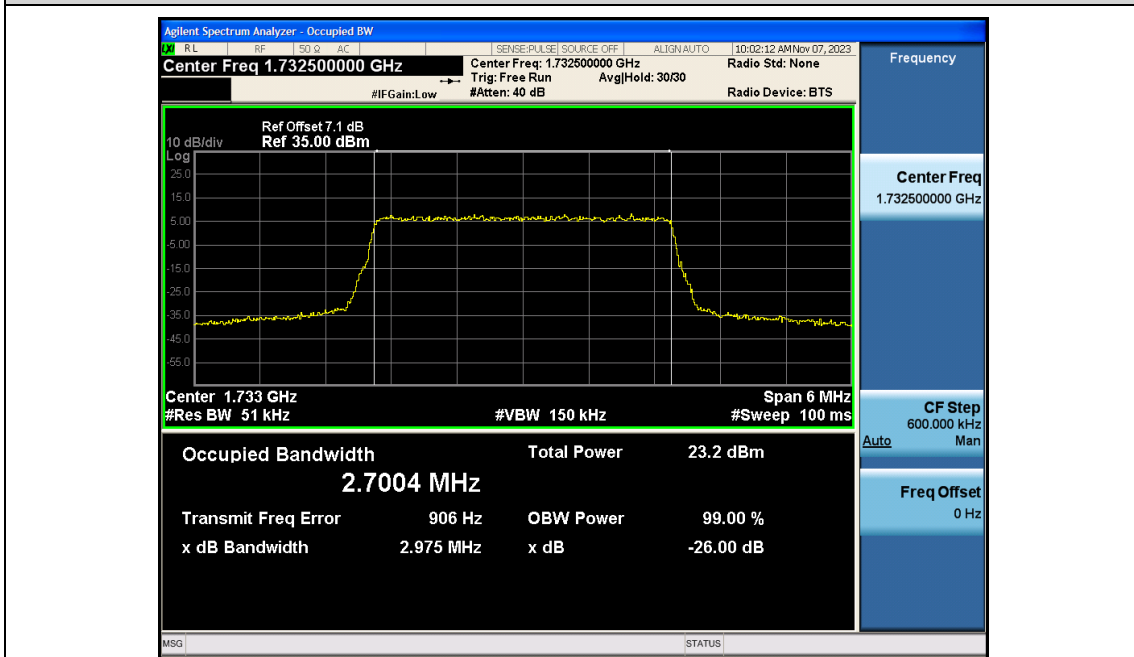

Band4-3MHz-QPSK-20175-15RB#0