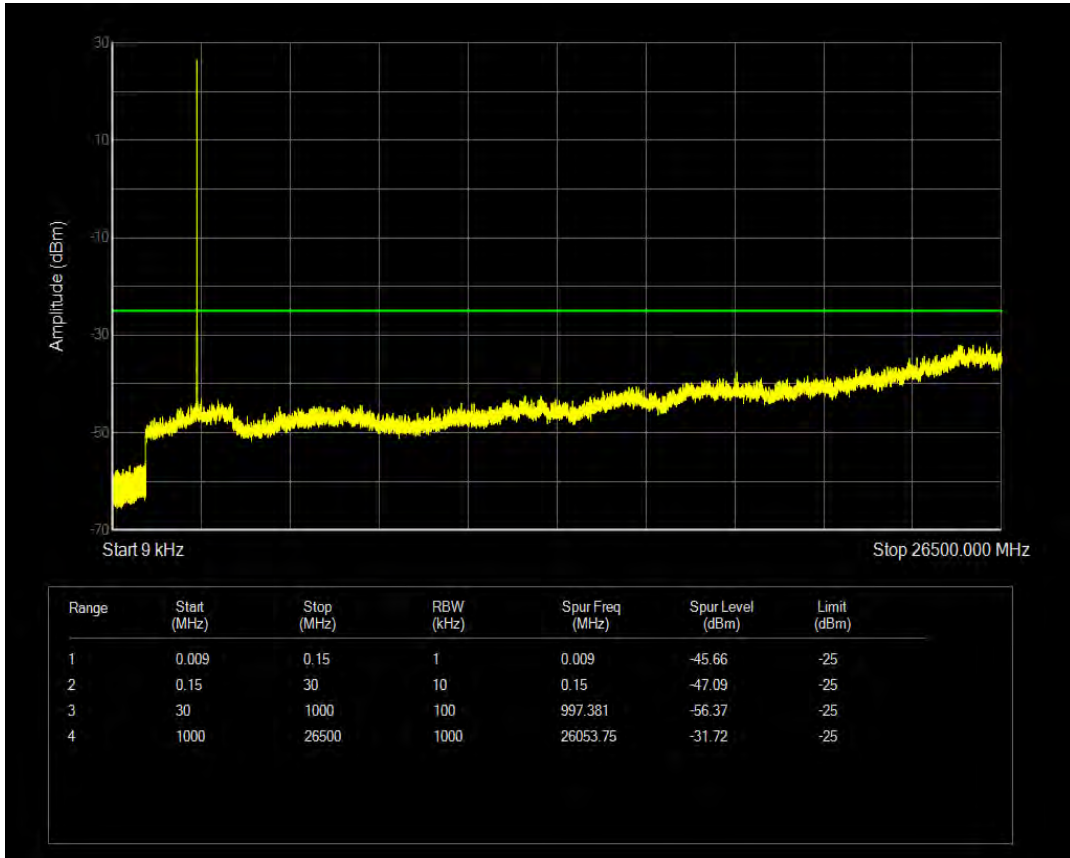

Band7 QPSK BW=5MHz Channel=21100 RB Size=1 Position=#0

Band7 QPSK BW=5MHz Channel=21100 RB Size=25 Position=#0