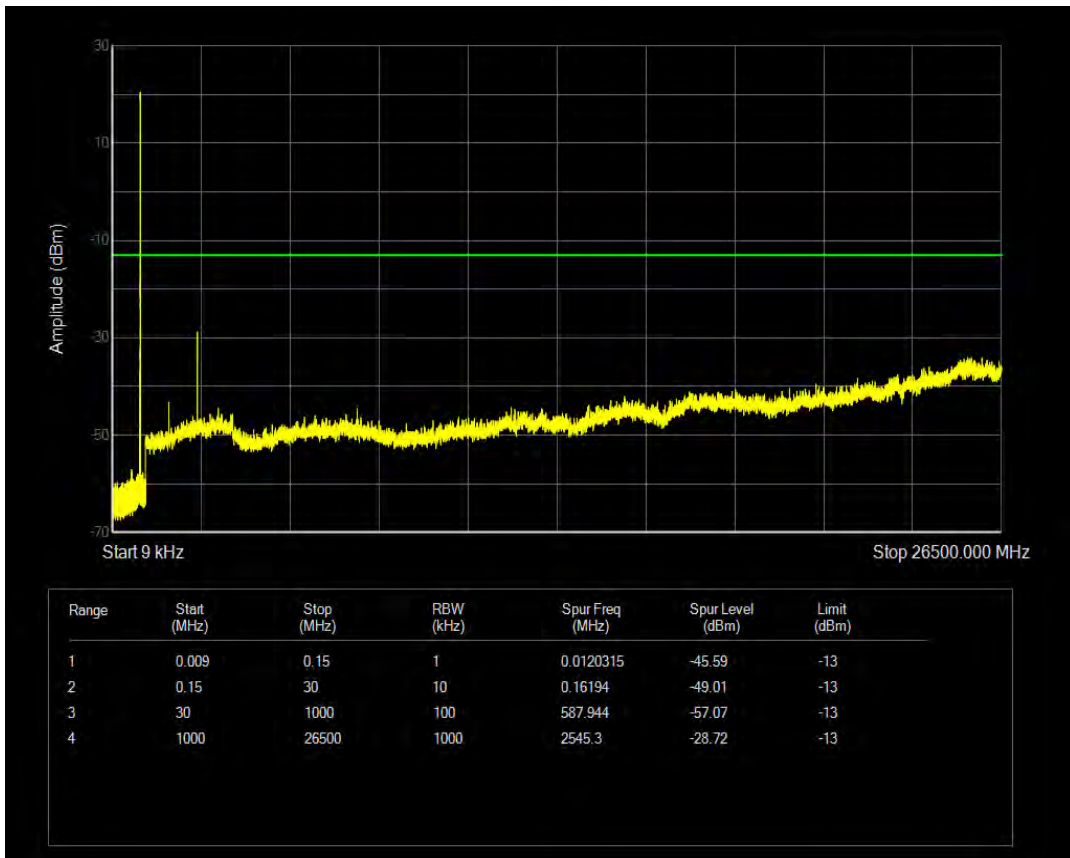

Band5 QPSK BW=1.4MHz Channel=20407 RB Size=1 Position=#0

Band5 QPSK BW=1.4MHz Channel=20407 RB Size=6 Position=#0

Band5 16QAM BW=1.4MHz Channel=20407 RB Size=1 Position=#0

Band5 16QAM BW=1.4MHz Channel=20407 RB Size=6 Position=#0

Band5 QPSK BW=1.4MHz Channel=20525 RB Size=1 Position=#0

Band5 QPSK BW=1.4MHz Channel=20525 RB Size=6 Position=#0

Band5 16QAM BW=1.4MHz Channel=20525 RB Size=1 Position=#0

Band5 16QAM BW=1.4MHz Channel=20525 RB Size=6 Position=#0

Band5 QPSK BW=1.4MHz Channel=20643 RB Size=1 Position=#0

Band5 QPSK BW=1.4MHz Channel=20643 RB Size=6 Position=#0

Band5 16QAM BW=1.4MHz Channel=20643 RB Size=1 Position=#0

Band5 16QAM BW=1.4MHz Channel=20643 RB Size=6 Position=#0