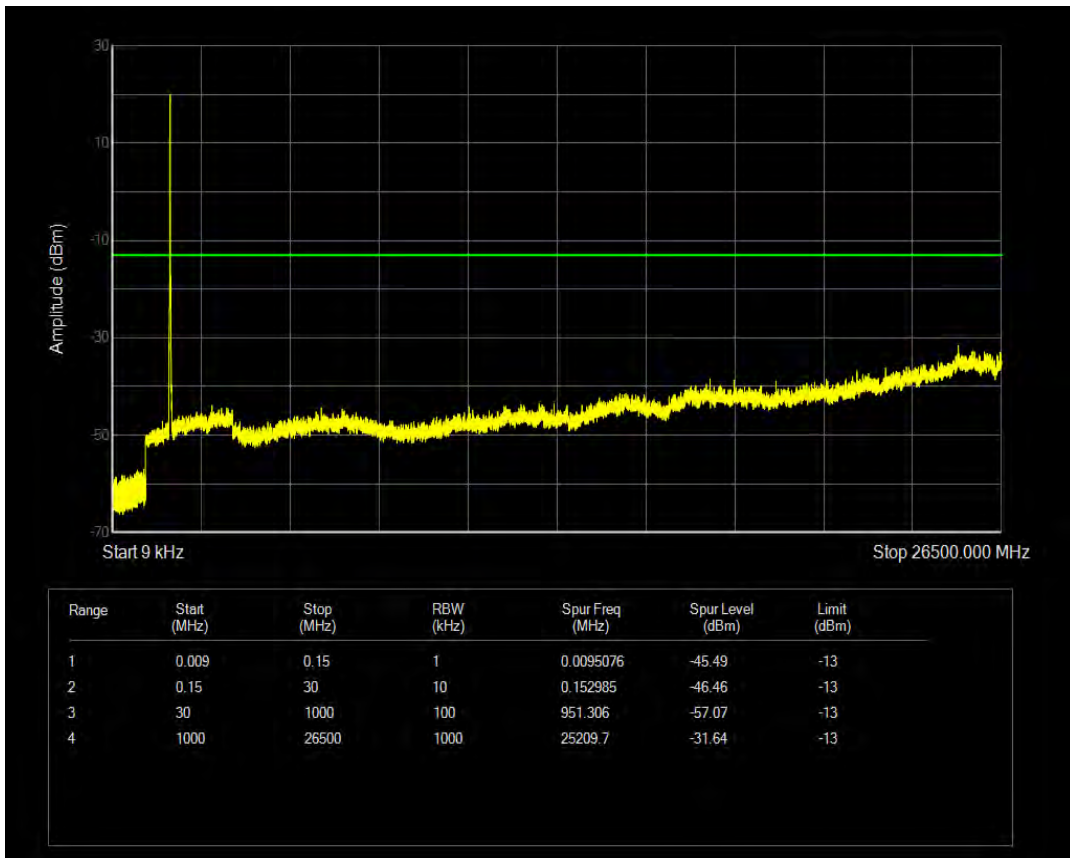

Band4 16QAM BW=15MHz Channel=20025 RB Size=75 Position=#0

Band4 QPSK BW=15MHz Channel=20175 RB Size=1 Position=#0

Band4 QPSK BW=15MHz Channel=20175 RB Size=75 Position=#0

Band4 16QAM BW=15MHz Channel=20175 RB Size=1 Position=#0

Band4 16QAM BW=15MHz Channel=20175 RB Size=75 Position=#0

Band4 QPSK BW=15MHz Channel=20325 RB Size=1 Position=#0

Band4 QPSK BW=15MHz Channel=20325 RB Size=75 Position=#0

Band4 16QAM BW=15MHz Channel=20325 RB Size=1 Position=#0