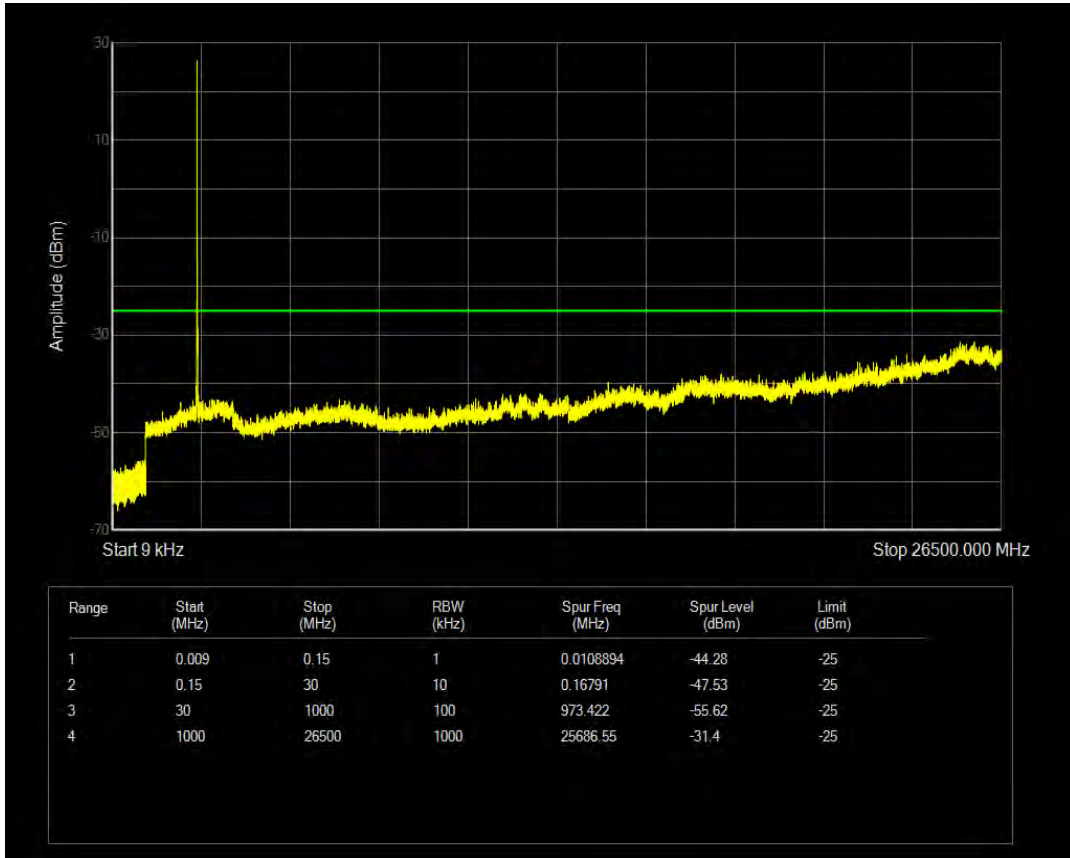

Band41(2535-2655) QPSK BW=10MHz Channel=40090 RB Size=1 Position=#0

Band41(2535-2655) QPSK BW=10MHz Channel=40090 RB Size=50 Position=#0