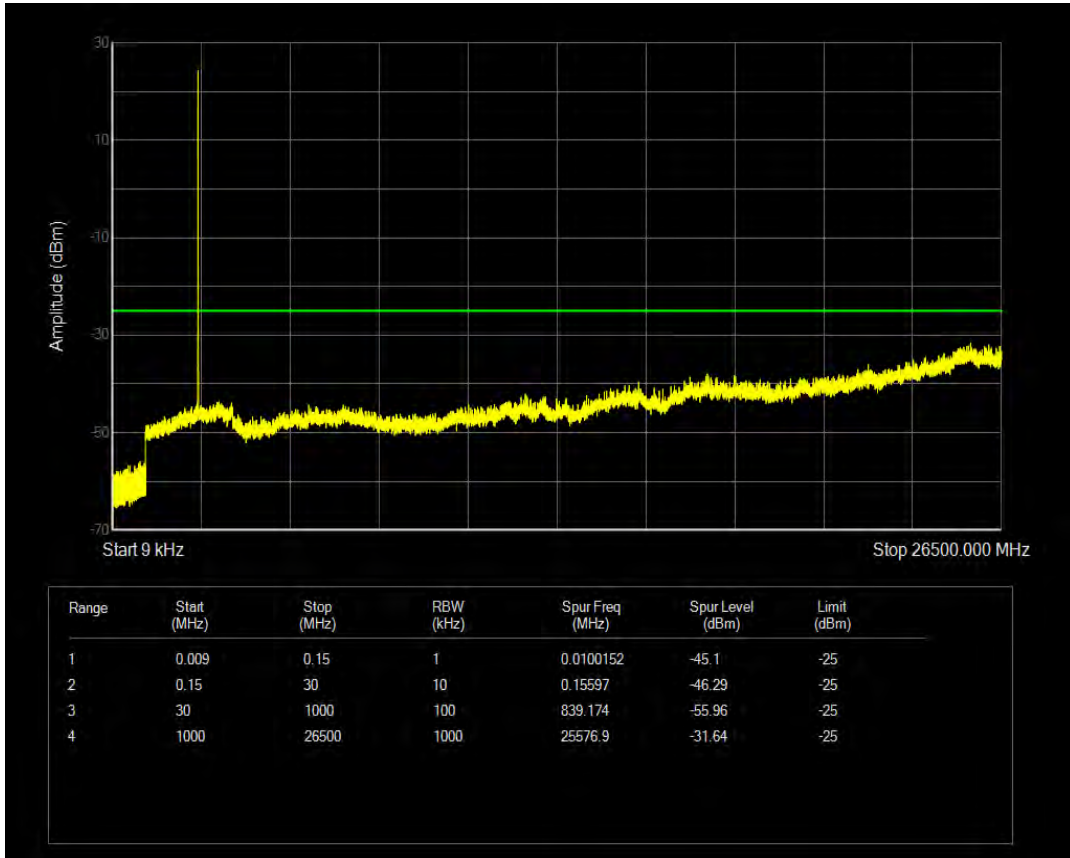

Band7 QPSK BW=5MHz Channel=21425 RB Size=1 Position=#0

Band7 QPSK BW=5MHz Channel=21425 RB Size=25 Position=#0

Band7 16QAM BW=5MHz Channel=21425 RB Size=1 Position=#0

Band7 16QAM BW=5MHz Channel=21425 RB Size=25 Position=#0

Band7 QPSK BW=10MHz Channel=20800 RB Size=1 Position=#0

Band7 16QAM BW=10MHz Channel=20800 RB Size=1 Position=#0

Band7 QPSK BW=10MHz Channel=20800 RB Size=50 Position=#0

Band7 16QAM BW=10MHz Channel=20800 RB Size=50 Position=#0