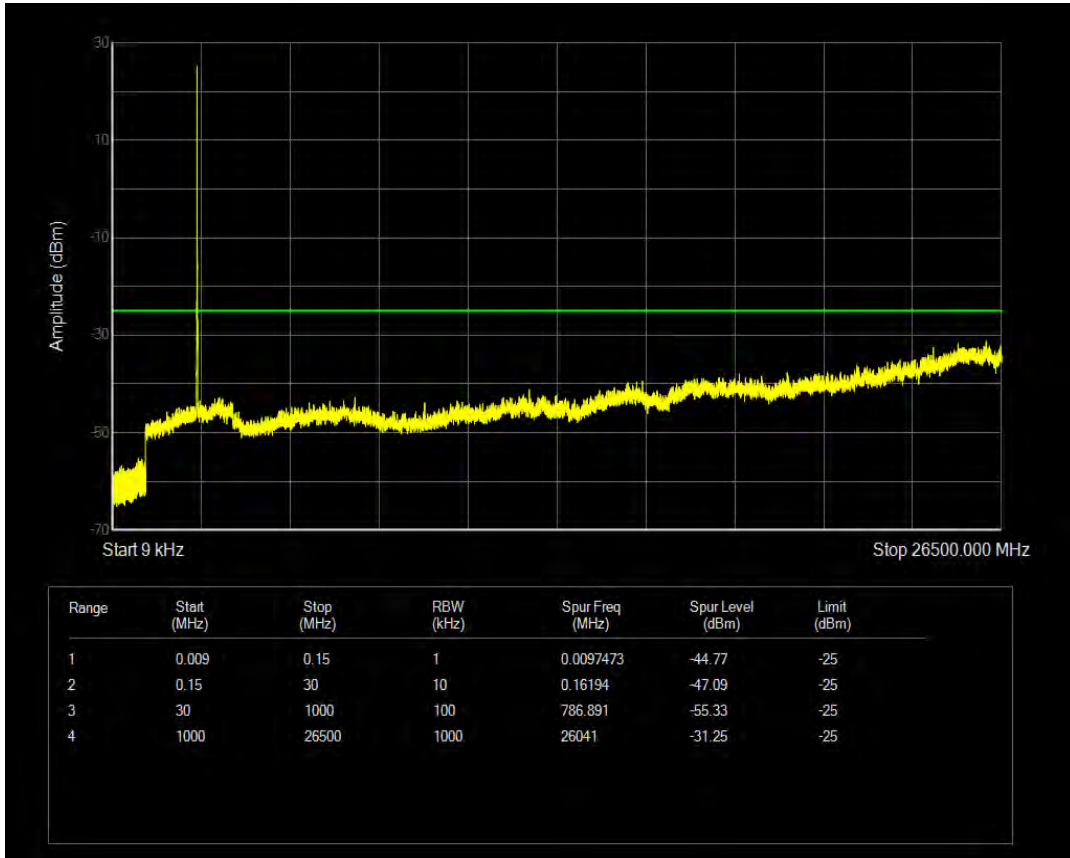

Band41(2535-2655) 16QAM BW=10MHz Channel=40090 RB Size=1 Position=#0

Band41(2535-2655) 16QAM BW=10MHz Channel=40090 RB Size=50 Position=#0