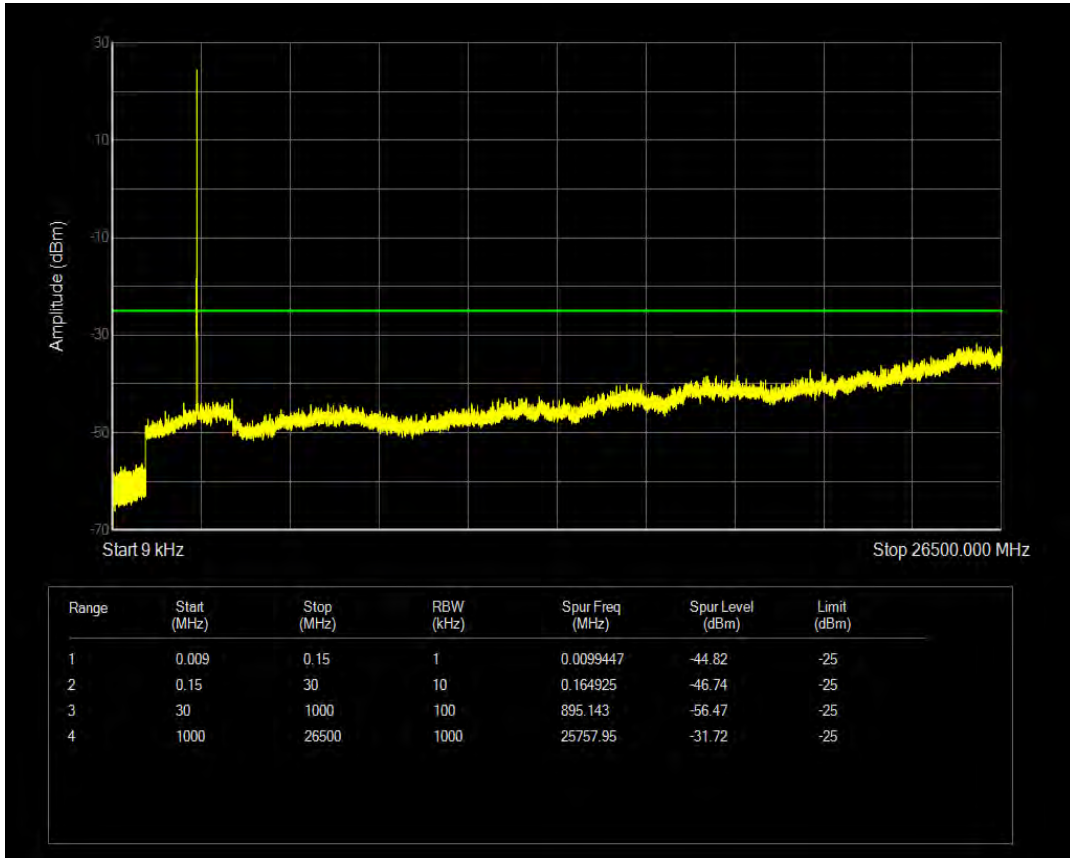

Band7 16QAM BW=5MHz Channel=21100 RB Size=1 Position=#0

Band7 16QAM BW=5MHz Channel=21100 RB Size=25 Position=#0