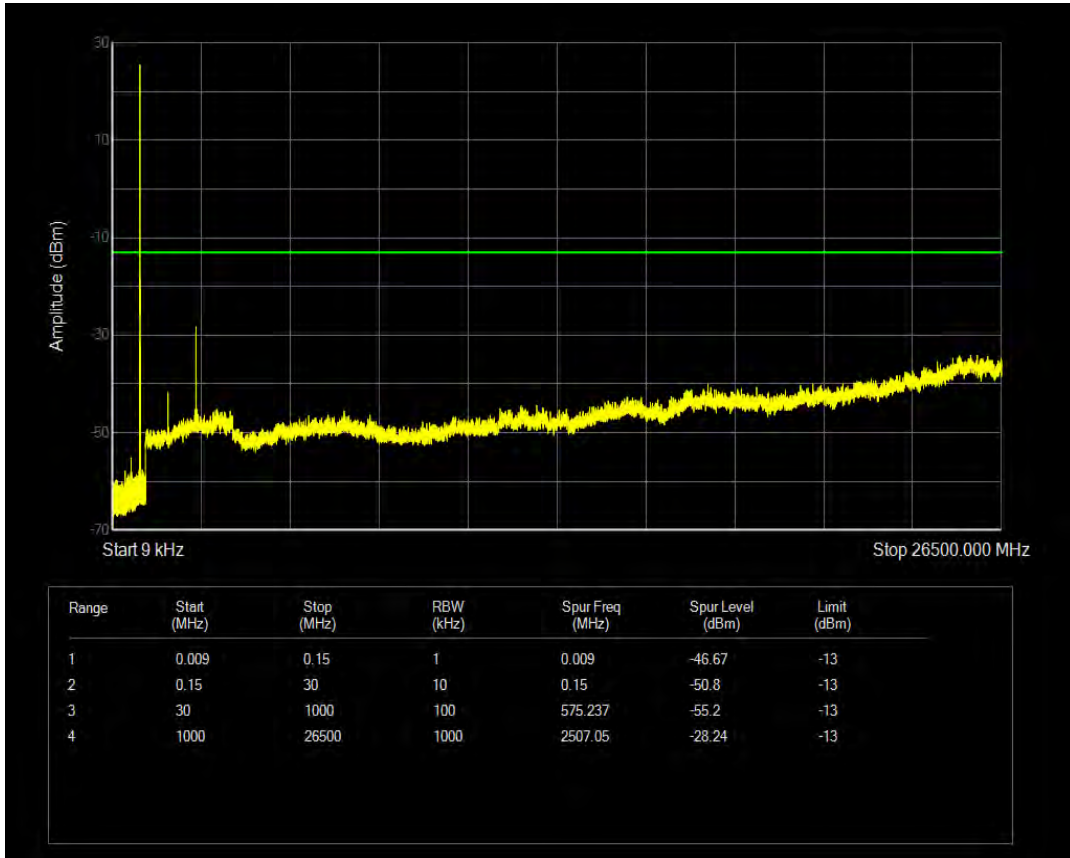

Band5 16QAM BW=3MHz Channel=20525 RB Size=1 Position=#0

Band5 16QAM BW=3MHz Channel=20525 RB Size=15 Position=#0