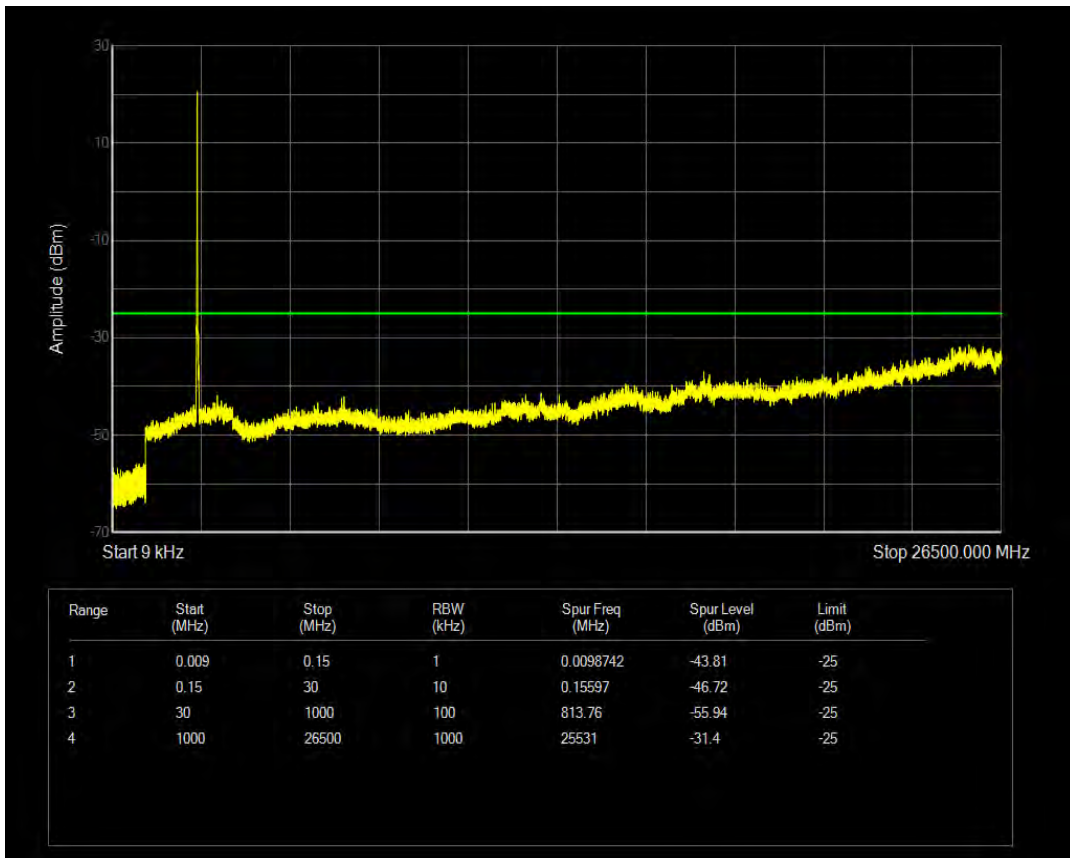

Band41(2535-2655) QPSK BW=10MHz Channel=40090 RB Size=50 Position=#0

Band41(2535-2655) 16QAM BW=10MHz Channel=40090 RB Size=1 Position=#0