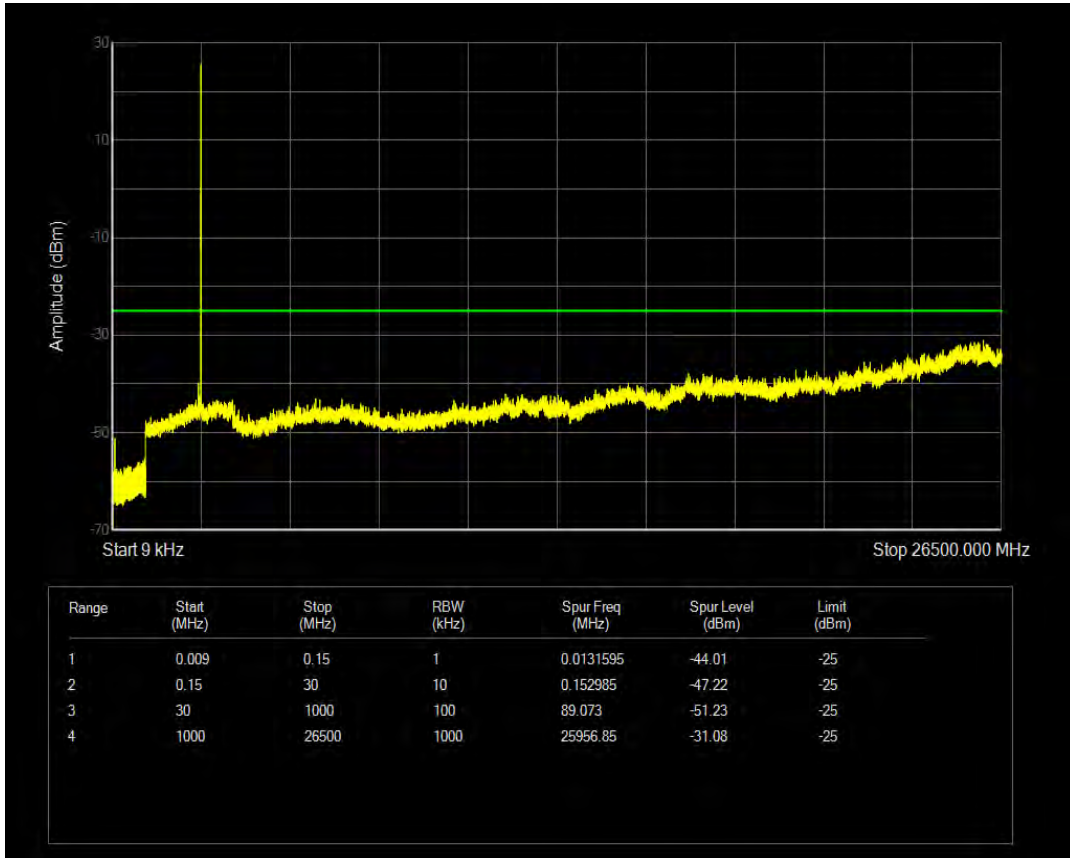

Band41(2535-2655) 16QAM BW=5MHz Channel=41215 RB Size=1 Position=#0

Band41(2535-2655) 16QAM BW=5MHz Channel=41215 RB Size=25 Position=#0