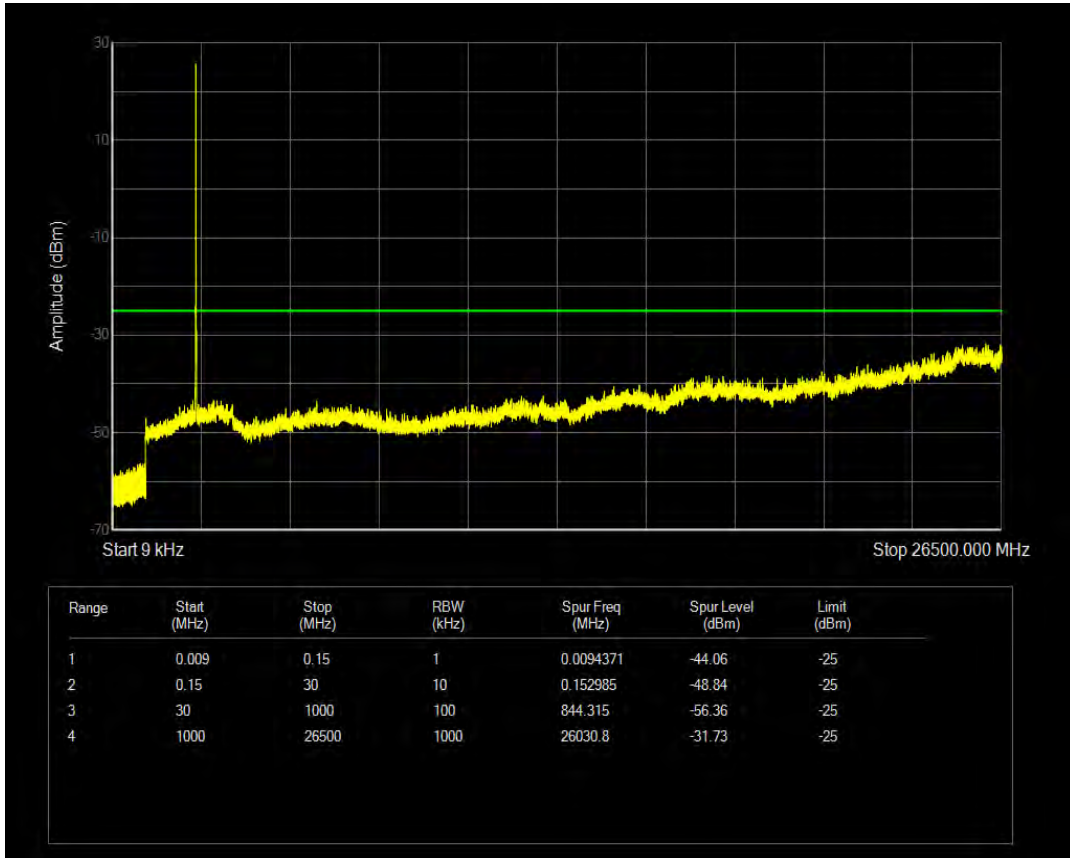

Band7 QPSK BW=5MHz Channel=21425 RB Size=1 Position=#0

Band7 QPSK BW=5MHz Channel=21425 RB Size=25 Position=#0

Band7 16QAM BW=5MHz Channel=21425 RB Size=1 Position=#0

Band7 16QAM BW=5MHz Channel=21425 RB Size=25 Position=#0

Band7 QPSK BW=10MHz Channel=20800 RB Size=1 Position=#0

Band7 16QAM BW=10MHz Channel=20800 RB Size=1 Position=#0

Band7 QPSK BW=10MHz Channel=20800 RB Size=50 Position=#0

Band7 16QAM BW=10MHz Channel=20800 RB Size=50 Position=#0