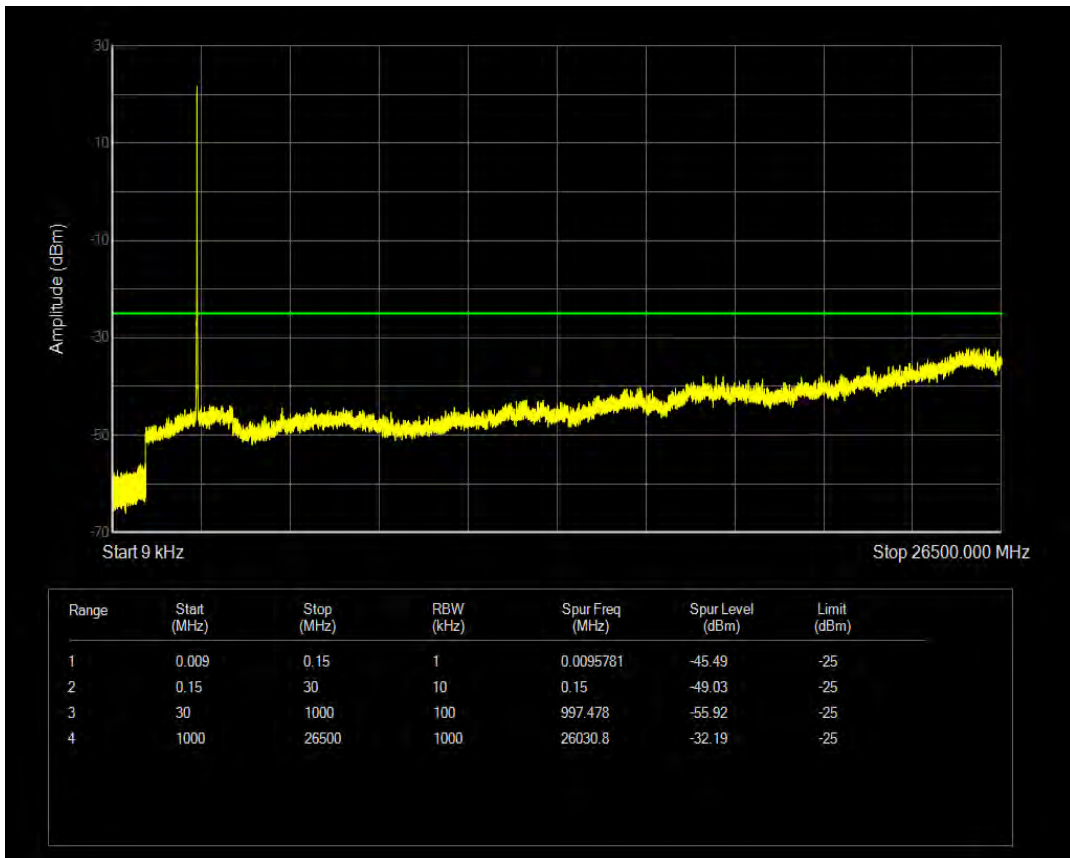

Band7 QPSK BW=5MHz Channel=21100 RB Size=25 Position=#0

Band7 16QAM BW=5MHz Channel=21100 RB Size=1 Position=#0