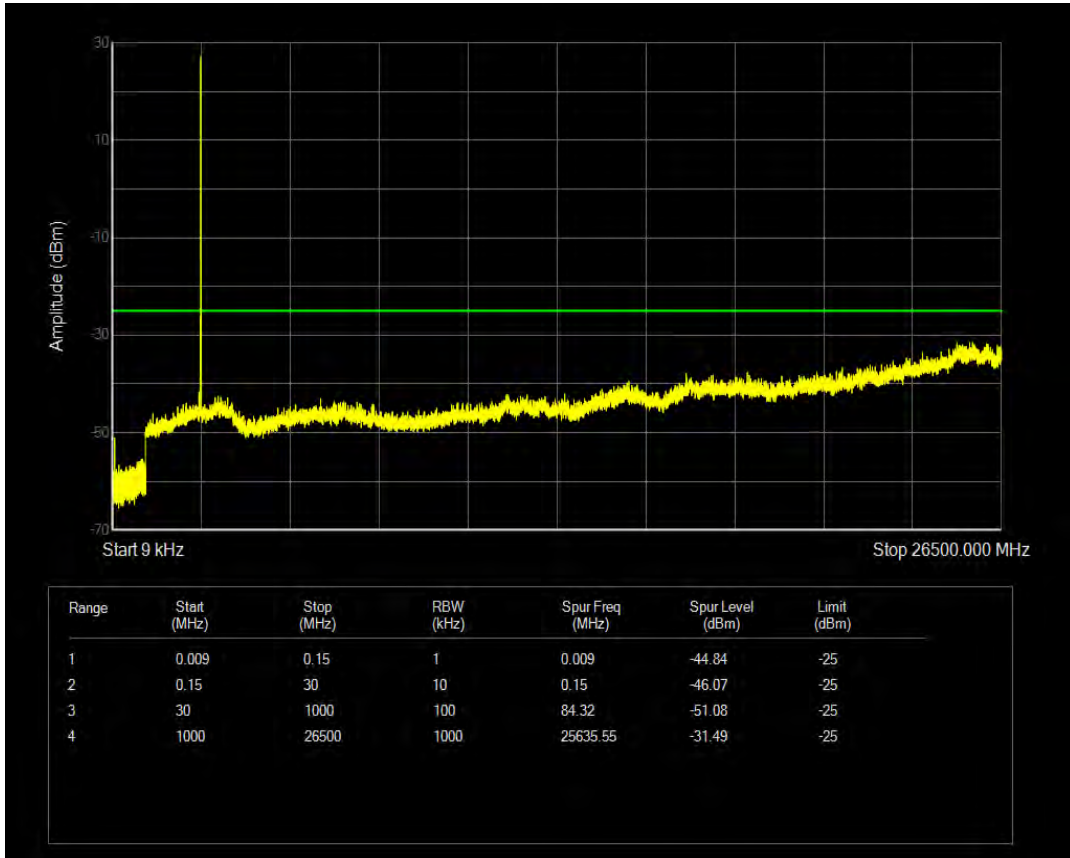

Band41(2535-2655) 16QAM BW=10MHz Channel=41190 RB Size=1 Position=#0

Band41(2535-2655) 16QAM BW=10MHz Channel=41190 RB Size=50 Position=#0