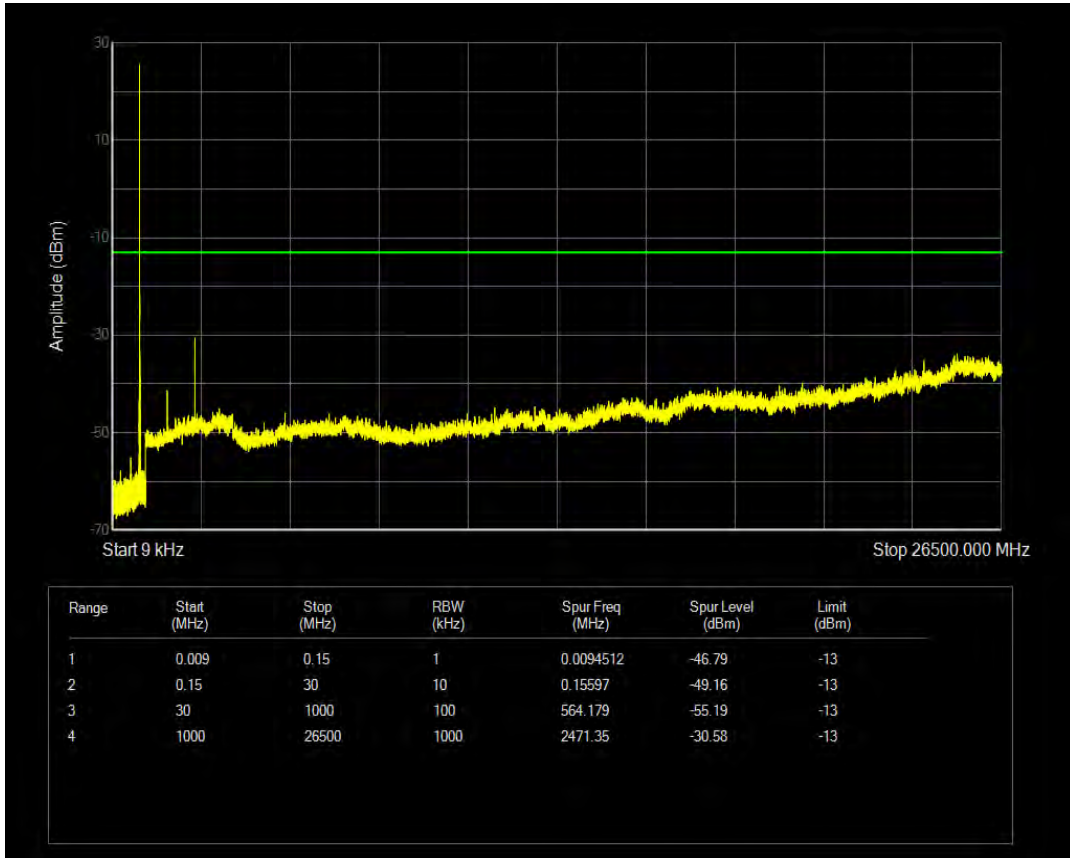

Band5 16QAM BW=3MHz Channel=20415 RB Size=1 Position=#0

Band5 16QAM BW=3MHz Channel=20415 RB Size=15 Position=#0