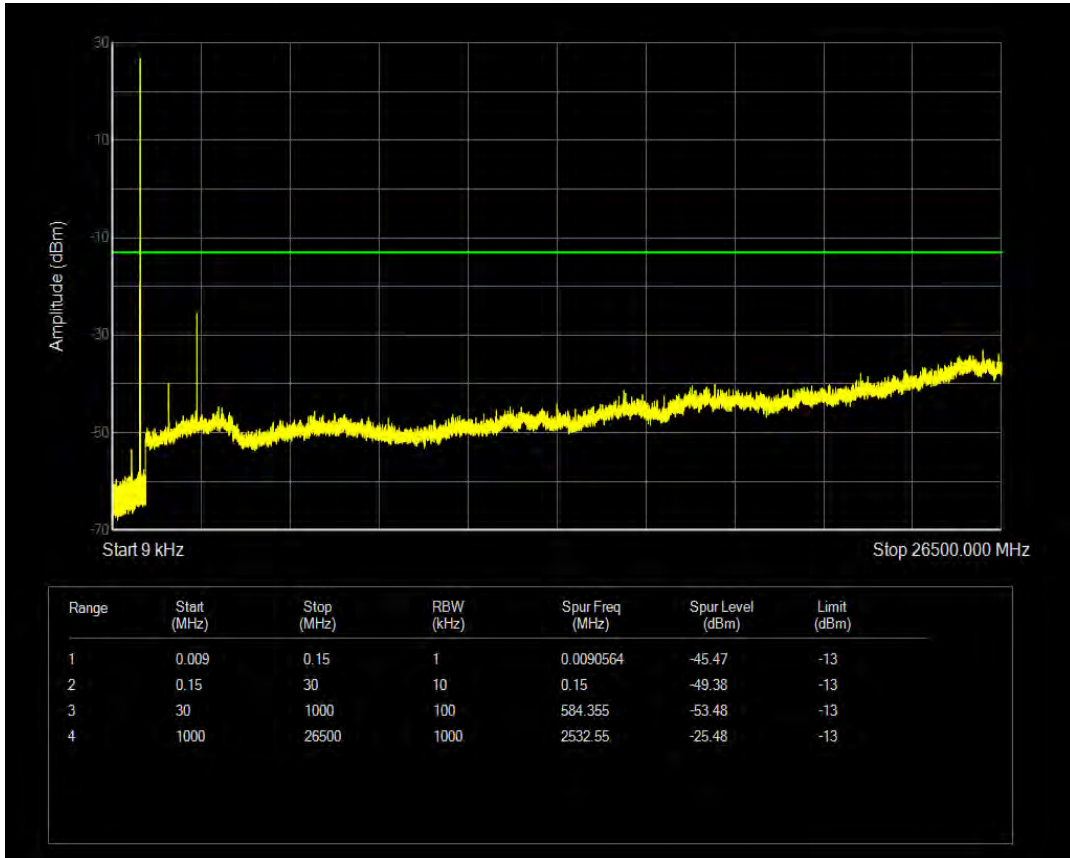

Band5 QPSK BW=5MHz Channel=20525 RB Size=1 Position=#0

Band5 QPSK BW=5MHz Channel=20525 RB Size=25 Position=#0

Band5 16QAM BW=5MHz Channel=20525 RB Size=1 Position=#0

Band5 16QAM BW=5MHz Channel=20525 RB Size=25 Position=#0

Band5 QPSK BW=5MHz Channel=20625 RB Size=1 Position=#0

Band5 QPSK BW=5MHz Channel=20625 RB Size=25 Position=#0

Band5 16QAM BW=5MHz Channel=20625 RB Size=1 Position=#0

Band5 16QAM BW=5MHz Channel=20625 RB Size=25 Position=#0