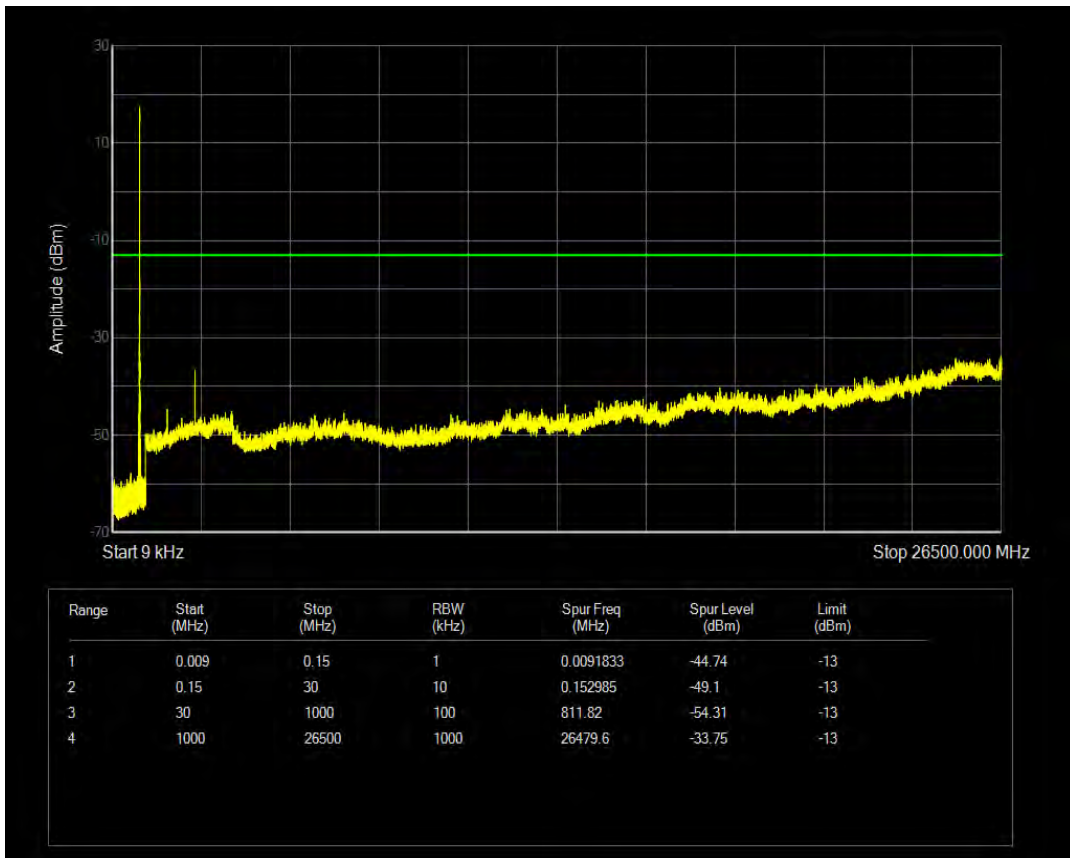

Band5 QPSK BW=3MHz Channel=20415 RB Size=15 Position=#0

Band5 16QAM BW=3MHz Channel=20415 RB Size=1 Position=#0