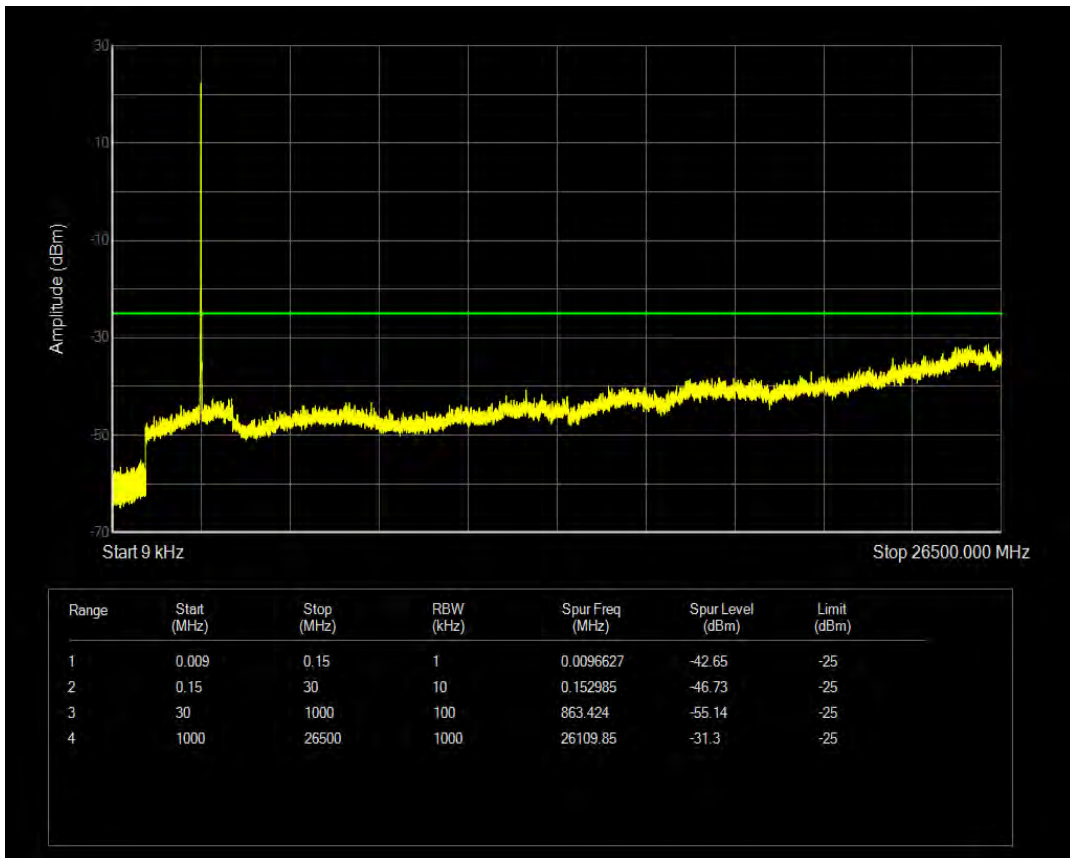

Band41(2535-2655) QPSK BW=5MHz Channel=41215 RB Size=25 Position=#0

Band41(2535-2655) 16QAM BW=5MHz Channel=41215 RB Size=1 Position=#0