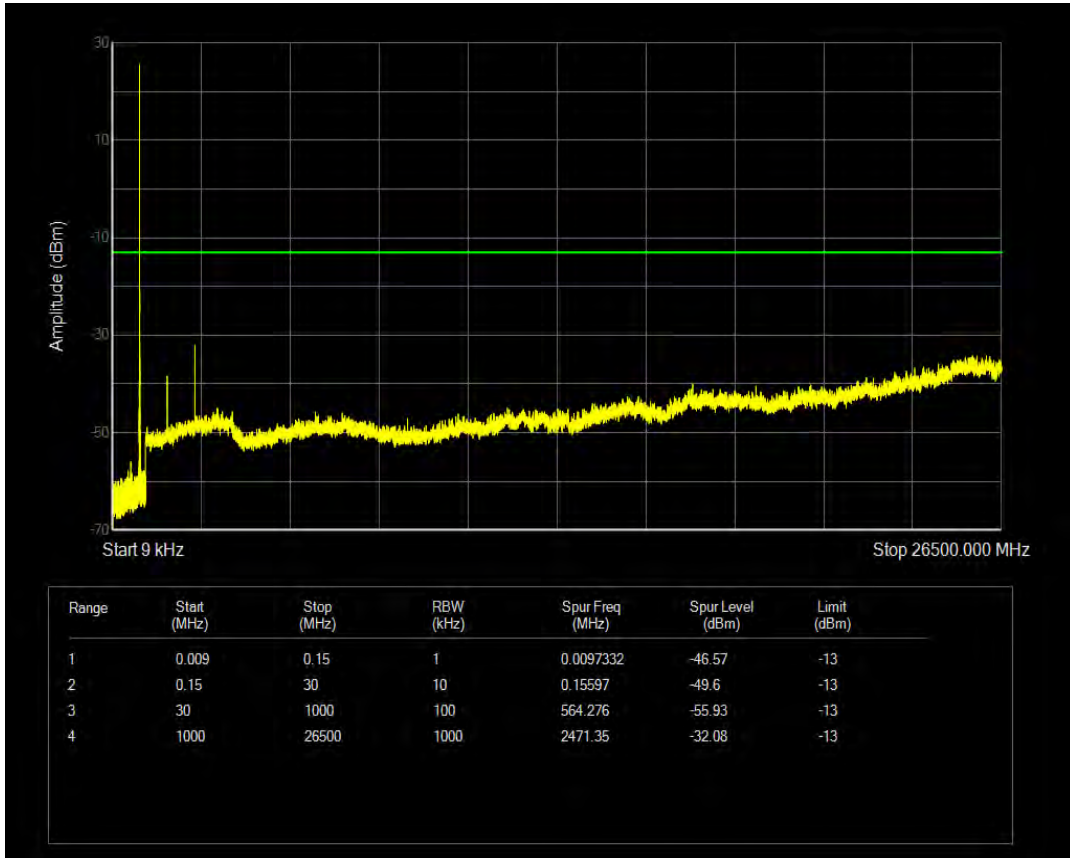

Band5 QPSK BW=3MHz Channel=20415 RB Size=1 Position=#0

Band5 QPSK BW=3MHz Channel=20415 RB Size=15 Position=#0