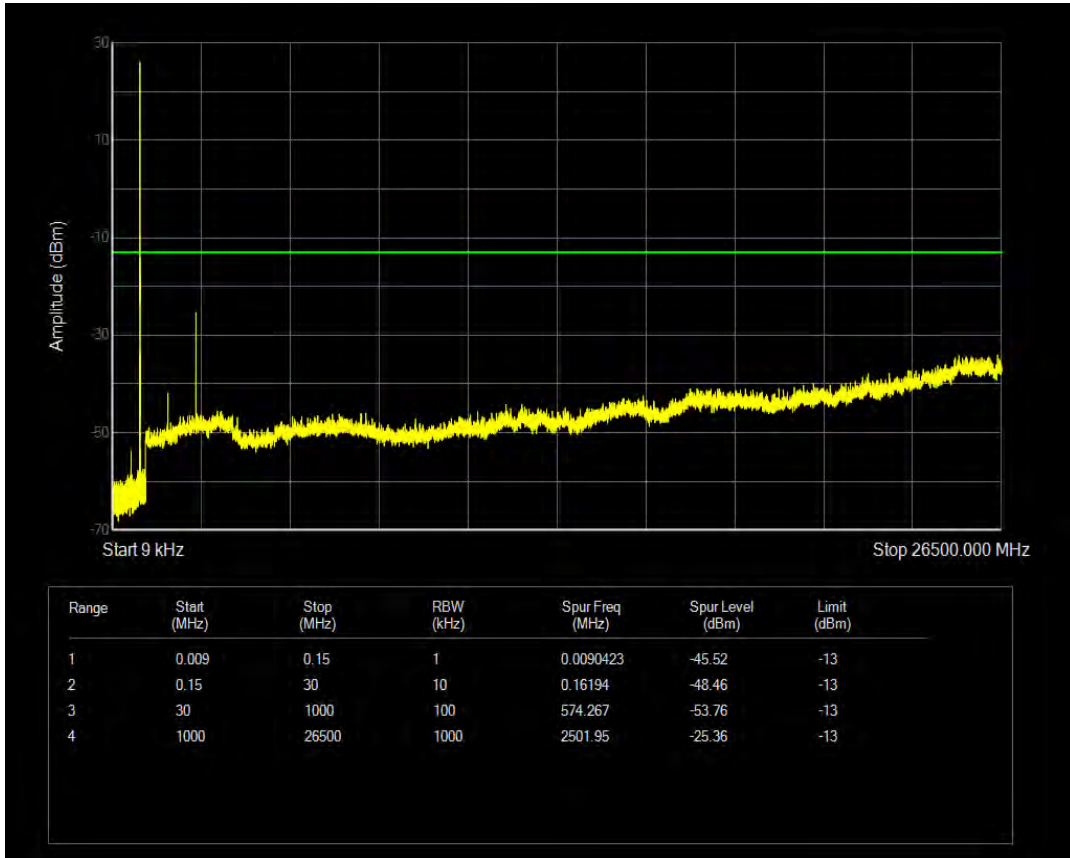

Band5 QPSK BW=5MHz Channel=20425 RB Size=1 Position=#0

Band5 QPSK BW=5MHz Channel=20425 RB Size=25 Position=#0

Band5 16QAM BW=5MHz Channel=20425 RB Size=1 Position=#0

Band5 16QAM BW=5MHz Channel=20425 RB Size=25 Position=#0

Band5 QPSK BW=5MHz Channel=20525 RB Size=1 Position=#0

Band5 QPSK BW=5MHz Channel=20525 RB Size=25 Position=#0

Band5 16QAM BW=5MHz Channel=20525 RB Size=1 Position=#0

Band5 16QAM BW=5MHz Channel=20525 RB Size=25 Position=#0