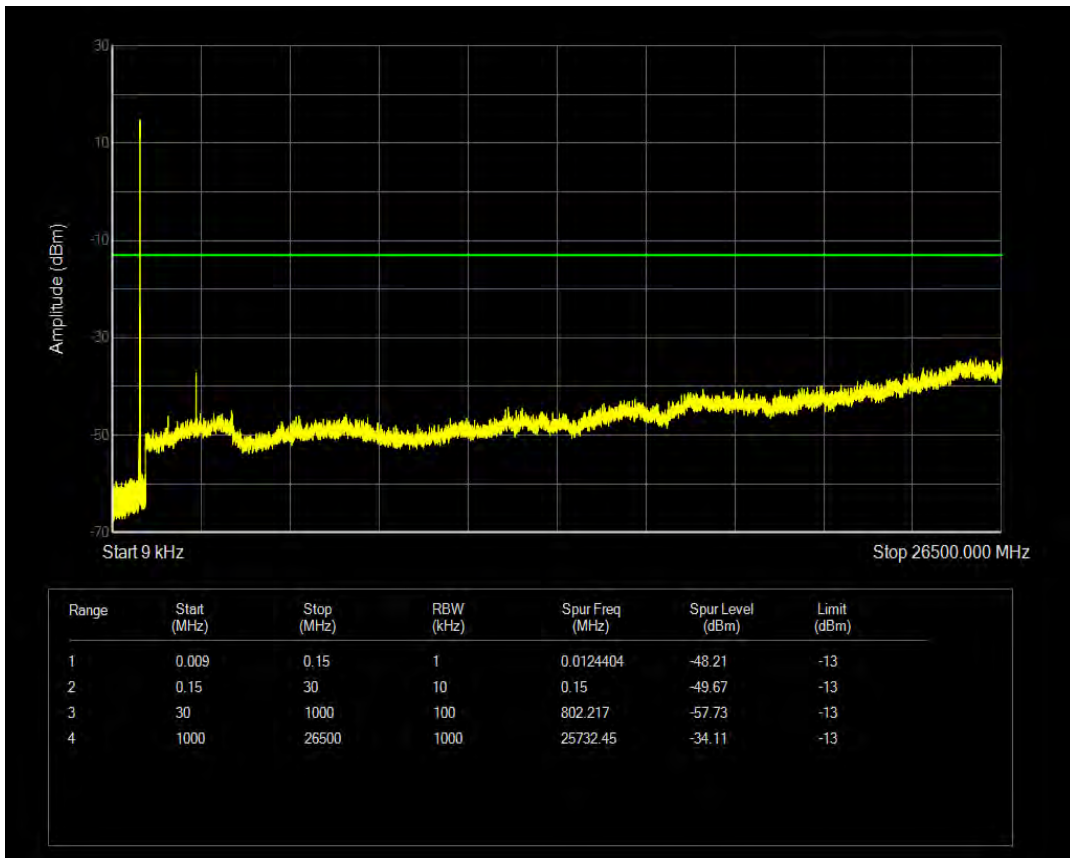

Band5 QPSK BW=5MHz Channel=20525 RB Size=1 Position=#0

Band5 QPSK BW=5MHz Channel=20525 RB Size=25 Position=#0

Band5 16QAM BW=5MHz Channel=20525 RB Size=1 Position=#0

Band5 16QAM BW=5MHz Channel=20525 RB Size=25 Position=#0

Band5 QPSK BW=5MHz Channel=20625 RB Size=1 Position=#0

Band5 QPSK BW=5MHz Channel=20625 RB Size=25 Position=#0

Band5 16QAM BW=5MHz Channel=20625 RB Size=1 Position=#0

Band5 16QAM BW=5MHz Channel=20625 RB Size=25 Position=#0