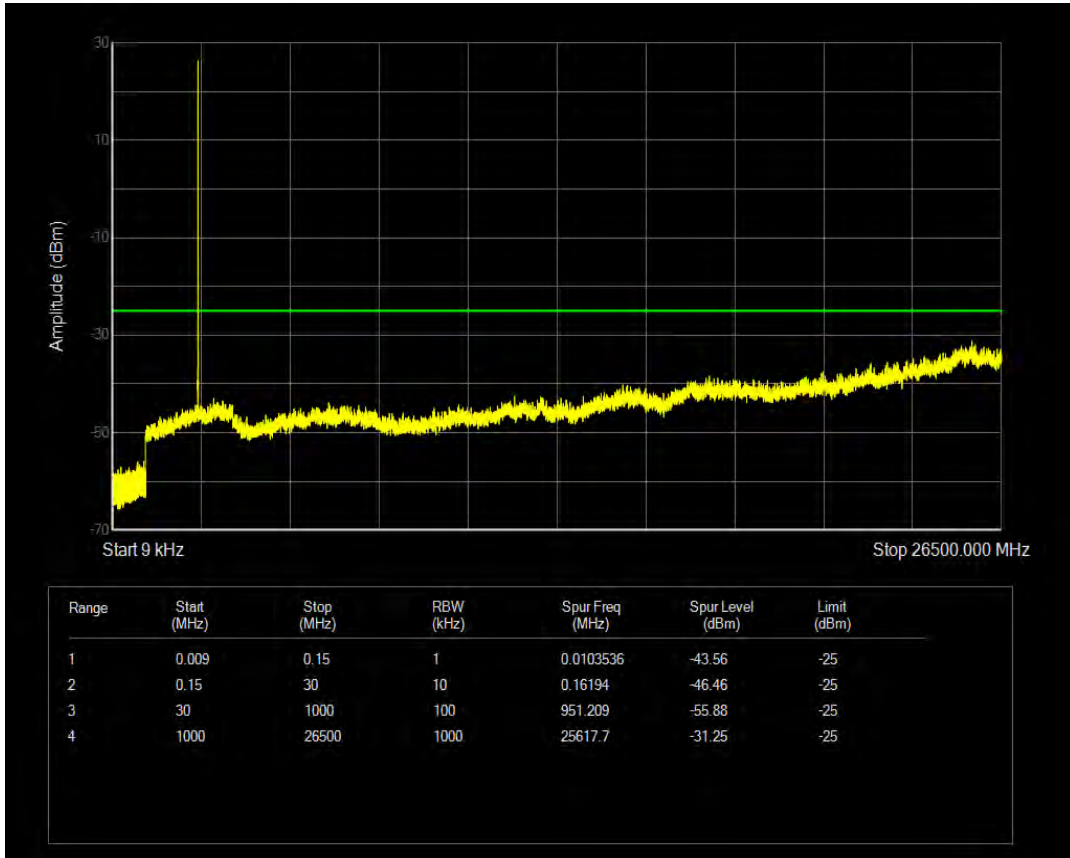

Band7 QPSK BW=5MHz Channel=21425 RB Size=1 Position=#0

Band7 QPSK BW=5MHz Channel=21425 RB Size=25 Position=#0