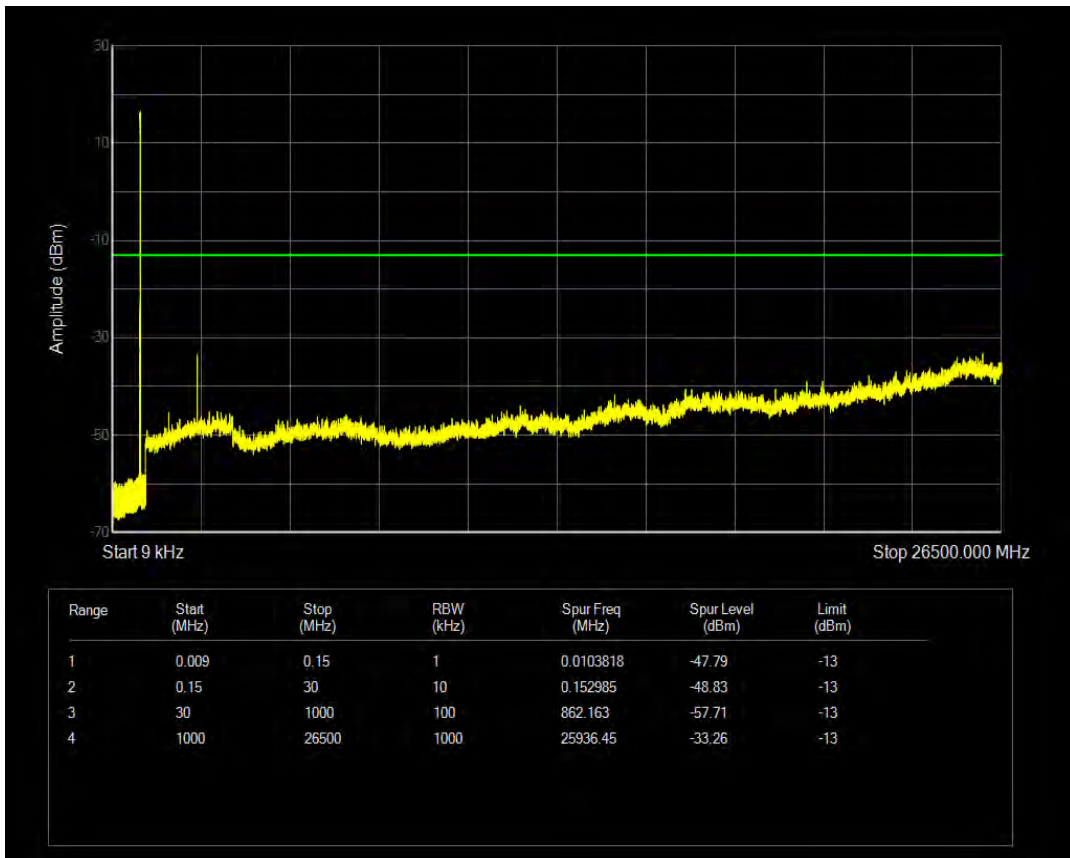

Band5 QPSK BW=3MHz Channel=20635 RB Size=15 Position=#0

Band5 16QAM BW=3MHz Channel=20635 RB Size=1 Position=#0