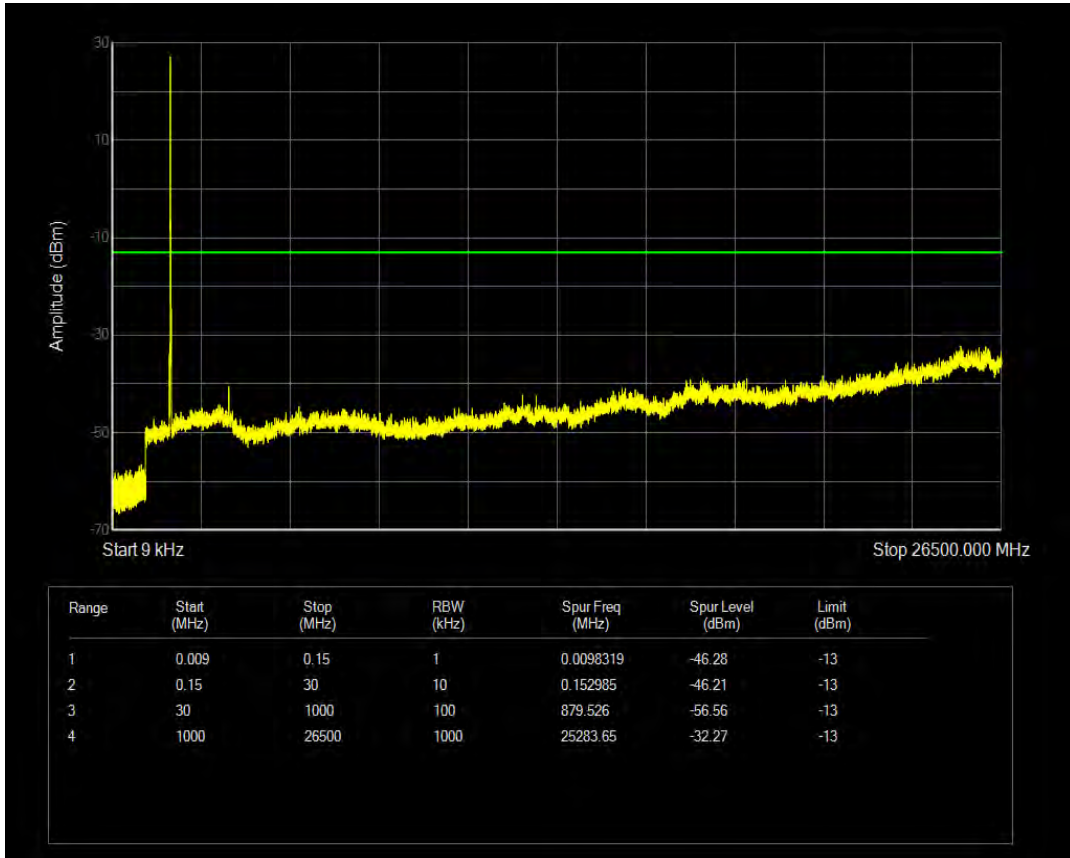

Band4 16QAM BW=15MHz Channel=20025 RB Size=75 Position=#0

Band4 QPSK BW=15MHz Channel=20175 RB Size=1 Position=#0

Band4 QPSK BW=15MHz Channel=20175 RB Size=75 Position=#0

Band4 16QAM BW=15MHz Channel=20175 RB Size=1 Position=#0

Band4 16QAM BW=15MHz Channel=20175 RB Size=75 Position=#0

Band4 QPSK BW=15MHz Channel=20325 RB Size=1 Position=#0

Band4 QPSK BW=15MHz Channel=20325 RB Size=75 Position=#0

Band4 16QAM BW=15MHz Channel=20325 RB Size=1 Position=#0