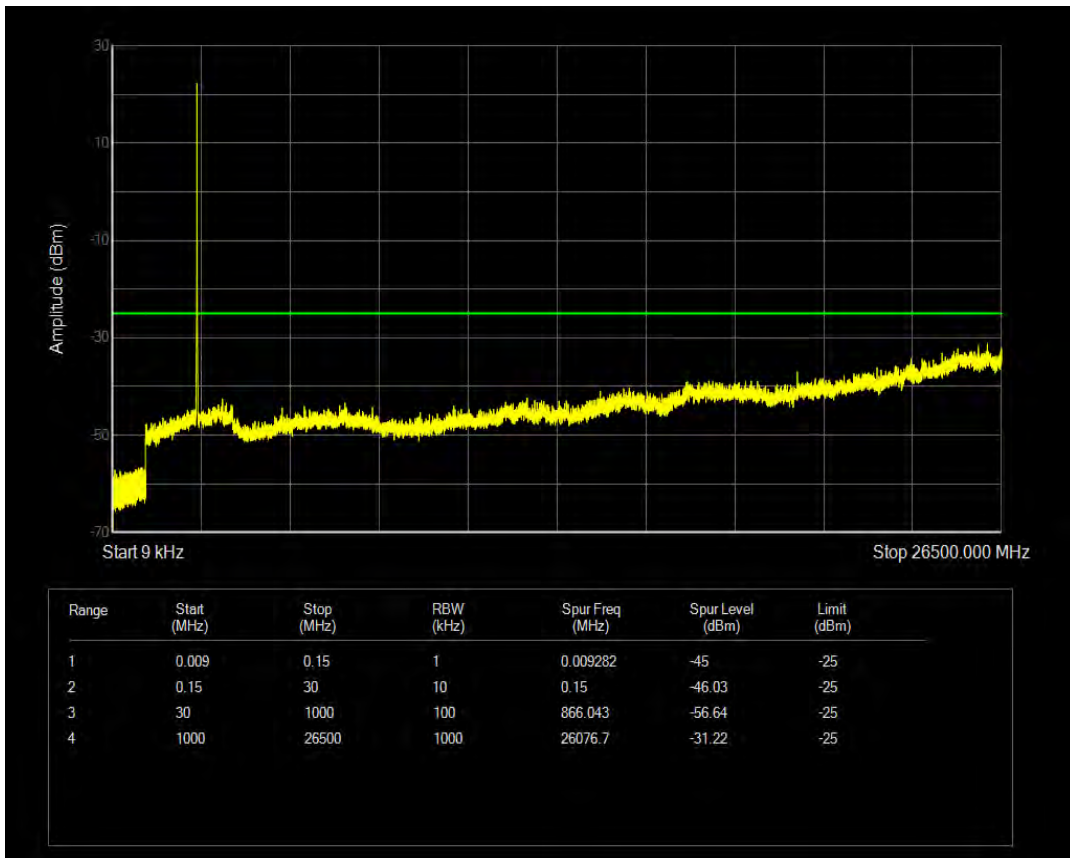

Band7 QPSK BW=5MHz Channel=21100 RB Size=1 Position=#0

Band7 QPSK BW=5MHz Channel=21100 RB Size=25 Position=#0

Band7 16QAM BW=5MHz Channel=21100 RB Size=1 Position=#0

Band7 16QAM BW=5MHz Channel=21100 RB Size=25 Position=#0