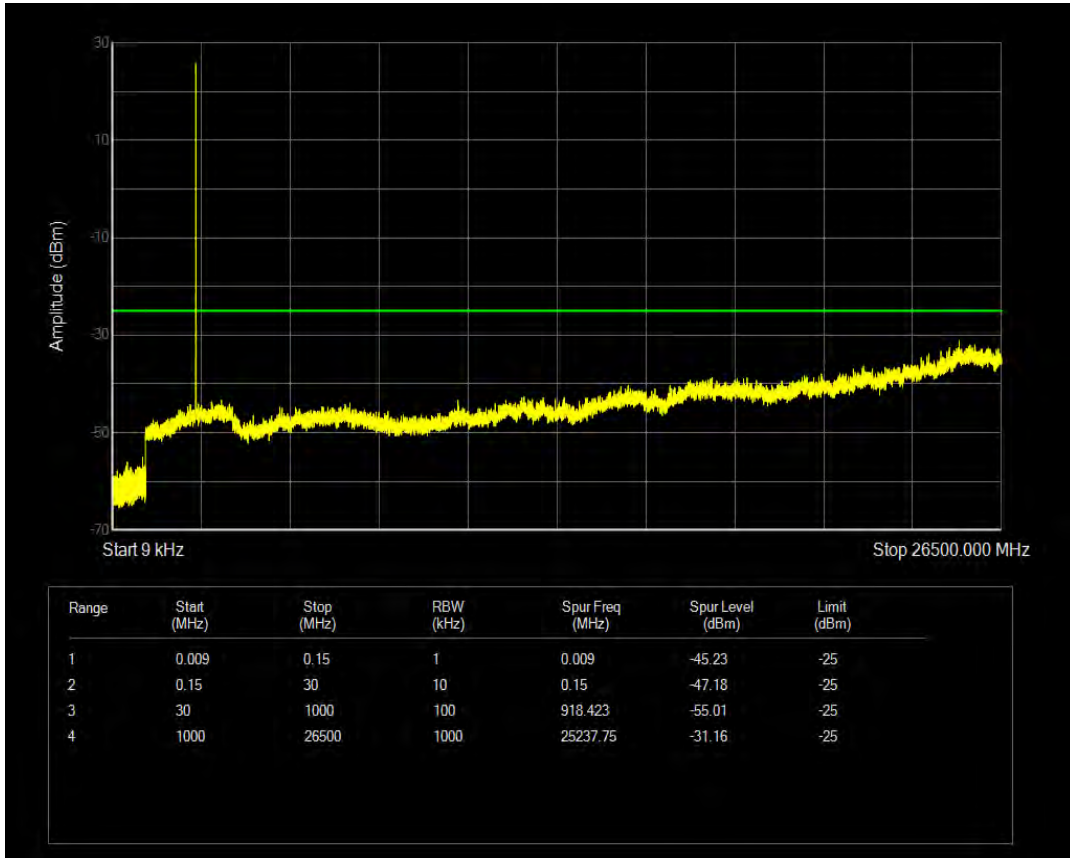

Band7 QPSK BW=5MHz Channel=20775 RB Size=1 Position=#0

Band7 QPSK BW=5MHz Channel=20775 RB Size=25 Position=#0