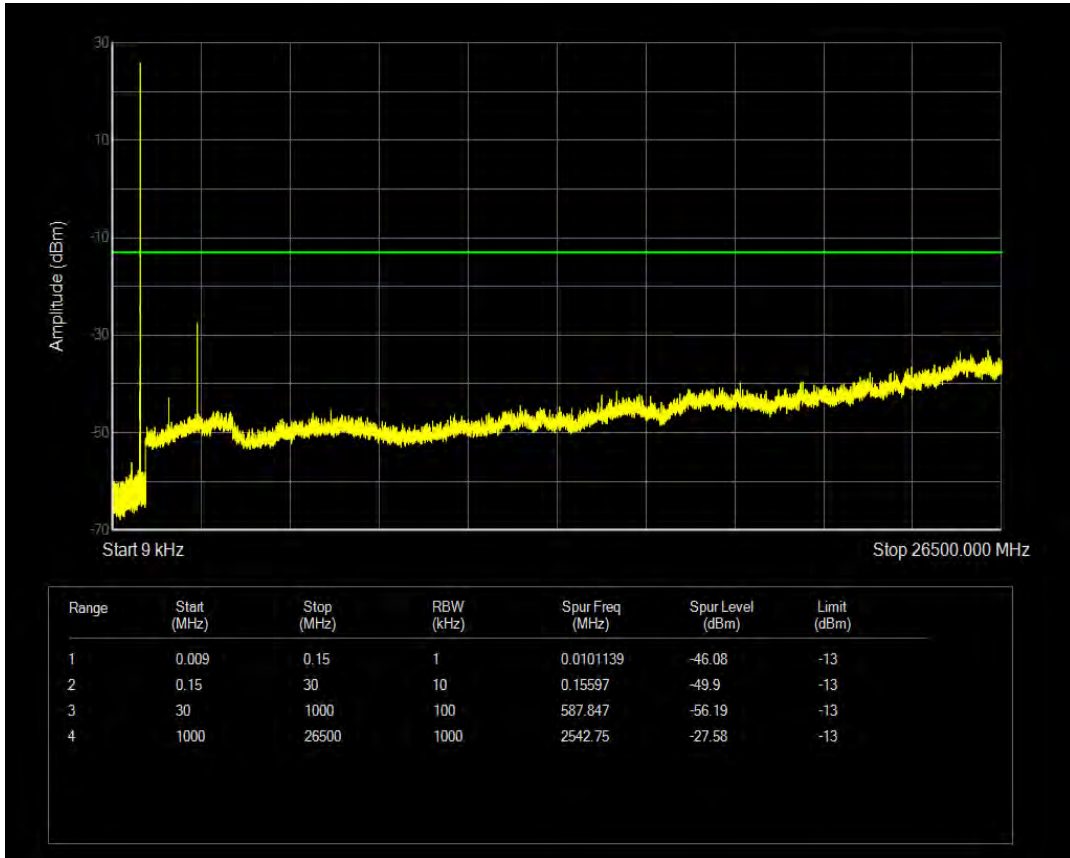

Band5 QPSK BW=1.4MHz Channel=20643 RB Size=1 Position=#0

Band5 QPSK BW=1.4MHz Channel=20643 RB Size=6 Position=#0

Band5 16QAM BW=1.4MHz Channel=20643 RB Size=1 Position=#0

Band5 16QAM BW=1.4MHz Channel=20643 RB Size=6 Position=#0