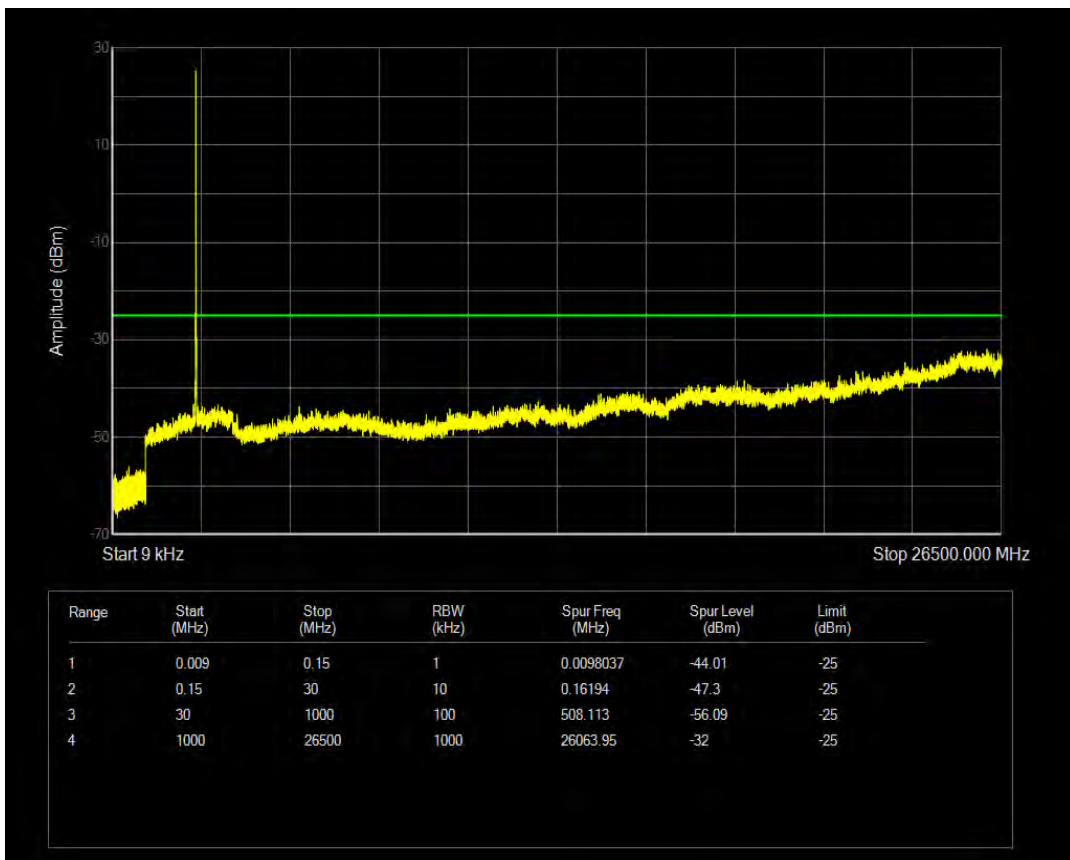

Band7 QPSK BW=5MHz Channel=21425 RB Size=1 Position=#0

Band7 QPSK BW=5MHz Channel=21425 RB Size=25 Position=#0

Band7 16QAM BW=5MHz Channel=21425 RB Size=1 Position=#0

Band7 16QAM BW=5MHz Channel=21425 RB Size=25 Position=#0

Band7 QPSK BW=10MHz Channel=20800 RB Size=1 Position=#0

Band7 16QAM BW=10MHz Channel=20800 RB Size=1 Position=#0

Band7 QPSK BW=10MHz Channel=20800 RB Size=50 Position=#0

Band7 16QAM BW=10MHz Channel=20800 RB Size=50 Position=#0