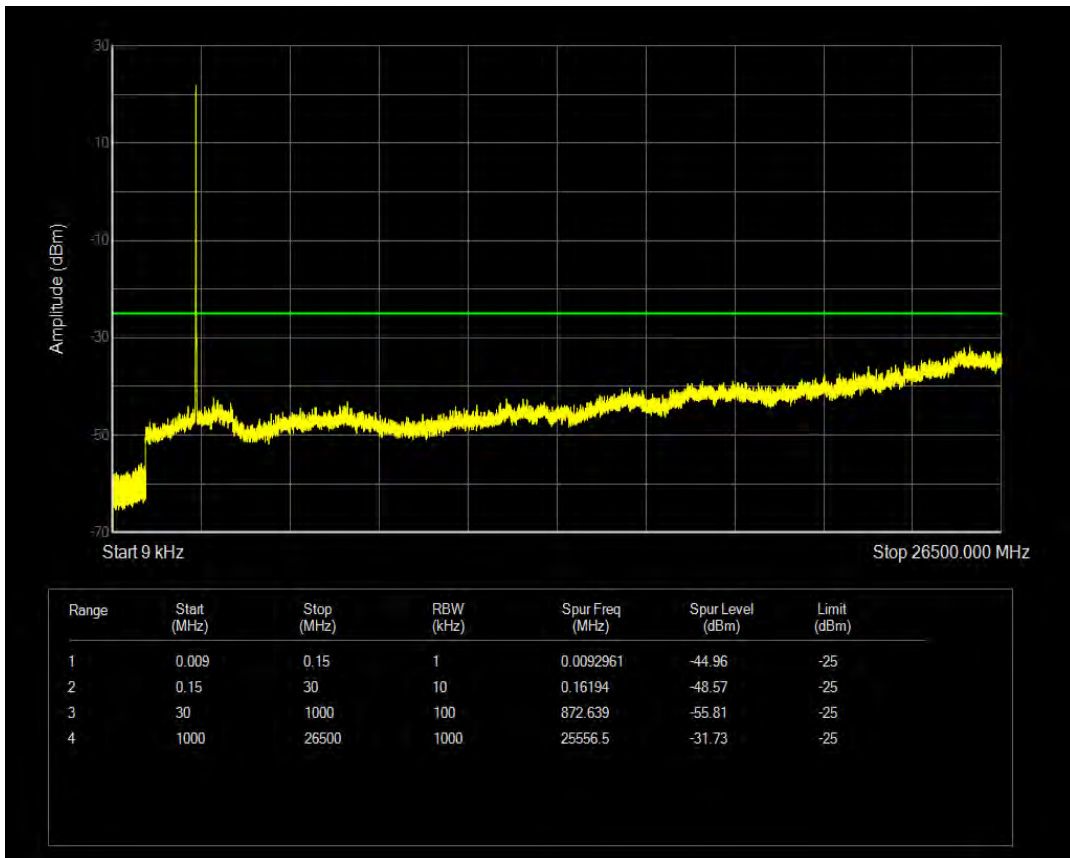

Band7 QPSK BW=5MHz Channel=20775 RB Size=25 Position=#0

Band7 16QAM BW=5MHz Channel=20775 RB Size=1 Position=#0