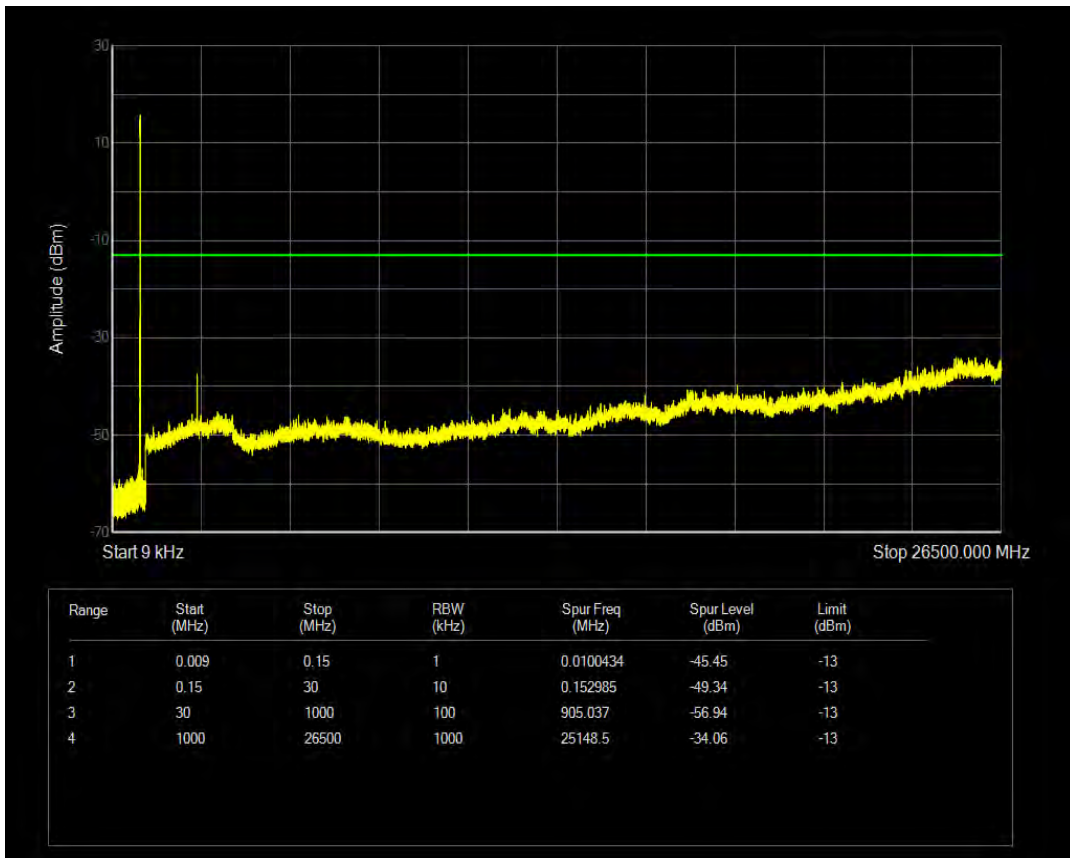

Band5 QPSK BW=5MHz Channel=20525 RB Size=1 Position=#0

Band5 QPSK BW=5MHz Channel=20525 RB Size=25 Position=#0

Band5 16QAM BW=5MHz Channel=20525 RB Size=1 Position=#0

Band5 16QAM BW=5MHz Channel=20525 RB Size=25 Position=#0

Band5 QPSK BW=5MHz Channel=20625 RB Size=1 Position=#0

Band5 QPSK BW=5MHz Channel=20625 RB Size=25 Position=#0

Band5 16QAM BW=5MHz Channel=20625 RB Size=1 Position=#0

Band5 16QAM BW=5MHz Channel=20625 RB Size=25 Position=#0