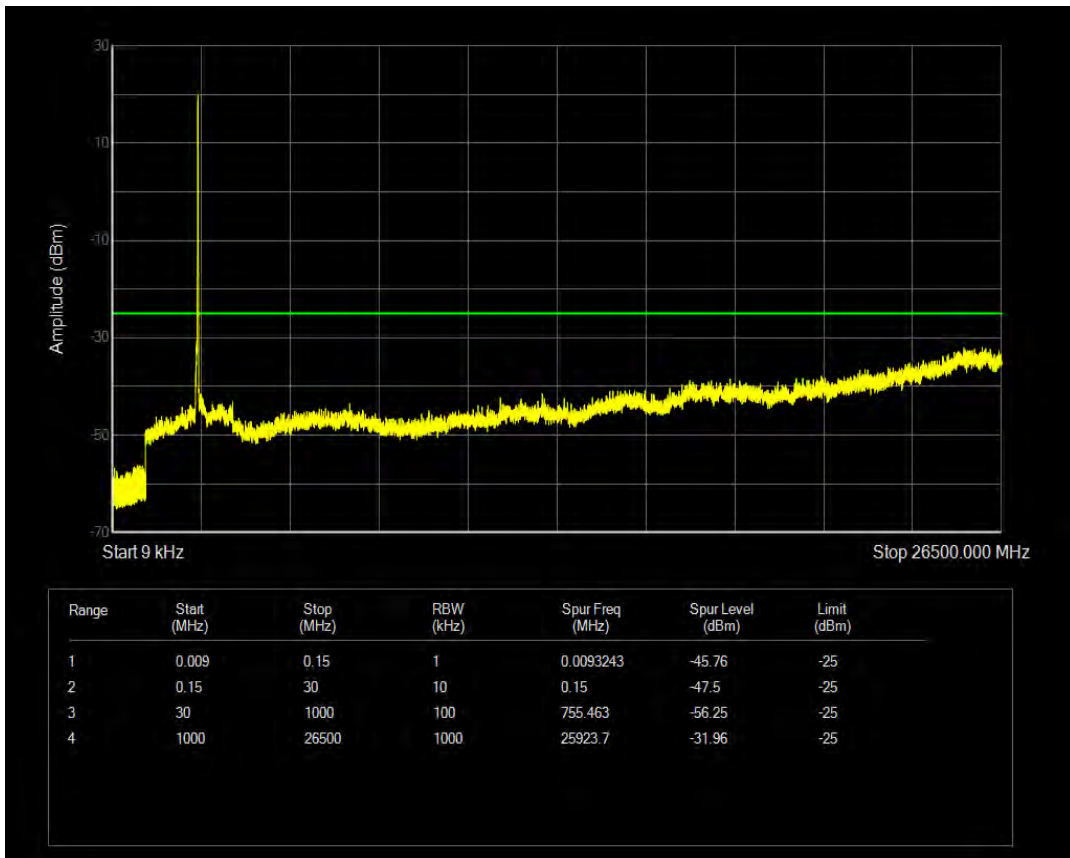

Band7 QPSK BW=15MHz Channel=21375 RB Size=75 Position=#0

Band7 16QAM BW=15MHz Channel=21375 RB Size=1 Position=#0