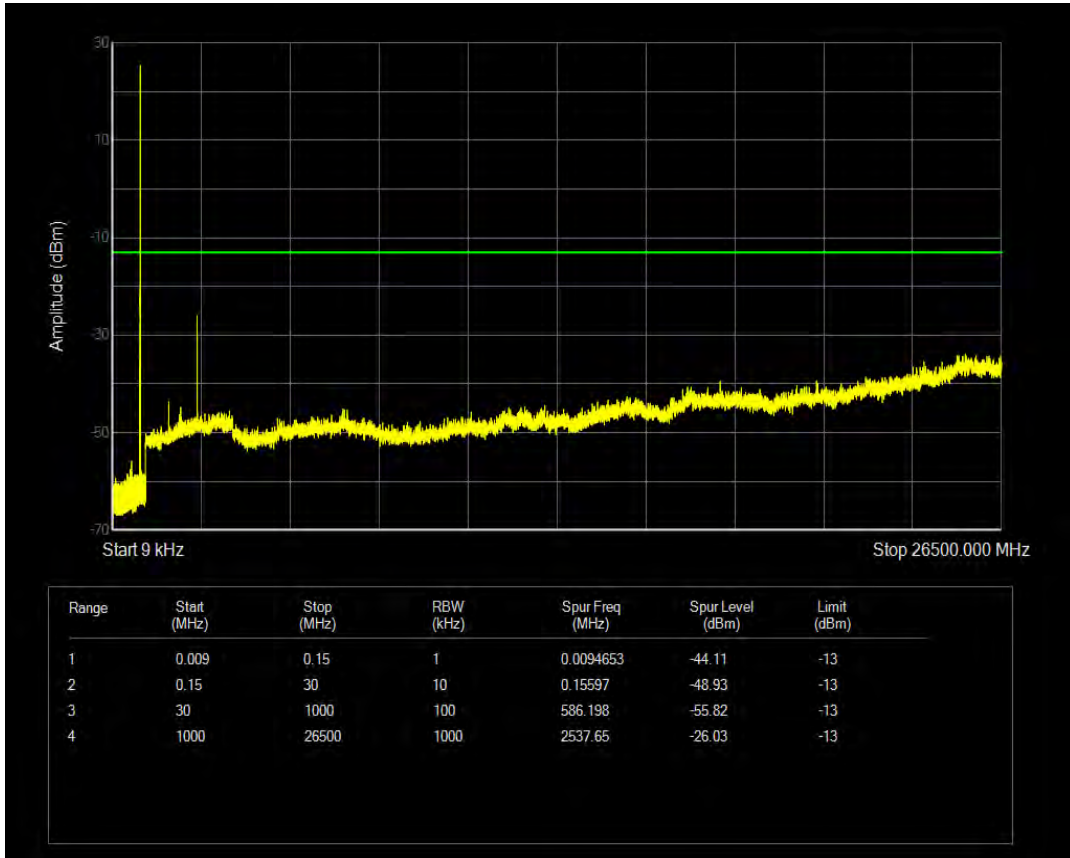

Band5 16QAM BW=3MHz Channel=20635 RB Size=1 Position=#0

Band5 16QAM BW=3MHz Channel=20635 RB Size=15 Position=#0