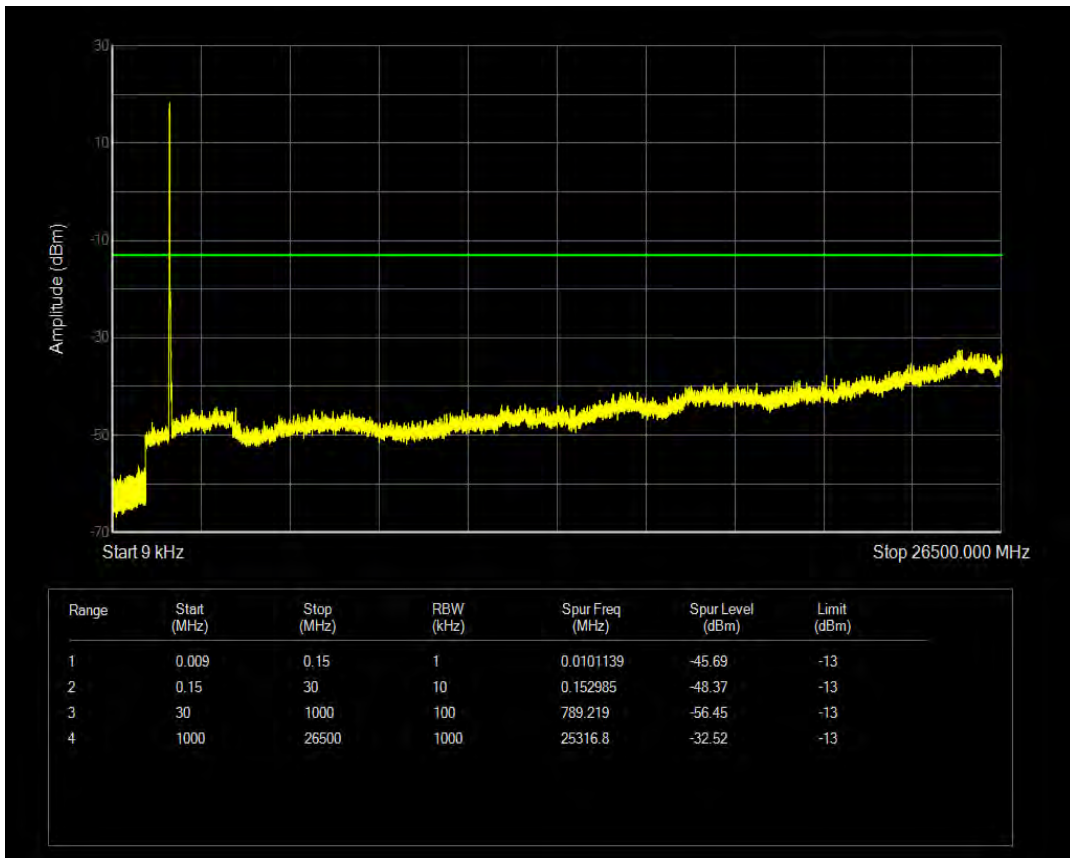

Band4 16QAM BW=15MHz Channel=20025 RB Size=75 Position=#0

Band4 QPSK BW=15MHz Channel=20175 RB Size=1 Position=#0

Band4 QPSK BW=15MHz Channel=20175 RB Size=75 Position=#0

Band4 16QAM BW=15MHz Channel=20175 RB Size=1 Position=#0

Band4 16QAM BW=15MHz Channel=20175 RB Size=75 Position=#0

Band4 QPSK BW=15MHz Channel=20325 RB Size=1 Position=#0

Band4 QPSK BW=15MHz Channel=20325 RB Size=75 Position=#0

Band4 16QAM BW=15MHz Channel=20325 RB Size=1 Position=#0

Band4 16QAM BW=15MHz Channel=20325 RB Size=75 Position=#0

Band4 QPSK BW=20MHz Channel=20050 RB Size=1 Position=#0

Band4 QPSK BW=20MHz Channel=20050 RB Size=100 Position=#0

Band4 16QAM BW=20MHz Channel=20050 RB Size=1 Position=#0