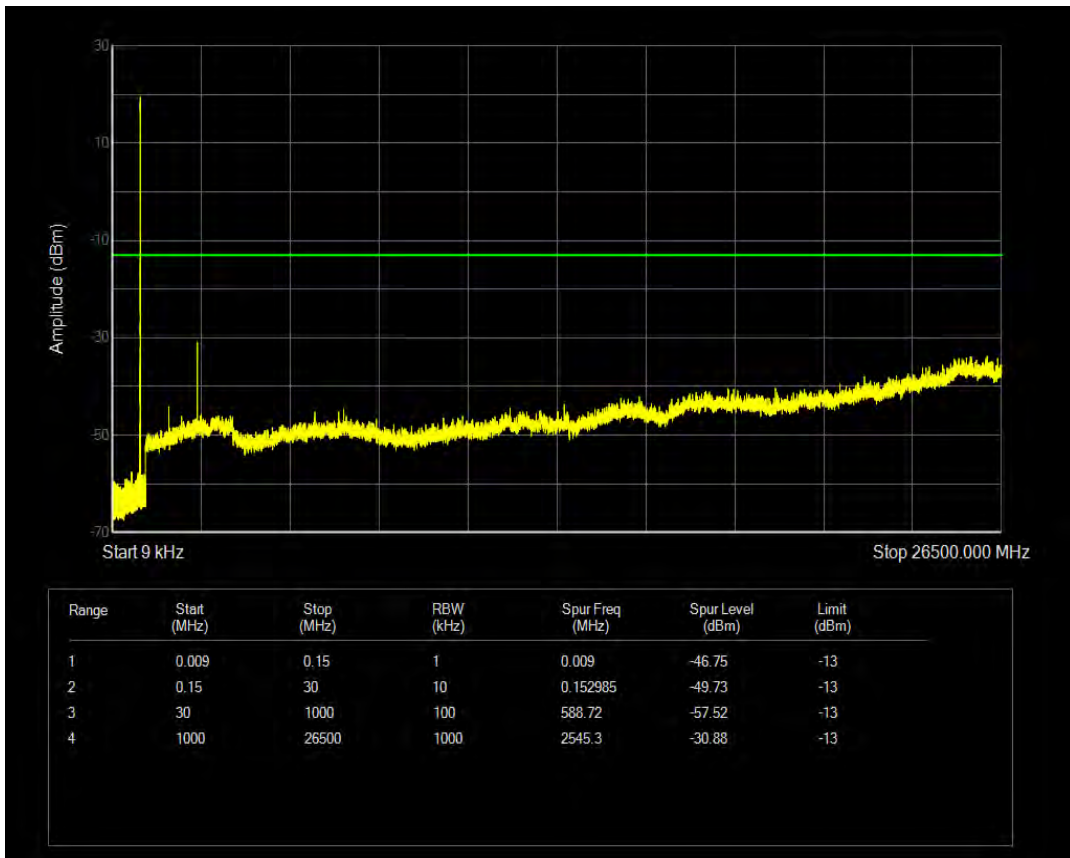

Band5 QPSK BW=1.4MHz Channel=20525 RB Size=1 Position=#0

Band5 QPSK BW=1.4MHz Channel=20525 RB Size=6 Position=#0

Band5 16QAM BW=1.4MHz Channel=20525 RB Size=1 Position=#0

Band5 16QAM BW=1.4MHz Channel=20525 RB Size=6 Position=#0

Band5 QPSK BW=1.4MHz Channel=20643 RB Size=1 Position=#0

Band5 QPSK BW=1.4MHz Channel=20643 RB Size=6 Position=#0

Band5 16QAM BW=1.4MHz Channel=20643 RB Size=1 Position=#0

Band5 16QAM BW=1.4MHz Channel=20643 RB Size=6 Position=#0