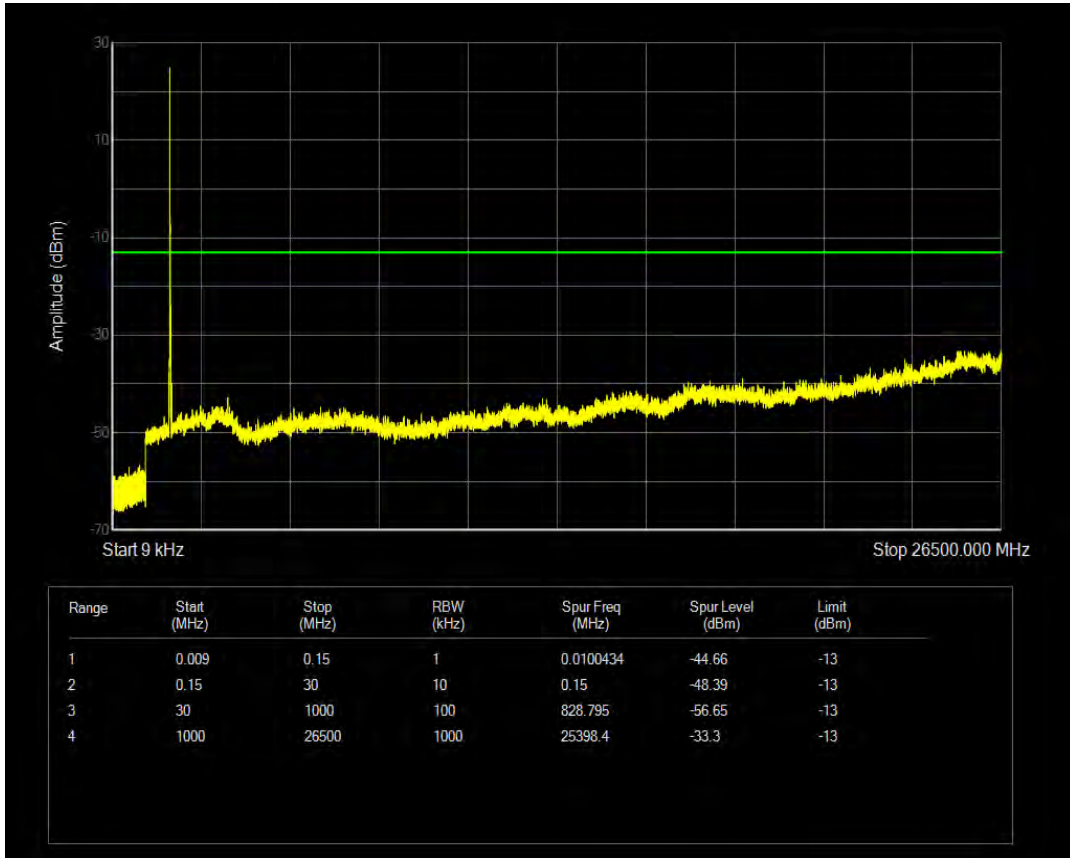

Band4 16QAM BW=15MHz Channel=20025 RB Size=75 Position=#0

Band4 QPSK BW=15MHz Channel=20175 RB Size=1 Position=#0

Band4 QPSK BW=15MHz Channel=20175 RB Size=75 Position=#0

Band4 16QAM BW=15MHz Channel=20175 RB Size=1 Position=#0

Band4 16QAM BW=15MHz Channel=20175 RB Size=75 Position=#0

Band4 QPSK BW=15MHz Channel=20325 RB Size=1 Position=#0

Band4 QPSK BW=15MHz Channel=20325 RB Size=75 Position=#0

Band4 16QAM BW=15MHz Channel=20325 RB Size=1 Position=#0