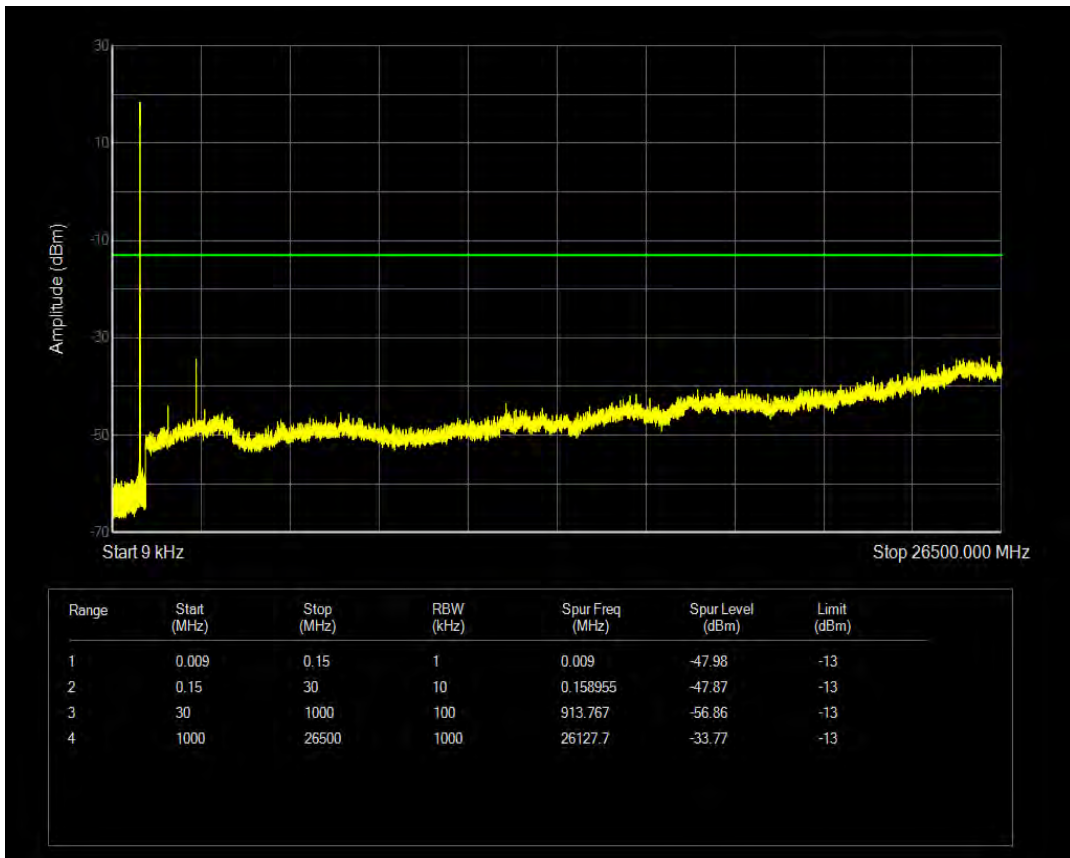

Band5 QPSK BW=3MHz Channel=20525 RB Size=15 Position=#0

Band5 16QAM BW=3MHz Channel=20525 RB Size=1 Position=#0