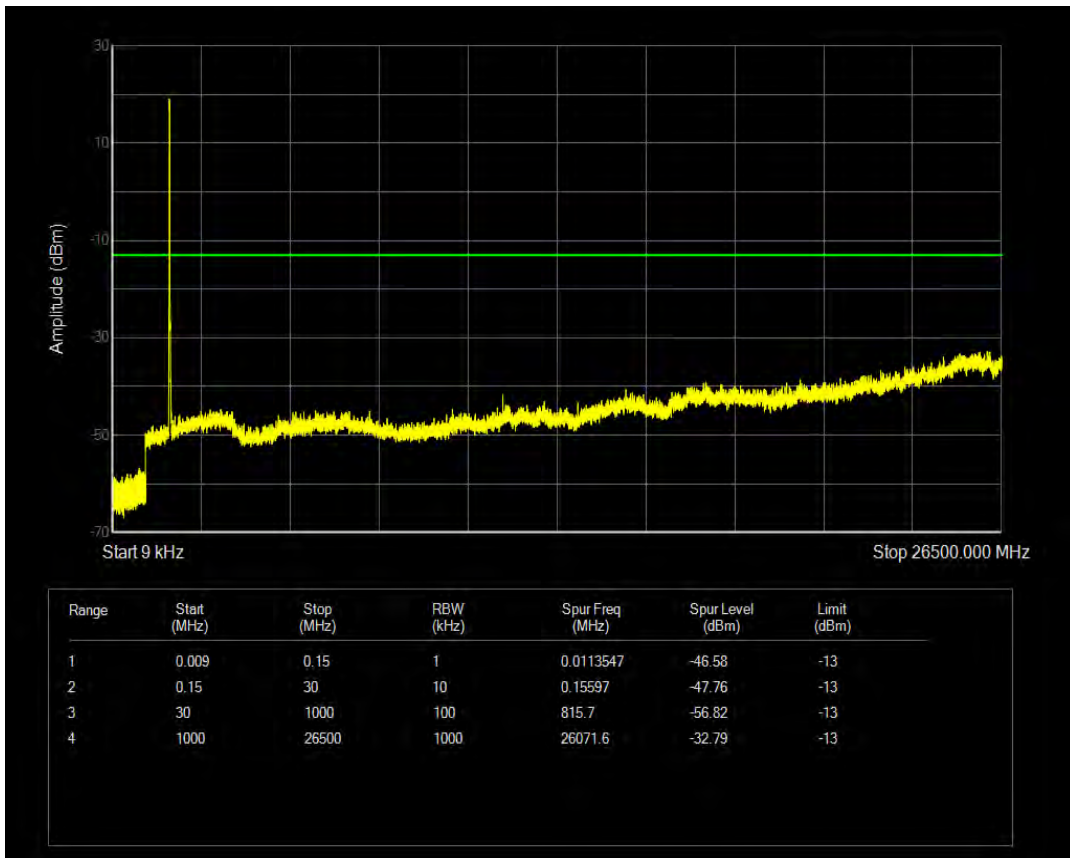

Band4 16QAM BW=15MHz Channel=20025 RB Size=75 Position=#0

Band4 QPSK BW=15MHz Channel=20175 RB Size=1 Position=#0

Band4 QPSK BW=15MHz Channel=20175 RB Size=75 Position=#0

Band4 16QAM BW=15MHz Channel=20175 RB Size=1 Position=#0

Band4 16QAM BW=15MHz Channel=20175 RB Size=75 Position=#0

Band4 QPSK BW=15MHz Channel=20325 RB Size=1 Position=#0

Band4 QPSK BW=15MHz Channel=20325 RB Size=75 Position=#0

Band4 16QAM BW=15MHz Channel=20325 RB Size=1 Position=#0