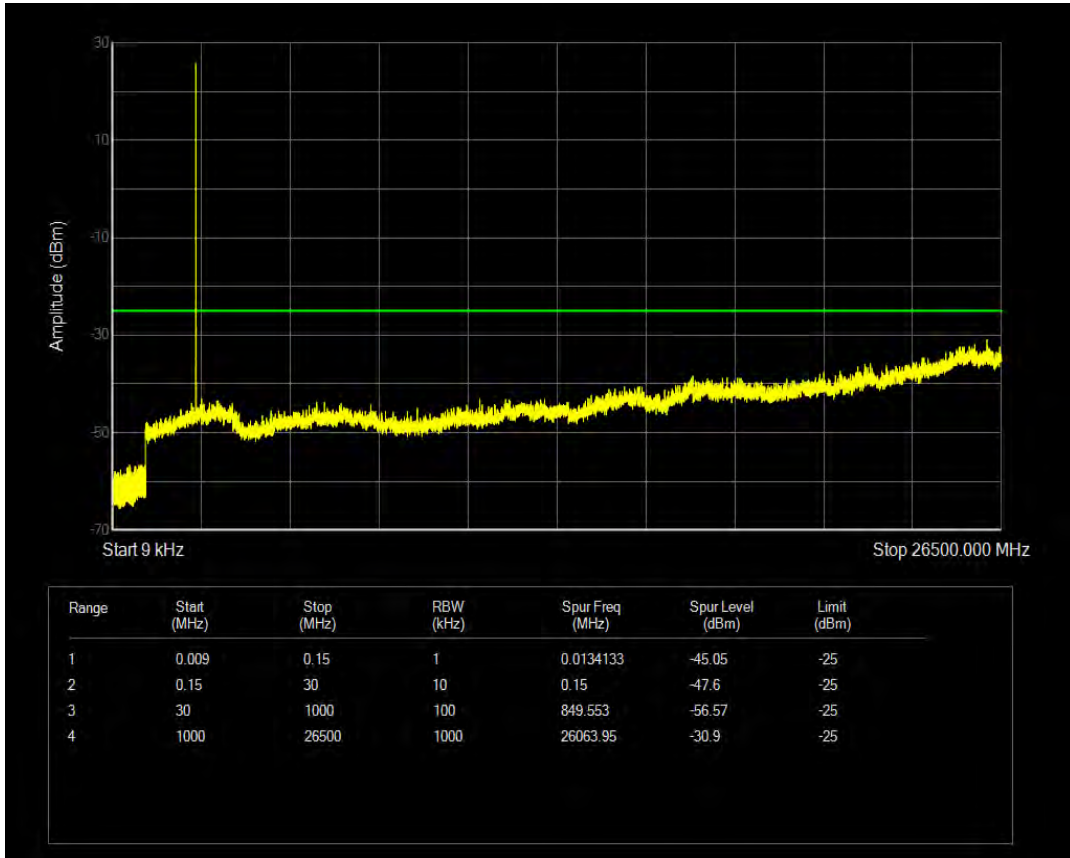

Band5 QPSK BW=10MHz Channel=20525 RB Size=1 Position=#0

Band5 QPSK BW=10MHz Channel=20525 RB Size=50 Position=#0

Band5 16QAM BW=10MHz Channel=20525 RB Size=1 Position=#0

Band5 16QAM BW=10MHz Channel=20525 RB Size=50 Position=#0

Band5 QPSK BW=10MHz Channel=20600 RB Size=1 Position=#0

Band5 QPSK BW=10MHz Channel=20600 RB Size=50 Position=#0

Band5 16QAM BW=10MHz Channel=20600 RB Size=1 Position=#0

Band5 16QAM BW=10MHz Channel=20600 RB Size=50 Position=#0

Band7 QPSK BW=5MHz Channel=20775 RB Size=1 Position=#0

Band7 QPSK BW=5MHz Channel=20775 RB Size=25 Position=#0

Band7 16QAM BW=5MHz Channel=20775 RB Size=1 Position=#0

Band7 16QAM BW=5MHz Channel=20775 RB Size=25 Position=#0