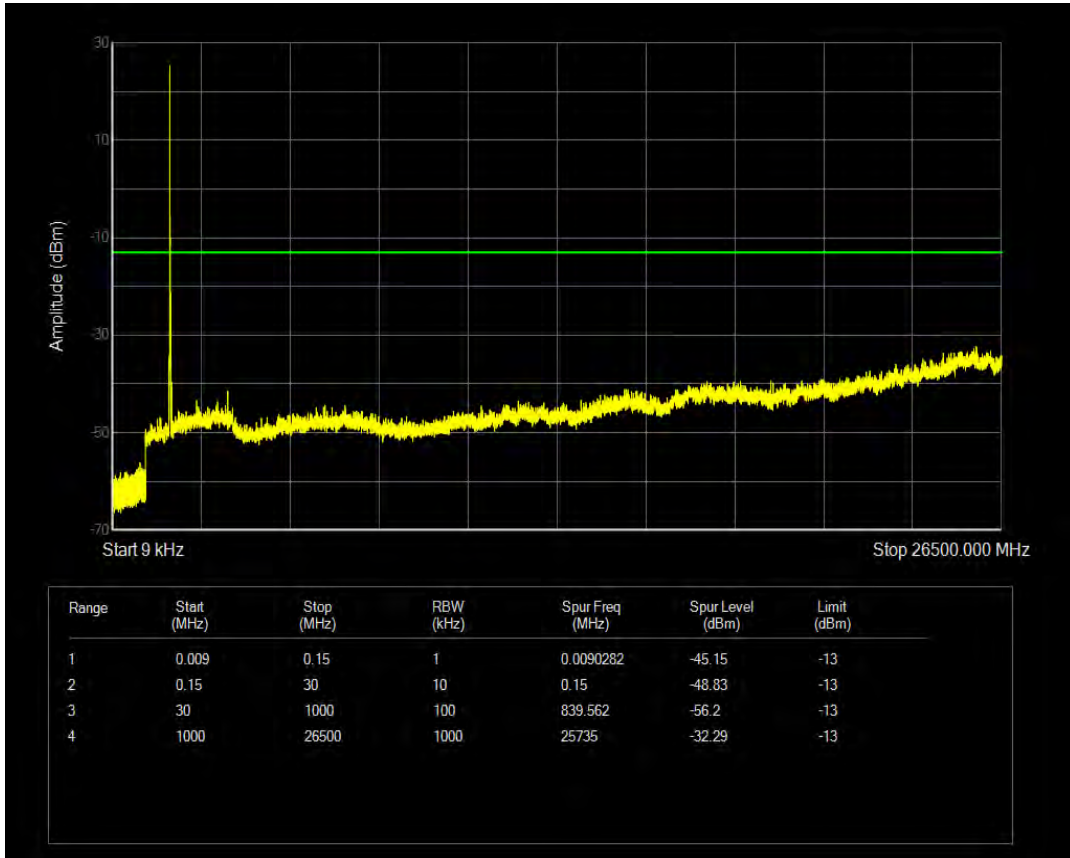

Band4 16QAM BW=15MHz Channel=20025 RB Size=75 Position=#0

Band4 QPSK BW=15MHz Channel=20175 RB Size=1 Position=#0

Band4 QPSK BW=15MHz Channel=20175 RB Size=75 Position=#0

Band4 16QAM BW=15MHz Channel=20175 RB Size=1 Position=#0

Band4 16QAM BW=15MHz Channel=20175 RB Size=75 Position=#0

Band4 QPSK BW=15MHz Channel=20325 RB Size=1 Position=#0

Band4 QPSK BW=15MHz Channel=20325 RB Size=75 Position=#0

Band4 16QAM BW=15MHz Channel=20325 RB Size=1 Position=#0