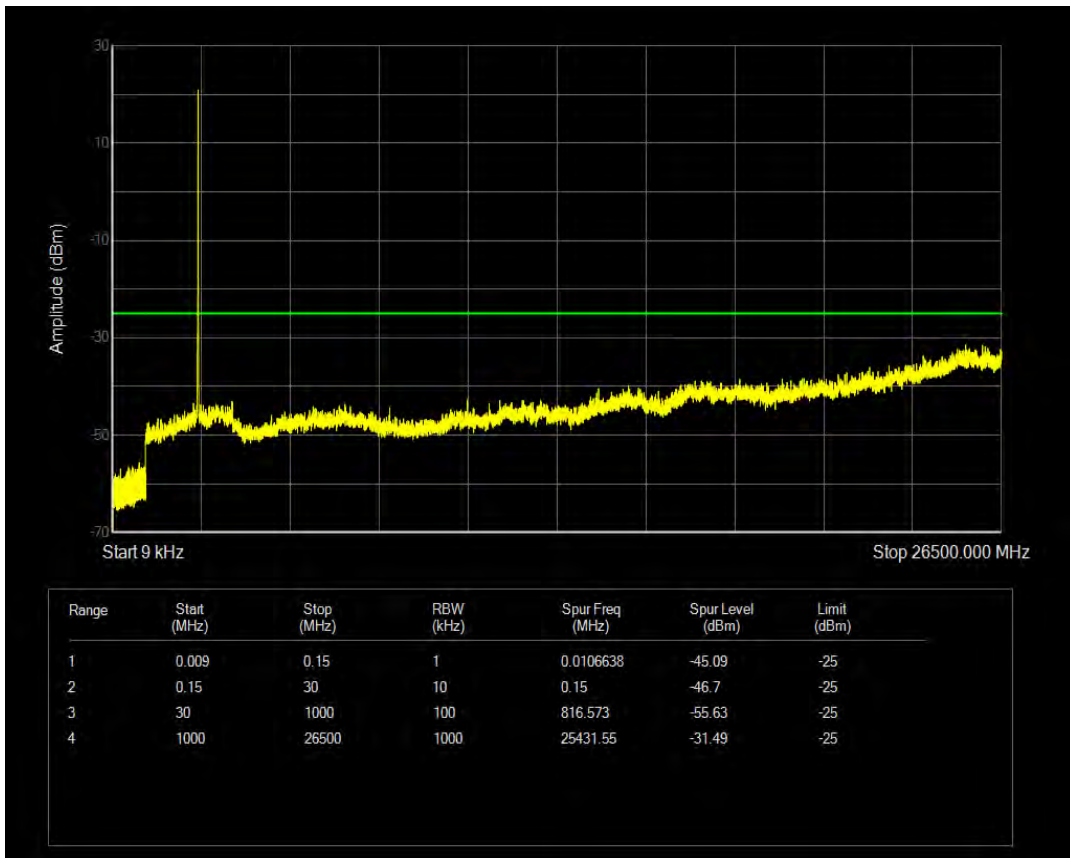

Band7 QPSK BW=5MHz Channel=21425 RB Size=1 Position=#0

Band7 QPSK BW=5MHz Channel=21425 RB Size=25 Position=#0

Band7 16QAM BW=5MHz Channel=21425 RB Size=1 Position=#0

Band7 16QAM BW=5MHz Channel=21425 RB Size=25 Position=#0

Band7 QPSK BW=10MHz Channel=20800 RB Size=1 Position=#0

Band7 16QAM BW=10MHz Channel=20800 RB Size=1 Position=#0

Band7 QPSK BW=10MHz Channel=20800 RB Size=50 Position=#0

Band7 16QAM BW=10MHz Channel=20800 RB Size=50 Position=#0