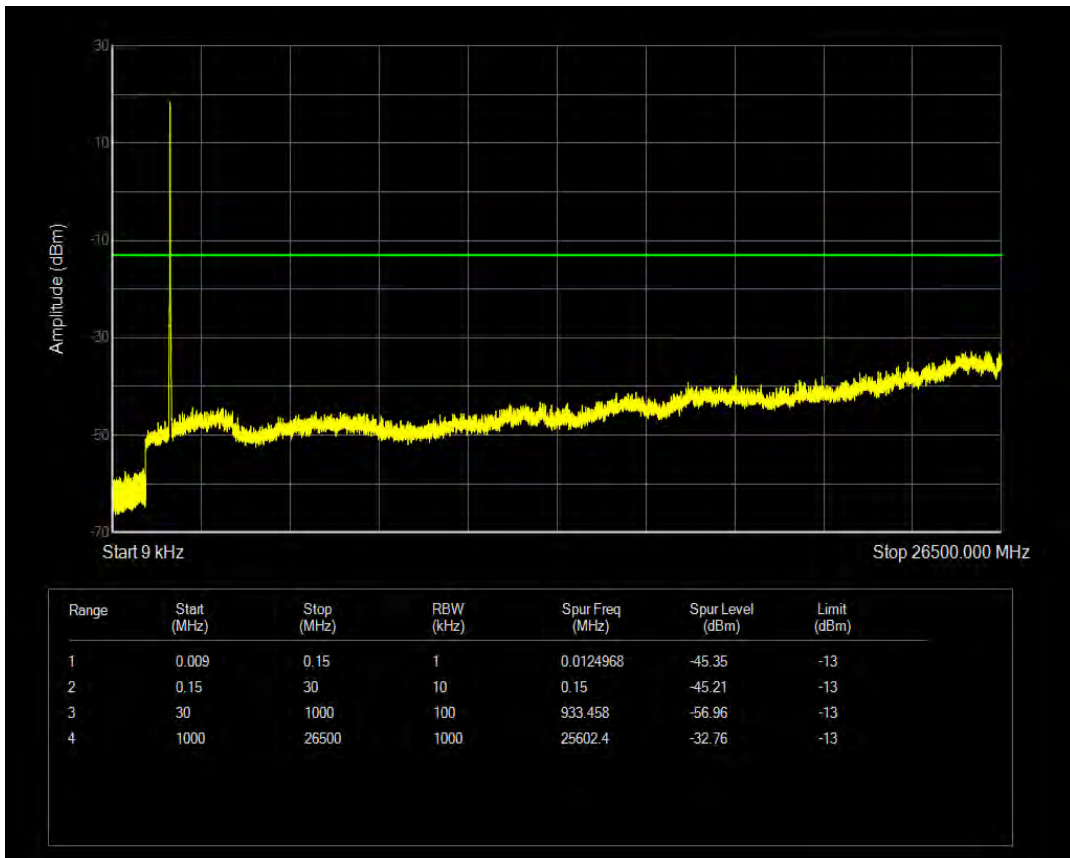

Band4 16QAM BW=15MHz Channel=20025 RB Size=75 Position=#0

Band4 QPSK BW=15MHz Channel=20175 RB Size=1 Position=#0

Band4 QPSK BW=15MHz Channel=20175 RB Size=75 Position=#0

Band4 16QAM BW=15MHz Channel=20175 RB Size=1 Position=#0

Band4 16QAM BW=15MHz Channel=20175 RB Size=75 Position=#0

Band4 QPSK BW=15MHz Channel=20325 RB Size=1 Position=#0

Band4 QPSK BW=15MHz Channel=20325 RB Size=75 Position=#0

Band4 16QAM BW=15MHz Channel=20325 RB Size=1 Position=#0