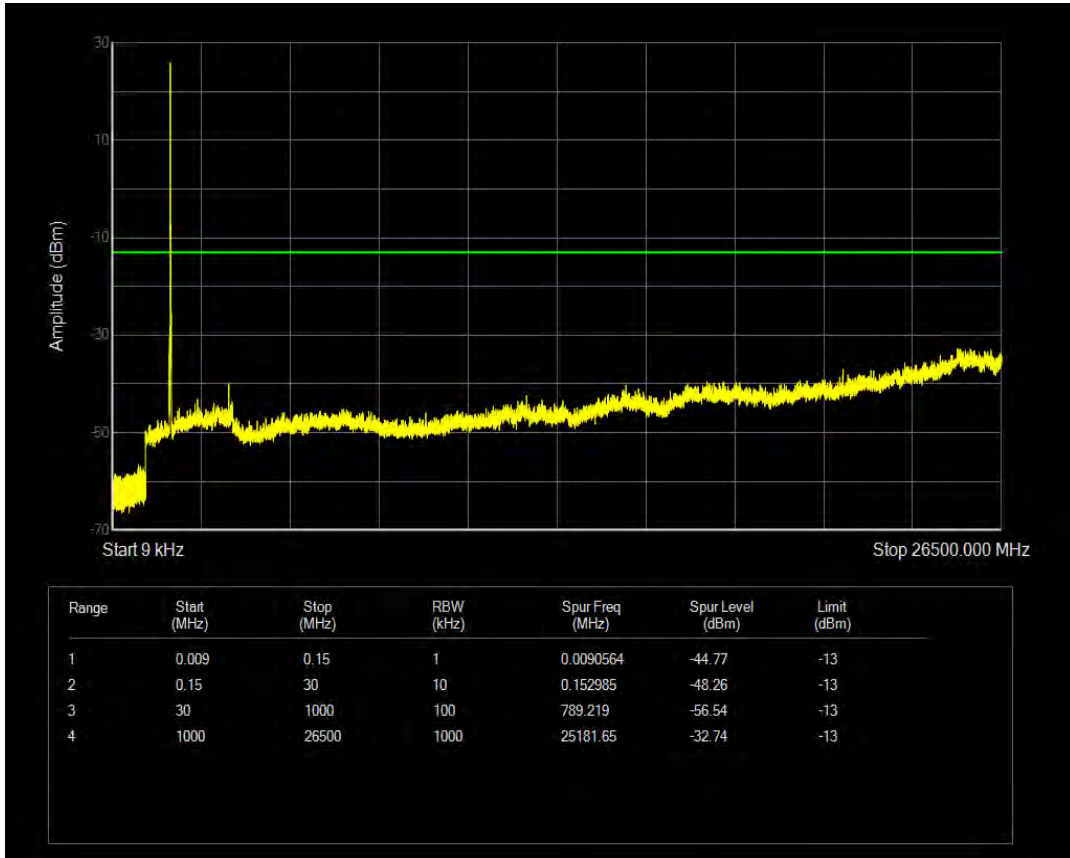

Band4 16QAM BW=15MHz Channel=20025 RB Size=75 Position=#0

Band4 QPSK BW=15MHz Channel=20175 RB Size=1 Position=#0

Band4 QPSK BW=15MHz Channel=20175 RB Size=75 Position=#0

Band4 16QAM BW=15MHz Channel=20175 RB Size=1 Position=#0

Band4 16QAM BW=15MHz Channel=20175 RB Size=75 Position=#0

Band4 QPSK BW=15MHz Channel=20325 RB Size=1 Position=#0

Band4 QPSK BW=15MHz Channel=20325 RB Size=75 Position=#0

Band4 16QAM BW=15MHz Channel=20325 RB Size=1 Position=#0

Band4 16QAM BW=15MHz Channel=20325 RB Size=75 Position=#0

Band4 QPSK BW=20MHz Channel=20050 RB Size=1 Position=#0

Band4 QPSK BW=20MHz Channel=20050 RB Size=100 Position=#0

Band4 16QAM BW=20MHz Channel=20050 RB Size=1 Position=#0