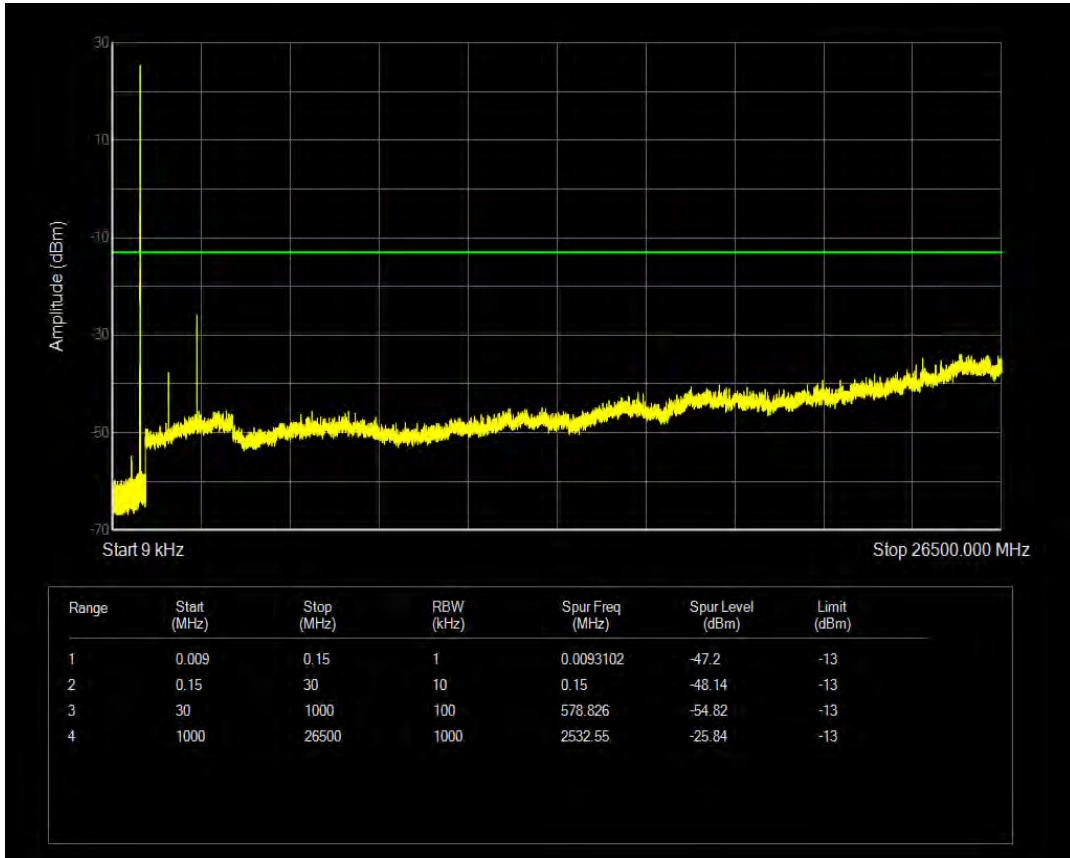

Band5 QPSK BW=5MHz Channel=20525 RB Size=1 Position=#0

Band5 QPSK BW=5MHz Channel=20525 RB Size=25 Position=#0

Band5 16QAM BW=5MHz Channel=20525 RB Size=1 Position=#0

Band5 16QAM BW=5MHz Channel=20525 RB Size=25 Position=#0

Band5 QPSK BW=5MHz Channel=20625 RB Size=1 Position=#0

Band5 QPSK BW=5MHz Channel=20625 RB Size=25 Position=#0

Band5 16QAM BW=5MHz Channel=20625 RB Size=1 Position=#0

Band5 16QAM BW=5MHz Channel=20625 RB Size=25 Position=#0