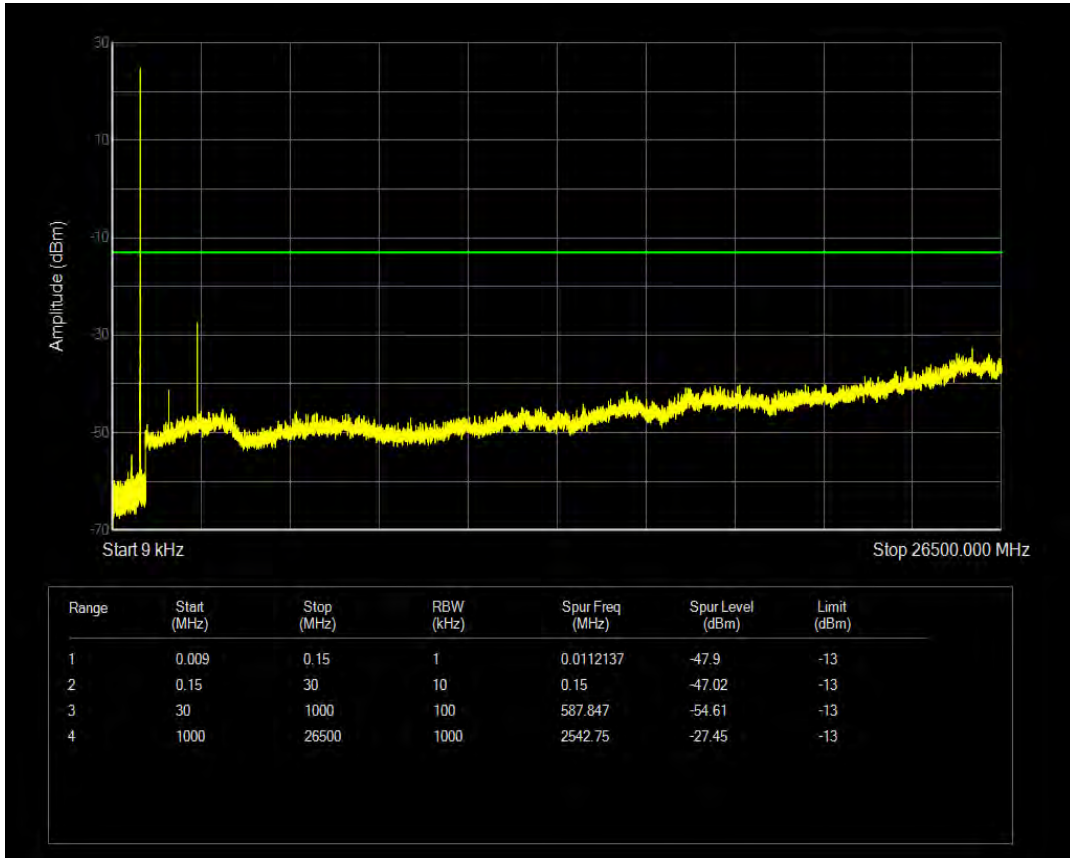

Band5 QPSK BW=1.4MHz Channel=20525 RB Size=1 Position=#0

Band5 QPSK BW=1.4MHz Channel=20525 RB Size=6 Position=#0

Band5 16QAM BW=1.4MHz Channel=20525 RB Size=1 Position=#0

Band5 16QAM BW=1.4MHz Channel=20525 RB Size=6 Position=#0

Band5 QPSK BW=1.4MHz Channel=20643 RB Size=1 Position=#0

Band5 QPSK BW=1.4MHz Channel=20643 RB Size=6 Position=#0

Band5 16QAM BW=1.4MHz Channel=20643 RB Size=1 Position=#0

Band5 16QAM BW=1.4MHz Channel=20643 RB Size=6 Position=#0