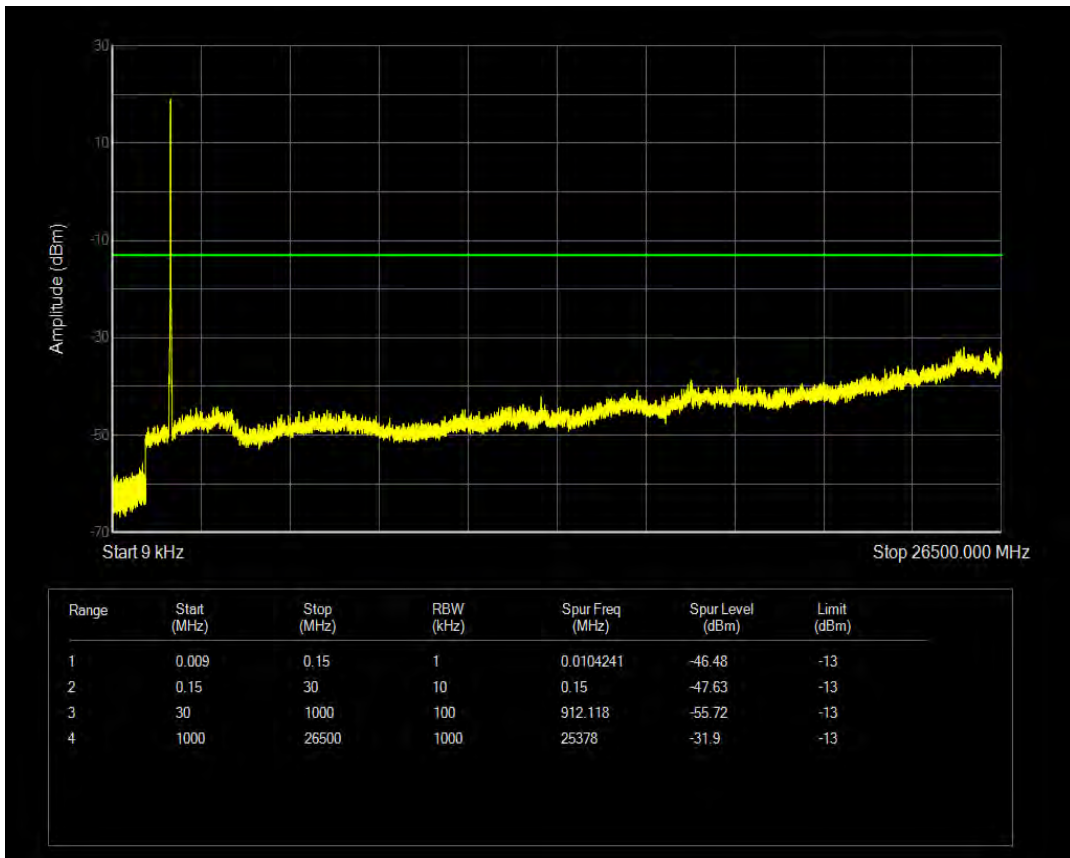

Band4 16QAM BW=15MHz Channel=20025 RB Size=75 Position=#0

Band4 QPSK BW=15MHz Channel=20175 RB Size=1 Position=#0

Band4 QPSK BW=15MHz Channel=20175 RB Size=75 Position=#0

Band4 16QAM BW=15MHz Channel=20175 RB Size=1 Position=#0

Band4 16QAM BW=15MHz Channel=20175 RB Size=75 Position=#0

Band4 QPSK BW=15MHz Channel=20325 RB Size=1 Position=#0

Band4 QPSK BW=15MHz Channel=20325 RB Size=75 Position=#0

Band4 16QAM BW=15MHz Channel=20325 RB Size=1 Position=#0