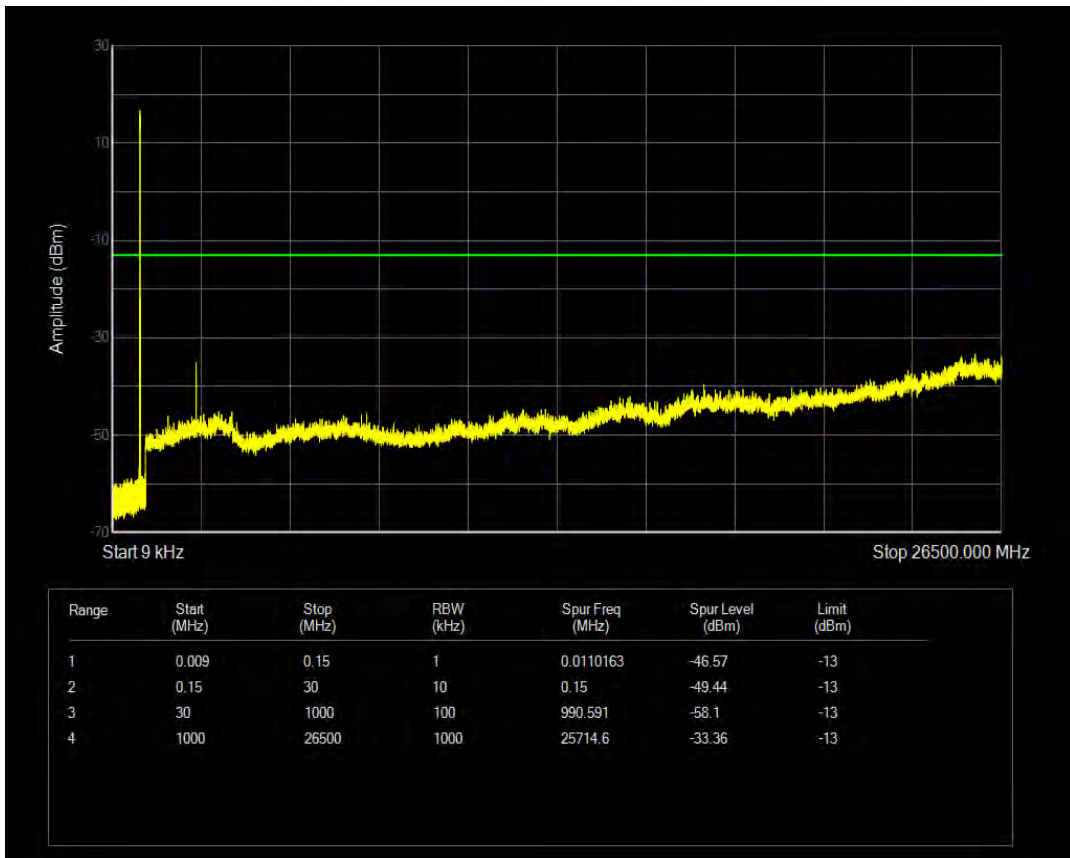

Band5 QPSK BW=3MHz Channel=20525 RB Size=1 Position=#0

Band5 QPSK BW=3MHz Channel=20525 RB Size=15 Position=#0

Band5 16QAM BW=3MHz Channel=20525 RB Size=1 Position=#0

Band5 16QAM BW=3MHz Channel=20525 RB Size=15 Position=#0