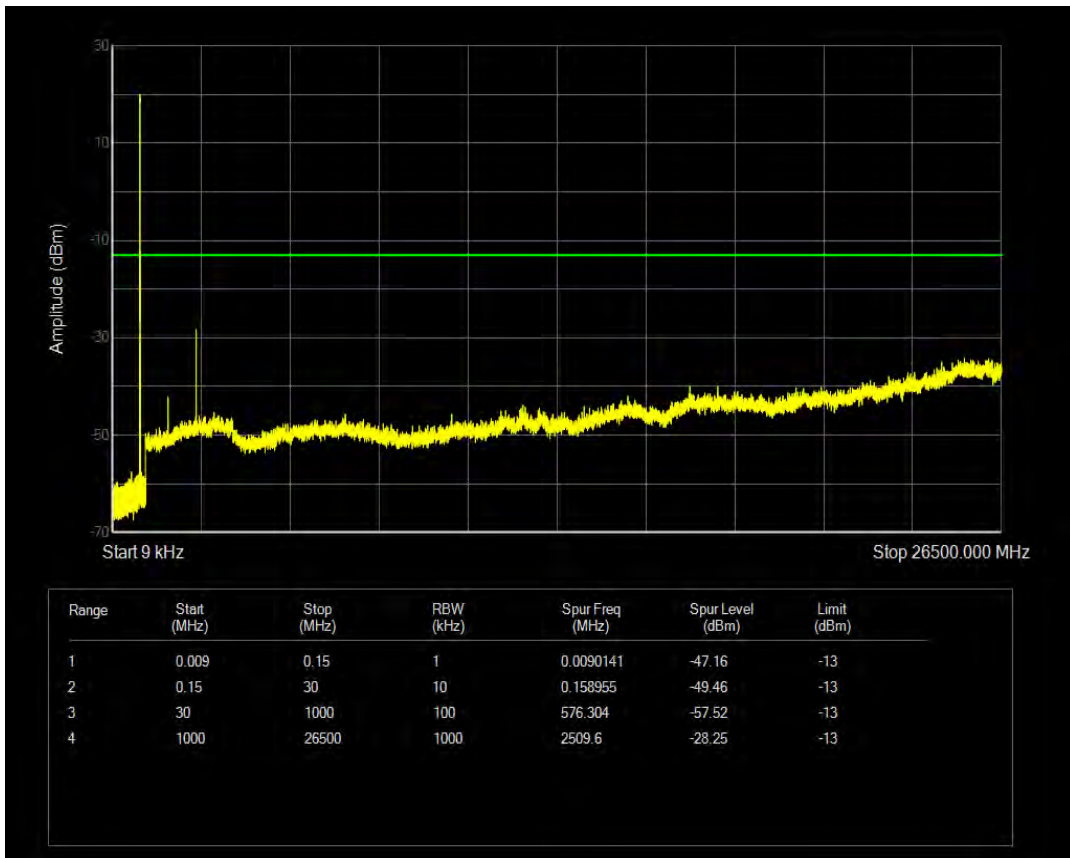

Band5 QPSK BW=1.4MHz Channel=20525 RB Size=1 Position=#0

Band5 QPSK BW=1.4MHz Channel=20525 RB Size=6 Position=#0

Band5 16QAM BW=1.4MHz Channel=20525 RB Size=1 Position=#0

Band5 16QAM BW=1.4MHz Channel=20525 RB Size=6 Position=#0

Band5 QPSK BW=1.4MHz Channel=20643 RB Size=1 Position=#0

Band5 QPSK BW=1.4MHz Channel=20643 RB Size=6 Position=#0

Band5 16QAM BW=1.4MHz Channel=20643 RB Size=1 Position=#0

Band5 16QAM BW=1.4MHz Channel=20643 RB Size=6 Position=#0