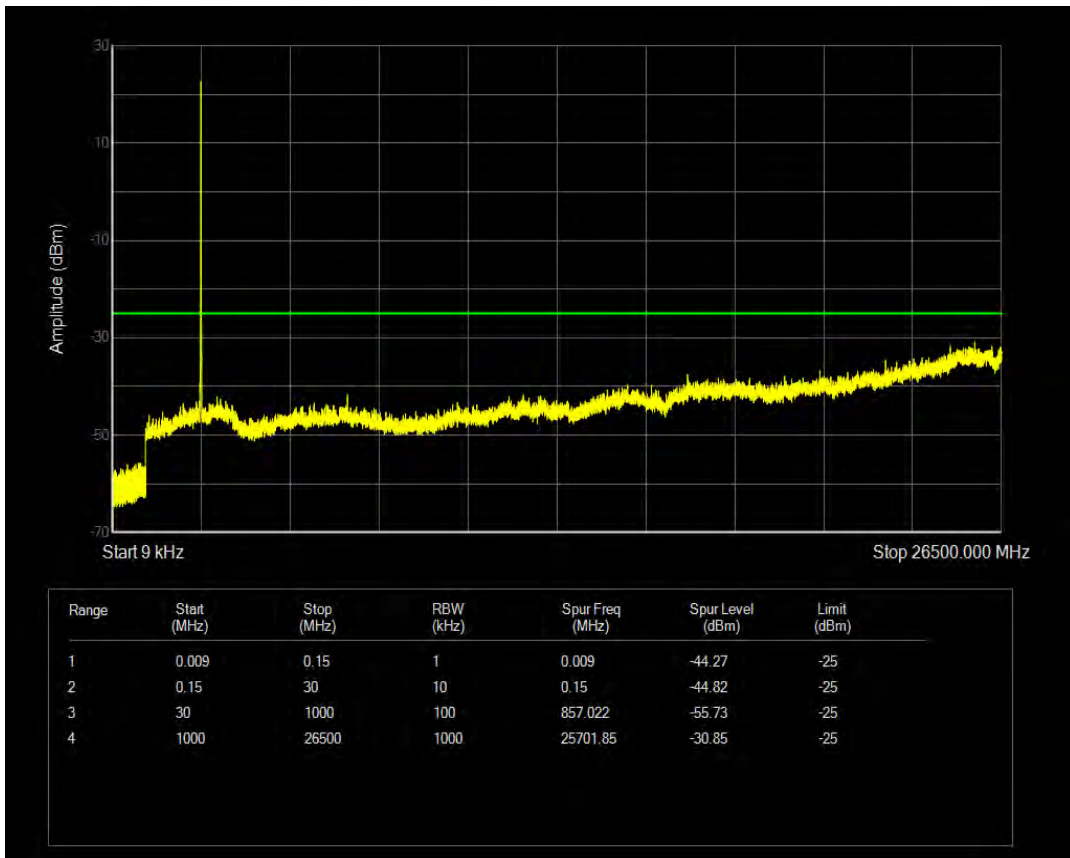

Band41(2535-2655) QPSK BW=5MHz Channel=41215 RB Size=25 Position=#0

Band41(2535-2655) 16QAM BW=5MHz Channel=41215 RB Size=1 Position=#0

Band41(2535-2655) 16QAM BW=5MHz Channel=41215 RB Size=25 Position=#0