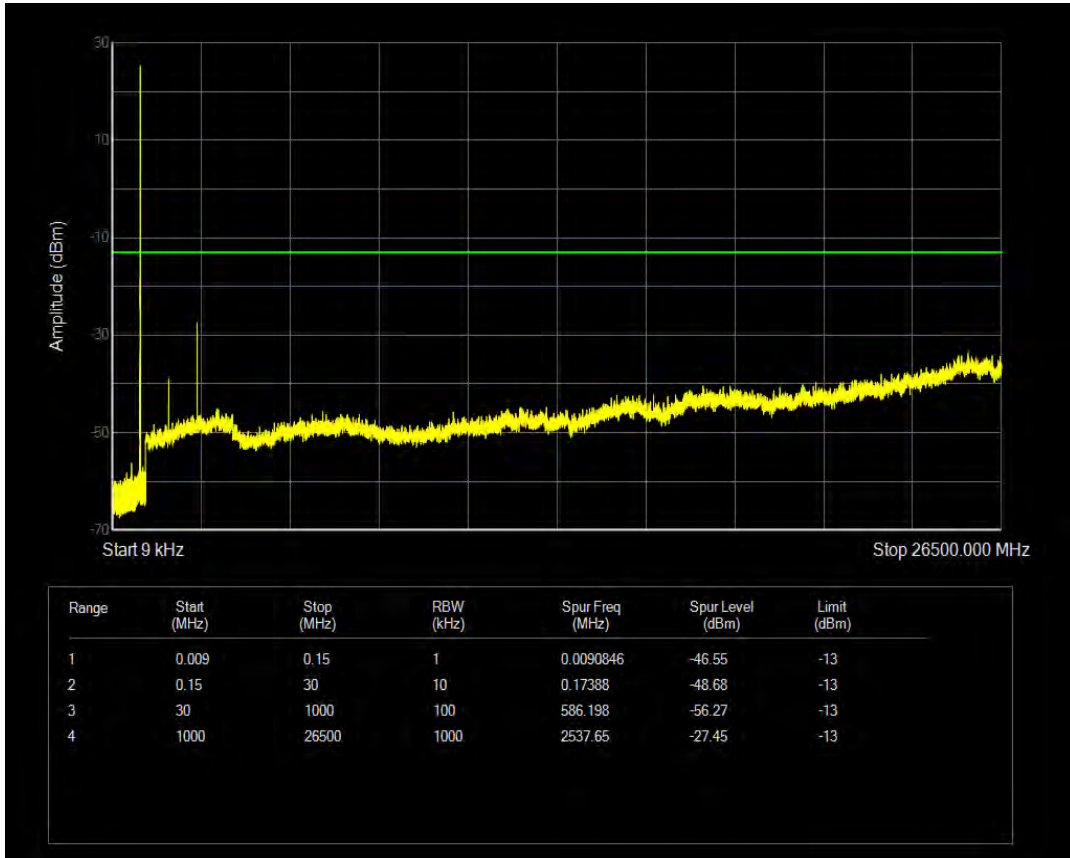

Band5 QPSK BW=3MHz Channel=20635 RB Size=1 Position=#0

Band5 QPSK BW=3MHz Channel=20635 RB Size=15 Position=#0