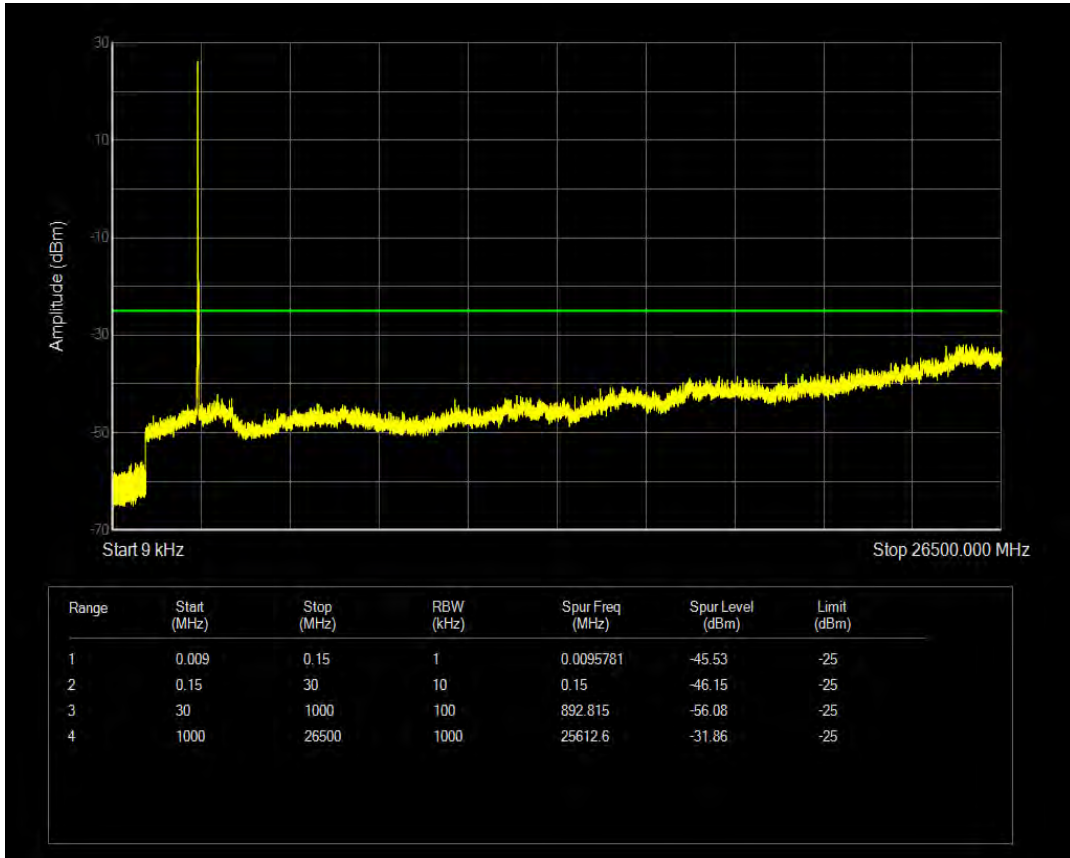

Band7 16QAM BW=15MHz Channel=21375 RB Size=1 Position=#0

Band7 16QAM BW=15MHz Channel=21375 RB Size=75 Position=#0