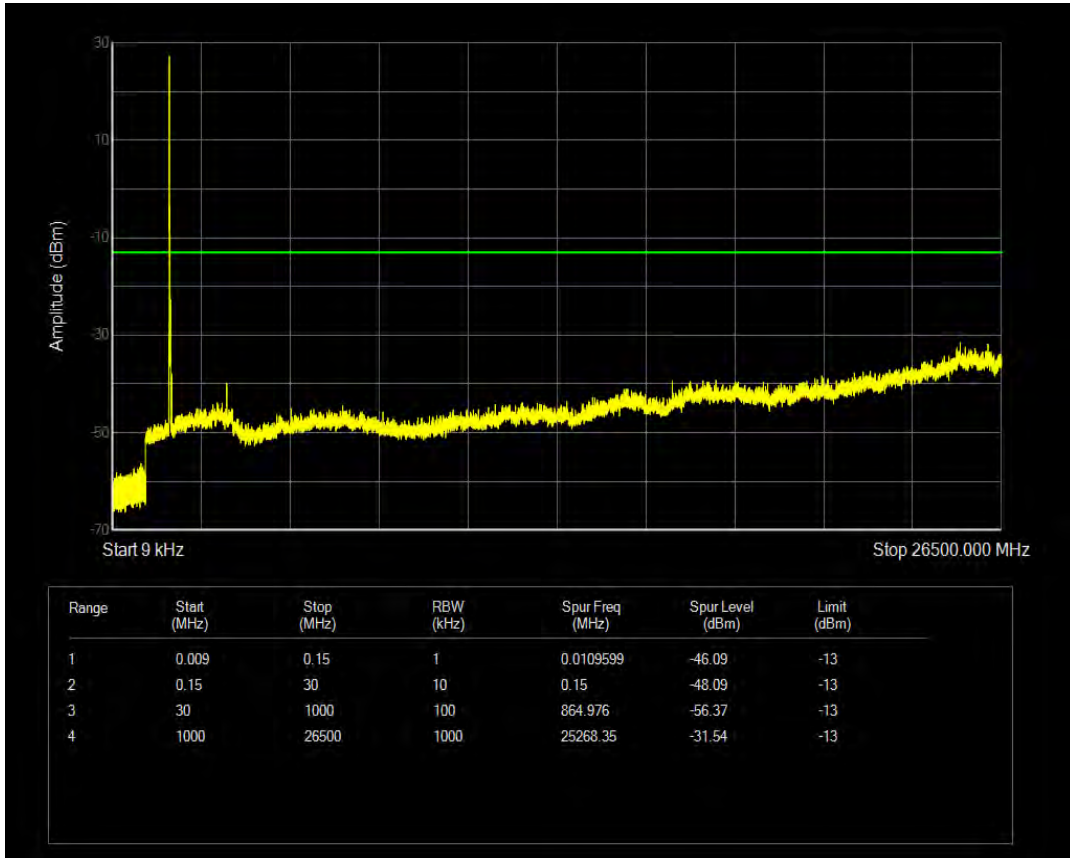

Band4 16QAM BW=15MHz Channel=20025 RB Size=75 Position=#0

Band4 QPSK BW=15MHz Channel=20175 RB Size=1 Position=#0

Band4 QPSK BW=15MHz Channel=20175 RB Size=75 Position=#0

Band4 16QAM BW=15MHz Channel=20175 RB Size=1 Position=#0

Band4 16QAM BW=15MHz Channel=20175 RB Size=75 Position=#0

Band4 QPSK BW=15MHz Channel=20325 RB Size=1 Position=#0

Band4 QPSK BW=15MHz Channel=20325 RB Size=75 Position=#0

Band4 16QAM BW=15MHz Channel=20325 RB Size=1 Position=#0

Band4 16QAM BW=15MHz Channel=20325 RB Size=75 Position=#0

Band4 QPSK BW=20MHz Channel=20050 RB Size=1 Position=#0

Band4 QPSK BW=20MHz Channel=20050 RB Size=100 Position=#0

Band4 16QAM BW=20MHz Channel=20050 RB Size=1 Position=#0