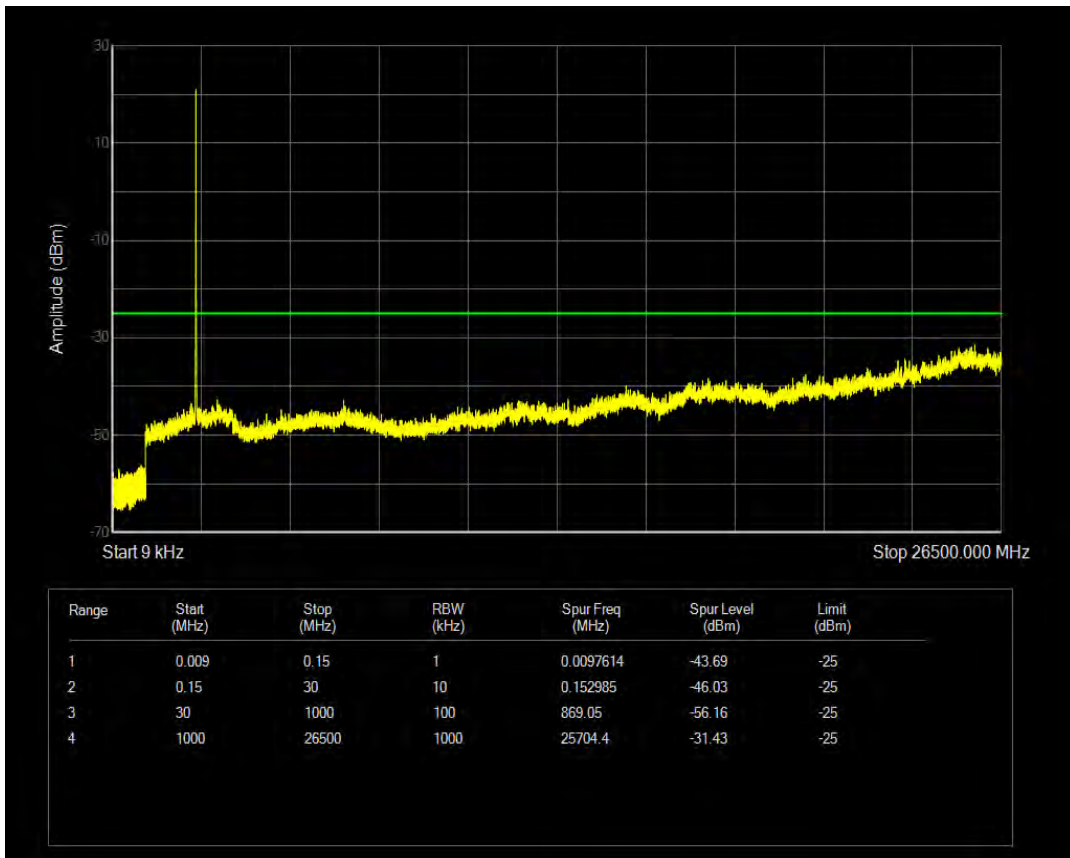

Band5 QPSK BW=10MHz Channel=20600 RB Size=1 Position=#0

Band5 QPSK BW=10MHz Channel=20600 RB Size=50 Position=#0

Band5 16QAM BW=10MHz Channel=20600 RB Size=1 Position=#0

Band5 16QAM BW=10MHz Channel=20600 RB Size=50 Position=#0

Band7 QPSK BW=5MHz Channel=20775 RB Size=1 Position=#0

Band7 QPSK BW=5MHz Channel=20775 RB Size=25 Position=#0

Band7 16QAM BW=5MHz Channel=20775 RB Size=1 Position=#0

Band7 16QAM BW=5MHz Channel=20775 RB Size=25 Position=#0