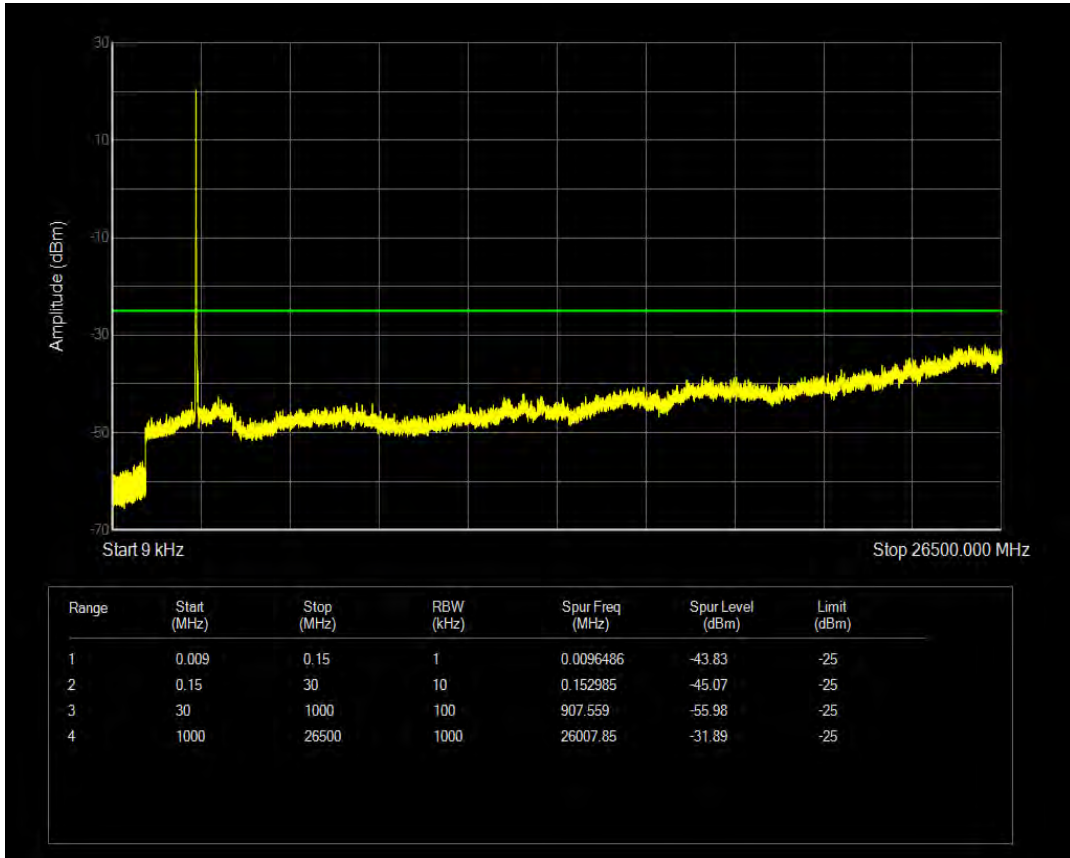

Band7 QPSK BW=5MHz Channel=21425 RB Size=1 Position=#0

Band7 QPSK BW=5MHz Channel=21425 RB Size=25 Position=#0

Band7 16QAM BW=5MHz Channel=21425 RB Size=1 Position=#0

Band7 16QAM BW=5MHz Channel=21425 RB Size=25 Position=#0

Band7 QPSK BW=10MHz Channel=20800 RB Size=1 Position=#0

Band7 16QAM BW=10MHz Channel=20800 RB Size=1 Position=#0

Band7 QPSK BW=10MHz Channel=20800 RB Size=50 Position=#0

Band7 16QAM BW=10MHz Channel=20800 RB Size=50 Position=#0