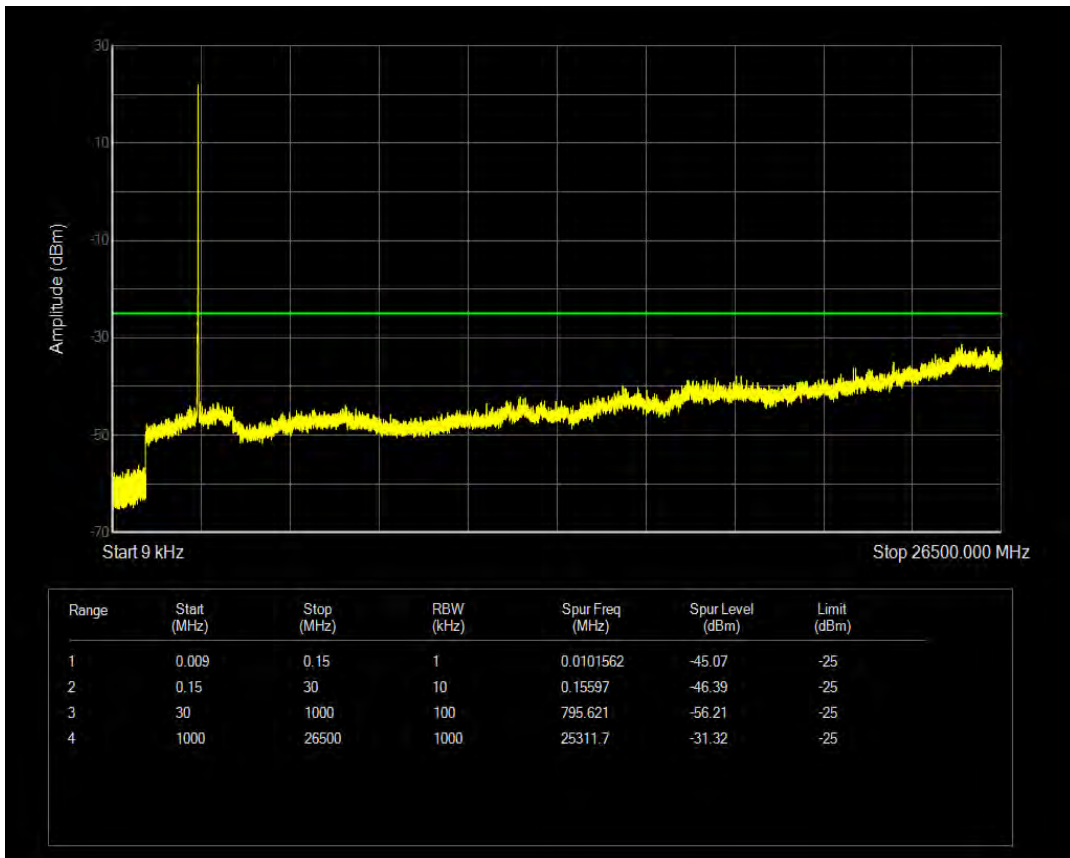

Band7 QPSK BW=5MHz Channel=21425 RB Size=25 Position=#0

Band7 16QAM BW=5MHz Channel=21425 RB Size=1 Position=#0