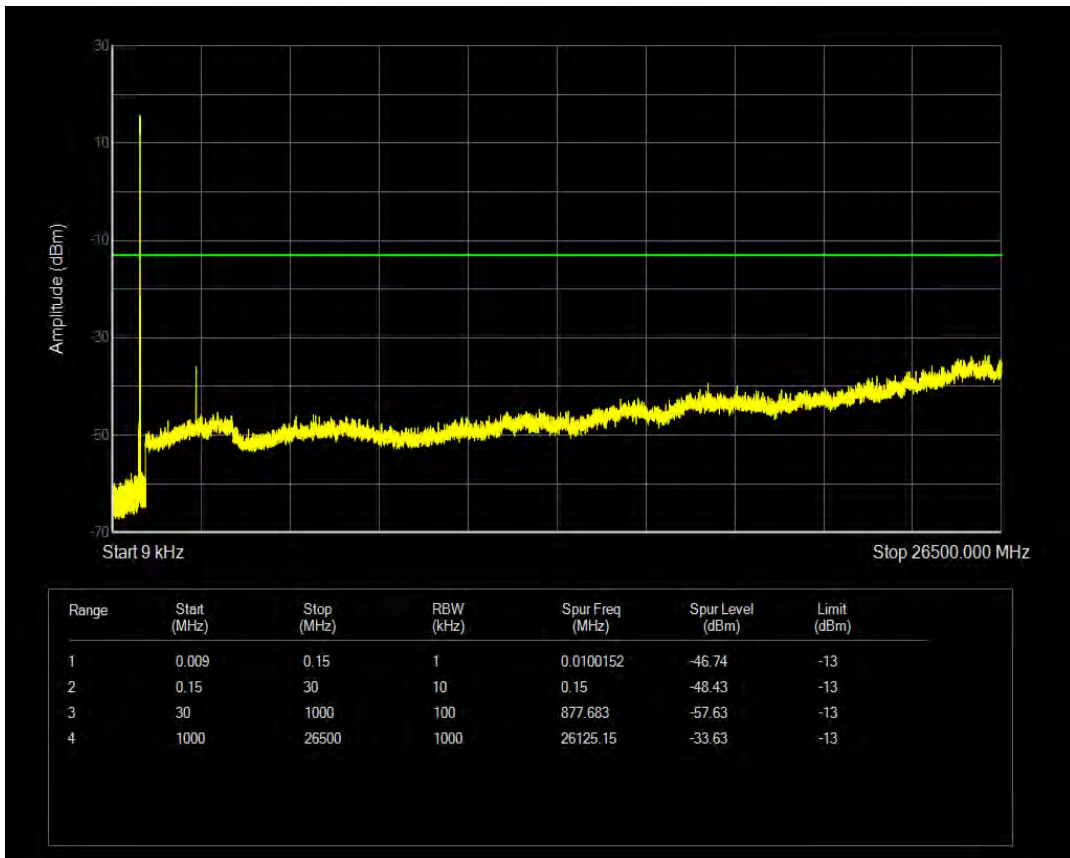

Band5 QPSK BW=5MHz Channel=20425 RB Size=1 Position=#0

Band5 QPSK BW=5MHz Channel=20425 RB Size=25 Position=#0

Band5 16QAM BW=5MHz Channel=20425 RB Size=1 Position=#0

Band5 16QAM BW=5MHz Channel=20425 RB Size=25 Position=#0

Band5 QPSK BW=5MHz Channel=20525 RB Size=1 Position=#0

Band5 QPSK BW=5MHz Channel=20525 RB Size=25 Position=#0

Band5 16QAM BW=5MHz Channel=20525 RB Size=1 Position=#0

Band5 16QAM BW=5MHz Channel=20525 RB Size=25 Position=#0