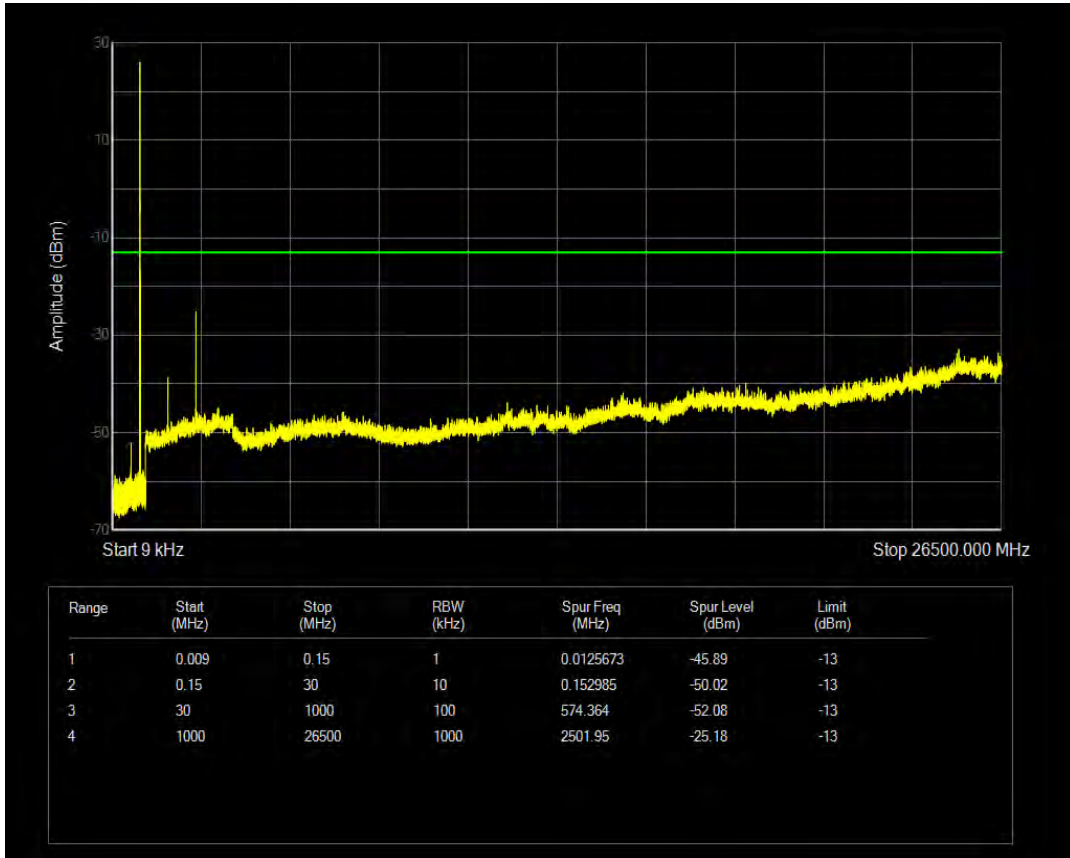

Band5 QPSK BW=5MHz Channel=20425 RB Size=1 Position=#0

Band5 QPSK BW=5MHz Channel=20425 RB Size=25 Position=#0

Band5 16QAM BW=5MHz Channel=20425 RB Size=1 Position=#0

Band5 16QAM BW=5MHz Channel=20425 RB Size=25 Position=#0

Band5 QPSK BW=5MHz Channel=20525 RB Size=1 Position=#0

Band5 QPSK BW=5MHz Channel=20525 RB Size=25 Position=#0

Band5 16QAM BW=5MHz Channel=20525 RB Size=1 Position=#0

Band5 16QAM BW=5MHz Channel=20525 RB Size=25 Position=#0