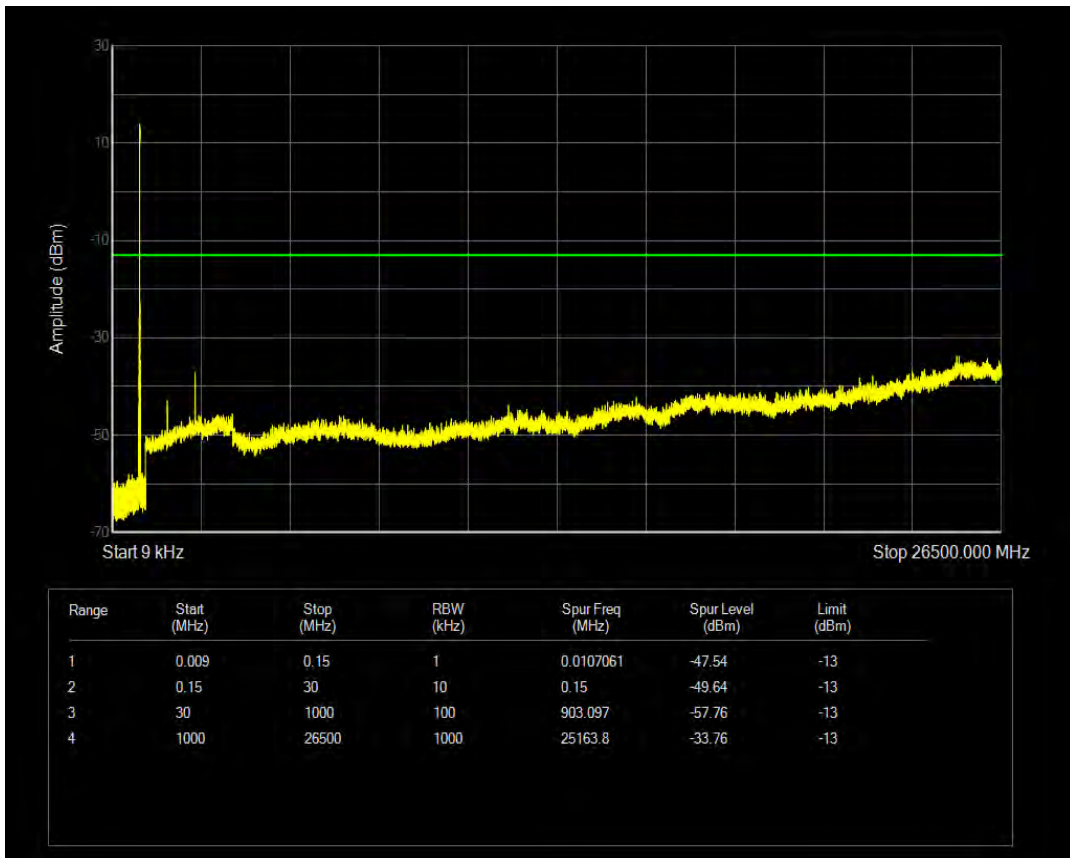

Band5 QPSK BW=5MHz Channel=20425 RB Size=1 Position=#0

Band5 QPSK BW=5MHz Channel=20425 RB Size=25 Position=#0

Band5 16QAM BW=5MHz Channel=20425 RB Size=1 Position=#0

Band5 16QAM BW=5MHz Channel=20425 RB Size=25 Position=#0

Band5 QPSK BW=5MHz Channel=20525 RB Size=1 Position=#0

Band5 QPSK BW=5MHz Channel=20525 RB Size=25 Position=#0

Band5 16QAM BW=5MHz Channel=20525 RB Size=1 Position=#0

Band5 16QAM BW=5MHz Channel=20525 RB Size=25 Position=#0