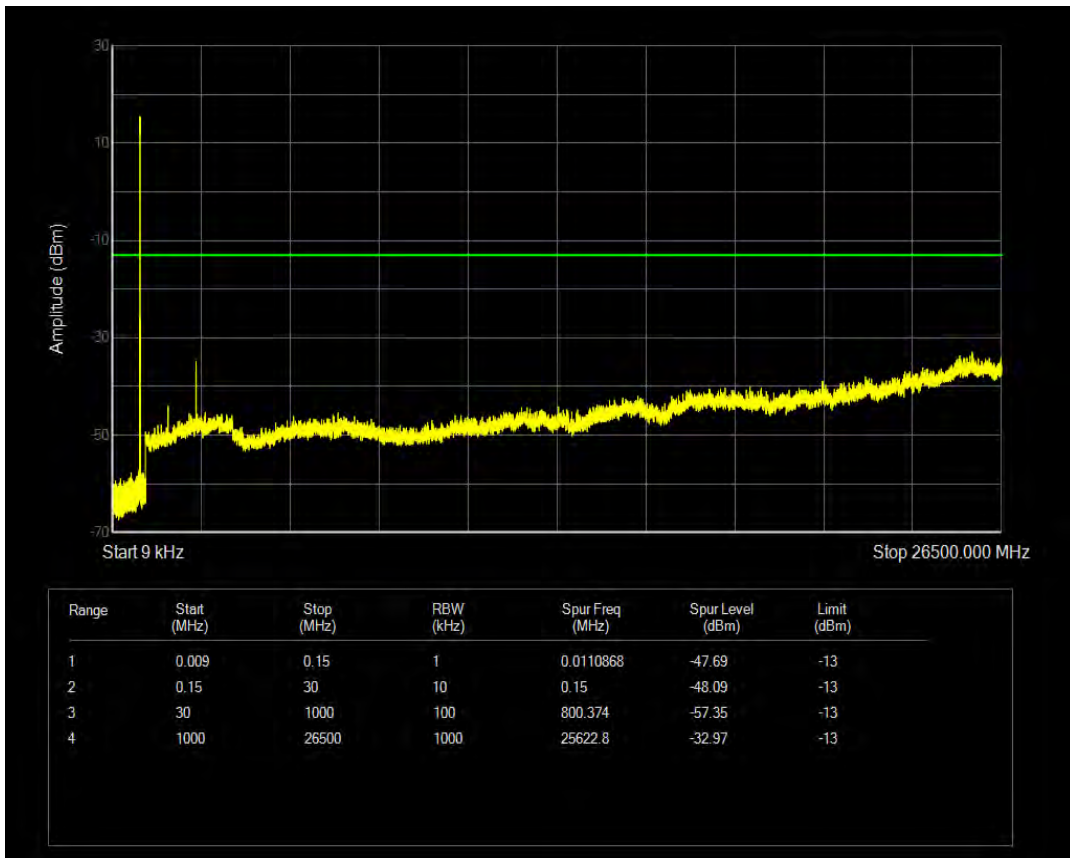

Band5 QPSK BW=5MHz Channel=20425 RB Size=25 Position=#0

Band5 16QAM BW=5MHz Channel=20425 RB Size=1 Position=#0

Band5 16QAM BW=5MHz Channel=20425 RB Size=25 Position=#0

Band5 QPSK BW=5MHz Channel=20525 RB Size=1 Position=#0

Band5 QPSK BW=5MHz Channel=20525 RB Size=25 Position=#0

Band5 16QAM BW=5MHz Channel=20525 RB Size=1 Position=#0

Band5 16QAM BW=5MHz Channel=20525 RB Size=25 Position=#0

Band5 QPSK BW=5MHz Channel=20625 RB Size=1 Position=#0