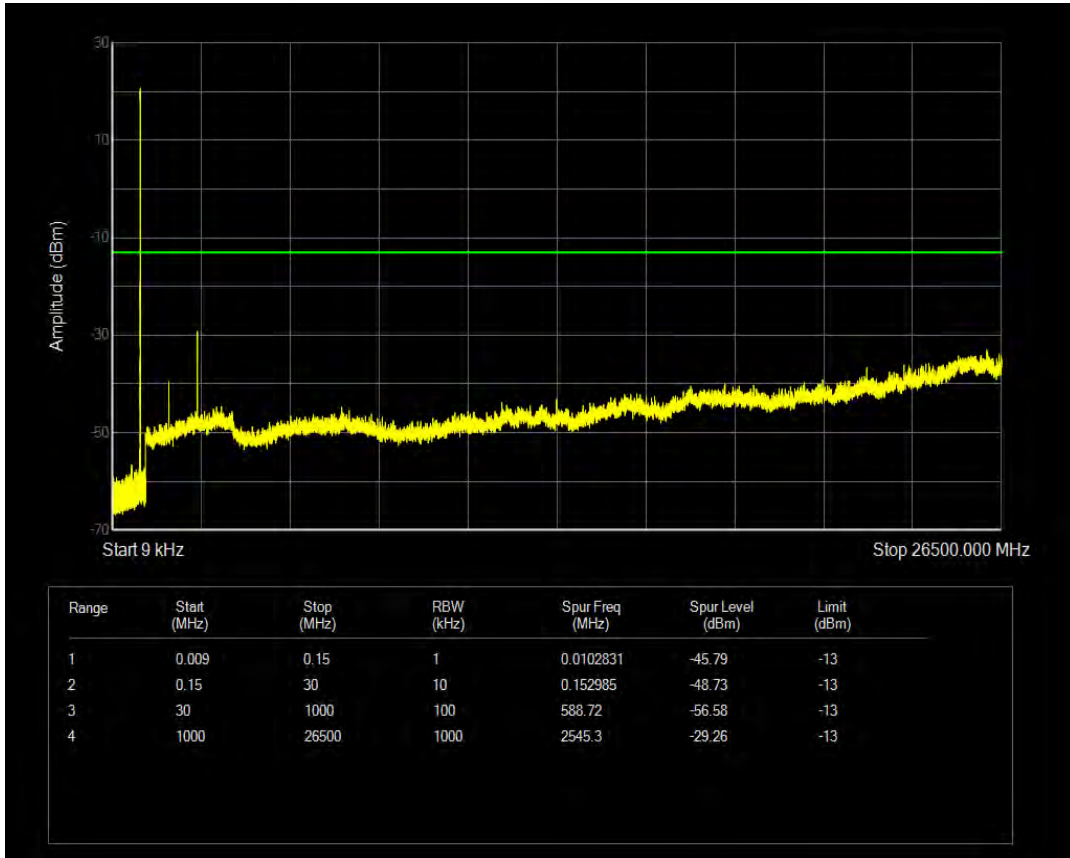

Band5 QPSK BW=1.4MHz Channel=20643 RB Size=6 Position=#0

Band5 16QAM BW=1.4MHz Channel=20643 RB Size=1 Position=#0

Band5 QPSK BW=3MHz Channel=20415 RB Size=1 Position=#0

Band5 16QAM BW=1.4MHz Channel=20643 RB Size=6 Position=#0