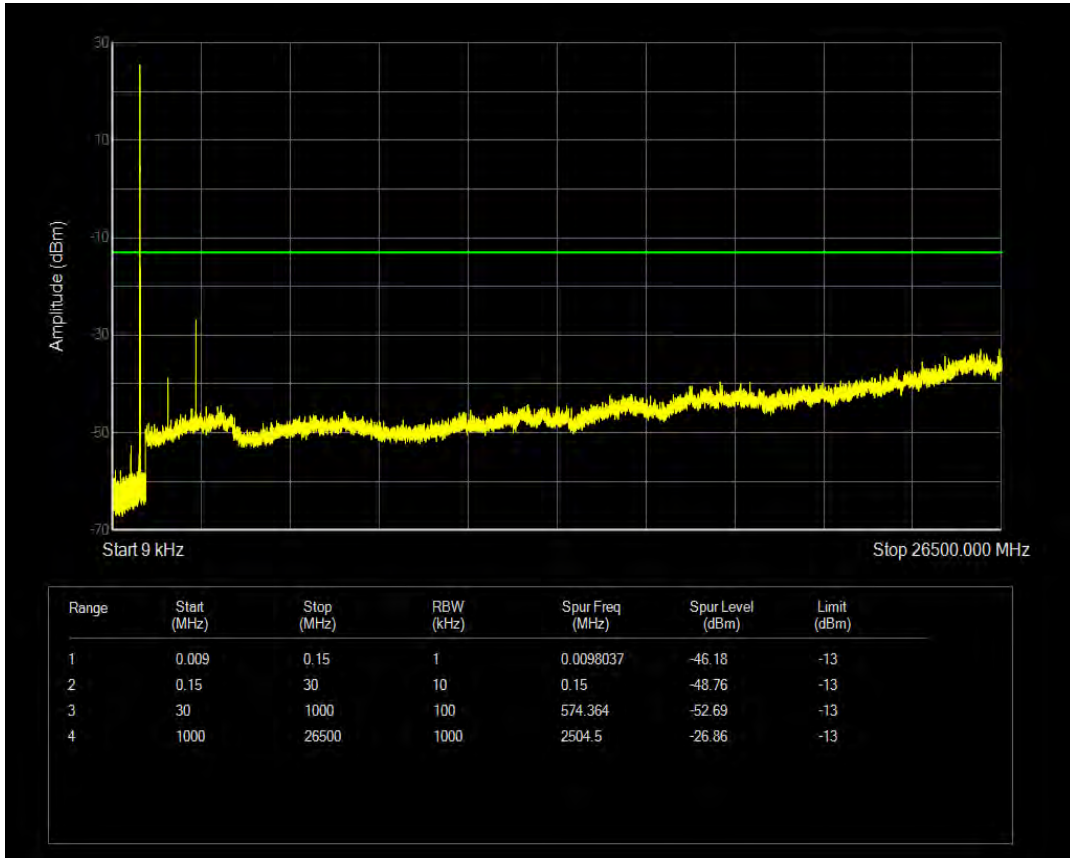

Band5 QPSK BW=5MHz Channel=20425 RB Size=25 Position=#0

Band5 16QAM BW=5MHz Channel=20425 RB Size=1 Position=#0

Band5 16QAM BW=5MHz Channel=20425 RB Size=25 Position=#0

Band5 QPSK BW=5MHz Channel=20525 RB Size=1 Position=#0

Band5 QPSK BW=5MHz Channel=20525 RB Size=25 Position=#0

Band5 16QAM BW=5MHz Channel=20525 RB Size=1 Position=#0

Band5 16QAM BW=5MHz Channel=20525 RB Size=25 Position=#0

Band5 QPSK BW=5MHz Channel=20625 RB Size=1 Position=#0