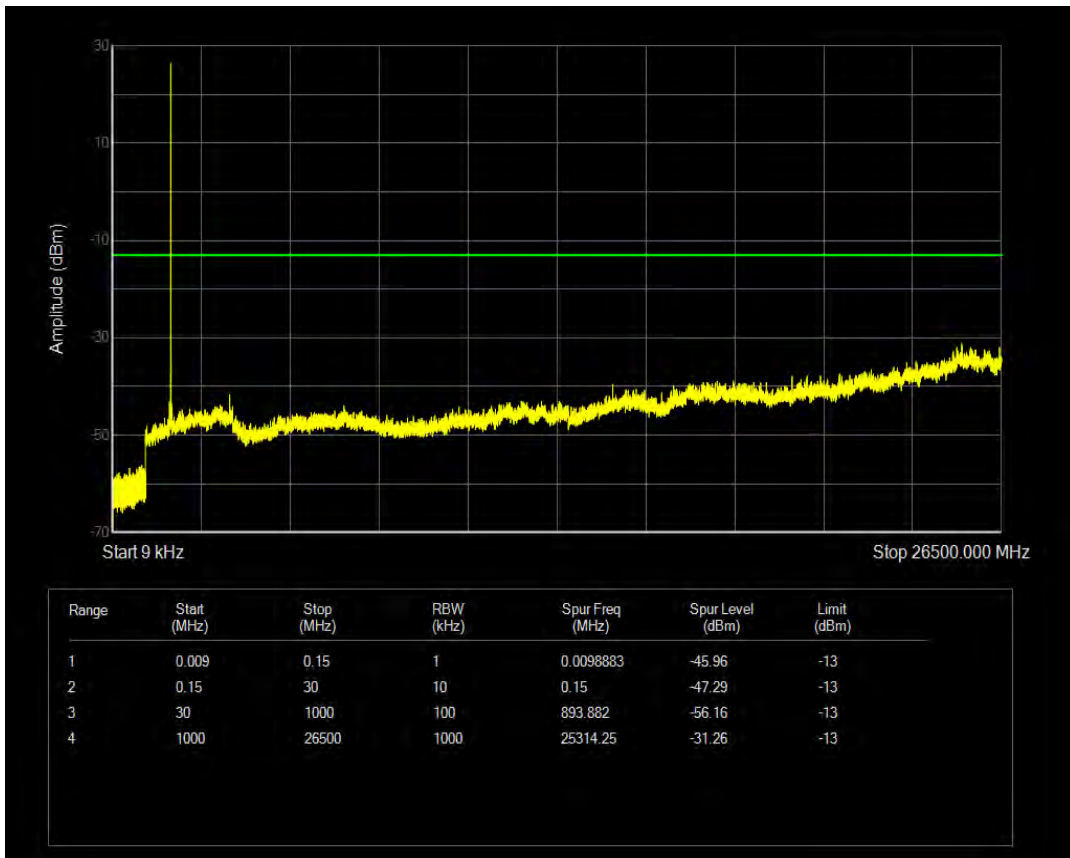

Band4 QPSK BW=1.4MHz Channel=20175 RB Size=6 Position=#0

Band4 16QAM BW=1.4MHz Channel=20175 RB Size=1 Position=#0

Band4 16QAM BW=1.4MHz Channel=20175 RB Size=6 Position=#0

Band4 QPSK BW=1.4MHz Channel=20393 RB Size=1 Position=#0

Band4 QPSK BW=1.4MHz Channel=20393 RB Size=6 Position=#0

Band4 16QAM BW=1.4MHz Channel=20393 RB Size=1 Position=#0

Band4 QPSK BW=3MHz Channel=19965 RB Size=1 Position=#0

Band4 16QAM BW=1.4MHz Channel=20393 RB Size=6 Position=#0