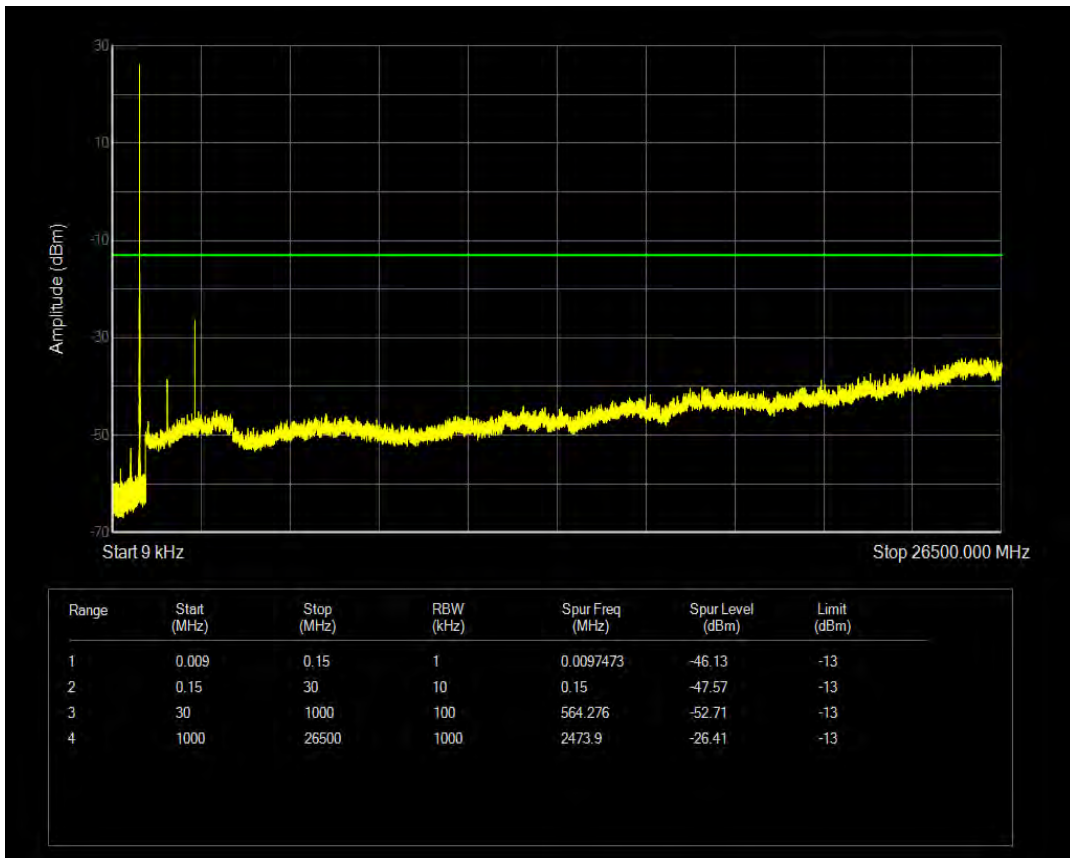

Band5 QPSK BW=3MHz Channel=20415 RB Size=1 Position=#0

Band5 16QAM BW=1.4MHz Channel=20643 RB Size=6 Position=#0