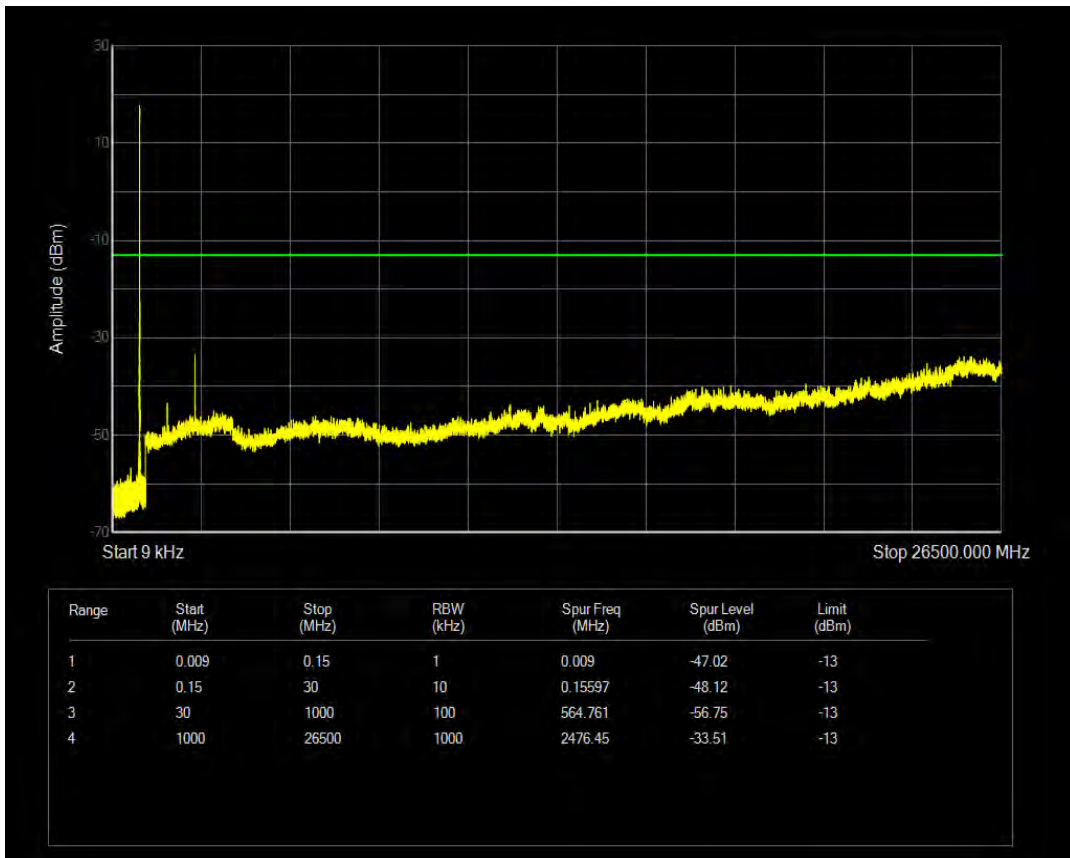

Band5 QPSK BW=1.4MHz Channel=20525 RB Size=6 Position=#0

Band5 16QAM BW=1.4MHz Channel=20525 RB Size=1 Position=#0

Band5 16QAM BW=1.4MHz Channel=20525 RB Size=6 Position=#0

Band5 QPSK BW=1.4MHz Channel=20643 RB Size=1 Position=#0

Band5 QPSK BW=1.4MHz Channel=20643 RB Size=6 Position=#0

Band5 16QAM BW=1.4MHz Channel=20643 RB Size=1 Position=#0

Band5 QPSK BW=3MHz Channel=20415 RB Size=1 Position=#0

Band5 16QAM BW=1.4MHz Channel=20643 RB Size=6 Position=#0

Band5 QPSK BW=3MHz Channel=20415 RB Size=15 Position=#0

Band5 16QAM BW=3MHz Channel=20415 RB Size=1 Position=#0

Band5 16QAM BW=3MHz Channel=20415 RB Size=15 Position=#0

Band5 QPSK BW=3MHz Channel=20525 RB Size=1 Position=#0