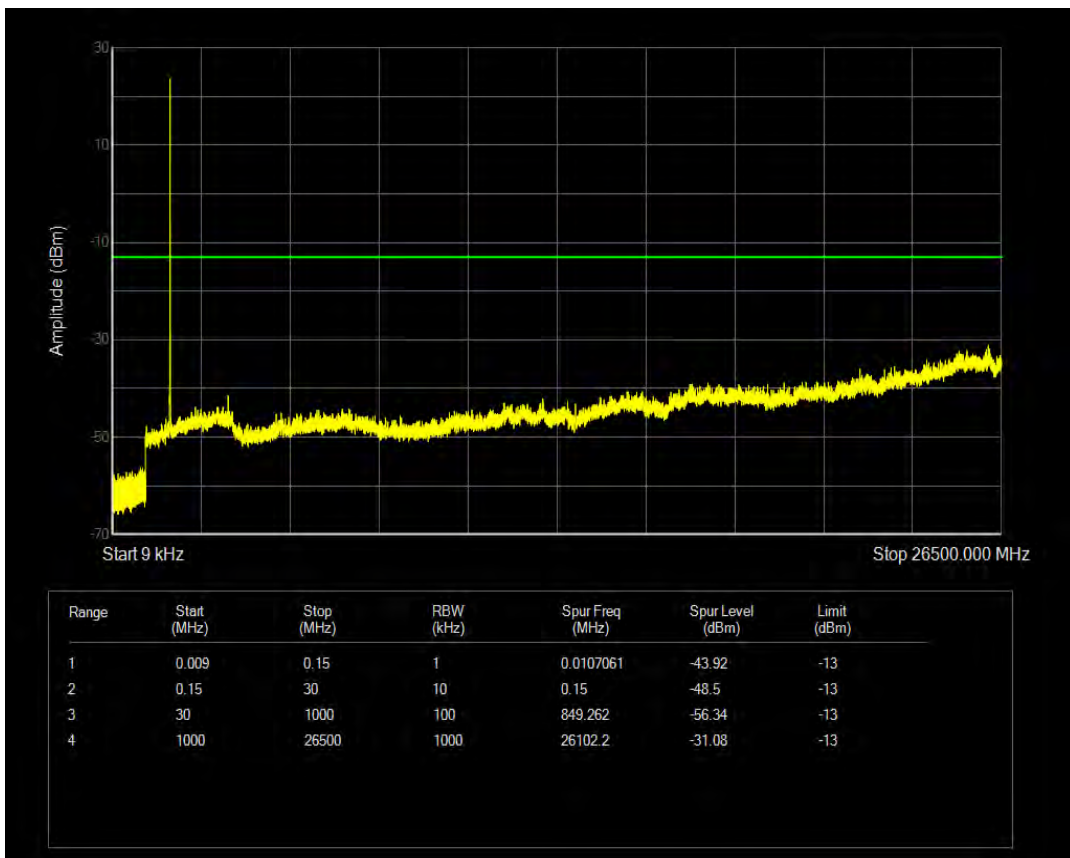

Band4 QPSK BW=3MHz Channel=20175 RB Size=15 Position=#0

Band4 16QAM BW=3MHz Channel=20175 RB Size=1 Position=#0