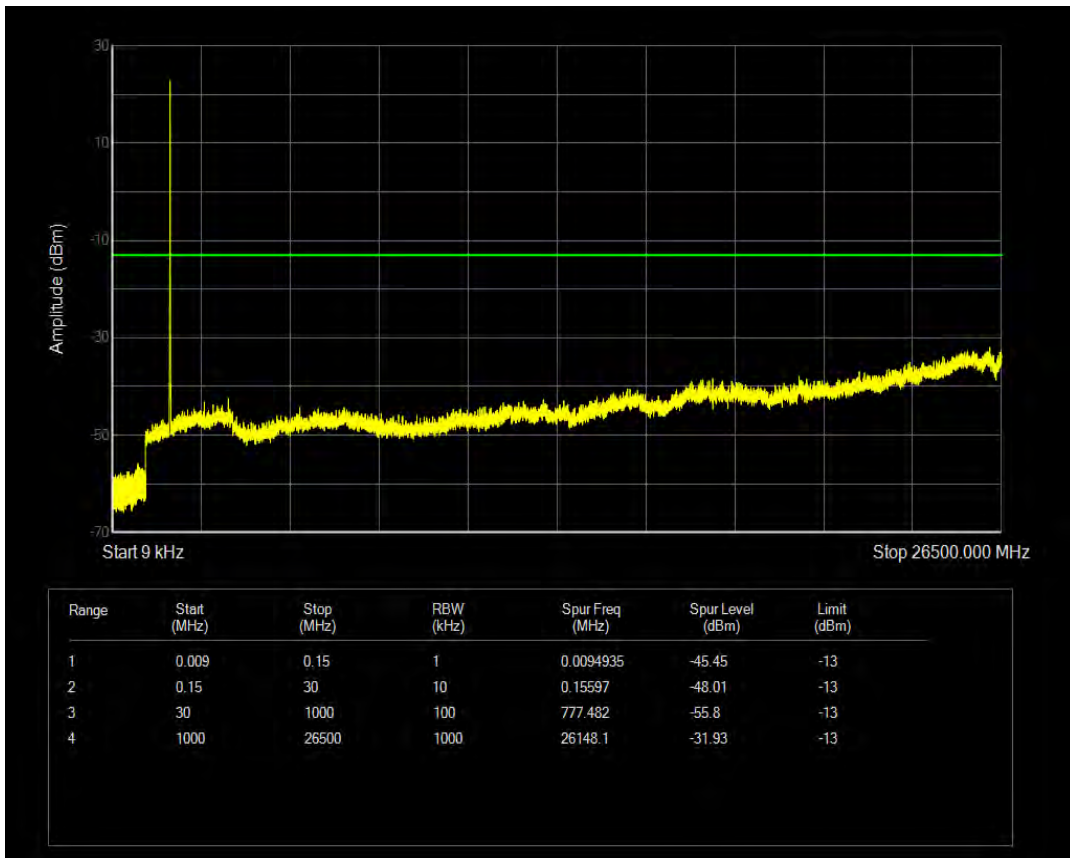

Band4 QPSK BW=5MHz Channel=19975 RB Size=25 Position=#0

Band4 16QAM BW=5MHz Channel=19975 RB Size=1 Position=#0

Band4 16QAM BW=5MHz Channel=19975 RB Size=25 Position=#0

Band4 QPSK BW=5MHz Channel=20175 RB Size=1 Position=#0

Band4 QPSK BW=5MHz Channel=20175 RB Size=25 Position=#0

Band4 16QAM BW=5MHz Channel=20175 RB Size=1 Position=#0

Band4 16QAM BW=5MHz Channel=20175 RB Size=25 Position=#0

Band4 QPSK BW=5MHz Channel=20375 RB Size=1 Position=#0