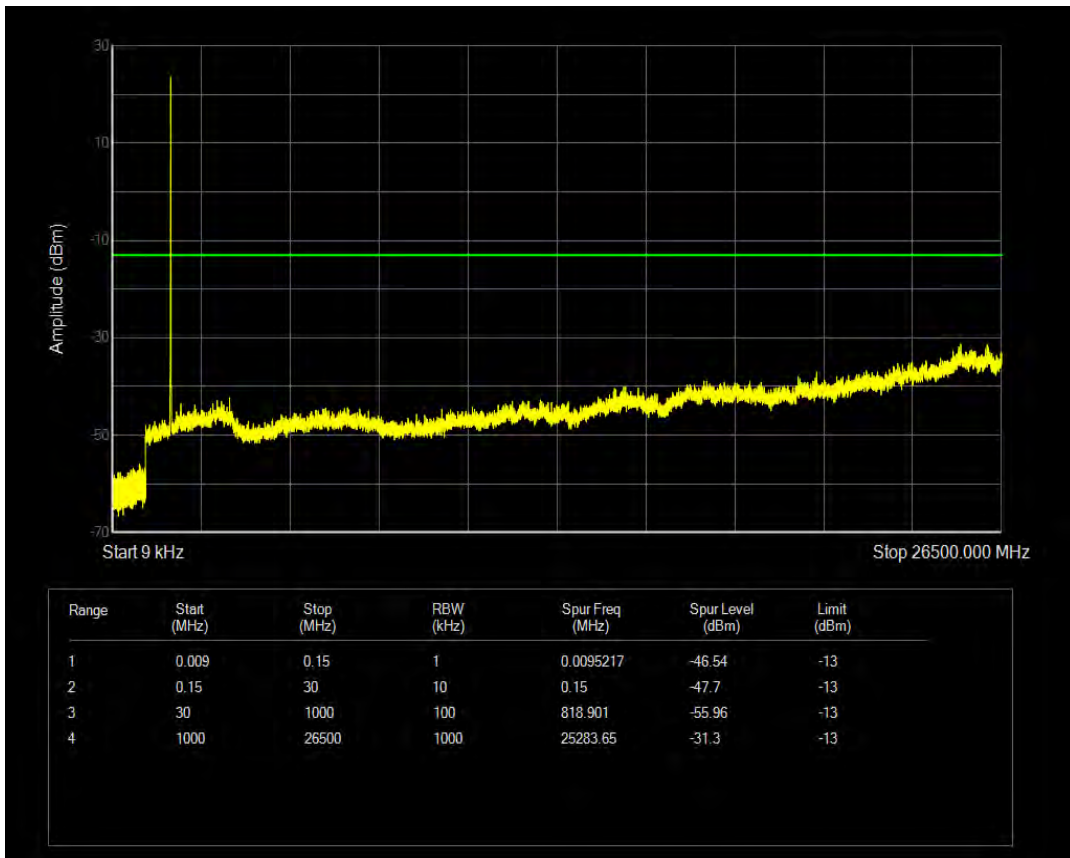

Band4 QPSK BW=5MHz Channel=20175 RB Size=25 Position=#0

Band4 16QAM BW=5MHz Channel=20175 RB Size=1 Position=#0

Band4 16QAM BW=5MHz Channel=20175 RB Size=25 Position=#0

Band4 QPSK BW=5MHz Channel=20375 RB Size=1 Position=#0

Band4 QPSK BW=5MHz Channel=20375 RB Size=25 Position=#0

Band4 16QAM BW=5MHz Channel=20375 RB Size=1 Position=#0

Band4 16QAM BW=5MHz Channel=20375 RB Size=25 Position=#0

Band4 QPSK BW=10MHz Channel=20000 RB Size=1 Position=#0