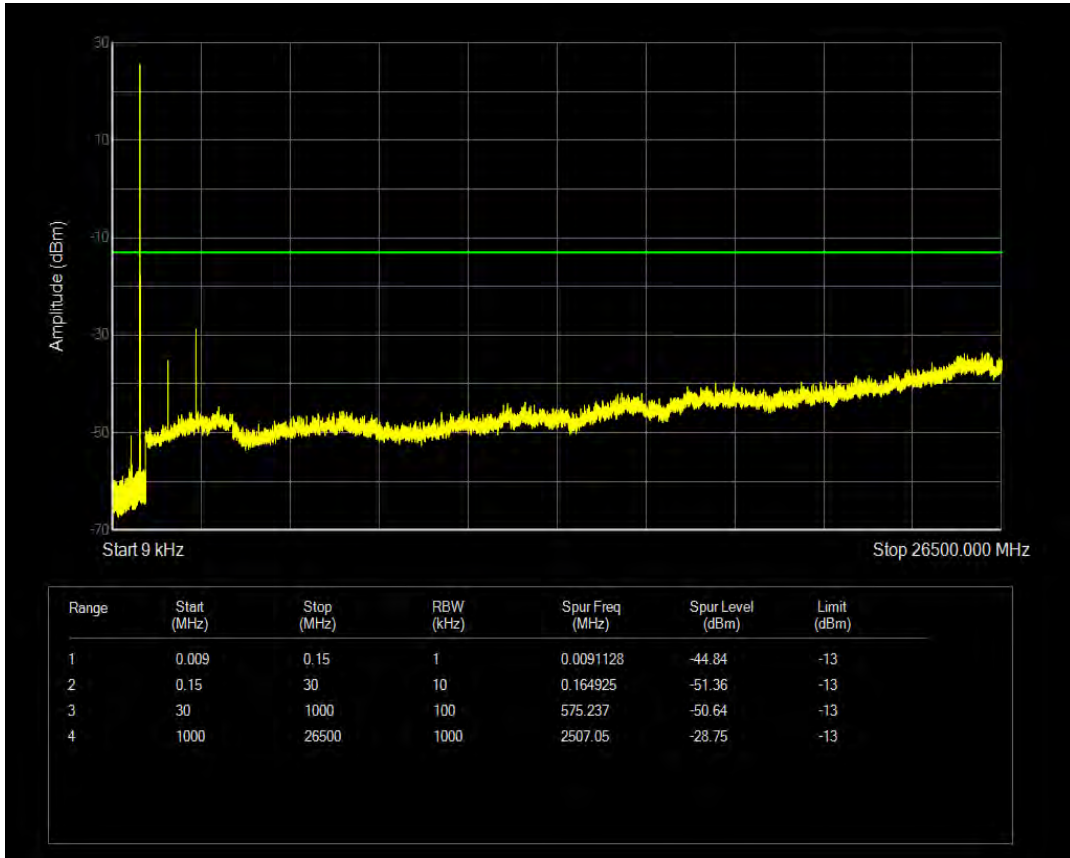

Band5 16QAM BW=3MHz Channel=20525 RB Size=1 Position=#0

Band5 16QAM BW=3MHz Channel=20525 RB Size=15 Position=#0