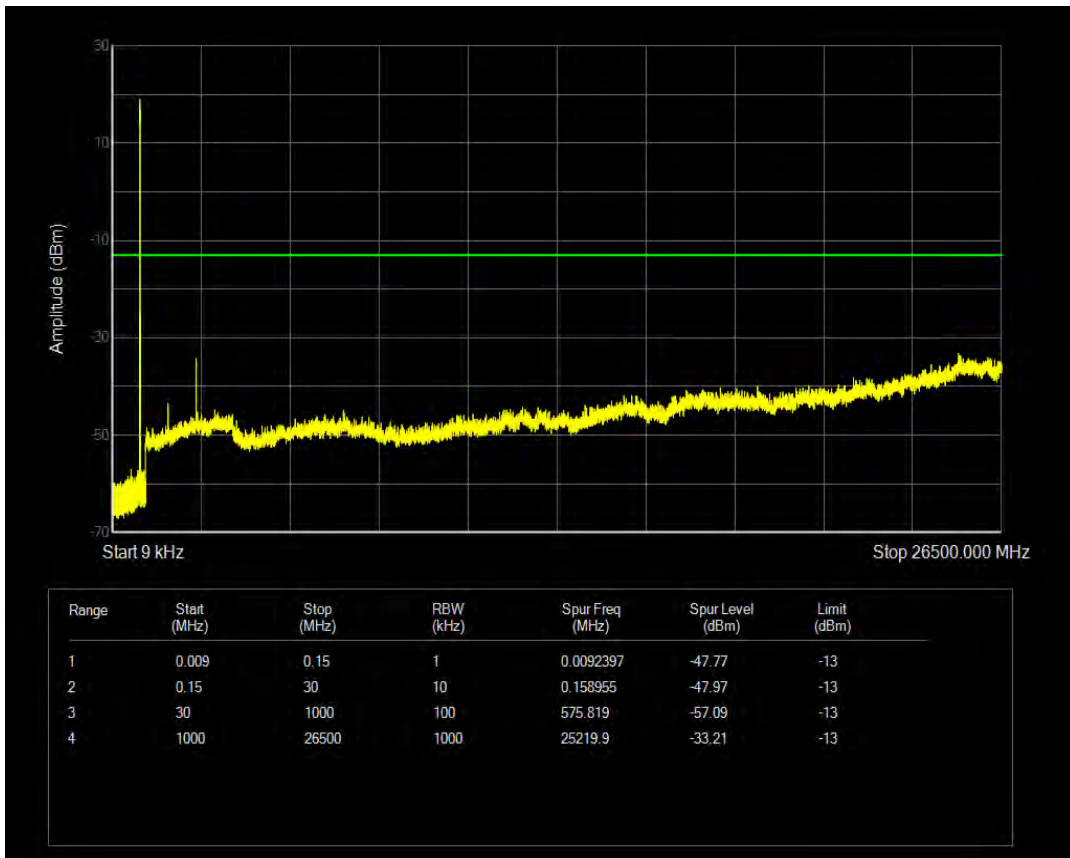

Band5 QPSK BW=3MHz Channel=20525 RB Size=15 Position=#0

Band5 16QAM BW=3MHz Channel=20525 RB Size=1 Position=#0