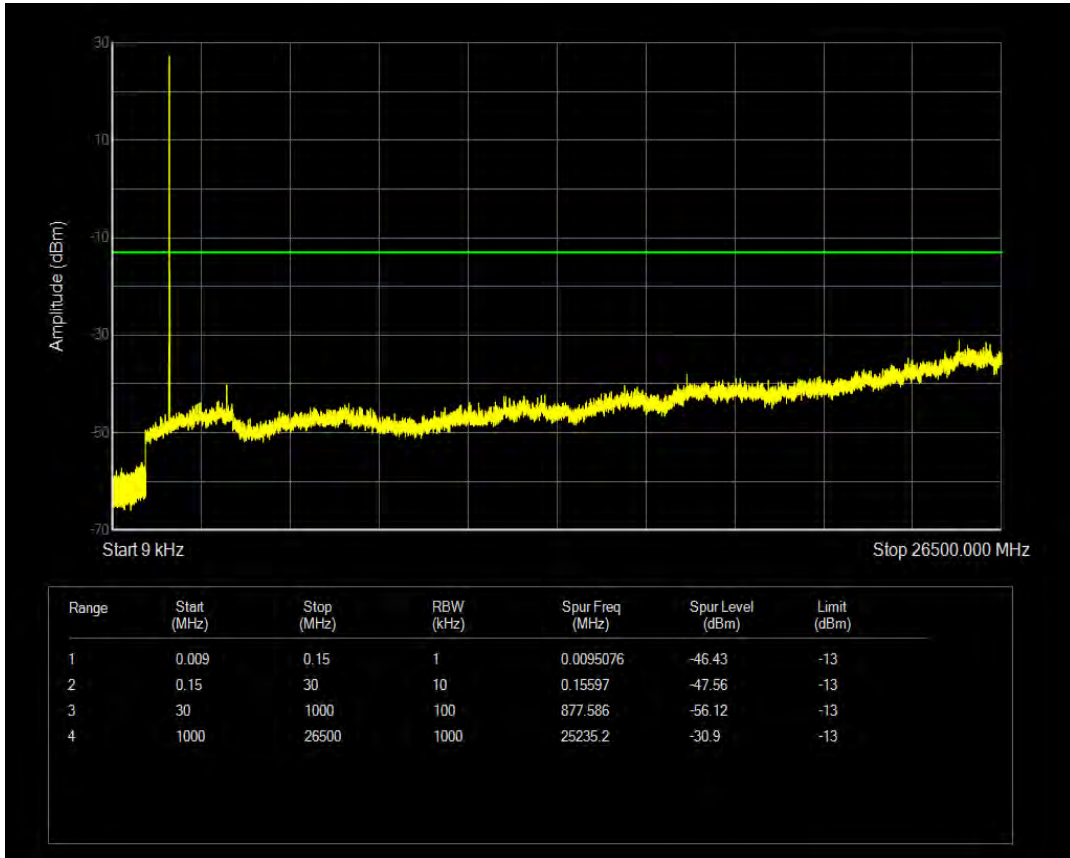

Band4 QPSK BW=5MHz Channel=20375 RB Size=25 Position=#0

Band4 16QAM BW=5MHz Channel=20375 RB Size=1 Position=#0

Band4 16QAM BW=5MHz Channel=20375 RB Size=25 Position=#0

Band4 QPSK BW=10MHz Channel=20000 RB Size=1 Position=#0

Band4 QPSK BW=10MHz Channel=20000 RB Size=50 Position=#0

Band4 16QAM BW=10MHz Channel=20000 RB Size=1 Position=#0

Band4 16QAM BW=10MHz Channel=20000 RB Size=50 Position=#0

Band4 QPSK BW=10MHz Channel=20175 RB Size=1 Position=#0