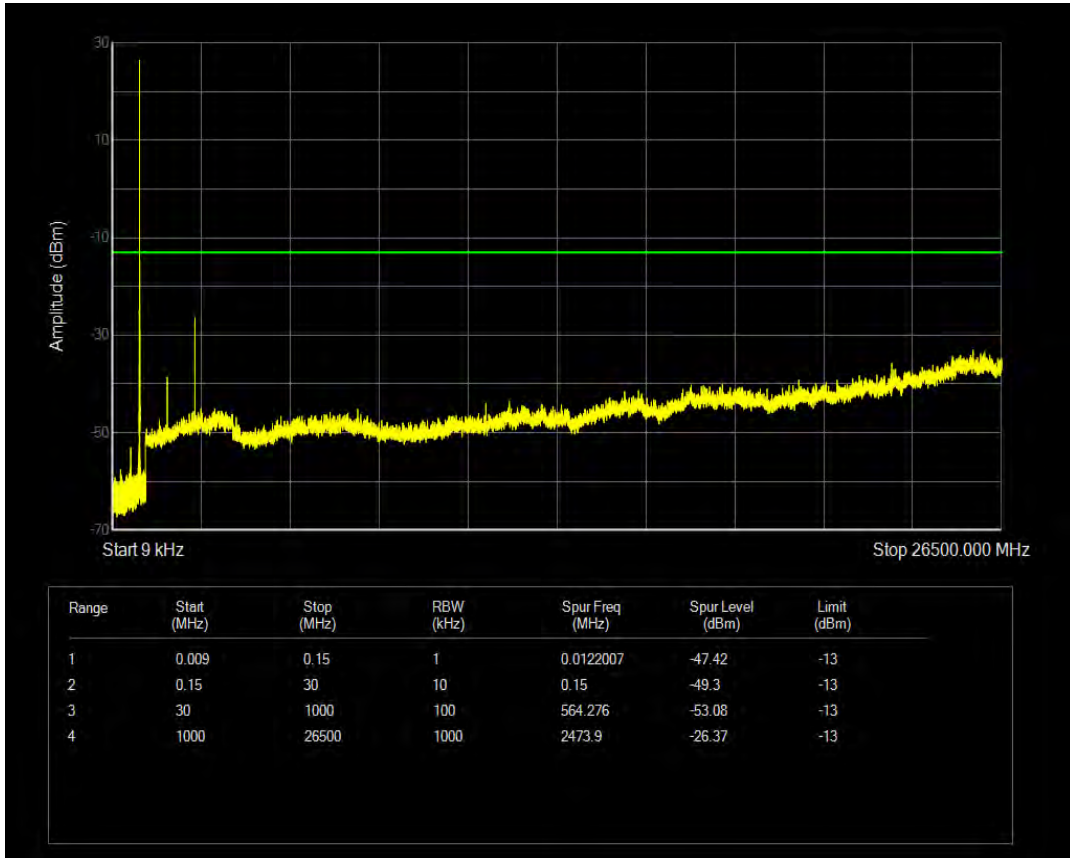

Band5 16QAM BW=3MHz Channel=20415 RB Size=1 Position=#0

Band5 16QAM BW=3MHz Channel=20415 RB Size=15 Position=#0