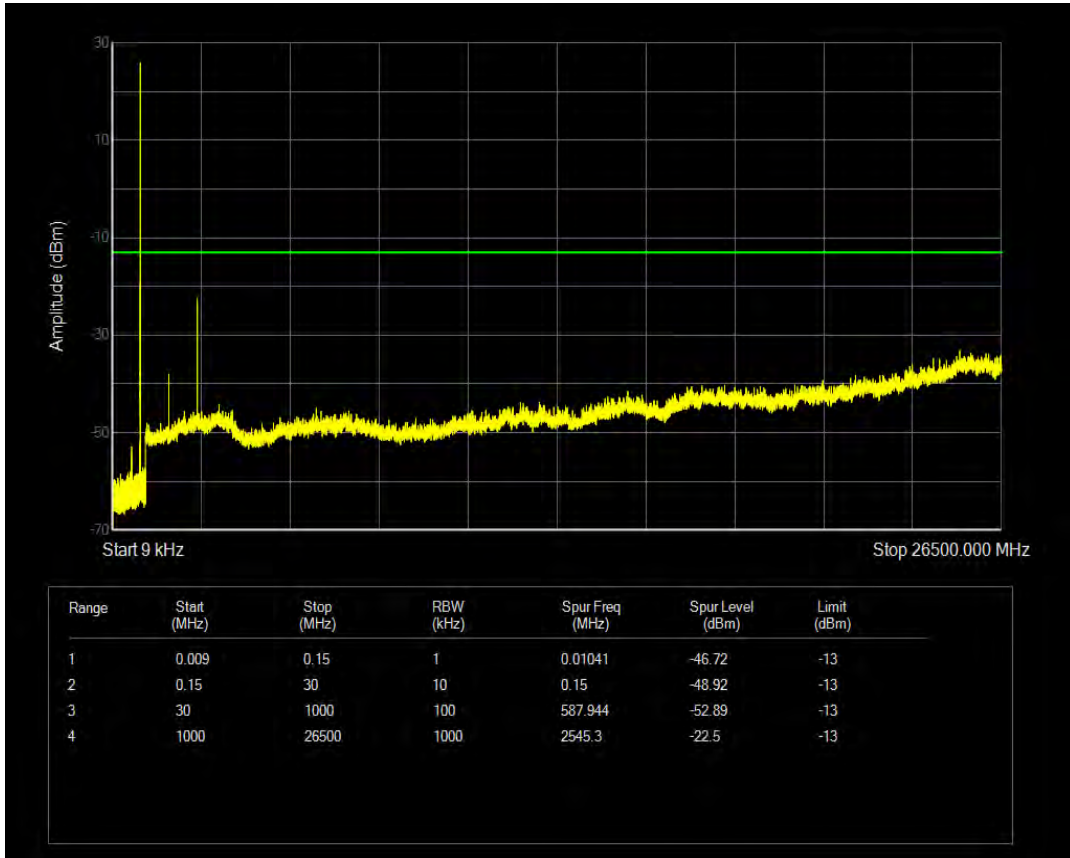

Band5 QPSK BW=1.4MHz Channel=20525 RB Size=6 Position=#0

Band5 16QAM BW=1.4MHz Channel=20525 RB Size=1 Position=#0

Band5 16QAM BW=1.4MHz Channel=20525 RB Size=6 Position=#0

Band5 QPSK BW=1.4MHz Channel=20643 RB Size=1 Position=#0

Band5 QPSK BW=1.4MHz Channel=20643 RB Size=6 Position=#0

Band5 16QAM BW=1.4MHz Channel=20643 RB Size=1 Position=#0

Band5 QPSK BW=3MHz Channel=20415 RB Size=1 Position=#0

Band5 16QAM BW=1.4MHz Channel=20643 RB Size=6 Position=#0