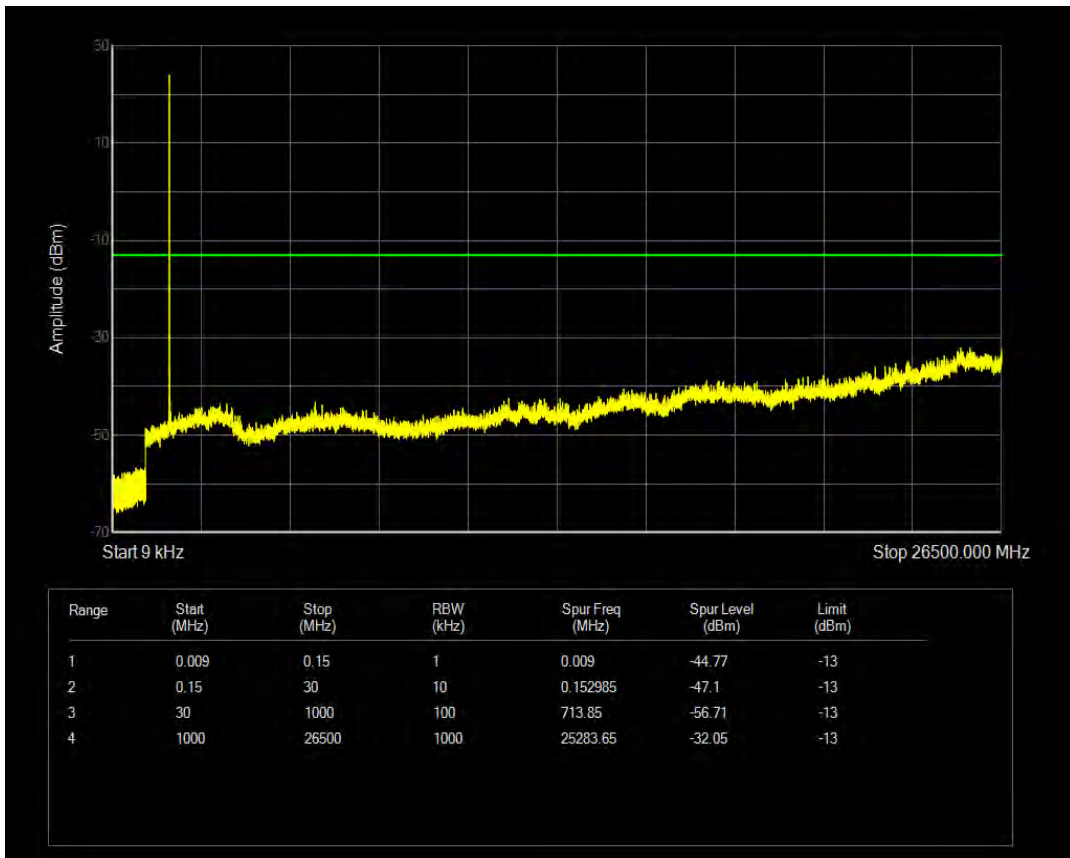

Band4 16QAM BW=3MHz Channel=19965 RB Size=15 Position=#0

Band4 QPSK BW=3MHz Channel=20175 RB Size=1 Position=#0