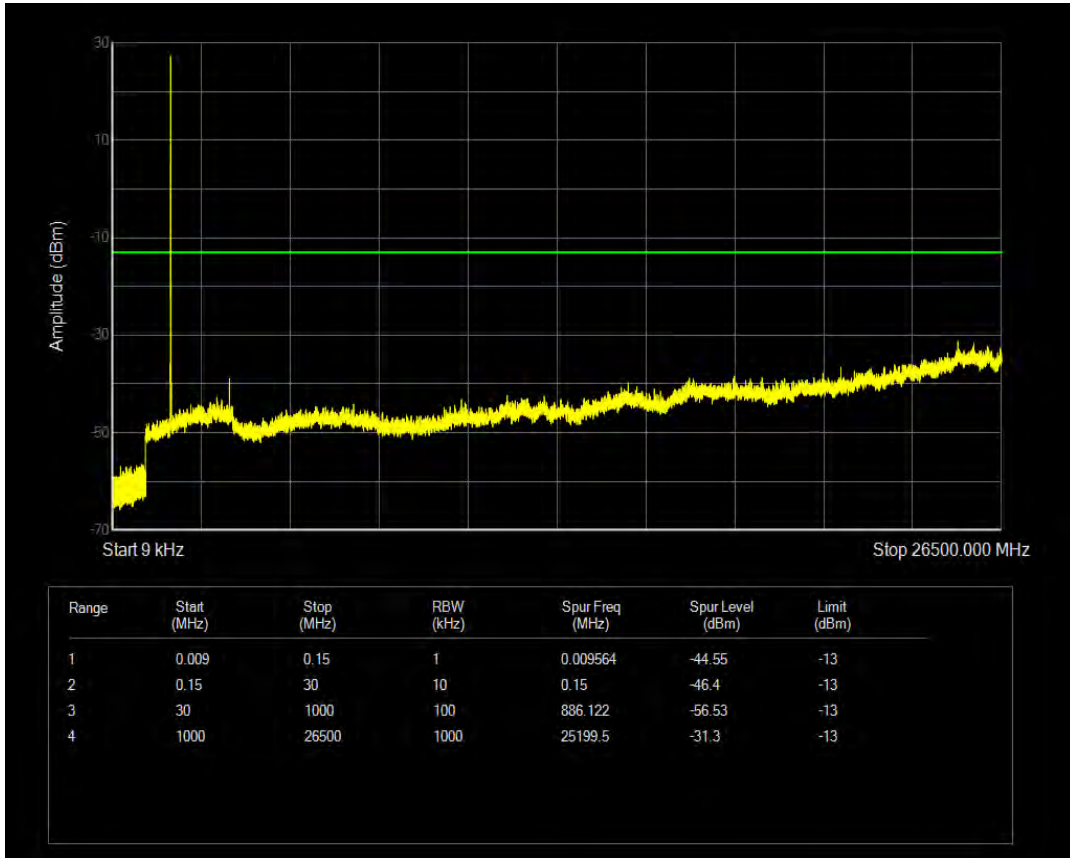

Band4 QPSK BW=5MHz Channel=20175 RB Size=25 Position=#0

Band4 16QAM BW=5MHz Channel=20175 RB Size=1 Position=#0

Band4 16QAM BW=5MHz Channel=20175 RB Size=25 Position=#0

Band4 QPSK BW=5MHz Channel=20375 RB Size=1 Position=#0

Band4 QPSK BW=5MHz Channel=20375 RB Size=25 Position=#0

Band4 16QAM BW=5MHz Channel=20375 RB Size=1 Position=#0

Band4 16QAM BW=5MHz Channel=20375 RB Size=25 Position=#0

Band4 QPSK BW=10MHz Channel=20000 RB Size=1 Position=#0