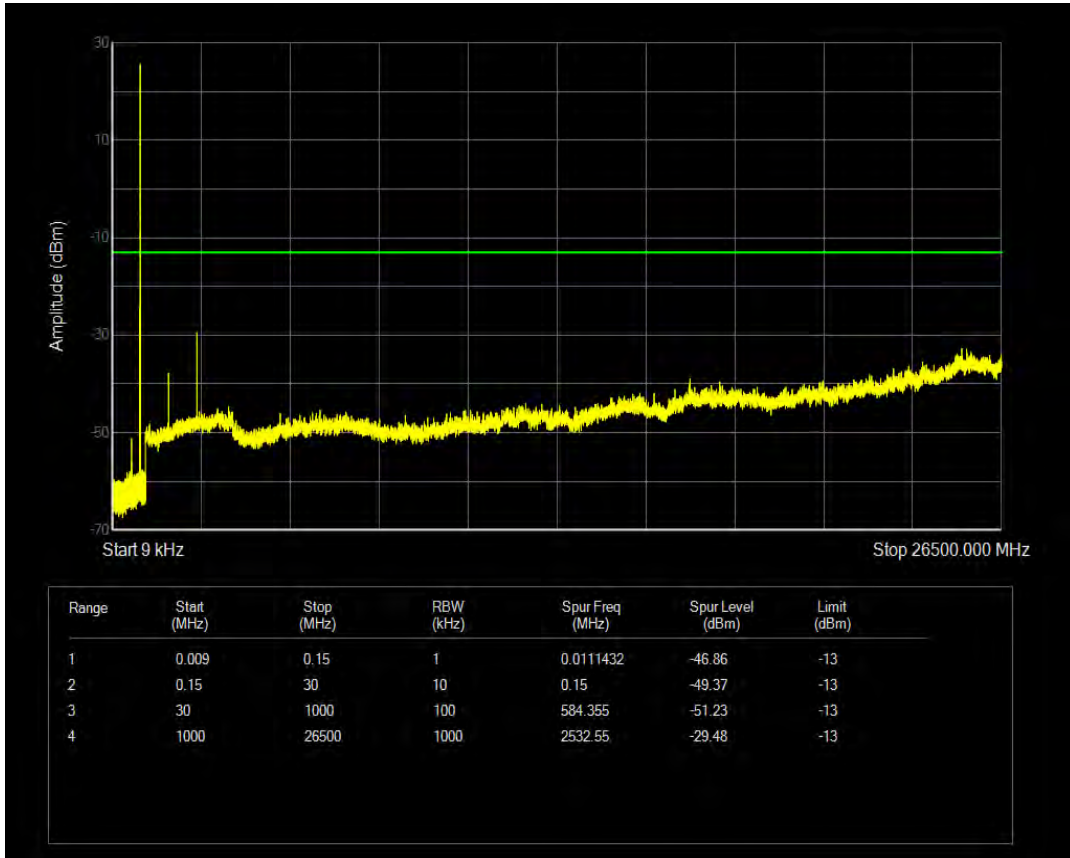

Band5 QPSK BW=5MHz Channel=20525 RB Size=25 Position=#0

Band5 16QAM BW=5MHz Channel=20525 RB Size=1 Position=#0

Band5 16QAM BW=5MHz Channel=20525 RB Size=25 Position=#0

Band5 QPSK BW=5MHz Channel=20625 RB Size=1 Position=#0

Band5 QPSK BW=5MHz Channel=20625 RB Size=25 Position=#0

Band5 16QAM BW=5MHz Channel=20625 RB Size=1 Position=#0

Band5 16QAM BW=5MHz Channel=20625 RB Size=25 Position=#0

Band5 QPSK BW=10MHz Channel=20450 RB Size=1 Position=#0