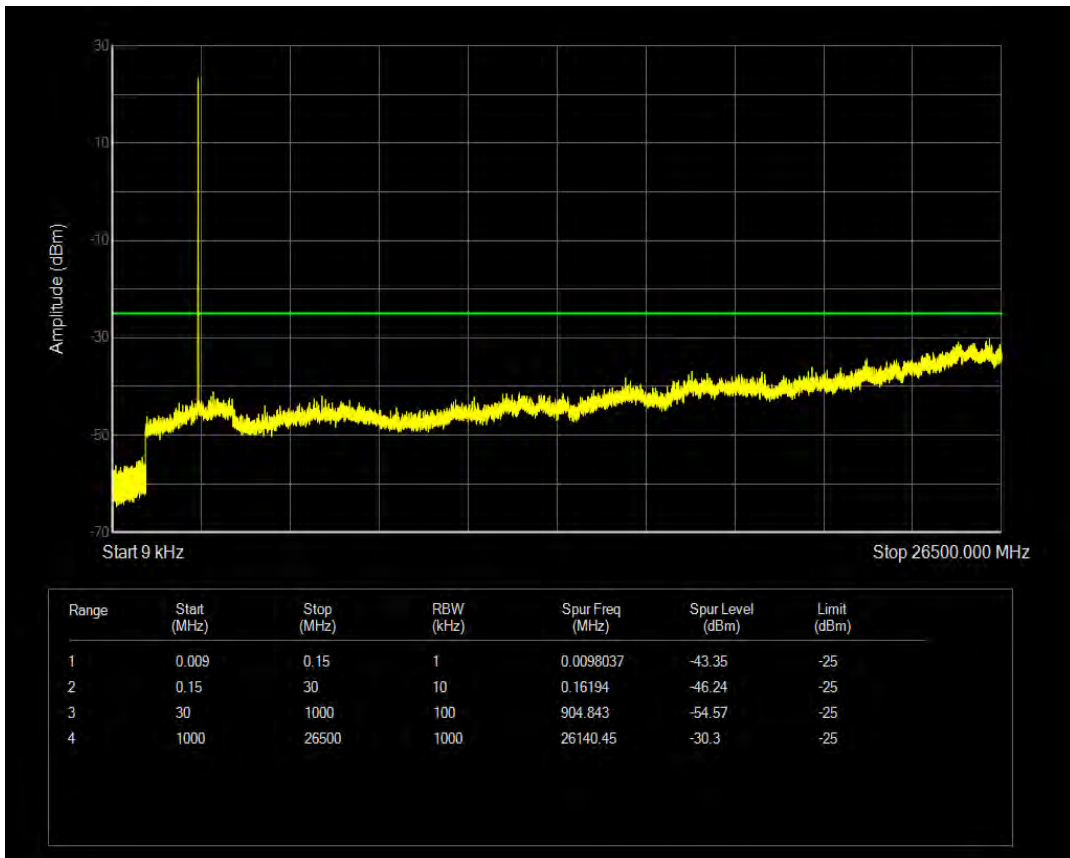

Band7 QPSK BW=5MHz Channel=21100 RB Size=25 Position=#0

Band7 16QAM BW=5MHz Channel=21100 RB Size=1 Position=#0

Band7 16QAM BW=5MHz Channel=21100 RB Size=25 Position=#0

Band7 QPSK BW=5MHz Channel=21425 RB Size=1 Position=#0

Band7 QPSK BW=5MHz Channel=21425 RB Size=25 Position=#0

Band7 16QAM BW=5MHz Channel=21425 RB Size=1 Position=#0

Band7 16QAM BW=5MHz Channel=21425 RB Size=25 Position=#0

Band7 QPSK BW=10MHz Channel=20800 RB Size=1 Position=#0