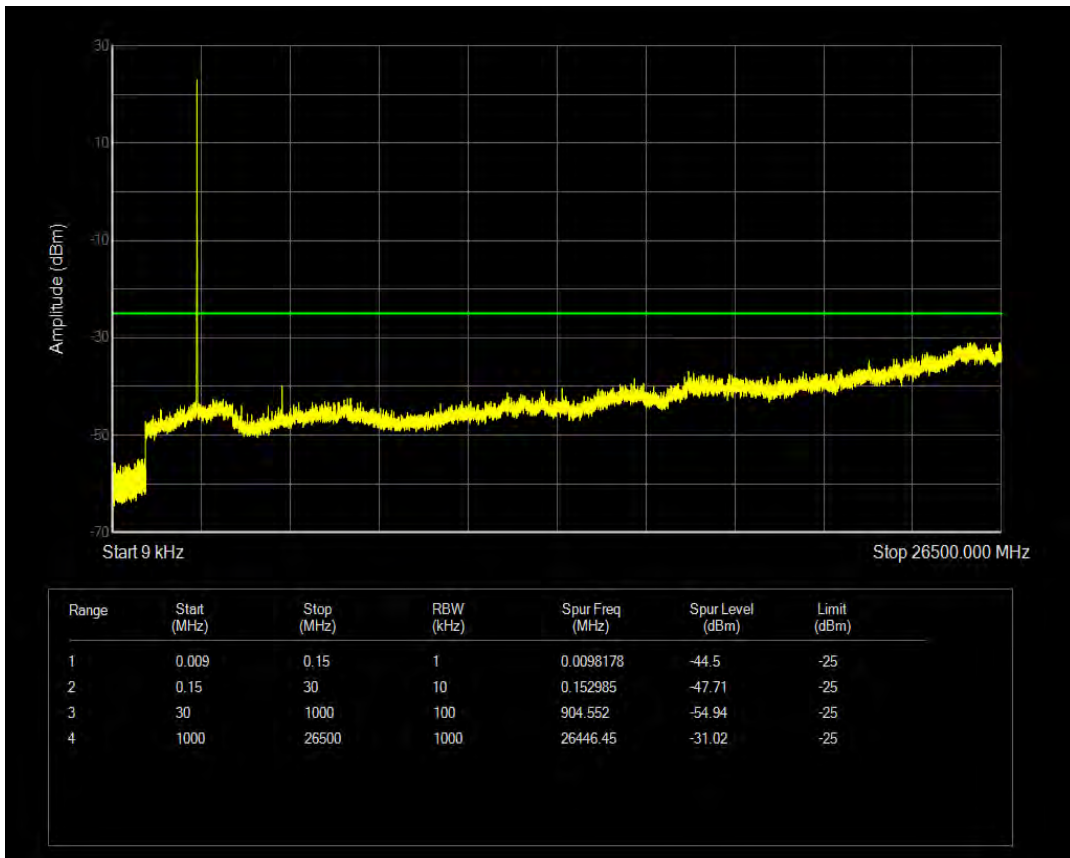

Band7 QPSK BW=5MHz Channel=21100 RB Size=25 Position=#0

Band7 16QAM BW=5MHz Channel=21100 RB Size=1 Position=#0