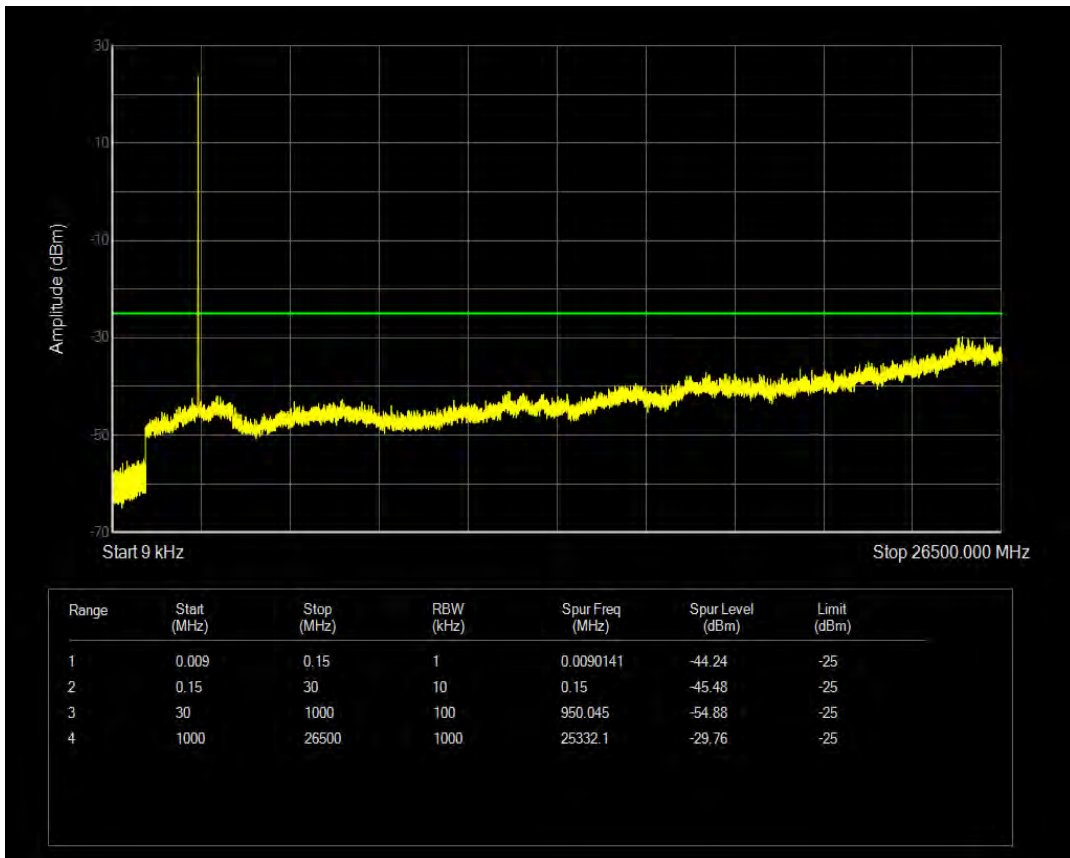

Band7 16QAM BW=5MHz Channel=21425 RB Size=25 Position=#0

Band7 QPSK BW=10MHz Channel=20800 RB Size=1 Position=#0