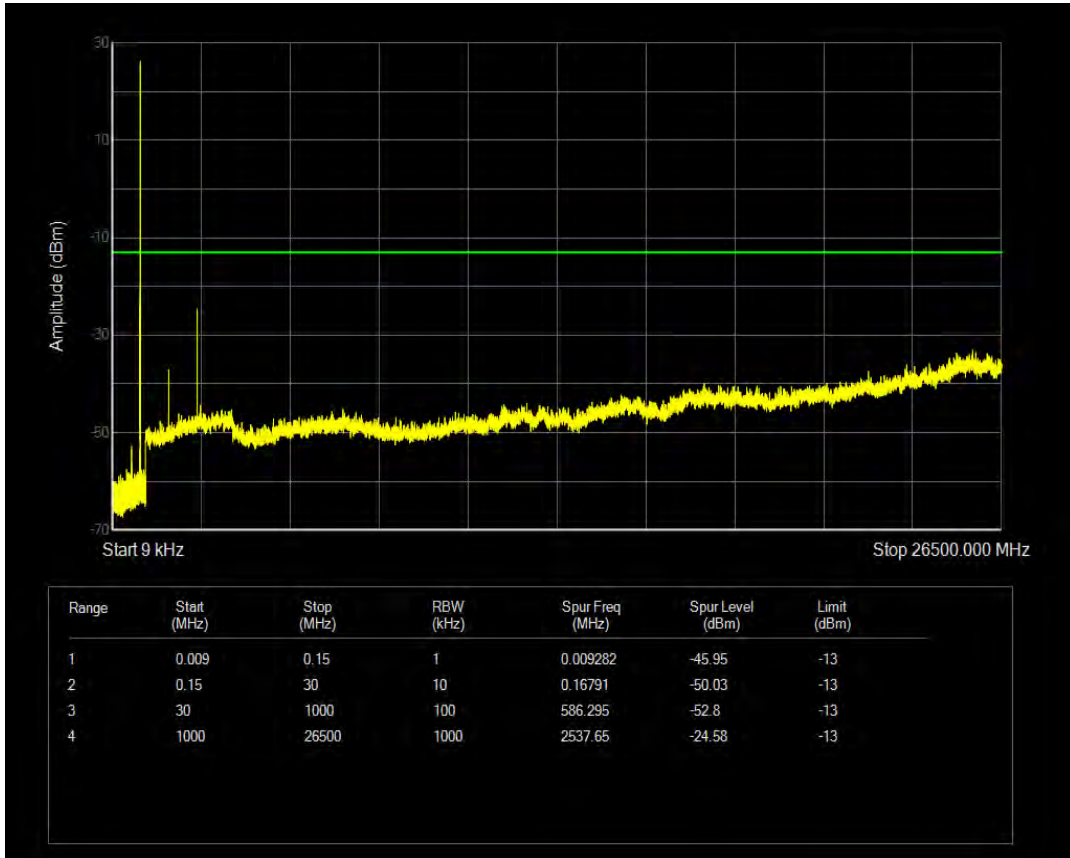

Band5 16QAM BW=3MHz Channel=20635 RB Size=1 Position=#0

Band5 16QAM BW=3MHz Channel=20635 RB Size=15 Position=#0