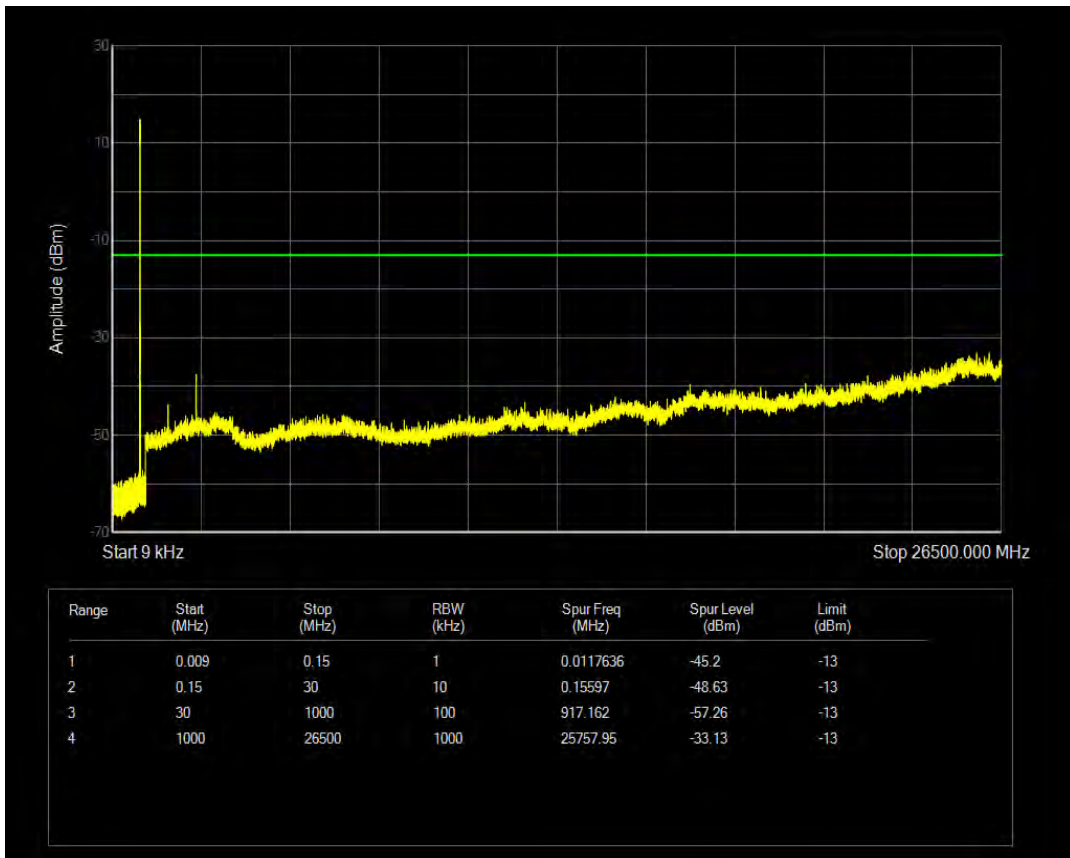

Band5 QPSK BW=5MHz Channel=20425 RB Size=25 Position=#0

Band5 16QAM BW=5MHz Channel=20425 RB Size=1 Position=#0

Band5 16QAM BW=5MHz Channel=20425 RB Size=25 Position=#0

Band5 QPSK BW=5MHz Channel=20525 RB Size=1 Position=#0

Band5 QPSK BW=5MHz Channel=20525 RB Size=25 Position=#0

Band5 16QAM BW=5MHz Channel=20525 RB Size=1 Position=#0

Band5 16QAM BW=5MHz Channel=20525 RB Size=25 Position=#0

Band5 QPSK BW=5MHz Channel=20625 RB Size=1 Position=#0