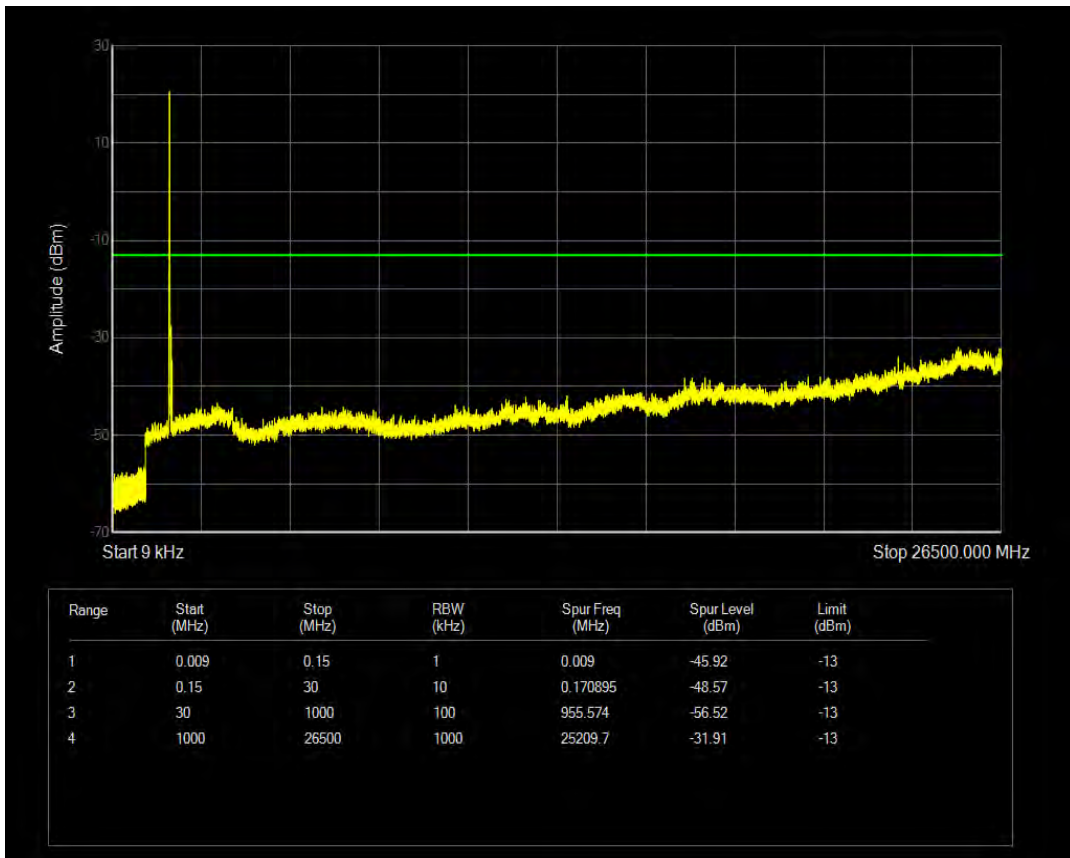

Band4 QPSK BW=5MHz Channel=20375 RB Size=25 Position=#0

Band4 16QAM BW=5MHz Channel=20375 RB Size=1 Position=#0

Band4 16QAM BW=5MHz Channel=20375 RB Size=25 Position=#0

Band4 QPSK BW=10MHz Channel=20000 RB Size=1 Position=#0

Band4 QPSK BW=10MHz Channel=20000 RB Size=50 Position=#0

Band4 16QAM BW=10MHz Channel=20000 RB Size=1 Position=#0

Band4 16QAM BW=10MHz Channel=20000 RB Size=50 Position=#0

Band4 QPSK BW=10MHz Channel=20175 RB Size=1 Position=#0