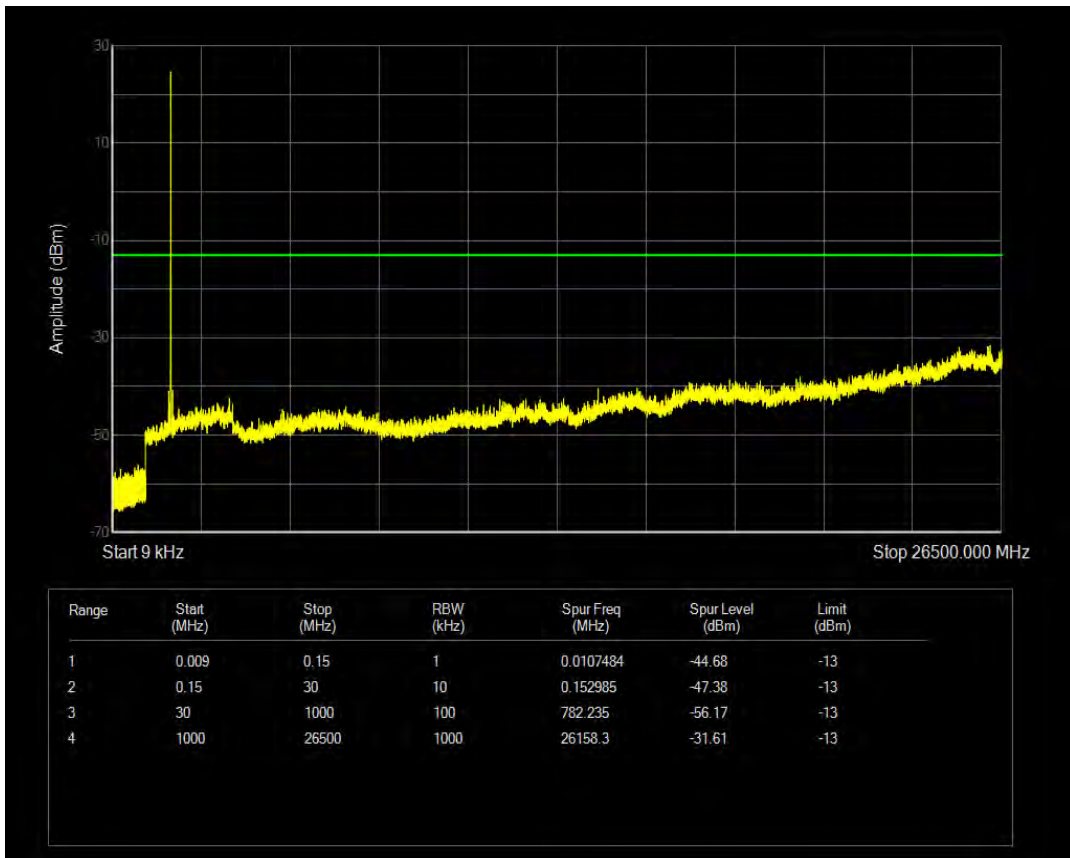

Band4 QPSK BW=3MHz Channel=20385 RB Size=15 Position=#0

Band4 16QAM BW=3MHz Channel=20385 RB Size=1 Position=#0