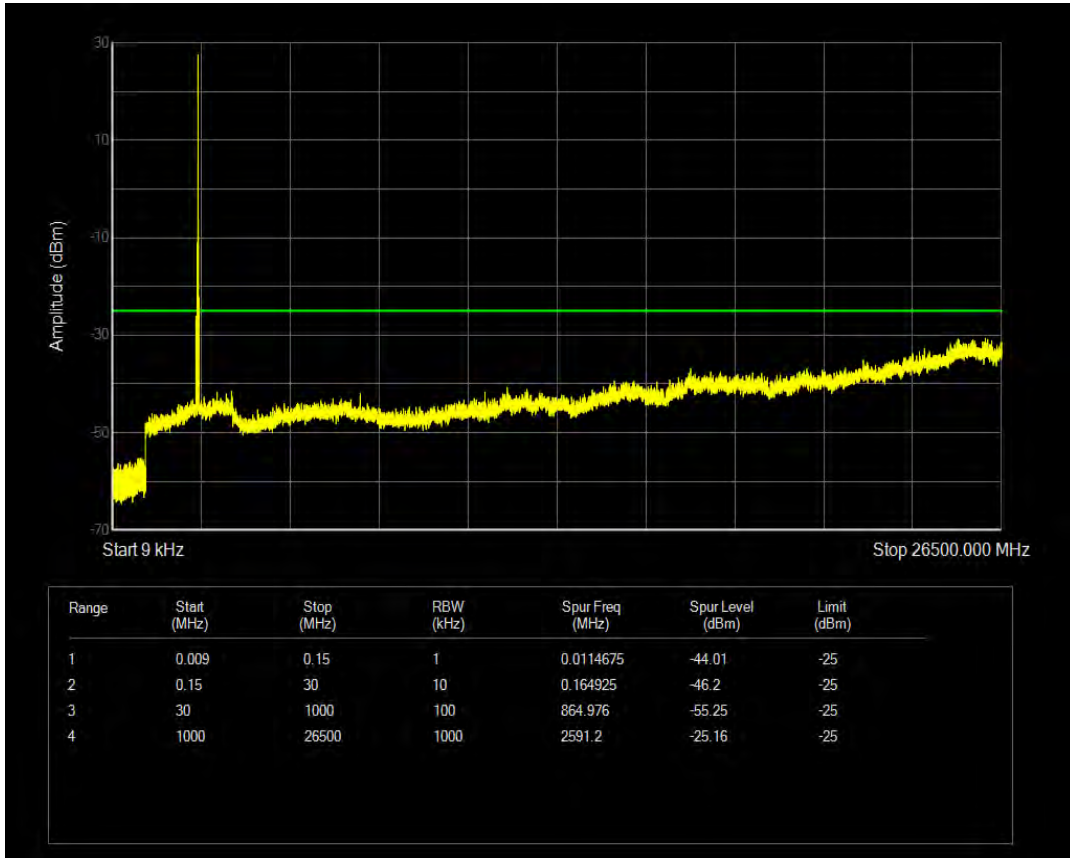

Band7 QPSK BW=5MHz Channel=21100 RB Size=25 Position=#0

Band7 16QAM BW=5MHz Channel=21100 RB Size=1 Position=#0

Band7 16QAM BW=5MHz Channel=21100 RB Size=25 Position=#0

Band7 QPSK BW=5MHz Channel=21425 RB Size=1 Position=#0

Band7 QPSK BW=5MHz Channel=21425 RB Size=25 Position=#0

Band7 16QAM BW=5MHz Channel=21425 RB Size=1 Position=#0

Band7 16QAM BW=5MHz Channel=21425 RB Size=25 Position=#0

Band7 QPSK BW=10MHz Channel=20800 RB Size=1 Position=#0