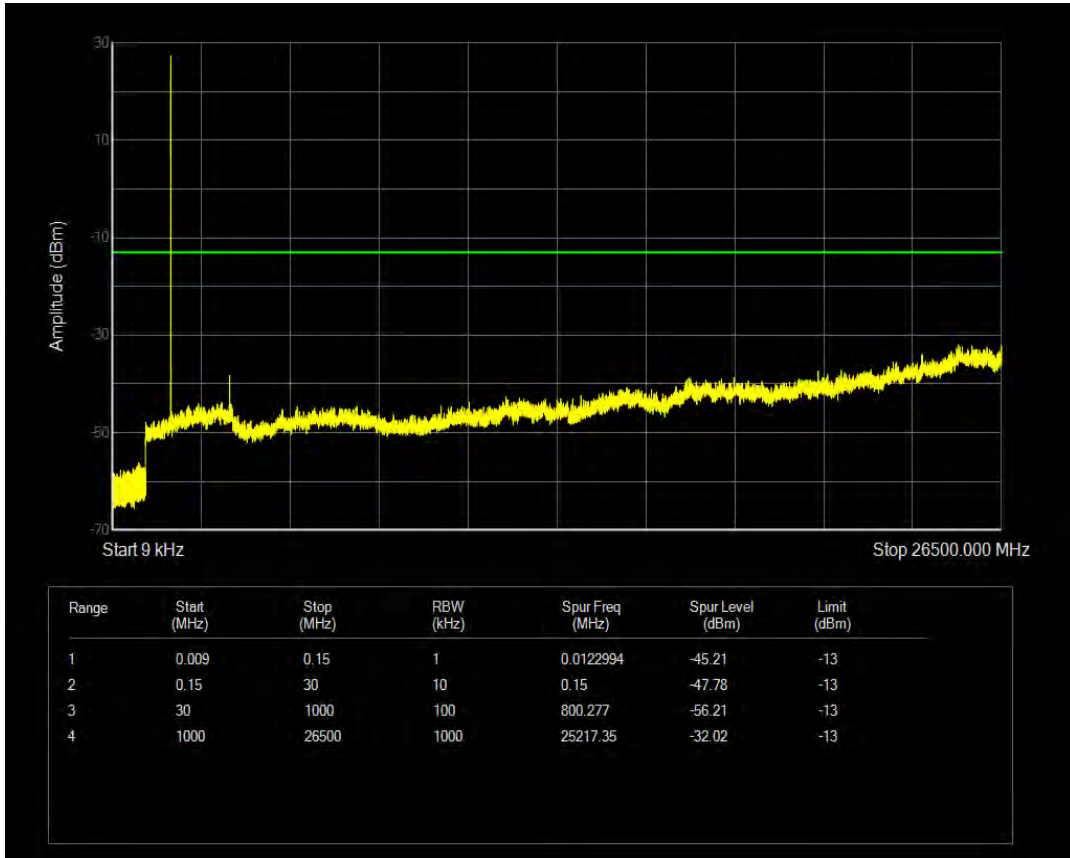

Band4 QPSK BW=1.4MHz Channel=20175 RB Size=6 Position=#0

Band4 16QAM BW=1.4MHz Channel=20175 RB Size=1 Position=#0

Band4 16QAM BW=1.4MHz Channel=20175 RB Size=6 Position=#0

Band4 QPSK BW=1.4MHz Channel=20393 RB Size=1 Position=#0

Band4 QPSK BW=1.4MHz Channel=20393 RB Size=6 Position=#0

Band4 16QAM BW=1.4MHz Channel=20393 RB Size=1 Position=#0

Band4 QPSK BW=3MHz Channel=19965 RB Size=1 Position=#0

Band4 16QAM BW=1.4MHz Channel=20393 RB Size=6 Position=#0