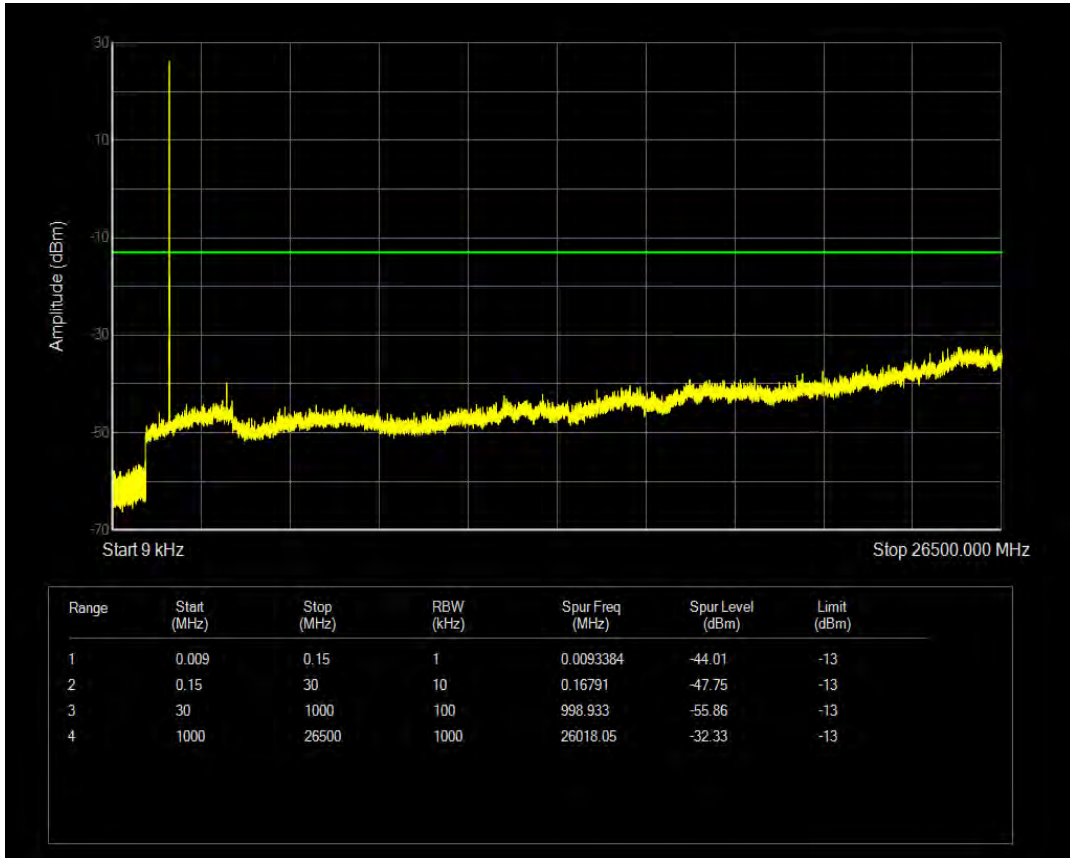

Band4 QPSK BW=3MHz Channel=20385 RB Size=15 Position=#0

Band4 16QAM BW=3MHz Channel=20385 RB Size=1 Position=#0

Band4 QPSK BW=5MHz Channel=19975 RB Size=1 Position=#0

Band4 16QAM BW=3MHz Channel=20385 RB Size=15 Position=#0

Band4 QPSK BW=5MHz Channel=19975 RB Size=25 Position=#0

Band4 16QAM BW=5MHz Channel=19975 RB Size=1 Position=#0

Band4 16QAM BW=5MHz Channel=19975 RB Size=25 Position=#0

Band4 QPSK BW=5MHz Channel=20175 RB Size=1 Position=#0