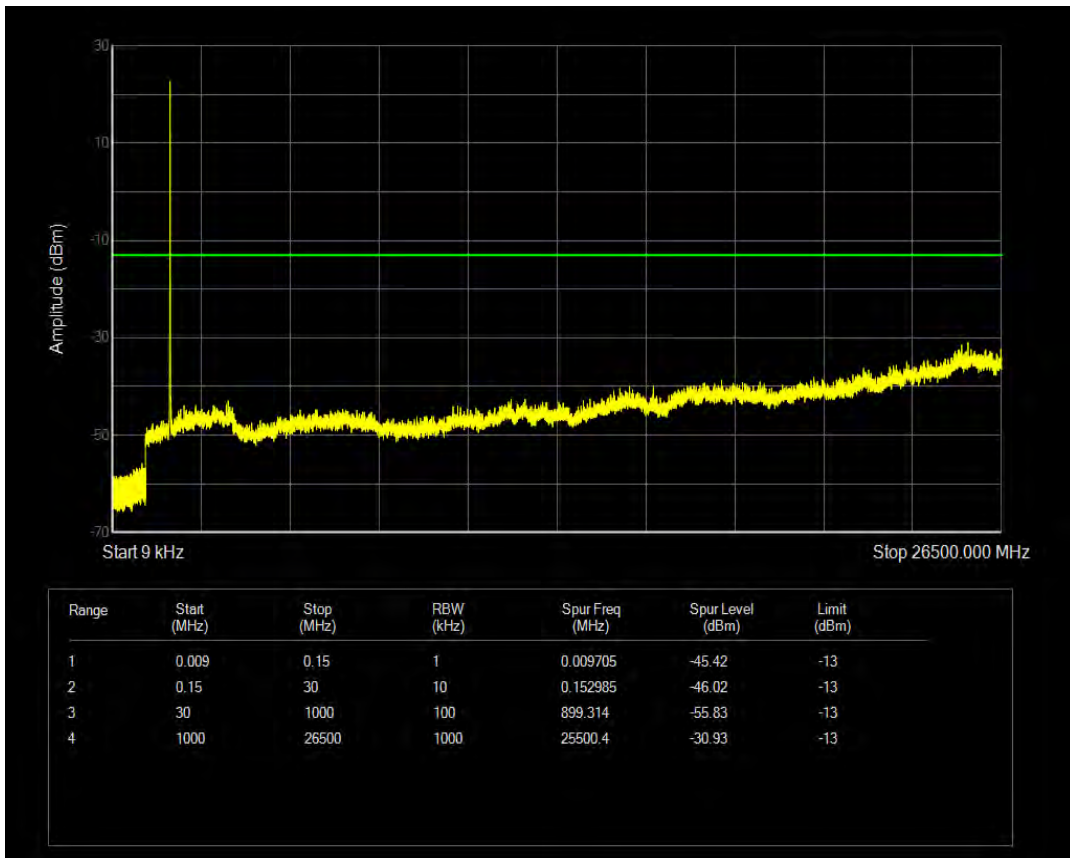

Band4 QPSK BW=5MHz Channel=19975 RB Size=25 Position=#0

Band4 16QAM BW=5MHz Channel=19975 RB Size=1 Position=#0

Band4 16QAM BW=5MHz Channel=19975 RB Size=25 Position=#0

Band4 QPSK BW=5MHz Channel=20175 RB Size=1 Position=#0

Band4 QPSK BW=5MHz Channel=20175 RB Size=25 Position=#0

Band4 16QAM BW=5MHz Channel=20175 RB Size=1 Position=#0

Band4 16QAM BW=5MHz Channel=20175 RB Size=25 Position=#0

Band4 QPSK BW=5MHz Channel=20375 RB Size=1 Position=#0