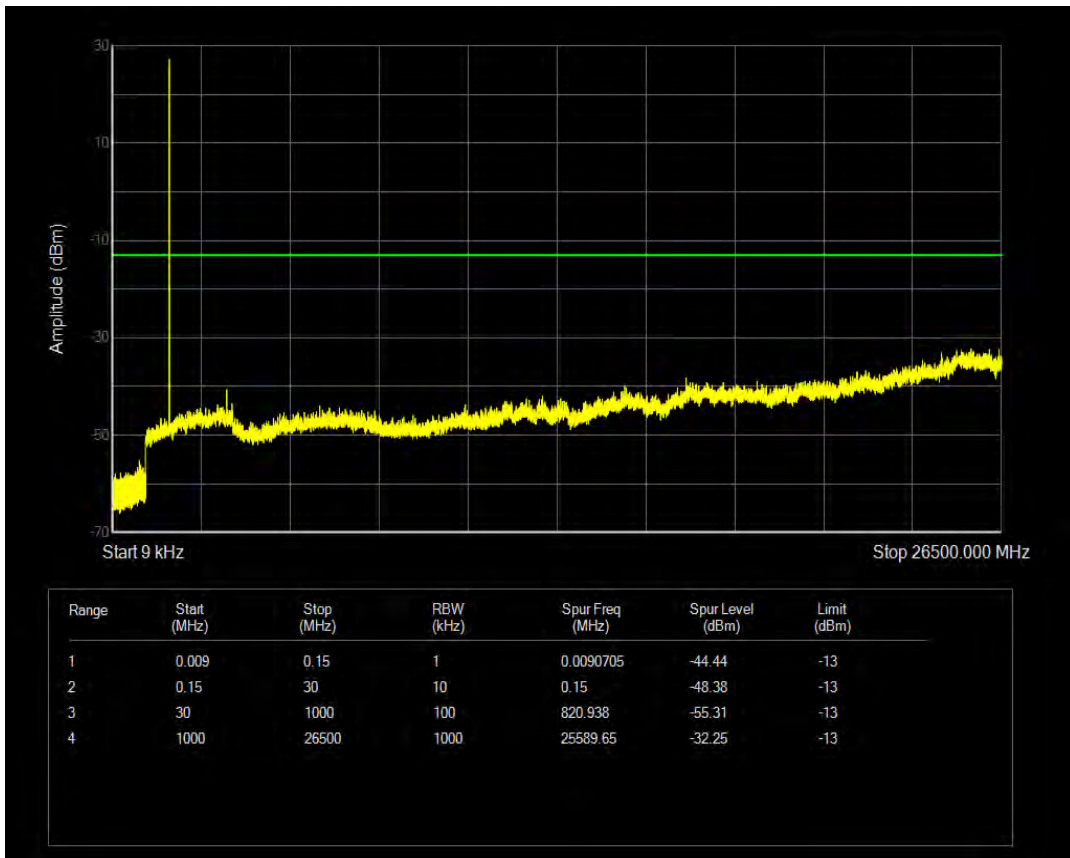

Band4 QPSK BW=1.4MHz Channel=20175 RB Size=6 Position=#0

Band4 16QAM BW=1.4MHz Channel=20175 RB Size=1 Position=#0

Band4 16QAM BW=1.4MHz Channel=20175 RB Size=6 Position=#0

Band4 QPSK BW=1.4MHz Channel=20393 RB Size=1 Position=#0

Band4 QPSK BW=1.4MHz Channel=20393 RB Size=6 Position=#0

Band4 16QAM BW=1.4MHz Channel=20393 RB Size=1 Position=#0

Band4 QPSK BW=3MHz Channel=19965 RB Size=1 Position=#0

Band4 16QAM BW=1.4MHz Channel=20393 RB Size=6 Position=#0