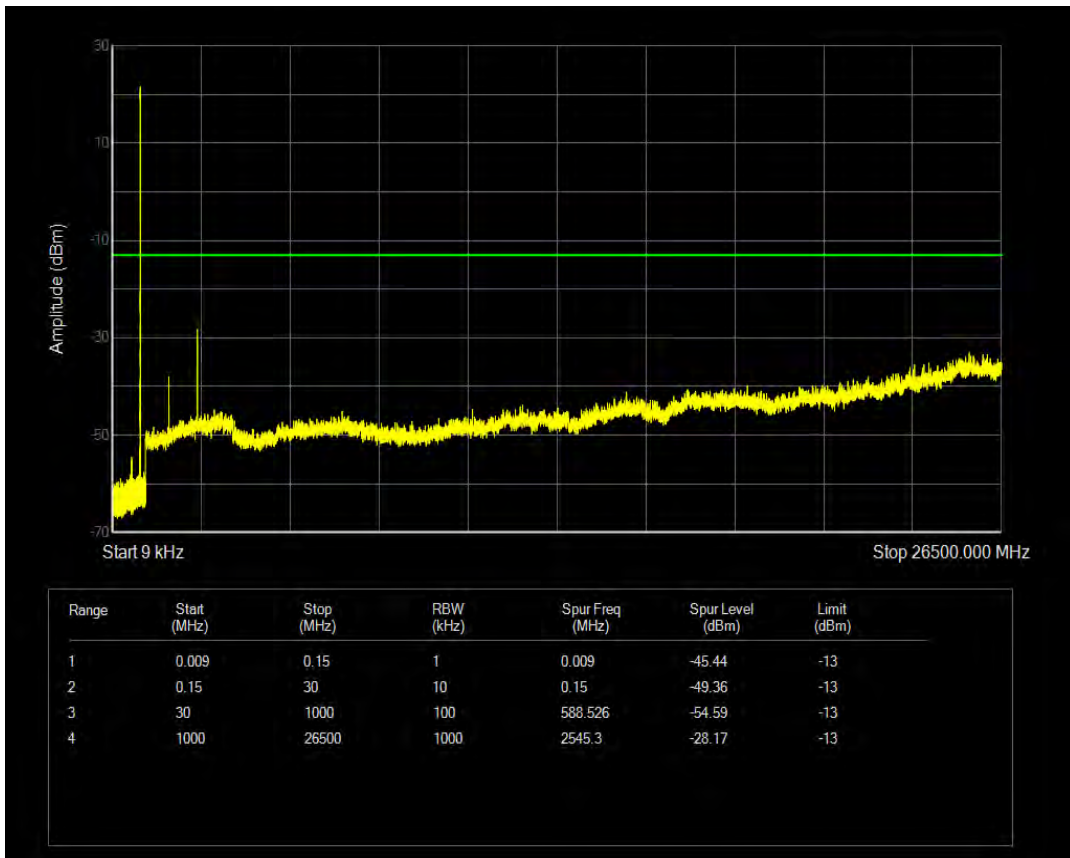

Band5 QPSK BW=1.4MHz Channel=20525 RB Size=6 Position=#0

Band5 16QAM BW=1.4MHz Channel=20525 RB Size=1 Position=#0

Band5 16QAM BW=1.4MHz Channel=20525 RB Size=6 Position=#0

Band5 QPSK BW=1.4MHz Channel=20643 RB Size=1 Position=#0

Band5 QPSK BW=1.4MHz Channel=20643 RB Size=6 Position=#0

Band5 16QAM BW=1.4MHz Channel=20643 RB Size=1 Position=#0

Band5 QPSK BW=3MHz Channel=20415 RB Size=1 Position=#0

Band5 16QAM BW=1.4MHz Channel=20643 RB Size=6 Position=#0