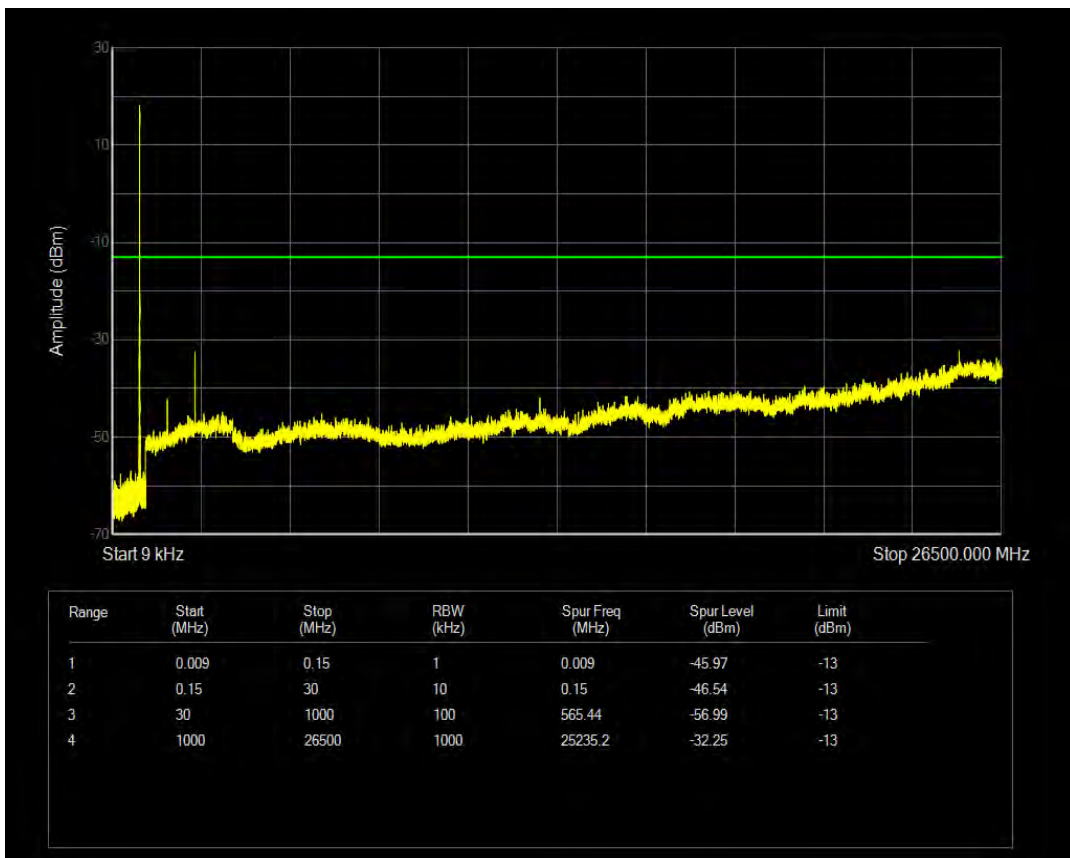

Band5 QPSK BW=3MHz Channel=20415 RB Size=15 Position=#0

Band5 16QAM BW=3MHz Channel=20415 RB Size=1 Position=#0