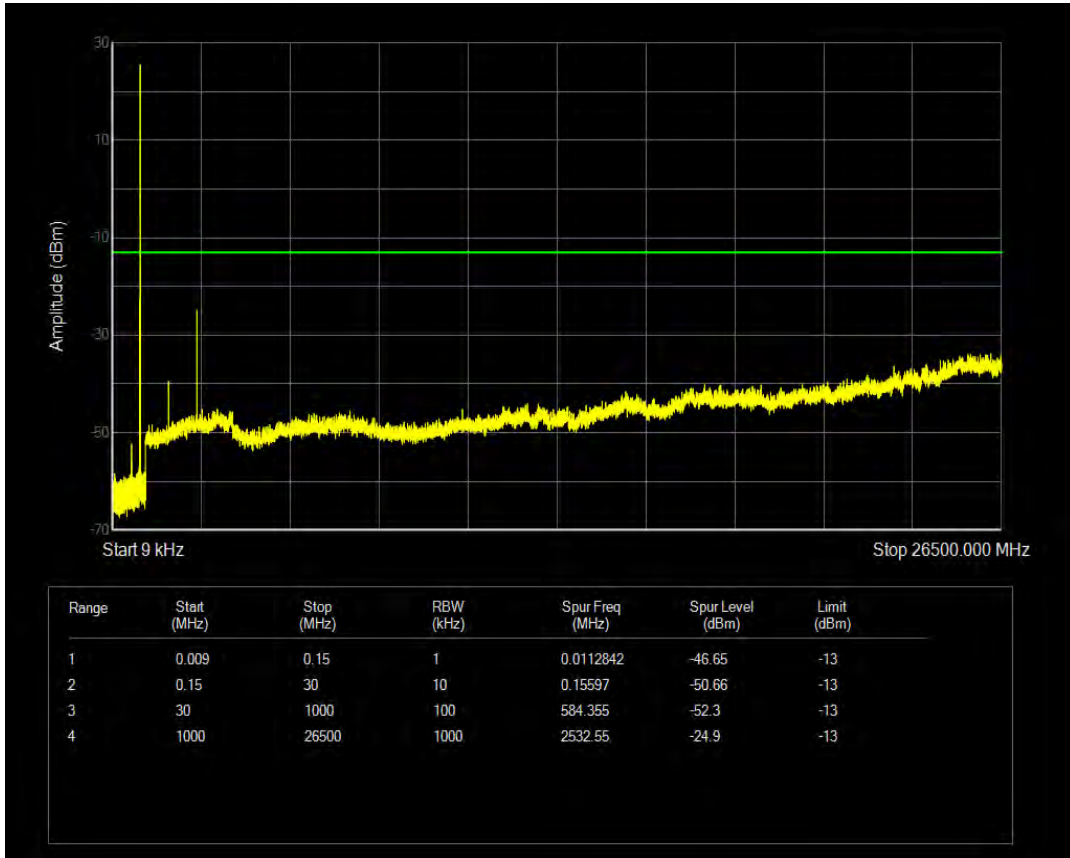

Band5 QPSK BW=5MHz Channel=20525 RB Size=25 Position=#0

Band5 16QAM BW=5MHz Channel=20525 RB Size=1 Position=#0

Band5 16QAM BW=5MHz Channel=20525 RB Size=25 Position=#0

Band5 QPSK BW=5MHz Channel=20625 RB Size=1 Position=#0

Band5 QPSK BW=5MHz Channel=20625 RB Size=25 Position=#0

Band5 16QAM BW=5MHz Channel=20625 RB Size=1 Position=#0

Band5 16QAM BW=5MHz Channel=20625 RB Size=25 Position=#0

Band5 QPSK BW=10MHz Channel=20450 RB Size=1 Position=#0