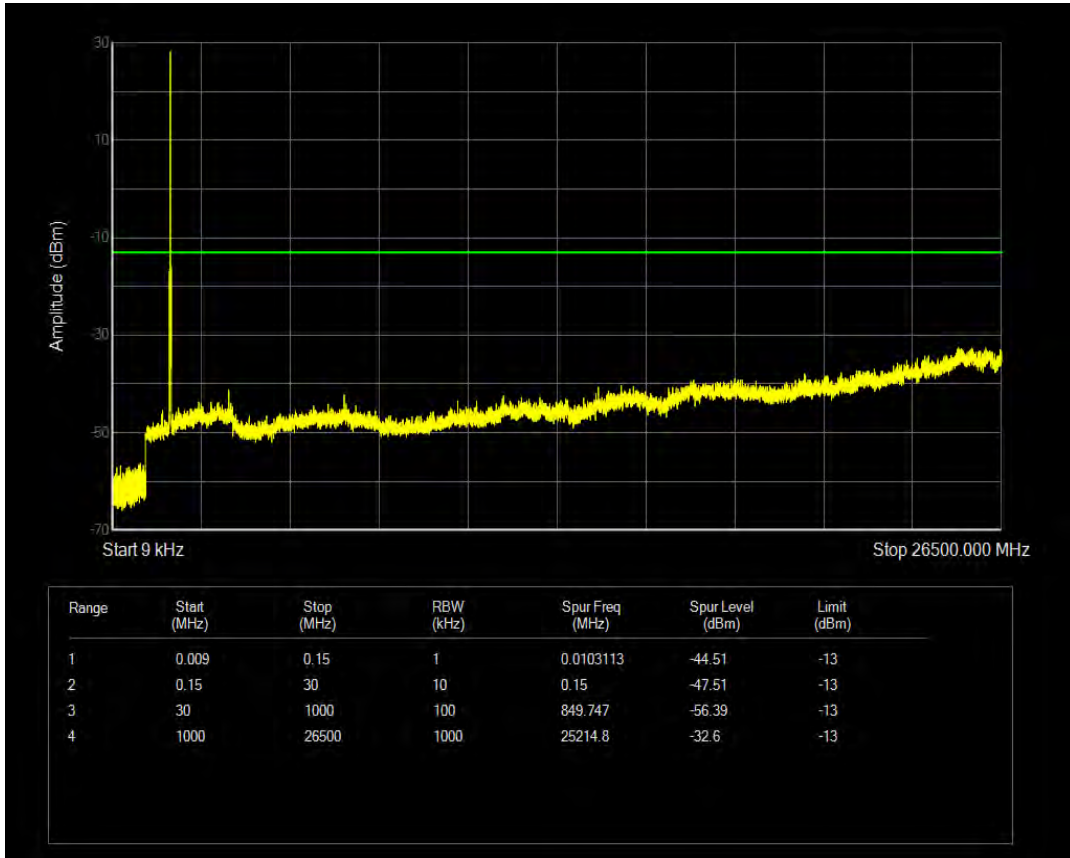

Band4 16QAM BW=15MHz Channel=20325 RB Size=1 Position=#0

Band4 16QAM BW=15MHz Channel=20325 RB Size=75 Position=#0