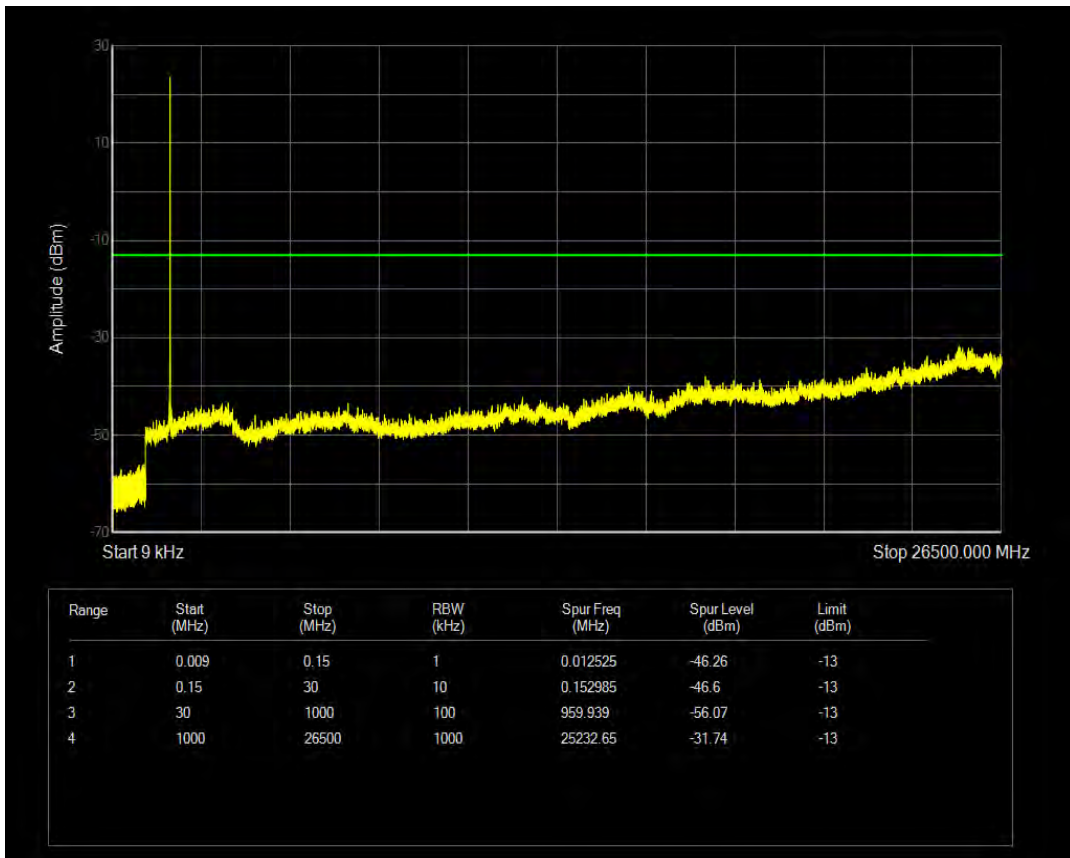

Band4 16QAM BW=3MHz Channel=20175 RB Size=15 Position=#0

Band4 QPSK BW=3MHz Channel=20385 RB Size=1 Position=#0