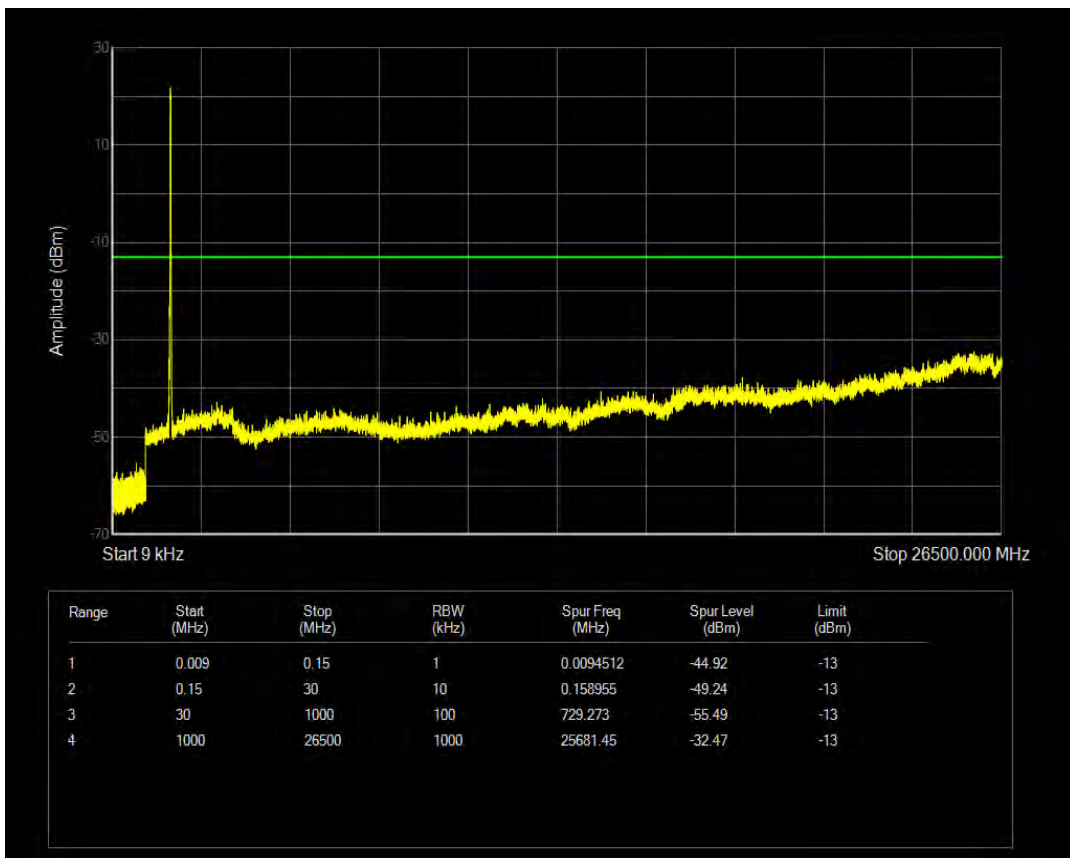

Band4 QPSK BW=15MHz Channel=20325 RB Size=75 Position=#0

Band4 16QAM BW=15MHz Channel=20325 RB Size=1 Position=#0