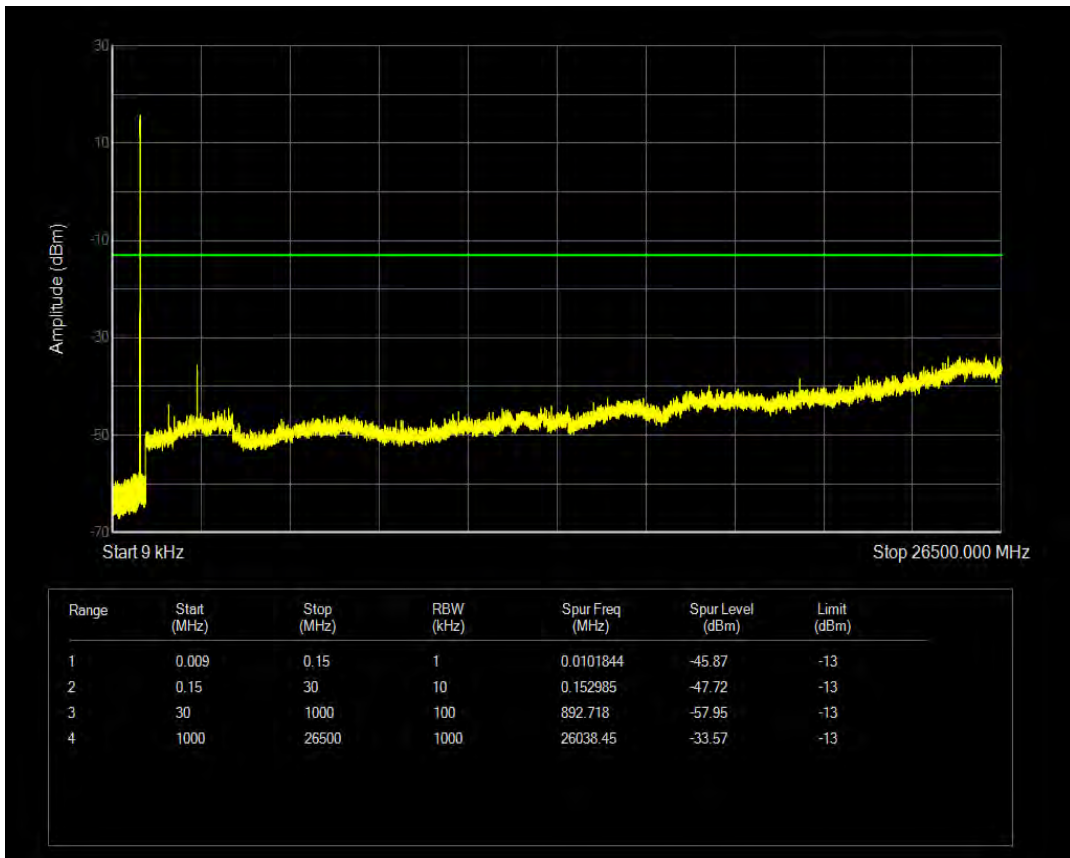

Band5 QPSK BW=5MHz Channel=20525 RB Size=25 Position=#0

Band5 16QAM BW=5MHz Channel=20525 RB Size=1 Position=#0

Band5 16QAM BW=5MHz Channel=20525 RB Size=25 Position=#0

Band5 QPSK BW=5MHz Channel=20625 RB Size=1 Position=#0

Band5 QPSK BW=5MHz Channel=20625 RB Size=25 Position=#0

Band5 16QAM BW=5MHz Channel=20625 RB Size=1 Position=#0

Band5 16QAM BW=5MHz Channel=20625 RB Size=25 Position=#0

Band5 QPSK BW=10MHz Channel=20450 RB Size=1 Position=#0