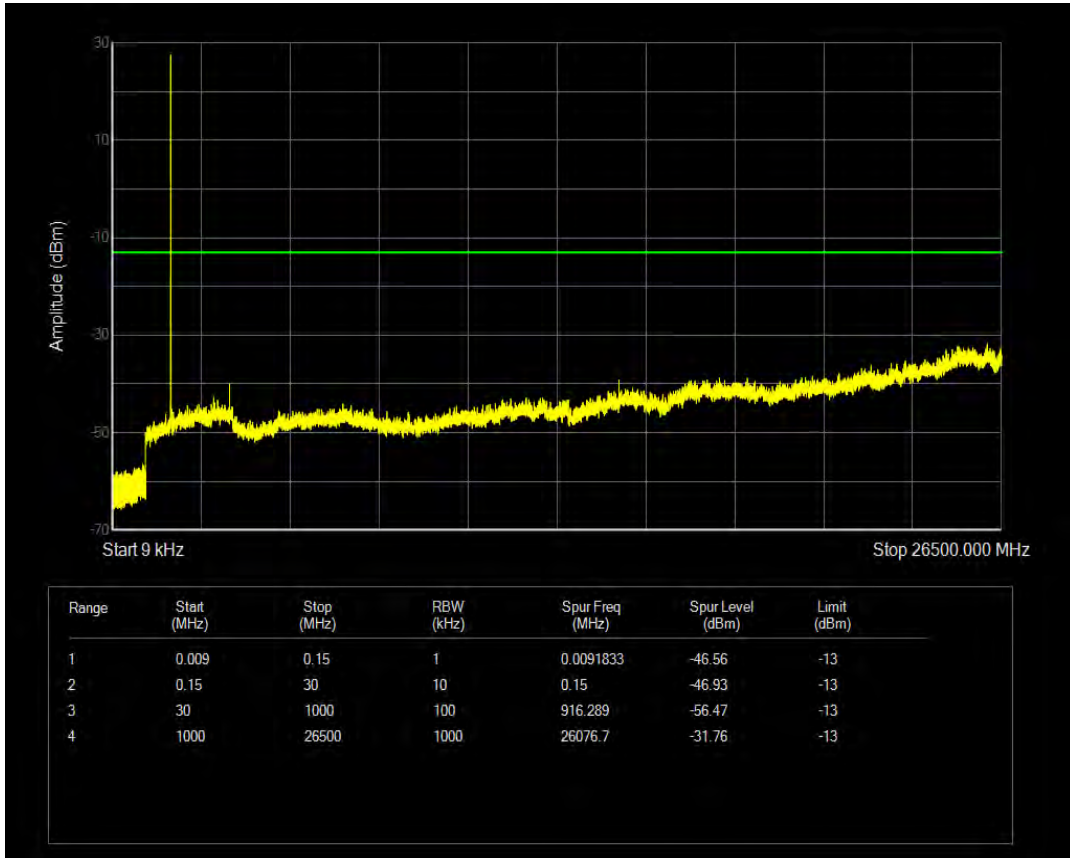

Band4 QPSK BW=3MHz Channel=20175 RB Size=15 Position=#0

Band4 16QAM BW=3MHz Channel=20175 RB Size=1 Position=#0

Band4 16QAM BW=3MHz Channel=20175 RB Size=15 Position=#0

Band4 QPSK BW=3MHz Channel=20385 RB Size=1 Position=#0