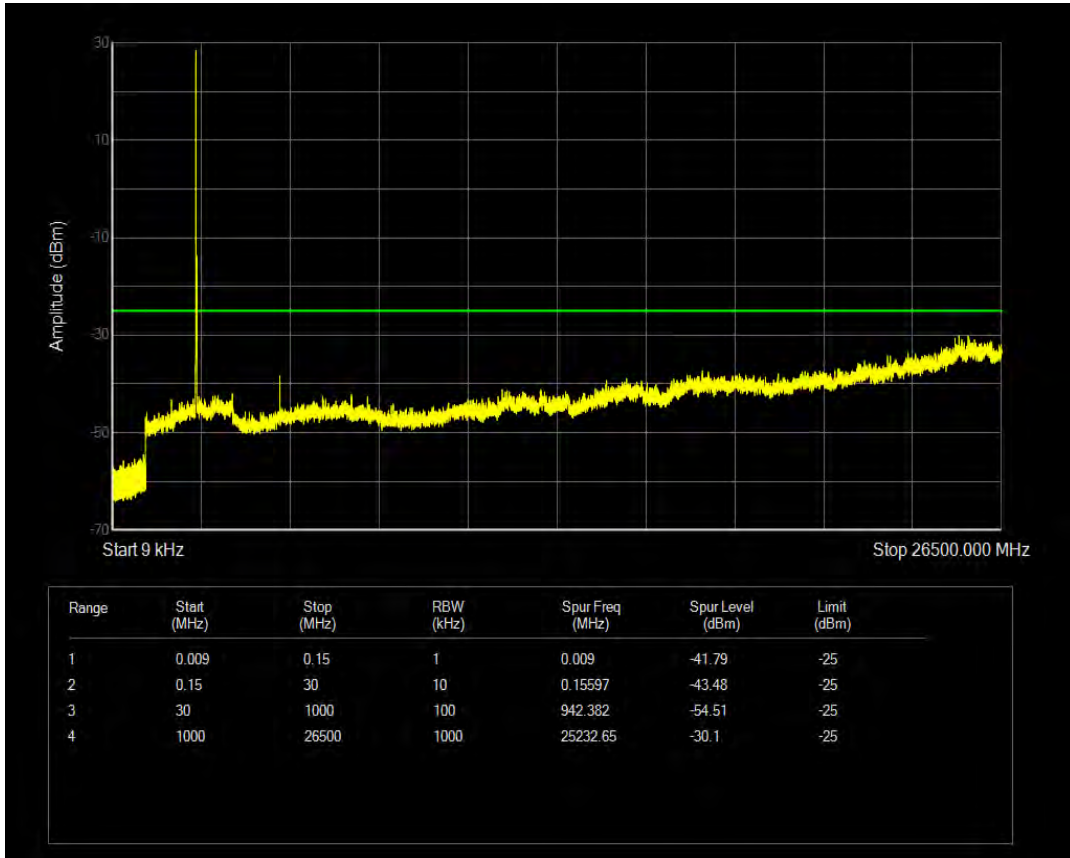

Band7 16QAM BW=15MHz Channel=20825 RB Size=1 Position=#0

Band7 16QAM BW=15MHz Channel=20825 RB Size=75 Position=#0