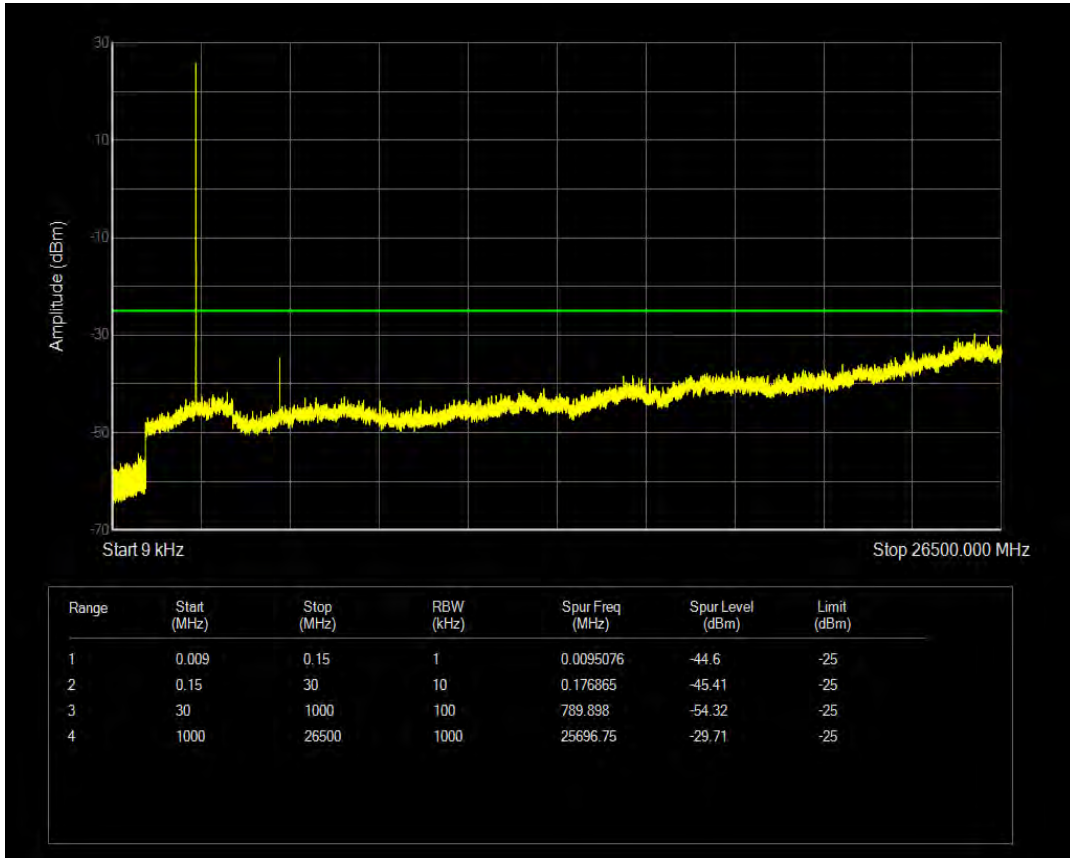

Band5 QPSK BW=10MHz Channel=20525 RB Size=50 Position=#0

Band5 16QAM BW=10MHz Channel=20525 RB Size=50 Position=#0

Band5 16QAM BW=10MHz Channel=20525 RB Size=1 Position=#0

Band5 QPSK BW=10MHz Channel=20600 RB Size=1 Position=#0

Band5 QPSK BW=10MHz Channel=20600 RB Size=50 Position=#0

Band5 16QAM BW=10MHz Channel=20600 RB Size=1 Position=#0

Band5 16QAM BW=10MHz Channel=20600 RB Size=50 Position=#0

Band7 QPSK BW=5MHz Channel=20775 RB Size=1 Position=#0

Band7 QPSK BW=5MHz Channel=20775 RB Size=25 Position=#0

Band7 16QAM BW=5MHz Channel=20775 RB Size=1 Position=#0

Band7 16QAM BW=5MHz Channel=20775 RB Size=25 Position=#0

Band7 QPSK BW=5MHz Channel=21100 RB Size=1 Position=#0