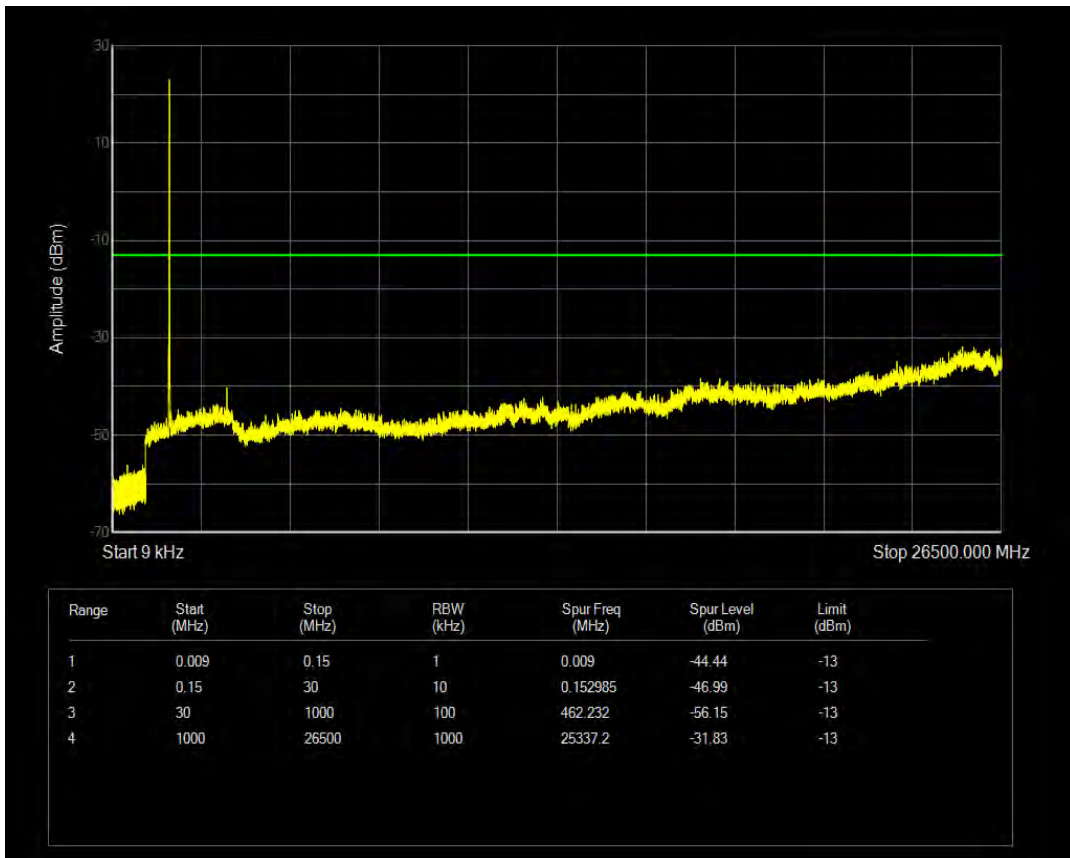

Band4 QPSK BW=3MHz Channel=20385 RB Size=15 Position=#0

Band4 16QAM BW=3MHz Channel=20385 RB Size=1 Position=#0

Band4 QPSK BW=5MHz Channel=19975 RB Size=1 Position=#0

Band4 16QAM BW=3MHz Channel=20385 RB Size=15 Position=#0

Band4 QPSK BW=5MHz Channel=19975 RB Size=25 Position=#0

Band4 16QAM BW=5MHz Channel=19975 RB Size=1 Position=#0

Band4 16QAM BW=5MHz Channel=19975 RB Size=25 Position=#0

Band4 QPSK BW=5MHz Channel=20175 RB Size=1 Position=#0