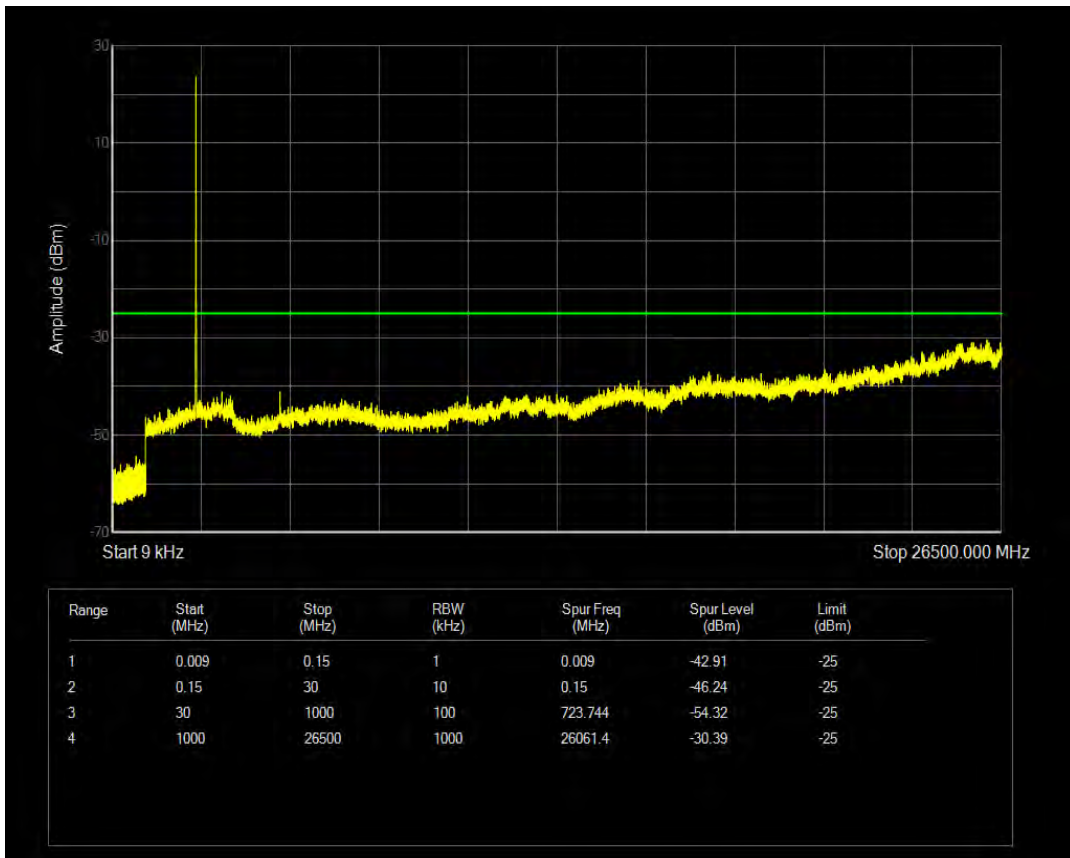

Band5 QPSK BW=10MHz Channel=20525 RB Size=50 Position=#0

Band5 16QAM BW=10MHz Channel=20525 RB Size=50 Position=#0

Band5 16QAM BW=10MHz Channel=20525 RB Size=1 Position=#0

Band5 QPSK BW=10MHz Channel=20600 RB Size=1 Position=#0

Band5 QPSK BW=10MHz Channel=20600 RB Size=50 Position=#0

Band5 16QAM BW=10MHz Channel=20600 RB Size=1 Position=#0

Band5 16QAM BW=10MHz Channel=20600 RB Size=50 Position=#0

Band7 QPSK BW=5MHz Channel=20775 RB Size=1 Position=#0

Band7 QPSK BW=5MHz Channel=20775 RB Size=25 Position=#0

Band7 16QAM BW=5MHz Channel=20775 RB Size=1 Position=#0

Band7 16QAM BW=5MHz Channel=20775 RB Size=25 Position=#0

Band7 QPSK BW=5MHz Channel=21100 RB Size=1 Position=#0