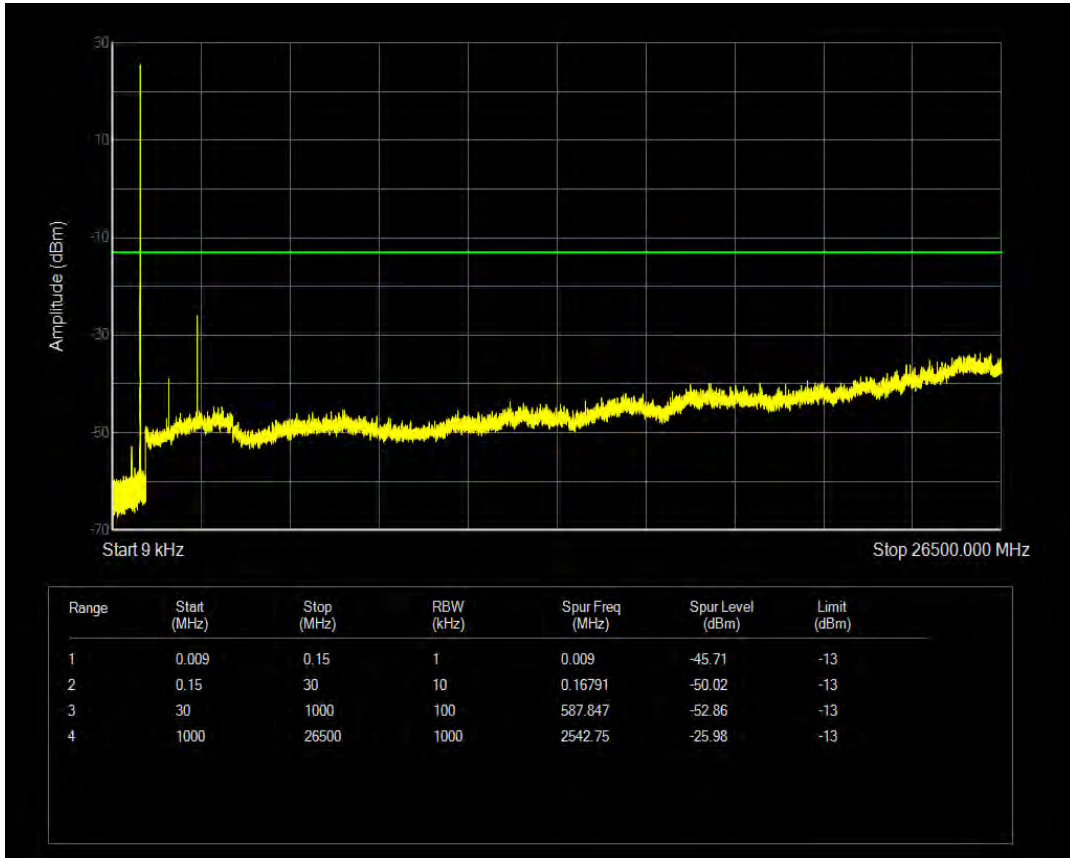

Band5 QPSK BW=1.4MHz Channel=20525 RB Size=6 Position=#0

Band5 16QAM BW=1.4MHz Channel=20525 RB Size=1 Position=#0

Band5 16QAM BW=1.4MHz Channel=20525 RB Size=6 Position=#0

Band5 QPSK BW=1.4MHz Channel=20643 RB Size=1 Position=#0

Band5 QPSK BW=1.4MHz Channel=20643 RB Size=6 Position=#0

Band5 16QAM BW=1.4MHz Channel=20643 RB Size=1 Position=#0

Band5 QPSK BW=3MHz Channel=20415 RB Size=1 Position=#0

Band5 16QAM BW=1.4MHz Channel=20643 RB Size=6 Position=#0