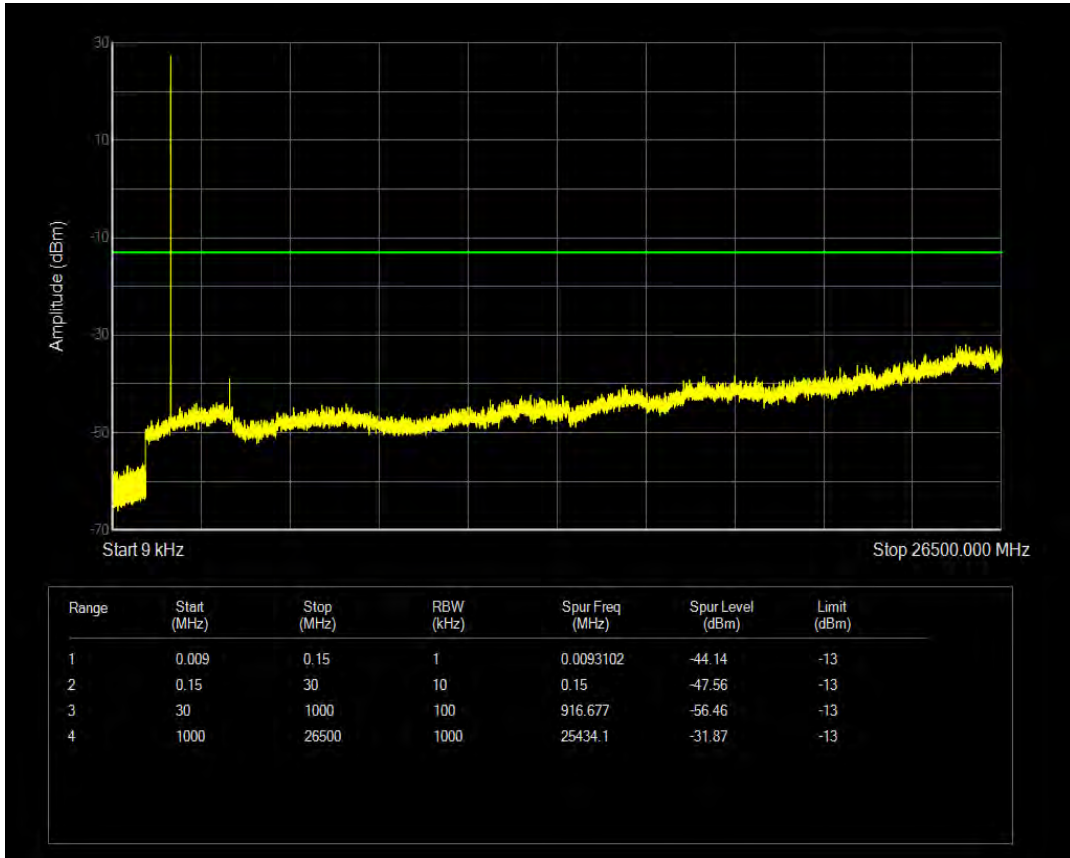

Band4 QPSK BW=1.4MHz Channel=20175 RB Size=6 Position=#0

Band4 16QAM BW=1.4MHz Channel=20175 RB Size=1 Position=#0

Band4 16QAM BW=1.4MHz Channel=20175 RB Size=6 Position=#0

Band4 QPSK BW=1.4MHz Channel=20393 RB Size=1 Position=#0

Band4 QPSK BW=1.4MHz Channel=20393 RB Size=6 Position=#0

Band4 16QAM BW=1.4MHz Channel=20393 RB Size=1 Position=#0

Band4 QPSK BW=3MHz Channel=19965 RB Size=1 Position=#0

Band4 16QAM BW=1.4MHz Channel=20393 RB Size=6 Position=#0