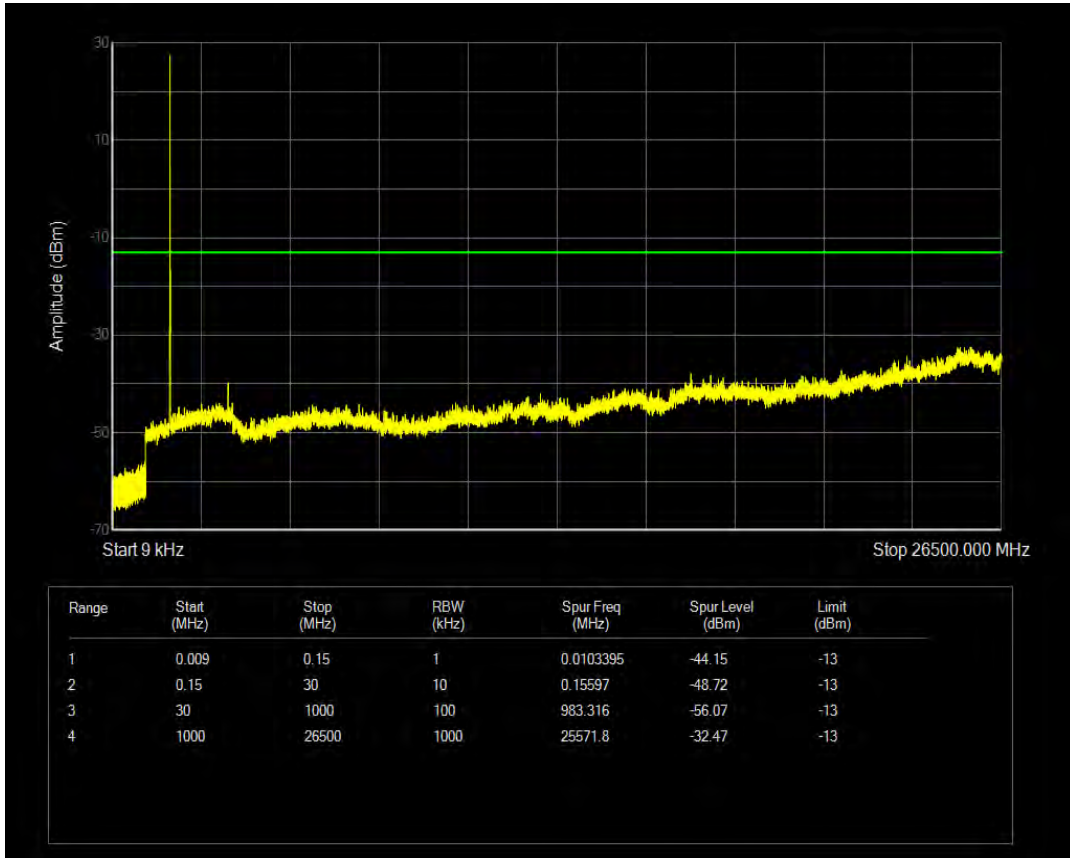

Band4 16QAM BW=5MHz Channel=20175 RB Size=1 Position=#0

Band4 16QAM BW=5MHz Channel=20175 RB Size=25 Position=#0