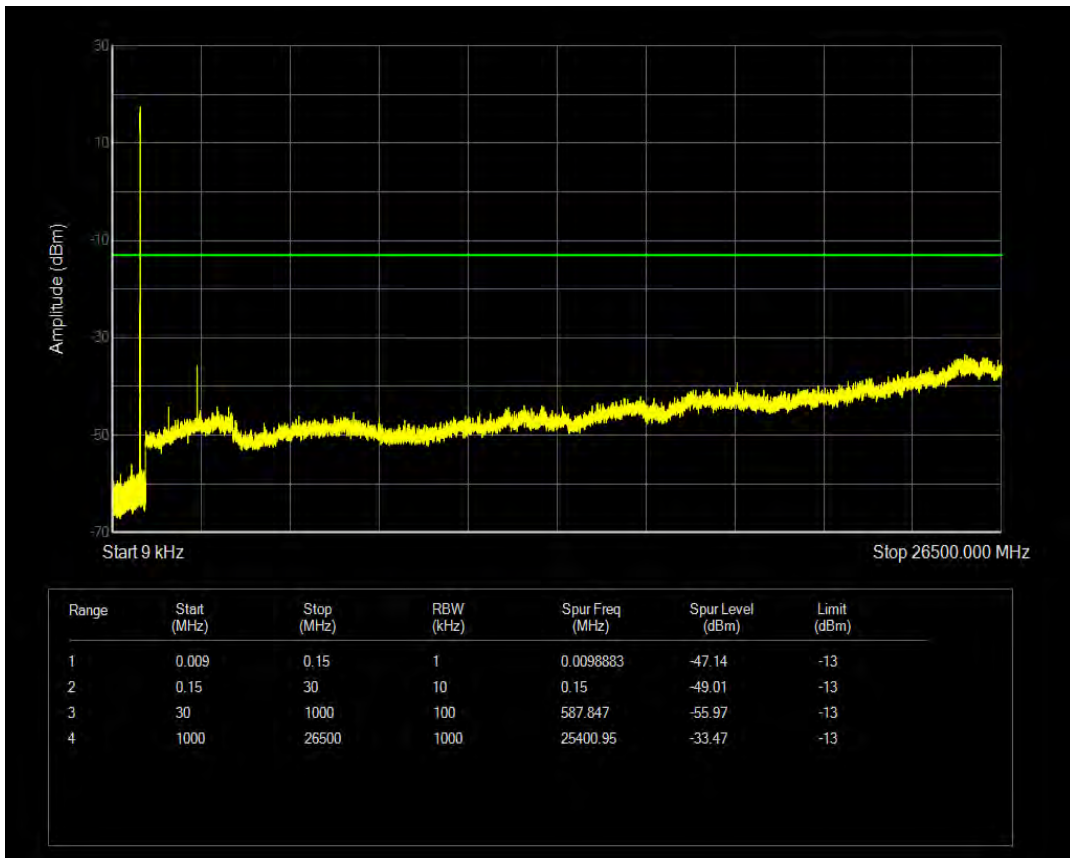

Band5 QPSK BW=5MHz Channel=20425 RB Size=25 Position=#0

Band5 16QAM BW=5MHz Channel=20425 RB Size=1 Position=#0

Band5 16QAM BW=5MHz Channel=20425 RB Size=25 Position=#0

Band5 QPSK BW=5MHz Channel=20525 RB Size=1 Position=#0

Band5 QPSK BW=5MHz Channel=20525 RB Size=25 Position=#0

Band5 16QAM BW=5MHz Channel=20525 RB Size=1 Position=#0

Band5 16QAM BW=5MHz Channel=20525 RB Size=25 Position=#0

Band5 QPSK BW=5MHz Channel=20625 RB Size=1 Position=#0

Band5 QPSK BW=5MHz Channel=20625 RB Size=25 Position=#0

Band5 16QAM BW=5MHz Channel=20625 RB Size=1 Position=#0

Band5 16QAM BW=5MHz Channel=20625 RB Size=25 Position=#0

Band5 QPSK BW=10MHz Channel=20450 RB Size=1 Position=#0