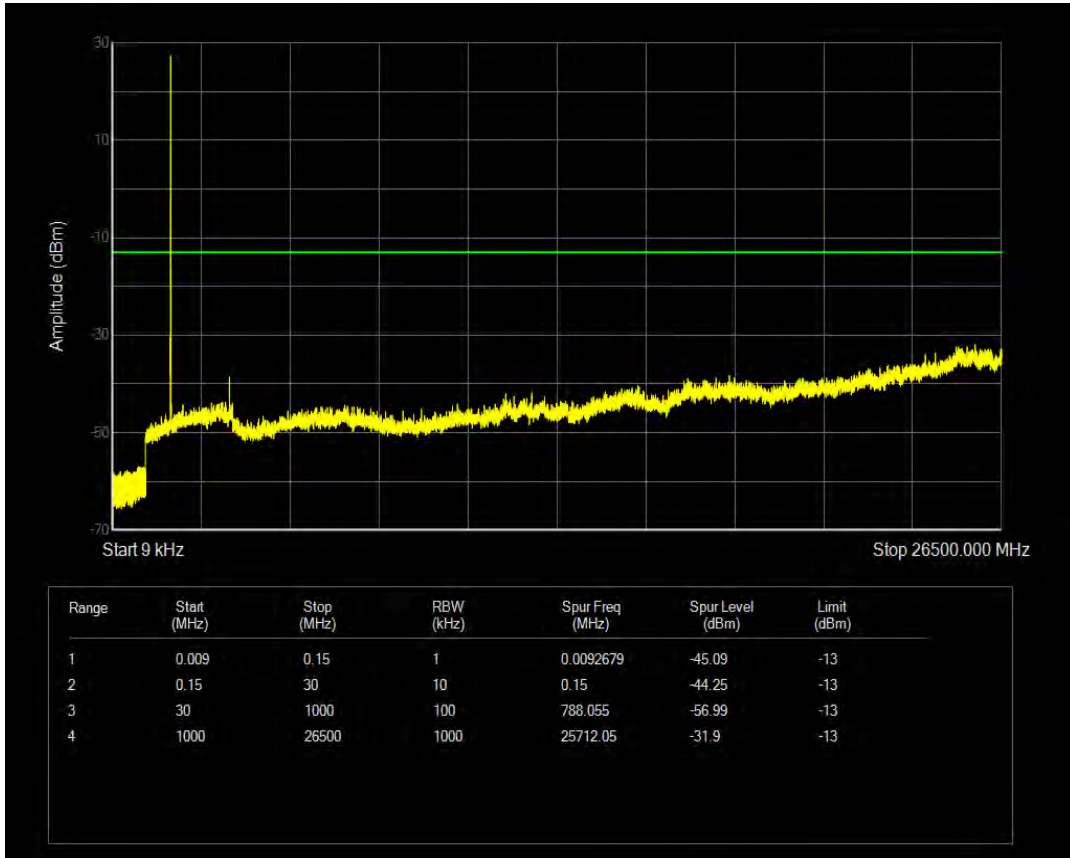

Band4 QPSK BW=5MHz Channel=20175 RB Size=25 Position=#0

Band4 16QAM BW=5MHz Channel=20175 RB Size=1 Position=#0

Band4 16QAM BW=5MHz Channel=20175 RB Size=25 Position=#0

Band4 QPSK BW=5MHz Channel=20375 RB Size=1 Position=#0

Band4 QPSK BW=5MHz Channel=20375 RB Size=25 Position=#0

Band4 16QAM BW=5MHz Channel=20375 RB Size=1 Position=#0

Band4 16QAM BW=5MHz Channel=20375 RB Size=25 Position=#0

Band4 QPSK BW=10MHz Channel=20000 RB Size=1 Position=#0