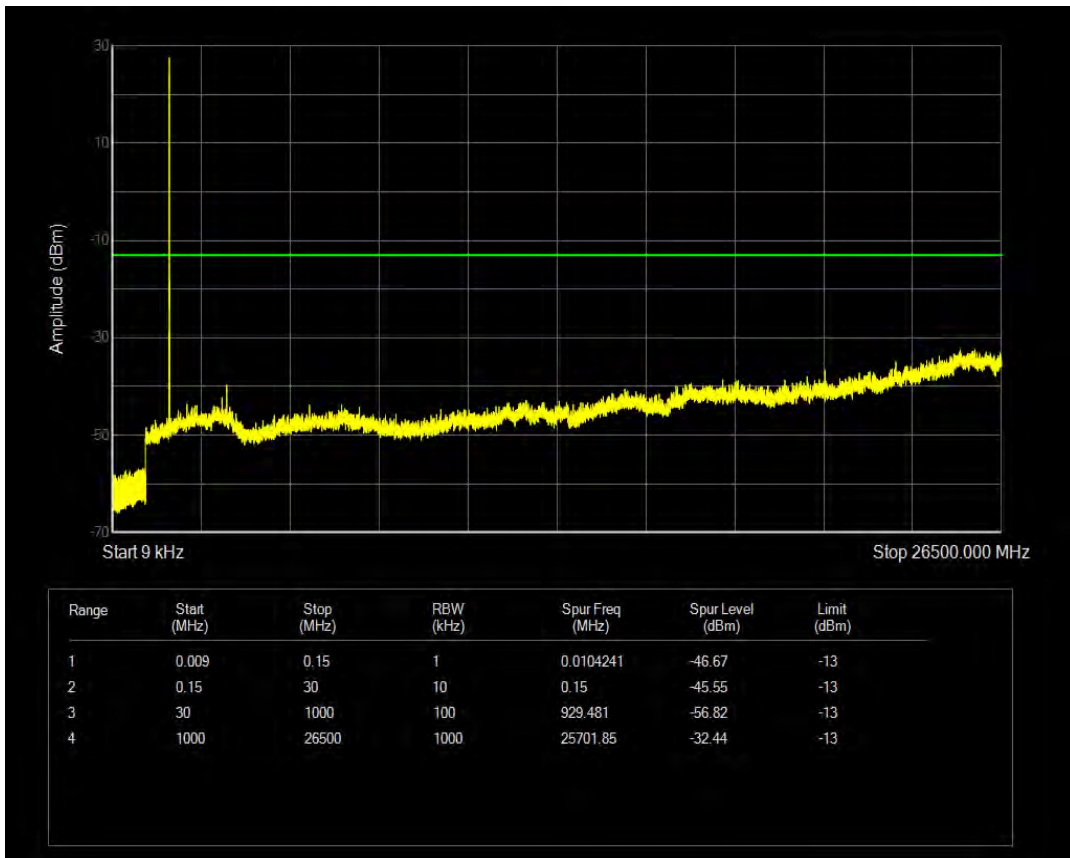

Band4 QPSK BW=5MHz Channel=19975 RB Size=1 Position=#0

Band4 16QAM BW=3MHz Channel=20385 RB Size=15 Position=#0