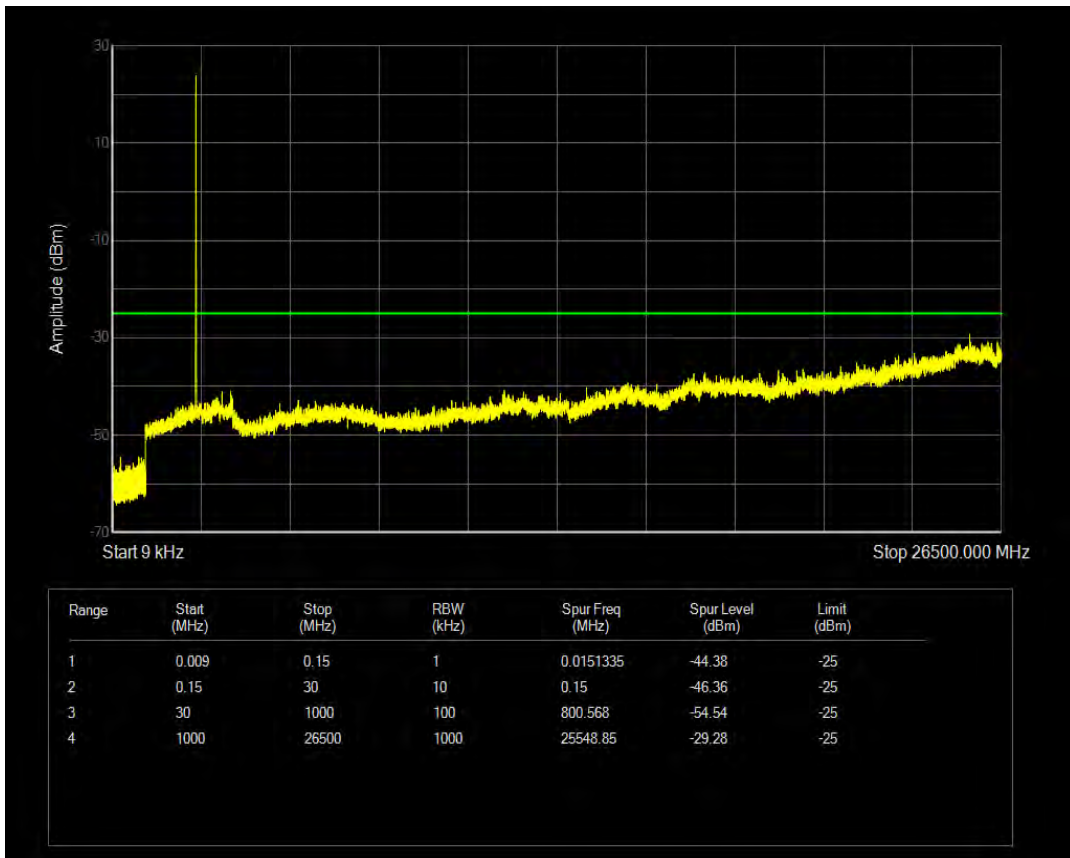

Band5 QPSK BW=10MHz Channel=20525 RB Size=50 Position=#0

Band5 16QAM BW=10MHz Channel=20525 RB Size=50 Position=#0

Band5 16QAM BW=10MHz Channel=20525 RB Size=1 Position=#0

Band5 QPSK BW=10MHz Channel=20600 RB Size=1 Position=#0

Band5 QPSK BW=10MHz Channel=20600 RB Size=50 Position=#0

Band5 16QAM BW=10MHz Channel=20600 RB Size=1 Position=#0

Band5 16QAM BW=10MHz Channel=20600 RB Size=50 Position=#0

Band7 QPSK BW=5MHz Channel=20775 RB Size=1 Position=#0

Band7 QPSK BW=5MHz Channel=20775 RB Size=25 Position=#0

Band7 16QAM BW=5MHz Channel=20775 RB Size=1 Position=#0

Band7 16QAM BW=5MHz Channel=20775 RB Size=25 Position=#0

Band7 QPSK BW=5MHz Channel=21100 RB Size=1 Position=#0