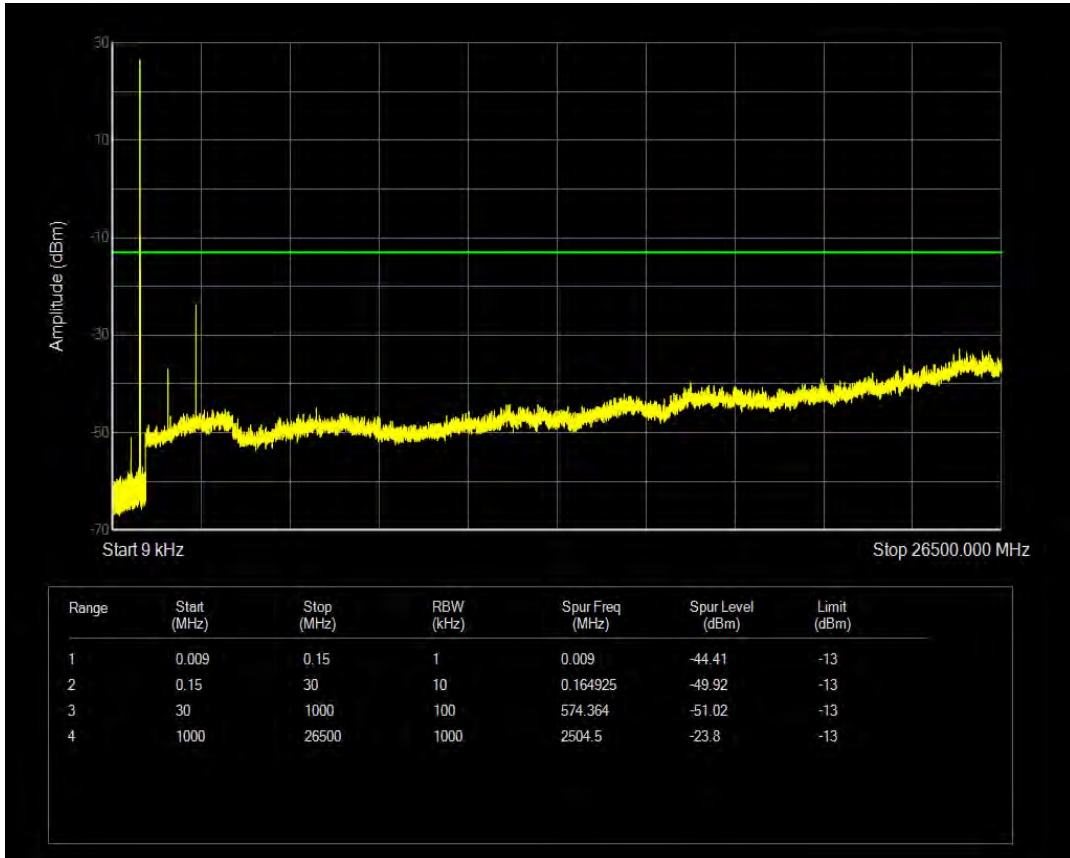

Band5 QPSK BW=5MHz Channel=20425 RB Size=25 Position=#0

Band5 16QAM BW=5MHz Channel=20425 RB Size=1 Position=#0

Band5 16QAM BW=5MHz Channel=20425 RB Size=25 Position=#0

Band5 QPSK BW=5MHz Channel=20525 RB Size=1 Position=#0

Band5 QPSK BW=5MHz Channel=20525 RB Size=25 Position=#0

Band5 16QAM BW=5MHz Channel=20525 RB Size=1 Position=#0

Band5 16QAM BW=5MHz Channel=20525 RB Size=25 Position=#0

Band5 QPSK BW=5MHz Channel=20625 RB Size=1 Position=#0