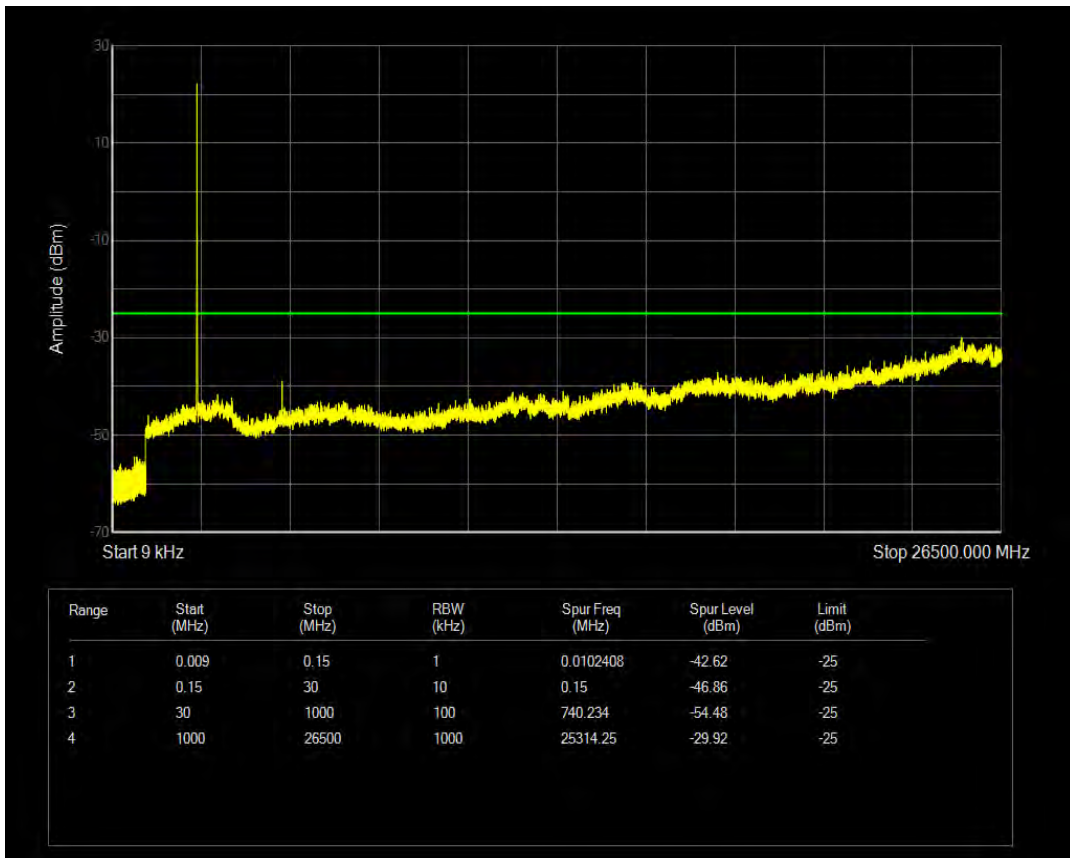

Band5 QPSK BW=10MHz Channel=20600 RB Size=50 Position=#0

Band5 16QAM BW=10MHz Channel=20600 RB Size=1 Position=#0

Band5 16QAM BW=10MHz Channel=20600 RB Size=50 Position=#0

Band7 QPSK BW=5MHz Channel=20775 RB Size=1 Position=#0

Band7 QPSK BW=5MHz Channel=20775 RB Size=25 Position=#0

Band7 16QAM BW=5MHz Channel=20775 RB Size=1 Position=#0

Band7 16QAM BW=5MHz Channel=20775 RB Size=25 Position=#0

Band7 QPSK BW=5MHz Channel=21100 RB Size=1 Position=#0

Band7 QPSK BW=5MHz Channel=21100 RB Size=25 Position=#0

Band7 16QAM BW=5MHz Channel=21100 RB Size=1 Position=#0

Band7 16QAM BW=5MHz Channel=21100 RB Size=25 Position=#0

Band7 QPSK BW=5MHz Channel=21425 RB Size=1 Position=#0