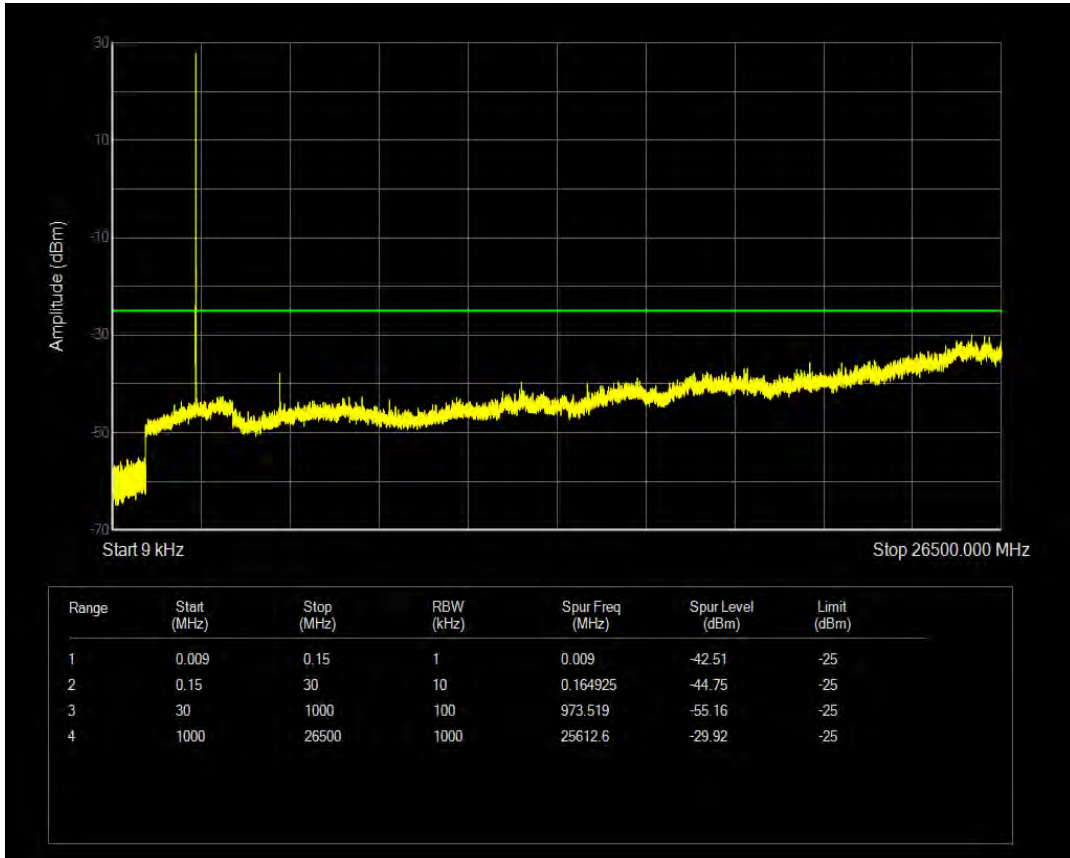

Band5 QPSK BW=10MHz Channel=20525 RB Size=50 Position=#0

Band5 16QAM BW=10MHz Channel=20525 RB Size=50 Position=#0

Band5 16QAM BW=10MHz Channel=20525 RB Size=1 Position=#0

Band5 QPSK BW=10MHz Channel=20600 RB Size=1 Position=#0

Band5 QPSK BW=10MHz Channel=20600 RB Size=50 Position=#0

Band5 16QAM BW=10MHz Channel=20600 RB Size=1 Position=#0

Band5 16QAM BW=10MHz Channel=20600 RB Size=50 Position=#0

Band7 QPSK BW=5MHz Channel=20775 RB Size=1 Position=#0

Band7 QPSK BW=5MHz Channel=20775 RB Size=25 Position=#0

Band7 16QAM BW=5MHz Channel=20775 RB Size=1 Position=#0

Band7 16QAM BW=5MHz Channel=20775 RB Size=25 Position=#0

Band7 QPSK BW=5MHz Channel=21100 RB Size=1 Position=#0