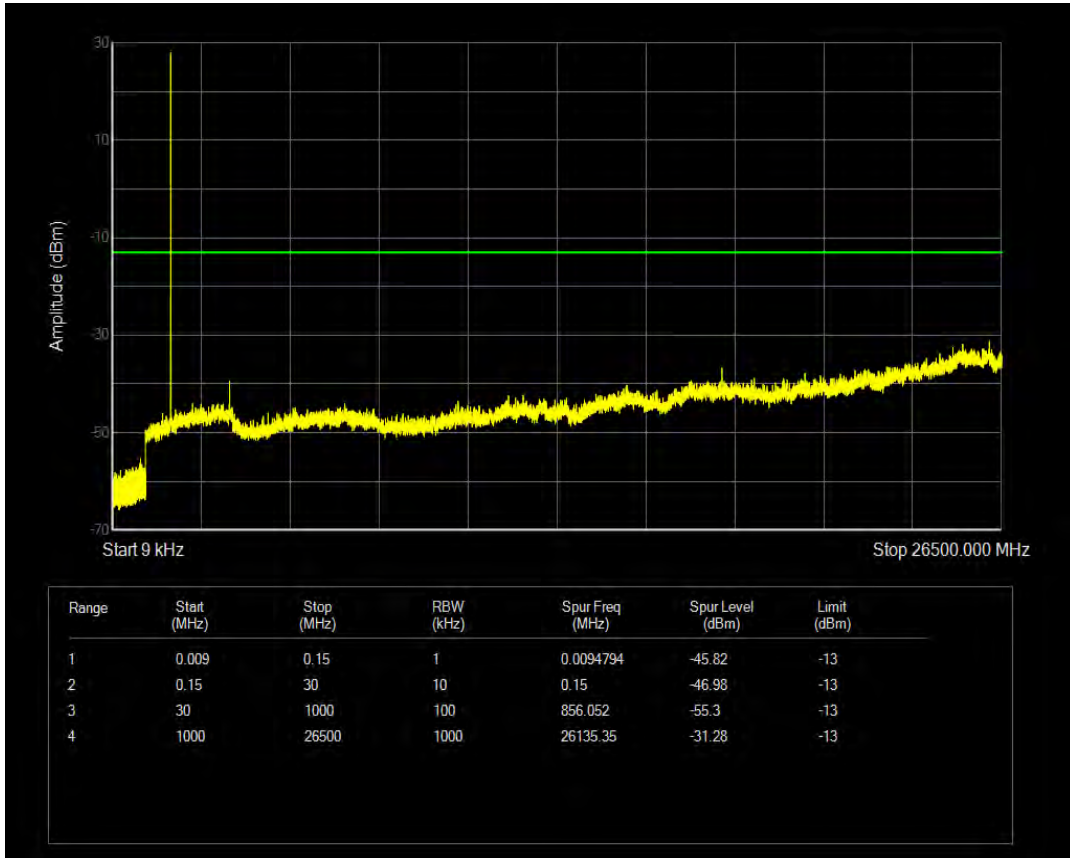

Band4 16QAM BW=3MHz Channel=20385 RB Size=1 Position=#0

Band4 QPSK BW=5MHz Channel=19975 RB Size=1 Position=#0