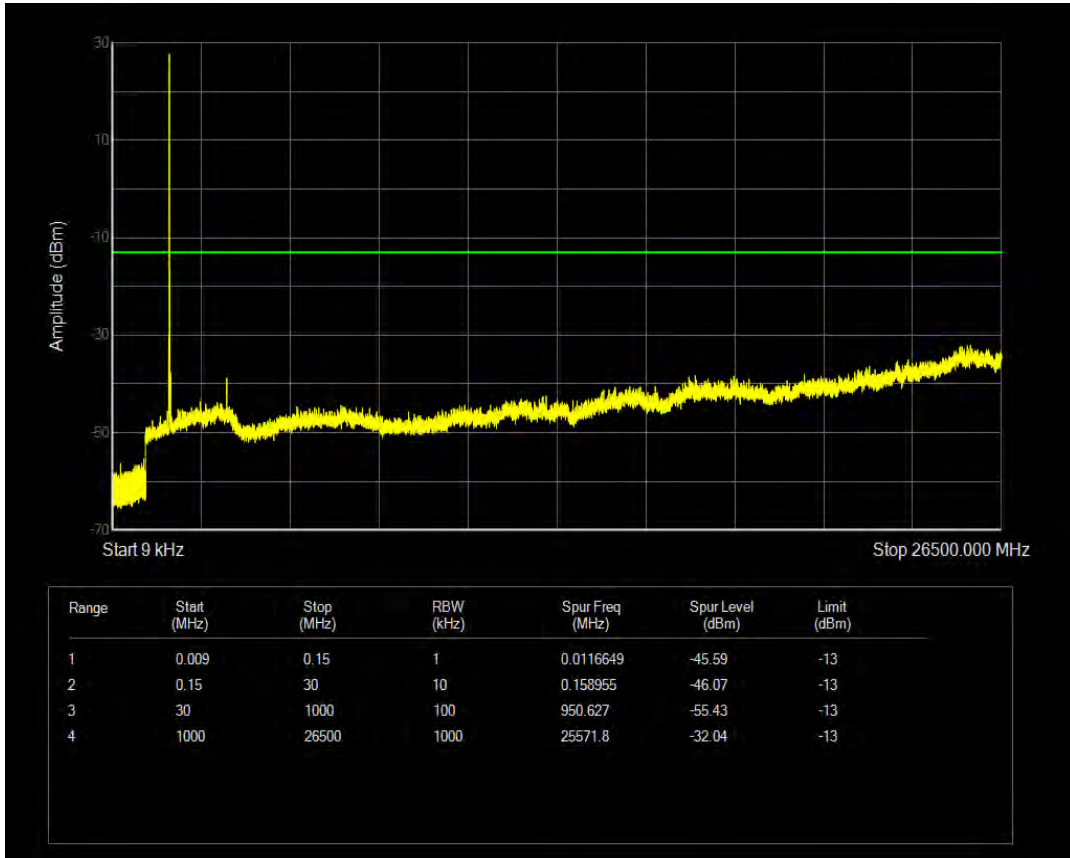

Band4 QPSK BW=5MHz Channel=20375 RB Size=25 Position=#0

Band4 16QAM BW=5MHz Channel=20375 RB Size=1 Position=#0

Band4 16QAM BW=5MHz Channel=20375 RB Size=25 Position=#0

Band4 QPSK BW=10MHz Channel=20000 RB Size=1 Position=#0

Band4 QPSK BW=10MHz Channel=20000 RB Size=50 Position=#0

Band4 16QAM BW=10MHz Channel=20000 RB Size=1 Position=#0

Band4 16QAM BW=10MHz Channel=20000 RB Size=50 Position=#0

Band4 QPSK BW=10MHz Channel=20175 RB Size=1 Position=#0