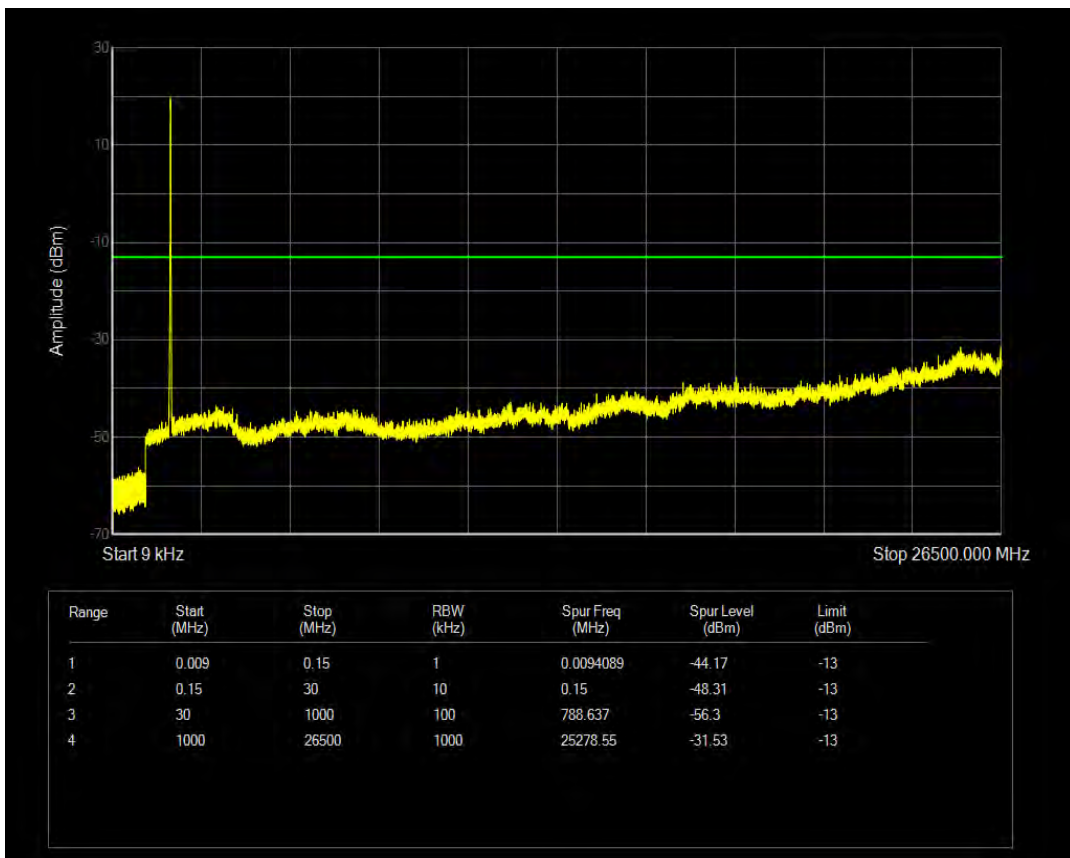

Band4 16QAM BW=15MHz Channel=20325 RB Size=75 Position=#0

Band4 QPSK BW=20MHz Channel=20050 RB Size=1 Position=#0