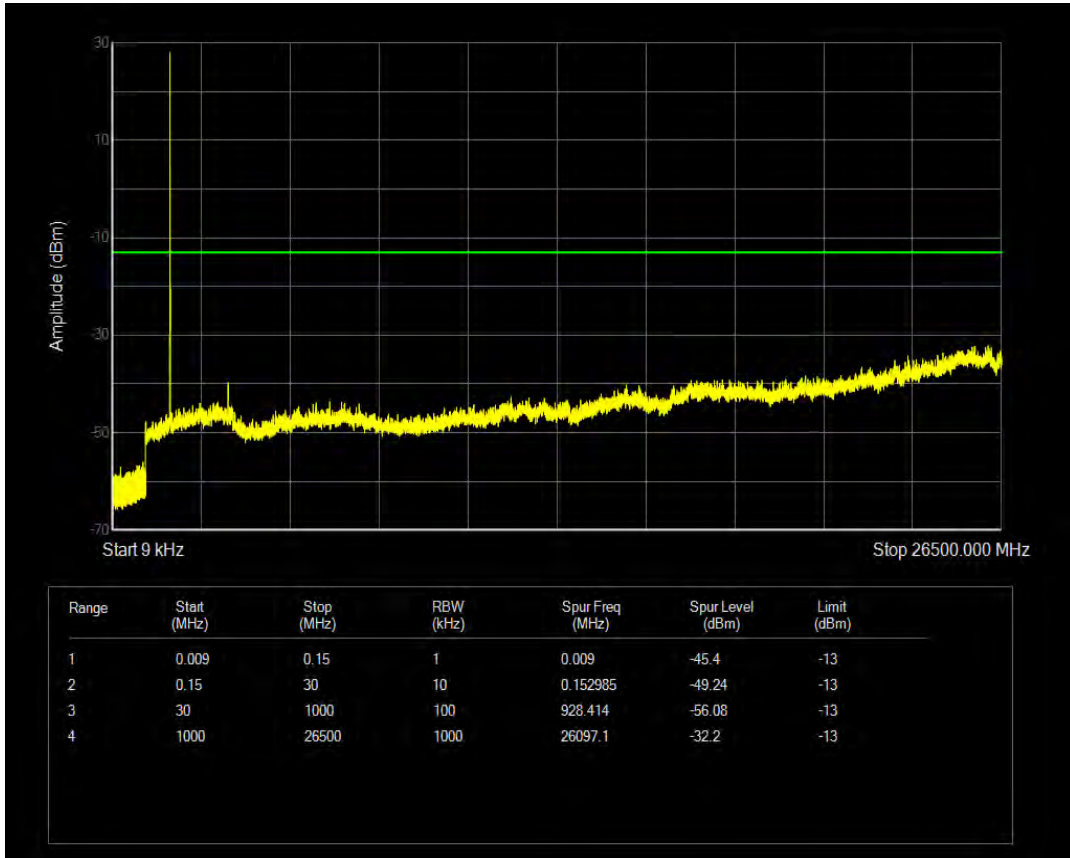

Band4 QPSK BW=5MHz Channel=19975 RB Size=25 Position=#0

Band4 16QAM BW=5MHz Channel=19975 RB Size=1 Position=#0

Band4 16QAM BW=5MHz Channel=19975 RB Size=25 Position=#0

Band4 QPSK BW=5MHz Channel=20175 RB Size=1 Position=#0