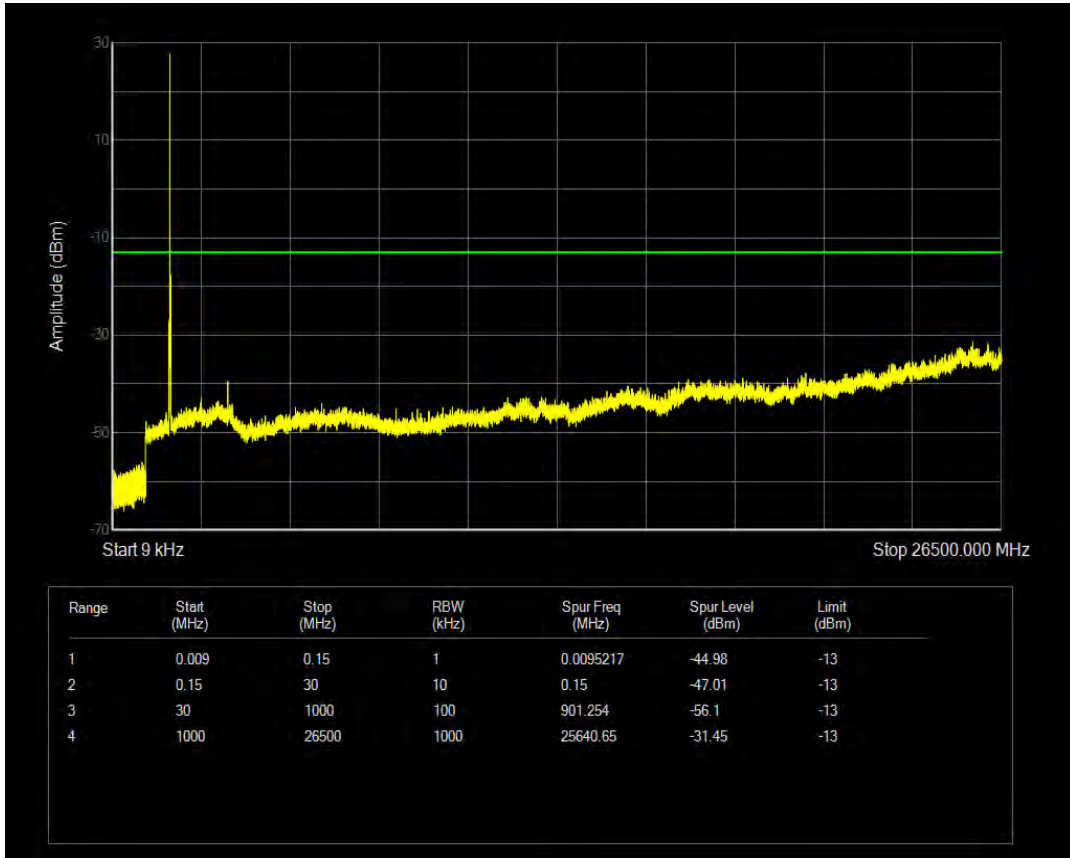

Band4 QPSK BW=15MHz Channel=20025 RB Size=75 Position=#0

Band4 16QAM BW=15MHz Channel=20025 RB Size=1 Position=#0

Band4 16QAM BW=15MHz Channel=20025 RB Size=75 Position=#0

Band4 QPSK BW=15MHz Channel=20175 RB Size=1 Position=#0