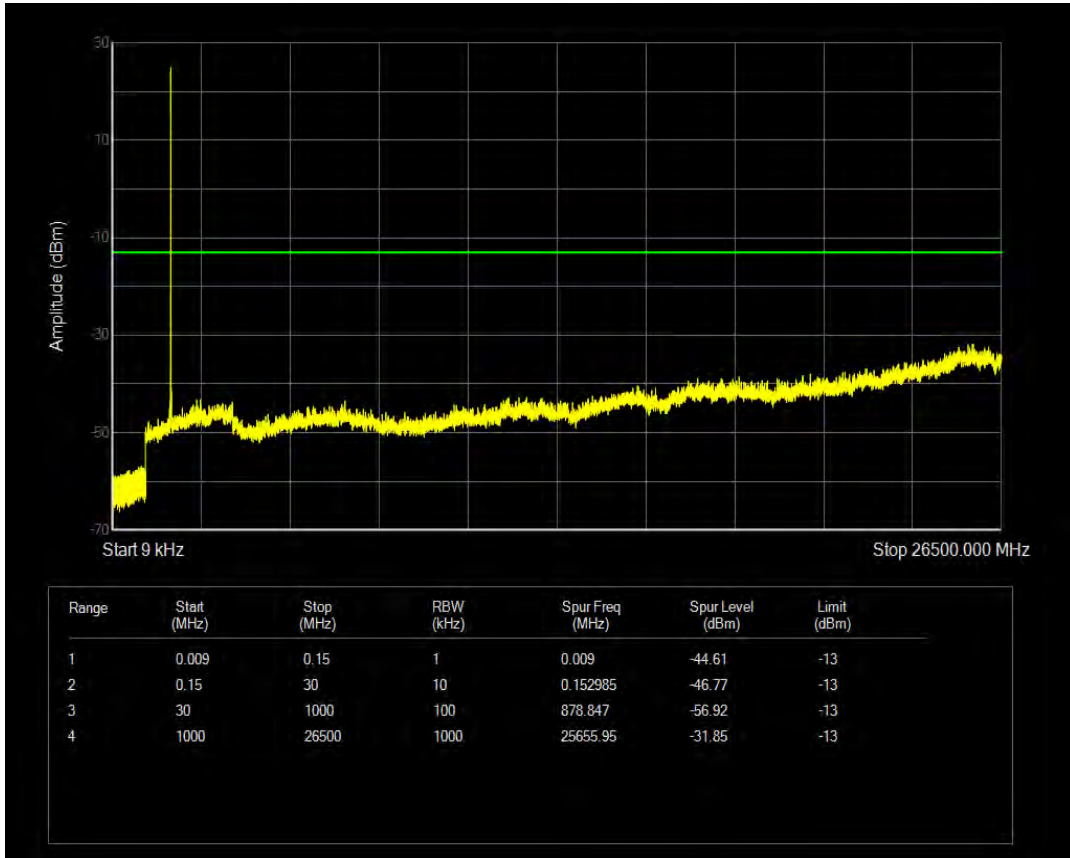

Band4 QPSK BW=3MHz Channel=20385 RB Size=15 Position=#0

Band4 16QAM BW=3MHz Channel=20385 RB Size=1 Position=#0

Band4 QPSK BW=5MHz Channel=19975 RB Size=1 Position=#0

Band4 16QAM BW=3MHz Channel=20385 RB Size=15 Position=#0

Band4 QPSK BW=5MHz Channel=19975 RB Size=25 Position=#0

Band4 16QAM BW=5MHz Channel=19975 RB Size=1 Position=#0

Band4 16QAM BW=5MHz Channel=19975 RB Size=25 Position=#0

Band4 QPSK BW=5MHz Channel=20175 RB Size=1 Position=#0