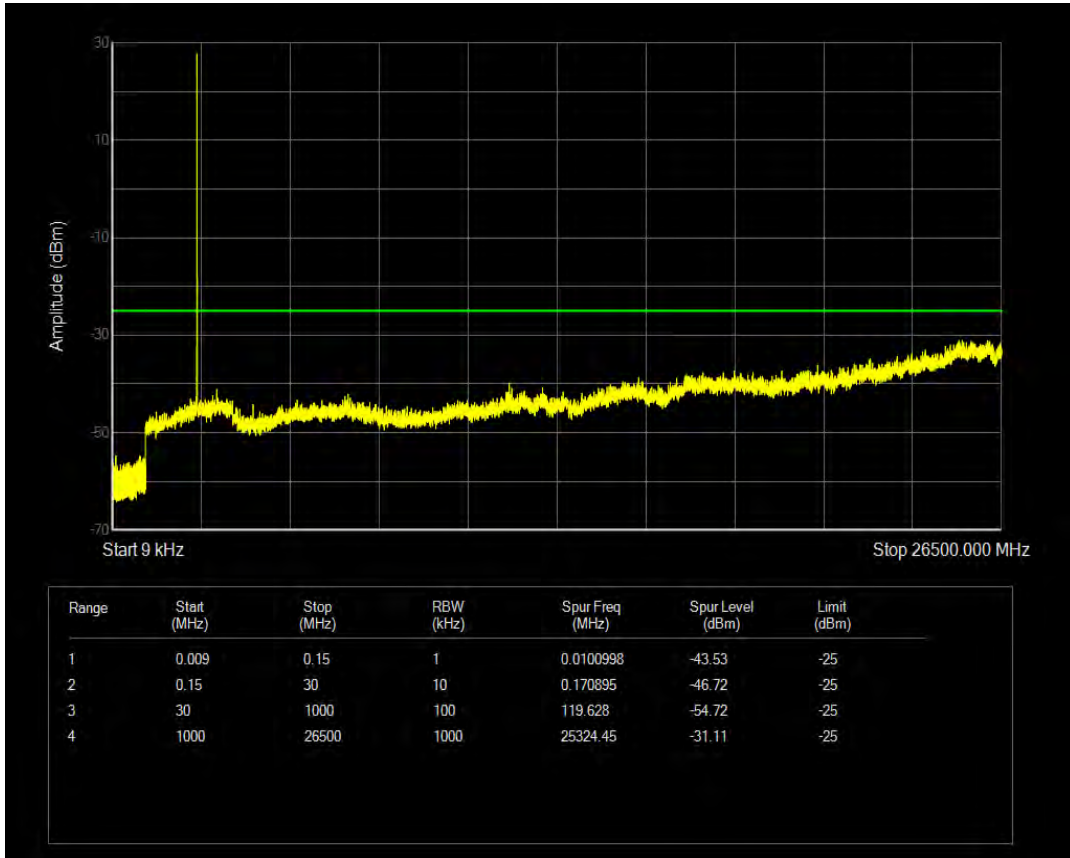

Band5 QPSK BW=10MHz Channel=20600 RB Size=50 Position=#0

Band5 16QAM BW=10MHz Channel=20600 RB Size=1 Position=#0

Band5 16QAM BW=10MHz Channel=20600 RB Size=50 Position=#0

Band7 QPSK BW=5MHz Channel=20775 RB Size=1 Position=#0

Band7 QPSK BW=5MHz Channel=20775 RB Size=25 Position=#0

Band7 16QAM BW=5MHz Channel=20775 RB Size=1 Position=#0

Band7 16QAM BW=5MHz Channel=20775 RB Size=25 Position=#0

Band7 QPSK BW=5MHz Channel=21100 RB Size=1 Position=#0

Band7 QPSK BW=5MHz Channel=21100 RB Size=25 Position=#0

Band7 16QAM BW=5MHz Channel=21100 RB Size=1 Position=#0

Band7 16QAM BW=5MHz Channel=21100 RB Size=25 Position=#0

Band7 QPSK BW=5MHz Channel=21425 RB Size=1 Position=#0