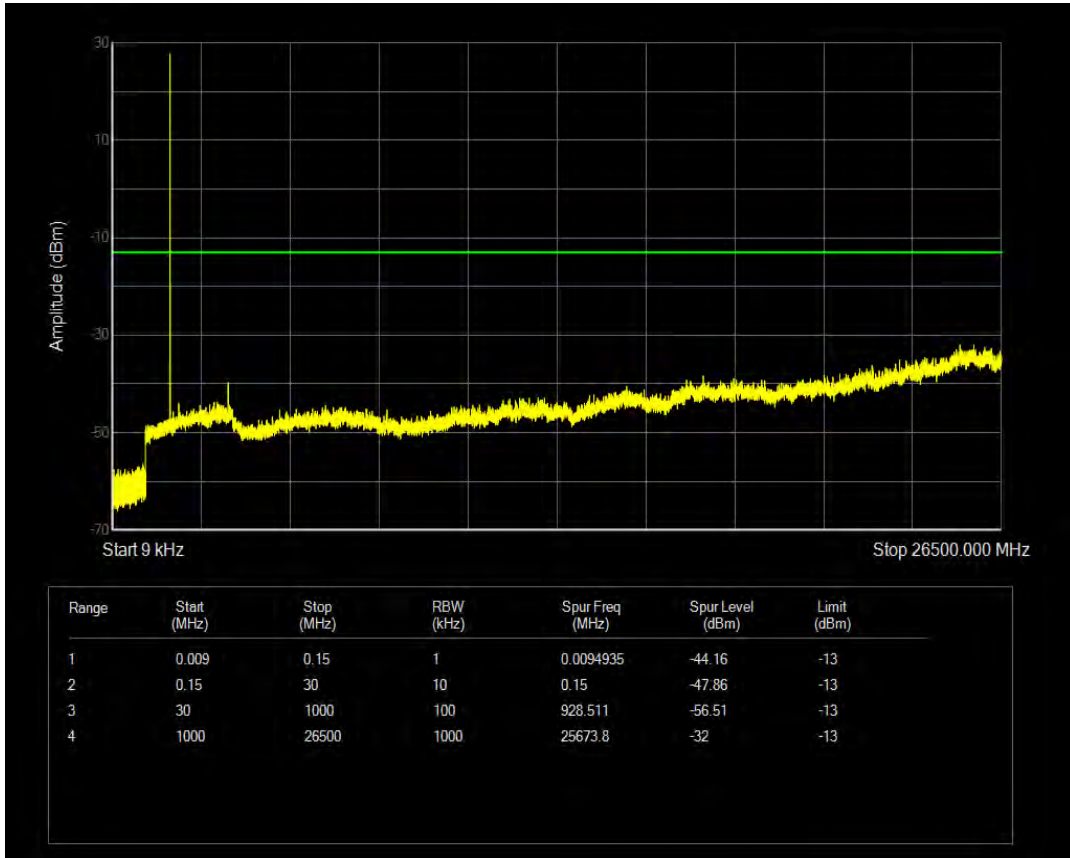

Band4 16QAM BW=3MHz Channel=20175 RB Size=1 Position=#0

Band4 16QAM BW=3MHz Channel=20175 RB Size=15 Position=#0