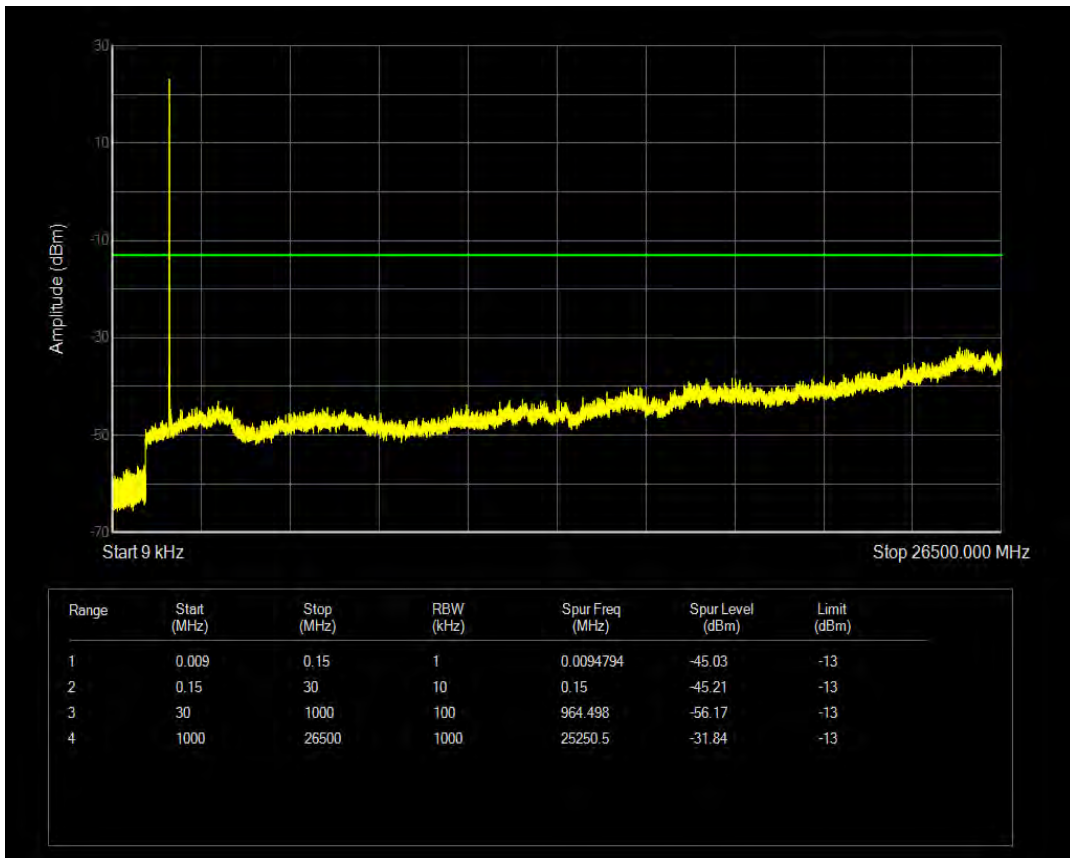

Band4 QPSK BW=3MHz Channel=20385 RB Size=15 Position=#0

Band4 16QAM BW=3MHz Channel=20385 RB Size=1 Position=#0

Band4 QPSK BW=5MHz Channel=19975 RB Size=1 Position=#0

Band4 16QAM BW=3MHz Channel=20385 RB Size=15 Position=#0

Band4 QPSK BW=5MHz Channel=19975 RB Size=25 Position=#0

Band4 16QAM BW=5MHz Channel=19975 RB Size=1 Position=#0

Band4 16QAM BW=5MHz Channel=19975 RB Size=25 Position=#0

Band4 QPSK BW=5MHz Channel=20175 RB Size=1 Position=#0