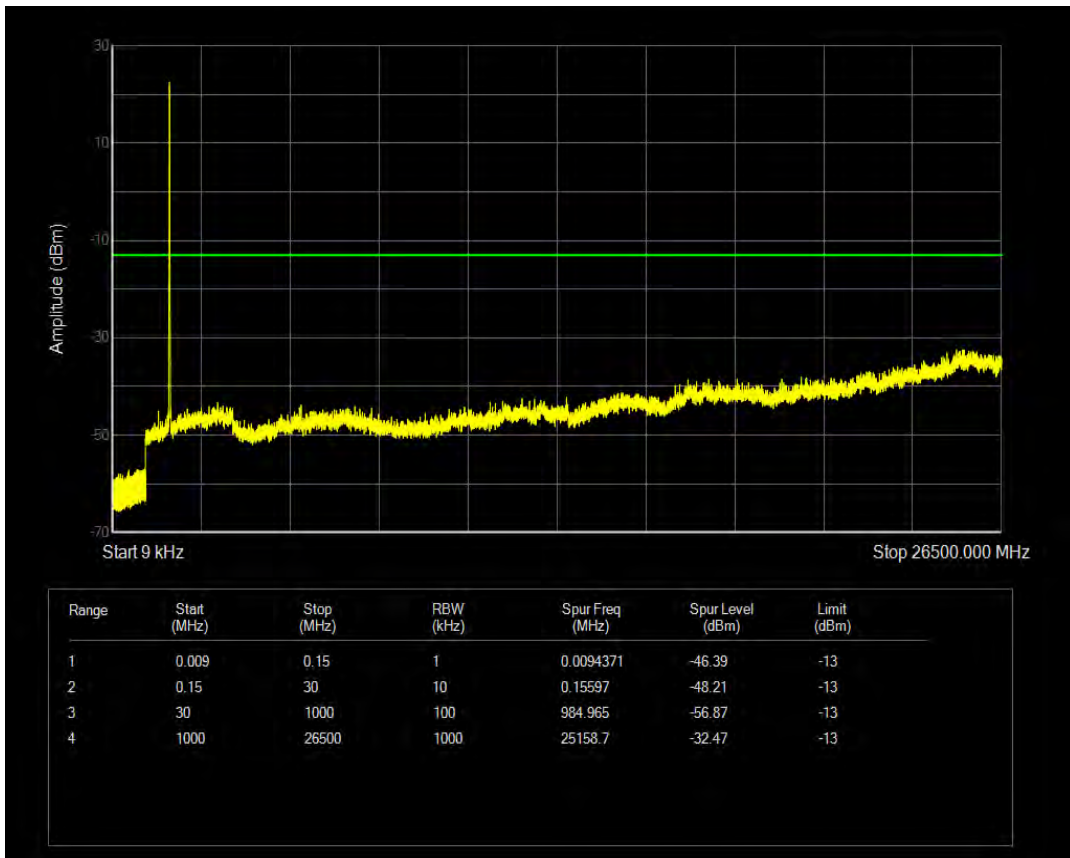

Band4 QPSK BW=5MHz Channel=20375 RB Size=25 Position=#0

Band4 16QAM BW=5MHz Channel=20375 RB Size=1 Position=#0

Band4 16QAM BW=5MHz Channel=20375 RB Size=25 Position=#0

Band4 QPSK BW=10MHz Channel=20000 RB Size=1 Position=#0

Band4 QPSK BW=10MHz Channel=20000 RB Size=50 Position=#0

Band4 16QAM BW=10MHz Channel=20000 RB Size=1 Position=#0

Band4 16QAM BW=10MHz Channel=20000 RB Size=50 Position=#0

Band4 QPSK BW=10MHz Channel=20175 RB Size=1 Position=#0