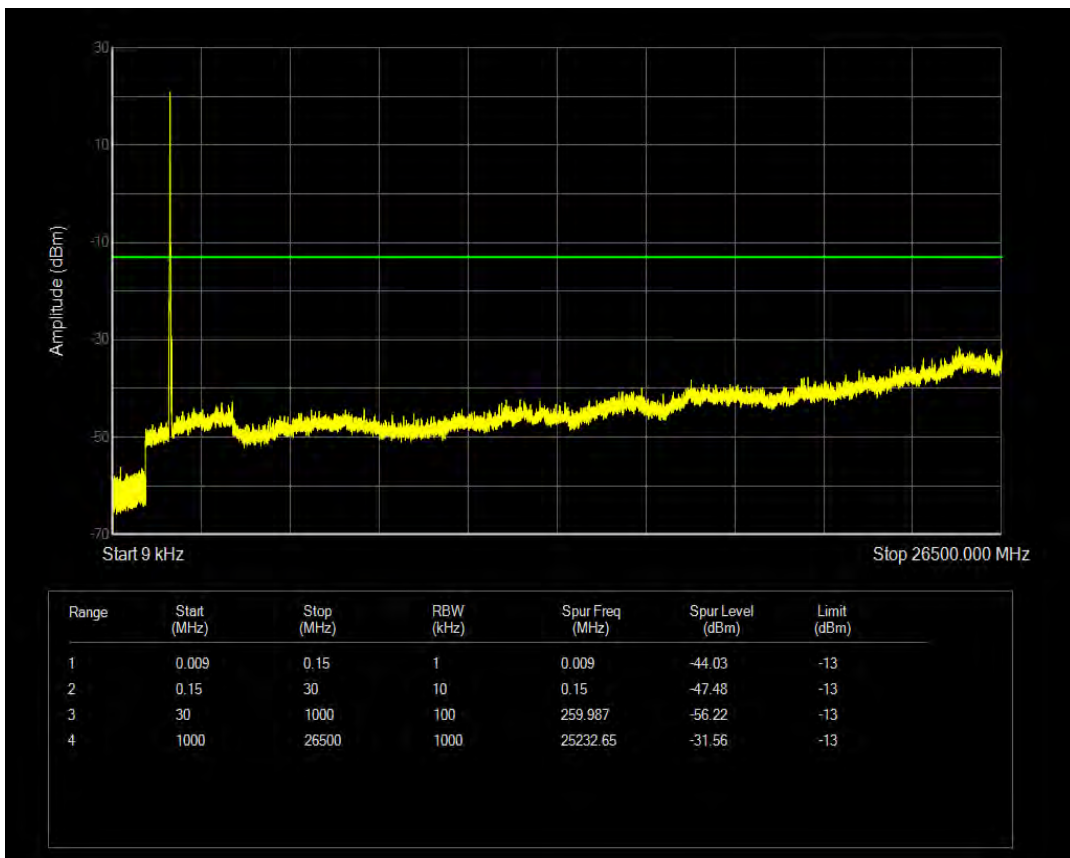

Band4 QPSK BW=15MHz Channel=20175 RB Size=75 Position=#0

Band4 16QAM BW=15MHz Channel=20175 RB Size=1 Position=#0