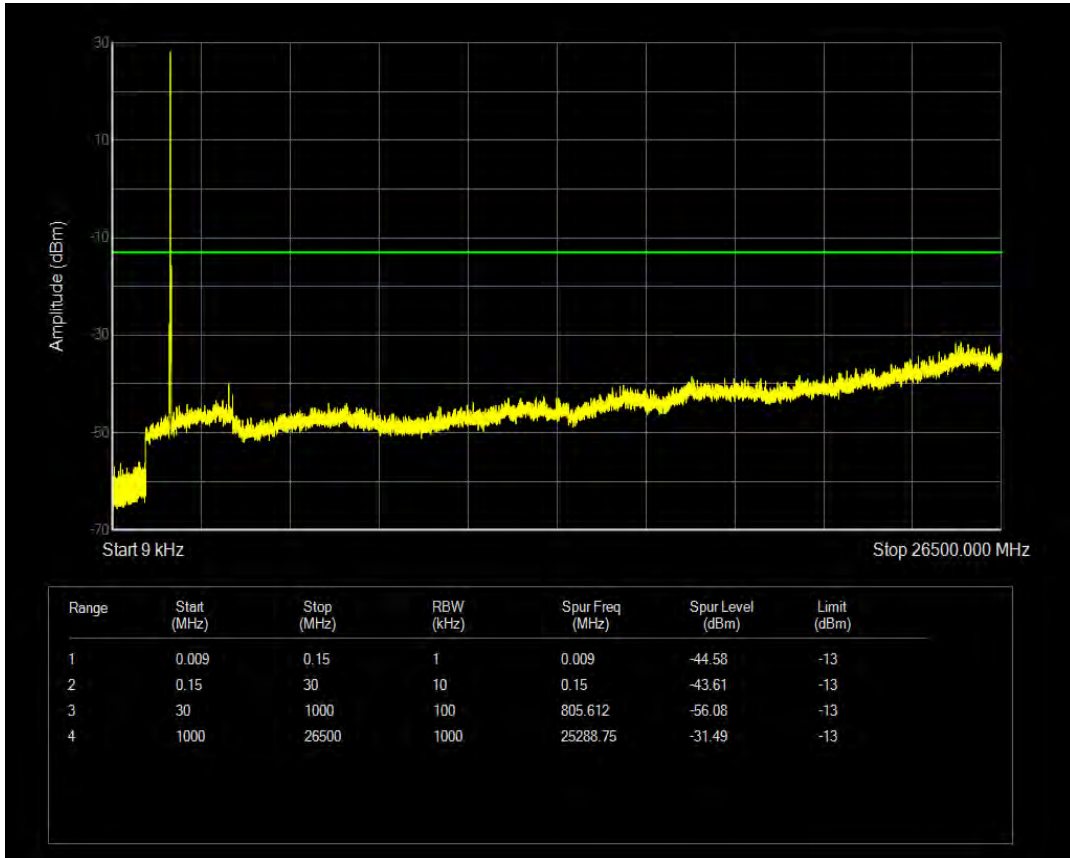

Band4 QPSK BW=15MHz Channel=20175 RB Size=75 Position=#0

Band4 16QAM BW=15MHz Channel=20175 RB Size=1 Position=#0

Band4 16QAM BW=15MHz Channel=20175 RB Size=75 Position=#0

Band4 QPSK BW=15MHz Channel=20325 RB Size=1 Position=#0

Band4 QPSK BW=15MHz Channel=20325 RB Size=75 Position=#0

Band4 16QAM BW=15MHz Channel=20325 RB Size=1 Position=#0

Band4 16QAM BW=15MHz Channel=20325 RB Size=75 Position=#0

Band4 QPSK BW=20MHz Channel=20050 RB Size=1 Position=#0