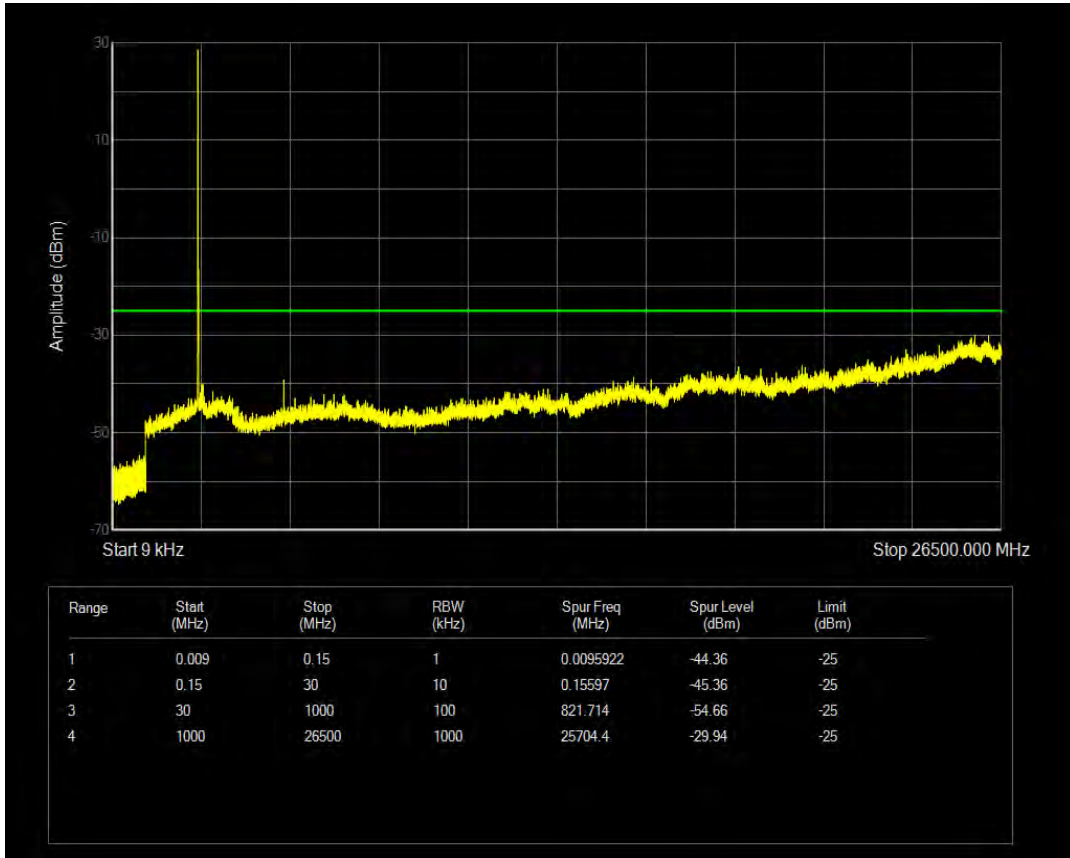

Band7 16QAM BW=10MHz Channel=21400 RB Size=1 Position=#0

Band7 16QAM BW=10MHz Channel=21400 RB Size=50 Position=#0