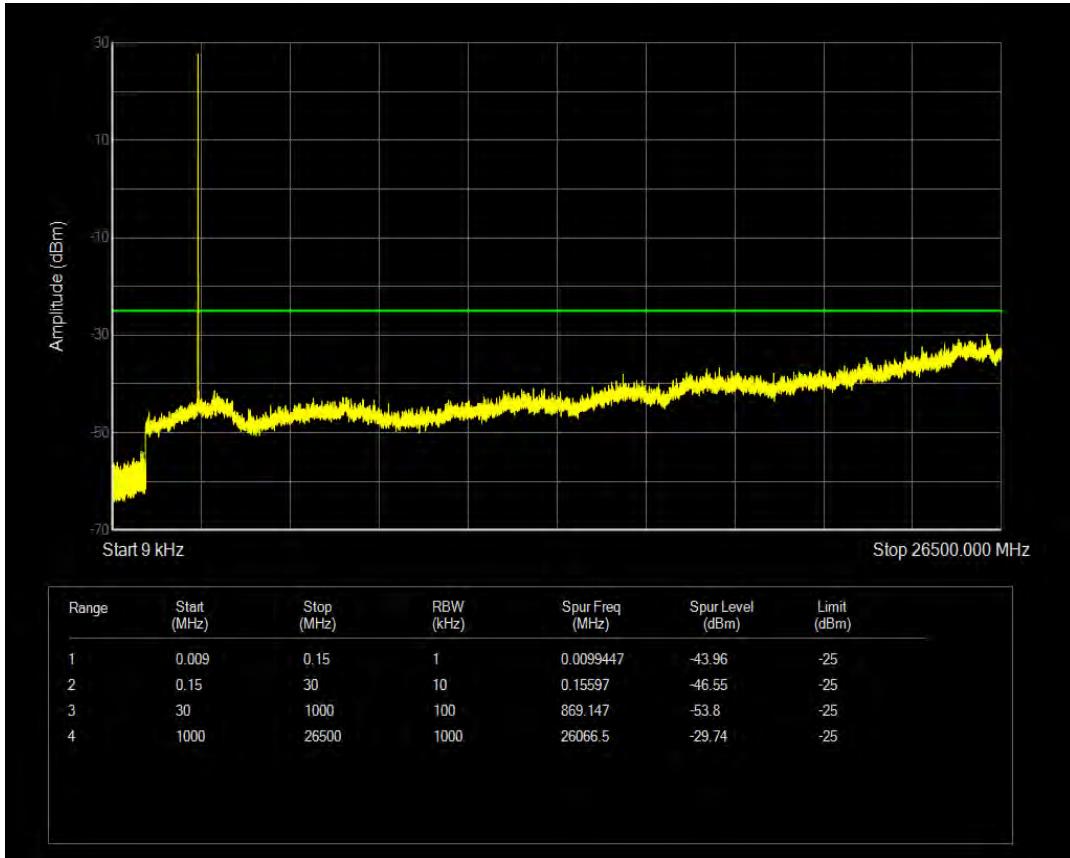

Band7 QPSK BW=5MHz Channel=21100 RB Size=25 Position=#0

Band7 16QAM BW=5MHz Channel=21100 RB Size=1 Position=#0

Band7 16QAM BW=5MHz Channel=21100 RB Size=25 Position=#0

Band7 QPSK BW=5MHz Channel=21425 RB Size=1 Position=#0

Band7 QPSK BW=5MHz Channel=21425 RB Size=25 Position=#0

Band7 16QAM BW=5MHz Channel=21425 RB Size=1 Position=#0

Band7 16QAM BW=5MHz Channel=21425 RB Size=25 Position=#0

Band7 QPSK BW=10MHz Channel=20800 RB Size=1 Position=#0