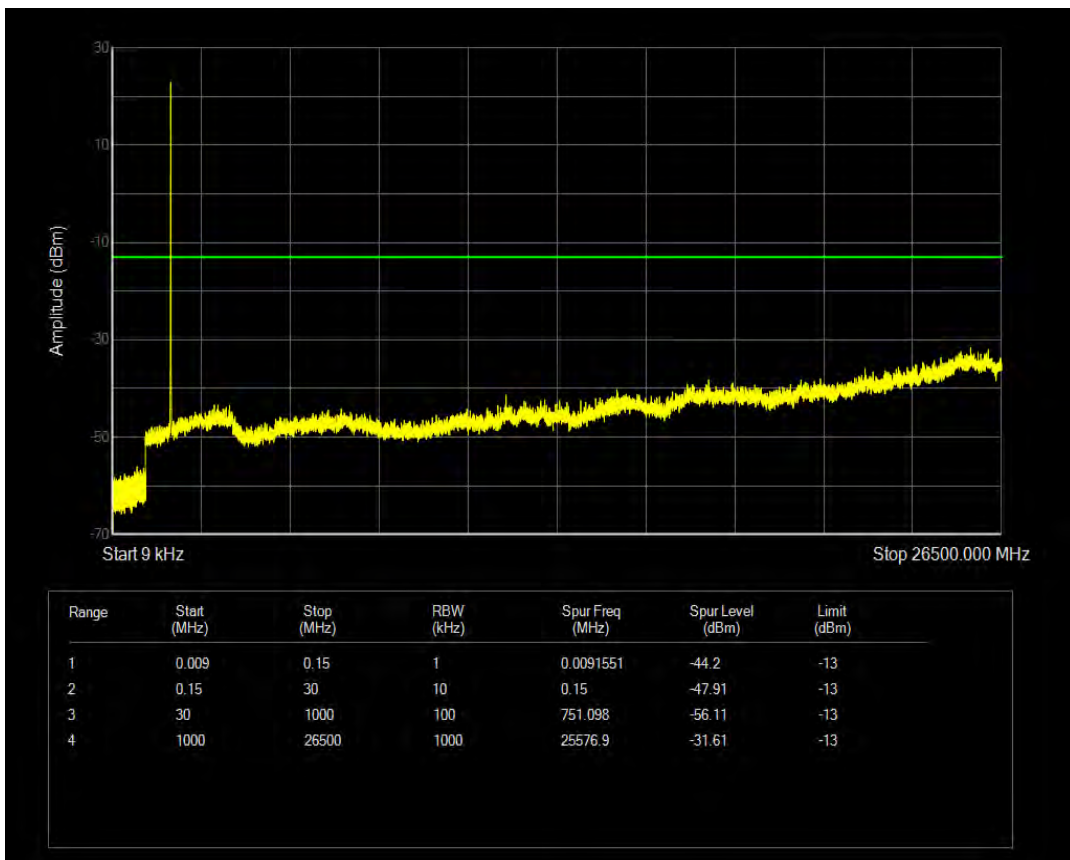

Band4 QPSK BW=5MHz Channel=20175 RB Size=25 Position=#0

Band4 16QAM BW=5MHz Channel=20175 RB Size=1 Position=#0

Band4 16QAM BW=5MHz Channel=20175 RB Size=25 Position=#0

Band4 QPSK BW=5MHz Channel=20375 RB Size=1 Position=#0

Band4 QPSK BW=5MHz Channel=20375 RB Size=25 Position=#0

Band4 16QAM BW=5MHz Channel=20375 RB Size=1 Position=#0

Band4 16QAM BW=5MHz Channel=20375 RB Size=25 Position=#0

Band4 QPSK BW=10MHz Channel=20000 RB Size=1 Position=#0