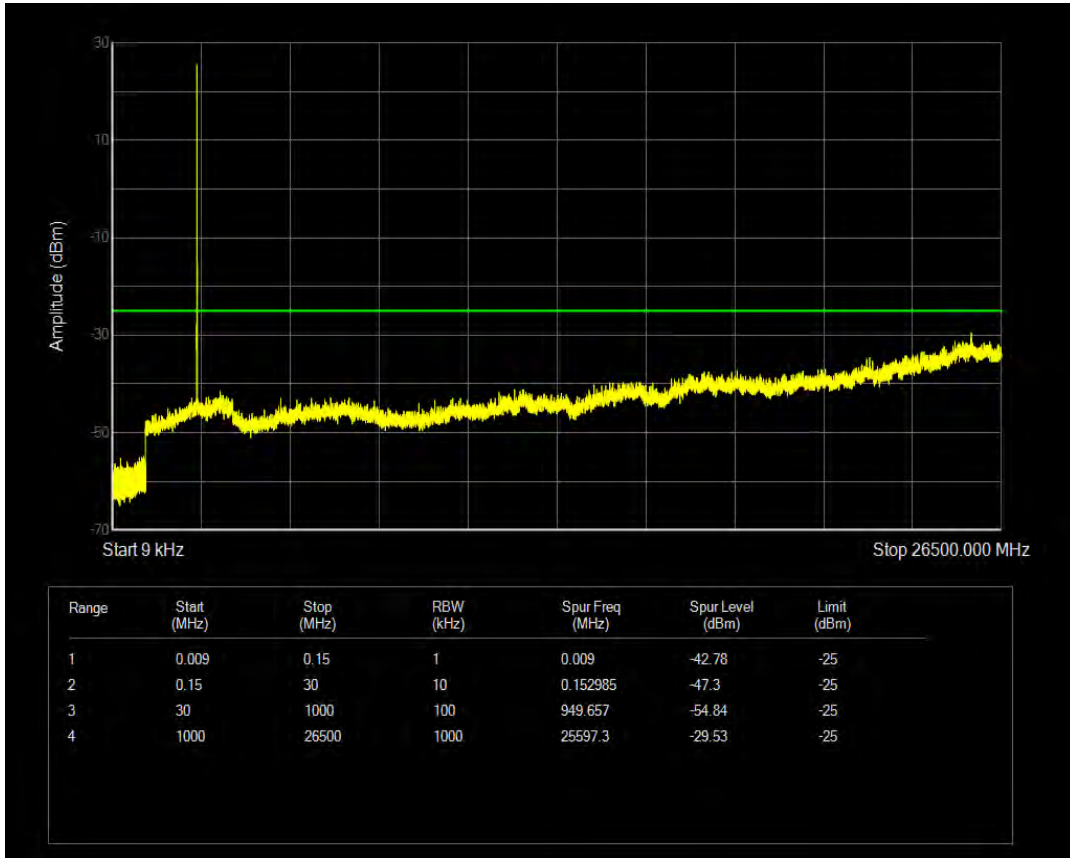

Band5 QPSK BW=10MHz Channel=20600 RB Size=50 Position=#0

Band5 16QAM BW=10MHz Channel=20600 RB Size=1 Position=#0

Band5 16QAM BW=10MHz Channel=20600 RB Size=50 Position=#0

Band7 QPSK BW=5MHz Channel=20775 RB Size=1 Position=#0

Band7 QPSK BW=5MHz Channel=20775 RB Size=25 Position=#0

Band7 16QAM BW=5MHz Channel=20775 RB Size=1 Position=#0

Band7 16QAM BW=5MHz Channel=20775 RB Size=25 Position=#0

Band7 QPSK BW=5MHz Channel=21100 RB Size=1 Position=#0

Band7 QPSK BW=5MHz Channel=21100 RB Size=25 Position=#0

Band7 16QAM BW=5MHz Channel=21100 RB Size=1 Position=#0

Band7 16QAM BW=5MHz Channel=21100 RB Size=25 Position=#0

Band7 QPSK BW=5MHz Channel=21425 RB Size=1 Position=#0