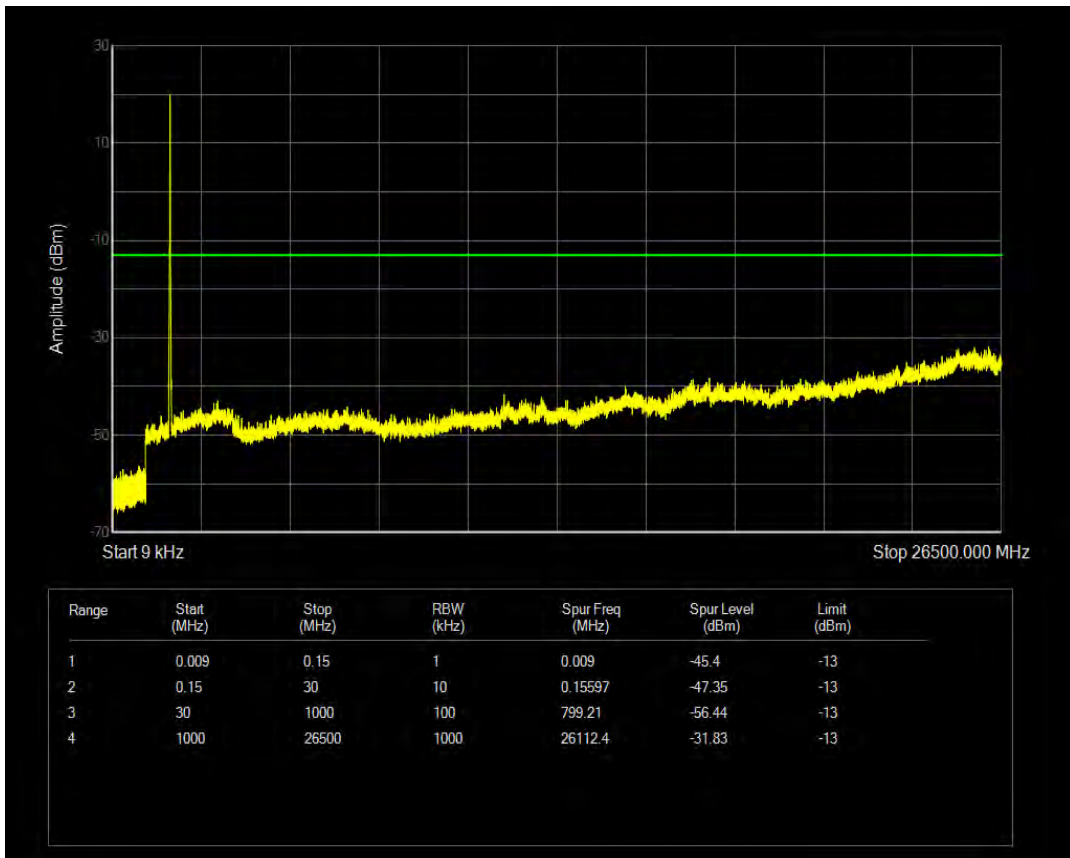

Band4 16QAM BW=15MHz Channel=20175 RB Size=75 Position=#0

Band4 QPSK BW=15MHz Channel=20325 RB Size=1 Position=#0