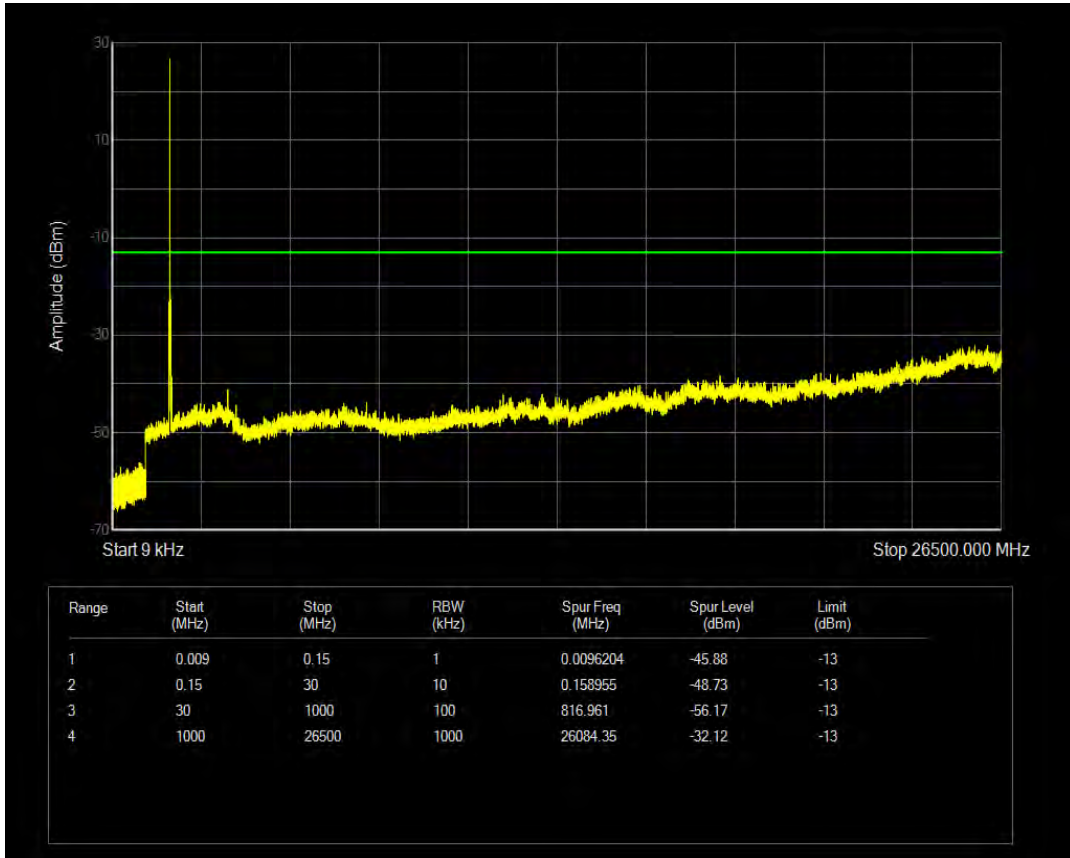

Band4 16QAM BW=15MHz Channel=20175 RB Size=1 Position=#0

Band4 16QAM BW=15MHz Channel=20175 RB Size=75 Position=#0