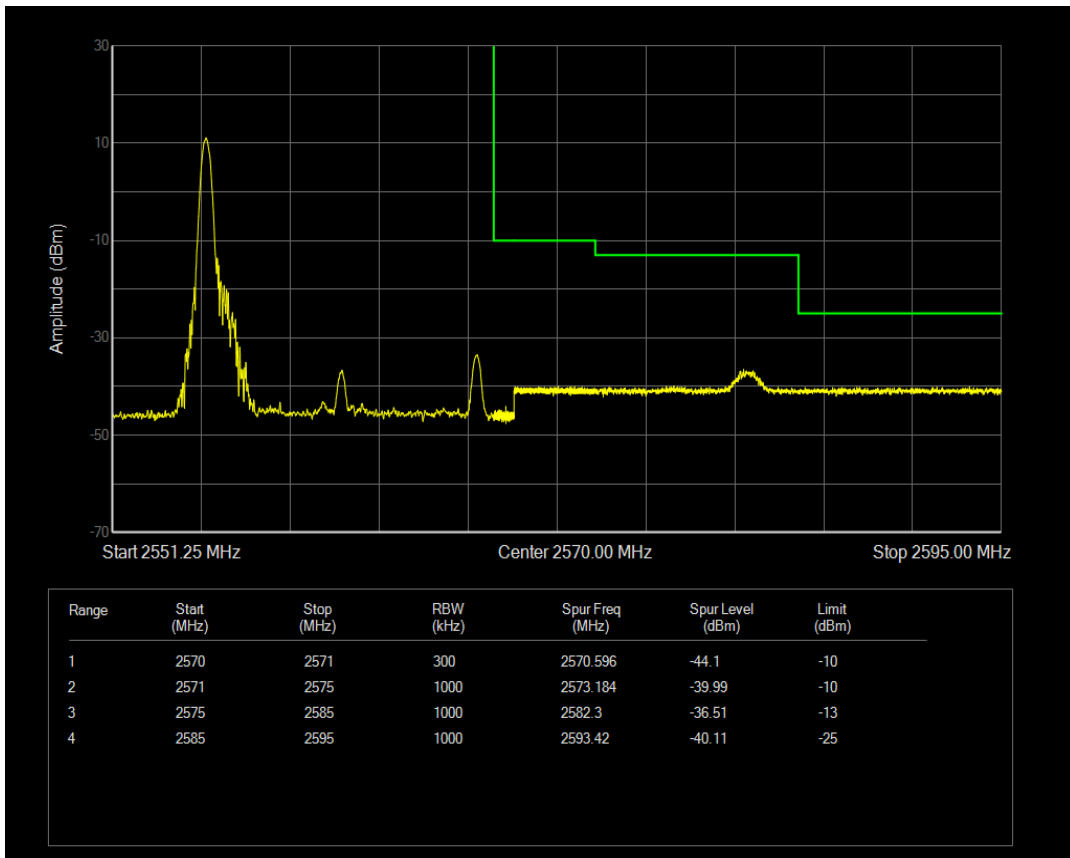

Band7 16QAM BW=15MHz Channel=21375 RB Size=1 Position=#0

Band7 16QAM BW=15MHz Channel=21375 RB Size=1 Position=#Max