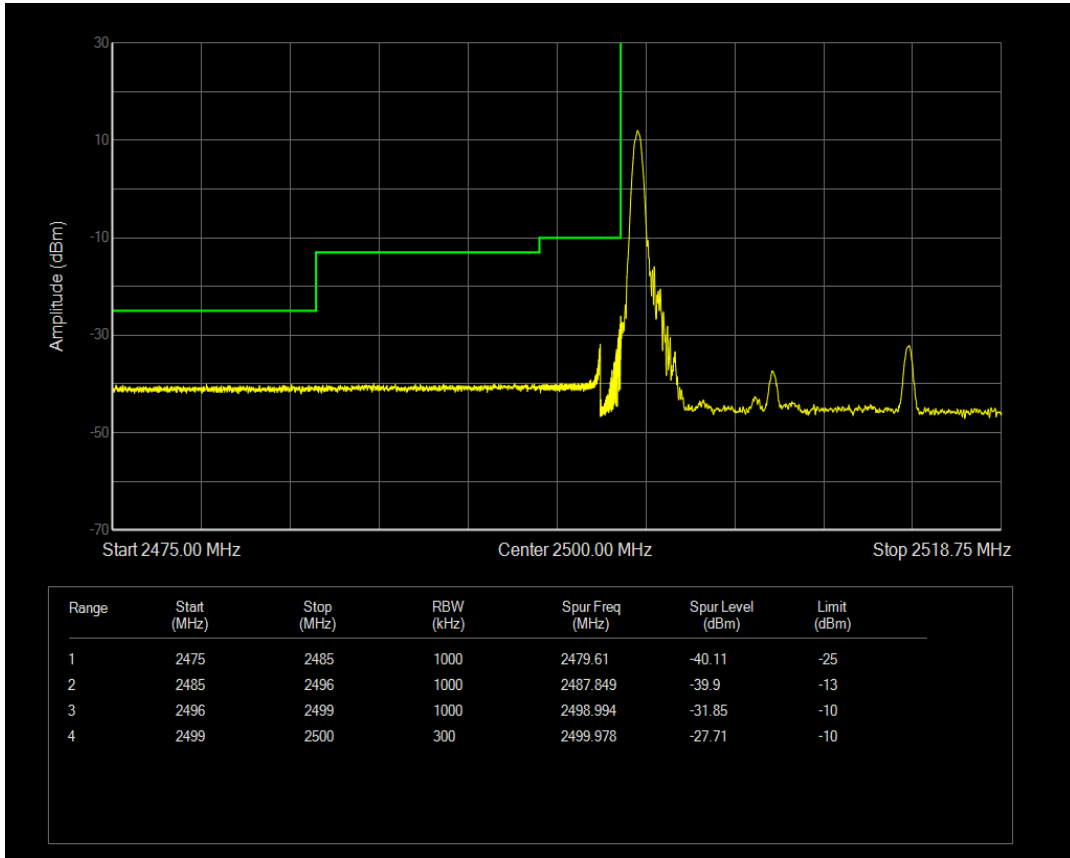

Band7 16QAM BW=10MHz Channel=21400 RB Size=1 Position=#0

Band7 16QAM BW=10MHz Channel=21400 RB Size=1 Position=#Max

Band7 16QAM BW=10MHz Channel=21400 RB Size=50 Position=#0

Band7 QPSK BW=15MHz Channel=20825 RB Size=1 Position=#0