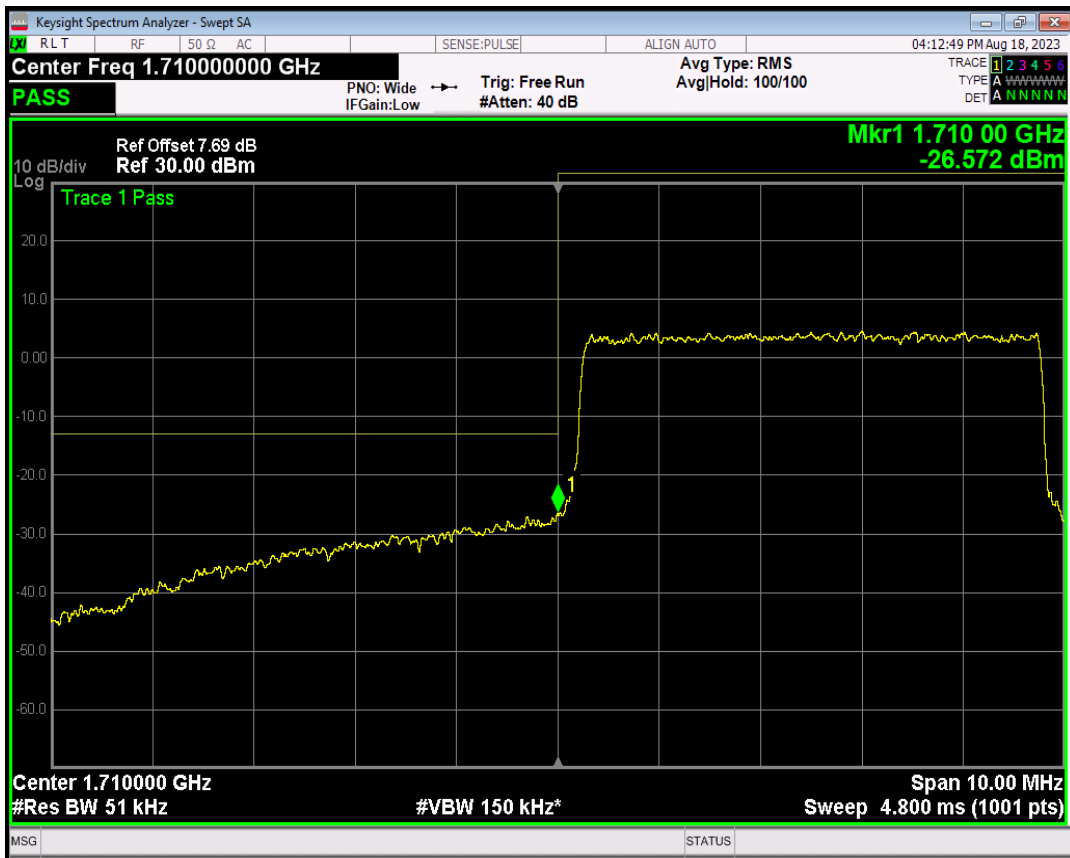

Band4 QPSK BW=5MHz Channel=19975 RB Size=1 Position=#Max

Band4 QPSK BW=5MHz Channel=19975 RB Size=25 Position=#0

Band4 16QAM BW=5MHz Channel=19975 RB Size=1 Position=#0

Band4 16QAM BW=5MHz Channel=19975 RB Size=1 Position=#Max

Band4 16QAM BW=5MHz Channel=19975 RB Size=25 Position=#0

Band4 QPSK BW=5MHz Channel=20375 RB Size=1 Position=#0

Band4 QPSK BW=5MHz Channel=20375 RB Size=1 Position=#Max

Band4 QPSK BW=5MHz Channel=20375 RB Size=25 Position=#0