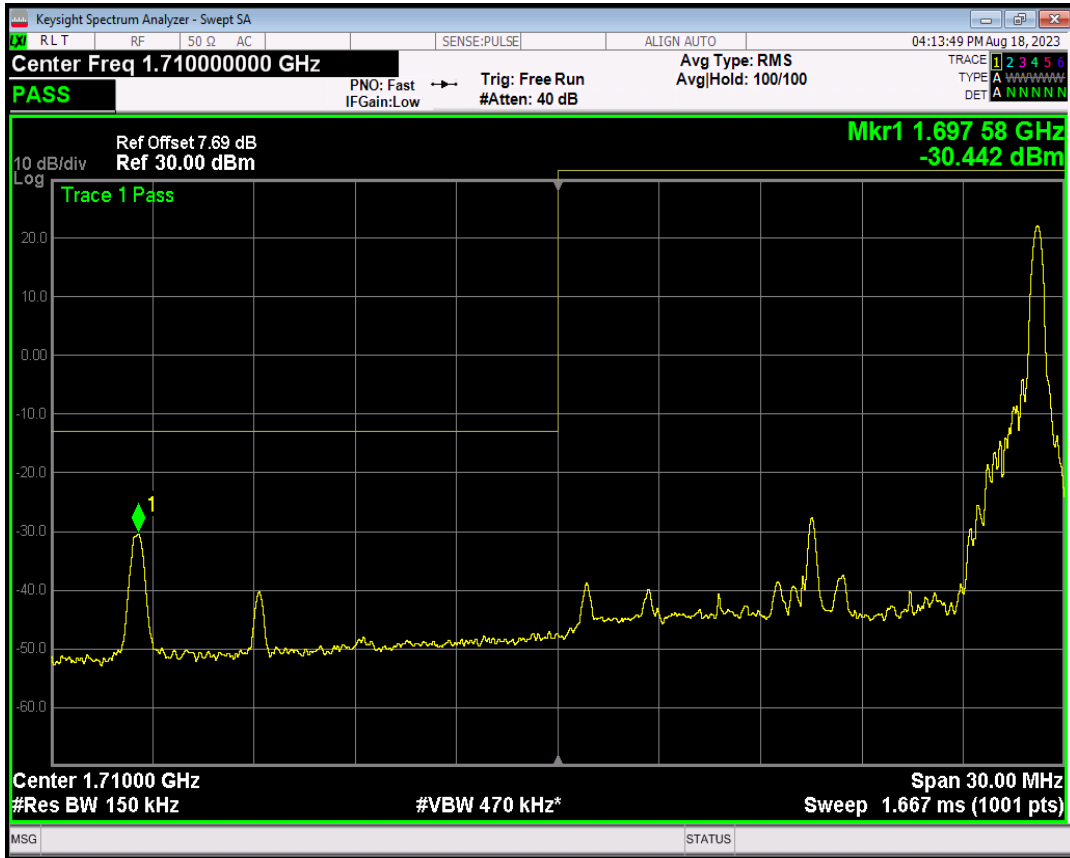

Band4 QPSK BW=15MHz Channel=20025 RB Size=1 Position=#Max

Band4 QPSK BW=15MHz Channel=20025 RB Size=75 Position=#0

Band4 16QAM BW=15MHz Channel=20025 RB Size=1 Position=#0

Band4 16QAM BW=15MHz Channel=20025 RB Size=1 Position=#Max