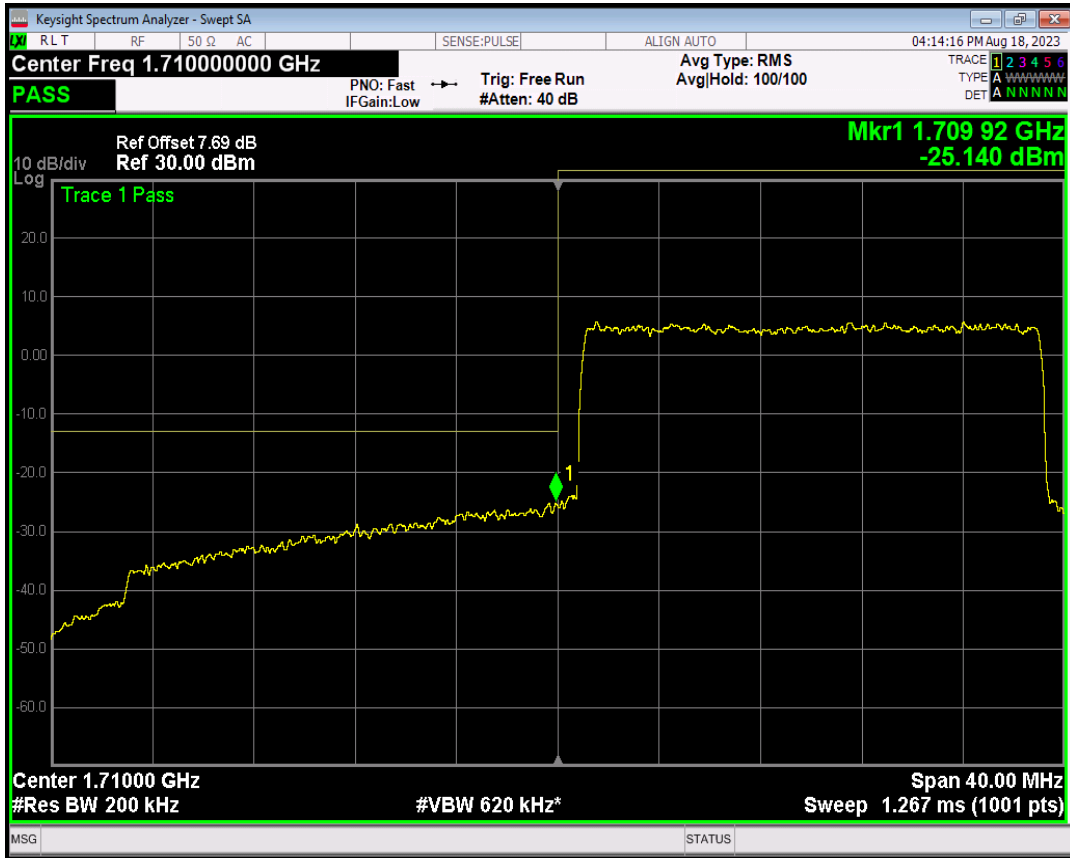

Band4 QPSK BW=20MHz Channel=20050 RB Size=100 Position=#0

Band4 16QAM BW=20MHz Channel=20050 RB Size=1 Position=#0