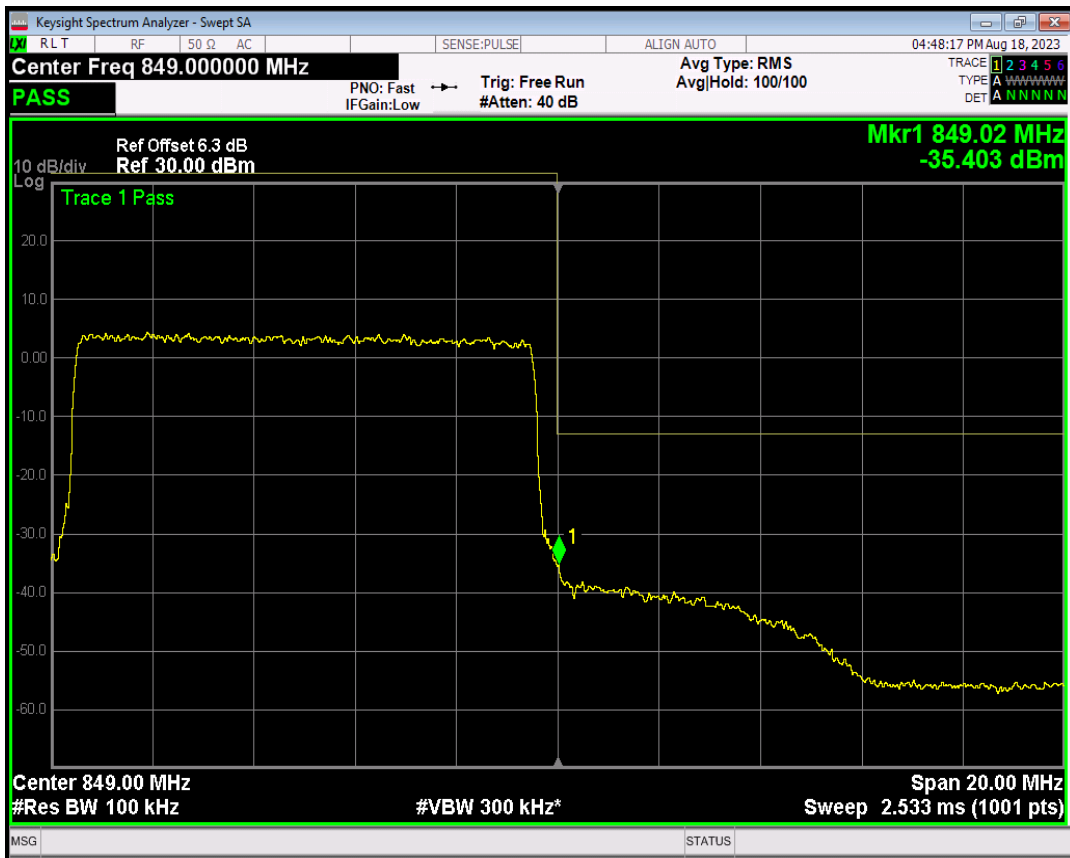

Band5 16QAM BW=10MHz Channel=20600 RB Size=50 Position=#0

Band7 QPSK BW=5MHz Channel=20775 RB Size=1 Position=#0