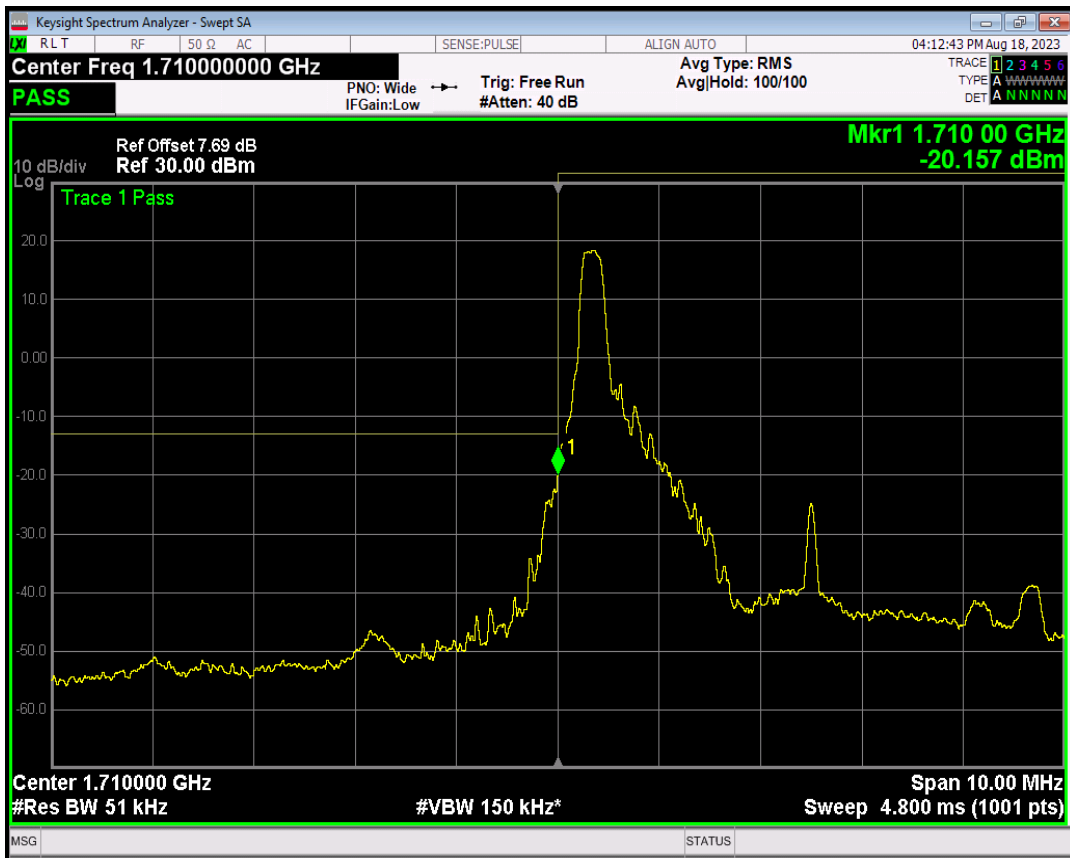

Band4 16QAM BW=3MHz Channel=20385 RB Size=1 Position=#0

Band4 16QAM BW=3MHz Channel=20385 RB Size=1 Position=#Max

Band4 16QAM BW=3MHz Channel=20385 RB Size=15 Position=#0

Band4 QPSK BW=5MHz Channel=19975 RB Size=1 Position=#0

Band4 QPSK BW=5MHz Channel=19975 RB Size=1 Position=#Max

Band4 QPSK BW=5MHz Channel=19975 RB Size=25 Position=#0

Band4 16QAM BW=5MHz Channel=19975 RB Size=1 Position=#0

Band4 16QAM BW=5MHz Channel=19975 RB Size=1 Position=#Max