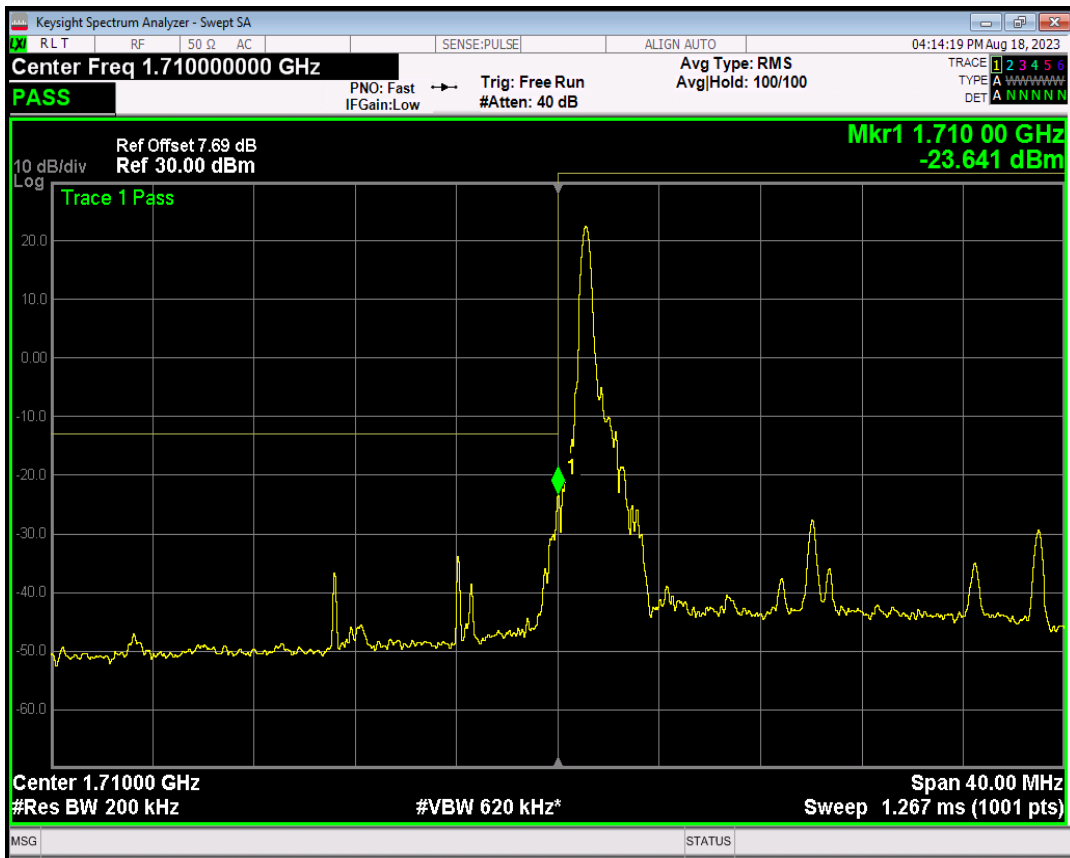

Band4 16QAM BW=20MHz Channel=20050 RB Size=1 Position=#0

Band4 16QAM BW=20MHz Channel=20050 RB Size=100 Position=#0