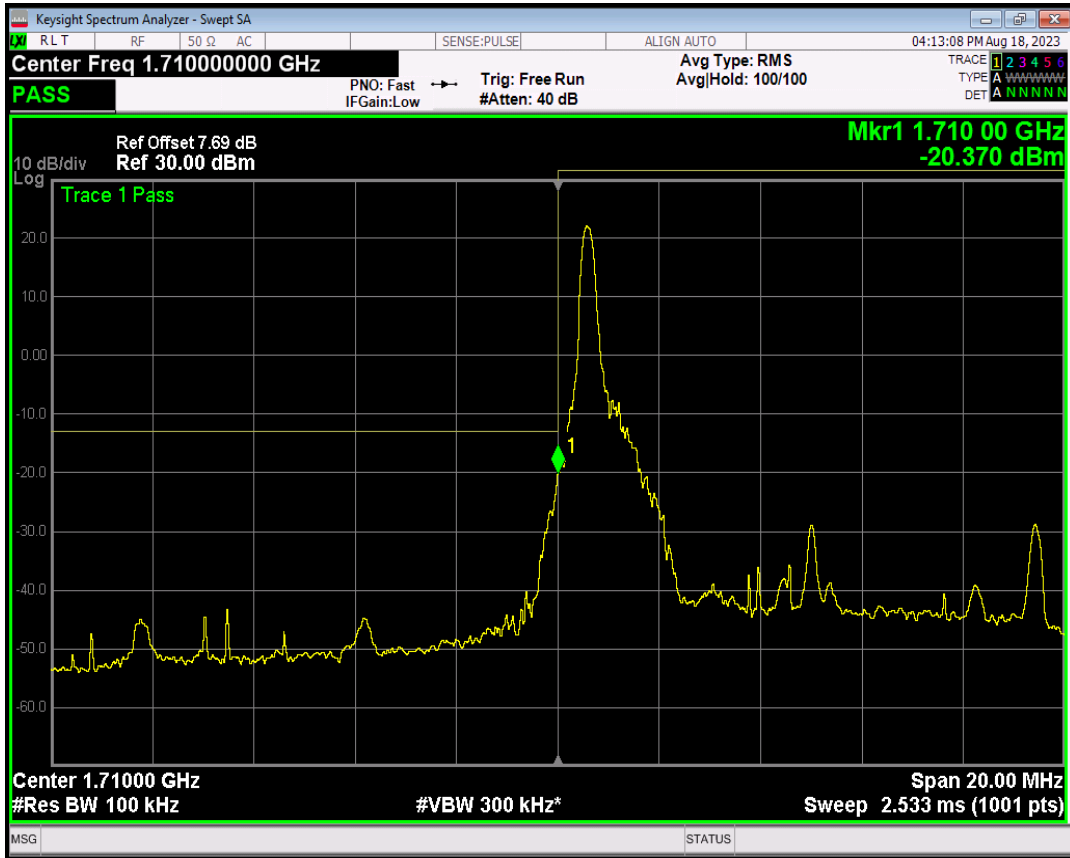

Band4 16QAM BW=5MHz Channel=20375 RB Size=1 Position=#0

Band4 16QAM BW=5MHz Channel=20375 RB Size=1 Position=#Max

Band4 16QAM BW=5MHz Channel=20375 RB Size=25 Position=#0

Band4 QPSK BW=10MHz Channel=20000 RB Size=1 Position=#0