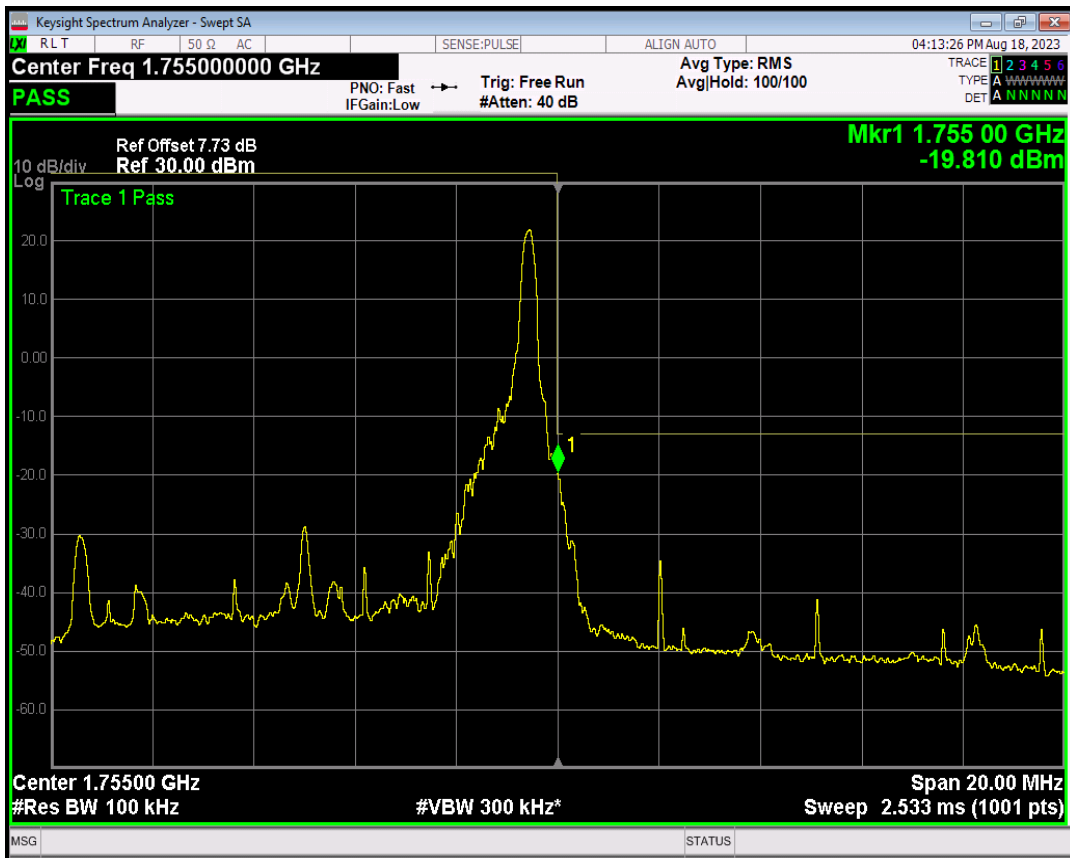

Band4 QPSK BW=10MHz Channel=20350 RB Size=1 Position=#Max

Band4 QPSK BW=10MHz Channel=20350 RB Size=50 Position=#0