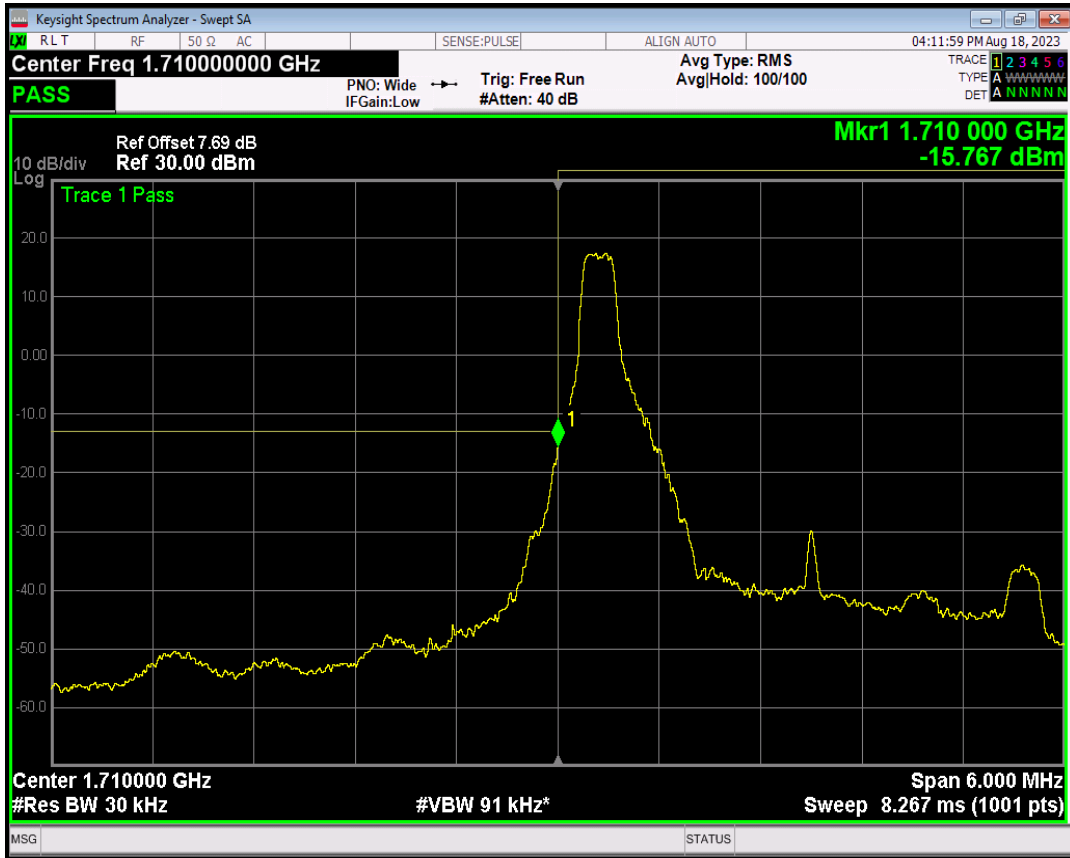

Band4 16QAM BW=1.4MHz Channel=20393 RB Size=1 Position=#0

Band4 16QAM BW=1.4MHz Channel=20393 RB Size=1 Position=#Max

Band4 16QAM BW=1.4MHz Channel=20393 RB Size=6 Position=#0

Band4 QPSK BW=3MHz Channel=19965 RB Size=1 Position=#0