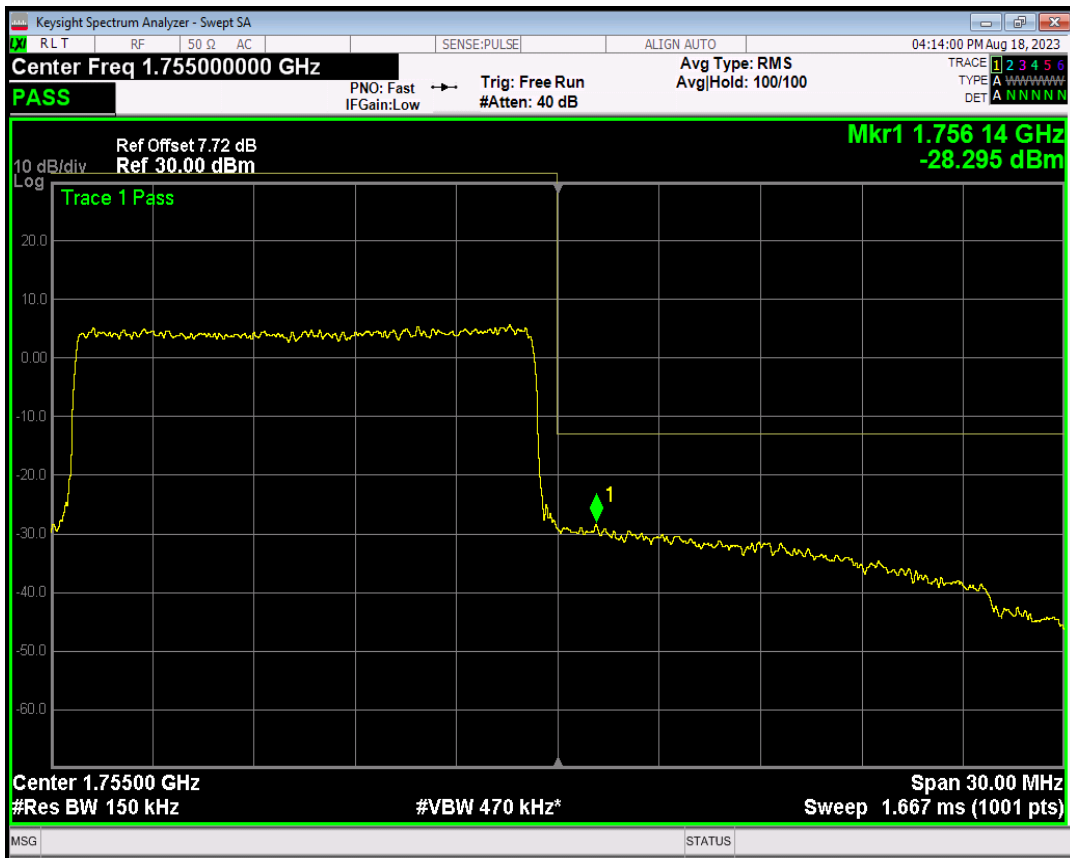

Band4 QPSK BW=15MHz Channel=20325 RB Size=75 Position=#0

Band4 QPSK BW=15MHz Channel=20325 RB Size=1 Position=#Max