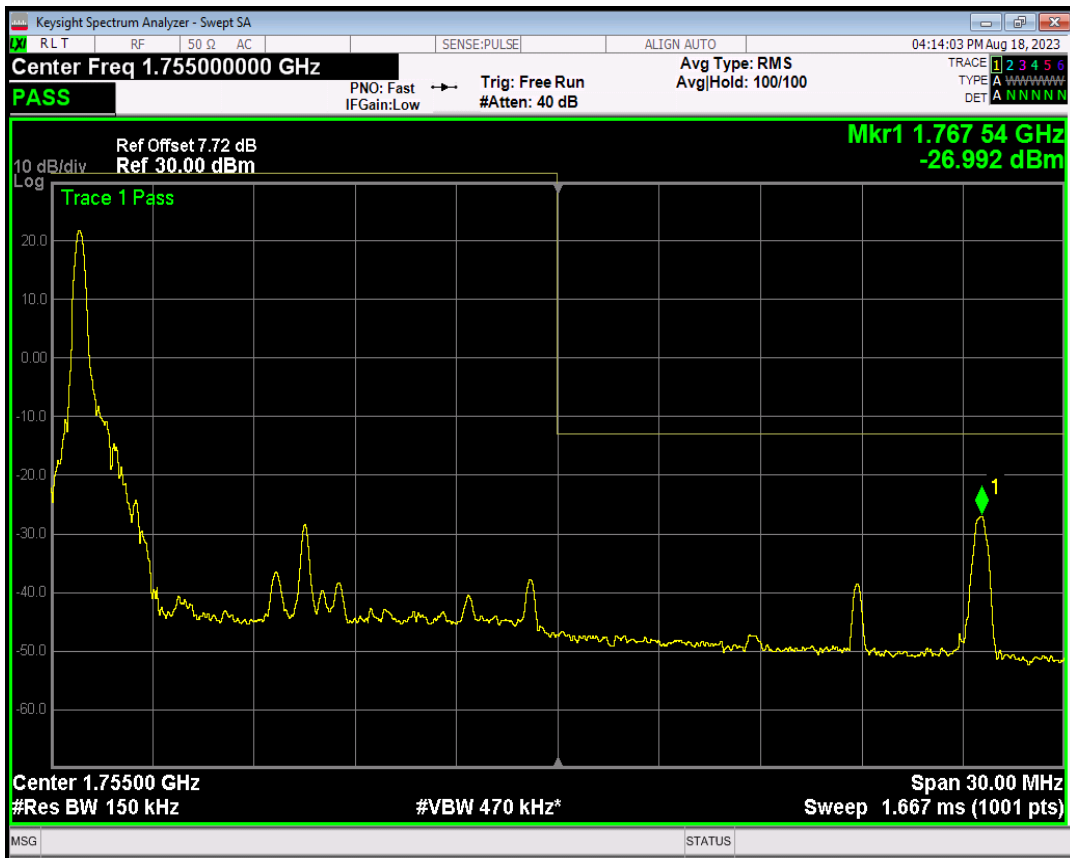

Band4 16QAM BW=15MHz Channel=20325 RB Size=1 Position=#0

Band4 16QAM BW=15MHz Channel=20325 RB Size=1 Position=#Max