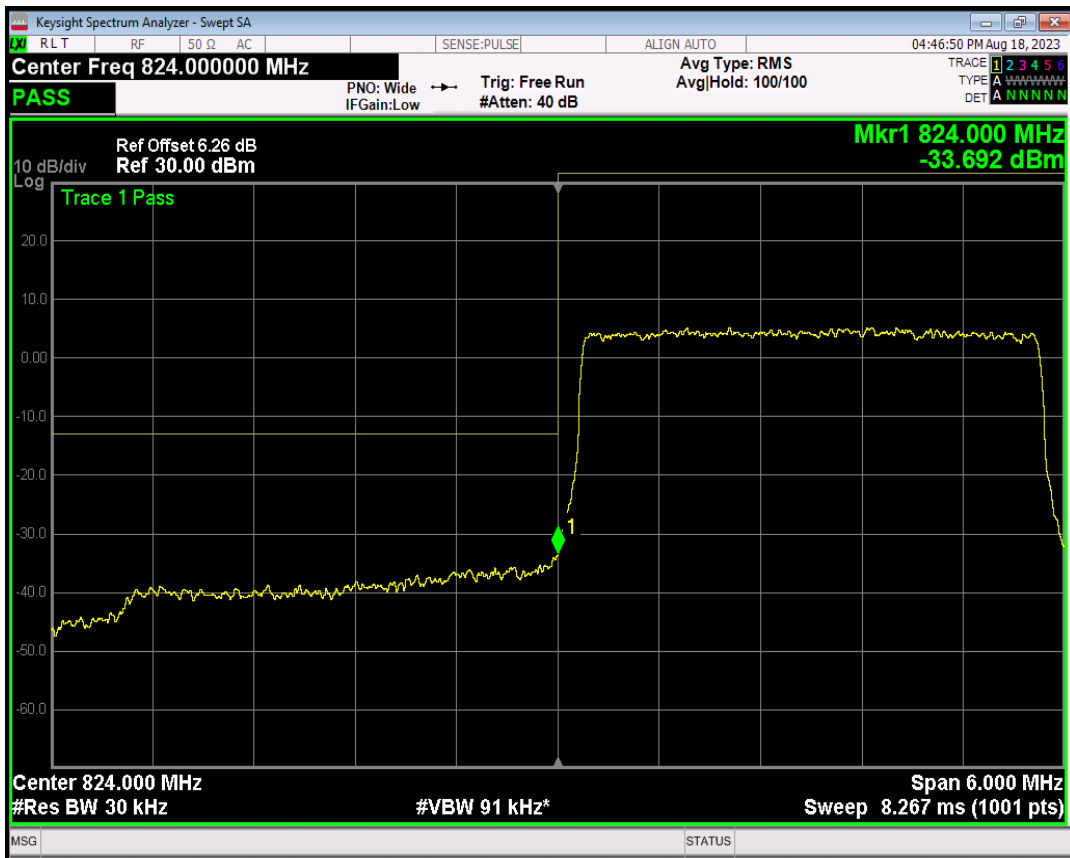

Band5 QPSK BW=3MHz Channel=20415 RB Size=15 Position=#0

Band5 16QAM BW=3MHz Channel=20415 RB Size=1 Position=#Max