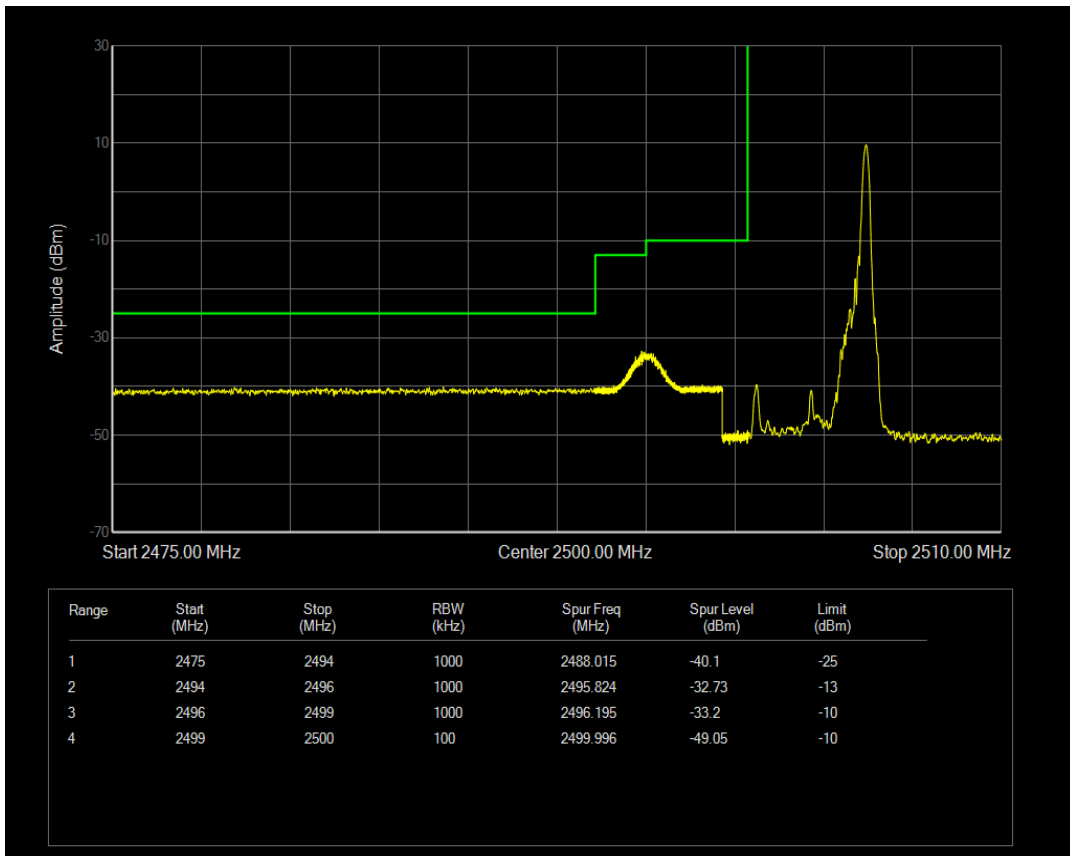

Band5 16QAM BW=10MHz Channel=20450 RB Size=50 Position=#0

Band5 QPSK BW=10MHz Channel=20600 RB Size=1 Position=#0

Band5 QPSK BW=10MHz Channel=20600 RB Size=1 Position=#Max

Band5 QPSK BW=10MHz Channel=20600 RB Size=50 Position=#0

Band5 16QAM BW=10MHz Channel=20600 RB Size=1 Position=#0

Band5 16QAM BW=10MHz Channel=20600 RB Size=1 Position=#Max

Band5 16QAM BW=10MHz Channel=20600 RB Size=50 Position=#0

Band7 QPSK BW=5MHz Channel=20775 RB Size=1 Position=#0

Band7 QPSK BW=5MHz Channel=20775 RB Size=1 Position=#Max

Band7 QPSK BW=5MHz Channel=20775 RB Size=25 Position=#0

Band7 16QAM BW=5MHz Channel=20775 RB Size=1 Position=#0

Band7 16QAM BW=5MHz Channel=20775 RB Size=1 Position=#Max