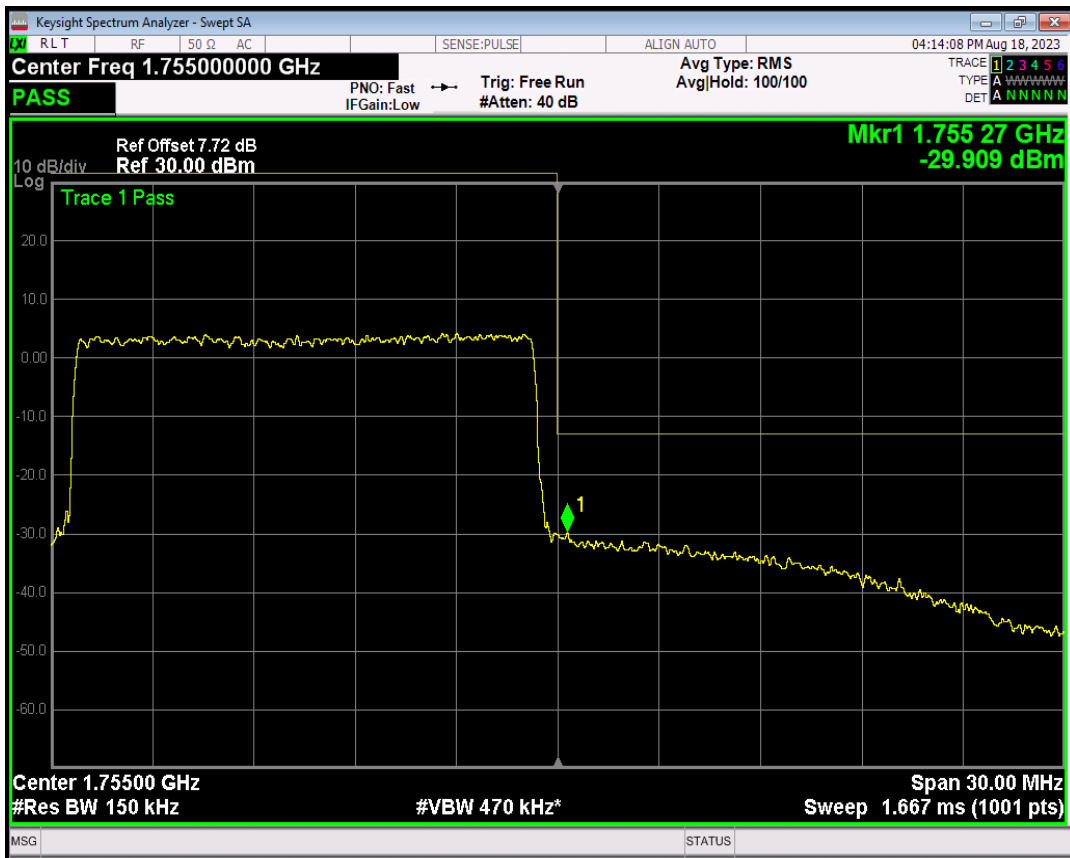

Band4 16QAM BW=15MHz Channel=20325 RB Size=75 Position=#0

Band4 QPSK BW=20MHz Channel=20050 RB Size=1 Position=#0