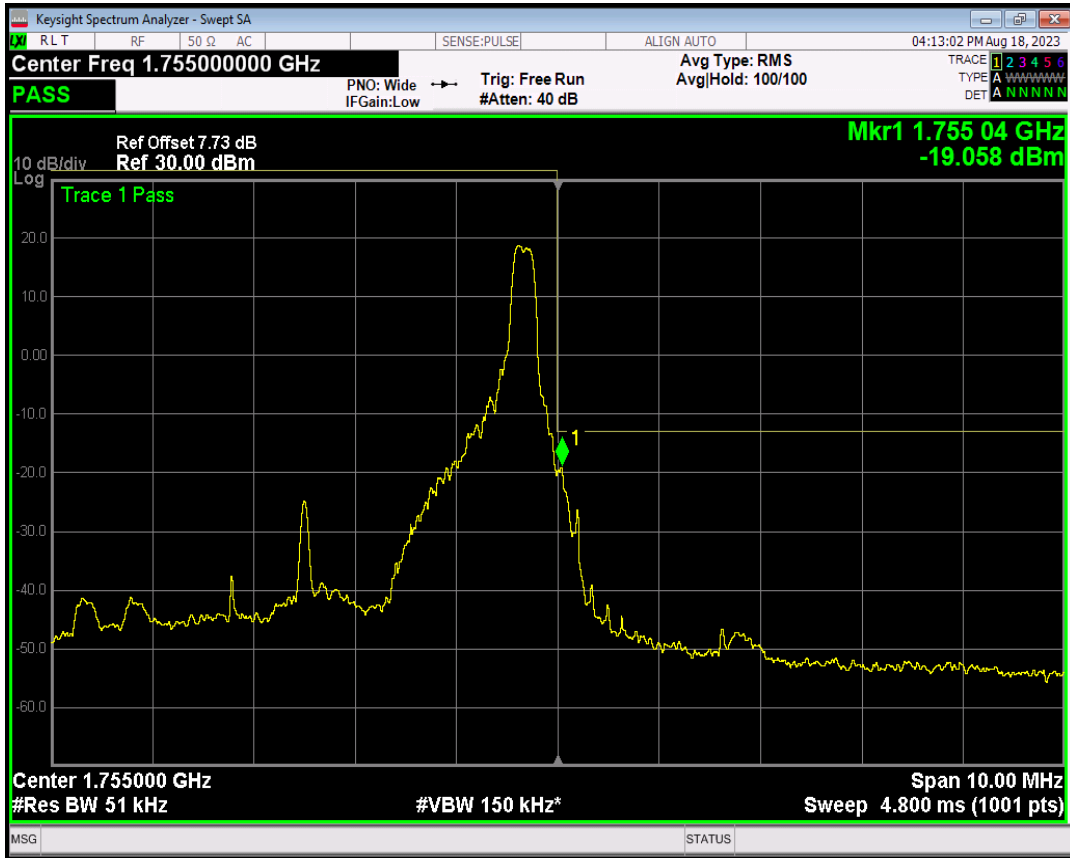

Band4 16QAM BW=5MHz Channel=20375 RB Size=1 Position=#Max

Band4 16QAM BW=5MHz Channel=20375 RB Size=25 Position=#0