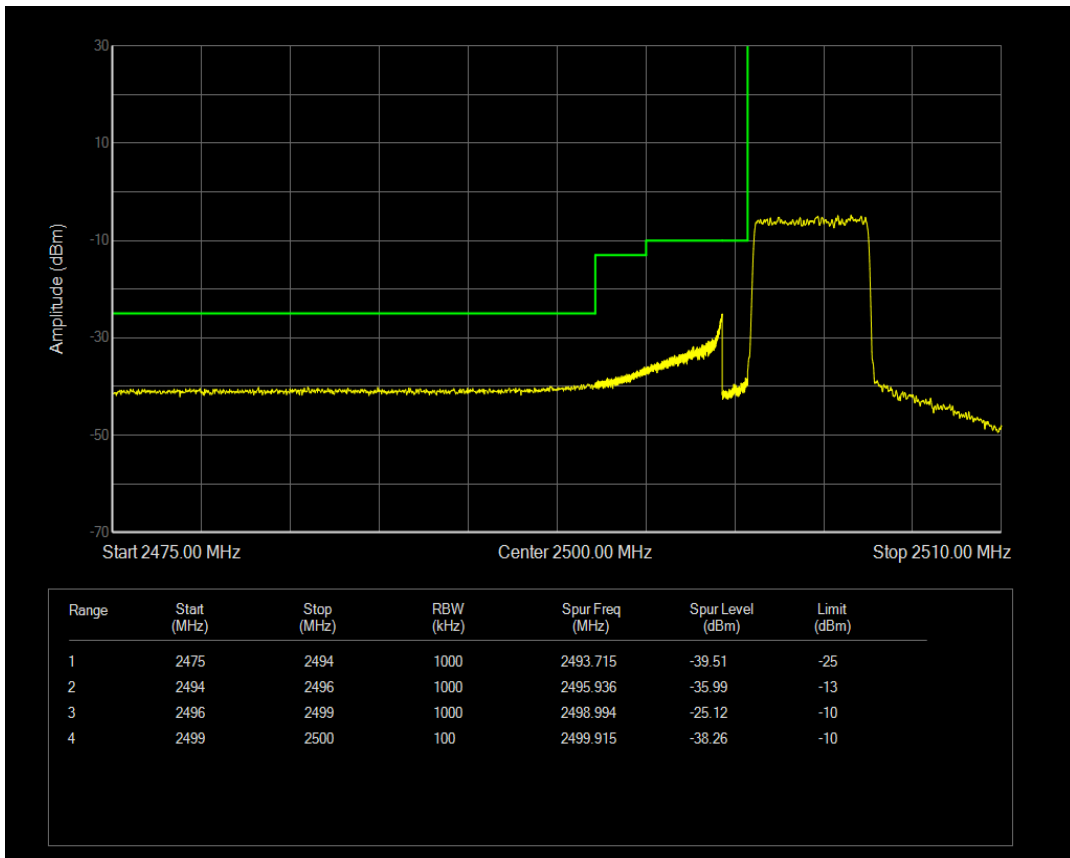

Band7 16QAM BW=5MHz Channel=20775 RB Size=25 Position=#0

Band7 QPSK BW=5MHz Channel=21425 RB Size=1 Position=#0