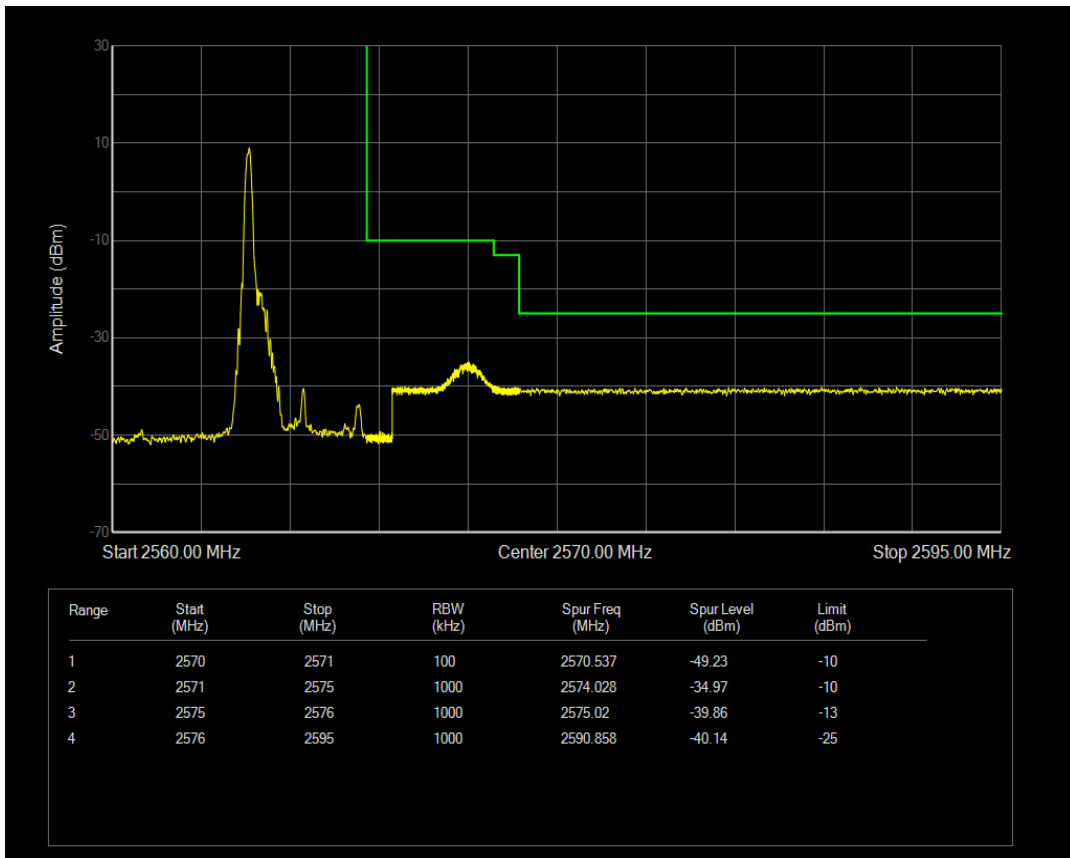

Band7 16QAM BW=5MHz Channel=20775 RB Size=25 Position=#0

Band7 QPSK BW=5MHz Channel=21425 RB Size=1 Position=#0

Band7 QPSK BW=5MHz Channel=21425 RB Size=1 Position=#Max

Band7 QPSK BW=5MHz Channel=21425 RB Size=25 Position=#0

Band7 16QAM BW=5MHz Channel=21425 RB Size=1 Position=#0

Band7 16QAM BW=5MHz Channel=21425 RB Size=1 Position=#Max

Band7 QPSK BW=10MHz Channel=20800 RB Size=1 Position=#0

Band7 16QAM BW=5MHz Channel=21425 RB Size=25 Position=#0