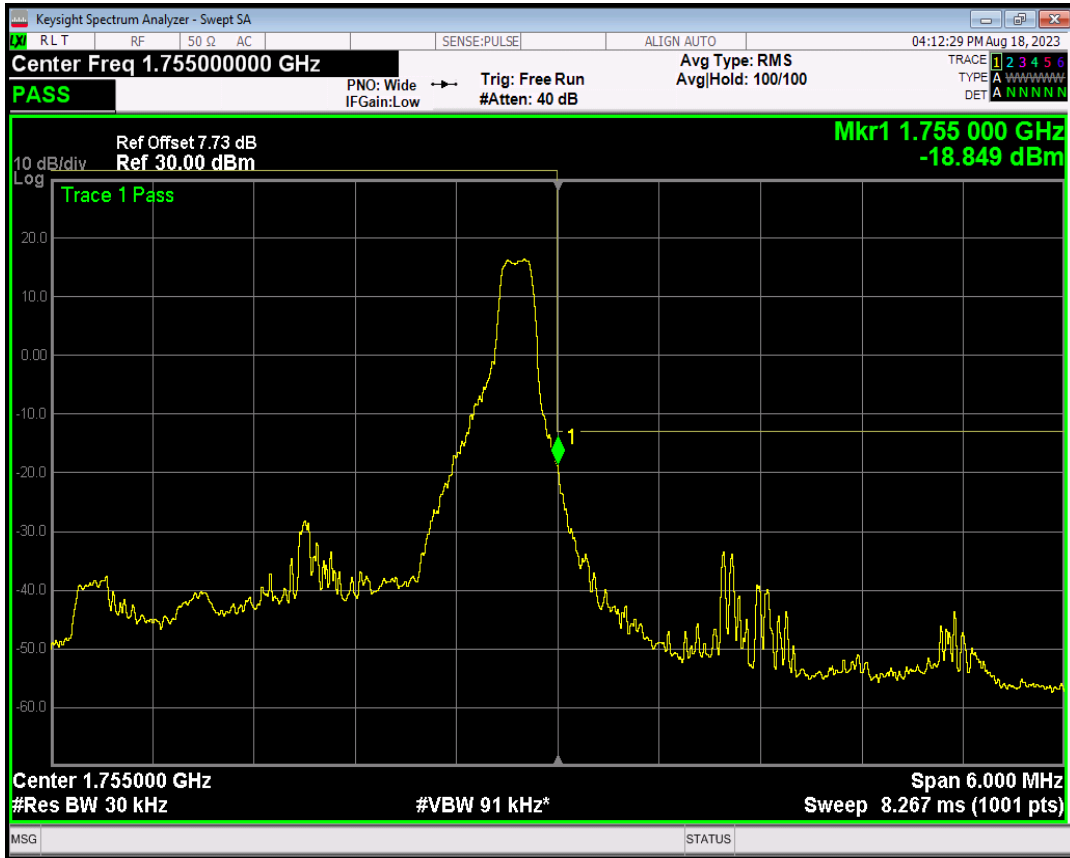

Band4 16QAM BW=3MHz Channel=20385 RB Size=1 Position=#Max

Band4 16QAM BW=3MHz Channel=20385 RB Size=15 Position=#0