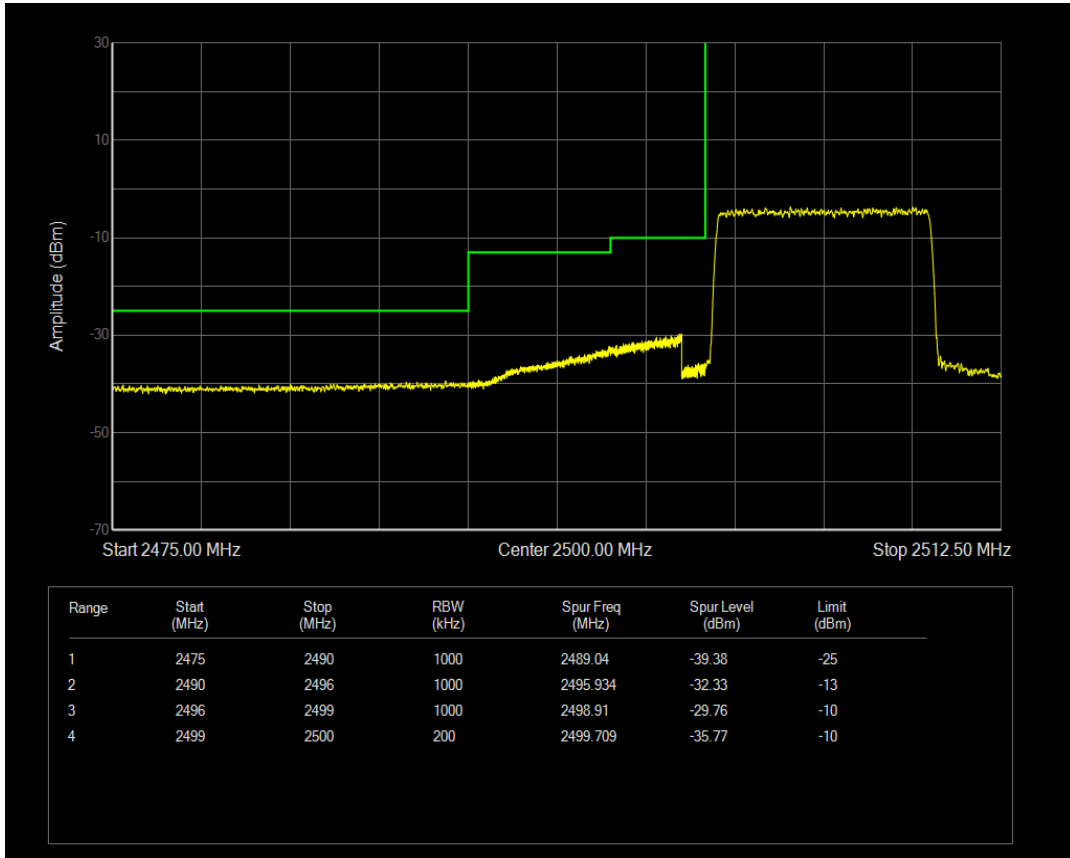

Band7 16QAM BW=5MHz Channel=21425 RB Size=1 Position=#0

Band7 16QAM BW=5MHz Channel=21425 RB Size=1 Position=#Max

Band7 QPSK BW=10MHz Channel=20800 RB Size=1 Position=#0

Band7 16QAM BW=5MHz Channel=21425 RB Size=25 Position=#0

Band7 QPSK BW=10MHz Channel=20800 RB Size=1 Position=#Max

Band7 QPSK BW=10MHz Channel=20800 RB Size=50 Position=#0

Band7 16QAM BW=10MHz Channel=20800 RB Size=1 Position=#0

Band7 16QAM BW=10MHz Channel=20800 RB Size=1 Position=#Max