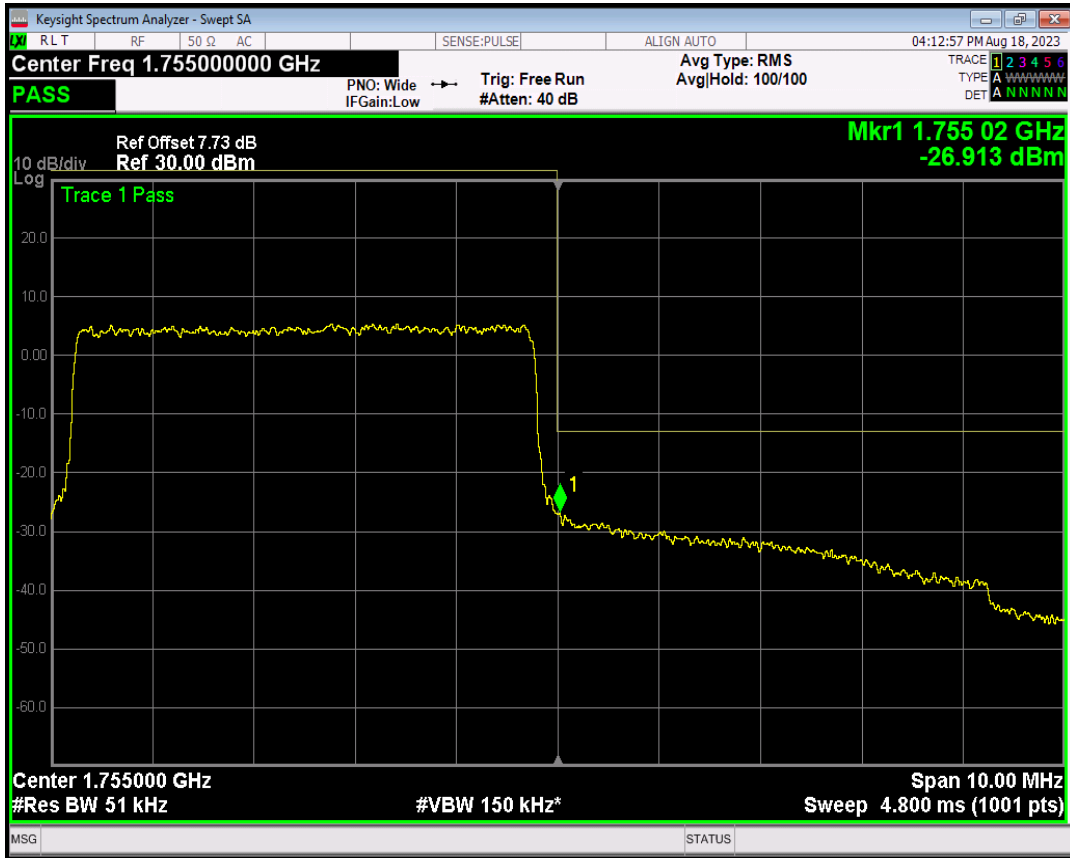

Band4 16QAM BW=5MHz Channel=19975 RB Size=25 Position=#0

Band4 QPSK BW=5MHz Channel=20375 RB Size=1 Position=#0

Band4 QPSK BW=5MHz Channel=20375 RB Size=1 Position=#Max

Band4 QPSK BW=5MHz Channel=20375 RB Size=25 Position=#0