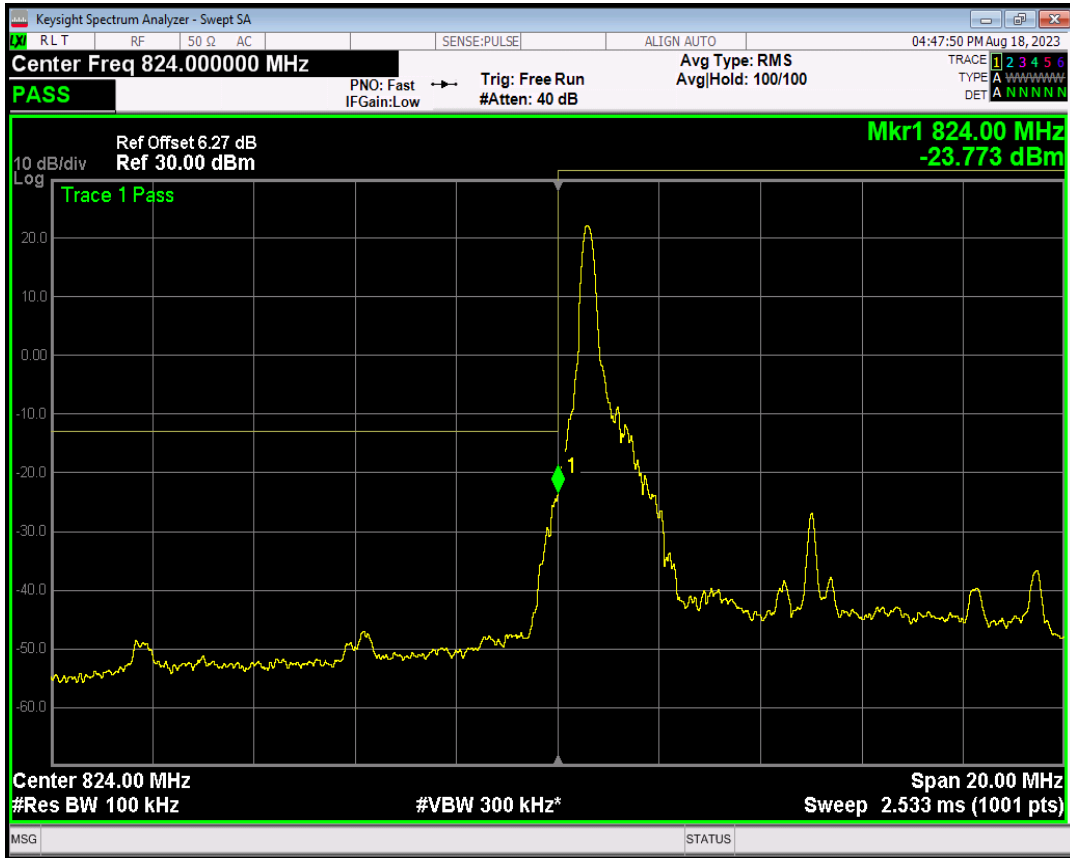

Band5 16QAM BW=5MHz Channel=20625 RB Size=1 Position=#0

Band5 16QAM BW=5MHz Channel=20625 RB Size=1 Position=#Max

Band5 16QAM BW=5MHz Channel=20625 RB Size=25 Position=#0

Band5 QPSK BW=10MHz Channel=20450 RB Size=1 Position=#0