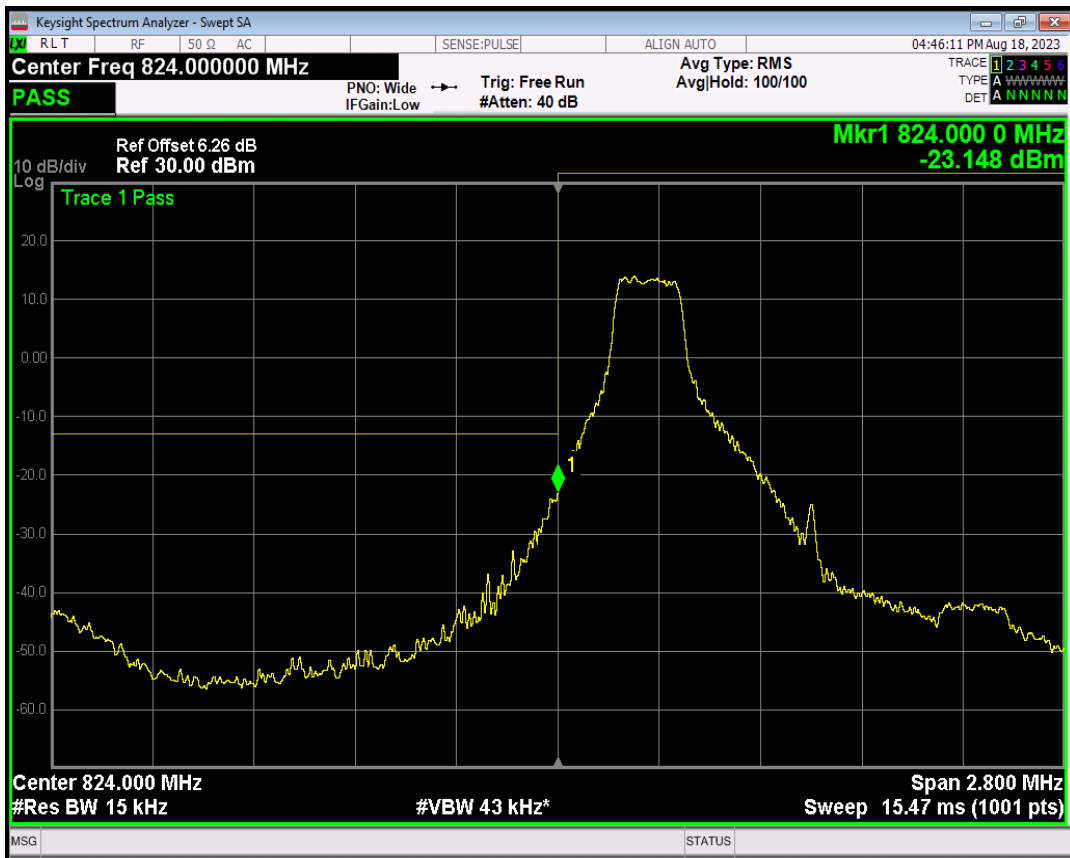

Band5 16QAM BW=1.4MHz Channel=20407 RB Size=1 Position=#0

Band5 16QAM BW=1.4MHz Channel=20407 RB Size=1 Position=#Max