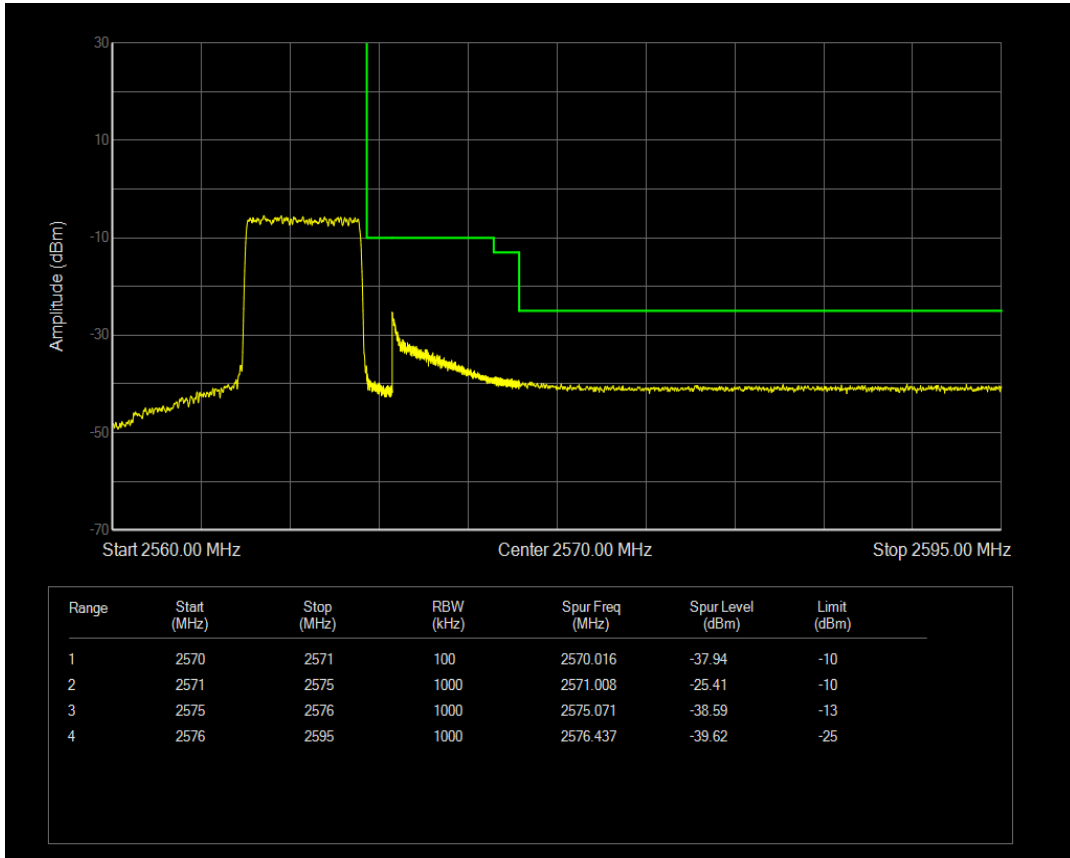

Band7 16QAM BW=5MHz Channel=21425 RB Size=1 Position=#0

Band7 16QAM BW=5MHz Channel=21425 RB Size=1 Position=#Max

Band7 QPSK BW=10MHz Channel=20800 RB Size=1 Position=#0

Band7 16QAM BW=5MHz Channel=21425 RB Size=25 Position=#0

Band7 QPSK BW=10MHz Channel=20800 RB Size=1 Position=#Max

Band7 QPSK BW=10MHz Channel=20800 RB Size=50 Position=#0

Band7 16QAM BW=10MHz Channel=20800 RB Size=1 Position=#0

Band7 16QAM BW=10MHz Channel=20800 RB Size=1 Position=#Max