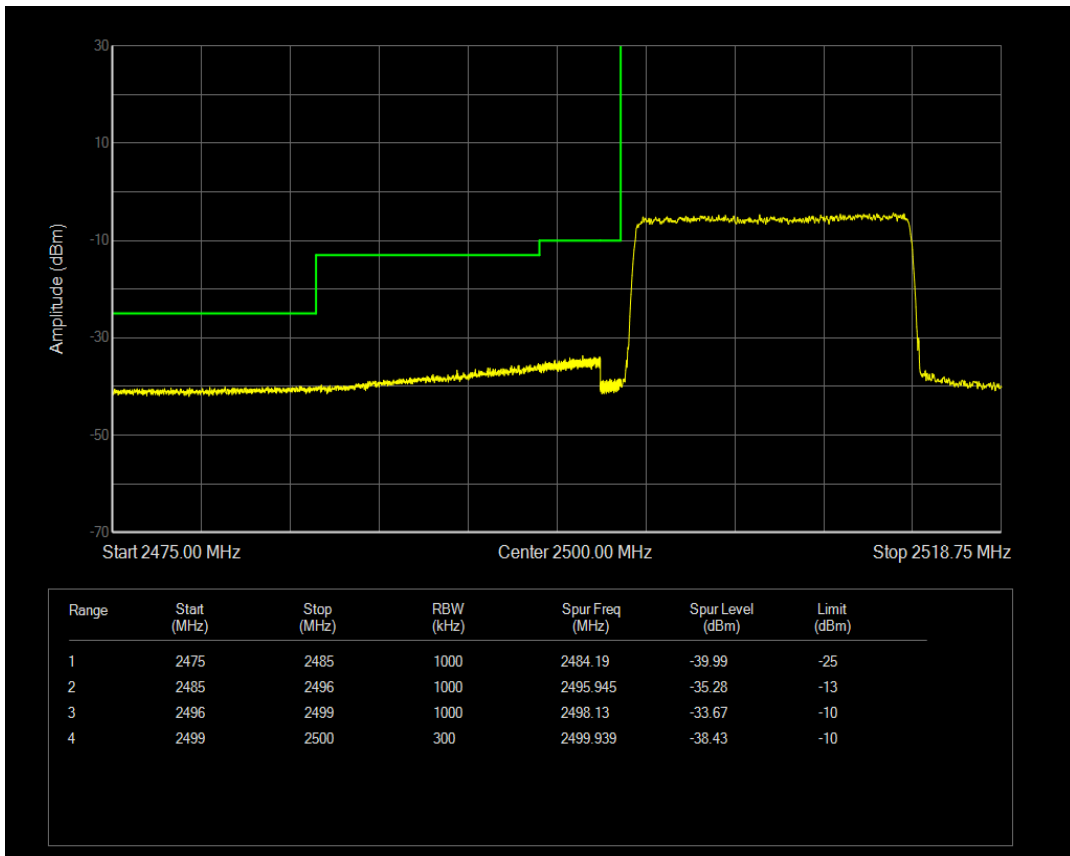

Band7 16QAM BW=15MHz Channel=20825 RB Size=75 Position=#0

Band7 QPSK BW=15MHz Channel=21375 RB Size=1 Position=#0