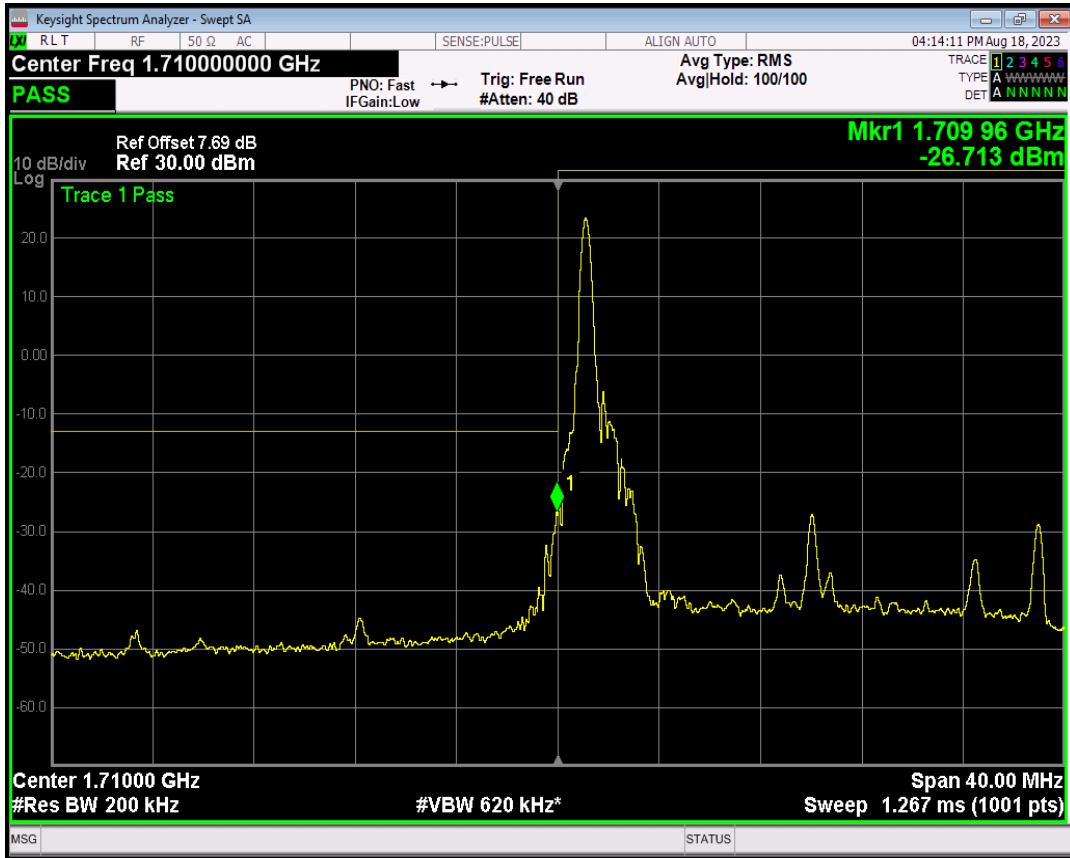

Band4 16QAM BW=15MHz Channel=20325 RB Size=1 Position=#0

Band4 16QAM BW=15MHz Channel=20325 RB Size=1 Position=#Max

Band4 16QAM BW=15MHz Channel=20325 RB Size=75 Position=#0

Band4 QPSK BW=20MHz Channel=20050 RB Size=1 Position=#0