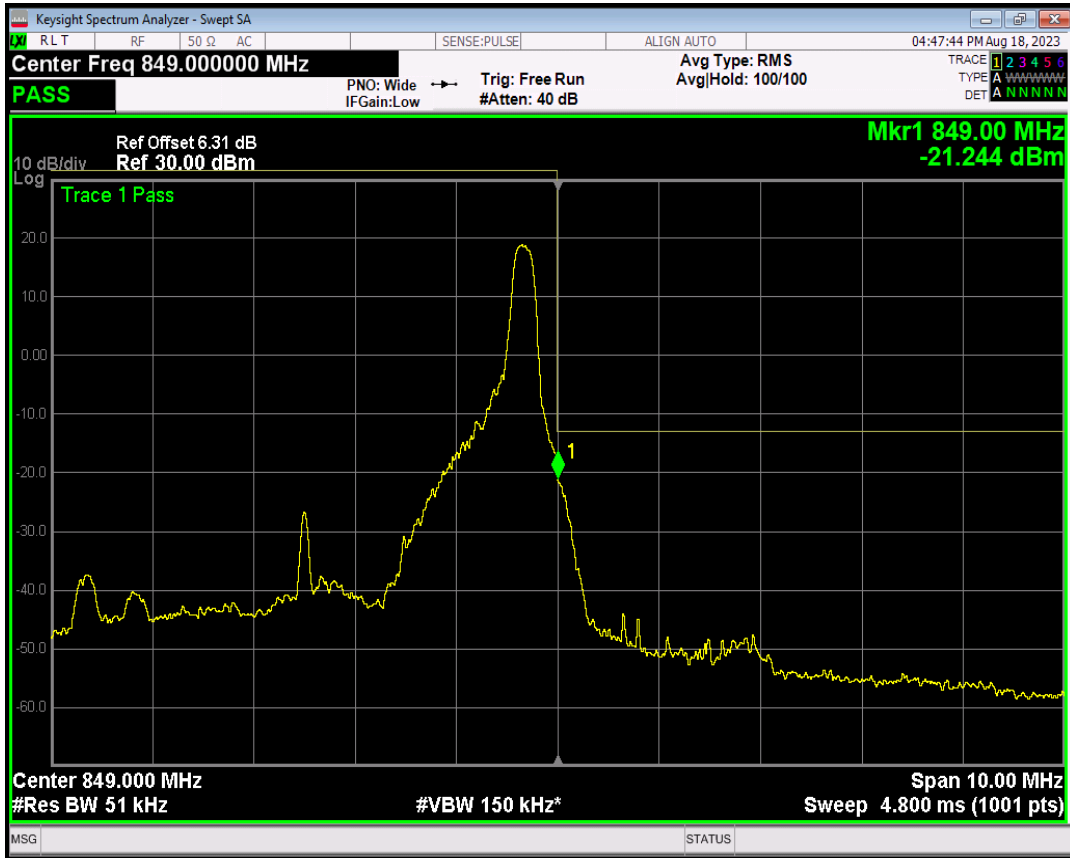

Band5 16QAM BW=5MHz Channel=20625 RB Size=1 Position=#Max

Band5 16QAM BW=5MHz Channel=20625 RB Size=25 Position=#0