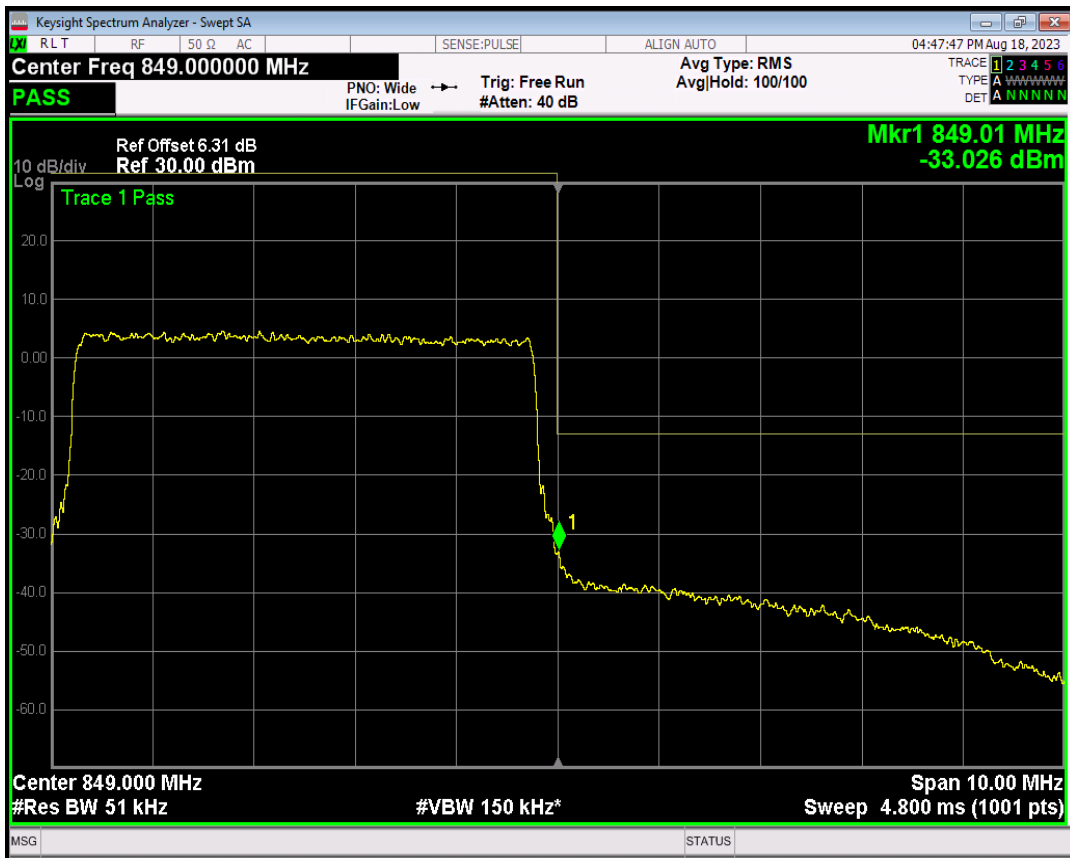

Band5 16QAM BW=5MHz Channel=20625 RB Size=25 Position=#0

Band5 QPSK BW=10MHz Channel=20450 RB Size=1 Position=#0