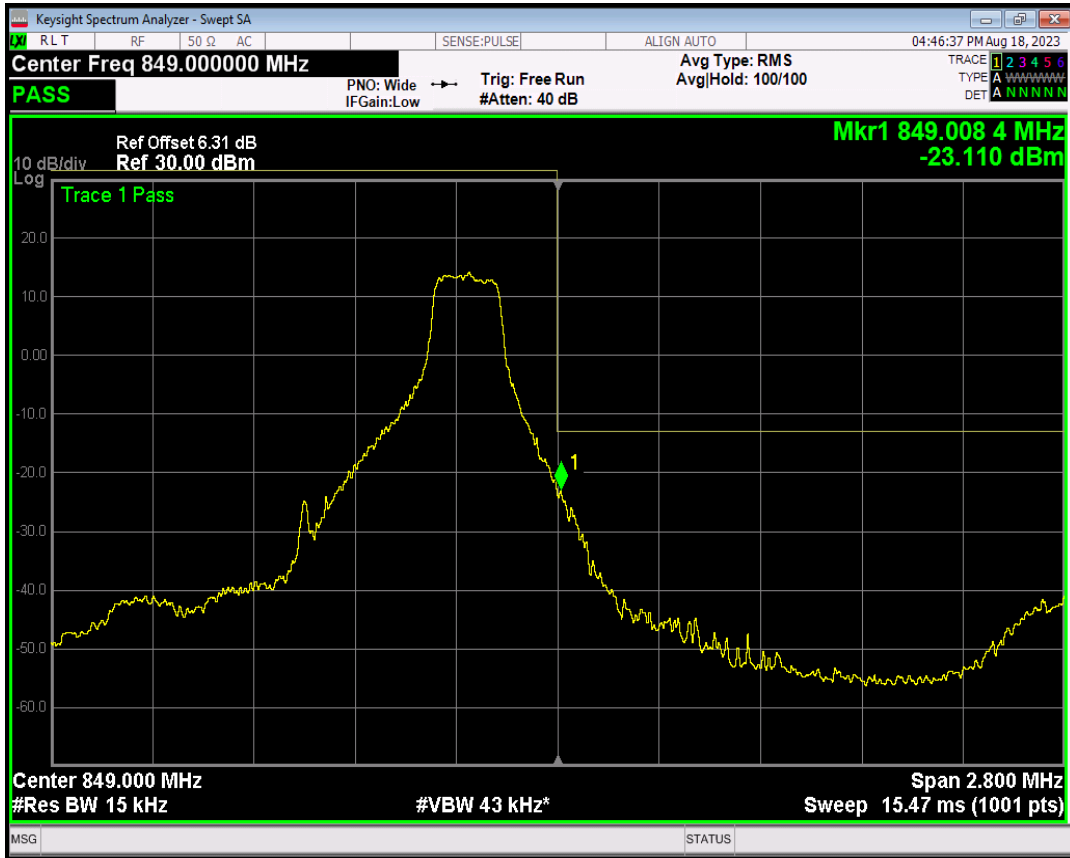

Band5 16QAM BW=1.4MHz Channel=20643 RB Size=1 Position=#Max

Band5 16QAM BW=1.4MHz Channel=20643 RB Size=6 Position=#0