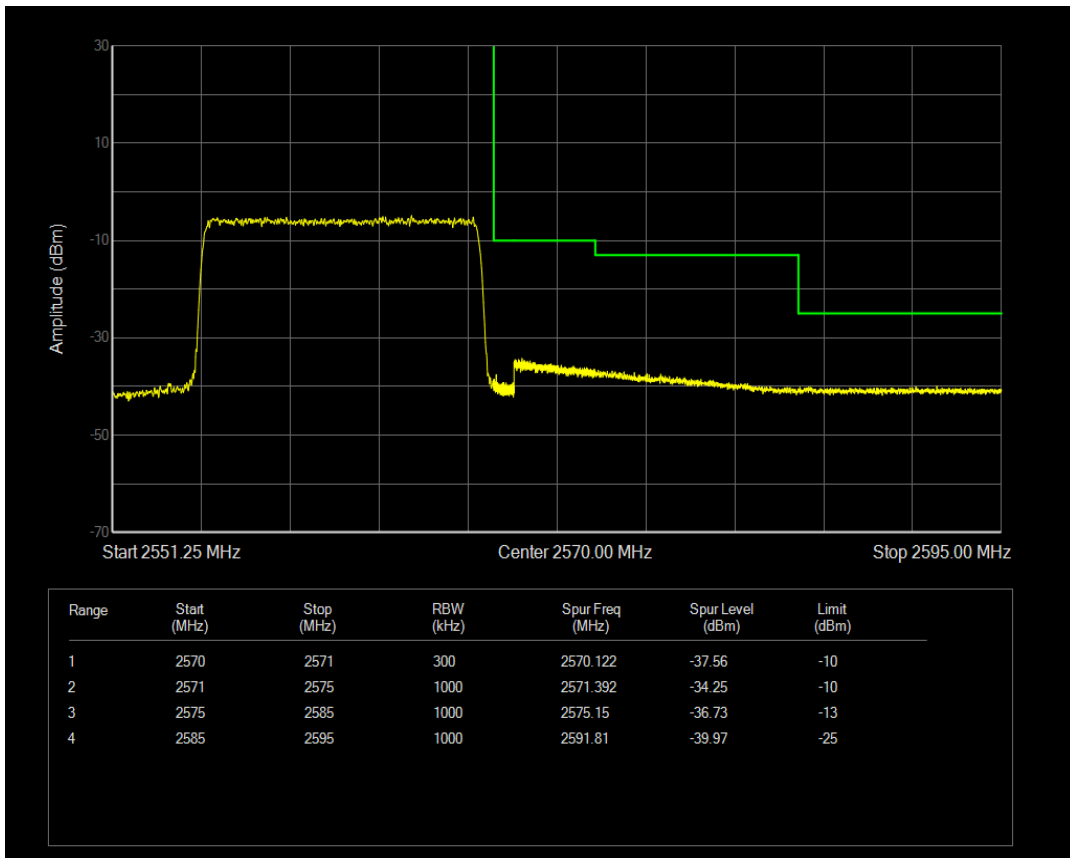

Band7 16QAM BW=15MHz Channel=20825 RB Size=75 Position=#0

Band7 QPSK BW=15MHz Channel=21375 RB Size=1 Position=#0

Band7 QPSK BW=15MHz Channel=21375 RB Size=1 Position=#Max

Band7 QPSK BW=15MHz Channel=21375 RB Size=75 Position=#0

Band7 16QAM BW=15MHz Channel=21375 RB Size=1 Position=#0

Band7 16QAM BW=15MHz Channel=21375 RB Size=1 Position=#Max

Band7 16QAM BW=15MHz Channel=21375 RB Size=75 Position=#0

Band7 QPSK BW=20MHz Channel=20850 RB Size=1 Position=#0