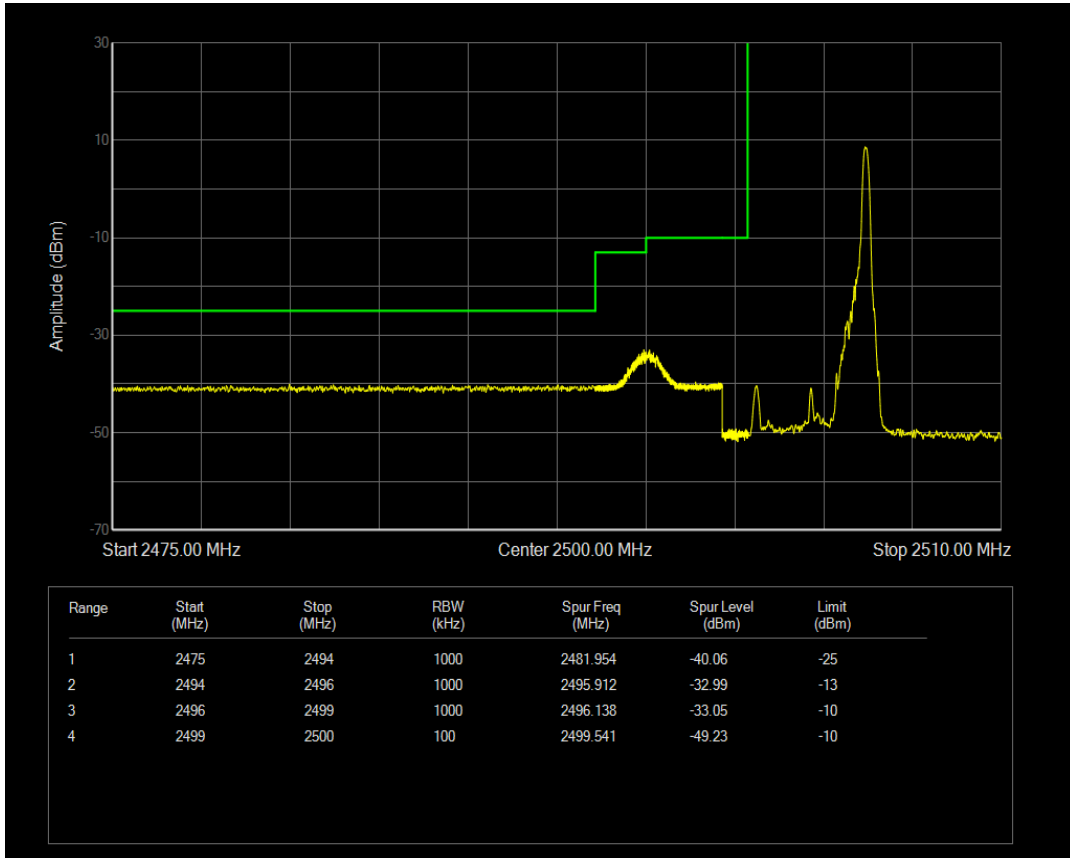

Band5 16QAM BW=10MHz Channel=20600 RB Size=1 Position=#0

Band5 16QAM BW=10MHz Channel=20600 RB Size=1 Position=#Max

Band5 16QAM BW=10MHz Channel=20600 RB Size=50 Position=#0

Band7 QPSK BW=5MHz Channel=20775 RB Size=1 Position=#0

Band7 QPSK BW=5MHz Channel=20775 RB Size=1 Position=#Max

Band7 QPSK BW=5MHz Channel=20775 RB Size=25 Position=#0

Band7 16QAM BW=5MHz Channel=20775 RB Size=1 Position=#0

Band7 16QAM BW=5MHz Channel=20775 RB Size=1 Position=#Max

Band7 16QAM BW=5MHz Channel=20775 RB Size=25 Position=#0

Band7 QPSK BW=5MHz Channel=21425 RB Size=1 Position=#0

Band7 QPSK BW=5MHz Channel=21425 RB Size=1 Position=#Max

Band7 QPSK BW=5MHz Channel=21425 RB Size=25 Position=#0