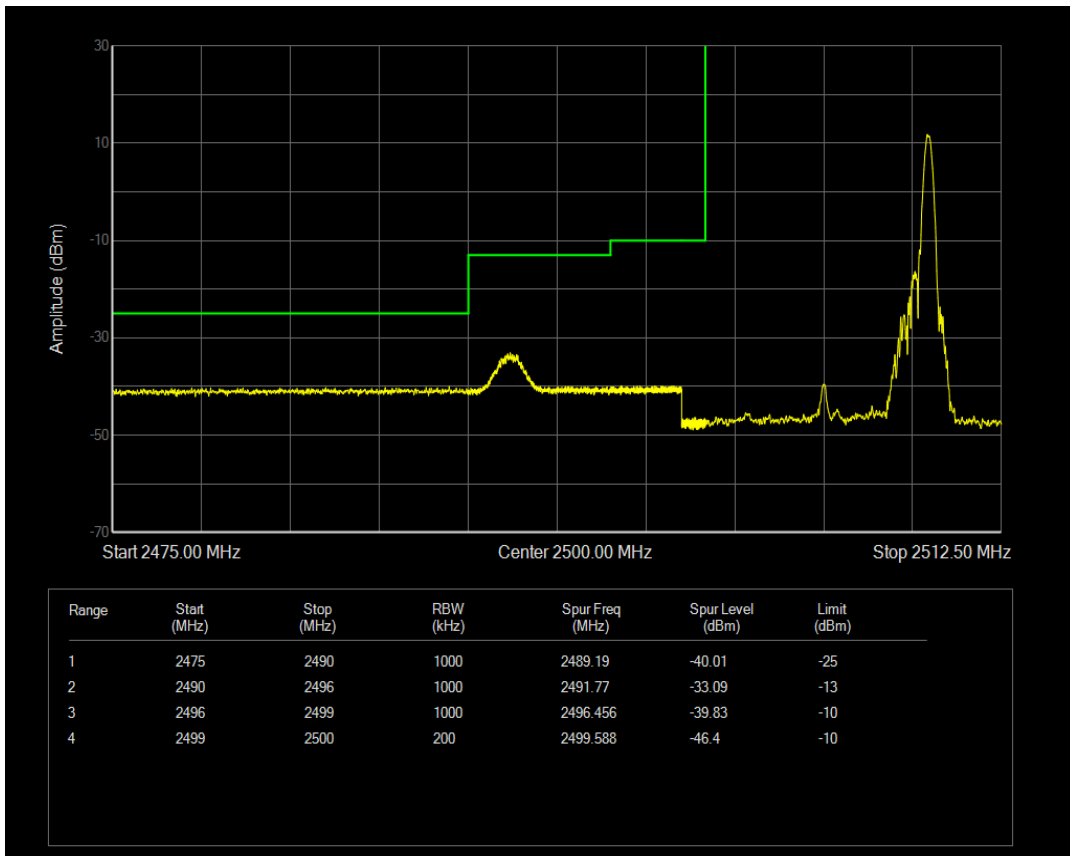

Band7 16QAM BW=5MHz Channel=21425 RB Size=1 Position=#0

Band7 16QAM BW=5MHz Channel=21425 RB Size=1 Position=#Max

Band7 QPSK BW=10MHz Channel=20800 RB Size=1 Position=#0

Band7 16QAM BW=5MHz Channel=21425 RB Size=25 Position=#0

Band7 QPSK BW=10MHz Channel=20800 RB Size=1 Position=#Max

Band7 QPSK BW=10MHz Channel=20800 RB Size=50 Position=#0

Band7 16QAM BW=10MHz Channel=20800 RB Size=1 Position=#0

Band7 16QAM BW=10MHz Channel=20800 RB Size=1 Position=#Max