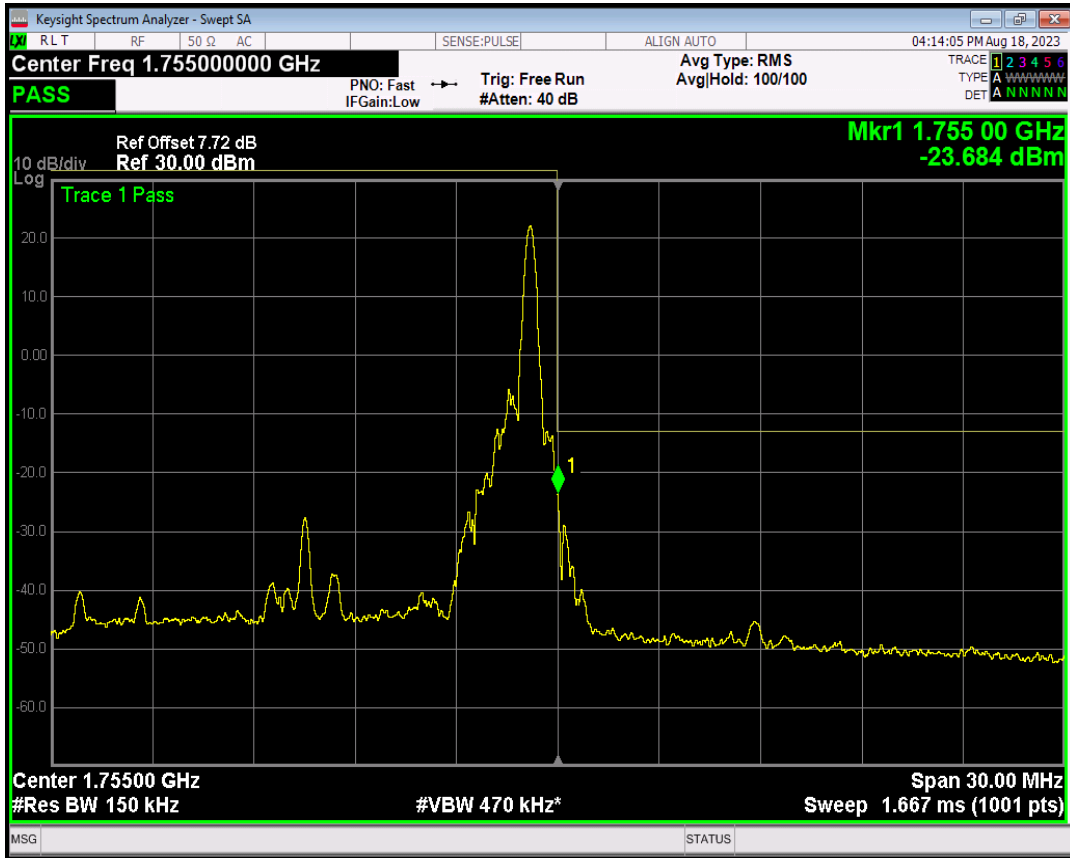

Band4 16QAM BW=15MHz Channel=20325 RB Size=1 Position=#Max

Band4 16QAM BW=15MHz Channel=20325 RB Size=75 Position=#0