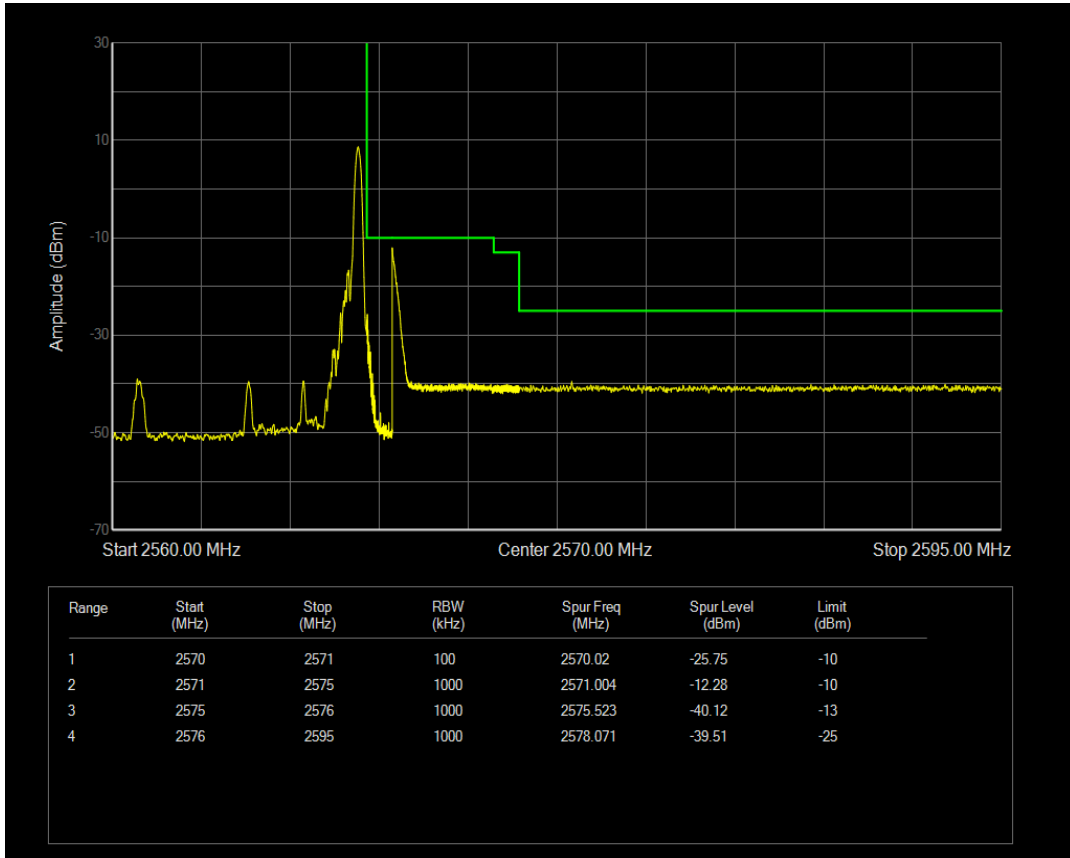

Band7 16QAM BW=5MHz Channel=20775 RB Size=25 Position=#0

Band7 QPSK BW=5MHz Channel=21425 RB Size=1 Position=#0

Band7 QPSK BW=5MHz Channel=21425 RB Size=1 Position=#Max

Band7 QPSK BW=5MHz Channel=21425 RB Size=25 Position=#0

Band7 16QAM BW=5MHz Channel=21425 RB Size=1 Position=#0

Band7 16QAM BW=5MHz Channel=21425 RB Size=1 Position=#Max

Band7 QPSK BW=10MHz Channel=20800 RB Size=1 Position=#0

Band7 16QAM BW=5MHz Channel=21425 RB Size=25 Position=#0