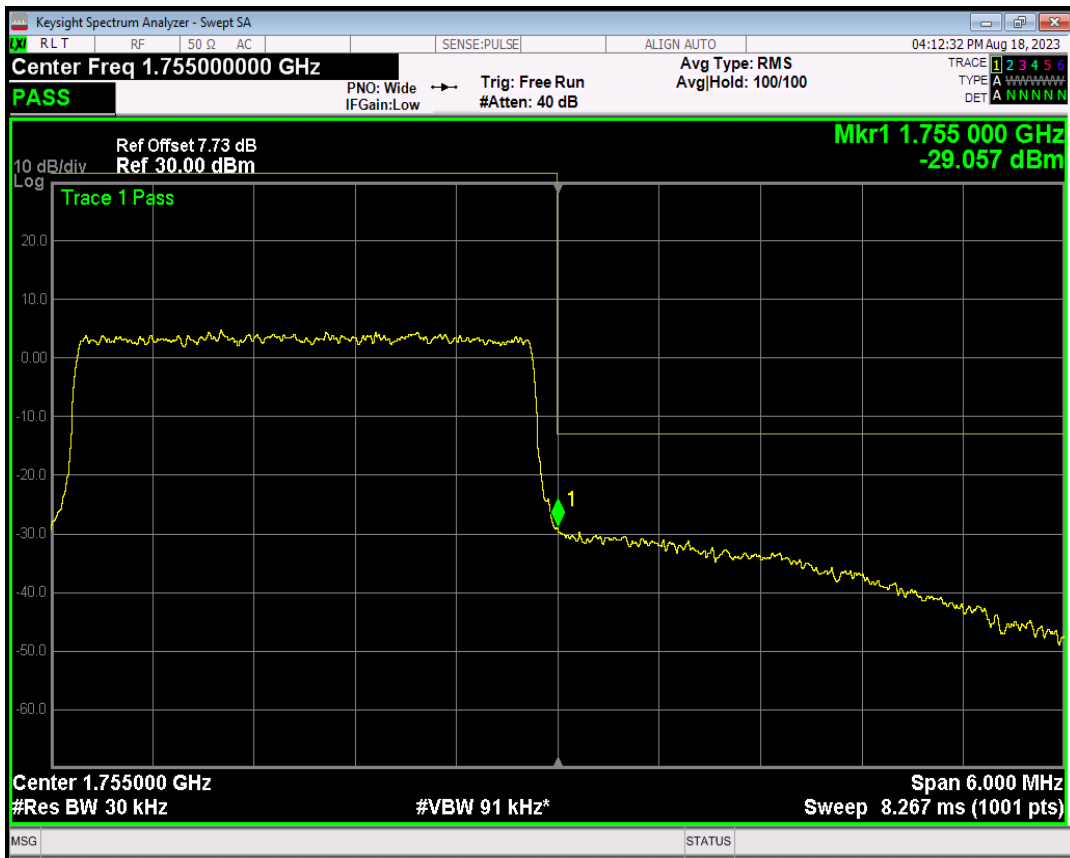

Band4 16QAM BW=3MHz Channel=20385 RB Size=15 Position=#0

Band4 QPSK BW=5MHz Channel=19975 RB Size=1 Position=#0