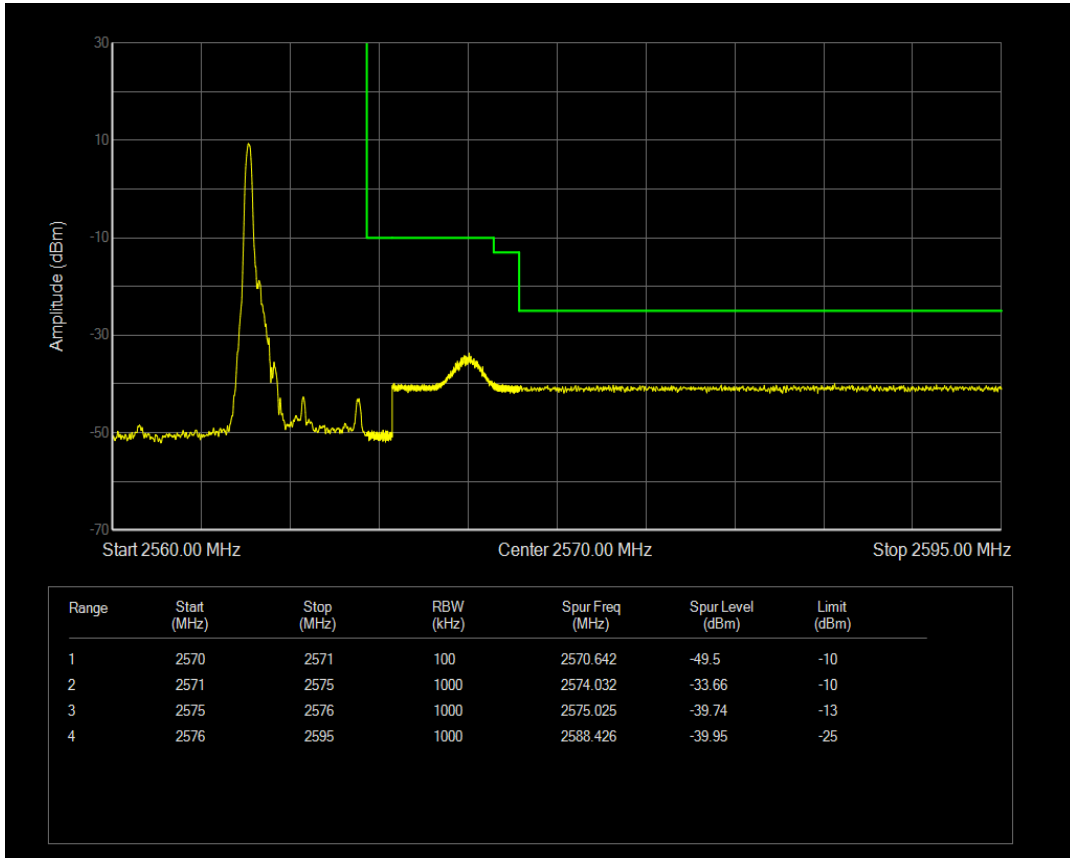

Band7 QPSK BW=5MHz Channel=21425 RB Size=1 Position=#0

Band7 QPSK BW=5MHz Channel=21425 RB Size=1 Position=#Max