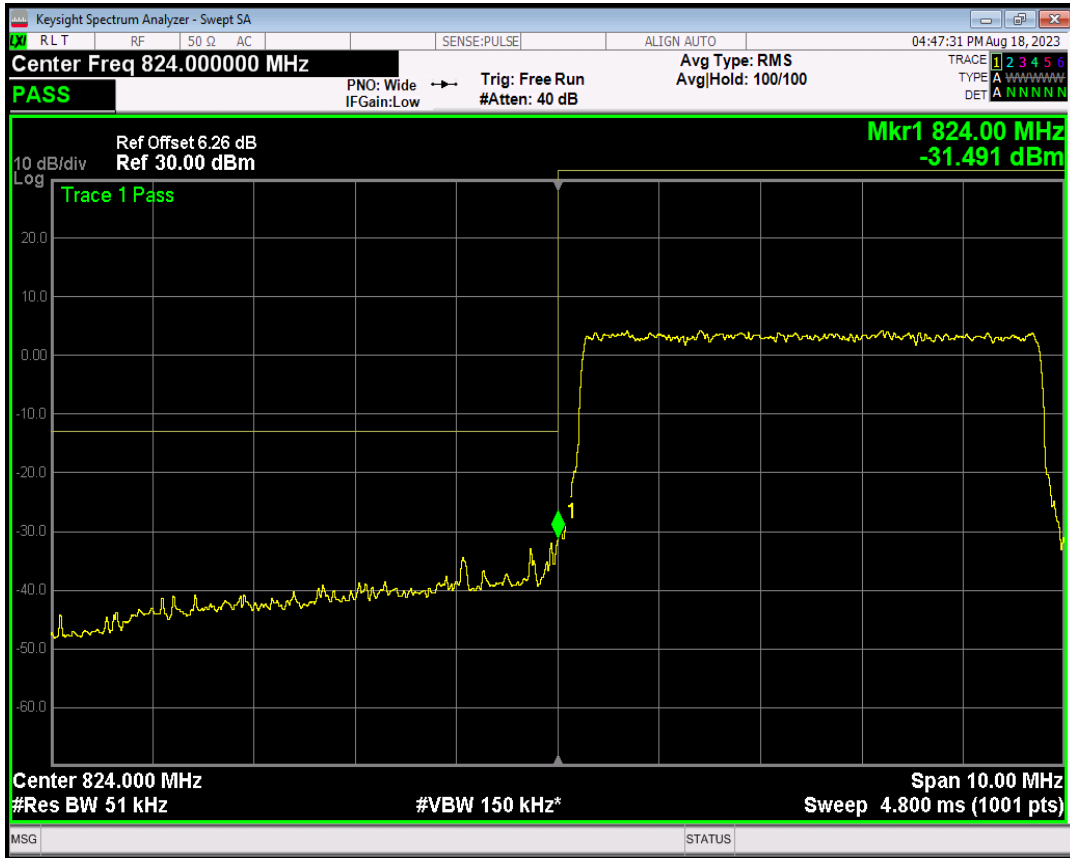

Band5 16QAM BW=5MHz Channel=20425 RB Size=25 Position=#0

Band5 QPSK BW=5MHz Channel=20625 RB Size=1 Position=#Max