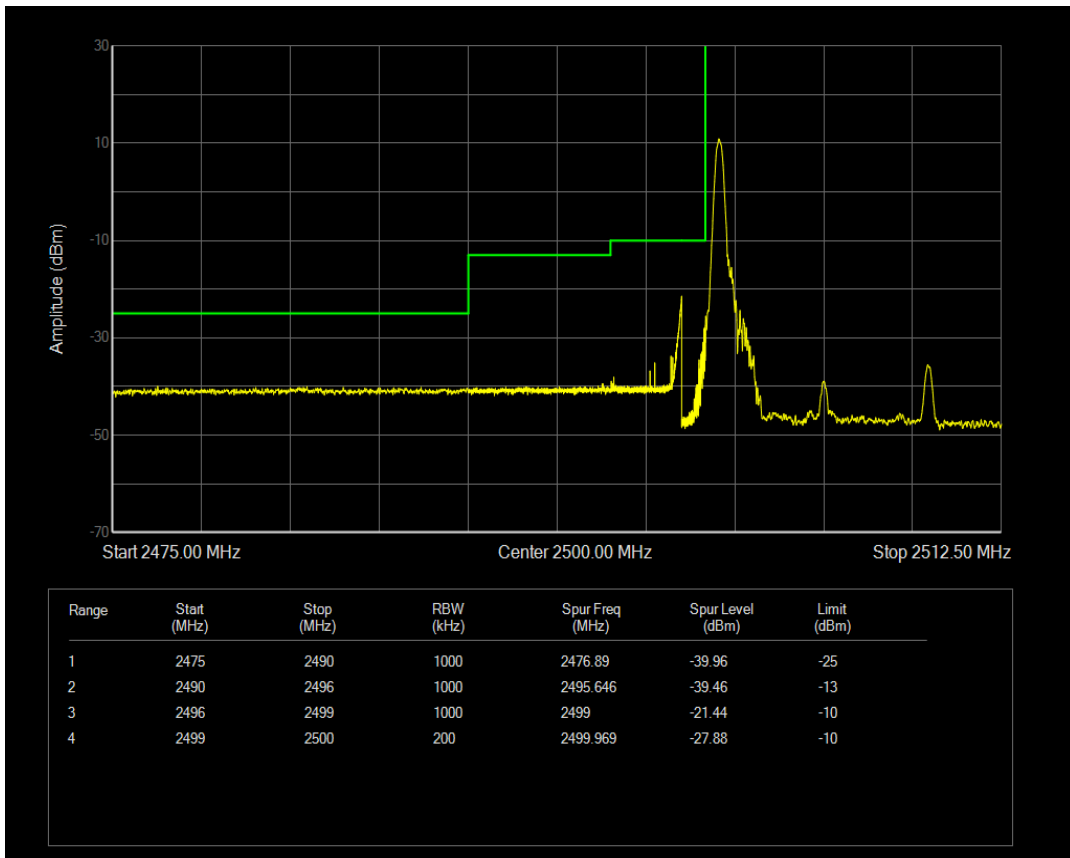

Band7 16QAM BW=5MHz Channel=21425 RB Size=1 Position=#0

Band7 16QAM BW=5MHz Channel=21425 RB Size=1 Position=#Max

Band7 QPSK BW=10MHz Channel=20800 RB Size=1 Position=#0

Band7 16QAM BW=5MHz Channel=21425 RB Size=25 Position=#0

Band7 QPSK BW=10MHz Channel=20800 RB Size=1 Position=#Max

Band7 QPSK BW=10MHz Channel=20800 RB Size=50 Position=#0

Band7 16QAM BW=10MHz Channel=20800 RB Size=1 Position=#0

Band7 16QAM BW=10MHz Channel=20800 RB Size=1 Position=#Max