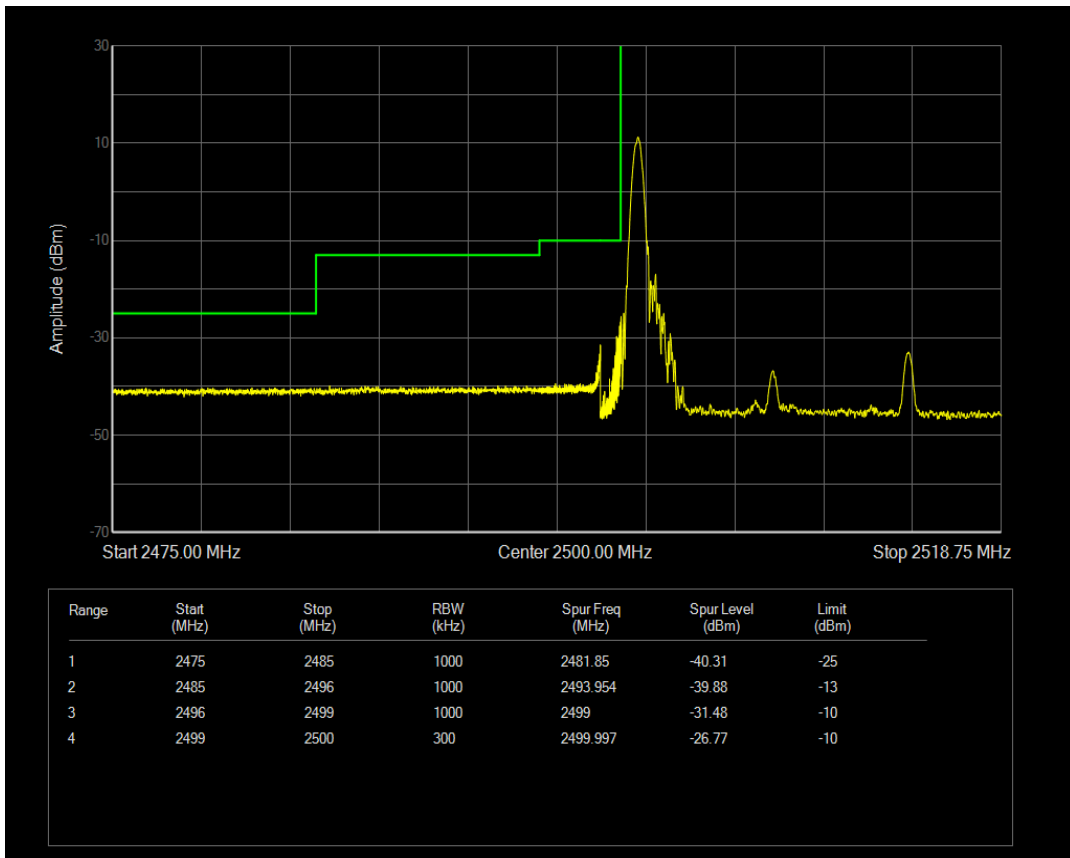

Band7 16QAM BW=15MHz Channel=20825 RB Size=1 Position=#0

Band7 16QAM BW=15MHz Channel=20825 RB Size=1 Position=#Max