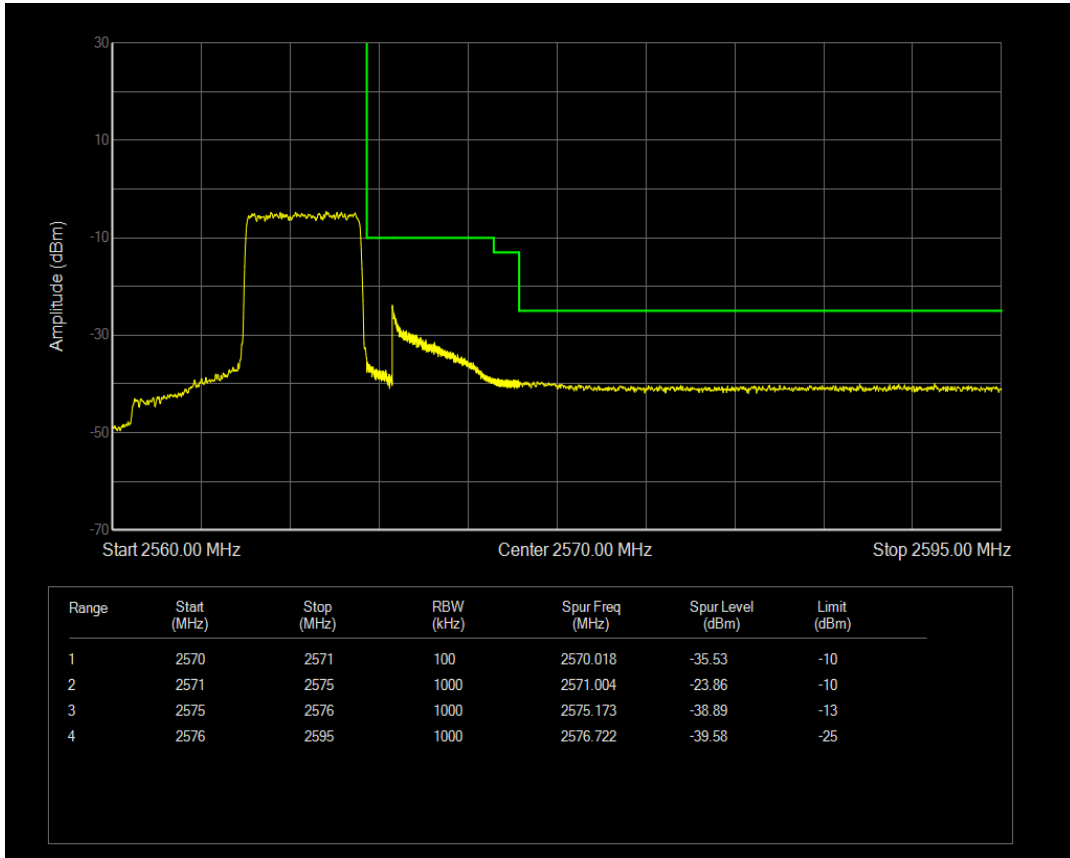

Band7 16QAM BW=5MHz Channel=20775 RB Size=25 Position=#0

Band7 QPSK BW=5MHz Channel=21425 RB Size=1 Position=#0

Band7 QPSK BW=5MHz Channel=21425 RB Size=1 Position=#Max

Band7 QPSK BW=5MHz Channel=21425 RB Size=25 Position=#0

Band7 16QAM BW=5MHz Channel=21425 RB Size=1 Position=#0

Band7 16QAM BW=5MHz Channel=21425 RB Size=1 Position=#Max

Band7 QPSK BW=10MHz Channel=20800 RB Size=1 Position=#0

Band7 16QAM BW=5MHz Channel=21425 RB Size=25 Position=#0