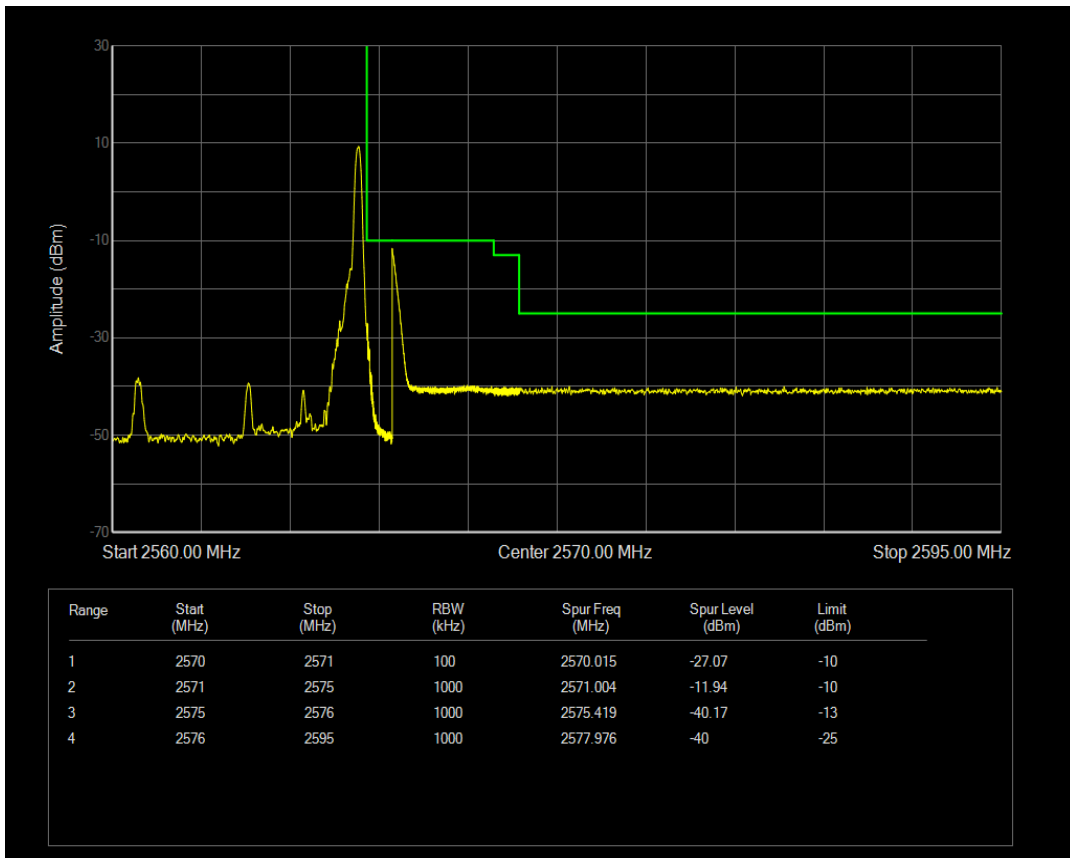

Band7 QPSK BW=5MHz Channel=21425 RB Size=1 Position=#Max

Band7 QPSK BW=5MHz Channel=21425 RB Size=25 Position=#0