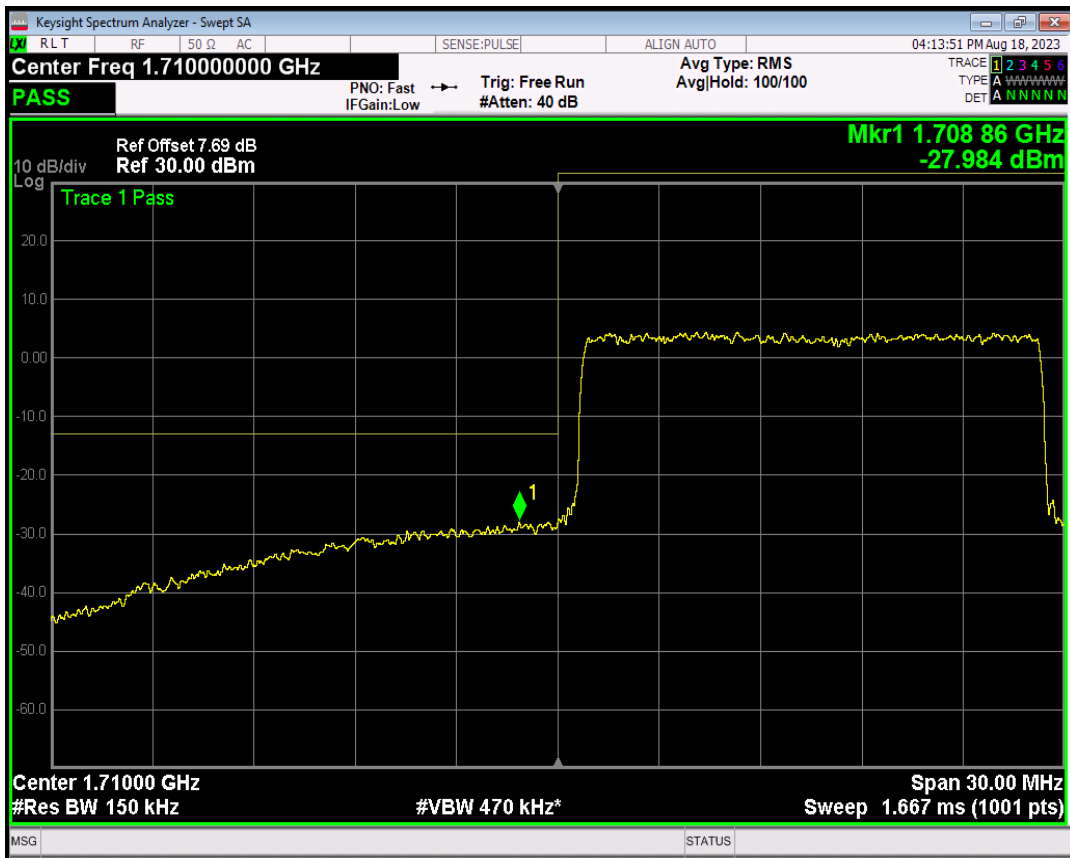

Band4 16QAM BW=15MHz Channel=20025 RB Size=75 Position=#0

Band4 QPSK BW=15MHz Channel=20325 RB Size=1 Position=#0