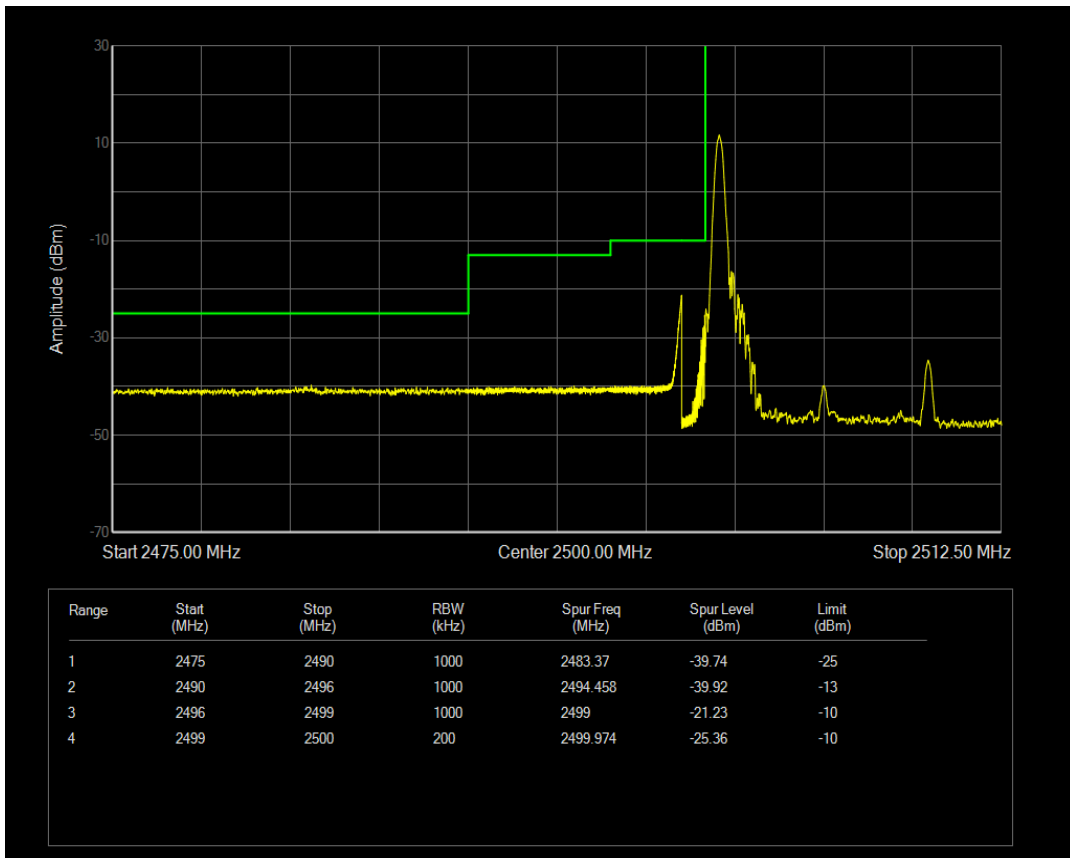

Band7 QPSK BW=10MHz Channel=20800 RB Size=1 Position=#0

Band7 16QAM BW=5MHz Channel=21425 RB Size=25 Position=#0