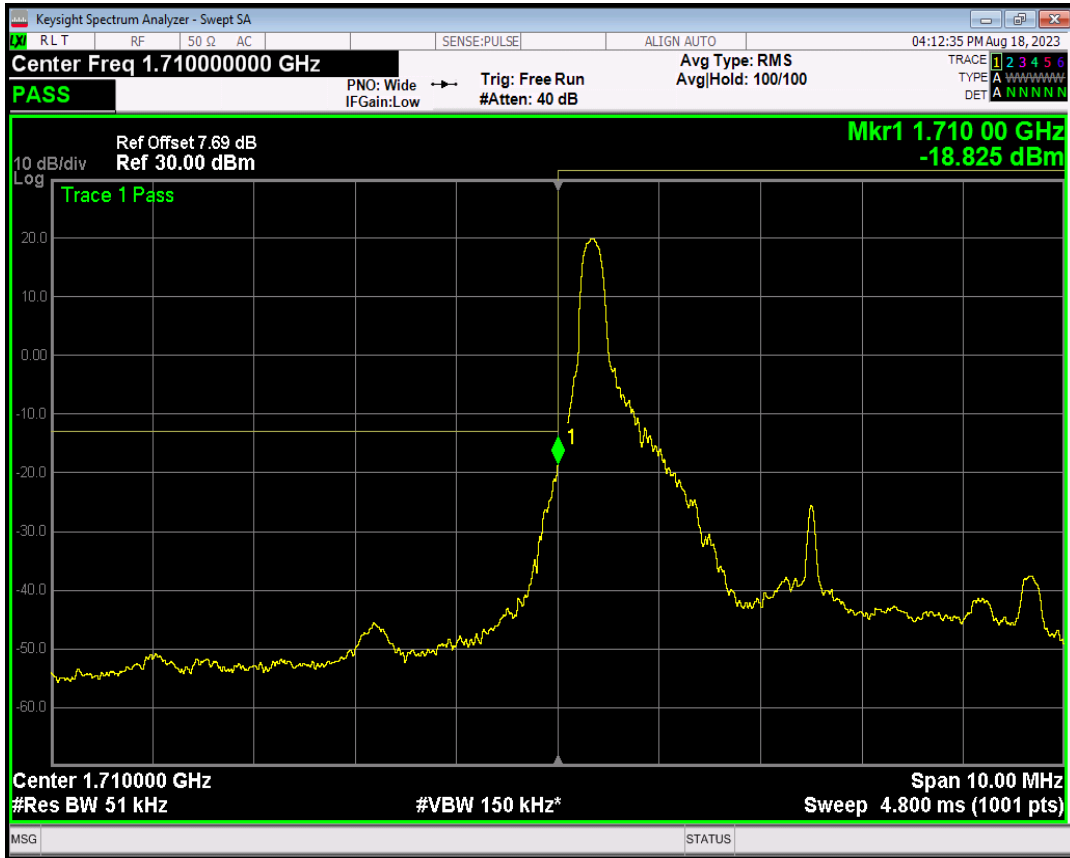

Band4 16QAM BW=3MHz Channel=20385 RB Size=1 Position=#0

Band4 16QAM BW=3MHz Channel=20385 RB Size=1 Position=#Max

Band4 16QAM BW=3MHz Channel=20385 RB Size=15 Position=#0

Band4 QPSK BW=5MHz Channel=19975 RB Size=1 Position=#0