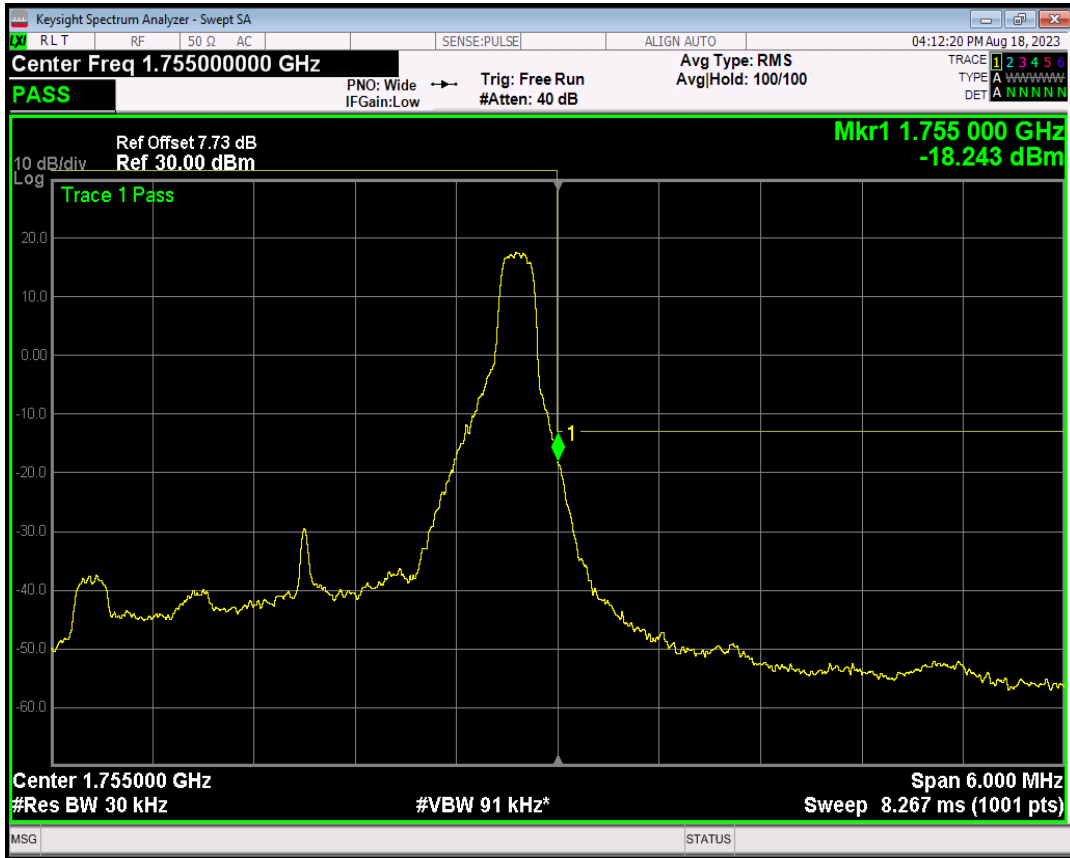

Band4 QPSK BW=3MHz Channel=20385 RB Size=1 Position=#Max

Band4 QPSK BW=3MHz Channel=20385 RB Size=1 Position=#0