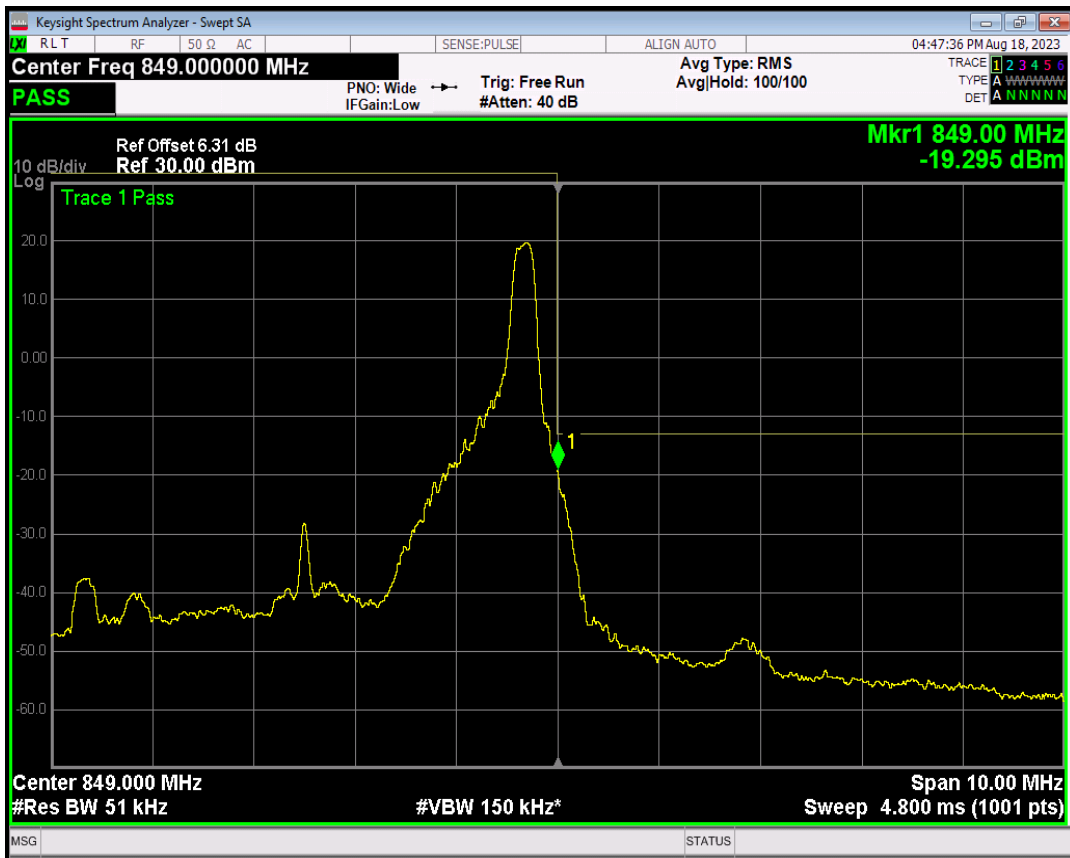

Band5 QPSK BW=5MHz Channel=20625 RB Size=1 Position=#Max

Band5 QPSK BW=5MHz Channel=20625 RB Size=25 Position=#0