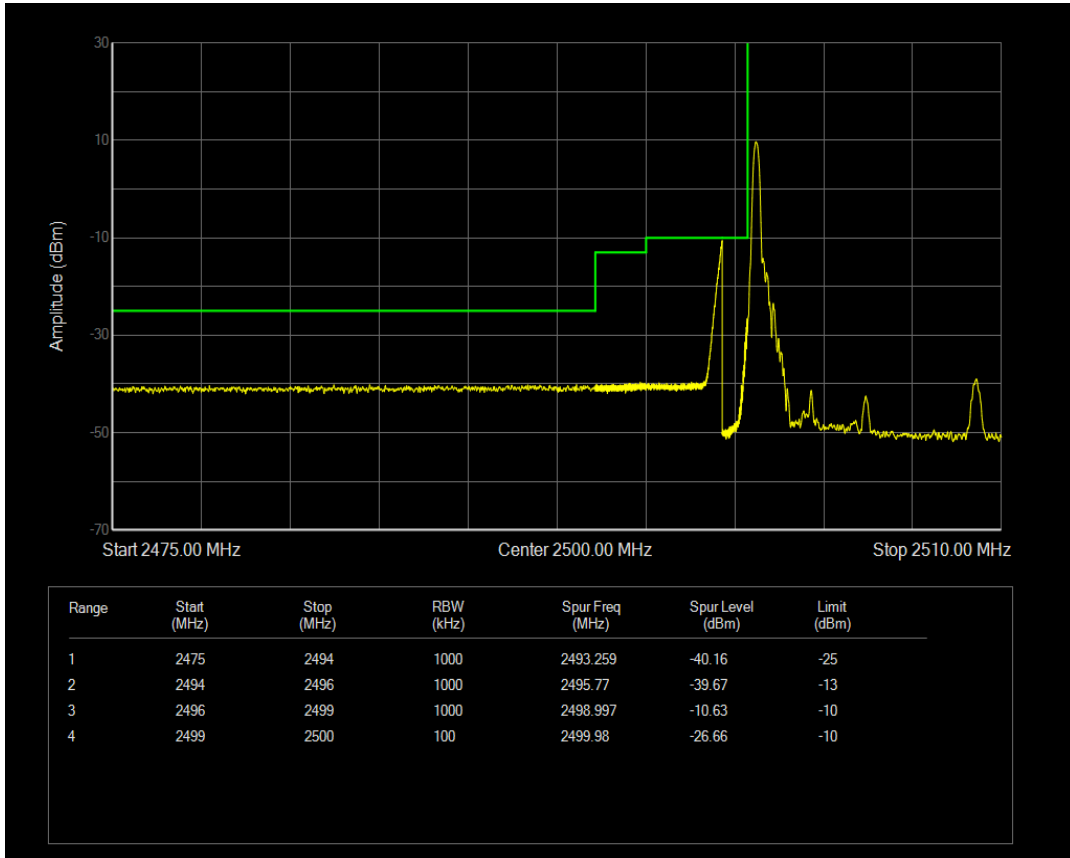

Band5 16QAM BW=10MHz Channel=20450 RB Size=50 Position=#0

Band5 QPSK BW=10MHz Channel=20600 RB Size=1 Position=#0

Band5 QPSK BW=10MHz Channel=20600 RB Size=1 Position=#Max

Band5 QPSK BW=10MHz Channel=20600 RB Size=50 Position=#0

Band5 16QAM BW=10MHz Channel=20600 RB Size=1 Position=#0

Band5 16QAM BW=10MHz Channel=20600 RB Size=1 Position=#Max

Band5 16QAM BW=10MHz Channel=20600 RB Size=50 Position=#0

Band7 QPSK BW=5MHz Channel=20775 RB Size=1 Position=#0

Band7 QPSK BW=5MHz Channel=20775 RB Size=1 Position=#Max

Band7 QPSK BW=5MHz Channel=20775 RB Size=25 Position=#0

Band7 16QAM BW=5MHz Channel=20775 RB Size=1 Position=#0

Band7 16QAM BW=5MHz Channel=20775 RB Size=1 Position=#Max