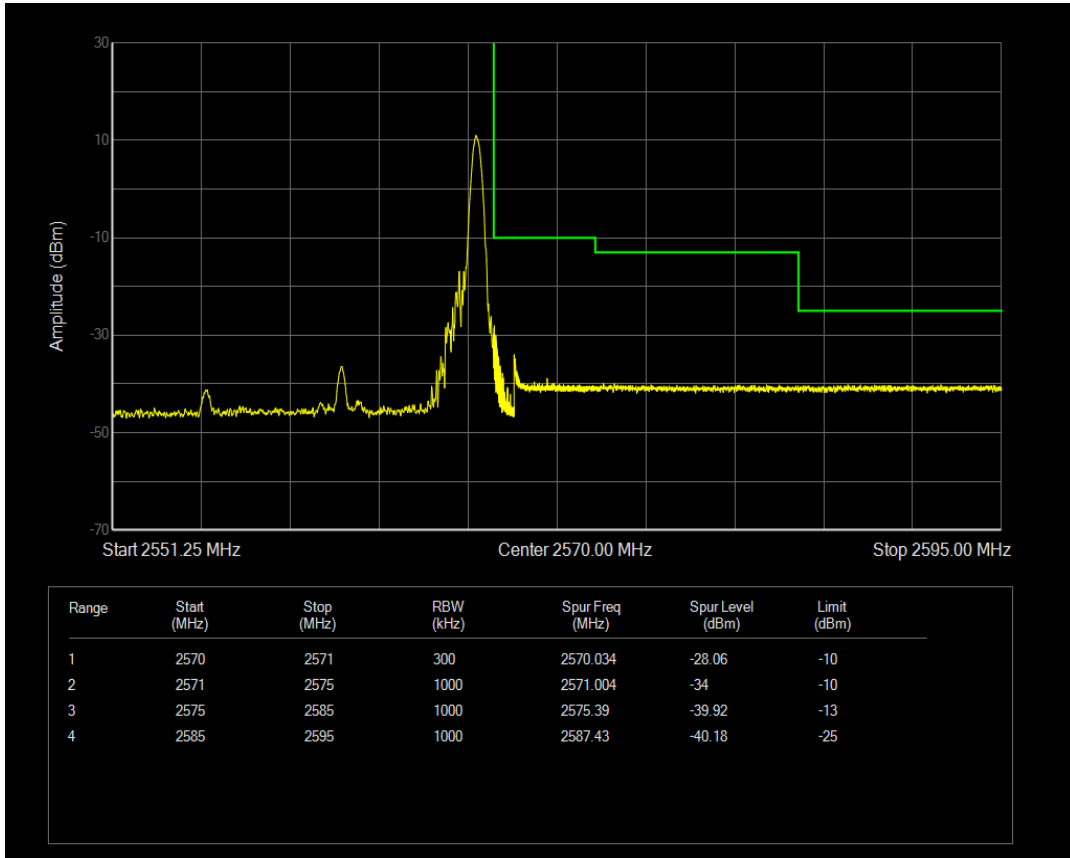

Band7 16QAM BW=15MHz Channel=21375 RB Size=1 Position=#Max

Band7 16QAM BW=15MHz Channel=21375 RB Size=75 Position=#0