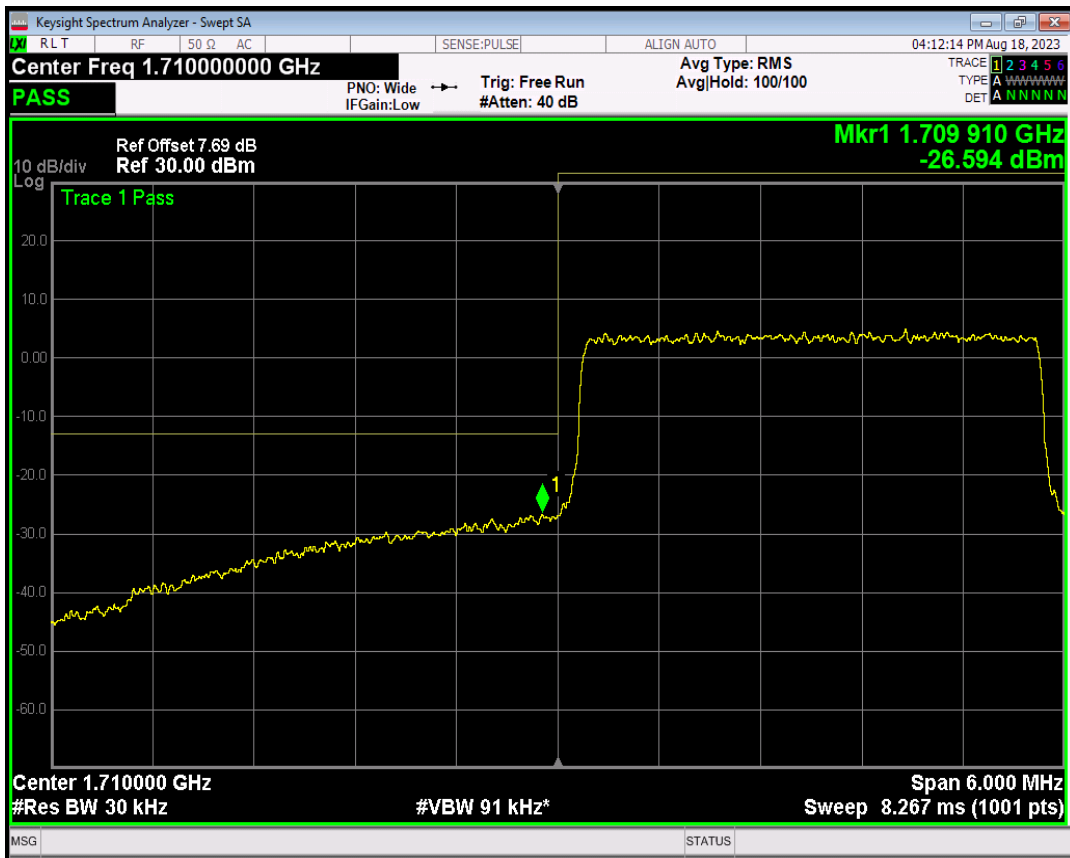

Band4 16QAM BW=3MHz Channel=19965 RB Size=15 Position=#0

Band4 QPSK BW=3MHz Channel=20385 RB Size=1 Position=#Max