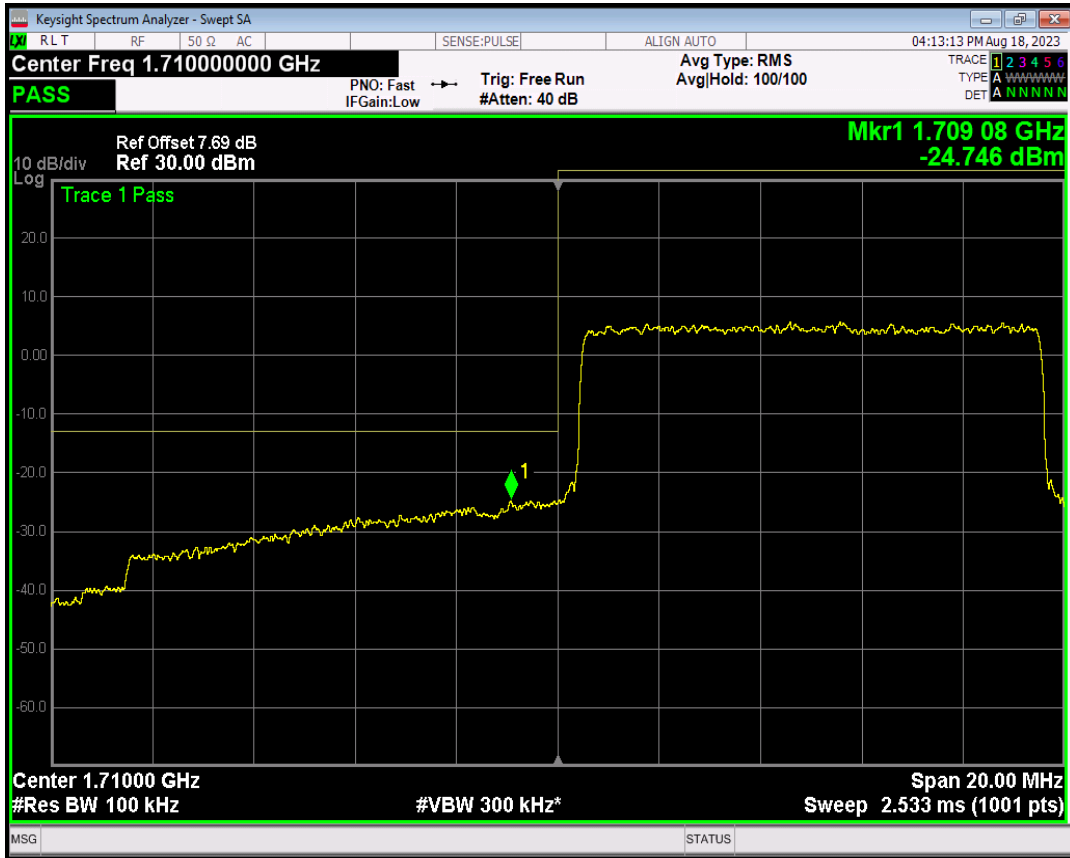

Band4 16QAM BW=5MHz Channel=20375 RB Size=1 Position=#0

Band4 16QAM BW=5MHz Channel=20375 RB Size=1 Position=#Max

Band4 16QAM BW=5MHz Channel=20375 RB Size=25 Position=#0

Band4 QPSK BW=10MHz Channel=20000 RB Size=1 Position=#0

Band4 QPSK BW=10MHz Channel=20000 RB Size=1 Position=#Max

Band4 QPSK BW=10MHz Channel=20000 RB Size=50 Position=#0

Band4 16QAM BW=10MHz Channel=20000 RB Size=1 Position=#0

Band4 16QAM BW=10MHz Channel=20000 RB Size=1 Position=#Max