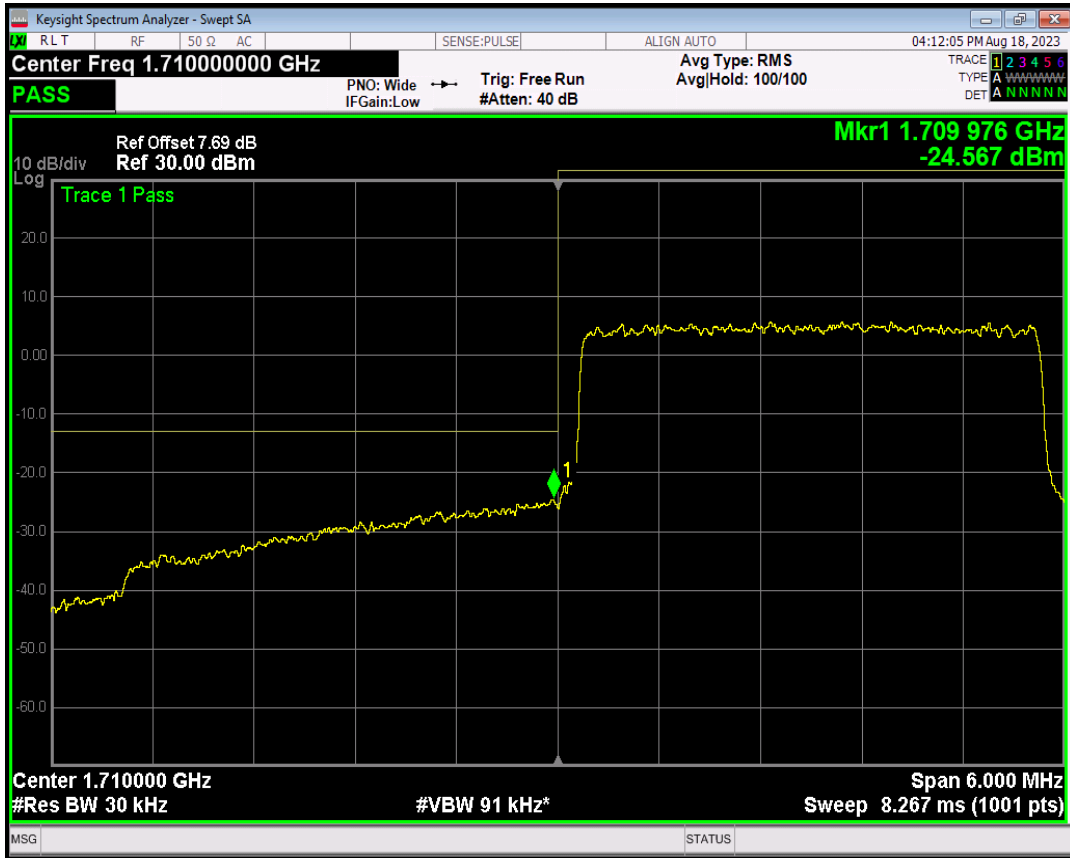

Band4 16QAM BW=1.4MHz Channel=20393 RB Size=1 Position=#0

Band4 16QAM BW=1.4MHz Channel=20393 RB Size=1 Position=#Max

Band4 16QAM BW=1.4MHz Channel=20393 RB Size=6 Position=#0

Band4 QPSK BW=3MHz Channel=19965 RB Size=1 Position=#0

Band4 QPSK BW=3MHz Channel=19965 RB Size=1 Position=#Max

Band4 QPSK BW=3MHz Channel=19965 RB Size=15 Position=#0

Band4 16QAM BW=3MHz Channel=19965 RB Size=1 Position=#0

Band4 16QAM BW=3MHz Channel=19965 RB Size=1 Position=#Max