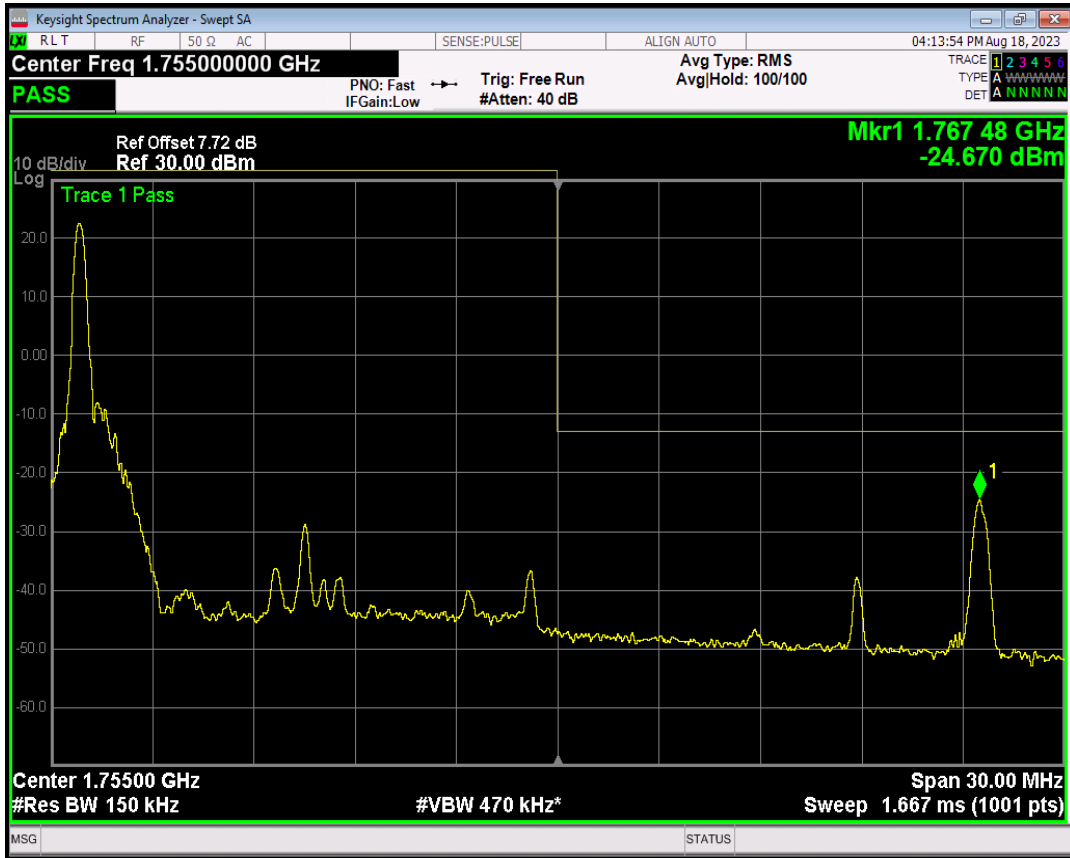

Band4 QPSK BW=15MHz Channel=20325 RB Size=1 Position=#0

Band4 QPSK BW=15MHz Channel=20325 RB Size=75 Position=#0