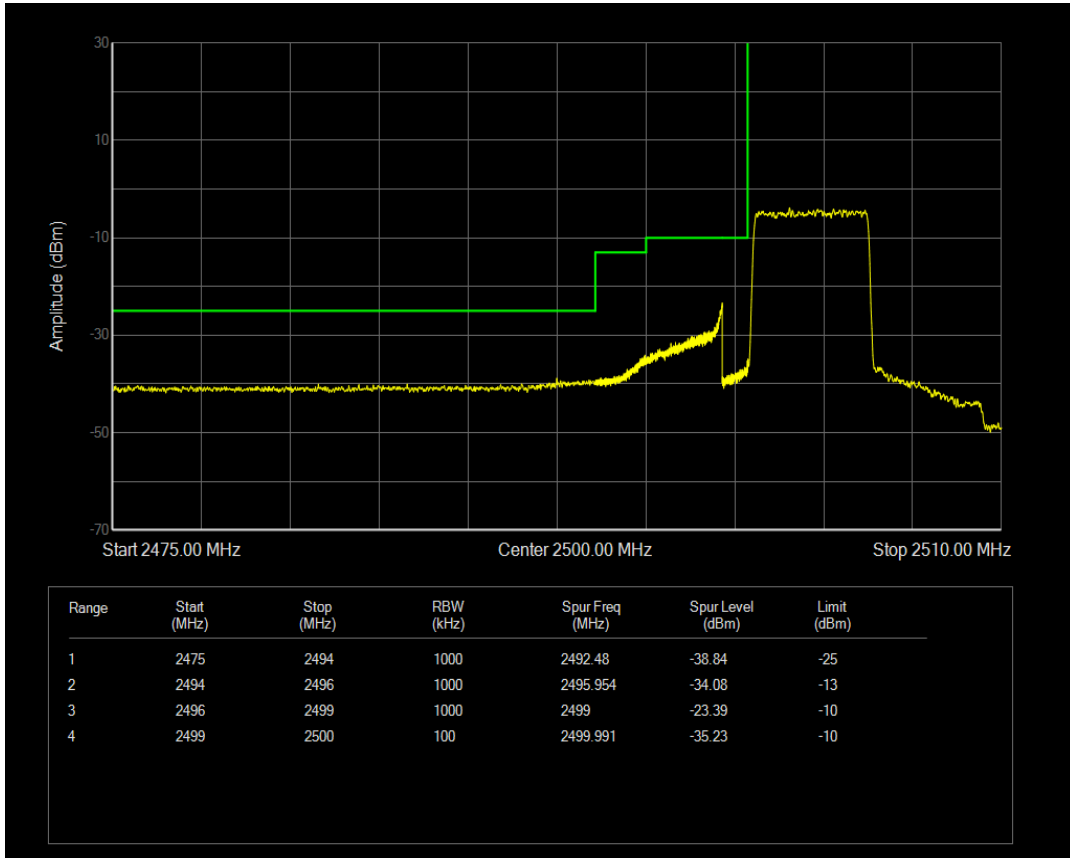

Band7 QPSK BW=5MHz Channel=20775 RB Size=25 Position=#0

Band7 16QAM BW=5MHz Channel=20775 RB Size=1 Position=#0