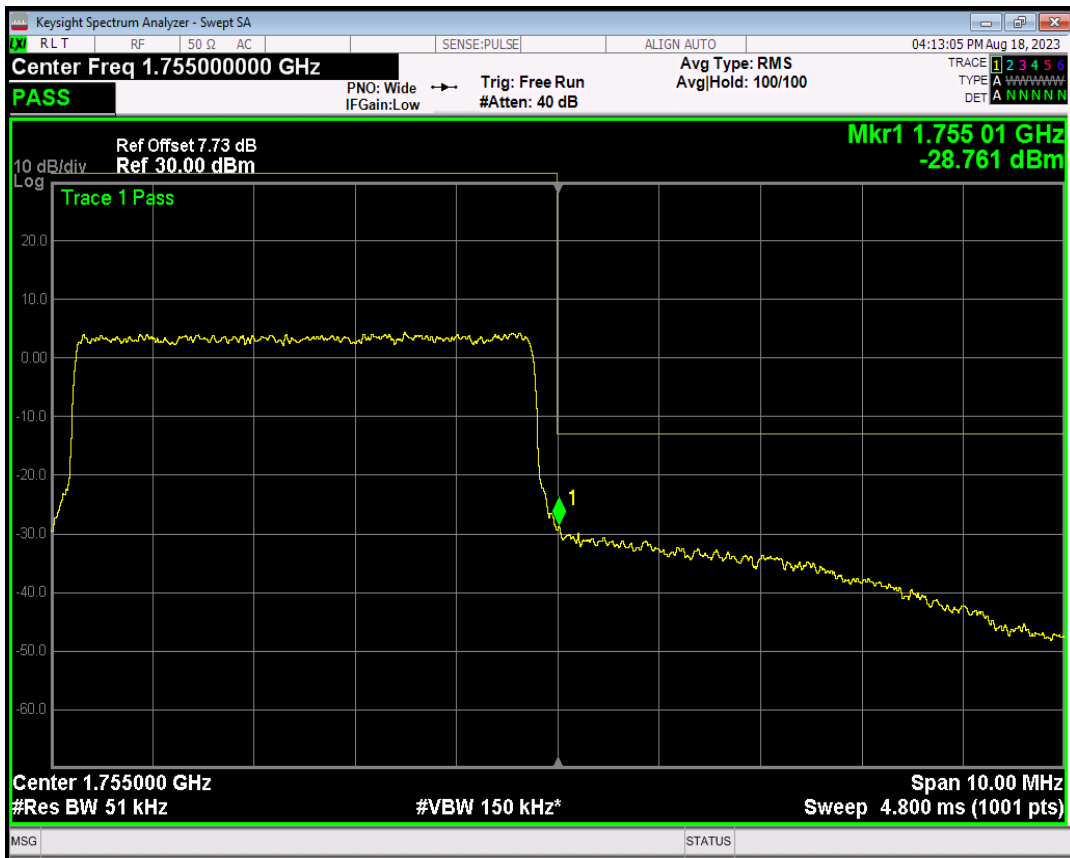

Band4 16QAM BW=5MHz Channel=20375 RB Size=25 Position=#0

Band4 QPSK BW=10MHz Channel=20000 RB Size=1 Position=#0