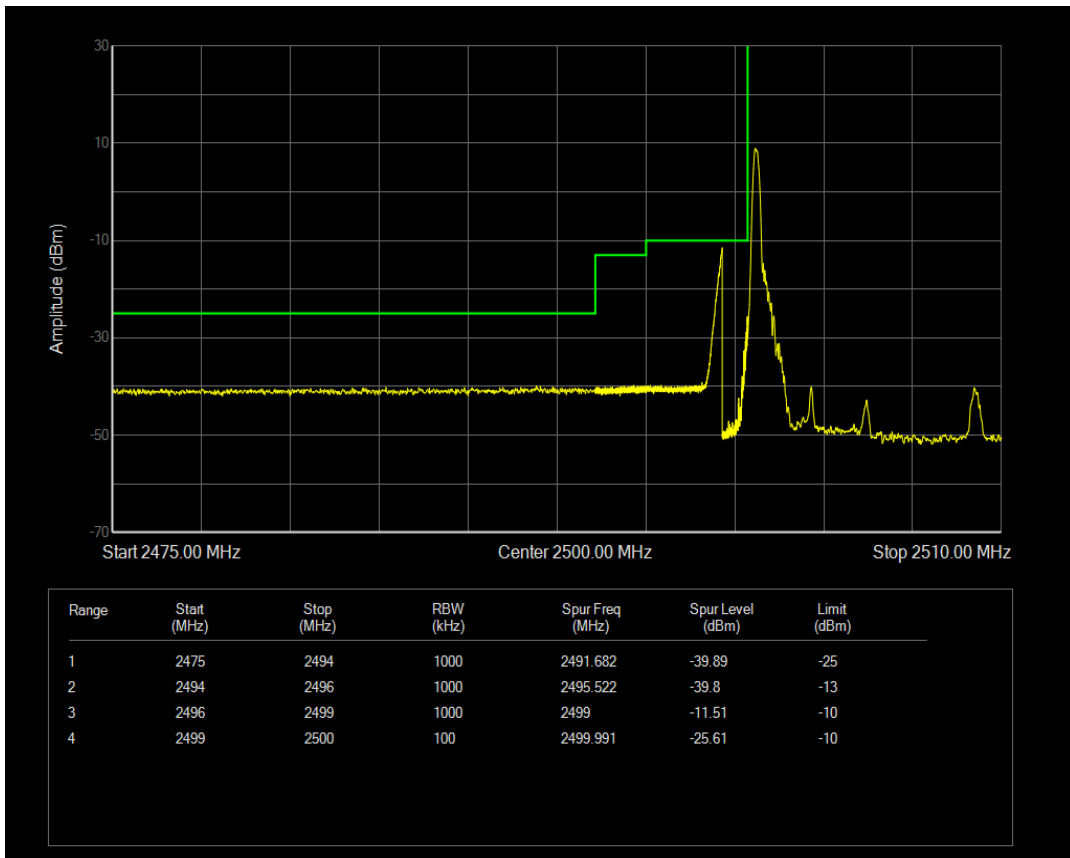

Band7 16QAM BW=5MHz Channel=20775 RB Size=1 Position=#0

Band7 16QAM BW=5MHz Channel=20775 RB Size=1 Position=#Max