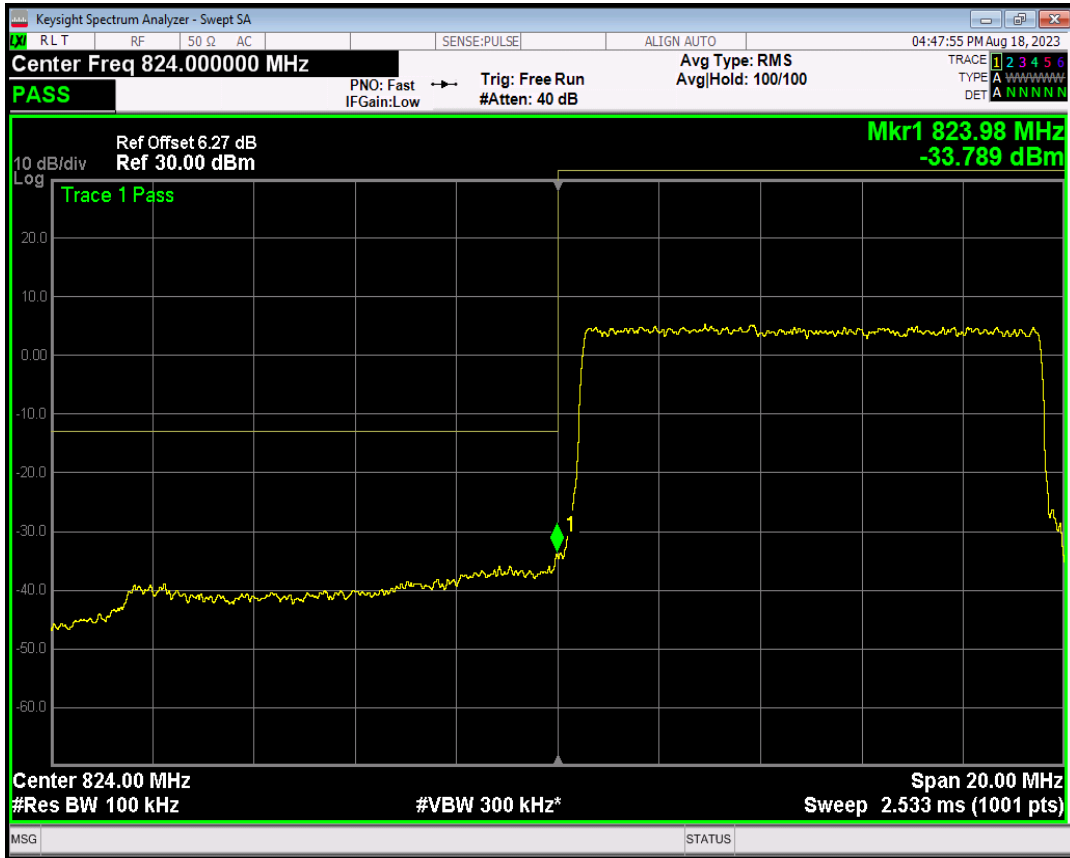

Band5 QPSK BW=10MHz Channel=20450 RB Size=50 Position=#0

Band5 16QAM BW=10MHz Channel=20450 RB Size=1 Position=#0