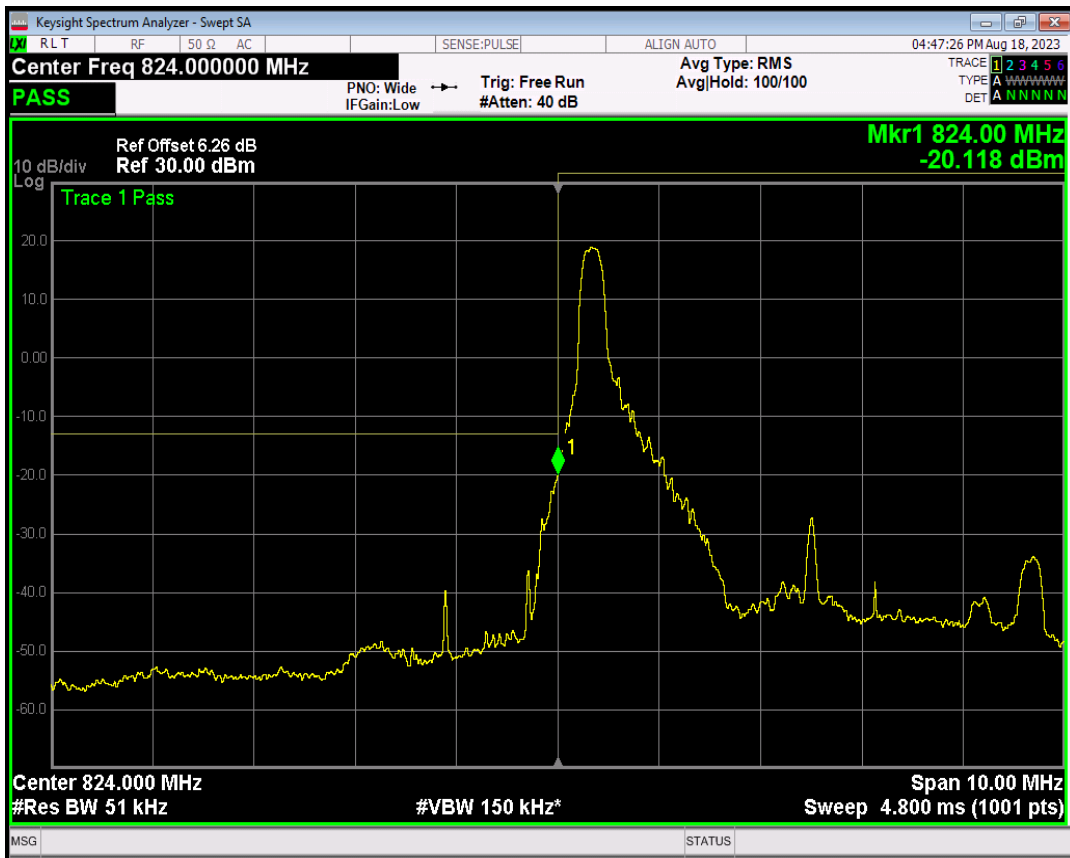

Band5 16QAM BW=5MHz Channel=20425 RB Size=1 Position=#0

Band5 16QAM BW=5MHz Channel=20425 RB Size=1 Position=#Max