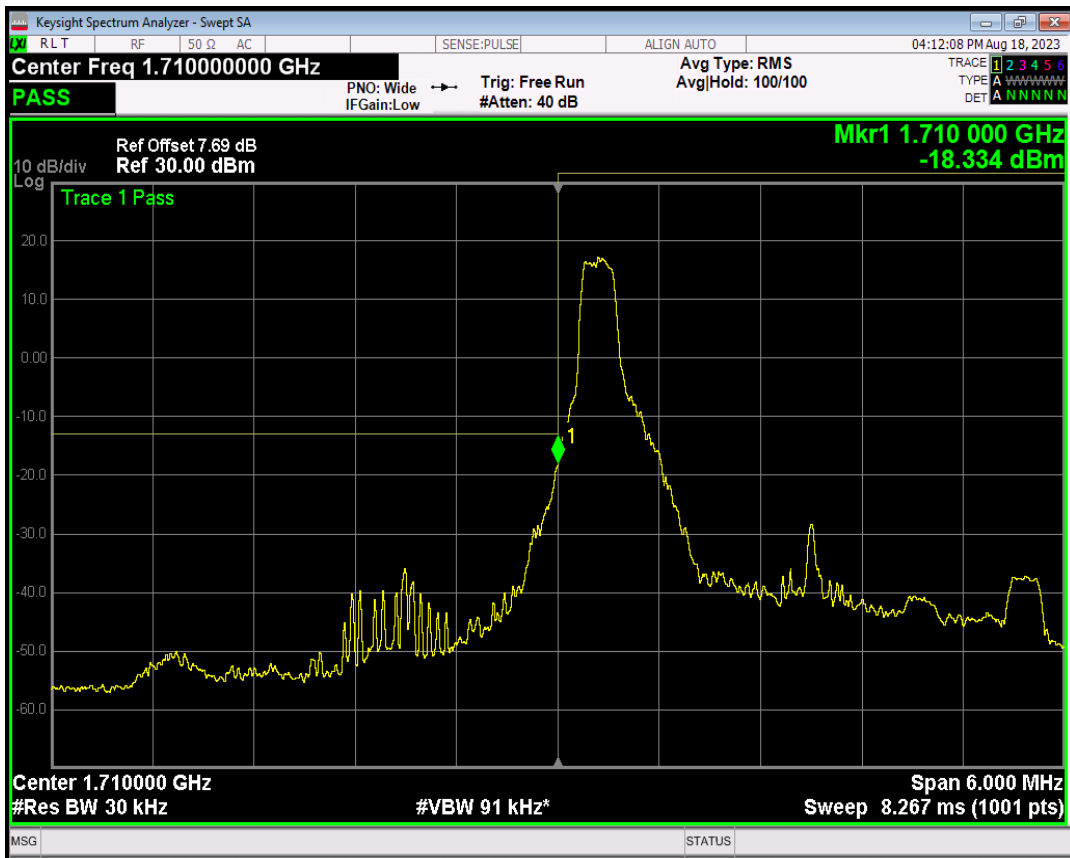

Band4 16QAM BW=3MHz Channel=19965 RB Size=1 Position=#0

Band4 16QAM BW=3MHz Channel=19965 RB Size=1 Position=#Max