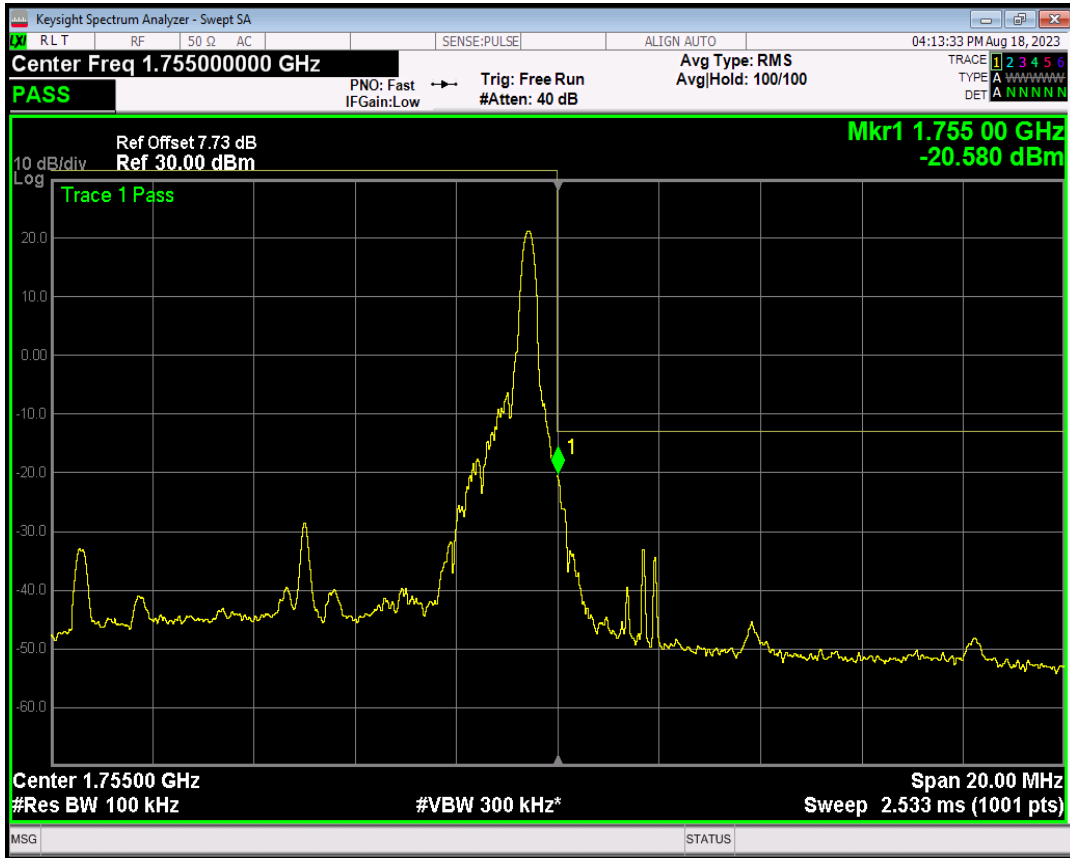

Band4 16QAM BW=10MHz Channel=20350 RB Size=1 Position=#Max

Band4 16QAM BW=10MHz Channel=20350 RB Size=50 Position=#0