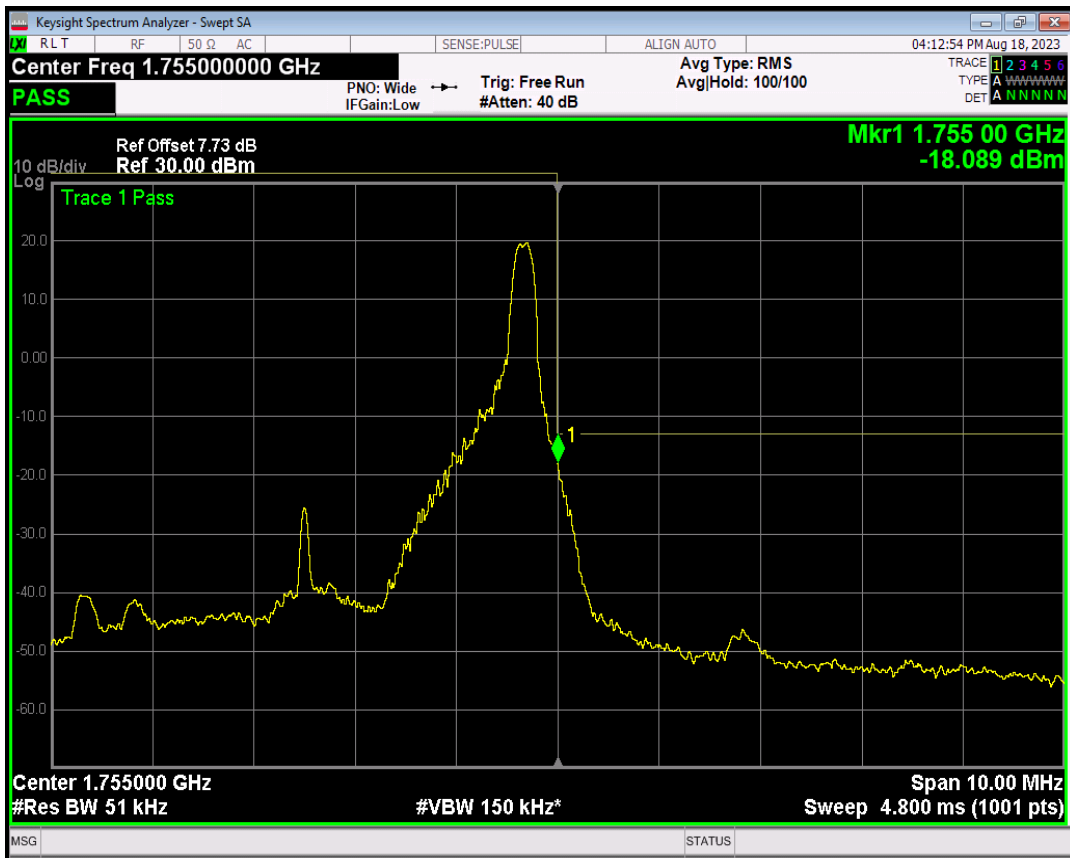

Band4 QPSK BW=5MHz Channel=20375 RB Size=1 Position=#Max

Band4 QPSK BW=5MHz Channel=20375 RB Size=25 Position=#0