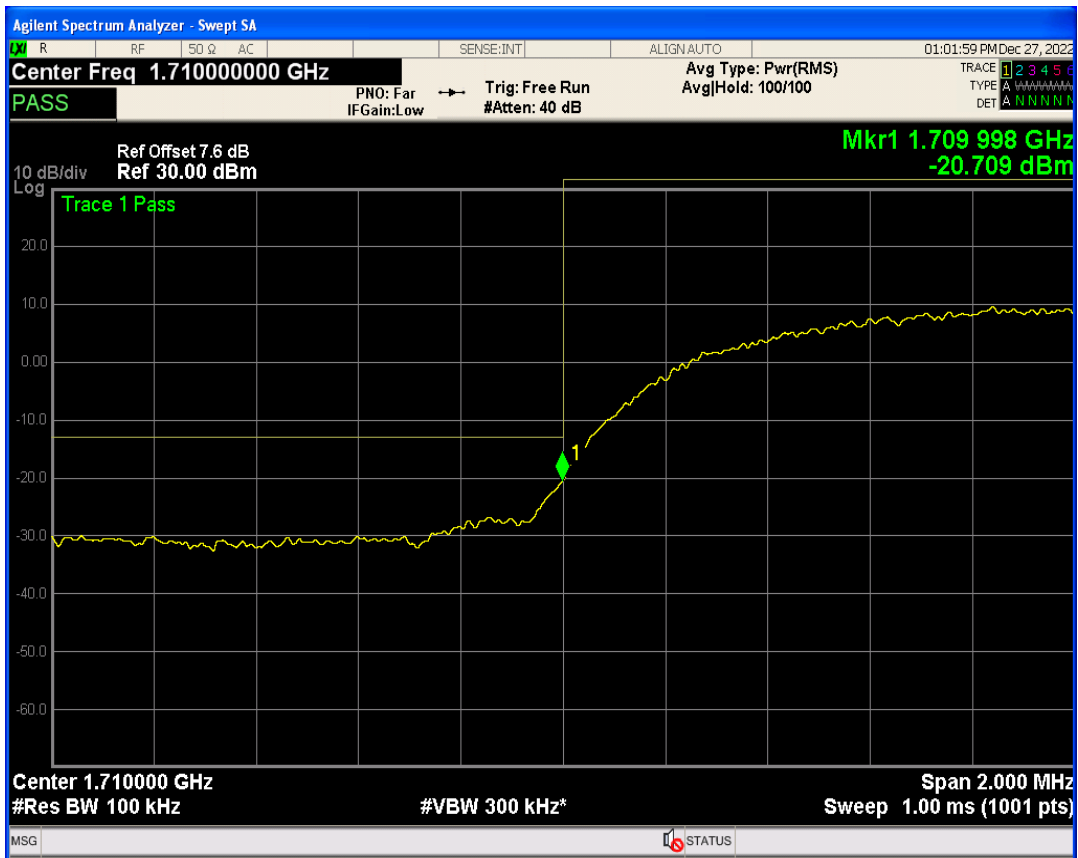

WCDMA Band5 Channel=4182

Band edge

Band	Channel	Frequency (MHz)	Spur Freq (MHz)	Spur Level (dBm)	Limit (dBm)	Verdict
WCDMA Band2	9262	1852.4	1850.00	-20.99	-13	PASS
WCDMA Band2	9538	1907.6	1910.00	-21.93	-13	PASS
WCDMA Band4	1312	1712.4	1710.00	-20.70	-13	PASS
WCDMA Band4	1513	1752.6	1755.00	-22.43	-13	PASS
WCDMA Band5	4132	826.4	824.00	-22.74	-13	PASS
WCDMA Band5	4233	846.6	849.00	-21.65	-13	PASS

WCDMA Band2 Channel=9262

WCDMA Band2 Channel=9538

WCDMA Band4 Channel=1312

WCDMA Band4 Channel=1513

WCDMA Band5 Channel=4132

WCDMA Band5 Channel=4233

Out-of-band emissions

Band	Channel	Frequency (MHz)	Spur Freq (MHz)	Spur Level (dBm)	Limit (dBm)	Verdict
WCDMA Band2	9262	1852.4	19836.25	-24.00	-13	PASS
WCDMA Band2	9400	1880	19944.08	-23.76	-13	PASS
WCDMA Band2	9538	1907.6	17061.91	-23.93	-13	PASS
WCDMA Band4	1312	1712.4	19979.53	-23.95	-13	PASS
WCDMA Band4	1413	1732.6	17048.93	-23.87	-13	PASS
WCDMA Band4	1513	1752.6	19867.20	-23.86	-13	PASS
WCDMA Band5	4132	826.4	2320.36	-29.35	-13	PASS
WCDMA Band5	4182	836.4	2568.36	-30.46	-13	PASS
WCDMA Band5	4233	846.6	3092.78	-29.52	-13	PASS