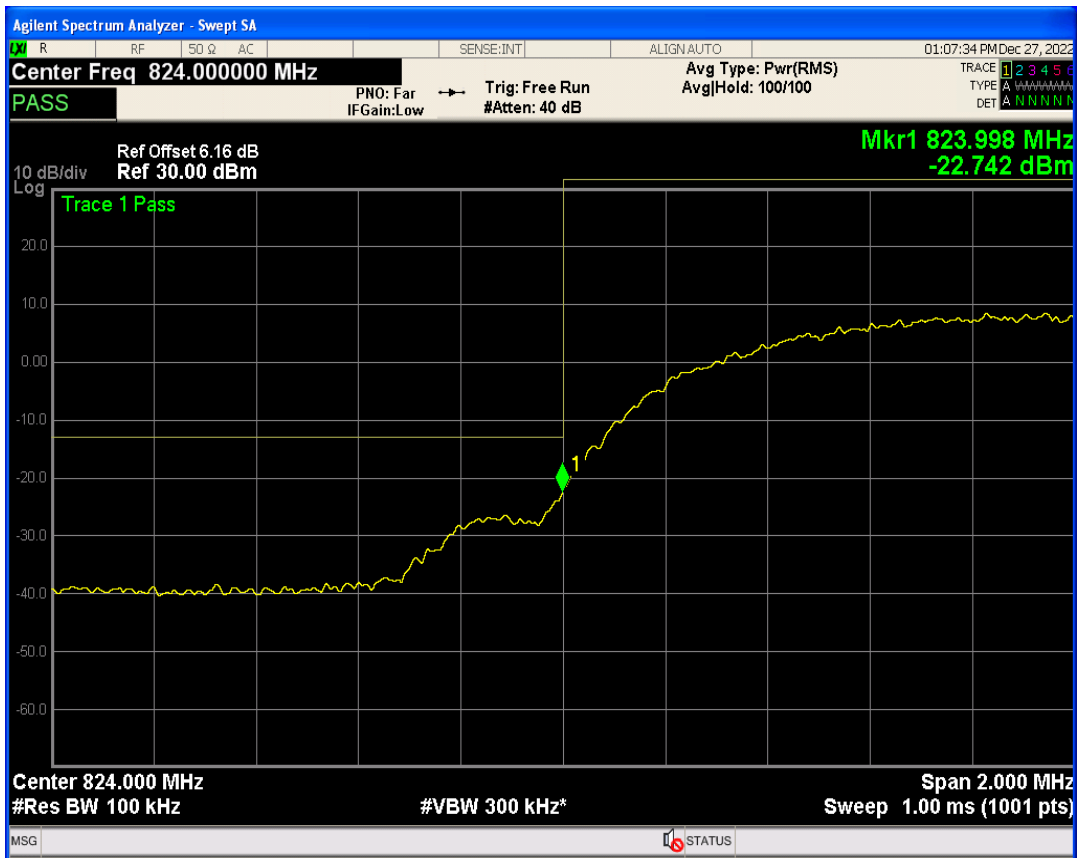

WCDMA Band2 Channel=9262

WCDMA Band2 Channel=9538

WCDMA Band4 Channel=1312

WCDMA Band4 Channel=1513

WCDMA Band5 Channel=4132

WCDMA Band5 Channel=4233

Out-of-band emissions

Band	Channel	Frequency (MHz)	Spur Freq (MHz)	Spur Level (dBm)	Limit (dBm)	Verdict
WCDMA Band2	9262	1852.4	19836.25	-24.00	-13	PASS
WCDMA Band2	9400	1880	19944.08	-23.76	-13	PASS
WCDMA Band2	9538	1907.6	17061.91	-23.93	-13	PASS
WCDMA Band4	1312	1712.4	19979.53	-23.95	-13	PASS
WCDMA Band4	1413	1732.6	17048.93	-23.87	-13	PASS
WCDMA Band4	1513	1752.6	19867.20	-23.86	-13	PASS
WCDMA Band5	4132	826.4	2320.36	-29.35	-13	PASS
WCDMA Band5	4182	836.4	2568.36	-30.46	-13	PASS
WCDMA Band5	4233	846.6	3092.78	-29.52	-13	PASS

WCDMA Band2 Channel=9400

WCDMA Band2 Channel=9262

WCDMA Band2 Channel=9538

WCDMA Band4 Channel=1413

WCDMA Band4 Channel=1312

WCDMA Band4 Channel=1513

WCDMA Band5 Channel=4132

WCDMA Band5 Channel=4182