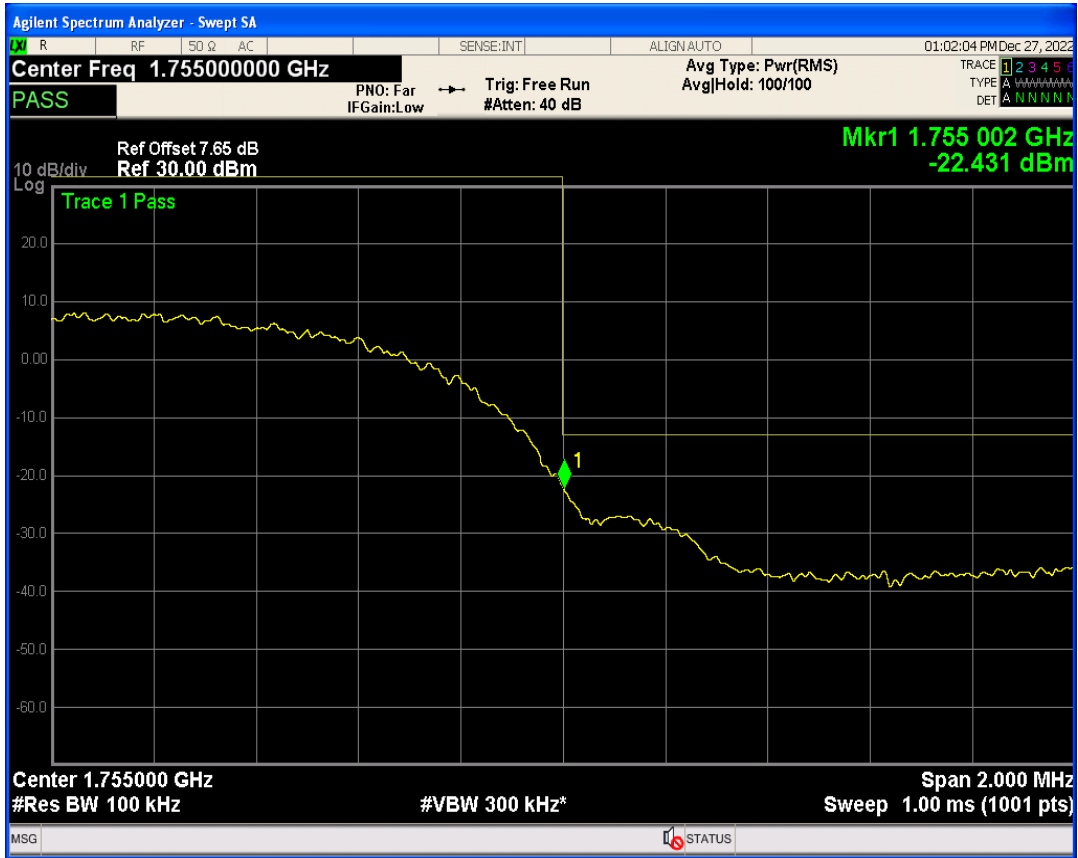

WCDMA Band2 Channel=9262

WCDMA Band2 Channel=9538

WCDMA Band4 Channel=1312

WCDMA Band4 Channel=1513

WCDMA Band5 Channel=4132

WCDMA Band5 Channel=4233

Out-of-band emissions

Band	Channel	Frequency (MHz)	Spur Freq (MHz)	Spur Level (dBm)	Limit (dBm)	Verdict
WCDMA Band2	9262	1852.4	19836.25	-24.00	-13	PASS
WCDMA Band2	9400	1880	19944.08	-23.76	-13	PASS
WCDMA Band2	9538	1907.6	17061.91	-23.93	-13	PASS
WCDMA Band4	1312	1712.4	19979.53	-23.95	-13	PASS
WCDMA Band4	1413	1732.6	17048.93	-23.87	-13	PASS
WCDMA Band4	1513	1752.6	19867.20	-23.86	-13	PASS
WCDMA Band5	4132	826.4	2320.36	-29.35	-13	PASS
WCDMA Band5	4182	836.4	2568.36	-30.46	-13	PASS
WCDMA Band5	4233	846.6	3092.78	-29.52	-13	PASS

WCDMA Band2 Channel=9400

WCDMA Band2 Channel=9262

WCDMA Band2 Channel=9538

WCDMA Band4 Channel=1413

WCDMA Band4 Channel=1312

WCDMA Band4 Channel=1513

WCDMA Band5 Channel=4132

WCDMA Band5 Channel=4182