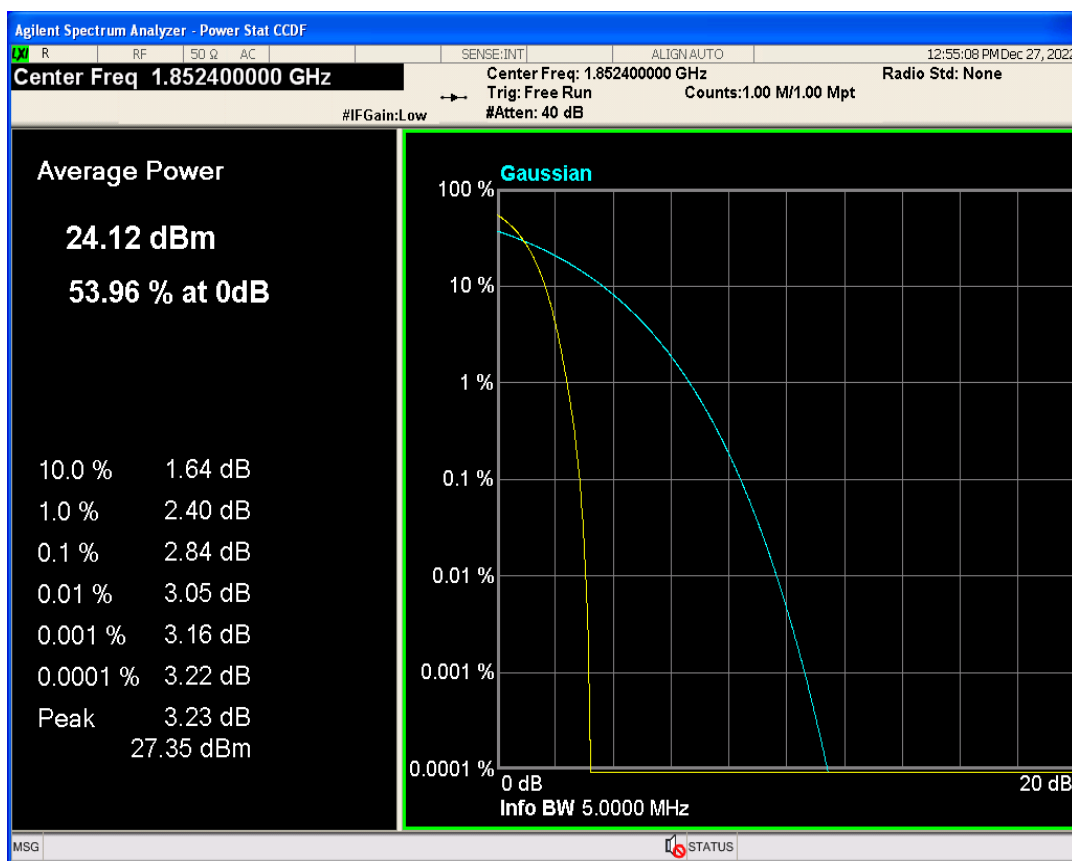

Peak-to-Average Ratio

Band	Channel	Frequency (MHz)	Result (dB)	high Limit (dB)	Verdict
WCDMA Band2	9262	1852.4	2.84	13	PASS
WCDMA Band2	9400	1880	2.91	13	PASS
WCDMA Band2	9538	1907.6	2.78	13	PASS
WCDMA Band4	1312	1712.4	2.78	13	PASS
WCDMA Band4	1413	1732.6	3.06	13	PASS
WCDMA Band4	1513	1752.6	3.08	13	PASS
WCDMA Band5	4132	826.4	3.00	13	PASS
WCDMA Band5	4182	836.4	2.97	13	PASS
WCDMA Band5	4233	846.6	2.98	13	PASS

WCDMA Band2 Channel=9262