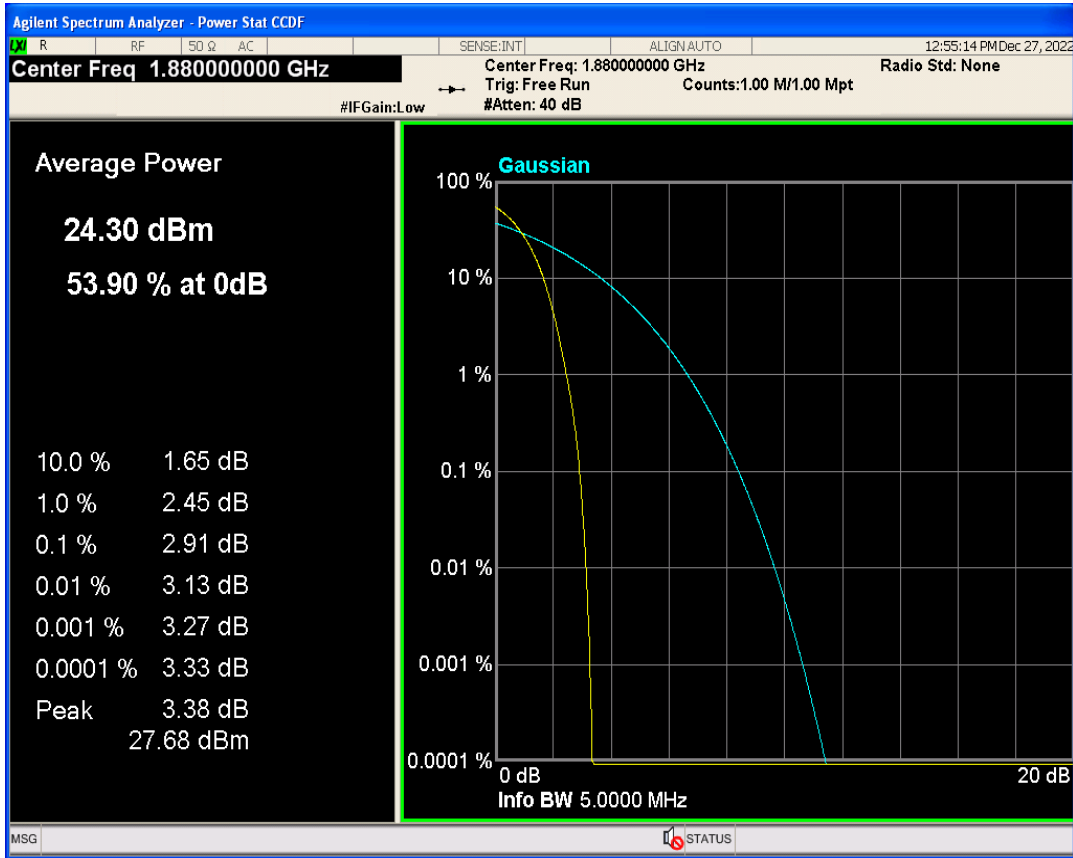

WCDMA Band2 Channel=9400