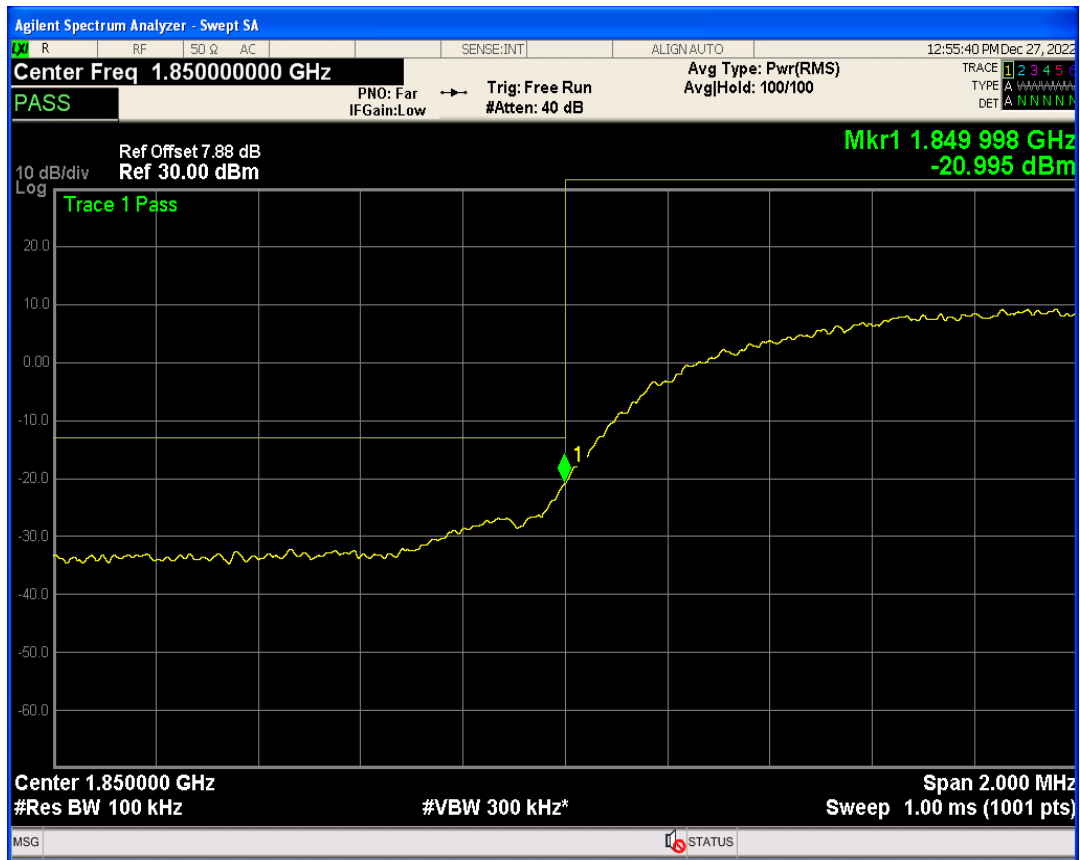

Band edge

Band	Channel	Frequency (MHz)	Spur Freq (MHz)	Spur Level (dBm)	Limit (dBm)	Verdict
WCDMA Band2	9262	1852.4	1850.00	-20.99	-13	PASS
WCDMA Band2	9538	1907.6	1910.00	-21.93	-13	PASS
WCDMA Band4	1312	1712.4	1710.00	-20.70	-13	PASS
WCDMA Band4	1513	1752.6	1755.00	-22.43	-13	PASS
WCDMA Band5	4132	826.4	824.00	-22.74	-13	PASS
WCDMA Band5	4233	846.6	849.00	-21.65	-13	PASS

WCDMA Band2 Channel=9262