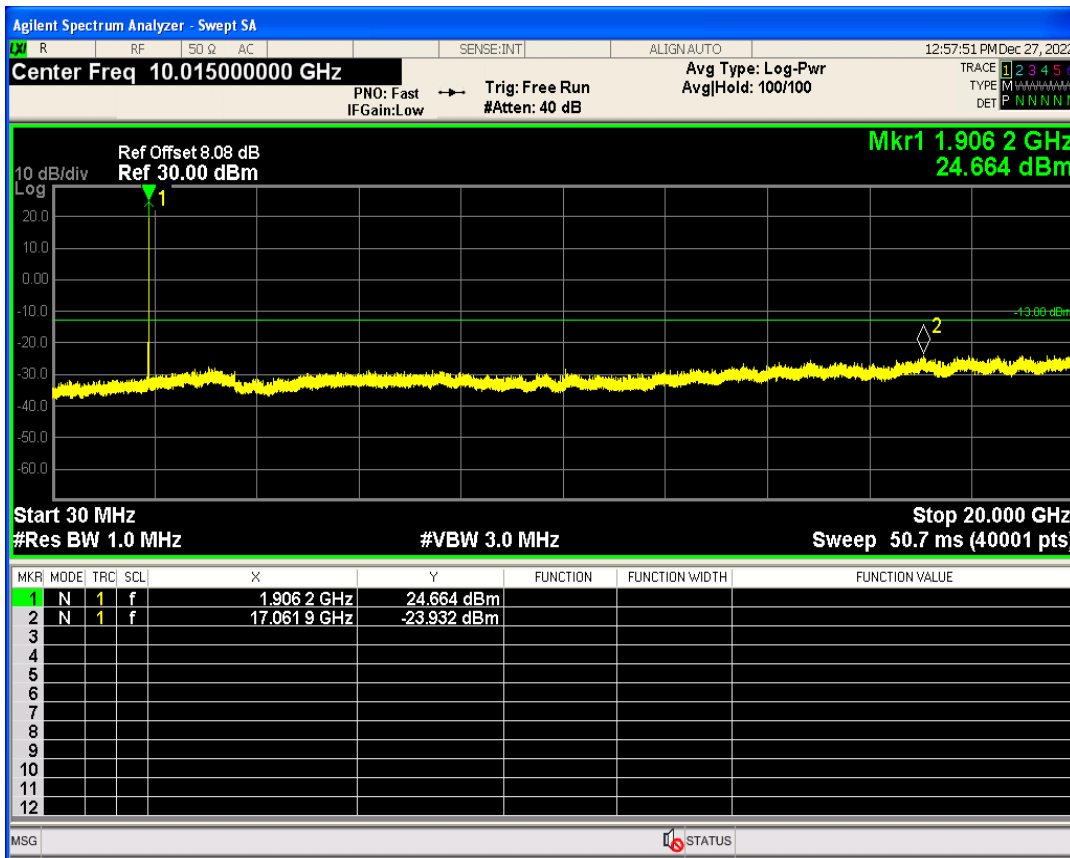

WCDMA Band2 Channel=9262

WCDMA Band2 Channel=9538

WCDMA Band4 Channel=1312

WCDMA Band4 Channel=1513

WCDMA Band5 Channel=4132

WCDMA Band5 Channel=4233

Out-of-band emissions

Band	Channel	Frequency (MHz)	Spur Freq (MHz)	Spur Level (dBm)	Limit (dBm)	Verdict
WCDMA Band2	9262	1852.4	19836.25	-24.00	-13	PASS
WCDMA Band2	9400	1880	19944.08	-23.76	-13	PASS
WCDMA Band2	9538	1907.6	17061.91	-23.93	-13	PASS
WCDMA Band4	1312	1712.4	19979.53	-23.95	-13	PASS
WCDMA Band4	1413	1732.6	17048.93	-23.87	-13	PASS
WCDMA Band4	1513	1752.6	19867.20	-23.86	-13	PASS
WCDMA Band5	4132	826.4	2320.36	-29.35	-13	PASS
WCDMA Band5	4182	836.4	2568.36	-30.46	-13	PASS
WCDMA Band5	4233	846.6	3092.78	-29.52	-13	PASS

WCDMA Band2 Channel=9400

WCDMA Band2 Channel=9262

WCDMA Band2 Channel=9538

WCDMA Band4 Channel=1413

WCDMA Band4 Channel=1312

WCDMA Band4 Channel=1513

WCDMA Band5 Channel=4132

WCDMA Band5 Channel=4182