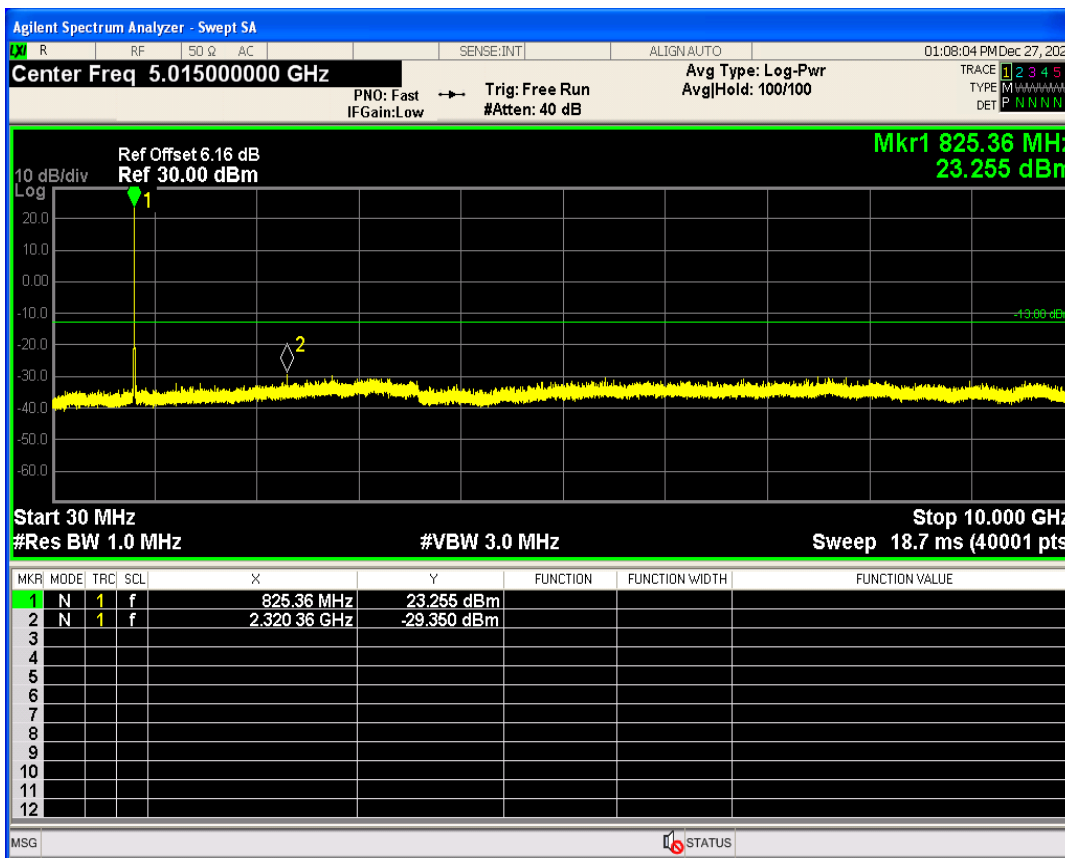

WCDMA Band2 Channel=9262

WCDMA Band2 Channel=9538

WCDMA Band4 Channel=1312

WCDMA Band4 Channel=1513

WCDMA Band5 Channel=4132

WCDMA Band5 Channel=4233

Out-of-band emissions

Band	Channel	Frequency (MHz)	Spur Freq (MHz)	Spur Level (dBm)	Limit (dBm)	Verdict
WCDMA Band2	9262	1852.4	19836.25	-24.00	-13	PASS
WCDMA Band2	9400	1880	19944.08	-23.76	-13	PASS
WCDMA Band2	9538	1907.6	17061.91	-23.93	-13	PASS
WCDMA Band4	1312	1712.4	19979.53	-23.95	-13	PASS
WCDMA Band4	1413	1732.6	17048.93	-23.87	-13	PASS
WCDMA Band4	1513	1752.6	19867.20	-23.86	-13	PASS
WCDMA Band5	4132	826.4	2320.36	-29.35	-13	PASS
WCDMA Band5	4182	836.4	2568.36	-30.46	-13	PASS
WCDMA Band5	4233	846.6	3092.78	-29.52	-13	PASS

WCDMA Band2 Channel=9400

WCDMA Band2 Channel=9262

WCDMA Band2 Channel=9538

WCDMA Band4 Channel=1413

WCDMA Band4 Channel=1312

WCDMA Band4 Channel=1513

WCDMA Band5 Channel=4132

WCDMA Band5 Channel=4182