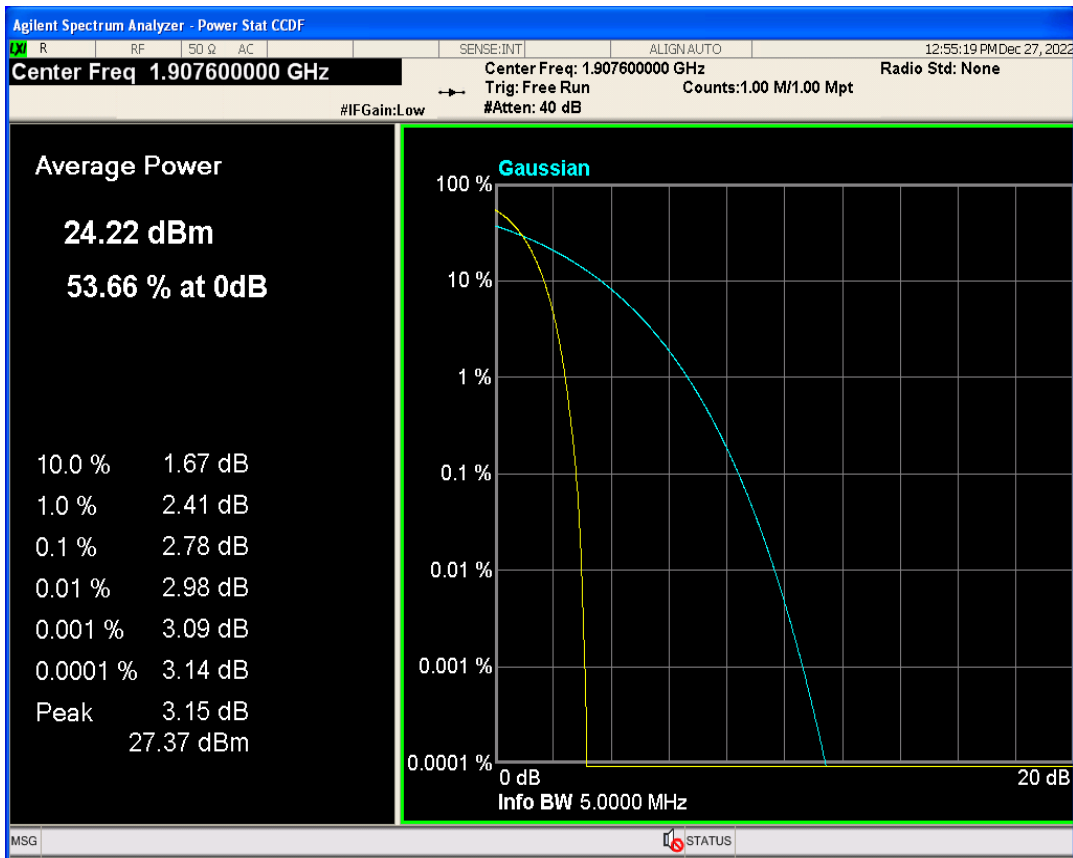

WCDMA Band2 Channel=9538