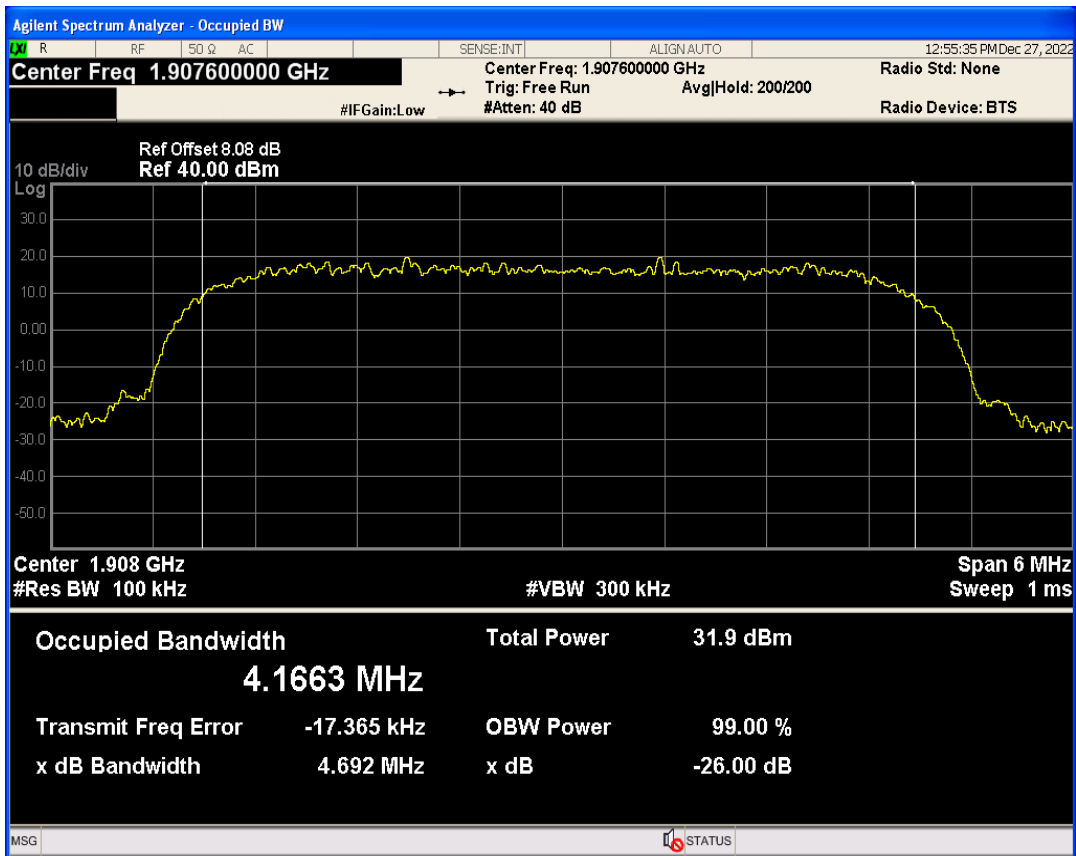

WCDMA Band2 Channel=9538