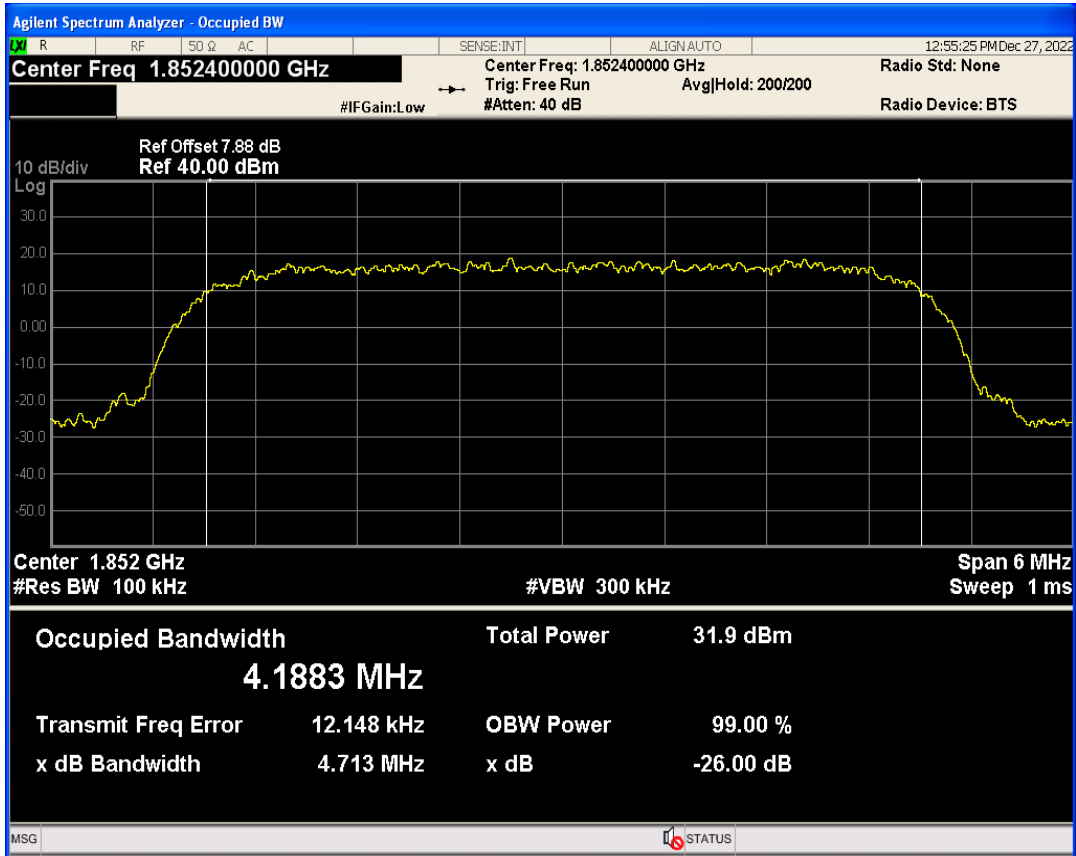

WCDMA Band2 Channel=9262