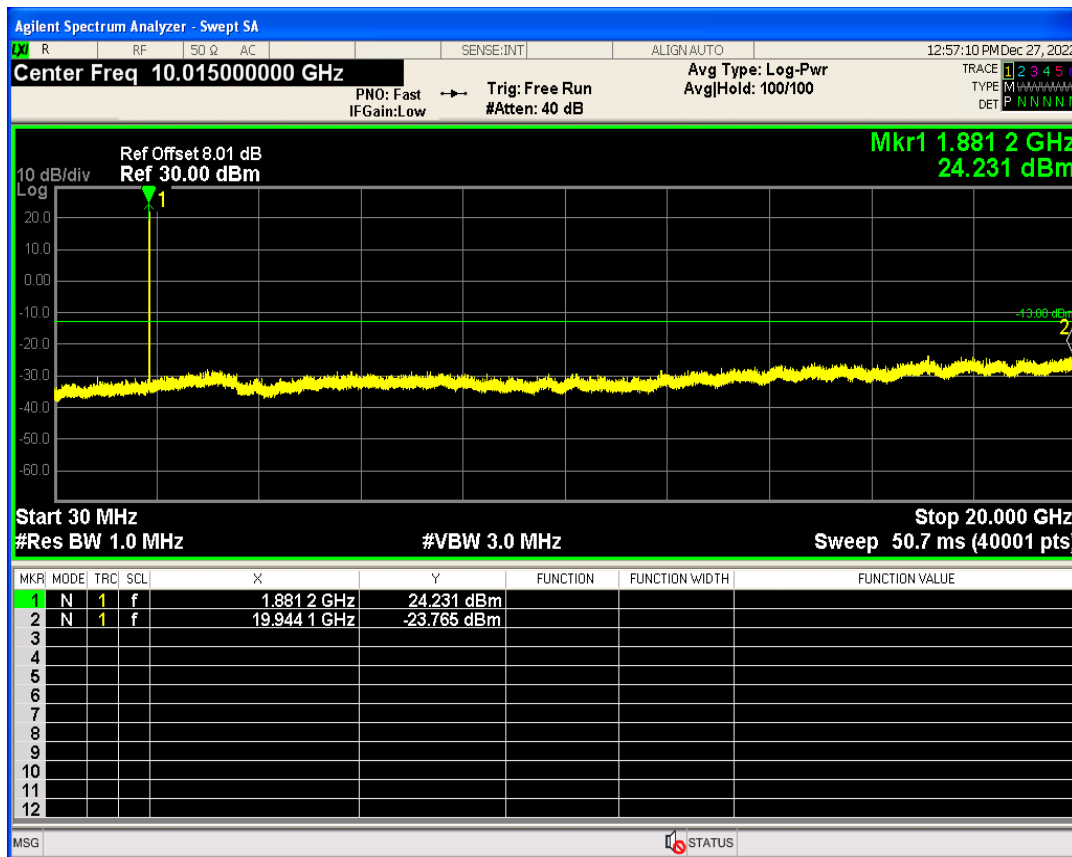

WCDMA Band2 Channel=9262

WCDMA Band2 Channel=9538

WCDMA Band4 Channel=1312

WCDMA Band4 Channel=1513

WCDMA Band5 Channel=4132

WCDMA Band5 Channel=4233

Out-of-band emissions

Band	Channel	Frequency (MHz)	Spur Freq (MHz)	Spur Level (dBm)	Limit (dBm)	Verdict
WCDMA Band2	9262	1852.4	19836.25	-24.00	-13	PASS
WCDMA Band2	9400	1880	19944.08	-23.76	-13	PASS
WCDMA Band2	9538	1907.6	17061.91	-23.93	-13	PASS
WCDMA Band4	1312	1712.4	19979.53	-23.95	-13	PASS
WCDMA Band4	1413	1732.6	17048.93	-23.87	-13	PASS
WCDMA Band4	1513	1752.6	19867.20	-23.86	-13	PASS
WCDMA Band5	4132	826.4	2320.36	-29.35	-13	PASS
WCDMA Band5	4182	836.4	2568.36	-30.46	-13	PASS
WCDMA Band5	4233	846.6	3092.78	-29.52	-13	PASS

WCDMA Band2 Channel=9400

WCDMA Band2 Channel=9262

WCDMA Band2 Channel=9538

WCDMA Band4 Channel=1413

WCDMA Band4 Channel=1312

WCDMA Band4 Channel=1513

WCDMA Band5 Channel=4132

WCDMA Band5 Channel=4182