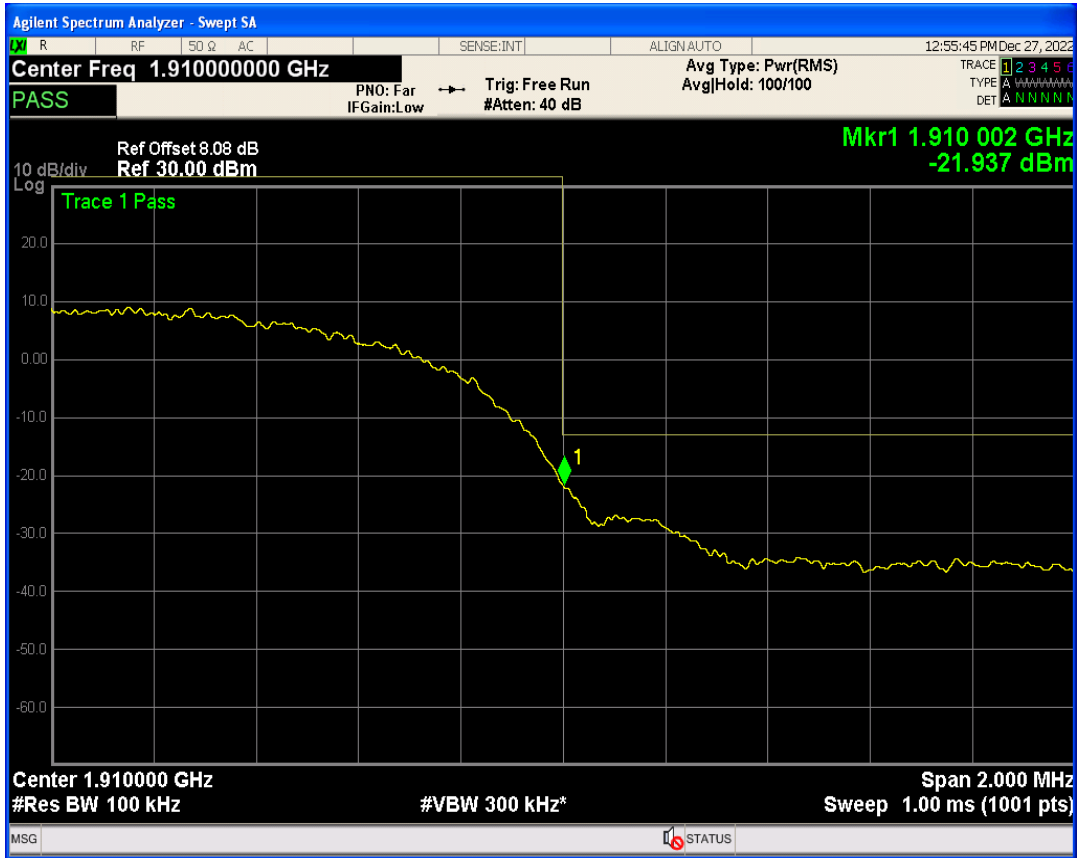

WCDMA Band2 Channel=9538