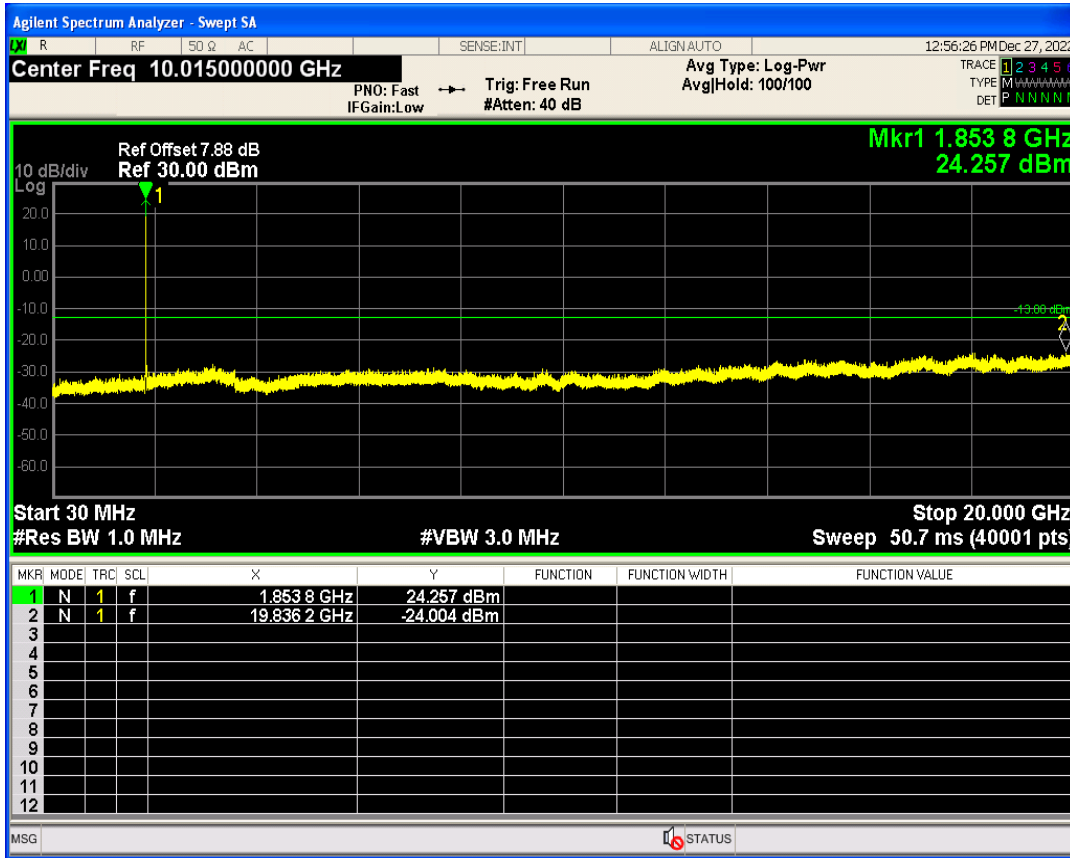

WCDMA Band2 Channel=9262

WCDMA Band2 Channel=9538

WCDMA Band4 Channel=1312

WCDMA Band4 Channel=1513

WCDMA Band5 Channel=4132

WCDMA Band5 Channel=4233

Out-of-band emissions

Band	Channel	Frequency (MHz)	Spur Freq (MHz)	Spur Level (dBm)	Limit (dBm)	Verdict
WCDMA Band2	9262	1852.4	19836.25	-24.00	-13	PASS
WCDMA Band2	9400	1880	19944.08	-23.76	-13	PASS
WCDMA Band2	9538	1907.6	17061.91	-23.93	-13	PASS
WCDMA Band4	1312	1712.4	19979.53	-23.95	-13	PASS
WCDMA Band4	1413	1732.6	17048.93	-23.87	-13	PASS
WCDMA Band4	1513	1752.6	19867.20	-23.86	-13	PASS
WCDMA Band5	4132	826.4	2320.36	-29.35	-13	PASS
WCDMA Band5	4182	836.4	2568.36	-30.46	-13	PASS
WCDMA Band5	4233	846.6	3092.78	-29.52	-13	PASS

WCDMA Band2 Channel=9400

WCDMA Band2 Channel=9262

WCDMA Band2 Channel=9538

WCDMA Band4 Channel=1413

WCDMA Band4 Channel=1312

WCDMA Band4 Channel=1513

WCDMA Band5 Channel=4132

WCDMA Band5 Channel=4182