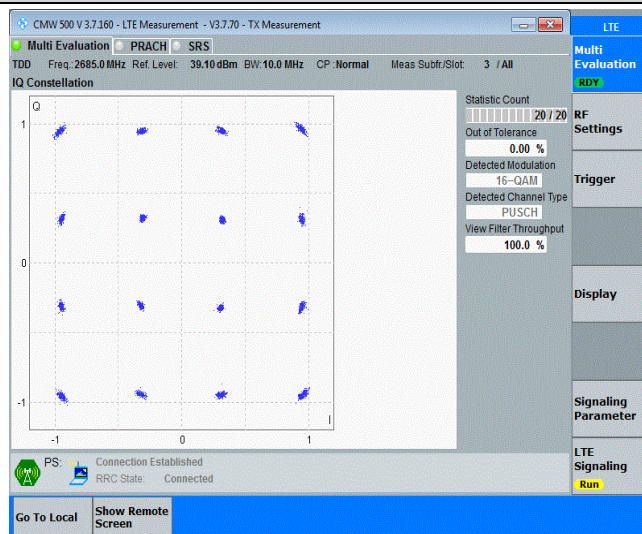

Band41-10MHz-16QAM-40620-50RB#0

Band41-10MHz-16QAM-41540-50RB#0

Band41-15MHz-QPSK-39725-75RB#0

Band41-15MHz-QPSK-40620-75RB#0

Band41-15MHz-QPSK-41515-75RB#0

Band41-15MHz-16QAM-39725-75RB#0

Band41-15MHz-16QAM-40620-75RB#0