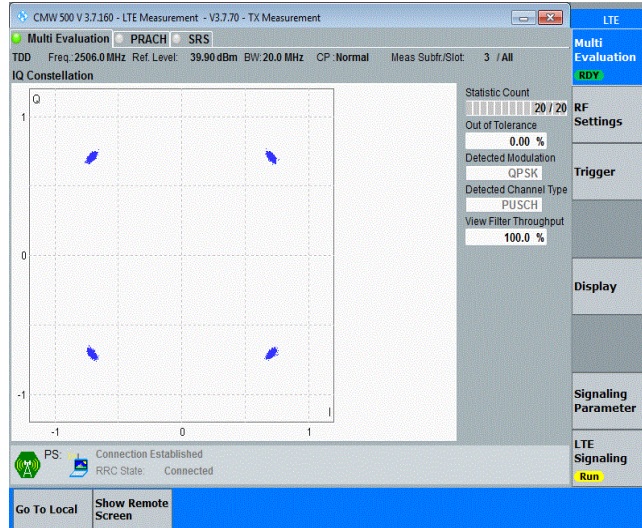

Band41-20MHz-QPSK-39750-100RB#0

Band41-20MHz-QPSK-40620-100RB#0