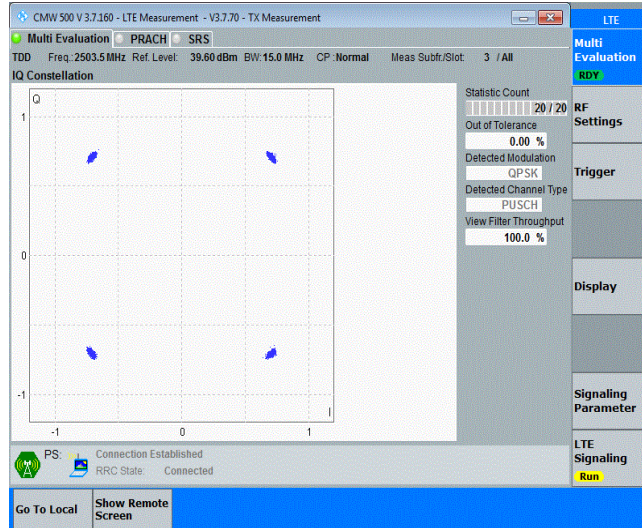

Band41-10MHz-16QAM-40620-50RB#0

Band41-10MHz-16QAM-41540-50RB#0

Band41-15MHz-QPSK-39725-75RB#0

Band41-15MHz-QPSK-40620-75RB#0

Band41-15MHz-QPSK-41515-75RB#0

Band41-15MHz-16QAM-39725-75RB#0

Band41-15MHz-16QAM-40620-75RB#0