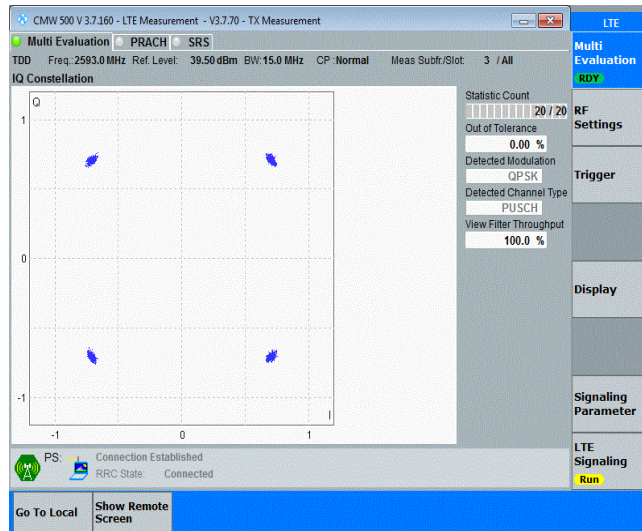

Band41-10MHz-16QAM-40620-50RB#0

Band41-10MHz-16QAM-41540-50RB#0

Band41-15MHz-QPSK-39725-75RB#0

Band41-15MHz-QPSK-40620-75RB#0

Band41-15MHz-QPSK-41515-75RB#0

Band41-15MHz-16QAM-39725-75RB#0

Band41-15MHz-16QAM-40620-75RB#0