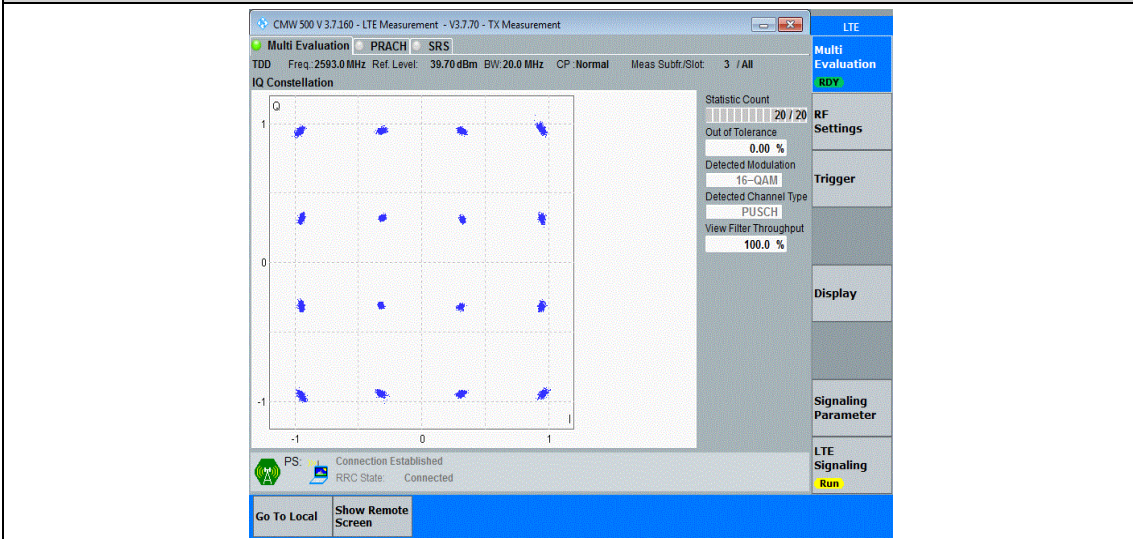

Band41-15MHz-16QAM-41515-75RB#0

Band41-20MHz-QPSK-39750-100RB#0

Band41-20MHz-QPSK-40620-100RB#0

Band41-20MHz-QPSK-41490-100RB#0

Band41-20MHz-16QAM-39750-100RB#0

Band41-20MHz-16QAM-40620-100RB#0

Band41-20MHz-16QAM-41490-100RB#0