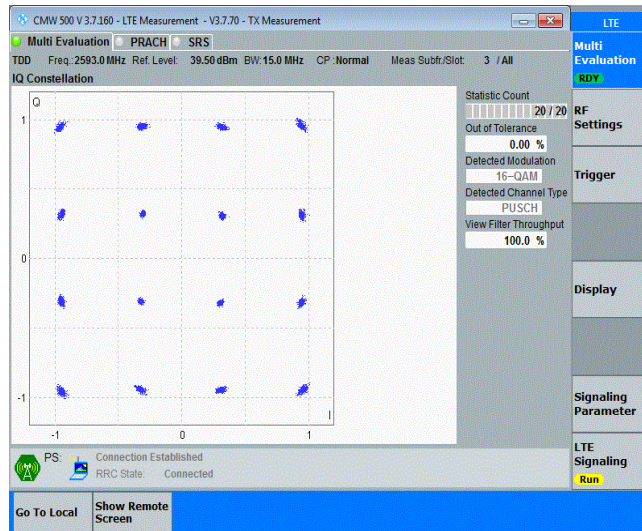

Band41-10MHz-16QAM-40620-50RB#0

Band41-10MHz-16QAM-41540-50RB#0

Band41-15MHz-QPSK-39725-75RB#0

Band41-15MHz-QPSK-40620-75RB#0

Band41-15MHz-QPSK-41515-75RB#0

Band41-15MHz-16QAM-39725-75RB#0

Band41-15MHz-16QAM-40620-75RB#0