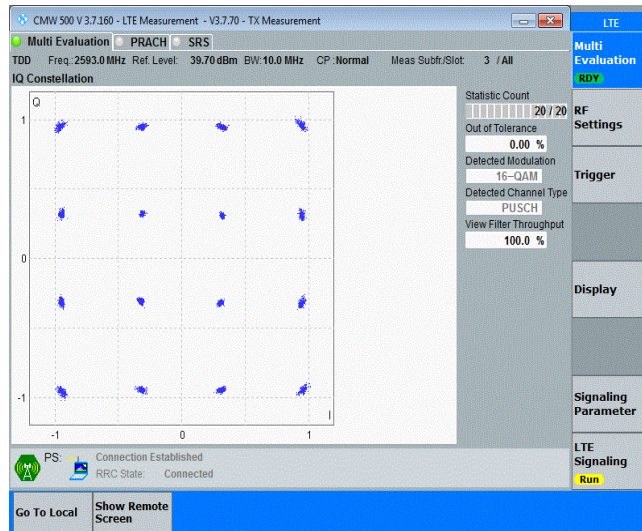

Band41-10MHz-16QAM-40620-50RB#0

Band41-10MHz-16QAM-41540-50RB#0

Band41-15MHz-QPSK-39725-75RB#0

Band41-15MHz-QPSK-40620-75RB#0

Band41-15MHz-QPSK-41515-75RB#0

Band41-15MHz-16QAM-39725-75RB#0

Band41-15MHz-16QAM-40620-75RB#0