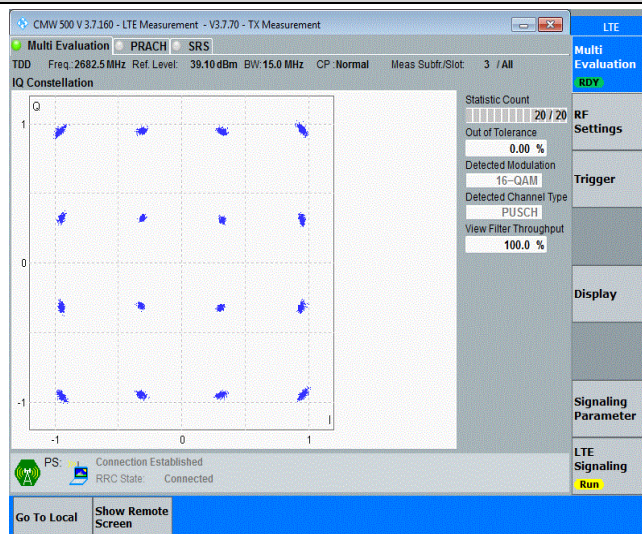

Band41-15MHz-16QAM-41515-75RB#0

Band41-20MHz-QPSK-39750-100RB#0