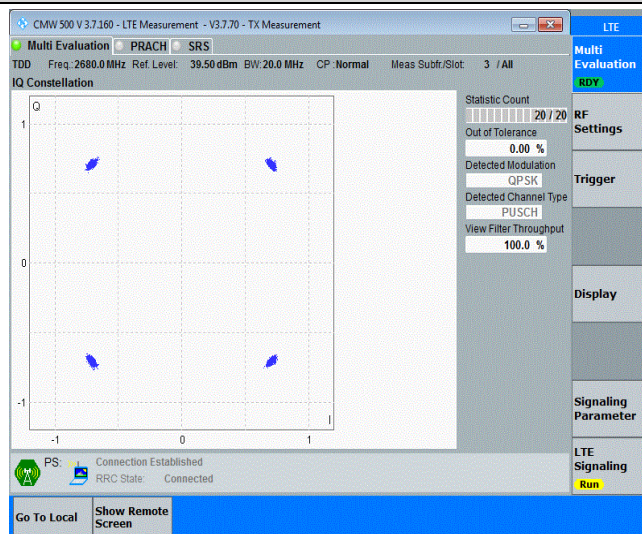

Band41-15MHz-16QAM-41515-75RB#0

Band41-20MHz-QPSK-39750-100RB#0

Band41-20MHz-QPSK-40620-100RB#0

Band41-20MHz-QPSK-41490-100RB#0

Band41-20MHz-16QAM-39750-100RB#0

Band41-20MHz-16QAM-40620-100RB#0

Band41-20MHz-16QAM-41490-100RB#0