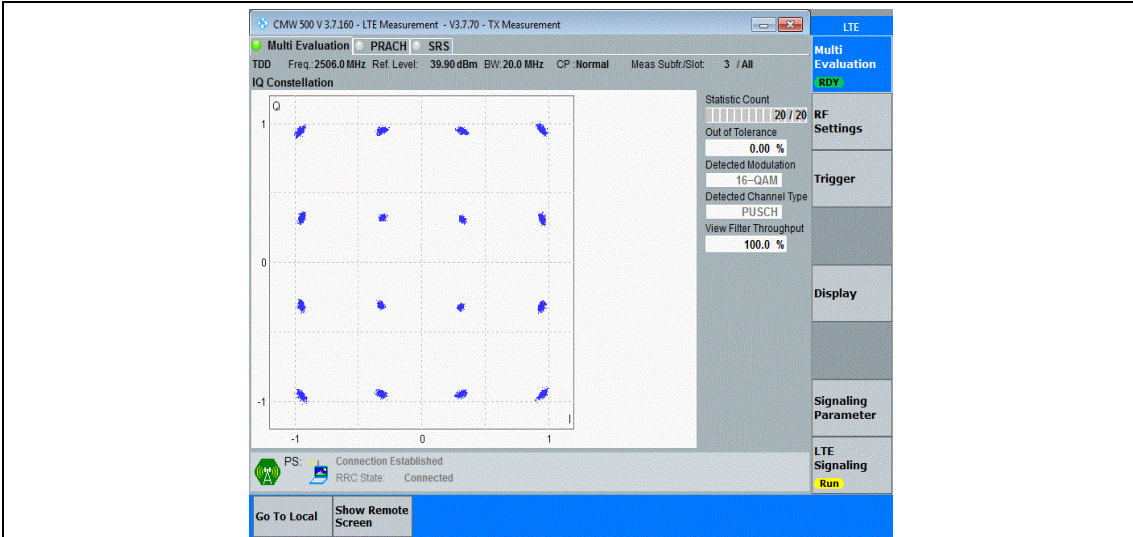

Band41-15MHz-16QAM-41515-75RB#0

Band41-20MHz-QPSK-39750-100RB#0

Band41-20MHz-QPSK-40620-100RB#0

Band41-20MHz-QPSK-41490-100RB#0

Band41-20MHz-16QAM-39750-100RB#0

Band41-20MHz-16QAM-40620-100RB#0

Band41-20MHz-16QAM-41490-100RB#0