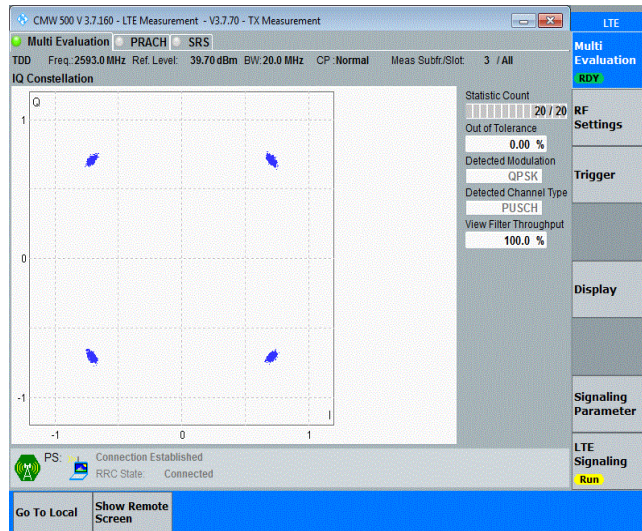

Band41-20MHz-QPSK-40620-100RB#0

Band41-20MHz-QPSK-41490-100RB#0