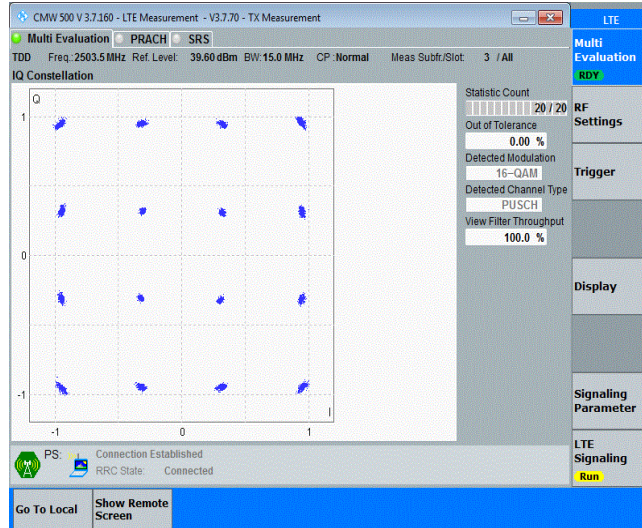

Band41-10MHz-16QAM-40620-50RB#0

Band41-10MHz-16QAM-41540-50RB#0

Band41-15MHz-QPSK-39725-75RB#0

Band41-15MHz-QPSK-40620-75RB#0

Band41-15MHz-QPSK-41515-75RB#0

Band41-15MHz-16QAM-39725-75RB#0

Band41-15MHz-16QAM-40620-75RB#0