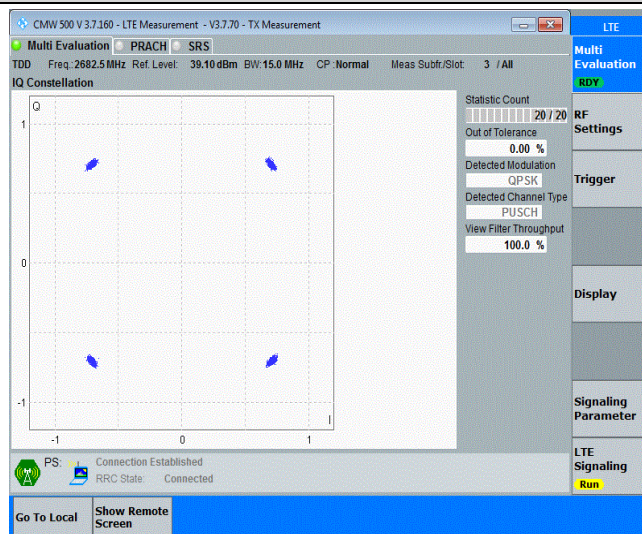

Band41-10MHz-16QAM-40620-50RB#0

Band41-10MHz-16QAM-41540-50RB#0

Band41-15MHz-QPSK-39725-75RB#0

Band41-15MHz-QPSK-40620-75RB#0

Band41-15MHz-QPSK-41515-75RB#0

Band41-15MHz-16QAM-39725-75RB#0

Band41-15MHz-16QAM-40620-75RB#0