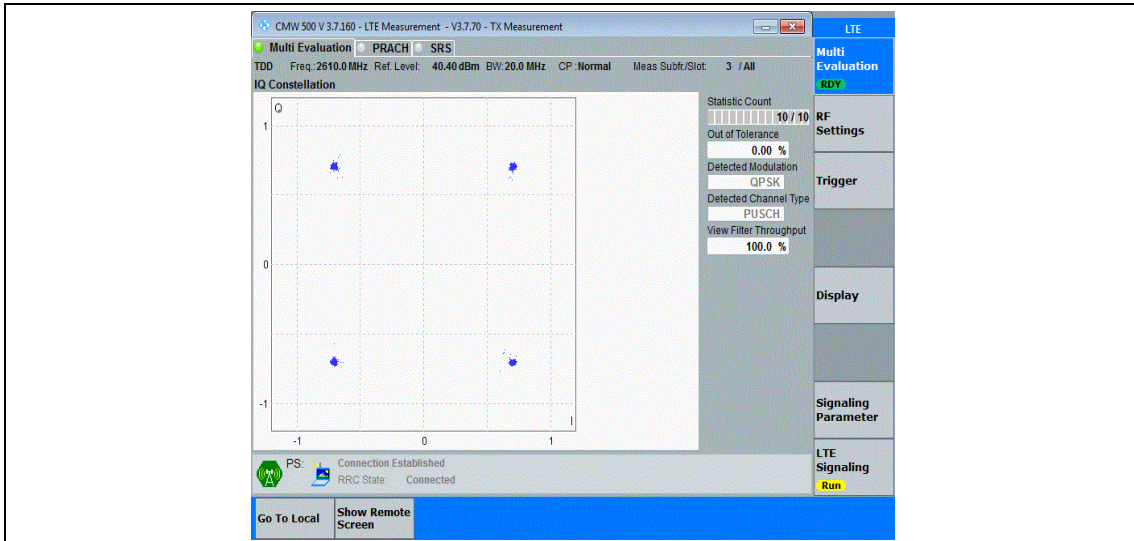

Band38-20MHz-QPSK-38150-100RB#0

Band38-20MHz-16QAM-37850-100RB#0