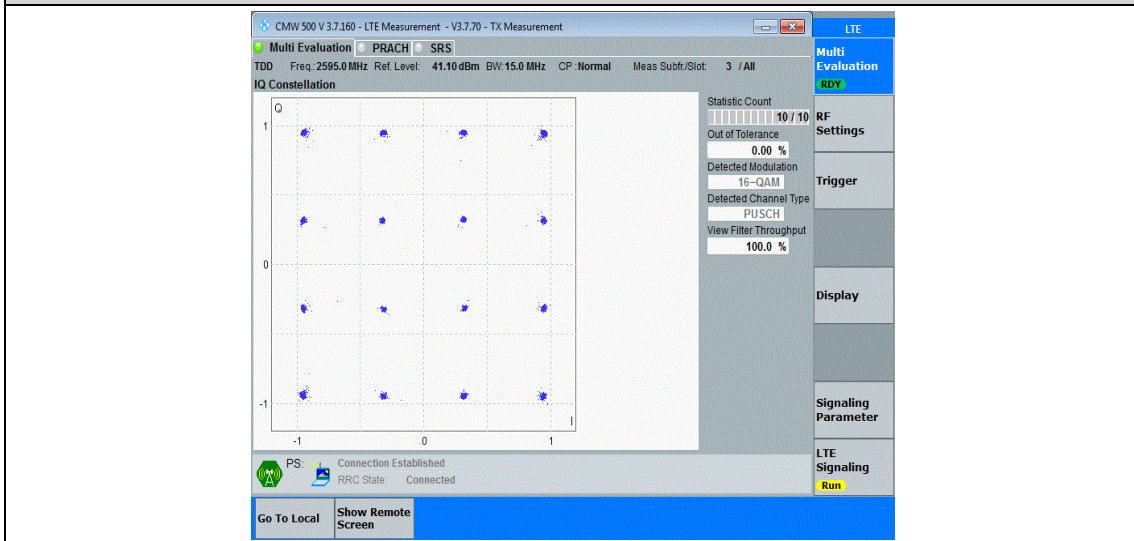

Band38-15MHz-QPSK-37825-75RB#0

Band38-15MHz-QPSK-38000-75RB#0

Band38-15MHz-QPSK-38175-75RB#0

Band38-15MHz-16QAM-37825-75RB#0

Band38-15MHz-16QAM-38000-75RB#0

Band38-15MHz-16QAM-38175-75RB#0

Band38-20MHz-QPSK-37850-100RB#0