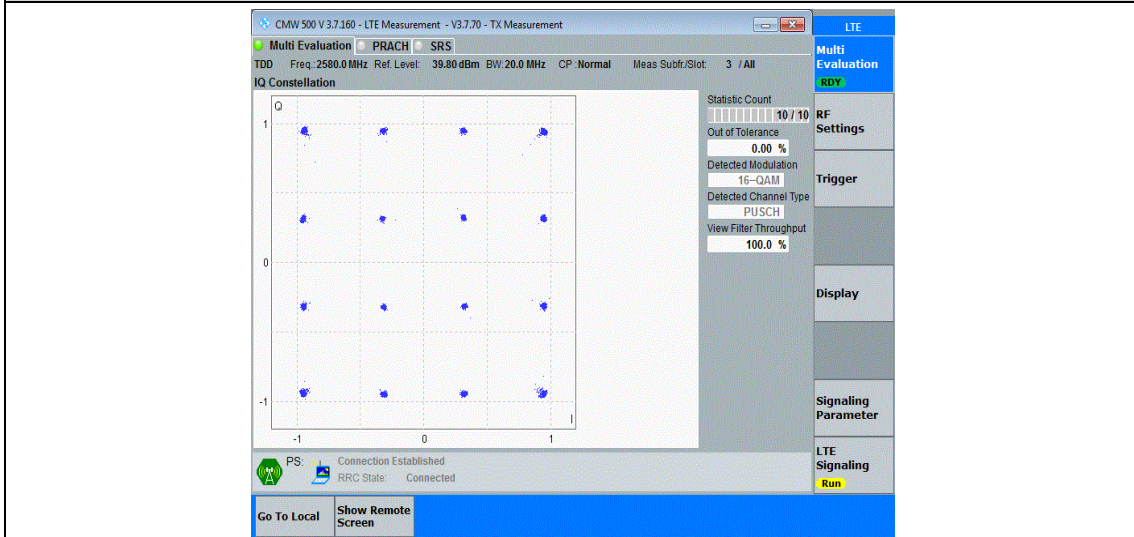

Band38-20MHz-16QAM-37850-100RB#0

Band38-20MHz-16QAM-38000-100RB#0