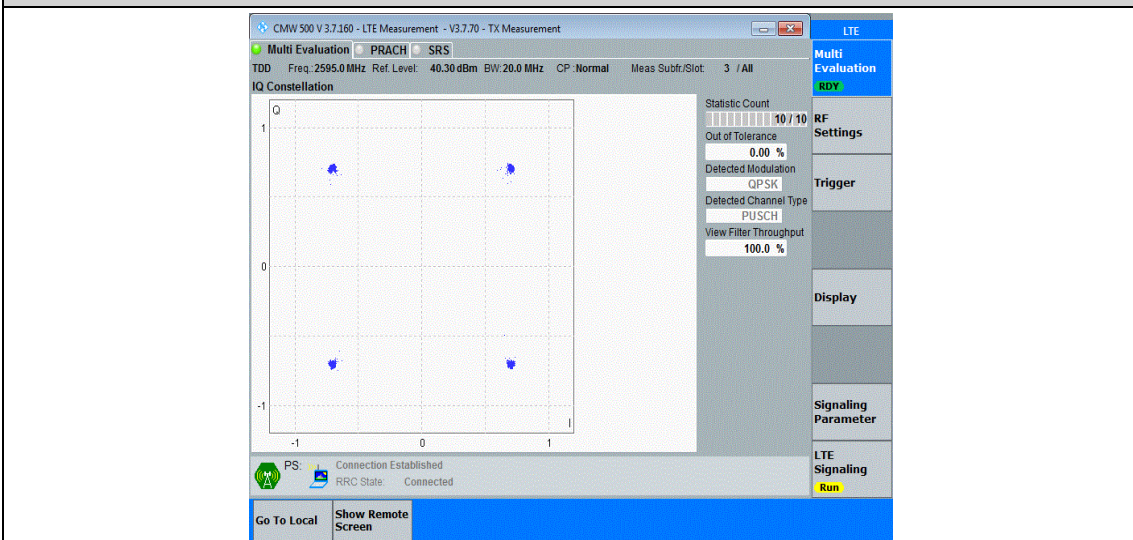

Band38-20MHz-QPSK-38000-100RB#0

Band38-20MHz-QPSK-38150-100RB#0