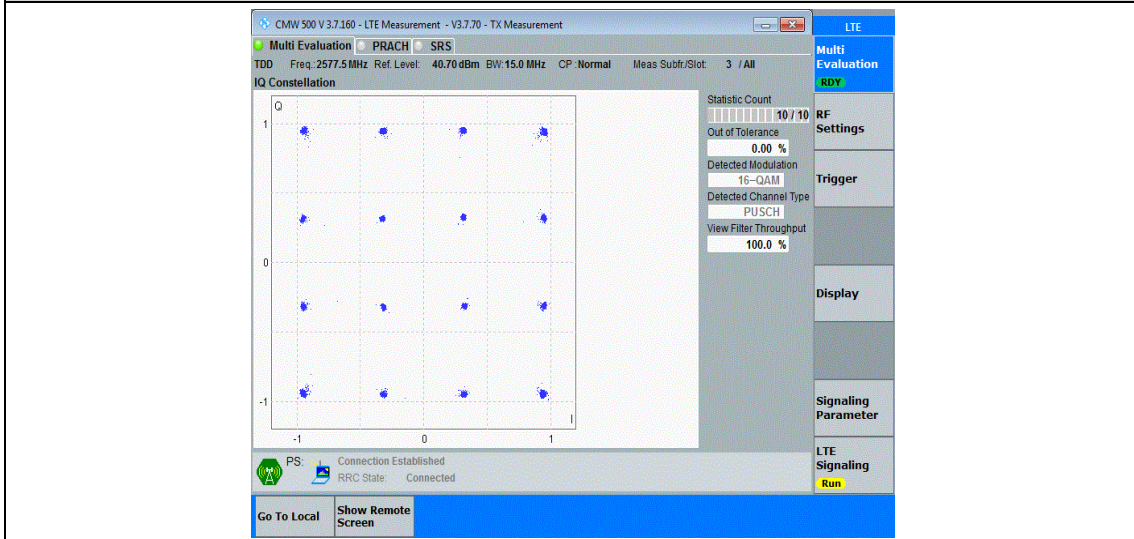

Band38-15MHz-QPSK-37825-75RB#0

Band38-15MHz-QPSK-38000-75RB#0

Band38-15MHz-QPSK-38175-75RB#0

Band38-15MHz-16QAM-37825-75RB#0

Band38-15MHz-16QAM-38000-75RB#0

Band38-15MHz-16QAM-38175-75RB#0

Band38-20MHz-QPSK-37850-100RB#0