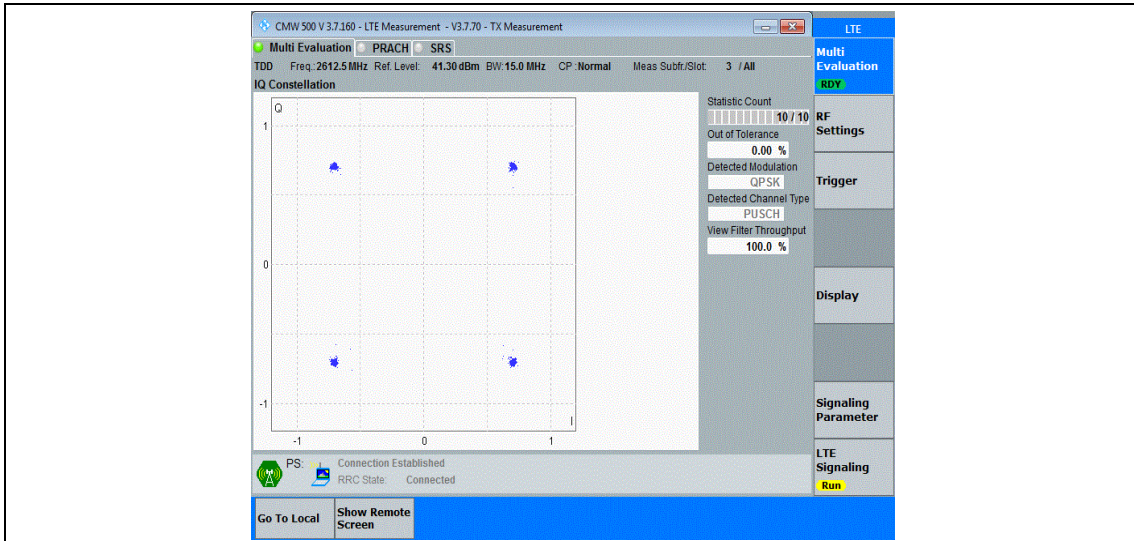

Band38-15MHz-QPSK-37825-75RB#0

Band38-15MHz-QPSK-38000-75RB#0

Band38-15MHz-QPSK-38175-75RB#0

Band38-15MHz-16QAM-37825-75RB#0

Band38-15MHz-16QAM-38000-75RB#0

Band38-15MHz-16QAM-38175-75RB#0

Band38-20MHz-QPSK-37850-100RB#0