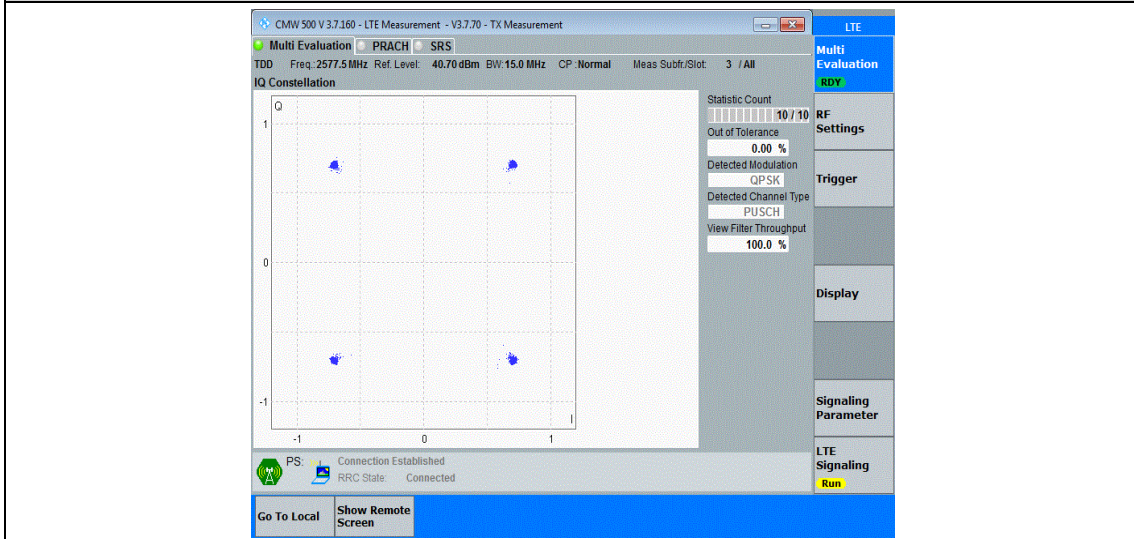

Band38-15MHz-QPSK-37825-75RB#0

Band38-15MHz-QPSK-38000-75RB#0

Band38-15MHz-QPSK-38175-75RB#0

Band38-15MHz-16QAM-37825-75RB#0

Band38-15MHz-16QAM-38000-75RB#0

Band38-15MHz-16QAM-38175-75RB#0

Band38-20MHz-QPSK-37850-100RB#0