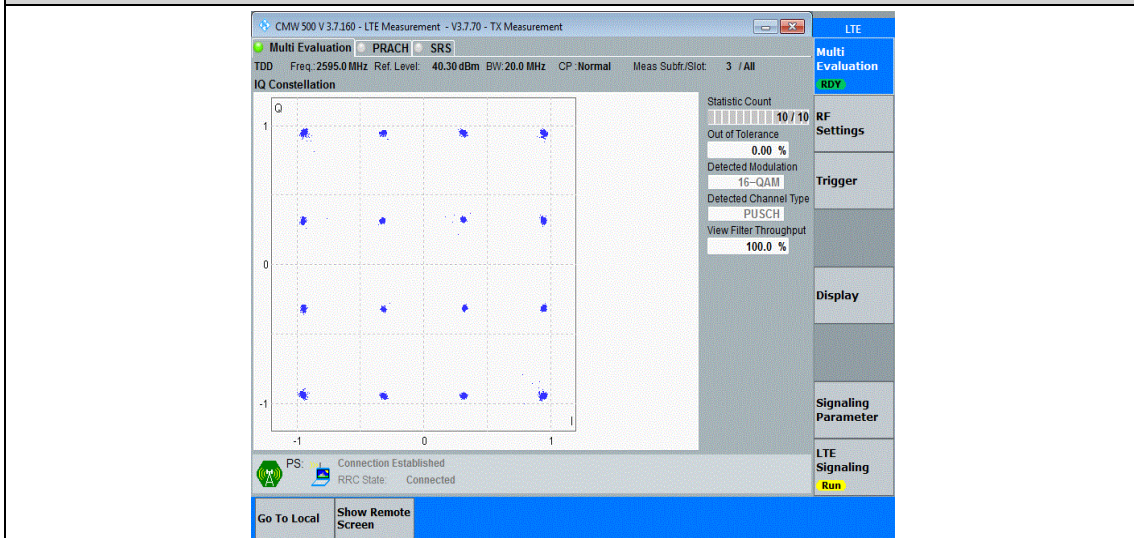

Band38-20MHz-QPSK-38000-100RB#0

Band38-20MHz-QPSK-38150-100RB#0

Band38-20MHz-16QAM-37850-100RB#0

Band38-20MHz-16QAM-38000-100RB#0

Band38-20MHz-16QAM-38150-100RB#0