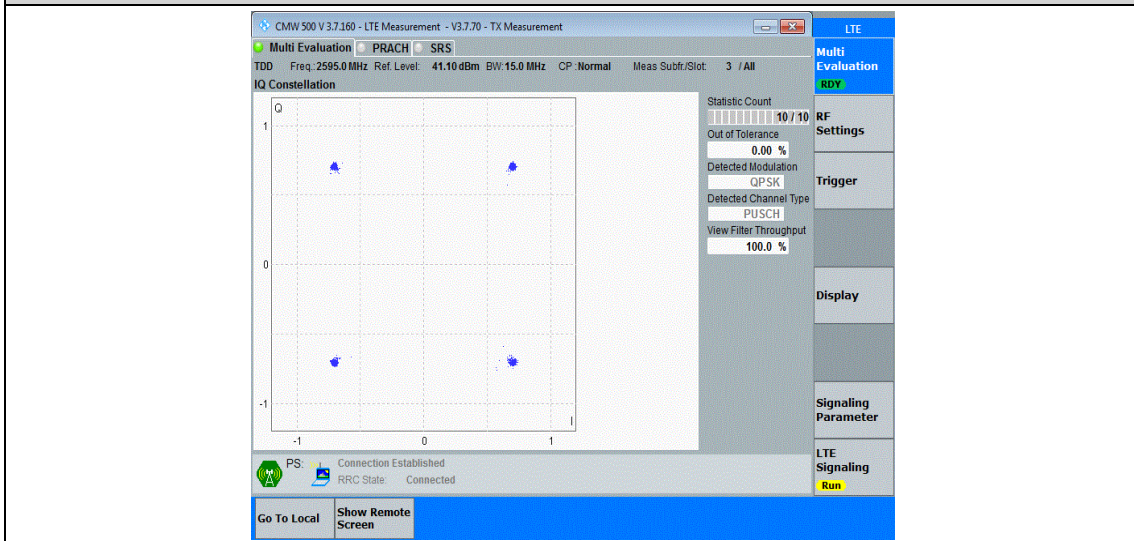

Band38-15MHz-QPSK-37825-75RB#0

Band38-15MHz-QPSK-38000-75RB#0

Band38-15MHz-QPSK-38175-75RB#0

Band38-15MHz-16QAM-37825-75RB#0

Band38-15MHz-16QAM-38000-75RB#0

Band38-15MHz-16QAM-38175-75RB#0

Band38-20MHz-QPSK-37850-100RB#0