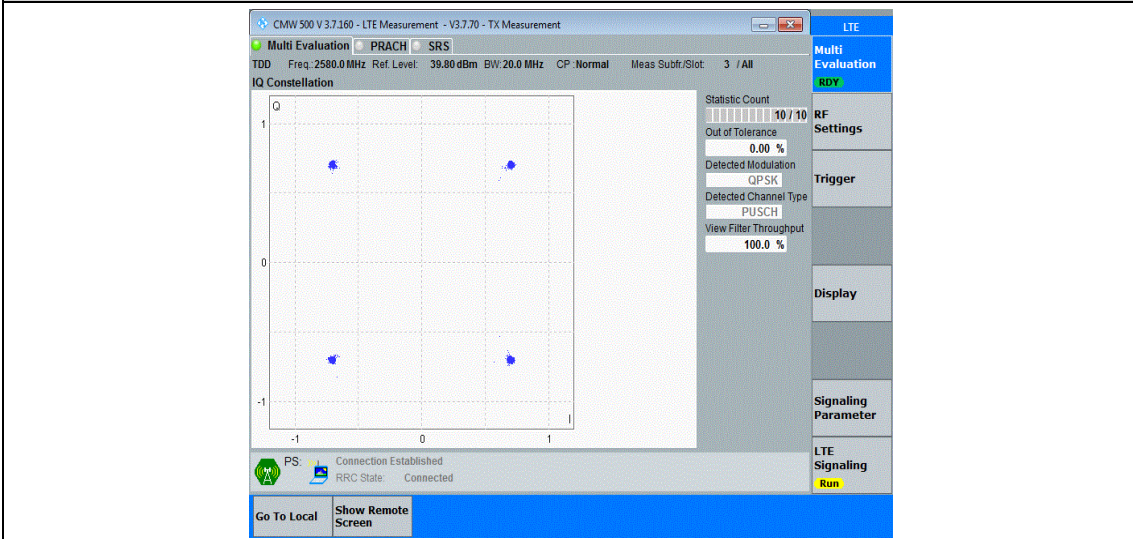

Band38-15MHz-QPSK-37825-75RB#0

Band38-15MHz-QPSK-38000-75RB#0

Band38-15MHz-QPSK-38175-75RB#0

Band38-15MHz-16QAM-37825-75RB#0

Band38-15MHz-16QAM-38000-75RB#0

Band38-15MHz-16QAM-38175-75RB#0

Band38-20MHz-QPSK-37850-100RB#0