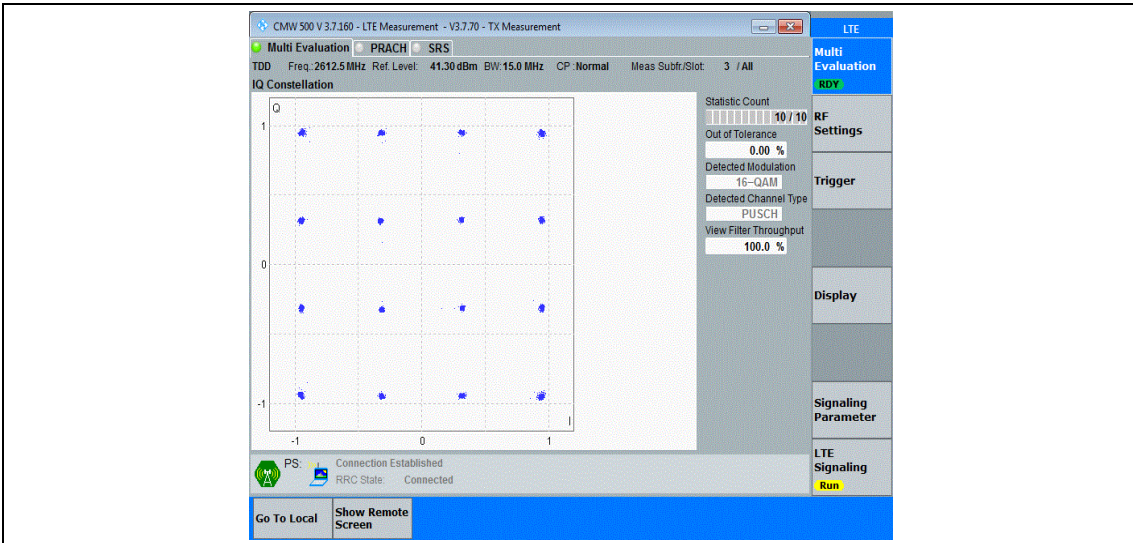

Band38-15MHz-QPSK-37825-75RB#0

Band38-15MHz-QPSK-38000-75RB#0

Band38-15MHz-QPSK-38175-75RB#0

Band38-15MHz-16QAM-37825-75RB#0

Band38-15MHz-16QAM-38000-75RB#0

Band38-15MHz-16QAM-38175-75RB#0

Band38-20MHz-QPSK-37850-100RB#0