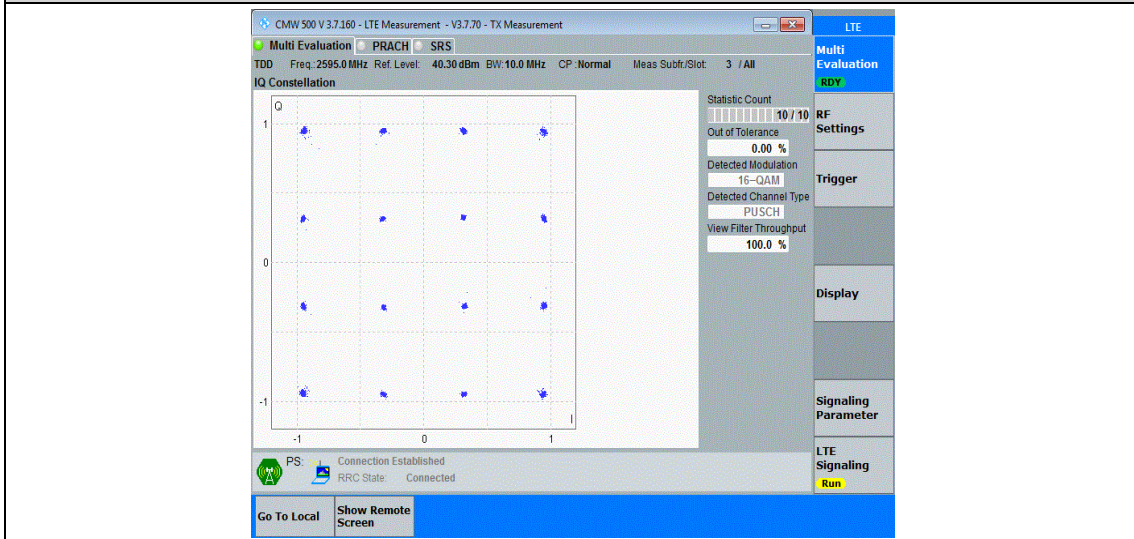

Band38-10MHz-16QAM-38000-50RB#0

Band38-10MHz-16QAM-38200-50RB#0