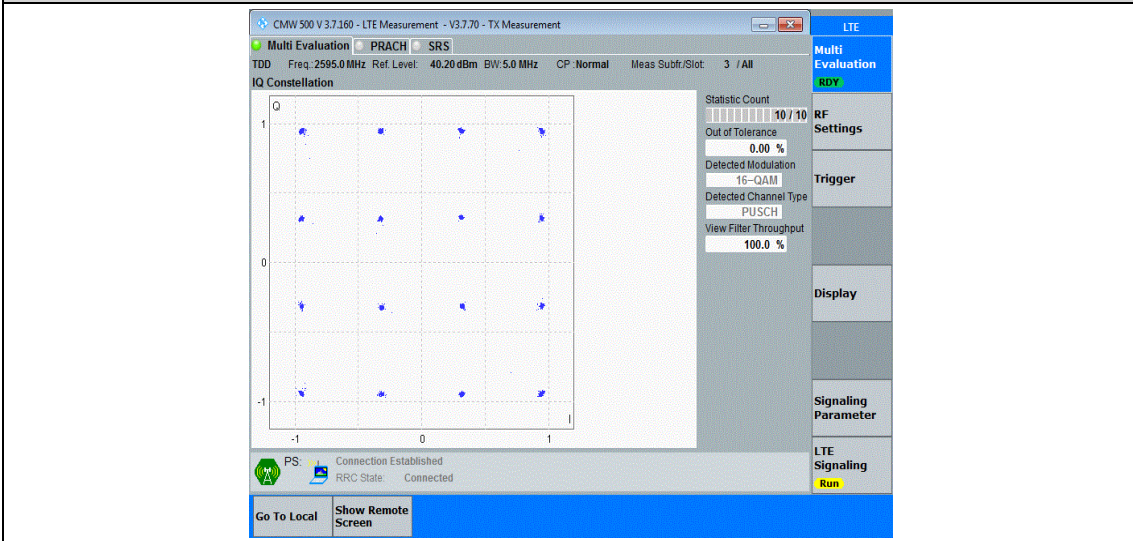

### Test Graphs

Band38-5MHz-16QAM-37775-25RB#0

Band38-5MHz-16QAM-38000-25RB#0

Band38-5MHz-16QAM-38225-25RB#0

Band38-10MHz-QPSK-37800-50RB#0

Band38-10MHz-QPSK-38000-50RB#0

Band38-10MHz-QPSK-38200-50RB#0

Band38-10MHz-16QAM-37800-50RB#0