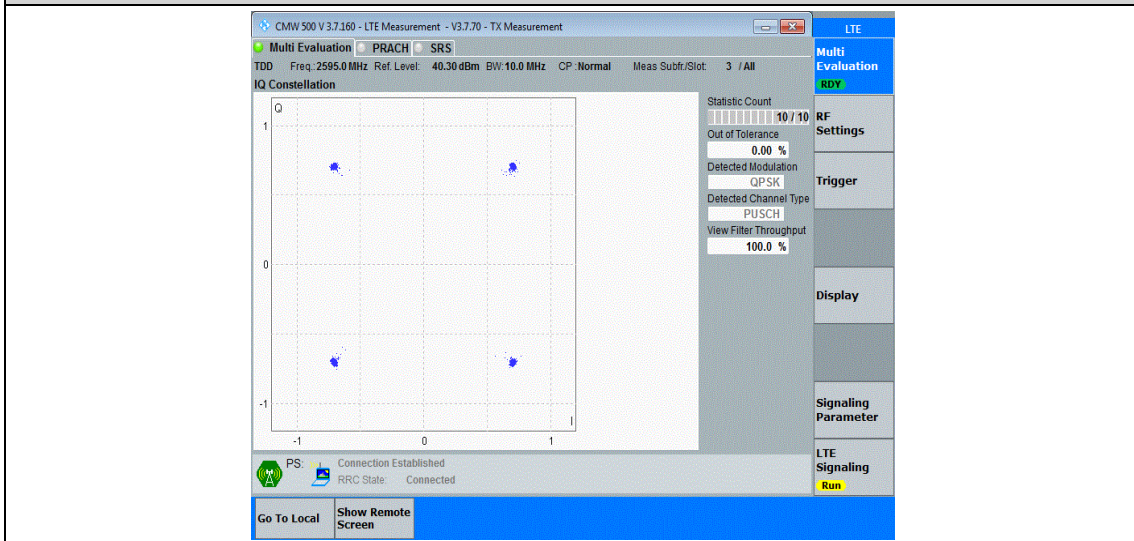

### Test Graphs

Band38-5MHz-16QAM-37775-25RB#0

Band38-5MHz-16QAM-38000-25RB#0

Band38-5MHz-16QAM-38225-25RB#0

Band38-10MHz-QPSK-37800-50RB#0

Band38-10MHz-QPSK-38000-50RB#0

Band38-10MHz-QPSK-38200-50RB#0

Band38-10MHz-16QAM-37800-50RB#0