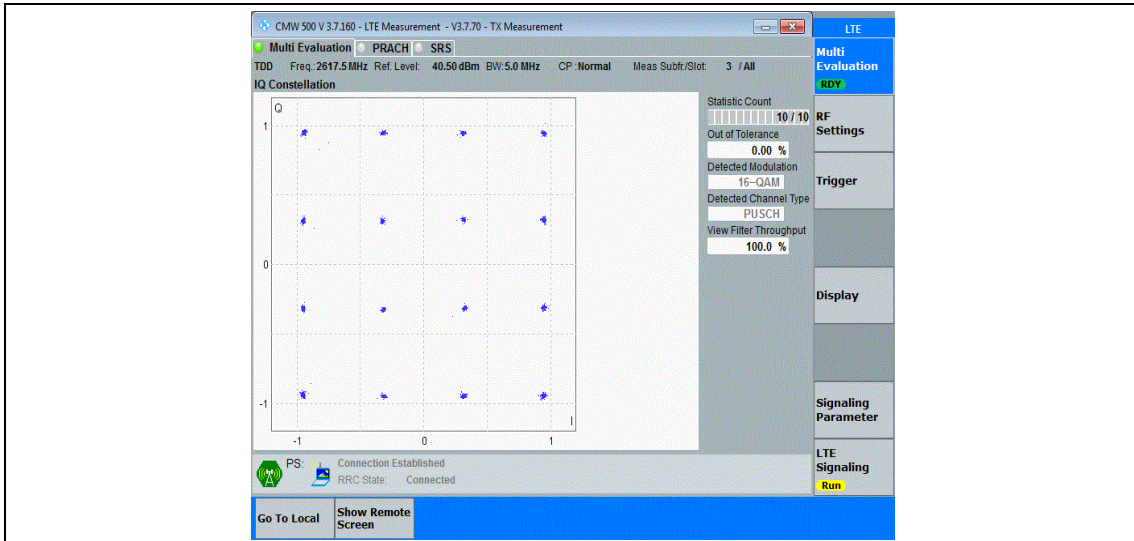

### Test Graphs

Band38-5MHz-16QAM-37775-25RB#0

Band38-5MHz-16QAM-38000-25RB#0

Band38-5MHz-16QAM-38225-25RB#0

Band38-10MHz-QPSK-37800-50RB#0

Band38-10MHz-QPSK-38000-50RB#0

Band38-10MHz-QPSK-38200-50RB#0

Band38-10MHz-16QAM-37800-50RB#0