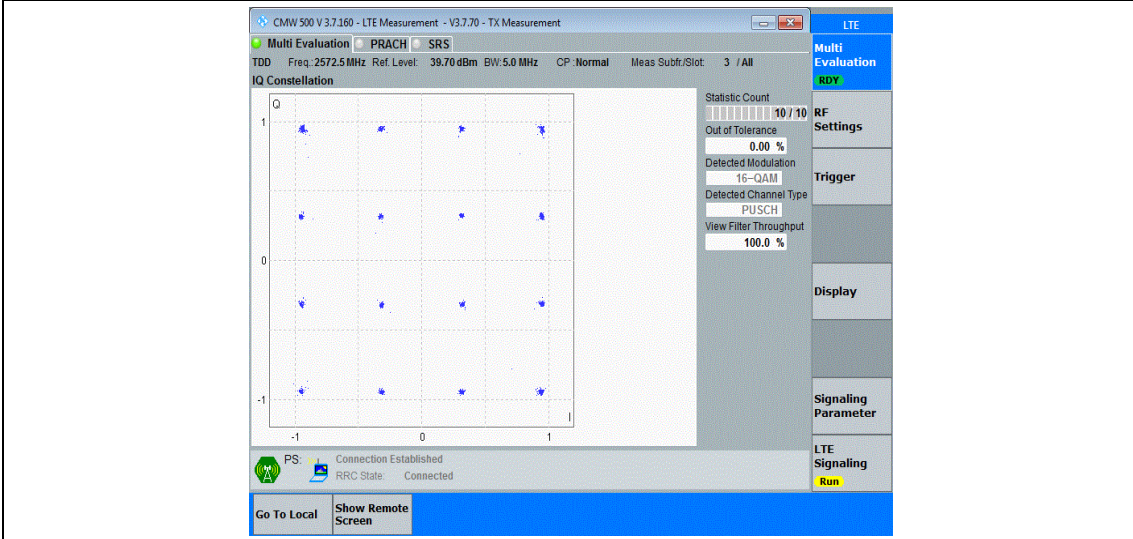

Band38-5MHz-16QAM-37775-25RB#0