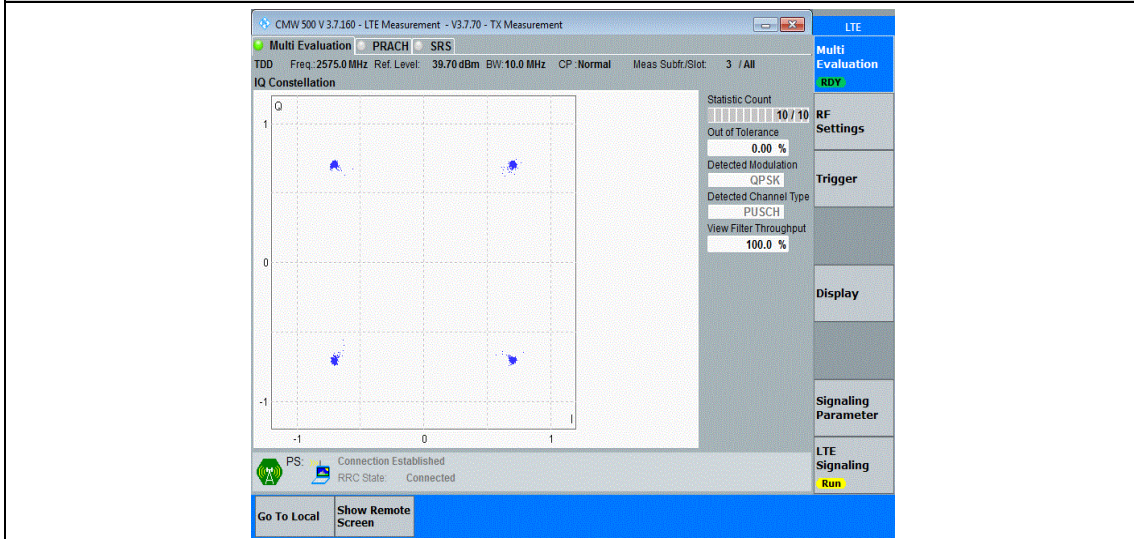

### Test Graphs

Band38-5MHz-16QAM-37775-25RB#0

Band38-5MHz-16QAM-38000-25RB#0

Band38-5MHz-16QAM-38225-25RB#0

Band38-10MHz-QPSK-37800-50RB#0

Band38-10MHz-QPSK-38000-50RB#0

Band38-10MHz-QPSK-38200-50RB#0

Band38-10MHz-16QAM-37800-50RB#0