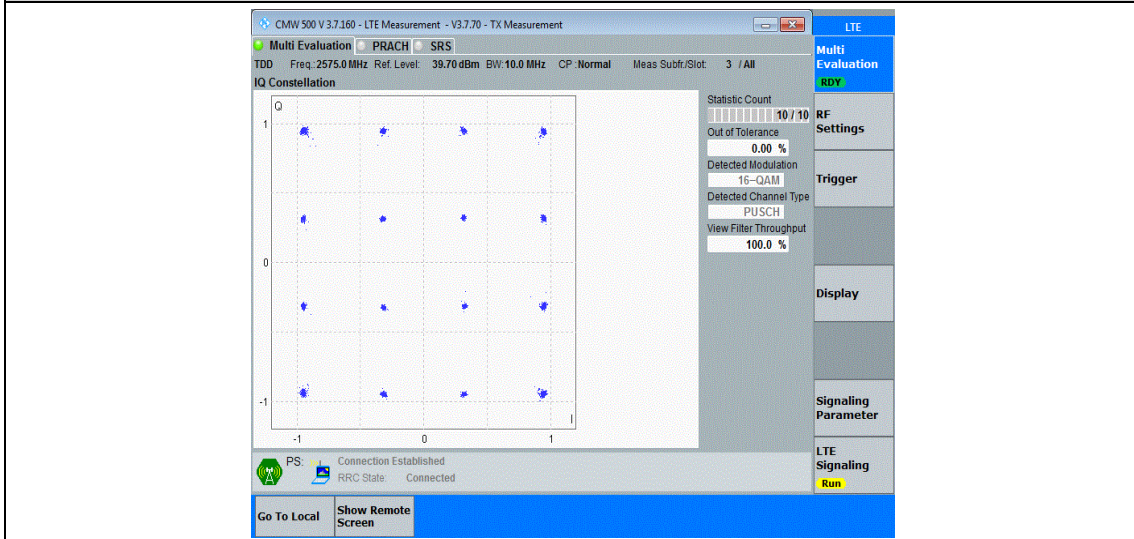

### Test Graphs

Band38-5MHz-16QAM-37775-25RB#0

Band38-5MHz-16QAM-38000-25RB#0

Band38-5MHz-16QAM-38225-25RB#0

Band38-10MHz-QPSK-37800-50RB#0

Band38-10MHz-QPSK-38000-50RB#0

Band38-10MHz-QPSK-38200-50RB#0

Band38-10MHz-16QAM-37800-50RB#0