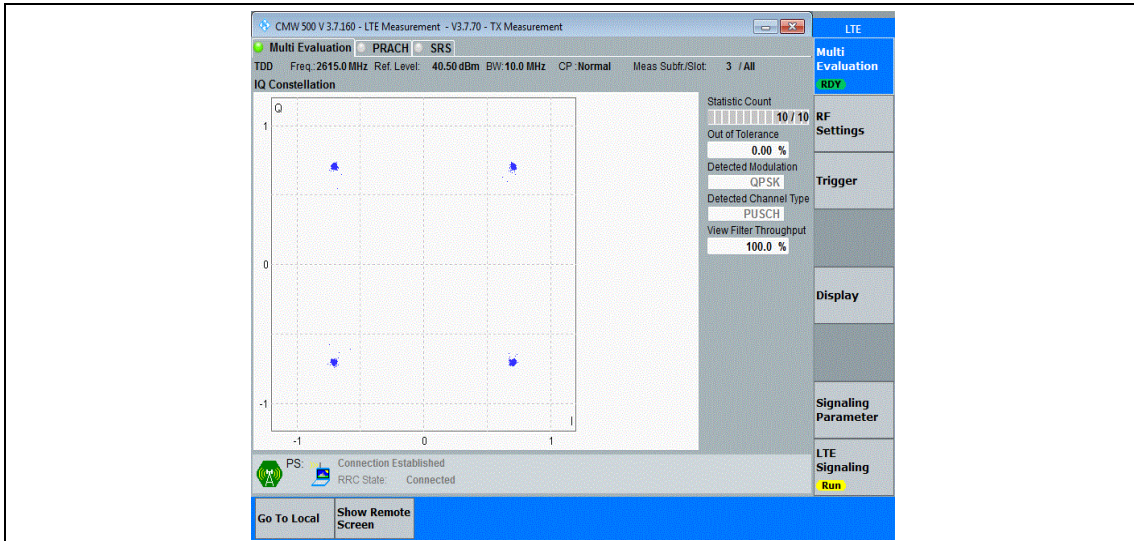

### Test Graphs

Band38-5MHz-16QAM-37775-25RB#0

Band38-5MHz-16QAM-38000-25RB#0

Band38-5MHz-16QAM-38225-25RB#0

Band38-10MHz-QPSK-37800-50RB#0

Band38-10MHz-QPSK-38000-50RB#0

Band38-10MHz-QPSK-38200-50RB#0

Band38-10MHz-16QAM-37800-50RB#0