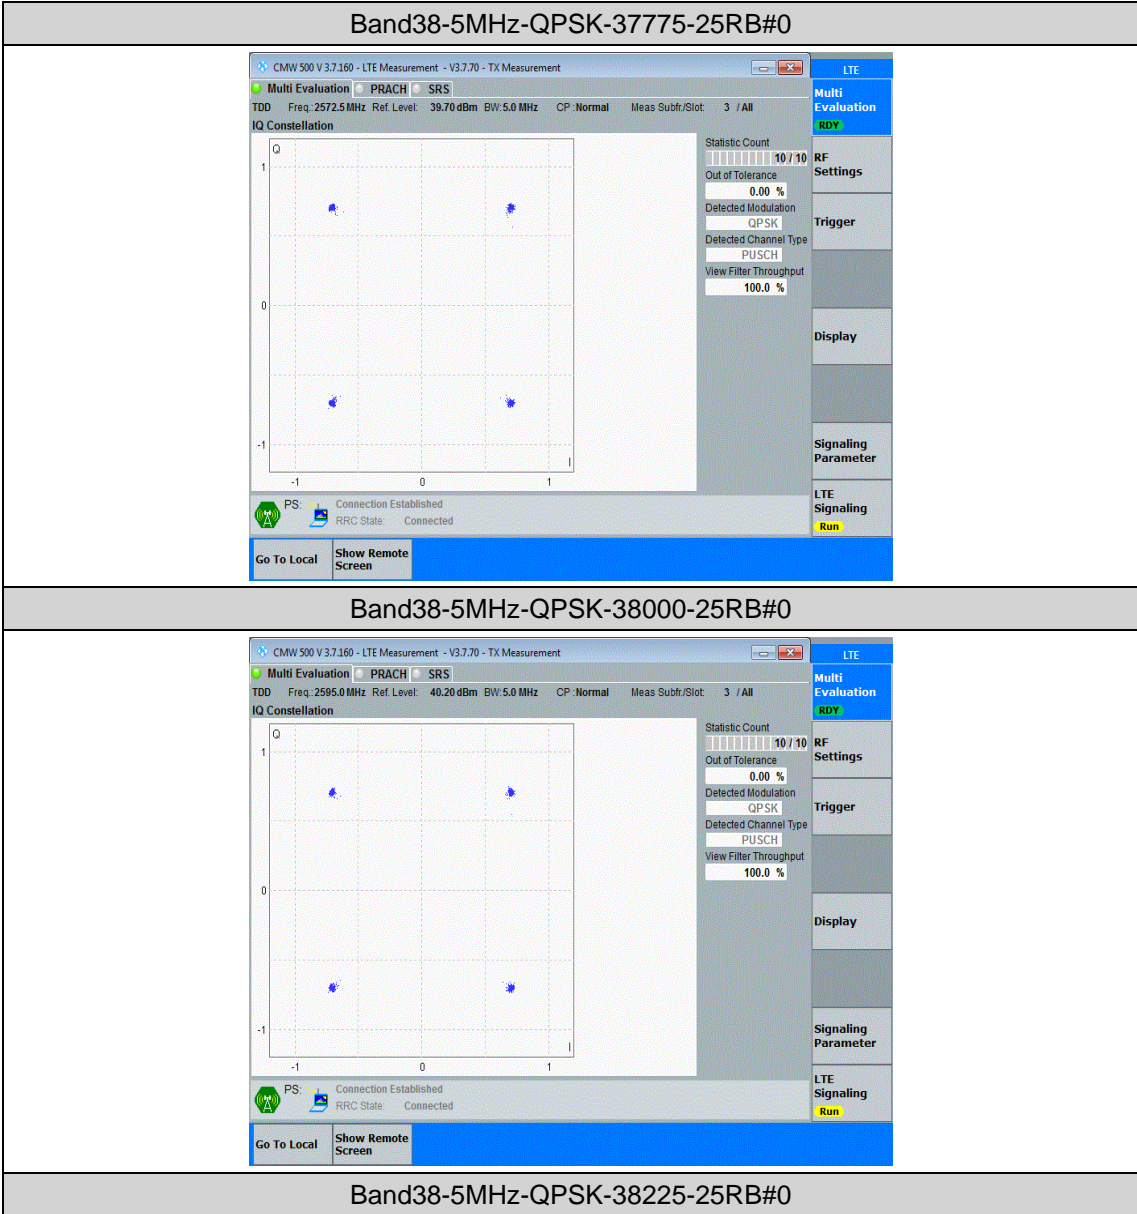

Test Graphs