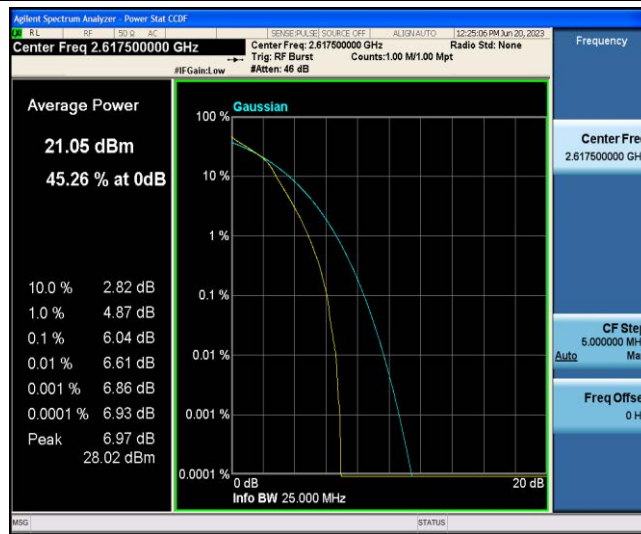

Band38-5MHz-16QAM-38225-25RB#0