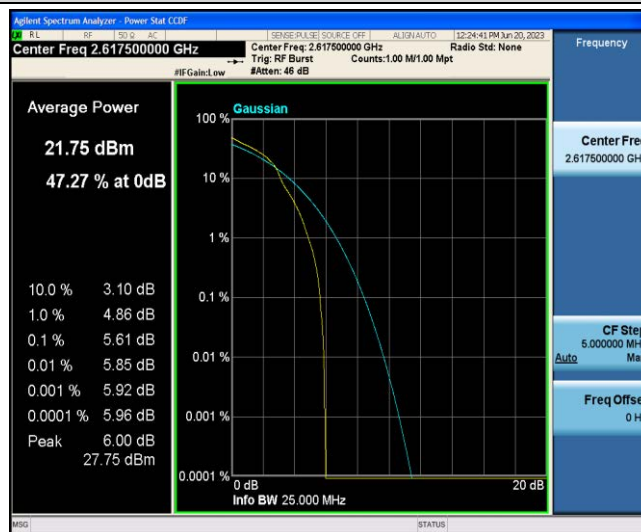

Band38-5MHz-16QAM-37775-25RB#0

Band38-5MHz-16QAM-38000-1RB#0

Band38-5MHz-16QAM-38000-25RB#0

Band38-5MHz-16QAM-38225-1RB#0

Band38-5MHz-16QAM-38225-25RB#0

Band38-10MHz-QPSK-37800-1RB#0

Band38-10MHz-QPSK-37800-50RB#0