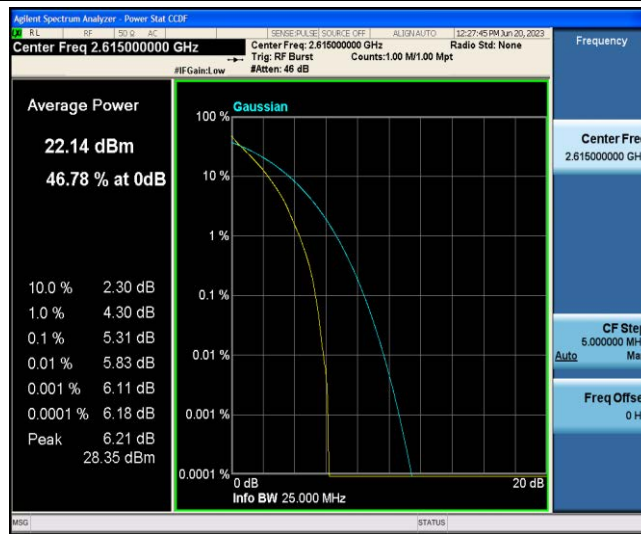

Band38-10MHz-QPSK-38000-1RB#0

Band38-10MHz-QPSK-38000-50RB#0

Band38-10MHz-QPSK-38200-1RB#0

Band38-10MHz-QPSK-38200-50RB#0

Band38-10MHz-16QAM-37800-1RB#0

Band38-10MHz-16QAM-37800-50RB#0

Band38-10MHz-16QAM-38000-1RB#0