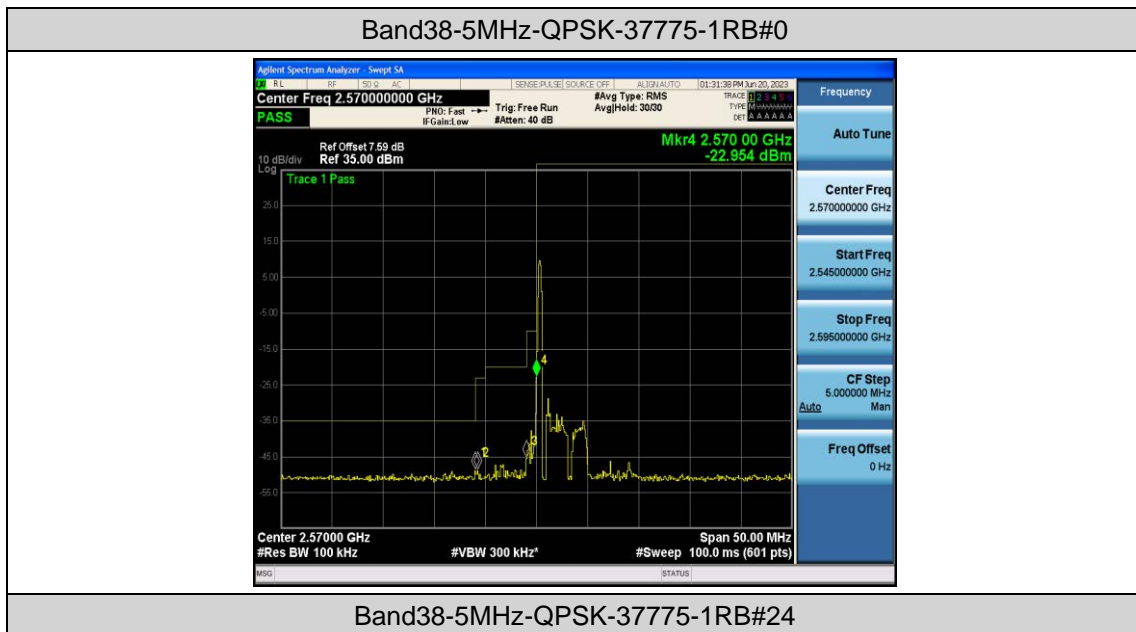

Band38	15MHz	16QAM	38175	1RB#74	-28.58,-40.63,-43.28,-45.65	PASS
Band38	15MHz	16QAM	38175	75RB#0	-42.02,-43.25,-44.25,-45.33	PASS
Band38	20MHz	QPSK	37850	1RB#0	-45.21,-42.41,-34.00,-32.36	PASS
Band38	20MHz	QPSK	37850	1RB#99	-45.19,-42.16,-45.32,-41.24	PASS
Band38	20MHz	QPSK	37850	100RB#0	-44.98,-41.41,-40.72,-40.34	PASS
Band38	20MHz	QPSK	38150	1RB#0	-41.78,-44.90,-42.68,-44.83	PASS
Band38	20MHz	QPSK	38150	1RB#99	-31.19,-41.28,-43.95,-44.64	PASS
Band38	20MHz	QPSK	38150	100RB#0	-41.82,-43.23,-43.67,-44.49	PASS
Band38	20MHz	16QAM	37850	1RB#0	-45.28,-43.47,-41.21,-31.44	PASS
Band38	20MHz	16QAM	37850	1RB#99	-45.43,-42.97,-45.37,-42.28	PASS
Band38	20MHz	16QAM	37850	100RB#0	-44.96,-42.13,-41.20,-40.92	PASS
Band38	20MHz	16QAM	38150	1RB#0	-42.91,-44.97,-43.08,-44.89	PASS
Band38	20MHz	16QAM	38150	1RB#99	-31.32,-42.31,-43.48,-44.87	PASS
Band38	20MHz	16QAM	38150	100RB#0	-43.00,-43.10,-43.97,-44.83	PASS

Test Graphs