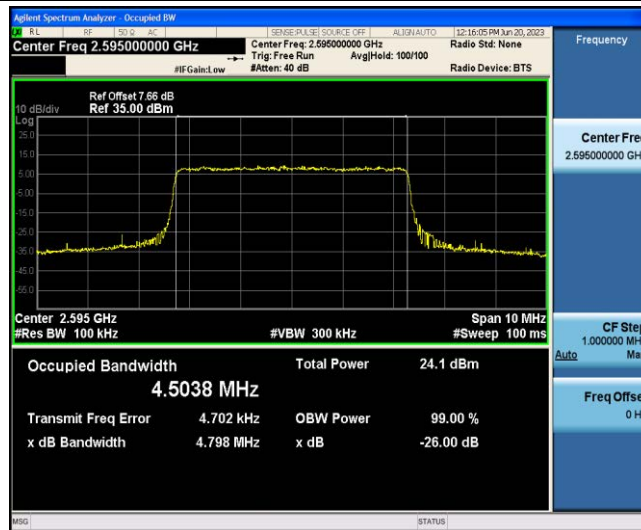

Band38-5MHz-QPSK-38000-25RB#0