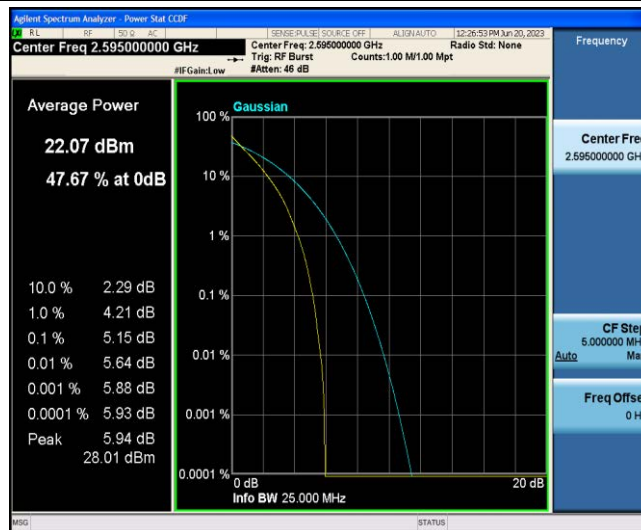

Band38-10MHz-QPSK-38000-50RB#0