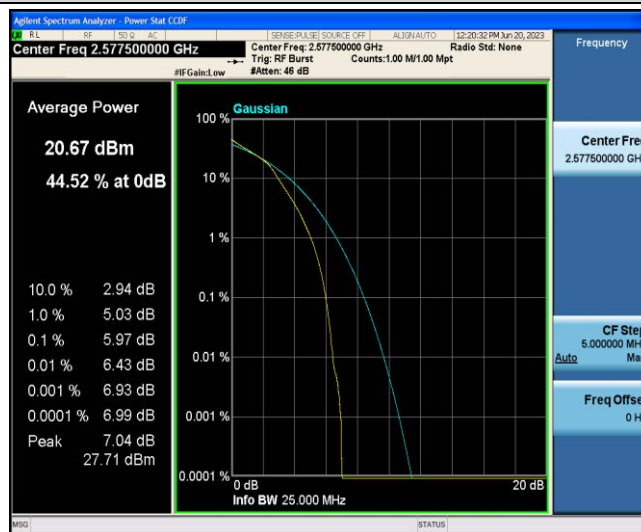

Band38-15MHz-16QAM-37825-75RB#0