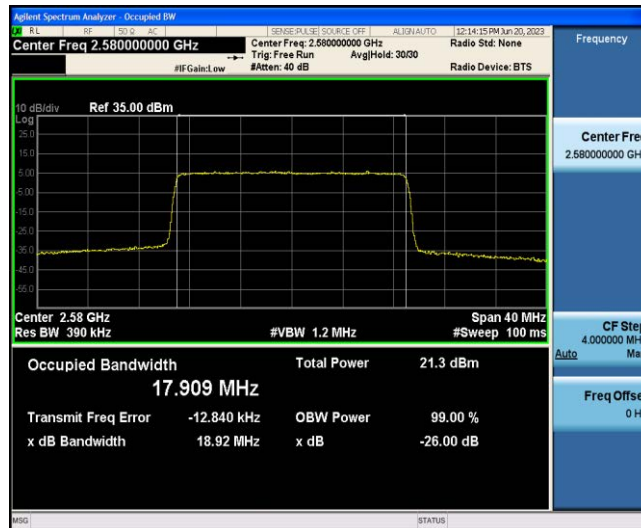

Band38-20MHz-16QAM-37850-100RB#0