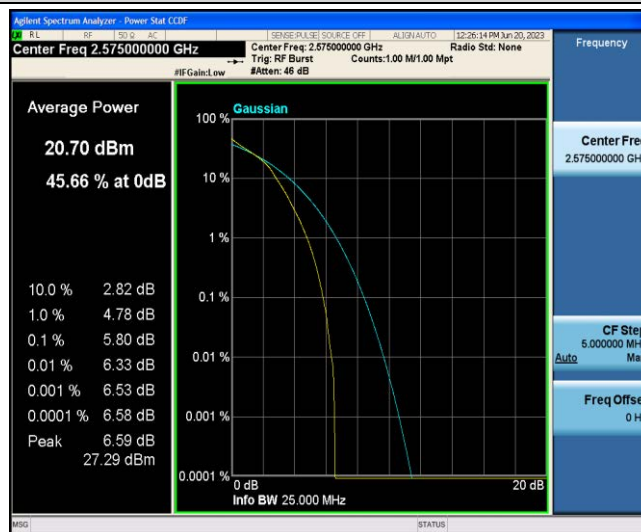

Band38-10MHz-QPSK-38000-1RB#0

Band38-10MHz-QPSK-38000-50RB#0

Band38-10MHz-QPSK-38200-1RB#0

Band38-10MHz-QPSK-38200-50RB#0

Band38-10MHz-16QAM-37800-1RB#0

Band38-10MHz-16QAM-37800-50RB#0

Band38-10MHz-16QAM-38000-1RB#0