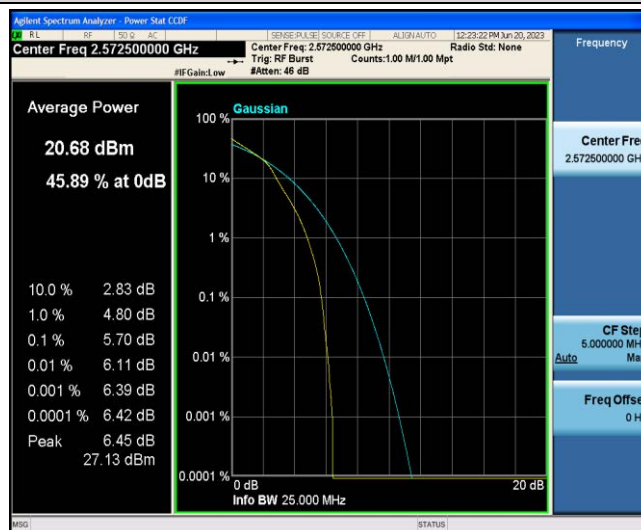

Band38-5MHz-16QAM-37775-25RB#0