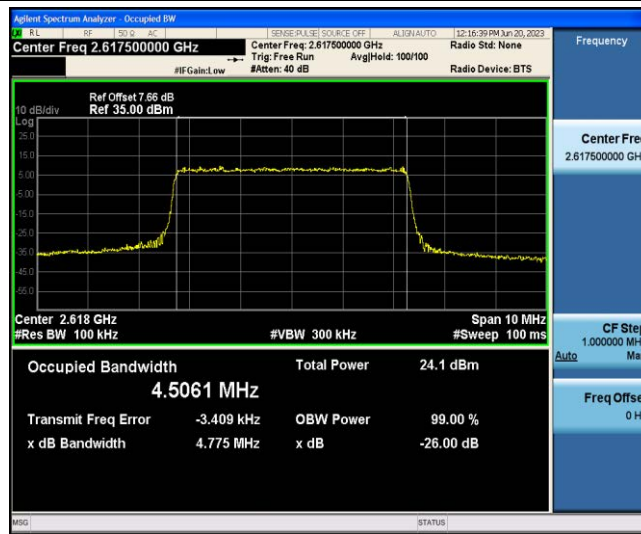

Test Graphs

Band38-5MHz-QPSK-37775-25RB#0

Band38-5MHz-QPSK-38000-25RB#0

Band38-5MHz-QPSK-38225-25RB#0

Band38-5MHz-16QAM-37775-25RB#0

Band38-5MHz-16QAM-38000-25RB#0

Band38-5MHz-16QAM-38225-25RB#0

Band38-10MHz-QPSK-37800-50RB#0