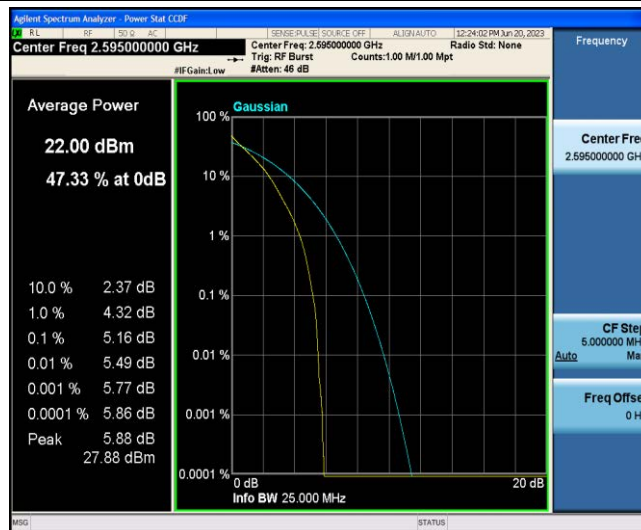

Test Graphs

Band38-5MHz-QPSK-37775-1RB#0

Band38-5MHz-QPSK-37775-25RB#0

Band38-5MHz-QPSK-38000-1RB#0

Band38-5MHz-QPSK-38000-25RB#0

Band38-5MHz-QPSK-38225-1RB#0

Band38-5MHz-QPSK-38225-25RB#0

Band38-5MHz-16QAM-37775-1RB#0