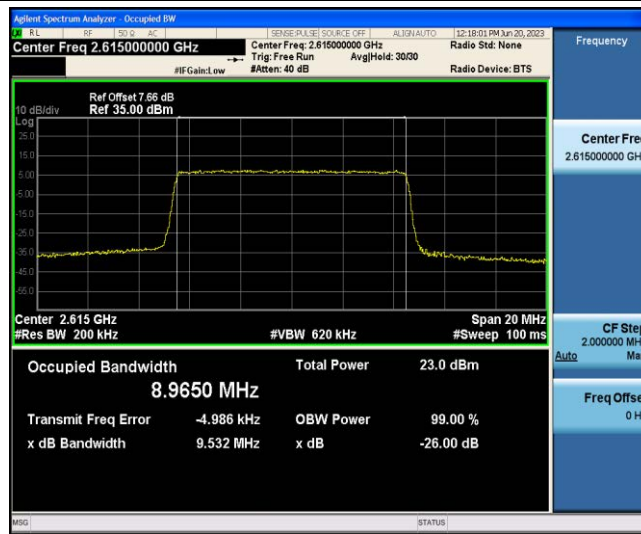

Band38-10MHz-QPSK-38200-50RB#0