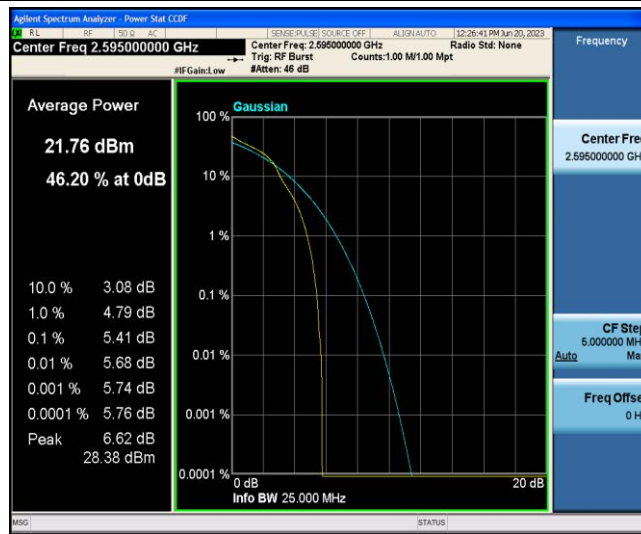

Band38-10MHz-QPSK-38000-1RB#0

Band38-10MHz-QPSK-38000-50RB#0

Band38-10MHz-QPSK-38200-1RB#0

Band38-10MHz-QPSK-38200-50RB#0

Band38-10MHz-16QAM-37800-1RB#0

Band38-10MHz-16QAM-37800-50RB#0

Band38-10MHz-16QAM-38000-1RB#0