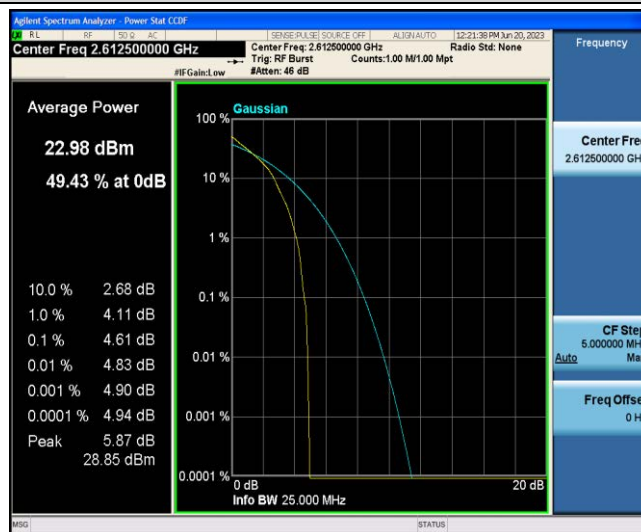

Band38-15MHz-QPSK-38175-1RB#0