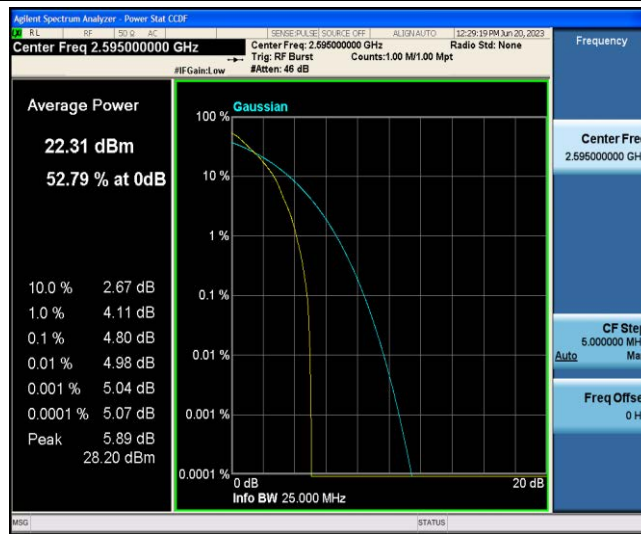

Band38-20MHz-QPSK-38000-1RB#0