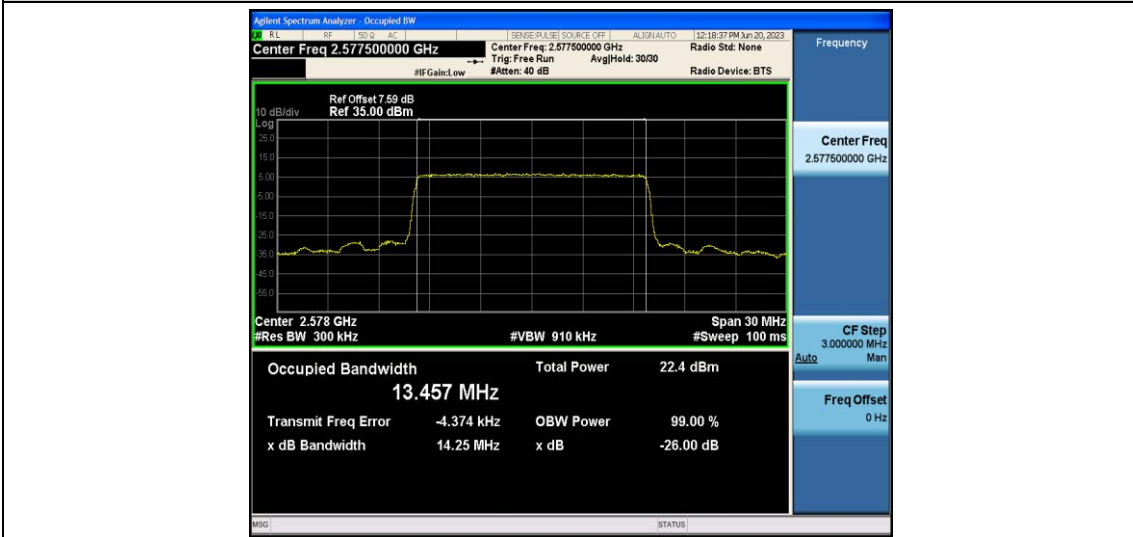

Band38-10MHz-QPSK-38000-50RB#0

Band38-10MHz-QPSK-38200-50RB#0

Band38-10MHz-16QAM-37800-50RB#0

Band38-10MHz-16QAM-38000-50RB#0

Band38-10MHz-16QAM-38200-50RB#0

Band38-15MHz-QPSK-37825-75RB#0

Band38-15MHz-QPSK-38000-75RB#0