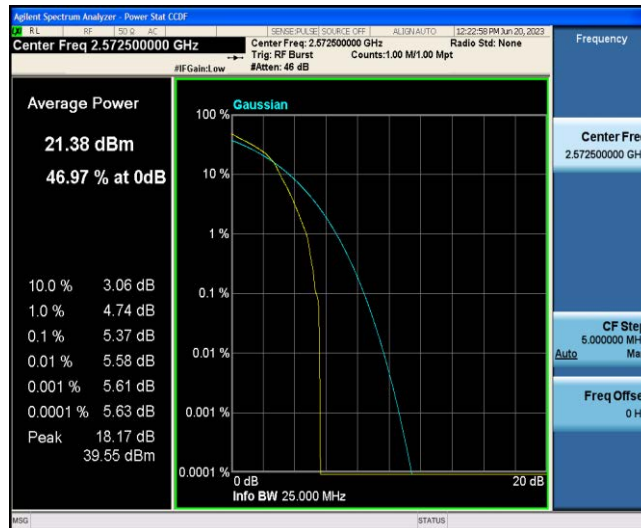

Test Graphs

Band38-5MHz-QPSK-37775-1RB#0

Band38-5MHz-QPSK-37775-25RB#0

Band38-5MHz-QPSK-38000-1RB#0

Band38-5MHz-QPSK-38000-25RB#0

Band38-5MHz-QPSK-38225-1RB#0

Band38-5MHz-QPSK-38225-25RB#0

Band38-5MHz-16QAM-37775-1RB#0