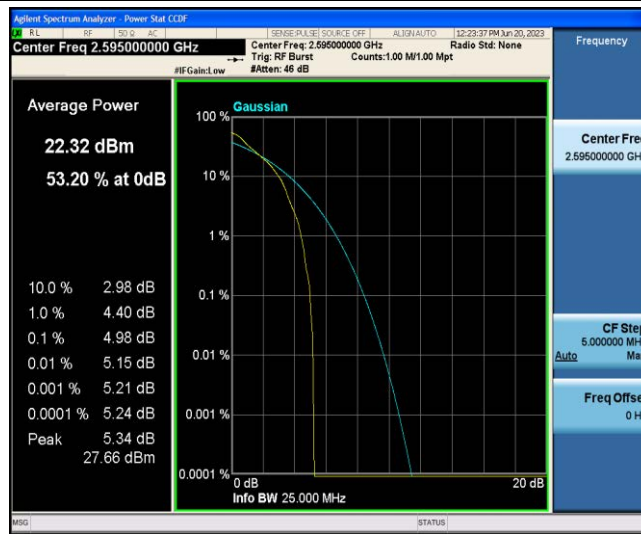

Test Graphs

Band38-5MHz-QPSK-37775-1RB#0

Band38-5MHz-QPSK-37775-25RB#0

Band38-5MHz-QPSK-38000-1RB#0

Band38-5MHz-QPSK-38000-25RB#0

Band38-5MHz-QPSK-38225-1RB#0

Band38-5MHz-QPSK-38225-25RB#0

Band38-5MHz-16QAM-37775-1RB#0