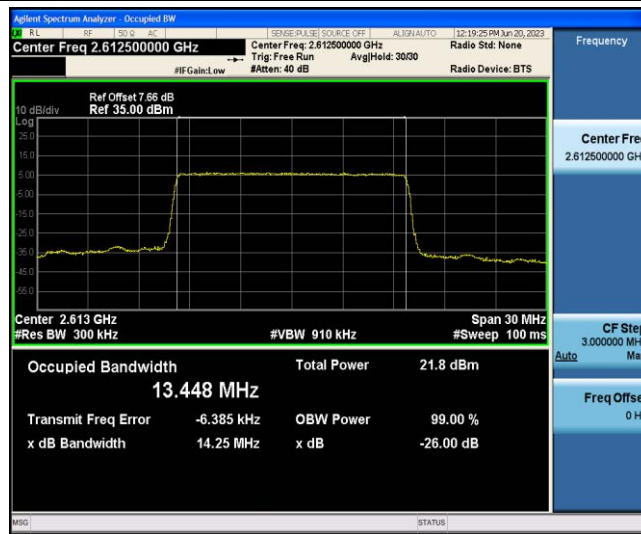

Band38-15MHz-QPSK-38175-75RB#0

Band38-15MHz-16QAM-37825-75RB#0

Band38-15MHz-16QAM-38000-75RB#0

Band38-15MHz-16QAM-38175-75RB#0

Band38-20MHz-QPSK-37850-100RB#0

Band38-20MHz-QPSK-38000-100RB#0

Band38-20MHz-QPSK-38150-100RB#0