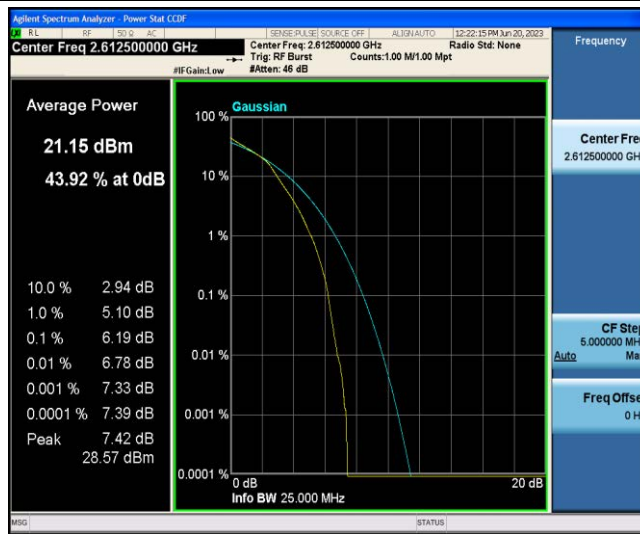

Band38-15MHz-16QAM-38175-75RB#0