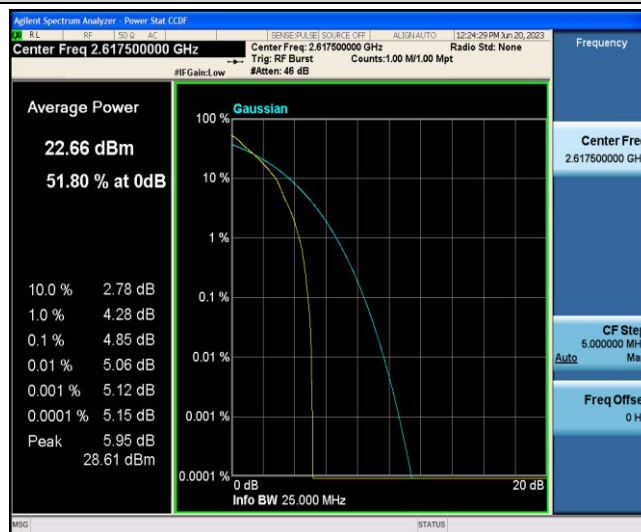

Test Graphs

Band38-5MHz-QPSK-37775-1RB#0

Band38-5MHz-QPSK-37775-25RB#0

Band38-5MHz-QPSK-38000-1RB#0

Band38-5MHz-QPSK-38000-25RB#0

Band38-5MHz-QPSK-38225-1RB#0

Band38-5MHz-QPSK-38225-25RB#0

Band38-5MHz-16QAM-37775-1RB#0