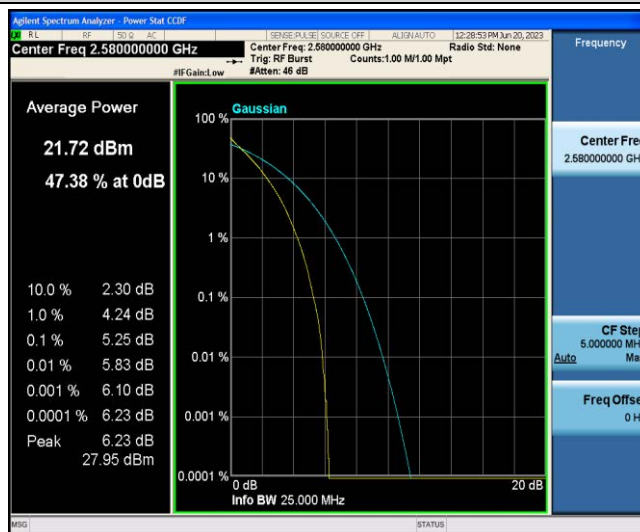

Band38-20MHz-QPSK-37850-100RB#0