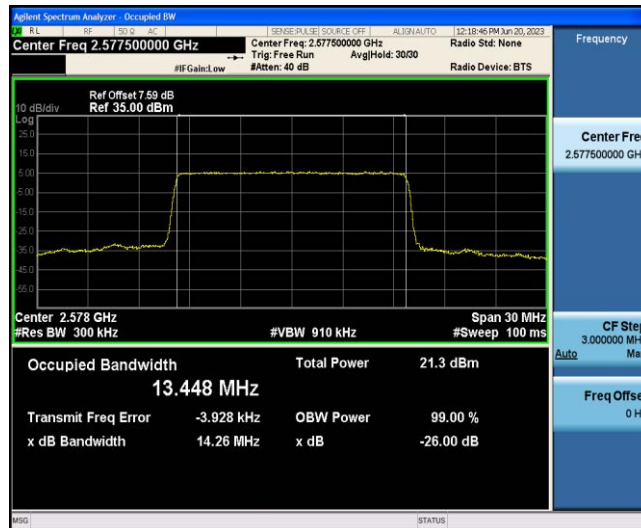

Band38-15MHz-16QAM-37825-75RB#0