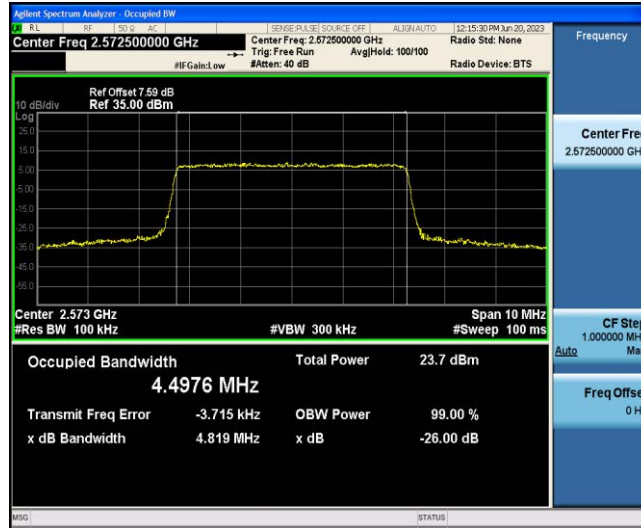

Test Graphs

Band38-5MHz-QPSK-37775-25RB#0