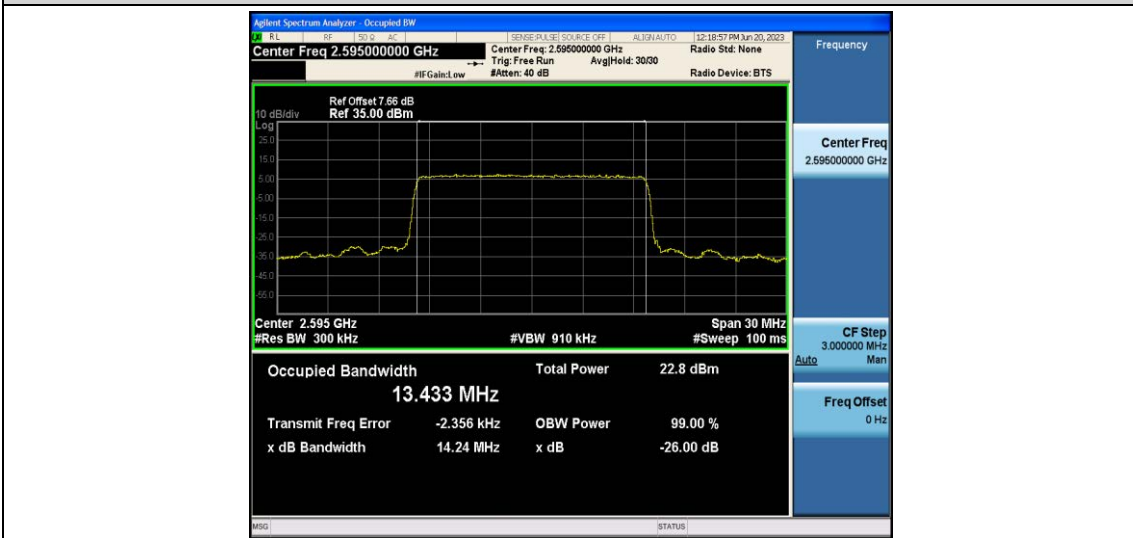

Band38-10MHz-QPSK-38000-50RB#0

Band38-10MHz-QPSK-38200-50RB#0

Band38-10MHz-16QAM-37800-50RB#0

Band38-10MHz-16QAM-38000-50RB#0

Band38-10MHz-16QAM-38200-50RB#0

Band38-15MHz-QPSK-37825-75RB#0

Band38-15MHz-QPSK-38000-75RB#0