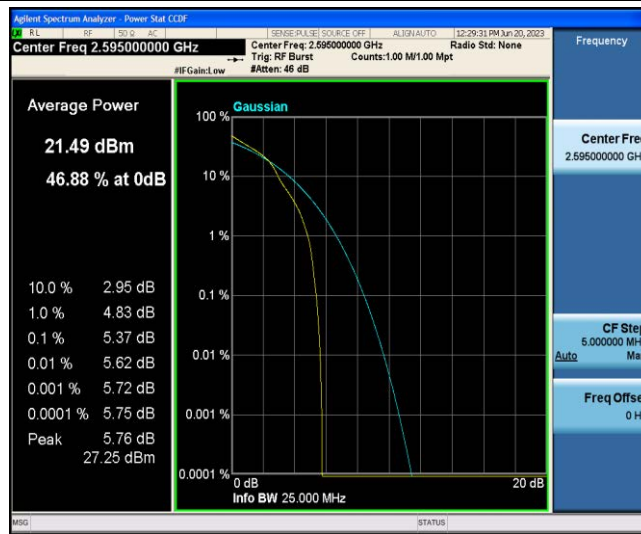

Band38-20MHz-16QAM-38000-1RB#0