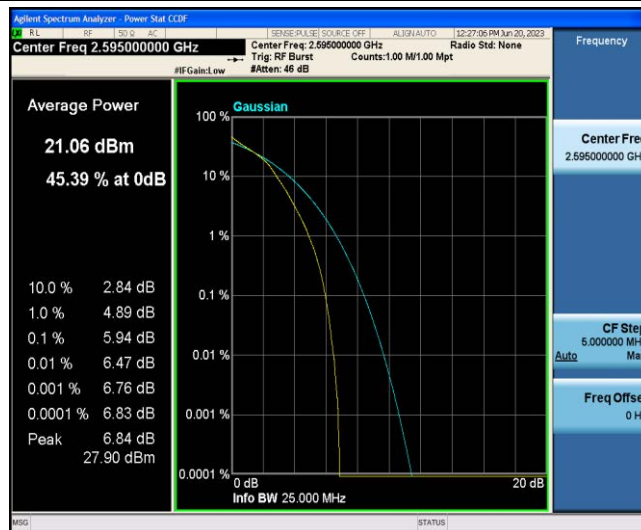

Band38-10MHz-16QAM-38000-50RB#0