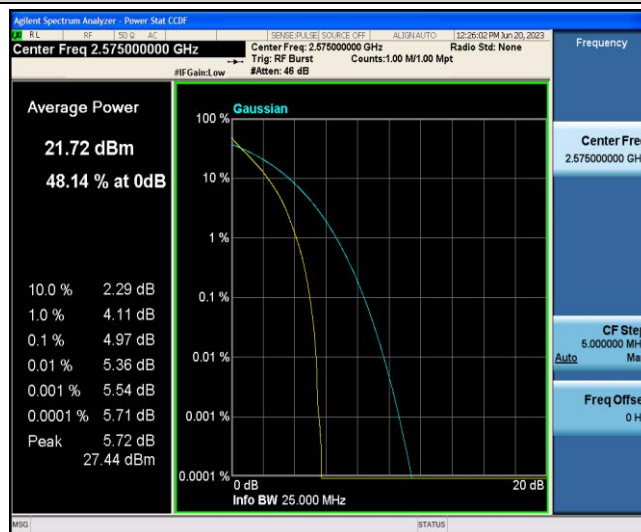

Band38-5MHz-16QAM-37775-25RB#0

Band38-5MHz-16QAM-38000-1RB#0

Band38-5MHz-16QAM-38000-25RB#0

Band38-5MHz-16QAM-38225-1RB#0

Band38-5MHz-16QAM-38225-25RB#0

Band38-10MHz-QPSK-37800-1RB#0

Band38-10MHz-QPSK-37800-50RB#0