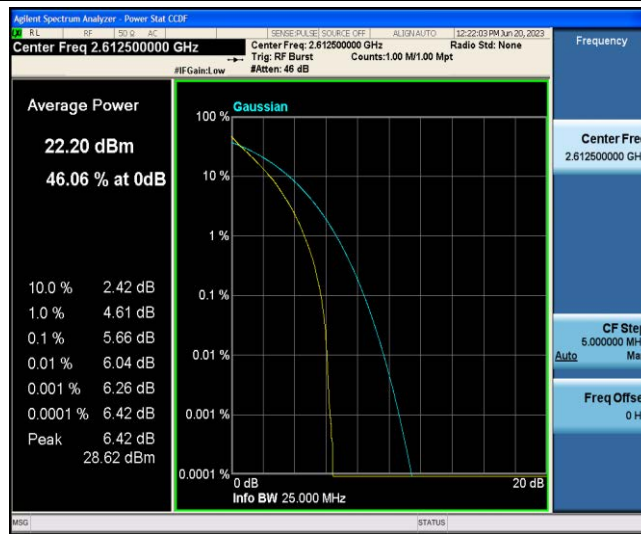

Band38-15MHz-QPSK-38175-75RB#0