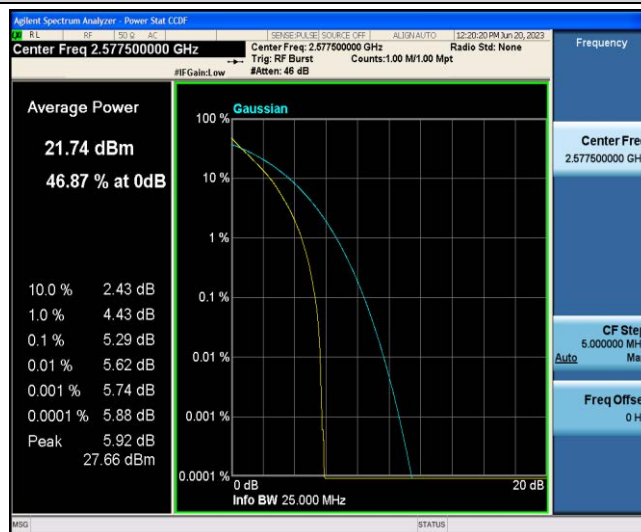

Band38-10MHz-16QAM-38000-50RB#0

Band38-10MHz-16QAM-38200-1RB#0

Band38-10MHz-16QAM-38200-50RB#0

Band38-15MHz-QPSK-37825-1RB#0

Band38-15MHz-QPSK-37825-75RB#0

Band38-15MHz-QPSK-38000-1RB#0

Band38-15MHz-QPSK-38000-75RB#0