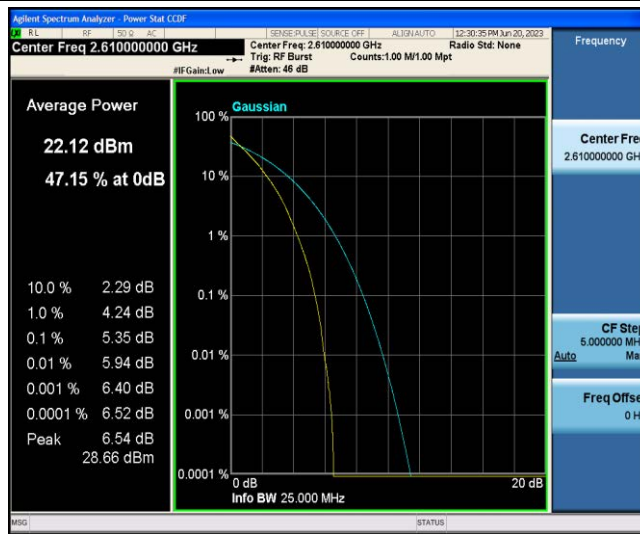

Band38-20MHz-QPSK-38150-100RB#0