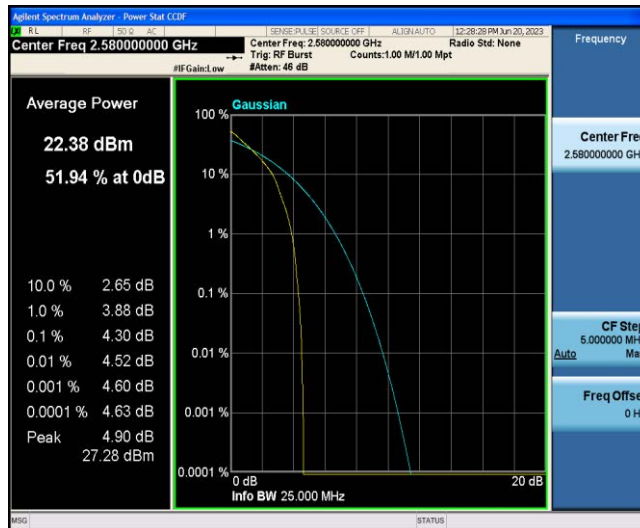

Band38-20MHz-QPSK-37850-1RB#0