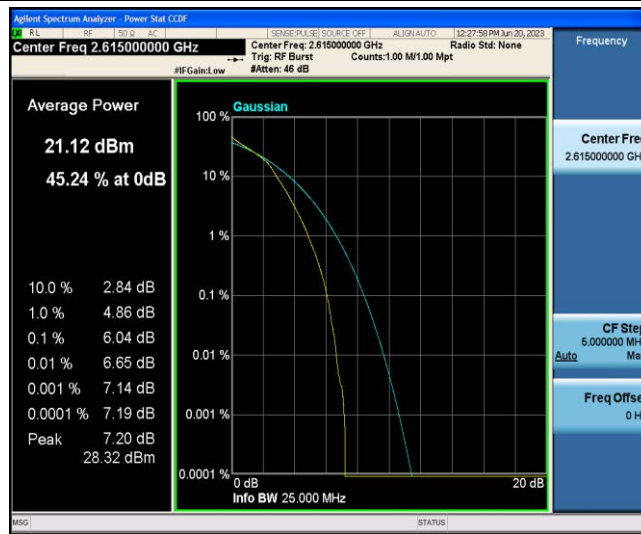

Band38-10MHz-16QAM-38200-50RB#0