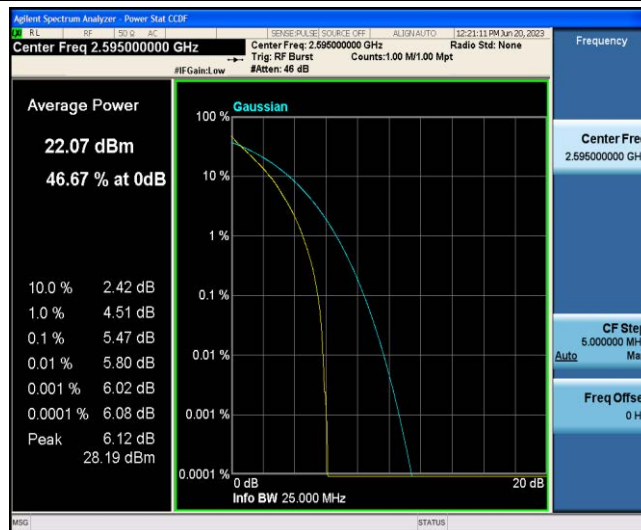

Band38-10MHz-16QAM-38000-50RB#0

Band38-10MHz-16QAM-38200-1RB#0

Band38-10MHz-16QAM-38200-50RB#0

Band38-15MHz-QPSK-37825-1RB#0

Band38-15MHz-QPSK-37825-75RB#0

Band38-15MHz-QPSK-38000-1RB#0

Band38-15MHz-QPSK-38000-75RB#0