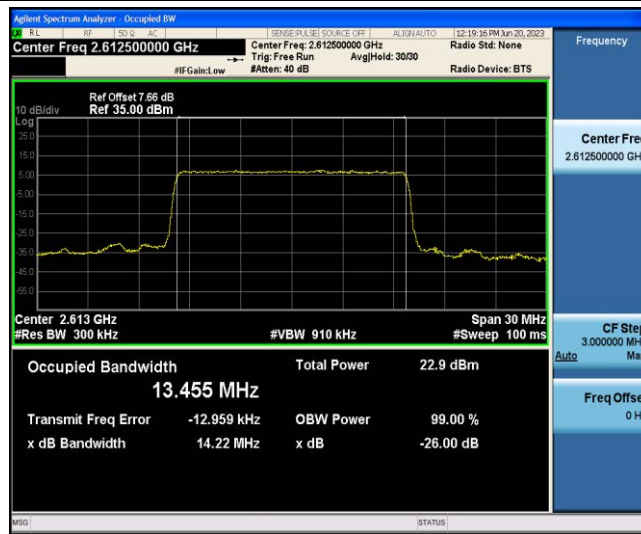

Band38-15MHz-QPSK-38175-75RB#0