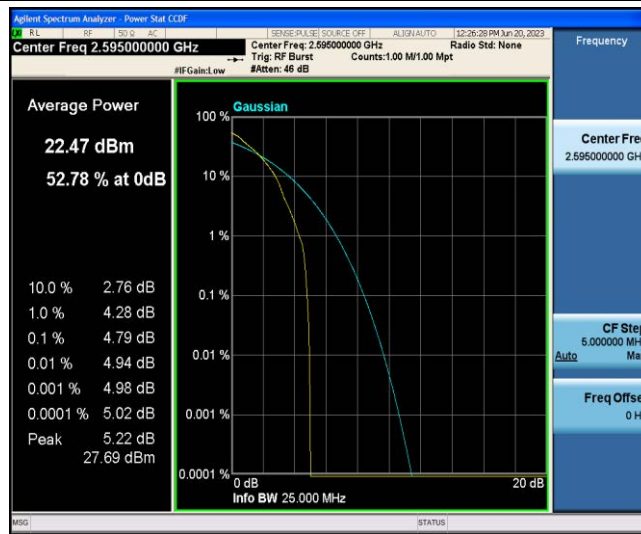

Band38-10MHz-QPSK-38000-1RB#0