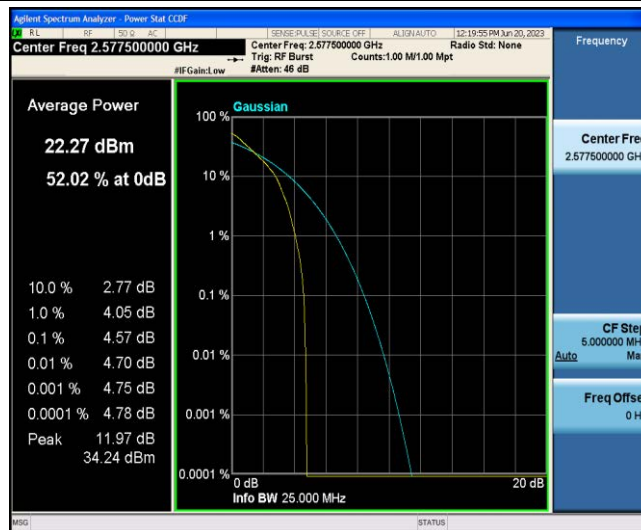

Band38-15MHz-QPSK-37825-1RB#0