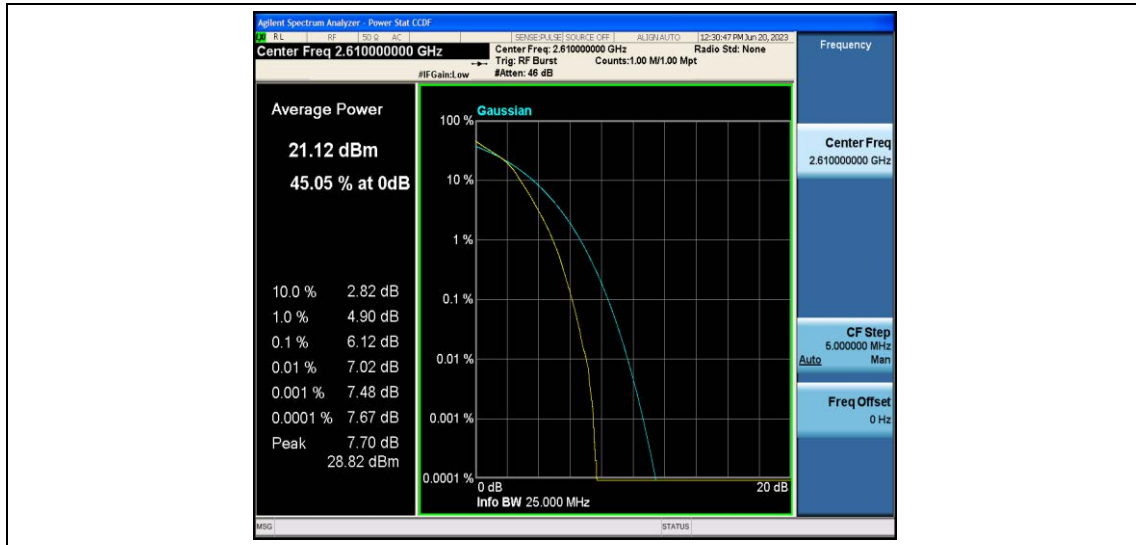

Band38-20MHz-16QAM-38150-100RB#0