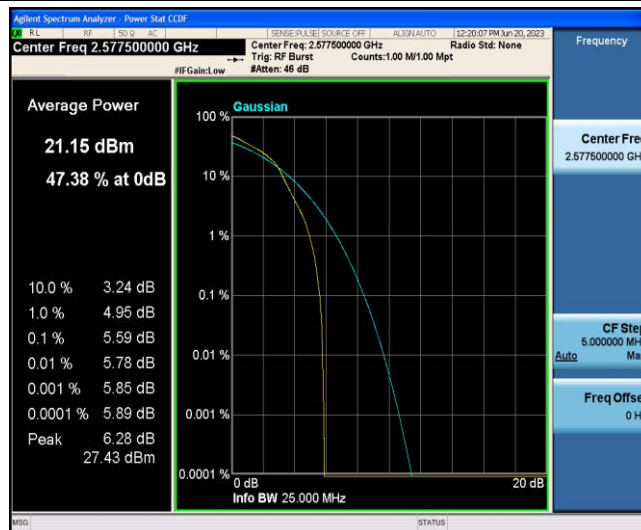

Band38-15MHz-16QAM-37825-1RB#0