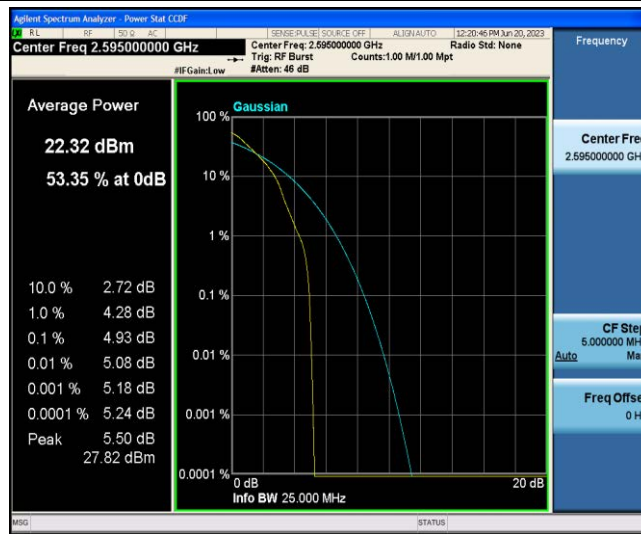

Band38-10MHz-16QAM-38000-50RB#0

Band38-10MHz-16QAM-38200-1RB#0

Band38-10MHz-16QAM-38200-50RB#0

Band38-15MHz-QPSK-37825-1RB#0

Band38-15MHz-QPSK-37825-75RB#0

Band38-15MHz-QPSK-38000-1RB#0

Band38-15MHz-QPSK-38000-75RB#0