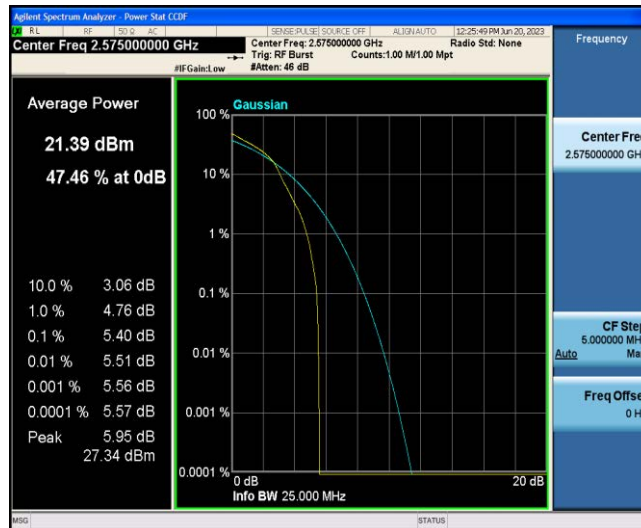

Band38-10MHz-QPSK-38000-1RB#0

Band38-10MHz-QPSK-38000-50RB#0

Band38-10MHz-QPSK-38200-1RB#0

Band38-10MHz-QPSK-38200-50RB#0

Band38-10MHz-16QAM-37800-1RB#0

Band38-10MHz-16QAM-37800-50RB#0

Band38-10MHz-16QAM-38000-1RB#0