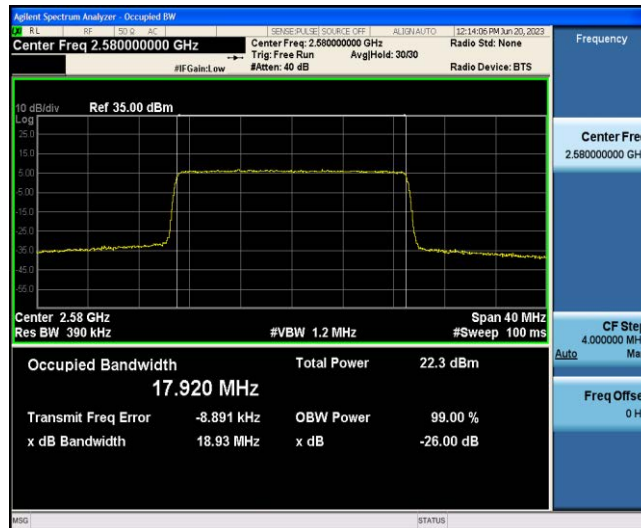

Band38-15MHz-QPSK-38175-75RB#0

Band38-15MHz-16QAM-37825-75RB#0

Band38-15MHz-16QAM-38000-75RB#0

Band38-15MHz-16QAM-38175-75RB#0

Band38-20MHz-QPSK-37850-100RB#0

Band38-20MHz-QPSK-38000-100RB#0

Band38-20MHz-QPSK-38150-100RB#0