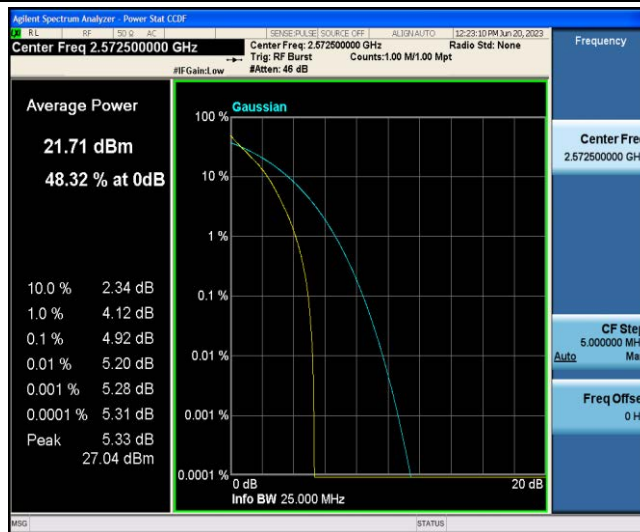

Band38-5MHz-QPSK-37775-25RB#0