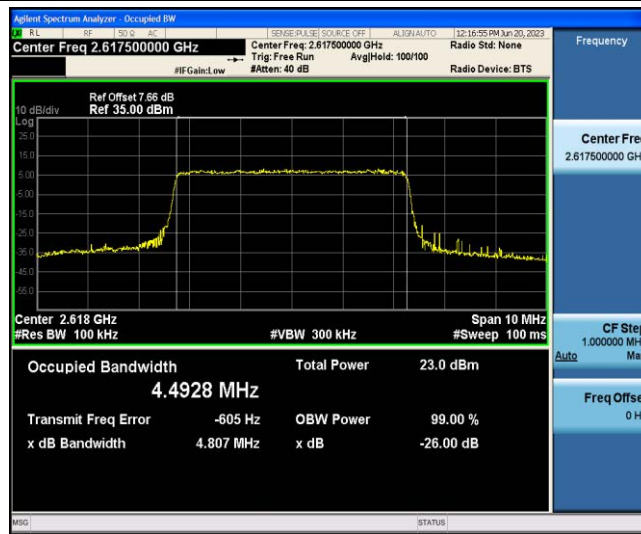

Test Graphs

Band38-5MHz-QPSK-37775-25RB#0

Band38-5MHz-QPSK-38000-25RB#0

Band38-5MHz-QPSK-38225-25RB#0

Band38-5MHz-16QAM-37775-25RB#0

Band38-5MHz-16QAM-38000-25RB#0

Band38-5MHz-16QAM-38225-25RB#0

Band38-10MHz-QPSK-37800-50RB#0