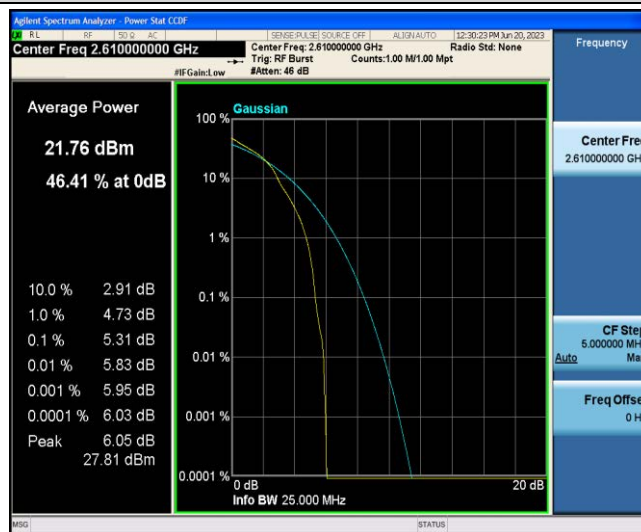

Band38-20MHz-16QAM-37850-1RB#0

Band38-20MHz-16QAM-37850-100RB#0

Band38-20MHz-16QAM-38000-1RB#0

Band38-20MHz-16QAM-38000-100RB#0

Band38-20MHz-16QAM-38150-1RB#0

Band38-20MHz-16QAM-38150-100RB#0

Appendix C: 26dB Bandwidth and Occupied Bandwidth