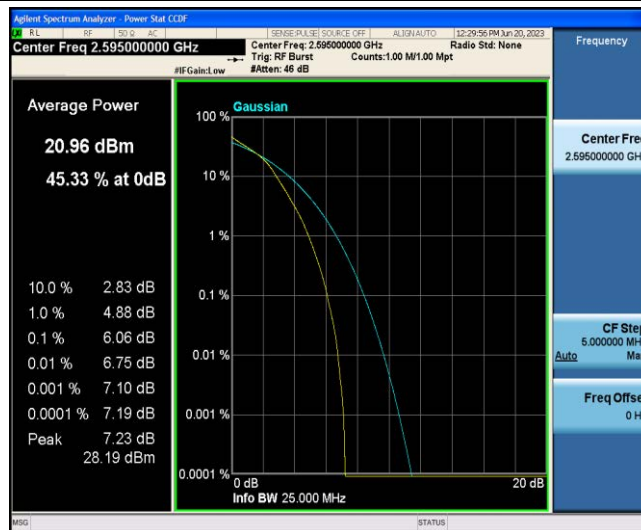

Band38-20MHz-16QAM-37850-1RB#0

Band38-20MHz-16QAM-37850-100RB#0

Band38-20MHz-16QAM-38000-1RB#0

Band38-20MHz-16QAM-38000-100RB#0

Band38-20MHz-16QAM-38150-1RB#0

Band38-20MHz-16QAM-38150-100RB#0

Appendix C: 26dB Bandwidth and Occupied Bandwidth