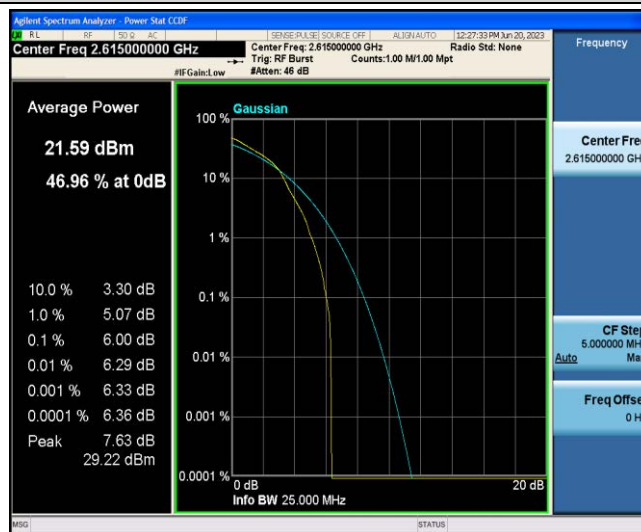

Band38-10MHz-16QAM-38200-1RB#0