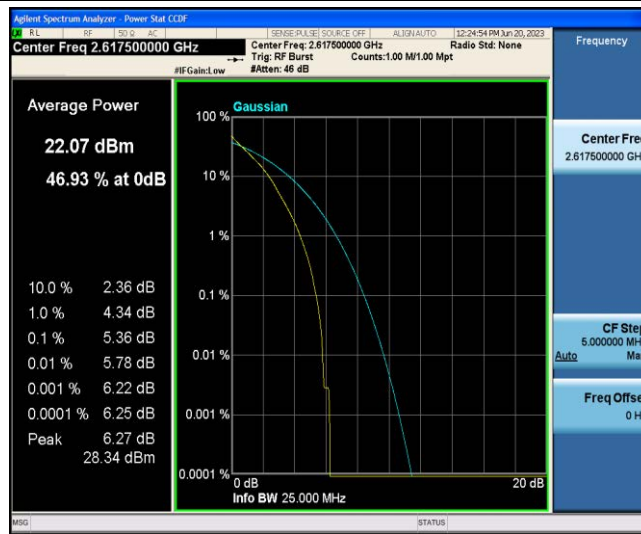

Test Graphs

Band38-5MHz-QPSK-37775-1RB#0

Band38-5MHz-QPSK-37775-25RB#0

Band38-5MHz-QPSK-38000-1RB#0

Band38-5MHz-QPSK-38000-25RB#0

Band38-5MHz-QPSK-38225-1RB#0

Band38-5MHz-QPSK-38225-25RB#0

Band38-5MHz-16QAM-37775-1RB#0