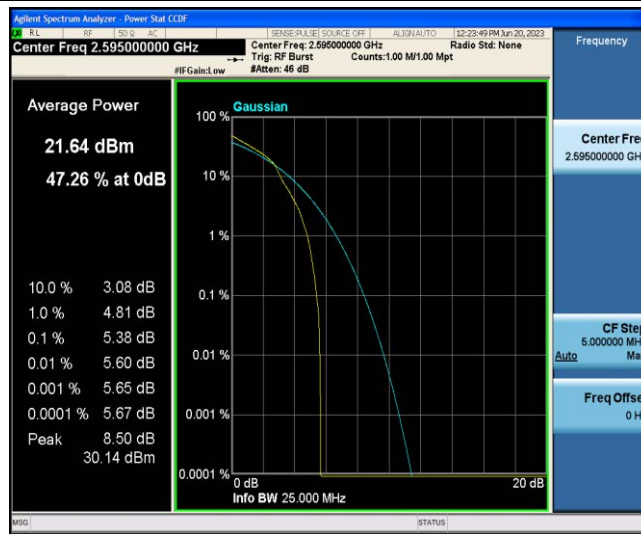

Band38-5MHz-16QAM-38000-1RB#0