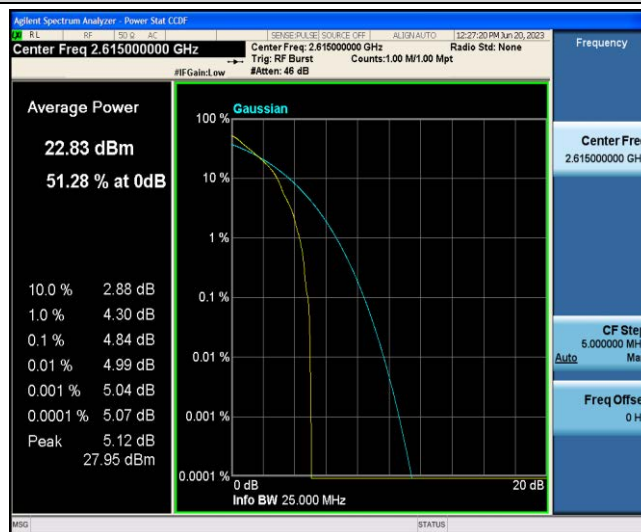

Band38-10MHz-QPSK-38200-1RB#0