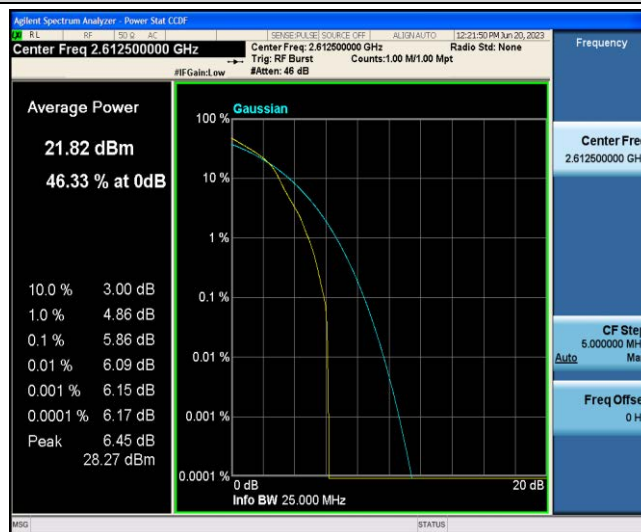

Band38-15MHz-QPSK-38175-1RB#0

Band38-15MHz-QPSK-38175-75RB#0

Band38-15MHz-16QAM-37825-1RB#0

Band38-15MHz-16QAM-37825-75RB#0

Band38-15MHz-16QAM-38000-1RB#0

Band38-15MHz-16QAM-38000-75RB#0

Band38-15MHz-16QAM-38175-1RB#0