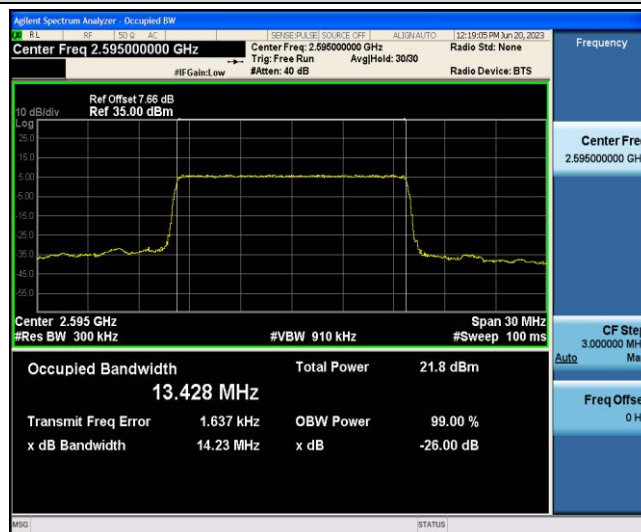

Band38-15MHz-16QAM-38000-75RB#0