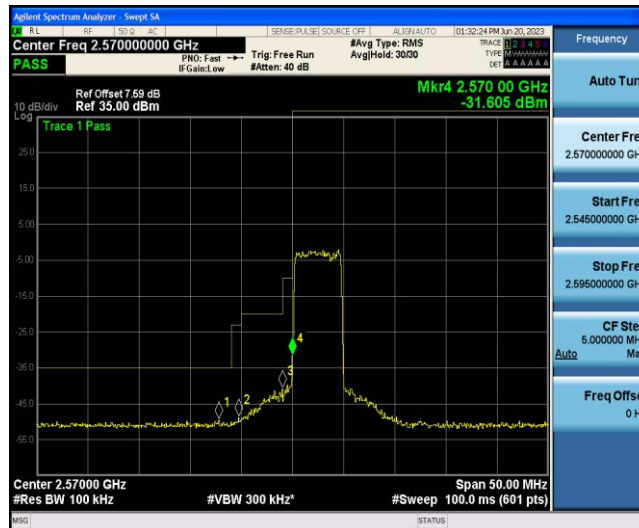

Band38-5MHz-QPSK-37775-25RB#0