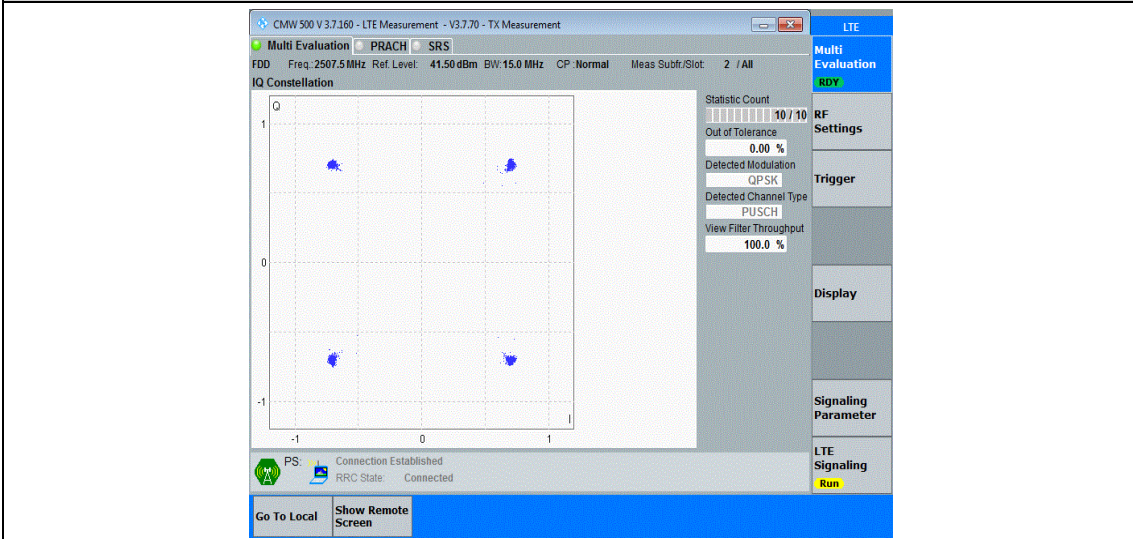

Band7-15MHz-QPSK-20825-75RB#0

Band7-15MHz-QPSK-21100-75RB#0

Band7-15MHz-QPSK-21375-75RB#0

Band7-15MHz-16QAM-20825-75RB#0

Band7-15MHz-16QAM-21100-75RB#0

Band7-15MHz-16QAM-21375-75RB#0

Band7-20MHz-QPSK-20850-100RB#0