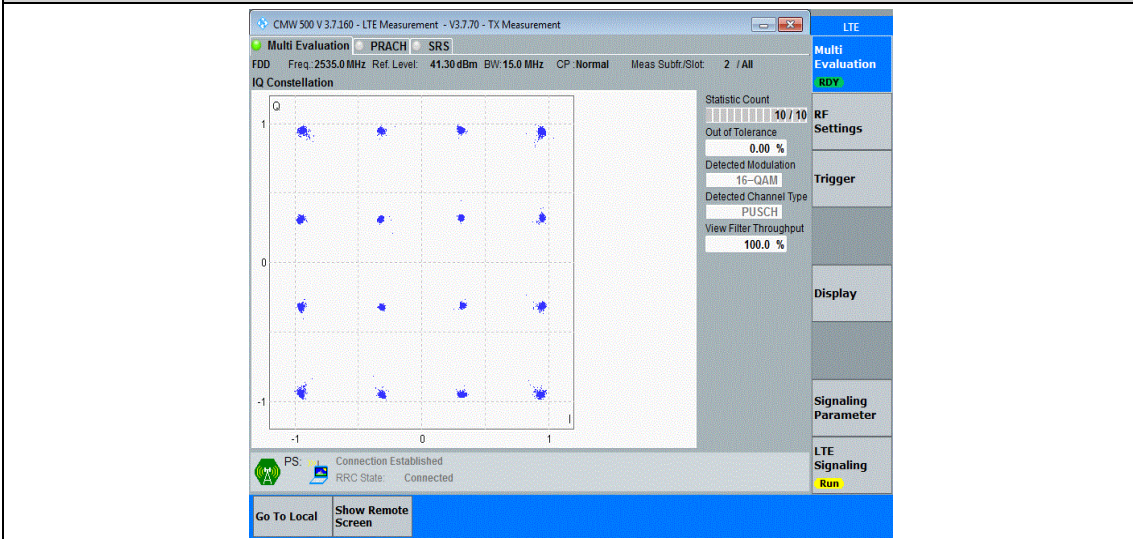

Band7-15MHz-QPSK-20825-75RB#0

Band7-15MHz-QPSK-21100-75RB#0

Band7-15MHz-QPSK-21375-75RB#0

Band7-15MHz-16QAM-20825-75RB#0

Band7-15MHz-16QAM-21100-75RB#0

Band7-15MHz-16QAM-21375-75RB#0

Band7-20MHz-QPSK-20850-100RB#0