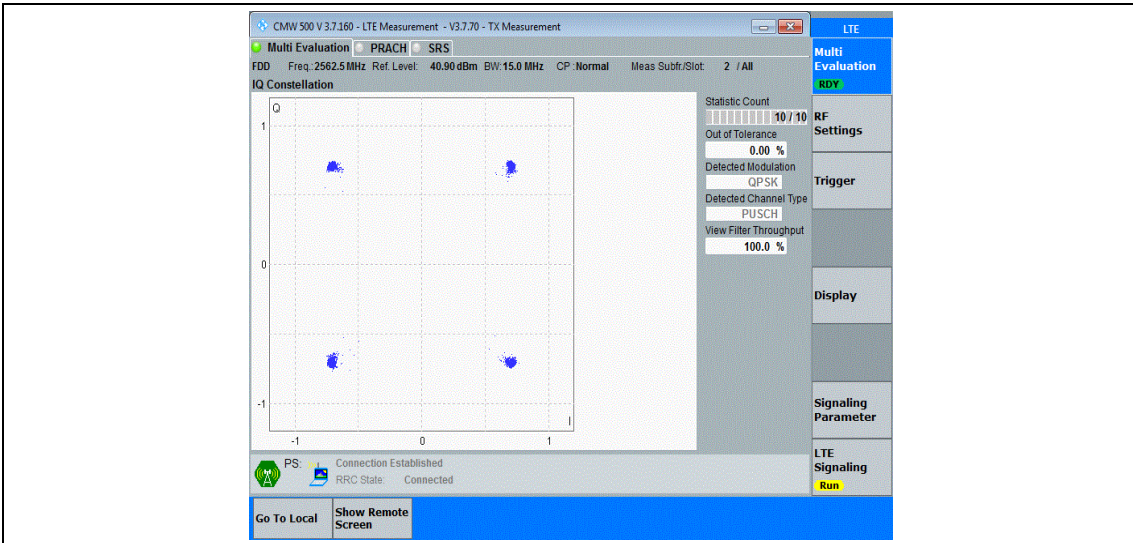

Band7-15MHz-QPSK-20825-75RB#0

Band7-15MHz-QPSK-21100-75RB#0

Band7-15MHz-QPSK-21375-75RB#0

Band7-15MHz-16QAM-20825-75RB#0

Band7-15MHz-16QAM-21100-75RB#0

Band7-15MHz-16QAM-21375-75RB#0

Band7-20MHz-QPSK-20850-100RB#0