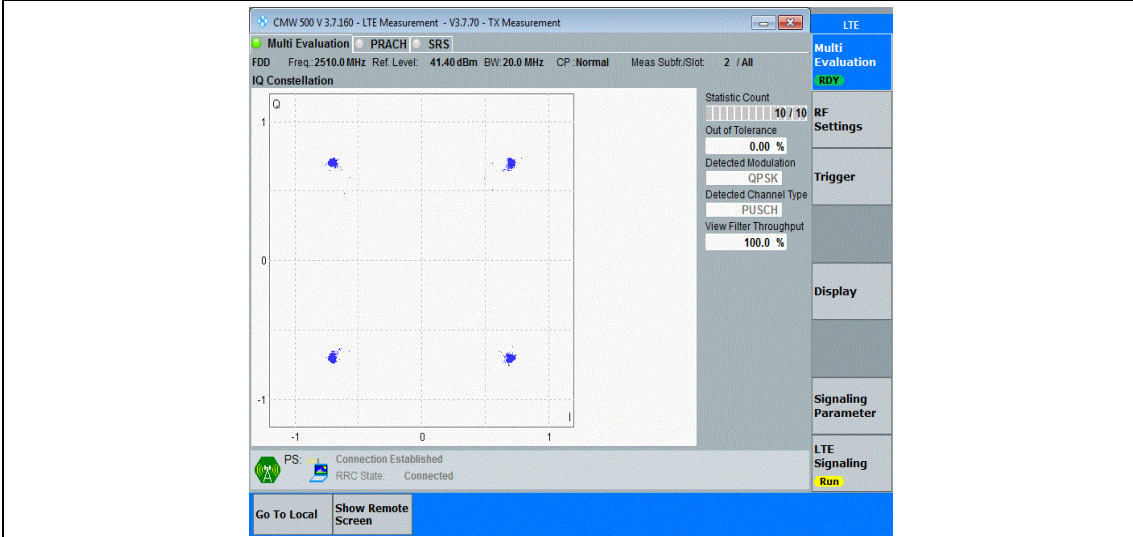

Band7-15MHz-QPSK-20825-75RB#0

Band7-15MHz-QPSK-21100-75RB#0

Band7-15MHz-QPSK-21375-75RB#0

Band7-15MHz-16QAM-20825-75RB#0

Band7-15MHz-16QAM-21100-75RB#0

Band7-15MHz-16QAM-21375-75RB#0

Band7-20MHz-QPSK-20850-100RB#0