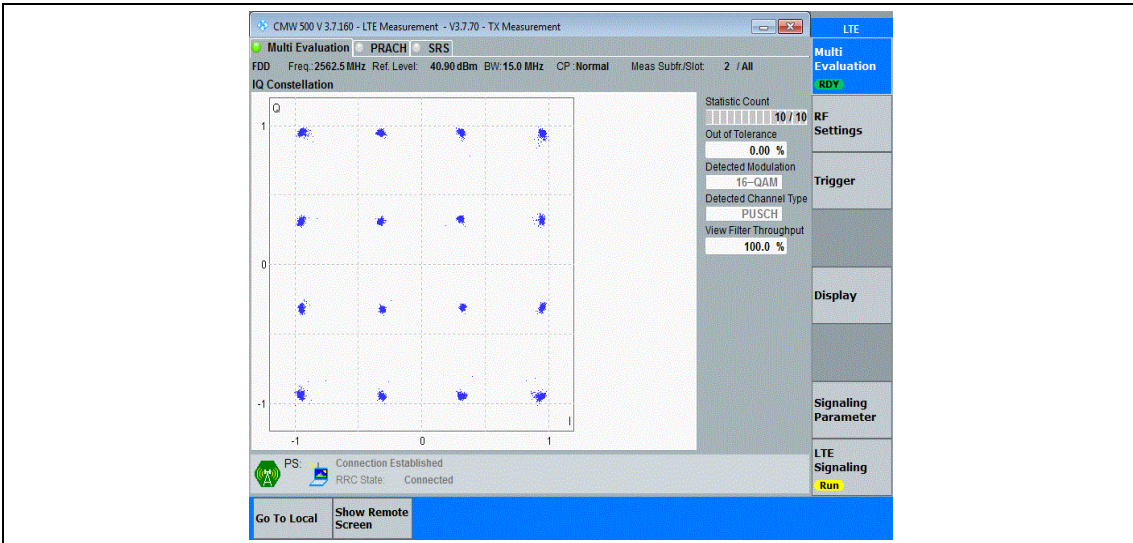

Band7-15MHz-QPSK-20825-75RB#0

Band7-15MHz-QPSK-21100-75RB#0

Band7-15MHz-QPSK-21375-75RB#0

Band7-15MHz-16QAM-20825-75RB#0

Band7-15MHz-16QAM-21100-75RB#0

Band7-15MHz-16QAM-21375-75RB#0

Band7-20MHz-QPSK-20850-100RB#0