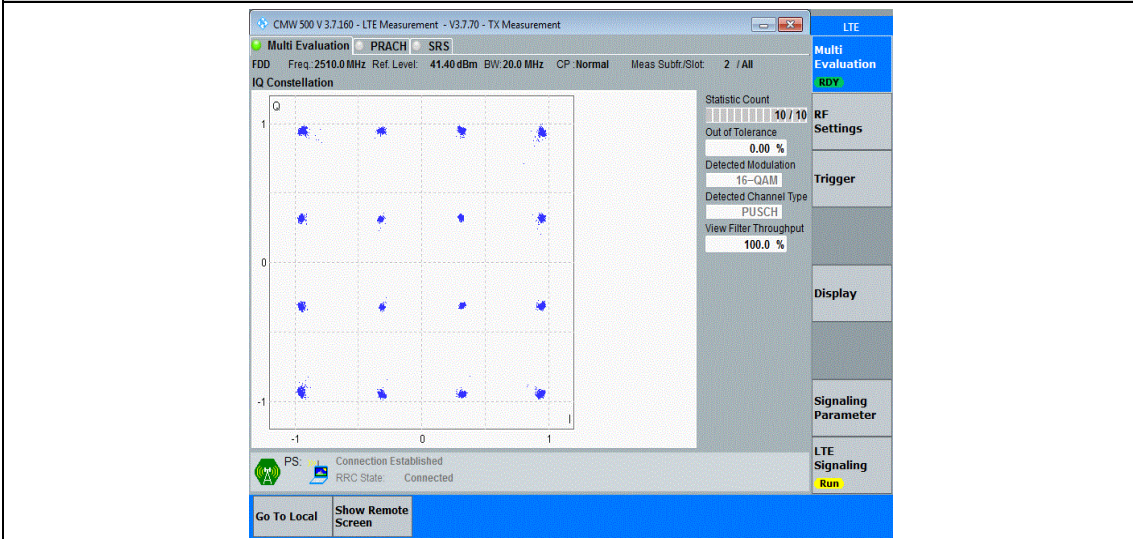

Band7-20MHz-16QAM-20850-100RB#0

Band7-20MHz-16QAM-21100-100RB#0