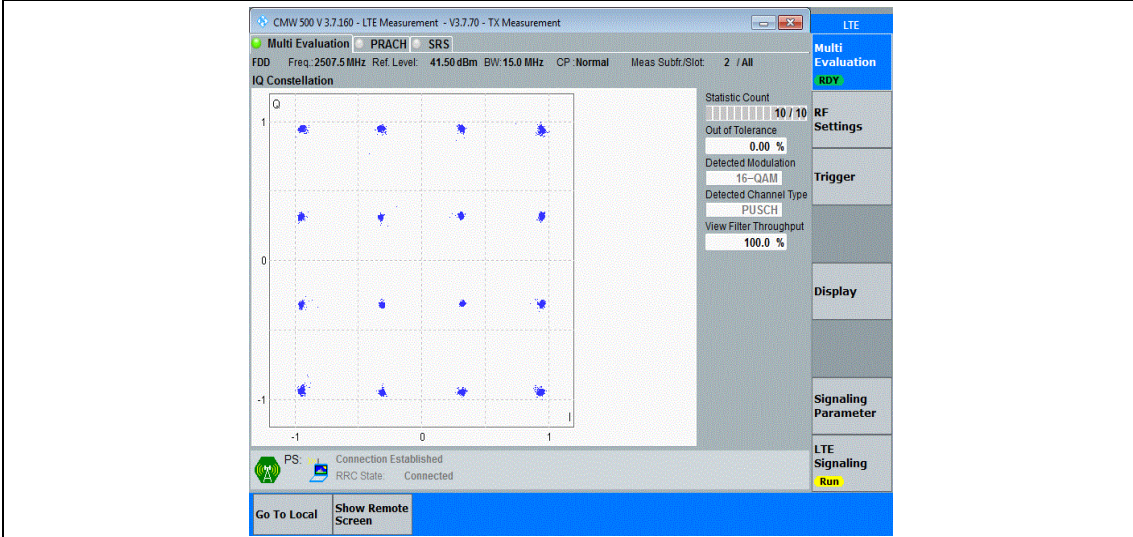

Band7-15MHz-QPSK-20825-75RB#0

Band7-15MHz-QPSK-21100-75RB#0

Band7-15MHz-QPSK-21375-75RB#0

Band7-15MHz-16QAM-20825-75RB#0

Band7-15MHz-16QAM-21100-75RB#0

Band7-15MHz-16QAM-21375-75RB#0

Band7-20MHz-QPSK-20850-100RB#0