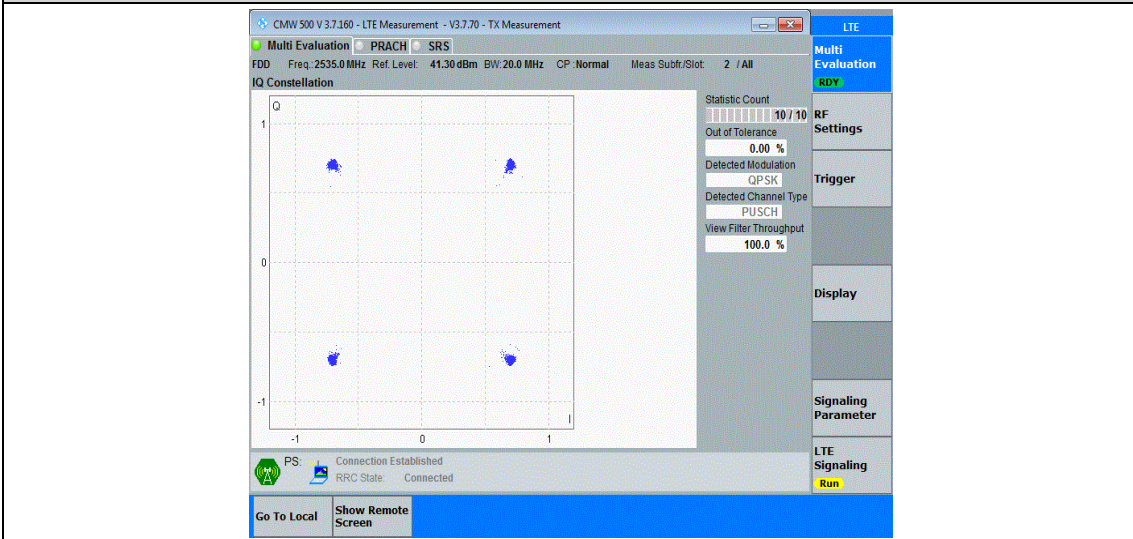

Band7-20MHz-QPSK-21100-100RB#0

Band7-20MHz-QPSK-21350-100RB#0