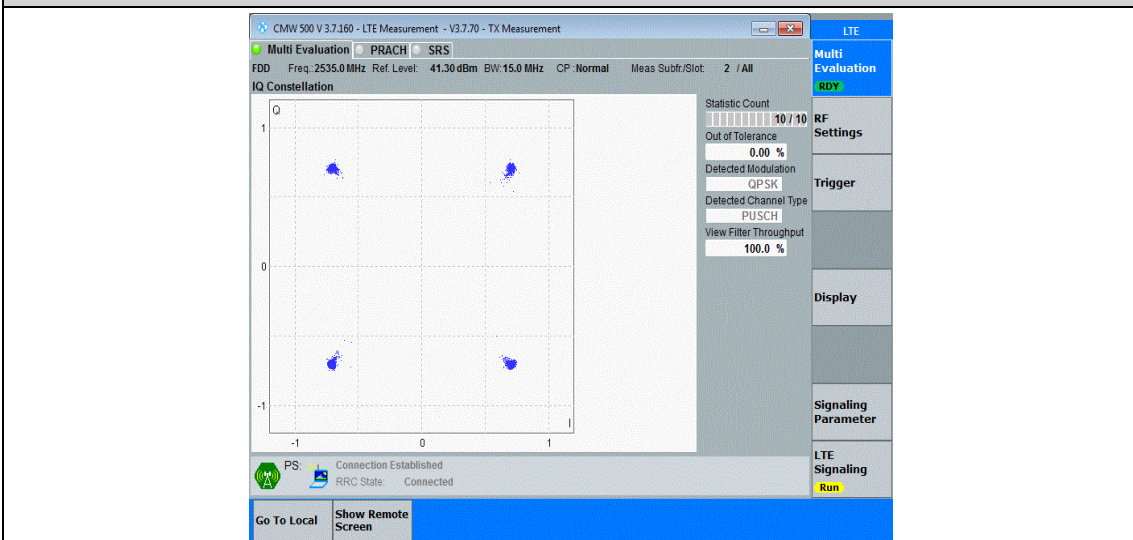

Band7-15MHz-QPSK-20825-75RB#0

Band7-15MHz-QPSK-21100-75RB#0

Band7-15MHz-QPSK-21375-75RB#0

Band7-15MHz-16QAM-20825-75RB#0

Band7-15MHz-16QAM-21100-75RB#0

Band7-15MHz-16QAM-21375-75RB#0

Band7-20MHz-QPSK-20850-100RB#0