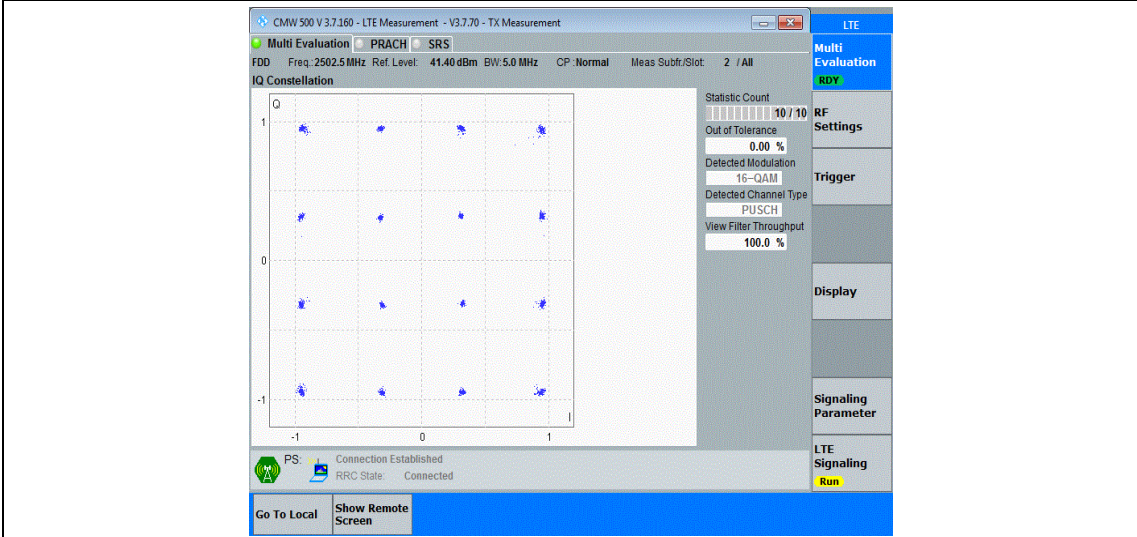

Band7-5MHz-16QAM-20775-25RB#0