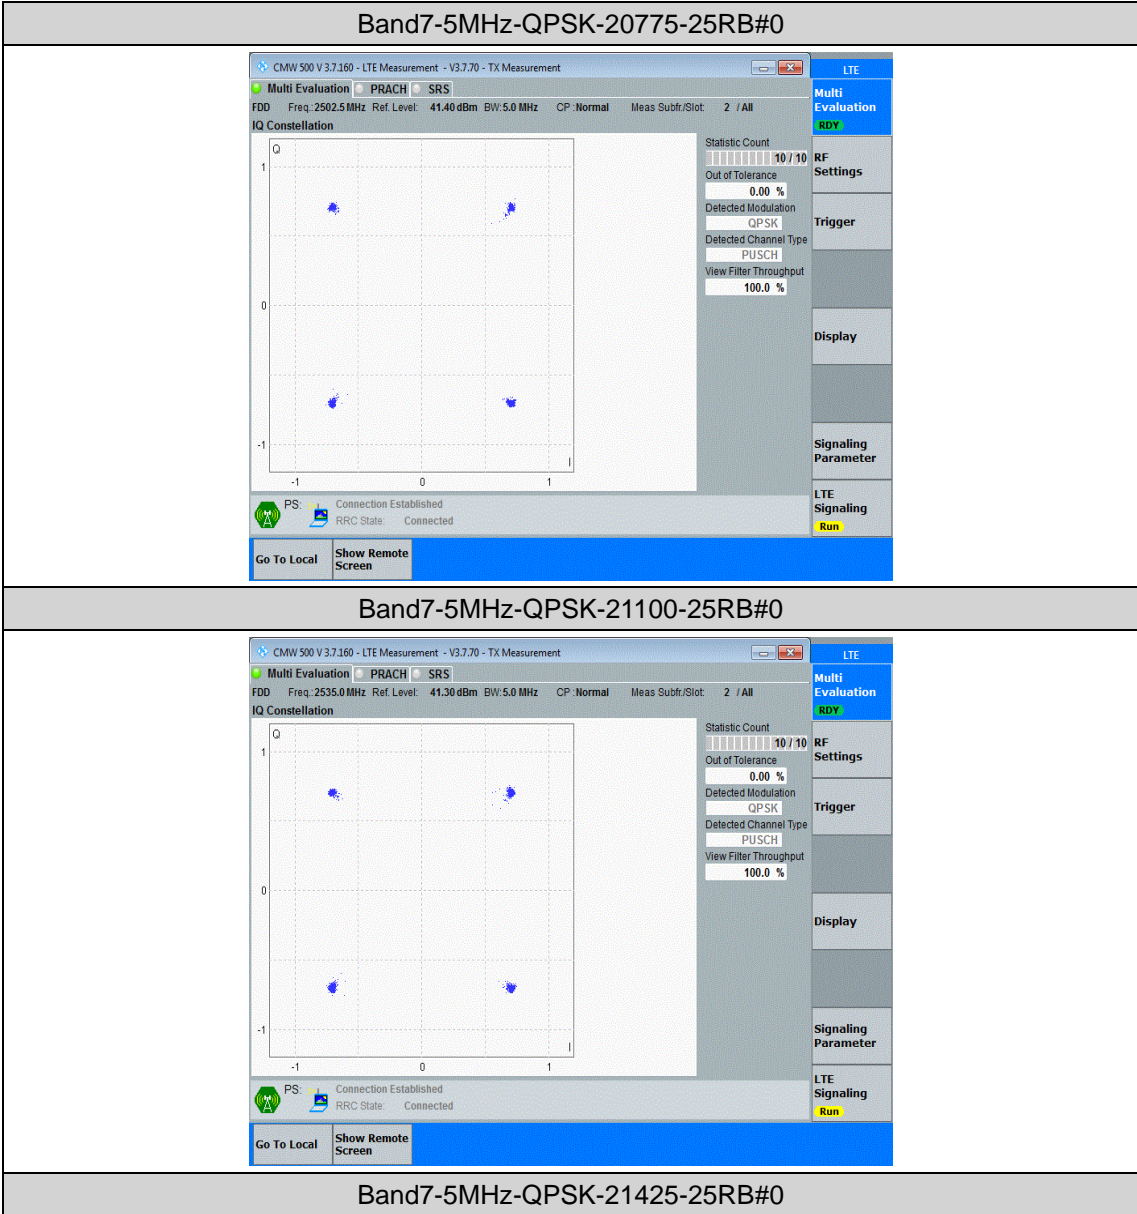

Test Graphs