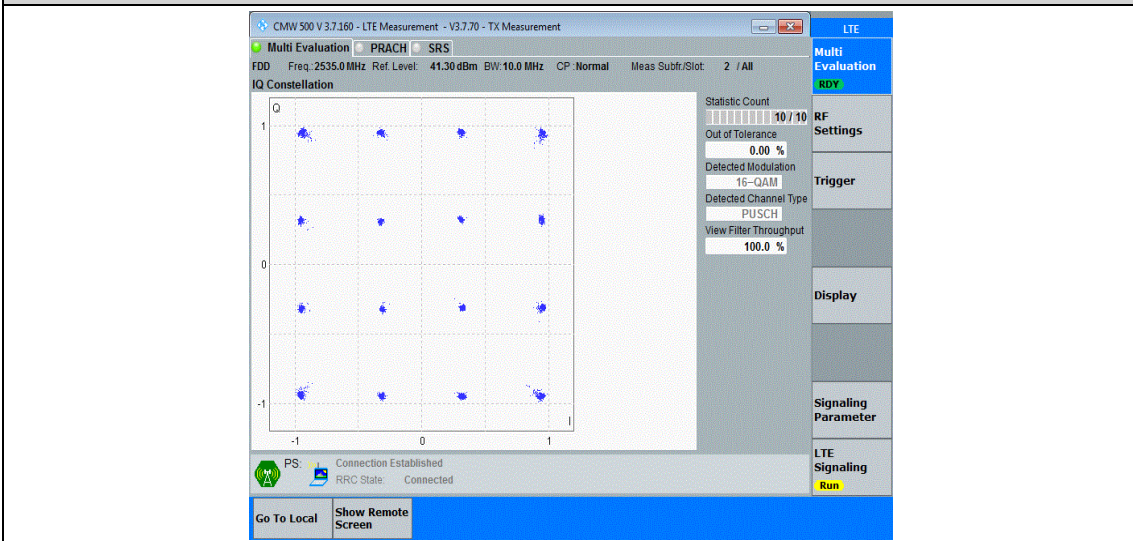

Band7-10MHz-16QAM-21100-50RB#0

Band7-10MHz-16QAM-21400-50RB#0