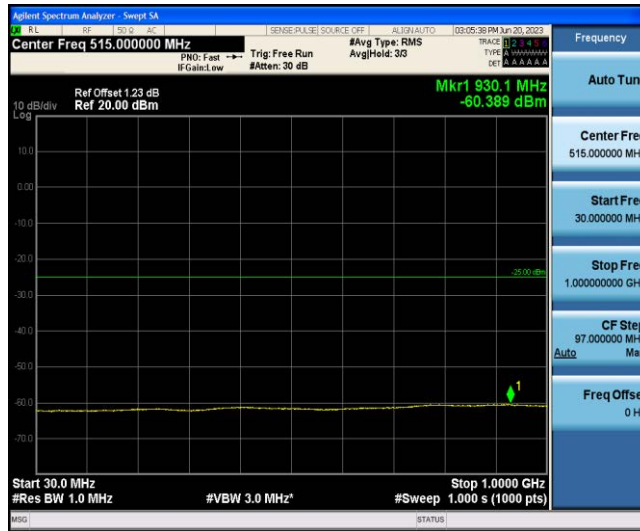

Band7-15MHz-QPSK-21375-1RB#0-Range1:30~1000MHz