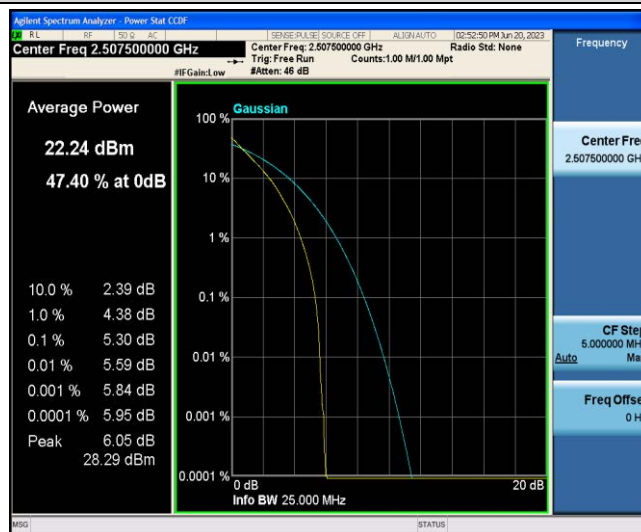

Band7-10MHz-16QAM-21100-50RB#0

Band7-10MHz-16QAM-21400-1RB#0

Band7-10MHz-16QAM-21400-50RB#0

Band7-15MHz-QPSK-20825-1RB#0

Band7-15MHz-QPSK-20825-75RB#0

Band7-15MHz-QPSK-21100-1RB#0

Band7-15MHz-QPSK-21100-75RB#0