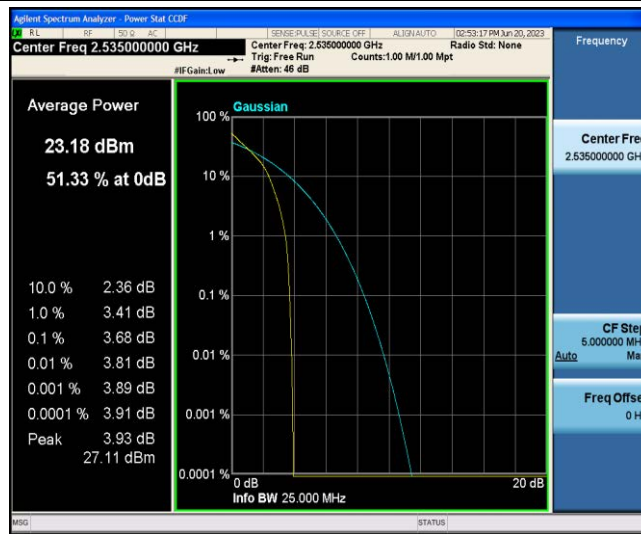

Band7-15MHz-QPSK-21100-1RB#0