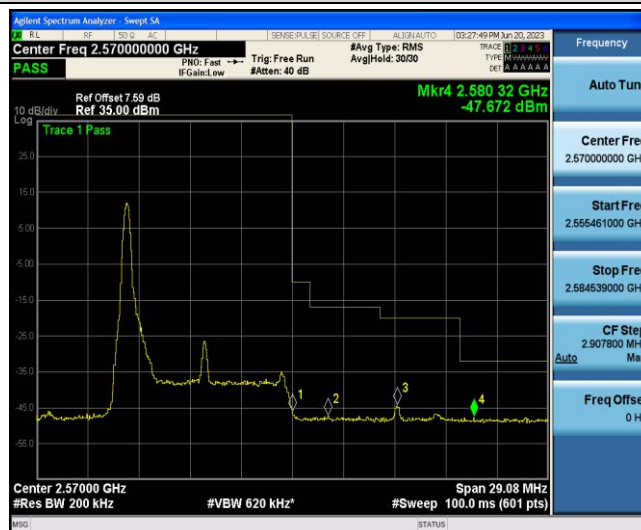

Band7-10MHz-16QAM-21400-1RB#0