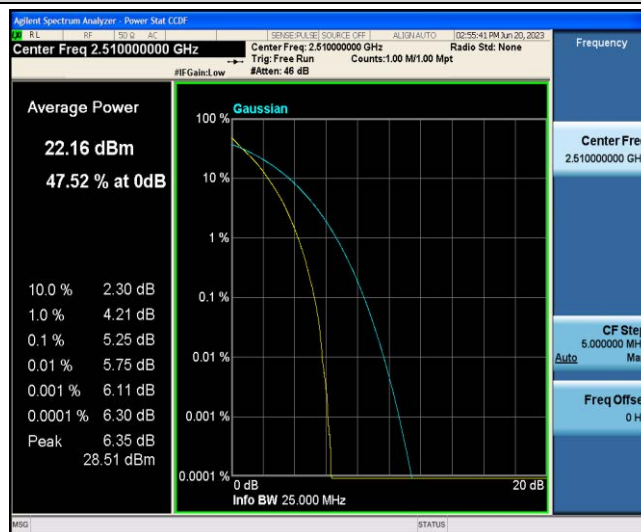

Band7-20MHz-QPSK-20850-100RB#0