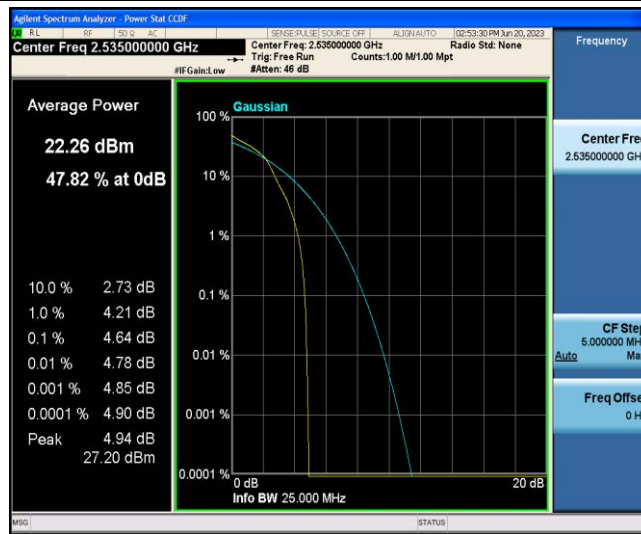

Band7-15MHz-16QAM-21100-1RB#0