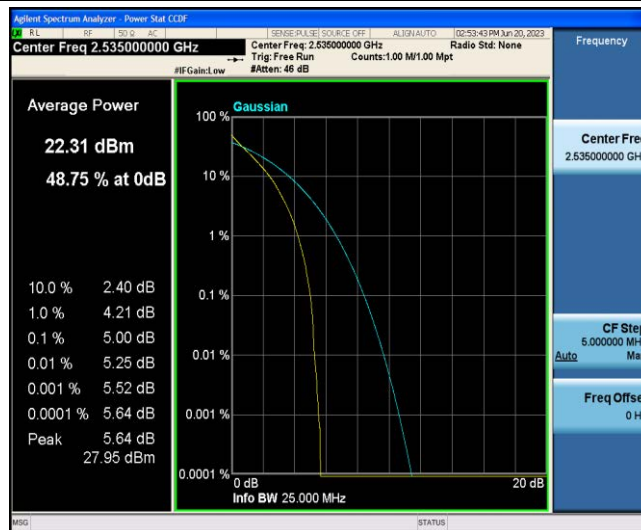

Band7-15MHz-QPSK-21100-75RB#0