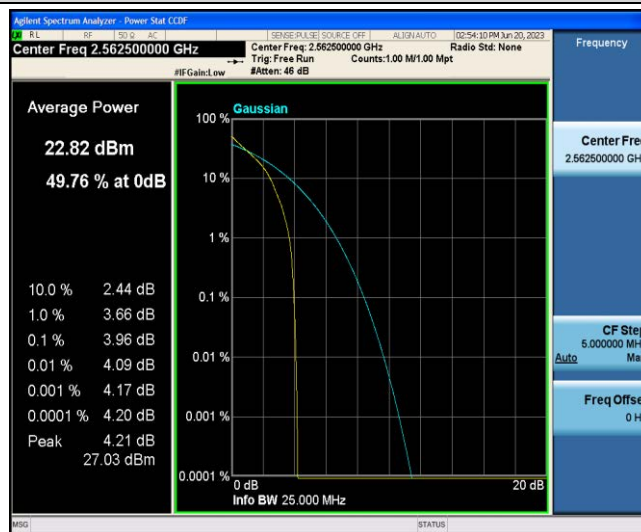

Band7-15MHz-QPSK-21375-1RB#0