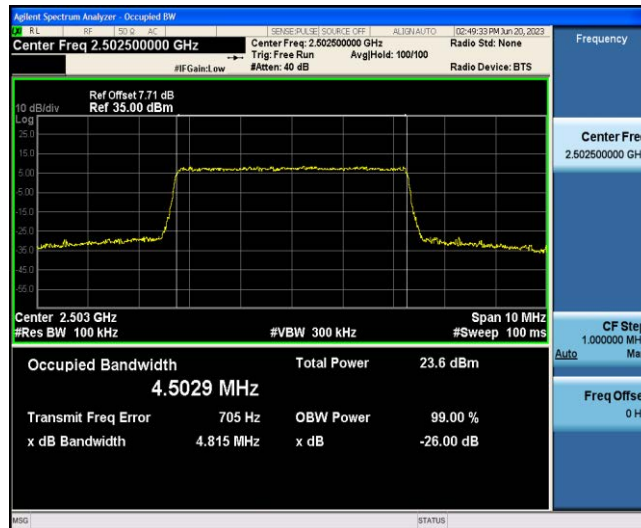

Band7-5MHz-16QAM-20775-25RB#0