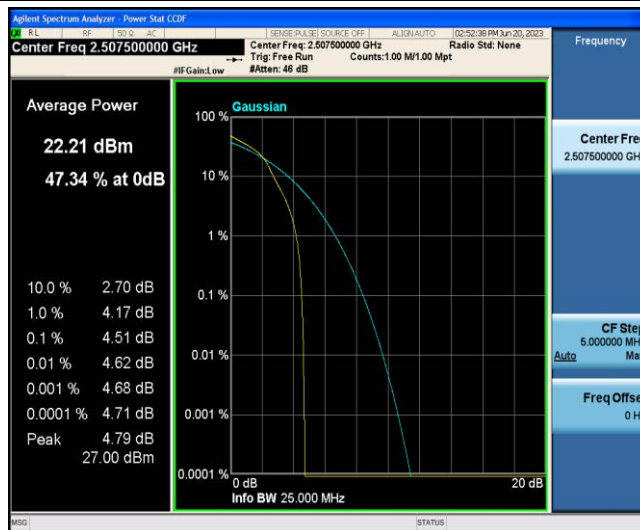

Band7-15MHz-16QAM-20825-1RB#0