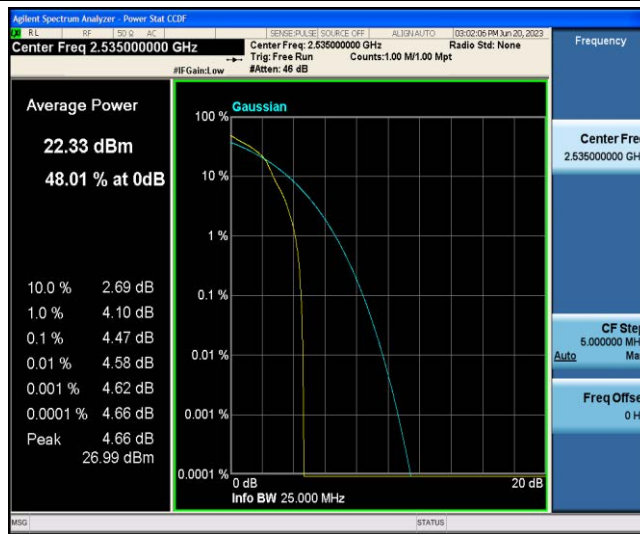

Band7-10MHz-16QAM-21100-1RB#0