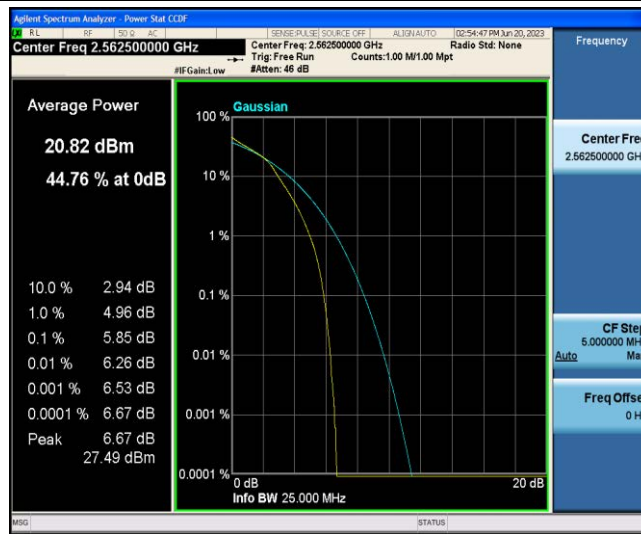

Band7-15MHz-16QAM-21375-75RB#0