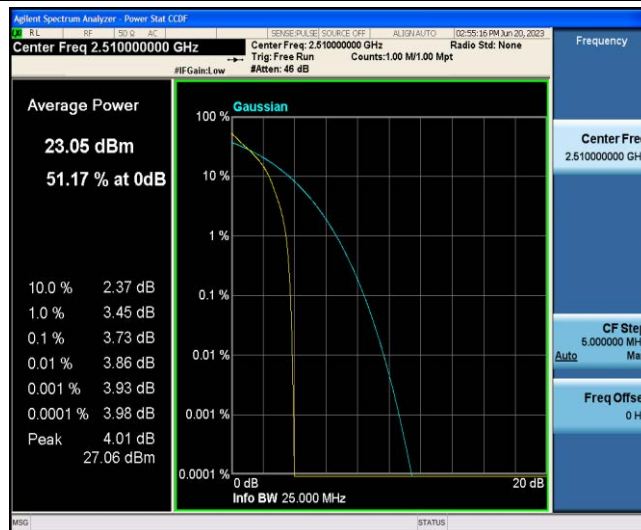

Band7-20MHz-QPSK-20850-1RB#0