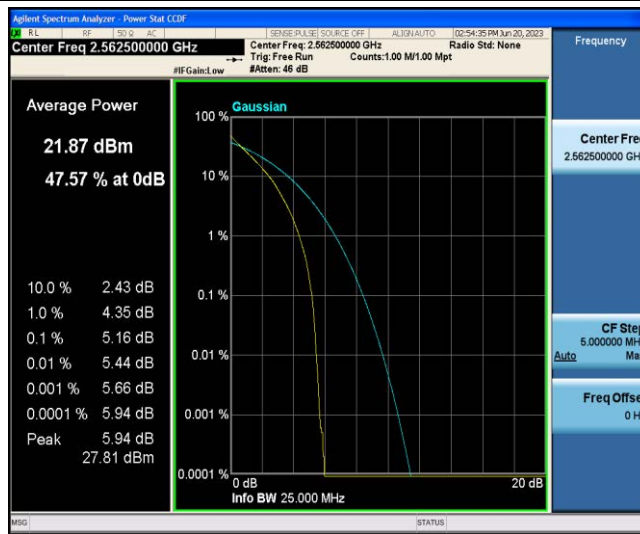

Band7-15MHz-QPSK-21375-75RB#0