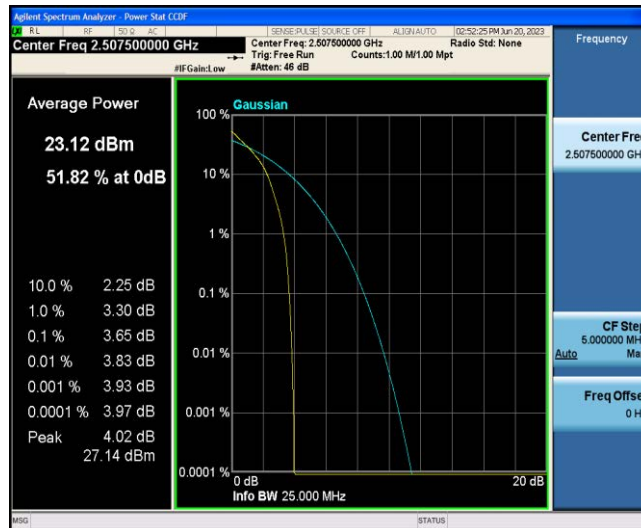

Band7-15MHz-QPSK-20825-1RB#0