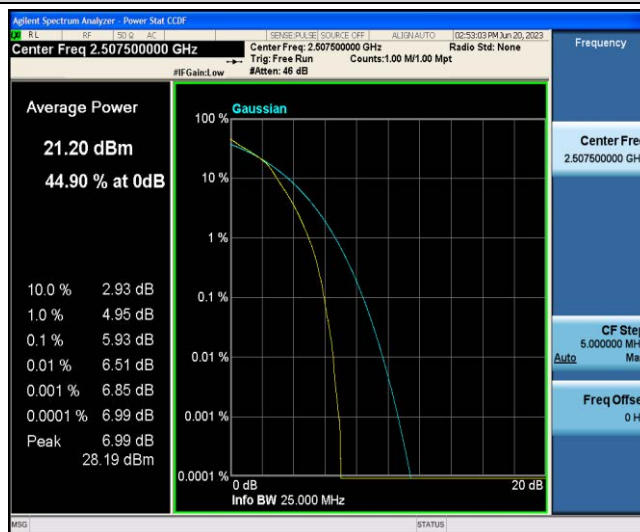

Band7-15MHz-16QAM-20825-75RB#0