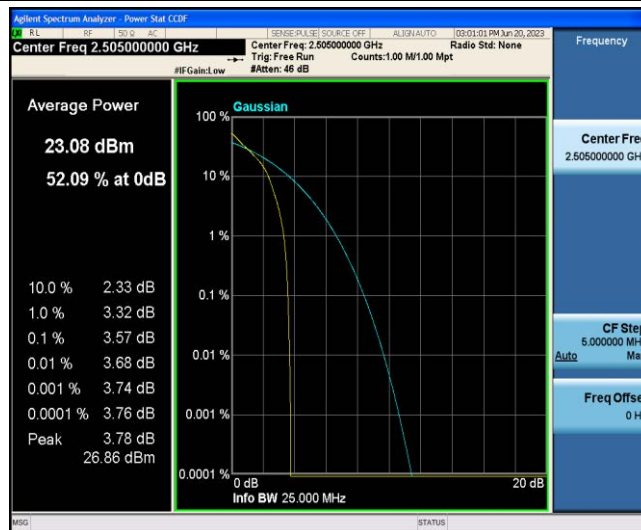

Band7-10MHz-QPSK-20800-1RB#0