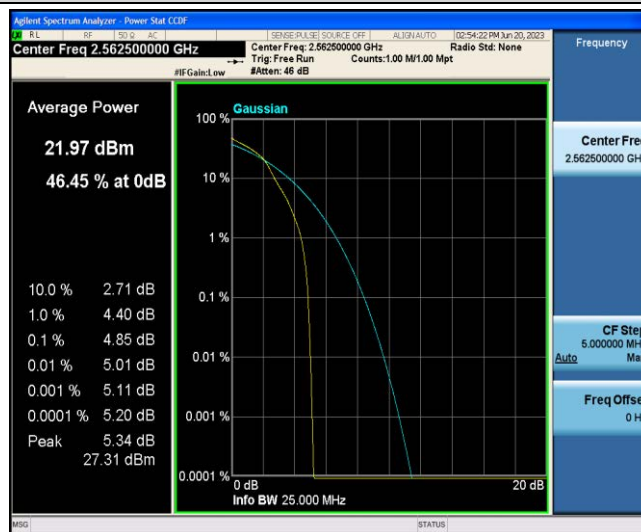

Band7-15MHz-16QAM-21375-1RB#0