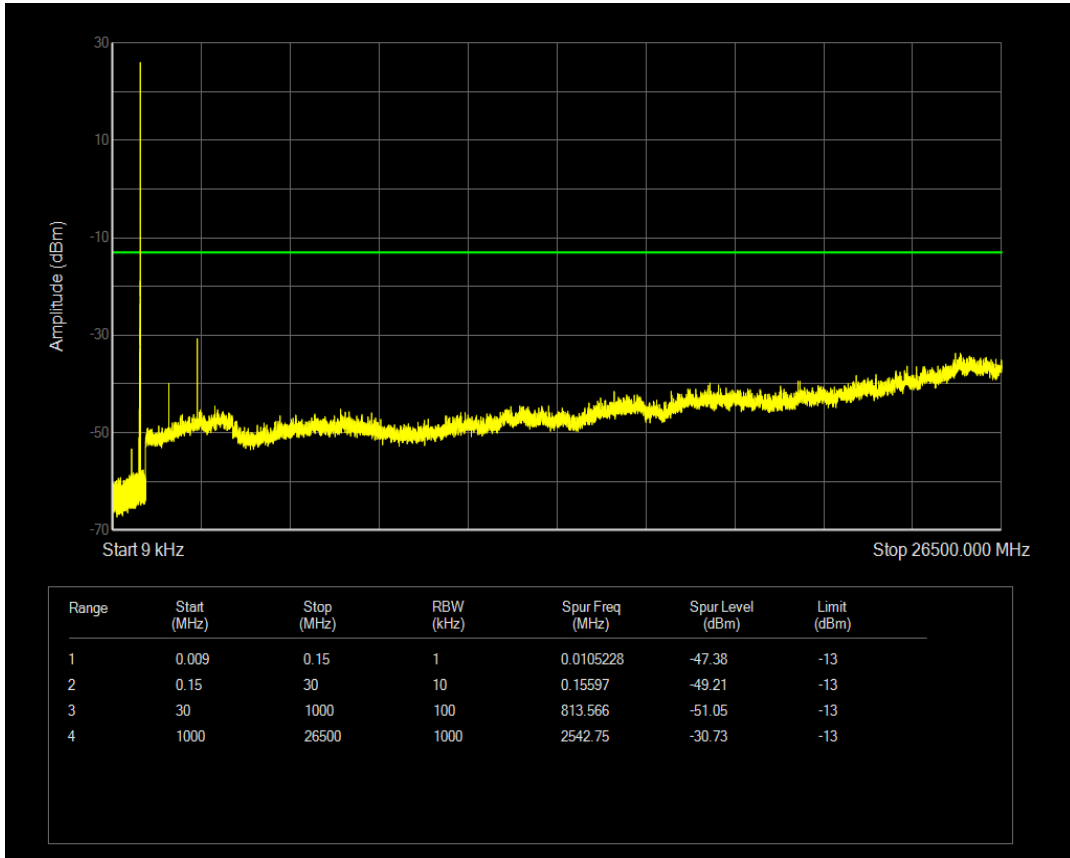

Band5 QAM16 BW=1.4MHz Channel=20525 RB Size=6 Position=#0

Band5 QPSK BW=1.4MHz Channel=20643 RB Size=1 Position=#0

Band5 QPSK BW=1.4MHz Channel=20643 RB Size=6 Position=#0

Band5 QAM16 BW=1.4MHz Channel=20643 RB Size=1 Position=#0