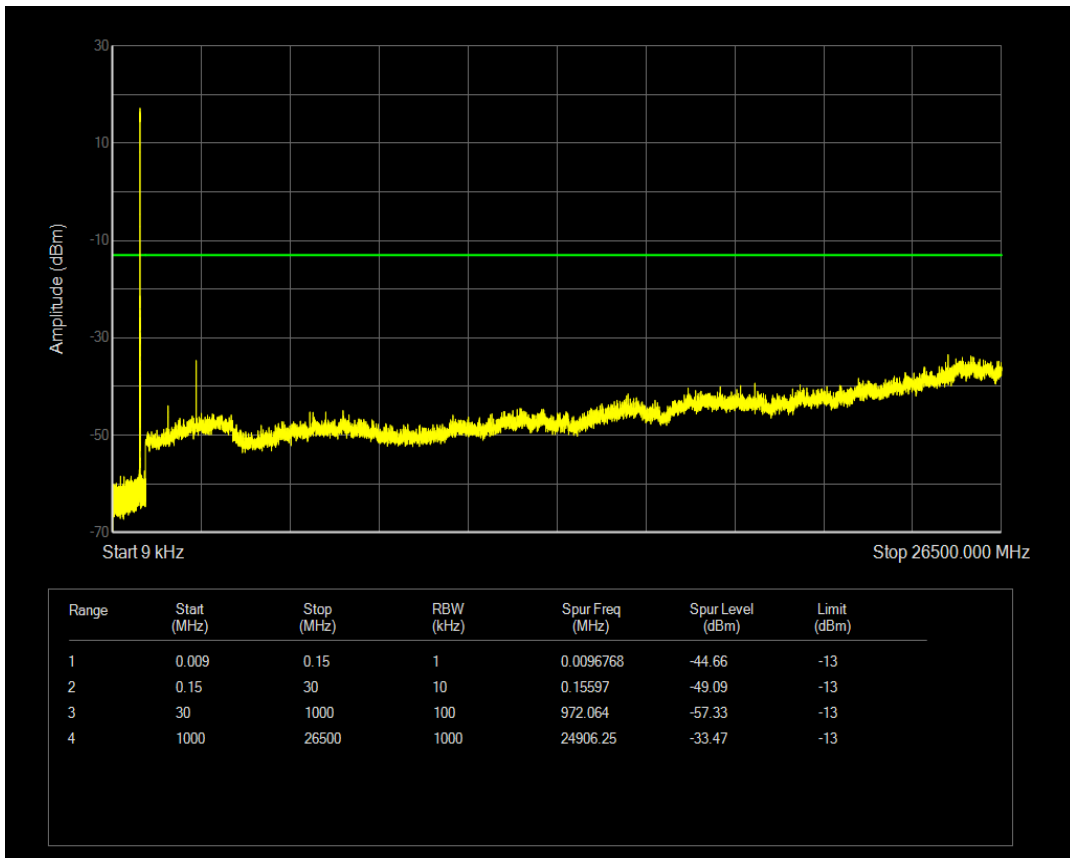

Band5 QPSK BW=3MHz Channel=20525 RB Size=15 Position=#0

Band5 QAM16 BW=3MHz Channel=20525 RB Size=1 Position=#0