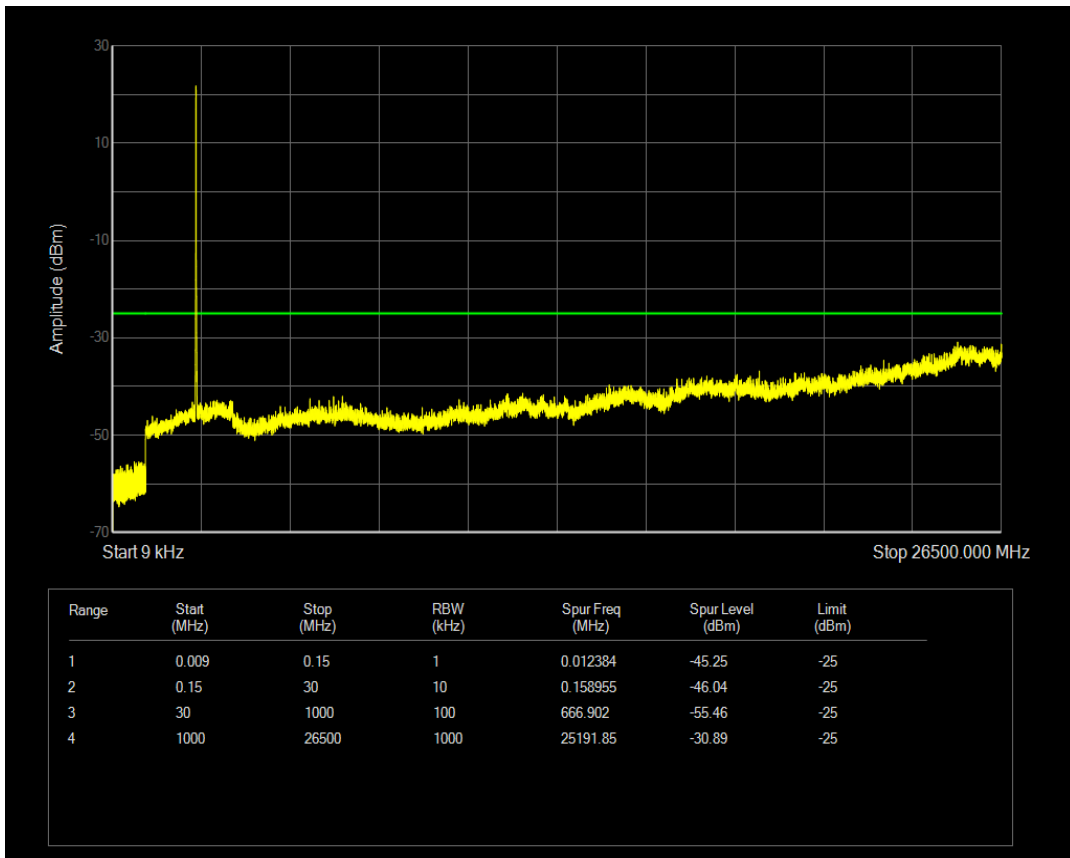

Band7 QAM16 BW=5MHz Channel=21425 RB Size=25 Position=#0

Band7 QPSK BW=10MHz Channel=20800 RB Size=1 Position=#0

Band7 QPSK BW=10MHz Channel=20800 RB Size=50 Position=#0

Band7 QAM16 BW=10MHz Channel=20800 RB Size=1 Position=#0

Band7 QAM16 BW=10MHz Channel=20800 RB Size=50 Position=#0

Band7 QPSK BW=10MHz Channel=21100 RB Size=1 Position=#0

Band7 QPSK BW=10MHz Channel=21100 RB Size=50 Position=#0

Band7 QAM16 BW=10MHz Channel=21100 RB Size=1 Position=#0