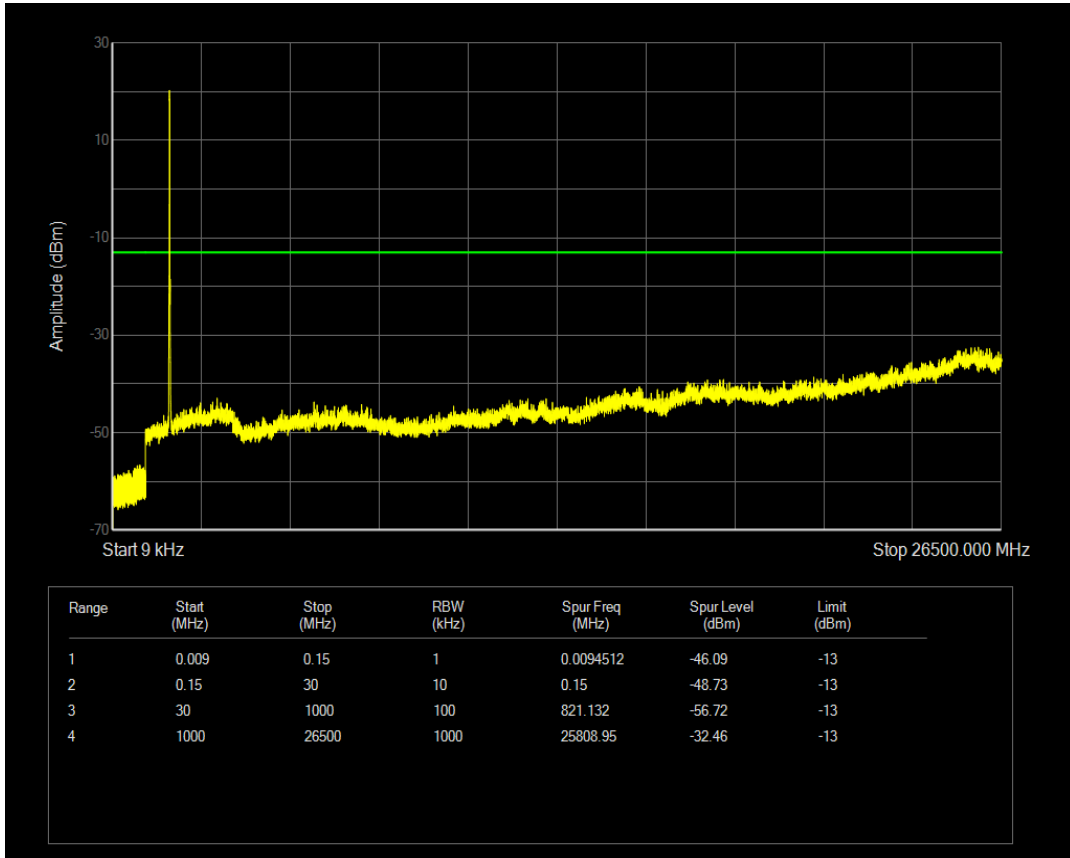

Band4 QAM16 BW=10MHz Channel=20175 RB Size=50 Position=#0

Band4 QPSK BW=10MHz Channel=20350 RB Size=50 Position=#0

Band4 QPSK BW=10MHz Channel=20350 RB Size=1 Position=#0

Band4 QAM16 BW=10MHz Channel=20350 RB Size=1 Position=#0

Band4 QAM16 BW=10MHz Channel=20350 RB Size=50 Position=#0

Band4 QPSK BW=15MHz Channel=20025 RB Size=1 Position=#0

Band4 QPSK BW=15MHz Channel=20025 RB Size=75 Position=#0

Band4 QAM16 BW=15MHz Channel=20025 RB Size=1 Position=#0

Band4 QPSK BW=15MHz Channel=20175 RB Size=1 Position=#0

Band4 QAM16 BW=15MHz Channel=20025 RB Size=75 Position=#0

Band4 QPSK BW=15MHz Channel=20175 RB Size=75 Position=#0

Band4 QAM16 BW=15MHz Channel=20175 RB Size=1 Position=#0