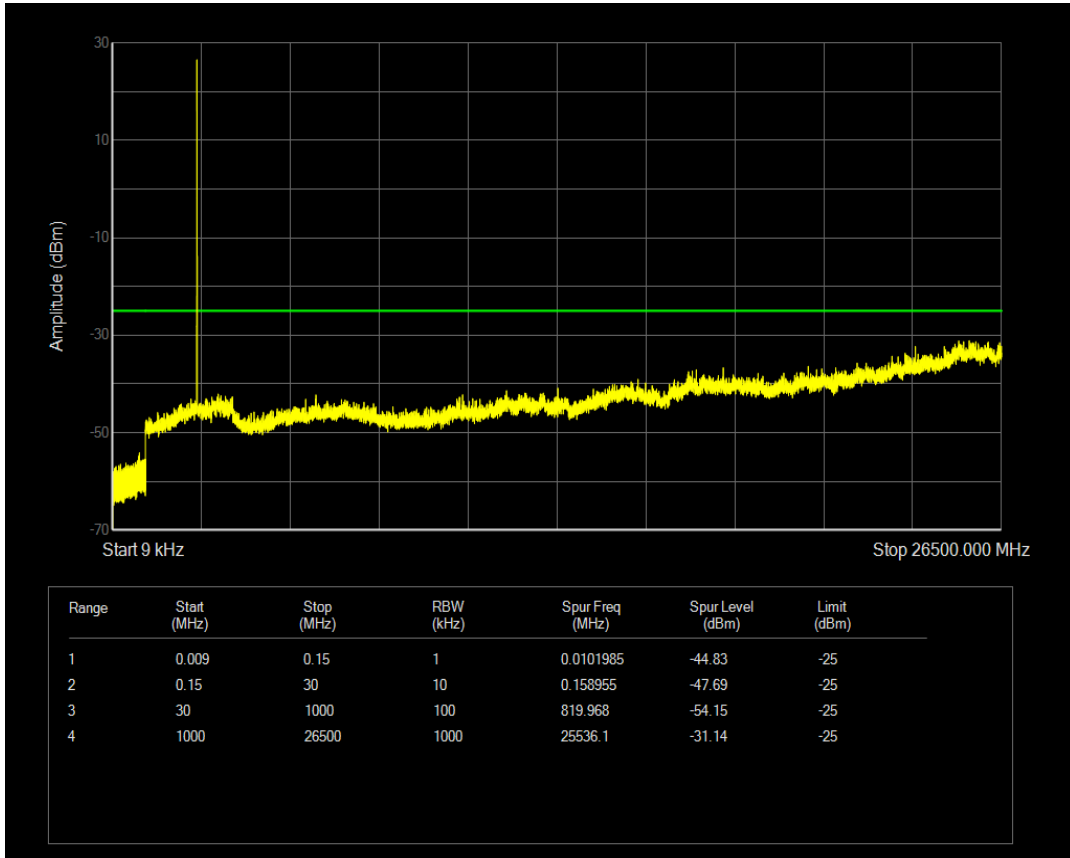

Band5 QAM16 BW=10MHz Channel=20525 RB Size=50 Position=#0

Band5 QPSK BW=10MHz Channel=20600 RB Size=1 Position=#0

Band5 QPSK BW=10MHz Channel=20600 RB Size=50 Position=#0

Band5 QAM16 BW=10MHz Channel=20600 RB Size=1 Position=#0

Band5 QAM16 BW=10MHz Channel=20600 RB Size=50 Position=#0

Band7 QPSK BW=5MHz Channel=20775 RB Size=1 Position=#0

Band7 QPSK BW=5MHz Channel=20775 RB Size=25 Position=#0

Band7 QAM16 BW=5MHz Channel=20775 RB Size=1 Position=#0

Band7 QAM16 BW=5MHz Channel=20775 RB Size=25 Position=#0

Band7 QPSK BW=5MHz Channel=21100 RB Size=1 Position=#0

Band7 QPSK BW=5MHz Channel=21100 RB Size=25 Position=#0

Band7 QAM16 BW=5MHz Channel=21100 RB Size=1 Position=#0