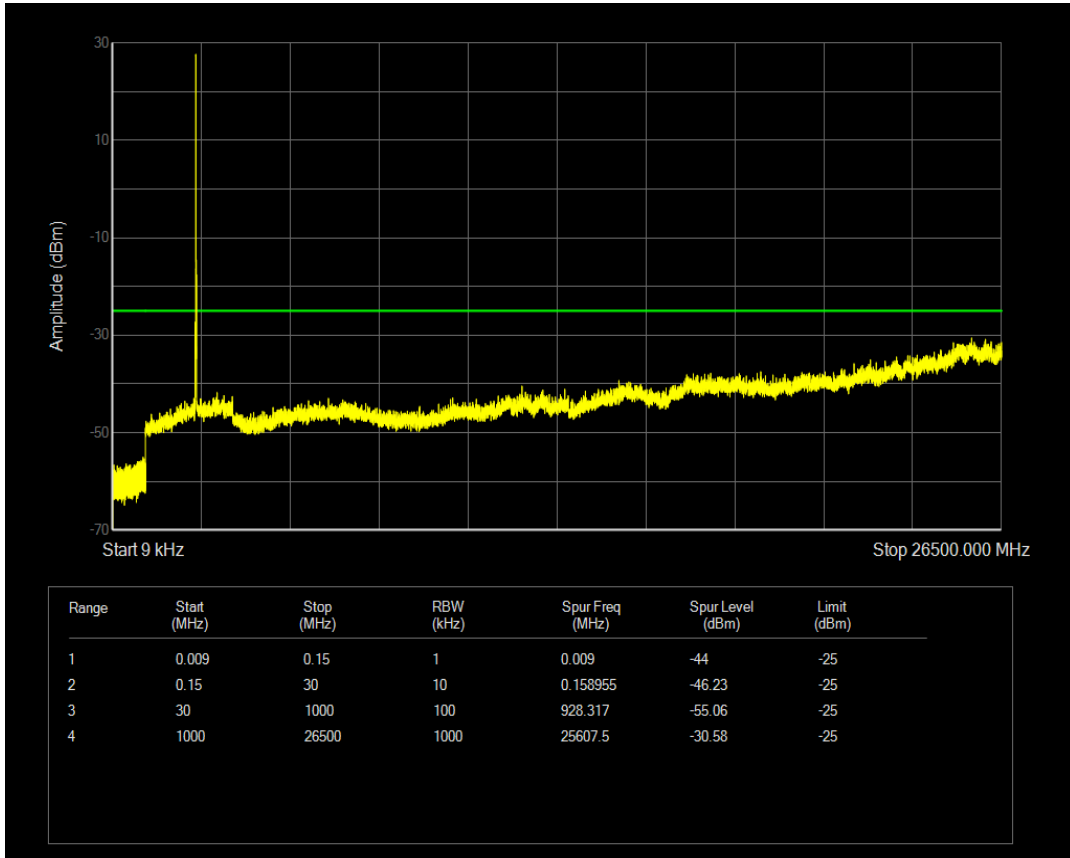

Band7 QAM16 BW=5MHz Channel=21425 RB Size=25 Position=#0

Band7 QPSK BW=10MHz Channel=20800 RB Size=1 Position=#0

Band7 QPSK BW=10MHz Channel=20800 RB Size=50 Position=#0

Band7 QAM16 BW=10MHz Channel=20800 RB Size=1 Position=#0

Band7 QAM16 BW=10MHz Channel=20800 RB Size=50 Position=#0

Band7 QPSK BW=10MHz Channel=21100 RB Size=1 Position=#0

Band7 QPSK BW=10MHz Channel=21100 RB Size=50 Position=#0

Band7 QAM16 BW=10MHz Channel=21100 RB Size=1 Position=#0