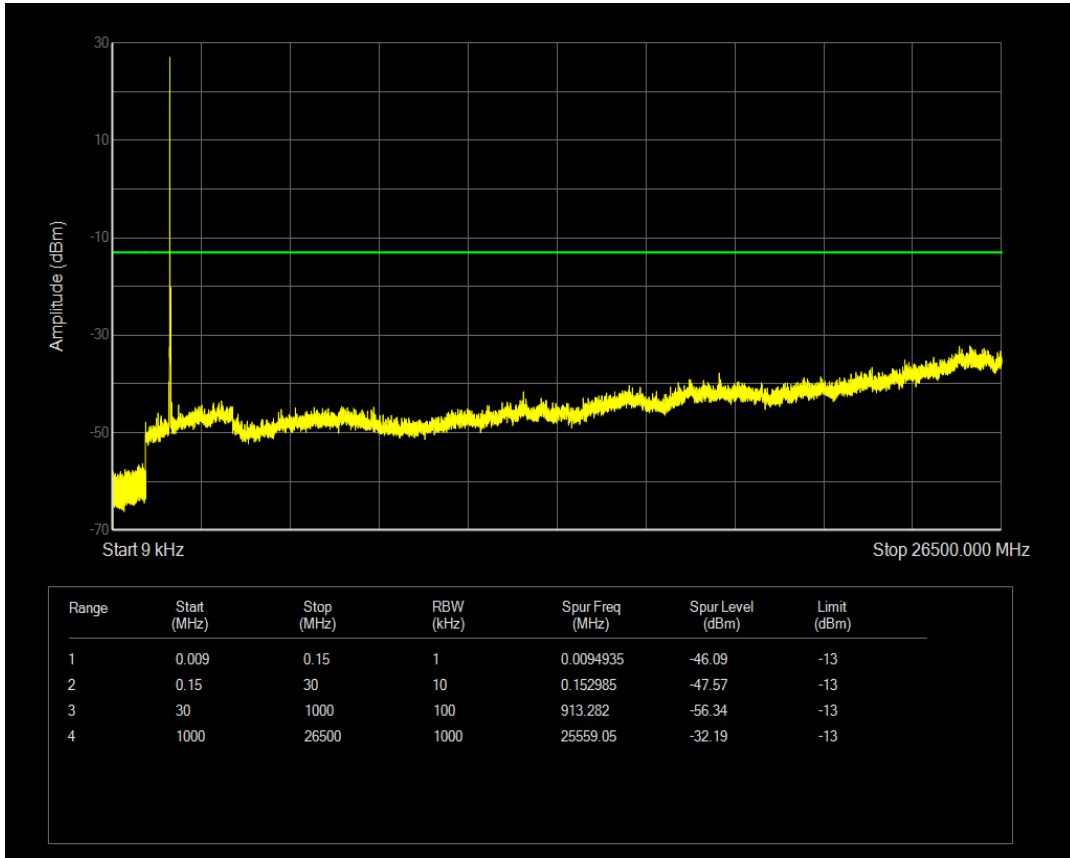

Band4 QAM16 BW=10MHz Channel=20350 RB Size=50 Position=#0

Band4 QPSK BW=15MHz Channel=20025 RB Size=1 Position=#0

Band4 QPSK BW=15MHz Channel=20025 RB Size=75 Position=#0

Band4 QAM16 BW=15MHz Channel=20025 RB Size=1 Position=#0

Band4 QPSK BW=15MHz Channel=20175 RB Size=1 Position=#0

Band4 QAM16 BW=15MHz Channel=20025 RB Size=75 Position=#0

Band4 QPSK BW=15MHz Channel=20175 RB Size=75 Position=#0

Band4 QAM16 BW=15MHz Channel=20175 RB Size=1 Position=#0

Band4 QAM16 BW=15MHz Channel=20175 RB Size=75 Position=#0

Band4 QPSK BW=15MHz Channel=20325 RB Size=1 Position=#0

Band4 QPSK BW=15MHz Channel=20325 RB Size=75 Position=#0

Band4 QAM16 BW=15MHz Channel=20325 RB Size=1 Position=#0