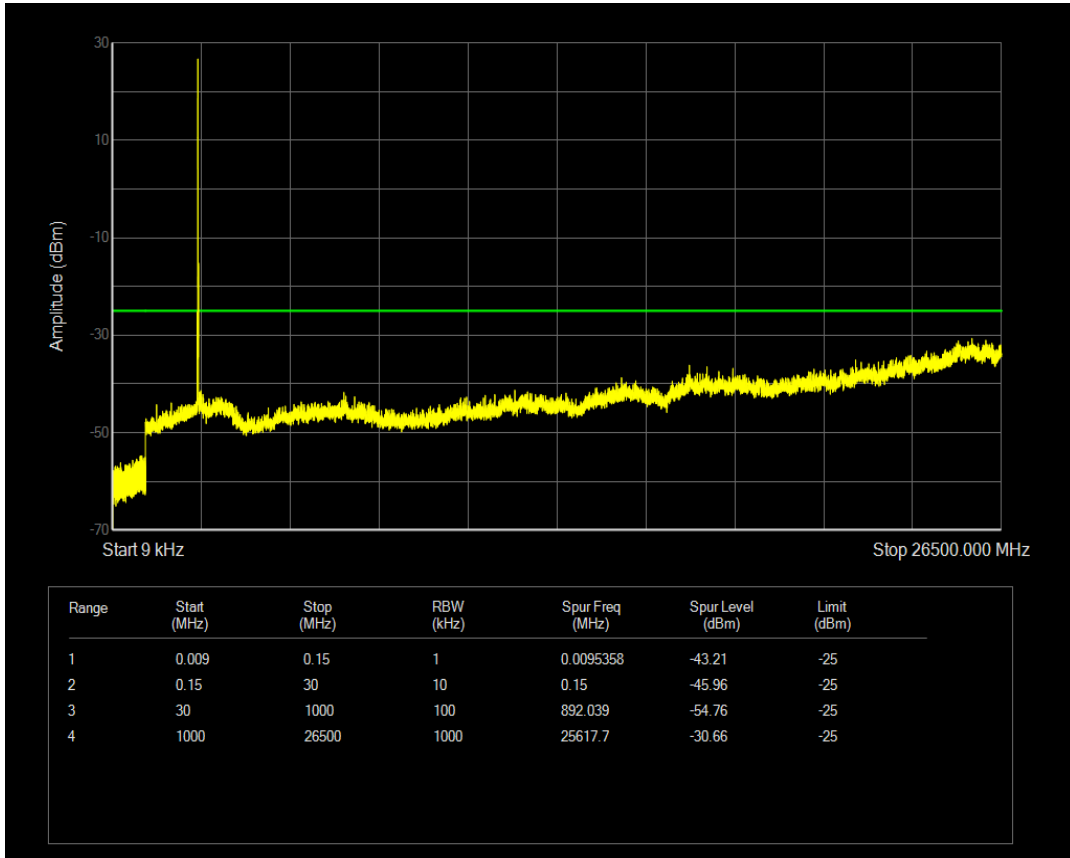

Band7 QAM16 BW=10MHz Channel=21100 RB Size=50 Position=#0

Band7 QPSK BW=10MHz Channel=21400 RB Size=1 Position=#0

Band7 QPSK BW=10MHz Channel=21400 RB Size=50 Position=#0

Band7 QAM16 BW=10MHz Channel=21400 RB Size=1 Position=#0