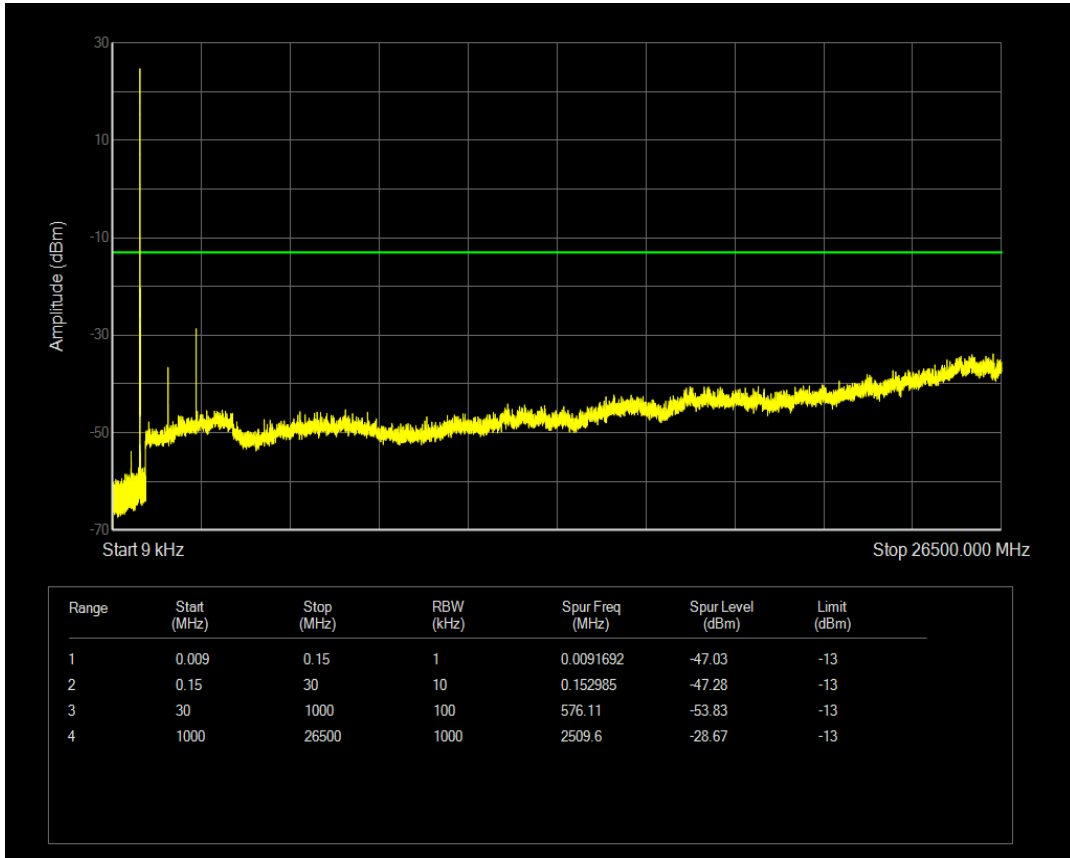

Band5 QAM16 BW=1.4MHz Channel=20407 RB Size=6 Position=#0

Band5 QPSK BW=1.4MHz Channel=20525 RB Size=1 Position=#0

Band5 QPSK BW=1.4MHz Channel=20525 RB Size=6 Position=#0

Band5 QAM16 BW=1.4MHz Channel=20525 RB Size=1 Position=#0

Band5 QAM16 BW=1.4MHz Channel=20525 RB Size=6 Position=#0

Band5 QPSK BW=1.4MHz Channel=20643 RB Size=1 Position=#0

Band5 QPSK BW=1.4MHz Channel=20643 RB Size=6 Position=#0

Band5 QAM16 BW=1.4MHz Channel=20643 RB Size=1 Position=#0