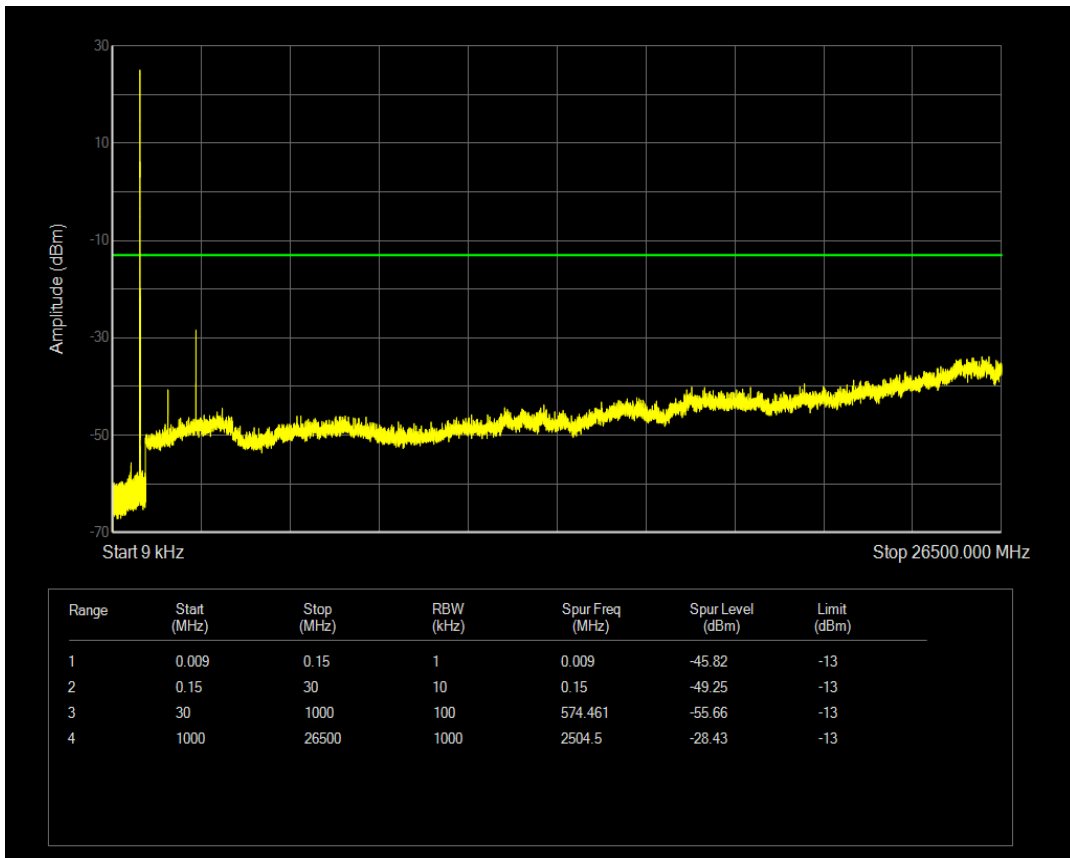

Band5 QPSK BW=5MHz Channel=20525 RB Size=1 Position=#0

Band5 QAM16 BW=5MHz Channel=20525 RB Size=1 Position=#0