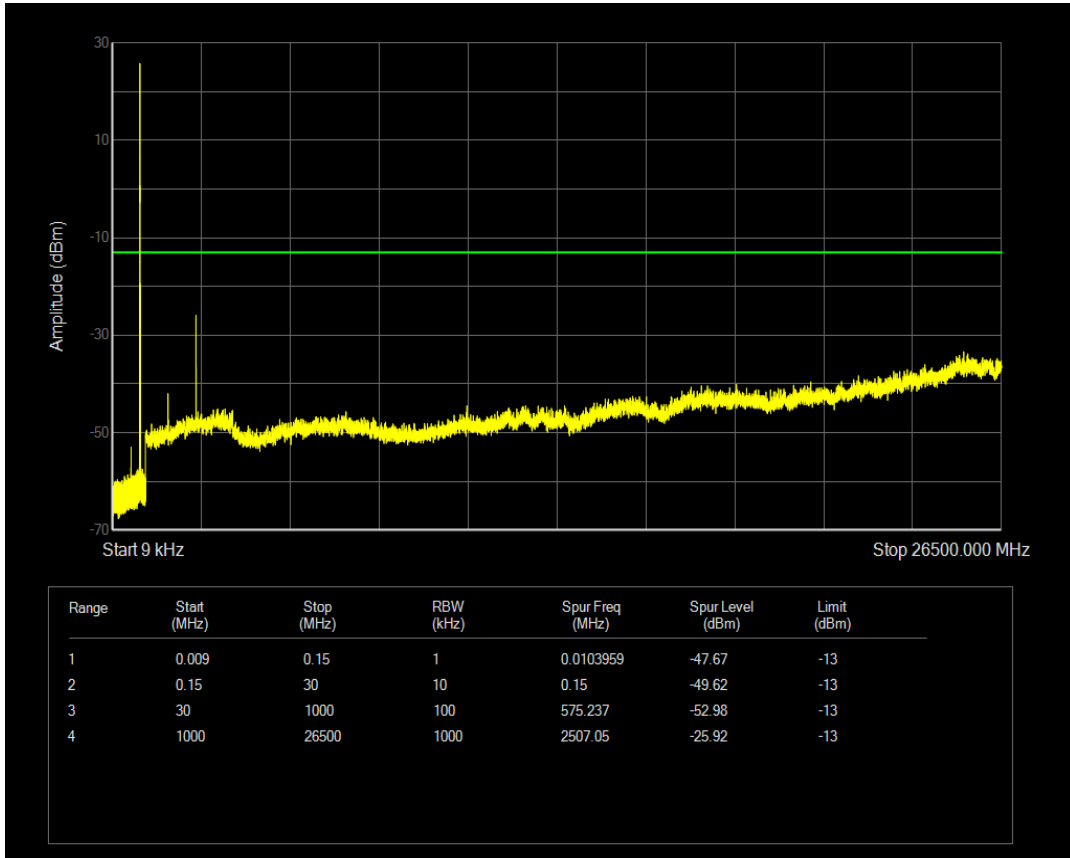

Band5 QAM16 BW=3MHz Channel=20415 RB Size=15 Position=#0

Band5 QPSK BW=3MHz Channel=20525 RB Size=1 Position=#0

Band5 QPSK BW=3MHz Channel=20525 RB Size=15 Position=#0

Band5 QAM16 BW=3MHz Channel=20525 RB Size=1 Position=#0