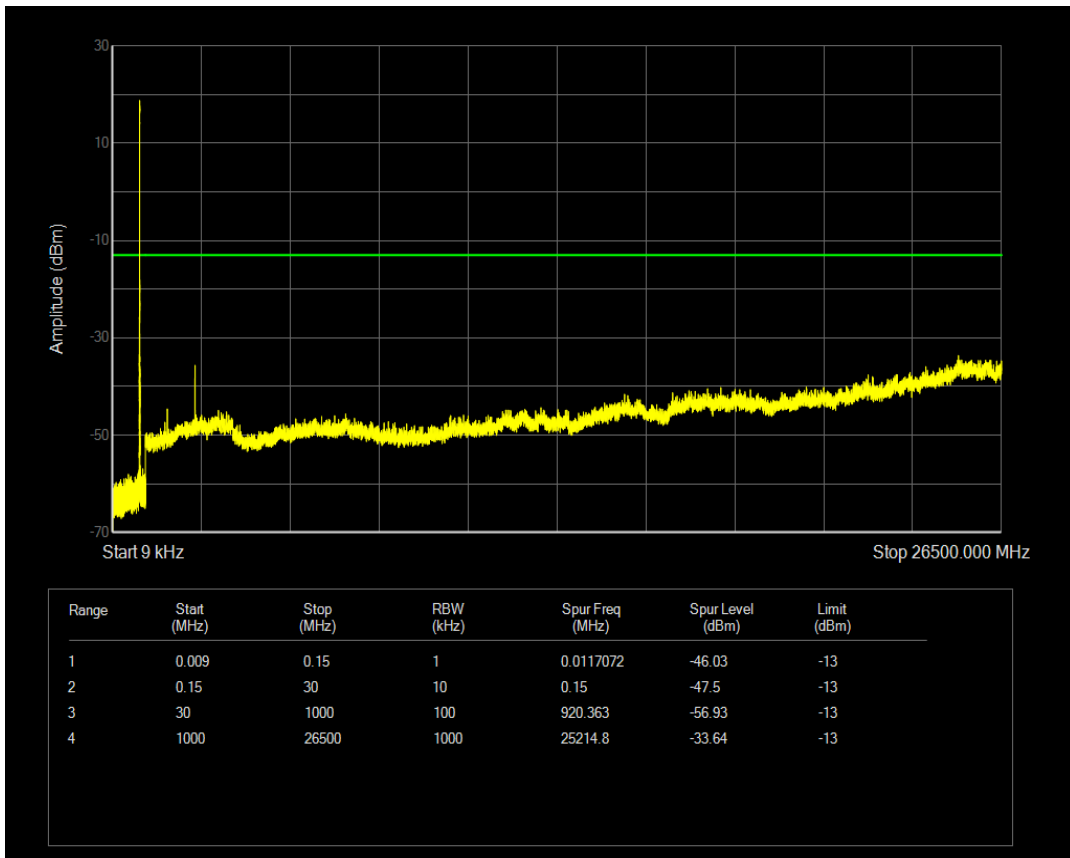

Band5 QPSK BW=3MHz Channel=20415 RB Size=15 Position=#0

Band5 QAM16 BW=3MHz Channel=20415 RB Size=1 Position=#0