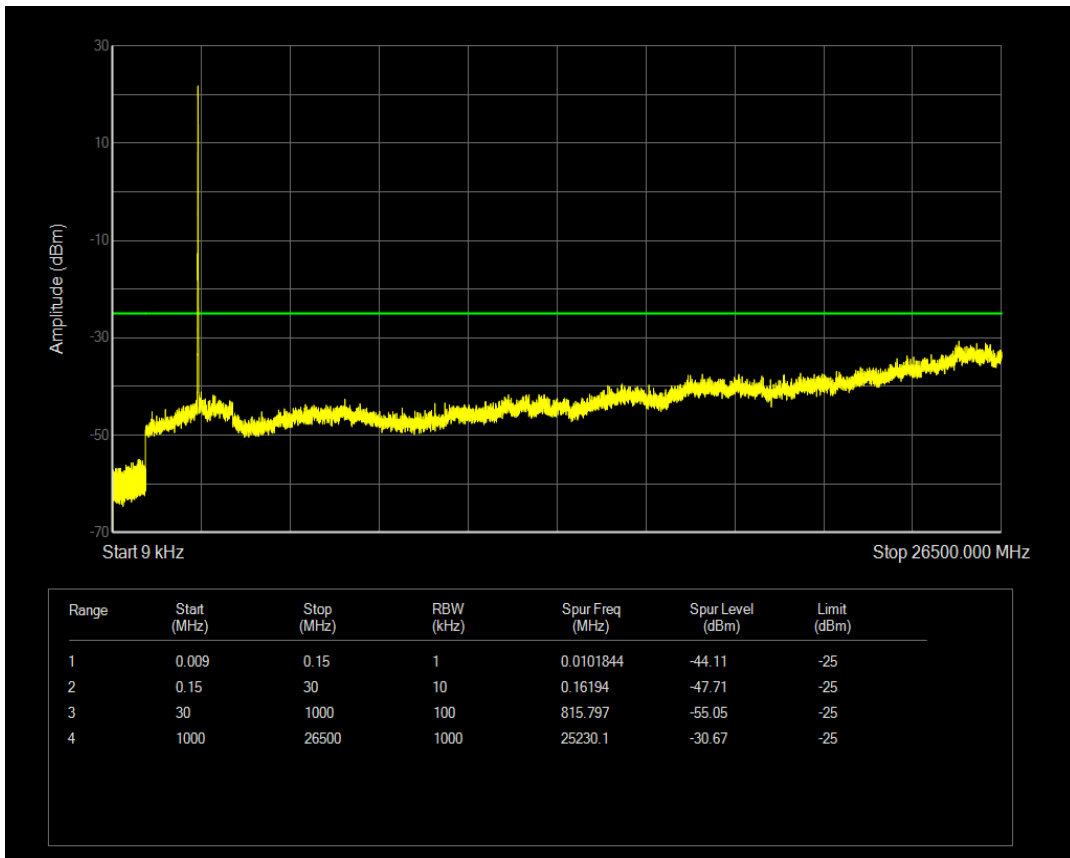

Band7 QAM16 BW=10MHz Channel=21400 RB Size=50 Position=#0

Band7 QPSK BW=15MHz Channel=20825 RB Size=1 Position=#0