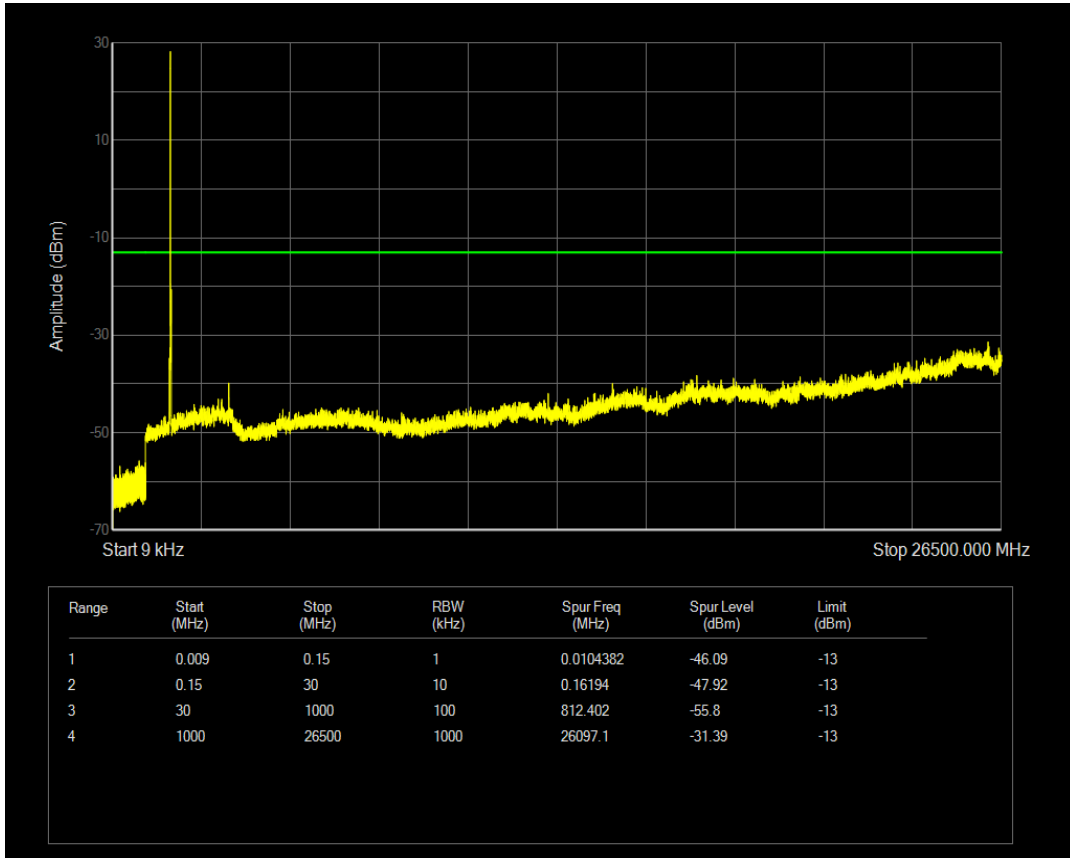

Band4 QPSK BW=15MHz Channel=20175 RB Size=1 Position=#0

Band4 QAM16 BW=15MHz Channel=20025 RB Size=75 Position=#0

Band4 QPSK BW=15MHz Channel=20175 RB Size=75 Position=#0

Band4 QAM16 BW=15MHz Channel=20175 RB Size=1 Position=#0

Band4 QAM16 BW=15MHz Channel=20175 RB Size=75 Position=#0

Band4 QPSK BW=15MHz Channel=20325 RB Size=1 Position=#0

Band4 QPSK BW=15MHz Channel=20325 RB Size=75 Position=#0

Band4 QAM16 BW=15MHz Channel=20325 RB Size=1 Position=#0

Band4 QAM16 BW=15MHz Channel=20325 RB Size=75 Position=#0

Band4 QPSK BW=20MHz Channel=20050 RB Size=1 Position=#0

Band4 QPSK BW=20MHz Channel=20050 RB Size=100 Position=#0

Band4 QAM16 BW=20MHz Channel=20050 RB Size=1 Position=#0