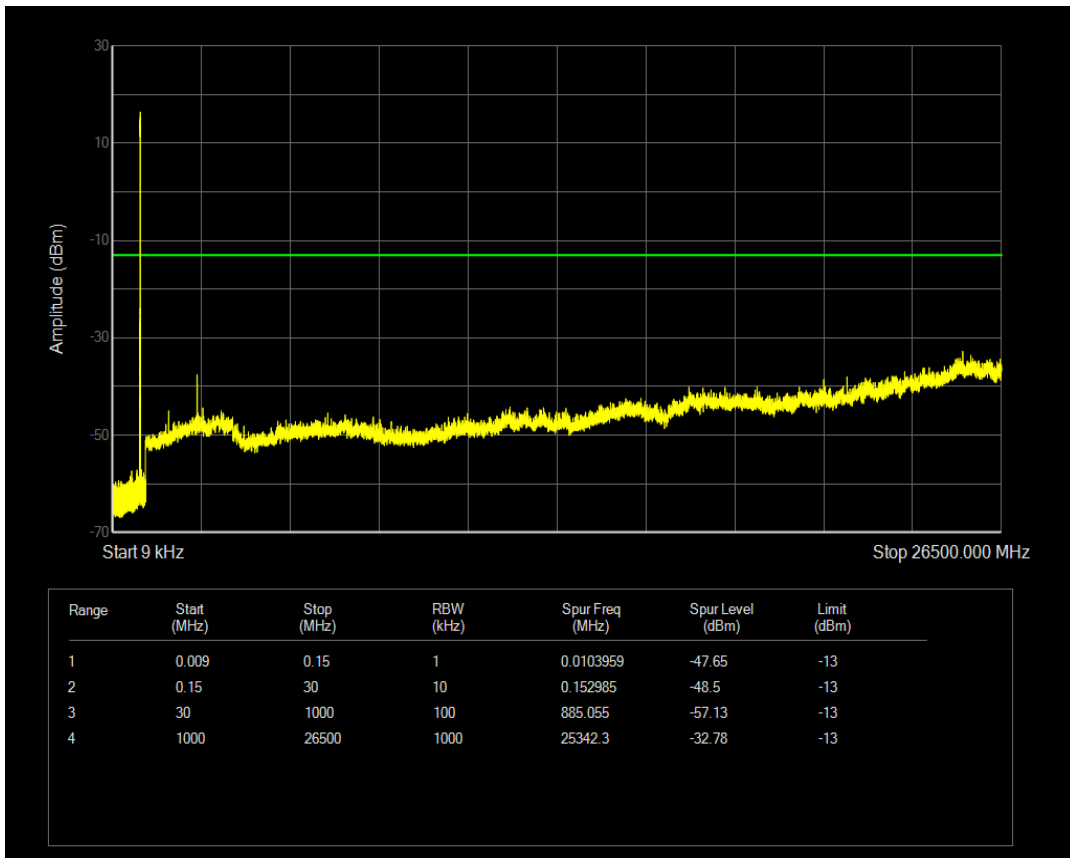

Band5 QPSK BW=5MHz Channel=20625 RB Size=25 Position=#0

Band5 QAM16 BW=5MHz Channel=20625 RB Size=1 Position=#0