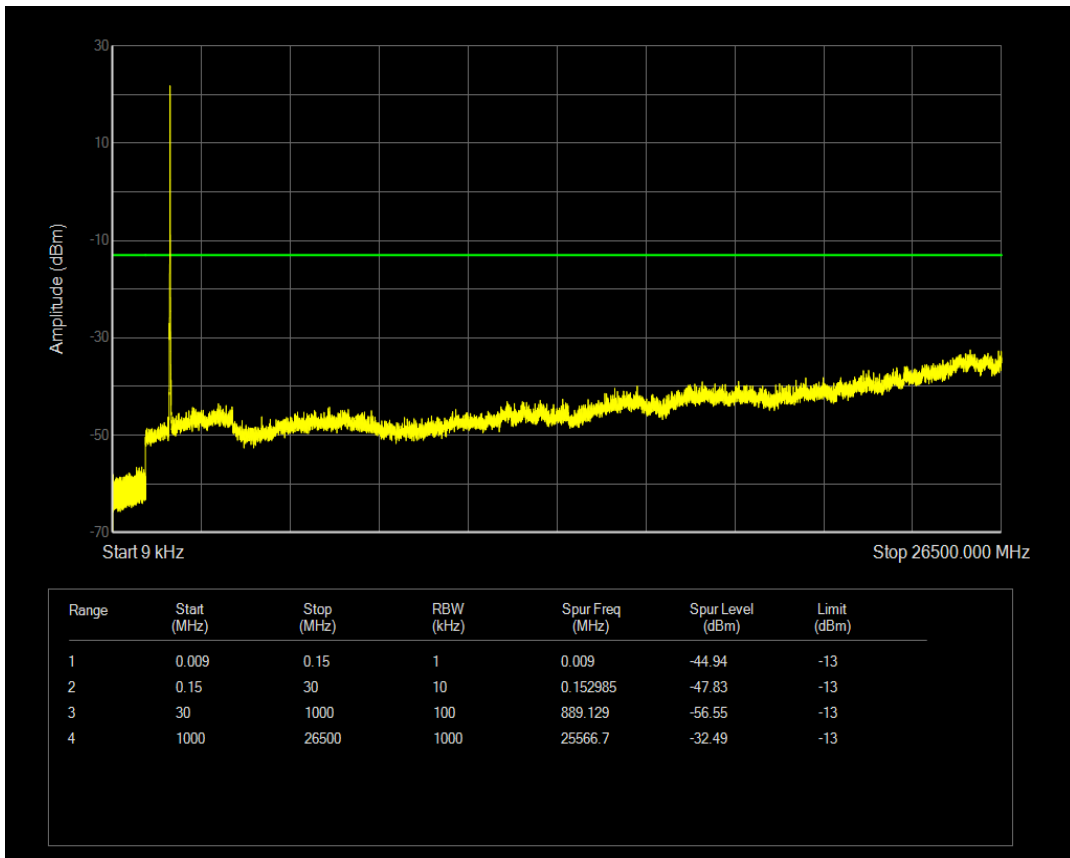

Band4 QAM16 BW=5MHz Channel=20375 RB Size=25 Position=#0

Band4 QPSK BW=10MHz Channel=20000 RB Size=1 Position=#0

Band4 QPSK BW=10MHz Channel=20000 RB Size=50 Position=#0

Band4 QAM16 BW=10MHz Channel=20000 RB Size=1 Position=#0

Band4 QAM16 BW=10MHz Channel=20000 RB Size=50 Position=#0

Band4 QPSK BW=10MHz Channel=20175 RB Size=1 Position=#0

Band4 QPSK BW=10MHz Channel=20175 RB Size=50 Position=#0

Band4 QAM16 BW=10MHz Channel=20175 RB Size=1 Position=#0