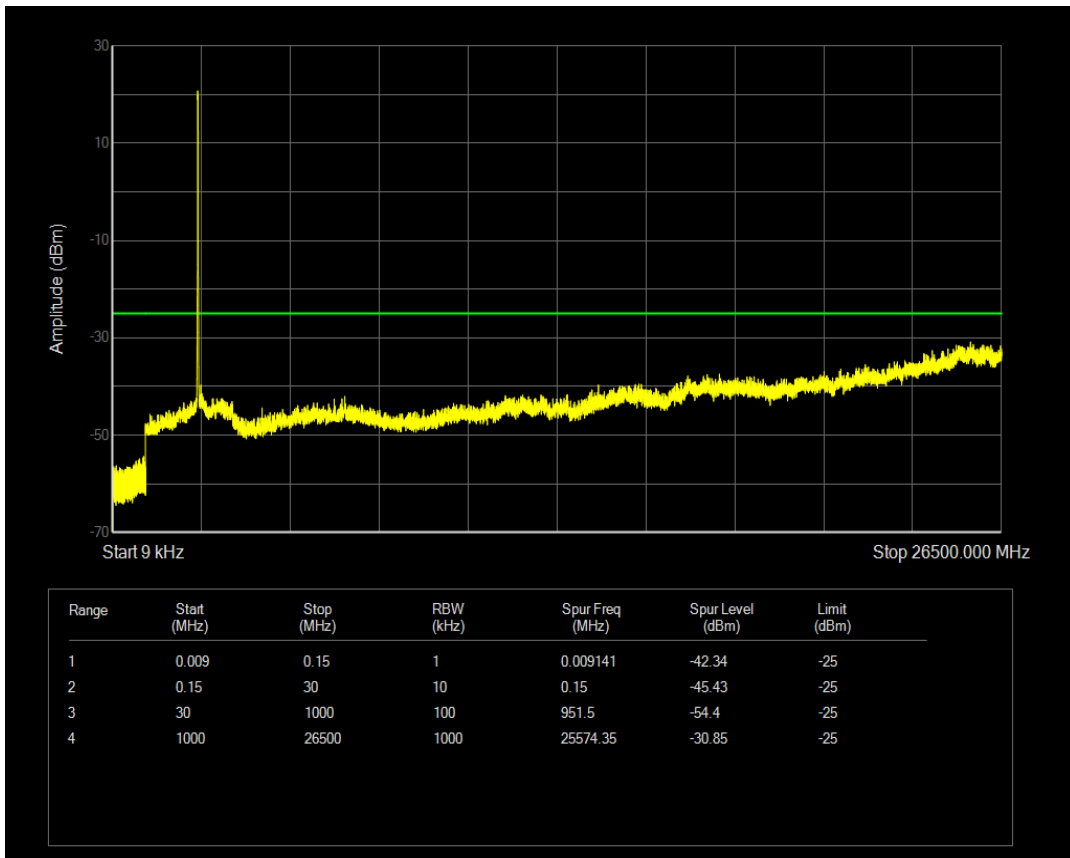

Band7 QPSK BW=15MHz Channel=21375 RB Size=75 Position=#0

Band7 QAM16 BW=15MHz Channel=21375 RB Size=1 Position=#0