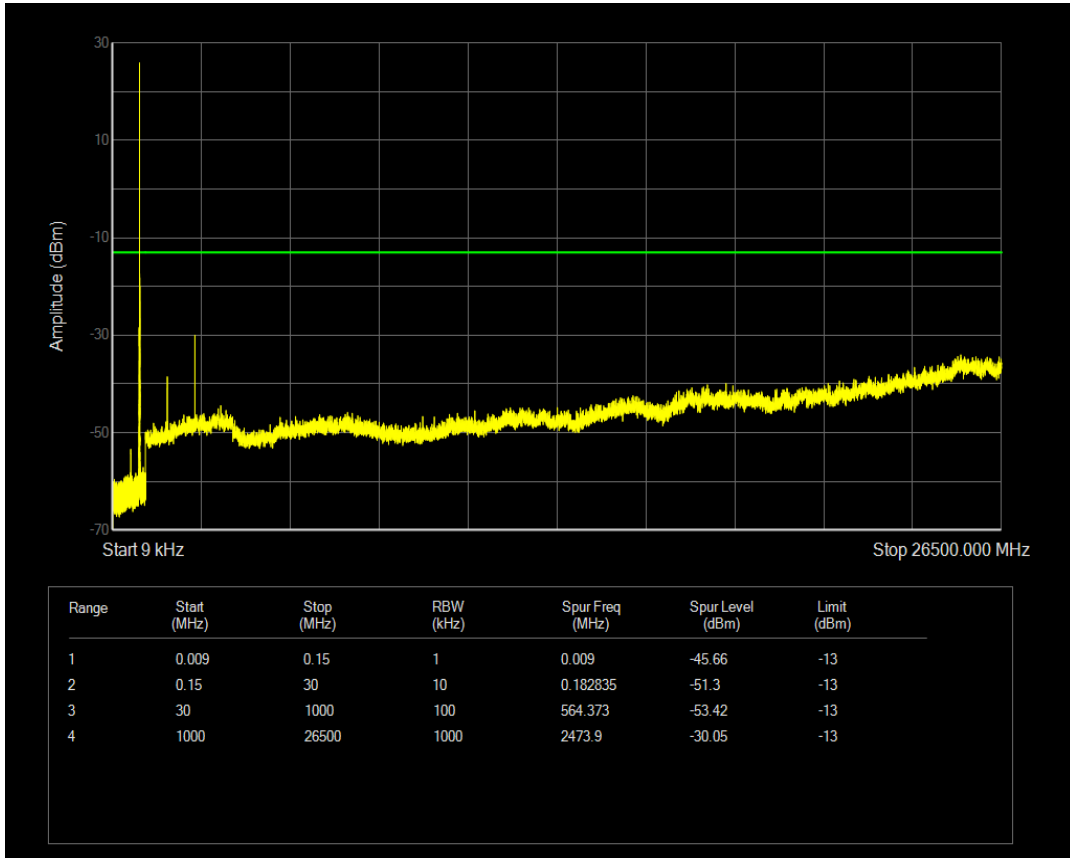

Band5 QPSK BW=5MHz Channel=20425 RB Size=1 Position=#0

Band5 QPSK BW=5MHz Channel=20425 RB Size=25 Position=#0