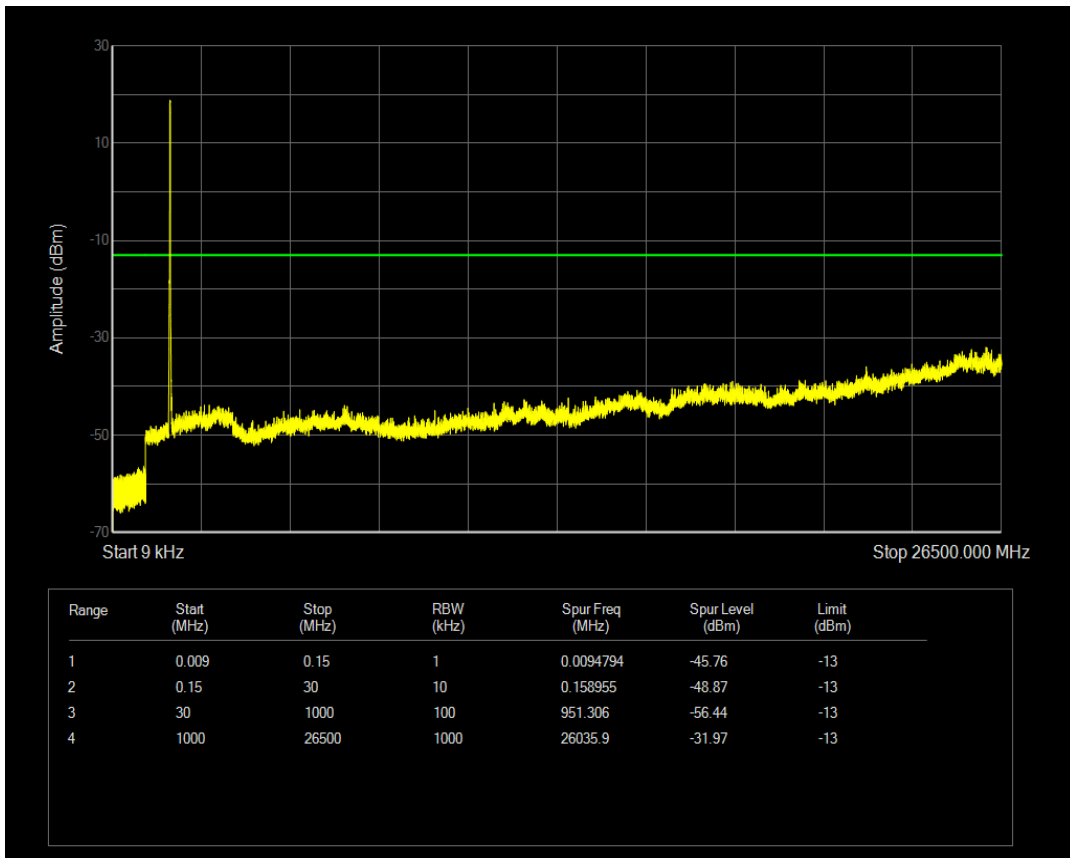

Band4 QAM16 BW=15MHz Channel=20325 RB Size=75 Position=#0

Band4 QPSK BW=20MHz Channel=20050 RB Size=1 Position=#0

Band4 QPSK BW=20MHz Channel=20050 RB Size=100 Position=#0

Band4 QAM16 BW=20MHz Channel=20050 RB Size=1 Position=#0

Band4 QAM16 BW=20MHz Channel=20050 RB Size=100 Position=#0

Band4 QPSK BW=20MHz Channel=20175 RB Size=1 Position=#0

Band4 QPSK BW=20MHz Channel=20175 RB Size=100 Position=#0

Band4 QAM16 BW=20MHz Channel=20175 RB Size=100 Position=#0