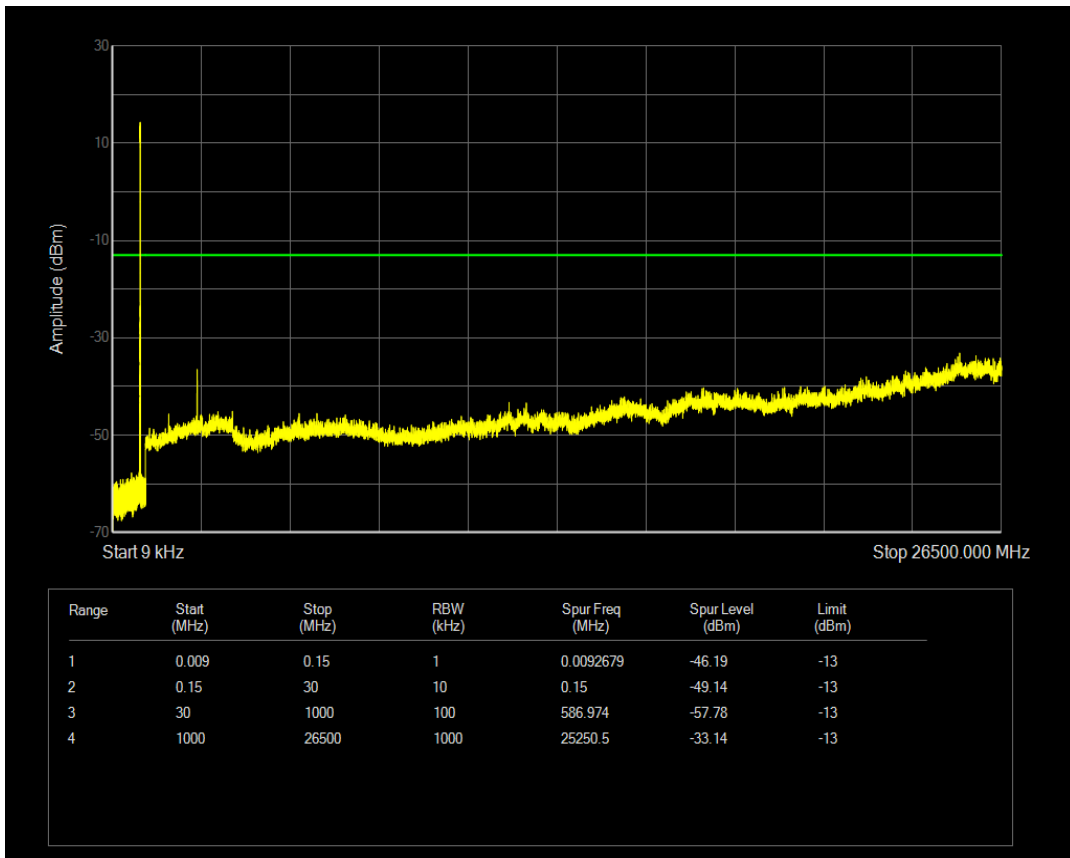

Band5 QAM16 BW=5MHz Channel=20525 RB Size=25 Position=#0

Band5 QPSK BW=5MHz Channel=20625 RB Size=1 Position=#0

Band5 QPSK BW=5MHz Channel=20625 RB Size=25 Position=#0

Band5 QAM16 BW=5MHz Channel=20625 RB Size=1 Position=#0

Band5 QAM16 BW=5MHz Channel=20625 RB Size=25 Position=#0

Band5 QPSK BW=10MHz Channel=20450 RB Size=1 Position=#0

Band5 QPSK BW=10MHz Channel=20450 RB Size=50 Position=#0

Band5 QAM16 BW=10MHz Channel=20450 RB Size=1 Position=#0