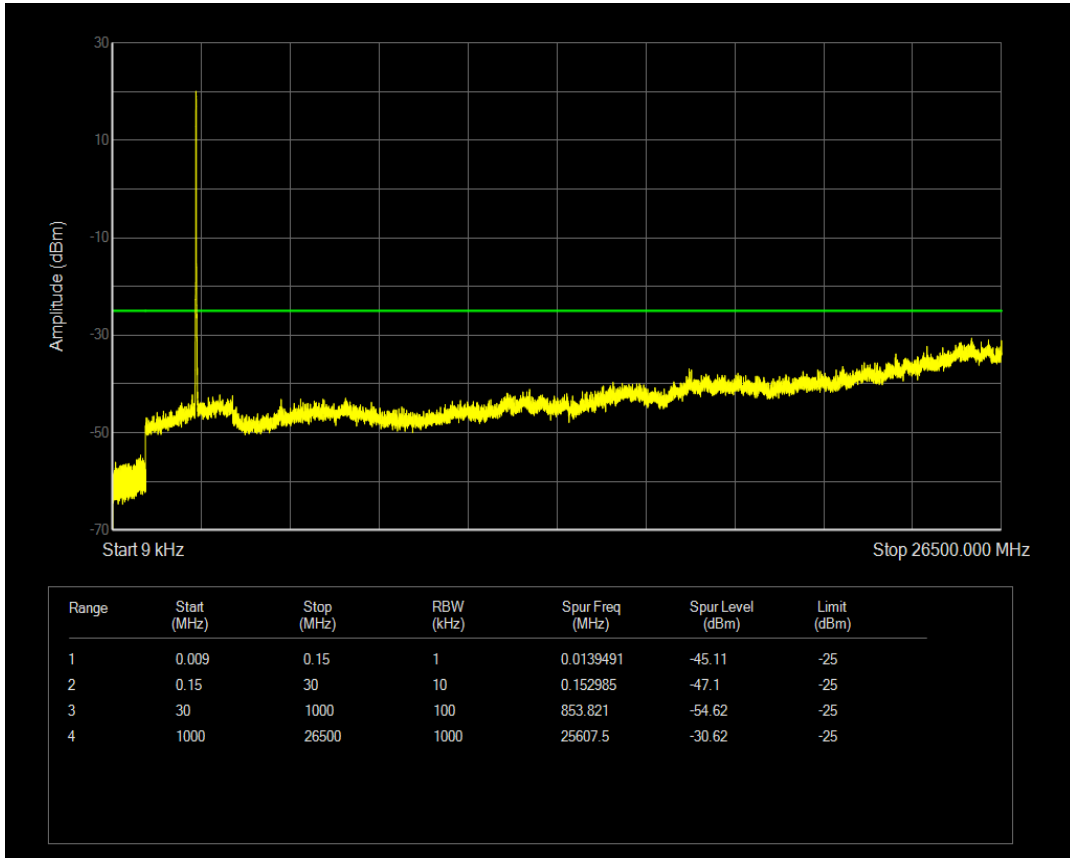

Band7 QAM16 BW=15MHz Channel=20825 RB Size=75 Position=#0

Band7 QPSK BW=15MHz Channel=21100 RB Size=75 Position=#0