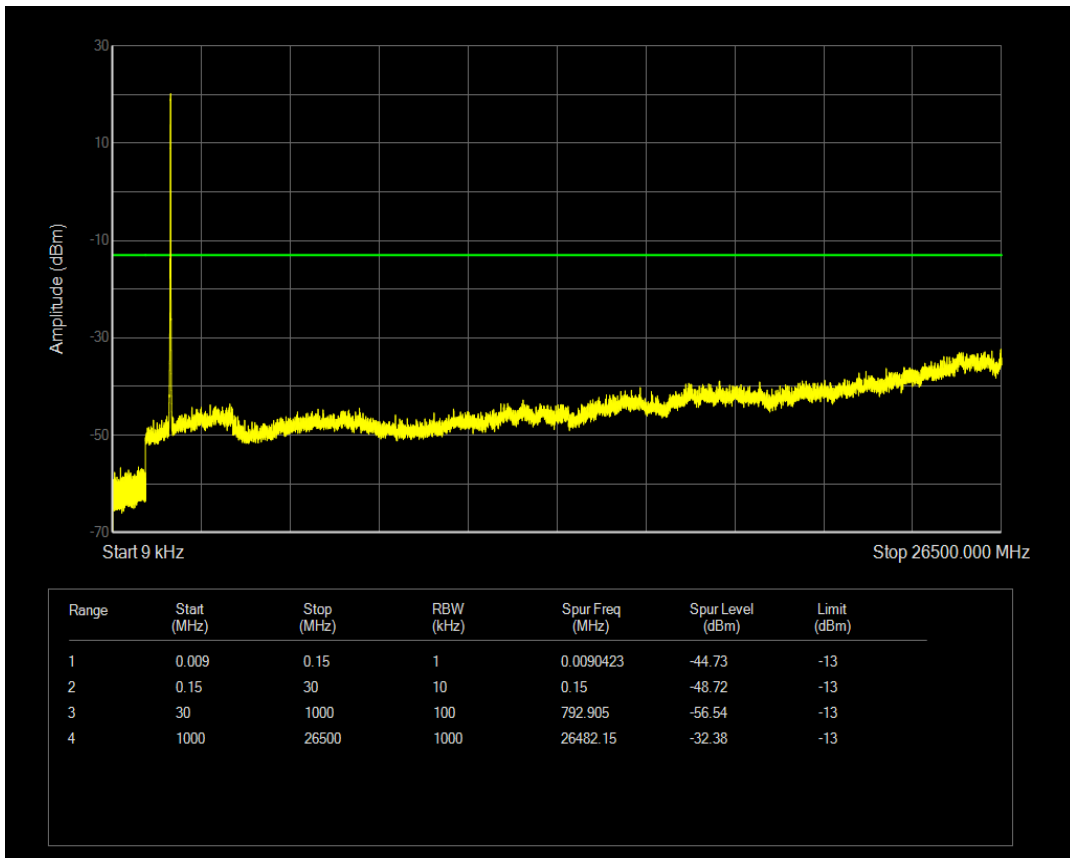

Band4 QAM16 BW=15MHz Channel=20175 RB Size=75 Position=#0

Band4 QPSK BW=15MHz Channel=20325 RB Size=1 Position=#0

Band4 QPSK BW=15MHz Channel=20325 RB Size=75 Position=#0

Band4 QAM16 BW=15MHz Channel=20325 RB Size=1 Position=#0

Band4 QAM16 BW=15MHz Channel=20325 RB Size=75 Position=#0

Band4 QPSK BW=20MHz Channel=20050 RB Size=1 Position=#0

Band4 QPSK BW=20MHz Channel=20050 RB Size=100 Position=#0

Band4 QAM16 BW=20MHz Channel=20050 RB Size=1 Position=#0