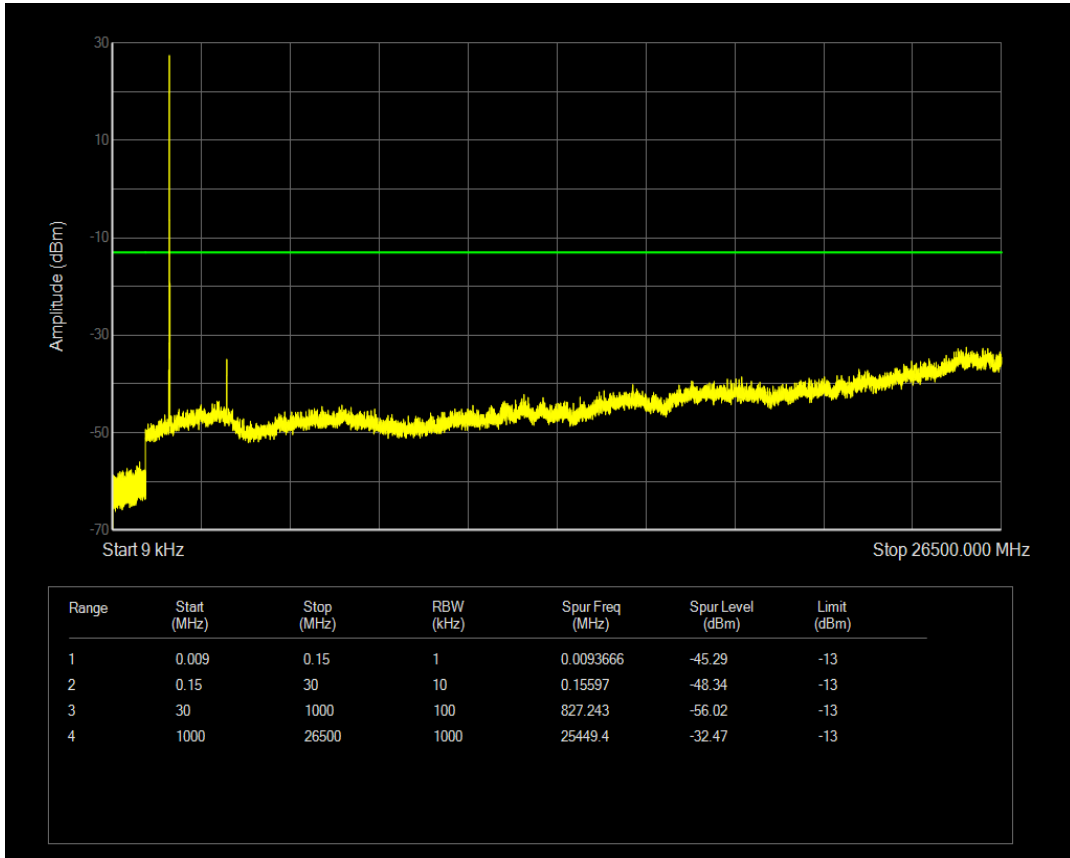

Band4 QAM16 BW=5MHz Channel=20375 RB Size=25 Position=#0

Band4 QPSK BW=10MHz Channel=20000 RB Size=1 Position=#0

Band4 QPSK BW=10MHz Channel=20000 RB Size=50 Position=#0

Band4 QAM16 BW=10MHz Channel=20000 RB Size=1 Position=#0

Band4 QAM16 BW=10MHz Channel=20000 RB Size=50 Position=#0

Band4 QPSK BW=10MHz Channel=20175 RB Size=1 Position=#0

Band4 QPSK BW=10MHz Channel=20175 RB Size=50 Position=#0

Band4 QAM16 BW=10MHz Channel=20175 RB Size=1 Position=#0