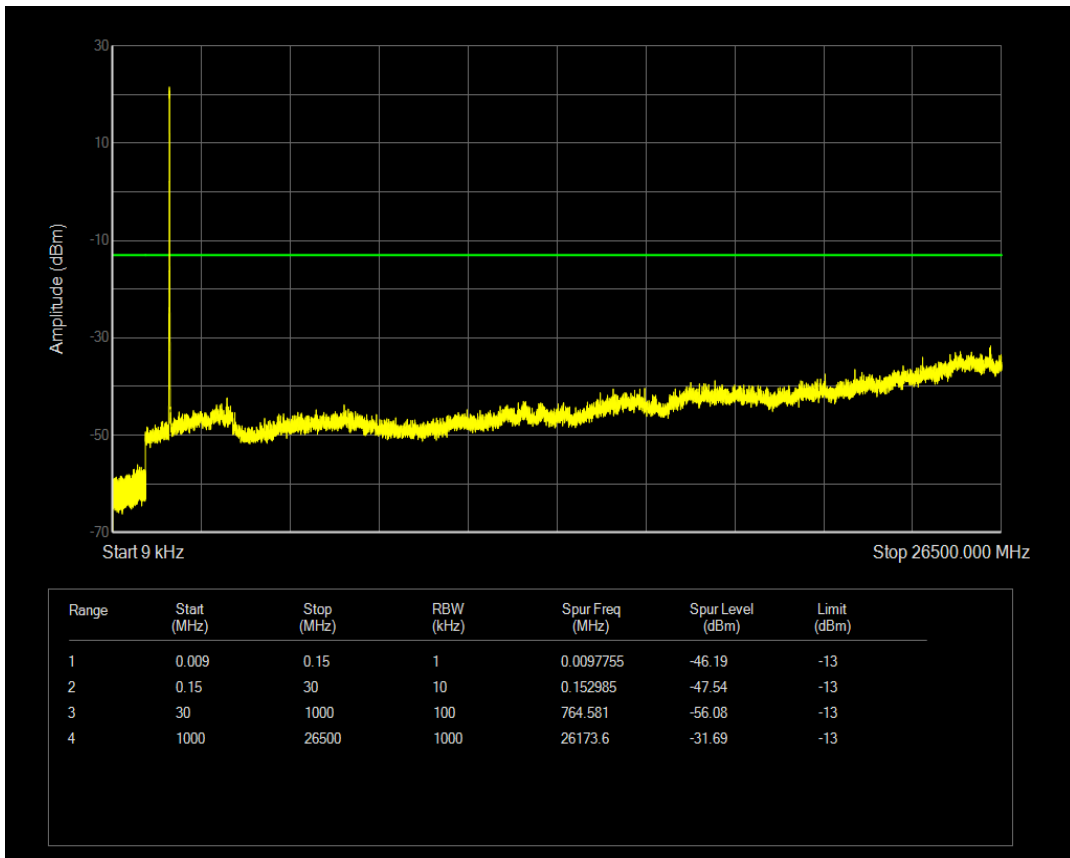

Band4 QAM16 BW=5MHz Channel=20375 RB Size=25 Position=#0

Band4 QPSK BW=10MHz Channel=20000 RB Size=1 Position=#0

Band4 QPSK BW=10MHz Channel=20000 RB Size=50 Position=#0

Band4 QAM16 BW=10MHz Channel=20000 RB Size=1 Position=#0

Band4 QAM16 BW=10MHz Channel=20000 RB Size=50 Position=#0

Band4 QPSK BW=10MHz Channel=20175 RB Size=1 Position=#0

Band4 QPSK BW=10MHz Channel=20175 RB Size=50 Position=#0

Band4 QAM16 BW=10MHz Channel=20175 RB Size=1 Position=#0