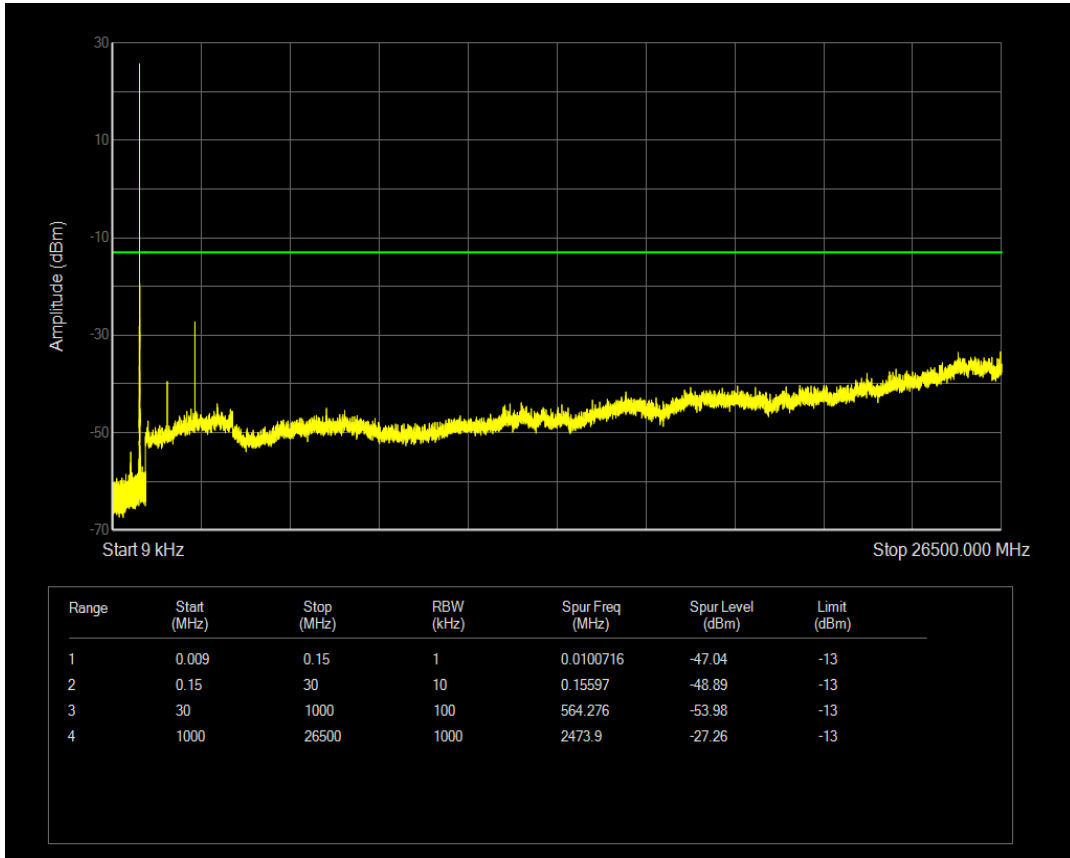

Band5 QPSK BW=3MHz Channel=20415 RB Size=1 Position=#0

Band5 QPSK BW=3MHz Channel=20415 RB Size=15 Position=#0