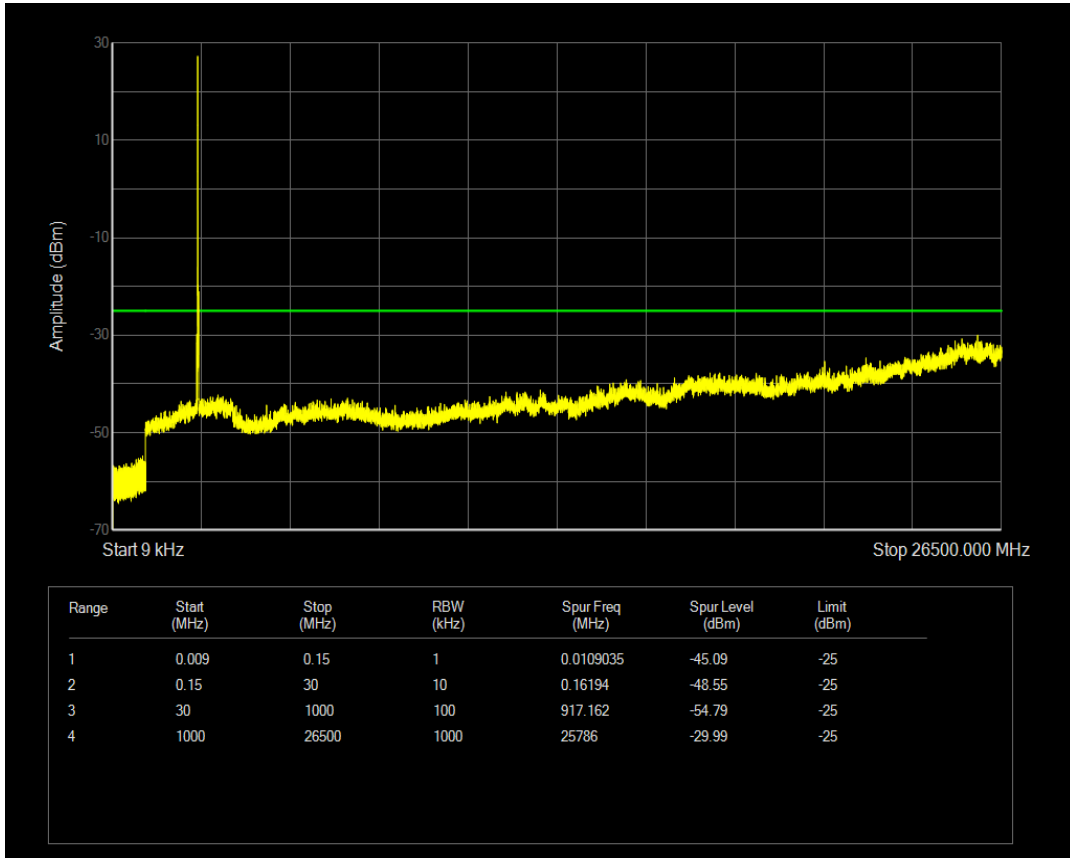

Band7 QPSK BW=15MHz Channel=21375 RB Size=1 Position=#0

Band7 QPSK BW=15MHz Channel=21375 RB Size=75 Position=#0