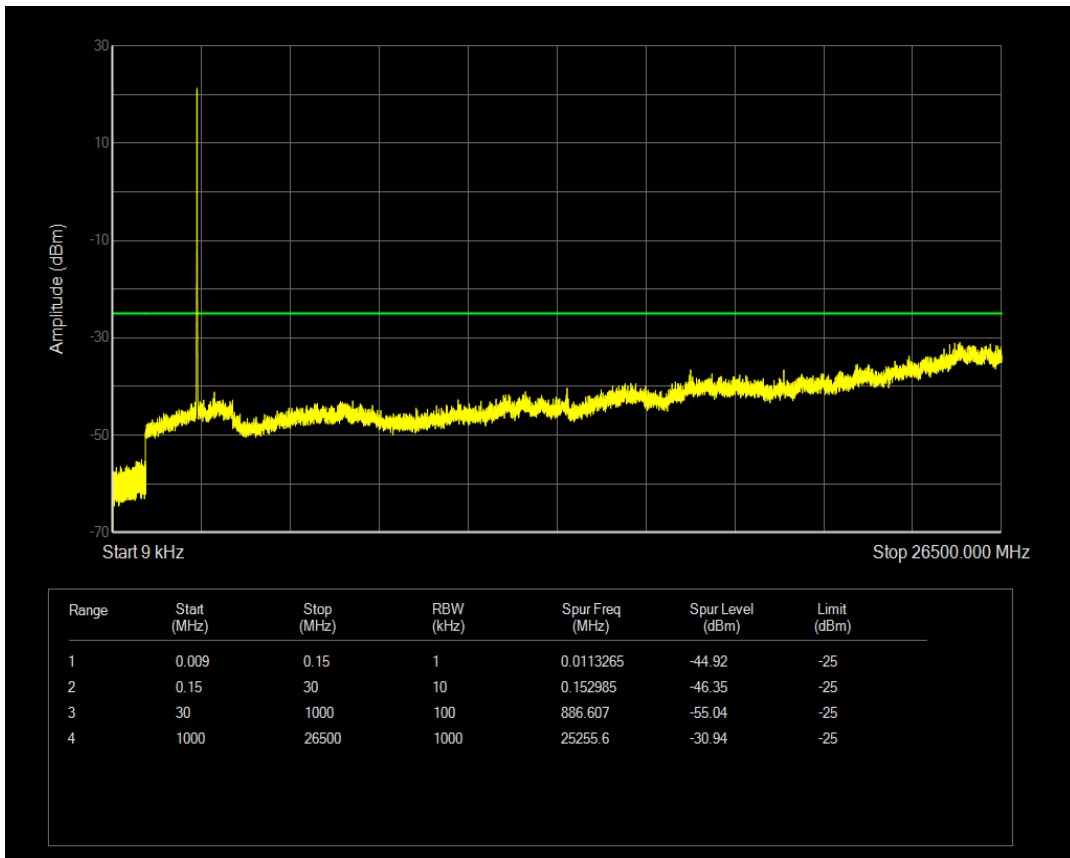

Band7 QAM16 BW=5MHz Channel=21425 RB Size=25 Position=#0

Band7 QPSK BW=10MHz Channel=20800 RB Size=1 Position=#0

Band7 QPSK BW=10MHz Channel=20800 RB Size=50 Position=#0

Band7 QAM16 BW=10MHz Channel=20800 RB Size=1 Position=#0

Band7 QAM16 BW=10MHz Channel=20800 RB Size=50 Position=#0

Band7 QPSK BW=10MHz Channel=21100 RB Size=1 Position=#0

Band7 QPSK BW=10MHz Channel=21100 RB Size=50 Position=#0

Band7 QAM16 BW=10MHz Channel=21100 RB Size=1 Position=#0