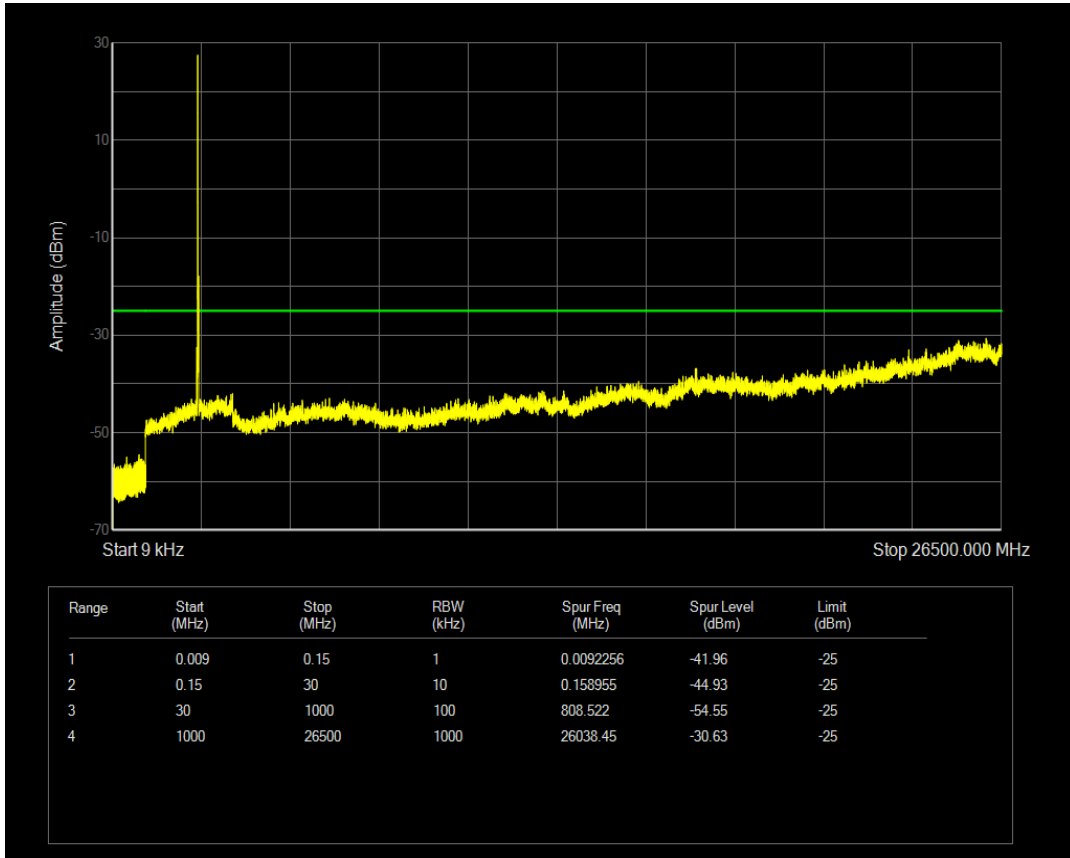

Band7 QAM16 BW=15MHz Channel=21100 RB Size=75 Position=#0

Band7 QPSK BW=15MHz Channel=21375 RB Size=1 Position=#0

Band7 QPSK BW=15MHz Channel=21375 RB Size=75 Position=#0

Band7 QAM16 BW=15MHz Channel=21375 RB Size=1 Position=#0

Band7 QAM16 BW=15MHz Channel=21375 RB Size=75 Position=#0

Band7 QPSK BW=20MHz Channel=20850 RB Size=1 Position=#0

Band7 QPSK BW=20MHz Channel=20850 RB Size=100 Position=#0

Band7 QAM16 BW=20MHz Channel=20850 RB Size=1 Position=#0