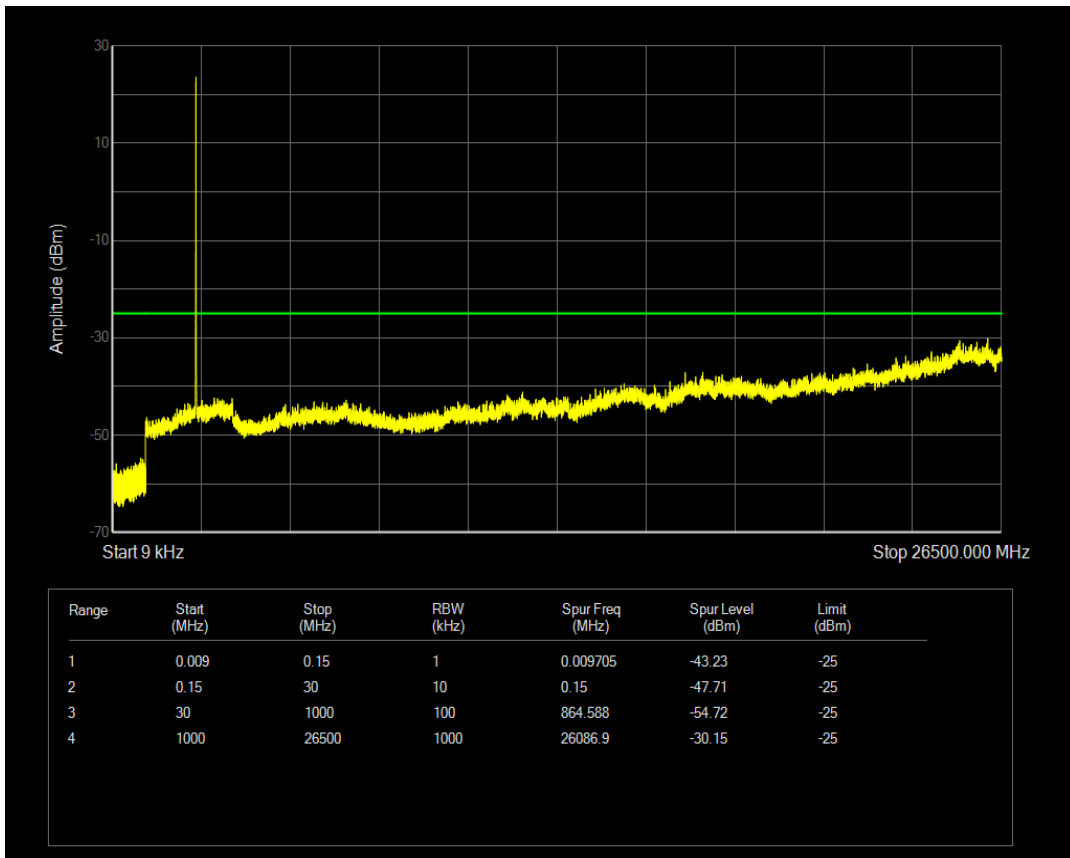

Band5 QAM16 BW=10MHz Channel=20450 RB Size=50 Position=#0

Band5 QPSK BW=10MHz Channel=20525 RB Size=1 Position=#0

Band5 QPSK BW=10MHz Channel=20525 RB Size=50 Position=#0

Band5 QAM16 BW=10MHz Channel=20525 RB Size=1 Position=#0

Band5 QAM16 BW=10MHz Channel=20525 RB Size=50 Position=#0

Band5 QPSK BW=10MHz Channel=20600 RB Size=1 Position=#0

Band5 QPSK BW=10MHz Channel=20600 RB Size=50 Position=#0

Band5 QAM16 BW=10MHz Channel=20600 RB Size=1 Position=#0

Band5 QAM16 BW=10MHz Channel=20600 RB Size=50 Position=#0

Band7 QPSK BW=5MHz Channel=20775 RB Size=1 Position=#0

Band7 QPSK BW=5MHz Channel=20775 RB Size=25 Position=#0

Band7 QAM16 BW=5MHz Channel=20775 RB Size=1 Position=#0