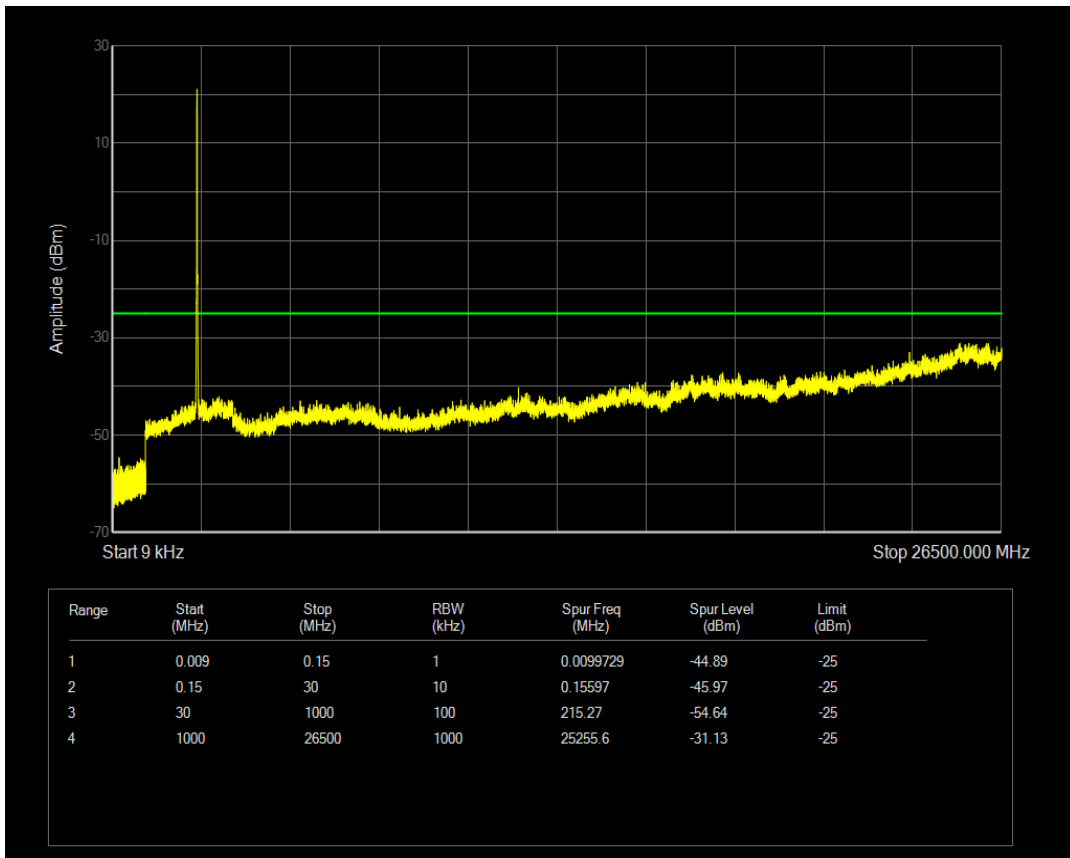

Band7 QPSK BW=15MHz Channel=21100 RB Size=75 Position=#0

Band7 QAM16 BW=15MHz Channel=21100 RB Size=1 Position=#0