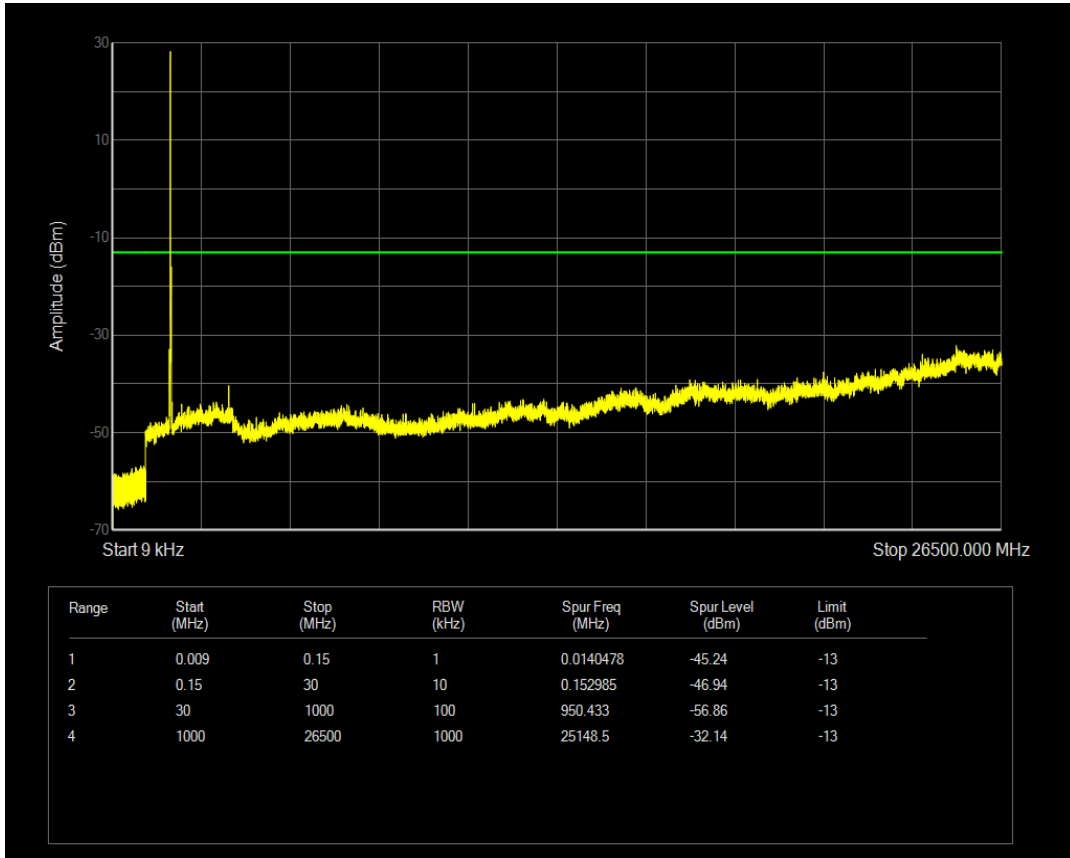

Band4 QAM16 BW=10MHz Channel=20350 RB Size=50 Position=#0

Band4 QPSK BW=15MHz Channel=20025 RB Size=1 Position=#0

Band4 QPSK BW=15MHz Channel=20025 RB Size=75 Position=#0

Band4 QAM16 BW=15MHz Channel=20025 RB Size=1 Position=#0

Band4 QPSK BW=15MHz Channel=20175 RB Size=1 Position=#0

Band4 QAM16 BW=15MHz Channel=20025 RB Size=75 Position=#0

Band4 QPSK BW=15MHz Channel=20175 RB Size=75 Position=#0

Band4 QAM16 BW=15MHz Channel=20175 RB Size=1 Position=#0

Band4 QAM16 BW=15MHz Channel=20175 RB Size=75 Position=#0

Band4 QPSK BW=15MHz Channel=20325 RB Size=1 Position=#0

Band4 QPSK BW=15MHz Channel=20325 RB Size=75 Position=#0

Band4 QAM16 BW=15MHz Channel=20325 RB Size=1 Position=#0