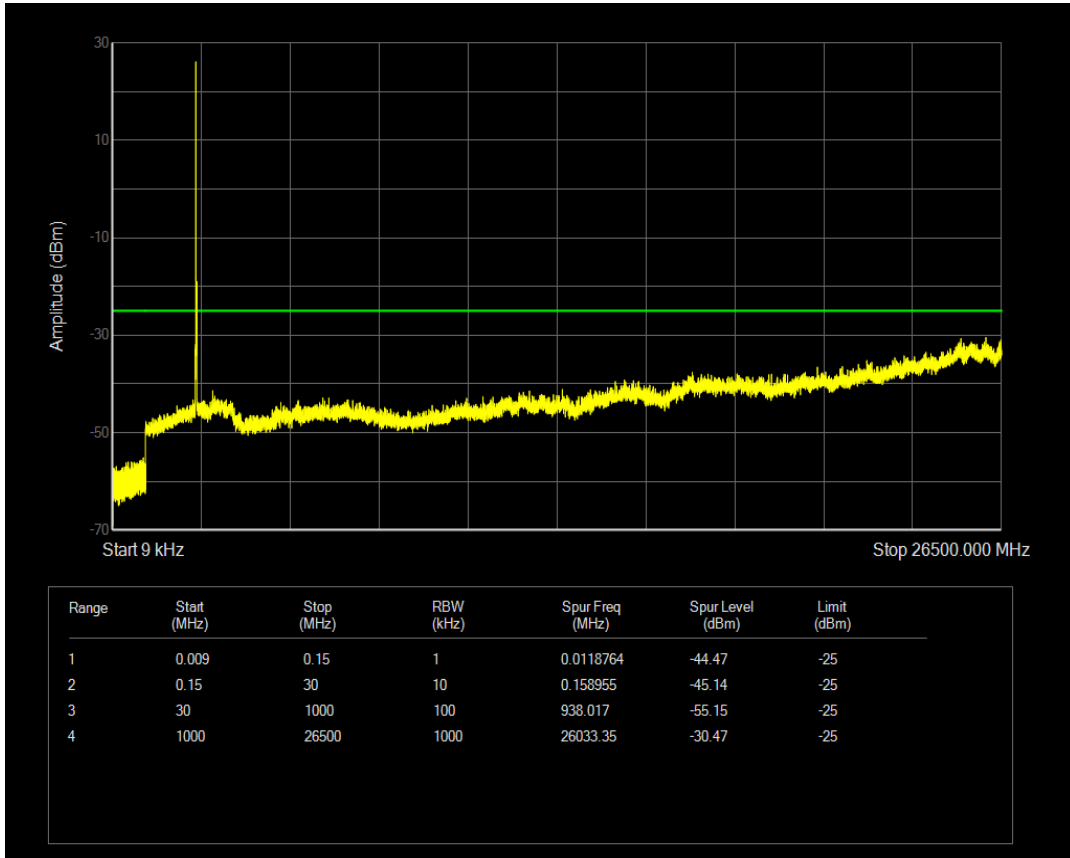

Band7 QAM16 BW=10MHz Channel=21400 RB Size=50 Position=#0

Band7 QPSK BW=15MHz Channel=20825 RB Size=1 Position=#0

Band7 QPSK BW=15MHz Channel=20825 RB Size=75 Position=#0

Band7 QAM16 BW=15MHz Channel=20825 RB Size=1 Position=#0