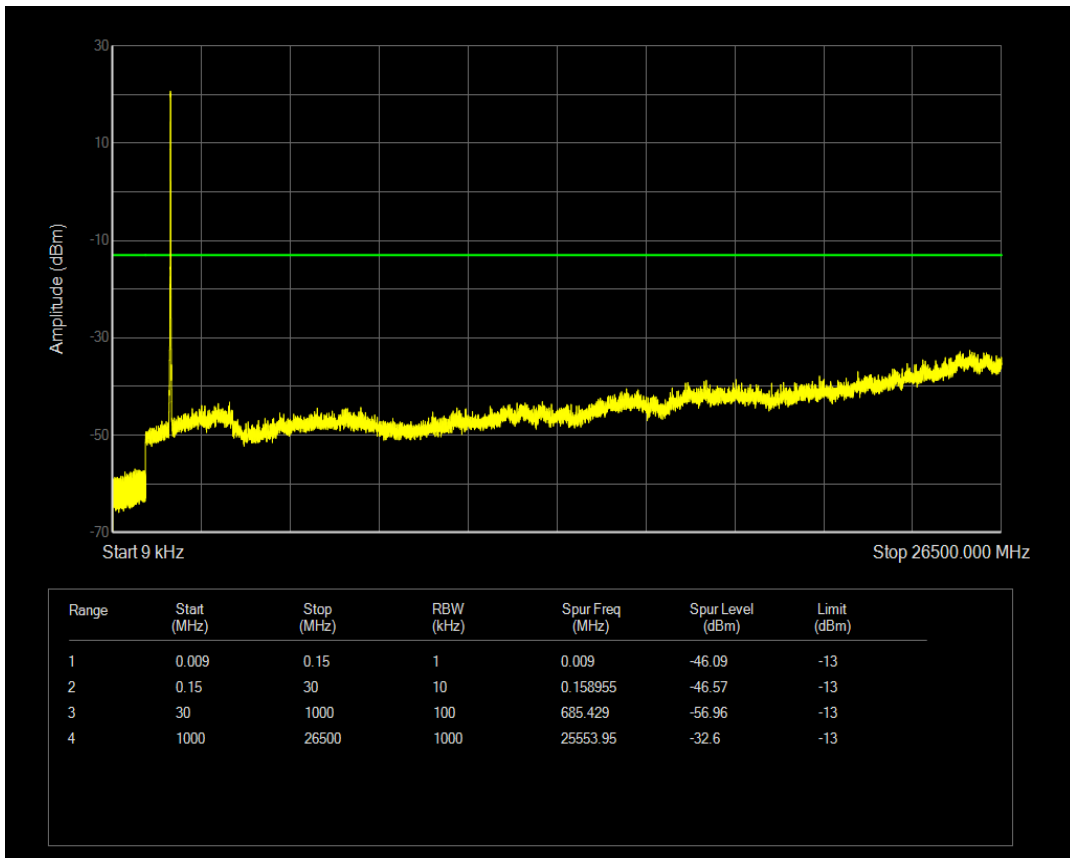

Band4 QAM16 BW=10MHz Channel=20350 RB Size=50 Position=#0

Band4 QPSK BW=15MHz Channel=20025 RB Size=1 Position=#0

Band4 QPSK BW=15MHz Channel=20025 RB Size=75 Position=#0

Band4 QAM16 BW=15MHz Channel=20025 RB Size=1 Position=#0

Band4 QPSK BW=15MHz Channel=20175 RB Size=1 Position=#0

Band4 QAM16 BW=15MHz Channel=20025 RB Size=75 Position=#0

Band4 QPSK BW=15MHz Channel=20175 RB Size=75 Position=#0

Band4 QAM16 BW=15MHz Channel=20175 RB Size=1 Position=#0

Band4 QAM16 BW=15MHz Channel=20175 RB Size=75 Position=#0

Band4 QPSK BW=15MHz Channel=20325 RB Size=1 Position=#0

Band4 QPSK BW=15MHz Channel=20325 RB Size=75 Position=#0

Band4 QAM16 BW=15MHz Channel=20325 RB Size=1 Position=#0