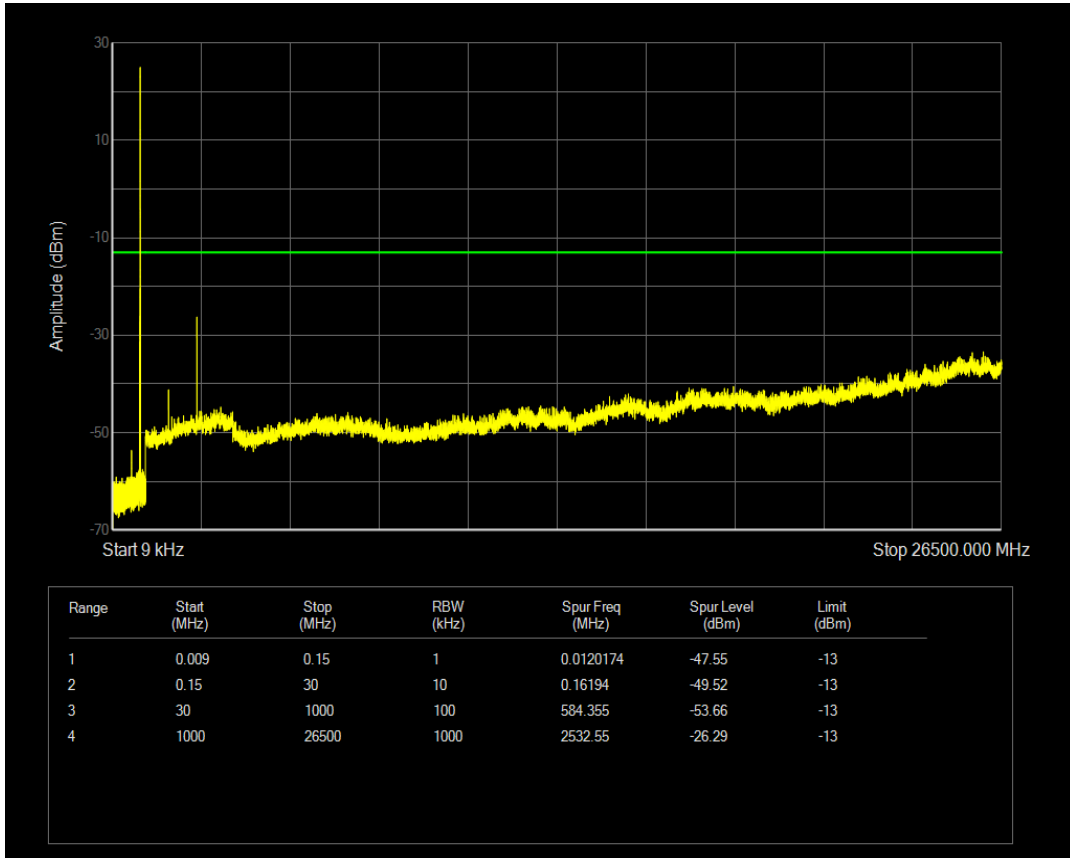

Band5 QAM16 BW=5MHz Channel=20525 RB Size=25 Position=#0

Band5 QPSK BW=5MHz Channel=20625 RB Size=1 Position=#0

Band5 QPSK BW=5MHz Channel=20625 RB Size=25 Position=#0

Band5 QAM16 BW=5MHz Channel=20625 RB Size=1 Position=#0

Band5 QAM16 BW=5MHz Channel=20625 RB Size=25 Position=#0

Band5 QPSK BW=10MHz Channel=20450 RB Size=1 Position=#0

Band5 QPSK BW=10MHz Channel=20450 RB Size=50 Position=#0

Band5 QAM16 BW=10MHz Channel=20450 RB Size=1 Position=#0