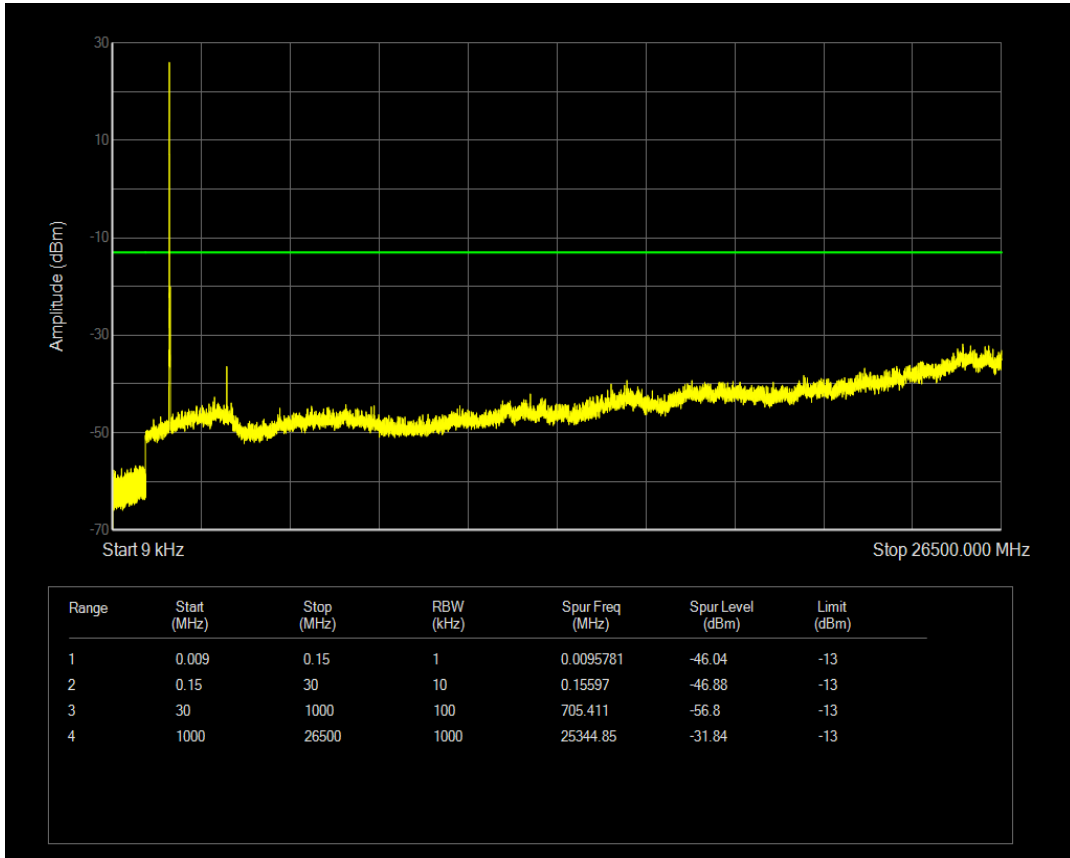

Band4 QAM16 BW=10MHz Channel=20175 RB Size=50 Position=#0

Band4 QPSK BW=10MHz Channel=20350 RB Size=50 Position=#0

Band4 QPSK BW=10MHz Channel=20350 RB Size=1 Position=#0

Band4 QAM16 BW=10MHz Channel=20350 RB Size=1 Position=#0

Band4 QAM16 BW=10MHz Channel=20350 RB Size=50 Position=#0

Band4 QPSK BW=15MHz Channel=20025 RB Size=1 Position=#0

Band4 QPSK BW=15MHz Channel=20025 RB Size=75 Position=#0

Band4 QAM16 BW=15MHz Channel=20025 RB Size=1 Position=#0

Band4 QPSK BW=15MHz Channel=20175 RB Size=1 Position=#0

Band4 QAM16 BW=15MHz Channel=20025 RB Size=75 Position=#0

Band4 QPSK BW=15MHz Channel=20175 RB Size=75 Position=#0

Band4 QAM16 BW=15MHz Channel=20175 RB Size=1 Position=#0