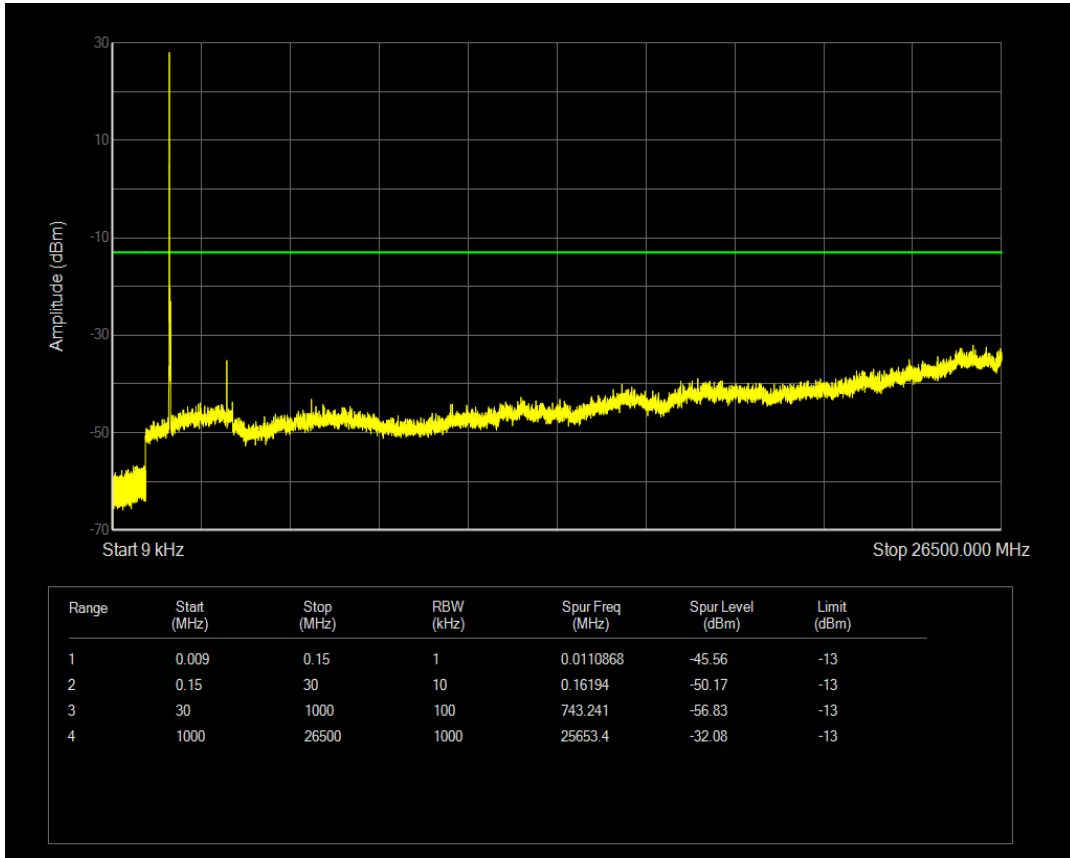

Band4 QPSK BW=15MHz Channel=20175 RB Size=1 Position=#0

Band4 QAM16 BW=15MHz Channel=20025 RB Size=75 Position=#0

Band4 QPSK BW=15MHz Channel=20175 RB Size=75 Position=#0

Band4 QAM16 BW=15MHz Channel=20175 RB Size=1 Position=#0

Band4 QAM16 BW=15MHz Channel=20175 RB Size=75 Position=#0

Band4 QPSK BW=15MHz Channel=20325 RB Size=1 Position=#0

Band4 QPSK BW=15MHz Channel=20325 RB Size=75 Position=#0

Band4 QAM16 BW=15MHz Channel=20325 RB Size=1 Position=#0

Band4 QAM16 BW=15MHz Channel=20325 RB Size=75 Position=#0

Band4 QPSK BW=20MHz Channel=20050 RB Size=1 Position=#0

Band4 QPSK BW=20MHz Channel=20050 RB Size=100 Position=#0

Band4 QAM16 BW=20MHz Channel=20050 RB Size=1 Position=#0