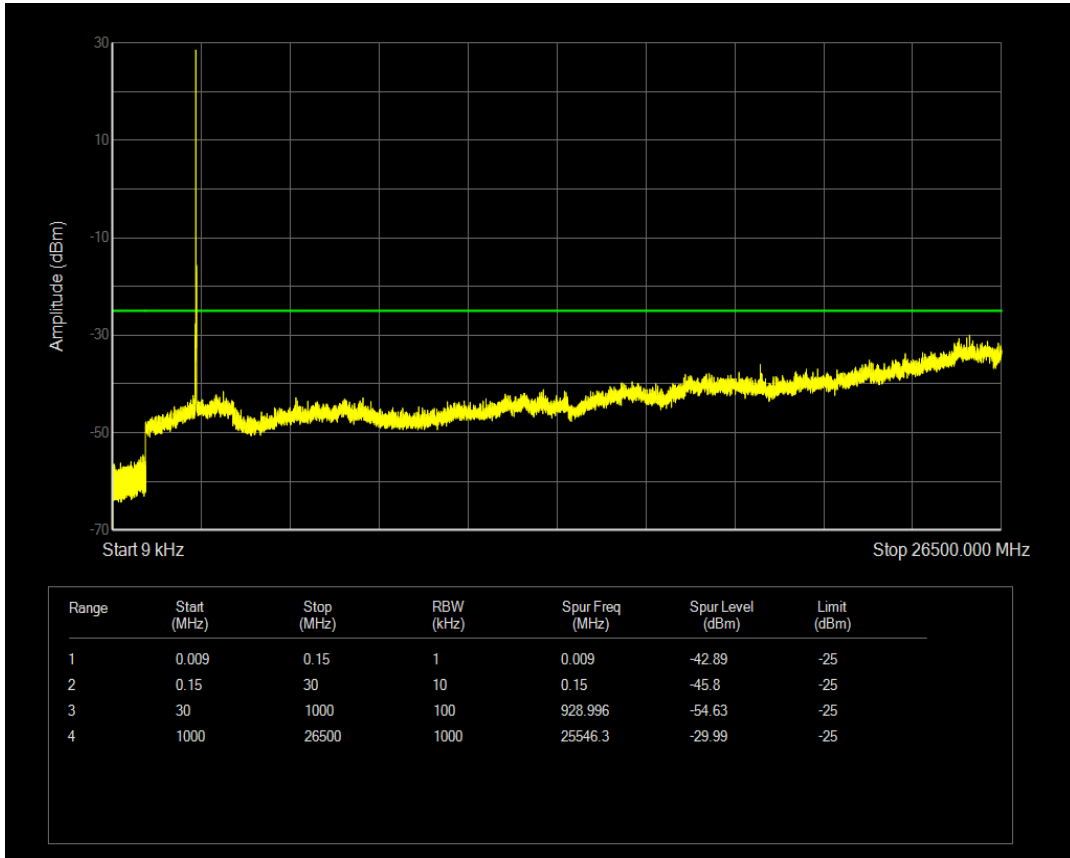

Band7 QAM16 BW=5MHz Channel=21100 RB Size=25 Position=#0

Band7 QPSK BW=5MHz Channel=21425 RB Size=1 Position=#0

Band7 QPSK BW=5MHz Channel=21425 RB Size=25 Position=#0

Band7 QAM16 BW=5MHz Channel=21425 RB Size=1 Position=#0

Band7 QAM16 BW=5MHz Channel=21425 RB Size=25 Position=#0

Band7 QPSK BW=10MHz Channel=20800 RB Size=1 Position=#0

Band7 QPSK BW=10MHz Channel=20800 RB Size=50 Position=#0

Band7 QAM16 BW=10MHz Channel=20800 RB Size=1 Position=#0