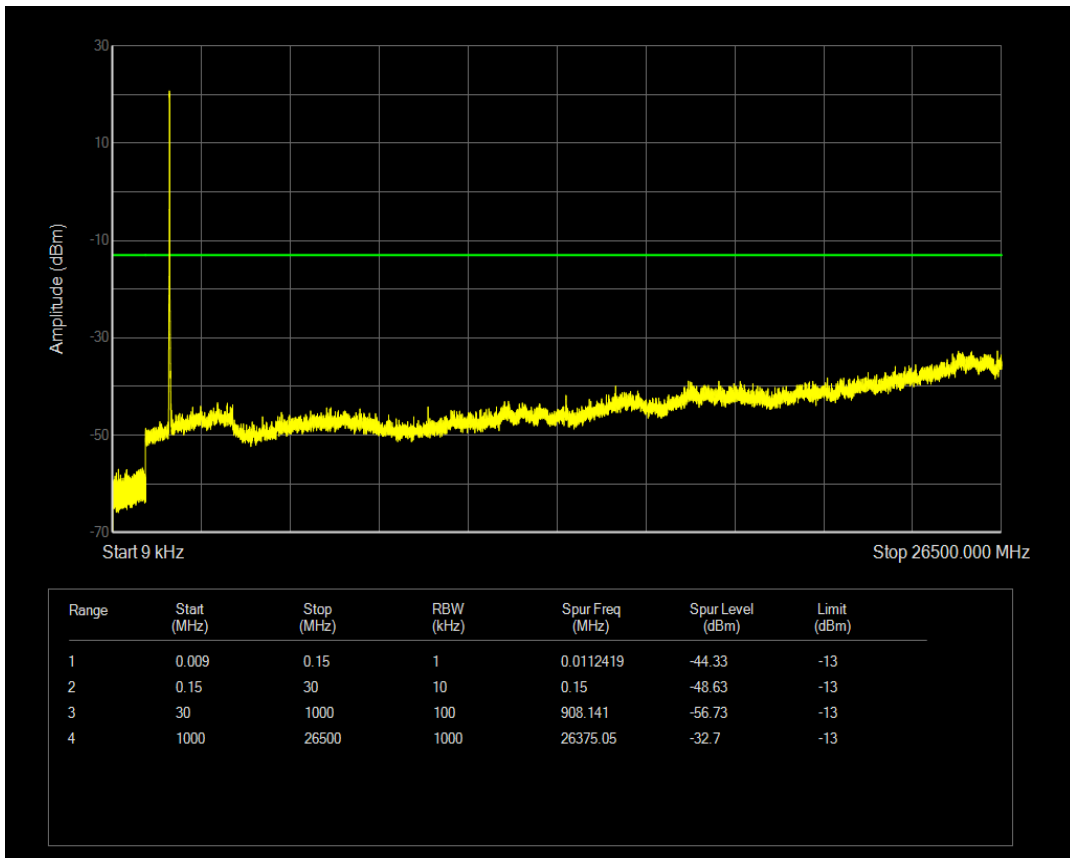

Band4 QAM16 BW=10MHz Channel=20000 RB Size=50 Position=#0

Band4 QPSK BW=10MHz Channel=20175 RB Size=1 Position=#0

Band4 QPSK BW=10MHz Channel=20175 RB Size=50 Position=#0

Band4 QAM16 BW=10MHz Channel=20175 RB Size=1 Position=#0

Band4 QAM16 BW=10MHz Channel=20175 RB Size=50 Position=#0

Band4 QPSK BW=10MHz Channel=20350 RB Size=50 Position=#0

Band4 QPSK BW=10MHz Channel=20350 RB Size=1 Position=#0

Band4 QAM16 BW=10MHz Channel=20350 RB Size=1 Position=#0

Band4 QAM16 BW=10MHz Channel=20350 RB Size=50 Position=#0

Band4 QPSK BW=15MHz Channel=20025 RB Size=1 Position=#0

Band4 QPSK BW=15MHz Channel=20025 RB Size=75 Position=#0

Band4 QAM16 BW=15MHz Channel=20025 RB Size=1 Position=#0