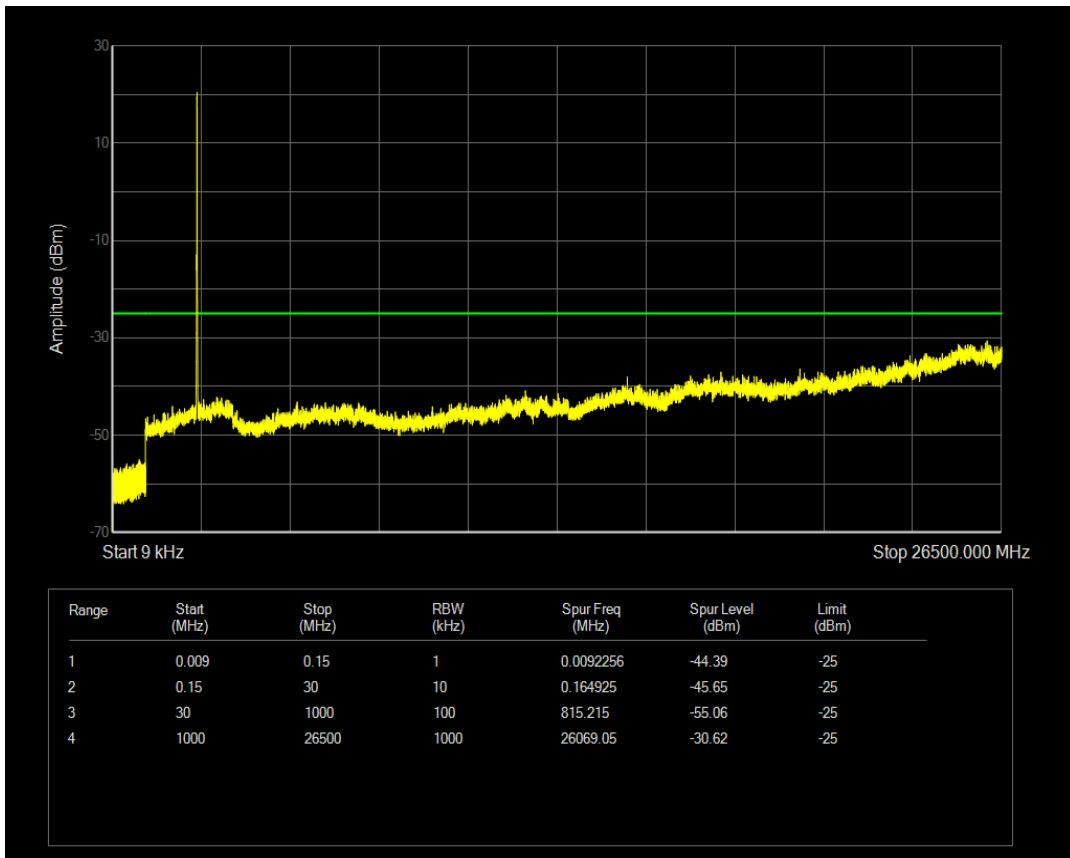

Band7 QAM16 BW=10MHz Channel=20800 RB Size=50 Position=#0

Band7 QPSK BW=10MHz Channel=21100 RB Size=1 Position=#0

Band7 QPSK BW=10MHz Channel=21100 RB Size=50 Position=#0

Band7 QAM16 BW=10MHz Channel=21100 RB Size=1 Position=#0

Band7 QAM16 BW=10MHz Channel=21100 RB Size=50 Position=#0

Band7 QPSK BW=10MHz Channel=21400 RB Size=1 Position=#0

Band7 QPSK BW=10MHz Channel=21400 RB Size=50 Position=#0

Band7 QAM16 BW=10MHz Channel=21400 RB Size=1 Position=#0