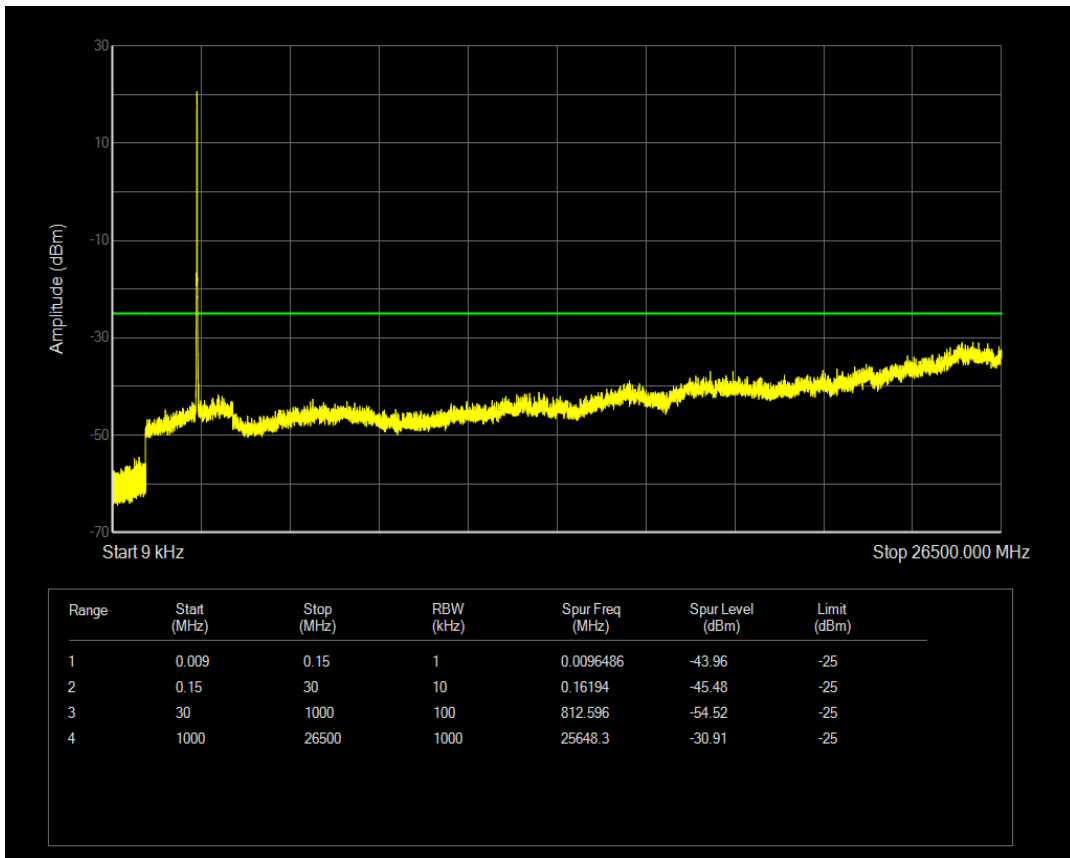

Band7 QAM16 BW=15MHz Channel=21100 RB Size=75 Position=#0

Band7 QPSK BW=15MHz Channel=21375 RB Size=1 Position=#0