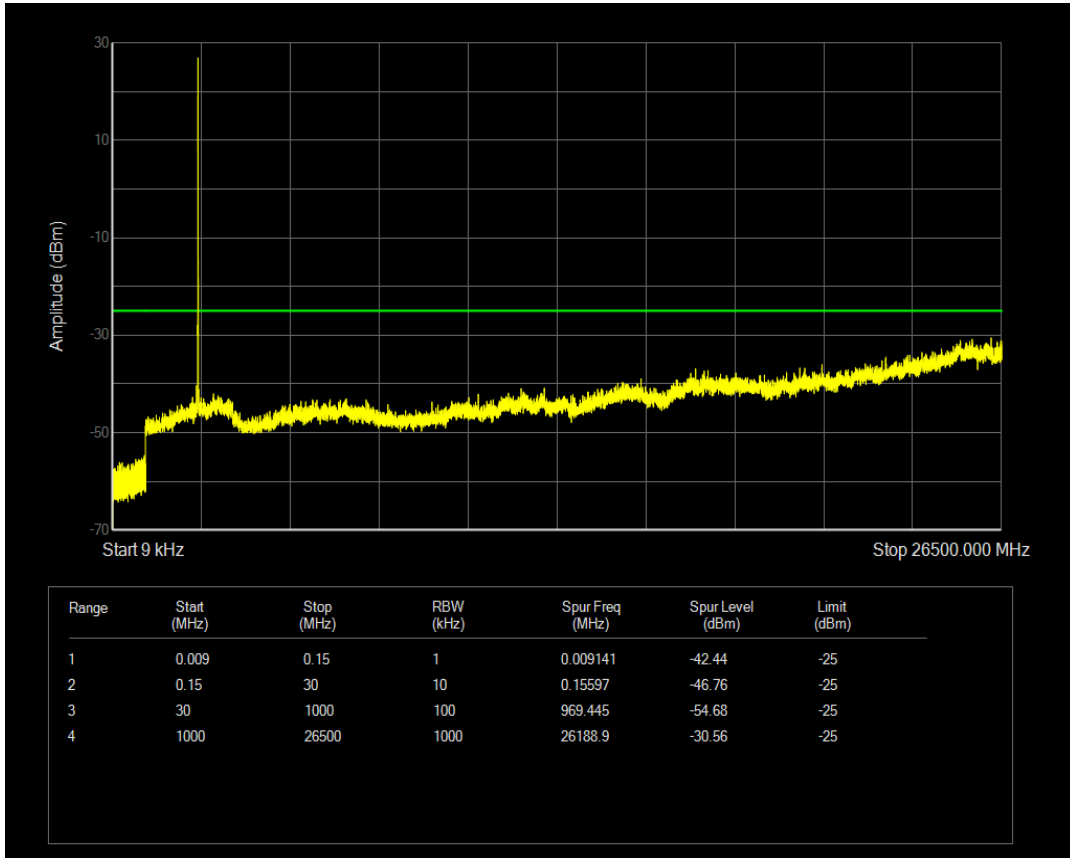

Band7 QPSK BW=5MHz Channel=21425 RB Size=1 Position=#0

Band7 QPSK BW=5MHz Channel=21425 RB Size=25 Position=#0