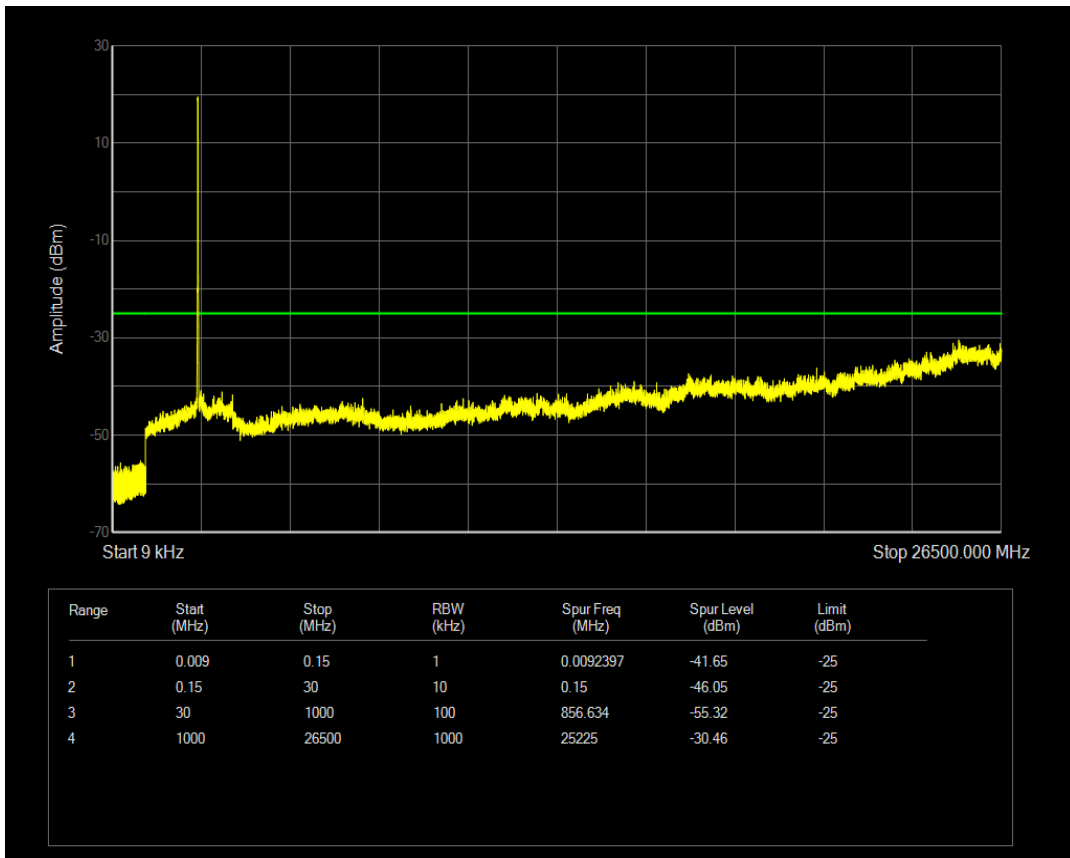

Band7 QAM16 BW=15MHz Channel=21100 RB Size=75 Position=#0

Band7 QPSK BW=15MHz Channel=21375 RB Size=1 Position=#0

Band7 QPSK BW=15MHz Channel=21375 RB Size=75 Position=#0

Band7 QAM16 BW=15MHz Channel=21375 RB Size=1 Position=#0

Band7 QAM16 BW=15MHz Channel=21375 RB Size=75 Position=#0

Band7 QPSK BW=20MHz Channel=20850 RB Size=1 Position=#0

Band7 QPSK BW=20MHz Channel=20850 RB Size=100 Position=#0

Band7 QAM16 BW=20MHz Channel=20850 RB Size=1 Position=#0