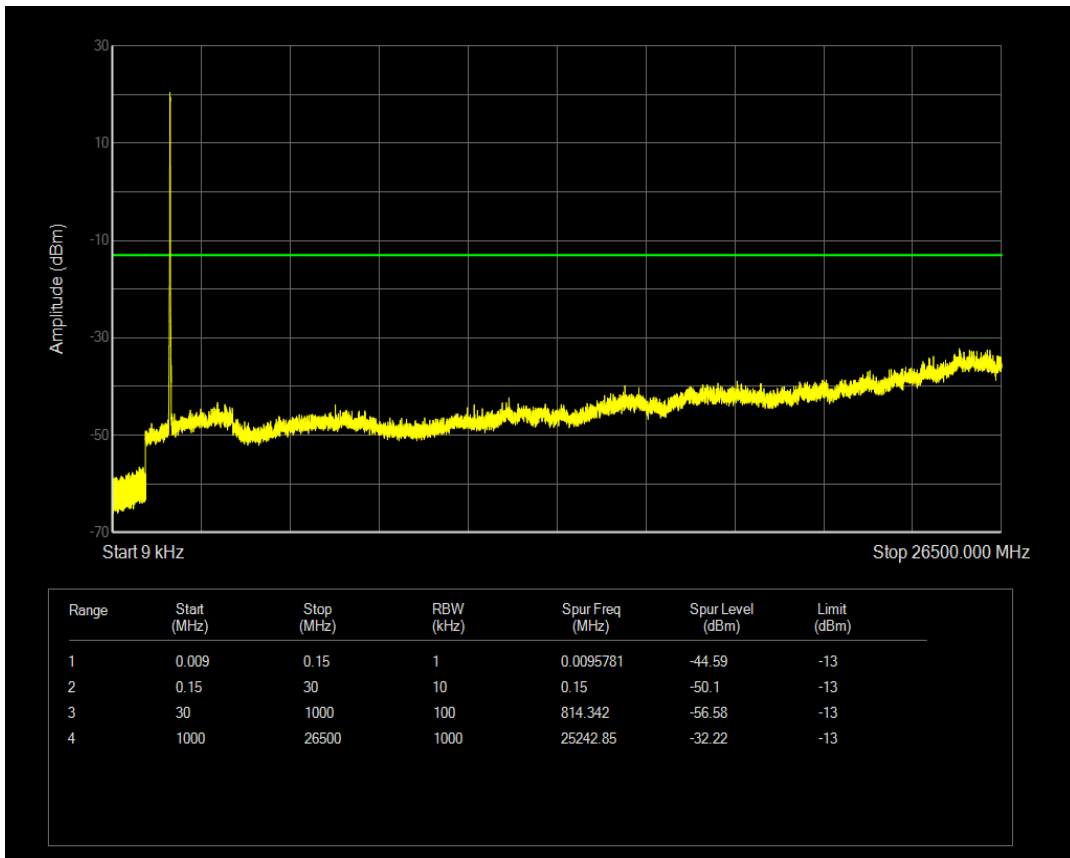

Band4 QAM16 BW=10MHz Channel=20175 RB Size=50 Position=#0

Band4 QPSK BW=10MHz Channel=20350 RB Size=50 Position=#0

Band4 QPSK BW=10MHz Channel=20350 RB Size=1 Position=#0

Band4 QAM16 BW=10MHz Channel=20350 RB Size=1 Position=#0

Band4 QAM16 BW=10MHz Channel=20350 RB Size=50 Position=#0

Band4 QPSK BW=15MHz Channel=20025 RB Size=1 Position=#0

Band4 QPSK BW=15MHz Channel=20025 RB Size=75 Position=#0

Band4 QAM16 BW=15MHz Channel=20025 RB Size=1 Position=#0

Band4 QPSK BW=15MHz Channel=20175 RB Size=1 Position=#0

Band4 QAM16 BW=15MHz Channel=20025 RB Size=75 Position=#0

Band4 QPSK BW=15MHz Channel=20175 RB Size=75 Position=#0

Band4 QAM16 BW=15MHz Channel=20175 RB Size=1 Position=#0