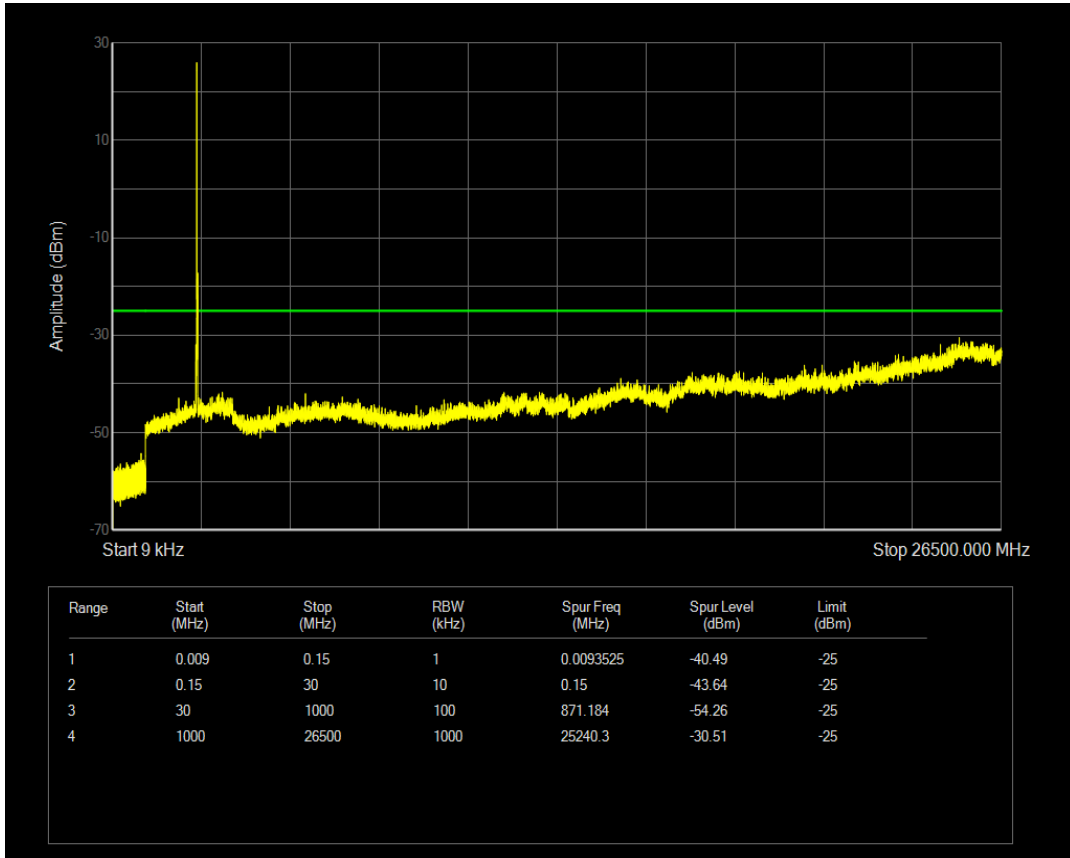

Band7 QPSK BW=15MHz Channel=21100 RB Size=1 Position=#0

Band7 QAM16 BW=15MHz Channel=20825 RB Size=75 Position=#0

Band7 QPSK BW=15MHz Channel=21100 RB Size=75 Position=#0

Band7 QAM16 BW=15MHz Channel=21100 RB Size=1 Position=#0