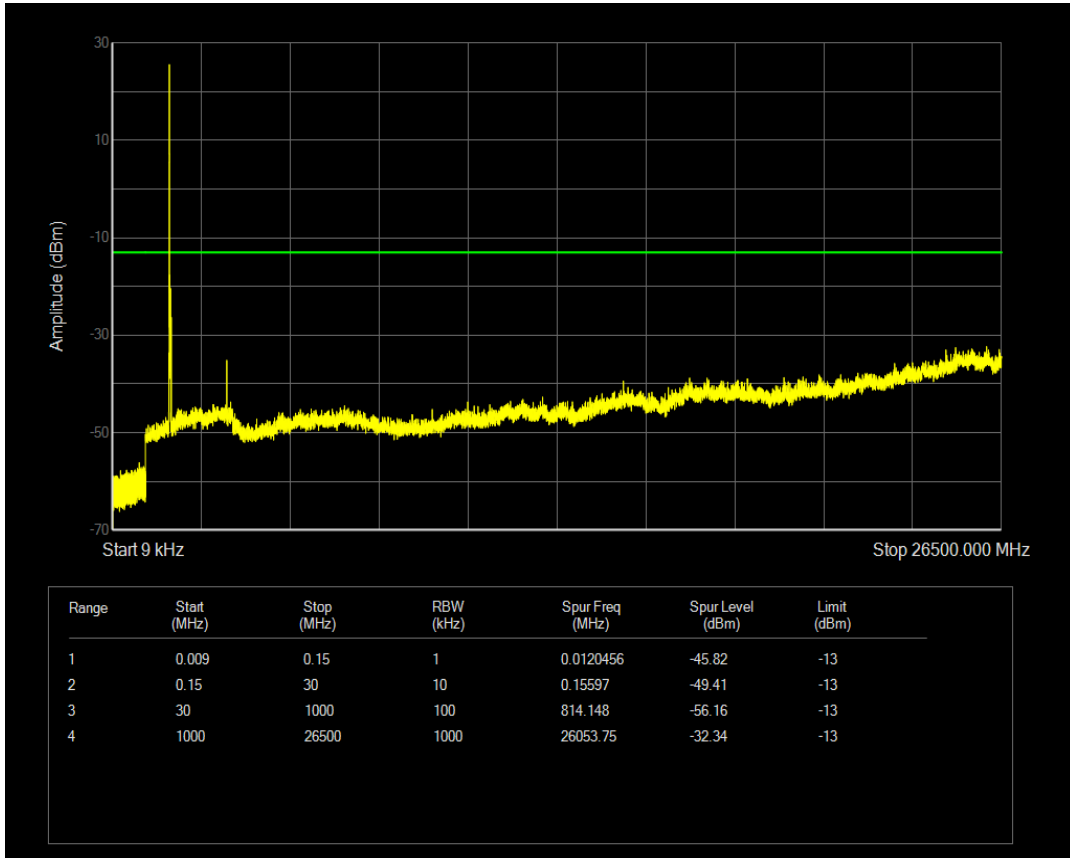

Band4 QAM16 BW=15MHz Channel=20325 RB Size=75 Position=#0

Band4 QPSK BW=20MHz Channel=20050 RB Size=1 Position=#0

Band4 QPSK BW=20MHz Channel=20050 RB Size=100 Position=#0

Band4 QAM16 BW=20MHz Channel=20050 RB Size=1 Position=#0

Band4 QAM16 BW=20MHz Channel=20050 RB Size=100 Position=#0

Band4 QPSK BW=20MHz Channel=20175 RB Size=1 Position=#0

Band4 QPSK BW=20MHz Channel=20175 RB Size=100 Position=#0

Band4 QAM16 BW=20MHz Channel=20175 RB Size=100 Position=#0