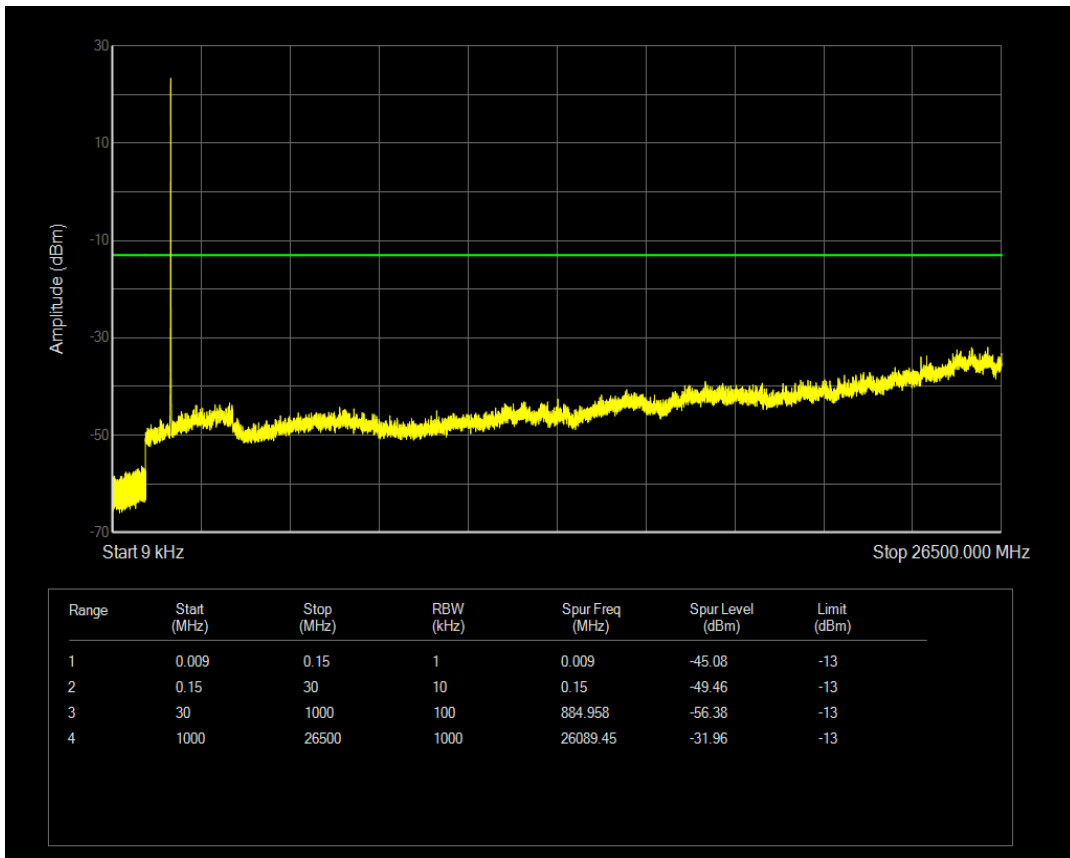

Band4 QAM16 BW=5MHz Channel=20375 RB Size=25 Position=#0

Band4 QPSK BW=10MHz Channel=20000 RB Size=1 Position=#0

Band4 QPSK BW=10MHz Channel=20000 RB Size=50 Position=#0

Band4 QAM16 BW=10MHz Channel=20000 RB Size=1 Position=#0

Band4 QAM16 BW=10MHz Channel=20000 RB Size=50 Position=#0

Band4 QPSK BW=10MHz Channel=20175 RB Size=1 Position=#0

Band4 QPSK BW=10MHz Channel=20175 RB Size=50 Position=#0

Band4 QAM16 BW=10MHz Channel=20175 RB Size=1 Position=#0