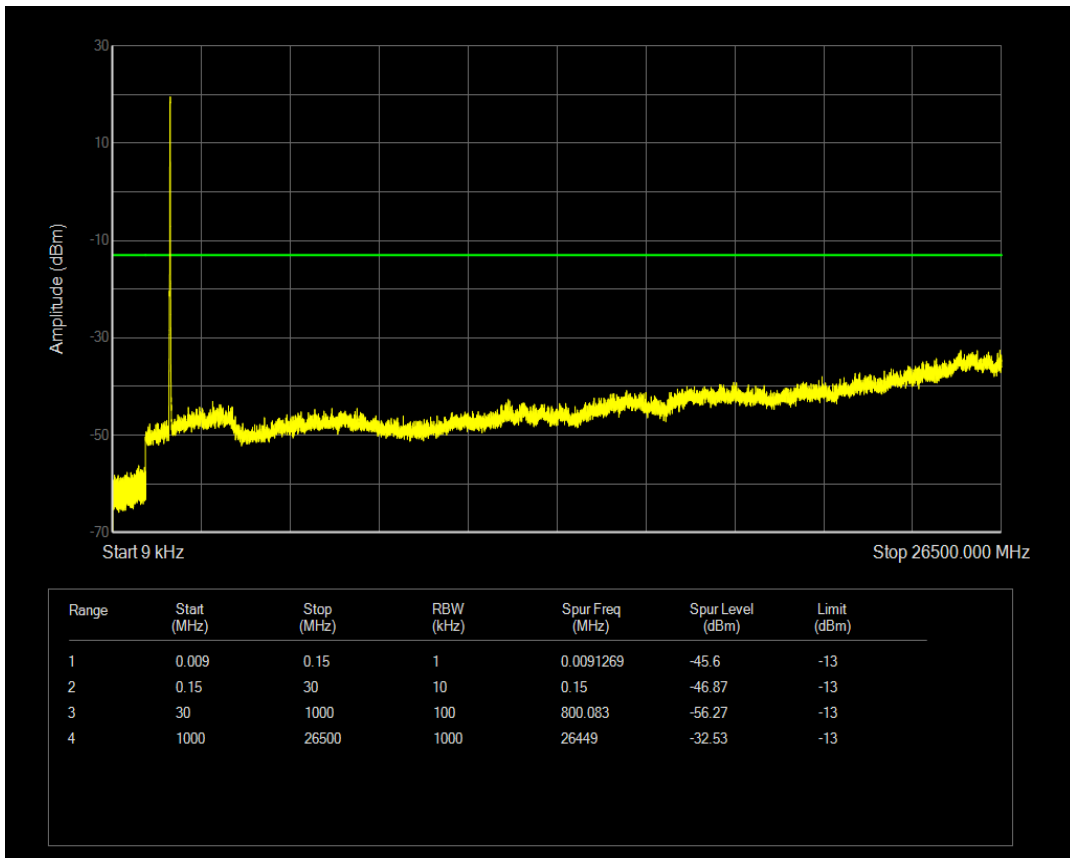

Band4 QAM16 BW=10MHz Channel=20350 RB Size=50 Position=#0

Band4 QPSK BW=15MHz Channel=20025 RB Size=1 Position=#0

Band4 QPSK BW=15MHz Channel=20025 RB Size=75 Position=#0

Band4 QAM16 BW=15MHz Channel=20025 RB Size=1 Position=#0

Band4 QPSK BW=15MHz Channel=20175 RB Size=1 Position=#0

Band4 QAM16 BW=15MHz Channel=20025 RB Size=75 Position=#0

Band4 QPSK BW=15MHz Channel=20175 RB Size=75 Position=#0

Band4 QAM16 BW=15MHz Channel=20175 RB Size=1 Position=#0

Band4 QAM16 BW=15MHz Channel=20175 RB Size=75 Position=#0

Band4 QPSK BW=15MHz Channel=20325 RB Size=1 Position=#0

Band4 QPSK BW=15MHz Channel=20325 RB Size=75 Position=#0

Band4 QAM16 BW=15MHz Channel=20325 RB Size=1 Position=#0