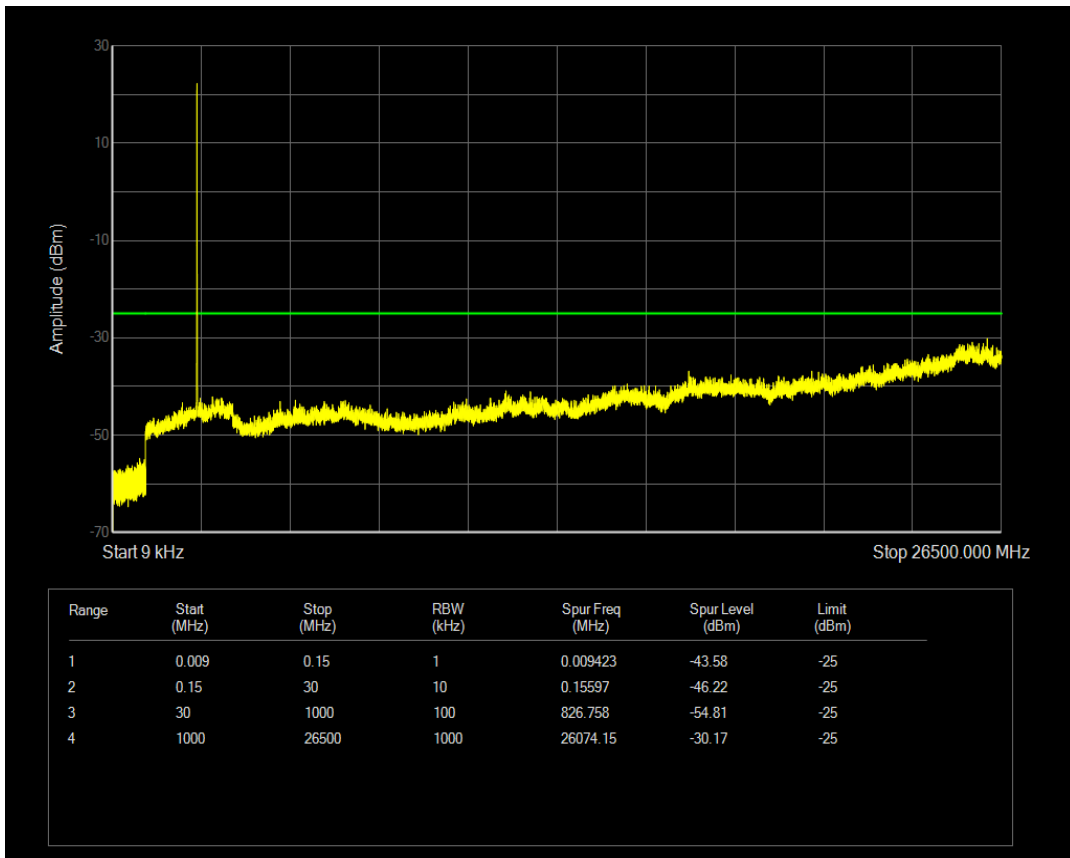

Band7 QAM16 BW=5MHz Channel=21100 RB Size=25 Position=#0

Band7 QPSK BW=5MHz Channel=21425 RB Size=1 Position=#0