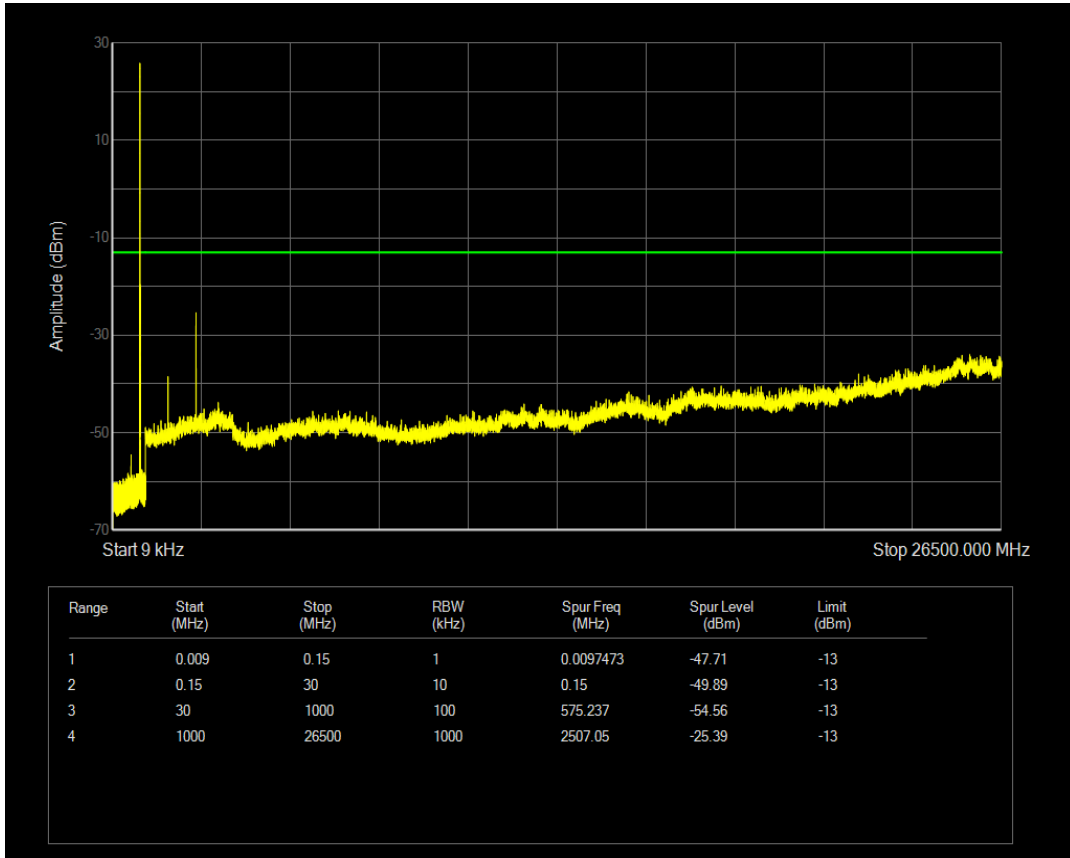

Band5 QPSK BW=3MHz Channel=20525 RB Size=1 Position=#0

Band5 QPSK BW=3MHz Channel=20525 RB Size=15 Position=#0