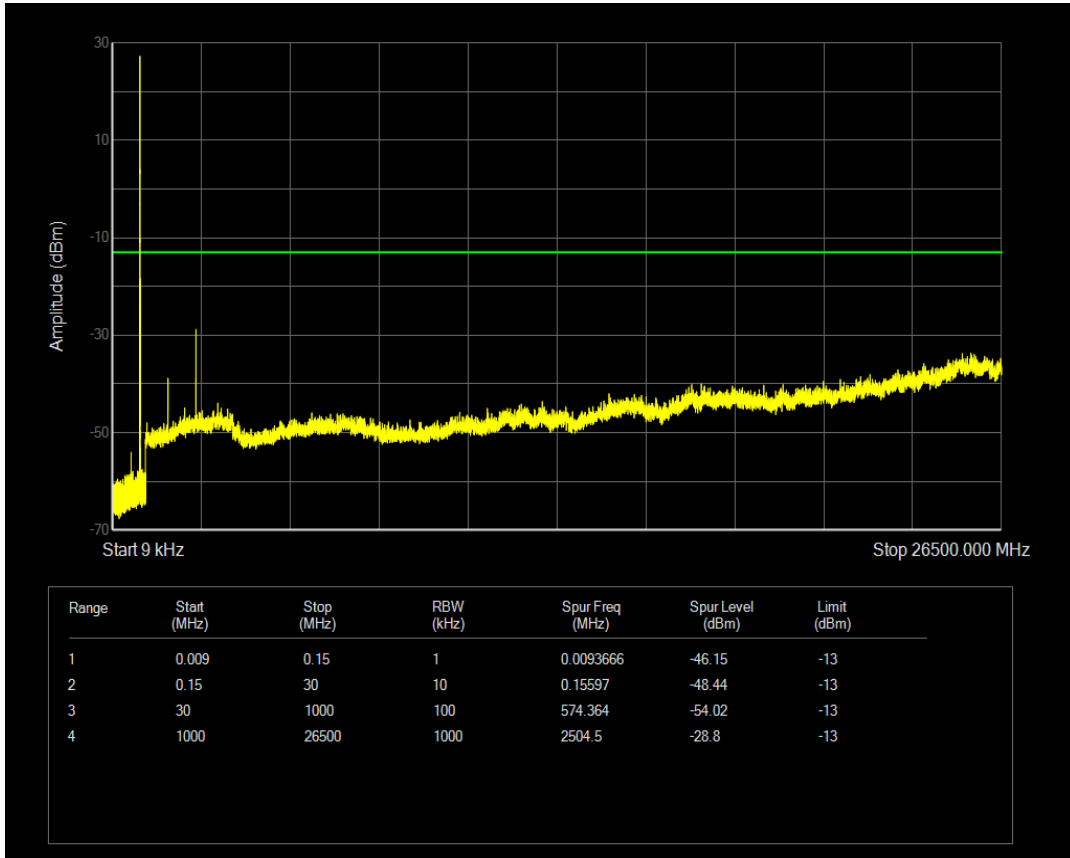

Band5 QAM16 BW=5MHz Channel=20425 RB Size=25 Position=#0

Band5 QPSK BW=5MHz Channel=20525 RB Size=25 Position=#0

Band5 QPSK BW=5MHz Channel=20525 RB Size=1 Position=#0

Band5 QAM16 BW=5MHz Channel=20525 RB Size=1 Position=#0

Band5 QAM16 BW=5MHz Channel=20525 RB Size=25 Position=#0

Band5 QPSK BW=5MHz Channel=20625 RB Size=1 Position=#0

Band5 QPSK BW=5MHz Channel=20625 RB Size=25 Position=#0

Band5 QAM16 BW=5MHz Channel=20625 RB Size=1 Position=#0