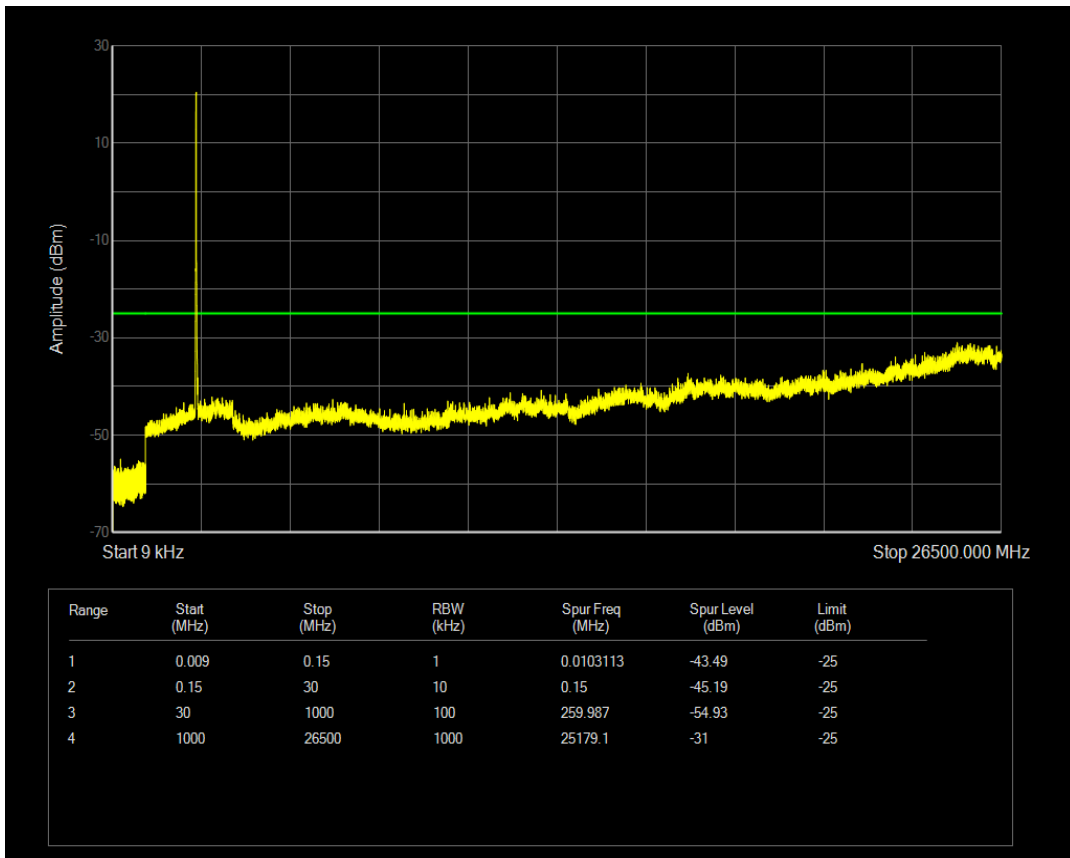

Band7 QPSK BW=15MHz Channel=20825 RB Size=75 Position=#0

Band7 QAM16 BW=15MHz Channel=20825 RB Size=1 Position=#0