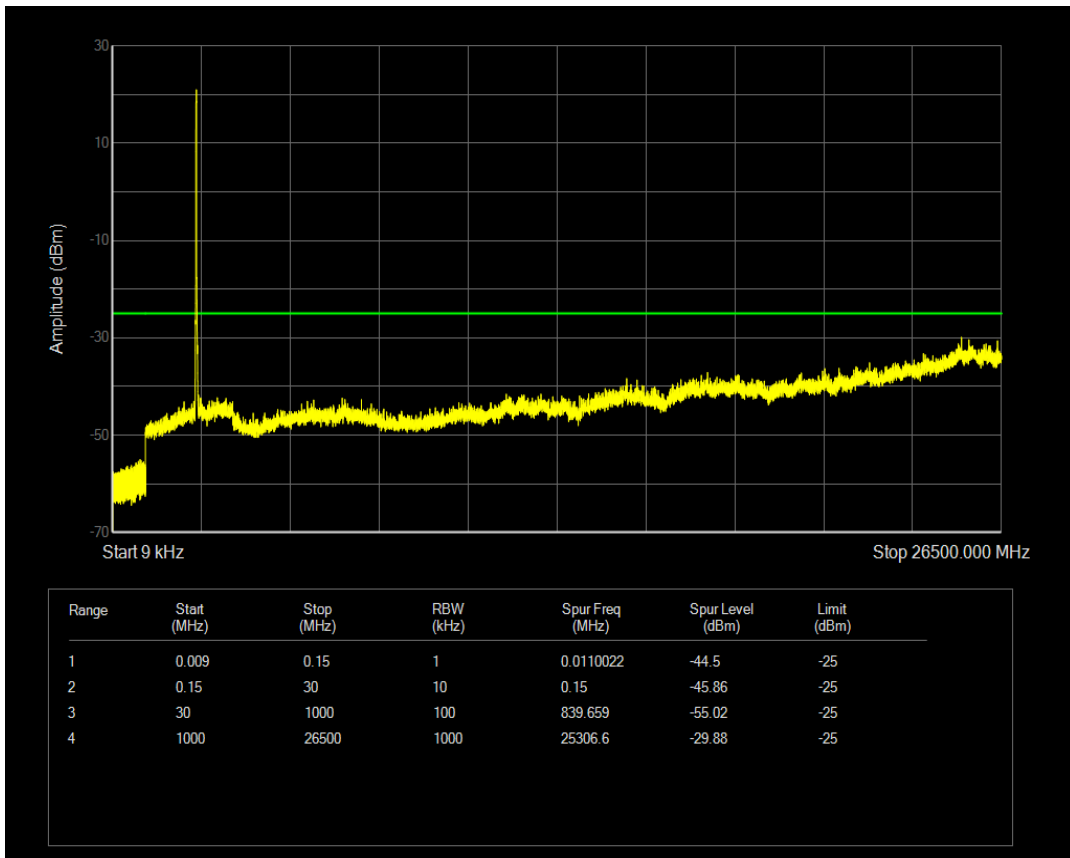

Band7 QAM16 BW=15MHz Channel=21100 RB Size=75 Position=#0

Band7 QPSK BW=15MHz Channel=21375 RB Size=1 Position=#0

Band7 QPSK BW=15MHz Channel=21375 RB Size=75 Position=#0

Band7 QAM16 BW=15MHz Channel=21375 RB Size=1 Position=#0

Band7 QAM16 BW=15MHz Channel=21375 RB Size=75 Position=#0

Band7 QPSK BW=20MHz Channel=20850 RB Size=1 Position=#0

Band7 QPSK BW=20MHz Channel=20850 RB Size=100 Position=#0

Band7 QAM16 BW=20MHz Channel=20850 RB Size=1 Position=#0