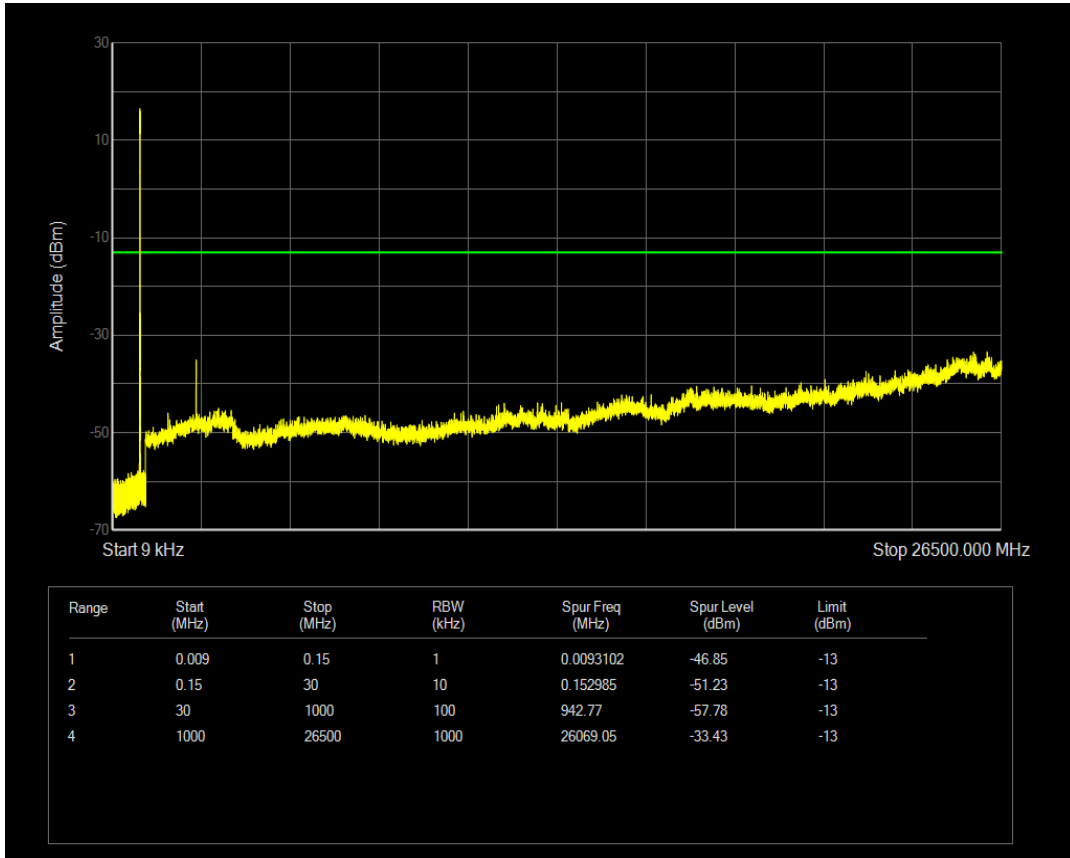

Band5 QAM16 BW=3MHz Channel=20635 RB Size=15 Position=#0

Band5 QPSK BW=5MHz Channel=20425 RB Size=1 Position=#0

Band5 QPSK BW=5MHz Channel=20425 RB Size=25 Position=#0

Band5 QAM16 BW=5MHz Channel=20425 RB Size=1 Position=#0

Band5 QAM16 BW=5MHz Channel=20425 RB Size=25 Position=#0

Band5 QPSK BW=5MHz Channel=20525 RB Size=25 Position=#0

Band5 QPSK BW=5MHz Channel=20525 RB Size=1 Position=#0

Band5 QAM16 BW=5MHz Channel=20525 RB Size=1 Position=#0