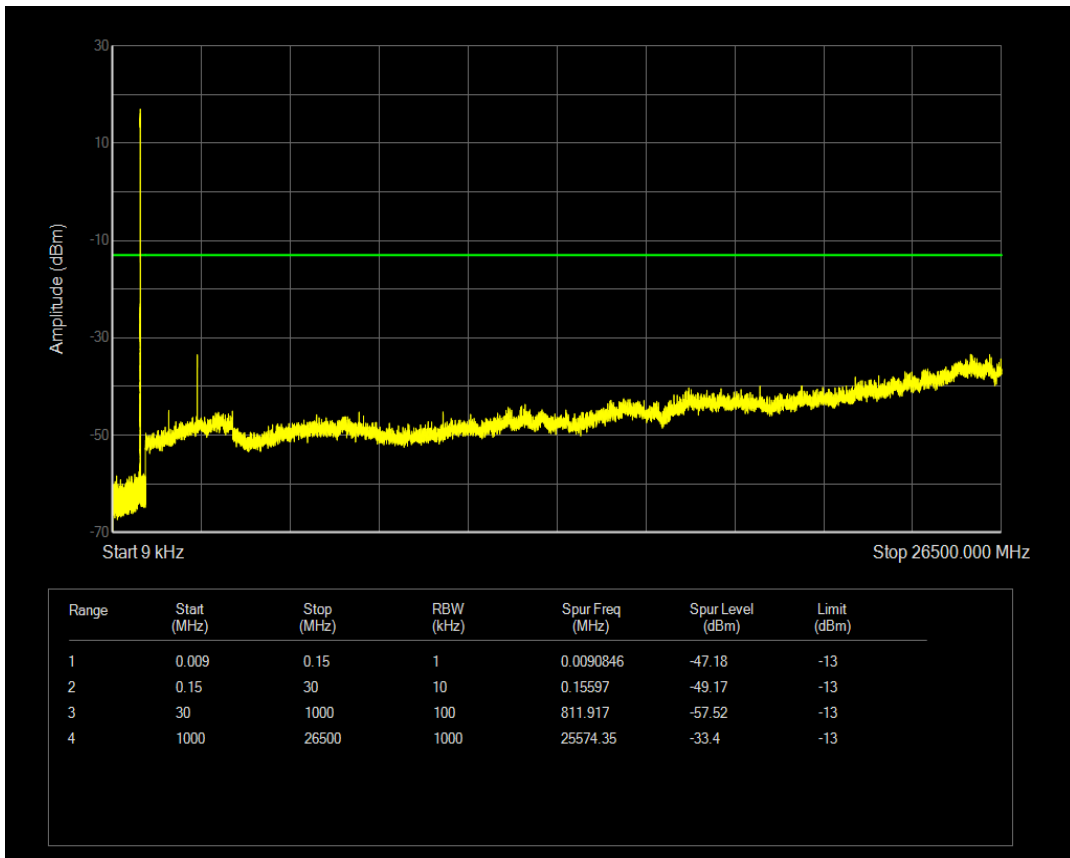

Band5 QAM16 BW=3MHz Channel=20635 RB Size=15 Position=#0

Band5 QPSK BW=5MHz Channel=20425 RB Size=1 Position=#0