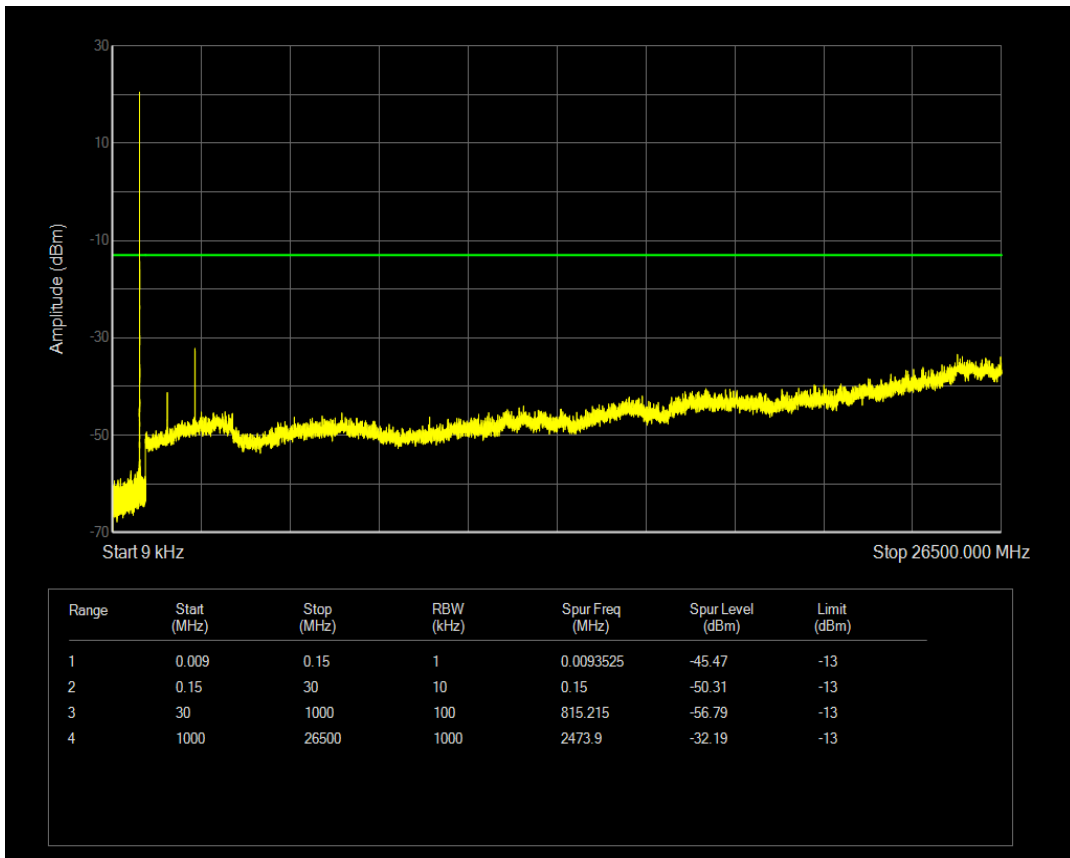

Band5 QAM16 BW=1.4MHz Channel=20407 RB Size=6 Position=#0

Band5 QPSK BW=1.4MHz Channel=20525 RB Size=1 Position=#0