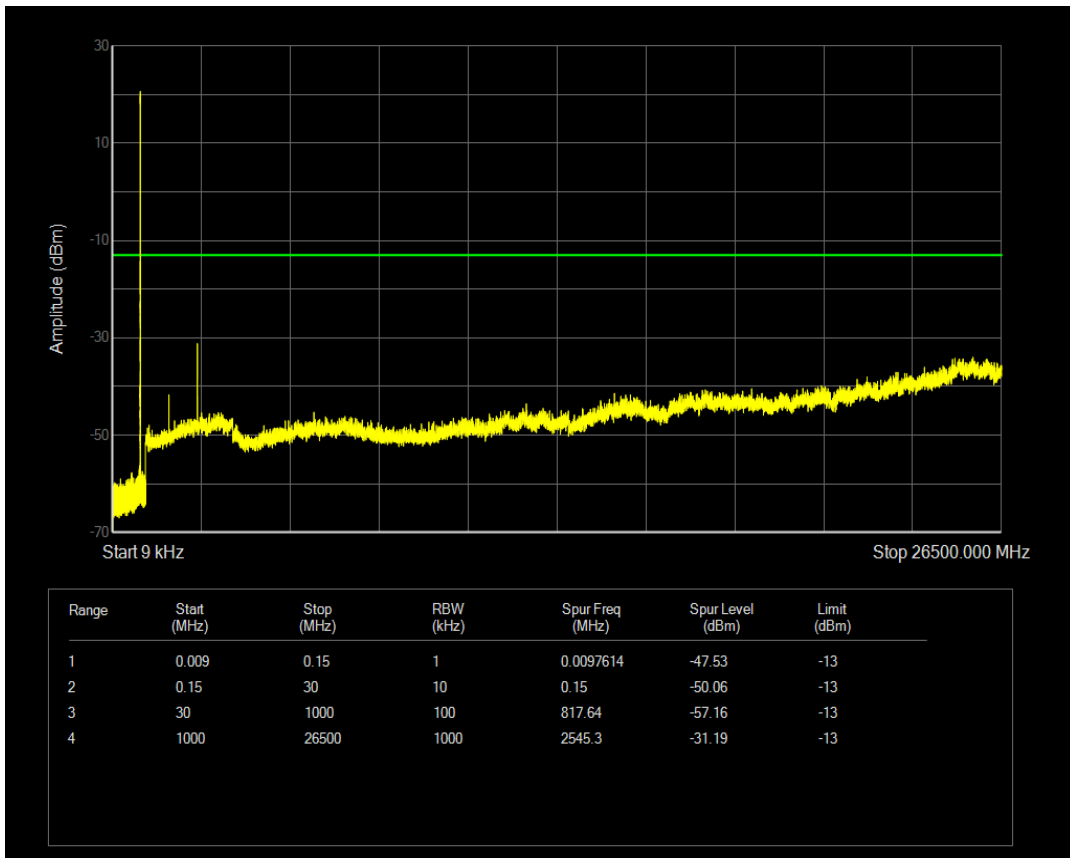

Band5 QPSK BW=1.4MHz Channel=20643 RB Size=6 Position=#0

Band5 QAM16 BW=1.4MHz Channel=20643 RB Size=1 Position=#0