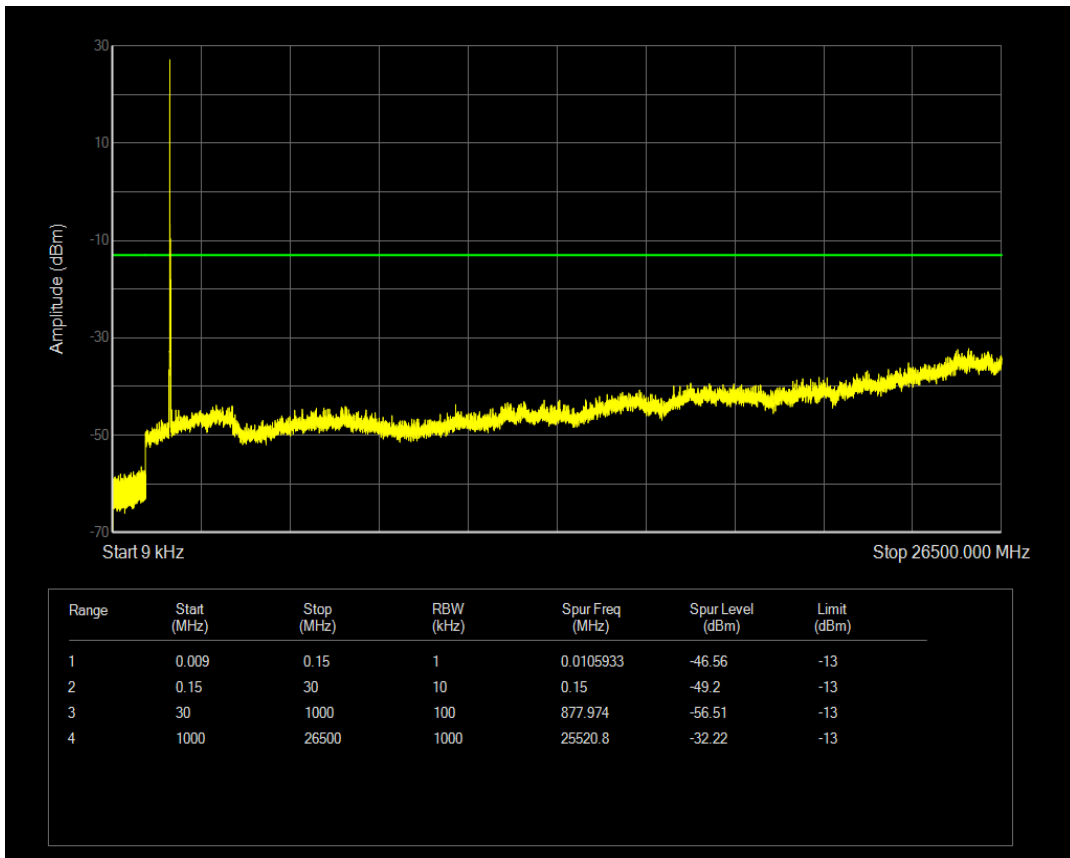

Band4 QAM16 BW=10MHz Channel=20175 RB Size=50 Position=#0

Band4 QPSK BW=10MHz Channel=20350 RB Size=50 Position=#0

Band4 QPSK BW=10MHz Channel=20350 RB Size=1 Position=#0

Band4 QAM16 BW=10MHz Channel=20350 RB Size=1 Position=#0

Band4 QAM16 BW=10MHz Channel=20350 RB Size=50 Position=#0

Band4 QPSK BW=15MHz Channel=20025 RB Size=1 Position=#0

Band4 QPSK BW=15MHz Channel=20025 RB Size=75 Position=#0

Band4 QAM16 BW=15MHz Channel=20025 RB Size=1 Position=#0

Band4 QPSK BW=15MHz Channel=20175 RB Size=1 Position=#0

Band4 QAM16 BW=15MHz Channel=20025 RB Size=75 Position=#0

Band4 QPSK BW=15MHz Channel=20175 RB Size=75 Position=#0

Band4 QAM16 BW=15MHz Channel=20175 RB Size=1 Position=#0