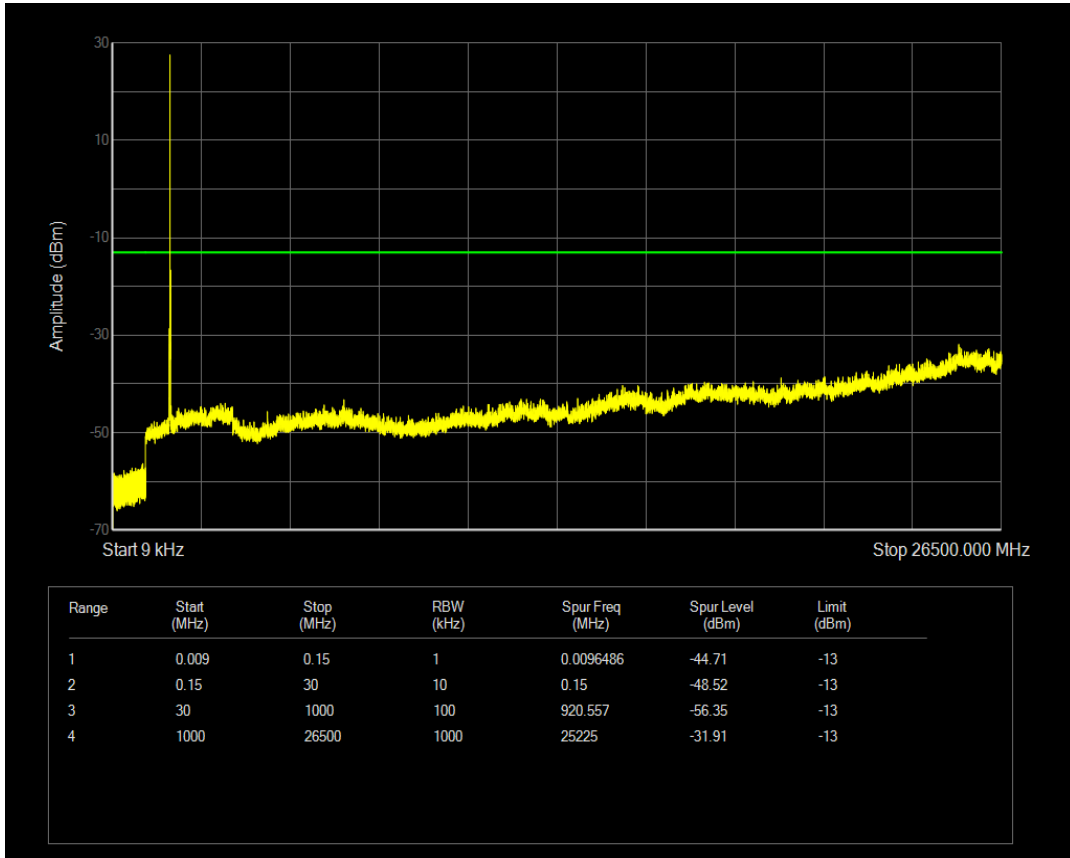

Band4 QAM16 BW=5MHz Channel=20375 RB Size=25 Position=#0

Band4 QPSK BW=10MHz Channel=20000 RB Size=1 Position=#0

Band4 QPSK BW=10MHz Channel=20000 RB Size=50 Position=#0

Band4 QAM16 BW=10MHz Channel=20000 RB Size=1 Position=#0

Band4 QAM16 BW=10MHz Channel=20000 RB Size=50 Position=#0

Band4 QPSK BW=10MHz Channel=20175 RB Size=1 Position=#0

Band4 QPSK BW=10MHz Channel=20175 RB Size=50 Position=#0

Band4 QAM16 BW=10MHz Channel=20175 RB Size=1 Position=#0

Band4 QAM16 BW=10MHz Channel=20175 RB Size=50 Position=#0

Band4 QPSK BW=10MHz Channel=20350 RB Size=50 Position=#0

Band4 QPSK BW=10MHz Channel=20350 RB Size=1 Position=#0

Band4 QAM16 BW=10MHz Channel=20350 RB Size=1 Position=#0