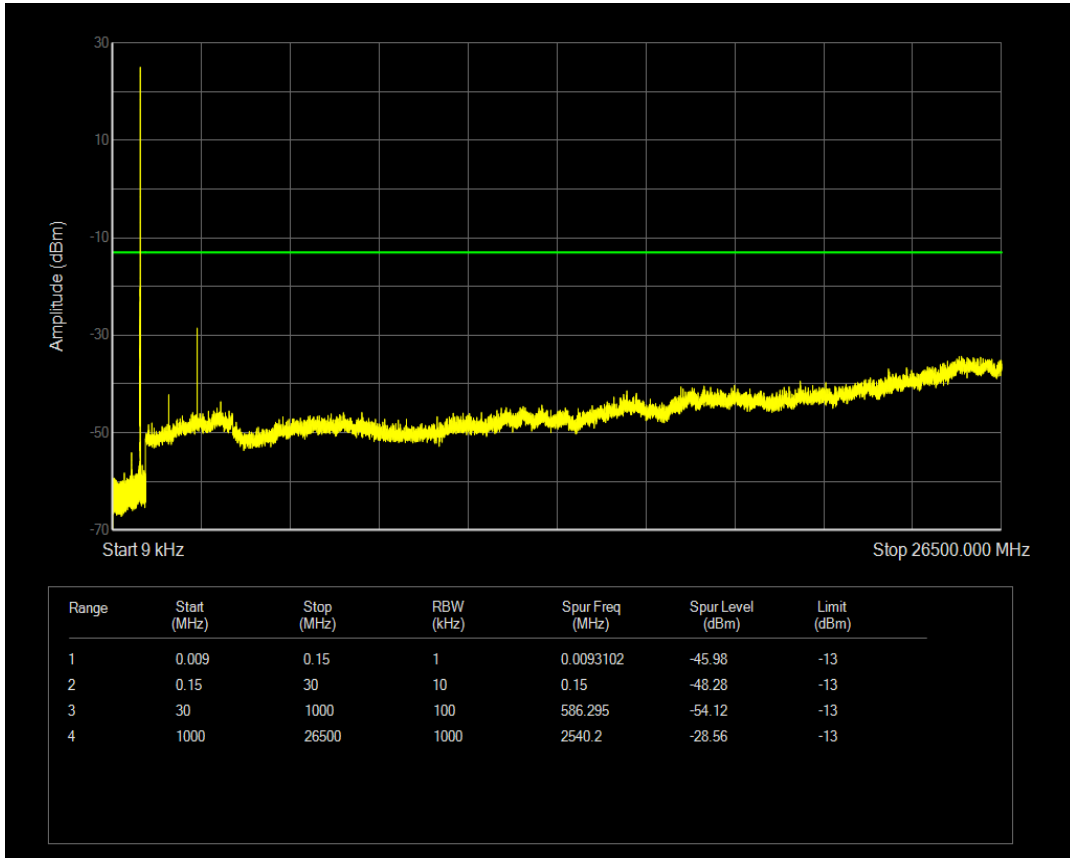

Band5 QAM16 BW=3MHz Channel=20525 RB Size=15 Position=#0

Band5 QPSK BW=3MHz Channel=20635 RB Size=1 Position=#0

Band5 QPSK BW=3MHz Channel=20635 RB Size=15 Position=#0

Band5 QAM16 BW=3MHz Channel=20635 RB Size=1 Position=#0

Band5 QAM16 BW=3MHz Channel=20635 RB Size=15 Position=#0

Band5 QPSK BW=5MHz Channel=20425 RB Size=1 Position=#0

Band5 QPSK BW=5MHz Channel=20425 RB Size=25 Position=#0

Band5 QAM16 BW=5MHz Channel=20425 RB Size=1 Position=#0