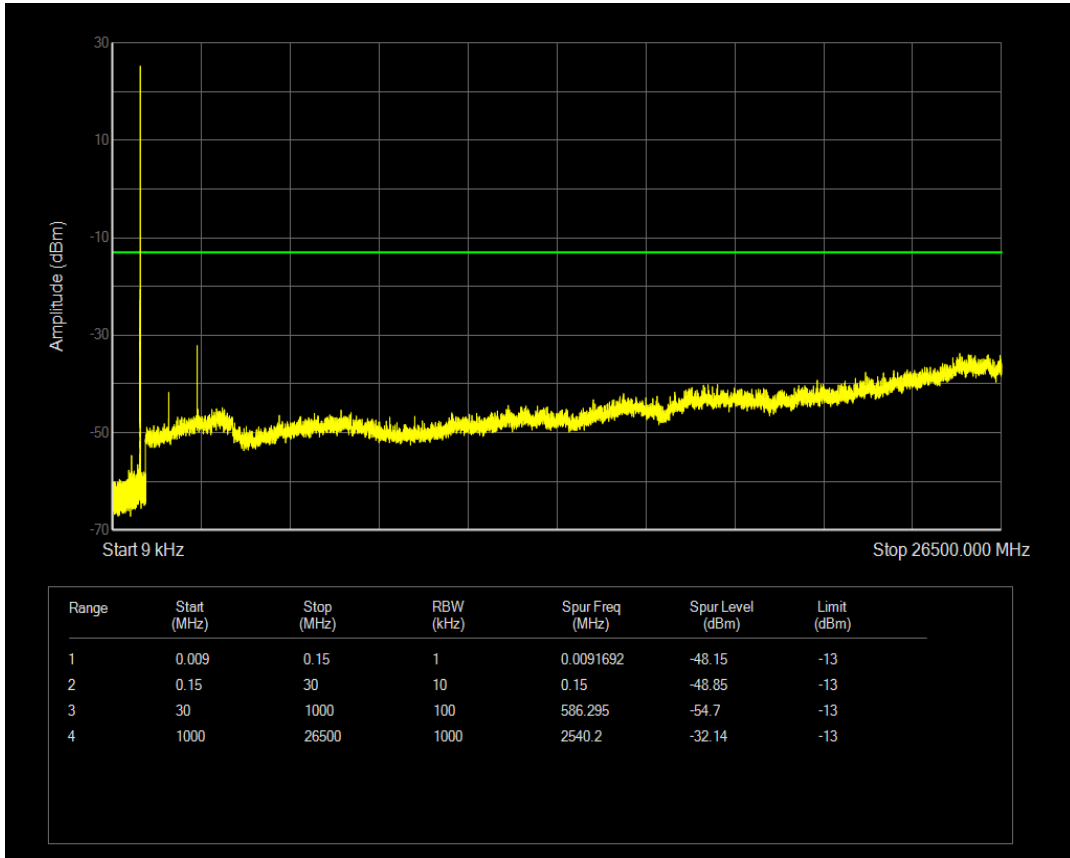

Band5 QPSK BW=3MHz Channel=20635 RB Size=1 Position=#0

Band5 QPSK BW=3MHz Channel=20635 RB Size=15 Position=#0