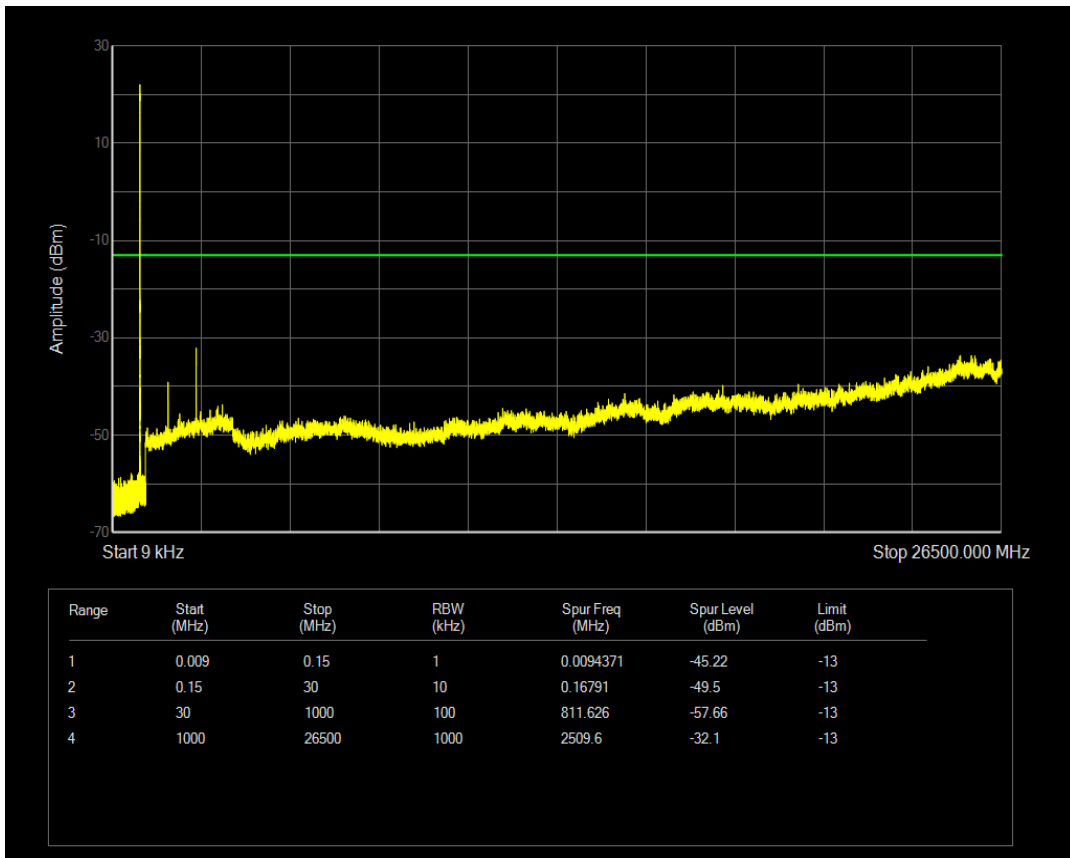

Band4 QAM16 BW=20MHz Channel=20300 RB Size=100 Position=#0

Band5 QPSK BW=1.4MHz Channel=20407 RB Size=1 Position=#0

Band5 QPSK BW=1.4MHz Channel=20407 RB Size=6 Position=#0

Band5 QAM16 BW=1.4MHz Channel=20407 RB Size=1 Position=#0

Band5 QAM16 BW=1.4MHz Channel=20407 RB Size=6 Position=#0

Band5 QPSK BW=1.4MHz Channel=20525 RB Size=1 Position=#0

Band5 QPSK BW=1.4MHz Channel=20525 RB Size=6 Position=#0

Band5 QAM16 BW=1.4MHz Channel=20525 RB Size=1 Position=#0