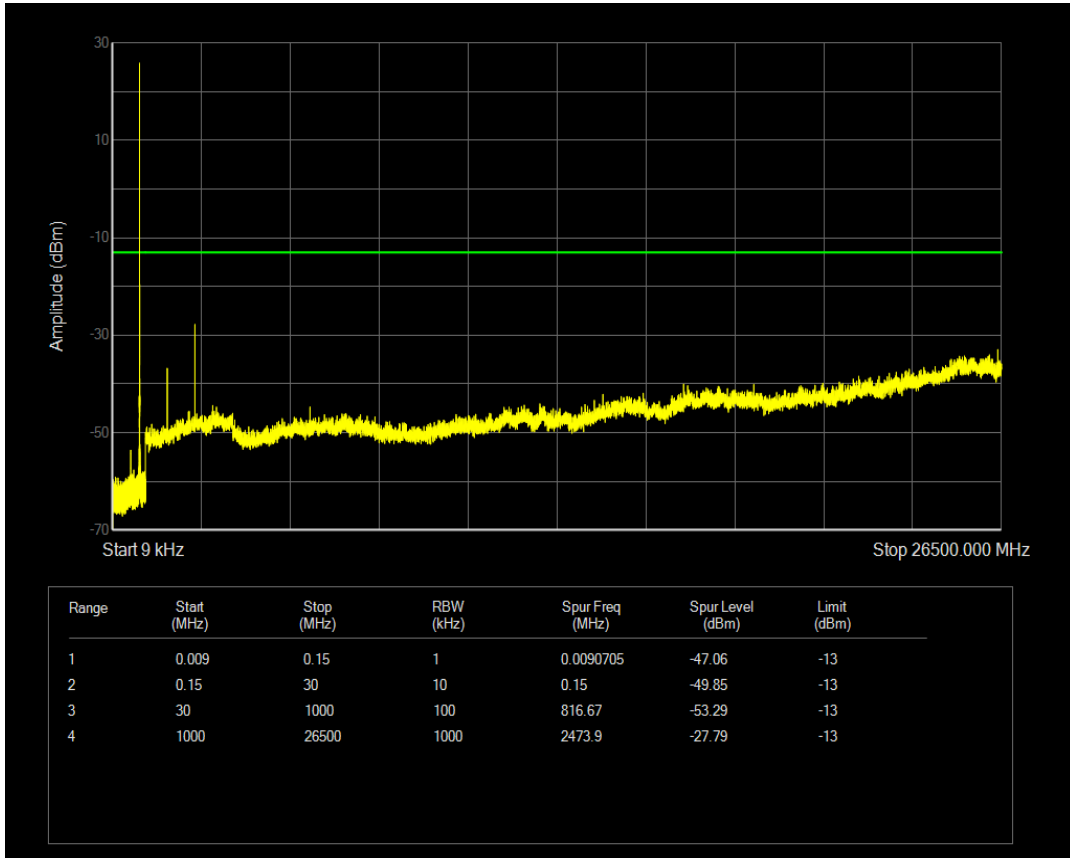

Band4 QAM16 BW=20MHz Channel=20300 RB Size=100 Position=#0

Band5 QPSK BW=1.4MHz Channel=20407 RB Size=1 Position=#0

Band5 QPSK BW=1.4MHz Channel=20407 RB Size=6 Position=#0

Band5 QAM16 BW=1.4MHz Channel=20407 RB Size=1 Position=#0

Band5 QAM16 BW=1.4MHz Channel=20407 RB Size=6 Position=#0

Band5 QPSK BW=1.4MHz Channel=20525 RB Size=1 Position=#0

Band5 QPSK BW=1.4MHz Channel=20525 RB Size=6 Position=#0

Band5 QAM16 BW=1.4MHz Channel=20525 RB Size=1 Position=#0