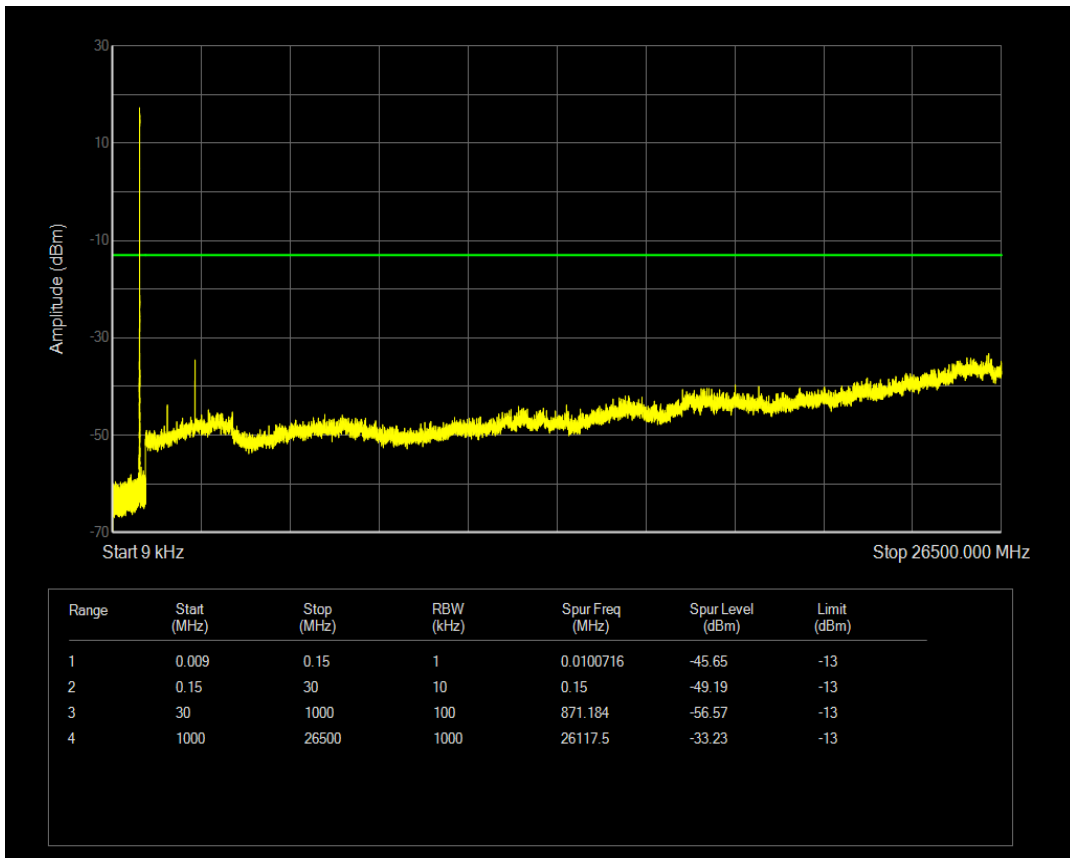

Band5 QAM16 BW=3MHz Channel=20415 RB Size=15 Position=#0

Band5 QPSK BW=3MHz Channel=20525 RB Size=1 Position=#0