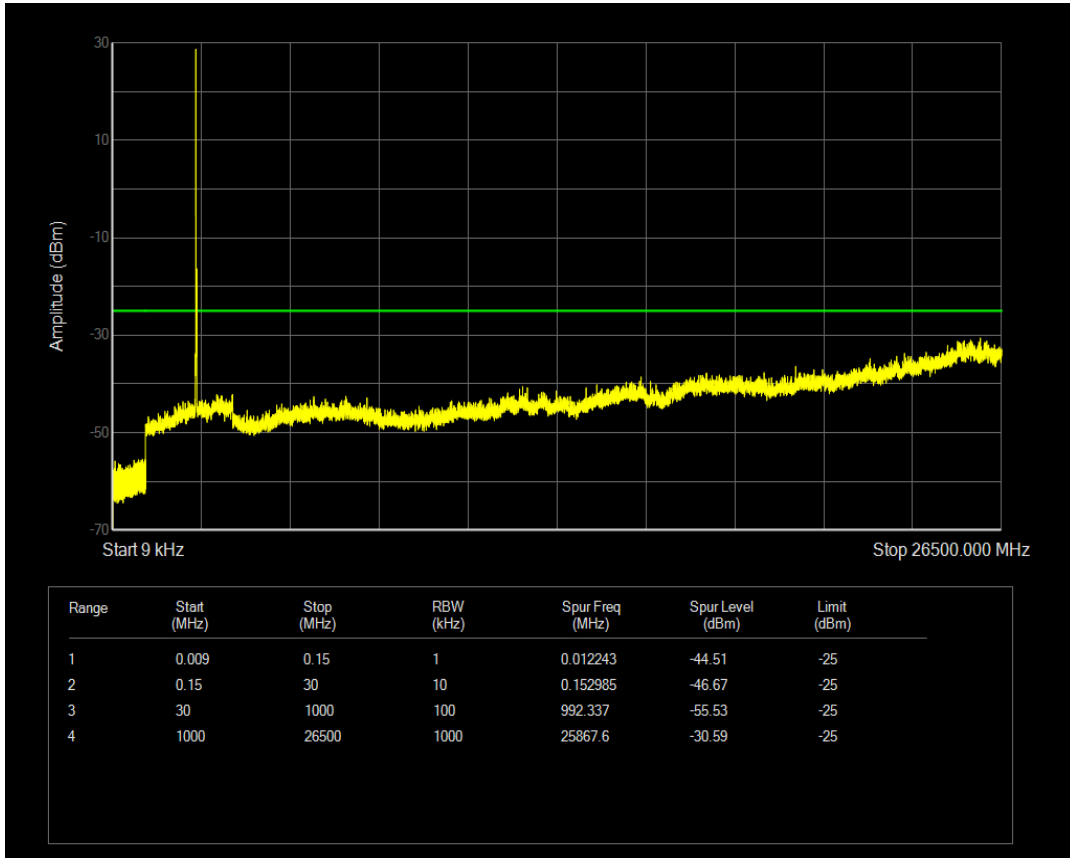

Band7 QPSK BW=15MHz Channel=20825 RB Size=1 Position=#0

Band7 QPSK BW=15MHz Channel=20825 RB Size=75 Position=#0