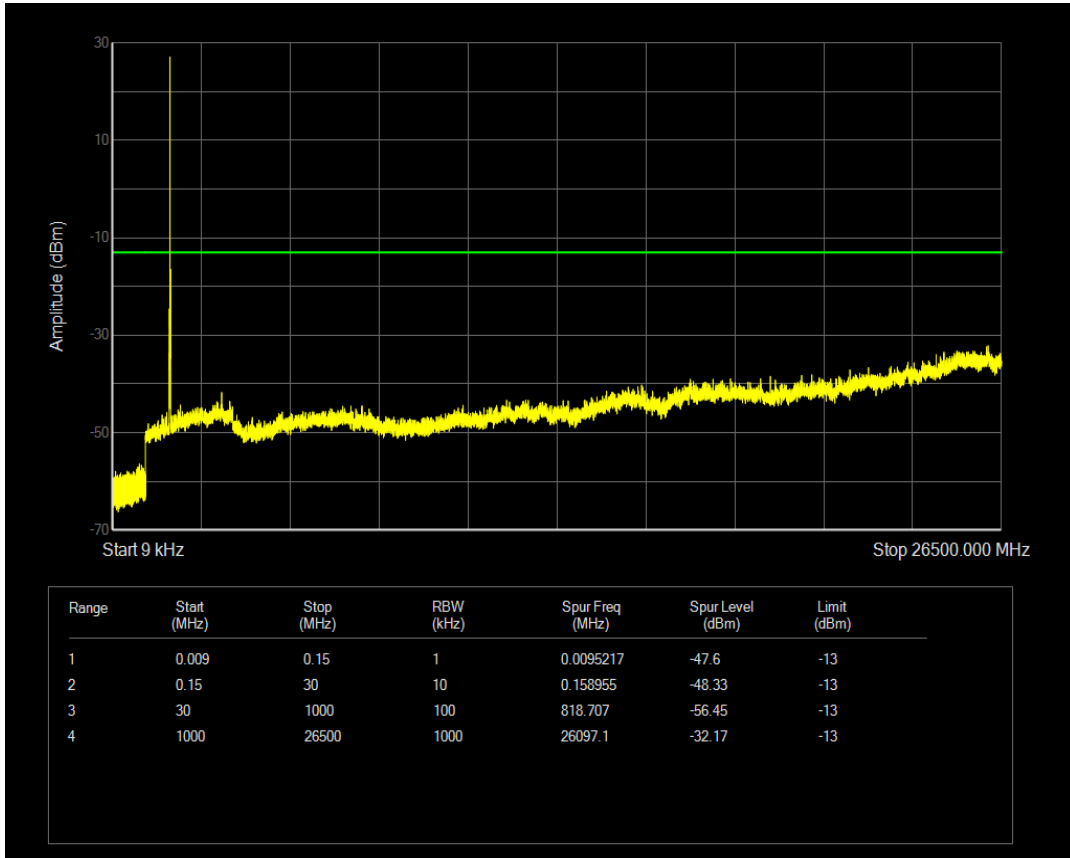

Band4 QAM16 BW=5MHz Channel=20375 RB Size=25 Position=#0

Band4 QPSK BW=10MHz Channel=20000 RB Size=1 Position=#0

Band4 QPSK BW=10MHz Channel=20000 RB Size=50 Position=#0

Band4 QAM16 BW=10MHz Channel=20000 RB Size=1 Position=#0

Band4 QAM16 BW=10MHz Channel=20000 RB Size=50 Position=#0

Band4 QPSK BW=10MHz Channel=20175 RB Size=1 Position=#0

Band4 QPSK BW=10MHz Channel=20175 RB Size=50 Position=#0

Band4 QAM16 BW=10MHz Channel=20175 RB Size=1 Position=#0

Band4 QAM16 BW=10MHz Channel=20175 RB Size=50 Position=#0

Band4 QPSK BW=10MHz Channel=20350 RB Size=50 Position=#0

Band4 QPSK BW=10MHz Channel=20350 RB Size=1 Position=#0

Band4 QAM16 BW=10MHz Channel=20350 RB Size=1 Position=#0