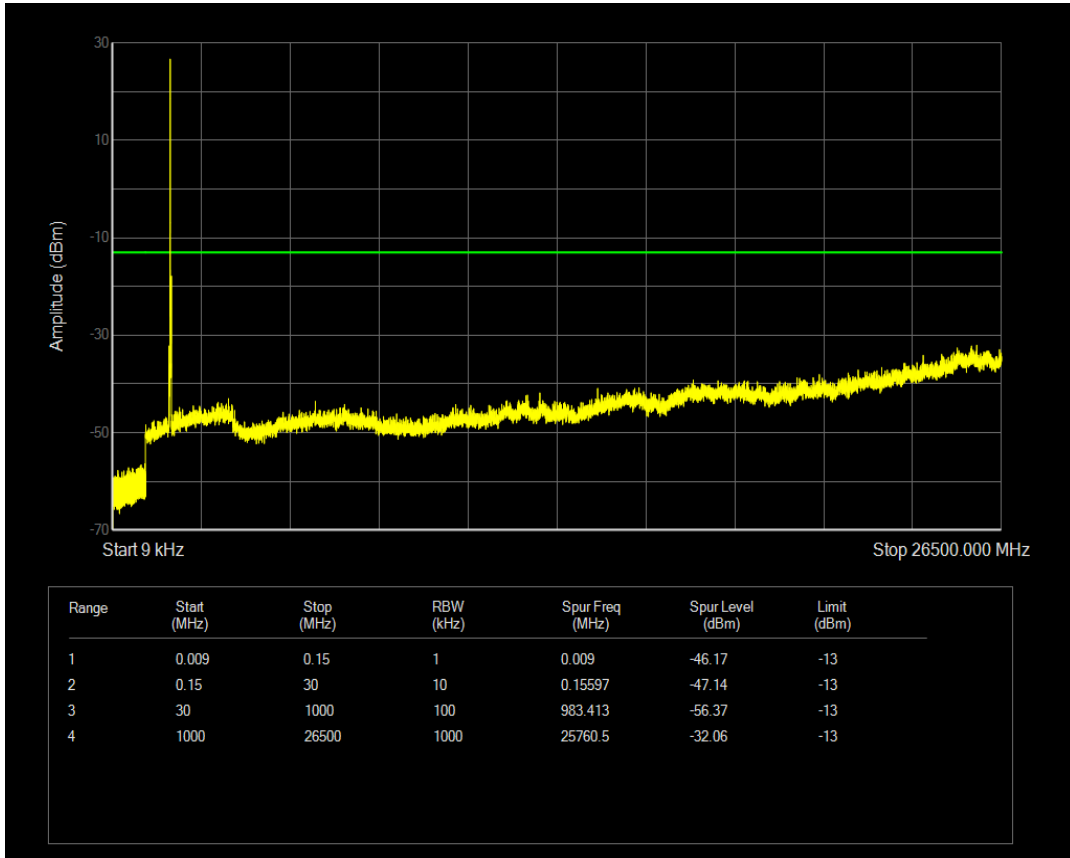

Band4 QAM16 BW=20MHz Channel=20175 RB Size=1 Position=#0

Band4 QPSK BW=20MHz Channel=20300 RB Size=1 Position=#0

Band4 QPSK BW=20MHz Channel=20300 RB Size=100 Position=#0

Band4 QAM16 BW=20MHz Channel=20300 RB Size=1 Position=#0

Band4 QAM16 BW=20MHz Channel=20300 RB Size=100 Position=#0

Band5 QPSK BW=1.4MHz Channel=20407 RB Size=1 Position=#0

Band5 QPSK BW=1.4MHz Channel=20407 RB Size=6 Position=#0

Band5 QAM16 BW=1.4MHz Channel=20407 RB Size=1 Position=#0