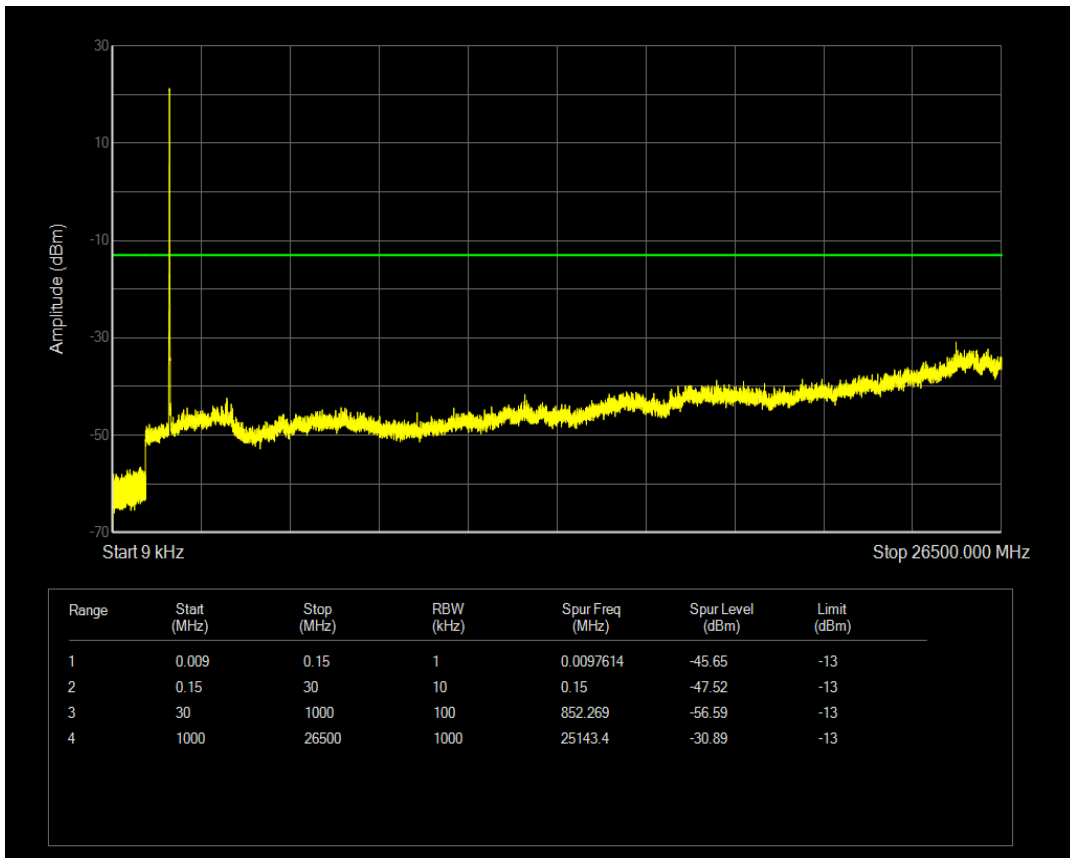

Band4 QAM16 BW=5MHz Channel=20375 RB Size=25 Position=#0

Band4 QPSK BW=10MHz Channel=20000 RB Size=1 Position=#0

Band4 QPSK BW=10MHz Channel=20000 RB Size=50 Position=#0

Band4 QAM16 BW=10MHz Channel=20000 RB Size=1 Position=#0

Band4 QAM16 BW=10MHz Channel=20000 RB Size=50 Position=#0

Band4 QPSK BW=10MHz Channel=20175 RB Size=1 Position=#0

Band4 QPSK BW=10MHz Channel=20175 RB Size=50 Position=#0

Band4 QAM16 BW=10MHz Channel=20175 RB Size=1 Position=#0