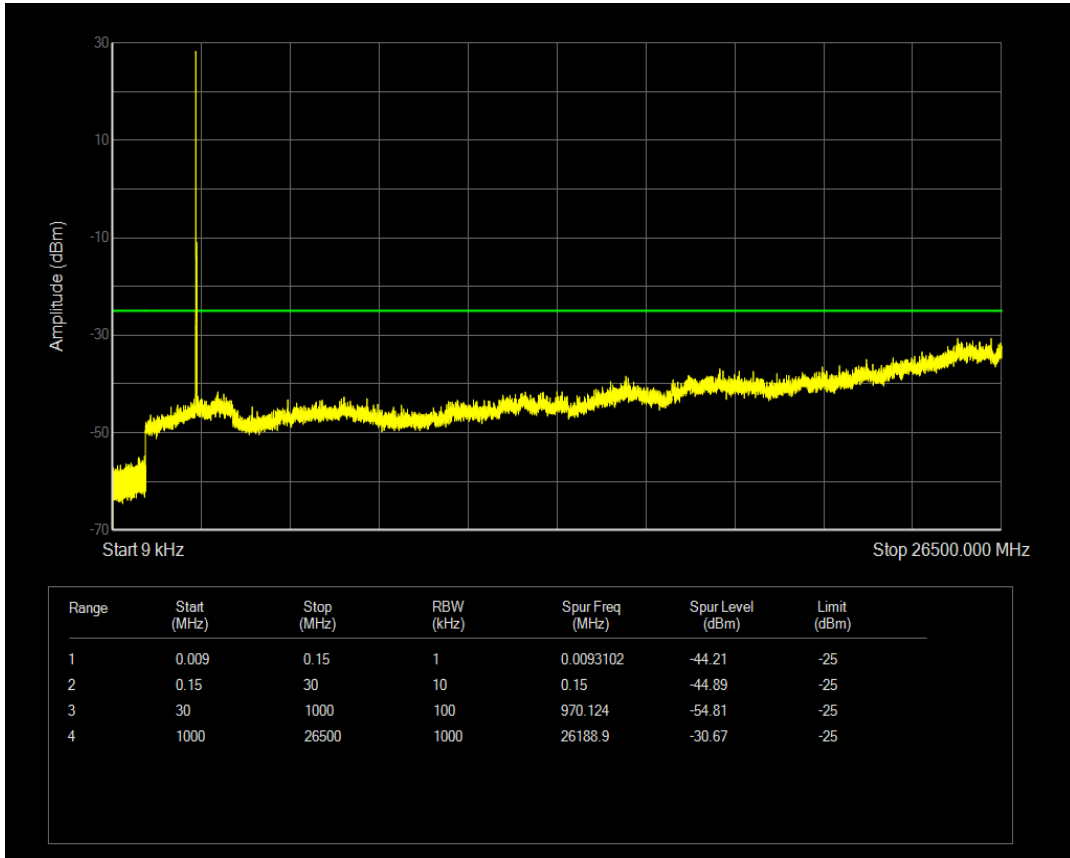

Band5 QAM16 BW=10MHz Channel=20450 RB Size=50 Position=#0

Band5 QPSK BW=10MHz Channel=20525 RB Size=1 Position=#0

Band5 QPSK BW=10MHz Channel=20525 RB Size=50 Position=#0

Band5 QAM16 BW=10MHz Channel=20525 RB Size=1 Position=#0

Band5 QAM16 BW=10MHz Channel=20525 RB Size=50 Position=#0

Band5 QPSK BW=10MHz Channel=20600 RB Size=1 Position=#0

Band5 QPSK BW=10MHz Channel=20600 RB Size=50 Position=#0

Band5 QAM16 BW=10MHz Channel=20600 RB Size=1 Position=#0

Band5 QAM16 BW=10MHz Channel=20600 RB Size=50 Position=#0

Band7 QPSK BW=5MHz Channel=20775 RB Size=1 Position=#0

Band7 QPSK BW=5MHz Channel=20775 RB Size=25 Position=#0

Band7 QAM16 BW=5MHz Channel=20775 RB Size=1 Position=#0