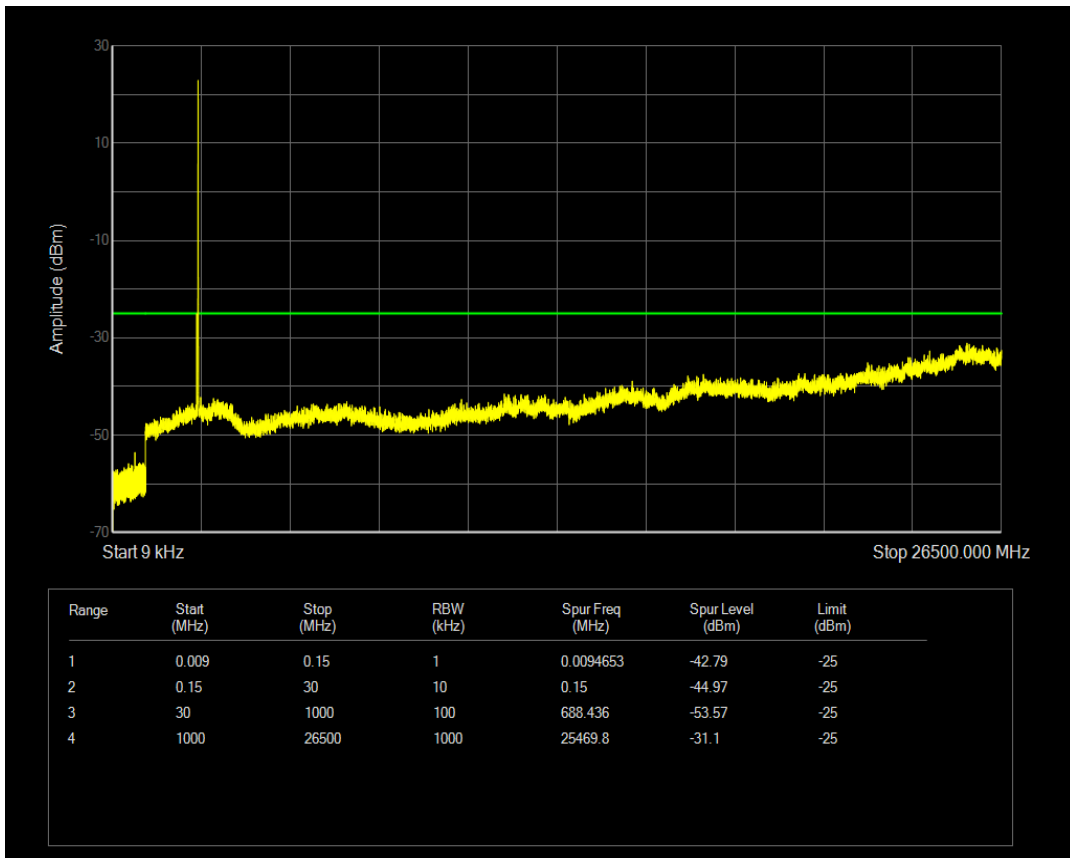

Band7 QPSK BW=5MHz Channel=21425 RB Size=25 Position=#0

Band7 QAM16 BW=5MHz Channel=21425 RB Size=1 Position=#0