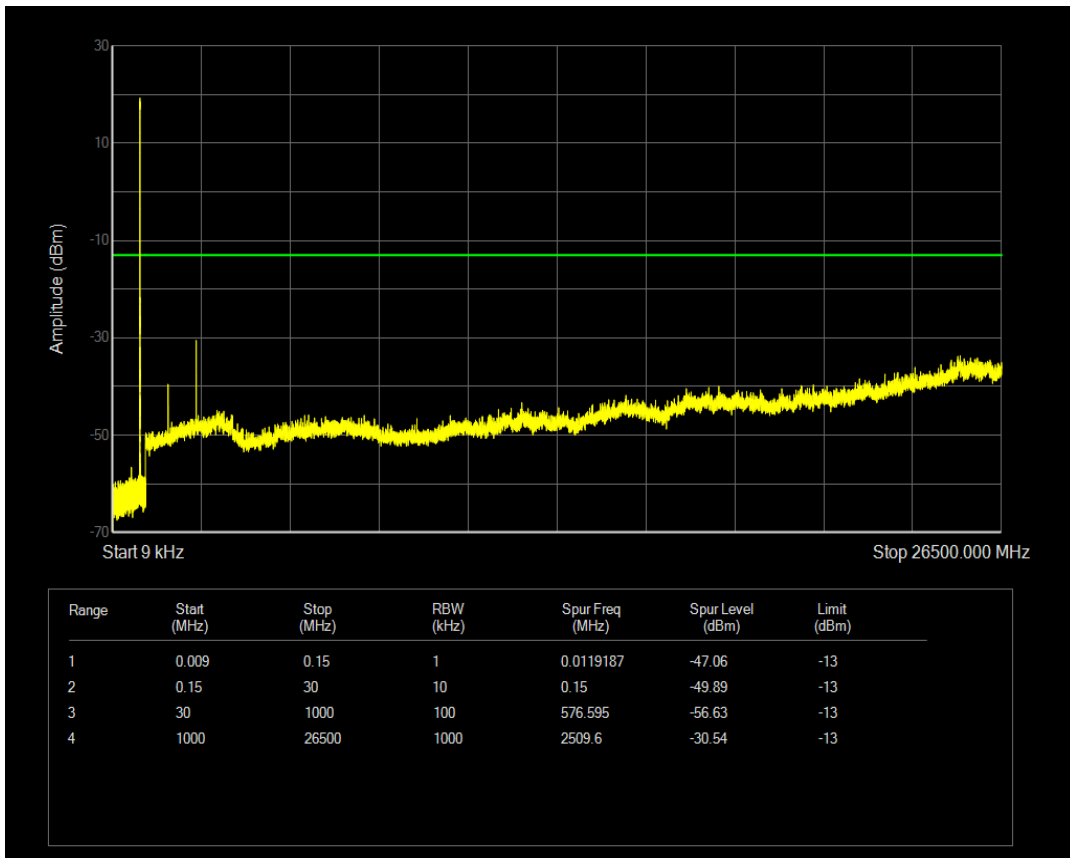

Band5 QAM16 BW=1.4MHz Channel=20525 RB Size=6 Position=#0

Band5 QPSK BW=1.4MHz Channel=20643 RB Size=1 Position=#0