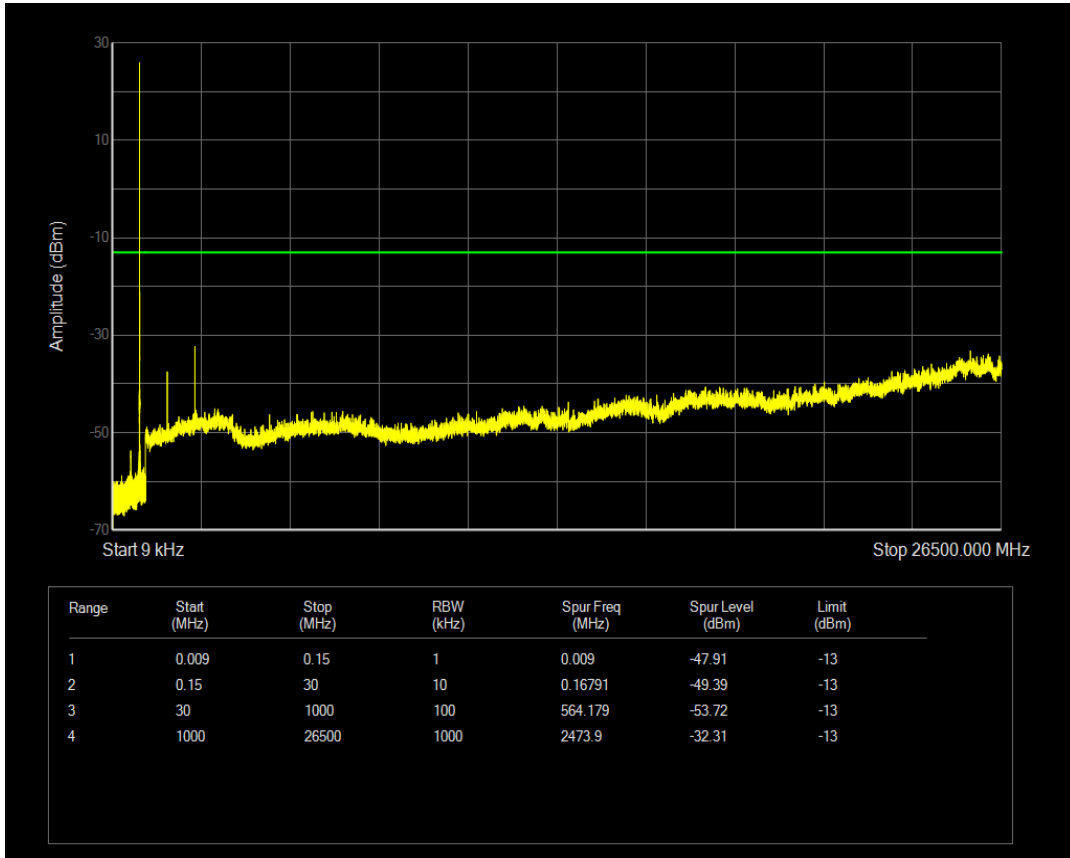

Band4 QAM16 BW=20MHz Channel=20175 RB Size=1 Position=#0

Band4 QPSK BW=20MHz Channel=20300 RB Size=1 Position=#0

Band4 QPSK BW=20MHz Channel=20300 RB Size=100 Position=#0

Band4 QAM16 BW=20MHz Channel=20300 RB Size=1 Position=#0

Band4 QAM16 BW=20MHz Channel=20300 RB Size=100 Position=#0

Band5 QPSK BW=1.4MHz Channel=20407 RB Size=1 Position=#0

Band5 QPSK BW=1.4MHz Channel=20407 RB Size=6 Position=#0

Band5 QAM16 BW=1.4MHz Channel=20407 RB Size=1 Position=#0