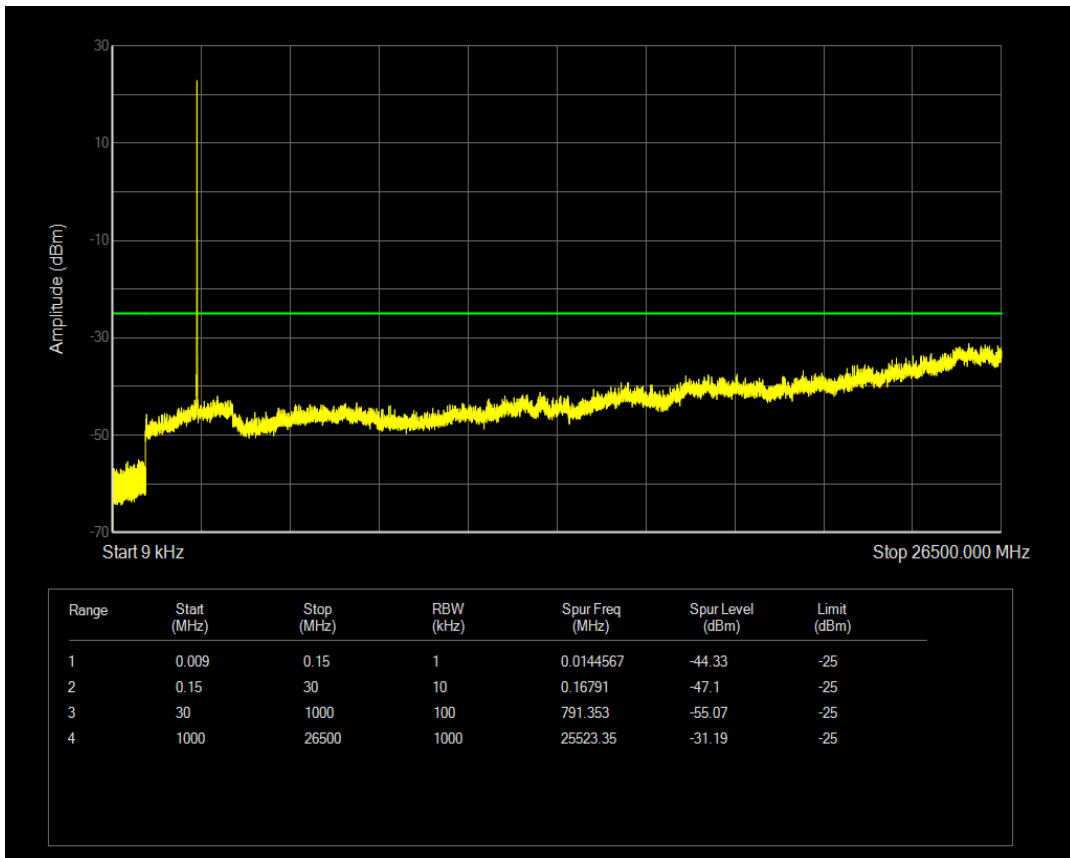

Band5 QAM16 BW=10MHz Channel=20525 RB Size=50 Position=#0

Band5 QPSK BW=10MHz Channel=20600 RB Size=1 Position=#0

Band5 QPSK BW=10MHz Channel=20600 RB Size=50 Position=#0

Band5 QAM16 BW=10MHz Channel=20600 RB Size=1 Position=#0

Band5 QAM16 BW=10MHz Channel=20600 RB Size=50 Position=#0

Band7 QPSK BW=5MHz Channel=20775 RB Size=1 Position=#0

Band7 QPSK BW=5MHz Channel=20775 RB Size=25 Position=#0

Band7 QAM16 BW=5MHz Channel=20775 RB Size=1 Position=#0

Band7 QAM16 BW=5MHz Channel=20775 RB Size=25 Position=#0

Band7 QPSK BW=5MHz Channel=21100 RB Size=1 Position=#0

Band7 QPSK BW=5MHz Channel=21100 RB Size=25 Position=#0

Band7 QAM16 BW=5MHz Channel=21100 RB Size=1 Position=#0