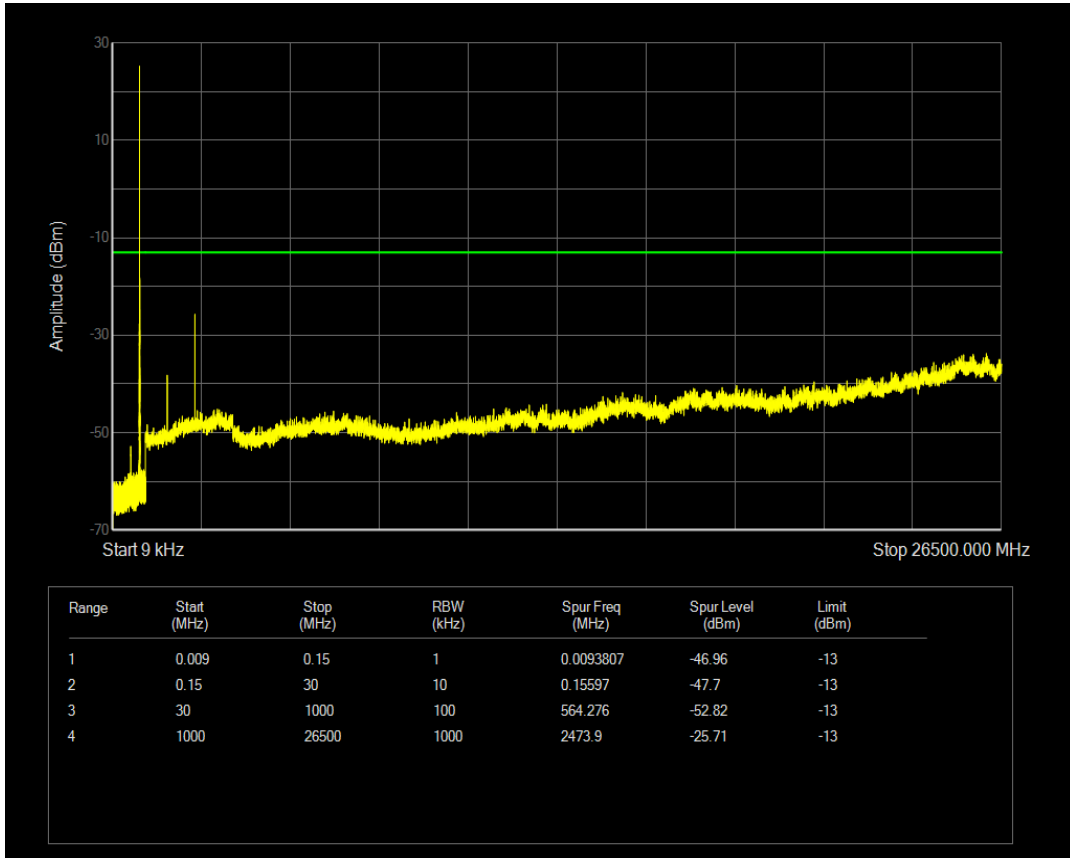

Band5 QAM16 BW=1.4MHz Channel=20643 RB Size=6 Position=#0

Band5 QPSK BW=3MHz Channel=20415 RB Size=1 Position=#0

Band5 QPSK BW=3MHz Channel=20415 RB Size=15 Position=#0

Band5 QAM16 BW=3MHz Channel=20415 RB Size=1 Position=#0