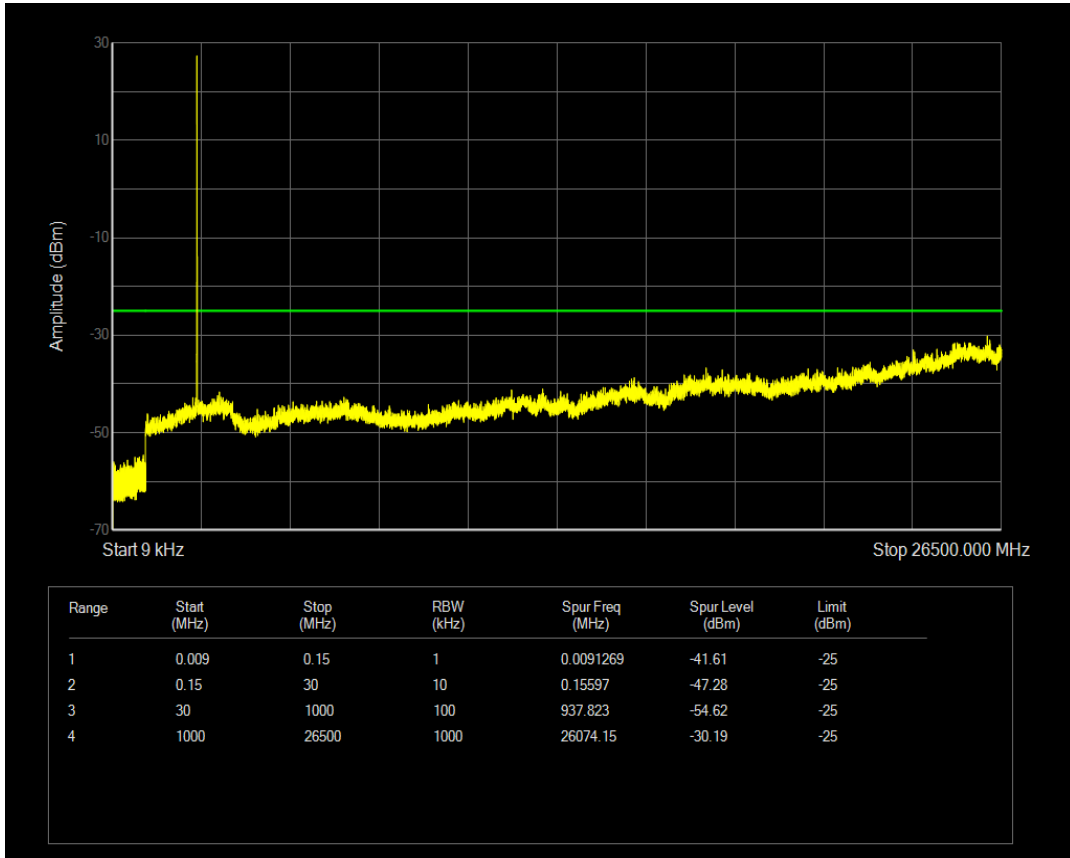

Band5 QAM16 BW=10MHz Channel=20600 RB Size=50 Position=#0

Band7 QPSK BW=5MHz Channel=20775 RB Size=1 Position=#0

Band7 QPSK BW=5MHz Channel=20775 RB Size=25 Position=#0

Band7 QAM16 BW=5MHz Channel=20775 RB Size=1 Position=#0

Band7 QAM16 BW=5MHz Channel=20775 RB Size=25 Position=#0

Band7 QPSK BW=5MHz Channel=21100 RB Size=1 Position=#0

Band7 QPSK BW=5MHz Channel=21100 RB Size=25 Position=#0

Band7 QAM16 BW=5MHz Channel=21100 RB Size=1 Position=#0