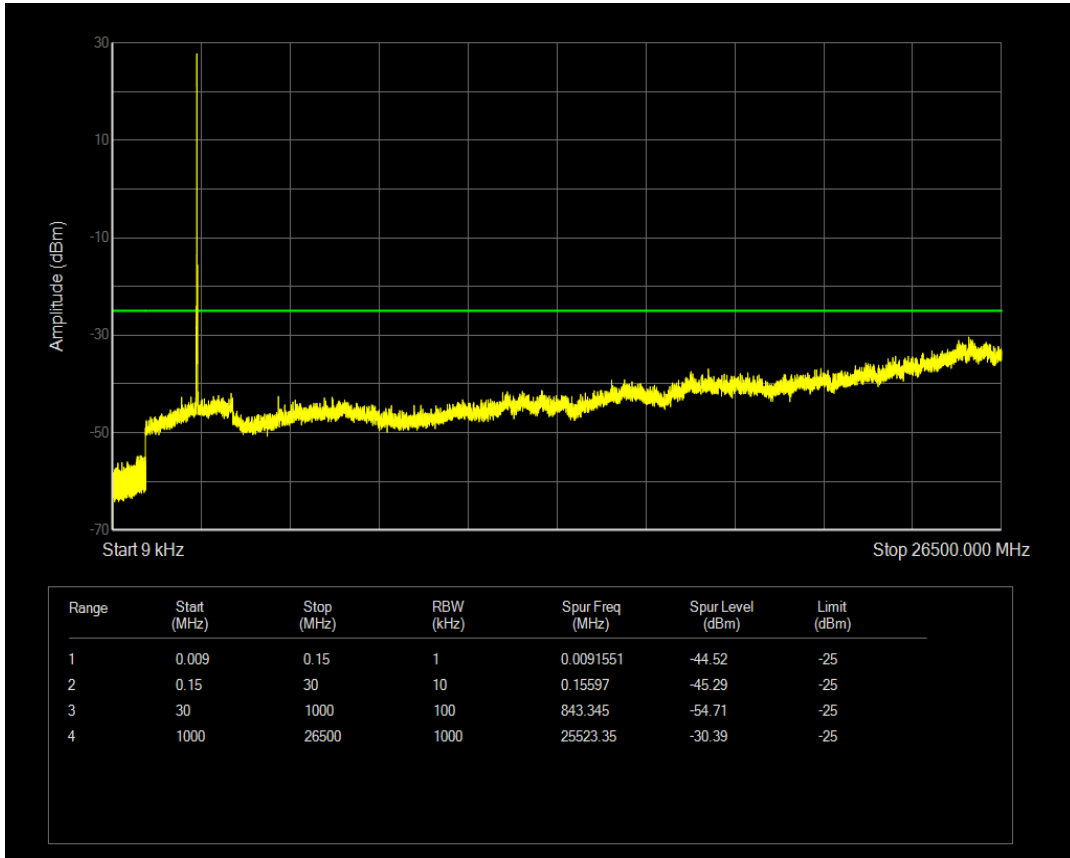

Band7 QAM16 BW=10MHz Channel=20800 RB Size=50 Position=#0

Band7 QPSK BW=10MHz Channel=21100 RB Size=1 Position=#0

Band7 QPSK BW=10MHz Channel=21100 RB Size=50 Position=#0

Band7 QAM16 BW=10MHz Channel=21100 RB Size=1 Position=#0

Band7 QAM16 BW=10MHz Channel=21100 RB Size=50 Position=#0

Band7 QPSK BW=10MHz Channel=21400 RB Size=1 Position=#0

Band7 QPSK BW=10MHz Channel=21400 RB Size=50 Position=#0

Band7 QAM16 BW=10MHz Channel=21400 RB Size=1 Position=#0