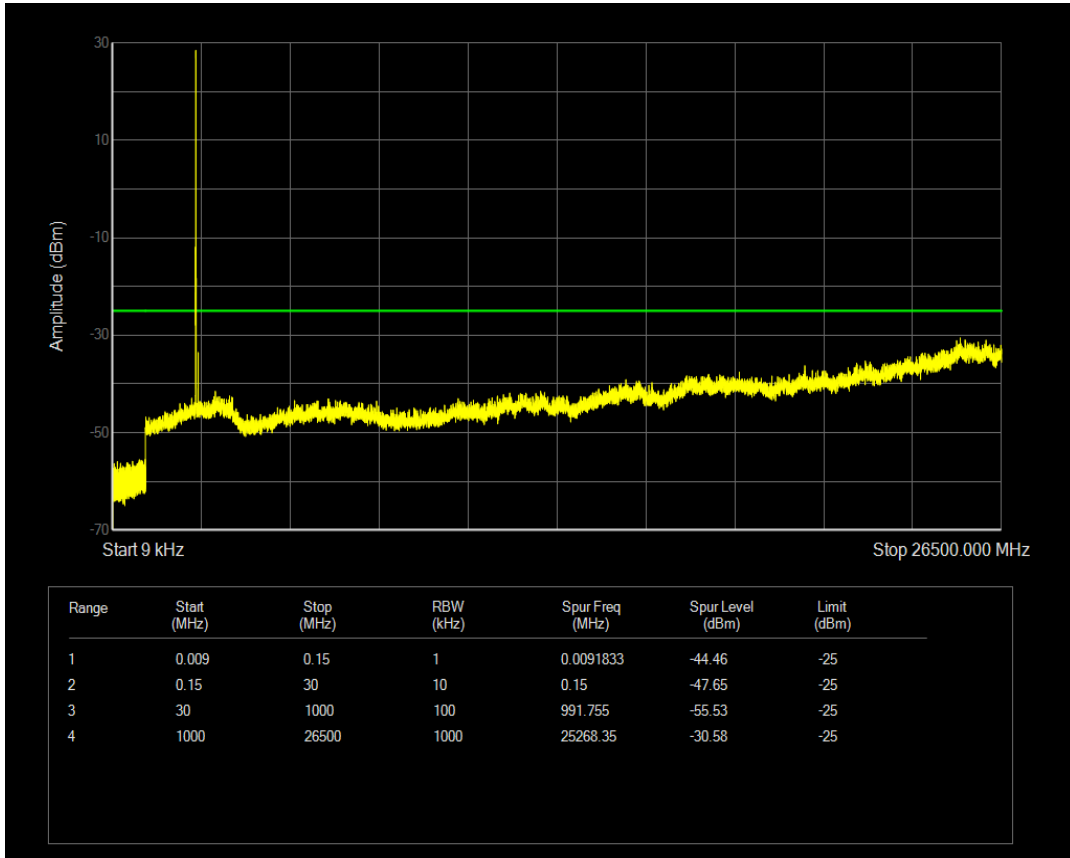

Band5 QAM16 BW=10MHz Channel=20525 RB Size=50 Position=#0

Band5 QPSK BW=10MHz Channel=20600 RB Size=1 Position=#0

Band5 QPSK BW=10MHz Channel=20600 RB Size=50 Position=#0

Band5 QAM16 BW=10MHz Channel=20600 RB Size=1 Position=#0

Band5 QAM16 BW=10MHz Channel=20600 RB Size=50 Position=#0

Band7 QPSK BW=5MHz Channel=20775 RB Size=1 Position=#0

Band7 QPSK BW=5MHz Channel=20775 RB Size=25 Position=#0

Band7 QAM16 BW=5MHz Channel=20775 RB Size=1 Position=#0

Band7 QAM16 BW=5MHz Channel=20775 RB Size=25 Position=#0

Band7 QPSK BW=5MHz Channel=21100 RB Size=1 Position=#0

Band7 QPSK BW=5MHz Channel=21100 RB Size=25 Position=#0

Band7 QAM16 BW=5MHz Channel=21100 RB Size=1 Position=#0