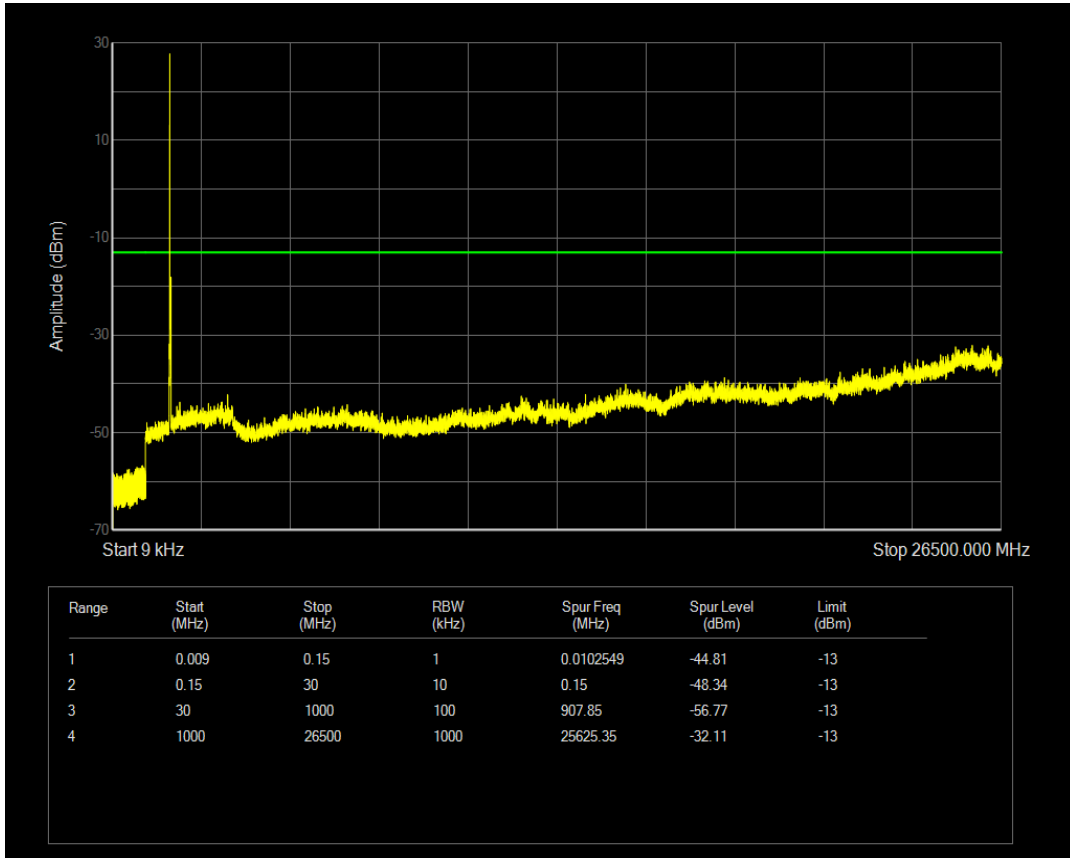

Band4 QAM16 BW=15MHz Channel=20325 RB Size=75 Position=#0

Band4 QPSK BW=20MHz Channel=20050 RB Size=1 Position=#0

Band4 QPSK BW=20MHz Channel=20050 RB Size=100 Position=#0

Band4 QAM16 BW=20MHz Channel=20050 RB Size=1 Position=#0

Band4 QAM16 BW=20MHz Channel=20050 RB Size=100 Position=#0

Band4 QPSK BW=20MHz Channel=20175 RB Size=1 Position=#0

Band4 QPSK BW=20MHz Channel=20175 RB Size=100 Position=#0

Band4 QAM16 BW=20MHz Channel=20175 RB Size=100 Position=#0