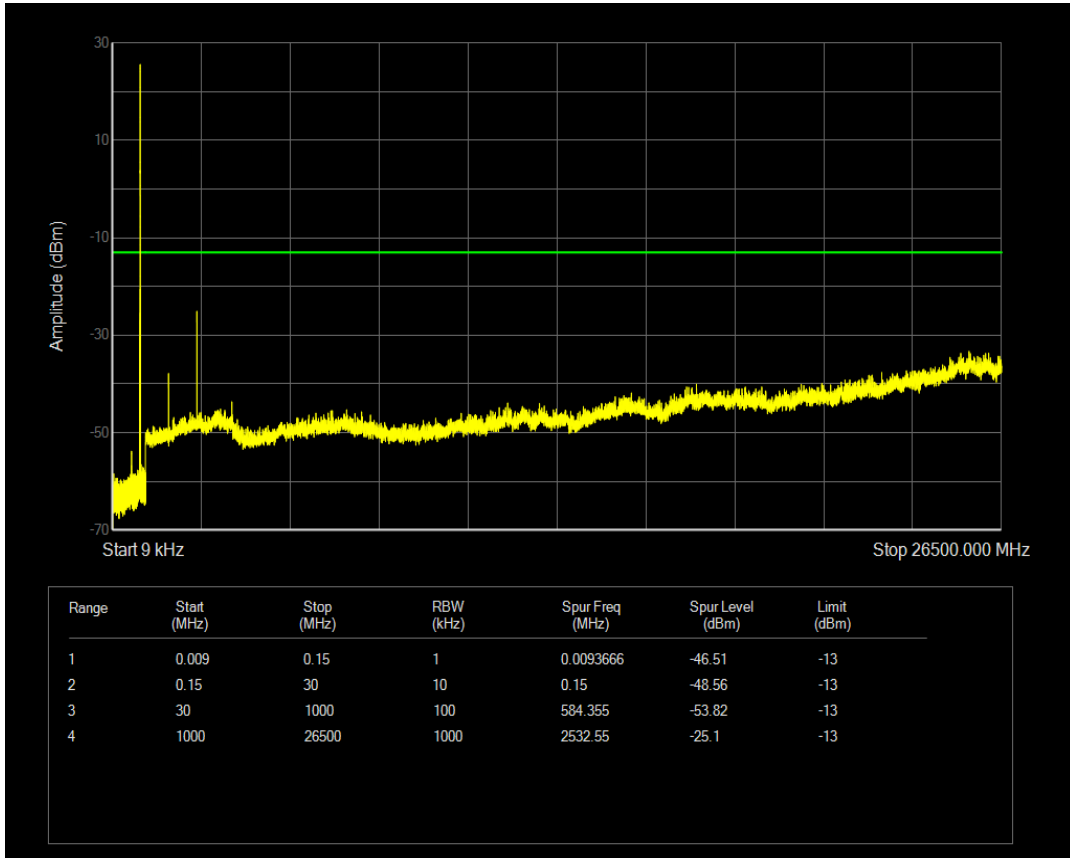

Band5 QAM16 BW=5MHz Channel=20425 RB Size=25 Position=#0

Band5 QPSK BW=5MHz Channel=20525 RB Size=25 Position=#0

Band5 QPSK BW=5MHz Channel=20525 RB Size=1 Position=#0

Band5 QAM16 BW=5MHz Channel=20525 RB Size=1 Position=#0

Band5 QAM16 BW=5MHz Channel=20525 RB Size=25 Position=#0

Band5 QPSK BW=5MHz Channel=20625 RB Size=1 Position=#0

Band5 QPSK BW=5MHz Channel=20625 RB Size=25 Position=#0

Band5 QAM16 BW=5MHz Channel=20625 RB Size=1 Position=#0