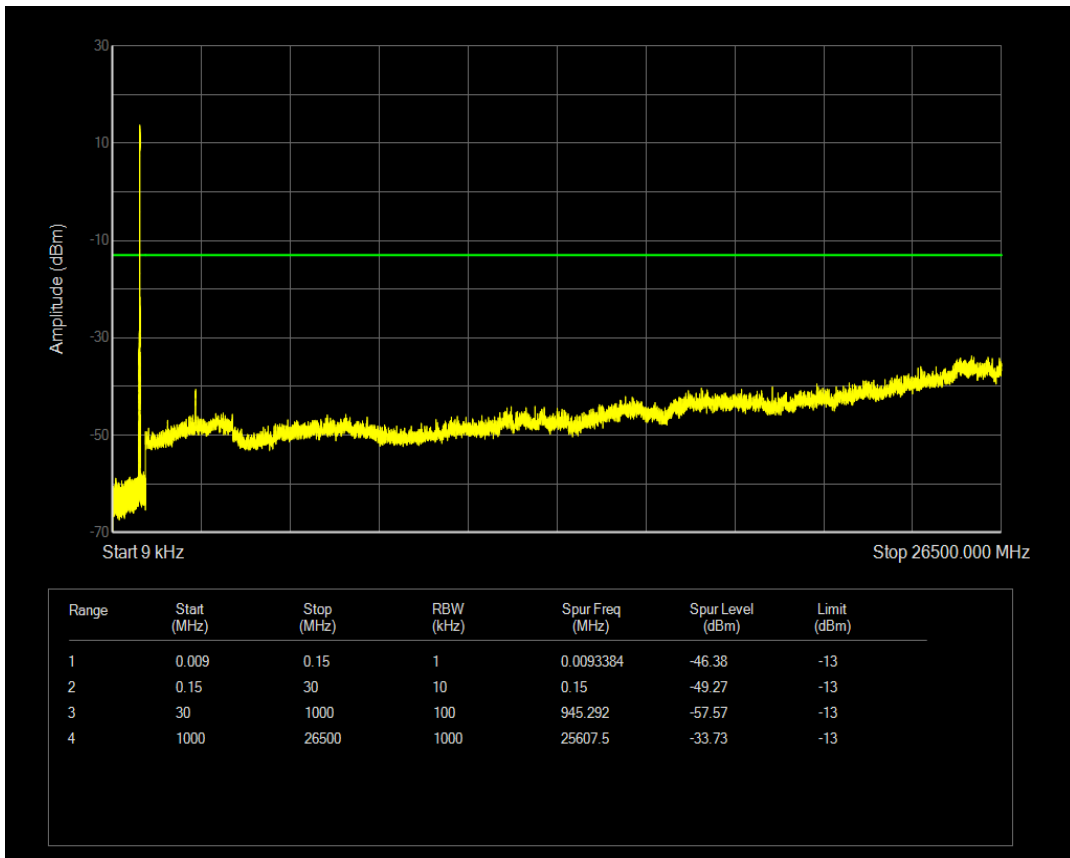

Band5 QAM16 BW=5MHz Channel=20525 RB Size=25 Position=#0

Band5 QPSK BW=5MHz Channel=20625 RB Size=1 Position=#0

Band5 QPSK BW=5MHz Channel=20625 RB Size=25 Position=#0

Band5 QAM16 BW=5MHz Channel=20625 RB Size=1 Position=#0

Band5 QAM16 BW=5MHz Channel=20625 RB Size=25 Position=#0

Band5 QPSK BW=10MHz Channel=20450 RB Size=1 Position=#0

Band5 QPSK BW=10MHz Channel=20450 RB Size=50 Position=#0

Band5 QAM16 BW=10MHz Channel=20450 RB Size=1 Position=#0