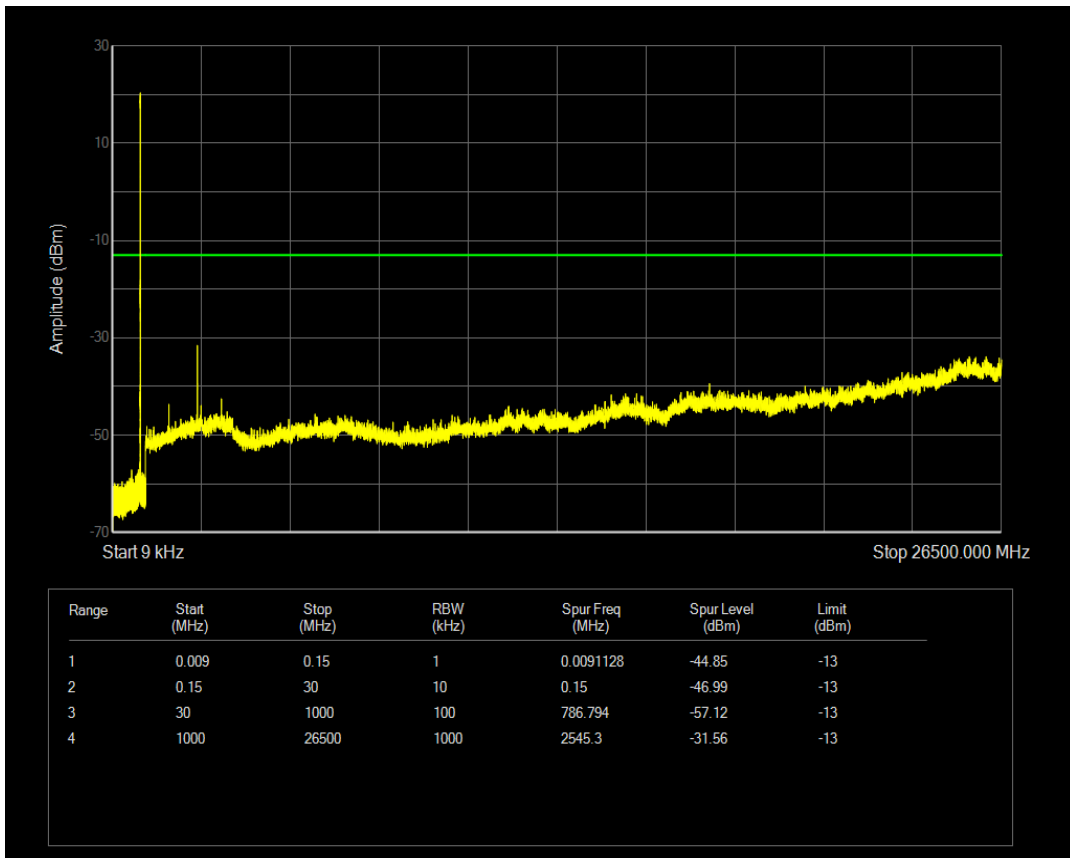

Band5 QAM16 BW=1.4MHz Channel=20643 RB Size=6 Position=#0

Band5 QPSK BW=3MHz Channel=20415 RB Size=1 Position=#0