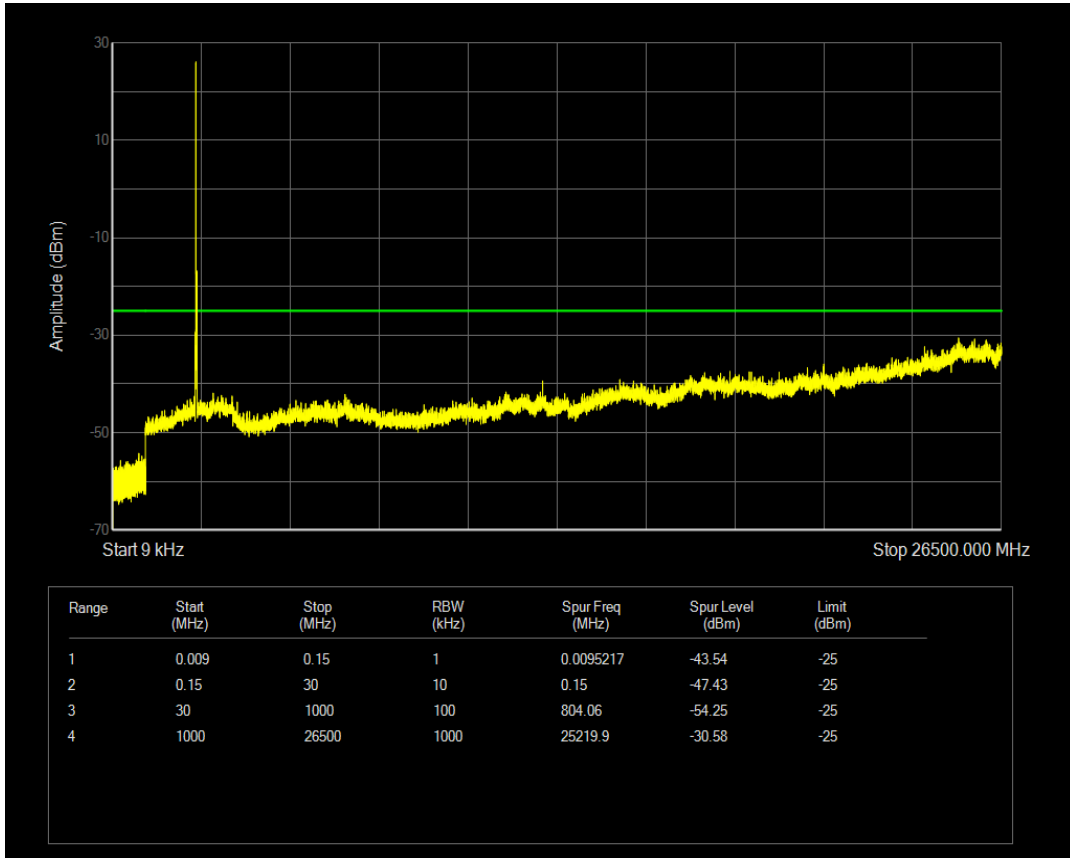

Band7 QAM16 BW=15MHz Channel=21100 RB Size=75 Position=#0

Band7 QPSK BW=15MHz Channel=21375 RB Size=1 Position=#0

Band7 QPSK BW=15MHz Channel=21375 RB Size=75 Position=#0

Band7 QAM16 BW=15MHz Channel=21375 RB Size=1 Position=#0

Band7 QAM16 BW=15MHz Channel=21375 RB Size=75 Position=#0

Band7 QPSK BW=20MHz Channel=20850 RB Size=1 Position=#0

Band7 QPSK BW=20MHz Channel=20850 RB Size=100 Position=#0

Band7 QAM16 BW=20MHz Channel=20850 RB Size=1 Position=#0