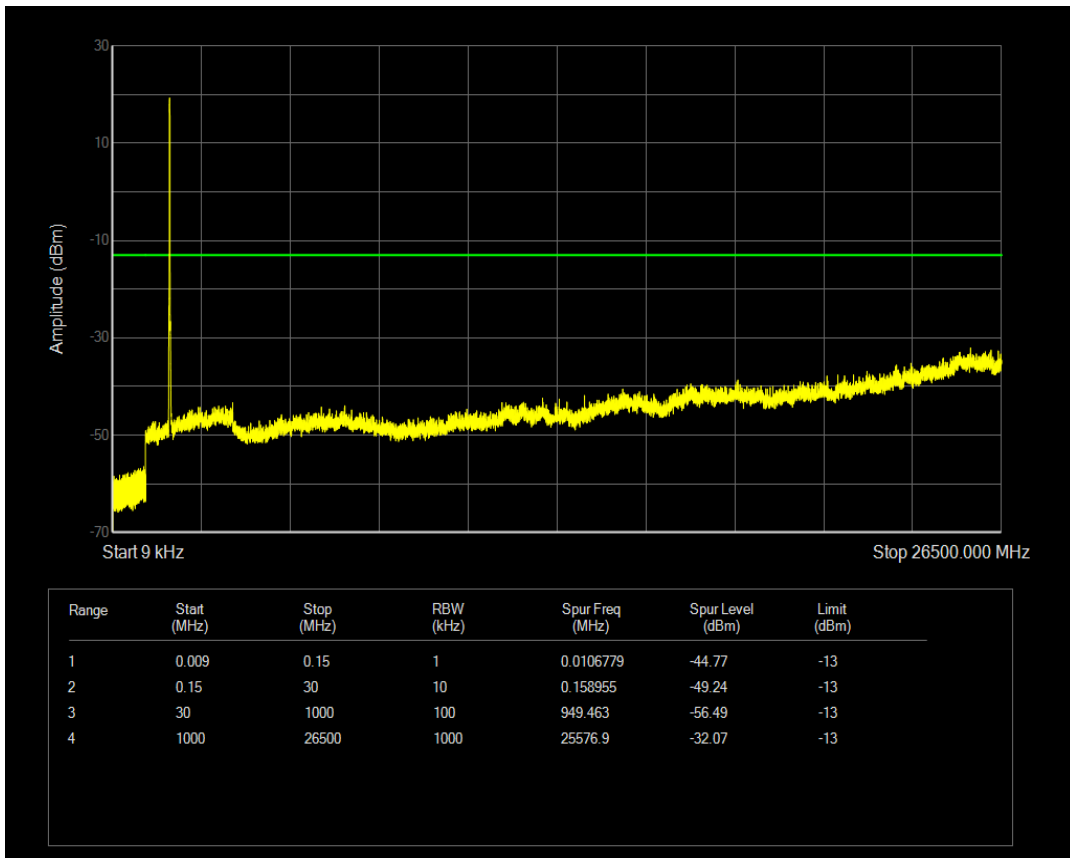

Band4 QAM16 BW=15MHz Channel=20325 RB Size=75 Position=#0

Band4 QPSK BW=20MHz Channel=20050 RB Size=1 Position=#0

Band4 QPSK BW=20MHz Channel=20050 RB Size=100 Position=#0

Band4 QAM16 BW=20MHz Channel=20050 RB Size=1 Position=#0

Band4 QAM16 BW=20MHz Channel=20050 RB Size=100 Position=#0

Band4 QPSK BW=20MHz Channel=20175 RB Size=1 Position=#0

Band4 QPSK BW=20MHz Channel=20175 RB Size=100 Position=#0

Band4 QAM16 BW=20MHz Channel=20175 RB Size=100 Position=#0