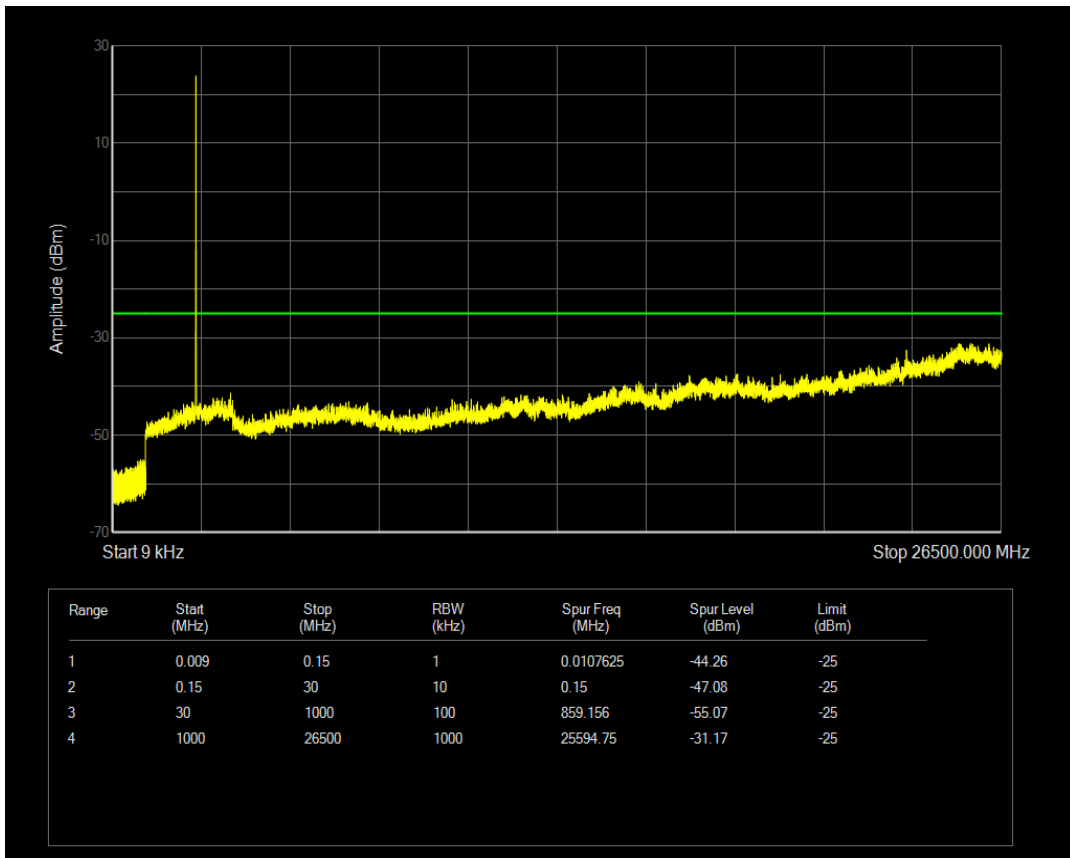

Band7 QAM16 BW=5MHz Channel=20775 RB Size=25 Position=#0

Band7 QPSK BW=5MHz Channel=21100 RB Size=1 Position=#0