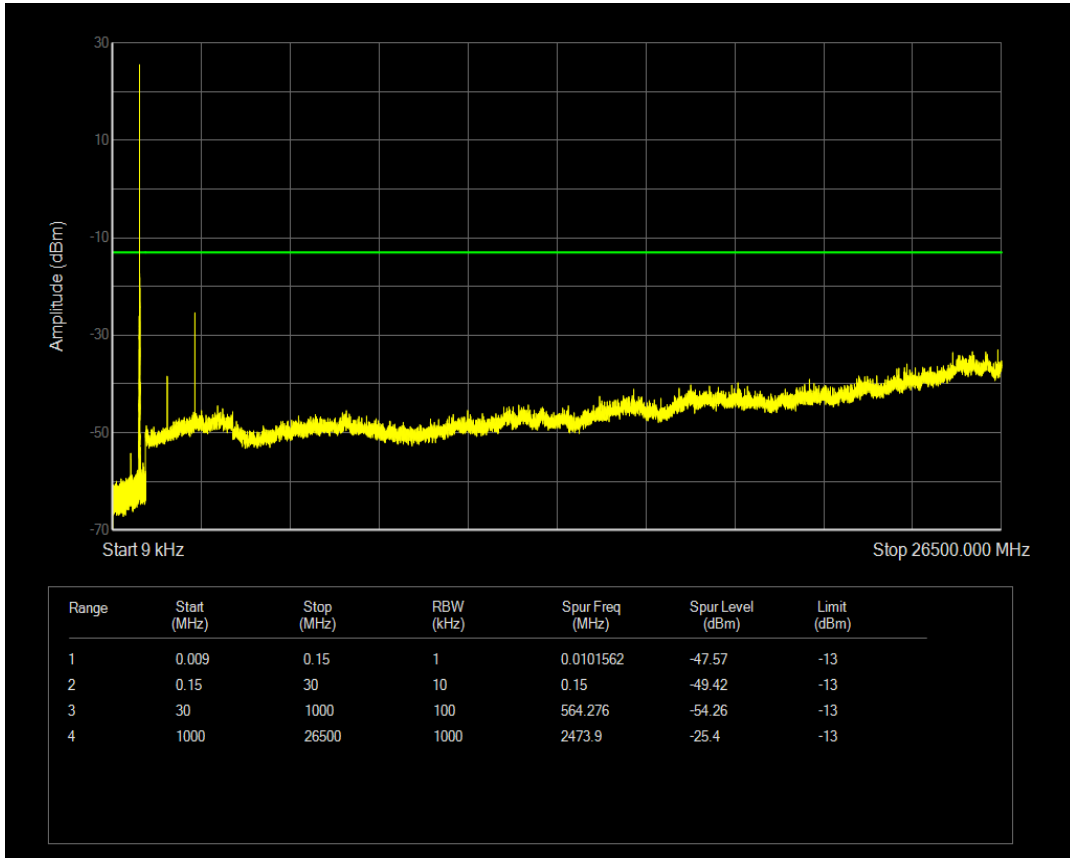

Band5 QAM16 BW=3MHz Channel=20635 RB Size=15 Position=#0

Band5 QPSK BW=5MHz Channel=20425 RB Size=1 Position=#0

Band5 QPSK BW=5MHz Channel=20425 RB Size=25 Position=#0

Band5 QAM16 BW=5MHz Channel=20425 RB Size=1 Position=#0

Band5 QAM16 BW=5MHz Channel=20425 RB Size=25 Position=#0

Band5 QPSK BW=5MHz Channel=20525 RB Size=25 Position=#0

Band5 QPSK BW=5MHz Channel=20525 RB Size=1 Position=#0

Band5 QAM16 BW=5MHz Channel=20525 RB Size=1 Position=#0