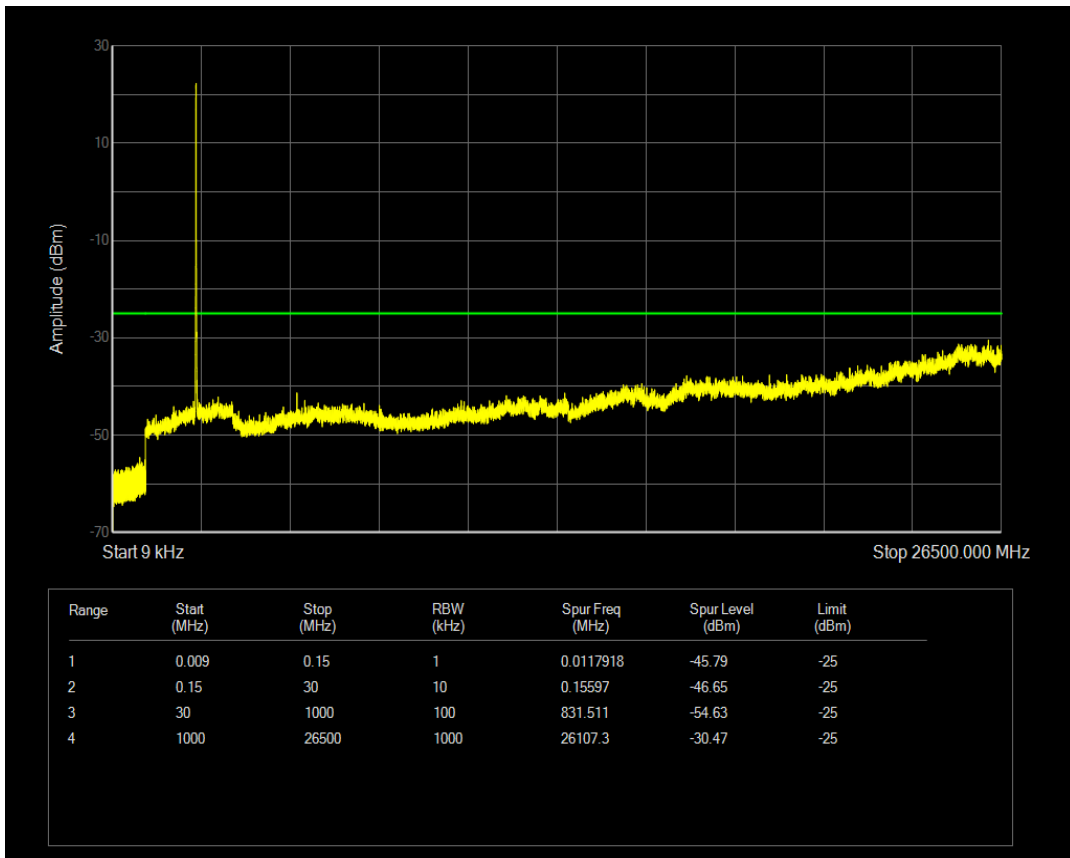

Band7 QAM16 BW=5MHz Channel=21100 RB Size=25 Position=#0

Band7 QPSK BW=5MHz Channel=21425 RB Size=1 Position=#0

Band7 QPSK BW=5MHz Channel=21425 RB Size=25 Position=#0

Band7 QAM16 BW=5MHz Channel=21425 RB Size=1 Position=#0

Band7 QAM16 BW=5MHz Channel=21425 RB Size=25 Position=#0

Band7 QPSK BW=10MHz Channel=20800 RB Size=1 Position=#0

Band7 QPSK BW=10MHz Channel=20800 RB Size=50 Position=#0

Band7 QAM16 BW=10MHz Channel=20800 RB Size=1 Position=#0