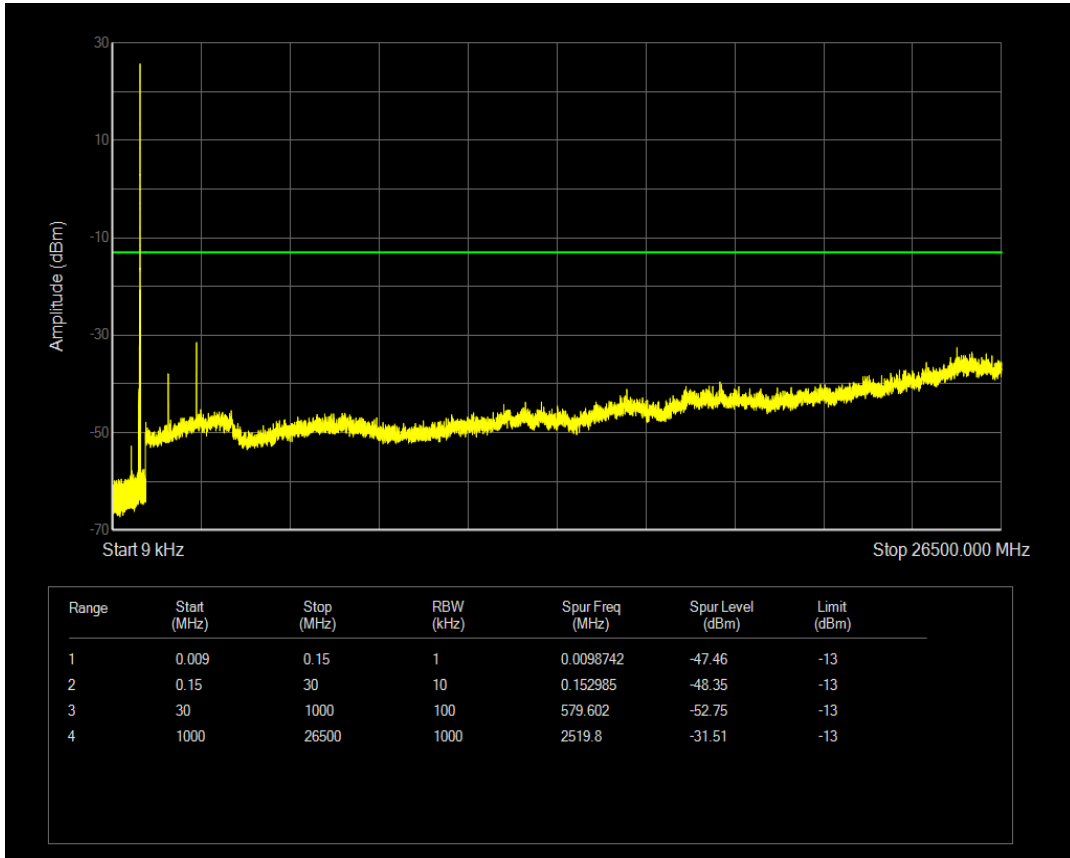

Band5 QAM16 BW=10MHz Channel=20525 RB Size=50 Position=#0

Band5 QPSK BW=10MHz Channel=20600 RB Size=1 Position=#0

Band5 QPSK BW=10MHz Channel=20600 RB Size=50 Position=#0

Band5 QAM16 BW=10MHz Channel=20600 RB Size=1 Position=#0

Band5 QAM16 BW=10MHz Channel=20600 RB Size=50 Position=#0

Band7 QPSK BW=5MHz Channel=20775 RB Size=1 Position=#0

Band7 QPSK BW=5MHz Channel=20775 RB Size=25 Position=#0

Band7 QAM16 BW=5MHz Channel=20775 RB Size=1 Position=#0