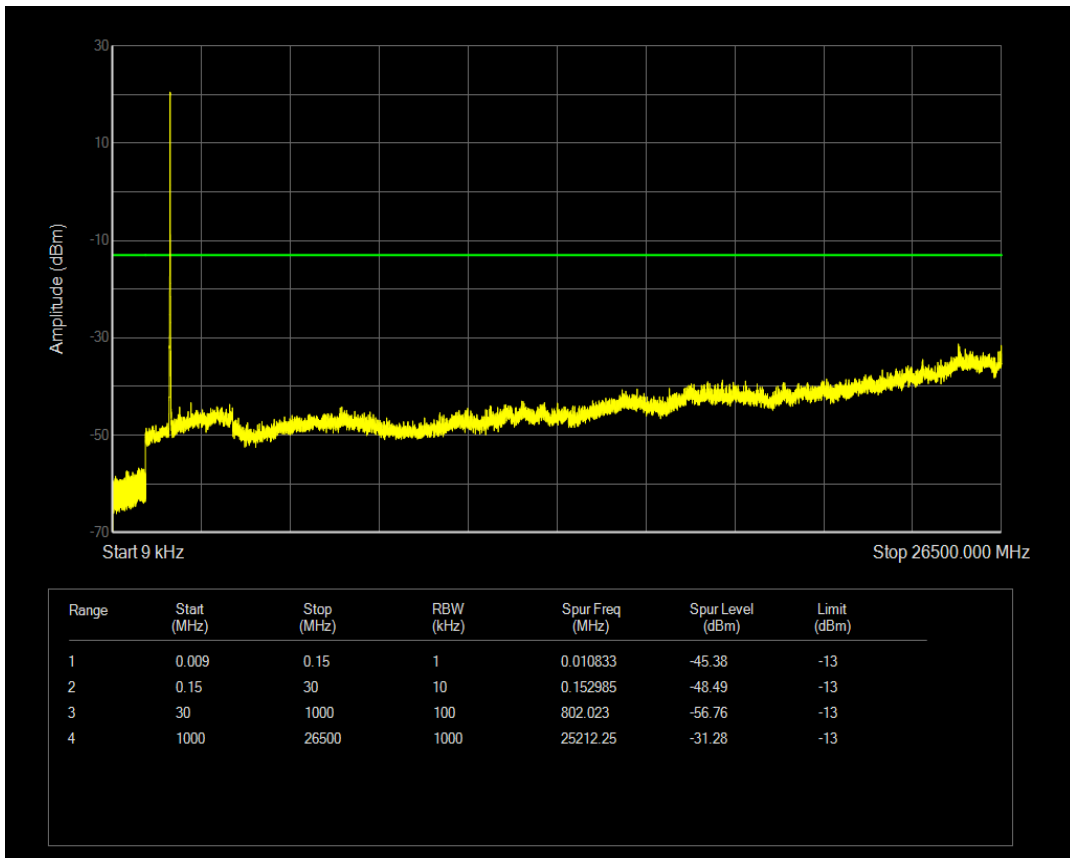

Band4 QAM16 BW=5MHz Channel=20375 RB Size=25 Position=#0

Band4 QPSK BW=10MHz Channel=20000 RB Size=1 Position=#0

Band4 QPSK BW=10MHz Channel=20000 RB Size=50 Position=#0

Band4 QAM16 BW=10MHz Channel=20000 RB Size=1 Position=#0

Band4 QAM16 BW=10MHz Channel=20000 RB Size=50 Position=#0

Band4 QPSK BW=10MHz Channel=20175 RB Size=1 Position=#0

Band4 QPSK BW=10MHz Channel=20175 RB Size=50 Position=#0

Band4 QAM16 BW=10MHz Channel=20175 RB Size=1 Position=#0

Band4 QAM16 BW=10MHz Channel=20175 RB Size=50 Position=#0

Band4 QPSK BW=10MHz Channel=20350 RB Size=50 Position=#0

Band4 QPSK BW=10MHz Channel=20350 RB Size=1 Position=#0

Band4 QAM16 BW=10MHz Channel=20350 RB Size=1 Position=#0