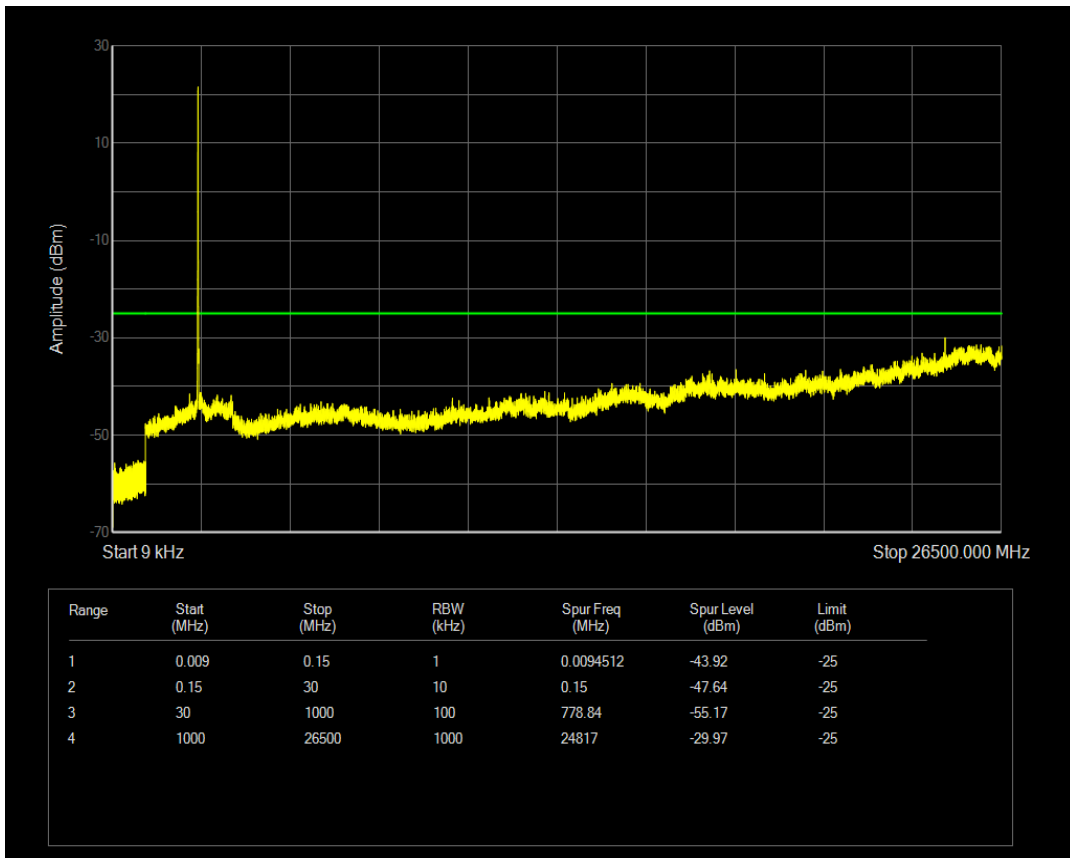

Band7 QPSK BW=10MHz Channel=21400 RB Size=50 Position=#0

Band7 QAM16 BW=10MHz Channel=21400 RB Size=1 Position=#0