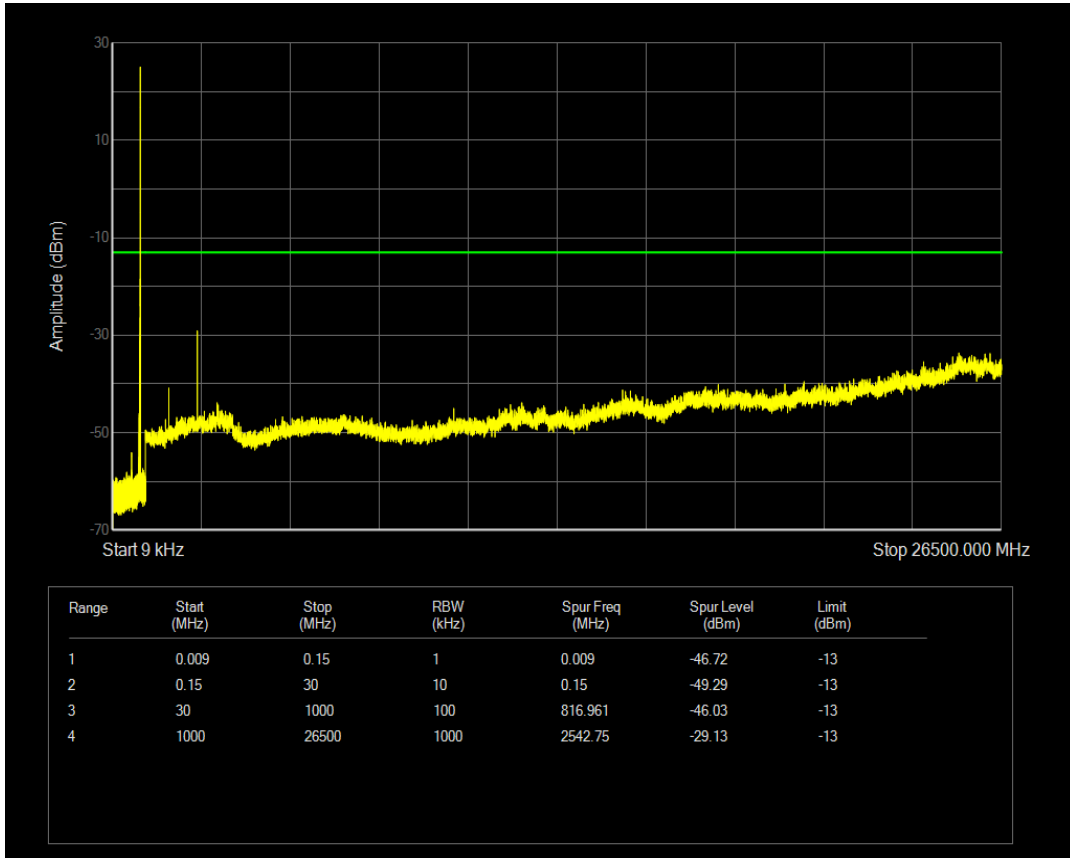

Band5 QAM16 BW=1.4MHz Channel=20407 RB Size=6 Position=#0

Band5 QPSK BW=1.4MHz Channel=20525 RB Size=1 Position=#0

Band5 QPSK BW=1.4MHz Channel=20525 RB Size=6 Position=#0

Band5 QAM16 BW=1.4MHz Channel=20525 RB Size=1 Position=#0

Band5 QAM16 BW=1.4MHz Channel=20525 RB Size=6 Position=#0

Band5 QPSK BW=1.4MHz Channel=20643 RB Size=1 Position=#0

Band5 QPSK BW=1.4MHz Channel=20643 RB Size=6 Position=#0

Band5 QAM16 BW=1.4MHz Channel=20643 RB Size=1 Position=#0