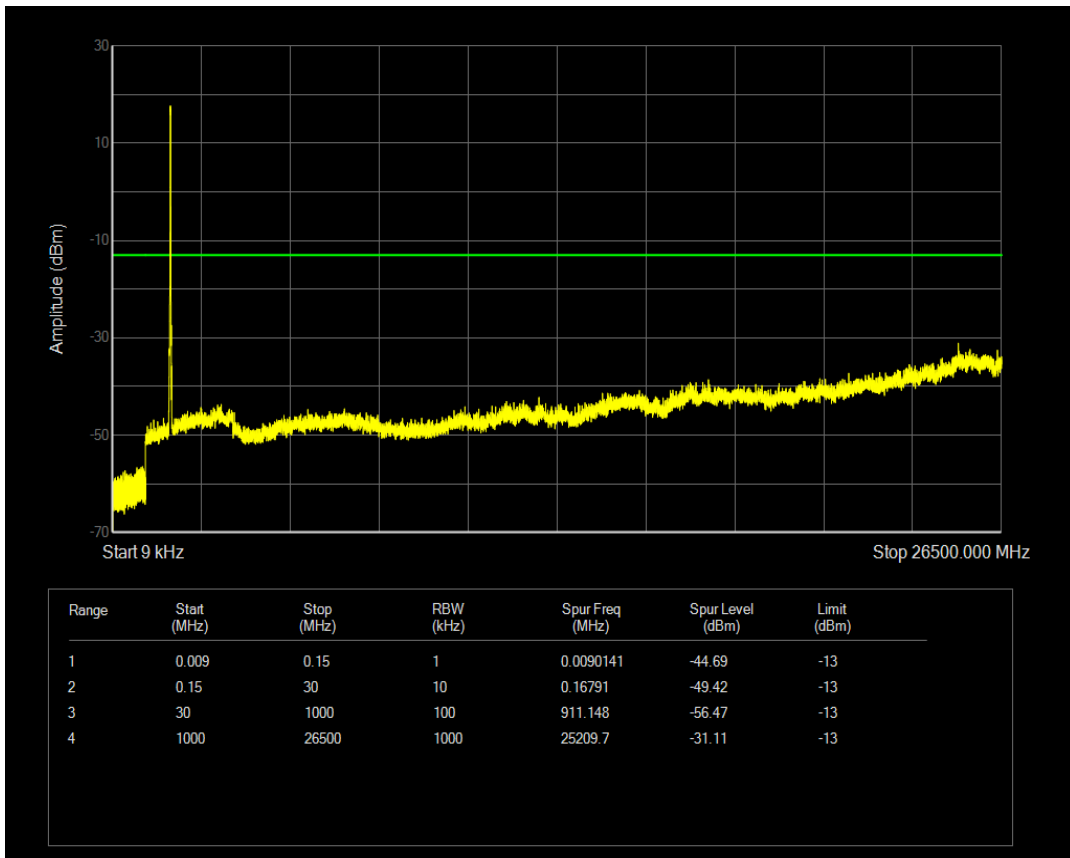

Band4 QAM16 BW=20MHz Channel=20175 RB Size=1 Position=#0

Band4 QPSK BW=20MHz Channel=20300 RB Size=1 Position=#0

Band4 QPSK BW=20MHz Channel=20300 RB Size=100 Position=#0

Band4 QAM16 BW=20MHz Channel=20300 RB Size=1 Position=#0

Band4 QAM16 BW=20MHz Channel=20300 RB Size=100 Position=#0

Band5 QPSK BW=1.4MHz Channel=20407 RB Size=1 Position=#0

Band5 QPSK BW=1.4MHz Channel=20407 RB Size=6 Position=#0

Band5 QAM16 BW=1.4MHz Channel=20407 RB Size=1 Position=#0