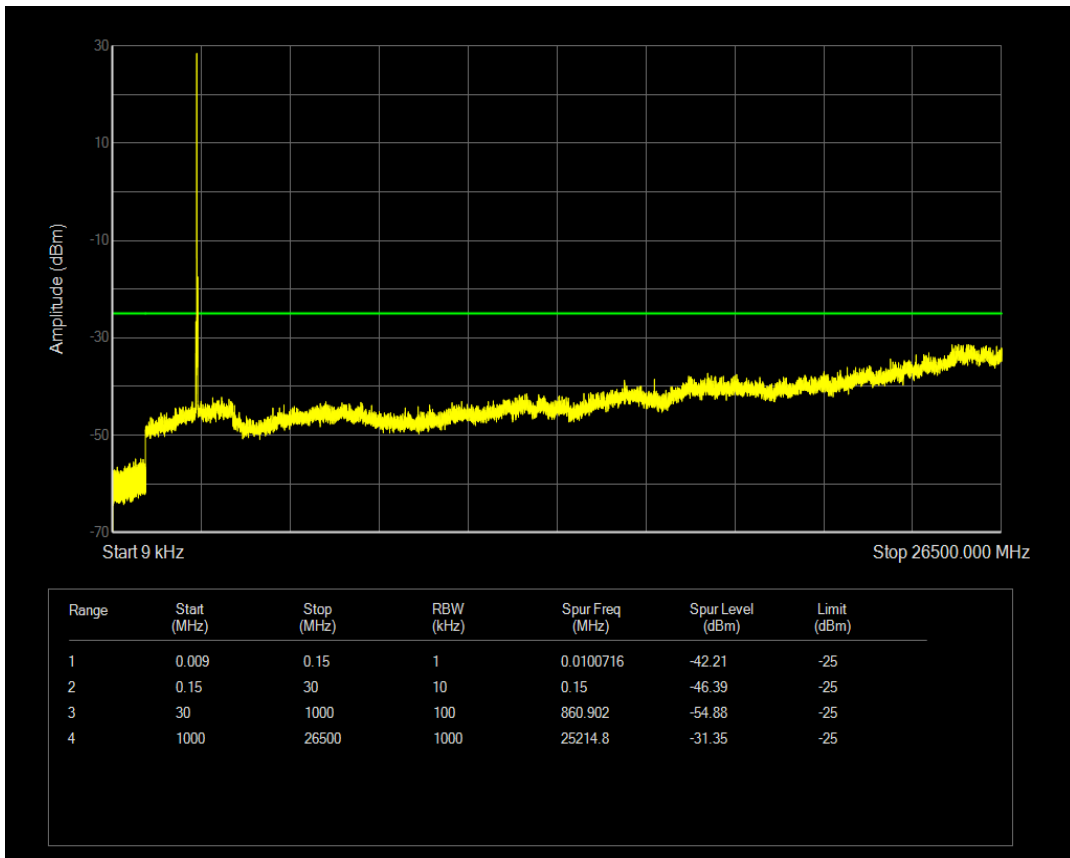

Band7 QPSK BW=15MHz Channel=21100 RB Size=1 Position=#0

Band7 QAM16 BW=15MHz Channel=20825 RB Size=75 Position=#0