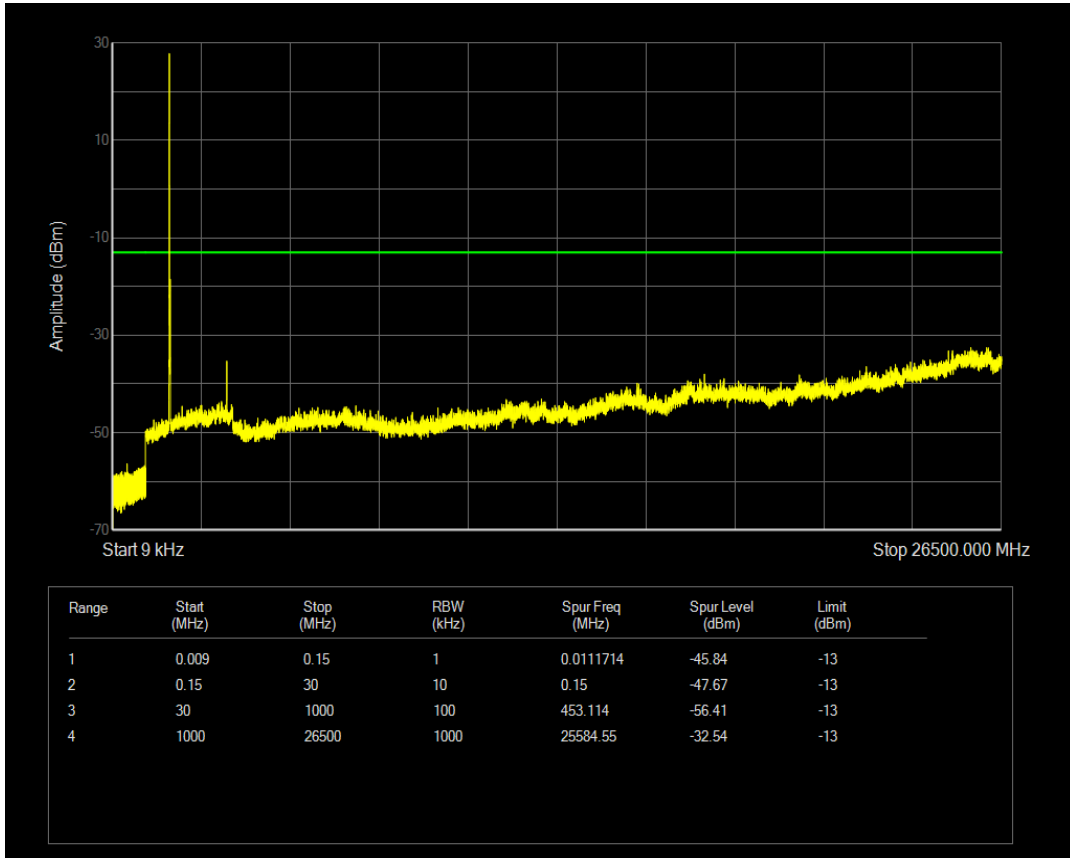

Band4 QAM16 BW=10MHz Channel=20000 RB Size=50 Position=#0

Band4 QPSK BW=10MHz Channel=20175 RB Size=1 Position=#0

Band4 QPSK BW=10MHz Channel=20175 RB Size=50 Position=#0

Band4 QAM16 BW=10MHz Channel=20175 RB Size=1 Position=#0

Band4 QAM16 BW=10MHz Channel=20175 RB Size=50 Position=#0

Band4 QPSK BW=10MHz Channel=20350 RB Size=50 Position=#0

Band4 QPSK BW=10MHz Channel=20350 RB Size=1 Position=#0

Band4 QAM16 BW=10MHz Channel=20350 RB Size=1 Position=#0

Band4 QAM16 BW=10MHz Channel=20350 RB Size=50 Position=#0

Band4 QPSK BW=15MHz Channel=20025 RB Size=1 Position=#0

Band4 QPSK BW=15MHz Channel=20025 RB Size=75 Position=#0

Band4 QAM16 BW=15MHz Channel=20025 RB Size=1 Position=#0