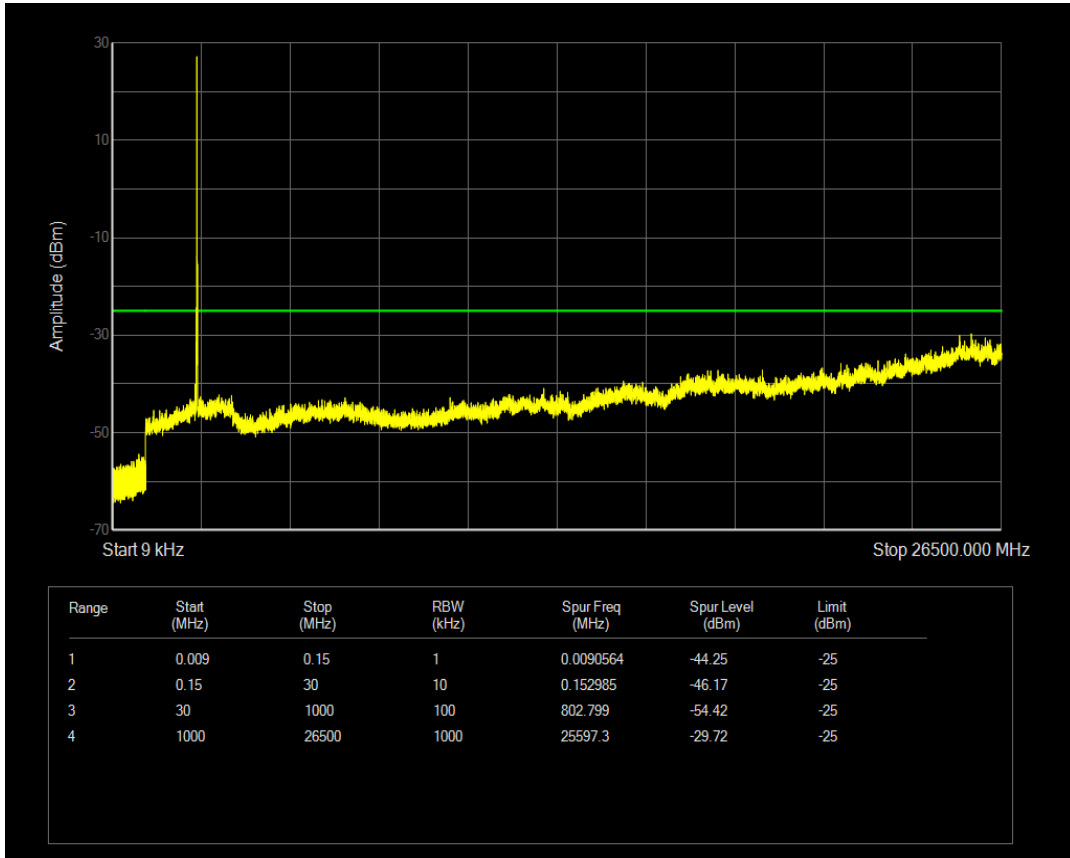

Band7 QAM16 BW=5MHz Channel=21425 RB Size=25 Position=#0

Band7 QPSK BW=10MHz Channel=20800 RB Size=1 Position=#0

Band7 QPSK BW=10MHz Channel=20800 RB Size=50 Position=#0

Band7 QAM16 BW=10MHz Channel=20800 RB Size=1 Position=#0

Band7 QAM16 BW=10MHz Channel=20800 RB Size=50 Position=#0

Band7 QPSK BW=10MHz Channel=21100 RB Size=1 Position=#0

Band7 QPSK BW=10MHz Channel=21100 RB Size=50 Position=#0

Band7 QAM16 BW=10MHz Channel=21100 RB Size=1 Position=#0