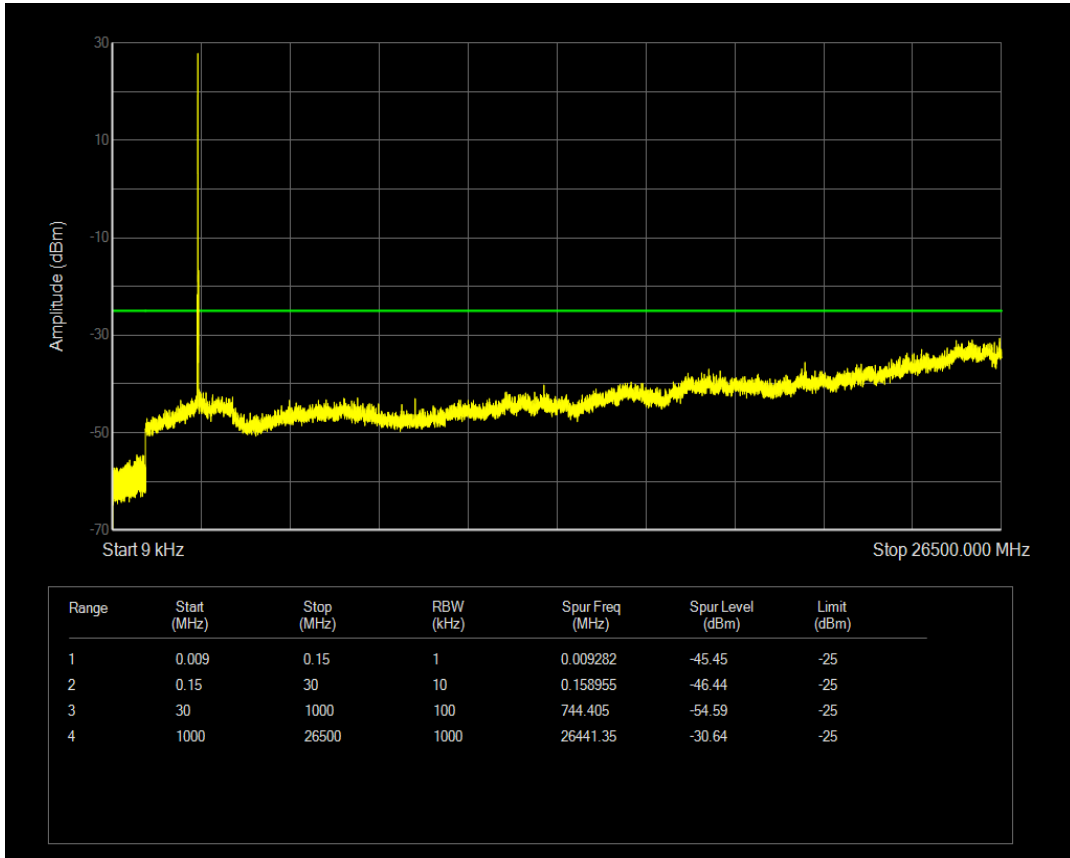

Band7 QAM16 BW=10MHz Channel=20800 RB Size=50 Position=#0

Band7 QPSK BW=10MHz Channel=21100 RB Size=1 Position=#0

Band7 QPSK BW=10MHz Channel=21100 RB Size=50 Position=#0

Band7 QAM16 BW=10MHz Channel=21100 RB Size=1 Position=#0

Band7 QAM16 BW=10MHz Channel=21100 RB Size=50 Position=#0

Band7 QPSK BW=10MHz Channel=21400 RB Size=1 Position=#0

Band7 QPSK BW=10MHz Channel=21400 RB Size=50 Position=#0

Band7 QAM16 BW=10MHz Channel=21400 RB Size=1 Position=#0