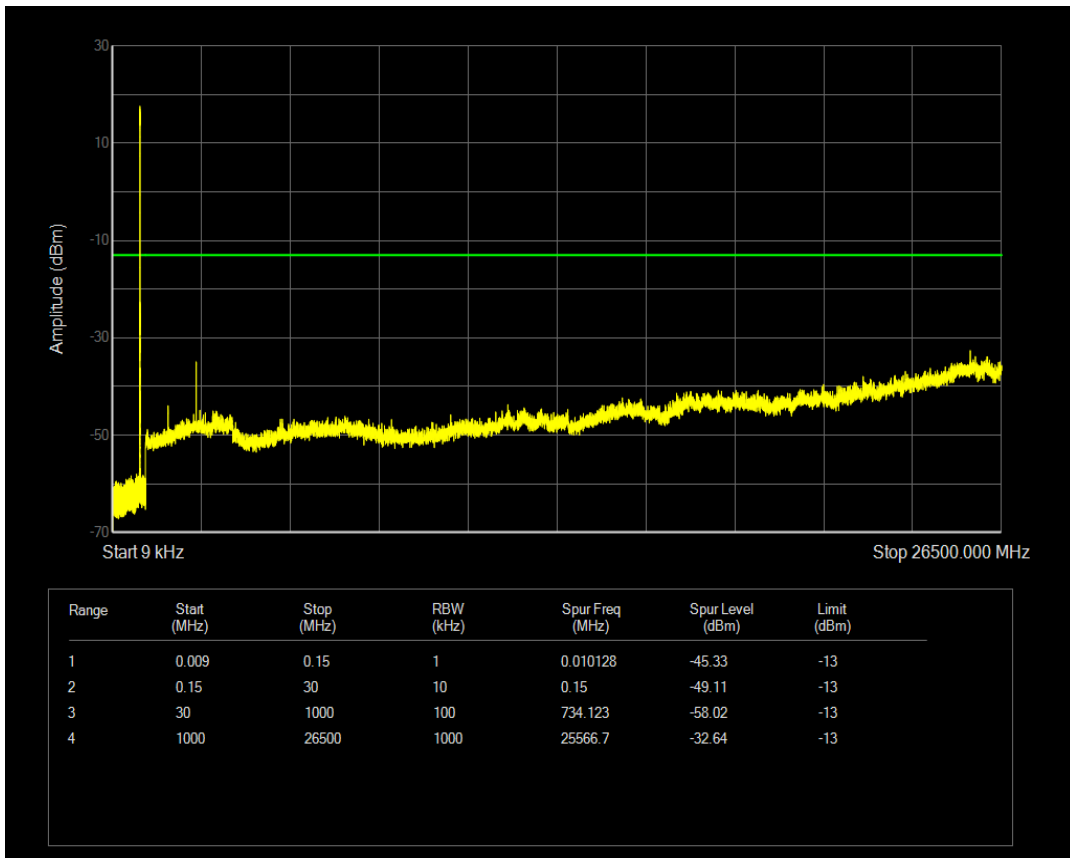

Band5 QAM16 BW=3MHz Channel=20525 RB Size=15 Position=#0

Band5 QPSK BW=3MHz Channel=20635 RB Size=1 Position=#0