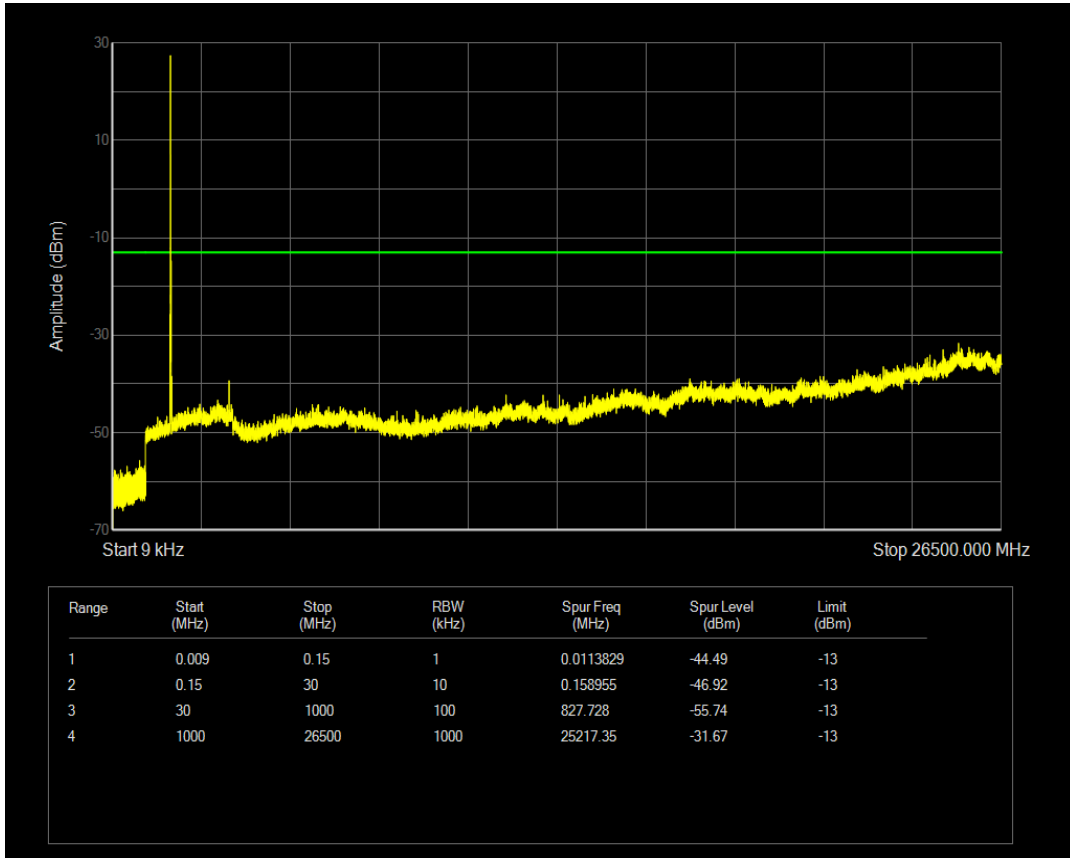

Band4 QAM16 BW=10MHz Channel=20000 RB Size=50 Position=#0

Band4 QPSK BW=10MHz Channel=20175 RB Size=1 Position=#0

Band4 QPSK BW=10MHz Channel=20175 RB Size=50 Position=#0

Band4 QAM16 BW=10MHz Channel=20175 RB Size=1 Position=#0

Band4 QAM16 BW=10MHz Channel=20175 RB Size=50 Position=#0

Band4 QPSK BW=10MHz Channel=20350 RB Size=50 Position=#0

Band4 QPSK BW=10MHz Channel=20350 RB Size=1 Position=#0

Band4 QAM16 BW=10MHz Channel=20350 RB Size=1 Position=#0

Band4 QAM16 BW=10MHz Channel=20350 RB Size=50 Position=#0

Band4 QPSK BW=15MHz Channel=20025 RB Size=1 Position=#0

Band4 QPSK BW=15MHz Channel=20025 RB Size=75 Position=#0

Band4 QAM16 BW=15MHz Channel=20025 RB Size=1 Position=#0