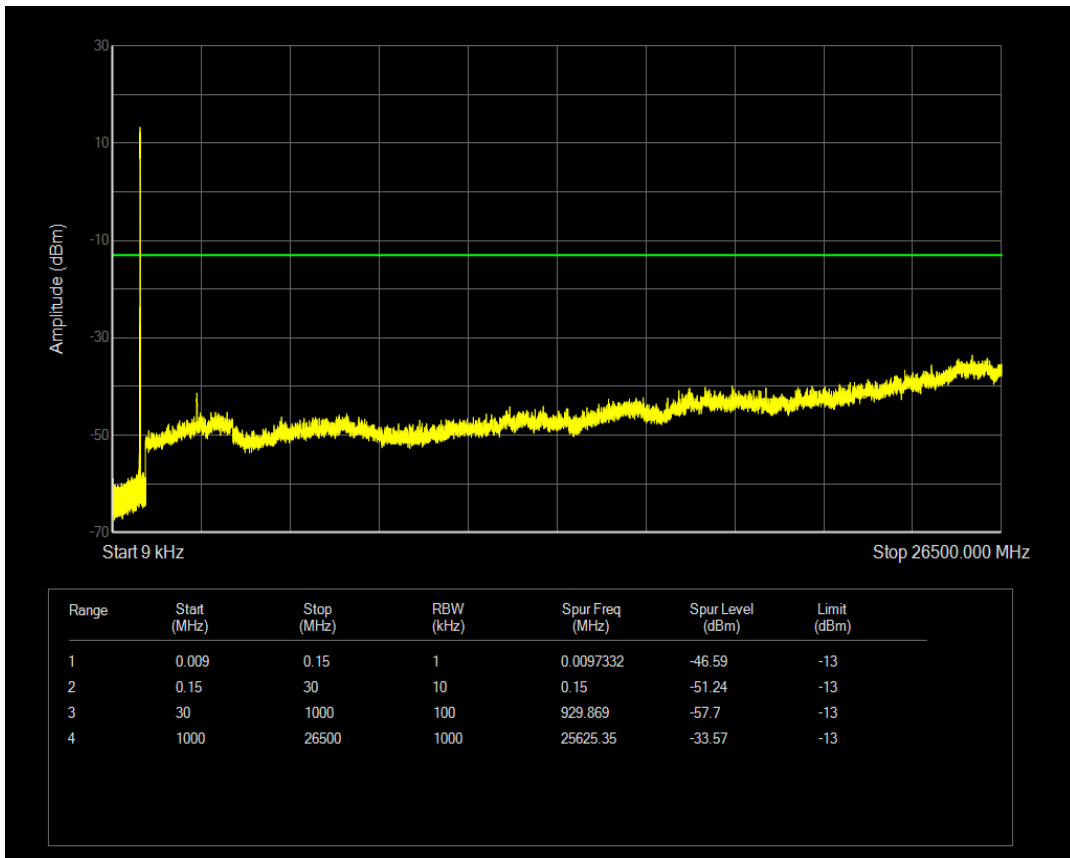

Band5 QAM16 BW=10MHz Channel=20600 RB Size=50 Position=#0

Band7 QPSK BW=5MHz Channel=20775 RB Size=1 Position=#0