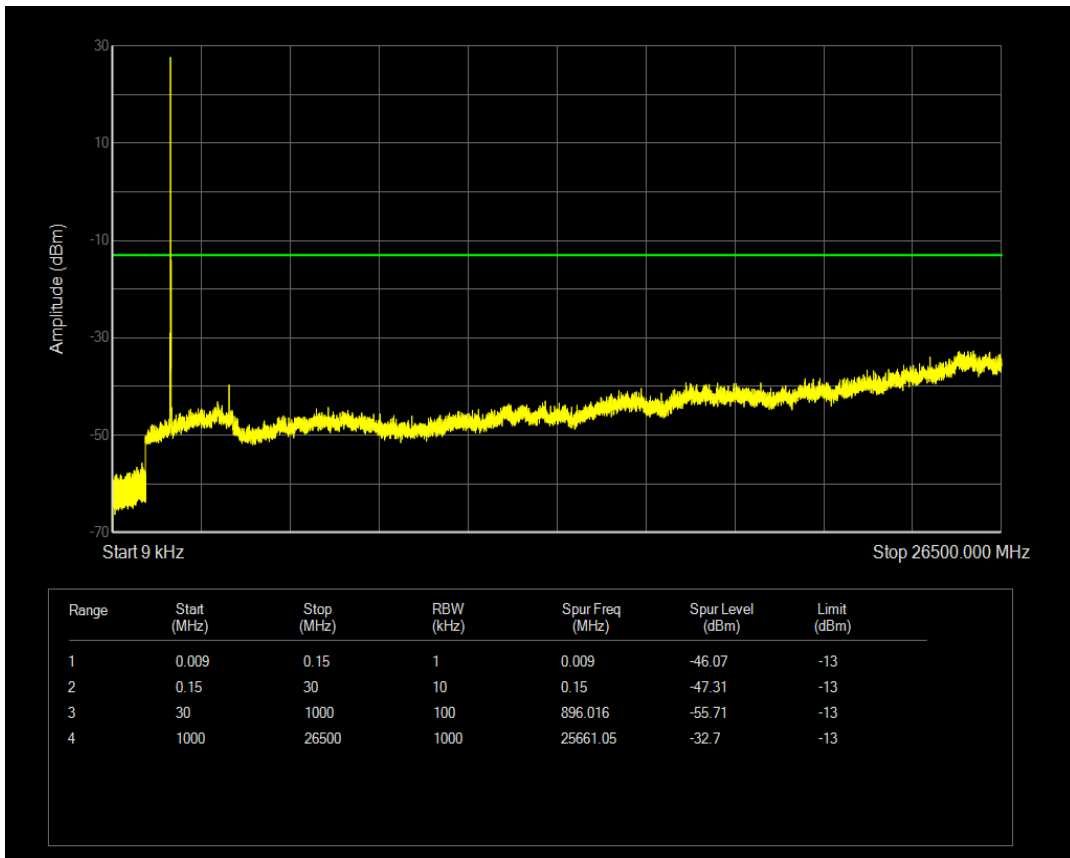

Band4 QAM16 BW=5MHz Channel=20375 RB Size=25 Position=#0

Band4 QPSK BW=10MHz Channel=20000 RB Size=1 Position=#0

Band4 QPSK BW=10MHz Channel=20000 RB Size=50 Position=#0

Band4 QAM16 BW=10MHz Channel=20000 RB Size=1 Position=#0

Band4 QAM16 BW=10MHz Channel=20000 RB Size=50 Position=#0

Band4 QPSK BW=10MHz Channel=20175 RB Size=1 Position=#0

Band4 QPSK BW=10MHz Channel=20175 RB Size=50 Position=#0

Band4 QAM16 BW=10MHz Channel=20175 RB Size=1 Position=#0

Band4 QAM16 BW=10MHz Channel=20175 RB Size=50 Position=#0

Band4 QPSK BW=10MHz Channel=20350 RB Size=50 Position=#0

Band4 QPSK BW=10MHz Channel=20350 RB Size=1 Position=#0

Band4 QAM16 BW=10MHz Channel=20350 RB Size=1 Position=#0