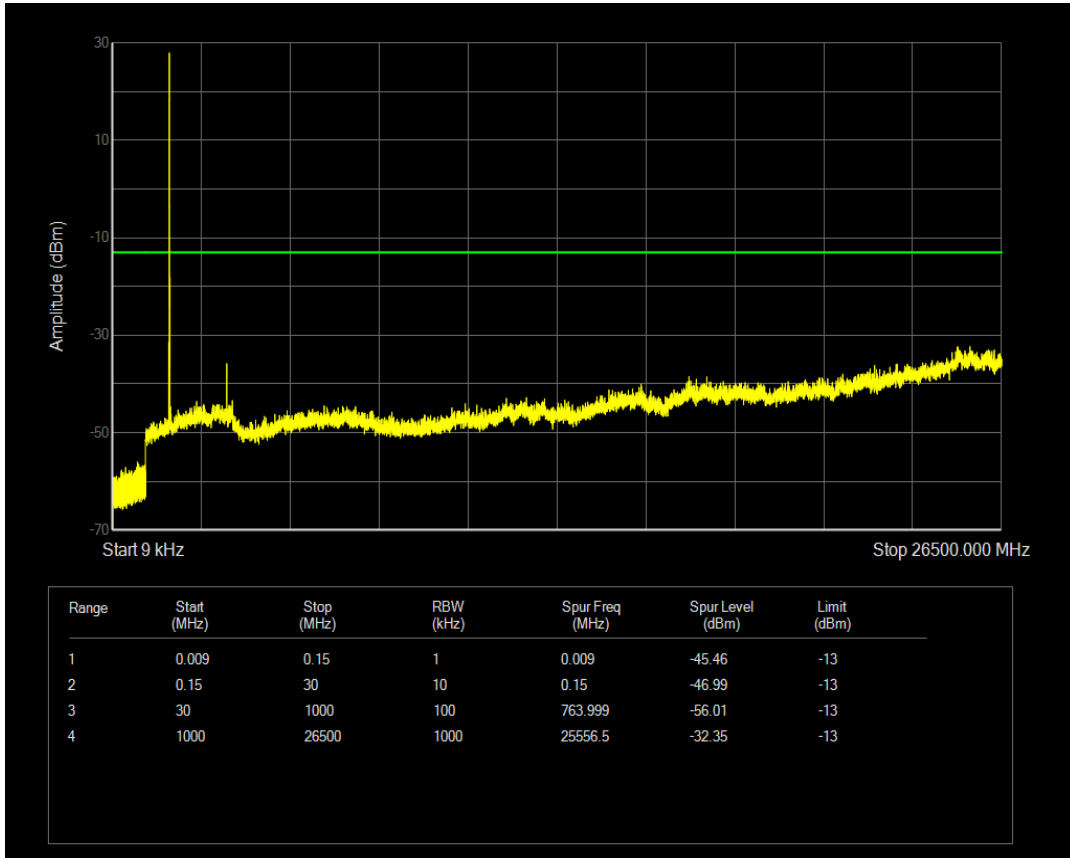

Band4 QAM16 BW=5MHz Channel=20375 RB Size=25 Position=#0

Band4 QPSK BW=10MHz Channel=20000 RB Size=1 Position=#0

Band4 QPSK BW=10MHz Channel=20000 RB Size=50 Position=#0

Band4 QAM16 BW=10MHz Channel=20000 RB Size=1 Position=#0

Band4 QAM16 BW=10MHz Channel=20000 RB Size=50 Position=#0

Band4 QPSK BW=10MHz Channel=20175 RB Size=1 Position=#0

Band4 QPSK BW=10MHz Channel=20175 RB Size=50 Position=#0

Band4 QAM16 BW=10MHz Channel=20175 RB Size=1 Position=#0

Band4 QAM16 BW=10MHz Channel=20175 RB Size=50 Position=#0

Band4 QPSK BW=10MHz Channel=20350 RB Size=50 Position=#0

Band4 QPSK BW=10MHz Channel=20350 RB Size=1 Position=#0

Band4 QAM16 BW=10MHz Channel=20350 RB Size=1 Position=#0