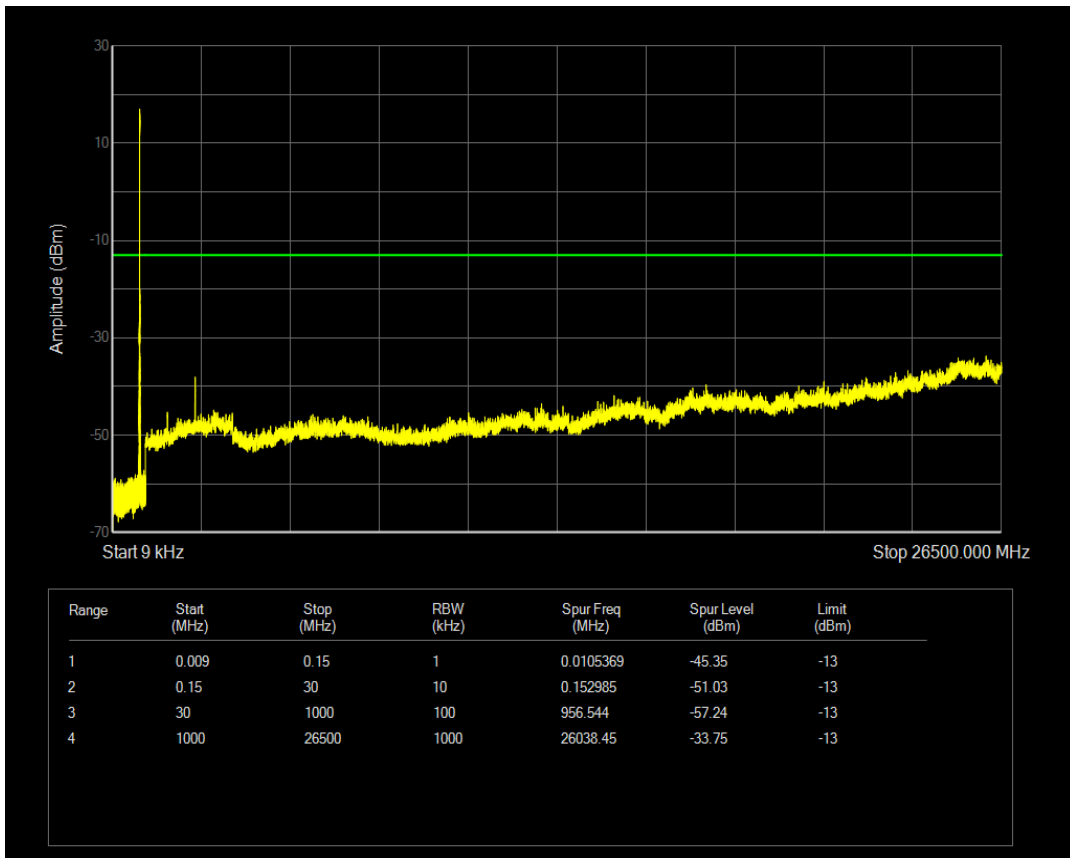

Band5 QPSK BW=5MHz Channel=20425 RB Size=25 Position=#0

Band5 QAM16 BW=5MHz Channel=20425 RB Size=1 Position=#0