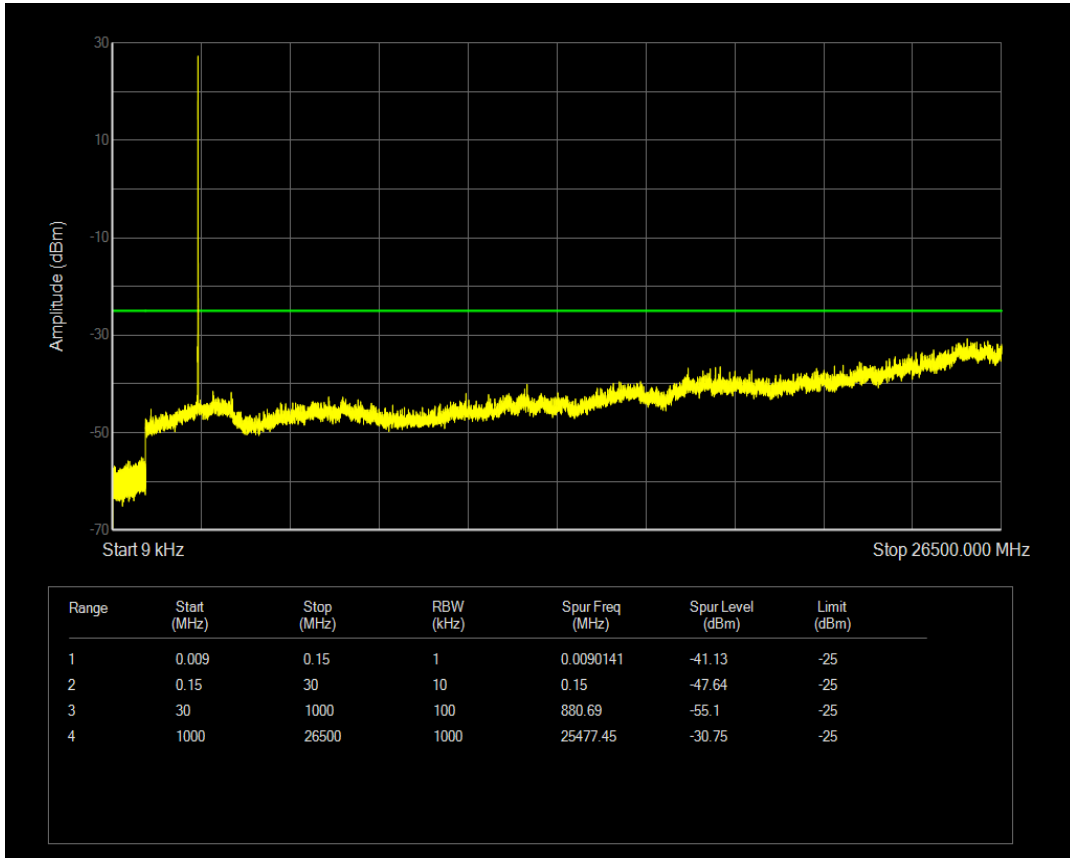

Band7 QAM16 BW=5MHz Channel=21100 RB Size=25 Position=#0

Band7 QPSK BW=5MHz Channel=21425 RB Size=1 Position=#0

Band7 QPSK BW=5MHz Channel=21425 RB Size=25 Position=#0

Band7 QAM16 BW=5MHz Channel=21425 RB Size=1 Position=#0

Band7 QAM16 BW=5MHz Channel=21425 RB Size=25 Position=#0

Band7 QPSK BW=10MHz Channel=20800 RB Size=1 Position=#0

Band7 QPSK BW=10MHz Channel=20800 RB Size=50 Position=#0

Band7 QAM16 BW=10MHz Channel=20800 RB Size=1 Position=#0