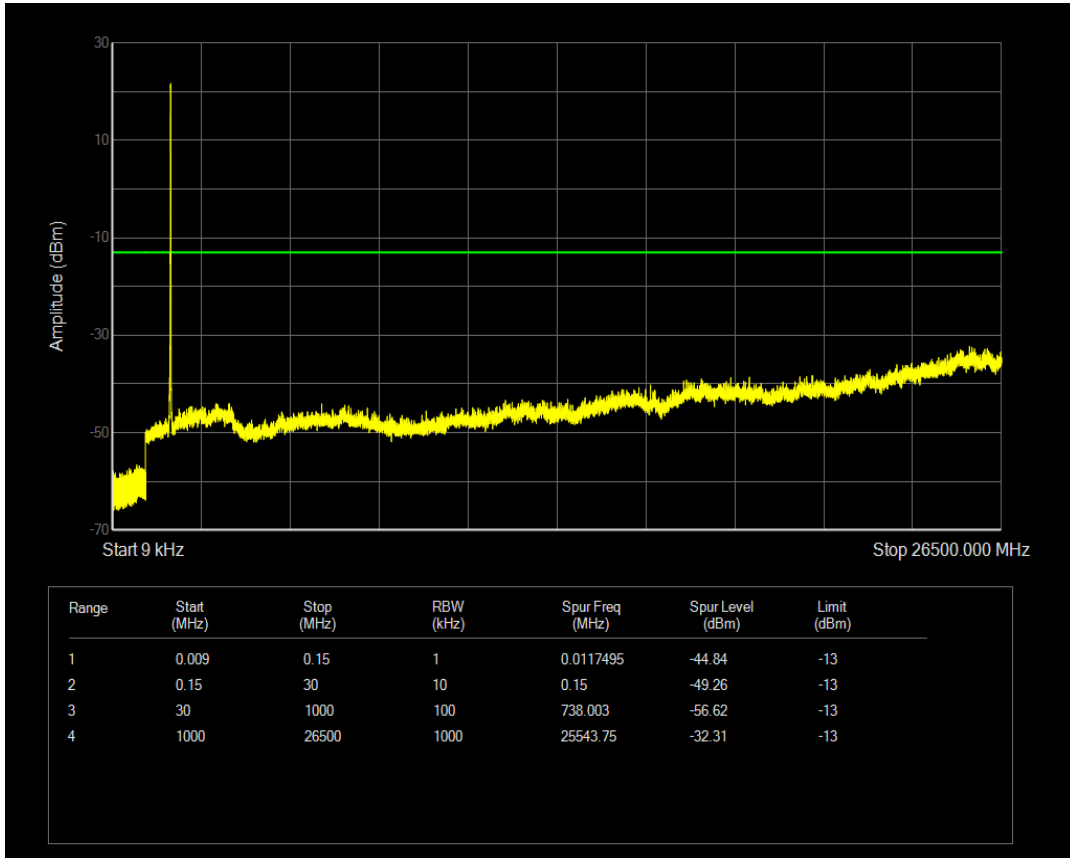

Band4 QAM16 BW=5MHz Channel=20375 RB Size=25 Position=#0

Band4 QPSK BW=10MHz Channel=20000 RB Size=1 Position=#0

Band4 QPSK BW=10MHz Channel=20000 RB Size=50 Position=#0

Band4 QAM16 BW=10MHz Channel=20000 RB Size=1 Position=#0

Band4 QAM16 BW=10MHz Channel=20000 RB Size=50 Position=#0

Band4 QPSK BW=10MHz Channel=20175 RB Size=1 Position=#0

Band4 QPSK BW=10MHz Channel=20175 RB Size=50 Position=#0

Band4 QAM16 BW=10MHz Channel=20175 RB Size=1 Position=#0

Band4 QAM16 BW=10MHz Channel=20175 RB Size=50 Position=#0

Band4 QPSK BW=10MHz Channel=20350 RB Size=50 Position=#0

Band4 QPSK BW=10MHz Channel=20350 RB Size=1 Position=#0

Band4 QAM16 BW=10MHz Channel=20350 RB Size=1 Position=#0