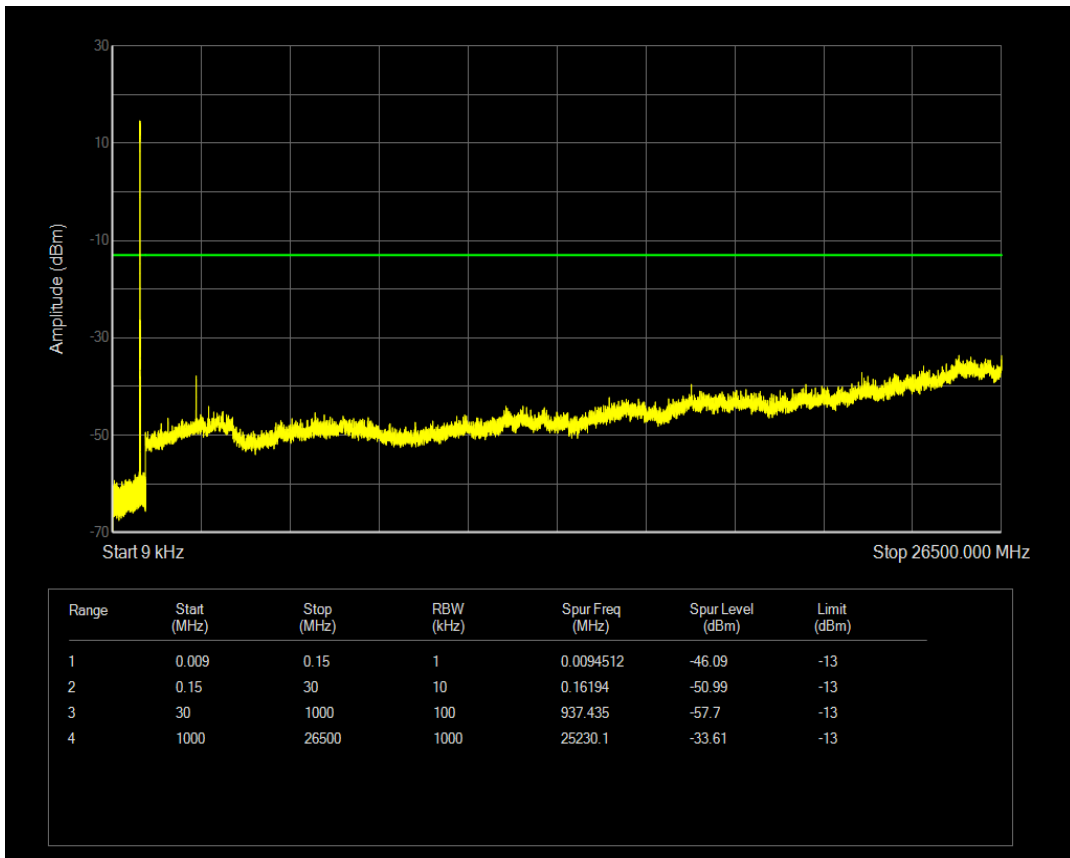

Band5 QAM16 BW=5MHz Channel=20525 RB Size=25 Position=#0

Band5 QPSK BW=5MHz Channel=20625 RB Size=1 Position=#0