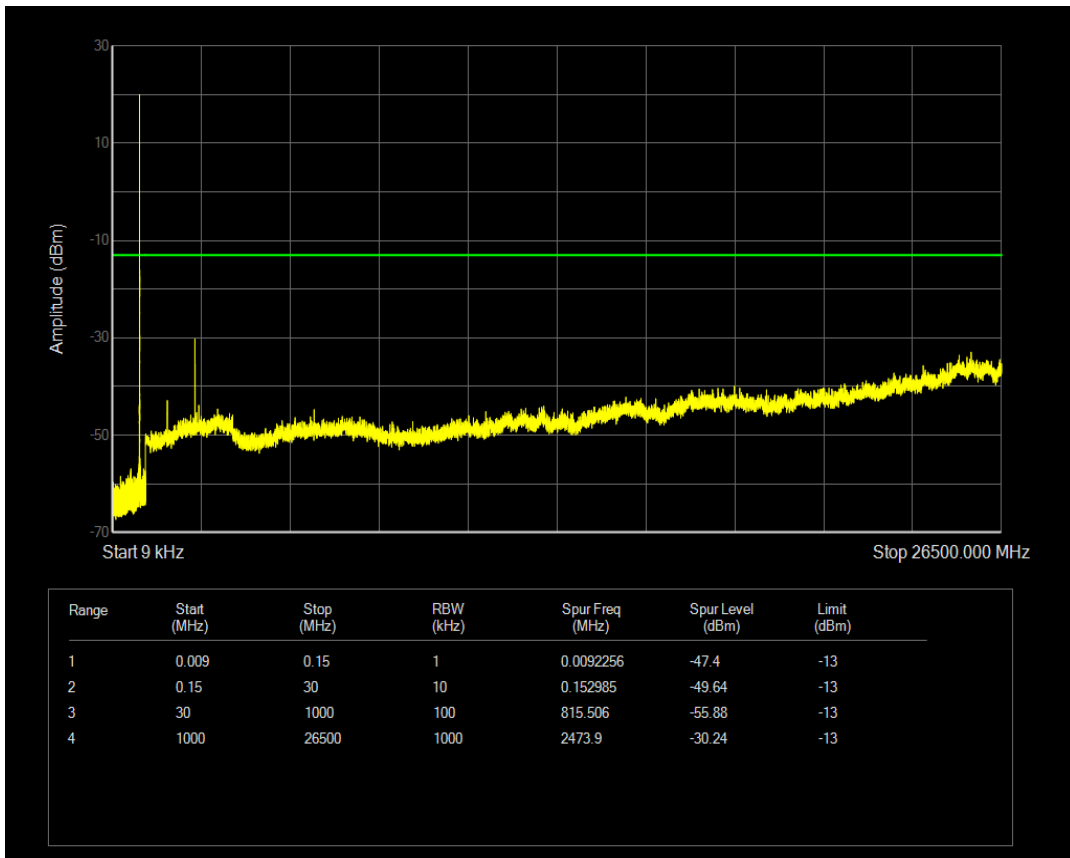

Band4 QAM16 BW=20MHz Channel=20175 RB Size=1 Position=#0

Band4 QPSK BW=20MHz Channel=20300 RB Size=1 Position=#0

Band4 QPSK BW=20MHz Channel=20300 RB Size=100 Position=#0

Band4 QAM16 BW=20MHz Channel=20300 RB Size=1 Position=#0

Band4 QAM16 BW=20MHz Channel=20300 RB Size=100 Position=#0

Band5 QPSK BW=1.4MHz Channel=20407 RB Size=1 Position=#0

Band5 QPSK BW=1.4MHz Channel=20407 RB Size=6 Position=#0

Band5 QAM16 BW=1.4MHz Channel=20407 RB Size=1 Position=#0