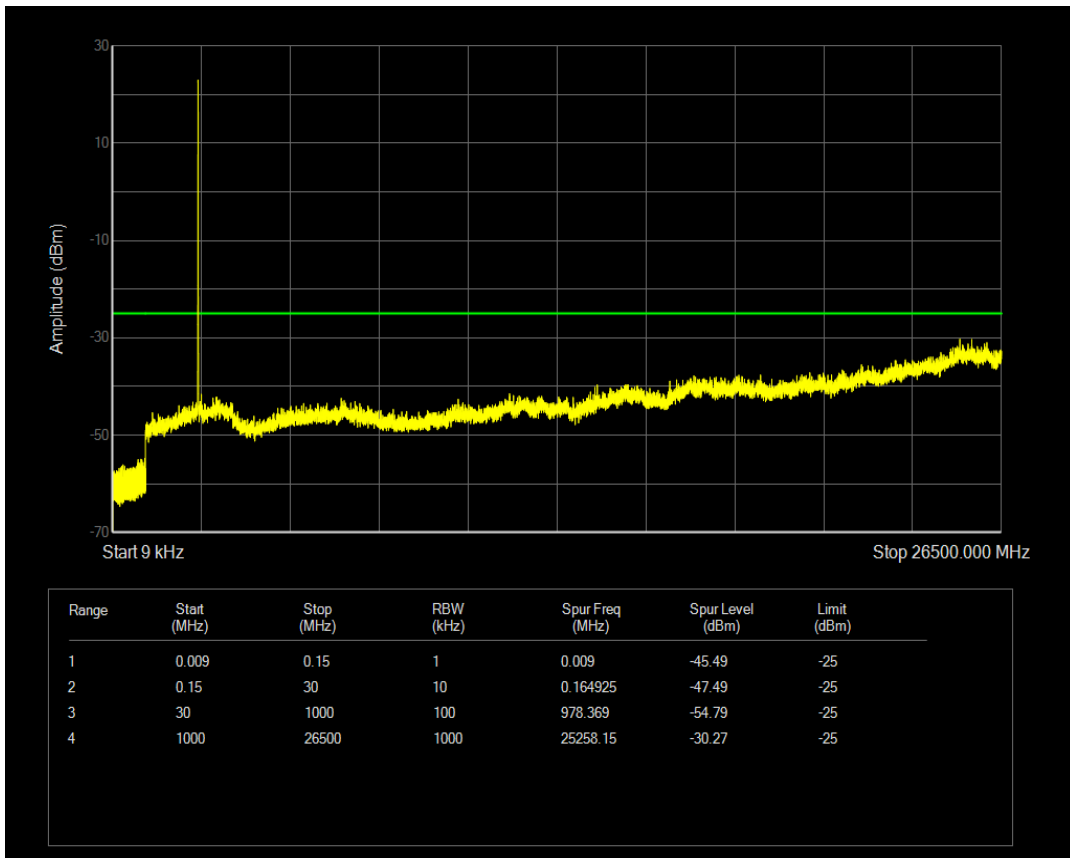

Band7 QAM16 BW=5MHz Channel=21100 RB Size=25 Position=#0

Band7 QPSK BW=5MHz Channel=21425 RB Size=1 Position=#0

Band7 QPSK BW=5MHz Channel=21425 RB Size=25 Position=#0

Band7 QAM16 BW=5MHz Channel=21425 RB Size=1 Position=#0

Band7 QAM16 BW=5MHz Channel=21425 RB Size=25 Position=#0

Band7 QPSK BW=10MHz Channel=20800 RB Size=1 Position=#0

Band7 QPSK BW=10MHz Channel=20800 RB Size=50 Position=#0

Band7 QAM16 BW=10MHz Channel=20800 RB Size=1 Position=#0