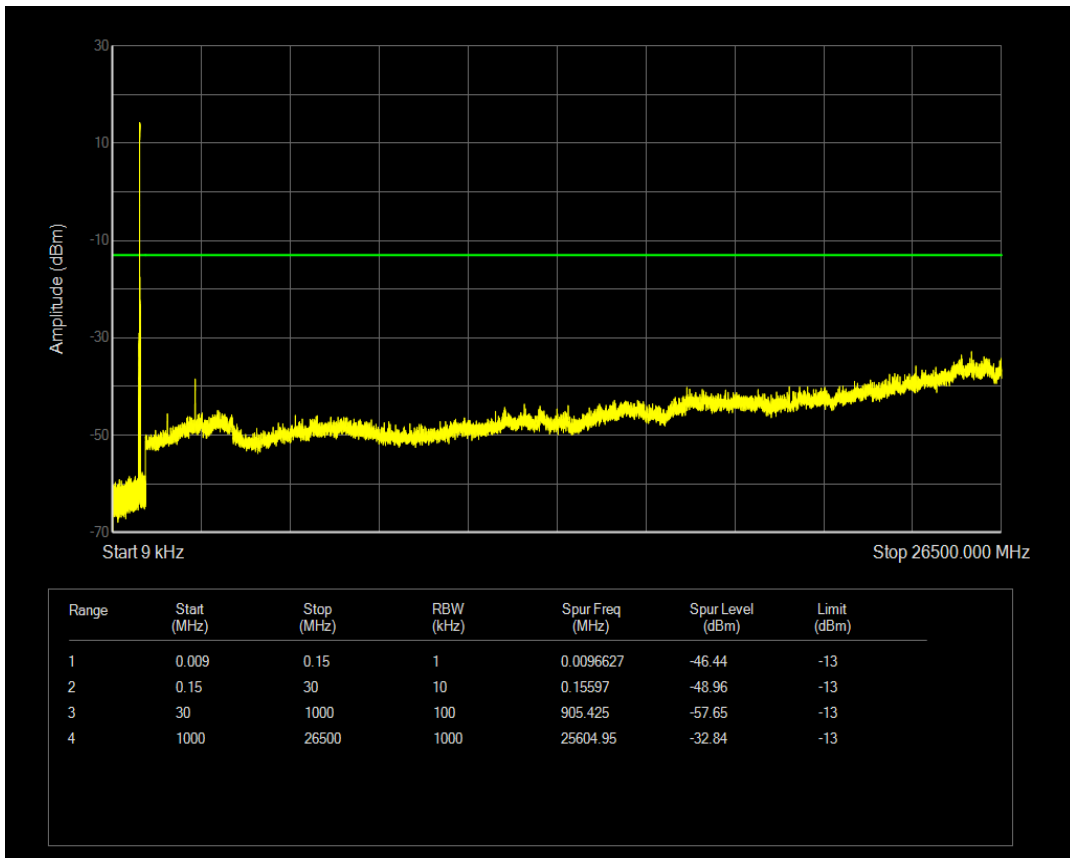

Band5 QAM16 BW=5MHz Channel=20425 RB Size=25 Position=#0

Band5 QPSK BW=5MHz Channel=20525 RB Size=25 Position=#0