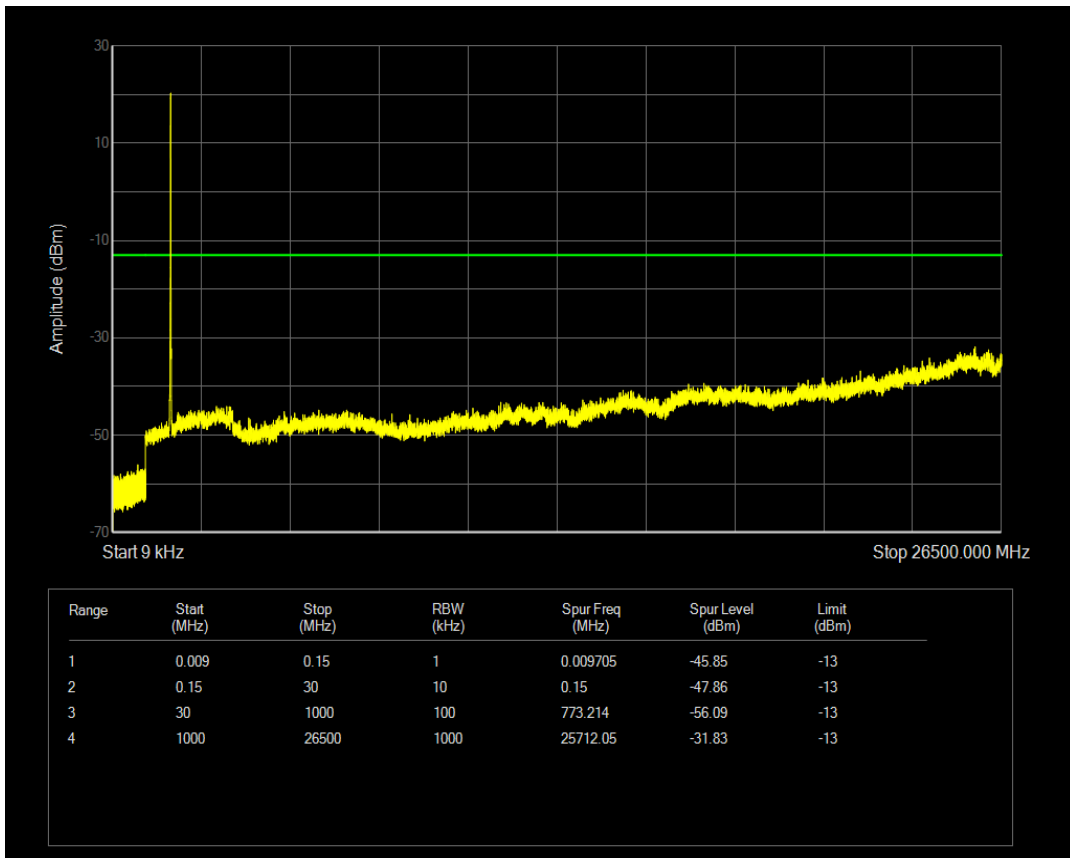

Band4 QAM16 BW=10MHz Channel=20000 RB Size=50 Position=#0

Band4 QPSK BW=10MHz Channel=20175 RB Size=1 Position=#0

Band4 QPSK BW=10MHz Channel=20175 RB Size=50 Position=#0

Band4 QAM16 BW=10MHz Channel=20175 RB Size=1 Position=#0

Band4 QAM16 BW=10MHz Channel=20175 RB Size=50 Position=#0

Band4 QPSK BW=10MHz Channel=20350 RB Size=50 Position=#0

Band4 QPSK BW=10MHz Channel=20350 RB Size=1 Position=#0

Band4 QAM16 BW=10MHz Channel=20350 RB Size=1 Position=#0

Band4 QAM16 BW=10MHz Channel=20350 RB Size=50 Position=#0

Band4 QPSK BW=15MHz Channel=20025 RB Size=1 Position=#0

Band4 QPSK BW=15MHz Channel=20025 RB Size=75 Position=#0

Band4 QAM16 BW=15MHz Channel=20025 RB Size=1 Position=#0