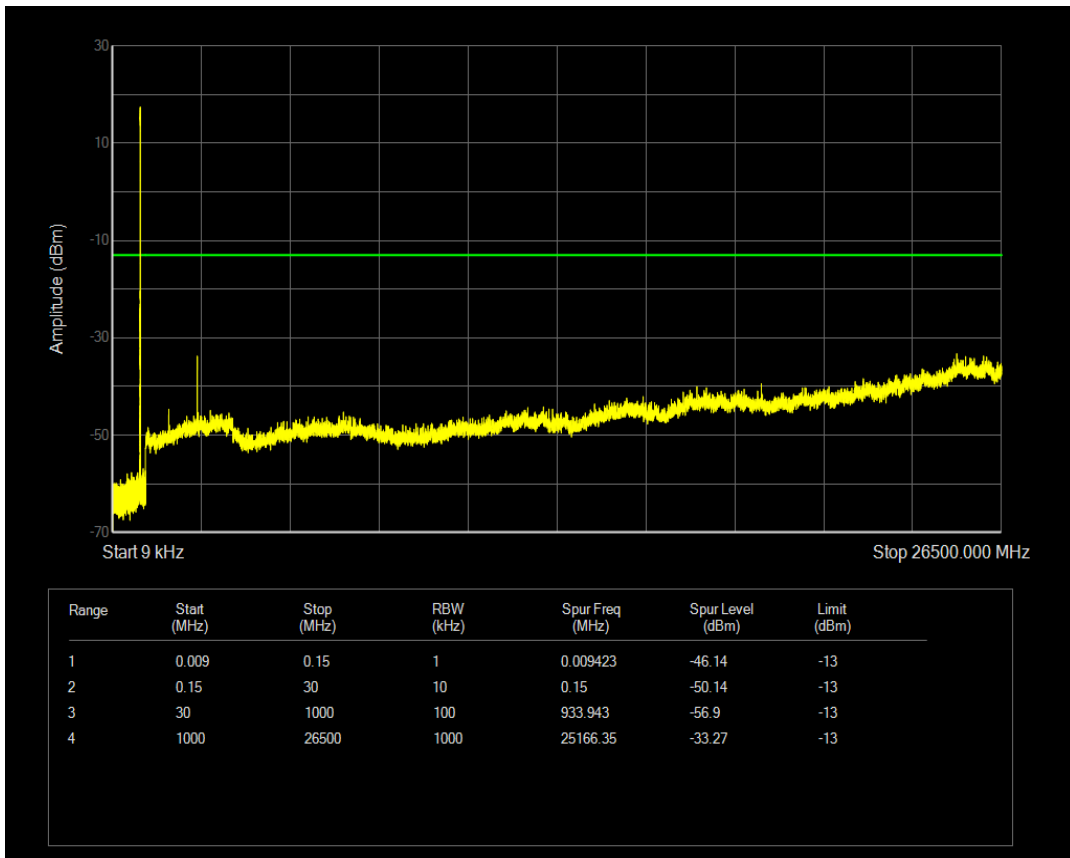

Band5 QPSK BW=3MHz Channel=20635 RB Size=15 Position=#0

Band5 QAM16 BW=3MHz Channel=20635 RB Size=1 Position=#0