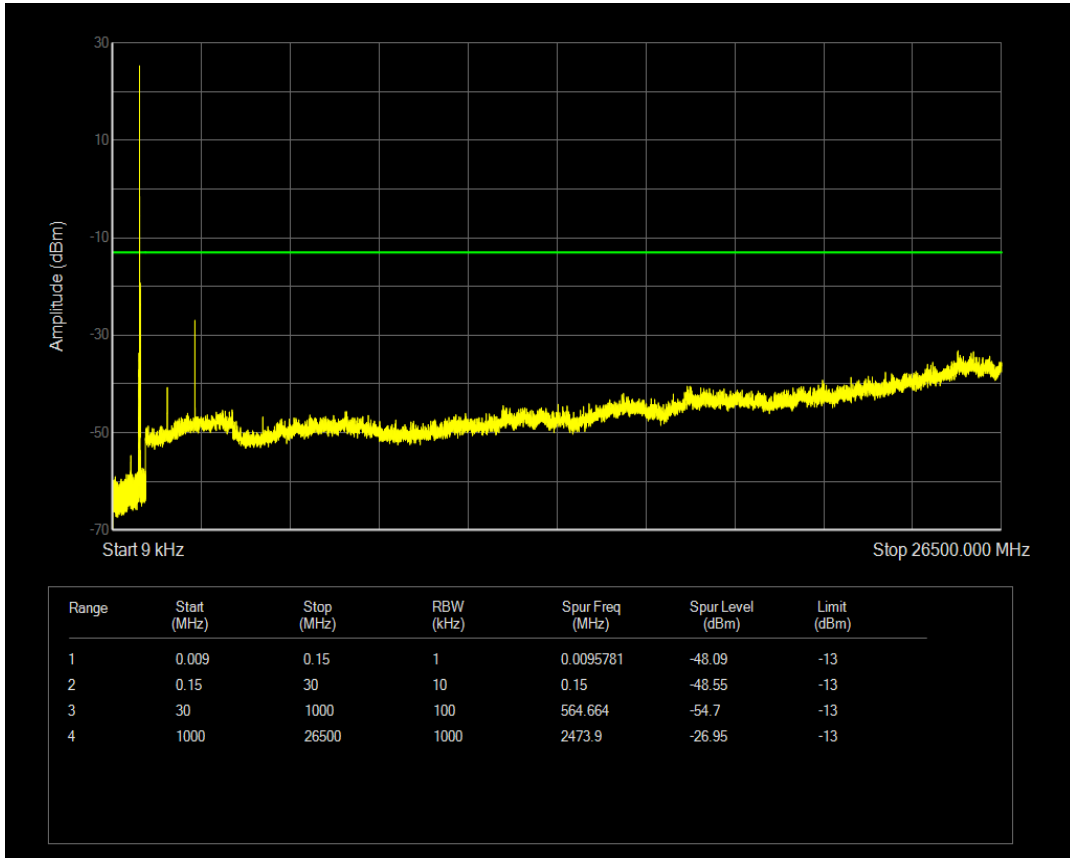

Band5 QAM16 BW=5MHz Channel=20525 RB Size=25 Position=#0

Band5 QPSK BW=5MHz Channel=20625 RB Size=1 Position=#0

Band5 QPSK BW=5MHz Channel=20625 RB Size=25 Position=#0

Band5 QAM16 BW=5MHz Channel=20625 RB Size=1 Position=#0

Band5 QAM16 BW=5MHz Channel=20625 RB Size=25 Position=#0

Band5 QPSK BW=10MHz Channel=20450 RB Size=1 Position=#0

Band5 QPSK BW=10MHz Channel=20450 RB Size=50 Position=#0

Band5 QAM16 BW=10MHz Channel=20450 RB Size=1 Position=#0