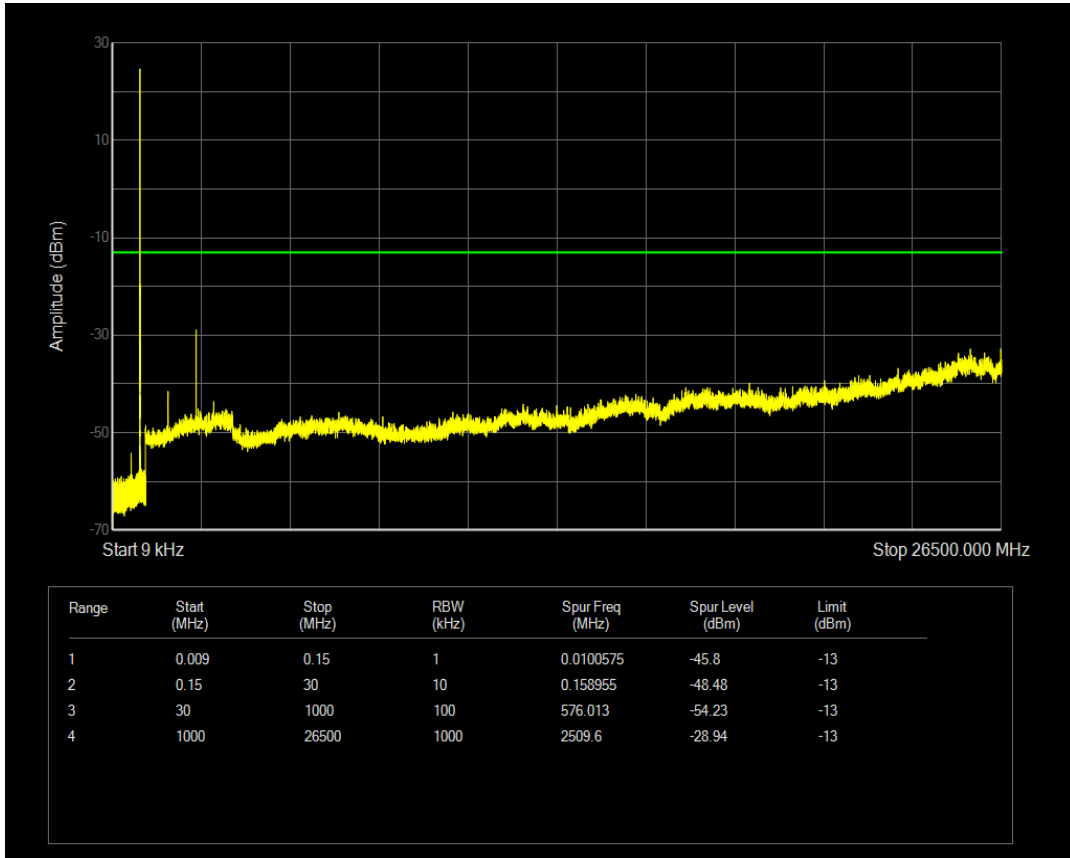

Band4 QAM16 BW=20MHz Channel=20175 RB Size=1 Position=#0

Band4 QPSK BW=20MHz Channel=20300 RB Size=1 Position=#0

Band4 QPSK BW=20MHz Channel=20300 RB Size=100 Position=#0

Band4 QAM16 BW=20MHz Channel=20300 RB Size=1 Position=#0

Band4 QAM16 BW=20MHz Channel=20300 RB Size=100 Position=#0

Band5 QPSK BW=1.4MHz Channel=20407 RB Size=1 Position=#0

Band5 QPSK BW=1.4MHz Channel=20407 RB Size=6 Position=#0

Band5 QAM16 BW=1.4MHz Channel=20407 RB Size=1 Position=#0

Band5 QAM16 BW=1.4MHz Channel=20407 RB Size=6 Position=#0

Band5 QPSK BW=1.4MHz Channel=20525 RB Size=1 Position=#0

Band5 QPSK BW=1.4MHz Channel=20525 RB Size=6 Position=#0

Band5 QAM16 BW=1.4MHz Channel=20525 RB Size=1 Position=#0