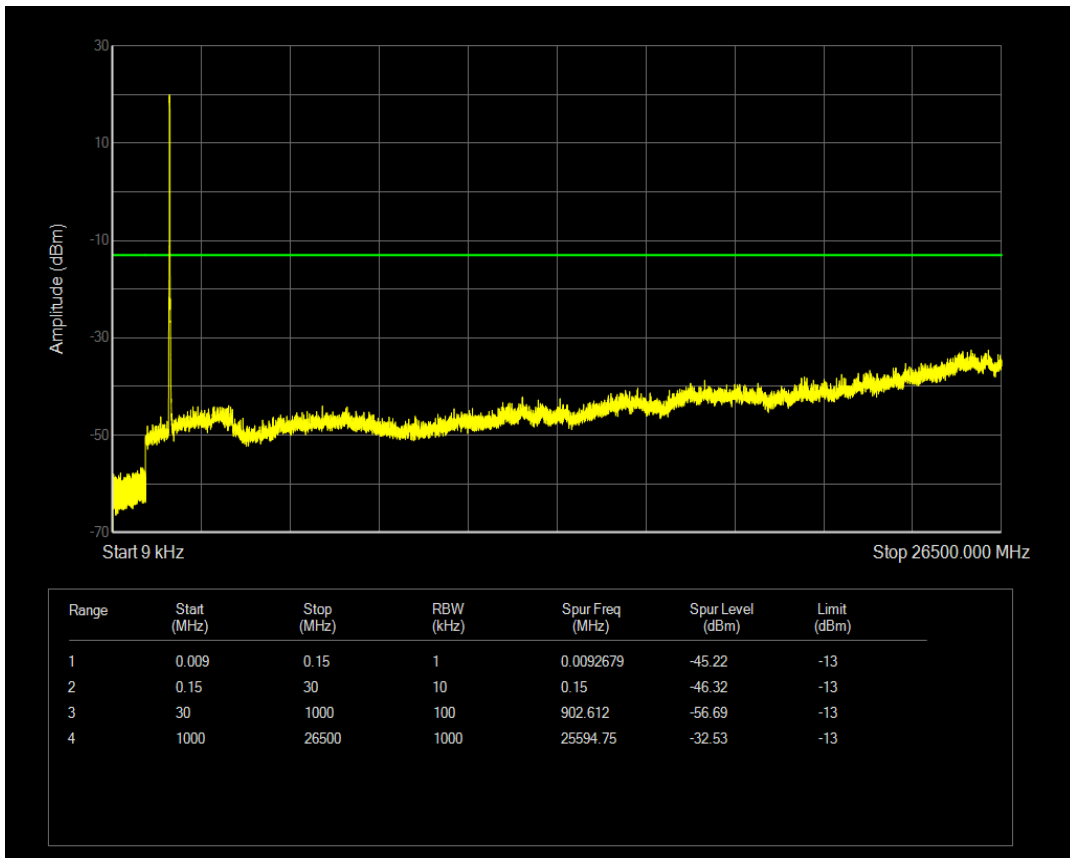

Band4 QAM16 BW=15MHz Channel=20175 RB Size=75 Position=#0

Band4 QPSK BW=15MHz Channel=20325 RB Size=1 Position=#0

Band4 QPSK BW=15MHz Channel=20325 RB Size=75 Position=#0

Band4 QAM16 BW=15MHz Channel=20325 RB Size=1 Position=#0

Band4 QAM16 BW=15MHz Channel=20325 RB Size=75 Position=#0

Band4 QPSK BW=20MHz Channel=20050 RB Size=1 Position=#0

Band4 QPSK BW=20MHz Channel=20050 RB Size=100 Position=#0

Band4 QAM16 BW=20MHz Channel=20050 RB Size=1 Position=#0