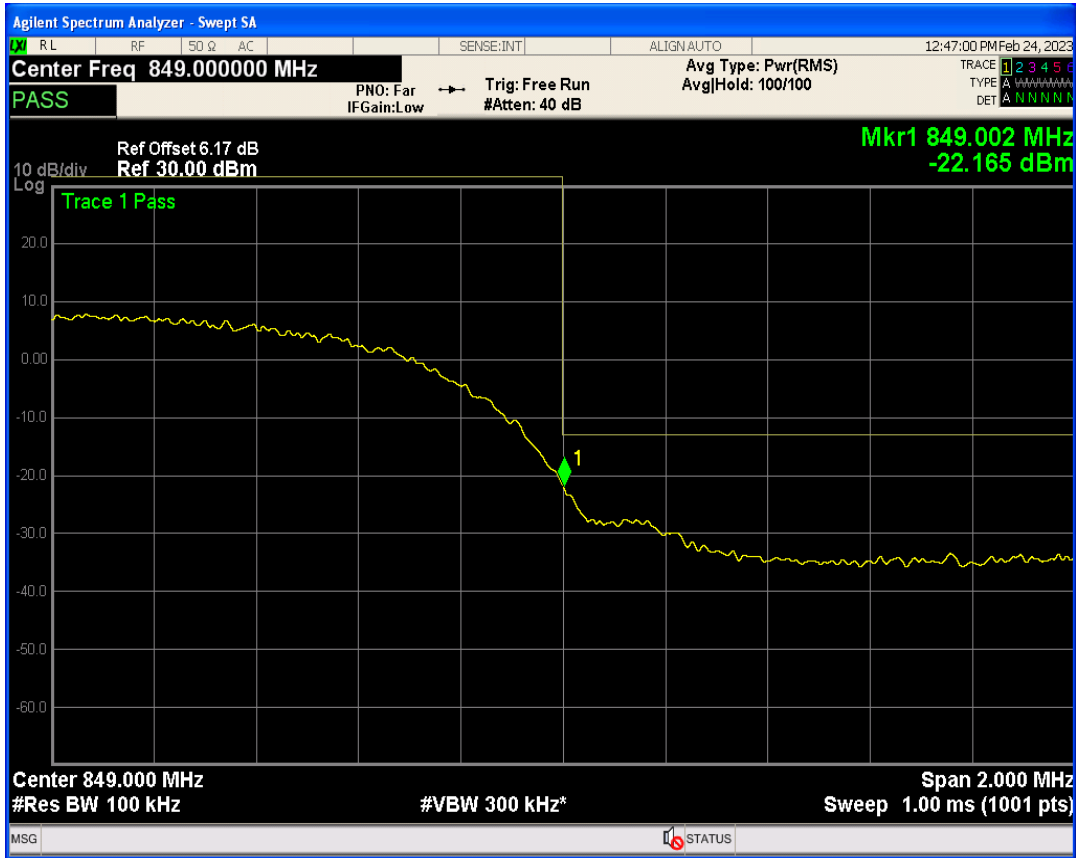

WCDMA Band2 Channel=9262

WCDMA Band2 Channel=9538

WCDMA Band4 Channel=1312

WCDMA Band4 Channel=1513

WCDMA Band5 Channel=4233

WCDMA Band5 Channel=4132

06 Out-of-band emissions

Band	Channel	Frequency (MHz)	Spur Freq (MHz)	Spur Level (dBm)	Limit (dBm)	Verdict
WCDMA Band2	9262	1852.4	19889.67	-23.95	-13	PASS
WCDMA Band2	9400	1880	17978.04	-22.89	-13	PASS
WCDMA Band2	9538	1907.6	19924.61	-23.43	-13	PASS
WCDMA Band4	1312	1712.4	19897.15	-24.20	-13	PASS
WCDMA Band4	1413	1732.6	19800.30	-23.66	-13	PASS
WCDMA Band4	1513	1752.6	17912.14	-24.09	-13	PASS
WCDMA Band5	4132	826.4	7157.80	-29.53	-13	PASS
WCDMA Band5	4182	836.4	2495.58	-30.23	-13	PASS
WCDMA Band5	4233	846.6	7534.67	-29.71	-13	PASS

WCDMA Band2 Channel=9262

WCDMA Band2 Channel=9400

WCDMA Band2 Channel=9538

WCDMA Band4 Channel=1312

WCDMA Band4 Channel=1413

WCDMA Band4 Channel=1513

WCDMA Band5 Channel=4132

WCDMA Band5 Channel=4182