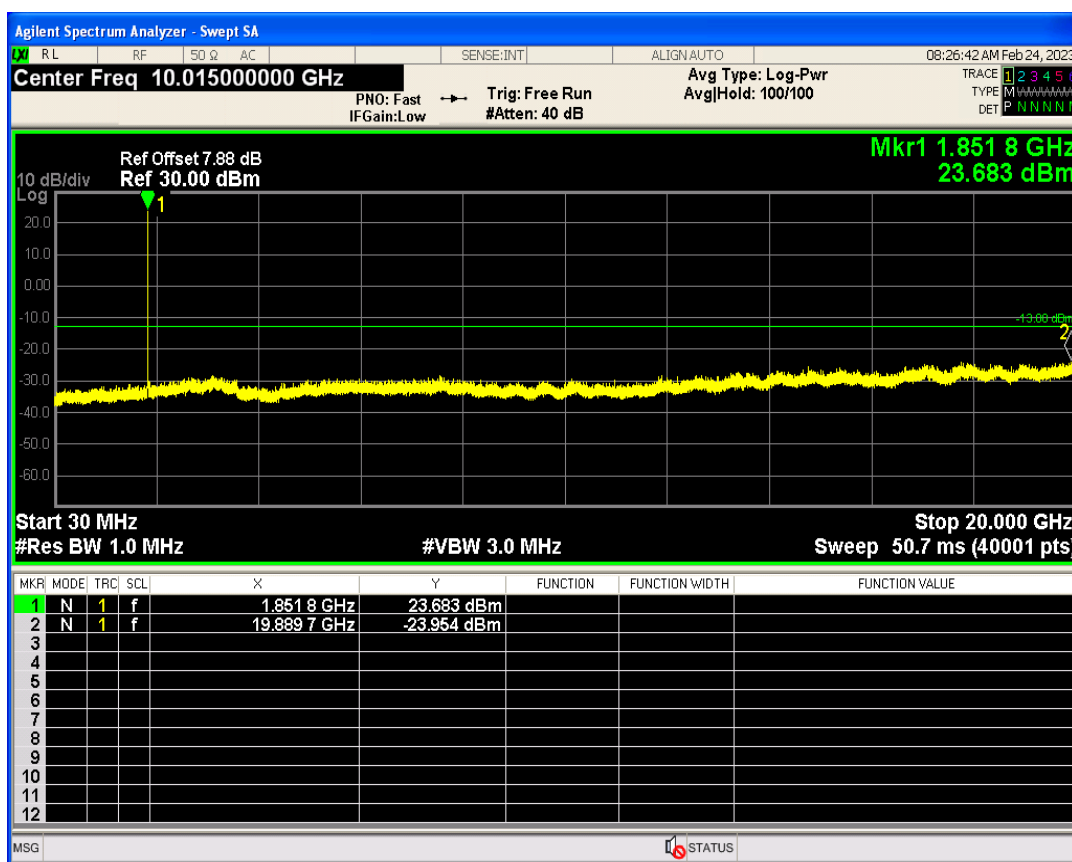

WCDMA Band2 Channel=9262

WCDMA Band2 Channel=9538

WCDMA Band4 Channel=1312

WCDMA Band4 Channel=1513

WCDMA Band5 Channel=4233

WCDMA Band5 Channel=4132

06 Out-of-band emissions

Band	Channel	Frequency (MHz)	Spur Freq (MHz)	Spur Level (dBm)	Limit (dBm)	Verdict
WCDMA Band2	9262	1852.4	19889.67	-23.95	-13	PASS
WCDMA Band2	9400	1880	17978.04	-22.89	-13	PASS
WCDMA Band2	9538	1907.6	19924.61	-23.43	-13	PASS
WCDMA Band4	1312	1712.4	19897.15	-24.20	-13	PASS
WCDMA Band4	1413	1732.6	19800.30	-23.66	-13	PASS
WCDMA Band4	1513	1752.6	17912.14	-24.09	-13	PASS
WCDMA Band5	4132	826.4	7157.80	-29.53	-13	PASS
WCDMA Band5	4182	836.4	2495.58	-30.23	-13	PASS
WCDMA Band5	4233	846.6	7534.67	-29.71	-13	PASS

WCDMA Band2 Channel=9262

WCDMA Band2 Channel=9400

WCDMA Band2 Channel=9538

WCDMA Band4 Channel=1312

WCDMA Band4 Channel=1413

WCDMA Band4 Channel=1513

WCDMA Band5 Channel=4132

WCDMA Band5 Channel=4182