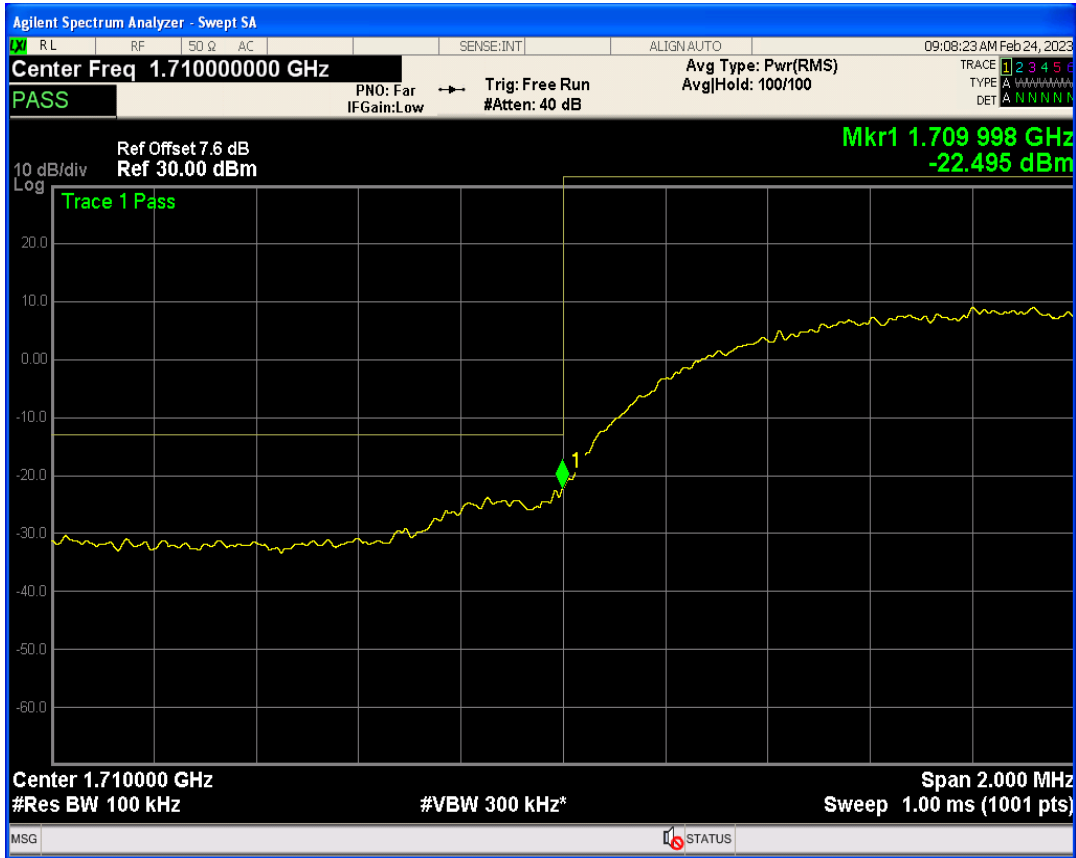

WCDMA Band5 Channel=4182

05 Band edge

Band	Channel	Frequency (MHz)	Spur Freq (MHz)	Spur Level (dBm)	Limit (dBm)	Verdict
WCDMA Band2	9262	1852.4	1850.00	-22.61	-13	PASS
WCDMA Band2	9538	1907.6	1910.00	-21.28	-13	PASS
WCDMA Band4	1312	1712.4	1710.00	-22.49	-13	PASS
WCDMA Band4	1513	1752.6	1755.00	-21.30	-13	PASS
WCDMA Band5	4132	826.4	824.00	-21.41	-13	PASS
WCDMA Band5	4233	846.6	849.00	-22.16	-13	PASS

WCDMA Band2 Channel=9262

WCDMA Band2 Channel=9538

WCDMA Band4 Channel=1312

WCDMA Band4 Channel=1513

WCDMA Band5 Channel=4233

WCDMA Band5 Channel=4132

06 Out-of-band emissions

Band	Channel	Frequency (MHz)	Spur Freq (MHz)	Spur Level (dBm)	Limit (dBm)	Verdict
WCDMA Band2	9262	1852.4	19889.67	-23.95	-13	PASS
WCDMA Band2	9400	1880	17978.04	-22.89	-13	PASS
WCDMA Band2	9538	1907.6	19924.61	-23.43	-13	PASS
WCDMA Band4	1312	1712.4	19897.15	-24.20	-13	PASS
WCDMA Band4	1413	1732.6	19800.30	-23.66	-13	PASS
WCDMA Band4	1513	1752.6	17912.14	-24.09	-13	PASS
WCDMA Band5	4132	826.4	7157.80	-29.53	-13	PASS
WCDMA Band5	4182	836.4	2495.58	-30.23	-13	PASS
WCDMA Band5	4233	846.6	7534.67	-29.71	-13	PASS