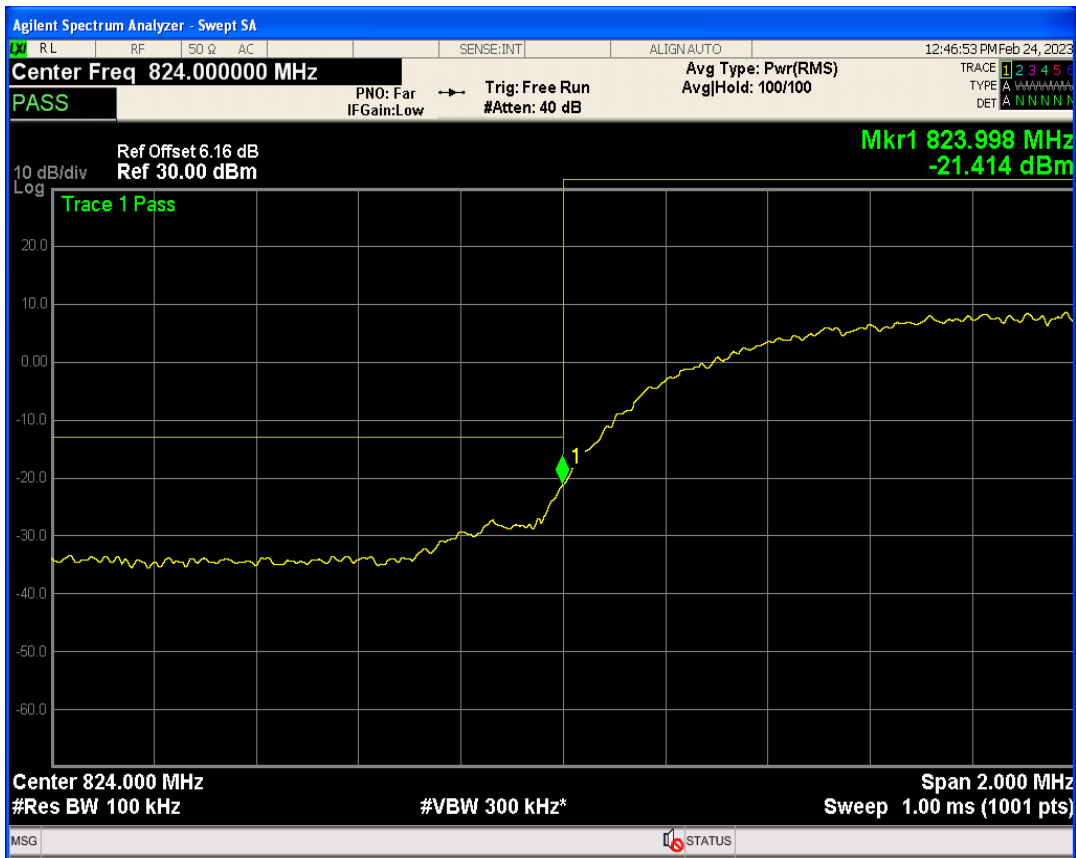

WCDMA Band2 Channel=9262

WCDMA Band2 Channel=9538

WCDMA Band4 Channel=1312

WCDMA Band4 Channel=1513

WCDMA Band5 Channel=4233

WCDMA Band5 Channel=4132

06 Out-of-band emissions

Band	Channel	Frequency (MHz)	Spur Freq (MHz)	Spur Level (dBm)	Limit (dBm)	Verdict
WCDMA Band2	9262	1852.4	19889.67	-23.95	-13	PASS
WCDMA Band2	9400	1880	17978.04	-22.89	-13	PASS
WCDMA Band2	9538	1907.6	19924.61	-23.43	-13	PASS
WCDMA Band4	1312	1712.4	19897.15	-24.20	-13	PASS
WCDMA Band4	1413	1732.6	19800.30	-23.66	-13	PASS
WCDMA Band4	1513	1752.6	17912.14	-24.09	-13	PASS
WCDMA Band5	4132	826.4	7157.80	-29.53	-13	PASS
WCDMA Band5	4182	836.4	2495.58	-30.23	-13	PASS
WCDMA Band5	4233	846.6	7534.67	-29.71	-13	PASS

WCDMA Band2 Channel=9262

WCDMA Band2 Channel=9400

WCDMA Band2 Channel=9538

WCDMA Band4 Channel=1312

WCDMA Band4 Channel=1413

WCDMA Band4 Channel=1513

WCDMA Band5 Channel=4132

WCDMA Band5 Channel=4182