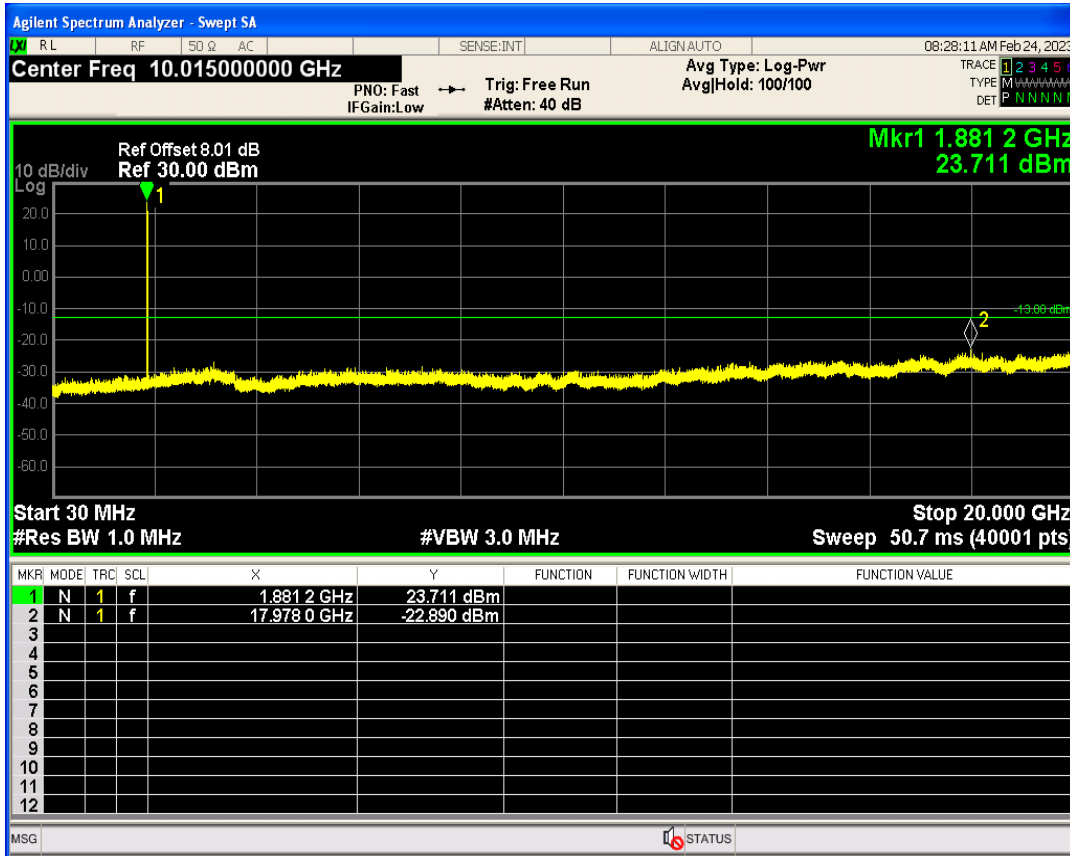

WCDMA Band2 Channel=9262

WCDMA Band2 Channel=9538

WCDMA Band4 Channel=1312

WCDMA Band4 Channel=1513

WCDMA Band5 Channel=4233

WCDMA Band5 Channel=4132

06 Out-of-band emissions

Band	Channel	Frequency (MHz)	Spur Freq (MHz)	Spur Level (dBm)	Limit (dBm)	Verdict
WCDMA Band2	9262	1852.4	19889.67	-23.95	-13	PASS
WCDMA Band2	9400	1880	17978.04	-22.89	-13	PASS
WCDMA Band2	9538	1907.6	19924.61	-23.43	-13	PASS
WCDMA Band4	1312	1712.4	19897.15	-24.20	-13	PASS
WCDMA Band4	1413	1732.6	19800.30	-23.66	-13	PASS
WCDMA Band4	1513	1752.6	17912.14	-24.09	-13	PASS
WCDMA Band5	4132	826.4	7157.80	-29.53	-13	PASS
WCDMA Band5	4182	836.4	2495.58	-30.23	-13	PASS
WCDMA Band5	4233	846.6	7534.67	-29.71	-13	PASS

WCDMA Band2 Channel=9262

WCDMA Band2 Channel=9400

WCDMA Band2 Channel=9538

WCDMA Band4 Channel=1312

WCDMA Band4 Channel=1413

WCDMA Band4 Channel=1513

WCDMA Band5 Channel=4132

WCDMA Band5 Channel=4182