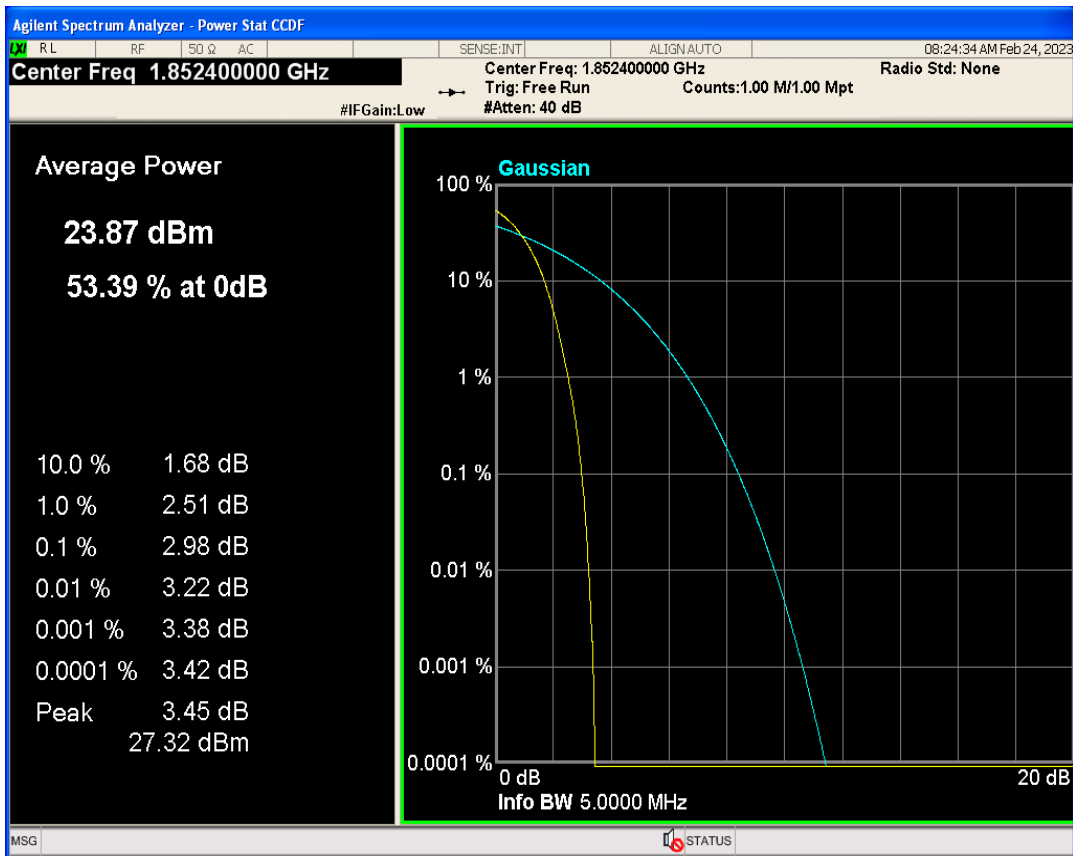

WCDMA Band2 Channel=9262