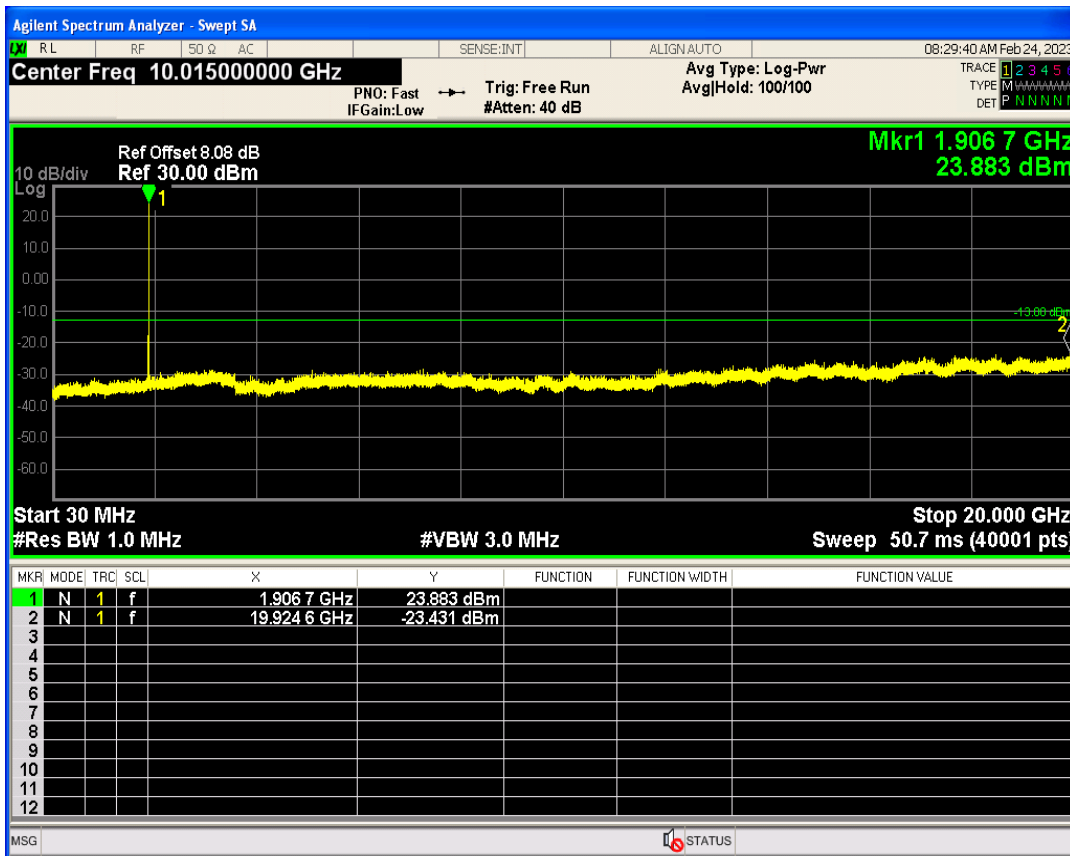

WCDMA Band2 Channel=9262

WCDMA Band2 Channel=9538

WCDMA Band4 Channel=1312

WCDMA Band4 Channel=1513

WCDMA Band5 Channel=4233

WCDMA Band5 Channel=4132

06 Out-of-band emissions

Band	Channel	Frequency (MHz)	Spur Freq (MHz)	Spur Level (dBm)	Limit (dBm)	Verdict
WCDMA Band2	9262	1852.4	19889.67	-23.95	-13	PASS
WCDMA Band2	9400	1880	17978.04	-22.89	-13	PASS
WCDMA Band2	9538	1907.6	19924.61	-23.43	-13	PASS
WCDMA Band4	1312	1712.4	19897.15	-24.20	-13	PASS
WCDMA Band4	1413	1732.6	19800.30	-23.66	-13	PASS
WCDMA Band4	1513	1752.6	17912.14	-24.09	-13	PASS
WCDMA Band5	4132	826.4	7157.80	-29.53	-13	PASS
WCDMA Band5	4182	836.4	2495.58	-30.23	-13	PASS
WCDMA Band5	4233	846.6	7534.67	-29.71	-13	PASS

WCDMA Band2 Channel=9262

WCDMA Band2 Channel=9400

WCDMA Band2 Channel=9538

WCDMA Band4 Channel=1312

WCDMA Band4 Channel=1413

WCDMA Band4 Channel=1513

WCDMA Band5 Channel=4132

WCDMA Band5 Channel=4182