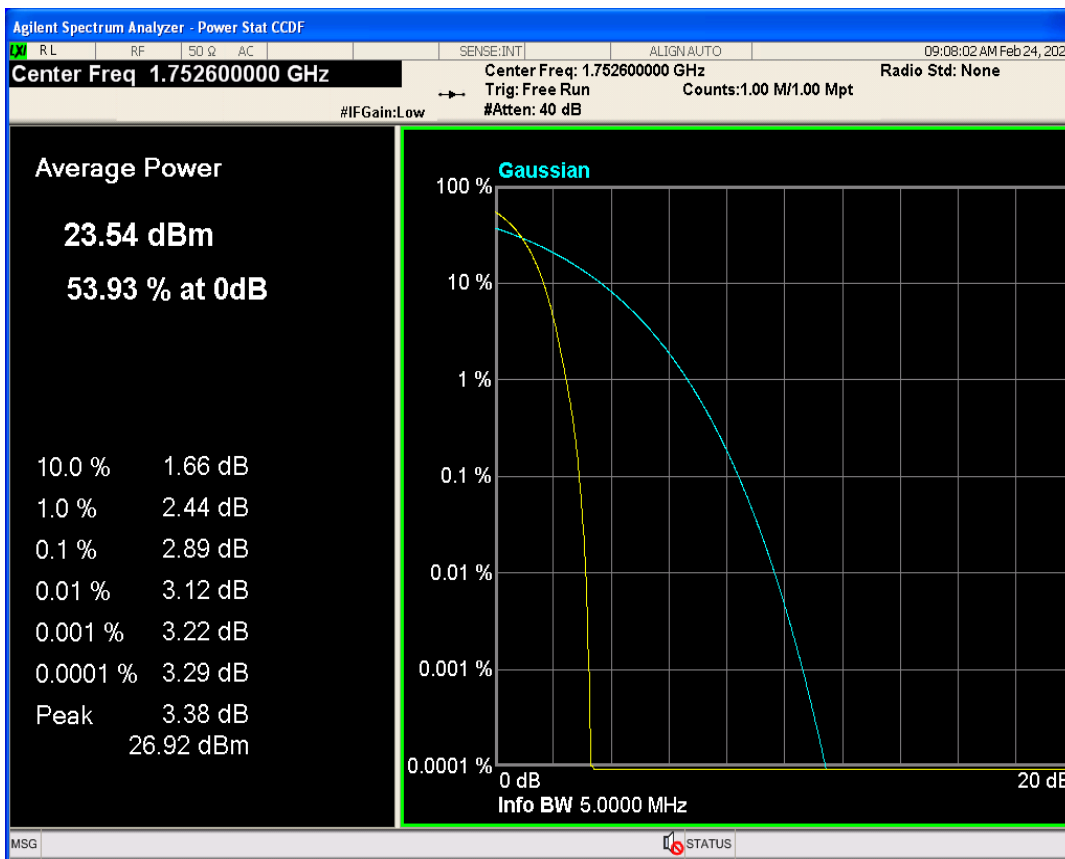

WCDMA Band2 Channel=9400

WCDMA Band2 Channel=9262

WCDMA Band2 Channel=9538

WCDMA Band4 Channel=1312

WCDMA Band4 Channel=1513

WCDMA Band4 Channel=1413

WCDMA Band5 Channel=4182

WCDMA Band5 Channel=4132