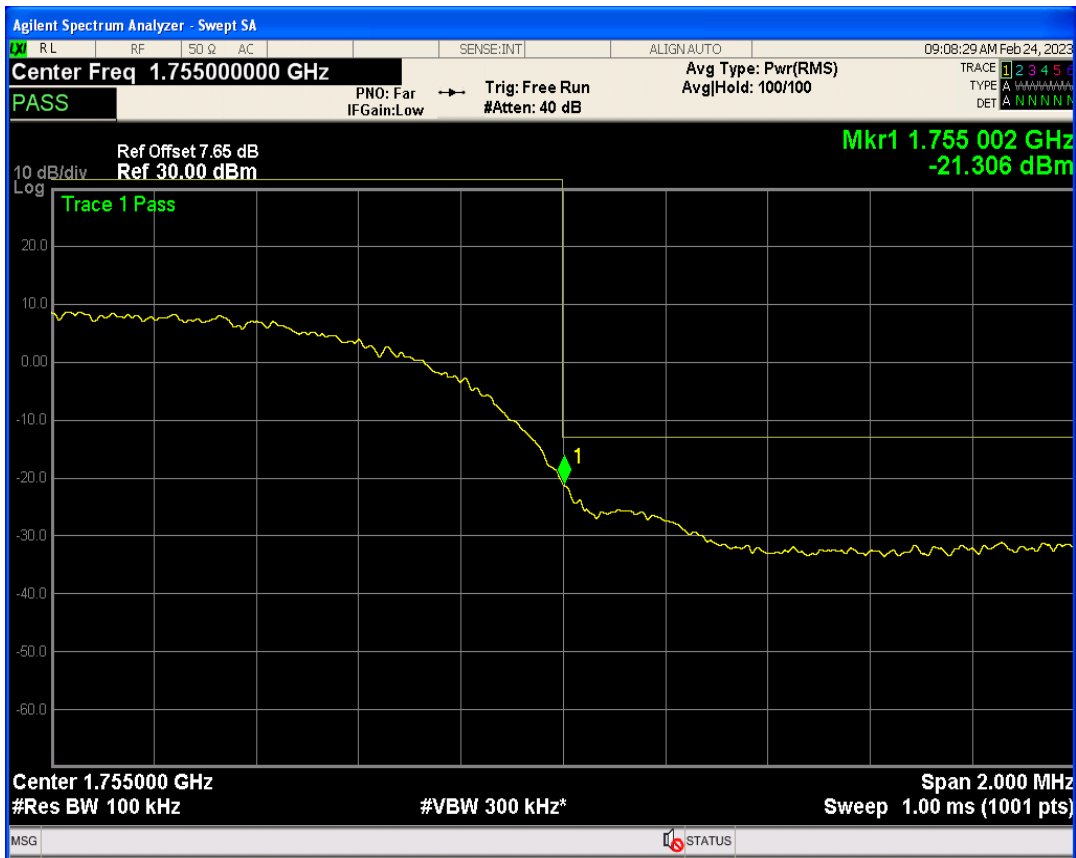

WCDMA Band2 Channel=9262

WCDMA Band2 Channel=9538

WCDMA Band4 Channel=1312

WCDMA Band4 Channel=1513

WCDMA Band5 Channel=4233

WCDMA Band5 Channel=4132

06 Out-of-band emissions

Band	Channel	Frequency (MHz)	Spur Freq (MHz)	Spur Level (dBm)	Limit (dBm)	Verdict
WCDMA Band2	9262	1852.4	19889.67	-23.95	-13	PASS
WCDMA Band2	9400	1880	17978.04	-22.89	-13	PASS
WCDMA Band2	9538	1907.6	19924.61	-23.43	-13	PASS
WCDMA Band4	1312	1712.4	19897.15	-24.20	-13	PASS
WCDMA Band4	1413	1732.6	19800.30	-23.66	-13	PASS
WCDMA Band4	1513	1752.6	17912.14	-24.09	-13	PASS
WCDMA Band5	4132	826.4	7157.80	-29.53	-13	PASS
WCDMA Band5	4182	836.4	2495.58	-30.23	-13	PASS
WCDMA Band5	4233	846.6	7534.67	-29.71	-13	PASS

WCDMA Band2 Channel=9262

WCDMA Band2 Channel=9400

WCDMA Band2 Channel=9538

WCDMA Band4 Channel=1312

WCDMA Band4 Channel=1413

WCDMA Band4 Channel=1513

WCDMA Band5 Channel=4132

WCDMA Band5 Channel=4182