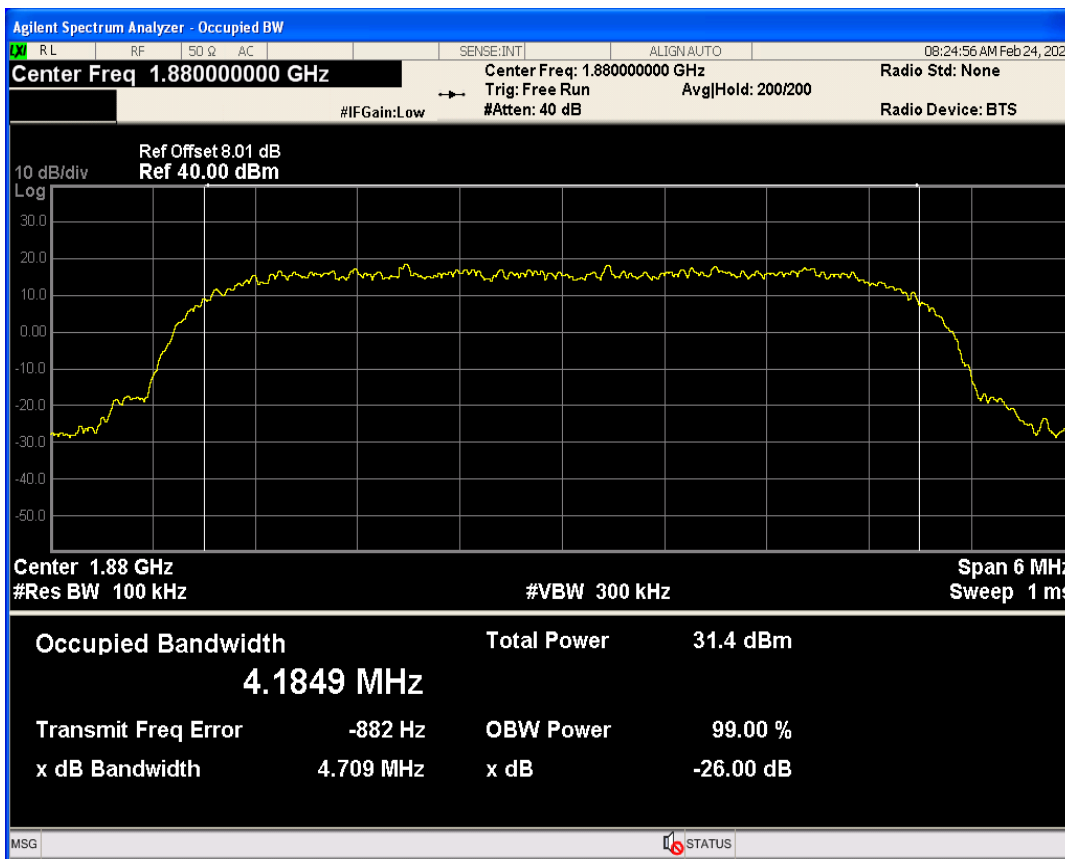

WCDMA Band5 Channel=4233

04 Occupied bandwidth

Band	Channel	Frequency (MHz)	99% OBW (kHz)	-26dB EBW (kHz)	Verdict
WCDMA Band2	9262	1852.4	4150.959	4723.833	PASS
WCDMA Band2	9400	1880	4184.918	4709.265	PASS
WCDMA Band2	9538	1907.6	4170.803	4728.675	PASS
WCDMA Band4	1312	1712.4	4175.161	4670.051	PASS
WCDMA Band4	1413	1732.6	4184.400	4720.163	PASS
WCDMA Band4	1513	1752.6	4188.178	4689.485	PASS
WCDMA Band5	4132	826.4	4174.474	4716.783	PASS
WCDMA Band5	4182	836.4	4184.302	4706.245	PASS
WCDMA Band5	4233	846.6	4174.612	4710.924	PASS

WCDMA Band2 Channel=9262

WCDMA Band2 Channel=9538

WCDMA Band2 Channel=9400

WCDMA Band4 Channel=1312

WCDMA Band4 Channel=1513

WCDMA Band4 Channel=1413

WCDMA Band5 Channel=4132

WCDMA Band5 Channel=4233