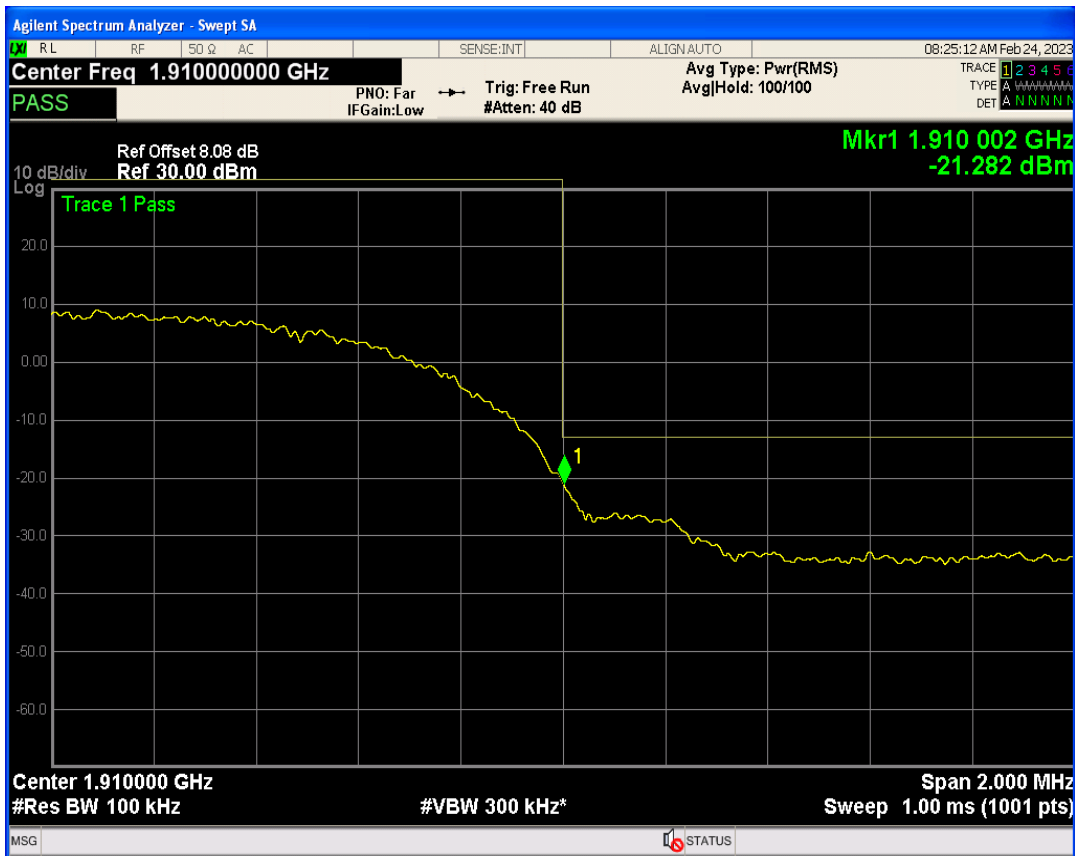

WCDMA Band5 Channel=4182

05 Band edge

Band	Channel	Frequency (MHz)	Spur Freq (MHz)	Spur Level (dBm)	Limit (dBm)	Verdict
WCDMA Band2	9262	1852.4	1850.00	-22.61	-13	PASS
WCDMA Band2	9538	1907.6	1910.00	-21.28	-13	PASS
WCDMA Band4	1312	1712.4	1710.00	-22.49	-13	PASS
WCDMA Band4	1513	1752.6	1755.00	-21.30	-13	PASS
WCDMA Band5	4132	826.4	824.00	-21.41	-13	PASS
WCDMA Band5	4233	846.6	849.00	-22.16	-13	PASS

WCDMA Band2 Channel=9262

WCDMA Band2 Channel=9538

WCDMA Band4 Channel=1312

WCDMA Band4 Channel=1513

WCDMA Band5 Channel=4233

WCDMA Band5 Channel=4132

06 Out-of-band emissions

Band	Channel	Frequency (MHz)	Spur Freq (MHz)	Spur Level (dBm)	Limit (dBm)	Verdict
WCDMA Band2	9262	1852.4	19889.67	-23.95	-13	PASS
WCDMA Band2	9400	1880	17978.04	-22.89	-13	PASS
WCDMA Band2	9538	1907.6	19924.61	-23.43	-13	PASS
WCDMA Band4	1312	1712.4	19897.15	-24.20	-13	PASS
WCDMA Band4	1413	1732.6	19800.30	-23.66	-13	PASS
WCDMA Band4	1513	1752.6	17912.14	-24.09	-13	PASS
WCDMA Band5	4132	826.4	7157.80	-29.53	-13	PASS
WCDMA Band5	4182	836.4	2495.58	-30.23	-13	PASS
WCDMA Band5	4233	846.6	7534.67	-29.71	-13	PASS