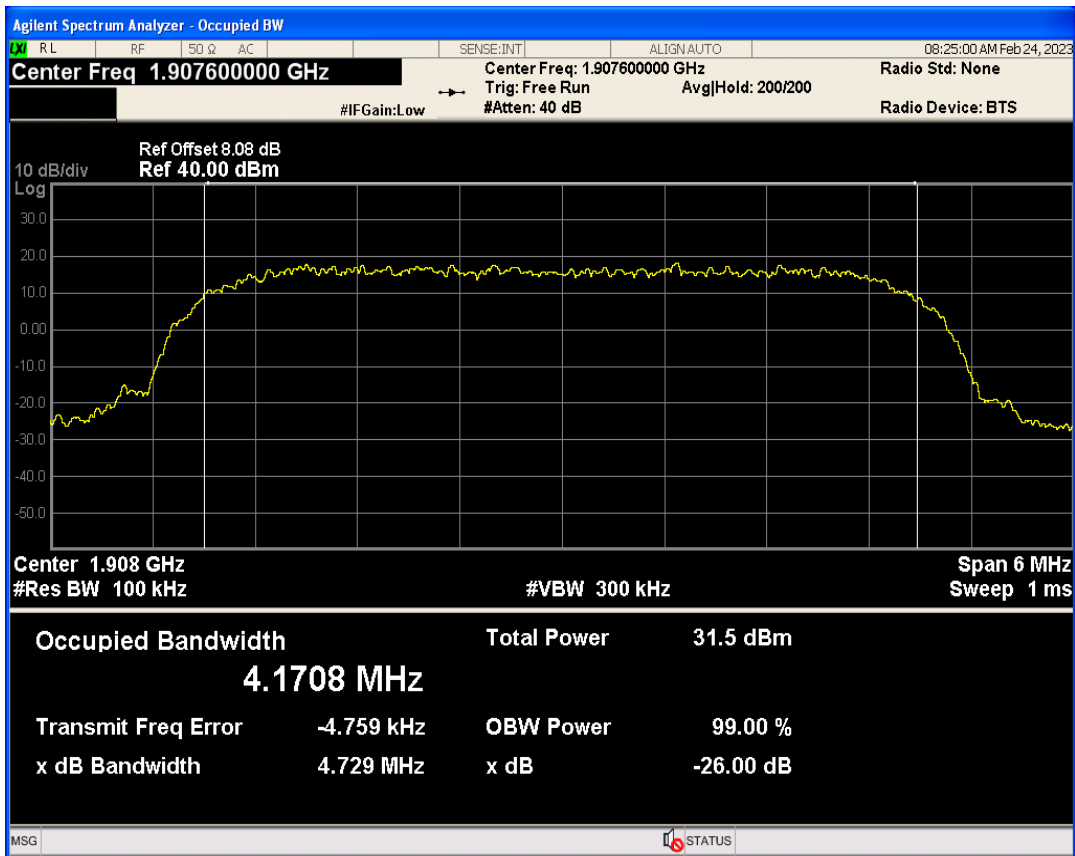

WCDMA Band2 Channel=9538