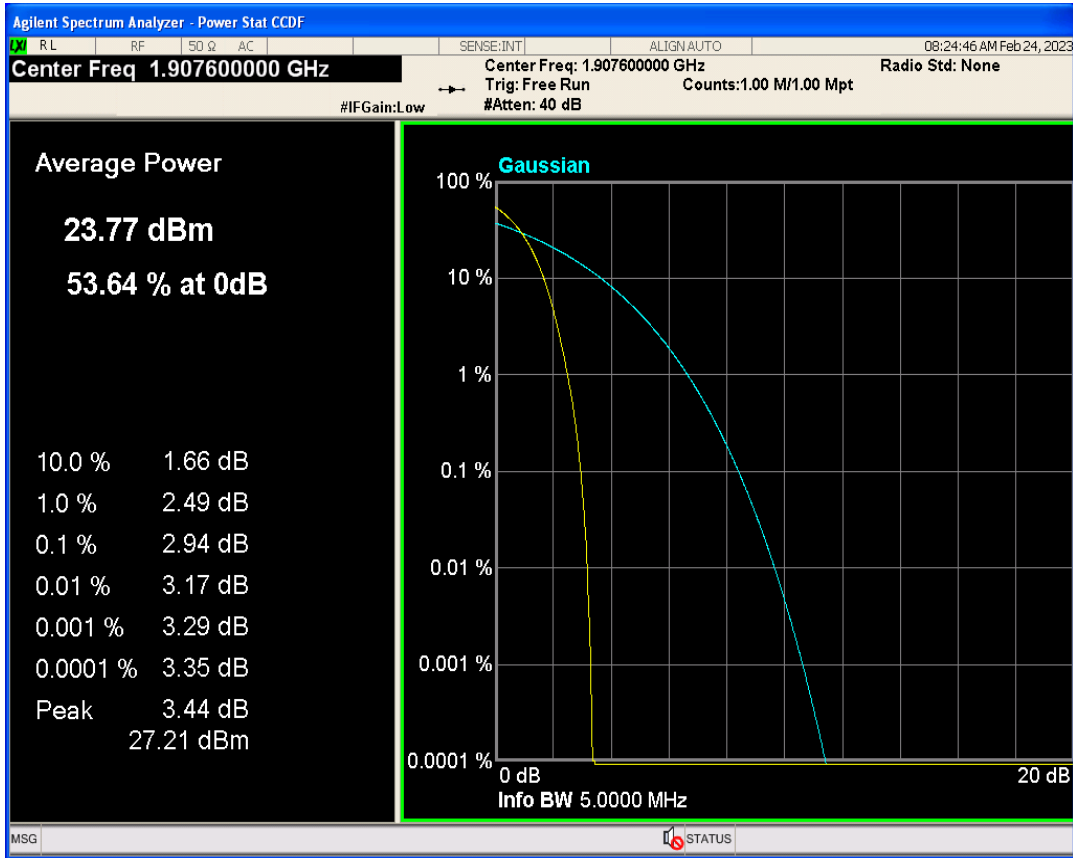

WCDMA Band2 Channel=9538