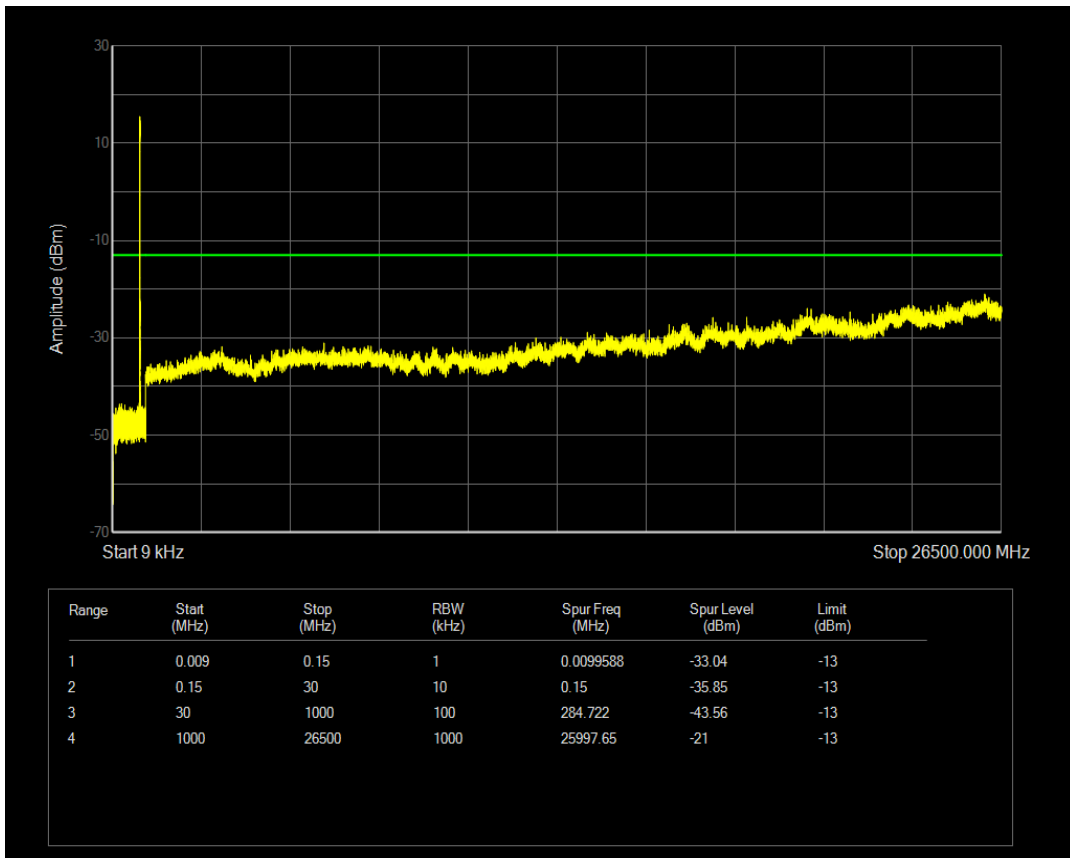

Band5 QAM16 BW=5MHz Channel=20425 RB Size=25 Position=#0

Band5 QPSK BW=5MHz Channel=20525 RB Size=1 Position=#0