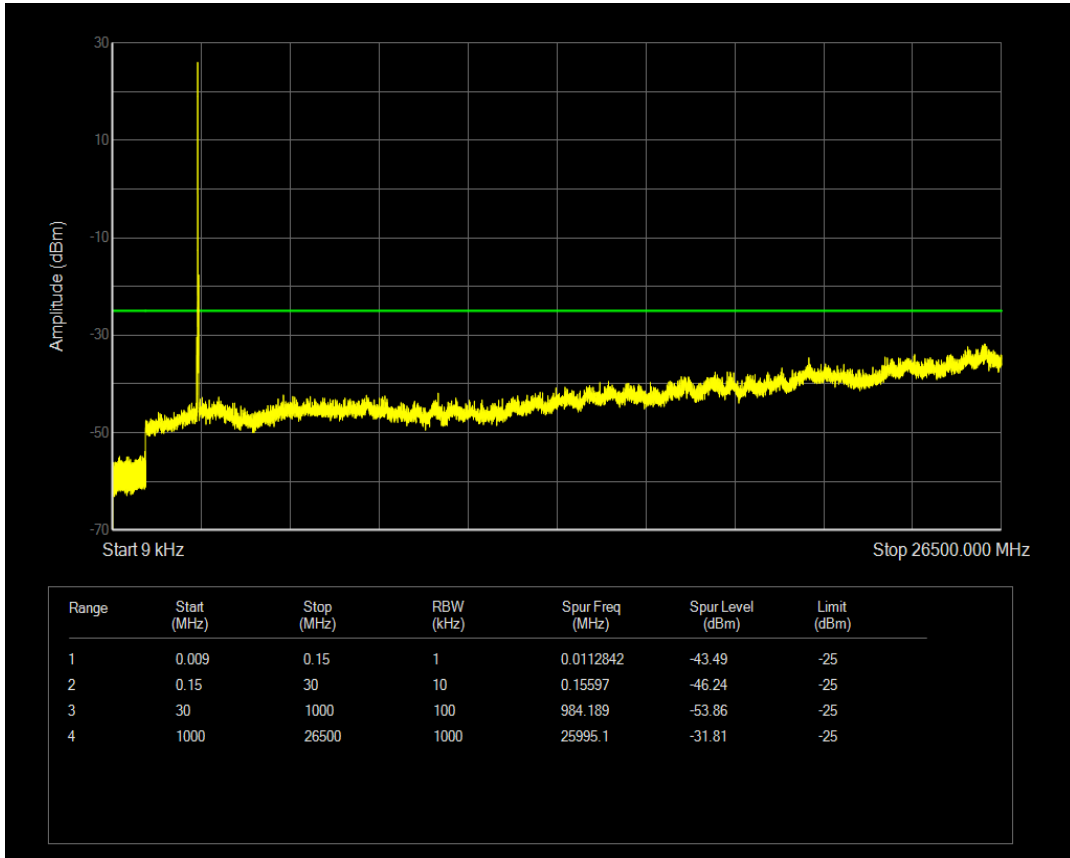

Band7 QAM16 BW=15MHz Channel=21100 RB Size=75 Position=#0

Band7 QPSK BW=15MHz Channel=21375 RB Size=1 Position=#0

Band7 QPSK BW=15MHz Channel=21375 RB Size=75 Position=#0

Band7 QAM16 BW=15MHz Channel=21375 RB Size=1 Position=#0

Band7 QPSK BW=20MHz Channel=20850 RB Size=1 Position=#0

Band7 QAM16 BW=15MHz Channel=21375 RB Size=75 Position=#0

Band7 QPSK BW=20MHz Channel=20850 RB Size=100 Position=#0

Band7 QAM16 BW=20MHz Channel=20850 RB Size=1 Position=#0