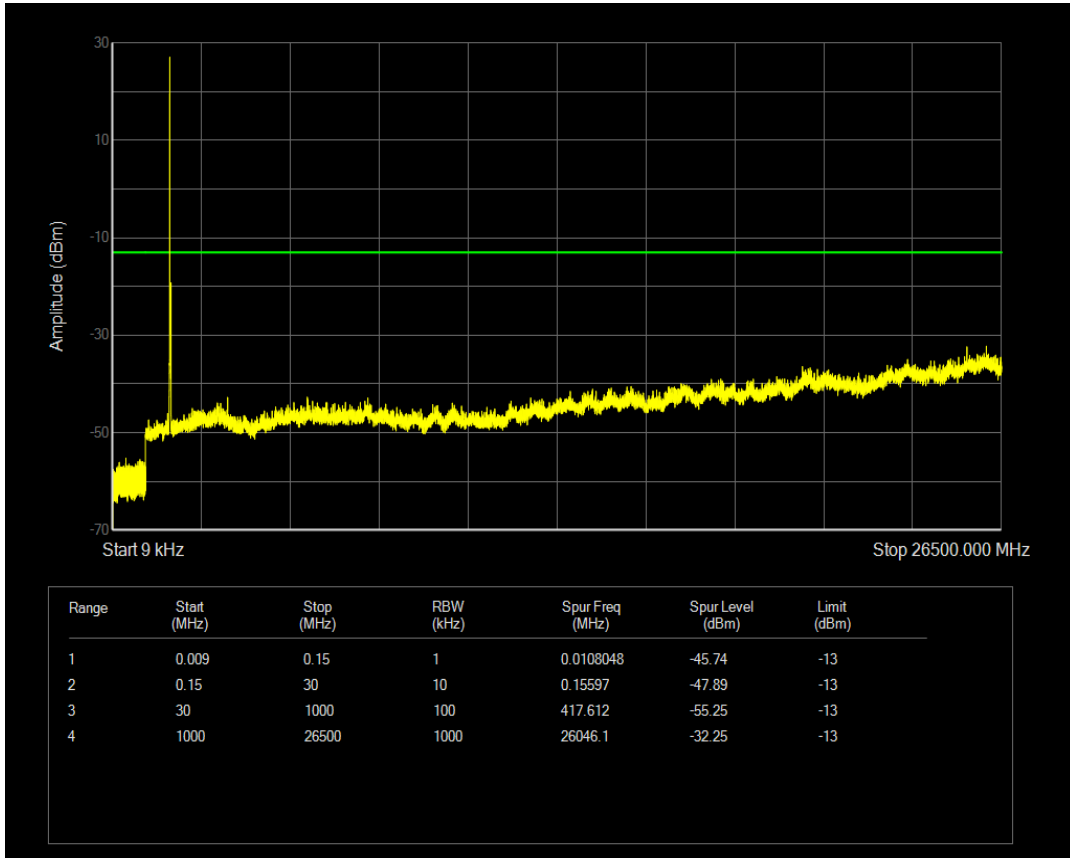

Band4 QAM16 BW=15MHz Channel=20175 RB Size=75 Position=#0

Band4 QAM16 BW=15MHz Channel=20325 RB Size=1 Position=#0

Band4 QAM16 BW=15MHz Channel=20325 RB Size=75 Position=#0

Band4 QAM16 BW=20MHz Channel=20050 RB Size=1 Position=#0

Band4 QAM16 BW=20MHz Channel=20050 RB Size=100 Position=#0

Band4 QAM16 BW=20MHz Channel=20175 RB Size=1 Position=#0

Band4 QAM16 BW=20MHz Channel=20175 RB Size=100 Position=#0

Band4 QAM16 BW=20MHz Channel=20300 RB Size=1 Position=#0