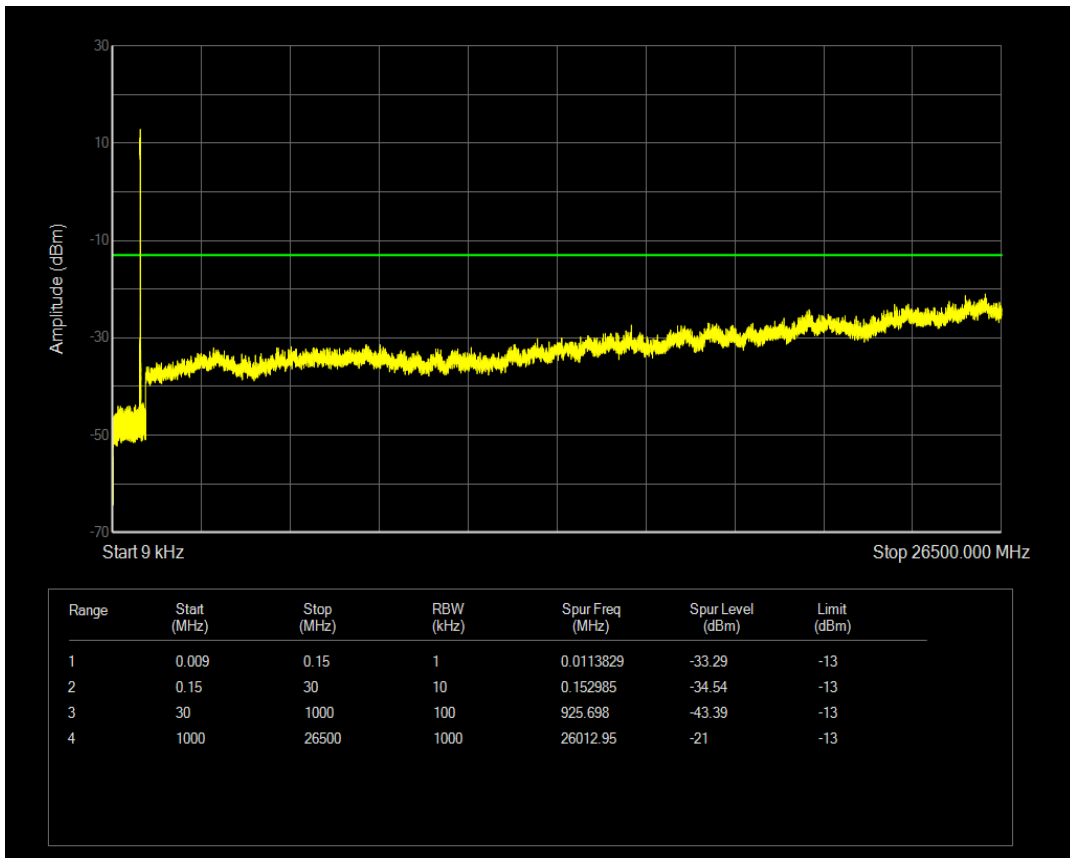

Band5 QAM16 BW=10MHz Channel=20600 RB Size=50 Position=#0

Band7 QPSK BW=5MHz Channel=20775 RB Size=1 Position=#0