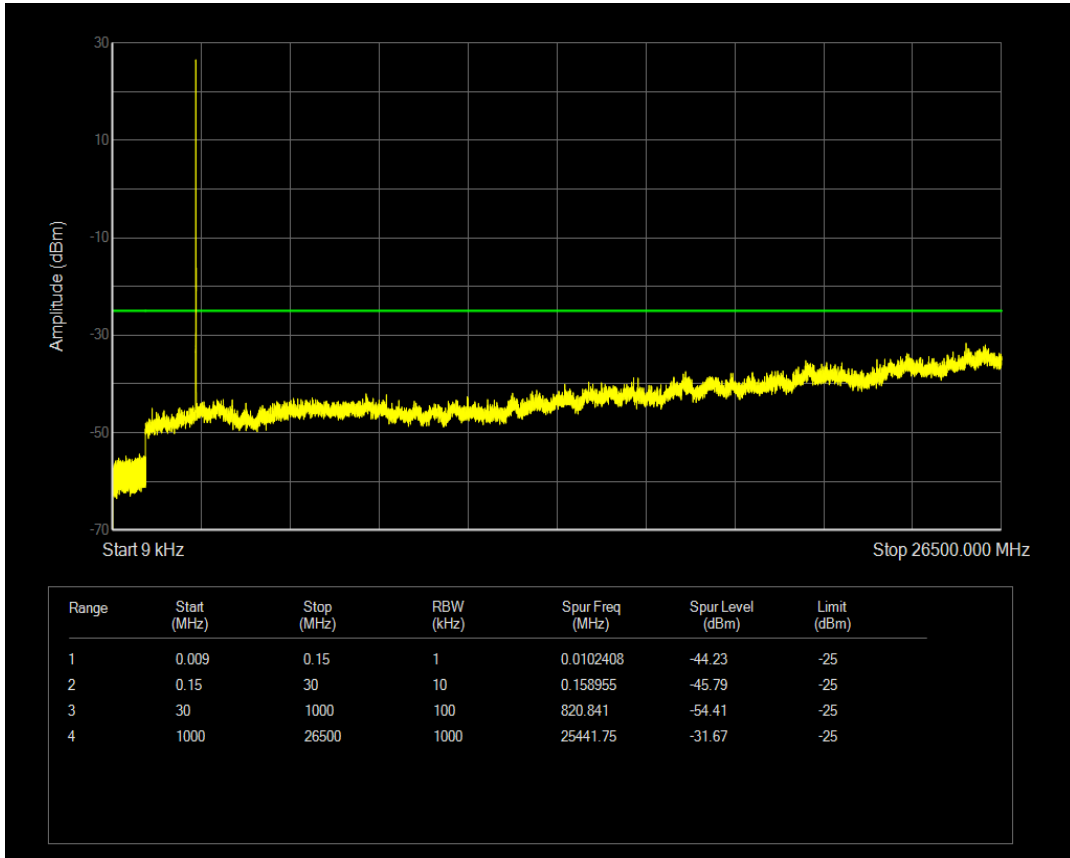

Band7 QPSK BW=5MHz Channel=20775 RB Size=1 Position=#0

Band7 QPSK BW=5MHz Channel=20775 RB Size=25 Position=#0