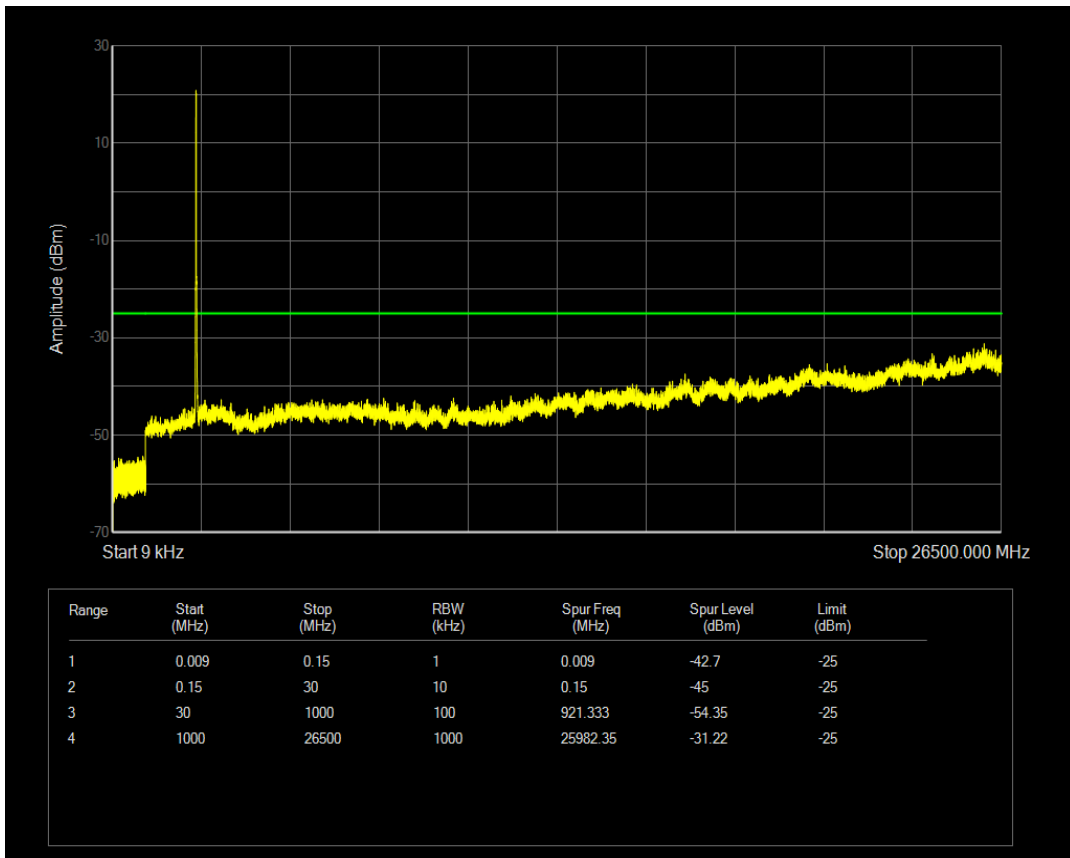

Band7 QPSK BW=15MHz Channel=20825 RB Size=75 Position=#0

Band7 QAM16 BW=15MHz Channel=20825 RB Size=1 Position=#0