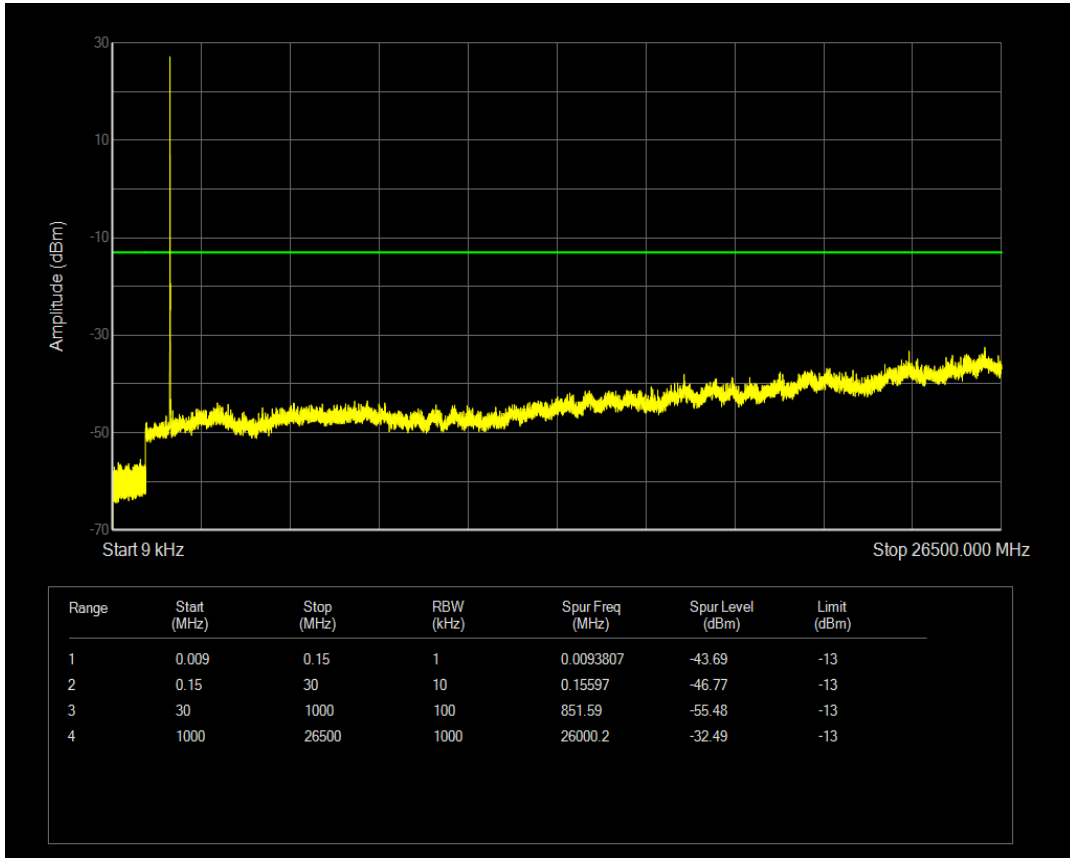

Band4 QAM16 BW=3MHz Channel=20385 RB Size=15 Position=#0

Band4 QAM16 BW=5MHz Channel=19975 RB Size=1 Position=#0

Band4 QAM16 BW=5MHz Channel=19975 RB Size=25 Position=#0

Band4 QAM16 BW=5MHz Channel=20175 RB Size=1 Position=#0

Band4 QAM16 BW=5MHz Channel=20175 RB Size=25 Position=#0

Band4 QAM16 BW=5MHz Channel=20375 RB Size=1 Position=#0

Band4 QAM16 BW=5MHz Channel=20375 RB Size=25 Position=#0

Band4 QAM16 BW=10MHz Channel=20000 RB Size=1 Position=#0