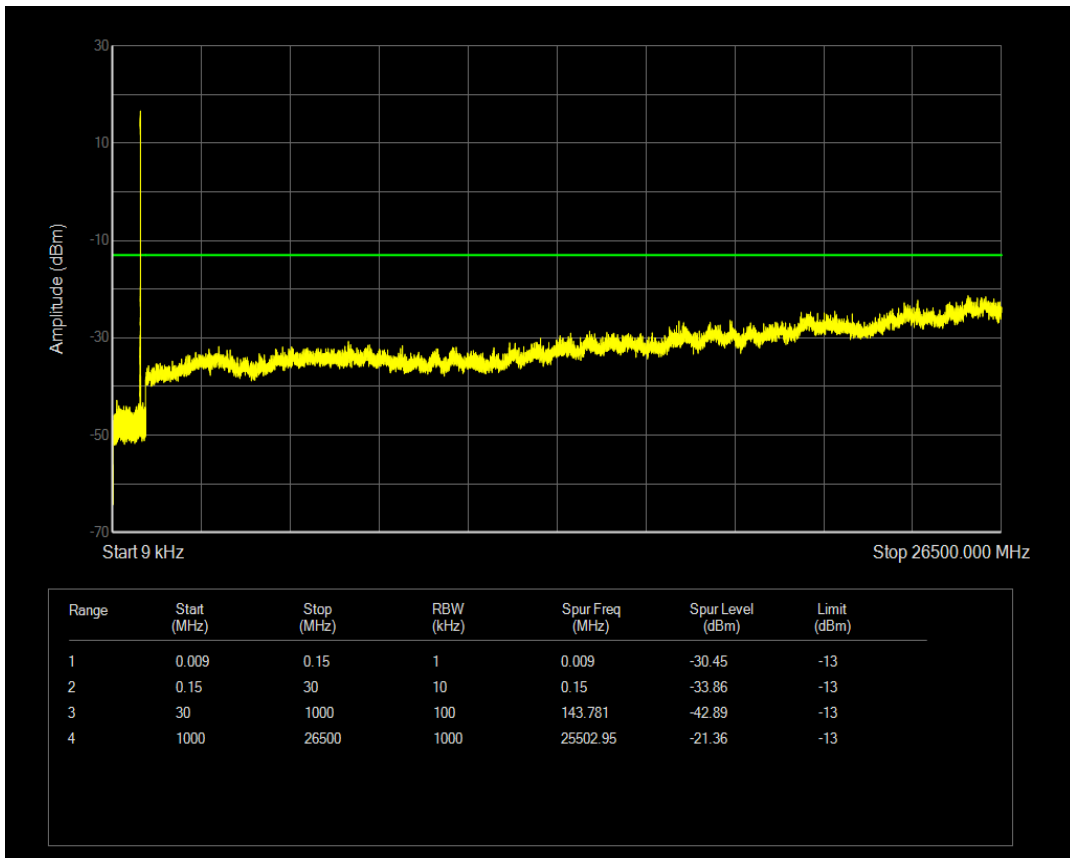

Band5 QAM16 BW=3MHz Channel=20635 RB Size=15 Position=#0

Band5 QPSK BW=5MHz Channel=20425 RB Size=1 Position=#0