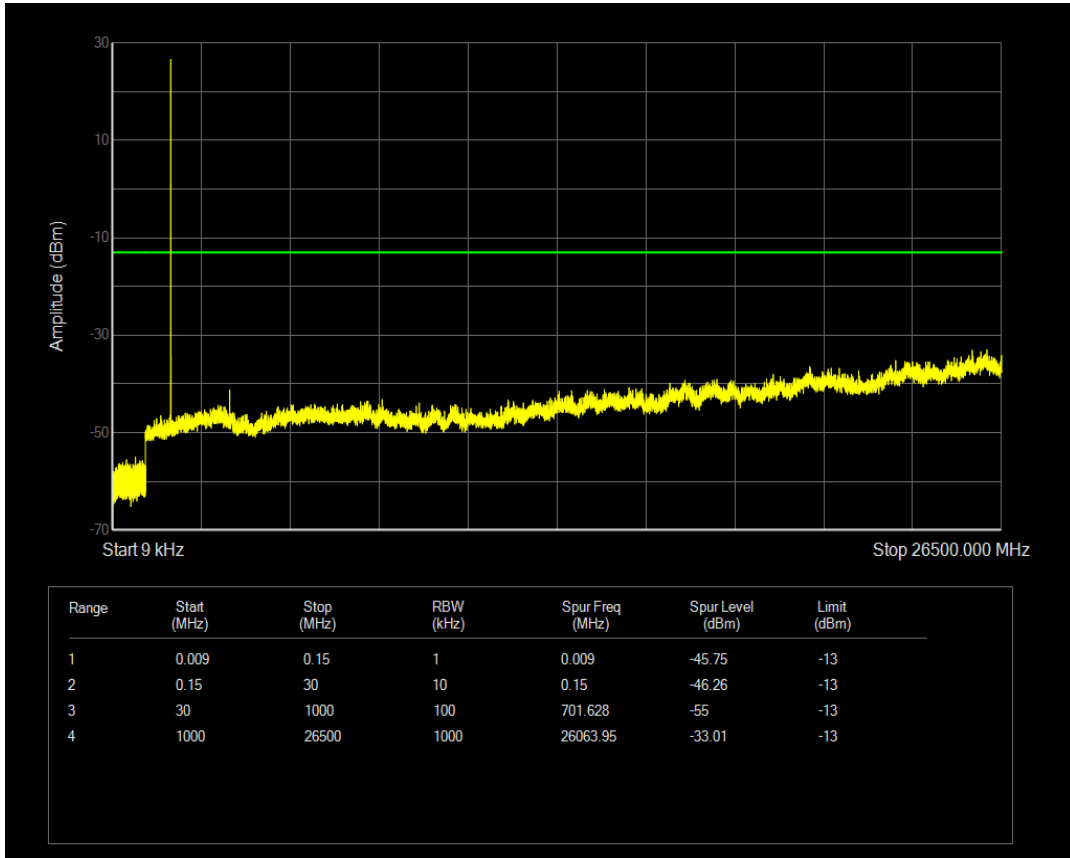

Band4 QPSK BW=20MHz Channel=20300 RB Size=100 Position=#0

Band4 QAM16 BW=1.4MHz Channel=19957 RB Size=6 Position=#0

Band4 QAM16 BW=1.4MHz Channel=19957 RB Size=1 Position=#0

Band4 QAM16 BW=1.4MHz Channel=20175 RB Size=1 Position=#0

Band4 QAM16 BW=1.4MHz Channel=20175 RB Size=6 Position=#0

Band4 QAM16 BW=1.4MHz Channel=20393 RB Size=6 Position=#0

Band4 QAM16 BW=1.4MHz Channel=20393 RB Size=1 Position=#0

Band4 QAM16 BW=3MHz Channel=19965 RB Size=1 Position=#0