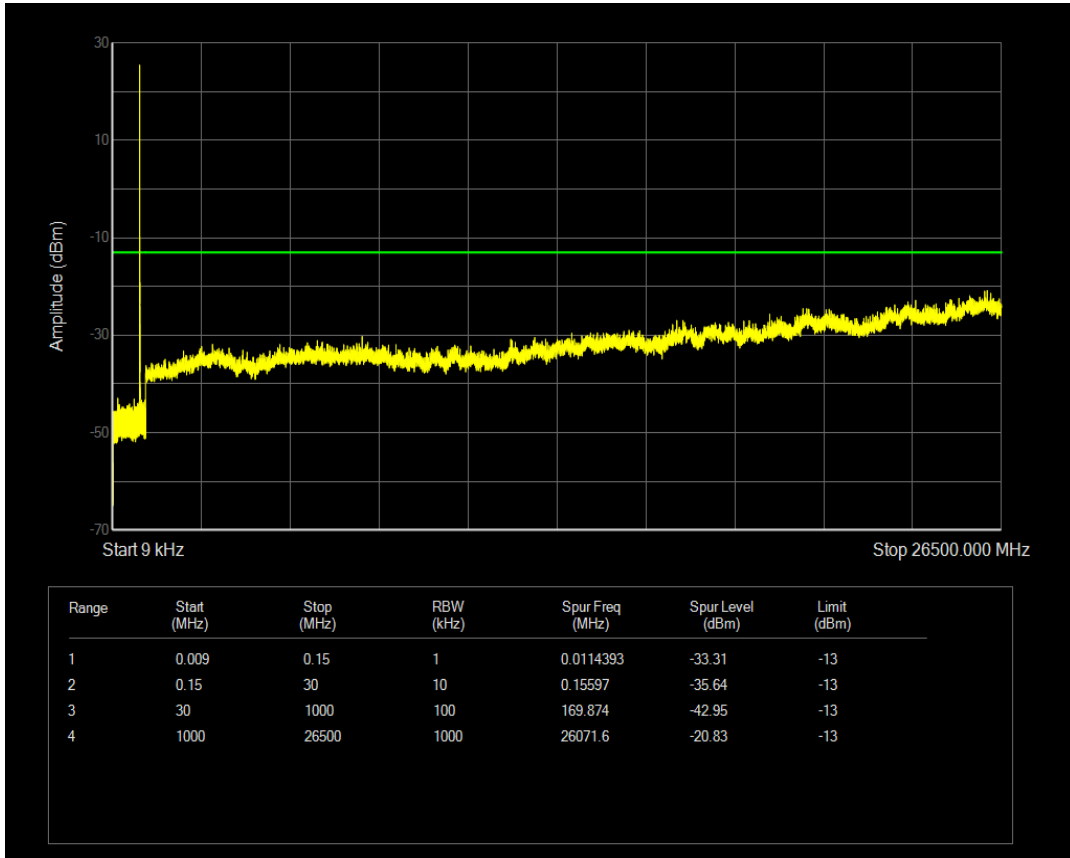

Band4 QAM16 BW=20MHz Channel=20300 RB Size=100 Position=#0

Band5 QPSK BW=1.4MHz Channel=20407 RB Size=1 Position=#0

Band5 QPSK BW=1.4MHz Channel=20407 RB Size=6 Position=#0

Band5 QAM16 BW=1.4MHz Channel=20407 RB Size=1 Position=#0

Band5 QAM16 BW=1.4MHz Channel=20407 RB Size=6 Position=#0

Band5 QPSK BW=1.4MHz Channel=20525 RB Size=1 Position=#0

Band5 QAM16 BW=1.4MHz Channel=20525 RB Size=1 Position=#0

Band5 QPSK BW=1.4MHz Channel=20525 RB Size=6 Position=#0