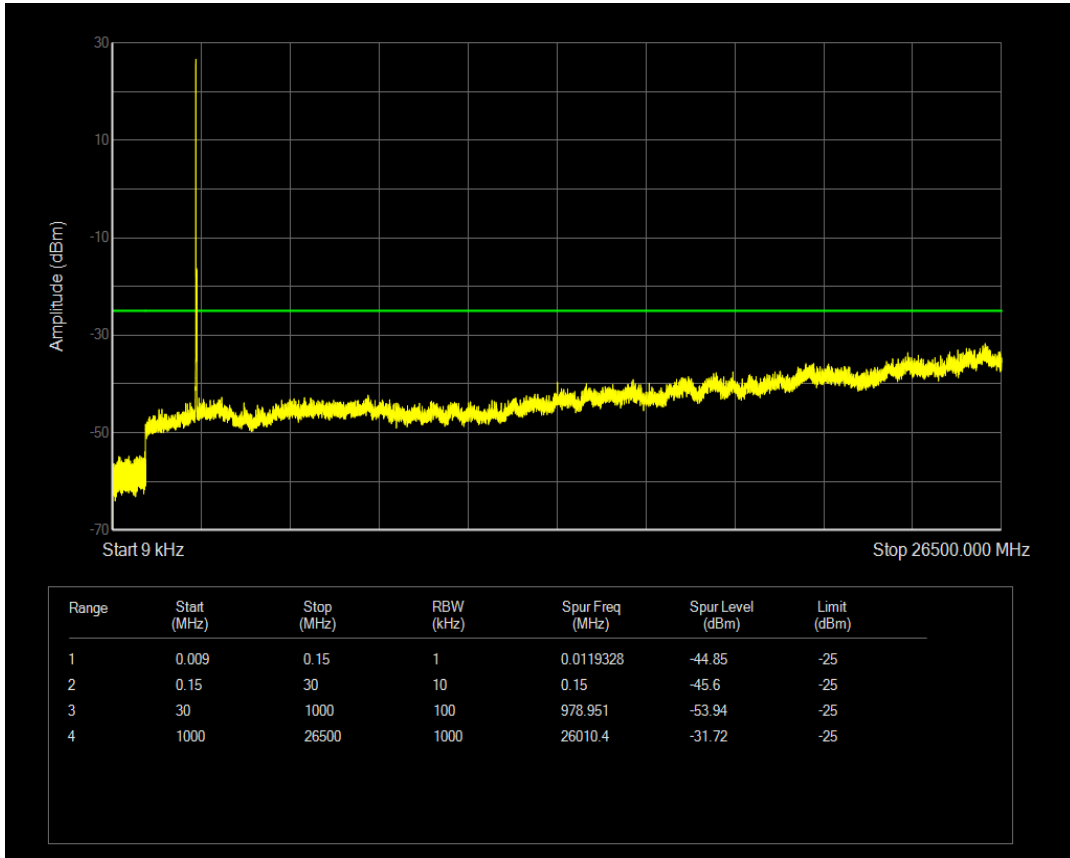

Band7 QPSK BW=15MHz Channel=20825 RB Size=1 Position=#0

Band7 QAM16 BW=10MHz Channel=21400 RB Size=50 Position=#0

Band7 QPSK BW=15MHz Channel=20825 RB Size=75 Position=#0

Band7 QAM16 BW=15MHz Channel=20825 RB Size=1 Position=#0