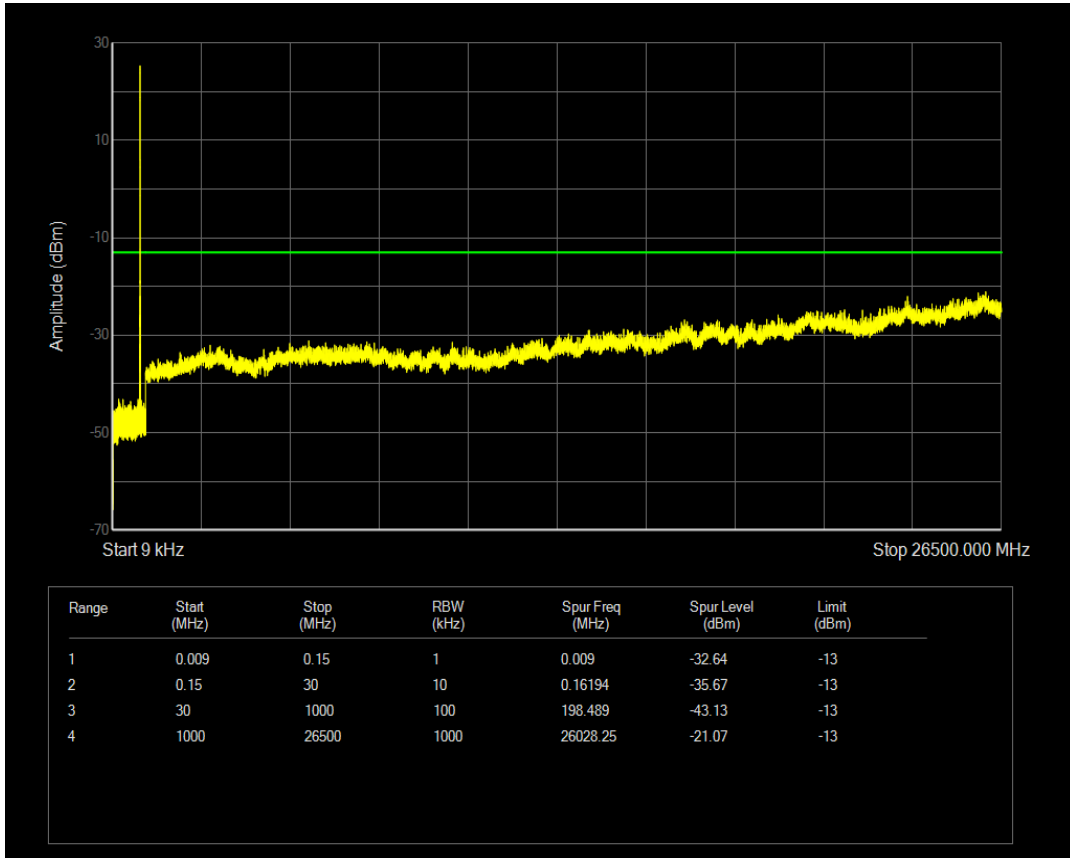

Band4 QAM16 BW=20MHz Channel=20300 RB Size=100 Position=#0

Band5 QPSK BW=1.4MHz Channel=20407 RB Size=1 Position=#0

Band5 QPSK BW=1.4MHz Channel=20407 RB Size=6 Position=#0

Band5 QAM16 BW=1.4MHz Channel=20407 RB Size=1 Position=#0

Band5 QAM16 BW=1.4MHz Channel=20407 RB Size=6 Position=#0

Band5 QPSK BW=1.4MHz Channel=20525 RB Size=1 Position=#0

Band5 QAM16 BW=1.4MHz Channel=20525 RB Size=1 Position=#0

Band5 QPSK BW=1.4MHz Channel=20525 RB Size=6 Position=#0