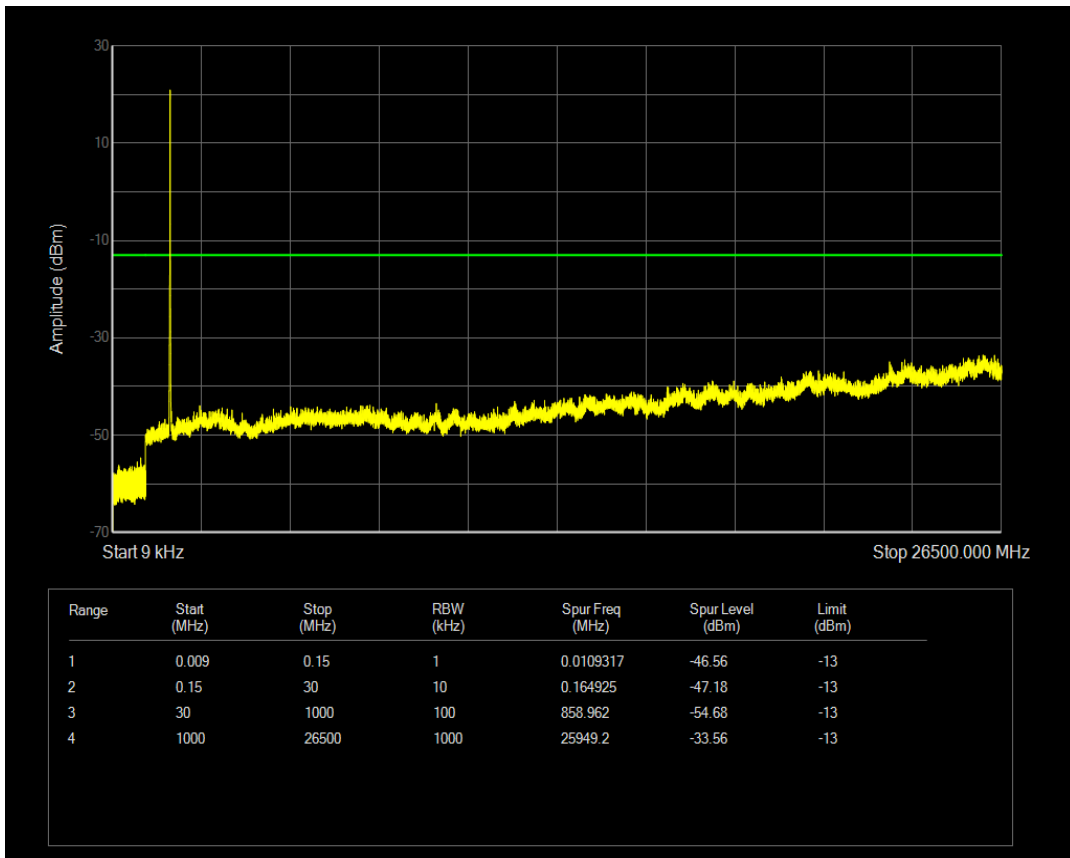

Band4 QAM16 BW=5MHz Channel=20175 RB Size=25 Position=#0

Band4 QAM16 BW=5MHz Channel=20375 RB Size=1 Position=#0

Band4 QAM16 BW=5MHz Channel=20375 RB Size=25 Position=#0

Band4 QAM16 BW=10MHz Channel=20000 RB Size=1 Position=#0

Band4 QAM16 BW=10MHz Channel=20000 RB Size=50 Position=#0

Band4 QAM16 BW=10MHz Channel=20175 RB Size=1 Position=#0

Band4 QAM16 BW=10MHz Channel=20175 RB Size=50 Position=#0

Band4 QAM16 BW=10MHz Channel=20350 RB Size=1 Position=#0