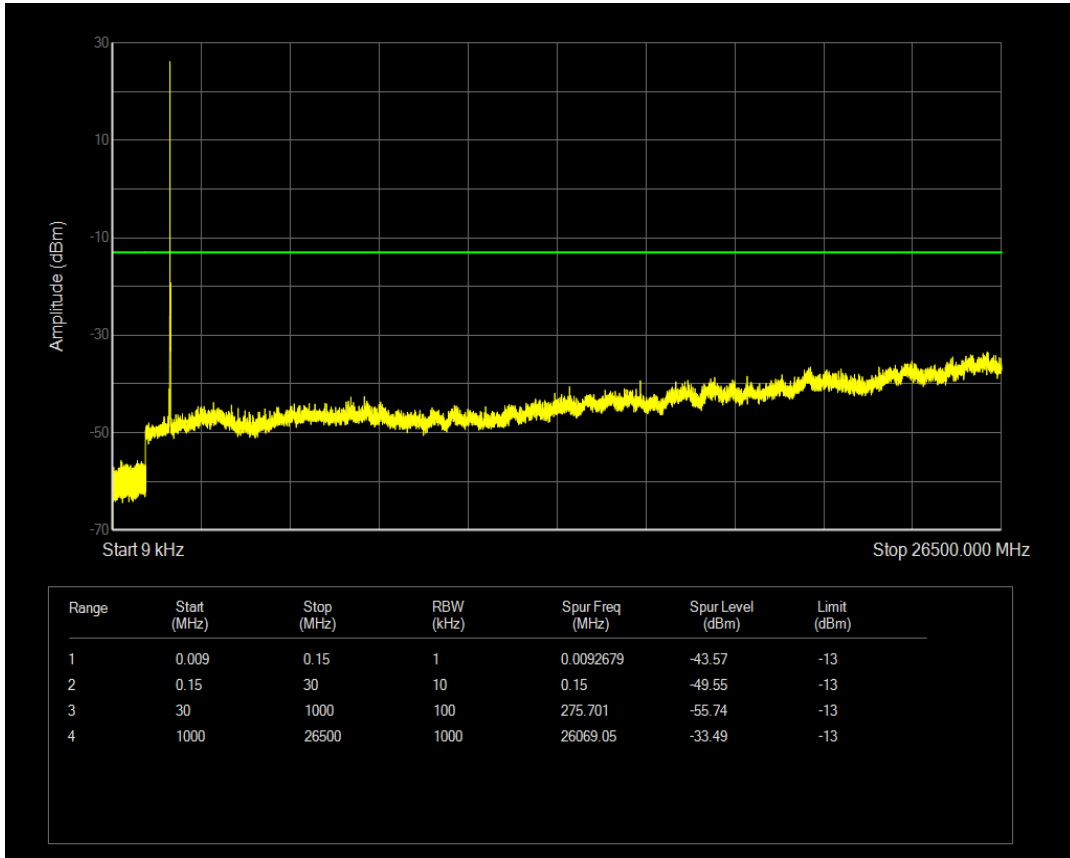

Band4 QAM16 BW=5MHz Channel=20175 RB Size=25 Position=#0

Band4 QAM16 BW=5MHz Channel=20375 RB Size=1 Position=#0

Band4 QAM16 BW=5MHz Channel=20375 RB Size=25 Position=#0

Band4 QAM16 BW=10MHz Channel=20000 RB Size=1 Position=#0

Band4 QAM16 BW=10MHz Channel=20000 RB Size=50 Position=#0

Band4 QAM16 BW=10MHz Channel=20175 RB Size=1 Position=#0

Band4 QAM16 BW=10MHz Channel=20175 RB Size=50 Position=#0

Band4 QAM16 BW=10MHz Channel=20350 RB Size=1 Position=#0