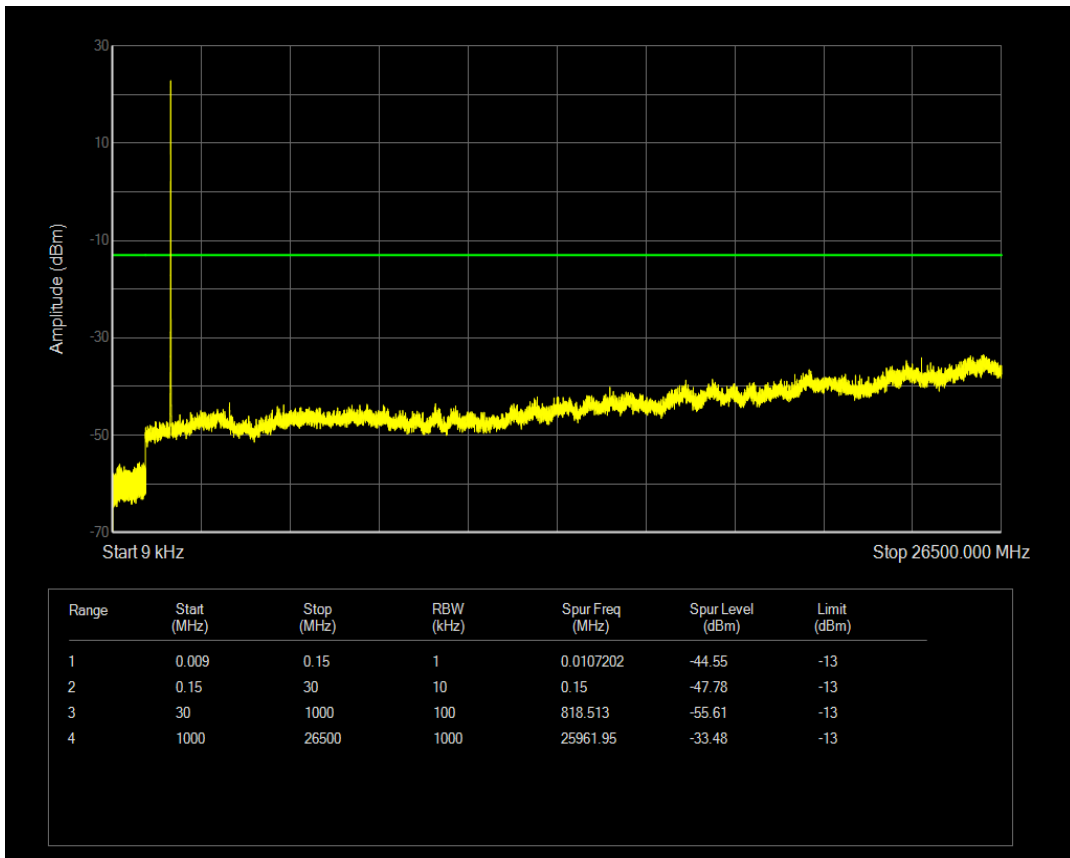

Band4 QAM16 BW=5MHz Channel=20375 RB Size=25 Position=#0

Band4 QAM16 BW=10MHz Channel=20000 RB Size=1 Position=#0