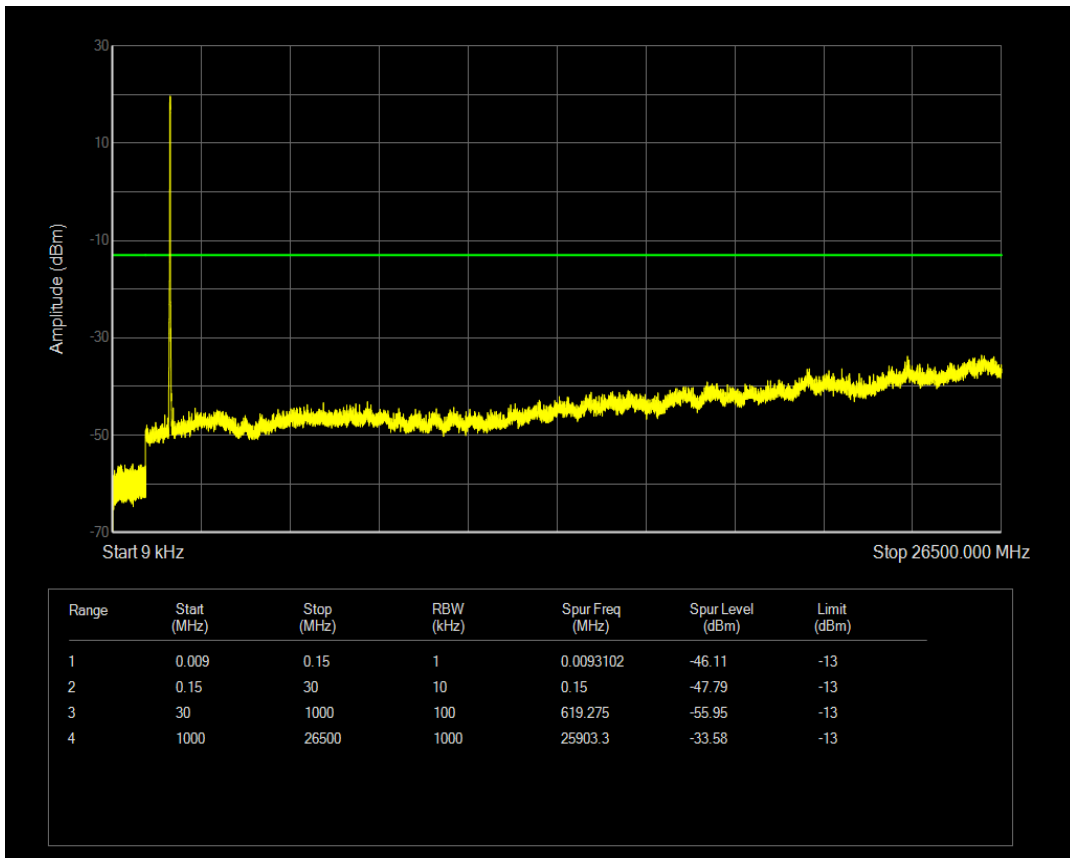

Band4 QAM16 BW=15MHz Channel=20175 RB Size=75 Position=#0

Band4 QAM16 BW=15MHz Channel=20325 RB Size=1 Position=#0

Band4 QAM16 BW=15MHz Channel=20325 RB Size=75 Position=#0

Band4 QAM16 BW=20MHz Channel=20050 RB Size=1 Position=#0

Band4 QAM16 BW=20MHz Channel=20050 RB Size=100 Position=#0

Band4 QAM16 BW=20MHz Channel=20175 RB Size=1 Position=#0

Band4 QAM16 BW=20MHz Channel=20175 RB Size=100 Position=#0

Band4 QAM16 BW=20MHz Channel=20300 RB Size=1 Position=#0