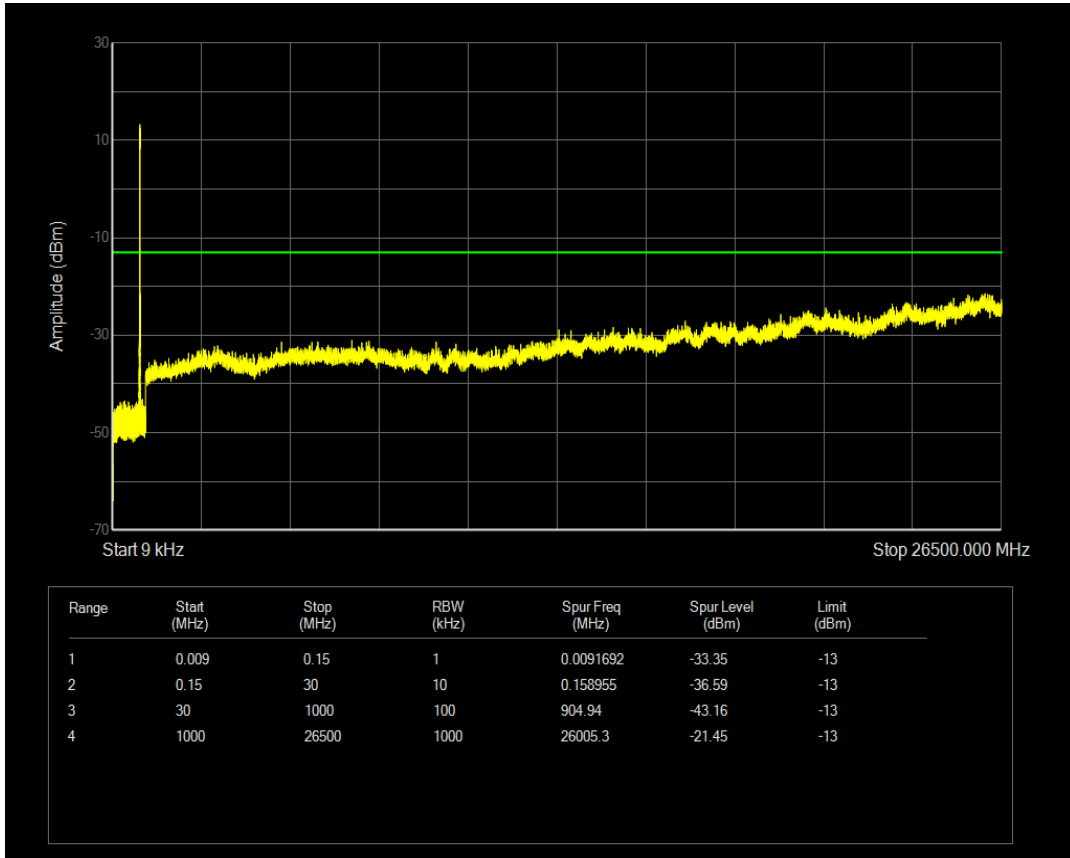

Band5 QAM16 BW=5MHz Channel=20625 RB Size=1 Position=#0

Band5 QPSK BW=10MHz Channel=20450 RB Size=1 Position=#0

Band5 QAM16 BW=10MHz Channel=20450 RB Size=1 Position=#0

Band5 QPSK BW=10MHz Channel=20450 RB Size=50 Position=#0

Band5 QPSK BW=10MHz Channel=20525 RB Size=1 Position=#0

Band5 QAM16 BW=10MHz Channel=20450 RB Size=50 Position=#0

Band5 QPSK BW=10MHz Channel=20525 RB Size=50 Position=#0

Band5 QAM16 BW=10MHz Channel=20525 RB Size=50 Position=#0