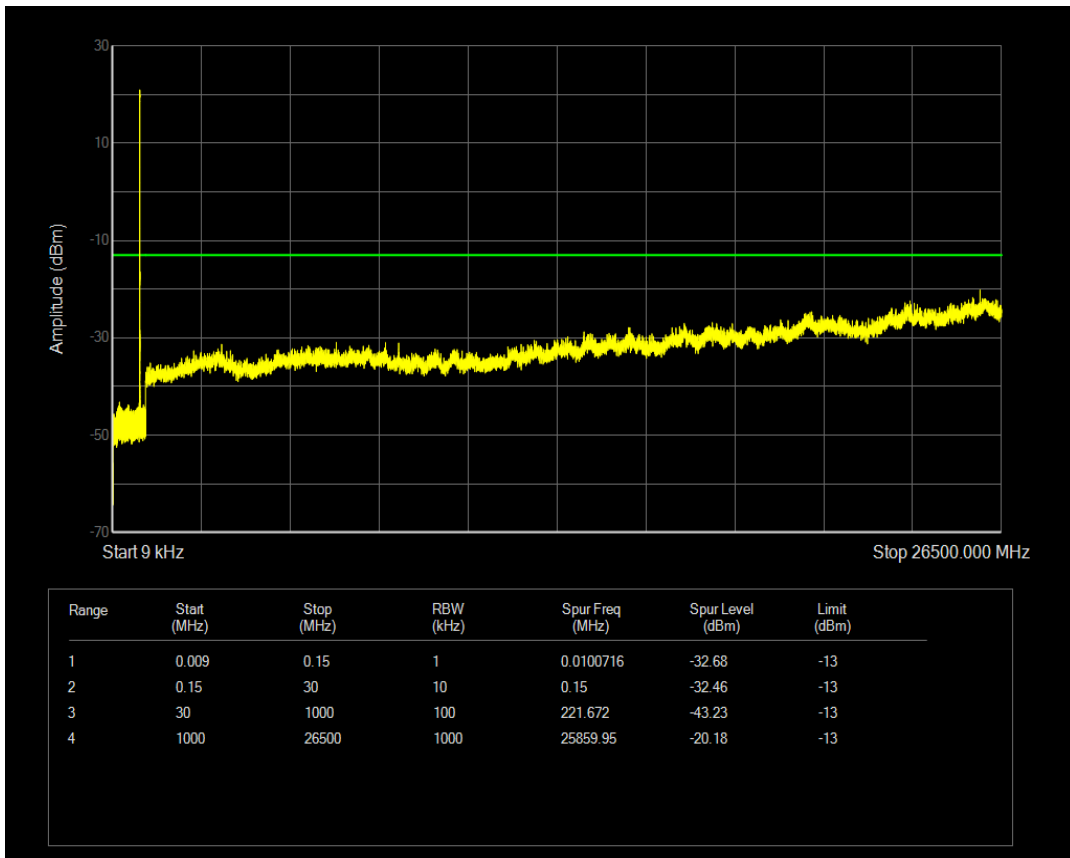

Band4 QAM16 BW=20MHz Channel=20050 RB Size=100 Position=#0

Band4 QAM16 BW=20MHz Channel=20175 RB Size=1 Position=#0

Band4 QAM16 BW=20MHz Channel=20175 RB Size=100 Position=#0

Band4 QAM16 BW=20MHz Channel=20300 RB Size=1 Position=#0

Band4 QAM16 BW=20MHz Channel=20300 RB Size=100 Position=#0

Band5 QPSK BW=1.4MHz Channel=20407 RB Size=1 Position=#0

Band5 QPSK BW=1.4MHz Channel=20407 RB Size=6 Position=#0

Band5 QAM16 BW=1.4MHz Channel=20407 RB Size=1 Position=#0