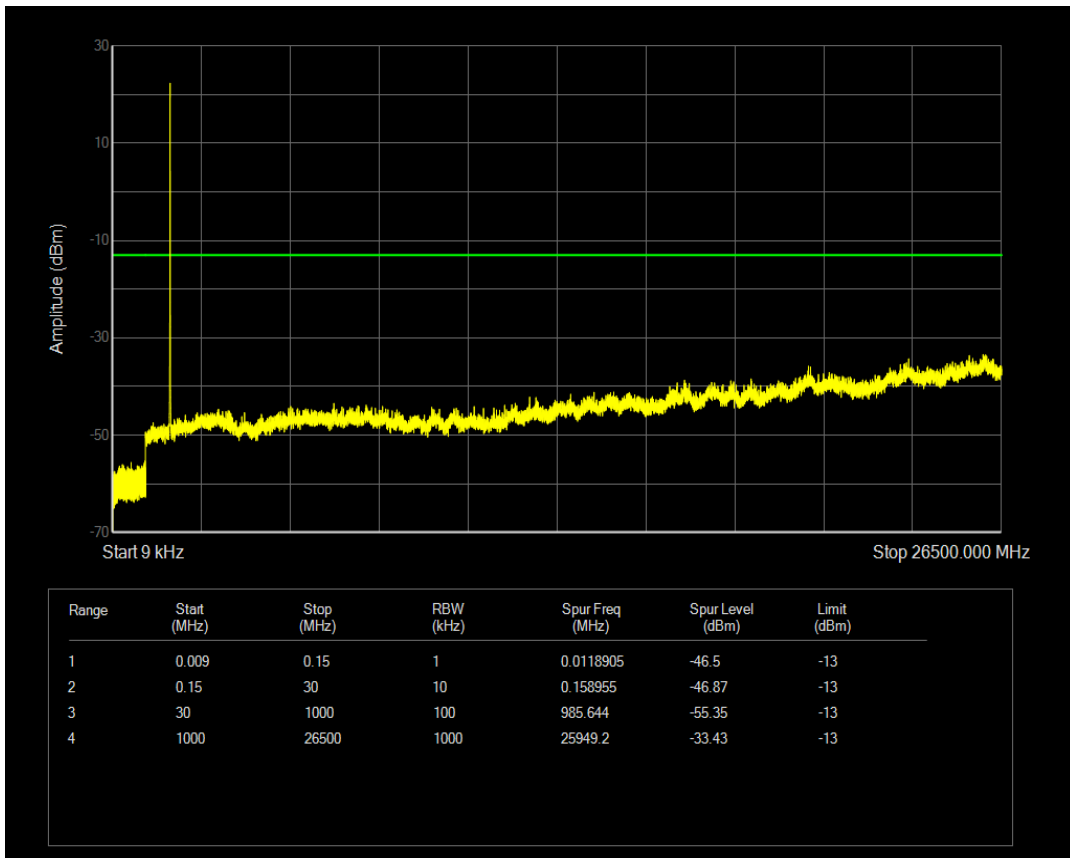

Band4 QAM16 BW=5MHz Channel=20175 RB Size=25 Position=#0

Band4 QAM16 BW=5MHz Channel=20375 RB Size=1 Position=#0