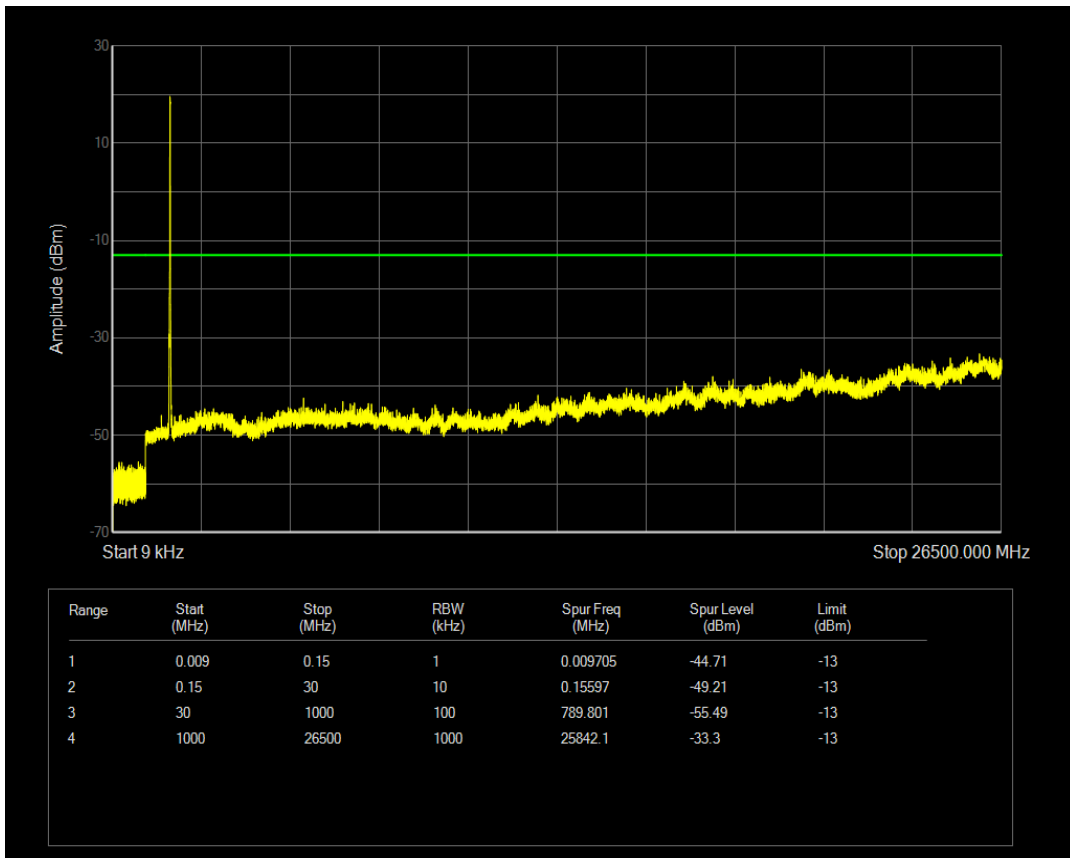

Band4 QAM16 BW=15MHz Channel=20175 RB Size=75 Position=#0

Band4 QAM16 BW=15MHz Channel=20325 RB Size=1 Position=#0