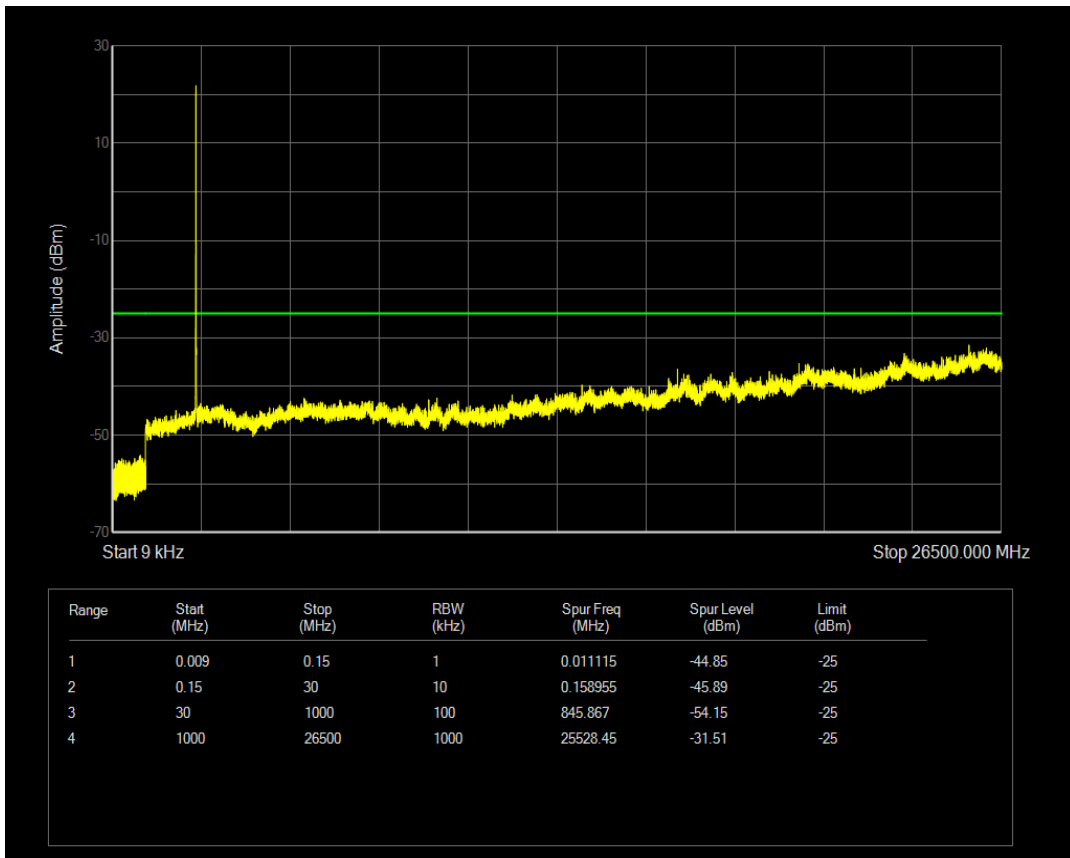

Band7 QAM16 BW=5MHz Channel=20775 RB Size=25 Position=#0

Band7 QPSK BW=5MHz Channel=21100 RB Size=1 Position=#0