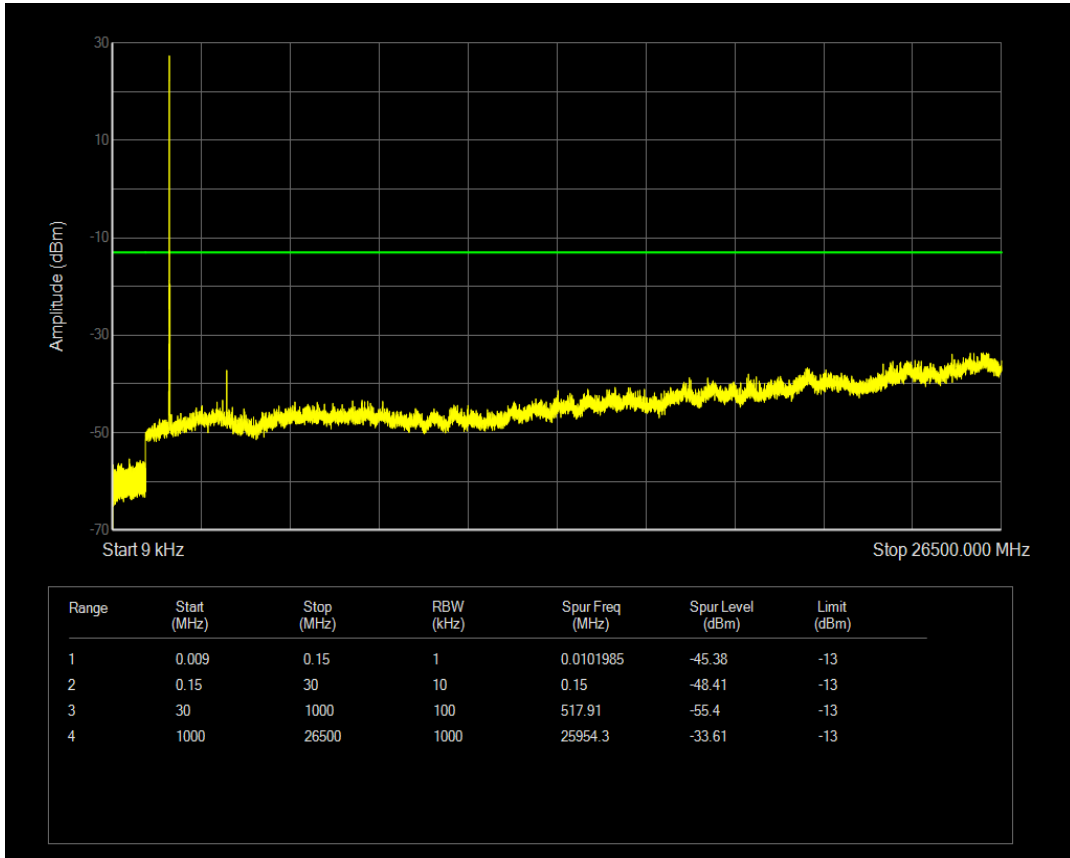

Band4 QAM16 BW=5MHz Channel=20175 RB Size=25 Position=#0

Band4 QAM16 BW=5MHz Channel=20375 RB Size=1 Position=#0

Band4 QAM16 BW=5MHz Channel=20375 RB Size=25 Position=#0

Band4 QAM16 BW=10MHz Channel=20000 RB Size=1 Position=#0

Band4 QAM16 BW=10MHz Channel=20000 RB Size=50 Position=#0

Band4 QAM16 BW=10MHz Channel=20175 RB Size=1 Position=#0

Band4 QAM16 BW=10MHz Channel=20175 RB Size=50 Position=#0

Band4 QAM16 BW=10MHz Channel=20350 RB Size=1 Position=#0