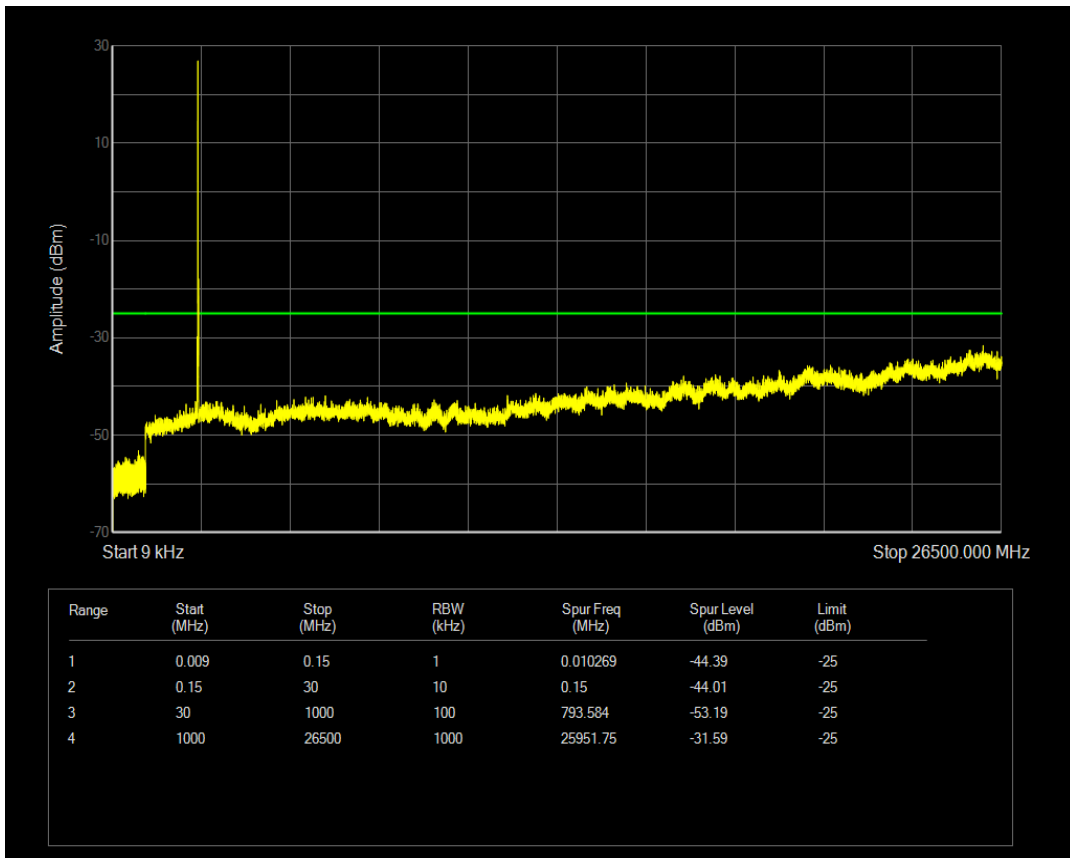

Band7 QPSK BW=10MHz Channel=21400 RB Size=1 Position=#0

Band7 QAM16 BW=10MHz Channel=21400 RB Size=1 Position=#0