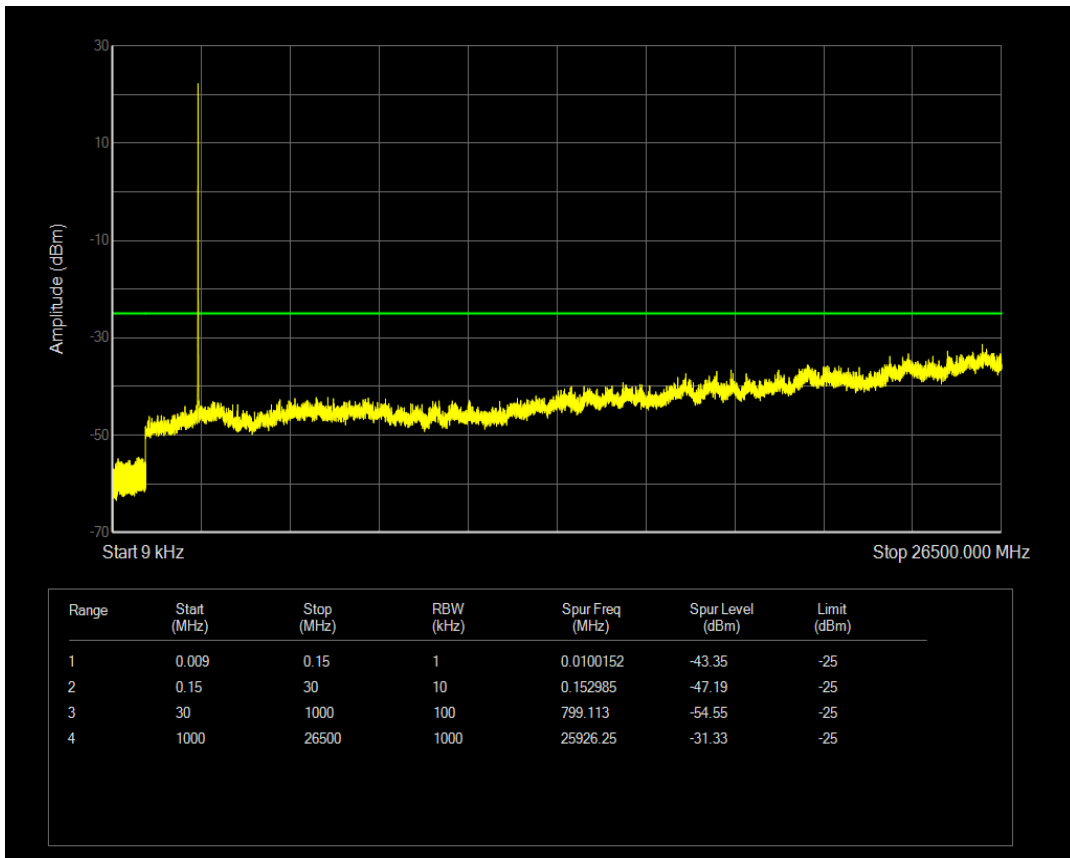

Band7 QAM16 BW=5MHz Channel=21425 RB Size=25 Position=#0

Band7 QPSK BW=10MHz Channel=20800 RB Size=50 Position=#0