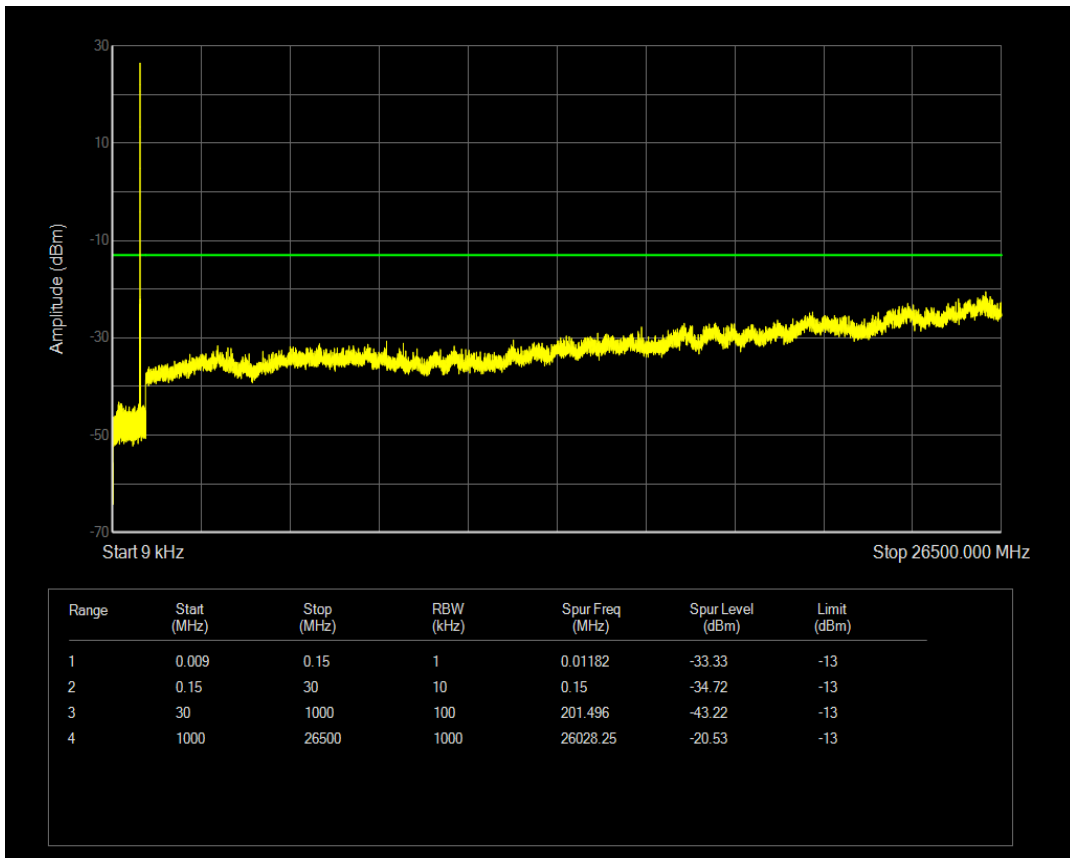

Band5 QAM16 BW=3MHz Channel=20525 RB Size=1 Position=#0

Band5 QPSK BW=3MHz Channel=20635 RB Size=1 Position=#0