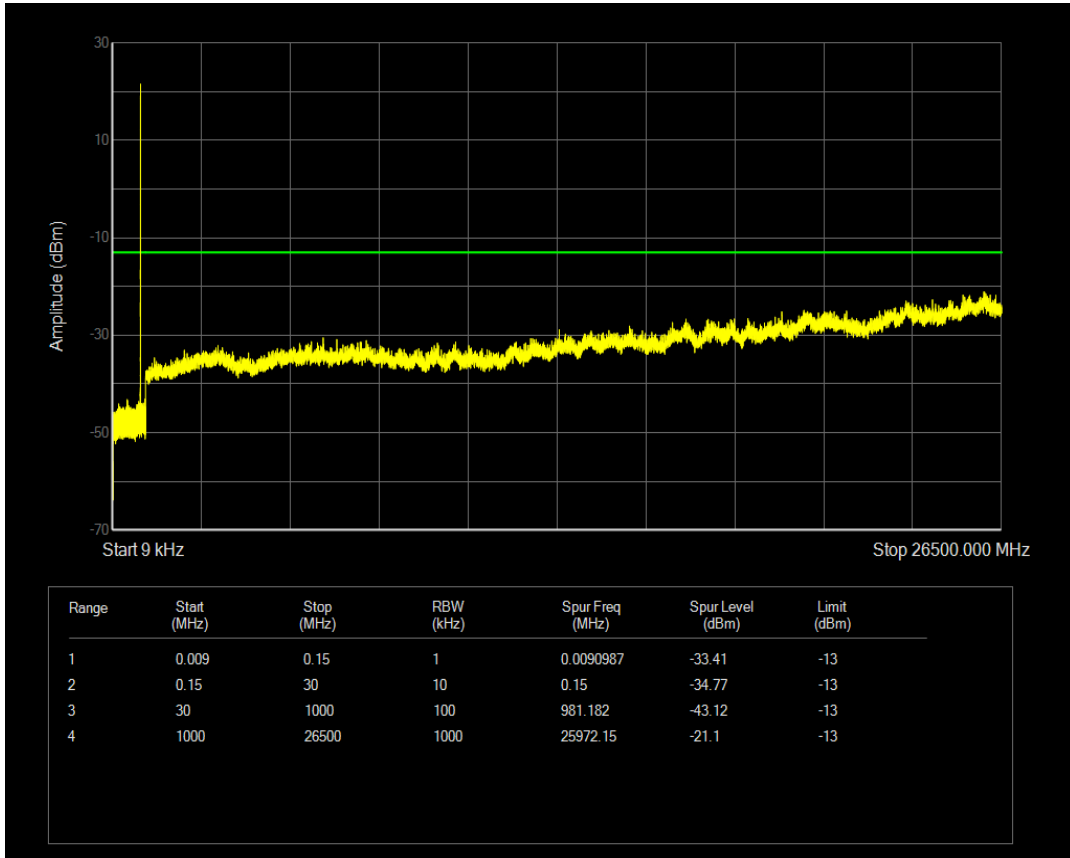

Band5 QPSK BW=1.4MHz Channel=20643 RB Size=6 Position=#0

Band5 QPSK BW=1.4MHz Channel=20643 RB Size=1 Position=#0