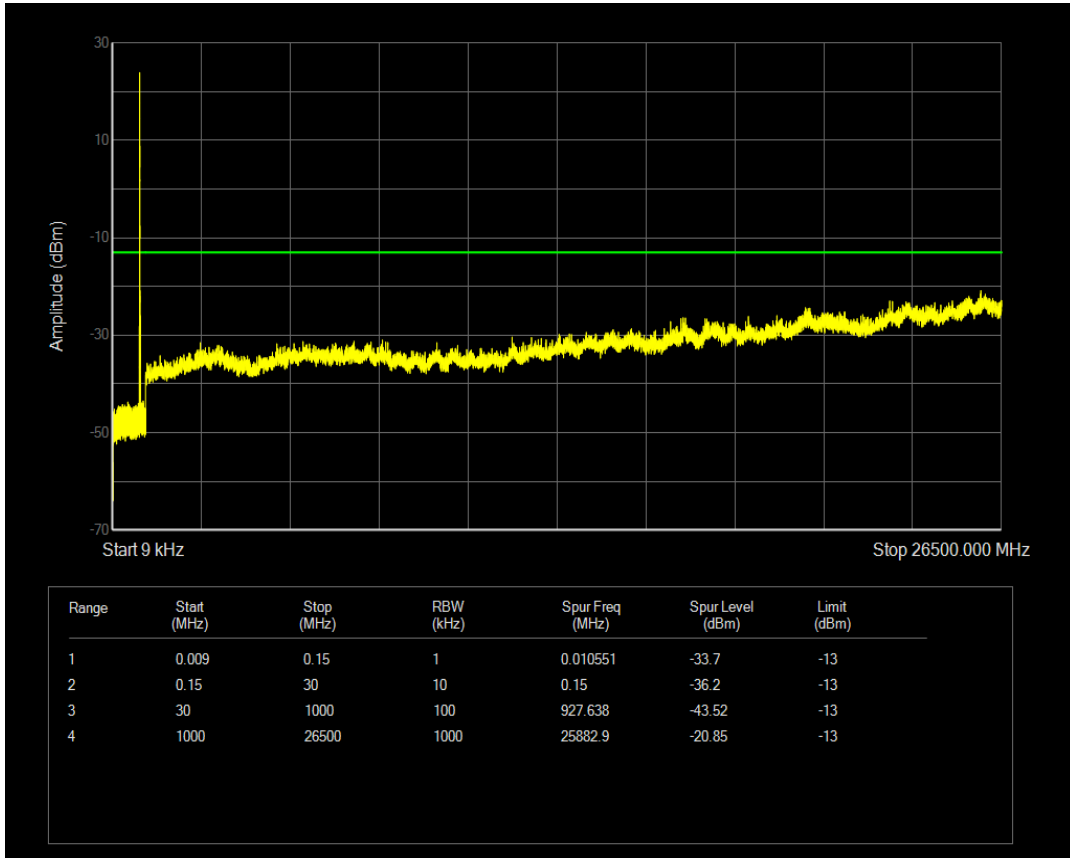

Band5 QAM16 BW=3MHz Channel=20635 RB Size=15 Position=#0

Band5 QPSK BW=5MHz Channel=20425 RB Size=1 Position=#0

Band5 QPSK BW=5MHz Channel=20425 RB Size=25 Position=#0

Band5 QAM16 BW=5MHz Channel=20425 RB Size=1 Position=#0