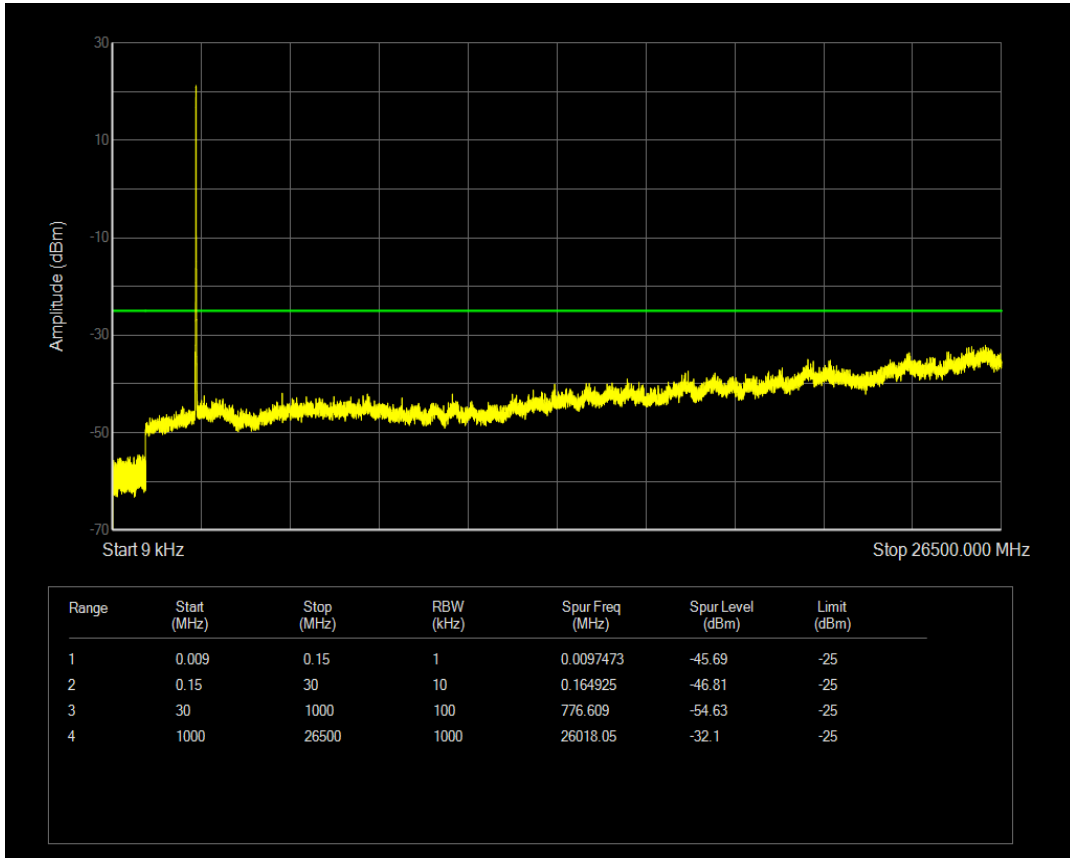

Band7 QAM16 BW=5MHz Channel=21100 RB Size=1 Position=#0

Band7 QPSK BW=5MHz Channel=21425 RB Size=1 Position=#0

Band7 QPSK BW=5MHz Channel=21425 RB Size=25 Position=#0

Band7 QAM16 BW=5MHz Channel=21425 RB Size=1 Position=#0

Band7 QAM16 BW=5MHz Channel=21425 RB Size=25 Position=#0

Band7 QPSK BW=10MHz Channel=20800 RB Size=50 Position=#0

Band7 QPSK BW=10MHz Channel=20800 RB Size=1 Position=#0

Band7 QAM16 BW=10MHz Channel=20800 RB Size=1 Position=#0