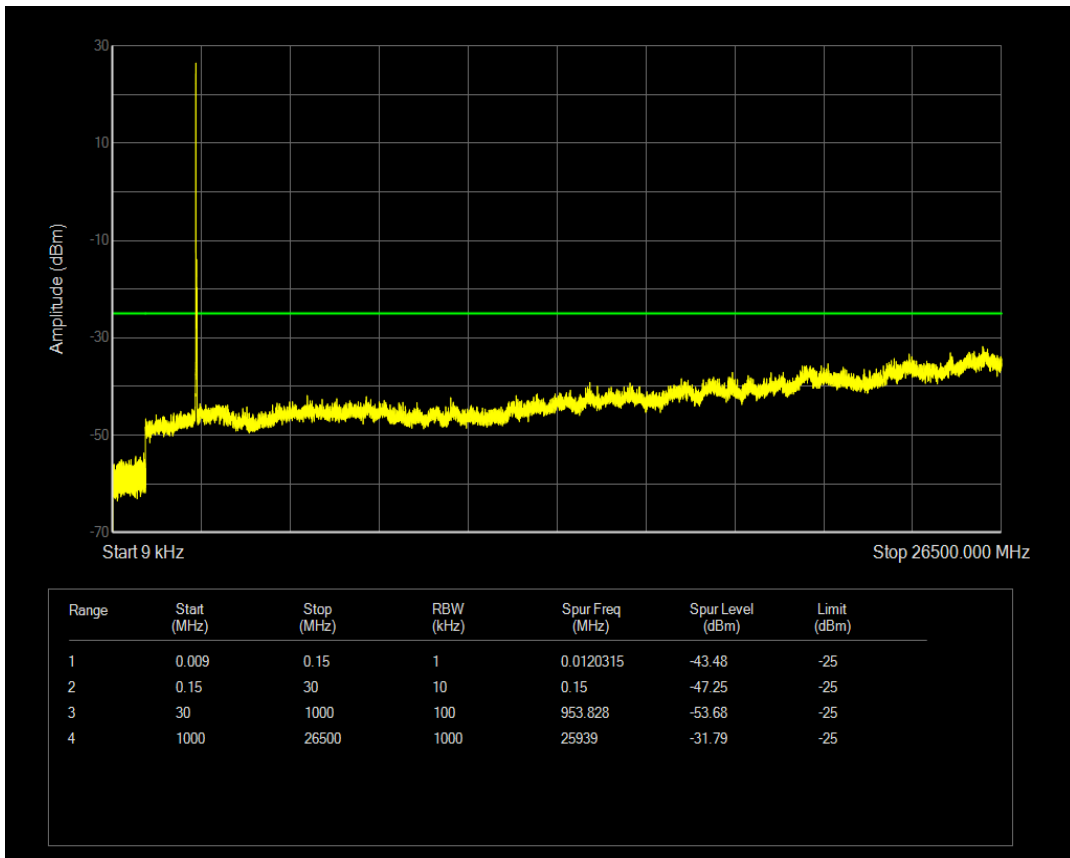

Band7 QAM16 BW=15MHz Channel=21100 RB Size=75 Position=#0

Band7 QPSK BW=15MHz Channel=21375 RB Size=1 Position=#0

Band7 QPSK BW=15MHz Channel=21375 RB Size=75 Position=#0

Band7 QAM16 BW=15MHz Channel=21375 RB Size=1 Position=#0

Band7 QPSK BW=20MHz Channel=20850 RB Size=1 Position=#0

Band7 QAM16 BW=15MHz Channel=21375 RB Size=75 Position=#0

Band7 QPSK BW=20MHz Channel=20850 RB Size=100 Position=#0

Band7 QAM16 BW=20MHz Channel=20850 RB Size=1 Position=#0