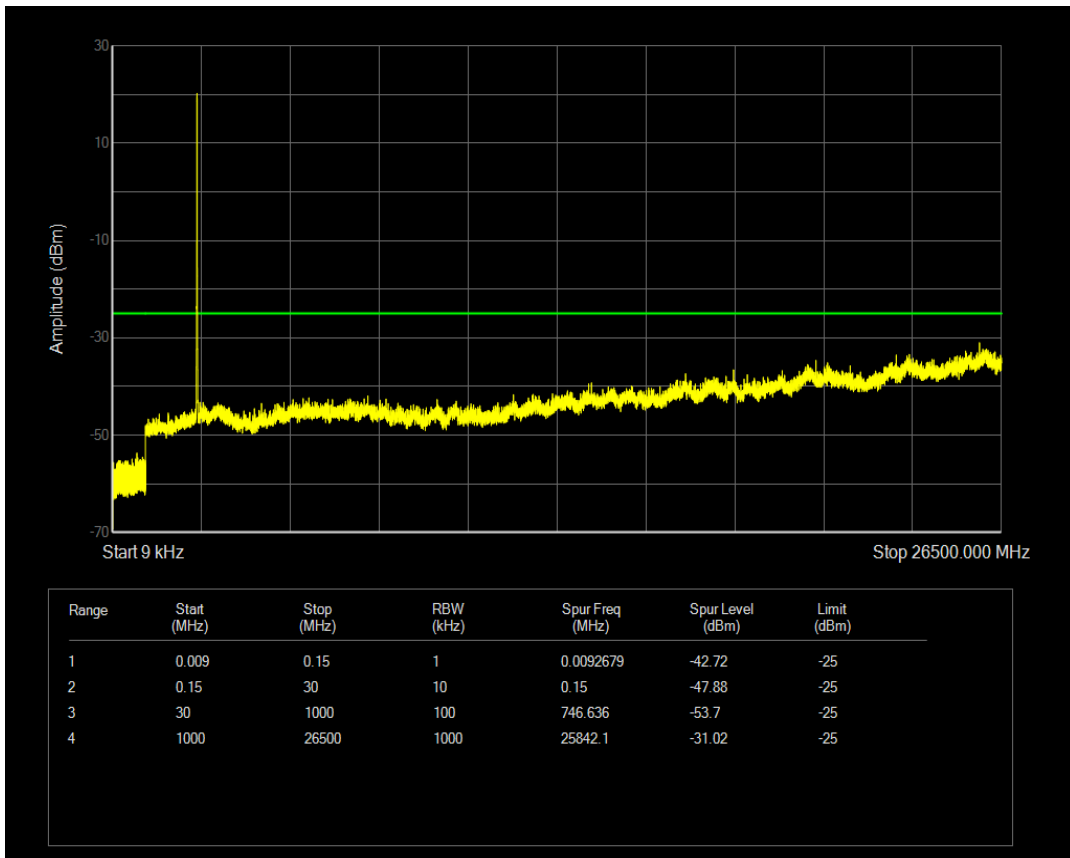

Band7 QAM16 BW=10MHz Channel=21100 RB Size=50 Position=#0

Band7 QPSK BW=10MHz Channel=21400 RB Size=50 Position=#0