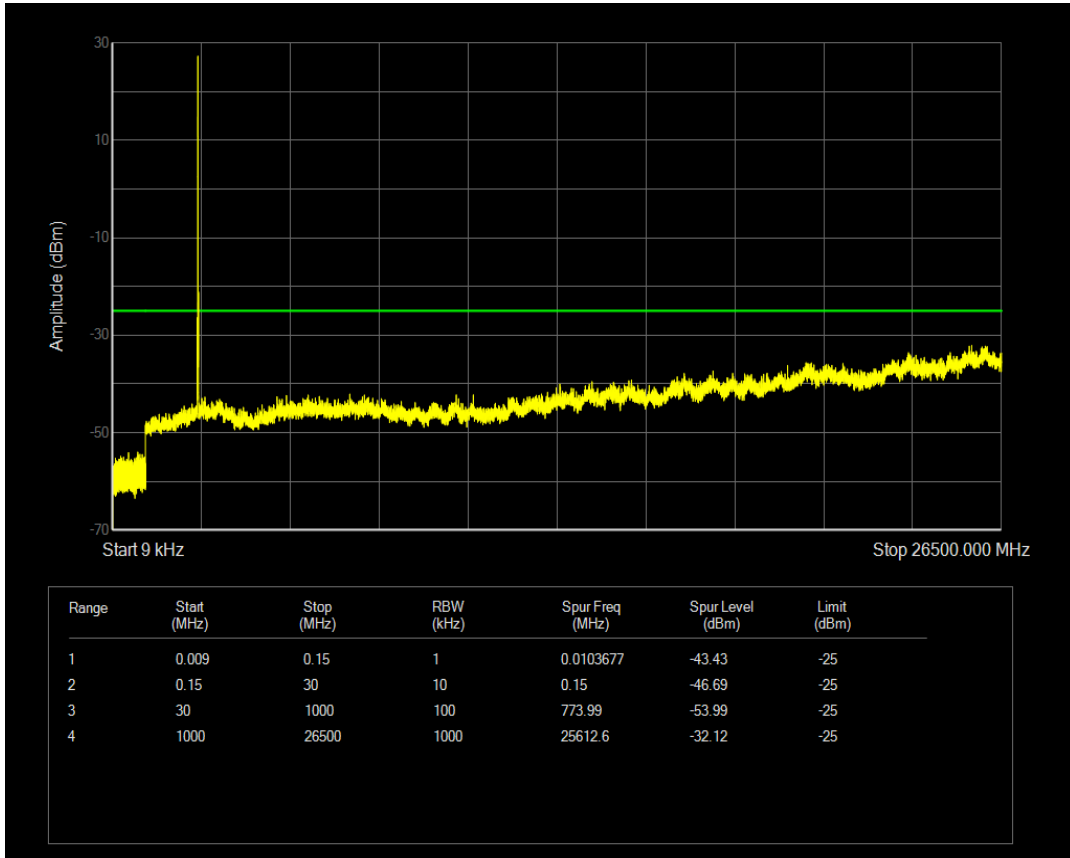

Band7 QAM16 BW=10MHz Channel=21100 RB Size=50 Position=#0

Band7 QPSK BW=10MHz Channel=21400 RB Size=50 Position=#0

Band7 QPSK BW=10MHz Channel=21400 RB Size=1 Position=#0

Band7 QAM16 BW=10MHz Channel=21400 RB Size=1 Position=#0