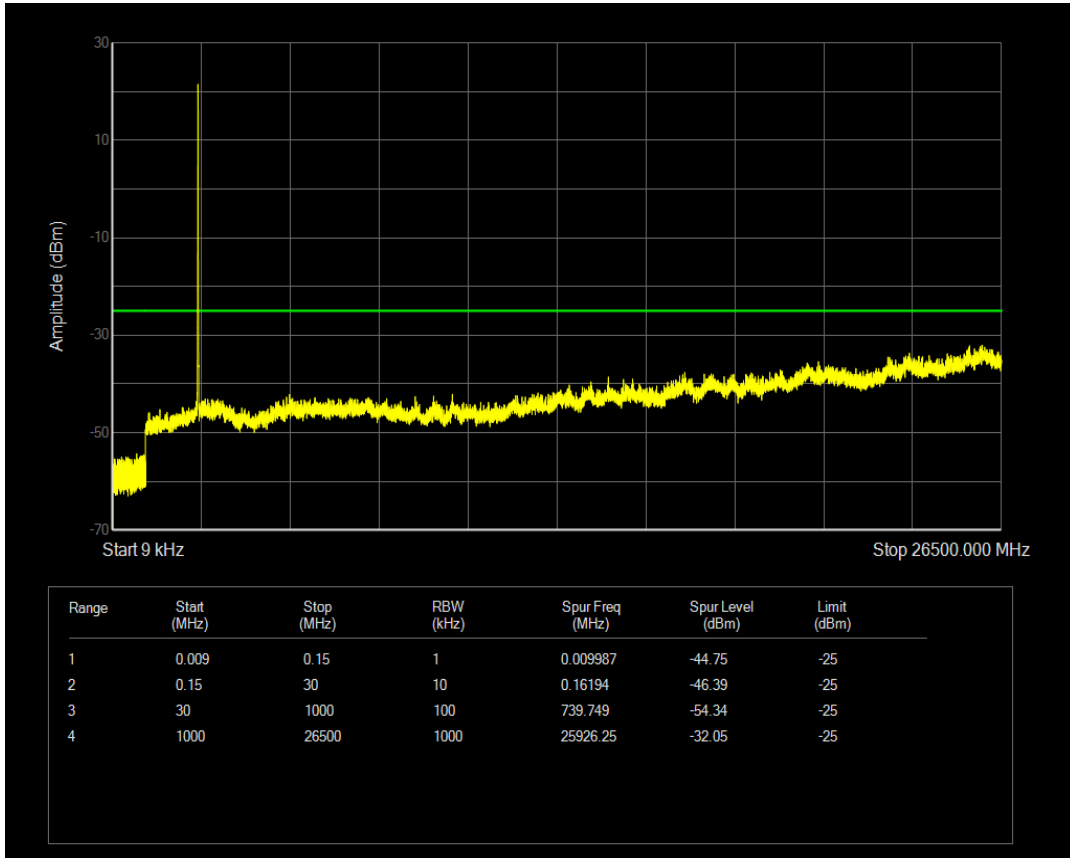

Band7 QAM16 BW=10MHz Channel=20800 RB Size=50 Position=#0

Band7 QPSK BW=10MHz Channel=21100 RB Size=1 Position=#0

Band7 QPSK BW=10MHz Channel=21100 RB Size=50 Position=#0

Band7 QAM16 BW=10MHz Channel=21100 RB Size=1 Position=#0

Band7 QAM16 BW=10MHz Channel=21100 RB Size=50 Position=#0

Band7 QPSK BW=10MHz Channel=21400 RB Size=50 Position=#0

Band7 QPSK BW=10MHz Channel=21400 RB Size=1 Position=#0

Band7 QAM16 BW=10MHz Channel=21400 RB Size=1 Position=#0