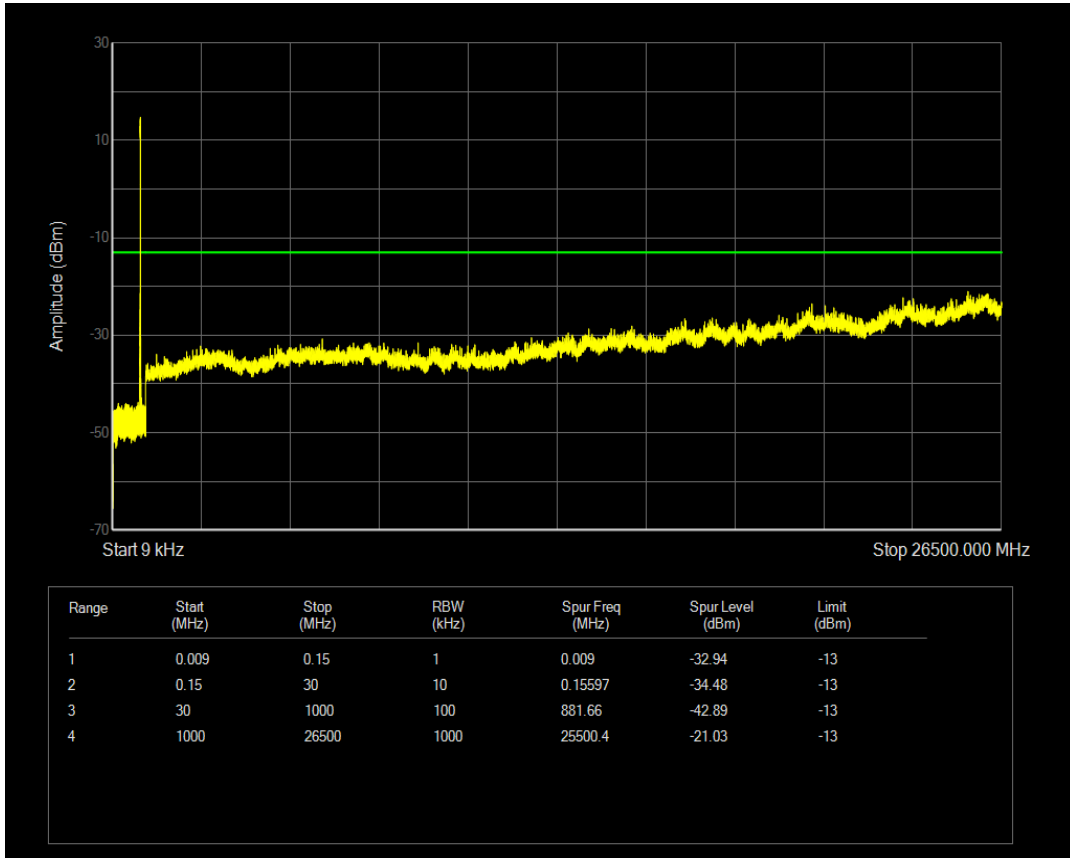

Band5 QAM16 BW=5MHz Channel=20525 RB Size=25 Position=#0

Band5 QPSK BW=5MHz Channel=20625 RB Size=1 Position=#0

Band5 QPSK BW=5MHz Channel=20625 RB Size=25 Position=#0

Band5 QAM16 BW=5MHz Channel=20625 RB Size=25 Position=#0

Band5 QAM16 BW=5MHz Channel=20625 RB Size=1 Position=#0

Band5 QPSK BW=10MHz Channel=20450 RB Size=1 Position=#0

Band5 QAM16 BW=10MHz Channel=20450 RB Size=1 Position=#0

Band5 QPSK BW=10MHz Channel=20450 RB Size=50 Position=#0