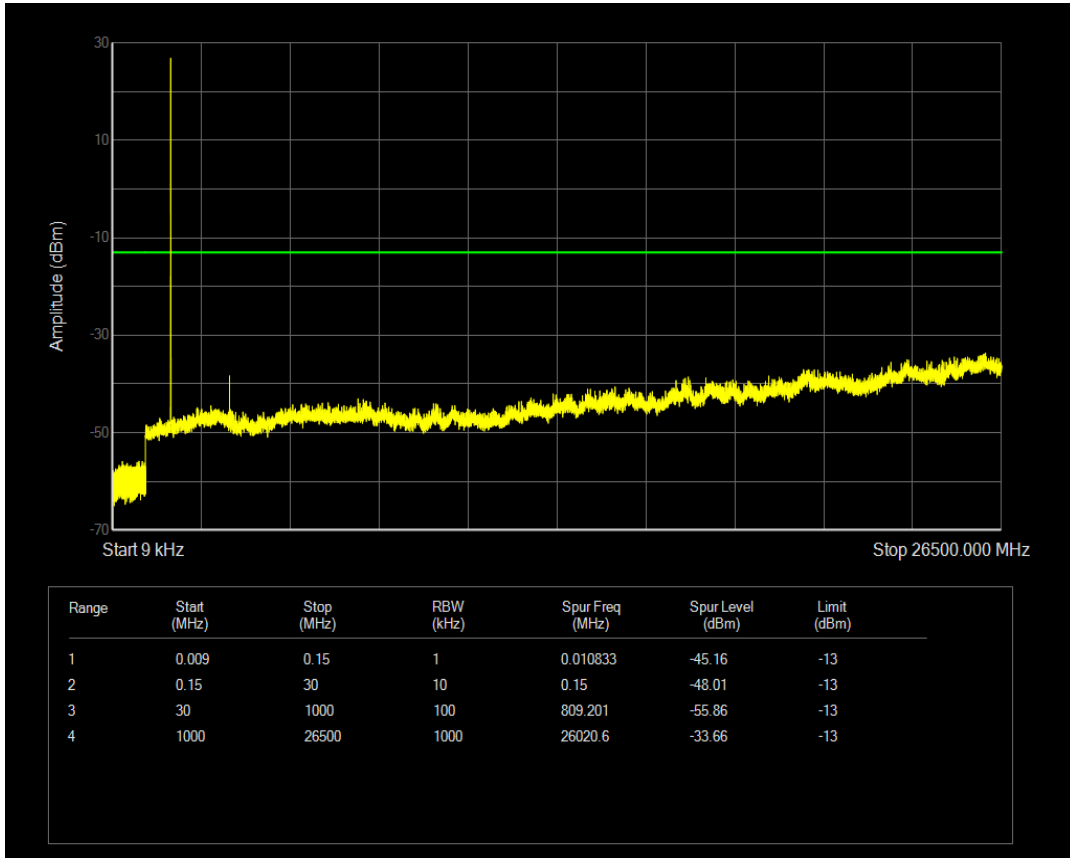

Band4 QAM16 BW=3MHz Channel=19965 RB Size=15 Position=#0

Band4 QAM16 BW=3MHz Channel=20175 RB Size=15 Position=#0

Band4 QAM16 BW=3MHz Channel=20175 RB Size=1 Position=#0

Band4 QAM16 BW=3MHz Channel=20385 RB Size=1 Position=#0

Band4 QAM16 BW=3MHz Channel=20385 RB Size=15 Position=#0

Band4 QAM16 BW=5MHz Channel=19975 RB Size=1 Position=#0

Band4 QAM16 BW=5MHz Channel=19975 RB Size=25 Position=#0

Band4 QAM16 BW=5MHz Channel=20175 RB Size=1 Position=#0