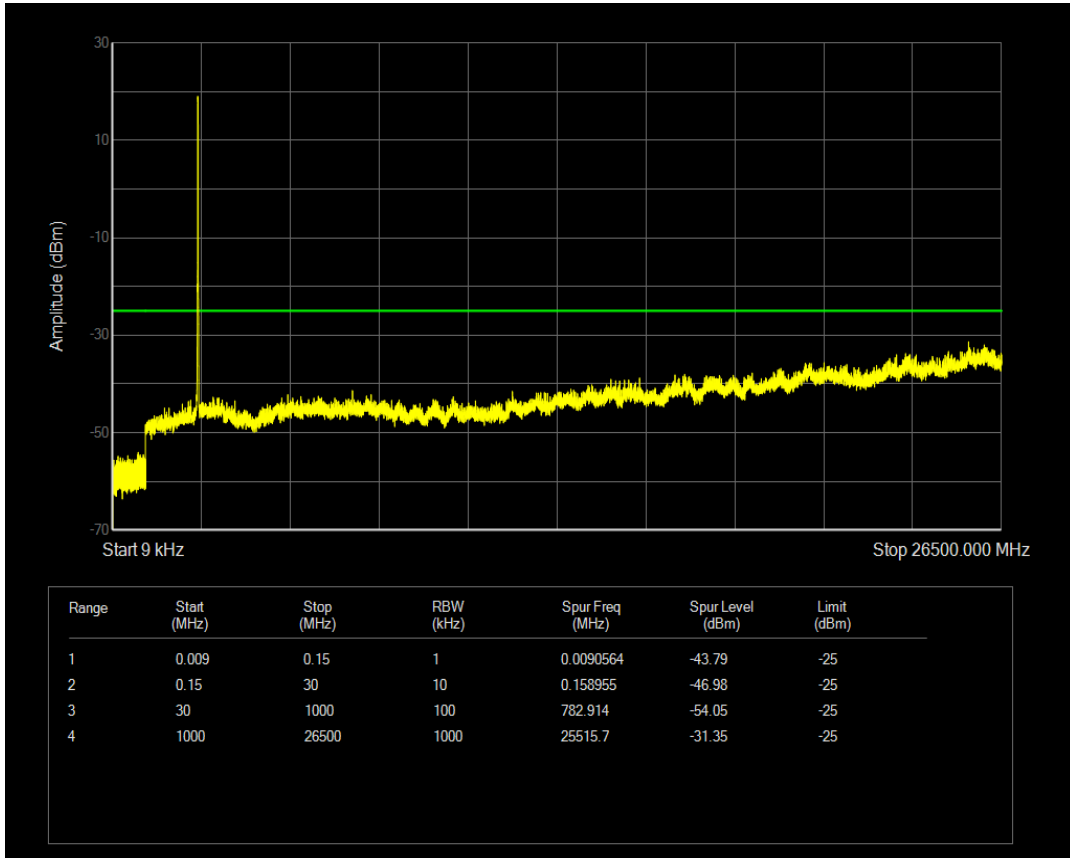

Band7 QAM16 BW=15MHz Channel=21100 RB Size=75 Position=#0

Band7 QPSK BW=15MHz Channel=21375 RB Size=1 Position=#0

Band7 QPSK BW=15MHz Channel=21375 RB Size=75 Position=#0

Band7 QAM16 BW=15MHz Channel=21375 RB Size=1 Position=#0

Band7 QPSK BW=20MHz Channel=20850 RB Size=1 Position=#0

Band7 QAM16 BW=15MHz Channel=21375 RB Size=75 Position=#0

Band7 QPSK BW=20MHz Channel=20850 RB Size=100 Position=#0

Band7 QAM16 BW=20MHz Channel=20850 RB Size=1 Position=#0