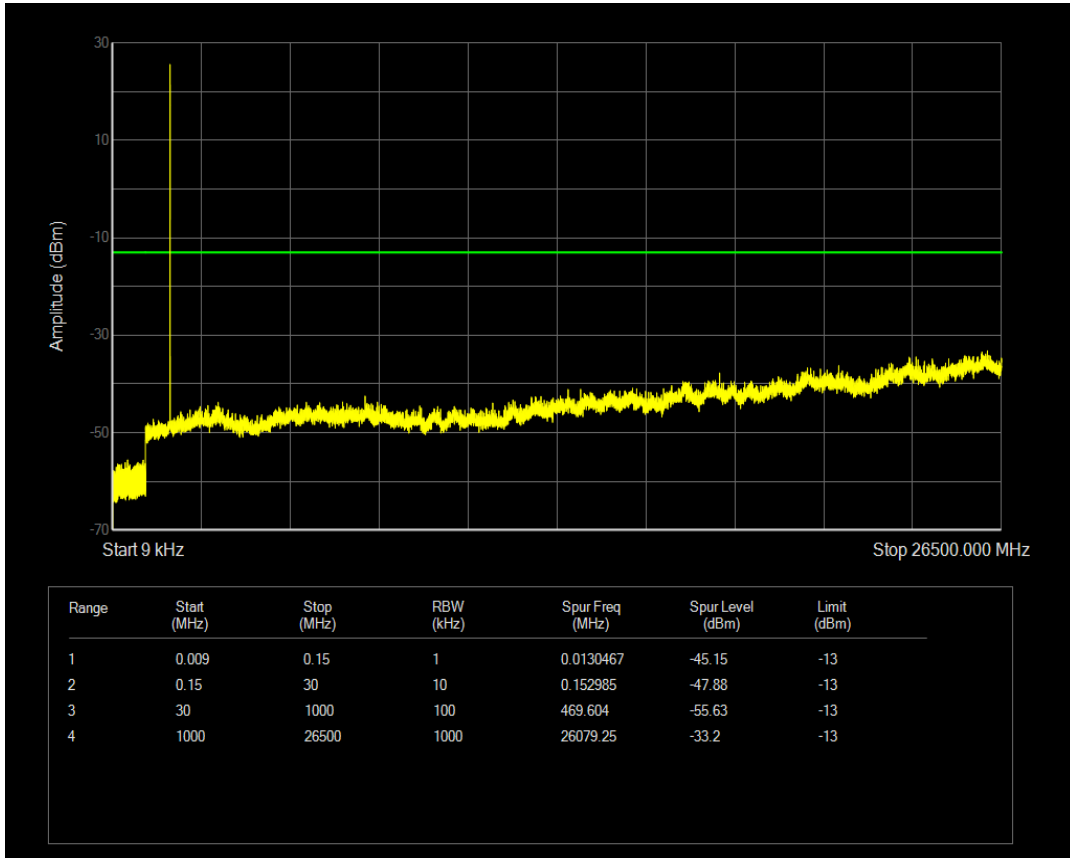

Band4 QPSK BW=20MHz Channel=20300 RB Size=100 Position=#0

Band4 QAM16 BW=1.4MHz Channel=19957 RB Size=6 Position=#0

Band4 QAM16 BW=1.4MHz Channel=19957 RB Size=1 Position=#0

Band4 QAM16 BW=1.4MHz Channel=20175 RB Size=1 Position=#0

Band4 QAM16 BW=1.4MHz Channel=20175 RB Size=6 Position=#0

Band4 QAM16 BW=1.4MHz Channel=20393 RB Size=6 Position=#0

Band4 QAM16 BW=1.4MHz Channel=20393 RB Size=1 Position=#0

Band4 QAM16 BW=3MHz Channel=19965 RB Size=1 Position=#0