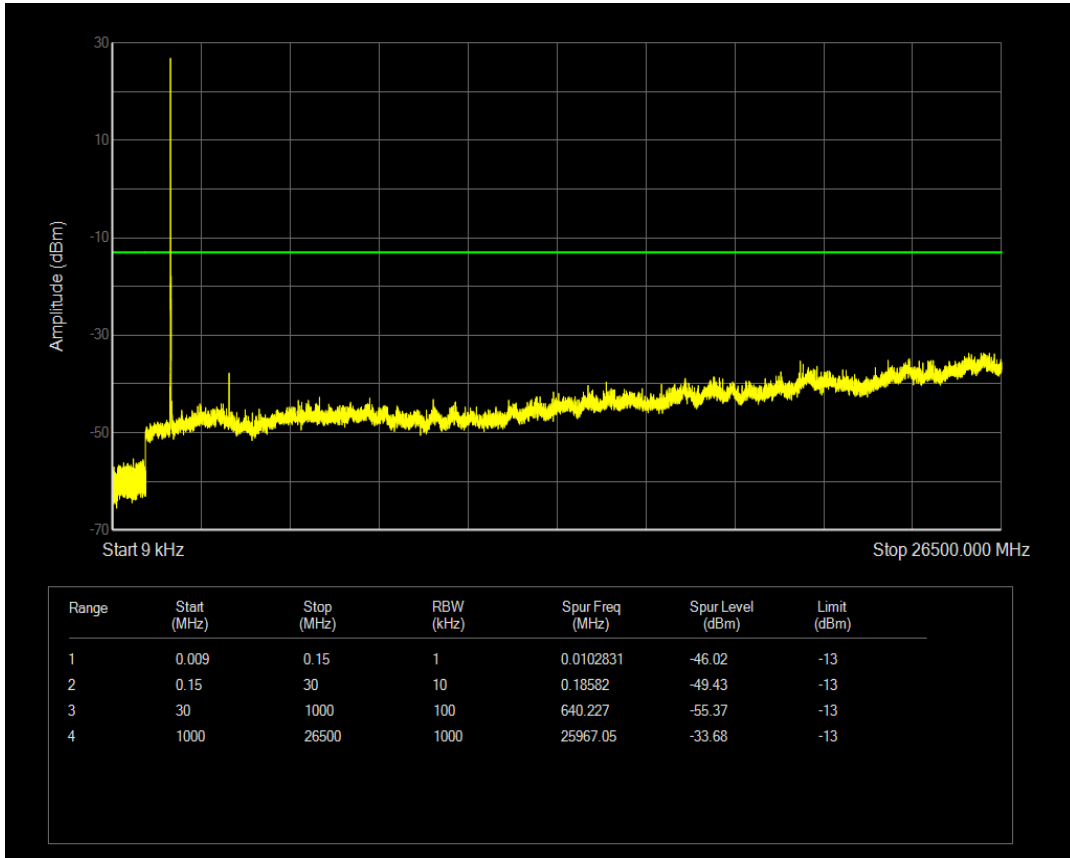

Band4 QAM16 BW=10MHz Channel=20000 RB Size=50 Position=#0

Band4 QAM16 BW=10MHz Channel=20175 RB Size=1 Position=#0

Band4 QAM16 BW=10MHz Channel=20175 RB Size=50 Position=#0

Band4 QAM16 BW=10MHz Channel=20350 RB Size=1 Position=#0

Band4 QAM16 BW=10MHz Channel=20350 RB Size=50 Position=#0

Band4 QAM16 BW=15MHz Channel=20025 RB Size=1 Position=#0

Band4 QAM16 BW=15MHz Channel=20025 RB Size=75 Position=#0

Band4 QAM16 BW=15MHz Channel=20175 RB Size=1 Position=#0