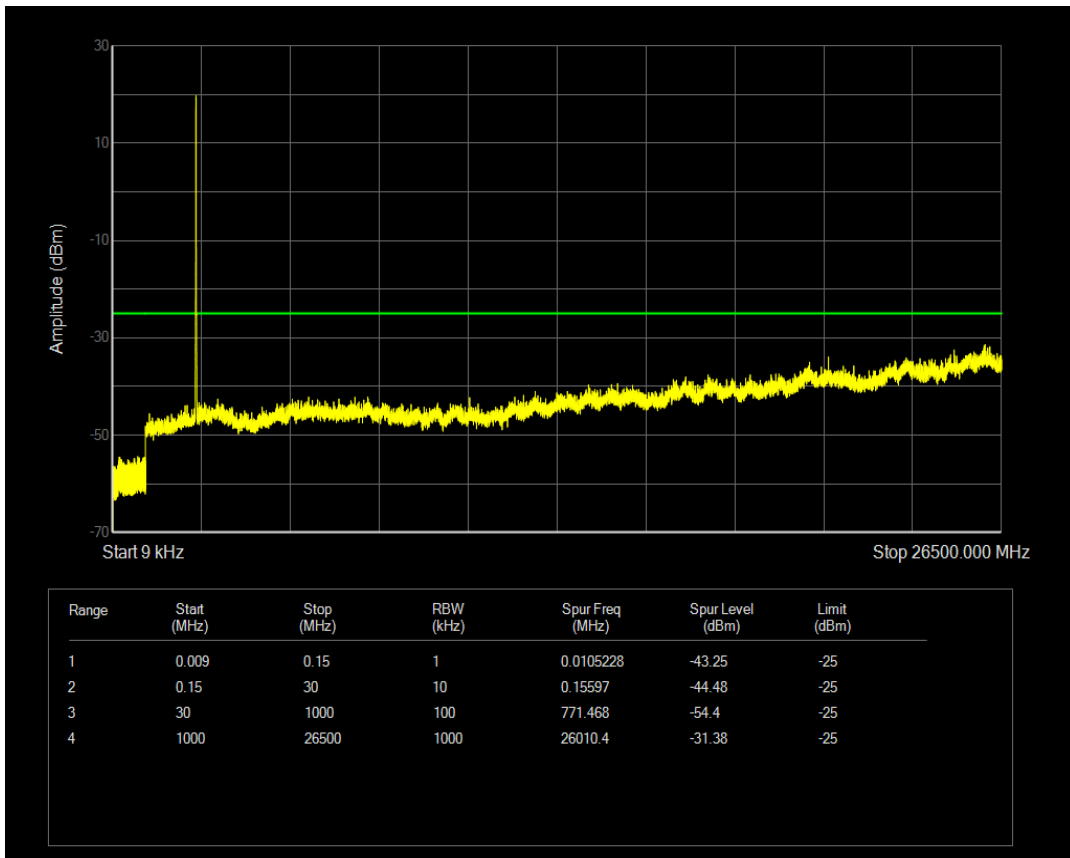

Band7 QAM16 BW=10MHz Channel=20800 RB Size=50 Position=#0

Band7 QPSK BW=10MHz Channel=21100 RB Size=1 Position=#0