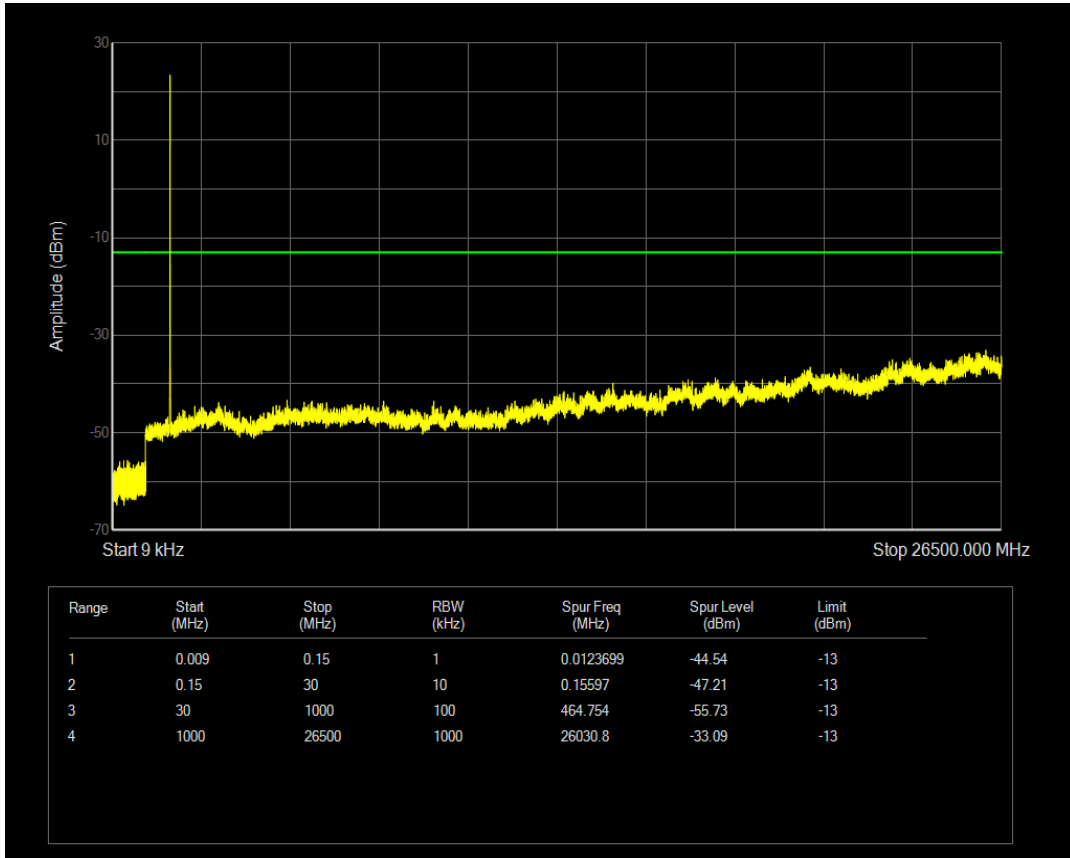

Band4 QAM16 BW=3MHz Channel=20175 RB Size=15 Position=#0

Band4 QAM16 BW=3MHz Channel=20175 RB Size=1 Position=#0