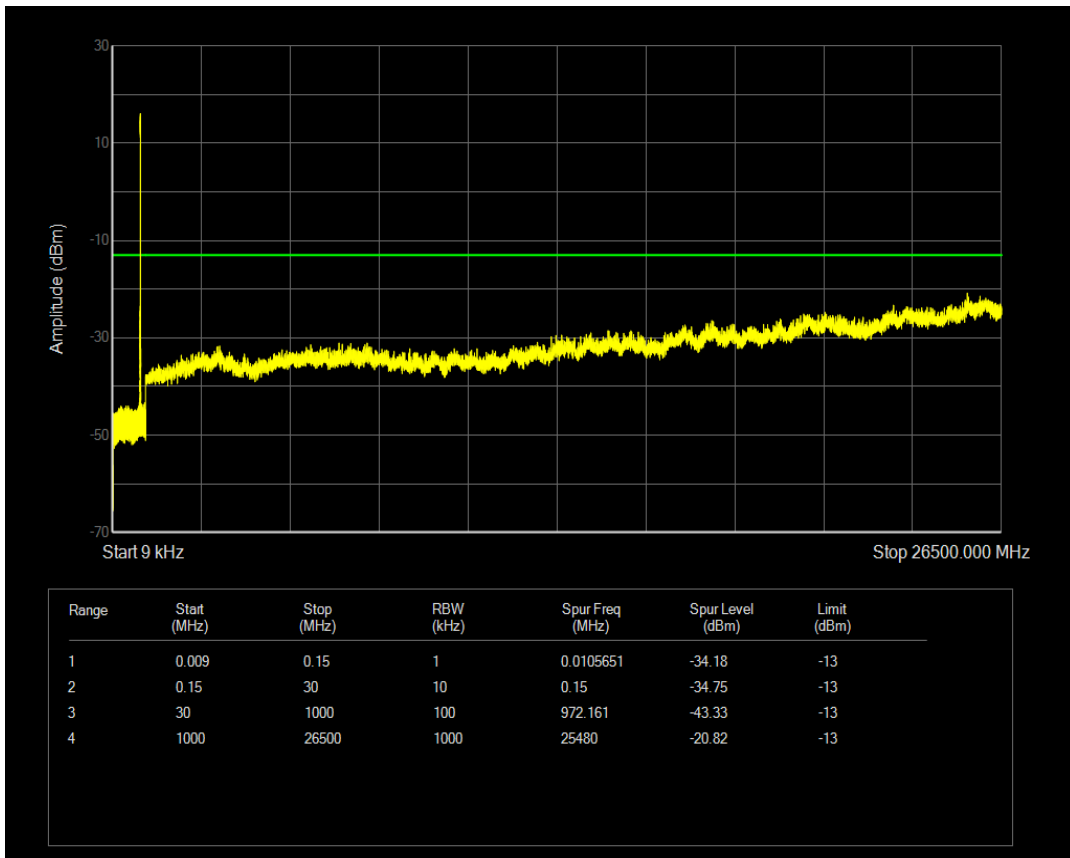

Band5 QPSK BW=5MHz Channel=20625 RB Size=25 Position=#0

Band5 QAM16 BW=5MHz Channel=20625 RB Size=25 Position=#0