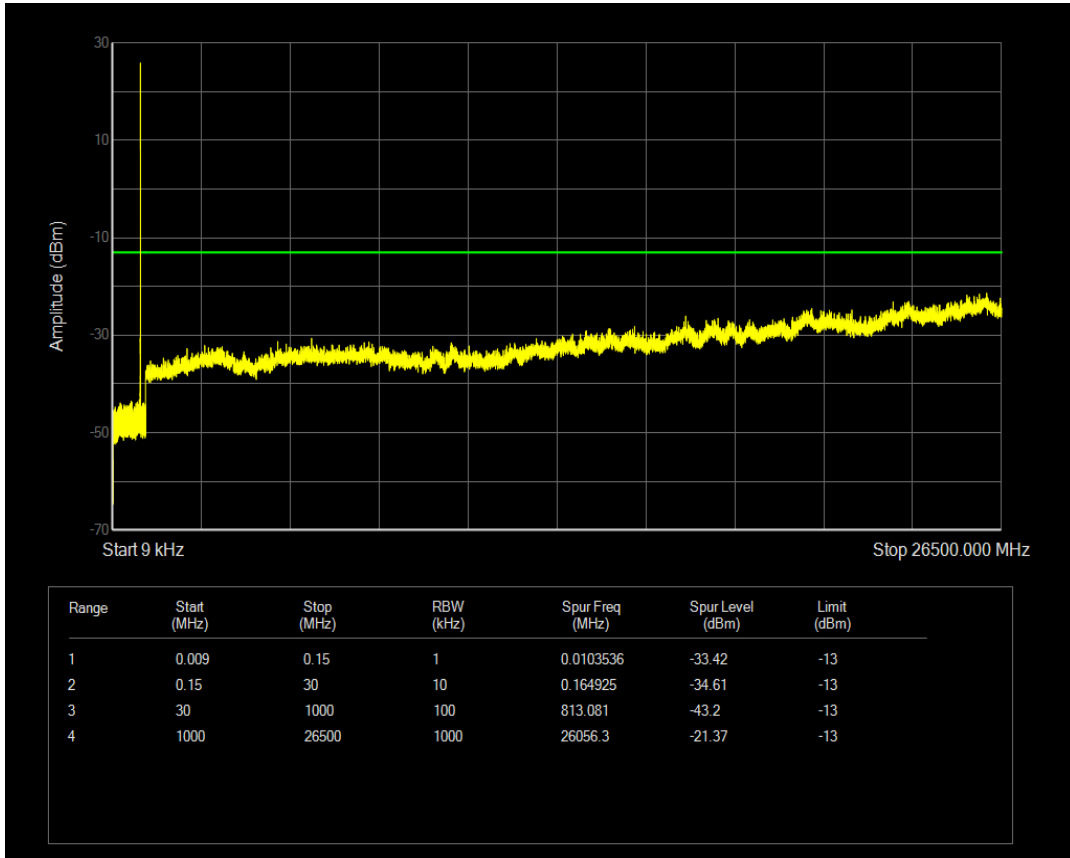

Band5 QAM16 BW=1.4MHz Channel=20525 RB Size=6 Position=#0

Band5 QPSK BW=1.4MHz Channel=20643 RB Size=6 Position=#0

Band5 QPSK BW=1.4MHz Channel=20643 RB Size=1 Position=#0

Band5 QAM16 BW=1.4MHz Channel=20643 RB Size=1 Position=#0