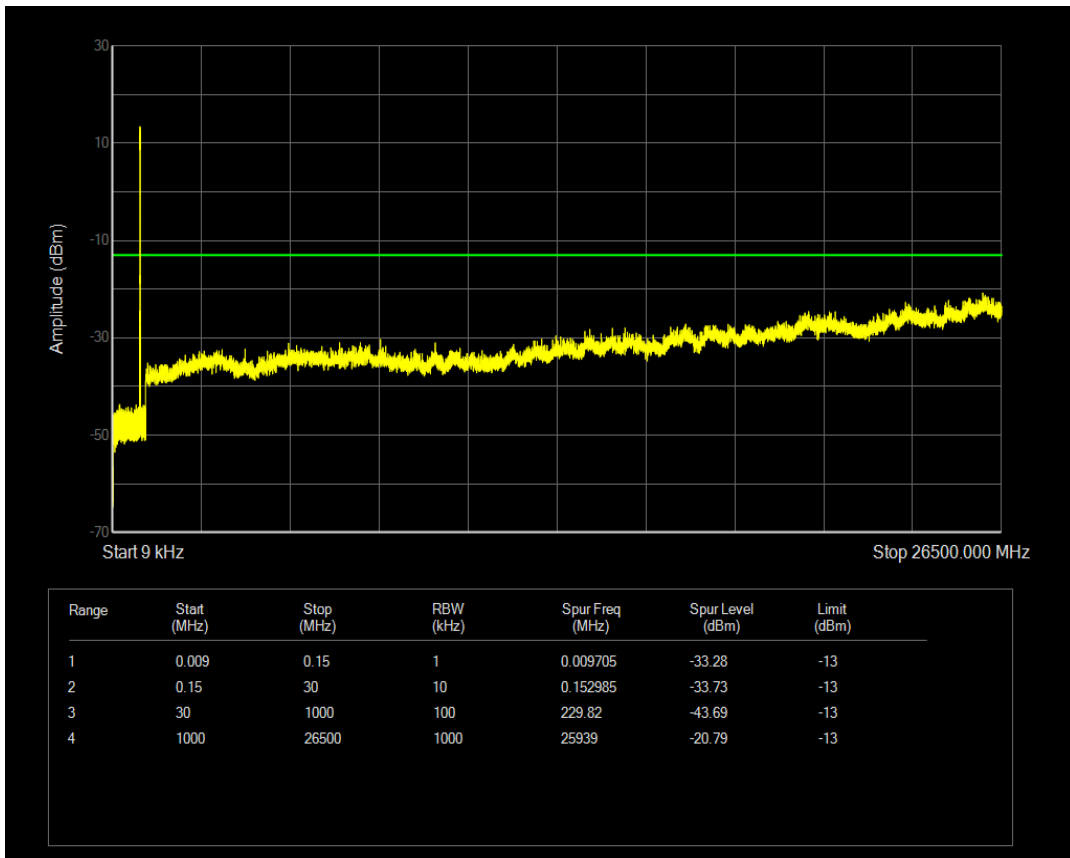

Band5 QAM16 BW=5MHz Channel=20625 RB Size=1 Position=#0

Band5 QPSK BW=10MHz Channel=20450 RB Size=1 Position=#0

Band5 QAM16 BW=10MHz Channel=20450 RB Size=1 Position=#0

Band5 QPSK BW=10MHz Channel=20450 RB Size=50 Position=#0

Band5 QPSK BW=10MHz Channel=20525 RB Size=1 Position=#0

Band5 QAM16 BW=10MHz Channel=20450 RB Size=50 Position=#0

Band5 QPSK BW=10MHz Channel=20525 RB Size=50 Position=#0

Band5 QAM16 BW=10MHz Channel=20525 RB Size=50 Position=#0