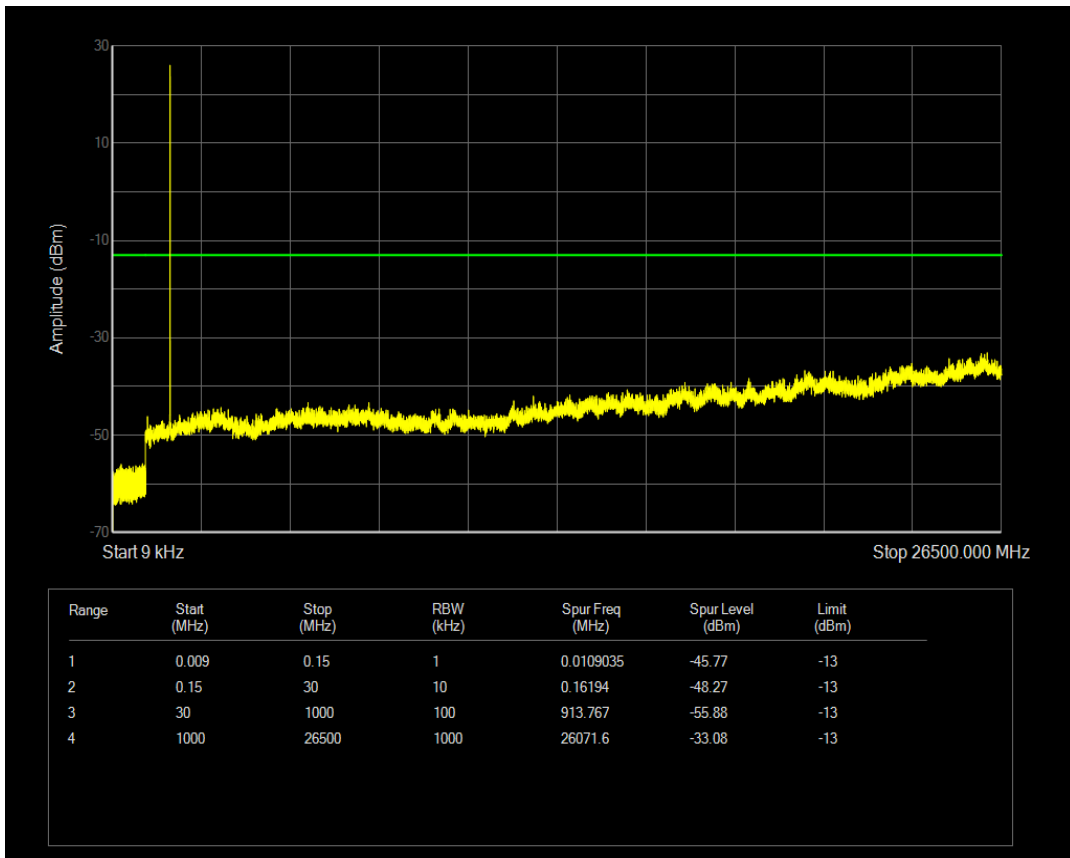

Band4 QPSK BW=20MHz Channel=20300 RB Size=100 Position=#0

Band4 QAM16 BW=1.4MHz Channel=19957 RB Size=6 Position=#0

Band4 QAM16 BW=1.4MHz Channel=19957 RB Size=1 Position=#0

Band4 QAM16 BW=1.4MHz Channel=20175 RB Size=1 Position=#0

Band4 QAM16 BW=1.4MHz Channel=20175 RB Size=6 Position=#0

Band4 QAM16 BW=1.4MHz Channel=20393 RB Size=6 Position=#0

Band4 QAM16 BW=1.4MHz Channel=20393 RB Size=1 Position=#0

Band4 QAM16 BW=3MHz Channel=19965 RB Size=1 Position=#0