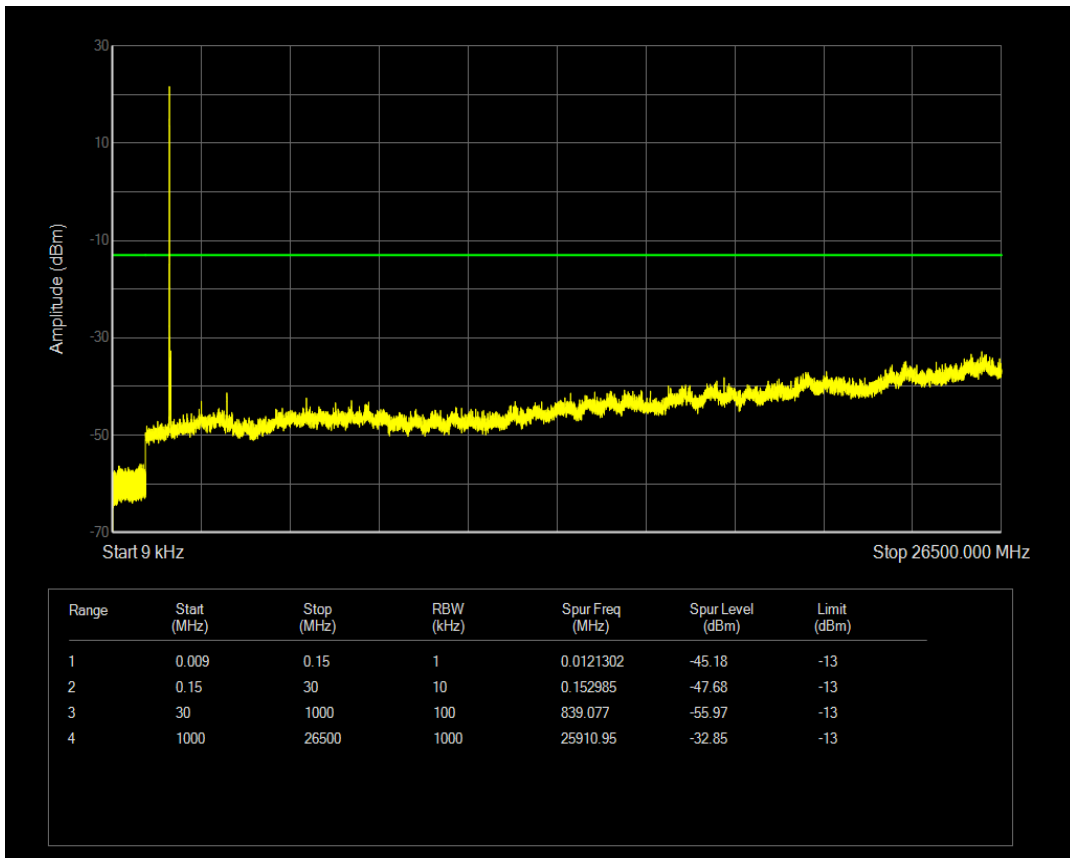

Band4 QAM16 BW=5MHz Channel=19975 RB Size=25 Position=#0

Band4 QAM16 BW=5MHz Channel=20175 RB Size=1 Position=#0