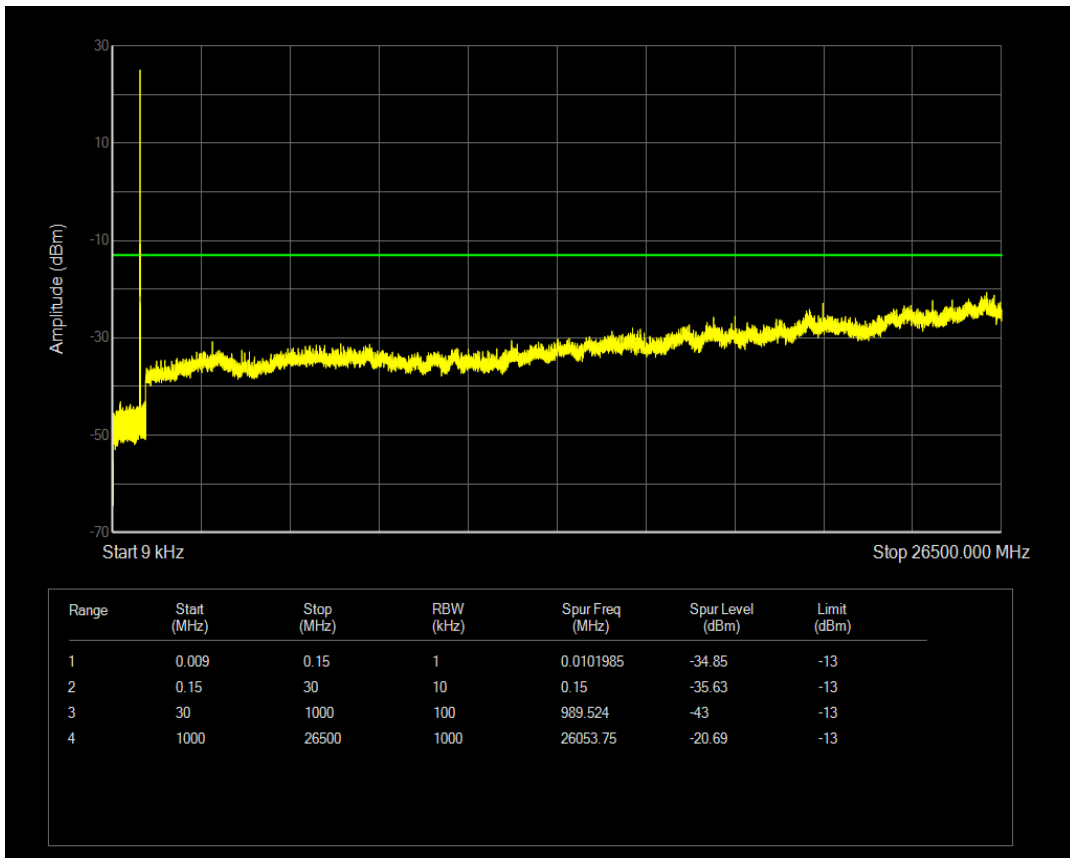

Band5 QPSK BW=3MHz Channel=20525 RB Size=1 Position=#0

Band5 QAM16 BW=3MHz Channel=20525 RB Size=15 Position=#0