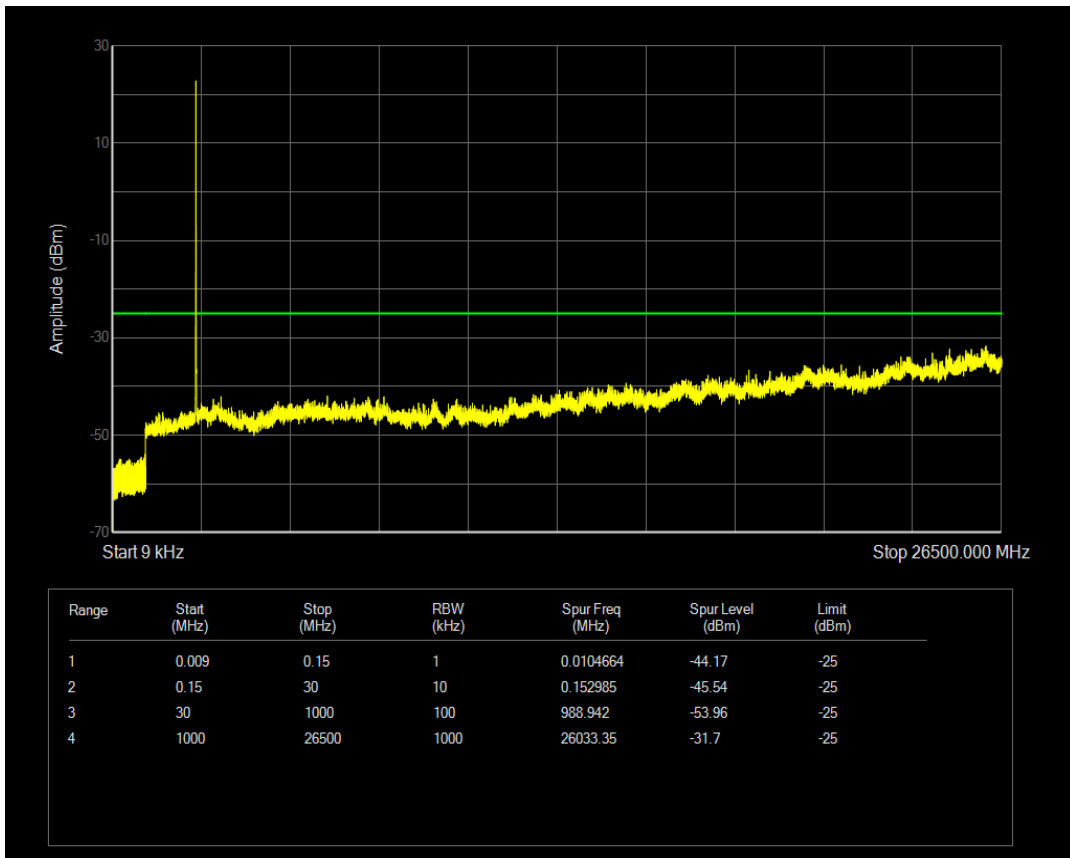

Band7 QPSK BW=5MHz Channel=20775 RB Size=25 Position=#0

Band7 QAM16 BW=5MHz Channel=20775 RB Size=1 Position=#0