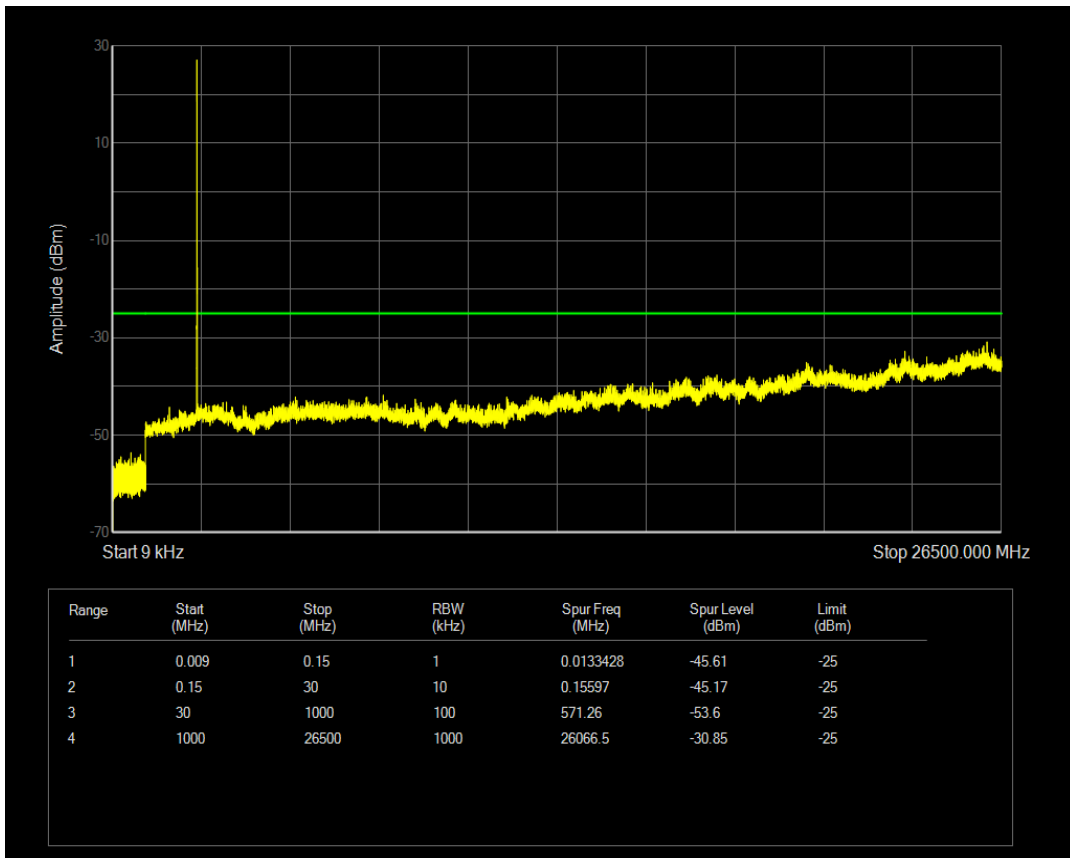

Band7 QAM16 BW=5MHz Channel=21100 RB Size=1 Position=#0

Band7 QPSK BW=5MHz Channel=21425 RB Size=1 Position=#0