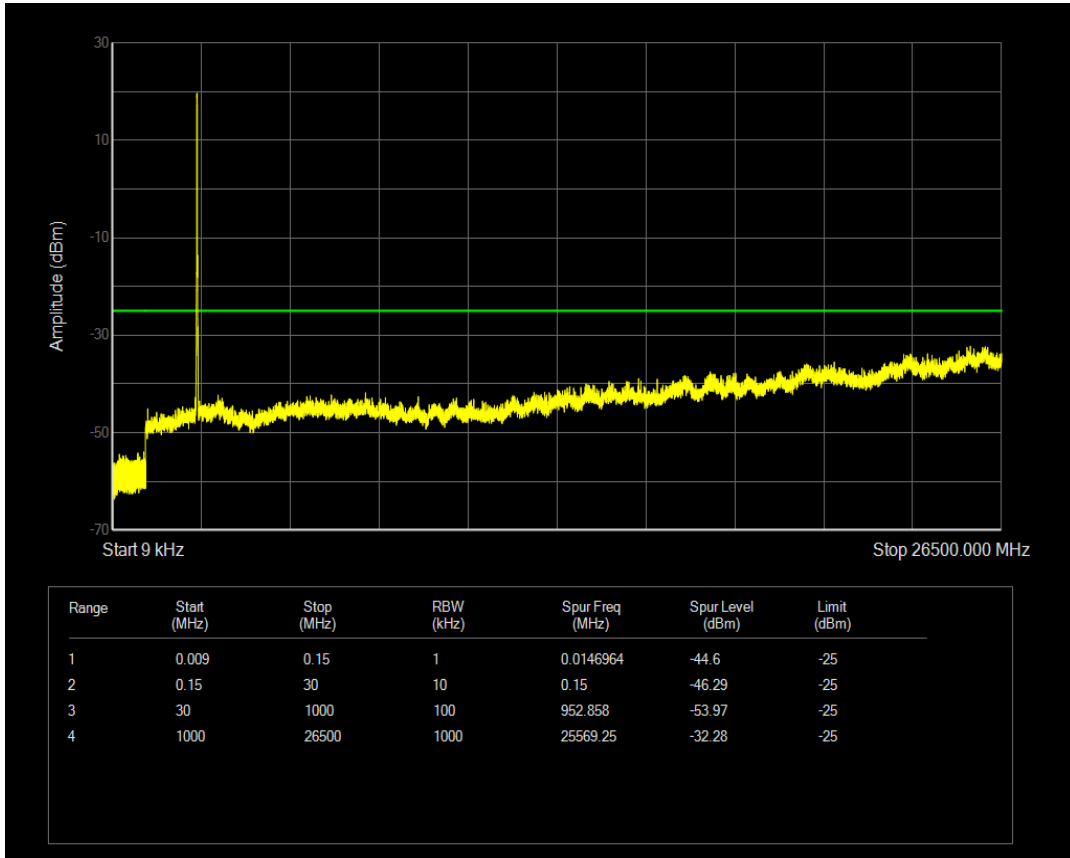

Band7 QPSK BW=15MHz Channel=21100 RB Size=75 Position=#0

Band7 QPSK BW=15MHz Channel=21100 RB Size=1 Position=#0