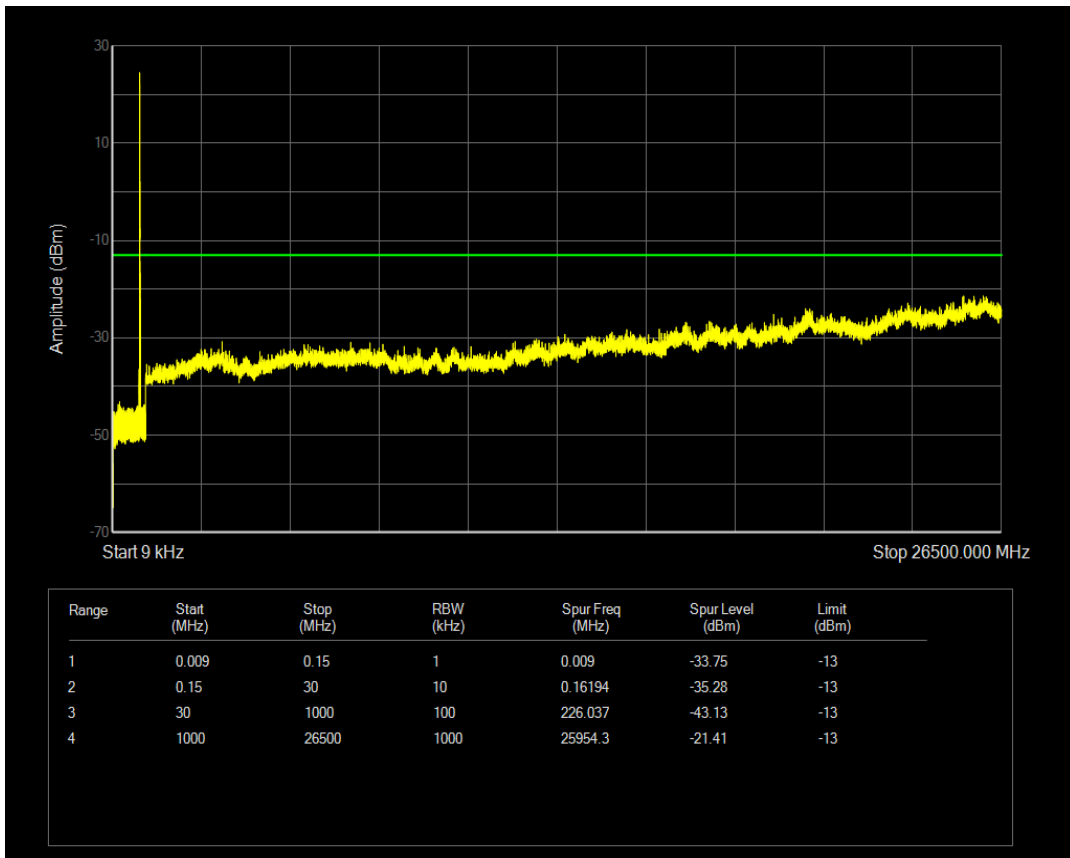

Band5 QAM16 BW=5MHz Channel=20525 RB Size=25 Position=#0

Band5 QPSK BW=5MHz Channel=20625 RB Size=1 Position=#0

Band5 QPSK BW=5MHz Channel=20625 RB Size=25 Position=#0

Band5 QAM16 BW=5MHz Channel=20625 RB Size=25 Position=#0

Band5 QAM16 BW=5MHz Channel=20625 RB Size=1 Position=#0

Band5 QPSK BW=10MHz Channel=20450 RB Size=1 Position=#0

Band5 QAM16 BW=10MHz Channel=20450 RB Size=1 Position=#0

Band5 QPSK BW=10MHz Channel=20450 RB Size=50 Position=#0