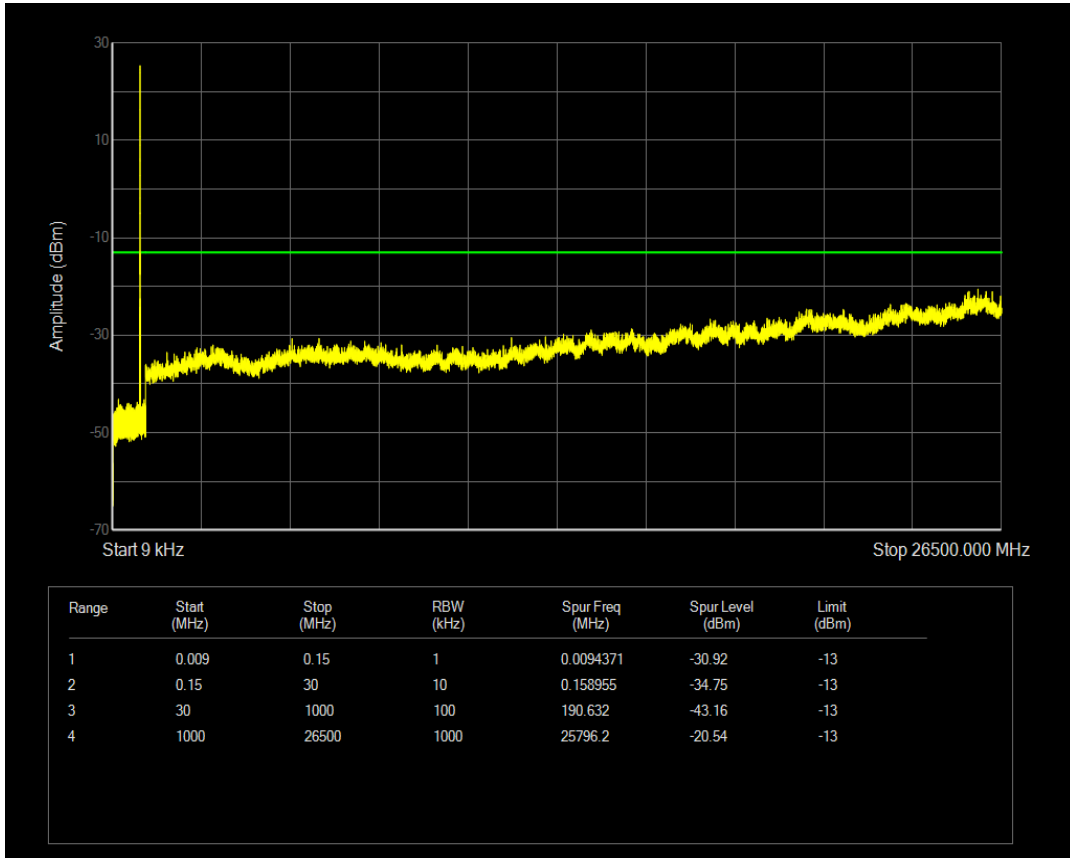

Band5 QAM16 BW=3MHz Channel=20635 RB Size=15 Position=#0

Band5 QPSK BW=5MHz Channel=20425 RB Size=1 Position=#0

Band5 QPSK BW=5MHz Channel=20425 RB Size=25 Position=#0

Band5 QAM16 BW=5MHz Channel=20425 RB Size=1 Position=#0

Band5 QAM16 BW=5MHz Channel=20425 RB Size=25 Position=#0

Band5 QPSK BW=5MHz Channel=20525 RB Size=1 Position=#0

Band5 QAM16 BW=5MHz Channel=20525 RB Size=1 Position=#0

Band5 QPSK BW=5MHz Channel=20525 RB Size=25 Position=#0