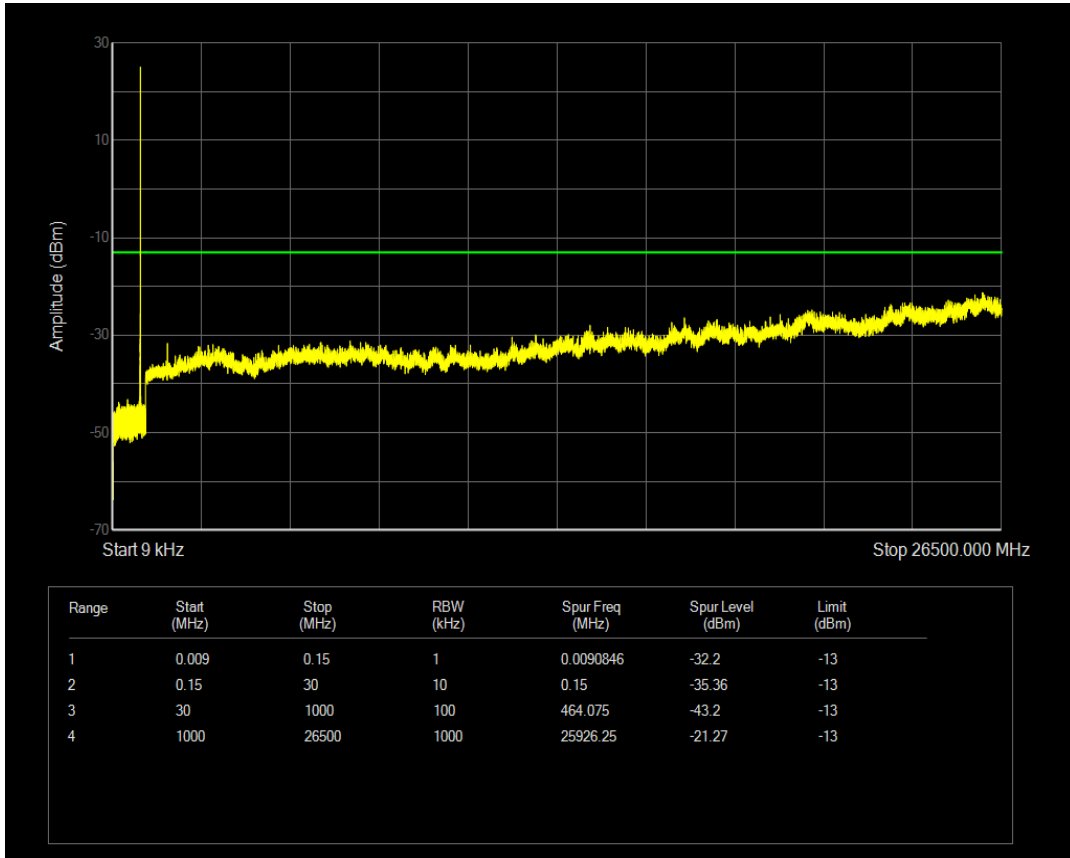

Band5 QPSK BW=3MHz Channel=20635 RB Size=1 Position=#0

Band5 QPSK BW=3MHz Channel=20635 RB Size=15 Position=#0