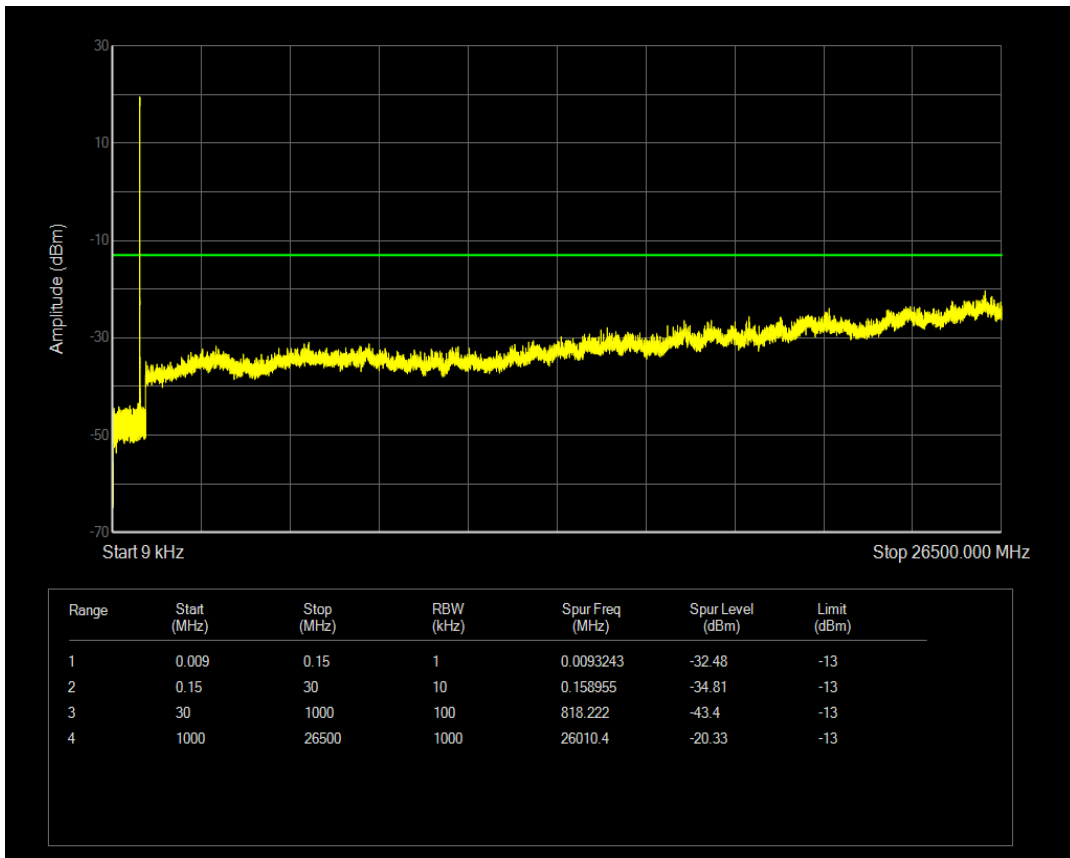

Band5 QAM16 BW=1.4MHz Channel=20407 RB Size=6 Position=#0

Band5 QPSK BW=1.4MHz Channel=20525 RB Size=1 Position=#0