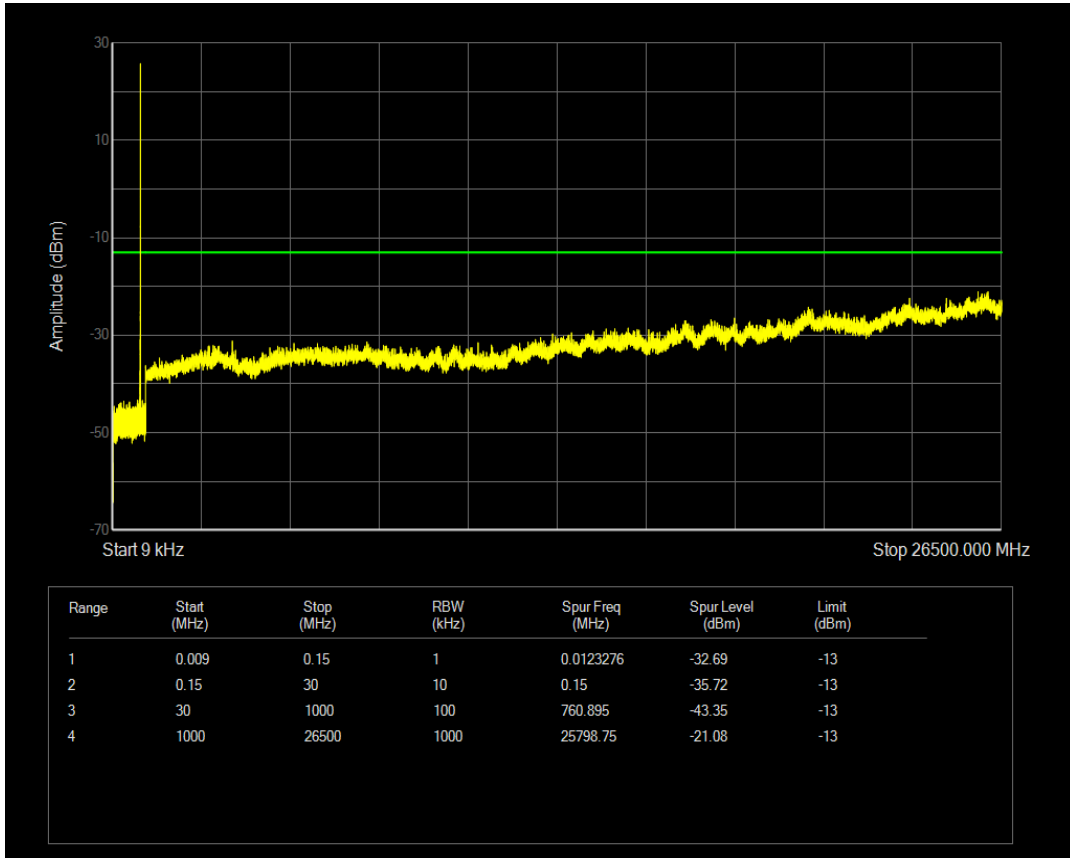

Band5 QAM16 BW=3MHz Channel=20525 RB Size=1 Position=#0

Band5 QPSK BW=3MHz Channel=20635 RB Size=1 Position=#0

Band5 QPSK BW=3MHz Channel=20635 RB Size=15 Position=#0

Band5 QAM16 BW=3MHz Channel=20635 RB Size=1 Position=#0