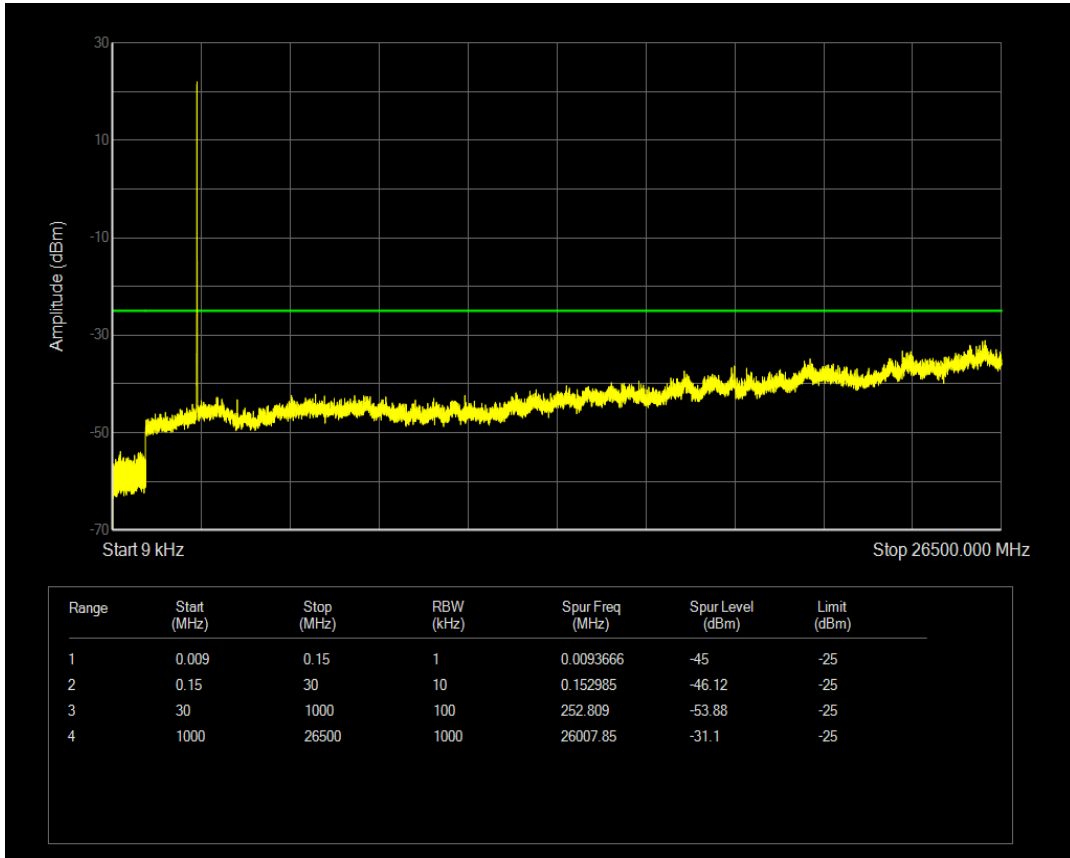

Band7 QAM16 BW=5MHz Channel=20775 RB Size=25 Position=#0

Band7 QPSK BW=5MHz Channel=21100 RB Size=1 Position=#0

Band7 QPSK BW=5MHz Channel=21100 RB Size=25 Position=#0

Band7 QAM16 BW=5MHz Channel=21100 RB Size=25 Position=#0