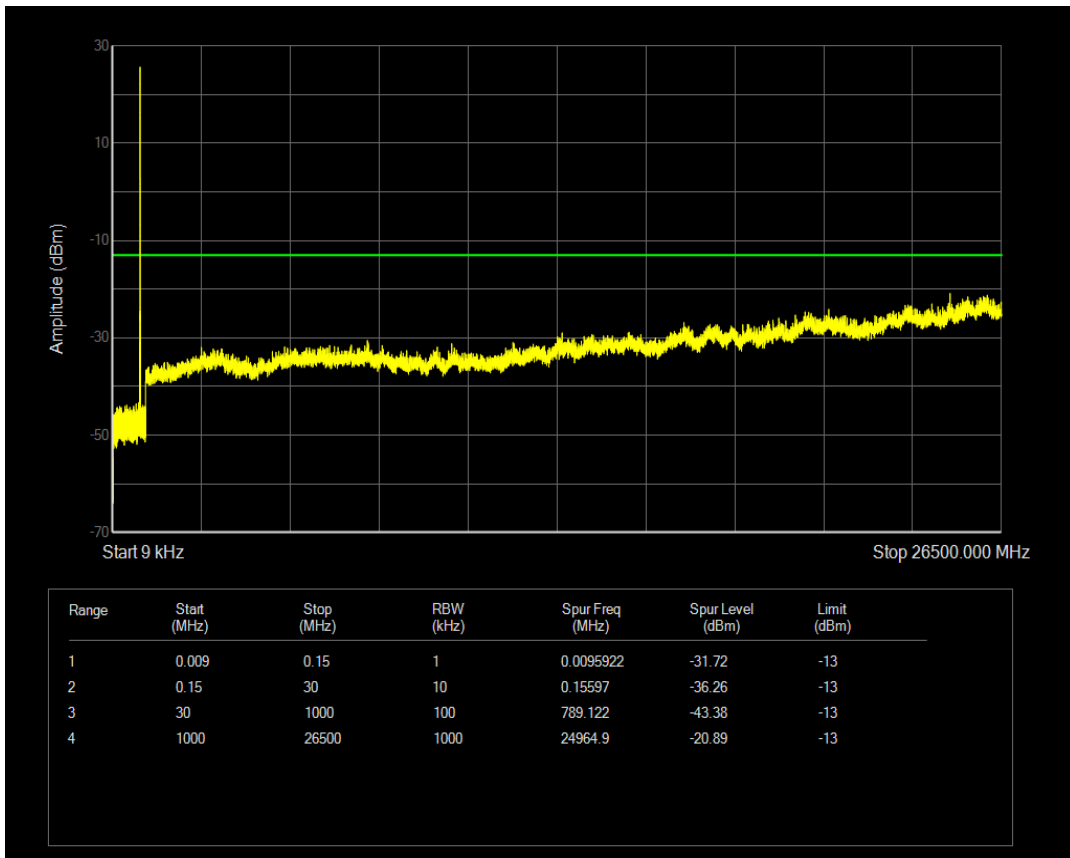

Band4 QAM16 BW=20MHz Channel=20300 RB Size=100 Position=#0

Band5 QPSK BW=1.4MHz Channel=20407 RB Size=1 Position=#0

Band5 QPSK BW=1.4MHz Channel=20407 RB Size=6 Position=#0

Band5 QAM16 BW=1.4MHz Channel=20407 RB Size=1 Position=#0

Band5 QAM16 BW=1.4MHz Channel=20407 RB Size=6 Position=#0

Band5 QPSK BW=1.4MHz Channel=20525 RB Size=1 Position=#0

Band5 QAM16 BW=1.4MHz Channel=20525 RB Size=1 Position=#0

Band5 QPSK BW=1.4MHz Channel=20525 RB Size=6 Position=#0