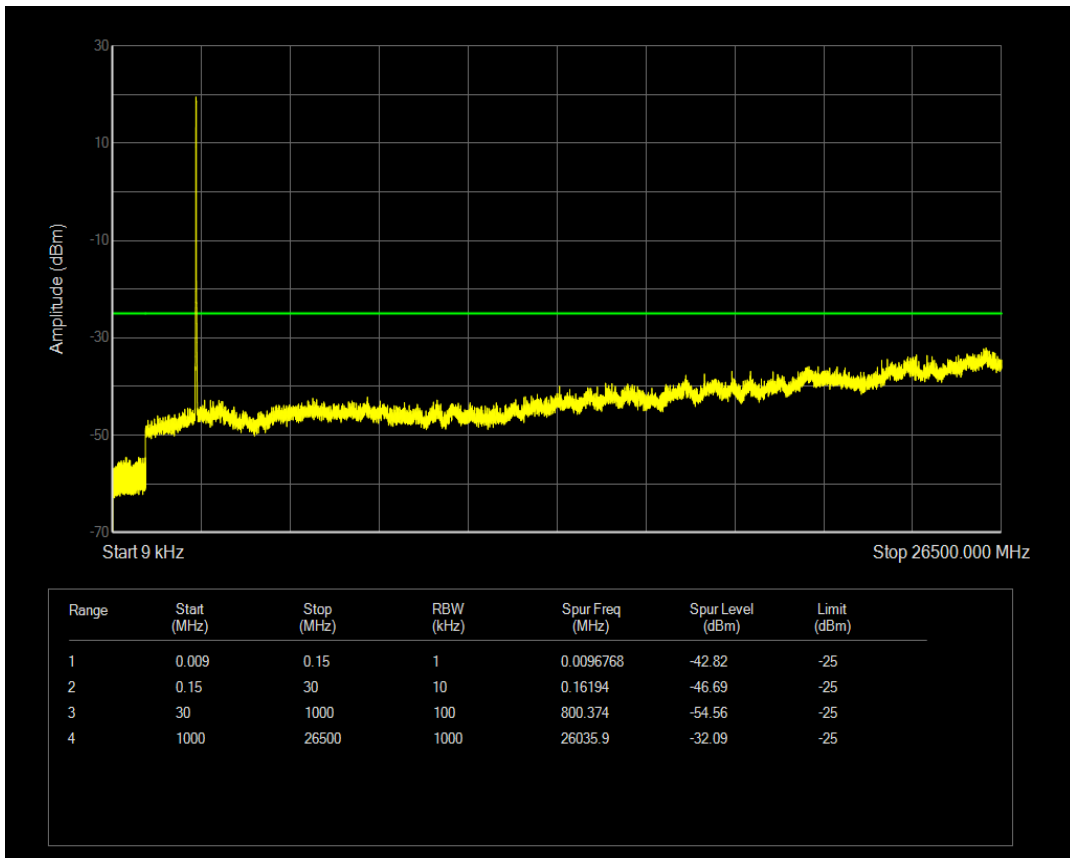

Band7 QAM16 BW=15MHz Channel=20825 RB Size=75 Position=#0

Band7 QPSK BW=15MHz Channel=21100 RB Size=75 Position=#0