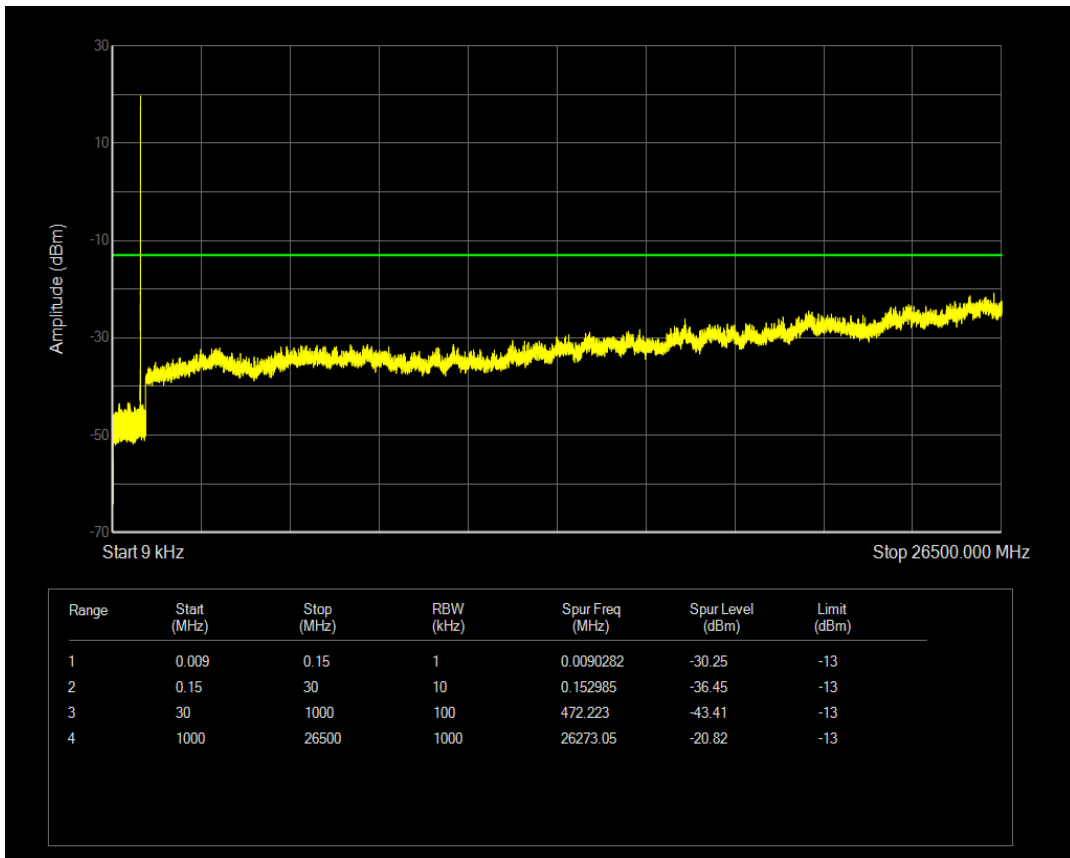

Band5 QAM16 BW=1.4MHz Channel=20643 RB Size=6 Position=#0

Band5 QPSK BW=3MHz Channel=20415 RB Size=1 Position=#0