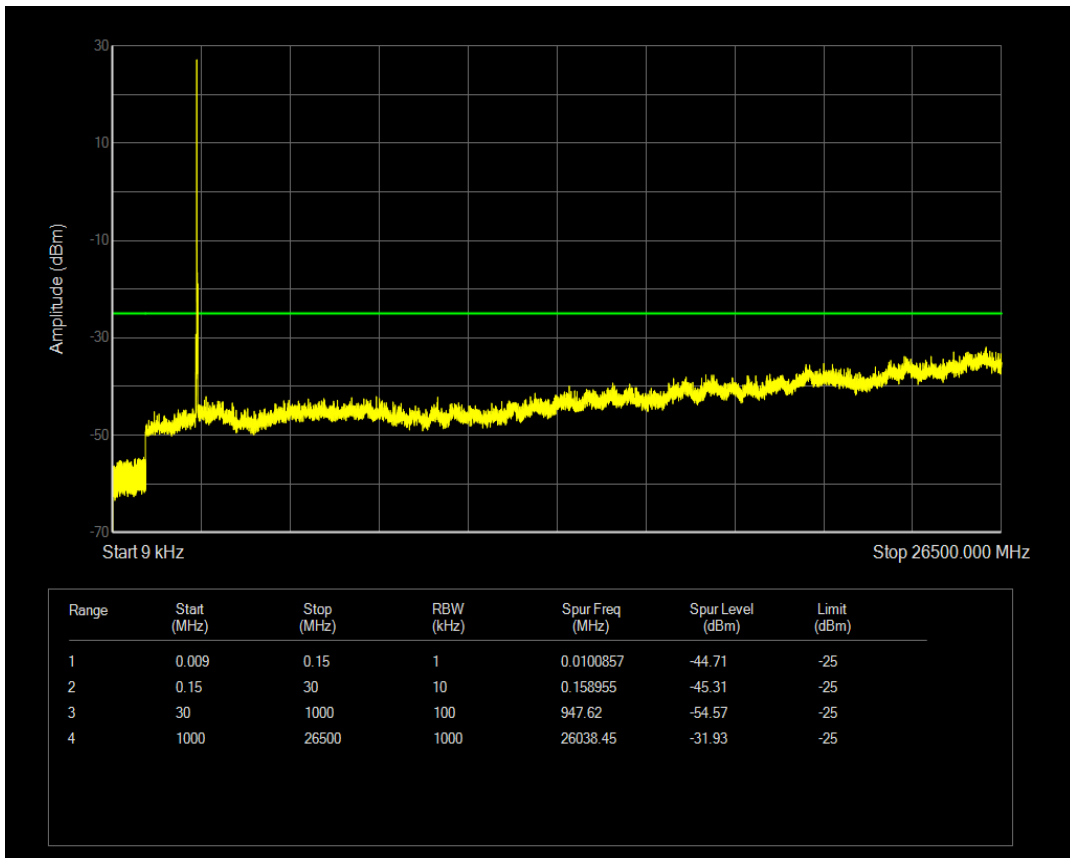

Band7 QPSK BW=15MHz Channel=21100 RB Size=1 Position=#0

Band7 QAM16 BW=15MHz Channel=21100 RB Size=1 Position=#0