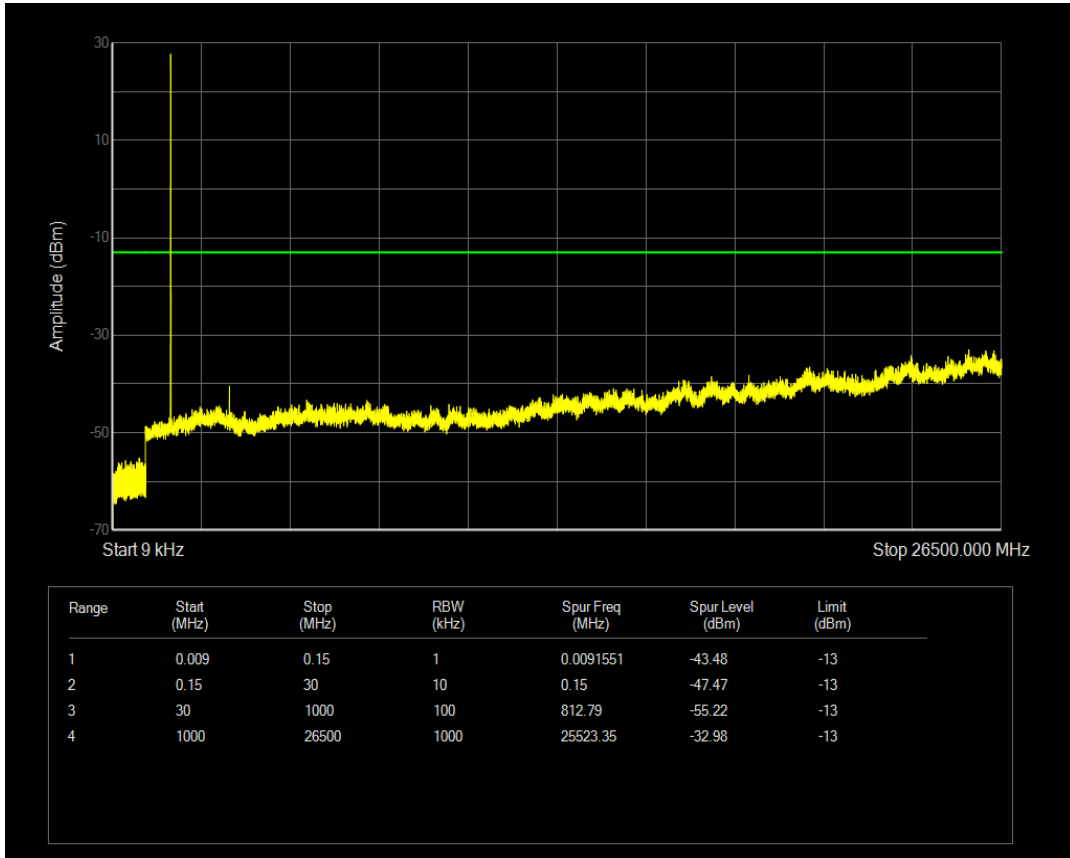

Band4 QAM16 BW=3MHz Channel=20385 RB Size=15 Position=#0

Band4 QAM16 BW=5MHz Channel=19975 RB Size=1 Position=#0

Band4 QAM16 BW=5MHz Channel=19975 RB Size=25 Position=#0

Band4 QAM16 BW=5MHz Channel=20175 RB Size=1 Position=#0

Band4 QAM16 BW=5MHz Channel=20175 RB Size=25 Position=#0

Band4 QAM16 BW=5MHz Channel=20375 RB Size=1 Position=#0

Band4 QAM16 BW=5MHz Channel=20375 RB Size=25 Position=#0

Band4 QAM16 BW=10MHz Channel=20000 RB Size=1 Position=#0