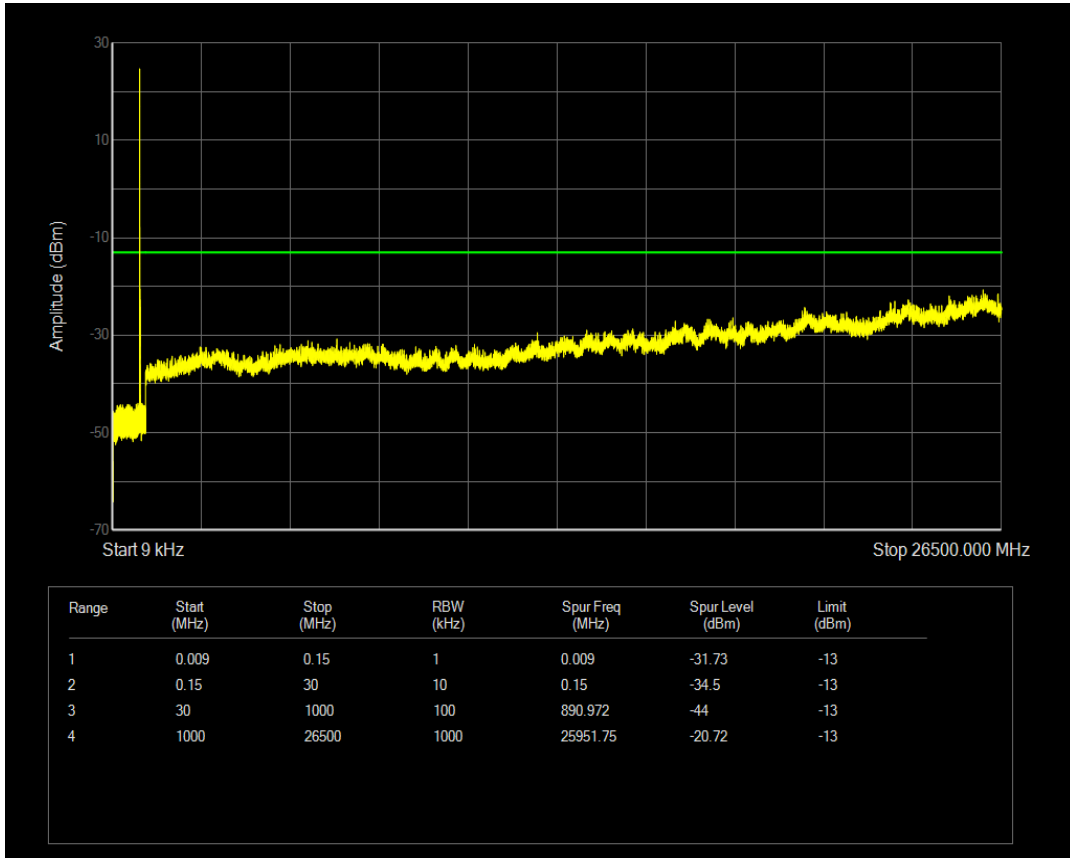

Band5 QAM16 BW=1.4MHz Channel=20643 RB Size=6 Position=#0

Band5 QPSK BW=3MHz Channel=20415 RB Size=1 Position=#0

Band5 QPSK BW=3MHz Channel=20415 RB Size=15 Position=#0

Band5 QAM16 BW=3MHz Channel=20415 RB Size=1 Position=#0