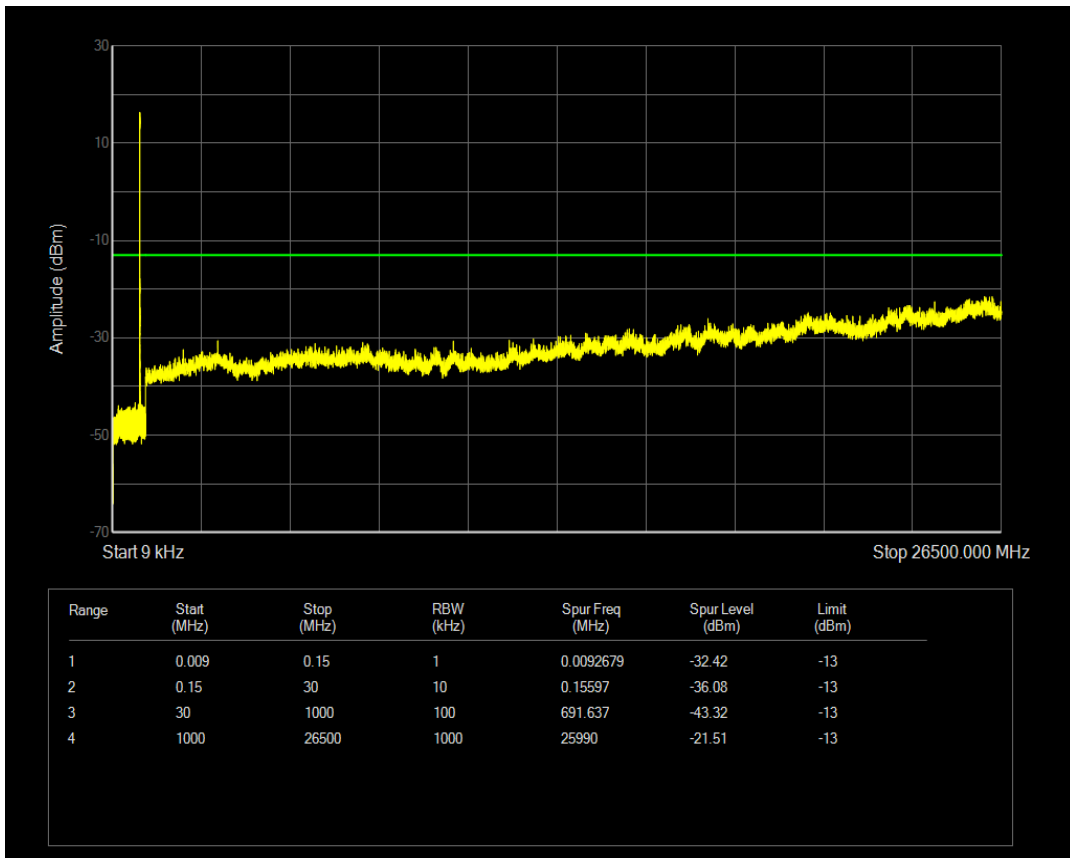

Band5 QAM16 BW=3MHz Channel=20415 RB Size=15 Position=#0

Band5 QPSK BW=3MHz Channel=20525 RB Size=15 Position=#0