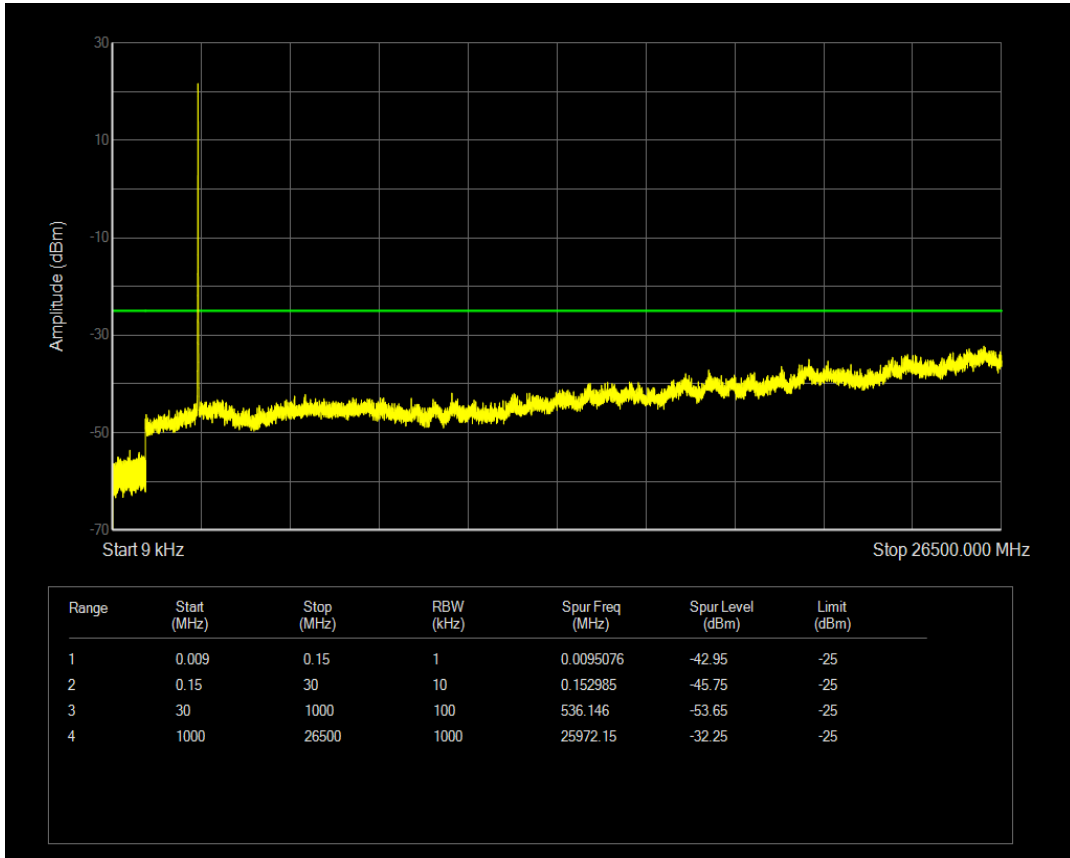

Band7 QAM16 BW=10MHz Channel=21400 RB Size=50 Position=#0

Band7 QPSK BW=15MHz Channel=20825 RB Size=75 Position=#0