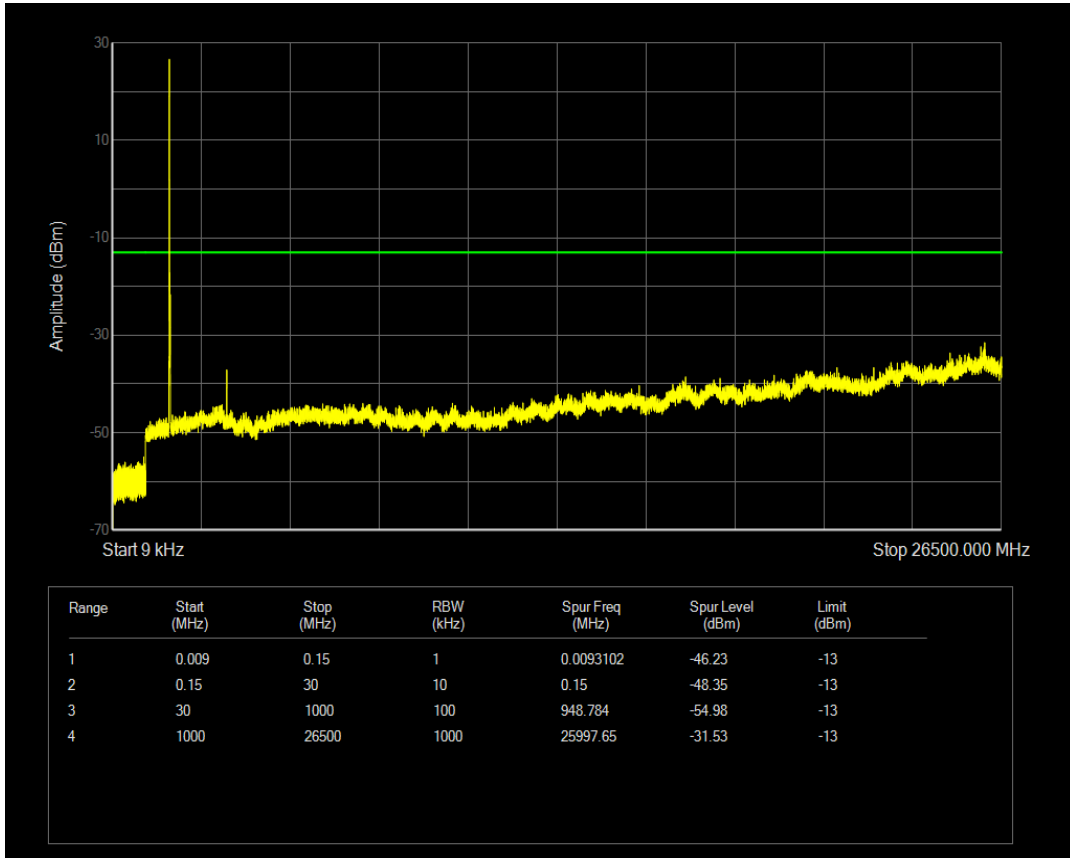

Band4 QAM16 BW=10MHz Channel=20000 RB Size=50 Position=#0

Band4 QAM16 BW=10MHz Channel=20175 RB Size=1 Position=#0

Band4 QAM16 BW=10MHz Channel=20175 RB Size=50 Position=#0

Band4 QAM16 BW=10MHz Channel=20350 RB Size=1 Position=#0

Band4 QAM16 BW=10MHz Channel=20350 RB Size=50 Position=#0

Band4 QAM16 BW=15MHz Channel=20025 RB Size=1 Position=#0

Band4 QAM16 BW=15MHz Channel=20025 RB Size=75 Position=#0

Band4 QAM16 BW=15MHz Channel=20175 RB Size=1 Position=#0