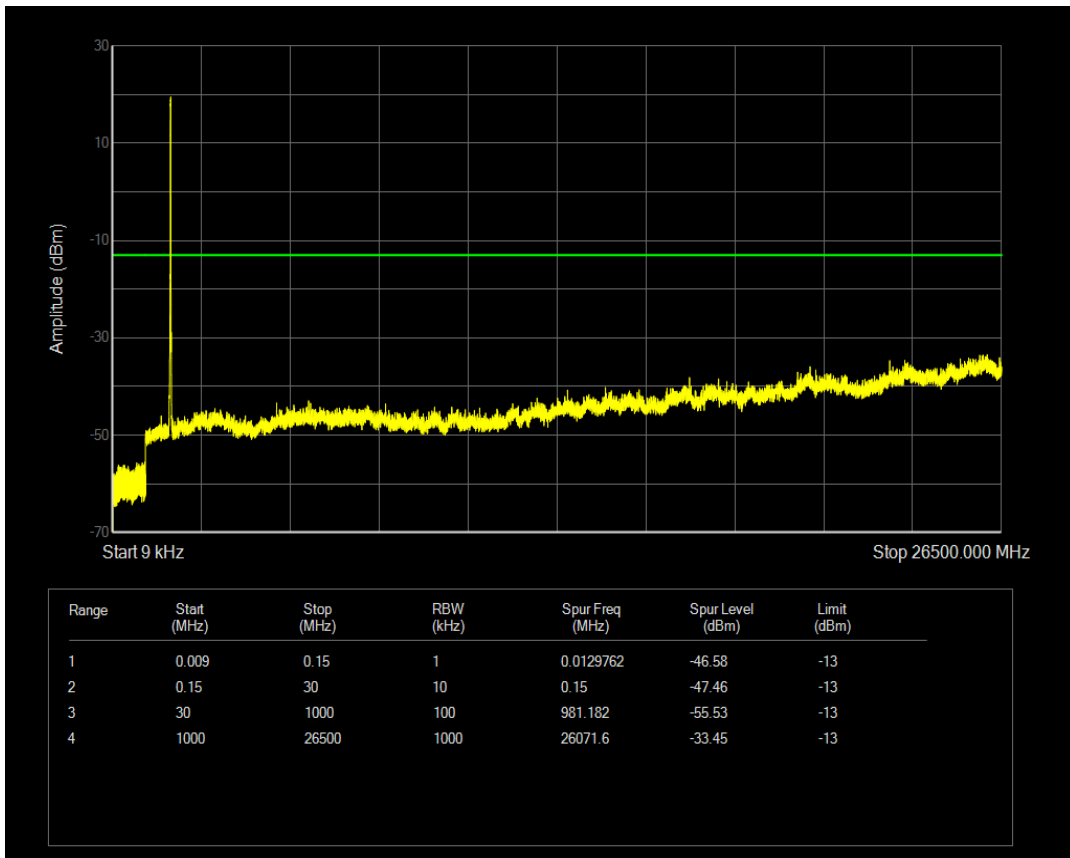

Band4 QAM16 BW=15MHz Channel=20325 RB Size=75 Position=#0

Band4 QAM16 BW=20MHz Channel=20050 RB Size=1 Position=#0