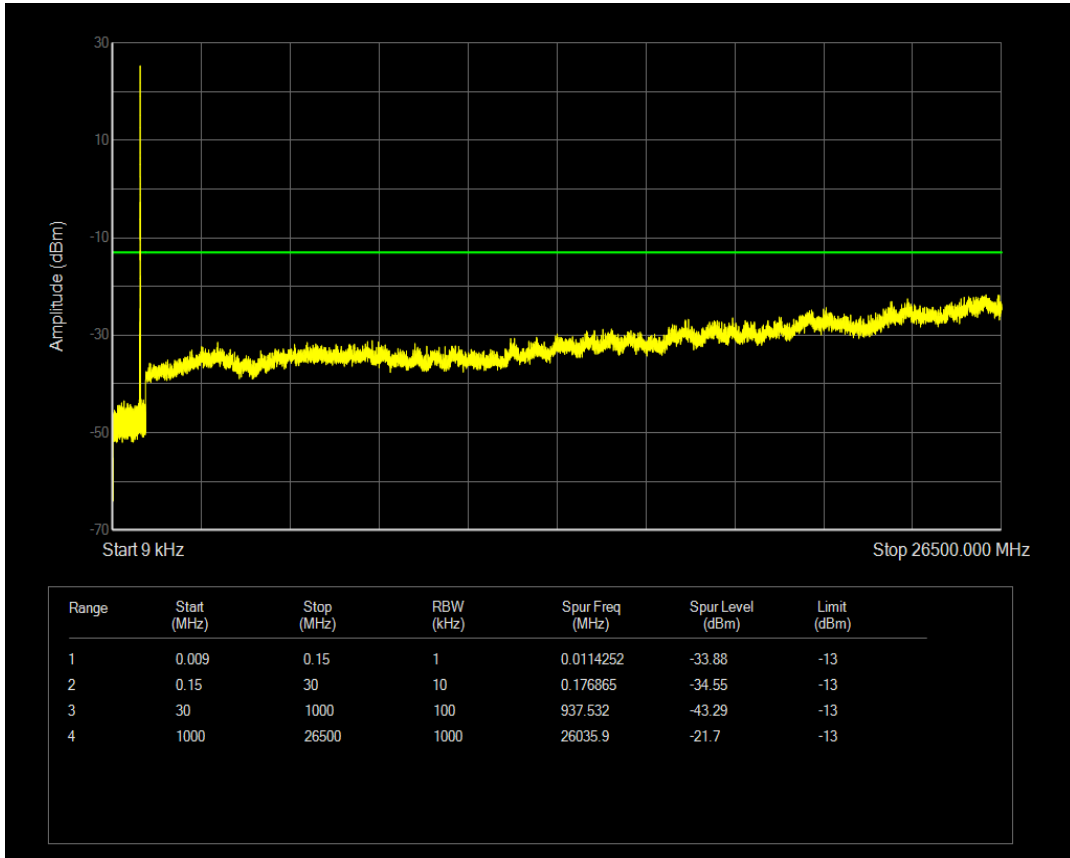

Band5 QPSK BW=10MHz Channel=20525 RB Size=1 Position=#0

Band5 QAM16 BW=10MHz Channel=20450 RB Size=50 Position=#0

Band5 QPSK BW=10MHz Channel=20525 RB Size=50 Position=#0

Band5 QAM16 BW=10MHz Channel=20525 RB Size=50 Position=#0

Band5 QAM16 BW=10MHz Channel=20525 RB Size=1 Position=#0

Band5 QPSK BW=10MHz Channel=20600 RB Size=1 Position=#0

Band5 QPSK BW=10MHz Channel=20600 RB Size=50 Position=#0

Band5 QAM16 BW=10MHz Channel=20600 RB Size=1 Position=#0

Band5 QAM16 BW=10MHz Channel=20600 RB Size=50 Position=#0

Band7 QPSK BW=5MHz Channel=20775 RB Size=1 Position=#0

Band7 QPSK BW=5MHz Channel=20775 RB Size=25 Position=#0

Band7 QAM16 BW=5MHz Channel=20775 RB Size=1 Position=#0