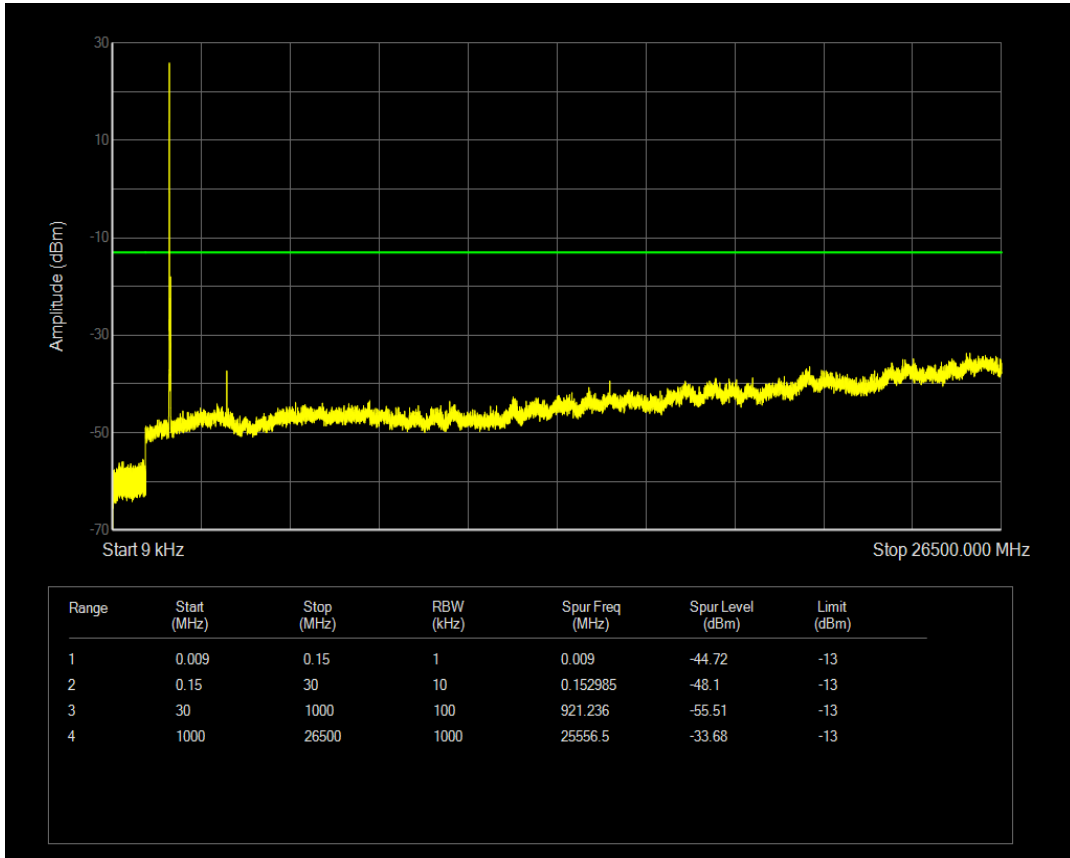

Band4 QAM16 BW=15MHz Channel=20175 RB Size=75 Position=#0

Band4 QAM16 BW=15MHz Channel=20325 RB Size=1 Position=#0

Band4 QAM16 BW=15MHz Channel=20325 RB Size=75 Position=#0

Band4 QAM16 BW=20MHz Channel=20050 RB Size=1 Position=#0

Band4 QAM16 BW=20MHz Channel=20050 RB Size=100 Position=#0

Band4 QAM16 BW=20MHz Channel=20175 RB Size=1 Position=#0

Band4 QAM16 BW=20MHz Channel=20175 RB Size=100 Position=#0

Band4 QAM16 BW=20MHz Channel=20300 RB Size=1 Position=#0