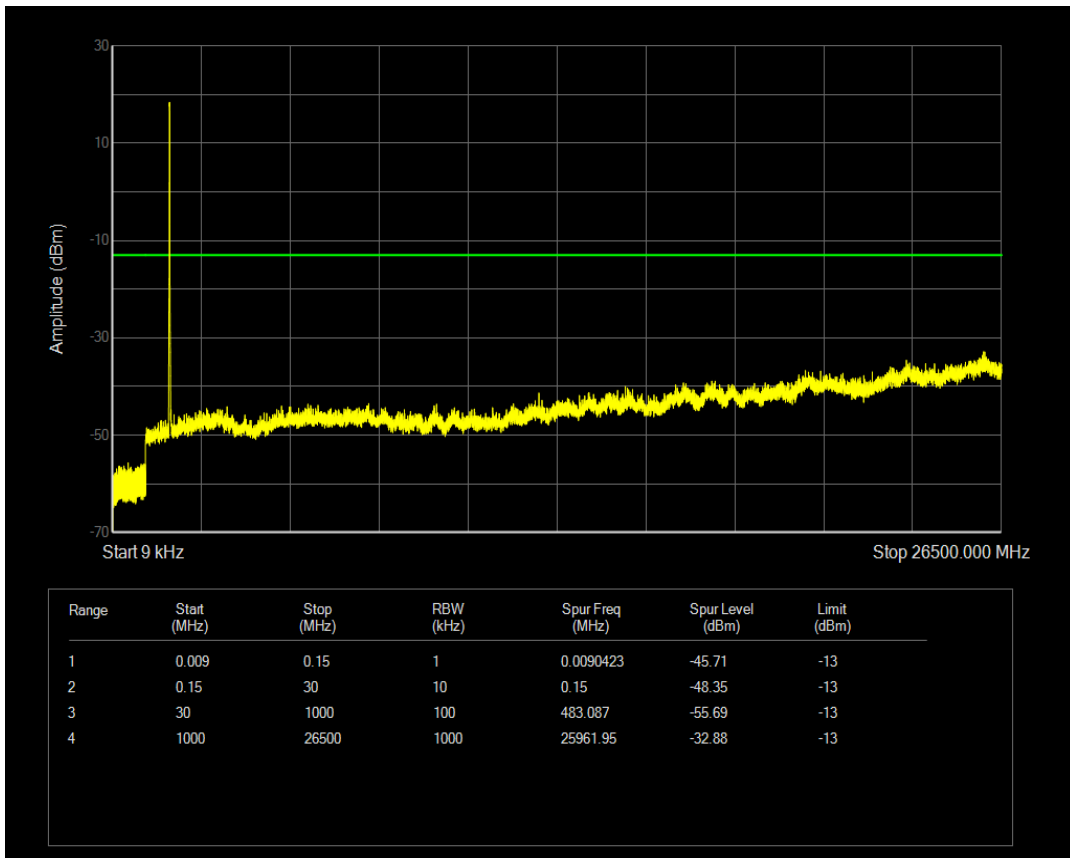

Band4 QAM16 BW=10MHz Channel=20000 RB Size=50 Position=#0

Band4 QAM16 BW=10MHz Channel=20175 RB Size=1 Position=#0

Band4 QAM16 BW=10MHz Channel=20175 RB Size=50 Position=#0

Band4 QAM16 BW=10MHz Channel=20350 RB Size=1 Position=#0

Band4 QAM16 BW=10MHz Channel=20350 RB Size=50 Position=#0

Band4 QAM16 BW=15MHz Channel=20025 RB Size=1 Position=#0

Band4 QAM16 BW=15MHz Channel=20025 RB Size=75 Position=#0

Band4 QAM16 BW=15MHz Channel=20175 RB Size=1 Position=#0