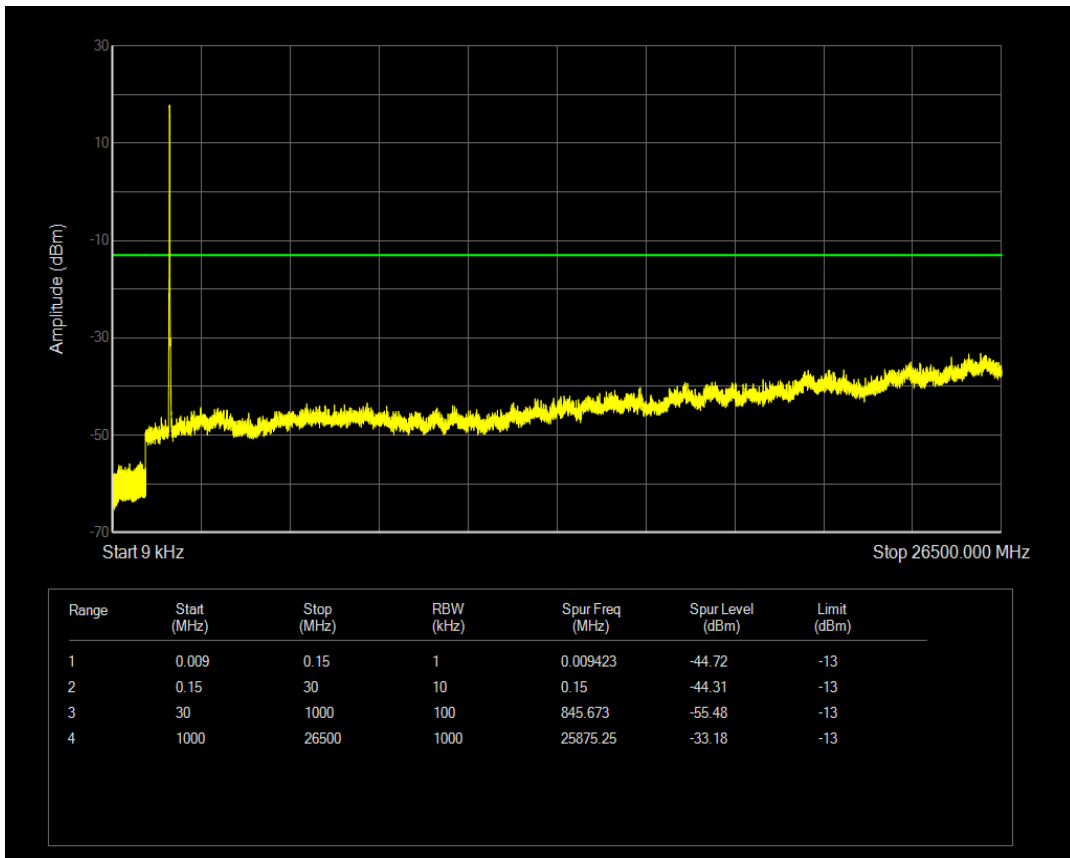

Band4 QAM16 BW=20MHz Channel=20050 RB Size=100 Position=#0

Band4 QAM16 BW=20MHz Channel=20175 RB Size=1 Position=#0