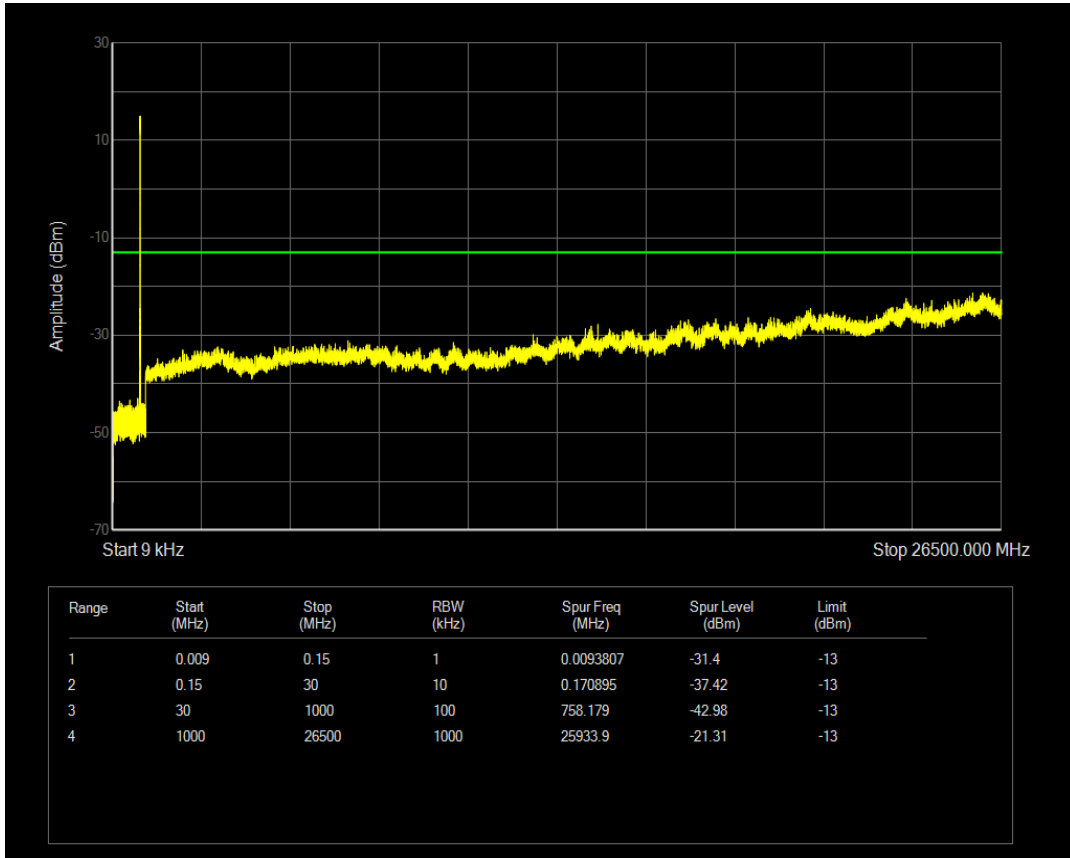

Band5 QAM16 BW=5MHz Channel=20425 RB Size=25 Position=#0

Band5 QPSK BW=5MHz Channel=20525 RB Size=1 Position=#0

Band5 QAM16 BW=5MHz Channel=20525 RB Size=1 Position=#0

Band5 QPSK BW=5MHz Channel=20525 RB Size=25 Position=#0