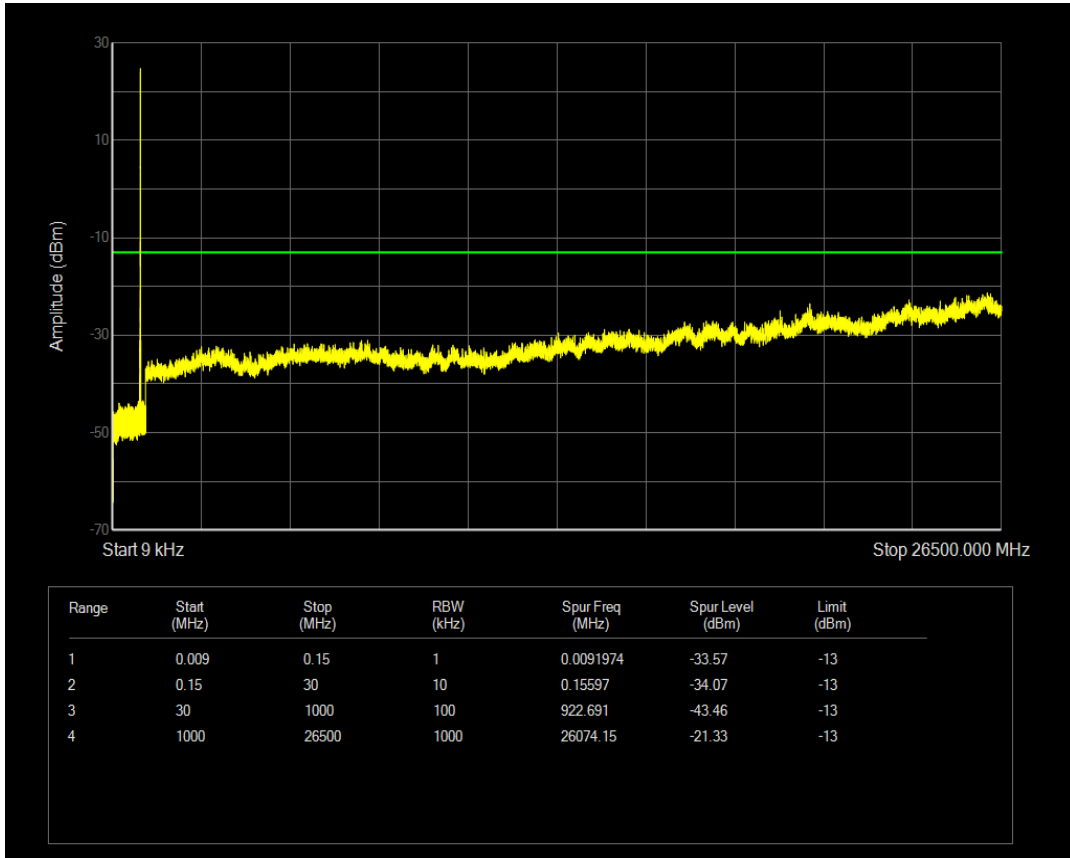

Band5 QAM16 BW=5MHz Channel=20425 RB Size=25 Position=#0

Band5 QPSK BW=5MHz Channel=20525 RB Size=1 Position=#0

Band5 QAM16 BW=5MHz Channel=20525 RB Size=1 Position=#0

Band5 QPSK BW=5MHz Channel=20525 RB Size=25 Position=#0

Band5 QAM16 BW=5MHz Channel=20525 RB Size=25 Position=#0

Band5 QPSK BW=5MHz Channel=20625 RB Size=1 Position=#0

Band5 QPSK BW=5MHz Channel=20625 RB Size=25 Position=#0

Band5 QAM16 BW=5MHz Channel=20625 RB Size=25 Position=#0