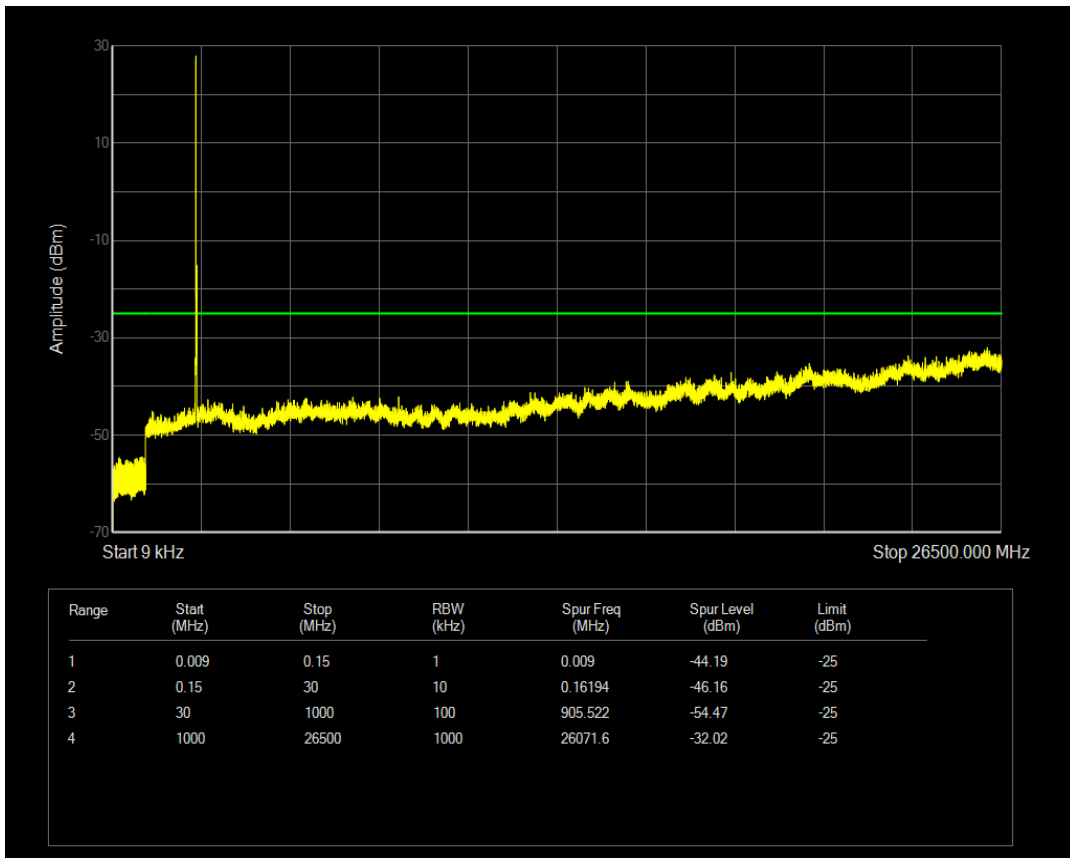

Band7 QPSK BW=15MHz Channel=20825 RB Size=1 Position=#0

Band7 QAM16 BW=10MHz Channel=21400 RB Size=50 Position=#0