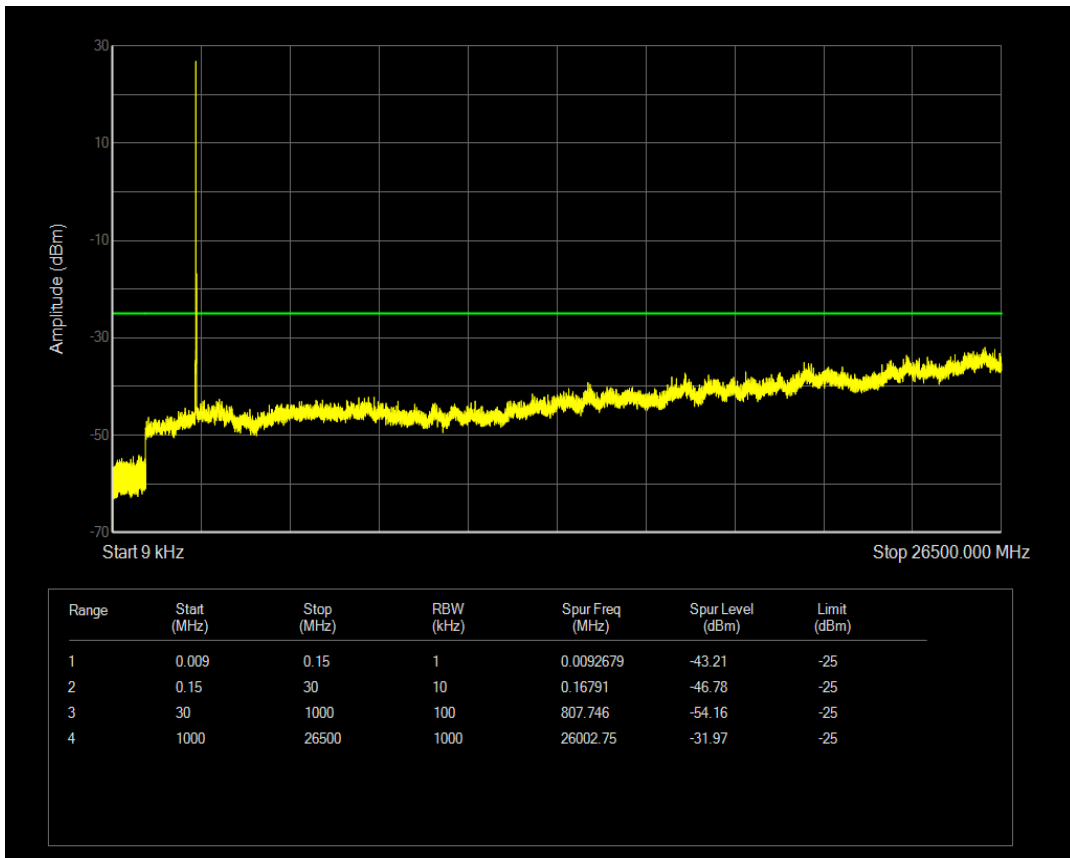

Band7 QAM16 BW=5MHz Channel=21100 RB Size=1 Position=#0

Band7 QPSK BW=5MHz Channel=21425 RB Size=1 Position=#0

Band7 QPSK BW=5MHz Channel=21425 RB Size=25 Position=#0

Band7 QAM16 BW=5MHz Channel=21425 RB Size=1 Position=#0

Band7 QAM16 BW=5MHz Channel=21425 RB Size=25 Position=#0

Band7 QPSK BW=10MHz Channel=20800 RB Size=50 Position=#0

Band7 QPSK BW=10MHz Channel=20800 RB Size=1 Position=#0

Band7 QAM16 BW=10MHz Channel=20800 RB Size=1 Position=#0