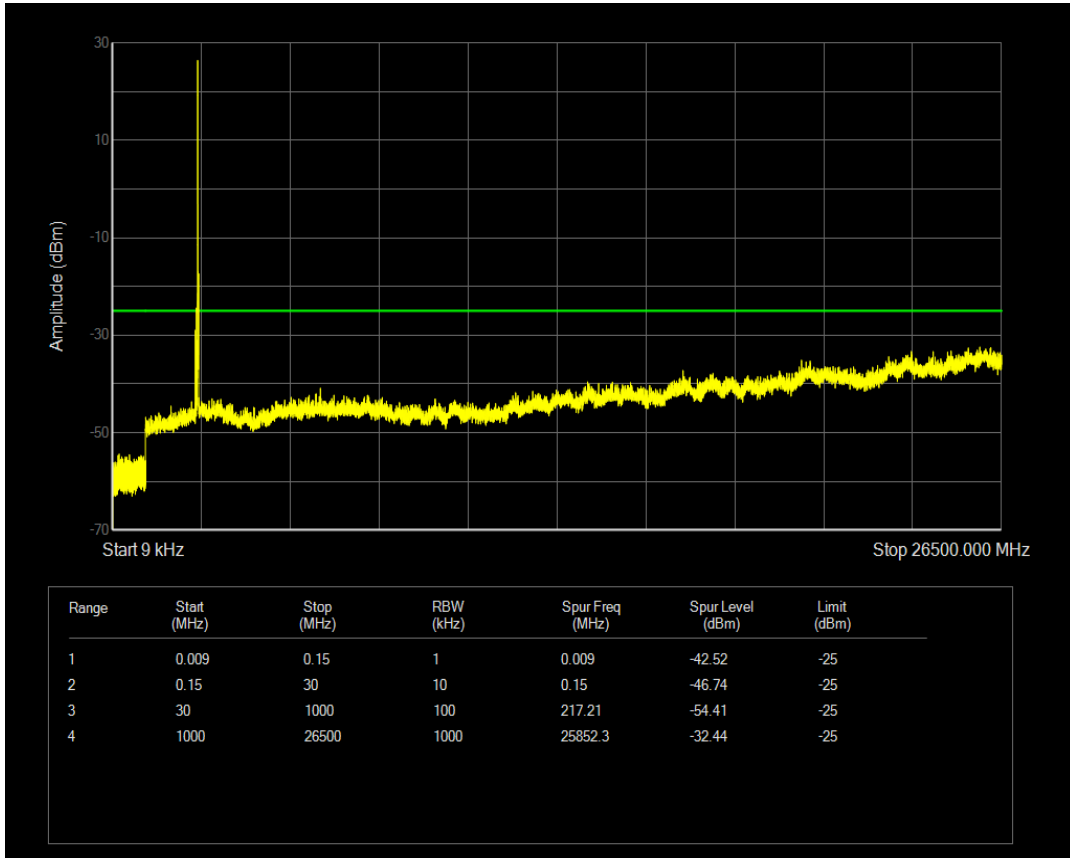

Band7 QPSK BW=15MHz Channel=21375 RB Size=1 Position=#0

Band7 QPSK BW=15MHz Channel=21375 RB Size=75 Position=#0