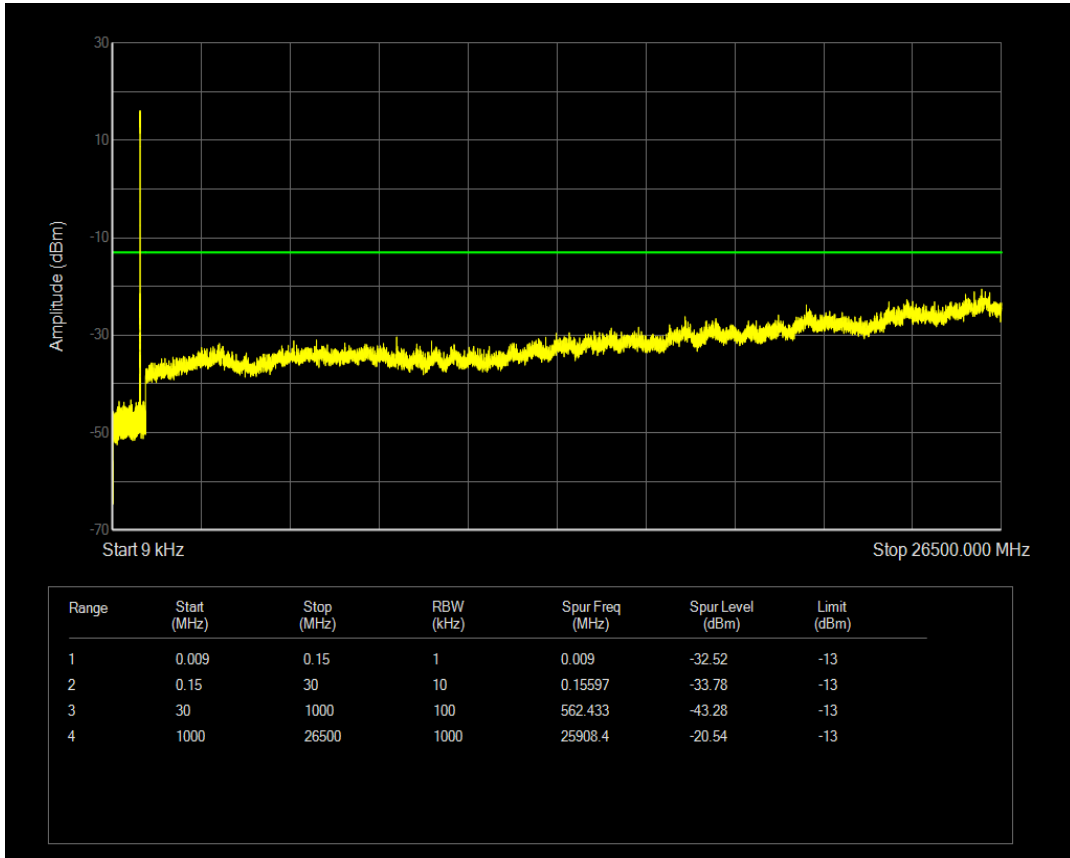

Band5 QAM16 BW=3MHz Channel=20415 RB Size=15 Position=#0

Band5 QPSK BW=3MHz Channel=20525 RB Size=15 Position=#0

Band5 QPSK BW=3MHz Channel=20525 RB Size=1 Position=#0

Band5 QAM16 BW=3MHz Channel=20525 RB Size=15 Position=#0