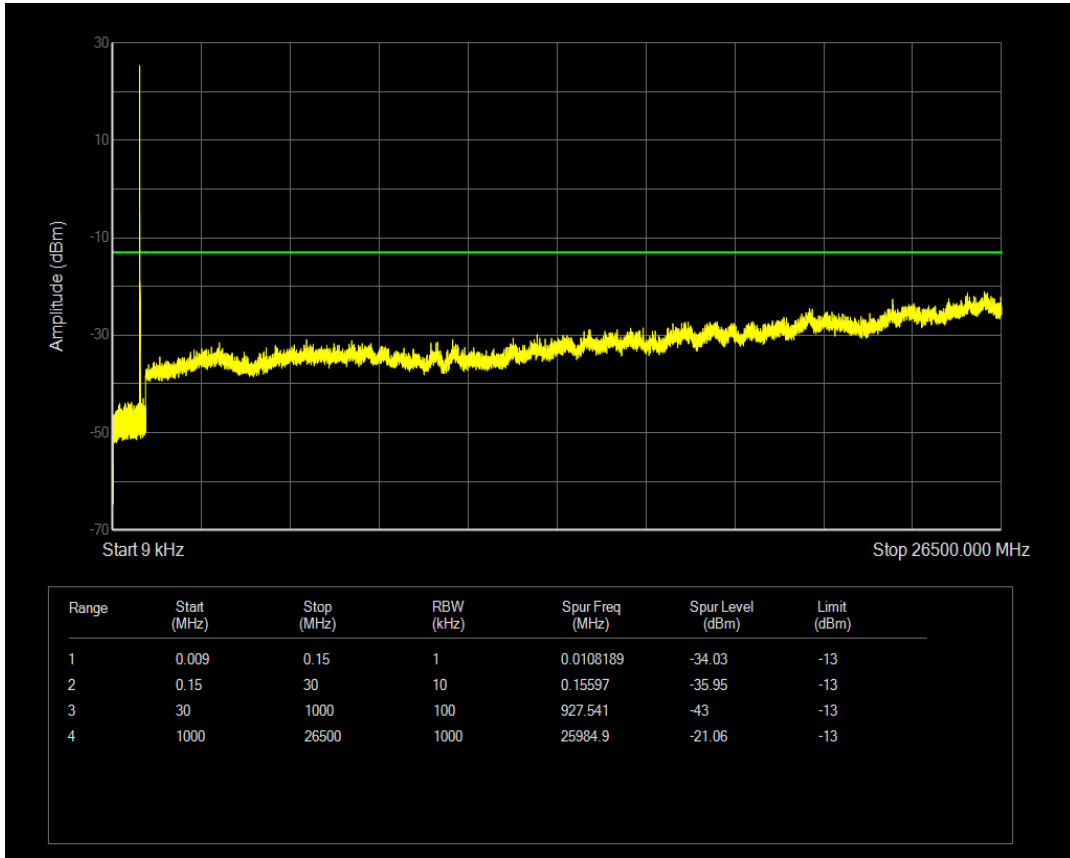

Band5 QPSK BW=3MHz Channel=20415 RB Size=1 Position=#0

Band5 QPSK BW=3MHz Channel=20415 RB Size=15 Position=#0