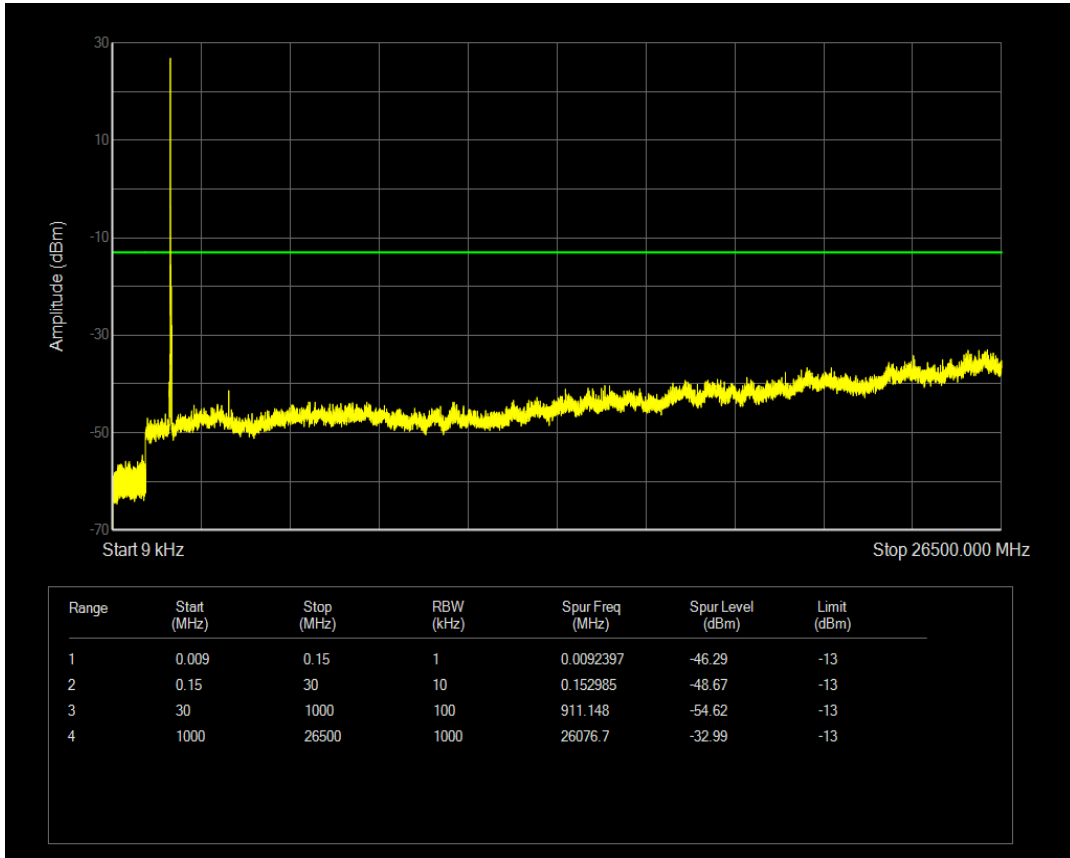

Band4 QAM16 BW=15MHz Channel=20325 RB Size=1 Position=#0

Band4 QAM16 BW=15MHz Channel=20325 RB Size=75 Position=#0