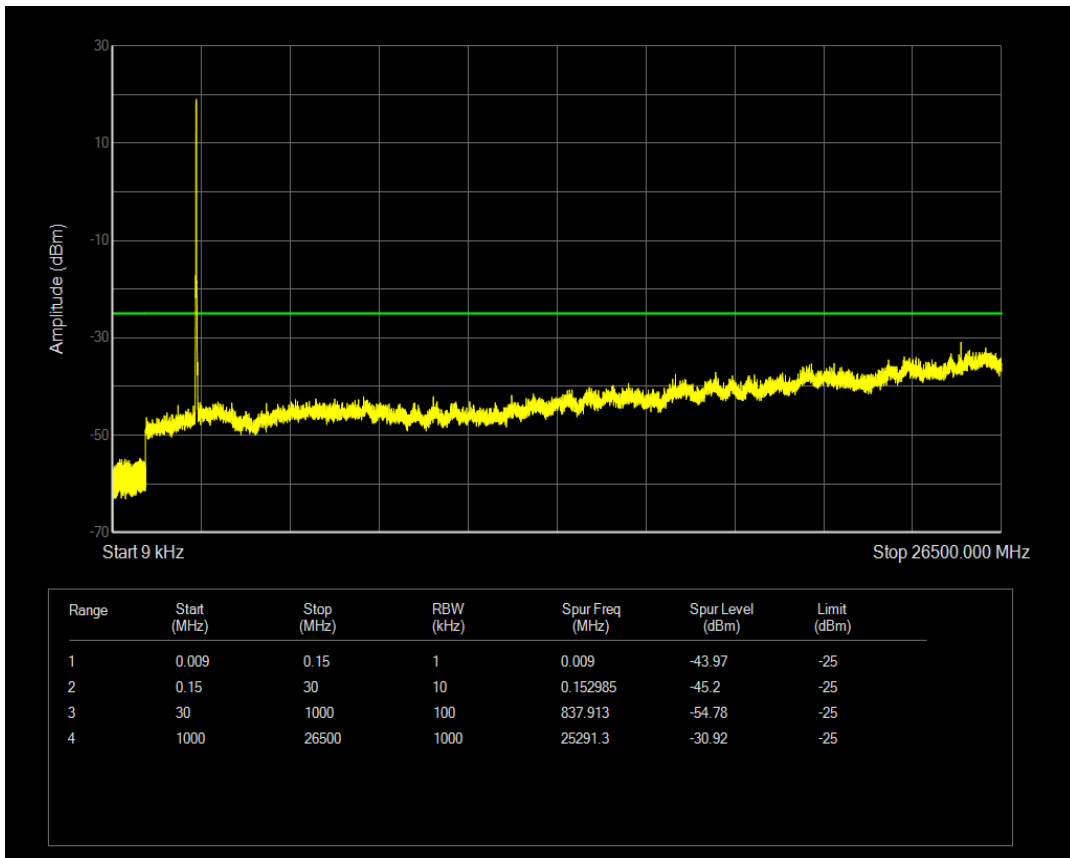

Band7 QAM16 BW=15MHz Channel=21100 RB Size=75 Position=#0

Band7 QPSK BW=15MHz Channel=21375 RB Size=1 Position=#0

Band7 QPSK BW=15MHz Channel=21375 RB Size=75 Position=#0

Band7 QAM16 BW=15MHz Channel=21375 RB Size=1 Position=#0

Band7 QPSK BW=20MHz Channel=20850 RB Size=1 Position=#0

Band7 QAM16 BW=15MHz Channel=21375 RB Size=75 Position=#0

Band7 QPSK BW=20MHz Channel=20850 RB Size=100 Position=#0

Band7 QAM16 BW=20MHz Channel=20850 RB Size=1 Position=#0