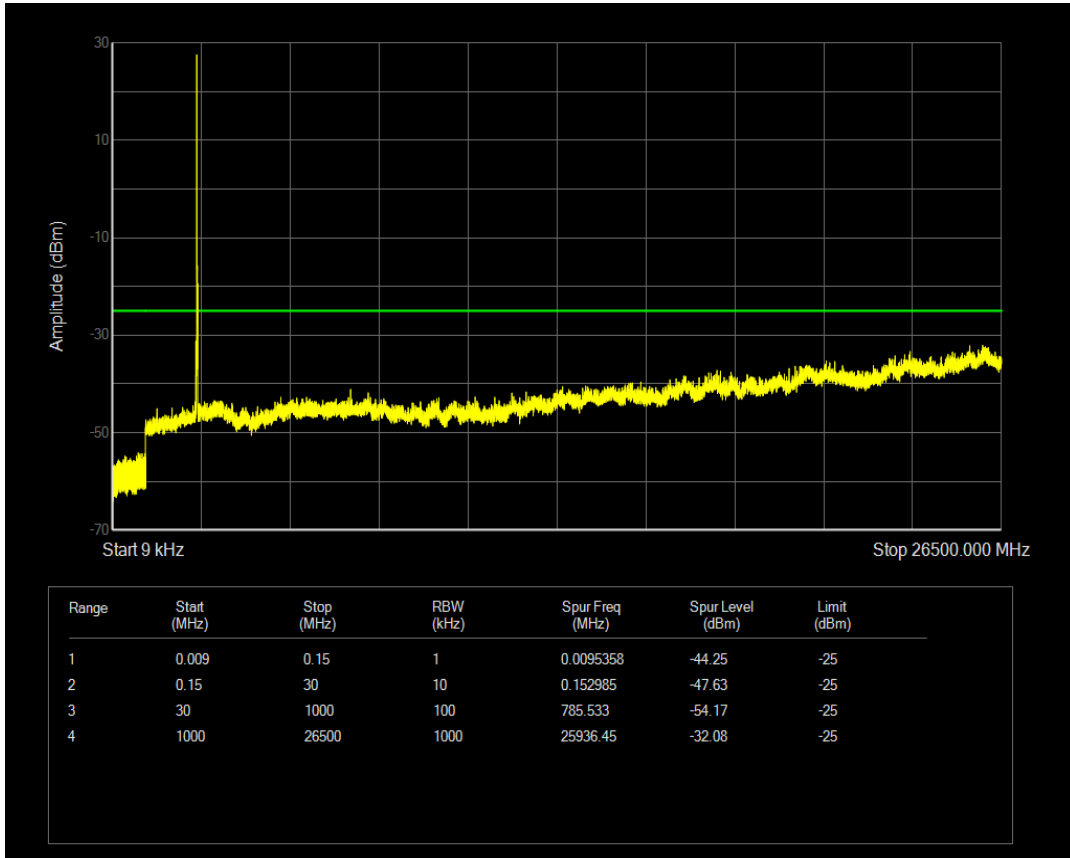

Band7 QAM16 BW=15MHz Channel=20825 RB Size=75 Position=#0

Band7 QPSK BW=15MHz Channel=21100 RB Size=75 Position=#0

Band7 QPSK BW=15MHz Channel=21100 RB Size=1 Position=#0

Band7 QAM16 BW=15MHz Channel=21100 RB Size=1 Position=#0