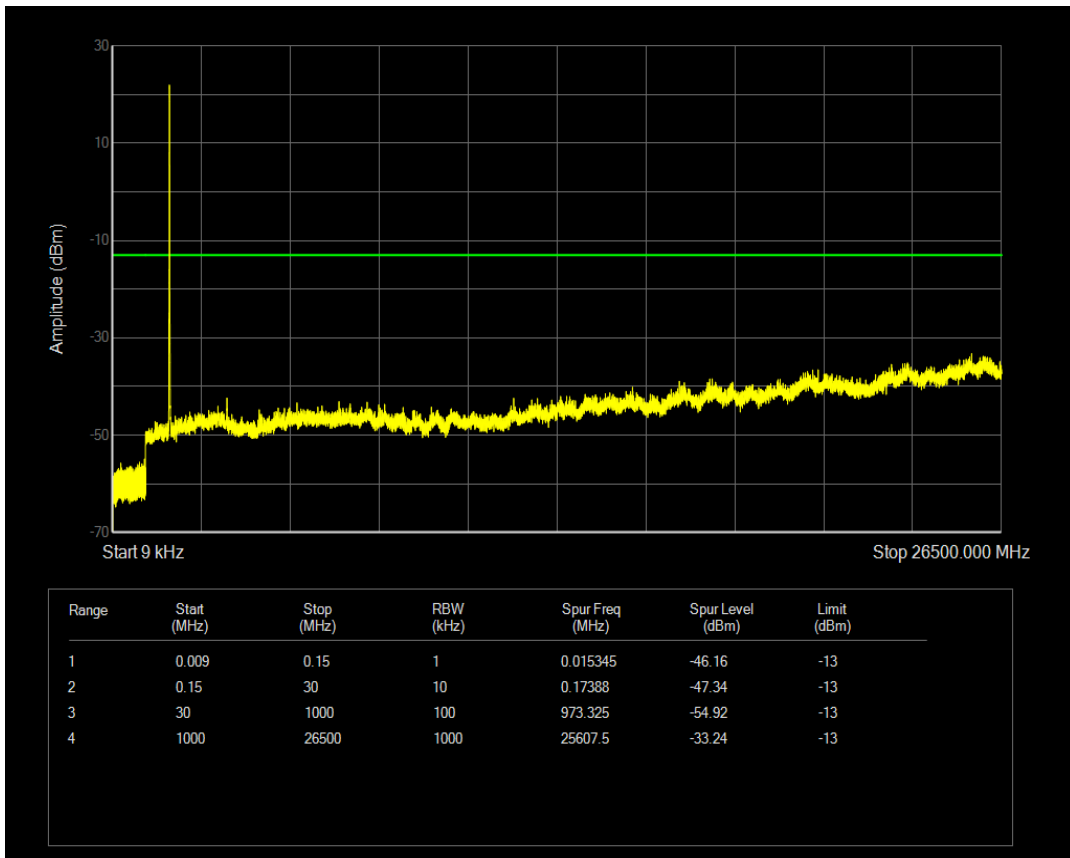

Band4 QAM16 BW=5MHz Channel=20175 RB Size=25 Position=#0

Band4 QAM16 BW=5MHz Channel=20375 RB Size=1 Position=#0

Band4 QAM16 BW=5MHz Channel=20375 RB Size=25 Position=#0

Band4 QAM16 BW=10MHz Channel=20000 RB Size=1 Position=#0

Band4 QAM16 BW=10MHz Channel=20000 RB Size=50 Position=#0

Band4 QAM16 BW=10MHz Channel=20175 RB Size=1 Position=#0

Band4 QAM16 BW=10MHz Channel=20175 RB Size=50 Position=#0

Band4 QAM16 BW=10MHz Channel=20350 RB Size=1 Position=#0