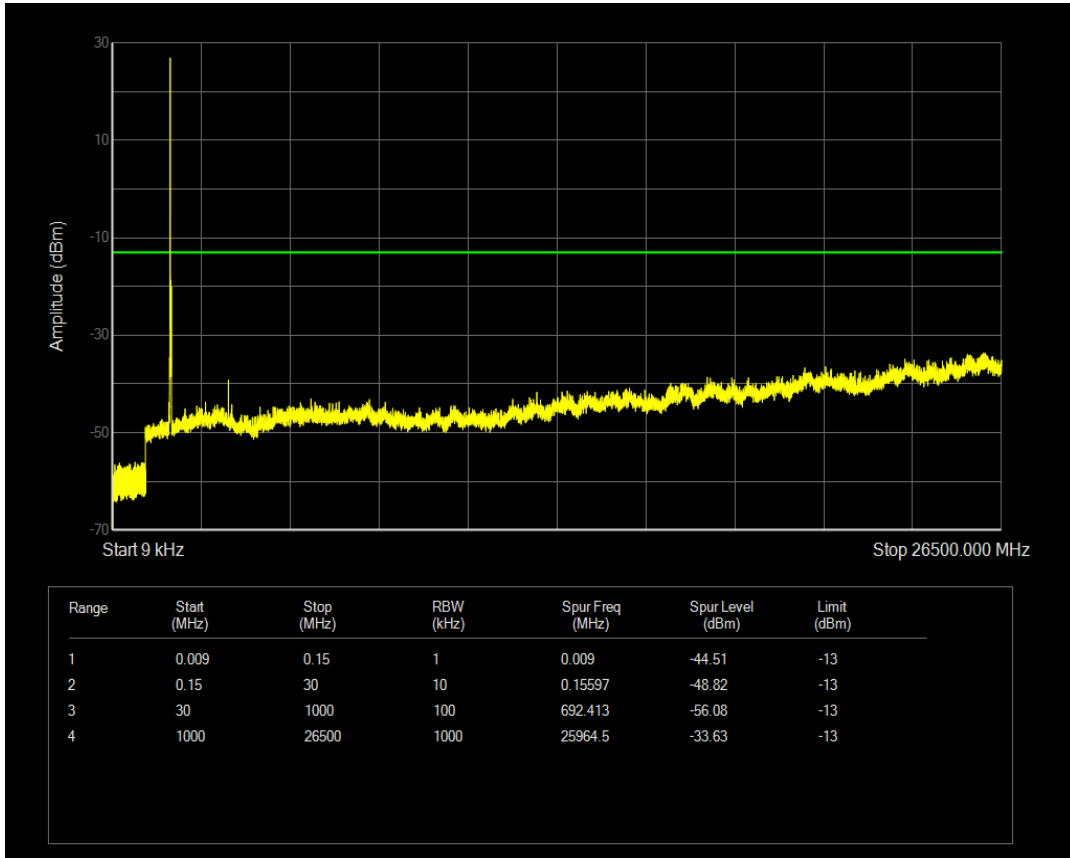

Band4 QAM16 BW=20MHz Channel=20050 RB Size=100 Position=#0

Band4 QAM16 BW=20MHz Channel=20175 RB Size=1 Position=#0

Band4 QAM16 BW=20MHz Channel=20175 RB Size=100 Position=#0

Band4 QAM16 BW=20MHz Channel=20300 RB Size=1 Position=#0

Band4 QAM16 BW=20MHz Channel=20300 RB Size=100 Position=#0

Band5 QPSK BW=1.4MHz Channel=20407 RB Size=1 Position=#0

Band5 QPSK BW=1.4MHz Channel=20407 RB Size=6 Position=#0

Band5 QAM16 BW=1.4MHz Channel=20407 RB Size=1 Position=#0