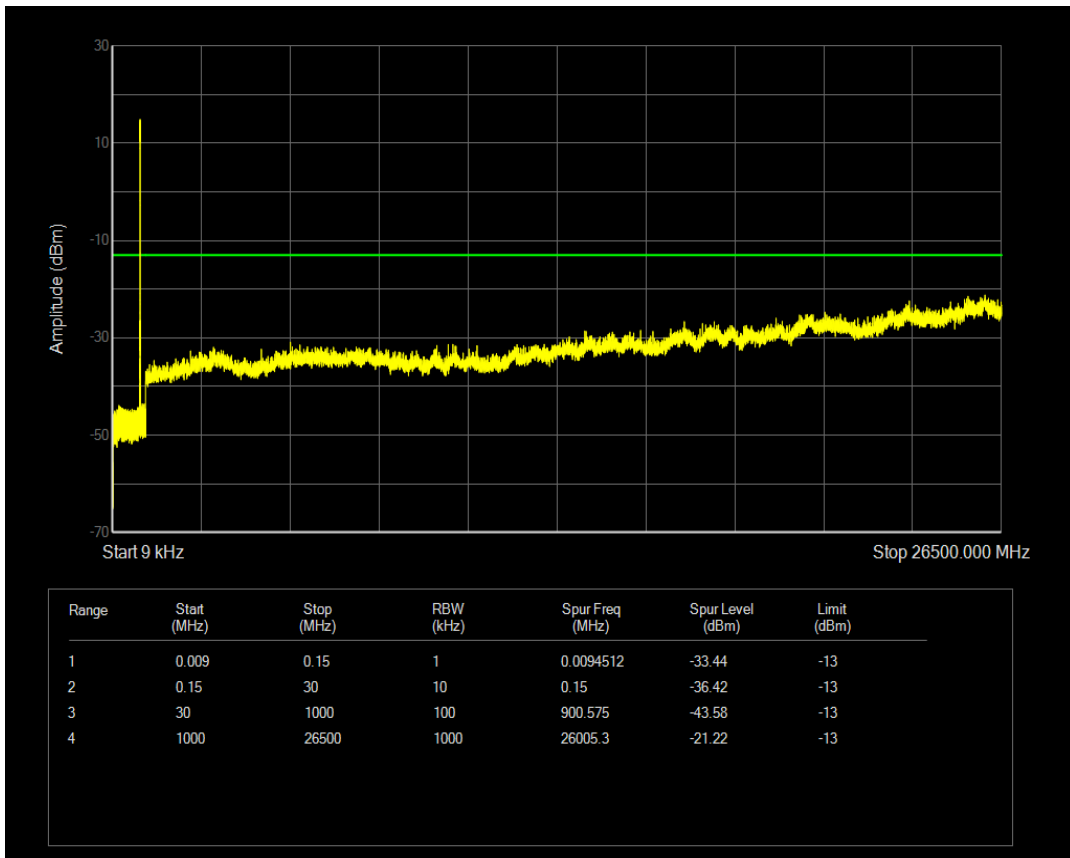

Band5 QAM16 BW=5MHz Channel=20525 RB Size=25 Position=#0

Band5 QPSK BW=5MHz Channel=20625 RB Size=1 Position=#0