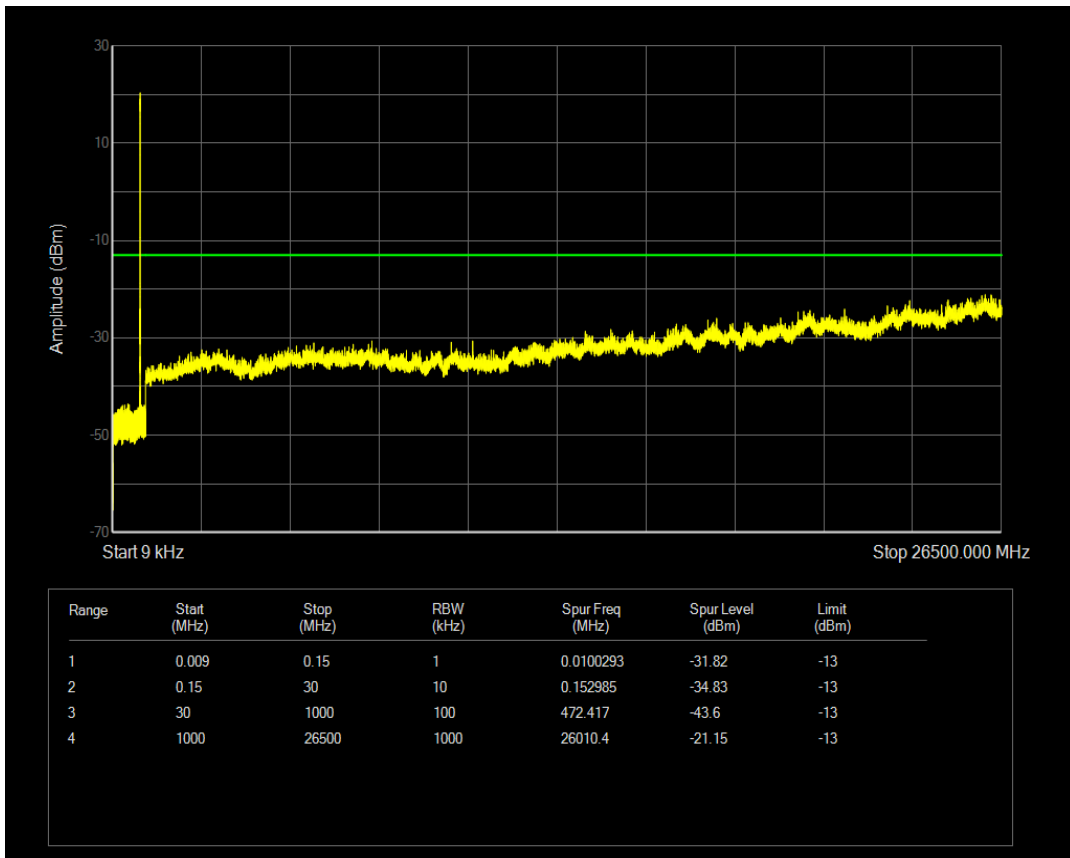

Band5 QAM16 BW=1.4MHz Channel=20525 RB Size=6 Position=#0

Band5 QPSK BW=1.4MHz Channel=20643 RB Size=6 Position=#0