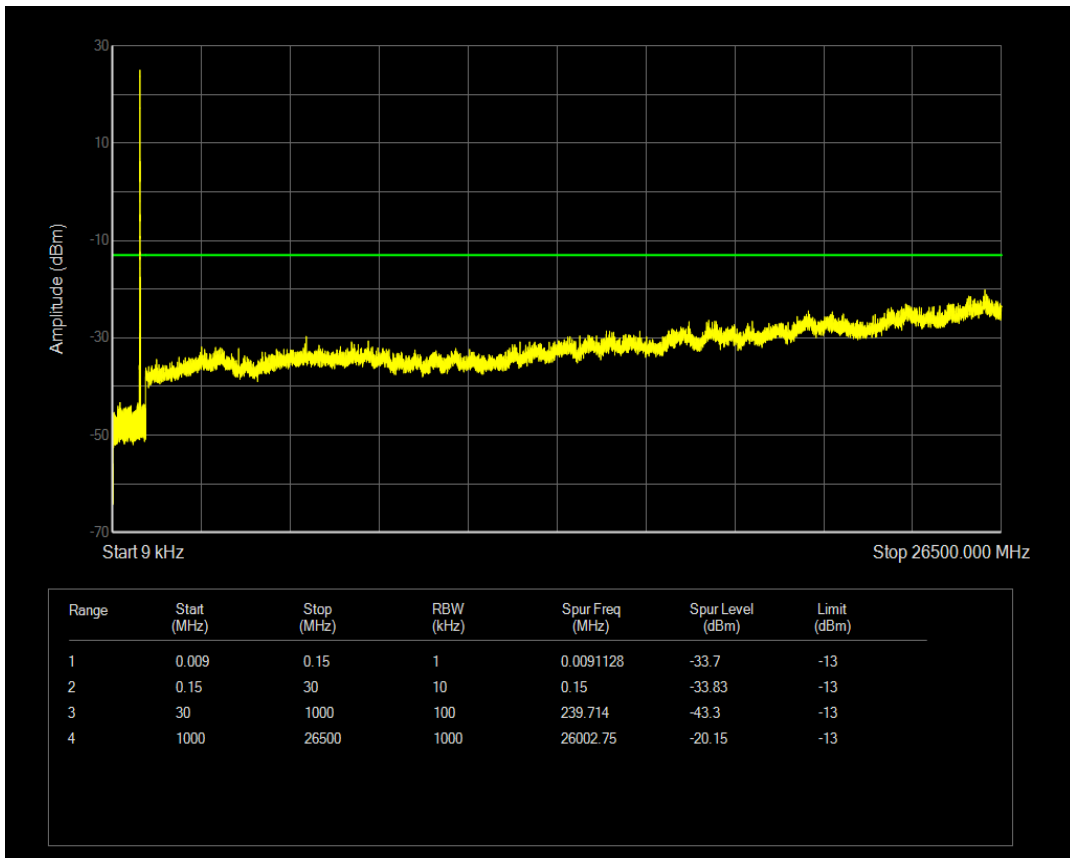

Band5 QAM16 BW=5MHz Channel=20625 RB Size=1 Position=#0

Band5 QPSK BW=10MHz Channel=20450 RB Size=1 Position=#0

Band5 QAM16 BW=10MHz Channel=20450 RB Size=1 Position=#0

Band5 QPSK BW=10MHz Channel=20450 RB Size=50 Position=#0

Band5 QPSK BW=10MHz Channel=20525 RB Size=1 Position=#0

Band5 QAM16 BW=10MHz Channel=20450 RB Size=50 Position=#0

Band5 QPSK BW=10MHz Channel=20525 RB Size=50 Position=#0

Band5 QAM16 BW=10MHz Channel=20525 RB Size=50 Position=#0