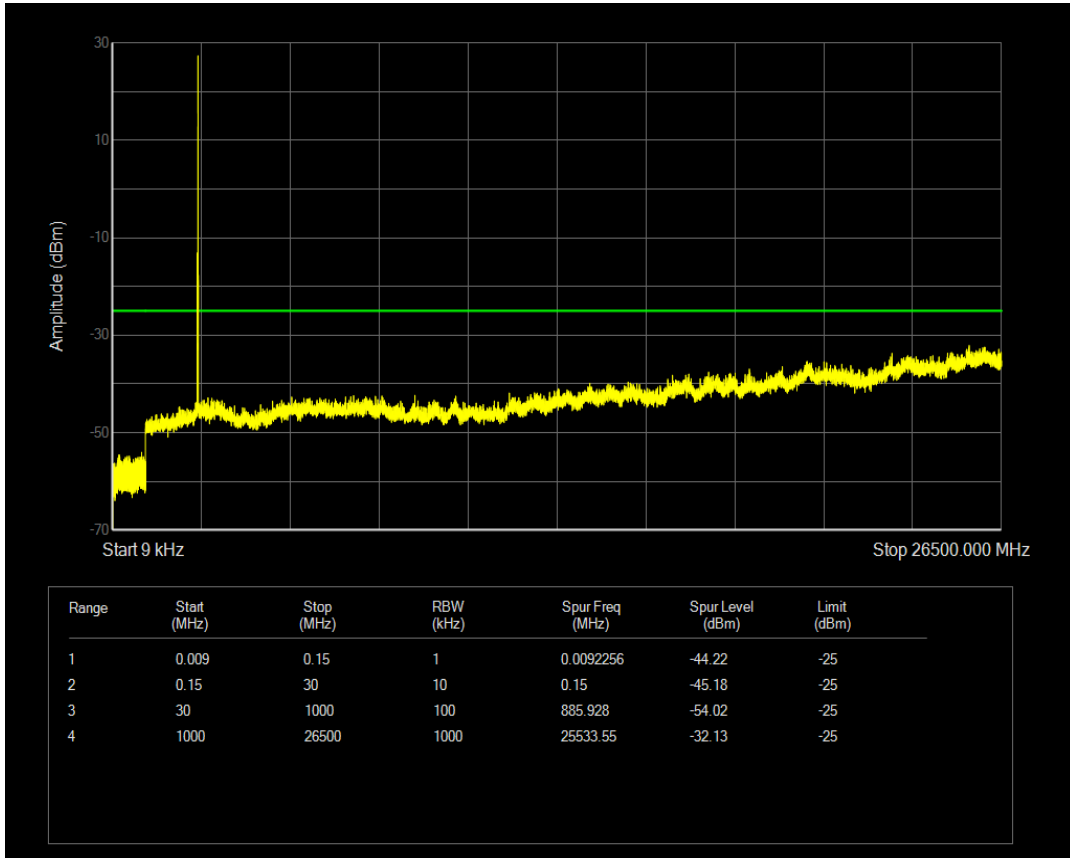

Band7 QPSK BW=5MHz Channel=21425 RB Size=1 Position=#0

Band7 QPSK BW=5MHz Channel=21425 RB Size=25 Position=#0