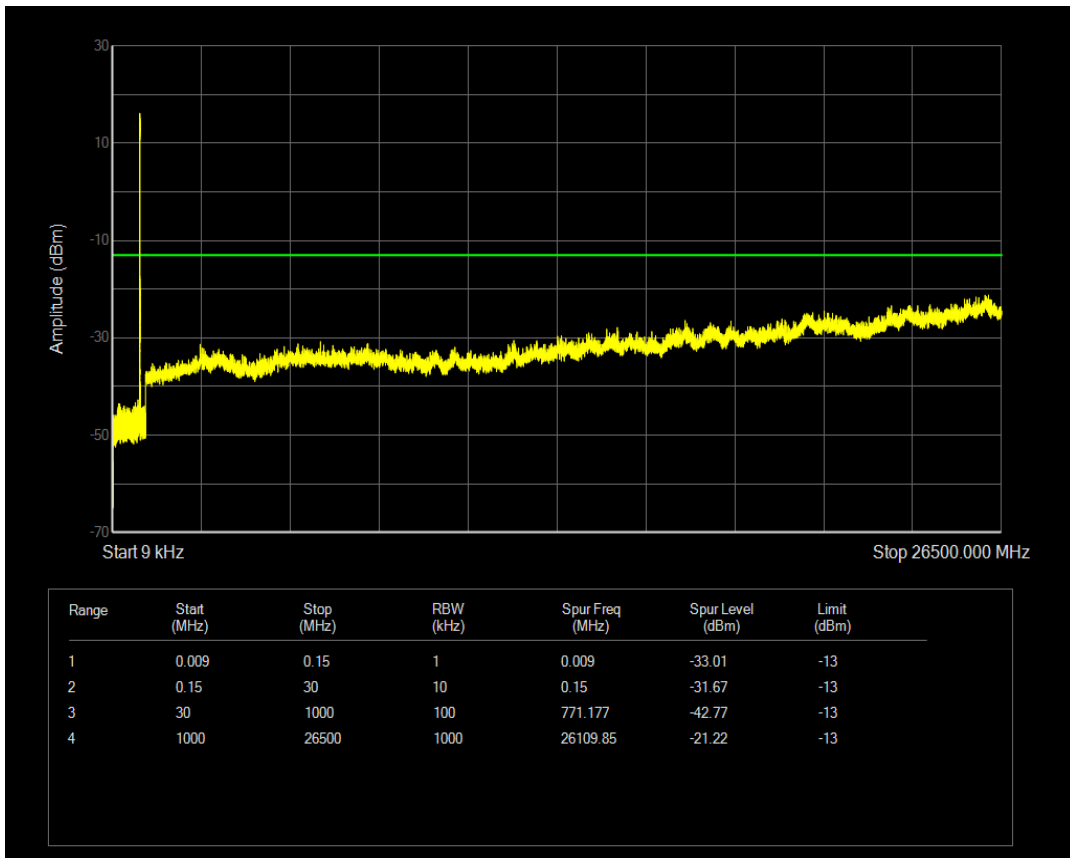

Band5 QPSK BW=5MHz Channel=20425 RB Size=25 Position=#0

Band5 QAM16 BW=5MHz Channel=20425 RB Size=1 Position=#0