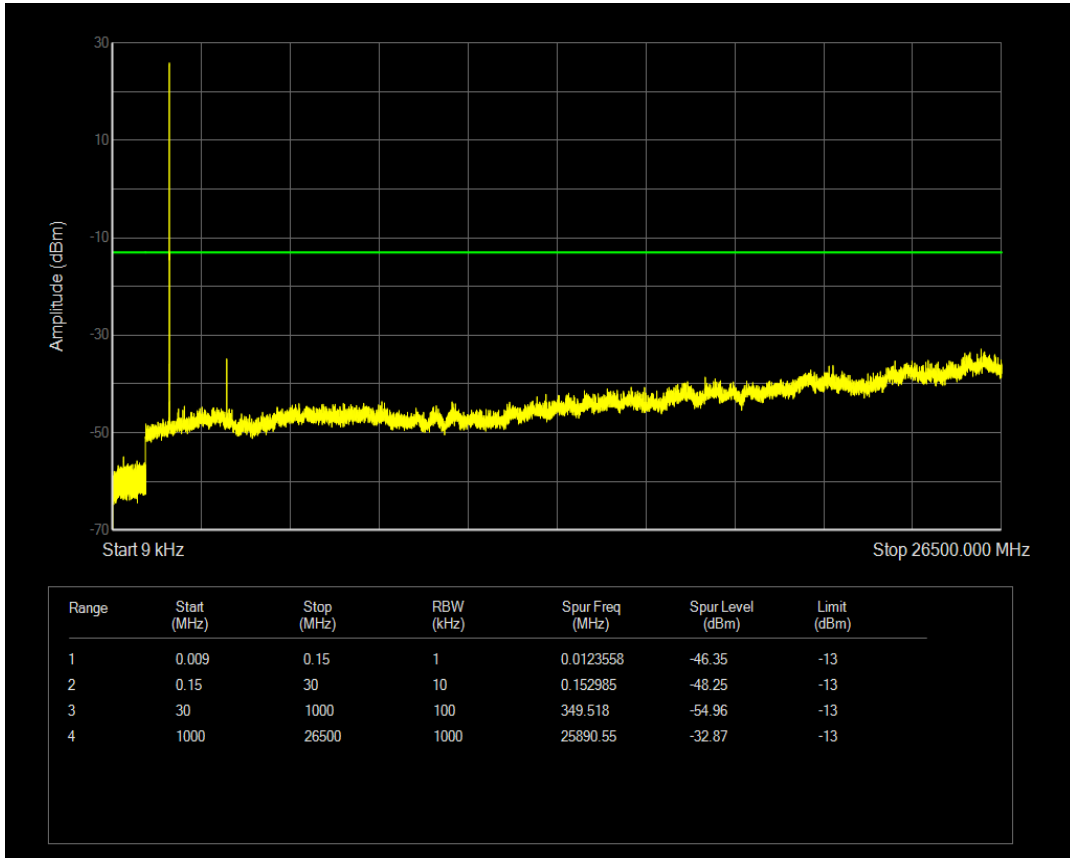

Band4 QPSK BW=20MHz Channel=20300 RB Size=100 Position=#0

Band4 QAM16 BW=1.4MHz Channel=19957 RB Size=6 Position=#0

Band4 QAM16 BW=1.4MHz Channel=19957 RB Size=1 Position=#0

Band4 QAM16 BW=1.4MHz Channel=20175 RB Size=1 Position=#0

Band4 QAM16 BW=1.4MHz Channel=20175 RB Size=6 Position=#0

Band4 QAM16 BW=1.4MHz Channel=20393 RB Size=6 Position=#0

Band4 QAM16 BW=1.4MHz Channel=20393 RB Size=1 Position=#0

Band4 QAM16 BW=3MHz Channel=19965 RB Size=1 Position=#0