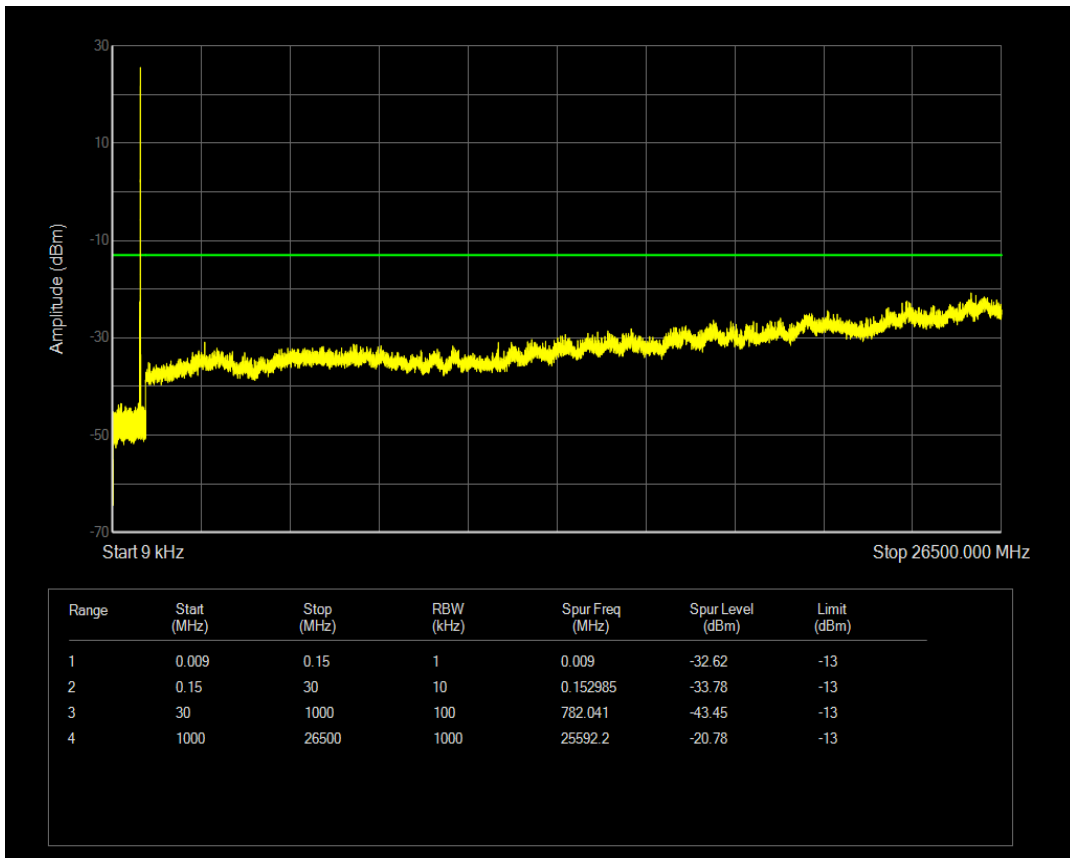

Band5 QAM16 BW=5MHz Channel=20625 RB Size=1 Position=#0

Band5 QPSK BW=10MHz Channel=20450 RB Size=1 Position=#0