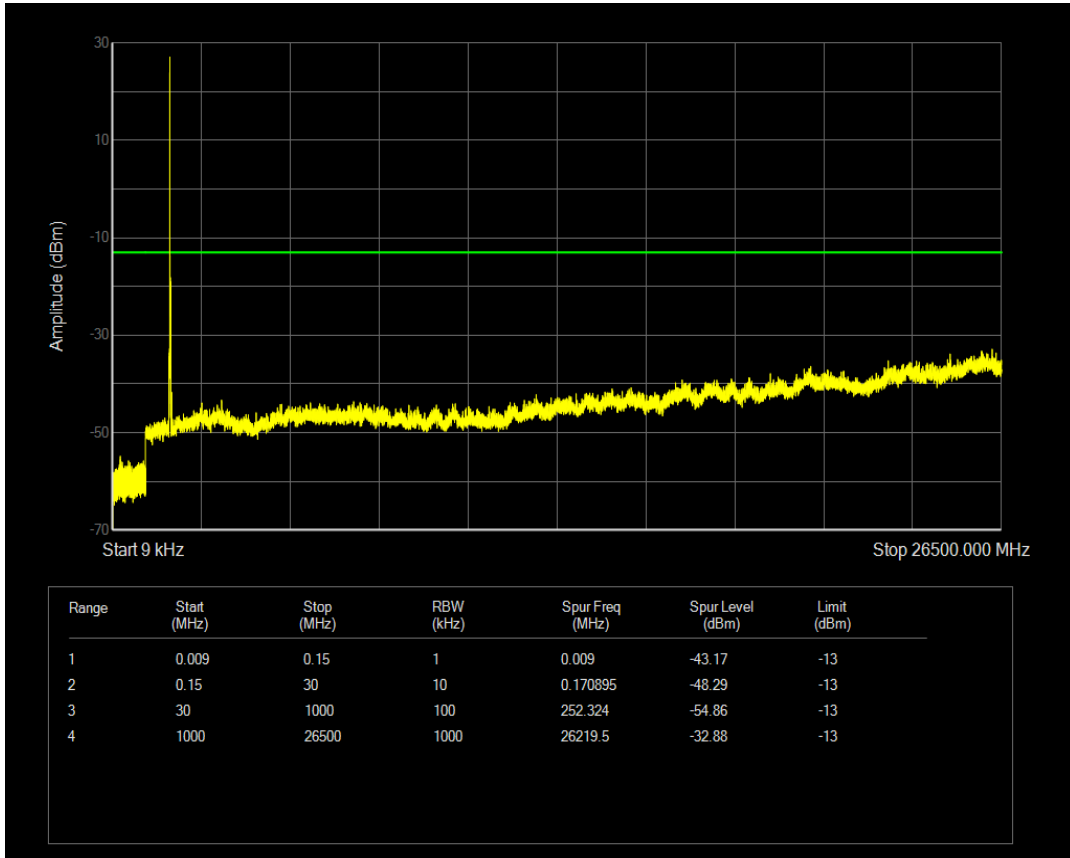

Band4 QAM16 BW=10MHz Channel=20350 RB Size=50 Position=#0

Band4 QAM16 BW=15MHz Channel=20025 RB Size=1 Position=#0

Band4 QAM16 BW=15MHz Channel=20025 RB Size=75 Position=#0

Band4 QAM16 BW=15MHz Channel=20175 RB Size=1 Position=#0