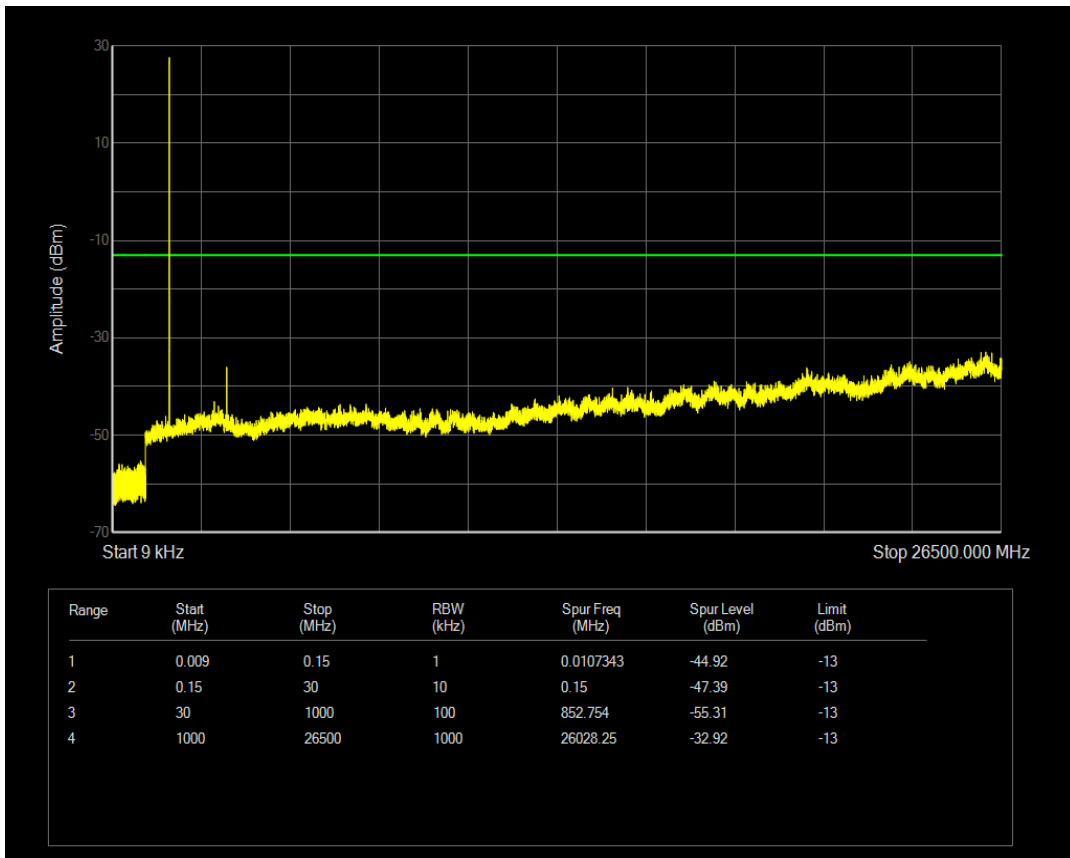

Band4 QPSK BW=20MHz Channel=20300 RB Size=100 Position=#0

Band4 QAM16 BW=1.4MHz Channel=19957 RB Size=6 Position=#0

Band4 QAM16 BW=1.4MHz Channel=19957 RB Size=1 Position=#0

Band4 QAM16 BW=1.4MHz Channel=20175 RB Size=1 Position=#0