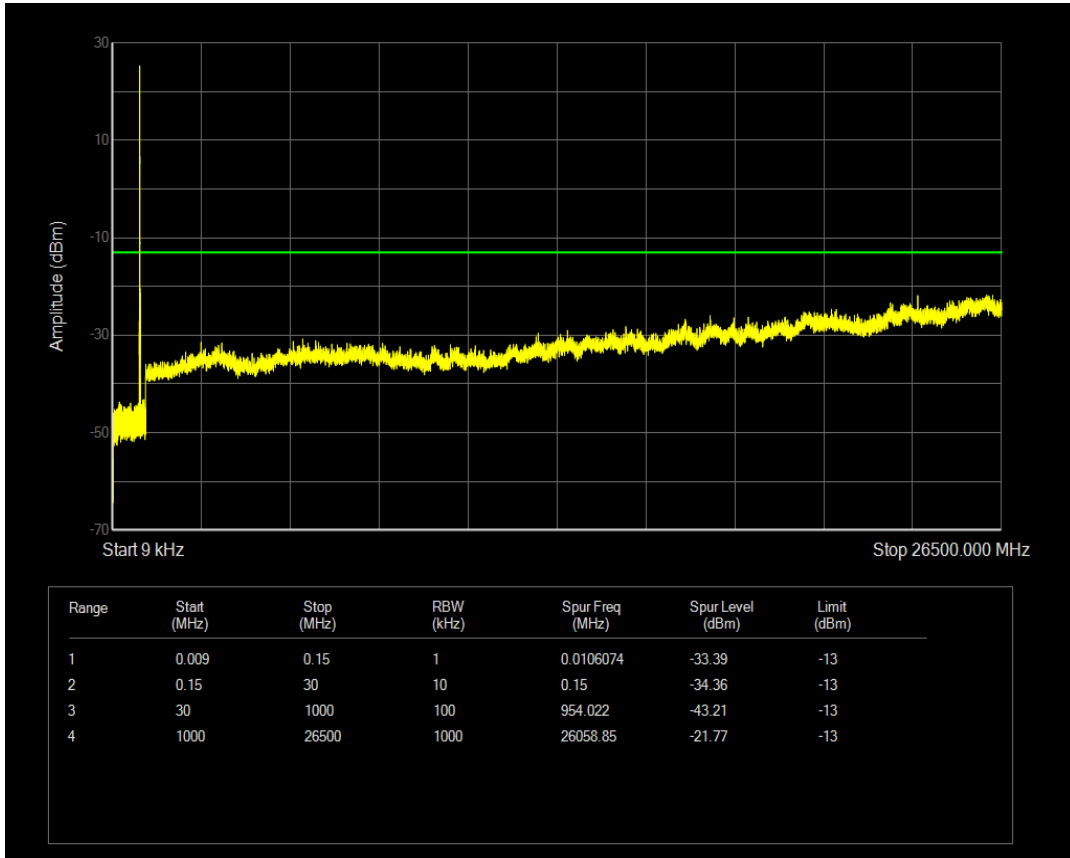

Band5 QPSK BW=5MHz Channel=20425 RB Size=1 Position=#0

Band5 QPSK BW=5MHz Channel=20425 RB Size=25 Position=#0