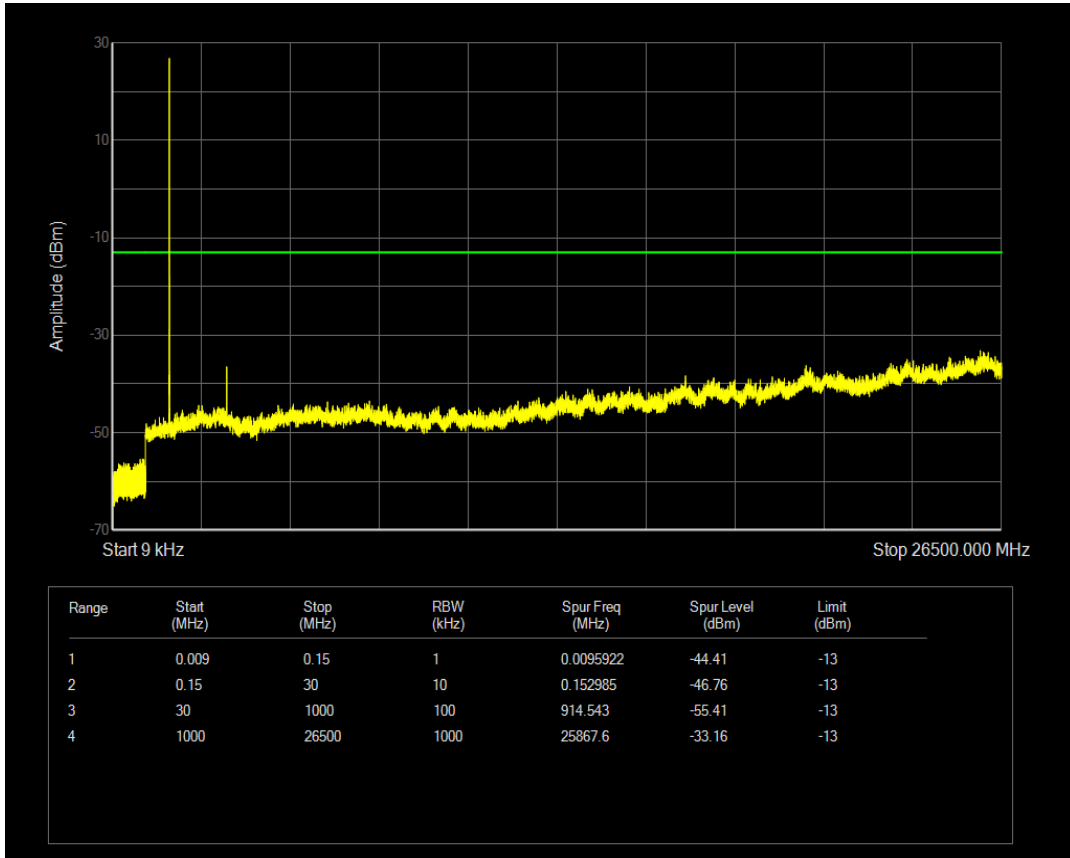

Band4 QAM16 BW=5MHz Channel=19975 RB Size=1 Position=#0

Band4 QAM16 BW=5MHz Channel=19975 RB Size=25 Position=#0