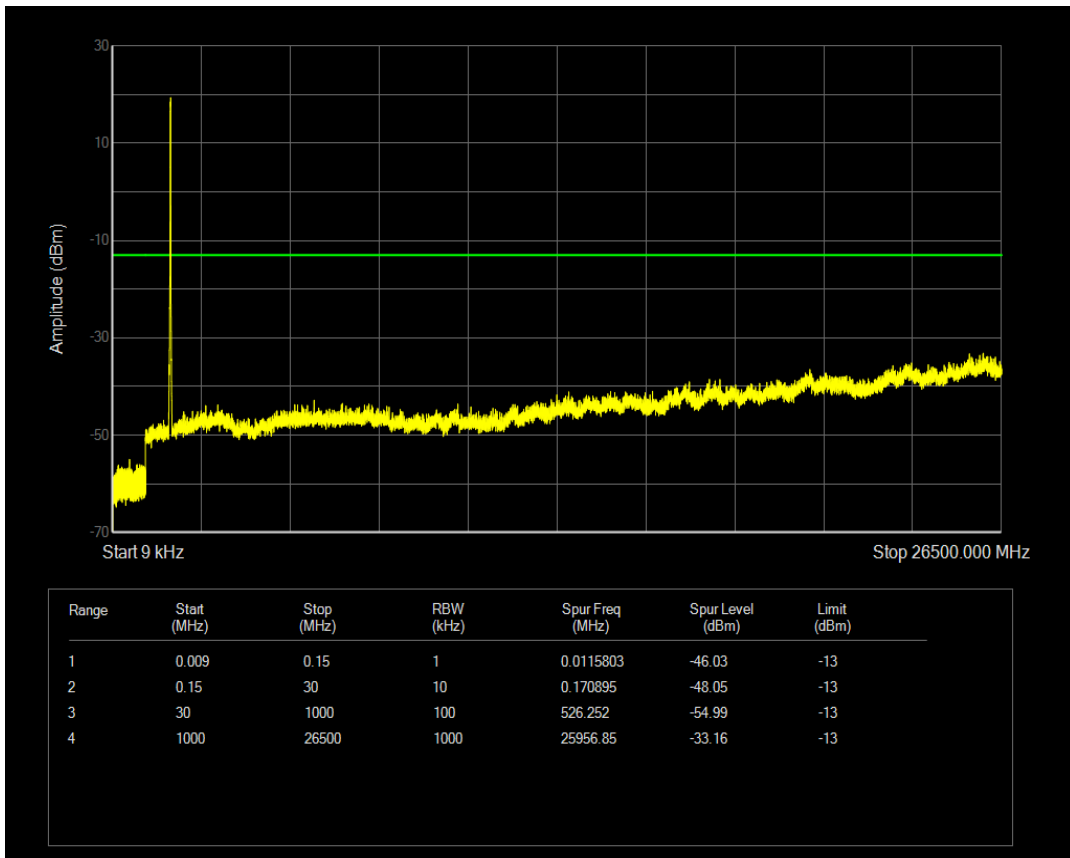

Band4 QPSK BW=20MHz Channel=20300 RB Size=100 Position=#0

Band4 QAM16 BW=1.4MHz Channel=19957 RB Size=6 Position=#0

Band4 QAM16 BW=1.4MHz Channel=19957 RB Size=1 Position=#0

Band4 QAM16 BW=1.4MHz Channel=20175 RB Size=1 Position=#0

Band4 QAM16 BW=1.4MHz Channel=20175 RB Size=6 Position=#0

Band4 QAM16 BW=1.4MHz Channel=20393 RB Size=6 Position=#0

Band4 QAM16 BW=1.4MHz Channel=20393 RB Size=1 Position=#0

Band4 QAM16 BW=3MHz Channel=19965 RB Size=1 Position=#0