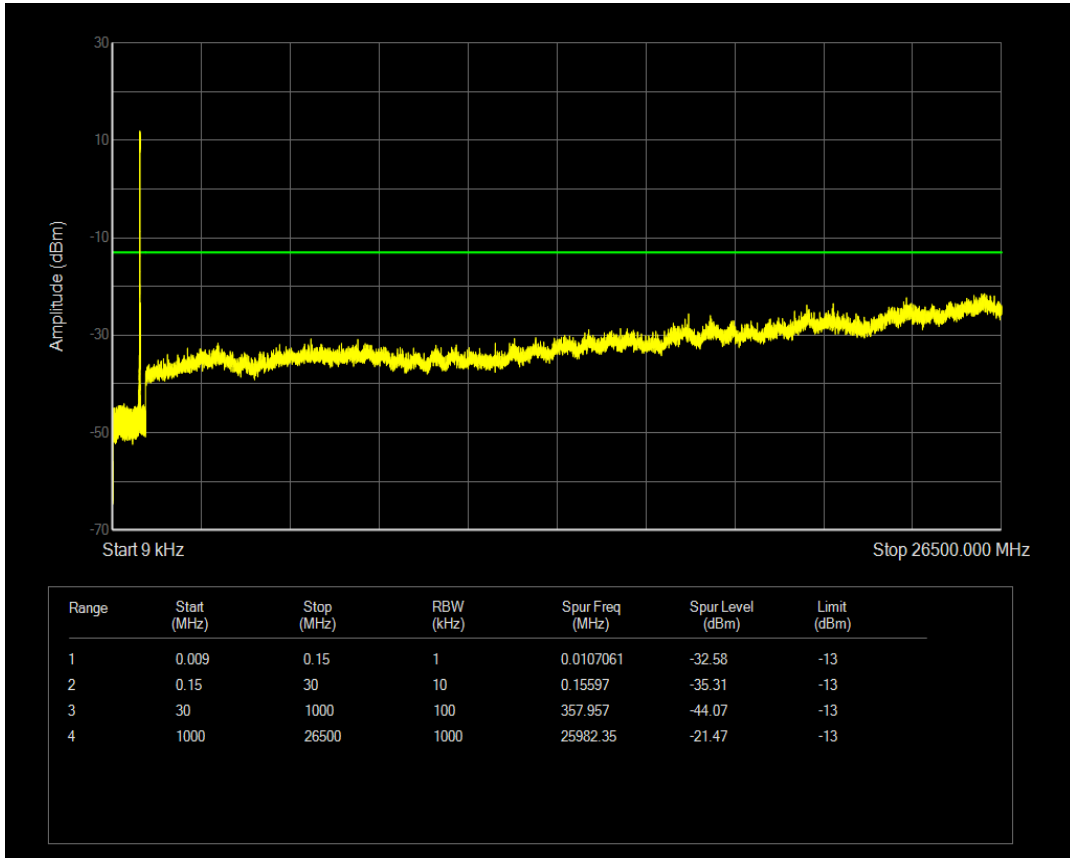

Band5 QAM16 BW=5MHz Channel=20625 RB Size=1 Position=#0

Band5 QPSK BW=10MHz Channel=20450 RB Size=1 Position=#0

Band5 QAM16 BW=10MHz Channel=20450 RB Size=1 Position=#0

Band5 QPSK BW=10MHz Channel=20450 RB Size=50 Position=#0

Band5 QPSK BW=10MHz Channel=20525 RB Size=1 Position=#0

Band5 QAM16 BW=10MHz Channel=20450 RB Size=50 Position=#0

Band5 QPSK BW=10MHz Channel=20525 RB Size=50 Position=#0

Band5 QAM16 BW=10MHz Channel=20525 RB Size=50 Position=#0