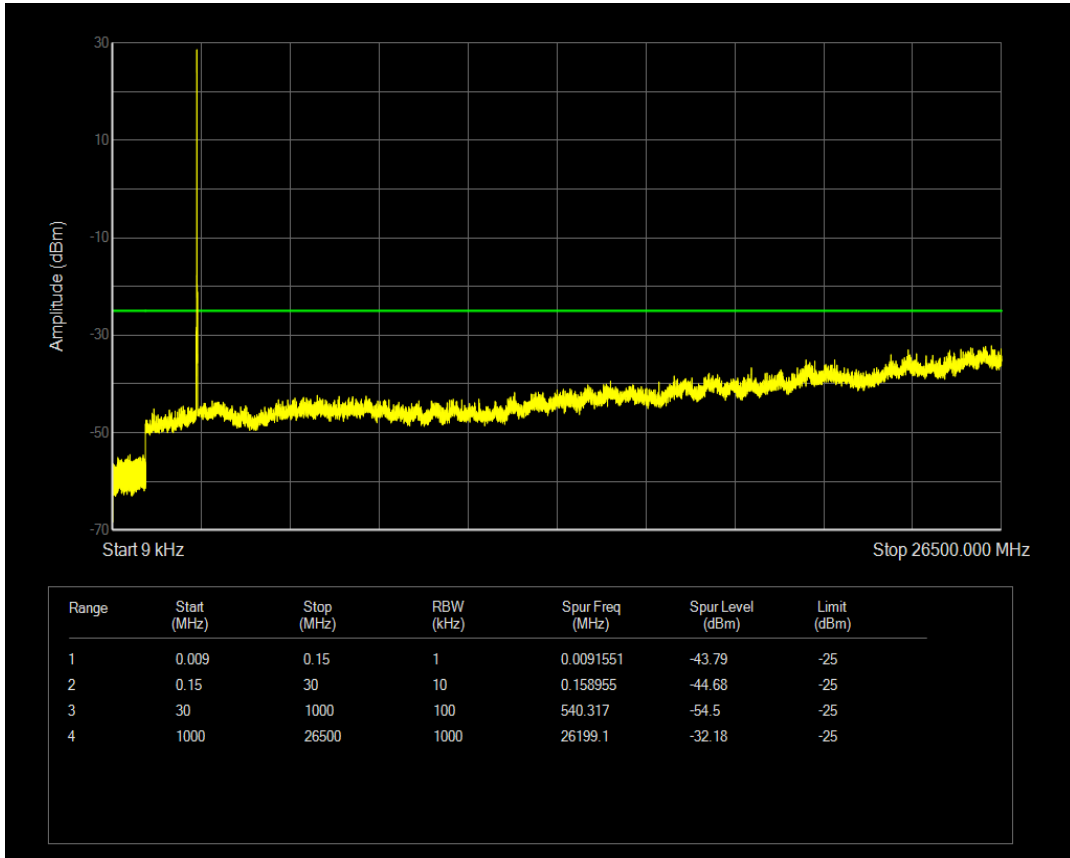

Band7 QAM16 BW=5MHz Channel=21425 RB Size=25 Position=#0

Band7 QPSK BW=10MHz Channel=20800 RB Size=50 Position=#0

Band7 QPSK BW=10MHz Channel=20800 RB Size=1 Position=#0

Band7 QAM16 BW=10MHz Channel=20800 RB Size=1 Position=#0

Band7 QAM16 BW=10MHz Channel=20800 RB Size=50 Position=#0

Band7 QPSK BW=10MHz Channel=21100 RB Size=1 Position=#0

Band7 QPSK BW=10MHz Channel=21100 RB Size=50 Position=#0

Band7 QAM16 BW=10MHz Channel=21100 RB Size=1 Position=#0