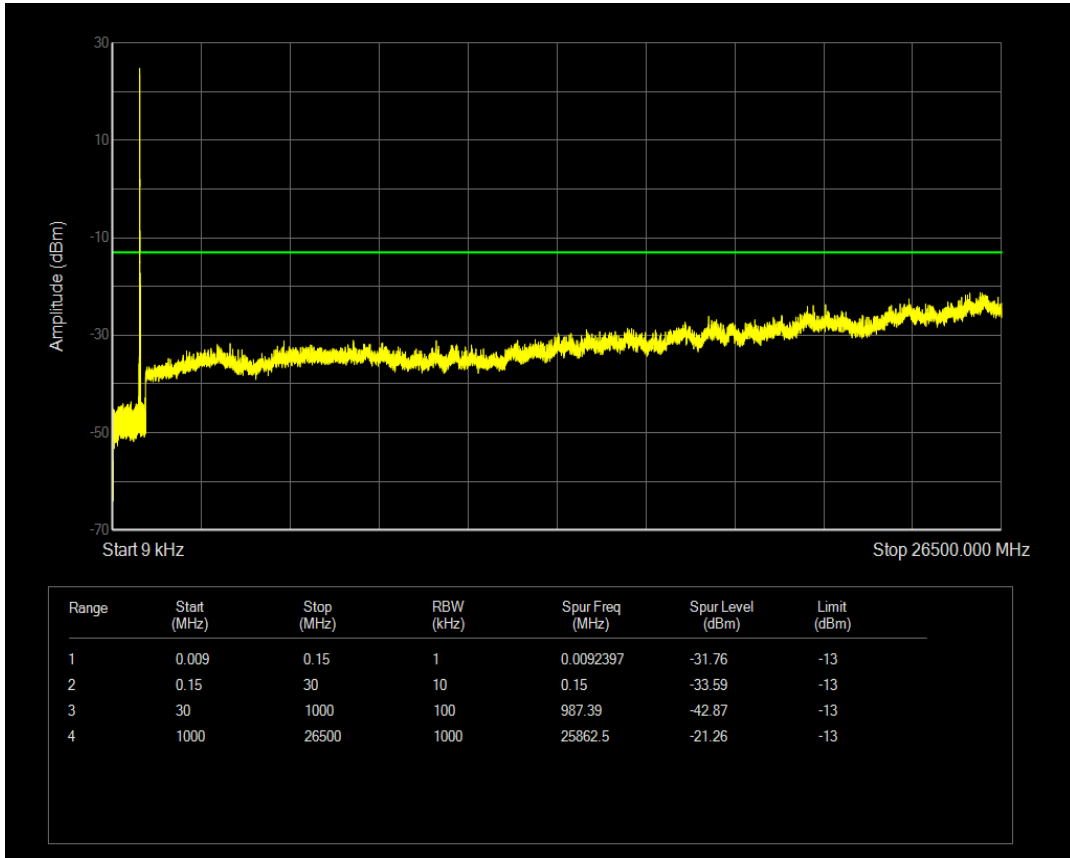

Band5 QAM16 BW=5MHz Channel=20525 RB Size=25 Position=#0

Band5 QPSK BW=5MHz Channel=20625 RB Size=1 Position=#0

Band5 QPSK BW=5MHz Channel=20625 RB Size=25 Position=#0

Band5 QAM16 BW=5MHz Channel=20625 RB Size=25 Position=#0

Band5 QAM16 BW=5MHz Channel=20625 RB Size=1 Position=#0

Band5 QPSK BW=10MHz Channel=20450 RB Size=1 Position=#0

Band5 QAM16 BW=10MHz Channel=20450 RB Size=1 Position=#0

Band5 QPSK BW=10MHz Channel=20450 RB Size=50 Position=#0