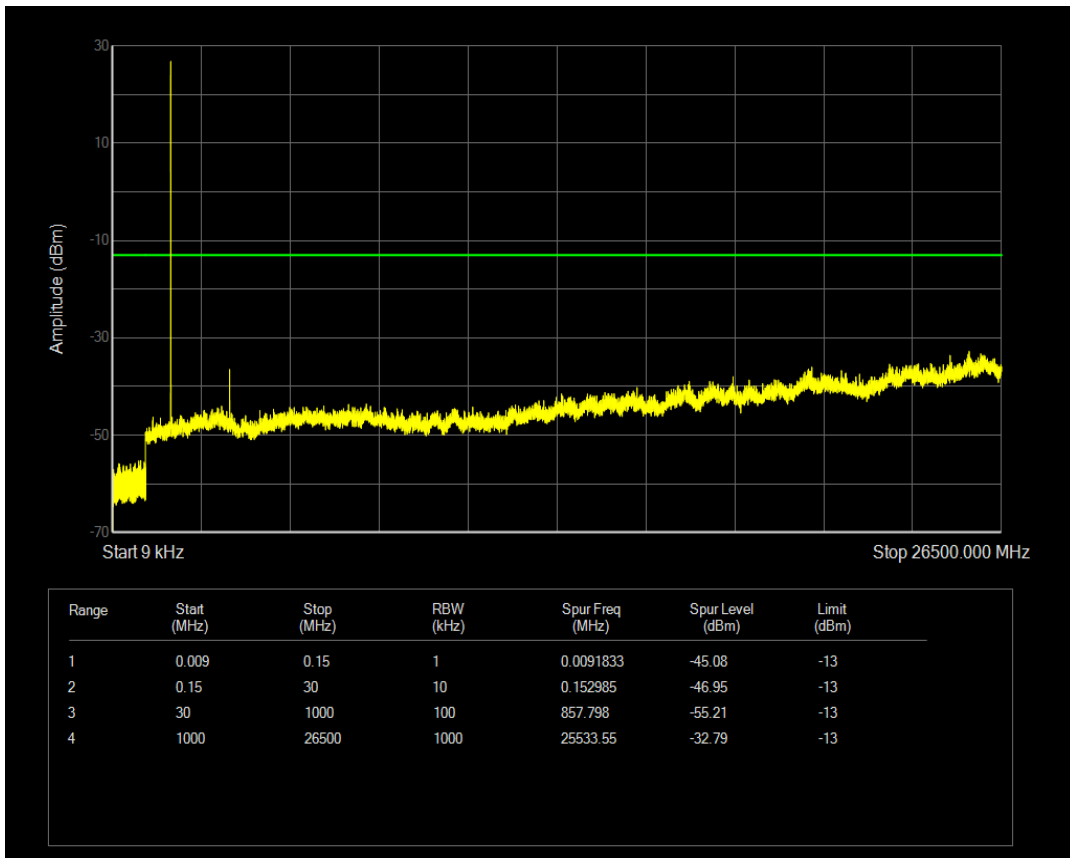

Band4 QAM16 BW=1.4MHz Channel=20393 RB Size=1 Position=#0

Band4 QAM16 BW=3MHz Channel=19965 RB Size=1 Position=#0