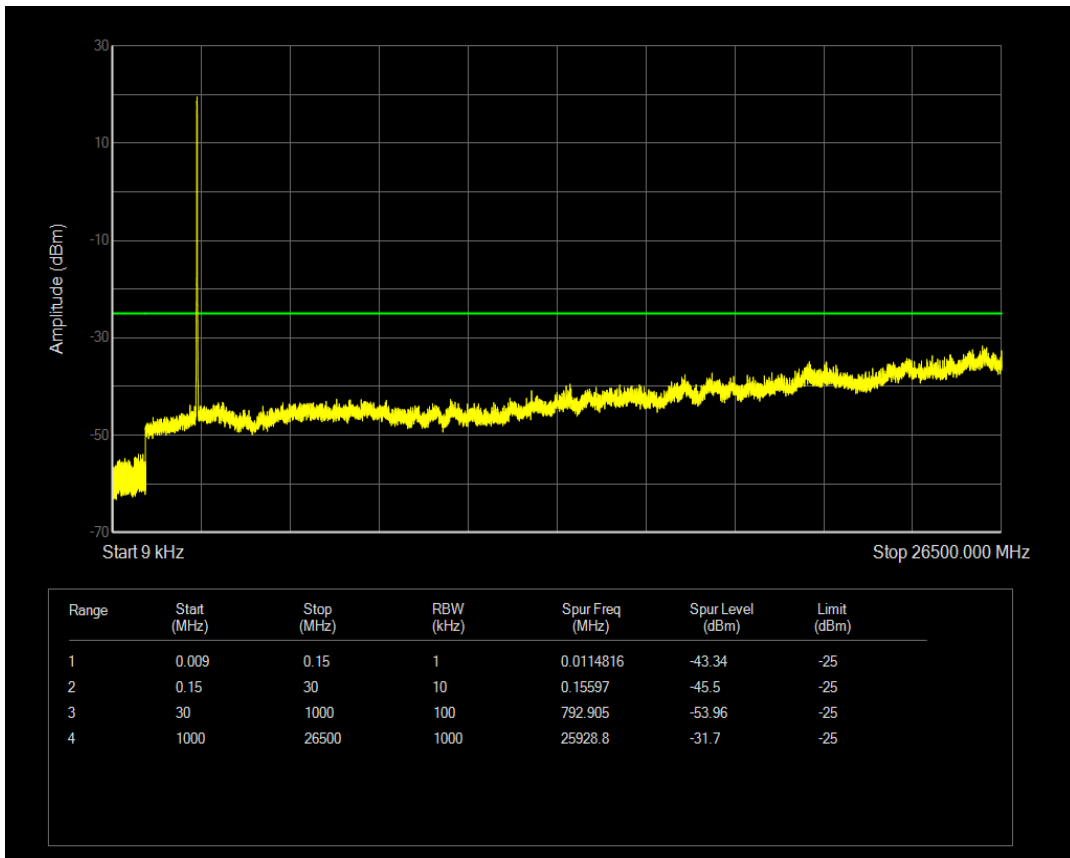

Band7 QAM16 BW=15MHz Channel=21100 RB Size=75 Position=#0

Band7 QPSK BW=15MHz Channel=21375 RB Size=1 Position=#0