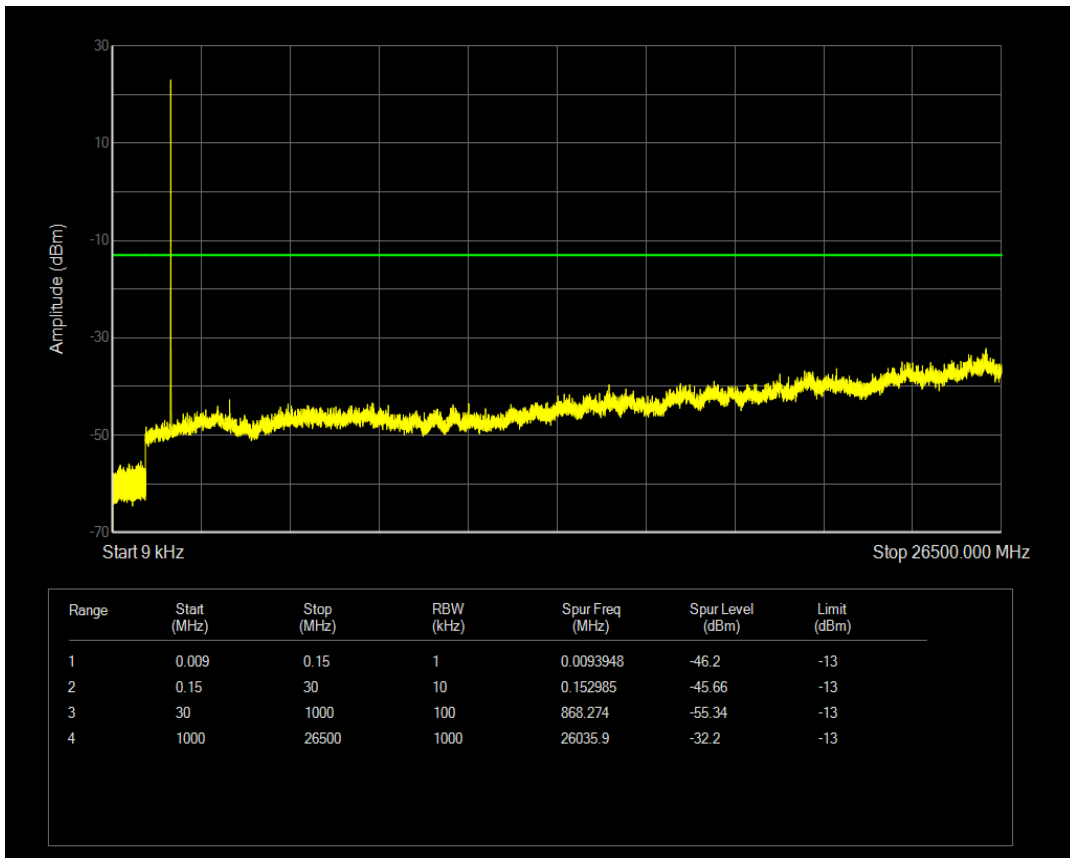

Band4 QAM16 BW=3MHz Channel=20385 RB Size=15 Position=#0

Band4 QAM16 BW=5MHz Channel=19975 RB Size=1 Position=#0