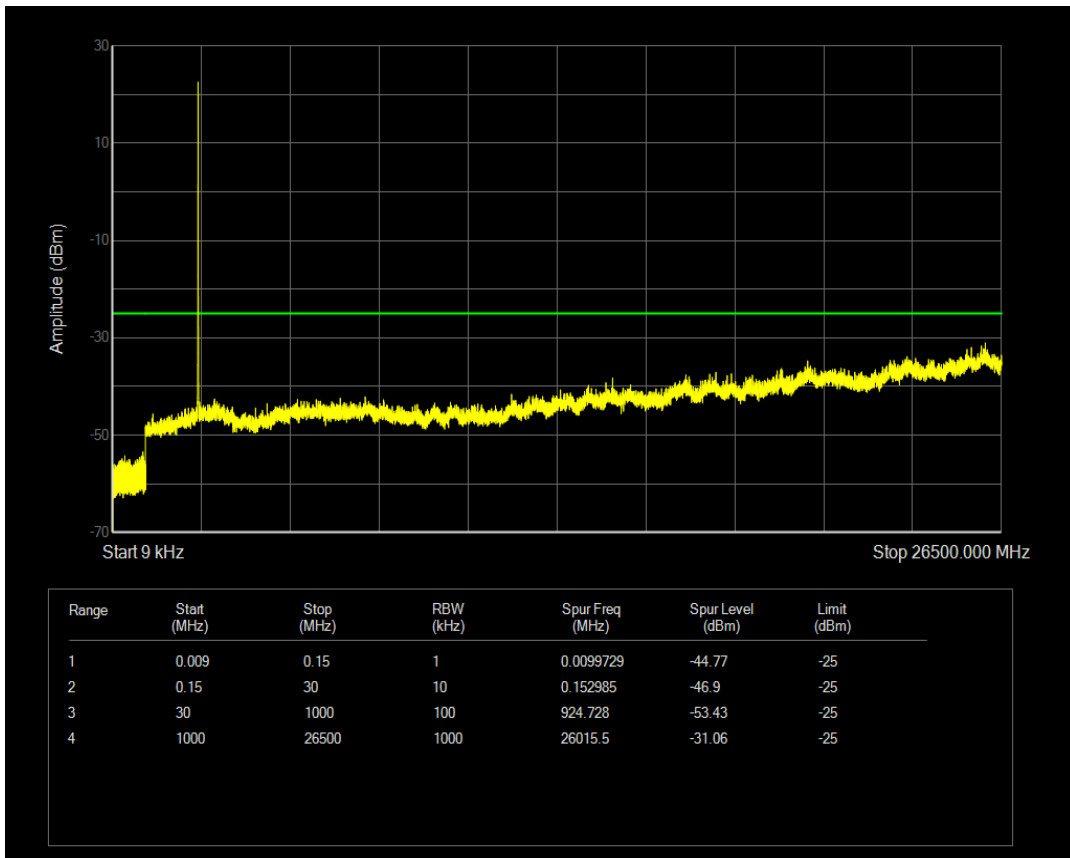

Band7 QPSK BW=5MHz Channel=21425 RB Size=25 Position=#0

Band7 QAM16 BW=5MHz Channel=21425 RB Size=1 Position=#0