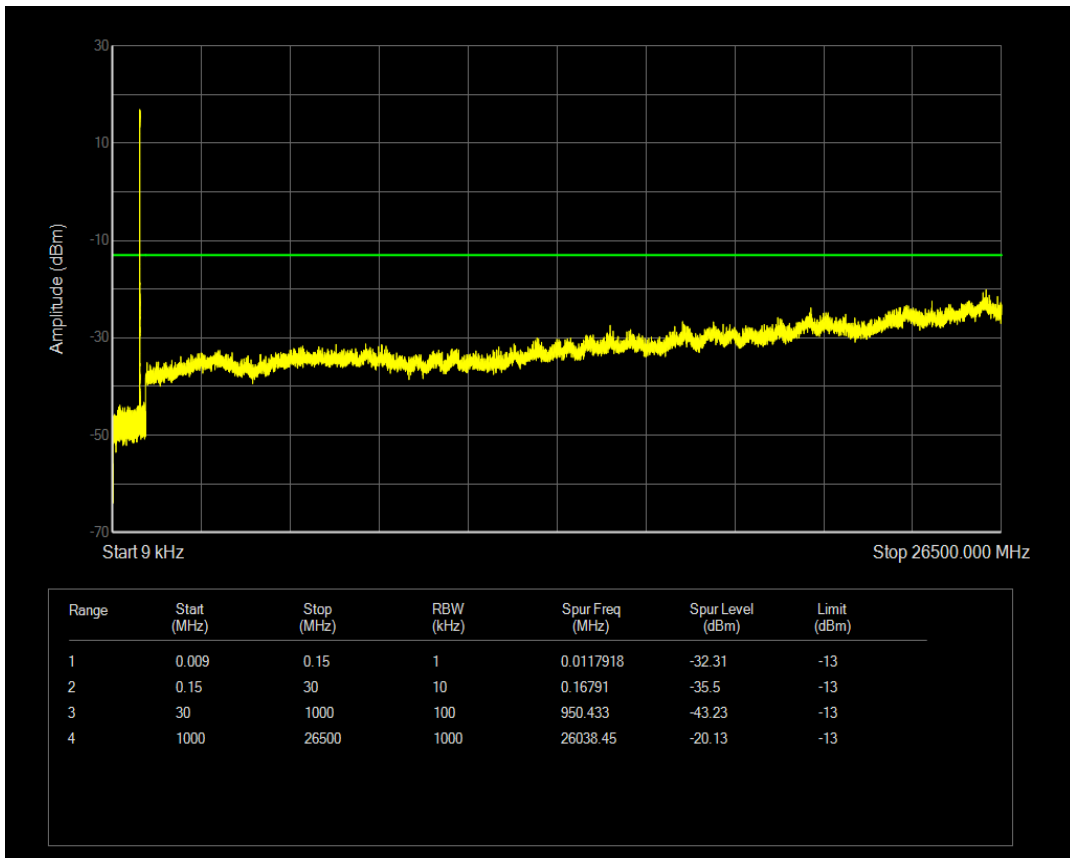

Band5 QPSK BW=3MHz Channel=20415 RB Size=15 Position=#0

Band5 QAM16 BW=3MHz Channel=20415 RB Size=1 Position=#0