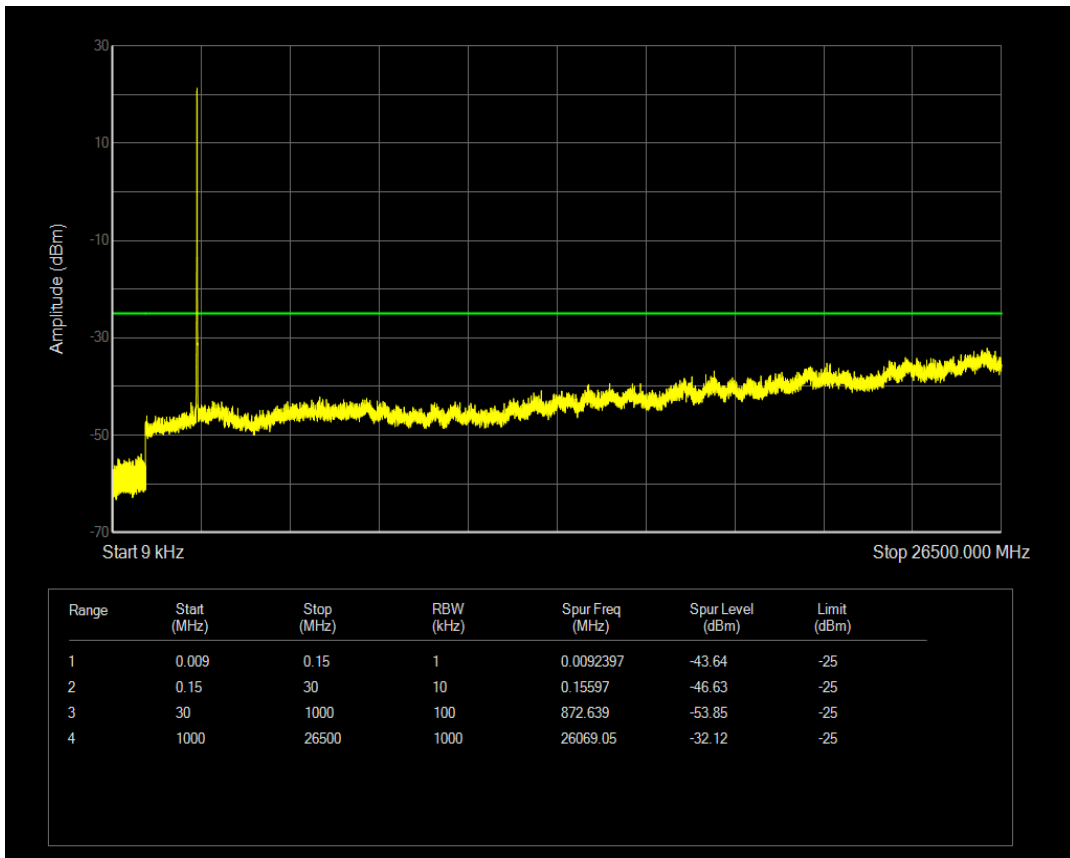

Band7 QAM16 BW=5MHz Channel=21425 RB Size=25 Position=#0

Band7 QPSK BW=10MHz Channel=20800 RB Size=50 Position=#0

Band7 QPSK BW=10MHz Channel=20800 RB Size=1 Position=#0

Band7 QAM16 BW=10MHz Channel=20800 RB Size=1 Position=#0

Band7 QAM16 BW=10MHz Channel=20800 RB Size=50 Position=#0

Band7 QPSK BW=10MHz Channel=21100 RB Size=1 Position=#0

Band7 QPSK BW=10MHz Channel=21100 RB Size=50 Position=#0

Band7 QAM16 BW=10MHz Channel=21100 RB Size=1 Position=#0