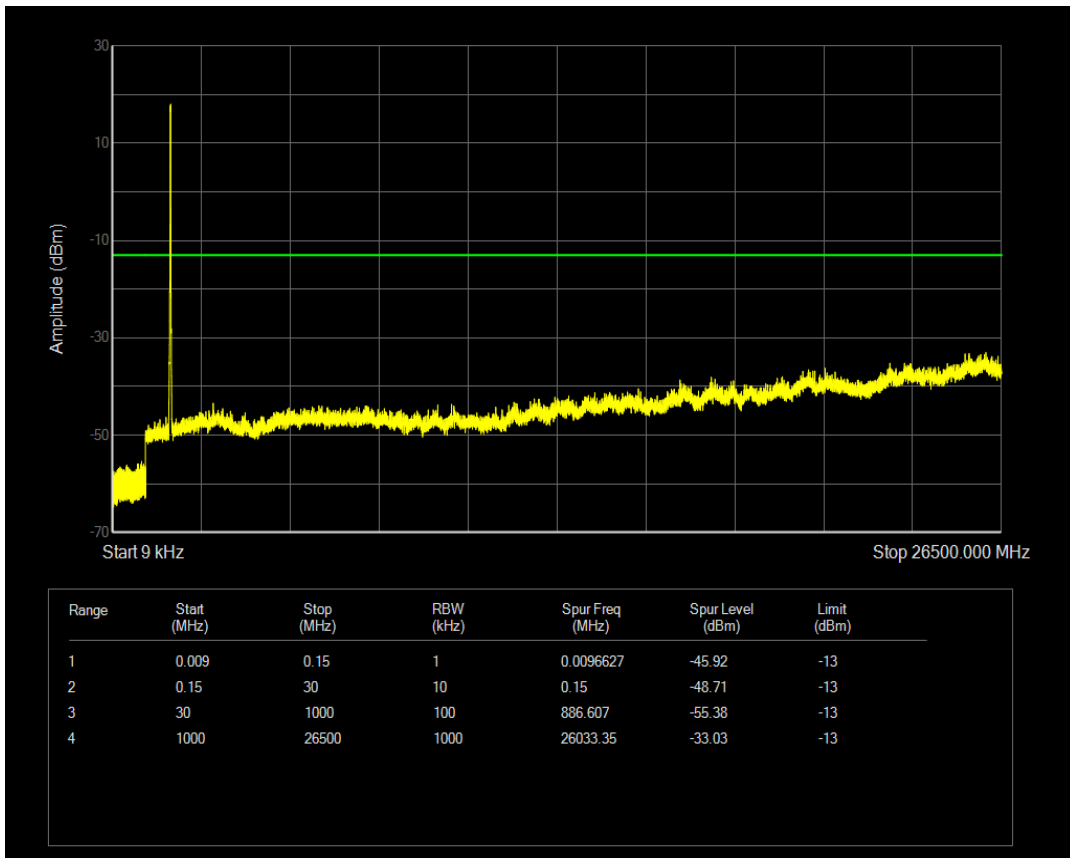

Band4 QAM16 BW=20MHz Channel=20050 RB Size=100 Position=#0

Band4 QAM16 BW=20MHz Channel=20175 RB Size=1 Position=#0

Band4 QAM16 BW=20MHz Channel=20175 RB Size=100 Position=#0

Band4 QAM16 BW=20MHz Channel=20300 RB Size=1 Position=#0

Band4 QAM16 BW=20MHz Channel=20300 RB Size=100 Position=#0

Band5 QPSK BW=1.4MHz Channel=20407 RB Size=1 Position=#0

Band5 QPSK BW=1.4MHz Channel=20407 RB Size=6 Position=#0

Band5 QAM16 BW=1.4MHz Channel=20407 RB Size=1 Position=#0