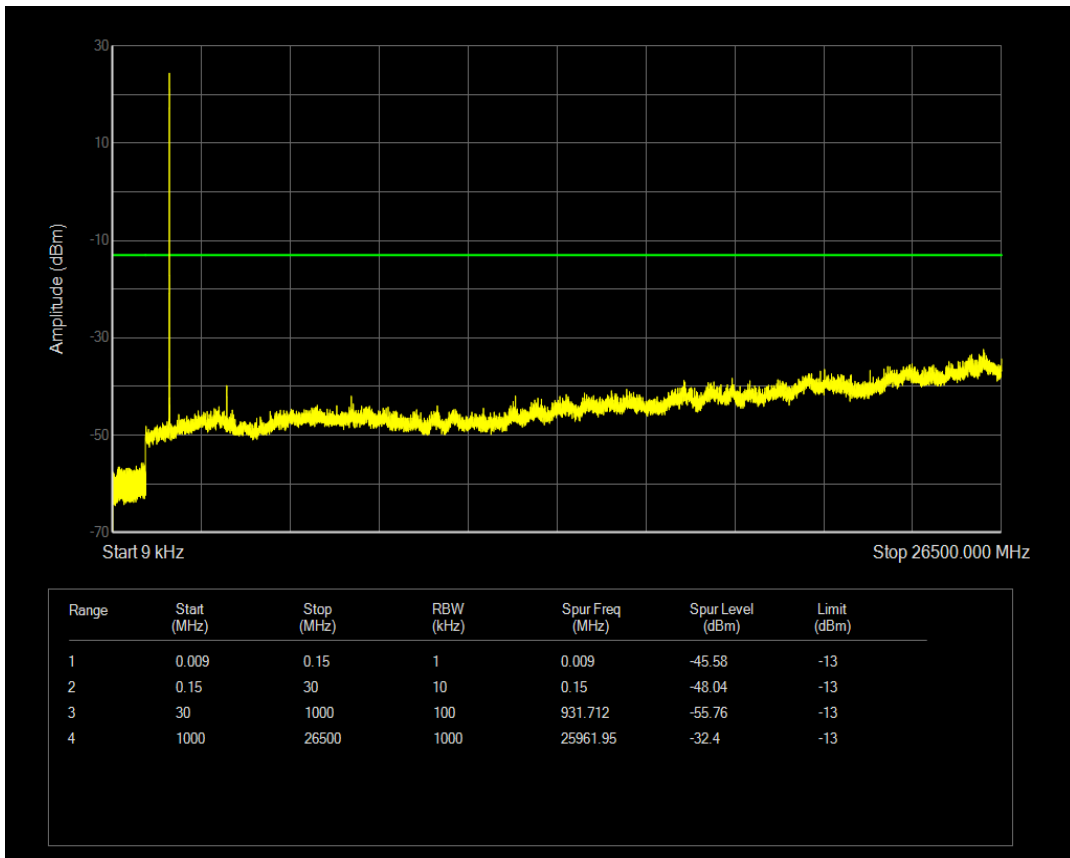

Band4 QAM16 BW=3MHz Channel=19965 RB Size=15 Position=#0

Band4 QAM16 BW=3MHz Channel=20175 RB Size=15 Position=#0