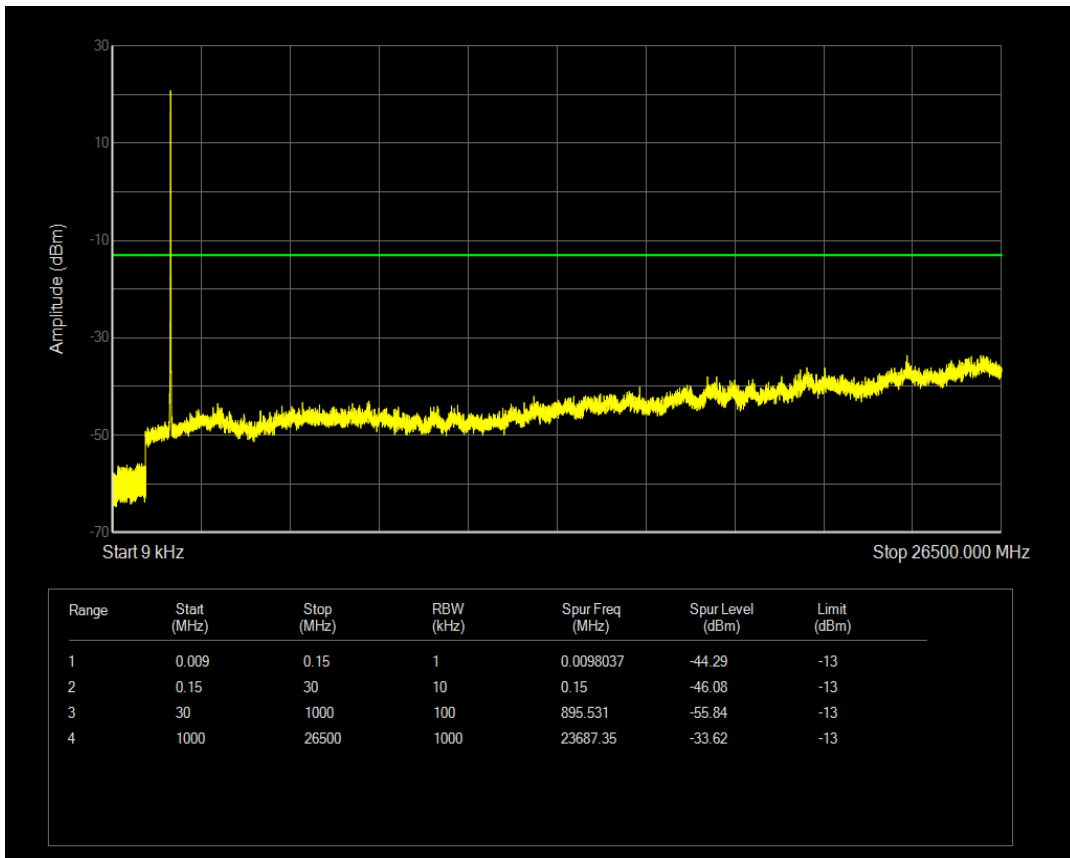

Band4 QAM16 BW=10MHz Channel=20350 RB Size=50 Position=#0

Band4 QAM16 BW=15MHz Channel=20025 RB Size=1 Position=#0