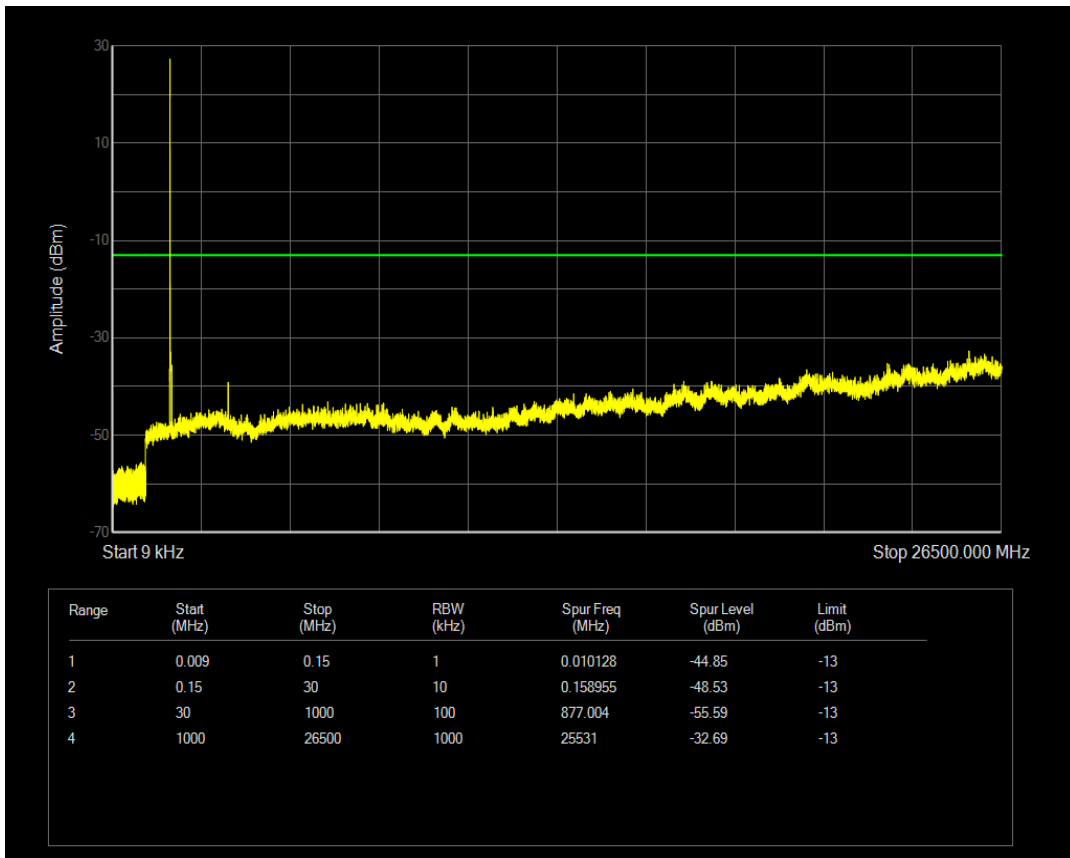

Band4 QAM16 BW=3MHz Channel=20175 RB Size=1 Position=#0

Band4 QAM16 BW=3MHz Channel=20385 RB Size=1 Position=#0