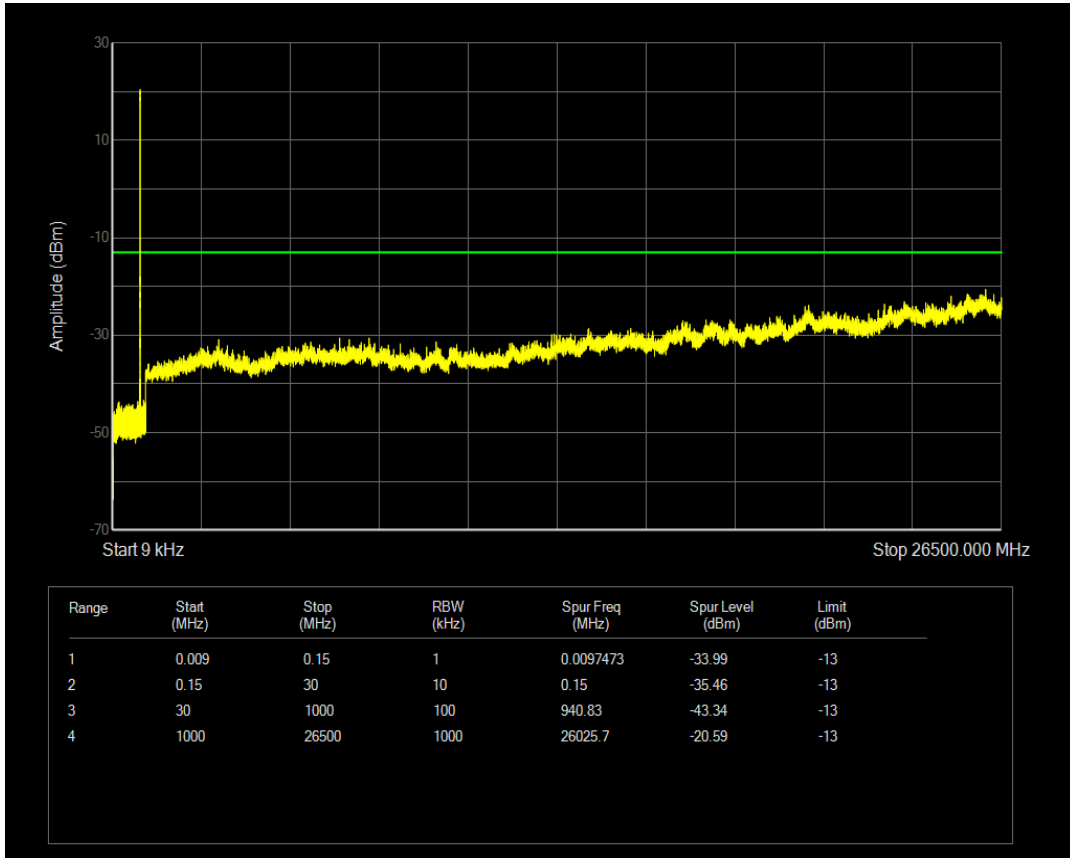

Band5 QAM16 BW=1.4MHz Channel=20407 RB Size=6 Position=#0

Band5 QPSK BW=1.4MHz Channel=20525 RB Size=1 Position=#0

Band5 QAM16 BW=1.4MHz Channel=20525 RB Size=1 Position=#0

Band5 QPSK BW=1.4MHz Channel=20525 RB Size=6 Position=#0

Band5 QAM16 BW=1.4MHz Channel=20525 RB Size=6 Position=#0

Band5 QPSK BW=1.4MHz Channel=20643 RB Size=6 Position=#0

Band5 QPSK BW=1.4MHz Channel=20643 RB Size=1 Position=#0

Band5 QAM16 BW=1.4MHz Channel=20643 RB Size=1 Position=#0