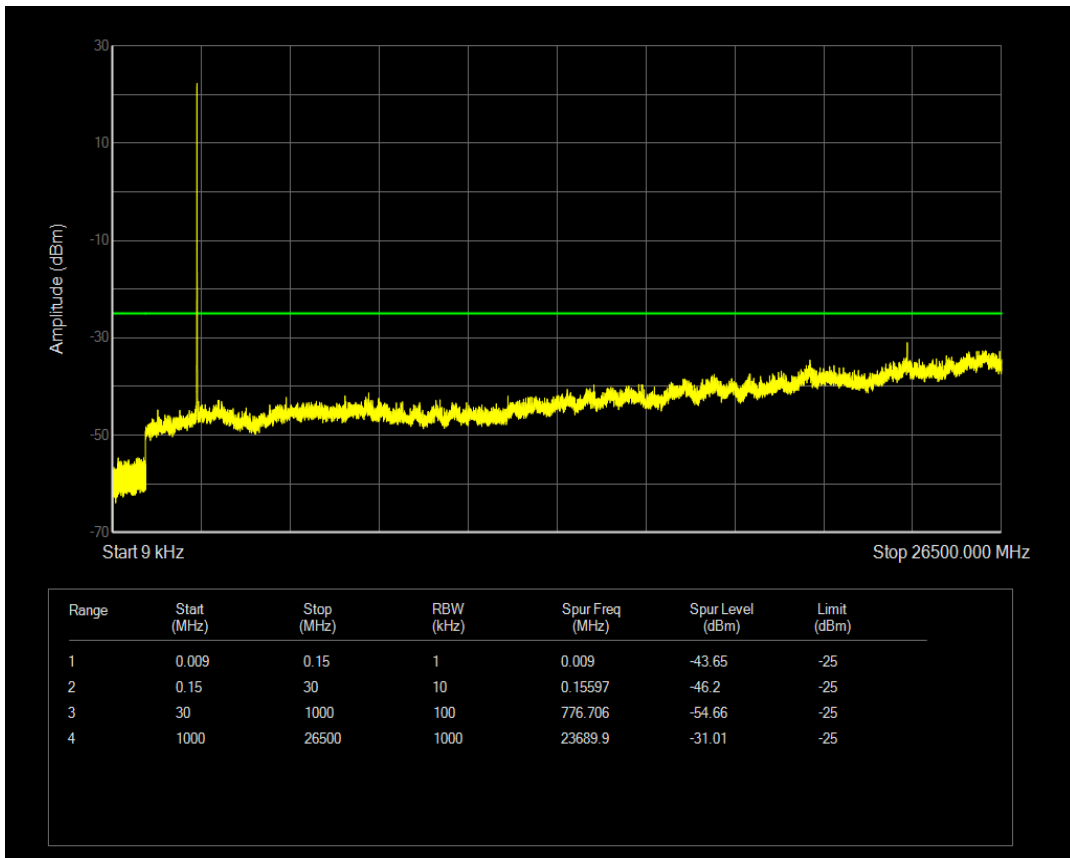

Band7 QPSK BW=5MHz Channel=21100 RB Size=25 Position=#0

Band7 QAM16 BW=5MHz Channel=21100 RB Size=25 Position=#0