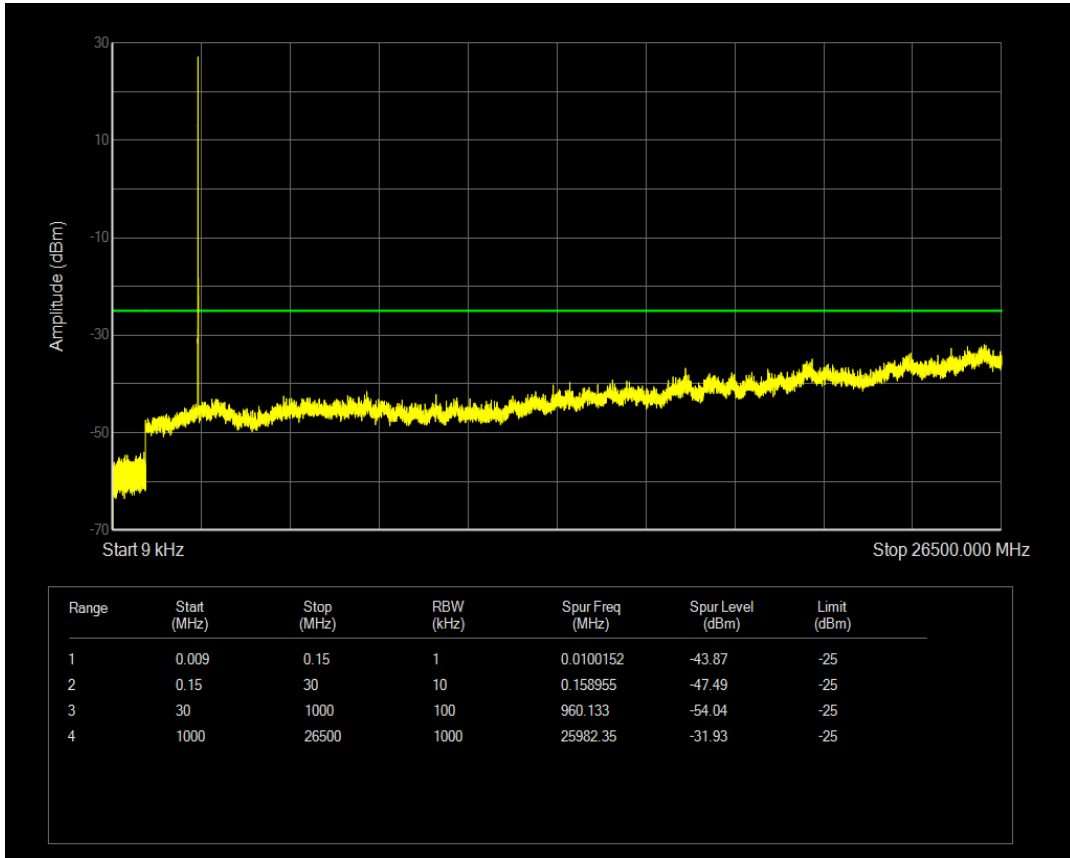

Band7 QAM16 BW=5MHz Channel=21100 RB Size=1 Position=#0

Band7 QPSK BW=5MHz Channel=21425 RB Size=1 Position=#0

Band7 QPSK BW=5MHz Channel=21425 RB Size=25 Position=#0

Band7 QAM16 BW=5MHz Channel=21425 RB Size=1 Position=#0