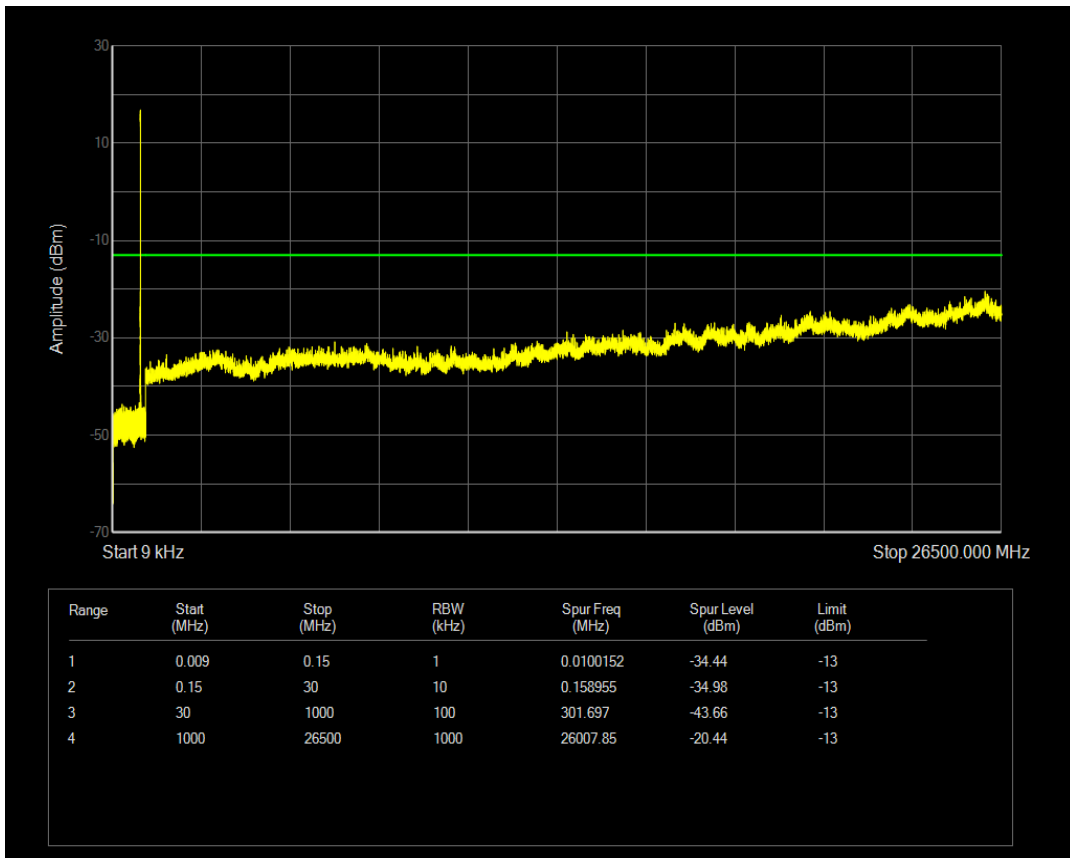

Band5 QPSK BW=3MHz Channel=20635 RB Size=15 Position=#0

Band5 QAM16 BW=3MHz Channel=20635 RB Size=1 Position=#0