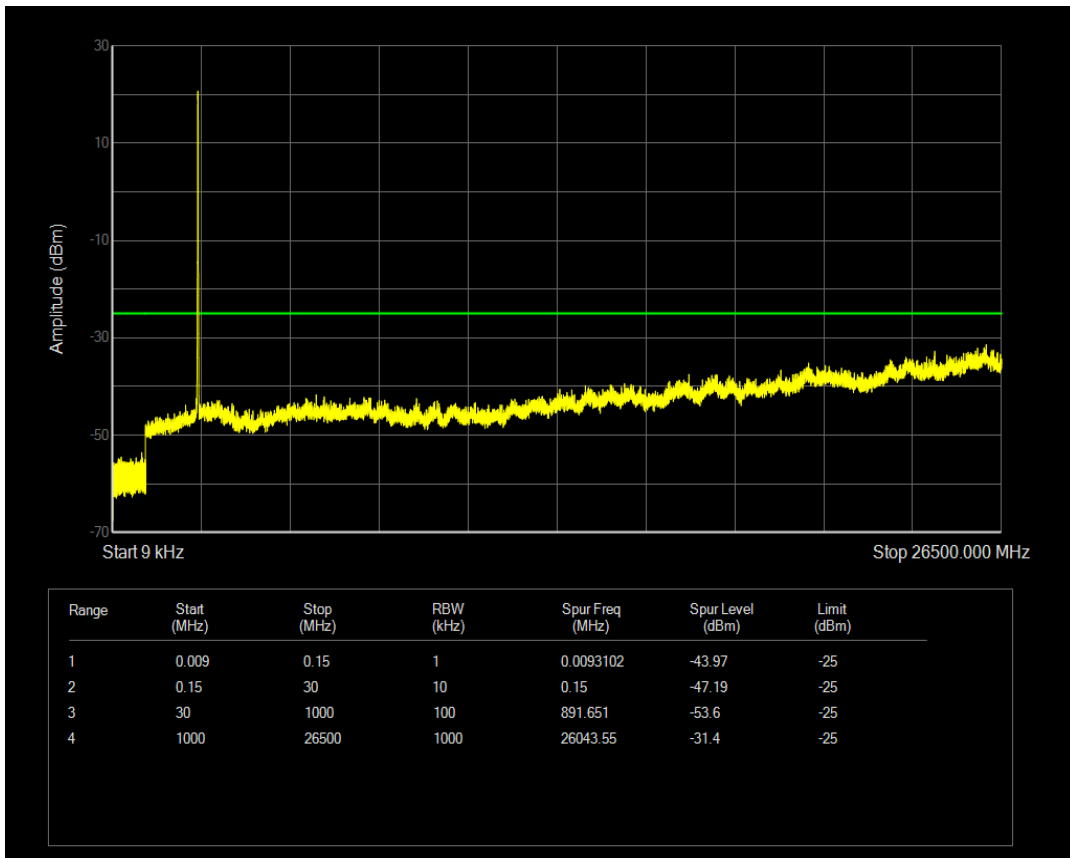

Band7 QPSK BW=15MHz Channel=21375 RB Size=75 Position=#0

Band7 QAM16 BW=15MHz Channel=21375 RB Size=1 Position=#0