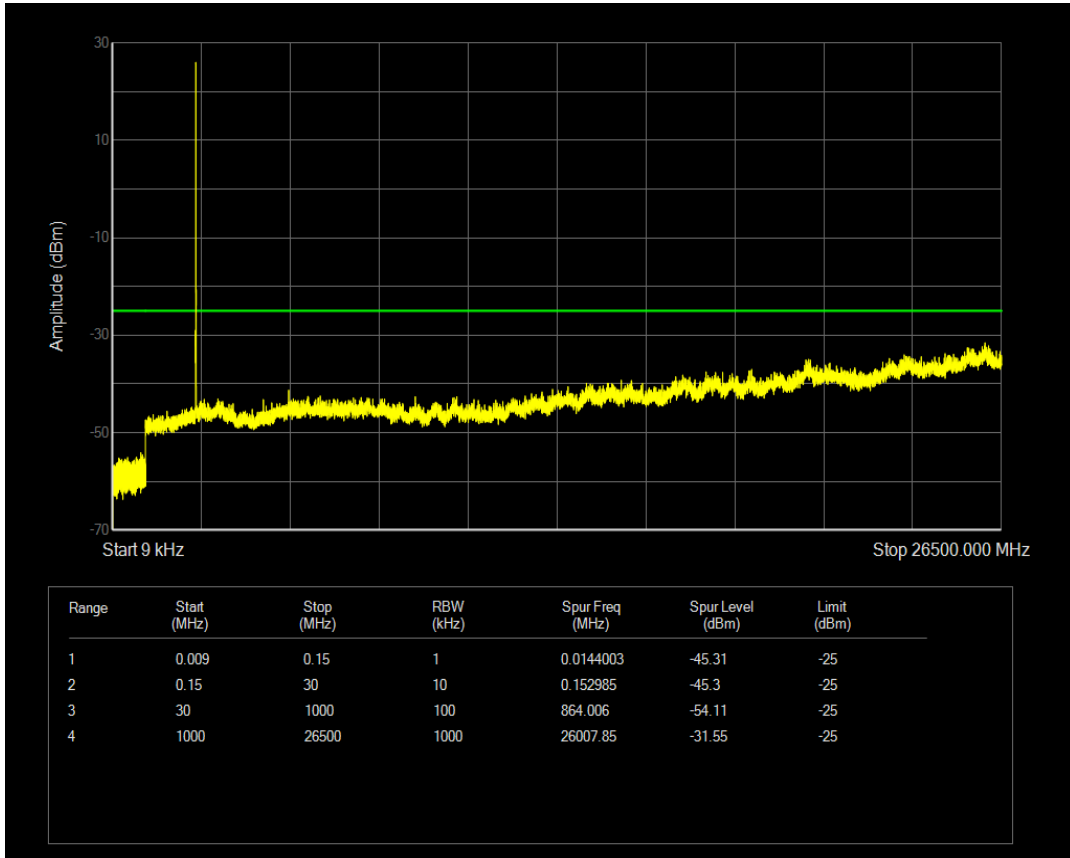

Band5 QAM16 BW=10MHz Channel=20525 RB Size=1 Position=#0

Band5 QPSK BW=10MHz Channel=20600 RB Size=1 Position=#0

Band5 QPSK BW=10MHz Channel=20600 RB Size=50 Position=#0

Band5 QAM16 BW=10MHz Channel=20600 RB Size=1 Position=#0

Band5 QAM16 BW=10MHz Channel=20600 RB Size=50 Position=#0

Band7 QPSK BW=5MHz Channel=20775 RB Size=1 Position=#0

Band7 QPSK BW=5MHz Channel=20775 RB Size=25 Position=#0

Band7 QAM16 BW=5MHz Channel=20775 RB Size=1 Position=#0