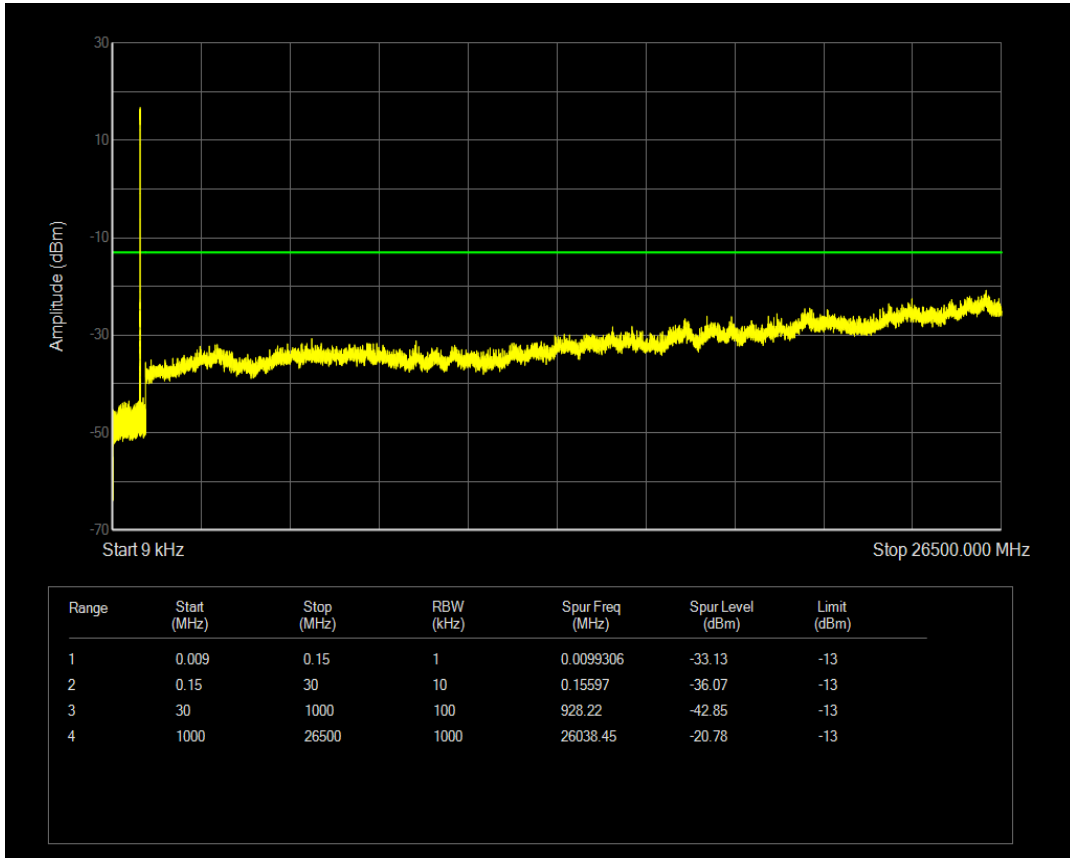

Band5 QPSK BW=3MHz Channel=20525 RB Size=15 Position=#0

Band5 QPSK BW=3MHz Channel=20525 RB Size=1 Position=#0