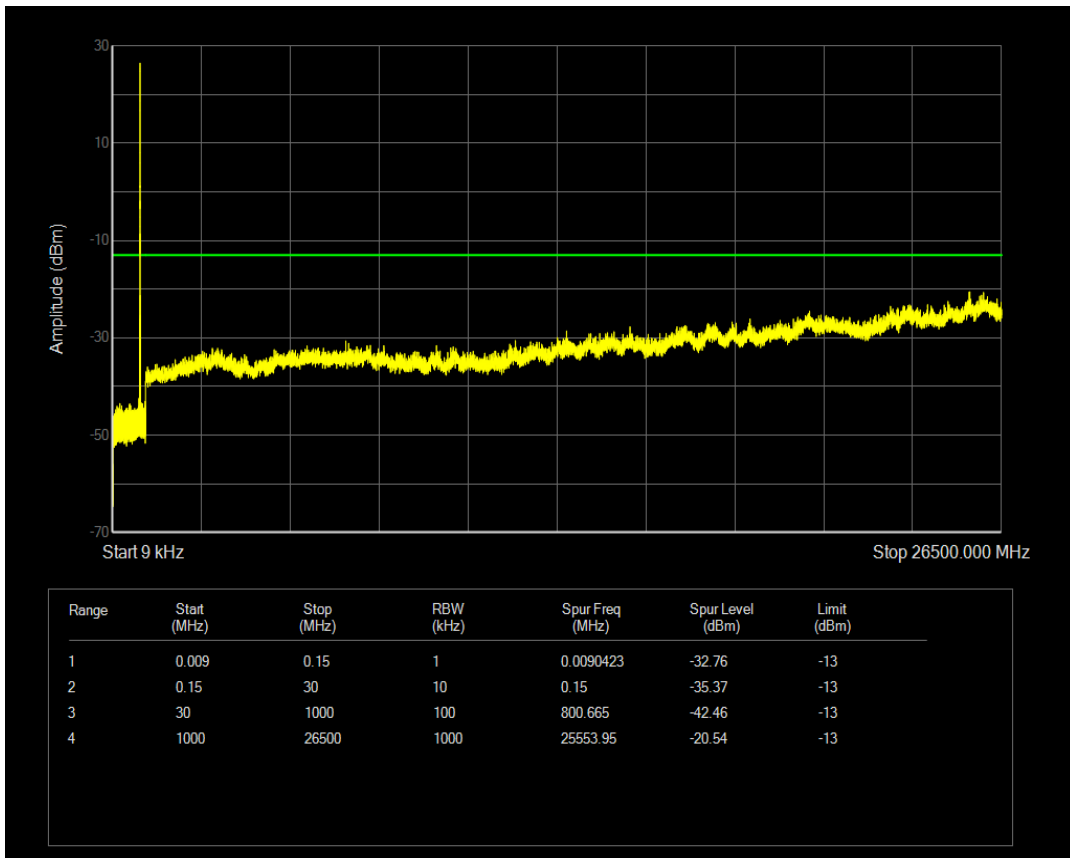

Band5 QAM16 BW=5MHz Channel=20525 RB Size=1 Position=#0

Band5 QPSK BW=5MHz Channel=20525 RB Size=25 Position=#0