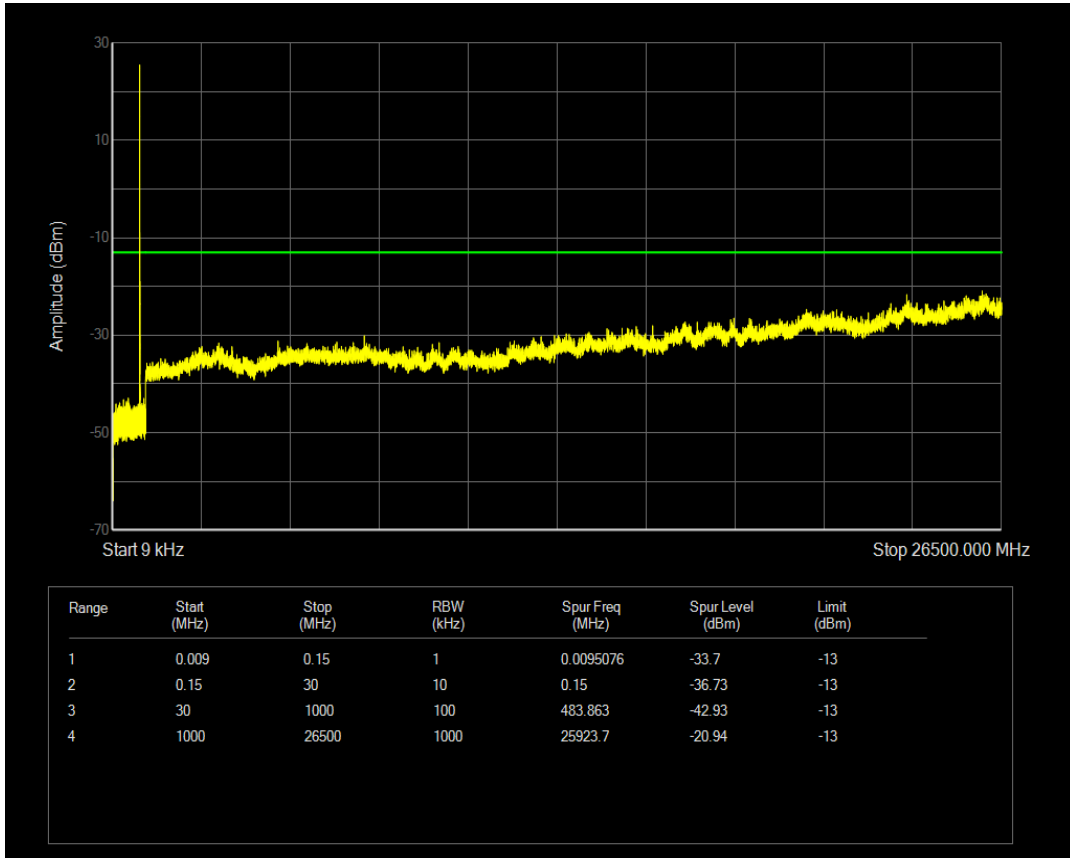

Band4 QAM16 BW=20MHz Channel=20050 RB Size=100 Position=#0

Band4 QAM16 BW=20MHz Channel=20175 RB Size=1 Position=#0

Band4 QAM16 BW=20MHz Channel=20175 RB Size=100 Position=#0

Band4 QAM16 BW=20MHz Channel=20300 RB Size=1 Position=#0

Band4 QAM16 BW=20MHz Channel=20300 RB Size=100 Position=#0

Band5 QPSK BW=1.4MHz Channel=20407 RB Size=1 Position=#0

Band5 QPSK BW=1.4MHz Channel=20407 RB Size=6 Position=#0

Band5 QAM16 BW=1.4MHz Channel=20407 RB Size=1 Position=#0