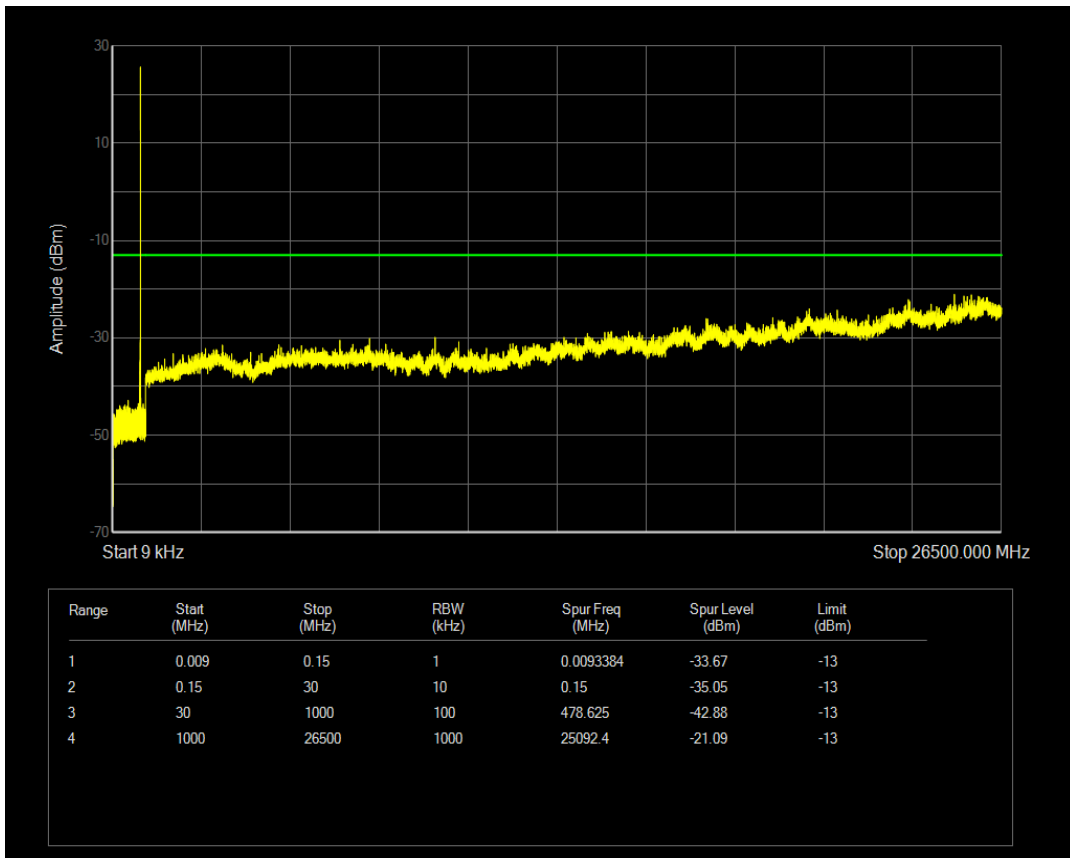

Band5 QPSK BW=1.4MHz Channel=20643 RB Size=1 Position=#0

Band5 QAM16 BW=1.4MHz Channel=20643 RB Size=1 Position=#0