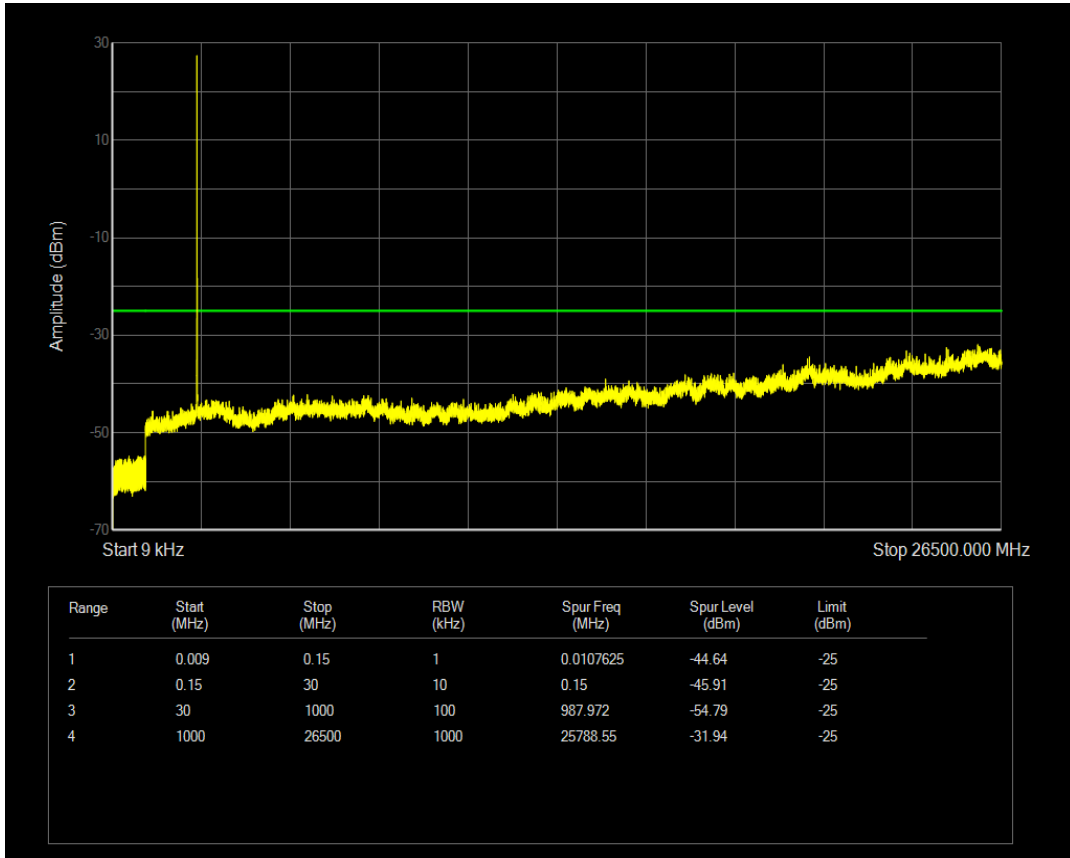

Band7 QPSK BW=5MHz Channel=21100 RB Size=1 Position=#0

Band7 QPSK BW=5MHz Channel=21100 RB Size=25 Position=#0