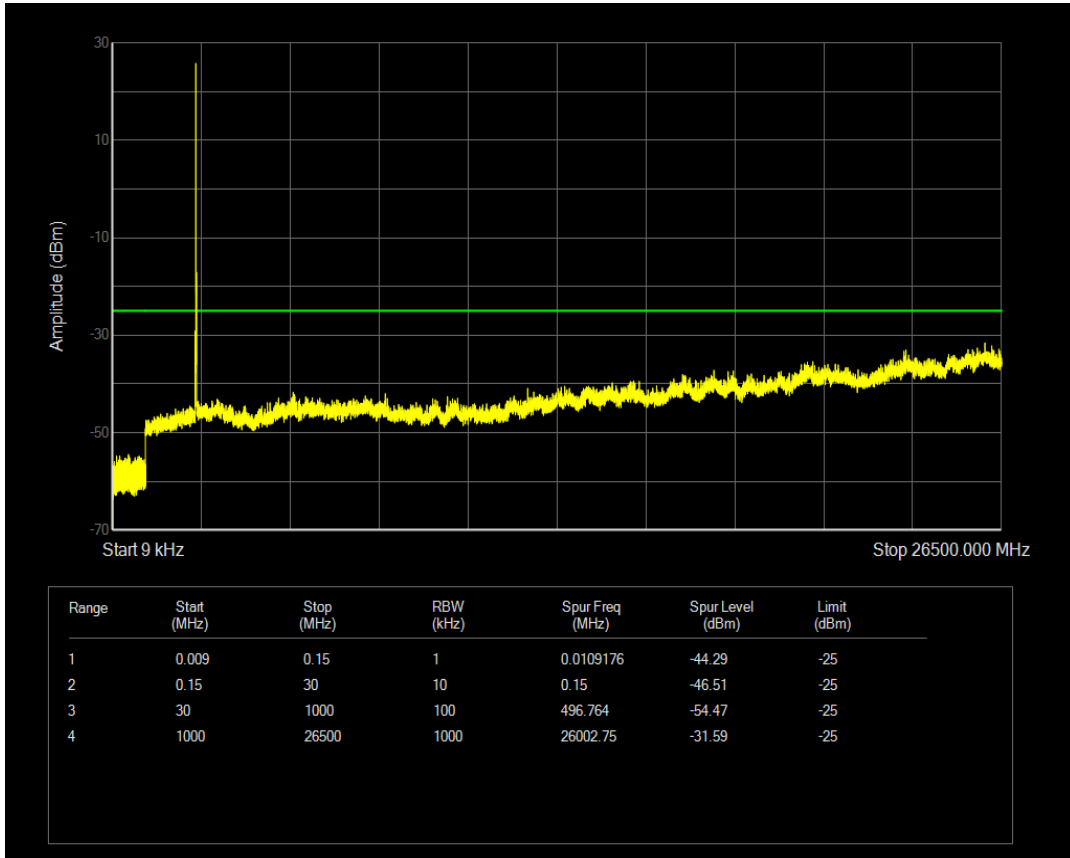

Band7 QAM16 BW=5MHz Channel=21425 RB Size=25 Position=#0

Band7 QPSK BW=10MHz Channel=20800 RB Size=50 Position=#0

Band7 QPSK BW=10MHz Channel=20800 RB Size=1 Position=#0

Band7 QAM16 BW=10MHz Channel=20800 RB Size=1 Position=#0

Band7 QAM16 BW=10MHz Channel=20800 RB Size=50 Position=#0

Band7 QPSK BW=10MHz Channel=21100 RB Size=1 Position=#0

Band7 QPSK BW=10MHz Channel=21100 RB Size=50 Position=#0

Band7 QAM16 BW=10MHz Channel=21100 RB Size=1 Position=#0