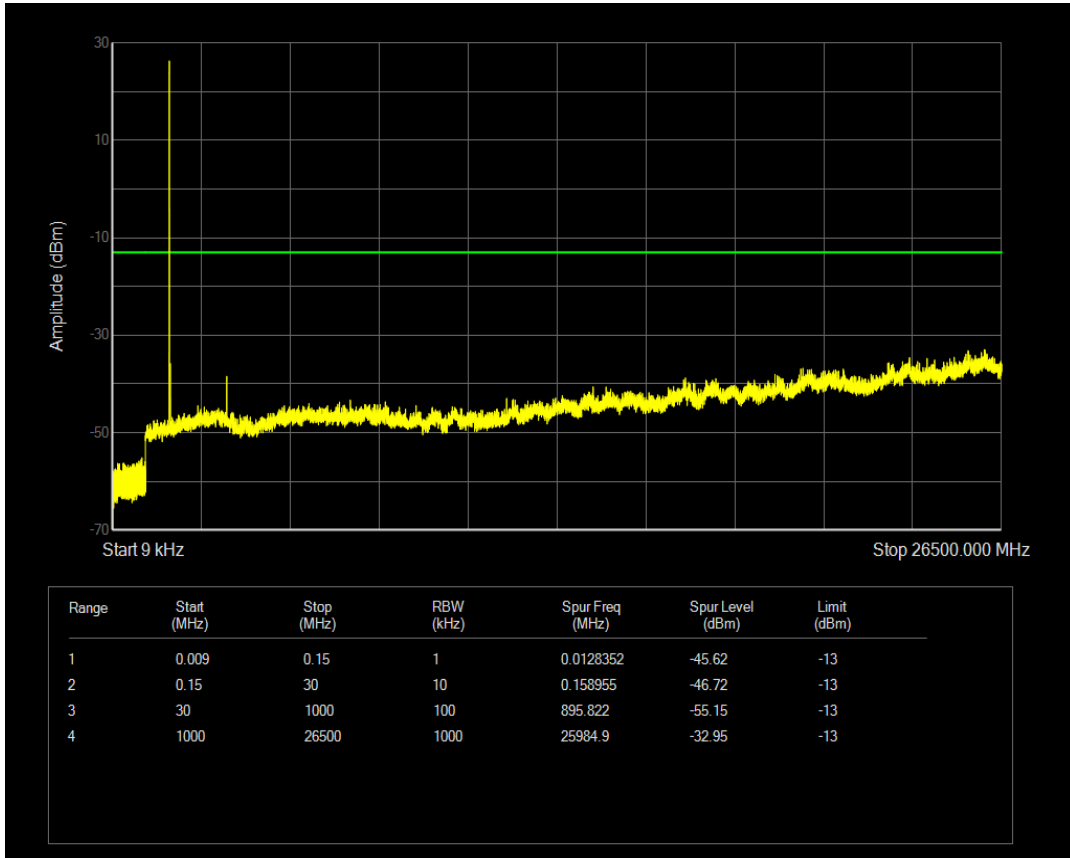

Band4 QPSK BW=20MHz Channel=20300 RB Size=100 Position=#0

Band4 QAM16 BW=1.4MHz Channel=19957 RB Size=6 Position=#0

Band4 QAM16 BW=1.4MHz Channel=19957 RB Size=1 Position=#0

Band4 QAM16 BW=1.4MHz Channel=20175 RB Size=1 Position=#0

Band4 QAM16 BW=1.4MHz Channel=20175 RB Size=6 Position=#0

Band4 QAM16 BW=1.4MHz Channel=20393 RB Size=6 Position=#0

Band4 QAM16 BW=1.4MHz Channel=20393 RB Size=1 Position=#0

Band4 QAM16 BW=3MHz Channel=19965 RB Size=1 Position=#0