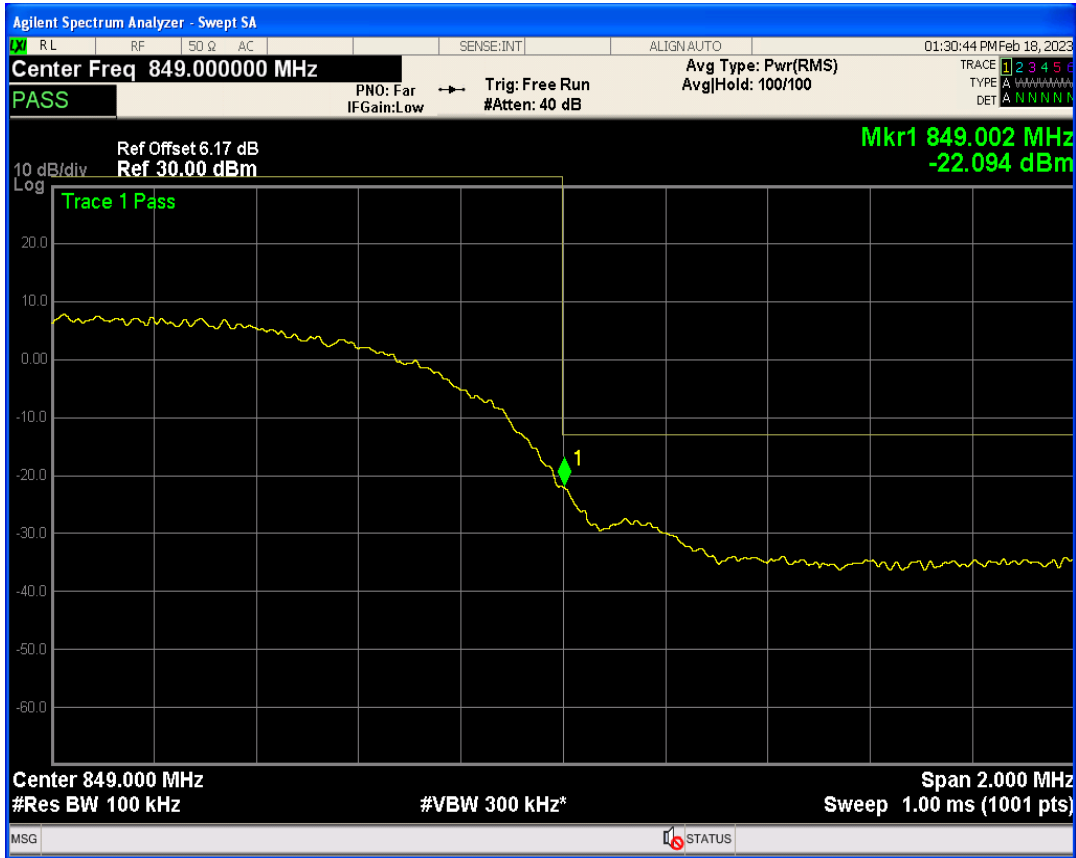

WCDMA Band2 Channel=9262

WCDMA Band2 Channel=9538

WCDMA Band4 Channel=1312

WCDMA Band4 Channel=1513

WCDMA Band5 Channel=4233

WCDMA Band5 Channel=4132

**06 Out-of-band emissions**

Band	Channel	Frequency (MHz)	Spur Freq (MHz)	Spur Level (dBm)	Limit (dBm)	Verdict
WCDMA Band2	9262	1852.4	19920.12	-23.59	-13	PASS
WCDMA Band2	9400	1880	17959.57	-23.75	-13	PASS
WCDMA Band2	9538	1907.6	17834.25	-23.29	-13	PASS
WCDMA Band4	1312	1712.4	19942.09	-23.87	-13	PASS
WCDMA Band4	1413	1732.6	17850.23	-23.53	-13	PASS
WCDMA Band4	1513	1752.6	19925.11	-23.15	-13	PASS
WCDMA Band5	4132	826.4	3166.06	-30.07	-13	PASS
WCDMA Band5	4182	836.4	3184.26	-29.35	-13	PASS
WCDMA Band5	4233	846.6	3007.54	-29.81	-13	PASS

WCDMA Band2 Channel=9262

WCDMA Band2 Channel=9538

WCDMA Band2 Channel=9400

WCDMA Band4 Channel=1413

WCDMA Band4 Channel=1312

WCDMA Band4 Channel=1513

WCDMA Band5 Channel=4182

WCDMA Band5 Channel=4132