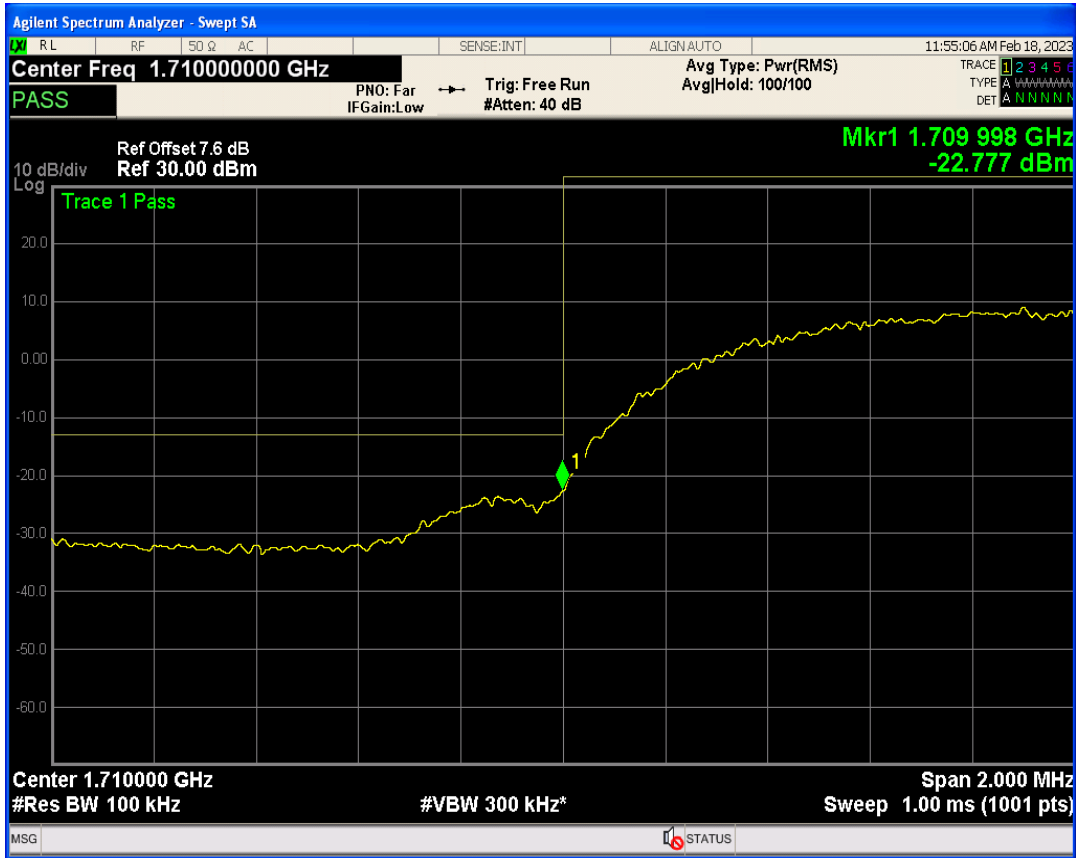

WCDMA Band5 Channel=4182

05 Band edge

Band	Channel	Frequency (MHz)	Spur Freq (MHz)	Spur Level (dBm)	Limit (dBm)	Verdict
WCDMA Band2	9262	1852.4	1850.00	-21.39	-13	PASS
WCDMA Band2	9538	1907.6	1910.00	-21.48	-13	PASS
WCDMA Band4	1312	1712.4	1710.00	-22.77	-13	PASS
WCDMA Band4	1513	1752.6	1755.00	-21.08	-13	PASS
WCDMA Band5	4132	826.4	824.00	-21.47	-13	PASS
WCDMA Band5	4233	846.6	849.00	-22.09	-13	PASS

WCDMA Band2 Channel=9262

WCDMA Band2 Channel=9538

WCDMA Band4 Channel=1312

WCDMA Band4 Channel=1513

WCDMA Band5 Channel=4233

WCDMA Band5 Channel=4132

**06 Out-of-band emissions**

Band	Channel	Frequency (MHz)	Spur Freq (MHz)	Spur Level (dBm)	Limit (dBm)	Verdict
WCDMA Band2	9262	1852.4	19920.12	-23.59	-13	PASS
WCDMA Band2	9400	1880	17959.57	-23.75	-13	PASS
WCDMA Band2	9538	1907.6	17834.25	-23.29	-13	PASS
WCDMA Band4	1312	1712.4	19942.09	-23.87	-13	PASS
WCDMA Band4	1413	1732.6	17850.23	-23.53	-13	PASS
WCDMA Band4	1513	1752.6	19925.11	-23.15	-13	PASS
WCDMA Band5	4132	826.4	3166.06	-30.07	-13	PASS
WCDMA Band5	4182	836.4	3184.26	-29.35	-13	PASS
WCDMA Band5	4233	846.6	3007.54	-29.81	-13	PASS