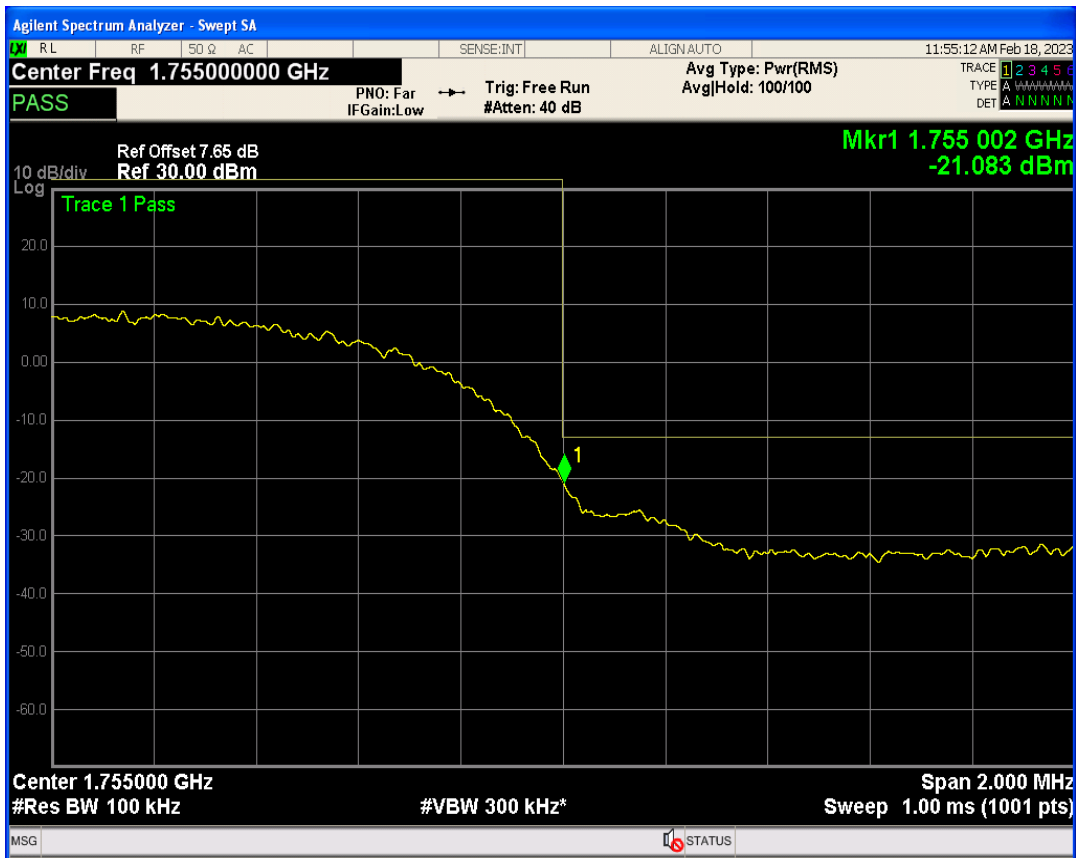

WCDMA Band2 Channel=9262

WCDMA Band2 Channel=9538

WCDMA Band4 Channel=1312

WCDMA Band4 Channel=1513

WCDMA Band5 Channel=4233

WCDMA Band5 Channel=4132

**06 Out-of-band emissions**

Band	Channel	Frequency (MHz)	Spur Freq (MHz)	Spur Level (dBm)	Limit (dBm)	Verdict
WCDMA Band2	9262	1852.4	19920.12	-23.59	-13	PASS
WCDMA Band2	9400	1880	17959.57	-23.75	-13	PASS
WCDMA Band2	9538	1907.6	17834.25	-23.29	-13	PASS
WCDMA Band4	1312	1712.4	19942.09	-23.87	-13	PASS
WCDMA Band4	1413	1732.6	17850.23	-23.53	-13	PASS
WCDMA Band4	1513	1752.6	19925.11	-23.15	-13	PASS
WCDMA Band5	4132	826.4	3166.06	-30.07	-13	PASS
WCDMA Band5	4182	836.4	3184.26	-29.35	-13	PASS
WCDMA Band5	4233	846.6	3007.54	-29.81	-13	PASS

WCDMA Band2 Channel=9262

WCDMA Band2 Channel=9538

WCDMA Band2 Channel=9400

WCDMA Band4 Channel=1413

WCDMA Band4 Channel=1312

WCDMA Band4 Channel=1513

WCDMA Band5 Channel=4182

WCDMA Band5 Channel=4132