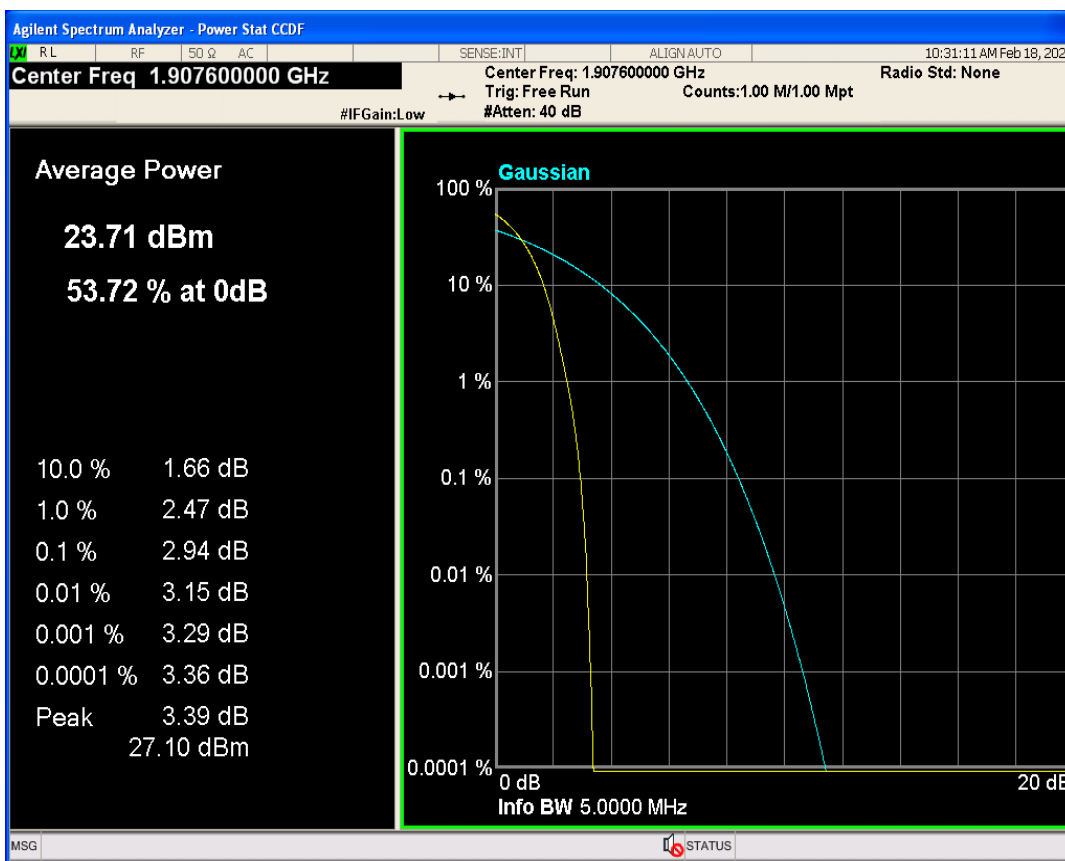

WCDMA Band2 Channel=9538