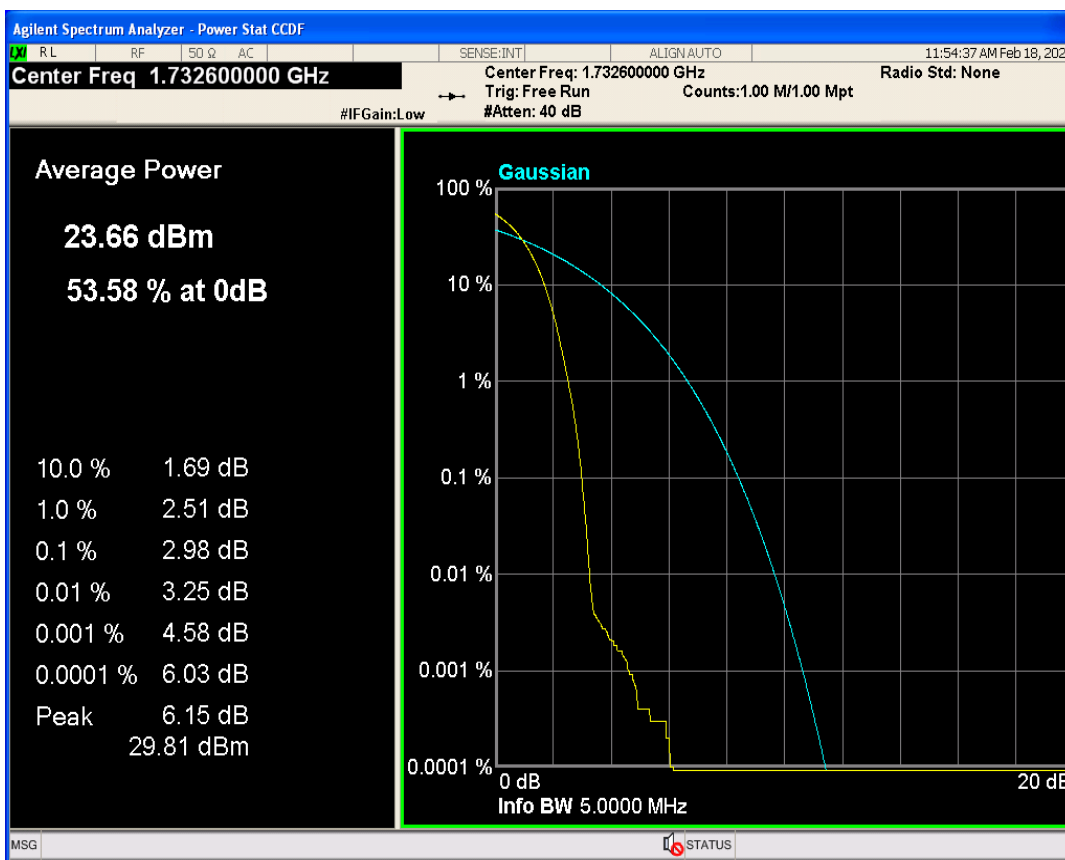

WCDMA Band2 Channel=9400

WCDMA Band2 Channel=9262

WCDMA Band2 Channel=9538

WCDMA Band4 Channel=1413

WCDMA Band4 Channel=1312

WCDMA Band4 Channel=1513

WCDMA Band5 Channel=4132

WCDMA Band5 Channel=4182

WCDMA Band5 Channel=4233

04 Occupied bandwidth

Band	Channel	Frequency (MHz)	99% OBW (kHz)	-26dB EBW (kHz)	Verdict
WCDMA Band2	9262	1852.4	4168.253	4709.337	PASS
WCDMA Band2	9400	1880	4176.177	4704.470	PASS
WCDMA Band2	9538	1907.6	4171.749	4674.548	PASS
WCDMA Band4	1312	1712.4	4155.963	4719.323	PASS
WCDMA Band4	1413	1732.6	4170.464	4693.822	PASS
WCDMA Band4	1513	1752.6	4176.883	4720.233	PASS
WCDMA Band5	4132	826.4	4184.351	4724.675	PASS
WCDMA Band5	4182	836.4	4185.875	4703.900	PASS
WCDMA Band5	4233	846.6	4188.374	4729.656	PASS