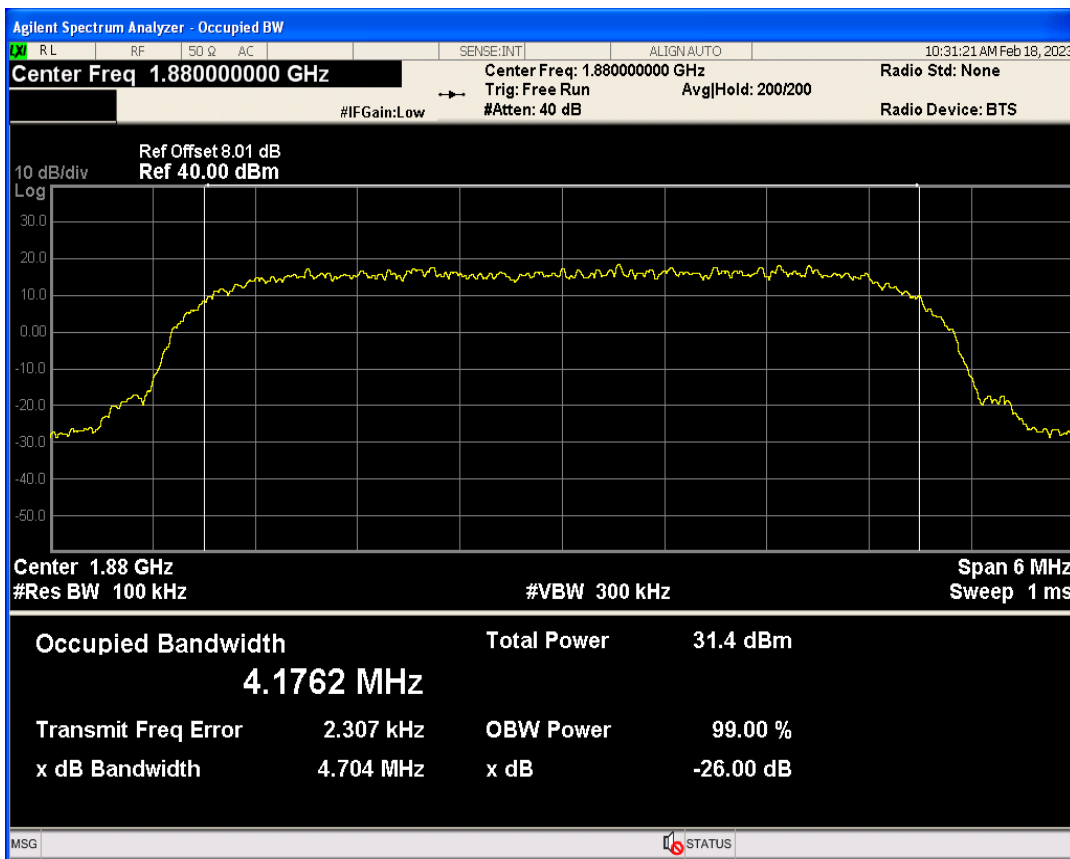

WCDMA Band2 Channel=9400