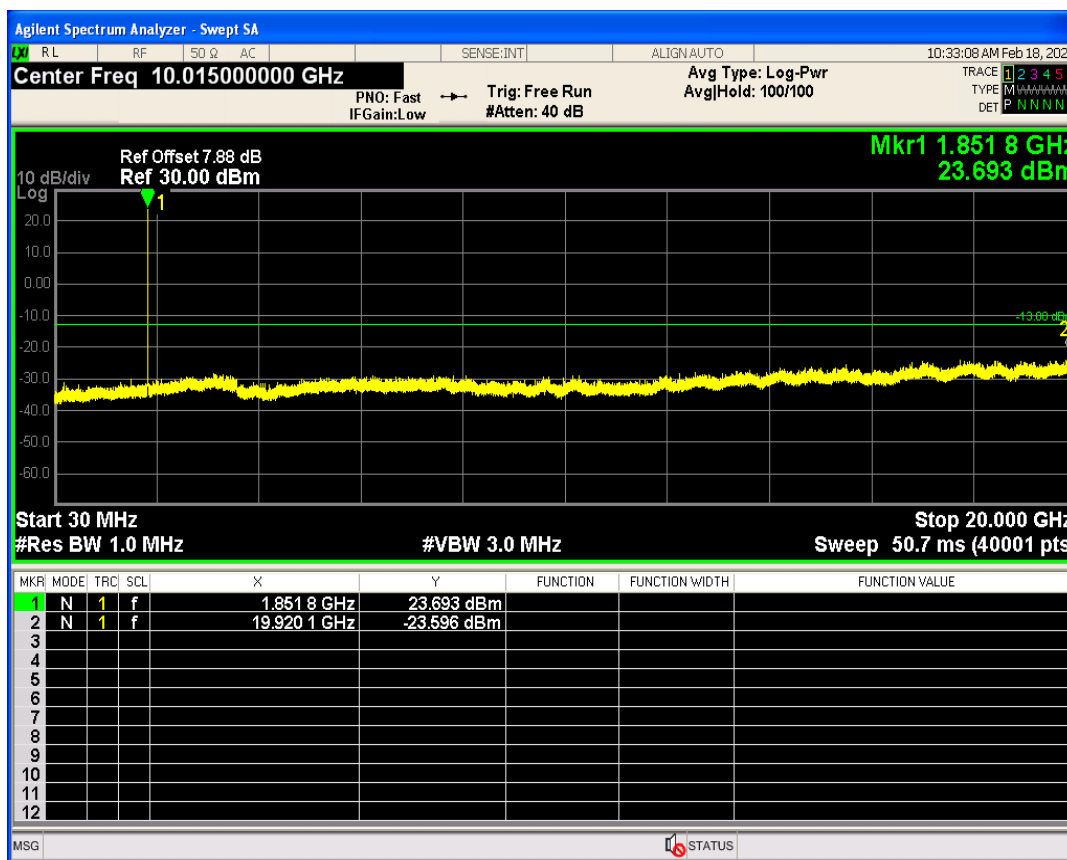

WCDMA Band2 Channel=9262

WCDMA Band2 Channel=9538

WCDMA Band4 Channel=1312

WCDMA Band4 Channel=1513

WCDMA Band5 Channel=4233

WCDMA Band5 Channel=4132

**06 Out-of-band emissions**

Band	Channel	Frequency (MHz)	Spur Freq (MHz)	Spur Level (dBm)	Limit (dBm)	Verdict
WCDMA Band2	9262	1852.4	19920.12	-23.59	-13	PASS
WCDMA Band2	9400	1880	17959.57	-23.75	-13	PASS
WCDMA Band2	9538	1907.6	17834.25	-23.29	-13	PASS
WCDMA Band4	1312	1712.4	19942.09	-23.87	-13	PASS
WCDMA Band4	1413	1732.6	17850.23	-23.53	-13	PASS
WCDMA Band4	1513	1752.6	19925.11	-23.15	-13	PASS
WCDMA Band5	4132	826.4	3166.06	-30.07	-13	PASS
WCDMA Band5	4182	836.4	3184.26	-29.35	-13	PASS
WCDMA Band5	4233	846.6	3007.54	-29.81	-13	PASS

WCDMA Band2 Channel=9262

WCDMA Band2 Channel=9538

WCDMA Band2 Channel=9400

WCDMA Band4 Channel=1413

WCDMA Band4 Channel=1312

WCDMA Band4 Channel=1513

WCDMA Band5 Channel=4182

WCDMA Band5 Channel=4132