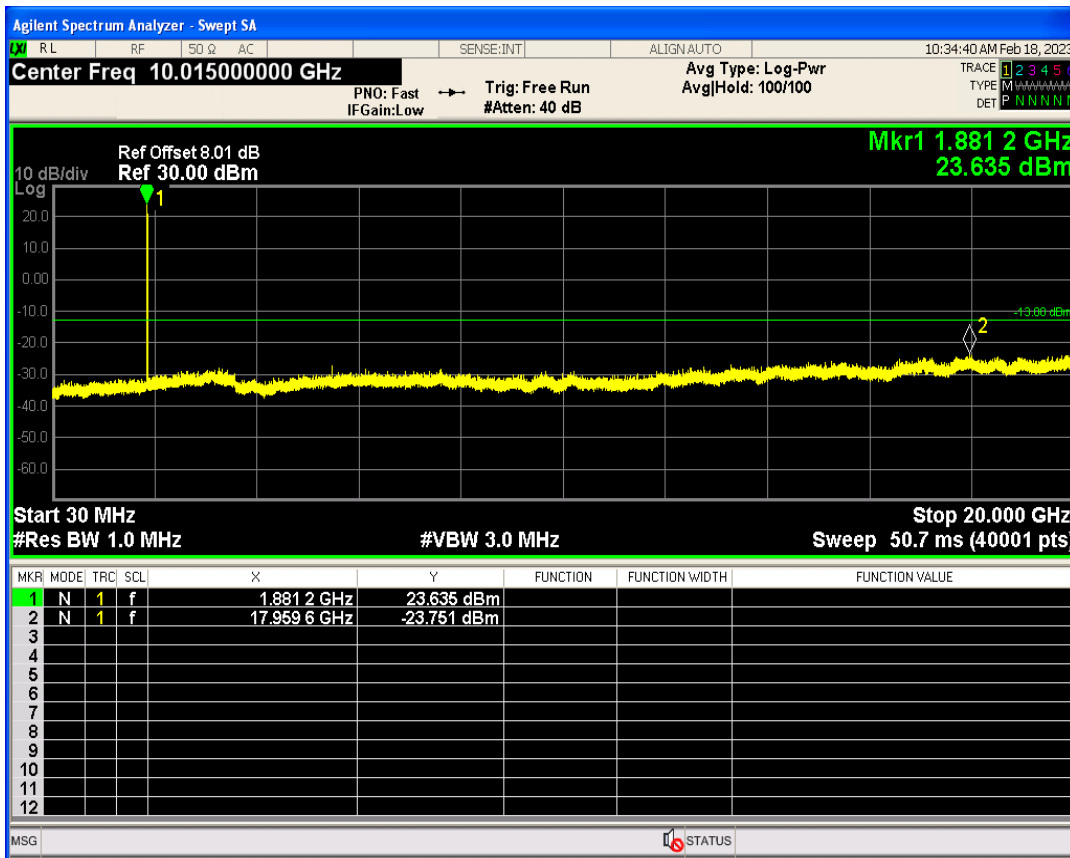

WCDMA Band2 Channel=9262

WCDMA Band2 Channel=9538

WCDMA Band4 Channel=1312

WCDMA Band4 Channel=1513

WCDMA Band5 Channel=4233

WCDMA Band5 Channel=4132

**06 Out-of-band emissions**

Band	Channel	Frequency (MHz)	Spur Freq (MHz)	Spur Level (dBm)	Limit (dBm)	Verdict
WCDMA Band2	9262	1852.4	19920.12	-23.59	-13	PASS
WCDMA Band2	9400	1880	17959.57	-23.75	-13	PASS
WCDMA Band2	9538	1907.6	17834.25	-23.29	-13	PASS
WCDMA Band4	1312	1712.4	19942.09	-23.87	-13	PASS
WCDMA Band4	1413	1732.6	17850.23	-23.53	-13	PASS
WCDMA Band4	1513	1752.6	19925.11	-23.15	-13	PASS
WCDMA Band5	4132	826.4	3166.06	-30.07	-13	PASS
WCDMA Band5	4182	836.4	3184.26	-29.35	-13	PASS
WCDMA Band5	4233	846.6	3007.54	-29.81	-13	PASS

WCDMA Band2 Channel=9262

WCDMA Band2 Channel=9538

WCDMA Band2 Channel=9400

WCDMA Band4 Channel=1413

WCDMA Band4 Channel=1312

WCDMA Band4 Channel=1513

WCDMA Band5 Channel=4182

WCDMA Band5 Channel=4132