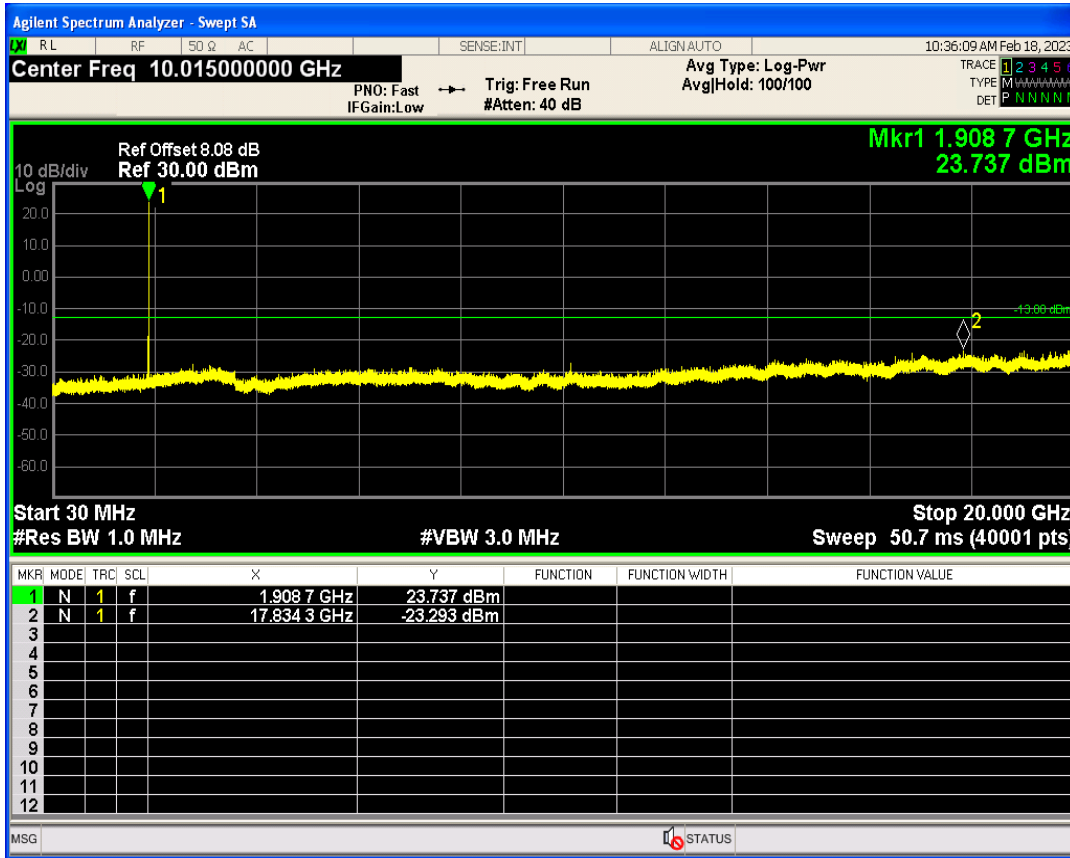

WCDMA Band2 Channel=9262

WCDMA Band2 Channel=9538

WCDMA Band4 Channel=1312

WCDMA Band4 Channel=1513

WCDMA Band5 Channel=4233

WCDMA Band5 Channel=4132

**06 Out-of-band emissions**

Band	Channel	Frequency (MHz)	Spur Freq (MHz)	Spur Level (dBm)	Limit (dBm)	Verdict
WCDMA Band2	9262	1852.4	19920.12	-23.59	-13	PASS
WCDMA Band2	9400	1880	17959.57	-23.75	-13	PASS
WCDMA Band2	9538	1907.6	17834.25	-23.29	-13	PASS
WCDMA Band4	1312	1712.4	19942.09	-23.87	-13	PASS
WCDMA Band4	1413	1732.6	17850.23	-23.53	-13	PASS
WCDMA Band4	1513	1752.6	19925.11	-23.15	-13	PASS
WCDMA Band5	4132	826.4	3166.06	-30.07	-13	PASS
WCDMA Band5	4182	836.4	3184.26	-29.35	-13	PASS
WCDMA Band5	4233	846.6	3007.54	-29.81	-13	PASS

WCDMA Band2 Channel=9262

WCDMA Band2 Channel=9538

WCDMA Band2 Channel=9400

WCDMA Band4 Channel=1413

WCDMA Band4 Channel=1312

WCDMA Band4 Channel=1513

WCDMA Band5 Channel=4182

WCDMA Band5 Channel=4132