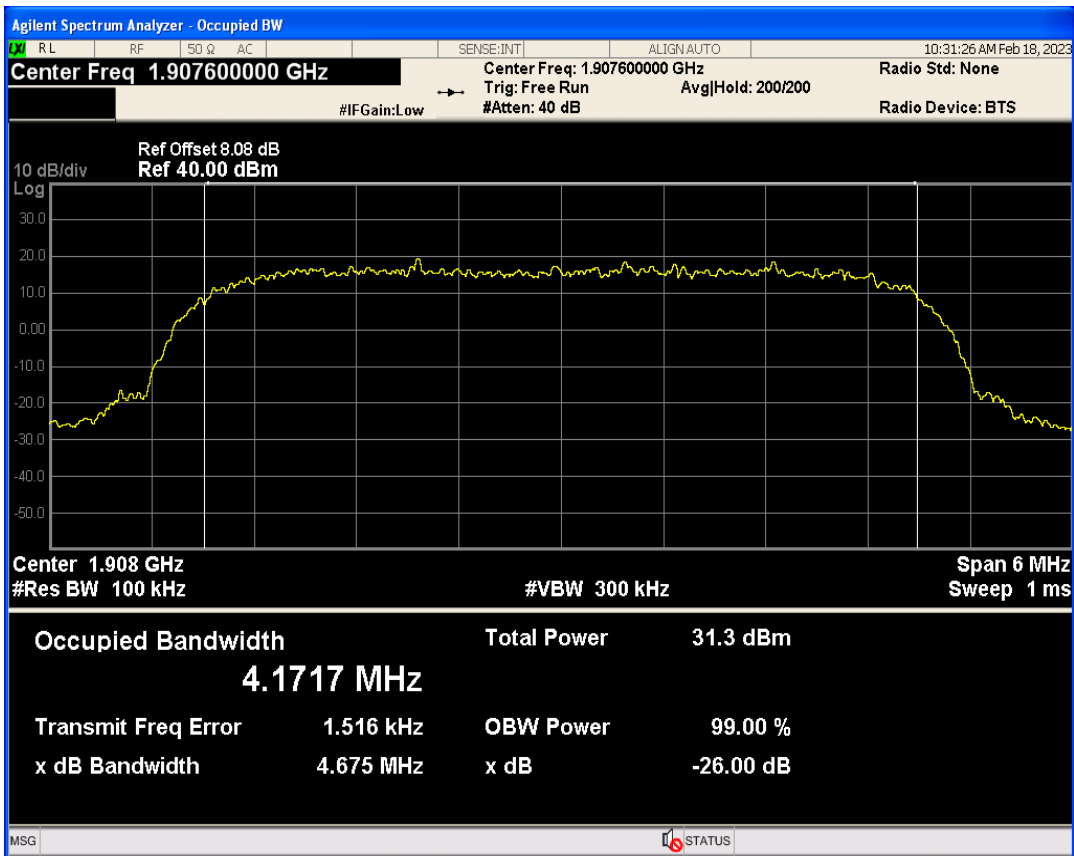

WCDMA Band2 Channel=9538