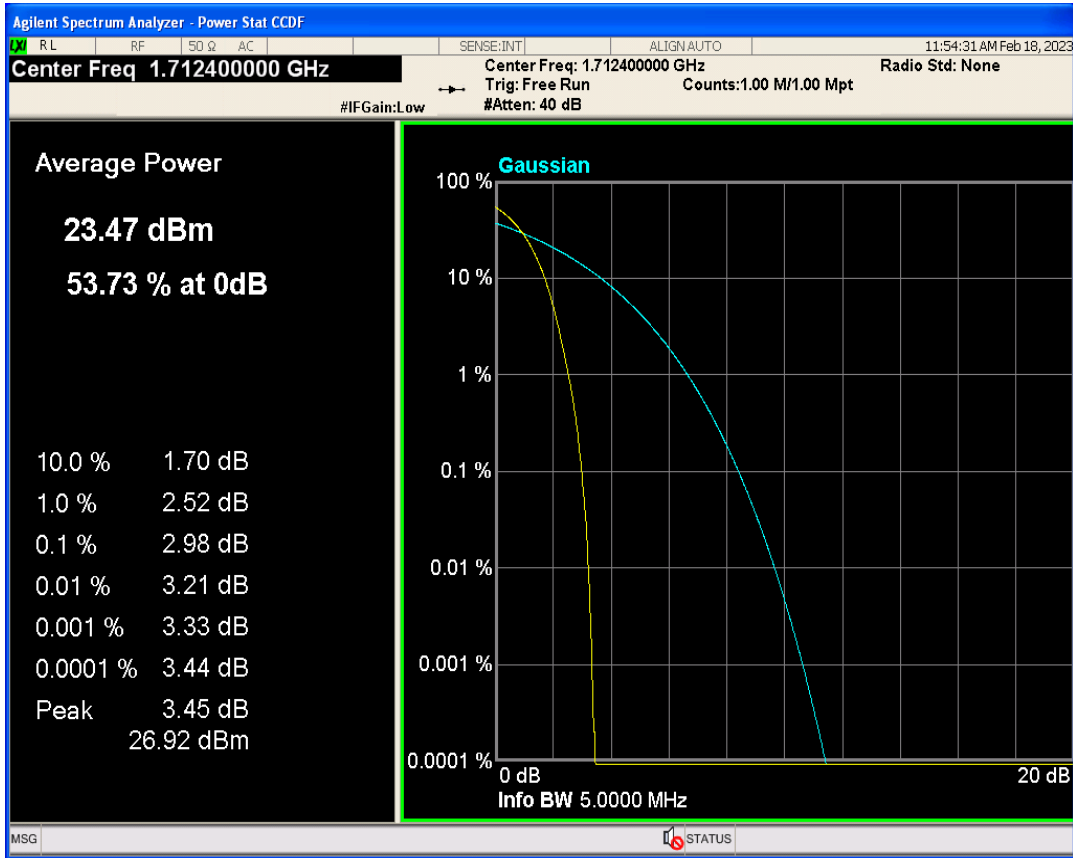

WCDMA Band2 Channel=9400

WCDMA Band2 Channel=9262

WCDMA Band2 Channel=9538

WCDMA Band4 Channel=1413

WCDMA Band4 Channel=1312

WCDMA Band4 Channel=1513

WCDMA Band5 Channel=4132

WCDMA Band5 Channel=4182