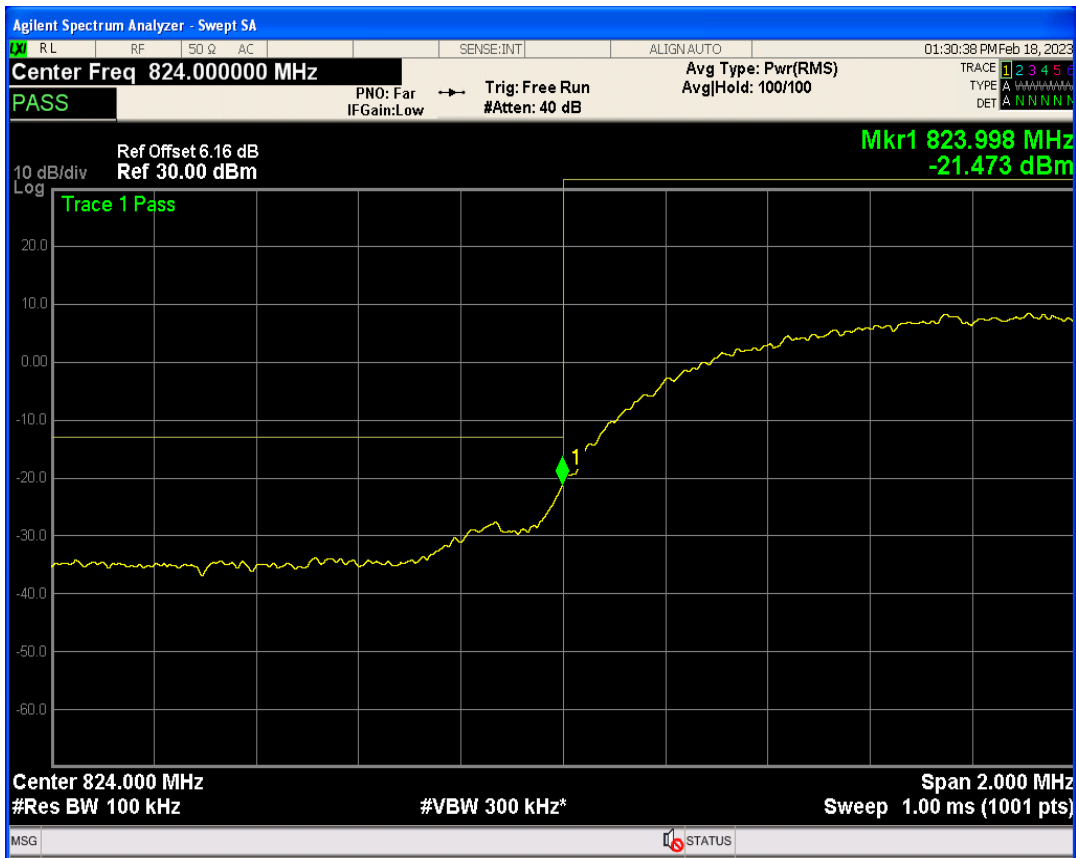

WCDMA Band2 Channel=9262

WCDMA Band2 Channel=9538

WCDMA Band4 Channel=1312

WCDMA Band4 Channel=1513

WCDMA Band5 Channel=4233

WCDMA Band5 Channel=4132

**06 Out-of-band emissions**

Band	Channel	Frequency (MHz)	Spur Freq (MHz)	Spur Level (dBm)	Limit (dBm)	Verdict
WCDMA Band2	9262	1852.4	19920.12	-23.59	-13	PASS
WCDMA Band2	9400	1880	17959.57	-23.75	-13	PASS
WCDMA Band2	9538	1907.6	17834.25	-23.29	-13	PASS
WCDMA Band4	1312	1712.4	19942.09	-23.87	-13	PASS
WCDMA Band4	1413	1732.6	17850.23	-23.53	-13	PASS
WCDMA Band4	1513	1752.6	19925.11	-23.15	-13	PASS
WCDMA Band5	4132	826.4	3166.06	-30.07	-13	PASS
WCDMA Band5	4182	836.4	3184.26	-29.35	-13	PASS
WCDMA Band5	4233	846.6	3007.54	-29.81	-13	PASS

WCDMA Band2 Channel=9262

WCDMA Band2 Channel=9538

WCDMA Band2 Channel=9400

WCDMA Band4 Channel=1413

WCDMA Band4 Channel=1312

WCDMA Band4 Channel=1513

WCDMA Band5 Channel=4182

WCDMA Band5 Channel=4132