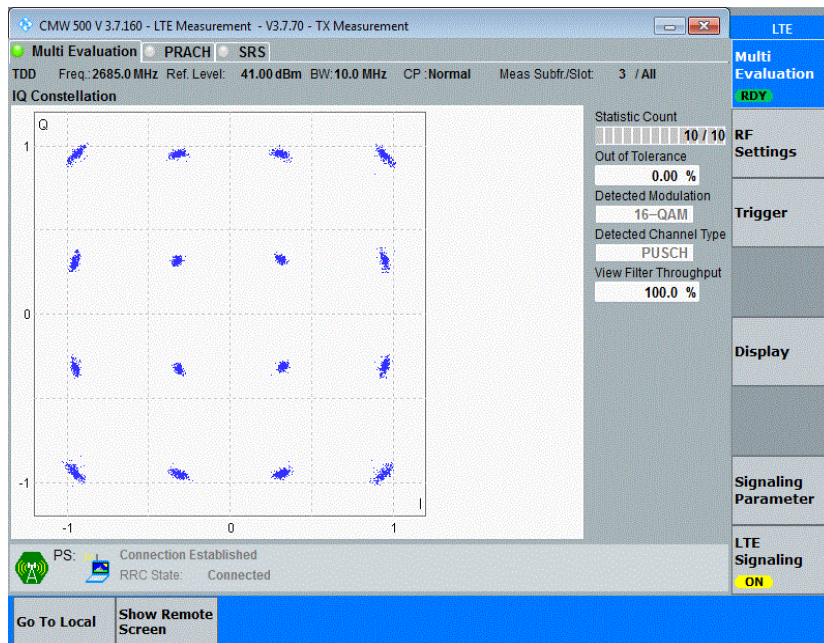

Band41-10MHz-16QAM-39700-50RB#0

Band41-10MHz-16QAM-40620-50RB#0

Band41-10MHz-16QAM-41540-50RB#0

Band41-15MHz-QPSK-39725-75RB#0

Band41-15MHz-QPSK-40620-75RB#0

Band41-15MHz-QPSK-41515-75RB#0

Band41-15MHz-16QAM-39725-75RB#0