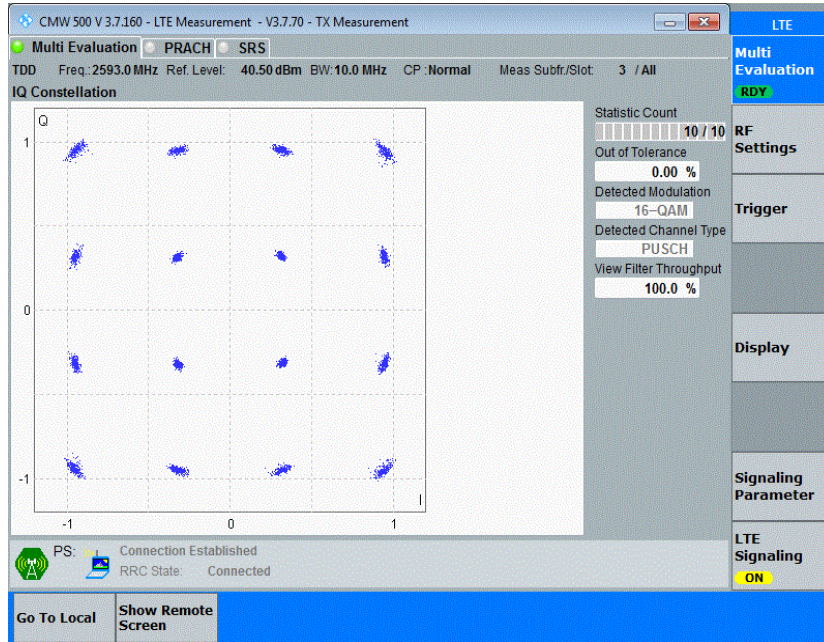

Band41-10MHz-16QAM-39700-50RB#0

Band41-10MHz-16QAM-40620-50RB#0

Band41-10MHz-16QAM-41540-50RB#0

Band41-15MHz-QPSK-39725-75RB#0

Band41-15MHz-QPSK-40620-75RB#0

Band41-15MHz-QPSK-41515-75RB#0

Band41-15MHz-16QAM-39725-75RB#0