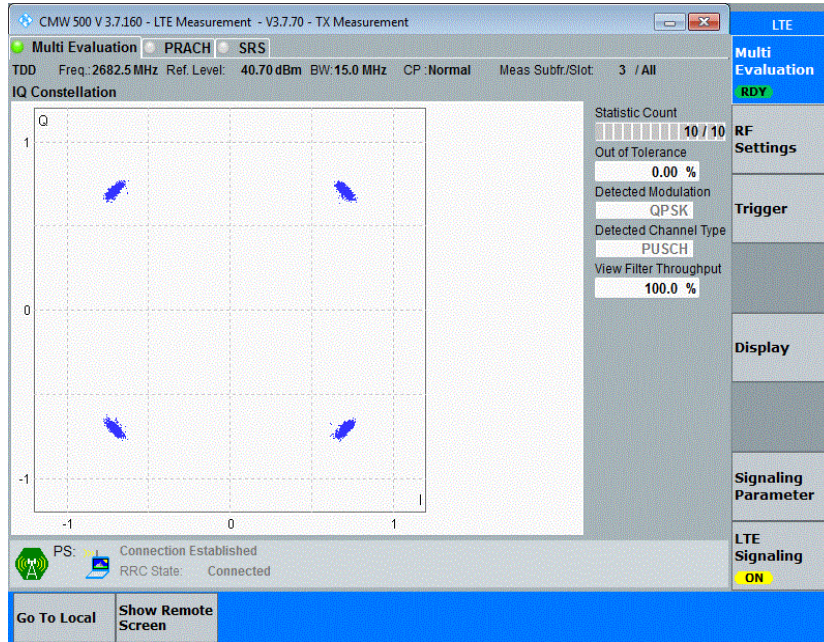

Band41-10MHz-16QAM-39700-50RB#0

Band41-10MHz-16QAM-40620-50RB#0

Band41-10MHz-16QAM-41540-50RB#0

Band41-15MHz-QPSK-39725-75RB#0

Band41-15MHz-QPSK-40620-75RB#0

Band41-15MHz-QPSK-41515-75RB#0

Band41-15MHz-16QAM-39725-75RB#0