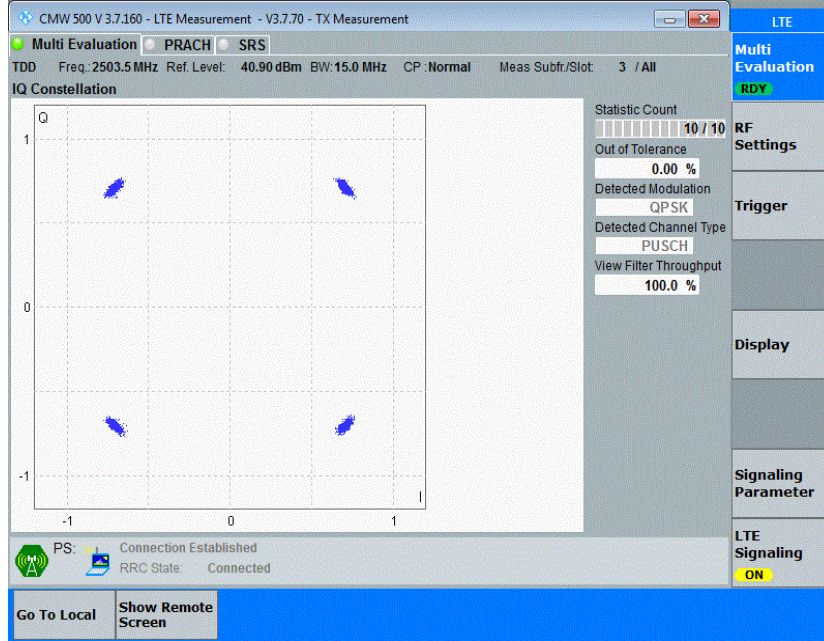

Band41-10MHz-16QAM-39700-50RB#0

Band41-10MHz-16QAM-40620-50RB#0

Band41-10MHz-16QAM-41540-50RB#0

Band41-15MHz-QPSK-39725-75RB#0

Band41-15MHz-QPSK-40620-75RB#0

Band41-15MHz-QPSK-41515-75RB#0

Band41-15MHz-16QAM-39725-75RB#0