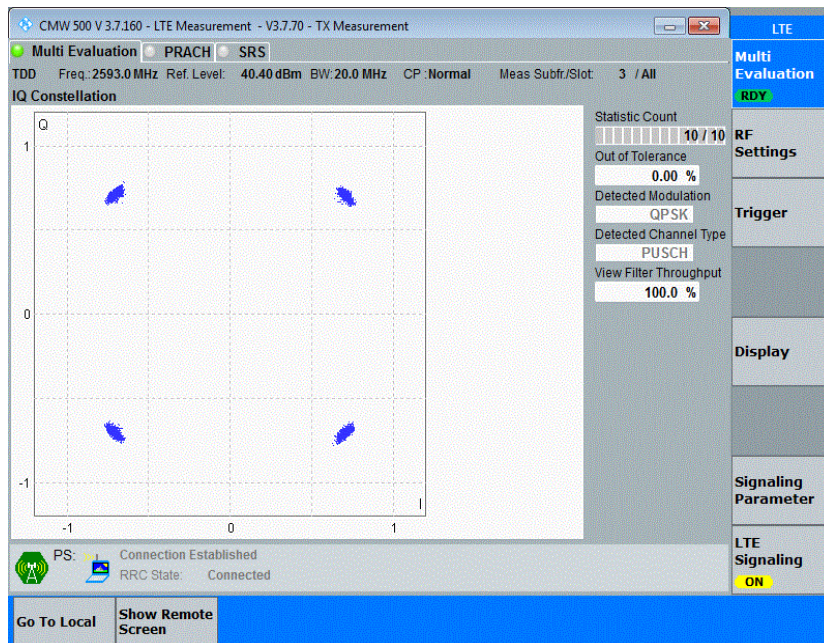

Band41-15MHz-16QAM-40620-75RB#0

Band41-15MHz-16QAM-41515-75RB#0

Band41-20MHz-QPSK-39750-100RB#0

Band41-20MHz-QPSK-40620-100RB#0

Band41-20MHz-QPSK-41490-100RB#0

Band41-20MHz-16QAM-39750-100RB#0

Band41-20MHz-16QAM-40620-100RB#0