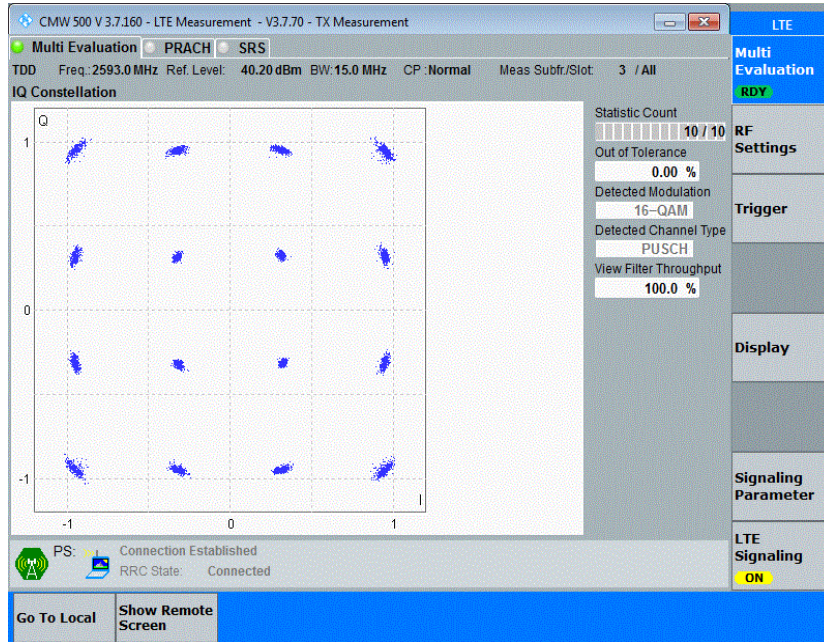

Band41-15MHz-16QAM-40620-75RB#0