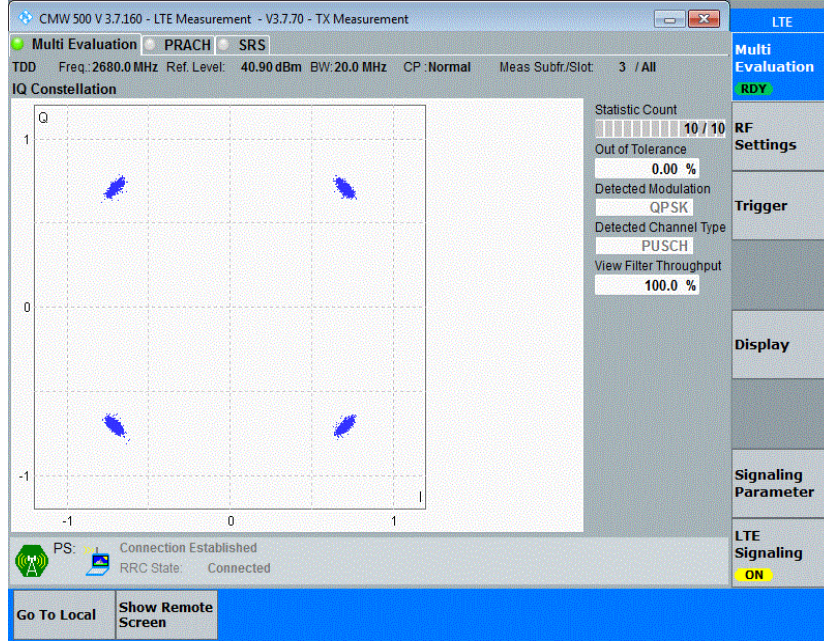

Band41-15MHz-16QAM-40620-75RB#0

Band41-15MHz-16QAM-41515-75RB#0

Band41-20MHz-QPSK-39750-100RB#0

Band41-20MHz-QPSK-40620-100RB#0

Band41-20MHz-QPSK-41490-100RB#0

Band41-20MHz-16QAM-39750-100RB#0

Band41-20MHz-16QAM-40620-100RB#0