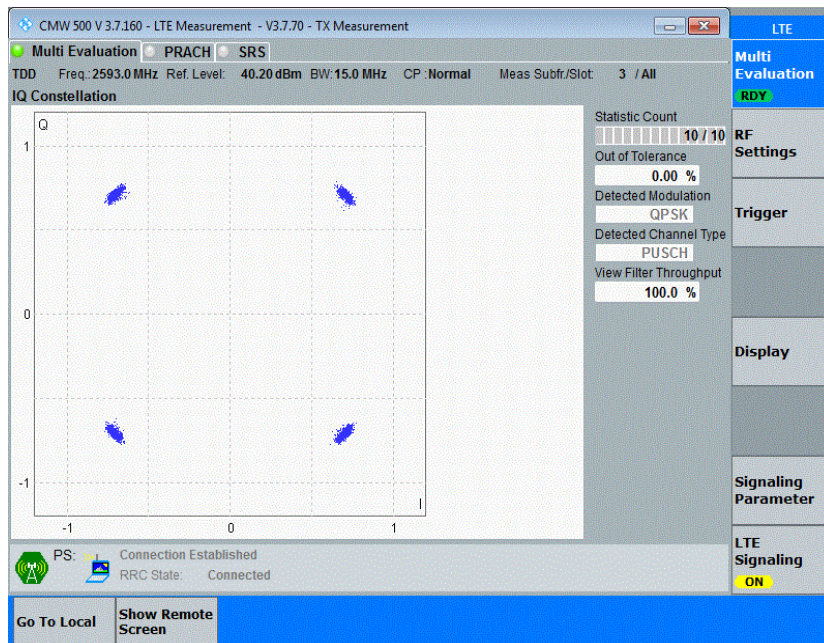

Band41-10MHz-16QAM-39700-50RB#0

Band41-10MHz-16QAM-40620-50RB#0

Band41-10MHz-16QAM-41540-50RB#0

Band41-15MHz-QPSK-39725-75RB#0

Band41-15MHz-QPSK-40620-75RB#0

Band41-15MHz-QPSK-41515-75RB#0

Band41-15MHz-16QAM-39725-75RB#0