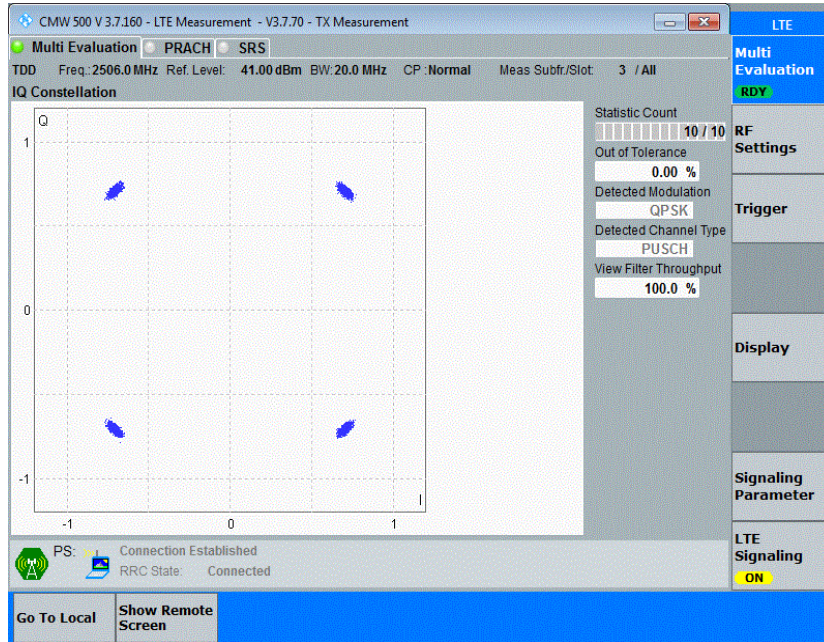

Band41-15MHz-16QAM-40620-75RB#0

Band41-15MHz-16QAM-41515-75RB#0

Band41-20MHz-QPSK-39750-100RB#0

Band41-20MHz-QPSK-40620-100RB#0

Band41-20MHz-QPSK-41490-100RB#0

Band41-20MHz-16QAM-39750-100RB#0

Band41-20MHz-16QAM-40620-100RB#0