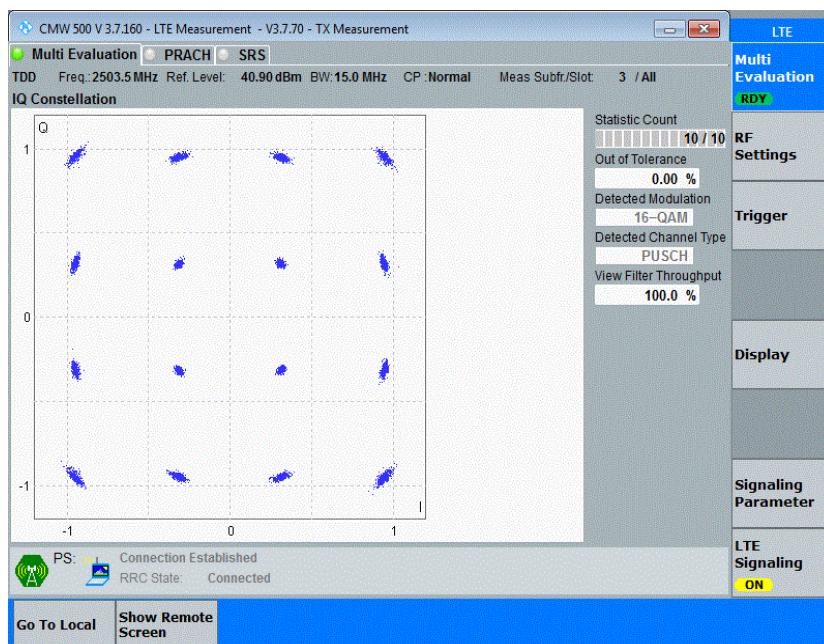

Band41-10MHz-16QAM-39700-50RB#0

Band41-10MHz-16QAM-40620-50RB#0

Band41-10MHz-16QAM-41540-50RB#0

Band41-15MHz-QPSK-39725-75RB#0

Band41-15MHz-QPSK-40620-75RB#0

Band41-15MHz-QPSK-41515-75RB#0

Band41-15MHz-16QAM-39725-75RB#0