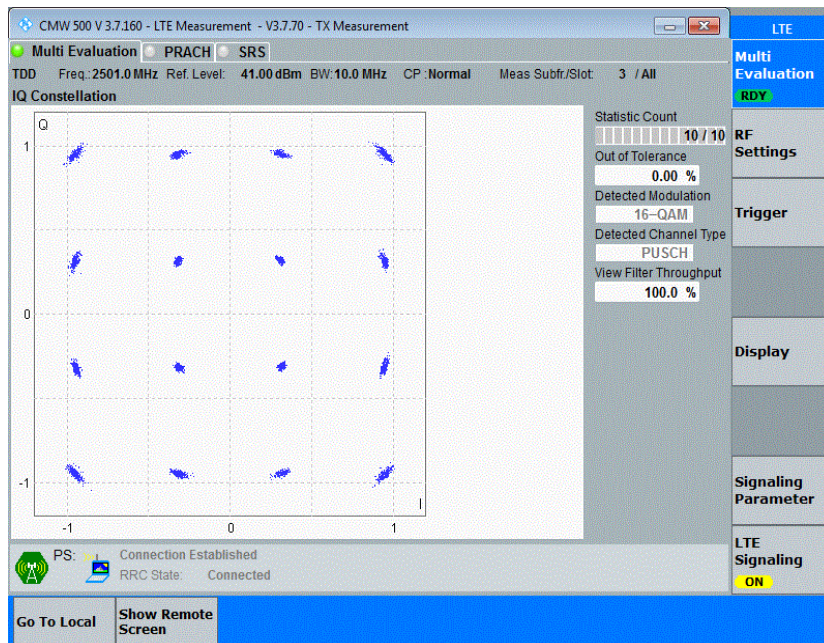

Band41-10MHz-16QAM-39700-50RB#0

Band41-10MHz-16QAM-40620-50RB#0

Band41-10MHz-16QAM-41540-50RB#0

Band41-15MHz-QPSK-39725-75RB#0

Band41-15MHz-QPSK-40620-75RB#0

Band41-15MHz-QPSK-41515-75RB#0

Band41-15MHz-16QAM-39725-75RB#0