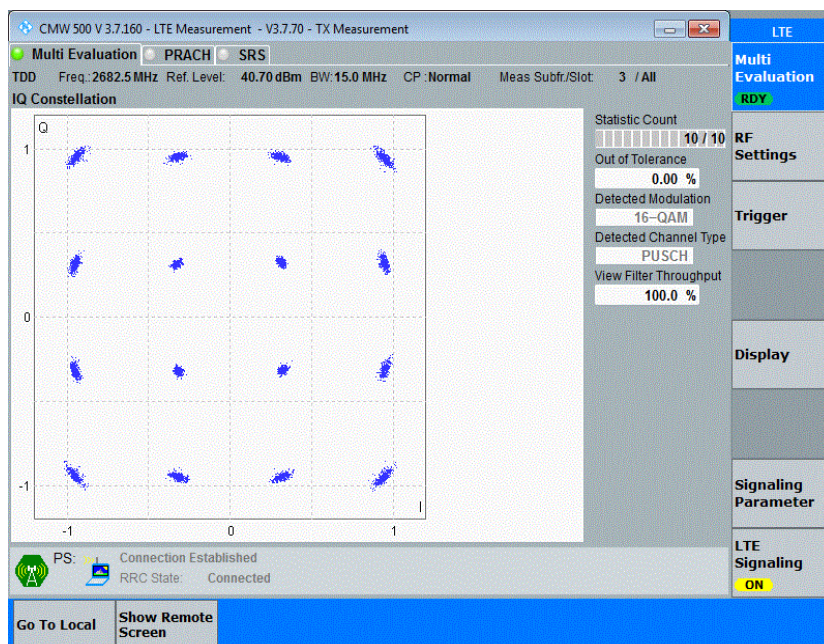

Band41-15MHz-16QAM-41515-75RB#0