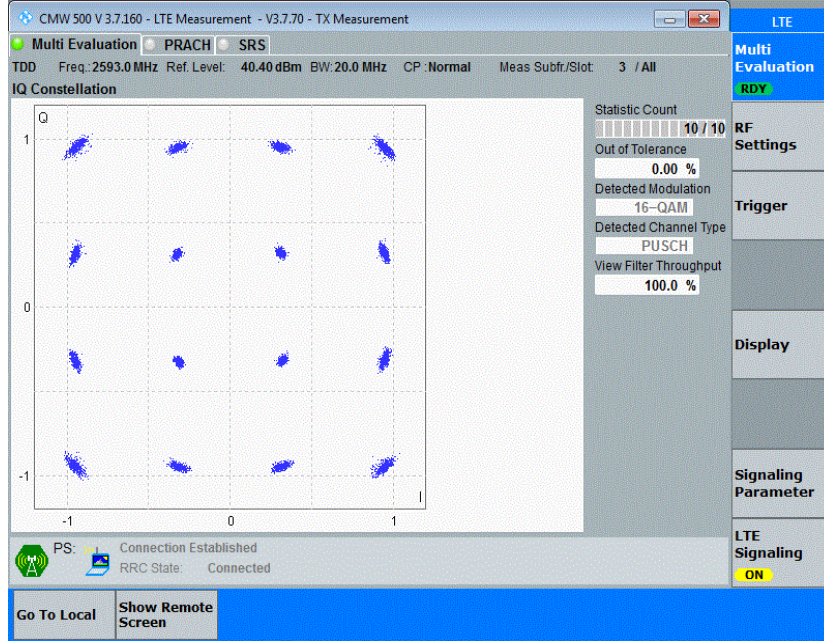

Band41-15MHz-16QAM-40620-75RB#0

Band41-15MHz-16QAM-41515-75RB#0

Band41-20MHz-QPSK-39750-100RB#0

Band41-20MHz-QPSK-40620-100RB#0

Band41-20MHz-QPSK-41490-100RB#0

Band41-20MHz-16QAM-39750-100RB#0

Band41-20MHz-16QAM-40620-100RB#0