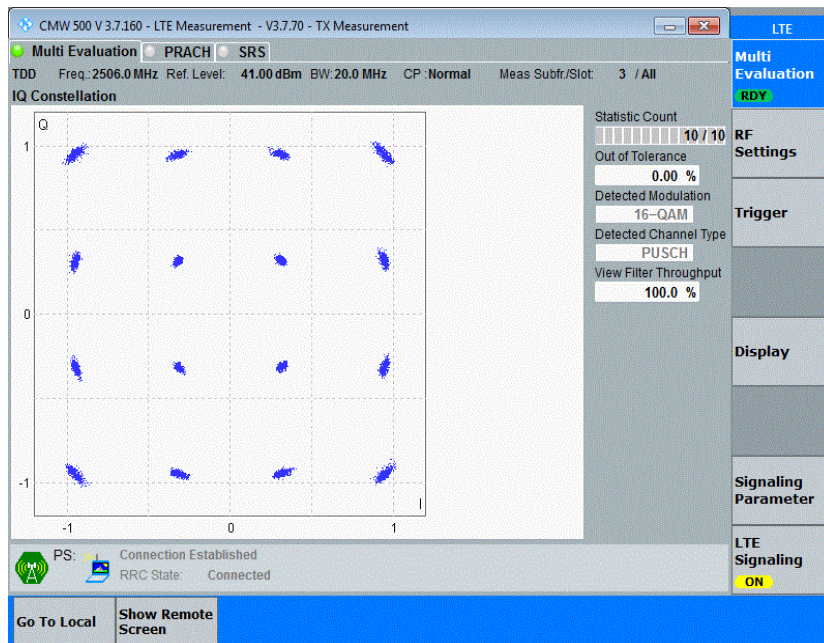

Band41-15MHz-16QAM-40620-75RB#0

Band41-15MHz-16QAM-41515-75RB#0

Band41-20MHz-QPSK-39750-100RB#0

Band41-20MHz-QPSK-40620-100RB#0

Band41-20MHz-QPSK-41490-100RB#0

Band41-20MHz-16QAM-39750-100RB#0

Band41-20MHz-16QAM-40620-100RB#0