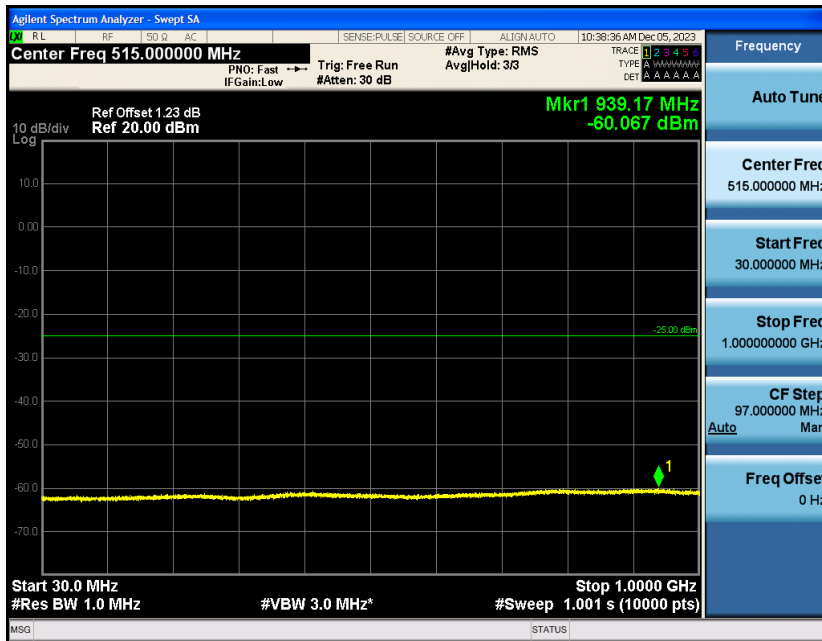

Band41-15MHz-16QAM-40620-1RB#0-Range1:30~1000MHz