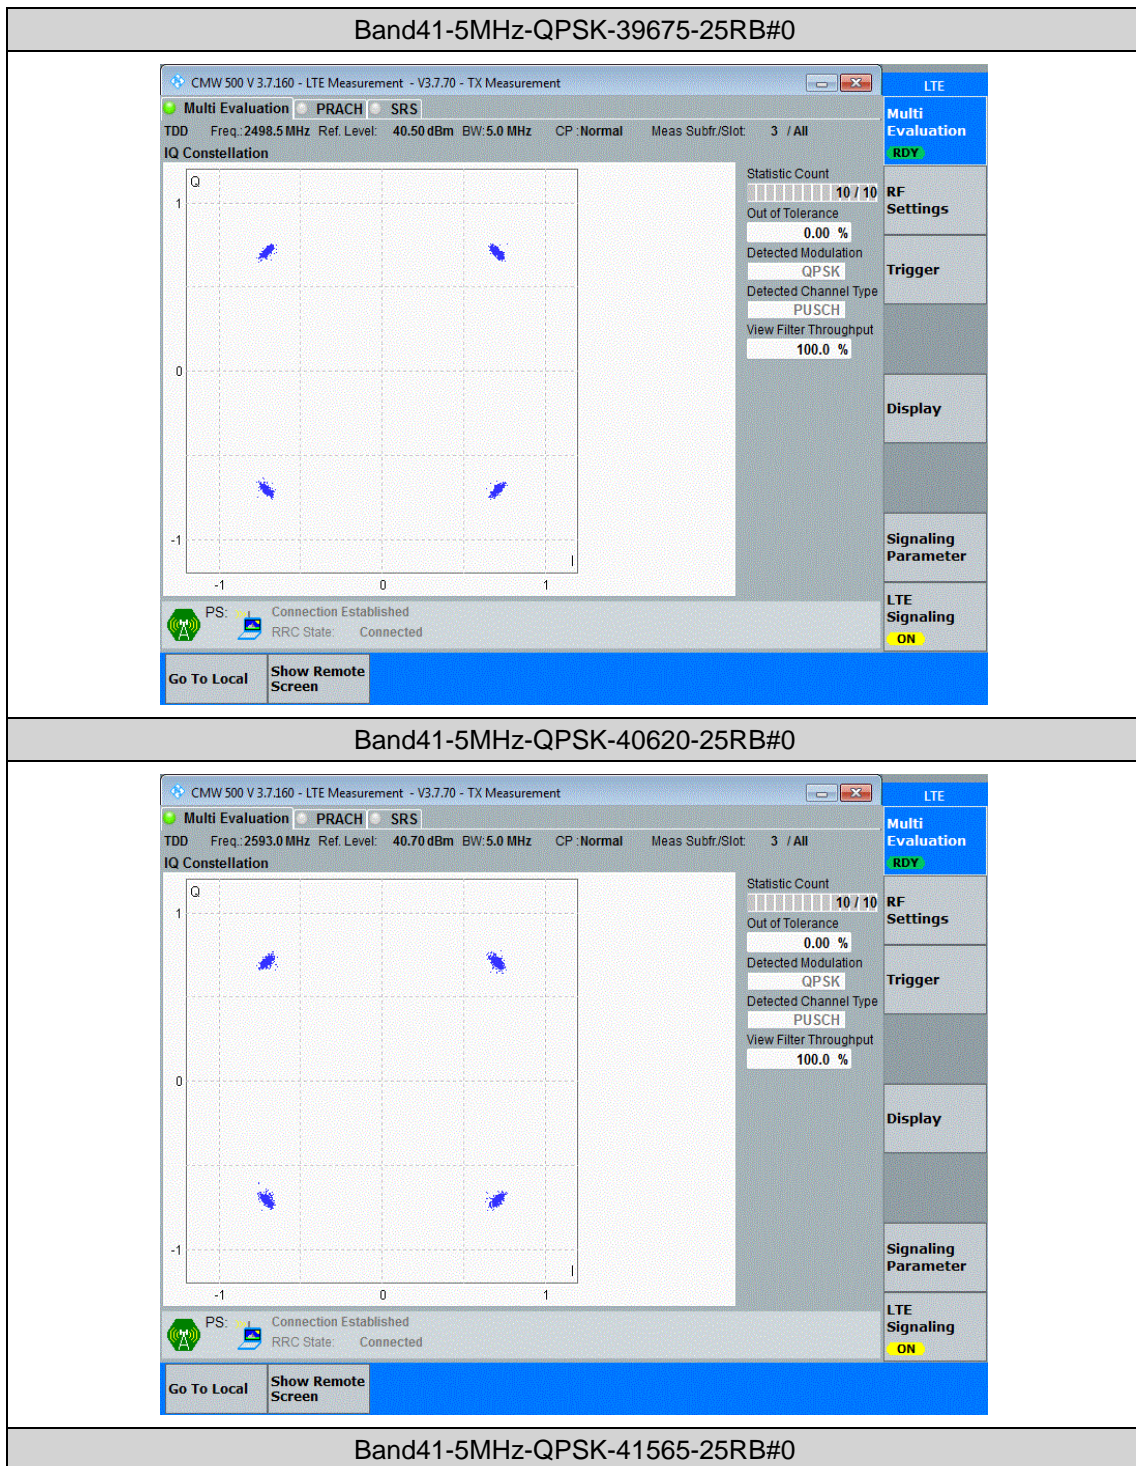

Test Graphs