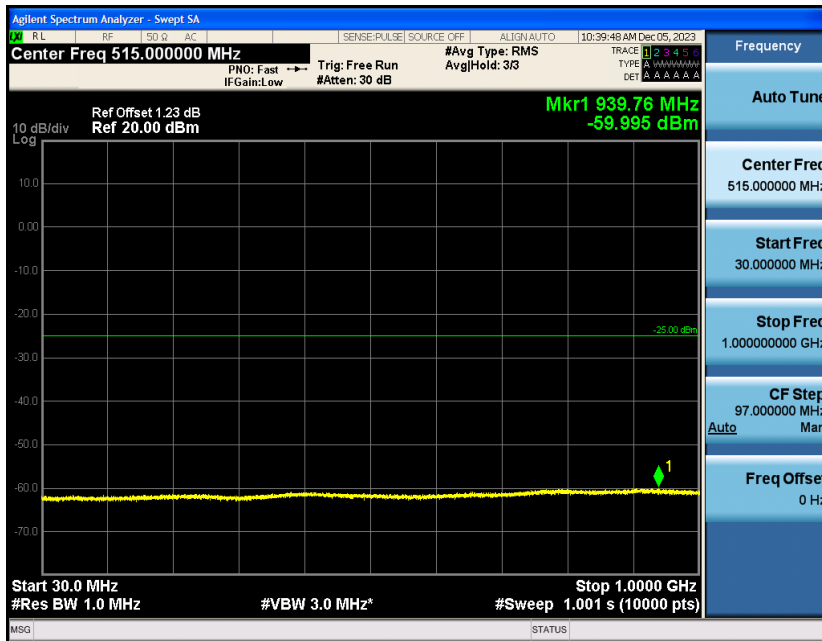

Band41-15MHz-16QAM-41515-1RB#0-Range1:30~100MHz