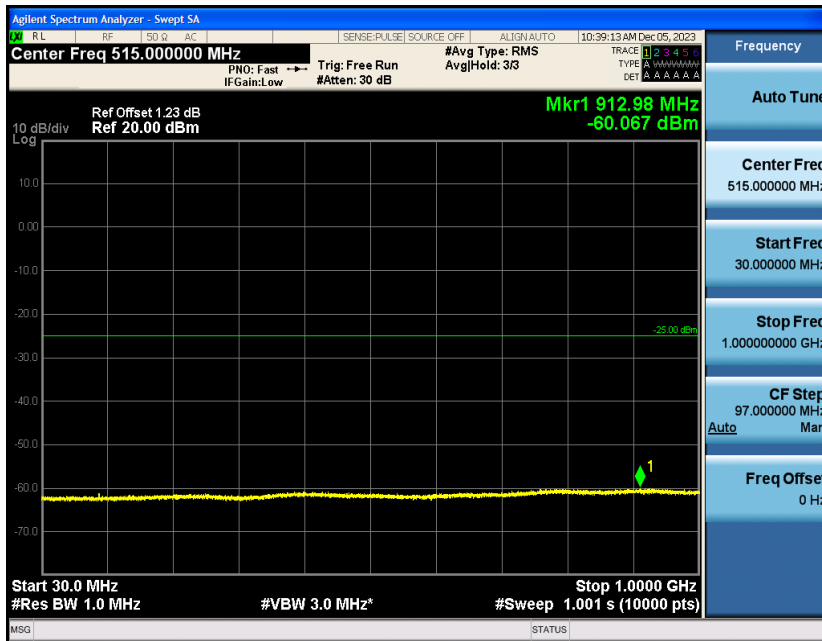

Band41-15MHz-QPSK-41515-1RB#0-Range1:30~1000MHz