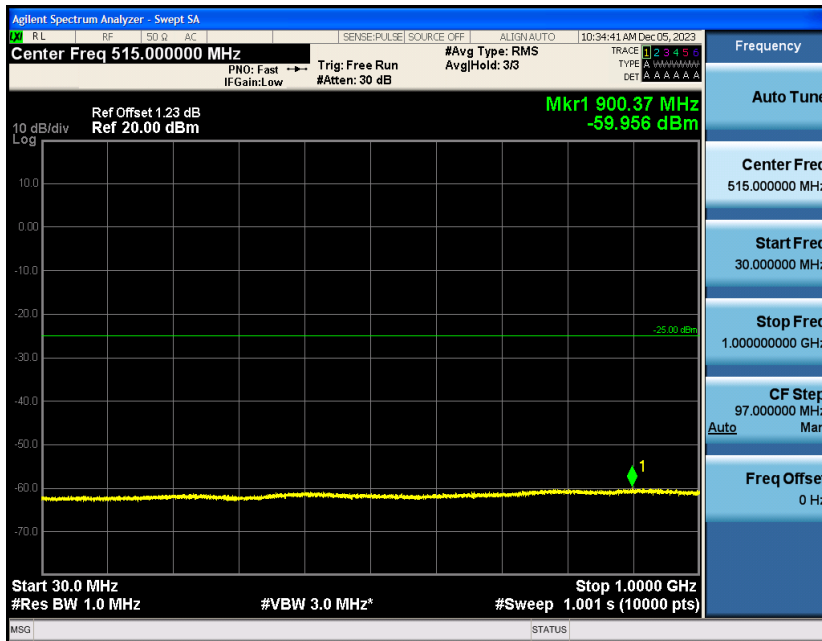

Band41-5MHz-16QAM-40620-1RB#0-Range1:30~1000MHz