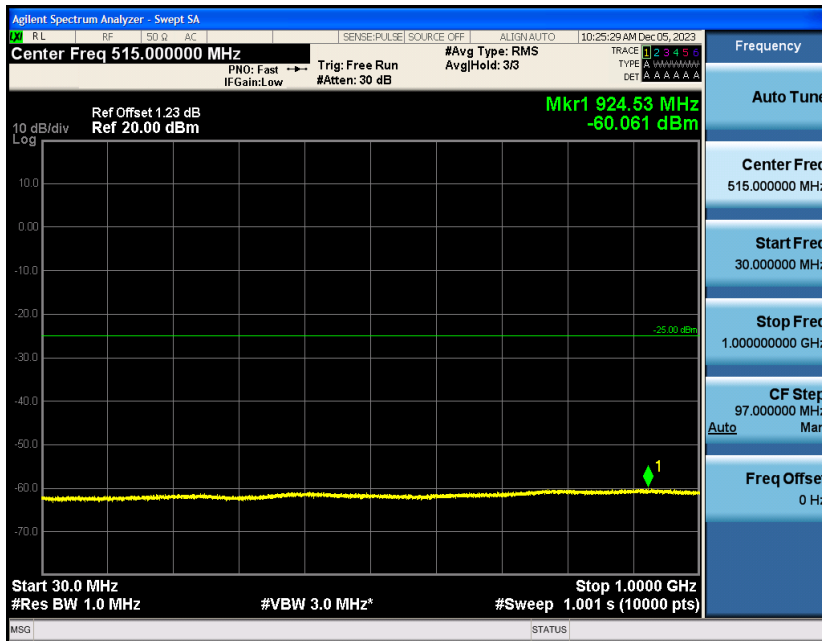

Band41-10MHz-16QAM-39700-1RB#0-Range1:30~1000MHz