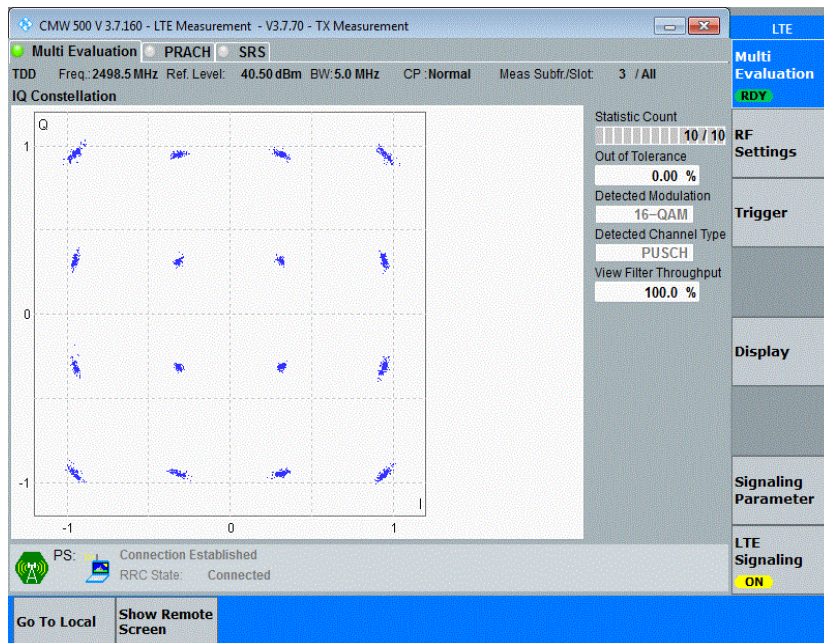

Band41-5MHz-16QAM-39675-25RB#0