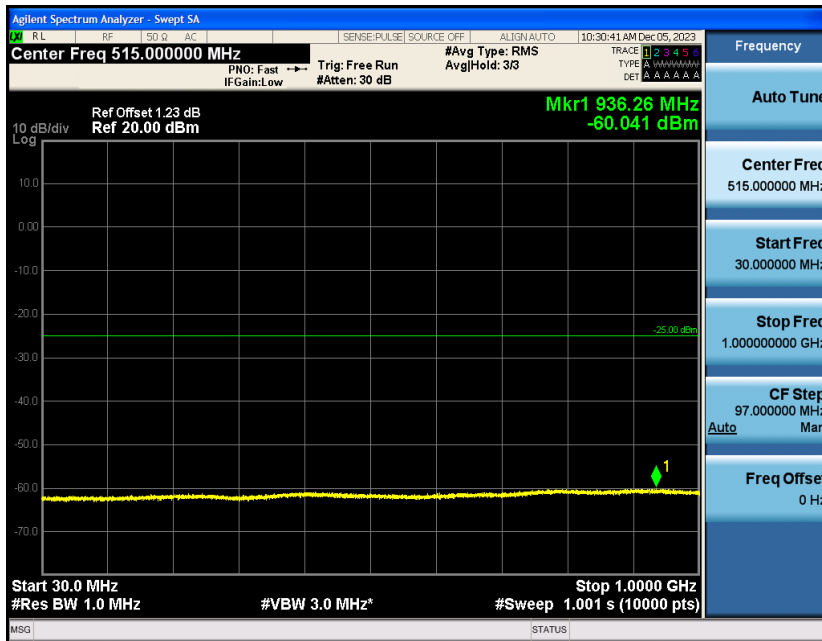

Band41-20MHz-16QAM-40620-1RB#0-Range1:30~1000MHz